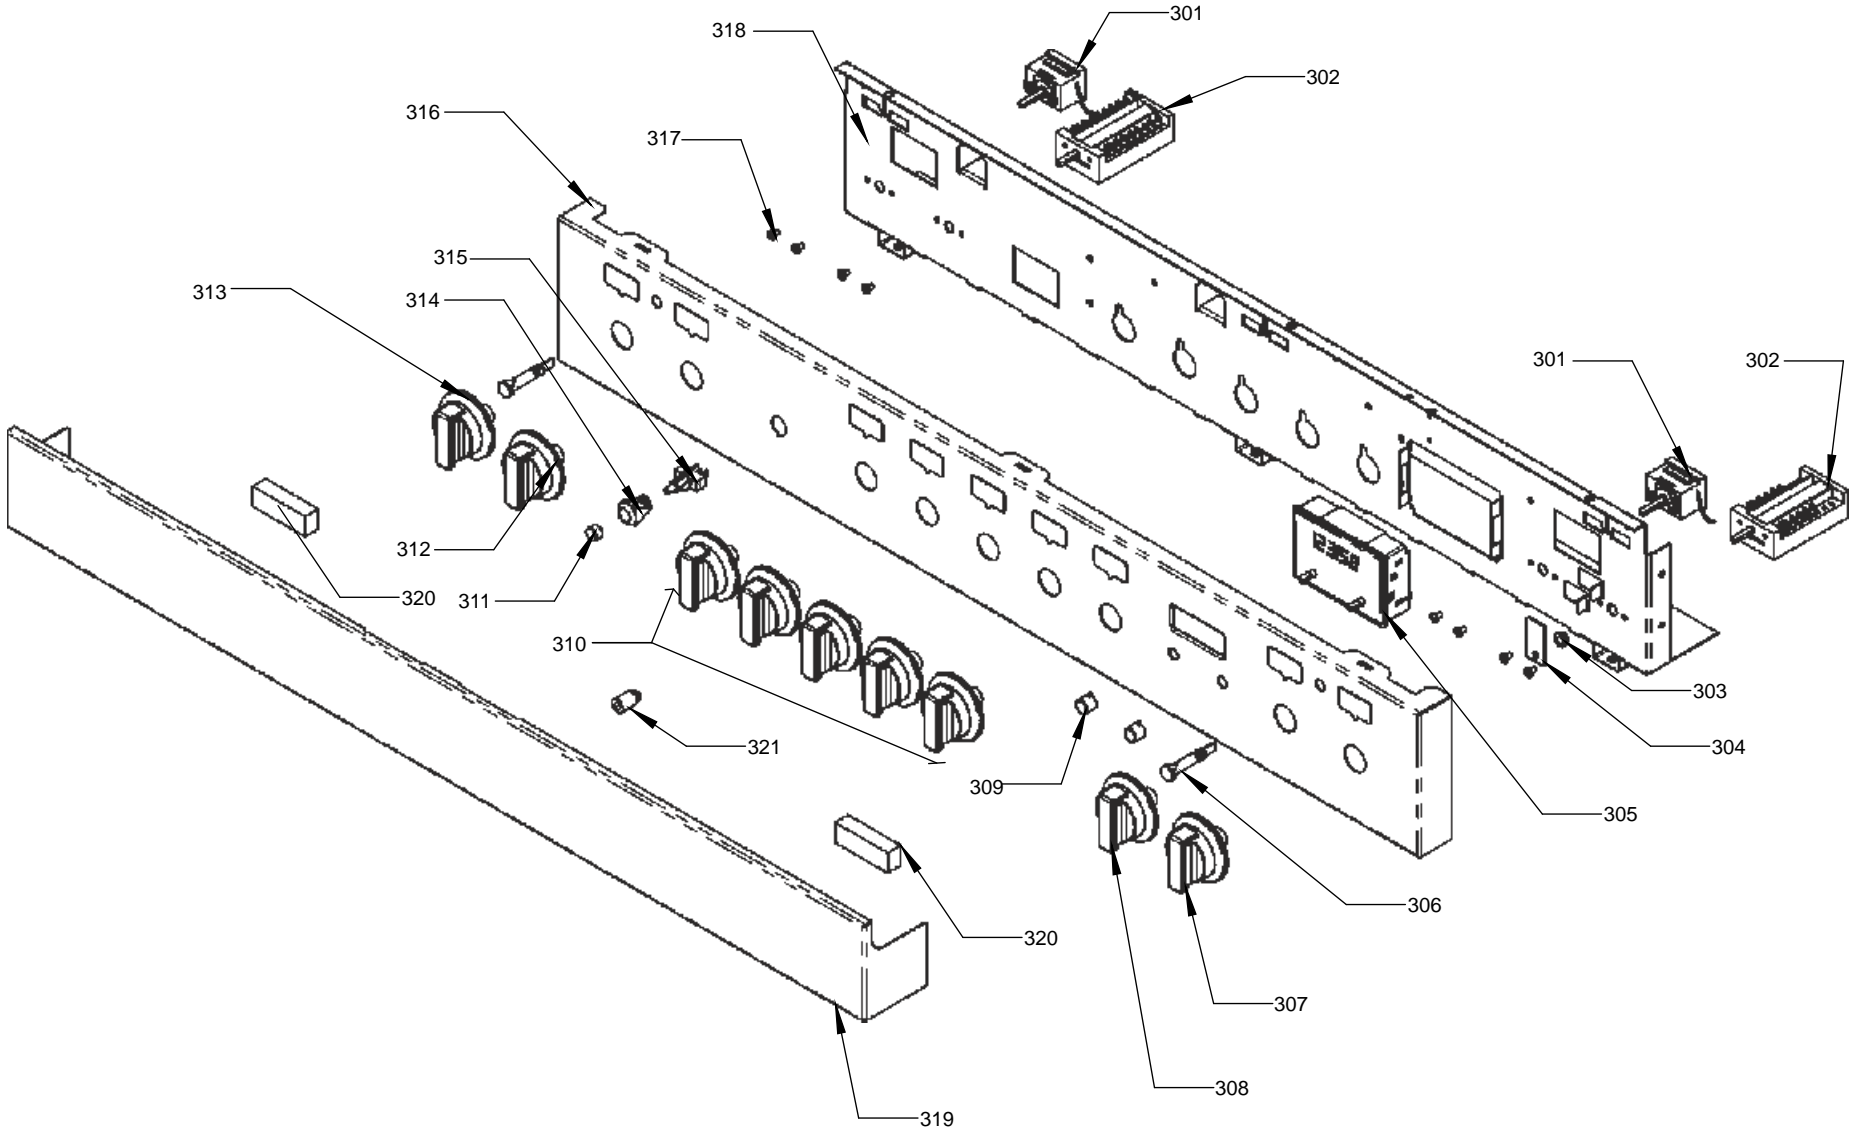

PROFESSIONAL PLUS FX 100 DUAL FUEL

DSL0828 P00

ISSUE STATUS 01

DATE 17.08.20

PAN SUPPORTS & BURNER CAPS

GAS RAIL - TAPS - INJECTORS AND PIPES

FACIA CONTROL, SWITCHES, KNOBS AND PLINTH ASSEMBLY

PROFESSIONAL PLUS FX 100 DF

DSL0828 P07
DATE 17.08.20 ISSUE STATUS 01

STORAGE DRAWER

CHASSIS ACCESSORIES

PROFESSIONAL+ 100 FX DF

DSL0828 P10

DATE 17.08.2020 ISSUE STATUS 01

ACCESSORIES

X05	Left Hand Oven Thermostat
X06	Left Hand Oven Multifunction Switch
X08	Left Hand Oven Base Element
X09	Left Hand Oven Fan Element
X10	Left Hand Oven Top Outer Element
X11	Left Hand Oven Top Inner Element
X12	Right Hand Oven Thermostat
X13	Right Hand Oven Multifunction Switch
X15	Right Hand Oven Fan Element
X16	Oven Fan
X17	Clock / Timer
X24	Cooling Fan
X26	Neon
X27	Thermal Cut-Out
X28	Ignition Switches
X30	Spark Generator
X31	Oven Light
X32	Oven Light Switch
X38	Right Hand Oven Base Element
X41	Right Hand Oven Protection Thermostat