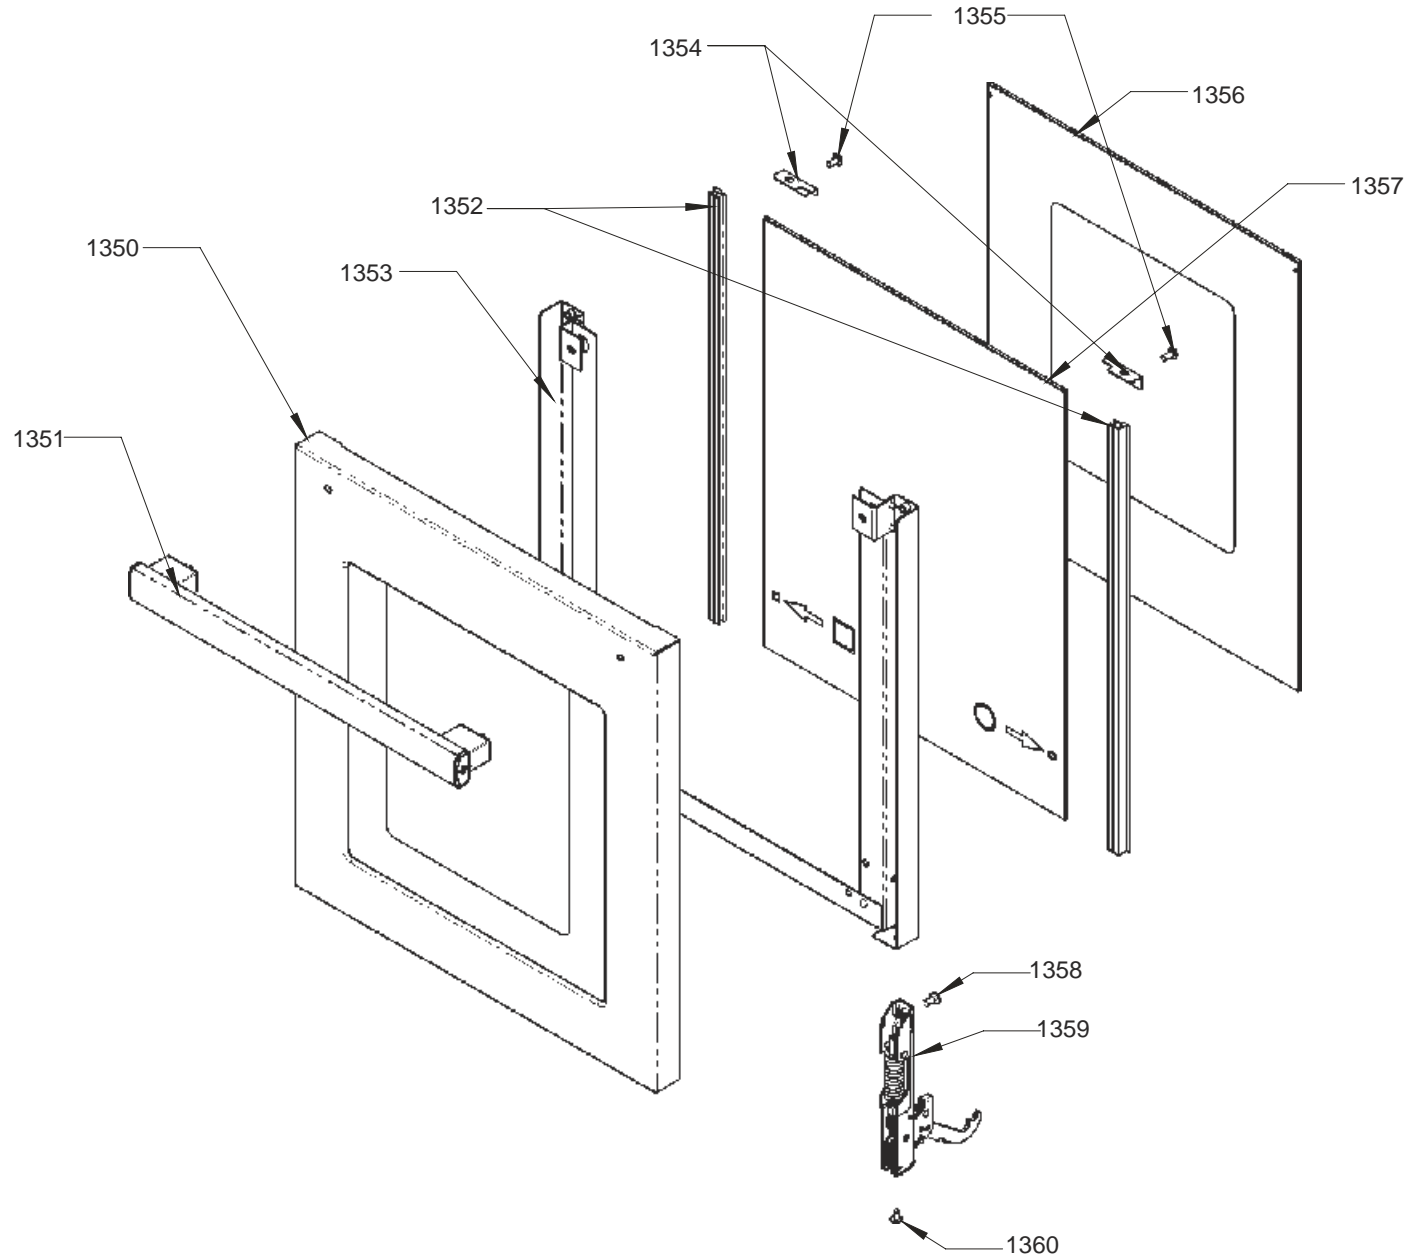

DSL0828 P07
DATE 17.08.20 ISSUE STATUS 01

STORAGE DRAWER

CHASSIS ACCESSORIES

PROFESSIONAL+ 100 FX DF

DSL0828 P10

DATE 17.08.2020 ISSUE STATUS 01

ACCESSORIES

X05	Left Hand Oven Thermostat
X06	Left Hand Oven Multifunction Switch
X08	Left Hand Oven Base Element
X09	Left Hand Oven Fan Element
X10	Left Hand Oven Top Outer Element
X11	Left Hand Oven Top Inner Element
X12	Right Hand Oven Thermostat
X13	Right Hand Oven Multifunction Switch
X15	Right Hand Oven Fan Element
X16	Oven Fan
X17	Clock / Timer
X24	Cooling Fan
X26	Neon
X27	Thermal Cut-Out
X28	Ignition Switches
X30	Spark Generator
X31	Oven Light
X32	Oven Light Switch
X38	Right Hand Oven Base Element
X41	Right Hand Oven Protection Thermostat