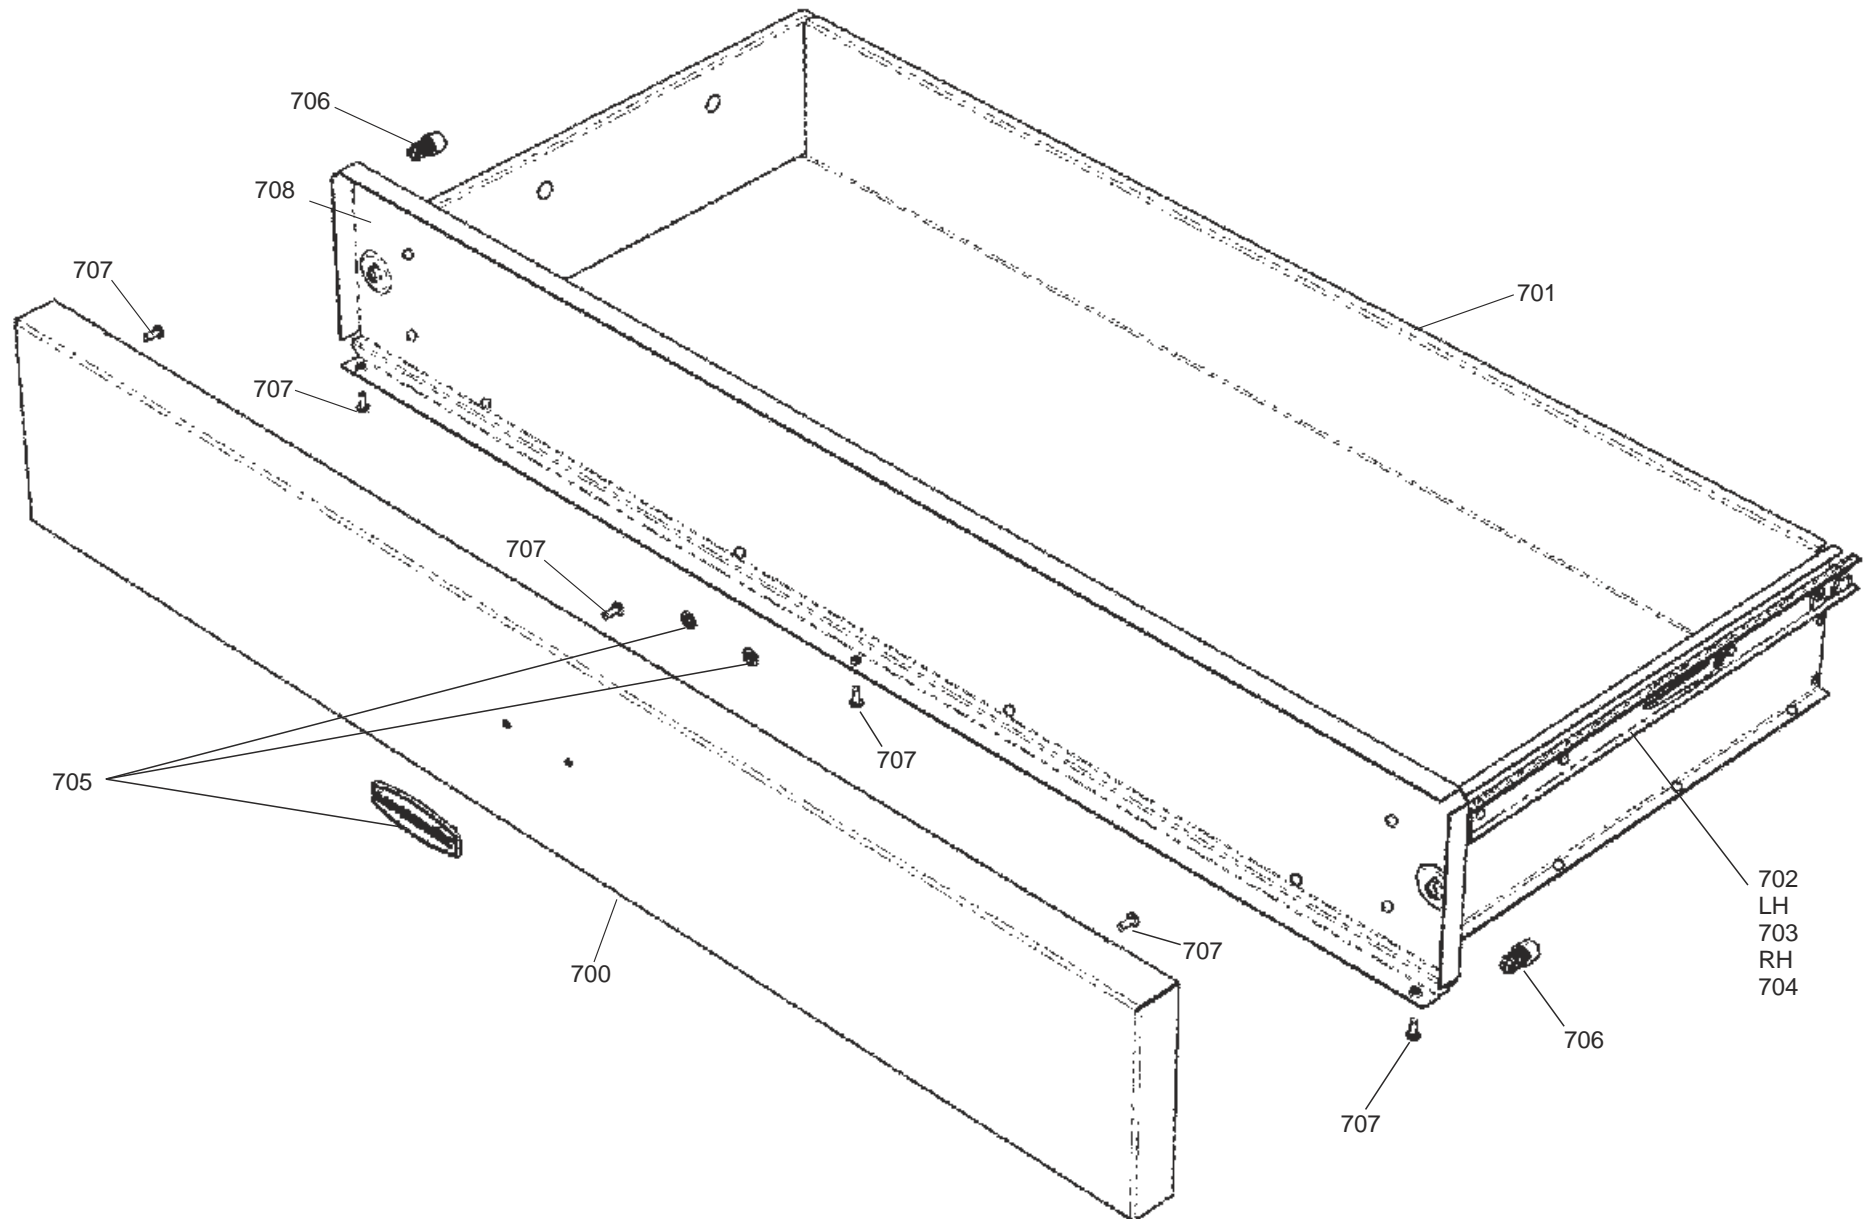

PROFESSIONAL PLUS FX 100 DUAL FUEL

DSL0828 P00

ISSUE STATUS 01

DATE 17.08.20

PAN SUPPORTS & BURNER CAPS

GAS RAIL - TAPS - INJECTORS AND PIPES

FACIA CONTROL, SWITCHES, KNOBS AND PLINTH ASSEMBLY

PROFESSIONAL PLUS FX 100 DF

DSL0828 P07
DATE 17.08.20 ISSUE STATUS 01

STORAGE DRAWER

CHASSIS ACCESSORIES

PROFESSIONAL+ 100 FX DF

DSL0828 P10

DATE 17.08.2020 ISSUE STATUS 01

ACCESSORIES

X05	Left Hand Oven Thermostat
X06	Left Hand Oven Multifunction Switch
X08	Left Hand Oven Base Element
X09	Left Hand Oven Fan Element
X10	Left Hand Oven Top Outer Element
X11	Left Hand Oven Top Inner Element
X12	Right Hand Oven Thermostat
X13	Right Hand Oven Multifunction Switch
X15	Right Hand Oven Fan Element
X16	Oven Fan
X17	Clock / Timer
X24	Cooling Fan
X26	Neon
X27	Thermal Cut-Out
X28	Ignition Switches
X30	Spark Generator
X31	Oven Light
X32	Oven Light Switch
X38	Right Hand Oven Base Element
X41	Right Hand Oven Protection Thermostat