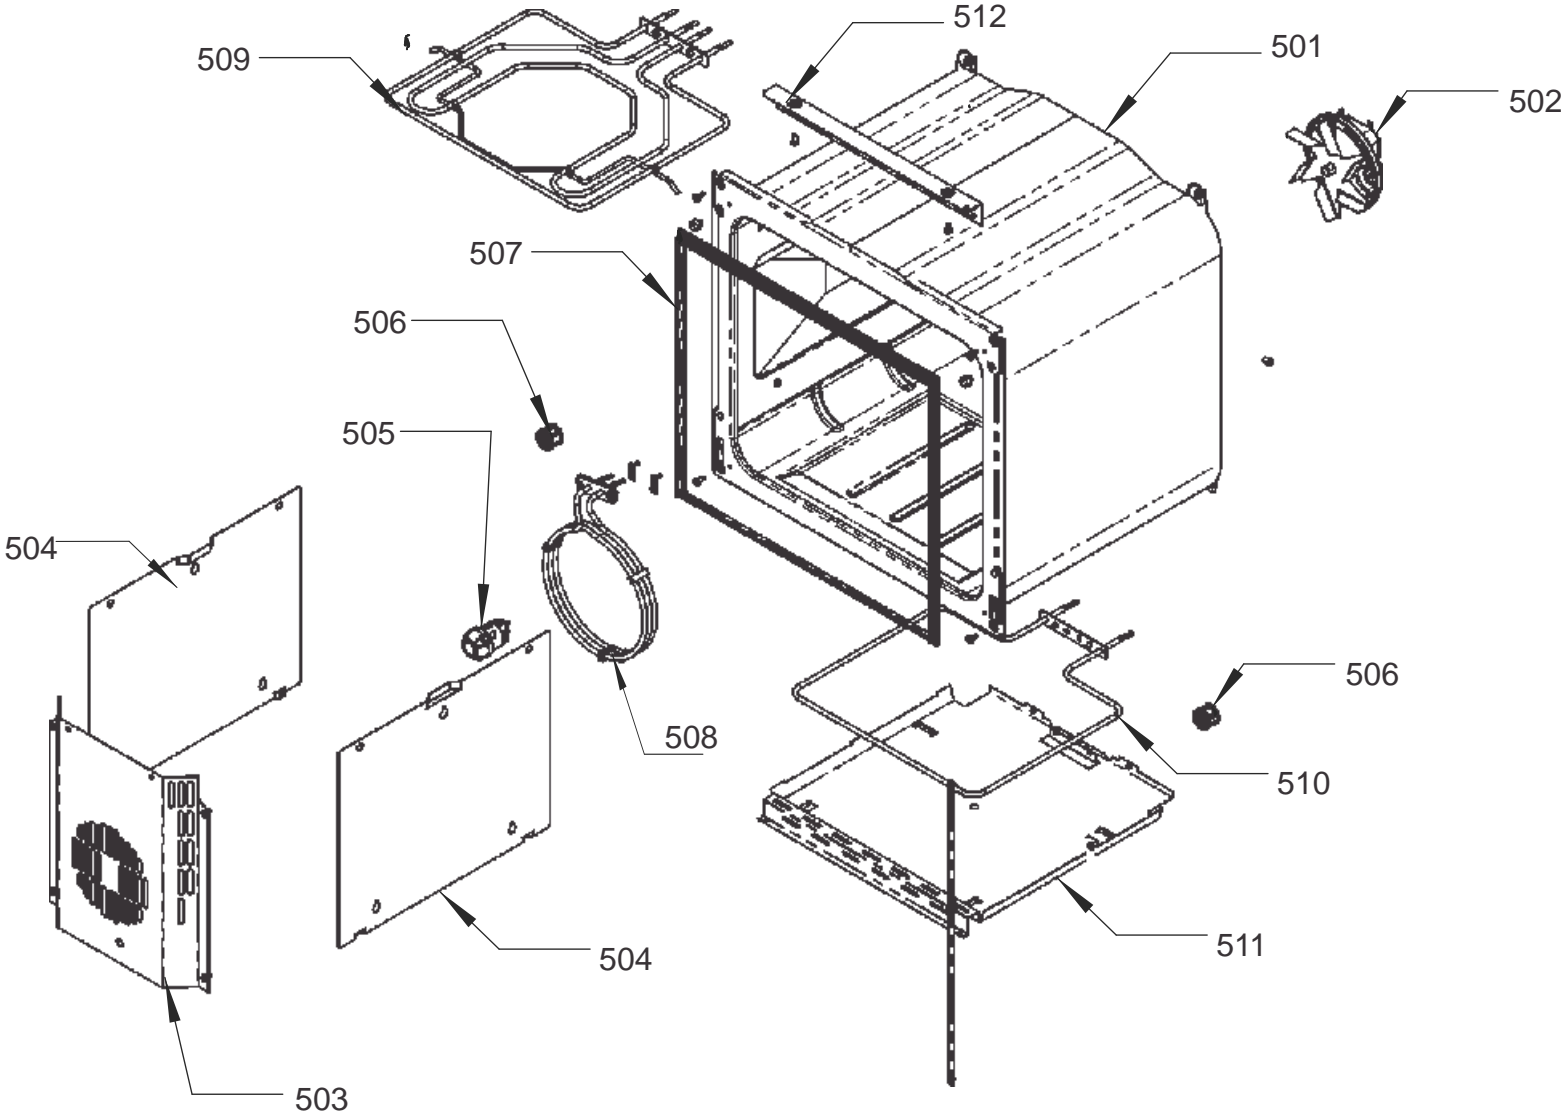

PROFESSIONAL PLUS FX 100 DUAL FUEL

DSL0828 P00

ISSUE STATUS 01

DATE 17.08.20

PAN SUPPORTS & BURNER CAPS

GAS RAIL - TAPS - INJECTORS AND PIPES

FACIA CONTROL, SWITCHES, KNOBS AND PLINTH ASSEMBLY

PROFESSIONAL PLUS FX 100 DF

DSL0828 P07
DATE 17.08.20 ISSUE STATUS 01

STORAGE DRAWER

CHASSIS ACCESSORIES

PROFESSIONAL+ 100 FX DF

DSL0828 P10

DATE 17.08.2020 ISSUE STATUS 01

ACCESSORIES

X05	Left Hand Oven Thermostat
X06	Left Hand Oven Multifunction Switch
X08	Left Hand Oven Base Element
X09	Left Hand Oven Fan Element
X10	Left Hand Oven Top Outer Element
X11	Left Hand Oven Top Inner Element
X12	Right Hand Oven Thermostat
X13	Right Hand Oven Multifunction Switch
X15	Right Hand Oven Fan Element
X16	Oven Fan
X17	Clock / Timer
X24	Cooling Fan
X26	Neon
X27	Thermal Cut-Out
X28	Ignition Switches
X30	Spark Generator
X31	Oven Light
X32	Oven Light Switch
X38	Right Hand Oven Base Element
X41	Right Hand Oven Protection Thermostat