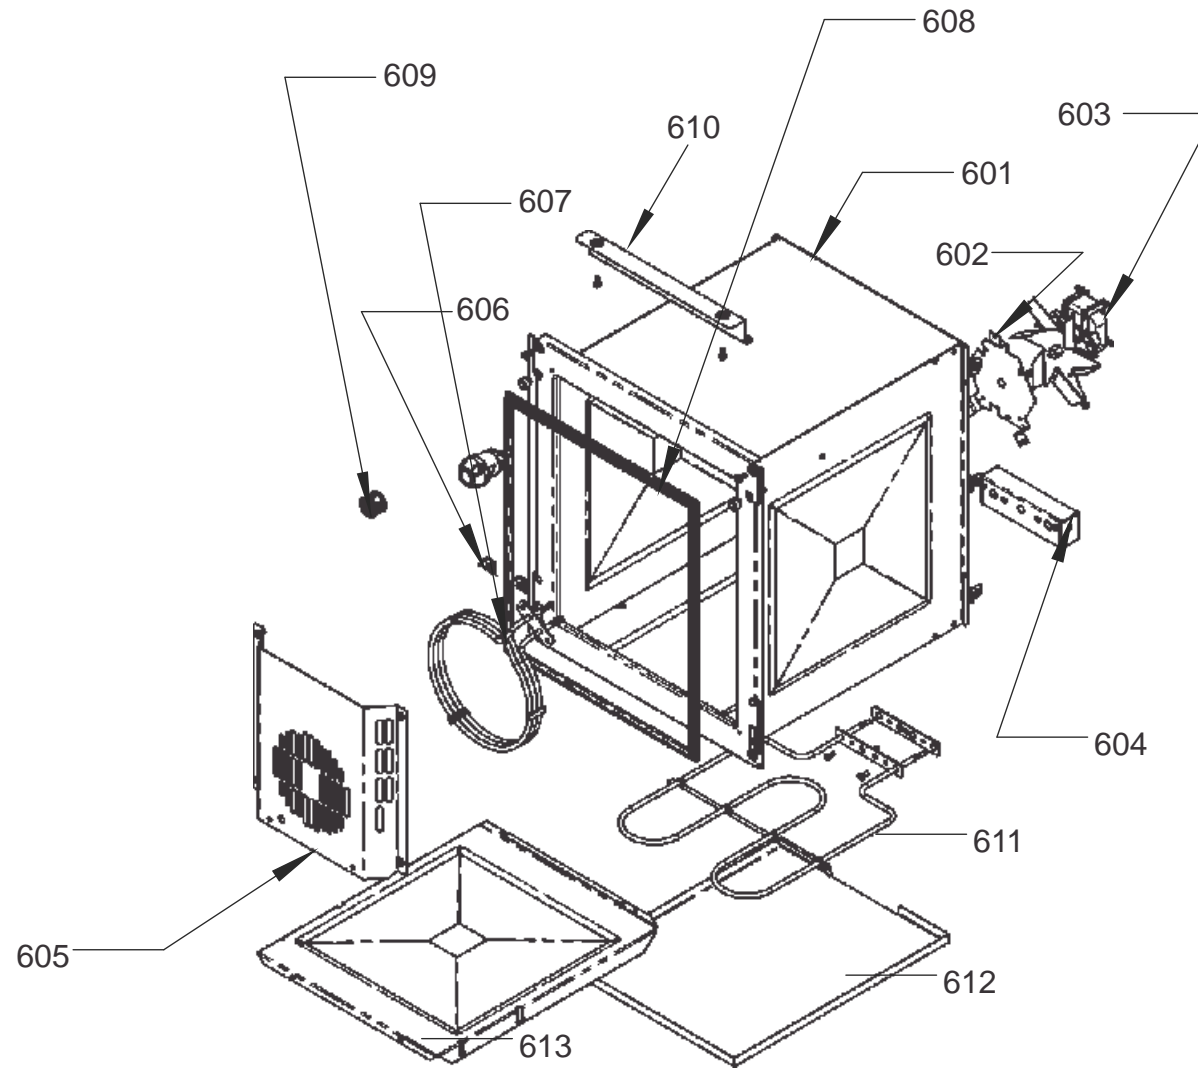

PROFESSIONAL PLUS FX 100 DUAL FUEL

DSL0828 P00

ISSUE STATUS 01

DATE 17.08.20

PAN SUPPORTS & BURNER CAPS

GAS RAIL - TAPS - INJECTORS AND PIPES

FACIA CONTROL, SWITCHES, KNOBS AND PLINTH ASSEMBLY

PROFESSIONAL PLUS FX 100 DF

DSL0828 P07
DATE 17.08.20 ISSUE STATUS 01

STORAGE DRAWER

CHASSIS ACCESSORIES

PROFESSIONAL+ 100 FX DF

DSL0828 P10

DATE 17.08.2020 ISSUE STATUS 01

ACCESSORIES

X05	Left Hand Oven Thermostat
X06	Left Hand Oven Multifunction Switch
X08	Left Hand Oven Base Element
X09	Left Hand Oven Fan Element
X10	Left Hand Oven Top Outer Element
X11	Left Hand Oven Top Inner Element
X12	Right Hand Oven Thermostat
X13	Right Hand Oven Multifunction Switch
X15	Right Hand Oven Fan Element
X16	Oven Fan
X17	Clock / Timer
X24	Cooling Fan
X26	Neon
X27	Thermal Cut-Out
X28	Ignition Switches
X30	Spark Generator
X31	Oven Light
X32	Oven Light Switch
X38	Right Hand Oven Base Element
X41	Right Hand Oven Protection Thermostat