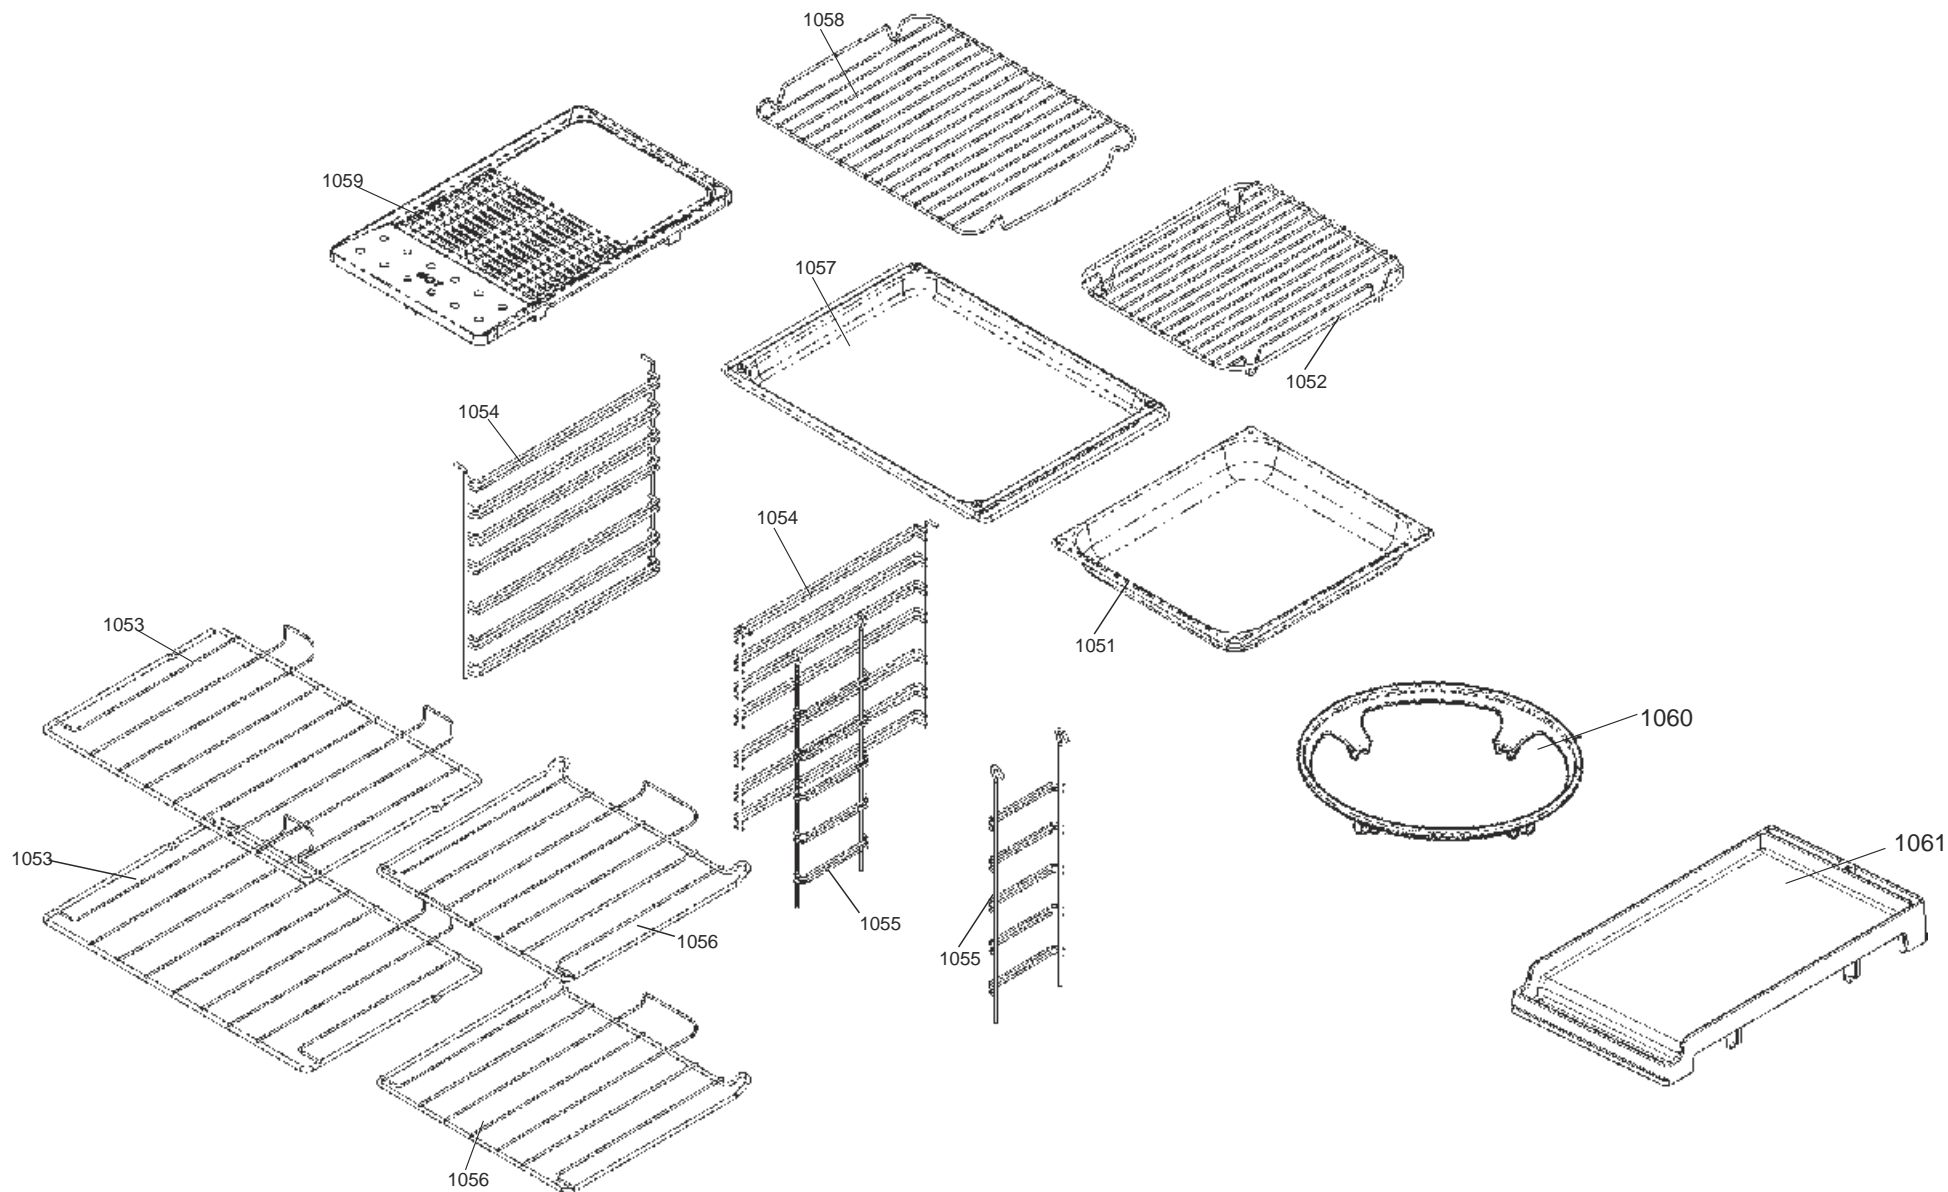

DSL0828 P07
DATE 17.08.20 ISSUE STATUS 01

STORAGE DRAWER

CHASSIS ACCESSORIES

PROFESSIONAL+ 100 FX DF

DSL0828 P10

DATE 17.08.2020 ISSUE STATUS 01

ACCESSORIES

X05	Left Hand Oven Thermostat
X06	Left Hand Oven Multifunction Switch
X08	Left Hand Oven Base Element
X09	Left Hand Oven Fan Element
X10	Left Hand Oven Top Outer Element
X11	Left Hand Oven Top Inner Element
X12	Right Hand Oven Thermostat
X13	Right Hand Oven Multifunction Switch
X15	Right Hand Oven Fan Element
X16	Oven Fan
X17	Clock / Timer
X24	Cooling Fan
X26	Neon
X27	Thermal Cut-Out
X28	Ignition Switches
X30	Spark Generator
X31	Oven Light
X32	Oven Light Switch
X38	Right Hand Oven Base Element
X41	Right Hand Oven Protection Thermostat