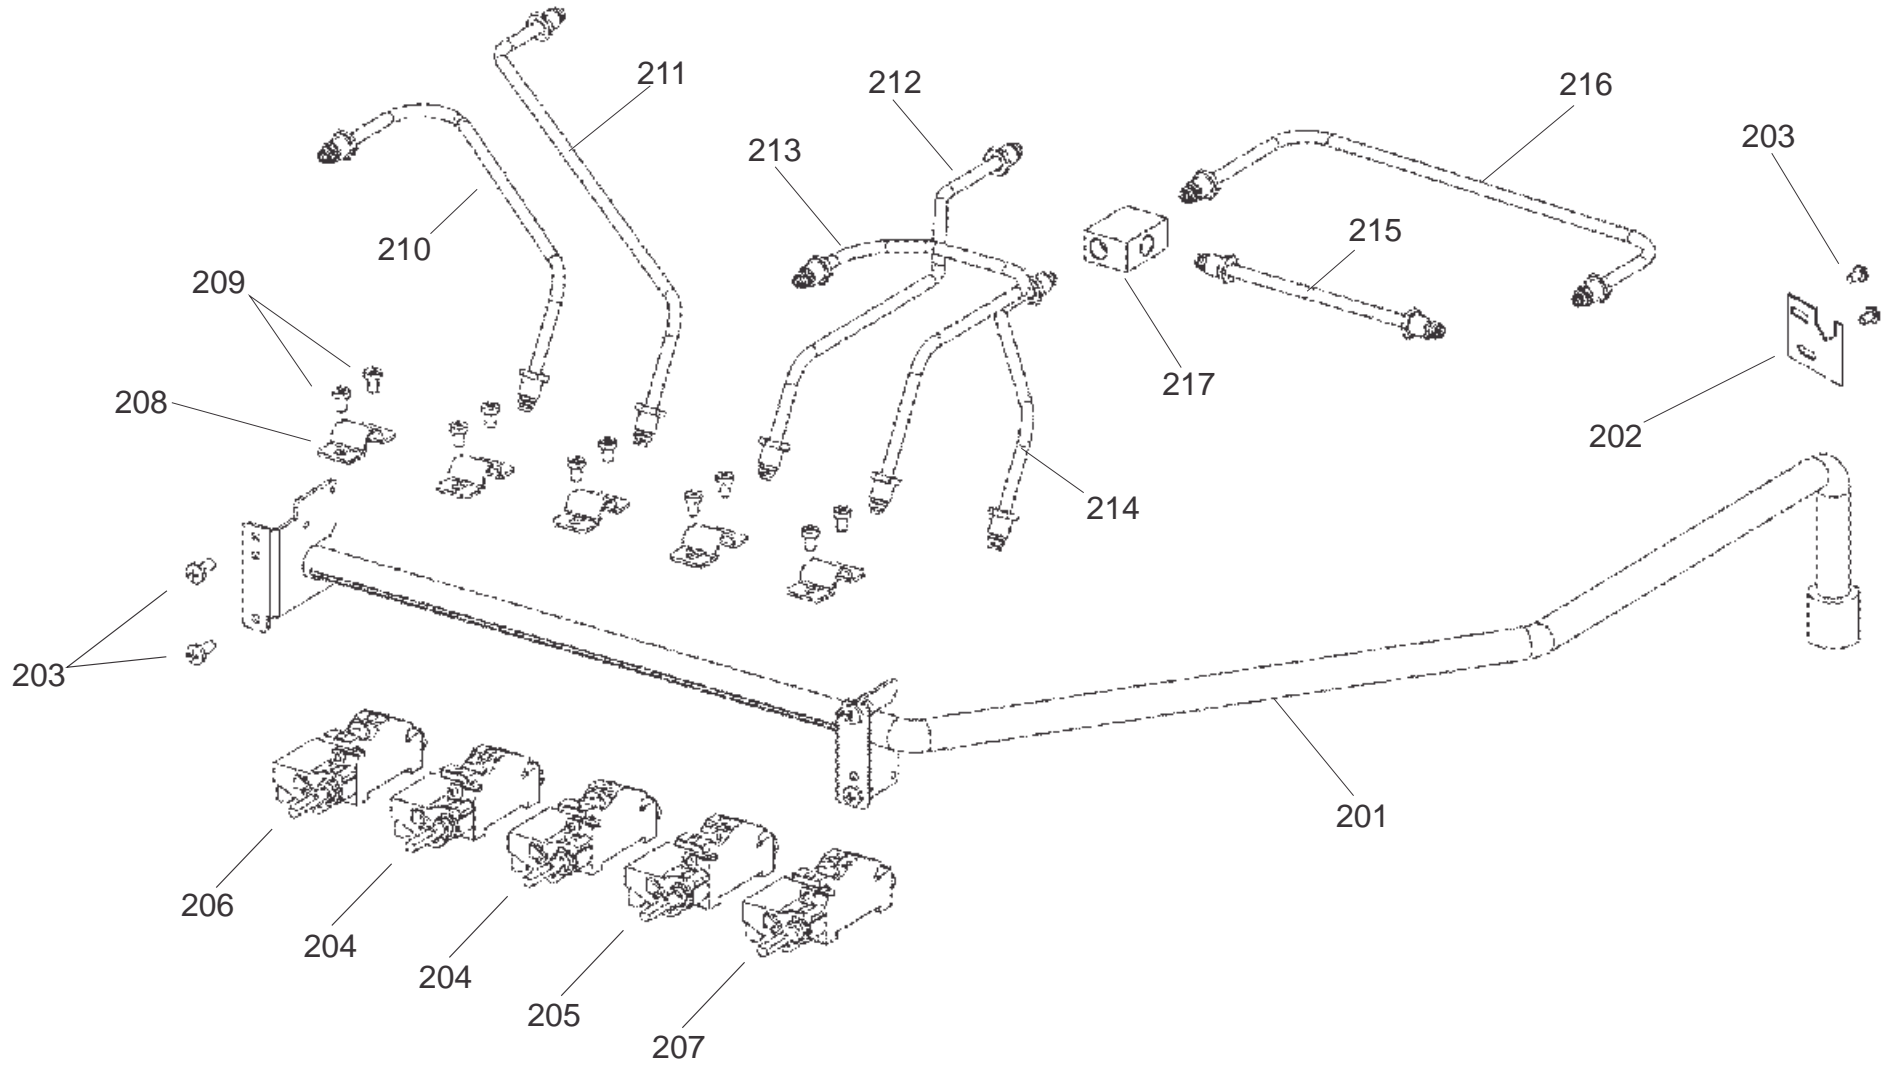

PROFESSIONAL PLUS FX 100 DUAL FUEL

DSL0828 P00

ISSUE STATUS 01

DATE 17.08.20

PAN SUPPORTS & BURNER CAPS

GAS RAIL - TAPS - INJECTORS AND PIPES

FACIA CONTROL, SWITCHES, KNOBS AND PLINTH ASSEMBLY

PROFESSIONAL PLUS FX 100 DF

DSL0828 P07
DATE 17.08.20 ISSUE STATUS 01

STORAGE DRAWER

CHASSIS ACCESSORIES

PROFESSIONAL+ 100 FX DF

DSL0828 P10

DATE 17.08.2020 ISSUE STATUS 01

ACCESSORIES

X05	Left Hand Oven Thermostat
X06	Left Hand Oven Multifunction Switch
X08	Left Hand Oven Base Element
X09	Left Hand Oven Fan Element
X10	Left Hand Oven Top Outer Element
X11	Left Hand Oven Top Inner Element
X12	Right Hand Oven Thermostat
X13	Right Hand Oven Multifunction Switch
X15	Right Hand Oven Fan Element
X16	Oven Fan
X17	Clock / Timer
X24	Cooling Fan
X26	Neon
X27	Thermal Cut-Out
X28	Ignition Switches
X30	Spark Generator
X31	Oven Light
X32	Oven Light Switch
X38	Right Hand Oven Base Element
X41	Right Hand Oven Protection Thermostat

b	Blue
br	Brown
bk	Black
or	Orange
r	Red
v	Violet
w	White
y	Yellow
g/y	Green/yellow
gr	Grey

WIRING DIAGRAM