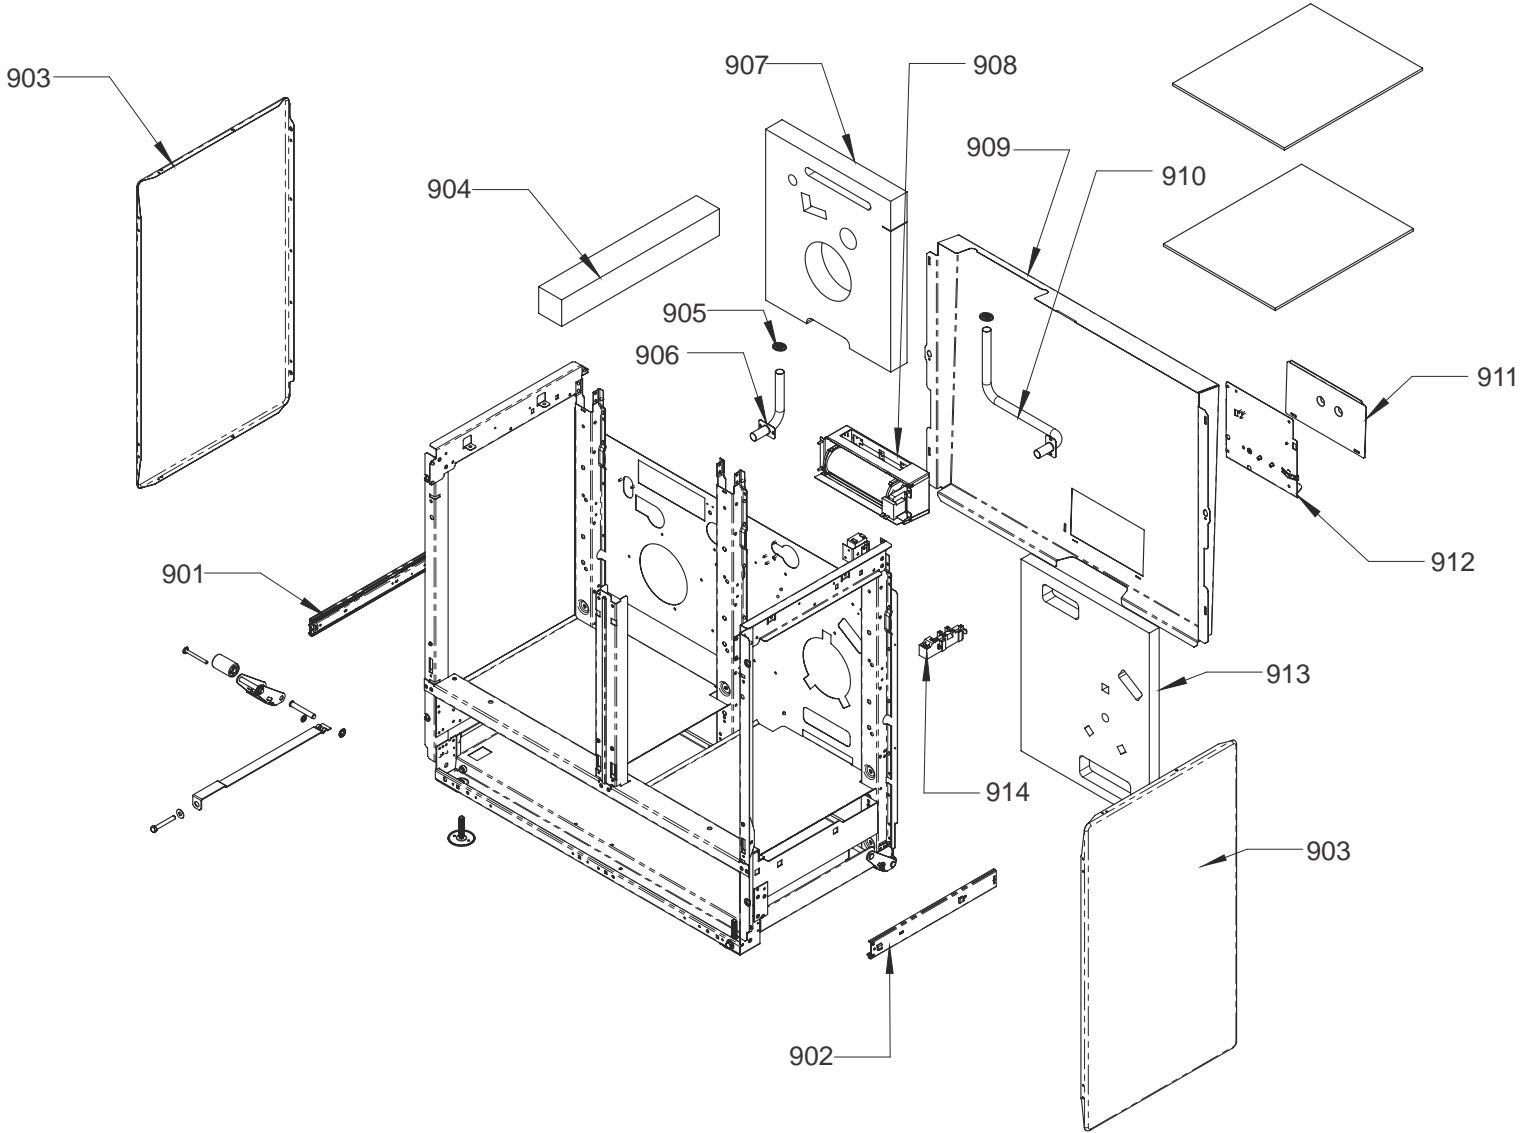

PROFESSIONAL PLUS FX 100 DUAL FUEL

DSL0828 P00

ISSUE STATUS 01

DATE 17.08.20

PAN SUPPORTS & BURNER CAPS

GAS RAIL - TAPS - INJECTORS AND PIPES

FACIA CONTROL, SWITCHES, KNOBS AND PLINTH ASSEMBLY

PROFESSIONAL PLUS FX 100 DF

DSL0828 P07
DATE 17.08.20 ISSUE STATUS 01

STORAGE DRAWER

CHASSIS ACCESSORIES

PROFESSIONAL+ 100 FX DF

DSL0828 P10

DATE 17.08.2020 ISSUE STATUS 01

ACCESSORIES

X05	Left Hand Oven Thermostat
X06	Left Hand Oven Multifunction Switch
X08	Left Hand Oven Base Element
X09	Left Hand Oven Fan Element
X10	Left Hand Oven Top Outer Element
X11	Left Hand Oven Top Inner Element
X12	Right Hand Oven Thermostat
X13	Right Hand Oven Multifunction Switch
X15	Right Hand Oven Fan Element
X16	Oven Fan
X17	Clock / Timer
X24	Cooling Fan
X26	Neon
X27	Thermal Cut-Out
X28	Ignition Switches
X30	Spark Generator
X31	Oven Light
X32	Oven Light Switch
X38	Right Hand Oven Base Element
X41	Right Hand Oven Protection Thermostat