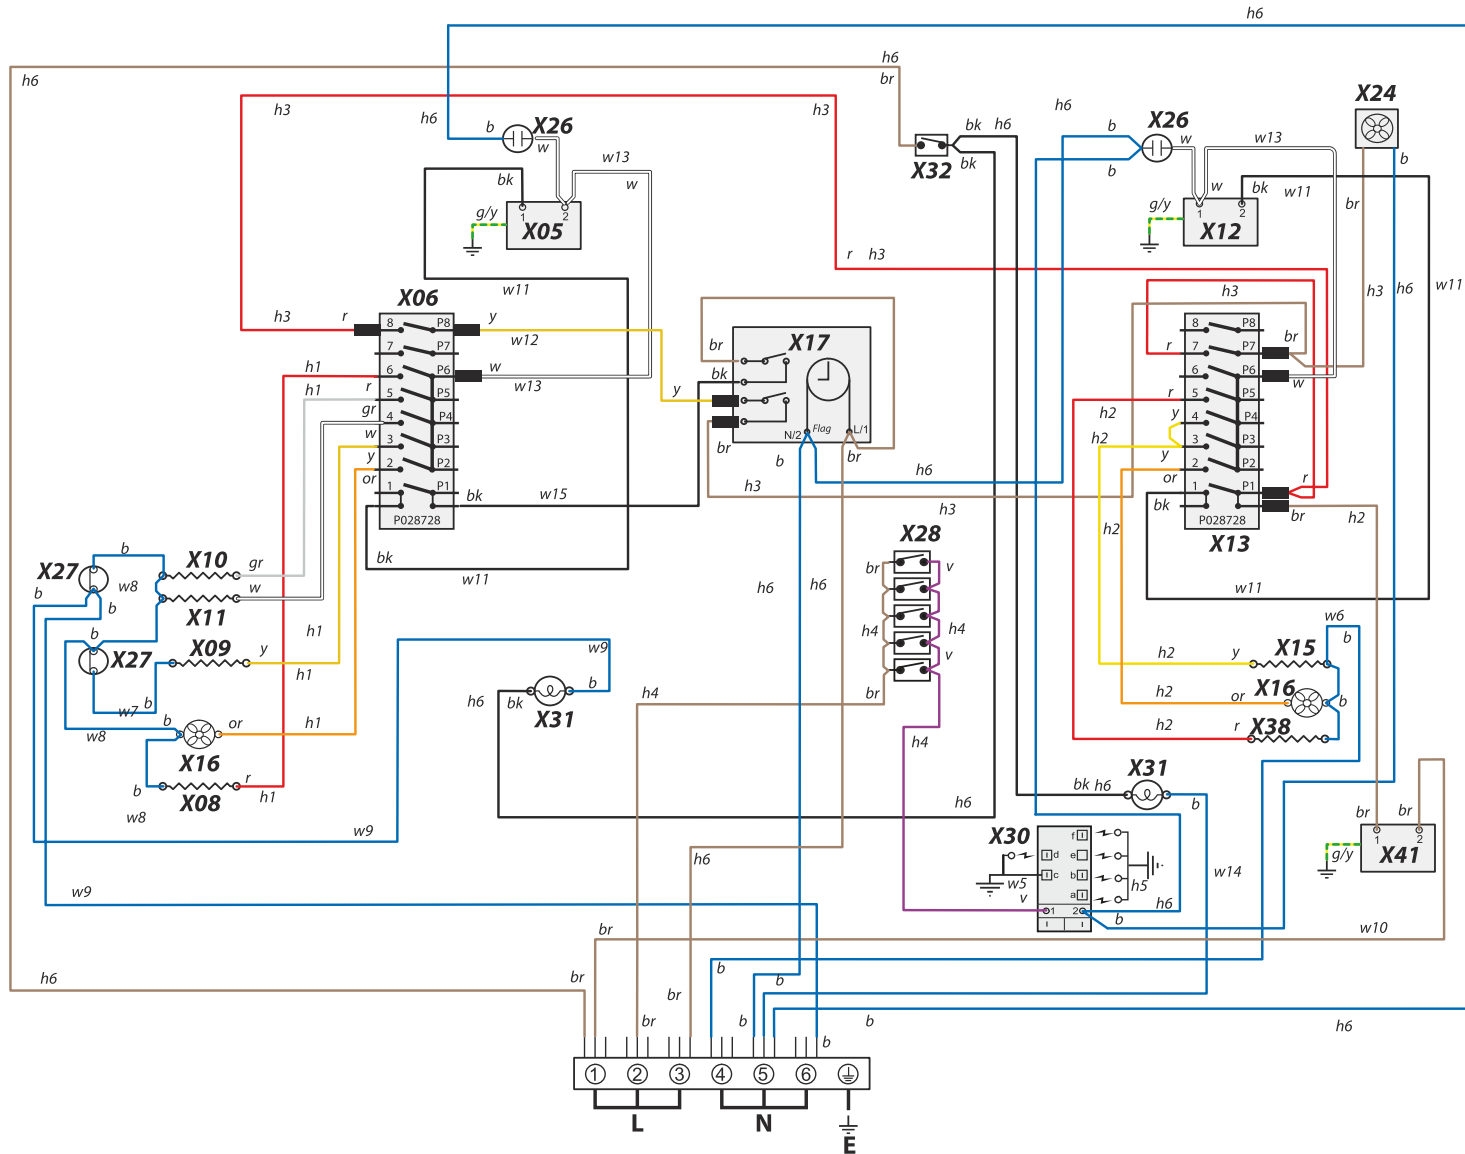

DSL0828 P07
DATE 17.08.20 ISSUE STATUS 01

STORAGE DRAWER

CHASSIS ACCESSORIES

PROFESSIONAL+ 100 FX DF

DSL0828 P10

DATE 17.08.2020 ISSUE STATUS 01

ACCESSORIES

X05	Left Hand Oven Thermostat
X06	Left Hand Oven Multifunction Switch
X08	Left Hand Oven Base Element
X09	Left Hand Oven Fan Element
X10	Left Hand Oven Top Outer Element
X11	Left Hand Oven Top Inner Element
X12	Right Hand Oven Thermostat
X13	Right Hand Oven Multifunction Switch
X15	Right Hand Oven Fan Element
X16	Oven Fan
X17	Clock / Timer
X24	Cooling Fan
X26	Neon
X27	Thermal Cut-Out
X28	Ignition Switches
X30	Spark Generator
X31	Oven Light
X32	Oven Light Switch
X38	Right Hand Oven Base Element
X41	Right Hand Oven Protection Thermostat

b	Blue
br	Brown
bk	Black
or	Orange
r	Red
v	Violet
w	White
y	Yellow
g/y	Green/yellow
gr	Grey

WIRING DIAGRAM