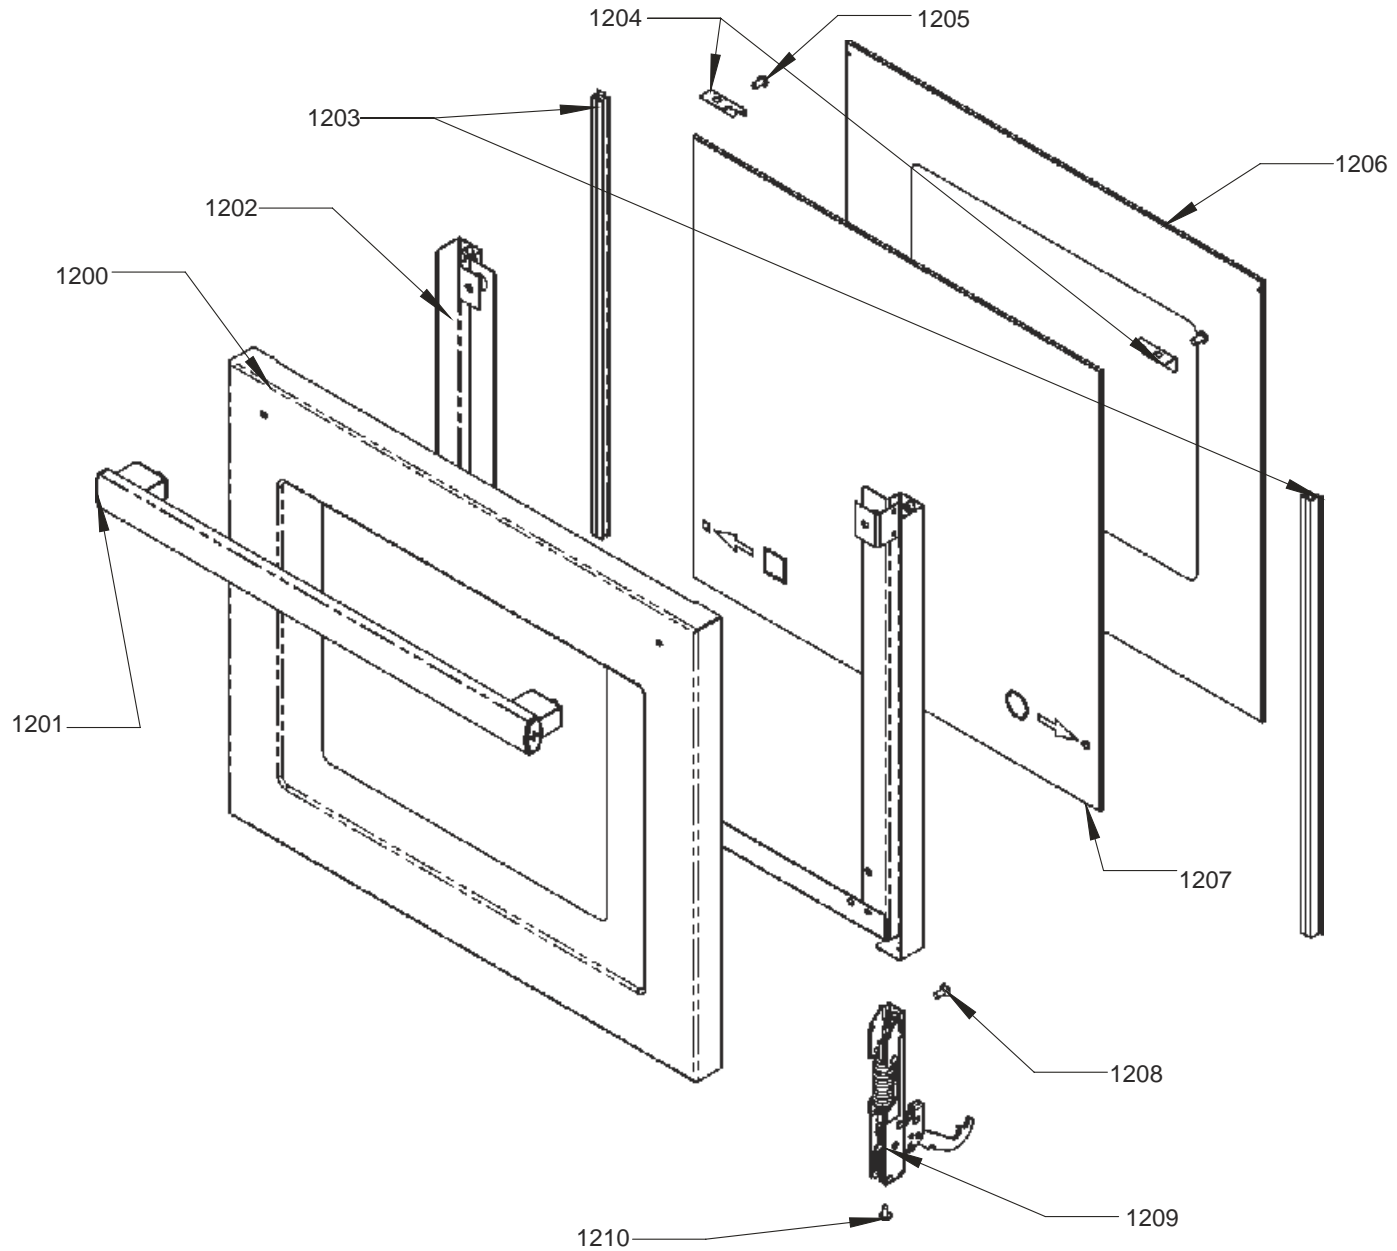

DSL0828 P07
DATE 17.08.20 ISSUE STATUS 01

STORAGE DRAWER

CHASSIS ACCESSORIES

PROFESSIONAL+ 100 FX DF

DSL0828 P10

DATE 17.08.2020 ISSUE STATUS 01

ACCESSORIES

X05	Left Hand Oven Thermostat
X06	Left Hand Oven Multifunction Switch
X08	Left Hand Oven Base Element
X09	Left Hand Oven Fan Element
X10	Left Hand Oven Top Outer Element
X11	Left Hand Oven Top Inner Element
X12	Right Hand Oven Thermostat
X13	Right Hand Oven Multifunction Switch
X15	Right Hand Oven Fan Element
X16	Oven Fan
X17	Clock / Timer
X24	Cooling Fan
X26	Neon
X27	Thermal Cut-Out
X28	Ignition Switches
X30	Spark Generator
X31	Oven Light
X32	Oven Light Switch
X38	Right Hand Oven Base Element
X41	Right Hand Oven Protection Thermostat