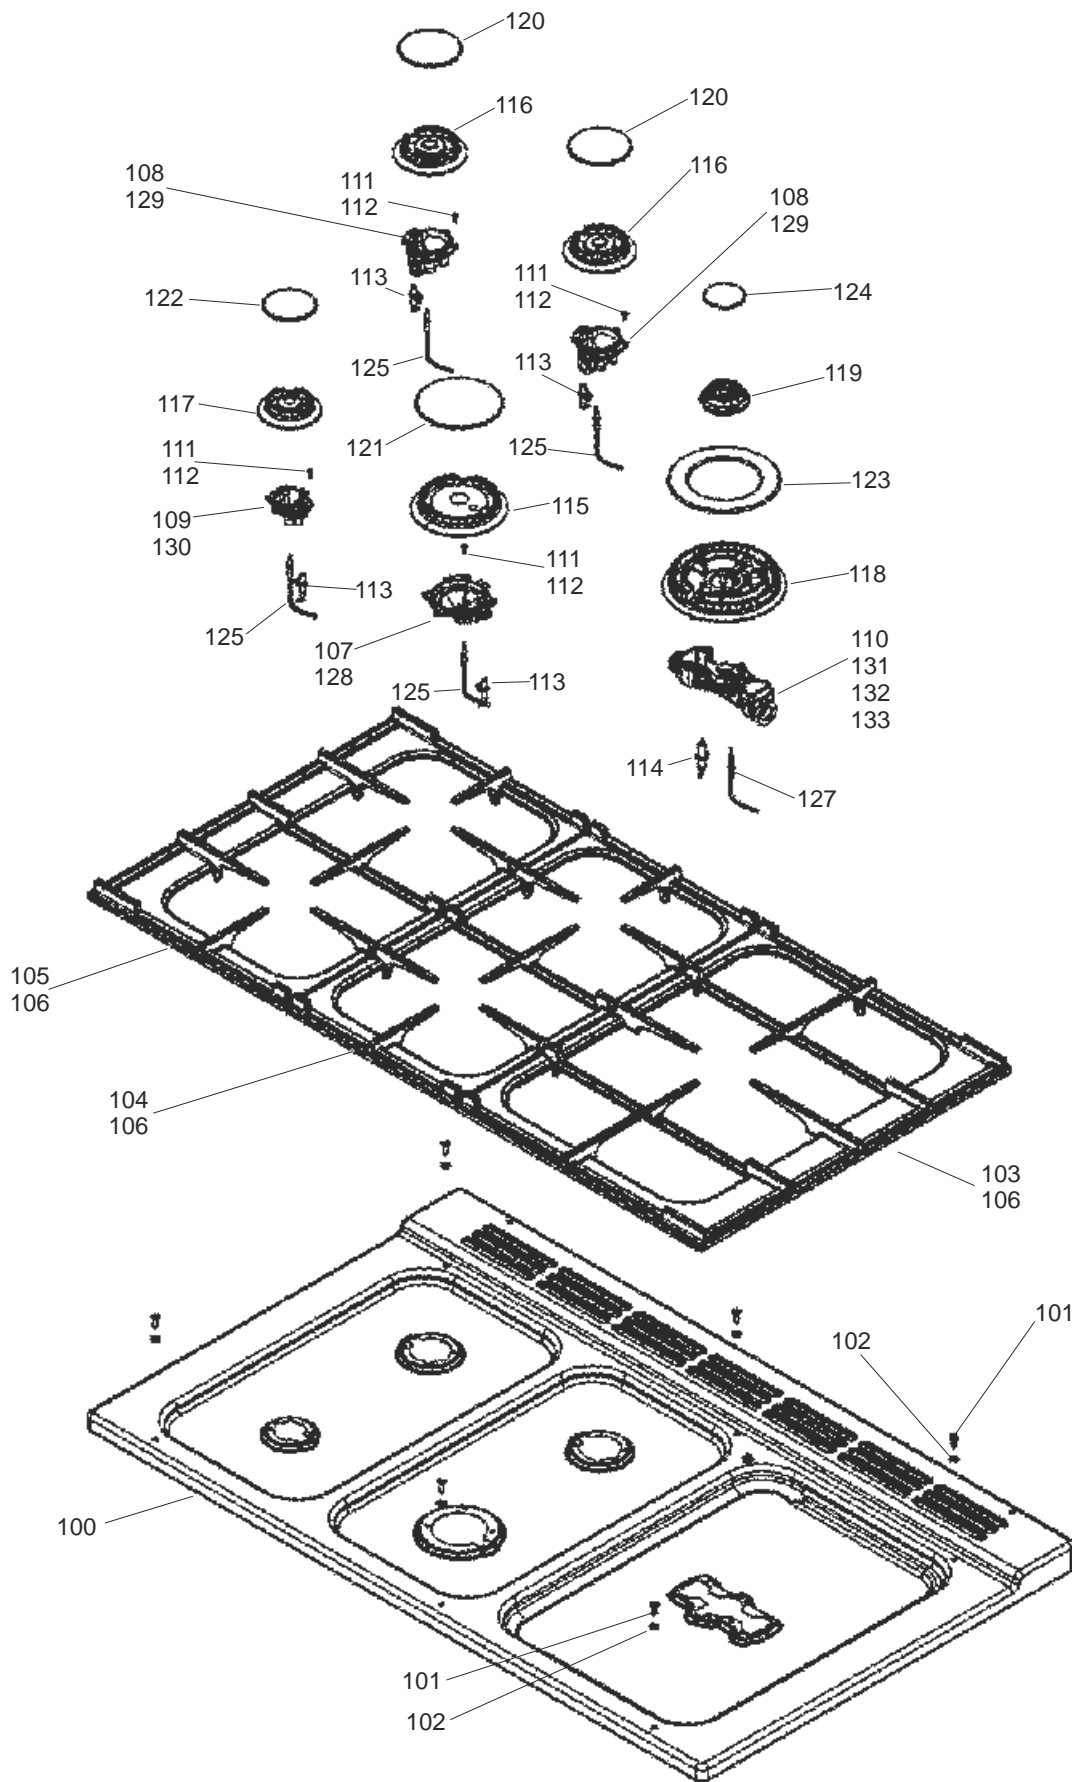

PROFESSIONAL PLUS FX 100 DUAL FUEL

DSL0828 P00

ISSUE STATUS 01

DATE 17.08.20

PAN SUPPORTS & BURNER CAPS

GAS RAIL - TAPS - INJECTORS AND PIPES

FACIA CONTROL, SWITCHES, KNOBS AND PLINTH ASSEMBLY

PROFESSIONAL PLUS FX 100 DF

DSL0828 P07
DATE 17.08.20 ISSUE STATUS 01

STORAGE DRAWER

CHASSIS ACCESSORIES

PROFESSIONAL+ 100 FX DF

DSL0828 P10

DATE 17.08.2020 ISSUE STATUS 01

ACCESSORIES

X05	Left Hand Oven Thermostat
X06	Left Hand Oven Multifunction Switch
X08	Left Hand Oven Base Element
X09	Left Hand Oven Fan Element
X10	Left Hand Oven Top Outer Element
X11	Left Hand Oven Top Inner Element
X12	Right Hand Oven Thermostat
X13	Right Hand Oven Multifunction Switch
X15	Right Hand Oven Fan Element
X16	Oven Fan
X17	Clock / Timer
X24	Cooling Fan
X26	Neon
X27	Thermal Cut-Out
X28	Ignition Switches
X30	Spark Generator
X31	Oven Light
X32	Oven Light Switch
X38	Right Hand Oven Base Element
X41	Right Hand Oven Protection Thermostat

b	Blue
br	Brown
bk	Black
or	Orange
r	Red
v	Violet
w	White
y	Yellow
g/y	Green/yellow
gr	Grey

WIRING DIAGRAM