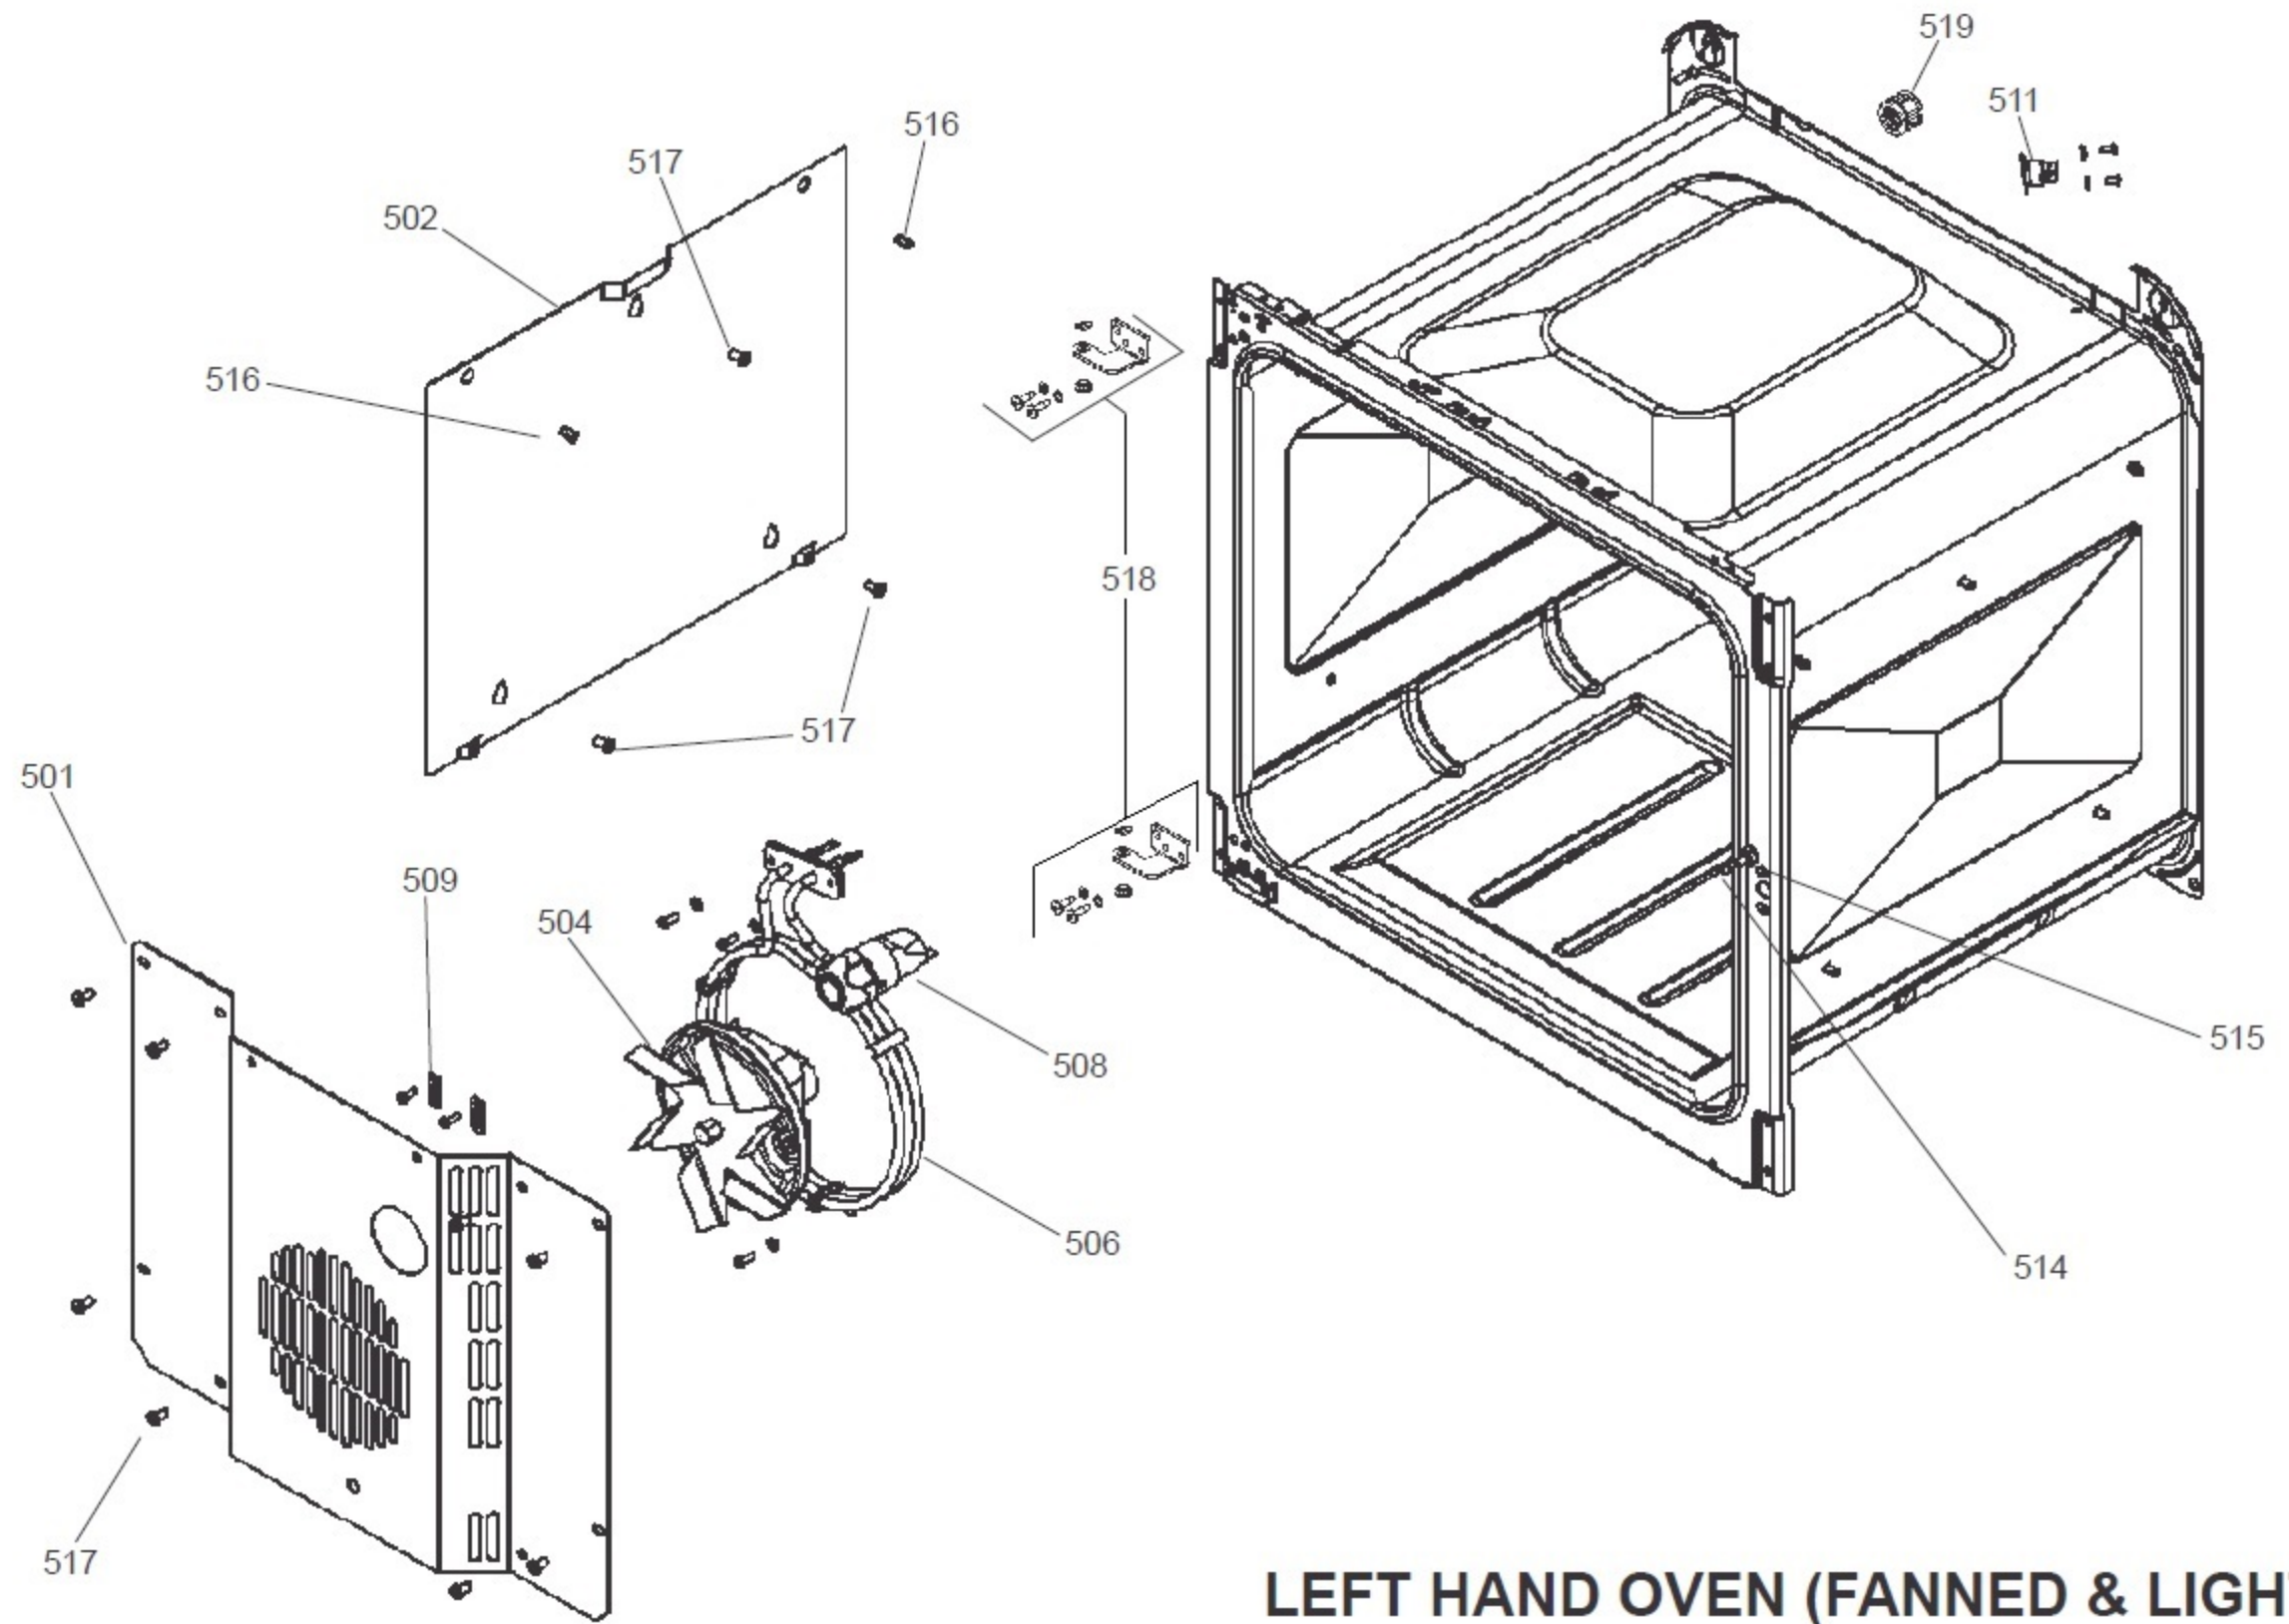

**PROFESSIONAL PLUS 100 DUAL FUEL
FROM SERIAL NUMBER 187000**

DATE 17.04.2019

DSL0804 P02
ISSUE STATUS 01

GAS RAIL, TAPS AND BURNERS

GRILL CHAMBER

LEFT HAND OVEN (FANNED & LIGHT)

PROFESSIONAL PLUS 100 DUAL FUEL

LH OVEN DOOR

RH OVEN DOOR

Code	Description
X01	Grill Front Switch
X02	Grill Energy Controller
X03	Left Hand Grill Elements
X04	Right Hand Grill Elements
X05	Left Hand Oven Thermostat
X07	Left Hand Oven Front Switch
X09	Left Hand Oven Fan Element
X12	Right Hand Oven Thermostat
X14	Right Hand Oven Front Switch
X15	Right Hand Oven Fan Element
X16	Oven Fan
X17	Clock / Timer
X24	Cooling Fan
X26	Neon
X27	Thermal Cut-Out
X28	Ignition Switches
X30	Spark Generator
X31	Oven Light
X32	Oven Light Switch