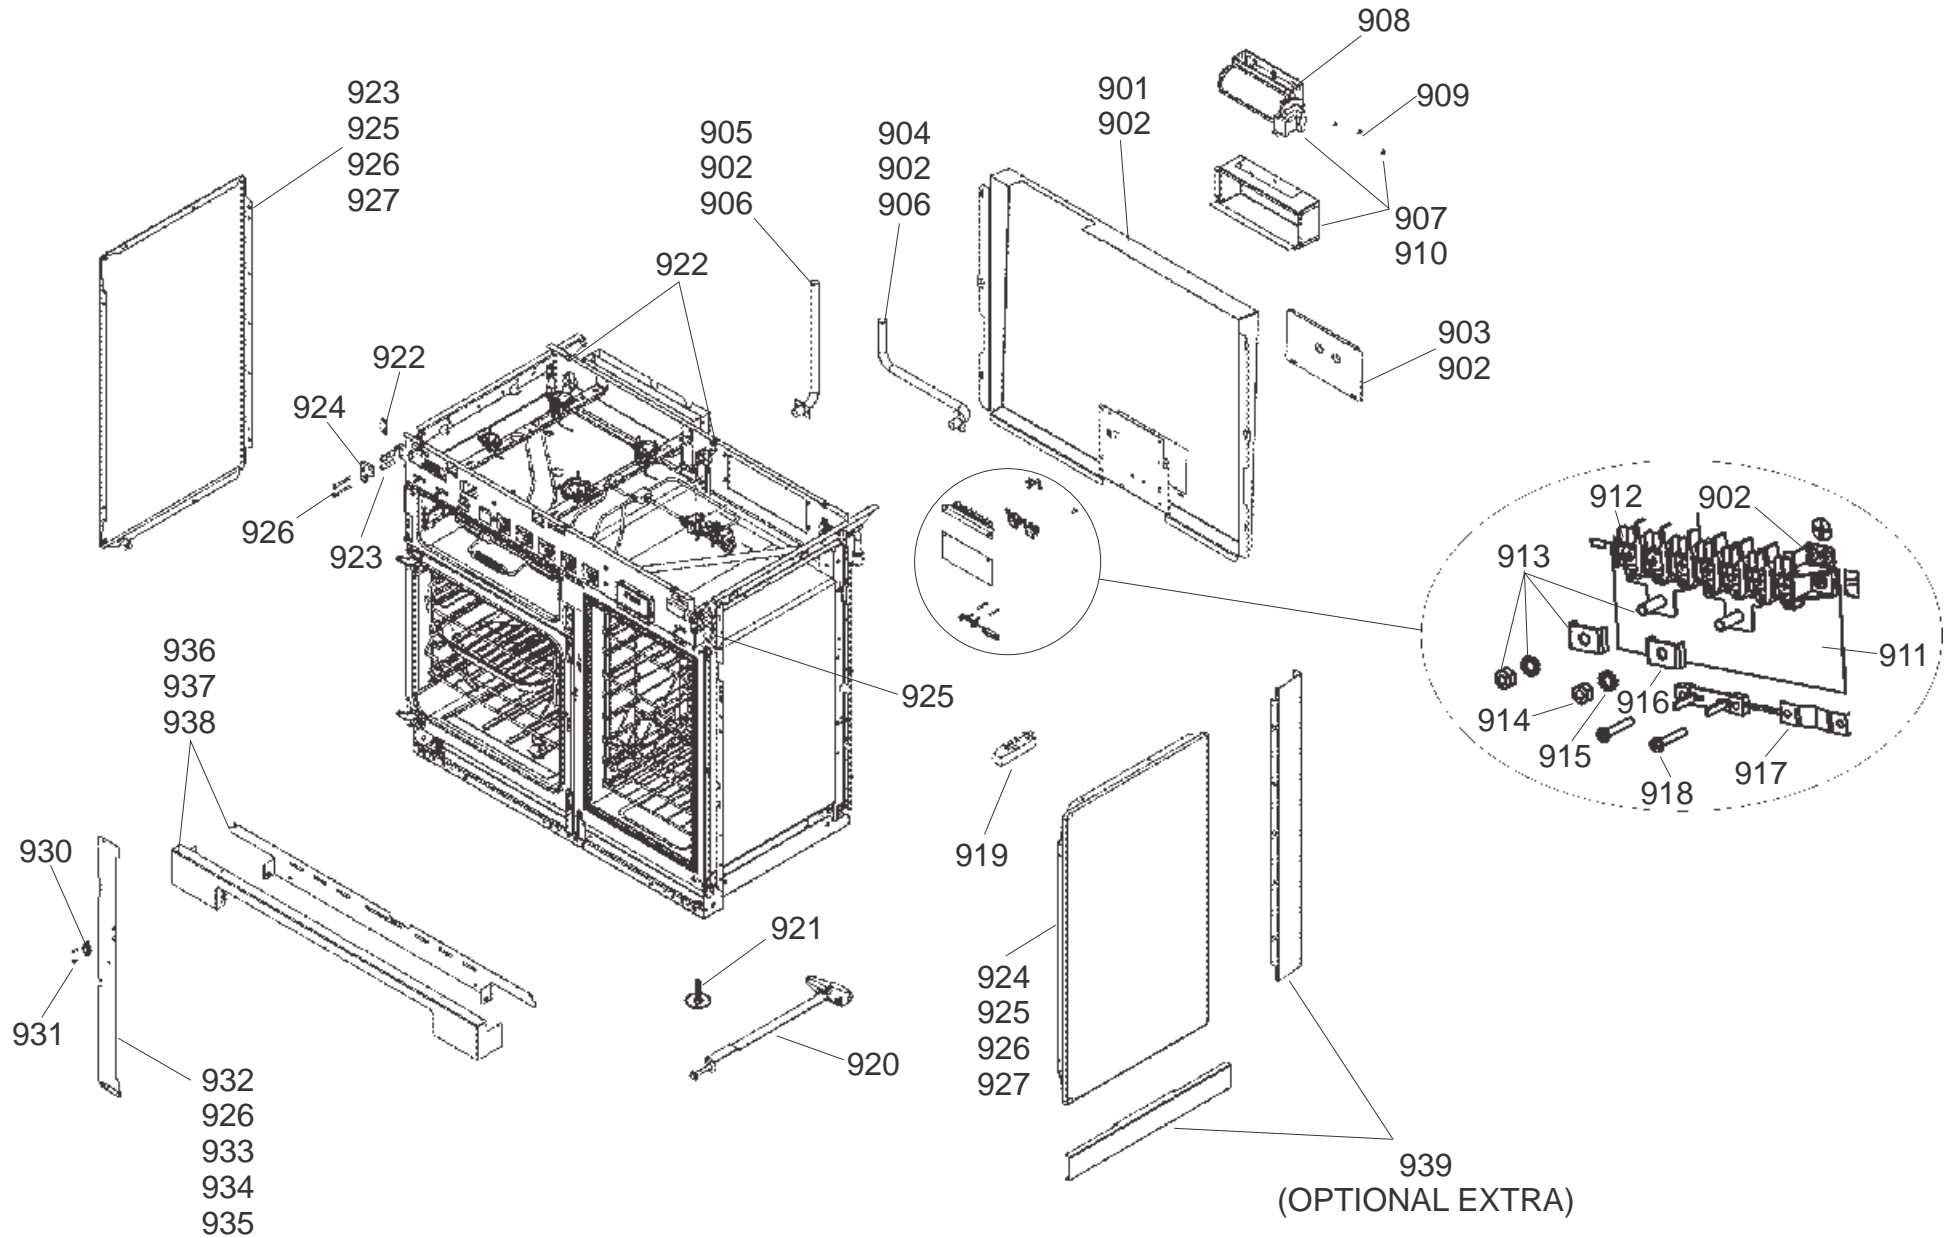

DATE 17.04.2019

DSL0804 P06
ISSUE STATUS 01

RH OVEN

PROFESSIONAL PLUS 100 DF
FROM SERIAL No:187000

DATE 17.04.2019

DSL0804 P09
ISSUE: 01

APPLIANCE REAR

GRILL DOOR

LH OVEN DOOR

RH OVEN DOOR

Code	Description
X01	Grill Front Switch
X02	Grill Energy Controller
X03	Left Hand Grill Elements
X04	Right Hand Grill Elements
X05	Left Hand Oven Thermostat
X07	Left Hand Oven Front Switch
X09	Left Hand Oven Fan Element
X12	Right Hand Oven Thermostat
X14	Right Hand Oven Front Switch
X15	Right Hand Oven Fan Element
X16	Oven Fan
X17	Clock / Timer
X24	Cooling Fan
X26	Neon
X27	Thermal Cut-Out
X28	Ignition Switches
X30	Spark Generator
X31	Oven Light
X32	Oven Light Switch