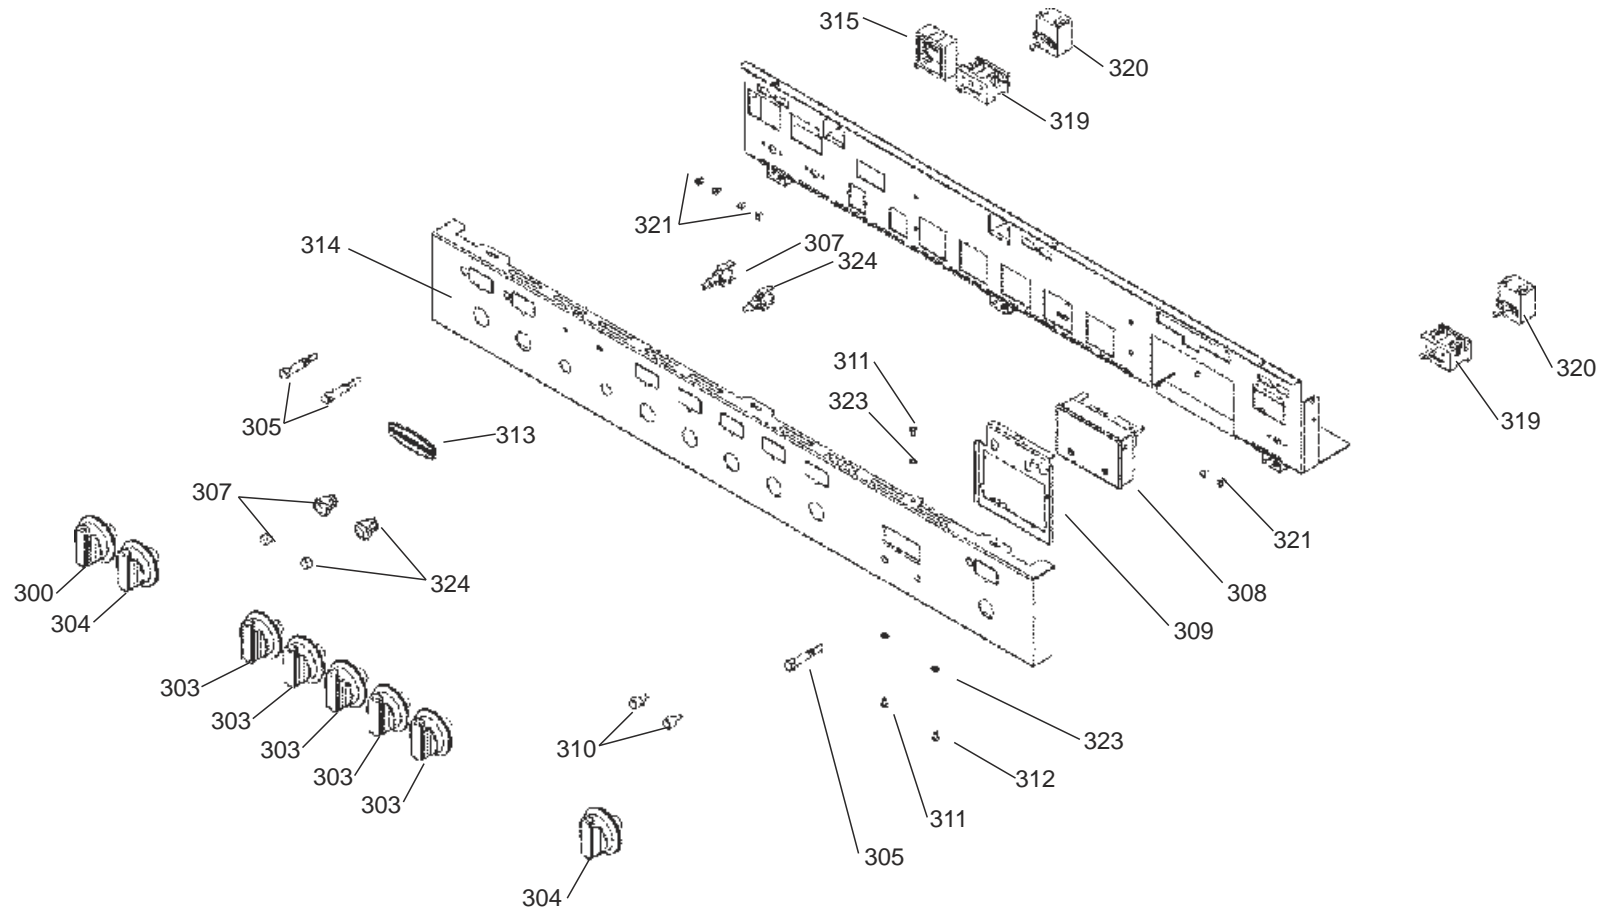

PROFESSIONAL PLUS 100 DF FSD

DSL0804 P00

DATE 16.04.2019 ISSUE STATUS 01

**PROFESSIONAL PLUS 100 DUAL FUEL
FROM SERIAL NUMBER 187000**

DSL0804 P01

ISSUE:01

DATE 17.04.2019

PAN SUPPORTS BURNERS & HOTPLATE ASSEMBLY

**PROFESSIONAL PLUS 100 DUAL FUEL
FROM SERIAL NUMBER 187000**

DATE 17.04.2019

DSL0804 P02
ISSUE STATUS 01

GAS RAIL, TAPS AND BURNERS

GRILL CHAMBER

LEFT HAND OVEN (FANNED & LIGHT)

PROFESSIONAL PLUS 100 DUAL FUEL

DATE 17.04.2019

DSL0804 P06
ISSUE STATUS 01

RH OVEN

PROFESSIONAL PLUS 100 DF
FROM SERIAL No:187000

DATE 17.04.2019

DSL0804 P09
ISSUE: 01

APPLIANCE REAR

GRILL DOOR

LH OVEN DOOR

RH OVEN DOOR

Code	Description
X01	Grill Front Switch
X02	Grill Energy Controller
X03	Left Hand Grill Elements
X04	Right Hand Grill Elements
X05	Left Hand Oven Thermostat
X07	Left Hand Oven Front Switch
X09	Left Hand Oven Fan Element
X12	Right Hand Oven Thermostat
X14	Right Hand Oven Front Switch
X15	Right Hand Oven Fan Element
X16	Oven Fan
X17	Clock / Timer
X24	Cooling Fan
X26	Neon
X27	Thermal Cut-Out
X28	Ignition Switches
X30	Spark Generator
X31	Oven Light
X32	Oven Light Switch