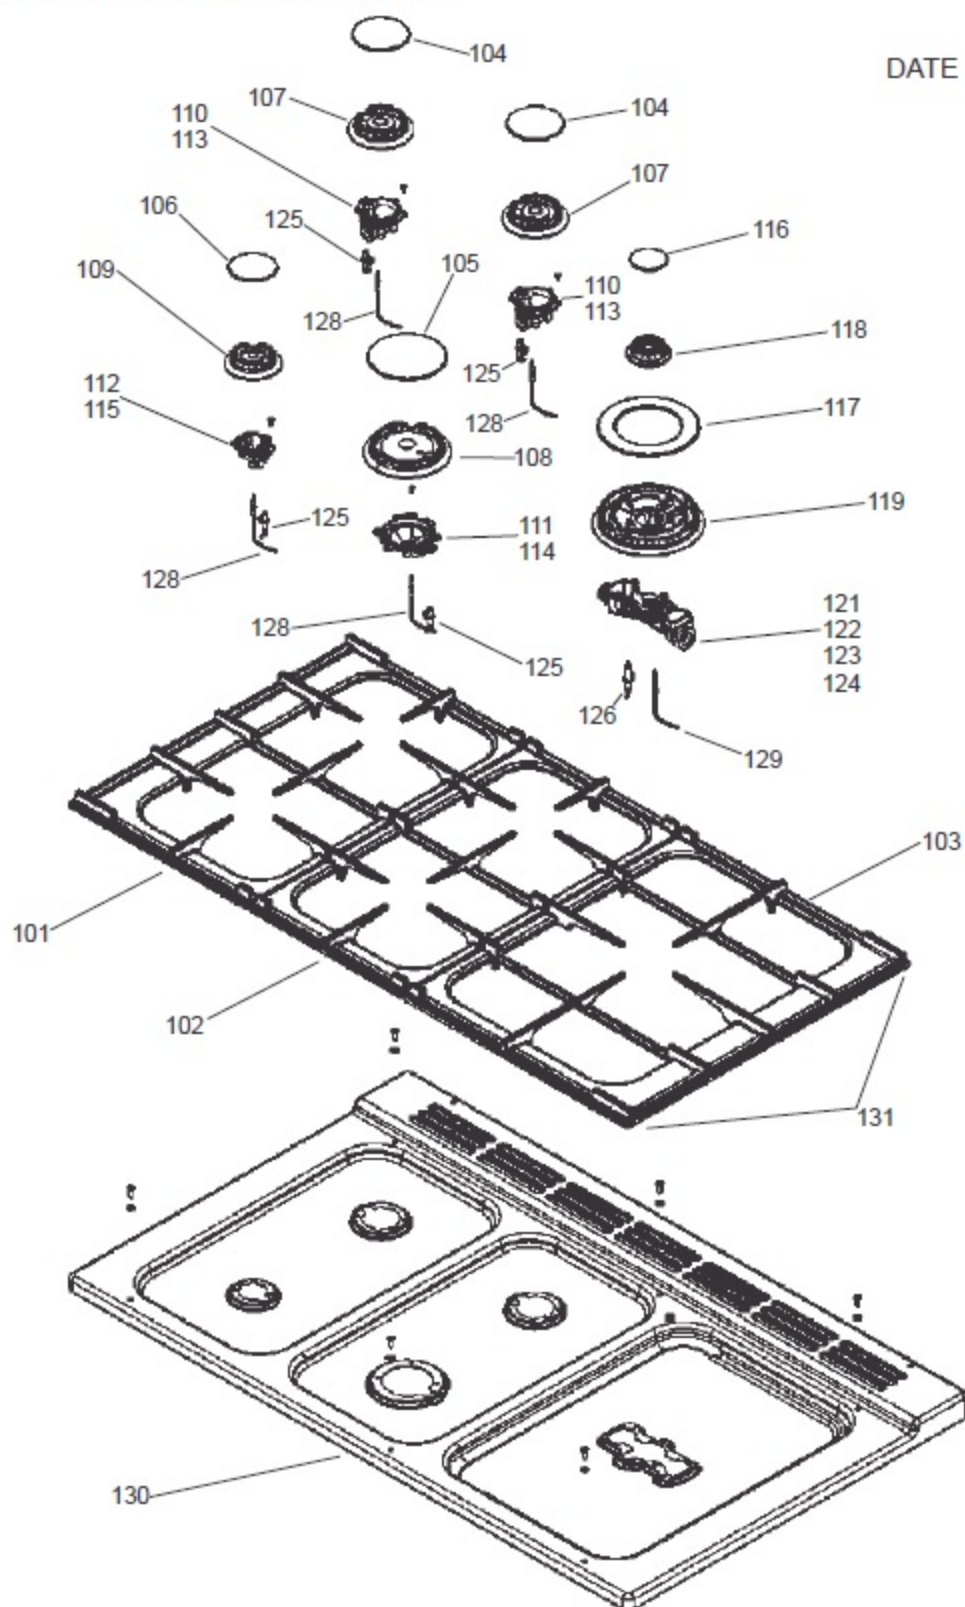

PROFESSIONAL PLUS 100 DF FSD

DSL0804 P00

DATE 16.04.2019 ISSUE STATUS 01

**PROFESSIONAL PLUS 100 DUAL FUEL
FROM SERIAL NUMBER 187000**

DSL0804 P01

ISSUE:01

DATE 17.04.2019

PAN SUPPORTS BURNERS & HOTPLATE ASSEMBLY

**PROFESSIONAL PLUS 100 DUAL FUEL
FROM SERIAL NUMBER 187000**

DATE 17.04.2019

DSL0804 P02
ISSUE STATUS 01

GAS RAIL, TAPS AND BURNERS

GRILL CHAMBER

LEFT HAND OVEN (FANNED & LIGHT)

PROFESSIONAL PLUS 100 DUAL FUEL

LH OVEN DOOR

RH OVEN DOOR

Code	Description
X01	Grill Front Switch
X02	Grill Energy Controller
X03	Left Hand Grill Elements
X04	Right Hand Grill Elements
X05	Left Hand Oven Thermostat
X07	Left Hand Oven Front Switch
X09	Left Hand Oven Fan Element
X12	Right Hand Oven Thermostat
X14	Right Hand Oven Front Switch
X15	Right Hand Oven Fan Element
X16	Oven Fan
X17	Clock / Timer
X24	Cooling Fan
X26	Neon
X27	Thermal Cut-Out
X28	Ignition Switches
X30	Spark Generator
X31	Oven Light
X32	Oven Light Switch

Code	Description
b	Blue
br	Brown
bk	Black
or	Orange
r	Red
v	Violet
w	White
y	Yellow
g/y	Green / Yellow

WIRING DIAGRAM