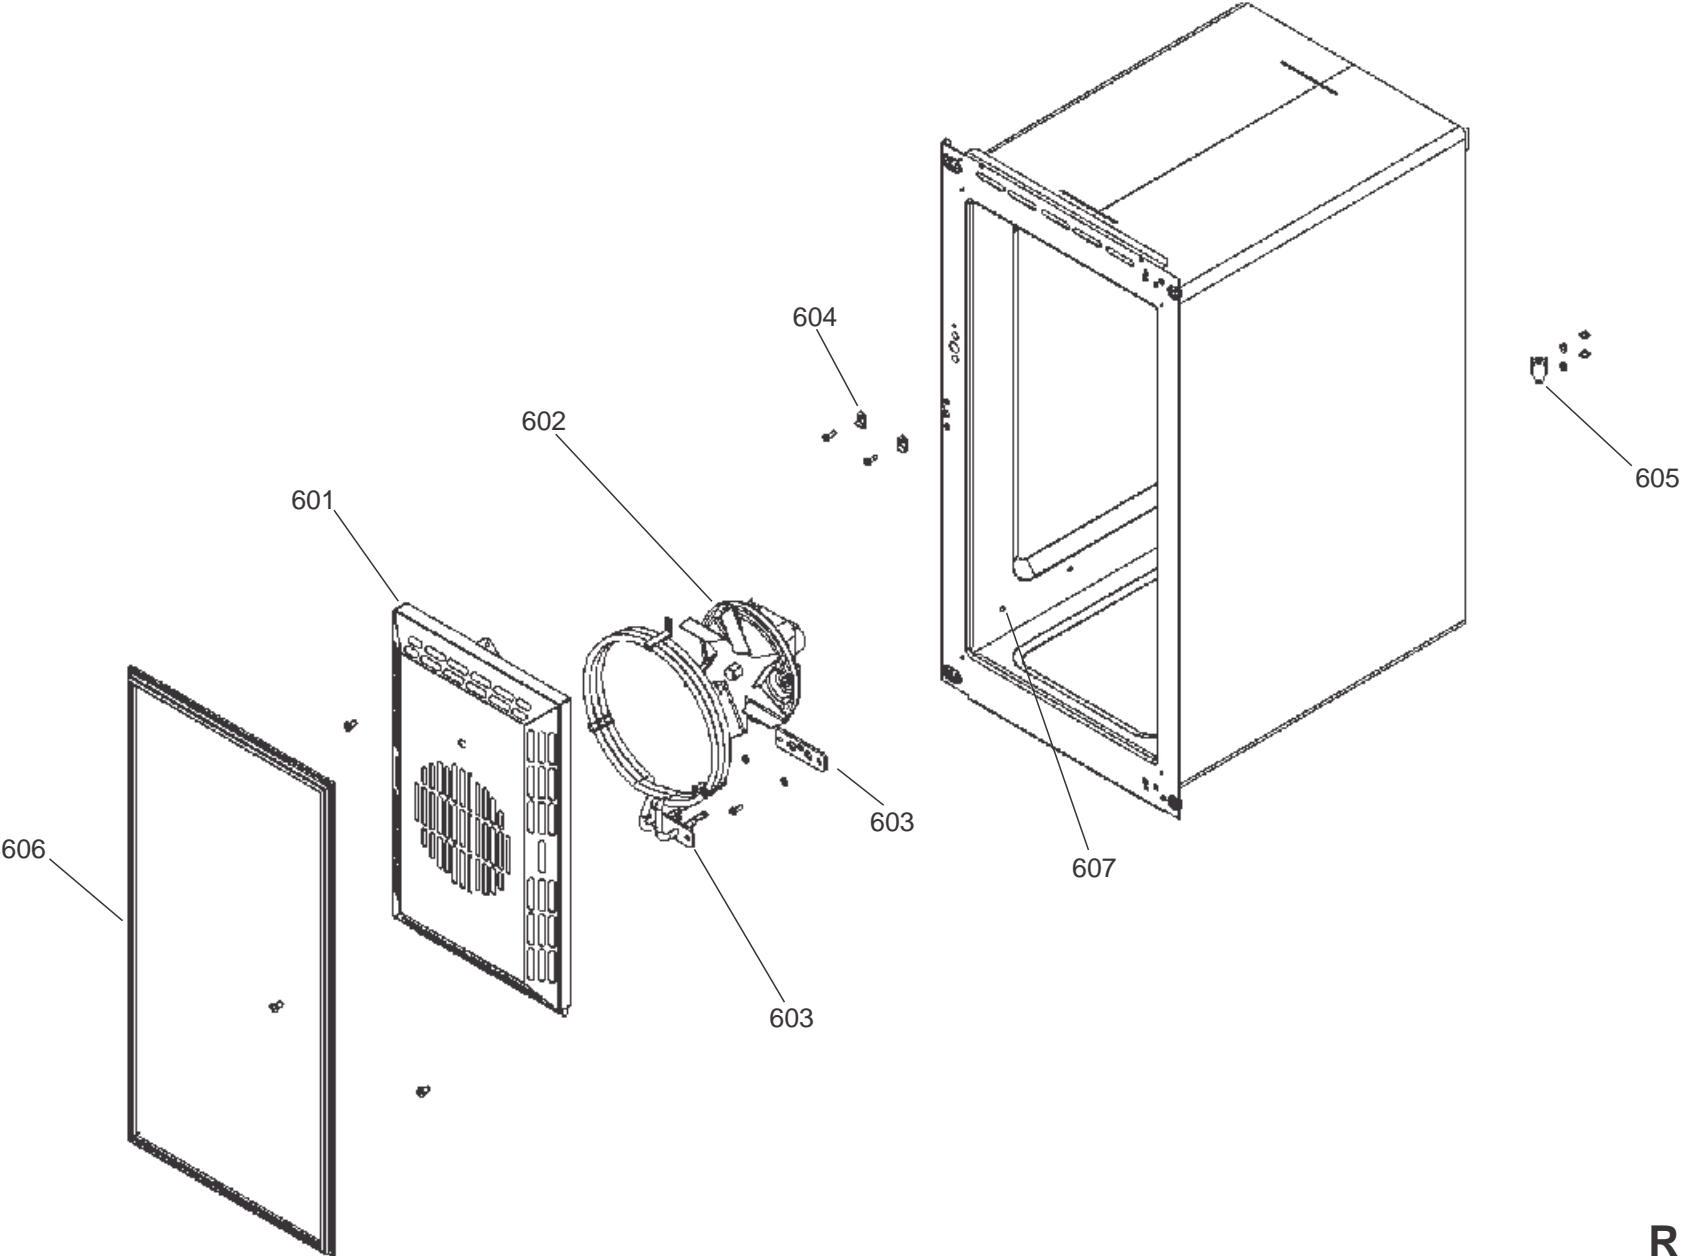

PROFESSIONAL PLUS 100 DUAL FUEL

DATE 17.04.2019

DSL0804 P06
ISSUE STATUS 01

RH OVEN