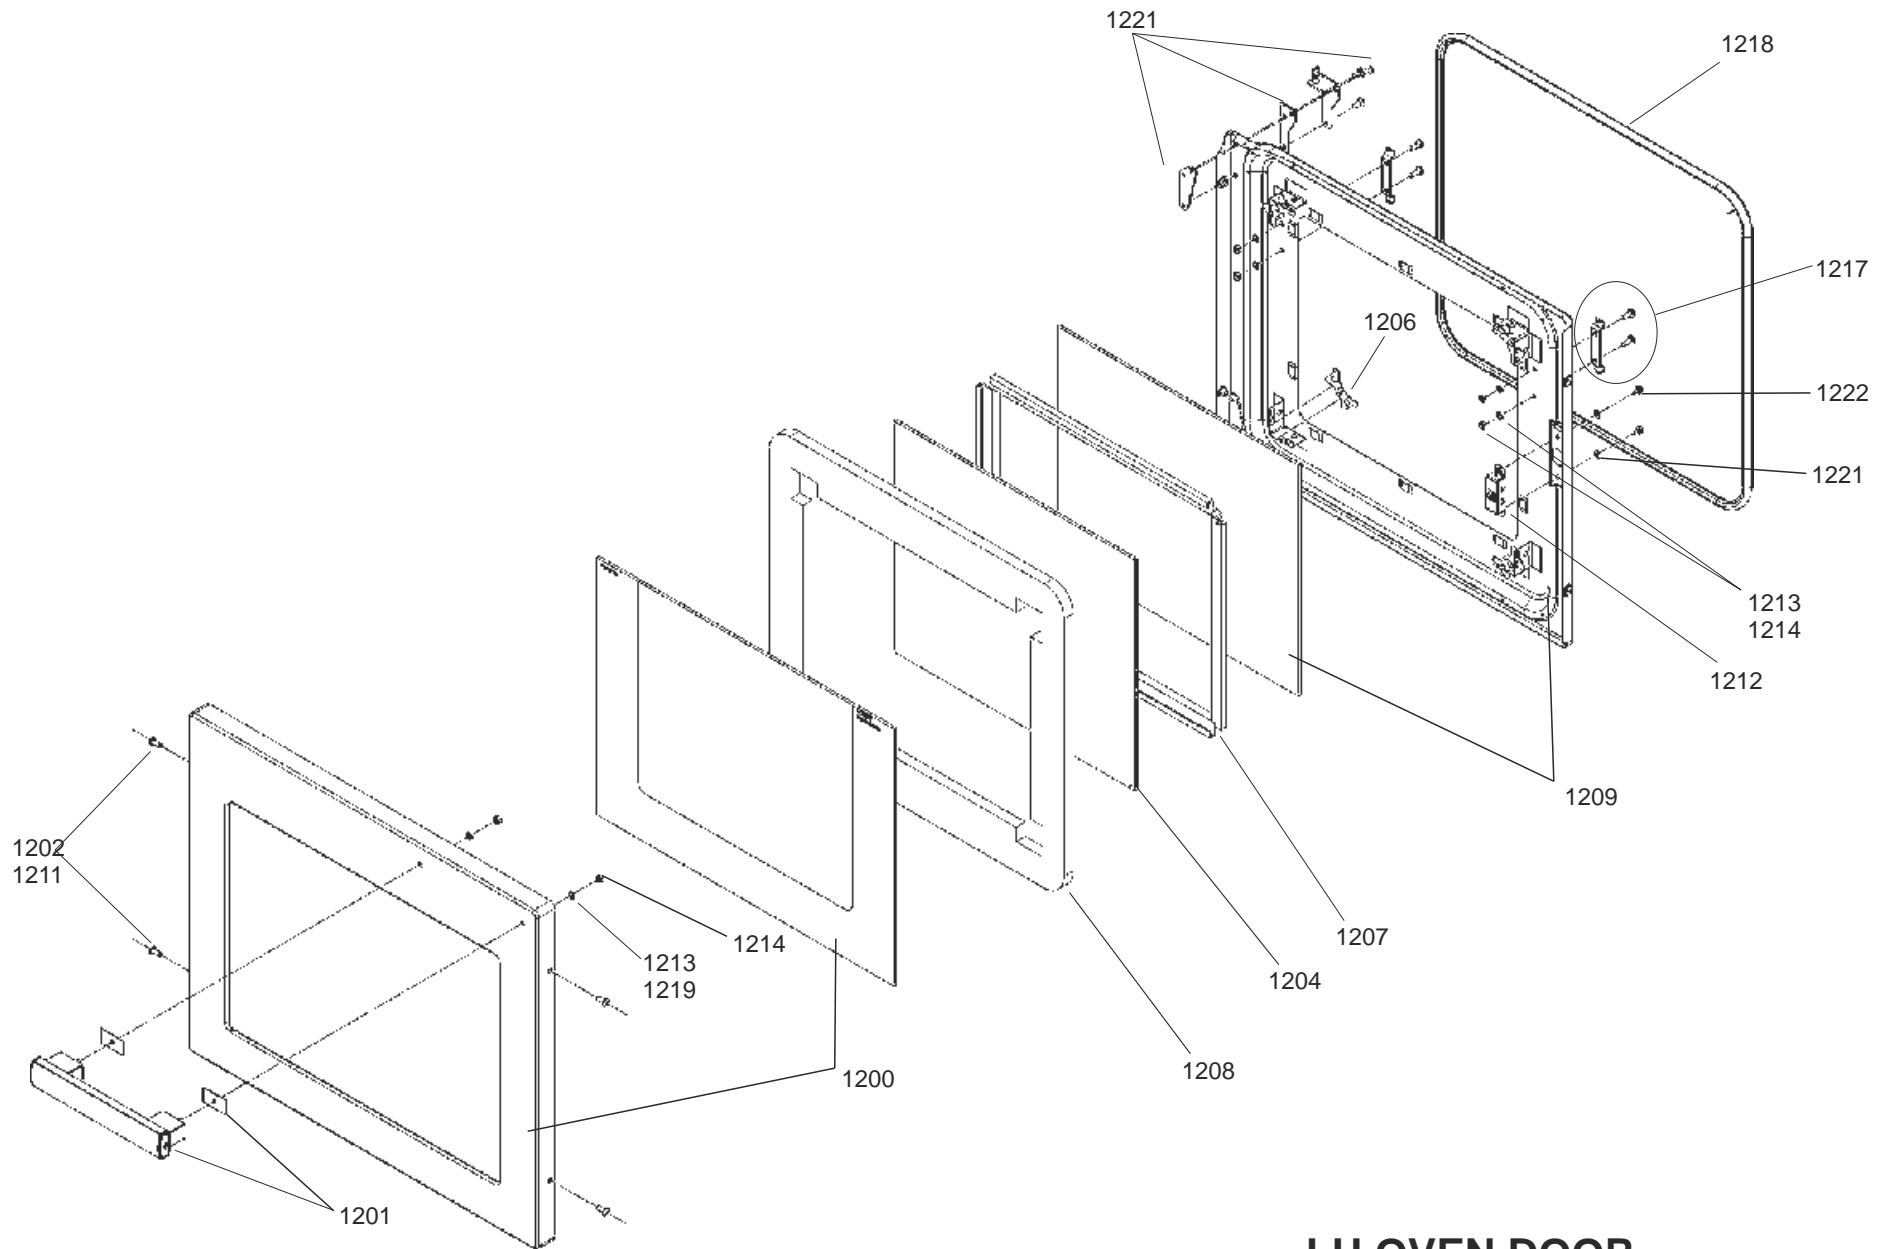

LH OVEN DOOR

RH OVEN DOOR

Code	Description
X01	Grill Front Switch
X02	Grill Energy Controller
X03	Left Hand Grill Elements
X04	Right Hand Grill Elements
X05	Left Hand Oven Thermostat
X07	Left Hand Oven Front Switch
X09	Left Hand Oven Fan Element
X12	Right Hand Oven Thermostat
X14	Right Hand Oven Front Switch
X15	Right Hand Oven Fan Element
X16	Oven Fan
X17	Clock / Timer
X24	Cooling Fan
X26	Neon
X27	Thermal Cut-Out
X28	Ignition Switches
X30	Spark Generator
X31	Oven Light
X32	Oven Light Switch