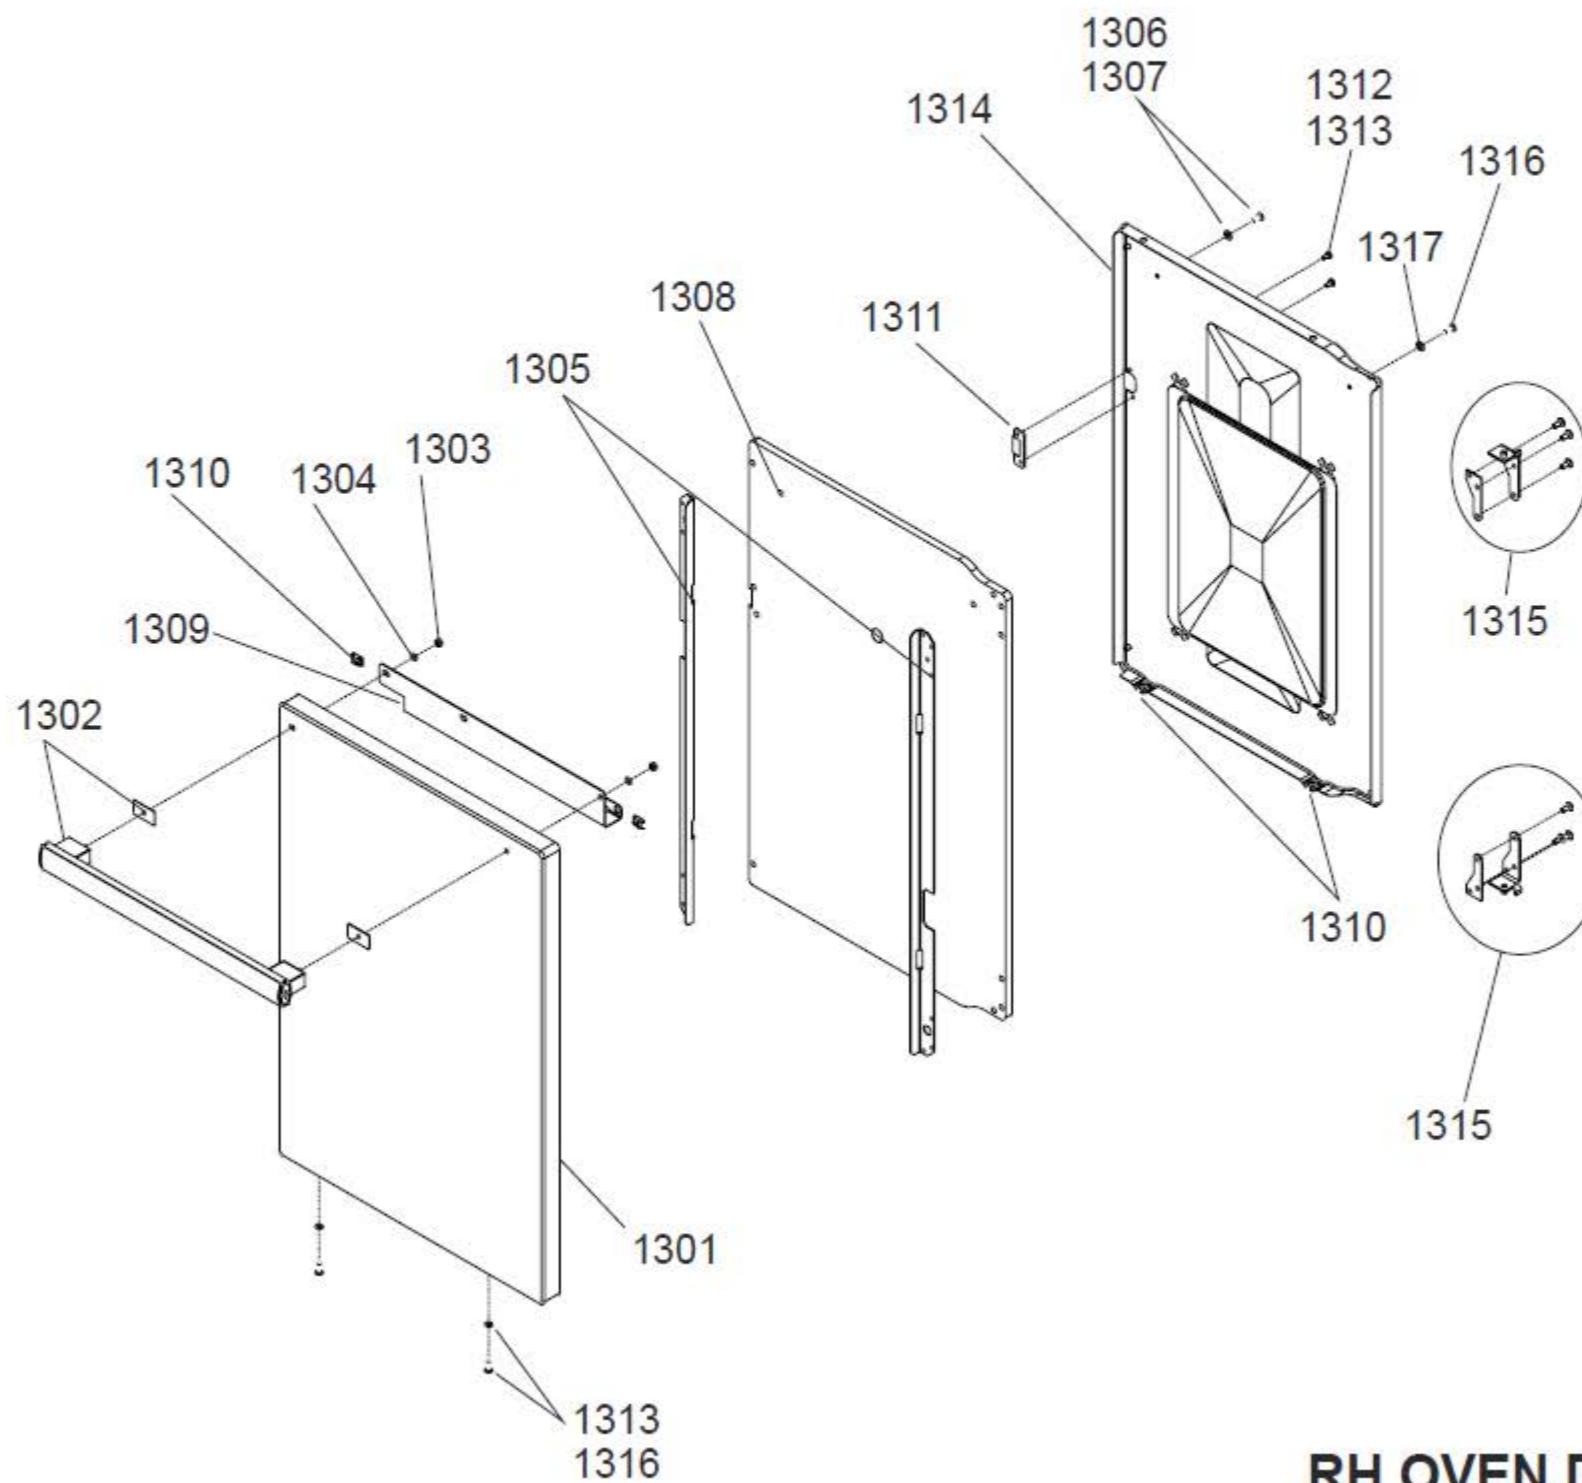

DATE 17.04.2019

DSL0804 P06
ISSUE STATUS 01

RH OVEN

PROFESSIONAL PLUS 100 DF
FROM SERIAL No:187000

DATE 17.04.2019

DSL0804 P09
ISSUE: 01

APPLIANCE REAR

GRILL DOOR

LH OVEN DOOR

RH OVEN DOOR

Code	Description
X01	Grill Front Switch
X02	Grill Energy Controller
X03	Left Hand Grill Elements
X04	Right Hand Grill Elements
X05	Left Hand Oven Thermostat
X07	Left Hand Oven Front Switch
X09	Left Hand Oven Fan Element
X12	Right Hand Oven Thermostat
X14	Right Hand Oven Front Switch
X15	Right Hand Oven Fan Element
X16	Oven Fan
X17	Clock / Timer
X24	Cooling Fan
X26	Neon
X27	Thermal Cut-Out
X28	Ignition Switches
X30	Spark Generator
X31	Oven Light
X32	Oven Light Switch