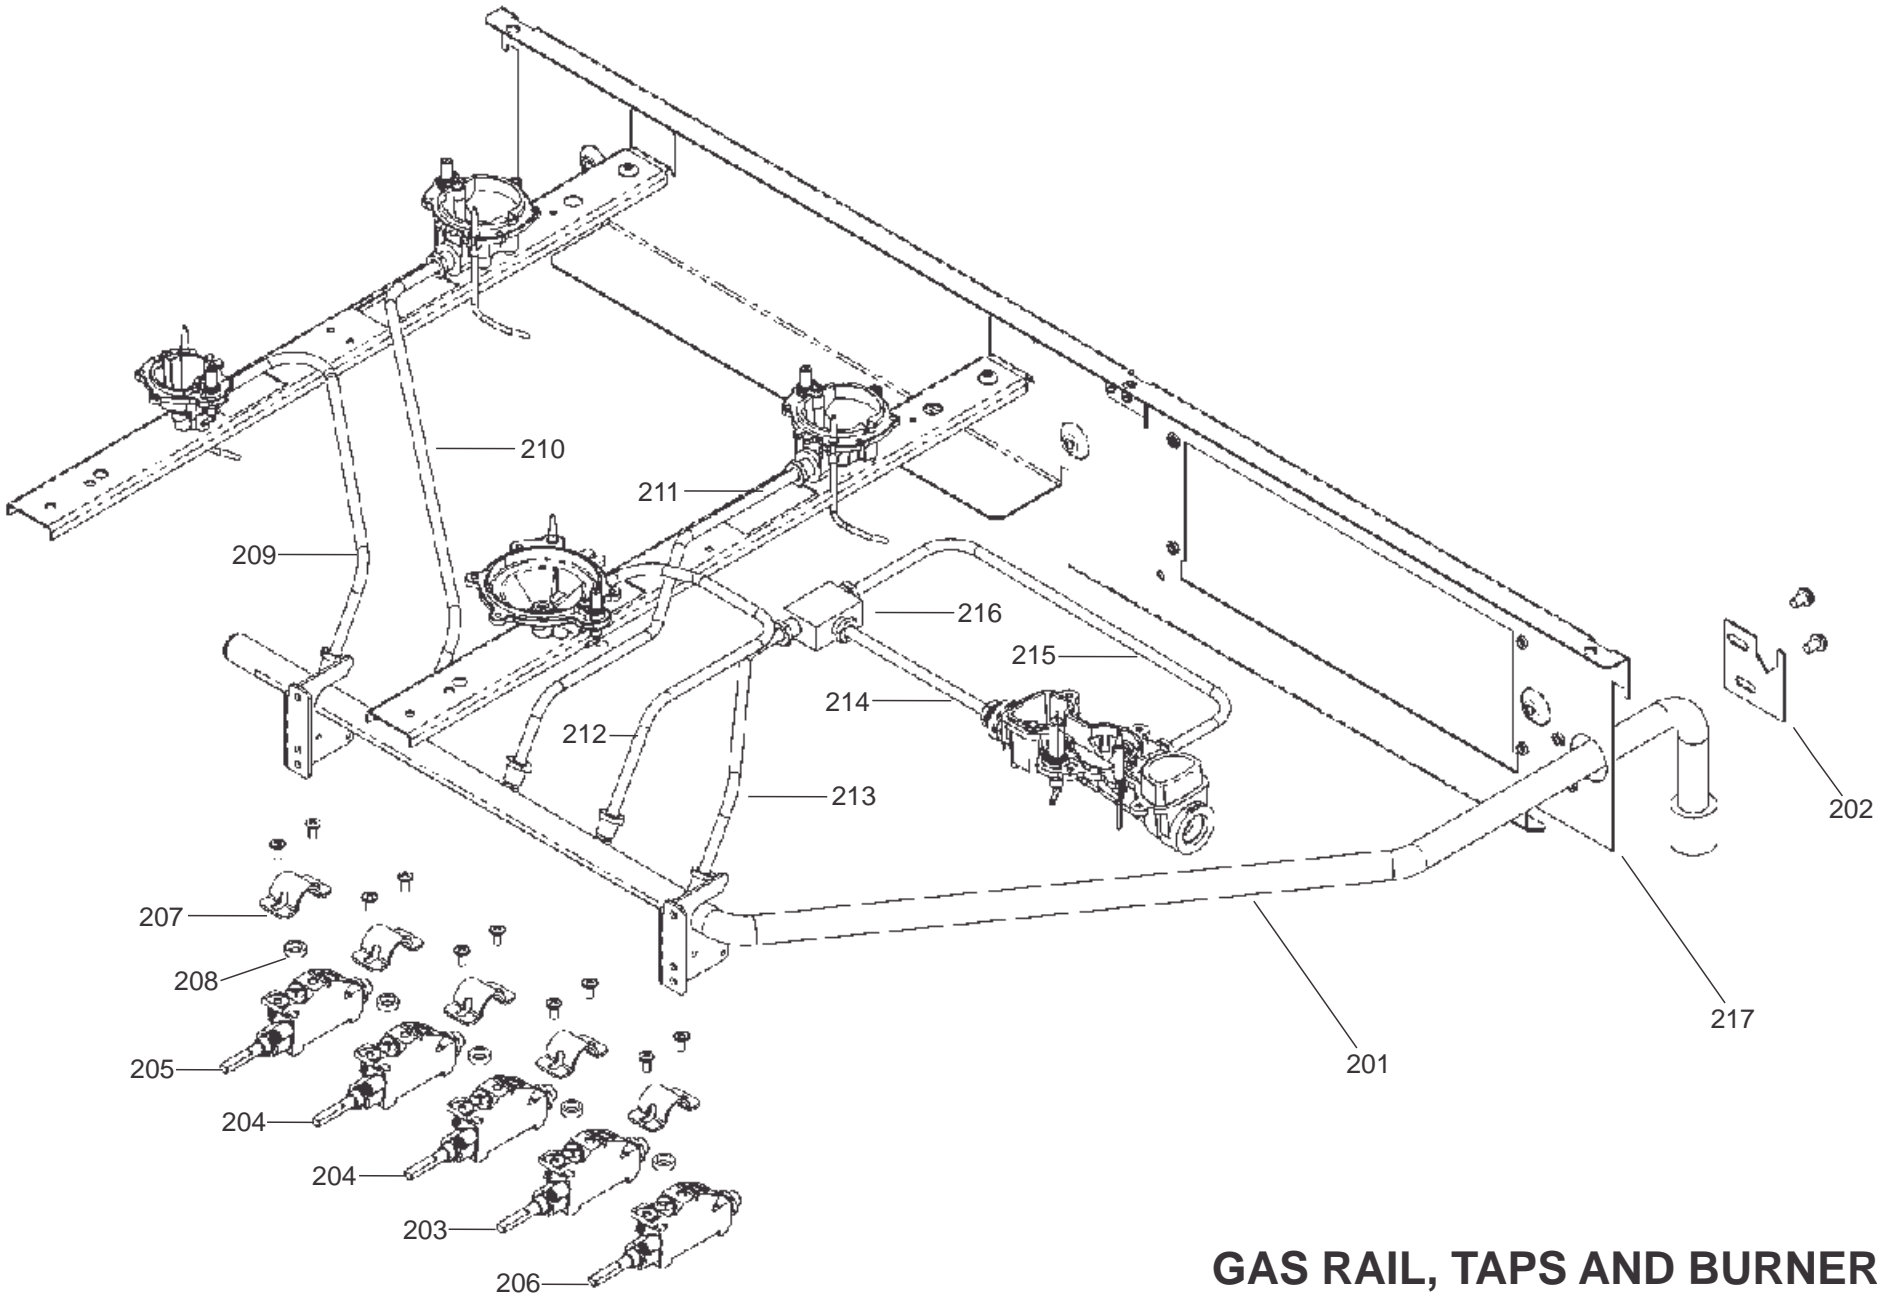

PROFESSIONAL PLUS 100 DF FSD

DSL0804 P00

DATE 16.04.2019 ISSUE STATUS 01

**PROFESSIONAL PLUS 100 DUAL FUEL
FROM SERIAL NUMBER 187000**

DSL0804 P01

ISSUE:01

DATE 17.04.2019

PAN SUPPORTS BURNERS & HOTPLATE ASSEMBLY

**PROFESSIONAL PLUS 100 DUAL FUEL
FROM SERIAL NUMBER 187000**

DATE 17.04.2019

DSL0804 P02
ISSUE STATUS 01

GAS RAIL, TAPS AND BURNERS

GRILL CHAMBER

LEFT HAND OVEN (FANNED & LIGHT)

PROFESSIONAL PLUS 100 DUAL FUEL

DATE 17.04.2019

DSL0804 P06
ISSUE STATUS 01

RH OVEN

PROFESSIONAL PLUS 100 DF
FROM SERIAL No:187000

DATE 17.04.2019

DSL0804 P09
ISSUE: 01

APPLIANCE REAR

GRILL DOOR

LH OVEN DOOR

RH OVEN DOOR

Code	Description
X01	Grill Front Switch
X02	Grill Energy Controller
X03	Left Hand Grill Elements
X04	Right Hand Grill Elements
X05	Left Hand Oven Thermostat
X07	Left Hand Oven Front Switch
X09	Left Hand Oven Fan Element
X12	Right Hand Oven Thermostat
X14	Right Hand Oven Front Switch
X15	Right Hand Oven Fan Element
X16	Oven Fan
X17	Clock / Timer
X24	Cooling Fan
X26	Neon
X27	Thermal Cut-Out
X28	Ignition Switches
X30	Spark Generator
X31	Oven Light
X32	Oven Light Switch