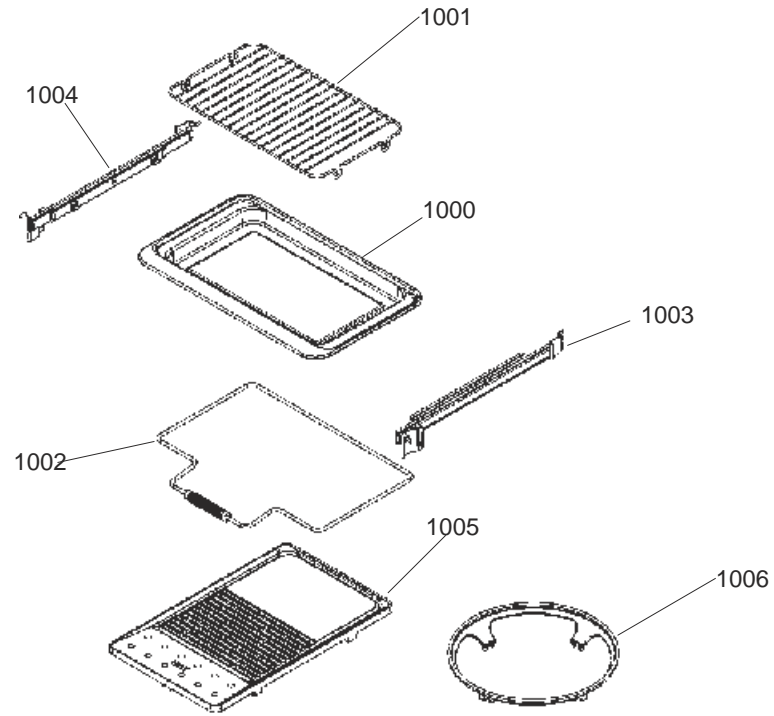

DATE 17.04.2019

DSL0804 P06
ISSUE STATUS 01

RH OVEN

PROFESSIONAL PLUS 100 DF
FROM SERIAL No:187000

DATE 17.04.2019

DSL0804 P09
ISSUE: 01

APPLIANCE REAR

GRILL DOOR

LH OVEN DOOR

RH OVEN DOOR

Code	Description
X01	Grill Front Switch
X02	Grill Energy Controller
X03	Left Hand Grill Elements
X04	Right Hand Grill Elements
X05	Left Hand Oven Thermostat
X07	Left Hand Oven Front Switch
X09	Left Hand Oven Fan Element
X12	Right Hand Oven Thermostat
X14	Right Hand Oven Front Switch
X15	Right Hand Oven Fan Element
X16	Oven Fan
X17	Clock / Timer
X24	Cooling Fan
X26	Neon
X27	Thermal Cut-Out
X28	Ignition Switches
X30	Spark Generator
X31	Oven Light
X32	Oven Light Switch