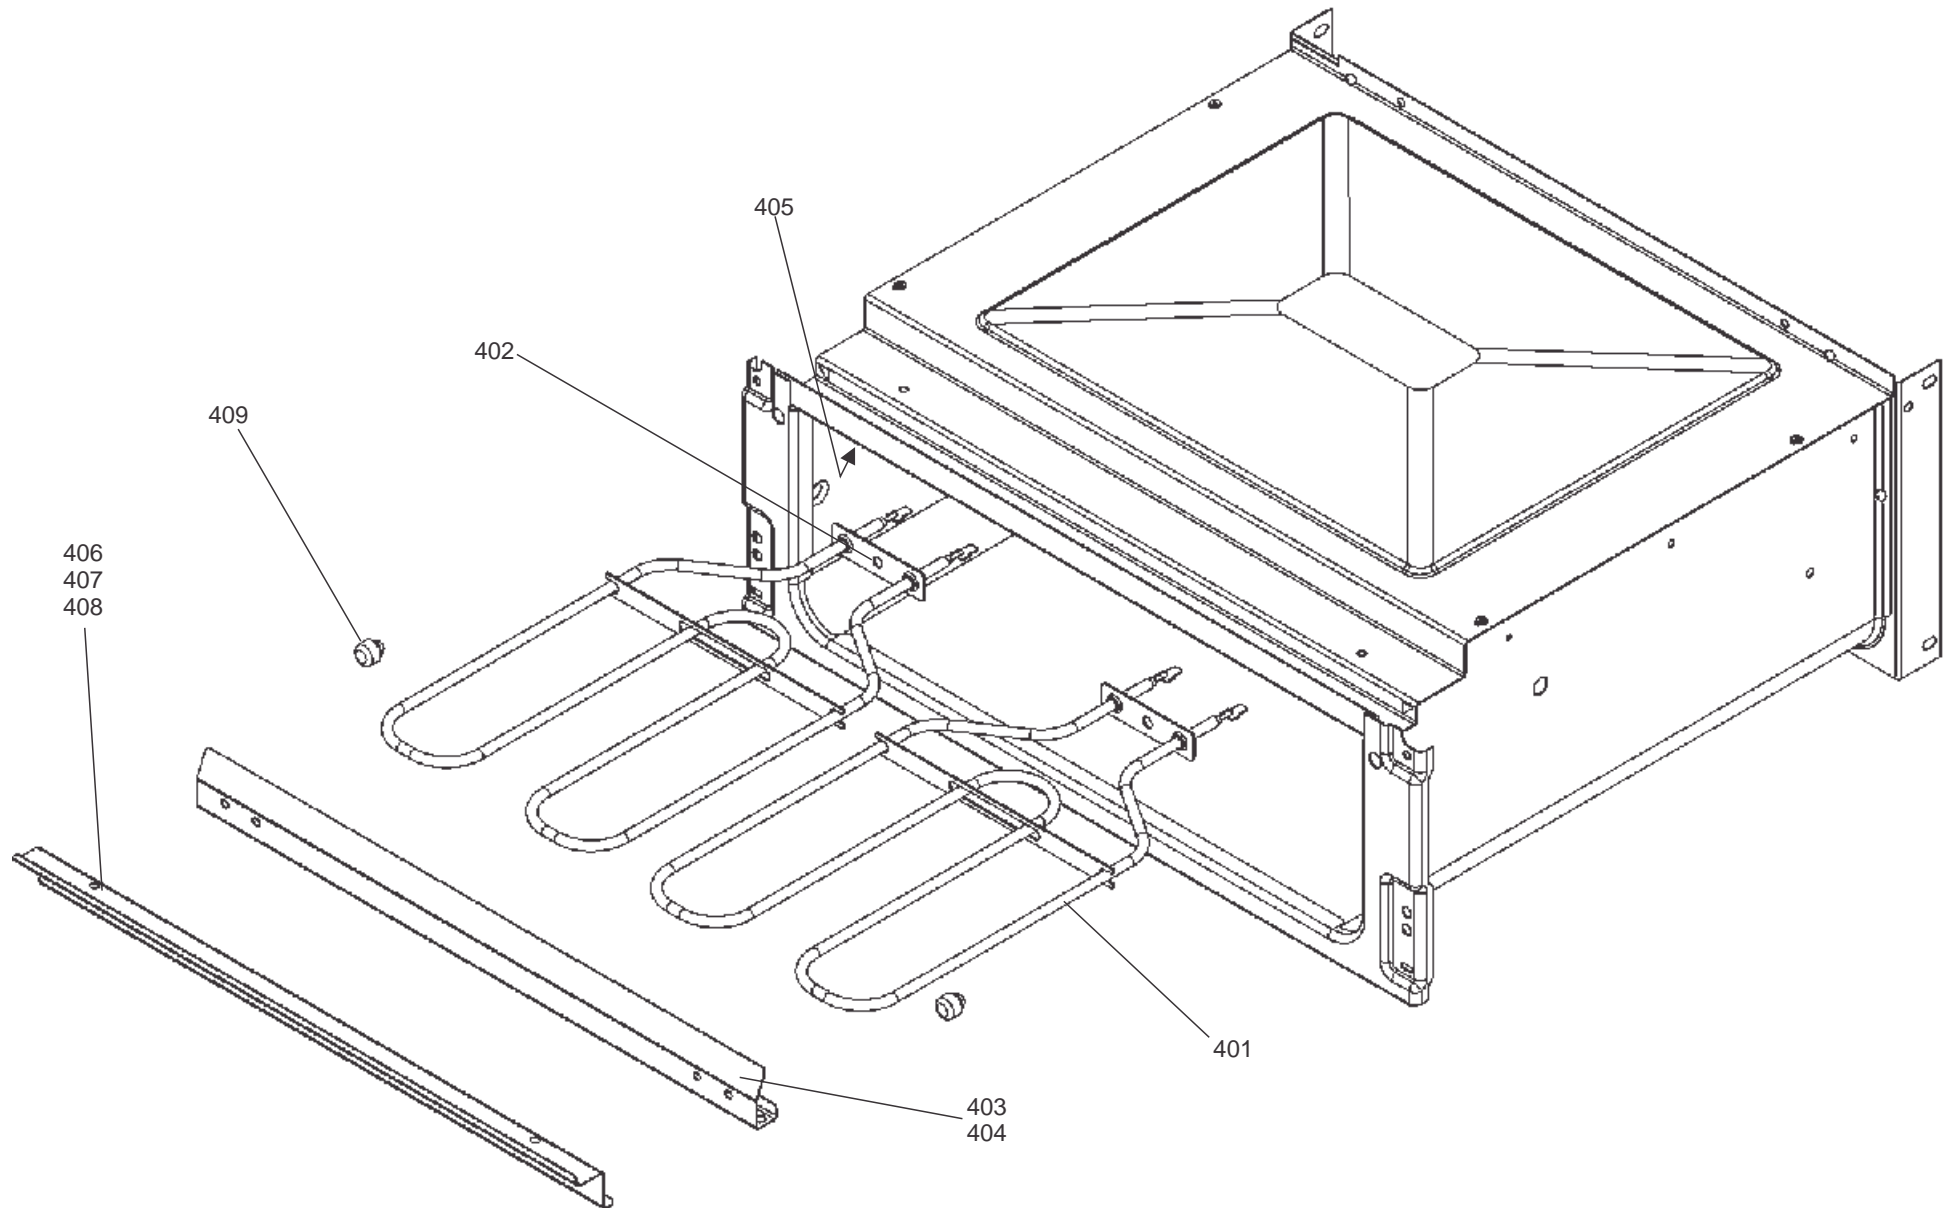

**PROFESSIONAL PLUS 100 DUAL FUEL
FROM SERIAL NUMBER 187000**

DATE 17.04.2019

DSL0804 P02
ISSUE STATUS 01

GAS RAIL, TAPS AND BURNERS

GRILL CHAMBER

LEFT HAND OVEN (FANNED & LIGHT)

PROFESSIONAL PLUS 100 DUAL FUEL

LH OVEN DOOR

RH OVEN DOOR

Code	Description
X01	Grill Front Switch
X02	Grill Energy Controller
X03	Left Hand Grill Elements
X04	Right Hand Grill Elements
X05	Left Hand Oven Thermostat
X07	Left Hand Oven Front Switch
X09	Left Hand Oven Fan Element
X12	Right Hand Oven Thermostat
X14	Right Hand Oven Front Switch
X15	Right Hand Oven Fan Element
X16	Oven Fan
X17	Clock / Timer
X24	Cooling Fan
X26	Neon
X27	Thermal Cut-Out
X28	Ignition Switches
X30	Spark Generator
X31	Oven Light
X32	Oven Light Switch