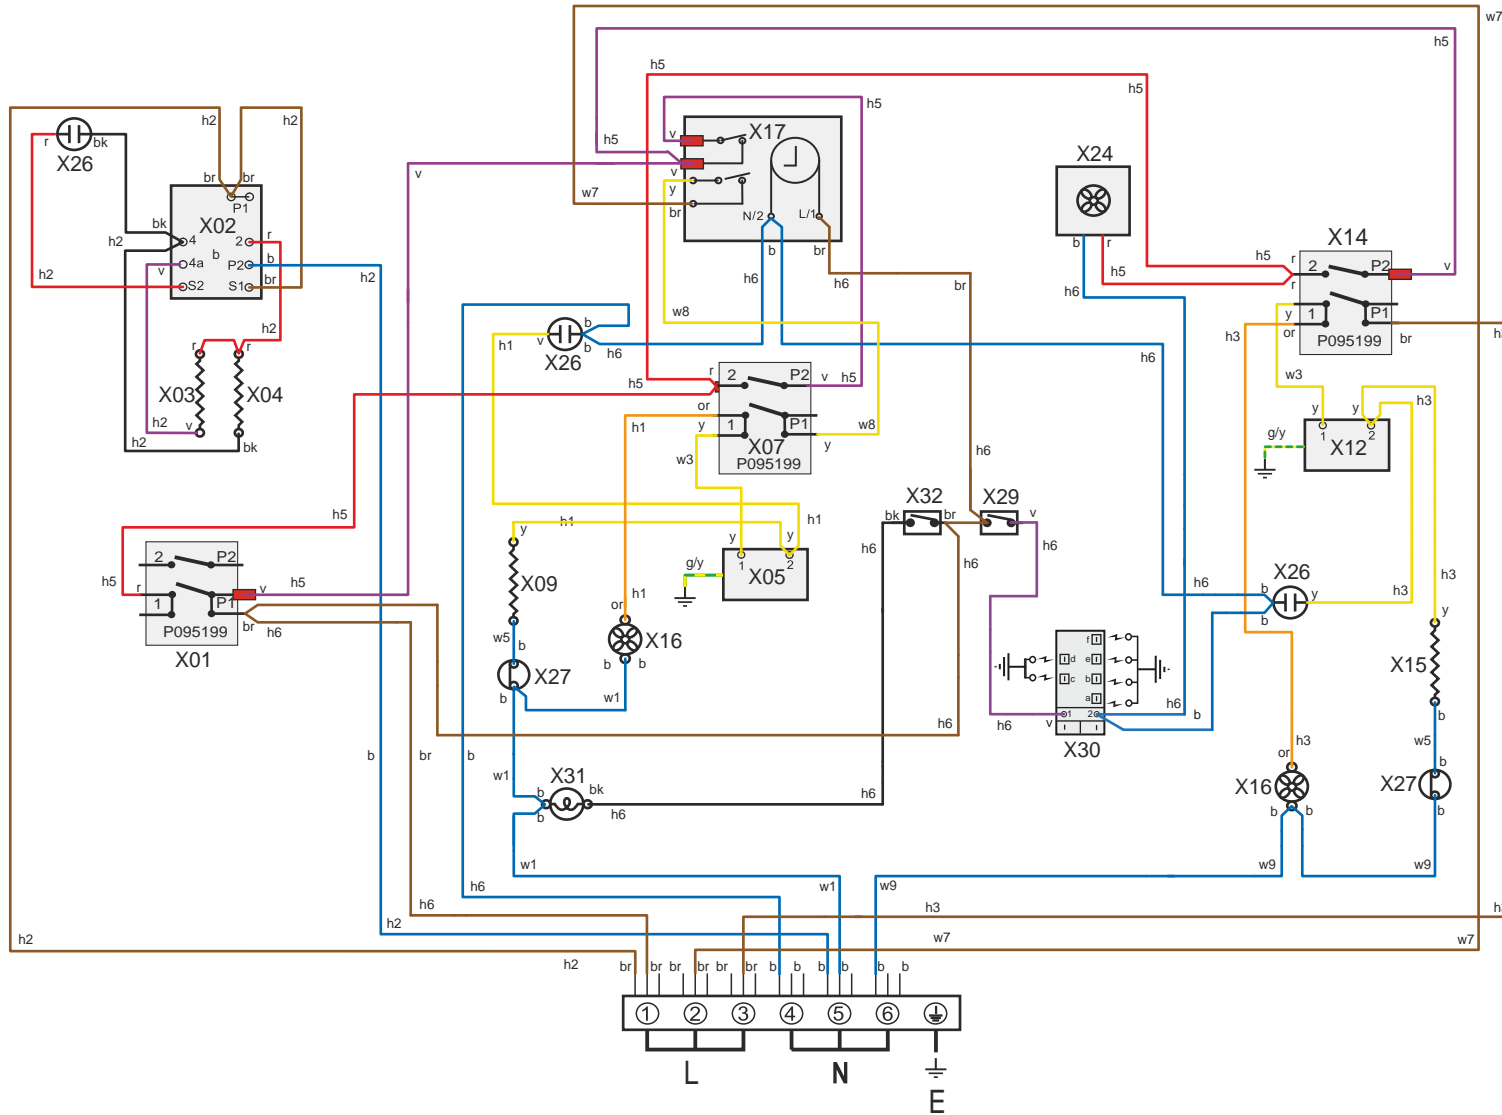

**PROFESSIONAL PLUS 100 DUAL FUEL
FROM SERIAL NUMBER 187000**

DATE 17.04.2019

DSL0804 P02
ISSUE STATUS 01

GAS RAIL, TAPS AND BURNERS

GRILL CHAMBER

LEFT HAND OVEN (FANNED & LIGHT)

PROFESSIONAL PLUS 100 DUAL FUEL

DATE 17.04.2019

DSL0804 P06
ISSUE STATUS 01

RH OVEN

PROFESSIONAL PLUS 100 DF
FROM SERIAL No:187000

DATE 17.04.2019

DSL0804 P09
ISSUE: 01

APPLIANCE REAR

GRILL DOOR

LH OVEN DOOR

RH OVEN DOOR

Code	Description
X01	Grill Front Switch
X02	Grill Energy Controller
X03	Left Hand Grill Elements
X04	Right Hand Grill Elements
X05	Left Hand Oven Thermostat
X07	Left Hand Oven Front Switch
X09	Left Hand Oven Fan Element
X12	Right Hand Oven Thermostat
X14	Right Hand Oven Front Switch
X15	Right Hand Oven Fan Element
X16	Oven Fan
X17	Clock / Timer
X24	Cooling Fan
X26	Neon
X27	Thermal Cut-Out
X28	Ignition Switches
X30	Spark Generator
X31	Oven Light
X32	Oven Light Switch

Code	Description
b	Blue
br	Brown
bk	Black
or	Orange
r	Red
v	Violet
w	White
y	Yellow
g/y	Green / Yellow

WIRING DIAGRAM