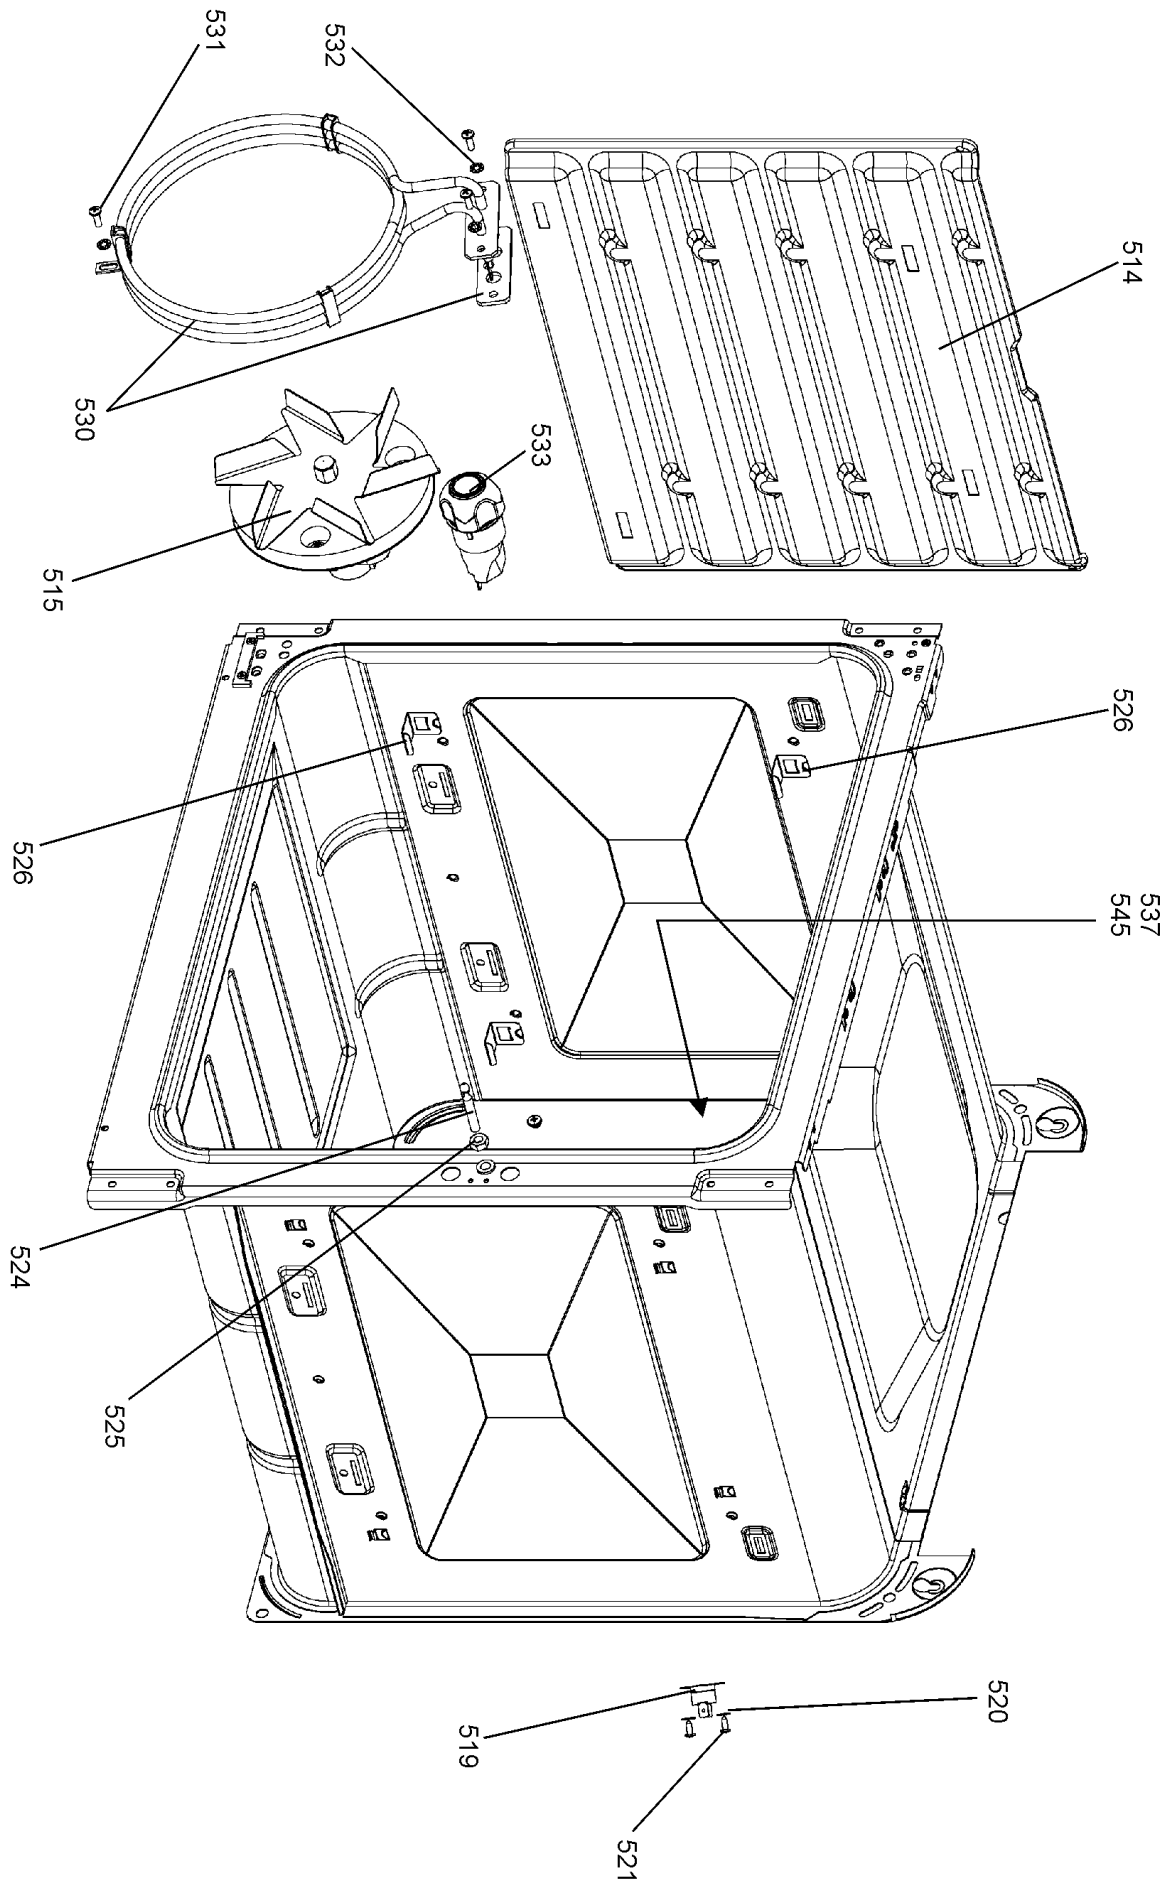

APPLIANCE NAME:
PROFESSIONAL PLUS 100 DF

DSL0442 P00

DATE 29.11.10 ISSUE STATUS 01

UP TO SERIAL NUMBER: 2999

FROM SERIAL NUMBER: 3000

FROM SERIAL NUMBER 171000

LH OVEN (FAN + LIGHT)

FROM SERIAL NUMBER 171000

100 TALL OVEN ASSEMBLY

Ref Number	Part number	Quantity	Remarks
w1	P027672	1	Wire Assembly (NI) - EARTH LINK RH OVEN - FAN ELEMENT
w2	P027733	1	Wire Assembly - RH OVEN NEUTRAL LINK
w3	P037863	2	Wire Assembly - RH_LH OVEN FEED TO THERMOSTAT
h1	P038909	1	Harness Assembly - RH OVEN HARNESS
w4	P040066	2	Wire Assembly - OVEN OVERHEAT STAT LINKS LH-RH
h2	P045282	1	Harness Assembly - GRILL ELEMENT ENERGY REG LINK
w5	P048632	2	Wire Assembly - CLOCK TO MF OVEN LIVE FEED AND SPARK GEN FEED
w6	P049241	1	Wire Assembly - SPARK GEN. EARTH POSITION 'C'
h3	P049242	1	Harness Assembly (NI) - SPARK GEN. HARNESS
w7	P050508	1	Wire Assembly - COOLING FAN FEED
w8	P050509	1	Wire Assembly - NEUTRAL LINK - COOLING FAN-SPARK GEN
w9	P050986	1	Wire Assembly - NEUTRAL LH OVEN FAN ELEMENT LIGHT
w10	P055344	2	Wire Assembly - ENERGY REG LINK NEON FEED GRILL
w11	P055374	2	Wire Assembly (NI) - GRILL ELEMENT EARTHS
w12	P094943	3	Wire Assembly - (NI) Wire RH OVEN THERMOSTAT - HOTPLATE EARTH
w13	P095450	1	Wire Assembly (NI) - LH FAN; ELEMENT; LIGHT; BLOCK - EARTH
h4	P045283	1	Harness Assembly - LH Oven Wire Harness

NI Not Illustrated
w Single Cable / single cable with multiple terminations
h Harness assembly (including single wires that are sheathed)

Code	Description
A1	Grill Energy Regulator
A2	LH Grill Element
A3	RH Grill Element
B1	LH Oven Thermostat
B2	LH Oven Front Switch
B3	LH Oven Element
B4	LH Oven Fan
C	Clock/Timer
D1	RH Oven Thermostat
D2	RH Oven Front Switch

Code	Description
D3	RH Oven Element
D4	RH Oven Fan
F1	Oven Light Switch
F2	Oven Light
G1	Ignition Switch
G2	Spark Generator
H	Neon
I	Thermmmal Trip
J	Cooling Fan

Code	Colour
b	Blue
br	Brown
bk	Black
or	Orange
r	red
v	violet
w	White
y	yellow
gr	Grey
g/y	Green/Yellow