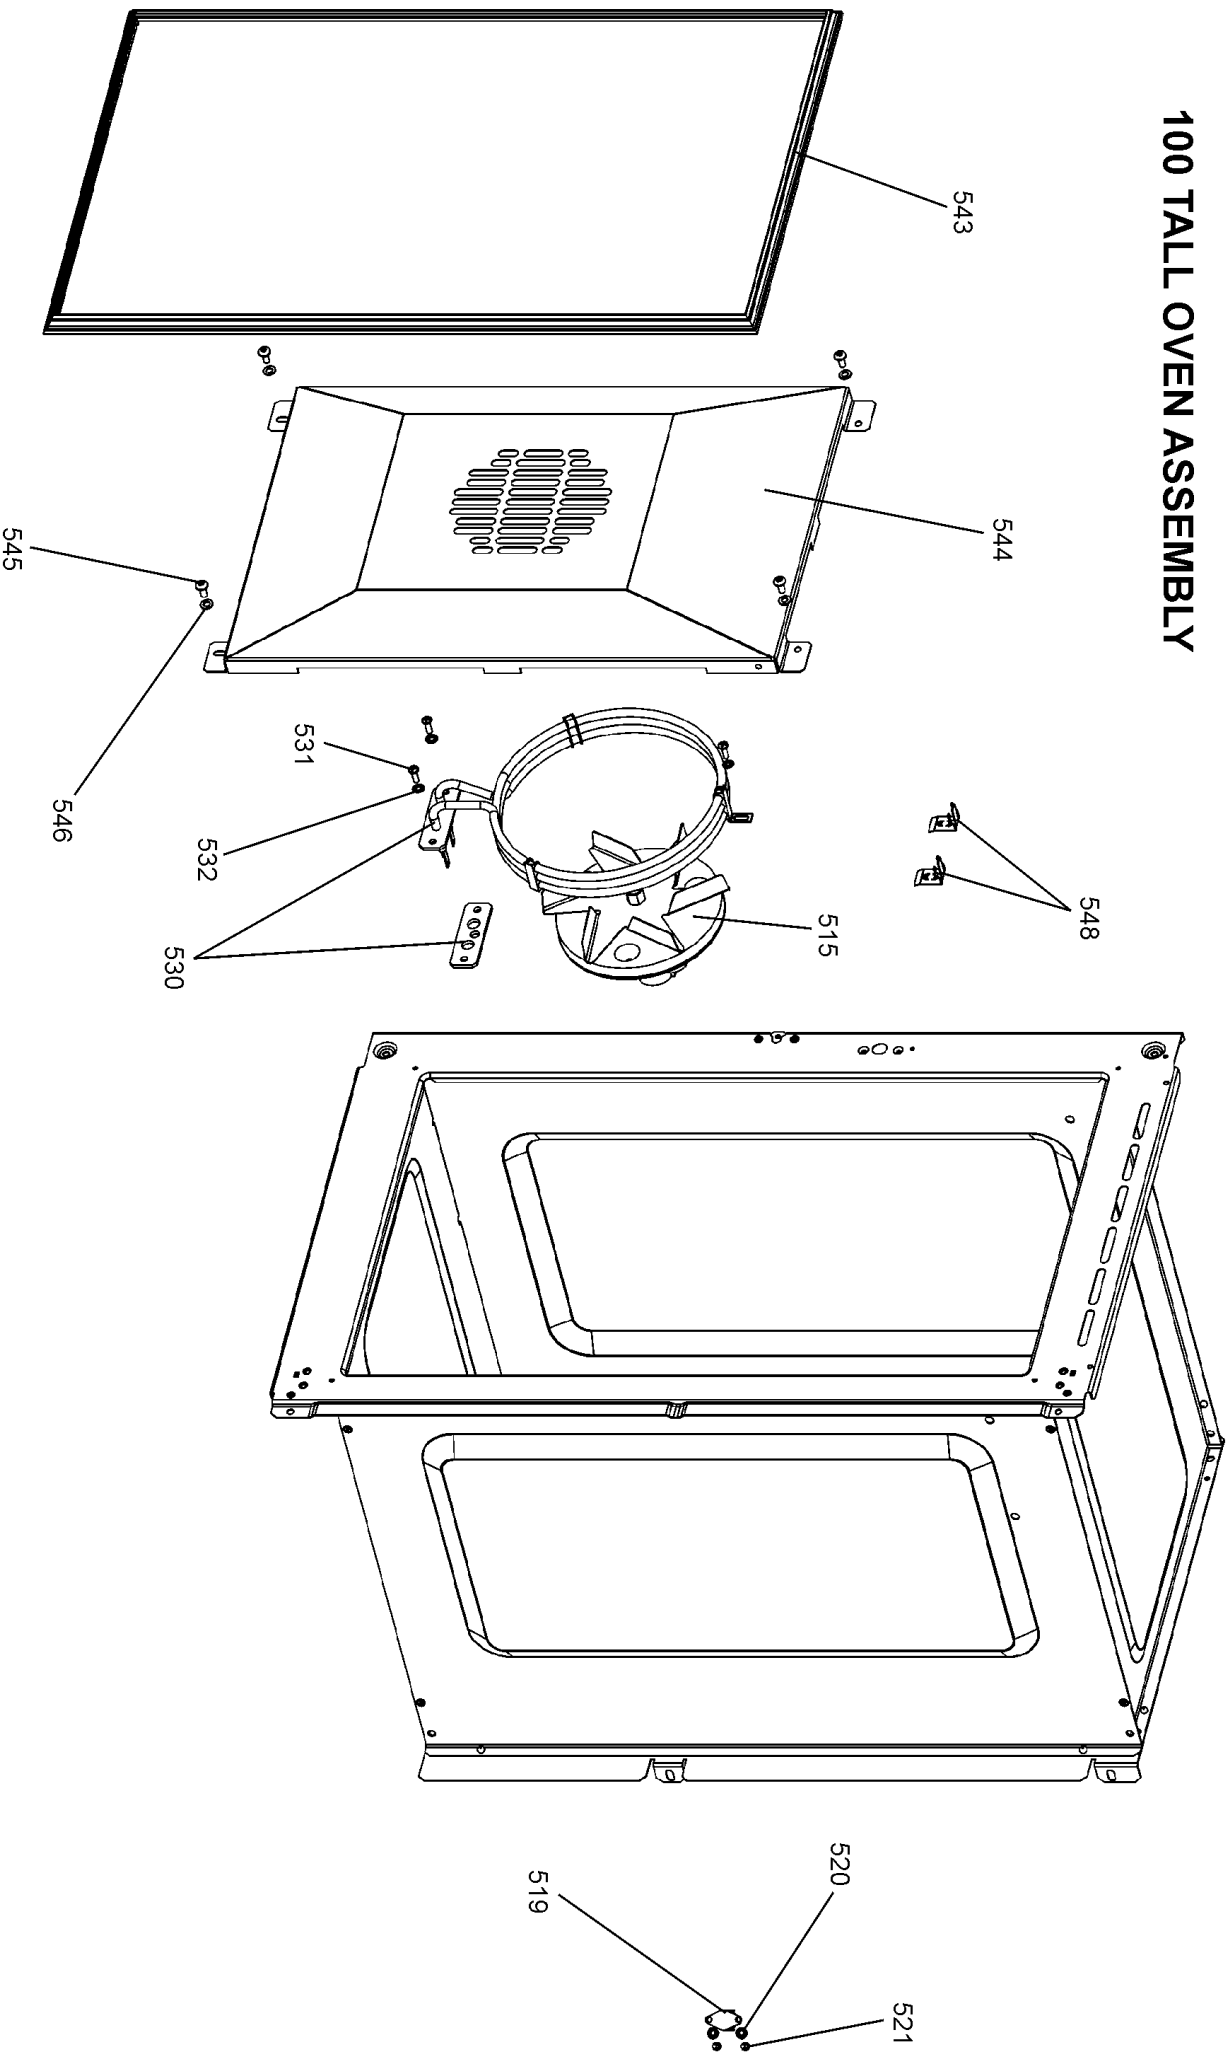

100 TALL OVEN ASSEMBLY

Ref Number	Part number	Quantity	Remarks
w1	P027672	1	Wire Assembly (NI) - EARTH LINK RH OVEN - FAN ELEMENT
w2	P027733	1	Wire Assembly - RH OVEN NEUTRAL LINK
w3	P037863	2	Wire Assembly - RH_LH OVEN FEED TO THERMOSTAT
h1	P038909	1	Harness Assembly - RH OVEN HARNESS
w4	P040066	2	Wire Assembly - OVEN OVERHEAT STAT LINKS LH-RH
h2	P045282	1	Harness Assembly - GRILL ELEMENT ENERGY REG LINK
w5	P048632	2	Wire Assembly - CLOCK TO MF OVEN LIVE FEED AND SPARK GEN FEED
w6	P049241	1	Wire Assembly - SPARK GEN. EARTH POSITION 'C'
h3	P049242	1	Harness Assembly (NI) - SPARK GEN. HARNESS
w7	P050508	1	Wire Assembly - COOLING FAN FEED
w8	P050509	1	Wire Assembly - NEUTRAL LINK - COOLING FAN-SPARK GEN
w9	P050986	1	Wire Assembly - NEUTRAL LH OVEN FAN ELEMENT LIGHT
w10	P055344	2	Wire Assembly - ENERGY REG LINK NEON FEED GRILL
w11	P055374	2	Wire Assembly (NI) - GRILL ELEMENT EARTHS
w12	P094943	3	Wire Assembly - (NI) Wire RH OVEN THERMOSTAT - HOTPLATE EARTH
w13	P095450	1	Wire Assembly (NI) - LH FAN; ELEMENT; LIGHT; BLOCK - EARTH
h4	P045283	1	Harness Assembly - LH Oven Wire Harness

NI Not Illustrated
w Single Cable / single cable with multiple terminations
h Harness assembly (including single wires that are sheathed)

Code	Description
A1	Grill Energy Regulator
A2	LH Grill Element
A3	RH Grill Element
B1	LH Oven Thermostat
B2	LH Oven Front Switch
B3	LH Oven Element
B4	LH Oven Fan
C	Clock/Timer
D1	RH Oven Thermostat
D2	RH Oven Front Switch

Code	Description
D3	RH Oven Element
D4	RH Oven Fan
F1	Oven Light Switch
F2	Oven Light
G1	Ignition Switch
G2	Spark Generator
H	Neon
I	Thermmmal Trip
J	Cooling Fan

Code	Colour
b	Blue
br	Brown
bk	Black
or	Orange
r	red
v	violet
w	White
y	yellow
gr	Grey
g/y	Green/Yellow