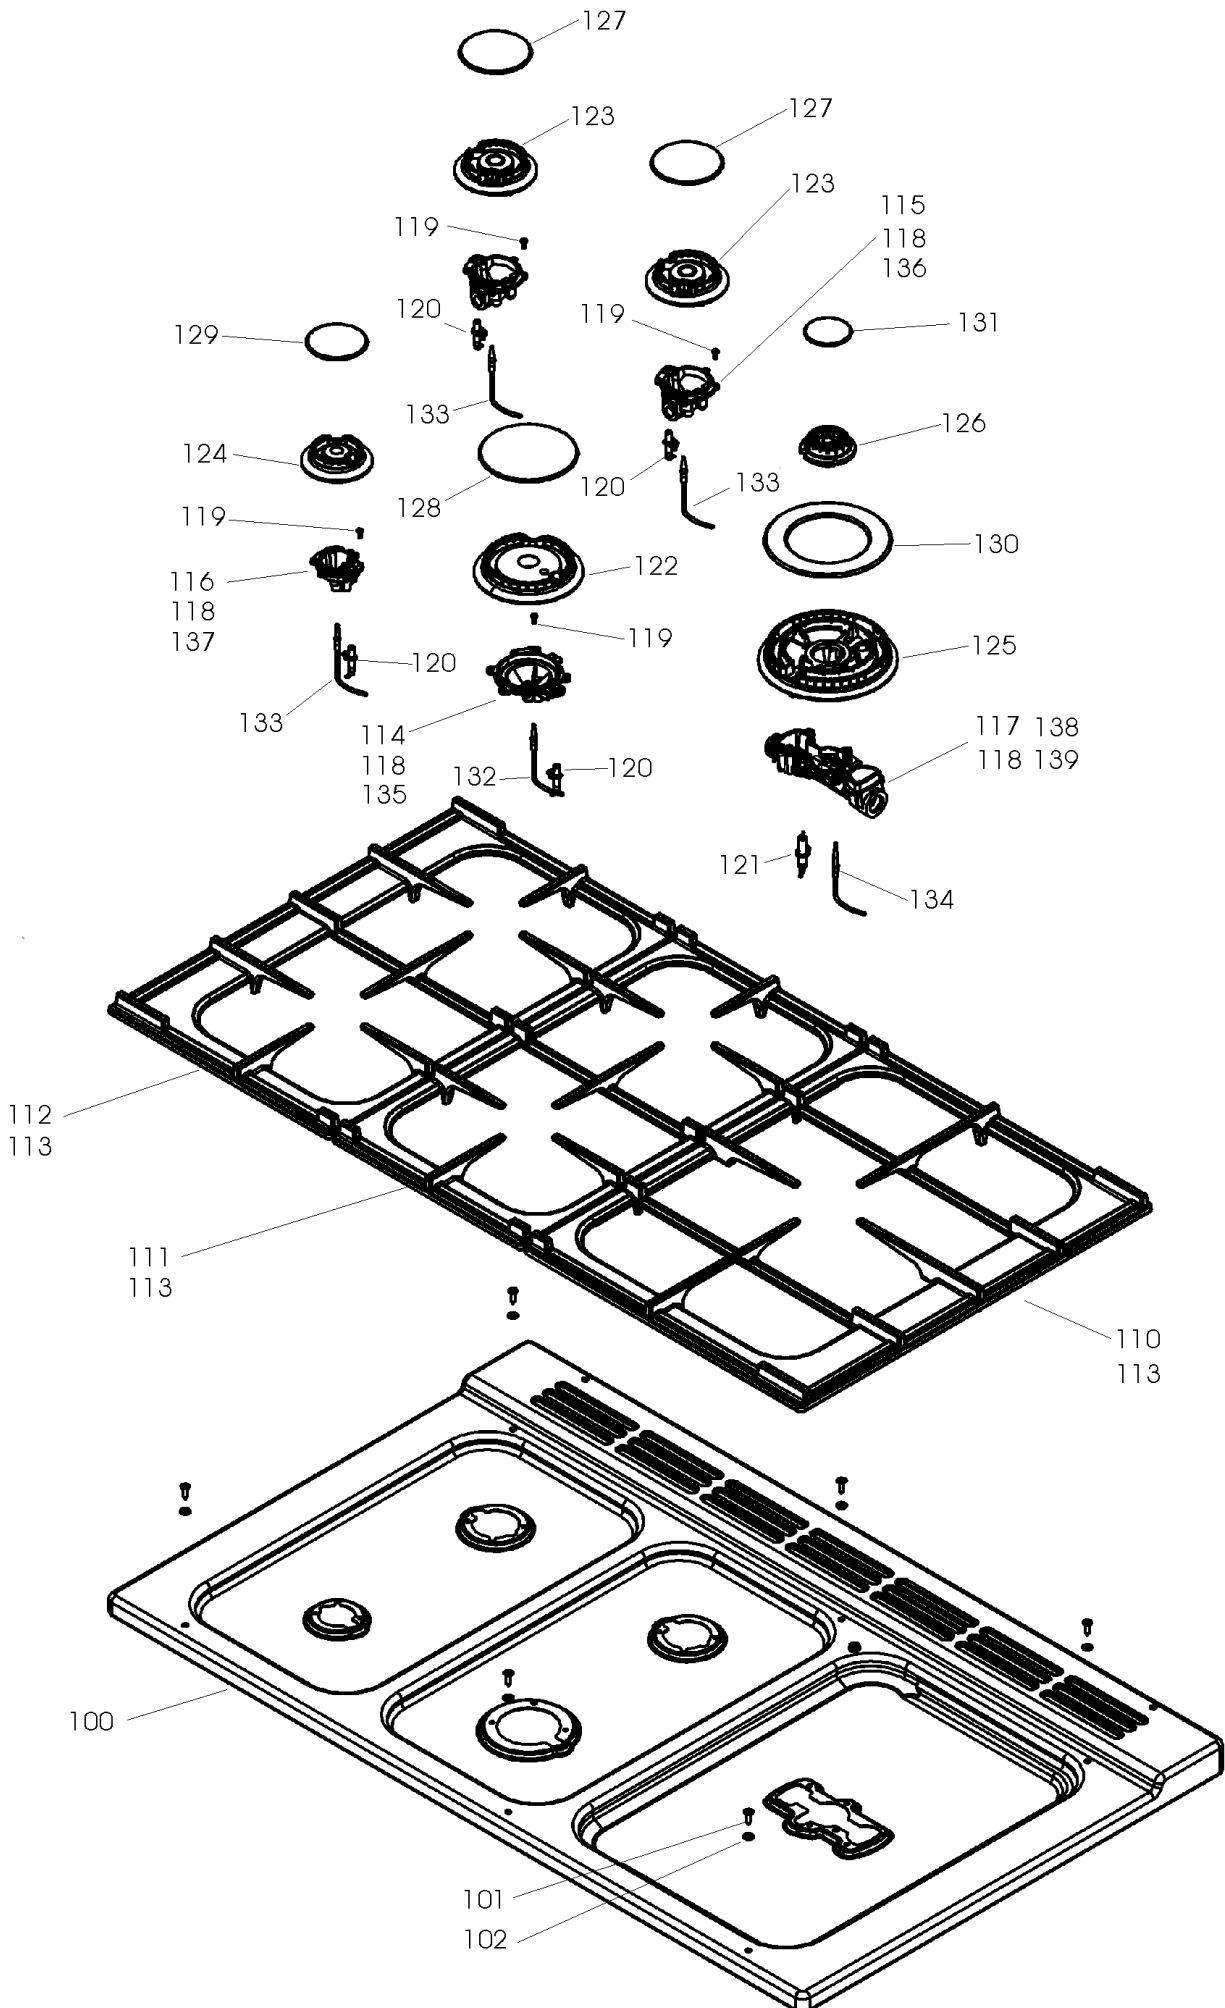

APPLIANCE NAME:
PROFESSIONAL PLUS 100 DF

DSL0442 P00

DATE 29.11.10 ISSUE STATUS 01

UP TO SERIAL NUMBER: 2999

FROM SERIAL NUMBER: 3000

FROM SERIAL NUMBER 171000

LH OVEN (FAN + LIGHT)

FROM SERIAL NUMBER 171000

100 TALL OVEN ASSEMBLY

Ref Number	Part number	Quantity	Remarks
w1	P027672	1	Wire Assembly (NI) - EARTH LINK RH OVEN - FAN ELEMENT
w2	P027733	1	Wire Assembly - RH OVEN NEUTRAL LINK
w3	P037863	2	Wire Assembly - RH_LH OVEN FEED TO THERMOSTAT
h1	P038909	1	Harness Assembly - RH OVEN HARNESS
w4	P040066	2	Wire Assembly - OVEN OVERHEAT STAT LINKS LH-RH
h2	P045282	1	Harness Assembly - GRILL ELEMENT ENERGY REG LINK
w5	P048632	2	Wire Assembly - CLOCK TO MF OVEN LIVE FEED AND SPARK GEN FEED
w6	P049241	1	Wire Assembly - SPARK GEN. EARTH POSITION 'C'
h3	P049242	1	Harness Assembly (NI) - SPARK GEN. HARNESS
w7	P050508	1	Wire Assembly - COOLING FAN FEED
w8	P050509	1	Wire Assembly - NEUTRAL LINK - COOLING FAN-SPARK GEN
w9	P050986	1	Wire Assembly - NEUTRAL LH OVEN FAN ELEMENT LIGHT
w10	P055344	2	Wire Assembly - ENERGY REG LINK NEON FEED GRILL
w11	P055374	2	Wire Assembly (NI) - GRILL ELEMENT EARTHS
w12	P094943	3	Wire Assembly - (NI) Wire RH OVEN THERMOSTAT - HOTPLATE EARTH
w13	P095450	1	Wire Assembly (NI) - LH FAN; ELEMENT; LIGHT; BLOCK - EARTH
h4	P045283	1	Harness Assembly - LH Oven Wire Harness

NI Not Illustrated
w Single Cable / single cable with multiple terminations
h Harness assembly (including single wires that are sheathed)

Code	Description
A1	Grill Energy Regulator
A2	LH Grill Element
A3	RH Grill Element
B1	LH Oven Thermostat
B2	LH Oven Front Switch
B3	LH Oven Element
B4	LH Oven Fan
C	Clock/Timer
D1	RH Oven Thermostat
D2	RH Oven Front Switch

Code	Description
D3	RH Oven Element
D4	RH Oven Fan
F1	Oven Light Switch
F2	Oven Light
G1	Ignition Switch
G2	Spark Generator
H	Neon
I	Thermmmal Trip
J	Cooling Fan

Code	Colour
b	Blue
br	Brown
bk	Black
or	Orange
r	red
v	violet
w	White
y	yellow
gr	Grey
g/y	Green/Yellow