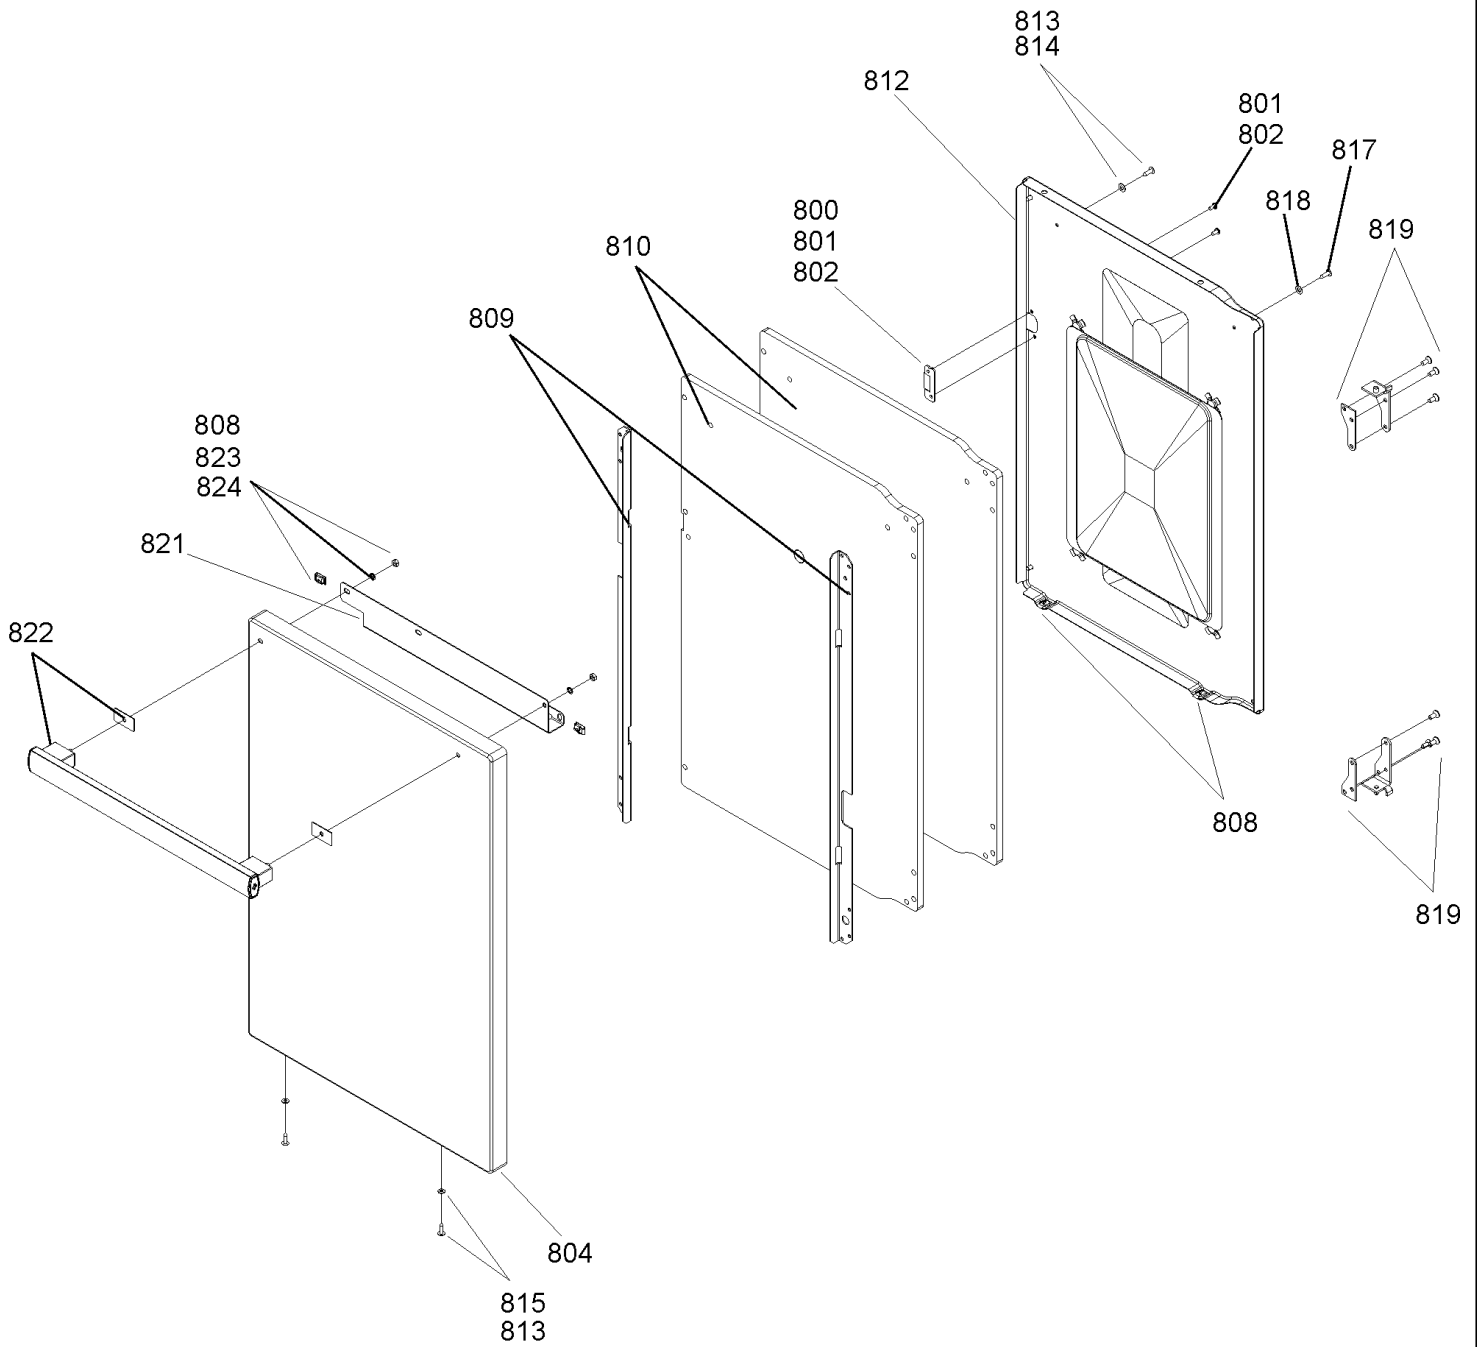

100 TALL OVEN ASSEMBLY

Ref Number	Part number	Quantity	Remarks
w1	P027672	1	Wire Assembly (NI) - EARTH LINK RH OVEN - FAN ELEMENT
w2	P027733	1	Wire Assembly - RH OVEN NEUTRAL LINK
w3	P037863	2	Wire Assembly - RH_LH OVEN FEED TO THERMOSTAT
h1	P038909	1	Harness Assembly - RH OVEN HARNESS
w4	P040066	2	Wire Assembly - OVEN OVERHEAT STAT LINKS LH-RH
h2	P045282	1	Harness Assembly - GRILL ELEMENT ENERGY REG LINK
w5	P048632	2	Wire Assembly - CLOCK TO MF OVEN LIVE FEED AND SPARK GEN FEED
w6	P049241	1	Wire Assembly - SPARK GEN. EARTH POSITION 'C'
h3	P049242	1	Harness Assembly (NI) - SPARK GEN. HARNESS
w7	P050508	1	Wire Assembly - COOLING FAN FEED
w8	P050509	1	Wire Assembly - NEUTRAL LINK - COOLING FAN-SPARK GEN
w9	P050986	1	Wire Assembly - NEUTRAL LH OVEN FAN ELEMENT LIGHT
w10	P055344	2	Wire Assembly - ENERGY REG LINK NEON FEED GRILL
w11	P055374	2	Wire Assembly (NI) - GRILL ELEMENT EARTHS
w12	P094943	3	Wire Assembly - (NI) Wire RH OVEN THERMOSTAT - HOTPLATE EARTH
w13	P095450	1	Wire Assembly (NI) - LH FAN; ELEMENT; LIGHT; BLOCK - EARTH
h4	P045283	1	Harness Assembly - LH Oven Wire Harness

NI Not Illustrated
w Single Cable / single cable with multiple terminations
h Harness assembly (including single wires that are sheathed)

Code	Description
A1	Grill Energy Regulator
A2	LH Grill Element
A3	RH Grill Element
B1	LH Oven Thermostat
B2	LH Oven Front Switch
B3	LH Oven Element
B4	LH Oven Fan
C	Clock/Timer
D1	RH Oven Thermostat
D2	RH Oven Front Switch

Code	Description
D3	RH Oven Element
D4	RH Oven Fan
F1	Oven Light Switch
F2	Oven Light
G1	Ignition Switch
G2	Spark Generator
H	Neon
I	Thermmmal Trip
J	Cooling Fan

Code	Colour
b	Blue
br	Brown
bk	Black
or	Orange
r	red
v	violet
w	White
y	yellow
gr	Grey
g/y	Green/Yellow