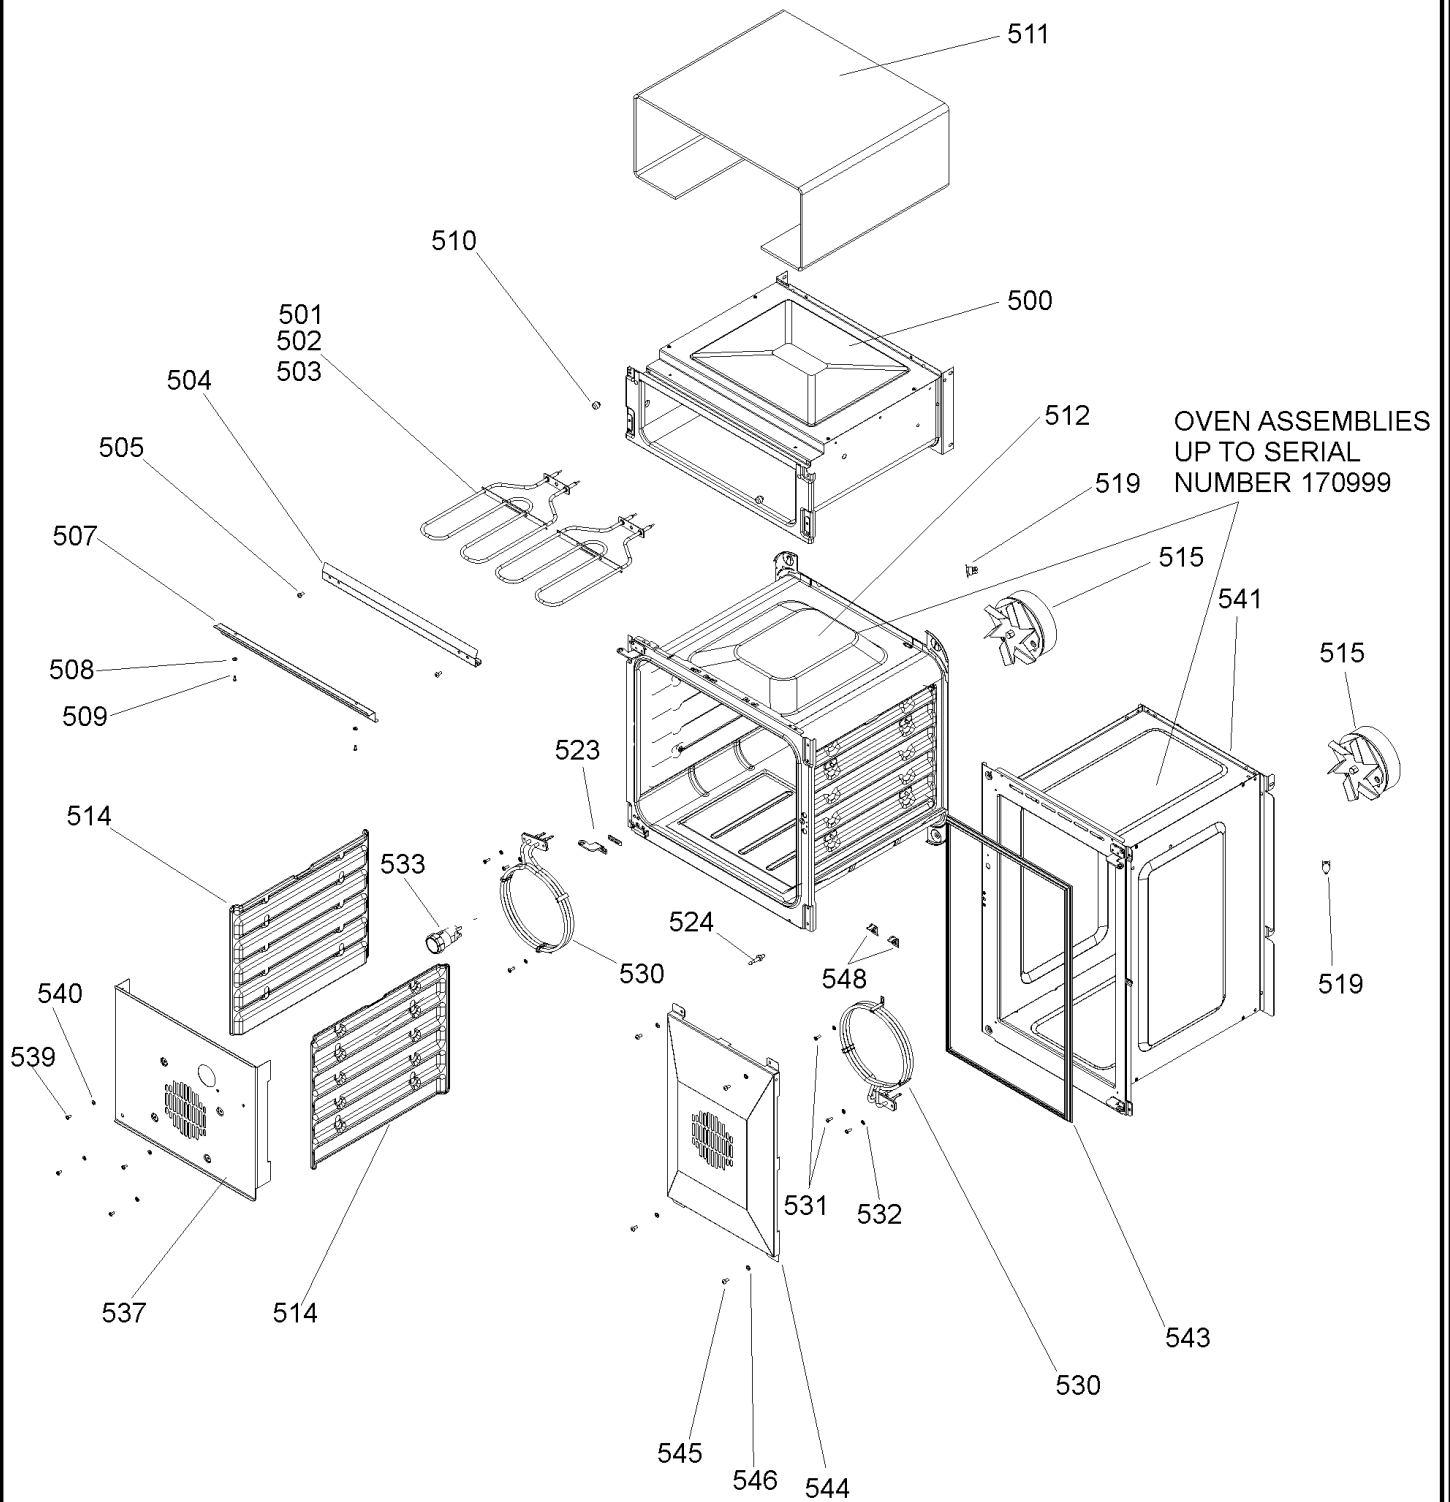

APPLIANCE NAME:
PROFESSIONAL PLUS 100 DF

DSL0442 P00

DATE 29.11.10 ISSUE STATUS 01

UP TO SERIAL NUMBER: 2999

FROM SERIAL NUMBER: 3000

FROM SERIAL NUMBER 171000

LH OVEN (FAN + LIGHT)

FROM SERIAL NUMBER 171000

100 TALL OVEN ASSEMBLY

Ref Number	Part number	Quantity	Remarks
w1	P027672	1	Wire Assembly (NI) - EARTH LINK RH OVEN - FAN ELEMENT
w2	P027733	1	Wire Assembly - RH OVEN NEUTRAL LINK
w3	P037863	2	Wire Assembly - RH_LH OVEN FEED TO THERMOSTAT
h1	P038909	1	Harness Assembly - RH OVEN HARNESS
w4	P040066	2	Wire Assembly - OVEN OVERHEAT STAT LINKS LH-RH
h2	P045282	1	Harness Assembly - GRILL ELEMENT ENERGY REG LINK
w5	P048632	2	Wire Assembly - CLOCK TO MF OVEN LIVE FEED AND SPARK GEN FEED
w6	P049241	1	Wire Assembly - SPARK GEN. EARTH POSITION 'C'
h3	P049242	1	Harness Assembly (NI) - SPARK GEN. HARNESS
w7	P050508	1	Wire Assembly - COOLING FAN FEED
w8	P050509	1	Wire Assembly - NEUTRAL LINK - COOLING FAN-SPARK GEN
w9	P050986	1	Wire Assembly - NEUTRAL LH OVEN FAN ELEMENT LIGHT
w10	P055344	2	Wire Assembly - ENERGY REG LINK NEON FEED GRILL
w11	P055374	2	Wire Assembly (NI) - GRILL ELEMENT EARTHS
w12	P094943	3	Wire Assembly - (NI) Wire RH OVEN THERMOSTAT - HOTPLATE EARTH
w13	P095450	1	Wire Assembly (NI) - LH FAN; ELEMENT; LIGHT; BLOCK - EARTH
h4	P045283	1	Harness Assembly - LH Oven Wire Harness

NI Not Illustrated
w Single Cable / single cable with multiple terminations
h Harness assembly (including single wires that are sheathed)

Code	Description
A1	Grill Energy Regulator
A2	LH Grill Element
A3	RH Grill Element
B1	LH Oven Thermostat
B2	LH Oven Front Switch
B3	LH Oven Element
B4	LH Oven Fan
C	Clock/Timer
D1	RH Oven Thermostat
D2	RH Oven Front Switch

Code	Description
D3	RH Oven Element
D4	RH Oven Fan
F1	Oven Light Switch
F2	Oven Light
G1	Ignition Switch
G2	Spark Generator
H	Neon
I	Thermmmal Trip
J	Cooling Fan

Code	Colour
b	Blue
br	Brown
bk	Black
or	Orange
r	red
v	violet
w	White
y	yellow
gr	Grey
g/y	Green/Yellow