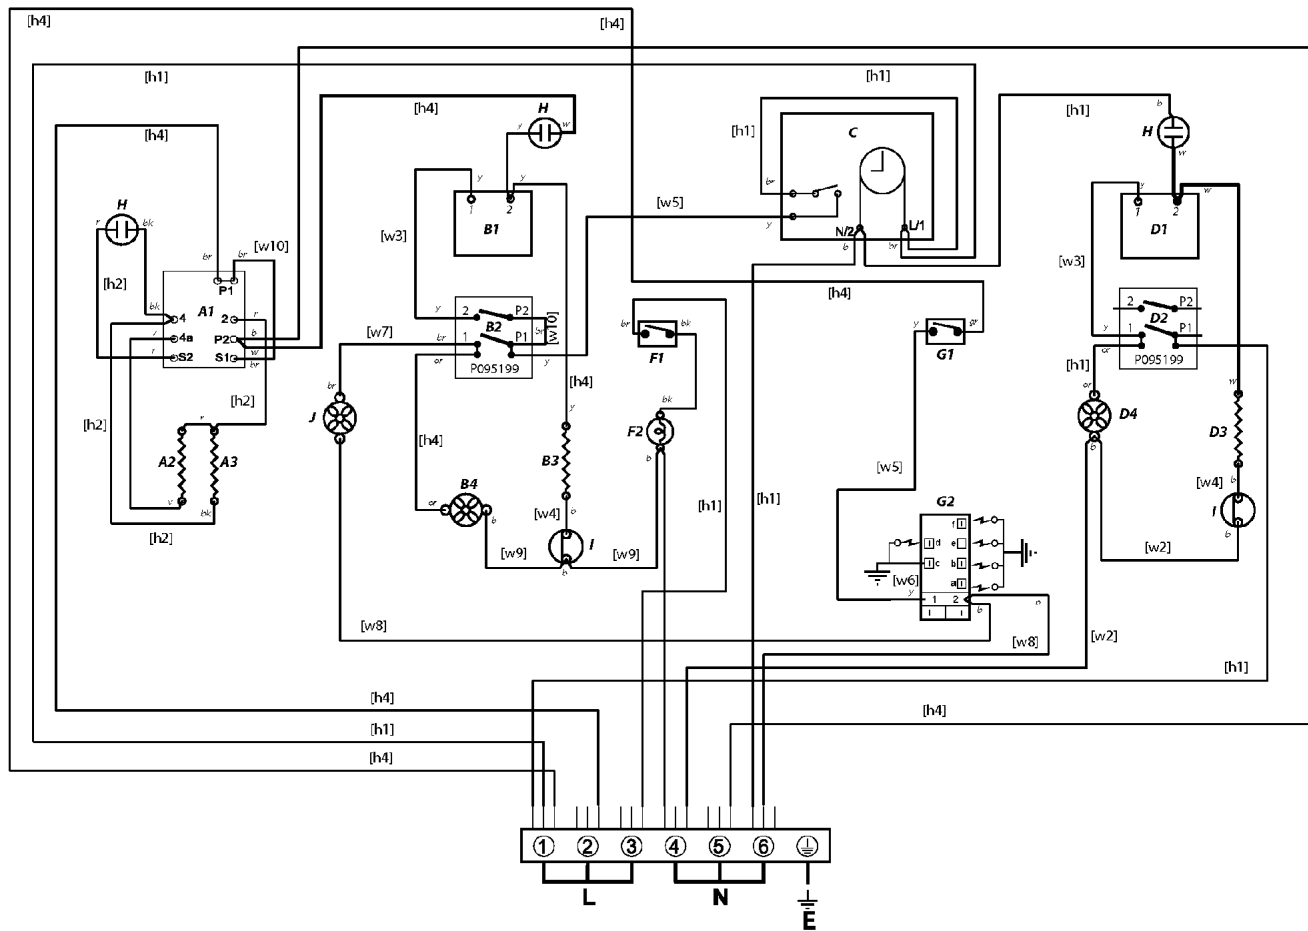

100 TALL OVEN ASSEMBLY

Ref Number	Part number	Quantity	Remarks
w1	P027672	1	Wire Assembly (NI) - EARTH LINK RH OVEN - FAN ELEMENT
w2	P027733	1	Wire Assembly - RH OVEN NEUTRAL LINK
w3	P037863	2	Wire Assembly - RH_LH OVEN FEED TO THERMOSTAT
h1	P038909	1	Harness Assembly - RH OVEN HARNESS
w4	P040066	2	Wire Assembly - OVEN OVERHEAT STAT LINKS LH-RH
h2	P045282	1	Harness Assembly - GRILL ELEMENT ENERGY REG LINK
w5	P048632	2	Wire Assembly - CLOCK TO MF OVEN LIVE FEED AND SPARK GEN FEED
w6	P049241	1	Wire Assembly - SPARK GEN. EARTH POSITION 'C'
h3	P049242	1	Harness Assembly (NI) - SPARK GEN. HARNESS
w7	P050508	1	Wire Assembly - COOLING FAN FEED
w8	P050509	1	Wire Assembly - NEUTRAL LINK - COOLING FAN-SPARK GEN
w9	P050986	1	Wire Assembly - NEUTRAL LH OVEN FAN ELEMENT LIGHT
w10	P055344	2	Wire Assembly - ENERGY REG LINK NEON FEED GRILL
w11	P055374	2	Wire Assembly (NI) - GRILL ELEMENT EARTHS
w12	P094943	3	Wire Assembly - (NI) Wire RH OVEN THERMOSTAT - HOTPLATE EARTH
w13	P095450	1	Wire Assembly (NI) - LH FAN; ELEMENT; LIGHT; BLOCK - EARTH
h4	P045283	1	Harness Assembly - LH Oven Wire Harness

NI Not Illustrated
w Single Cable / single cable with multiple terminations
h Harness assembly (including single wires that are sheathed)

Code	Description
A1	Grill Energy Regulator
A2	LH Grill Element
A3	RH Grill Element
B1	LH Oven Thermostat
B2	LH Oven Front Switch
B3	LH Oven Element
B4	LH Oven Fan
C	Clock/Timer
D1	RH Oven Thermostat
D2	RH Oven Front Switch

Code	Description
D3	RH Oven Element
D4	RH Oven Fan
F1	Oven Light Switch
F2	Oven Light
G1	Ignition Switch
G2	Spark Generator
H	Neon
I	Thermmmal Trip
J	Cooling Fan

Code	Colour
b	Blue
br	Brown
bk	Black
or	Orange
r	red
v	violet
w	White
y	yellow
gr	Grey
g/y	Green/Yellow