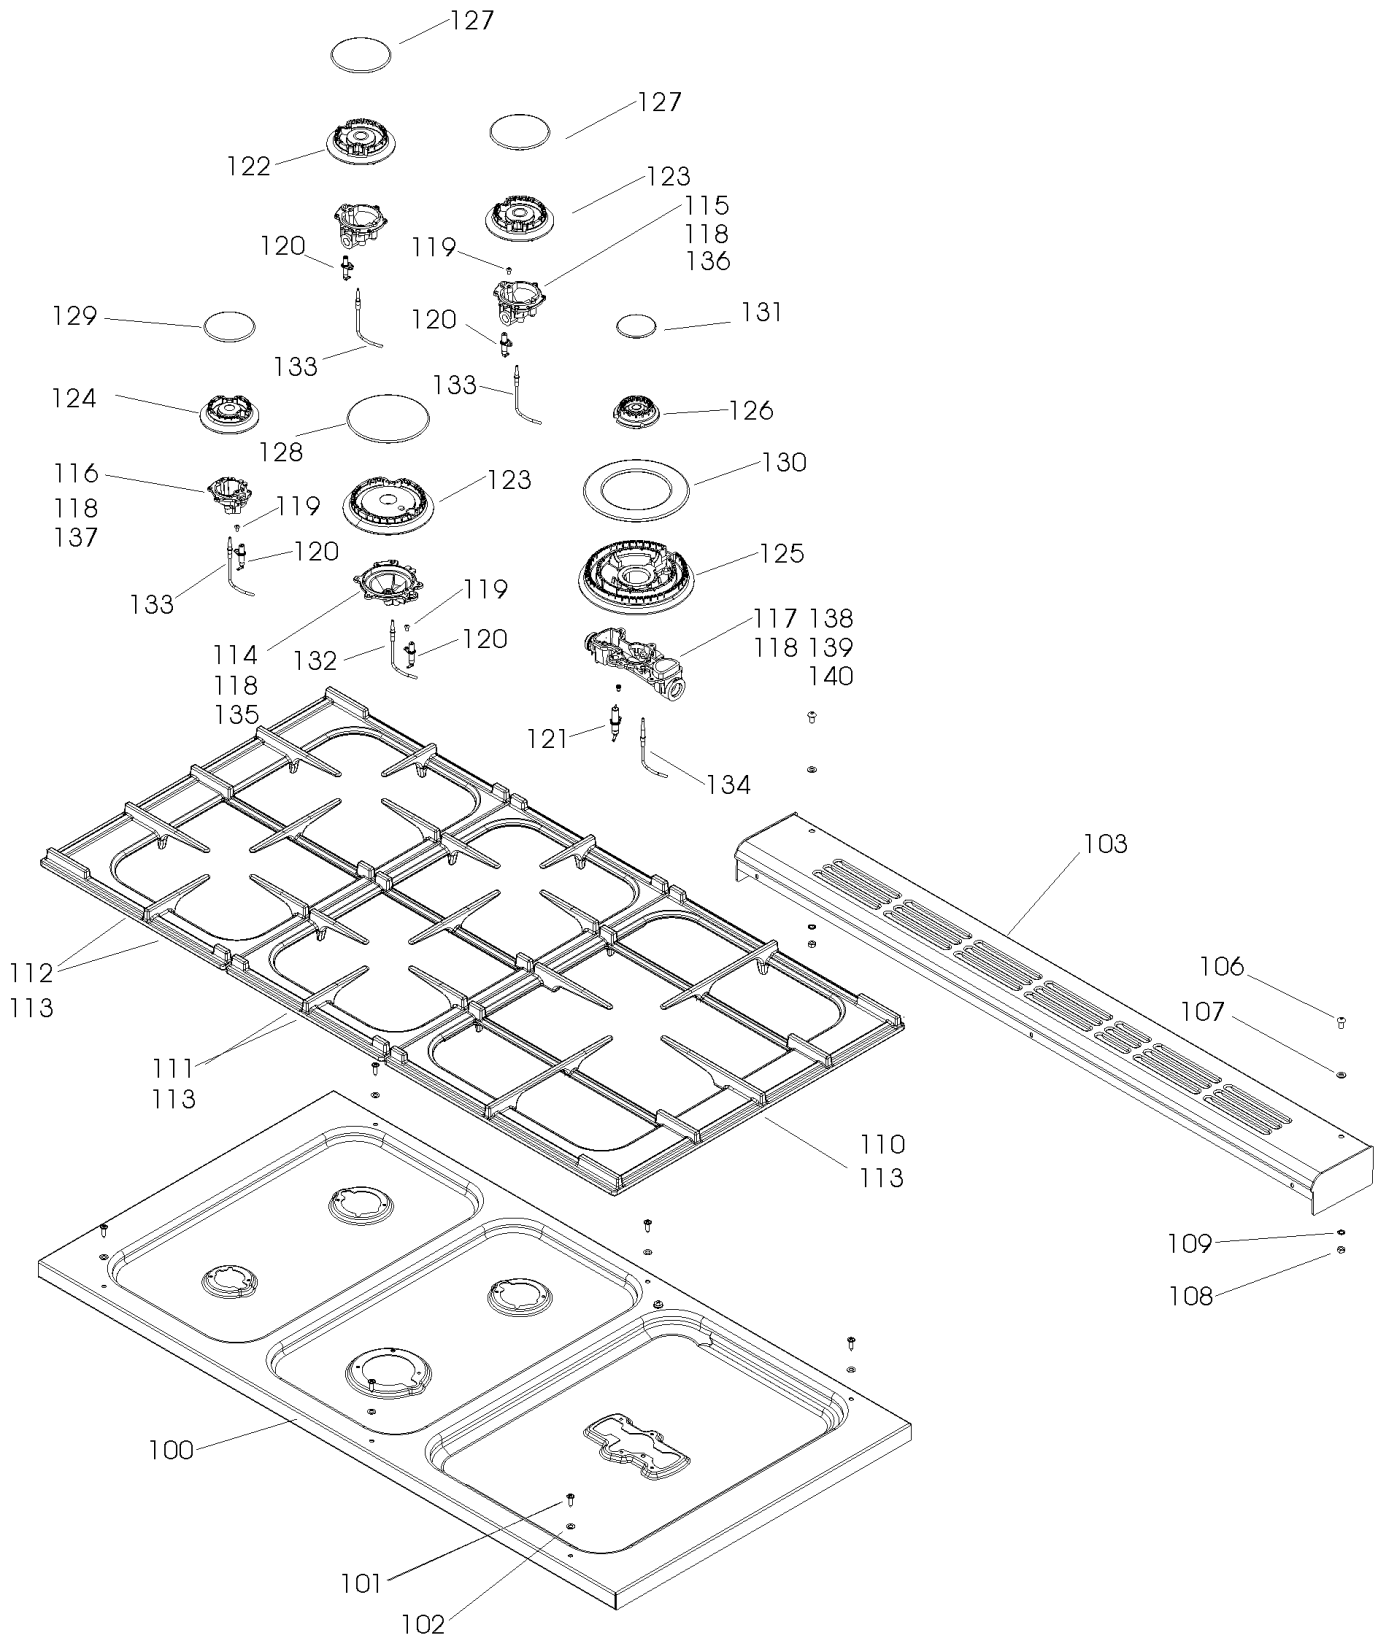

APPLIANCE NAME:
PROFESSIONAL PLUS 100 DF

DSL0442 P00

DATE 29.11.10 ISSUE STATUS 01

UP TO SERIAL NUMBER: 2999

FROM SERIAL NUMBER: 3000

FROM SERIAL NUMBER 171000

LH OVEN (FAN + LIGHT)

FROM SERIAL NUMBER 171000

100 TALL OVEN ASSEMBLY

Ref Number	Part number	Quantity	Remarks
w1	P027672	1	Wire Assembly (NI) - EARTH LINK RH OVEN - FAN ELEMENT
w2	P027733	1	Wire Assembly - RH OVEN NEUTRAL LINK
w3	P037863	2	Wire Assembly - RH_LH OVEN FEED TO THERMOSTAT
h1	P038909	1	Harness Assembly - RH OVEN HARNESS
w4	P040066	2	Wire Assembly - OVEN OVERHEAT STAT LINKS LH-RH
h2	P045282	1	Harness Assembly - GRILL ELEMENT ENERGY REG LINK
w5	P048632	2	Wire Assembly - CLOCK TO MF OVEN LIVE FEED AND SPARK GEN FEED
w6	P049241	1	Wire Assembly - SPARK GEN. EARTH POSITION 'C'
h3	P049242	1	Harness Assembly (NI) - SPARK GEN. HARNESS
w7	P050508	1	Wire Assembly - COOLING FAN FEED
w8	P050509	1	Wire Assembly - NEUTRAL LINK - COOLING FAN-SPARK GEN
w9	P050986	1	Wire Assembly - NEUTRAL LH OVEN FAN ELEMENT LIGHT
w10	P055344	2	Wire Assembly - ENERGY REG LINK NEON FEED GRILL
w11	P055374	2	Wire Assembly (NI) - GRILL ELEMENT EARTHS
w12	P094943	3	Wire Assembly - (NI) Wire RH OVEN THERMOSTAT - HOTPLATE EARTH
w13	P095450	1	Wire Assembly (NI) - LH FAN; ELEMENT; LIGHT; BLOCK - EARTH
h4	P045283	1	Harness Assembly - LH Oven Wire Harness

NI Not Illustrated
w Single Cable / single cable with multiple terminations
h Harness assembly (including single wires that are sheathed)

Code	Description
A1	Grill Energy Regulator
A2	LH Grill Element
A3	RH Grill Element
B1	LH Oven Thermostat
B2	LH Oven Front Switch
B3	LH Oven Element
B4	LH Oven Fan
C	Clock/Timer
D1	RH Oven Thermostat
D2	RH Oven Front Switch

Code	Description
D3	RH Oven Element
D4	RH Oven Fan
F1	Oven Light Switch
F2	Oven Light
G1	Ignition Switch
G2	Spark Generator
H	Neon
I	Thermmmal Trip
J	Cooling Fan

Code	Colour
b	Blue
br	Brown
bk	Black
or	Orange
r	red
v	violet
w	White
y	yellow
gr	Grey
g/y	Green/Yellow