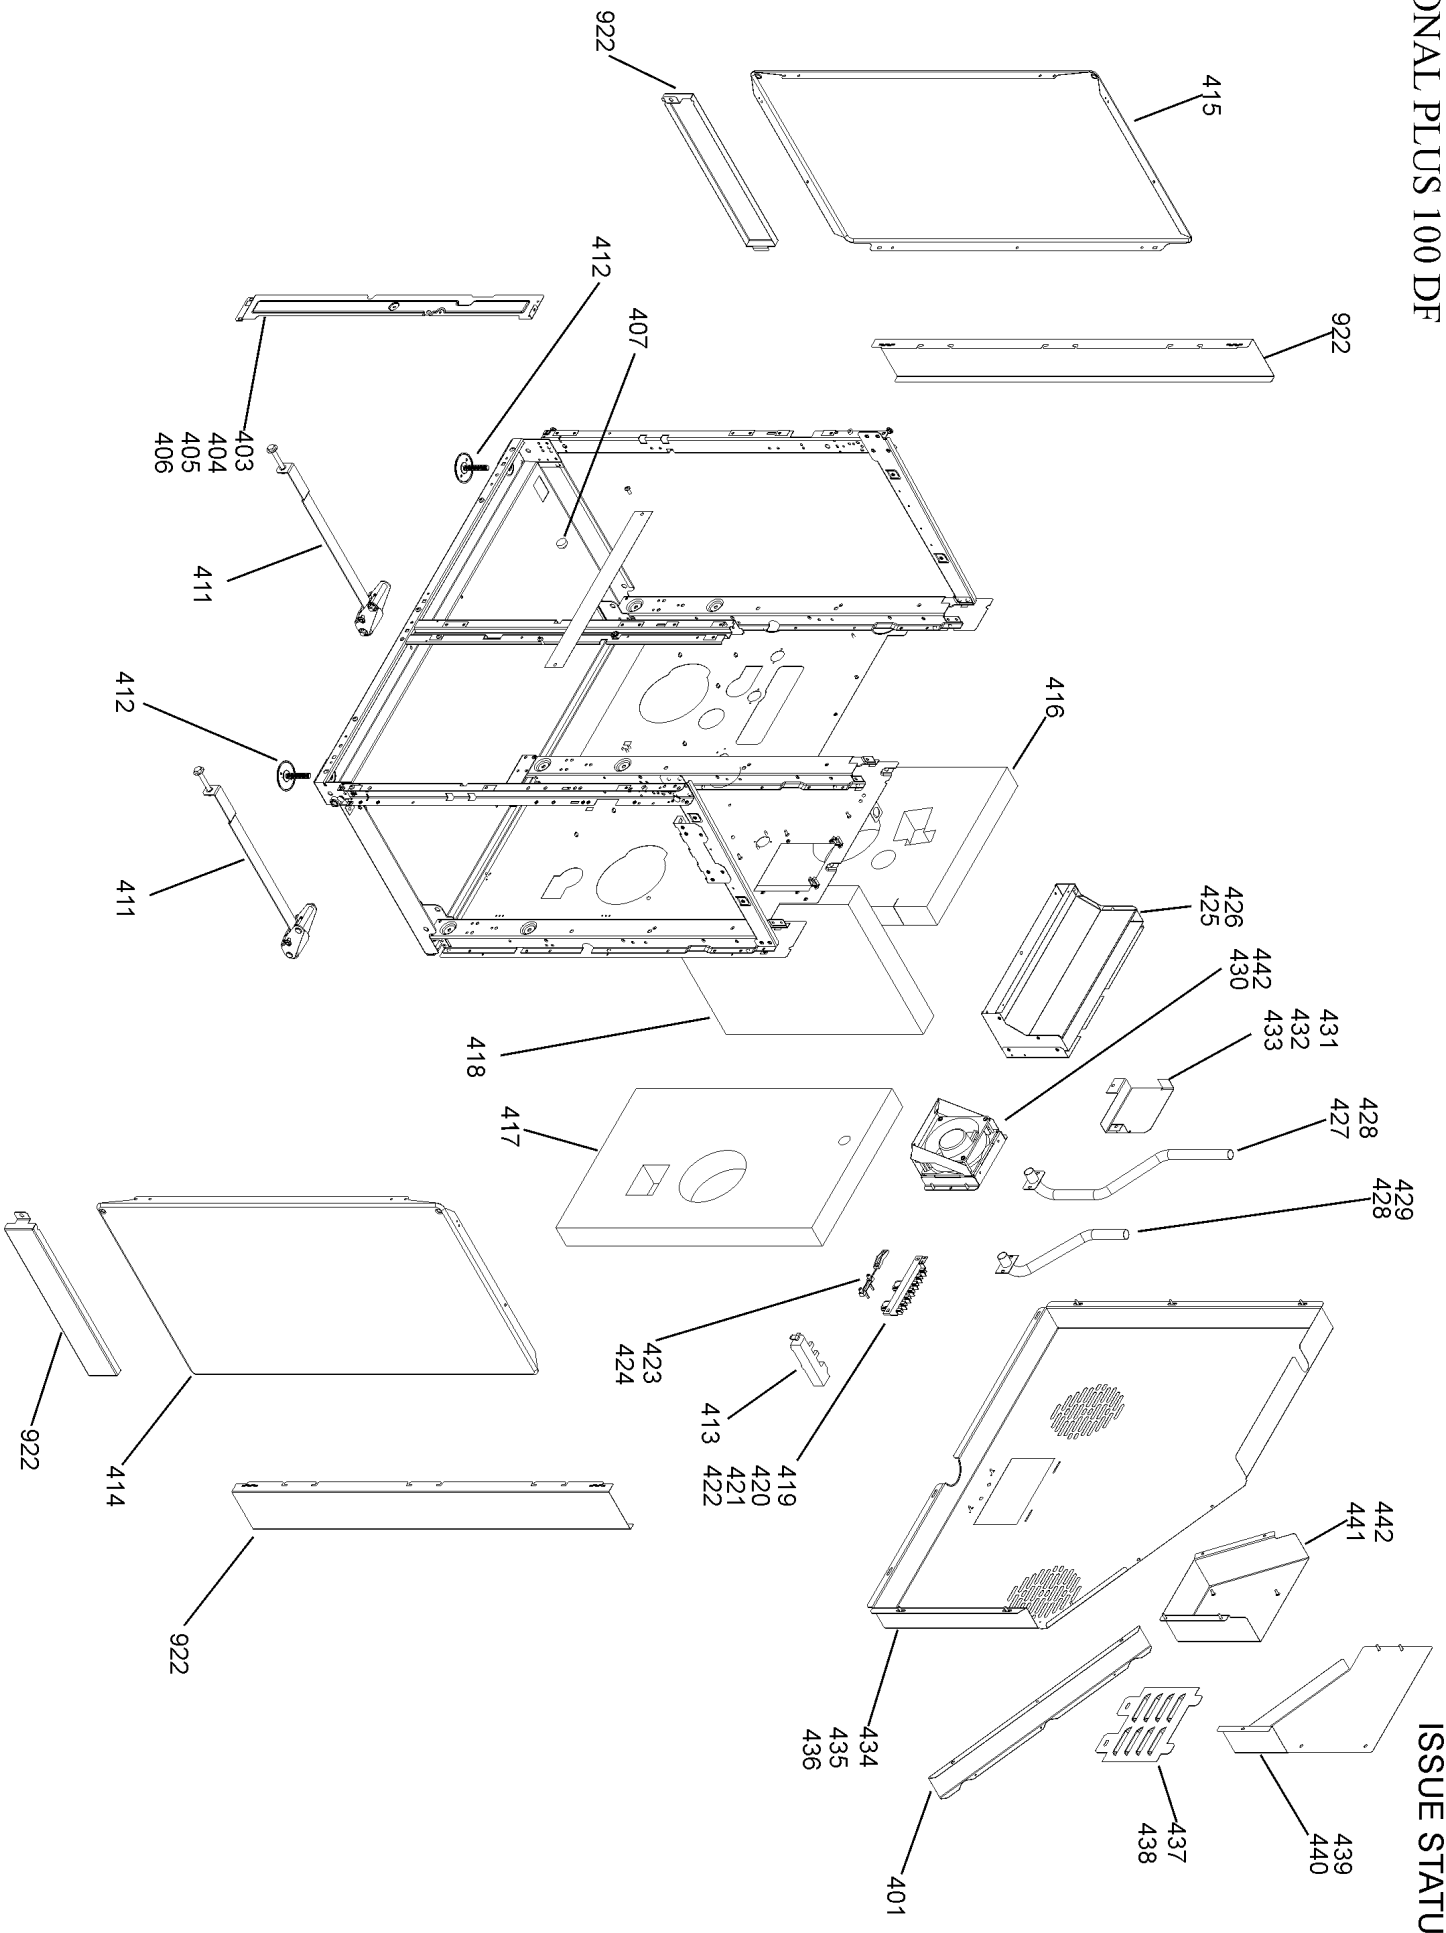

APPLIANCE NAME:
PROFESSIONAL PLUS 100 DF

DSL0442 P00

DATE 29.11.10 ISSUE STATUS 01

UP TO SERIAL NUMBER: 2999

FROM SERIAL NUMBER: 3000

FROM SERIAL NUMBER 171000

LH OVEN (FAN + LIGHT)

FROM SERIAL NUMBER 171000

100 TALL OVEN ASSEMBLY

Ref Number	Part number	Quantity	Remarks
w1	P027672	1	Wire Assembly (NI) - EARTH LINK RH OVEN - FAN ELEMENT
w2	P027733	1	Wire Assembly - RH OVEN NEUTRAL LINK
w3	P037863	2	Wire Assembly - RH_LH OVEN FEED TO THERMOSTAT
h1	P038909	1	Harness Assembly - RH OVEN HARNESS
w4	P040066	2	Wire Assembly - OVEN OVERHEAT STAT LINKS LH-RH
h2	P045282	1	Harness Assembly - GRILL ELEMENT ENERGY REG LINK
w5	P048632	2	Wire Assembly - CLOCK TO MF OVEN LIVE FEED AND SPARK GEN FEED
w6	P049241	1	Wire Assembly - SPARK GEN. EARTH POSITION 'C'
h3	P049242	1	Harness Assembly (NI) - SPARK GEN. HARNESS
w7	P050508	1	Wire Assembly - COOLING FAN FEED
w8	P050509	1	Wire Assembly - NEUTRAL LINK - COOLING FAN-SPARK GEN
w9	P050986	1	Wire Assembly - NEUTRAL LH OVEN FAN ELEMENT LIGHT
w10	P055344	2	Wire Assembly - ENERGY REG LINK NEON FEED GRILL
w11	P055374	2	Wire Assembly (NI) - GRILL ELEMENT EARTHS
w12	P094943	3	Wire Assembly - (NI) Wire RH OVEN THERMOSTAT - HOTPLATE EARTH
w13	P095450	1	Wire Assembly (NI) - LH FAN; ELEMENT; LIGHT; BLOCK - EARTH
h4	P045283	1	Harness Assembly - LH Oven Wire Harness

NI Not Illustrated
w Single Cable / single cable with multiple terminations
h Harness assembly (including single wires that are sheathed)

Code	Description
A1	Grill Energy Regulator
A2	LH Grill Element
A3	RH Grill Element
B1	LH Oven Thermostat
B2	LH Oven Front Switch
B3	LH Oven Element
B4	LH Oven Fan
C	Clock/Timer
D1	RH Oven Thermostat
D2	RH Oven Front Switch

Code	Description
D3	RH Oven Element
D4	RH Oven Fan
F1	Oven Light Switch
F2	Oven Light
G1	Ignition Switch
G2	Spark Generator
H	Neon
I	Thermmmal Trip
J	Cooling Fan

Code	Colour
b	Blue
br	Brown
bk	Black
or	Orange
r	red
v	violet
w	White
y	yellow
gr	Grey
g/y	Green/Yellow