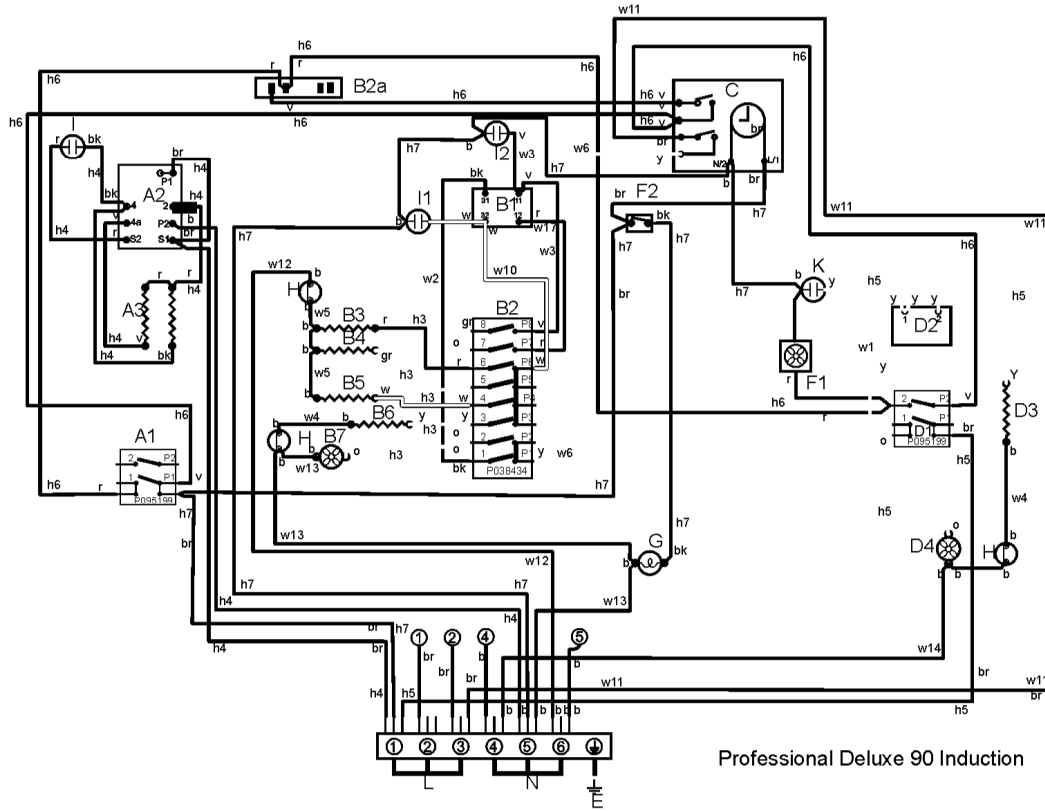

921  
(TOP FIXING)

918

919

923

924

920

922

612

912

913  
907

Code	Description
A1	Grill front switch
A2	Grill energy control
A3	Grill elements
B1	Multi-function oven thermostat
B2	Multi-function oven control
B2a	Multi-function oven thermostat front switch
B3	Left-hand multi-function oven base element
B4	Left-hand multi-function oven top element (outer pair)
B5	Left-hand multi-function oven browning element (inner pair)
B6	Left-hand multi-function oven fan element
B7	Left-hand multi-function oven fan

Code	Description
C	Clock
D1	Right-hand fan oven thermostat
D2	Right-hand fan oven control
D3	Right-hand fan oven element
D4	Right-hand fan oven fan
F1	Cooling fan
F2	Oven light switch
G	Oven light(s)
H	Thermal cut-out
I	Grill neon
I1	Multi-function oven neon
I2	Rapid heat-up neon
K	RH oven neon