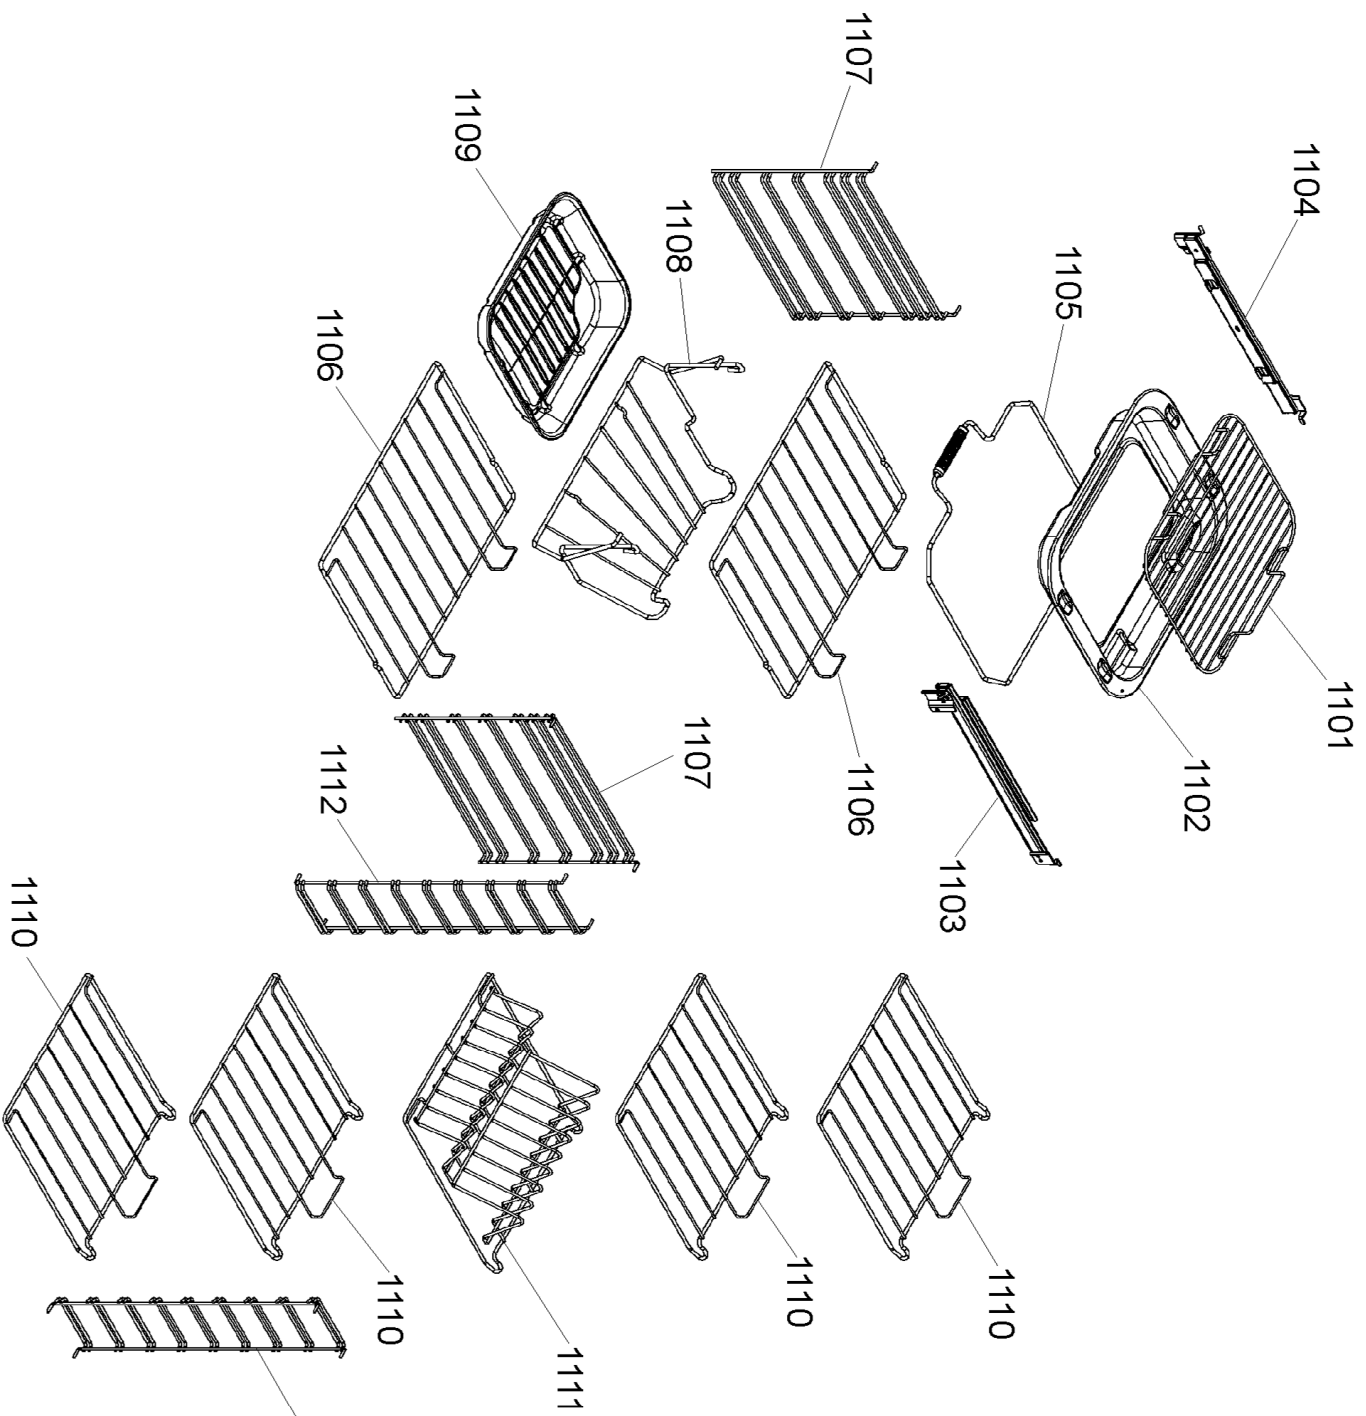

921  
(TOP FIXING)

918

919

923

924

920

922

612

912

913  
907

Code	Description
A1	Grill front switch
A2	Grill energy control
A3	Grill elements
B1	Multi-function oven thermostat
B2	Multi-function oven control
B2a	Multi-function oven thermostat front switch
B3	Left-hand multi-function oven base element
B4	Left-hand multi-function oven top element (outer pair)
B5	Left-hand multi-function oven browning element (inner pair)
B6	Left-hand multi-function oven fan element
B7	Left-hand multi-function oven fan

Code	Colour
b	Blue
br	Brown
bk	Black
or	Orange
r	Red
v	Violet
w	White
y	Yellow
g/y	Green/yellow
gr	Grey

Ref N°	Part N°	Colour	Quantity	Description
w1	P037863	y	1	WIRE ASSEMBLY - STAT TO SWITCH LINK
w2	P038186	bk	1	LINK MF SWITCH TO STAT
w3	P064457	v	1	WIRE ASSY VIOLET - MF OVEN NEON LINK
w4	P040066	b	2	WIRE ASSY - TRIP TO ELEMENTS NEUTRAL LINKS
w5	P040694	b	1	WIRE ASSY (NEUTRAL BLUE DAISY)
w6	P048632	y	1	YELLOW LINK TIMER LH OVEN SWITCH
h1	P051839	br/b/g/y	1	HOB SUPPLY HARNESS , MALE BULKHEAD CONNECTOR
w7	P052073	g/y	1	NI - HARNESS - EARTH IND. UNIT / CHASSIS
h2	P064446	br/b	1	HARNESS - MAINS TERMINAL / CONNECTOR
h3	P064444	r/or/y/w/gr	1	HARNESS - MF OVEN RAPID HEAT
h4	P064445	r/bl/b/v/br	1	HARNESS - GRILL
w8	P055374	g/y	2	NI - WIRE ASSEMBLY - GRILL EARTHS LINKS
h5	P064454	or/br/y	1	FANNED OVEN HARNESS
w9	P094943	g/y	1	NI - WIRE ASSEMBLY - OVEN STAT EARTH LINK
w10	P064455	w	1	WIRE ASSEMBLY
h6	P064447	r/v	1	HARNESS - COOLING FAN
w11	P064448	br	1	BROWN LINK - TB TO TIMER RELAY
w12	P094947	b	1	WIRE ASSEMBLY
w13	P043964	b	1	WIRE 3 LINK RETURN LH OVEN
h7	P065787	br/b/bk	1	HARNESS AUX RAPID TALL
w14	P095443	b	1	WIRE ASSY - NEUTRAL
w15	P033677	g/y	1	NI - WIRE ASSY - EARTH
w16	P027672	g/y	1	NI - WIRE ASSY - EARTH
w17	P094951	r	1	WIRE ASSY - STAT TO SWITCH LINK