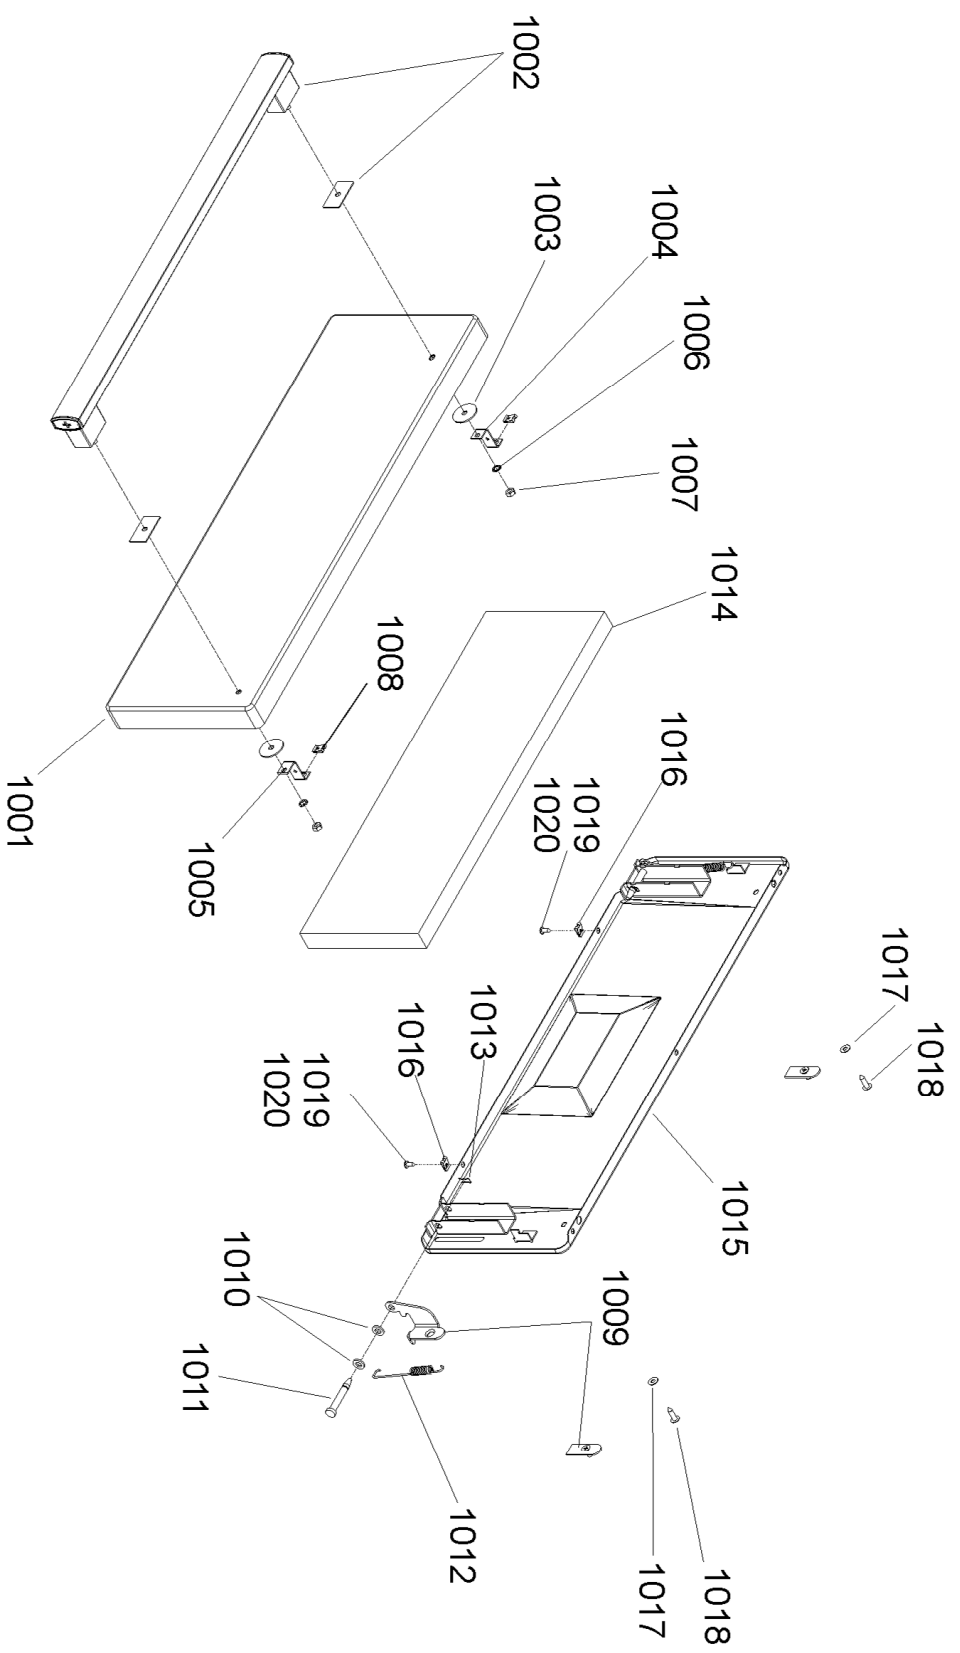

921  
(TOP FIXING)

918

919

923

924

920

922

612

912

913  
907

Code	Description
A1	Grill front switch
A2	Grill energy control
A3	Grill elements
B1	Multi-function oven thermostat
B2	Multi-function oven control
B2a	Multi-function oven thermostat front switch
B3	Left-hand multi-function oven base element
B4	Left-hand multi-function oven top element (outer pair)
B5	Left-hand multi-function oven browning element (inner pair)
B6	Left-hand multi-function oven fan element
B7	Left-hand multi-function oven fan

Code	Colour
b	Blue
br	Brown
bk	Black
or	Orange
r	Red
v	Violet
w	White
y	Yellow
g/y	Green/yellow
gr	Grey

Ref N°	Part N°	Colour	Quantity	Description
w1	P037863	y	1	WIRE ASSEMBLY - STAT TO SWITCH LINK
w2	P038186	bk	1	LINK MF SWITCH TO STAT
w3	P064457	v	1	WIRE ASSY VIOLET - MF OVEN NEON LINK
w4	P040066	b	2	WIRE ASSY - TRIP TO ELEMENTS NEUTRAL LINKS
w5	P040694	b	1	WIRE ASSY (NEUTRAL BLUE DAISY)
w6	P048632	y	1	YELLOW LINK TIMER LH OVEN SWITCH
h1	P051839	br/b/g/y	1	HOB SUPPLY HARNESS , MALE BULKHEAD CONNECTOR
w7	P052073	g/y	1	NI - HARNESS - EARTH IND. UNIT / CHASSIS
h2	P064446	br/b	1	HARNESS - MAINS TERMINAL / CONNECTOR
h3	P064444	r/or/y/w/gr	1	HARNESS - MF OVEN RAPID HEAT
h4	P064445	r/bl/b/v/br	1	HARNESS - GRILL
w8	P055374	g/y	2	NI - WIRE ASSEMBLY - GRILL EARTHS LINKS
h5	P064454	or/br/y	1	FANNED OVEN HARNESS
w9	P094943	g/y	1	NI - WIRE ASSEMBLY - OVEN STAT EARTH LINK
w10	P064455	w	1	WIRE ASSEMBLY
h6	P064447	r/v	1	HARNESS - COOLING FAN
w11	P064448	br	1	BROWN LINK - TB TO TIMER RELAY
w12	P094947	b	1	WIRE ASSEMBLY
w13	P043964	b	1	WIRE 3 LINK RETURN LH OVEN
h7	P065787	br/b/bk	1	HARNESS AUX RAPID TALL
w14	P095443	b	1	WIRE ASSY - NEUTRAL
w15	P033677	g/y	1	NI - WIRE ASSY - EARTH
w16	P027672	g/y	1	NI - WIRE ASSY - EARTH
w17	P094951	r	1	WIRE ASSY - STAT TO SWITCH LINK