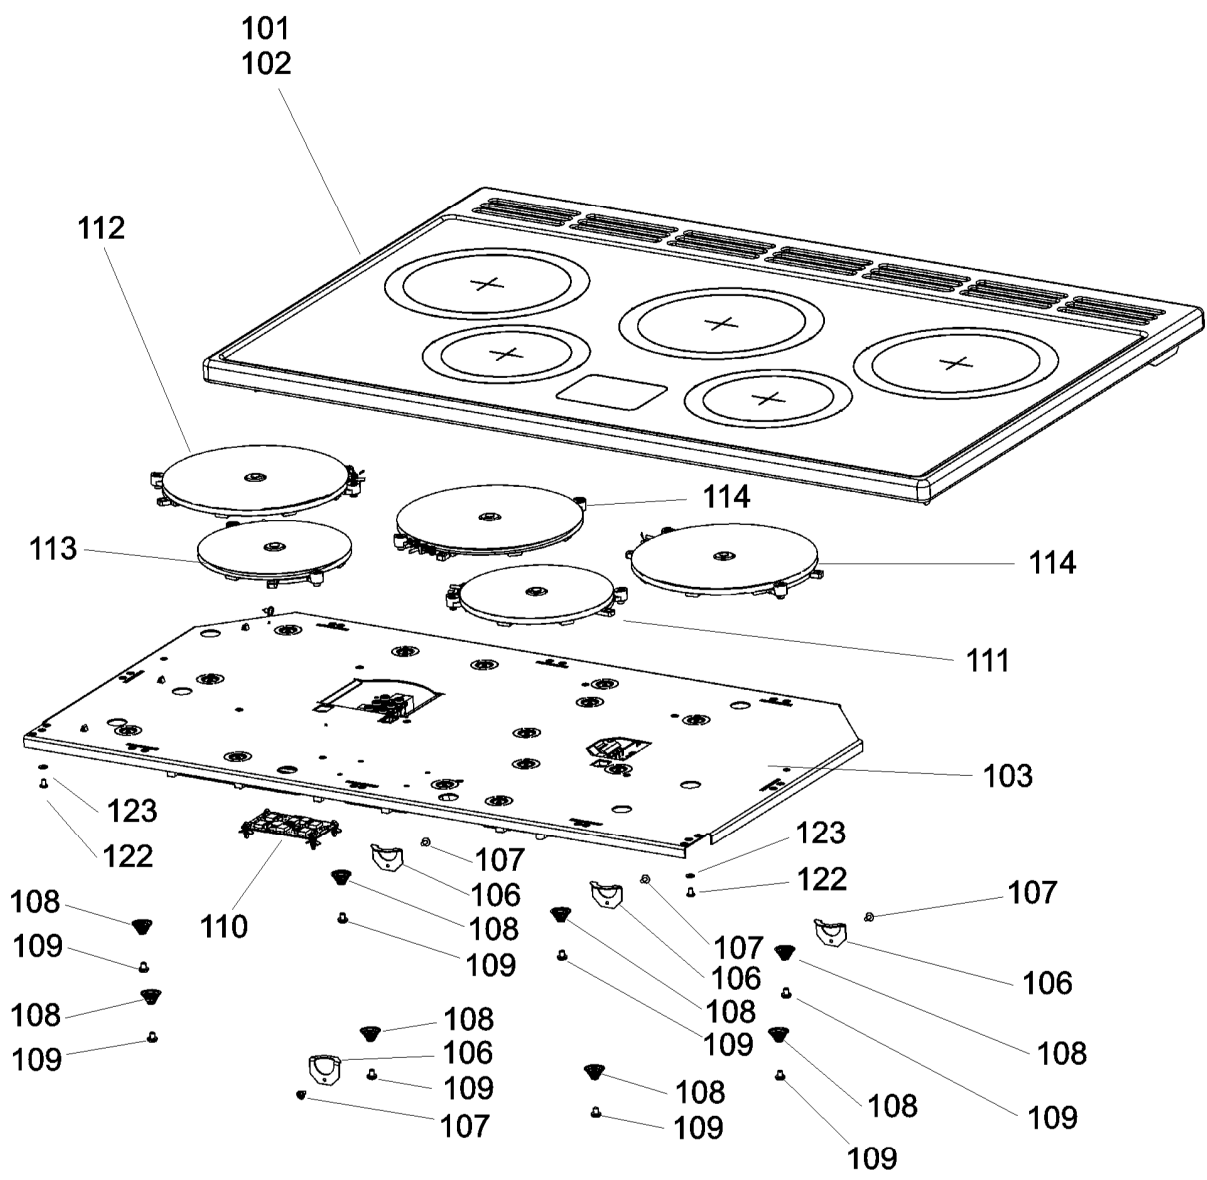

PROFESSIONAL DELUXE 90 INDUCTION
FROM SERIAL No: 186000

DATE 20.03.17

DSL0699 P01
ISSUE 01