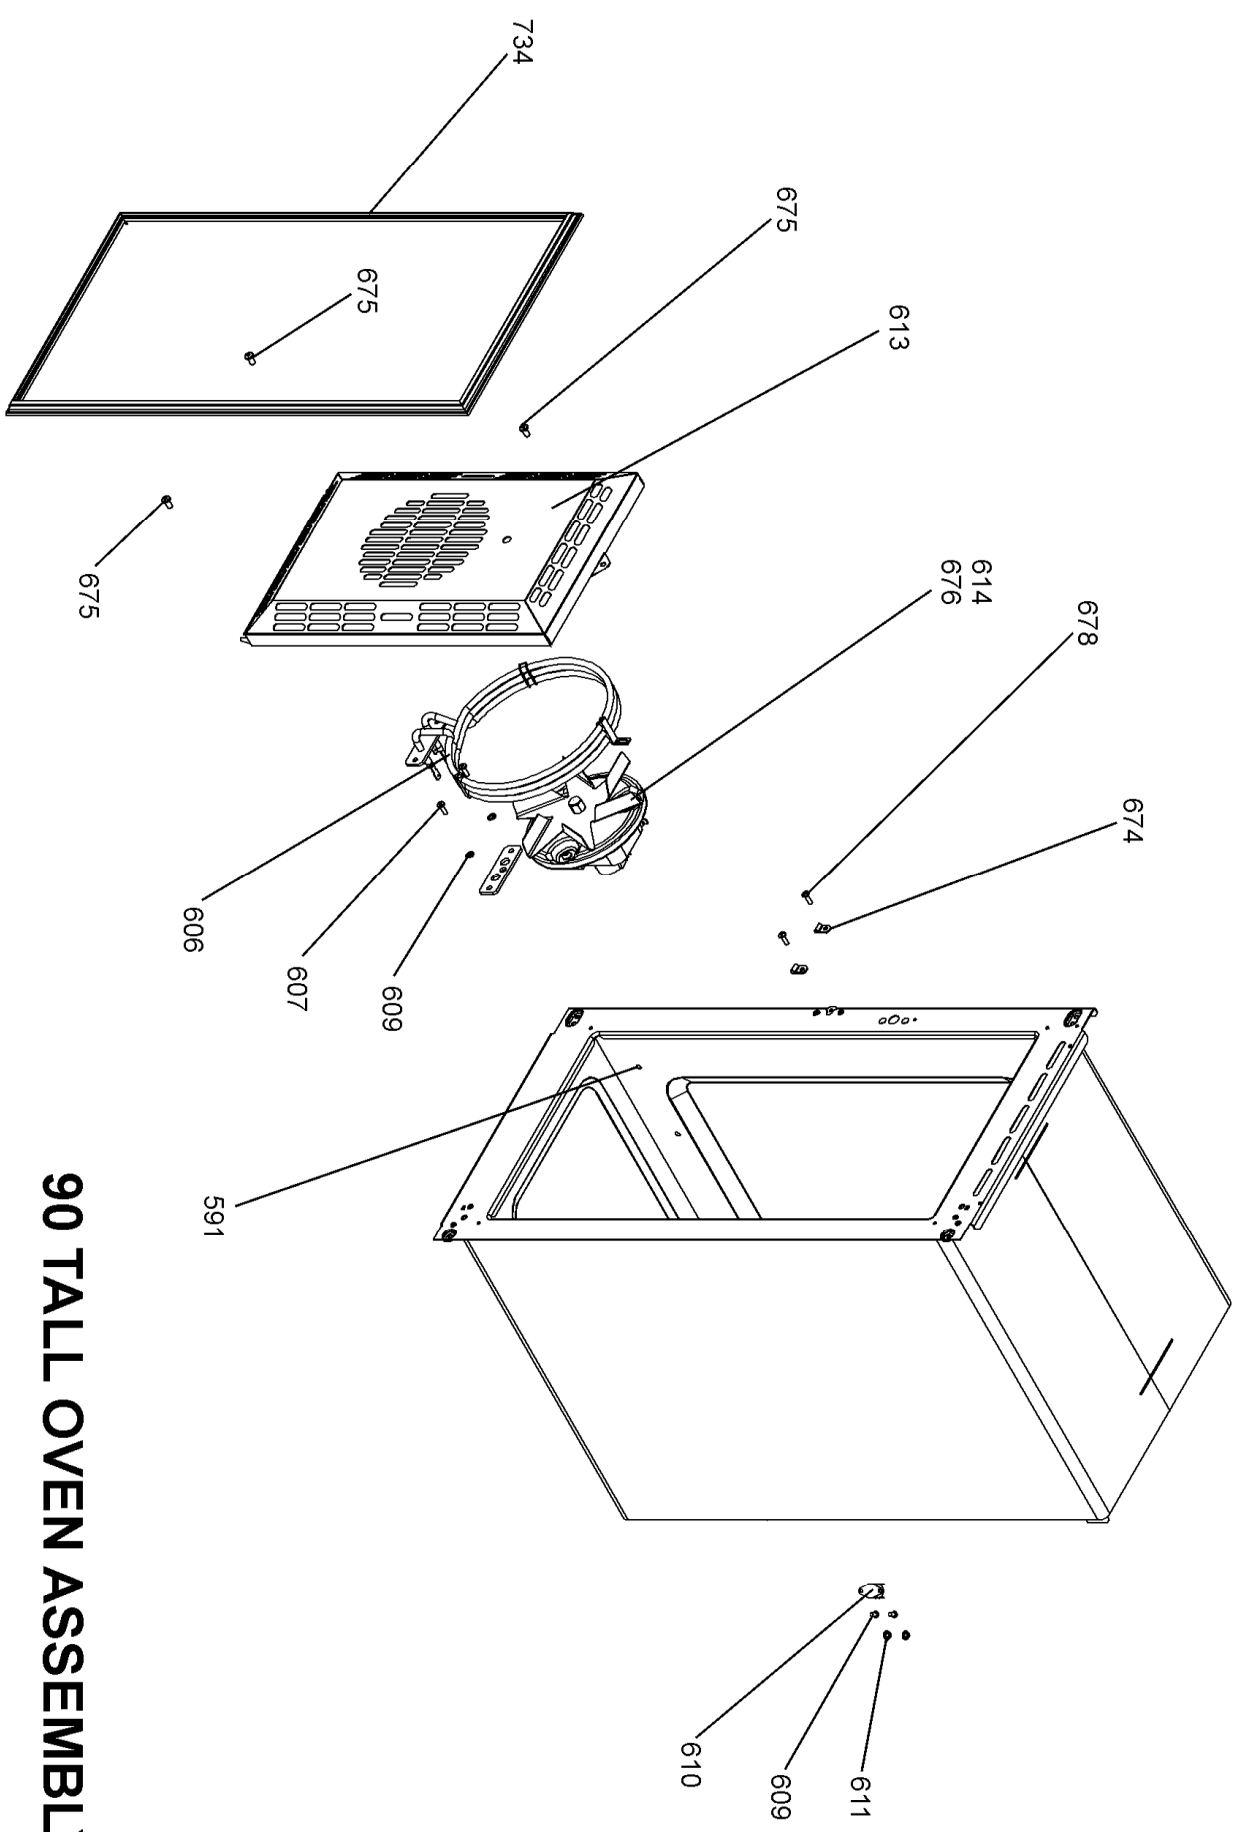

FROM SERIAL NUMBER 180000

90 TALL OVEN ASSEMBLY