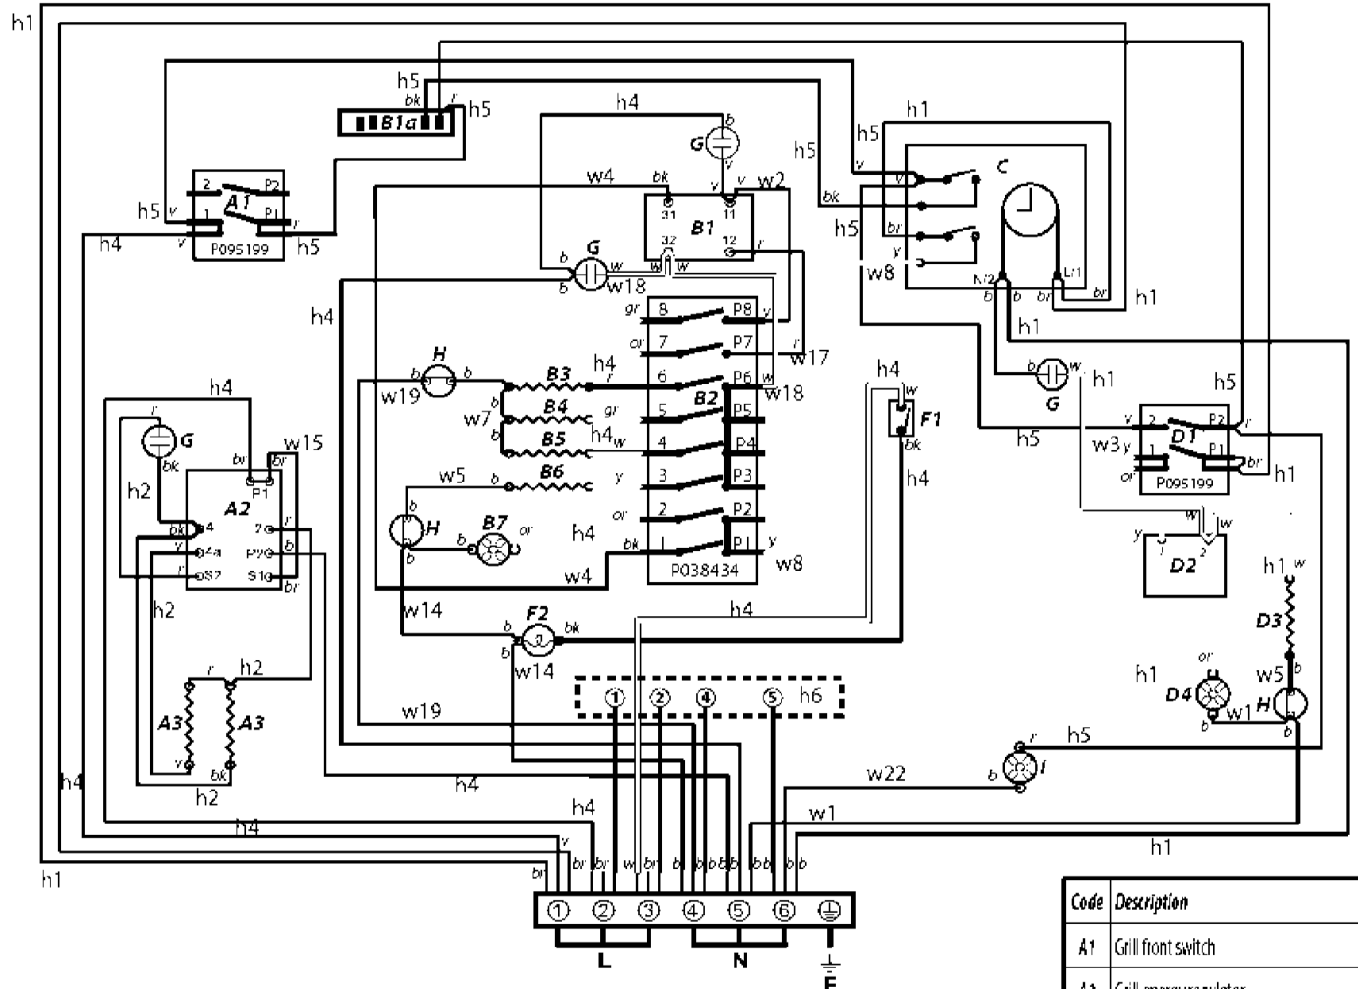

623

625

626

625

665

671

FROM SERIAL NUMBER 180000

90 TALL OVEN ASSEMBLY

OVEN FURNITURE
FROM SERIAL NUMBER 180000

KEY	Ref Number	Ref Number	Quantity	Remarks
873	w1	P227733	1	RH OVEN NEUTRAL LINK
854	w2	P233387	1	LH OVEN RAPID HEAT - NEON LINK
874	w3	P237983	1	RH OVEN FEED TO THERMOSTAT
875	w4	P238186	1	BLACK MF - C : STAT
872	h1	P238929	1	RH OVEN HARNESS
877	w5	P240086	2	OVEN OVERHEAT STOP LINKS LH-RH
856	w7	P240684	1	BASE ELEMENT TOP ELEMENTS NEUTRAL
853	h2	P245282	1	GRILL ELEMENT ENERGY REG LINK
857	h4	P246082	1	GRILL ENERGY REG - MF OVEN SWITCH FEED
858	w8	P246632	1	CLOCK TO MF OVEN LIVE FEED
860	N1	P242916	1	TERMINAL BLOCK TO THERMAL TRIP
861	w14	P250986	1	NEUTRAL LH OVEN FAN ELEMENT LIGHT
879	w15	P255324	1	ENERGY REG LINK NEON FEED GRILL
878	w16	P255374	2	GRILL ELEMENT EARTHS
862	w17	P240719	1	MF SWITCH - RAPID HEAT STAT - FAN SWITC
863	w16	P295585	1	LH OVEN MF NEON LINK
876	N1	P294943	3	RH OVEN THERMOSTAT - HOTPLATE EARTH
864	h6	P252814	1	F-HARNESS - MAINS-TERMINAL/CONNECTOR
	h3	P251839	1	BULK HEAD CONCTR TO G5 UNIT TERMINAL BLO
855	N1	P245284	1	OVENS,FANS,LIGHT EARTH
869	w9	P243939	2	LHF,LHR HOBS - INTERFACE BOARD
866	w12	P240924	1	CENTER HOB - INTERFACE BOARD
867	w10	P243937	1	RHR HOB - INTERFACE BOARD
870	w11	P243936	1	RHF,HOB - INTERFACE BOARD-
868	w6	P251786	1	3 WIRE - INTERFACE BOARD TO KE UNIT
871	N1	P252073	1	F-HARNESS - EARTH - IND. UNIT / CHASSIS
859	h5	P252810	1	F-HARNESS - COOLING FAN
846	w22	P252815	1	NEUTRAL T-BLOCK - COOLING FAN