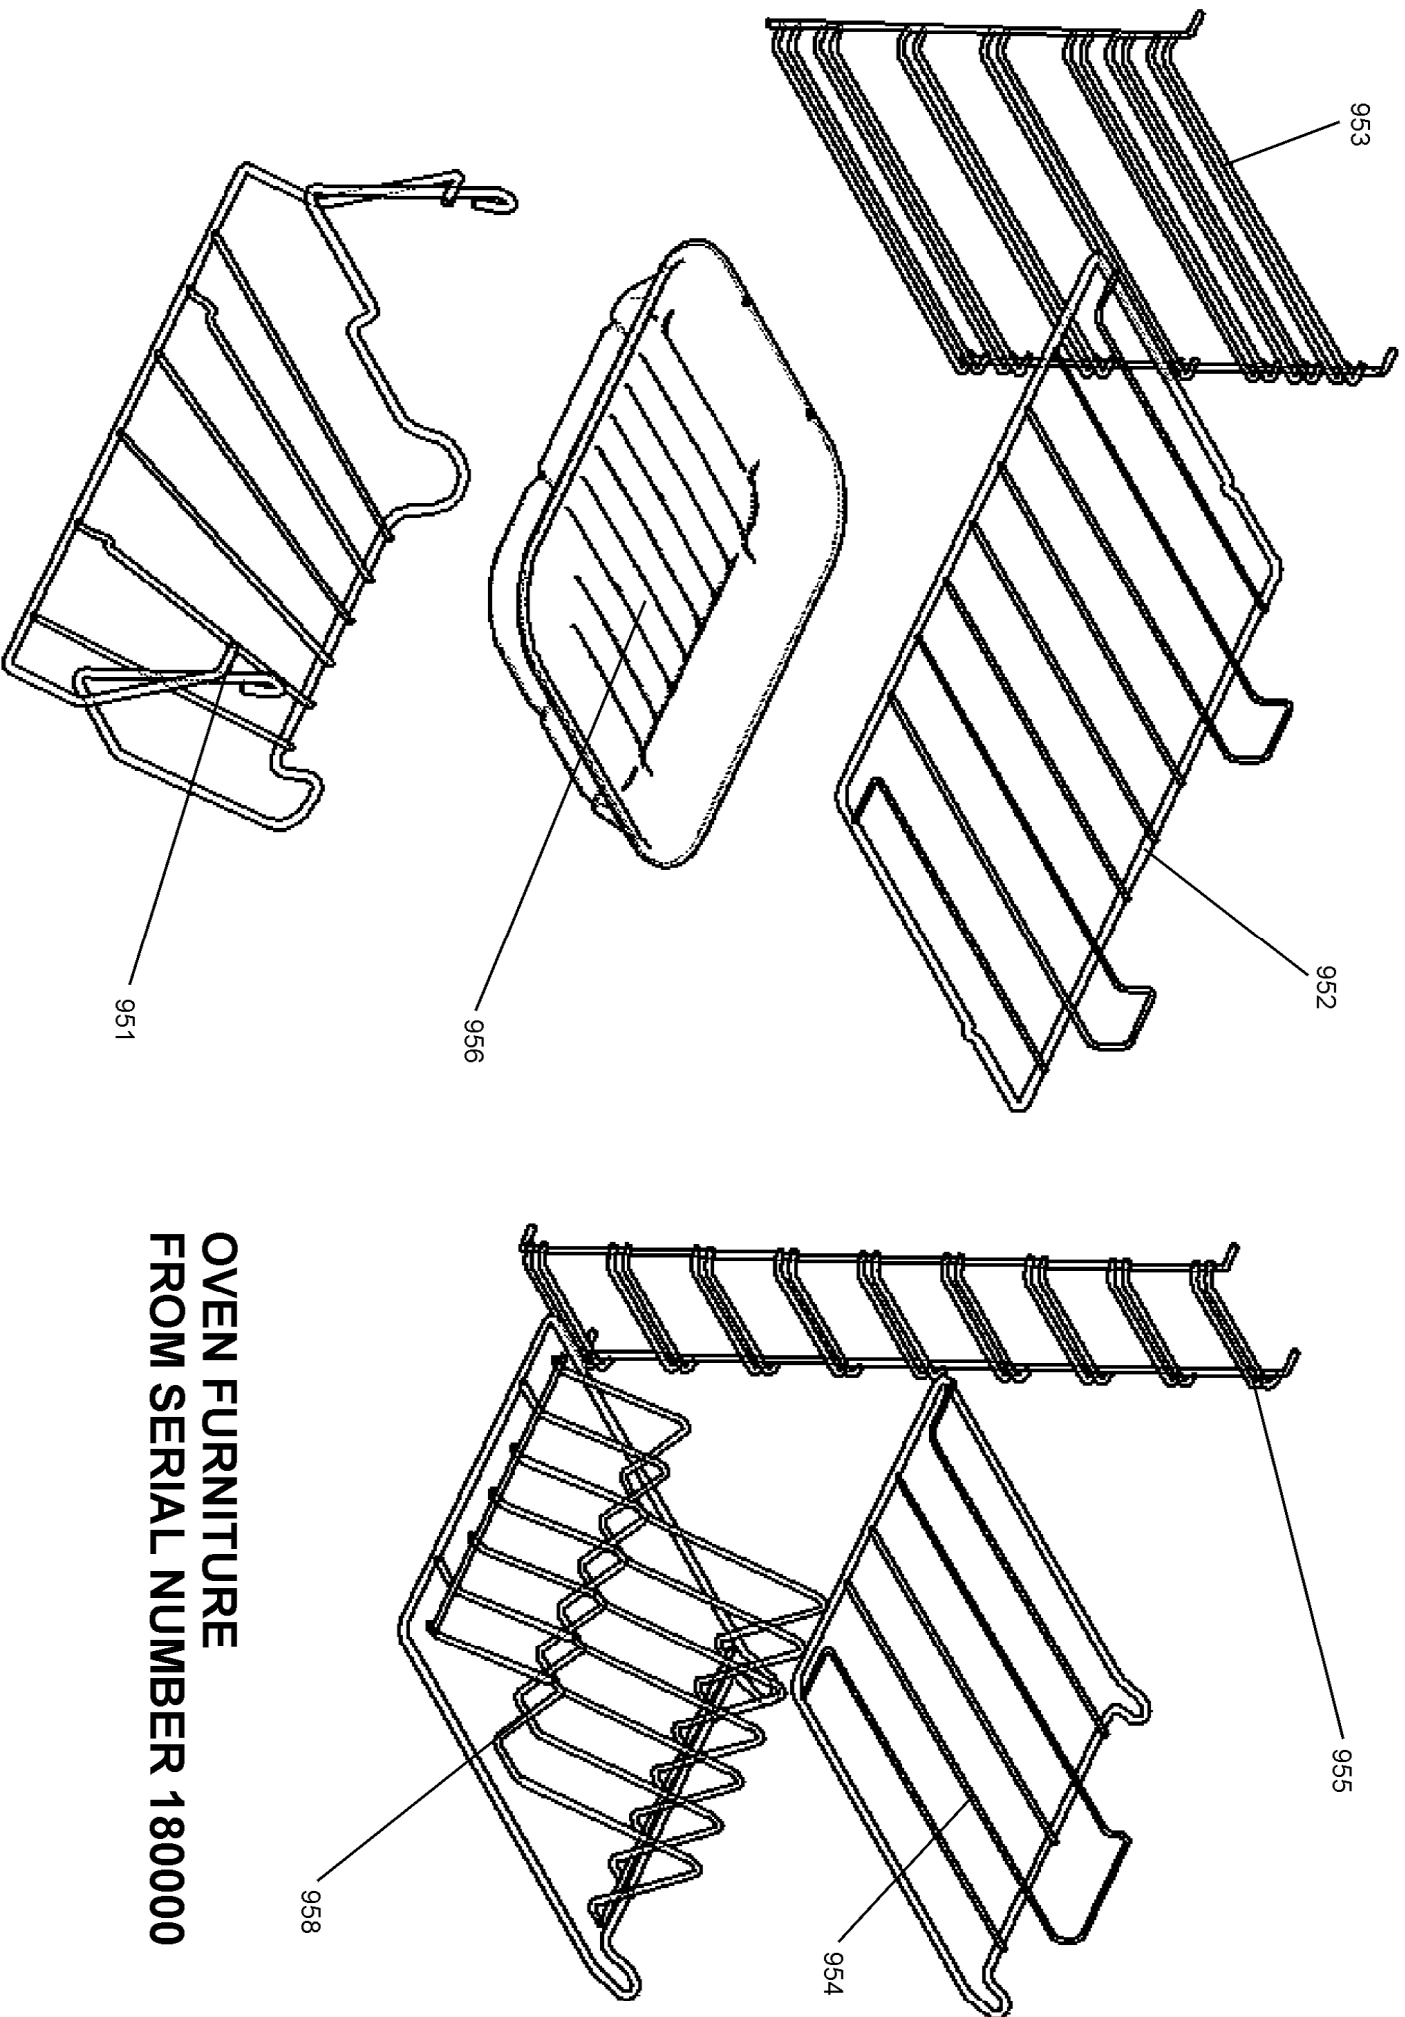

623

625

626

625

665

671

FROM SERIAL NUMBER 180000

90 TALL OVEN ASSEMBLY

OVEN FURNITURE
FROM SERIAL NUMBER 180000

KEY	Ref Number	Ref Number	Quantity	Remarks
873	w1	P227733	1	RH OVEN NEUTRAL LINK
854	w2	P233387	1	LH OVEN RAPID HEAT - NEON LINK
874	w3	P237983	1	RH OVEN FEED TO THERMOSTAT
875	w4	P238186	1	BLACK MF - C : STAT
872	h1	P238929	1	RH OVEN HARNESS
877	w5	P240086	2	OVEN OVERHEAT STOP LINKS LH-RH
856	w7	P240684	1	BASE ELEMENT TOP ELEMENTS NEUTRAL
853	h2	P245282	1	GRILL ELEMENT ENERGY REG LINK
857	h4	P246082	1	GRILL ENERGY REG - MF OVEN SWITCH FEED
858	w8	P246632	1	CLOCK TO MF OVEN LIVE FEED
860	N1	P242916	1	TERMINAL BLOCK TO THERMAL TRIP
861	w14	P250986	1	NEUTRAL LH OVEN FAN ELEMENT LIGHT
879	w15	P255324	1	ENERGY REG LINK NEON FEED GRILL
878	w16	P255374	2	GRILL ELEMENT EARTHS
862	w17	P240719	1	MF SWITCH - RAPID HEAT STAT - FAN SWITC
863	w16	P295585	1	LH OVEN MF NEON LINK
876	N1	P294943	3	RH OVEN THERMOSTAT - HOTPLATE EARTH
864	h6	P252814	1	F-HARNESS - MAINS-TERMINAL/CONNECTOR
	h3	P251839	1	BULK HEAD CONCTR TO G5 UNIT TERMINAL BLO
855	N1	P245284	1	OVENS,FANS,LIGHT EARTH
869	w9	P243939	2	LHF,LHR HOBS - INTERFACE BOARD
866	w12	P240924	1	CENTER HOB - INTERFACE BOARD
867	w10	P243937	1	RHR HOB - INTERFACE BOARD
870	w11	P243936	1	RHF,HOB - INTERFACE BOARD-
868	w6	P251786	1	3 WIRE - INTERFACE BOARD TO KE UNIT
871	N1	P252073	1	F-HARNESS - EARTH - IND. UNIT / CHASSIS
859	h5	P252810	1	F-HARNESS - COOLING FAN
846	w22	P252815	1	NEUTRAL T-BLOCK - COOLING FAN