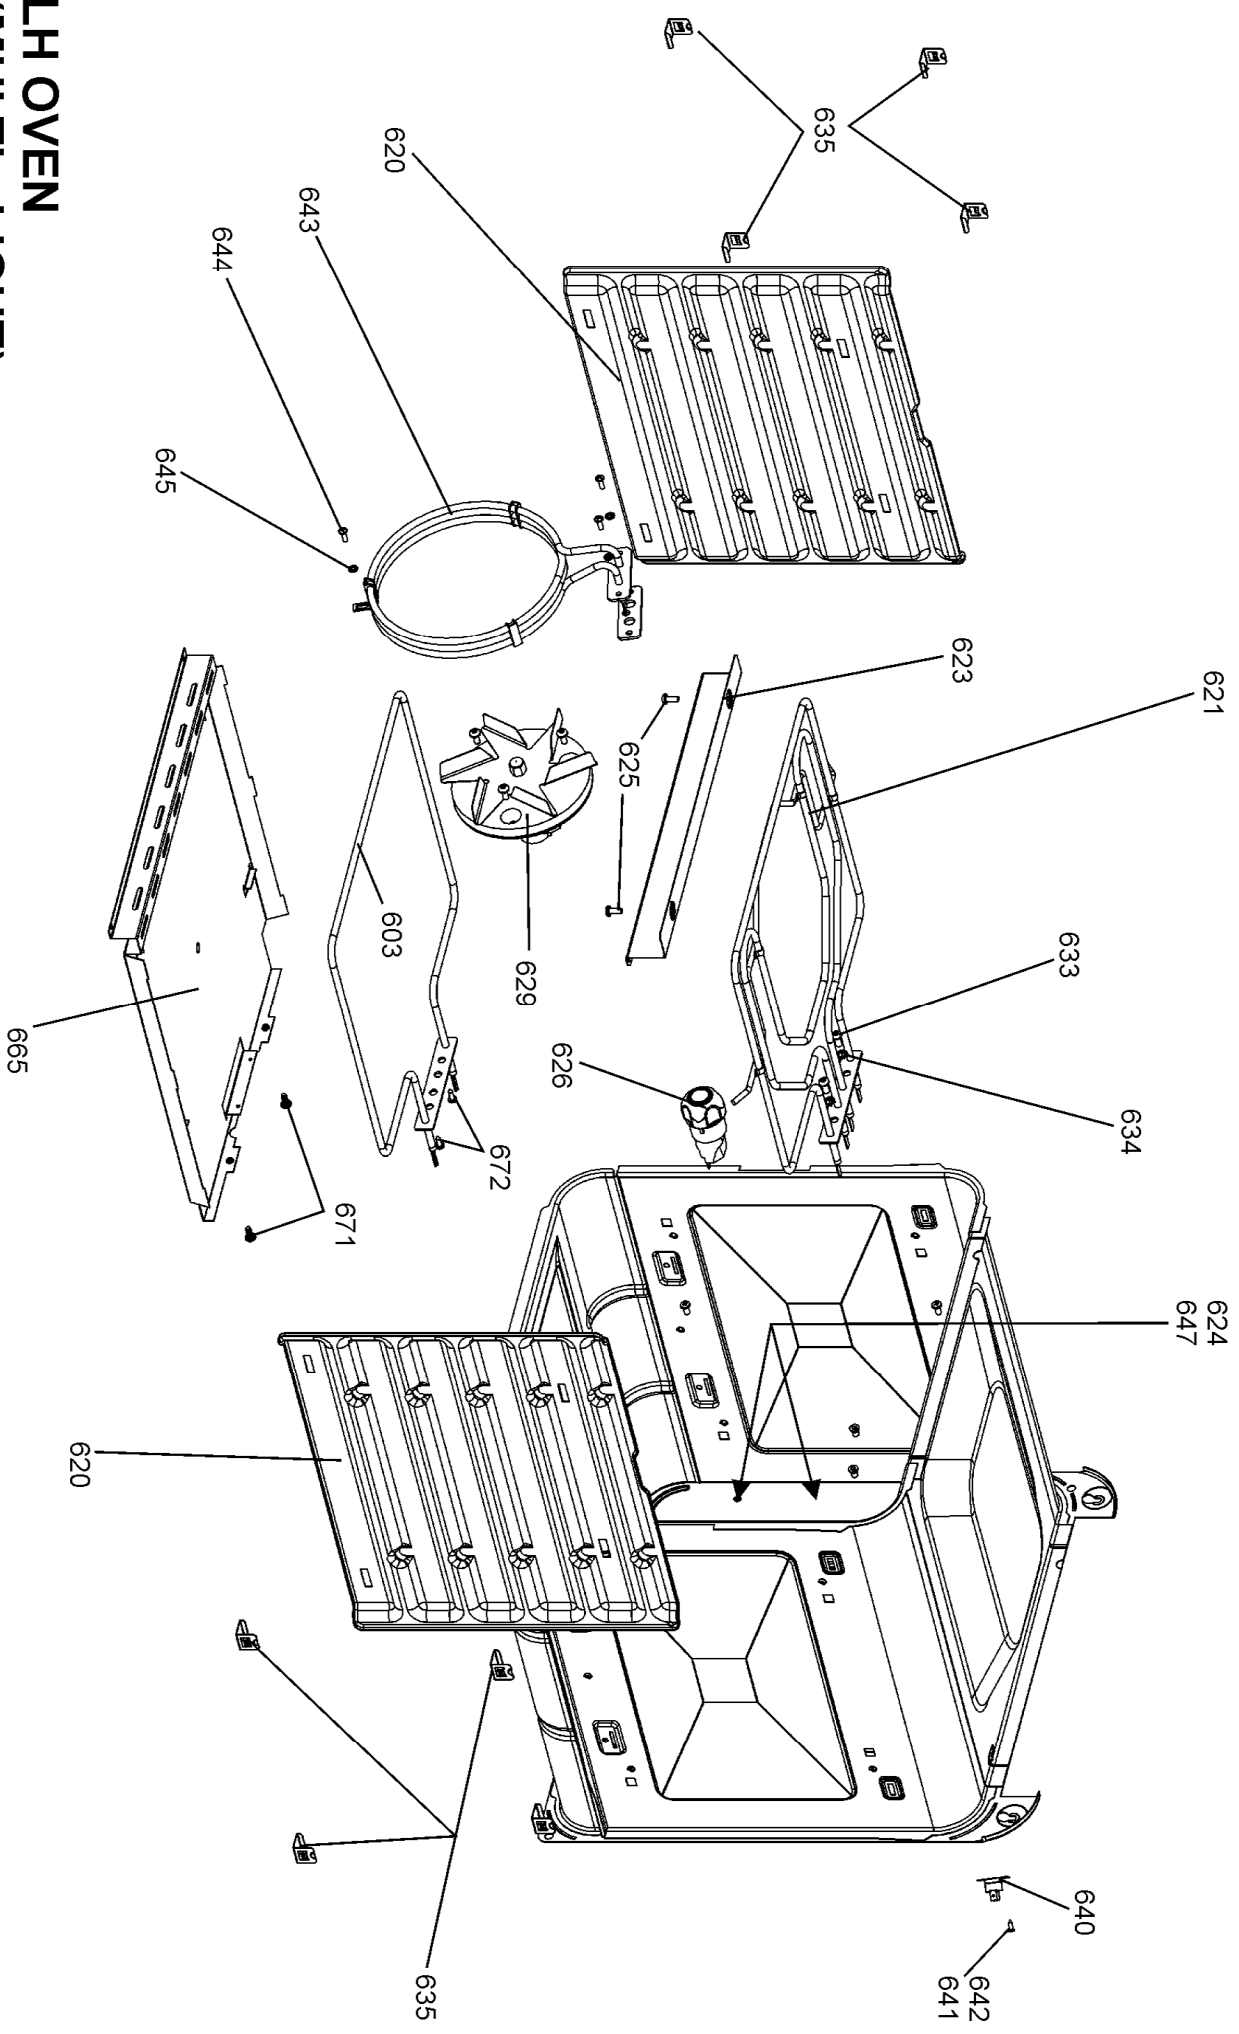

FROM SERIAL NUMBER 169000
UP TO SERIAL NUMBER 181999

**LH OVEN
(MULTI - LIGHT)**