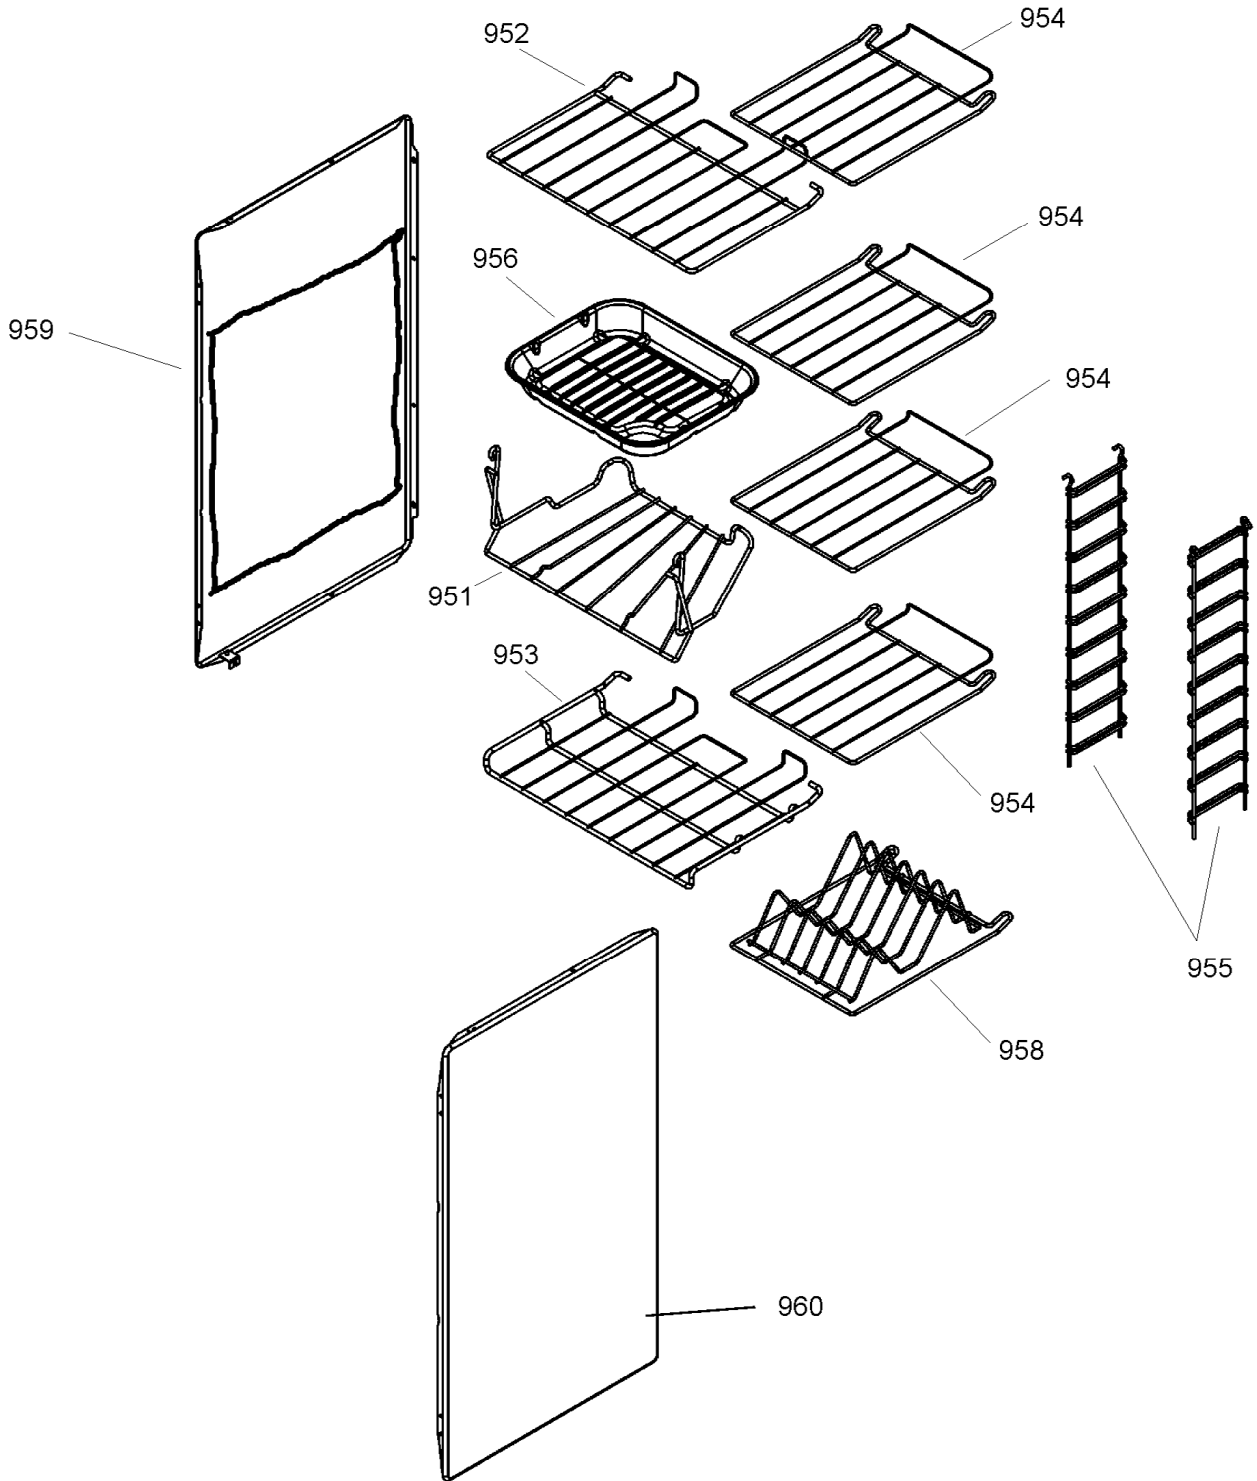

OVEN FURNITURE
FROM SERIAL NUMBER 180000

KEY	Ref Number	Ref Number	Quantity	Remarks
873	w1	P227733	1	RH OVEN NEUTRAL LINK
854	w2	P233387	1	LH OVEN RAPID HEAT - NEON LINK
874	w3	P237983	1	RH OVEN FEED TO THERMOSTAT
875	w4	P238186	1	BLACK MF - C : STAT
872	h1	P238929	1	RH OVEN HARNESS
877	w5	P240086	2	OVEN OVERHEAT STOP LINKS LH-RH
856	w7	P240684	1	BASE ELEMENT TOP ELEMENTS NEUTRAL
853	h2	P245282	1	GRILL ELEMENT ENERGY REG LINK
857	h4	P246082	1	GRILL ENERGY REG - MF OVEN SWITCH FEED
858	w8	P246632	1	CLOCK TO MF OVEN LIVE FEED
860	N1	P242916	1	TERMINAL BLOCK TO THERMAL TRIP
861	w14	P250986	1	NEUTRAL LH OVEN FAN ELEMENT LIGHT
879	w15	P255324	1	ENERGY REG LINK NEON FEED GRILL
878	w16	P255374	2	GRILL ELEMENT EARTHS
862	w17	P240719	1	MF SWITCH - RAPID HEAT STAT - FAN SWITC
863	w16	P295585	1	LH OVEN MF NEON LINK
876	N1	P294943	3	RH OVEN THERMOSTAT - HOTPLATE EARTH
864	h6	P252814	1	F-HARNESS - MAINS-TERMINAL/CONNECTOR
	h3	P251839	1	BULK HEAD CONCTR TO G5 UNIT TERMINAL BLO
855	N1	P245284	1	OVENS,FANS,LIGHT EARTH
869	w9	P243939	2	LHF,LHR HOBS - INTERFACE BOARD
866	w12	P240924	1	CENTER HOB - INTERFACE BOARD
867	w10	P243937	1	RHR HOB - INTERFACE BOARD
870	w11	P243936	1	RHF,HOB - INTERFACE BOARD-
868	w6	P251786	1	3 WIRE - INTERFACE BOARD TO KE UNIT
871	N1	P252073	1	F-HARNESS - EARTH - IND. UNIT / CHASSIS
859	h5	P252810	1	F-HARNESS - COOLING FAN
846	w22	P252815	1	NEUTRAL T-BLOCK - COOLING FAN