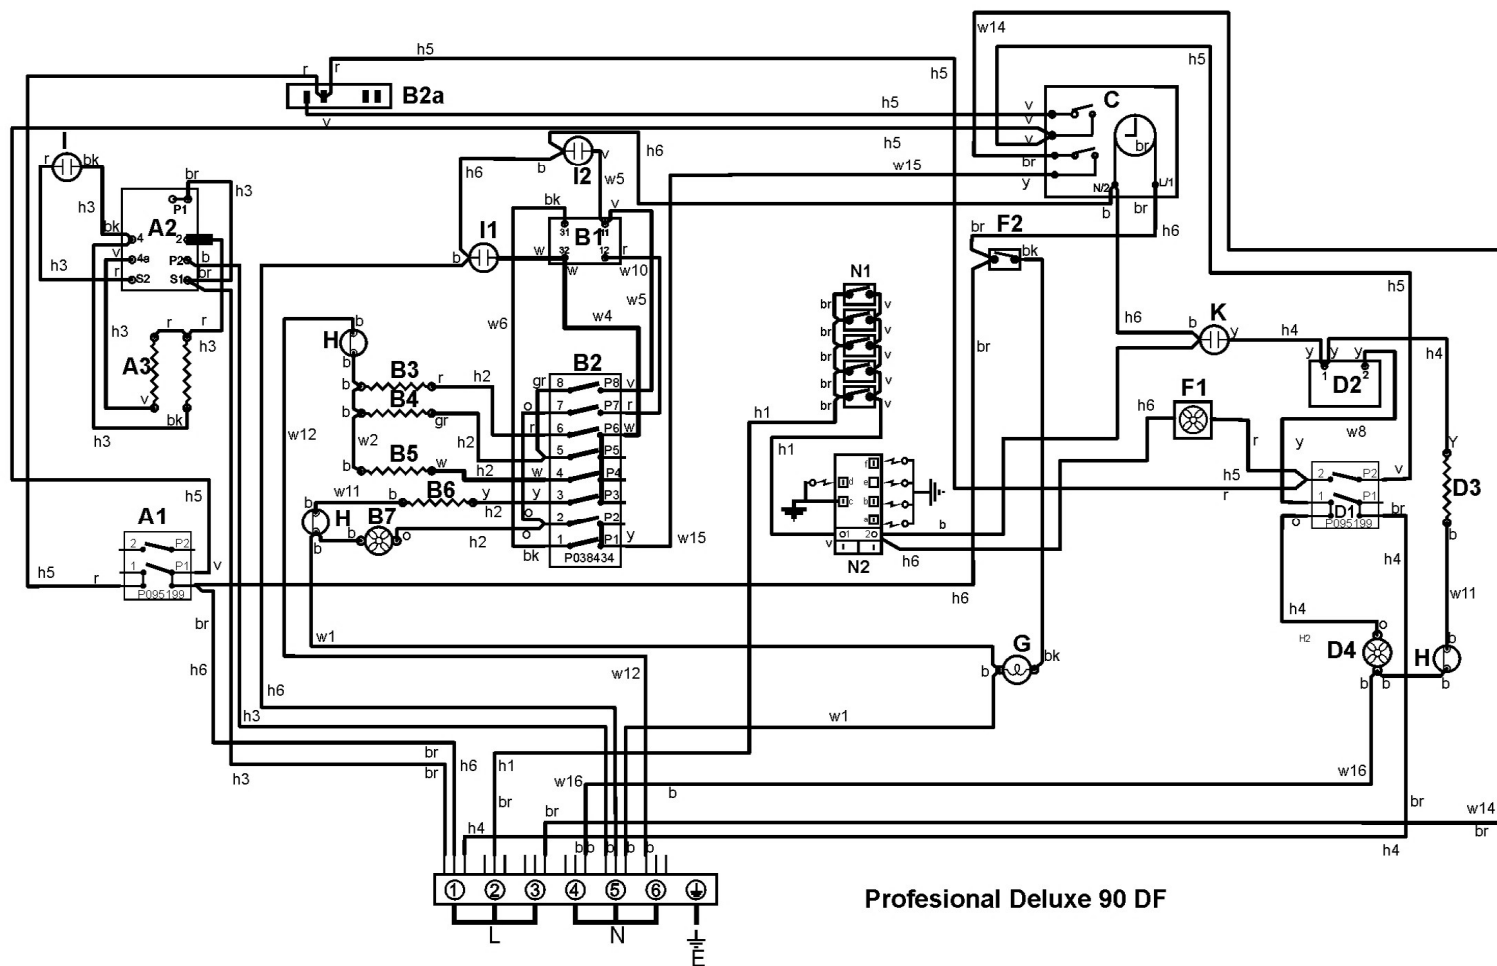

LH OVEN  
(MULTIFUNCTION-LIGHT)

TALL OVEN

GRILL CHAMBER

**Professional Deluxe 90 DF**

Ref N°	Part N°	Quantity	Description
w1	P043964	1	WIRE 3 LINK RETURN LH OVEN
w2	P040694	1	WIRE ASSEMBLY - NEUTRAL BLUE DAISY
w3	P055374	2	NI - WIRE ASSEMBLY EARTH
w4	P064455	1	WIRE ASSEMBLY
h1	P064817	1	HARNES IG
h2	P064444	1	HARNES - MF OVEN RAPID HEAT
h3	P064445	1	HARNES - GRILL
h4	P064454	1	FANNED OVEN HARNES
w5	P064457	1	WIRE ASSY VIOLET
w6	P038186	1	LINK TRIPLE REG. / SWITCH
w7	P049242	1	NI - HT HARNES
w8	P037863	1	WIRE ASSEMBLY
w9	P049241	1	NI - WIRE ASSEMBLY
w10	P094951	1	WIRE ASSEMBLY
w11	P040066	2	WIRE ASSY - NEUTRAL-LINK T CUT OUTS
w12	A094947	1	WIRE ASSEMBLY - LH FAN NEUTRAL EL CUT OUT
w13	P094943	2	NI - WIRE ASSEMBLY - EARTH
h5	P064447	1	HARNES - COOLING FAN
w14	P064448	1	BROWN LINK - TB TO TIMER RELAY
w15	P048632	1	YELLOW LINK TIMER LH OVEN SWITCH
h6	P065746	1	HARNES AUX RAPID TALL
w16	P095443	1	WIRE ASSEMBLY NEUTRAL
w17	P033677	1	NI - WIRE ASSEMBLY - EARTH
w18	P027672	1	NI - WIRE ASSEMBLY - EARTH

Code	Description
A1	Grill Front Switch
A2	Grill Energy Regulator
A3	Grill Elements
B1	Multi Function Oven Thermostat
B2	Multi Function Oven Control
B2a	Multi Function Oven Thermostat Front Switch
B3	Left Hand Multi Function Oven Base Element
B4	Left Hand Multi Function Oven Top Element (Outer Pair)
B5	Left Hand Multi Function Oven Top Element (Inner Pair)
B6	Left Hand Multi Function Oven Fan Element
B7	Left Hand Multi Function Oven Fan

Code	Description
C	Clock / Timer
D1	Right Hand Fan Oven Thermostat
D2	Right Hand Fan Oven Control
D3	Right Hand Fan Oven Element
D4	Right Hand Fan Oven Fan
F1	Cooling Fan
F2	Oven Light Switch
G	Oven Light (S)
H	Thermal Cut Out
I	Grill Neon
I1	Multi Function Neon
I2	Rapid Heat Neon
K	Right Hand Oven Neon
N1	Ignition Switches
N2	Ignition Spark Generator