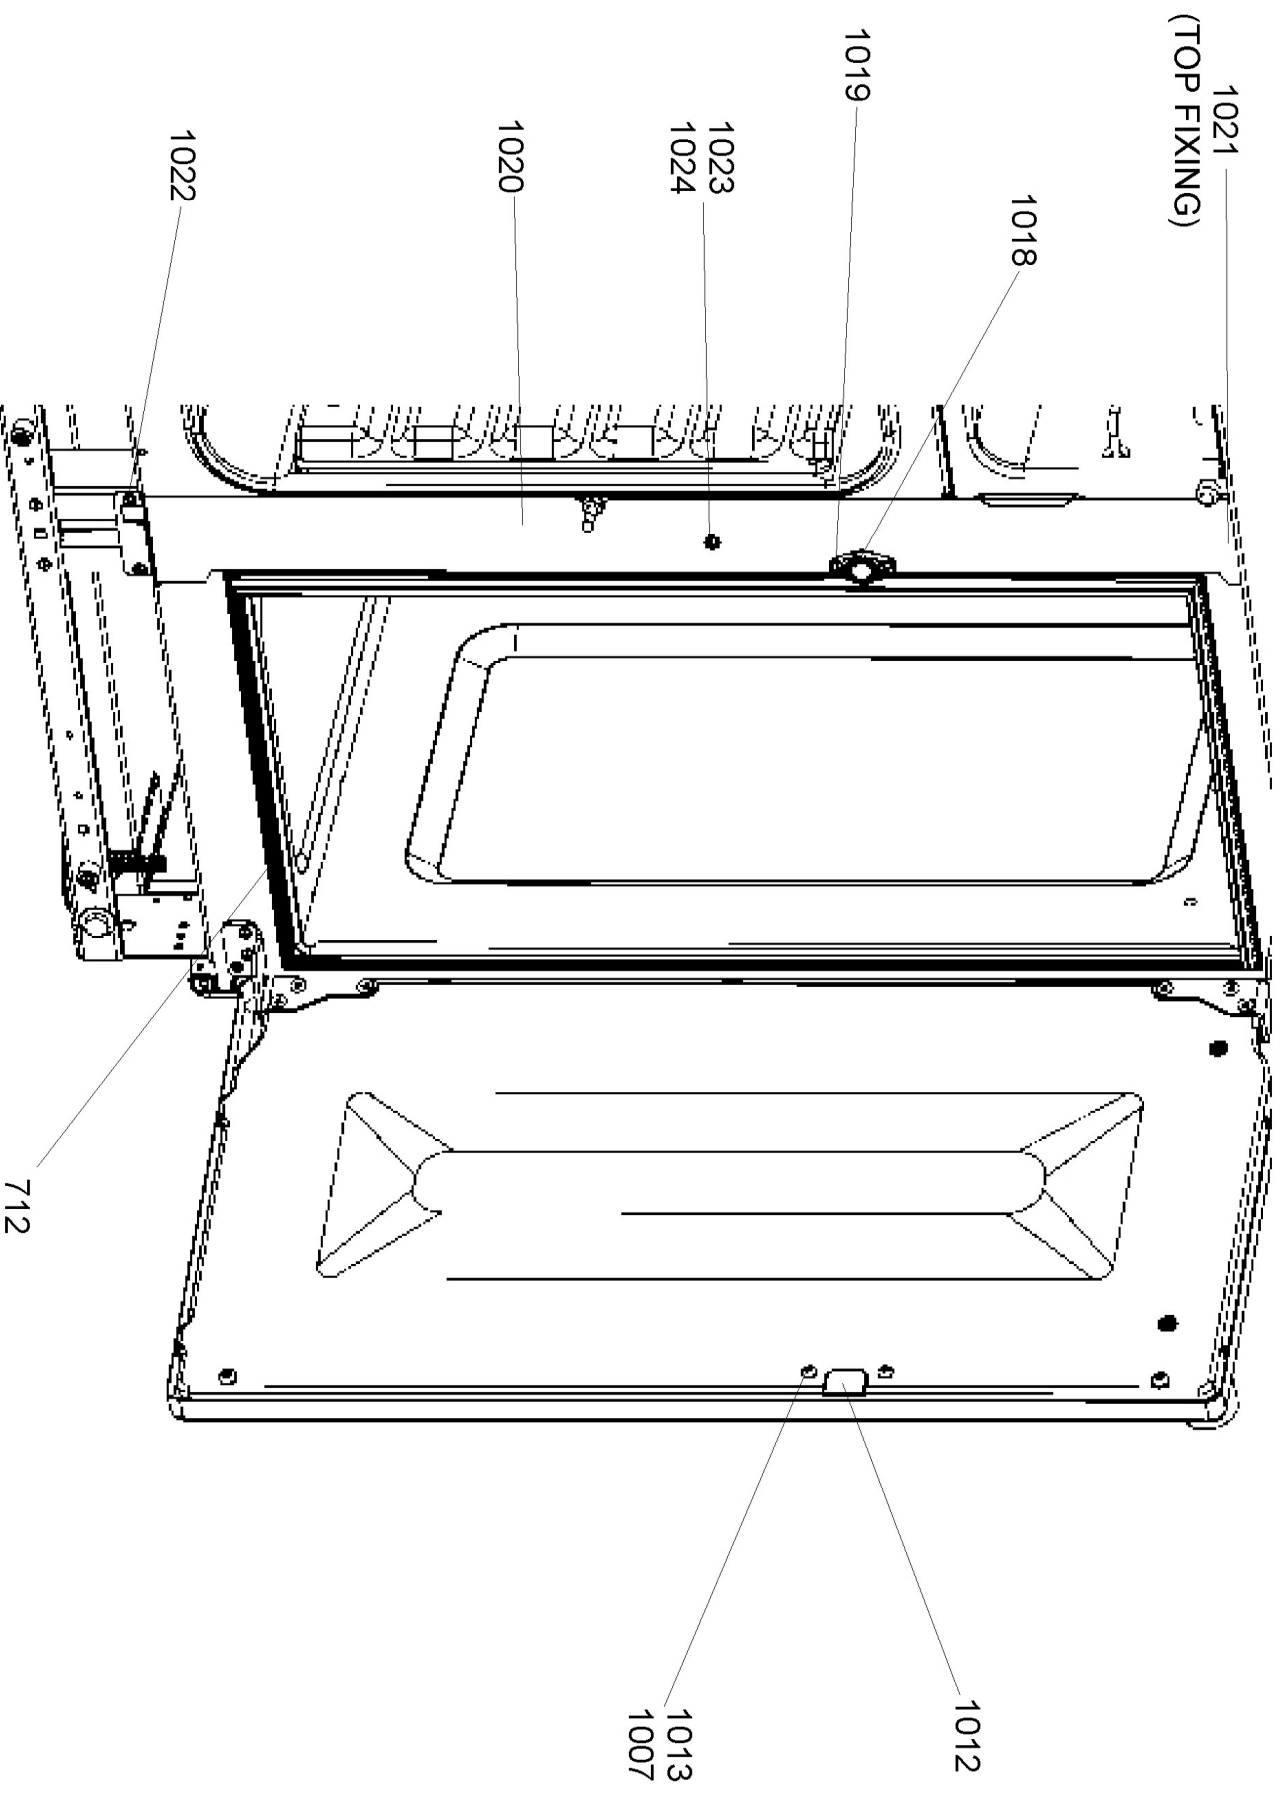

LH OVEN  
(MULTIFUNCTION-LIGHT)

TALL OVEN

GRILL CHAMBER

**Professional Deluxe 90 DF**

Ref N°	Part N°	Quantity	Description
w1	P043964	1	WIRE 3 LINK RETURN LH OVEN
w2	P040694	1	WIRE ASSEMBLY - NEUTRAL BLUE DAISY
w3	P055374	2	NI - WIRE ASSEMBLY EARTH
w4	P064455	1	WIRE ASSEMBLY
h1	P064817	1	HARNES IG
h2	P064444	1	HARNES - MF OVEN RAPID HEAT
h3	P064445	1	HARNES - GRILL
h4	P064454	1	FANNED OVEN HARNES
w5	P064457	1	WIRE ASSY VIOLET
w6	P038186	1	LINK TRIPLE REG. / SWITCH
w7	P049242	1	NI - HT HARNES
w8	P037863	1	WIRE ASSEMBLY
w9	P049241	1	NI - WIRE ASSEMBLY
w10	P094951	1	WIRE ASSEMBLY
w11	P040066	2	WIRE ASSY - NEUTRAL-LINK T CUT OUTS
w12	A094947	1	WIRE ASSEMBLY - LH FAN NEUTRAL EL CUT OUT
w13	P094943	2	NI - WIRE ASSEMBLY - EARTH
h5	P064447	1	HARNES - COOLING FAN
w14	P064448	1	BROWN LINK - TB TO TIMER RELAY
w15	P048632	1	YELLOW LINK TIMER LH OVEN SWITCH
h6	P065746	1	HARNES AUX RAPID TALL
w16	P095443	1	WIRE ASSEMBLY NEUTRAL
w17	P033677	1	NI - WIRE ASSEMBLY - EARTH
w18	P027672	1	NI - WIRE ASSEMBLY - EARTH

Code	Description
A1	Grill Front Switch
A2	Grill Energy Regulator
A3	Grill Elements
B1	Multi Function Oven Thermostat
B2	Multi Function Oven Control
B2a	Multi Function Oven Thermostat Front Switch
B3	Left Hand Multi Function Oven Base Element
B4	Left Hand Multi Function Oven Top Element (Outer Pair)
B5	Left Hand Multi Function Oven Top Element (Inner Pair)
B6	Left Hand Multi Function Oven Fan Element
B7	Left Hand Multi Function Oven Fan

Code	Description
C	Clock / Timer
D1	Right Hand Fan Oven Thermostat
D2	Right Hand Fan Oven Control
D3	Right Hand Fan Oven Element
D4	Right Hand Fan Oven Fan
F1	Cooling Fan
F2	Oven Light Switch
G	Oven Light (S)
H	Thermal Cut Out
I	Grill Neon
I1	Multi Function Neon
I2	Rapid Heat Neon
K	Right Hand Oven Neon
N1	Ignition Switches
N2	Ignition Spark Generator