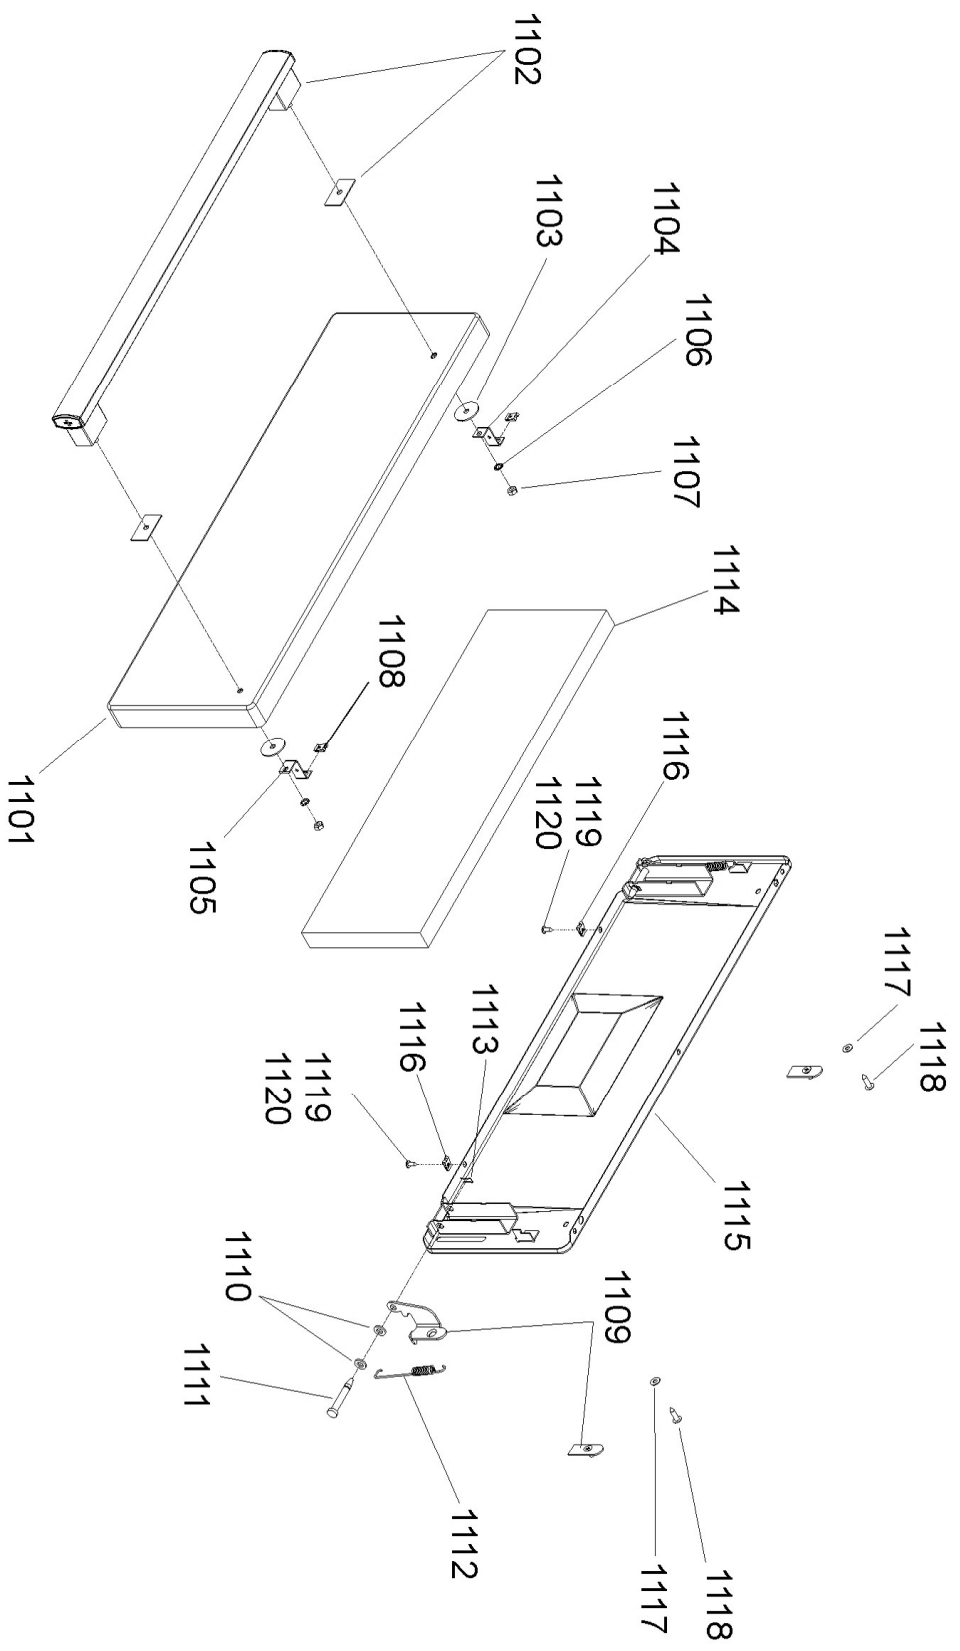

LH OVEN  
(MULTIFUNCTION-LIGHT)

TALL OVEN

GRILL CHAMBER

**Professional Deluxe 90 DF**

Ref N°	Part N°	Quantity	Description
w1	P043964	1	WIRE 3 LINK RETURN LH OVEN
w2	P040694	1	WIRE ASSEMBLY - NEUTRAL BLUE DAISY
w3	P055374	2	NI - WIRE ASSEMBLY EARTH
w4	P064455	1	WIRE ASSEMBLY
h1	P064817	1	HARNES IG
h2	P064444	1	HARNES - MF OVEN RAPID HEAT
h3	P064445	1	HARNES - GRILL
h4	P064454	1	FANNED OVEN HARNES
w5	P064457	1	WIRE ASSY VIOLET
w6	P038186	1	LINK TRIPLE REG. / SWITCH
w7	P049242	1	NI - HT HARNES
w8	P037863	1	WIRE ASSEMBLY
w9	P049241	1	NI - WIRE ASSEMBLY
w10	P094951	1	WIRE ASSEMBLY
w11	P040066	2	WIRE ASSY - NEUTRAL-LINK T CUT OUTS
w12	A094947	1	WIRE ASSEMBLY - LH FAN NEUTRAL EL CUT OUT
w13	P094943	2	NI - WIRE ASSEMBLY - EARTH
h5	P064447	1	HARNES - COOLING FAN
w14	P064448	1	BROWN LINK - TB TO TIMER RELAY
w15	P048632	1	YELLOW LINK TIMER LH OVEN SWITCH
h6	P065746	1	HARNES AUX RAPID TALL
w16	P095443	1	WIRE ASSEMBLY NEUTRAL
w17	P033677	1	NI - WIRE ASSEMBLY - EARTH
w18	P027672	1	NI - WIRE ASSEMBLY - EARTH

Code	Description
A1	Grill Front Switch
A2	Grill Energy Regulator
A3	Grill Elements
B1	Multi Function Oven Thermostat
B2	Multi Function Oven Control
B2a	Multi Function Oven Thermostat Front Switch
B3	Left Hand Multi Function Oven Base Element
B4	Left Hand Multi Function Oven Top Element (Outer Pair)
B5	Left Hand Multi Function Oven Top Element (Inner Pair)
B6	Left Hand Multi Function Oven Fan Element
B7	Left Hand Multi Function Oven Fan

Code	Description
C	Clock / Timer
D1	Right Hand Fan Oven Thermostat
D2	Right Hand Fan Oven Control
D3	Right Hand Fan Oven Element
D4	Right Hand Fan Oven Fan
F1	Cooling Fan
F2	Oven Light Switch
G	Oven Light (S)
H	Thermal Cut Out
I	Grill Neon
I1	Multi Function Neon
I2	Rapid Heat Neon
K	Right Hand Oven Neon
N1	Ignition Switches
N2	Ignition Spark Generator