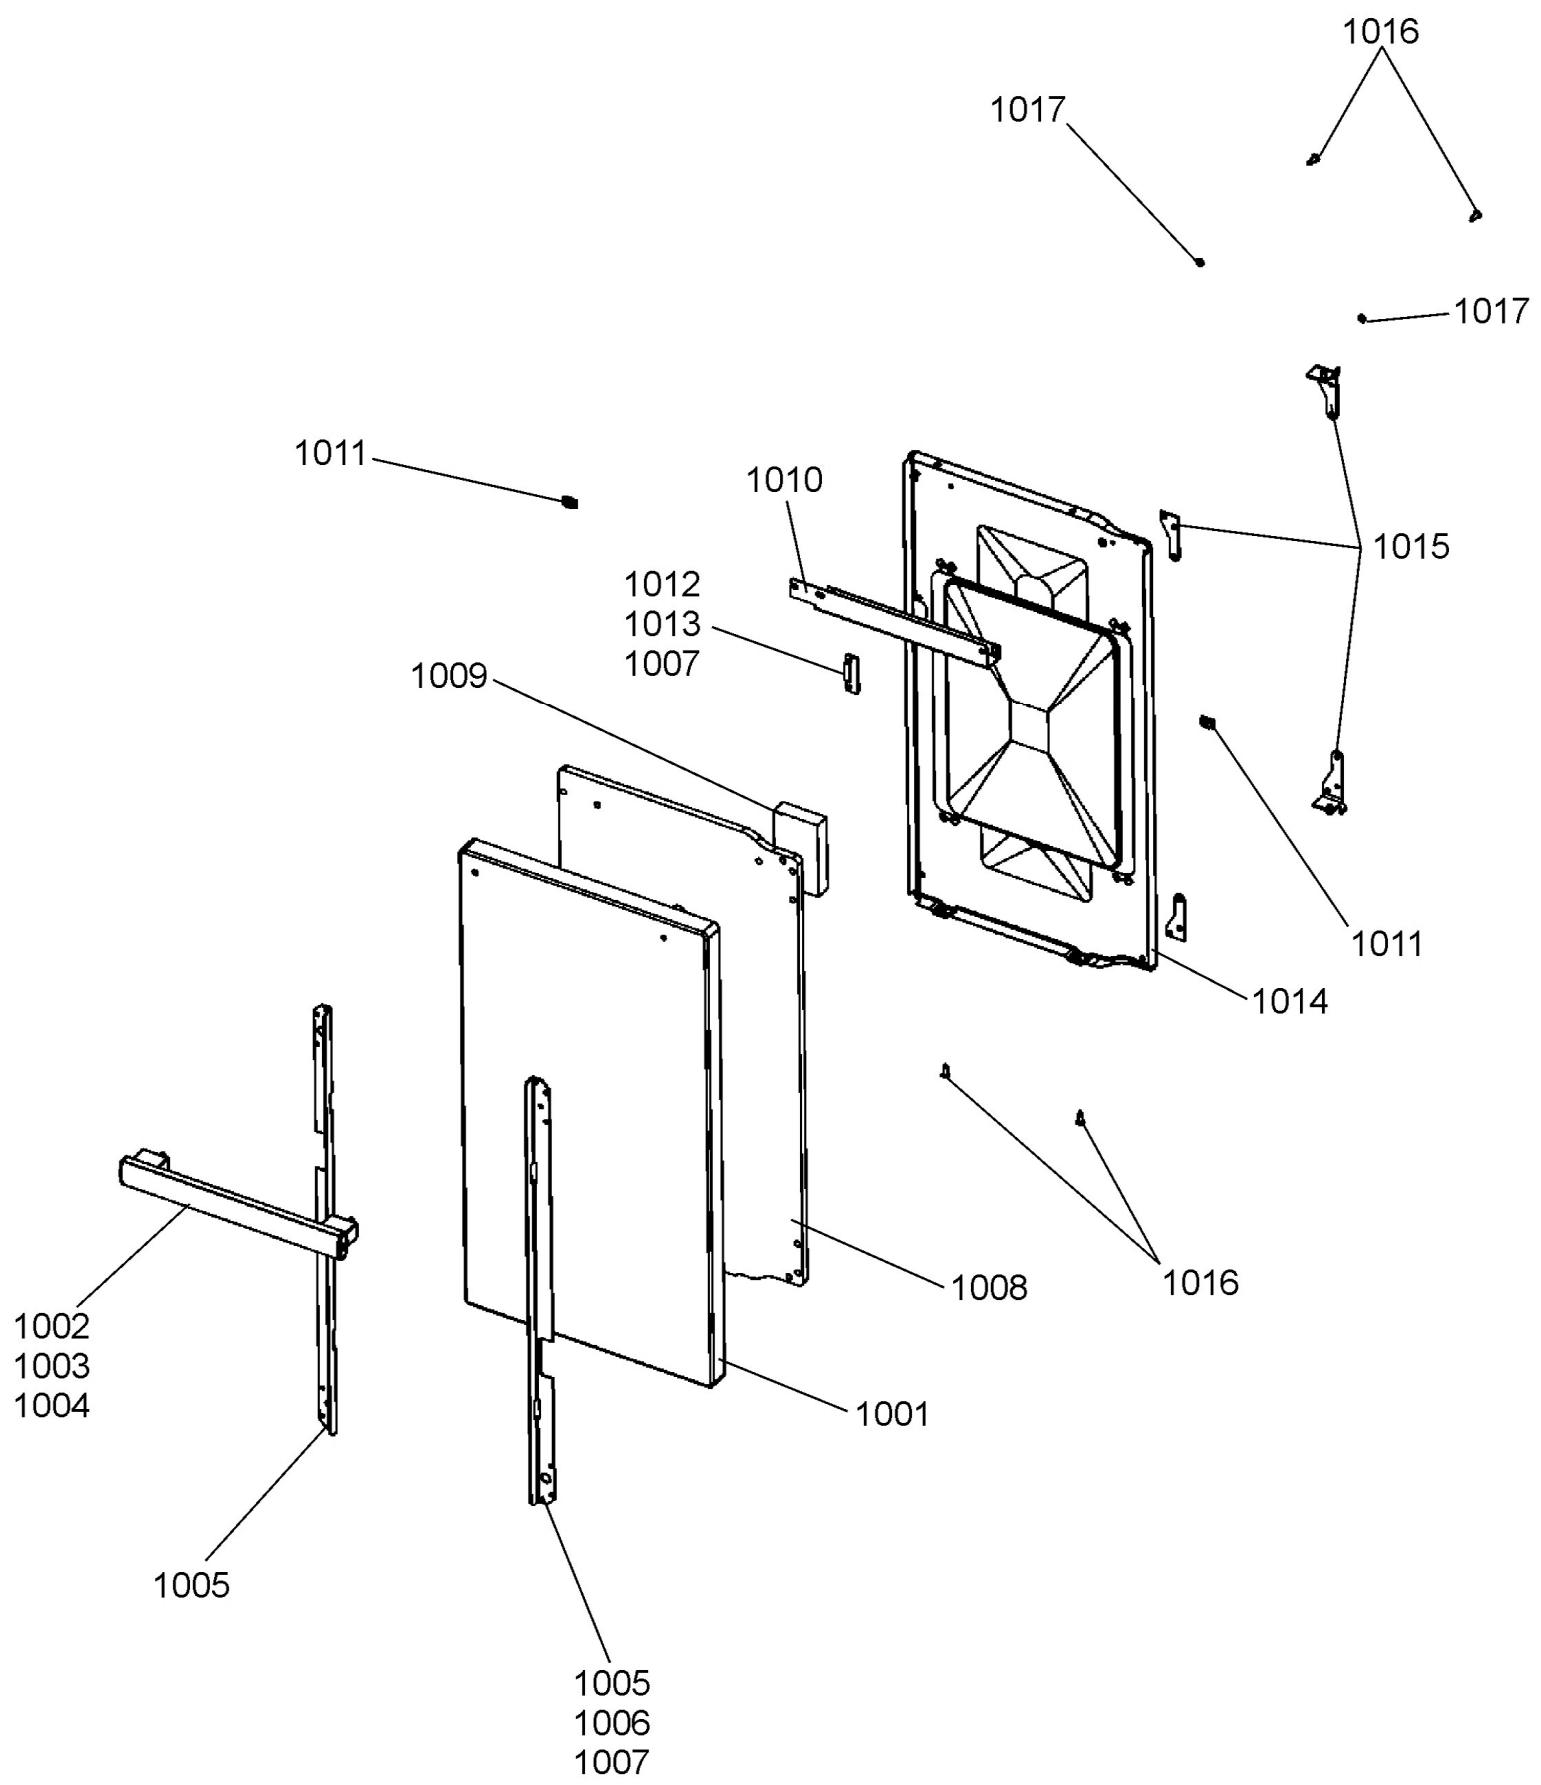

LH OVEN  
(MULTIFUNCTION-LIGHT)

TALL OVEN

GRILL CHAMBER

**Professional Deluxe 90 DF**

Ref N°	Part N°	Quantity	Description
w1	P043964	1	WIRE 3 LINK RETURN LH OVEN
w2	P040694	1	WIRE ASSEMBLY - NEUTRAL BLUE DAISY
w3	P055374	2	NI - WIRE ASSEMBLY EARTH
w4	P064455	1	WIRE ASSEMBLY
h1	P064817	1	HARNES IG
h2	P064444	1	HARNES - MF OVEN RAPID HEAT
h3	P064445	1	HARNES - GRILL
h4	P064454	1	FANNED OVEN HARNES
w5	P064457	1	WIRE ASSY VIOLET
w6	P038186	1	LINK TRIPLE REG. / SWITCH
w7	P049242	1	NI - HT HARNES
w8	P037863	1	WIRE ASSEMBLY
w9	P049241	1	NI - WIRE ASSEMBLY
w10	P094951	1	WIRE ASSEMBLY
w11	P040066	2	WIRE ASSY - NEUTRAL-LINK T CUT OUTS
w12	A094947	1	WIRE ASSEMBLY - LH FAN NEUTRAL EL CUT OUT
w13	P094943	2	NI - WIRE ASSEMBLY - EARTH
h5	P064447	1	HARNES - COOLING FAN
w14	P064448	1	BROWN LINK - TB TO TIMER RELAY
w15	P048632	1	YELLOW LINK TIMER LH OVEN SWITCH
h6	P065746	1	HARNES AUX RAPID TALL
w16	P095443	1	WIRE ASSEMBLY NEUTRAL
w17	P033677	1	NI - WIRE ASSEMBLY - EARTH
w18	P027672	1	NI - WIRE ASSEMBLY - EARTH

Code	Description
A1	Grill Front Switch
A2	Grill Energy Regulator
A3	Grill Elements
B1	Multi Function Oven Thermostat
B2	Multi Function Oven Control
B2a	Multi Function Oven Thermostat Front Switch
B3	Left Hand Multi Function Oven Base Element
B4	Left Hand Multi Function Oven Top Element (Outer Pair)
B5	Left Hand Multi Function Oven Top Element (Inner Pair)
B6	Left Hand Multi Function Oven Fan Element
B7	Left Hand Multi Function Oven Fan

Code	Description
C	Clock / Timer
D1	Right Hand Fan Oven Thermostat
D2	Right Hand Fan Oven Control
D3	Right Hand Fan Oven Element
D4	Right Hand Fan Oven Fan
F1	Cooling Fan
F2	Oven Light Switch
G	Oven Light (S)
H	Thermal Cut Out
I	Grill Neon
I1	Multi Function Neon
I2	Rapid Heat Neon
K	Right Hand Oven Neon
N1	Ignition Switches
N2	Ignition Spark Generator