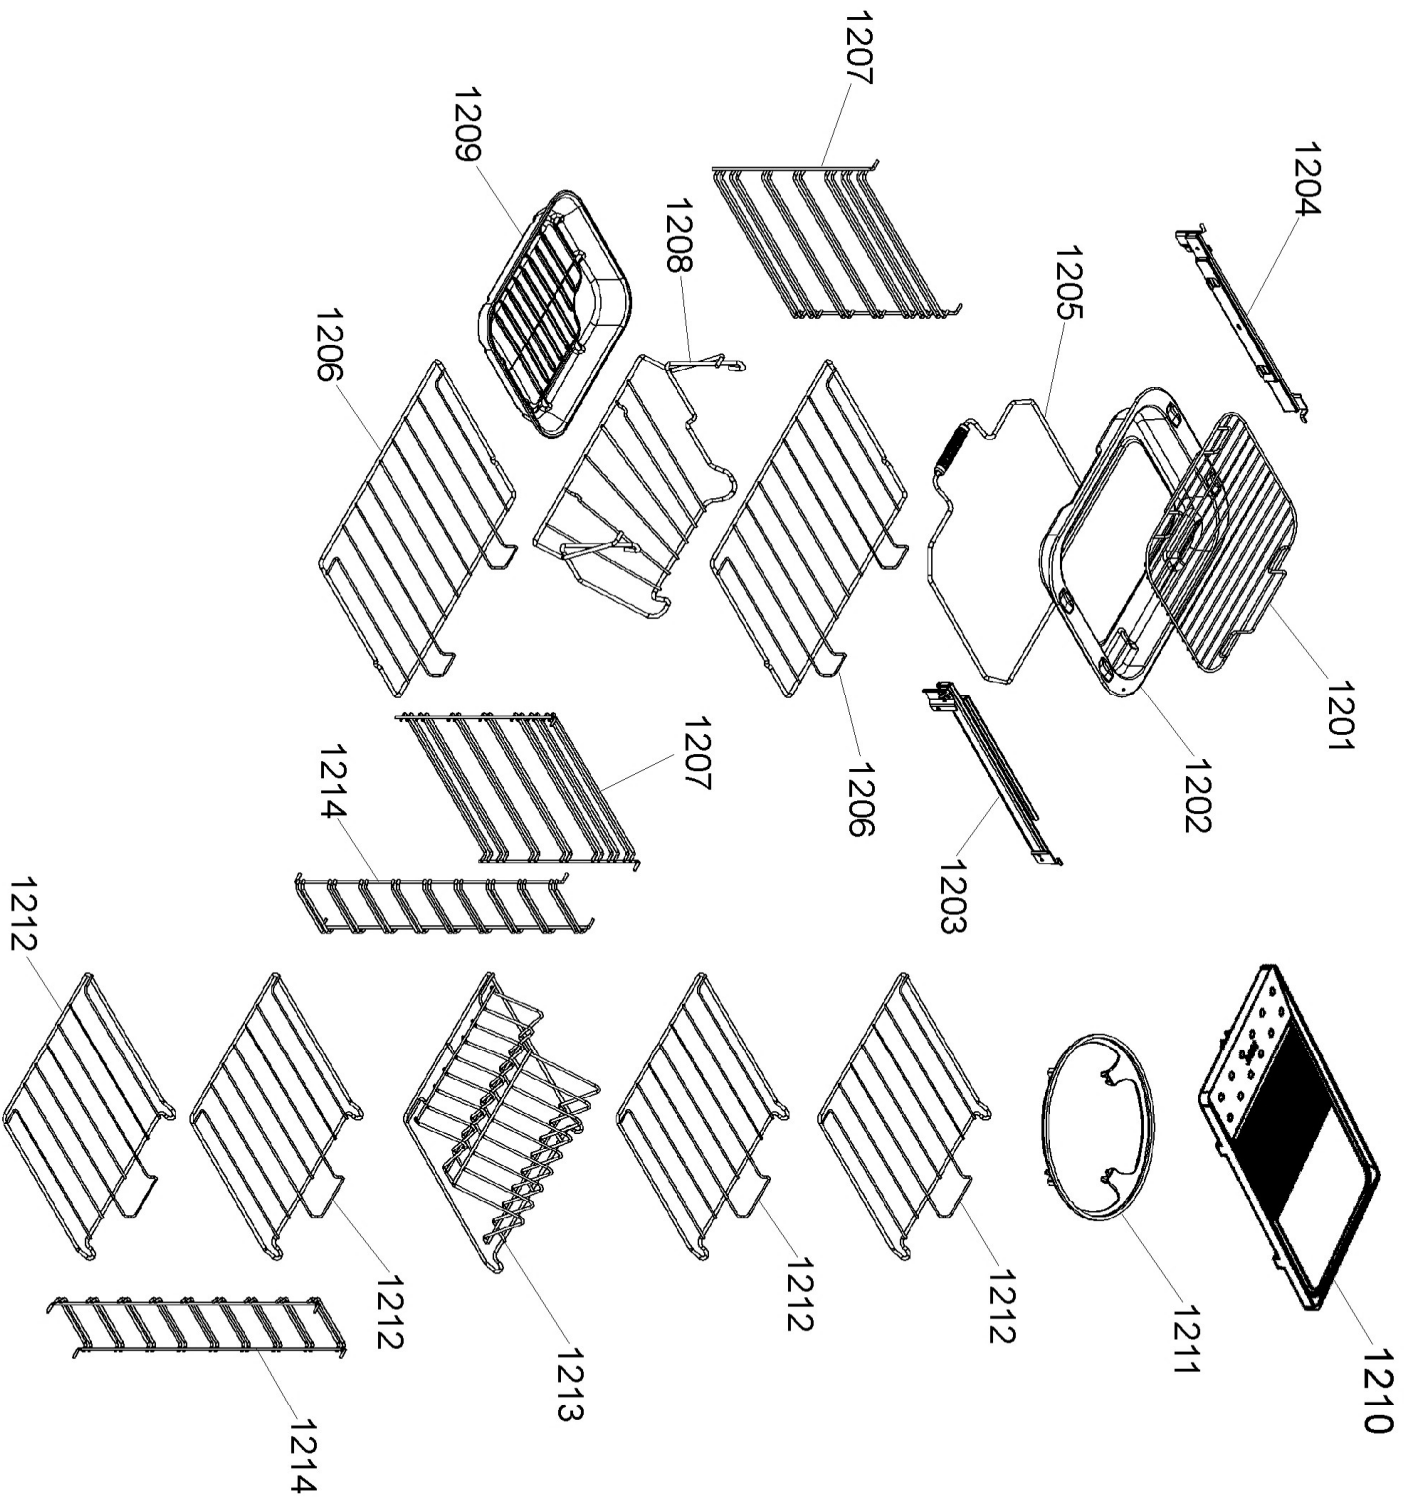

LH OVEN  
(MULTIFUNCTION-LIGHT)

TALL OVEN

GRILL CHAMBER

**Professional Deluxe 90 DF**

Ref N°	Part N°	Quantity	Description
w1	P043964	1	WIRE 3 LINK RETURN LH OVEN
w2	P040694	1	WIRE ASSEMBLY - NEUTRAL BLUE DAISY
w3	P055374	2	NI - WIRE ASSEMBLY EARTH
w4	P064455	1	WIRE ASSEMBLY
h1	P064817	1	HARNES IG
h2	P064444	1	HARNES - MF OVEN RAPID HEAT
h3	P064445	1	HARNES - GRILL
h4	P064454	1	FANNED OVEN HARNES
w5	P064457	1	WIRE ASSY VIOLET
w6	P038186	1	LINK TRIPLE REG. / SWITCH
w7	P049242	1	NI - HT HARNES
w8	P037863	1	WIRE ASSEMBLY
w9	P049241	1	NI - WIRE ASSEMBLY
w10	P094951	1	WIRE ASSEMBLY
w11	P040066	2	WIRE ASSY - NEUTRAL-LINK T CUT OUTS
w12	A094947	1	WIRE ASSEMBLY - LH FAN NEUTRAL EL CUT OUT
w13	P094943	2	NI - WIRE ASSEMBLY - EARTH
h5	P064447	1	HARNES - COOLING FAN
w14	P064448	1	BROWN LINK - TB TO TIMER RELAY
w15	P048632	1	YELLOW LINK TIMER LH OVEN SWITCH
h6	P065746	1	HARNES AUX RAPID TALL
w16	P095443	1	WIRE ASSEMBLY NEUTRAL
w17	P033677	1	NI - WIRE ASSEMBLY - EARTH
w18	P027672	1	NI - WIRE ASSEMBLY - EARTH

Code	Description
A1	Grill Front Switch
A2	Grill Energy Regulator
A3	Grill Elements
B1	Multi Function Oven Thermostat
B2	Multi Function Oven Control
B2a	Multi Function Oven Thermostat Front Switch
B3	Left Hand Multi Function Oven Base Element
B4	Left Hand Multi Function Oven Top Element (Outer Pair)
B5	Left Hand Multi Function Oven Top Element (Inner Pair)
B6	Left Hand Multi Function Oven Fan Element
B7	Left Hand Multi Function Oven Fan

Code	Description
C	Clock / Timer
D1	Right Hand Fan Oven Thermostat
D2	Right Hand Fan Oven Control
D3	Right Hand Fan Oven Element
D4	Right Hand Fan Oven Fan
F1	Cooling Fan
F2	Oven Light Switch
G	Oven Light (S)
H	Thermal Cut Out
I	Grill Neon
I1	Multi Function Neon
I2	Rapid Heat Neon
K	Right Hand Oven Neon
N1	Ignition Switches
N2	Ignition Spark Generator

Code	Colour
b	Blue
br	Brown
bk	Black
or	Orange
r	Red
v	Violet
w	White
y	Yellow
g/y	Green/yellow
gr	Grey