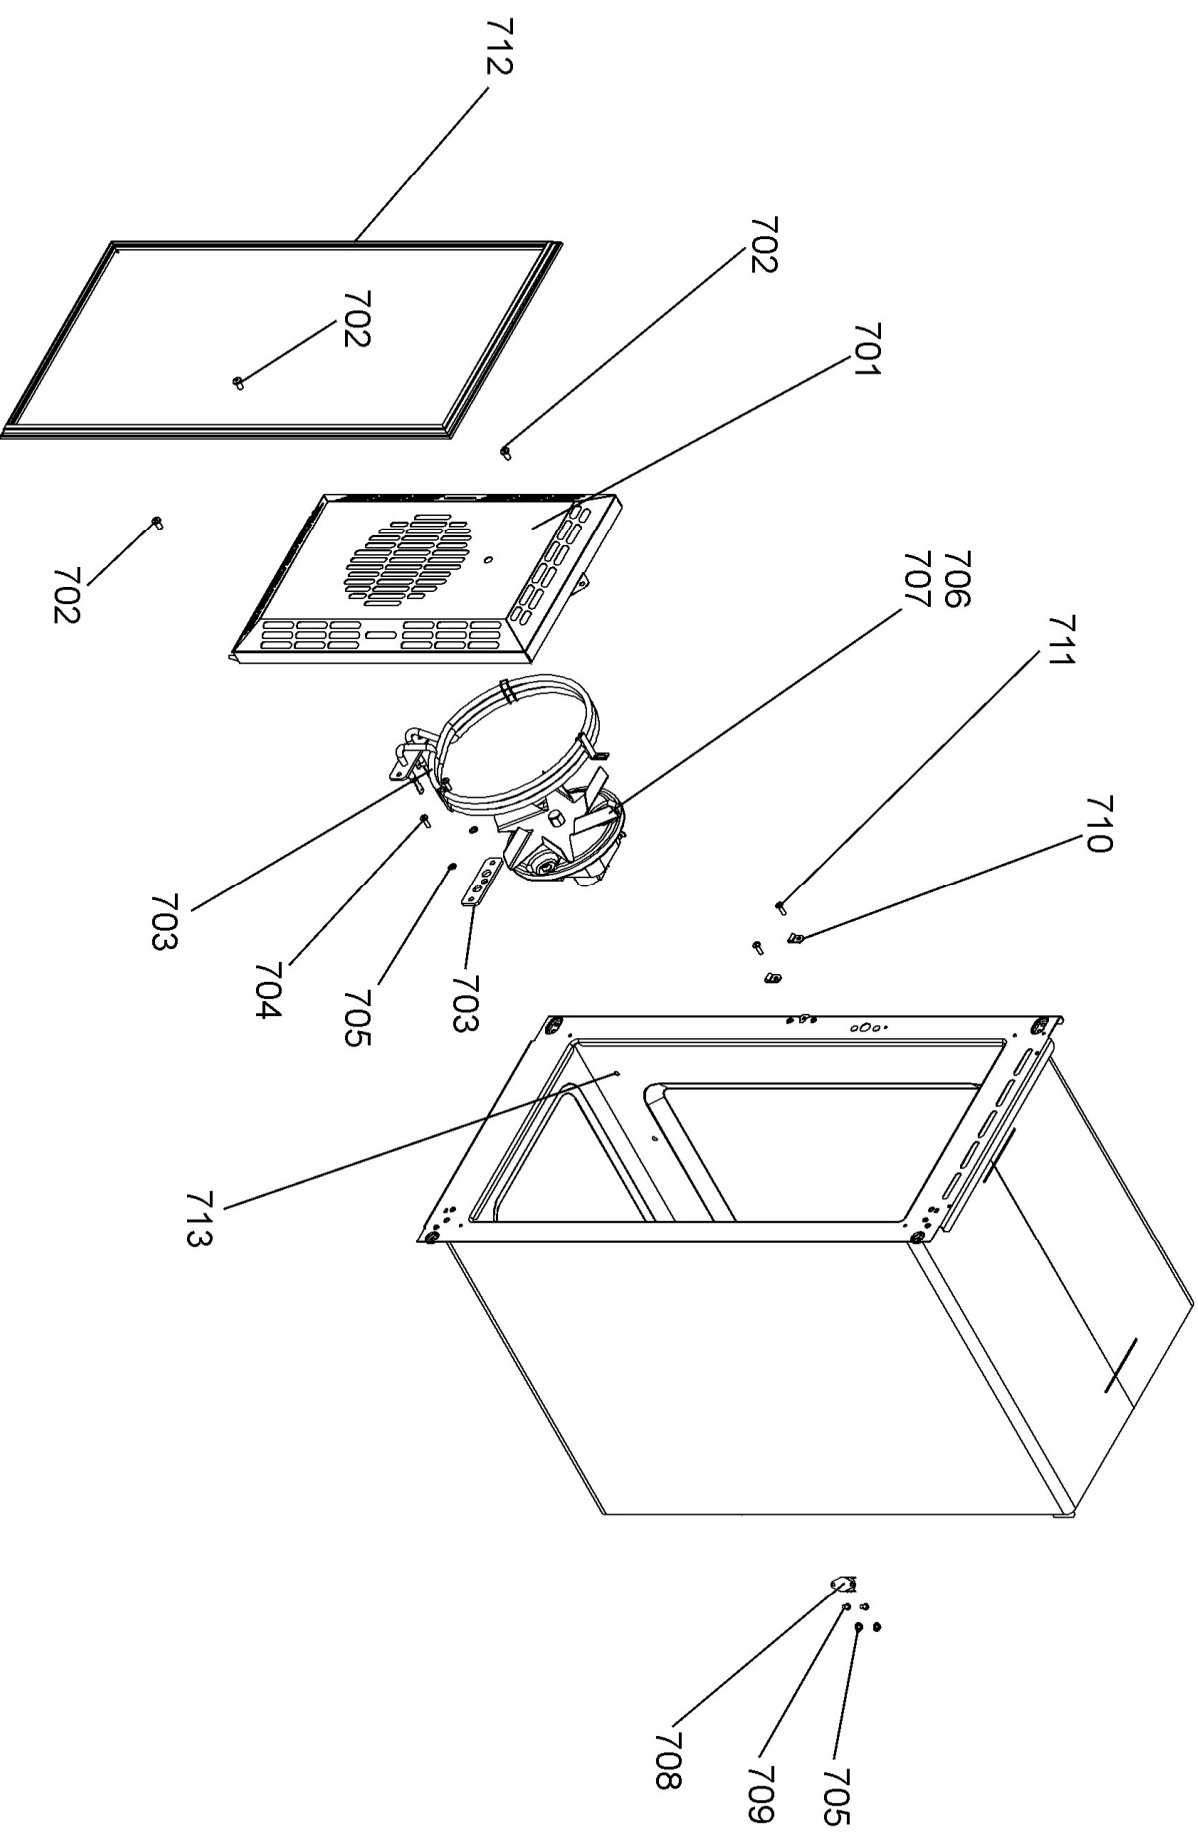

LH OVEN  
(MULTIFUNCTION-LIGHT)

TALL OVEN

GRILL CHAMBER

**Professional Deluxe 90 DF**

Ref N°	Part N°	Quantity	Description
w1	P043964	1	WIRE 3 LINK RETURN LH OVEN
w2	P040694	1	WIRE ASSEMBLY - NEUTRAL BLUE DAISY
w3	P055374	2	NI - WIRE ASSEMBLY EARTH
w4	P064455	1	WIRE ASSEMBLY
h1	P064817	1	HARNES IG
h2	P064444	1	HARNES - MF OVEN RAPID HEAT
h3	P064445	1	HARNES - GRILL
h4	P064454	1	FANNED OVEN HARNES
w5	P064457	1	WIRE ASSY VIOLET
w6	P038186	1	LINK TRIPLE REG. / SWITCH
w7	P049242	1	NI - HT HARNES
w8	P037863	1	WIRE ASSEMBLY
w9	P049241	1	NI - WIRE ASSEMBLY
w10	P094951	1	WIRE ASSEMBLY
w11	P040066	2	WIRE ASSY - NEUTRAL-LINK T CUT OUTS
w12	A094947	1	WIRE ASSEMBLY - LH FAN NEUTRAL EL CUT OUT
w13	P094943	2	NI - WIRE ASSEMBLY - EARTH
h5	P064447	1	HARNES - COOLING FAN
w14	P064448	1	BROWN LINK - TB TO TIMER RELAY
w15	P048632	1	YELLOW LINK TIMER LH OVEN SWITCH
h6	P065746	1	HARNES AUX RAPID TALL
w16	P095443	1	WIRE ASSEMBLY NEUTRAL
w17	P033677	1	NI - WIRE ASSEMBLY - EARTH
w18	P027672	1	NI - WIRE ASSEMBLY - EARTH

Code	Description
A1	Grill Front Switch
A2	Grill Energy Regulator
A3	Grill Elements
B1	Multi Function Oven Thermostat
B2	Multi Function Oven Control
B2a	Multi Function Oven Thermostat Front Switch
B3	Left Hand Multi Function Oven Base Element
B4	Left Hand Multi Function Oven Top Element (Outer Pair)
B5	Left Hand Multi Function Oven Top Element (Inner Pair)
B6	Left Hand Multi Function Oven Fan Element
B7	Left Hand Multi Function Oven Fan

Code	Description
C	Clock / Timer
D1	Right Hand Fan Oven Thermostat
D2	Right Hand Fan Oven Control
D3	Right Hand Fan Oven Element
D4	Right Hand Fan Oven Fan
F1	Cooling Fan
F2	Oven Light Switch
G	Oven Light (S)
H	Thermal Cut Out
I	Grill Neon
I1	Multi Function Neon
I2	Rapid Heat Neon
K	Right Hand Oven Neon
N1	Ignition Switches
N2	Ignition Spark Generator