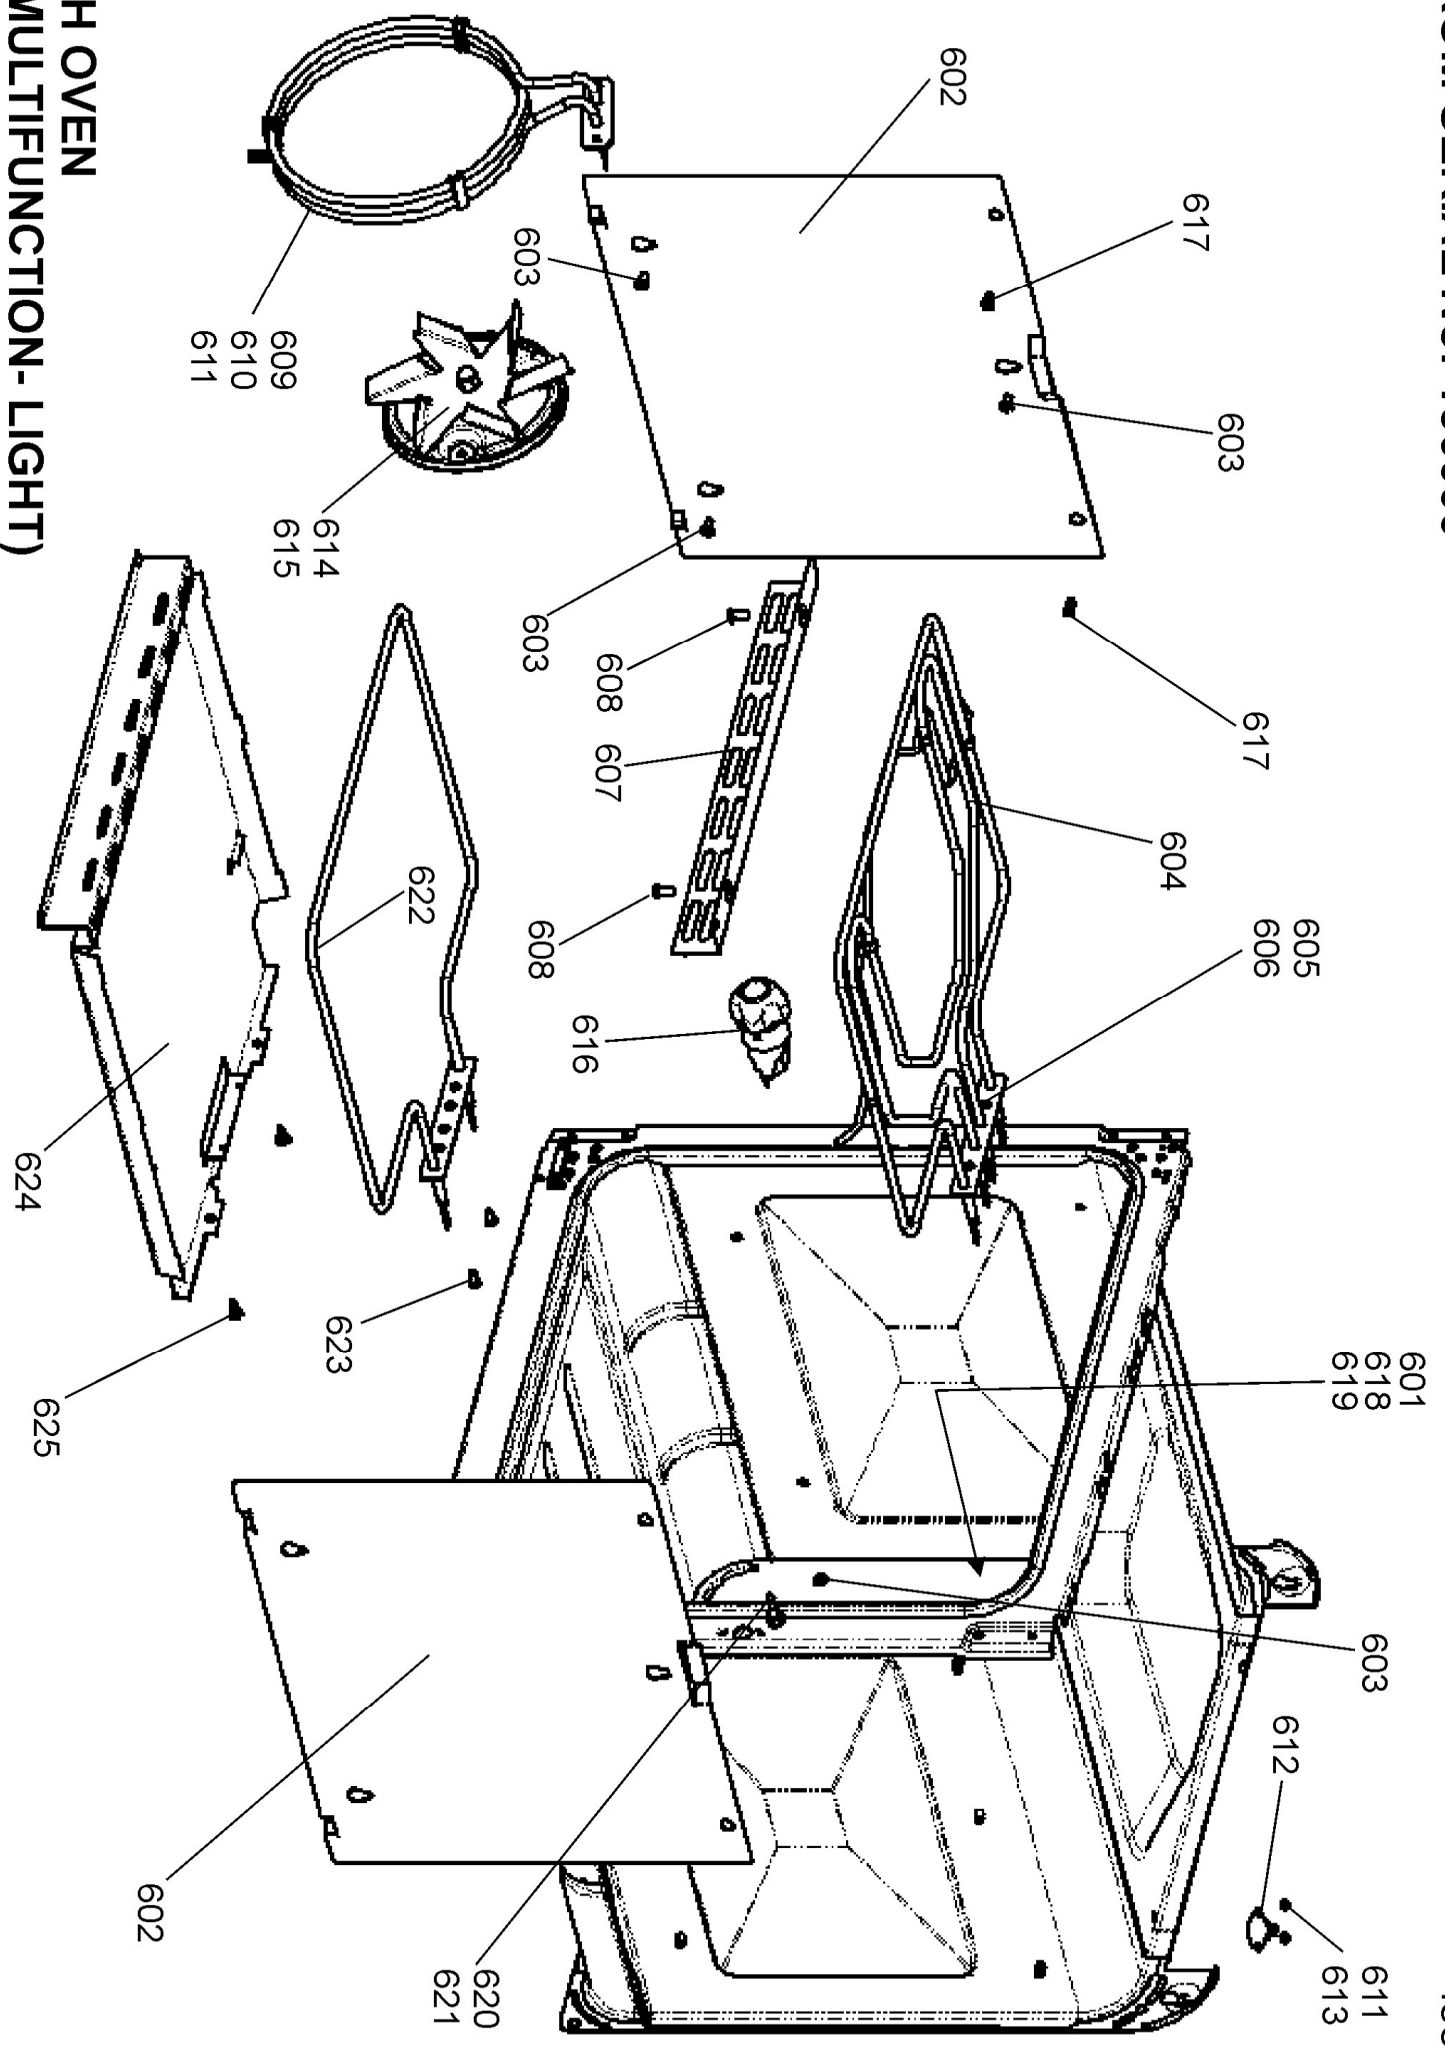

LH OVEN  
(MULTIFUNCTION-LIGHT)

TALL OVEN

GRILL CHAMBER

**Professional Deluxe 90 DF**

Ref N°	Part N°	Quantity	Description
w1	P043964	1	WIRE 3 LINK RETURN LH OVEN
w2	P040694	1	WIRE ASSEMBLY - NEUTRAL BLUE DAISY
w3	P055374	2	NI - WIRE ASSEMBLY EARTH
w4	P064455	1	WIRE ASSEMBLY
h1	P064817	1	HARNES IG
h2	P064444	1	HARNES - MF OVEN RAPID HEAT
h3	P064445	1	HARNES - GRILL
h4	P064454	1	FANNED OVEN HARNES
w5	P064457	1	WIRE ASSY VIOLET
w6	P038186	1	LINK TRIPLE REG. / SWITCH
w7	P049242	1	NI - HT HARNES
w8	P037863	1	WIRE ASSEMBLY
w9	P049241	1	NI - WIRE ASSEMBLY
w10	P094951	1	WIRE ASSEMBLY
w11	P040066	2	WIRE ASSY - NEUTRAL-LINK T CUT OUTS
w12	A094947	1	WIRE ASSEMBLY - LH FAN NEUTRAL EL CUT OUT
w13	P094943	2	NI - WIRE ASSEMBLY - EARTH
h5	P064447	1	HARNES - COOLING FAN
w14	P064448	1	BROWN LINK - TB TO TIMER RELAY
w15	P048632	1	YELLOW LINK TIMER LH OVEN SWITCH
h6	P065746	1	HARNES AUX RAPID TALL
w16	P095443	1	WIRE ASSEMBLY NEUTRAL
w17	P033677	1	NI - WIRE ASSEMBLY - EARTH
w18	P027672	1	NI - WIRE ASSEMBLY - EARTH

Code	Description
A1	Grill Front Switch
A2	Grill Energy Regulator
A3	Grill Elements
B1	Multi Function Oven Thermostat
B2	Multi Function Oven Control
B2a	Multi Function Oven Thermostat Front Switch
B3	Left Hand Multi Function Oven Base Element
B4	Left Hand Multi Function Oven Top Element (Outer Pair)
B5	Left Hand Multi Function Oven Top Element (Inner Pair)
B6	Left Hand Multi Function Oven Fan Element
B7	Left Hand Multi Function Oven Fan

Code	Description
C	Clock / Timer
D1	Right Hand Fan Oven Thermostat
D2	Right Hand Fan Oven Control
D3	Right Hand Fan Oven Element
D4	Right Hand Fan Oven Fan
F1	Cooling Fan
F2	Oven Light Switch
G	Oven Light (S)
H	Thermal Cut Out
I	Grill Neon
I1	Multi Function Neon
I2	Rapid Heat Neon
K	Right Hand Oven Neon
N1	Ignition Switches
N2	Ignition Spark Generator