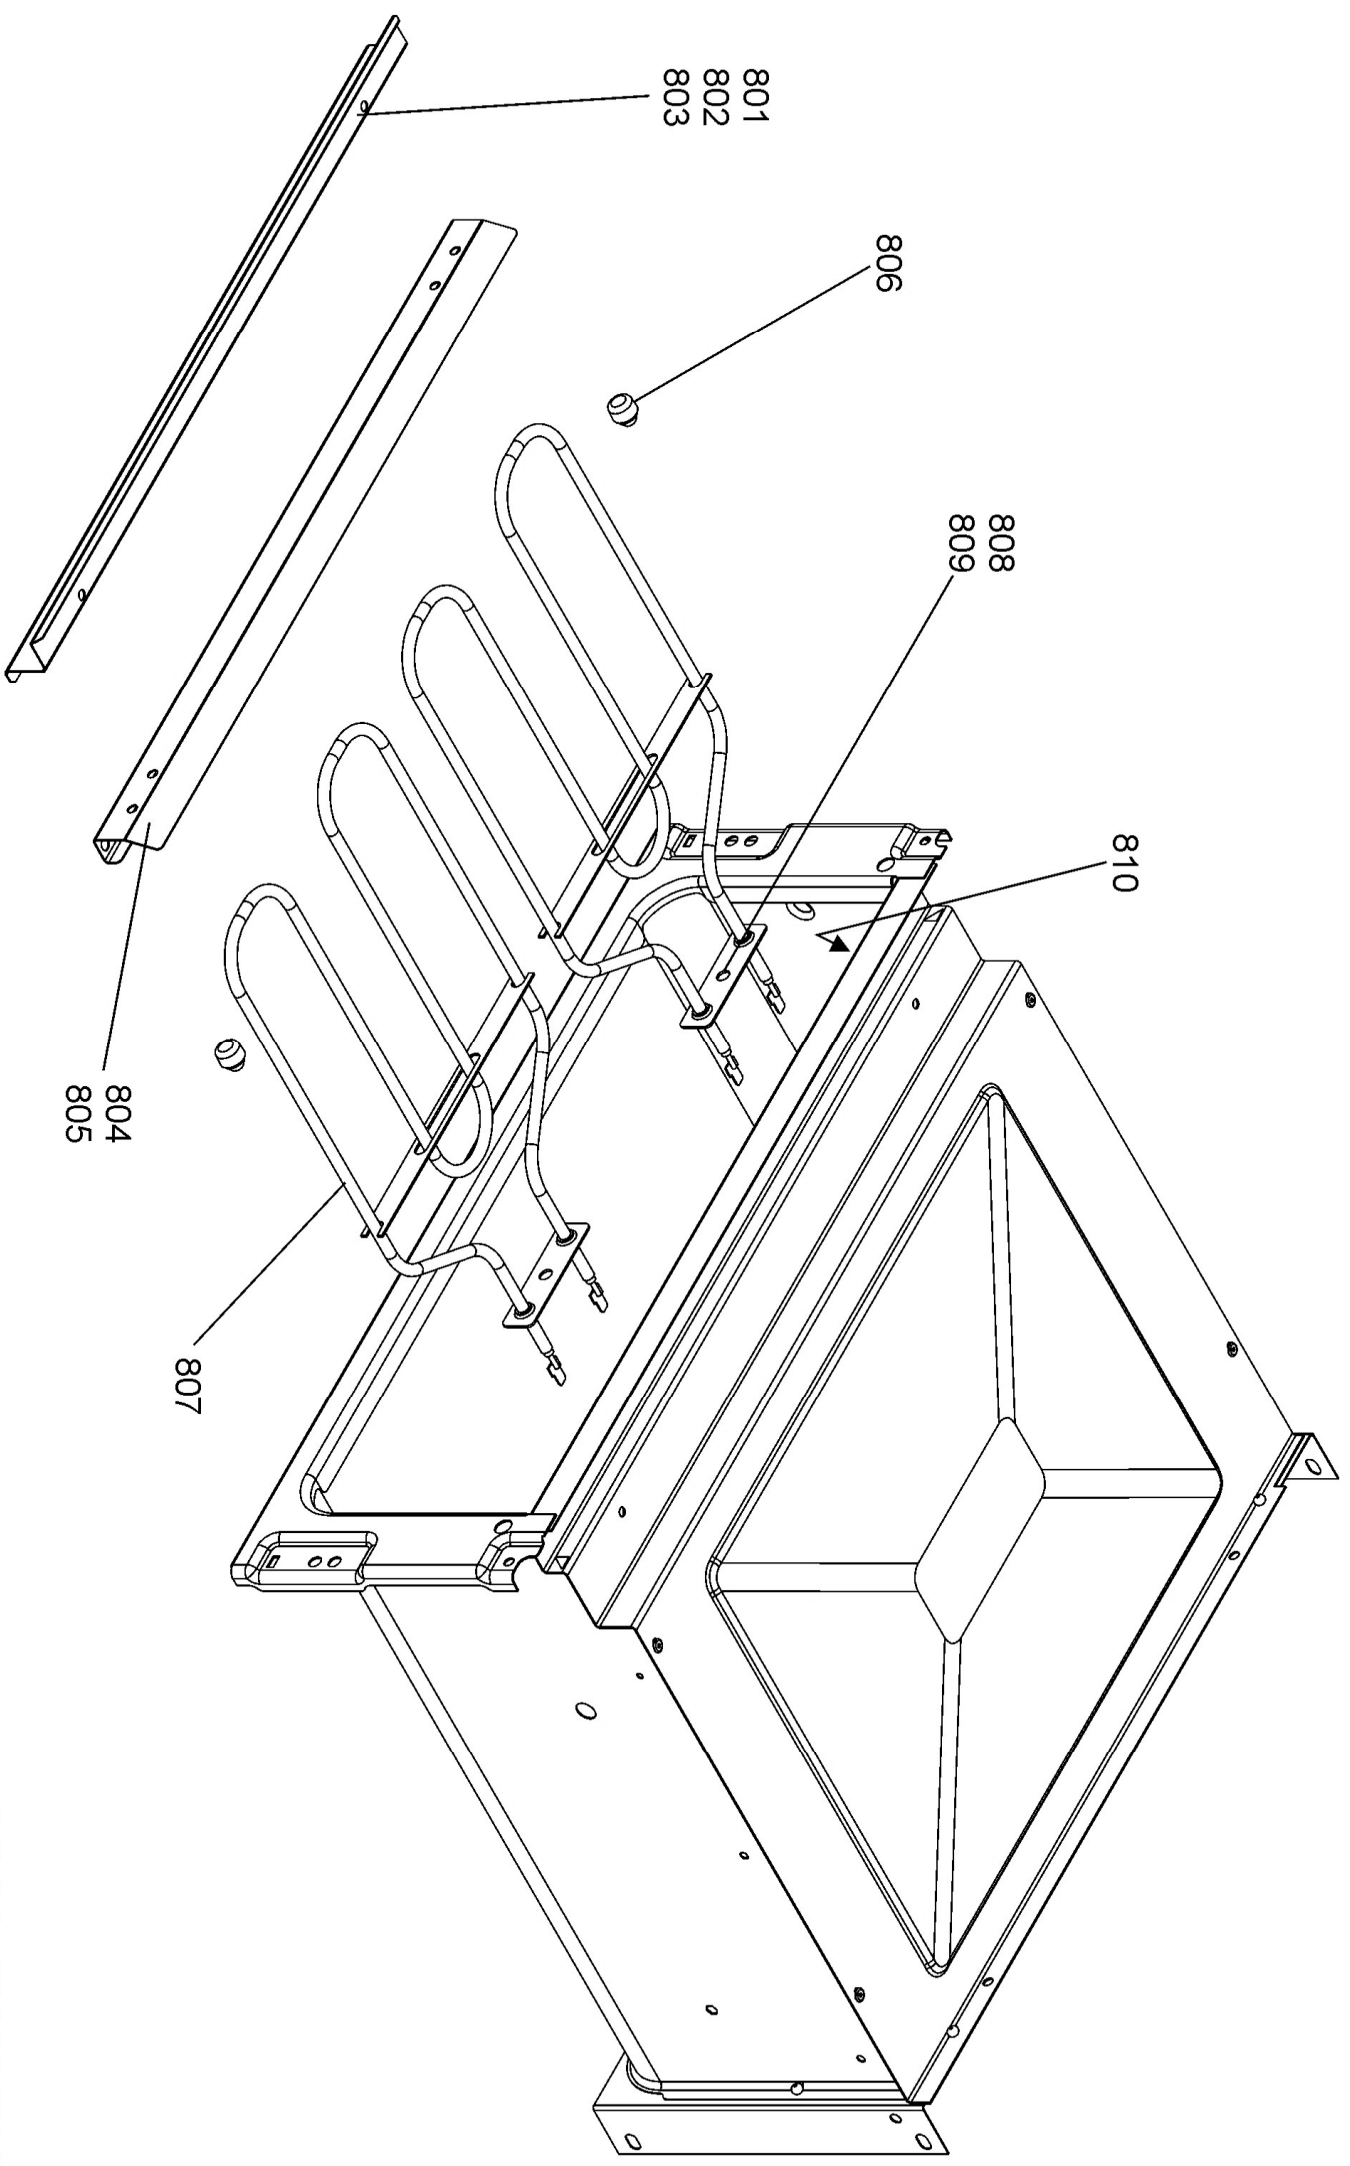

LH OVEN  
(MULTIFUNCTION-LIGHT)

TALL OVEN

GRILL CHAMBER

**Professional Deluxe 90 DF**

Ref N°	Part N°	Quantity	Description
w1	P043964	1	WIRE 3 LINK RETURN LH OVEN
w2	P040694	1	WIRE ASSEMBLY - NEUTRAL BLUE DAISY
w3	P055374	2	NI - WIRE ASSEMBLY EARTH
w4	P064455	1	WIRE ASSEMBLY
h1	P064817	1	HARNES IG
h2	P064444	1	HARNES - MF OVEN RAPID HEAT
h3	P064445	1	HARNES - GRILL
h4	P064454	1	FANNED OVEN HARNES
w5	P064457	1	WIRE ASSY VIOLET
w6	P038186	1	LINK TRIPLE REG. / SWITCH
w7	P049242	1	NI - HT HARNES
w8	P037863	1	WIRE ASSEMBLY
w9	P049241	1	NI - WIRE ASSEMBLY
w10	P094951	1	WIRE ASSEMBLY
w11	P040066	2	WIRE ASSY - NEUTRAL-LINK T CUT OUTS
w12	A094947	1	WIRE ASSEMBLY - LH FAN NEUTRAL EL CUT OUT
w13	P094943	2	NI - WIRE ASSEMBLY - EARTH
h5	P064447	1	HARNES - COOLING FAN
w14	P064448	1	BROWN LINK - TB TO TIMER RELAY
w15	P048632	1	YELLOW LINK TIMER LH OVEN SWITCH
h6	P065746	1	HARNES AUX RAPID TALL
w16	P095443	1	WIRE ASSEMBLY NEUTRAL
w17	P033677	1	NI - WIRE ASSEMBLY - EARTH
w18	P027672	1	NI - WIRE ASSEMBLY - EARTH

Code	Description
A1	Grill Front Switch
A2	Grill Energy Regulator
A3	Grill Elements
B1	Multi Function Oven Thermostat
B2	Multi Function Oven Control
B2a	Multi Function Oven Thermostat Front Switch
B3	Left Hand Multi Function Oven Base Element
B4	Left Hand Multi Function Oven Top Element (Outer Pair)
B5	Left Hand Multi Function Oven Top Element (Inner Pair)
B6	Left Hand Multi Function Oven Fan Element
B7	Left Hand Multi Function Oven Fan

Code	Description
C	Clock / Timer
D1	Right Hand Fan Oven Thermostat
D2	Right Hand Fan Oven Control
D3	Right Hand Fan Oven Element
D4	Right Hand Fan Oven Fan
F1	Cooling Fan
F2	Oven Light Switch
G	Oven Light (S)
H	Thermal Cut Out
I	Grill Neon
I1	Multi Function Neon
I2	Rapid Heat Neon
K	Right Hand Oven Neon
N1	Ignition Switches
N2	Ignition Spark Generator