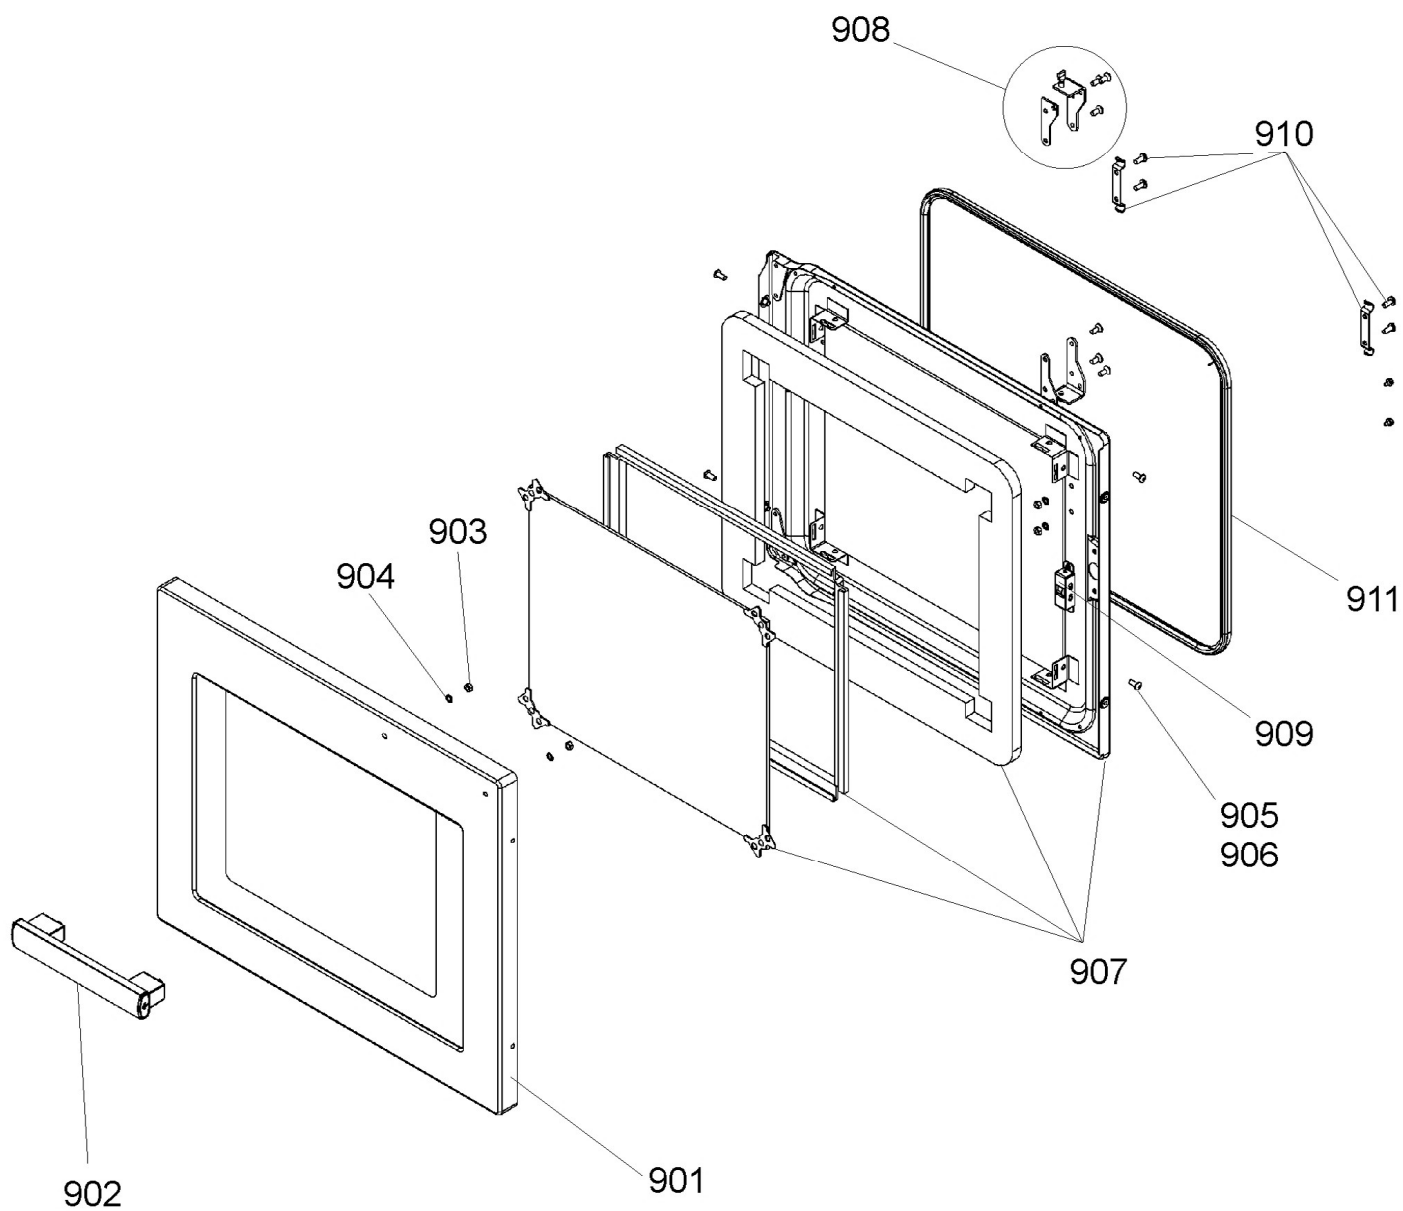

LH OVEN  
(MULTIFUNCTION-LIGHT)

TALL OVEN

GRILL CHAMBER

**Professional Deluxe 90 DF**

Ref N°	Part N°	Quantity	Description
w1	P043964	1	WIRE 3 LINK RETURN LH OVEN
w2	P040694	1	WIRE ASSEMBLY - NEUTRAL BLUE DAISY
w3	P055374	2	NI - WIRE ASSEMBLY EARTH
w4	P064455	1	WIRE ASSEMBLY
h1	P064817	1	HARNES IG
h2	P064444	1	HARNES - MF OVEN RAPID HEAT
h3	P064445	1	HARNES - GRILL
h4	P064454	1	FANNED OVEN HARNES
w5	P064457	1	WIRE ASSY VIOLET
w6	P038186	1	LINK TRIPLE REG. / SWITCH
w7	P049242	1	NI - HT HARNES
w8	P037863	1	WIRE ASSEMBLY
w9	P049241	1	NI - WIRE ASSEMBLY
w10	P094951	1	WIRE ASSEMBLY
w11	P040066	2	WIRE ASSY - NEUTRAL-LINK T CUT OUTS
w12	A094947	1	WIRE ASSEMBLY - LH FAN NEUTRAL EL CUT OUT
w13	P094943	2	NI - WIRE ASSEMBLY - EARTH
h5	P064447	1	HARNES - COOLING FAN
w14	P064448	1	BROWN LINK - TB TO TIMER RELAY
w15	P048632	1	YELLOW LINK TIMER LH OVEN SWITCH
h6	P065746	1	HARNES AUX RAPID TALL
w16	P095443	1	WIRE ASSEMBLY NEUTRAL
w17	P033677	1	NI - WIRE ASSEMBLY - EARTH
w18	P027672	1	NI - WIRE ASSEMBLY - EARTH

Code	Description
A1	Grill Front Switch
A2	Grill Energy Regulator
A3	Grill Elements
B1	Multi Function Oven Thermostat
B2	Multi Function Oven Control
B2a	Multi Function Oven Thermostat Front Switch
B3	Left Hand Multi Function Oven Base Element
B4	Left Hand Multi Function Oven Top Element (Outer Pair)
B5	Left Hand Multi Function Oven Top Element (Inner Pair)
B6	Left Hand Multi Function Oven Fan Element
B7	Left Hand Multi Function Oven Fan

Code	Description
C	Clock / Timer
D1	Right Hand Fan Oven Thermostat
D2	Right Hand Fan Oven Control
D3	Right Hand Fan Oven Element
D4	Right Hand Fan Oven Fan
F1	Cooling Fan
F2	Oven Light Switch
G	Oven Light (S)
H	Thermal Cut Out
I	Grill Neon
I1	Multi Function Neon
I2	Rapid Heat Neon
K	Right Hand Oven Neon
N1	Ignition Switches
N2	Ignition Spark Generator