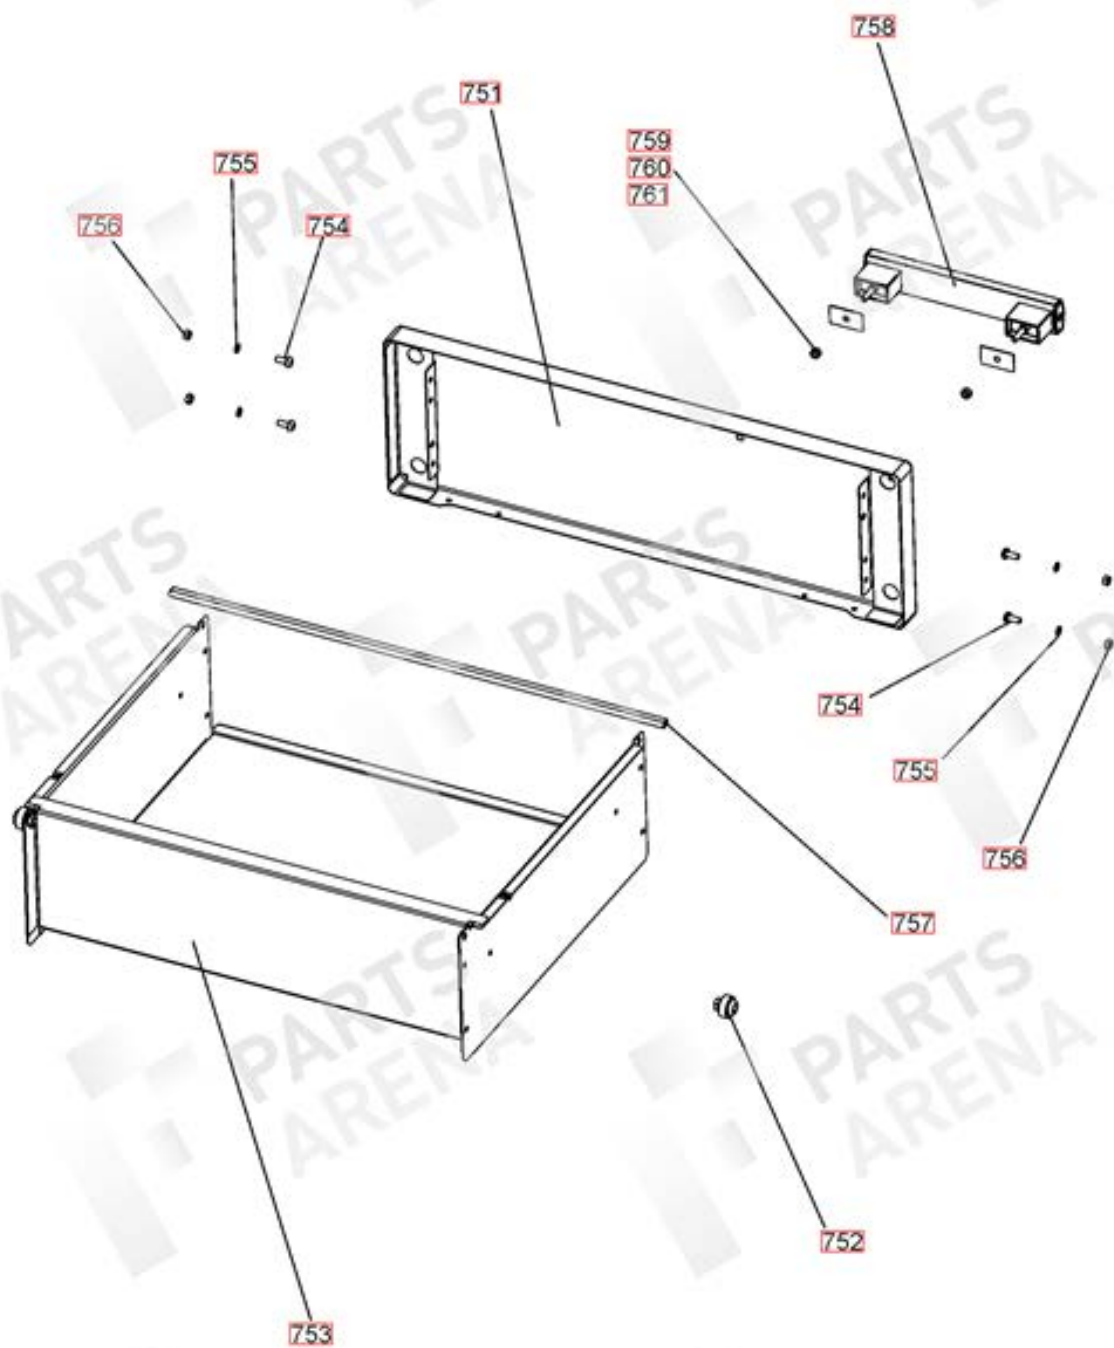

OVEN PARTS
UP TO SERIAL NUMBER 166999

ALL MODELS

DATE 28.11.11

DSL0489 P06

ISSUE STATUS 01

LH DOOR

R H DOOR

Key No.	Ref No.	Part No.	Quantity	Remarks
822	H1	P025995-05	1	RH Neutral links
824	Ni	P026793-01	1	Wire Assy LH Earth link
821	W1	P033073-02	1	Cut-out Neutral link
833	H2	P050986-01	1	Multifunction Neutral links
813	H3	P033367-02	1	Violet wire assy
820	W2	P037863-01	1	Wire Assy
811	H4	P038592-03	1	LH Harness
812	H5	P038593-02	1	RH Harness
815	H6	P038594-01	1	Griddle Harness
818	W3	P038597-02	1	Wire M/F SW-T'Stat Black Link
826	W4	P040066-03	2	Oven LVD Neutral Links
816	H11	P040694-01	1	Neutral wire daisy chain
834	W8	P040719-01	1	Grill to neon feed.
819	Ni	P049241-01	1	Spark Gen Earth
826	Ni	P049242-01	1	HT Harness
828	H7	P049254-02	1	Ignition Harness
832	H8	P052810-01	1	Cooling Harness
835	W5	P052815-02	1	Cooling Fan Neutral
831	W6	A052828-01	1	Cooling Supply link
827	Ni	P055374-02	2	Grill Earth
823	Ni	P094943-01	2	RH Stat earth, Hob earth
830	H9	P094945-04	1	Spark gen neutral
817	W7	P094951-02	1	Wire assy
825	Ni	P095450-04	1	RH Earth Link
814	H10	P095565-04	1	Wire Assy

Code	Colour
b	Blue
br	Brown
bk	Black
or	Orange
r	Red
v	Violet
w	White
y	Yellow
g/y	Green/Yellow
gr	Grey

Hi	= Not Illustrated
W	= Single Wire
H	= Multi wires

Code	Component
A1	Grill front Switch
A2	Grill Control
A3	LH grill element
A4	RH grill element
B1	LH oven stat
B1a	LH stat switch
B2	LH M/F oven switch
B3	LH oven base element
B4	LH oven top element
B5	LH oven browning elem't
B6	LH fan element
B7	LH oven fan
C	Clock/timer
D1	RH oven stat
D2	RH oven control switch
D3	RH oven fan element
D4	RH oven fan
F1	Ignition switch
G1	Ceramic Hob Control
G2/3	Ceramic Elements
H1s	Light switch
H2s	Oven light
I	Thermal cut-out
J	Neon
K	Cooling fan