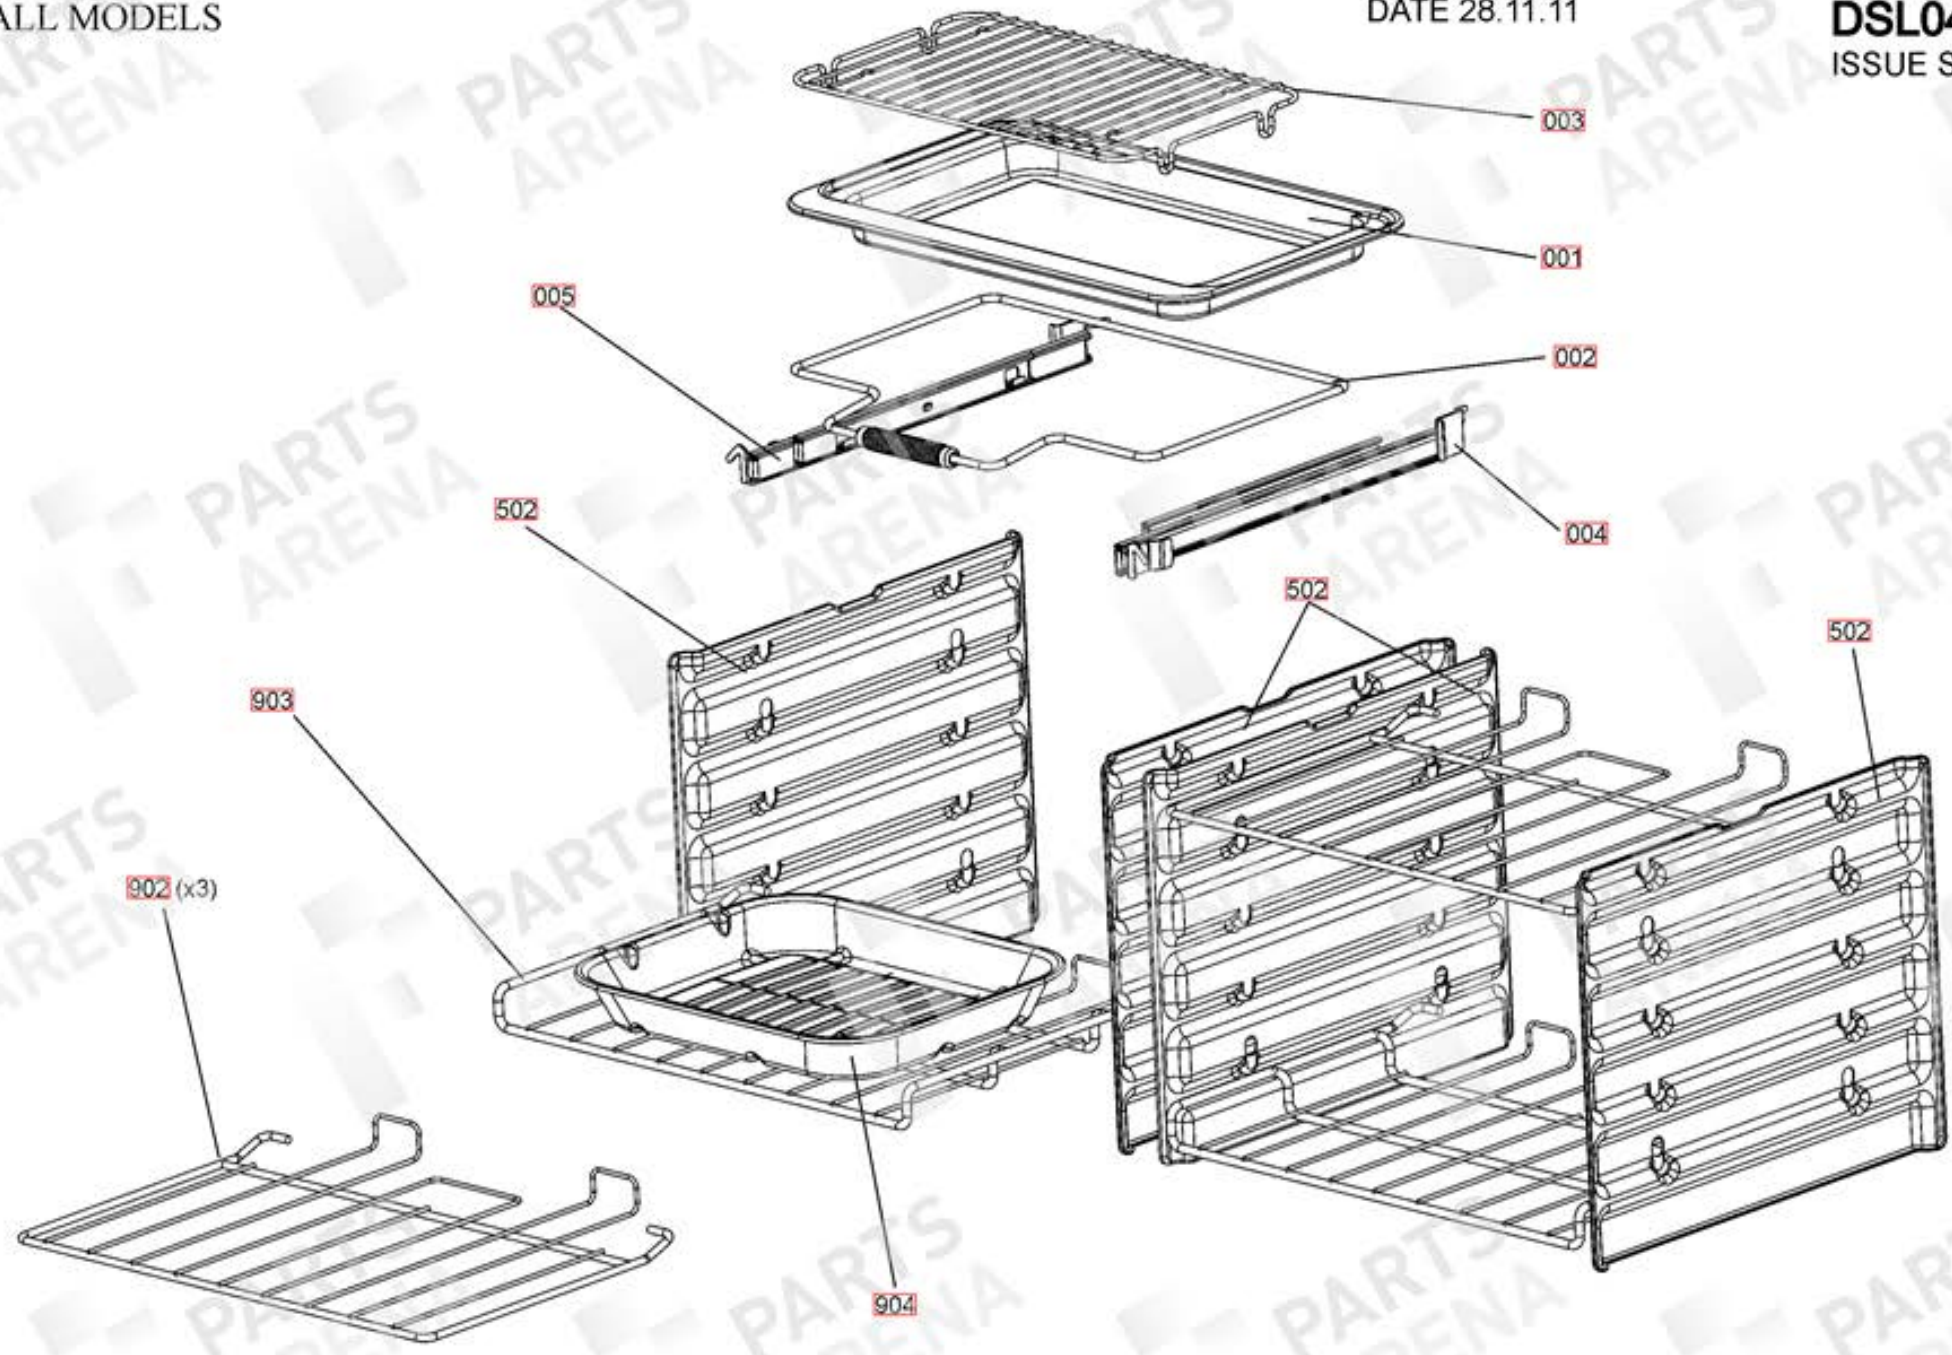

OVEN PARTS
UP TO SERIAL NUMBER 166999

ALL MODELS

DATE 28.11.11

DSL0489 P06

ISSUE STATUS 01

LH DOOR

R H DOOR

Key No.	Ref No.	Part No.	Quantity	Remarks
822	H1	P025995-05	1	RH Neutral links
824	Ni	P026793-01	1	Wire Assy LH Earth link
821	W1	P033073-02	1	Cut-out Neutral link
833	H2	P050986-01	1	Multifunction Neutral links
813	H3	P033367-02	1	Violet wire assy
820	W2	P037863-01	1	Wire Assy
811	H4	P038592-03	1	LH Harness
812	H5	P038593-02	1	RH Harness
815	H6	P038594-01	1	Griddle Harness
818	W3	P038597-02	1	Wire M/F SW-T'Stat Black Link
826	W4	P040066-03	2	Oven LVD Neutral Links
816	H11	P040694-01	1	Neutral wire daisy chain
834	W8	P040719-01	1	Grill to neon feed.
819	Ni	P049241-01	1	Spark Gen Earth
826	Ni	P049242-01	1	HT Harness
828	H7	P049254-02	1	Ignition Harness
832	H8	P052810-01	1	Cooling Harness
835	W5	P052815-02	1	Cooling Fan Neutral
831	W6	A052828-01	1	Cooling Supply link
827	Ni	P055374-02	2	Grill Earth
823	Ni	P094943-01	2	RH Stat earth, Hob earth
830	H9	P094945-04	1	Spark gen neutral
817	W7	P094951-02	1	Wire assy
825	Ni	P095450-04	1	RH Earth Link
814	H10	P095565-04	1	Wire Assy

Code	Colour
b	Blue
br	Brown
bk	Black
or	Orange
r	Red
v	Violet
w	White
y	Yellow
g/y	Green/Yellow
gr	Grey

Hi	= Not Illustrated
W	= Single Wire
H	= Multi wires

Code	Component
A1	Grill front Switch
A2	Grill Control
A3	LH grill element
A4	RH grill element
B1	LH oven stat
B1a	LH stat switch
B2	LH M/F oven switch
B3	LH oven base element
B4	LH oven top element
B5	LH oven browning elem't
B6	LH fan element
B7	LH oven fan
C	Clock/timer
D1	RH oven stat
D2	RH oven control switch
D3	RH oven fan element
D4	RH oven fan
F1	Ignition switch
G1	Ceramic Hob Control
G2/3	Ceramic Elements
H1s	Light switch
H2s	Oven light
I	Thermal cut-out
J	Neon
K	Cooling fan