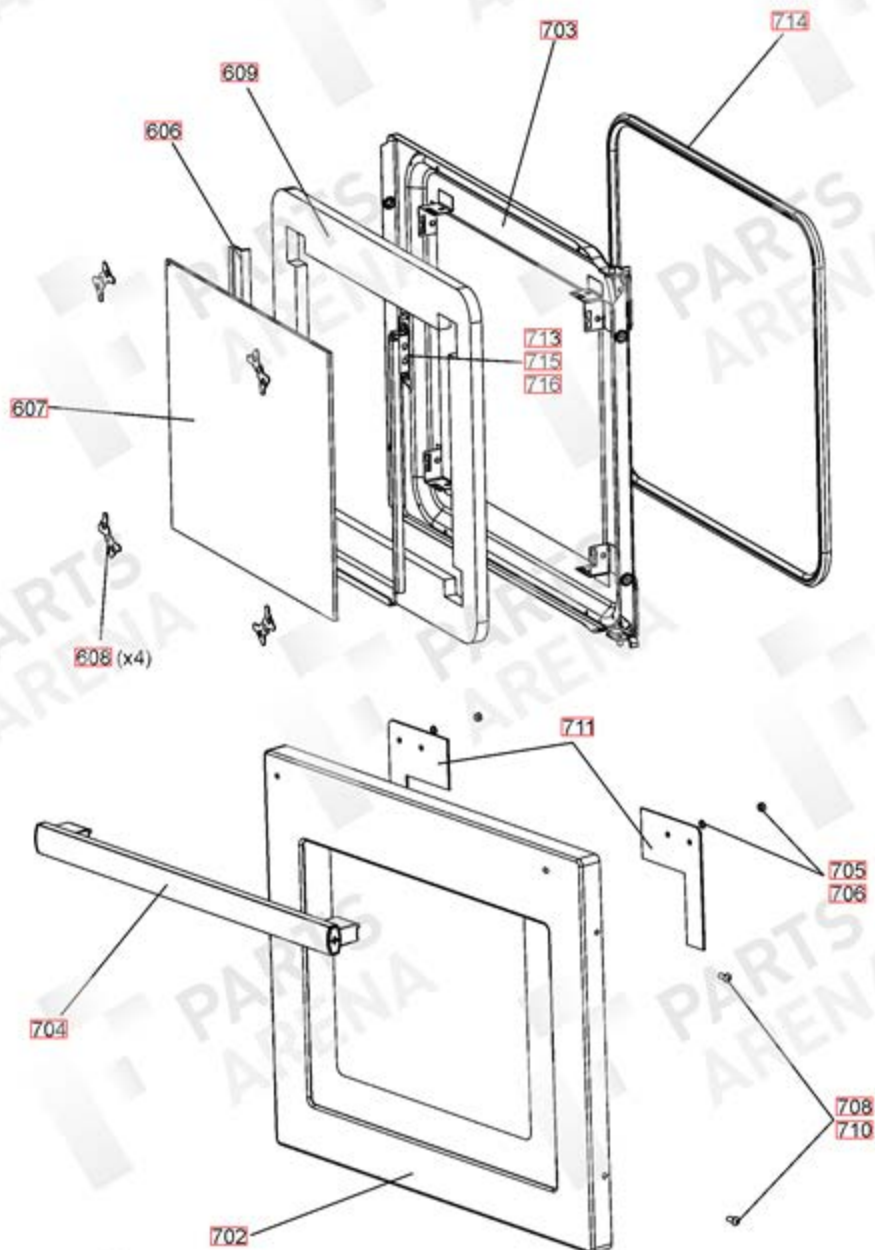

OVEN PARTS
UP TO SERIAL NUMBER 166999

ALL MODELS

DATE 28.11.11

DSL0489 P06

ISSUE STATUS 01

LH DOOR

R H DOOR

Key No.	Ref No.	Part No.	Quantity	Remarks
822	H1	P025995-05	1	RH Neutral links
824	Ni	P026793-01	1	Wire Assy LH Earth link
821	W1	P033073-02	1	Cut-out Neutral link
833	H2	P050986-01	1	Multifunction Neutral links
813	H3	P033367-02	1	Violet wire assy
820	W2	P037863-01	1	Wire Assy
811	H4	P038592-03	1	LH Harness
812	H5	P038593-02	1	RH Harness
815	H6	P038594-01	1	Griddle Harness
818	W3	P038597-02	1	Wire M/F SW-T'Stat Black Link
826	W4	P040066-03	2	Oven LVD Neutral Links
816	H11	P040694-01	1	Neutral wire daisy chain
834	W8	P040719-01	1	Grill to neon feed.
819	Ni	P049241-01	1	Spark Gen Earth
826	Ni	P049242-01	1	HT Harness
828	H7	P049254-02	1	Ignition Harness
832	H8	P052810-01	1	Cooling Harness
835	W5	P052815-02	1	Cooling Fan Neutral
831	W6	A052828-01	1	Cooling Supply link
827	Ni	P055374-02	2	Grill Earth
823	Ni	P094943-01	2	RH Stat earth, Hob earth
830	H9	P094945-04	1	Spark gen neutral
817	W7	P094951-02	1	Wire assy
825	Ni	P095450-04	1	RH Earth Link
814	H10	P095565-04	1	Wire Assy

Code	Colour
b	Blue
br	Brown
bk	Black
or	Orange
r	Red
v	Violet
w	White
y	Yellow
g/y	Green/Yellow
gr	Grey

Hi	= Not Illustrated
W	= Single Wire
H	= Multi wires

Code	Component
A1	Grill front Switch
A2	Grill Control
A3	LH grill element
A4	RH grill element
B1	LH oven stat
B1a	LH stat switch
B2	LH M/F oven switch
B3	LH oven base element
B4	LH oven top element
B5	LH oven browning elem't
B6	LH fan element
B7	LH oven fan
C	Clock/timer
D1	RH oven stat
D2	RH oven control switch
D3	RH oven fan element
D4	RH oven fan
F1	Ignition switch
G1	Ceramic Hob Control
G2/3	Ceramic Elements
H1s	Light switch
H2s	Oven light
I	Thermal cut-out
J	Neon
K	Cooling fan