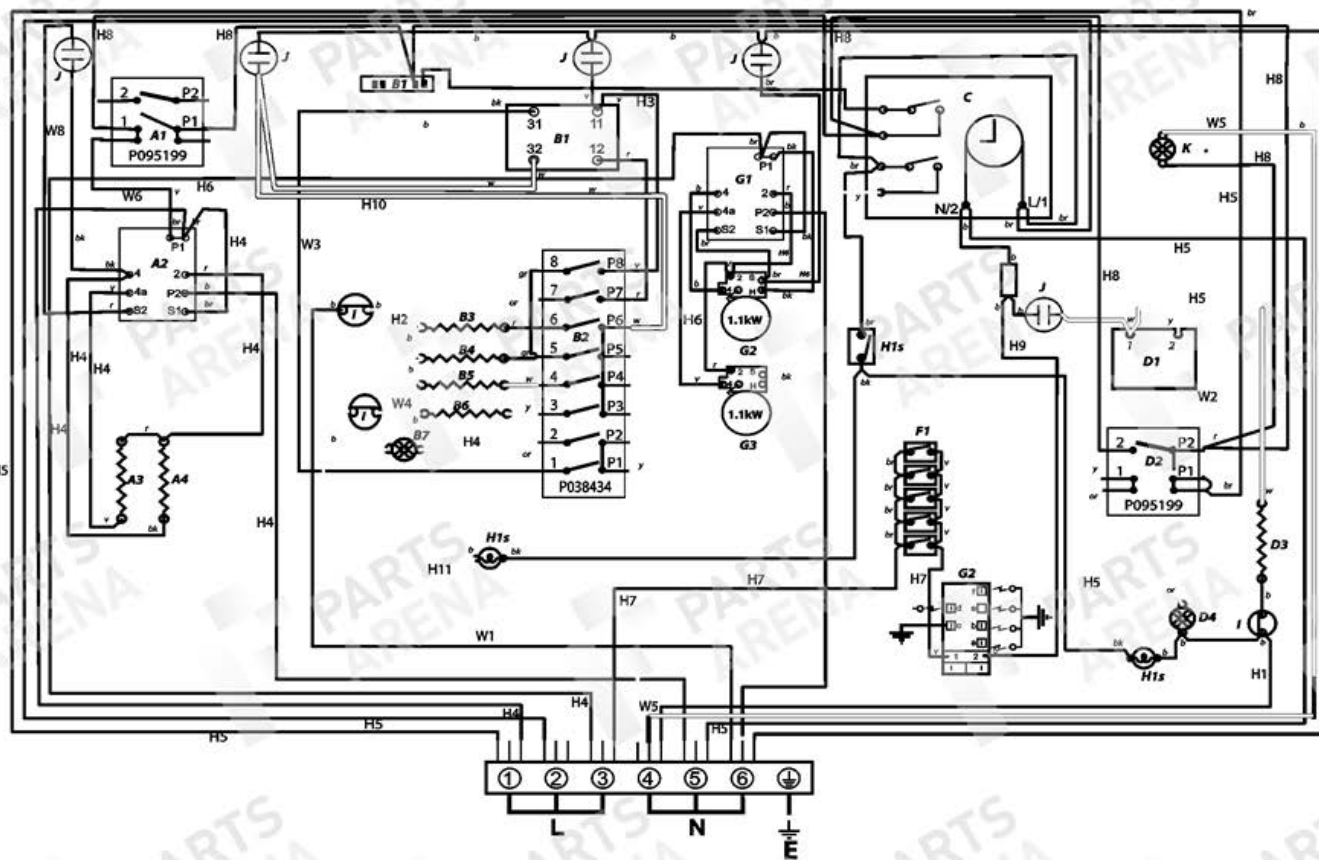

OVEN PARTS
UP TO SERIAL NUMBER 166999

ALL MODELS

DATE 28.11.11

DSL0489 P06

ISSUE STATUS 01

LH DOOR

R H DOOR

Key No.	Ref No.	Part No.	Quantity	Remarks
822	H1	P025995-05	1	RH Neutral links
824	Ni	P026793-01	1	Wire Assy LH Earth link
821	W1	P033073-02	1	Cut-out Neutral link
833	H2	P050986-01	1	Multifunction Neutral links
813	H3	P033367-02	1	Violet wire assy
820	W2	P037863-01	1	Wire Assy
811	H4	P038592-03	1	LH Harness
812	H5	P038593-02	1	RH Harness
815	H6	P038594-01	1	Griddle Harness
818	W3	P038597-02	1	Wire M/F SW-T'Stat Black Link
826	W4	P040066-03	2	Oven LVD Neutral Links
816	H11	P040694-01	1	Neutral wire daisy chain
834	W8	P040719-01	1	Grill to neon feed.
819	Ni	P049241-01	1	Spark Gen Earth
826	Ni	P049242-01	1	HT Harness
828	H7	P049254-02	1	Ignition Harness
832	H8	P052810-01	1	Cooling Harness
835	W5	P052815-02	1	Cooling Fan Neutral
831	W6	A052828-01	1	Cooling Supply link
827	Ni	P055374-02	2	Grill Earth
823	Ni	P094943-01	2	RH Stat earth, Hob earth
830	H9	P094945-04	1	Spark gen neutral
817	W7	P094951-02	1	Wire assy
825	Ni	P095450-04	1	RH Earth Link
814	H10	P095565-04	1	Wire Assy

Code	Colour
b	Blue
br	Brown
bk	Black
or	Orange
r	Red
v	Violet
w	White
y	Yellow
g/y	Green/Yellow
gr	Grey

Hi	= Not Illustrated
W	= Single Wire
H	= Multi wires

Code	Component
A1	Grill front Switch
A2	Grill Control
A3	LH grill element
A4	RH grill element
B1	LH oven stat
B1a	LH stat switch
B2	LH M/F oven switch
B3	LH oven base element
B4	LH oven top element
B5	LH oven browning elem't
B6	LH fan element
B7	LH oven fan
C	Clock/timer
D1	RH oven stat
D2	RH oven control switch
D3	RH oven fan element
D4	RH oven fan
F1	Ignition switch
G1	Ceramic Hob Control
G2/3	Ceramic Elements
H1s	Light switch
H2s	Oven light
I	Thermal cut-out
J	Neon
K	Cooling fan