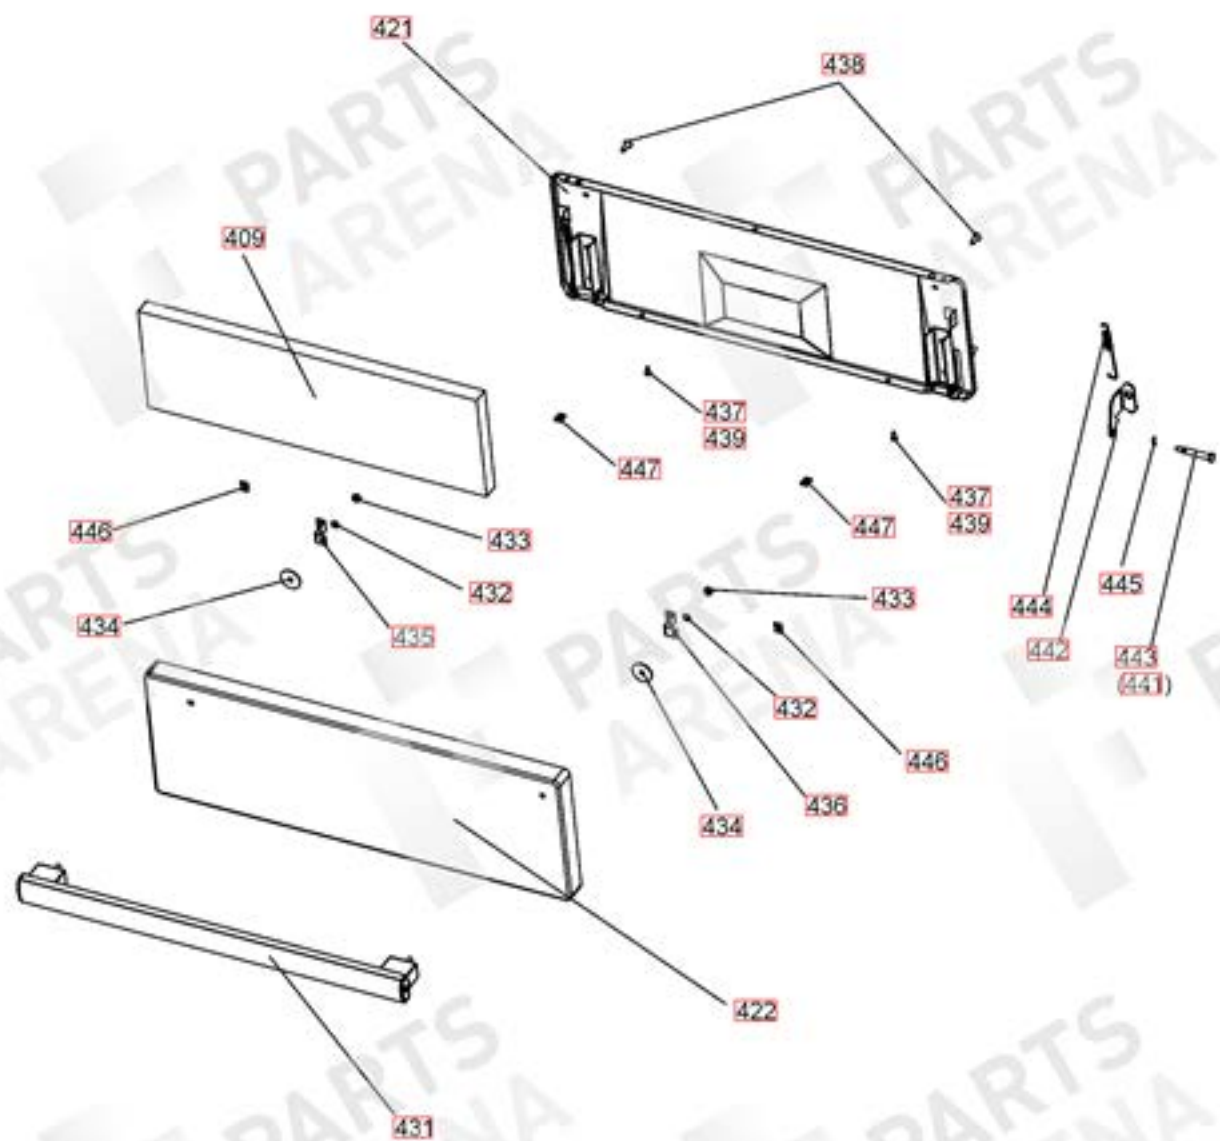

OVEN PARTS
UP TO SERIAL NUMBER 166999

ALL MODELS

DATE 28.11.11

DSL0489 P06

ISSUE STATUS 01

LH DOOR

R H DOOR

Key No.	Ref No.	Part No.	Quantity	Remarks
822	H1	P025995-05	1	RH Neutral links
824	Ni	P026793-01	1	Wire Assy LH Earth link
821	W1	P033073-02	1	Cut-out Neutral link
833	H2	P050986-01	1	Multifunction Neutral links
813	H3	P033367-02	1	Violet wire assy
820	W2	P037863-01	1	Wire Assy
811	H4	P038592-03	1	LH Harness
812	H5	P038593-02	1	RH Harness
815	H6	P038594-01	1	Griddle Harness
818	W3	P038597-02	1	Wire M/F SW-T'Stat Black Link
826	W4	P040066-03	2	Oven LVD Neutral Links
816	H11	P040694-01	1	Neutral wire daisy chain
834	W8	P040719-01	1	Grill to neon feed.
819	Ni	P049241-01	1	Spark Gen Earth
826	Ni	P049242-01	1	HT Harness
828	H7	P049254-02	1	Ignition Harness
832	H8	P052810-01	1	Cooling Harness
835	W5	P052815-02	1	Cooling Fan Neutral
831	W6	A052828-01	1	Cooling Supply link
827	Ni	P055374-02	2	Grill Earth
823	Ni	P094943-01	2	RH Stat earth, Hob earth
830	H9	P094945-04	1	Spark gen neutral
817	W7	P094951-02	1	Wire assy
825	Ni	P095450-04	1	RH Earth Link
814	H10	P095565-04	1	Wire Assy

Code	Colour
b	Blue
br	Brown
bk	Black
or	Orange
r	Red
v	Violet
w	White
y	Yellow
g/y	Green/Yellow
gr	Grey

Hi	= Not Illustrated
W	= Single Wire
H	= Multi wires

Code	Component
A1	Grill front Switch
A2	Grill Control
A3	LH grill element
A4	RH grill element
B1	LH oven stat
B1a	LH stat switch
B2	LH M/F oven switch
B3	LH oven base element
B4	LH oven top element
B5	LH oven browning elem't
B6	LH fan element
B7	LH oven fan
C	Clock/timer
D1	RH oven stat
D2	RH oven control switch
D3	RH oven fan element
D4	RH oven fan
F1	Ignition switch
G1	Ceramic Hob Control
G2/3	Ceramic Elements
H1s	Light switch
H2s	Oven light
I	Thermal cut-out
J	Neon
K	Cooling fan