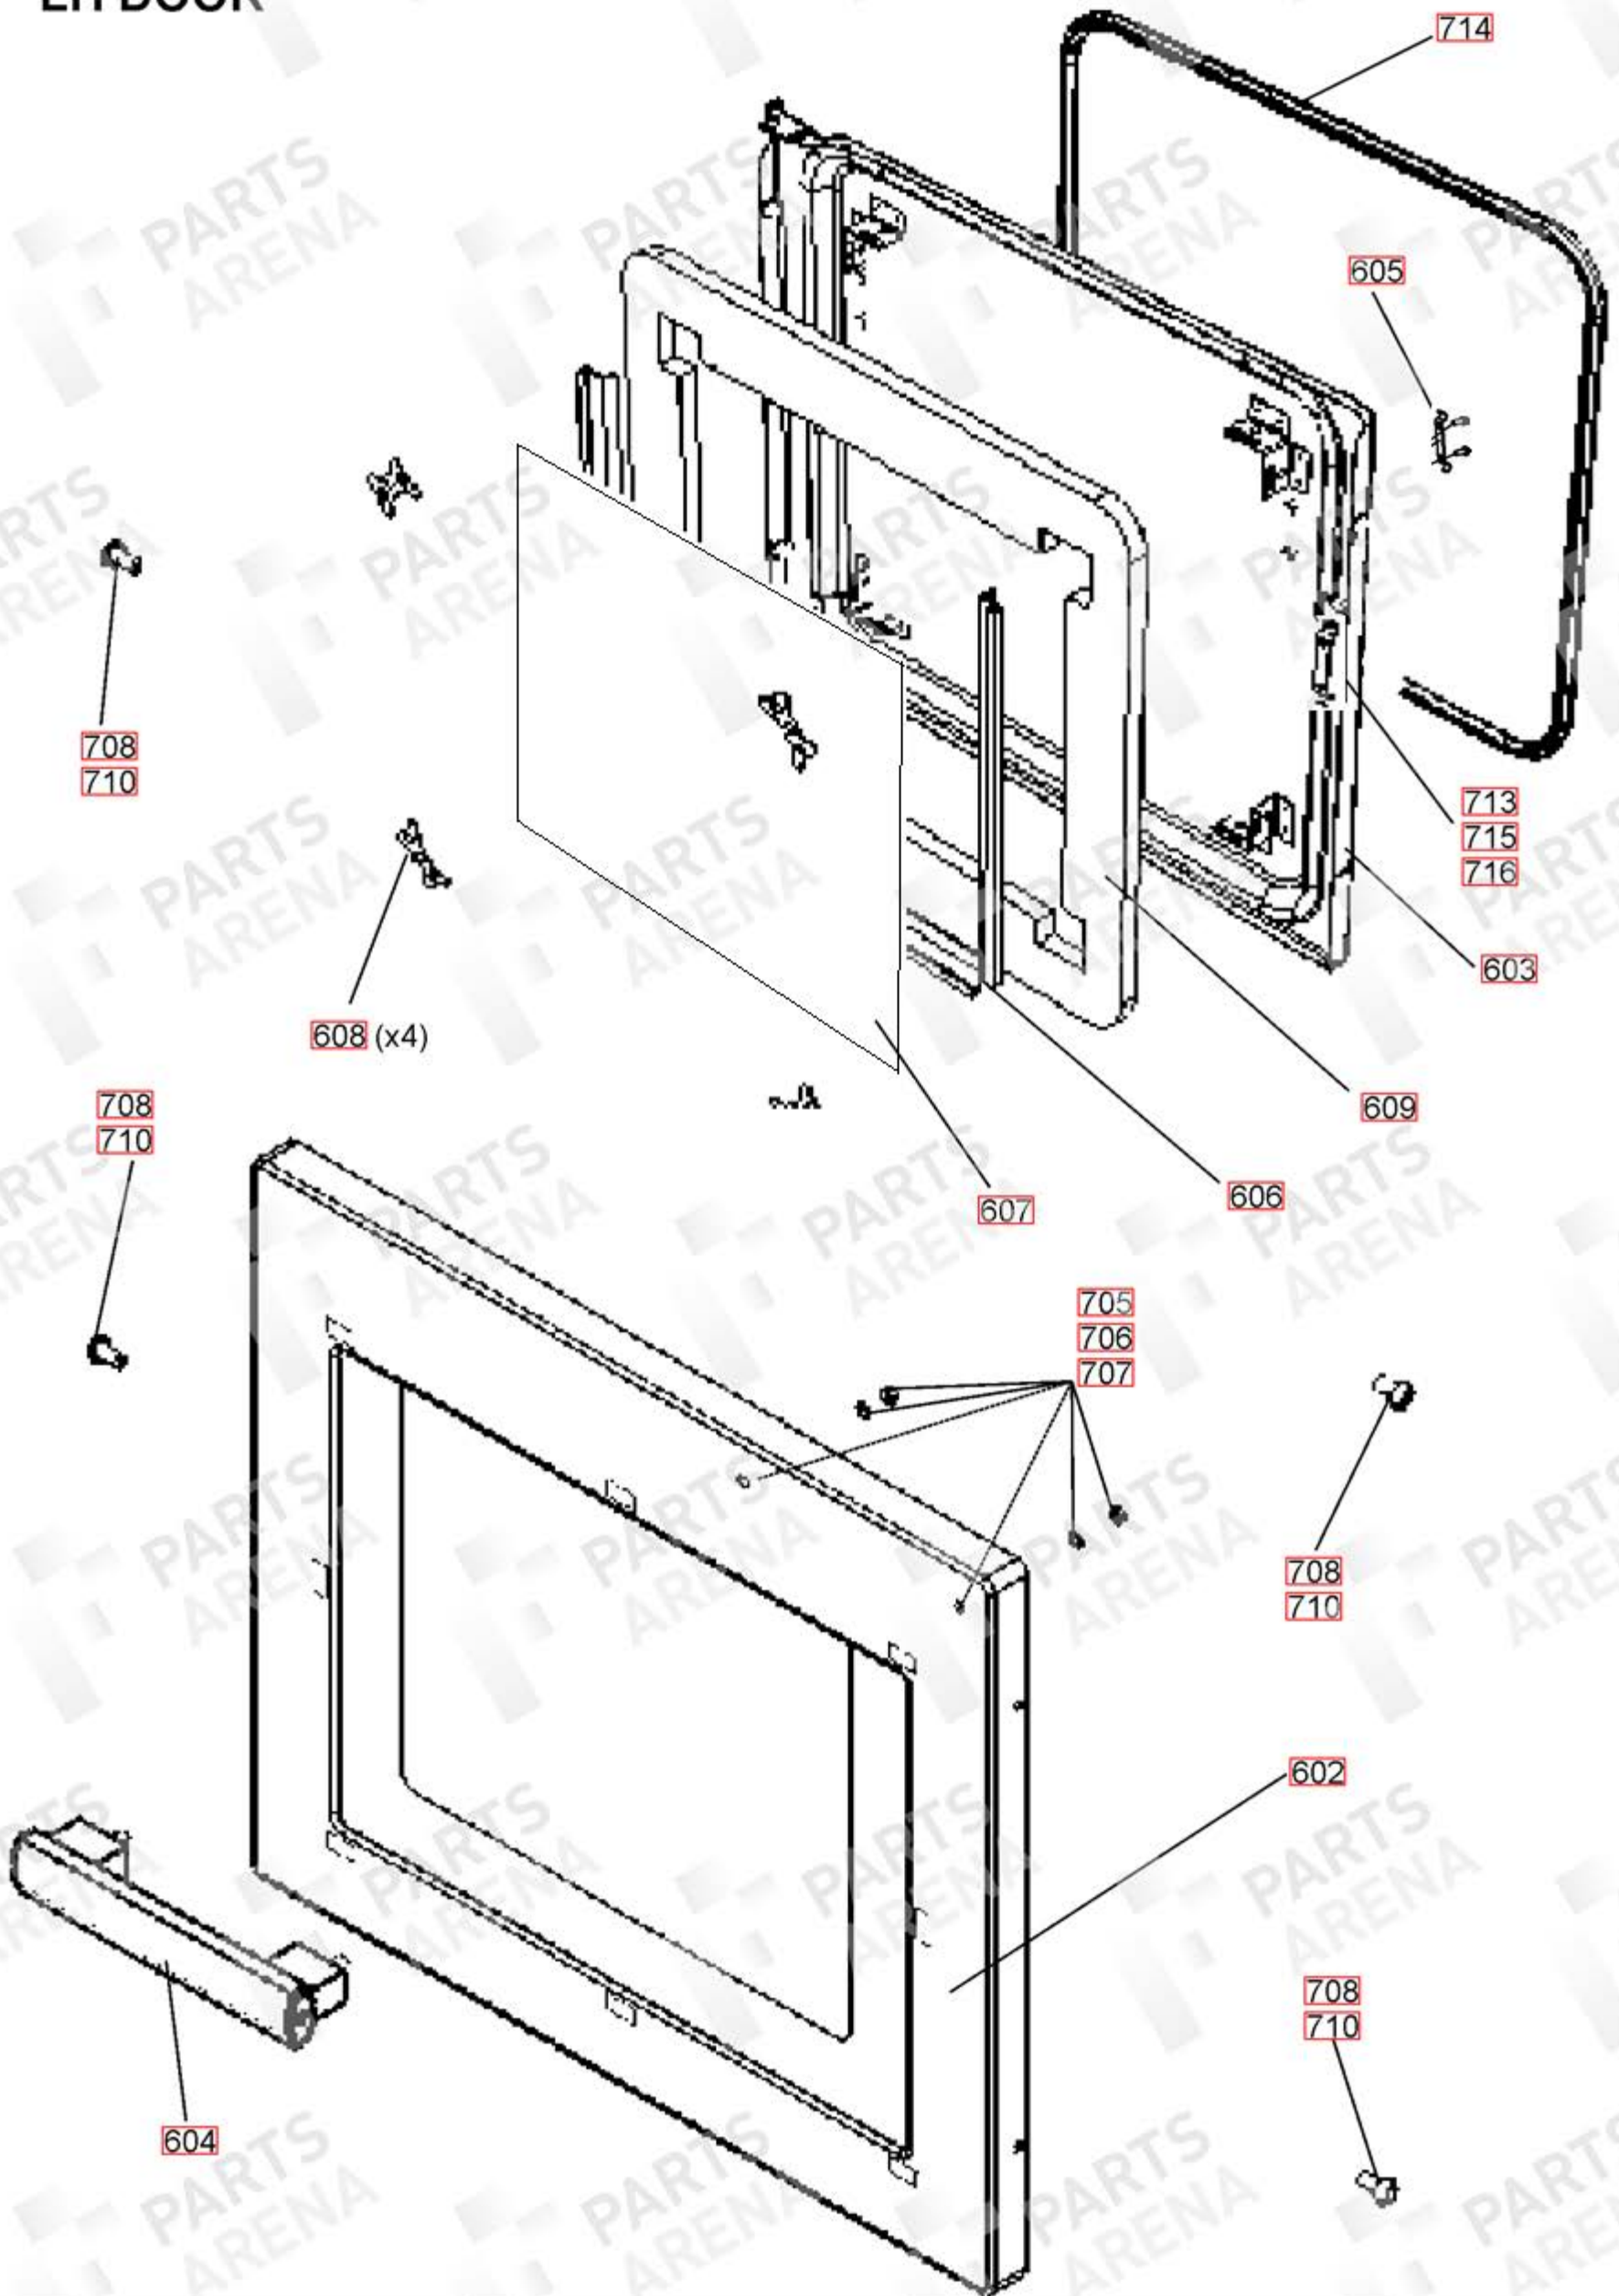

OVEN PARTS
UP TO SERIAL NUMBER 166999

ALL MODELS

DATE 28.11.11

DSL0489 P06

ISSUE STATUS 01

LH DOOR

R H DOOR

Key No.	Ref No.	Part No.	Quantity	Remarks
822	H1	P025995-05	1	RH Neutral links
824	Ni	P026793-01	1	Wire Assy LH Earth link
821	W1	P033073-02	1	Cut-out Neutral link
833	H2	P050986-01	1	Multifunction Neutral links
813	H3	P033367-02	1	Violet wire assy
820	W2	P037863-01	1	Wire Assy
811	H4	P038592-03	1	LH Harness
812	H5	P038593-02	1	RH Harness
815	H6	P038594-01	1	Griddle Harness
818	W3	P038597-02	1	Wire M/F SW-T'Stat Black Link
826	W4	P040066-03	2	Oven LVD Neutral Links
816	H11	P040694-01	1	Neutral wire daisy chain
834	W8	P040719-01	1	Grill to neon feed.
819	Ni	P049241-01	1	Spark Gen Earth
826	Ni	P049242-01	1	HT Harness
828	H7	P049254-02	1	Ignition Harness
832	H8	P052810-01	1	Cooling Harness
835	W5	P052815-02	1	Cooling Fan Neutral
831	W6	A052828-01	1	Cooling Supply link
827	Ni	P055374-02	2	Grill Earth
823	Ni	P094943-01	2	RH Stat earth, Hob earth
830	H9	P094945-04	1	Spark gen neutral
817	W7	P094951-02	1	Wire assy
825	Ni	P095450-04	1	RH Earth Link
814	H10	P095565-04	1	Wire Assy

Code	Colour
b	Blue
br	Brown
bk	Black
or	Orange
r	Red
v	Violet
w	White
y	Yellow
g/y	Green/Yellow
gr	Grey

Hi	= Not Illustrated
W	= Single Wire
H	= Multi wires

Code	Component
A1	Grill front Switch
A2	Grill Control
A3	LH grill element
A4	RH grill element
B1	LH oven stat
B1a	LH stat switch
B2	LH M/F oven switch
B3	LH oven base element
B4	LH oven top element
B5	LH oven browning elem't
B6	LH fan element
B7	LH oven fan
C	Clock/timer
D1	RH oven stat
D2	RH oven control switch
D3	RH oven fan element
D4	RH oven fan
F1	Ignition switch
G1	Ceramic Hob Control
G2/3	Ceramic Elements
H1s	Light switch
H2s	Oven light
I	Thermal cut-out
J	Neon
K	Cooling fan