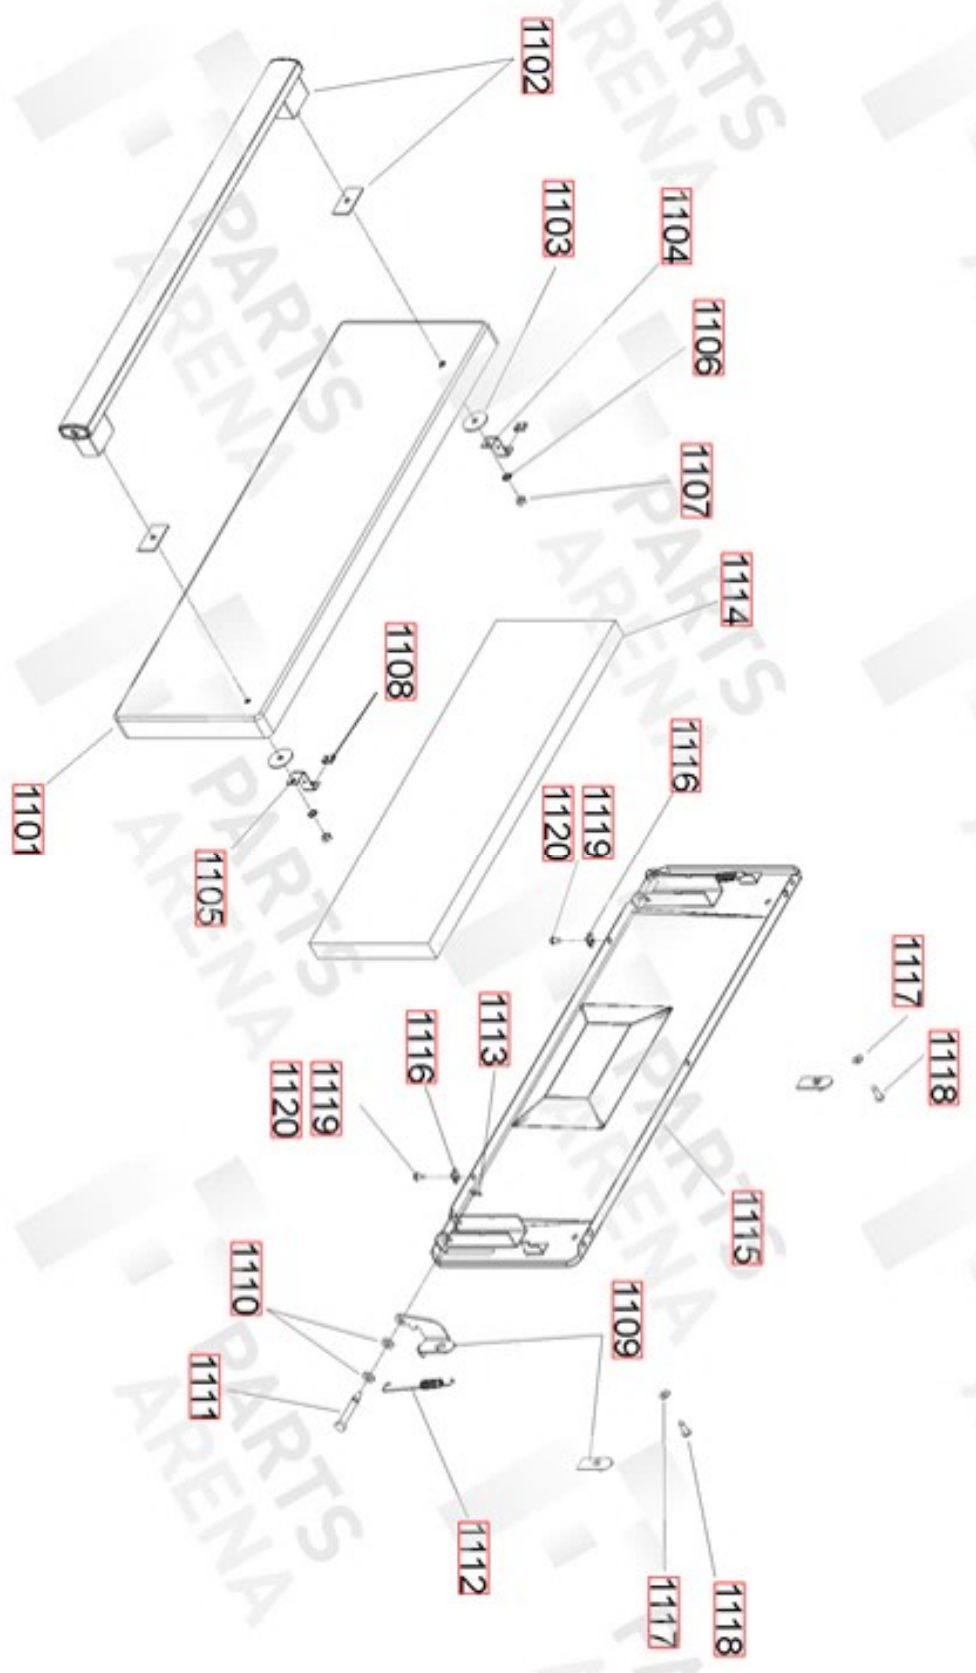

PROFESSIONAL DELUXE 100 DF  
FROM SERIAL No:186000

DATE 31.05.17

DSL0706 P05  
ISSUE: 01

LH OVEN  
(MULTIFUNCTION - LIGHT)

TALL OVEN ASSEMBLY

GRILL CHAMBER

Professional Deluxe 100 DF

Ref N°	Part N°	Quantity	Description
w1	P043964	1	WIRE 3 LINK RETURN LH OVEN
w2	P040694	1	WIRE ASSEMBLY - NEUTRAL BLUE DAISY
w3	P055374	2	NI - WIRE ASSEMBLY EARTH
w4	P064455	1	WIRE ASSEMBLY
h1	P064817	1	HARNESS IGN
h2	P064444	1	HARNESS - MF OVEN RAPID HEAT
h3	P064445	1	HARNESS - GRILL
h4	P064454	1	FANNED OVEN HARNESS
w5	P064457	1	WIRE ASSY VIOLET
w6	P038186	1	LINK TRIPLE REG. / SWITCH
w7	P049242	1	NI - HT HARNESS
w8	P037863	1	WIRE ASSEMBLY
w9	P049241	1	NI - WIRE ASSEMBLY
w10	P094951	1	WIRE ASSEMBLY
w11	P040066	2	WIRE ASSY - NEUTRAL-LINK T'CUT OUTS
w12	A094947	1	WIRE ASSEMBLY - LH FAN NEUTRAL EL CUT OUT
w13	P094943	2	NI - WIRE ASSEMBLY - EARTH
h5	P064447	1	HARNESS - COOLING FAN
w14	P064448	1	BROWN LINK - TB TO TIMER RELAY
w15	P048632	1	YELLOW LINK TIMER LH OVEN SWITCH
h6	P065746	1	HARNESS AUX RAPID TALL
w16	P095443	1	WIRE ASSEMBLY NEUTRAL
w17	P033677	1	NI - WIRE ASSEMBLY - EARTH
w18	P027672	1	NI - WIRE ASSEMBLY - EARTH

Code	Description
A1	Grill Front Switch
A2	Grill Energy Regulator
A3	Grill Elements
B1	Multi Function Oven Thermostat
B2	Multi Function Oven Control
B2a	Multi Function Oven Thermostat Front Switch
B3	Left Hand Multi Function Oven Base Element
B4	Left Hand Multi Function Oven Top Element (Outer Pair)
B5	Left Hand Multi Function Oven Top Element (Inner Pair)
B6	Left Hand Multi Function Oven Fan Element
B7	Left Hand Multi Function Oven Fan

Code	Description
C	Clock / Timer
D1	Right Hand Fan Oven Thermostat
D2	Right Hand Fan Oven Control
D3	Right Hand Fan Oven Element
D4	Right Hand Fan Oven Fan
F1	Cooling Fan
F2	Oven Light Switch
G	Oven Light (S)
H	Thermal Cut Out
I	Grill Neon
I1	Multi Function Neon
I1	Rapid Heat Neon
K	Right Hand Oven Neon
N1	Ignition Switches
N2	Ignition Spark Generator