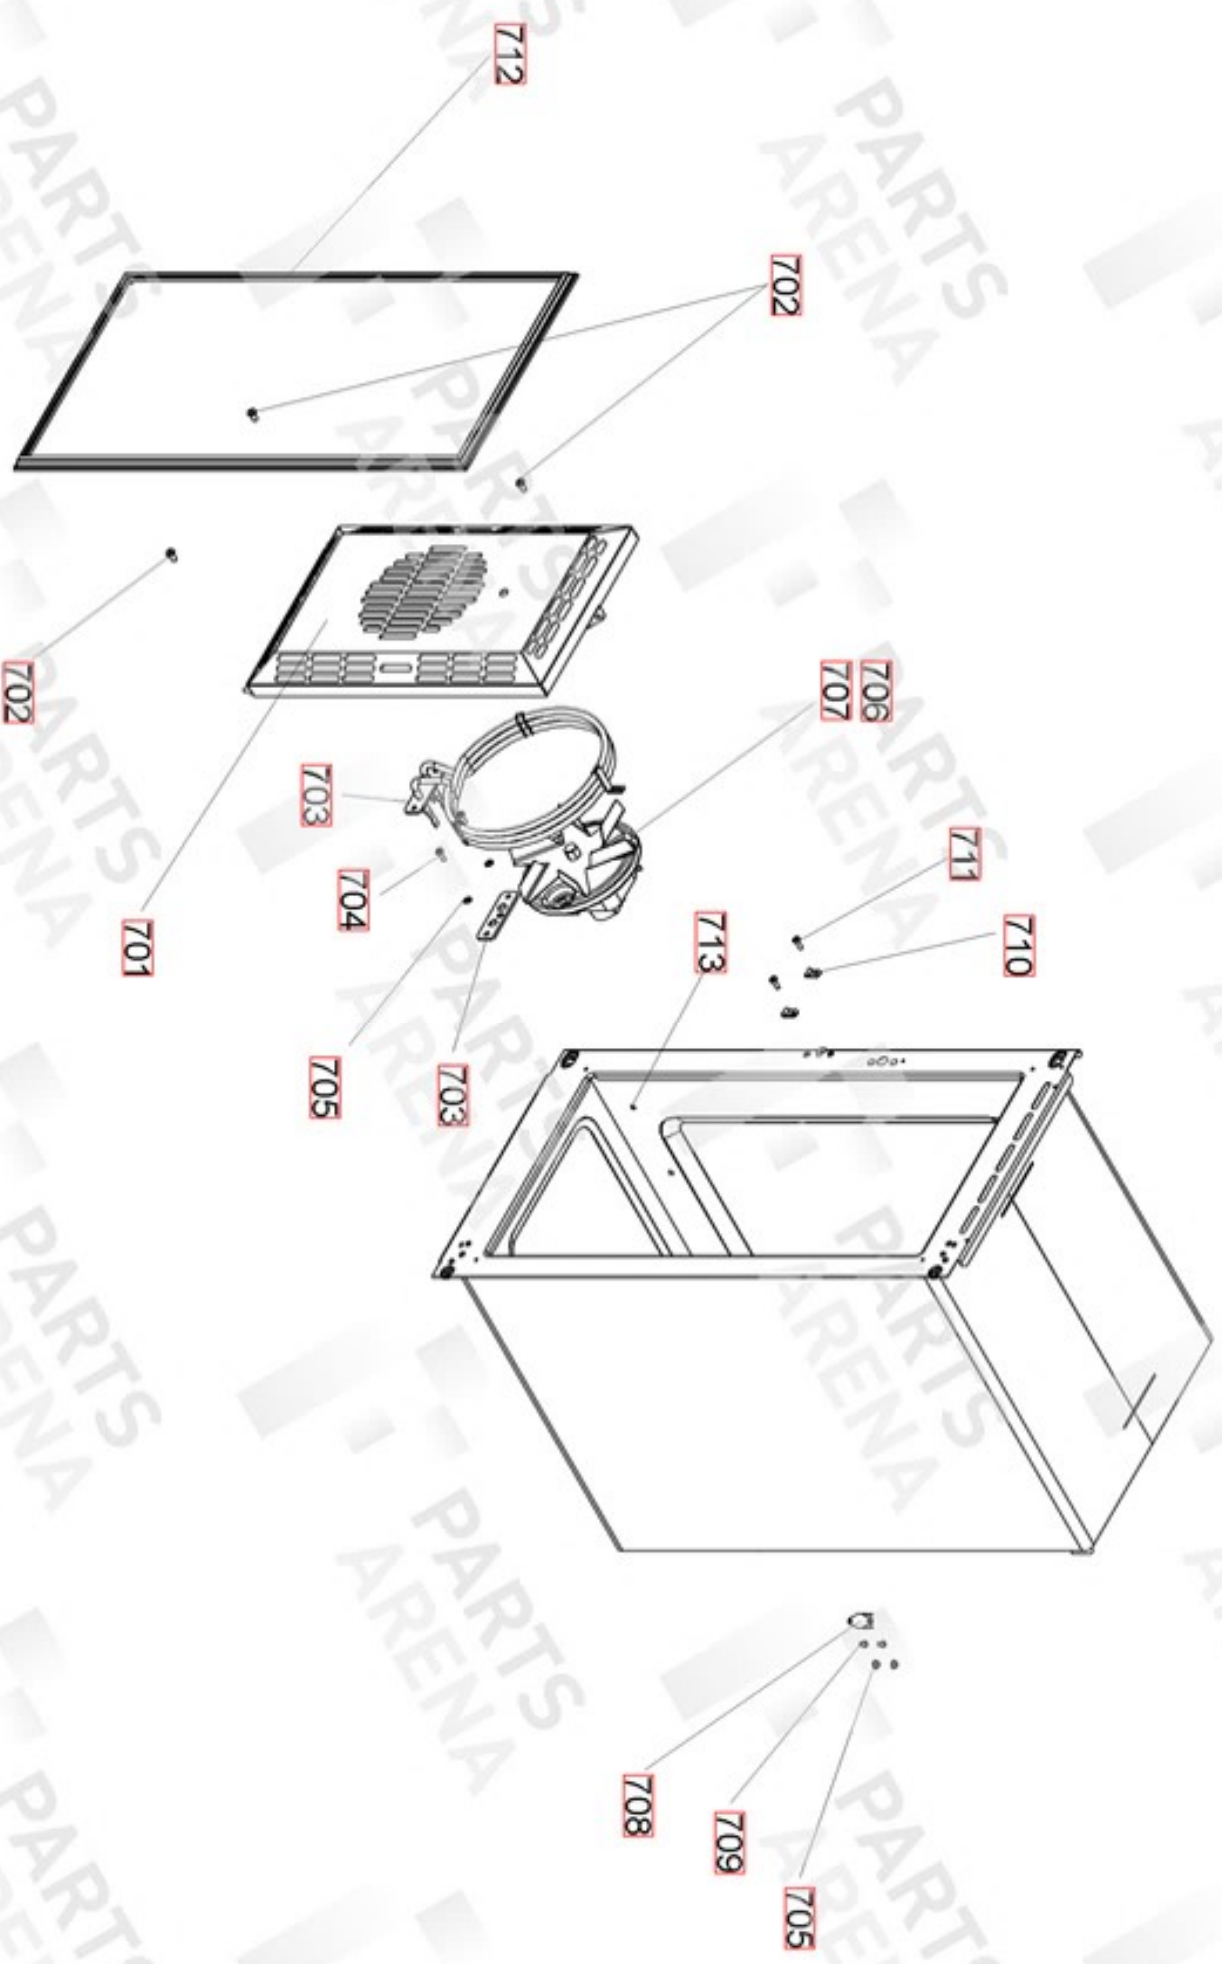

PROFESSIONAL DELUXE 100 DF  
FROM SERIAL No:186000

DATE 31.05.17

DSL0706 P05  
ISSUE: 01

LH OVEN  
(MULTIFUNCTION - LIGHT)

TALL OVEN ASSEMBLY

GRILL CHAMBER

Professional Deluxe 100 DF

Ref N°	Part N°	Quantity	Description
w1	P043964	1	WIRE 3 LINK RETURN LH OVEN
w2	P040694	1	WIRE ASSEMBLY - NEUTRAL BLUE DAISY
w3	P055374	2	NI - WIRE ASSEMBLY EARTH
w4	P064455	1	WIRE ASSEMBLY
h1	P064817	1	HARNESS IGN
h2	P064444	1	HARNESS - MF OVEN RAPID HEAT
h3	P064445	1	HARNESS - GRILL
h4	P064454	1	FANNED OVEN HARNESS
w5	P064457	1	WIRE ASSY VIOLET
w6	P038186	1	LINK TRIPLE REG. / SWITCH
w7	P049242	1	NI - HT HARNESS
w8	P037863	1	WIRE ASSEMBLY
w9	P049241	1	NI - WIRE ASSEMBLY
w10	P094951	1	WIRE ASSEMBLY
w11	P040066	2	WIRE ASSY - NEUTRAL-LINK T'CUT OUTS
w12	A094947	1	WIRE ASSEMBLY - LH FAN NEUTRAL EL CUT OUT
w13	P094943	2	NI - WIRE ASSEMBLY - EARTH
h5	P064447	1	HARNESS - COOLING FAN
w14	P064448	1	BROWN LINK - TB TO TIMER RELAY
w15	P048632	1	YELLOW LINK TIMER LH OVEN SWITCH
h6	P065746	1	HARNESS AUX RAPID TALL
w16	P095443	1	WIRE ASSEMBLY NEUTRAL
w17	P033677	1	NI - WIRE ASSEMBLY - EARTH
w18	P027672	1	NI - WIRE ASSEMBLY - EARTH

Code	Description
A1	Grill Front Switch
A2	Grill Energy Regulator
A3	Grill Elements
B1	Multi Function Oven Thermostat
B2	Multi Function Oven Control
B2a	Multi Function Oven Thermostat Front Switch
B3	Left Hand Multi Function Oven Base Element
B4	Left Hand Multi Function Oven Top Element (Outer Pair)
B5	Left Hand Multi Function Oven Top Element (Inner Pair)
B6	Left Hand Multi Function Oven Fan Element
B7	Left Hand Multi Function Oven Fan

Code	Description
C	Clock / Timer
D1	Right Hand Fan Oven Thermostat
D2	Right Hand Fan Oven Control
D3	Right Hand Fan Oven Element
D4	Right Hand Fan Oven Fan
F1	Cooling Fan
F2	Oven Light Switch
G	Oven Light (S)
H	Thermal Cut Out
I	Grill Neon
I1	Multi Function Neon
I1	Rapid Heat Neon
K	Right Hand Oven Neon
N1	Ignition Switches
N2	Ignition Spark Generator