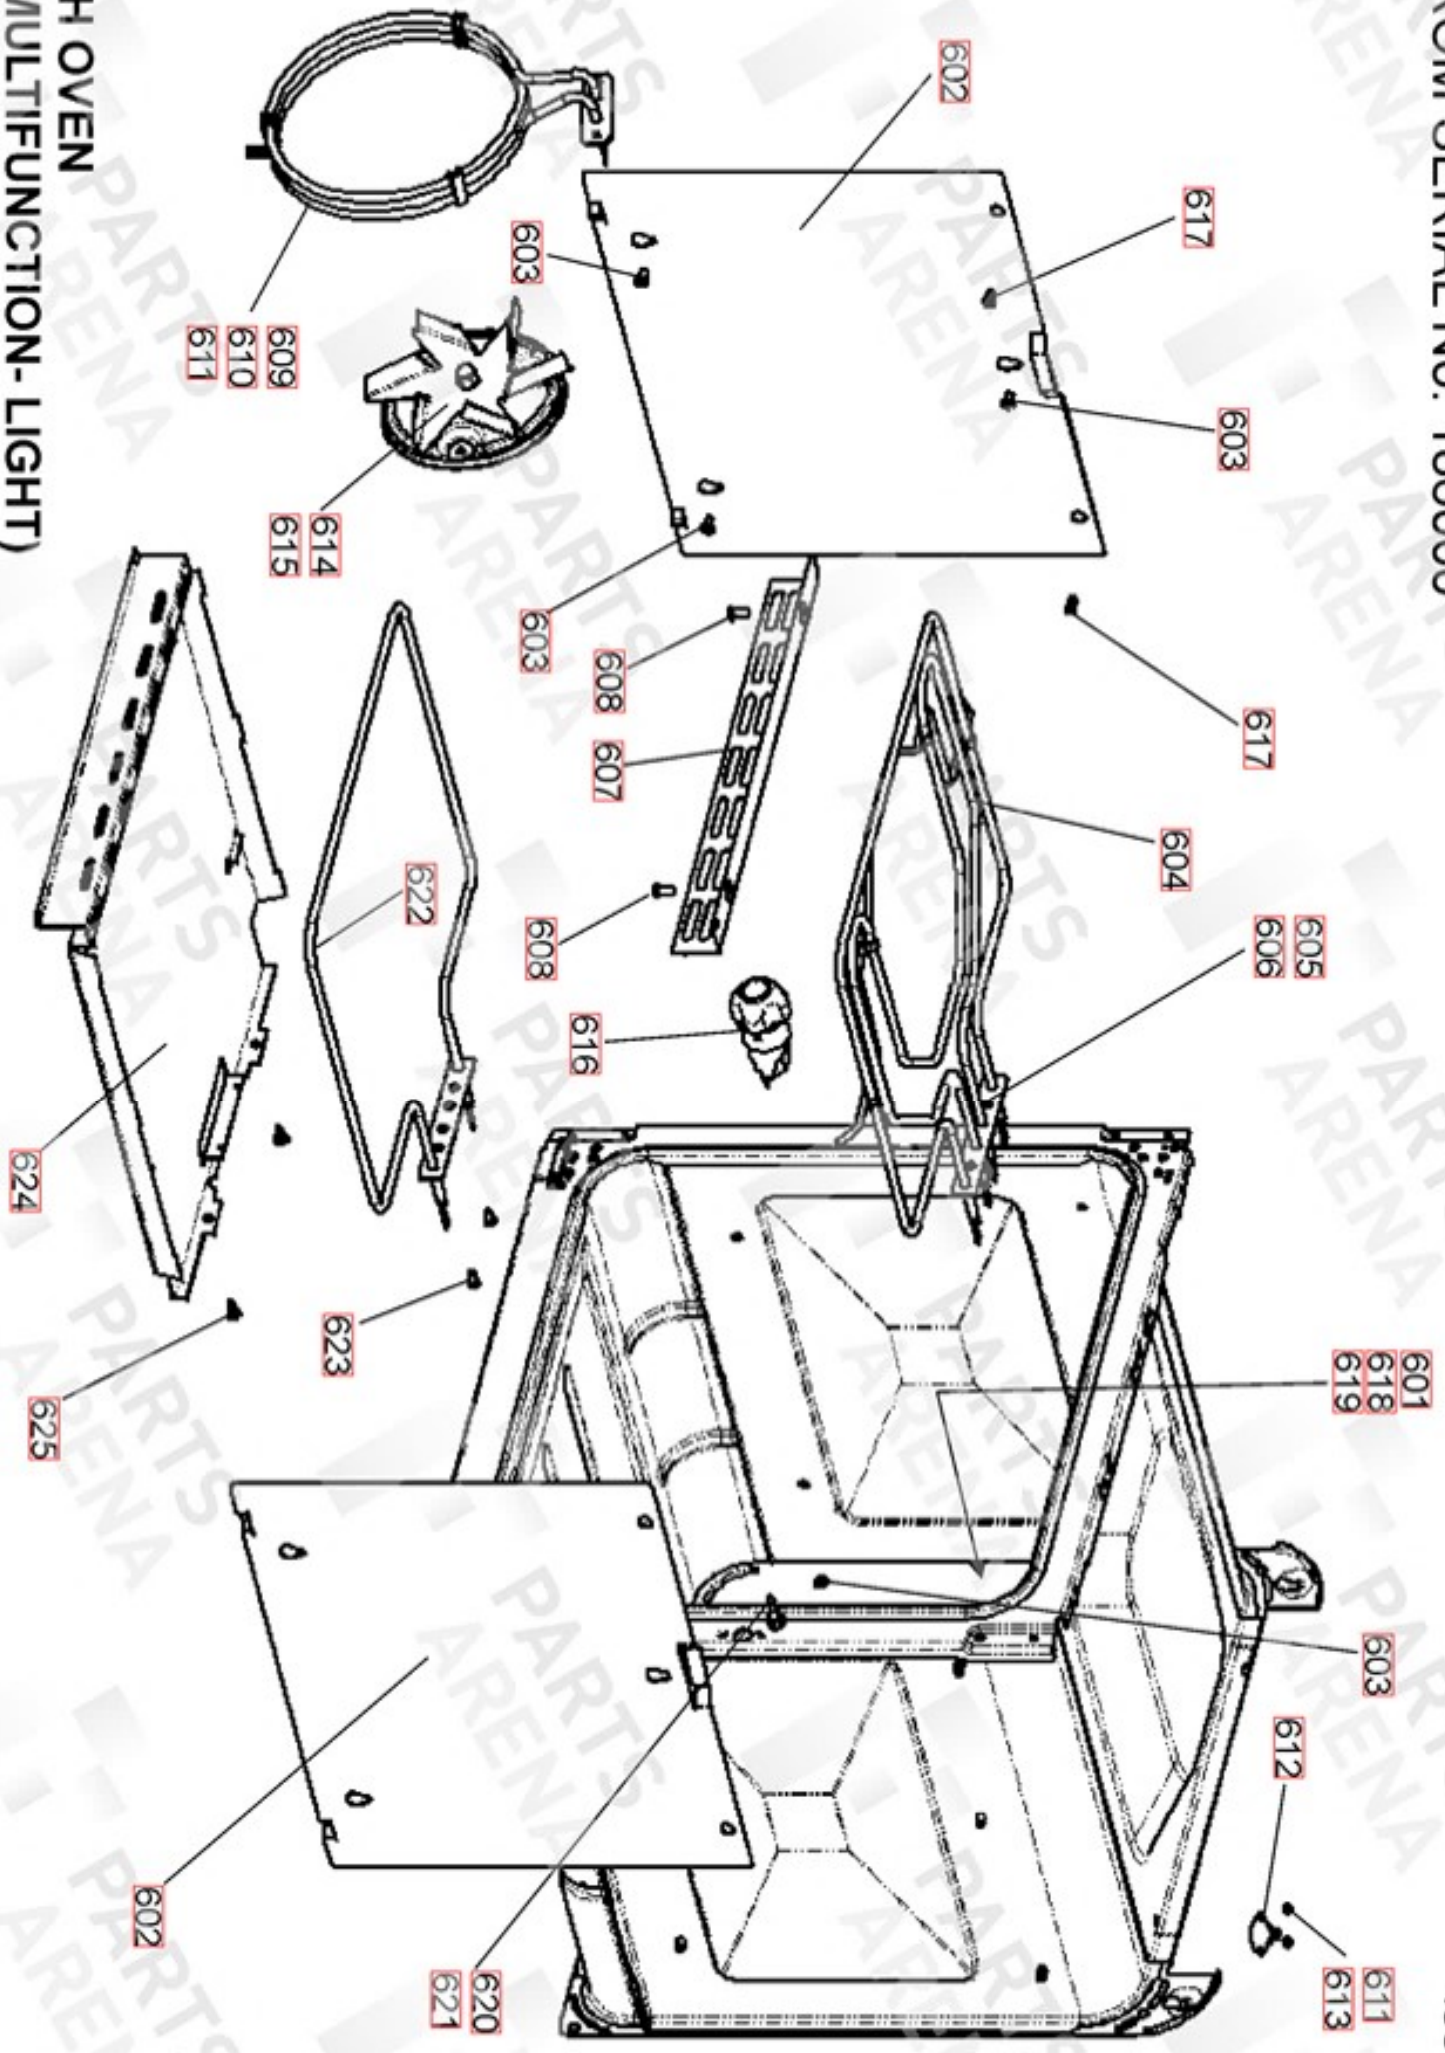

PROFESSIONAL DELUXE 100 DF  
FROM SERIAL No:186000

DATE 31.05.17

DSL0706 P05  
ISSUE: 01

LH OVEN  
(MULTIFUNCTION - LIGHT)

TALL OVEN ASSEMBLY

GRILL CHAMBER

Professional Deluxe 100 DF

Ref N°	Part N°	Quantity	Description
w1	P043964	1	WIRE 3 LINK RETURN LH OVEN
w2	P040694	1	WIRE ASSEMBLY - NEUTRAL BLUE DAISY
w3	P055374	2	NI - WIRE ASSEMBLY EARTH
w4	P064455	1	WIRE ASSEMBLY
h1	P064817	1	HARNESS IGN
h2	P064444	1	HARNESS - MF OVEN RAPID HEAT
h3	P064445	1	HARNESS - GRILL
h4	P064454	1	FANNED OVEN HARNESS
w5	P064457	1	WIRE ASSY VIOLET
w6	P038186	1	LINK TRIPLE REG. / SWITCH
w7	P049242	1	NI - HT HARNESS
w8	P037863	1	WIRE ASSEMBLY
w9	P049241	1	NI - WIRE ASSEMBLY
w10	P094951	1	WIRE ASSEMBLY
w11	P040066	2	WIRE ASSY - NEUTRAL-LINK T'CUT OUTS
w12	A094947	1	WIRE ASSEMBLY - LH FAN NEUTRAL EL CUT OUT
w13	P094943	2	NI - WIRE ASSEMBLY - EARTH
h5	P064447	1	HARNESS - COOLING FAN
w14	P064448	1	BROWN LINK - TB TO TIMER RELAY
w15	P048632	1	YELLOW LINK TIMER LH OVEN SWITCH
h6	P065746	1	HARNESS AUX RAPID TALL
w16	P095443	1	WIRE ASSEMBLY NEUTRAL
w17	P033677	1	NI - WIRE ASSEMBLY - EARTH
w18	P027672	1	NI - WIRE ASSEMBLY - EARTH

Code	Description
A1	Grill Front Switch
A2	Grill Energy Regulator
A3	Grill Elements
B1	Multi Function Oven Thermostat
B2	Multi Function Oven Control
B2a	Multi Function Oven Thermostat Front Switch
B3	Left Hand Multi Function Oven Base Element
B4	Left Hand Multi Function Oven Top Element (Outer Pair)
B5	Left Hand Multi Function Oven Top Element (Inner Pair)
B6	Left Hand Multi Function Oven Fan Element
B7	Left Hand Multi Function Oven Fan

Code	Description
C	Clock / Timer
D1	Right Hand Fan Oven Thermostat
D2	Right Hand Fan Oven Control
D3	Right Hand Fan Oven Element
D4	Right Hand Fan Oven Fan
F1	Cooling Fan
F2	Oven Light Switch
G	Oven Light (S)
H	Thermal Cut Out
I	Grill Neon
I1	Multi Function Neon
I1	Rapid Heat Neon
K	Right Hand Oven Neon
N1	Ignition Switches
N2	Ignition Spark Generator