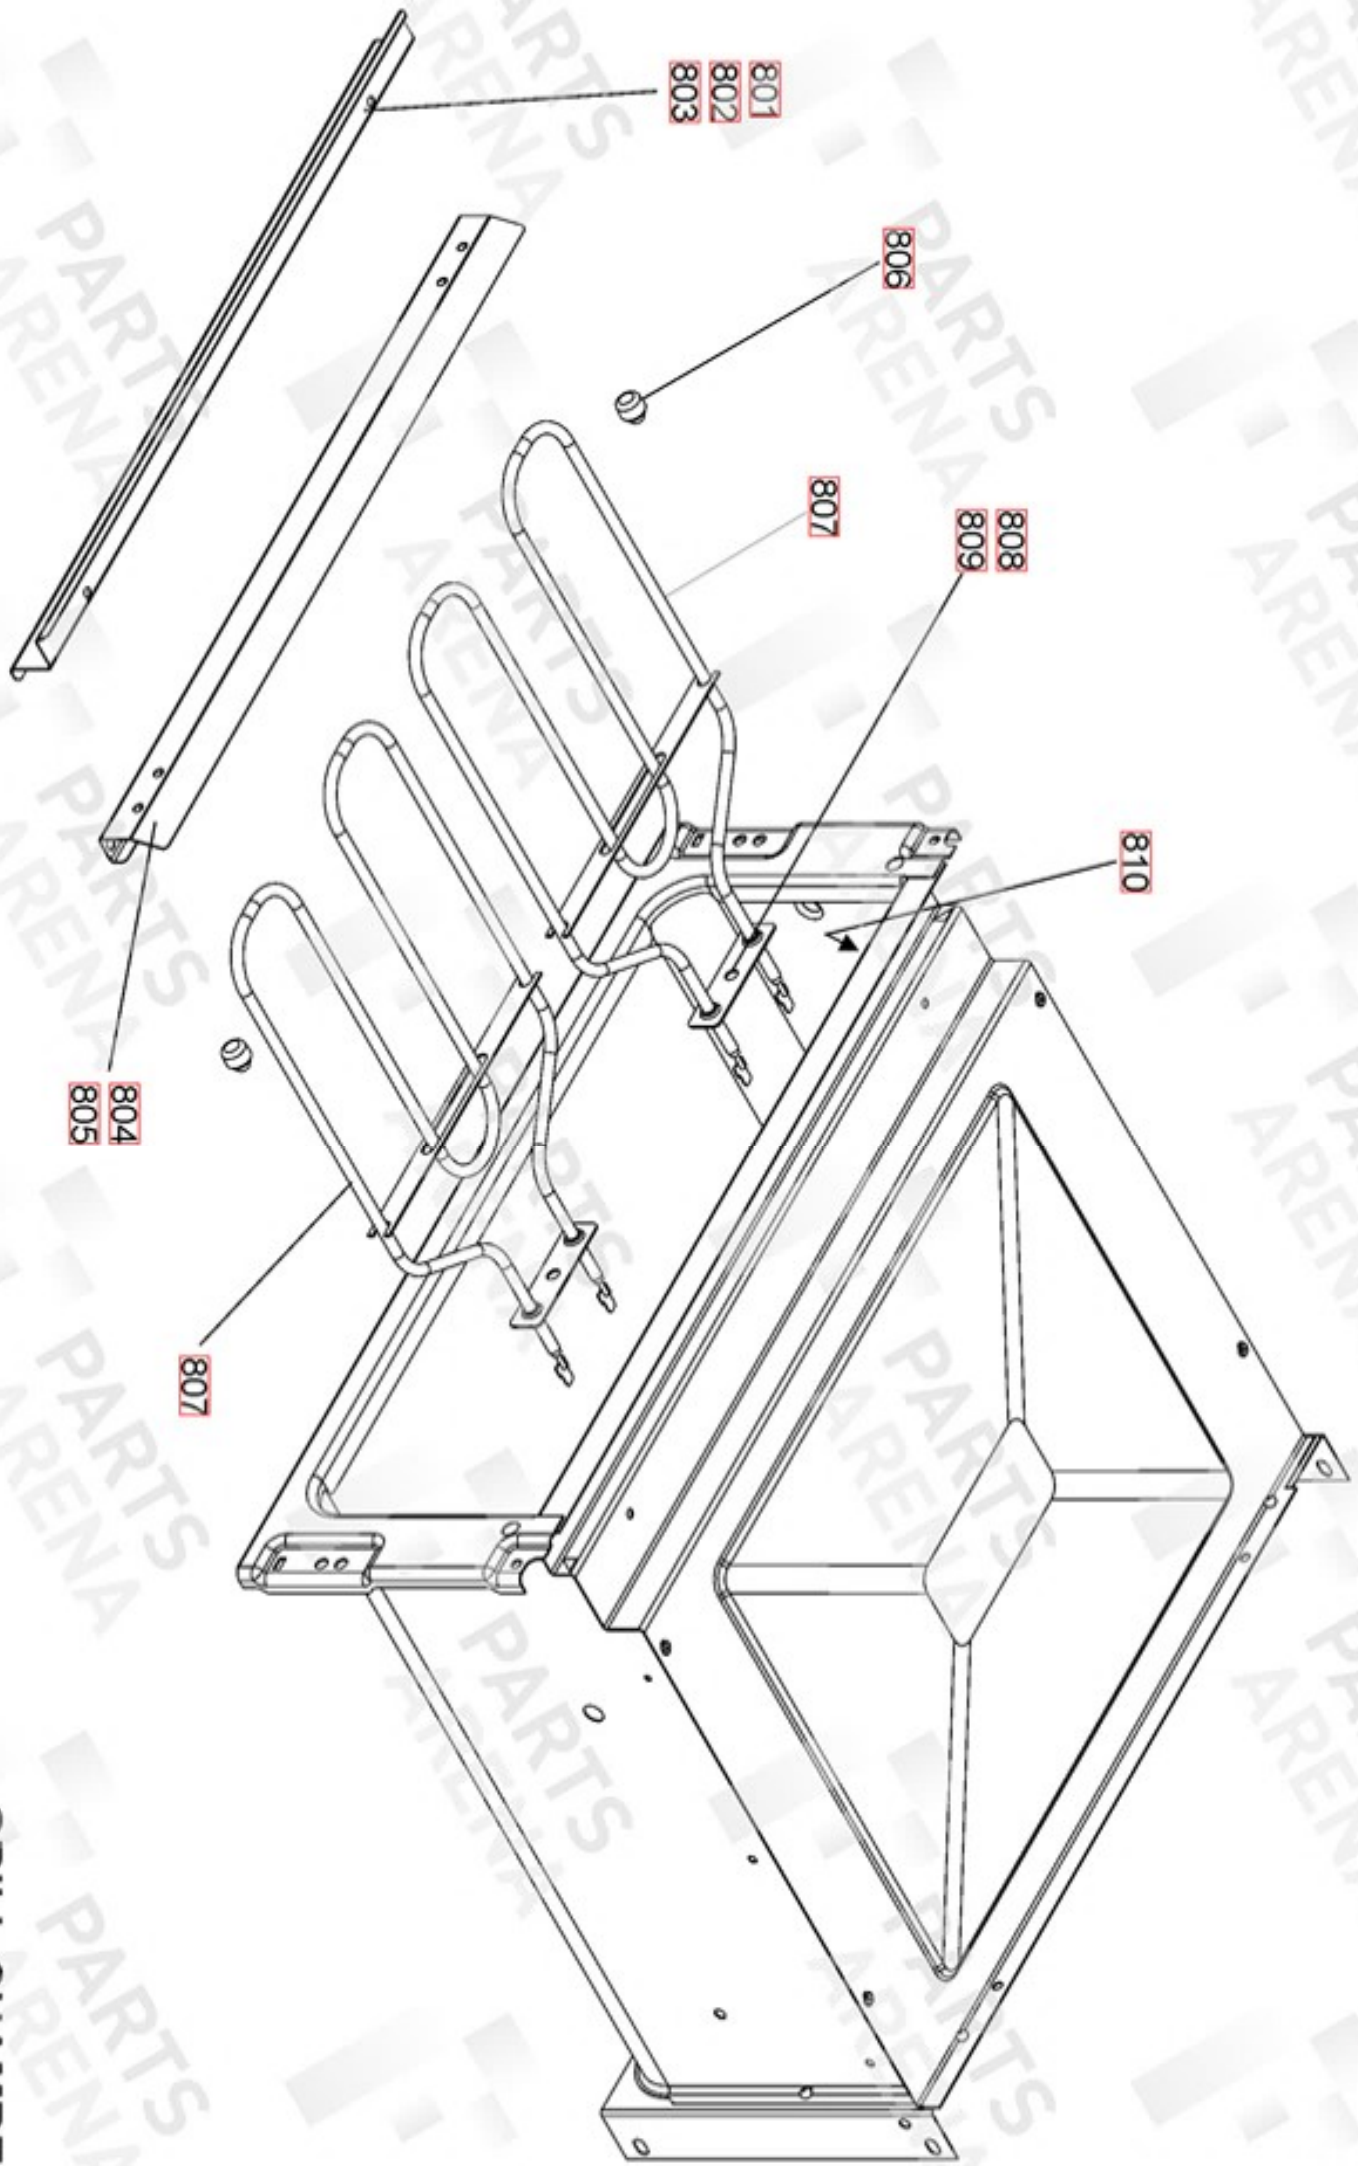

PROFESSIONAL DELUXE 100 DF  
FROM SERIAL No:186000

DATE 31.05.17

DSL0706 P05  
ISSUE: 01

LH OVEN  
(MULTIFUNCTION - LIGHT)

TALL OVEN ASSEMBLY

GRILL CHAMBER

Professional Deluxe 100 DF

Ref N°	Part N°	Quantity	Description
w1	P043964	1	WIRE 3 LINK RETURN LH OVEN
w2	P040694	1	WIRE ASSEMBLY - NEUTRAL BLUE DAISY
w3	P055374	2	NI - WIRE ASSEMBLY EARTH
w4	P064455	1	WIRE ASSEMBLY
h1	P064817	1	HARNESS IGN
h2	P064444	1	HARNESS - MF OVEN RAPID HEAT
h3	P064445	1	HARNESS - GRILL
h4	P064454	1	FANNED OVEN HARNESS
w5	P064457	1	WIRE ASSY VIOLET
w6	P038186	1	LINK TRIPLE REG. / SWITCH
w7	P049242	1	NI - HT HARNESS
w8	P037863	1	WIRE ASSEMBLY
w9	P049241	1	NI - WIRE ASSEMBLY
w10	P094951	1	WIRE ASSEMBLY
w11	P040066	2	WIRE ASSY - NEUTRAL-LINK T'CUT OUTS
w12	A094947	1	WIRE ASSEMBLY - LH FAN NEUTRAL EL CUT OUT
w13	P094943	2	NI - WIRE ASSEMBLY - EARTH
h5	P064447	1	HARNESS - COOLING FAN
w14	P064448	1	BROWN LINK - TB TO TIMER RELAY
w15	P048632	1	YELLOW LINK TIMER LH OVEN SWITCH
h6	P065746	1	HARNESS AUX RAPID TALL
w16	P095443	1	WIRE ASSEMBLY NEUTRAL
w17	P033677	1	NI - WIRE ASSEMBLY - EARTH
w18	P027672	1	NI - WIRE ASSEMBLY - EARTH

Code	Description
A1	Grill Front Switch
A2	Grill Energy Regulator
A3	Grill Elements
B1	Multi Function Oven Thermostat
B2	Multi Function Oven Control
B2a	Multi Function Oven Thermostat Front Switch
B3	Left Hand Multi Function Oven Base Element
B4	Left Hand Multi Function Oven Top Element (Outer Pair)
B5	Left Hand Multi Function Oven Top Element (Inner Pair)
B6	Left Hand Multi Function Oven Fan Element
B7	Left Hand Multi Function Oven Fan

Code	Description
C	Clock / Timer
D1	Right Hand Fan Oven Thermostat
D2	Right Hand Fan Oven Control
D3	Right Hand Fan Oven Element
D4	Right Hand Fan Oven Fan
F1	Cooling Fan
F2	Oven Light Switch
G	Oven Light (S)
H	Thermal Cut Out
I	Grill Neon
I1	Multi Function Neon
I1	Rapid Heat Neon
K	Right Hand Oven Neon
N1	Ignition Switches
N2	Ignition Spark Generator