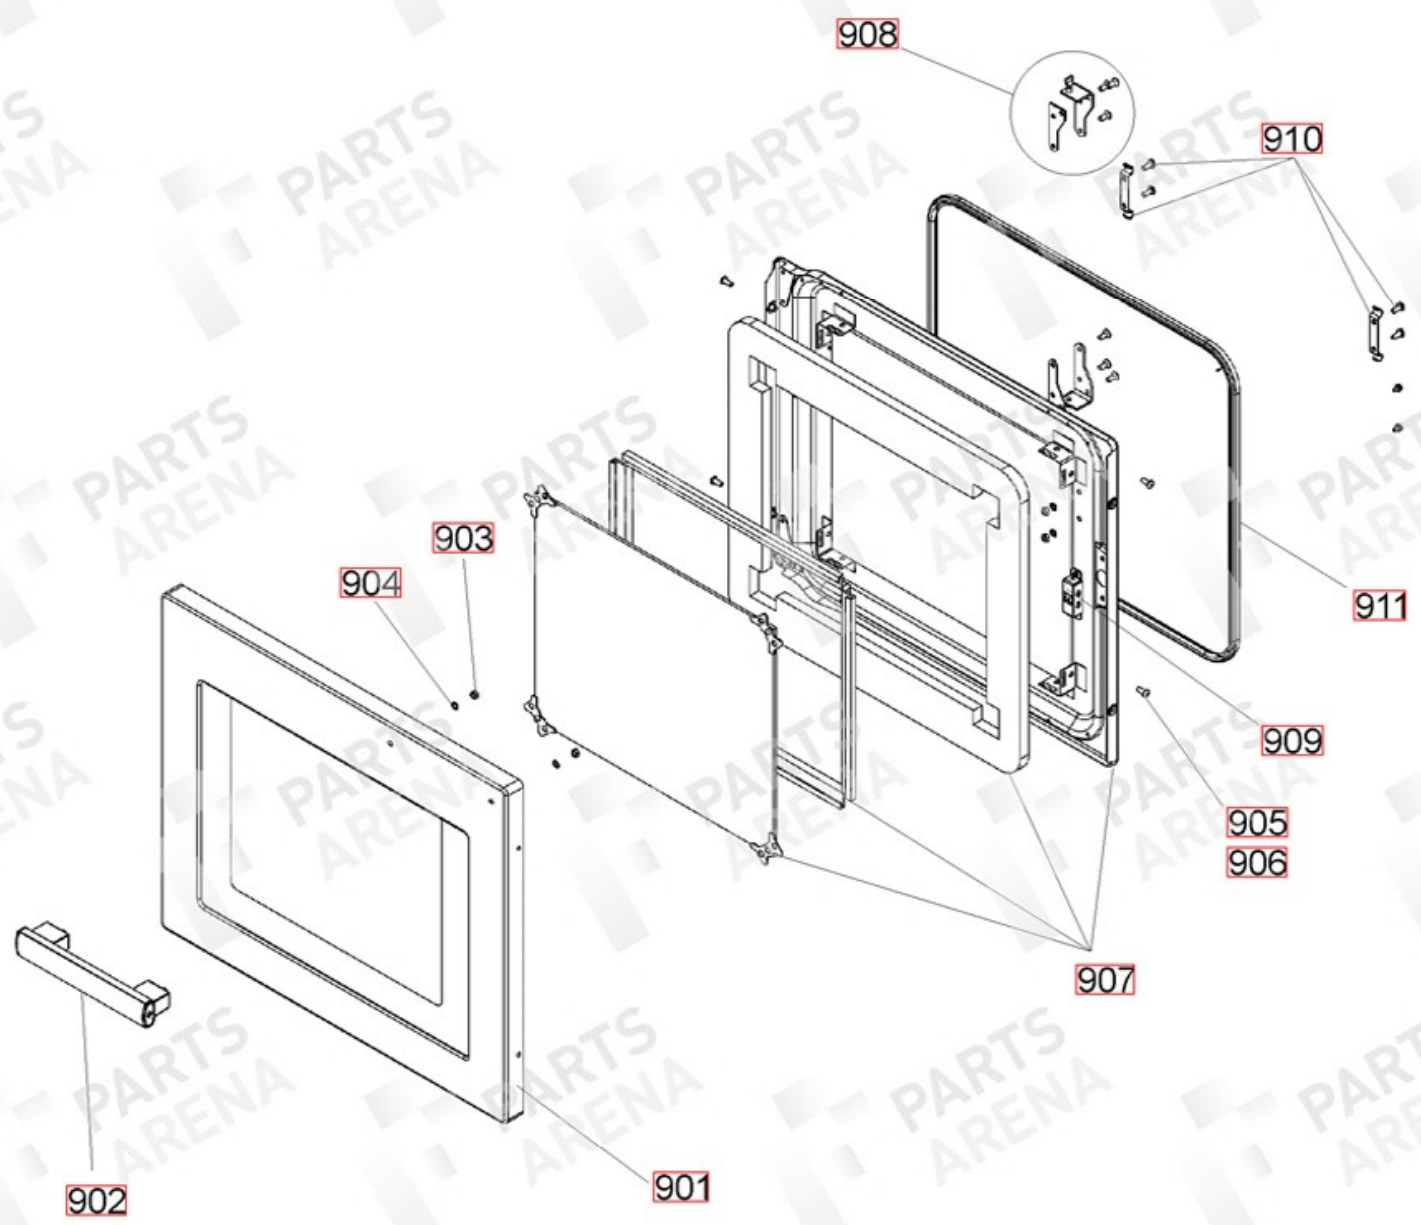

PROFESSIONAL DELUXE 100 DF  
FROM SERIAL No:186000

DATE 31.05.17

DSL0706 P05  
ISSUE: 01

LH OVEN  
(MULTIFUNCTION - LIGHT)

TALL OVEN ASSEMBLY

GRILL CHAMBER

Professional Deluxe 100 DF

Ref N°	Part N°	Quantity	Description
w1	P043964	1	WIRE 3 LINK RETURN LH OVEN
w2	P040694	1	WIRE ASSEMBLY - NEUTRAL BLUE DAISY
w3	P055374	2	NI - WIRE ASSEMBLY EARTH
w4	P064455	1	WIRE ASSEMBLY
h1	P064817	1	HARNESS IGN
h2	P064444	1	HARNESS - MF OVEN RAPID HEAT
h3	P064445	1	HARNESS - GRILL
h4	P064454	1	FANNED OVEN HARNESS
w5	P064457	1	WIRE ASSY VIOLET
w6	P038186	1	LINK TRIPLE REG. / SWITCH
w7	P049242	1	NI - HT HARNESS
w8	P037863	1	WIRE ASSEMBLY
w9	P049241	1	NI - WIRE ASSEMBLY
w10	P094951	1	WIRE ASSEMBLY
w11	P040066	2	WIRE ASSY - NEUTRAL-LINK T'CUT OUTS
w12	A094947	1	WIRE ASSEMBLY - LH FAN NEUTRAL EL CUT OUT
w13	P094943	2	NI - WIRE ASSEMBLY - EARTH
h5	P064447	1	HARNESS - COOLING FAN
w14	P064448	1	BROWN LINK - TB TO TIMER RELAY
w15	P048632	1	YELLOW LINK TIMER LH OVEN SWITCH
h6	P065746	1	HARNESS AUX RAPID TALL
w16	P095443	1	WIRE ASSEMBLY NEUTRAL
w17	P033677	1	NI - WIRE ASSEMBLY - EARTH
w18	P027672	1	NI - WIRE ASSEMBLY - EARTH

Code	Description
A1	Grill Front Switch
A2	Grill Energy Regulator
A3	Grill Elements
B1	Multi Function Oven Thermostat
B2	Multi Function Oven Control
B2a	Multi Function Oven Thermostat Front Switch
B3	Left Hand Multi Function Oven Base Element
B4	Left Hand Multi Function Oven Top Element (Outer Pair)
B5	Left Hand Multi Function Oven Top Element (Inner Pair)
B6	Left Hand Multi Function Oven Fan Element
B7	Left Hand Multi Function Oven Fan

Code	Description
C	Clock / Timer
D1	Right Hand Fan Oven Thermostat
D2	Right Hand Fan Oven Control
D3	Right Hand Fan Oven Element
D4	Right Hand Fan Oven Fan
F1	Cooling Fan
F2	Oven Light Switch
G	Oven Light (S)
H	Thermal Cut Out
I	Grill Neon
I1	Multi Function Neon
I1	Rapid Heat Neon
K	Right Hand Oven Neon
N1	Ignition Switches
N2	Ignition Spark Generator