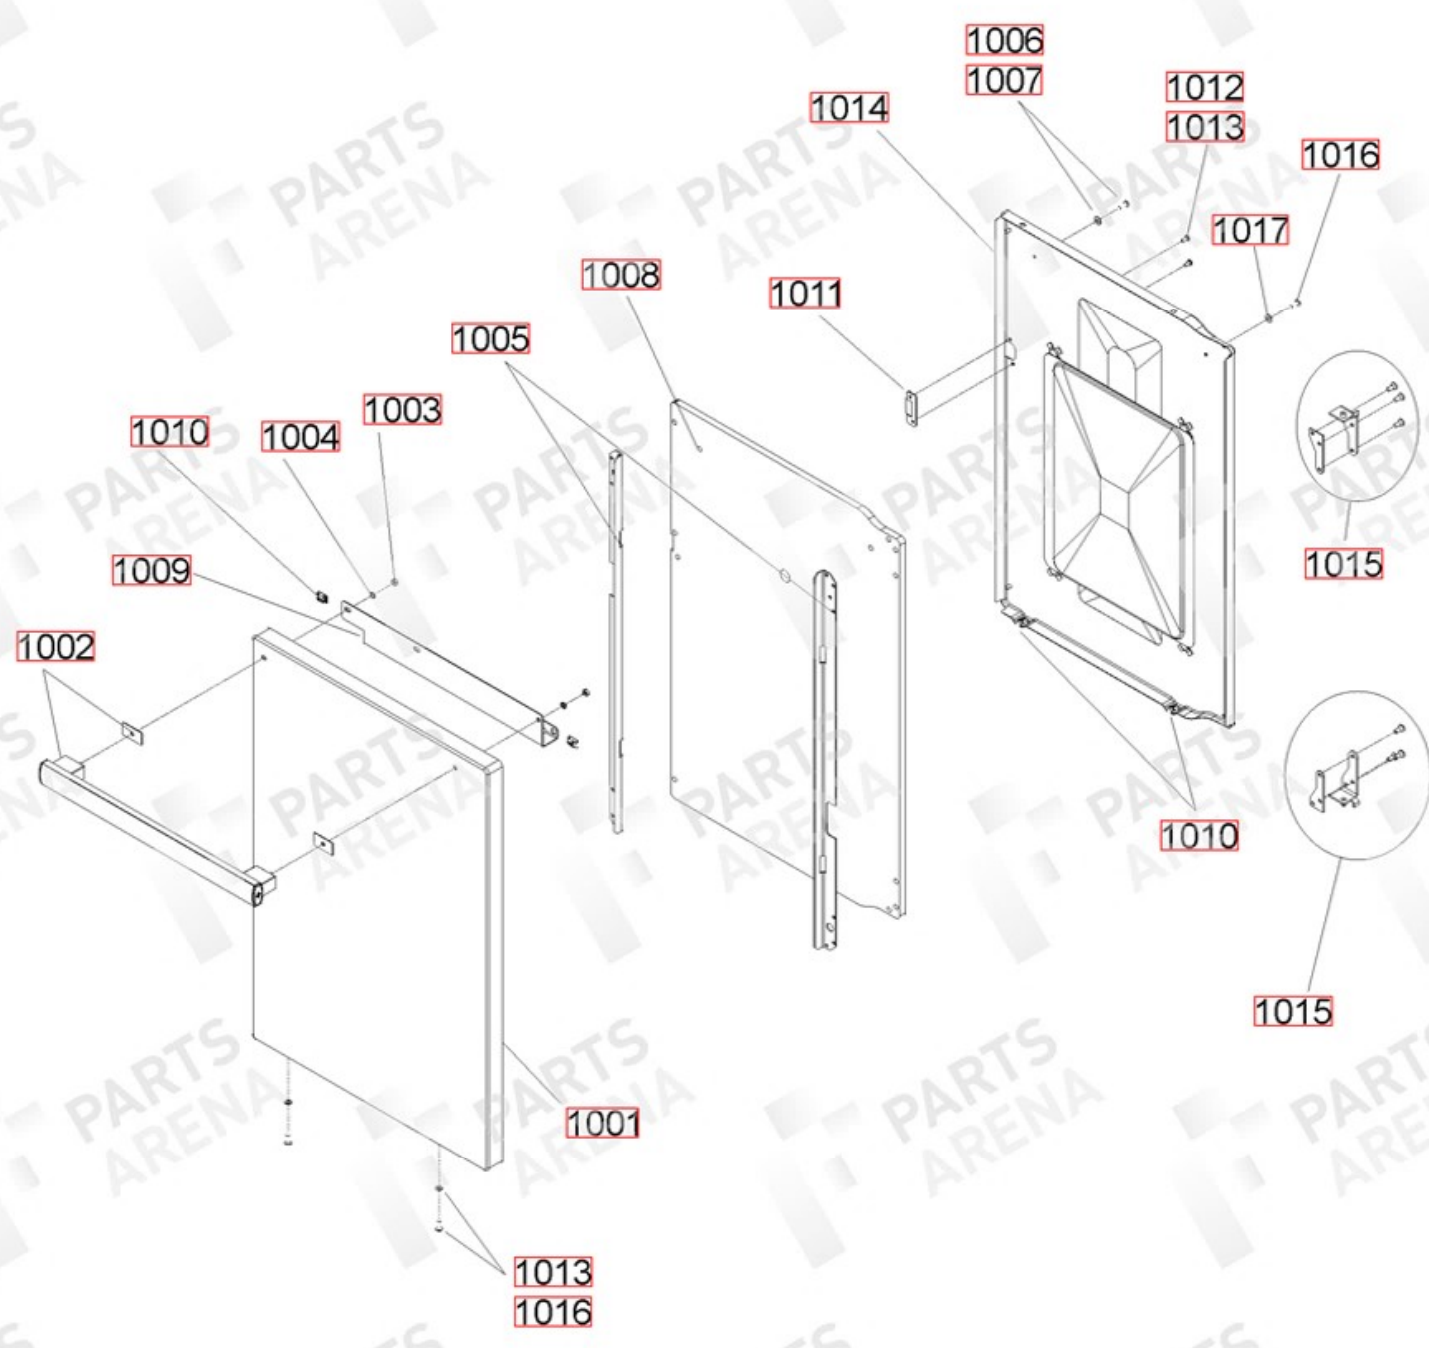

PROFESSIONAL DELUXE 100 DF  
FROM SERIAL No:186000

DATE 31.05.17

DSL0706 P05  
ISSUE: 01

LH OVEN  
(MULTIFUNCTION - LIGHT)

TALL OVEN ASSEMBLY

GRILL CHAMBER

Professional Deluxe 100 DF

Ref N°	Part N°	Quantity	Description
w1	P043964	1	WIRE 3 LINK RETURN LH OVEN
w2	P040694	1	WIRE ASSEMBLY - NEUTRAL BLUE DAISY
w3	P055374	2	NI - WIRE ASSEMBLY EARTH
w4	P064455	1	WIRE ASSEMBLY
h1	P064817	1	HARNESS IGN
h2	P064444	1	HARNESS - MF OVEN RAPID HEAT
h3	P064445	1	HARNESS - GRILL
h4	P064454	1	FANNED OVEN HARNESS
w5	P064457	1	WIRE ASSY VIOLET
w6	P038186	1	LINK TRIPLE REG. / SWITCH
w7	P049242	1	NI - HT HARNESS
w8	P037863	1	WIRE ASSEMBLY
w9	P049241	1	NI - WIRE ASSEMBLY
w10	P094951	1	WIRE ASSEMBLY
w11	P040066	2	WIRE ASSY - NEUTRAL-LINK T'CUT OUTS
w12	A094947	1	WIRE ASSEMBLY - LH FAN NEUTRAL EL CUT OUT
w13	P094943	2	NI - WIRE ASSEMBLY - EARTH
h5	P064447	1	HARNESS - COOLING FAN
w14	P064448	1	BROWN LINK - TB TO TIMER RELAY
w15	P048632	1	YELLOW LINK TIMER LH OVEN SWITCH
h6	P065746	1	HARNESS AUX RAPID TALL
w16	P095443	1	WIRE ASSEMBLY NEUTRAL
w17	P033677	1	NI - WIRE ASSEMBLY - EARTH
w18	P027672	1	NI - WIRE ASSEMBLY - EARTH

Code	Description
A1	Grill Front Switch
A2	Grill Energy Regulator
A3	Grill Elements
B1	Multi Function Oven Thermostat
B2	Multi Function Oven Control
B2a	Multi Function Oven Thermostat Front Switch
B3	Left Hand Multi Function Oven Base Element
B4	Left Hand Multi Function Oven Top Element (Outer Pair)
B5	Left Hand Multi Function Oven Top Element (Inner Pair)
B6	Left Hand Multi Function Oven Fan Element
B7	Left Hand Multi Function Oven Fan

Code	Description
C	Clock / Timer
D1	Right Hand Fan Oven Thermostat
D2	Right Hand Fan Oven Control
D3	Right Hand Fan Oven Element
D4	Right Hand Fan Oven Fan
F1	Cooling Fan
F2	Oven Light Switch
G	Oven Light (S)
H	Thermal Cut Out
I	Grill Neon
I1	Multi Function Neon
I1	Rapid Heat Neon
K	Right Hand Oven Neon
N1	Ignition Switches
N2	Ignition Spark Generator