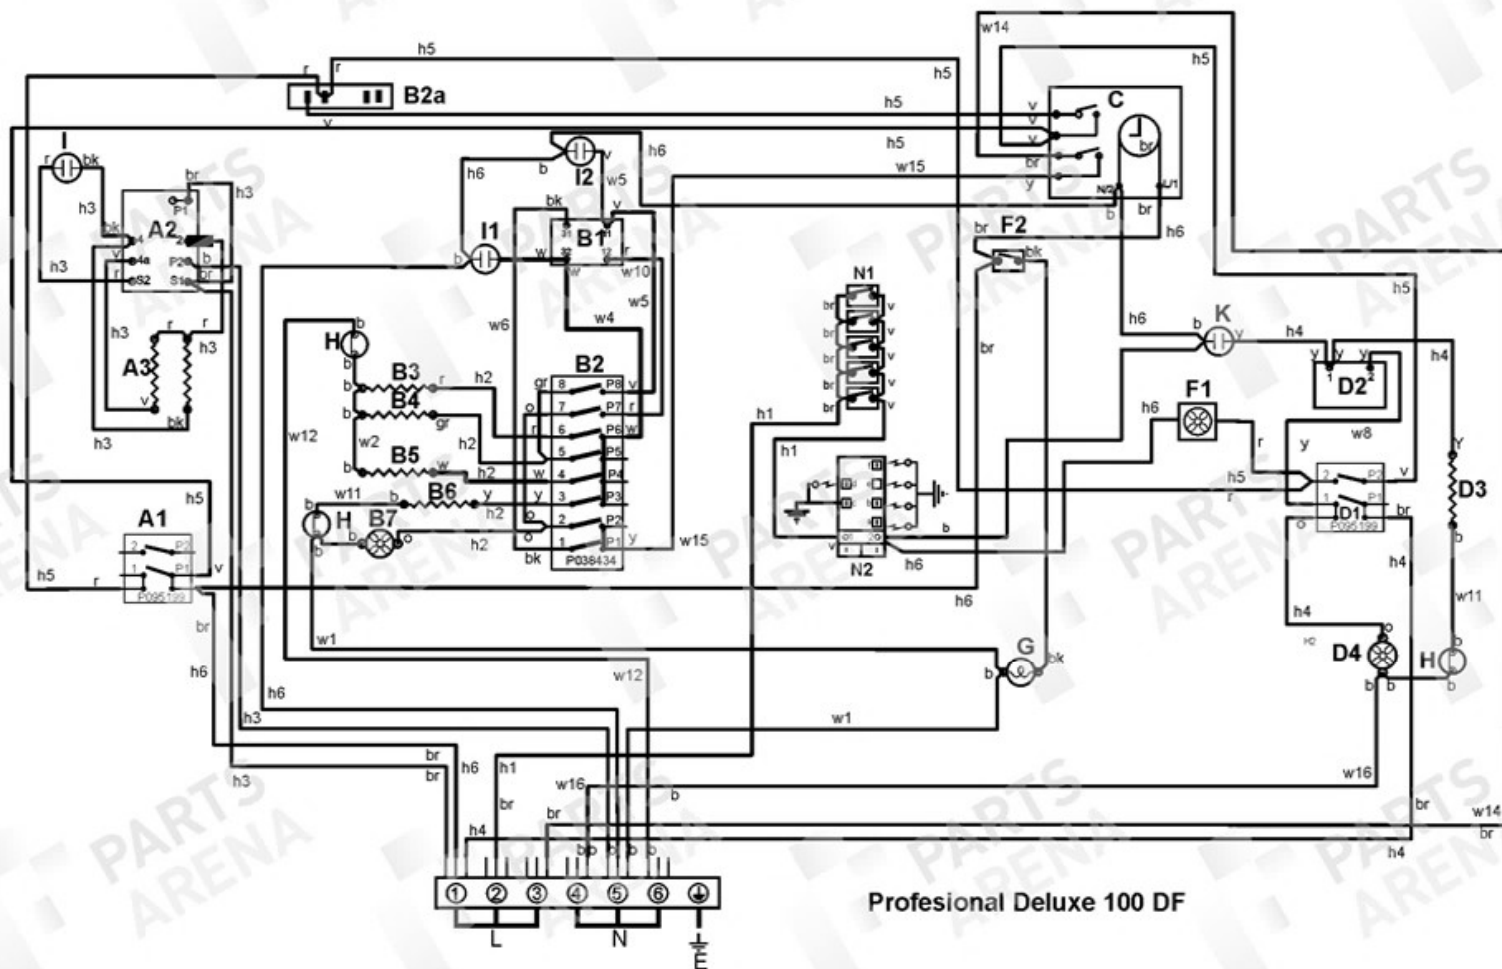

PROFESSIONAL DELUXE 100 DF  
FROM SERIAL No:186000

DATE 31.05.17

DSL0706 P05  
ISSUE: 01

LH OVEN  
(MULTIFUNCTION - LIGHT)

TALL OVEN ASSEMBLY

GRILL CHAMBER

Professional Deluxe 100 DF

Ref N°	Part N°	Quantity	Description
w1	P043964	1	WIRE 3 LINK RETURN LH OVEN
w2	P040694	1	WIRE ASSEMBLY - NEUTRAL BLUE DAISY
w3	P055374	2	NI - WIRE ASSEMBLY EARTH
w4	P064455	1	WIRE ASSEMBLY
h1	P064817	1	HARNESS IGN
h2	P064444	1	HARNESS - MF OVEN RAPID HEAT
h3	P064445	1	HARNESS - GRILL
h4	P064454	1	FANNED OVEN HARNESS
w5	P064457	1	WIRE ASSY VIOLET
w6	P038186	1	LINK TRIPLE REG. / SWITCH
w7	P049242	1	NI - HT HARNESS
w8	P037863	1	WIRE ASSEMBLY
w9	P049241	1	NI - WIRE ASSEMBLY
w10	P094951	1	WIRE ASSEMBLY
w11	P040066	2	WIRE ASSY - NEUTRAL-LINK T'CUT OUTS
w12	A094947	1	WIRE ASSEMBLY - LH FAN NEUTRAL EL CUT OUT
w13	P094943	2	NI - WIRE ASSEMBLY - EARTH
h5	P064447	1	HARNESS - COOLING FAN
w14	P064448	1	BROWN LINK - TB TO TIMER RELAY
w15	P048632	1	YELLOW LINK TIMER LH OVEN SWITCH
h6	P065746	1	HARNESS AUX RAPID TALL
w16	P095443	1	WIRE ASSEMBLY NEUTRAL
w17	P033677	1	NI - WIRE ASSEMBLY - EARTH
w18	P027672	1	NI - WIRE ASSEMBLY - EARTH

Code	Description
A1	Grill Front Switch
A2	Grill Energy Regulator
A3	Grill Elements
B1	Multi Function Oven Thermostat
B2	Multi Function Oven Control
B2a	Multi Function Oven Thermostat Front Switch
B3	Left Hand Multi Function Oven Base Element
B4	Left Hand Multi Function Oven Top Element (Outer Pair)
B5	Left Hand Multi Function Oven Top Element (Inner Pair)
B6	Left Hand Multi Function Oven Fan Element
B7	Left Hand Multi Function Oven Fan

Code	Description
C	Clock / Timer
D1	Right Hand Fan Oven Thermostat
D2	Right Hand Fan Oven Control
D3	Right Hand Fan Oven Element
D4	Right Hand Fan Oven Fan
F1	Cooling Fan
F2	Oven Light Switch
G	Oven Light (S)
H	Thermal Cut Out
I	Grill Neon
I1	Multi Function Neon
I1	Rapid Heat Neon
K	Right Hand Oven Neon
N1	Ignition Switches
N2	Ignition Spark Generator