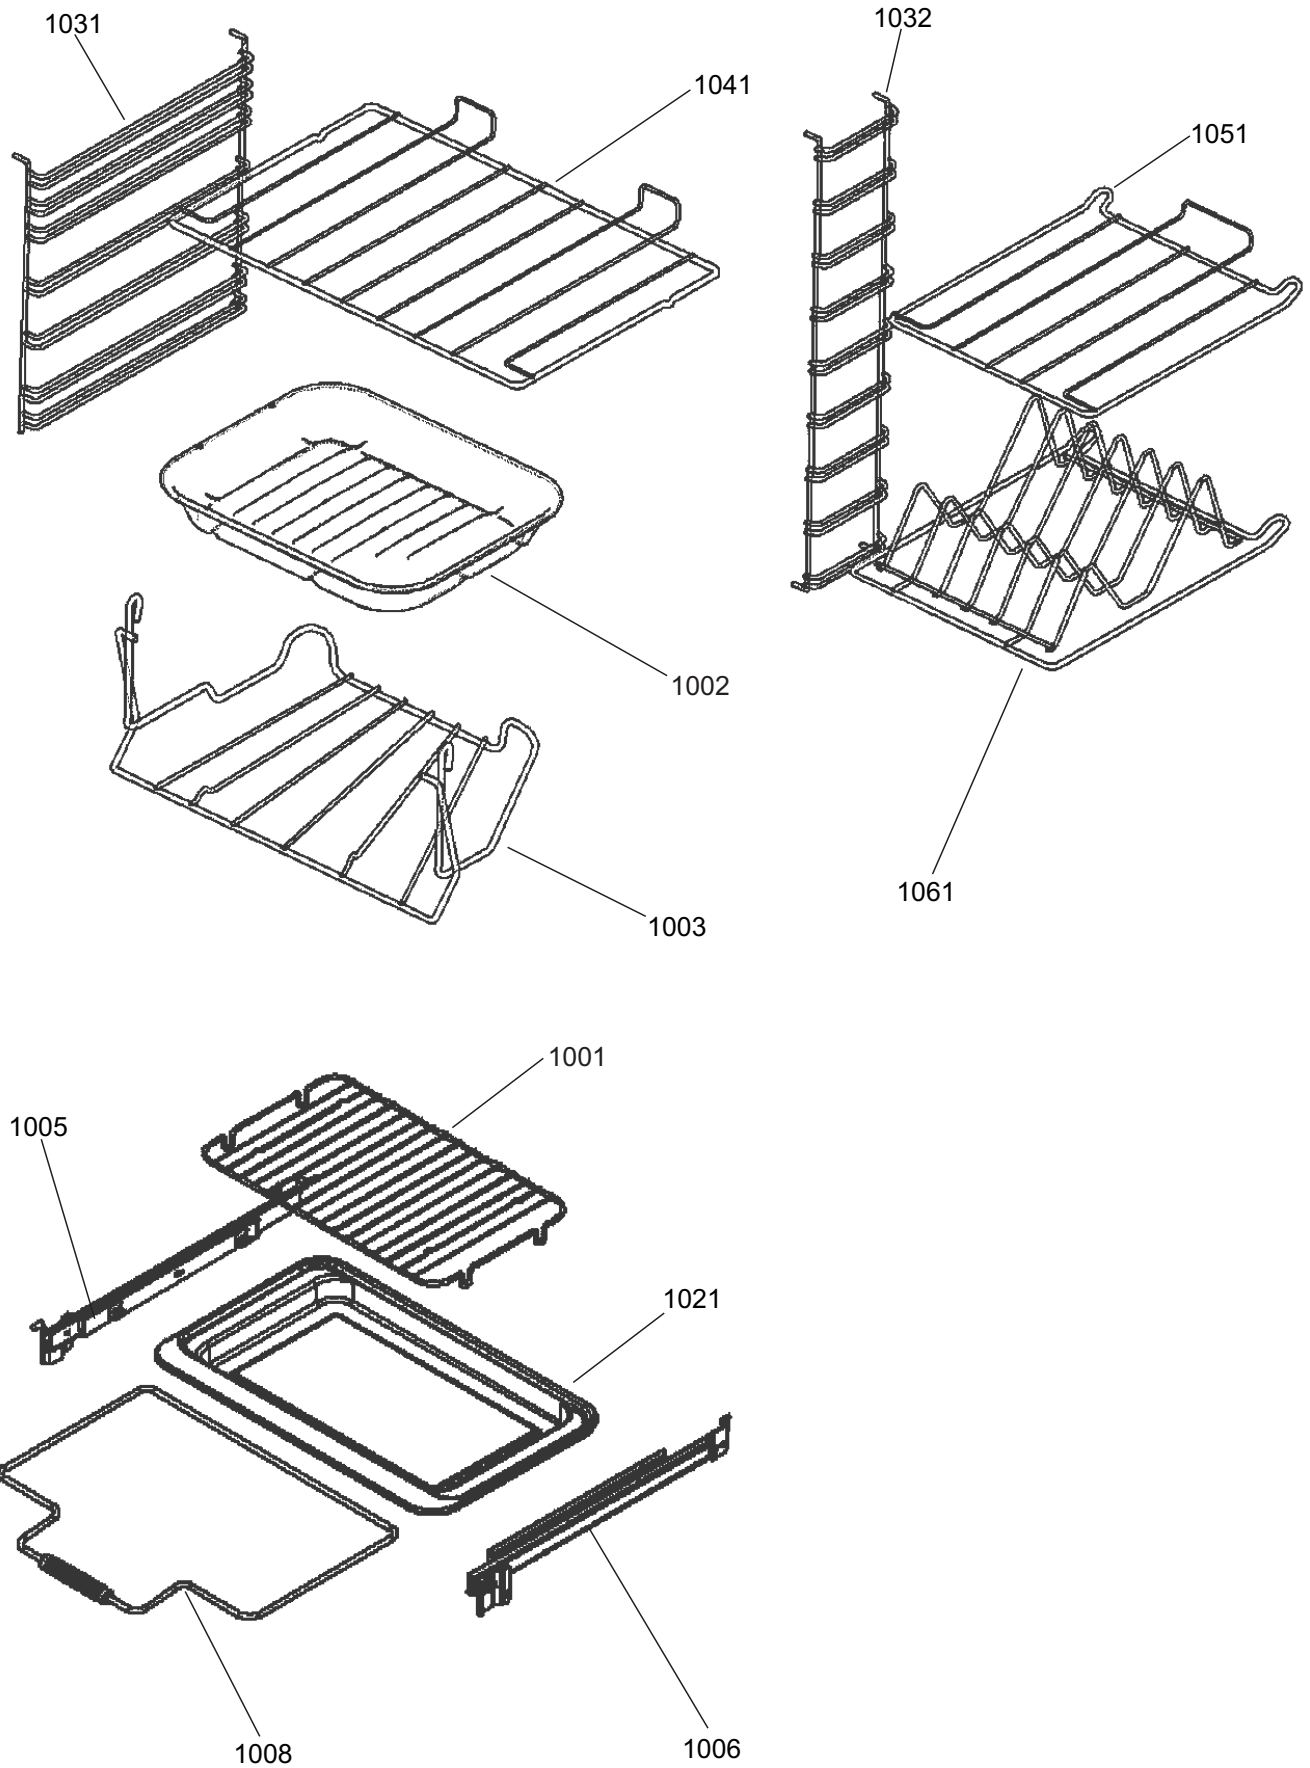

CHASSIS ASSEMBLY