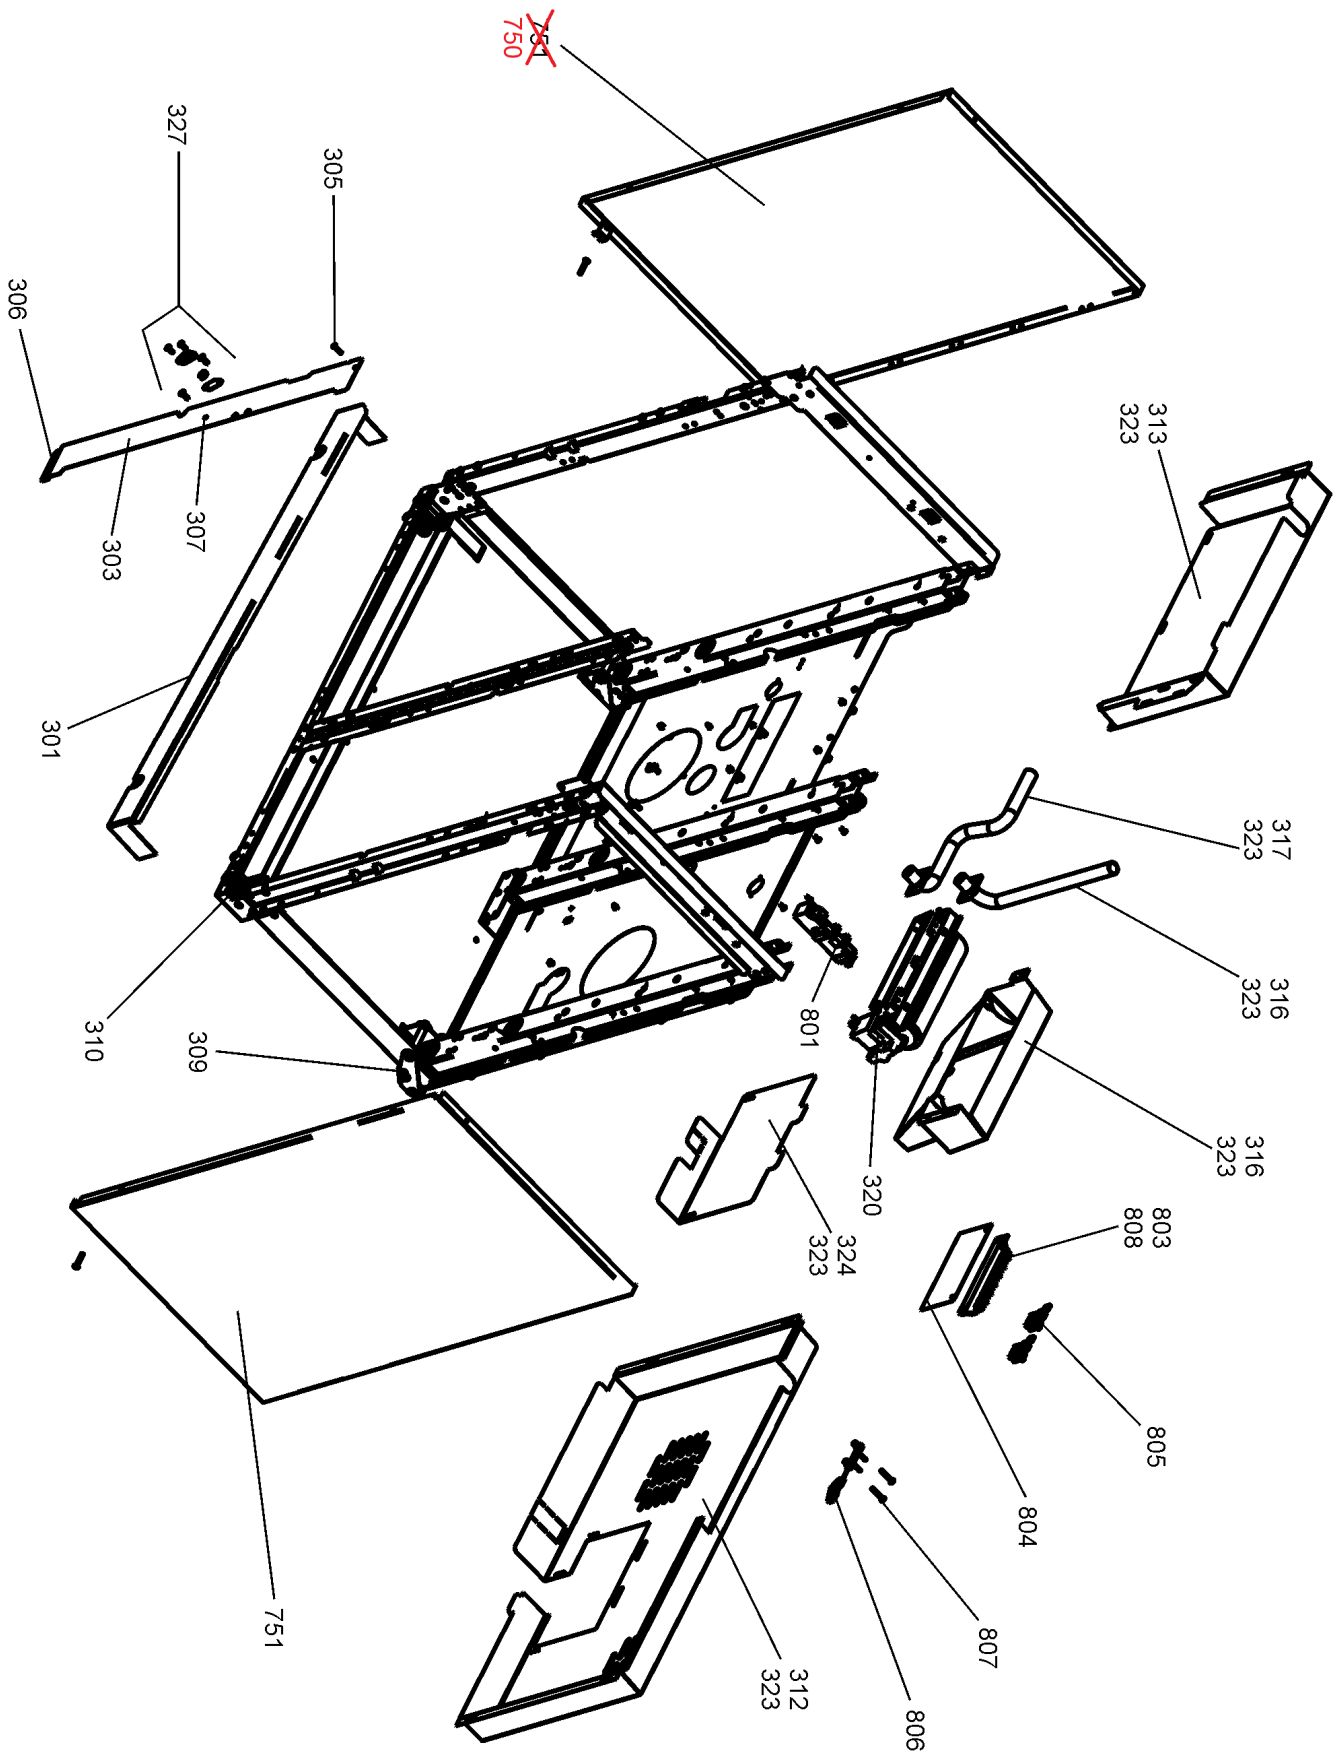

# GRILL CHAMBER

LH OVEN  
(MULTI - LIGHT)

- 421 OVEN BAFFLE
- 422 FIXING SCREWS
- 423 'P' CLIP
- 424 SCREW

# RH TALL OVEN ASSEMBLY

LH OVEN DOOR

**Code Description**

- A1** Grill front switch
- A2** Grill energy regulator
- A3** Grill element left-hand side
- A4** Grill element right-hand side
- B1** Left-hand multi-function oven thermostat
- B2** Left-hand multi-function oven control
- B3** Left-hand multi-function oven base element
- B4** Left-hand multi-function oven top element (outer pair)
- B5** Left-hand multi-function oven browning element (inner pair)
- B6** Left-hand multi-function oven fan element
- B7** Left-hand multi-function oven fan
- C** Clock

**Code**

- D1** Right-hand fan oven thermostat
- D2** Right-hand fan oven control
- D3** Right-hand fan oven element
- D4** Right-hand fan oven fan
- F1** Ignition switches
- F2** Ignition spark generator
- H1** Oven light switch
- H2** Oven light
- J** Thermal cut-out
- K** Cooling fan

Ref No.	Part No.	Quantity	Description
H1	P062996	1	RH Oven and Grill Harness
H2	P062995	1	Timer and Cooling Harness
H3	P062994	1	Multi-function Harness
H4	P049254	1	Wiring Harness Ignition
H5	P049242	1	HT Harness
W1	P037863	1	Wire Assembly
W2	P052828	1	Cooling Supply Link
W3	P038597	1	Wire M/F Sw - T'stat Black Link
W4	P095565	1	Wire assembly
W5	P026792	1	Harness – Neutral – LH Oven – Fan Element
W6	P036011	1	LH Oven Neutral Link
W7	P033073	1	Neutral Return RH Oven
NI	P055374	3	Wire Assembly Earth
NI	P040066	2	Wire Assembly
NI	P050565	3	Neon Assembly
NI	P049241	1	Wire Assembly
NI	P049943	3	Wire Assembly Earths
NI	P033677	1	Earth LH Oven Wiring USA