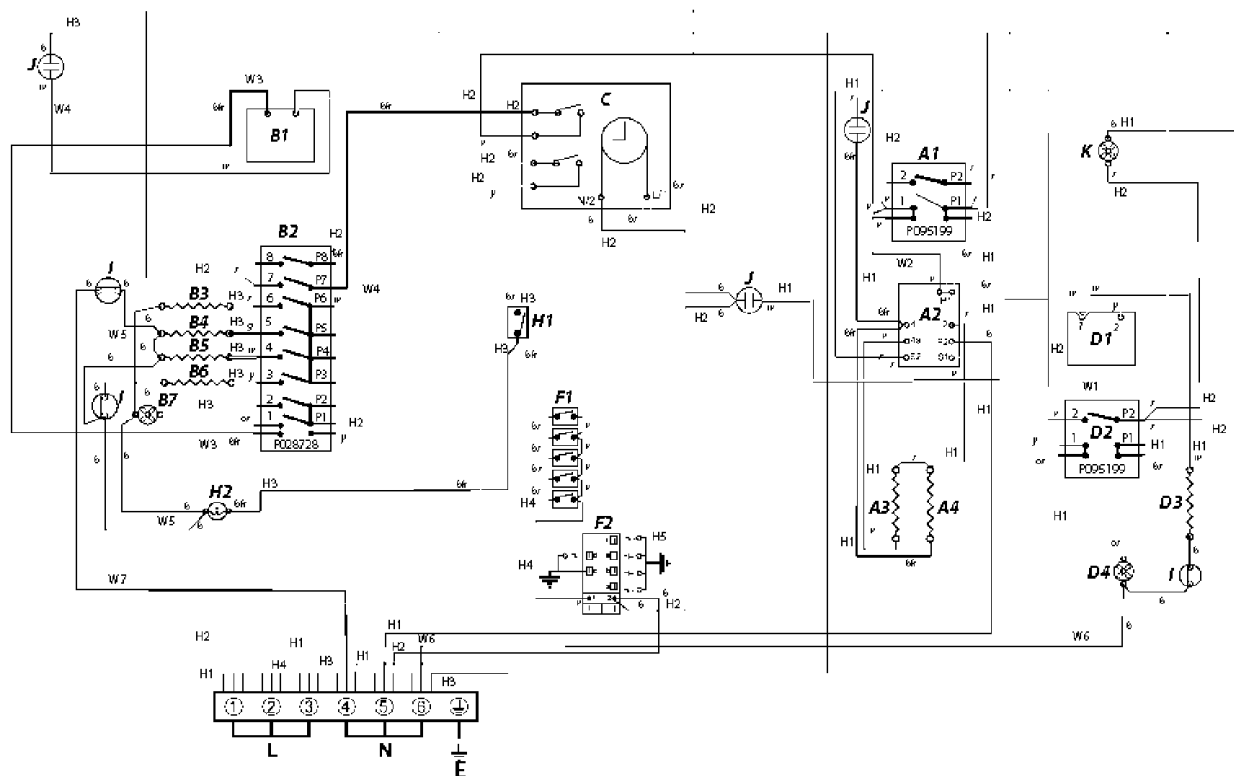

# RH TALL OVEN ASSEMBLY

LH OVEN DOOR

**Code Description**

- A1** Grill front switch
- A2** Grill energy regulator
- A3** Grill element left-hand side
- A4** Grill element right-hand side
- B1** Left-hand multi-function oven thermostat
- B2** Left-hand multi-function oven control
- B3** Left-hand multi-function oven base element
- B4** Left-hand multi-function oven top element (outer pair)
- B5** Left-hand multi-function oven browning element (inner pair)
- B6** Left-hand multi-function oven fan element
- B7** Left-hand multi-function oven fan
- C** Clock

**Code**

- D1** Right-hand fan oven thermostat
- D2** Right-hand fan oven control
- D3** Right-hand fan oven element
- D4** Right-hand fan oven fan
- F1** Ignition switches
- F2** Ignition spark generator
- H1** Oven light switch
- H2** Oven light
- J** Thermal cut-out
- K** Cooling fan

Ref No.	Part No.	Quantity	Description
H1	P062996	1	RH Oven and Grill Harness
H2	P062995	1	Timer and Cooling Harness
H3	P062994	1	Multi-function Harness
H4	P049254	1	Wiring Harness Ignition
H5	P049242	1	HT Harness
W1	P037863	1	Wire Assembly
W2	P052828	1	Cooling Supply Link
W3	P038597	1	Wire M/F Sw - T'stat Black Link
W4	P095565	1	Wire assembly
W5	P026792	1	Harness – Neutral – LH Oven – Fan Element
W6	P036011	1	LH Oven Neutral Link
W7	P033073	1	Neutral Return RH Oven
NI	P055374	3	Wire Assembly Earth
NI	P040066	2	Wire Assembly
NI	P050565	3	Neon Assembly
NI	P049241	1	Wire Assembly
NI	P049943	3	Wire Assembly Earths
NI	P033677	1	Earth LH Oven Wiring USA