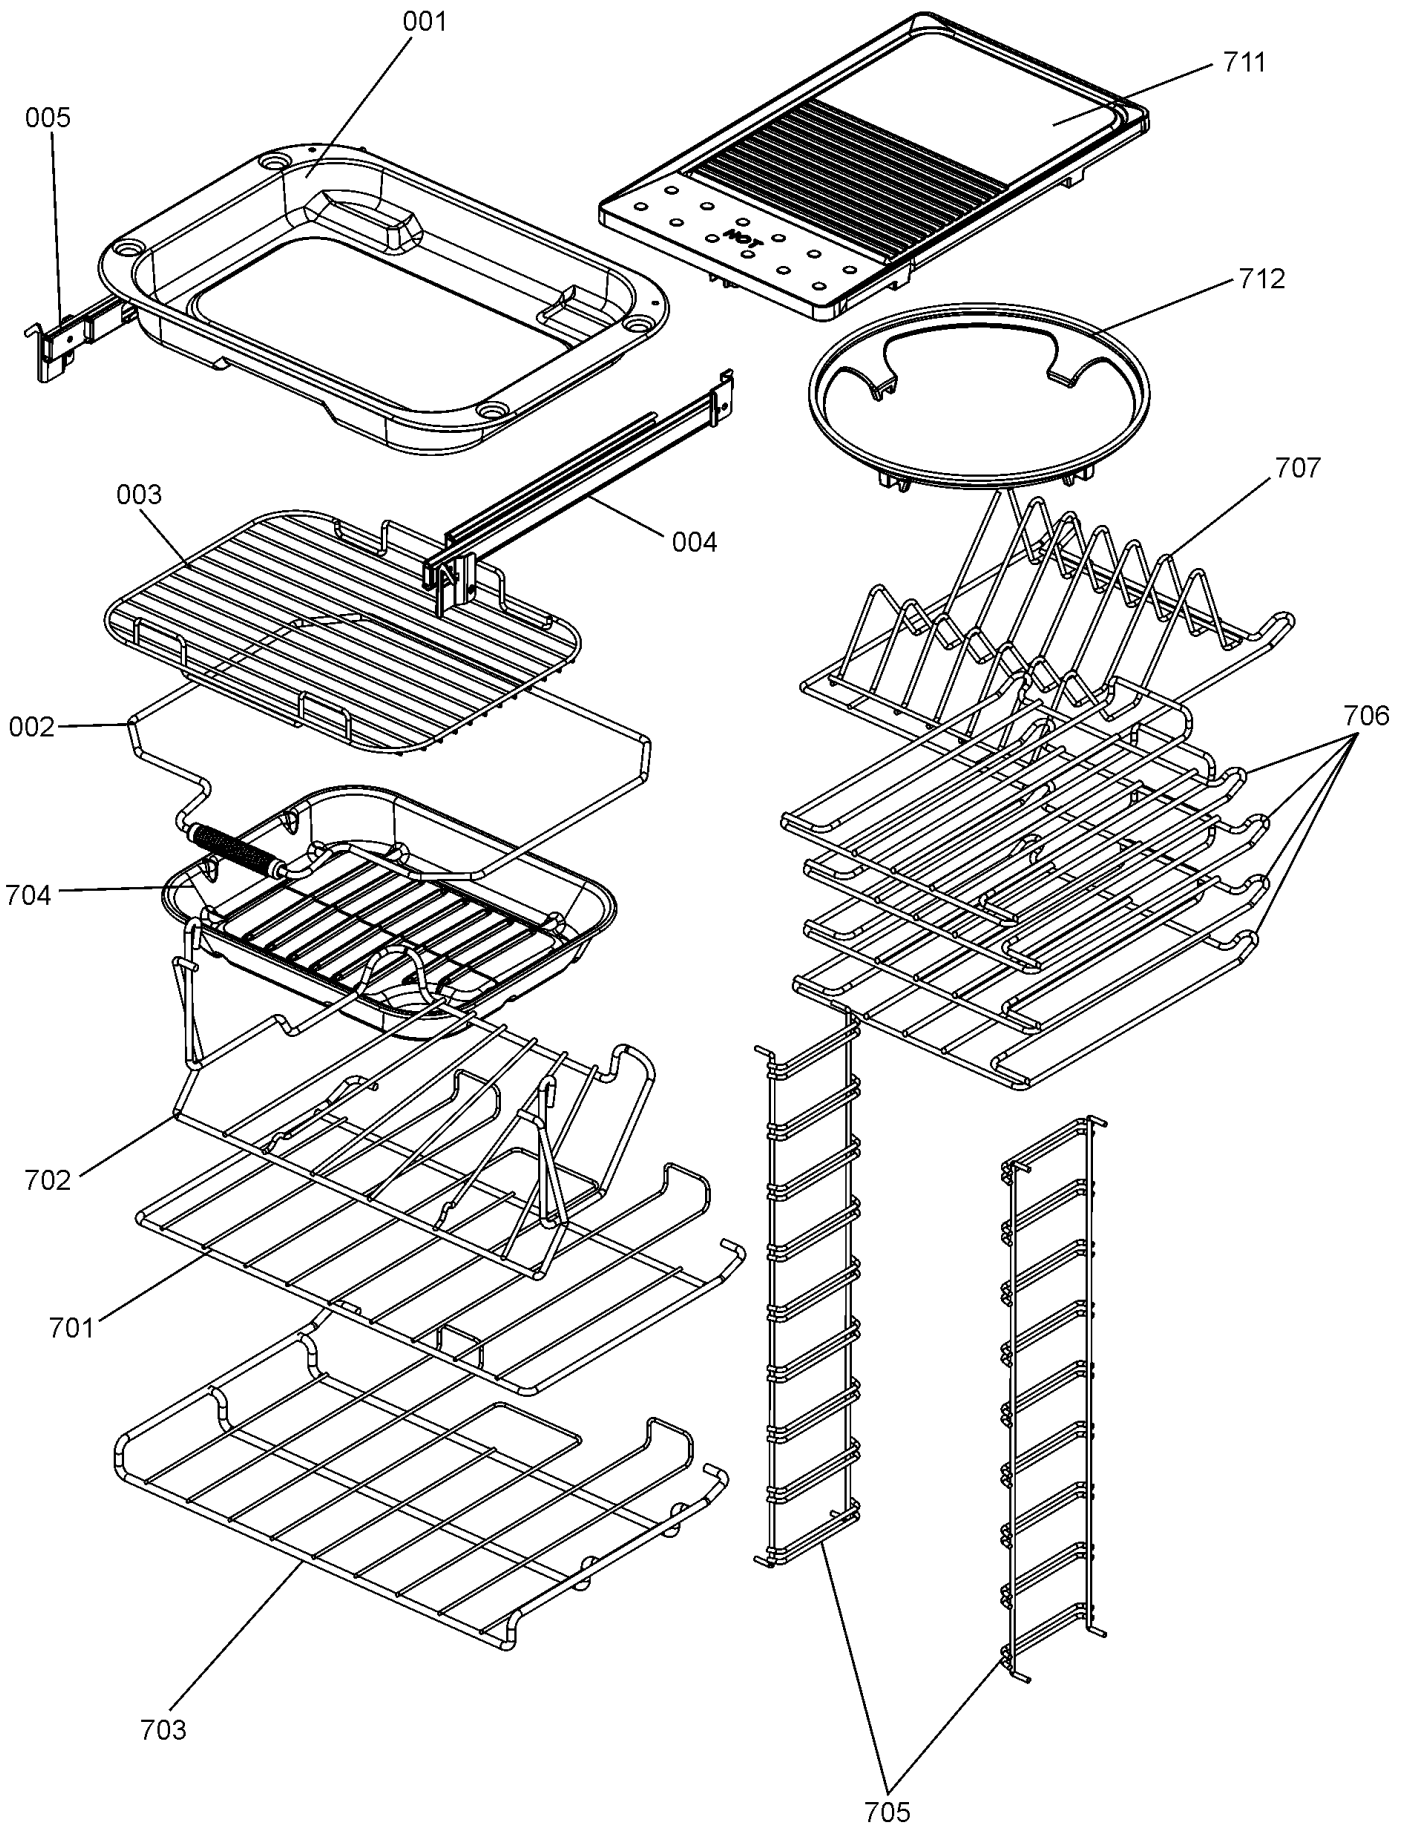

# GRILL CHAMBER

LH OVEN  
(MULTI - LIGHT)

- 421 OVEN BAFFLE
- 422 FIXING SCREWS
- 423 'P' CLIP
- 424 SCREW

# RH TALL OVEN ASSEMBLY

LH OVEN DOOR

**Code Description**

- A1** Grill front switch
- A2** Grill energy regulator
- A3** Grill element left-hand side
- A4** Grill element right-hand side
- B1** Left-hand multi-function oven thermostat
- B2** Left-hand multi-function oven control
- B3** Left-hand multi-function oven base element
- B4** Left-hand multi-function oven top element (outer pair)
- B5** Left-hand multi-function oven browning element (inner pair)
- B6** Left-hand multi-function oven fan element
- B7** Left-hand multi-function oven fan
- C** Clock

**Code**

- D1** Right-hand fan oven thermostat
- D2** Right-hand fan oven control
- D3** Right-hand fan oven element
- D4** Right-hand fan oven fan
- F1** Ignition switches
- F2** Ignition spark generator
- H1** Oven light switch
- H2** Oven light
- J** Thermal cut-out
- K** Cooling fan

Ref No.	Part No.	Quantity	Description
H1	P062996	1	RH Oven and Grill Harness
H2	P062995	1	Timer and Cooling Harness
H3	P062994	1	Multi-function Harness
H4	P049254	1	Wiring Harness Ignition
H5	P049242	1	HT Harness
W1	P037863	1	Wire Assembly
W2	P052828	1	Cooling Supply Link
W3	P038597	1	Wire M/F Sw - T'stat Black Link
W4	P095565	1	Wire assembly
W5	P026792	1	Harness – Neutral – LH Oven – Fan Element
W6	P036011	1	LH Oven Neutral Link
W7	P033073	1	Neutral Return RH Oven
NI	P055374	3	Wire Assembly Earth
NI	P040066	2	Wire Assembly
NI	P050565	3	Neon Assembly
NI	P049241	1	Wire Assembly
NI	P049943	3	Wire Assembly Earths
NI	P033677	1	Earth LH Oven Wiring USA