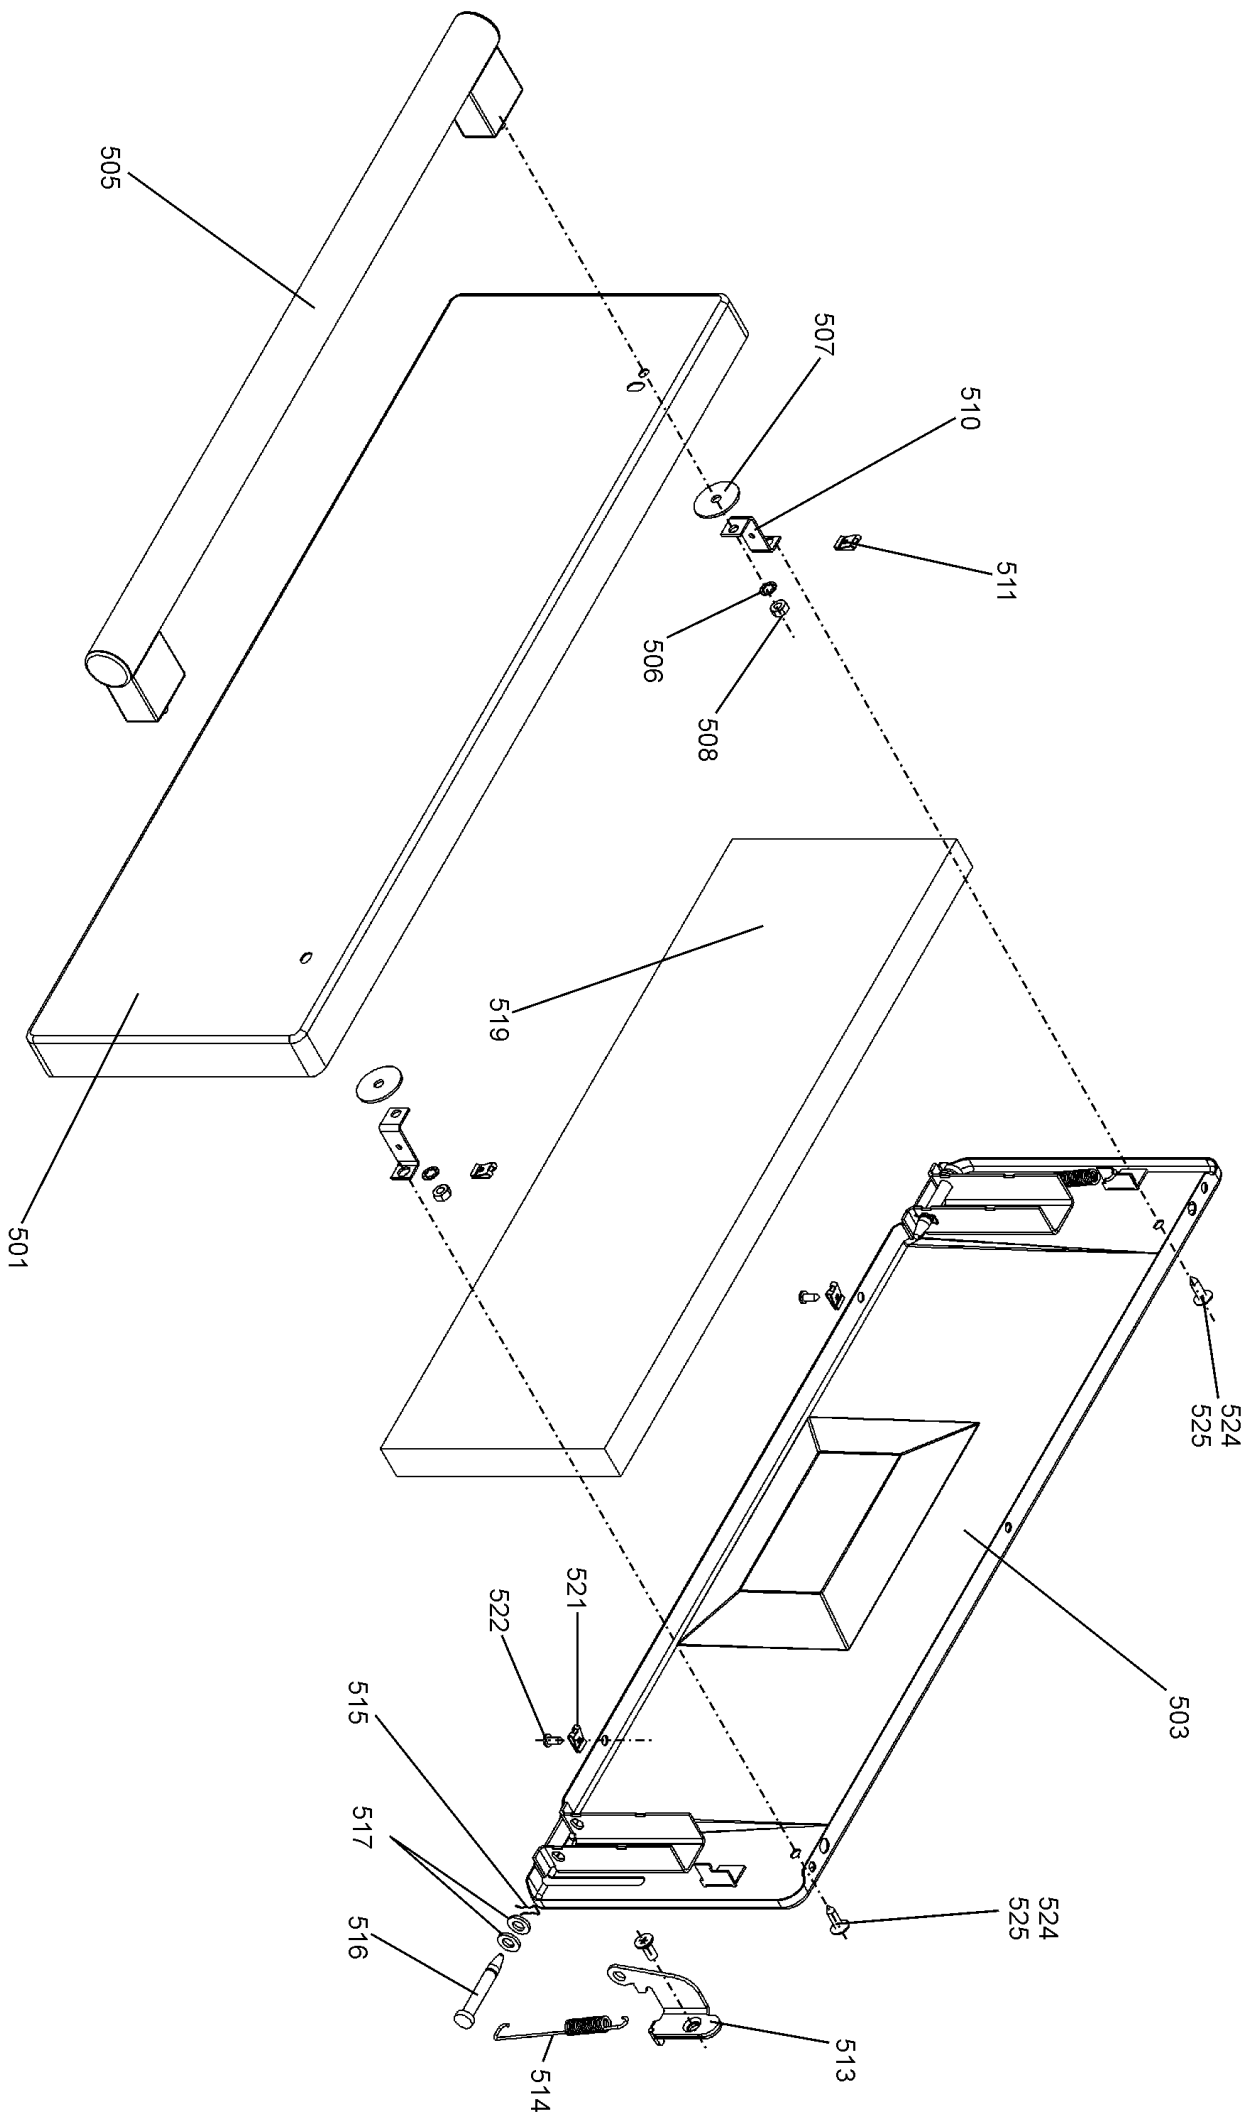

# GRILL CHAMBER

LH OVEN  
(MULTI - LIGHT)

- 421 OVEN BAFFLE
- 422 FIXING SCREWS
- 423 'P' CLIP
- 424 SCREW

# RH TALL OVEN ASSEMBLY

LH OVEN DOOR

**Code Description**

- A1** Grill front switch
- A2** Grill energy regulator
- A3** Grill element left-hand side
- A4** Grill element right-hand side
- B1** Left-hand multi-function oven thermostat
- B2** Left-hand multi-function oven control
- B3** Left-hand multi-function oven base element
- B4** Left-hand multi-function oven top element (outer pair)
- B5** Left-hand multi-function oven browning element (inner pair)
- B6** Left-hand multi-function oven fan element
- B7** Left-hand multi-function oven fan
- C** Clock

**Code**

- D1** Right-hand fan oven thermostat
- D2** Right-hand fan oven control
- D3** Right-hand fan oven element
- D4** Right-hand fan oven fan
- F1** Ignition switches
- F2** Ignition spark generator
- H1** Oven light switch
- H2** Oven light
- J** Thermal cut-out
- K** Cooling fan