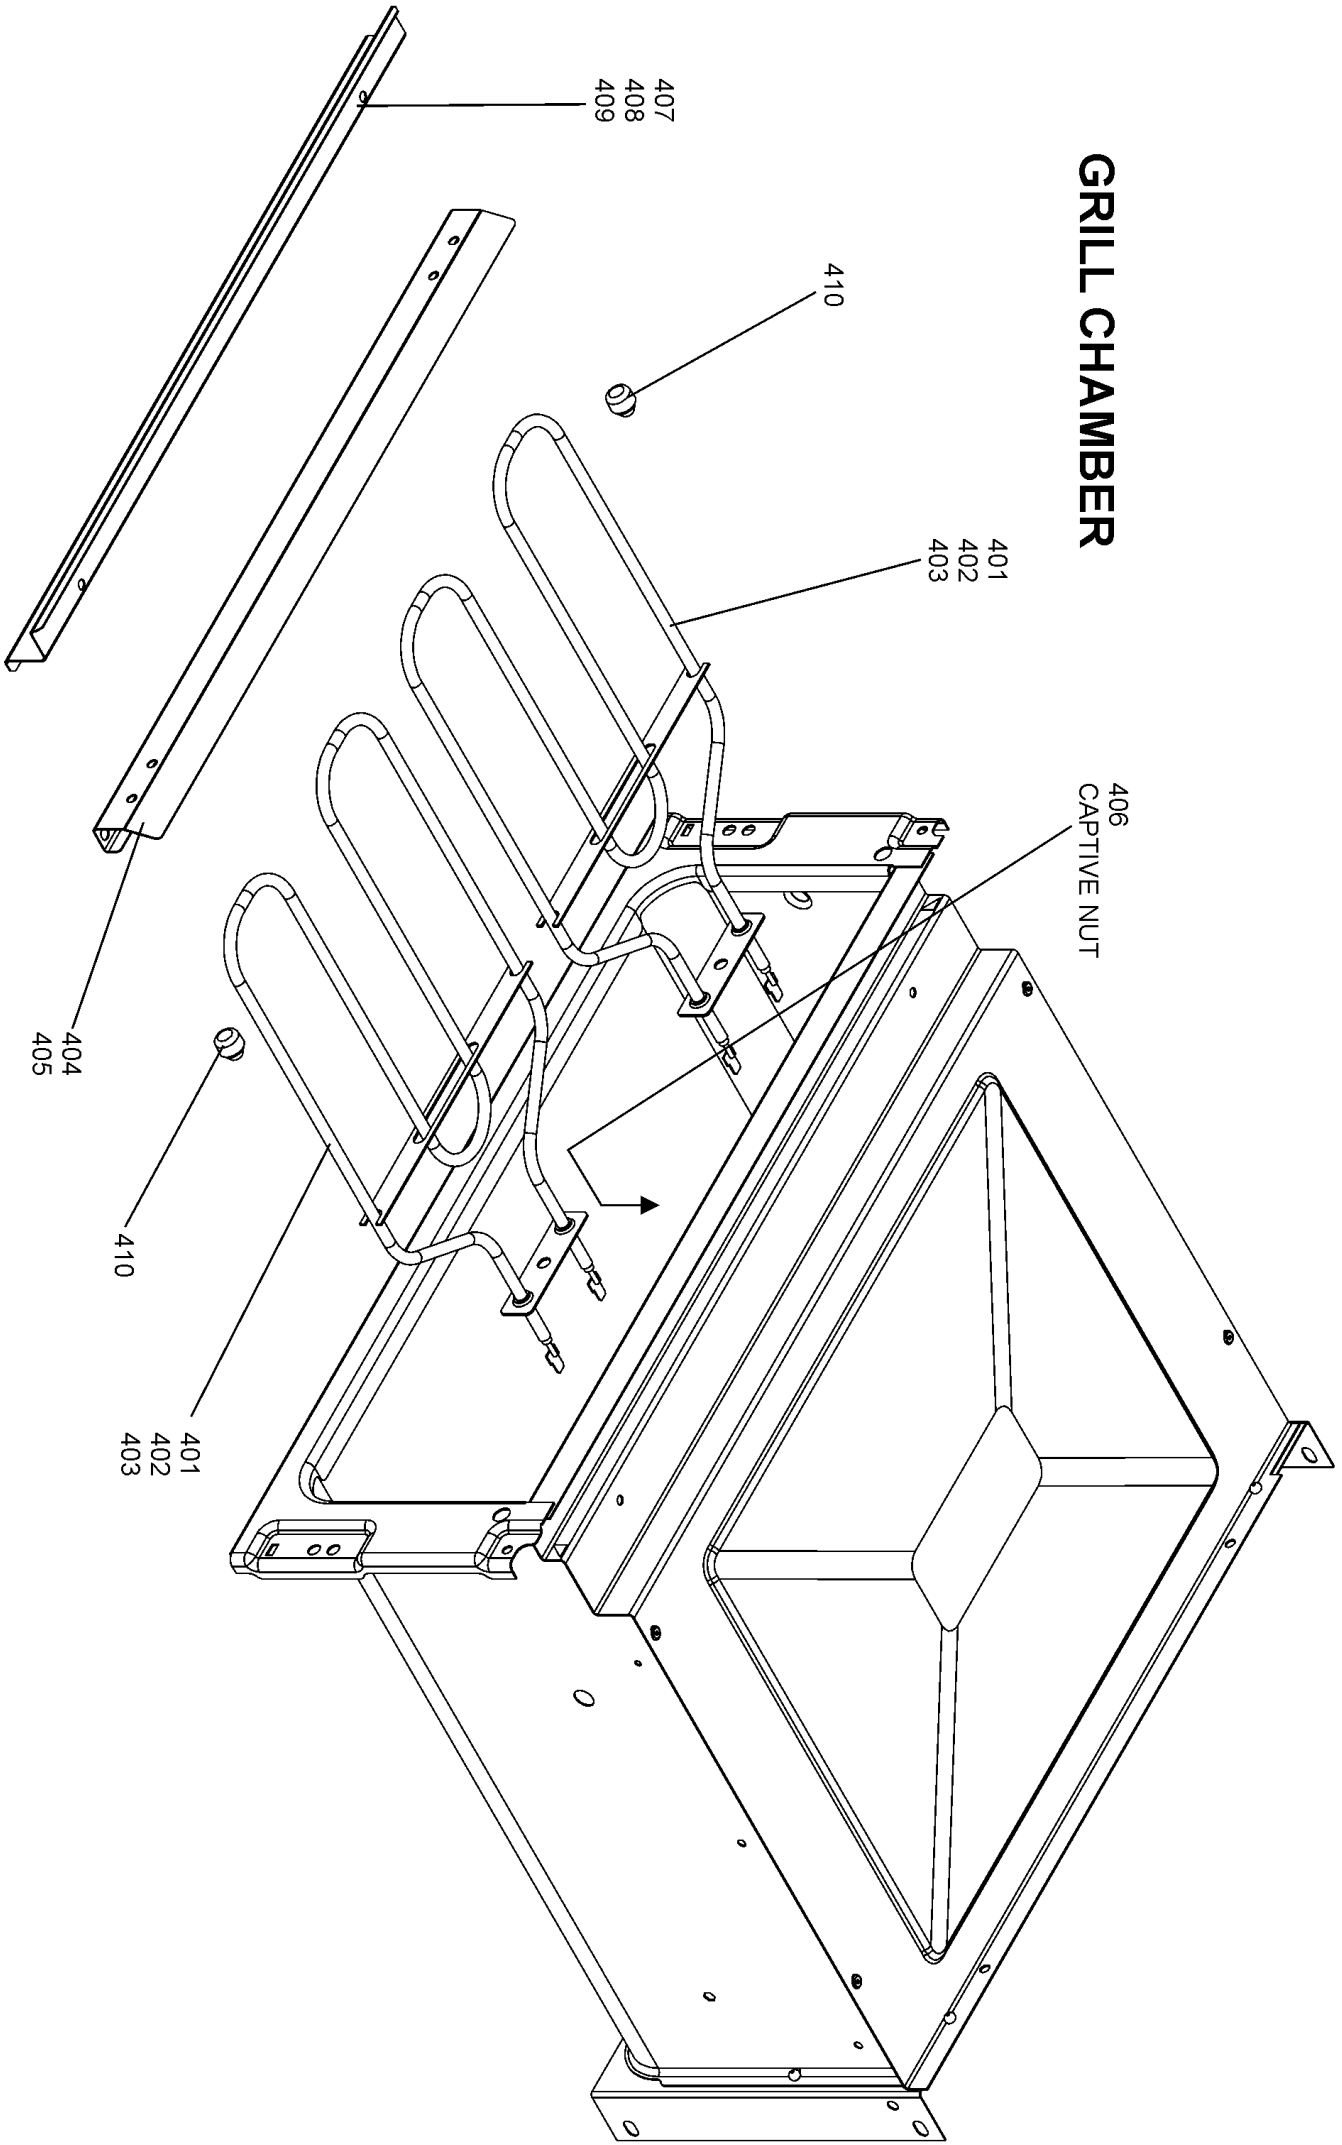

# GRILL CHAMBER

LH OVEN  
(MULTI - LIGHT)

- 421 OVEN BAFFLE
- 422 FIXING SCREWS
- 423 'P' CLIP
- 424 SCREW

# RH TALL OVEN ASSEMBLY

LH OVEN DOOR

**Code Description**

- A1** Grill front switch
- A2** Grill energy regulator
- A3** Grill element left-hand side
- A4** Grill element right-hand side
- B1** Left-hand multi-function oven thermostat
- B2** Left-hand multi-function oven control
- B3** Left-hand multi-function oven base element
- B4** Left-hand multi-function oven top element (outer pair)
- B5** Left-hand multi-function oven browning element (inner pair)
- B6** Left-hand multi-function oven fan element
- B7** Left-hand multi-function oven fan
- C** Clock

**Code**

- D1** Right-hand fan oven thermostat
- D2** Right-hand fan oven control
- D3** Right-hand fan oven element
- D4** Right-hand fan oven fan
- F1** Ignition switches
- F2** Ignition spark generator
- H1** Oven light switch
- H2** Oven light
- J** Thermal cut-out
- K** Cooling fan