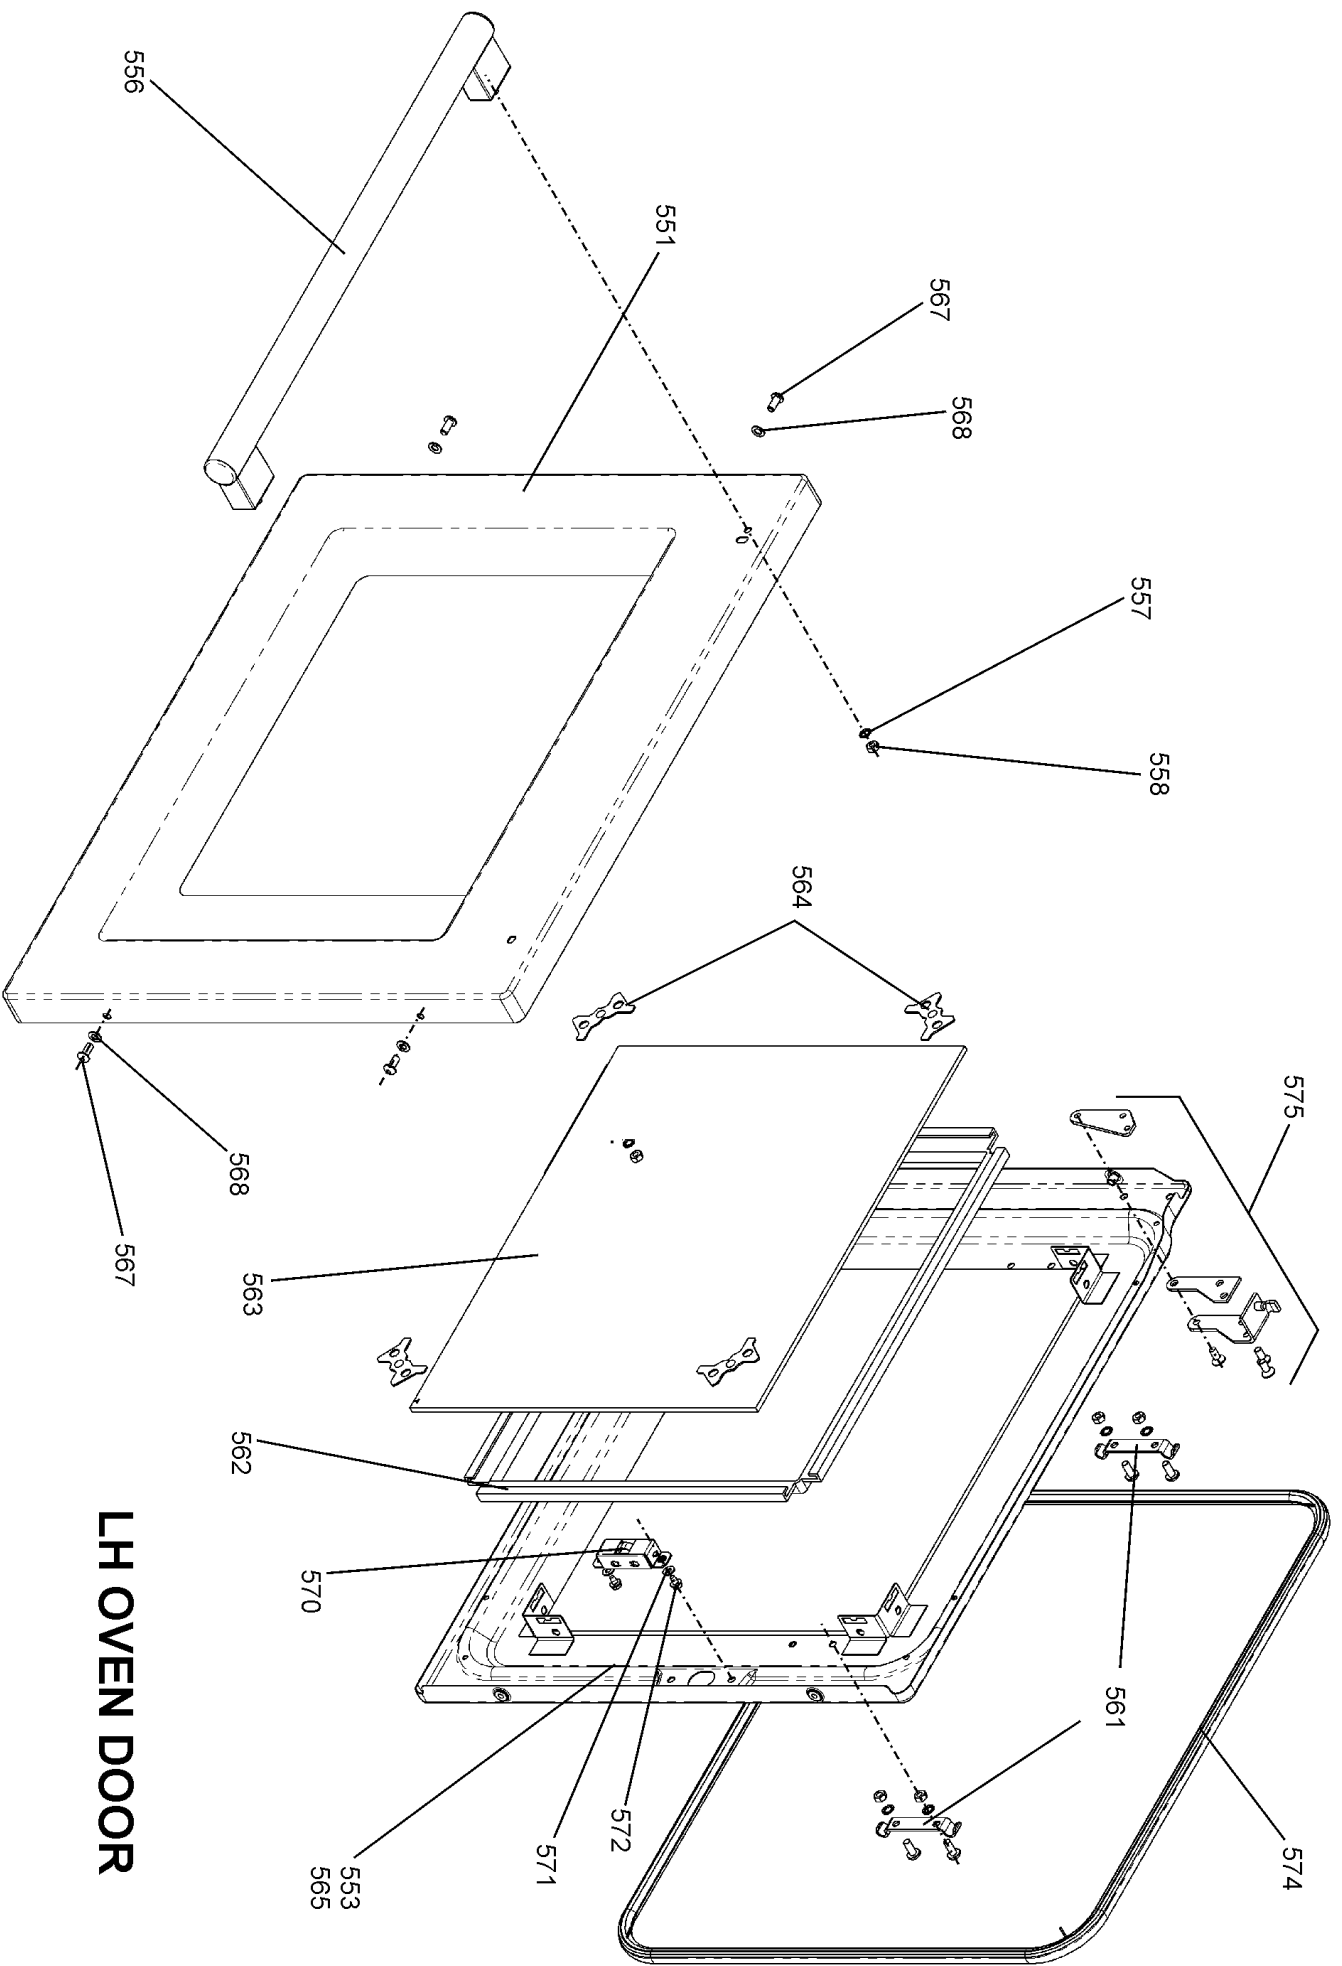

# RH TALL OVEN ASSEMBLY

LH OVEN DOOR

**Code Description**

- A1** Grill front switch
- A2** Grill energy regulator
- A3** Grill element left-hand side
- A4** Grill element right-hand side
- B1** Left-hand multi-function oven thermostat
- B2** Left-hand multi-function oven control
- B3** Left-hand multi-function oven base element
- B4** Left-hand multi-function oven top element (outer pair)
- B5** Left-hand multi-function oven browning element (inner pair)
- B6** Left-hand multi-function oven fan element
- B7** Left-hand multi-function oven fan
- C** Clock

**Code**

- D1** Right-hand fan oven thermostat
- D2** Right-hand fan oven control
- D3** Right-hand fan oven element
- D4** Right-hand fan oven fan
- F1** Ignition switches
- F2** Ignition spark generator
- H1** Oven light switch
- H2** Oven light
- J** Thermal cut-out
- K** Cooling fan