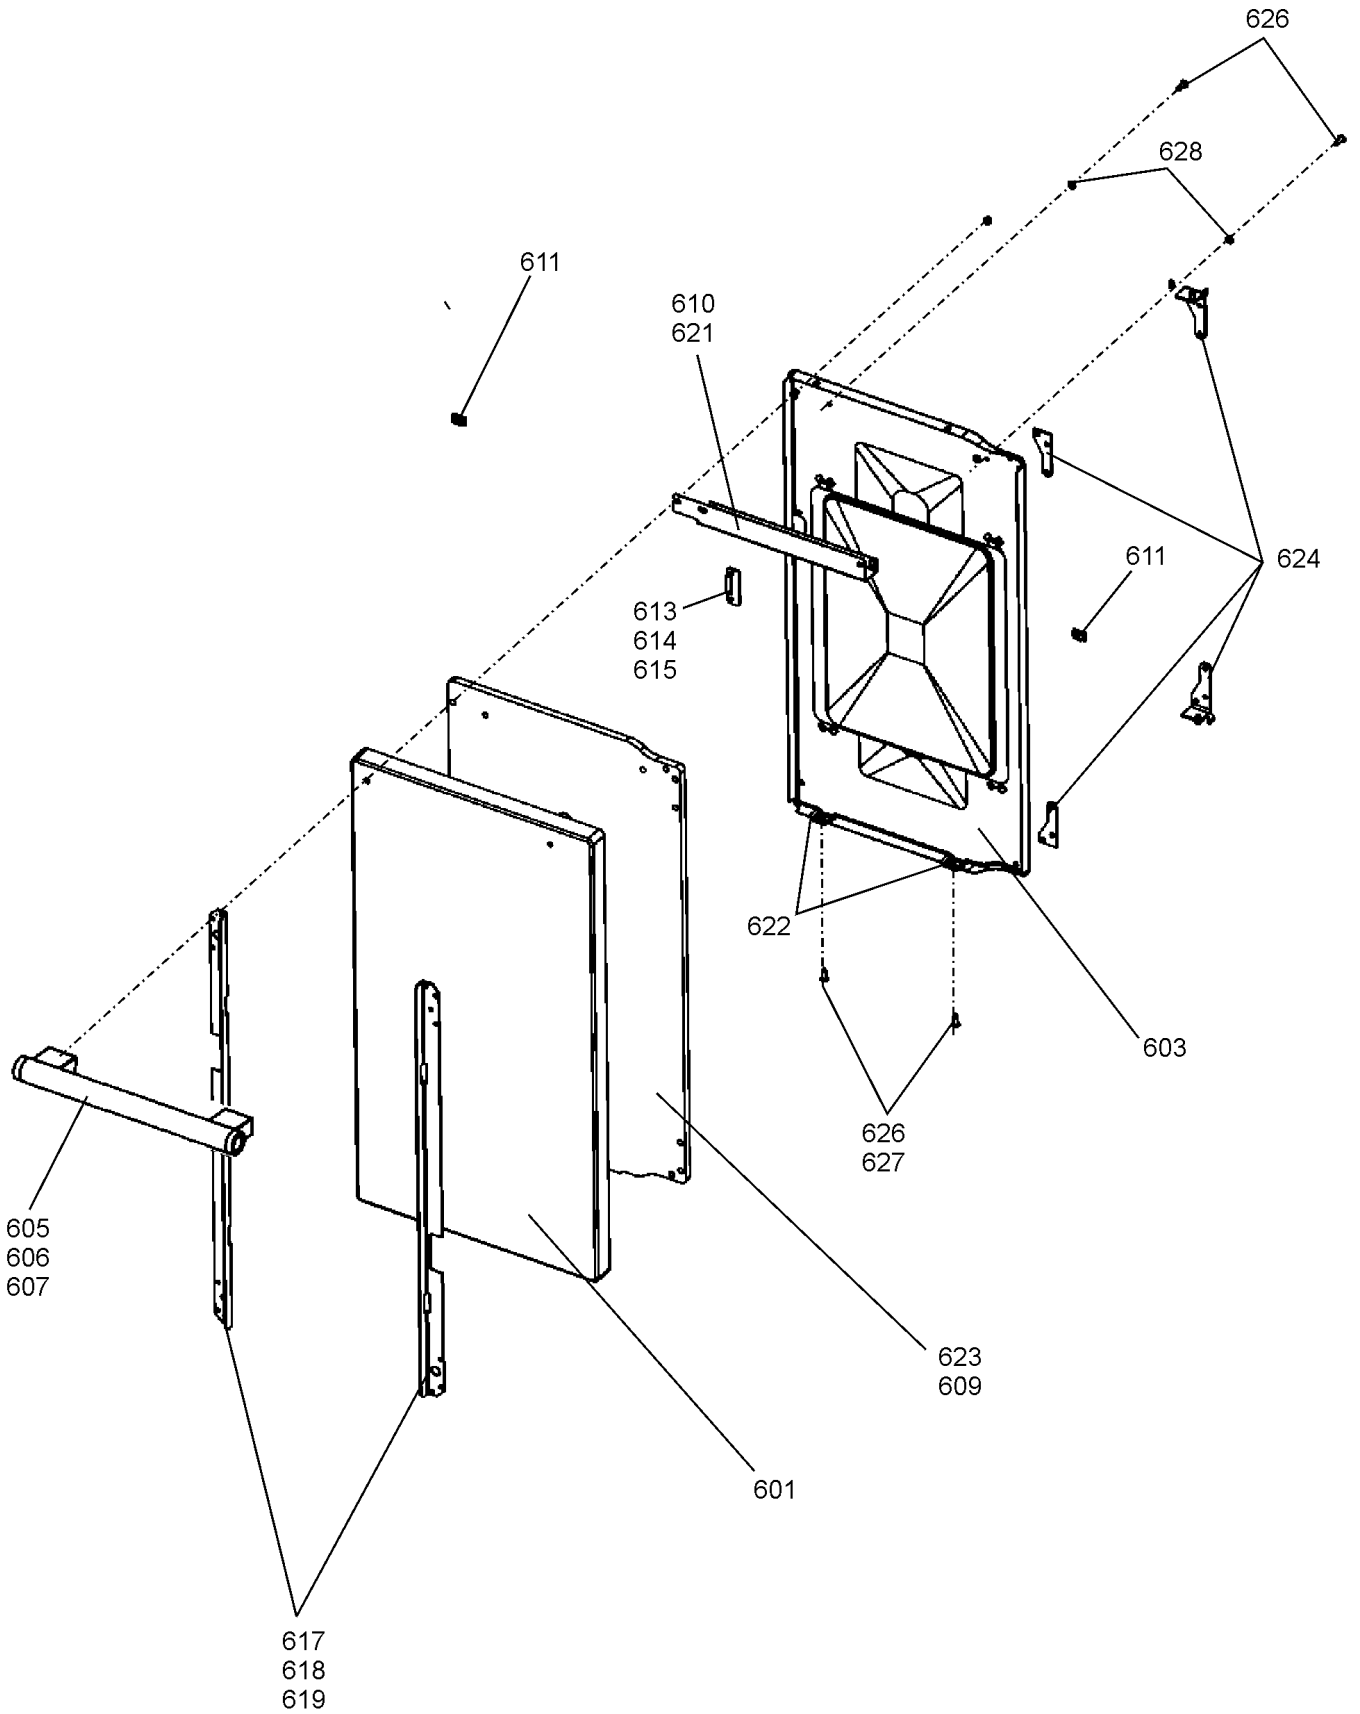

# RH TALL OVEN ASSEMBLY

LH OVEN DOOR

**Code Description**

- A1** Grill front switch
- A2** Grill energy regulator
- A3** Grill element left-hand side
- A4** Grill element right-hand side
- B1** Left-hand multi-function oven thermostat
- B2** Left-hand multi-function oven control
- B3** Left-hand multi-function oven base element
- B4** Left-hand multi-function oven top element (outer pair)
- B5** Left-hand multi-function oven browning element (inner pair)
- B6** Left-hand multi-function oven fan element
- B7** Left-hand multi-function oven fan
- C** Clock

**Code**

- D1** Right-hand fan oven thermostat
- D2** Right-hand fan oven control
- D3** Right-hand fan oven element
- D4** Right-hand fan oven fan
- F1** Ignition switches
- F2** Ignition spark generator
- H1** Oven light switch
- H2** Oven light
- J** Thermal cut-out
- K** Cooling fan

Ref No.	Part No.	Quantity	Description
H1	P062996	1	RH Oven and Grill Harness
H2	P062995	1	Timer and Cooling Harness
H3	P062994	1	Multi-function Harness
H4	P049254	1	Wiring Harness Ignition
H5	P049242	1	HT Harness
W1	P037863	1	Wire Assembly
W2	P052828	1	Cooling Supply Link
W3	P038597	1	Wire M/F Sw - T'stat Black Link
W4	P095565	1	Wire assembly
W5	P026792	1	Harness – Neutral – LH Oven – Fan Element
W6	P036011	1	LH Oven Neutral Link
W7	P033073	1	Neutral Return RH Oven
NI	P055374	3	Wire Assembly Earth
NI	P040066	2	Wire Assembly
NI	P050565	3	Neon Assembly
NI	P049241	1	Wire Assembly
NI	P049943	3	Wire Assembly Earths
NI	P033677	1	Earth LH Oven Wiring USA