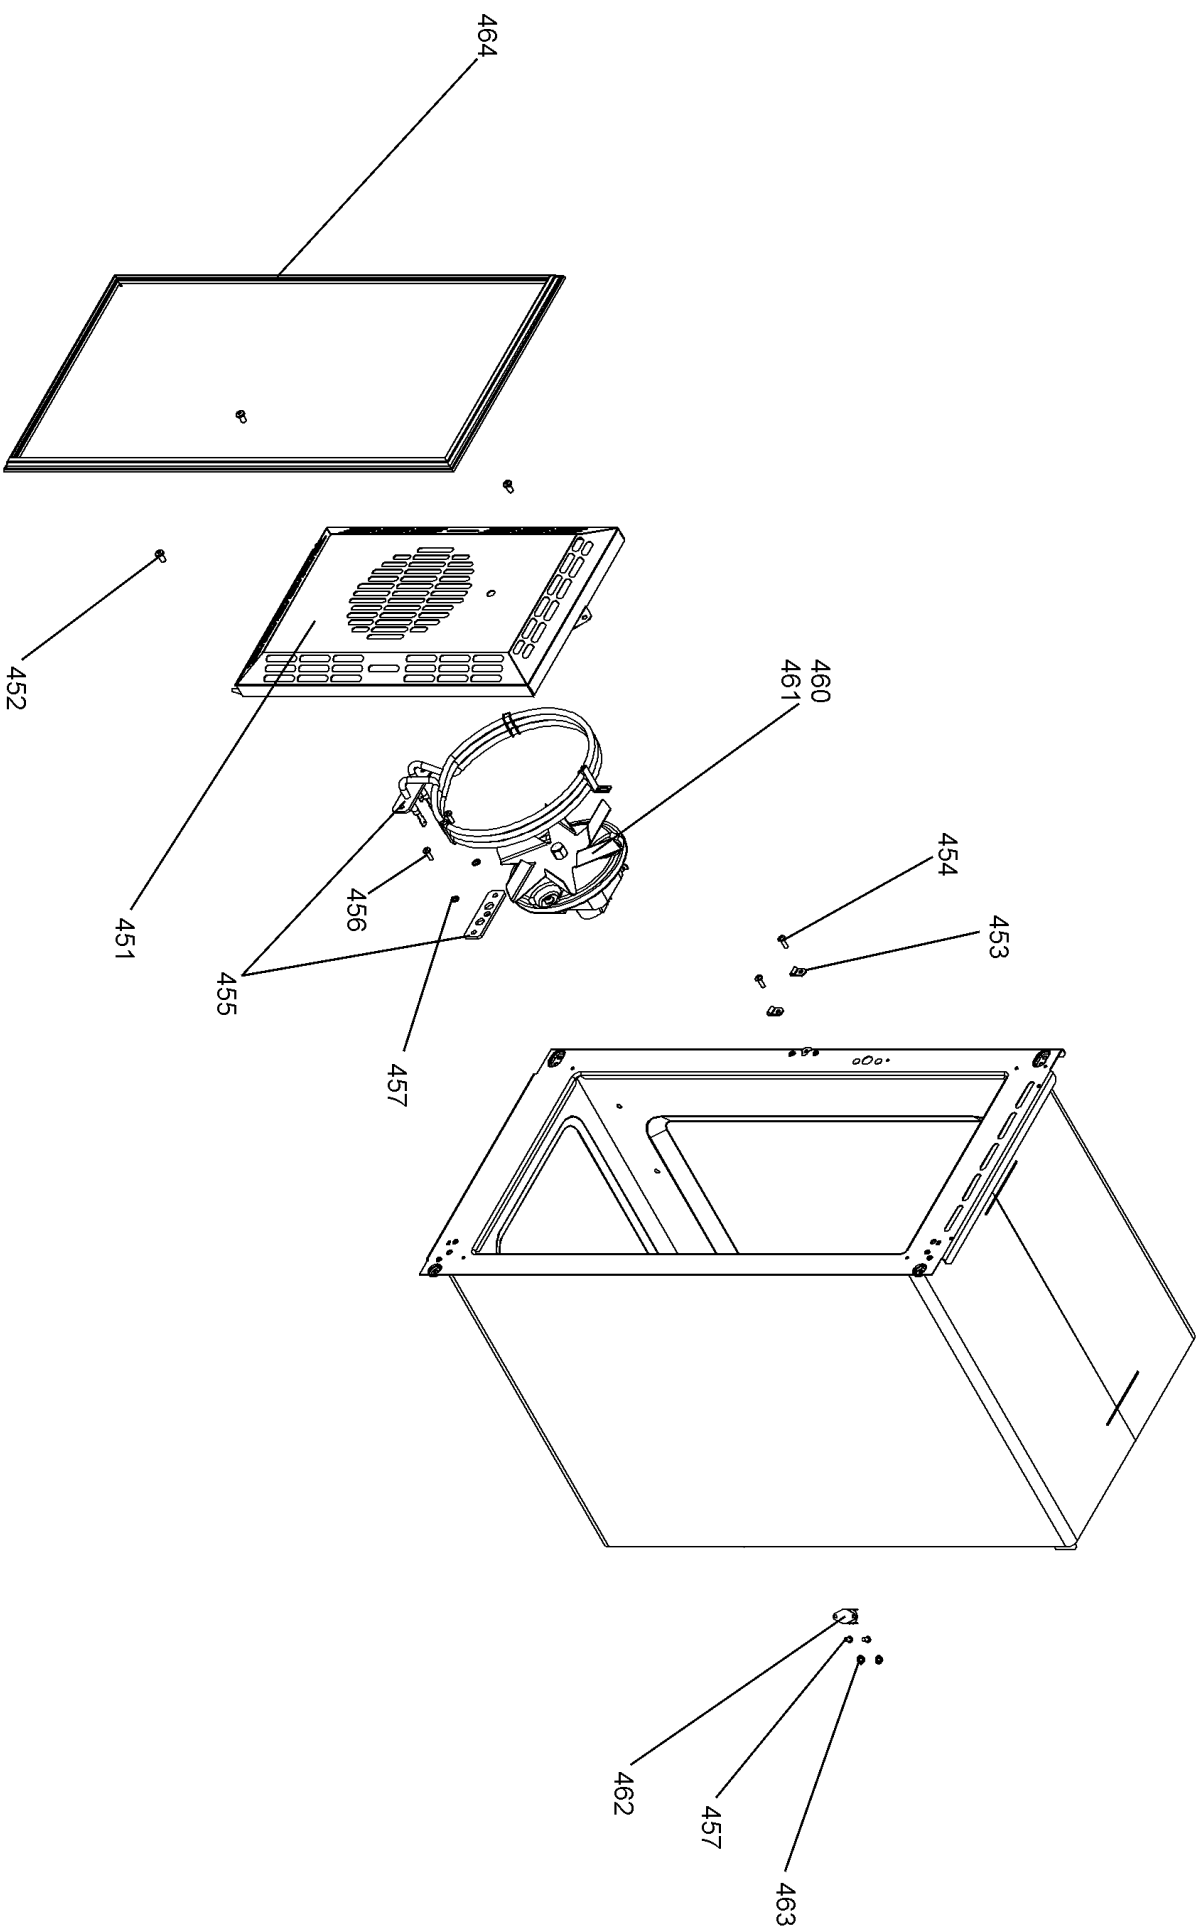

# GRILL CHAMBER

LH OVEN  
(MULTI - LIGHT)

- 421 OVEN BAFFLE
- 422 FIXING SCREWS
- 423 'P' CLIP
- 424 SCREW

# RH TALL OVEN ASSEMBLY

LH OVEN DOOR

**Code Description**

- A1** Grill front switch
- A2** Grill energy regulator
- A3** Grill element left-hand side
- A4** Grill element right-hand side
- B1** Left-hand multi-function oven thermostat
- B2** Left-hand multi-function oven control
- B3** Left-hand multi-function oven base element
- B4** Left-hand multi-function oven top element (outer pair)
- B5** Left-hand multi-function oven browning element (inner pair)
- B6** Left-hand multi-function oven fan element
- B7** Left-hand multi-function oven fan
- C** Clock

**Code**

- D1** Right-hand fan oven thermostat
- D2** Right-hand fan oven control
- D3** Right-hand fan oven element
- D4** Right-hand fan oven fan
- F1** Ignition switches
- F2** Ignition spark generator
- H1** Oven light switch
- H2** Oven light
- J** Thermal cut-out
- K** Cooling fan

Ref No.	Part No.	Quantity	Description
H1	P062996	1	RH Oven and Grill Harness
H2	P062995	1	Timer and Cooling Harness
H3	P062994	1	Multi-function Harness
H4	P049254	1	Wiring Harness Ignition
H5	P049242	1	HT Harness
W1	P037863	1	Wire Assembly
W2	P052828	1	Cooling Supply Link
W3	P038597	1	Wire M/F Sw - T'stat Black Link
W4	P095565	1	Wire assembly
W5	P026792	1	Harness – Neutral – LH Oven – Fan Element
W6	P036011	1	LH Oven Neutral Link
W7	P033073	1	Neutral Return RH Oven
NI	P055374	3	Wire Assembly Earth
NI	P040066	2	Wire Assembly
NI	P050565	3	Neon Assembly
NI	P049241	1	Wire Assembly
NI	P049943	3	Wire Assembly Earths
NI	P033677	1	Earth LH Oven Wiring USA