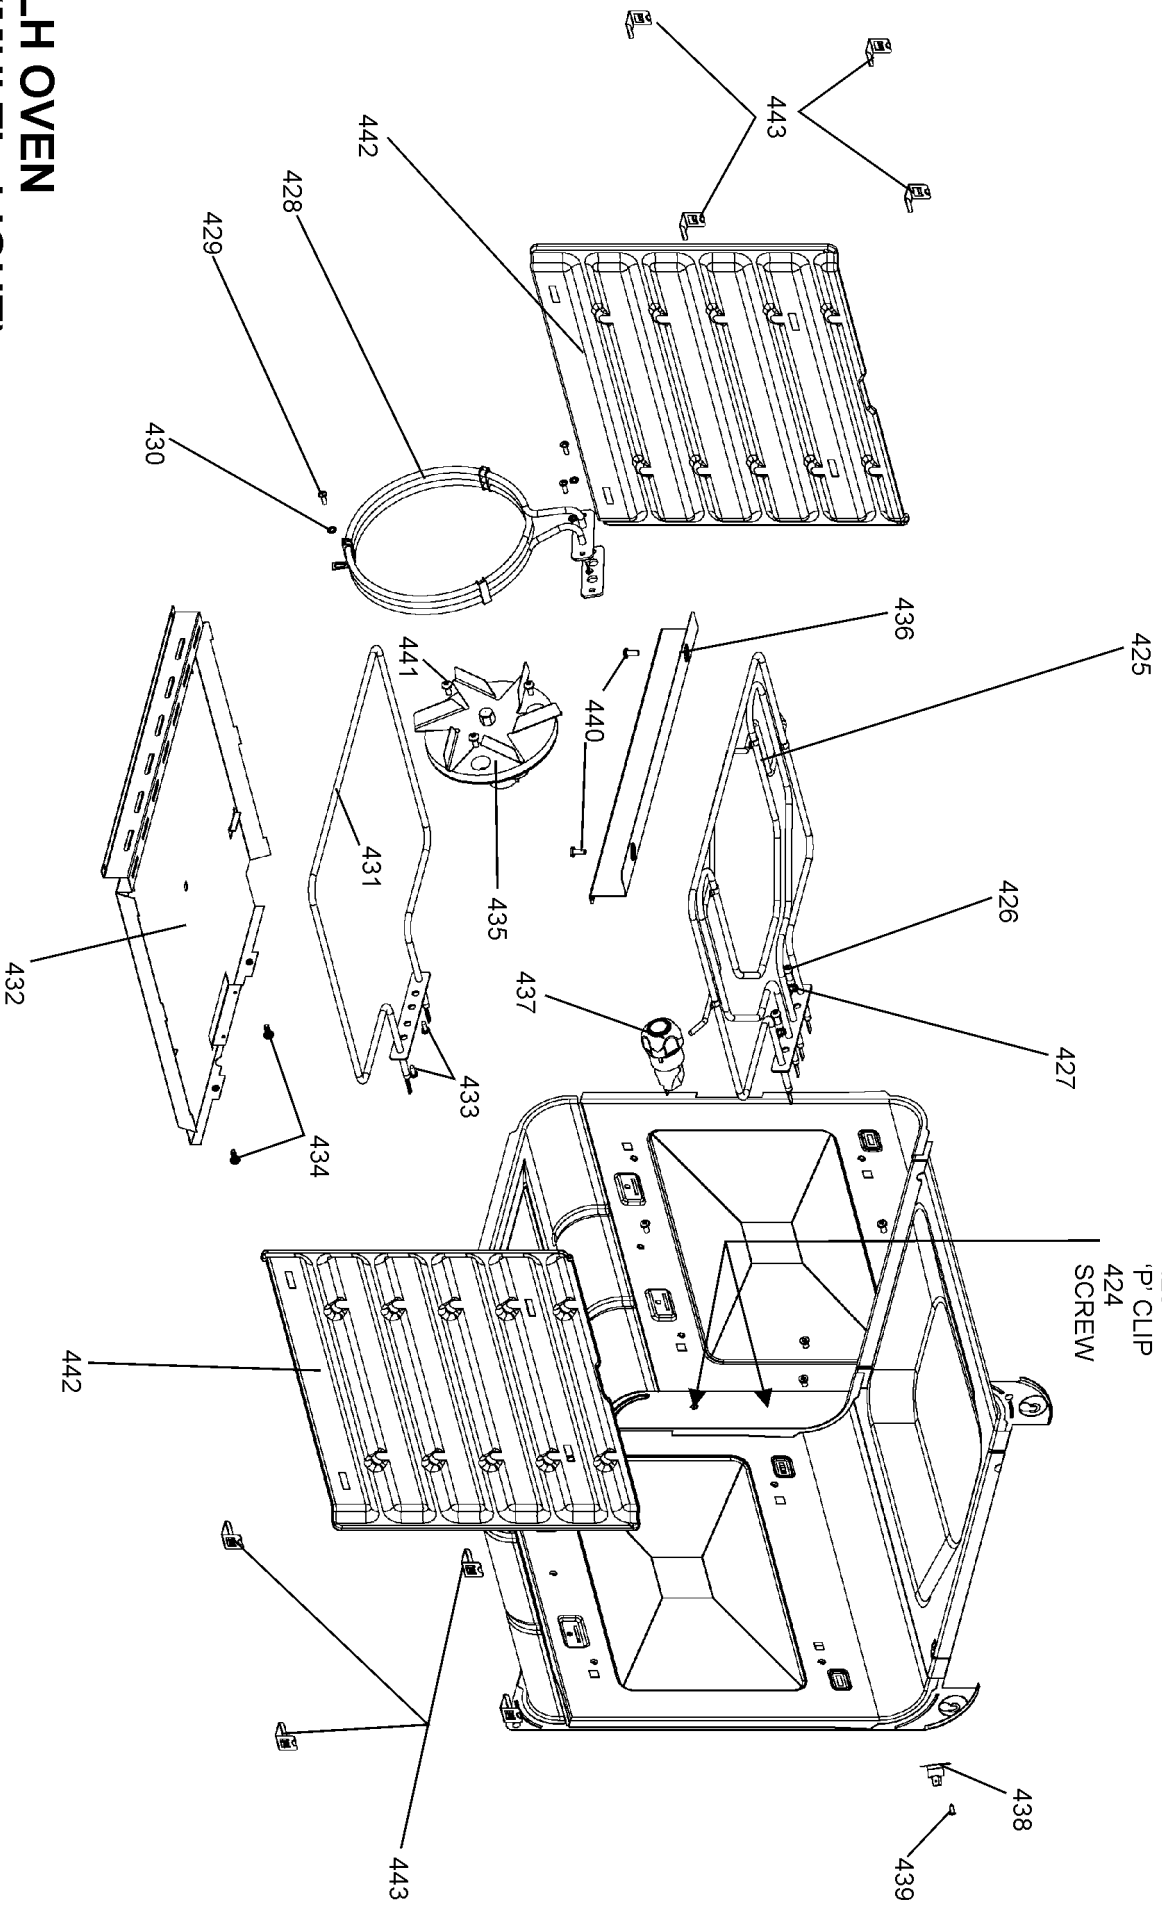

# GRILL CHAMBER

LH OVEN  
(MULTI - LIGHT)

- 421 OVEN BAFFLE
- 422 FIXING SCREWS
- 423 'P' CLIP
- 424 SCREW

# RH TALL OVEN ASSEMBLY

LH OVEN DOOR

**Code Description**

- A1** Grill front switch
- A2** Grill energy regulator
- A3** Grill element left-hand side
- A4** Grill element right-hand side
- B1** Left-hand multi-function oven thermostat
- B2** Left-hand multi-function oven control
- B3** Left-hand multi-function oven base element
- B4** Left-hand multi-function oven top element (outer pair)
- B5** Left-hand multi-function oven browning element (inner pair)
- B6** Left-hand multi-function oven fan element
- B7** Left-hand multi-function oven fan
- C** Clock

**Code**

- D1** Right-hand fan oven thermostat
- D2** Right-hand fan oven control
- D3** Right-hand fan oven element
- D4** Right-hand fan oven fan
- F1** Ignition switches
- F2** Ignition spark generator
- H1** Oven light switch
- H2** Oven light
- J** Thermal cut-out
- K** Cooling fan

Ref No.	Part No.	Quantity	Description
H1	P062996	1	RH Oven and Grill Harness
H2	P062995	1	Timer and Cooling Harness
H3	P062994	1	Multi-function Harness
H4	P049254	1	Wiring Harness Ignition
H5	P049242	1	HT Harness
W1	P037863	1	Wire Assembly
W2	P052828	1	Cooling Supply Link
W3	P038597	1	Wire M/F Sw - T'stat Black Link
W4	P095565	1	Wire assembly
W5	P026792	1	Harness – Neutral – LH Oven – Fan Element
W6	P036011	1	LH Oven Neutral Link
W7	P033073	1	Neutral Return RH Oven
NI	P055374	3	Wire Assembly Earth
NI	P040066	2	Wire Assembly
NI	P050565	3	Neon Assembly
NI	P049241	1	Wire Assembly
NI	P049943	3	Wire Assembly Earths
NI	P033677	1	Earth LH Oven Wiring USA