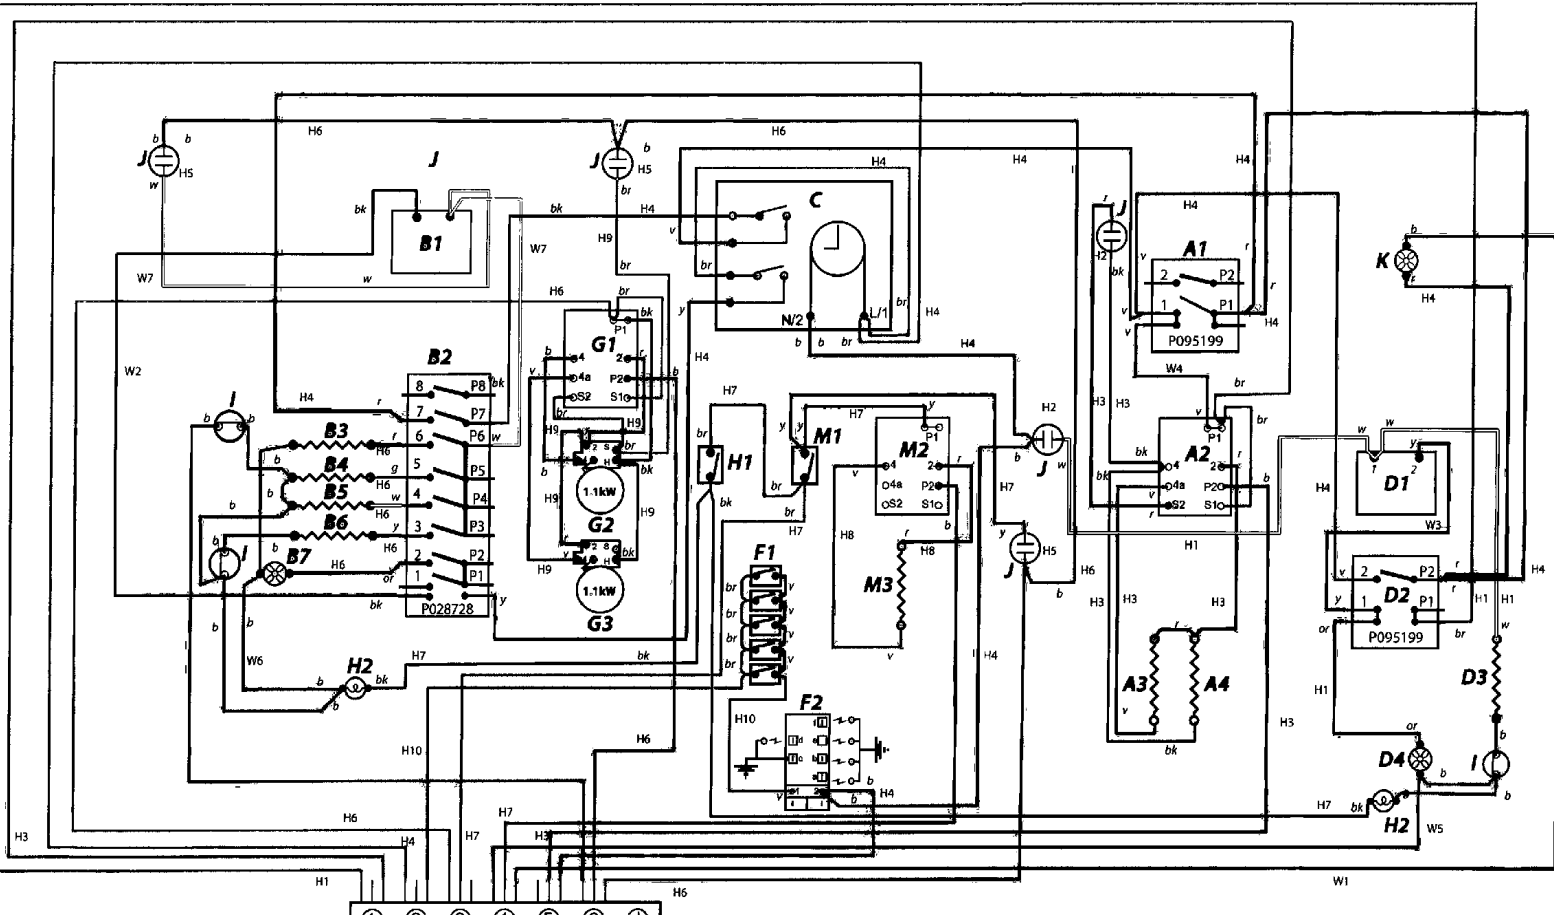

Code	Description
A1	Grill front switch
A2	Grill energy regulator
A3	Grill element left-hand side
A4	Grill element right-hand side
B1	Left-hand multi-function oven thermostat
B2	Left-hand multi-function oven control
B3	Left-hand multi-function oven base
B4	Left-hand multi-function oven top element
B5	Left-hand multi-function oven browning element (inner pair)
B6	Left-hand multi-function oven fan element
B7	Left-hand multi-function oven fan
C	Clock
D1	Right-hand fan oven thermostat

Code	Description
D2	Right-hand fan oven control
D3	Right-hand fan oven element
D4	Right-hand fan oven fan
F1	Ignition switches
F2	Ignition spark generator
G1	Ceramic hob energy regulator
G2	Rear Ceramic hob element
G3	Front Ceramic hob element
H1	Oven light switch
H2	Oven light
I	Thermal cut-out
J	Neon
K	Cooling fan
M1	Proving draw switch
M2	Proving draw energy regulator
M3	Proving draw element

Code	Colour
b	Blue
br	Brown
bk	Black
or	Orange
r	Red
v	Violet
w	White
y	Yellow
g/y	Green/yellow
gr	Grey

Ref No.	Part No.	Quantity	Remarks
H1	P062330	1	RH OVEN HARNESS
H2	P050565	2	NEON ASSEMBLY
H3	P062331	1	GRILL HARNESS
H4	P062328	1	TIMER AND COOLING HARNESS
H5	P062332	1	3 NEON HARNESS
H6	P062329	1	LH MULTI-FUNCTION/MULTI ZONE HARNESS
H7	P062355	1	FACIA SWITCH HARNESS
H8	P062327	1	PROVING DRAW HARNESS
H9	P038594	1	GRIDDLE HARNESS
H10	P049254	1	WIRING HARNESS IGNITION
W1	P062346	1	COOLING HARNESS
W2	P038597	1	WIRE M/F SW-TSTAT BLACK LINK
W3	P037863	1	WIRE ASSEMBLY
W4	P052828	1	COOLING SUPPLY LINK
W5	P050986	1	WIRE ASSEMBLY
W6	P026792	1	HARNESS-NEUTRAL-LH OVEN-FAN ELEMENT
W7	P095565	1	WIRE ASSEMBLY
NI	P026793	1	WIRE ASSEMBLY (REAR EARTH LINK)
NI	P055374	2	WIRE ASSEMBLY GRILL ELEMENT EARTH
NI	P040066	2	WIRE ASSEMBLY CUT OUT NEUTRAL
NI	P049242	1	HT HARNESS
NI	P049241	1	WIRE ASSEMBLY GENERAL EARTH
NI	P095450	1	WIRE ASSEMBLY
NI	P094943	4	WIRE ASSEMBLY EARTHS