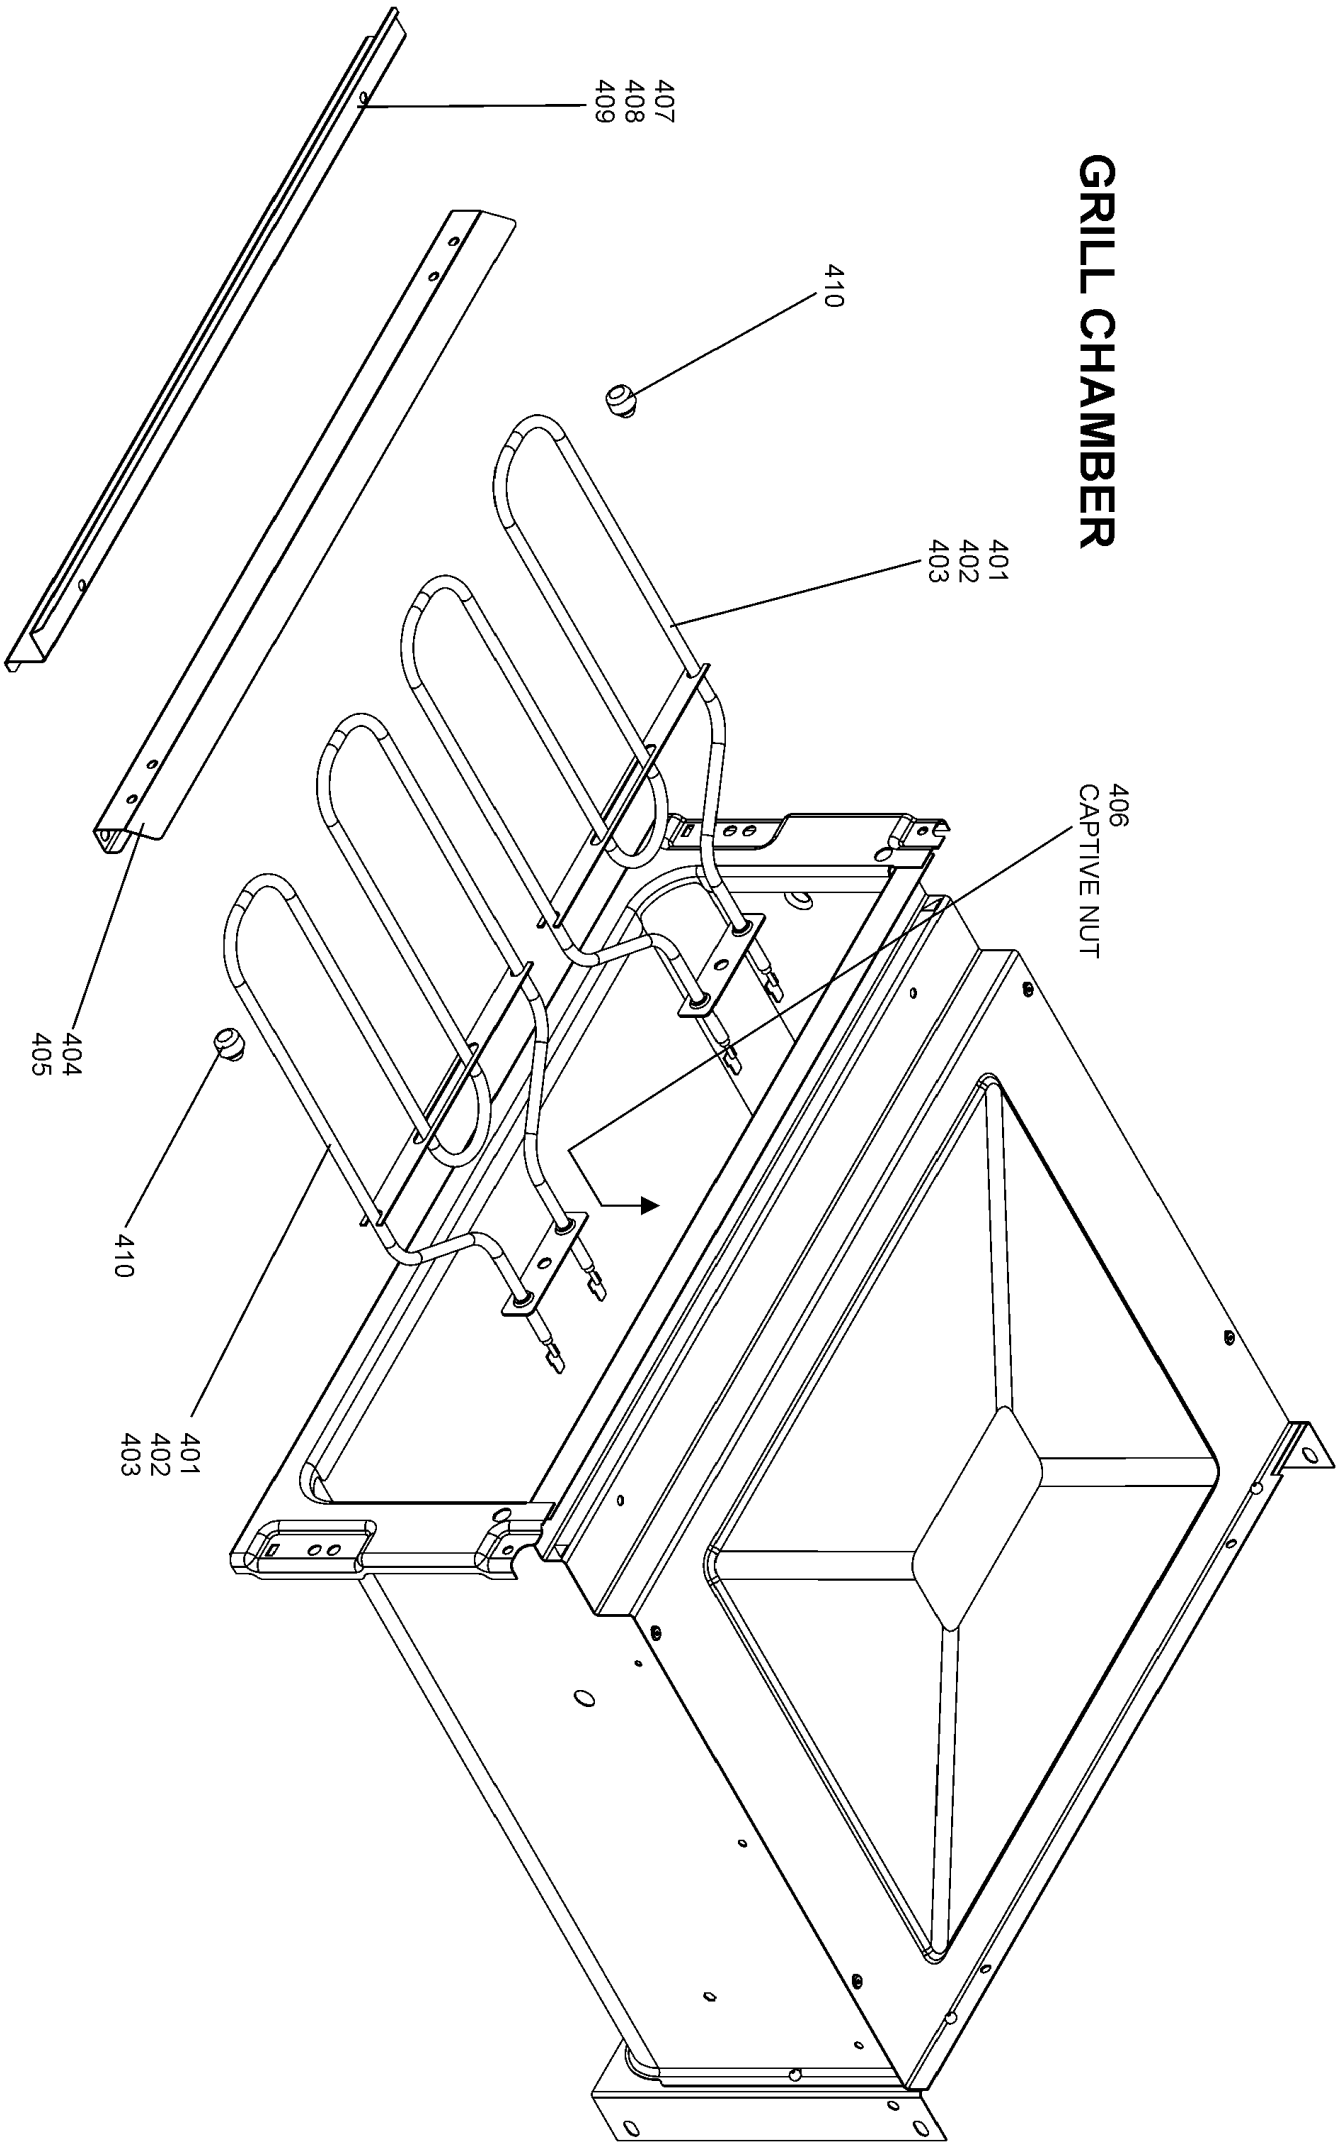

# GRILL CHAMBER

LH OVEN  
(MULTI - LIGHT)

- 451 OVEN BAFFLE
- 452 FIXING SCREWS
- 453 'P' CLIP
- 454 SCREW
- 466 SCREW

**RH OVEN  
(FAN - LIGHT)**

NEXUS 110 DF

**GRILL DOOR**

**LH OVEN DOOR**

**RH OVEN DOOR**

Code	Description
A1	Grill front switch
A2	Grill energy regulator
A3	Grill element left-hand side
A4	Grill element right-hand side
B1	Left-hand multi-function oven thermostat
B2	Left-hand multi-function oven control
B3	Left-hand multi-function oven base
B4	Left-hand multi-function oven top element
B5	Left-hand multi-function oven browning element (inner pair)
B6	Left-hand multi-function oven fan element
B7	Left-hand multi-function oven fan
C	Clock
D1	Right-hand fan oven thermostat

Code	Colour
b	Blue
br	Brown
bk	Black
or	Orange
r	Red
v	Violet
w	White
y	Yellow
g/y	Green/yellow
gr	Grey

Ref No.	Part No.	Quantity	Remarks
H1	P062330	1	RH OVEN HARNESS
H2	P050565	2	NEON ASSEMBLY
H3	P062331	1	GRILL HARNESS
H4	P062328	1	TIMER AND COOLING HARNESS
H5	P062332	1	3 NEON HARNESS
H6	P062329	1	LH MULTI-FUNCTION/MULTI ZONE HARNESS
H7	P062355	1	FACIA SWITCH HARNESS
H8	P062327	1	PROVING DRAW HARNESS
H9	P038594	1	GRIDDLE HARNESS
H10	P049254	1	WIRING HARNESS IGNITION
W1	P062346	1	COOLING HARNESS
W2	P038597	1	WIRE M/F SW-TSTAT BLACK LINK
W3	P037863	1	WIRE ASSEMBLY
W4	P052828	1	COOLING SUPPLY LINK
W5	P050986	1	WIRE ASSEMBLY
W6	P026792	1	HARNESS-NEUTRAL-LH OVEN-FAN ELEMENT
W7	P095565	1	WIRE ASSEMBLY
NI	P026793	1	WIRE ASSEMBLY (REAR EARTH LINK)
NI	P055374	2	WIRE ASSEMBLY GRILL ELEMENT EARTH
NI	P040066	2	WIRE ASSEMBLY CUT OUT NEUTRAL
NI	P049242	1	HT HARNESS
NI	P049241	1	WIRE ASSEMBLY GENERAL EARTH
NI	P095450	1	WIRE ASSEMBLY
NI	P094943	4	WIRE ASSEMBLY EARTHS