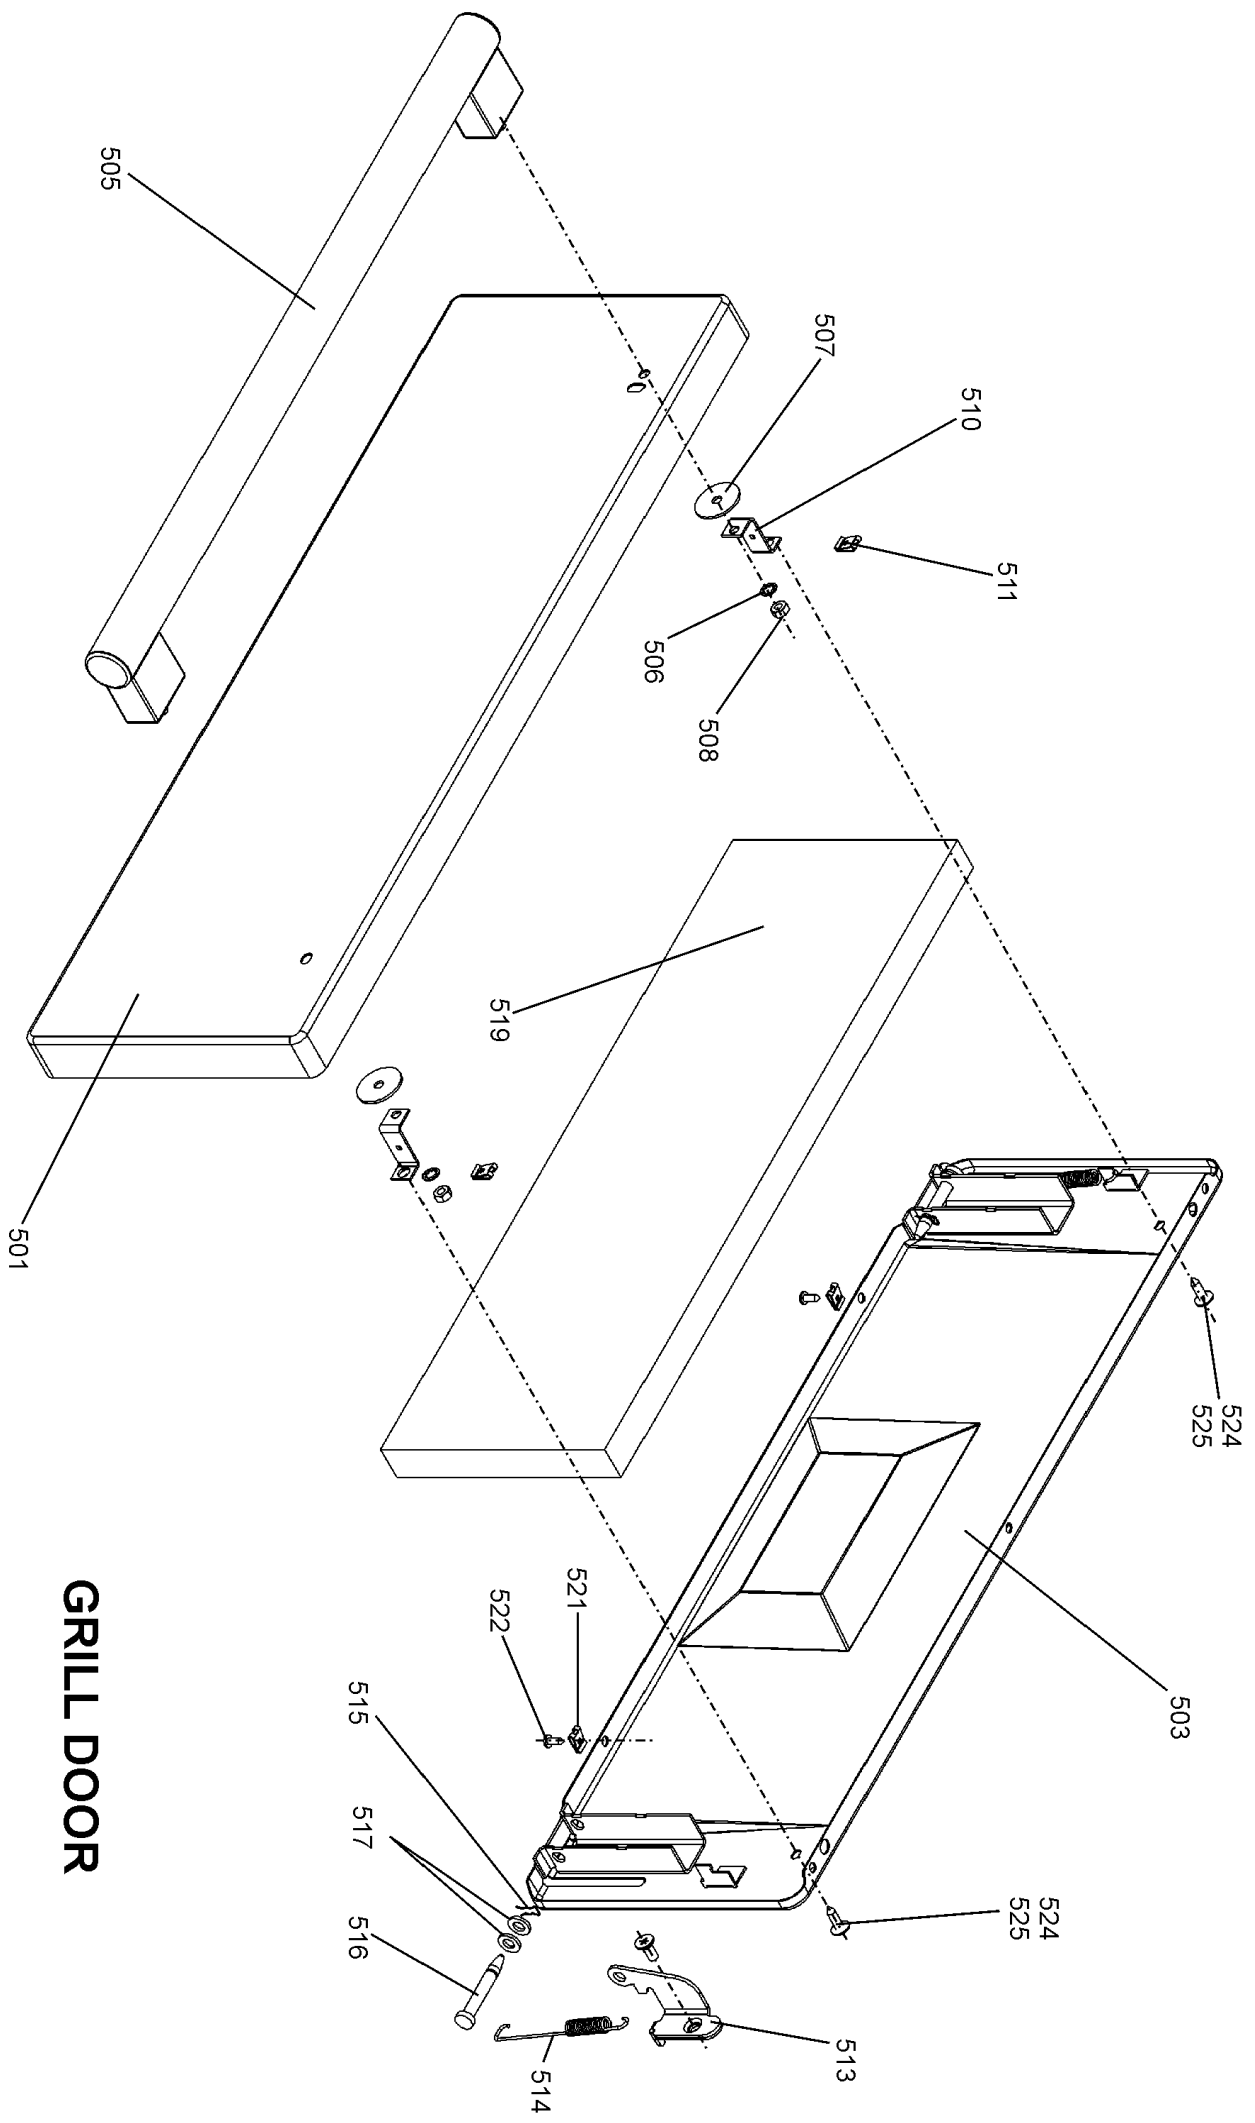

# GRILL CHAMBER

LH OVEN  
(MULTI - LIGHT)

- 451 OVEN BAFFLE
- 452 FIXING SCREWS
- 453 'P' CLIP
- 454 SCREW
- 466 SCREW

**RH OVEN  
(FAN - LIGHT)**

NEXUS 110 DF

**GRILL DOOR**

**LH OVEN DOOR**

**RH OVEN DOOR**

Code	Description
A1	Grill front switch
A2	Grill energy regulator
A3	Grill element left-hand side
A4	Grill element right-hand side
B1	Left-hand multi-function oven thermostat
B2	Left-hand multi-function oven control
B3	Left-hand multi-function oven base
B4	Left-hand multi-function oven top element
B5	Left-hand multi-function oven browning element (inner pair)
B6	Left-hand multi-function oven fan element
B7	Left-hand multi-function oven fan
C	Clock
D1	Right-hand fan oven thermostat

Code	Description
D2	Right-hand fan oven control
D3	Right-hand fan oven element
D4	Right-hand fan oven fan
F1	Ignition switches
F2	Ignition spark generator
G1	Ceramic hob energy regulator
G2	Rear Ceramic hob element
G3	Front Ceramic hob element
H1	Oven light switch
H2	Oven light
I	Thermal cut-out
J	Neon
K	Cooling fan
M1	Proving draw switch
M2	Proving draw energy regulator
M3	Proving draw element