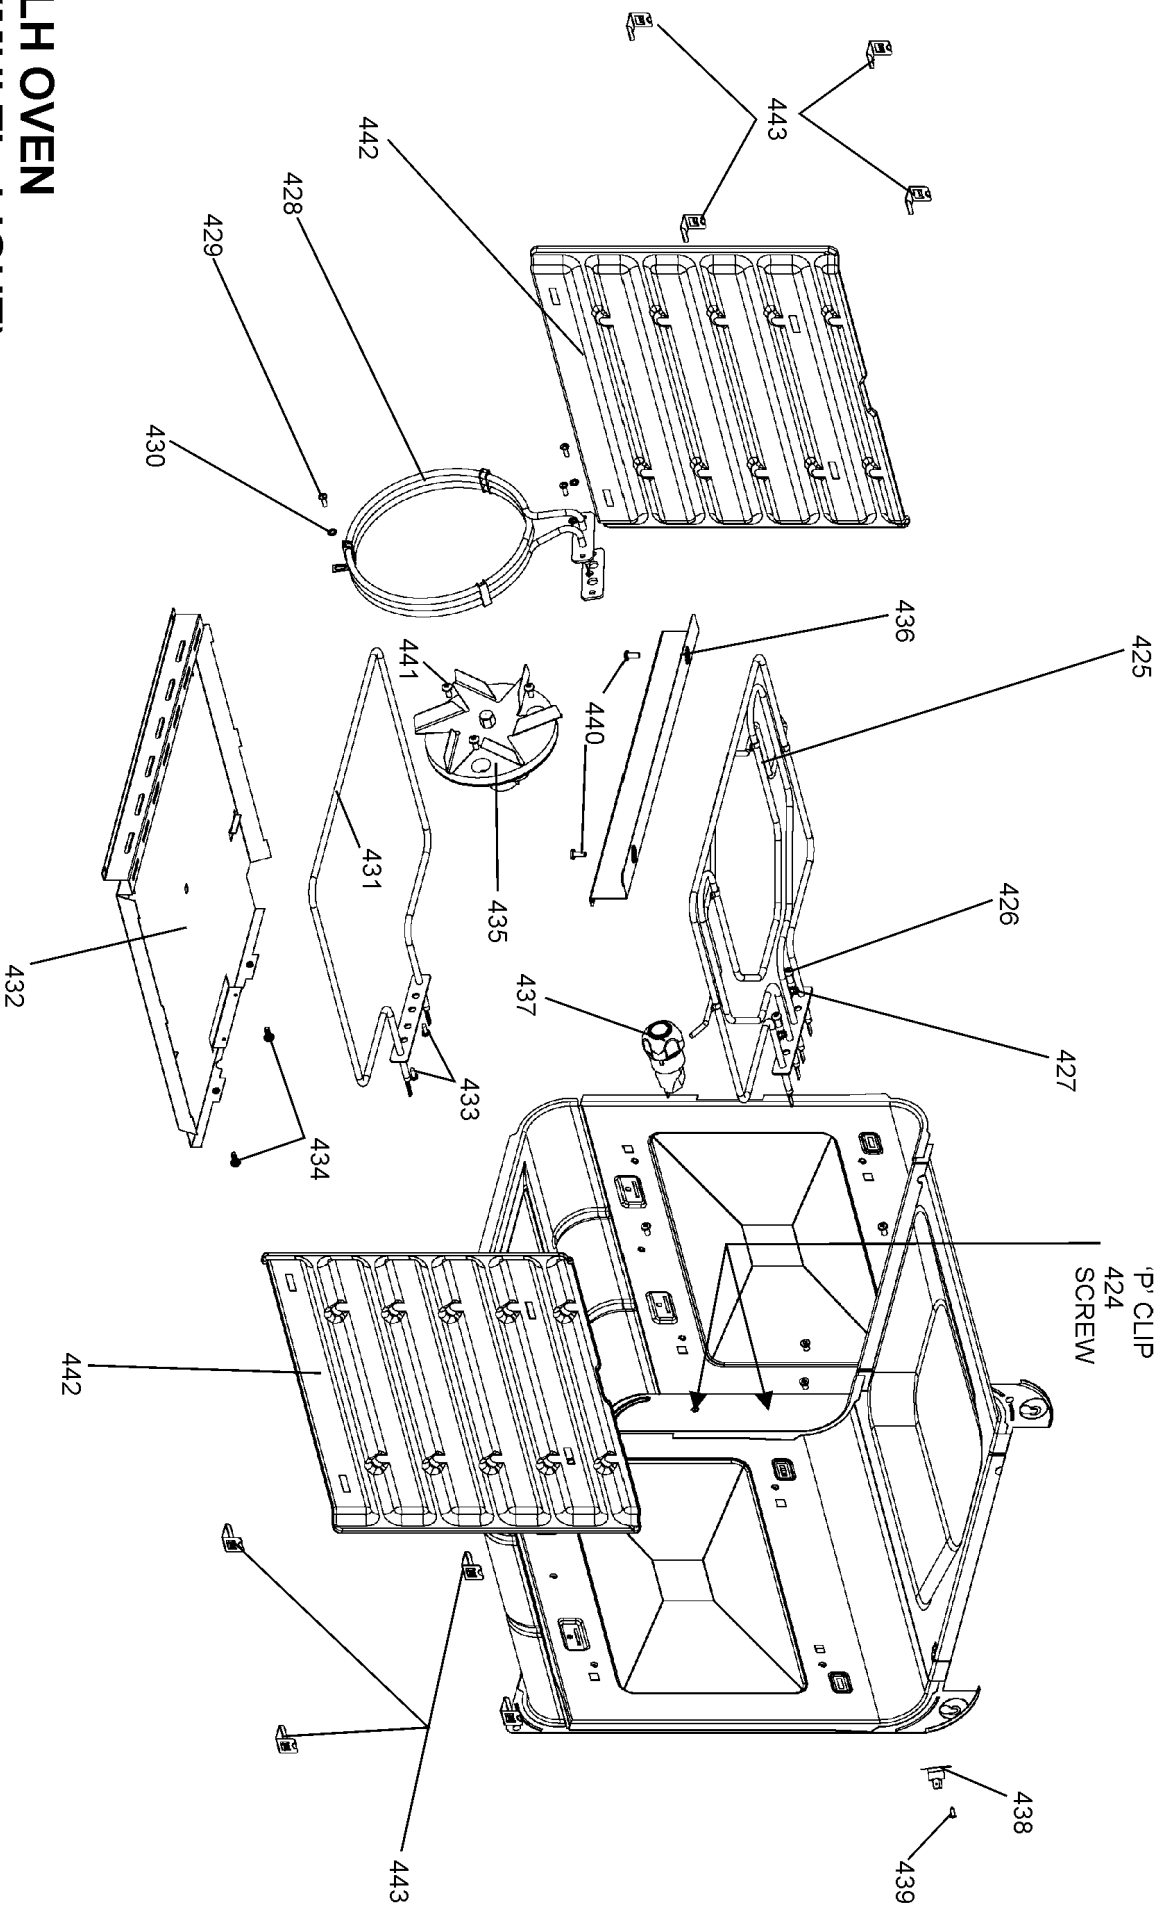

# GRILL CHAMBER

LH OVEN  
(MULTI - LIGHT)

- 451 OVEN BAFFLE
- 452 FIXING SCREWS
- 453 'P' CLIP
- 454 SCREW
- 466 SCREW

**RH OVEN  
(FAN - LIGHT)**

NEXUS 110 DF

**GRILL DOOR**

**LH OVEN DOOR**

**RH OVEN DOOR**

Code	Description
A1	Grill front switch
A2	Grill energy regulator
A3	Grill element left-hand side
A4	Grill element right-hand side
B1	Left-hand multi-function oven thermostat
B2	Left-hand multi-function oven control
B3	Left-hand multi-function oven base
B4	Left-hand multi-function oven top element
B5	Left-hand multi-function oven browning element (inner pair)
B6	Left-hand multi-function oven fan element
B7	Left-hand multi-function oven fan
C	Clock
D1	Right-hand fan oven thermostat

Code	Colour
b	Blue
br	Brown
bk	Black
or	Orange
r	Red
v	Violet
w	White
y	Yellow
g/y	Green/yellow
gr	Grey

Ref No.	Part No.	Quantity	Remarks
H1	P062330	1	RH OVEN HARNESS
H2	P050565	2	NEON ASSEMBLY
H3	P062331	1	GRILL HARNESS
H4	P062328	1	TIMER AND COOLING HARNESS
H5	P062332	1	3 NEON HARNESS
H6	P062329	1	LH MULTI-FUNCTION/MULTI ZONE HARNESS
H7	P062355	1	FACIA SWITCH HARNESS
H8	P062327	1	PROVING DRAW HARNESS
H9	P038594	1	GRIDDLE HARNESS
H10	P049254	1	WIRING HARNESS IGNITION
W1	P062346	1	COOLING HARNESS
W2	P038597	1	WIRE M/F SW-TSTAT BLACK LINK
W3	P037863	1	WIRE ASSEMBLY
W4	P052828	1	COOLING SUPPLY LINK
W5	P050986	1	WIRE ASSEMBLY
W6	P026792	1	HARNESS-NEUTRAL-LH OVEN-FAN ELEMENT
W7	P095565	1	WIRE ASSEMBLY
NI	P026793	1	WIRE ASSEMBLY (REAR EARTH LINK)
NI	P055374	2	WIRE ASSEMBLY GRILL ELEMENT EARTH
NI	P040066	2	WIRE ASSEMBLY CUT OUT NEUTRAL
NI	P049242	1	HT HARNESS
NI	P049241	1	WIRE ASSEMBLY GENERAL EARTH
NI	P095450	1	WIRE ASSEMBLY
NI	P094943	4	WIRE ASSEMBLY EARTHS