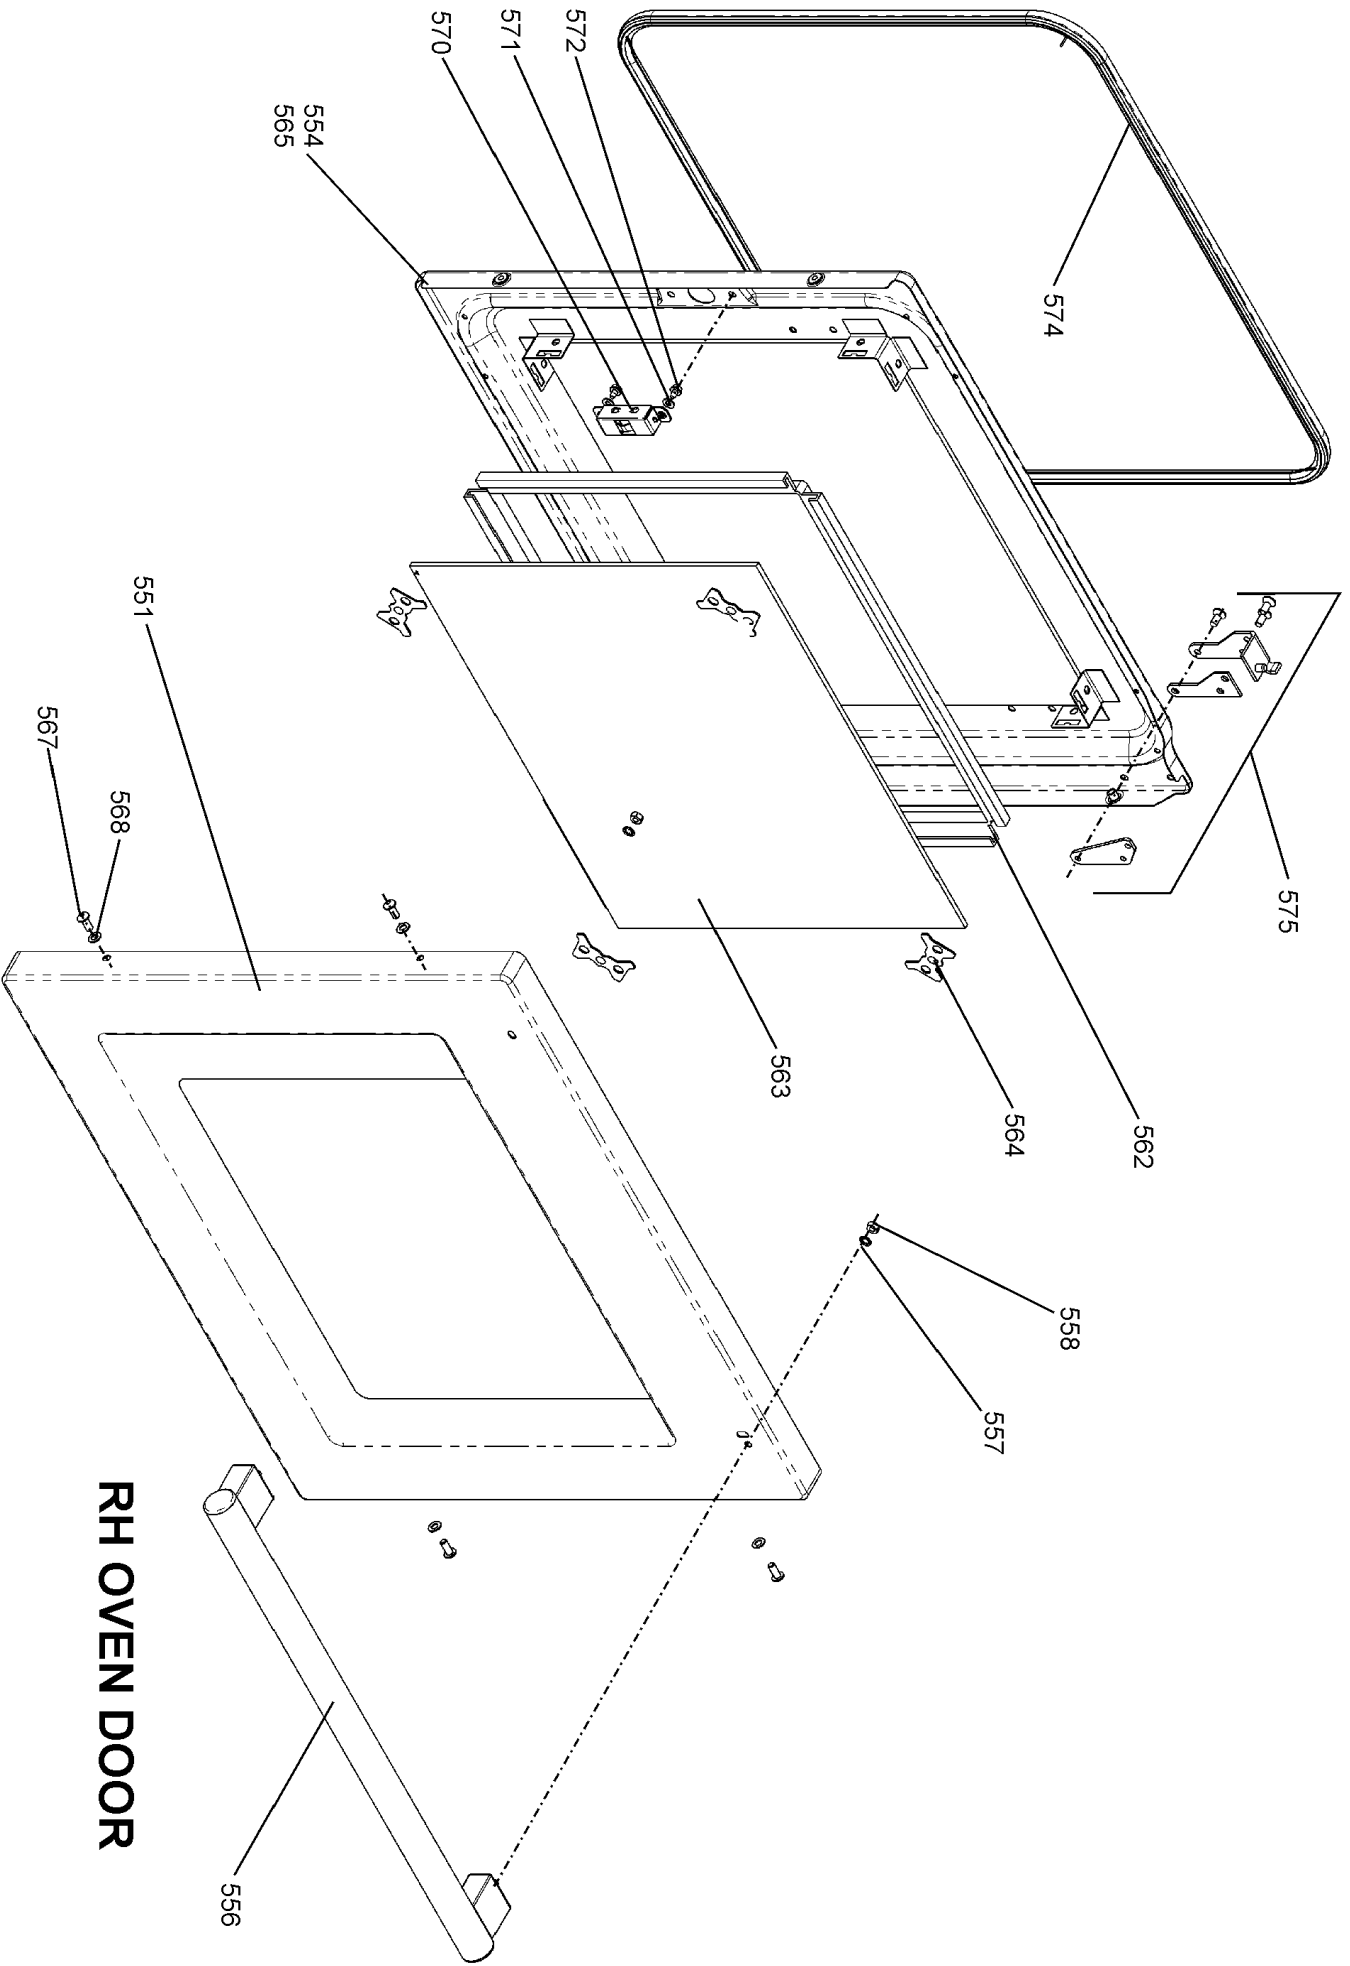

# GRILL CHAMBER

LH OVEN  
(MULTI - LIGHT)

- 451 OVEN BAFFLE
- 452 FIXING SCREWS
- 453 'P' CLIP
- 454 SCREW
- 466 SCREW

**RH OVEN  
(FAN - LIGHT)**

NEXUS 110 DF

**GRILL DOOR**

**LH OVEN DOOR**

**RH OVEN DOOR**

Code	Description
A1	Grill front switch
A2	Grill energy regulator
A3	Grill element left-hand side
A4	Grill element right-hand side
B1	Left-hand multi-function oven thermostat
B2	Left-hand multi-function oven control
B3	Left-hand multi-function oven base
B4	Left-hand multi-function oven top element
B5	Left-hand multi-function oven browning element (inner pair)
B6	Left-hand multi-function oven fan element
B7	Left-hand multi-function oven fan
C	Clock
D1	Right-hand fan oven thermostat

Code	Colour
b	Blue
br	Brown
bk	Black
or	Orange
r	Red
v	Violet
w	White
y	Yellow
g/y	Green/yellow
gr	Grey

Ref No.	Part No.	Quantity	Remarks
H1	P062330	1	RH OVEN HARNESS
H2	P050565	2	NEON ASSEMBLY
H3	P062331	1	GRILL HARNESS
H4	P062328	1	TIMER AND COOLING HARNESS
H5	P062332	1	3 NEON HARNESS
H6	P062329	1	LH MULTI-FUNCTION/MULTI ZONE HARNESS
H7	P062355	1	FACIA SWITCH HARNESS
H8	P062327	1	PROVING DRAW HARNESS
H9	P038594	1	GRIDDLE HARNESS
H10	P049254	1	WIRING HARNESS IGNITION
W1	P062346	1	COOLING HARNESS
W2	P038597	1	WIRE M/F SW-TSTAT BLACK LINK
W3	P037863	1	WIRE ASSEMBLY
W4	P052828	1	COOLING SUPPLY LINK
W5	P050986	1	WIRE ASSEMBLY
W6	P026792	1	HARNESS-NEUTRAL-LH OVEN-FAN ELEMENT
W7	P095565	1	WIRE ASSEMBLY
NI	P026793	1	WIRE ASSEMBLY (REAR EARTH LINK)
NI	P055374	2	WIRE ASSEMBLY GRILL ELEMENT EARTH
NI	P040066	2	WIRE ASSEMBLY CUT OUT NEUTRAL
NI	P049242	1	HT HARNESS
NI	P049241	1	WIRE ASSEMBLY GENERAL EARTH
NI	P095450	1	WIRE ASSEMBLY
NI	P094943	4	WIRE ASSEMBLY EARTHS