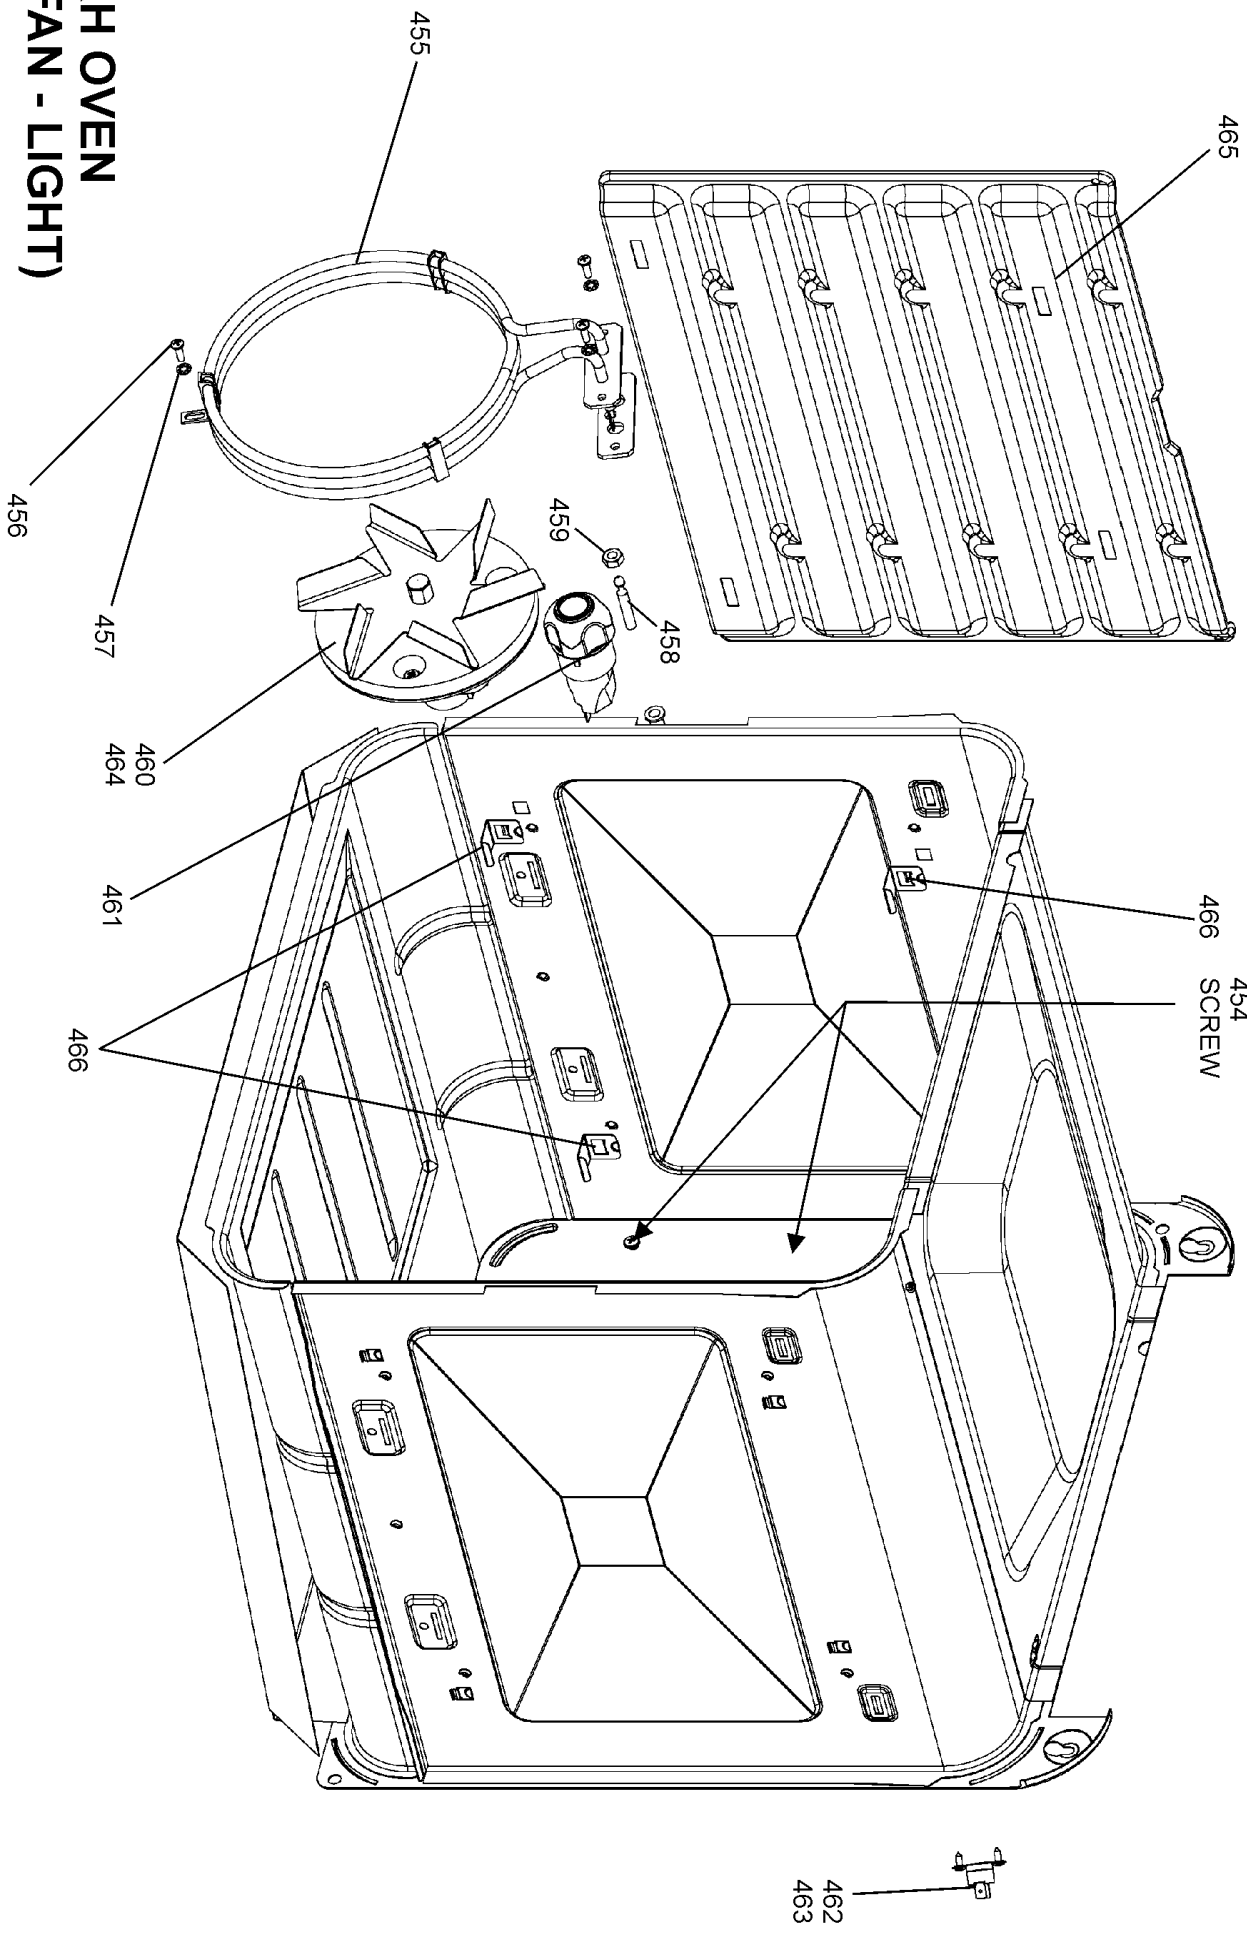

# GRILL CHAMBER

LH OVEN  
(MULTI - LIGHT)

- 451 OVEN BAFFLE
- 452 FIXING SCREWS
- 453 'P' CLIP
- 454 SCREW
- 466 SCREW

**RH OVEN  
(FAN - LIGHT)**

NEXUS 110 DF

**GRILL DOOR**

**LH OVEN DOOR**

**RH OVEN DOOR**

Code	Description
A1	Grill front switch
A2	Grill energy regulator
A3	Grill element left-hand side
A4	Grill element right-hand side
B1	Left-hand multi-function oven thermostat
B2	Left-hand multi-function oven control
B3	Left-hand multi-function oven base
B4	Left-hand multi-function oven top element
B5	Left-hand multi-function oven browning element (inner pair)
B6	Left-hand multi-function oven fan element
B7	Left-hand multi-function oven fan
C	Clock
D1	Right-hand fan oven thermostat

Code	Colour
b	Blue
br	Brown
bk	Black
or	Orange
r	Red
v	Violet
w	White
y	Yellow
g/y	Green/yellow
gr	Grey

Ref No.	Part No.	Quantity	Remarks
H1	P062330	1	RH OVEN HARNESS
H2	P050565	2	NEON ASSEMBLY
H3	P062331	1	GRILL HARNESS
H4	P062328	1	TIMER AND COOLING HARNESS
H5	P062332	1	3 NEON HARNESS
H6	P062329	1	LH MULTI-FUNCTION/MULTI ZONE HARNESS
H7	P062355	1	FACIA SWITCH HARNESS
H8	P062327	1	PROVING DRAW HARNESS
H9	P038594	1	GRIDDLE HARNESS
H10	P049254	1	WIRING HARNESS IGNITION
W1	P062346	1	COOLING HARNESS
W2	P038597	1	WIRE M/F SW-TSTAT BLACK LINK
W3	P037863	1	WIRE ASSEMBLY
W4	P052828	1	COOLING SUPPLY LINK
W5	P050986	1	WIRE ASSEMBLY
W6	P026792	1	HARNESS-NEUTRAL-LH OVEN-FAN ELEMENT
W7	P095565	1	WIRE ASSEMBLY
NI	P026793	1	WIRE ASSEMBLY (REAR EARTH LINK)
NI	P055374	2	WIRE ASSEMBLY GRILL ELEMENT EARTH
NI	P040066	2	WIRE ASSEMBLY CUT OUT NEUTRAL
NI	P049242	1	HT HARNESS
NI	P049241	1	WIRE ASSEMBLY GENERAL EARTH
NI	P095450	1	WIRE ASSEMBLY
NI	P094943	4	WIRE ASSEMBLY EARTHS