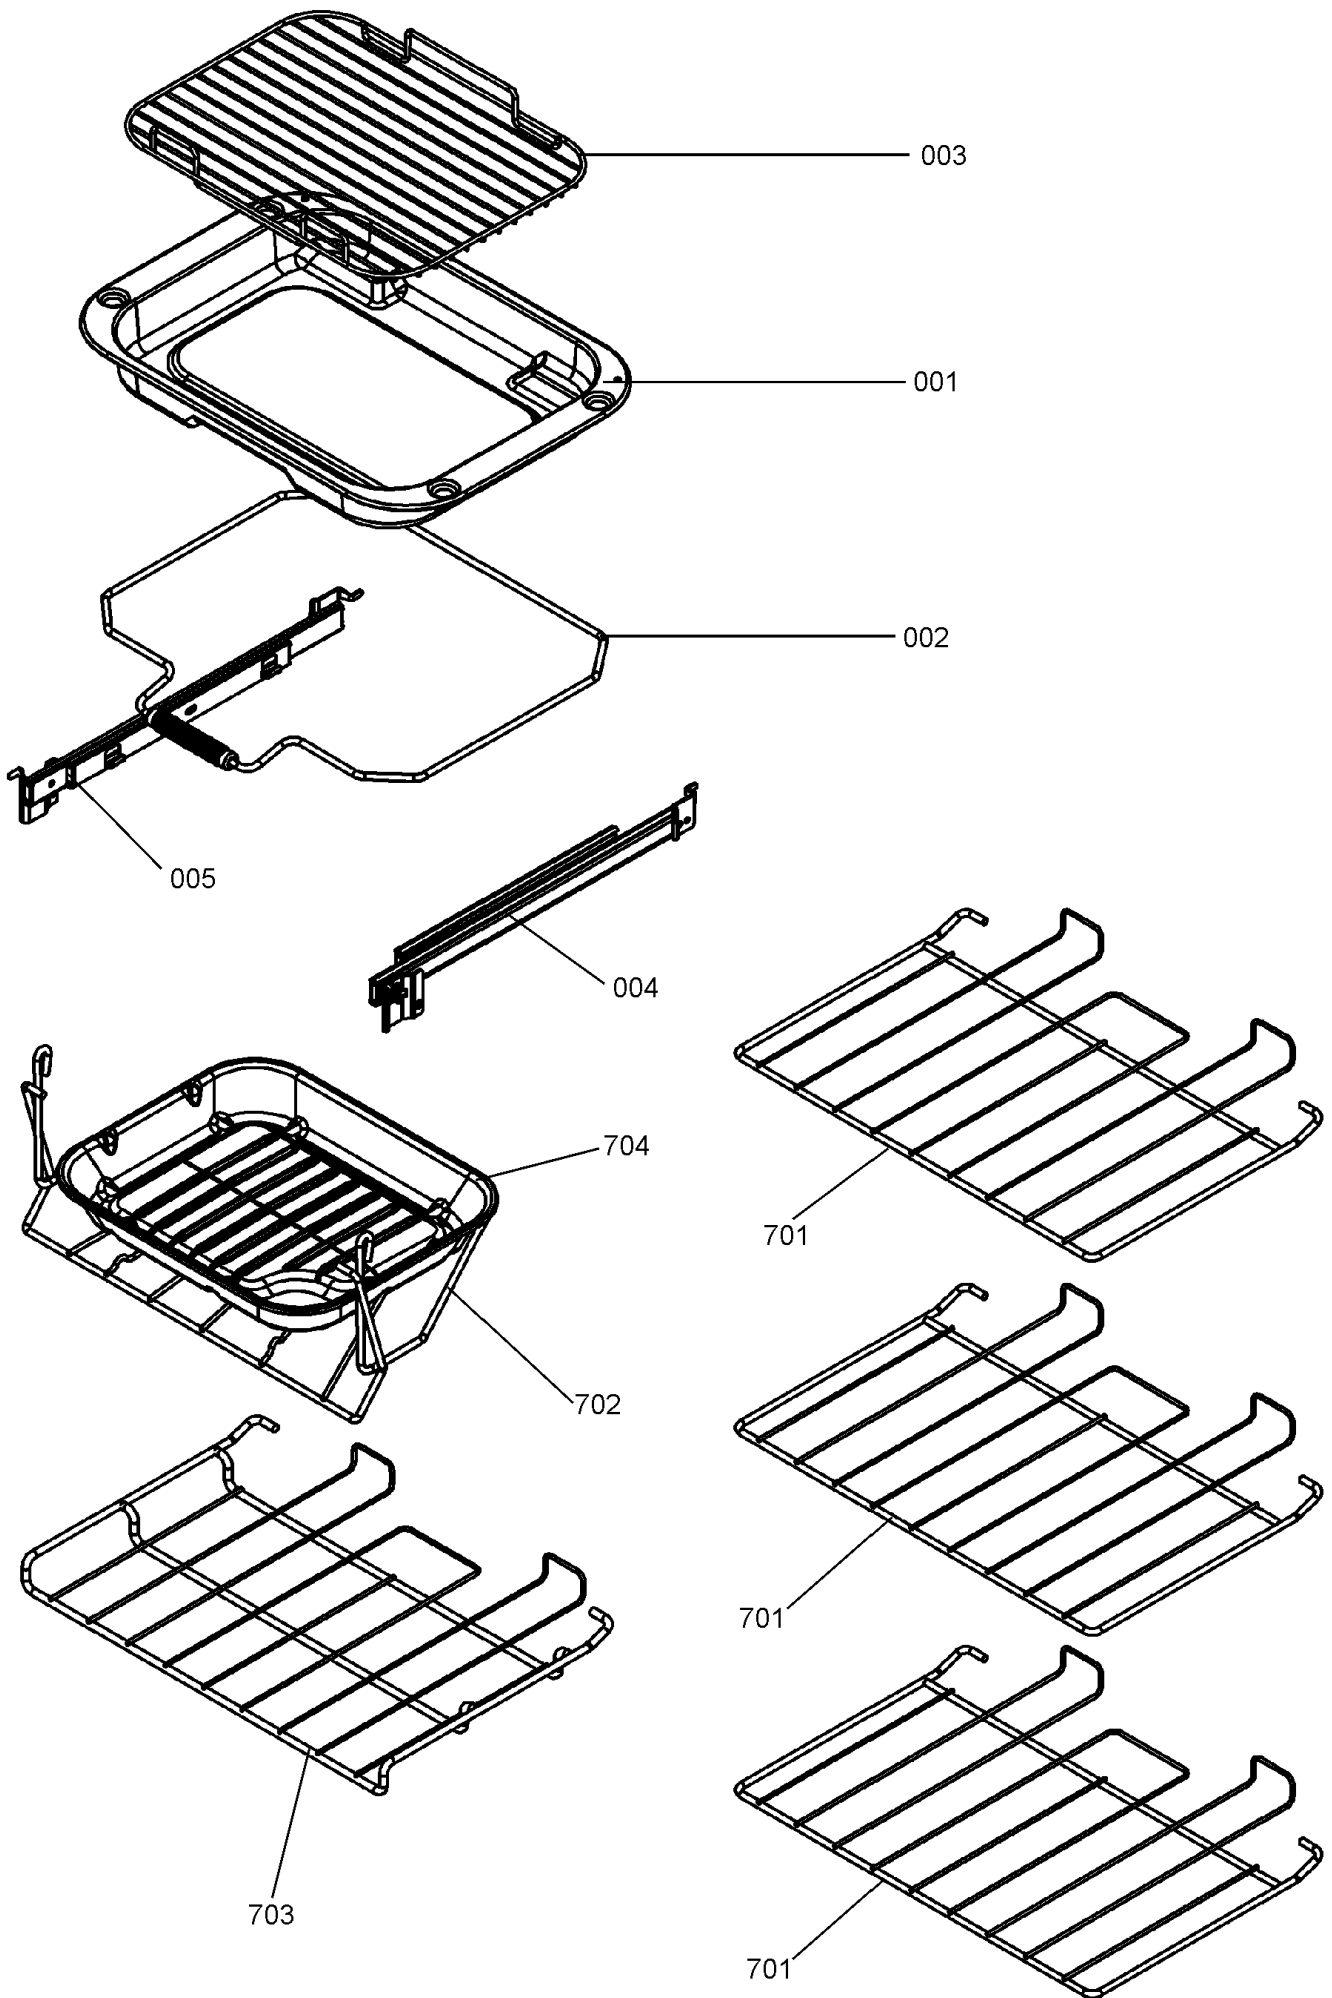

# GRILL CHAMBER

LH OVEN  
(MULTI - LIGHT)

- 451 OVEN BAFFLE
- 452 FIXING SCREWS
- 453 'P' CLIP
- 454 SCREW
- 466 SCREW

**RH OVEN  
(FAN - LIGHT)**

NEXUS 110 DF

**GRILL DOOR**

**LH OVEN DOOR**

**RH OVEN DOOR**

Code	Description
A1	Grill front switch
A2	Grill energy regulator
A3	Grill element left-hand side
A4	Grill element right-hand side
B1	Left-hand multi-function oven thermostat
B2	Left-hand multi-function oven control
B3	Left-hand multi-function oven base
B4	Left-hand multi-function oven top element
B5	Left-hand multi-function oven browning element (inner pair)
B6	Left-hand multi-function oven fan element
B7	Left-hand multi-function oven fan
C	Clock
D1	Right-hand fan oven thermostat

Code	Colour
b	Blue
br	Brown
bk	Black
or	Orange
r	Red
v	Violet
w	White
y	Yellow
g/y	Green/yellow
gr	Grey

Ref No.	Part No.	Quantity	Remarks
H1	P062330	1	RH OVEN HARNESS
H2	P050565	2	NEON ASSEMBLY
H3	P062331	1	GRILL HARNESS
H4	P062328	1	TIMER AND COOLING HARNESS
H5	P062332	1	3 NEON HARNESS
H6	P062329	1	LH MULTI-FUNCTION/MULTI ZONE HARNESS
H7	P062355	1	FACIA SWITCH HARNESS
H8	P062327	1	PROVING DRAW HARNESS
H9	P038594	1	GRIDDLE HARNESS
H10	P049254	1	WIRING HARNESS IGNITION
W1	P062346	1	COOLING HARNESS
W2	P038597	1	WIRE M/F SW-TSTAT BLACK LINK
W3	P037863	1	WIRE ASSEMBLY
W4	P052828	1	COOLING SUPPLY LINK
W5	P050986	1	WIRE ASSEMBLY
W6	P026792	1	HARNESS-NEUTRAL-LH OVEN-FAN ELEMENT
W7	P095565	1	WIRE ASSEMBLY
NI	P026793	1	WIRE ASSEMBLY (REAR EARTH LINK)
NI	P055374	2	WIRE ASSEMBLY GRILL ELEMENT EARTH
NI	P040066	2	WIRE ASSEMBLY CUT OUT NEUTRAL
NI	P049242	1	HT HARNESS
NI	P049241	1	WIRE ASSEMBLY GENERAL EARTH
NI	P095450	1	WIRE ASSEMBLY
NI	P094943	4	WIRE ASSEMBLY EARTHS