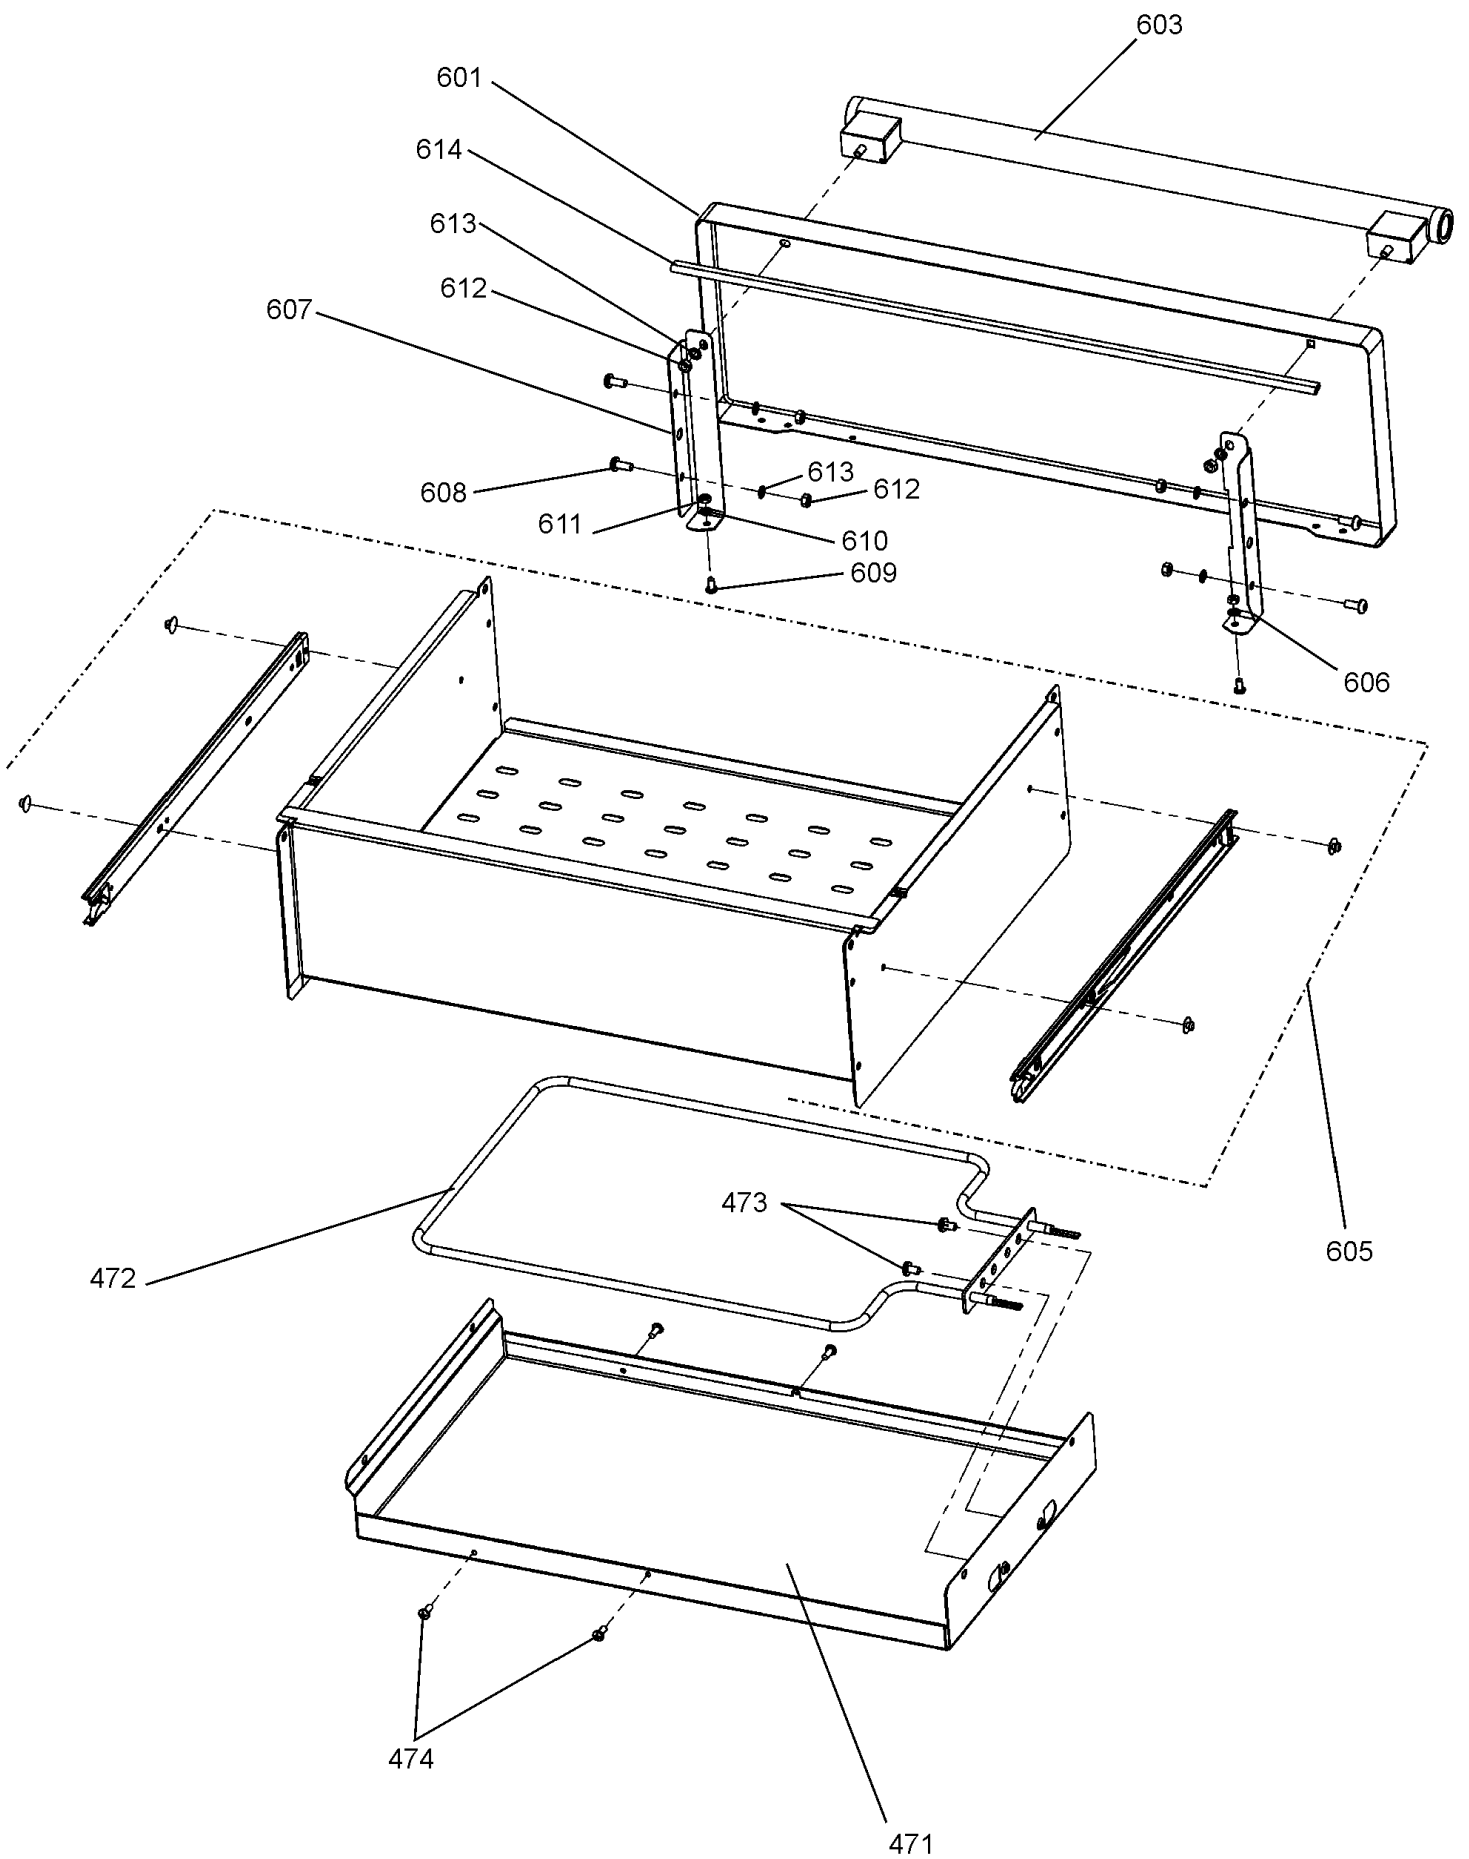

# GRILL CHAMBER

LH OVEN  
(MULTI - LIGHT)

- 451 OVEN BAFFLE
- 452 FIXING SCREWS
- 453 'P' CLIP
- 454 SCREW
- 466 SCREW

**RH OVEN  
(FAN - LIGHT)**

NEXUS 110 DF

**GRILL DOOR**

**LH OVEN DOOR**

**RH OVEN DOOR**

Code	Description
A1	Grill front switch
A2	Grill energy regulator
A3	Grill element left-hand side
A4	Grill element right-hand side
B1	Left-hand multi-function oven thermostat
B2	Left-hand multi-function oven control
B3	Left-hand multi-function oven base
B4	Left-hand multi-function oven top element
B5	Left-hand multi-function oven browning element (inner pair)
B6	Left-hand multi-function oven fan element
B7	Left-hand multi-function oven fan
C	Clock
D1	Right-hand fan oven thermostat

Code	Colour
b	Blue
br	Brown
bk	Black
or	Orange
r	Red
v	Violet
w	White
y	Yellow
g/y	Green/yellow
gr	Grey

Ref No.	Part No.	Quantity	Remarks
H1	P062330	1	RH OVEN HARNESS
H2	P050565	2	NEON ASSEMBLY
H3	P062331	1	GRILL HARNESS
H4	P062328	1	TIMER AND COOLING HARNESS
H5	P062332	1	3 NEON HARNESS
H6	P062329	1	LH MULTI-FUNCTION/MULTI ZONE HARNESS
H7	P062355	1	FACIA SWITCH HARNESS
H8	P062327	1	PROVING DRAW HARNESS
H9	P038594	1	GRIDDLE HARNESS
H10	P049254	1	WIRING HARNESS IGNITION
W1	P062346	1	COOLING HARNESS
W2	P038597	1	WIRE M/F SW-TSTAT BLACK LINK
W3	P037863	1	WIRE ASSEMBLY
W4	P052828	1	COOLING SUPPLY LINK
W5	P050986	1	WIRE ASSEMBLY
W6	P026792	1	HARNESS-NEUTRAL-LH OVEN-FAN ELEMENT
W7	P095565	1	WIRE ASSEMBLY
NI	P026793	1	WIRE ASSEMBLY (REAR EARTH LINK)
NI	P055374	2	WIRE ASSEMBLY GRILL ELEMENT EARTH
NI	P040066	2	WIRE ASSEMBLY CUT OUT NEUTRAL
NI	P049242	1	HT HARNESS
NI	P049241	1	WIRE ASSEMBLY GENERAL EARTH
NI	P095450	1	WIRE ASSEMBLY
NI	P094943	4	WIRE ASSEMBLY EARTHS