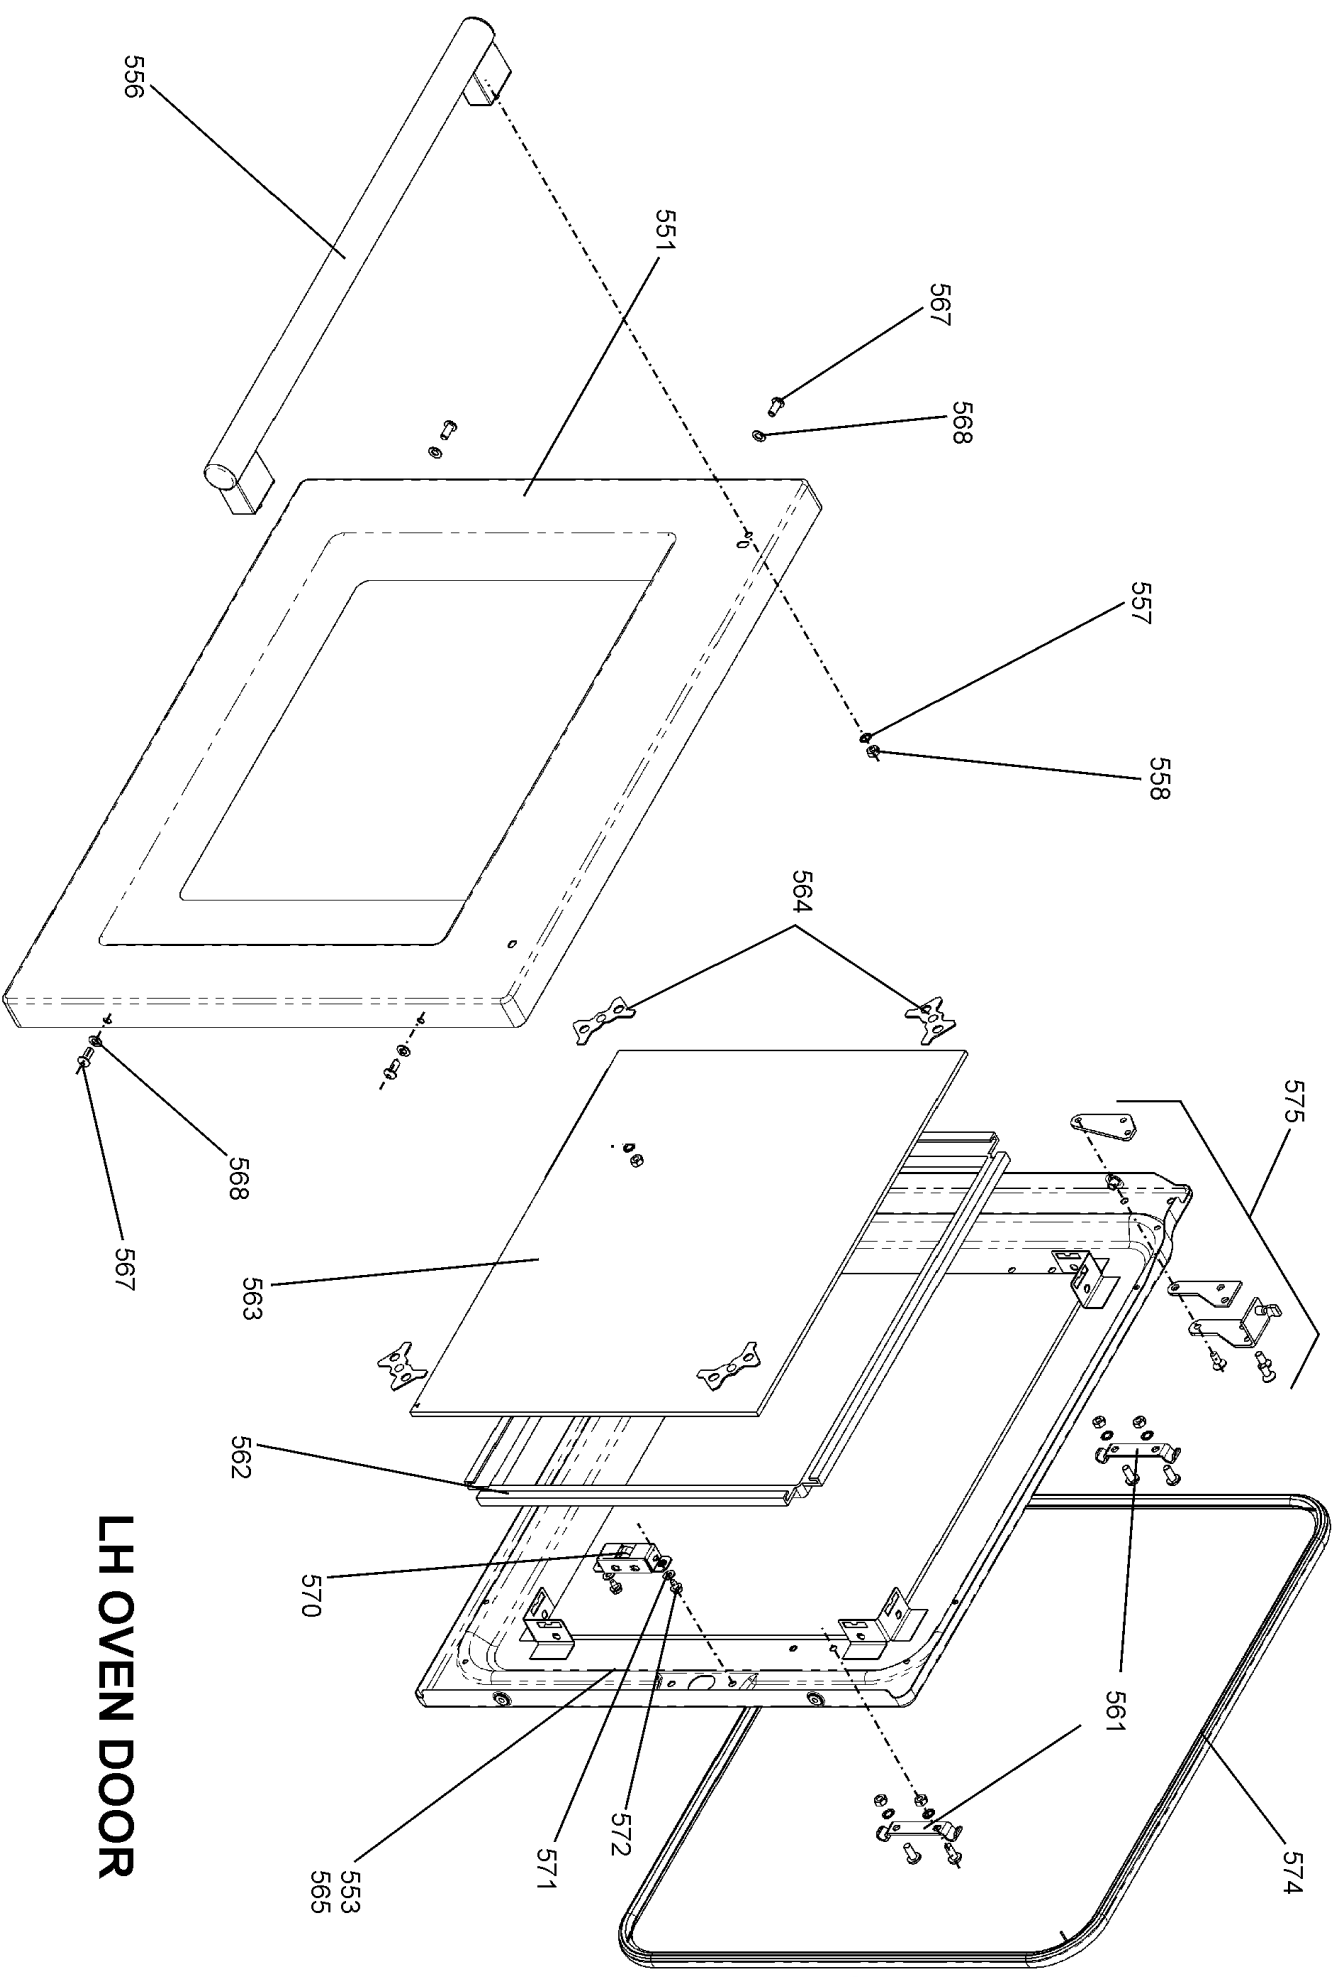

# GRILL CHAMBER

LH OVEN  
(MULTI - LIGHT)

- 451 OVEN BAFFLE
- 452 FIXING SCREWS
- 453 'P' CLIP
- 454 SCREW
- 466 SCREW

**RH OVEN  
(FAN - LIGHT)**

NEXUS 110 DF

**GRILL DOOR**

**LH OVEN DOOR**

**RH OVEN DOOR**

Code	Description
A1	Grill front switch
A2	Grill energy regulator
A3	Grill element left-hand side
A4	Grill element right-hand side
B1	Left-hand multi-function oven thermostat
B2	Left-hand multi-function oven control
B3	Left-hand multi-function oven base
B4	Left-hand multi-function oven top element
B5	Left-hand multi-function oven browning element (inner pair)
B6	Left-hand multi-function oven fan element
B7	Left-hand multi-function oven fan
C	Clock
D1	Right-hand fan oven thermostat

Code	Colour
b	Blue
br	Brown
bk	Black
or	Orange
r	Red
v	Violet
w	White
y	Yellow
g/y	Green/yellow
gr	Grey

Ref No.	Part No.	Quantity	Remarks
H1	P062330	1	RH OVEN HARNESS
H2	P050565	2	NEON ASSEMBLY
H3	P062331	1	GRILL HARNESS
H4	P062328	1	TIMER AND COOLING HARNESS
H5	P062332	1	3 NEON HARNESS
H6	P062329	1	LH MULTI-FUNCTION/MULTI ZONE HARNESS
H7	P062355	1	FACIA SWITCH HARNESS
H8	P062327	1	PROVING DRAW HARNESS
H9	P038594	1	GRIDDLE HARNESS
H10	P049254	1	WIRING HARNESS IGNITION
W1	P062346	1	COOLING HARNESS
W2	P038597	1	WIRE M/F SW-TSTAT BLACK LINK
W3	P037863	1	WIRE ASSEMBLY
W4	P052828	1	COOLING SUPPLY LINK
W5	P050986	1	WIRE ASSEMBLY
W6	P026792	1	HARNESS-NEUTRAL-LH OVEN-FAN ELEMENT
W7	P095565	1	WIRE ASSEMBLY
NI	P026793	1	WIRE ASSEMBLY (REAR EARTH LINK)
NI	P055374	2	WIRE ASSEMBLY GRILL ELEMENT EARTH
NI	P040066	2	WIRE ASSEMBLY CUT OUT NEUTRAL
NI	P049242	1	HT HARNESS
NI	P049241	1	WIRE ASSEMBLY GENERAL EARTH
NI	P095450	1	WIRE ASSEMBLY
NI	P094943	4	WIRE ASSEMBLY EARTHS