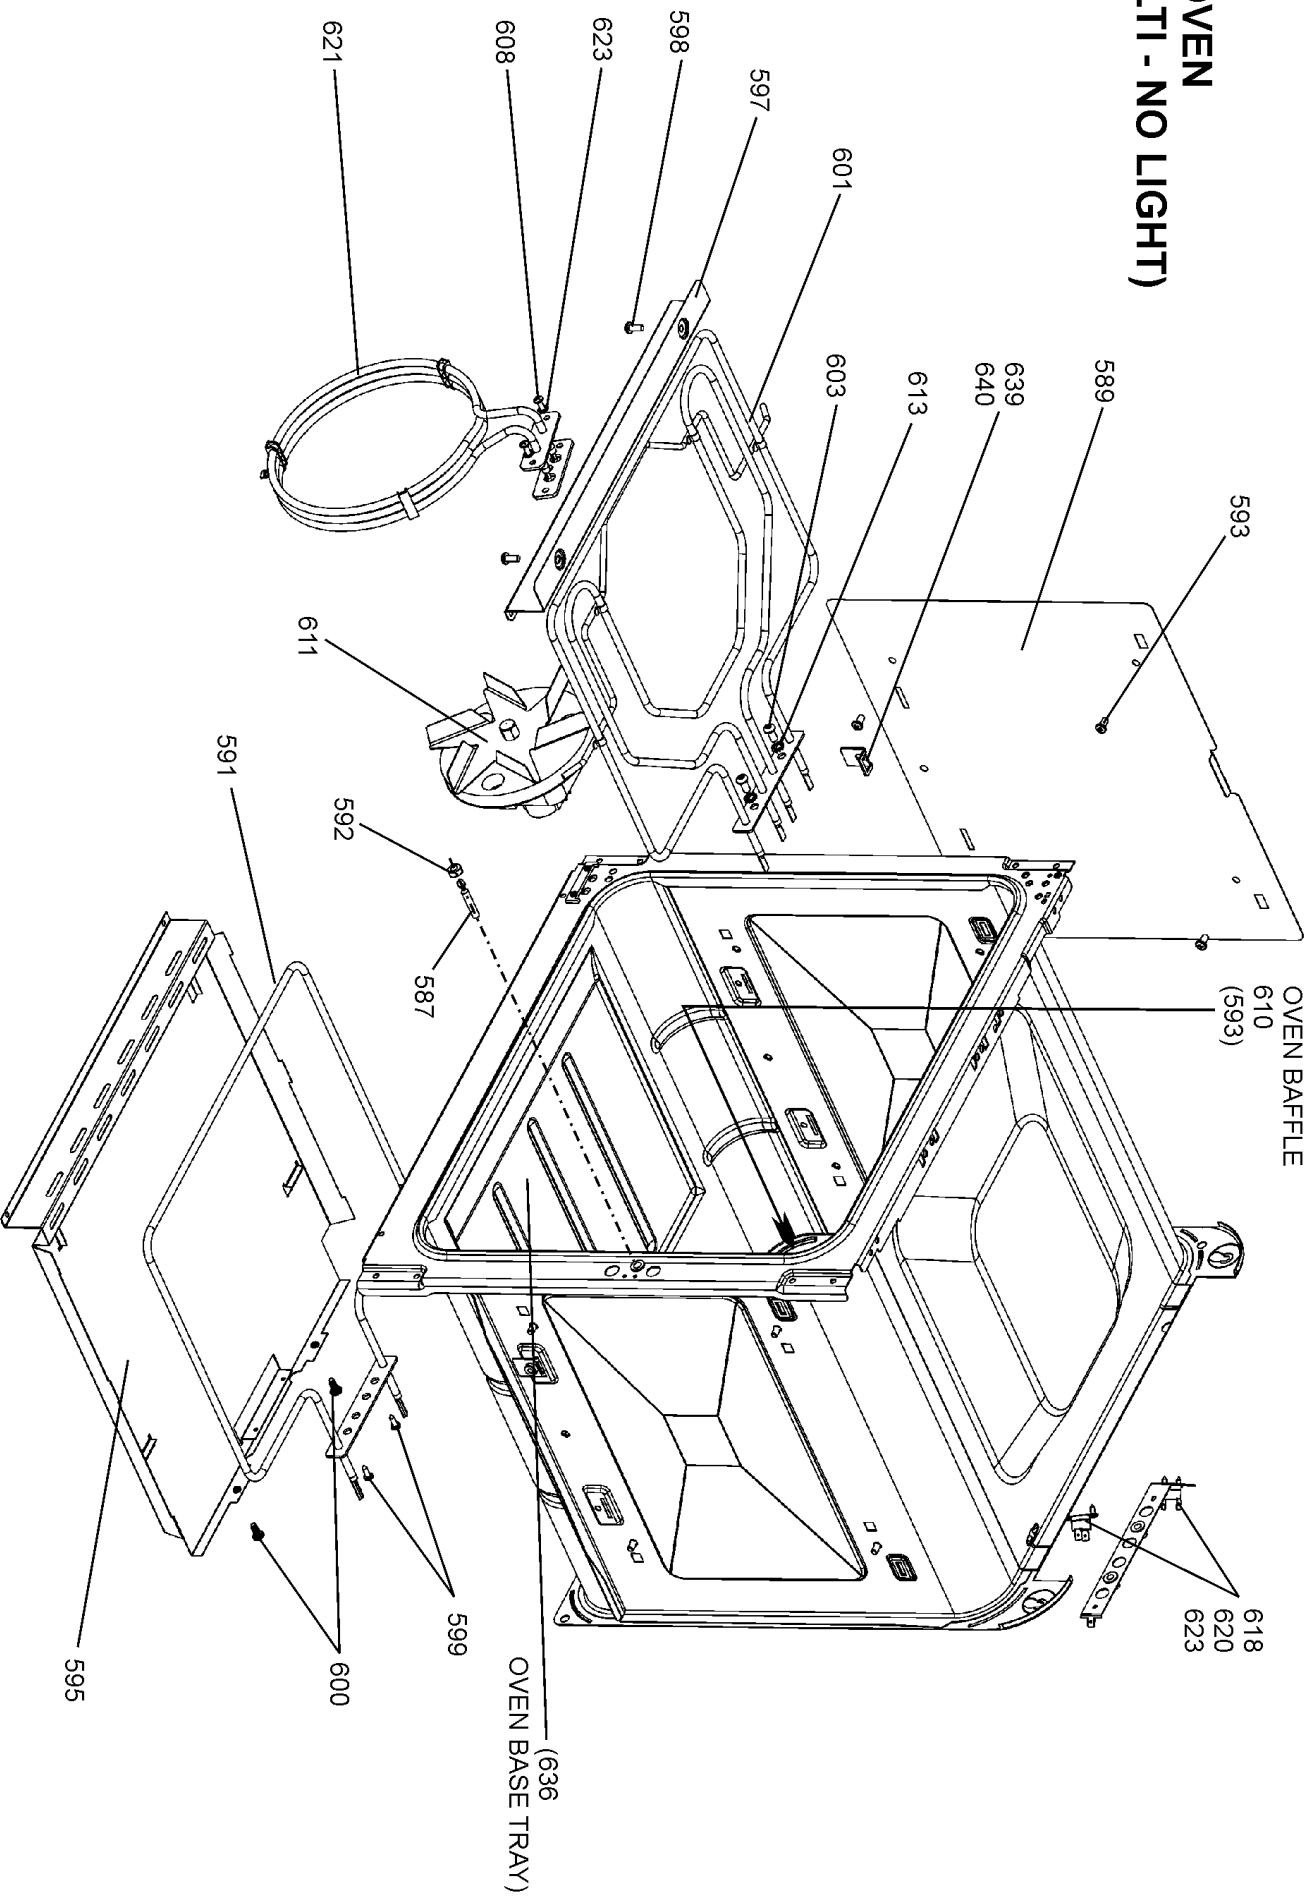

MERCURY 1200 INDUCTION

DSL0467 P05A
DATE 16.08.13
ISSUE STATUS 01

FROM SERIAL NUMBER 169000

LH OVEN (MULTI - NO LIGHT)

MERCURY 1200 INDUCTION

DATE 16.08.13

ISSUE STATUS 01

DSL0467 P05B

FROM SERIAL NUMBER 169000

RH OVEN (FAN - NO LIGHT)

DSL0467 P10