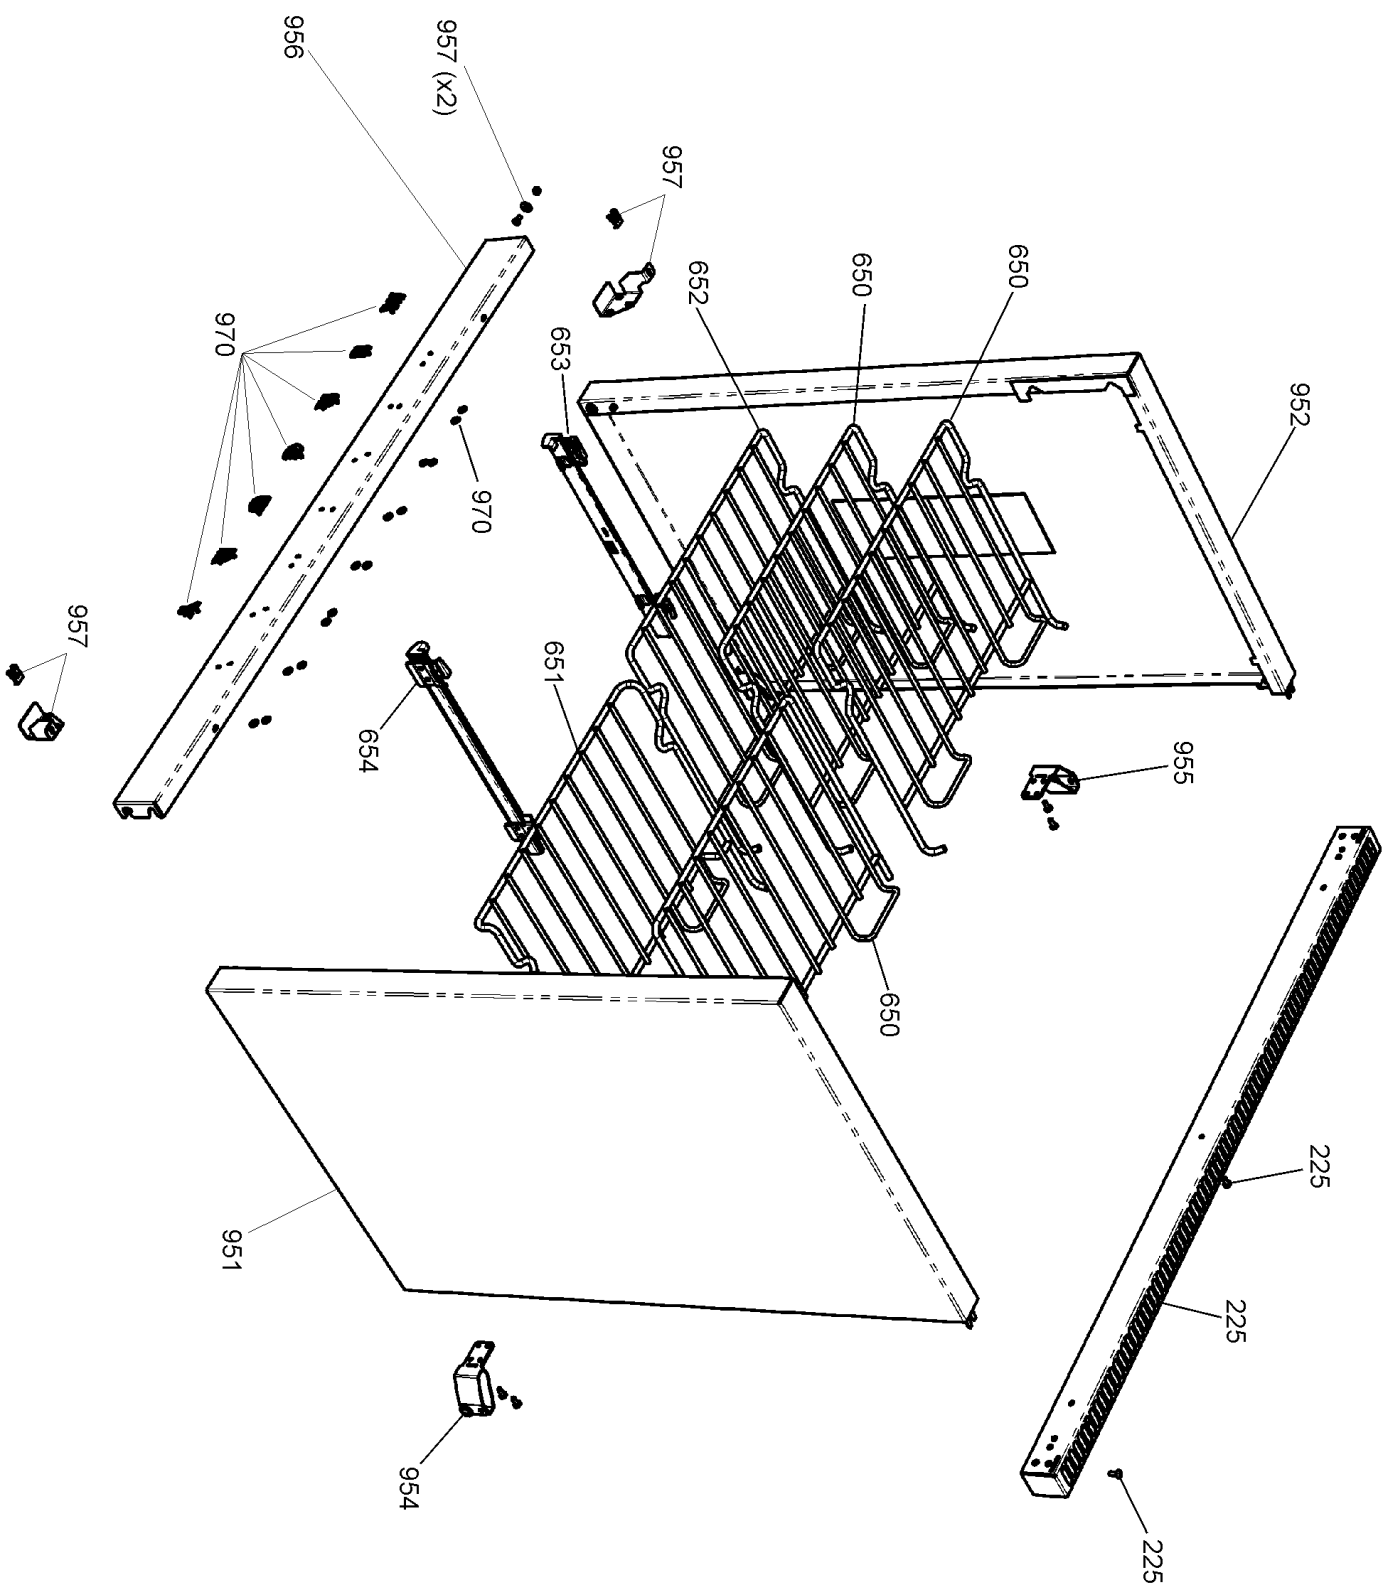

MERCURY 1200 INDUCTION

DSL0467 P05A
DATE 16.08.13
ISSUE STATUS 01

FROM SERIAL NUMBER 169000

LH OVEN (MULTI - NO LIGHT)

MERCURY 1200 INDUCTION

DATE 16.08.13

ISSUE STATUS 01

DSL0467 P05B

FROM SERIAL NUMBER 169000

RH OVEN (FAN - NO LIGHT)

DSL0467 P10