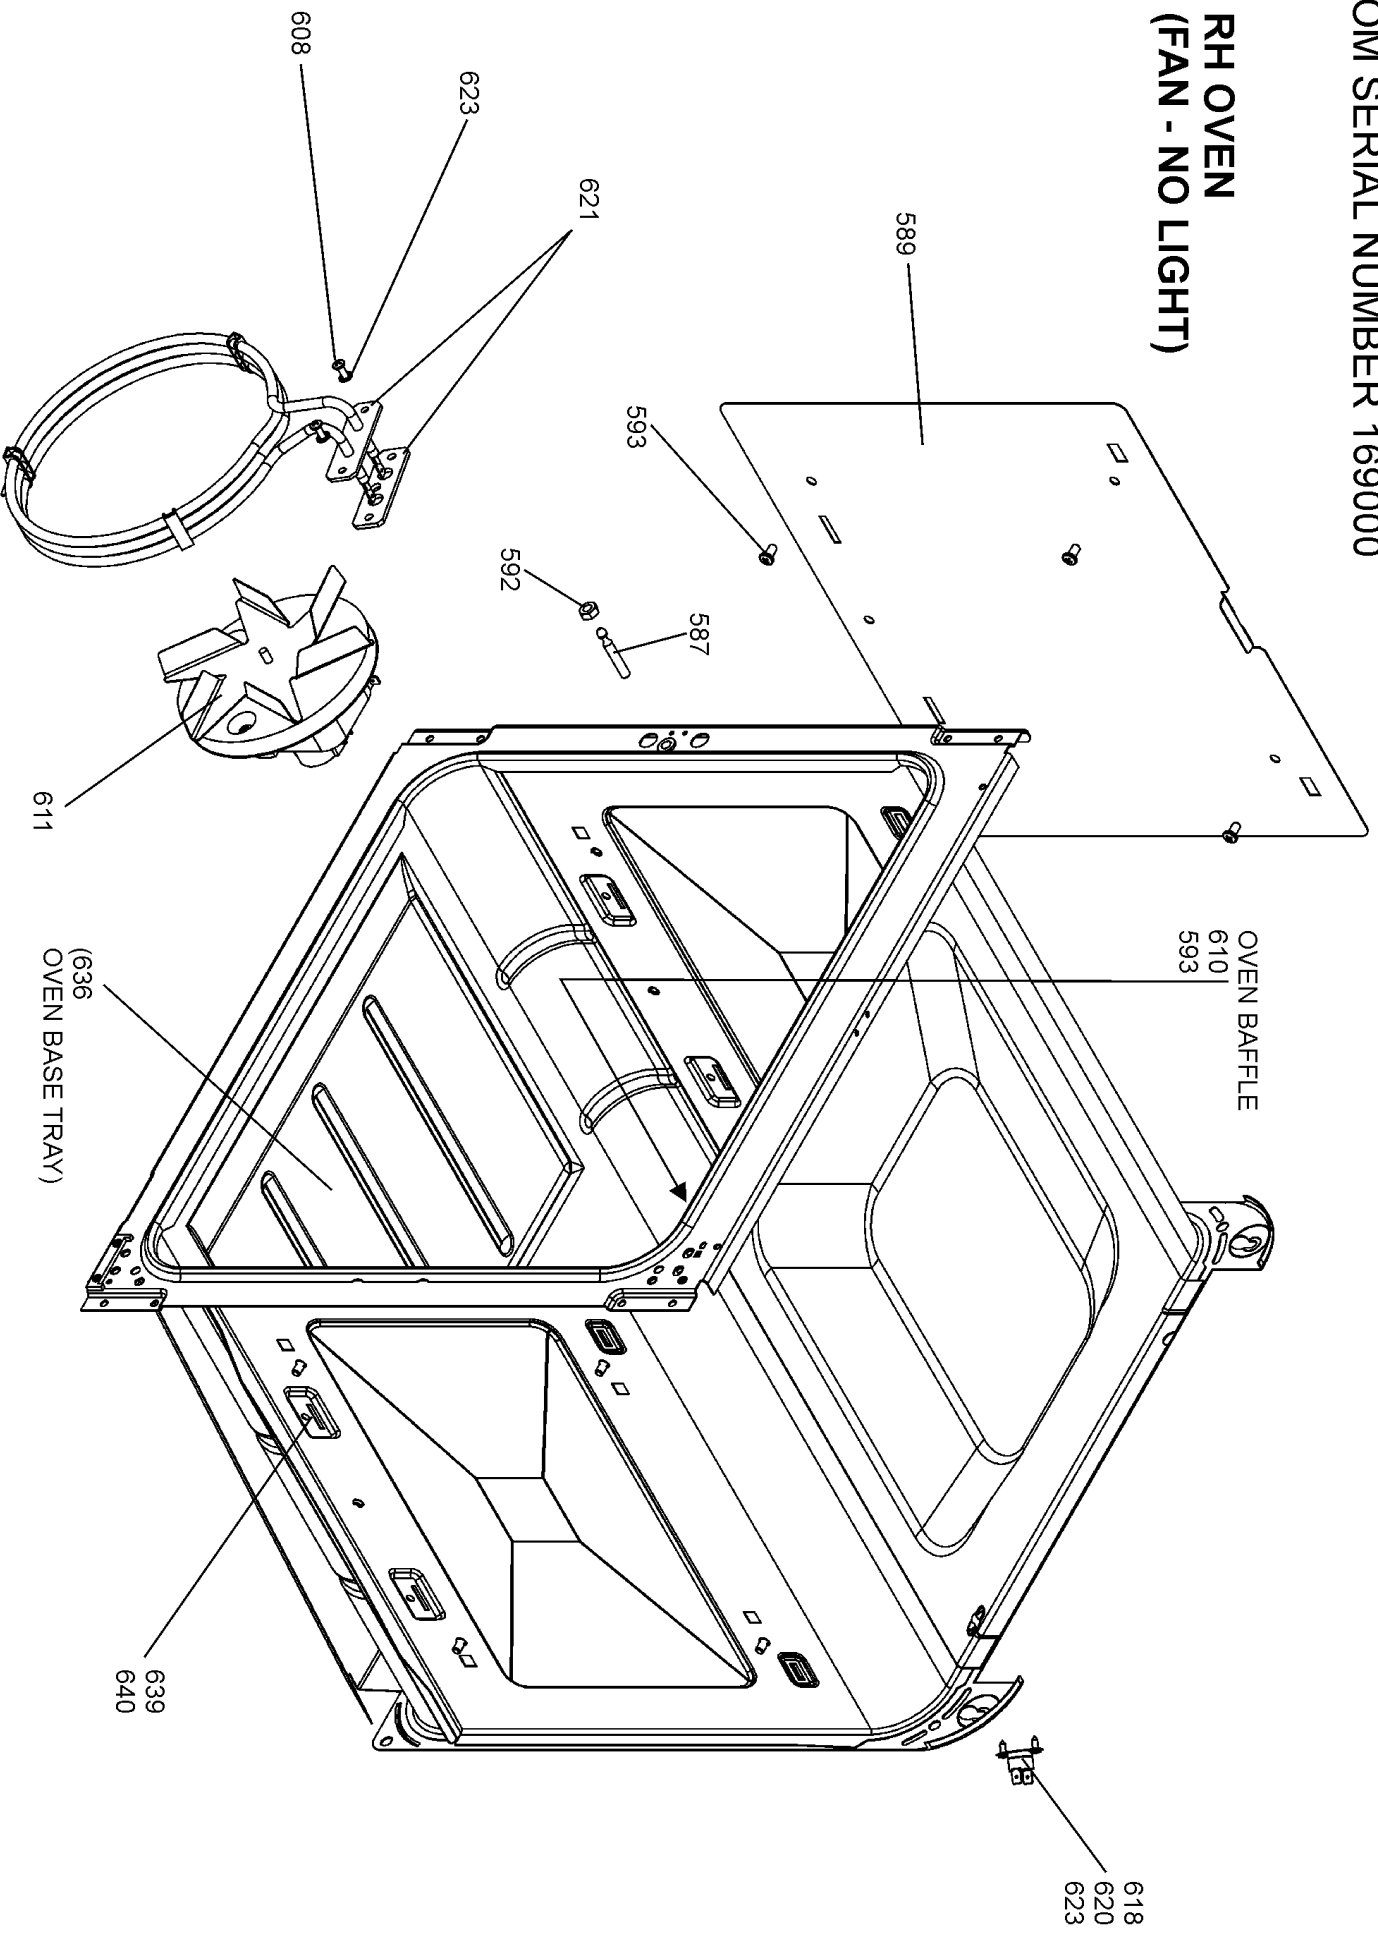

MERCURY 1200 INDUCTION

DSL0467 P05A
DATE 16.08.13
ISSUE STATUS 01

FROM SERIAL NUMBER 169000

LH OVEN (MULTI - NO LIGHT)

MERCURY 1200 INDUCTION

DATE 16.08.13

ISSUE STATUS 01

DSL0467 P05B

FROM SERIAL NUMBER 169000

RH OVEN (FAN - NO LIGHT)

DSL0467 P10