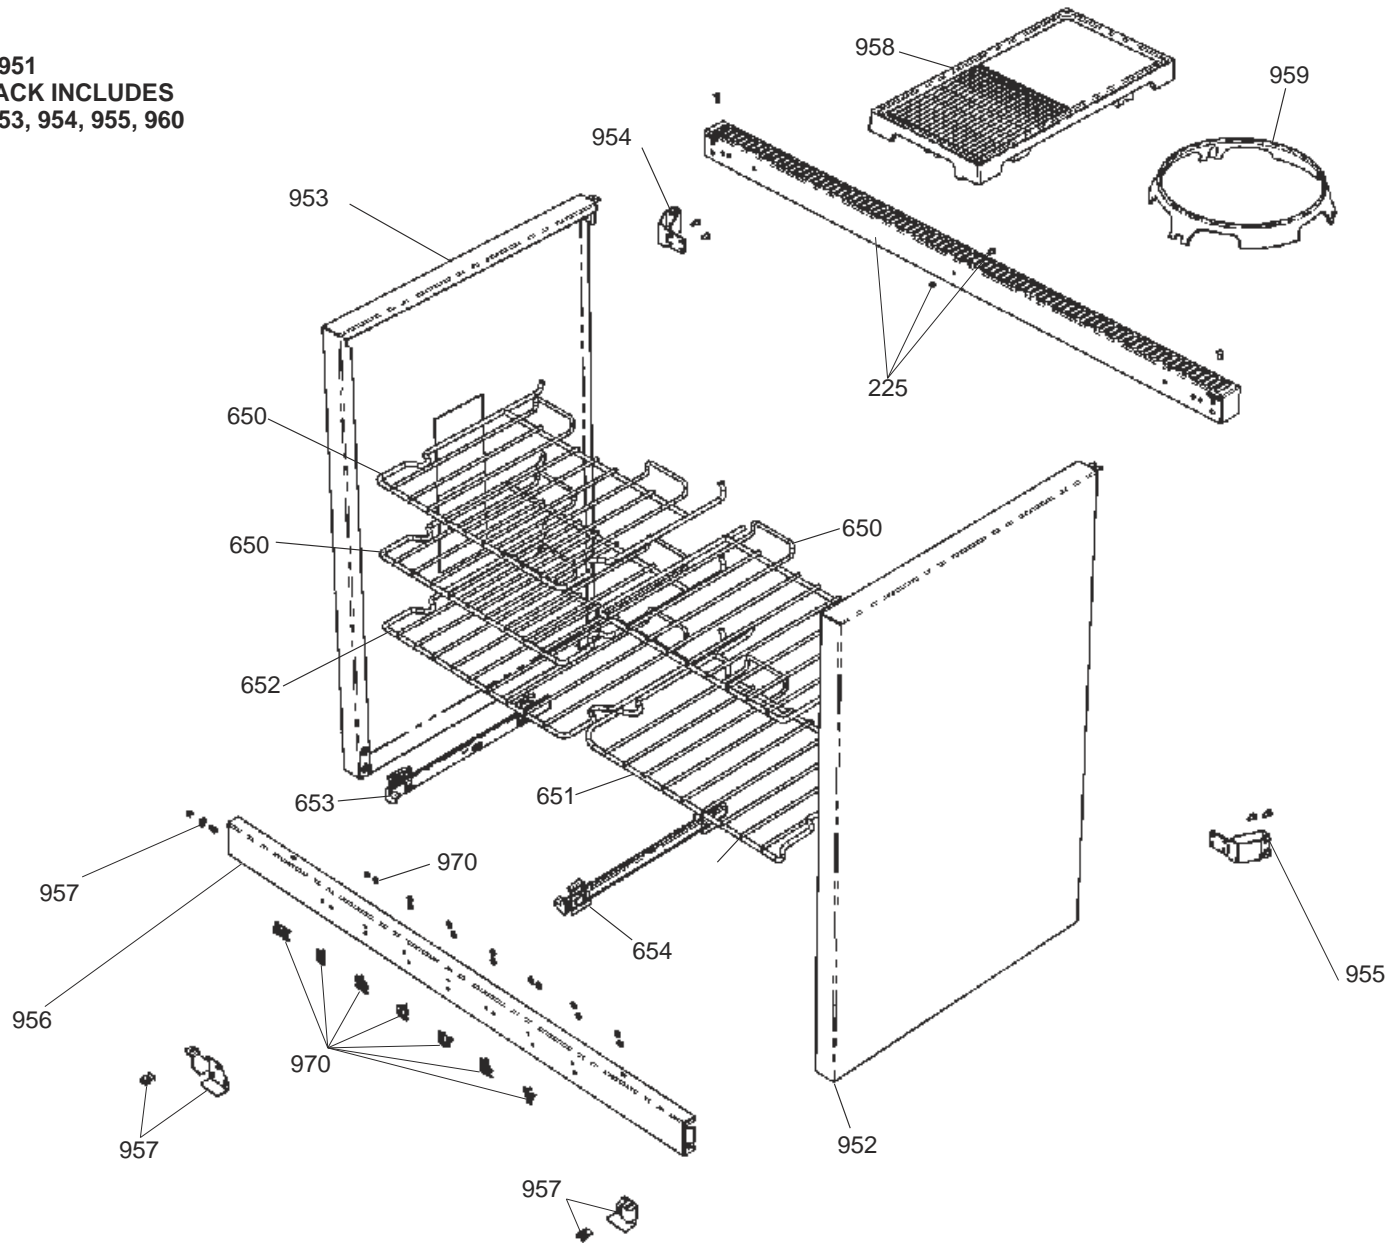

DSL0438 P05
DATE 15.08.13 ISSUE STATUS 02

COOLING FAN

ALL MODELS

UP TO: 4999

DSL0438 P06

DATE 12.01.16 ISSUE STATUS 06

951
SIDE PNL PACK INCLUDES
ITEMS 952, 953, 954, 955, 960

OVEN ACCESSORIES - SIDE PANELS & PLINTHS

ALL MODELS

FROM: 5000

DSL0438 P06

DATE 12.01.16 ISSUE STATUS 06

951
SIDE PNL PACK INCLUDES
ITEMS 952, 953, 954, 955, 960

OVEN ACCESSORIES - SIDE PANELS & PLINTHS

ALL MODELS

DSL0438 P07
DATE 15.09.10 ISSUE STATUS 02