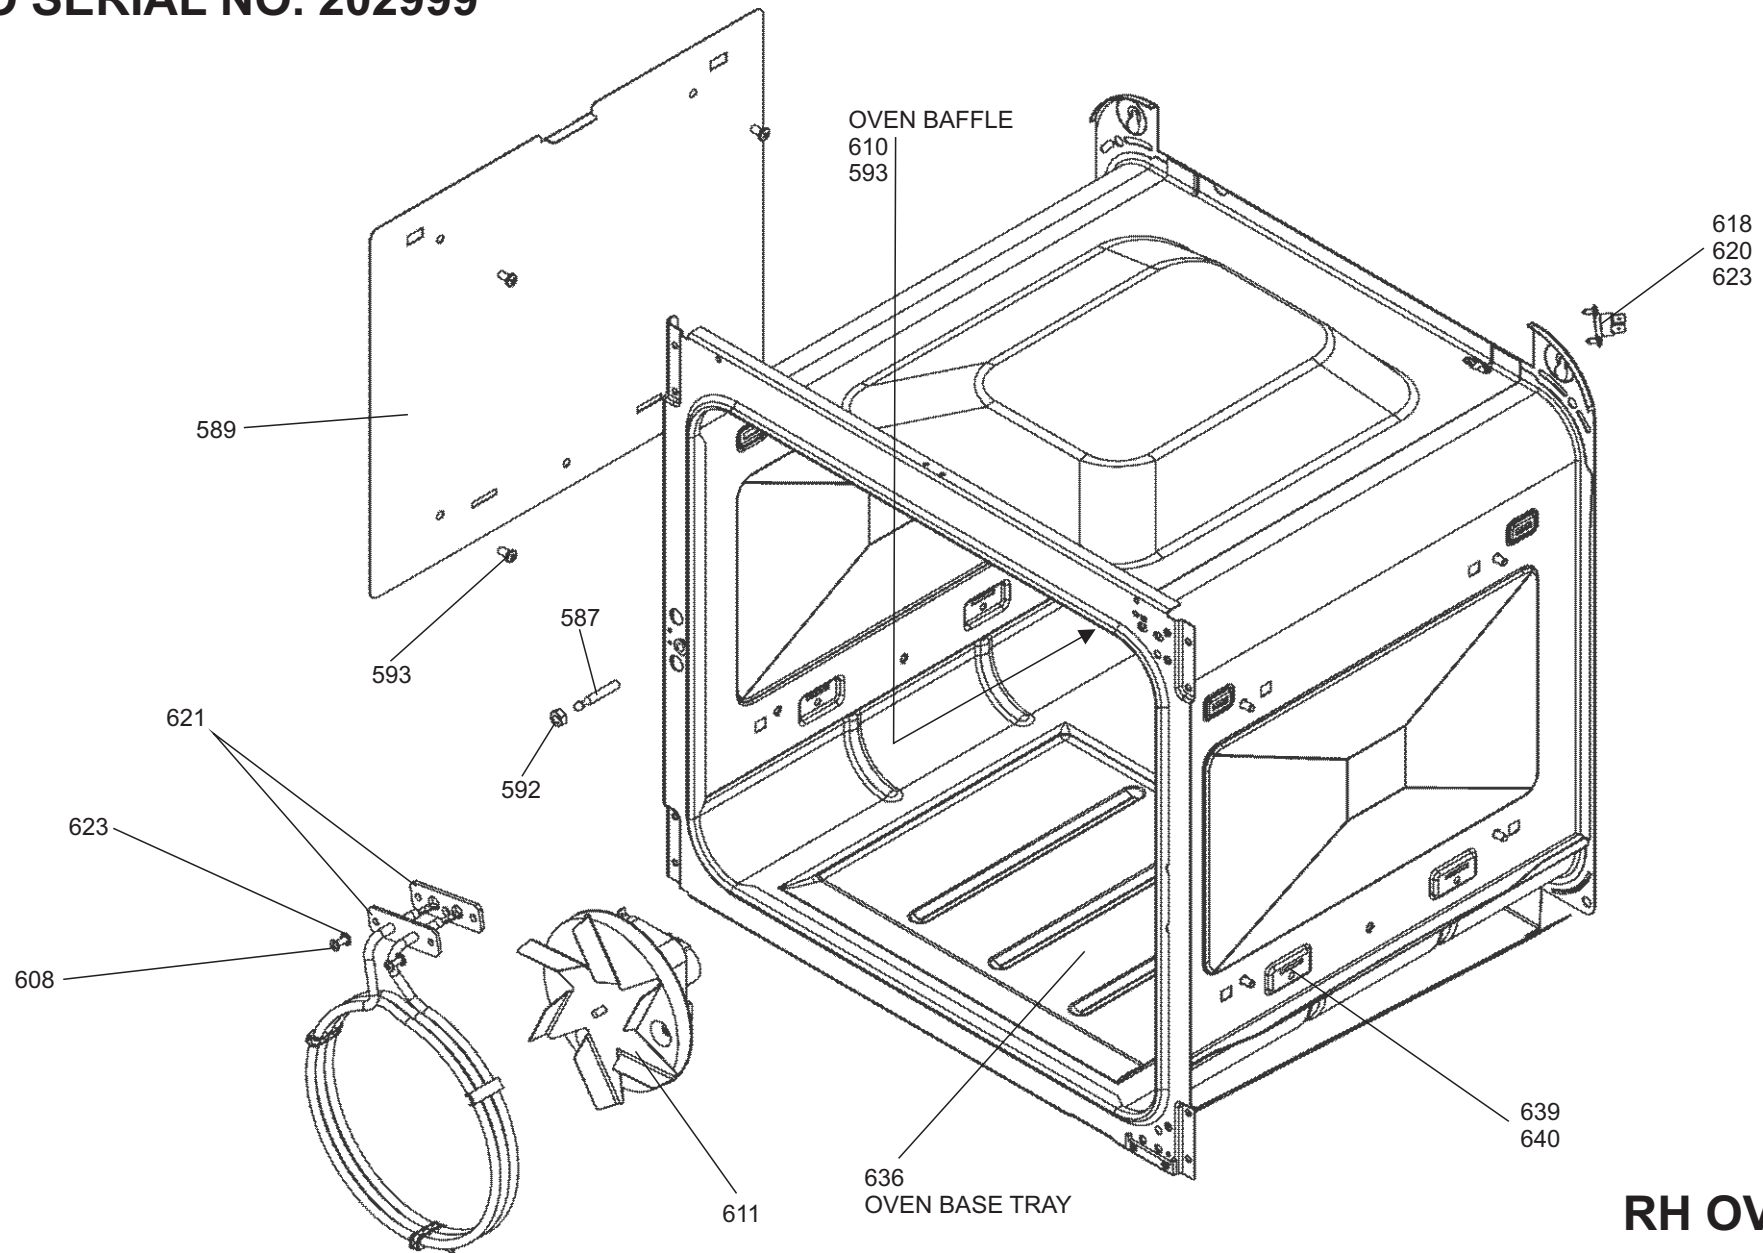

DSL0438 P05C

RH OVEN

**MERCURY 1200 DF
FROM SERIAL NO: 203000**

DATE 16.11.2018

ISSUE: 01

DSL0438 P05D

RH OVEN (FANNED - NO LIGHT)

MERCURY 1200 DF