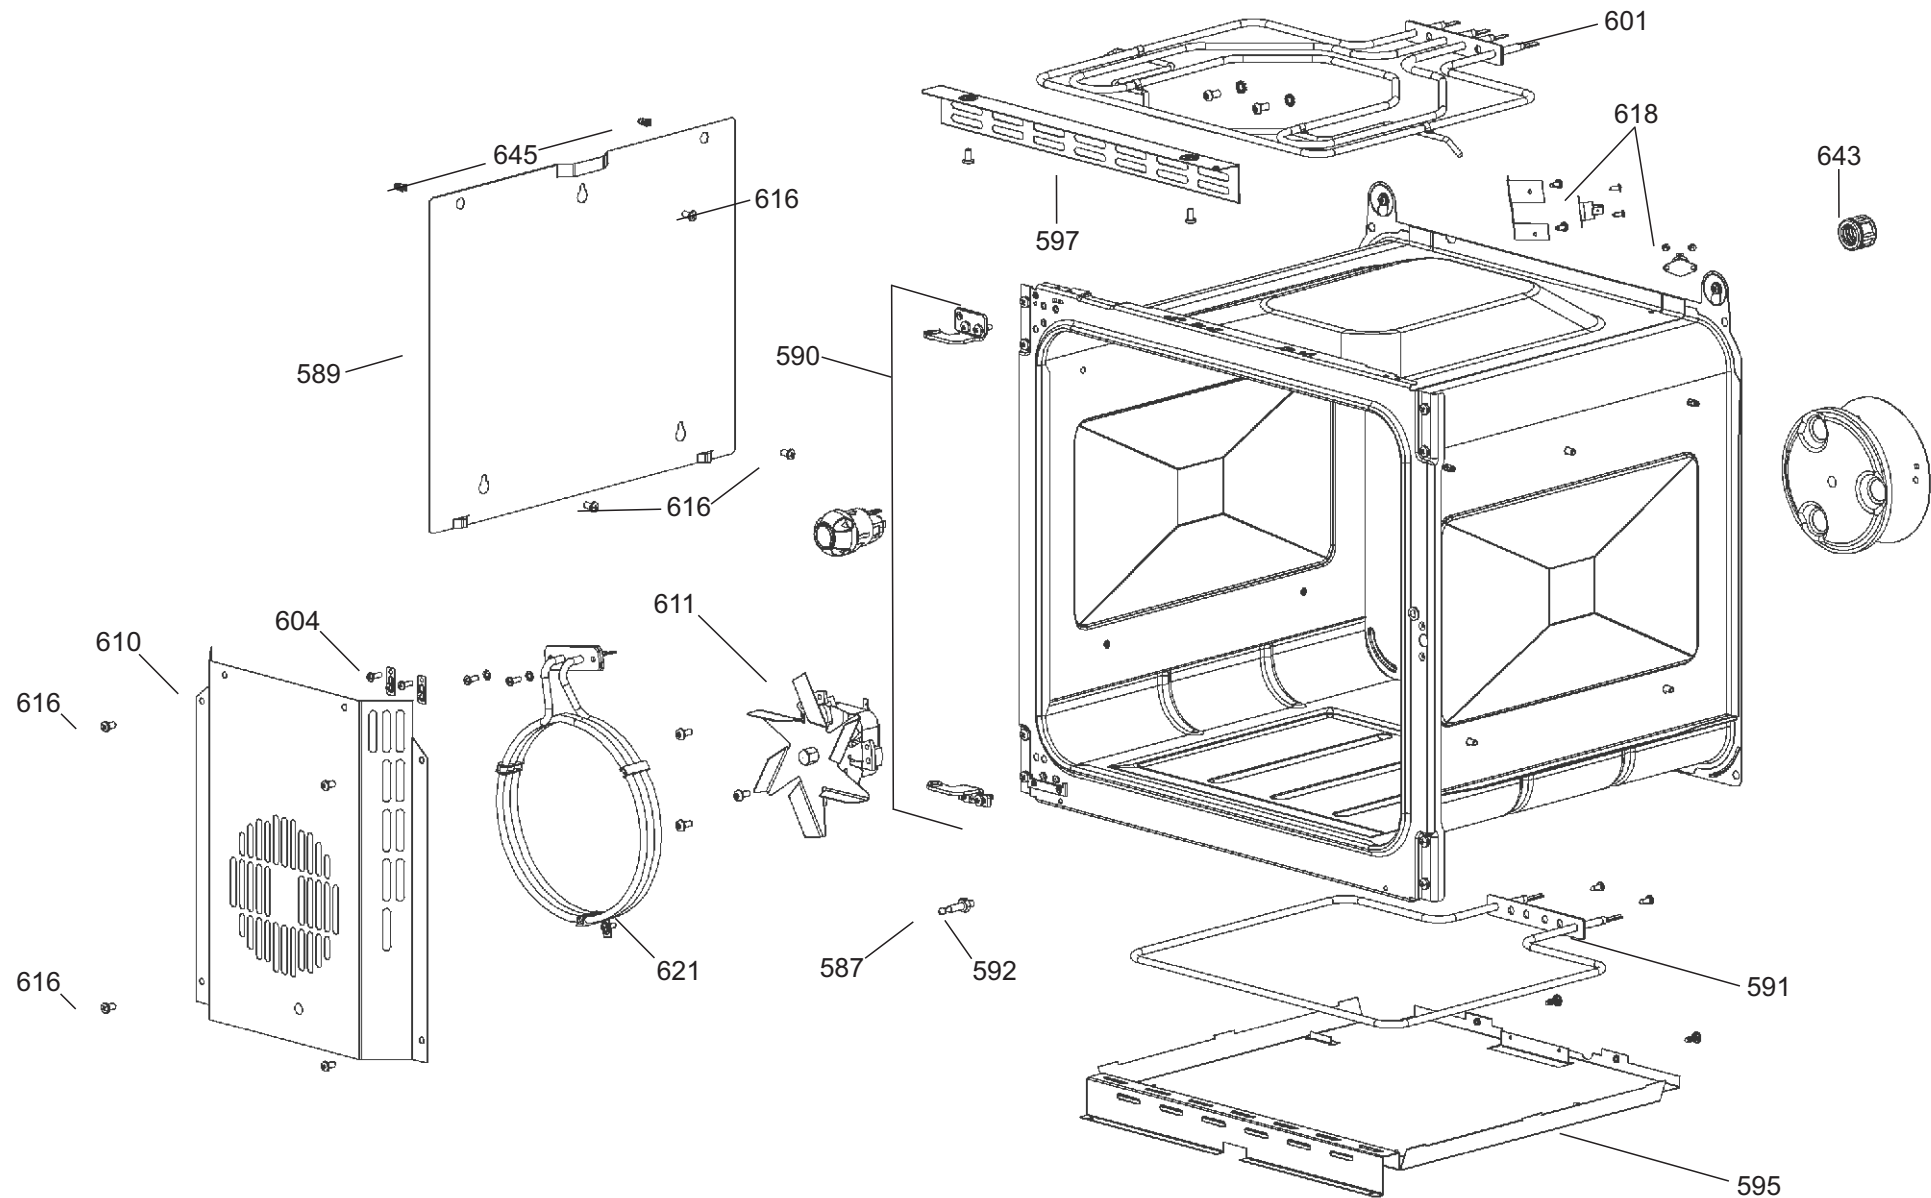

**MERCURY 1200 DF
FROM SERIAL NO: 203000**

DATE:16.11.2018

ISSUE: 01

DSL0438 P04B

LH OVEN (MULTI-FUNCTION - NO LIGHT)