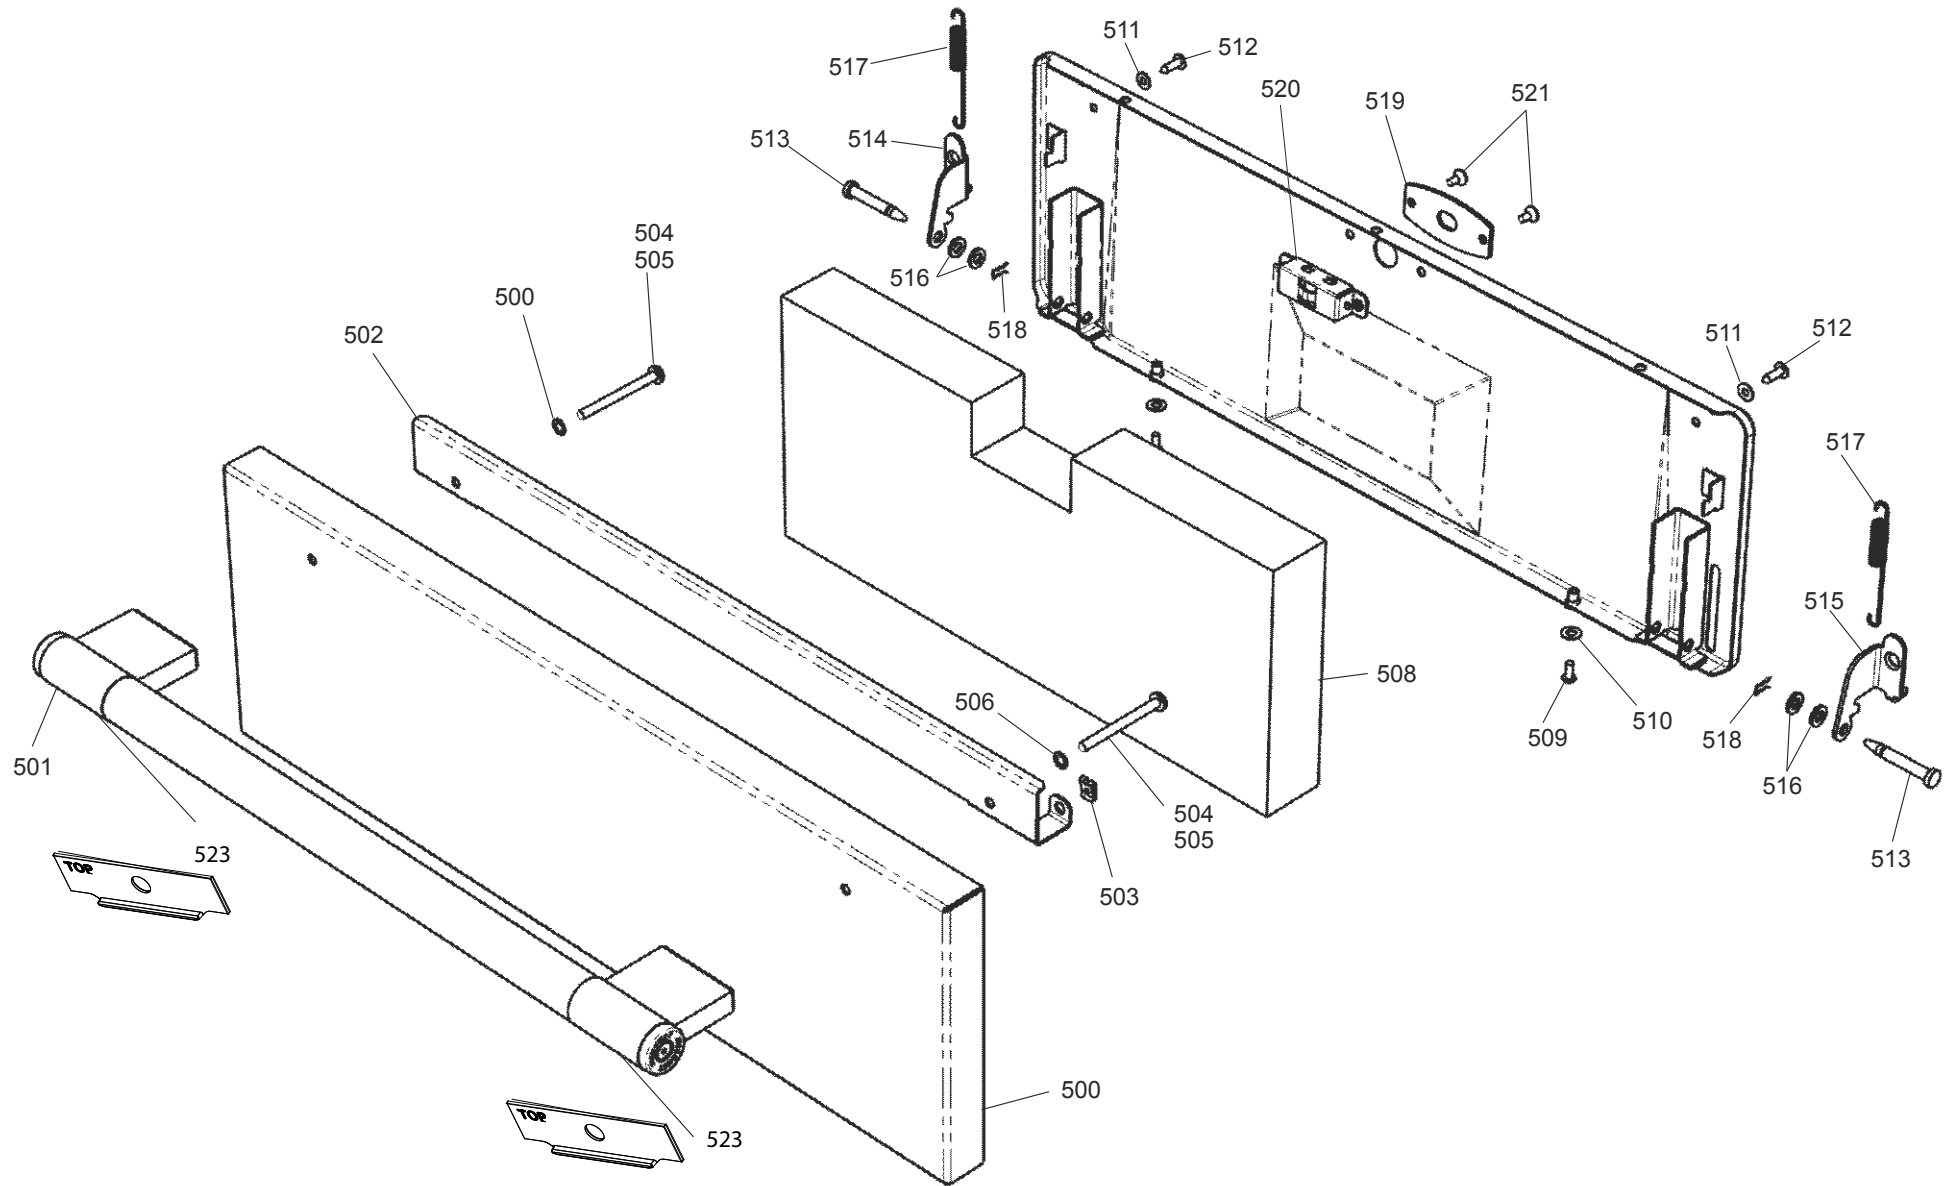

STORAGE DRAWER

ALL MODELS

DSL0438 P08

DATE 28.02.12 ISSUE STATUS 02

LH OVEN DOOR

ALL MODELS

DSL0438 P09
DATE 28.02.12 ISSUE STATUS 02

ALL MODELS

DSL0438 P10
DATE 28.06.11 ISSUE STATUS 02

GRILL DOOR

ALL MODELS

DSL0438 P11

DATE 05.05.10

ISSUE STATUS 01

Ref	Harness	Mercury 1000/1100/1200	Qty	Connected Components																
858	P027733	RH Oven Neutral	1	27	28	1														
855	P033073	LH Oven Neutral	1	22	1															
859	P033086	Multifunction # 1 to LH oven Thermostat # 1	1	2	3															
854	P033089	LH Oven Neutral.	1	21	26	23	20	20	22											
856	P037863	Rh Oven Switch # 1 to RH oven Thermostat # 1	1	6	7															
863	P040066	Centre Element Cut-outs	2	23	25		24	27												
861	P049241	Spark Gen earth	1	17	E															
853	P049254-1	Gas Control Ignition Daisy Chain	1	6	12	13	14	15	16	17										
860	P049296-1	HT ignition Leads	1	17																
864	P050324	Cooling Fan Harness	1	2	4	6	29													
865	P050325	LH Oven Harness	1	2	3	8	9	20	21	25	26	1								
866	P050326	RH Oven & Grill Harness	1	10	5	19	11	18	17	1	7	27	28	29	6					
852	P050327	Rear 5 Link Earth Lead	1	26	25	20	1	28	27											
867	P050565-1	Neon Assembly	4	8	2		9	3		10	5		11	7						
857	P055374	Grill Element to Back sheet	2	18	E		19	E												
862	P094943	Earth - Stats to Chassis	2	3	E		7	E												

WIRING DIAGRAM