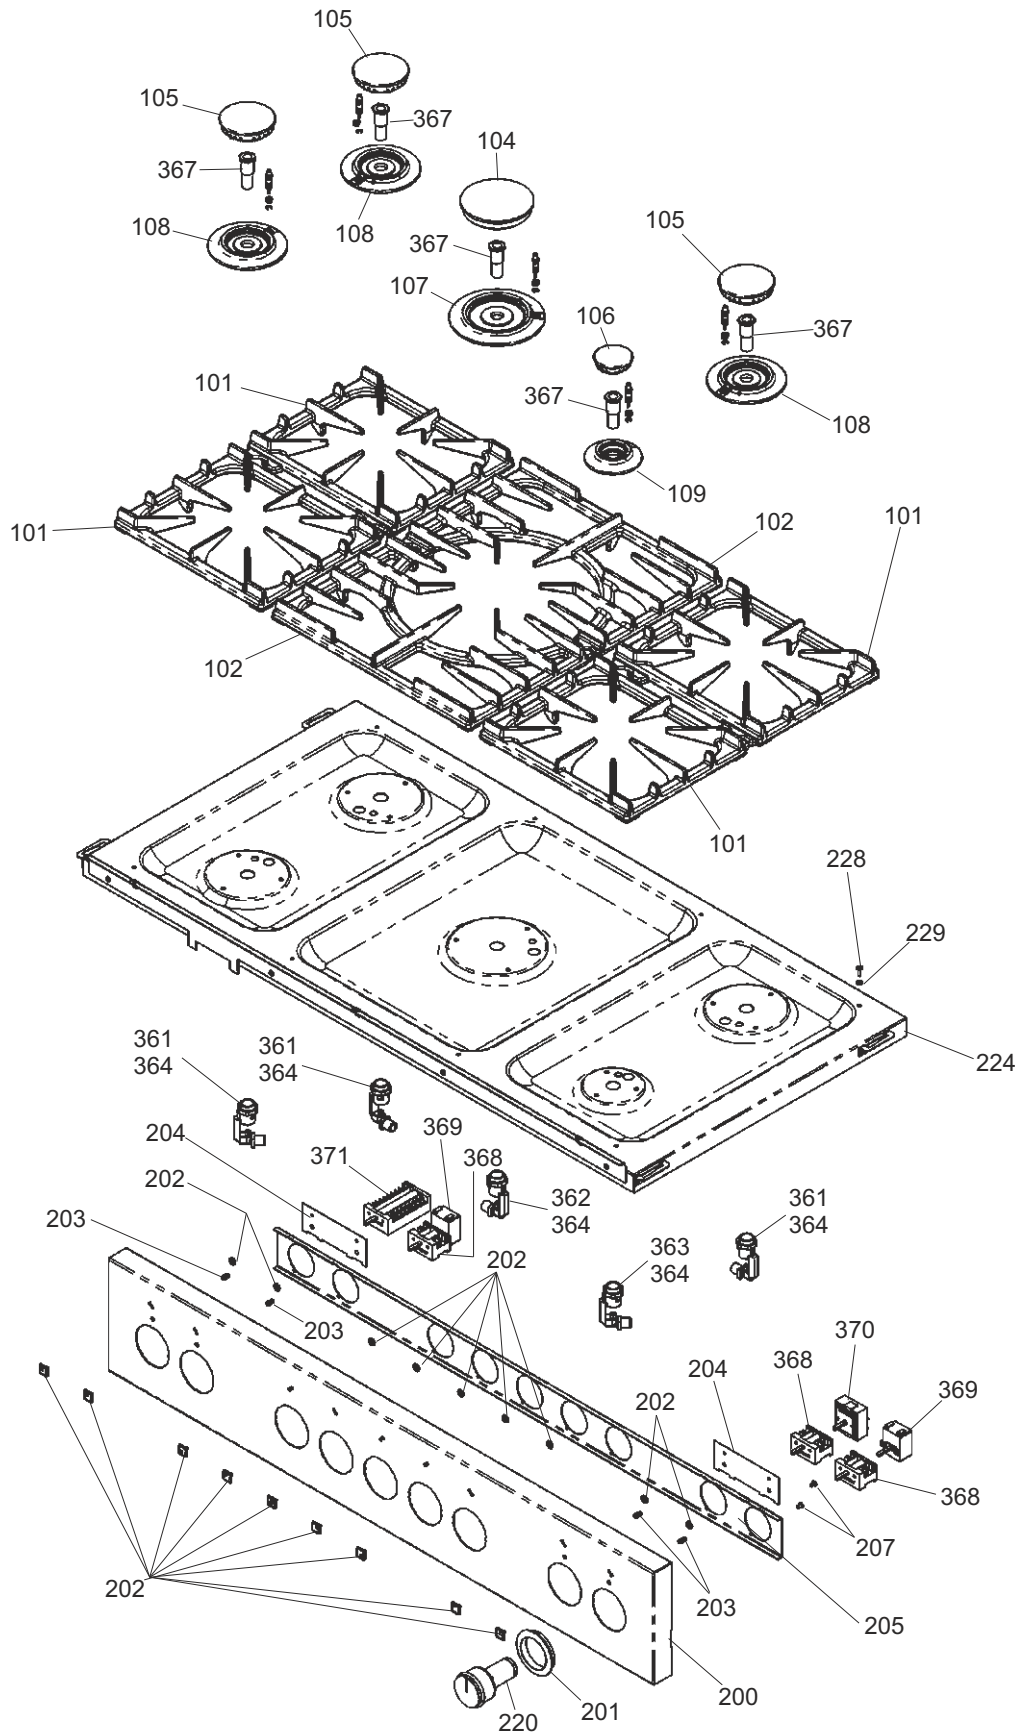

MERCURY 1200 DUAL FUEL

DSL0438 P00
DATE 05.05.10 ISSUE STATUS 01

ALL MODELS

DSL0438 P01

DATE 05.05.10

ISSUE STATUS 01

GRILL PAN

PAN SUPPORTS BURNERS & HOTPLATE ASSEMBLY

ALL MODELS

DSL0438 P03

DATE 15.07.10 ISSUE STATUS 02

UP TO SERIAL NUMBER 2499

GAS RAIL - TAPS - INJECTORS AND PIPES

ALL MODELS

DSL0438 P03A
DATE 15.07.10 ISSUE STATUS 01

FROM SERIAL NUMBER 2500

GAS RAIL - TAPS - INJECTORS AND PIPES

ALL MODELS

UP TO SERIAL NUMBER 4999

DSL0438 P04

DATE 31.10.12 ISSUE STATUS 05

CHASSIS AND FRAME ASSEMBLY

ALL MODELS
FROM SERIAL NUMBER 5000

CHASSIS AND FRAME ASSEMBLY