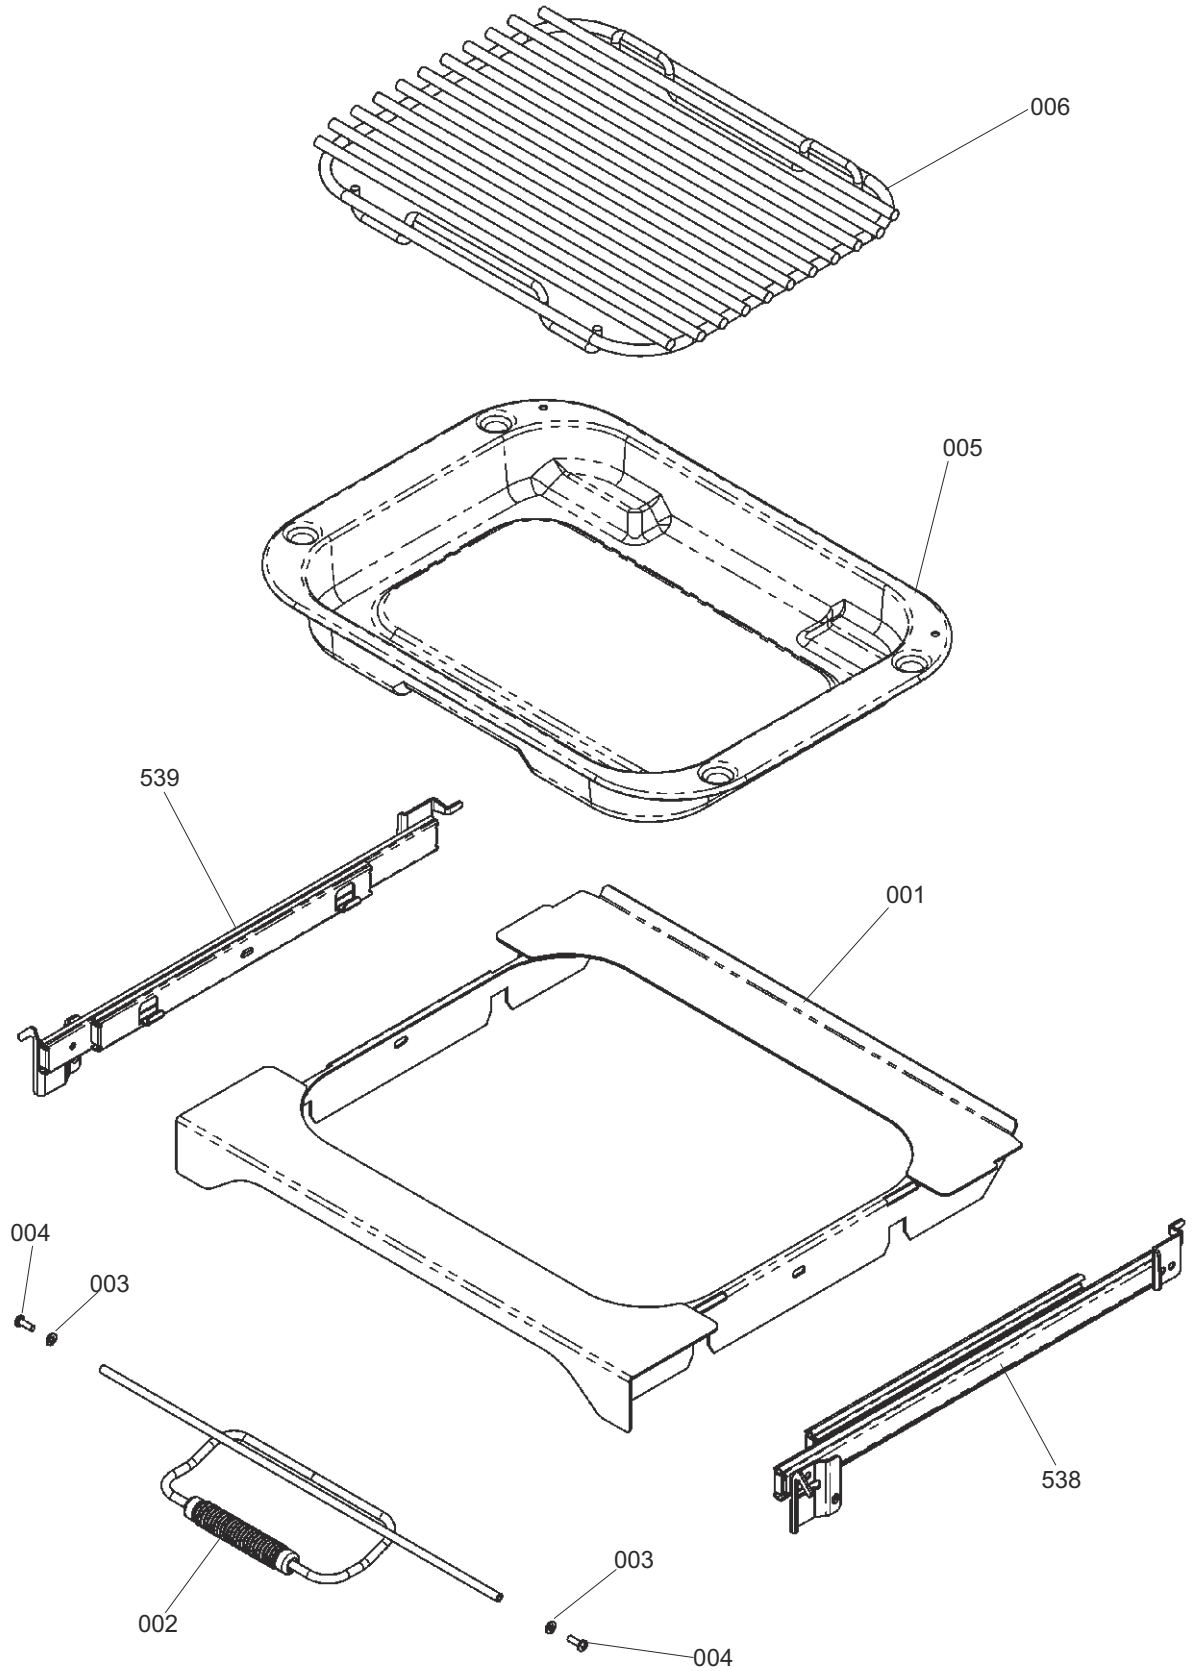

MERCURY 1200 DUAL FUEL

DSL0438 P00
DATE 05.05.10 ISSUE STATUS 01

ALL MODELS

DSL0438 P01

DATE 05.05.10

ISSUE STATUS 01

GRILL PAN

PAN SUPPORTS BURNERS & HOTPLATE ASSEMBLY

ALL MODELS

DSL0438 P03

DATE 15.07.10 ISSUE STATUS 02

UP TO SERIAL NUMBER 2499

GAS RAIL - TAPS - INJECTORS AND PIPES

ALL MODELS

DSL0438 P03A
DATE 15.07.10 ISSUE STATUS 01

FROM SERIAL NUMBER 2500