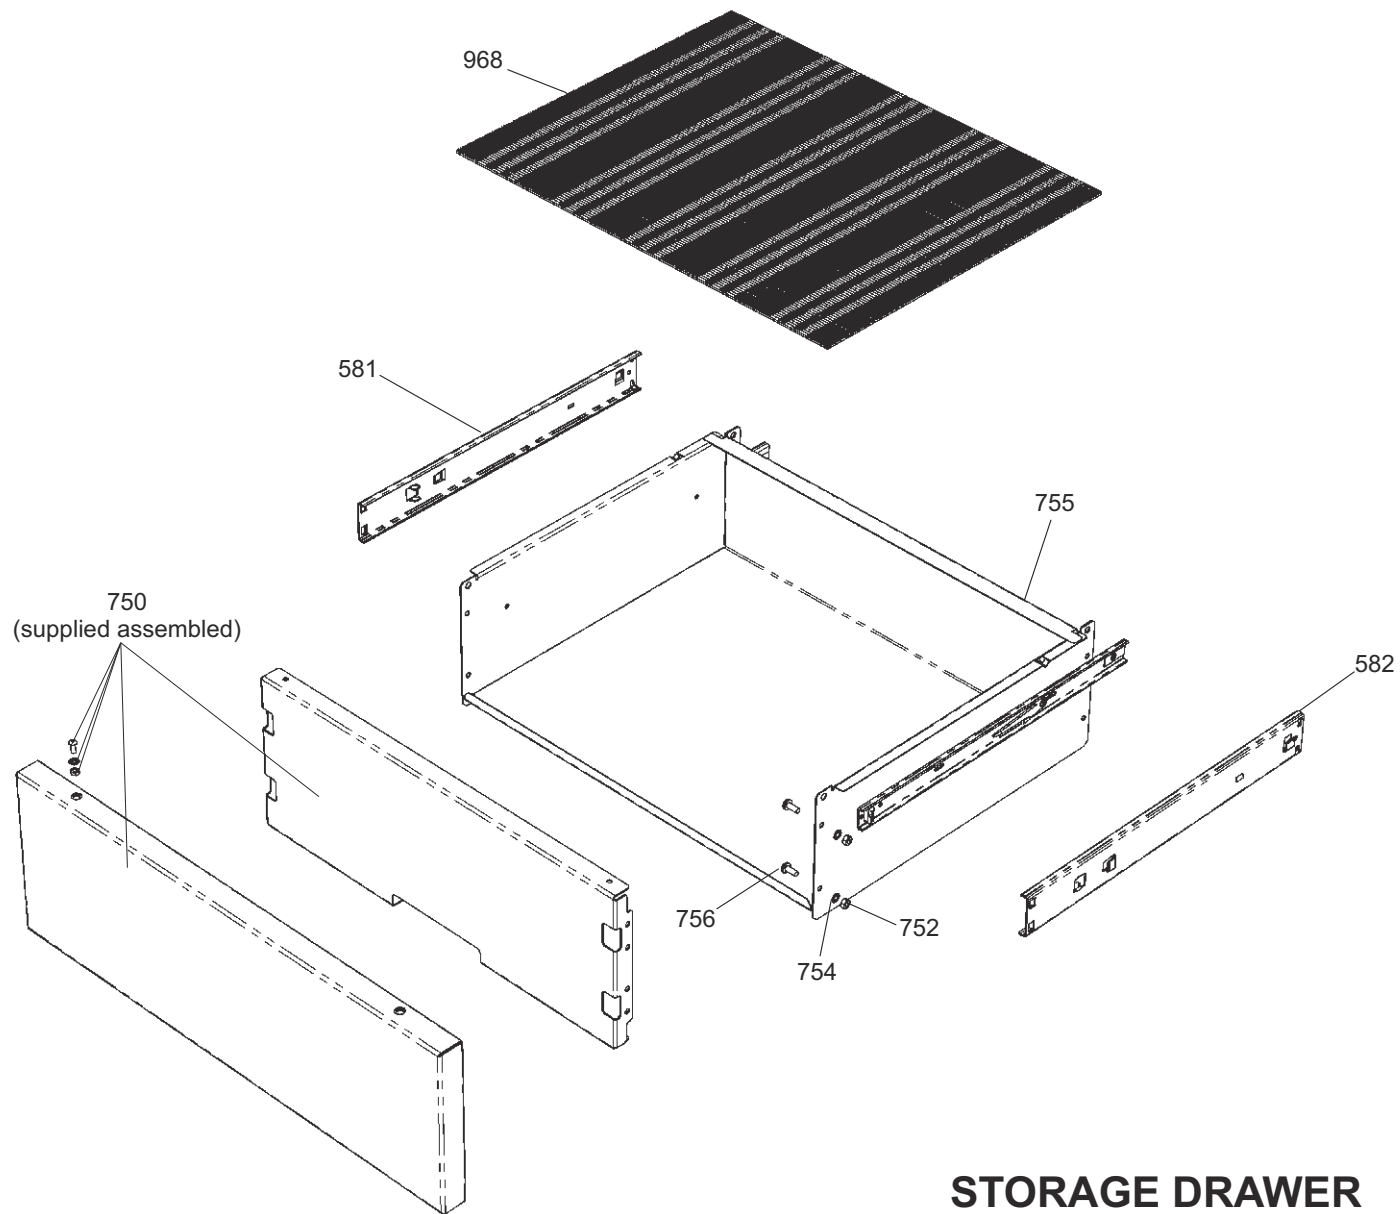

ALL MODELS

FROM: 5000

DSL0438 P06

DATE 12.01.16 ISSUE STATUS 06

951
SIDE PNL PACK INCLUDES
ITEMS 952, 953, 954, 955, 960

OVEN ACCESSORIES - SIDE PANELS & PLINTHS

ALL MODELS

DSL0438 P07
DATE 15.09.10 ISSUE STATUS 02