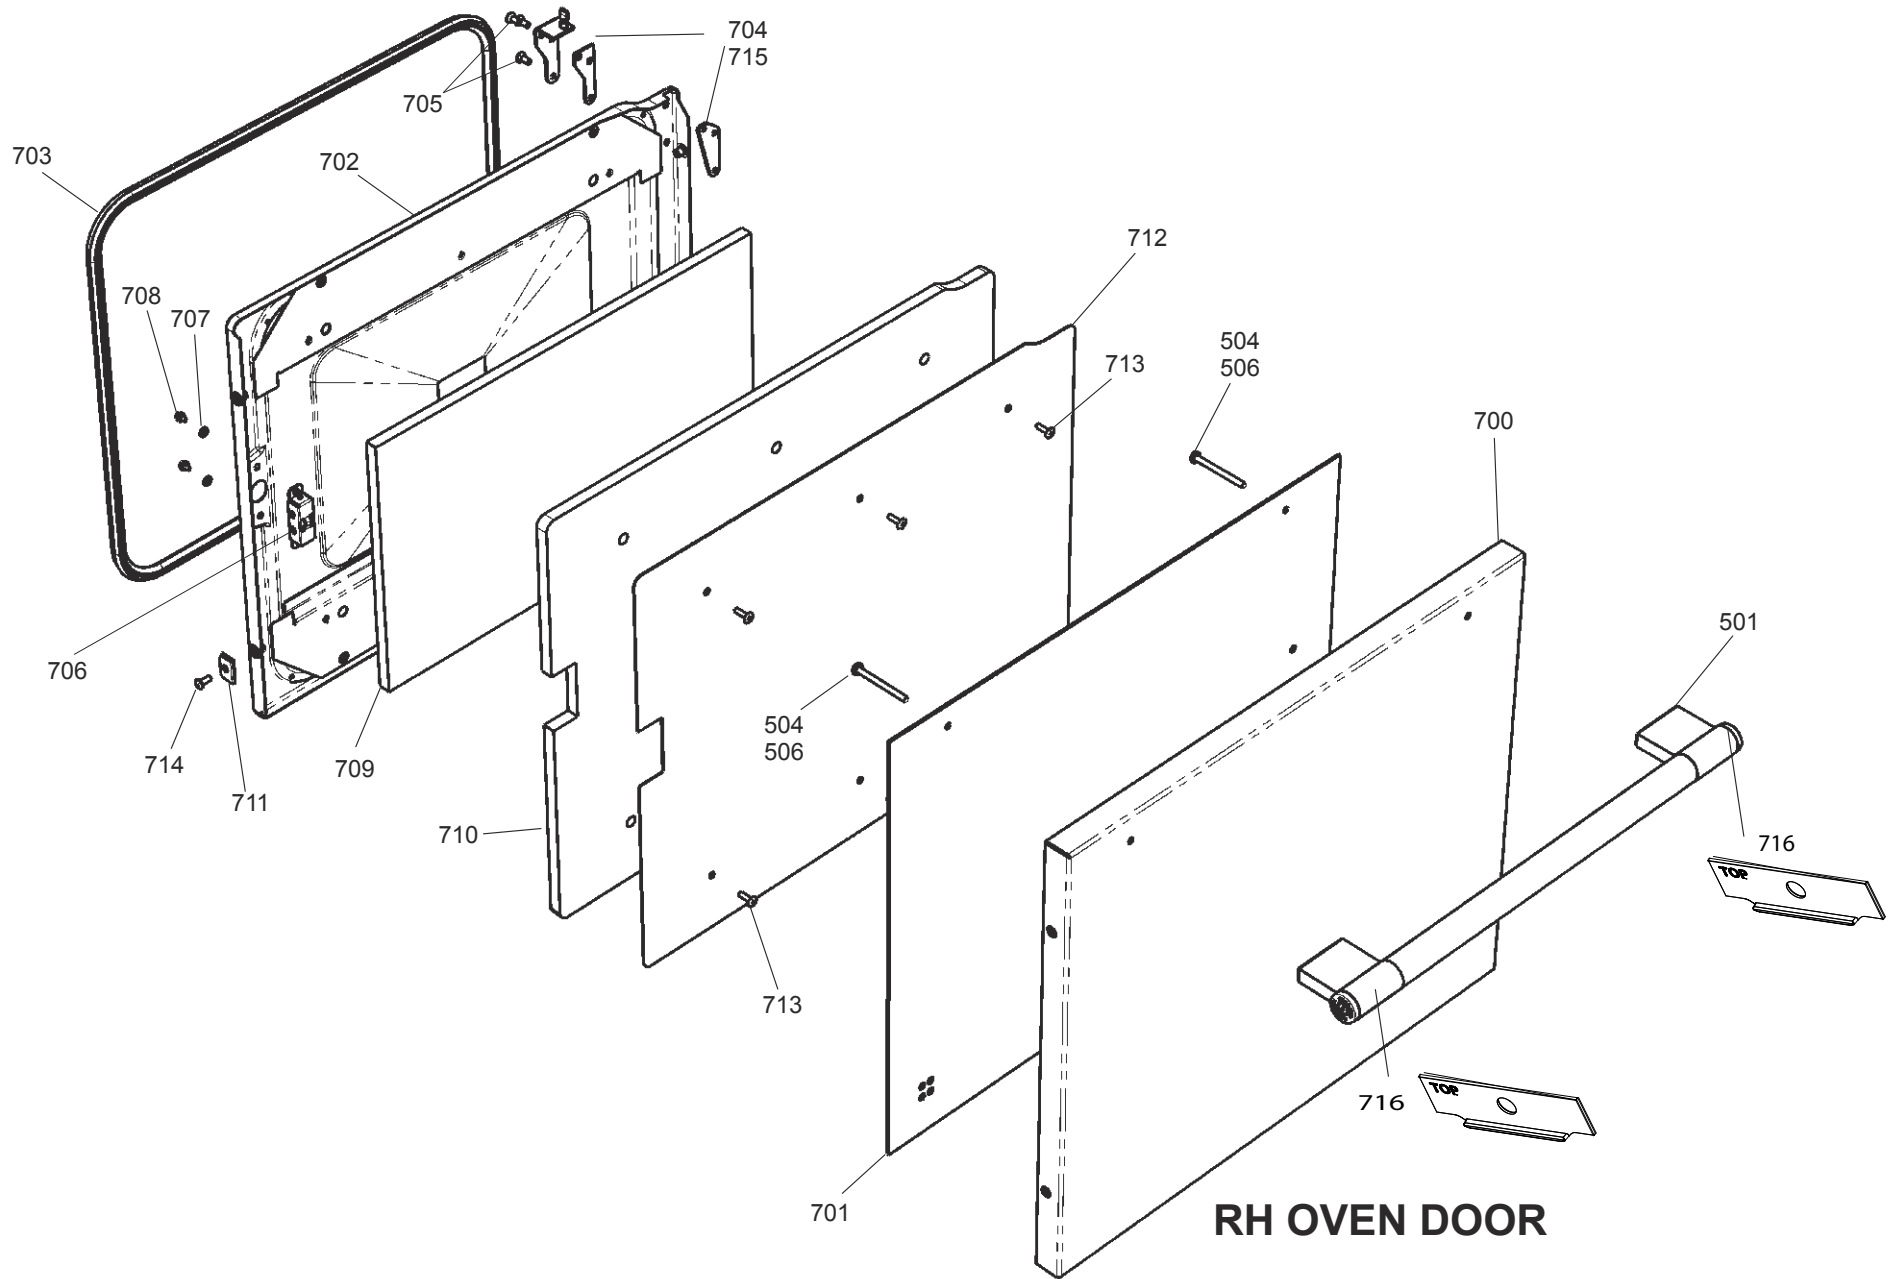

STORAGE DRAWER

ALL MODELS

DSL0438 P08

DATE 28.02.12 ISSUE STATUS 02

LH OVEN DOOR

ALL MODELS

DSL0438 P09
DATE 28.02.12 ISSUE STATUS 02

ALL MODELS

DSL0438 P10
DATE 28.06.11 ISSUE STATUS 02

GRILL DOOR

ALL MODELS

DSL0438 P11

DATE 05.05.10

ISSUE STATUS 01

Ref	Harness	Mercury 1000/1100/1200	Qty	Connected Components																
858	P027733	RH Oven Neutral	1	27	28	1														
855	P033073	LH Oven Neutral	1	22	1															
859	P033086	Multifunction # 1 to LH oven Thermostat # 1	1	2	3															
854	P033089	LH Oven Neutral.	1	21	26	23	20	20	22											
856	P037863	Rh Oven Switch # 1 to RH oven Thermostat # 1	1	6	7															
863	P040066	Centre Element Cut-outs	2	23	25		24	27												
861	P049241	Spark Gen earth	1	17	E															
853	P049254-1	Gas Control Ignition Daisy Chain	1	6	12	13	14	15	16	17										
860	P049296-1	HT ignition Leads	1	17																
864	P050324	Cooling Fan Harness	1	2	4	6	29													
865	P050325	LH Oven Harness	1	2	3	8	9	20	21	25	26	1								
866	P050326	RH Oven & Grill Harness	1	10	5	19	11	18	17	1	7	27	28	29	6					
852	P050327	Rear 5 Link Earth Lead	1	26	25	20	1	28	27											
867	P050565-1	Neon Assembly	4	8	2		9	3		10	5		11	7						
857	P055374	Grill Element to Back sheet	2	18	E		19	E												
862	P094943	Earth - Stats to Chassis	2	3	E		7	E												

WIRING DIAGRAM