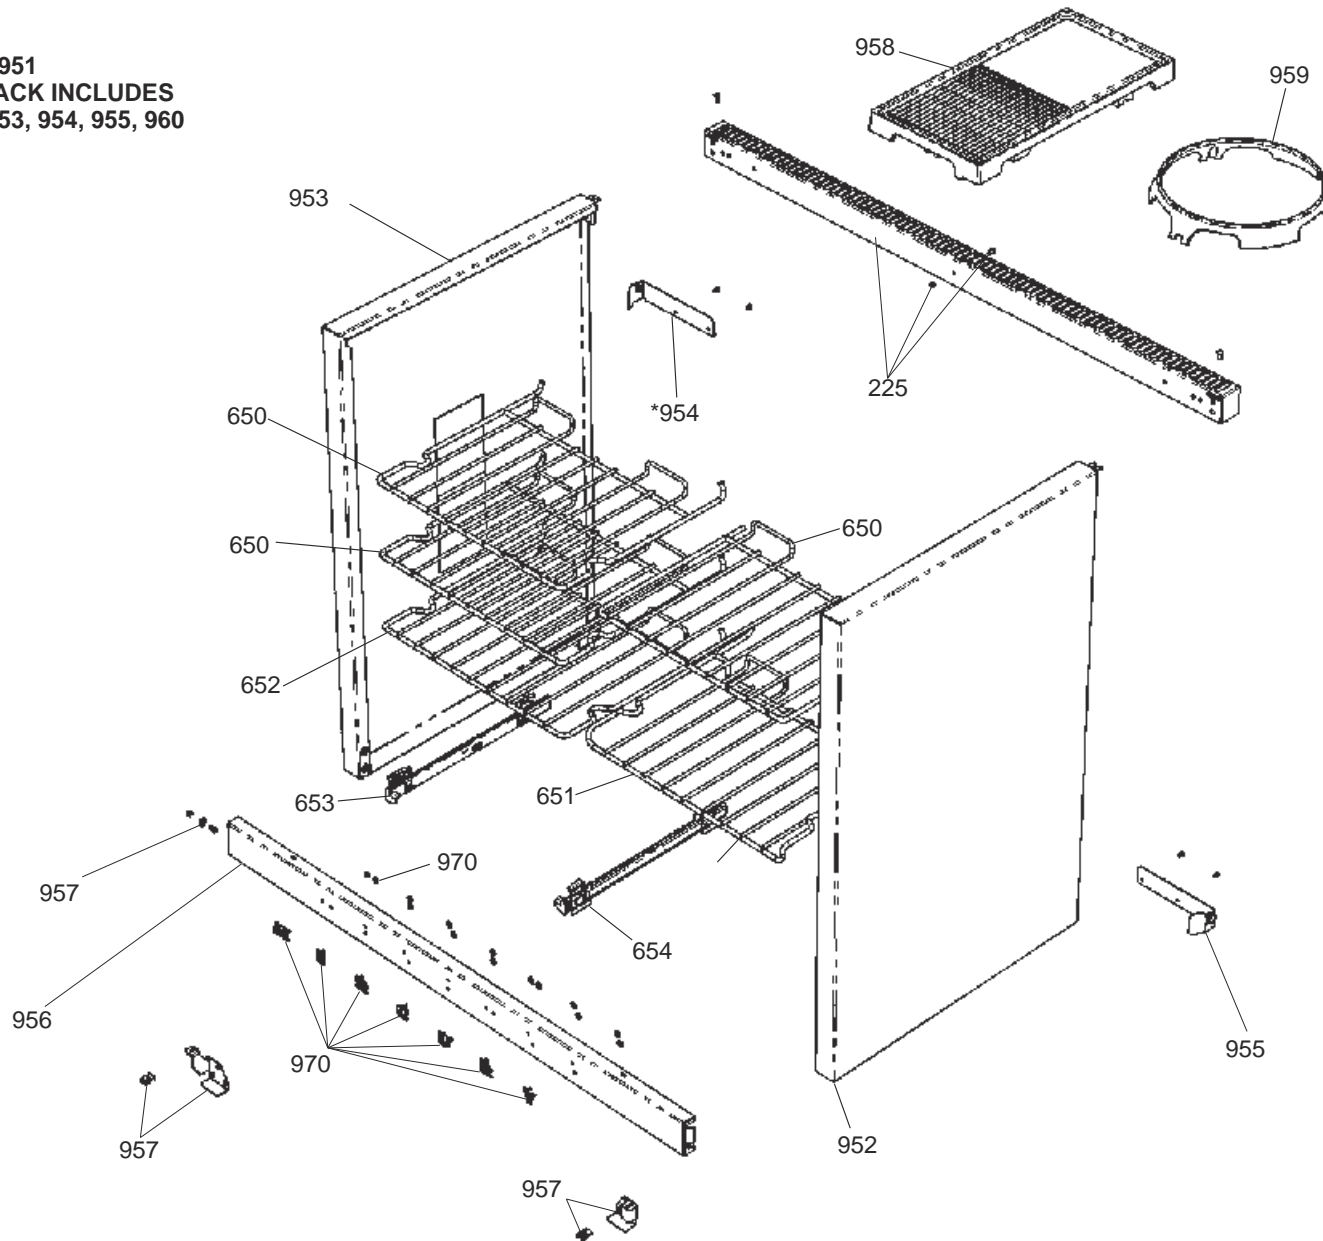

DSL0438 P05
DATE 15.08.13 ISSUE STATUS 02

COOLING FAN

ALL MODELS

UP TO: 4999

DSL0438 P06

DATE 12.01.16 ISSUE STATUS 06

951
SIDE PNL PACK INCLUDES
ITEMS 952, 953, 954, 955, 960

OVEN ACCESSORIES - SIDE PANELS & PLINTHS

ALL MODELS

FROM: 5000

DSL0438 P06

DATE 12.01.16 ISSUE STATUS 06

951
SIDE PNL PACK INCLUDES
ITEMS 952, 953, 954, 955, 960

OVEN ACCESSORIES - SIDE PANELS & PLINTHS

ALL MODELS

DSL0438 P07
DATE 15.09.10 ISSUE STATUS 02