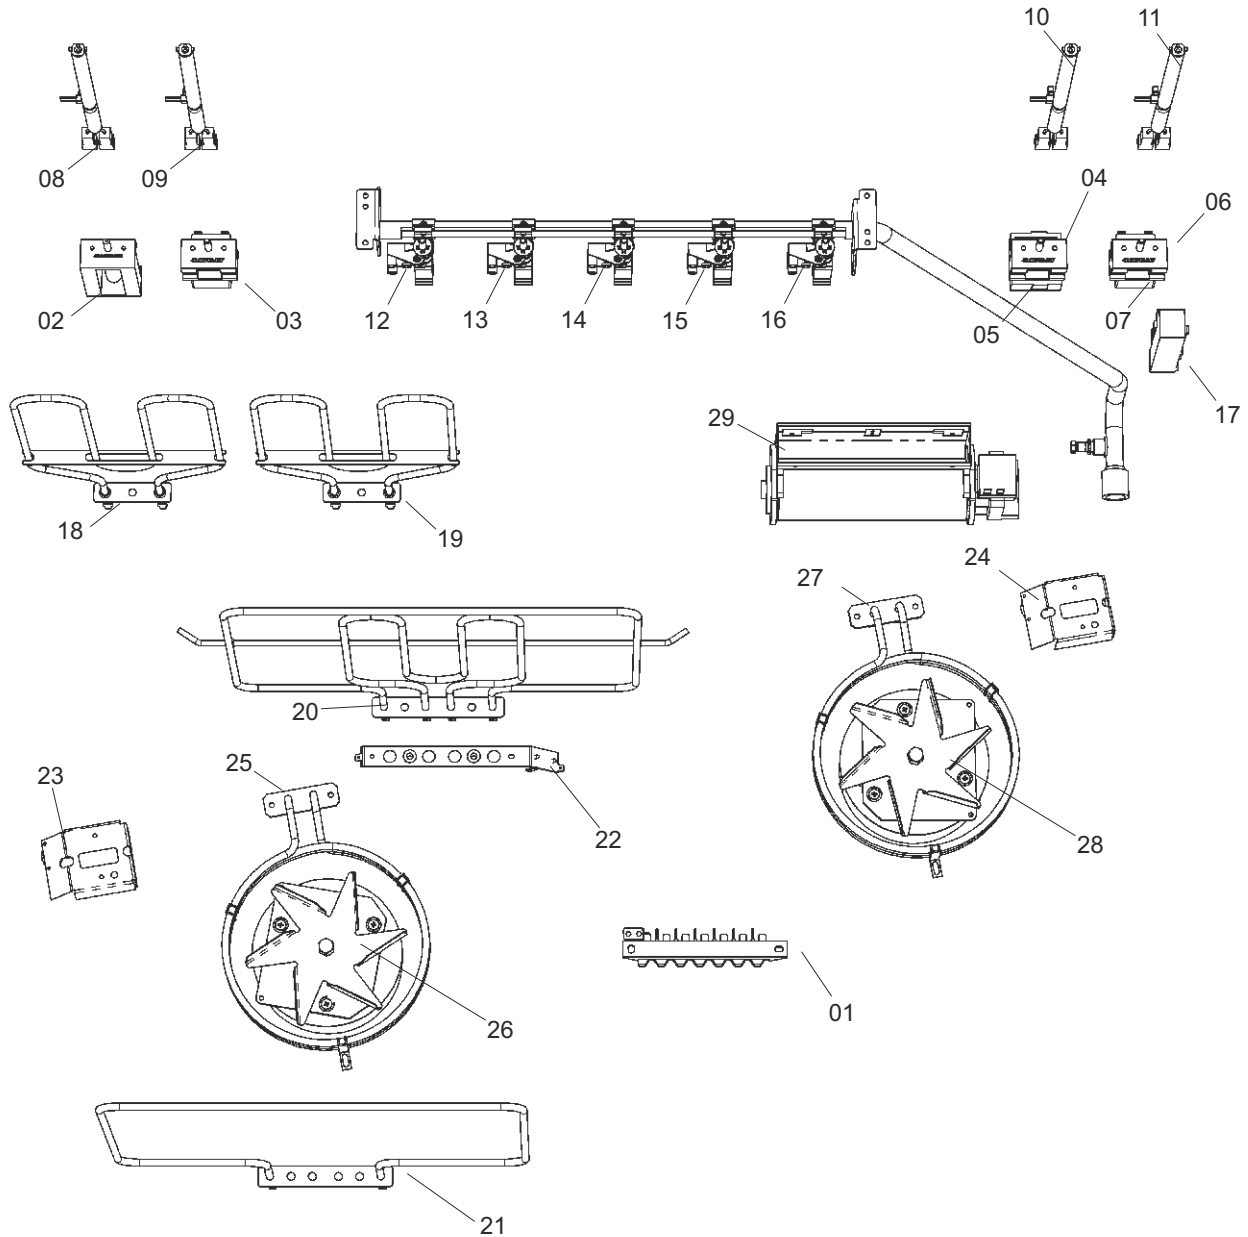

ALL MODELS

FROM: 5000

DSL0438 P06

DATE 12.01.16 ISSUE STATUS 06

951
SIDE PNL PACK INCLUDES
ITEMS 952, 953, 954, 955, 960

OVEN ACCESSORIES - SIDE PANELS & PLINTHS

ALL MODELS

DSL0438 P07
DATE 15.09.10 ISSUE STATUS 02

STORAGE DRAWER

ALL MODELS

DSL0438 P08

DATE 28.02.12 ISSUE STATUS 02

LH OVEN DOOR

ALL MODELS

DSL0438 P09
DATE 28.02.12 ISSUE STATUS 02

ALL MODELS

DSL0438 P10
DATE 28.06.11 ISSUE STATUS 02

GRILL DOOR

ALL MODELS

DSL0438 P11

DATE 05.05.10

ISSUE STATUS 01

Ref	Harness	Mercury 1000/1100/1200	Qty	Connected Components																
858	P027733	RH Oven Neutral	1	27	28	1														
855	P033073	LH Oven Neutral	1	22	1															
859	P033086	Multifunction # 1 to LH oven Thermostat # 1	1	2	3															
854	P033089	LH Oven Neutral.	1	21	26	23	20	20	22											
856	P037863	Rh Oven Switch # 1 to RH oven Thermostat # 1	1	6	7															
863	P040066	Centre Element Cut-outs	2	23	25		24	27												
861	P049241	Spark Gen earth	1	17	E															
853	P049254-1	Gas Control Ignition Daisy Chain	1	6	12	13	14	15	16	17										
860	P049296-1	HT ignition Leads	1	17																
864	P050324	Cooling Fan Harness	1	2	4	6	29													
865	P050325	LH Oven Harness	1	2	3	8	9	20	21	25	26	1								
866	P050326	RH Oven & Grill Harness	1	10	5	19	11	18	17	1	7	27	28	29	6					
852	P050327	Rear 5 Link Earth Lead	1	26	25	20	1	28	27											
867	P050565-1	Neon Assembly	4	8	2		9	3		10	5		11	7						
857	P055374	Grill Element to Back sheet	2	18	E		19	E												
862	P094943	Earth - Stats to Chassis	2	3	E		7	E												

WIRING DIAGRAM