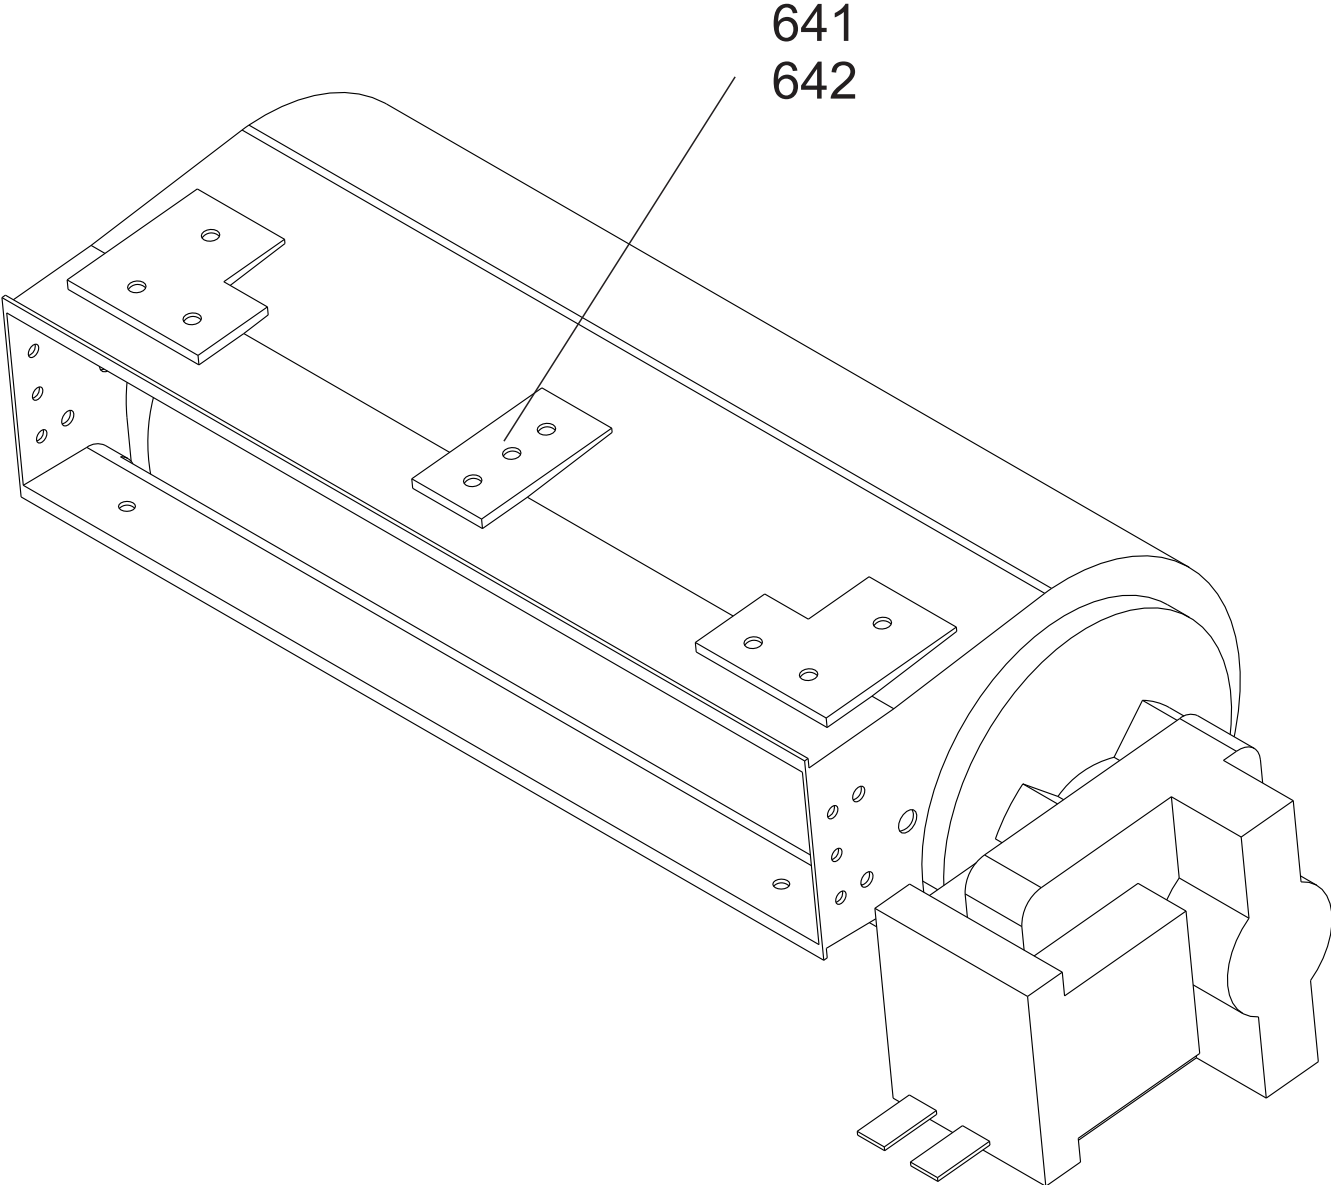

MERCURY 1200 DF

DSL0438 P05
DATE 15.08.13 ISSUE STATUS 02

COOLING FAN