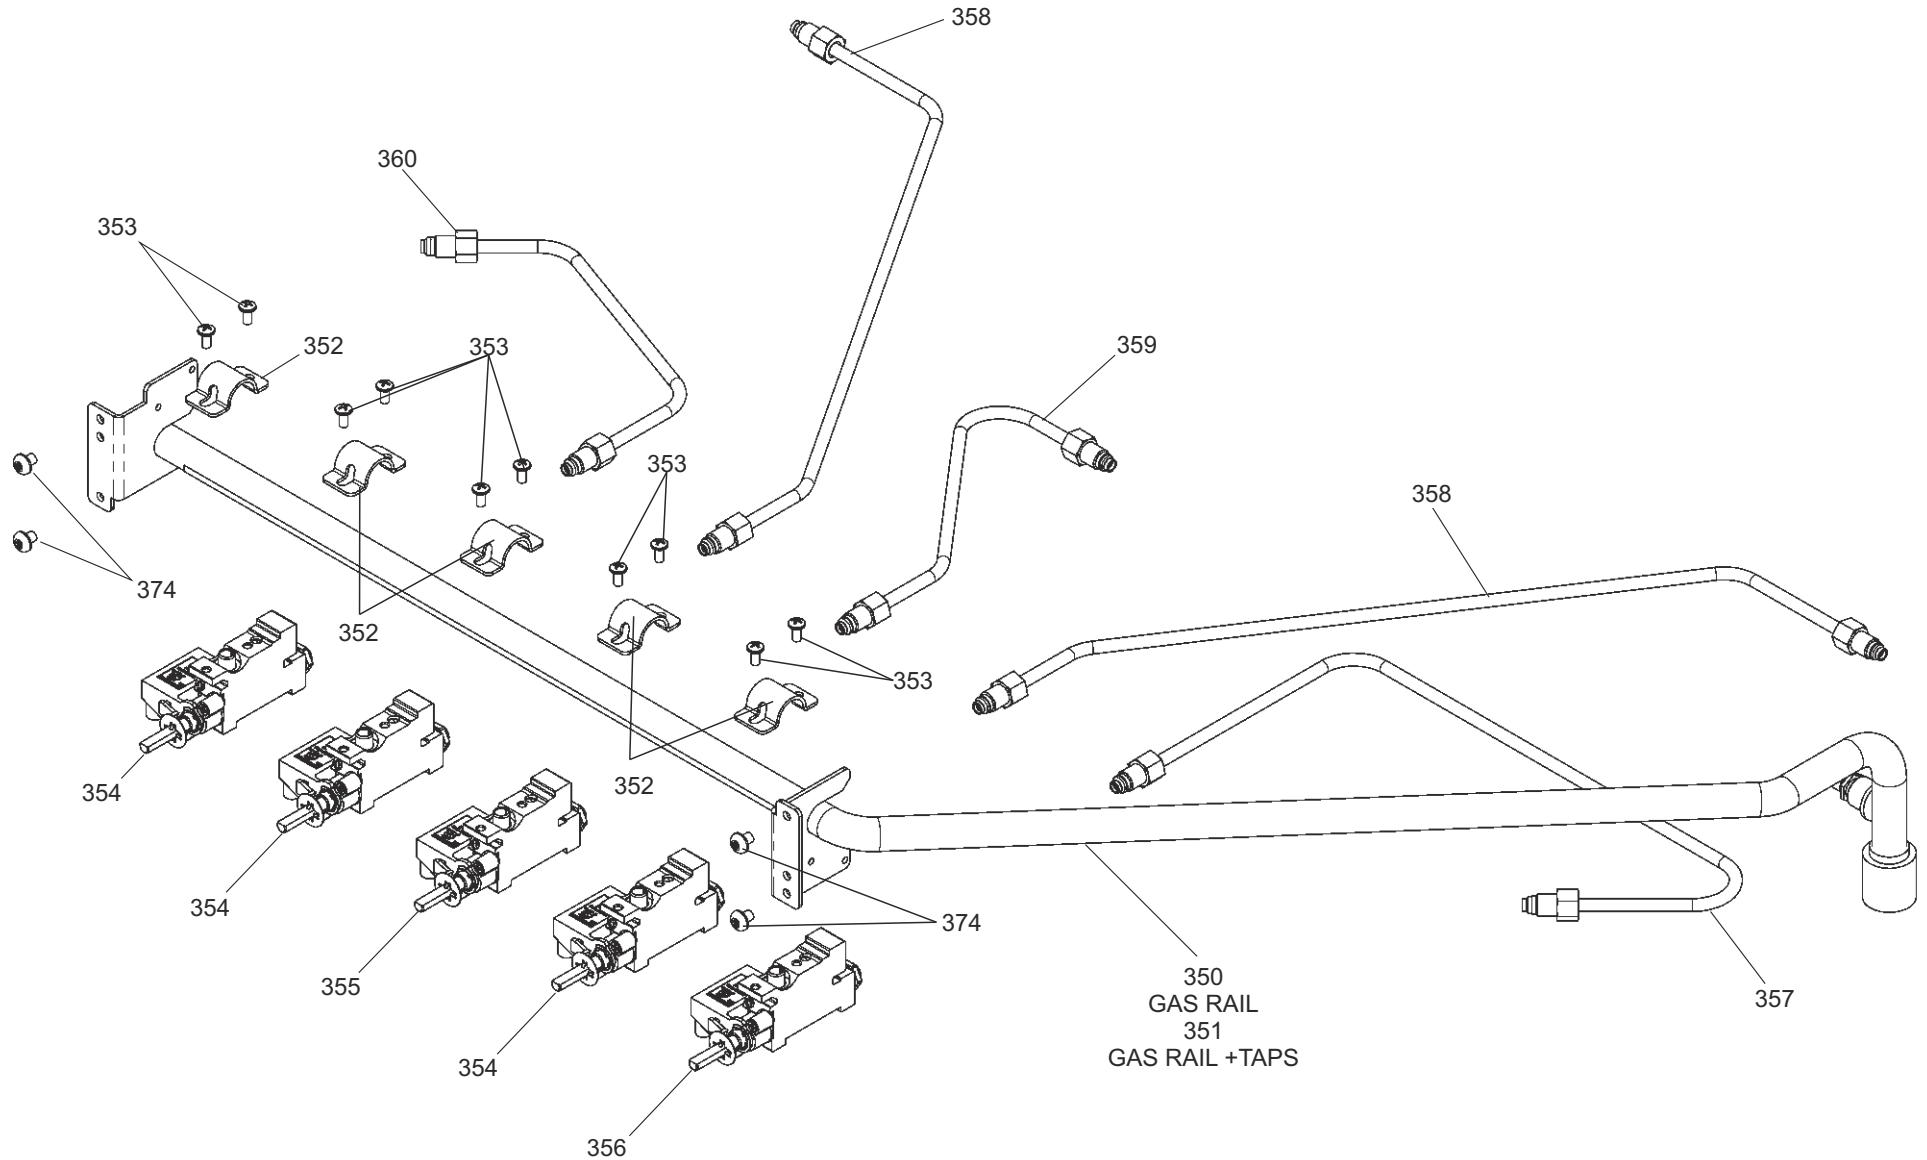

MERCURY 1200 DUAL FUEL

DSL0438 P00
DATE 05.05.10 ISSUE STATUS 01

ALL MODELS

DSL0438 P01

DATE 05.05.10

ISSUE STATUS 01

GRILL PAN

PAN SUPPORTS BURNERS & HOTPLATE ASSEMBLY

ALL MODELS

DSL0438 P03

DATE 15.07.10 ISSUE STATUS 02

UP TO SERIAL NUMBER 2499

GAS RAIL - TAPS - INJECTORS AND PIPES

ALL MODELS

DSL0438 P03A
DATE 15.07.10 ISSUE STATUS 01

FROM SERIAL NUMBER 2500

GAS RAIL - TAPS - INJECTORS AND PIPES

ALL MODELS

UP TO SERIAL NUMBER 4999

DSL0438 P04

DATE 31.10.12 ISSUE STATUS 05

CHASSIS AND FRAME ASSEMBLY

ALL MODELS
FROM SERIAL NUMBER 5000

CHASSIS AND FRAME ASSEMBLY

WIRING DIAGRAM