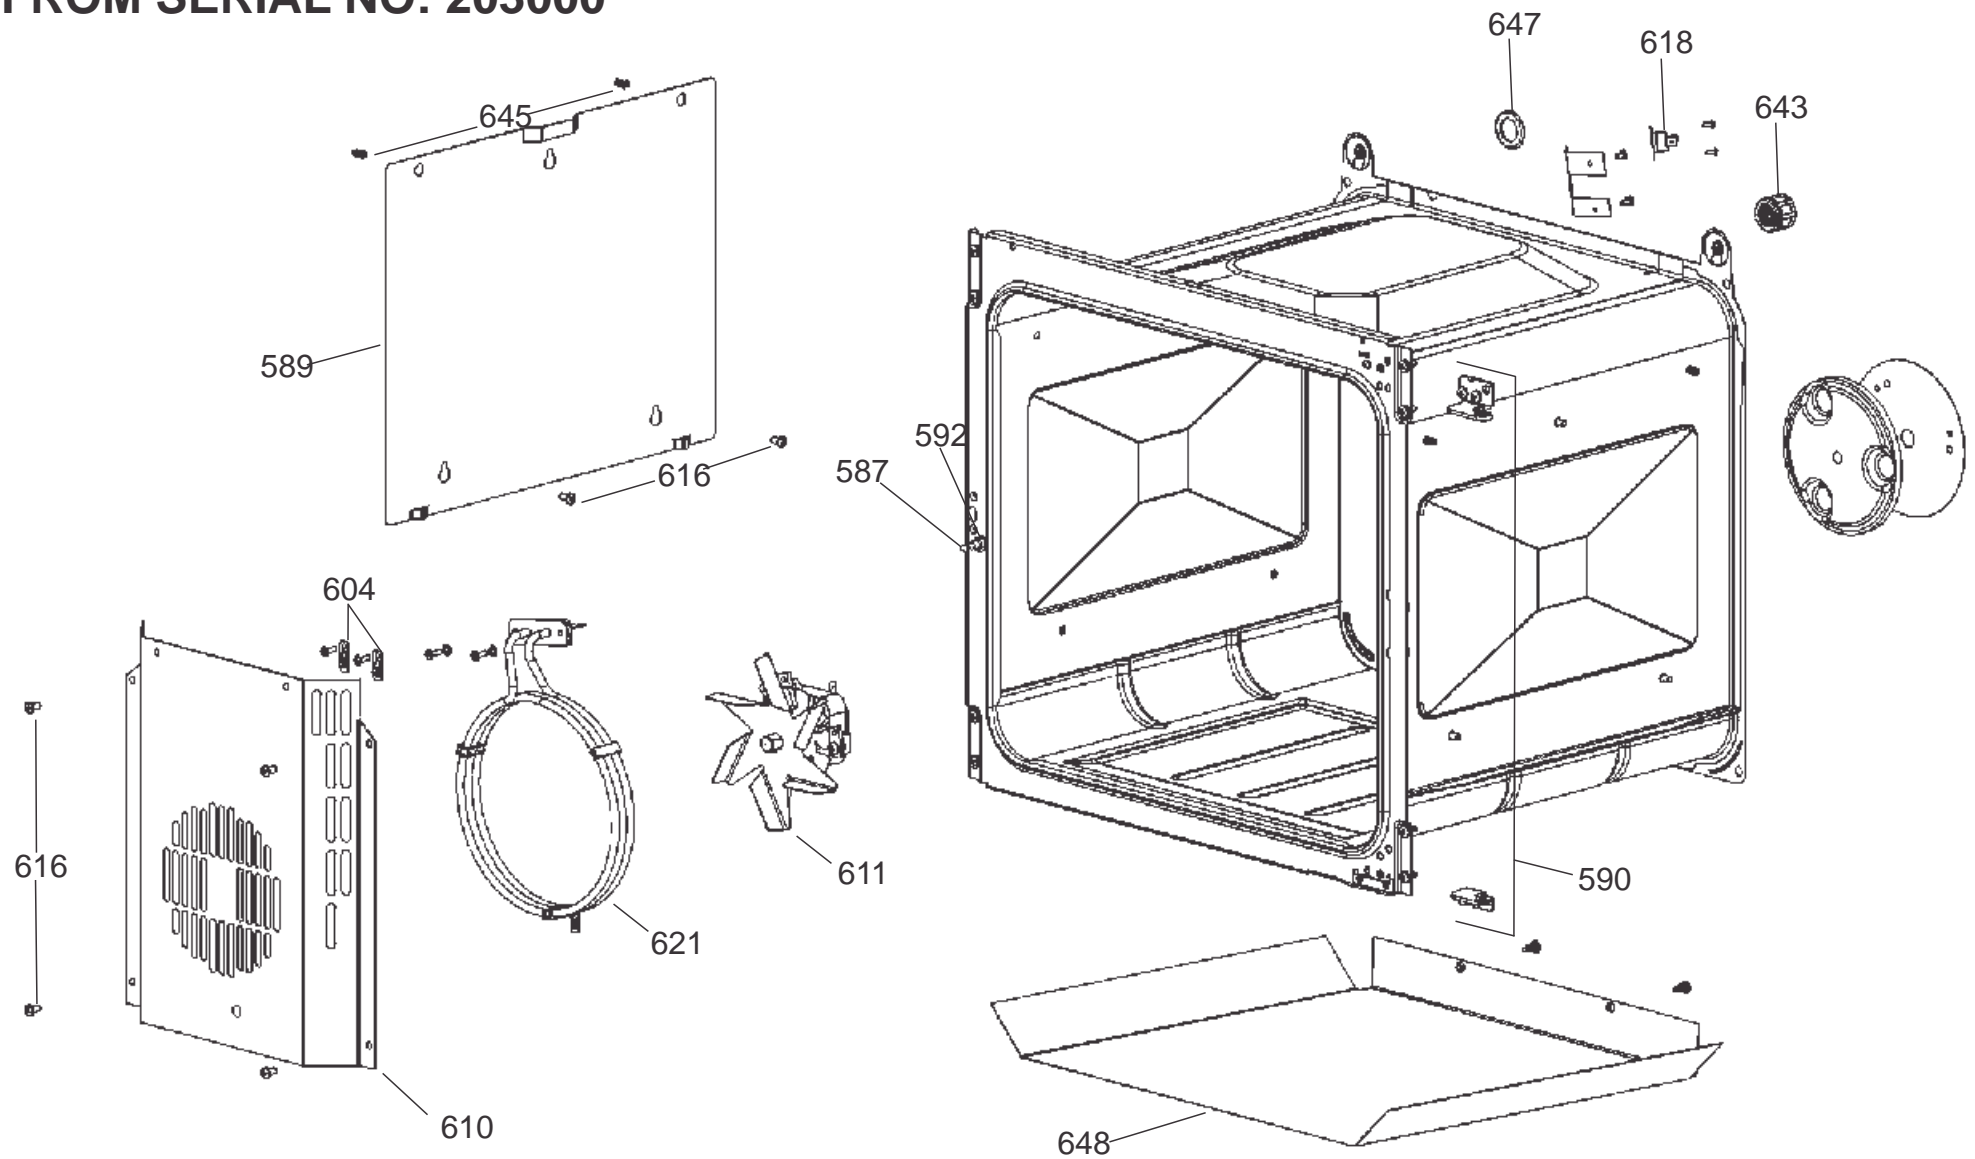

DSL0438 P05C

RH OVEN

**MERCURY 1200 DF
FROM SERIAL NO: 203000**

DATE 16.11.2018

ISSUE: 01

DSL0438 P05D

RH OVEN (FANNED - NO LIGHT)

MERCURY 1200 DF