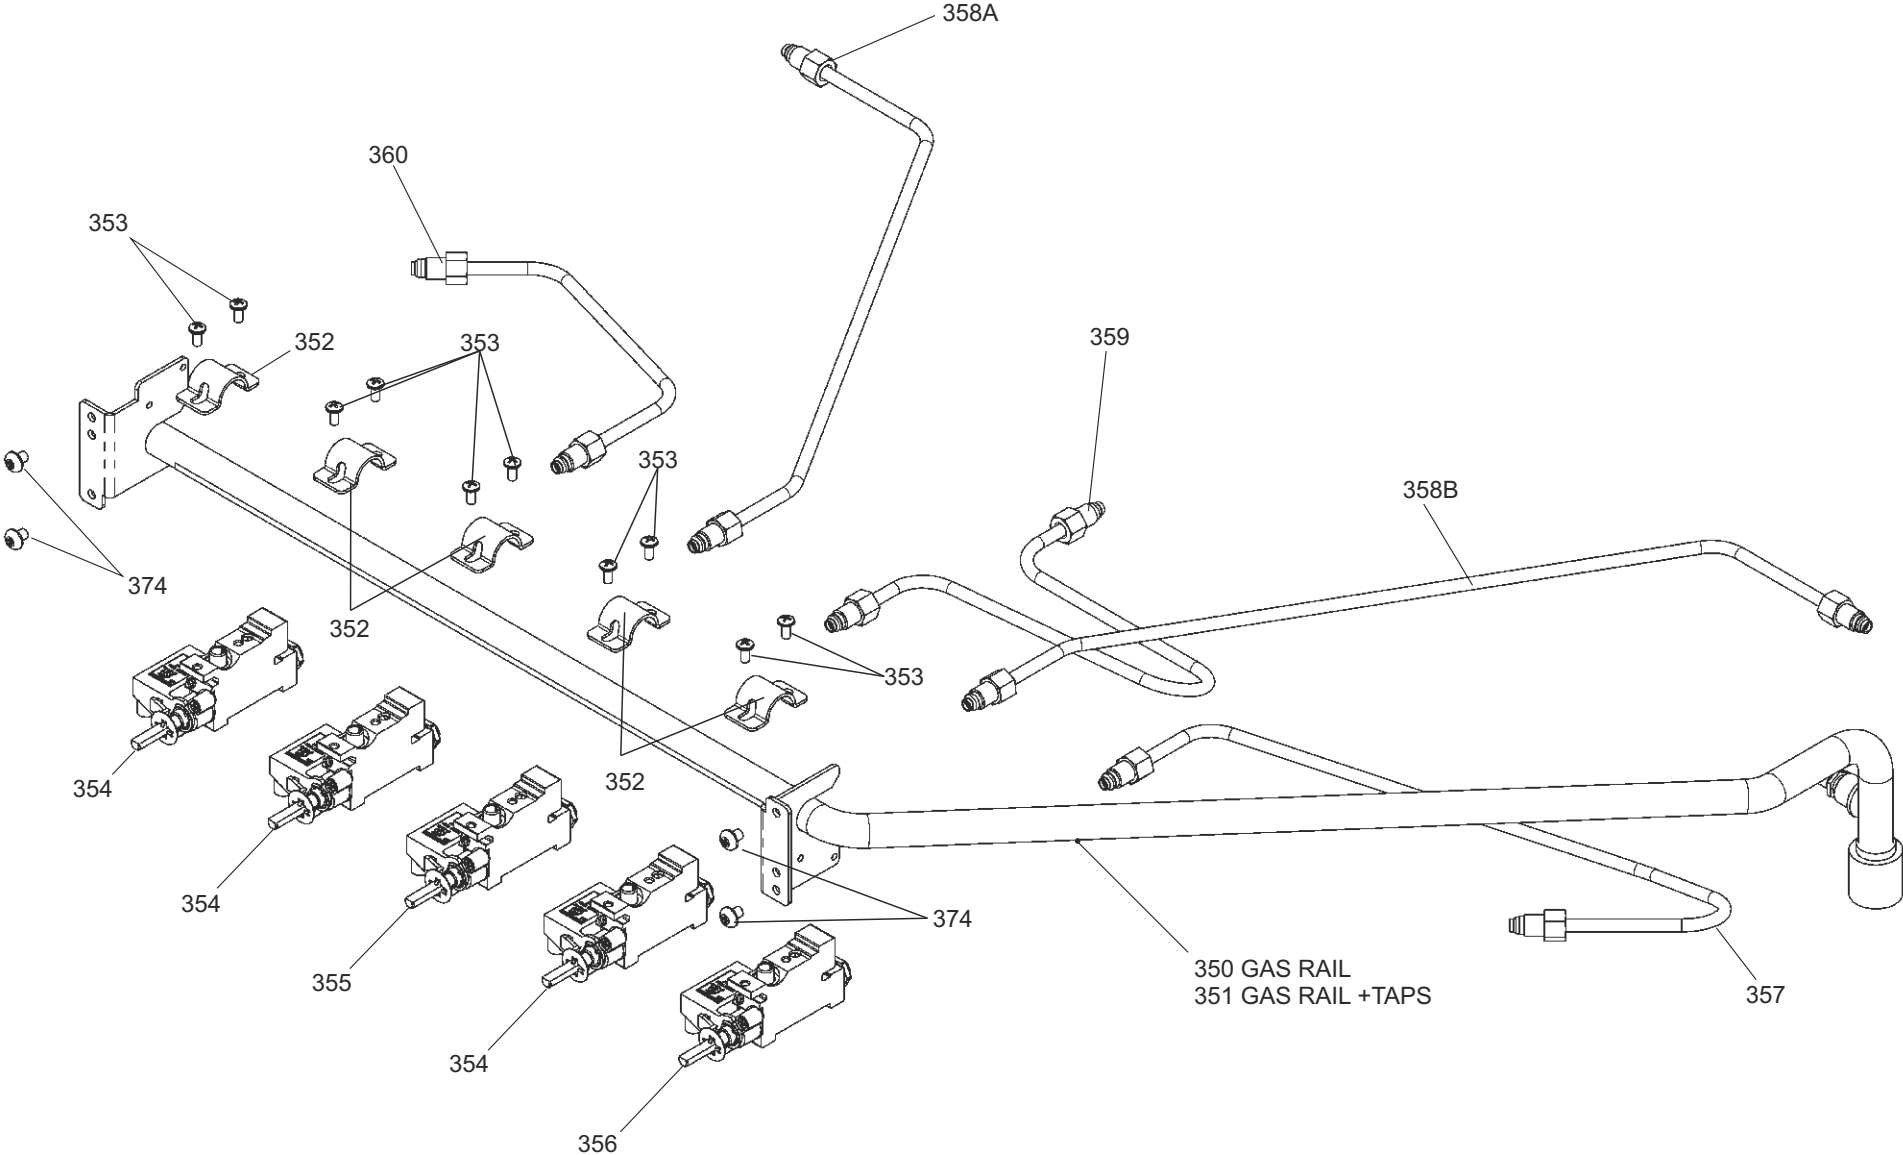

MERCURY 1200 DUAL FUEL

DSL0438 P00
DATE 05.05.10 ISSUE STATUS 01

ALL MODELS

DSL0438 P01

DATE 05.05.10

ISSUE STATUS 01

GRILL PAN

PAN SUPPORTS BURNERS & HOTPLATE ASSEMBLY

ALL MODELS

DSL0438 P03

DATE 15.07.10 ISSUE STATUS 02

UP TO SERIAL NUMBER 2499

GAS RAIL - TAPS - INJECTORS AND PIPES

ALL MODELS

DSL0438 P03A
DATE 15.07.10 ISSUE STATUS 01

FROM SERIAL NUMBER 2500

GAS RAIL - TAPS - INJECTORS AND PIPES

ALL MODELS

UP TO SERIAL NUMBER 4999

DSL0438 P04

DATE 31.10.12 ISSUE STATUS 05

CHASSIS AND FRAME ASSEMBLY

ALL MODELS
FROM SERIAL NUMBER 5000

CHASSIS AND FRAME ASSEMBLY