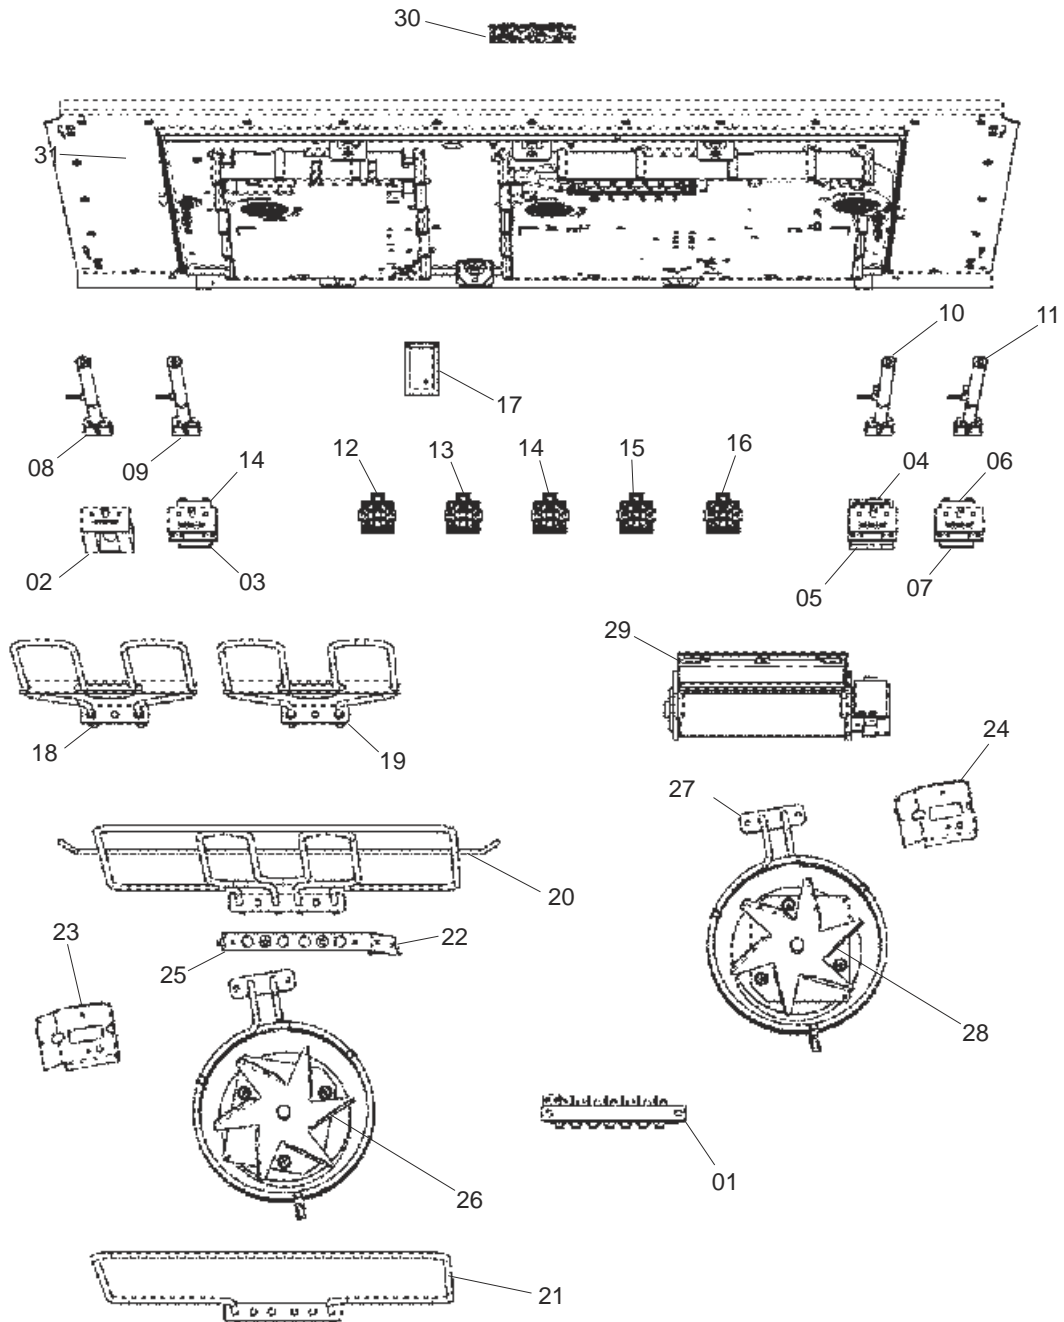

LH OVEN - RH OVEN AND GRILL CHAMBER

ALL MODELS

DSL0479 P06
DATE 17.08.11 ISSUE STATUS 01

OVEN ACCESSORIES - SIDE PANELS & PLINTHS

ALL MODELS

DSL0479 P07
DATE 28.02.12 ISSUE STATUS 02

LH OVEN DOOR

RH OVEN DOOR

MERCURY 1082 INDUCTION

FROM SERIAL NUMBER 169000

DATE 15.08.13

DSL0479 P08A

ISSUE STATUS 01

RH DOOR AND INFILL

861	P040066	Oven Neutral cut-out link	1	24	27												
864	P052413	Cooling Fan Harness	1	4	6	14	29										
865	P050325	LH Oven Harness	1	2	3	8	9	20	21	25	26	1					
866	P052413	RH Oven & Grill Harness	1	1	4	5	6	7	10	11	17	18	19	27	28		
852	P050327	Rear 5 Link earth	1	1	20	25	26	27	28								
867	P050565	Neon Assembly	4	2	8		3	9		5	10		7	11			
857	P055374	Grill Earth	2	18	E		19	E									
862	P094943	Earth - Stats to Chassis	2	3	E		7	E									
860	P052281	Induction Supply Harness	1	1	MP												
853	P051610	Induction Connection Harness	1	MP	31												
868	P043936	5 wire LIN Cable 125mm	2	12	17		13	17									
869	P043937	5 wire LIN Cable 250mm	2	14	17		15	17									
870	P043939	5 wire LIN Cable 325mm	1	16	17												
871	P051766	8 wire Lin Cable	1	17	30												