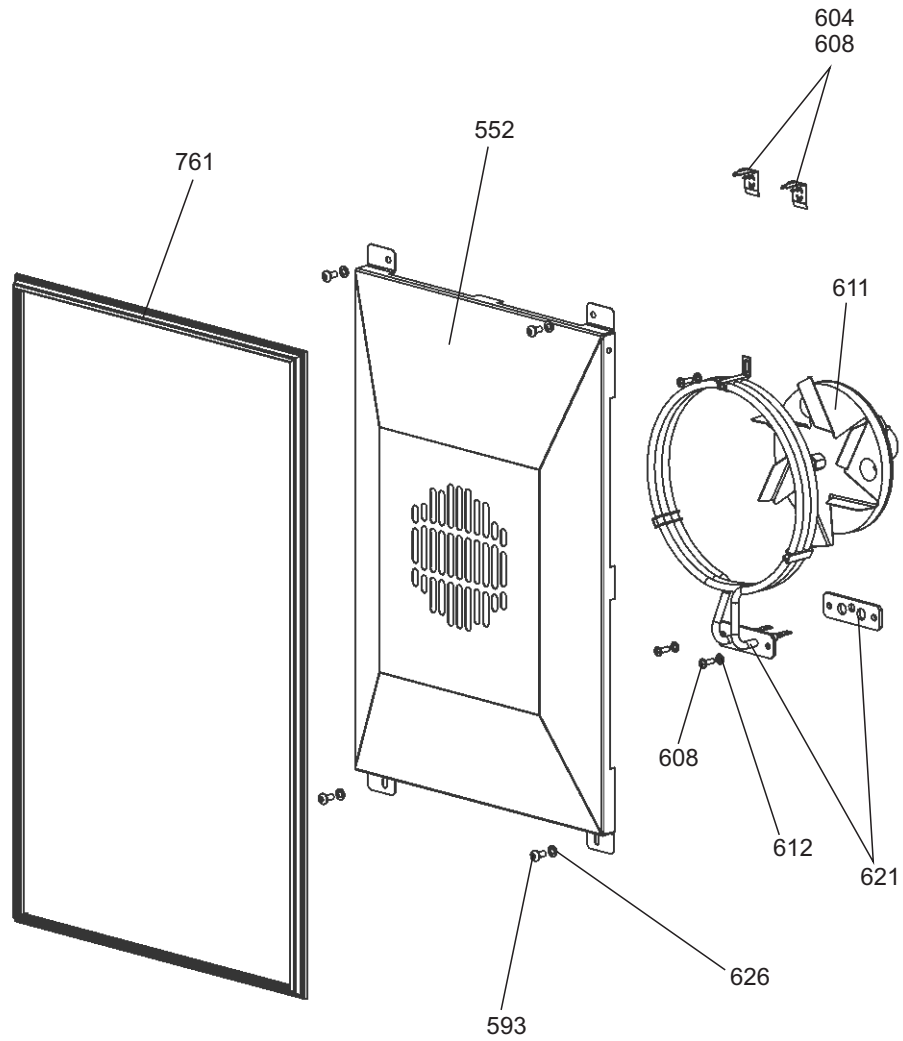

MERCURY 1082 INDUCTION
FROM SERIAL NO: 169000

DATE: 08.11.2018

DSL0479 P05C
ISSUE: 02

RH OVEN