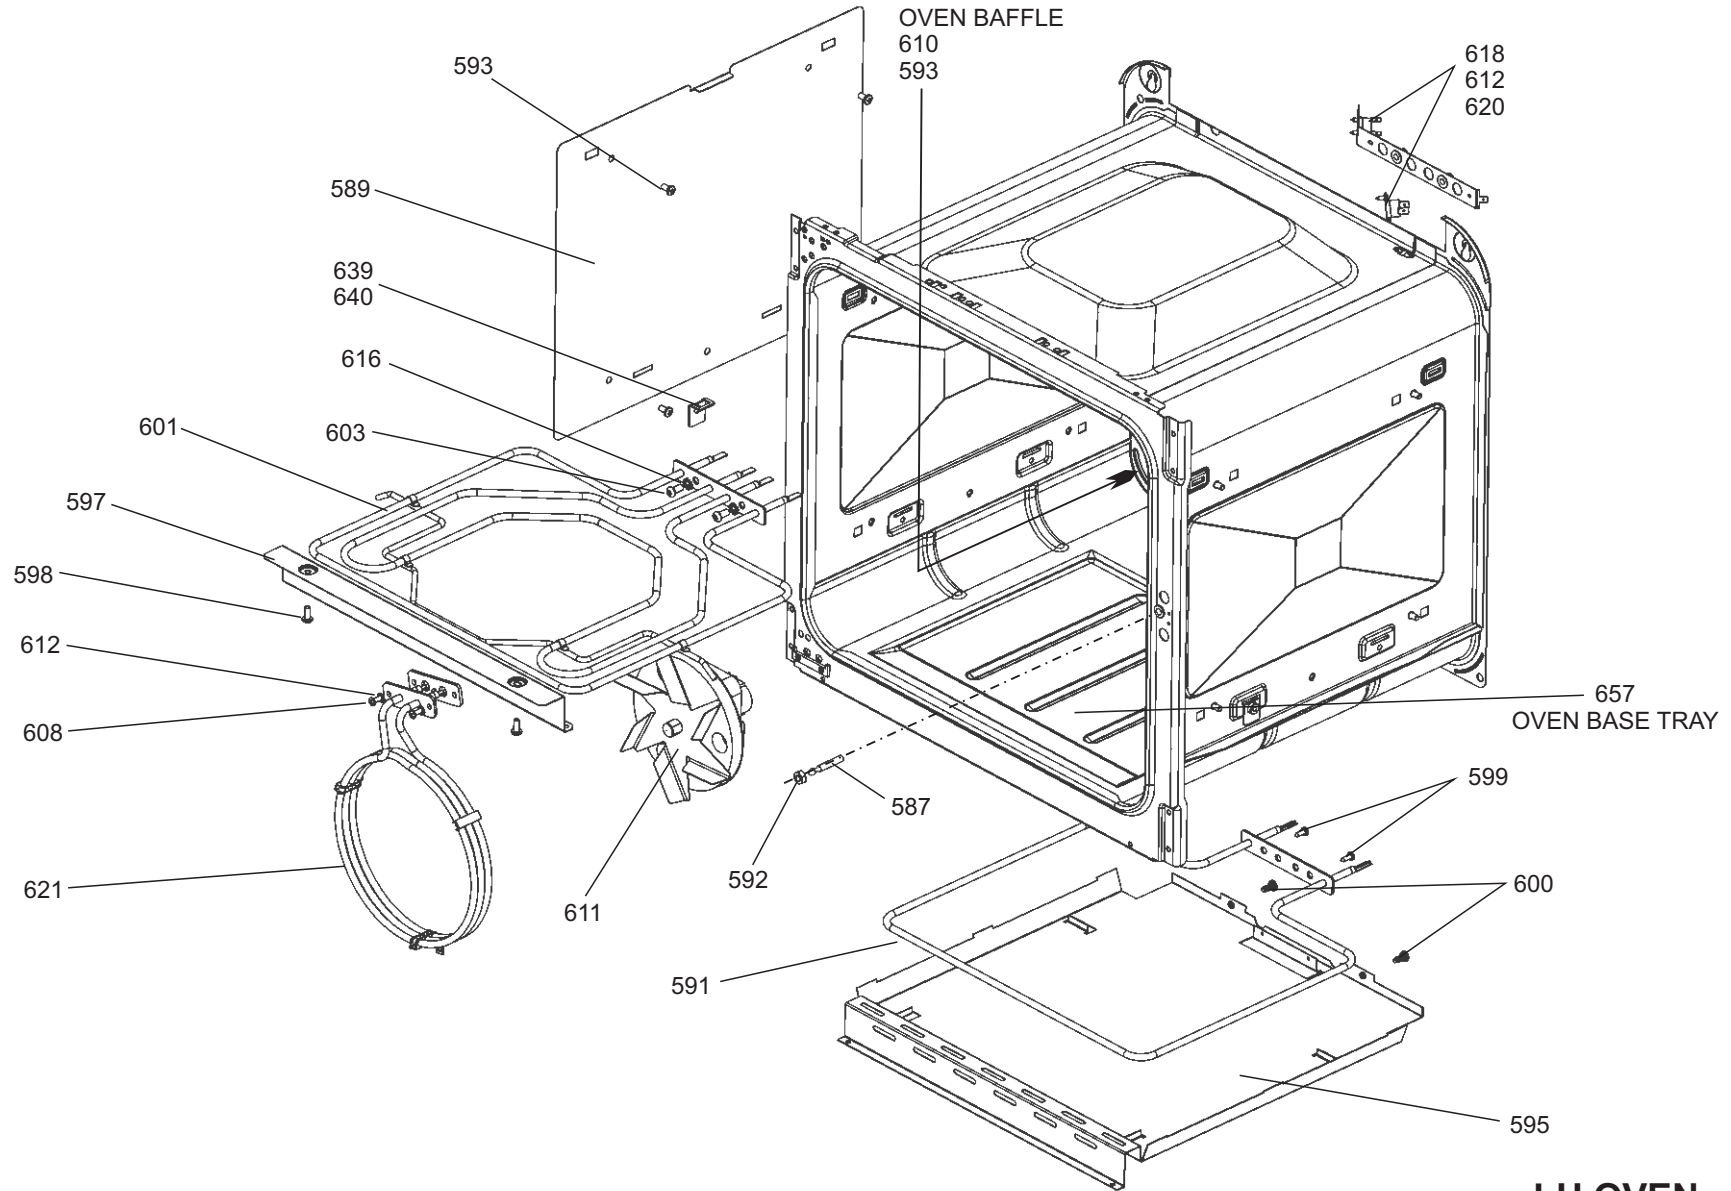

MERCURY 1082 INDUCTION

FROM SERIAL NUMBER 169000

DSL0479 P05A
DATE 15.08.13   ISSUE STATUS 01

LH OVEN