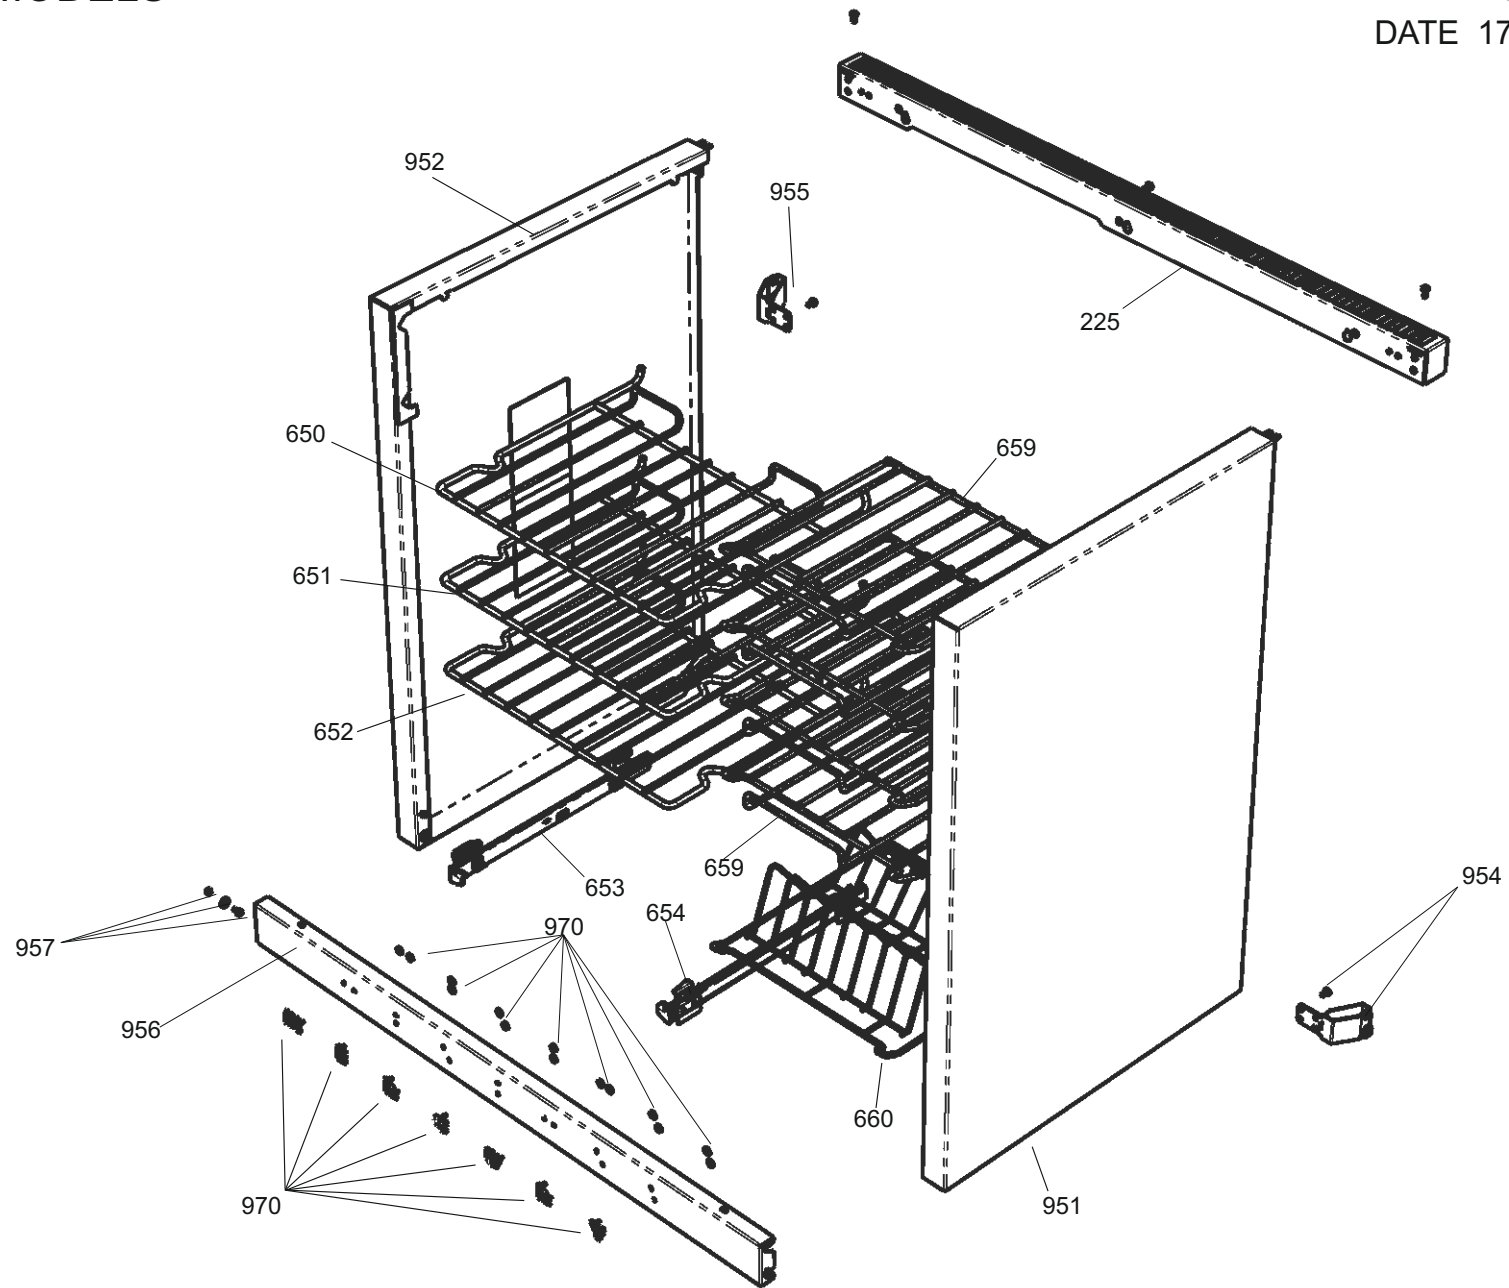

ALL MODELS

DSL0479 P06
DATE 17.08.11 ISSUE STATUS 01

OVEN ACCESSORIES - SIDE PANELS & PLINTHS