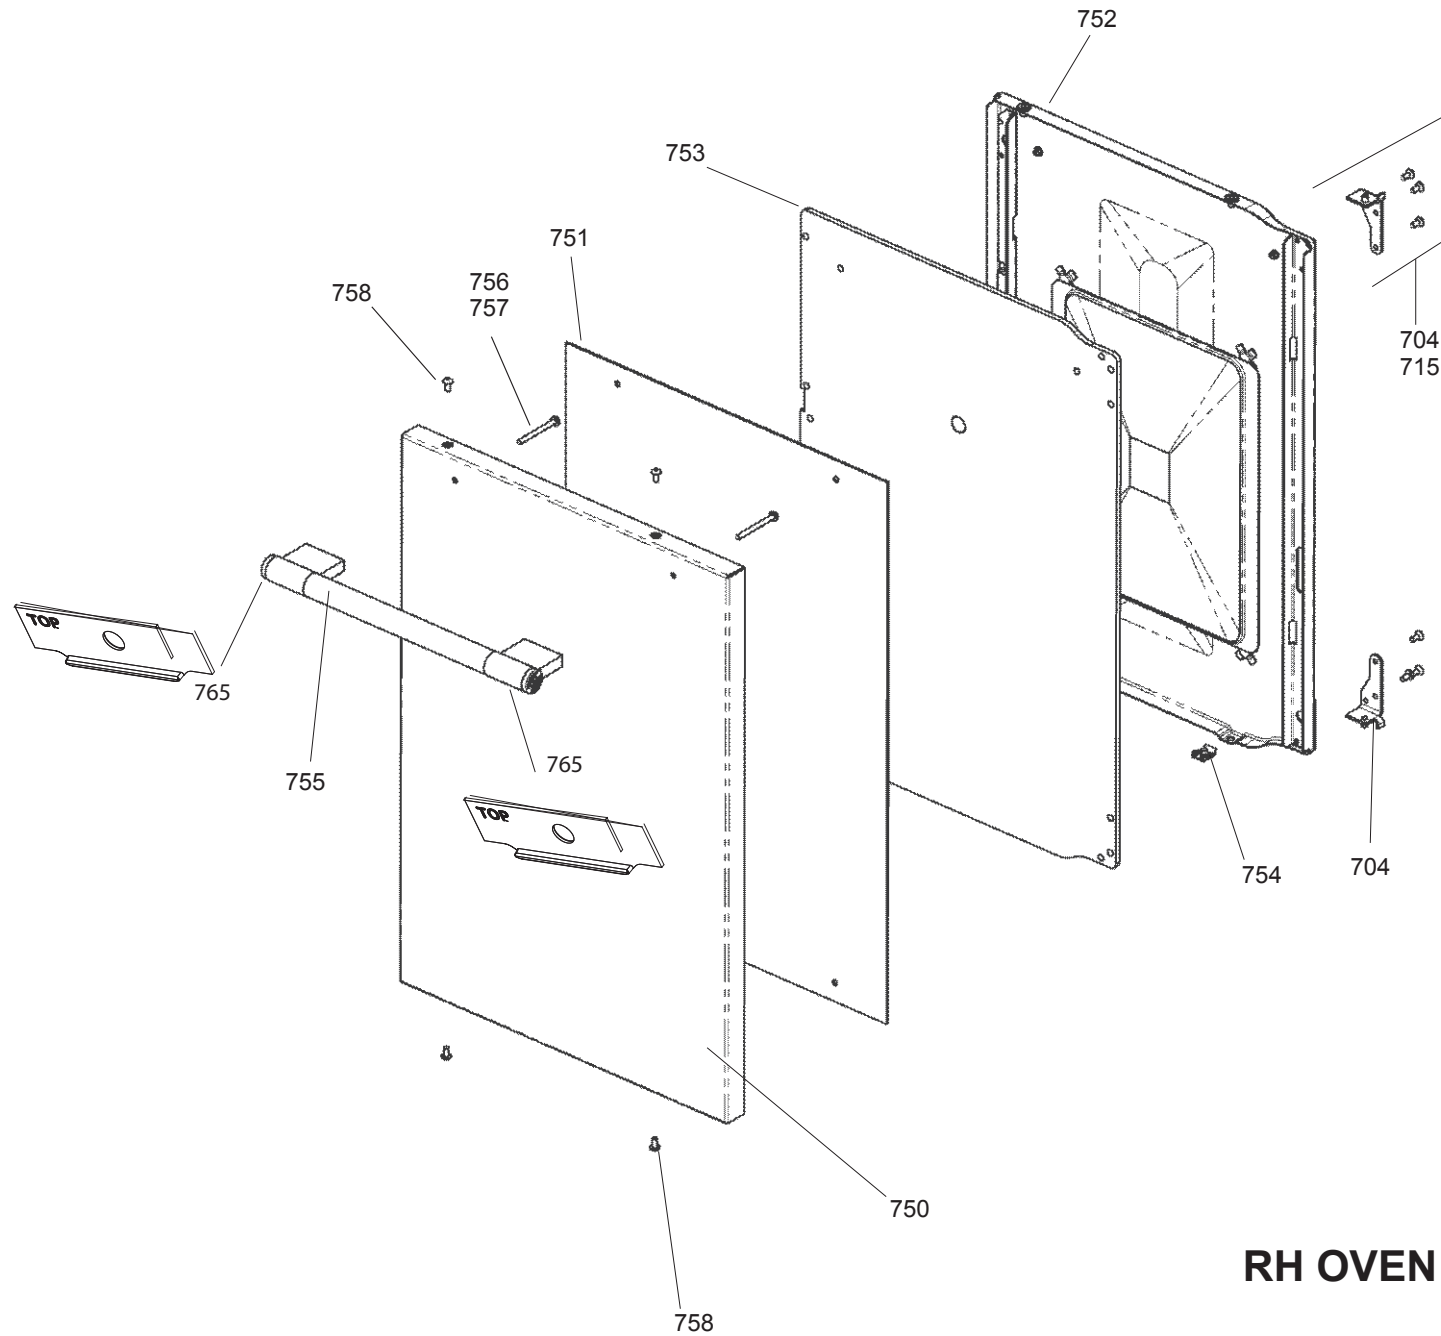

LH OVEN - RH OVEN AND GRILL CHAMBER

ALL MODELS

DSL0479 P06
DATE 17.08.11 ISSUE STATUS 01

OVEN ACCESSORIES - SIDE PANELS & PLINTHS

ALL MODELS

DSL0479 P07
DATE 28.02.12 ISSUE STATUS 02

LH OVEN DOOR

RH OVEN DOOR

MERCURY 1082 INDUCTION

FROM SERIAL NUMBER 169000

DATE 15.08.13

DSL0479 P08A

ISSUE STATUS 01

RH DOOR AND INFILL

861	P040066	Oven Neutral cut-out link	1	24	27												
864	P052413	Cooling Fan Harness	1	4	6	14	29										
865	P050325	LH Oven Harness	1	2	3	8	9	20	21	25	26	1					
866	P052413	RH Oven & Grill Harness	1	1	4	5	6	7	10	11	17	18	19	27	28		
852	P050327	Rear 5 Link earth	1	1	20	25	26	27	28								
867	P050565	Neon Assembly	4	2	8		3	9		5	10		7	11			
857	P055374	Grill Earth	2	18	E		19	E									
862	P094943	Earth - Stats to Chassis	2	3	E		7	E									
860	P052281	Induction Supply Harness	1	1	MP												
853	P051610	Induction Connection Harness	1	MP	31												
868	P043936	5 wire LIN Cable 125mm	2	12	17		13	17									
869	P043937	5 wire LIN Cable 250mm	2	14	17		15	17									
870	P043939	5 wire LIN Cable 325mm	1	16	17												
871	P051766	8 wire Lin Cable	1	17	30												