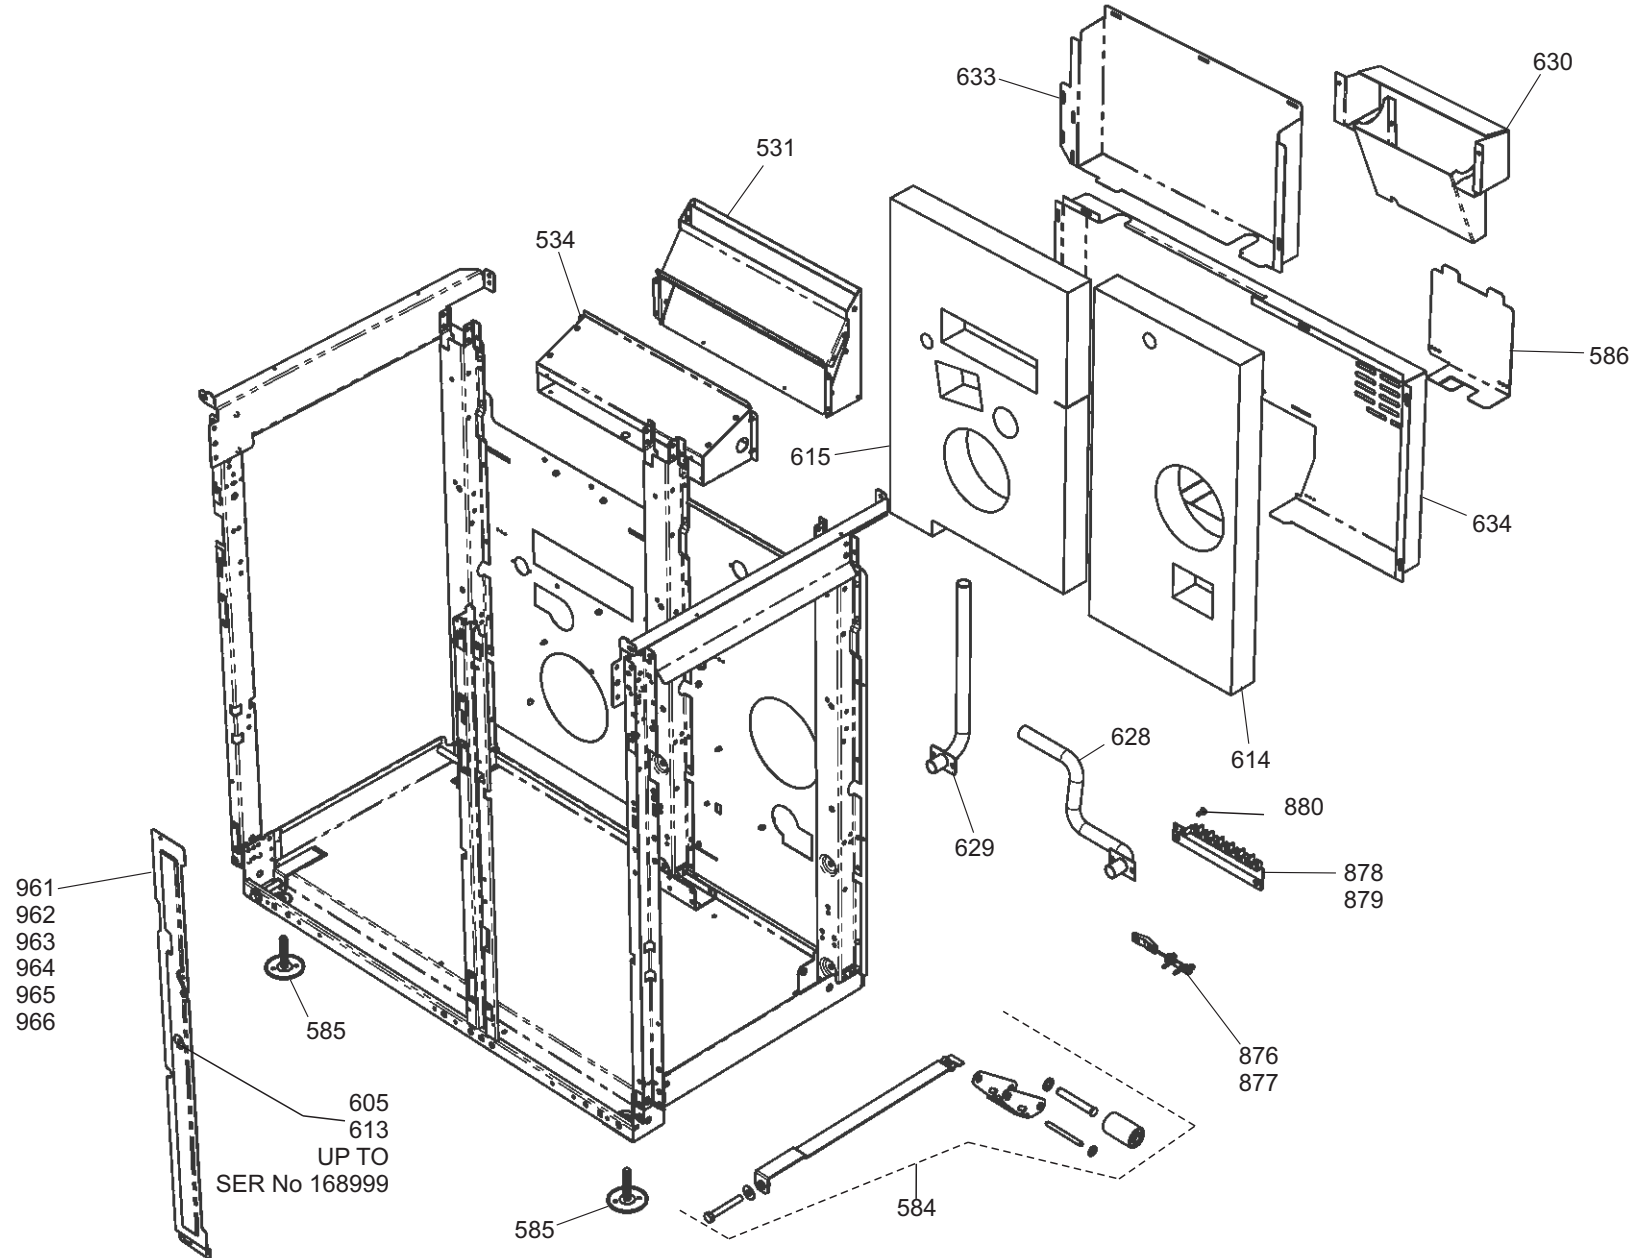

MERCURY 1082 INDUCTION

DSL0479 P04
DATE 15.08.13 ISSUE STATUS 02

CHASSIS AND FRAME ASSEMBLY