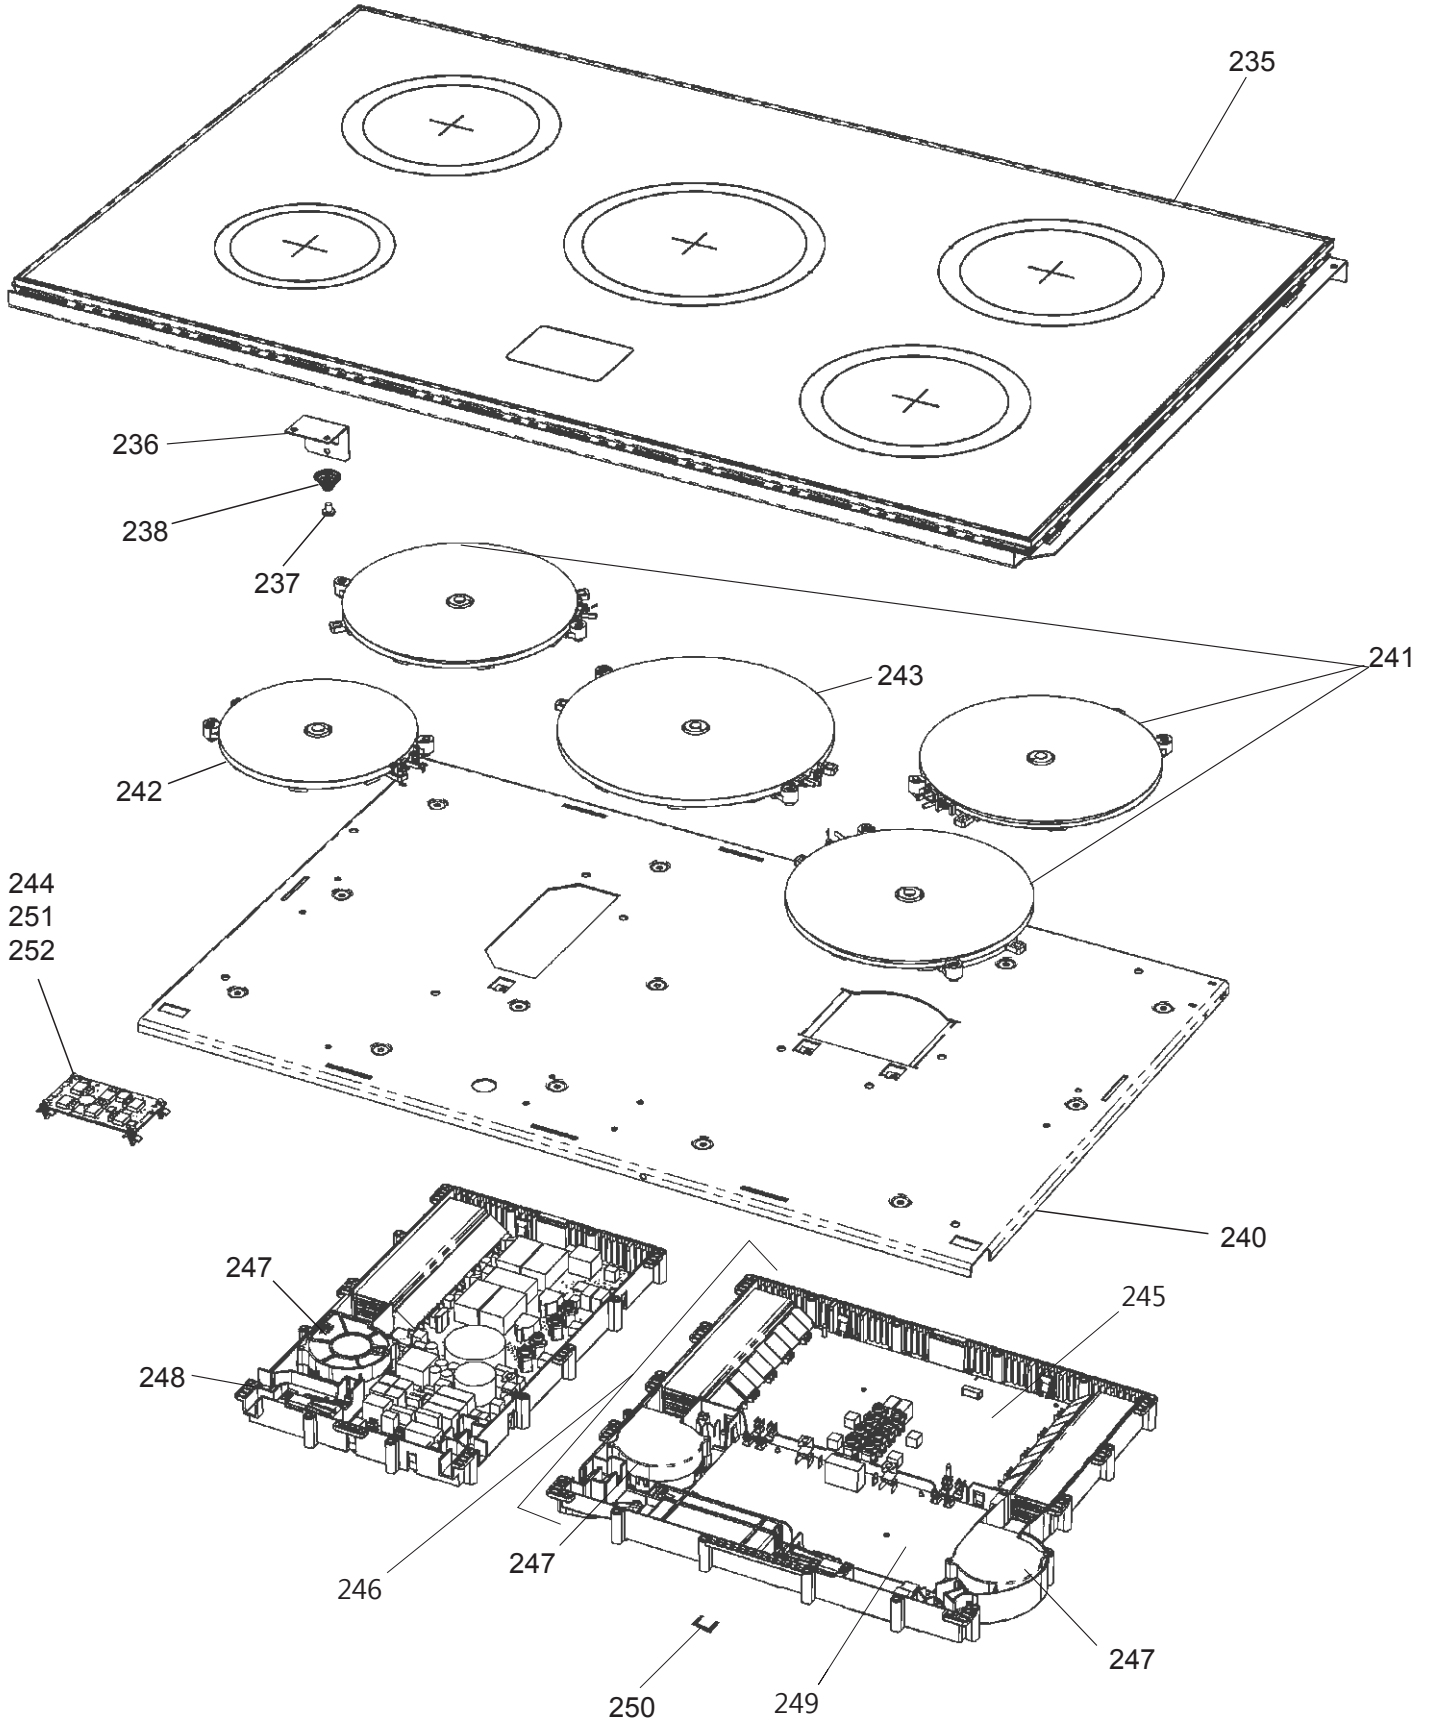

MERCURY 1082

DATE 17.08.11

DSL0479 P00
ISSUE STATUS 01

HOB AND INDUCTION ASSEMBLY

GRILL PAN

ALL MODELS

DSL0479 P03
DATE 17.08.11 ISSUE STATUS 01

FACIA - CONTROLS - KNOBS

MERCURY 1082 INDUCTION
FROM SERIAL NO: 169000

DATE: 08.11.2018

DSL0479 P05C
ISSUE: 02

RH OVEN

MERCURY 1082 INDUCTION

DSL0479 P05

DATE 15.08.13 ISSUE STATUS 02

641
642

MERCURY 1082 INDUCTION

FROM SERIAL NUMBER 169000

DATE 15.08.13

DSL0479 P08A

ISSUE STATUS 01

RH DOOR AND INFILL

861	P040066	Oven Neutral cut-out link	1	24	27												
864	P052413	Cooling Fan Harness	1	4	6	14	29										
865	P050325	LH Oven Harness	1	2	3	8	9	20	21	25	26	1					
866	P052413	RH Oven & Grill Harness	1	1	4	5	6	7	10	11	17	18	19	27	28		
852	P050327	Rear 5 Link earth	1	1	20	25	26	27	28								
867	P050565	Neon Assembly	4	2	8		3	9		5	10		7	11			
857	P055374	Grill Earth	2	18	E		19	E									
862	P094943	Earth - Stats to Chassis	2	3	E		7	E									
860	P052281	Induction Supply Harness	1	1	MP												
853	P051610	Induction Connection Harness	1	MP	31												
868	P043936	5 wire LIN Cable 125mm	2	12	17		13	17									
869	P043937	5 wire LIN Cable 250mm	2	14	17		15	17									
870	P043939	5 wire LIN Cable 325mm	1	16	17												
871	P051766	8 wire Lin Cable	1	17	30												