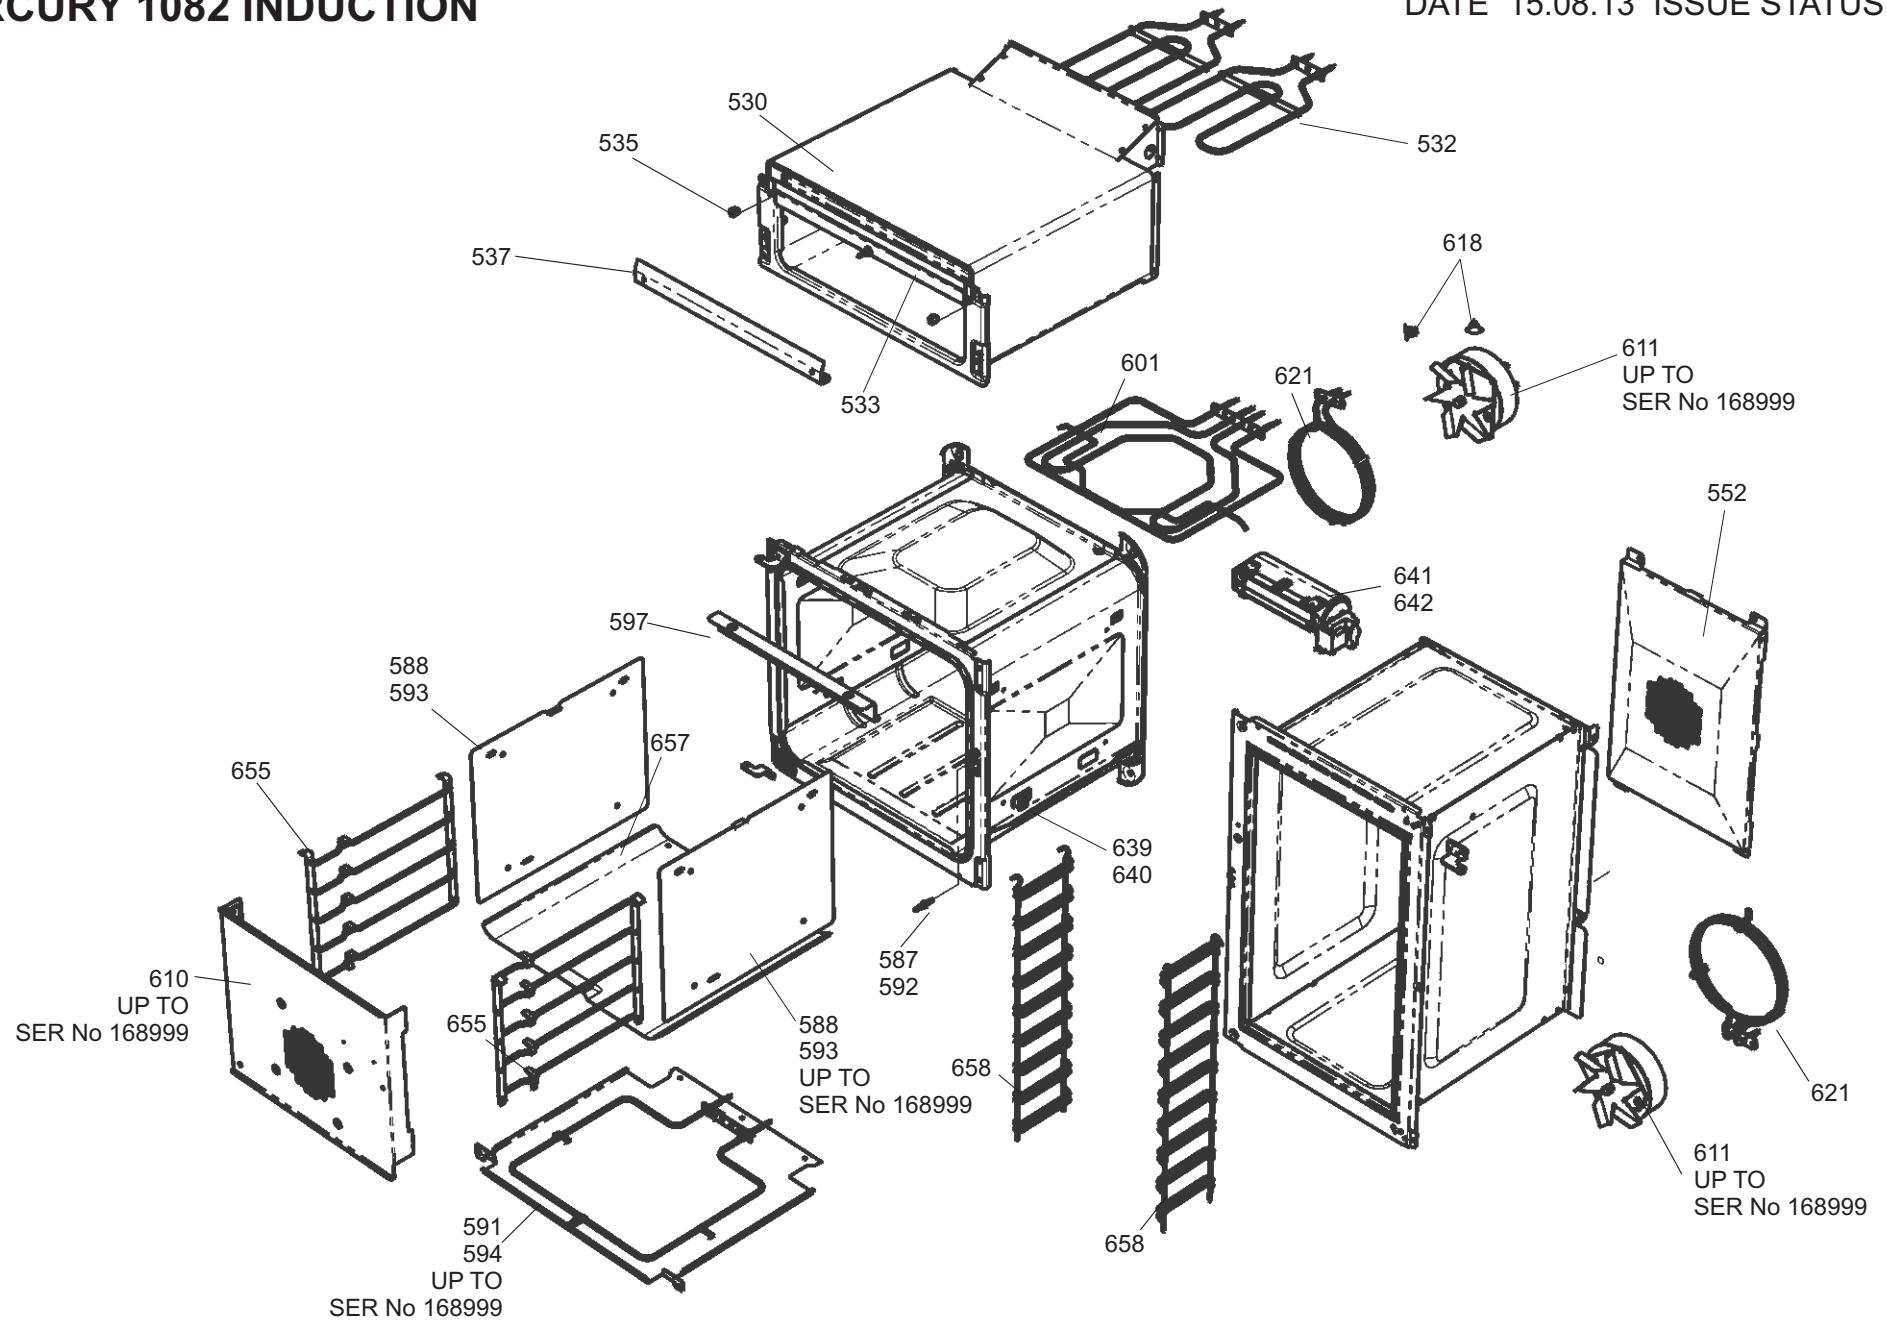

MERCURY 1082 INDUCTION

DSL0479 P05

DATE 15.08.13 ISSUE STATUS 02

LH OVEN - RH OVEN AND GRILL CHAMBER