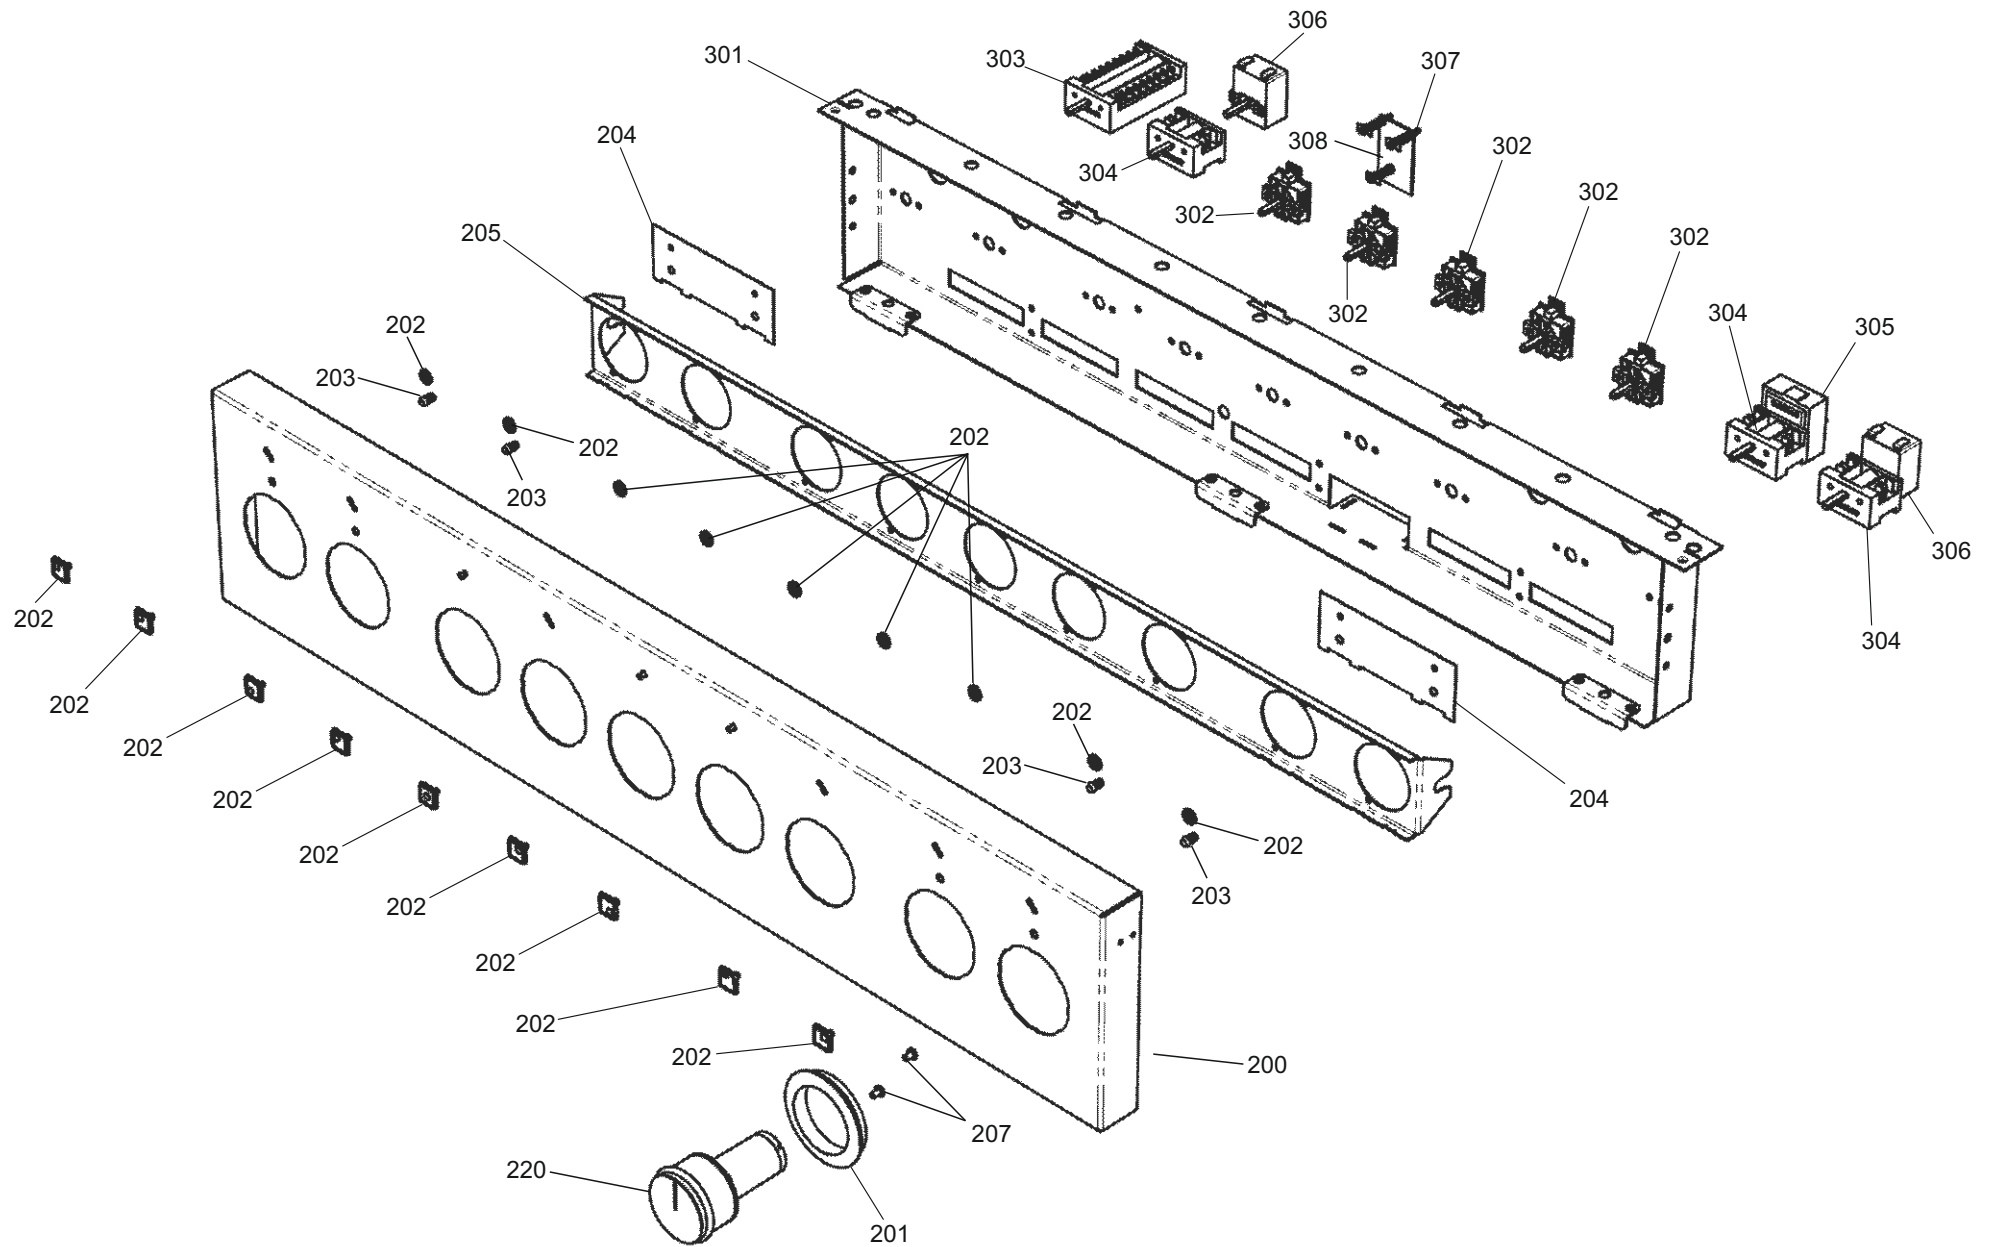

MERCURY 1082

DATE 17.08.11

DSL0479 P00
ISSUE STATUS 01

HOB AND INDUCTION ASSEMBLY

GRILL PAN

ALL MODELS

DSL0479 P03
DATE 17.08.11 ISSUE STATUS 01

FACIA - CONTROLS - KNOBS

FROM SERIAL NUMBER 169000

DSL0479 P05A
DATE 15.08.13 ISSUE STATUS 01

LH OVEN

**MERCURY 1000 INDUCTION
FROM SERIAL NUMBER 203000**

DATE: 14.11.2018

**DSL0479 P05B
ISSUE: 01**

LH OVEN (MULTI-FUNCTION - NO LIGHT)

MERCURY 1082 INDUCTION
FROM SERIAL NO: 169000

DATE: 08.11.2018

DSL0479 P05C
ISSUE: 02

RH OVEN

MERCURY 1082 INDUCTION

DSL0479 P05

DATE 15.08.13 ISSUE STATUS 02

641
642

MERCURY 1082 INDUCTION

FROM SERIAL NUMBER 169000

DATE 15.08.13

DSL0479 P08A

ISSUE STATUS 01

RH DOOR AND INFILL

861	P040066	Oven Neutral cut-out link	1	24	27												
864	P052413	Cooling Fan Harness	1	4	6	14	29										
865	P050325	LH Oven Harness	1	2	3	8	9	20	21	25	26	1					
866	P052413	RH Oven & Grill Harness	1	1	4	5	6	7	10	11	17	18	19	27	28		
852	P050327	Rear 5 Link earth	1	1	20	25	26	27	28								
867	P050565	Neon Assembly	4	2	8		3	9		5	10		7	11			
857	P055374	Grill Earth	2	18	E		19	E									
862	P094943	Earth - Stats to Chassis	2	3	E		7	E									
860	P052281	Induction Supply Harness	1	1	MP												
853	P051610	Induction Connection Harness	1	MP	31												
868	P043936	5 wire LIN Cable 125mm	2	12	17		13	17									
869	P043937	5 wire LIN Cable 250mm	2	14	17		15	17									
870	P043939	5 wire LIN Cable 325mm	1	16	17												
871	P051766	8 wire Lin Cable	1	17	30												