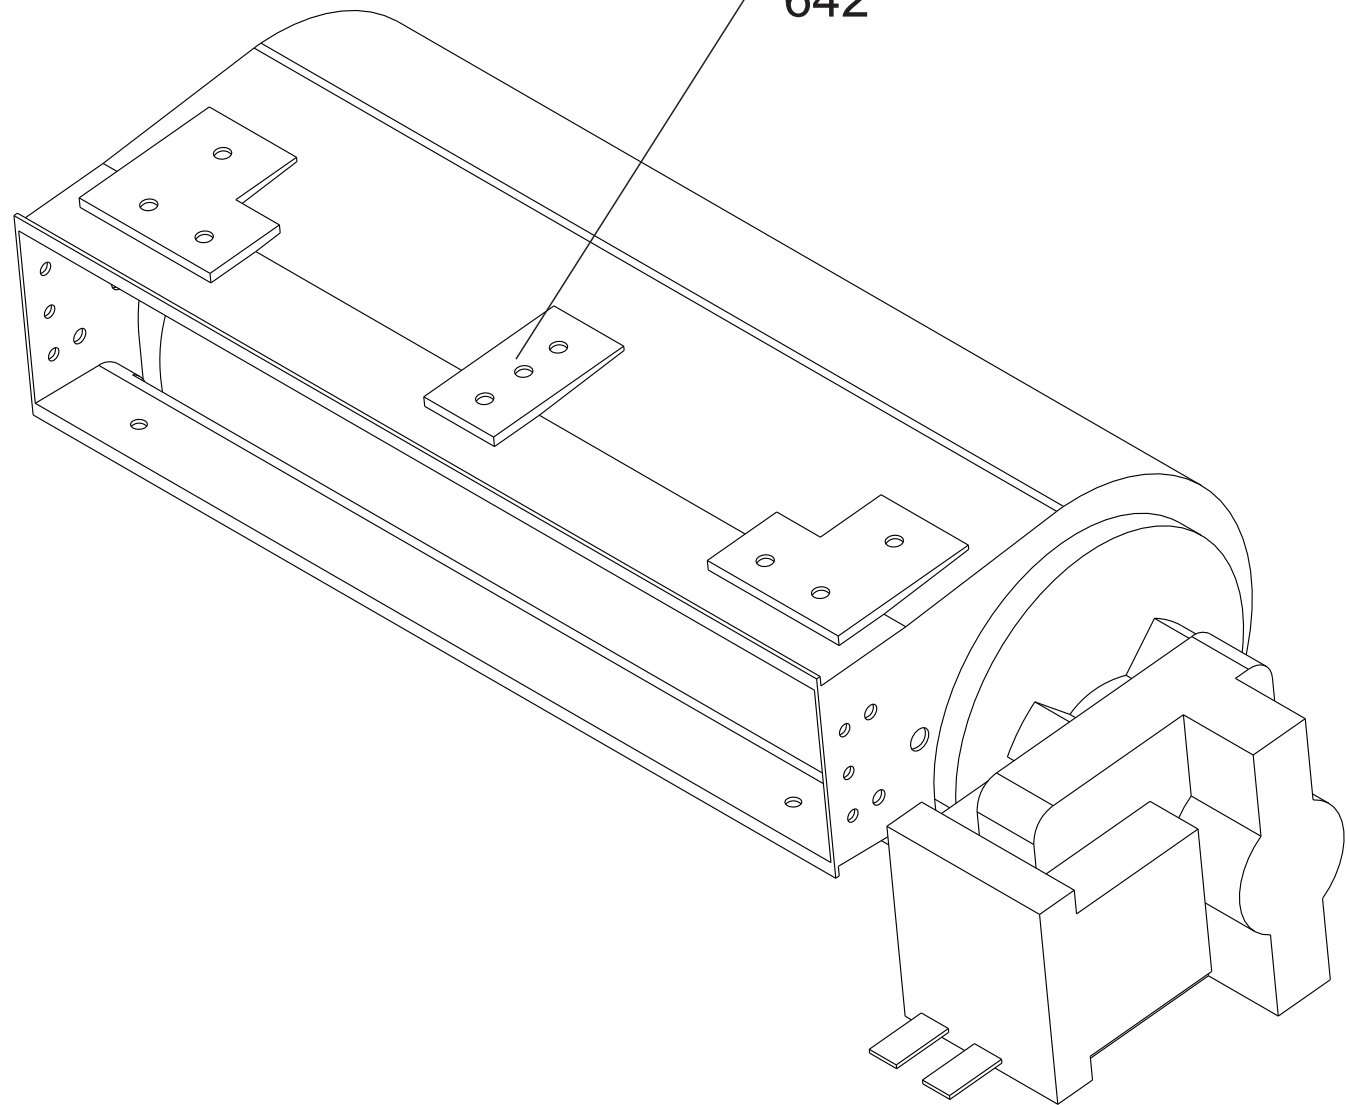

MERCURY 1082 INDUCTION

DSL0479 P05

DATE 15.08.13 ISSUE STATUS 02

641
642

LH OVEN - RH OVEN AND GRILL CHAMBER