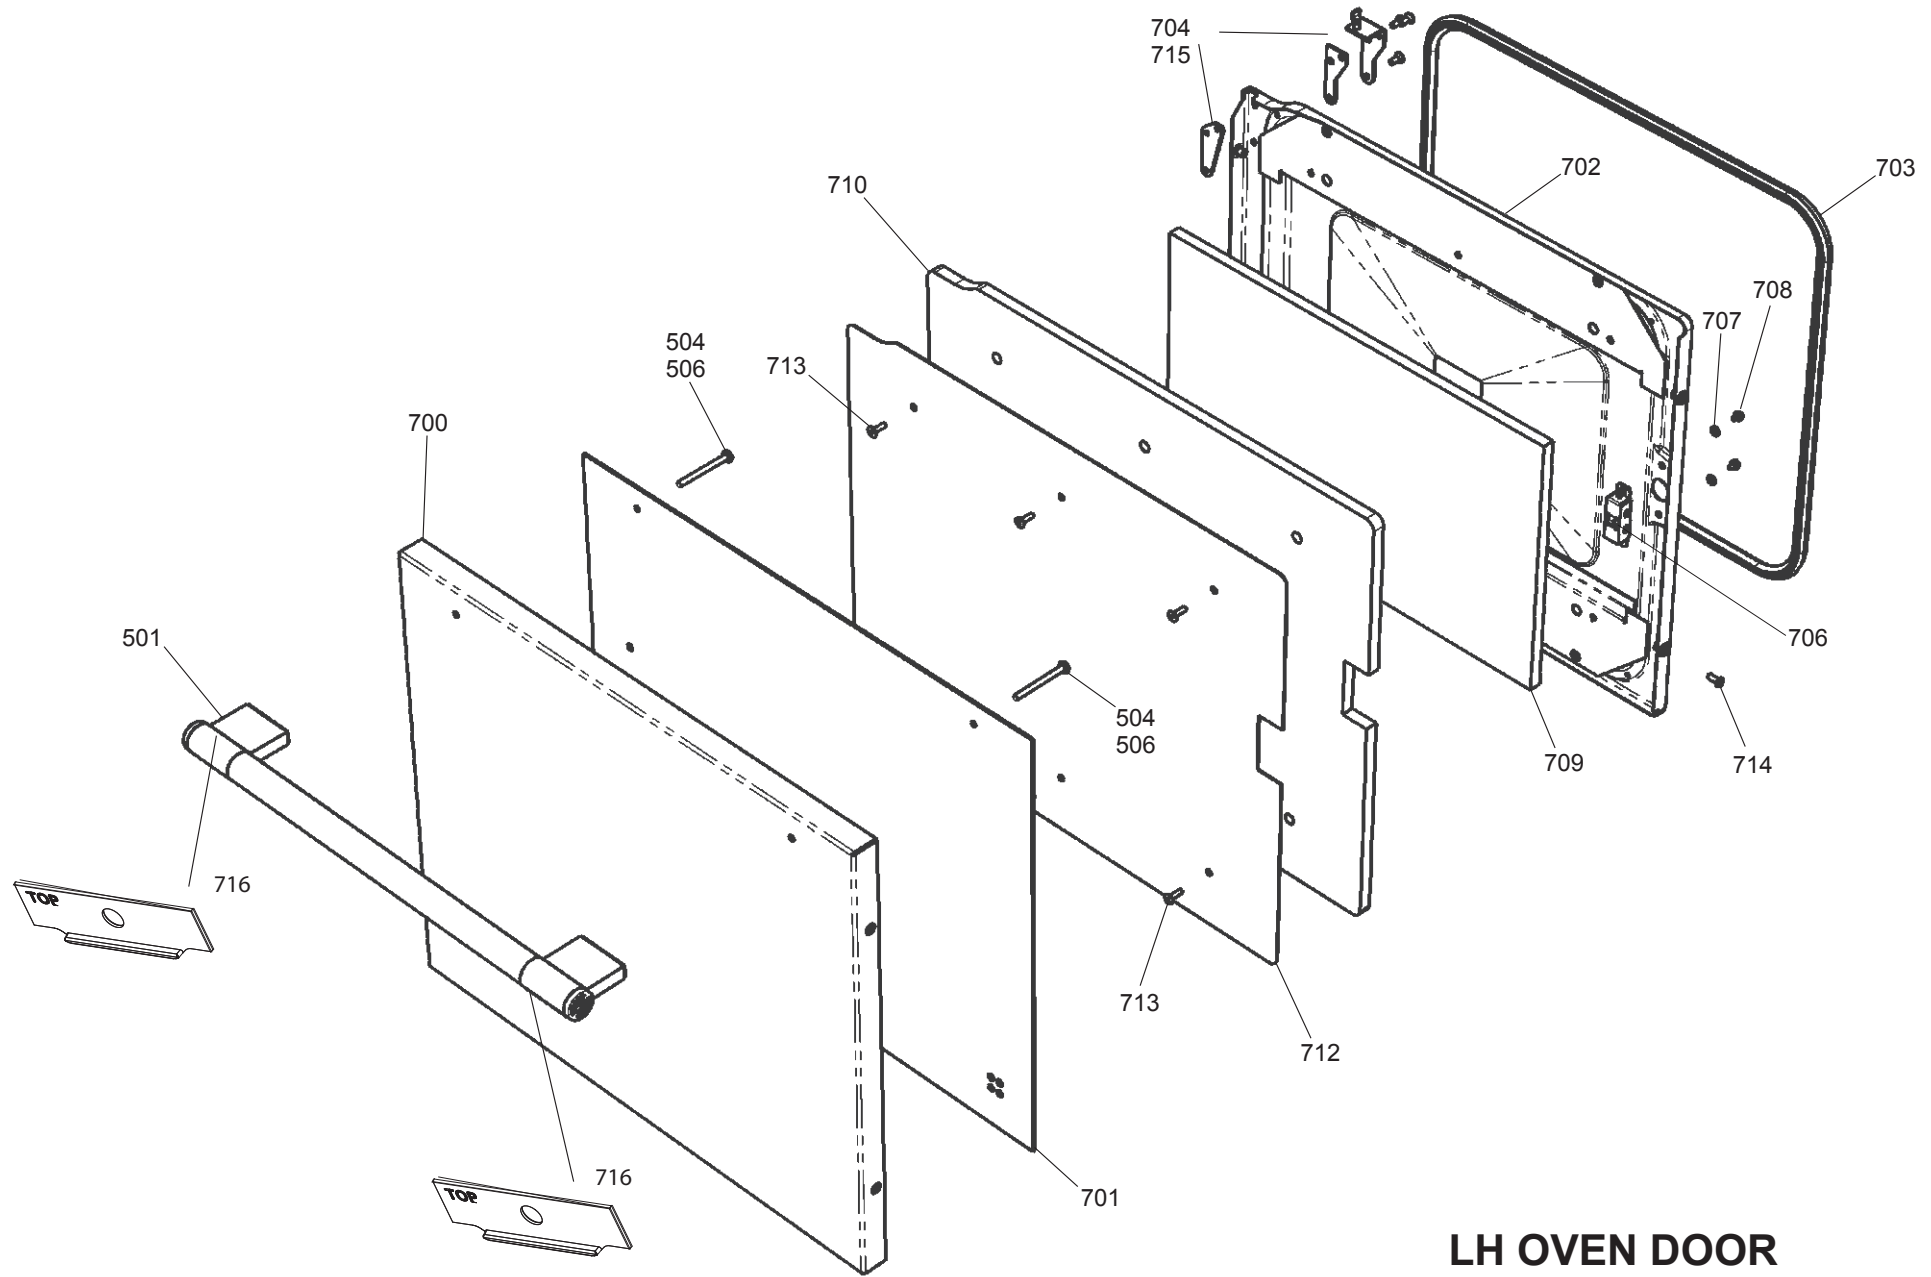

LH OVEN - RH OVEN AND GRILL CHAMBER

ALL MODELS

DSL0479 P06
DATE 17.08.11 ISSUE STATUS 01

OVEN ACCESSORIES - SIDE PANELS & PLINTHS

ALL MODELS

DSL0479 P07
DATE 28.02.12 ISSUE STATUS 02

LH OVEN DOOR

RH OVEN DOOR

MERCURY 1082 INDUCTION

FROM SERIAL NUMBER 169000

DATE 15.08.13

DSL0479 P08A

ISSUE STATUS 01

RH DOOR AND INFILL

861	P040066	Oven Neutral cut-out link	1	24	27												
864	P052413	Cooling Fan Harness	1	4	6	14	29										
865	P050325	LH Oven Harness	1	2	3	8	9	20	21	25	26	1					
866	P052413	RH Oven & Grill Harness	1	1	4	5	6	7	10	11	17	18	19	27	28		
852	P050327	Rear 5 Link earth	1	1	20	25	26	27	28								
867	P050565	Neon Assembly	4	2	8		3	9		5	10		7	11			
857	P055374	Grill Earth	2	18	E		19	E									
862	P094943	Earth - Stats to Chassis	2	3	E		7	E									
860	P052281	Induction Supply Harness	1	1	MP												
853	P051610	Induction Connection Harness	1	MP	31												
868	P043936	5 wire LIN Cable 125mm	2	12	17		13	17									
869	P043937	5 wire LIN Cable 250mm	2	14	17		15	17									
870	P043939	5 wire LIN Cable 325mm	1	16	17												
871	P051766	8 wire Lin Cable	1	17	30												