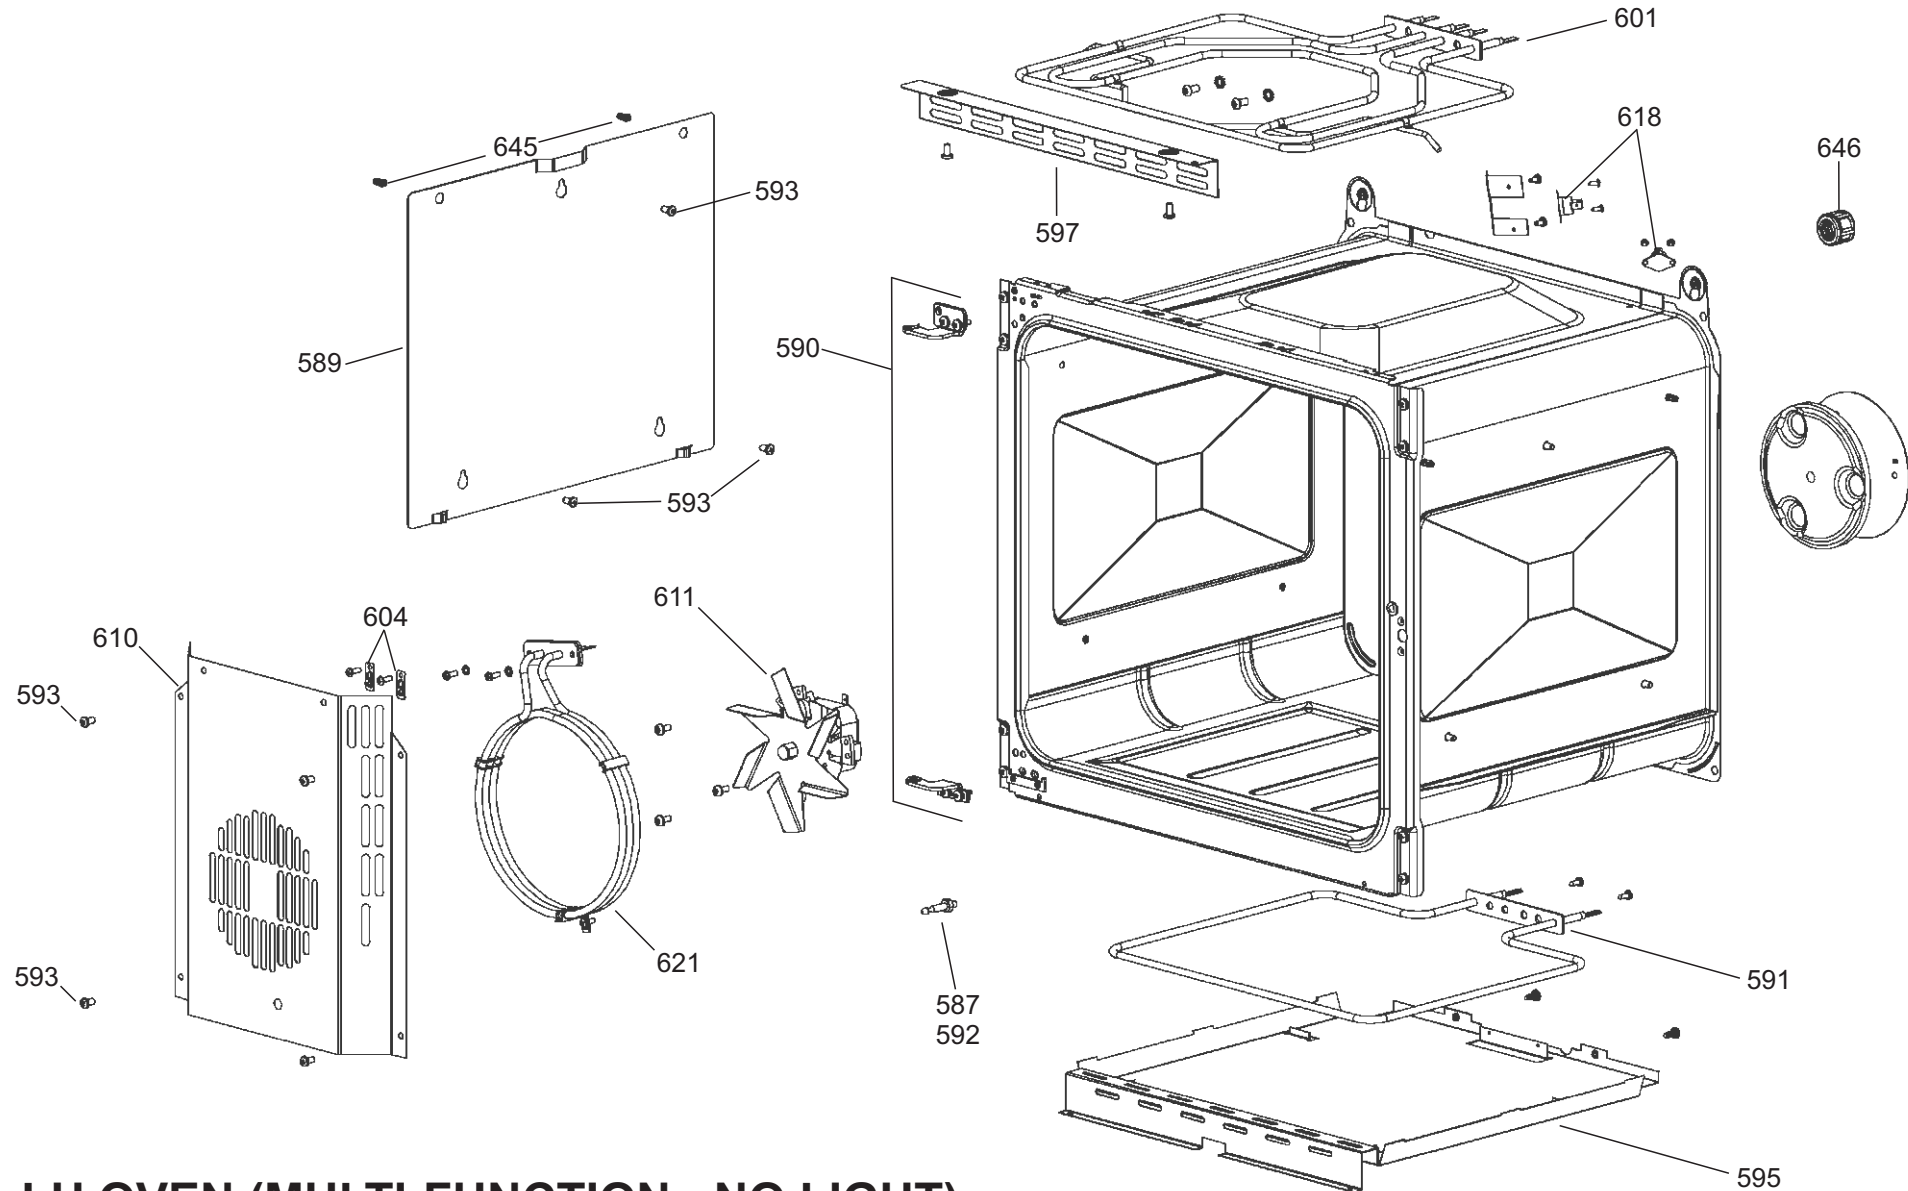

**MERCURY 1000 INDUCTION
FROM SERIAL NUMBER 203000**

DATE: 14.11.2018

**DSL0479 P05B
ISSUE: 01**

LH OVEN (MULTI-FUNCTION - NO LIGHT)