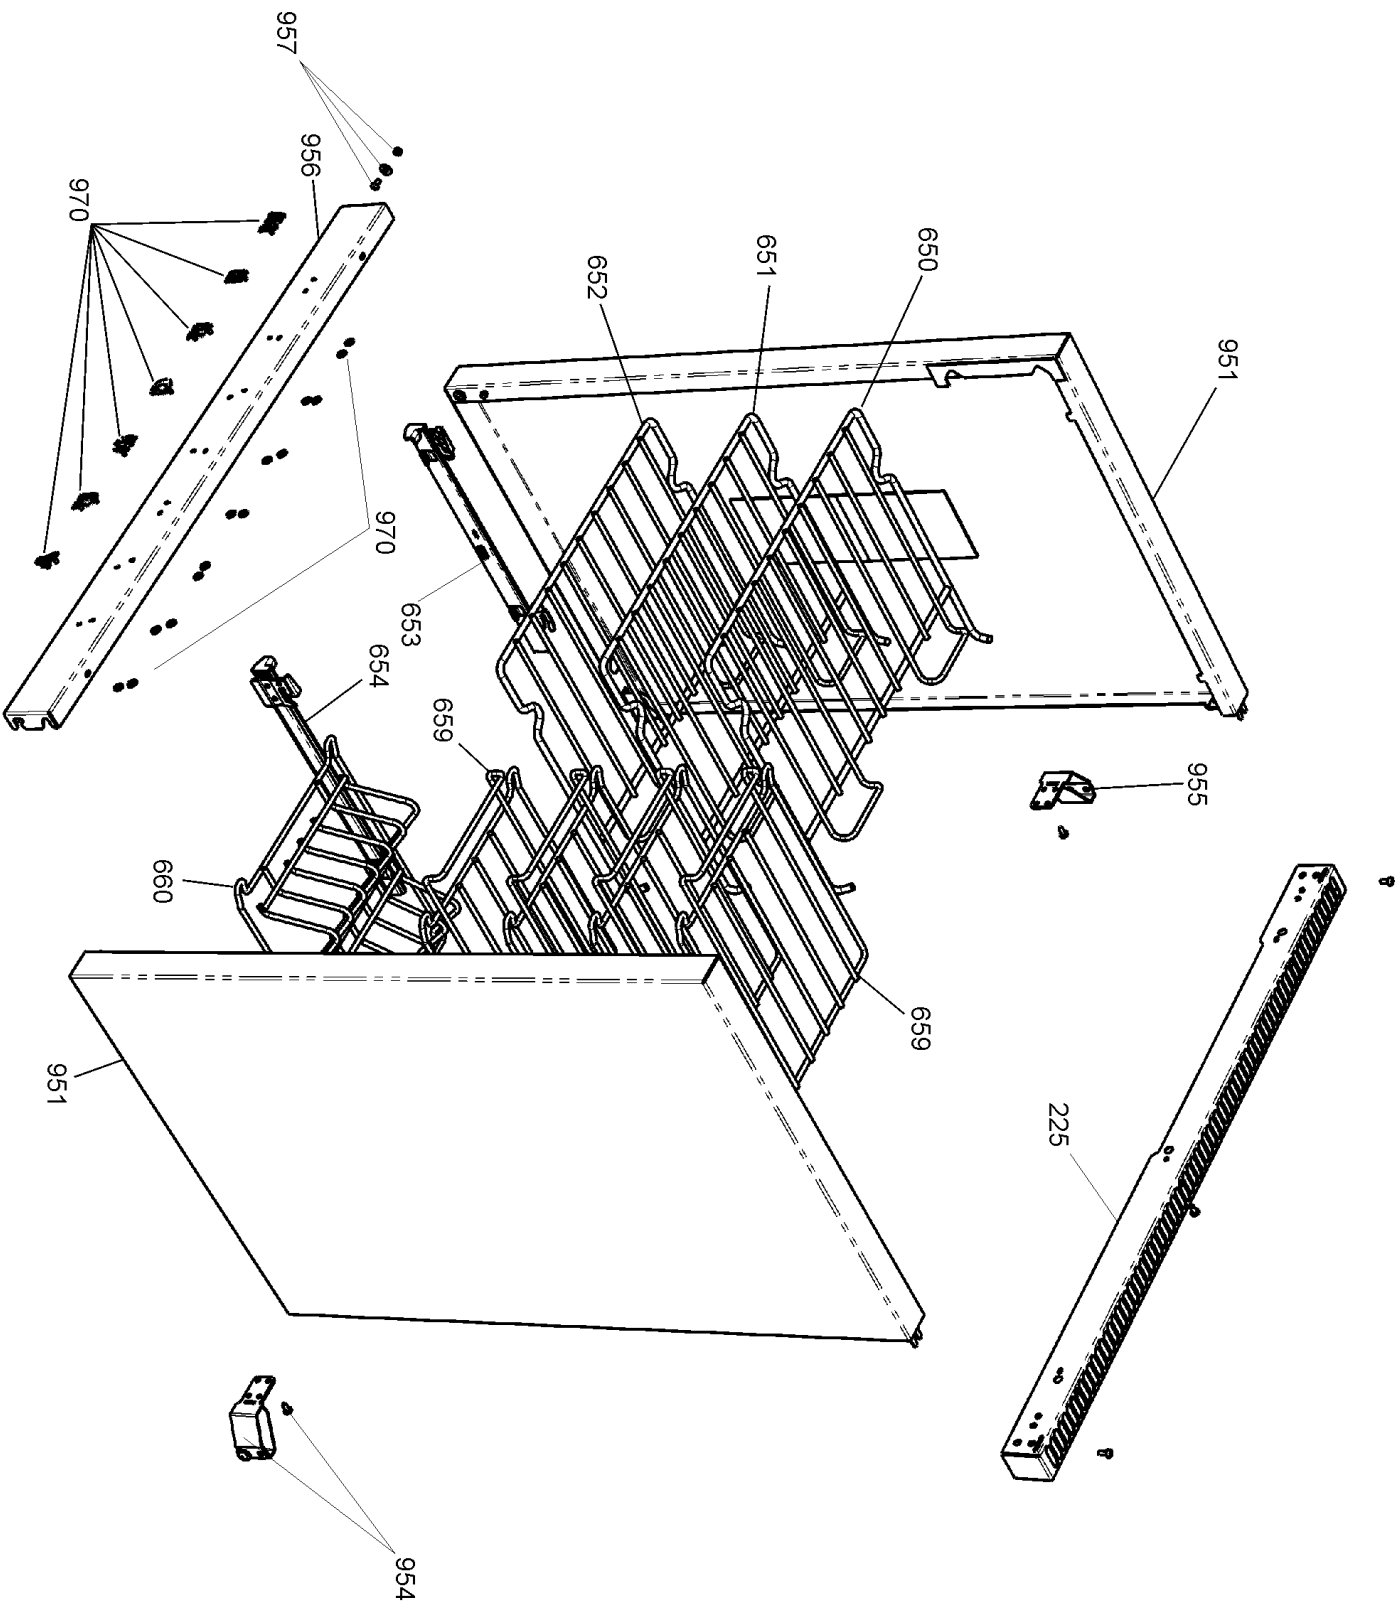

MERCURY 1000 INDUCTION

DATE 12.08.13

ISSUE STATUS 01

DSL0478 P05A

FROM SERIAL NUMBER 169000

**LH OVEN
(MULTI - NO LIGHT)**

MERCURY 1000 INDUCTION

FROM SERIAL NUMBER 169000