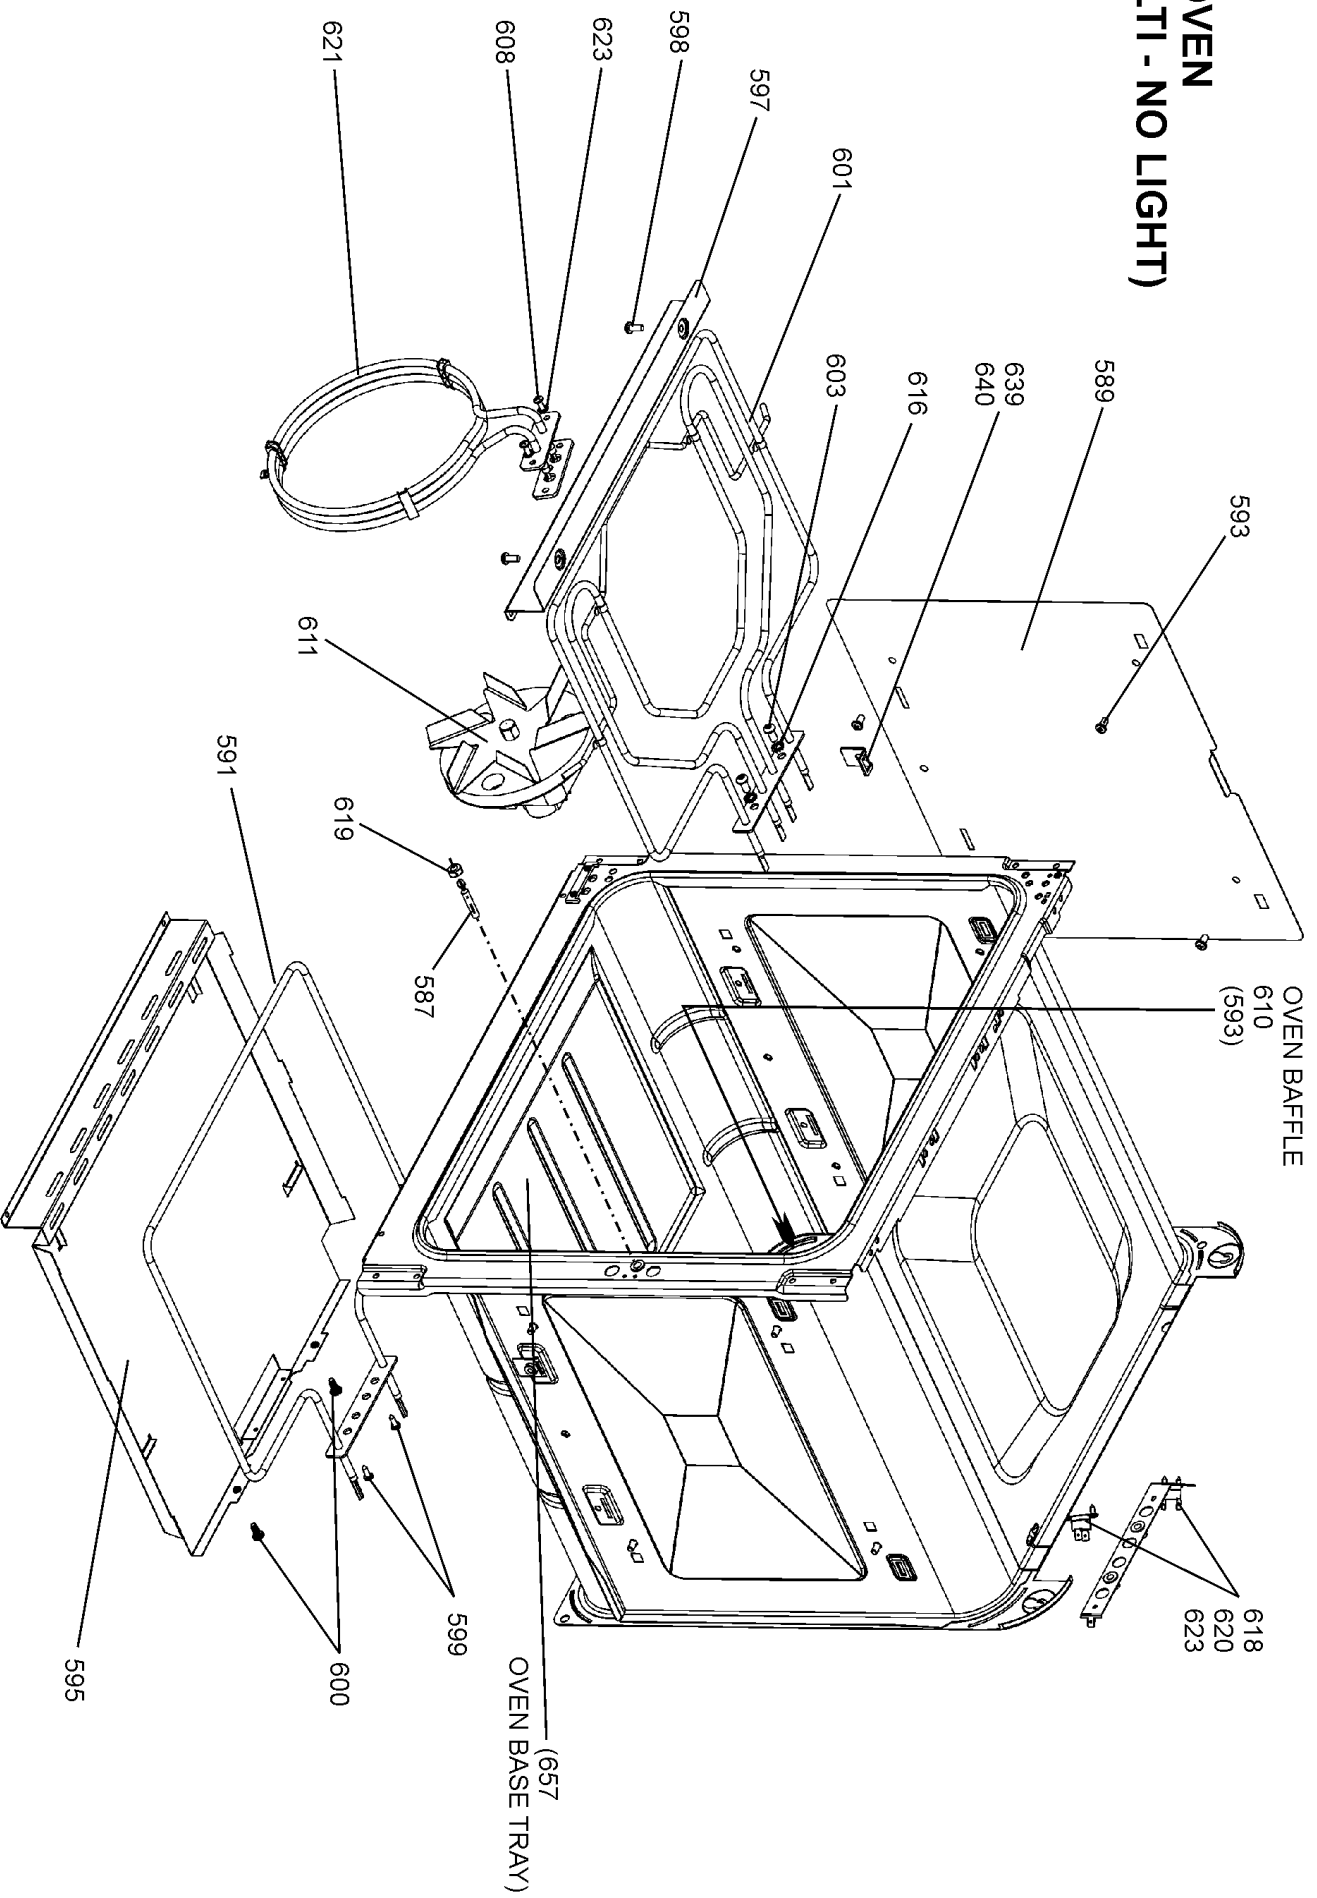

MERCURY 1000 INDUCTION

DATE 12.08.13

ISSUE STATUS 01

DSL0478 P05A

FROM SERIAL NUMBER 169000

**LH OVEN
(MULTI - NO LIGHT)**

MERCURY 1000 INDUCTION

FROM SERIAL NUMBER 169000