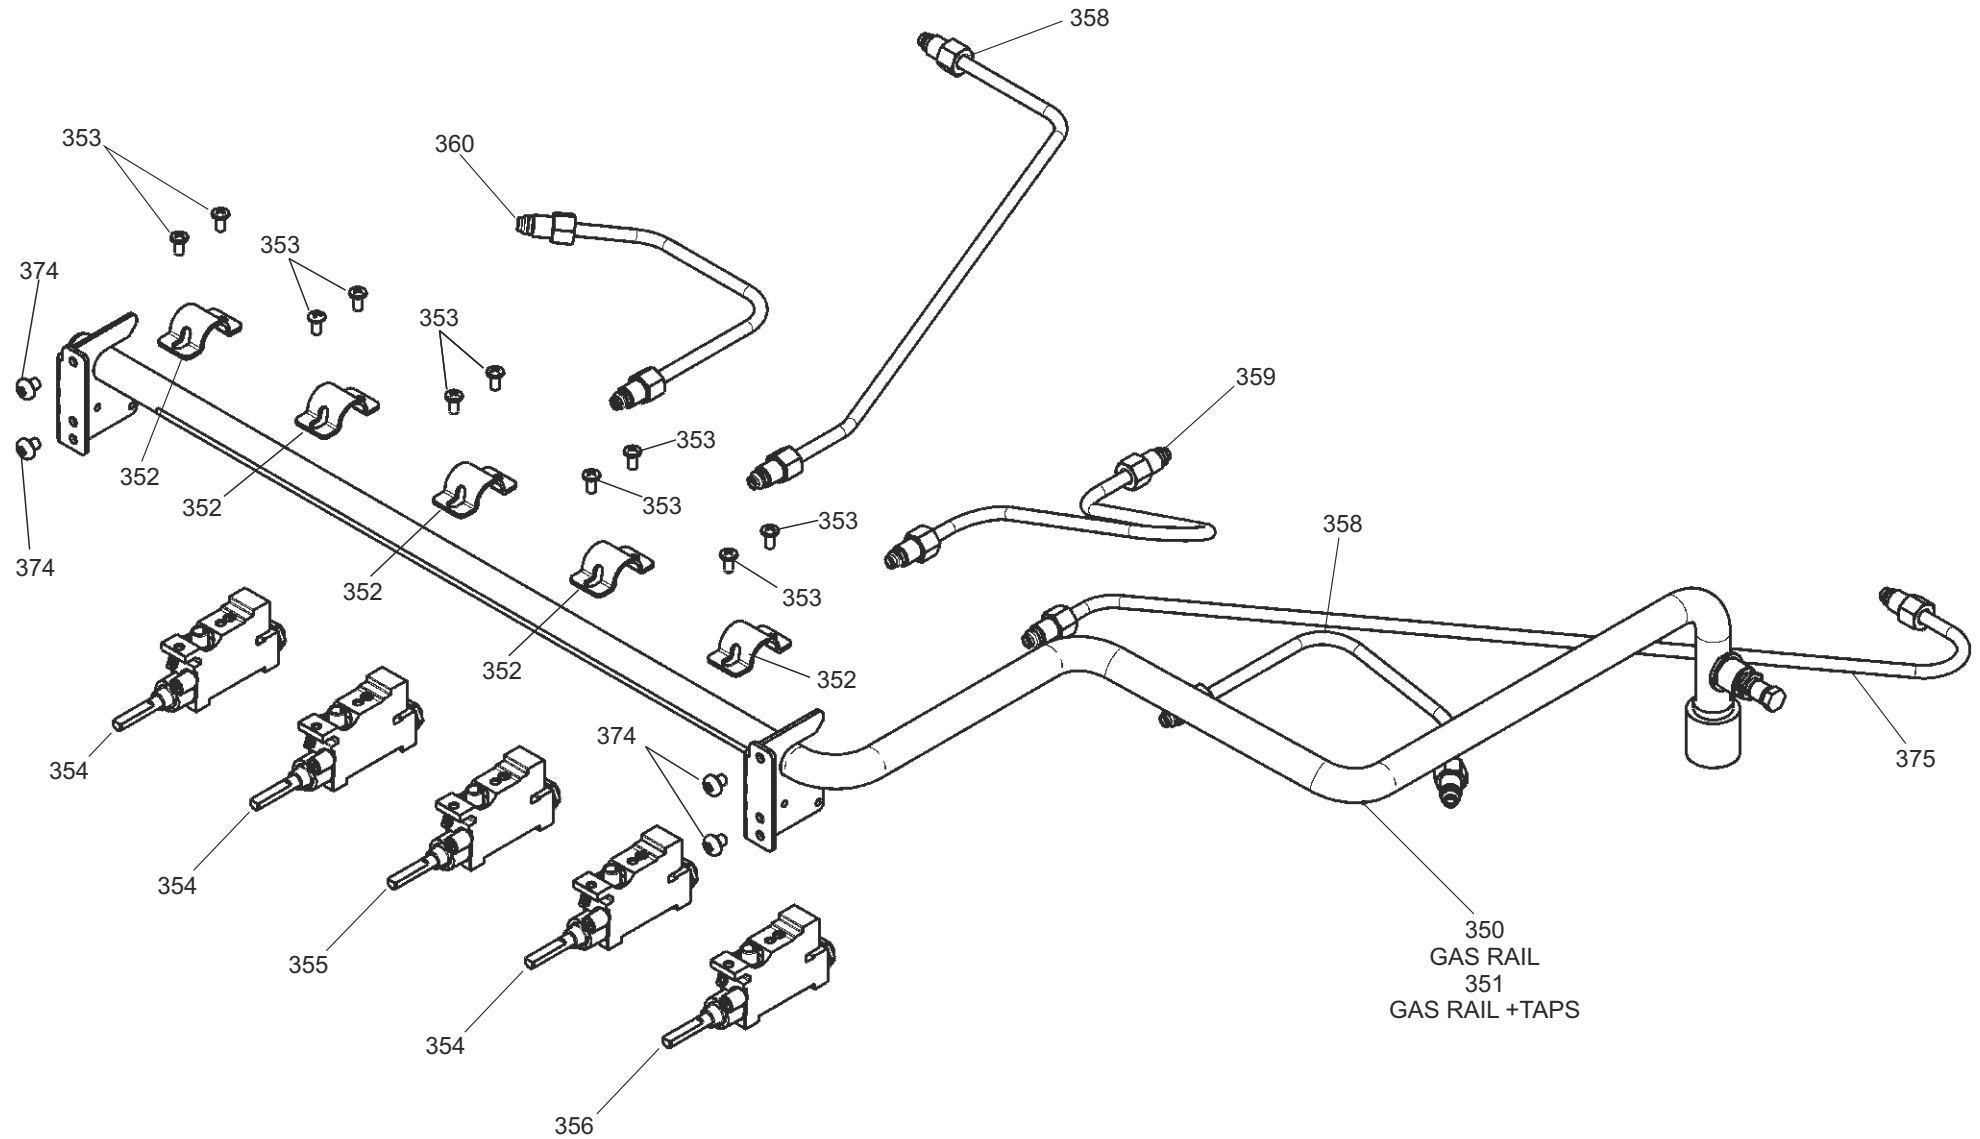

MERCURY 1000 DUAL FUEL

DSL0452 P00
DATE 06.09.10 ISSUE STATUS 01

ALL MODELS

DSL0452 P01

DATE 06.09.10

ISSUE STATUS 01

GRILL PAN

ALL MODELS

DATE 22.07.11

DSL0452 P02
ISSUE STATUS 02

PAN SUPPORTS BURNERS & HOTPLATE ASSEMBLY

GAS RAIL - TAPS - INJECTORS AND PIPES

ALL MODELS
UP TO SERIAL No.4999

CHASSIS AND FRAME ASSEMBLY

ALL MODELS
FROM SERIAL No.5000

LH OVEN DOOR

ALL MODELS

DSL0452 P08
ISSUE STATUS 02

DATE 28.02.12

RH OVEN DOOR

MERCURY 1000 DF

FROM SERIAL NUMBER 169000

DATE 09.08.13