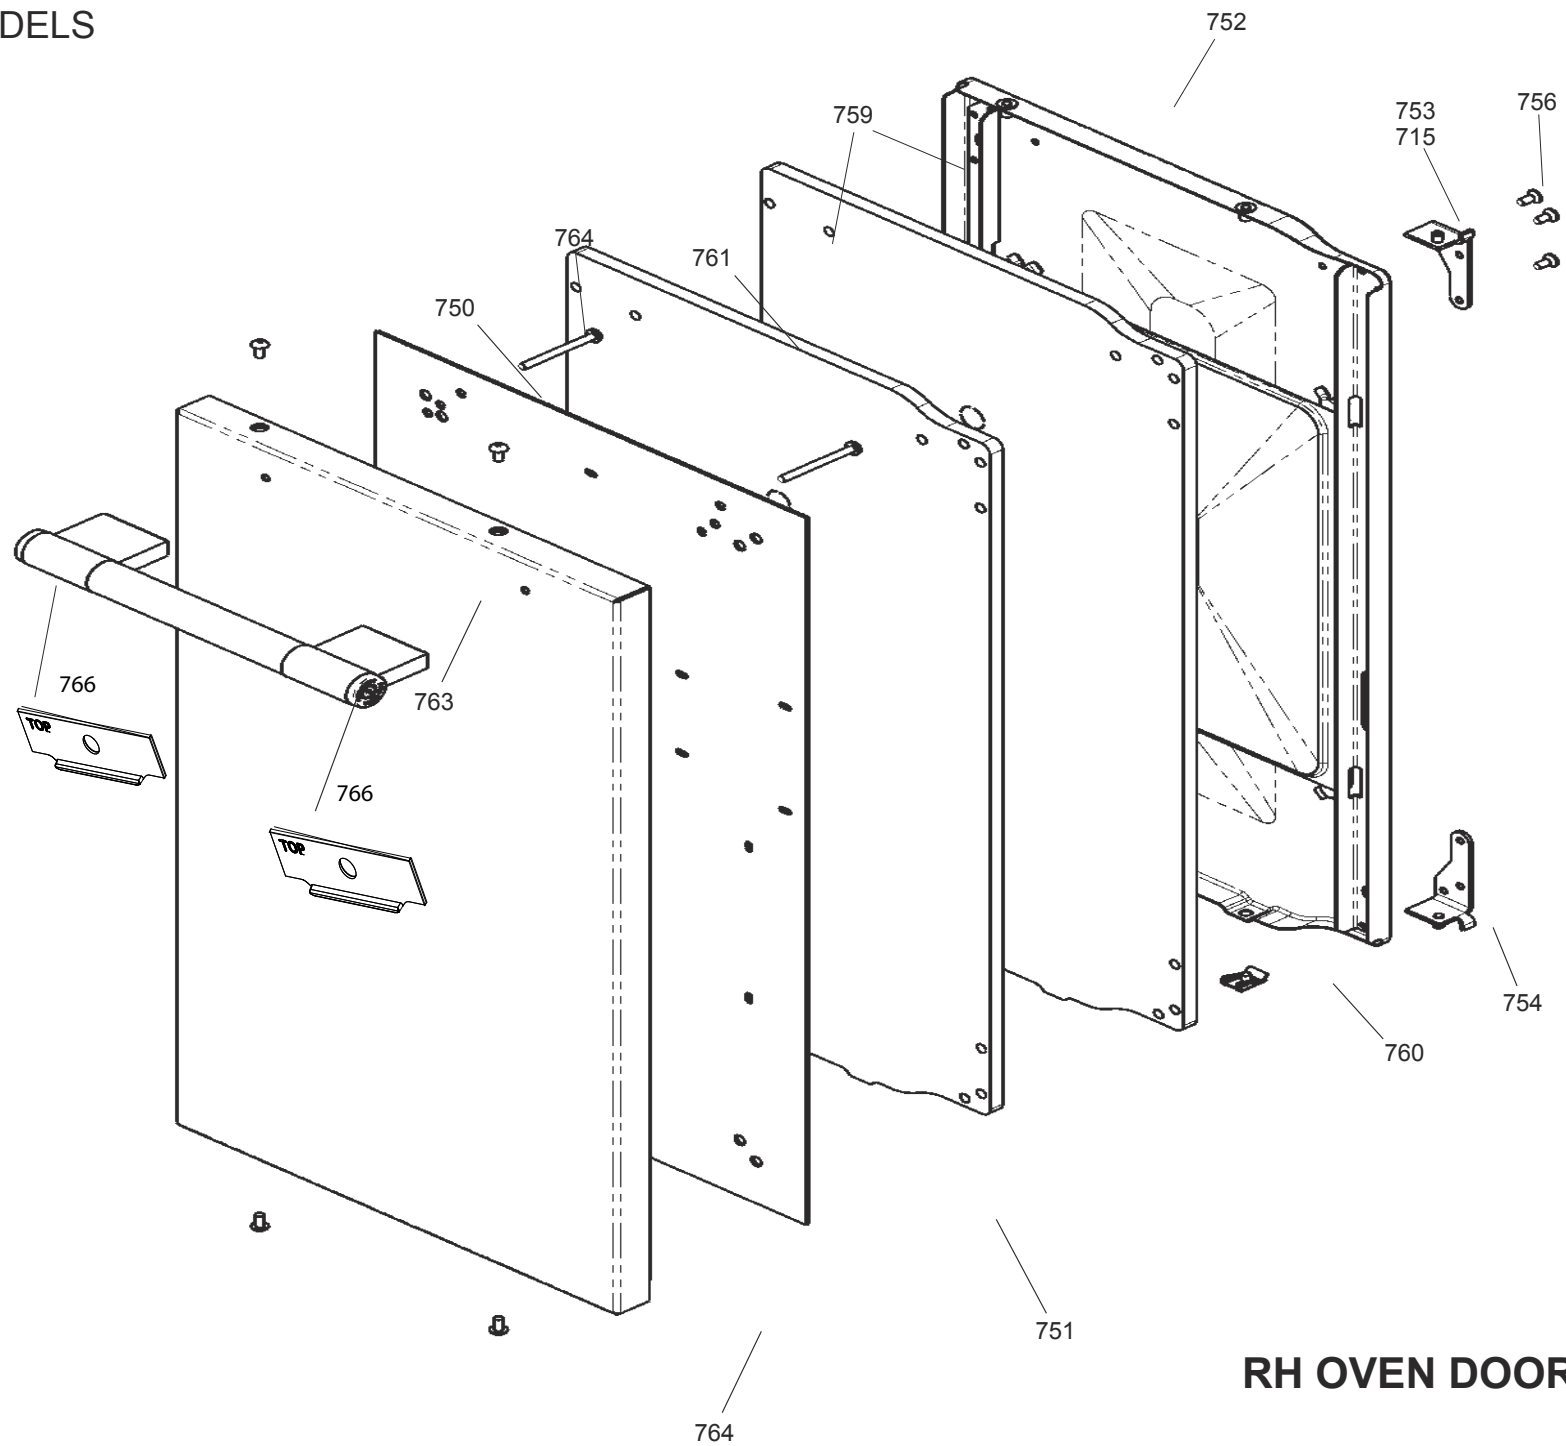

DSL0452 P05
DATE 09.08.13 ISSUE STATUS 02

LH OVEN - RH OVEN AND GRILL CHAMBER

MERCURY 1000 DF

DSL0452 P06

DATE 09.08.13 ISSUE STATUS 03

OVEN ACCESSORIES - SIDE PANELS & PLINTHS

ALL MODELS

DSL0452 P07
DATE 28.02.12 ISSUE STATUS 02

LH OVEN DOOR

ALL MODELS

DSL0452 P08
ISSUE STATUS 02

DATE 28.02.12

RH OVEN DOOR

MERCURY 1000 DF

FROM SERIAL NUMBER 169000

DATE 09.08.13