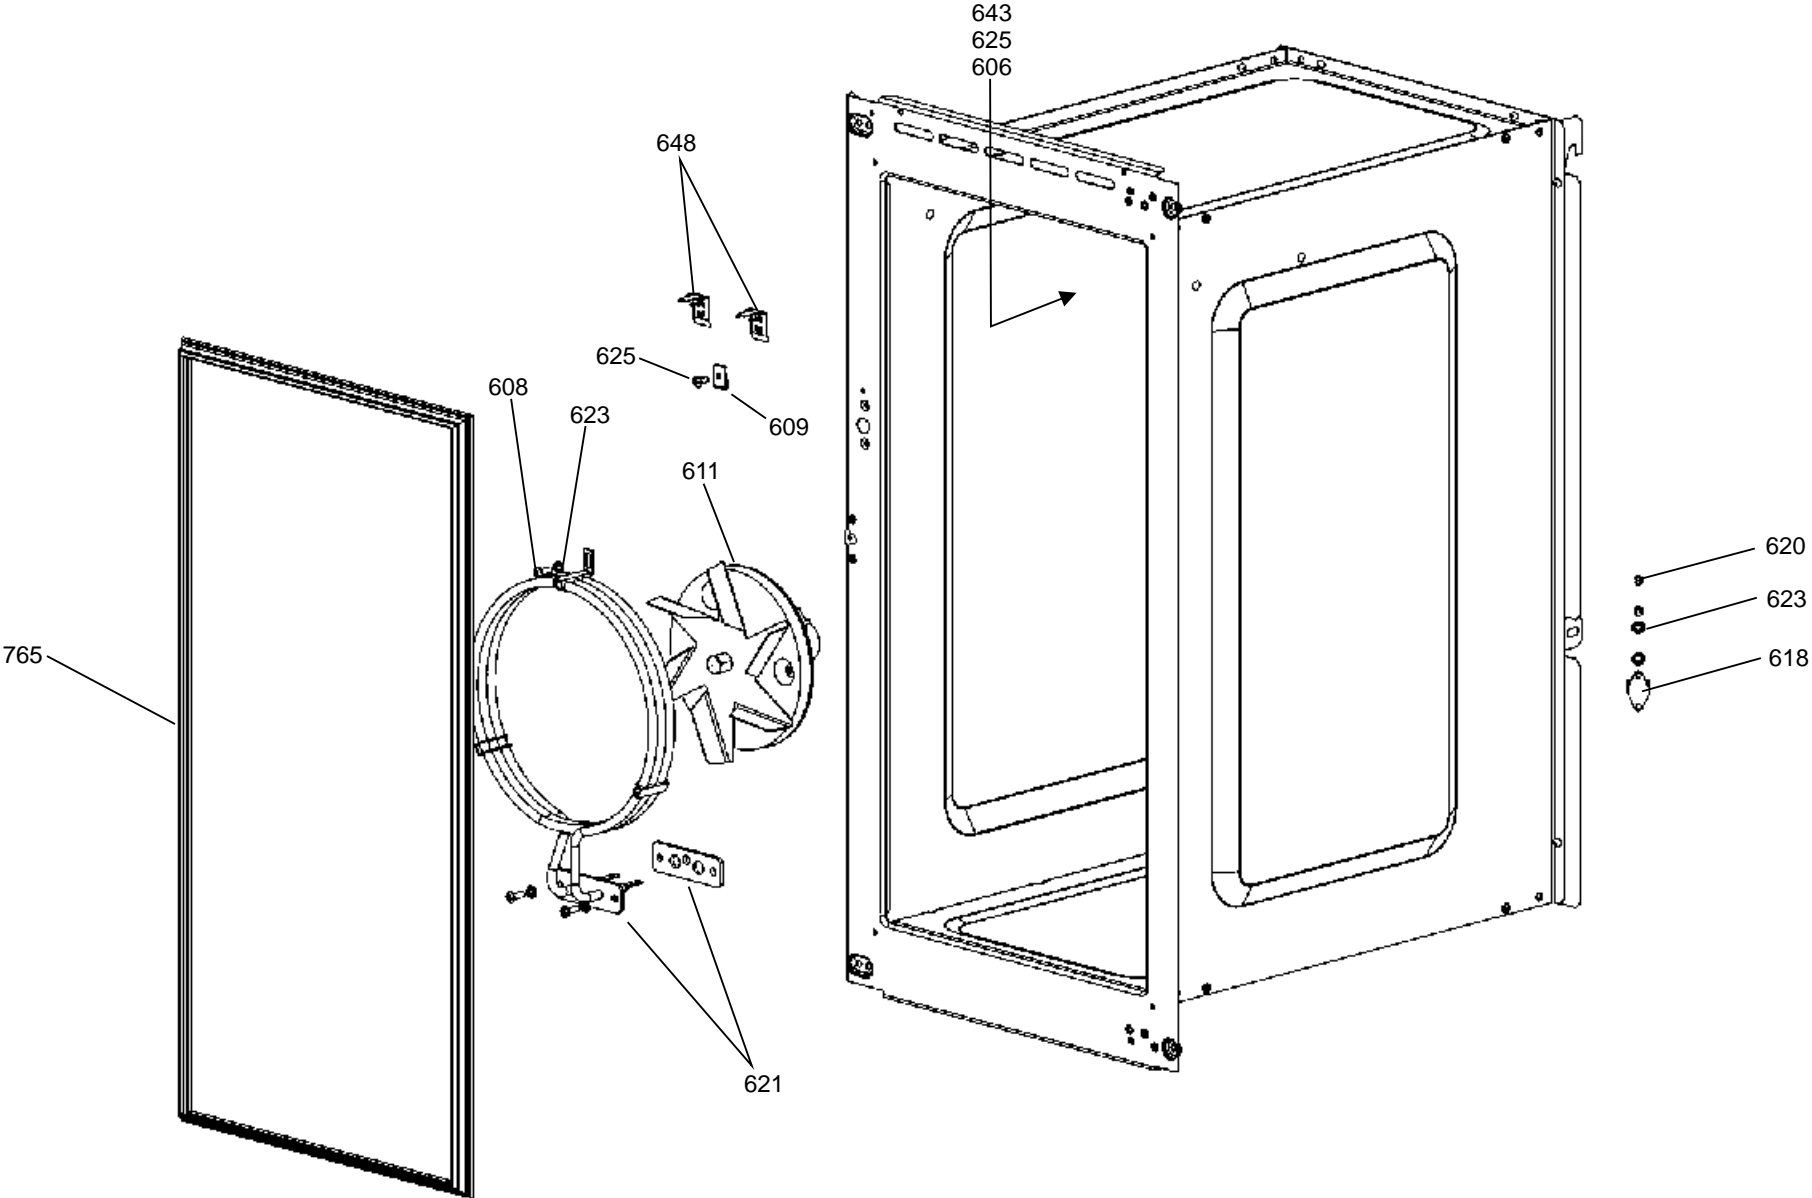

DSL0452 P05B

LH OVEN (MULTI-FUNCTION - NO LIGHT)

**MERCURY 1000 DF
FROM SERIAL NUMBER 169000**

DATE 14.11.2018

ISSUE: 02

DSL0452 P05C

RH OVEN

MERCURY 1000 DF