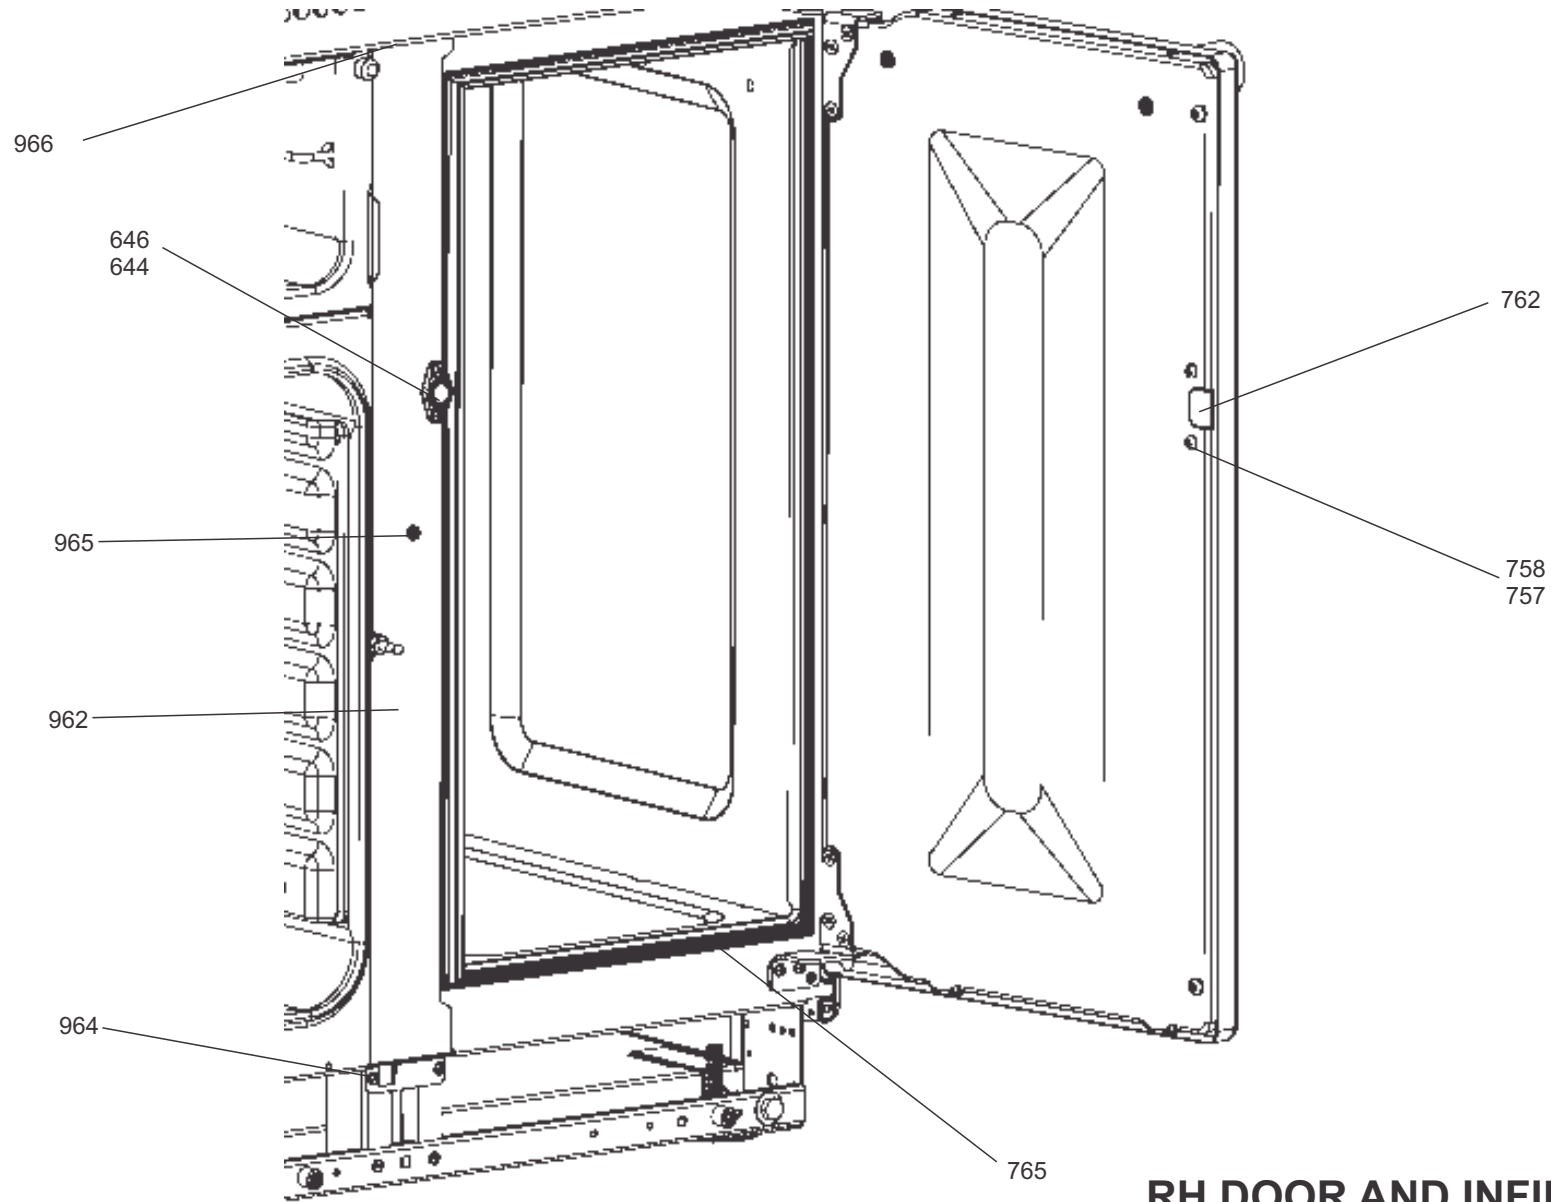

MERCURY 1000 DF

FROM SERIAL NUMBER 169000

DATE 09.08.13

DSL0452 P08A

ISSUE STATUS 01

RH DOOR AND INFILL