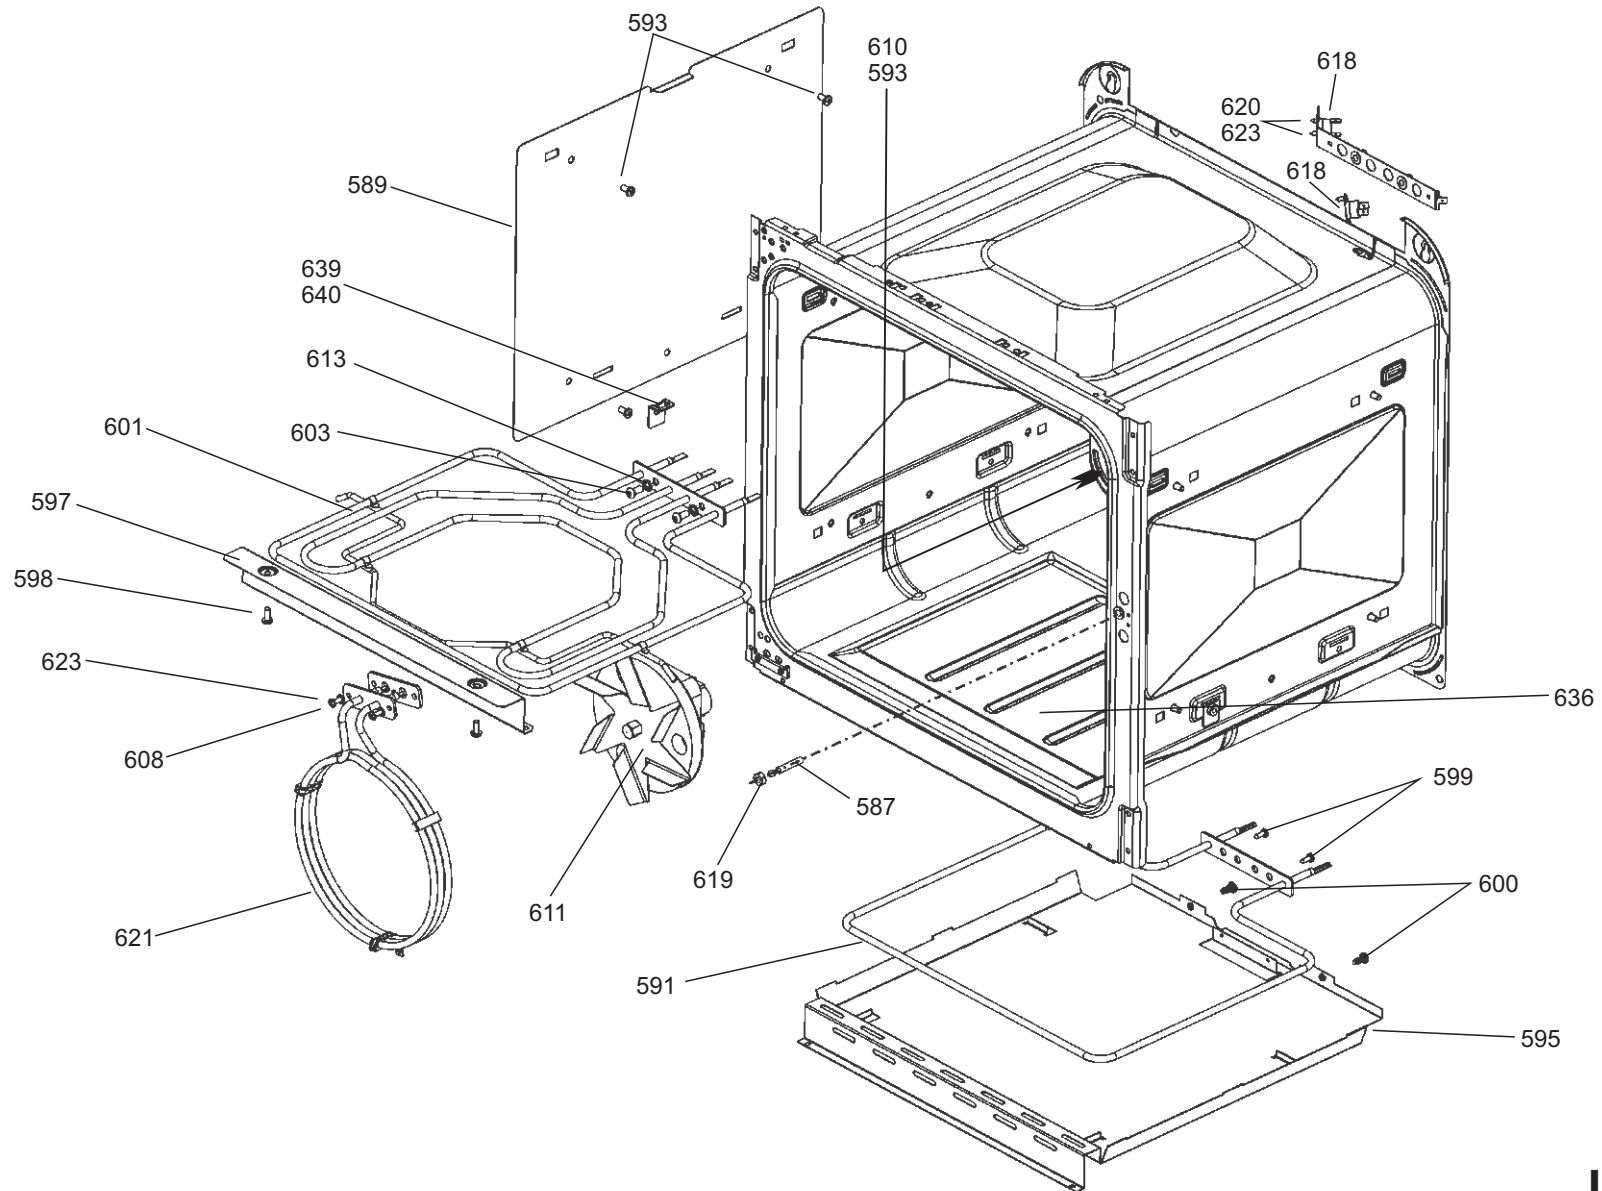

**MERCURY 1000 DF
FROM SERIAL NUMBER 169000
TO SERIAL NUMBER 202999**

DATE 14.11.2018

ISSUE: 02

DSL0452 P05A

LH OVEN