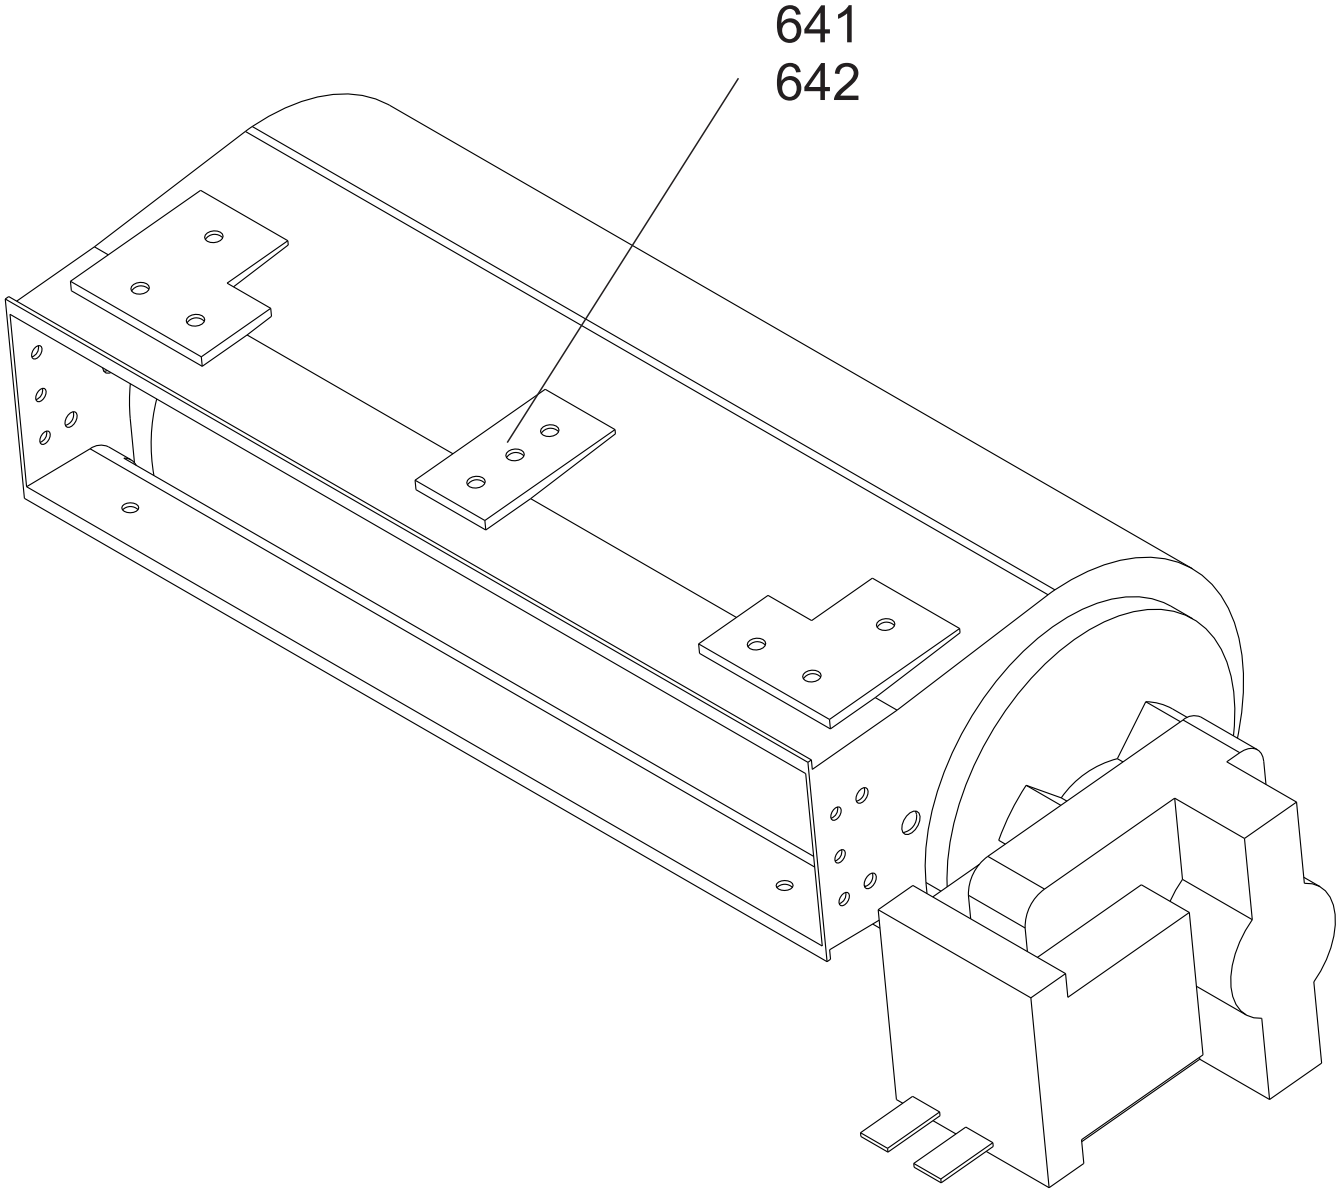

MERCURY 1000 DF

DSL0452 P05
DATE 09.08.13 ISSUE STATUS 02

LH OVEN - RH OVEN AND GRILL CHAMBER