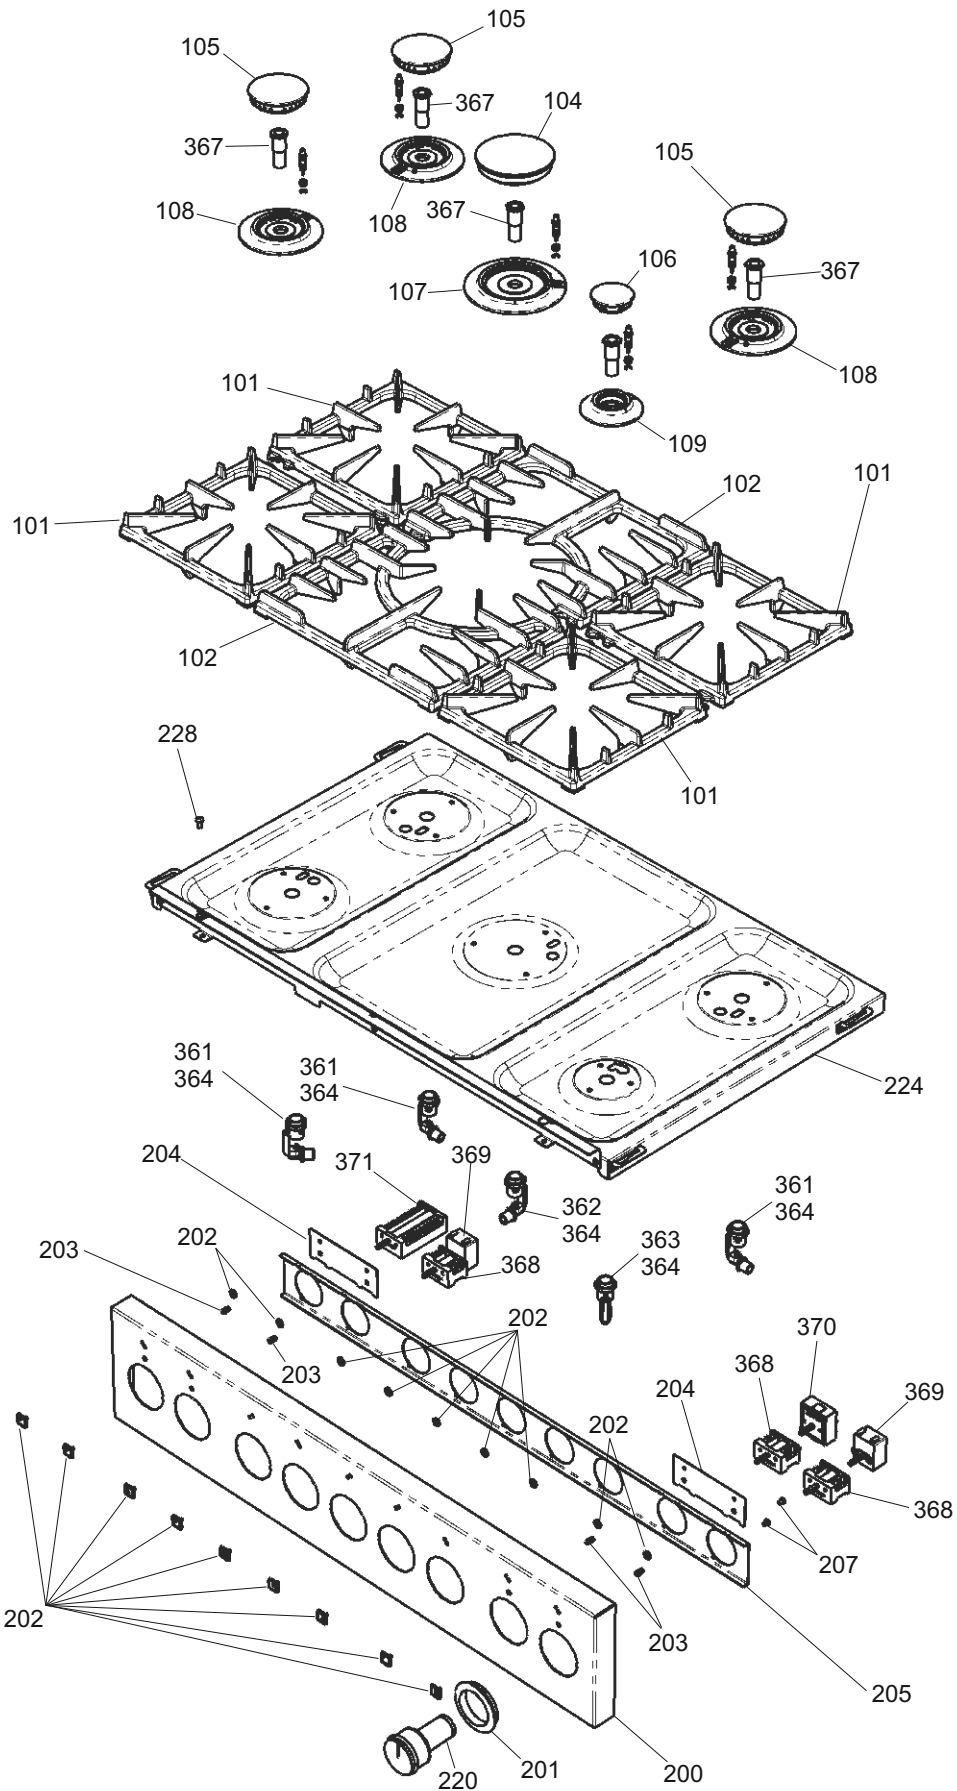

MERCURY 1000 DUAL FUEL

DSL0452 P00
DATE 06.09.10 ISSUE STATUS 01

ALL MODELS

DSL0452 P01

DATE 06.09.10

ISSUE STATUS 01

GRILL PAN

ALL MODELS

DATE 22.07.11

DSL0452 P02
ISSUE STATUS 02

PAN SUPPORTS BURNERS & HOTPLATE ASSEMBLY

GAS RAIL - TAPS - INJECTORS AND PIPES

ALL MODELS
UP TO SERIAL No.4999

CHASSIS AND FRAME ASSEMBLY

ALL MODELS
FROM SERIAL No.5000

LH OVEN DOOR

ALL MODELS

DSL0452 P08
ISSUE STATUS 02

DATE 28.02.12

RH OVEN DOOR

MERCURY 1000 DF

FROM SERIAL NUMBER 169000

DATE 09.08.13