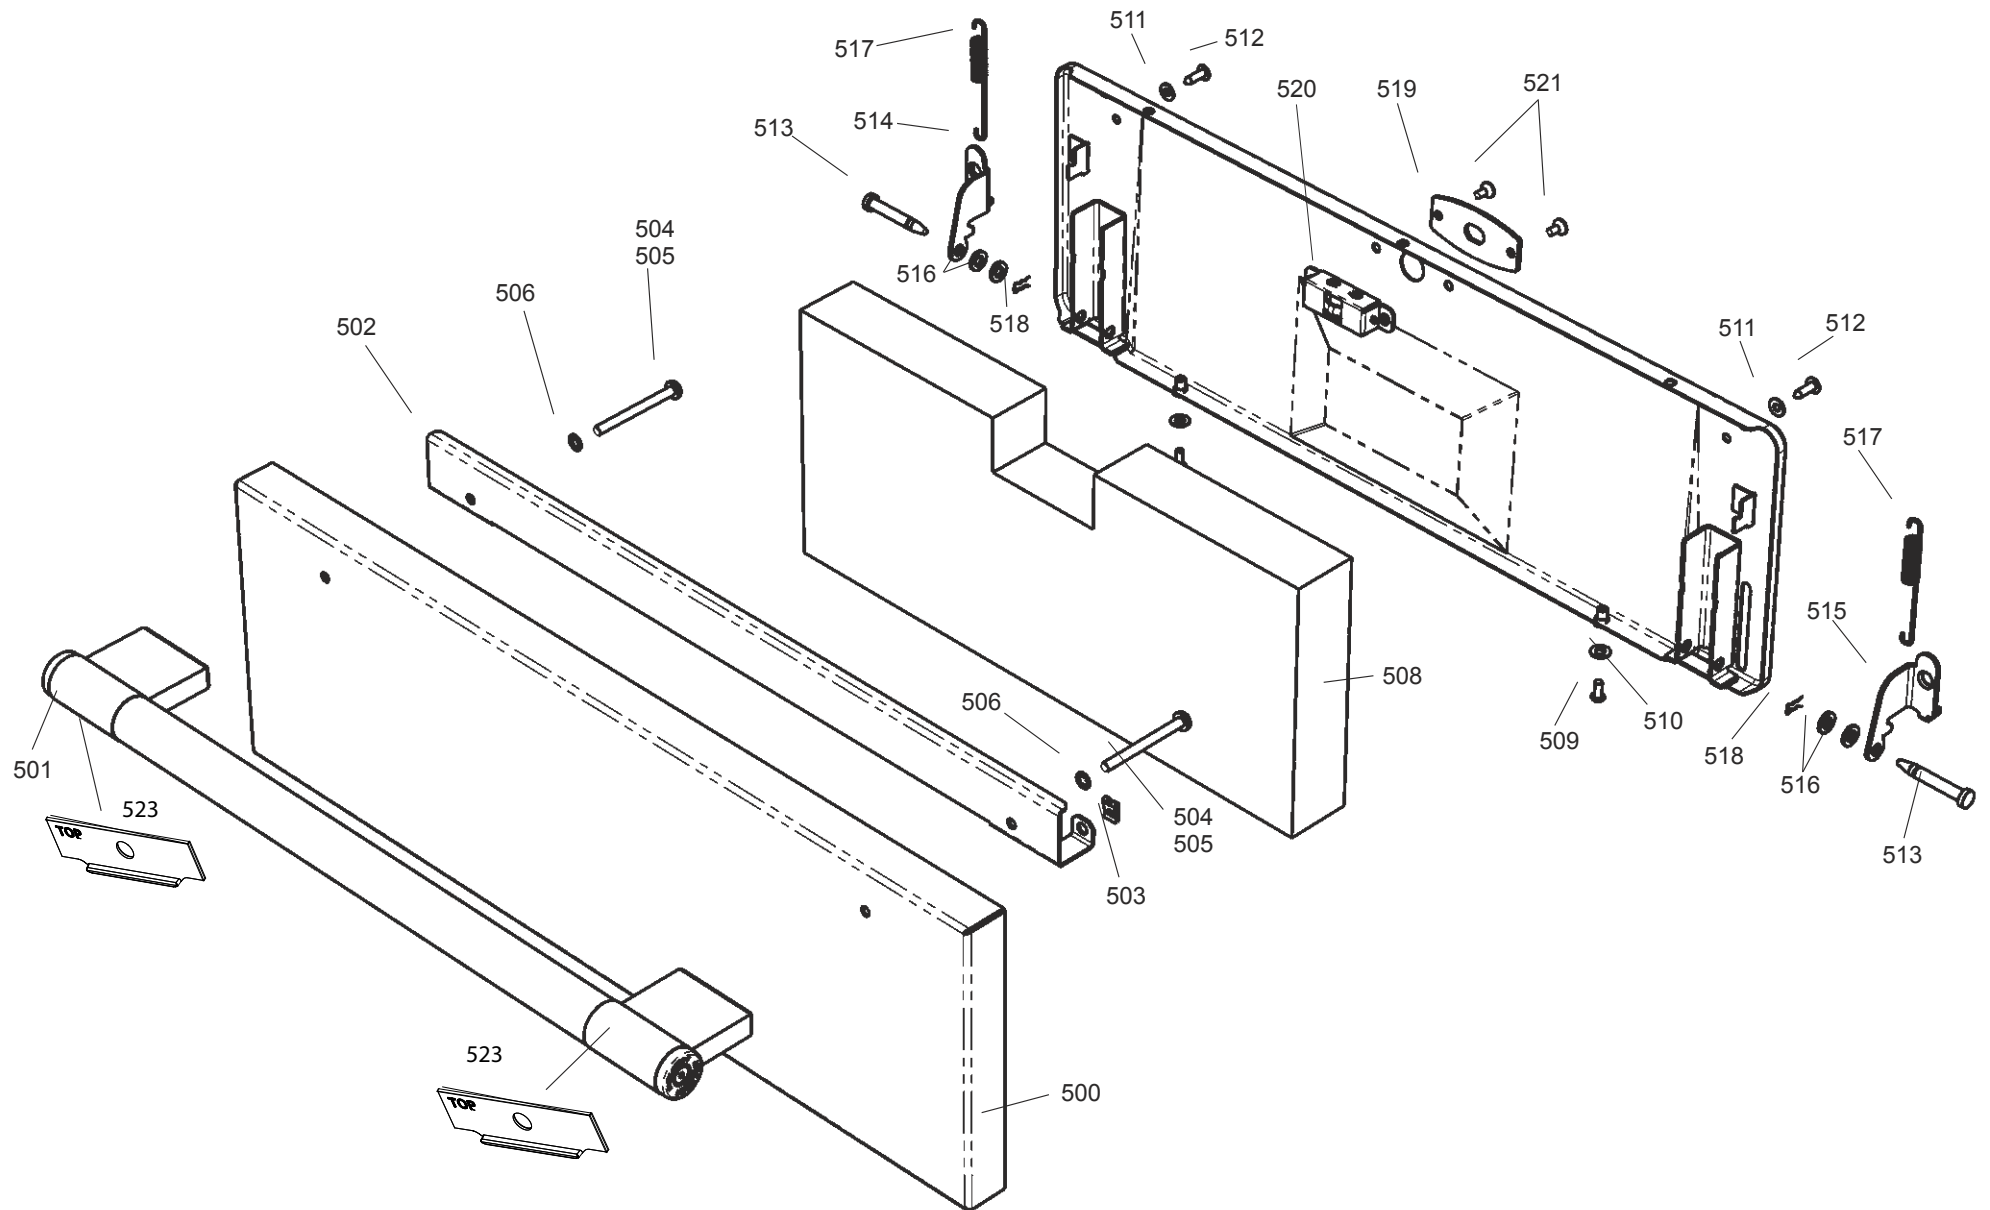

ALL MODELS

DSL0452 P09
DATE 28.06.11 ISSUE STATUS 02

GRILL DOOR