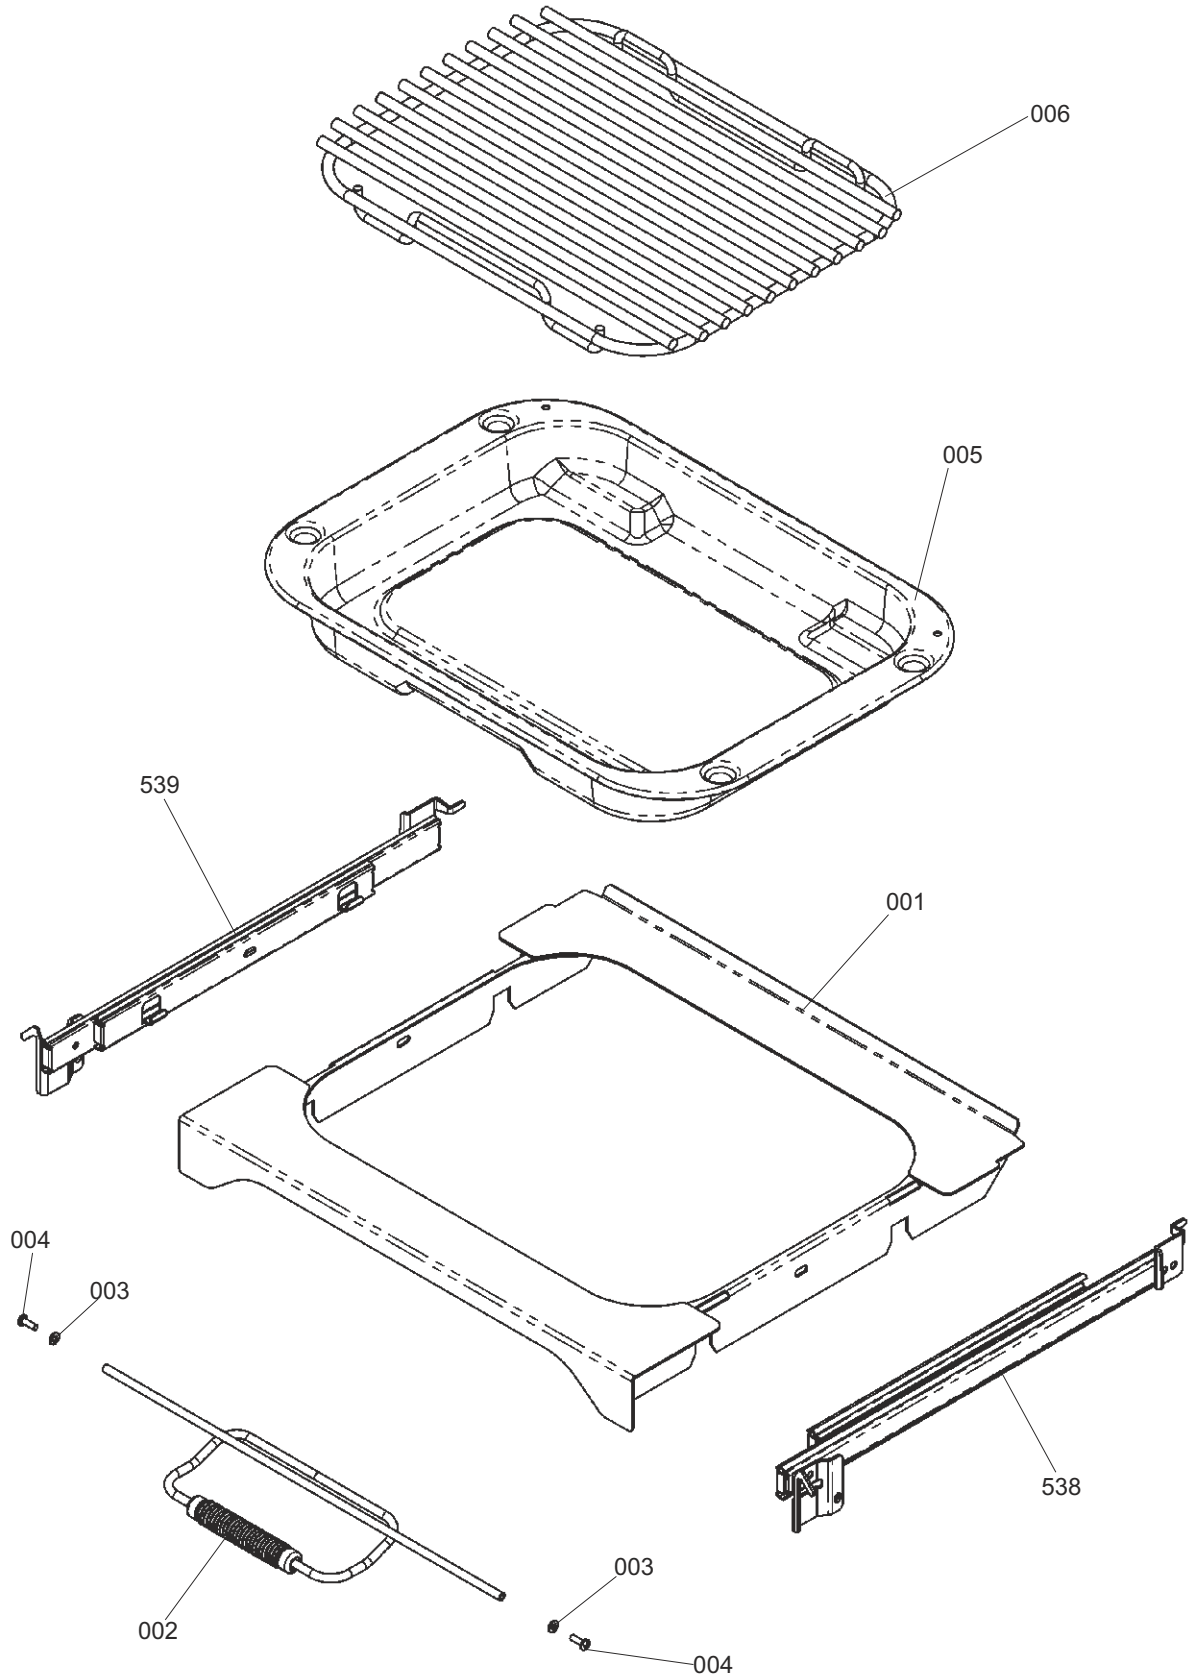

MERCURY 1000 DUAL FUEL

DSL0452 P00
DATE 06.09.10 ISSUE STATUS 01

ALL MODELS

DSL0452 P01

DATE 06.09.10

ISSUE STATUS 01

GRILL PAN

ALL MODELS