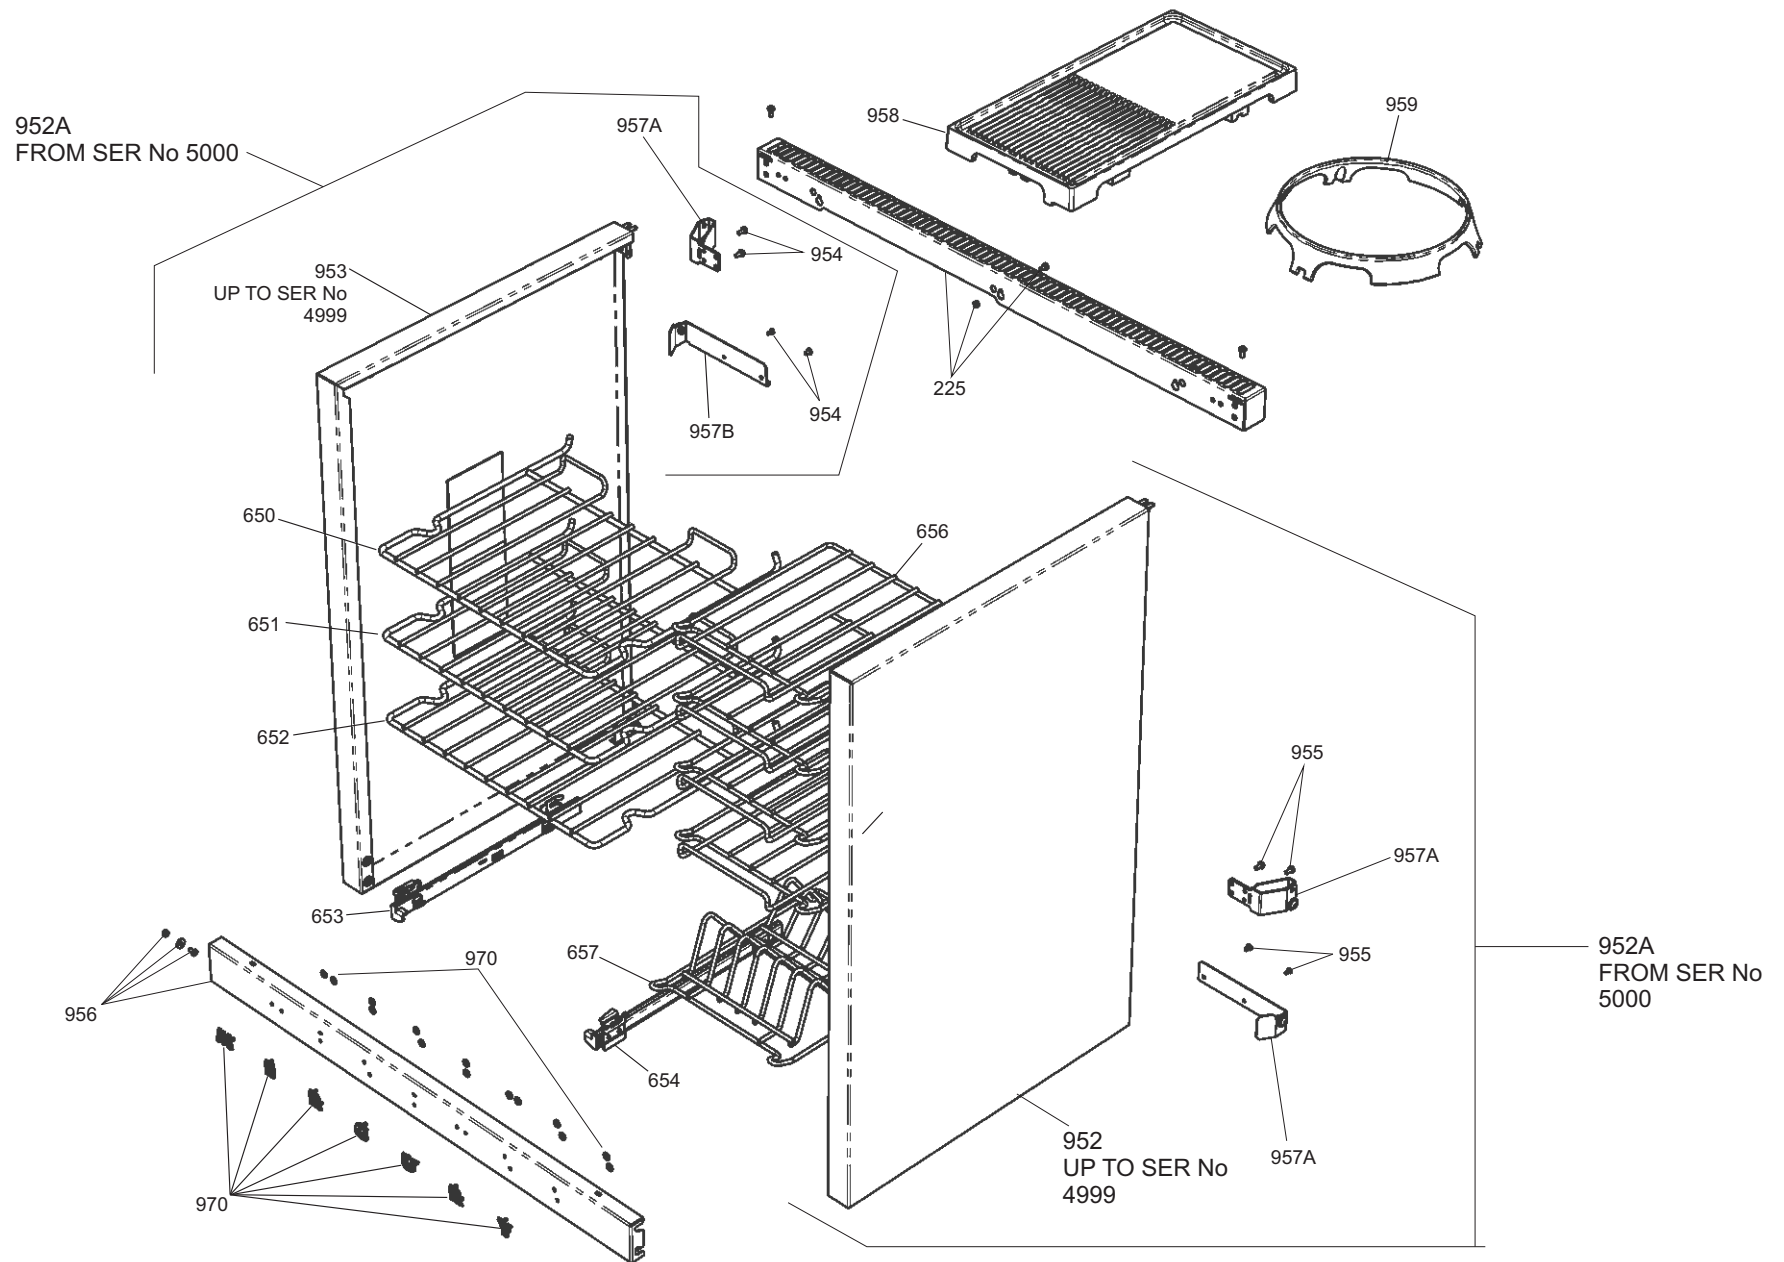

MERCURY 1000 DF

DSL0452 P06

DATE 09.08.13 ISSUE STATUS 03

OVEN ACCESSORIES - SIDE PANELS & PLINTHS