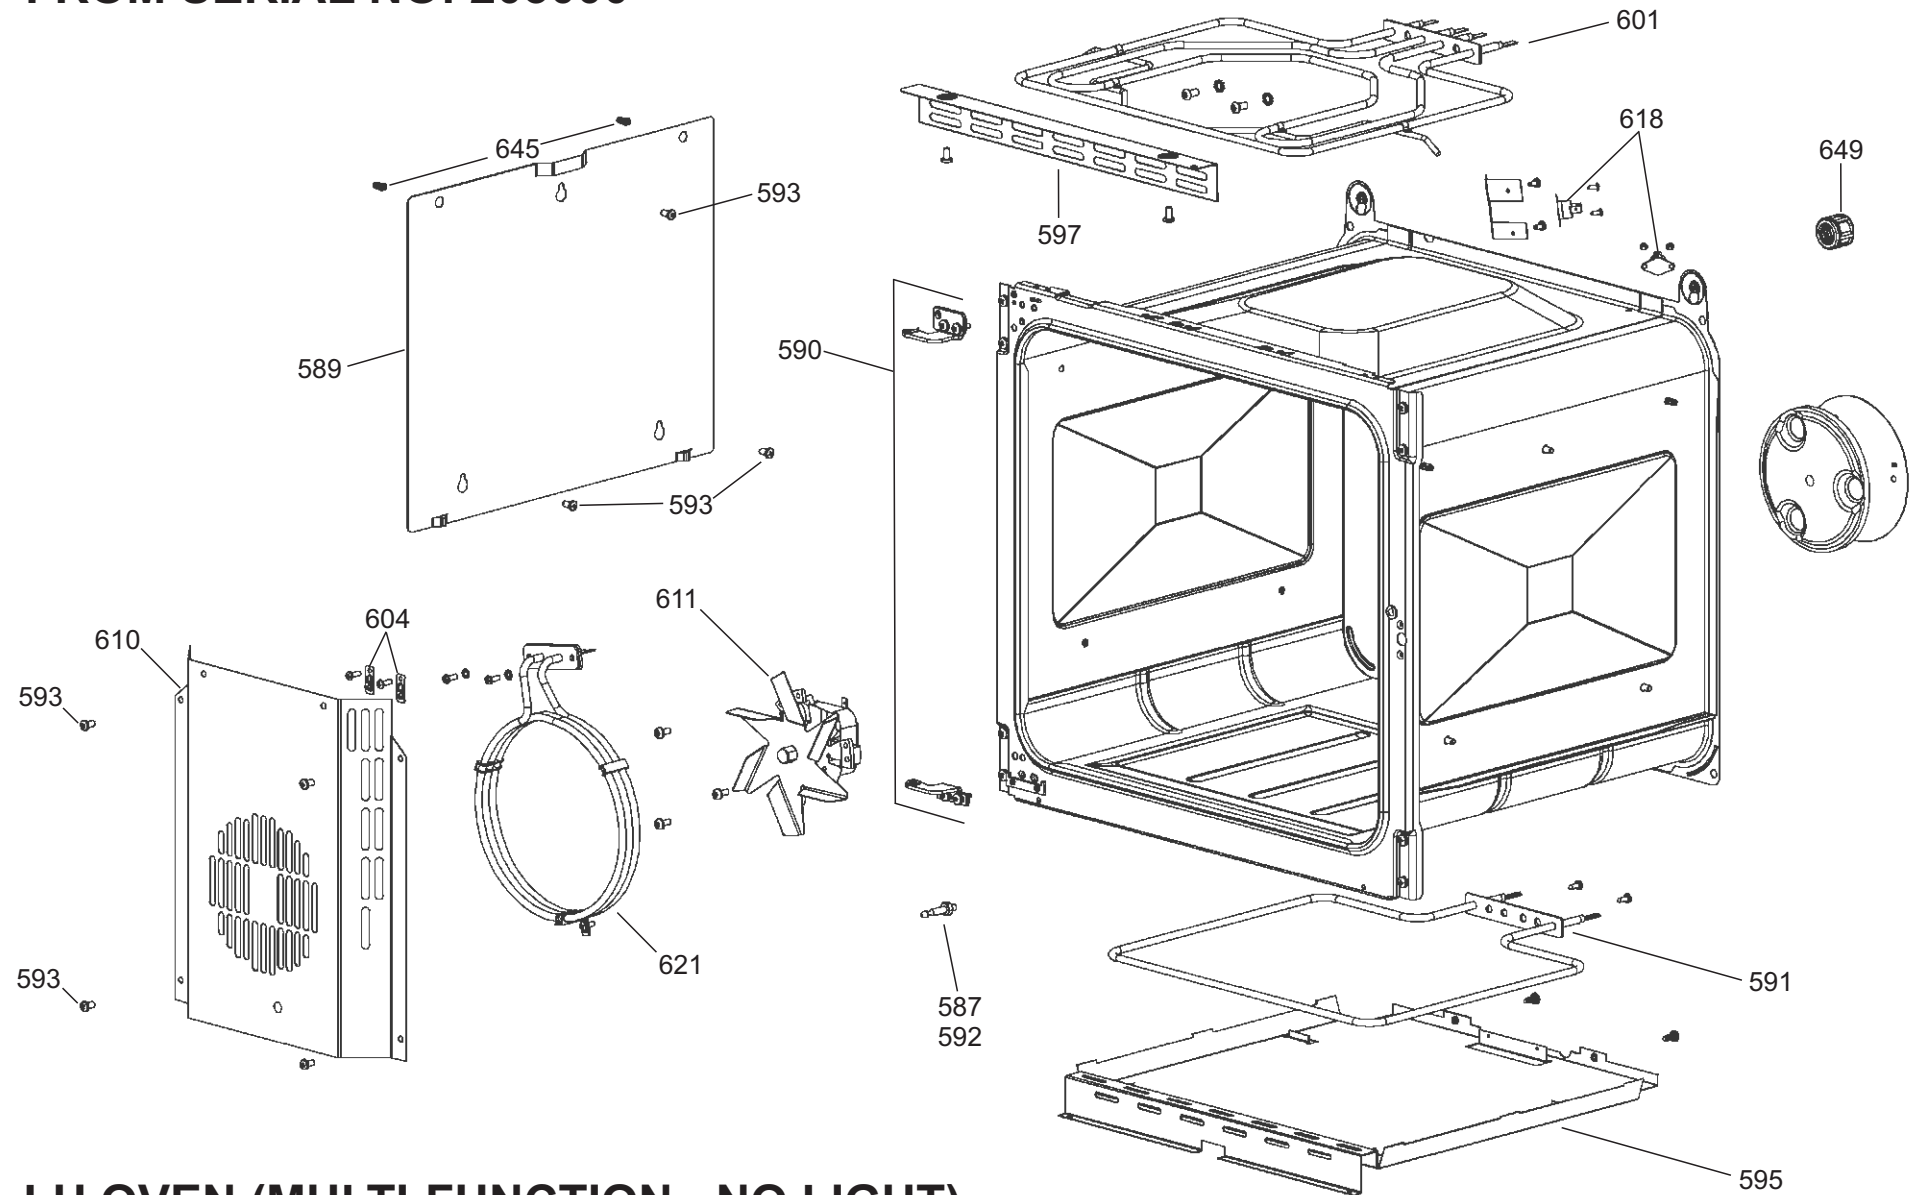

DSL0452 P05B

LH OVEN (MULTI-FUNCTION - NO LIGHT)

**MERCURY 1000 DF
FROM SERIAL NUMBER 169000**

DATE 14.11.2018

ISSUE: 02

DSL0452 P05C

RH OVEN

MERCURY 1000 DF