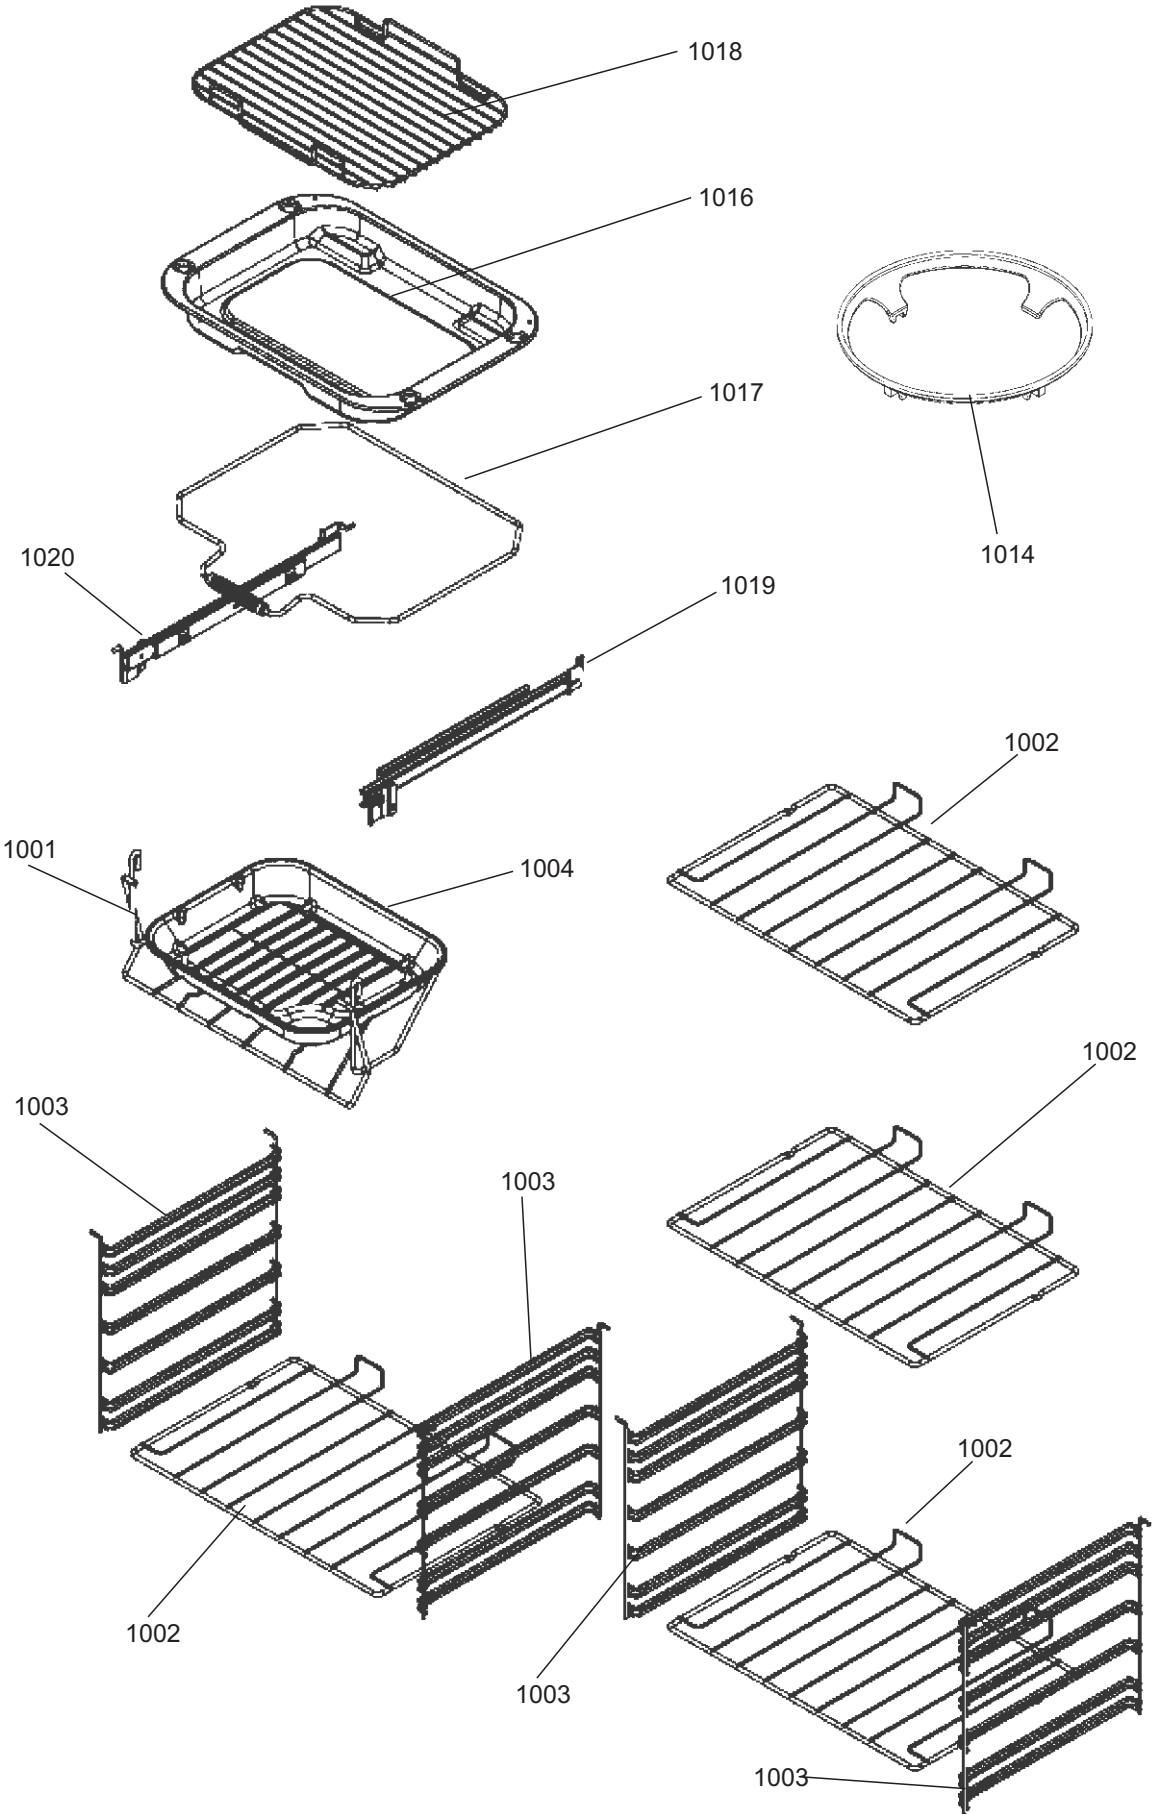

LONGSTOCK DELUXE 110 DF

DSL0788 P10

DATE 14.03.2019 ISSUE STATUS 01

ACCESSORIES