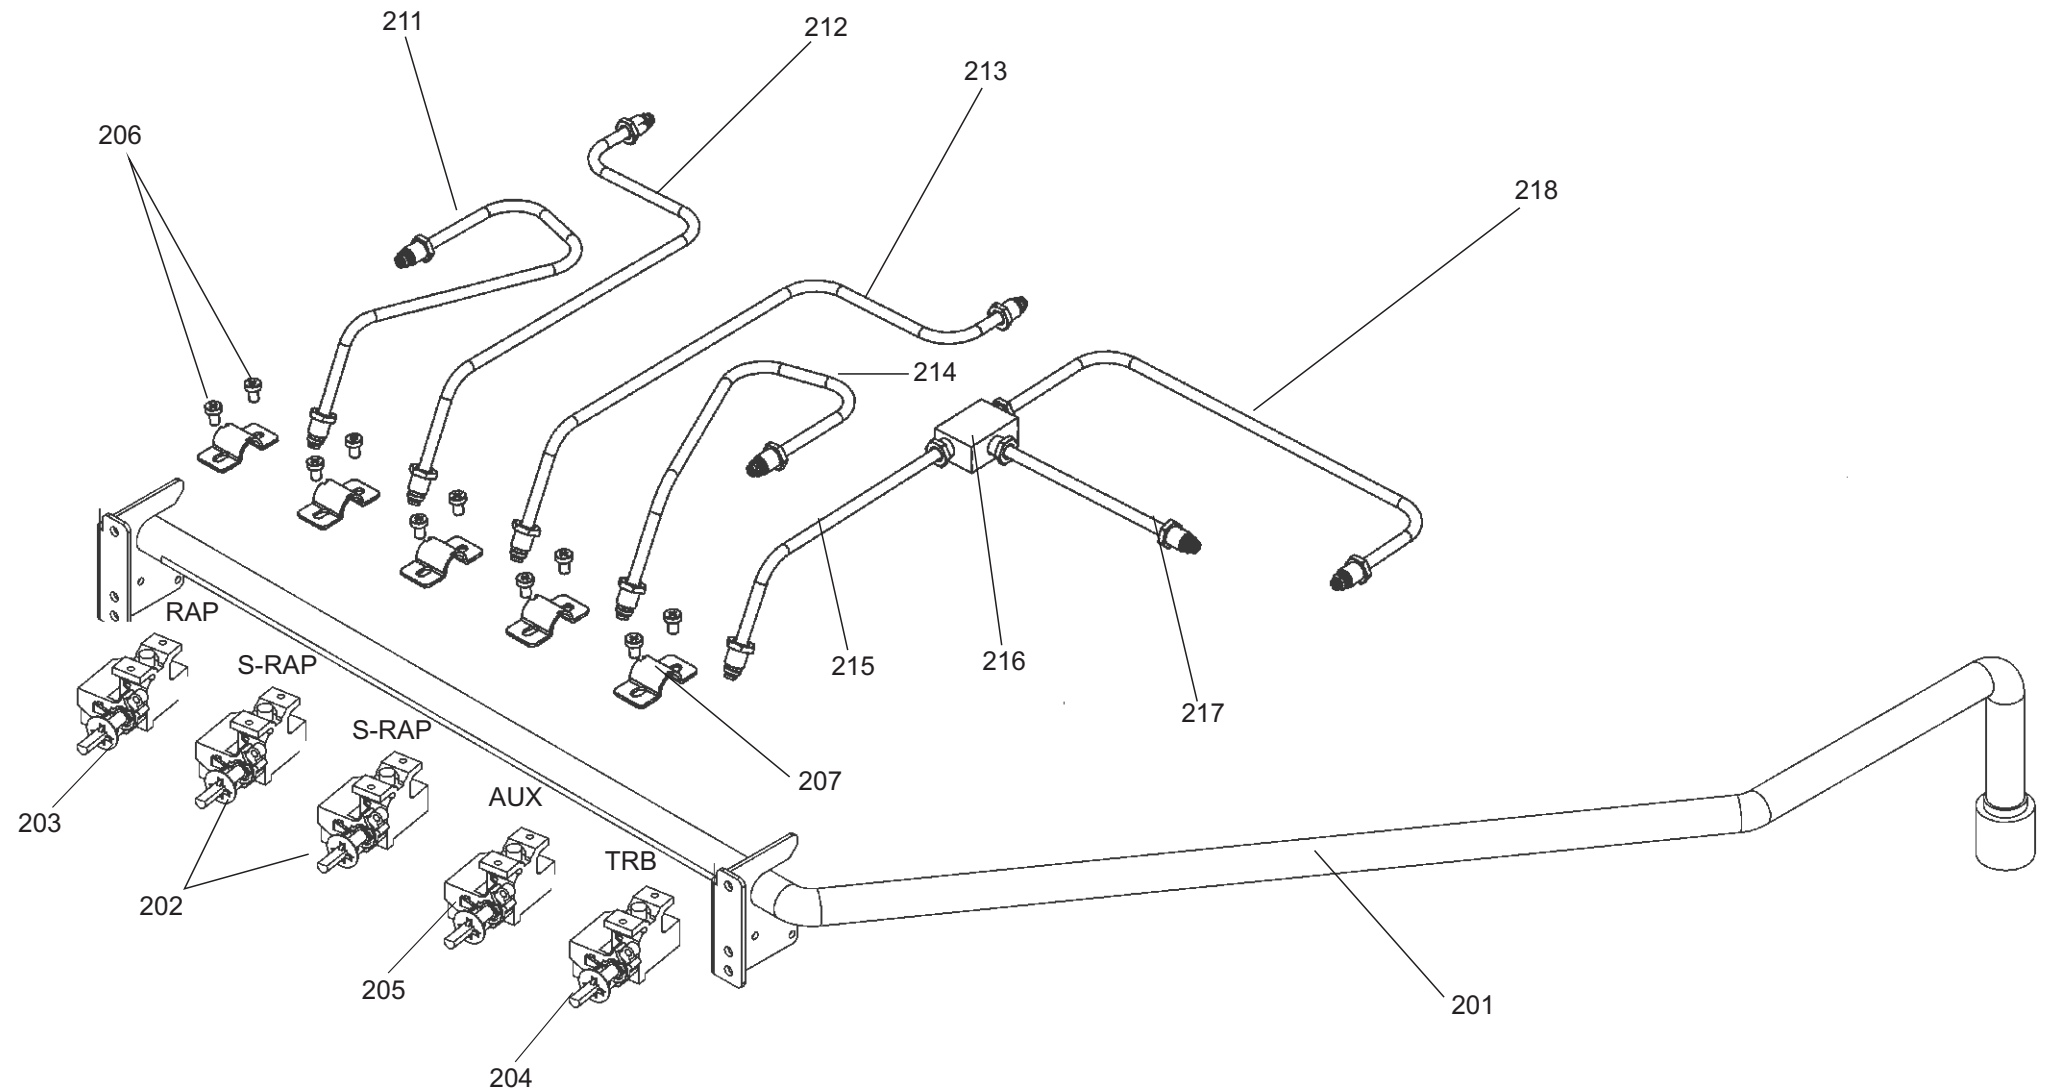

LONGSTOCK DELUXE 110 DF

DSL0788 P00

DATE 14.03.2019 ISSUE STATUS 01

LONGSTOCK DELUXE 110 DF

DSL0788 P01

DATE 12.03.2019 ISSUE STATUS 001

HOB - PAN SUPPORTS AND BURNERS

LONGSTOCK DELUXE 110 DUAL FUEL

DSL0788 P02
DATE 05.03.2019 ISSUE STATUS 001

GAS RAIL - BURNERS - INJECTORS AND PIPE ASSY

LONGSTOCK DELUXE 110 DF

DATE 14.03.2019

ISSUE STATUS 01

DSL0788 P03

INNER CONTROL PANEL SHOWN FOR REF ONLY

302 — SCREWS NOT SHOWN

FACIA ASSEMBLY

LONGSTOCK DELUXE 110 DF

DATE 13.03.2019

ISSUE STATUS 01

DSL0788 P04

GRILL CHAMBER ASSY

**RANGEMASTER
LONGSTOCK DELUXE 110 DUAL FUEL**

DATE: 12.03.2019

DSL0788 P07

DATE 14.03.2019 ISSUE STATUS 01

BREAD PROVING DRAWER

LONGSTOCK DELUXE 110 DF

DATE 14.03.2019

ISSUE STATUS 01

DSL0788 P09

CHASSIS AND FRAME ASSEMBLY