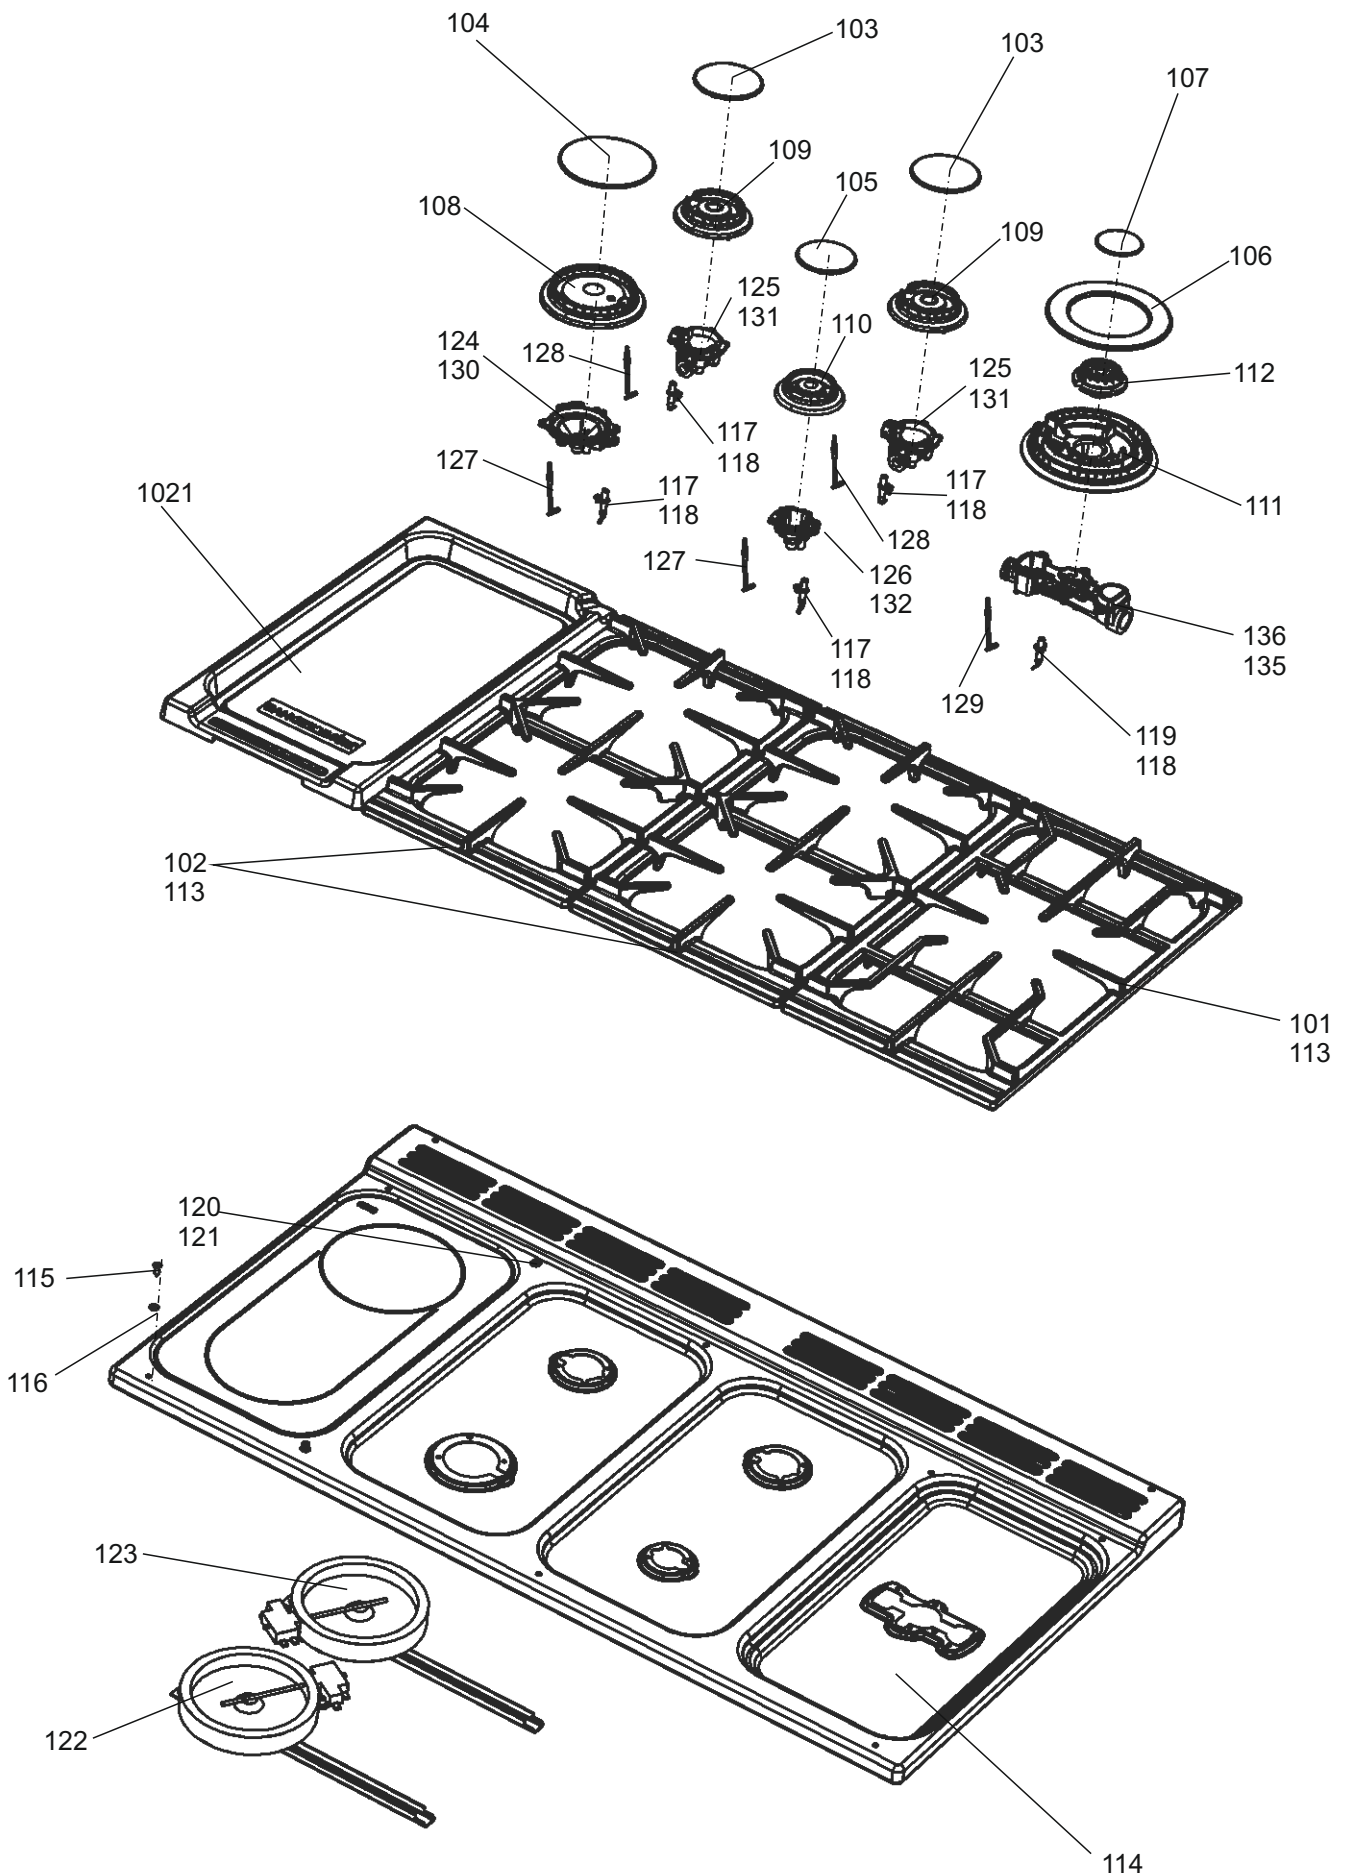

LONGSTOCK DELUXE 110 DF

DSL0788 P00

DATE 14.03.2019 ISSUE STATUS 01

LONGSTOCK DELUXE 110 DF

DSL0788 P01

DATE 12.03.2019 ISSUE STATUS 001

HOB - PAN SUPPORTS AND BURNERS

LONGSTOCK DELUXE 110 DUAL FUEL

DSL0788 P02
DATE 05.03.2019 ISSUE STATUS 001

GAS RAIL - BURNERS - INJECTORS AND PIPE ASSY

LONGSTOCK DELUXE 110 DF

DATE 14.03.2019

ISSUE STATUS 01

DSL0788 P03

INNER CONTROL PANEL SHOWN FOR REF ONLY

302 — SCREWS NOT SHOWN