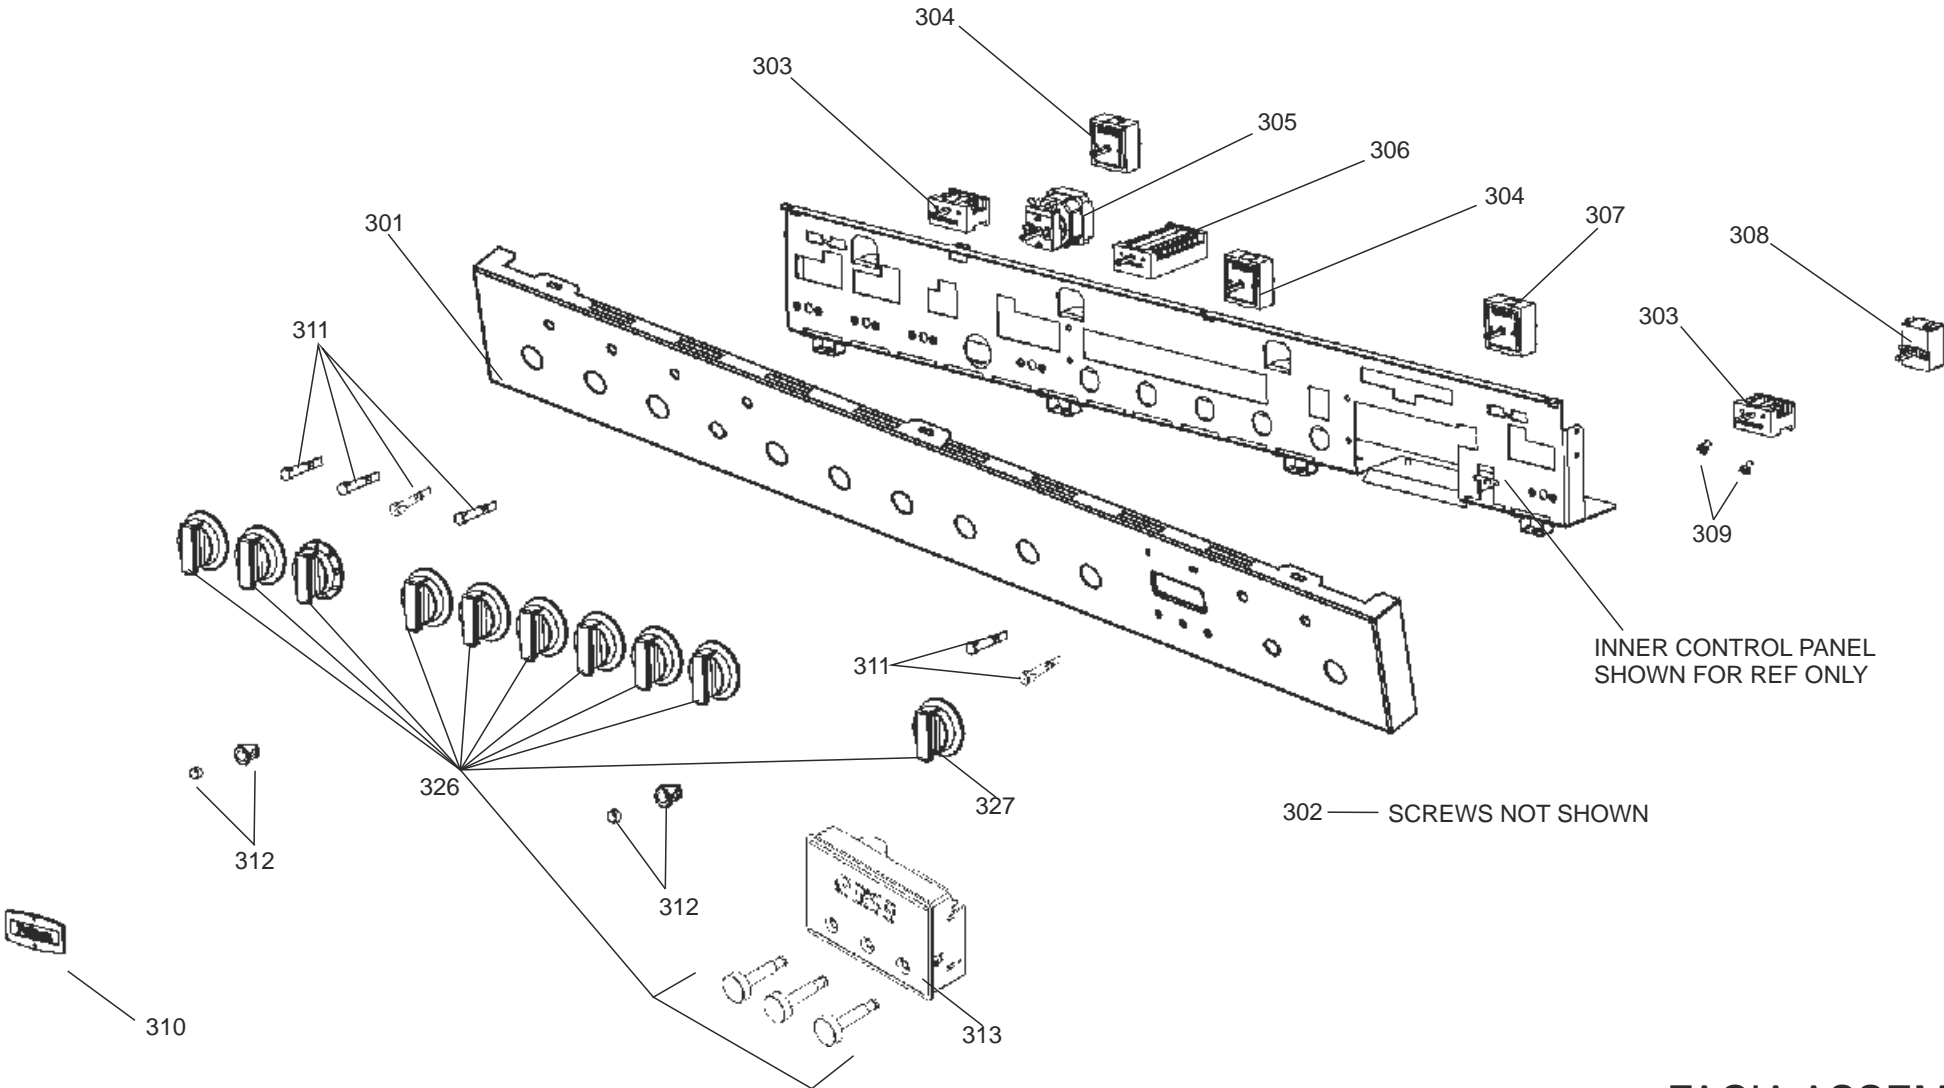

DSL0788 P02
DATE 05.03.2019 ISSUE STATUS 001

GAS RAIL - BURNERS - INJECTORS AND PIPE ASSY

LONGSTOCK DELUXE 110 DF

DATE 14.03.2019

ISSUE STATUS 01

DSL0788 P03

INNER CONTROL PANEL SHOWN FOR REF ONLY

302 — SCREWS NOT SHOWN