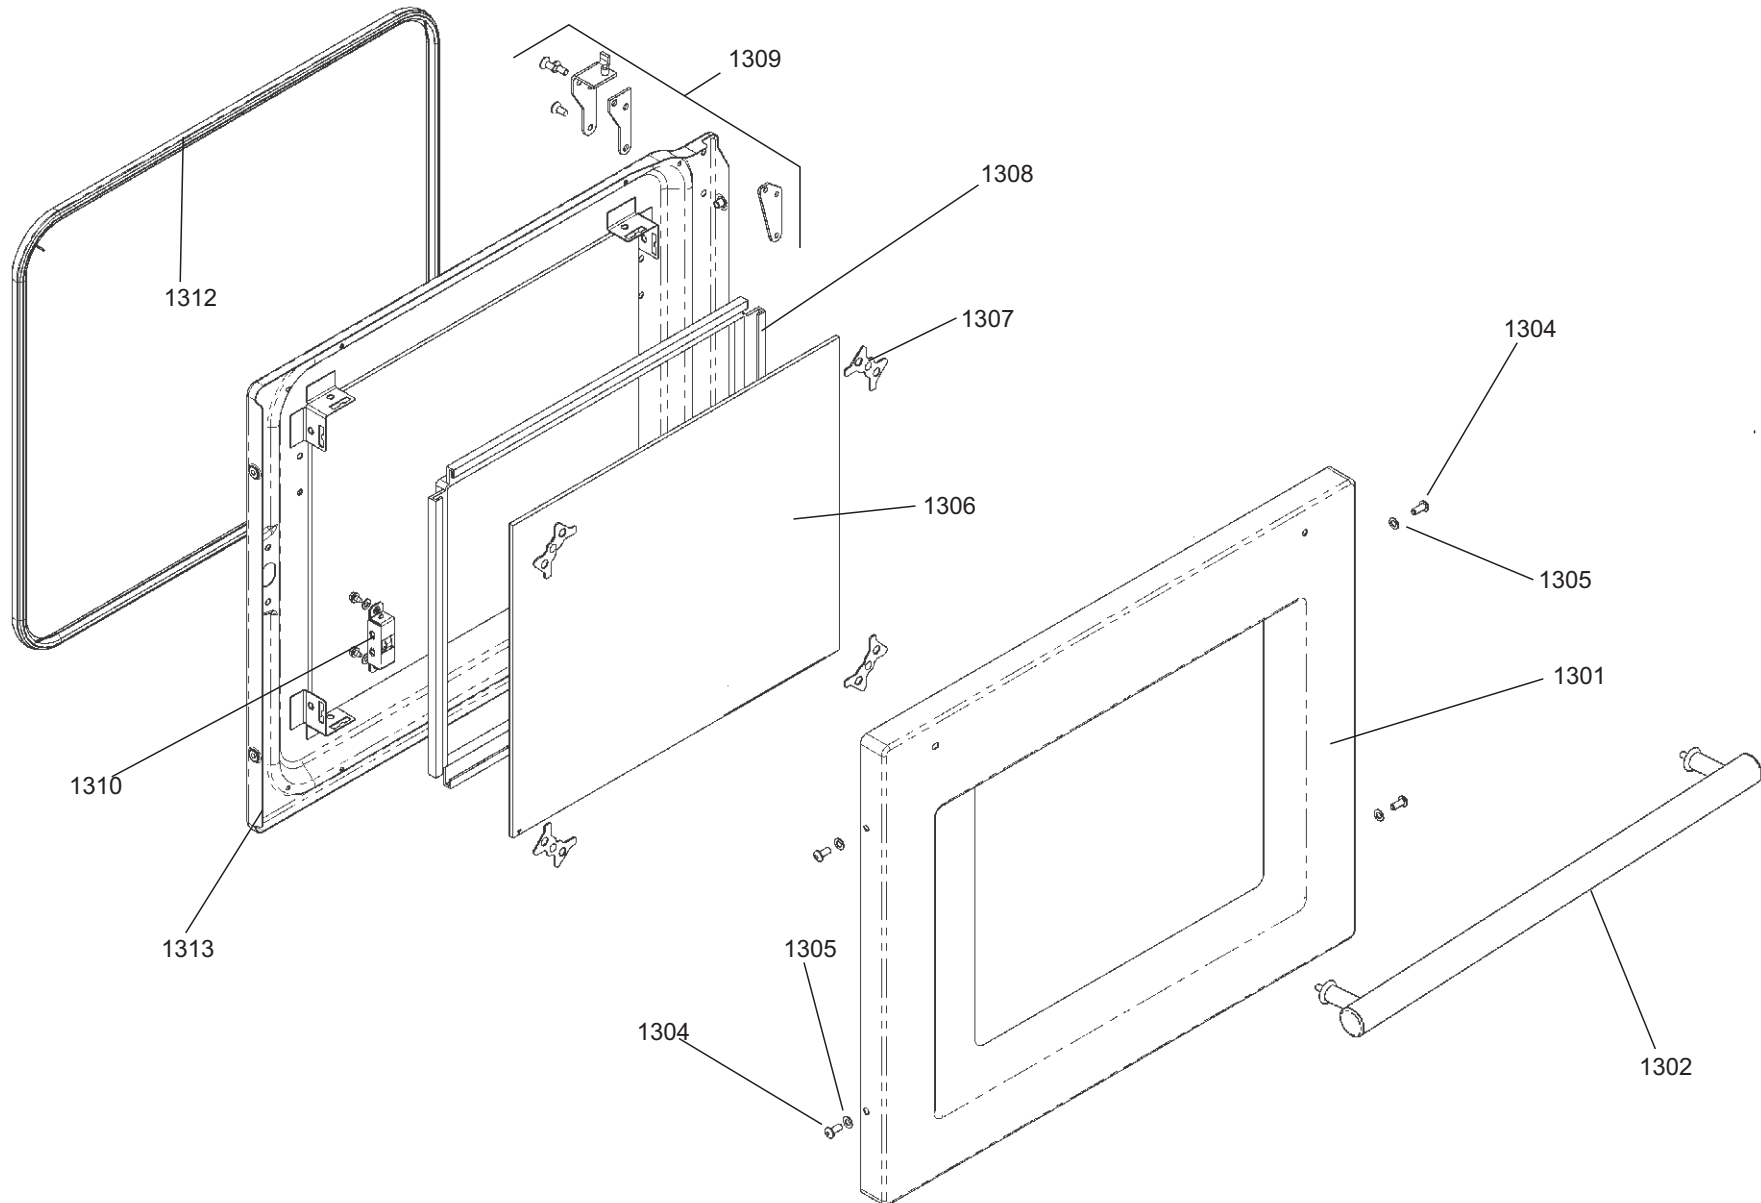

DATE 15.02.19

DSL0788 P12
ISSUE STATUS 01

LEFT HAND OVEN DOOR

LONGSTOCK DELUXE 110 DUAL FUEL

DATE 15.02.19

DSL0788 P13
ISSUE STATUS 01

RIGHT HAND OVEN DOOR

Code	Description
X01	Grill Front Switch
X02	Grill Energy Controller
X03	Left Hand Grill Elements
X04	Right Hand Grill Elements
X05	Left Hand Oven Thermostat
X06	Left Hand Oven Switch
X07	Left Hand Oven Front Switch
X08	Left Hand Oven Base Element
X09	Left Hand Oven Fan Element
X10	Left Hand Oven Top Outer Element
X11	Left Hand Oven Top Inner Element
X12	Right Hand Oven Thermostat
X14	Right Hand Oven Front Switch
X15	Right Hand Oven Fan Element
X16	Oven Fan
X17	Clock / Timer
X21	Proving Drawer Switch
X22	Proving Drawer Energy Regulator
X23	Proving Drawer Element
X24	Cooling Fan
X26	Neon
X27	Thermal Cut-Out
X28	Ignition Switches
X30	Spark Generator
X31	Oven Light
X32	Oven Light Switch
X33	Hob Energy Regulator
X34	Hob Element