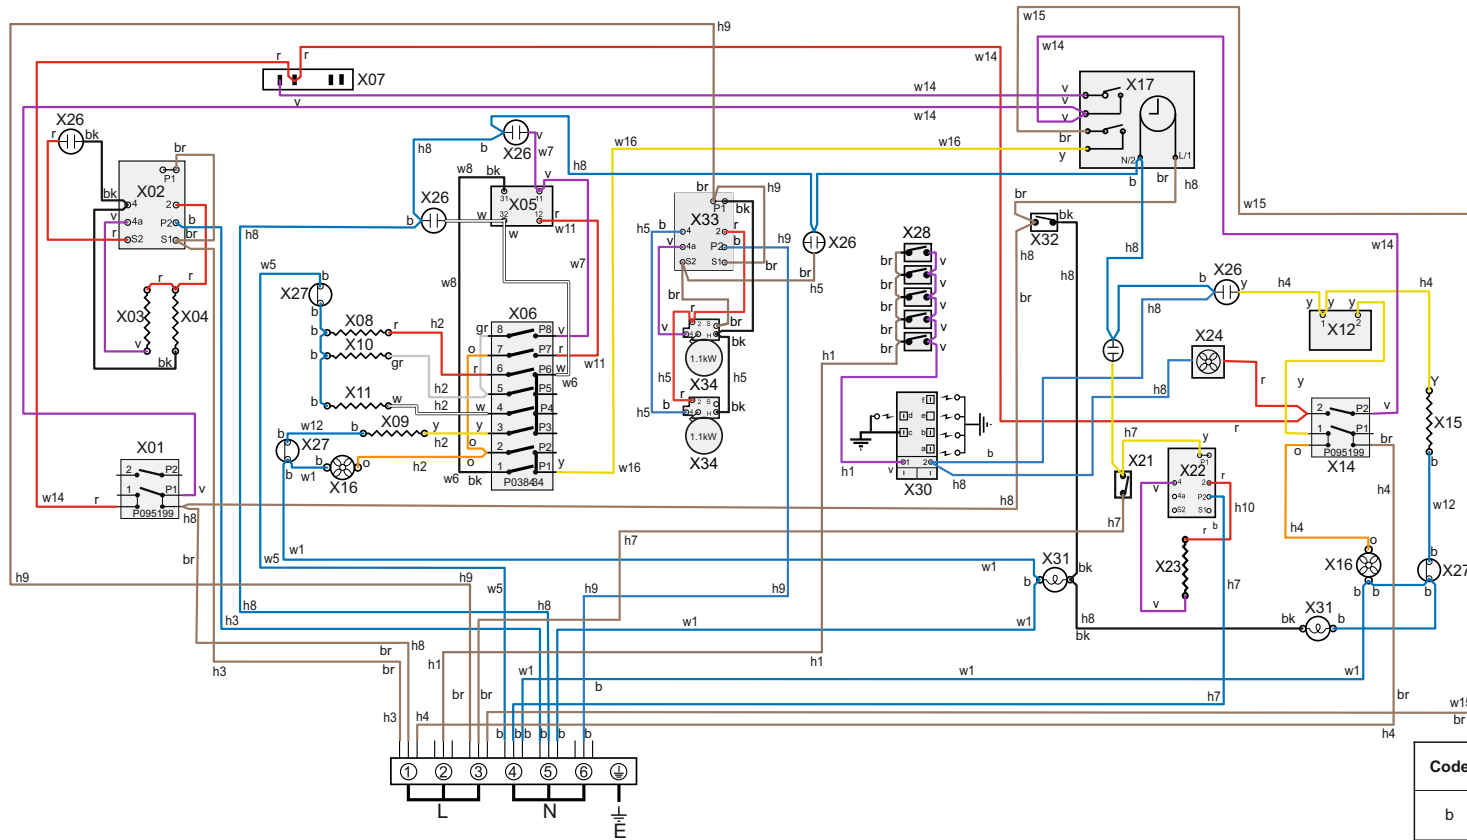

DATE 15.02.19

DSL0788 P12
ISSUE STATUS 01

LEFT HAND OVEN DOOR

LONGSTOCK DELUXE 110 DUAL FUEL

DATE 15.02.19

DSL0788 P13
ISSUE STATUS 01

RIGHT HAND OVEN DOOR

Code	Description
X01	Grill Front Switch
X02	Grill Energy Controller
X03	Left Hand Grill Elements
X04	Right Hand Grill Elements
X05	Left Hand Oven Thermostat
X06	Left Hand Oven Switch
X07	Left Hand Oven Front Switch
X08	Left Hand Oven Base Element
X09	Left Hand Oven Fan Element
X10	Left Hand Oven Top Outer Element
X11	Left Hand Oven Top Inner Element
X12	Right Hand Oven Thermostat
X14	Right Hand Oven Front Switch
X15	Right Hand Oven Fan Element
X16	Oven Fan
X17	Clock / Timer
X21	Proving Drawer Switch
X22	Proving Drawer Energy Regulator
X23	Proving Drawer Element
X24	Cooling Fan
X26	Neon
X27	Thermal Cut-Out
X28	Ignition Switches
X30	Spark Generator
X31	Oven Light
X32	Oven Light Switch
X33	Hob Energy Regulator
X34	Hob Element

Code	Description
b	Blue
br	Brown
bk	Black
or	Orange
r	Red
v	Violet
w	White
y	Yellow
g/y	Green / Yellow

WIRING