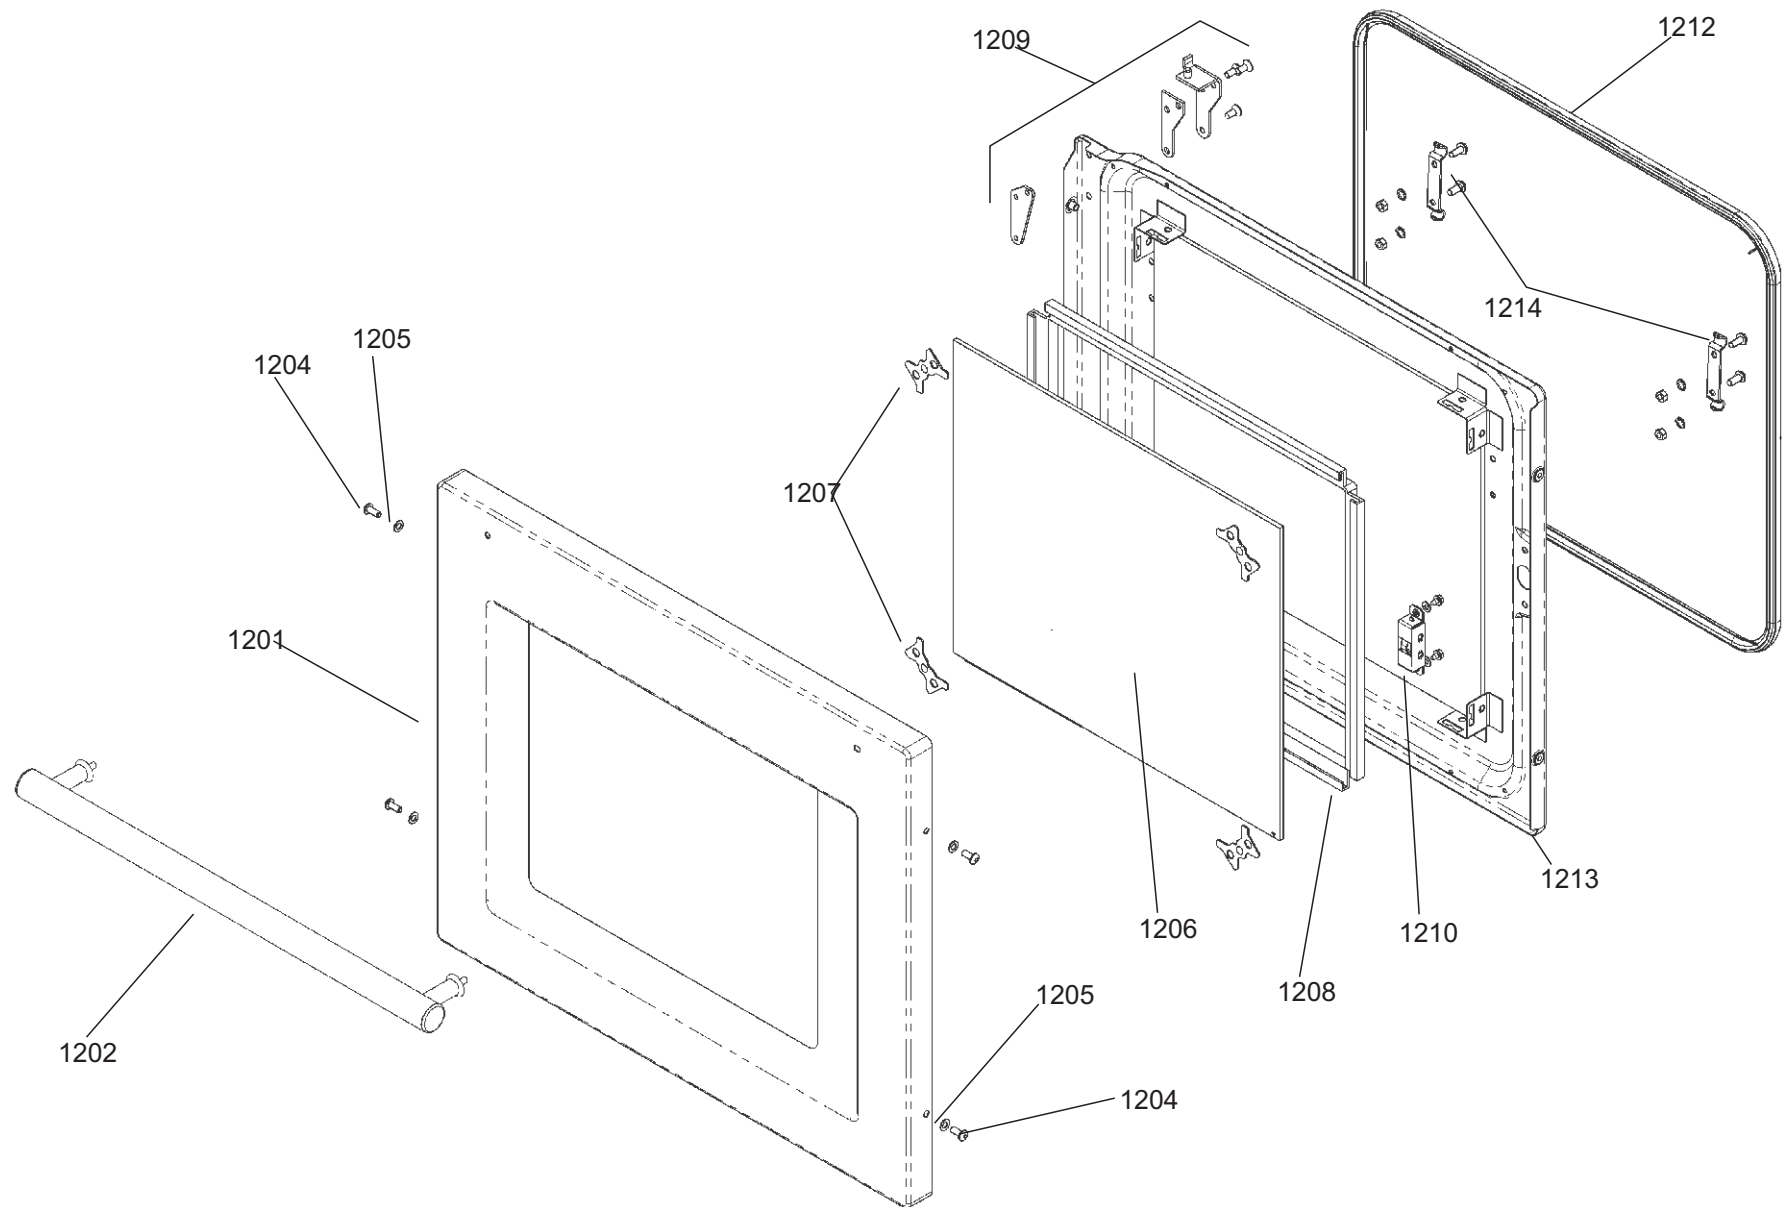

DATE 15.02.19

DSL0788 P12
ISSUE STATUS 01

LEFT HAND OVEN DOOR

LONGSTOCK DELUXE 110 DUAL FUEL

DATE 15.02.19

DSL0788 P13
ISSUE STATUS 01

RIGHT HAND OVEN DOOR

Code	Description
X01	Grill Front Switch
X02	Grill Energy Controller
X03	Left Hand Grill Elements
X04	Right Hand Grill Elements
X05	Left Hand Oven Thermostat
X06	Left Hand Oven Switch
X07	Left Hand Oven Front Switch
X08	Left Hand Oven Base Element
X09	Left Hand Oven Fan Element
X10	Left Hand Oven Top Outer Element
X11	Left Hand Oven Top Inner Element
X12	Right Hand Oven Thermostat
X14	Right Hand Oven Front Switch
X15	Right Hand Oven Fan Element
X16	Oven Fan
X17	Clock / Timer
X21	Proving Drawer Switch
X22	Proving Drawer Energy Regulator
X23	Proving Drawer Element
X24	Cooling Fan
X26	Neon
X27	Thermal Cut-Out
X28	Ignition Switches
X30	Spark Generator
X31	Oven Light
X32	Oven Light Switch
X33	Hob Energy Regulator
X34	Hob Element