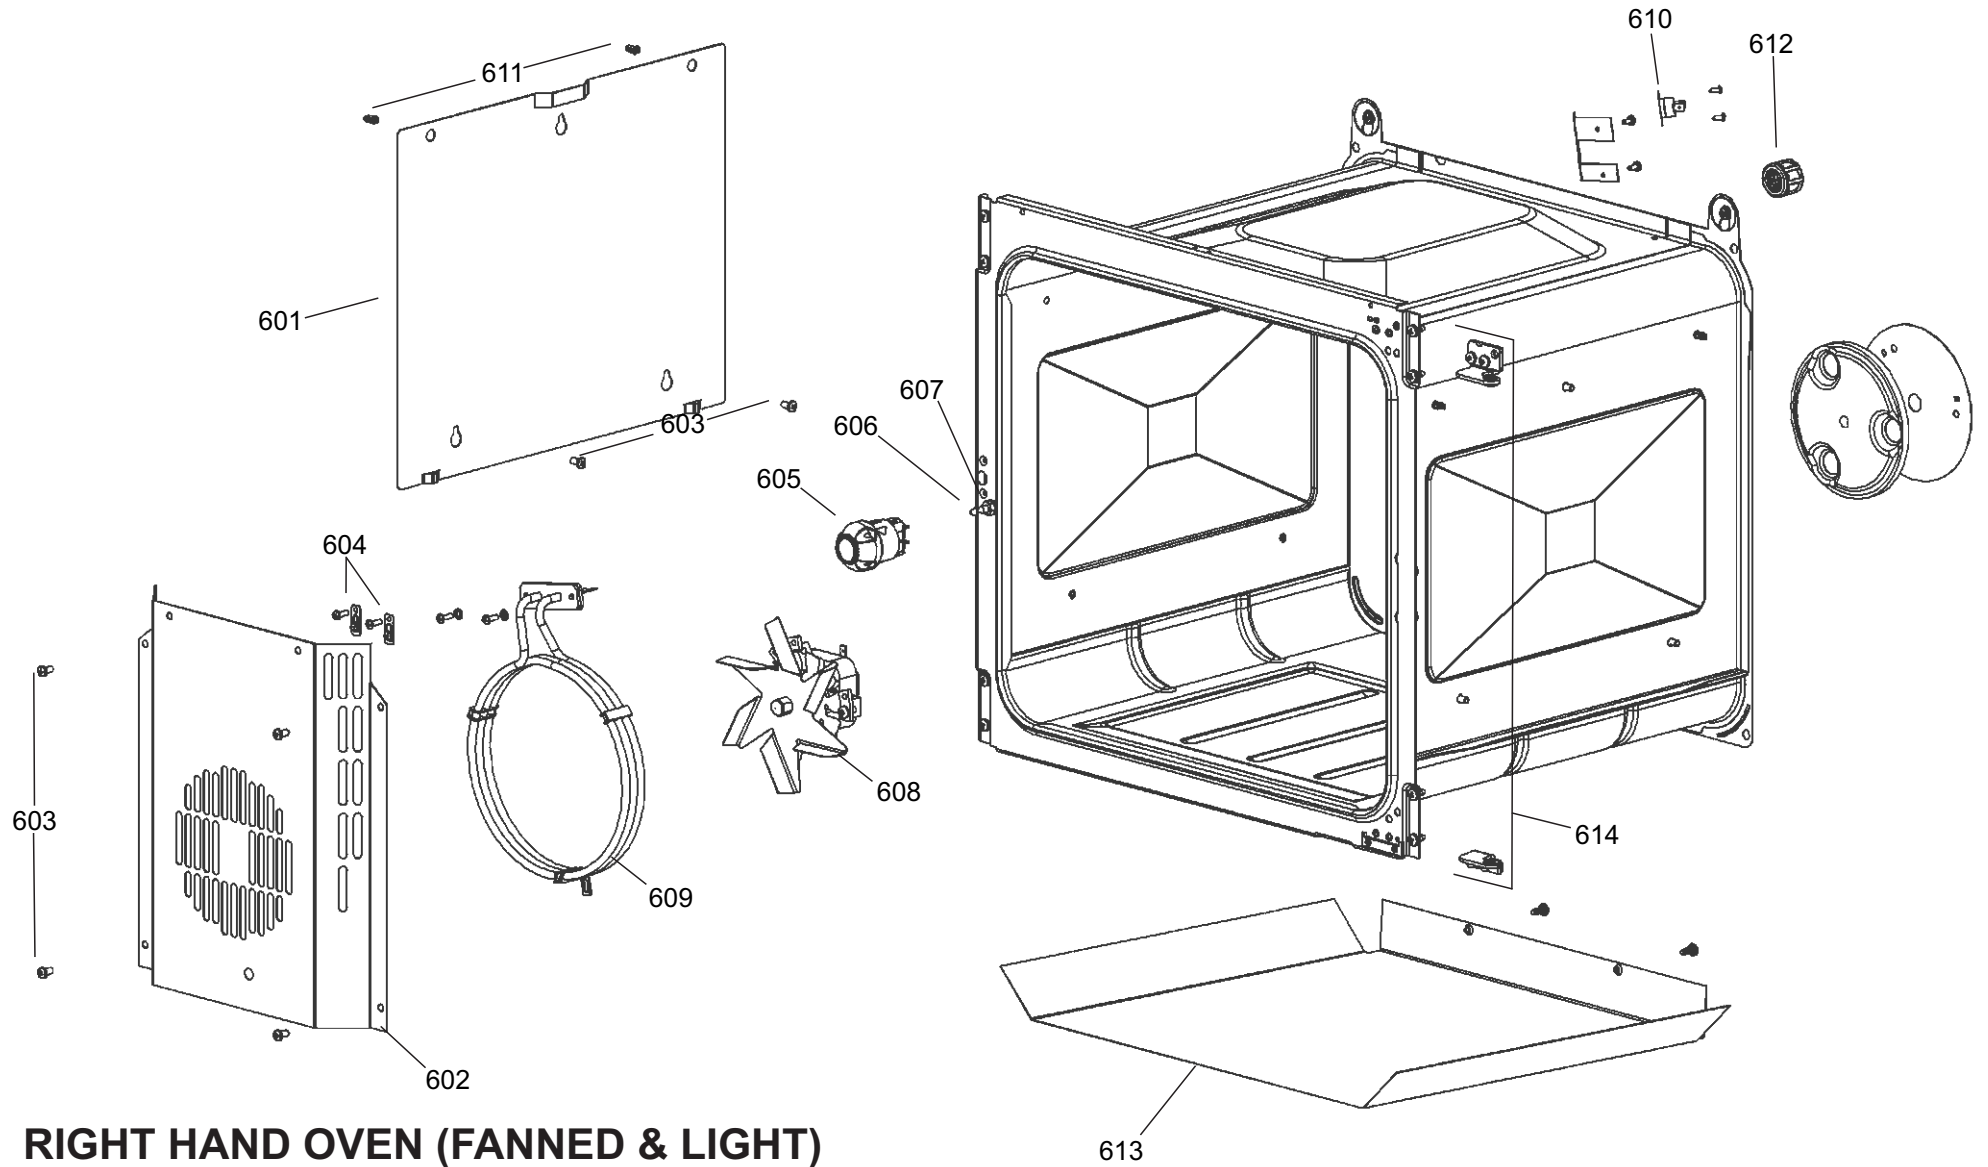

DSL0788 P05

ISSUE:01

LEFT HAND OVEN (MULTI-FUNCTION & LIGHT)

**RANGEMASTER
LONGSTOCK DELUXE 110 DUAL FUEL**

DATE: 12.03.2019

DSL0788 P06
ISSUE: 01

RIGHT HAND OVEN (FANNED & LIGHT)

LONGSTOCK DELUXE 110 DF