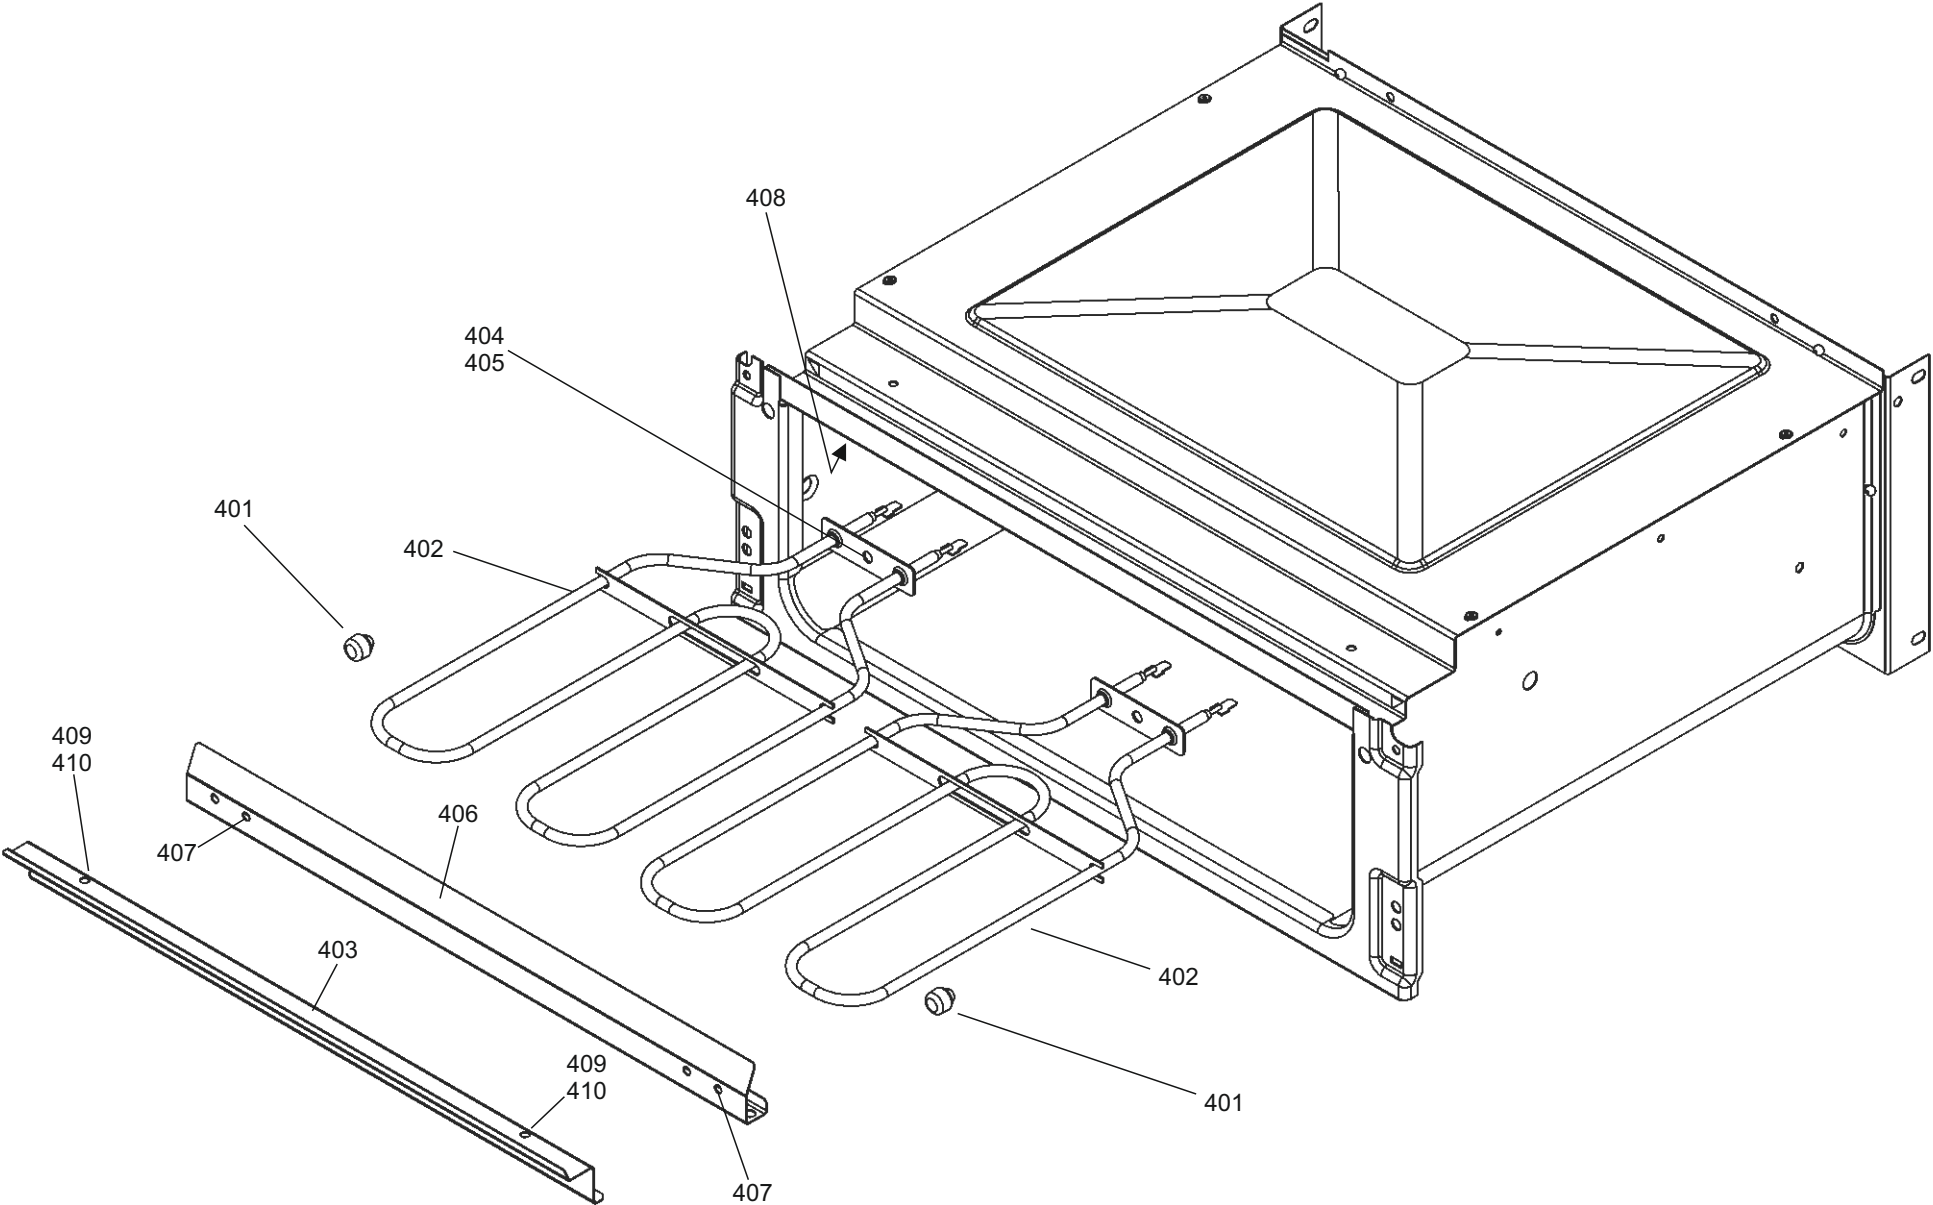

LONGSTOCK DELUXE 110 DF

DATE 13.03.2019

ISSUE STATUS 01

DSL0788 P04

GRILL CHAMBER ASSY