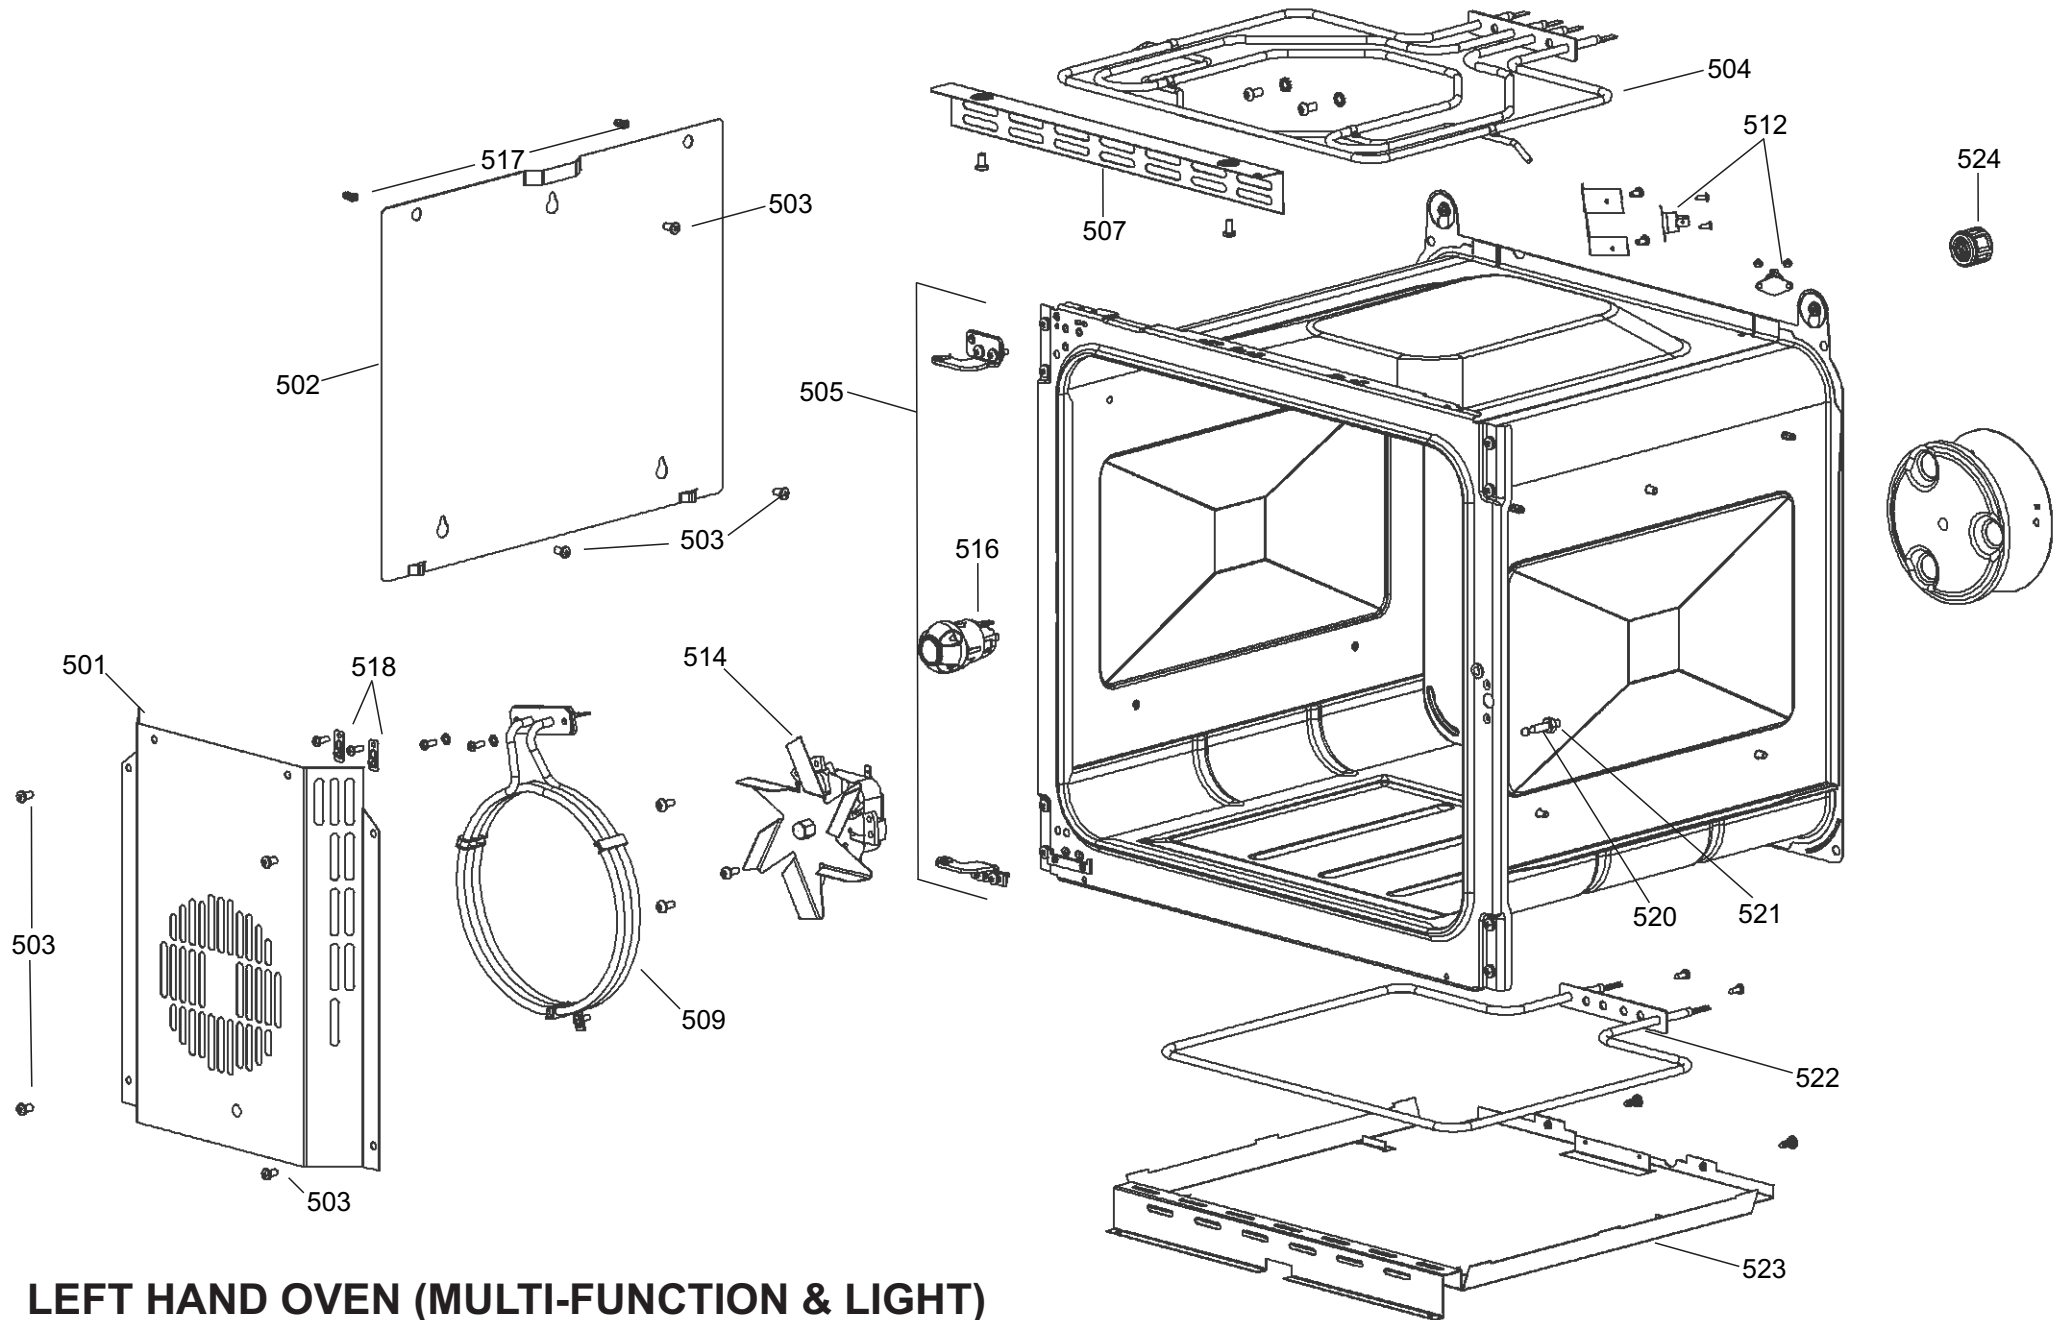

DSL0788 P05

ISSUE:01

LEFT HAND OVEN (MULTI-FUNCTION & LIGHT)

**RANGEMASTER
LONGSTOCK DELUXE 110 DUAL FUEL**

DATE: 12.03.2019

DSL0788 P06
ISSUE: 01

RIGHT HAND OVEN (FANNED & LIGHT)

LONGSTOCK DELUXE 110 DF