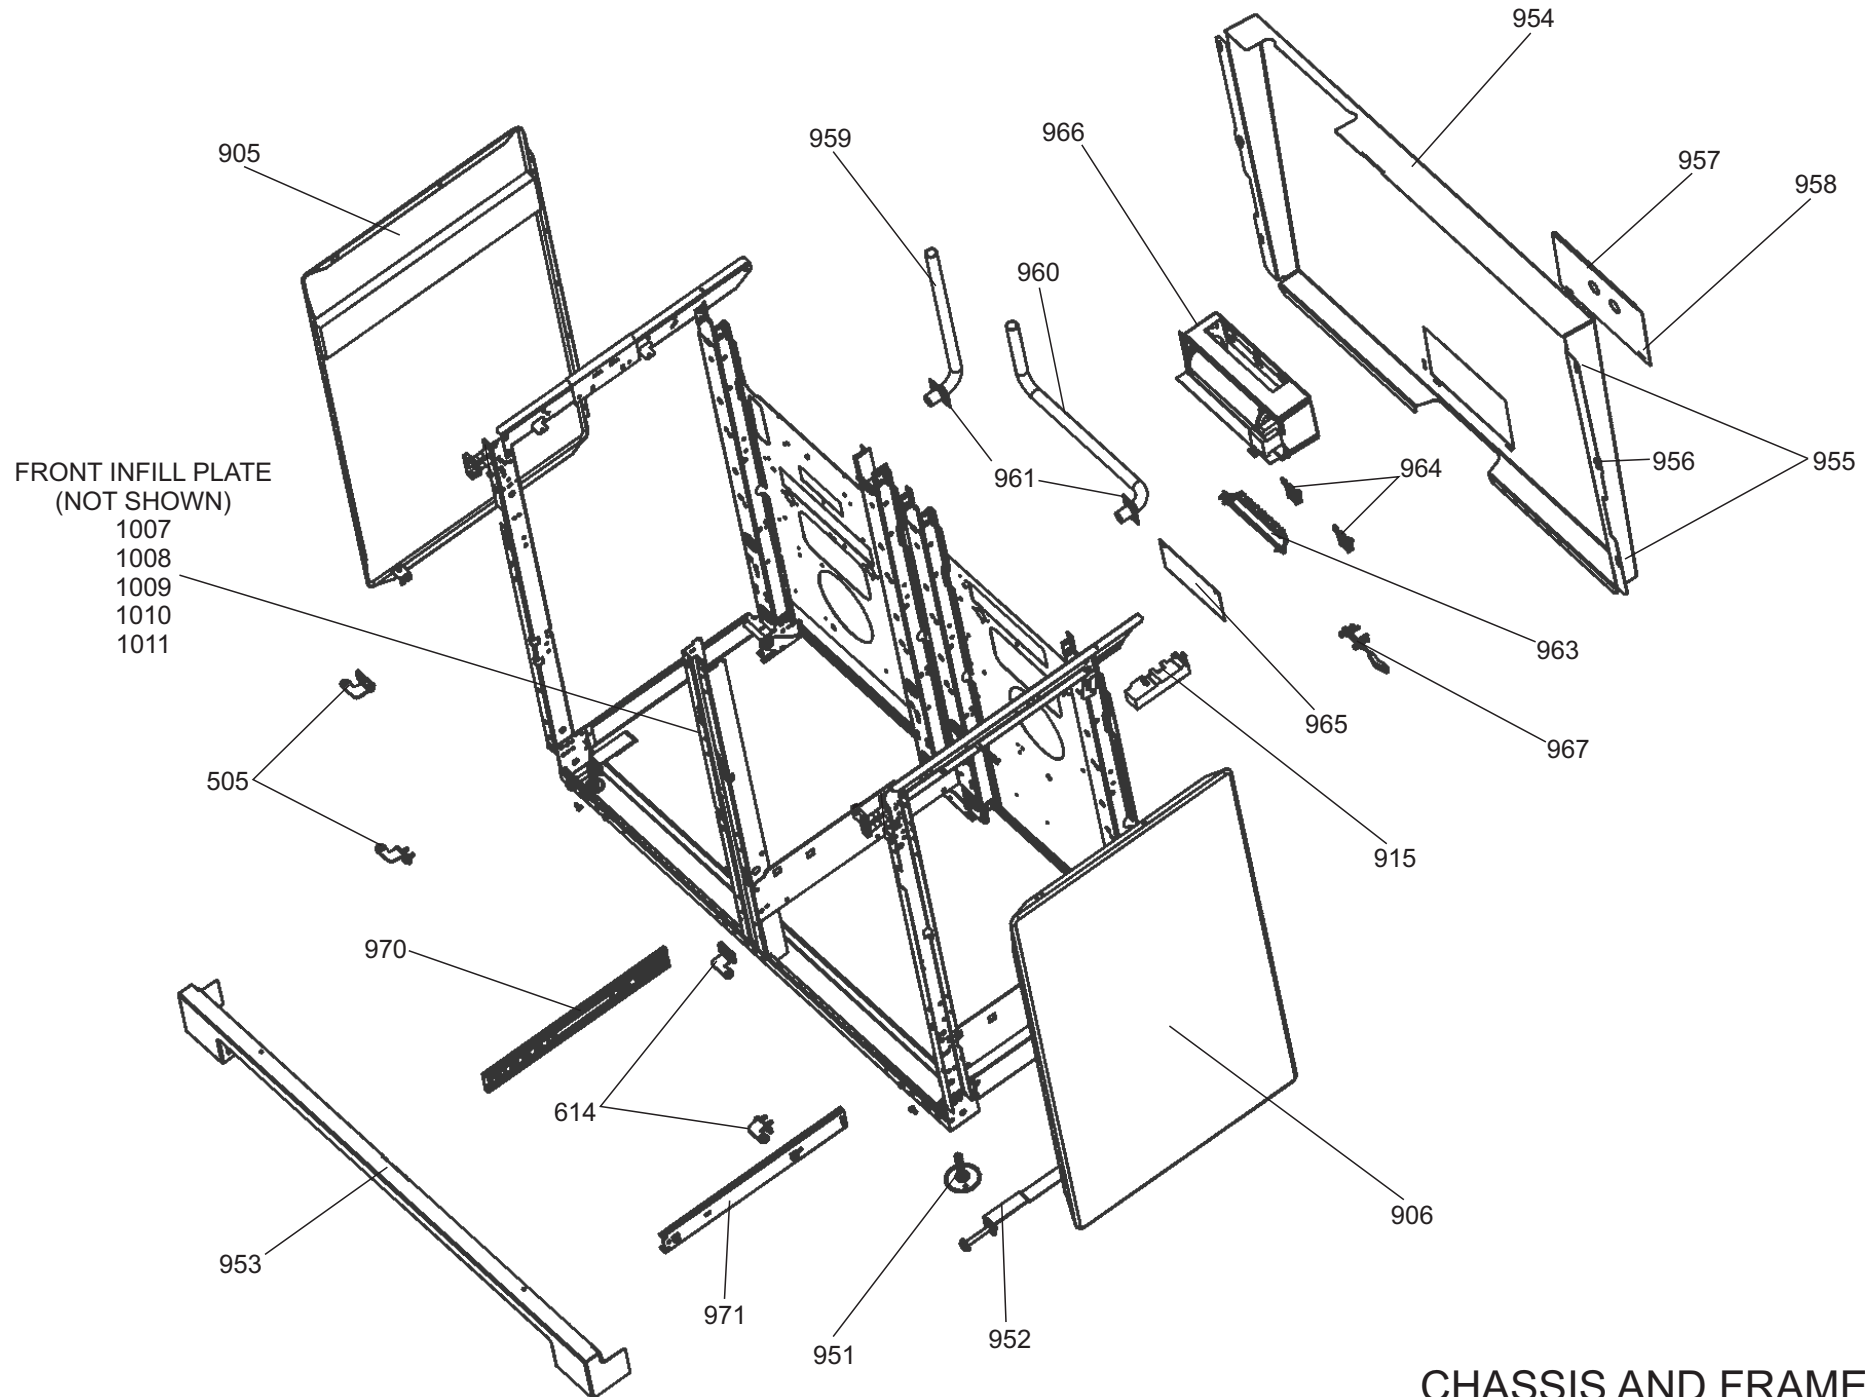

DSL0788 P07

DATE 14.03.2019 ISSUE STATUS 01

BREAD PROVING DRAWER

LONGSTOCK DELUXE 110 DF

DATE 14.03.2019

ISSUE STATUS 01

DSL0788 P09

CHASSIS AND FRAME ASSEMBLY