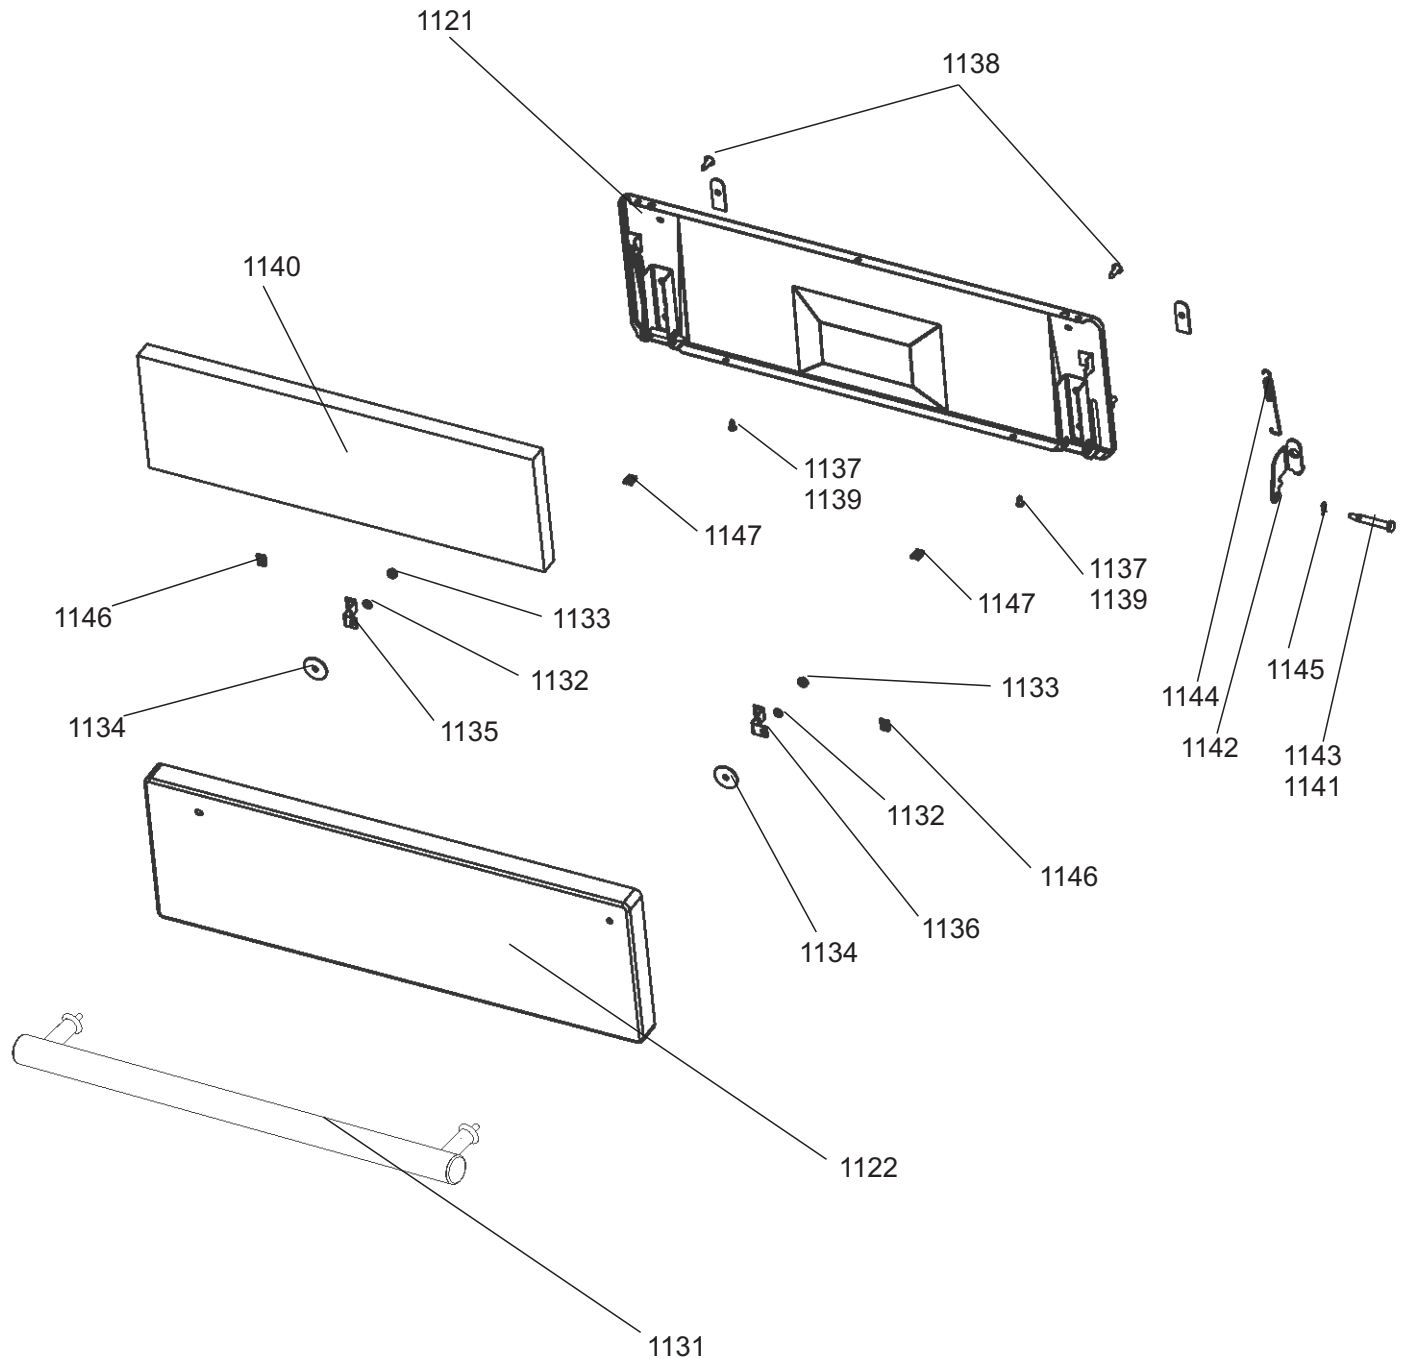

LONGSTOCK DELUXE 110 DF

DSL0788 P11
DATE 19.04.17 ISSUE STATUS 01

GRILL DOOR