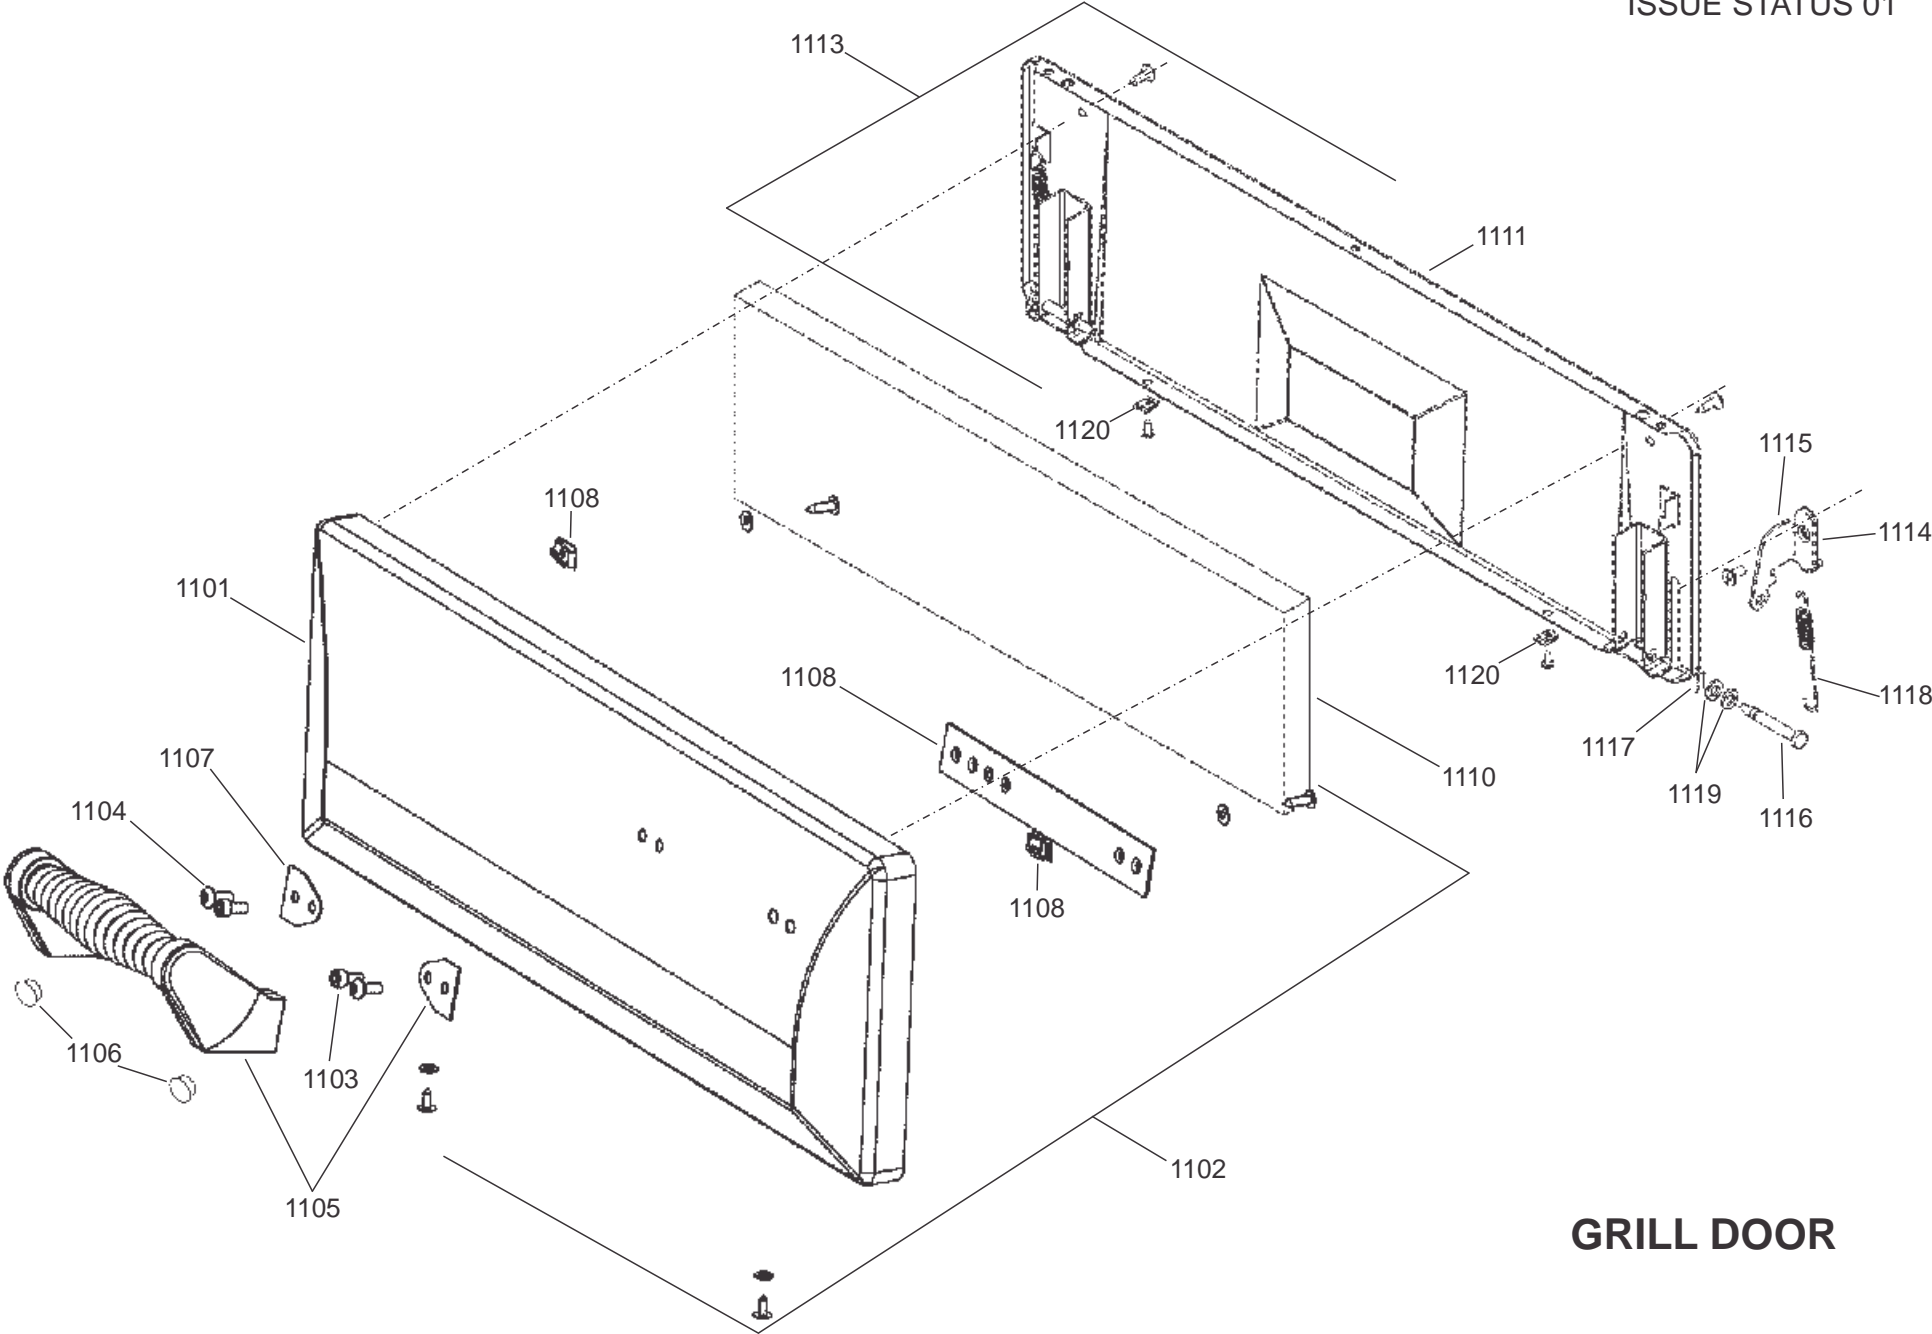

HOB ASSEMBLY

HOTPLATE ASSEMBLY

LECKFORD DELUXE 110 DUAL FUEL

DSL0791 P02
DATE 05.03.2019 ISSUE STATUS 001

GAS RAIL - BURNERS - INJECTORS AND PIPE ASSY

FACIA - CONTROL KNOBS AND PLINTH

GRILL CHAMBER

LEFT HAND OVEN (MULTI-FUNCTION & LIGHT)

DATE: 12.03.2019

DSL0791 P11
ISSUE STATUS 01

GRILL DOOR

LEFT HAND OVEN DOOR

RIGHT HAND OVEN DOOR

LECKFORD DELUXE 110 DUAL FUEL

DATE: 12.03.2019

DSL0791 P15