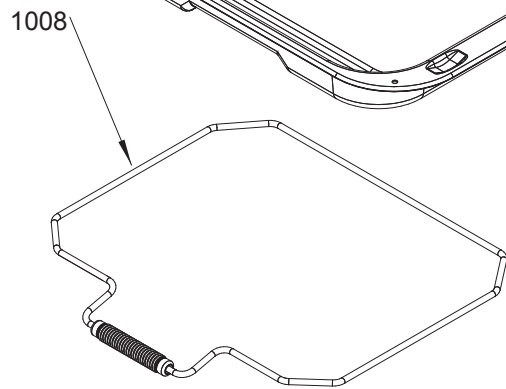

ACCESSORIES