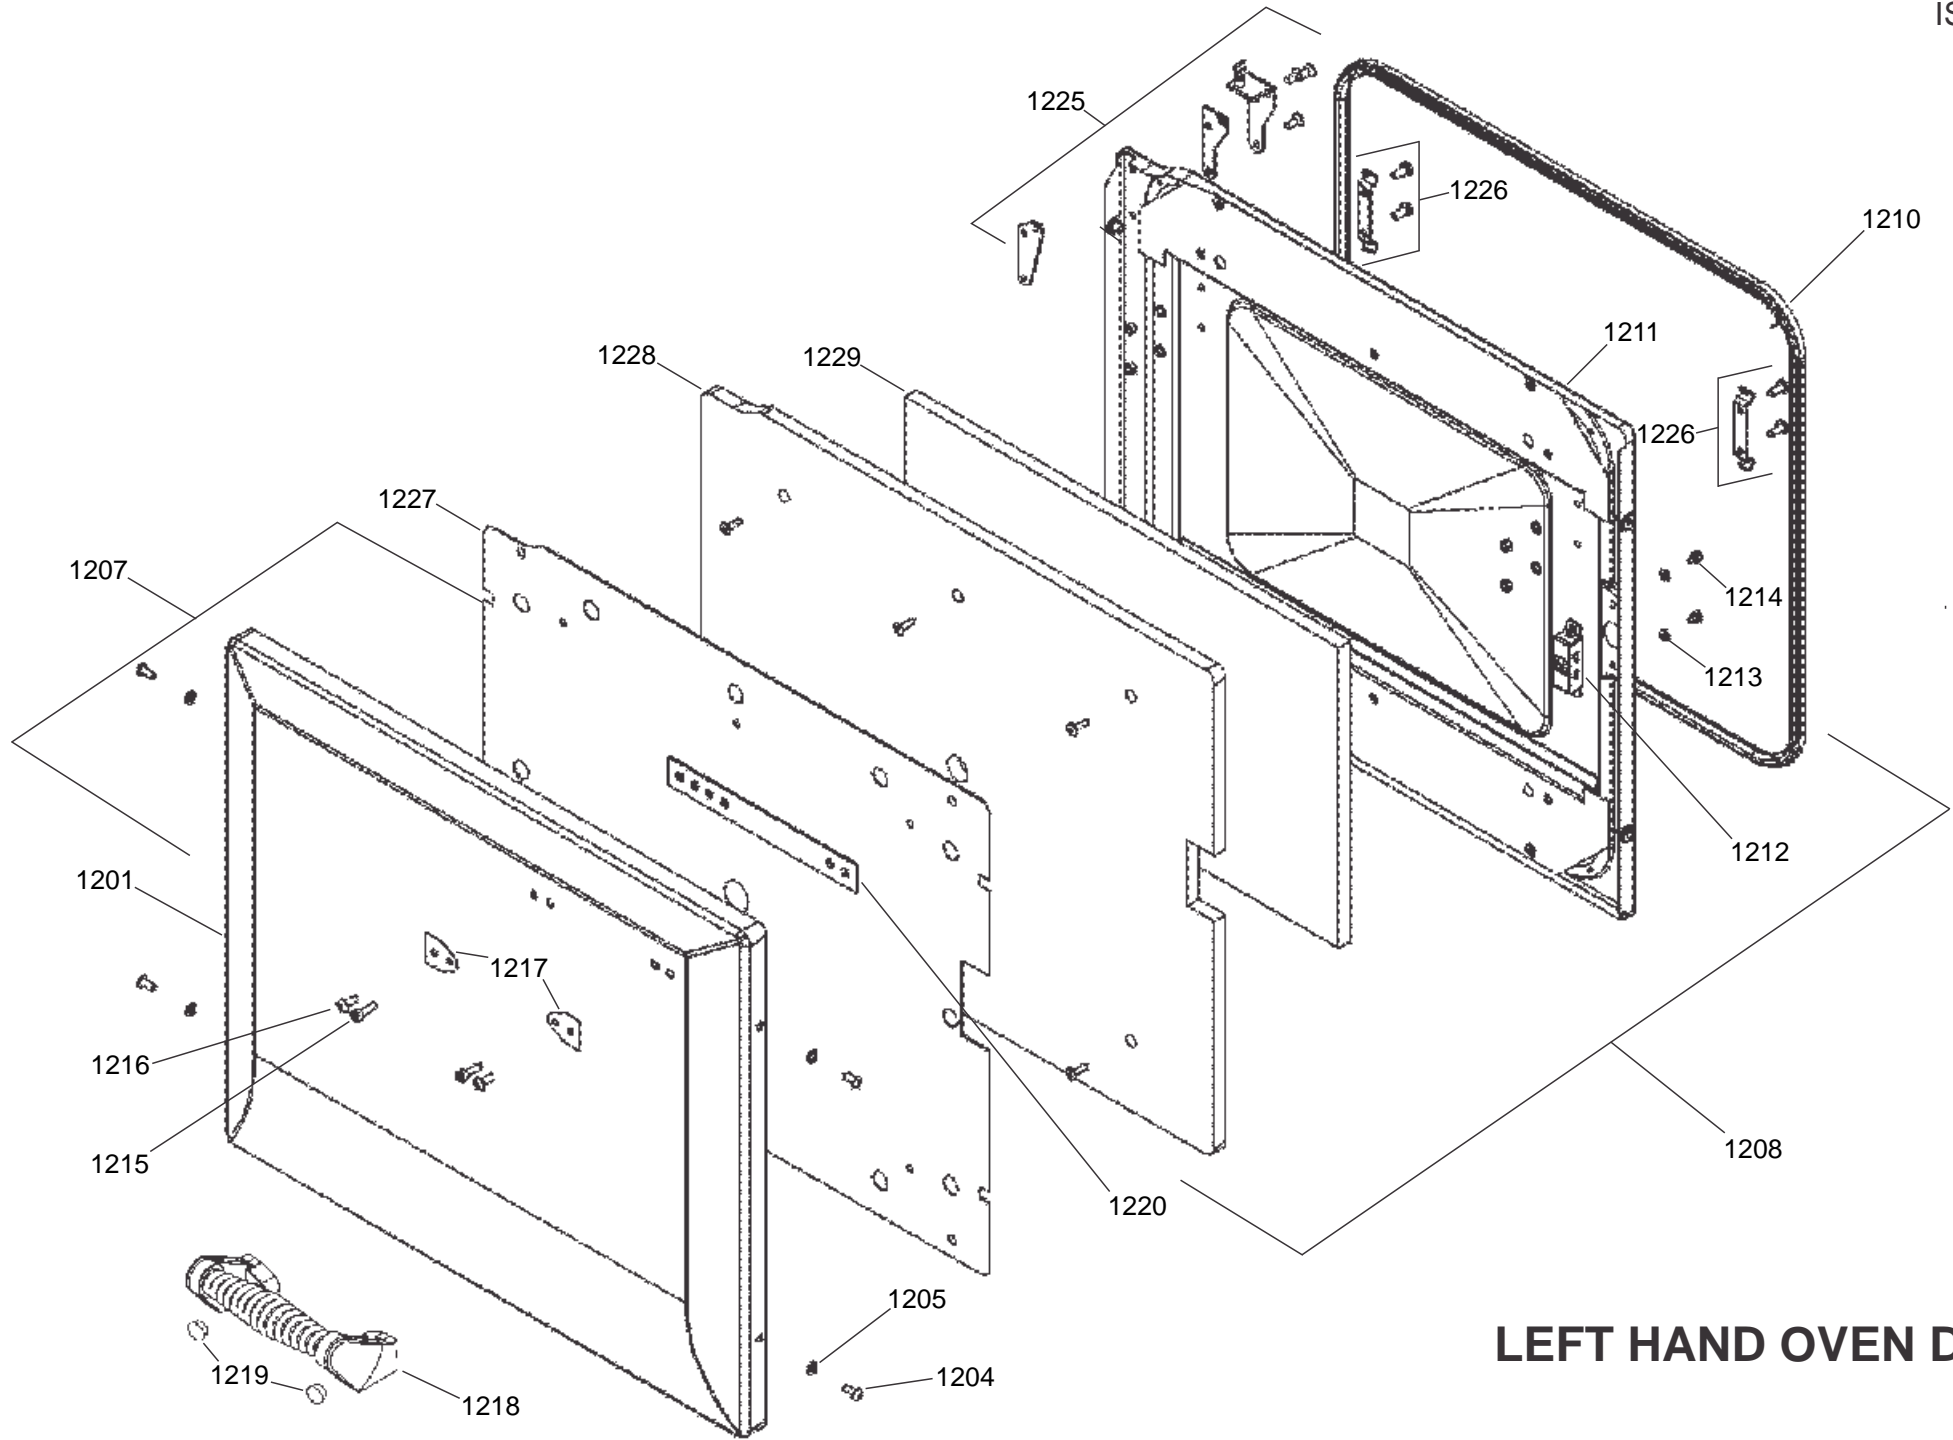

HOB ASSEMBLY

HOTPLATE ASSEMBLY

LECKFORD DELUXE 110 DUAL FUEL

DSL0791 P02
DATE 05.03.2019 ISSUE STATUS 001

GAS RAIL - BURNERS - INJECTORS AND PIPE ASSY

FACIA - CONTROL KNOBS AND PLINTH

GRILL CHAMBER

LEFT HAND OVEN (MULTI-FUNCTION & LIGHT)

DATE: 12.03.2019

DSL0791 P11
ISSUE STATUS 01

GRILL DOOR

LEFT HAND OVEN DOOR

RIGHT HAND OVEN DOOR

LECKFORD DELUXE 110 DUAL FUEL

DATE: 12.03.2019

DSL0791 P15

ISSUE: 01

Code	Description
X01	Grill Front Switch
X02	Grill Energy Controller
X03	Left Hand Grill Elements
X04	Right Hand Grill Elements
X05	Left Hand Oven Thermostat
X06	Left Hand Oven Switch
X07	Left Hand Oven Front Switch
X08	Left Hand Oven Base Element
X09	Left Hand Oven Fan Element
X10	Left Hand Oven Top Outer Element
X11	Left Hand Oven Top Inner Element
X12	Right Hand Oven Thermostat
X14	Right Hand Oven Front Switch
X15	Right Hand Oven Fan Element
X16	Oven Fan
X17	Clock / Timer
X21	Proving Drawer Switch
X22	Proving Drawer Energy Regulator
X23	Proving Drawer Element
X24	Cooling Fan
X26	Neon
X27	Thermal Cut-Out
X28	Ignition Switches
X30	Spark Generator
X31	Oven Light
X32	Oven Light Switch
X33	Hob Energy Regulator
X34	Hob Element