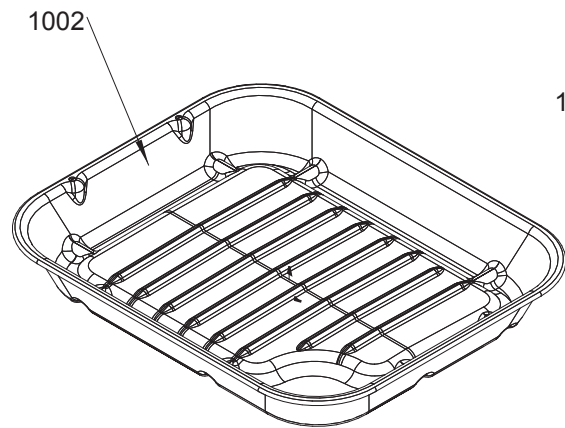

HOB ASSEMBLY

HOTPLATE ASSEMBLY

LECKFORD DELUXE 110 DUAL FUEL

DSL0791 P02
DATE 05.03.2019 ISSUE STATUS 001

GAS RAIL - BURNERS - INJECTORS AND PIPE ASSY

FACIA - CONTROL KNOBS AND PLINTH

GRILL CHAMBER

LEFT HAND OVEN (MULTI-FUNCTION & LIGHT)

LECKFORD DELUXE 110 DUAL FUEL

DATE: 12.03.2019

DSL0791 P06

ISSUE: 01

BREAD PROVING DRAWER

COOKER BACK & ELECTRICAL

ACCESSORIES

LECKFORD DELUXE 110 DUAL FUEL