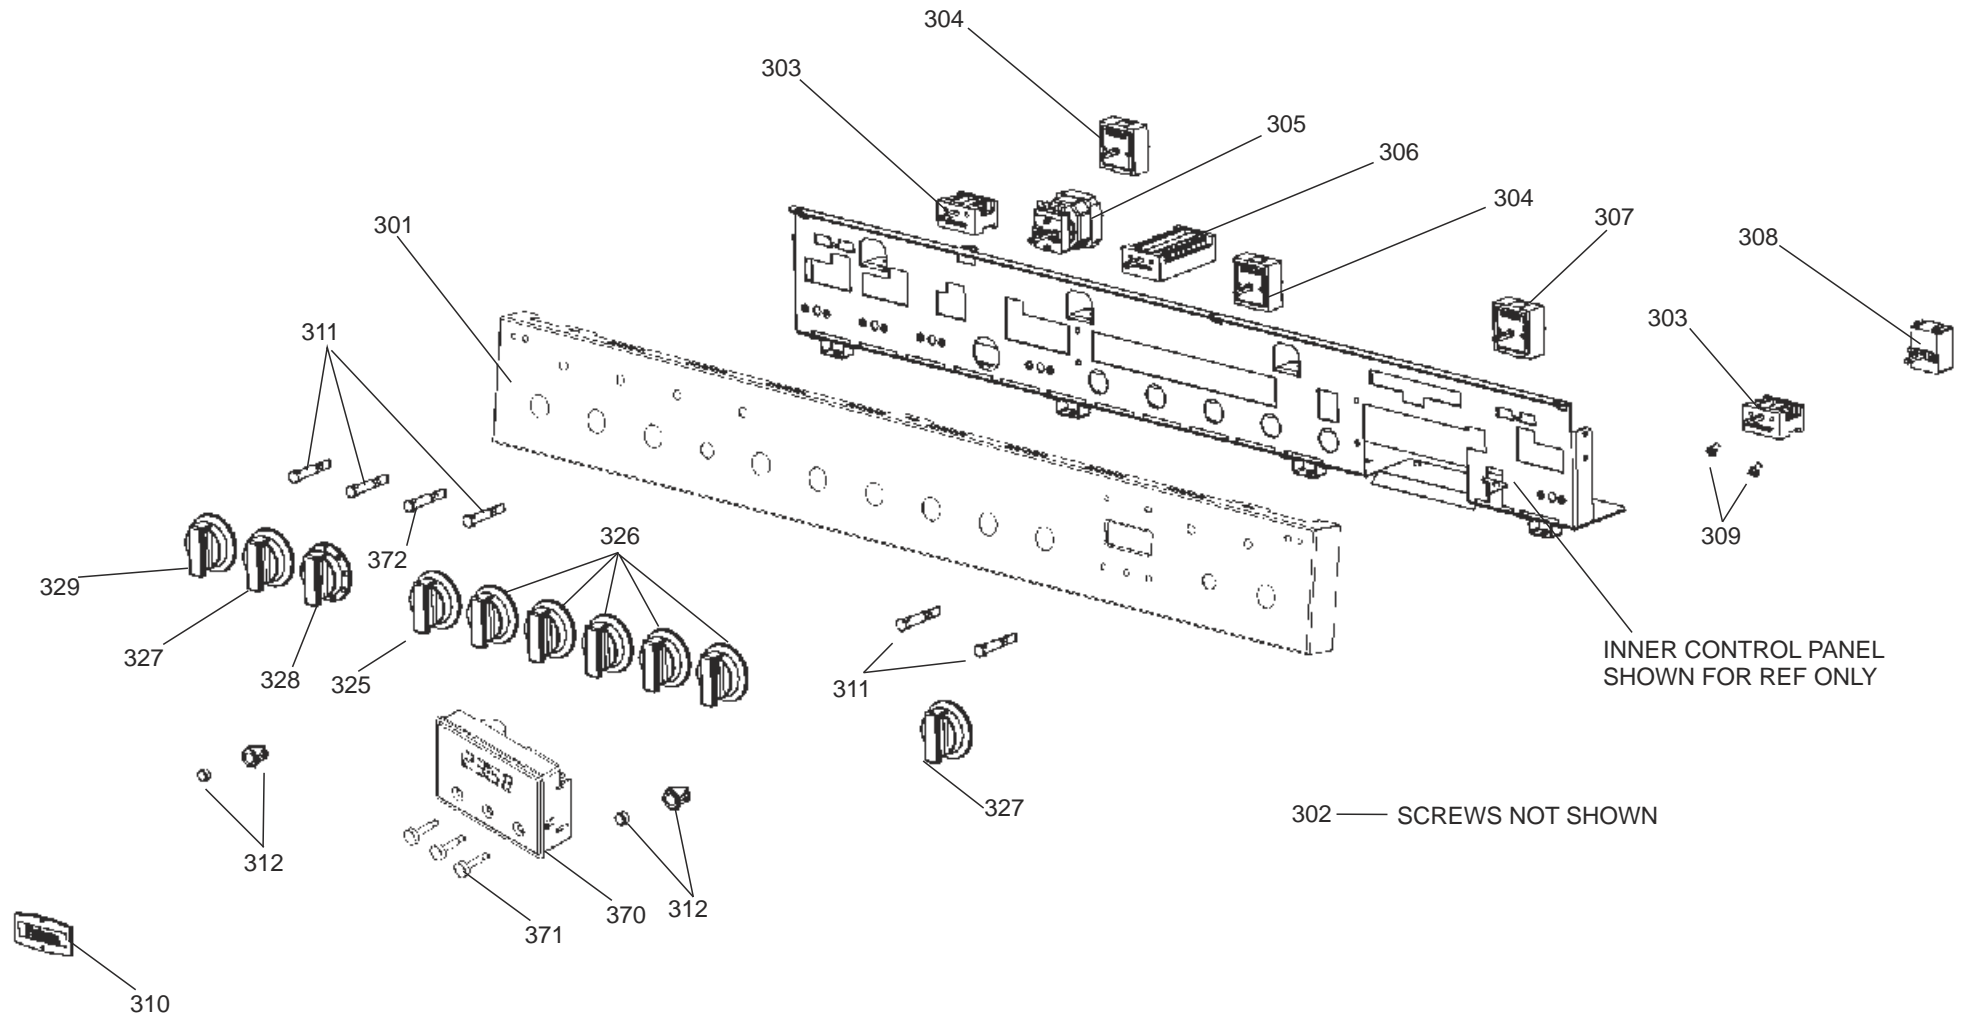

HOB ASSEMBLY

HOTPLATE ASSEMBLY

LECKFORD DELUXE 110 DUAL FUEL

DSL0791 P02
DATE 05.03.2019 ISSUE STATUS 001

GAS RAIL - BURNERS - INJECTORS AND PIPE ASSY

FACIA - CONTROL KNOBS AND PLINTH

GRILL CHAMBER

LEFT HAND OVEN (MULTI-FUNCTION & LIGHT)

LECKFORD DELUXE 110 DUAL FUEL

DATE: 12.03.2019

DSL0791 P06

ISSUE: 01

BREAD PROVING DRAWER

COOKER BACK & ELECTRICAL

ACCESSORIES

LECKFORD DELUXE 110 DUAL FUEL

DATE: 12.03.2019

DSL0791 P11
ISSUE STATUS 01

GRILL DOOR

LEFT HAND OVEN DOOR

RIGHT HAND OVEN DOOR

LECKFORD DELUXE 110 DUAL FUEL

DATE: 12.03.2019

DSL0791 P15

ISSUE: 01

Code	Description
X01	Grill Front Switch
X02	Grill Energy Controller
X03	Left Hand Grill Elements
X04	Right Hand Grill Elements
X05	Left Hand Oven Thermostat
X06	Left Hand Oven Switch
X07	Left Hand Oven Front Switch
X08	Left Hand Oven Base Element
X09	Left Hand Oven Fan Element
X10	Left Hand Oven Top Outer Element
X11	Left Hand Oven Top Inner Element
X12	Right Hand Oven Thermostat
X14	Right Hand Oven Front Switch
X15	Right Hand Oven Fan Element
X16	Oven Fan
X17	Clock / Timer
X21	Proving Drawer Switch
X22	Proving Drawer Energy Regulator
X23	Proving Drawer Element
X24	Cooling Fan
X26	Neon
X27	Thermal Cut-Out
X28	Ignition Switches
X30	Spark Generator
X31	Oven Light
X32	Oven Light Switch
X33	Hob Energy Regulator
X34	Hob Element