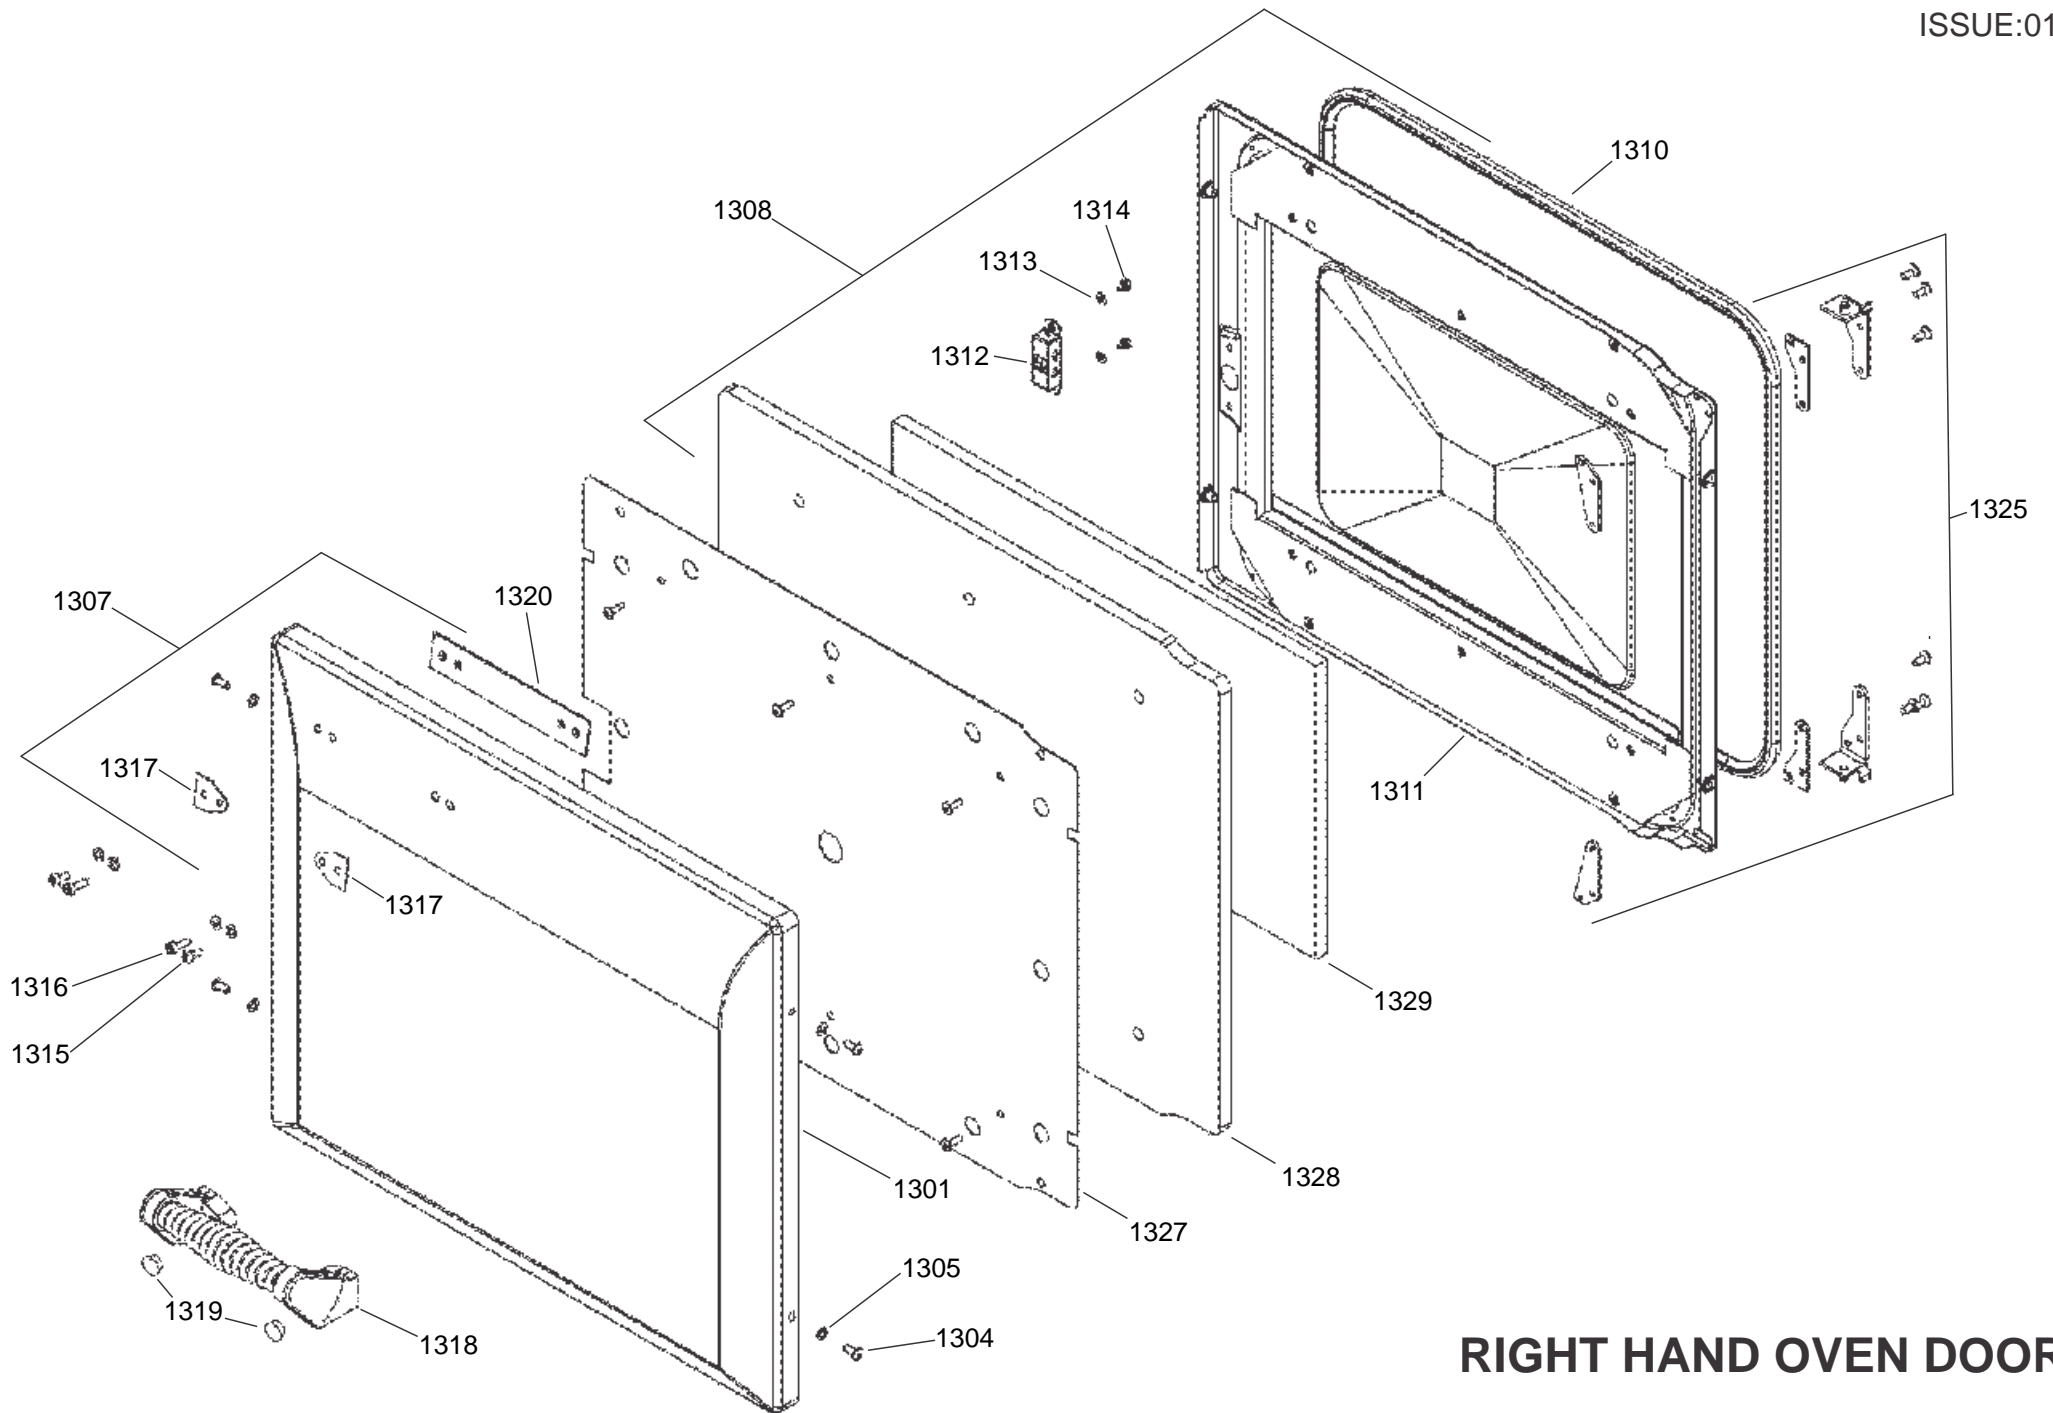

DATE: 12.03.2019

DSL0791 P11
ISSUE STATUS 01

GRILL DOOR

LEFT HAND OVEN DOOR

RIGHT HAND OVEN DOOR

LECKFORD DELUXE 110 DUAL FUEL

DATE: 12.03.2019

DSL0791 P15

ISSUE: 01

Code	Description
X01	Grill Front Switch
X02	Grill Energy Controller
X03	Left Hand Grill Elements
X04	Right Hand Grill Elements
X05	Left Hand Oven Thermostat
X06	Left Hand Oven Switch
X07	Left Hand Oven Front Switch
X08	Left Hand Oven Base Element
X09	Left Hand Oven Fan Element
X10	Left Hand Oven Top Outer Element
X11	Left Hand Oven Top Inner Element
X12	Right Hand Oven Thermostat
X14	Right Hand Oven Front Switch
X15	Right Hand Oven Fan Element
X16	Oven Fan
X17	Clock / Timer
X21	Proving Drawer Switch
X22	Proving Drawer Energy Regulator
X23	Proving Drawer Element
X24	Cooling Fan
X26	Neon
X27	Thermal Cut-Out
X28	Ignition Switches
X30	Spark Generator
X31	Oven Light
X32	Oven Light Switch
X33	Hob Energy Regulator
X34	Hob Element