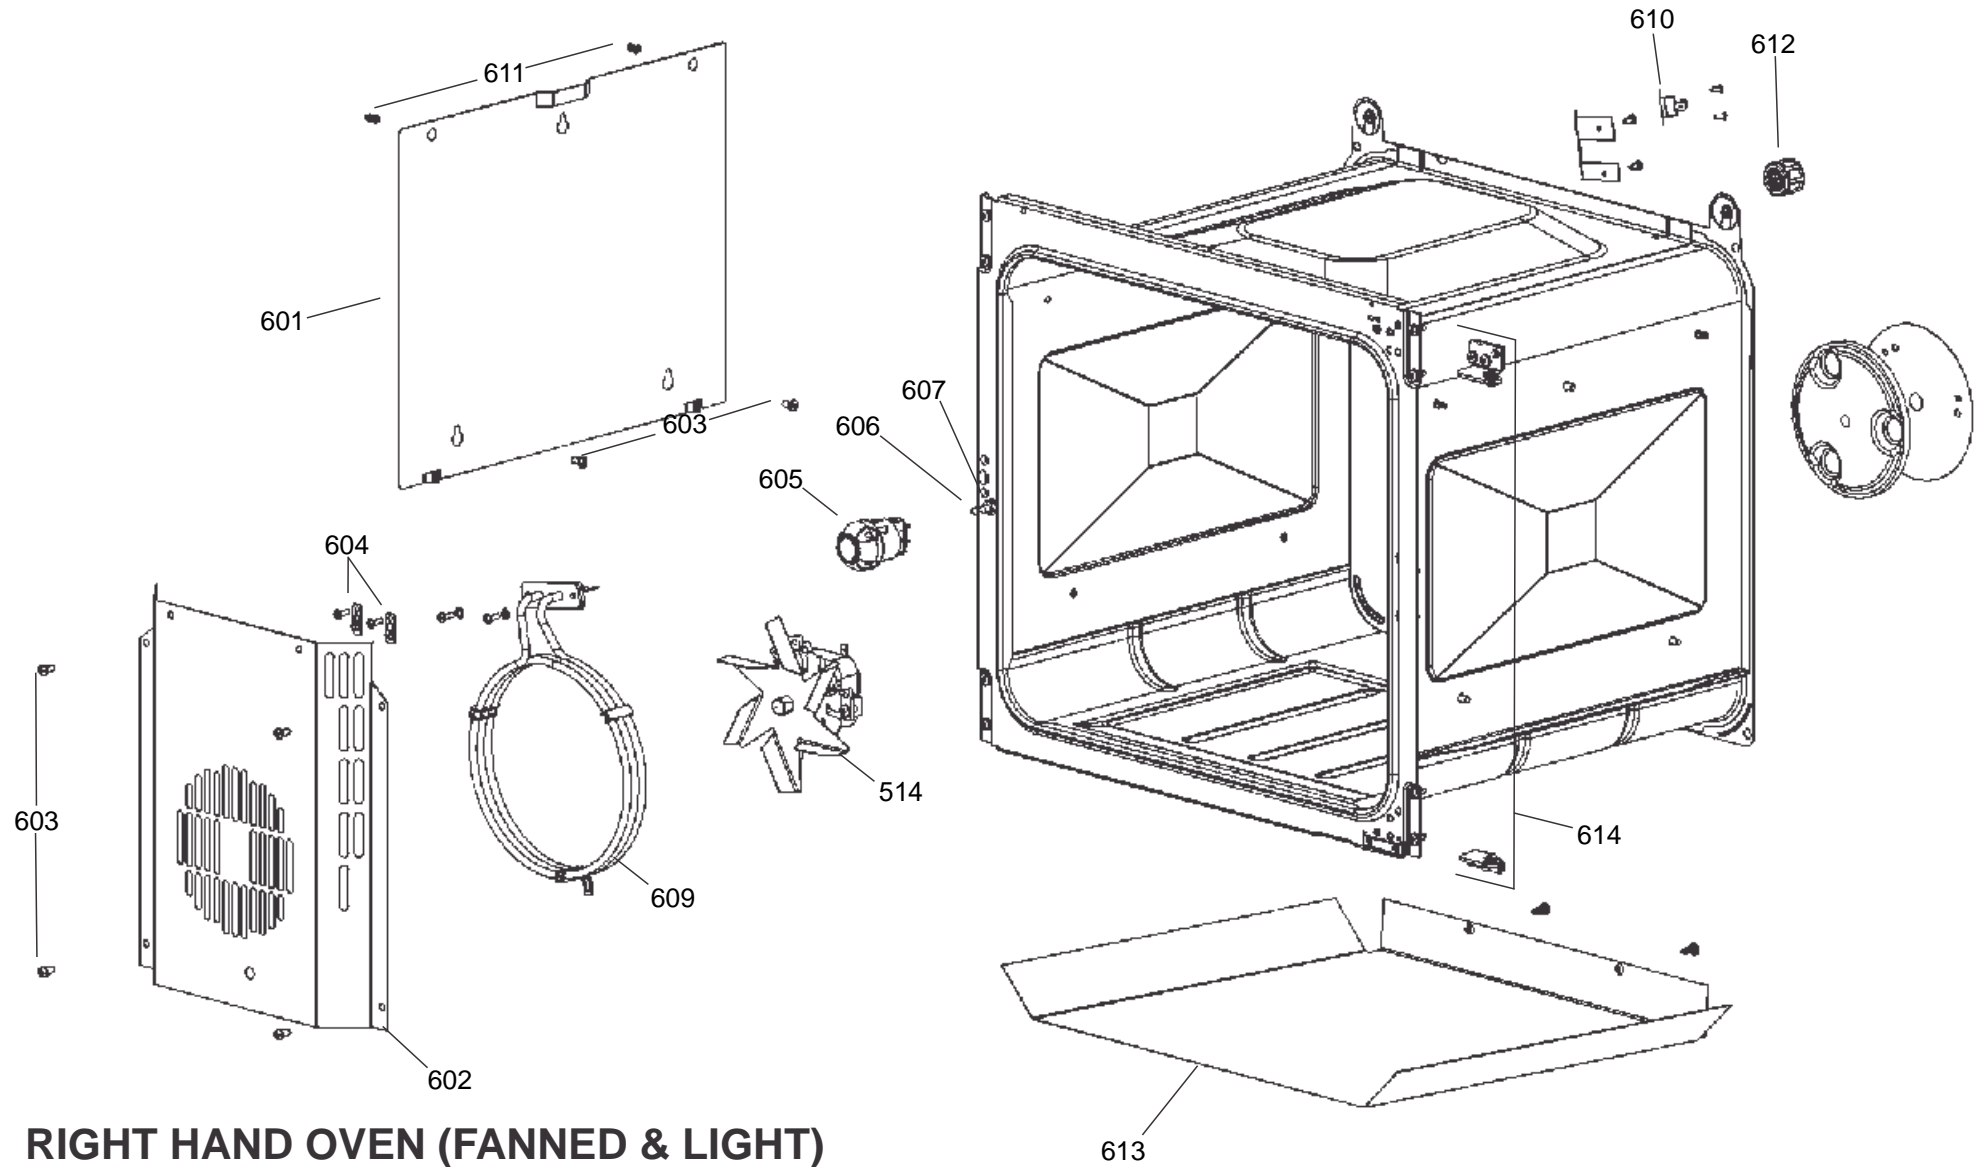

HOB ASSEMBLY

HOTPLATE ASSEMBLY

LECKFORD DELUXE 110 DUAL FUEL

DSL0791 P02
DATE 05.03.2019 ISSUE STATUS 001

GAS RAIL - BURNERS - INJECTORS AND PIPE ASSY

FACIA - CONTROL KNOBS AND PLINTH

GRILL CHAMBER

LEFT HAND OVEN (MULTI-FUNCTION & LIGHT)

LECKFORD DELUXE 110 DUAL FUEL

DATE: 12.03.2019

DSL0791 P06

ISSUE: 01

BREAD PROVING DRAWER

COOKER BACK & ELECTRICAL

ACCESSORIES

LECKFORD DELUXE 110 DUAL FUEL

DATE: 12.03.2019

DSL0791 P11
ISSUE STATUS 01

GRILL DOOR

LEFT HAND OVEN DOOR

RIGHT HAND OVEN DOOR

LECKFORD DELUXE 110 DUAL FUEL

DATE: 12.03.2019

DSL0791 P15