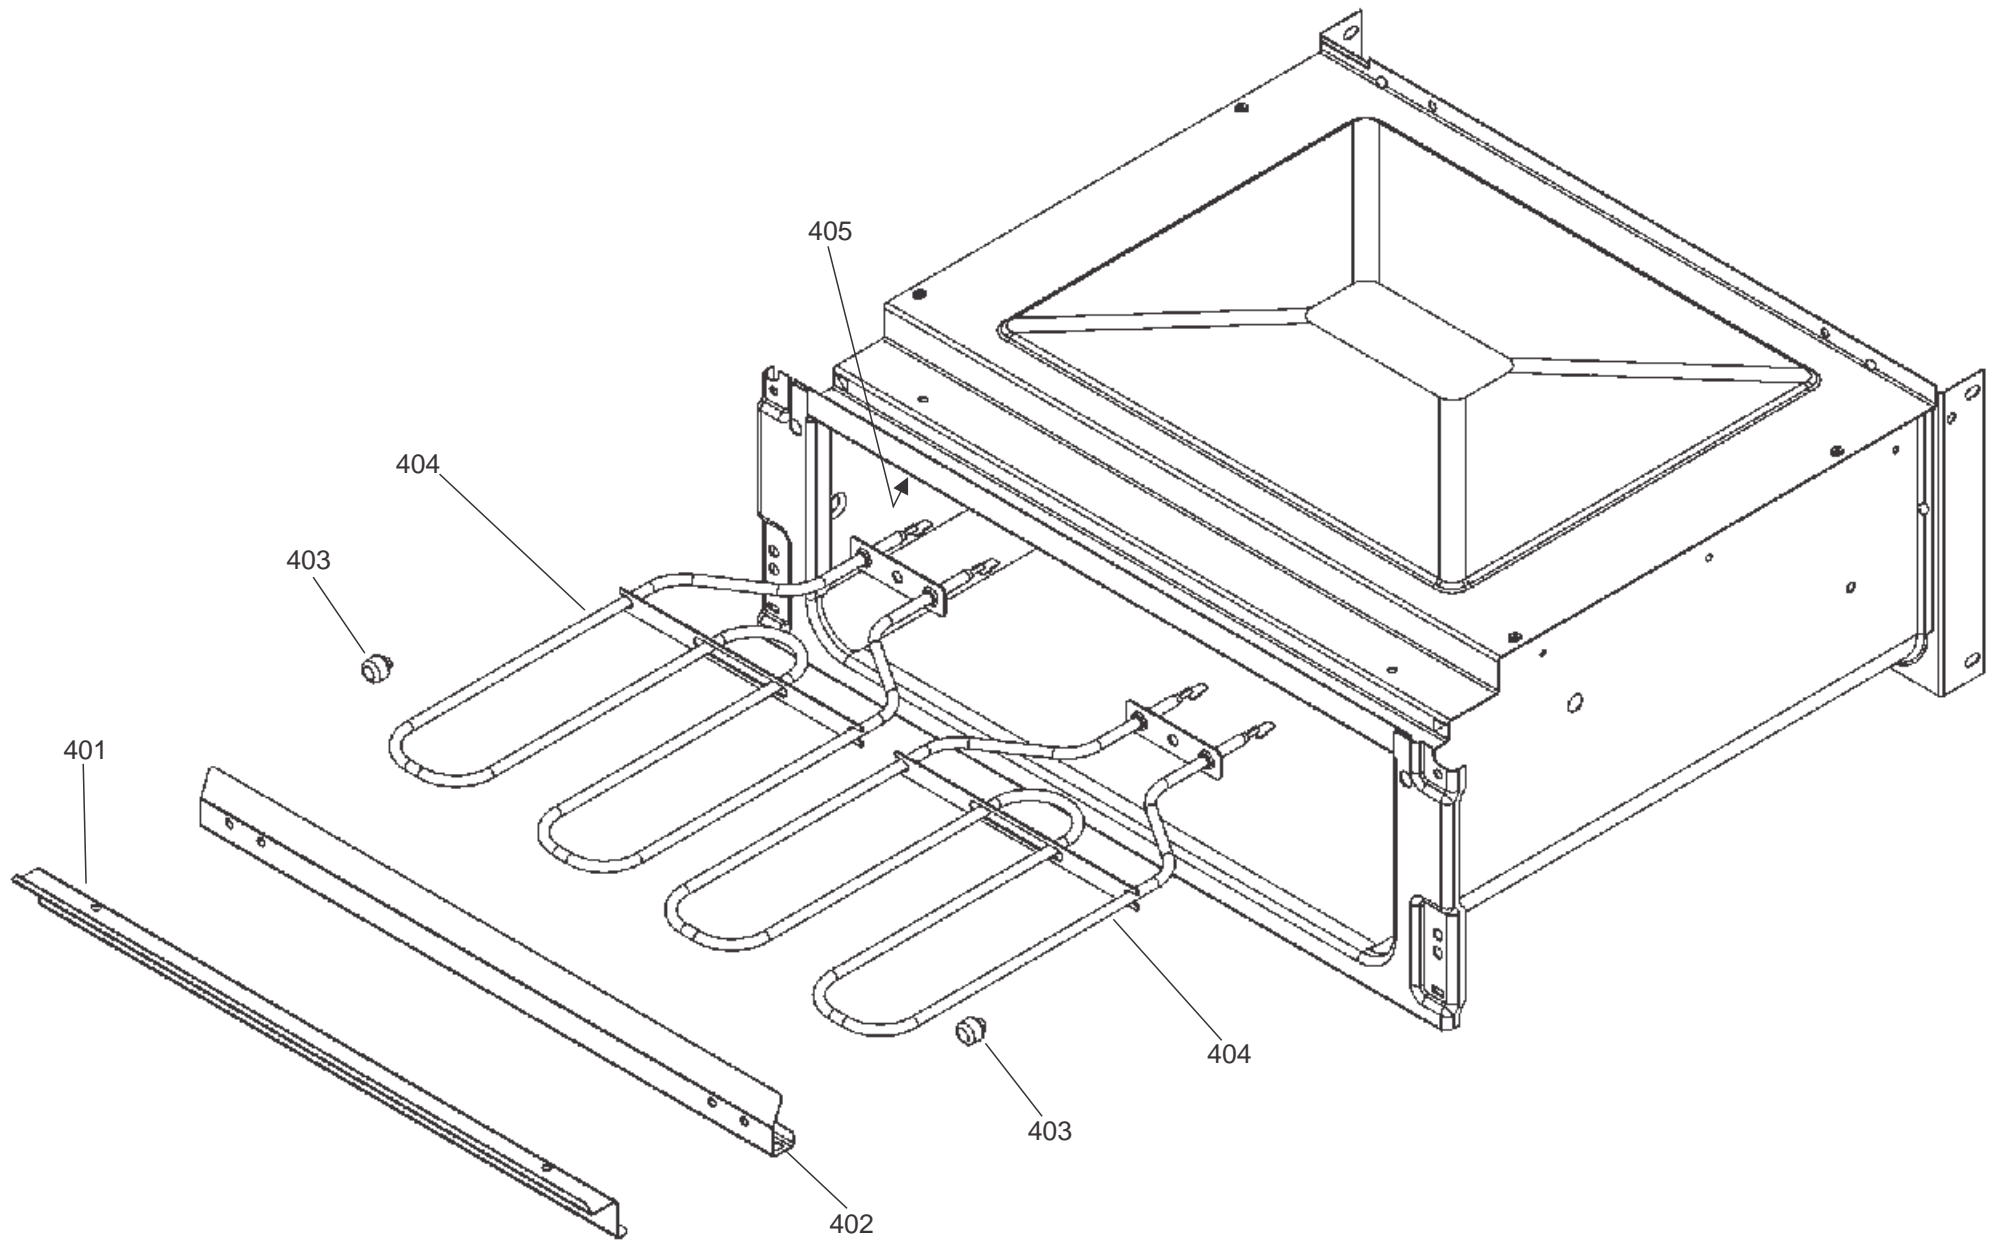

HOB ASSEMBLY

HOTPLATE ASSEMBLY

LECKFORD DELUXE 110 DUAL FUEL

DSL0791 P02
DATE 05.03.2019 ISSUE STATUS 001

GAS RAIL - BURNERS - INJECTORS AND PIPE ASSY

FACIA - CONTROL KNOBS AND PLINTH

GRILL CHAMBER

LEFT HAND OVEN (MULTI-FUNCTION & LIGHT)

LECKFORD DELUXE 110 DUAL FUEL

DATE: 12.03.2019

DSL0791 P06

ISSUE: 01

BREAD PROVING DRAWER

COOKER BACK & ELECTRICAL

ACCESSORIES

LECKFORD DELUXE 110 DUAL FUEL

DATE: 12.03.2019

DSL0791 P11
ISSUE STATUS 01

GRILL DOOR

LEFT HAND OVEN DOOR

RIGHT HAND OVEN DOOR

LECKFORD DELUXE 110 DUAL FUEL

DATE: 12.03.2019

DSL0791 P15