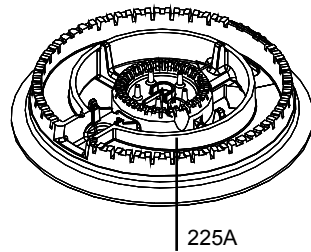

HOB ASSEMBLY

HOTPLATE ASSEMBLY

LECKFORD DELUXE 110 DUAL FUEL

DSL0791 P02
DATE 05.03.2019 ISSUE STATUS 001

GAS RAIL - BURNERS - INJECTORS AND PIPE ASSY

FACIA - CONTROL KNOBS AND PLINTH

GRILL CHAMBER

LEFT HAND OVEN (MULTI-FUNCTION & LIGHT)

DATE: 12.03.2019

DSL0791 P11
ISSUE STATUS 01

GRILL DOOR

LEFT HAND OVEN DOOR

RIGHT HAND OVEN DOOR

LECKFORD DELUXE 110 DUAL FUEL

DATE: 12.03.2019

DSL0791 P15