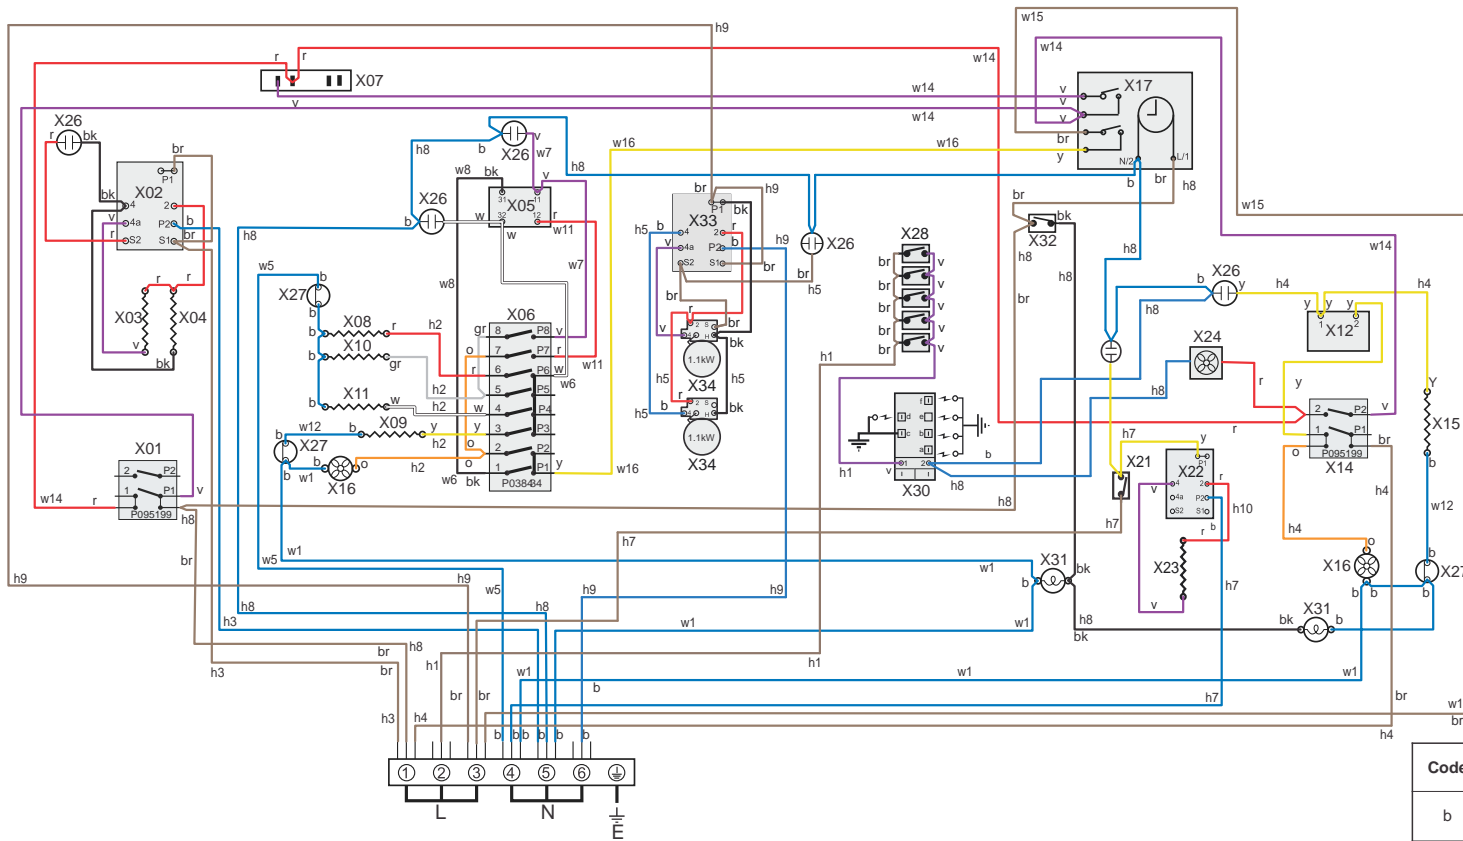

DATE: 12.03.2019

DSL0791 P11
ISSUE STATUS 01

GRILL DOOR

LEFT HAND OVEN DOOR

RIGHT HAND OVEN DOOR

LECKFORD DELUXE 110 DUAL FUEL

DATE: 12.03.2019

DSL0791 P15

ISSUE: 01

Code	Description
X01	Grill Front Switch
X02	Grill Energy Controller
X03	Left Hand Grill Elements
X04	Right Hand Grill Elements
X05	Left Hand Oven Thermostat
X06	Left Hand Oven Switch
X07	Left Hand Oven Front Switch
X08	Left Hand Oven Base Element
X09	Left Hand Oven Fan Element
X10	Left Hand Oven Top Outer Element
X11	Left Hand Oven Top Inner Element
X12	Right Hand Oven Thermostat
X14	Right Hand Oven Front Switch
X15	Right Hand Oven Fan Element
X16	Oven Fan
X17	Clock / Timer
X21	Proving Drawer Switch
X22	Proving Drawer Energy Regulator
X23	Proving Drawer Element
X24	Cooling Fan
X26	Neon
X27	Thermal Cut-Out
X28	Ignition Switches
X30	Spark Generator
X31	Oven Light
X32	Oven Light Switch
X33	Hob Energy Regulator
X34	Hob Element

Code	Description
b	Blue
br	Brown
bk	Black
or	Orange
r	Red
v	Violet
w	White
y	Yellow
g/y	Green / Yellow

WIRING