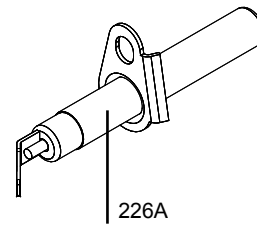

HOB ASSEMBLY

HOTPLATE ASSEMBLY

LECKFORD DELUXE 110 DUAL FUEL

DSL0791 P02
DATE 05.03.2019 ISSUE STATUS 001

GAS RAIL - BURNERS - INJECTORS AND PIPE ASSY

FACIA - CONTROL KNOBS AND PLINTH

GRILL CHAMBER

LEFT HAND OVEN (MULTI-FUNCTION & LIGHT)