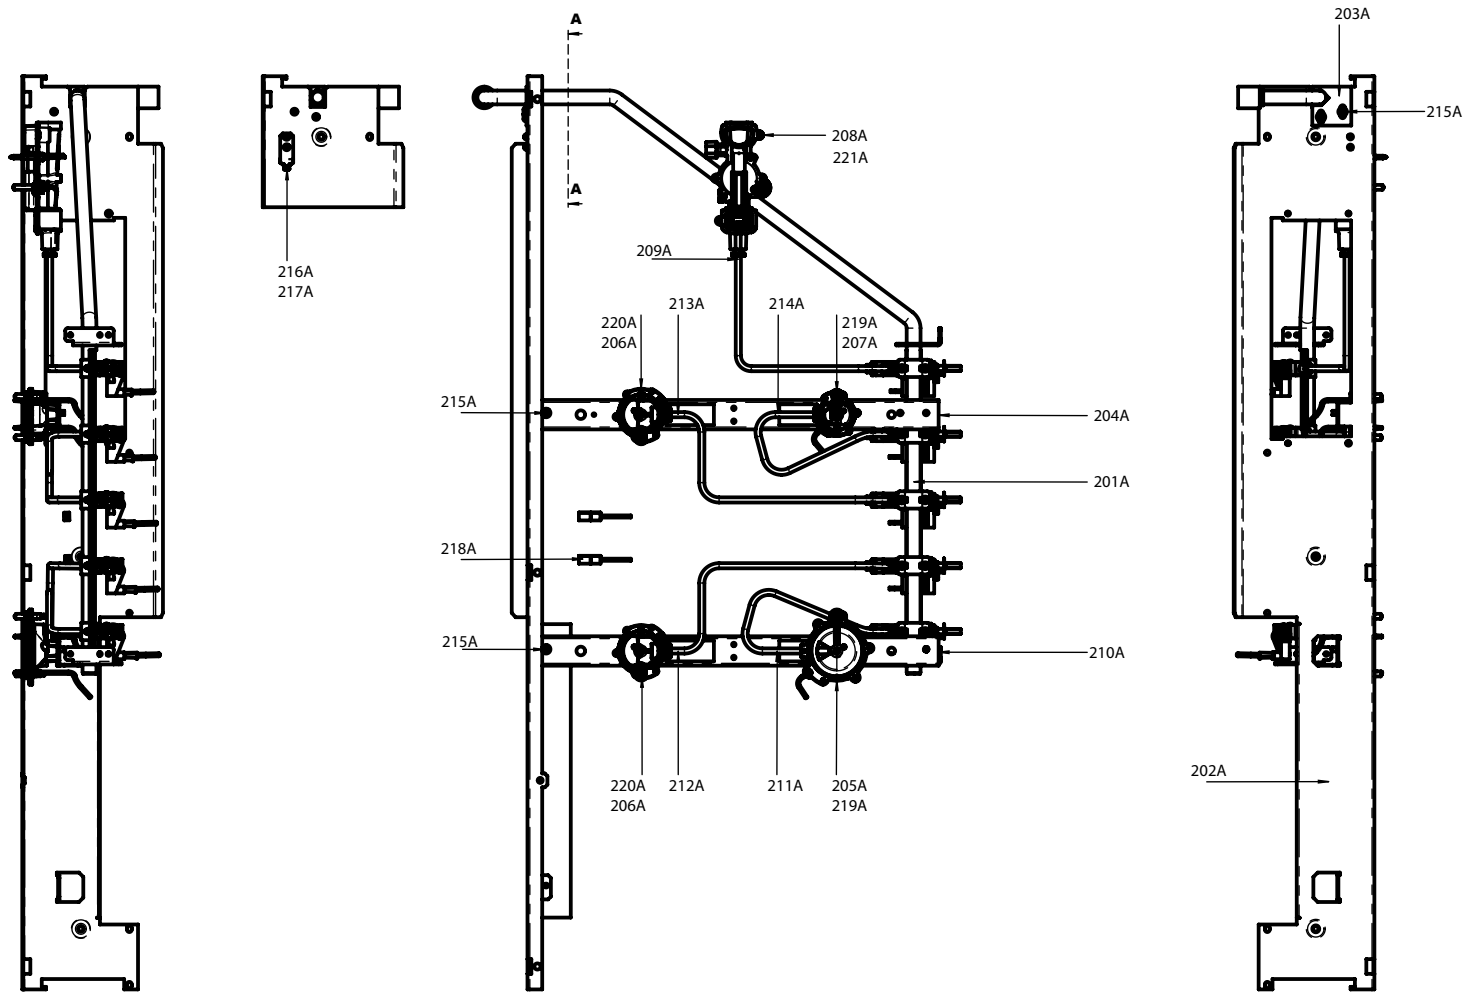

HOB ASSEMBLY

HOTPLATE ASSEMBLY

LECKFORD DELUXE 110 DUAL FUEL

DSL0791 P02
DATE 05.03.2019 ISSUE STATUS 001

GAS RAIL - BURNERS - INJECTORS AND PIPE ASSY

FACIA - CONTROL KNOBS AND PLINTH

GRILL CHAMBER

LEFT HAND OVEN (MULTI-FUNCTION & LIGHT)

DATE: 12.03.2019

DSL0791 P11
ISSUE STATUS 01

GRILL DOOR

LEFT HAND OVEN DOOR

RIGHT HAND OVEN DOOR

LECKFORD DELUXE 110 DUAL FUEL

DATE: 12.03.2019

DSL0791 P15

ISSUE: 01

Code	Description
X01	Grill Front Switch
X02	Grill Energy Controller
X03	Left Hand Grill Elements
X04	Right Hand Grill Elements
X05	Left Hand Oven Thermostat
X06	Left Hand Oven Switch
X07	Left Hand Oven Front Switch
X08	Left Hand Oven Base Element
X09	Left Hand Oven Fan Element
X10	Left Hand Oven Top Outer Element
X11	Left Hand Oven Top Inner Element
X12	Right Hand Oven Thermostat
X14	Right Hand Oven Front Switch
X15	Right Hand Oven Fan Element
X16	Oven Fan
X17	Clock / Timer
X21	Proving Drawer Switch
X22	Proving Drawer Energy Regulator
X23	Proving Drawer Element
X24	Cooling Fan
X26	Neon
X27	Thermal Cut-Out
X28	Ignition Switches
X30	Spark Generator
X31	Oven Light
X32	Oven Light Switch
X33	Hob Energy Regulator
X34	Hob Element

Code	Description
b	Blue
br	Brown
bk	Black
or	Orange
r	Red
v	Violet
w	White
y	Yellow
g/y	Green / Yellow

WIRING