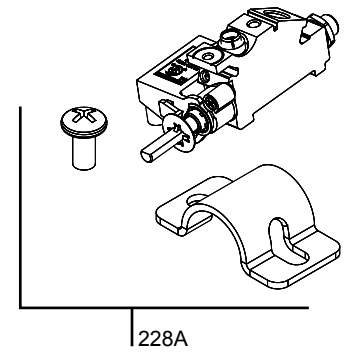

HOB ASSEMBLY

HOTPLATE ASSEMBLY

LECKFORD DELUXE 110 DUAL FUEL

DSL0791 P02
DATE 05.03.2019 ISSUE STATUS 001

GAS RAIL - BURNERS - INJECTORS AND PIPE ASSY

FACIA - CONTROL KNOBS AND PLINTH

GRILL CHAMBER

LEFT HAND OVEN (MULTI-FUNCTION & LIGHT)

LECKFORD DELUXE 110 DUAL FUEL

DATE: 12.03.2019

DSL0791 P06

ISSUE: 01

BREAD PROVING DRAWER

COOKER BACK & ELECTRICAL

ACCESSORIES

LECKFORD DELUXE 110 DUAL FUEL

DATE: 12.03.2019

DSL0791 P11
ISSUE STATUS 01

GRILL DOOR

LEFT HAND OVEN DOOR

RIGHT HAND OVEN DOOR

LECKFORD DELUXE 110 DUAL FUEL

DATE: 12.03.2019

DSL0791 P15

ISSUE: 01

Code	Description
X01	Grill Front Switch
X02	Grill Energy Controller
X03	Left Hand Grill Elements
X04	Right Hand Grill Elements
X05	Left Hand Oven Thermostat
X06	Left Hand Oven Switch
X07	Left Hand Oven Front Switch
X08	Left Hand Oven Base Element
X09	Left Hand Oven Fan Element
X10	Left Hand Oven Top Outer Element
X11	Left Hand Oven Top Inner Element
X12	Right Hand Oven Thermostat
X14	Right Hand Oven Front Switch
X15	Right Hand Oven Fan Element
X16	Oven Fan
X17	Clock / Timer
X21	Proving Drawer Switch
X22	Proving Drawer Energy Regulator
X23	Proving Drawer Element
X24	Cooling Fan
X26	Neon
X27	Thermal Cut-Out
X28	Ignition Switches
X30	Spark Generator
X31	Oven Light
X32	Oven Light Switch
X33	Hob Energy Regulator
X34	Hob Element