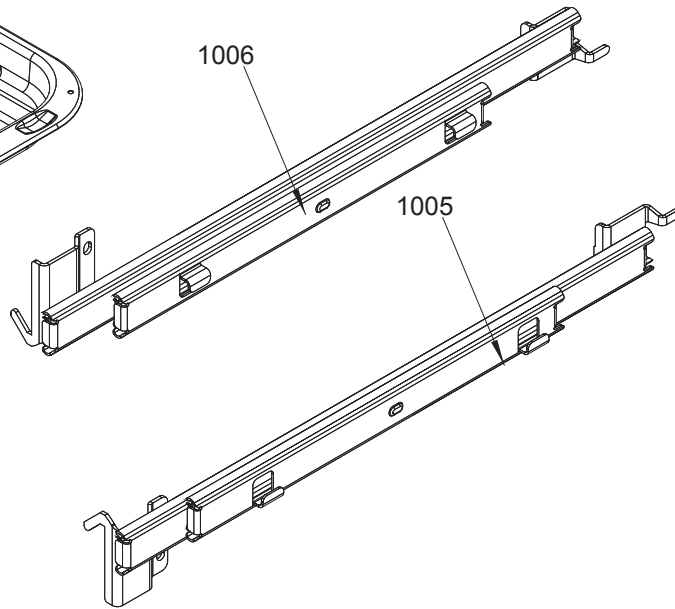

ACCESSORIES