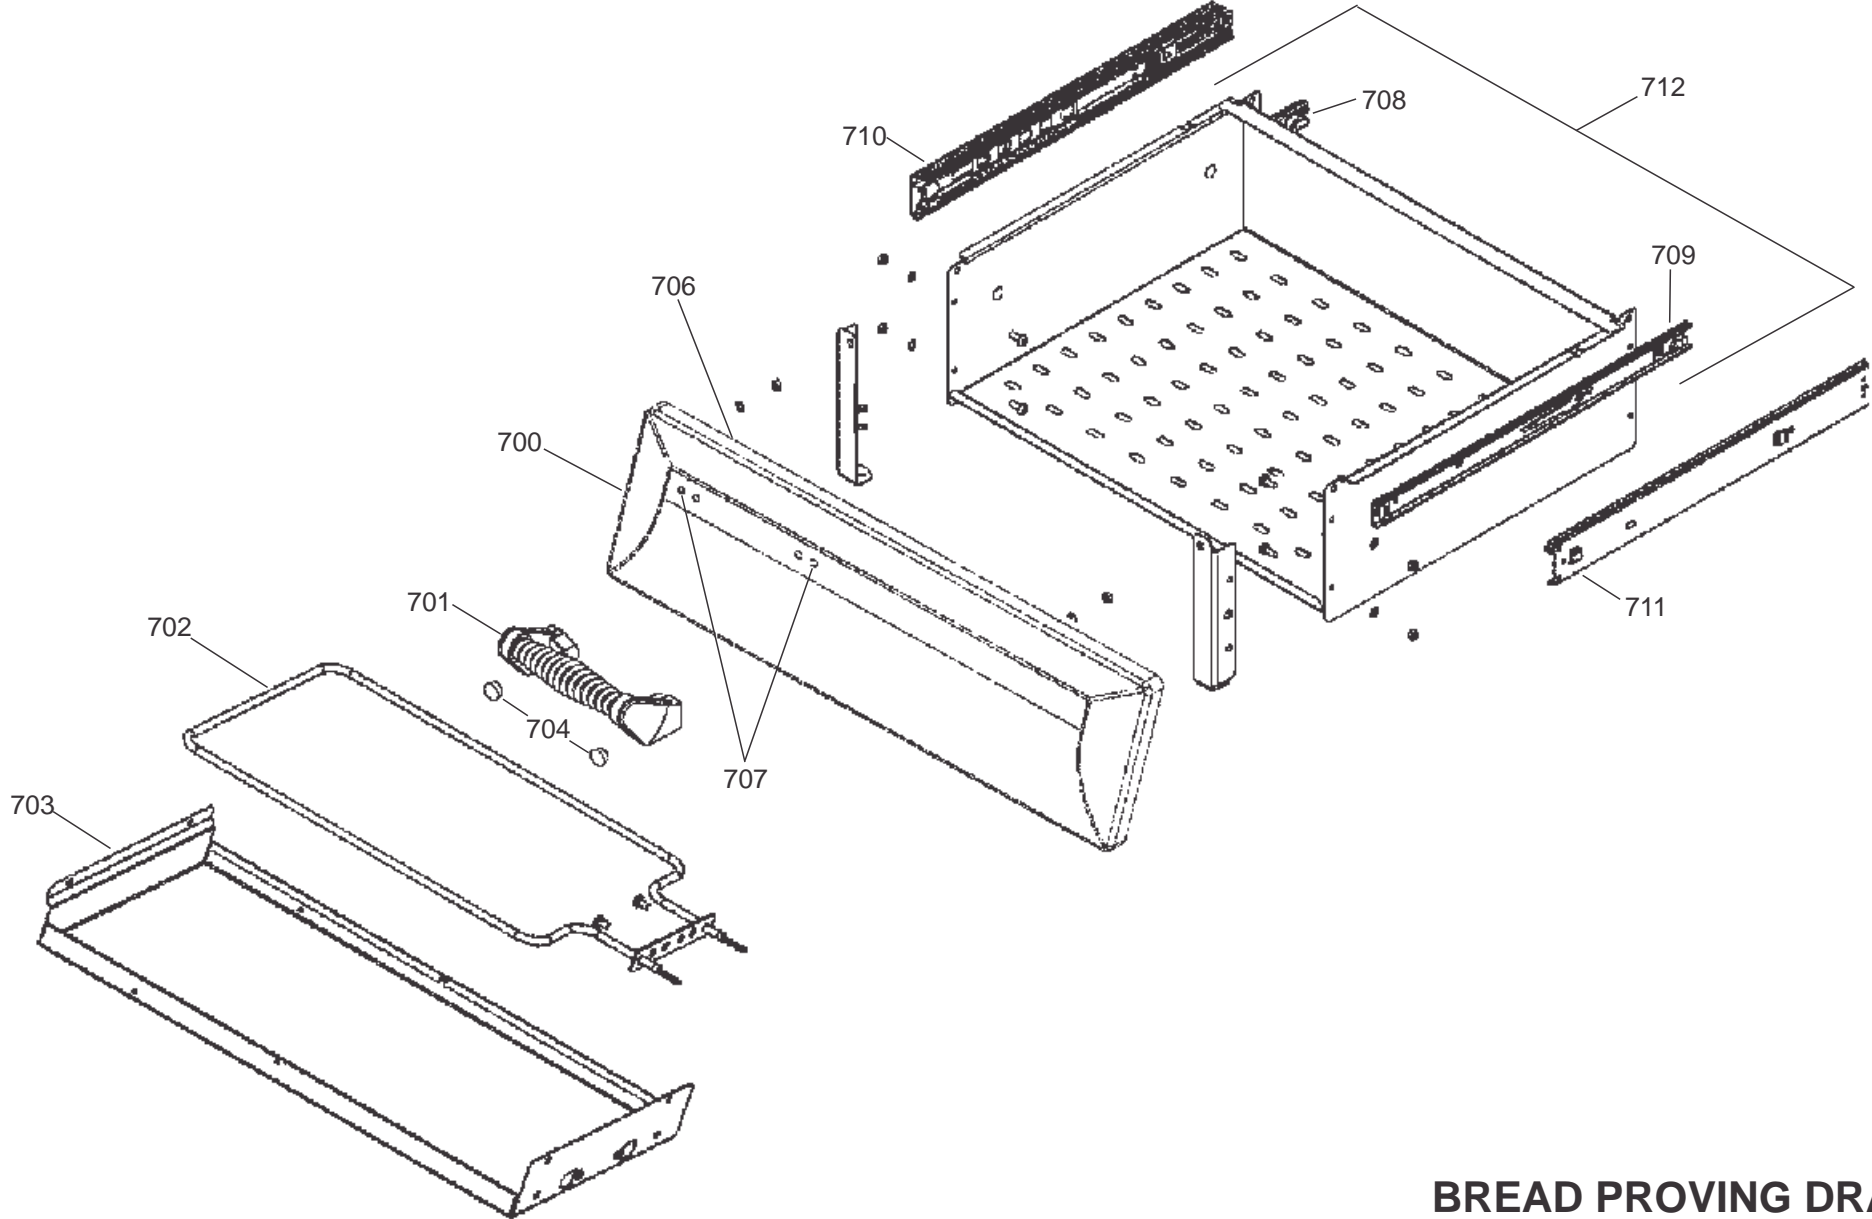

HOB ASSEMBLY

HOTPLATE ASSEMBLY

LECKFORD DELUXE 110 DUAL FUEL

DSL0791 P02
DATE 05.03.2019 ISSUE STATUS 001

GAS RAIL - BURNERS - INJECTORS AND PIPE ASSY

FACIA - CONTROL KNOBS AND PLINTH

GRILL CHAMBER

LEFT HAND OVEN (MULTI-FUNCTION & LIGHT)

LECKFORD DELUXE 110 DUAL FUEL

DATE: 12.03.2019

DSL0791 P06

ISSUE: 01

BREAD PROVING DRAWER

COOKER BACK & ELECTRICAL

ACCESSORIES

LECKFORD DELUXE 110 DUAL FUEL

DATE: 12.03.2019

DSL0791 P11
ISSUE STATUS 01

GRILL DOOR

LEFT HAND OVEN DOOR

RIGHT HAND OVEN DOOR

LECKFORD DELUXE 110 DUAL FUEL

DATE: 12.03.2019

DSL0791 P15

ISSUE: 01

Code	Description
X01	Grill Front Switch
X02	Grill Energy Controller
X03	Left Hand Grill Elements
X04	Right Hand Grill Elements
X05	Left Hand Oven Thermostat
X06	Left Hand Oven Switch
X07	Left Hand Oven Front Switch
X08	Left Hand Oven Base Element
X09	Left Hand Oven Fan Element
X10	Left Hand Oven Top Outer Element
X11	Left Hand Oven Top Inner Element
X12	Right Hand Oven Thermostat
X14	Right Hand Oven Front Switch
X15	Right Hand Oven Fan Element
X16	Oven Fan
X17	Clock / Timer
X21	Proving Drawer Switch
X22	Proving Drawer Energy Regulator
X23	Proving Drawer Element
X24	Cooling Fan
X26	Neon
X27	Thermal Cut-Out
X28	Ignition Switches
X30	Spark Generator
X31	Oven Light
X32	Oven Light Switch
X33	Hob Energy Regulator
X34	Hob Element