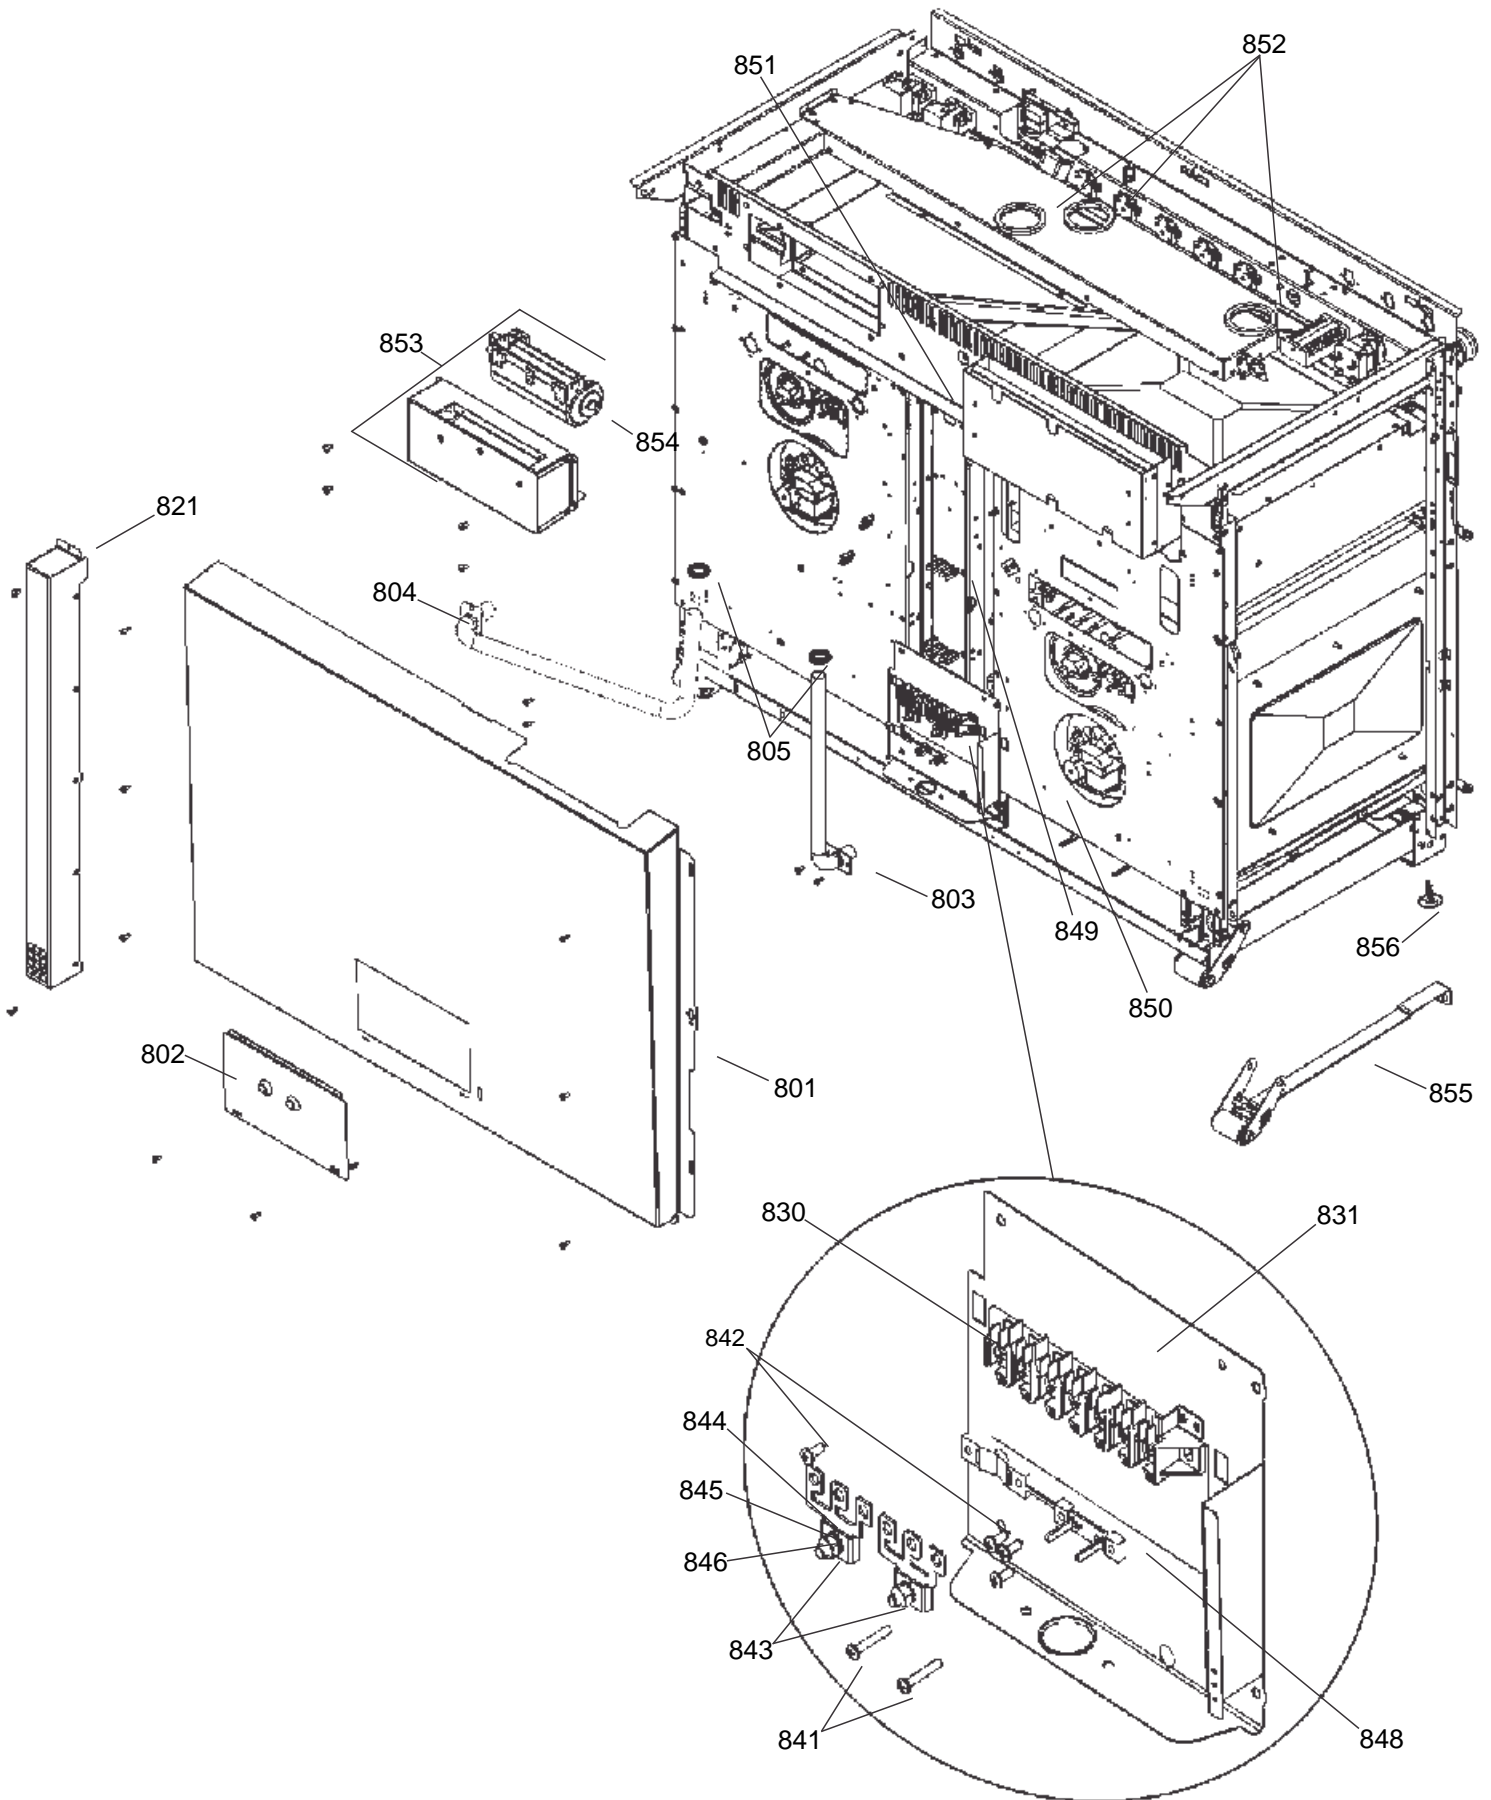

HOB ASSEMBLY

HOTPLATE ASSEMBLY

LECKFORD DELUXE 110 DUAL FUEL

DSL0791 P02
DATE 05.03.2019 ISSUE STATUS 001

GAS RAIL - BURNERS - INJECTORS AND PIPE ASSY

FACIA - CONTROL KNOBS AND PLINTH

GRILL CHAMBER

LEFT HAND OVEN (MULTI-FUNCTION & LIGHT)

LECKFORD DELUXE 110 DUAL FUEL

DATE: 12.03.2019

DSL0791 P06

ISSUE: 01

BREAD PROVING DRAWER

COOKER BACK & ELECTRICAL

ACCESSORIES

LECKFORD DELUXE 110 DUAL FUEL

DATE: 12.03.2019

DSL0791 P11
ISSUE STATUS 01

GRILL DOOR

LEFT HAND OVEN DOOR

RIGHT HAND OVEN DOOR

LECKFORD DELUXE 110 DUAL FUEL

DATE: 12.03.2019

DSL0791 P15

ISSUE: 01

Code	Description
X01	Grill Front Switch
X02	Grill Energy Controller
X03	Left Hand Grill Elements
X04	Right Hand Grill Elements
X05	Left Hand Oven Thermostat
X06	Left Hand Oven Switch
X07	Left Hand Oven Front Switch
X08	Left Hand Oven Base Element
X09	Left Hand Oven Fan Element
X10	Left Hand Oven Top Outer Element
X11	Left Hand Oven Top Inner Element
X12	Right Hand Oven Thermostat
X14	Right Hand Oven Front Switch
X15	Right Hand Oven Fan Element
X16	Oven Fan
X17	Clock / Timer
X21	Proving Drawer Switch
X22	Proving Drawer Energy Regulator
X23	Proving Drawer Element
X24	Cooling Fan
X26	Neon
X27	Thermal Cut-Out
X28	Ignition Switches
X30	Spark Generator
X31	Oven Light
X32	Oven Light Switch
X33	Hob Energy Regulator
X34	Hob Element