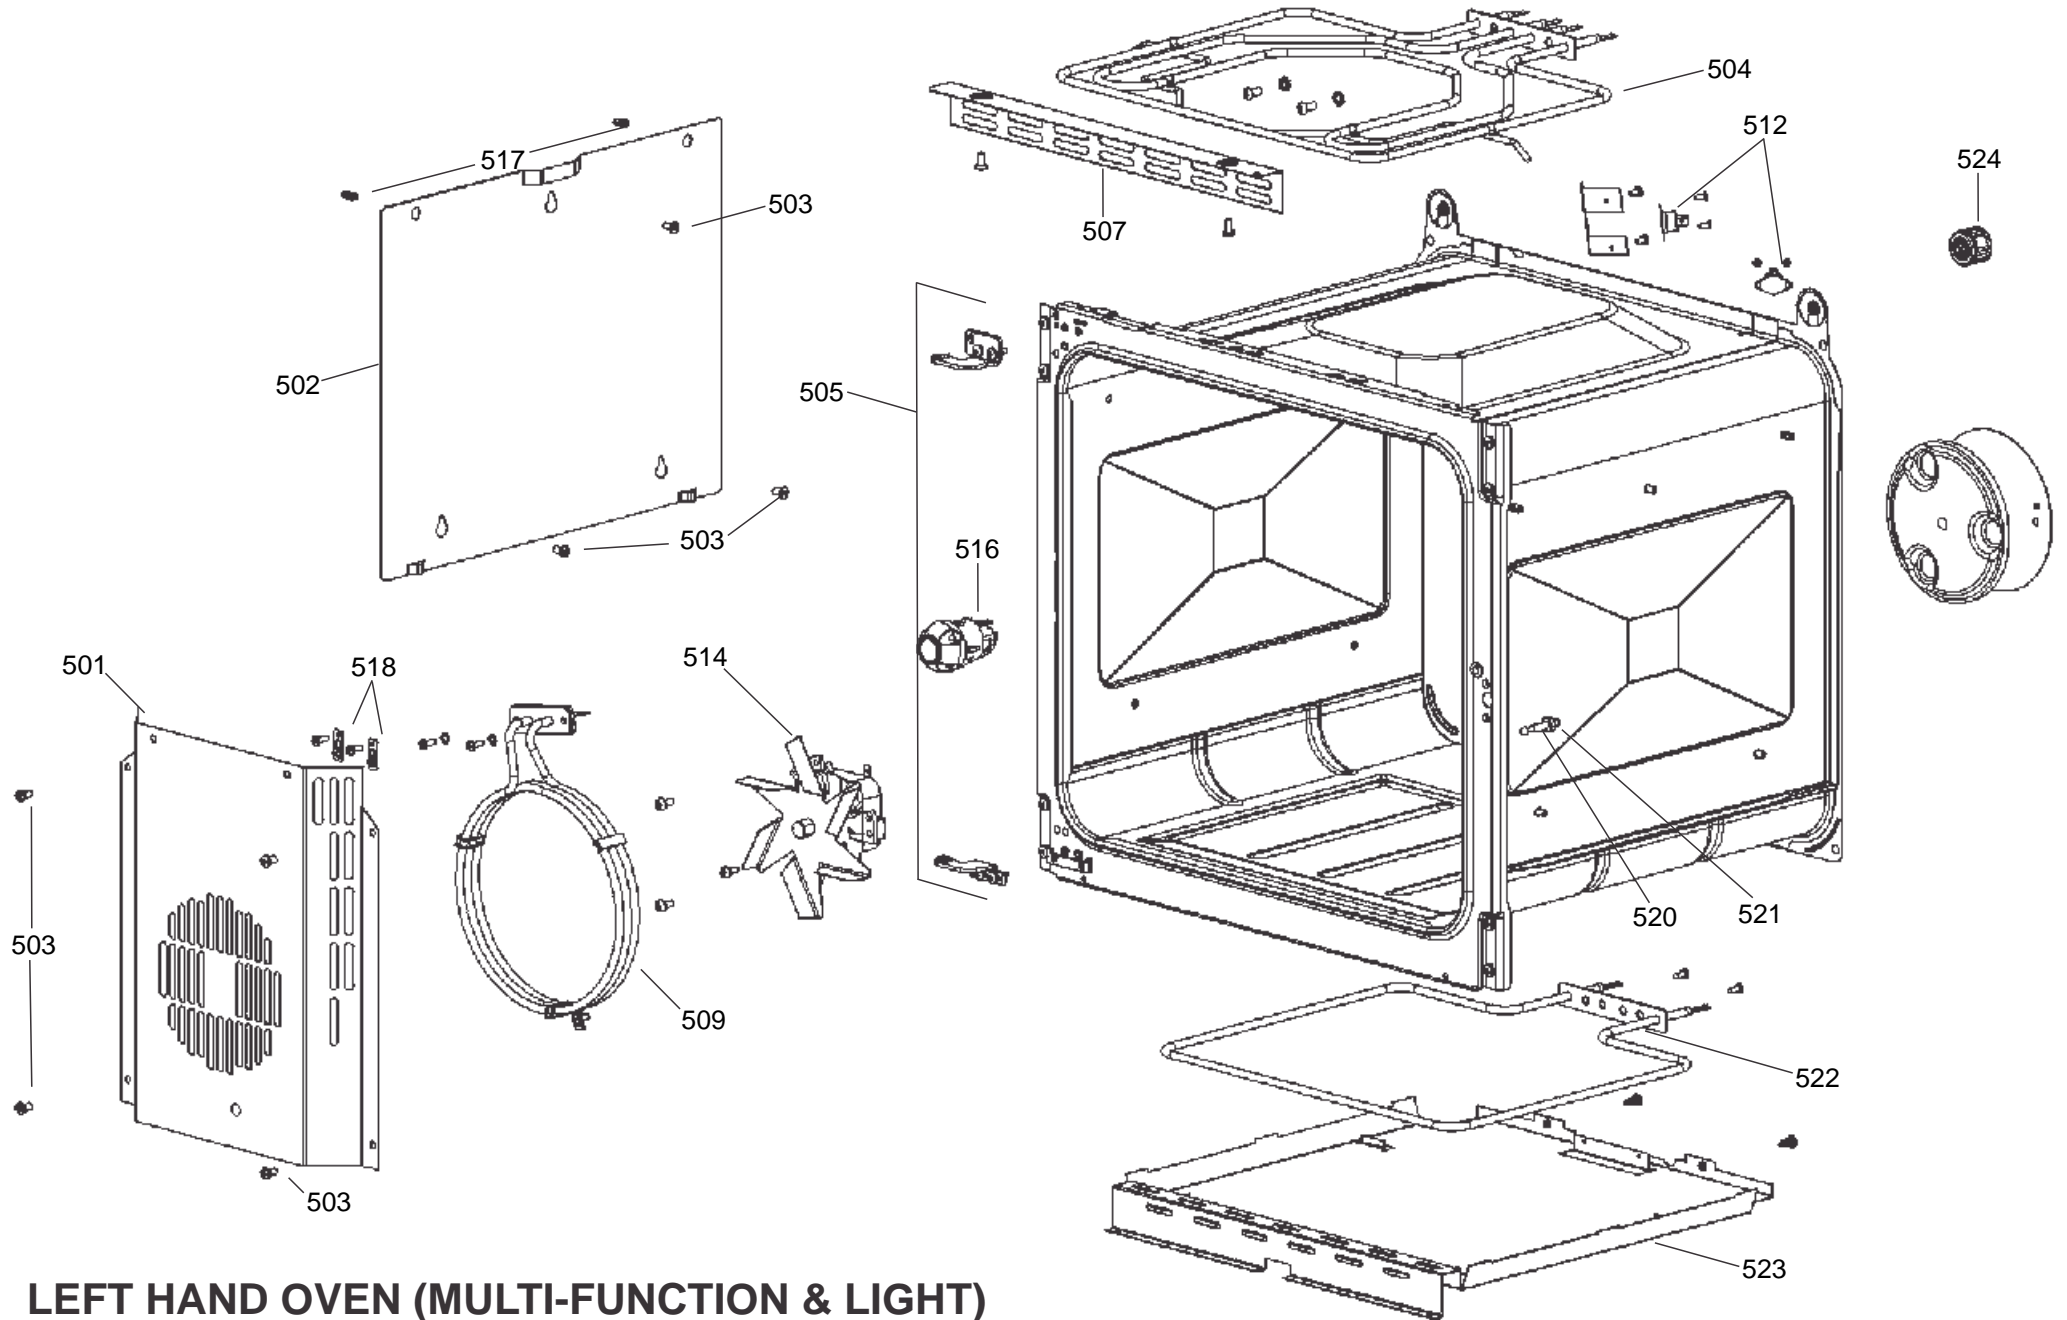

HOB ASSEMBLY

HOTPLATE ASSEMBLY

LECKFORD DELUXE 110 DUAL FUEL

DSL0791 P02
DATE 05.03.2019 ISSUE STATUS 001

GAS RAIL - BURNERS - INJECTORS AND PIPE ASSY

FACIA - CONTROL KNOBS AND PLINTH

GRILL CHAMBER

LEFT HAND OVEN (MULTI-FUNCTION & LIGHT)

LECKFORD DELUXE 110 DUAL FUEL

DATE: 12.03.2019

DSL0791 P06

ISSUE: 01

BREAD PROVING DRAWER

COOKER BACK & ELECTRICAL

ACCESSORIES

LECKFORD DELUXE 110 DUAL FUEL

DATE: 12.03.2019

DSL0791 P11
ISSUE STATUS 01

GRILL DOOR

LEFT HAND OVEN DOOR

RIGHT HAND OVEN DOOR

LECKFORD DELUXE 110 DUAL FUEL

DATE: 12.03.2019

DSL0791 P15

ISSUE: 01

Code	Description
X01	Grill Front Switch
X02	Grill Energy Controller
X03	Left Hand Grill Elements
X04	Right Hand Grill Elements
X05	Left Hand Oven Thermostat
X06	Left Hand Oven Switch
X07	Left Hand Oven Front Switch
X08	Left Hand Oven Base Element
X09	Left Hand Oven Fan Element
X10	Left Hand Oven Top Outer Element
X11	Left Hand Oven Top Inner Element
X12	Right Hand Oven Thermostat
X14	Right Hand Oven Front Switch
X15	Right Hand Oven Fan Element
X16	Oven Fan
X17	Clock / Timer
X21	Proving Drawer Switch
X22	Proving Drawer Energy Regulator
X23	Proving Drawer Element
X24	Cooling Fan
X26	Neon
X27	Thermal Cut-Out
X28	Ignition Switches
X30	Spark Generator
X31	Oven Light
X32	Oven Light Switch
X33	Hob Energy Regulator
X34	Hob Element