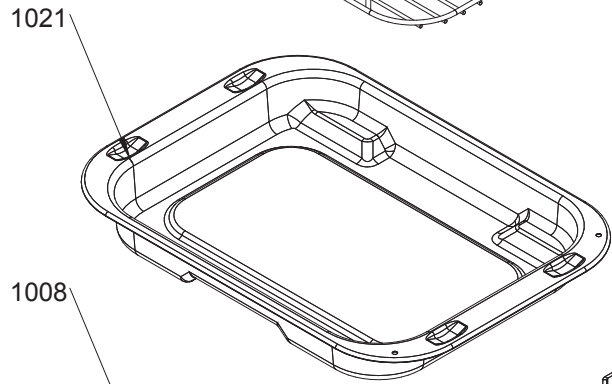

ACCESSORIES