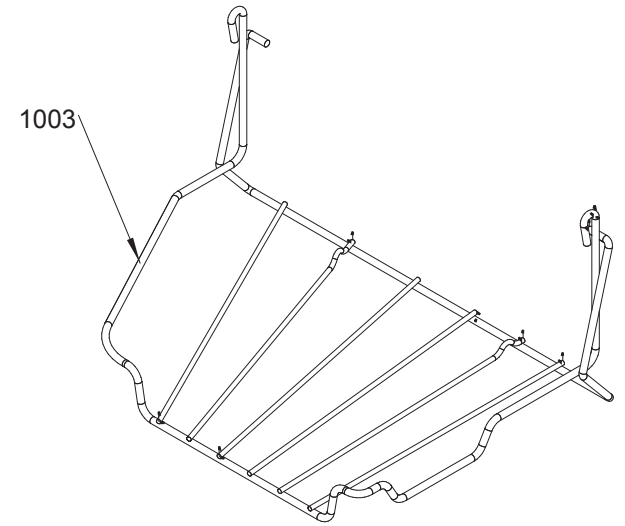

ACCESSORIES