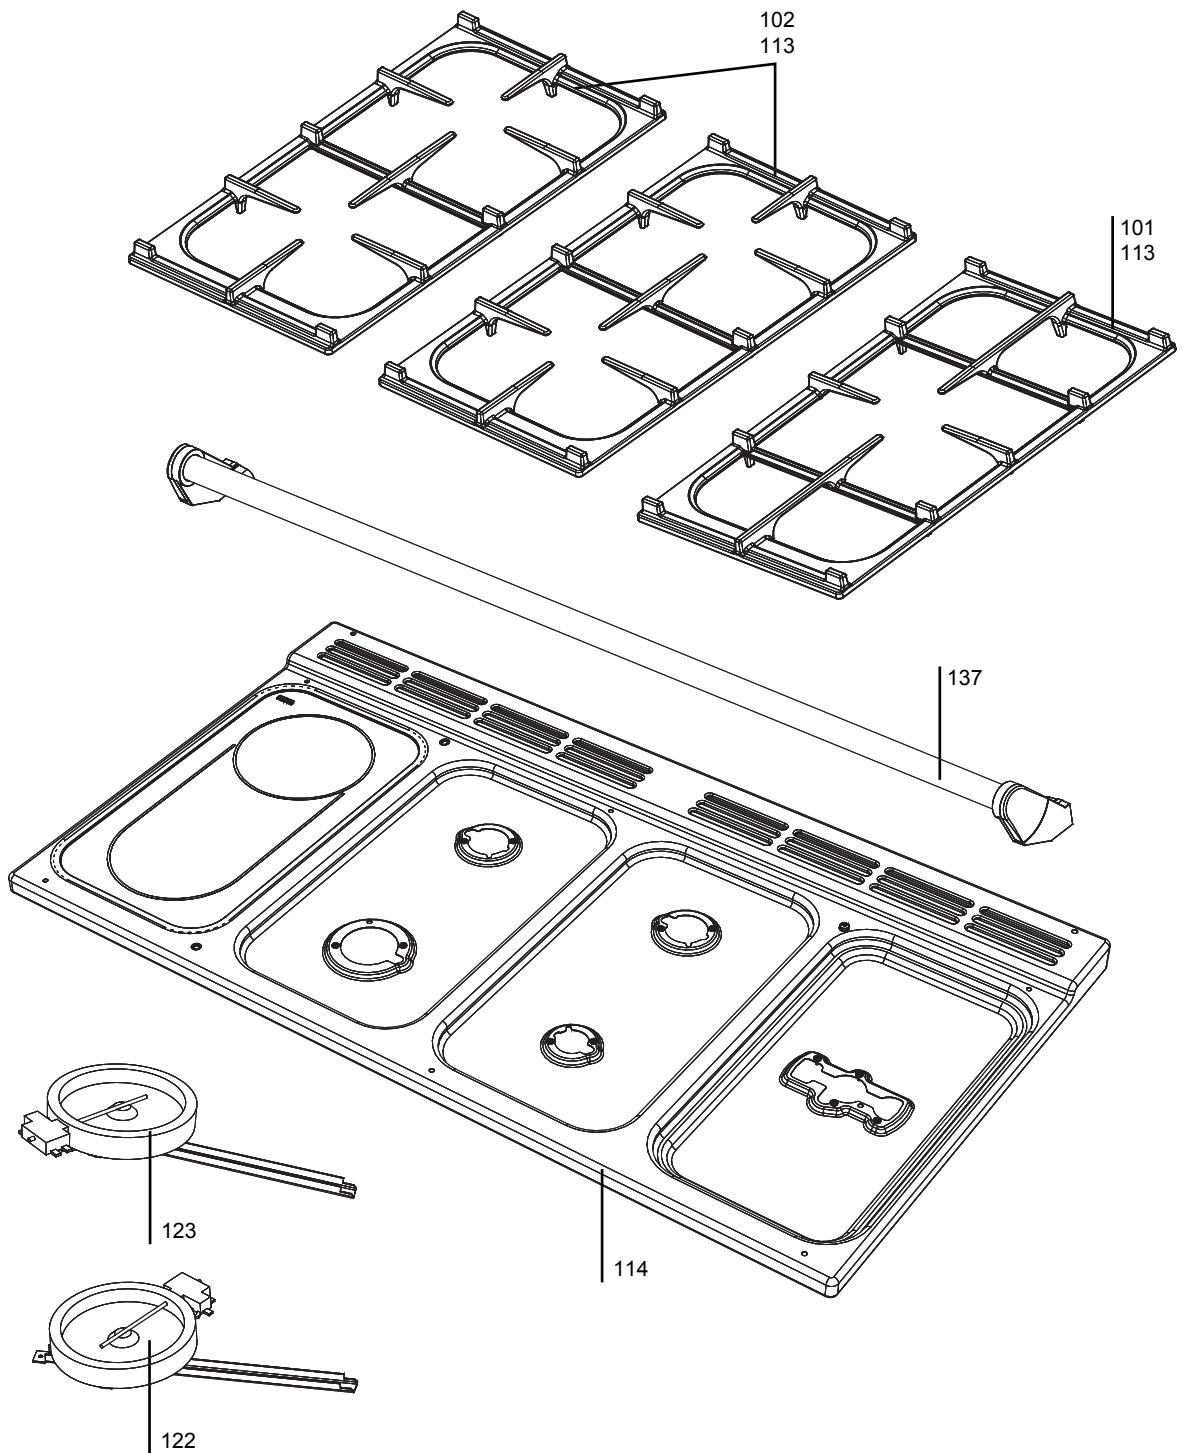

HOB ASSEMBLY

HOTPLATE ASSEMBLY

LECKFORD DELUXE 110 DUAL FUEL

DSL0791 P02
DATE 05.03.2019 ISSUE STATUS 001

GAS RAIL - BURNERS - INJECTORS AND PIPE ASSY

FACIA - CONTROL KNOBS AND PLINTH

GRILL CHAMBER

LEFT HAND OVEN (MULTI-FUNCTION & LIGHT)

LECKFORD DELUXE 110 DUAL FUEL

DATE: 12.03.2019

DSL0791 P06

ISSUE: 01

BREAD PROVING DRAWER

COOKER BACK & ELECTRICAL

ACCESSORIES

LECKFORD DELUXE 110 DUAL FUEL

DATE: 12.03.2019

DSL0791 P11
ISSUE STATUS 01

GRILL DOOR

LEFT HAND OVEN DOOR

RIGHT HAND OVEN DOOR

LECKFORD DELUXE 110 DUAL FUEL

DATE: 12.03.2019

DSL0791 P15

ISSUE: 01

Code	Description
X01	Grill Front Switch
X02	Grill Energy Controller
X03	Left Hand Grill Elements
X04	Right Hand Grill Elements
X05	Left Hand Oven Thermostat
X06	Left Hand Oven Switch
X07	Left Hand Oven Front Switch
X08	Left Hand Oven Base Element
X09	Left Hand Oven Fan Element
X10	Left Hand Oven Top Outer Element
X11	Left Hand Oven Top Inner Element
X12	Right Hand Oven Thermostat
X14	Right Hand Oven Front Switch
X15	Right Hand Oven Fan Element
X16	Oven Fan
X17	Clock / Timer
X21	Proving Drawer Switch
X22	Proving Drawer Energy Regulator
X23	Proving Drawer Element
X24	Cooling Fan
X26	Neon
X27	Thermal Cut-Out
X28	Ignition Switches
X30	Spark Generator
X31	Oven Light
X32	Oven Light Switch
X33	Hob Energy Regulator
X34	Hob Element