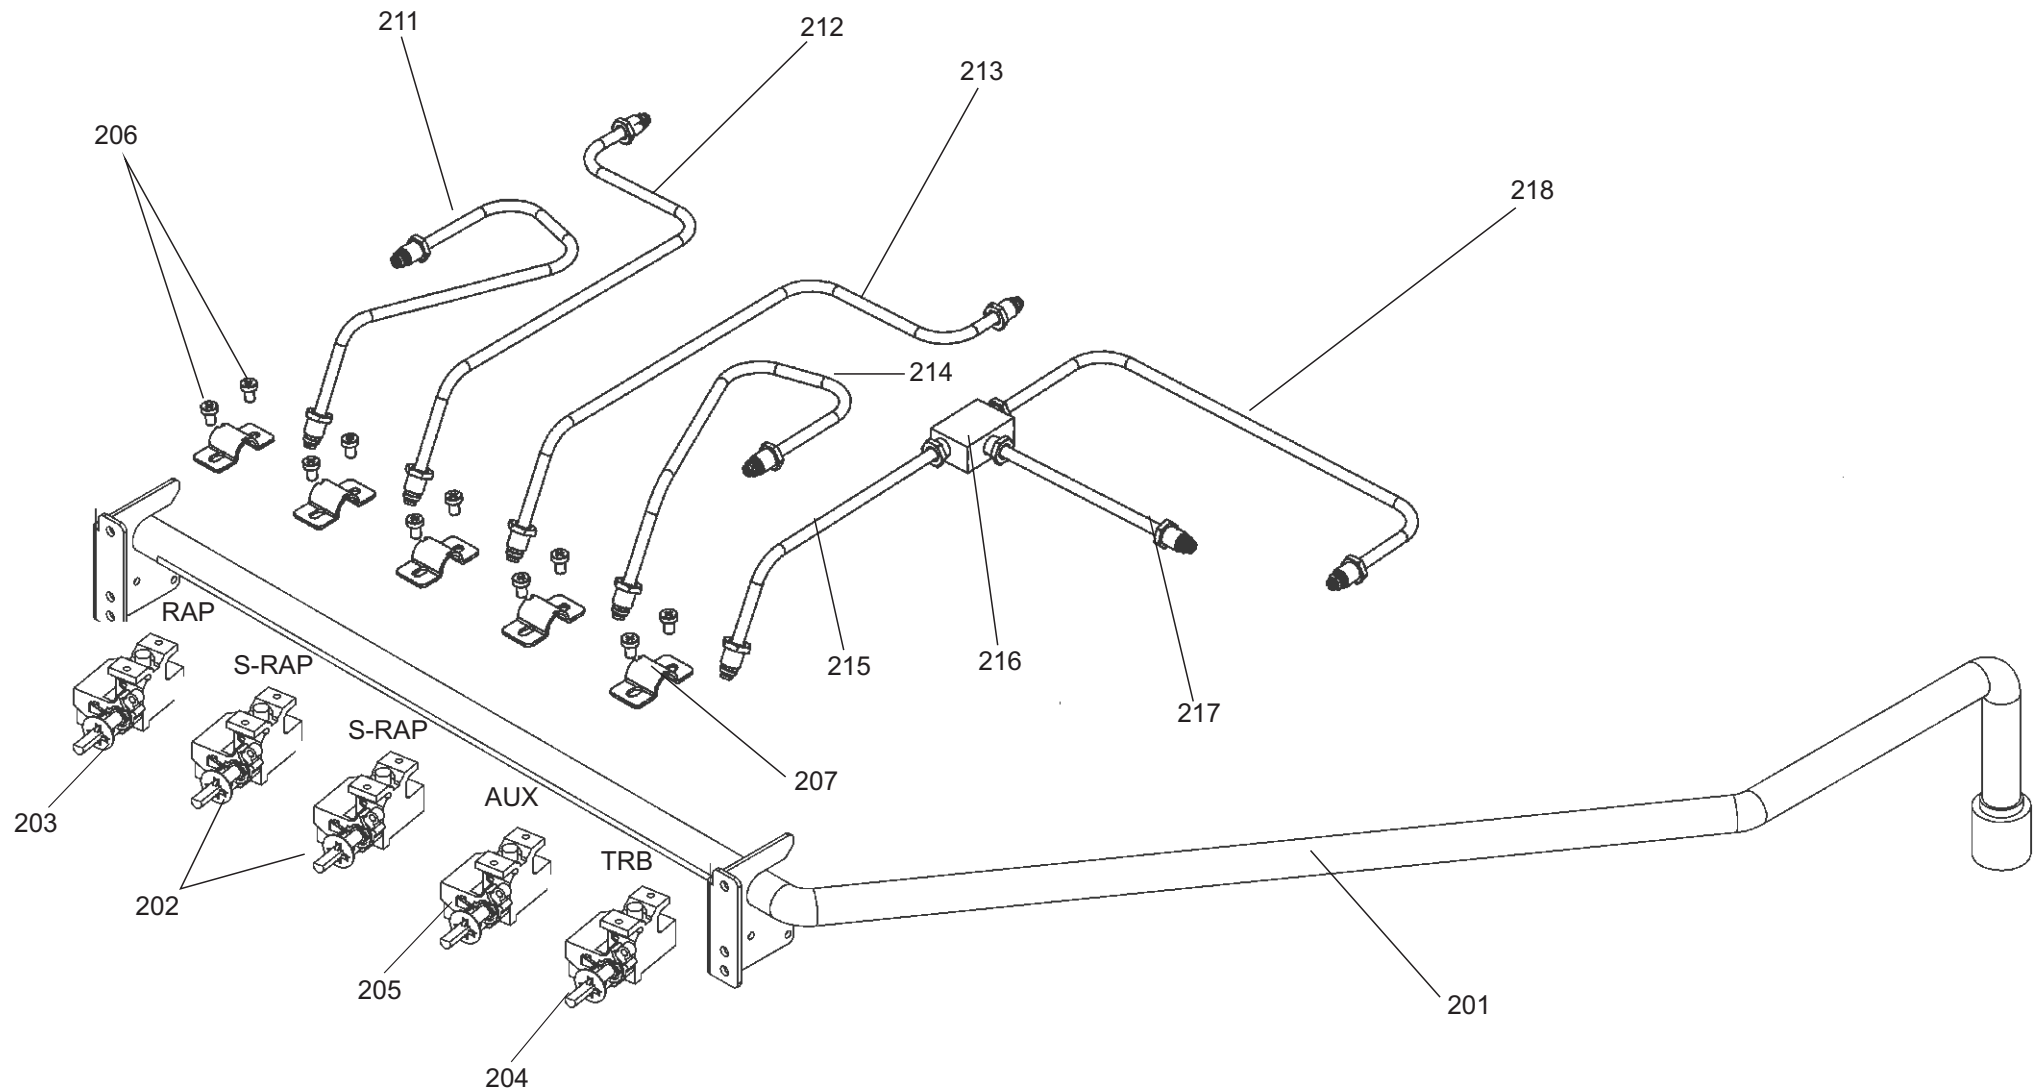

HOB ASSEMBLY

HOTPLATE ASSEMBLY

LECKFORD DELUXE 110 DUAL FUEL

DSL0791 P02
DATE 05.03.2019 ISSUE STATUS 001

GAS RAIL - BURNERS - INJECTORS AND PIPE ASSY

FACIA - CONTROL KNOBS AND PLINTH

GRILL CHAMBER

LEFT HAND OVEN (MULTI-FUNCTION & LIGHT)

LECKFORD DELUXE 110 DUAL FUEL

DATE: 12.03.2019

DSL0791 P06

ISSUE: 01

BREAD PROVING DRAWER

COOKER BACK & ELECTRICAL

ACCESSORIES

LECKFORD DELUXE 110 DUAL FUEL

DATE: 12.03.2019

DSL0791 P11
ISSUE STATUS 01

GRILL DOOR

LEFT HAND OVEN DOOR

RIGHT HAND OVEN DOOR

LECKFORD DELUXE 110 DUAL FUEL

DATE: 12.03.2019

DSL0791 P15

ISSUE: 01

Code	Description
X01	Grill Front Switch
X02	Grill Energy Controller
X03	Left Hand Grill Elements
X04	Right Hand Grill Elements
X05	Left Hand Oven Thermostat
X06	Left Hand Oven Switch
X07	Left Hand Oven Front Switch
X08	Left Hand Oven Base Element
X09	Left Hand Oven Fan Element
X10	Left Hand Oven Top Outer Element
X11	Left Hand Oven Top Inner Element
X12	Right Hand Oven Thermostat
X14	Right Hand Oven Front Switch
X15	Right Hand Oven Fan Element
X16	Oven Fan
X17	Clock / Timer
X21	Proving Drawer Switch
X22	Proving Drawer Energy Regulator
X23	Proving Drawer Element
X24	Cooling Fan
X26	Neon
X27	Thermal Cut-Out
X28	Ignition Switches
X30	Spark Generator
X31	Oven Light
X32	Oven Light Switch
X33	Hob Energy Regulator
X34	Hob Element