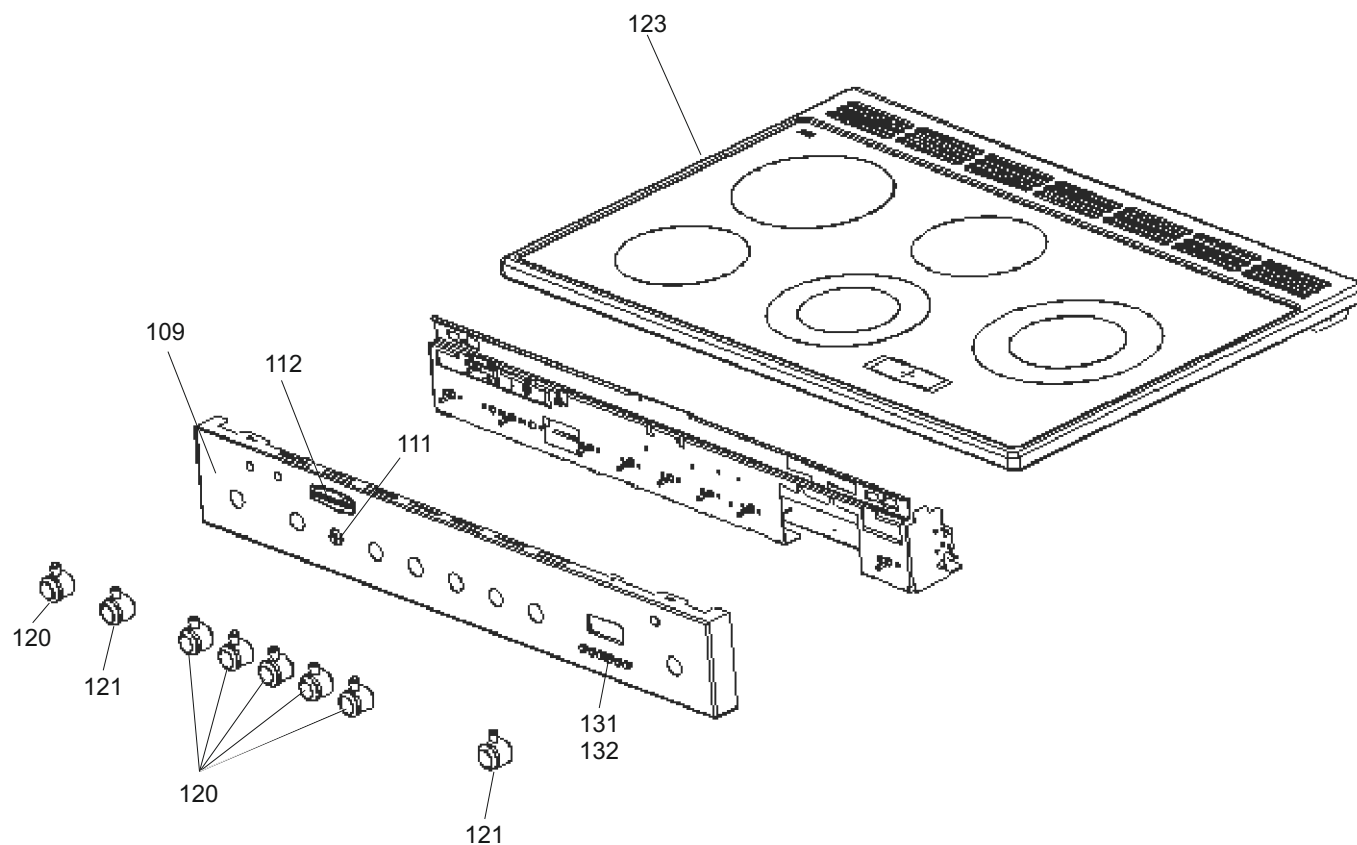

APPLIANCE NAME:
KITCHENER 90 CERAMIC UK

DATE 02.04.2019

DSL0763 P00
ISSUE STATUS 01

ALL KITCHENER 90 CERAMIC
FROM SERIAL NUMBER 203000

DATE 02.04.2019

ISSUE STATUS 01 DSL0763 P01

HOB AND CERAMIC ASSEMBLY

HOB AND CERAMIC ASSEMBLY

FACIA - CONTROLS - KNOBS

GRILL CHAMBER

**KITCHENER 90 CERAMIC
FROM SERIAL NO. 203000**

DATE: 02.04.2019

DSL0763 P05
ISSUE: 01

LEFT HAND OVEN (FANNED & LIGHT)

Kitchener 90 CERAMIC

DATE 02.04.19 ISSUE 01

DSL0763 P06

RH OVEN
FROM SERIAL NUMBER 203000

CHASSIS AND BACK

KITCHENER 90 CERAMIC
FROM SERIAL NUMBER 203000

DSL0763 P09A

ISSUE STATUS 01

DATE 26.03.2019

RH OVEN DOOR AND INFILL

Kitchener 90 CERAMIC

DSL0763 P13

DATE: 02.04.2019

Code	Description
b	Blue
br	Brown
bk	Black
or	Orange
r	Red
v	Violet
w	White
y	Yellow
g/y	Green / Yellow

Code	Description
A	Left Ceramic Front Control
B	Left Back Ceramic Control
C	Centre right hand rear control
D	Centre right hand front control
F	Right Hand control
G	Hob Neons