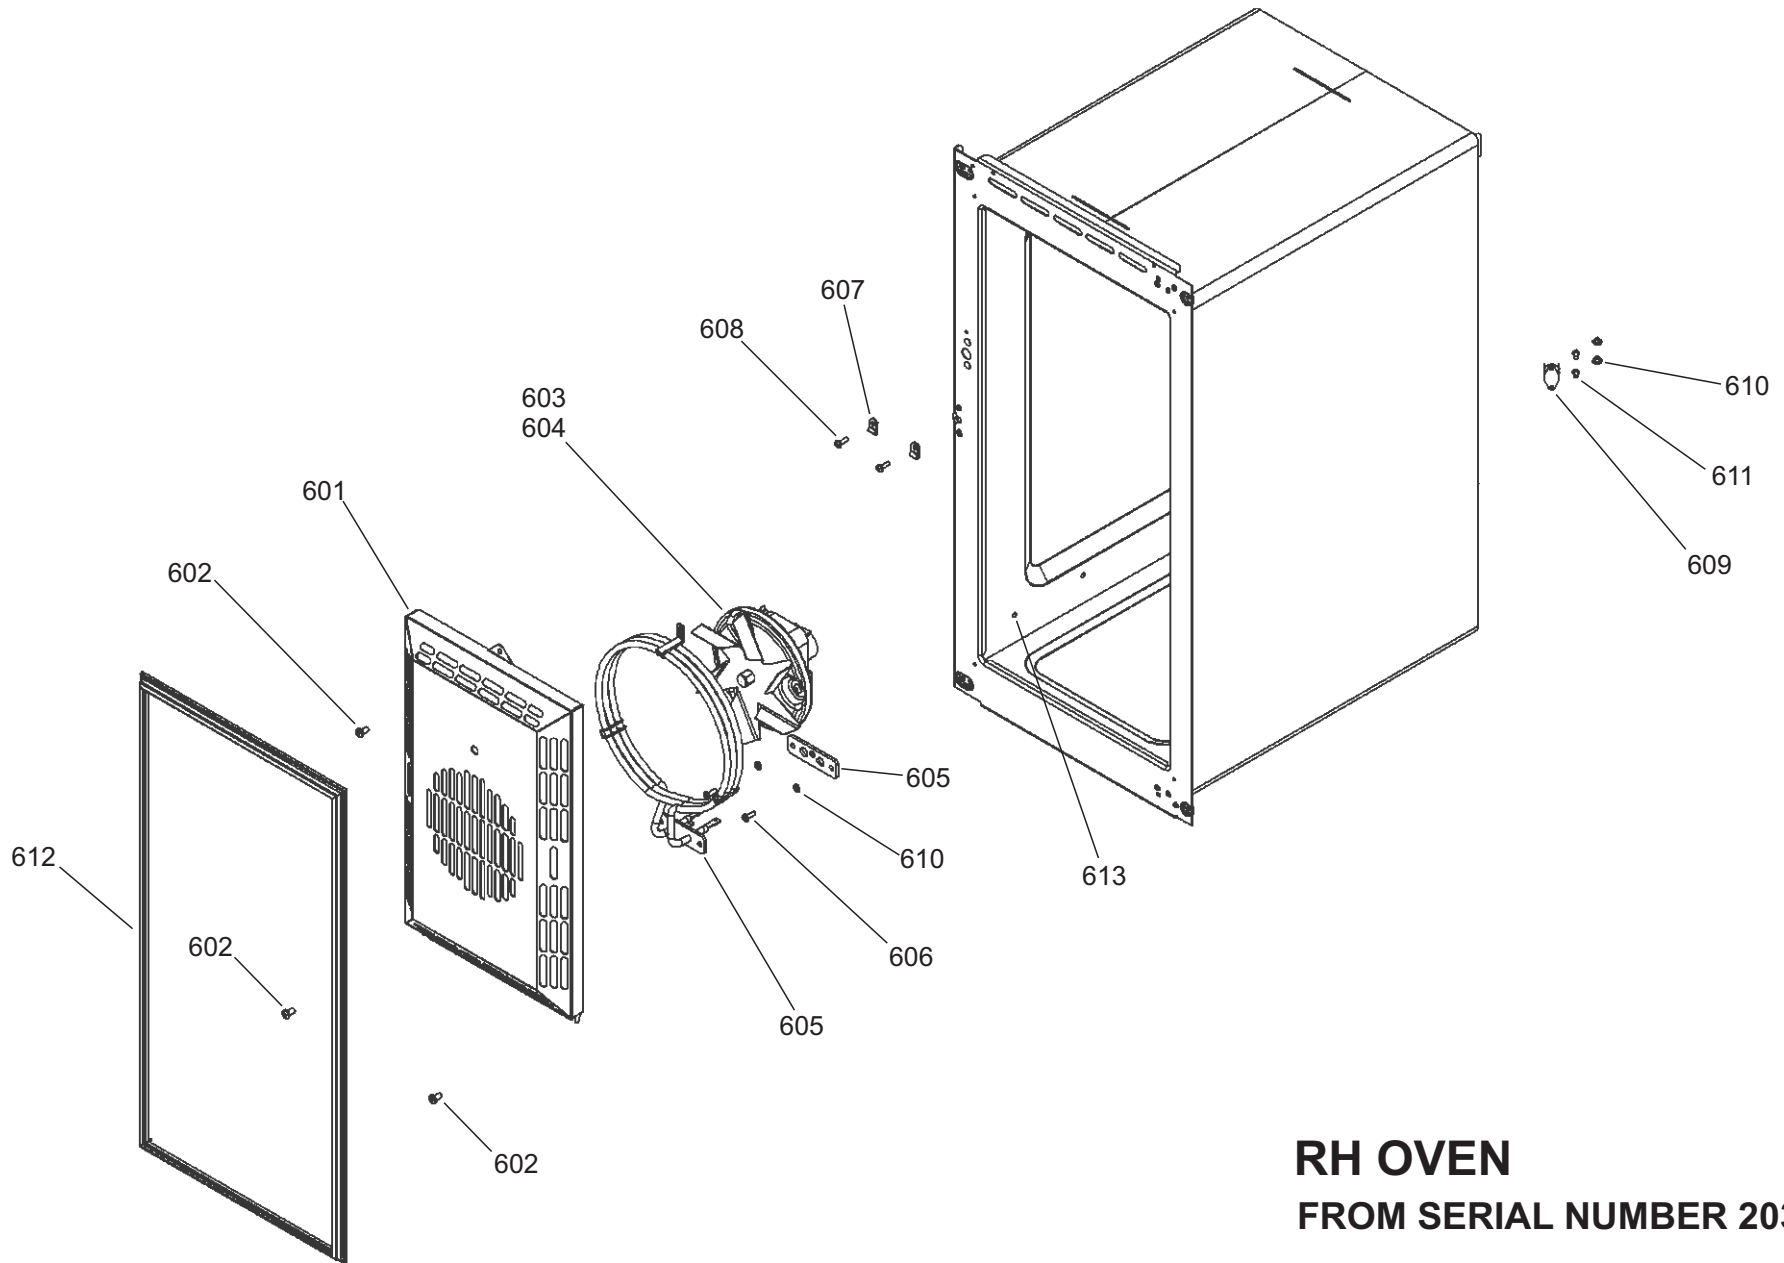

APPLIANCE NAME:
KITCHENER 90 CERAMIC UK

DATE 02.04.2019

DSL0763 P00
ISSUE STATUS 01

ALL KITCHENER 90 CERAMIC
FROM SERIAL NUMBER 203000

DATE 02.04.2019

ISSUE STATUS 01 DSL0763 P01

HOB AND CERAMIC ASSEMBLY

HOB AND CERAMIC ASSEMBLY

FACIA - CONTROLS - KNOBS

GRILL CHAMBER

**KITCHENER 90 CERAMIC
FROM SERIAL NO. 203000**

DATE: 02.04.2019

DSL0763 P05
ISSUE: 01

LEFT HAND OVEN (FANNED & LIGHT)

Kitchener 90 CERAMIC

DATE 02.04.19 ISSUE 01

DSL0763 P06

RH OVEN
FROM SERIAL NUMBER 203000

CHASSIS AND BACK

KITCHENER 90 CERAMIC
FROM SERIAL NUMBER 203000

DSL0763 P09A

ISSUE STATUS 01

DATE 26.03.2019

RH OVEN DOOR AND INFILL

Kitchener 90 CERAMIC

DSL0763 P13

DATE: 02.04.2019

Code	Description
b	Blue
br	Brown
bk	Black
or	Orange
r	Red
v	Violet
w	White
y	Yellow
g/y	Green / Yellow

Code	Description
A	Left Ceramic Front Control
B	Left Back Ceramic Control
C	Centre right hand rear control
D	Centre right hand front control
F	Right Hand control
G	Hob Neons