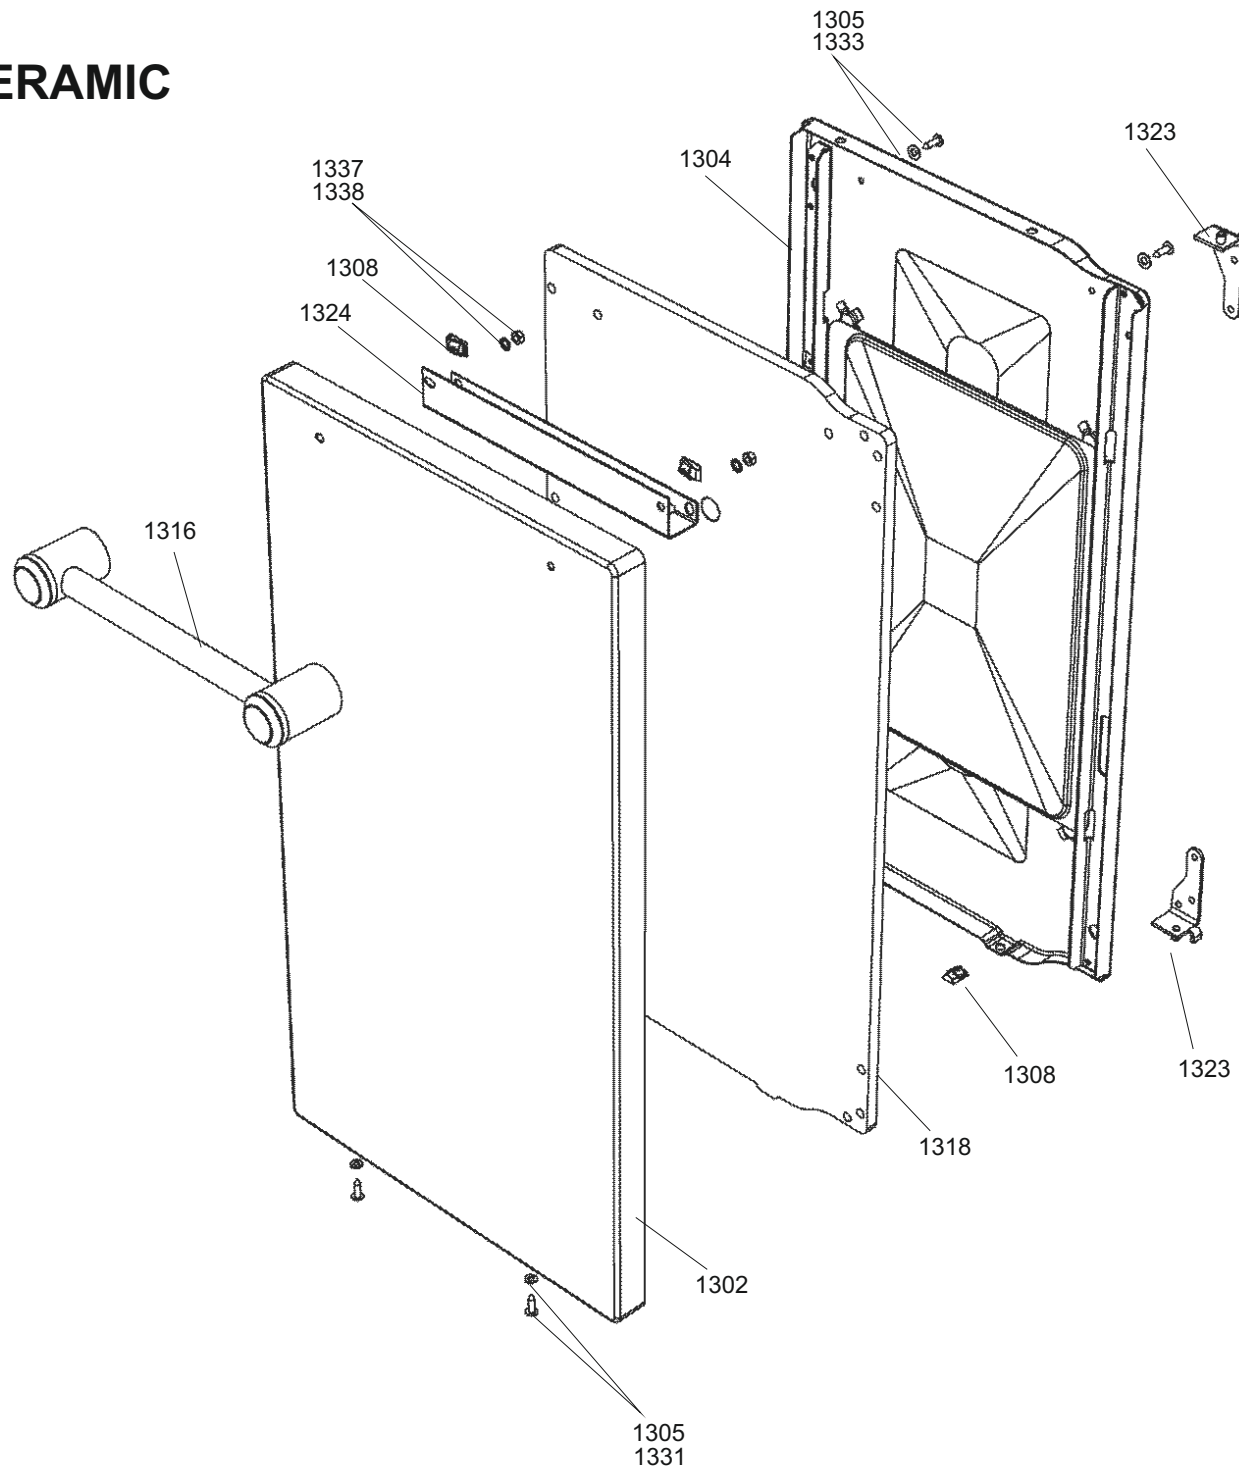

GRILL DOOR

Kitchener 90 Ceramic

DSL0763 P12
DATE 02.04.2019 ISSUE STATUS 01

LH OVEN DOOR

KITCHENER 90 CERAMIC

DSL0763 P13

DATE 02.04.2019
ISSUE STATUS 001

RH OVEN DOOR

Kitchener 90 CERAMIC

DSL0763 P13

DATE: 02.04.2019

Code	Description
b	Blue
br	Brown
bk	Black
or	Orange
r	Red
v	Violet
w	White
y	Yellow
g/y	Green / Yellow

Code	Description
A	Left Ceramic Front Control
B	Left Back Ceramic Control
C	Centre right hand rear control
D	Centre right hand front control
F	Right Hand control
G	Hob Neons

HOB WIRING

Kitchener 90 CERAMIC

DSL0763 P13

DATE: 02.04.2019

Code	Description
b	Blue
br	Brown
bk	Black
or	Orange
r	Red
v	Violet
w	White
y	Yellow
g/y	Green / Yellow

Code	Description
A1	Grill Energy Regulator
A2	Grill Front Switch
A3	Grill Elements
B1	Left Hand Oven Thermostat
B2	Left Hand Oven Switch
B3	Left Hand Oven Element
B4	Left Hand Oven Fan
C1	Right Hand Oven Thermostat
C2	Right Hand Oven Front Switch
C3	Right Hand Oven Fan Element
C4	Right Hand Oven Fan
D	Clock / Timer
F	Cooling Fan
G1	Oven Light Switch
G2	Oven Light
H	Thermal Cut-Out
J1	Grill Neon
J2	Left Hand Oven Neon
J3	Right Hand Oven Neon