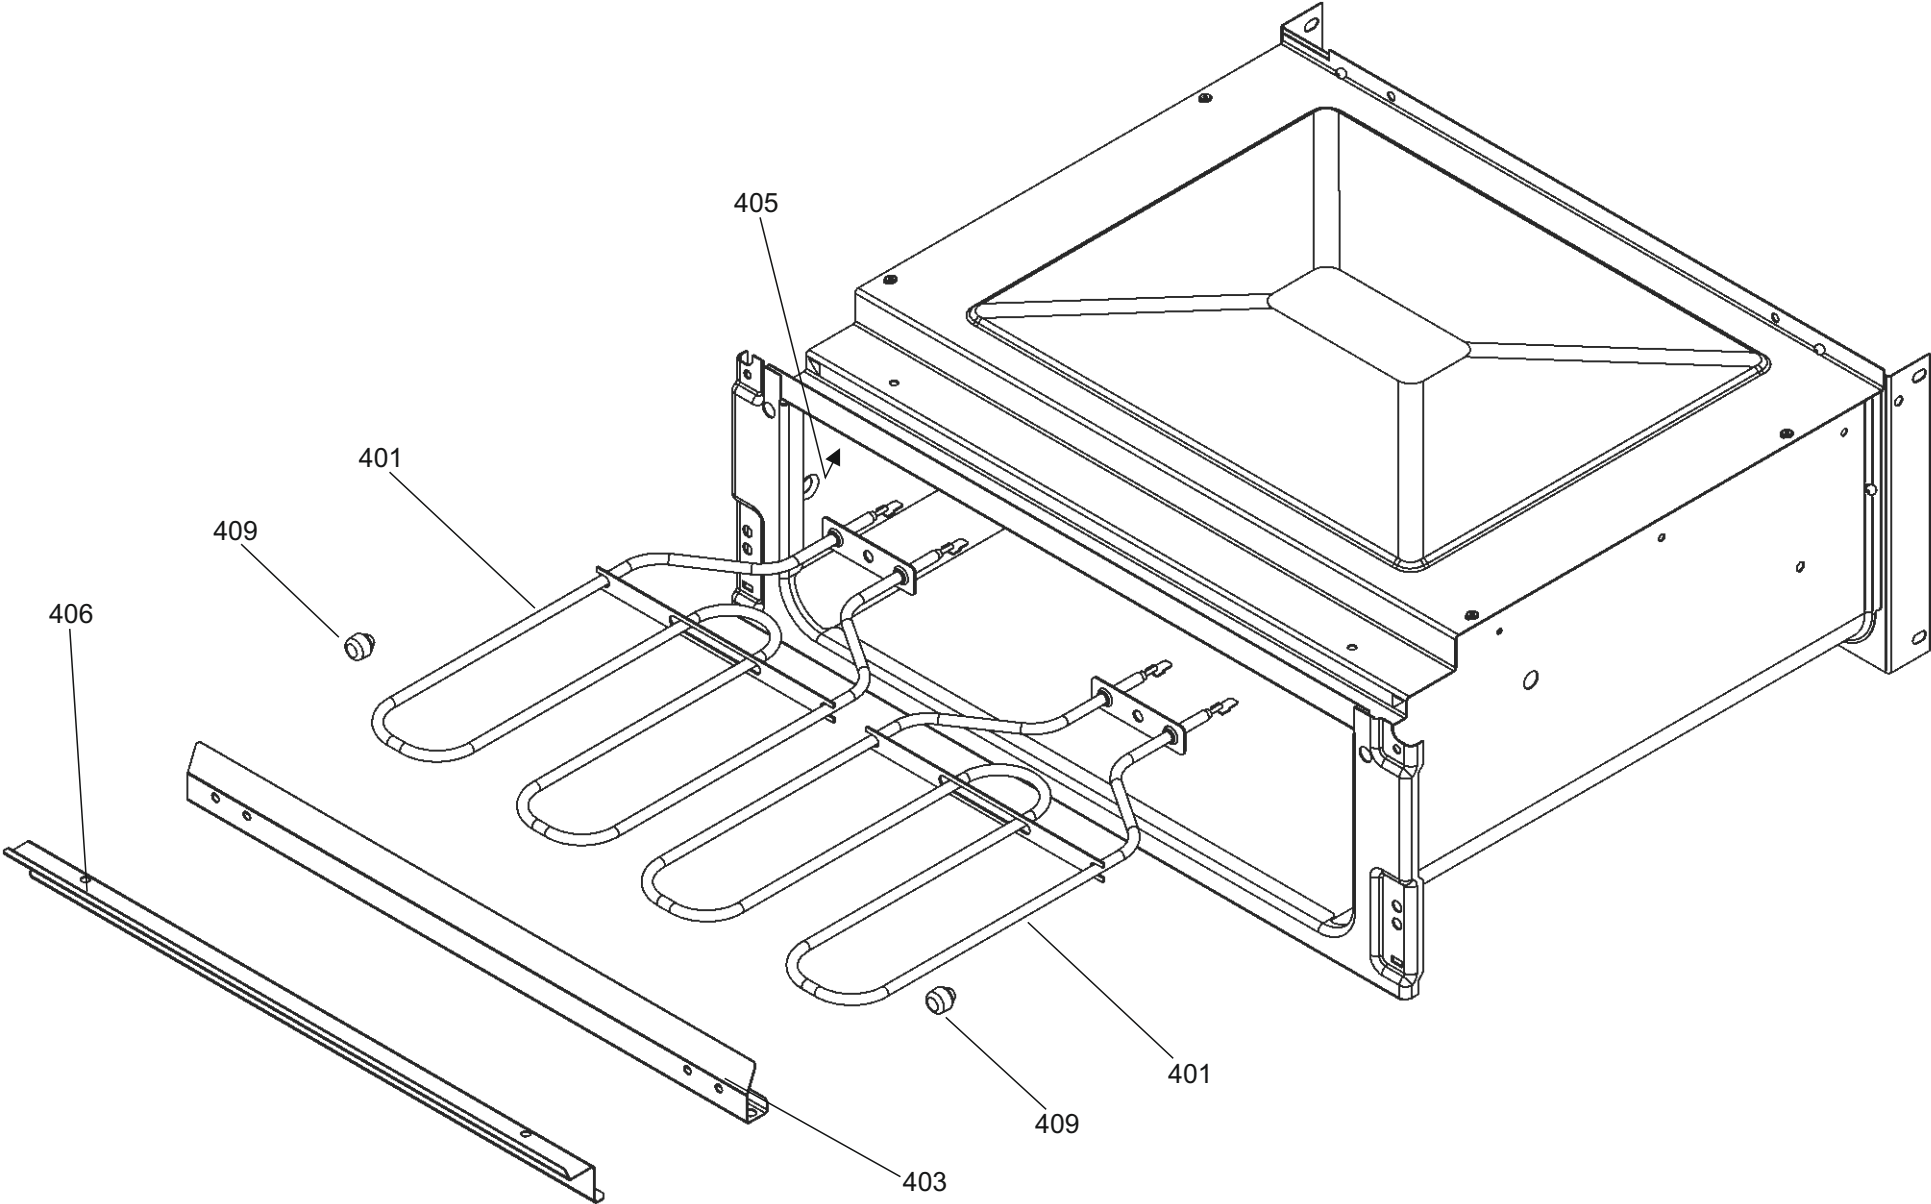

APPLIANCE NAME:
KITCHENER 90 CERAMIC UK

DATE 02.04.2019

DSL0763 P00
ISSUE STATUS 01

ALL KITCHENER 90 CERAMIC
FROM SERIAL NUMBER 203000

DATE 02.04.2019

ISSUE STATUS 01 DSL0763 P01

HOB AND CERAMIC ASSEMBLY

HOB AND CERAMIC ASSEMBLY

FACIA - CONTROLS - KNOBS

GRILL CHAMBER

**KITCHENER 90 CERAMIC
FROM SERIAL NO. 203000**

DATE: 02.04.2019

DSL0763 P05
ISSUE: 01

LEFT HAND OVEN (FANNED & LIGHT)

Kitchener 90 CERAMIC

DATE 02.04.19 ISSUE 01

DSL0763 P06

RH OVEN
FROM SERIAL NUMBER 203000

CHASSIS AND BACK

KITCHENER 90 CERAMIC
FROM SERIAL NUMBER 203000

DSL0763 P09A

ISSUE STATUS 01

DATE 26.03.2019

RH OVEN DOOR AND INFILL

Kitchener 90 CERAMIC

DSL0763 P13

DATE: 02.04.2019

Code	Description
b	Blue
br	Brown
bk	Black
or	Orange
r	Red
v	Violet
w	White
y	Yellow
g/y	Green / Yellow

Code	Description
A	Left Ceramic Front Control
B	Left Back Ceramic Control
C	Centre right hand rear control
D	Centre right hand front control
F	Right Hand control
G	Hob Neons