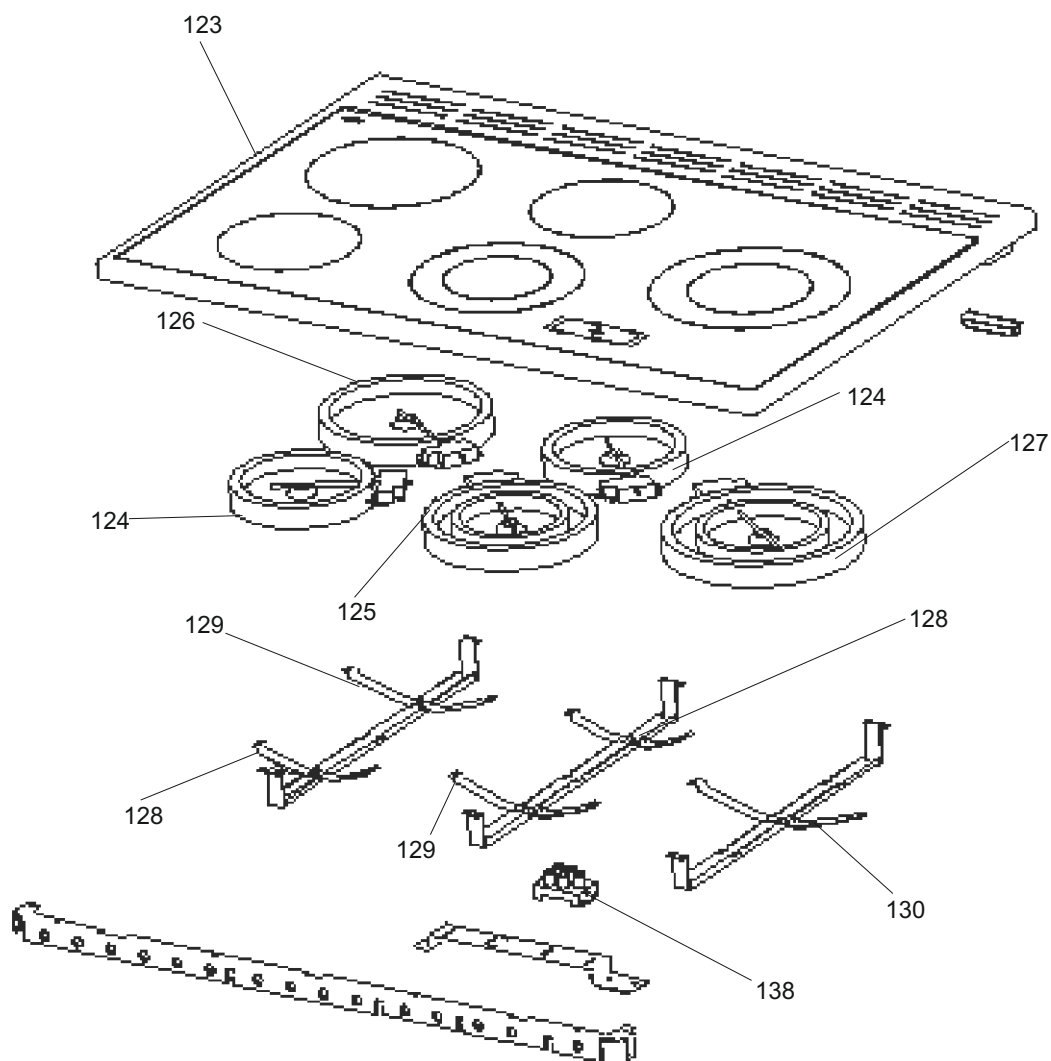

APPLIANCE NAME:
KITCHENER 90 CERAMIC UK

DATE 02.04.2019

DSL0763 P00
ISSUE STATUS 01

ALL KITCHENER 90 CERAMIC
FROM SERIAL NUMBER 203000

DATE 02.04.2019

ISSUE STATUS 01 DSL0763 P01

HOB AND CERAMIC ASSEMBLY

HOB AND CERAMIC ASSEMBLY

DSL0763 P06

RH OVEN
FROM SERIAL NUMBER 203000

CHASSIS AND BACK

KITCHENER 90 CERAMIC
FROM SERIAL NUMBER 203000

DSL0763 P09A

ISSUE STATUS 01

DATE 26.03.2019

RH OVEN DOOR AND INFILL

Kitchener 90 CERAMIC

DSL0763 P13

DATE: 02.04.2019

Code	Description
b	Blue
br	Brown
bk	Black
or	Orange
r	Red
v	Violet
w	White
y	Yellow
g/y	Green / Yellow

Code	Description
A	Left Ceramic Front Control
B	Left Back Ceramic Control
C	Centre right hand rear control
D	Centre right hand front control
F	Right Hand control
G	Hob Neons

HOB WIRING

Kitchener 90 CERAMIC

DSL0763 P13

DATE: 02.04.2019

Code	Description
b	Blue
br	Brown
bk	Black
or	Orange
r	Red
v	Violet
w	White
y	Yellow
g/y	Green / Yellow

Code	Description
A1	Grill Energy Regulator
A2	Grill Front Switch
A3	Grill Elements
B1	Left Hand Oven Thermostat
B2	Left Hand Oven Switch
B3	Left Hand Oven Element
B4	Left Hand Oven Fan
C1	Right Hand Oven Thermostat
C2	Right Hand Oven Front Switch
C3	Right Hand Oven Fan Element
C4	Right Hand Oven Fan
D	Clock / Timer
F	Cooling Fan
G1	Oven Light Switch
G2	Oven Light
H	Thermal Cut-Out
J1	Grill Neon
J2	Left Hand Oven Neon
J3	Right Hand Oven Neon