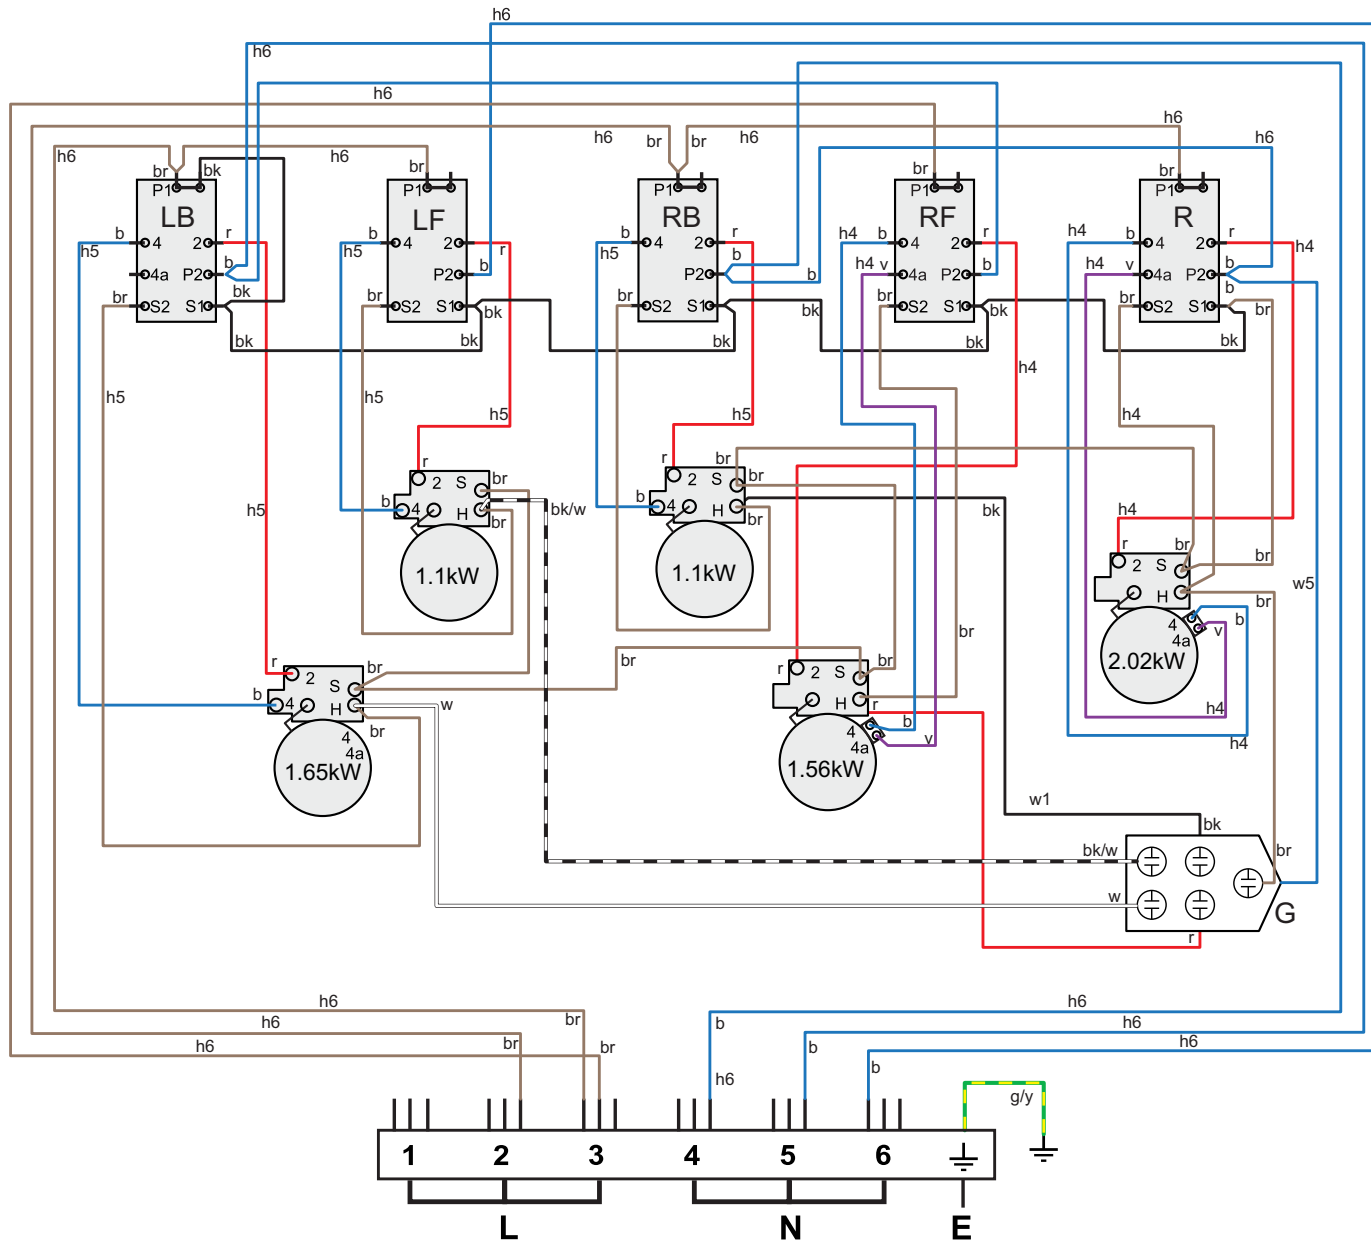

DSL0763 P06

RH OVEN
FROM SERIAL NUMBER 203000

CHASSIS AND BACK

KITCHENER 90 CERAMIC
FROM SERIAL NUMBER 203000

DSL0763 P09A

ISSUE STATUS 01

DATE 26.03.2019

RH OVEN DOOR AND INFILL

GRILL DOOR

Kitchener 90 Ceramic

DSL0763 P12
DATE 02.04.2019 ISSUE STATUS 01

LH OVEN DOOR

KITCHENER 90 CERAMIC

DSL0763 P13

DATE 02.04.2019
ISSUE STATUS 001

RH OVEN DOOR

Kitchener 90 CERAMIC

DSL0763 P13

DATE: 02.04.2019

Code	Description
b	Blue
br	Brown
bk	Black
or	Orange
r	Red
v	Violet
w	White
y	Yellow
g/y	Green / Yellow

Code	Description
A	Left Ceramic Front Control
B	Left Back Ceramic Control
C	Centre right hand rear control
D	Centre right hand front control
F	Right Hand control
G	Hob Neons

HOB WIRING

Kitchener 90 CERAMIC

DSL0763 P13

DATE: 02.04.2019

Code	Description
b	Blue
br	Brown
bk	Black
or	Orange
r	Red
v	Violet
w	White
y	Yellow
g/y	Green / Yellow

Code	Description
A1	Grill Energy Regulator
A2	Grill Front Switch
A3	Grill Elements
B1	Left Hand Oven Thermostat
B2	Left Hand Oven Switch
B3	Left Hand Oven Element
B4	Left Hand Oven Fan
C1	Right Hand Oven Thermostat
C2	Right Hand Oven Front Switch
C3	Right Hand Oven Fan Element
C4	Right Hand Oven Fan
D	Clock / Timer
F	Cooling Fan
G1	Oven Light Switch
G2	Oven Light
H	Thermal Cut-Out
J1	Grill Neon
J2	Left Hand Oven Neon
J3	Right Hand Oven Neon