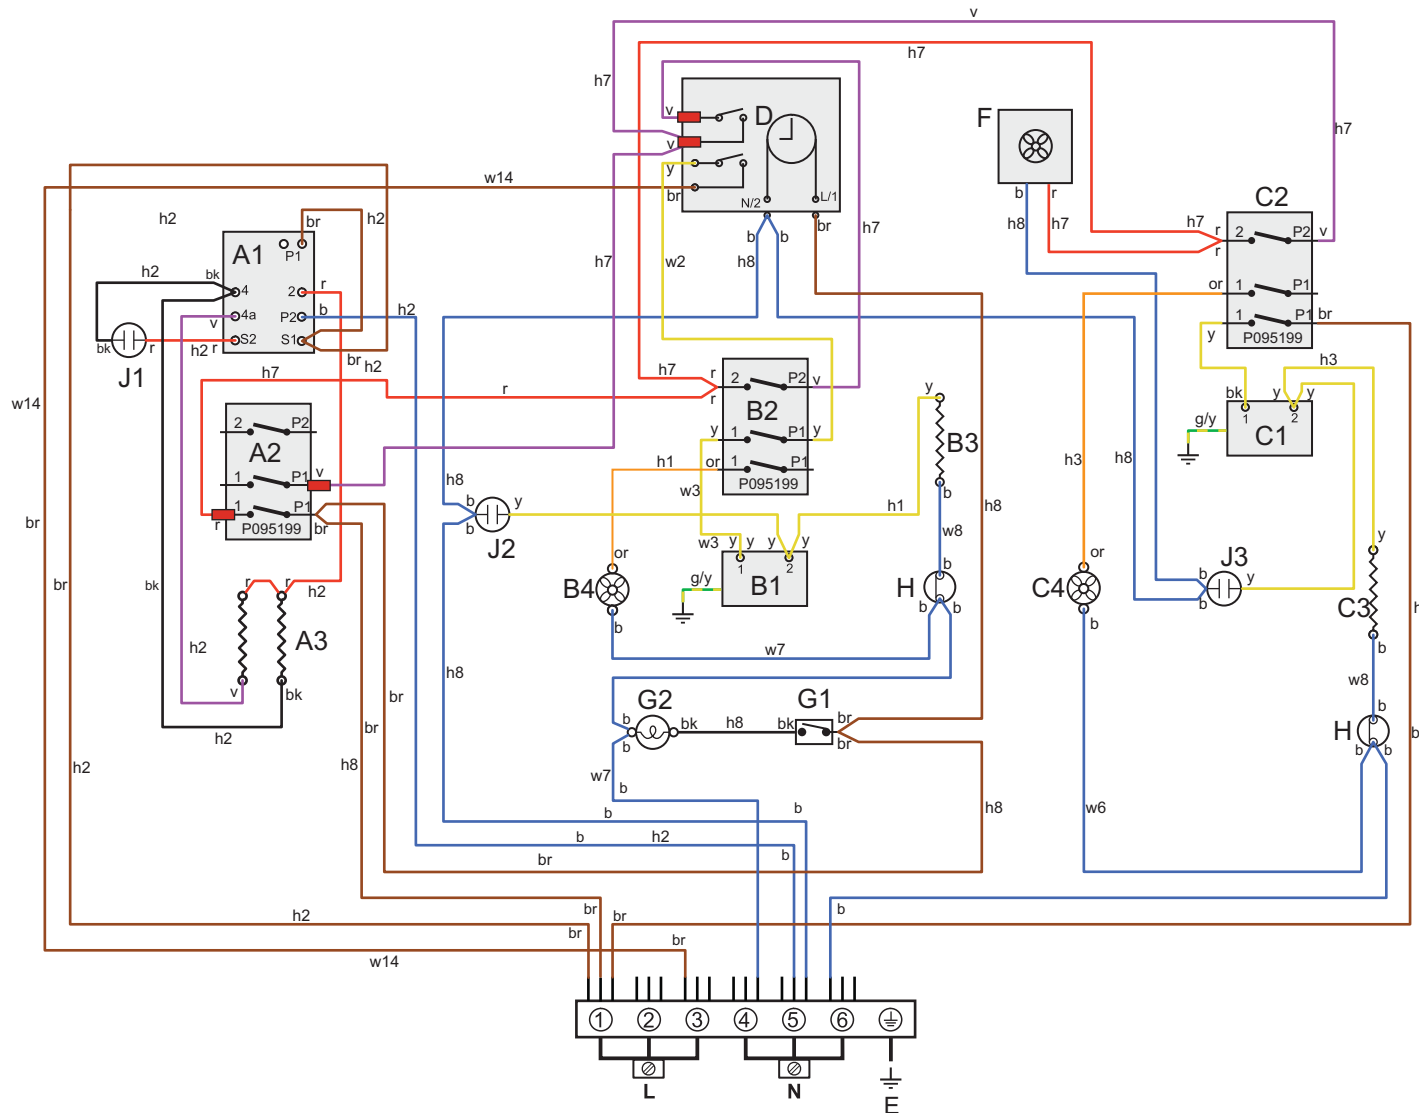

DSL0763 P06

RH OVEN
FROM SERIAL NUMBER 203000

CHASSIS AND BACK

KITCHENER 90 CERAMIC
FROM SERIAL NUMBER 203000

DSL0763 P09A

ISSUE STATUS 01

DATE 26.03.2019

RH OVEN DOOR AND INFILL

Kitchener 90 Ceramic

DATE 01.04.19

DSL0763 P10

ISSUE STATUS 01

OVEN ACCESSORIES

KITCHENER

DSL0763 P10

PLINTH

Kitchener 90 CERAMIC

DSL0763 P13

DATE: 02.04.2019

Code	Description
b	Blue
br	Brown
bk	Black
or	Orange
r	Red
v	Violet
w	White
y	Yellow
g/y	Green / Yellow

Code	Description
A	Left Ceramic Front Control
B	Left Back Ceramic Control
C	Centre right hand rear control
D	Centre right hand front control
F	Right Hand control
G	Hob Neons

HOB WIRING

Kitchener 90 CERAMIC

DSL0763 P13

DATE: 02.04.2019

Code	Description
b	Blue
br	Brown
bk	Black
or	Orange
r	Red
v	Violet
w	White
y	Yellow
g/y	Green / Yellow

Code	Description
A1	Grill Energy Regulator
A2	Grill Front Switch
A3	Grill Elements
B1	Left Hand Oven Thermostat
B2	Left Hand Oven Switch
B3	Left Hand Oven Element
B4	Left Hand Oven Fan
C1	Right Hand Oven Thermostat
C2	Right Hand Oven Front Switch
C3	Right Hand Oven Fan Element
C4	Right Hand Oven Fan
D	Clock / Timer
F	Cooling Fan
G1	Oven Light Switch
G2	Oven Light
H	Thermal Cut-Out
J1	Grill Neon
J2	Left Hand Oven Neon
J3	Right Hand Oven Neon