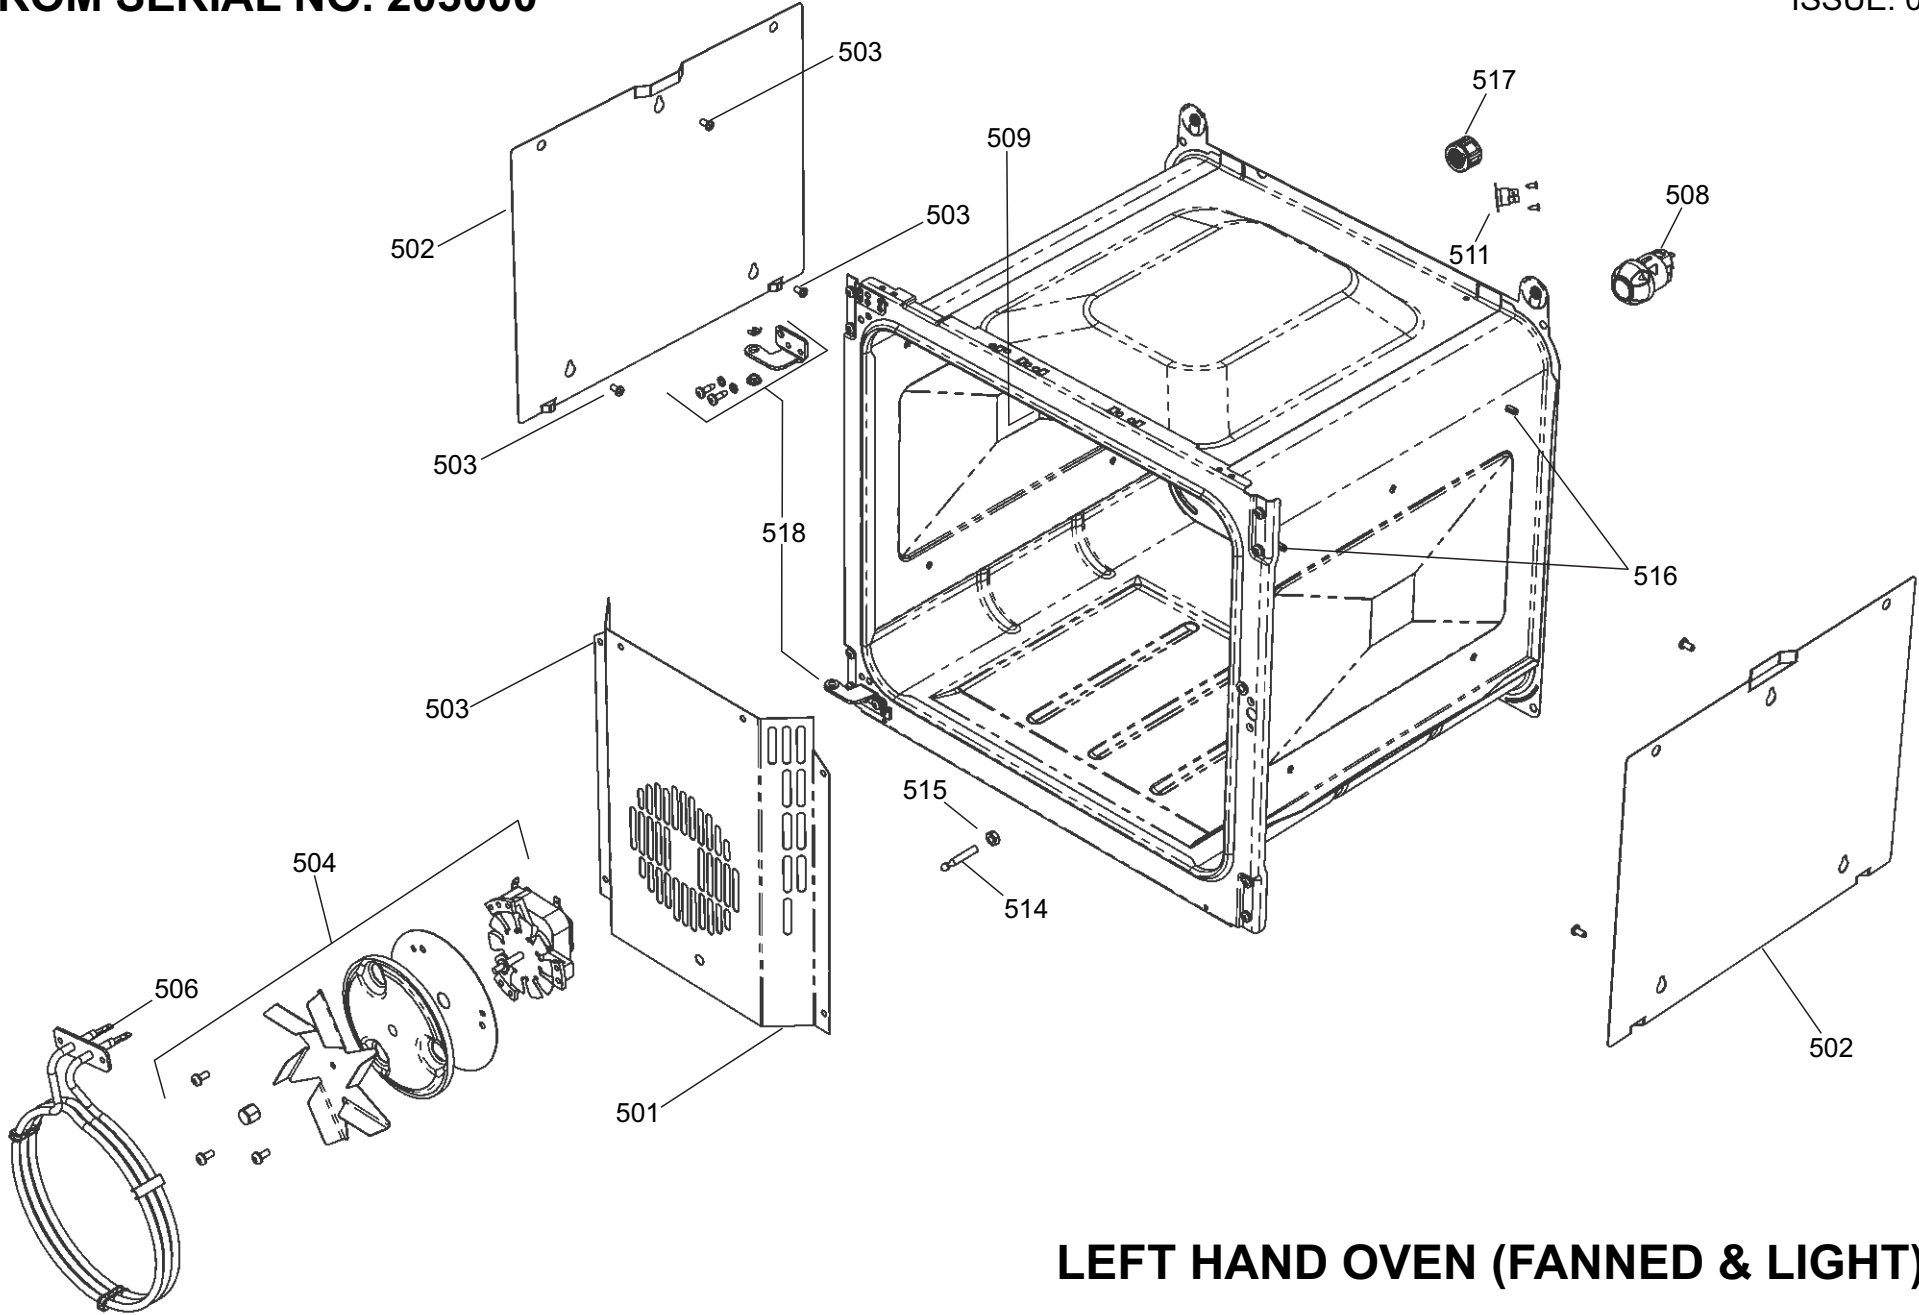

FACIA - CONTROLS - KNOBS

GRILL CHAMBER

**KITCHENER 90 CERAMIC
FROM SERIAL NO. 203000**

DATE: 02.04.2019

DSL0763 P05
ISSUE: 01

LEFT HAND OVEN (FANNED & LIGHT)

Kitchener 90 CERAMIC

DATE 02.04.19 ISSUE 01

DSL0763 P06

RH OVEN
FROM SERIAL NUMBER 203000

CHASSIS AND BACK

KITCHENER 90 CERAMIC
FROM SERIAL NUMBER 203000

DSL0763 P09A

ISSUE STATUS 01

DATE 26.03.2019

RH OVEN DOOR AND INFILL