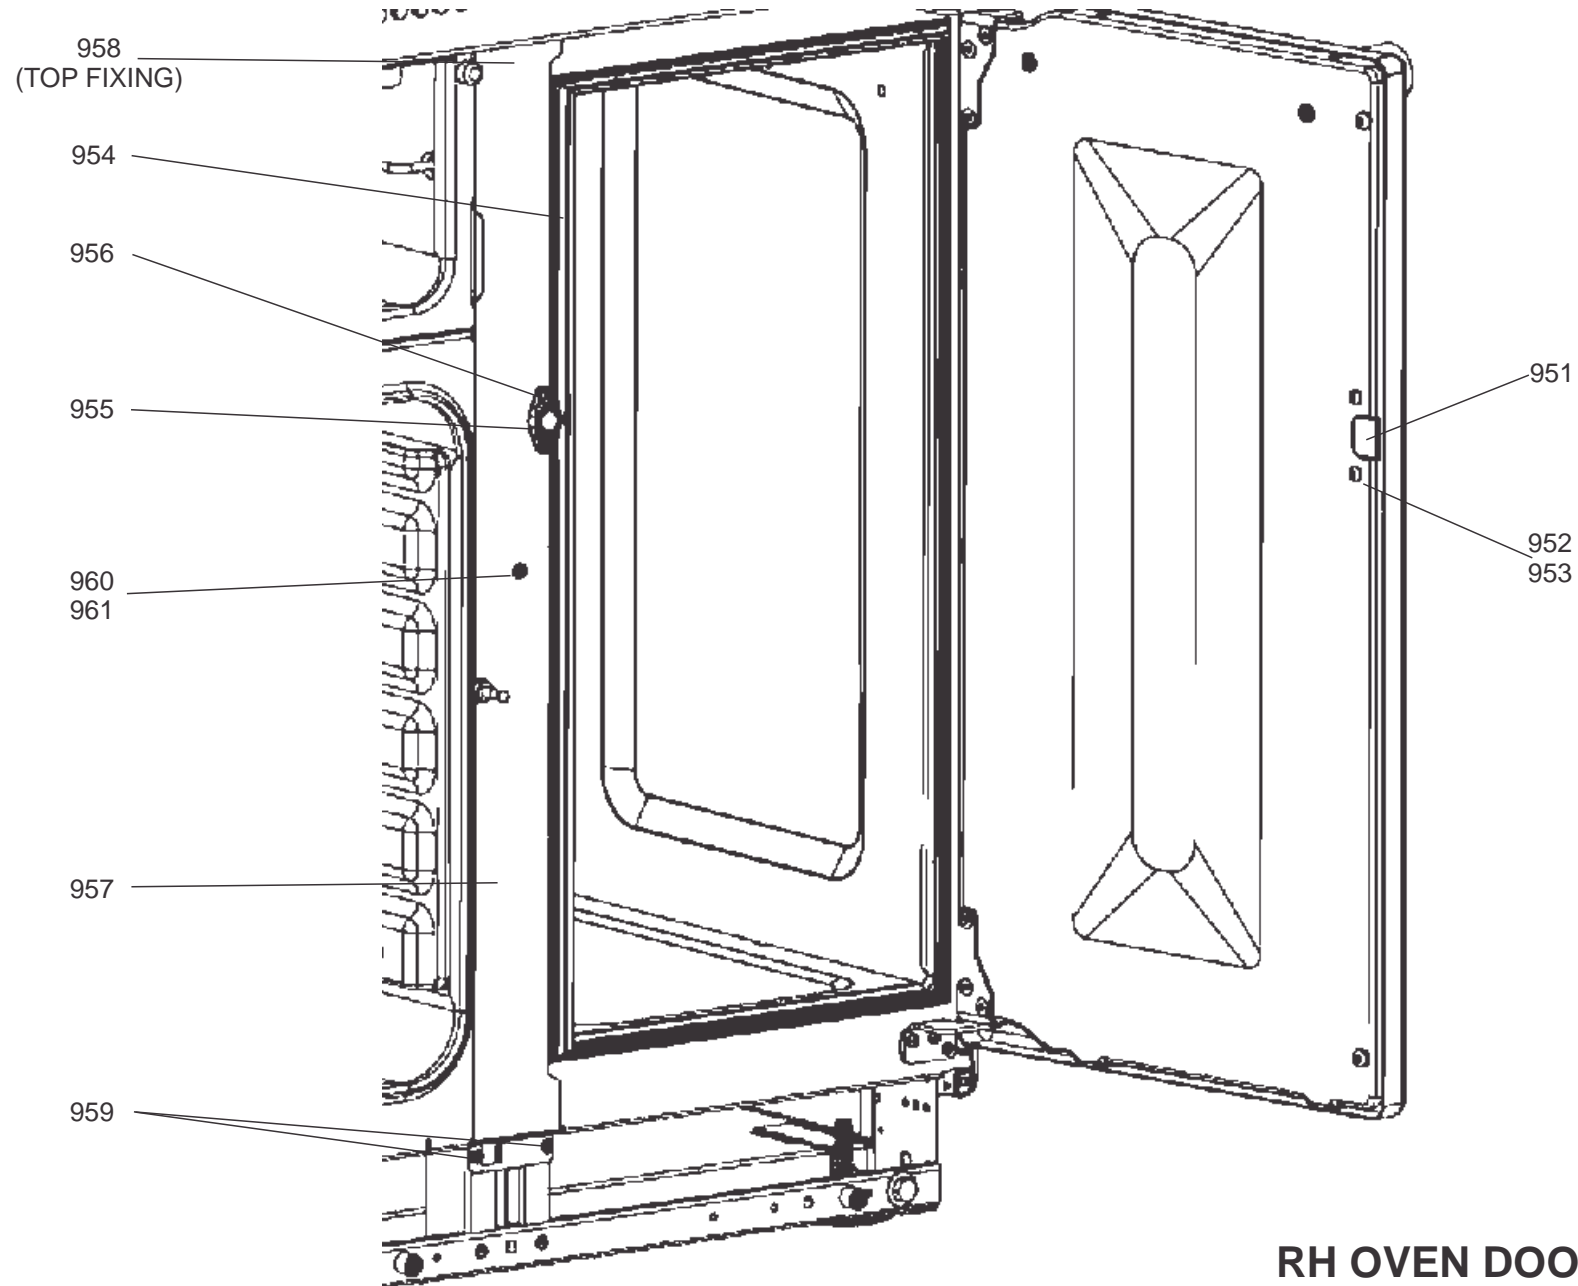

DSL0763 P06

RH OVEN
FROM SERIAL NUMBER 203000

CHASSIS AND BACK

KITCHENER 90 CERAMIC
FROM SERIAL NUMBER 203000

DSL0763 P09A

ISSUE STATUS 01

DATE 26.03.2019

RH OVEN DOOR AND INFILL