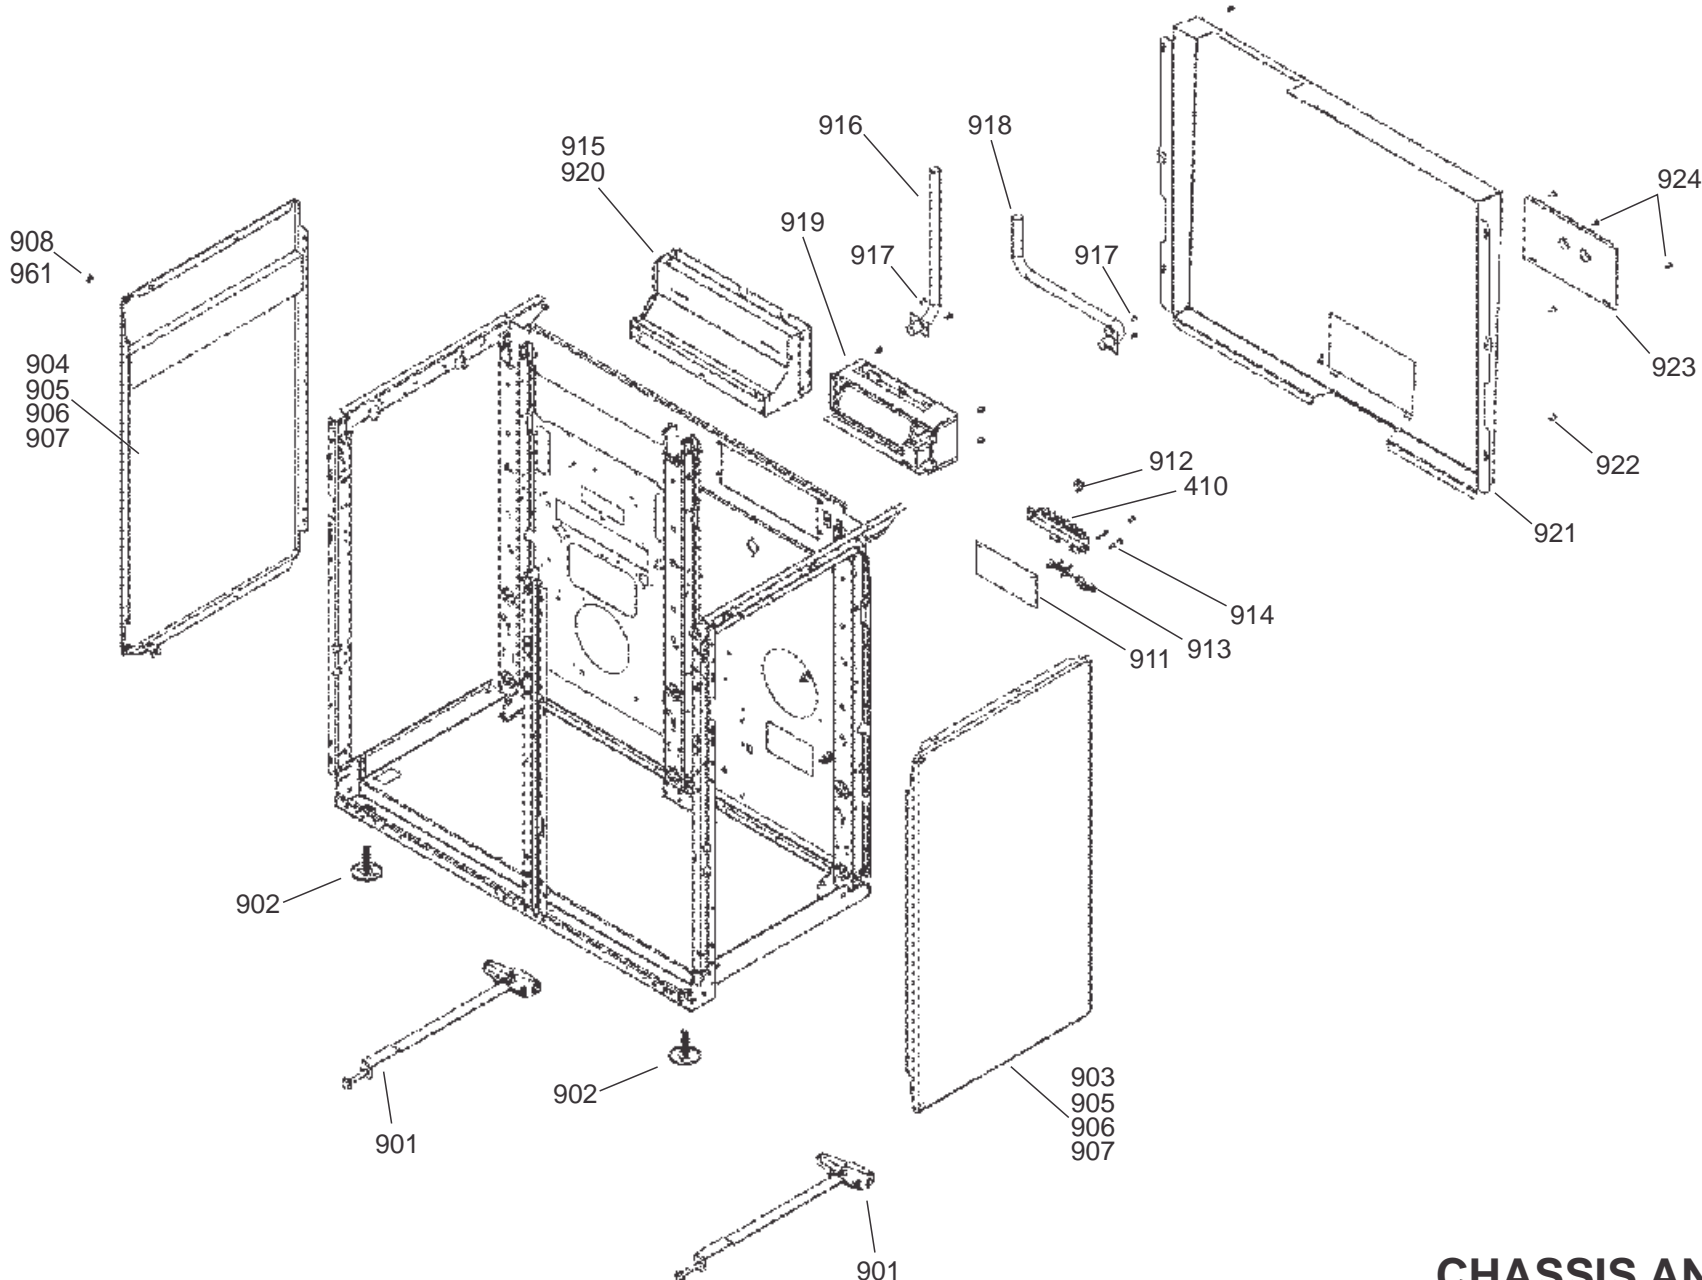

APPLIANCE NAME:
KITCHENER 90 CERAMIC UK

DATE 02.04.2019

DSL0763 P00
ISSUE STATUS 01

ALL KITCHENER 90 CERAMIC
FROM SERIAL NUMBER 203000

DATE 02.04.2019

ISSUE STATUS 01 DSL0763 P01

HOB AND CERAMIC ASSEMBLY

HOB AND CERAMIC ASSEMBLY

FACIA - CONTROLS - KNOBS

GRILL CHAMBER

**KITCHENER 90 CERAMIC
FROM SERIAL NO. 203000**

DATE: 02.04.2019

DSL0763 P05
ISSUE: 01

LEFT HAND OVEN (FANNED & LIGHT)

Kitchener 90 CERAMIC

DATE 02.04.19 ISSUE 01

DSL0763 P06

RH OVEN
FROM SERIAL NUMBER 203000

CHASSIS AND BACK

KITCHENER 90 CERAMIC
FROM SERIAL NUMBER 203000

DSL0763 P09A

ISSUE STATUS 01

DATE 26.03.2019

RH OVEN DOOR AND INFILL