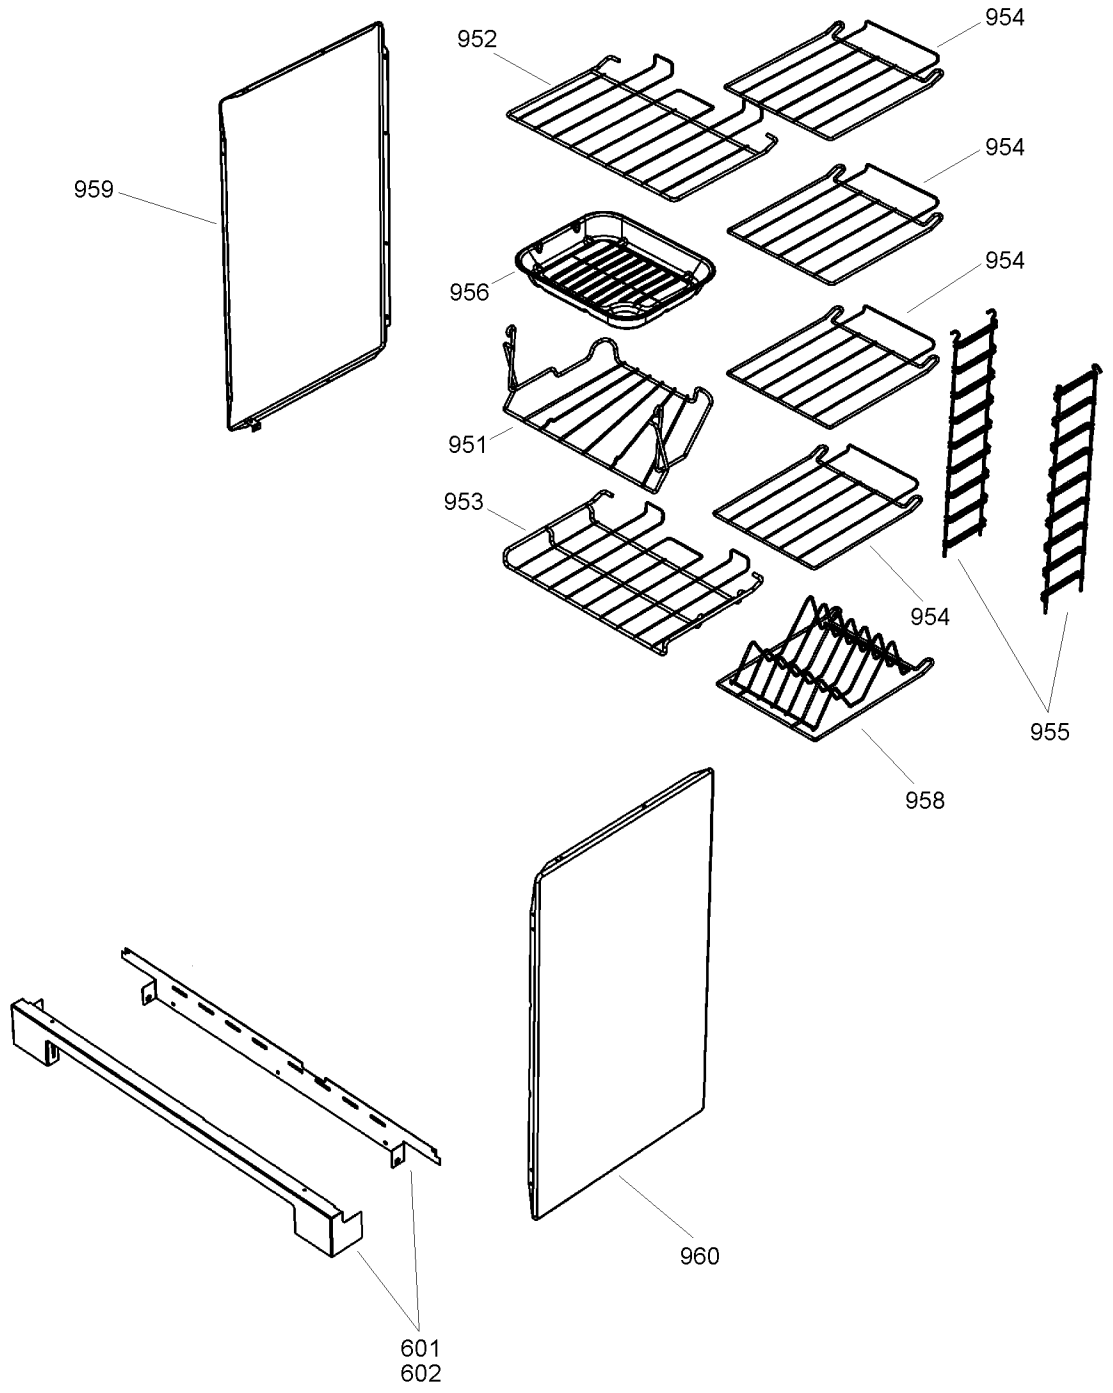

A045675 COMPLETE

Ref	Part number	Revision	Description	QTY			
879	P045283	02	WIRE LH OVEN HARNESS	1	1	10	11
880	P045282	01	WIRE GRILL HARNESS	1	12	33	
860	P038909	04	RH WIRING HARNESS	1	1	2	3
881	P038390	01	HARNESS - DUAL HOB SWITCH SUPPLY	2	4	21	
855	P037823	01	SINGLE CIR HOB & SWITCHED NEON HARN	3	6	22	
856	P037824	01	NEON SWITCH CIR FROM ENERGY REG	1	4	5	6
882	P048575	01	HOB SUPPLY HARNESS	1	1	4	5
883	P048632	01	YELLOW LINK TIMER LH OVEN SWITCH	1	2	10	
884	F094951	02	WIRE ASSEMBLY	1	13	10	
871	P055344	04	WIRE ASSEMBLY	2	12		13
864	P037863	01	WIRE ASSEMBLY	1	10	11	
865	P038186	02	LINK (TRIPLE REG. / SWITCH)	2	10	13	