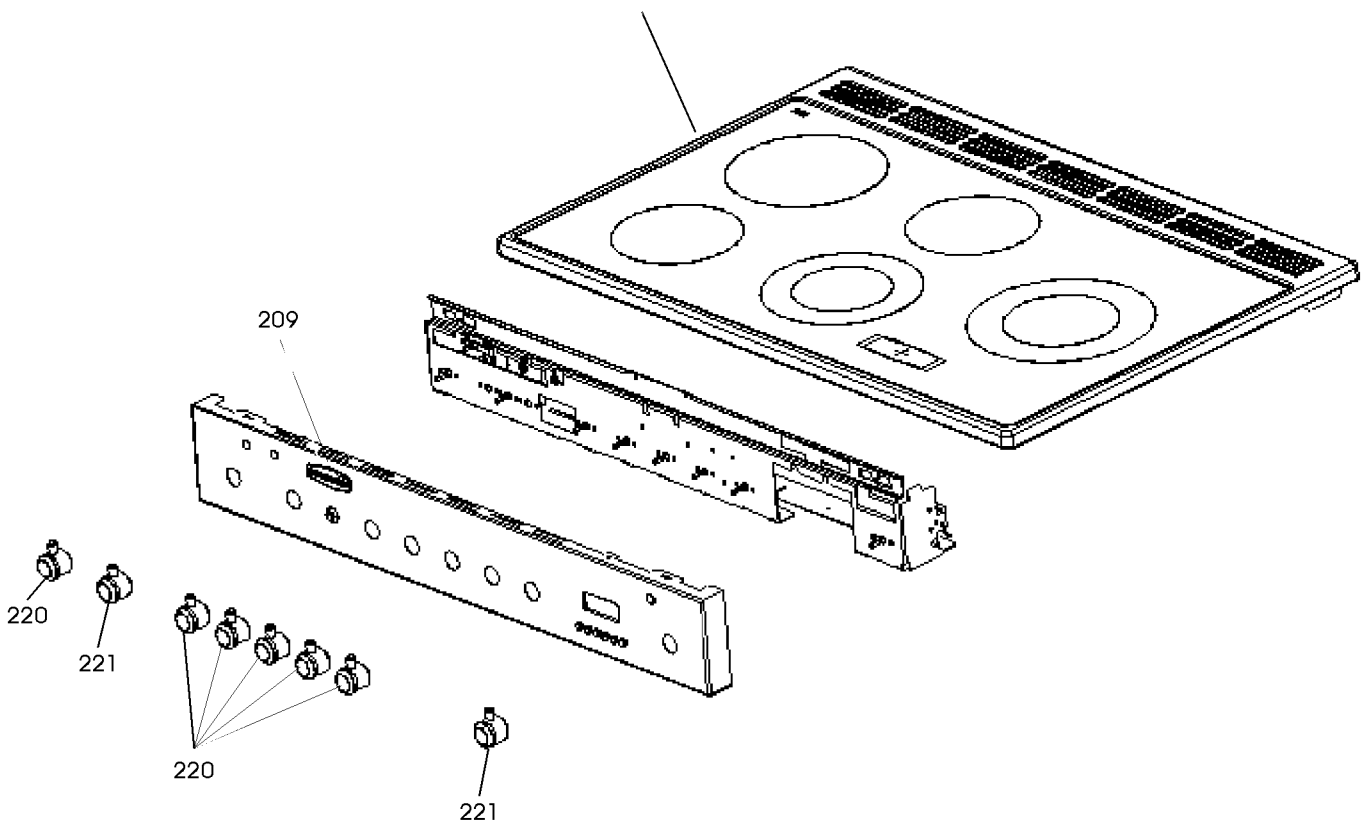

A045675 COMPLETE

Ref	Part number	Revision	Description	QTY			
879	P045283	02	WIRE LH OVEN HARNESS	1	1	10	11
880	P045282	01	WIRE GRILL HARNESS	1	12	33	
860	P038909	04	RH WIRING HARNESS	1	1	2	3
881	P038390	01	HARNESS - DUAL HOB SWITCH SUPPLY	2	4	21	
855	P037823	01	SINGLE CIR HOB & SWITCHED NEON HARN	3	6	22	
856	P037824	01	NEON SWITCH CIR FROM ENERGY REG	1	4	5	6
882	P048575	01	HOB SUPPLY HARNESS	1	1	4	5
883	P048632	01	YELLOW LINK TIMER LH OVEN SWITCH	1	2	10	
884	F094951	02	WIRE ASSEMBLY	1	13	10	
871	P055344	04	WIRE ASSEMBLY	2	12		13
864	P037863	01	WIRE ASSEMBLY	1	10	11	
865	P038186	02	LINK (TRIPLE REG. / SWITCH)	2	10	13	