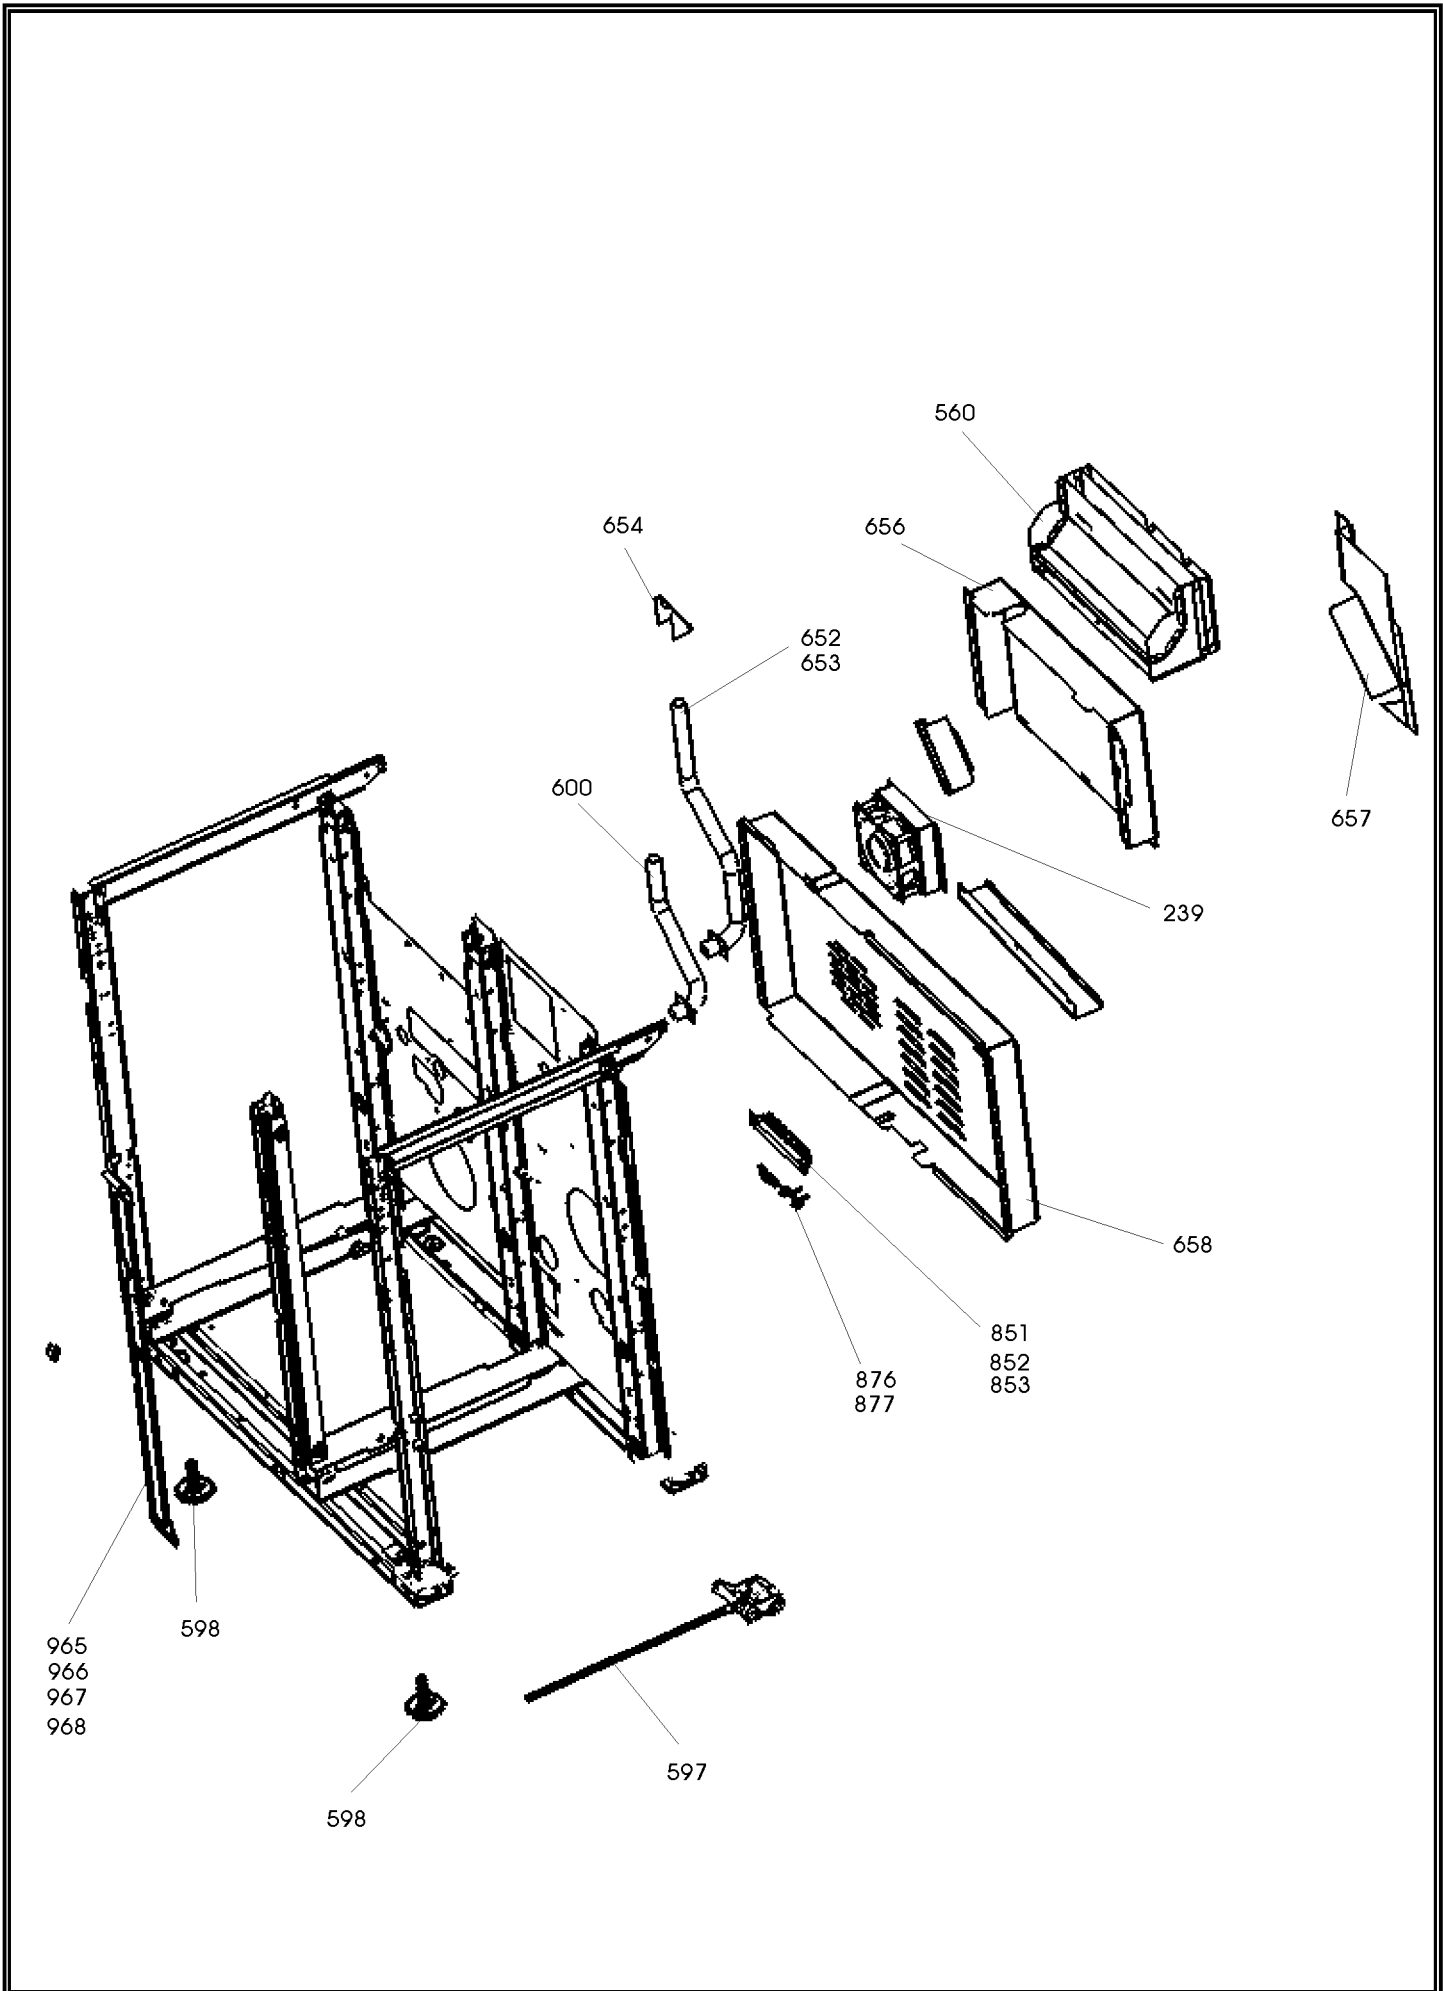

A045675 COMPLETE

Ref	Part number	Revision	Description	QTY			
879	P045283	02	WIRE LH OVEN HARNESS	1	1	10	11
880	P045282	01	WIRE GRILL HARNESS	1	12	33	
860	P038909	04	RH WIRING HARNESS	1	1	2	3
881	P038390	01	HARNESS - DUAL HOB SWITCH SUPPLY	2	4	21	
855	P037823	01	SINGLE CIR HOB & SWITCHED NEON HARN	3	6	22	
856	P037824	01	NEON SWITCH CIR FROM ENERGY REG	1	4	5	6
882	P048575	01	HOB SUPPLY HARNESS	1	1	4	5
883	P048632	01	YELLOW LINK TIMER LH OVEN SWITCH	1	2	10	
884	F094951	02	WIRE ASSEMBLY	1	13	10	
871	P055344	04	WIRE ASSEMBLY	2	12		13
864	P037863	01	WIRE ASSEMBLY	1	10	11	
865	P038186	02	LINK (TRIPLE REG. / SWITCH)	2	10	13	