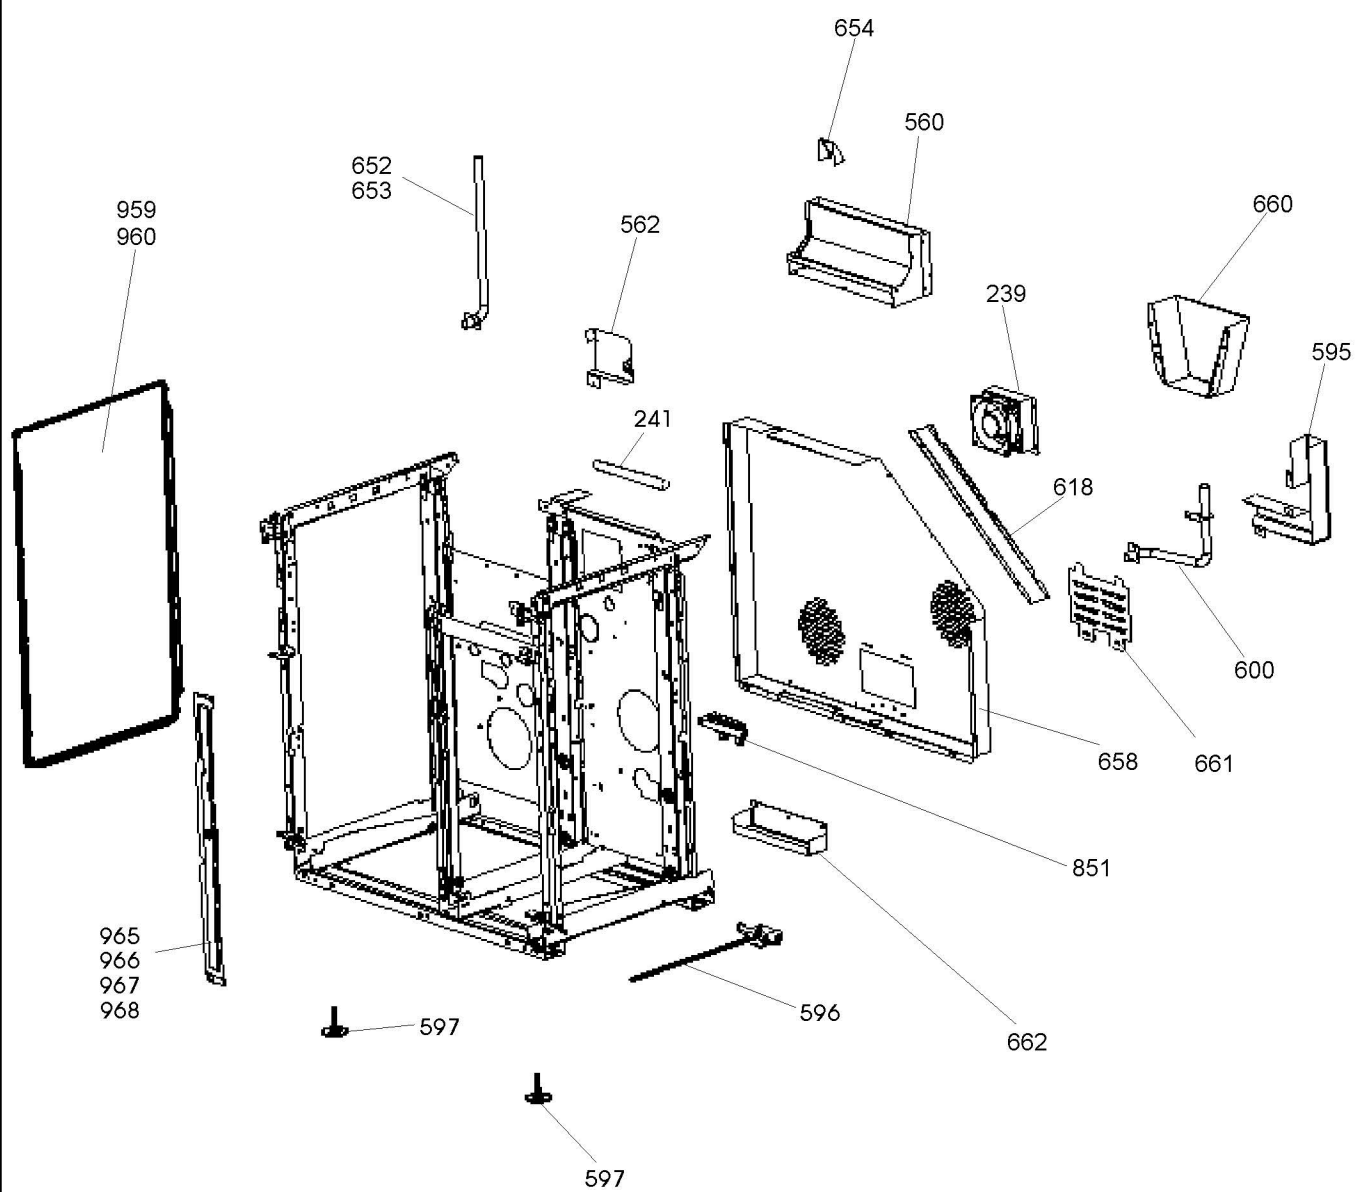

A045675 COMPLETE

Ref	Part number	Revision	Description	QTY			
879	P045283	02	WIRE LH OVEN HARNESS	1	1	10	11
880	P045282	01	WIRE GRILL HARNESS	1	12	33	
860	P038909	04	RH WIRING HARNESS	1	1	2	3
881	P038390	01	HARNESS - DUAL HOB SWITCH SUPPLY	2	4	21	
855	P037823	01	SINGLE CIR HOB & SWITCHED NEON HARN	3	6	22	
856	P037824	01	NEON SWITCH CIR FROM ENERGY REG	1	4	5	6
882	P048575	01	HOB SUPPLY HARNESS	1	1	4	5
883	P048632	01	YELLOW LINK TIMER LH OVEN SWITCH	1	2	10	
884	F094951	02	WIRE ASSEMBLY	1	13	10	
871	P055344	04	WIRE ASSEMBLY	2	12		13
864	P037863	01	WIRE ASSEMBLY	1	10	11	
865	P038186	02	LINK (TRIPLE REG. / SWITCH)	2	10	13	