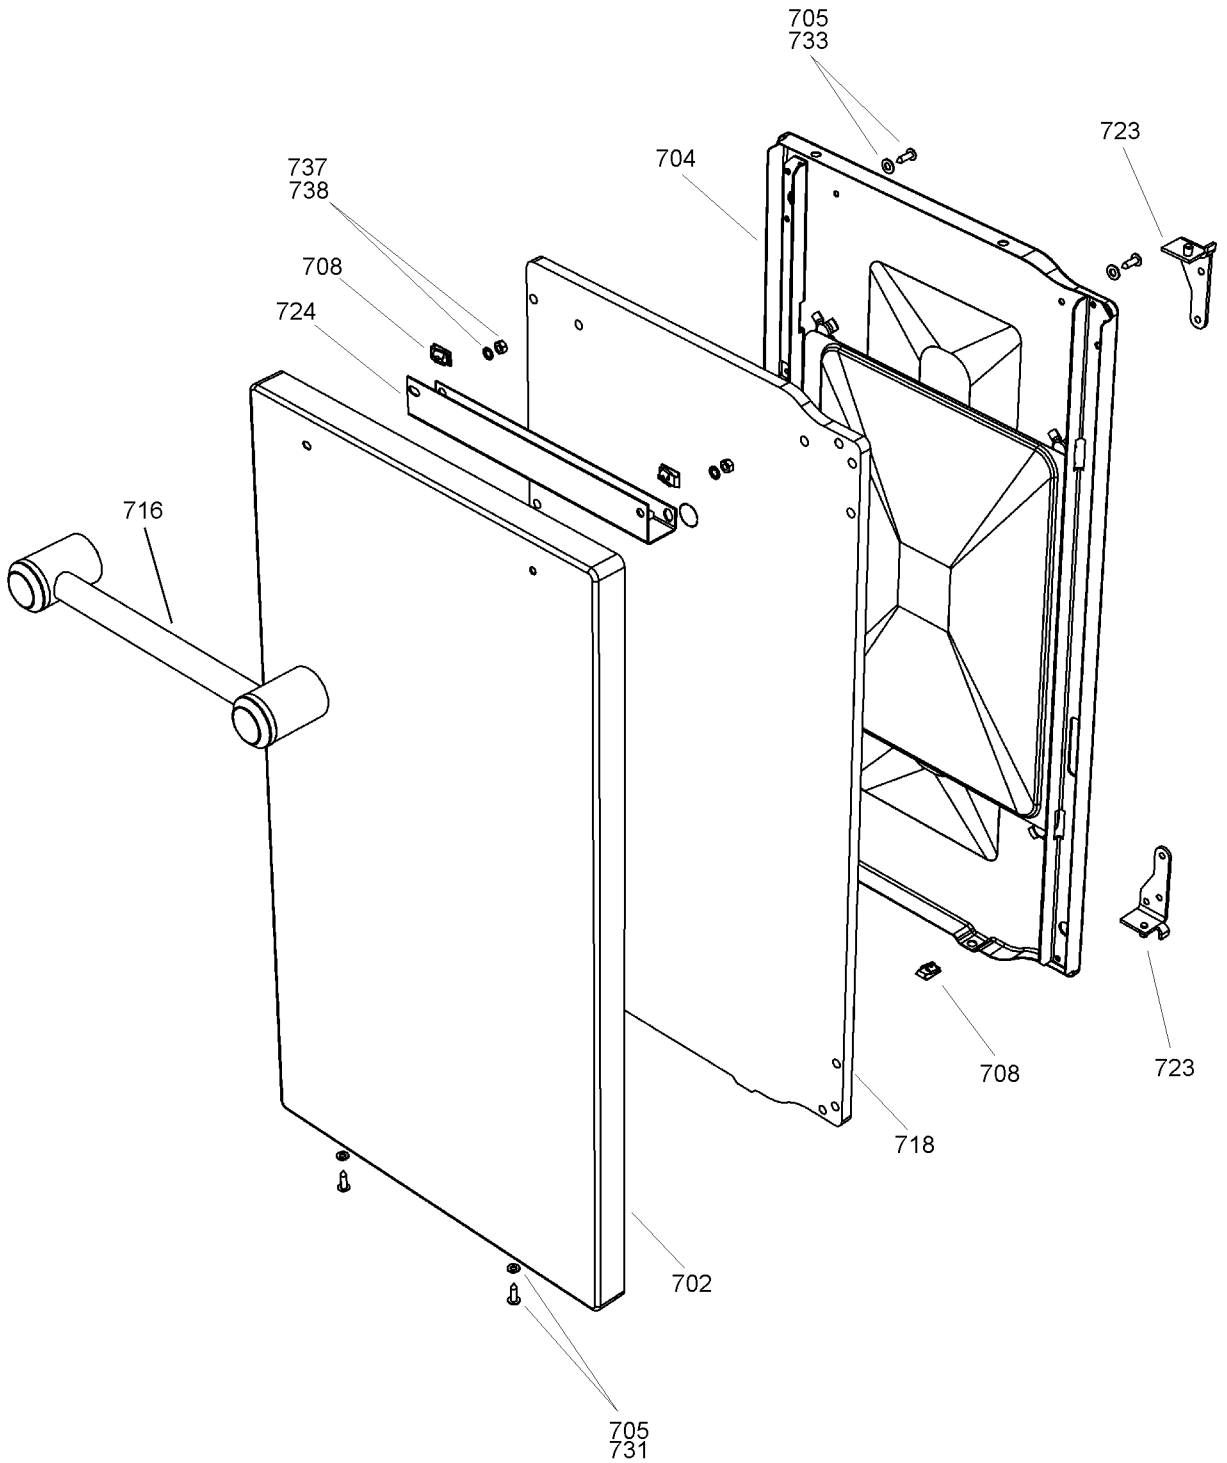

A045675 COMPLETE

Ref	Part number	Revision	Description	QTY			
879	P045283	02	WIRE LH OVEN HARNESS	1	1	10	11
880	P045282	01	WIRE GRILL HARNESS	1	12	33	
860	P038909	04	RH WIRING HARNESS	1	1	2	3
881	P038390	01	HARNESS - DUAL HOB SWITCH SUPPLY	2	4	21	
855	P037823	01	SINGLE CIR HOB & SWITCHED NEON HARN	3	6	22	
856	P037824	01	NEON SWITCH CIR FROM ENERGY REG	1	4	5	6
882	P048575	01	HOB SUPPLY HARNESS	1	1	4	5
883	P048632	01	YELLOW LINK TIMER LH OVEN SWITCH	1	2	10	
884	F094951	02	WIRE ASSEMBLY	1	13	10	
871	P055344	04	WIRE ASSEMBLY	2	12		13
864	P037863	01	WIRE ASSEMBLY	1	10	11	
865	P038186	02	LINK (TRIPLE REG. / SWITCH)	2	10	13	