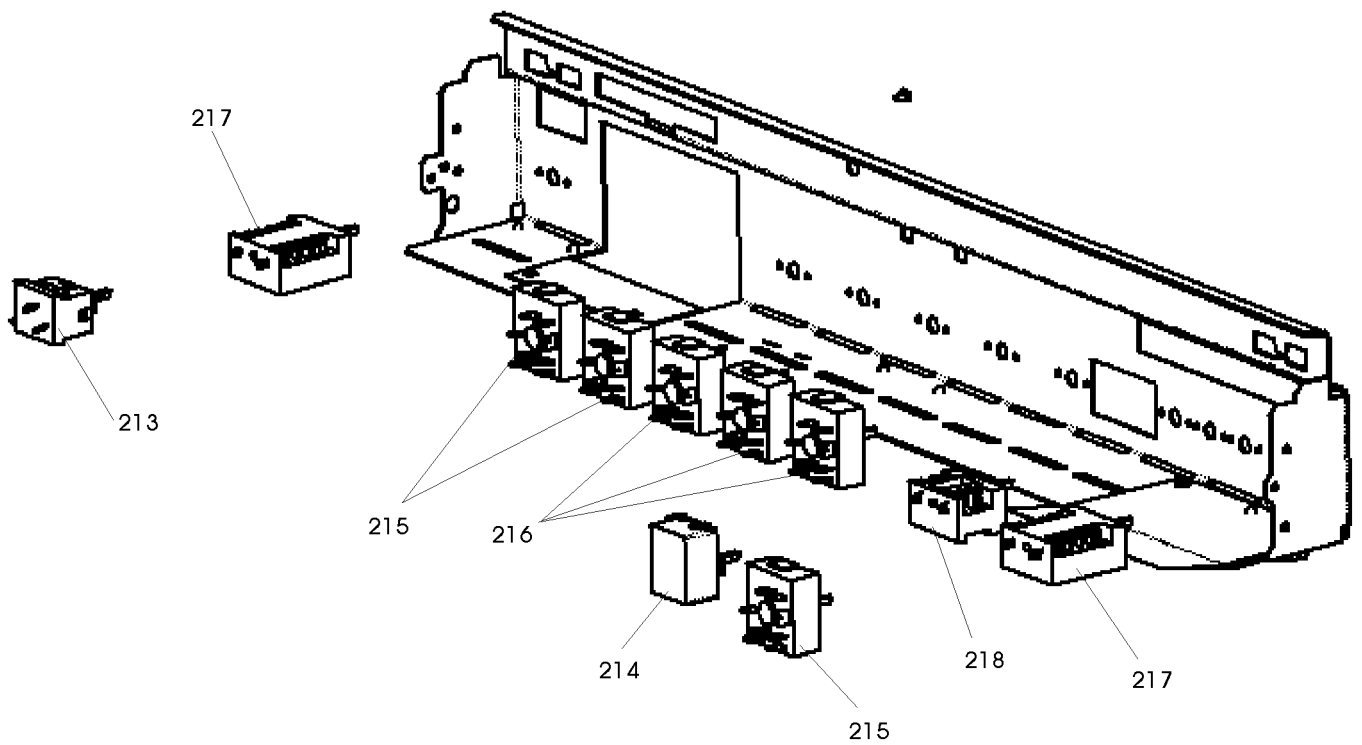

A045675 COMPLETE

Ref	Part number	Revision	Description	QTY			
879	P045283	02	WIRE LH OVEN HARNESS	1	1	10	11
880	P045282	01	WIRE GRILL HARNESS	1	12	33	
860	P038909	04	RH WIRING HARNESS	1	1	2	3
881	P038390	01	HARNESS - DUAL HOB SWITCH SUPPLY	2	4	21	
855	P037823	01	SINGLE CIR HOB & SWITCHED NEON HARN	3	6	22	
856	P037824	01	NEON SWITCH CIR FROM ENERGY REG	1	4	5	6
882	P048575	01	HOB SUPPLY HARNESS	1	1	4	5
883	P048632	01	YELLOW LINK TIMER LH OVEN SWITCH	1	2	10	
884	F094951	02	WIRE ASSEMBLY	1	13	10	
871	P055344	04	WIRE ASSEMBLY	2	12		13
864	P037863	01	WIRE ASSEMBLY	1	10	11	
865	P038186	02	LINK (TRIPLE REG. / SWITCH)	2	10	13	