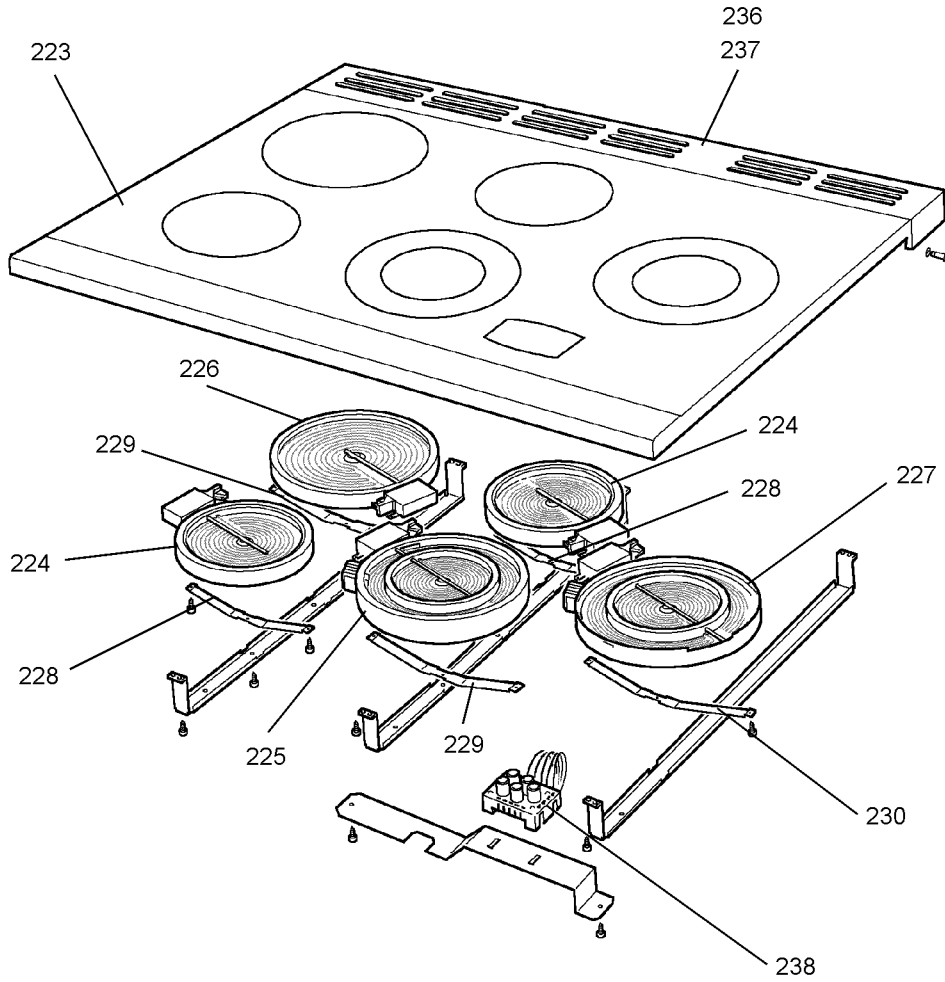

A045675 COMPLETE

Ref	Part number	Revision	Description	QTY			
879	P045283	02	WIRE LH OVEN HARNESS	1	1	10	11
880	P045282	01	WIRE GRILL HARNESS	1	12	33	
860	P038909	04	RH WIRING HARNESS	1	1	2	3
881	P038390	01	HARNESS - DUAL HOB SWITCH SUPPLY	2	4	21	
855	P037823	01	SINGLE CIR HOB & SWITCHED NEON HARN	3	6	22	
856	P037824	01	NEON SWITCH CIR FROM ENERGY REG	1	4	5	6
882	P048575	01	HOB SUPPLY HARNESS	1	1	4	5
883	P048632	01	YELLOW LINK TIMER LH OVEN SWITCH	1	2	10	
884	F094951	02	WIRE ASSEMBLY	1	13	10	
871	P055344	04	WIRE ASSEMBLY	2	12		13
864	P037863	01	WIRE ASSEMBLY	1	10	11	
865	P038186	02	LINK (TRIPLE REG. / SWITCH)	2	10	13	