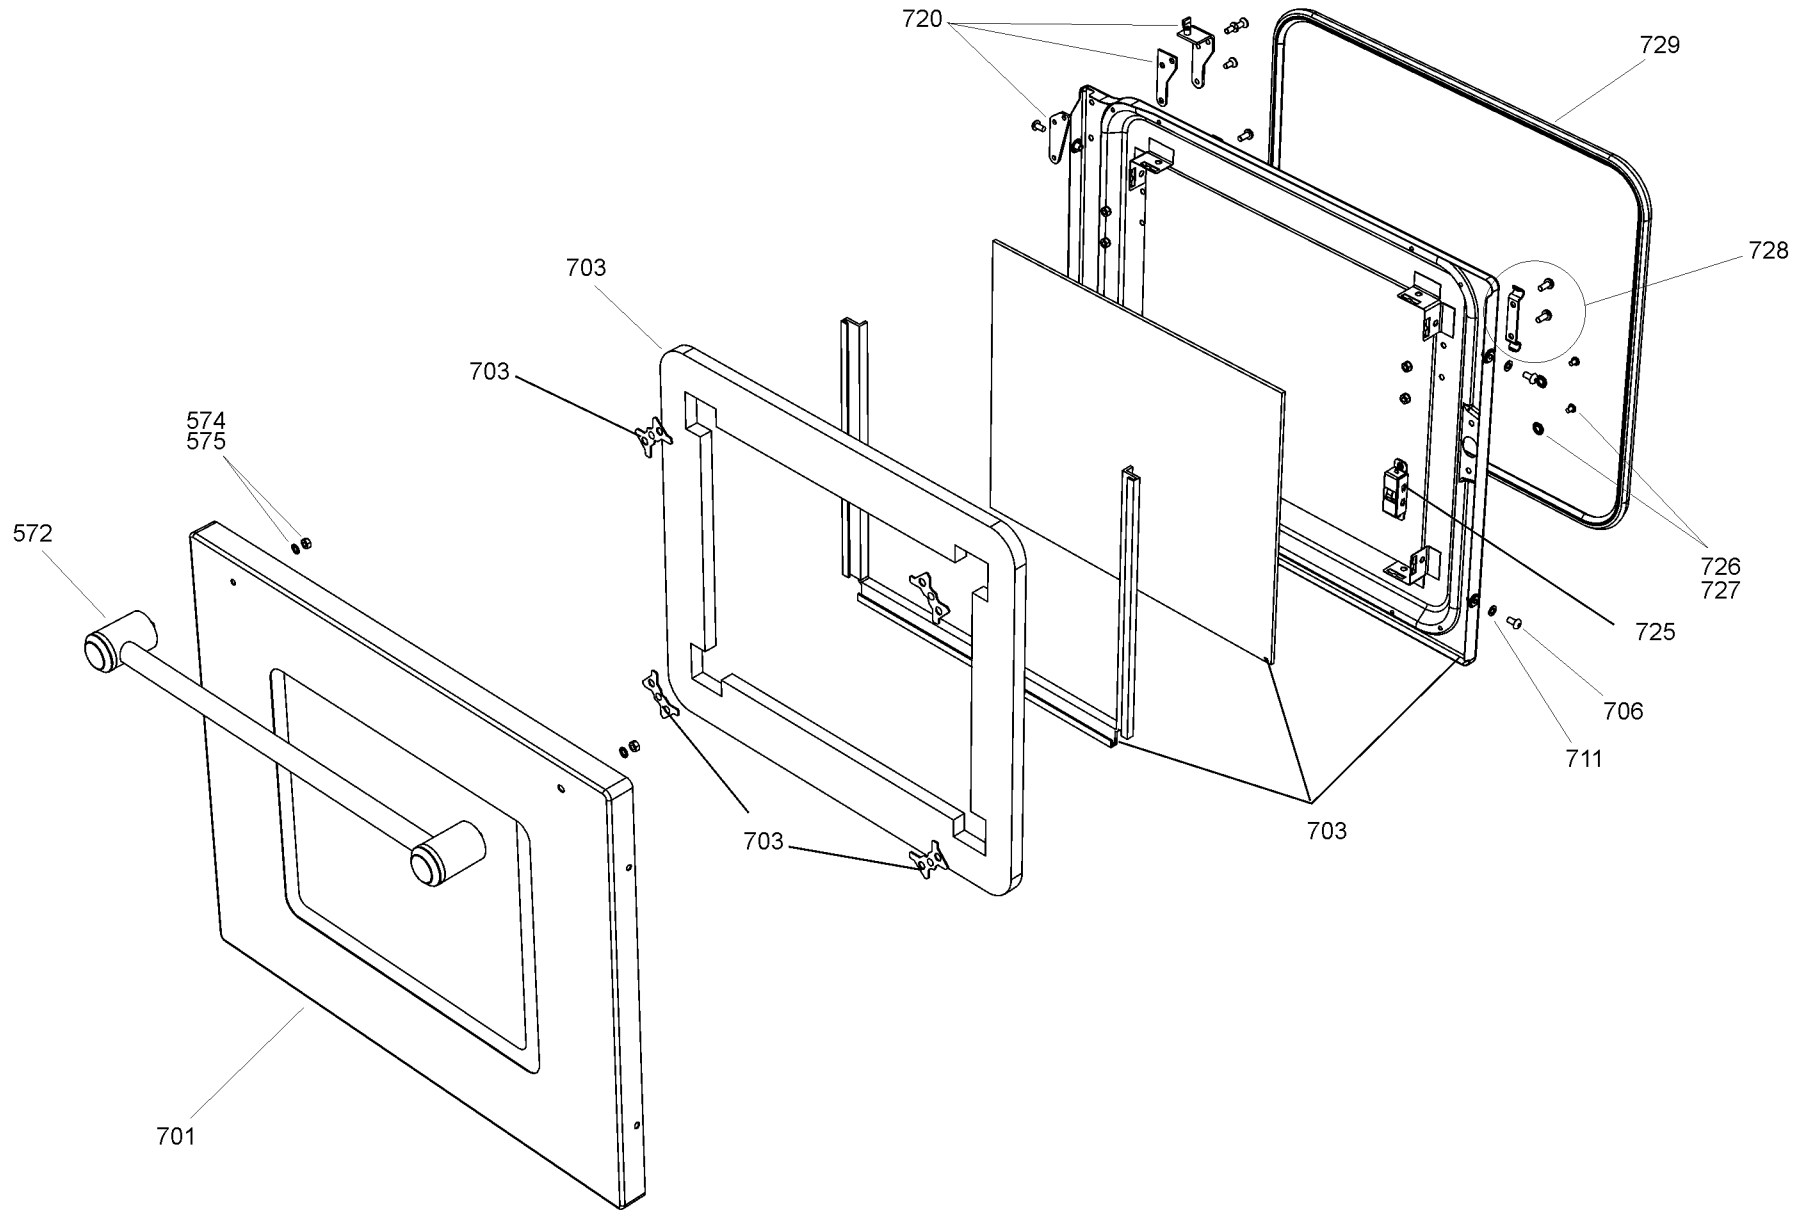

A045675 COMPLETE

Ref	Part number	Revision	Description	QTY			
879	P045283	02	WIRE LH OVEN HARNESS	1	1	10	11
880	P045282	01	WIRE GRILL HARNESS	1	12	33	
860	P038909	04	RH WIRING HARNESS	1	1	2	3
881	P038390	01	HARNESS - DUAL HOB SWITCH SUPPLY	2	4	21	
855	P037823	01	SINGLE CIR HOB & SWITCHED NEON HARN	3	6	22	
856	P037824	01	NEON SWITCH CIR FROM ENERGY REG	1	4	5	6
882	P048575	01	HOB SUPPLY HARNESS	1	1	4	5
883	P048632	01	YELLOW LINK TIMER LH OVEN SWITCH	1	2	10	
884	F094951	02	WIRE ASSEMBLY	1	13	10	
871	P055344	04	WIRE ASSEMBLY	2	12		13
864	P037863	01	WIRE ASSEMBLY	1	10	11	
865	P038186	02	LINK (TRIPLE REG. / SWITCH)	2	10	13	