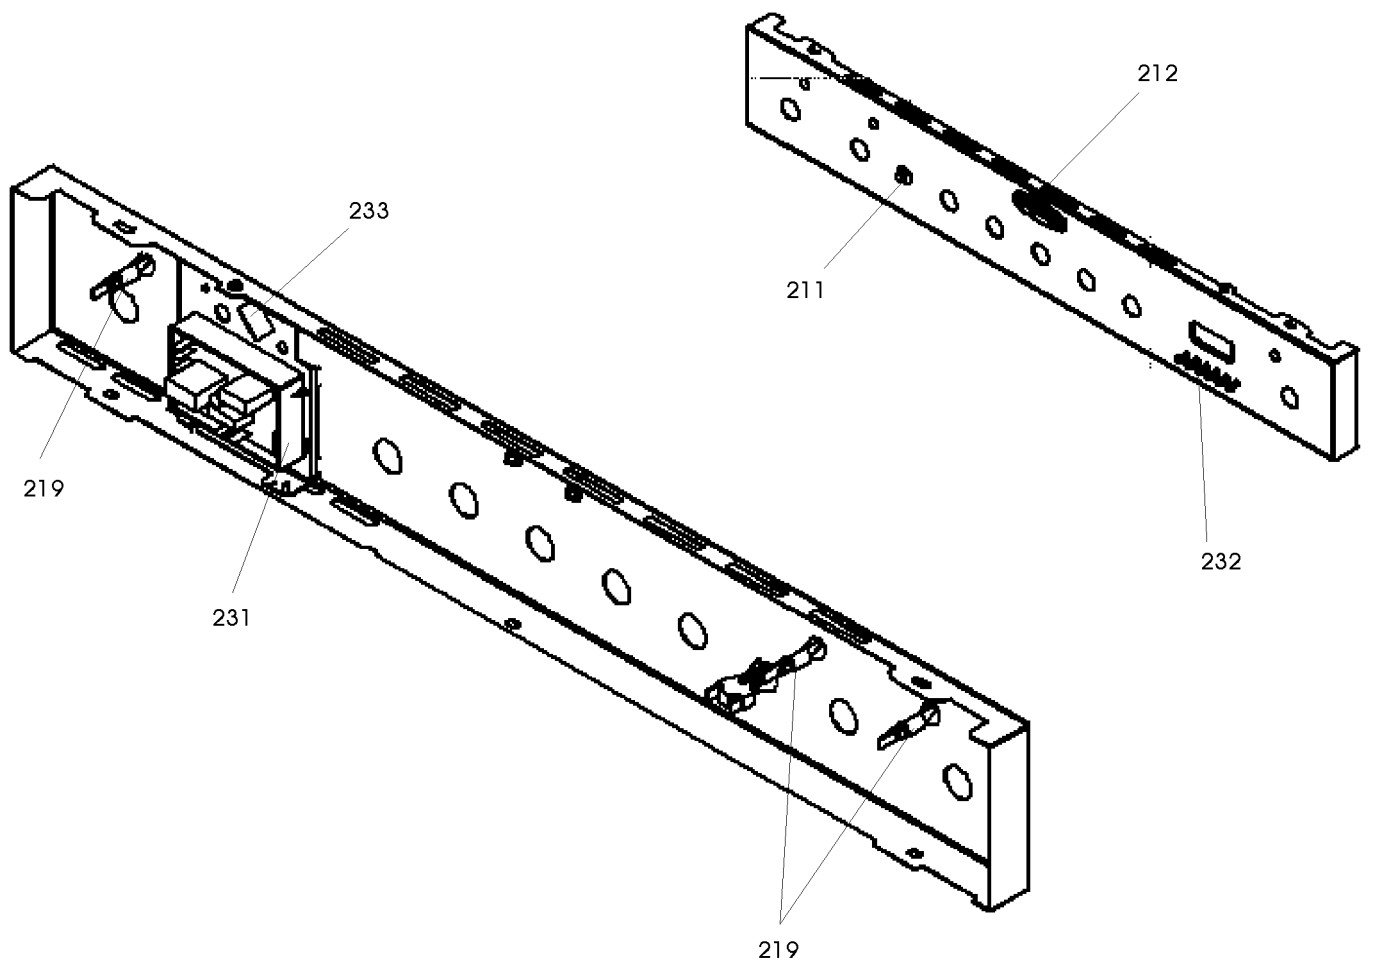

A045675 COMPLETE

Ref	Part number	Revision	Description	QTY			
879	P045283	02	WIRE LH OVEN HARNESS	1	1	10	11
880	P045282	01	WIRE GRILL HARNESS	1	12	33	
860	P038909	04	RH WIRING HARNESS	1	1	2	3
881	P038390	01	HARNESS - DUAL HOB SWITCH SUPPLY	2	4	21	
855	P037823	01	SINGLE CIR HOB & SWITCHED NEON HARN	3	6	22	
856	P037824	01	NEON SWITCH CIR FROM ENERGY REG	1	4	5	6
882	P048575	01	HOB SUPPLY HARNESS	1	1	4	5
883	P048632	01	YELLOW LINK TIMER LH OVEN SWITCH	1	2	10	
884	F094951	02	WIRE ASSEMBLY	1	13	10	
871	P055344	04	WIRE ASSEMBLY	2	12		13
864	P037863	01	WIRE ASSEMBLY	1	10	11	
865	P038186	02	LINK (TRIPLE REG. / SWITCH)	2	10	13	