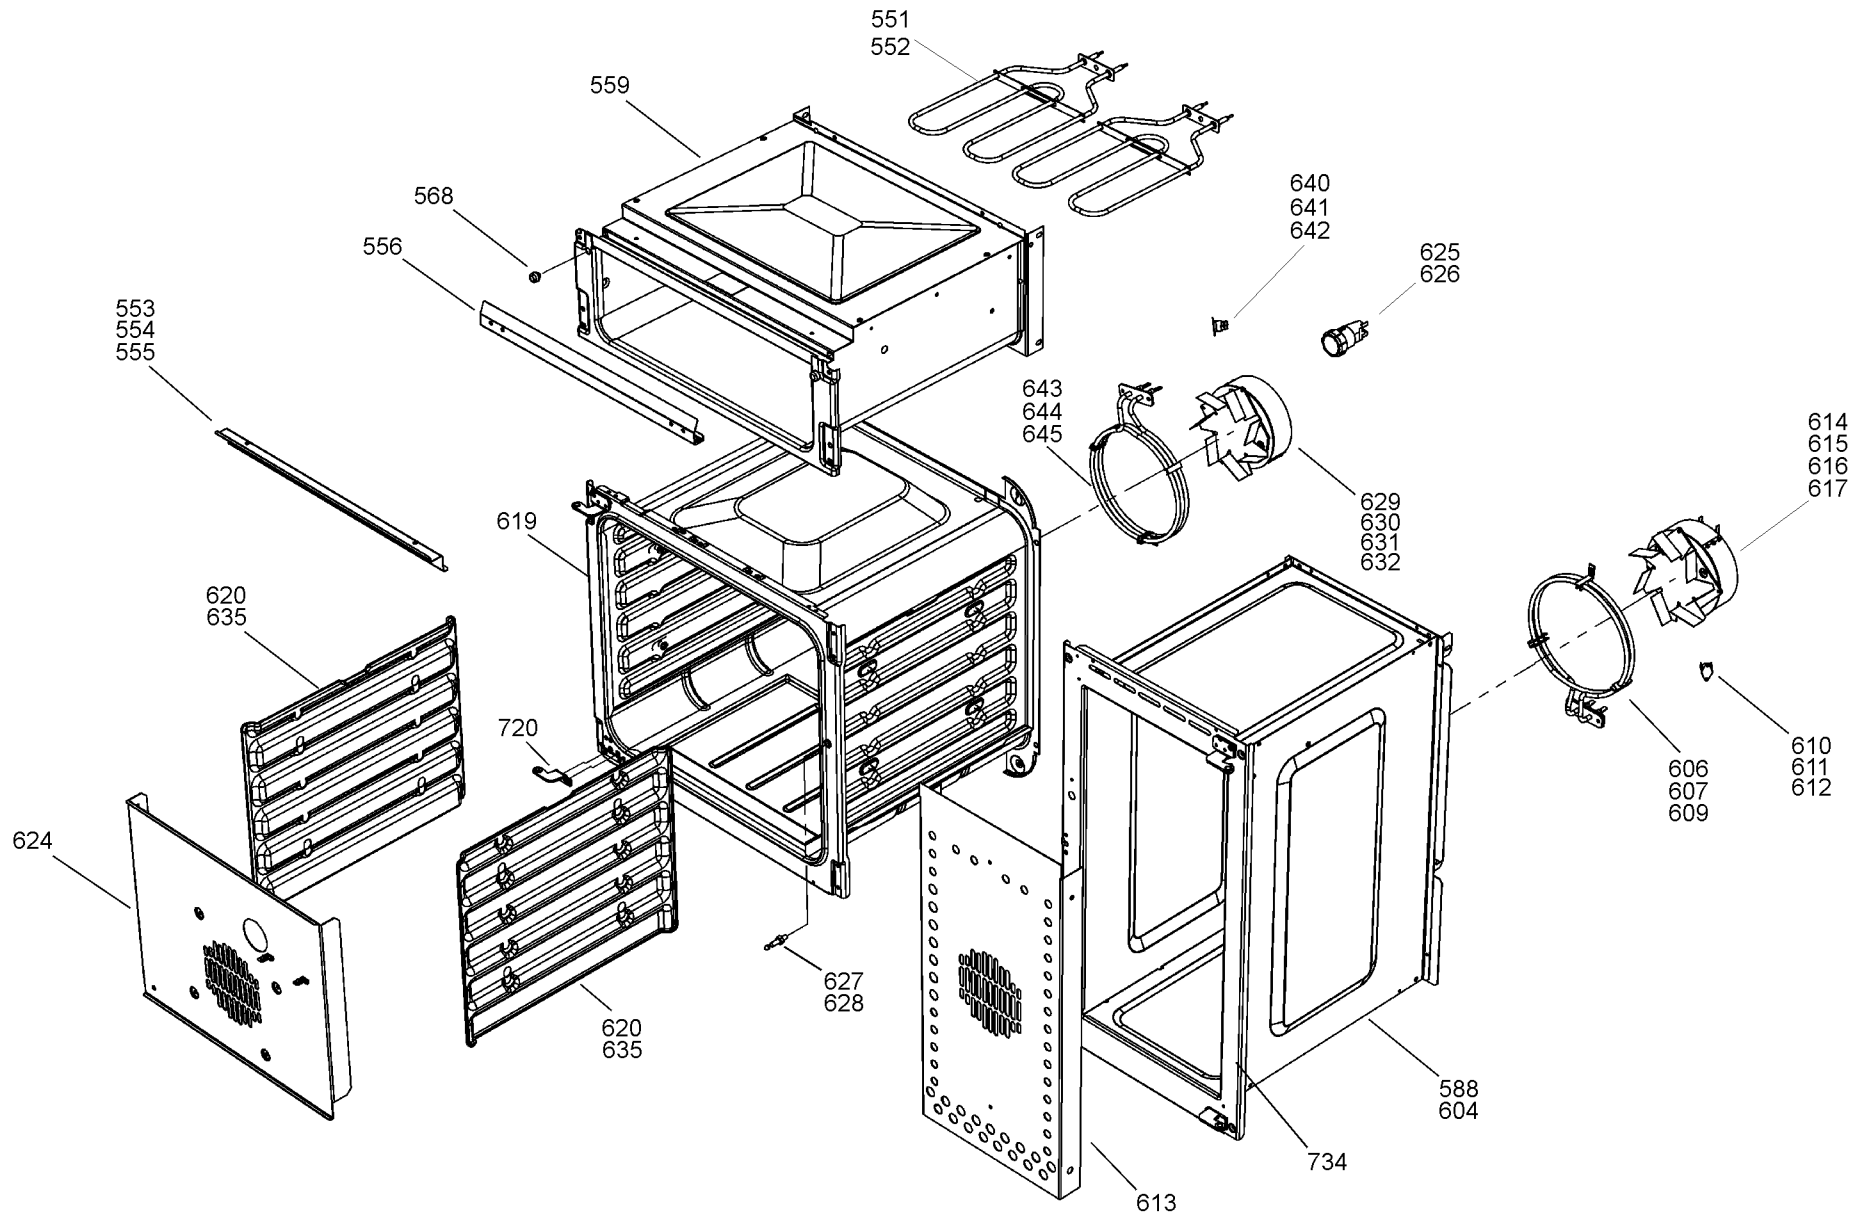

A045675 COMPLETE

Ref	Part number	Revision	Description	QTY			
879	P045283	02	WIRE LH OVEN HARNESS	1	1	10	11
880	P045282	01	WIRE GRILL HARNESS	1	12	33	
860	P038909	04	RH WIRING HARNESS	1	1	2	3
881	P038390	01	HARNESS - DUAL HOB SWITCH SUPPLY	2	4	21	
855	P037823	01	SINGLE CIR HOB & SWITCHED NEON HARN	3	6	22	
856	P037824	01	NEON SWITCH CIR FROM ENERGY REG	1	4	5	6
882	P048575	01	HOB SUPPLY HARNESS	1	1	4	5
883	P048632	01	YELLOW LINK TIMER LH OVEN SWITCH	1	2	10	
884	F094951	02	WIRE ASSEMBLY	1	13	10	
871	P055344	04	WIRE ASSEMBLY	2	12		13
864	P037863	01	WIRE ASSEMBLY	1	10	11	
865	P038186	02	LINK (TRIPLE REG. / SWITCH)	2	10	13	