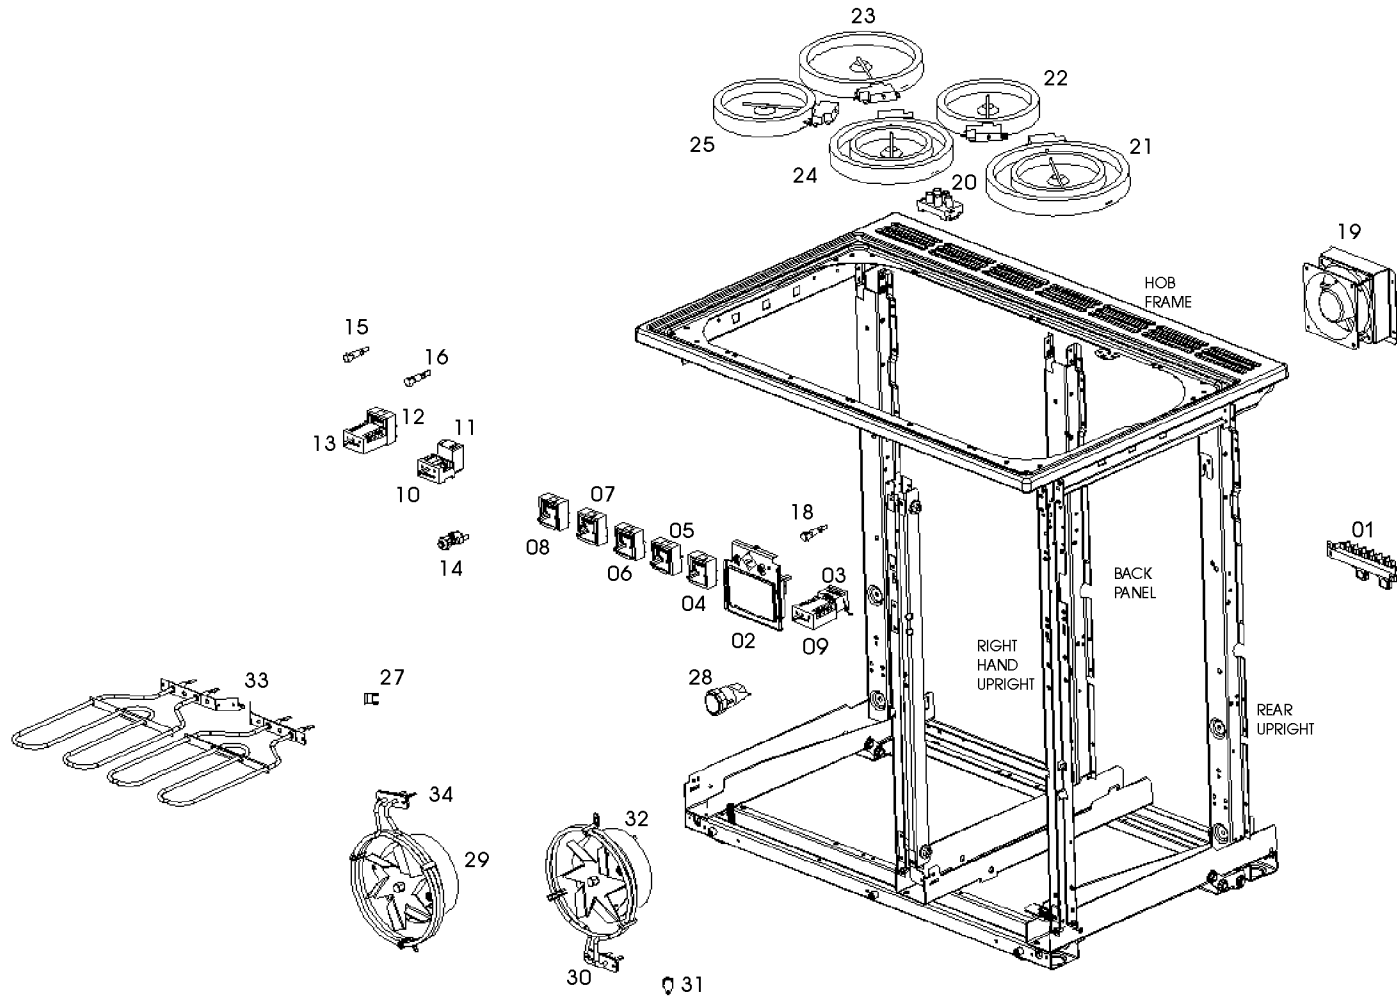

A045675 COMPLETE

Ref	Part number	Revision	Description	QTY			
879	P045283	02	WIRE LH OVEN HARNESS	1	1	10	11
880	P045282	01	WIRE GRILL HARNESS	1	12	33	
860	P038909	04	RH WIRING HARNESS	1	1	2	3
881	P038390	01	HARNESS - DUAL HOB SWITCH SUPPLY	2	4	21	
855	P037823	01	SINGLE CIR HOB & SWITCHED NEON HARN	3	6	22	
856	P037824	01	NEON SWITCH CIR FROM ENERGY REG	1	4	5	6
882	P048575	01	HOB SUPPLY HARNESS	1	1	4	5
883	P048632	01	YELLOW LINK TIMER LH OVEN SWITCH	1	2	10	
884	F094951	02	WIRE ASSEMBLY	1	13	10	
871	P055344	04	WIRE ASSEMBLY	2	12		13
864	P037863	01	WIRE ASSEMBLY	1	10	11	
865	P038186	02	LINK (TRIPLE REG. / SWITCH)	2	10	13	