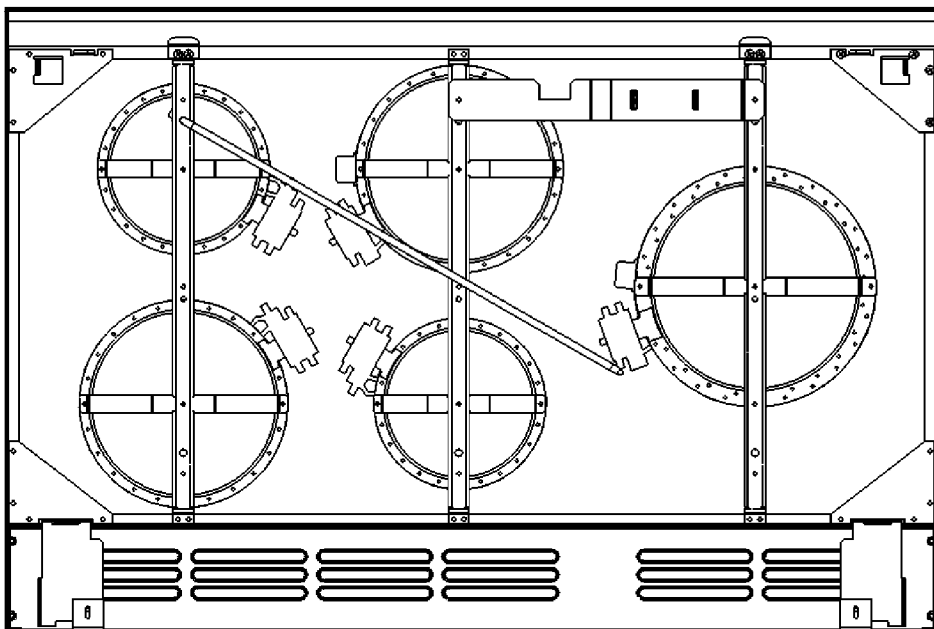

A045675 COMPLETE

Ref	Part number	Revision	Description	QTY			
879	P045283	02	WIRE LH OVEN HARNESS	1	1	10	11
880	P045282	01	WIRE GRILL HARNESS	1	12	33	
860	P038909	04	RH WIRING HARNESS	1	1	2	3
881	P038390	01	HARNESS - DUAL HOB SWITCH SUPPLY	2	4	21	
855	P037823	01	SINGLE CIR HOB & SWITCHED NEON HARN	3	6	22	
856	P037824	01	NEON SWITCH CIR FROM ENERGY REG	1	4	5	6
882	P048575	01	HOB SUPPLY HARNESS	1	1	4	5
883	P048632	01	YELLOW LINK TIMER LH OVEN SWITCH	1	2	10	
884	F094951	02	WIRE ASSEMBLY	1	13	10	
871	P055344	04	WIRE ASSEMBLY	2	12		13
864	P037863	01	WIRE ASSEMBLY	1	10	11	
865	P038186	02	LINK (TRIPLE REG. / SWITCH)	2	10	13	