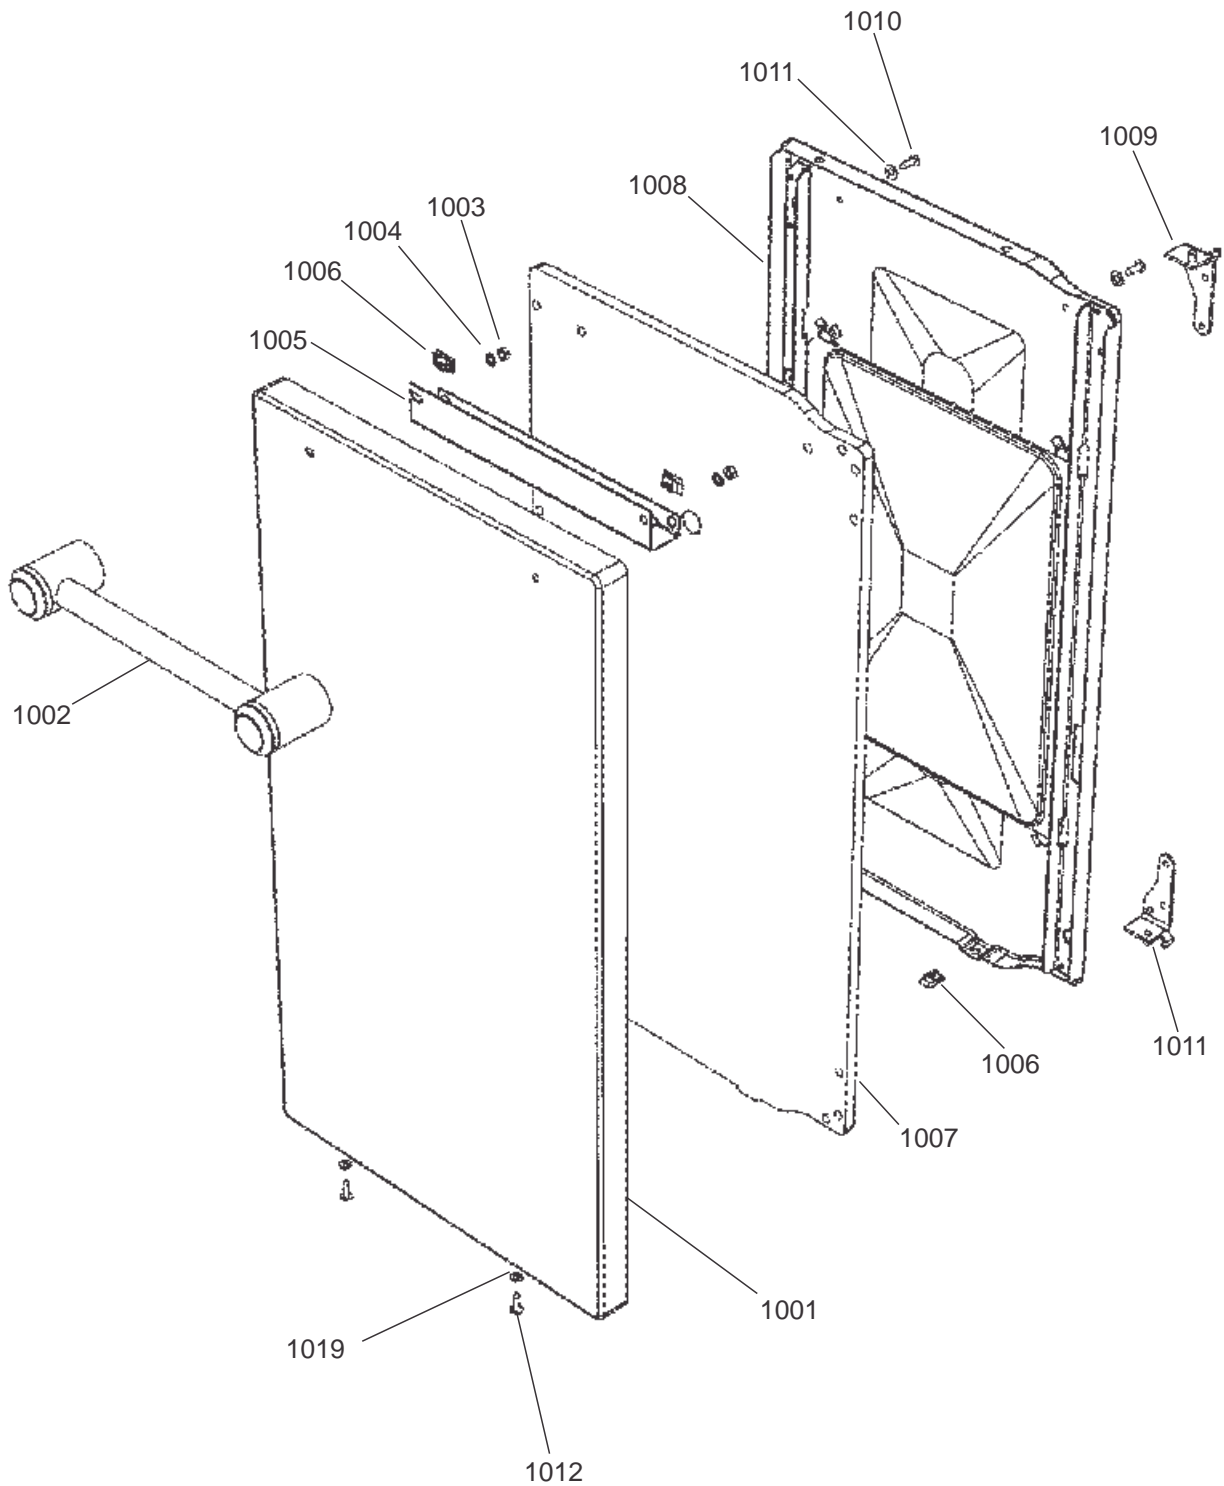

100 WIDTH TALL OVEN

GRILL CHAMBER

**KITCHENER 100 DUAL FUEL
FROM SERIAL No:193000**

DATE 16.05.18

DSL0746 P09

ISSUE: 01

905
INNER DOOR ASSY
COMPLETE

LEFT HAND OVEN DOOR

TALL OVEN DOOR ASSEMBLY

**KITCHENER 100 DUAL FUEL
FROM SERIAL No: 193000**

DATE 02.07.18

DSL0746 P11

ISSUE: 02

**TALL OVEN &
FRAME ASSEMBLY**

**KITCHENER 100 DUAL FUEL
FROM SERIAL No:193000**

DATE 02.07.18

DSL0746 P12

ISSUE: 02

GRILL DOOR

**KITCHENER 100 DUAL FUEL
FROM SERIAL No:193000
UPTO SERIAL No:196999**

DATE 16.05.18

DSL0746 P13
ISSUE: 01

OVEN / GRILL / HOB FURNITURE

Key