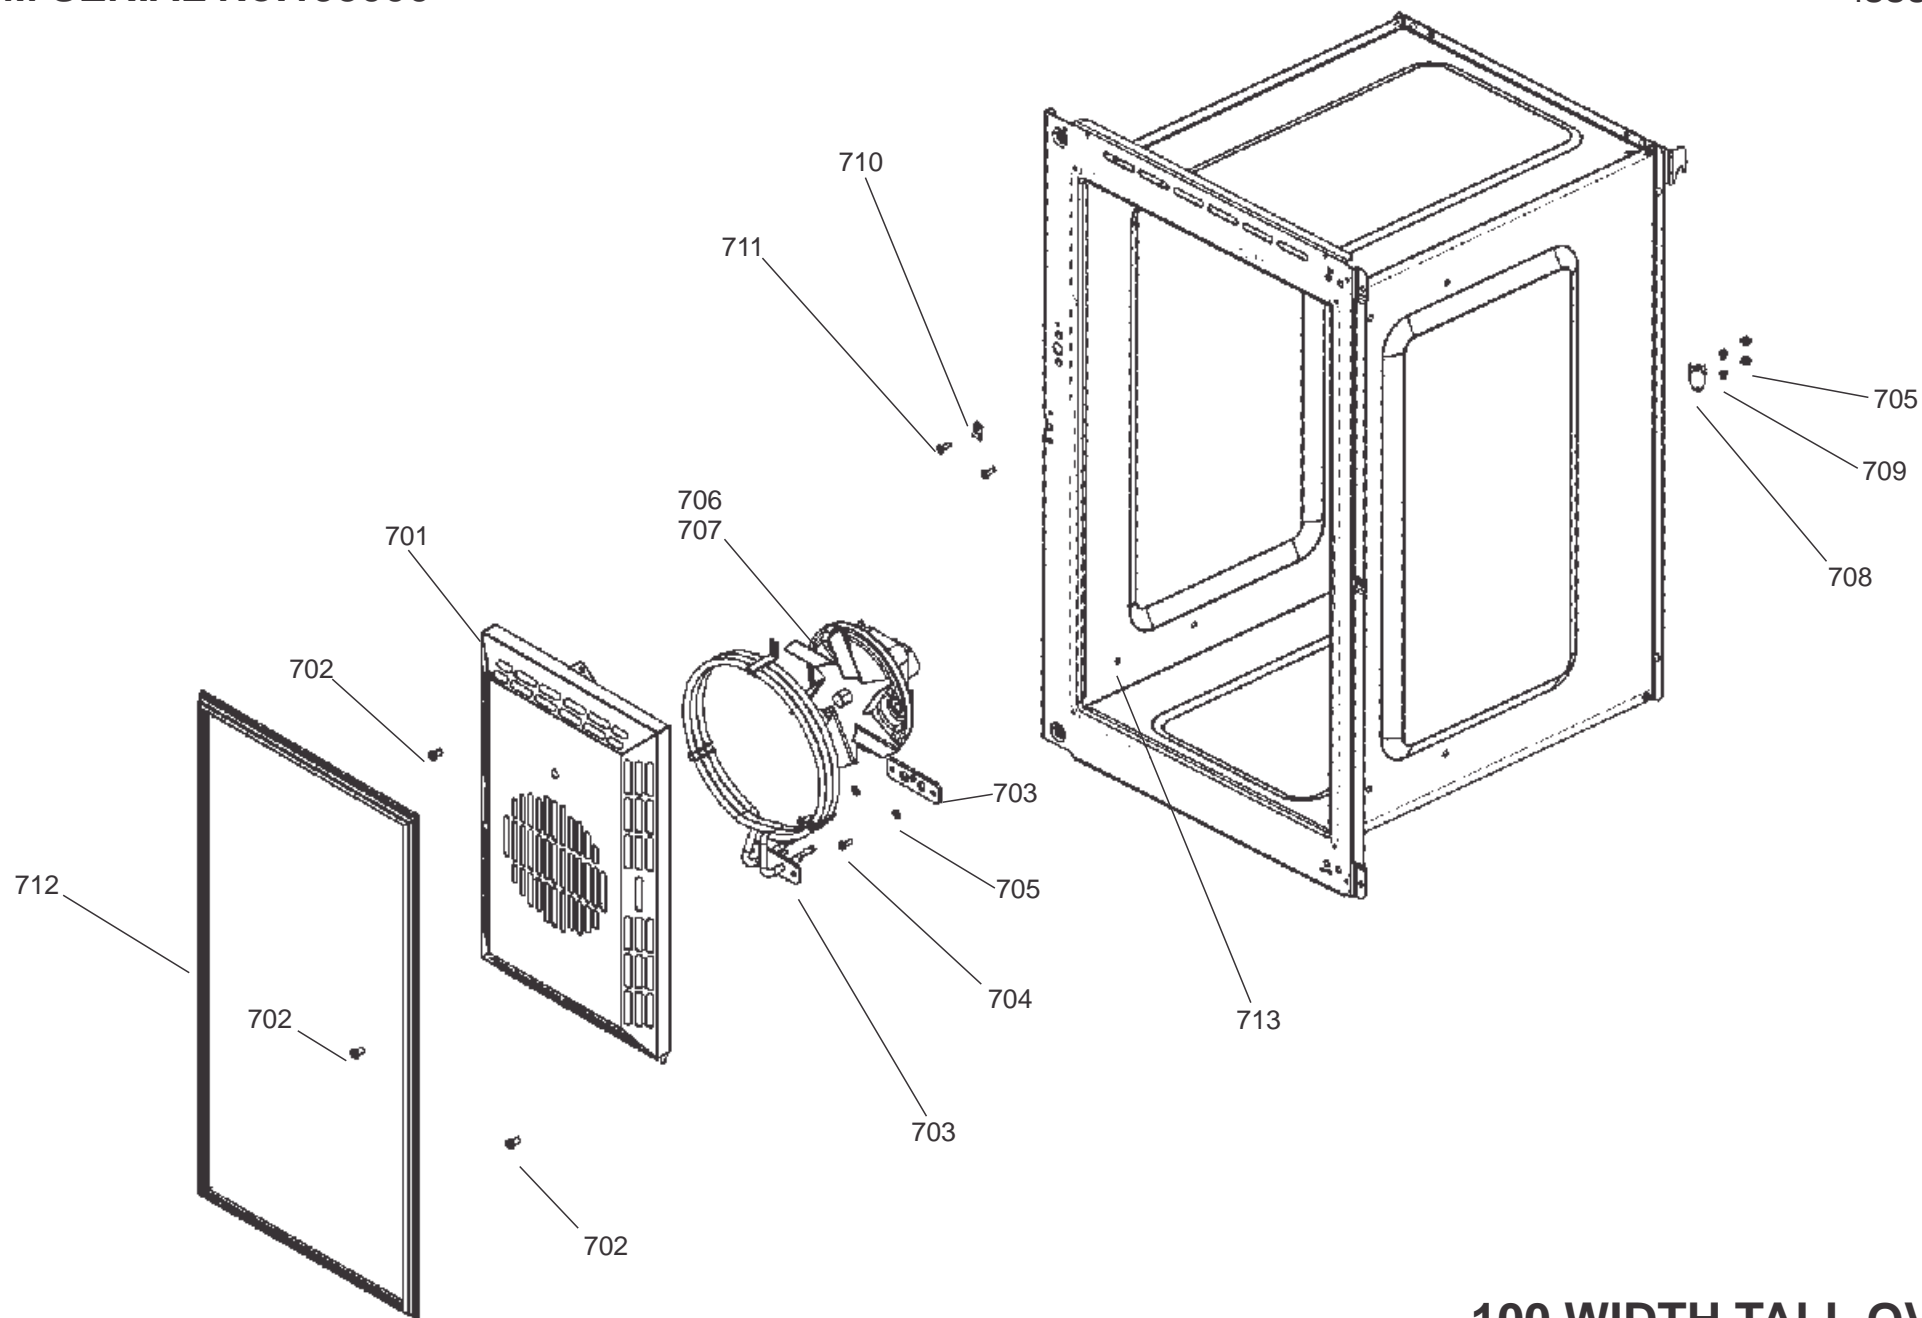

**KITCHENER 100 DUAL FUEL
FROM SERIAL NUMBER: 203000**

DATE: 06.09.18

DSL0746 P06A
ISSUE: 01

LEFT HAND OVEN (FANNED & LIGHT)

**KITCHENER 100 DUAL FUEL
FROM SERIAL No:193000**

DATE 16.05.18

DSL0746 P07
ISSUE: 01

100 WIDTH TALL OVEN

GRILL CHAMBER

**KITCHENER 100 DUAL FUEL
FROM SERIAL No:193000**

DATE 16.05.18

DSL0746 P09

ISSUE: 01

905
INNER DOOR ASSY
COMPLETE

LEFT HAND OVEN DOOR

TALL OVEN DOOR ASSEMBLY

**KITCHENER 100 DUAL FUEL
FROM SERIAL No: 193000**

DATE 02.07.18

DSL0746 P11

ISSUE: 02

**TALL OVEN &
FRAME ASSEMBLY**

**KITCHENER 100 DUAL FUEL
FROM SERIAL No:193000**

DATE 02.07.18

DSL0746 P12

ISSUE: 02

GRILL DOOR

**KITCHENER 100 DUAL FUEL
FROM SERIAL No:193000
UPTO SERIAL No:196999**

DATE 16.05.18

DSL0746 P13
ISSUE: 01

OVEN / GRILL / HOB FURNITURE

Key