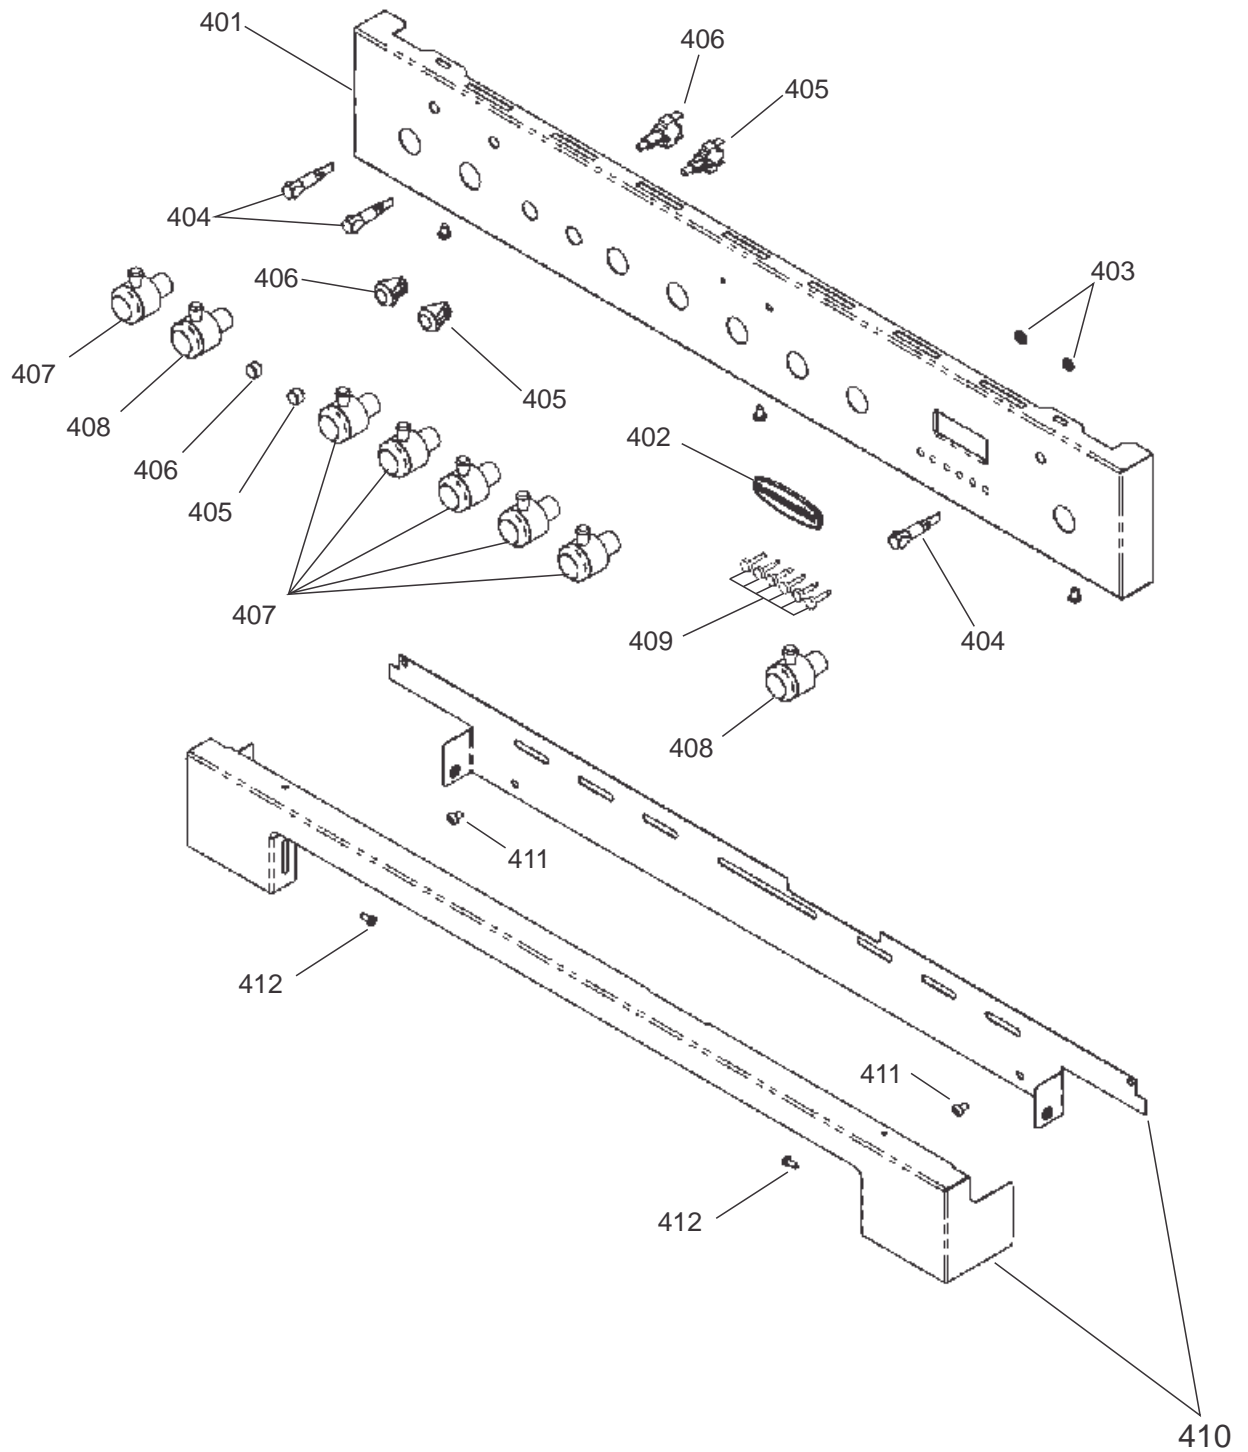

**FACIA /
CONTROL KNOBS / PLINTH**