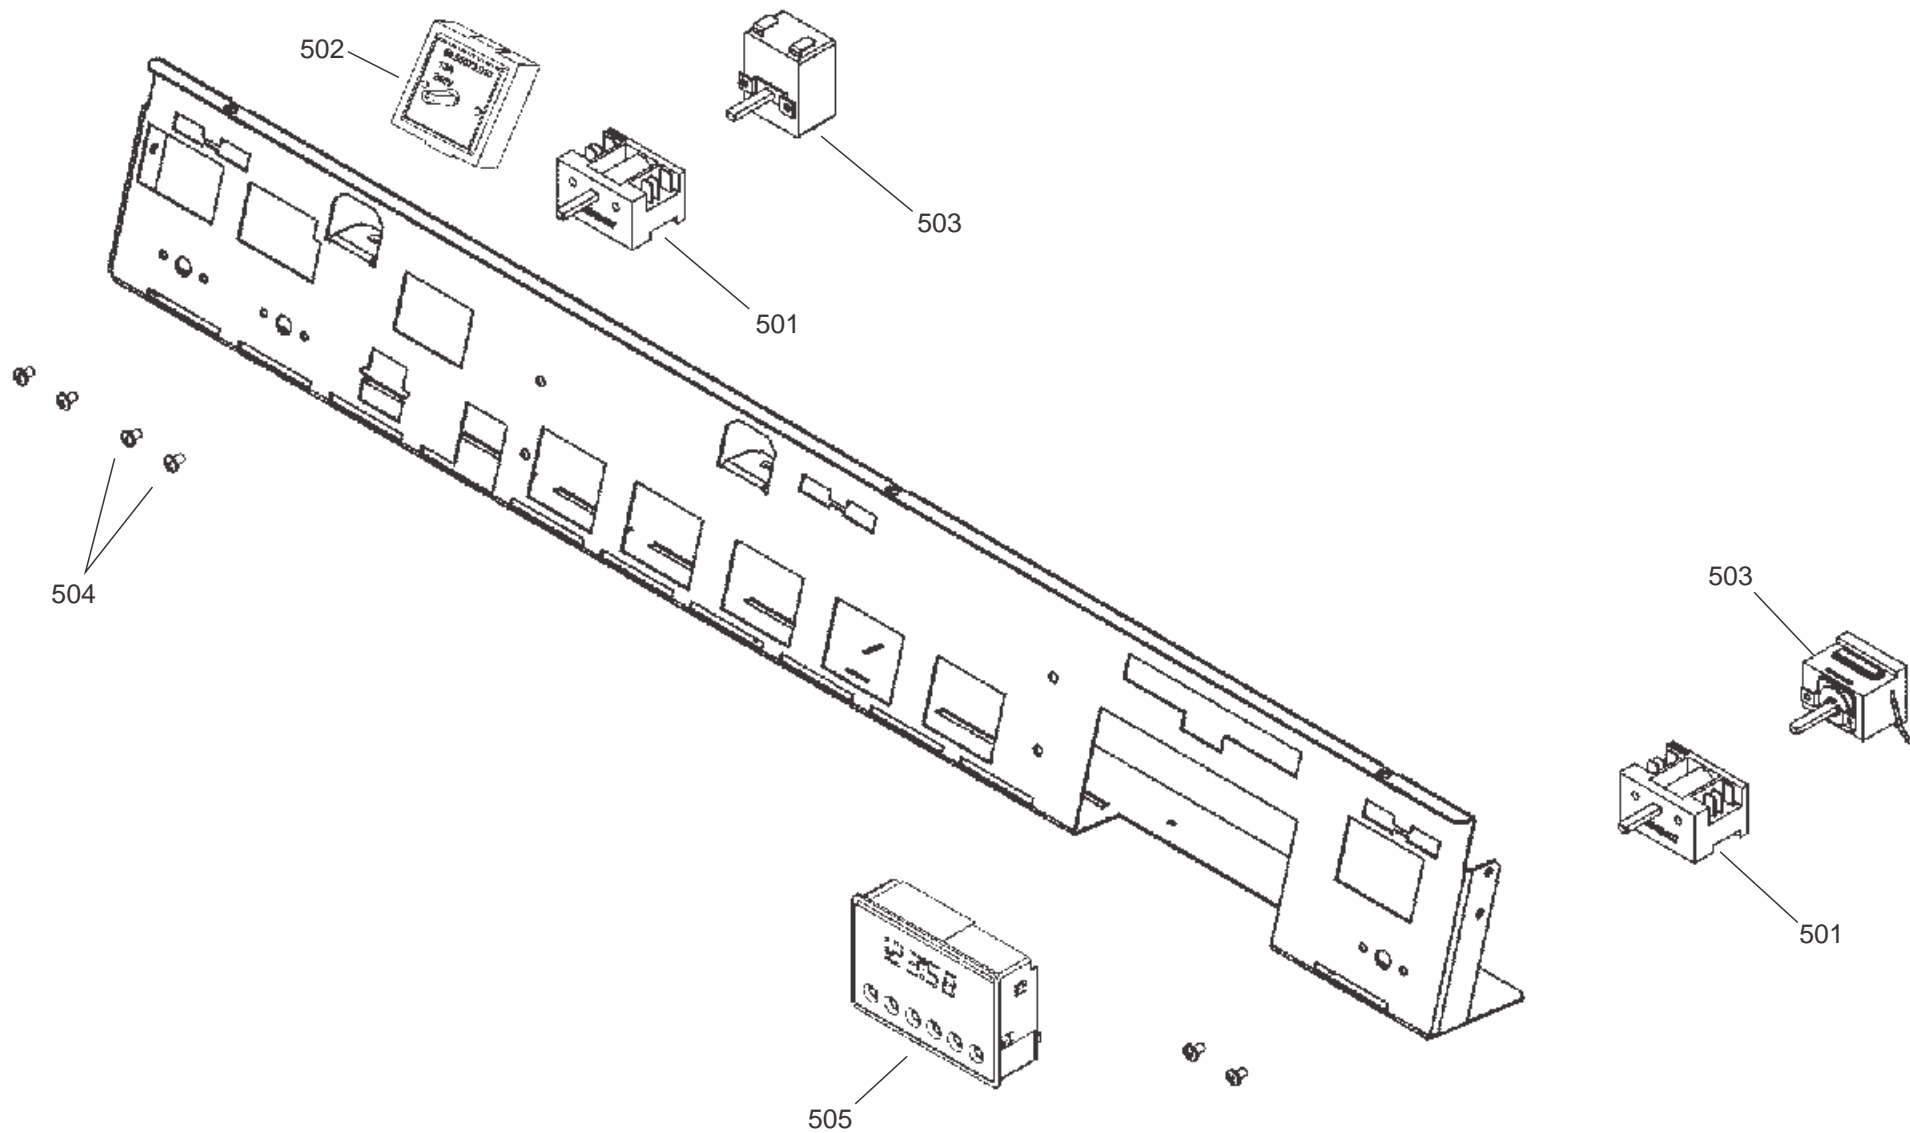

ISSUE: 01

COOKER CHASSIS & BACK

**FACIA /
CONTROL KNOBS / PLINTH**

**KITCHENER 100 DUAL FUEL
FROM SERIAL No:193000**

DATE 16.05.18

DSL0746 P05

ISSUE: 01

INNER CONTROL PANEL

**KITCHENER 100 DUAL FUEL
FROM SERIAL NUMBER: 203000**

DATE: 06.09.18

DSL0746 P06A
ISSUE: 01

LEFT HAND OVEN (FANNED & LIGHT)

**KITCHENER 100 DUAL FUEL
FROM SERIAL No:193000**

DATE 16.05.18

DSL0746 P07
ISSUE: 01

TALL OVEN DOOR ASSEMBLY

**KITCHENER 100 DUAL FUEL
FROM SERIAL No: 193000**

DATE 02.07.18

DSL0746 P11

ISSUE: 02

**TALL OVEN &
FRAME ASSEMBLY**

**KITCHENER 100 DUAL FUEL
FROM SERIAL No:193000**

DATE 02.07.18

DSL0746 P12

ISSUE: 02

GRILL DOOR

**KITCHENER 100 DUAL FUEL
FROM SERIAL No:193000
UPTO SERIAL No:196999**

DATE 16.05.18

DSL0746 P13
ISSUE: 01

OVEN / GRILL / HOB FURNITURE

Key