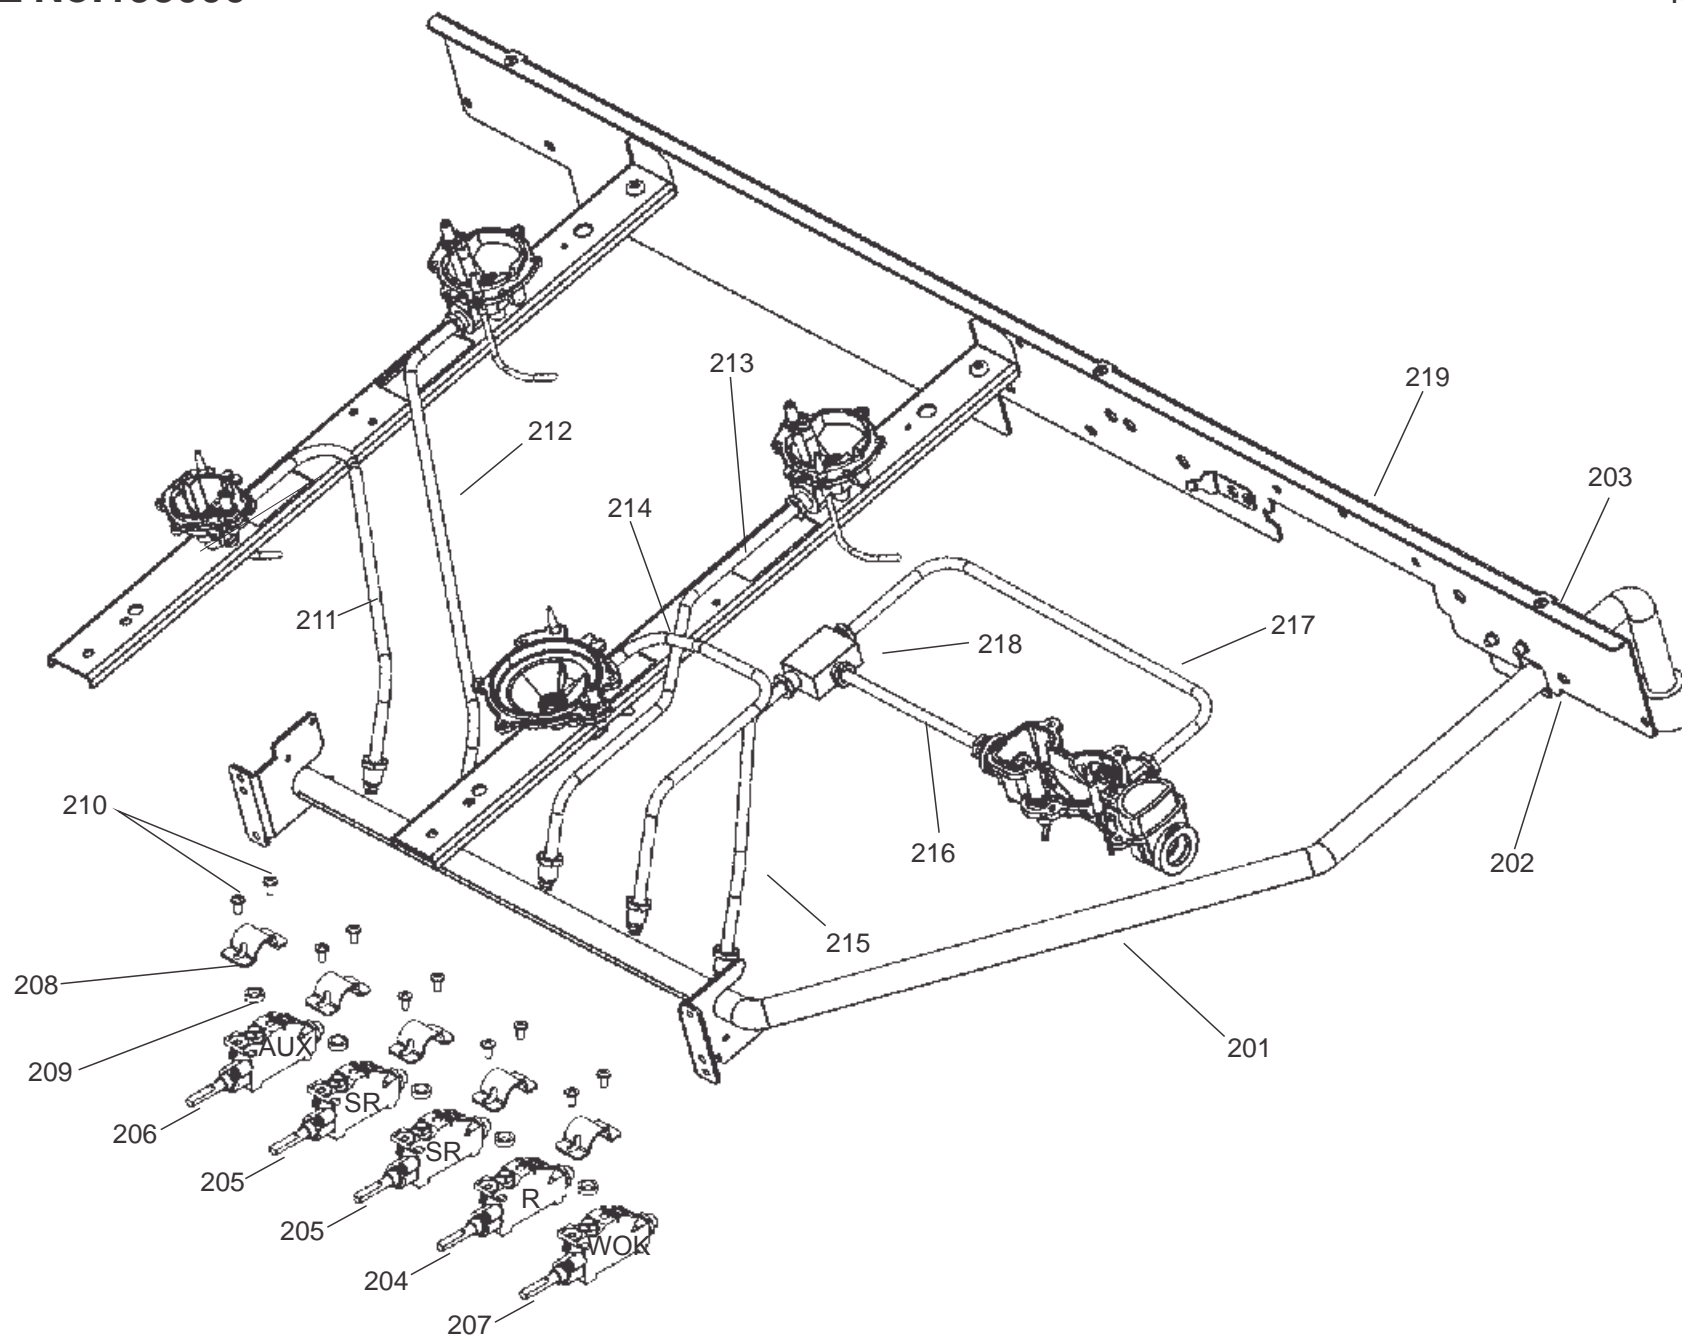

**KITCHENER 100 DUAL FUEL
FROM SERIAL No: 193000**

DATE 16.05.18

DSL0746 P00

ISSUE: 01

**PAN SUPPORTS /
BURNERS / HOTPLATE**

**KITCHENER 100 DUAL FUEL
FROM SERIAL No:193000**

DATE 16.05.18

DSL0746 P03

ISSUE: 01

COOKER CHASSIS & BACK

**FACIA /
CONTROL KNOBS / PLINTH**

**KITCHENER 100 DUAL FUEL
FROM SERIAL No:193000**

DATE 16.05.18

DSL0746 P05

ISSUE: 01

INNER CONTROL PANEL

100 WIDTH TALL OVEN

GRILL CHAMBER

**KITCHENER 100 DUAL FUEL
FROM SERIAL No:193000**

DATE 16.05.18

DSL0746 P09

ISSUE: 01

905
INNER DOOR ASSY
COMPLETE

LEFT HAND OVEN DOOR

TALL OVEN DOOR ASSEMBLY

**KITCHENER 100 DUAL FUEL
FROM SERIAL No: 193000**

DATE 02.07.18

DSL0746 P11

ISSUE: 02

**TALL OVEN &
FRAME ASSEMBLY**

**KITCHENER 100 DUAL FUEL
FROM SERIAL No:193000**

DATE 02.07.18