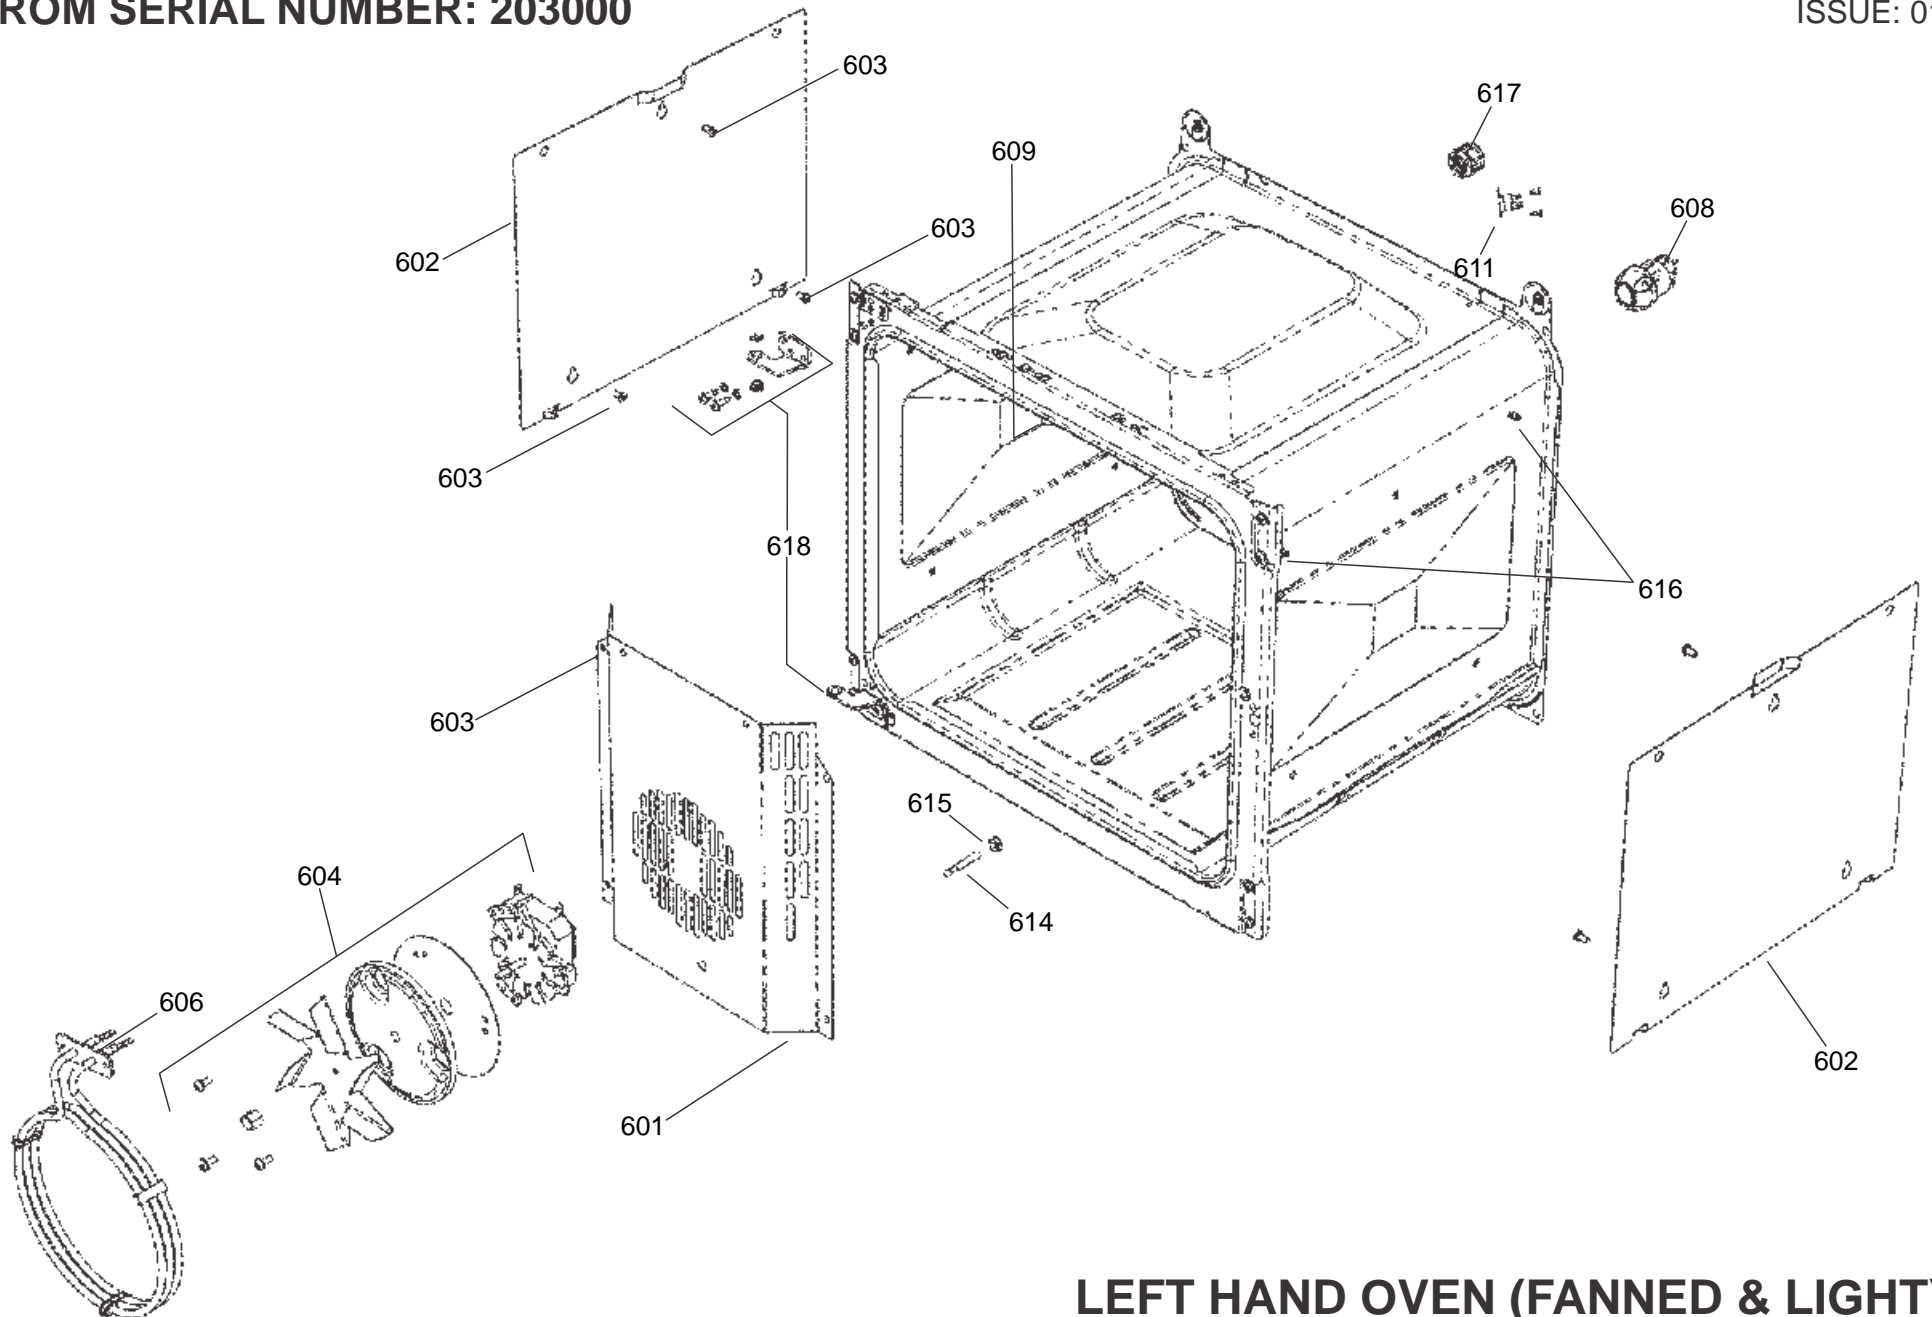

ISSUE: 01

COOKER CHASSIS & BACK

**FACIA /
CONTROL KNOBS / PLINTH**

**KITCHENER 100 DUAL FUEL
FROM SERIAL No:193000**

DATE 16.05.18

DSL0746 P05

ISSUE: 01

INNER CONTROL PANEL

**KITCHENER 100 DUAL FUEL
FROM SERIAL NUMBER: 203000**

DATE: 06.09.18

DSL0746 P06A
ISSUE: 01

LEFT HAND OVEN (FANNED & LIGHT)

**KITCHENER 100 DUAL FUEL
FROM SERIAL No:193000**

DATE 16.05.18

DSL0746 P07
ISSUE: 01

TALL OVEN DOOR ASSEMBLY

**KITCHENER 100 DUAL FUEL
FROM SERIAL No: 193000**

DATE 02.07.18

DSL0746 P11

ISSUE: 02

**TALL OVEN &
FRAME ASSEMBLY**

**KITCHENER 100 DUAL FUEL
FROM SERIAL No:193000**

DATE 02.07.18

DSL0746 P12

ISSUE: 02

GRILL DOOR

**KITCHENER 100 DUAL FUEL
FROM SERIAL No:193000
UPTO SERIAL No:196999**

DATE 16.05.18

DSL0746 P13
ISSUE: 01

OVEN / GRILL / HOB FURNITURE

Key