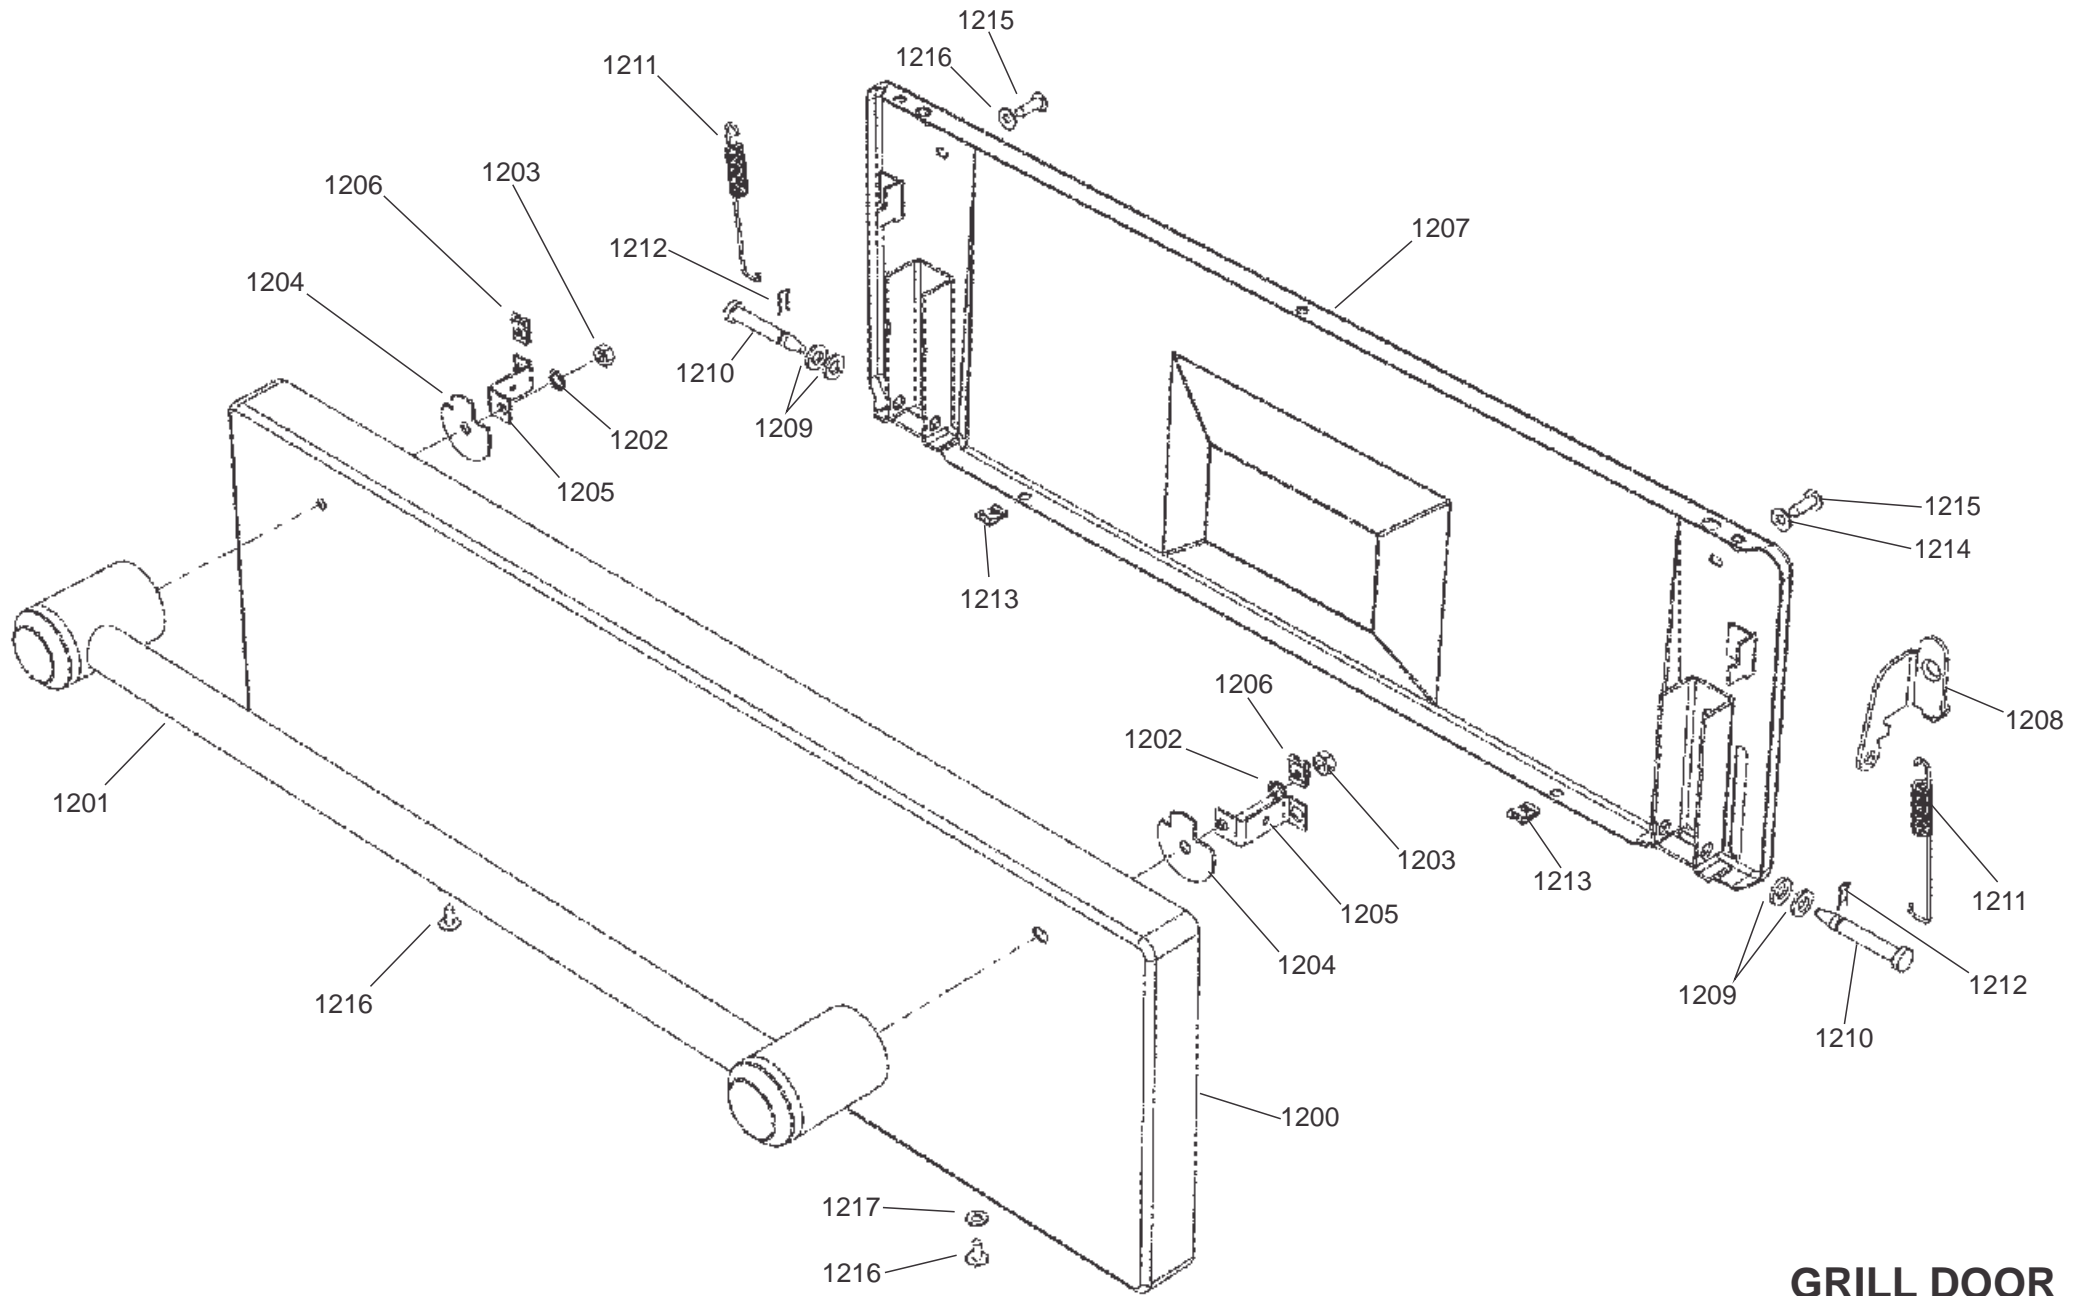

TALL OVEN DOOR ASSEMBLY

**KITCHENER 100 DUAL FUEL
FROM SERIAL No: 193000**

DATE 02.07.18

DSL0746 P11

ISSUE: 02

**TALL OVEN &
FRAME ASSEMBLY**

**KITCHENER 100 DUAL FUEL
FROM SERIAL No:193000**

DATE 02.07.18

DSL0746 P12

ISSUE: 02

GRILL DOOR

**KITCHENER 100 DUAL FUEL
FROM SERIAL No:193000
UPTO SERIAL No:196999**

DATE 16.05.18

DSL0746 P13
ISSUE: 01

OVEN / GRILL / HOB FURNITURE

Key