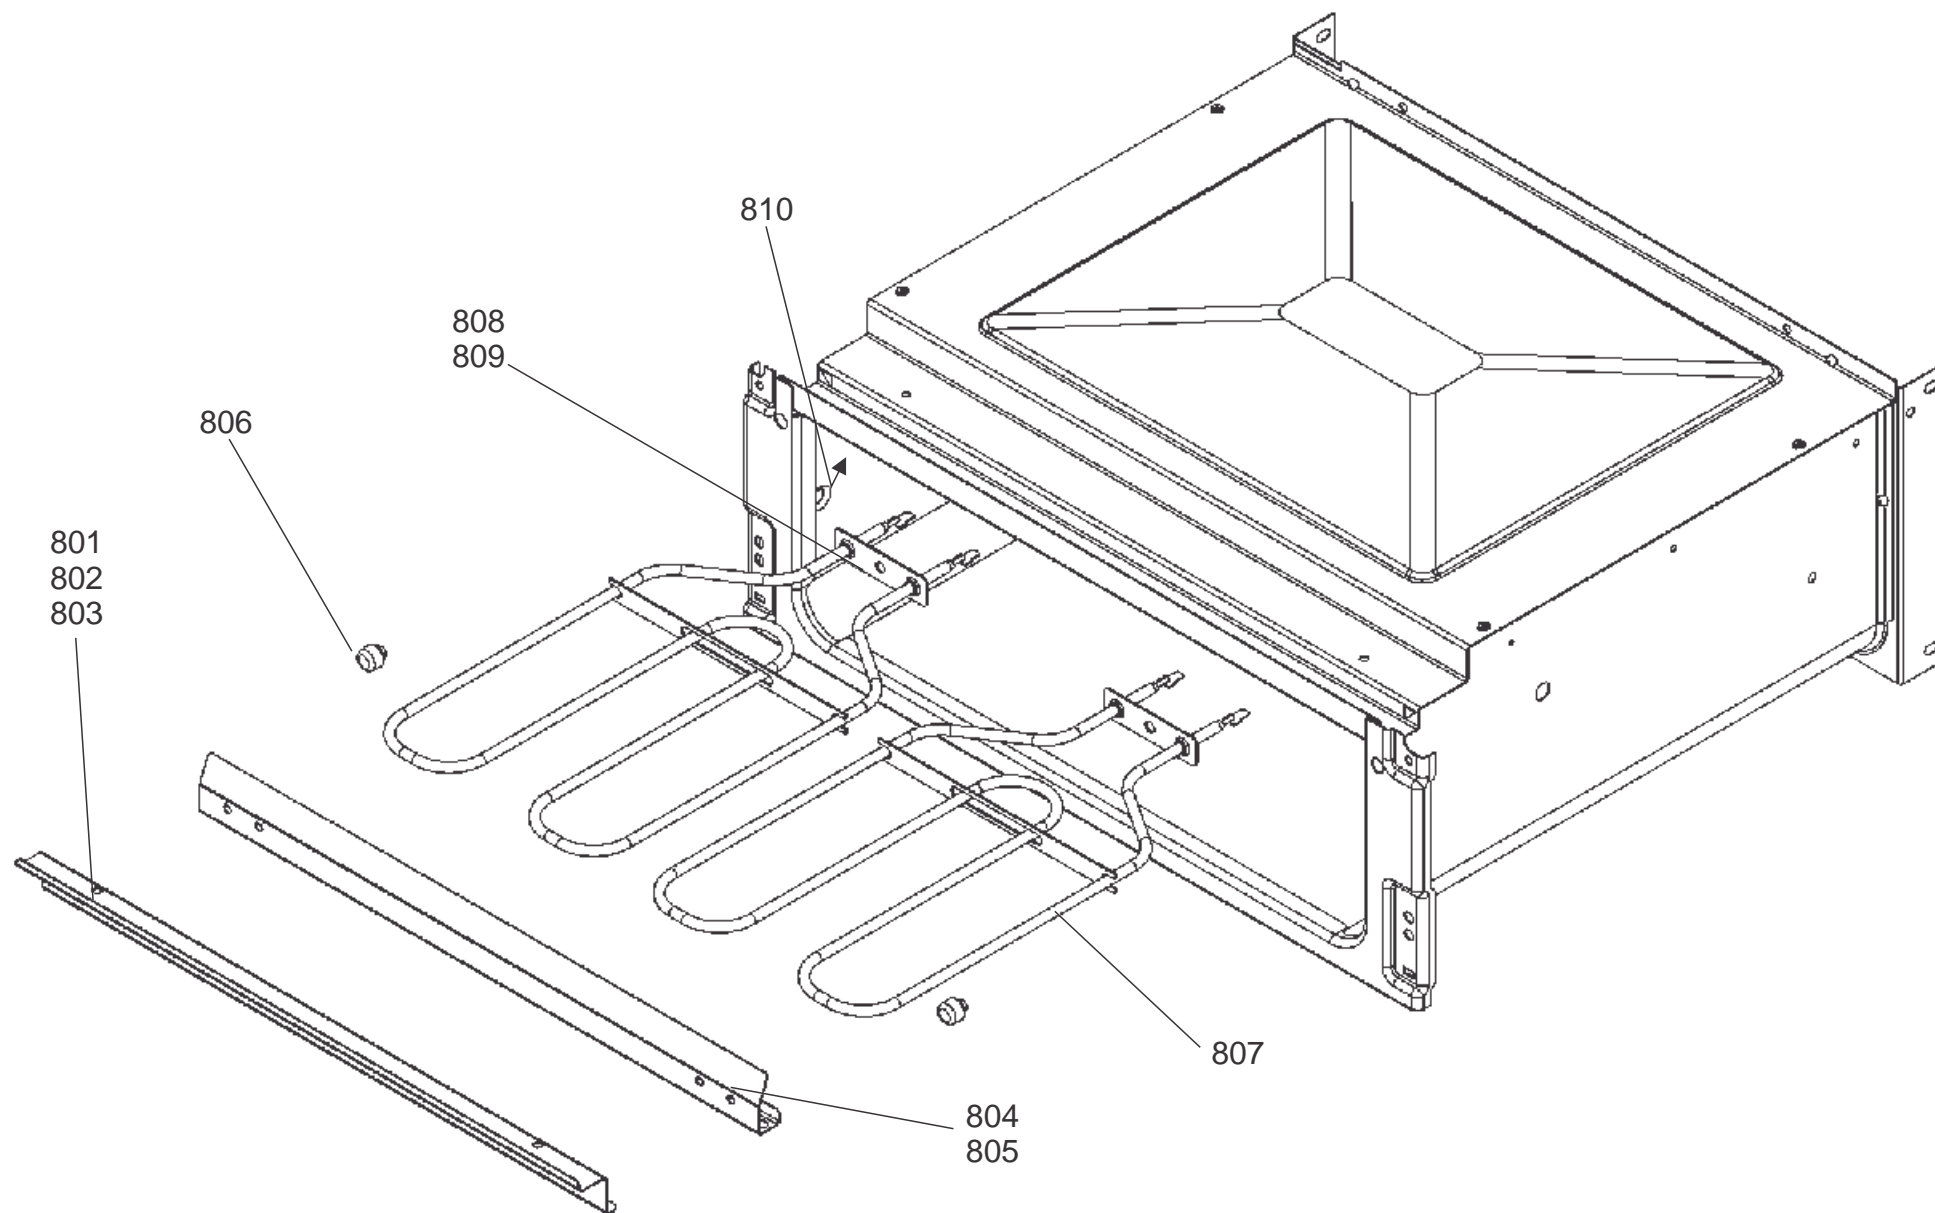

**KITCHENER 100 DUAL FUEL
FROM SERIAL NUMBER: 203000**

DATE: 06.09.18

DSL0746 P06A
ISSUE: 01

LEFT HAND OVEN (FANNED & LIGHT)

**KITCHENER 100 DUAL FUEL
FROM SERIAL No:193000**

DATE 16.05.18

DSL0746 P07
ISSUE: 01

100 WIDTH TALL OVEN

GRILL CHAMBER

**KITCHENER 100 DUAL FUEL
FROM SERIAL No:193000**

DATE 16.05.18

DSL0746 P09

ISSUE: 01

905
INNER DOOR ASSY
COMPLETE

LEFT HAND OVEN DOOR

TALL OVEN DOOR ASSEMBLY

**KITCHENER 100 DUAL FUEL
FROM SERIAL No: 193000**

DATE 02.07.18

DSL0746 P11

ISSUE: 02

**TALL OVEN &
FRAME ASSEMBLY**

**KITCHENER 100 DUAL FUEL
FROM SERIAL No:193000**

DATE 02.07.18

DSL0746 P12

ISSUE: 02

GRILL DOOR

**KITCHENER 100 DUAL FUEL
FROM SERIAL No:193000
UPTO SERIAL No:196999**

DATE 16.05.18

DSL0746 P13
ISSUE: 01

OVEN / GRILL / HOB FURNITURE

Key