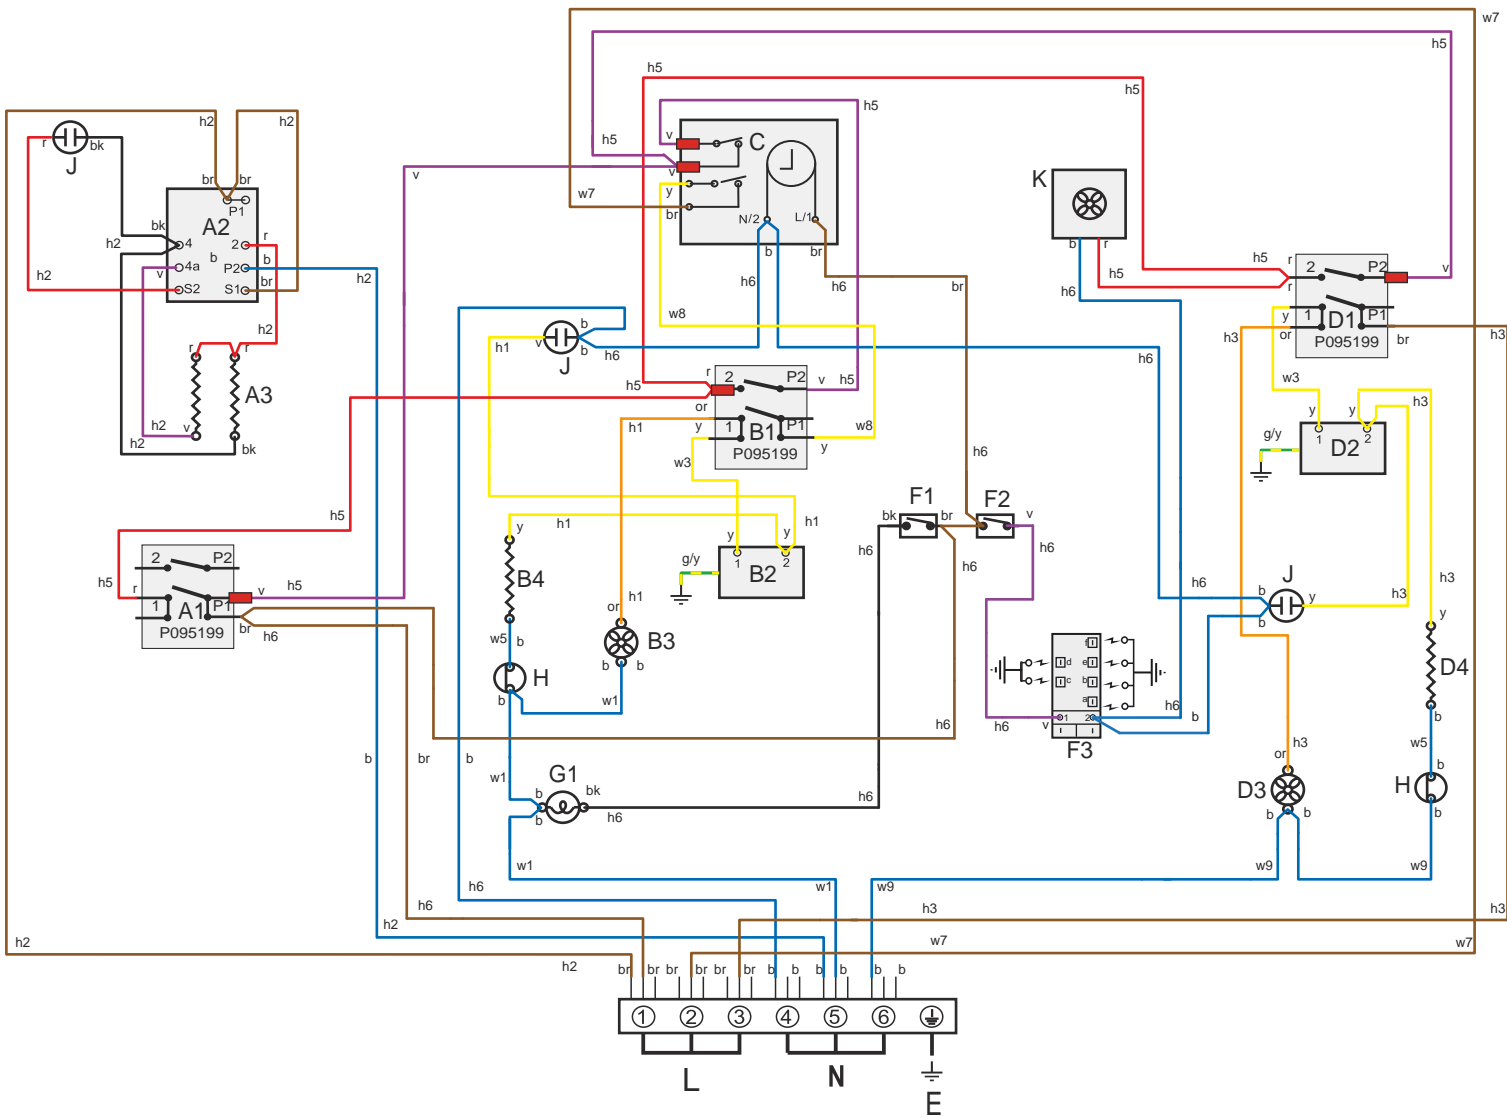

**KITCHENER 100 DUAL FUEL
FROM SERIAL NUMBER: 203000**

DATE: 06.09.18

DSL0746 P06A
ISSUE: 01

LEFT HAND OVEN (FANNED & LIGHT)

**KITCHENER 100 DUAL FUEL
FROM SERIAL No:193000**

DATE 16.05.18

DSL0746 P07
ISSUE: 01

TALL OVEN DOOR ASSEMBLY

**KITCHENER 100 DUAL FUEL
FROM SERIAL No: 193000**

DATE 02.07.18

DSL0746 P11

ISSUE: 02

**TALL OVEN &
FRAME ASSEMBLY**

**KITCHENER 100 DUAL FUEL
FROM SERIAL No:193000**

DATE 02.07.18

DSL0746 P12

ISSUE: 02

GRILL DOOR

**KITCHENER 100 DUAL FUEL
FROM SERIAL No:193000
UPTO SERIAL No:196999**

DATE 16.05.18

DSL0746 P13
ISSUE: 01

OVEN / GRILL / HOB FURNITURE

Key

The connections shown in the circuit diagram are for single-phase. The ratings are for 230 V 50Hz.

Code	Description
A1	Grill front switch
A2	Grill energy regulator
A3	Grill elements
B1	Left- hand fanned oven front switch
B2	Left-hand fanned oven thermostat
B3	Left-hand fan oven element
B4	Left-hand oven element
C	Clock
D1	Right-hand oven front switch
D2	Right-hand oven thermostat