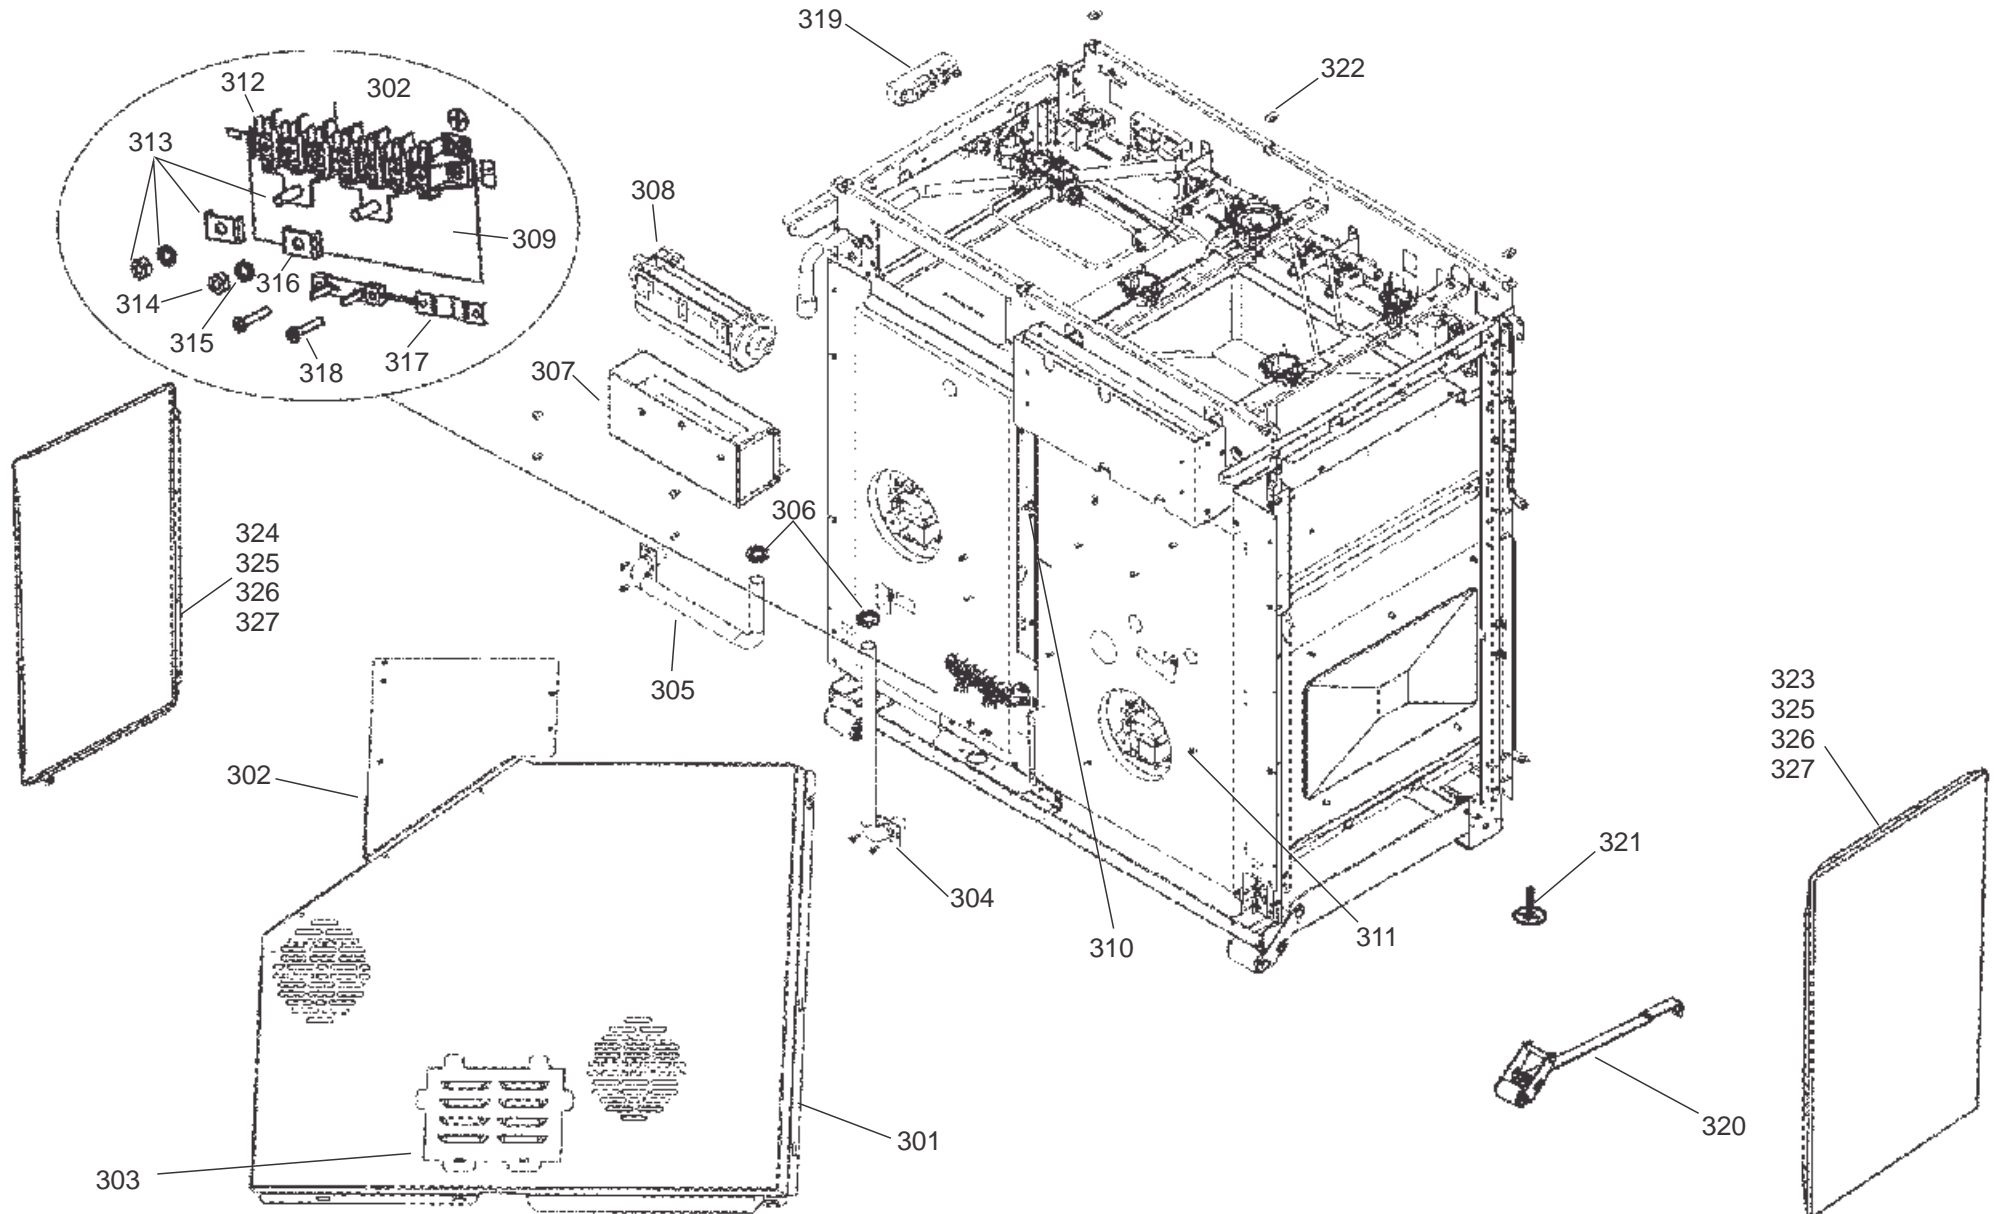

**KITCHENER 100 DUAL FUEL
FROM SERIAL No: 193000**

DATE 16.05.18

DSL0746 P00

ISSUE: 01

**PAN SUPPORTS /
BURNERS / HOTPLATE**

**KITCHENER 100 DUAL FUEL
FROM SERIAL No:193000**

DATE 16.05.18

DSL0746 P03

ISSUE: 01

COOKER CHASSIS & BACK

**FACIA /
CONTROL KNOBS / PLINTH**

**KITCHENER 100 DUAL FUEL
FROM SERIAL No:193000**

DATE 16.05.18

DSL0746 P05

ISSUE: 01

INNER CONTROL PANEL

100 WIDTH TALL OVEN

GRILL CHAMBER

**KITCHENER 100 DUAL FUEL
FROM SERIAL No:193000**

DATE 16.05.18

DSL0746 P09

ISSUE: 01

905
INNER DOOR ASSY
COMPLETE

LEFT HAND OVEN DOOR

TALL OVEN DOOR ASSEMBLY

**KITCHENER 100 DUAL FUEL
FROM SERIAL No: 193000**

DATE 02.07.18

DSL0746 P11

ISSUE: 02

**TALL OVEN &
FRAME ASSEMBLY**

**KITCHENER 100 DUAL FUEL
FROM SERIAL No:193000**

DATE 02.07.18