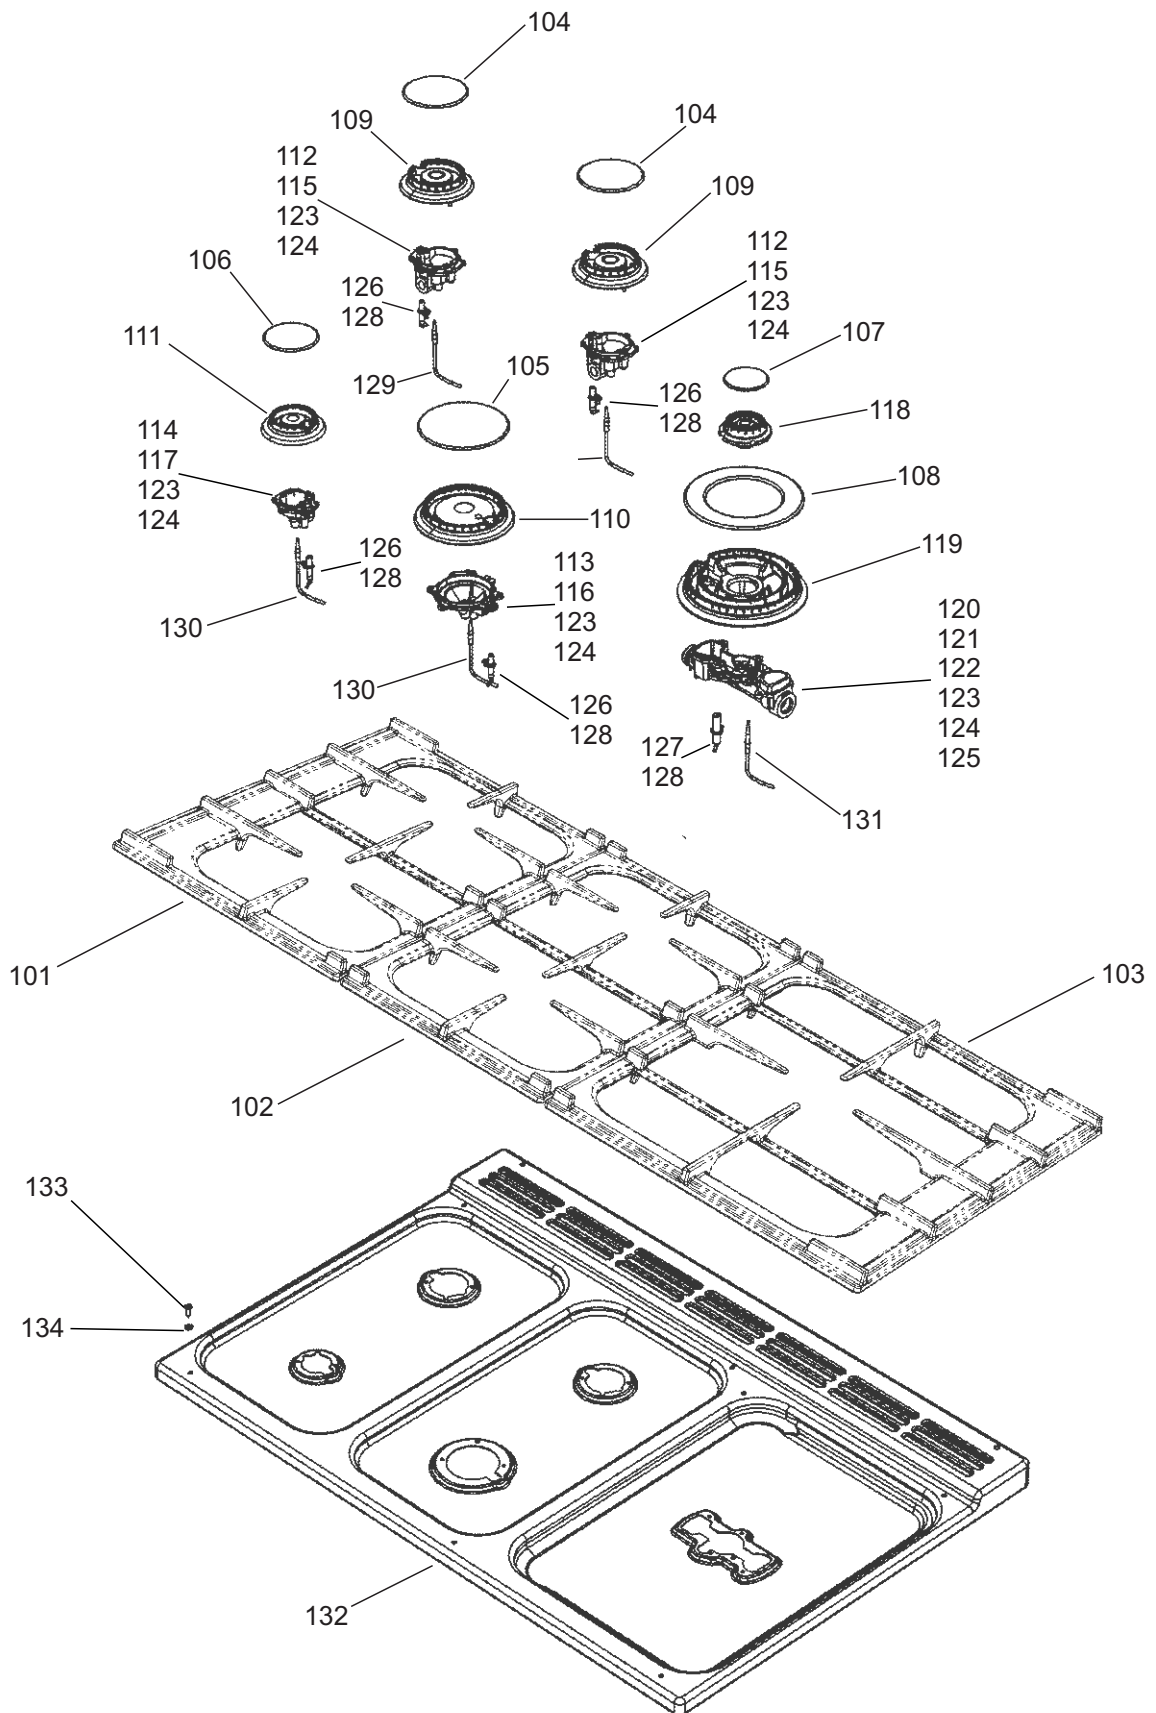

**PAN SUPPORTS /
BURNERS / HOTPLATE**