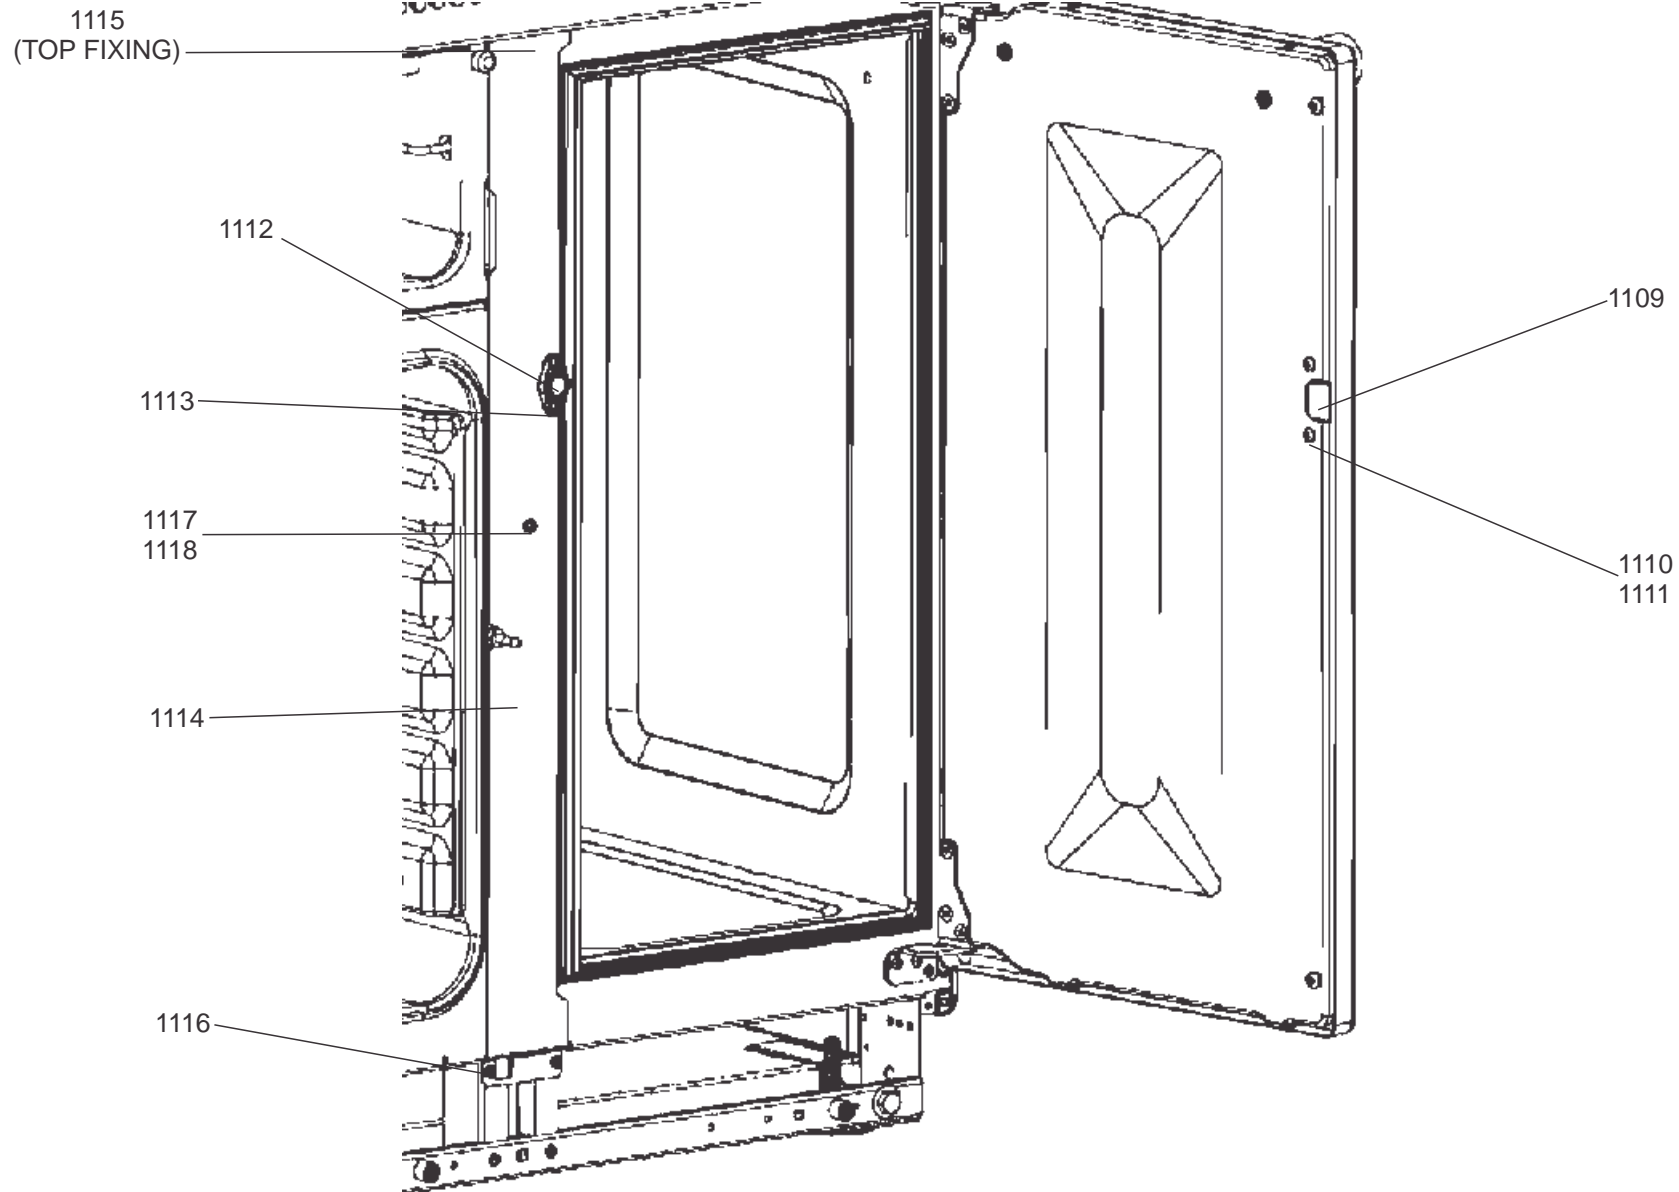

**KITCHENER 100 DUAL FUEL
FROM SERIAL No: 193000**

DATE 02.07.18

DSL0746 P11

ISSUE: 02

**TALL OVEN &
FRAME ASSEMBLY**