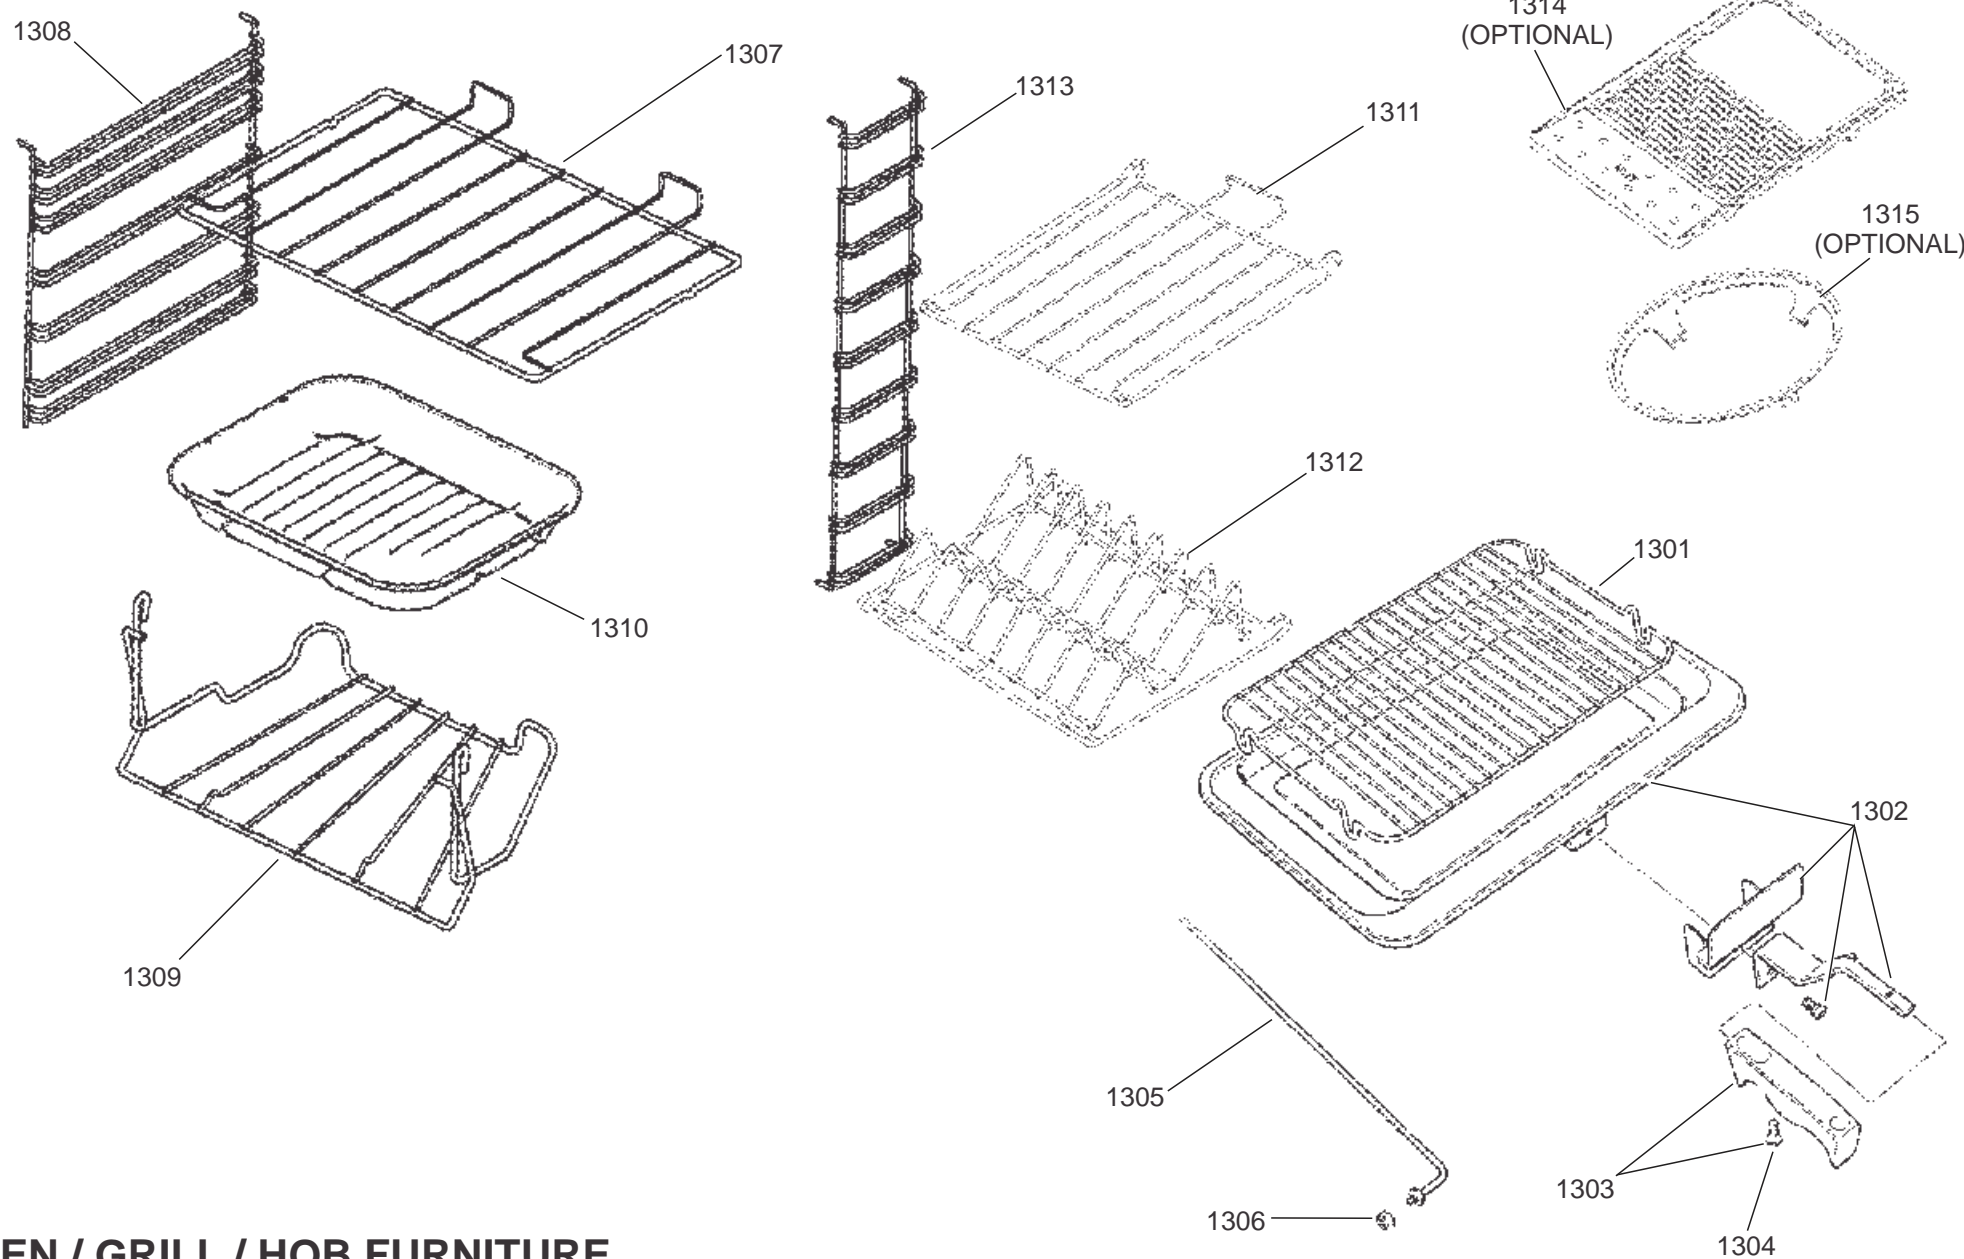

DSL0746 P12

ISSUE: 02

GRILL DOOR

**KITCHENER 100 DUAL FUEL
FROM SERIAL No:193000
UPTO SERIAL No:196999**

DATE 16.05.18

DSL0746 P13
ISSUE: 01

OVEN / GRILL / HOB FURNITURE

Key

The connections shown in the circuit diagram are for single-phase. The ratings are for 230 V 50Hz.

Code	Description
A1	Grill front switch
A2	Grill energy regulator
A3	Grill elements
B1	Left- hand fanned oven front switch
B2	Left-hand fanned oven thermostat
B3	Left-hand fan oven element
B4	Left-hand oven element
C	Clock
D1	Right-hand oven front switch
D2	Right-hand oven thermostat