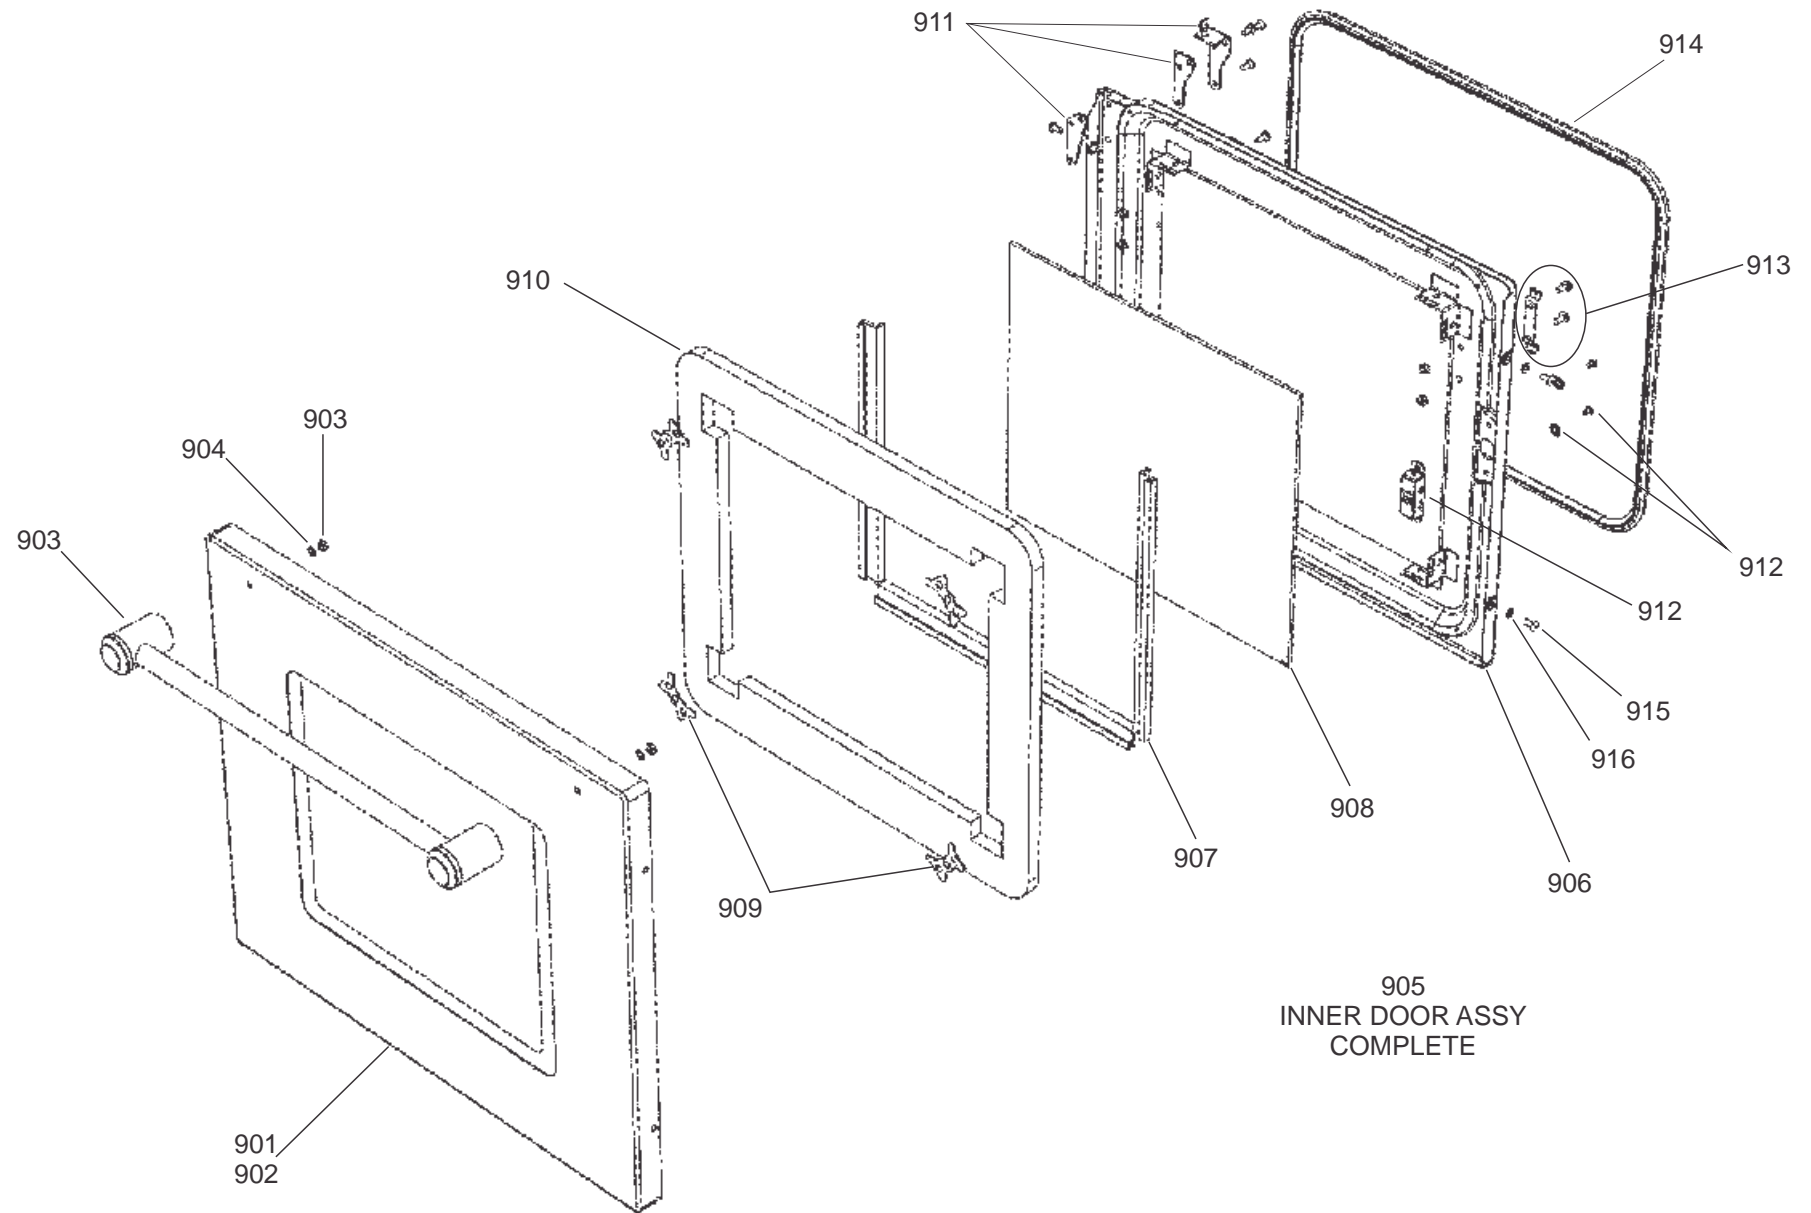

100 WIDTH TALL OVEN

GRILL CHAMBER

**KITCHENER 100 DUAL FUEL
FROM SERIAL No:193000**

DATE 16.05.18

DSL0746 P09

ISSUE: 01

905
INNER DOOR ASSY
COMPLETE

LEFT HAND OVEN DOOR