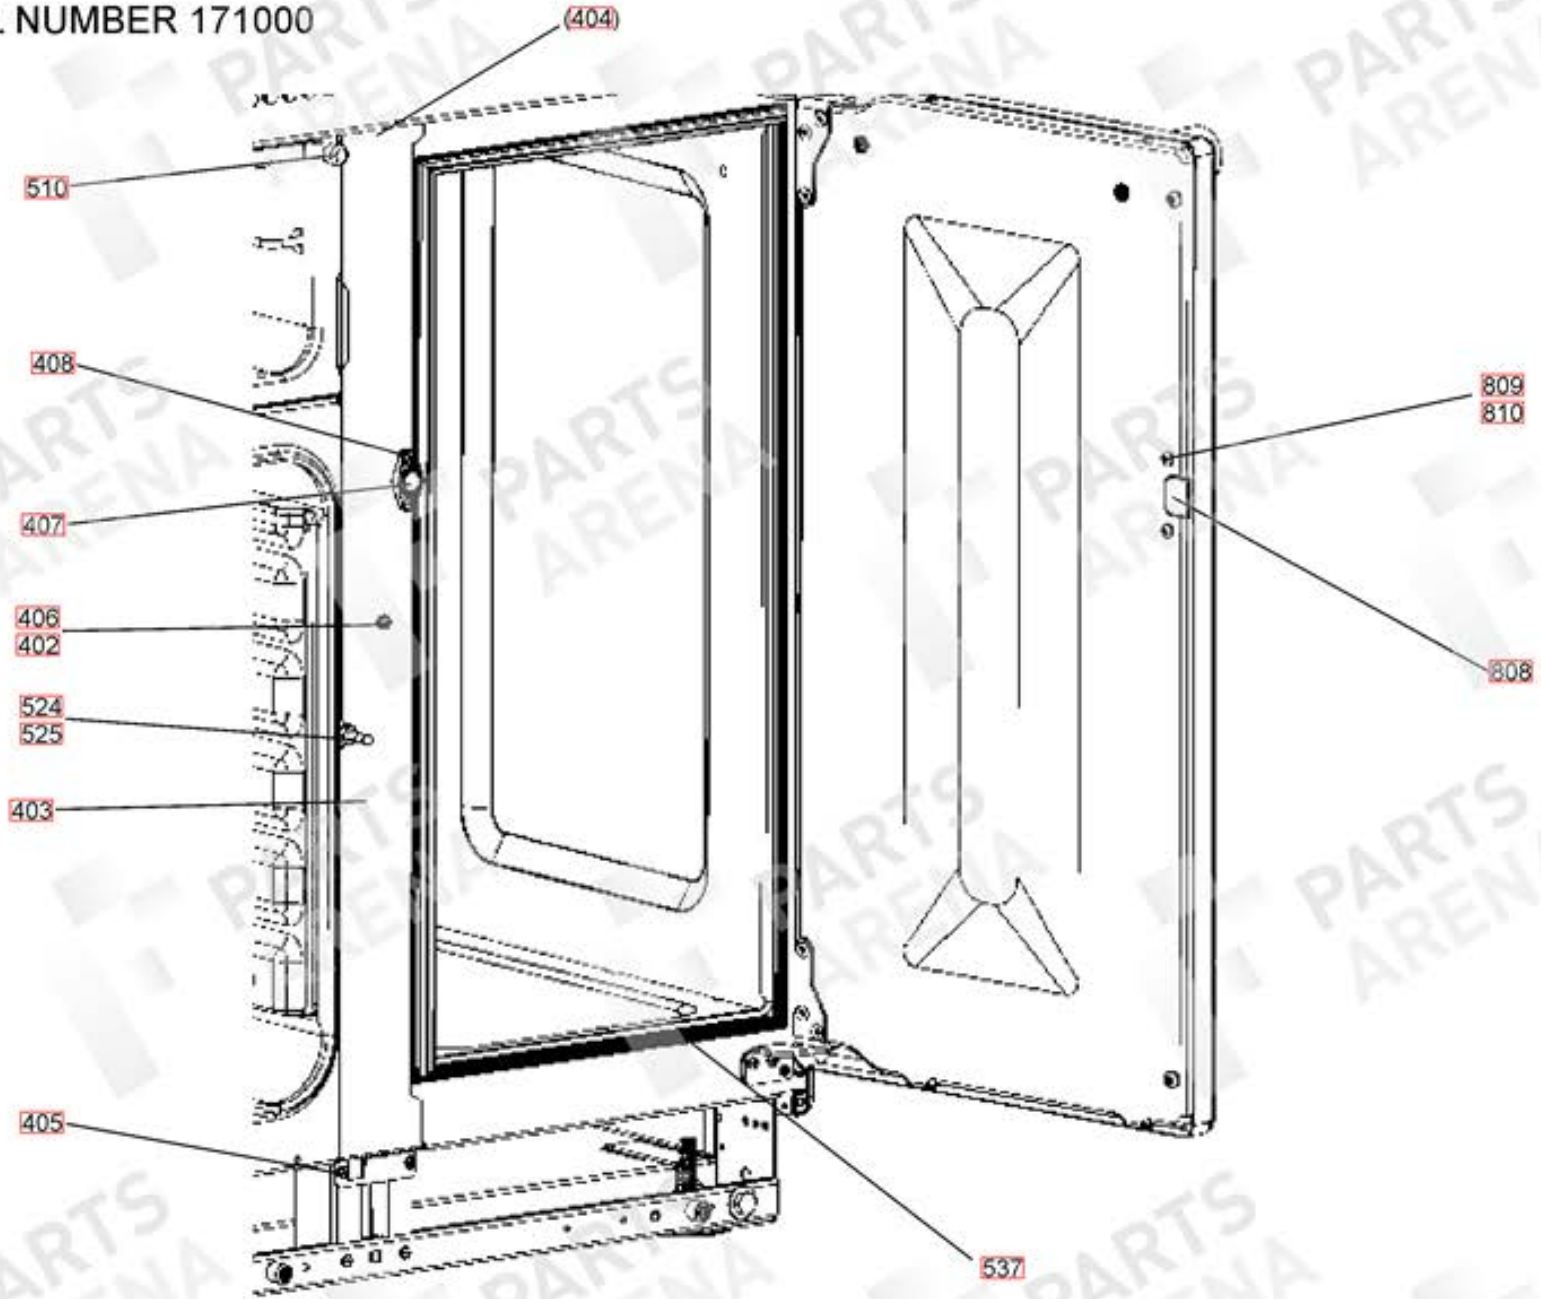

APPLIANCE NAME:  
KITCHENER 100 DF FSD

DSL0493 P00

DATE 14.02.12 ISSUE STATUS 01

**KITCHENER 100 DF**

DATE 26.02.14

**DSL0493 P04A**

FROM SERIAL NUMBER 171000

ISSUE STATUS 01

FROM SERIAL NUMBER 167000

LH OVEN (FAN + LIGHT)

FROM SERIAL NUMBER 167000

100 TALL OVEN ASSEMBLY

Ref Number	Part number	Quantity	Remarks
[w1]	P027672	1	Wire Assembly (NI) - EARTH LINK RH OVEN - FAN ELEMENT
[w2]	P027733	1	Wire Assembly - RH OVEN NEUTRAL LINK
[w3]	P037863	2	Wire Assembly - RH_LH OVEN FEED TO THERMOSTAT
[h1]	P038909	1	Harness Assembly - RH OVEN HARNESS
[w4]	P040066	2	Wire Assembly - OVEN OVERHEAT STAT LINKS LH-RH
[h2]	P045282	1	Harness Assembly - GRILL ELEMENT ENERGY REG LINK
[w5]	P048632	2	Wire Assembly - CLOCK TO MF OVEN LIVE FEED AND SPARK GEN FEED
[w6]	P049241	1	Wire Assembly - SPARK GEN. EARTH POSITION 'C'
[h3]	P049242	1	Harness Assembly (NI) - SPARK GEN. HARNESS
[w7]	P050508	1	Wire Assembly - COOLING FAN FEED
[w8]	P050509	1	Wire Assembly - NEUTRAL LINK - COOLING FAN-SPARK GEN
[w9]	P050986	1	Wire Assembly - NEUTRAL LH OVEN FAN ELEMENT LIGHT
[w10]	P055344	2	Wire Assembly - ENERGY REG LINK NEON FEED GRILL
[w11]	P055374	2	Wire Assembly (NI) - GRILL ELEMENT EARTHS
[w12]	P094943	3	Wire Assembly - (NI) Wire RH OVEN THERMOSTAT - HOTPLATE EARTH
[w13]	P095450	1	Wire Assembly (NI) - LH FAN: ELEMENT; LIGHT; BLOCK - EARTH
[h4]	P045283	1	Harness Assembly - LH Oven Wire Harness

NI Not Illustrated  
w Single Cable / single cable with multiple terminations  
h Harness assembly (including single wires that are sheathed)

Code	Description
A1	Grill Energy Regulator
A2	LH Grill Element
A3	RH Grill Element
B1	LH Oven Thermostat
B2	LH Oven Front Switch
B3	LH Oven Element
B4	LH Oven Fan
C	Clock/Timer
D1	RH Oven Thermostat
D2	RH Oven Front Switch