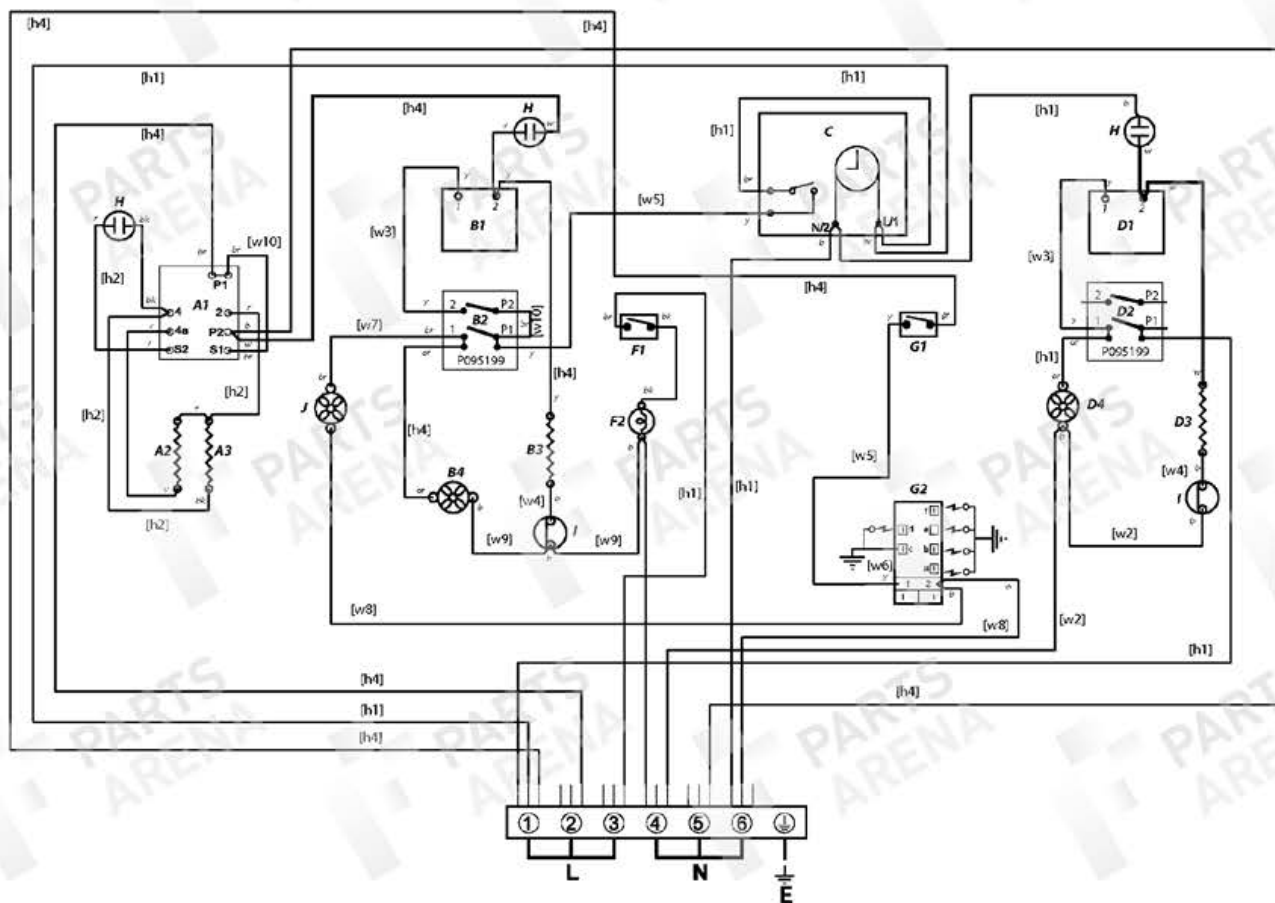

FROM SERIAL NUMBER 167000

LH OVEN (FAN + LIGHT)

FROM SERIAL NUMBER 167000

100 TALL OVEN ASSEMBLY

Ref Number	Part number	Quantity	Remarks
[w1]	P027672	1	Wire Assembly (NI) - EARTH LINK RH OVEN - FAN ELEMENT
[w2]	P027733	1	Wire Assembly - RH OVEN NEUTRAL LINK
[w3]	P037863	2	Wire Assembly - RH_LH OVEN FEED TO THERMOSTAT
[h1]	P038909	1	Harness Assembly - RH OVEN HARNESS
[w4]	P040066	2	Wire Assembly - OVEN OVERHEAT STAT LINKS LH-RH
[h2]	P045282	1	Harness Assembly - GRILL ELEMENT ENERGY REG LINK
[w5]	P048632	2	Wire Assembly - CLOCK TO MF OVEN LIVE FEED AND SPARK GEN FEED
[w6]	P049241	1	Wire Assembly - SPARK GEN. EARTH POSITION 'C'
[h3]	P049242	1	Harness Assembly (NI) - SPARK GEN. HARNESS
[w7]	P050508	1	Wire Assembly - COOLING FAN FEED
[w8]	P050509	1	Wire Assembly - NEUTRAL LINK - COOLING FAN-SPARK GEN
[w9]	P050986	1	Wire Assembly - NEUTRAL LH OVEN FAN ELEMENT LIGHT
[w10]	P055344	2	Wire Assembly - ENERGY REG LINK NEON FEED GRILL
[w11]	P055374	2	Wire Assembly (NI) - GRILL ELEMENT EARTHS
[w12]	P094943	3	Wire Assembly - (NI) Wire RH OVEN THERMOSTAT - HOTPLATE EARTH
[w13]	P095450	1	Wire Assembly (NI) - LH FAN: ELEMENT; LIGHT; BLOCK - EARTH
[h4]	P045283	1	Harness Assembly - LH Oven Wire Harness

NI Not Illustrated  
w Single Cable / single cable with multiple terminations  
h Harness assembly (including single wires that are sheathed)

Code	Description
A1	Grill Energy Regulator
A2	LH Grill Element
A3	RH Grill Element
B1	LH Oven Thermostat
B2	LH Oven Front Switch
B3	LH Oven Element
B4	LH Oven Fan
C	Clock/Timer
D1	RH Oven Thermostat
D2	RH Oven Front Switch

Code	Description
D3	RH Oven Element
D4	RH Oven Fan
F1	Oven Light Switch
F2	Oven Light
G1	Ignition Switch
G2	Spark Generator
H	Neon
I	Thermmmal Trip
J	Cooling Fan

Code	Colour
b	Blue
br	Brown
bk	Black
or	Orange
r	red
v	violet
w	White
y	yellow
gr	Grey
g/y	Green/Yellow