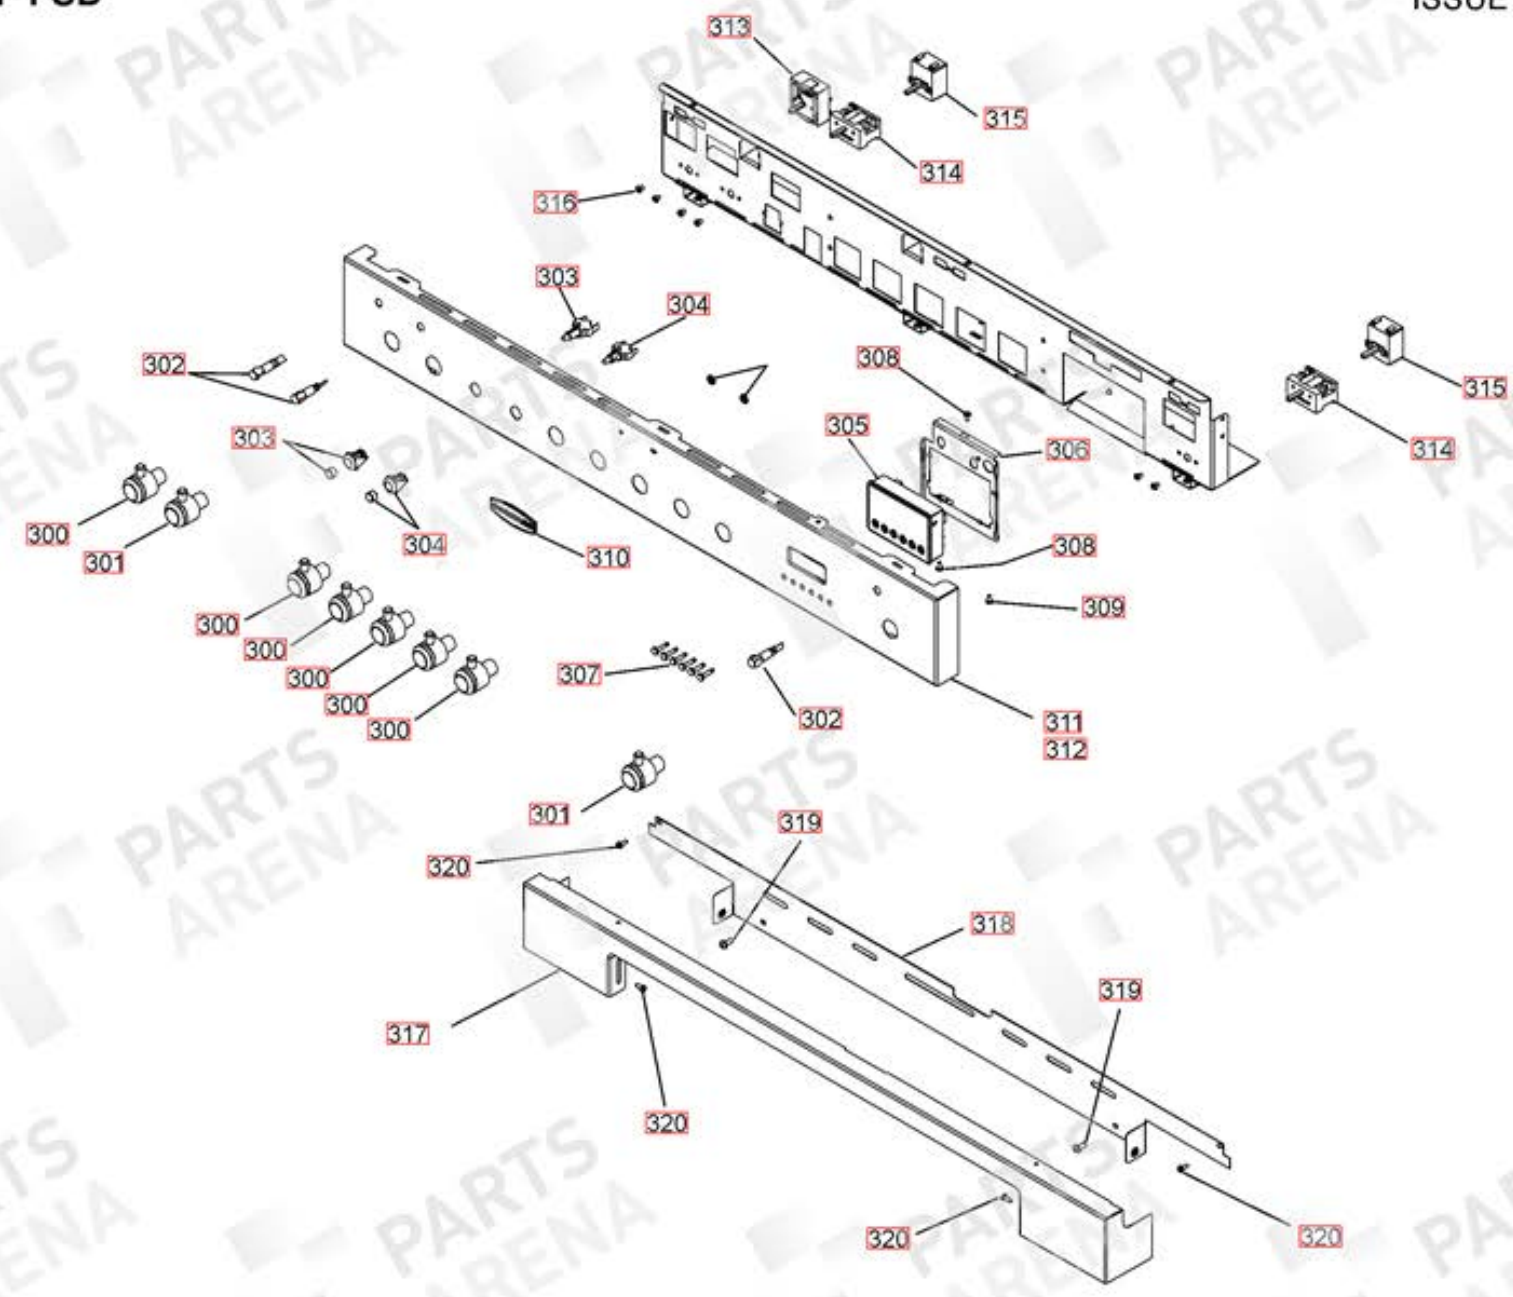

APPLIANCE NAME:  
KITCHENER 100 DF FSD

DSL0493 P00

DATE 14.02.12 ISSUE STATUS 01

**KITCHENER 100 DF**

DATE 26.02.14

**DSL0493 P04A**

FROM SERIAL NUMBER 171000

ISSUE STATUS 01

FROM SERIAL NUMBER 167000

LH OVEN (FAN + LIGHT)

FROM SERIAL NUMBER 167000

100 TALL OVEN ASSEMBLY

Ref Number	Part number	Quantity	Remarks
[w1]	P027672	1	Wire Assembly (NI) - EARTH LINK RH OVEN - FAN ELEMENT
[w2]	P027733	1	Wire Assembly - RH OVEN NEUTRAL LINK
[w3]	P037863	2	Wire Assembly - RH_LH OVEN FEED TO THERMOSTAT
[h1]	P038909	1	Harness Assembly - RH OVEN HARNESS
[w4]	P040066	2	Wire Assembly - OVEN OVERHEAT STAT LINKS LH-RH
[h2]	P045282	1	Harness Assembly - GRILL ELEMENT ENERGY REG LINK
[w5]	P048632	2	Wire Assembly - CLOCK TO MF OVEN LIVE FEED AND SPARK GEN FEED
[w6]	P049241	1	Wire Assembly - SPARK GEN. EARTH POSITION 'C'
[h3]	P049242	1	Harness Assembly (NI) - SPARK GEN. HARNESS
[w7]	P050508	1	Wire Assembly - COOLING FAN FEED
[w8]	P050509	1	Wire Assembly - NEUTRAL LINK - COOLING FAN-SPARK GEN
[w9]	P050986	1	Wire Assembly - NEUTRAL LH OVEN FAN ELEMENT LIGHT
[w10]	P055344	2	Wire Assembly - ENERGY REG LINK NEON FEED GRILL
[w11]	P055374	2	Wire Assembly (NI) - GRILL ELEMENT EARTHS
[w12]	P094943	3	Wire Assembly - (NI) Wire RH OVEN THERMOSTAT - HOTPLATE EARTH
[w13]	P095450	1	Wire Assembly (NI) - LH FAN: ELEMENT; LIGHT; BLOCK - EARTH
[h4]	P045283	1	Harness Assembly - LH Oven Wire Harness

NI Not Illustrated  
w Single Cable / single cable with multiple terminations  
h Harness assembly (including single wires that are sheathed)

Code	Description
A1	Grill Energy Regulator
A2	LH Grill Element
A3	RH Grill Element
B1	LH Oven Thermostat
B2	LH Oven Front Switch
B3	LH Oven Element
B4	LH Oven Fan
C	Clock/Timer
D1	RH Oven Thermostat
D2	RH Oven Front Switch