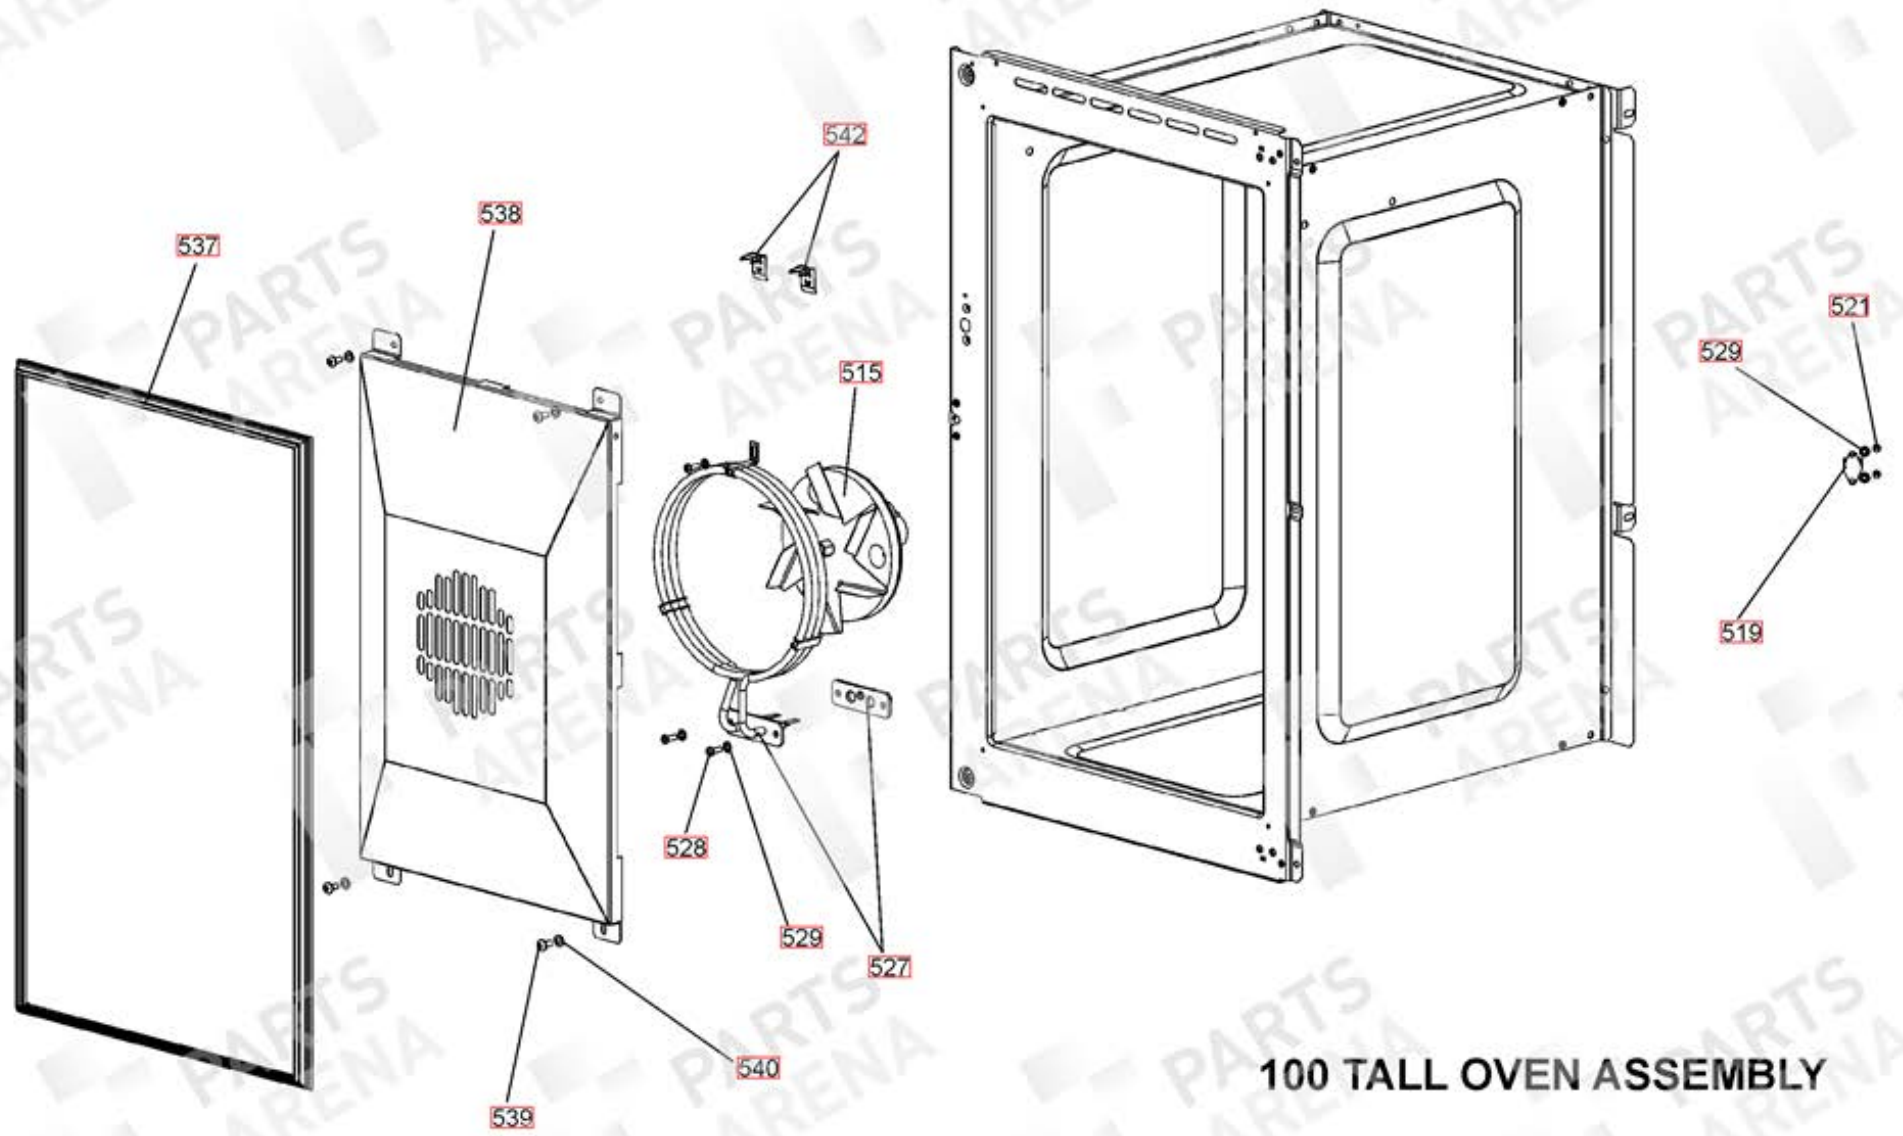

APPLIANCE NAME:  
KITCHENER 100 DF FSD

DSL0493 P00

DATE 14.02.12 ISSUE STATUS 01

**KITCHENER 100 DF**

DATE 26.02.14

**DSL0493 P04A**

FROM SERIAL NUMBER 171000

ISSUE STATUS 01

FROM SERIAL NUMBER 167000

LH OVEN (FAN + LIGHT)

FROM SERIAL NUMBER 167000

100 TALL OVEN ASSEMBLY

Ref Number	Part number	Quantity	Remarks
[w1]	P027672	1	Wire Assembly (NI) - EARTH LINK RH OVEN - FAN ELEMENT
[w2]	P027733	1	Wire Assembly - RH OVEN NEUTRAL LINK
[w3]	P037863	2	Wire Assembly - RH_LH OVEN FEED TO THERMOSTAT
[h1]	P038909	1	Harness Assembly - RH OVEN HARNESS
[w4]	P040066	2	Wire Assembly - OVEN OVERHEAT STAT LINKS LH-RH
[h2]	P045282	1	Harness Assembly - GRILL ELEMENT ENERGY REG LINK
[w5]	P048632	2	Wire Assembly - CLOCK TO MF OVEN LIVE FEED AND SPARK GEN FEED
[w6]	P049241	1	Wire Assembly - SPARK GEN. EARTH POSITION 'C'
[h3]	P049242	1	Harness Assembly (NI) - SPARK GEN. HARNESS
[w7]	P050508	1	Wire Assembly - COOLING FAN FEED
[w8]	P050509	1	Wire Assembly - NEUTRAL LINK - COOLING FAN-SPARK GEN
[w9]	P050986	1	Wire Assembly - NEUTRAL LH OVEN FAN ELEMENT LIGHT
[w10]	P055344	2	Wire Assembly - ENERGY REG LINK NEON FEED GRILL
[w11]	P055374	2	Wire Assembly (NI) - GRILL ELEMENT EARTHS
[w12]	P094943	3	Wire Assembly - (NI) Wire RH OVEN THERMOSTAT - HOTPLATE EARTH
[w13]	P095450	1	Wire Assembly (NI) - LH FAN: ELEMENT; LIGHT; BLOCK - EARTH
[h4]	P045283	1	Harness Assembly - LH Oven Wire Harness

NI Not Illustrated  
w Single Cable / single cable with multiple terminations  
h Harness assembly (including single wires that are sheathed)

Code	Description
A1	Grill Energy Regulator
A2	LH Grill Element
A3	RH Grill Element
B1	LH Oven Thermostat
B2	LH Oven Front Switch
B3	LH Oven Element
B4	LH Oven Fan
C	Clock/Timer
D1	RH Oven Thermostat
D2	RH Oven Front Switch