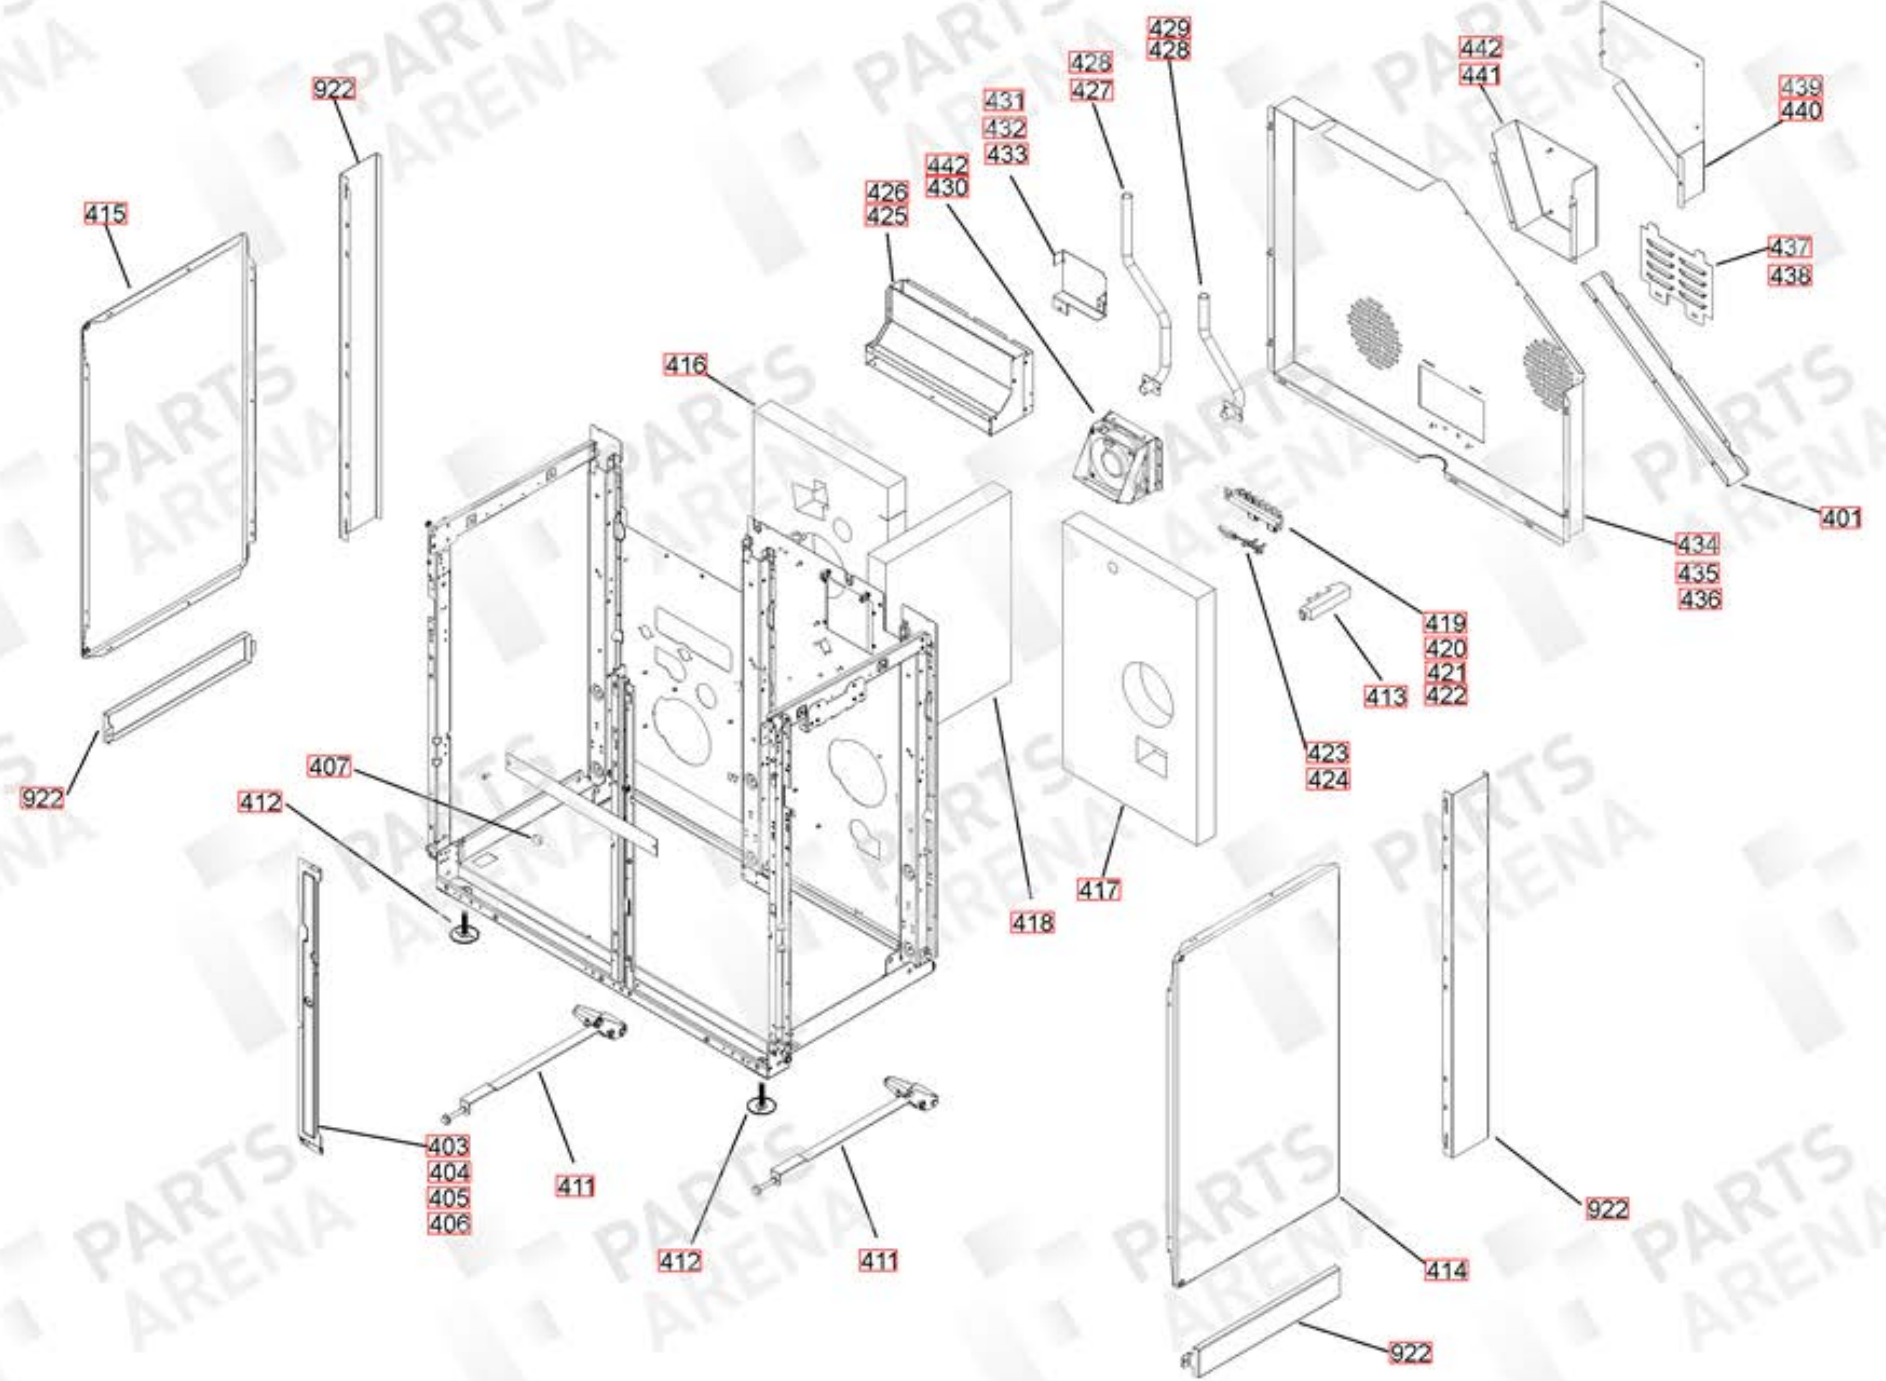

APPLIANCE NAME:  
KITCHENER 100 DF FSD

DSL0493 P00

DATE 14.02.12 ISSUE STATUS 01

**KITCHENER 100 DF**

DATE 26.02.14

**DSL0493 P04A**

FROM SERIAL NUMBER 171000

ISSUE STATUS 01

FROM SERIAL NUMBER 167000

LH OVEN (FAN + LIGHT)

FROM SERIAL NUMBER 167000

100 TALL OVEN ASSEMBLY

Ref Number	Part number	Quantity	Remarks
[w1]	P027672	1	Wire Assembly (NI) - EARTH LINK RH OVEN - FAN ELEMENT
[w2]	P027733	1	Wire Assembly - RH OVEN NEUTRAL LINK
[w3]	P037863	2	Wire Assembly - RH_LH OVEN FEED TO THERMOSTAT
[h1]	P038909	1	Harness Assembly - RH OVEN HARNESS
[w4]	P040066	2	Wire Assembly - OVEN OVERHEAT STAT LINKS LH-RH
[h2]	P045282	1	Harness Assembly - GRILL ELEMENT ENERGY REG LINK
[w5]	P048632	2	Wire Assembly - CLOCK TO MF OVEN LIVE FEED AND SPARK GEN FEED
[w6]	P049241	1	Wire Assembly - SPARK GEN. EARTH POSITION 'C'
[h3]	P049242	1	Harness Assembly (NI) - SPARK GEN. HARNESS
[w7]	P050508	1	Wire Assembly - COOLING FAN FEED
[w8]	P050509	1	Wire Assembly - NEUTRAL LINK - COOLING FAN-SPARK GEN
[w9]	P050986	1	Wire Assembly - NEUTRAL LH OVEN FAN ELEMENT LIGHT
[w10]	P055344	2	Wire Assembly - ENERGY REG LINK NEON FEED GRILL
[w11]	P055374	2	Wire Assembly (NI) - GRILL ELEMENT EARTHS
[w12]	P094943	3	Wire Assembly - (NI) Wire RH OVEN THERMOSTAT - HOTPLATE EARTH
[w13]	P095450	1	Wire Assembly (NI) - LH FAN: ELEMENT; LIGHT; BLOCK - EARTH
[h4]	P045283	1	Harness Assembly - LH Oven Wire Harness

NI Not Illustrated  
w Single Cable / single cable with multiple terminations  
h Harness assembly (including single wires that are sheathed)

Code	Description
A1	Grill Energy Regulator
A2	LH Grill Element
A3	RH Grill Element
B1	LH Oven Thermostat
B2	LH Oven Front Switch
B3	LH Oven Element
B4	LH Oven Fan
C	Clock/Timer
D1	RH Oven Thermostat
D2	RH Oven Front Switch