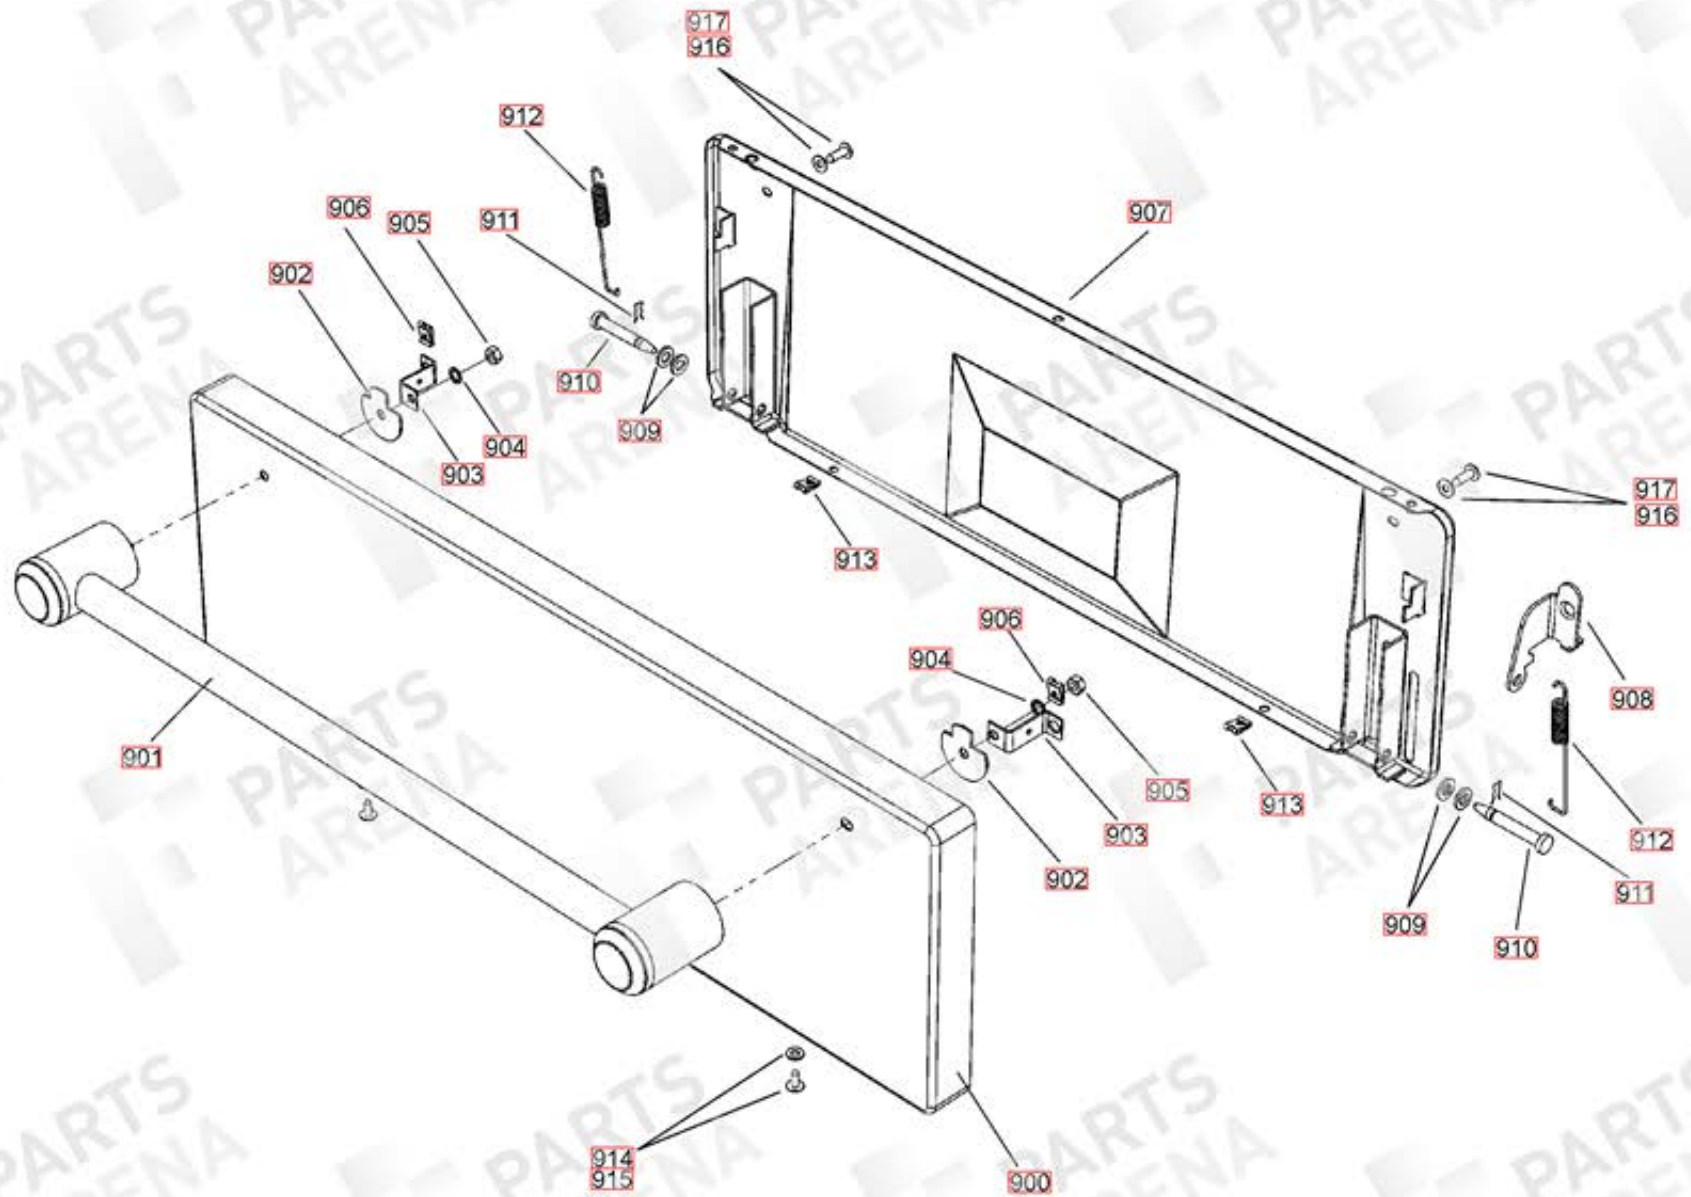

FROM SERIAL NUMBER 167000

LH OVEN (FAN + LIGHT)

FROM SERIAL NUMBER 167000

100 TALL OVEN ASSEMBLY

Ref Number	Part number	Quantity	Remarks
[w1]	P027672	1	Wire Assembly (NI) - EARTH LINK RH OVEN - FAN ELEMENT
[w2]	P027733	1	Wire Assembly - RH OVEN NEUTRAL LINK
[w3]	P037863	2	Wire Assembly - RH_LH OVEN FEED TO THERMOSTAT
[h1]	P038909	1	Harness Assembly - RH OVEN HARNESS
[w4]	P040066	2	Wire Assembly - OVEN OVERHEAT STAT LINKS LH-RH
[h2]	P045282	1	Harness Assembly - GRILL ELEMENT ENERGY REG LINK
[w5]	P048632	2	Wire Assembly - CLOCK TO MF OVEN LIVE FEED AND SPARK GEN FEED
[w6]	P049241	1	Wire Assembly - SPARK GEN. EARTH POSITION 'C'
[h3]	P049242	1	Harness Assembly (NI) - SPARK GEN. HARNESS
[w7]	P050508	1	Wire Assembly - COOLING FAN FEED
[w8]	P050509	1	Wire Assembly - NEUTRAL LINK - COOLING FAN-SPARK GEN
[w9]	P050986	1	Wire Assembly - NEUTRAL LH OVEN FAN ELEMENT LIGHT
[w10]	P055344	2	Wire Assembly - ENERGY REG LINK NEON FEED GRILL
[w11]	P055374	2	Wire Assembly (NI) - GRILL ELEMENT EARTHS
[w12]	P094943	3	Wire Assembly - (NI) Wire RH OVEN THERMOSTAT - HOTPLATE EARTH
[w13]	P095450	1	Wire Assembly (NI) - LH FAN: ELEMENT; LIGHT; BLOCK - EARTH
[h4]	P045283	1	Harness Assembly - LH Oven Wire Harness

NI Not Illustrated  
w Single Cable / single cable with multiple terminations  
h Harness assembly (including single wires that are sheathed)

Code	Description
A1	Grill Energy Regulator
A2	LH Grill Element
A3	RH Grill Element
B1	LH Oven Thermostat
B2	LH Oven Front Switch
B3	LH Oven Element
B4	LH Oven Fan
C	Clock/Timer
D1	RH Oven Thermostat
D2	RH Oven Front Switch