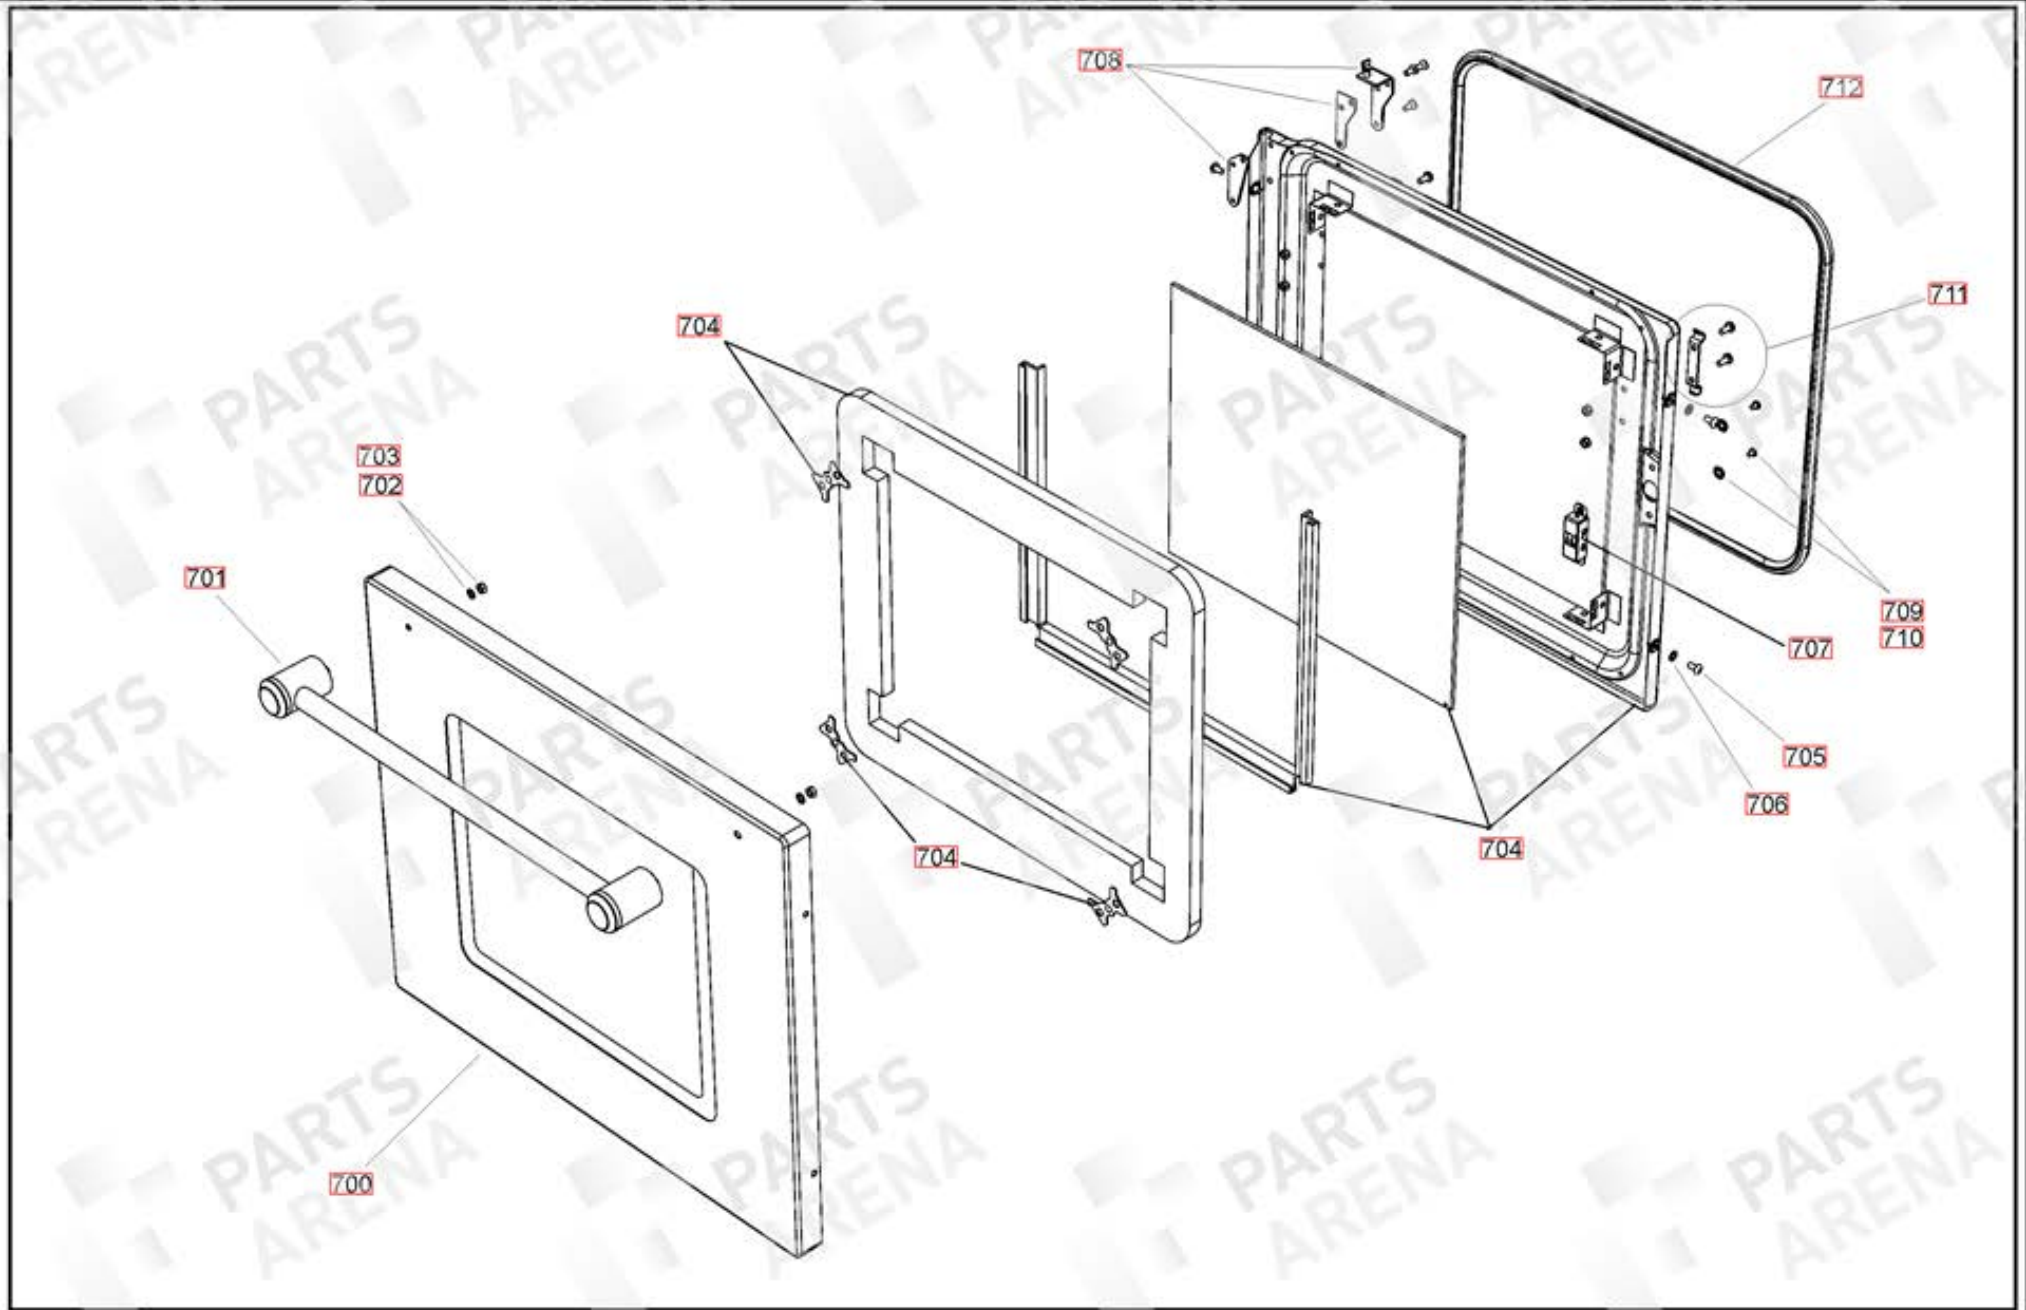

FROM SERIAL NUMBER 167000

LH OVEN (FAN + LIGHT)

FROM SERIAL NUMBER 167000

100 TALL OVEN ASSEMBLY

Ref Number	Part number	Quantity	Remarks
[w1]	P027672	1	Wire Assembly (NI) - EARTH LINK RH OVEN - FAN ELEMENT
[w2]	P027733	1	Wire Assembly - RH OVEN NEUTRAL LINK
[w3]	P037863	2	Wire Assembly - RH_LH OVEN FEED TO THERMOSTAT
[h1]	P038909	1	Harness Assembly - RH OVEN HARNESS
[w4]	P040066	2	Wire Assembly - OVEN OVERHEAT STAT LINKS LH-RH
[h2]	P045282	1	Harness Assembly - GRILL ELEMENT ENERGY REG LINK
[w5]	P048632	2	Wire Assembly - CLOCK TO MF OVEN LIVE FEED AND SPARK GEN FEED
[w6]	P049241	1	Wire Assembly - SPARK GEN. EARTH POSITION 'C'
[h3]	P049242	1	Harness Assembly (NI) - SPARK GEN. HARNESS
[w7]	P050508	1	Wire Assembly - COOLING FAN FEED
[w8]	P050509	1	Wire Assembly - NEUTRAL LINK - COOLING FAN-SPARK GEN
[w9]	P050986	1	Wire Assembly - NEUTRAL LH OVEN FAN ELEMENT LIGHT
[w10]	P055344	2	Wire Assembly - ENERGY REG LINK NEON FEED GRILL
[w11]	P055374	2	Wire Assembly (NI) - GRILL ELEMENT EARTHS
[w12]	P094943	3	Wire Assembly - (NI) Wire RH OVEN THERMOSTAT - HOTPLATE EARTH
[w13]	P095450	1	Wire Assembly (NI) - LH FAN: ELEMENT; LIGHT; BLOCK - EARTH
[h4]	P045283	1	Harness Assembly - LH Oven Wire Harness

NI Not Illustrated  
w Single Cable / single cable with multiple terminations  
h Harness assembly (including single wires that are sheathed)

Code	Description
A1	Grill Energy Regulator
A2	LH Grill Element
A3	RH Grill Element
B1	LH Oven Thermostat
B2	LH Oven Front Switch
B3	LH Oven Element
B4	LH Oven Fan
C	Clock/Timer
D1	RH Oven Thermostat
D2	RH Oven Front Switch