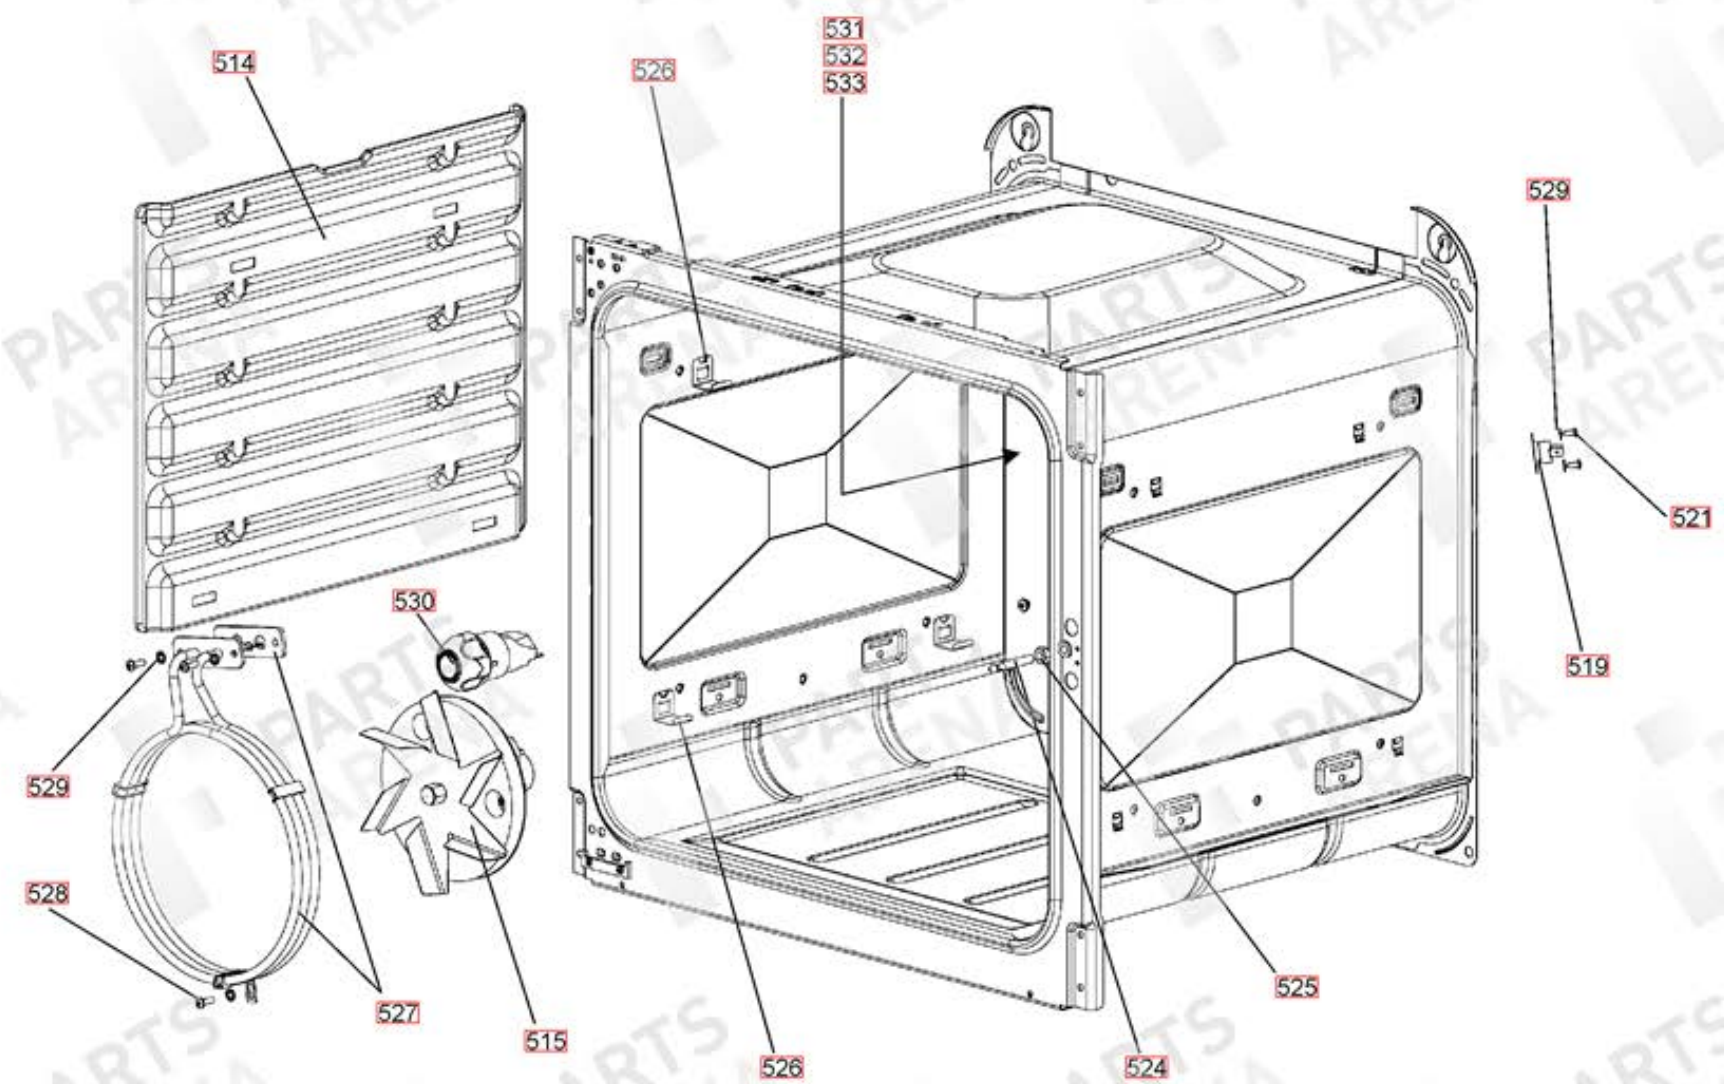

APPLIANCE NAME:  
KITCHENER 100 DF FSD

DSL0493 P00

DATE 14.02.12 ISSUE STATUS 01

**KITCHENER 100 DF**

DATE 26.02.14

**DSL0493 P04A**

FROM SERIAL NUMBER 171000

ISSUE STATUS 01

FROM SERIAL NUMBER 167000

LH OVEN (FAN + LIGHT)

FROM SERIAL NUMBER 167000

100 TALL OVEN ASSEMBLY

Ref Number	Part number	Quantity	Remarks
[w1]	P027672	1	Wire Assembly (NI) - EARTH LINK RH OVEN - FAN ELEMENT
[w2]	P027733	1	Wire Assembly - RH OVEN NEUTRAL LINK
[w3]	P037863	2	Wire Assembly - RH_LH OVEN FEED TO THERMOSTAT
[h1]	P038909	1	Harness Assembly - RH OVEN HARNESS
[w4]	P040066	2	Wire Assembly - OVEN OVERHEAT STAT LINKS LH-RH
[h2]	P045282	1	Harness Assembly - GRILL ELEMENT ENERGY REG LINK
[w5]	P048632	2	Wire Assembly - CLOCK TO MF OVEN LIVE FEED AND SPARK GEN FEED
[w6]	P049241	1	Wire Assembly - SPARK GEN. EARTH POSITION 'C'
[h3]	P049242	1	Harness Assembly (NI) - SPARK GEN. HARNESS
[w7]	P050508	1	Wire Assembly - COOLING FAN FEED
[w8]	P050509	1	Wire Assembly - NEUTRAL LINK - COOLING FAN-SPARK GEN
[w9]	P050986	1	Wire Assembly - NEUTRAL LH OVEN FAN ELEMENT LIGHT
[w10]	P055344	2	Wire Assembly - ENERGY REG LINK NEON FEED GRILL
[w11]	P055374	2	Wire Assembly (NI) - GRILL ELEMENT EARTHS
[w12]	P094943	3	Wire Assembly - (NI) Wire RH OVEN THERMOSTAT - HOTPLATE EARTH
[w13]	P095450	1	Wire Assembly (NI) - LH FAN: ELEMENT; LIGHT; BLOCK - EARTH
[h4]	P045283	1	Harness Assembly - LH Oven Wire Harness

NI Not Illustrated  
w Single Cable / single cable with multiple terminations  
h Harness assembly (including single wires that are sheathed)

Code	Description
A1	Grill Energy Regulator
A2	LH Grill Element
A3	RH Grill Element
B1	LH Oven Thermostat
B2	LH Oven Front Switch
B3	LH Oven Element
B4	LH Oven Fan
C	Clock/Timer
D1	RH Oven Thermostat
D2	RH Oven Front Switch