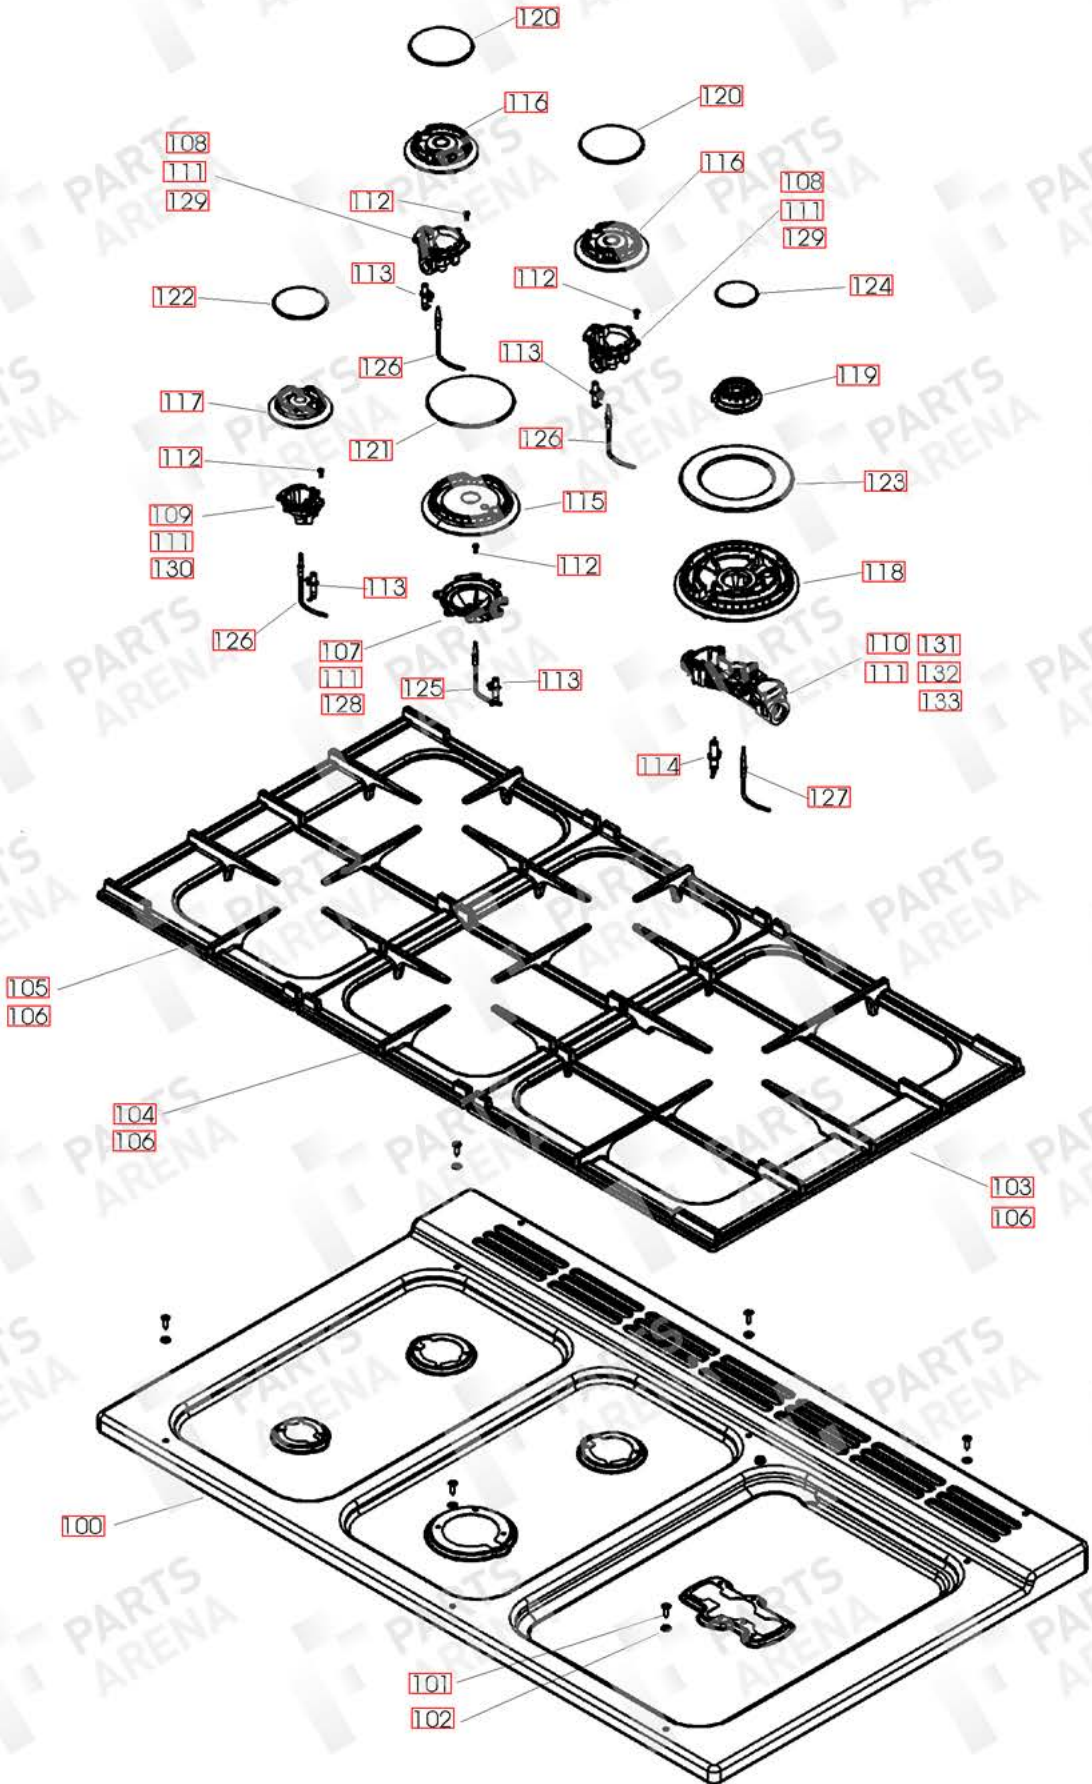

APPLIANCE NAME:  
KITCHENER 100 DF FSD

DSL0493 P00

DATE 14.02.12 ISSUE STATUS 01

**KITCHENER 100 DF**

DATE 26.02.14

**DSL0493 P04A**

FROM SERIAL NUMBER 171000

ISSUE STATUS 01

FROM SERIAL NUMBER 167000

LH OVEN (FAN + LIGHT)

FROM SERIAL NUMBER 167000

100 TALL OVEN ASSEMBLY

Ref Number	Part number	Quantity	Remarks
[w1]	P027672	1	Wire Assembly (NI) - EARTH LINK RH OVEN - FAN ELEMENT
[w2]	P027733	1	Wire Assembly - RH OVEN NEUTRAL LINK
[w3]	P037863	2	Wire Assembly - RH_LH OVEN FEED TO THERMOSTAT
[h1]	P038909	1	Harness Assembly - RH OVEN HARNESS
[w4]	P040066	2	Wire Assembly - OVEN OVERHEAT STAT LINKS LH-RH
[h2]	P045282	1	Harness Assembly - GRILL ELEMENT ENERGY REG LINK
[w5]	P048632	2	Wire Assembly - CLOCK TO MF OVEN LIVE FEED AND SPARK GEN FEED
[w6]	P049241	1	Wire Assembly - SPARK GEN. EARTH POSITION 'C'
[h3]	P049242	1	Harness Assembly (NI) - SPARK GEN. HARNESS
[w7]	P050508	1	Wire Assembly - COOLING FAN FEED
[w8]	P050509	1	Wire Assembly - NEUTRAL LINK - COOLING FAN-SPARK GEN
[w9]	P050986	1	Wire Assembly - NEUTRAL LH OVEN FAN ELEMENT LIGHT
[w10]	P055344	2	Wire Assembly - ENERGY REG LINK NEON FEED GRILL
[w11]	P055374	2	Wire Assembly (NI) - GRILL ELEMENT EARTHS
[w12]	P094943	3	Wire Assembly - (NI) Wire RH OVEN THERMOSTAT - HOTPLATE EARTH
[w13]	P095450	1	Wire Assembly (NI) - LH FAN: ELEMENT; LIGHT; BLOCK - EARTH
[h4]	P045283	1	Harness Assembly - LH Oven Wire Harness

NI Not Illustrated  
w Single Cable / single cable with multiple terminations  
h Harness assembly (including single wires that are sheathed)

Code	Description
A1	Grill Energy Regulator
A2	LH Grill Element
A3	RH Grill Element
B1	LH Oven Thermostat
B2	LH Oven Front Switch
B3	LH Oven Element
B4	LH Oven Fan
C	Clock/Timer
D1	RH Oven Thermostat
D2	RH Oven Front Switch