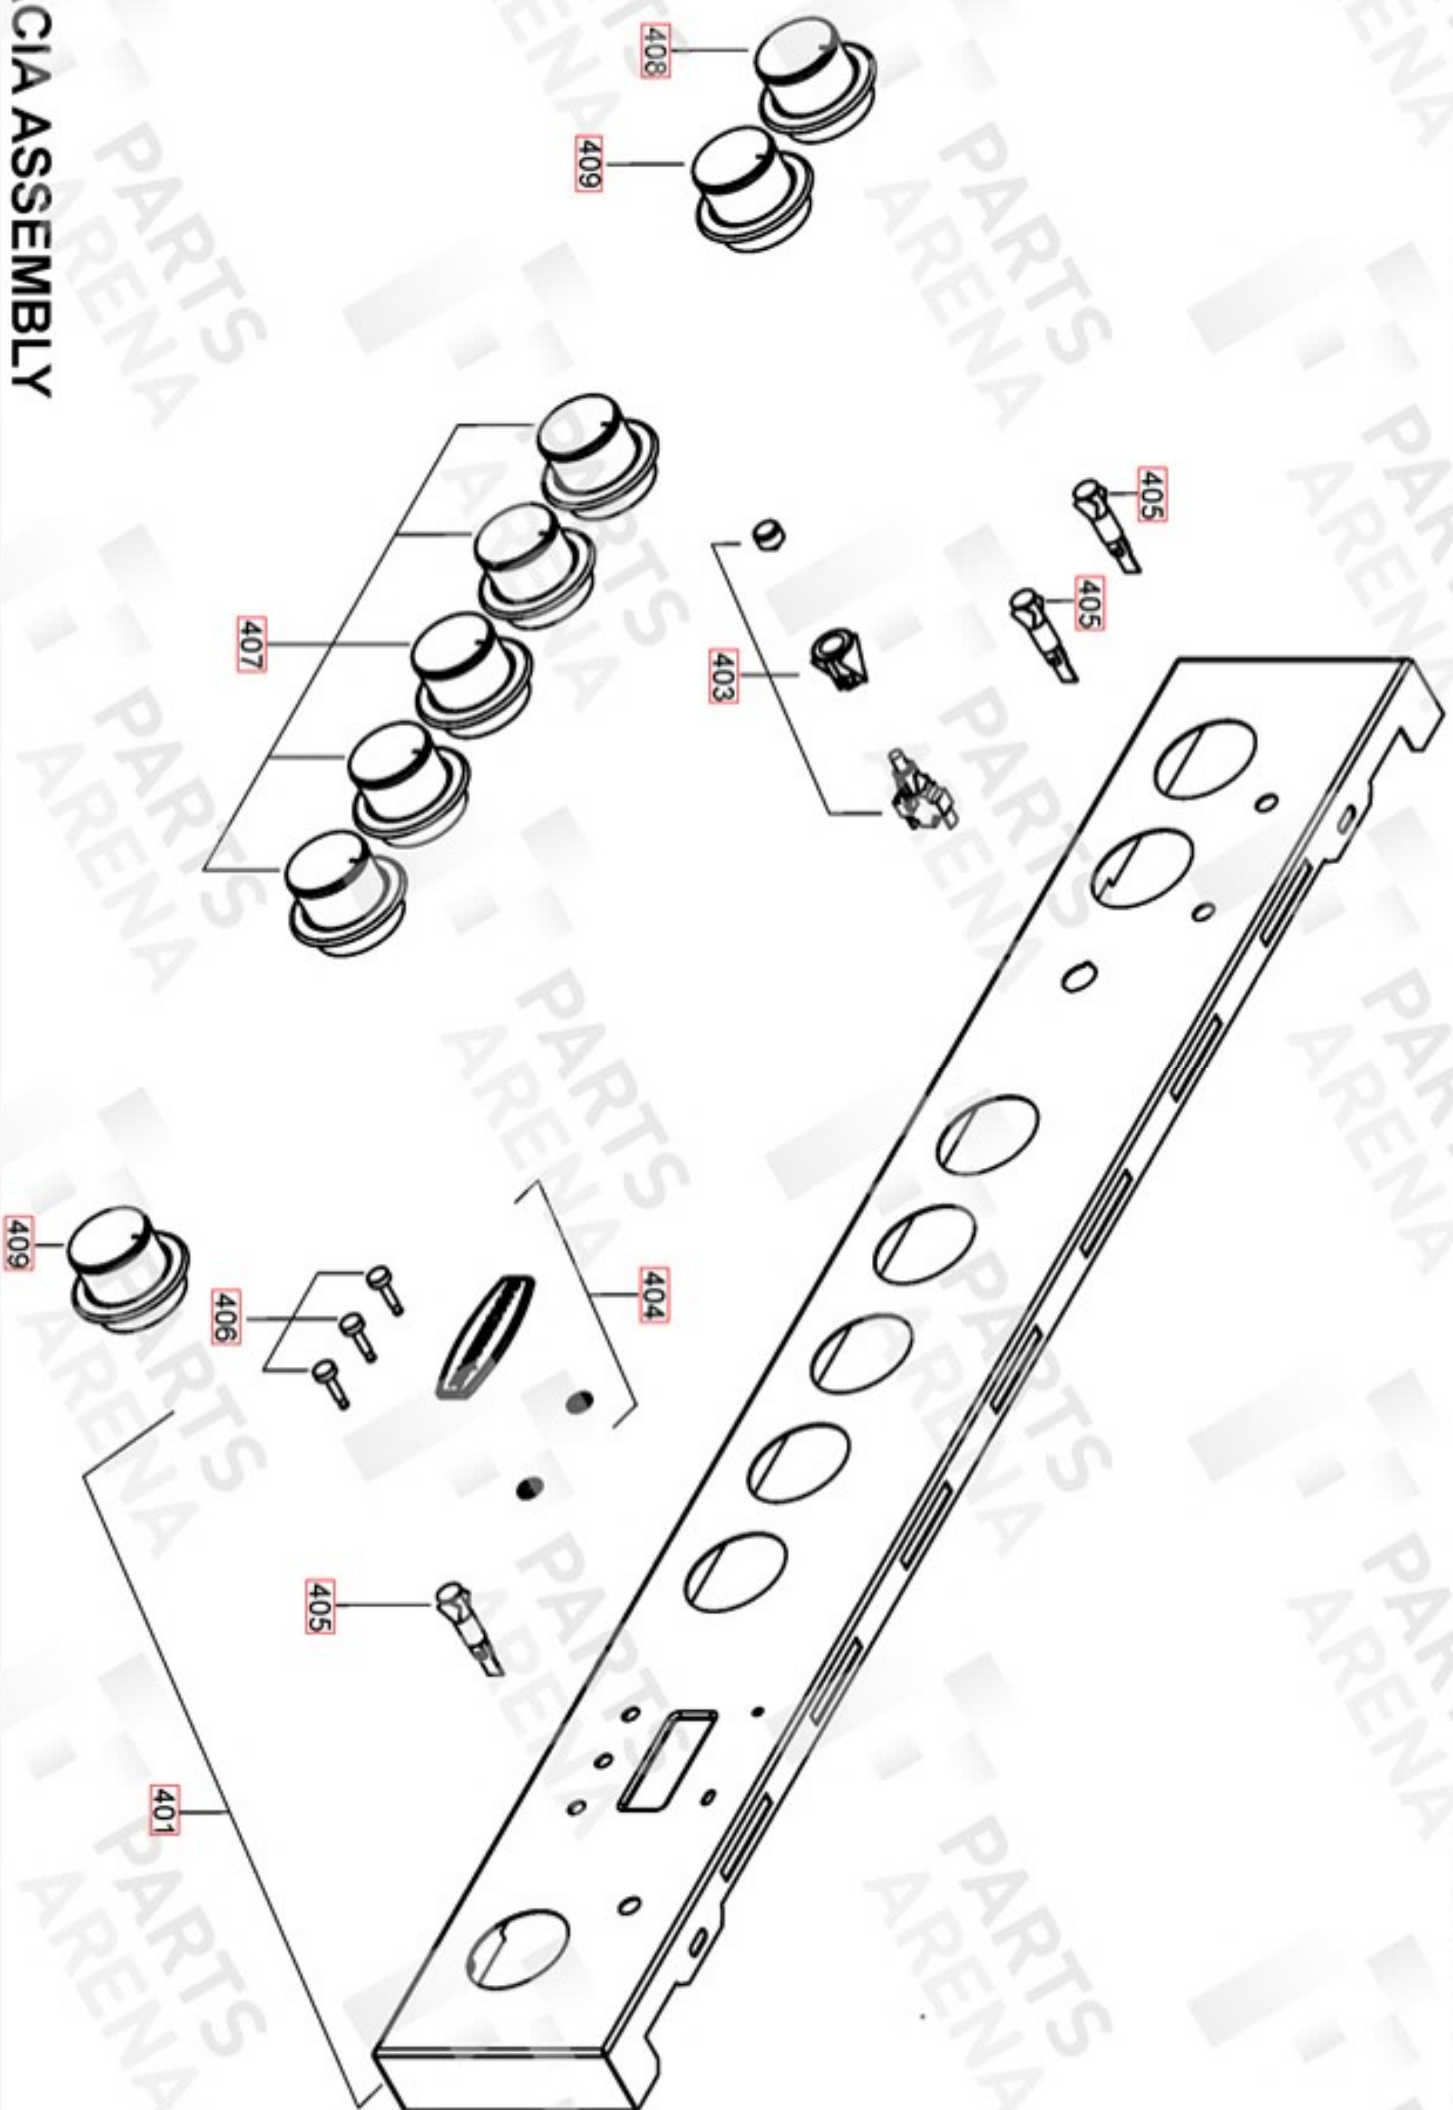

FACIA ASSEMBLY

GRILL CHAMBER

LEFT HAND 'FLAT' OVEN
(FAN+LIGHT)

LEFT HAND 'FLAT' OVEN
(FAN+LIGHT)

FALCON / RANGEMASTER
INFUSION 90 INDUCTION

DATE 12.12.17

DSL0721 P10
ISSUE STATUS 01

1025
(TOP FIXING)

1021

1023

1022

1027
1028

1024

1026

1001
1002
1003

TALL DOOR AND INFILL PLATE

GRILL DOOR

FALCON / RANGEMASTER
INFUSION 90 INDUCTION

DATE: 12.12.17

DSL0721 P12
ISSUE:01

ACCESSORIES

Code	Colour
b	Blue
br	Brown
bk	Black
or	Orange
r	Red
v	Violet
w	White
y	Yellow
g/y	Green/Yellow

Key

The connections shown in this diagram are for single-phase.
The ratings are 230V 50Hz

Ref N°	Part N°	Colour	Quantity	Description
h1	P064453	or/y	1	WIRING HARNESS - LH FANNED OVEN
h2	P064445	r/bk/b/v/br	1	HARNESS - GRILL
h3	P064454	or/br/y	1	FANNED OVEN HARNESS
h4	P051839	br/b/g/y	1	NI - HOB SUPPLY HARNESS, MALE BULKHEAD C
w1	P052073	g/y	1	NI - HARNESS - EARTH IND. UNIT / CHASSIS
w2	P037863	y	2	OBS WIRE ASSY USE ASSEMBLY VERSION
h5	P064447	r/v	1	HARNESS - COOLING FAN
h6	P064446	br/b	1	NI - HARNESS - MAINS TERMINAL / CONNECTOR
w3	P027733	b	1	WIRE ASSY
w4	P025995	b	1	WIRE ASSEMBLY
w5	P040066	b	2	WIRE ASSY
w6	P027672	g/y	1	NI - WIRE ASSY
w7	P095450	g/y	1	NI - WIRE ASSEMBLY
w8	P094943	g/y	2	NI - WIRE ASSEMBLY
w9	P055374	g/y	2	NI - WIRE ASSEMBLY
w10	P064448	br	1	BROWN LINK - TB TO TIMER RELAY
h7	P064819	bl/br/b	1	WIRING HARNESS - AUX/90/100
w11	P048632	y	1	YELLOW LINK TIMER LH OVEN SWITCH