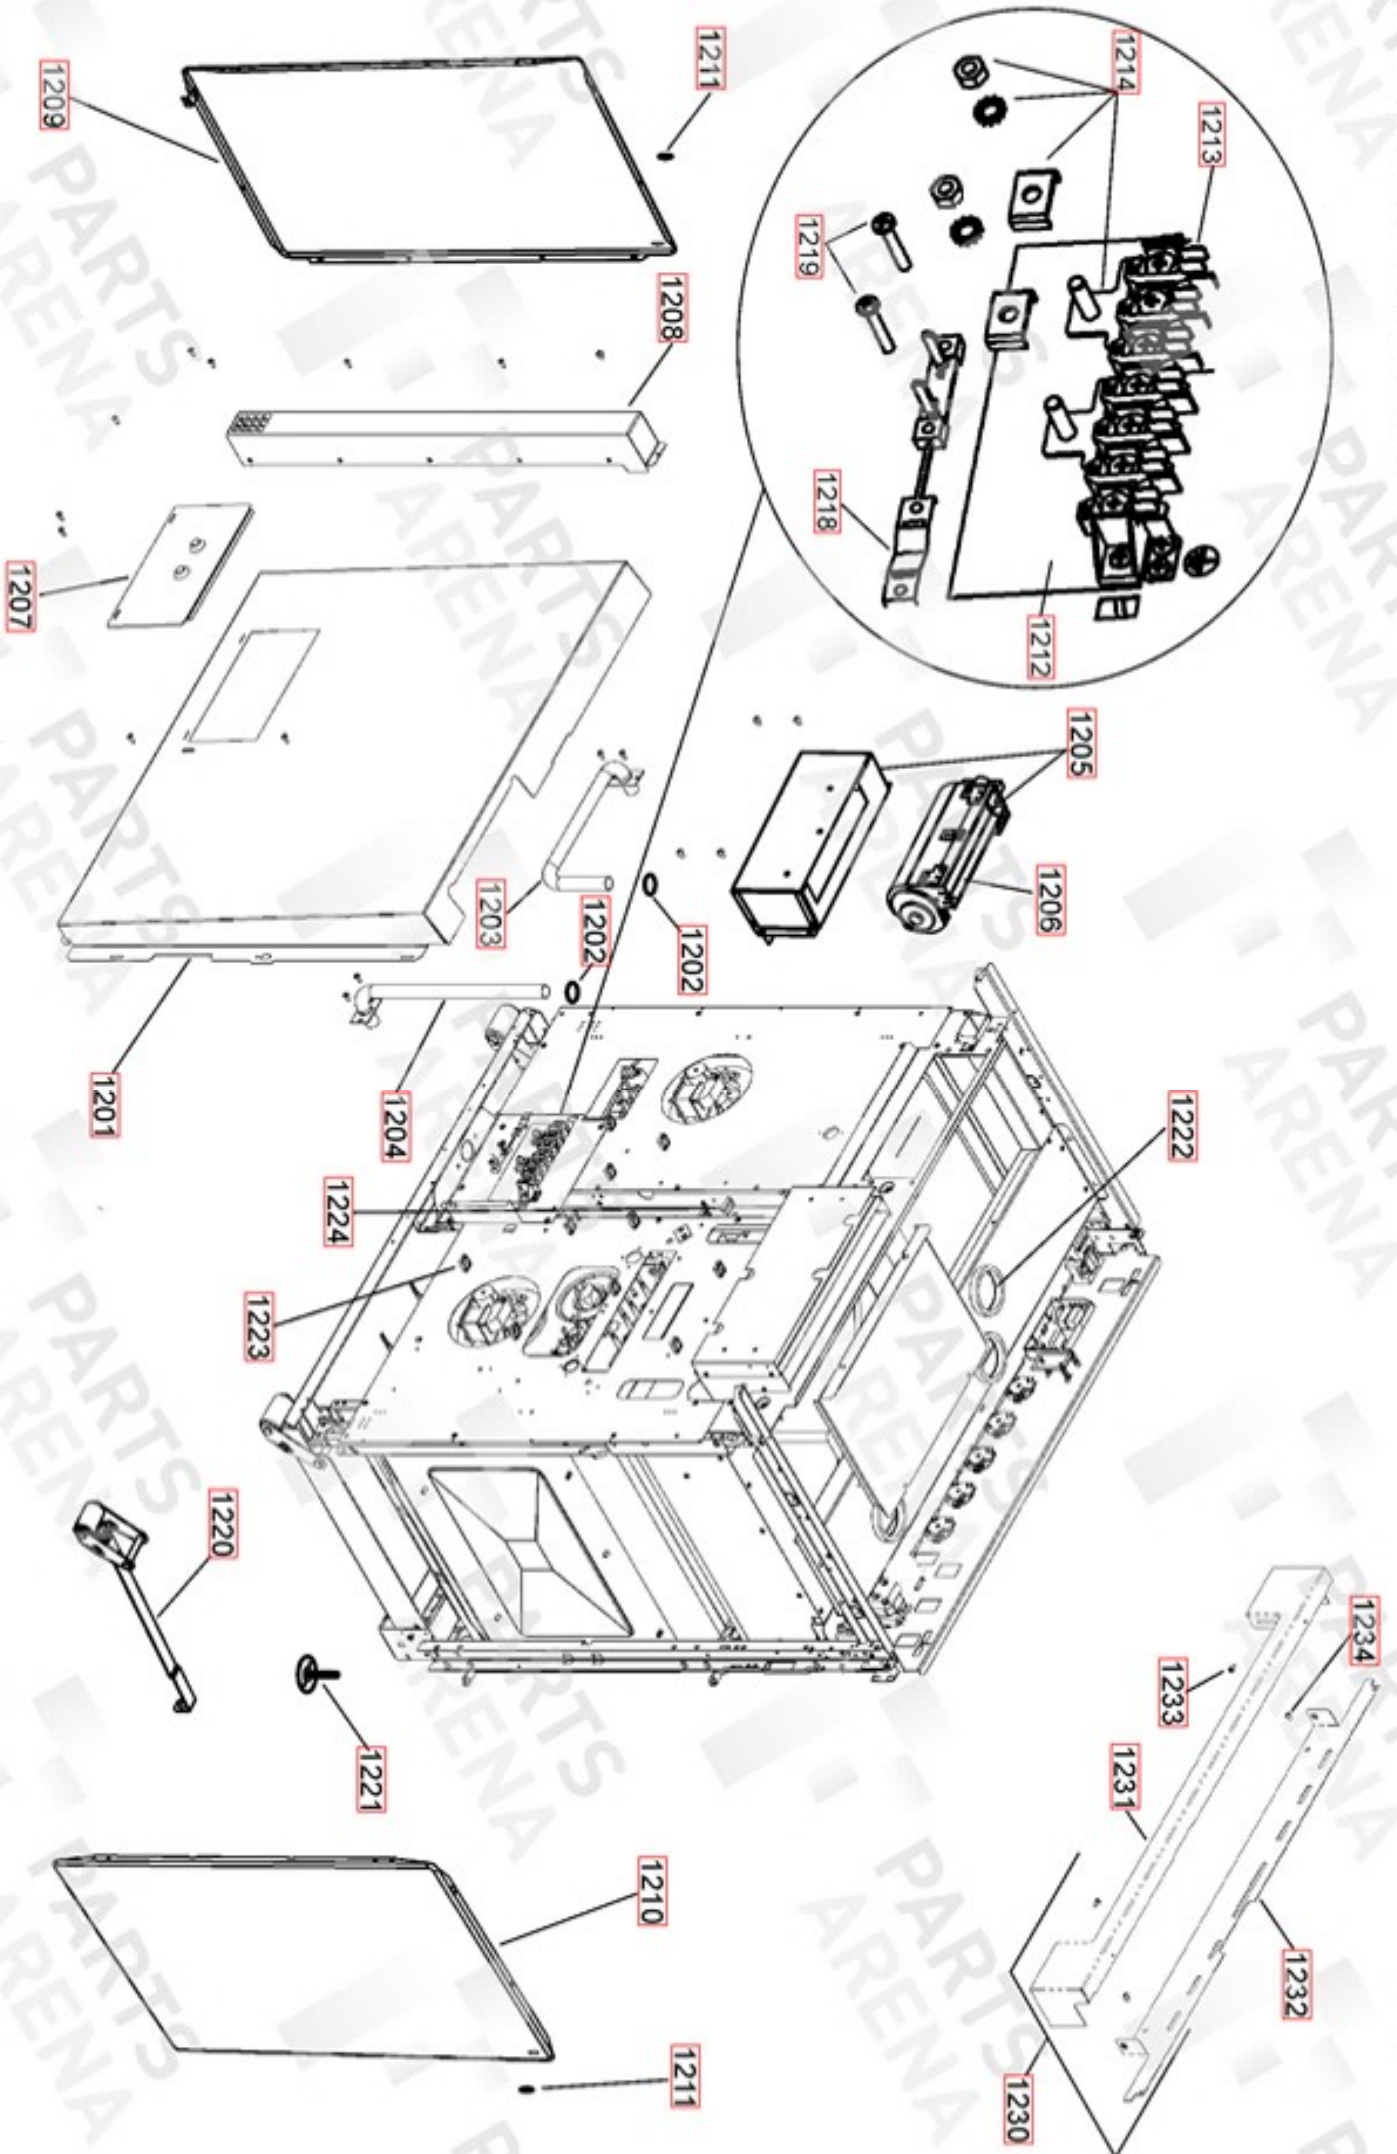

1021

1023

1022

1027
1028

1024

1026

1001
1002
1003

TALL DOOR AND INFILL PLATE

GRILL DOOR

FALCON / RANGEMASTER
INFUSION 90 INDUCTION

DATE: 12.12.17

DSL0721 P12
ISSUE:01

ACCESSORIES

Code	Colour
b	Blue
br	Brown
bk	Black
or	Orange
r	Red
v	Violet
w	White
y	Yellow
g/y	Green/Yellow

Key

The connections shown in this diagram are for single-phase.
The ratings are 230V 50Hz

Ref N°	Part N°	Colour	Quantity	Description
h1	P064453	or/y	1	WIRING HARNESS - LH FANNED OVEN
h2	P064445	r/bk/b/v/br	1	HARNESS - GRILL
h3	P064454	or/br/y	1	FANNED OVEN HARNESS
h4	P051839	br/b/g/y	1	NI - HOB SUPPLY HARNESS, MALE BULKHEAD C
w1	P052073	g/y	1	NI - HARNESS - EARTH IND. UNIT / CHASSIS
w2	P037863	y	2	OBS WIRE ASSY USE ASSEMBLY VERSION
h5	P064447	r/v	1	HARNESS - COOLING FAN
h6	P064446	br/b	1	NI - HARNESS - MAINS TERMINAL / CONNECTOR
w3	P027733	b	1	WIRE ASSY
w4	P025995	b	1	WIRE ASSEMBLY
w5	P040066	b	2	WIRE ASSY
w6	P027672	g/y	1	NI - WIRE ASSY
w7	P095450	g/y	1	NI - WIRE ASSEMBLY
w8	P094943	g/y	2	NI - WIRE ASSEMBLY
w9	P055374	g/y	2	NI - WIRE ASSEMBLY
w10	P064448	br	1	BROWN LINK - TB TO TIMER RELAY
h7	P064819	bl/br/b	1	WIRING HARNESS - AUX/90/100
w11	P048632	y	1	YELLOW LINK TIMER LH OVEN SWITCH

Code	Description
A1	Grill energy regulator
A2	Grill front switch
A3	Grill elements
B1	Left-hand oven thermostat
B2	Left-hand oven thermostat front switch
B3	Left-hand oven element
B4	Left-hand oven fan
C1	Right-hand oven thermostat
C2	Right-hand oven thermostat front switch
C3	Right-hand oven element
C4	Right-hand oven fan