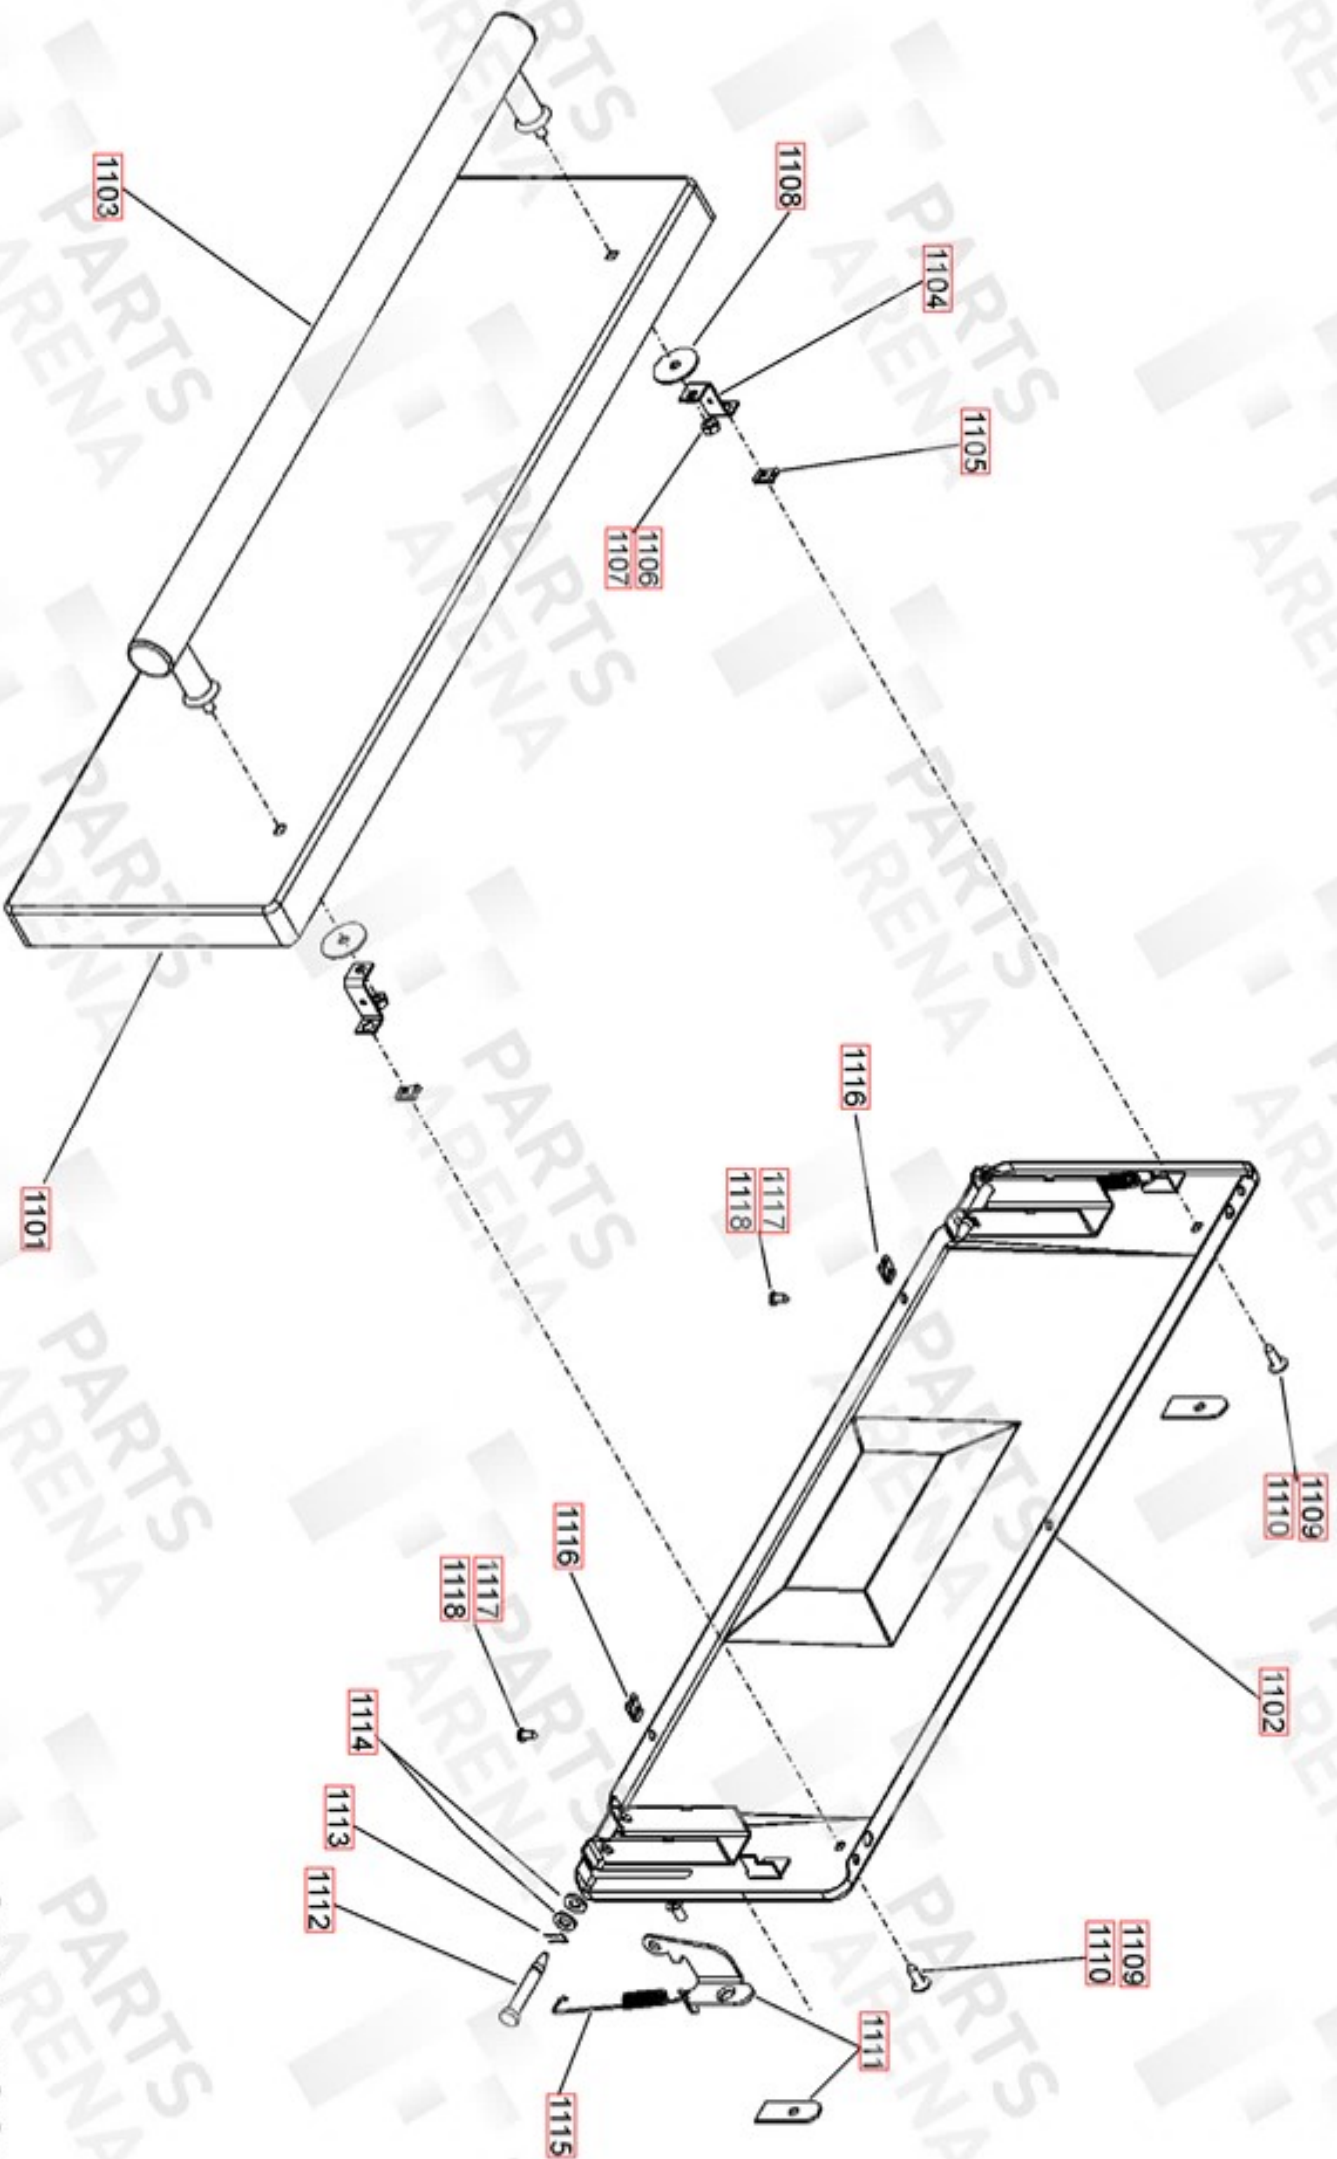

1021

1023

1022

1027
1028

1024

1026

1001
1002
1003

TALL DOOR AND INFILL PLATE

GRILL DOOR

FALCON / RANGEMASTER
INFUSION 90 INDUCTION

DATE: 12.12.17

DSL0721 P12
ISSUE:01

ACCESSORIES

Code	Colour
b	Blue
br	Brown
bk	Black
or	Orange
r	Red
v	Violet
w	White
y	Yellow
g/y	Green/Yellow

Key

The connections shown in this diagram are for single-phase.
The ratings are 230V 50Hz

Ref N°	Part N°	Colour	Quantity	Description
h1	P064453	or/y	1	WIRING HARNESS - LH FANNED OVEN
h2	P064445	r/bk/b/v/br	1	HARNESS - GRILL
h3	P064454	or/br/y	1	FANNED OVEN HARNESS
h4	P051839	br/b/g/y	1	NI - HOB SUPPLY HARNESS, MALE BULKHEAD C
w1	P052073	g/y	1	NI - HARNESS - EARTH IND. UNIT / CHASSIS
w2	P037863	y	2	OBS WIRE ASSY USE ASSEMBLY VERSION
h5	P064447	r/v	1	HARNESS - COOLING FAN
h6	P064446	br/b	1	NI - HARNESS - MAINS TERMINAL / CONNECTOR
w3	P027733	b	1	WIRE ASSY
w4	P025995	b	1	WIRE ASSEMBLY
w5	P040066	b	2	WIRE ASSY
w6	P027672	g/y	1	NI - WIRE ASSY
w7	P095450	g/y	1	NI - WIRE ASSEMBLY
w8	P094943	g/y	2	NI - WIRE ASSEMBLY
w9	P055374	g/y	2	NI - WIRE ASSEMBLY
w10	P064448	br	1	BROWN LINK - TB TO TIMER RELAY
h7	P064819	bl/br/b	1	WIRING HARNESS - AUX/90/100
w11	P048632	y	1	YELLOW LINK TIMER LH OVEN SWITCH