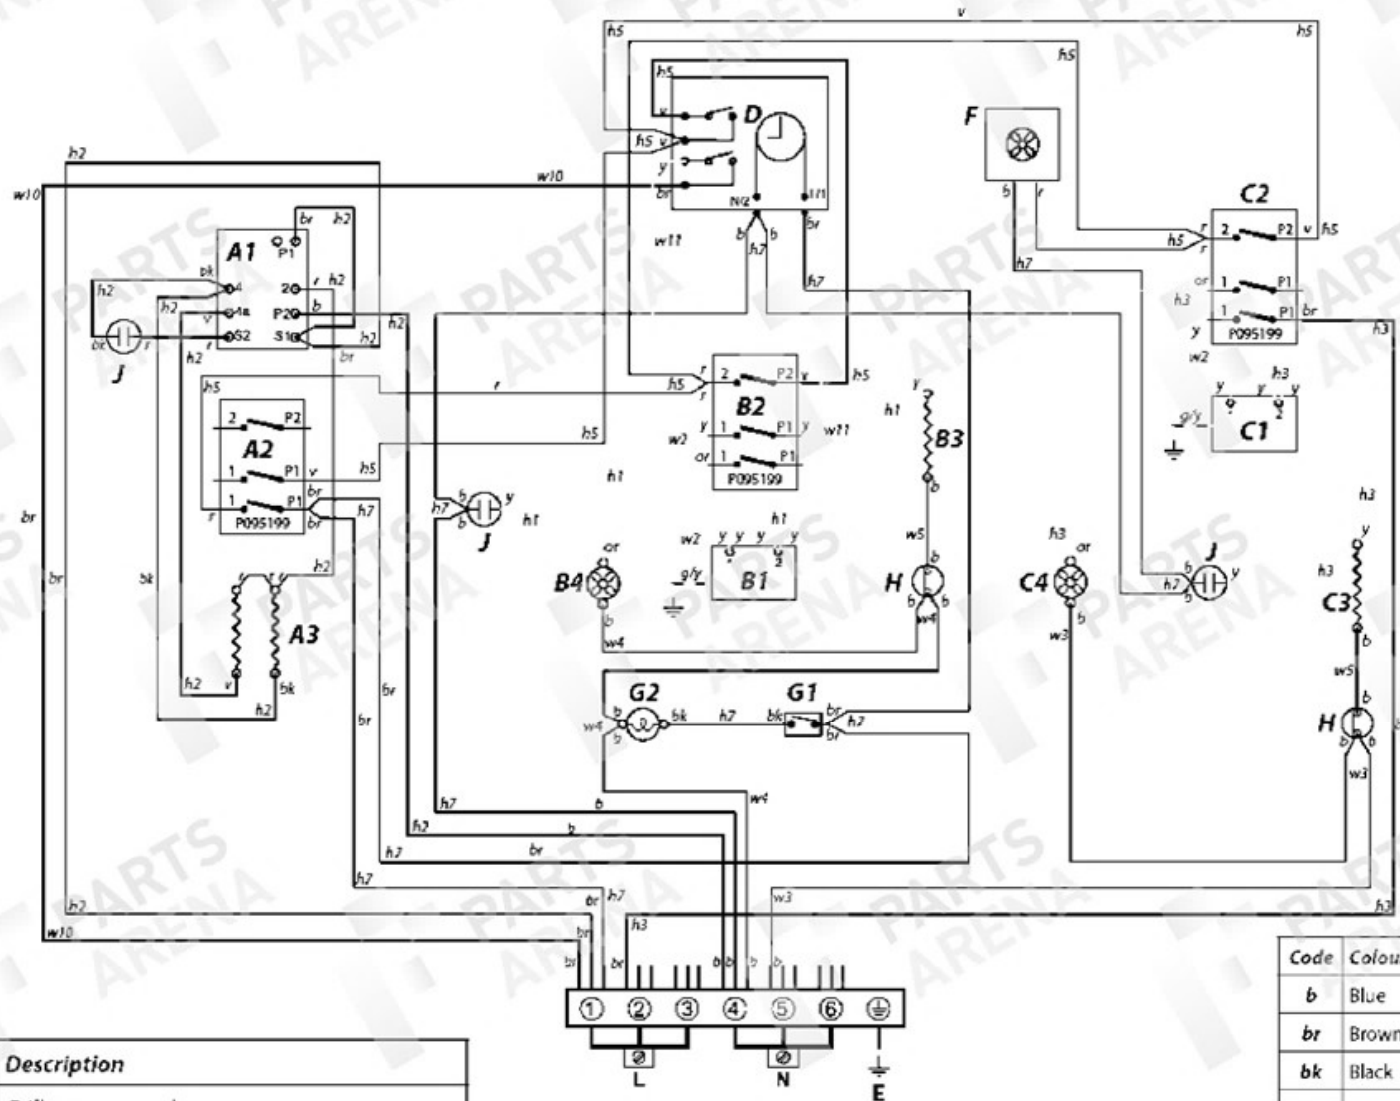

GRILL DOOR

FALCON / RANGEMASTER
INFUSION 90 INDUCTION

DATE: 12.12.17

DSL0721 P12
ISSUE:01

ACCESSORIES

Code	Colour
b	Blue
br	Brown
bk	Black
or	Orange
r	Red
v	Violet
w	White
y	Yellow
g/y	Green/Yellow

Key

The connections shown in this diagram are for single-phase.
The ratings are 230V 50Hz

Ref N°	Part N°	Colour	Quantity	Description
h1	P064453	or/y	1	WIRING HARNESS - LH FANNED OVEN
h2	P064445	r/bk/b/v/br	1	HARNESS - GRILL
h3	P064454	or/br/y	1	FANNED OVEN HARNESS
h4	P051839	br/b/g/y	1	NI - HOB SUPPLY HARNESS, MALE BULKHEAD C
w1	P052073	g/y	1	NI - HARNESS - EARTH IND. UNIT / CHASSIS
w2	P037863	y	2	OBS WIRE ASSY USE ASSEMBLY VERSION
h5	P064447	r/v	1	HARNESS - COOLING FAN
h6	P064446	br/b	1	NI - HARNESS - MAINS TERMINAL / CONNECTOR
w3	P027733	b	1	WIRE ASSY
w4	P025995	b	1	WIRE ASSEMBLY
w5	P040066	b	2	WIRE ASSY
w6	P027672	g/y	1	NI - WIRE ASSY
w7	P095450	g/y	1	NI - WIRE ASSEMBLY
w8	P094943	g/y	2	NI - WIRE ASSEMBLY
w9	P055374	g/y	2	NI - WIRE ASSEMBLY
w10	P064448	br	1	BROWN LINK - TB TO TIMER RELAY
h7	P064819	bl/br/b	1	WIRING HARNESS - AUX/90/100
w11	P048632	y	1	YELLOW LINK TIMER LH OVEN SWITCH

Code	Description
A1	Grill energy regulator
A2	Grill front switch
A3	Grill elements
B1	Left-hand oven thermostat
B2	Left-hand oven thermostat front switch
B3	Left-hand oven element
B4	Left-hand oven fan
C1	Right-hand oven thermostat
C2	Right-hand oven thermostat front switch
C3	Right-hand oven element
C4	Right-hand oven fan

Code	Description
D	Clock
F	Cooling fan
G1	Oven light switch
G2	Oven light
H	Thermal cut-out
J	Neon