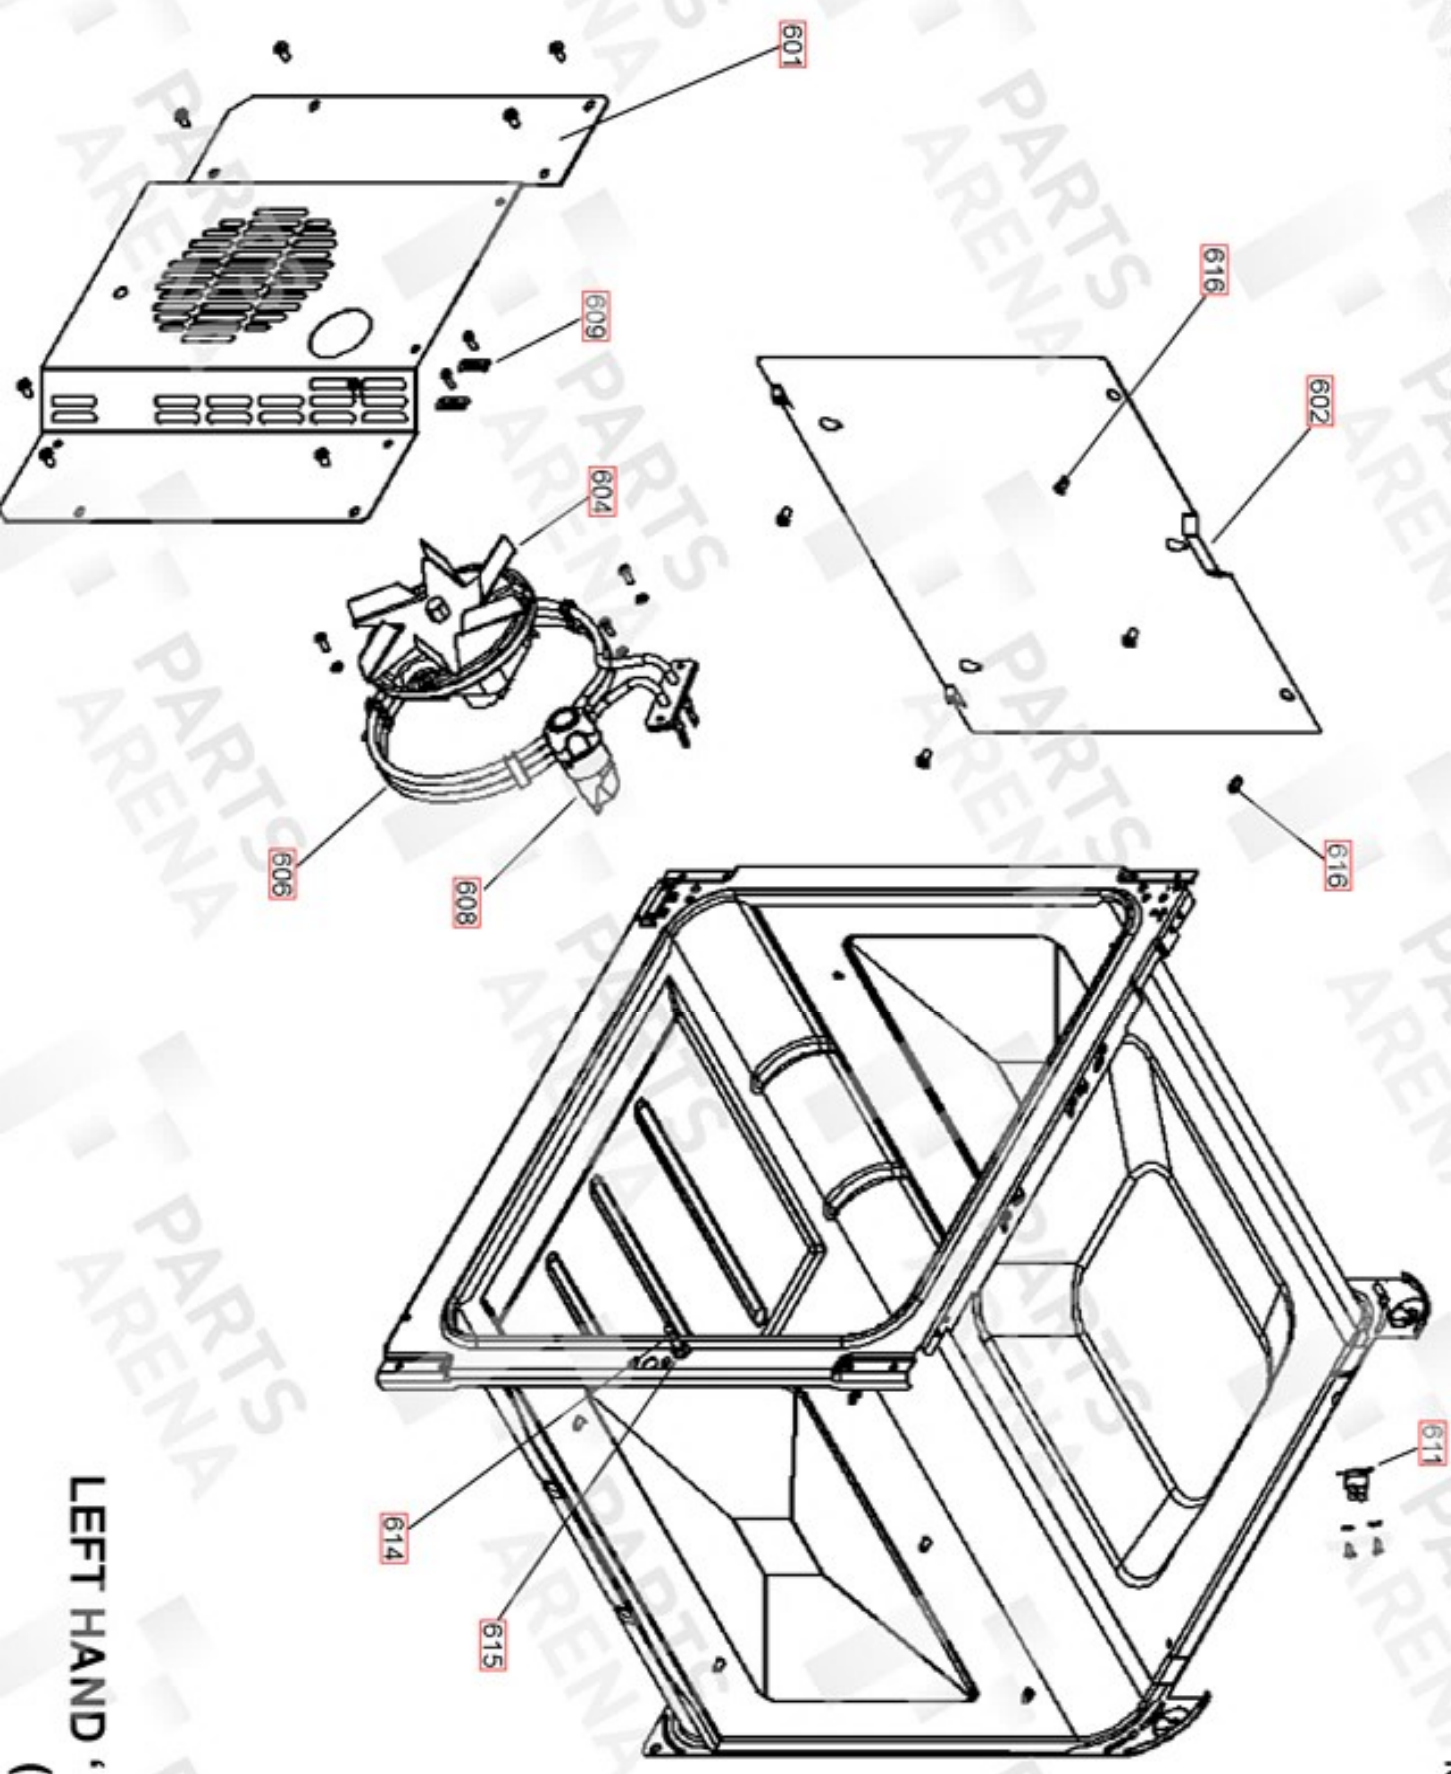

FACIA ASSEMBLY

GRILL CHAMBER

LEFT HAND 'FLAT' OVEN
(FAN+LIGHT)

LEFT HAND 'FLAT' OVEN
(FAN+LIGHT)

FALCON / RANGEMASTER
INFUSION 90 INDUCTION

DATE 12.12.17

DSL0721 P10
ISSUE STATUS 01

1025
(TOP FIXING)

1021

1023

1022

1027
1028

1024

1026

1001
1002
1003

TALL DOOR AND INFILL PLATE

GRILL DOOR

FALCON / RANGEMASTER
INFUSION 90 INDUCTION

DATE: 12.12.17

DSL0721 P12
ISSUE:01

ACCESSORIES

Code	Colour
b	Blue
br	Brown
bk	Black
or	Orange
r	Red
v	Violet
w	White
y	Yellow
g/y	Green/Yellow

Key

The connections shown in this diagram are for single-phase.
The ratings are 230V 50Hz