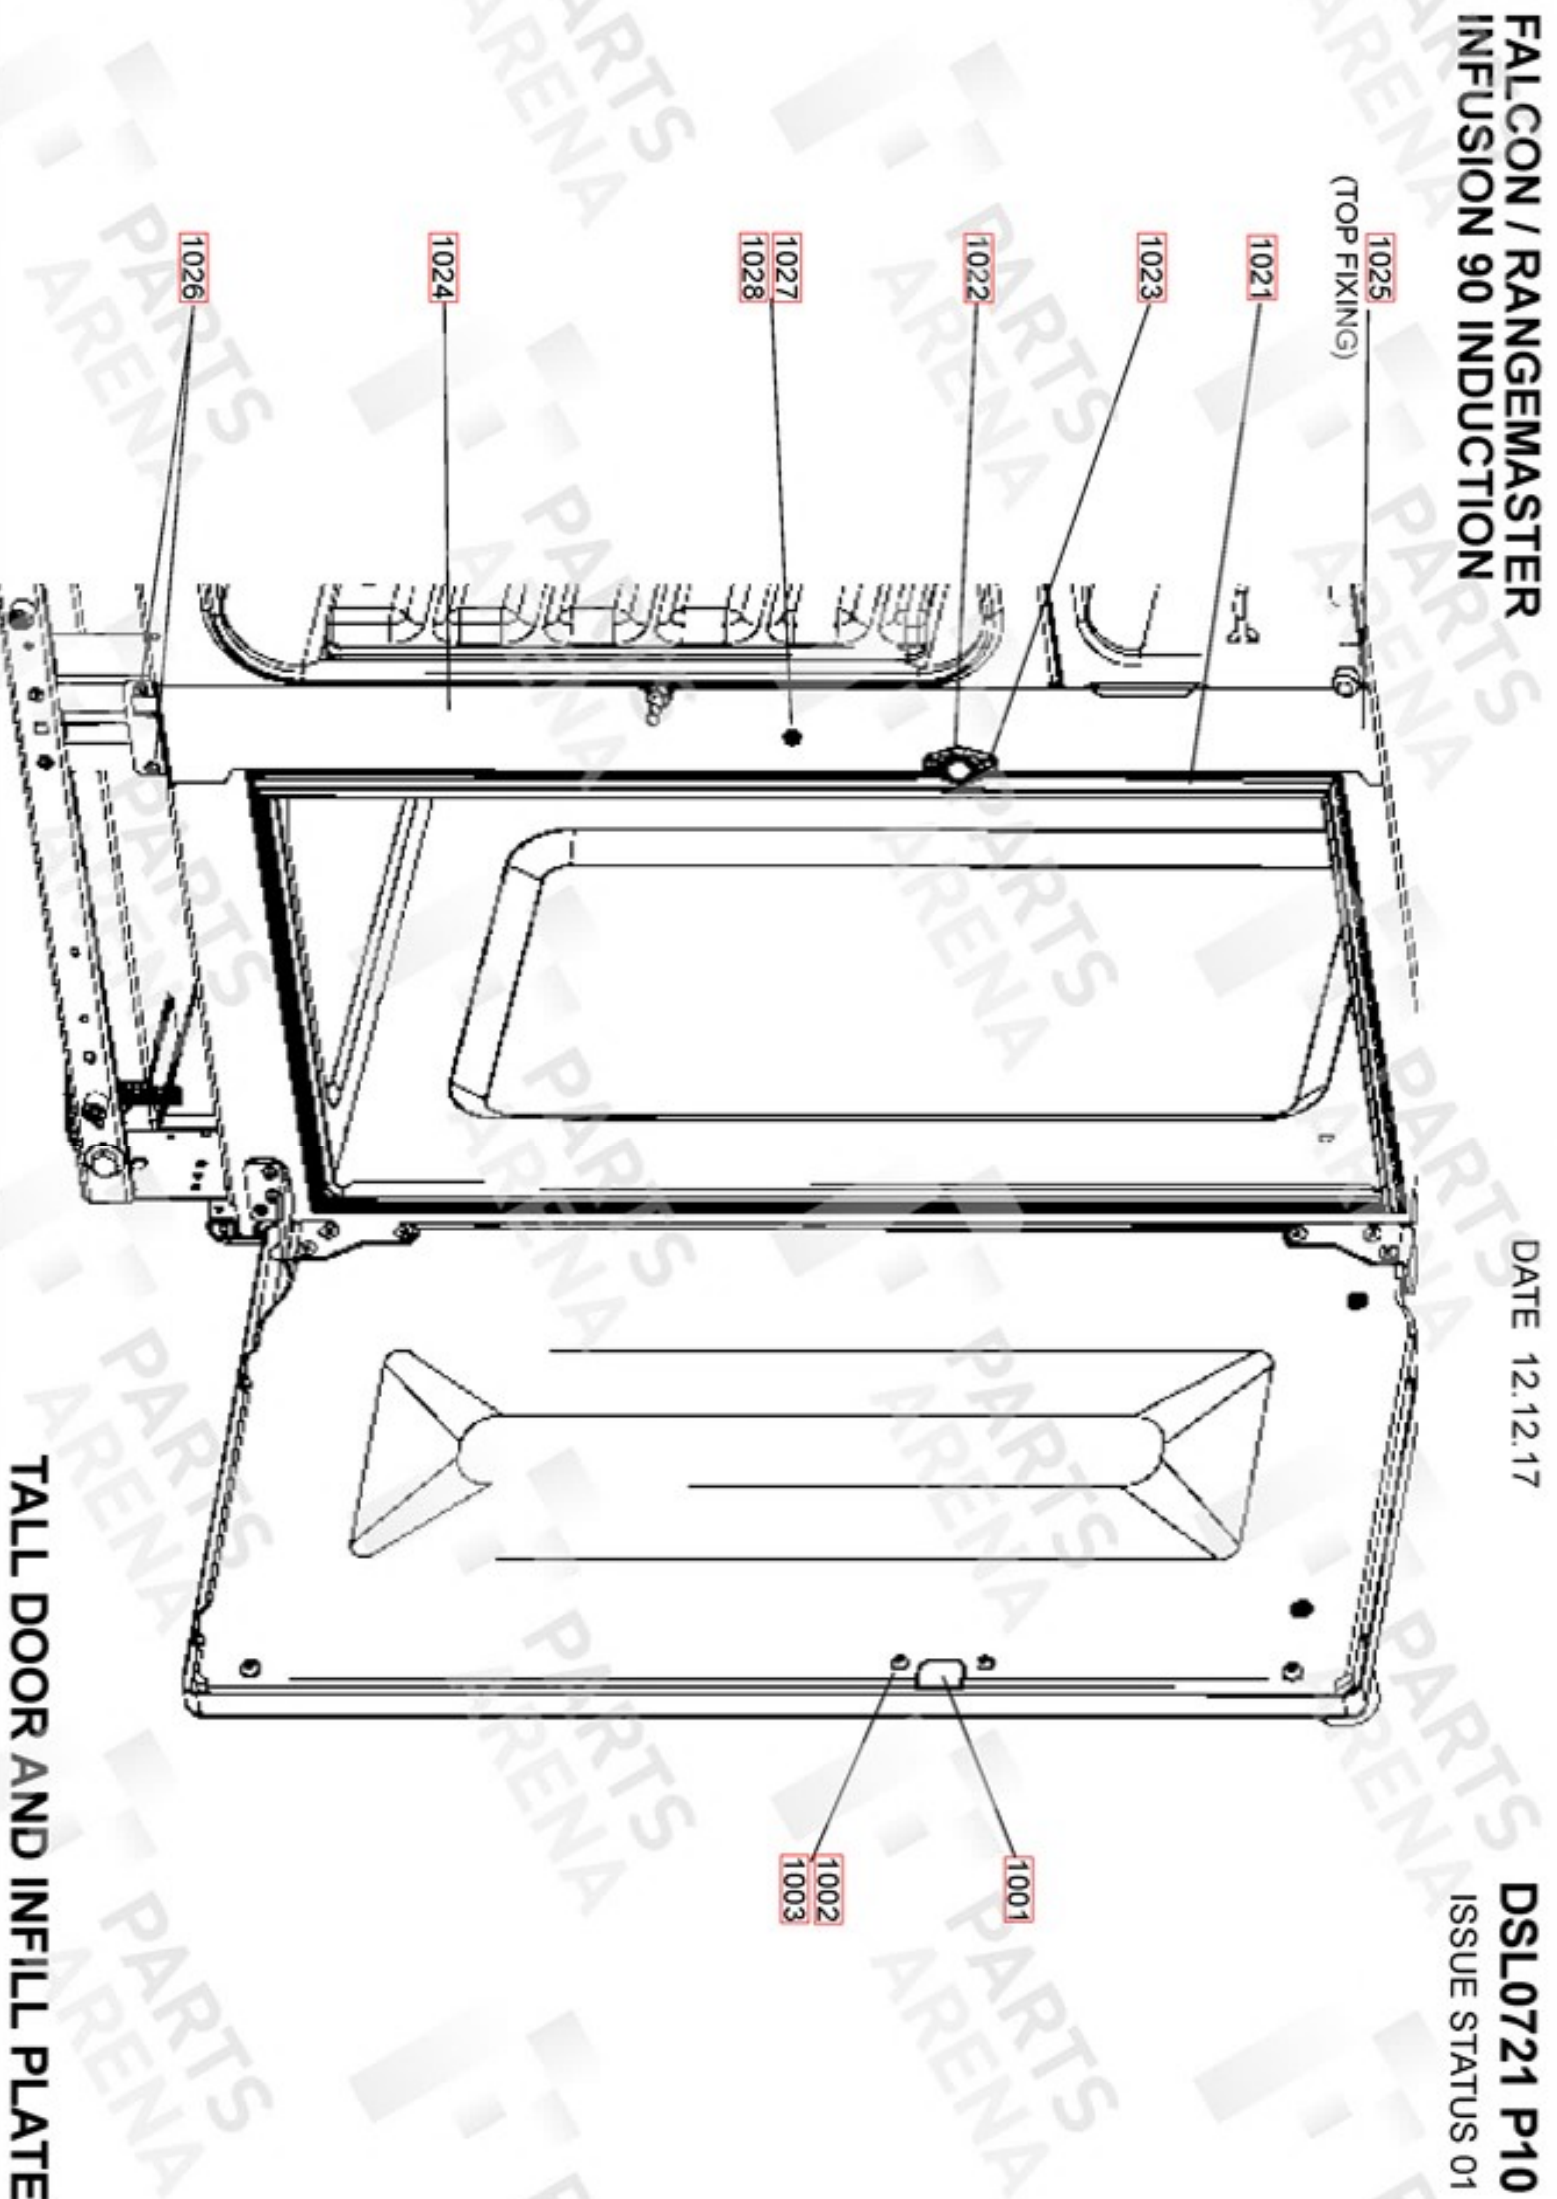

1021

1023

1022

1027
1028

1024

1026

1001
1002
1003

TALL DOOR AND INFILL PLATE

Ref N°	Part N°	Colour	Quantity	Description
h1	P064453	or/y	1	WIRING HARNESS - LH FANNED OVEN
h2	P064445	r/bk/b/v/br	1	HARNESS - GRILL
h3	P064454	or/br/y	1	FANNED OVEN HARNESS
h4	P051839	br/b/g/y	1	NI - HOB SUPPLY HARNESS, MALE BULKHEAD C
w1	P052073	g/y	1	NI - HARNESS - EARTH IND. UNIT / CHASSIS
w2	P037863	y	2	OBS WIRE ASSY USE ASSEMBLY VERSION
h5	P064447	r/v	1	HARNESS - COOLING FAN
h6	P064446	br/b	1	NI - HARNESS - MAINS TERMINAL / CONNECTOR
w3	P027733	b	1	WIRE ASSY
w4	P025995	b	1	WIRE ASSEMBLY
w5	P040066	b	2	WIRE ASSY
w6	P027672	g/y	1	NI - WIRE ASSY
w7	P095450	g/y	1	NI - WIRE ASSEMBLY
w8	P094943	g/y	2	NI - WIRE ASSEMBLY
w9	P055374	g/y	2	NI - WIRE ASSEMBLY
w10	P064448	br	1	BROWN LINK - TB TO TIMER RELAY
h7	P064819	bl/br/b	1	WIRING HARNESS - AUX/90/100
w11	P048632	y	1	YELLOW LINK TIMER LH OVEN SWITCH