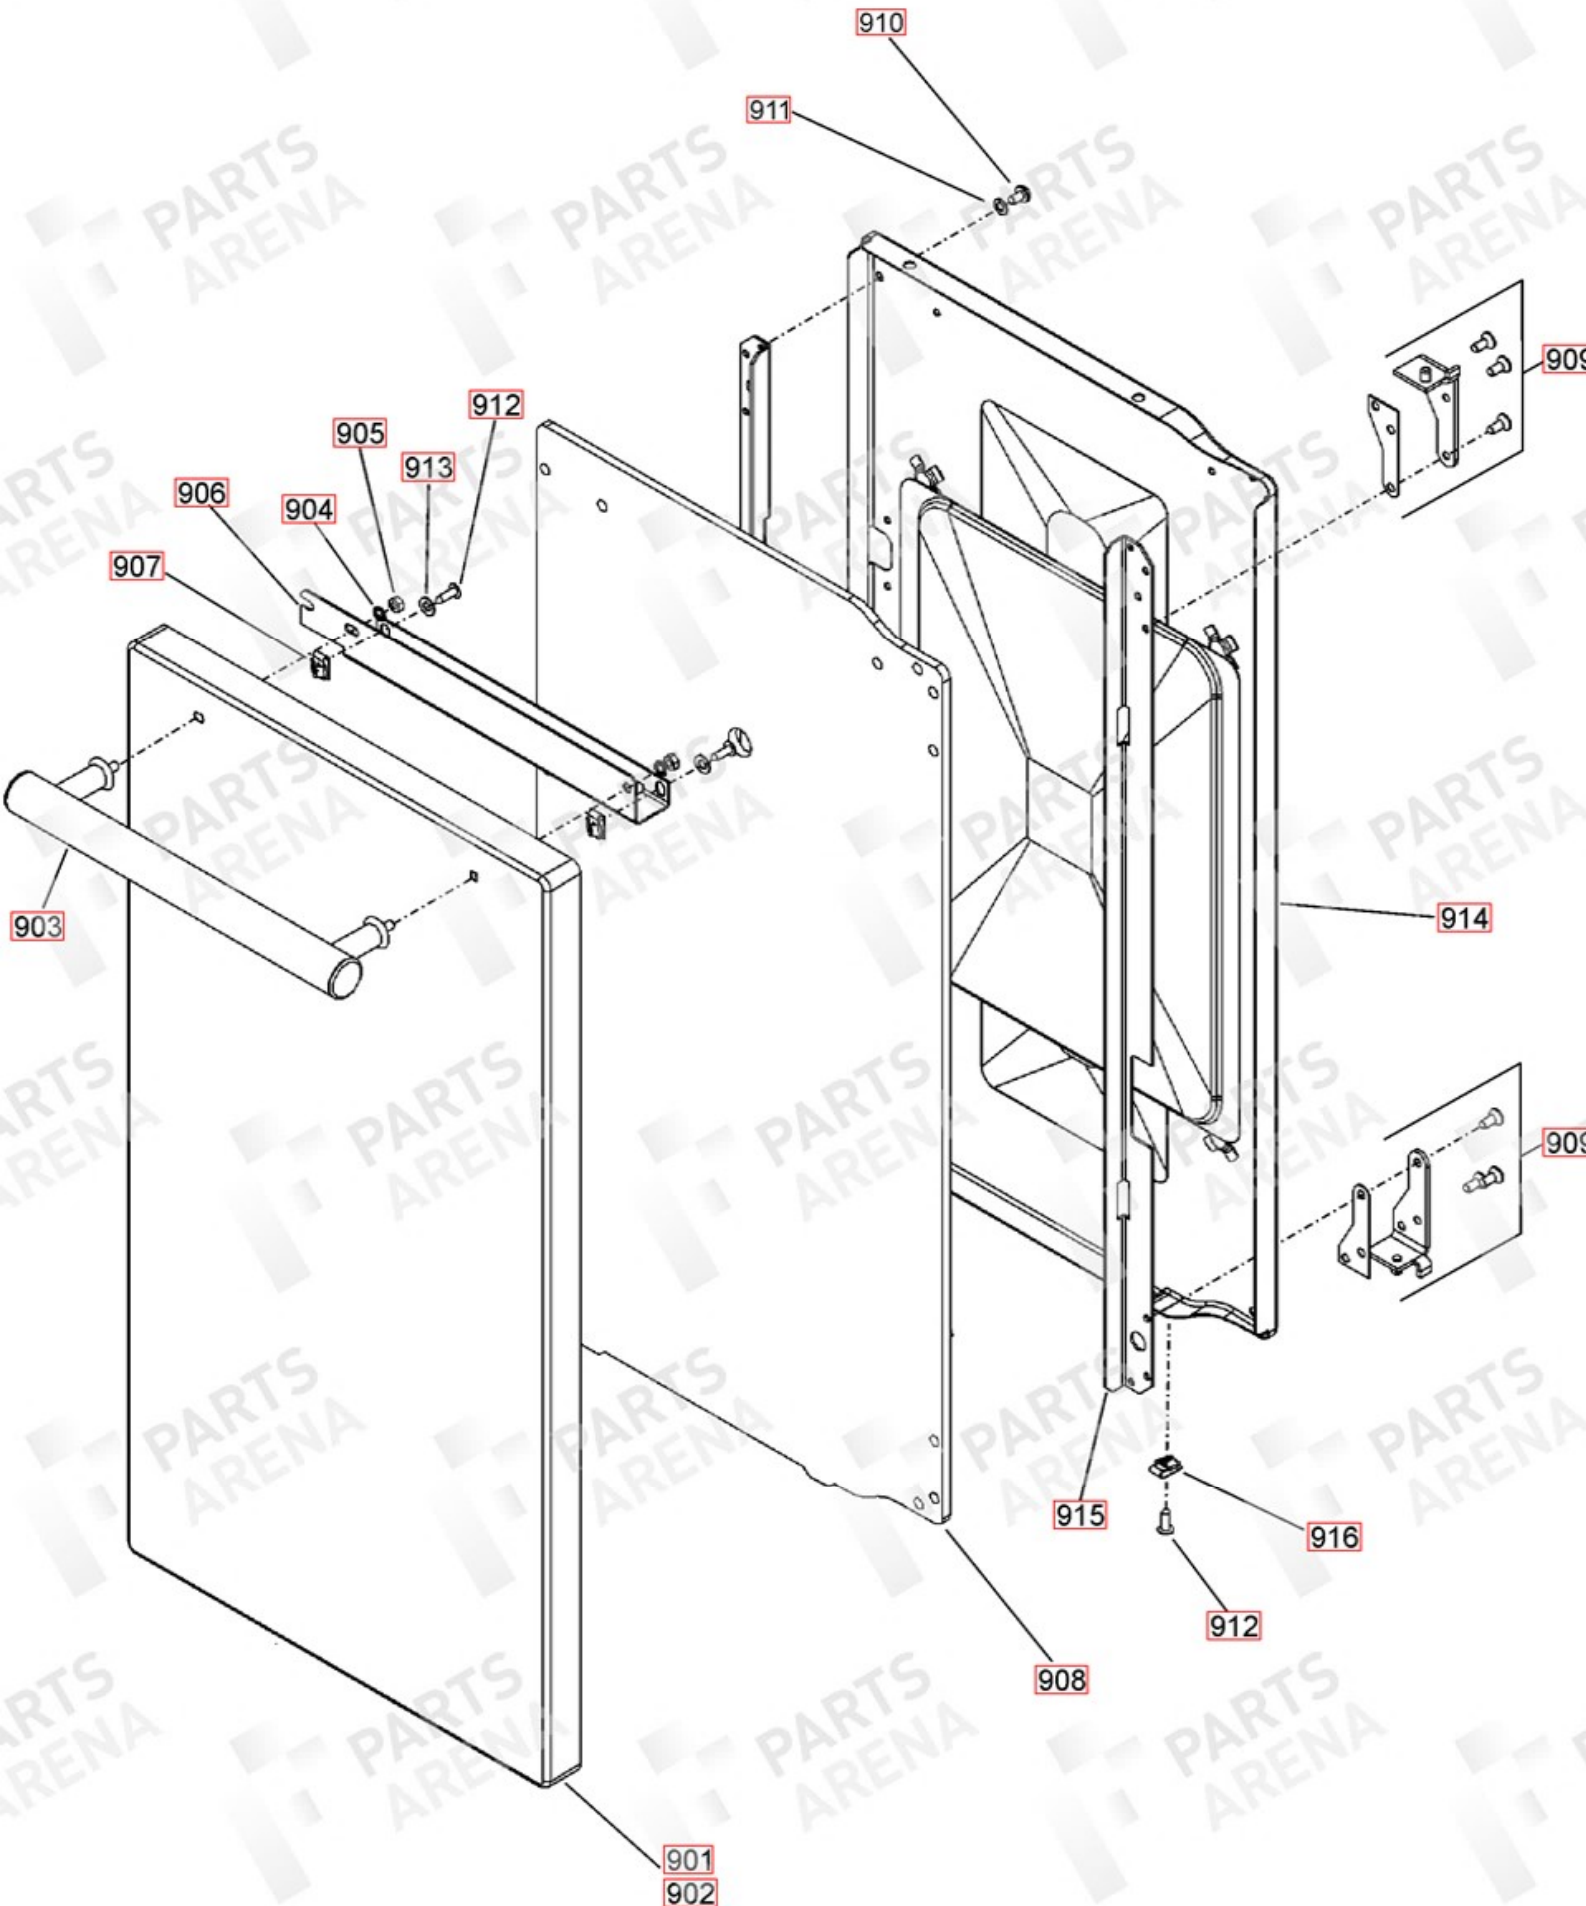

FACIA ASSEMBLY

GRILL CHAMBER

LEFT HAND 'FLAT' OVEN
(FAN+LIGHT)

LEFT HAND 'FLAT' OVEN
(FAN+LIGHT)

FALCON / RANGEMASTER
INFUSION 90 INDUCTION

DATE 12.12.17

DSL0721 P10
ISSUE STATUS 01

1025
(TOP FIXING)

1021

1023

1022

1027
1028

1024

1026

1001
1002
1003

TALL DOOR AND INFILL PLATE

GRILL DOOR

FALCON / RANGEMASTER
INFUSION 90 INDUCTION

DATE: 12.12.17

DSL0721 P12
ISSUE:01

ACCESSORIES

Code	Colour
b	Blue
br	Brown
bk	Black
or	Orange
r	Red
v	Violet
w	White
y	Yellow
g/y	Green/Yellow

Key

The connections shown in this diagram are for single-phase.
The ratings are 230V 50Hz