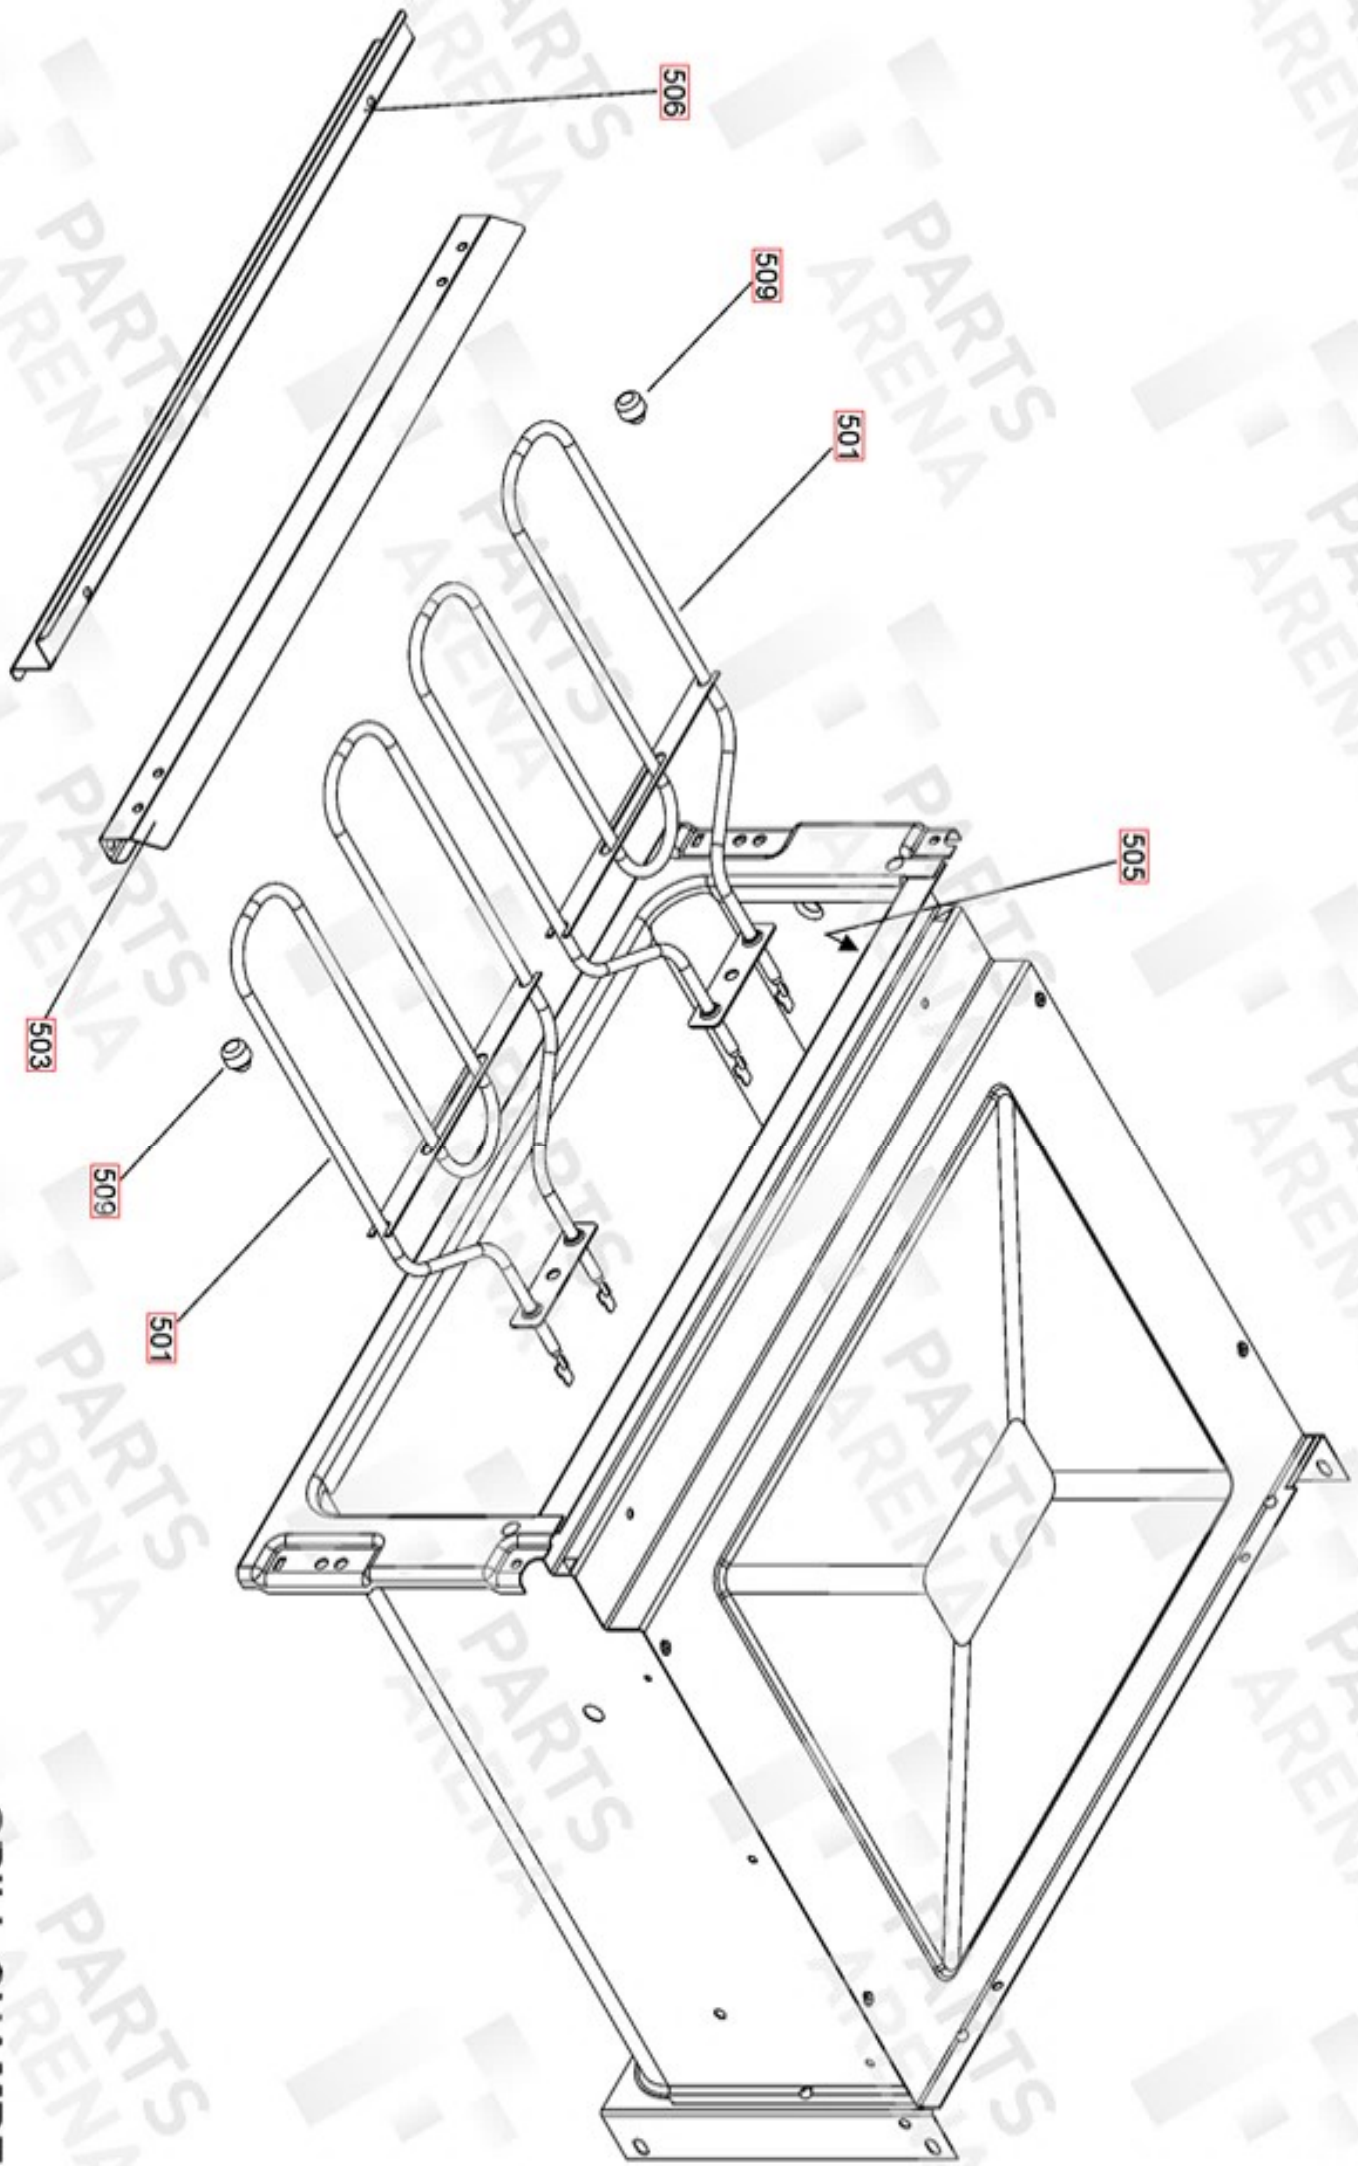

FACIA ASSEMBLY

GRILL CHAMBER

LEFT HAND 'FLAT' OVEN
(FAN+LIGHT)

LEFT HAND 'FLAT' OVEN
(FAN+LIGHT)

FALCON / RANGEMASTER
INFUSION 90 INDUCTION

DATE 12.12.17

DSL0721 P10
ISSUE STATUS 01

1025
(TOP FIXING)

1021

1023

1022

1027
1028

1024

1026

1001
1002
1003

TALL DOOR AND INFILL PLATE