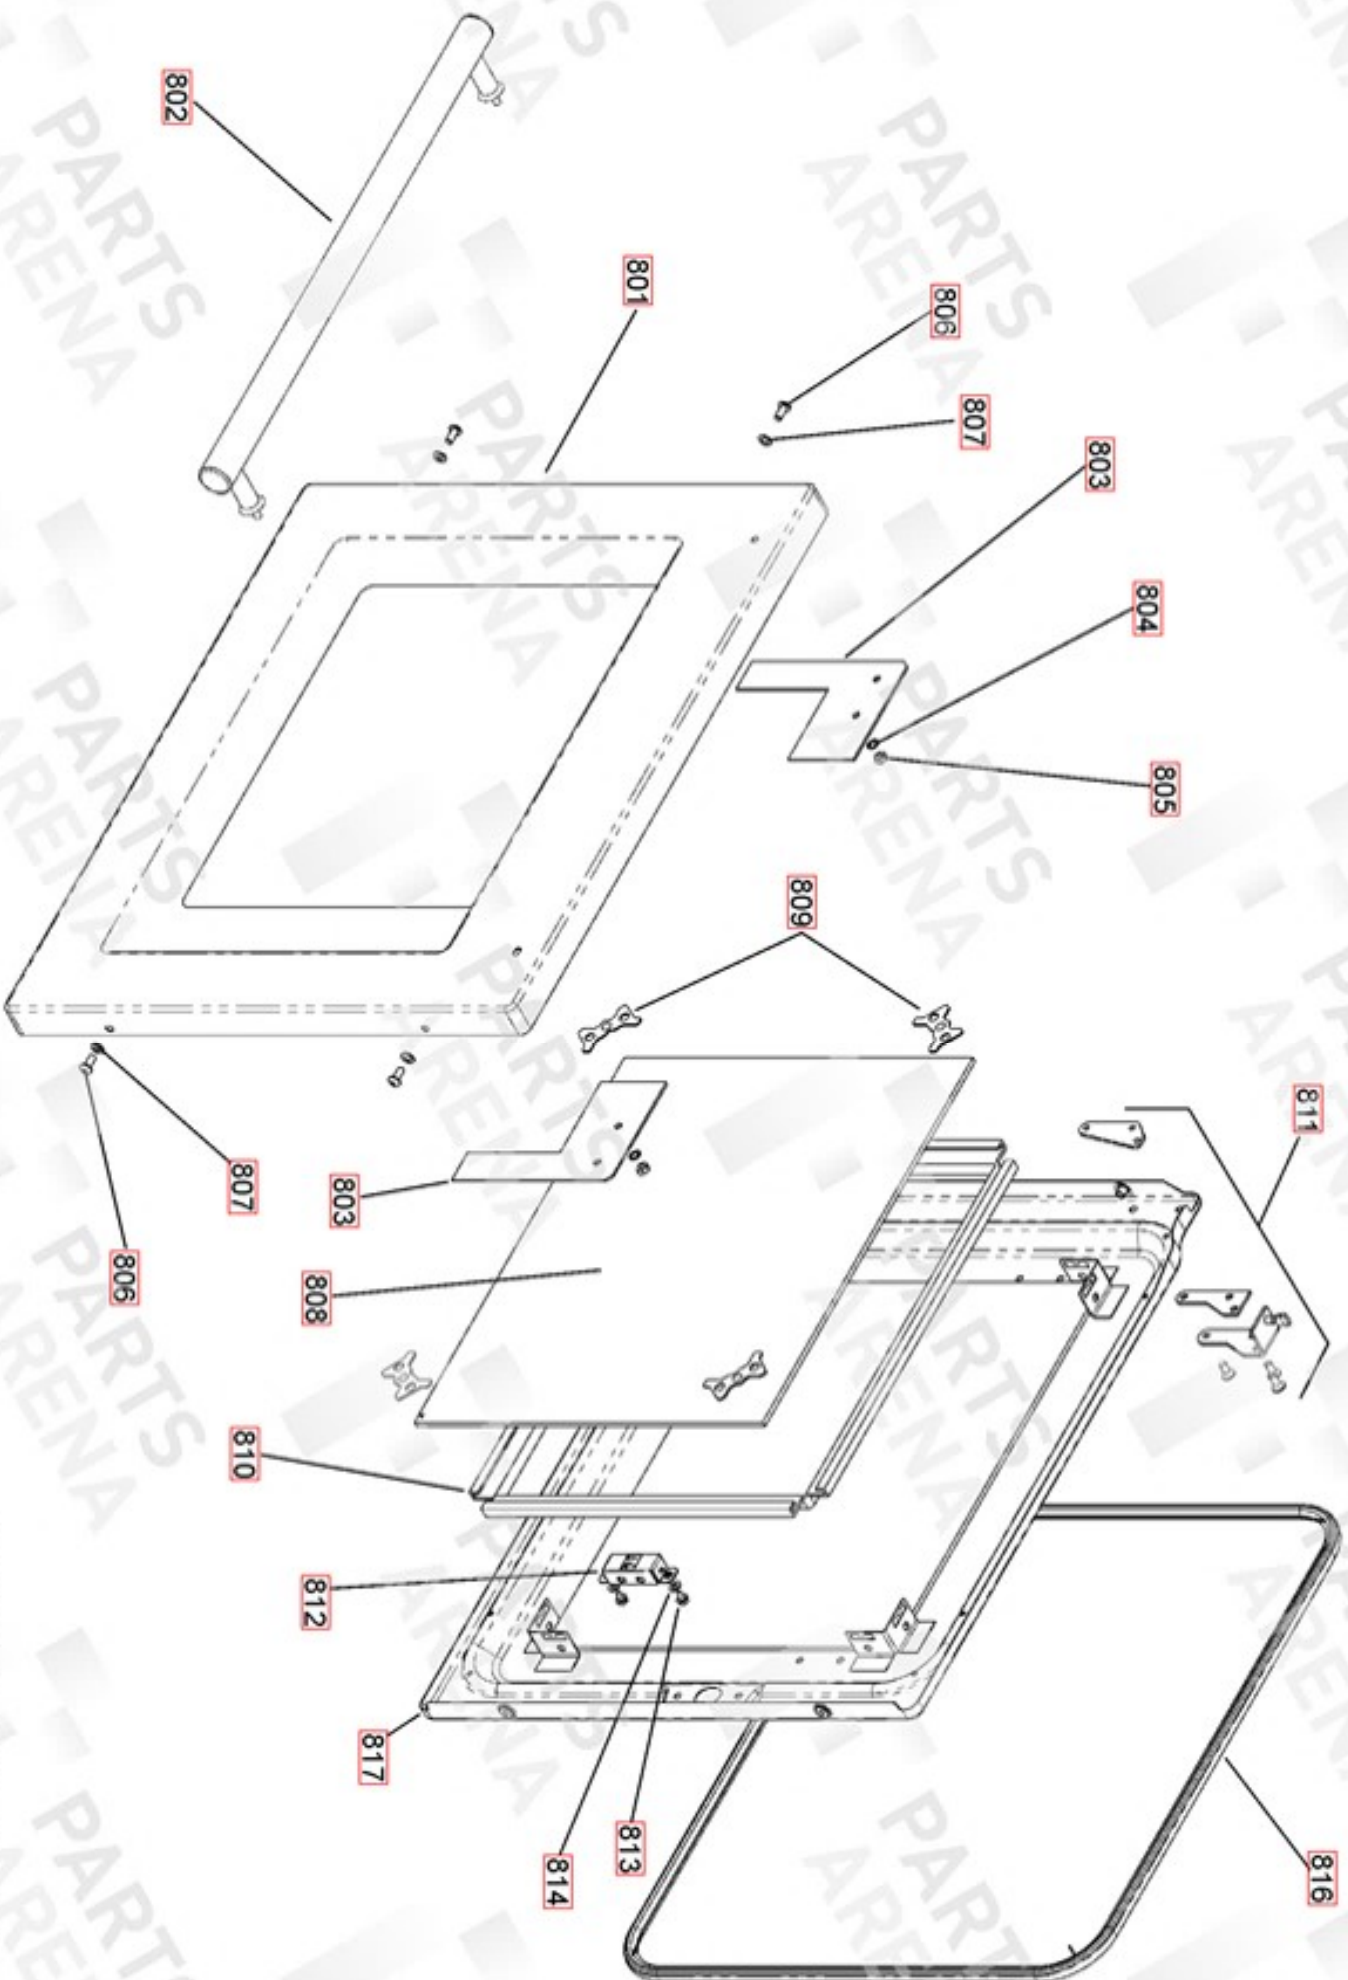

FACIA ASSEMBLY

GRILL CHAMBER

LEFT HAND 'FLAT' OVEN
(FAN+LIGHT)

LEFT HAND 'FLAT' OVEN
(FAN+LIGHT)

FALCON / RANGEMASTER
INFUSION 90 INDUCTION

DATE 12.12.17

DSL0721 P10
ISSUE STATUS 01

1025
(TOP FIXING)

1021

1023

1022

1027
1028

1024

1026

1001
1002
1003

TALL DOOR AND INFILL PLATE

GRILL DOOR

FALCON / RANGEMASTER
INFUSION 90 INDUCTION

DATE: 12.12.17

DSL0721 P12
ISSUE:01

ACCESSORIES

Code	Colour
b	Blue
br	Brown
bk	Black
or	Orange
r	Red
v	Violet
w	White
y	Yellow
g/y	Green/Yellow

Key

The connections shown in this diagram are for single-phase.
The ratings are 230V 50Hz

Ref N°	Part N°	Colour	Quantity	Description
h1	P064453	or/y	1	WIRING HARNESS - LH FANNED OVEN
h2	P064445	r/bk/b/v/br	1	HARNESS - GRILL
h3	P064454	or/br/y	1	FANNED OVEN HARNESS
h4	P051839	br/b/g/y	1	NI - HOB SUPPLY HARNESS, MALE BULKHEAD C
w1	P052073	g/y	1	NI - HARNESS - EARTH IND. UNIT / CHASSIS
w2	P037863	y	2	OBS WIRE ASSY USE ASSEMBLY VERSION
h5	P064447	r/v	1	HARNESS - COOLING FAN
h6	P064446	br/b	1	NI - HARNESS - MAINS TERMINAL / CONNECTOR
w3	P027733	b	1	WIRE ASSY
w4	P025995	b	1	WIRE ASSEMBLY
w5	P040066	b	2	WIRE ASSY
w6	P027672	g/y	1	NI - WIRE ASSY
w7	P095450	g/y	1	NI - WIRE ASSEMBLY
w8	P094943	g/y	2	NI - WIRE ASSEMBLY
w9	P055374	g/y	2	NI - WIRE ASSEMBLY
w10	P064448	br	1	BROWN LINK - TB TO TIMER RELAY
h7	P064819	bl/br/b	1	WIRING HARNESS - AUX/90/100
w11	P048632	y	1	YELLOW LINK TIMER LH OVEN SWITCH