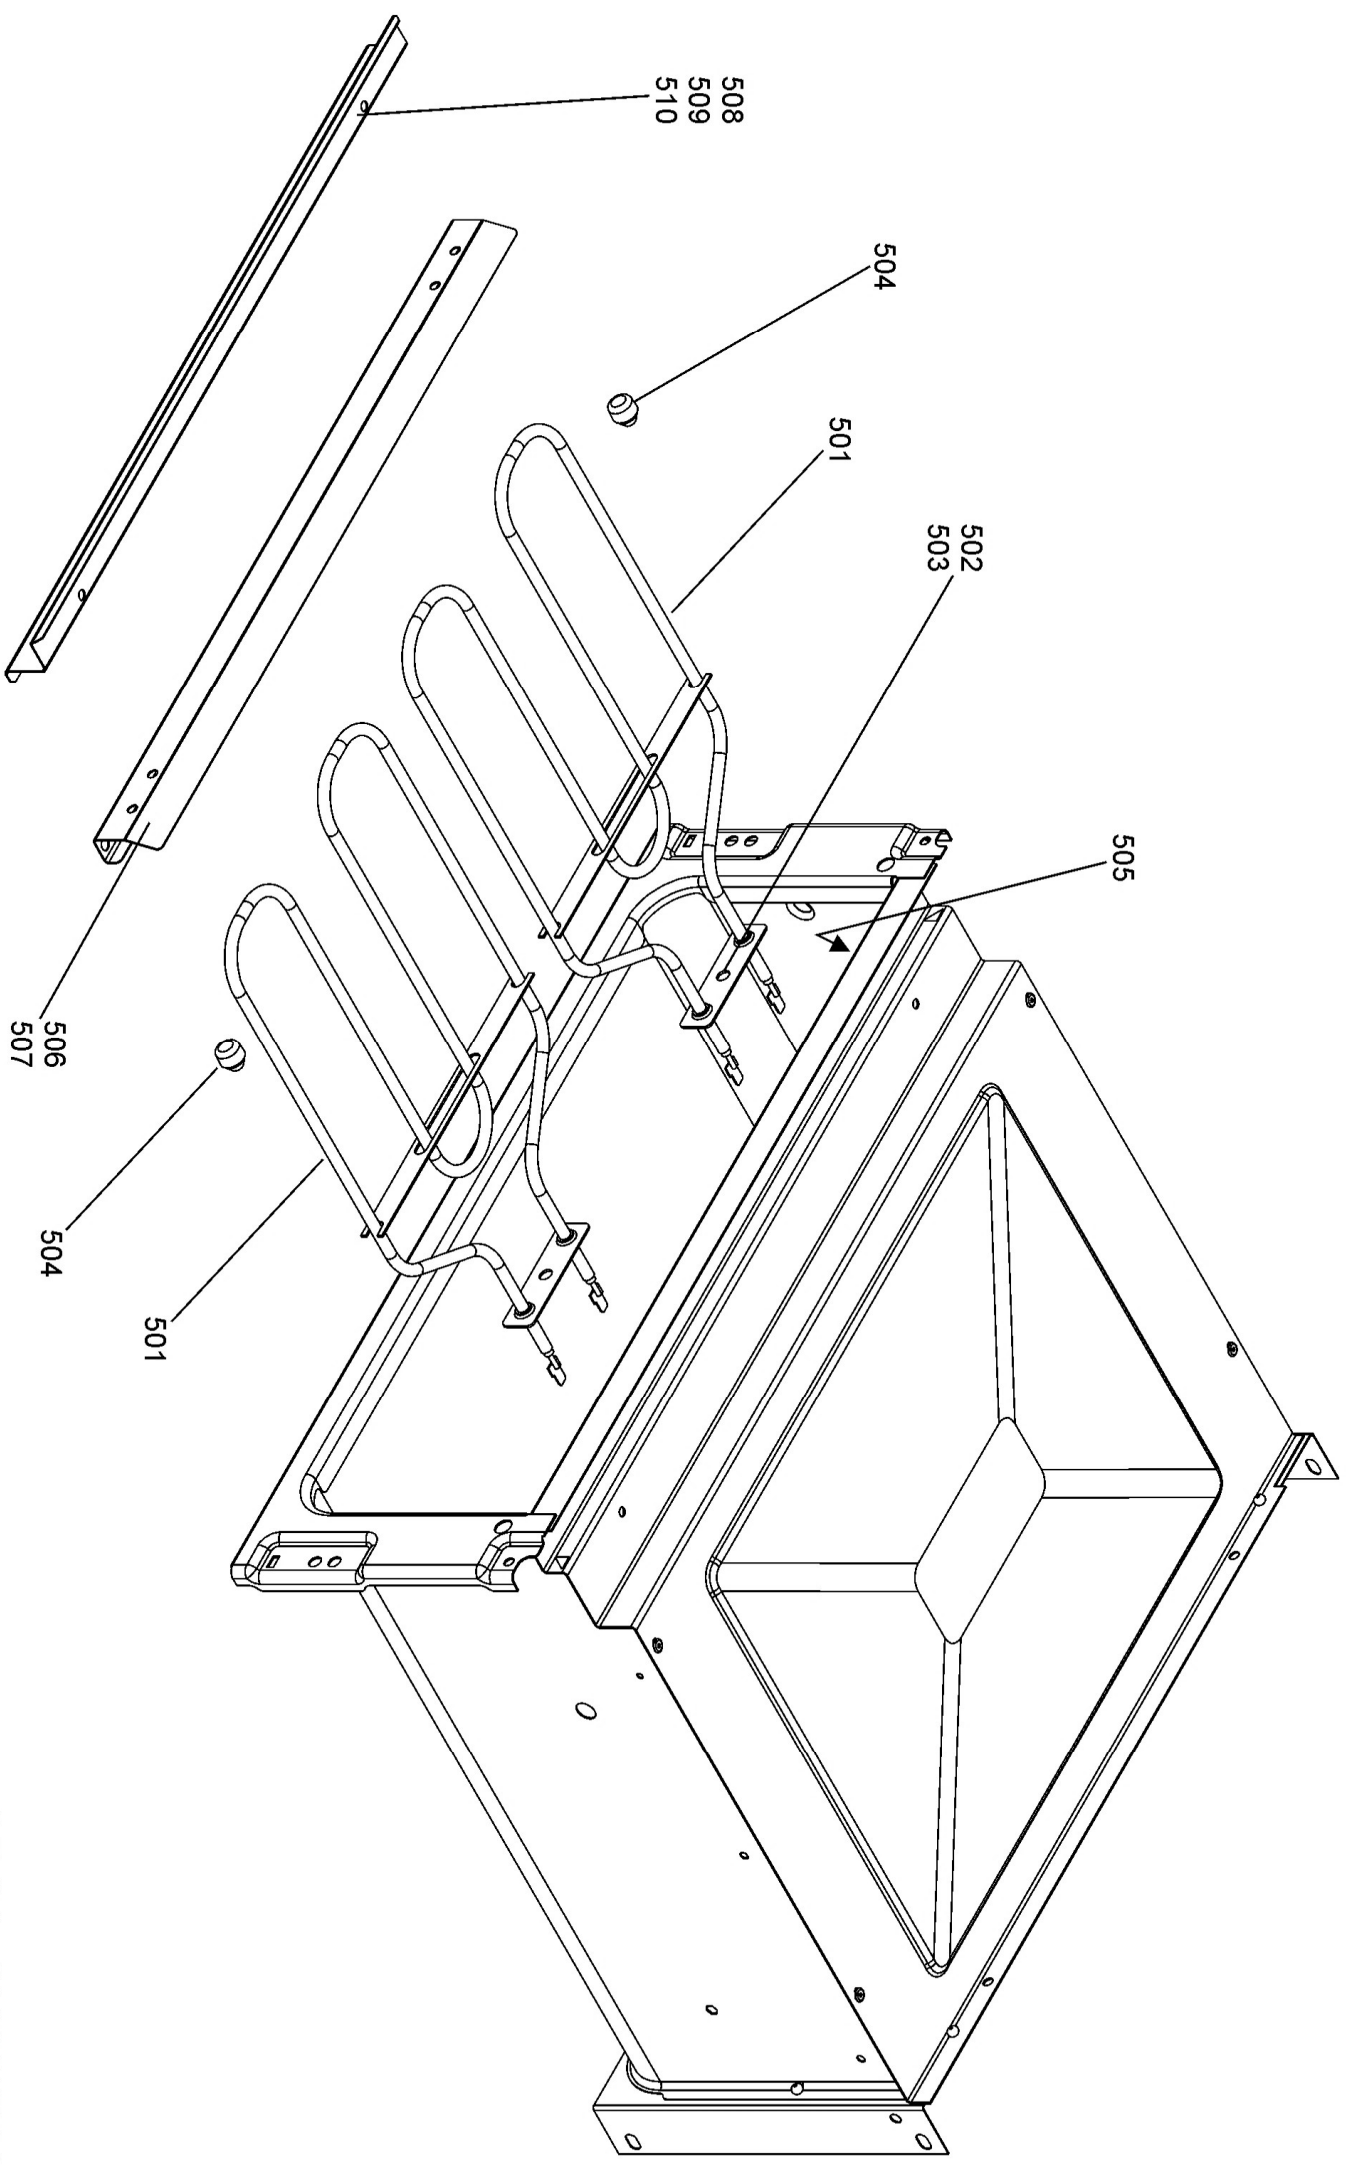

GRILL CHAMBER