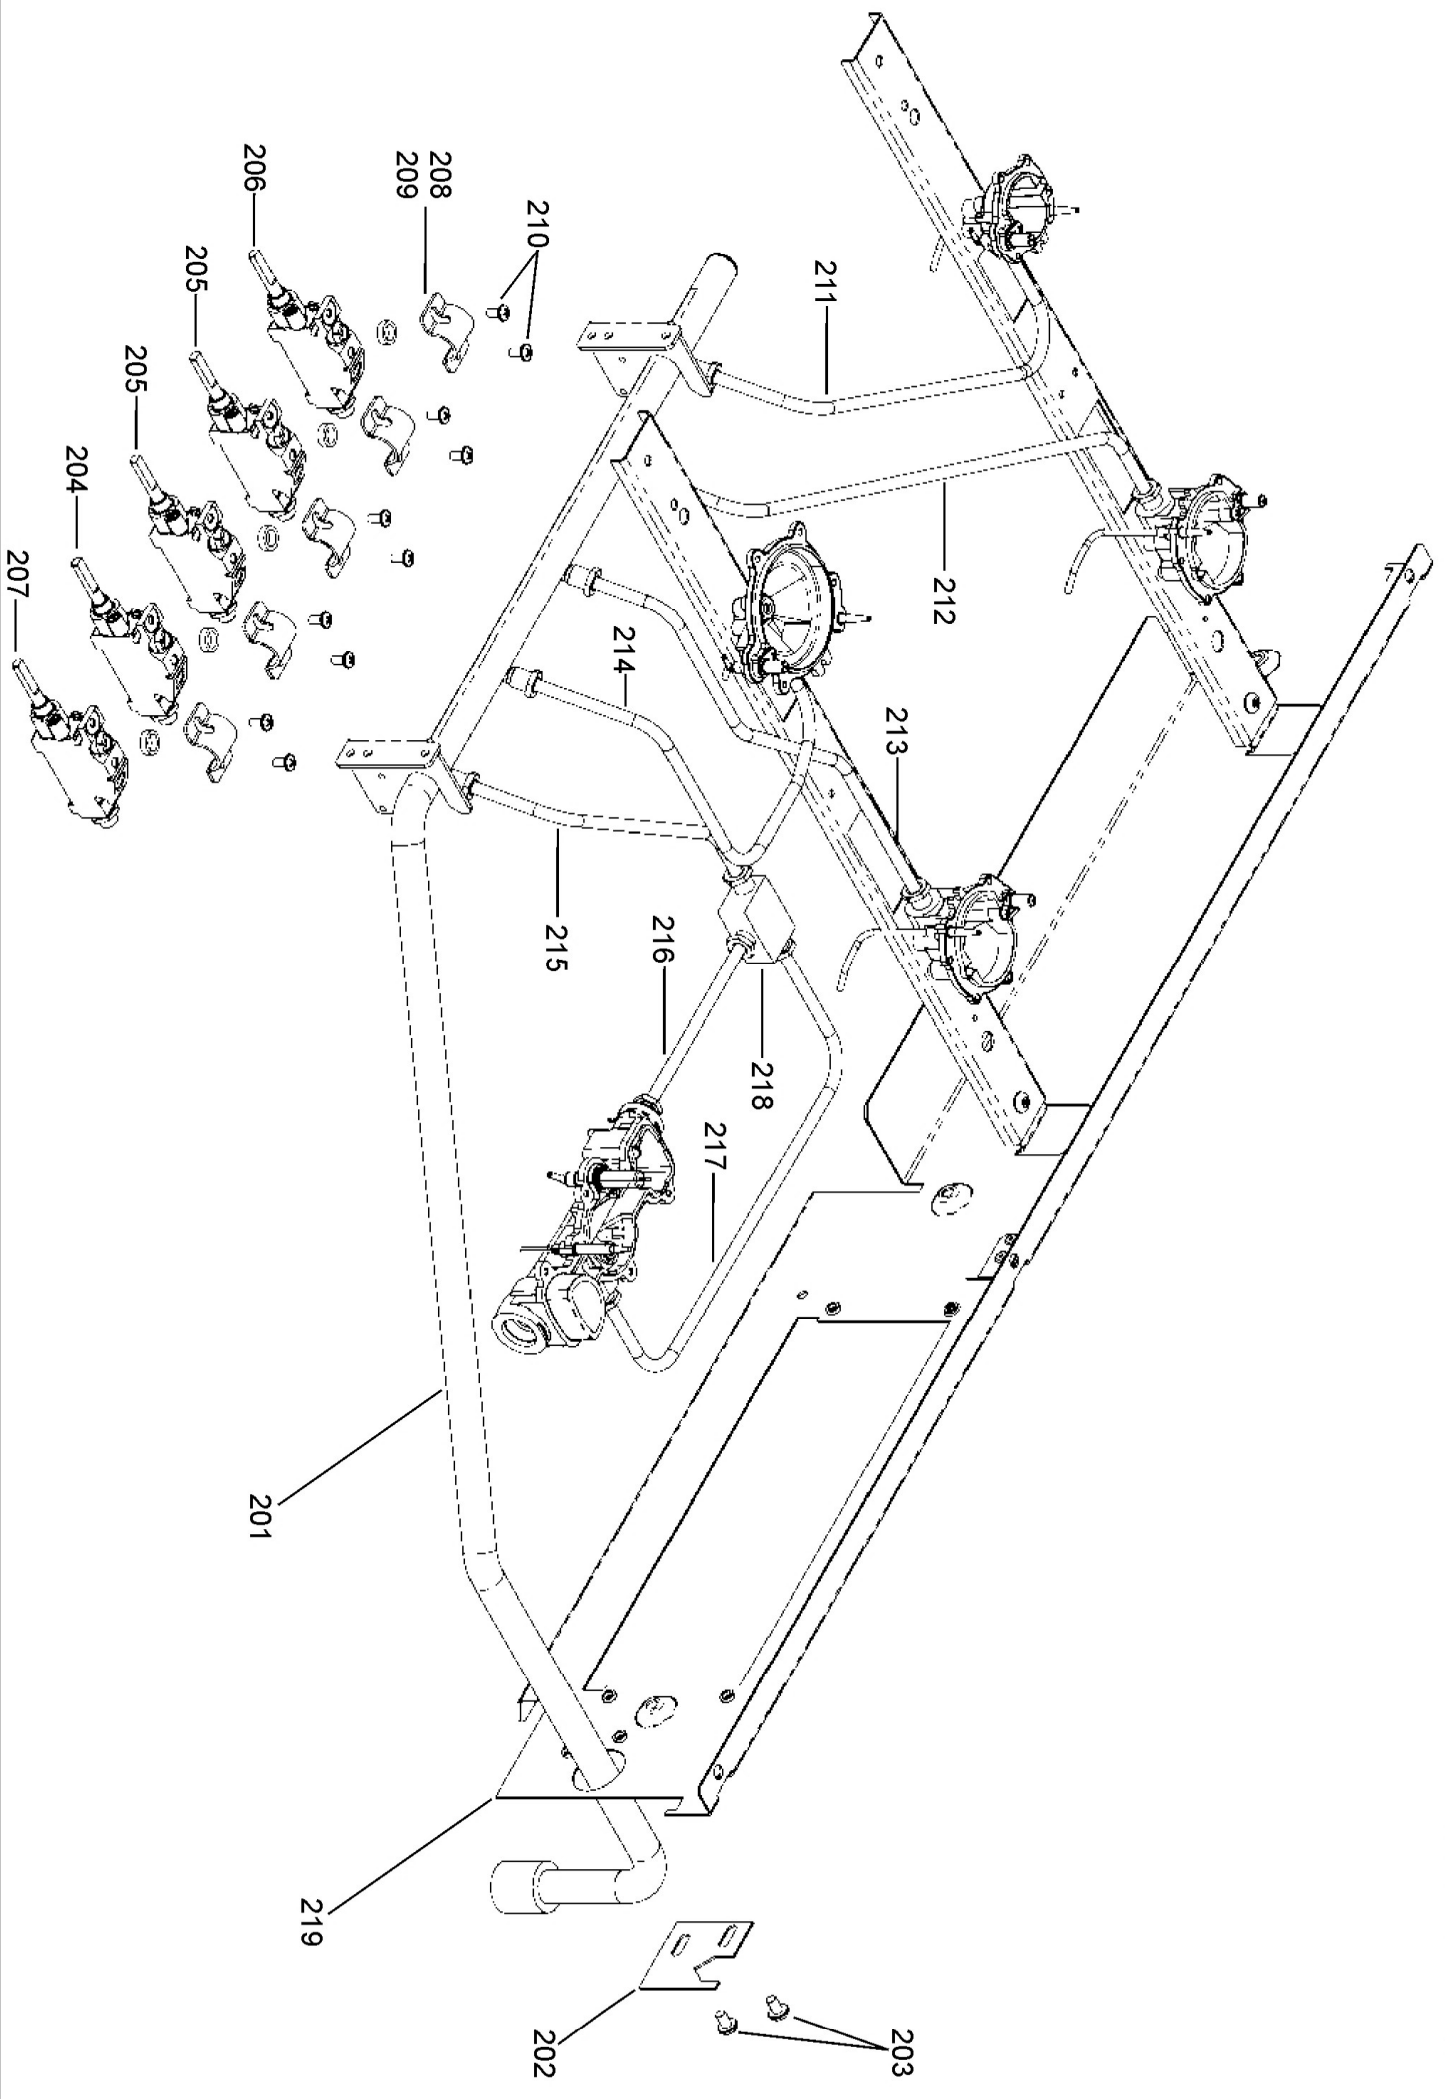

**PAN SUPPORTS
BURNERS & HOTPLATE ASSEMBLY**

FALCON / RANGEMASTER INFUSION 90 DUAL FUEL

DATE 15.11.17

DSL0718 P02
ISSUE STATUS 01

**FALCON / RANGEMASTER
INFUSION 90 DUAL FUEL**

DATE 15.11.17

DSL0718 P03
ISSUE STATUS 01

**FALCON / RANGEMASTER
INFUSION 90 DUAL FUEL**

DATE 15.11.17

DSL0718 P04
ISSUE STATUS 01

GRILL CHAMBER

OVEN LH (FANNED+LIGHT)

FALCON / RANGEMASTER INFUSION 90 DUAL FUEL

DATE 15.11.17

DSL0718 P07
ISSUE STATUS 01

TALL OVEN

LEFT HAND OVEN DOOR

TALL DOOR AND INFILL PLATE

GRILL DOOR

FALCON / RANGEMASTER INFUSION 90 DUAL FUEL

DATE 15.11.17

DSL0718 P12
ISSUE STATUS 01

ACCESSORIES

Ref N°	Part N°	Quantity	Colour	Description
w1	P043964	1	b	WIRE 3 LINK RETURN LEFT HAND OVEN
w2	P055374	2	g/y	NI - WIRE ASSEMBLY - GRILL ELEMENT EARTH
h1	P064453	1	or/y	WIRING HARNESS - LEFT HAND FANNED OVEN
h2	P064445	1	r/bk/b/v/br	HARNESS - GRILL
h3	P064454	1	or/y/br	FANNED OVEN HARNESS
h4	P049242	1	clear	NI - HIGH TENSION HARNESS
w3	P037863	2	y	WIRE ASSEMBLY
w4	P049241	1	g/y	NI - WIRE ASSEMBLY
w5	P040066	2	b	WIRE ASSEMBLY - NEUTRAL LINK TO CUT-OUTS
w6	P094943	3	g/y	NI - WIRE ASSEMBLY - HOTPLATE & T'STAT EARTHS
h5	P064447	1	r/v	HARNESS - COOLING FAN
w7	P064448	1	br	BROWN LINK - TB TO TIMER RELAY
w8	P048632	1	y	YELLOW LINK TIMER LEFT HAND OVEN SWITCH
h6	P066225	1	bk/br/b/v	HARNESS AUXILIARY 2 HAND IGNITION 1 LIGHT
w9	P095443	1	b	WIRE ASSEMBLY
w10	P027672	1	g/y	NI - WIRE ASSEMBLY - EARTH LINKS
w11	P095450	1	g/y	NI - WIRE ASSEMBLY - EARTH LINKS