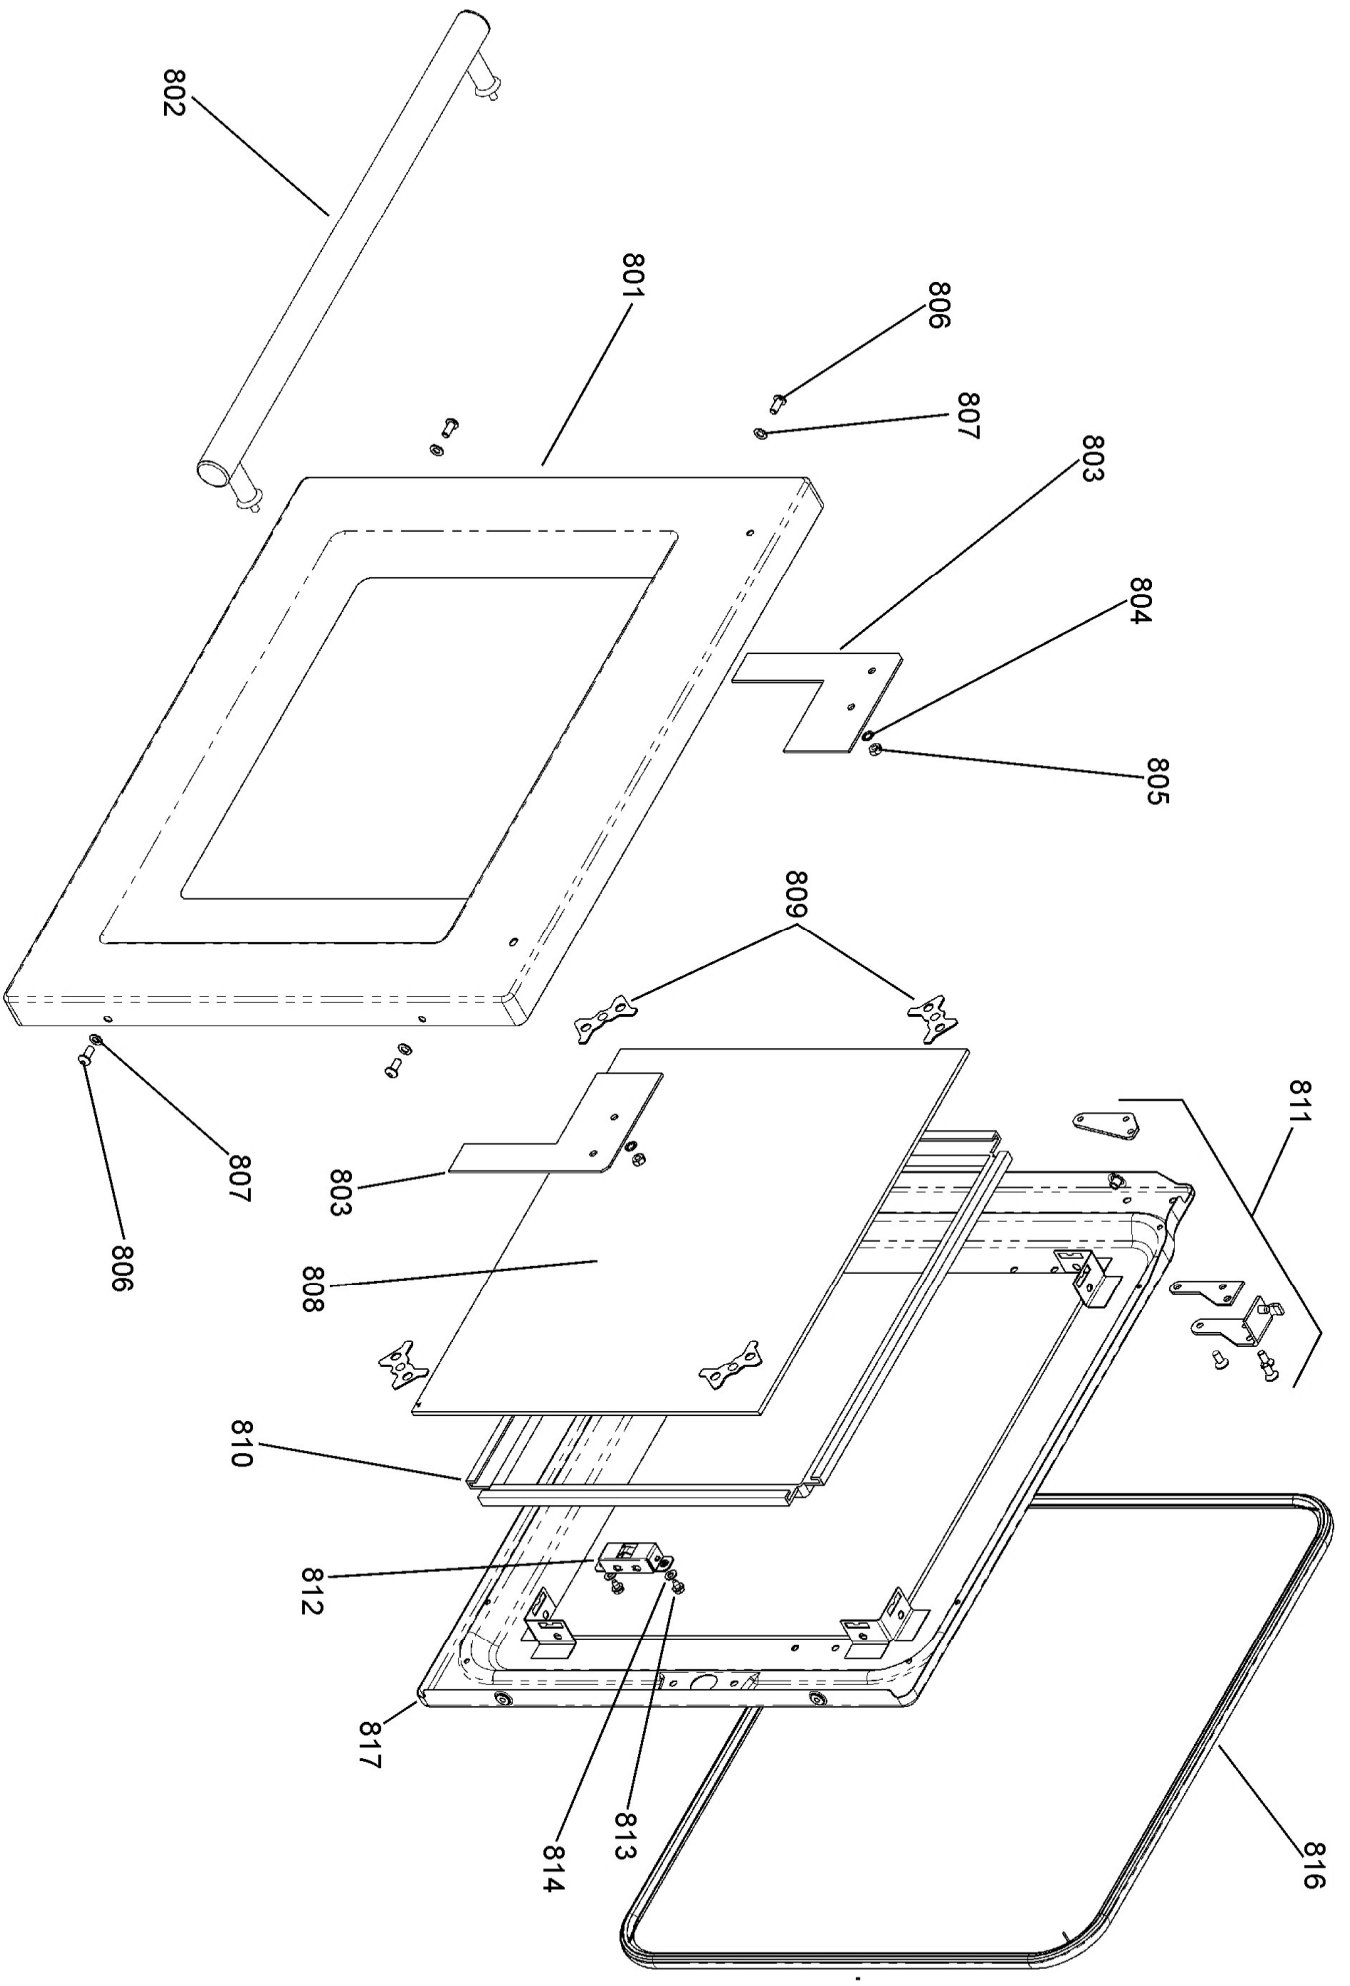

TALL OVEN

LEFT HAND OVEN DOOR

TALL DOOR AND INFILL PLATE

GRILL DOOR

FALCON / RANGEMASTER INFUSION 90 DUAL FUEL

DATE 15.11.17

DSL0718 P12
ISSUE STATUS 01

ACCESSORIES

Ref N°	Part N°	Quantity	Colour	Description
w1	P043964	1	b	WIRE 3 LINK RETURN LEFT HAND OVEN
w2	P055374	2	g/y	NI - WIRE ASSEMBLY - GRILL ELEMENT EARTH
h1	P064453	1	or/y	WIRING HARNESS - LEFT HAND FANNED OVEN
h2	P064445	1	r/bk/b/v/br	HARNESS - GRILL
h3	P064454	1	or/y/br	FANNED OVEN HARNESS
h4	P049242	1	clear	NI - HIGH TENSION HARNESS
w3	P037863	2	y	WIRE ASSEMBLY
w4	P049241	1	g/y	NI - WIRE ASSEMBLY
w5	P040066	2	b	WIRE ASSEMBLY - NEUTRAL LINK TO CUT-OUTS
w6	P094943	3	g/y	NI - WIRE ASSEMBLY - HOTPLATE & T'STAT EARTHS
h5	P064447	1	r/v	HARNESS - COOLING FAN
w7	P064448	1	br	BROWN LINK - TB TO TIMER RELAY
w8	P048632	1	y	YELLOW LINK TIMER LEFT HAND OVEN SWITCH
h6	P066225	1	bk/br/b/v	HARNESS AUXILIARY 2 HAND IGNITION 1 LIGHT
w9	P095443	1	b	WIRE ASSEMBLY
w10	P027672	1	g/y	NI - WIRE ASSEMBLY - EARTH LINKS
w11	P095450	1	g/y	NI - WIRE ASSEMBLY - EARTH LINKS