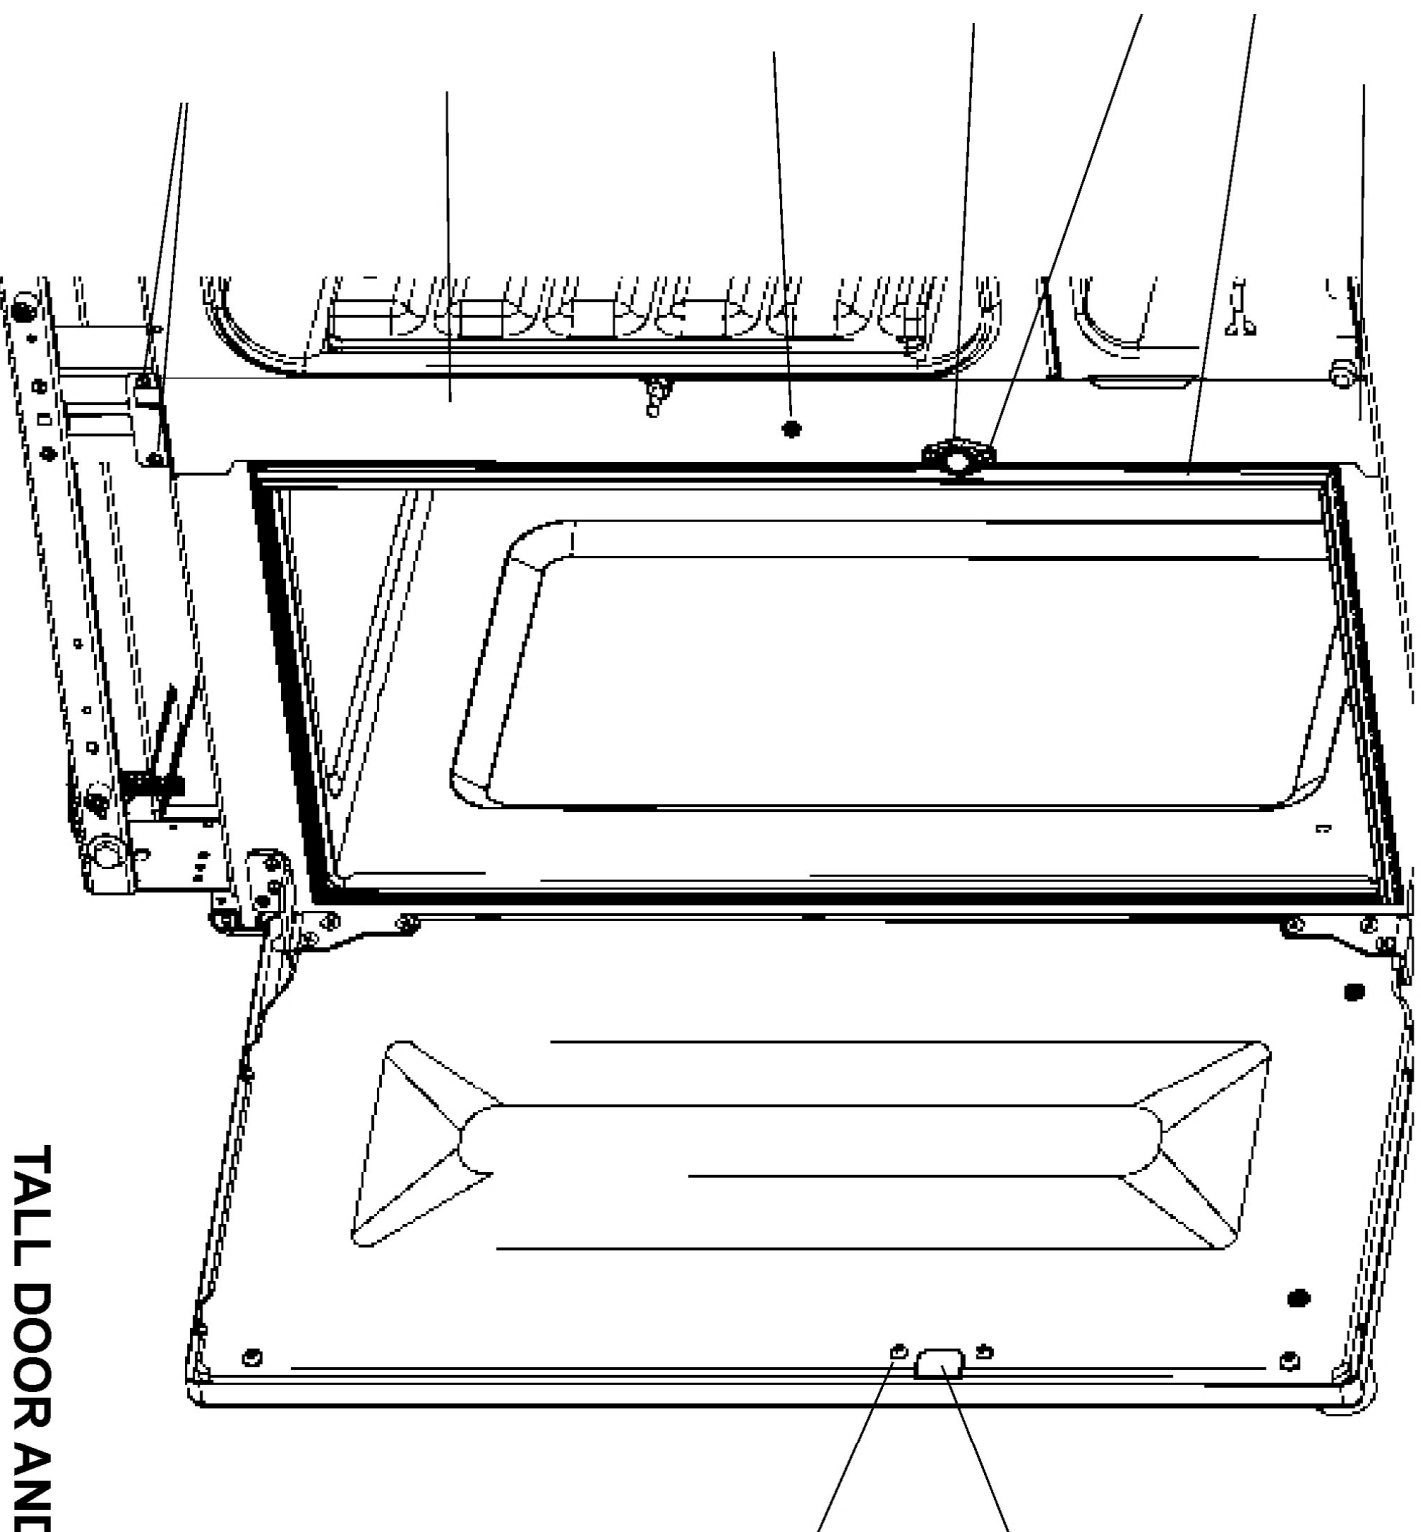

TALL OVEN

LEFT HAND OVEN DOOR

TALL DOOR AND INFILL PLATE

GRILL DOOR

FALCON / RANGEMASTER INFUSION 90 DUAL FUEL

DATE 15.11.17

DSL0718 P12
ISSUE STATUS 01

ACCESSORIES

Ref N°	Part N°	Quantity	Colour	Description
w1	P043964	1	b	WIRE 3 LINK RETURN LEFT HAND OVEN
w2	P055374	2	g/y	NI - WIRE ASSEMBLY - GRILL ELEMENT EARTH
h1	P064453	1	or/y	WIRING HARNESS - LEFT HAND FANNED OVEN
h2	P064445	1	r/bk/b/v/br	HARNESS - GRILL
h3	P064454	1	or/y/br	FANNED OVEN HARNESS
h4	P049242	1	clear	NI - HIGH TENSION HARNESS
w3	P037863	2	y	WIRE ASSEMBLY
w4	P049241	1	g/y	NI - WIRE ASSEMBLY
w5	P040066	2	b	WIRE ASSEMBLY - NEUTRAL LINK TO CUT-OUTS
w6	P094943	3	g/y	NI - WIRE ASSEMBLY - HOTPLATE & T'STAT EARTHS
h5	P064447	1	r/v	HARNESS - COOLING FAN
w7	P064448	1	br	BROWN LINK - TB TO TIMER RELAY
w8	P048632	1	y	YELLOW LINK TIMER LEFT HAND OVEN SWITCH
h6	P066225	1	bk/br/b/v	HARNESS AUXILIARY 2 HAND IGNITION 1 LIGHT
w9	P095443	1	b	WIRE ASSEMBLY
w10	P027672	1	g/y	NI - WIRE ASSEMBLY - EARTH LINKS
w11	P095450	1	g/y	NI - WIRE ASSEMBLY - EARTH LINKS