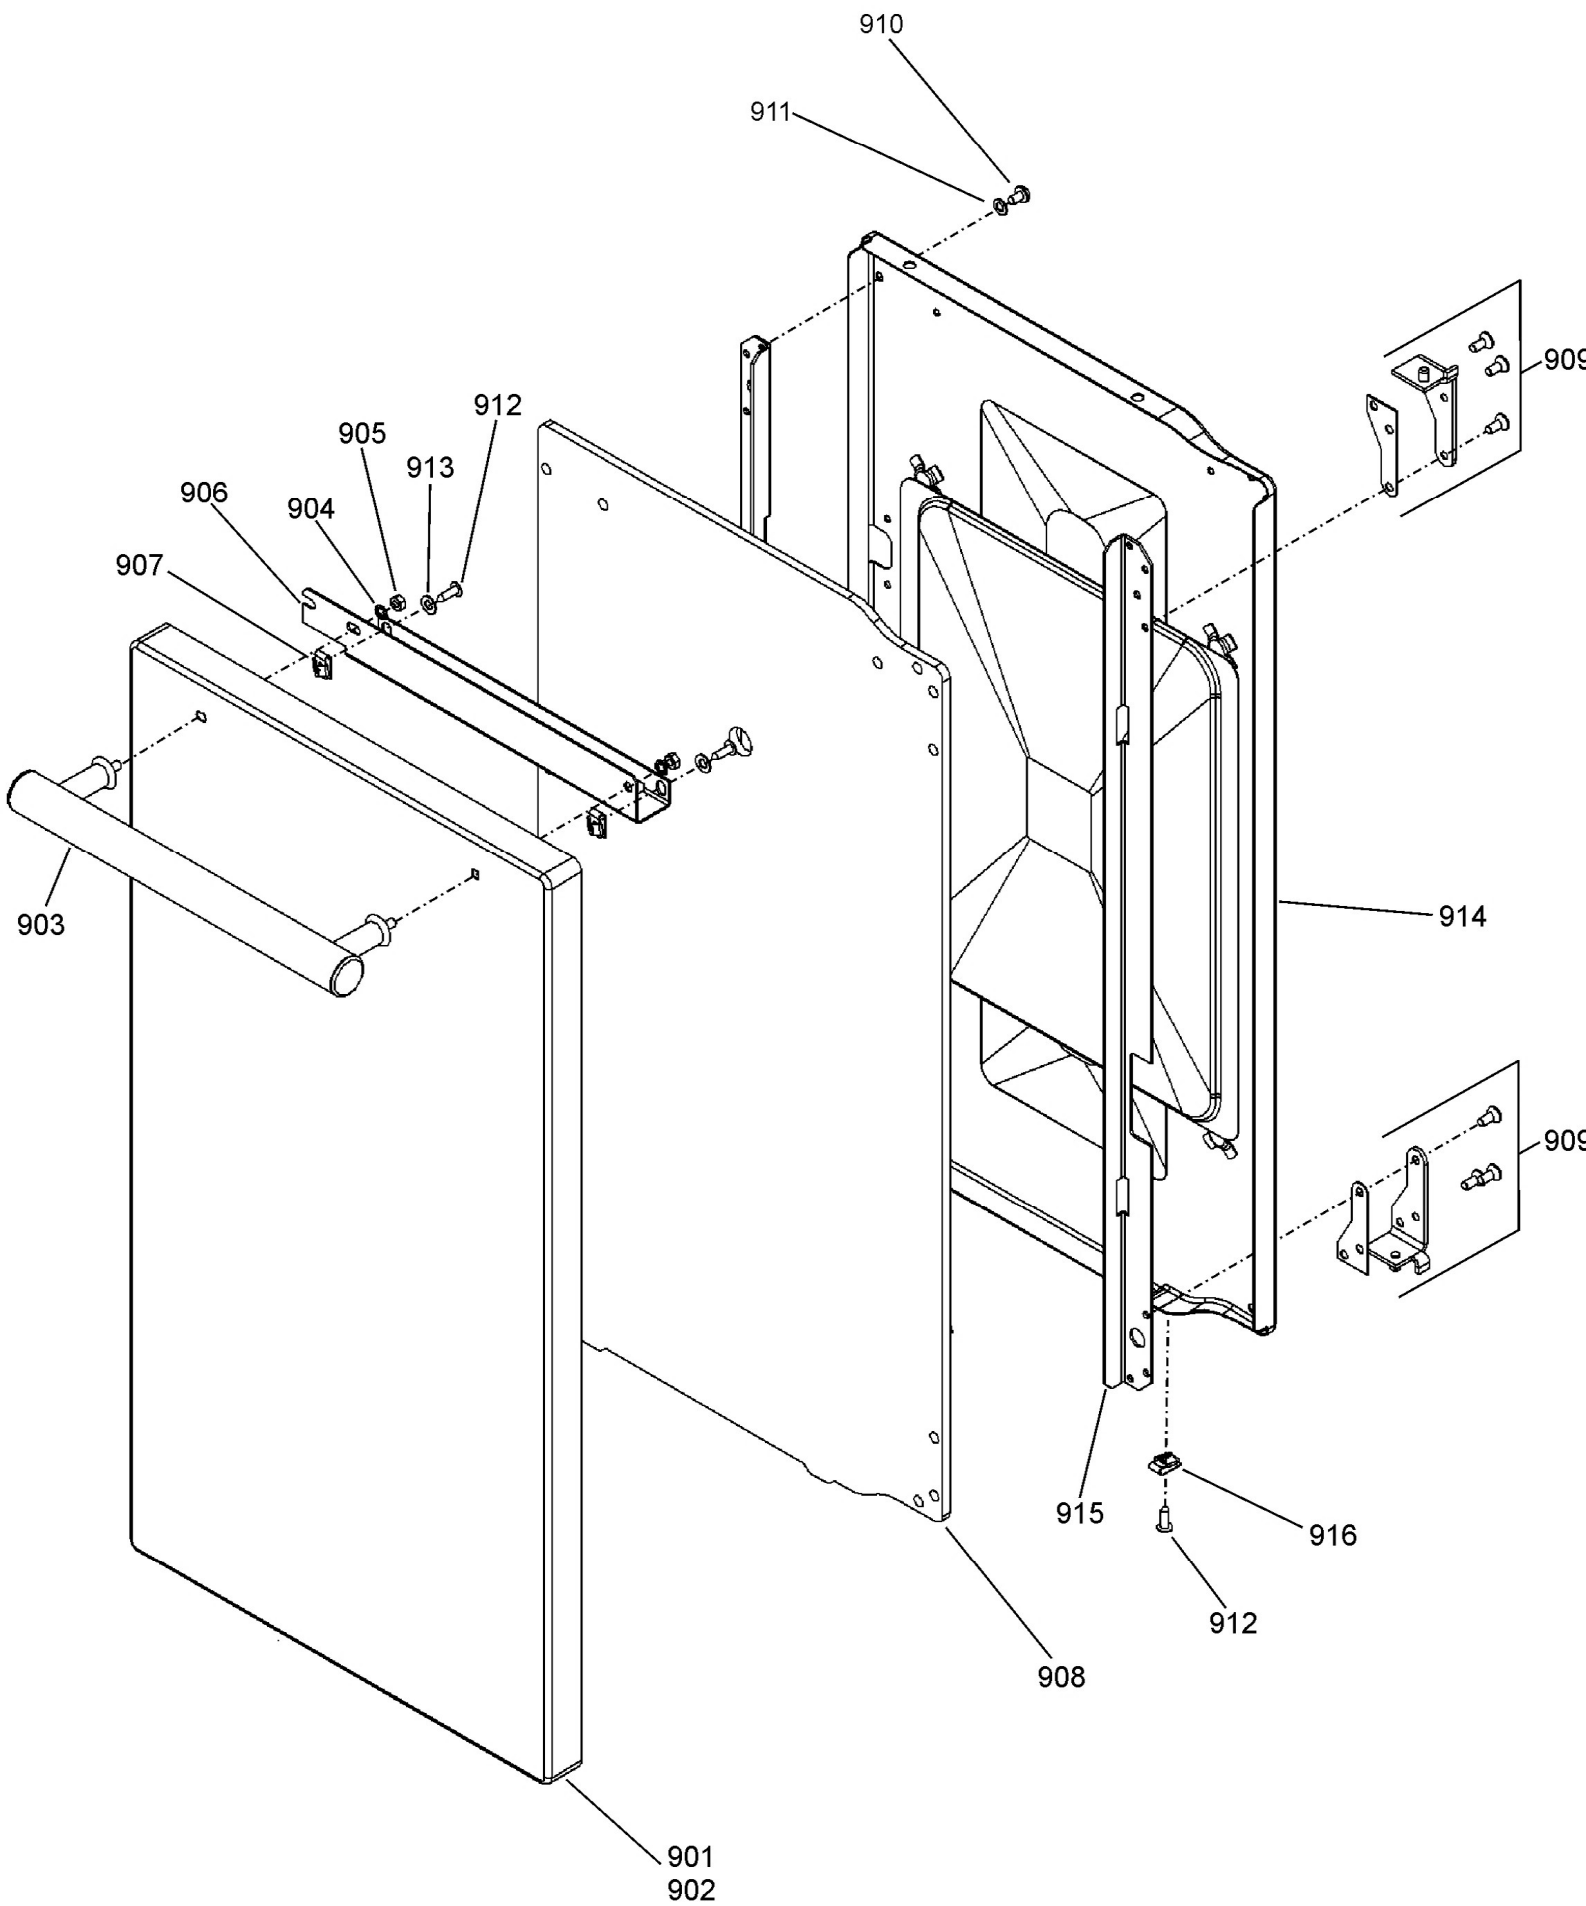

TALL OVEN

LEFT HAND OVEN DOOR

TALL DOOR AND INFILL PLATE

GRILL DOOR

FALCON / RANGEMASTER INFUSION 90 DUAL FUEL

DATE 15.11.17

DSL0718 P12
ISSUE STATUS 01

ACCESSORIES

Ref N°	Part N°	Quantity	Colour	Description
w1	P043964	1	b	WIRE 3 LINK RETURN LEFT HAND OVEN
w2	P055374	2	g/y	NI - WIRE ASSEMBLY - GRILL ELEMENT EARTH
h1	P064453	1	or/y	WIRING HARNESS - LEFT HAND FANNED OVEN
h2	P064445	1	r/bk/b/v/br	HARNESS - GRILL
h3	P064454	1	or/y/br	FANNED OVEN HARNESS
h4	P049242	1	clear	NI - HIGH TENSION HARNESS
w3	P037863	2	y	WIRE ASSEMBLY
w4	P049241	1	g/y	NI - WIRE ASSEMBLY
w5	P040066	2	b	WIRE ASSEMBLY - NEUTRAL LINK TO CUT-OUTS
w6	P094943	3	g/y	NI - WIRE ASSEMBLY - HOTPLATE & T'STAT EARTHS
h5	P064447	1	r/v	HARNESS - COOLING FAN
w7	P064448	1	br	BROWN LINK - TB TO TIMER RELAY
w8	P048632	1	y	YELLOW LINK TIMER LEFT HAND OVEN SWITCH
h6	P066225	1	bk/br/b/v	HARNESS AUXILIARY 2 HAND IGNITION 1 LIGHT
w9	P095443	1	b	WIRE ASSEMBLY
w10	P027672	1	g/y	NI - WIRE ASSEMBLY - EARTH LINKS
w11	P095450	1	g/y	NI - WIRE ASSEMBLY - EARTH LINKS