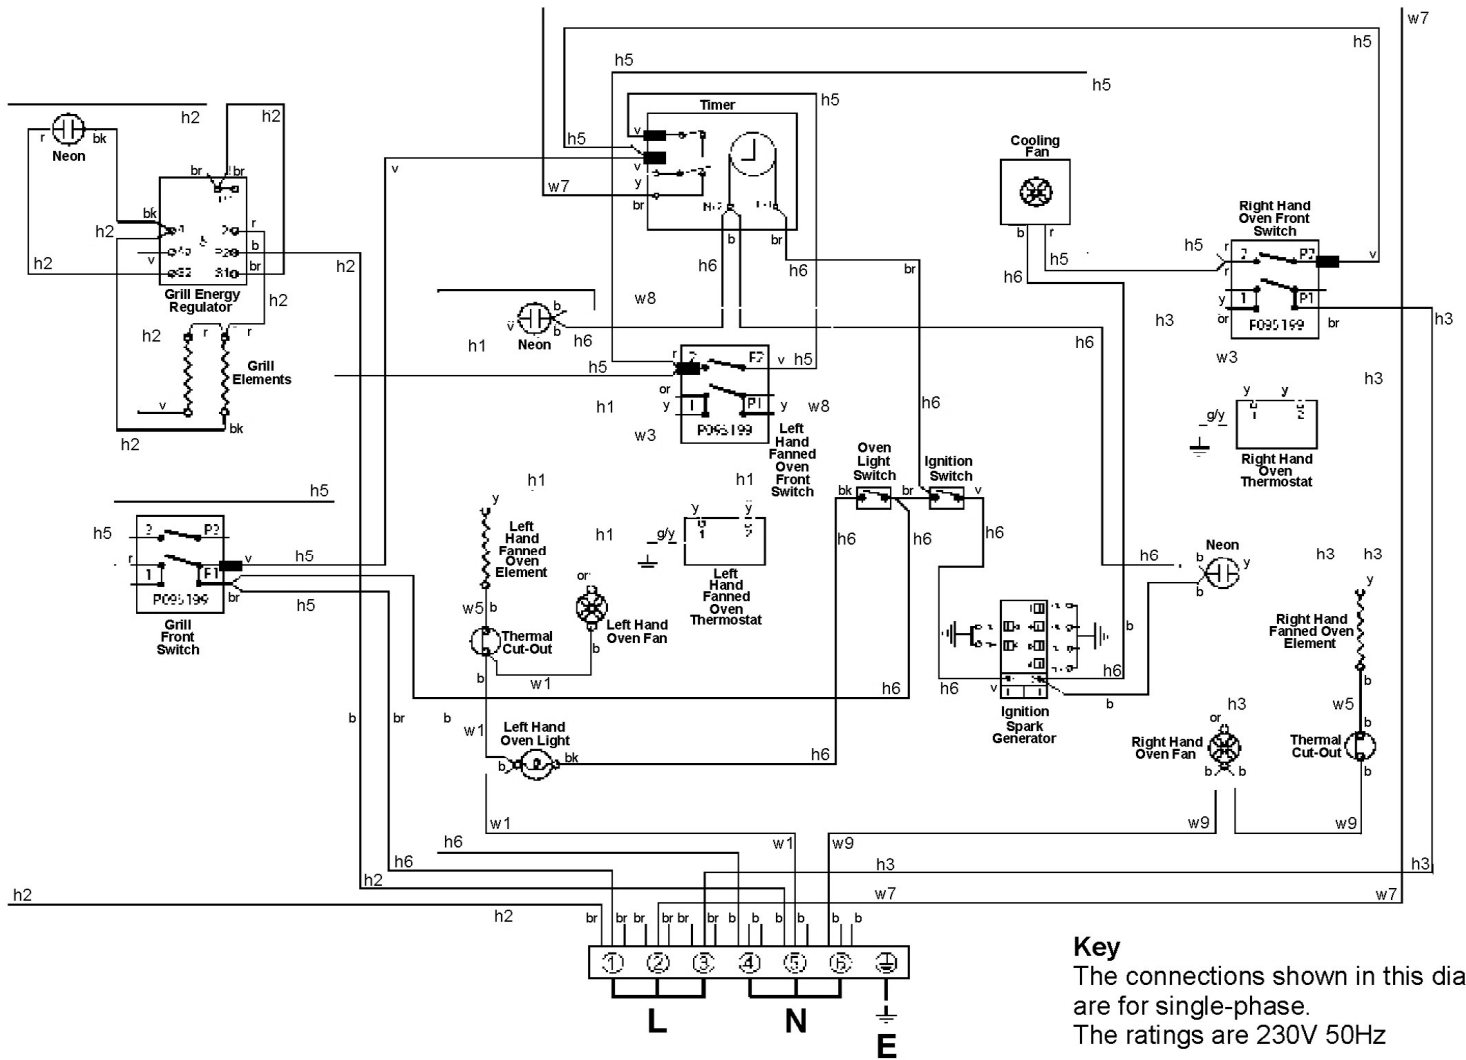

TALL OVEN

LEFT HAND OVEN DOOR

TALL DOOR AND INFILL PLATE

GRILL DOOR

FALCON / RANGEMASTER INFUSION 90 DUAL FUEL

DATE 15.11.17

DSL0718 P12
ISSUE STATUS 01

ACCESSORIES

Ref N°	Part N°	Quantity	Colour	Description
w1	P043964	1	b	WIRE 3 LINK RETURN LEFT HAND OVEN
w2	P055374	2	g/y	NI - WIRE ASSEMBLY - GRILL ELEMENT EARTH
h1	P064453	1	or/y	WIRING HARNESS - LEFT HAND FANNED OVEN
h2	P064445	1	r/bk/b/v/br	HARNESS - GRILL
h3	P064454	1	or/y/br	FANNED OVEN HARNESS
h4	P049242	1	clear	NI - HIGH TENSION HARNESS
w3	P037863	2	y	WIRE ASSEMBLY
w4	P049241	1	g/y	NI - WIRE ASSEMBLY
w5	P040066	2	b	WIRE ASSEMBLY - NEUTRAL LINK TO CUT-OUTS
w6	P094943	3	g/y	NI - WIRE ASSEMBLY - HOTPLATE & T'STAT EARTHS
h5	P064447	1	r/v	HARNESS - COOLING FAN
w7	P064448	1	br	BROWN LINK - TB TO TIMER RELAY
w8	P048632	1	y	YELLOW LINK TIMER LEFT HAND OVEN SWITCH
h6	P066225	1	bk/br/b/v	HARNESS AUXILIARY 2 HAND IGNITION 1 LIGHT
w9	P095443	1	b	WIRE ASSEMBLY
w10	P027672	1	g/y	NI - WIRE ASSEMBLY - EARTH LINKS
w11	P095450	1	g/y	NI - WIRE ASSEMBLY - EARTH LINKS