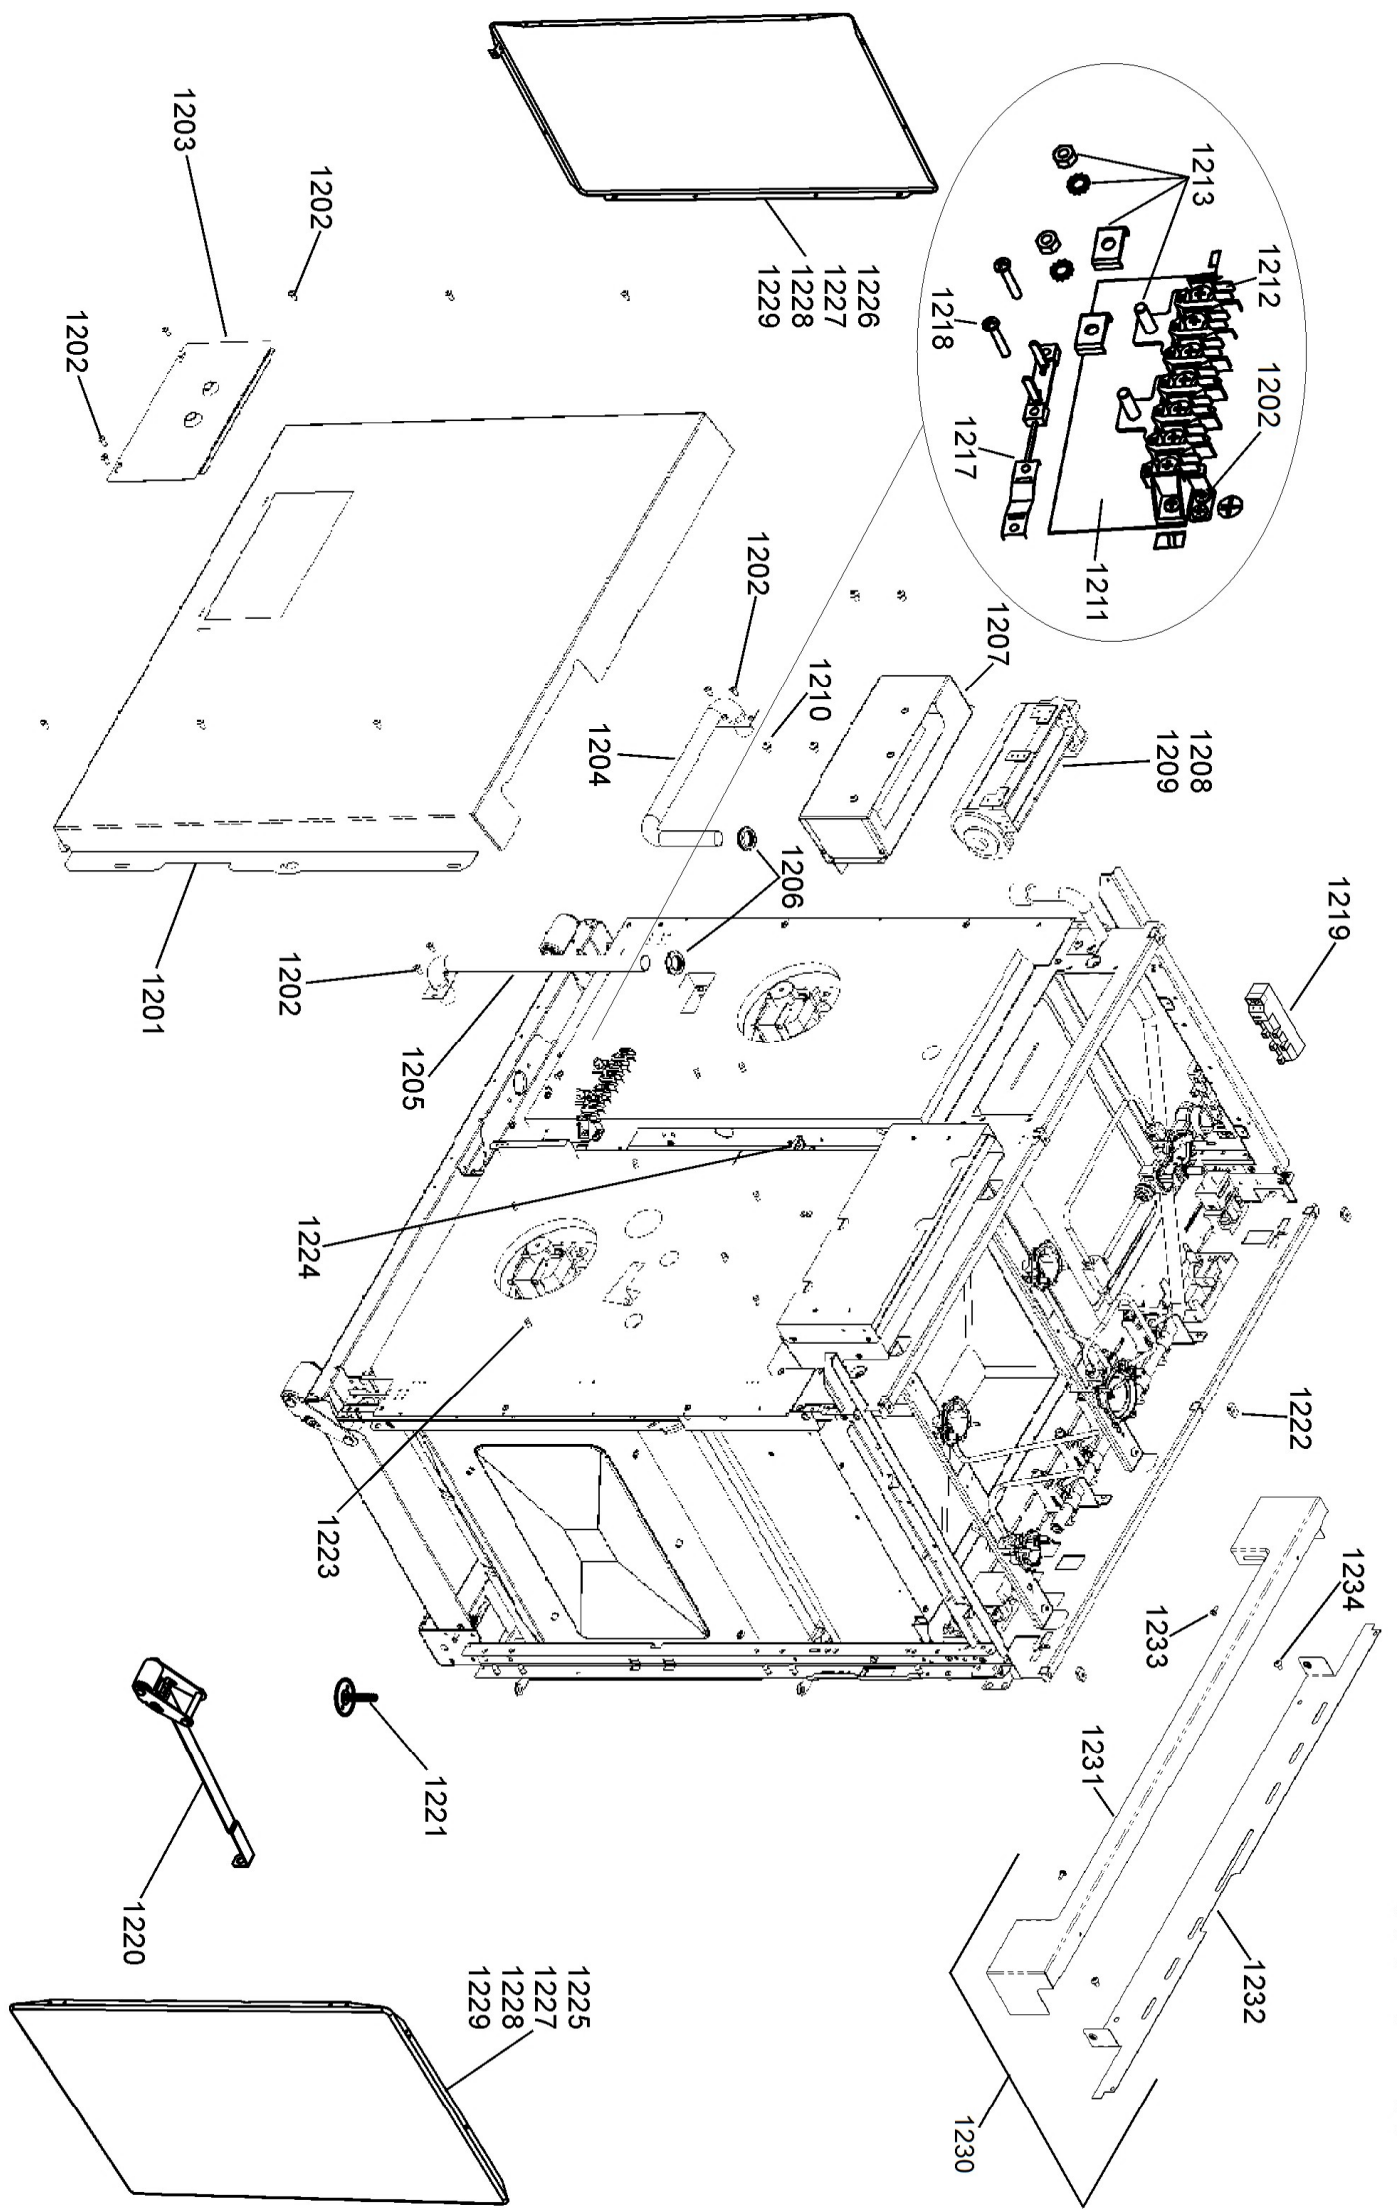

TALL OVEN

LEFT HAND OVEN DOOR

TALL DOOR AND INFILL PLATE

GRILL DOOR

FALCON / RANGEMASTER INFUSION 90 DUAL FUEL

DATE 15.11.17

DSL0718 P12
ISSUE STATUS 01

ACCESSORIES

Ref N°	Part N°	Quantity	Colour	Description
w1	P043964	1	b	WIRE 3 LINK RETURN LEFT HAND OVEN
w2	P055374	2	g/y	NI - WIRE ASSEMBLY - GRILL ELEMENT EARTH
h1	P064453	1	or/y	WIRING HARNESS - LEFT HAND FANNED OVEN
h2	P064445	1	r/bk/b/v/br	HARNESS - GRILL
h3	P064454	1	or/y/br	FANNED OVEN HARNESS
h4	P049242	1	clear	NI - HIGH TENSION HARNESS
w3	P037863	2	y	WIRE ASSEMBLY
w4	P049241	1	g/y	NI - WIRE ASSEMBLY
w5	P040066	2	b	WIRE ASSEMBLY - NEUTRAL LINK TO CUT-OUTS
w6	P094943	3	g/y	NI - WIRE ASSEMBLY - HOTPLATE & T'STAT EARTHS
h5	P064447	1	r/v	HARNESS - COOLING FAN
w7	P064448	1	br	BROWN LINK - TB TO TIMER RELAY
w8	P048632	1	y	YELLOW LINK TIMER LEFT HAND OVEN SWITCH
h6	P066225	1	bk/br/b/v	HARNESS AUXILIARY 2 HAND IGNITION 1 LIGHT
w9	P095443	1	b	WIRE ASSEMBLY
w10	P027672	1	g/y	NI - WIRE ASSEMBLY - EARTH LINKS
w11	P095450	1	g/y	NI - WIRE ASSEMBLY - EARTH LINKS