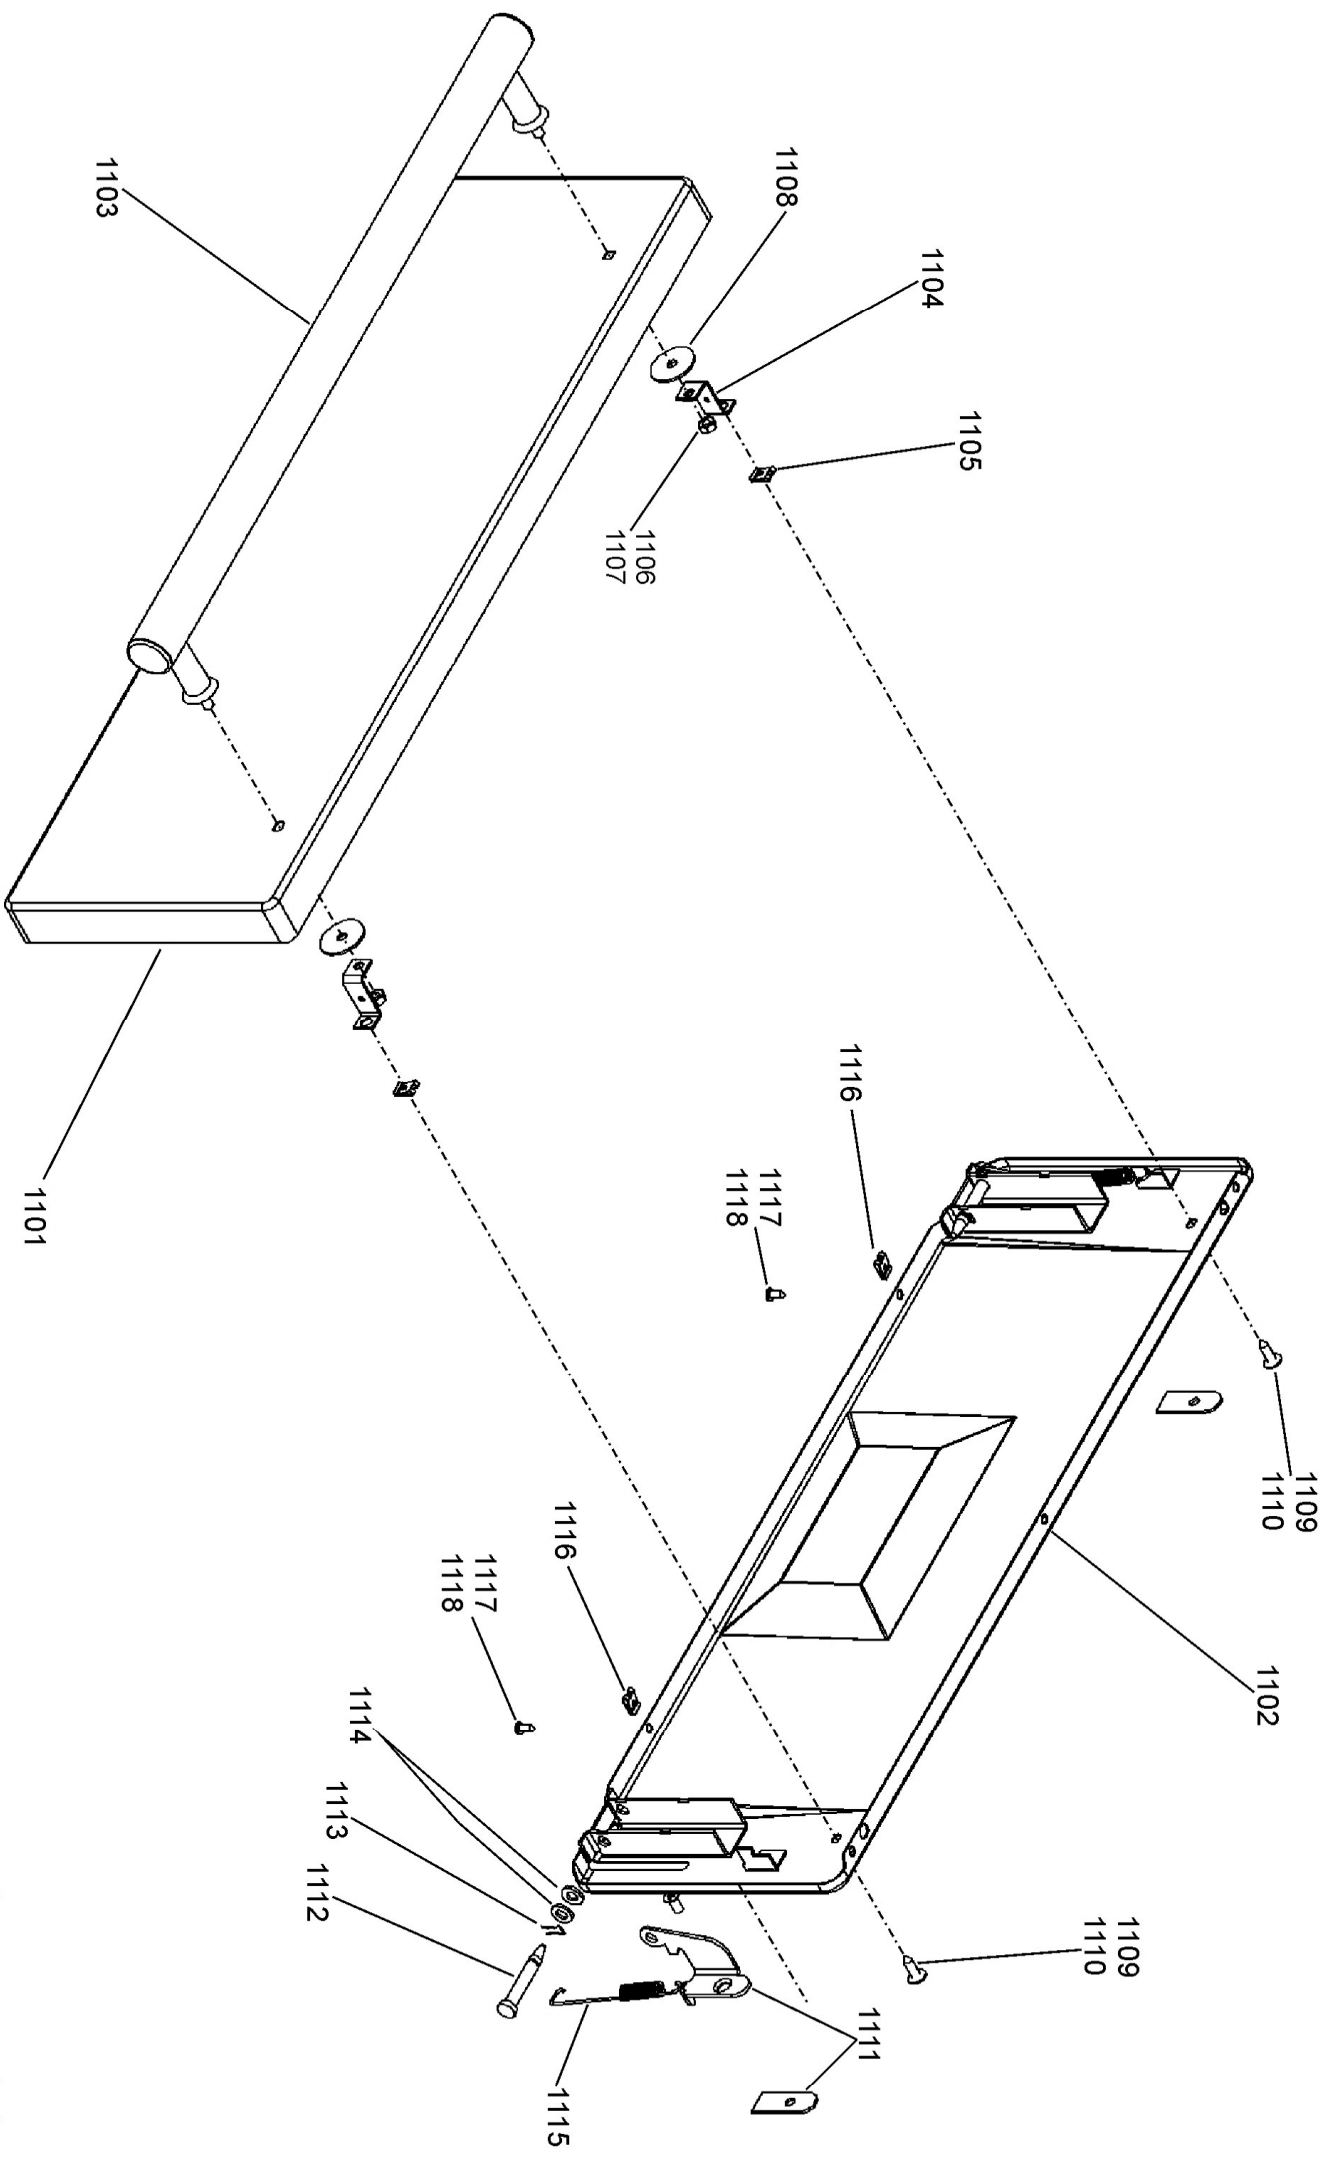

TALL OVEN

LEFT HAND OVEN DOOR

TALL DOOR AND INFILL PLATE

GRILL DOOR

FALCON / RANGEMASTER INFUSION 90 DUAL FUEL

DATE 15.11.17

DSL0718 P12
ISSUE STATUS 01

ACCESSORIES

Ref N°	Part N°	Quantity	Colour	Description
w1	P043964	1	b	WIRE 3 LINK RETURN LEFT HAND OVEN
w2	P055374	2	g/y	NI - WIRE ASSEMBLY - GRILL ELEMENT EARTH
h1	P064453	1	or/y	WIRING HARNESS - LEFT HAND FANNED OVEN
h2	P064445	1	r/bk/b/v/br	HARNESS - GRILL
h3	P064454	1	or/y/br	FANNED OVEN HARNESS
h4	P049242	1	clear	NI - HIGH TENSION HARNESS
w3	P037863	2	y	WIRE ASSEMBLY
w4	P049241	1	g/y	NI - WIRE ASSEMBLY
w5	P040066	2	b	WIRE ASSEMBLY - NEUTRAL LINK TO CUT-OUTS
w6	P094943	3	g/y	NI - WIRE ASSEMBLY - HOTPLATE & T'STAT EARTHS
h5	P064447	1	r/v	HARNESS - COOLING FAN
w7	P064448	1	br	BROWN LINK - TB TO TIMER RELAY
w8	P048632	1	y	YELLOW LINK TIMER LEFT HAND OVEN SWITCH
h6	P066225	1	bk/br/b/v	HARNESS AUXILIARY 2 HAND IGNITION 1 LIGHT
w9	P095443	1	b	WIRE ASSEMBLY
w10	P027672	1	g/y	NI - WIRE ASSEMBLY - EARTH LINKS
w11	P095450	1	g/y	NI - WIRE ASSEMBLY - EARTH LINKS