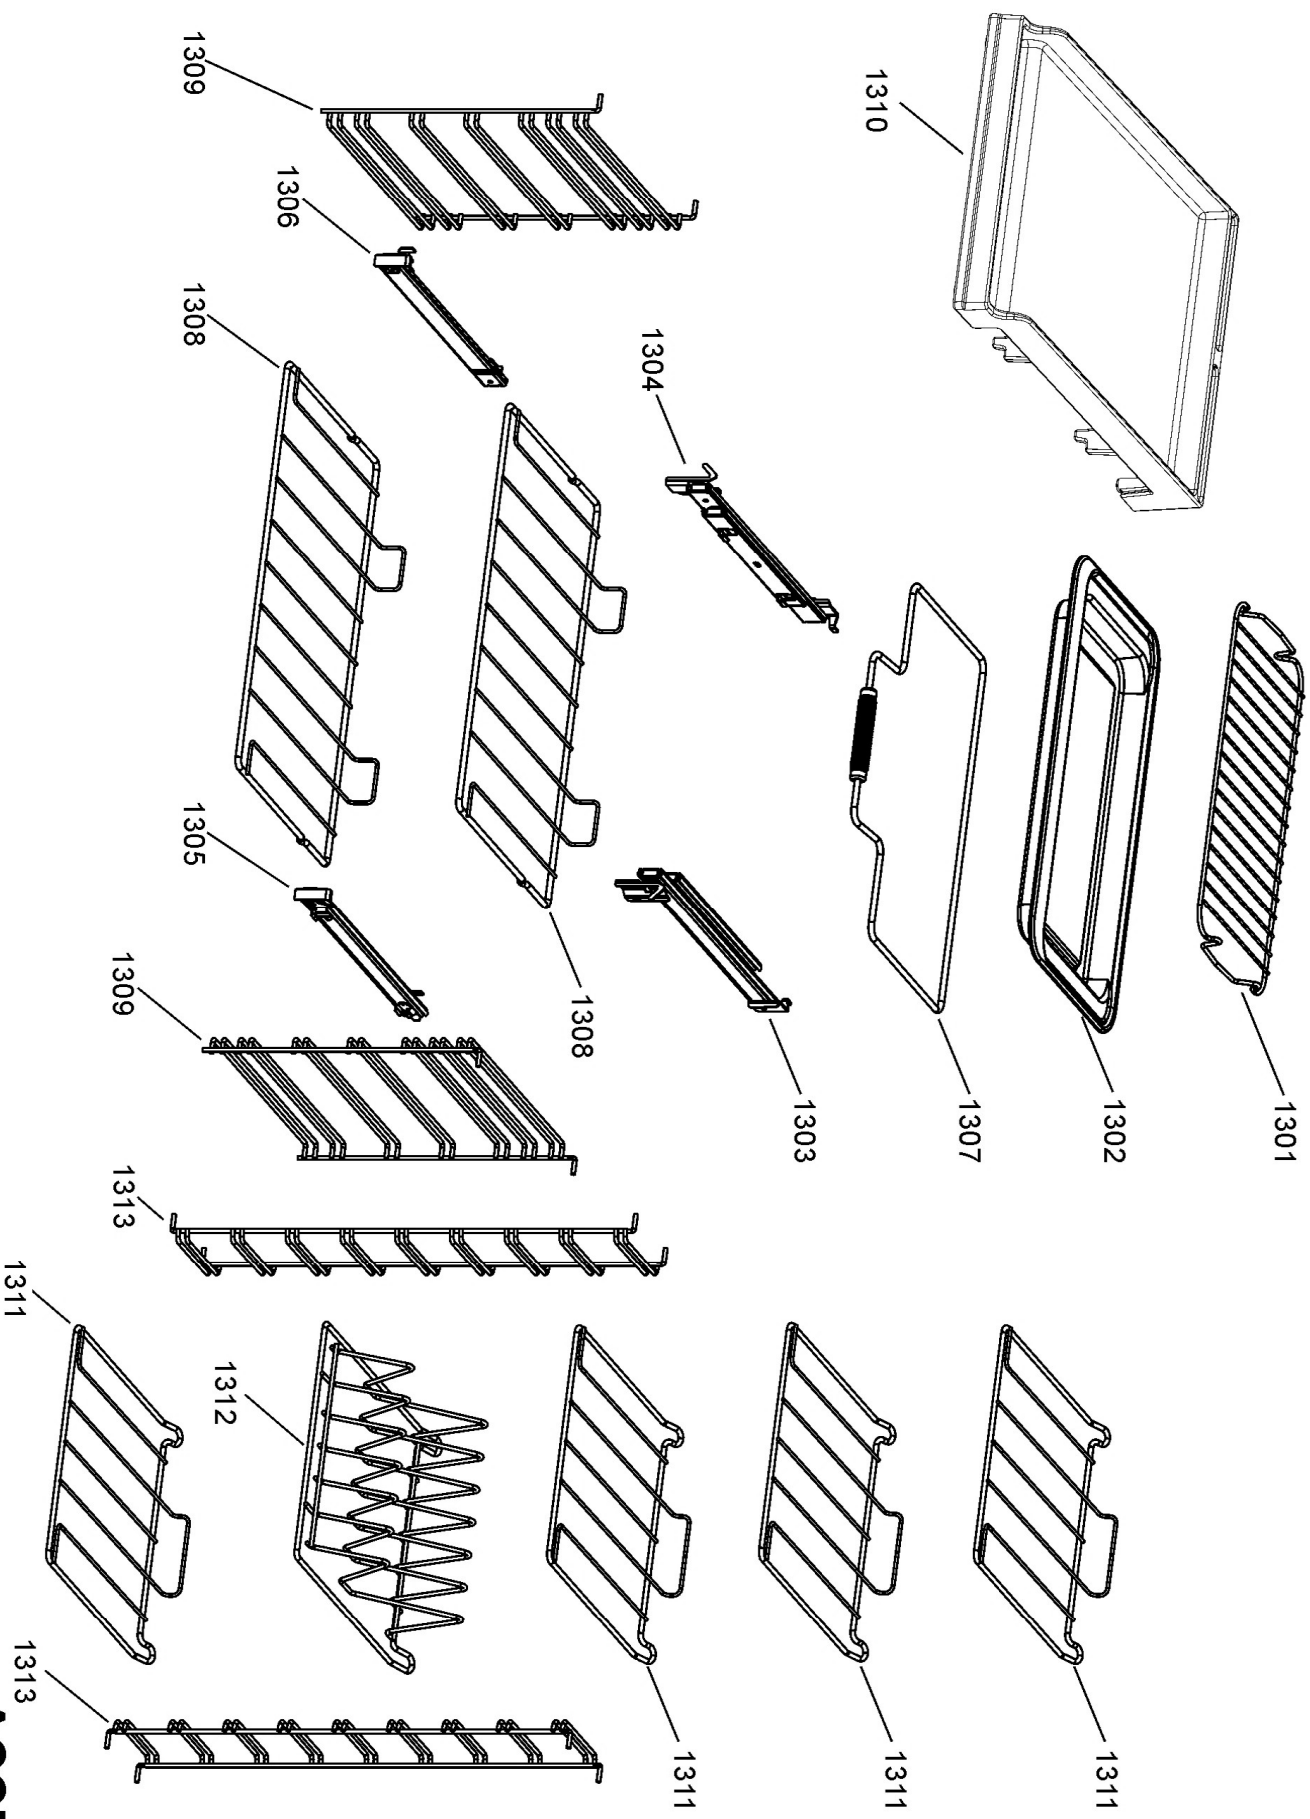

TALL OVEN

LEFT HAND OVEN DOOR

TALL DOOR AND INFILL PLATE

GRILL DOOR

FALCON / RANGEMASTER INFUSION 90 DUAL FUEL

DATE 15.11.17

DSL0718 P12
ISSUE STATUS 01

ACCESSORIES

Ref N°	Part N°	Quantity	Colour	Description
w1	P043964	1	b	WIRE 3 LINK RETURN LEFT HAND OVEN
w2	P055374	2	g/y	NI - WIRE ASSEMBLY - GRILL ELEMENT EARTH
h1	P064453	1	or/y	WIRING HARNESS - LEFT HAND FANNED OVEN
h2	P064445	1	r/bk/b/v/br	HARNESS - GRILL
h3	P064454	1	or/y/br	FANNED OVEN HARNESS
h4	P049242	1	clear	NI - HIGH TENSION HARNESS
w3	P037863	2	y	WIRE ASSEMBLY
w4	P049241	1	g/y	NI - WIRE ASSEMBLY
w5	P040066	2	b	WIRE ASSEMBLY - NEUTRAL LINK TO CUT-OUTS
w6	P094943	3	g/y	NI - WIRE ASSEMBLY - HOTPLATE & T'STAT EARTHS
h5	P064447	1	r/v	HARNESS - COOLING FAN
w7	P064448	1	br	BROWN LINK - TB TO TIMER RELAY
w8	P048632	1	y	YELLOW LINK TIMER LEFT HAND OVEN SWITCH
h6	P066225	1	bk/br/b/v	HARNESS AUXILIARY 2 HAND IGNITION 1 LIGHT
w9	P095443	1	b	WIRE ASSEMBLY
w10	P027672	1	g/y	NI - WIRE ASSEMBLY - EARTH LINKS
w11	P095450	1	g/y	NI - WIRE ASSEMBLY - EARTH LINKS