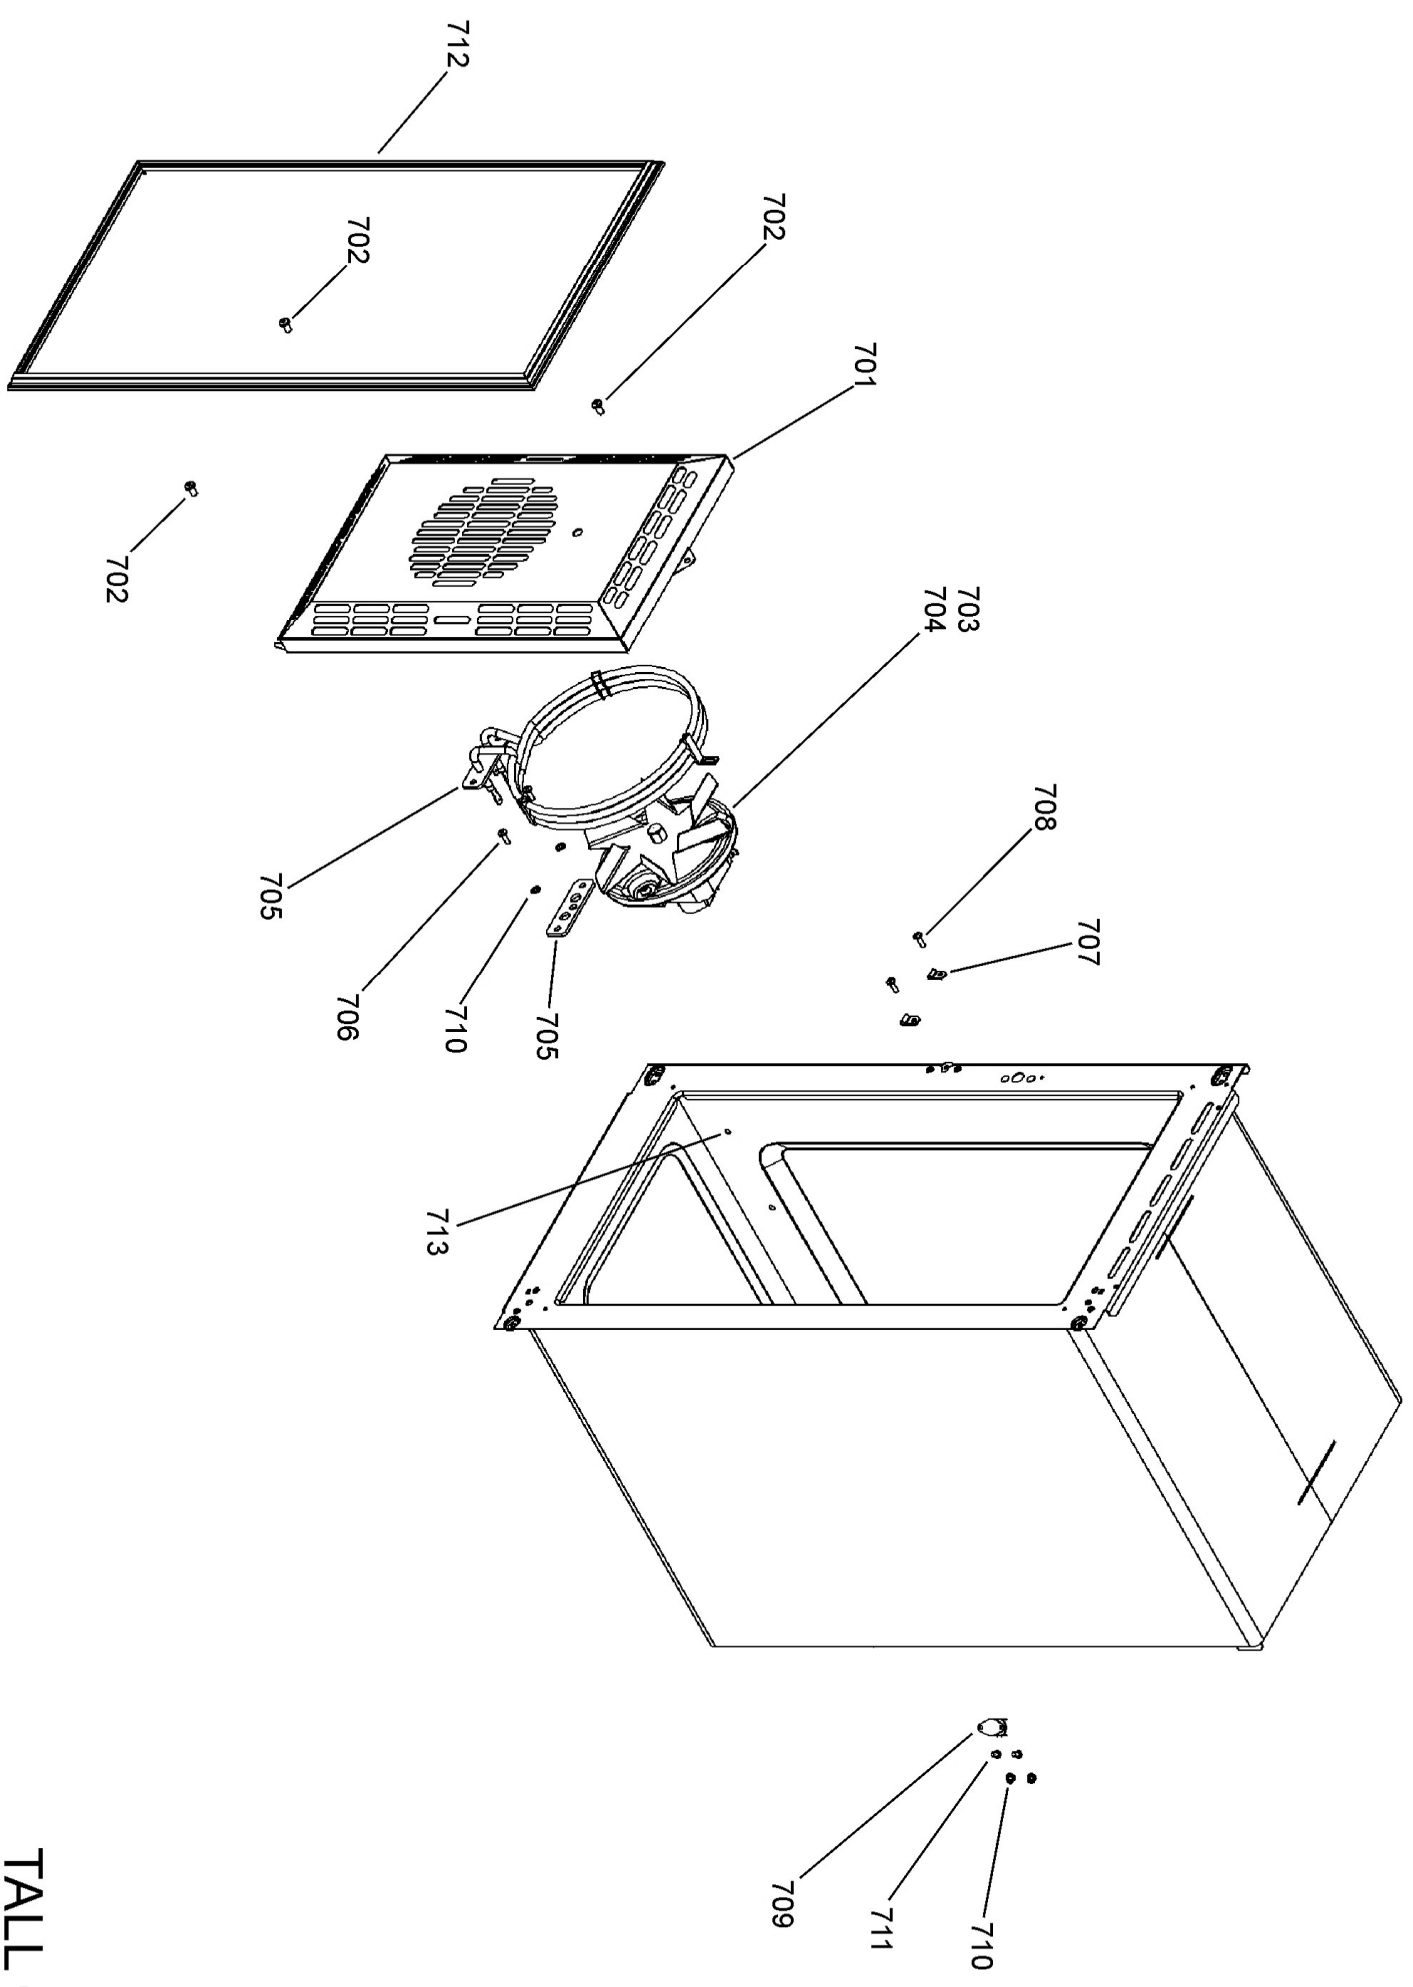

TALL OVEN

LEFT HAND OVEN DOOR

TALL DOOR AND INFILL PLATE

GRILL DOOR

FALCON / RANGEMASTER INFUSION 90 DUAL FUEL

DATE 15.11.17

DSL0718 P12
ISSUE STATUS 01

ACCESSORIES

Ref N°	Part N°	Quantity	Colour	Description
w1	P043964	1	b	WIRE 3 LINK RETURN LEFT HAND OVEN
w2	P055374	2	g/y	NI - WIRE ASSEMBLY - GRILL ELEMENT EARTH
h1	P064453	1	or/y	WIRING HARNESS - LEFT HAND FANNED OVEN
h2	P064445	1	r/bk/b/v/br	HARNESS - GRILL
h3	P064454	1	or/y/br	FANNED OVEN HARNESS
h4	P049242	1	clear	NI - HIGH TENSION HARNESS
w3	P037863	2	y	WIRE ASSEMBLY
w4	P049241	1	g/y	NI - WIRE ASSEMBLY
w5	P040066	2	b	WIRE ASSEMBLY - NEUTRAL LINK TO CUT-OUTS
w6	P094943	3	g/y	NI - WIRE ASSEMBLY - HOTPLATE & T'STAT EARTHS
h5	P064447	1	r/v	HARNESS - COOLING FAN
w7	P064448	1	br	BROWN LINK - TB TO TIMER RELAY
w8	P048632	1	y	YELLOW LINK TIMER LEFT HAND OVEN SWITCH
h6	P066225	1	bk/br/b/v	HARNESS AUXILIARY 2 HAND IGNITION 1 LIGHT
w9	P095443	1	b	WIRE ASSEMBLY
w10	P027672	1	g/y	NI - WIRE ASSEMBLY - EARTH LINKS
w11	P095450	1	g/y	NI - WIRE ASSEMBLY - EARTH LINKS