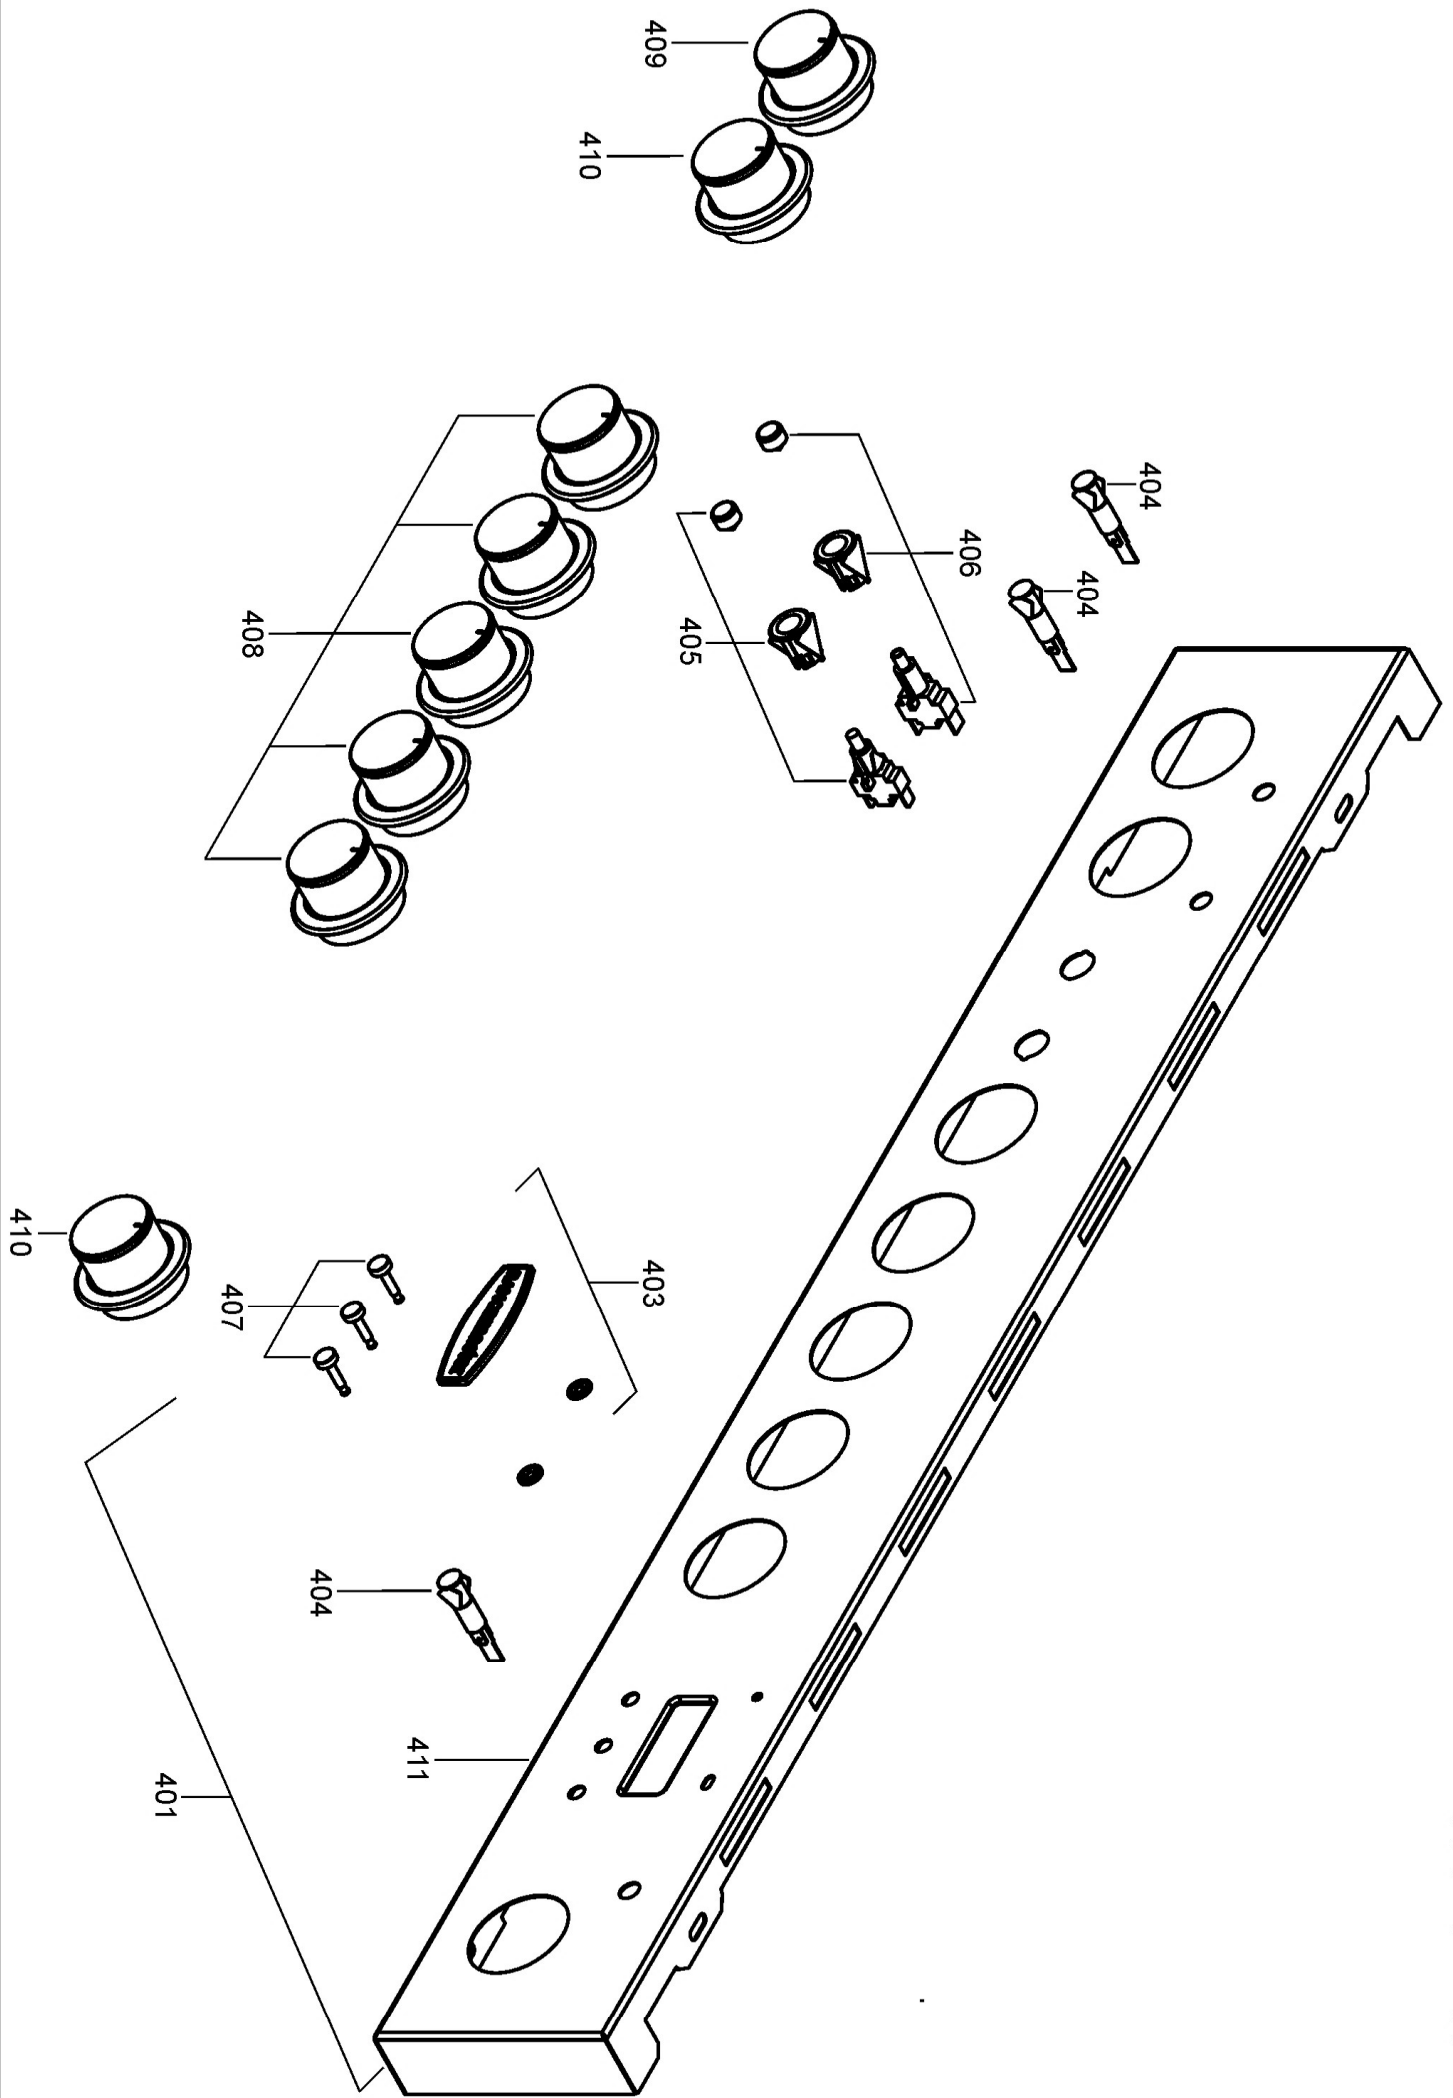

**PAN SUPPORTS
BURNERS & HOTPLATE ASSEMBLY**

FALCON / RANGEMASTER INFUSION 90 DUAL FUEL

DATE 15.11.17

DSL0718 P02
ISSUE STATUS 01

**FALCON / RANGEMASTER
INFUSION 90 DUAL FUEL**

DATE 15.11.17

DSL0718 P03
ISSUE STATUS 01

**FALCON / RANGEMASTER
INFUSION 90 DUAL FUEL**

DATE 15.11.17

DSL0718 P04
ISSUE STATUS 01

GRILL CHAMBER

OVEN LH (FANNED+LIGHT)

FALCON / RANGEMASTER INFUSION 90 DUAL FUEL

DATE 15.11.17

DSL0718 P07
ISSUE STATUS 01

TALL OVEN

LEFT HAND OVEN DOOR

TALL DOOR AND INFILL PLATE

GRILL DOOR

FALCON / RANGEMASTER INFUSION 90 DUAL FUEL

DATE 15.11.17

DSL0718 P12
ISSUE STATUS 01

ACCESSORIES

Ref N°	Part N°	Quantity	Colour	Description
w1	P043964	1	b	WIRE 3 LINK RETURN LEFT HAND OVEN
w2	P055374	2	g/y	NI - WIRE ASSEMBLY - GRILL ELEMENT EARTH
h1	P064453	1	or/y	WIRING HARNESS - LEFT HAND FANNED OVEN
h2	P064445	1	r/bk/b/v/br	HARNESS - GRILL
h3	P064454	1	or/y/br	FANNED OVEN HARNESS
h4	P049242	1	clear	NI - HIGH TENSION HARNESS
w3	P037863	2	y	WIRE ASSEMBLY
w4	P049241	1	g/y	NI - WIRE ASSEMBLY
w5	P040066	2	b	WIRE ASSEMBLY - NEUTRAL LINK TO CUT-OUTS
w6	P094943	3	g/y	NI - WIRE ASSEMBLY - HOTPLATE & T'STAT EARTHS
h5	P064447	1	r/v	HARNESS - COOLING FAN
w7	P064448	1	br	BROWN LINK - TB TO TIMER RELAY
w8	P048632	1	y	YELLOW LINK TIMER LEFT HAND OVEN SWITCH
h6	P066225	1	bk/br/b/v	HARNESS AUXILIARY 2 HAND IGNITION 1 LIGHT
w9	P095443	1	b	WIRE ASSEMBLY
w10	P027672	1	g/y	NI - WIRE ASSEMBLY - EARTH LINKS
w11	P095450	1	g/y	NI - WIRE ASSEMBLY - EARTH LINKS