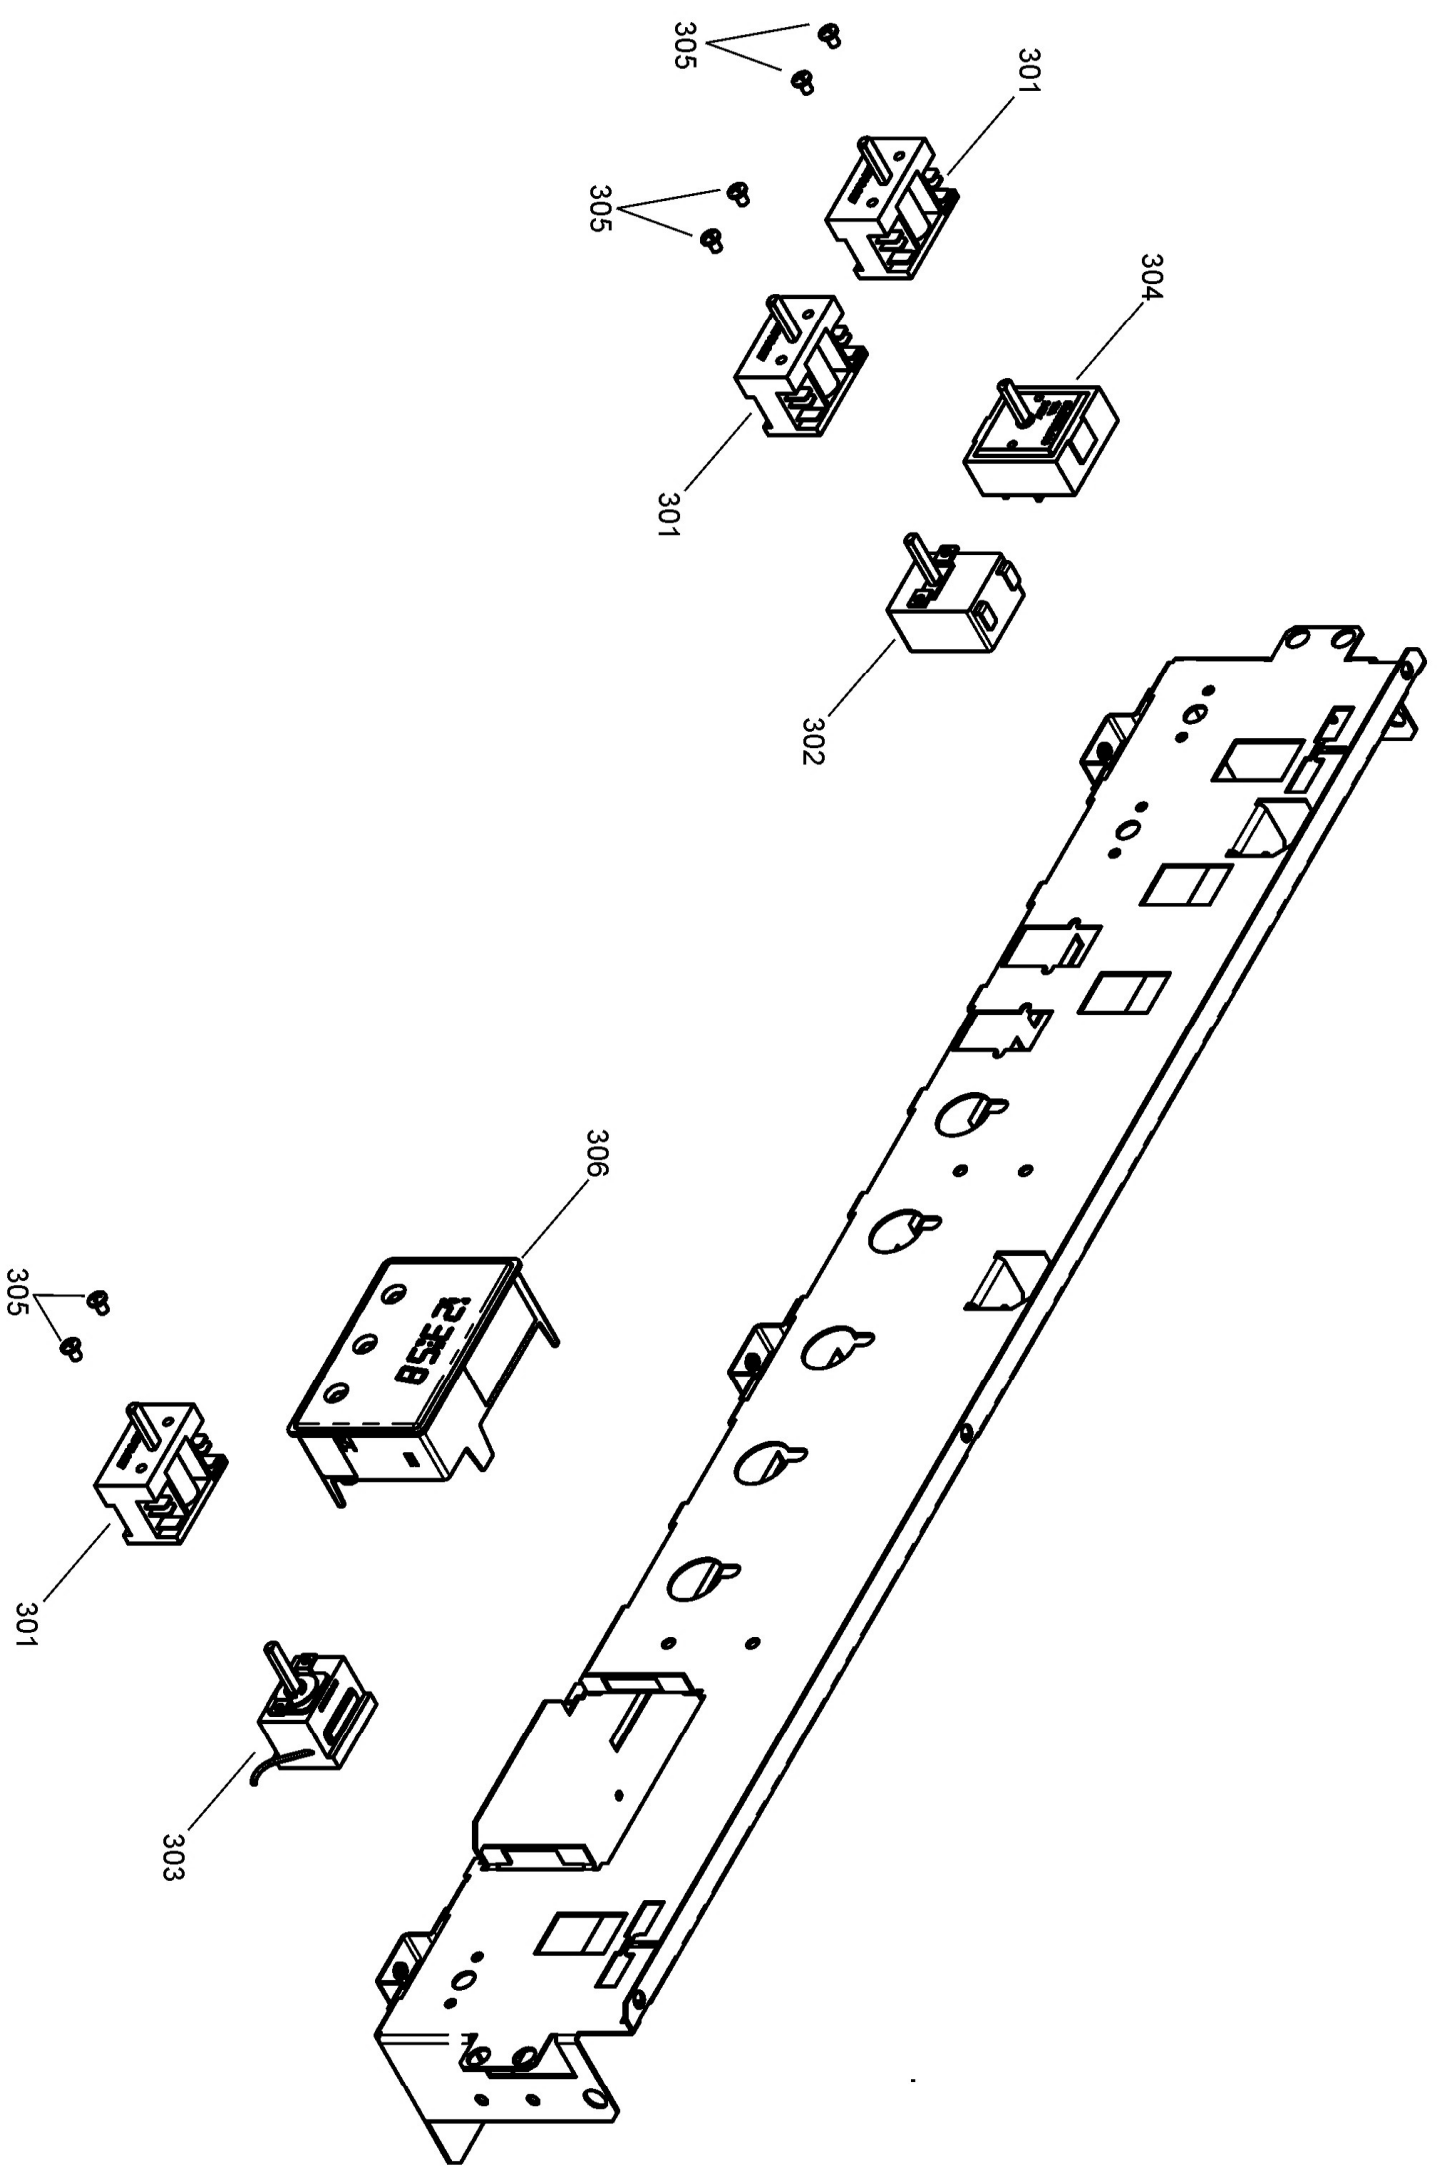

**PAN SUPPORTS
BURNERS & HOTPLATE ASSEMBLY**

FALCON / RANGEMASTER INFUSION 90 DUAL FUEL

DATE 15.11.17

DSL0718 P02
ISSUE STATUS 01

**FALCON / RANGEMASTER
INFUSION 90 DUAL FUEL**

DATE 15.11.17

DSL0718 P03
ISSUE STATUS 01

TALL OVEN

LEFT HAND OVEN DOOR

TALL DOOR AND INFILL PLATE

GRILL DOOR

FALCON / RANGEMASTER INFUSION 90 DUAL FUEL

DATE 15.11.17

DSL0718 P12
ISSUE STATUS 01

ACCESSORIES

Ref N°	Part N°	Quantity	Colour	Description
w1	P043964	1	b	WIRE 3 LINK RETURN LEFT HAND OVEN
w2	P055374	2	g/y	NI - WIRE ASSEMBLY - GRILL ELEMENT EARTH
h1	P064453	1	or/y	WIRING HARNESS - LEFT HAND FANNED OVEN
h2	P064445	1	r/bk/b/v/br	HARNESS - GRILL
h3	P064454	1	or/y/br	FANNED OVEN HARNESS
h4	P049242	1	clear	NI - HIGH TENSION HARNESS
w3	P037863	2	y	WIRE ASSEMBLY
w4	P049241	1	g/y	NI - WIRE ASSEMBLY
w5	P040066	2	b	WIRE ASSEMBLY - NEUTRAL LINK TO CUT-OUTS
w6	P094943	3	g/y	NI - WIRE ASSEMBLY - HOTPLATE & T'STAT EARTHS
h5	P064447	1	r/v	HARNESS - COOLING FAN
w7	P064448	1	br	BROWN LINK - TB TO TIMER RELAY
w8	P048632	1	y	YELLOW LINK TIMER LEFT HAND OVEN SWITCH
h6	P066225	1	bk/br/b/v	HARNESS AUXILIARY 2 HAND IGNITION 1 LIGHT
w9	P095443	1	b	WIRE ASSEMBLY
w10	P027672	1	g/y	NI - WIRE ASSEMBLY - EARTH LINKS
w11	P095450	1	g/y	NI - WIRE ASSEMBLY - EARTH LINKS