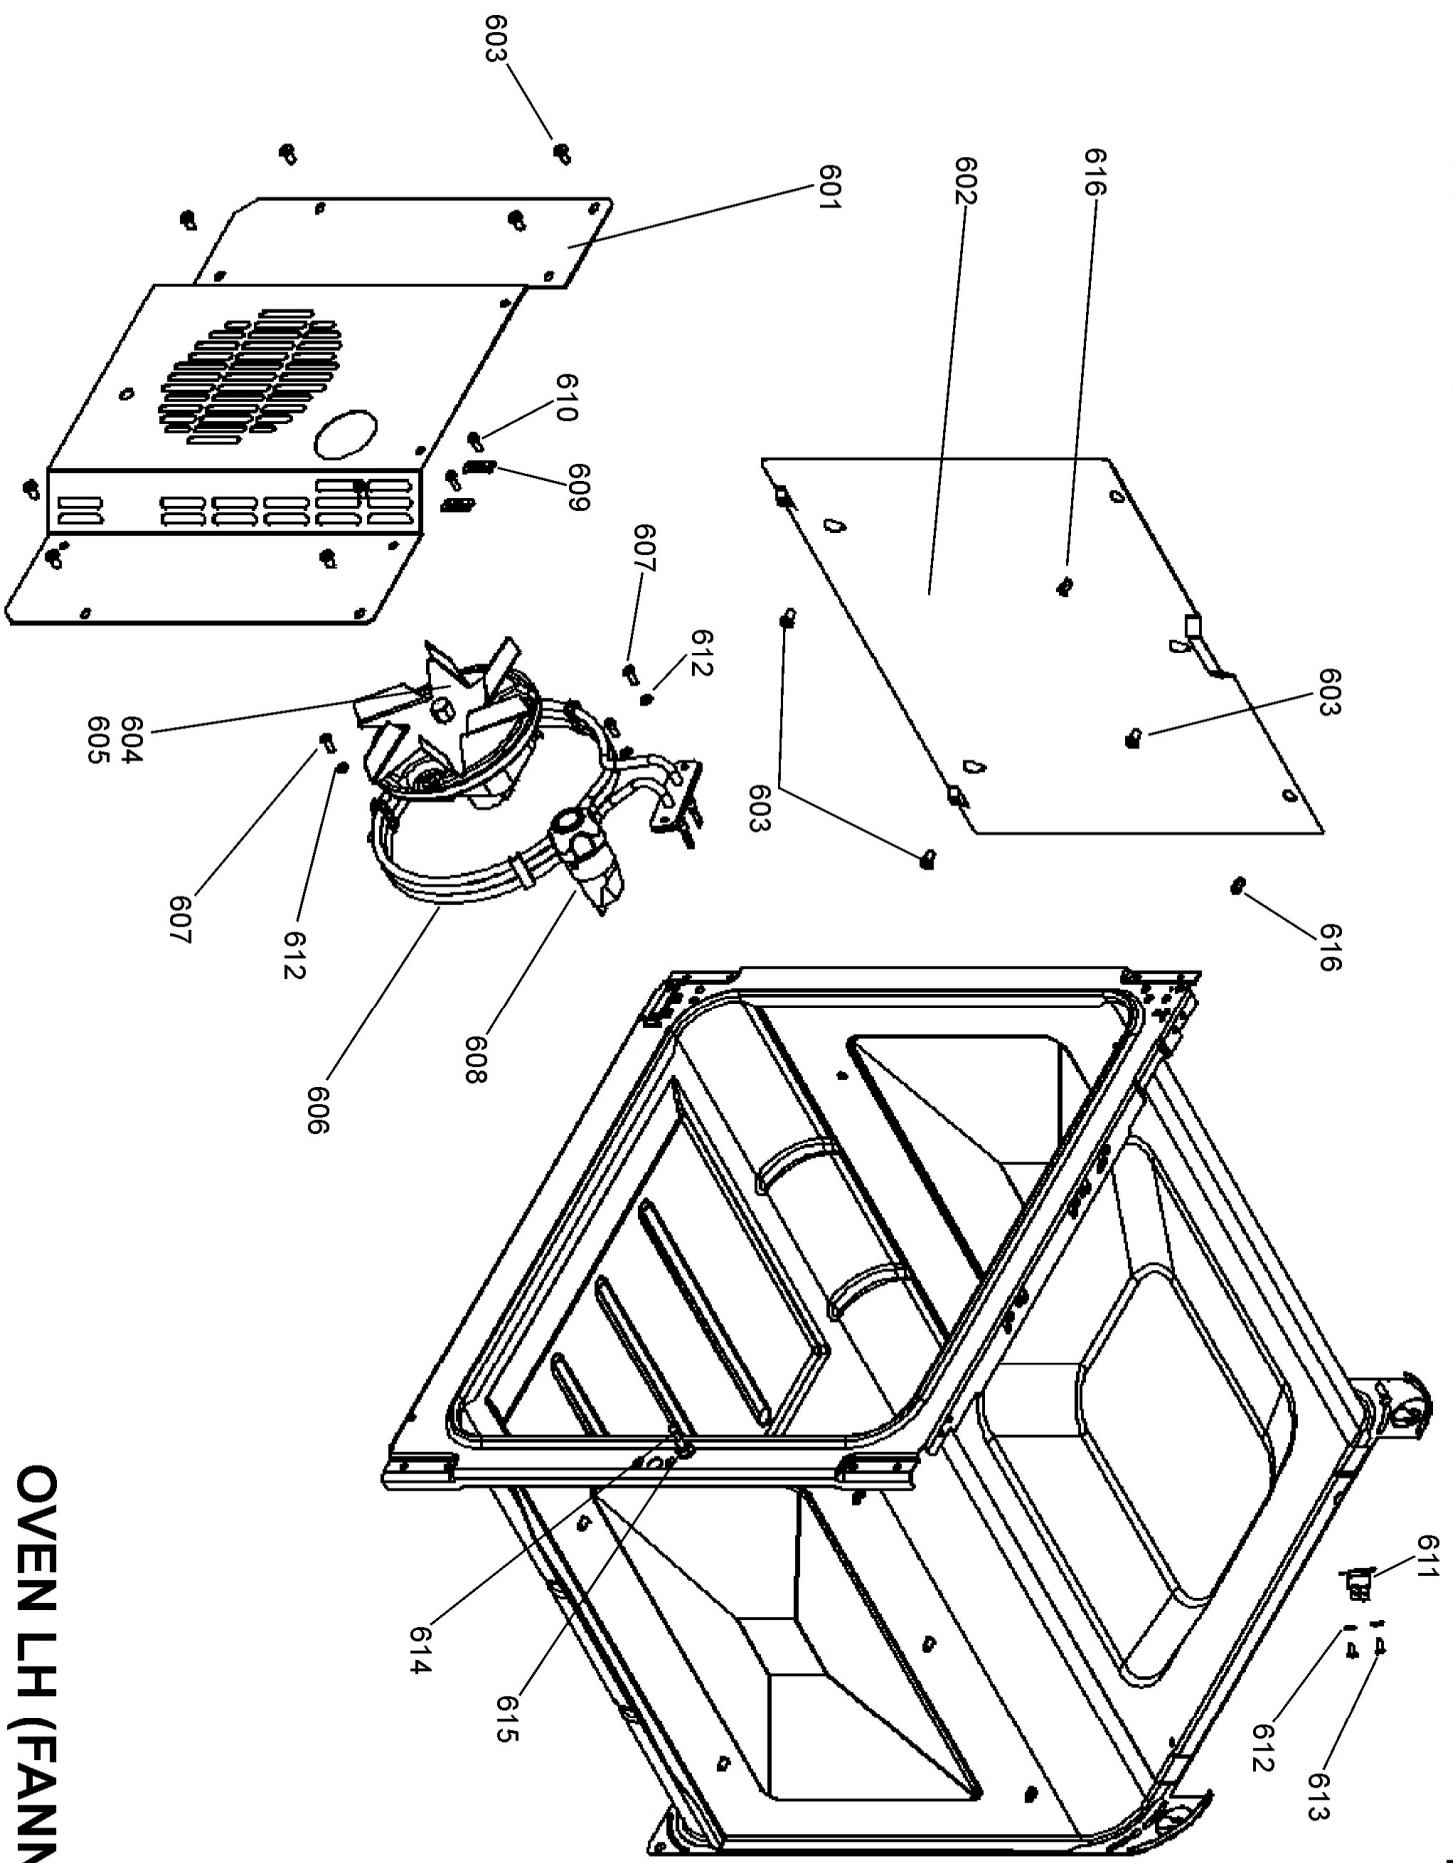

OVEN LH (FANNED+LIGHT)