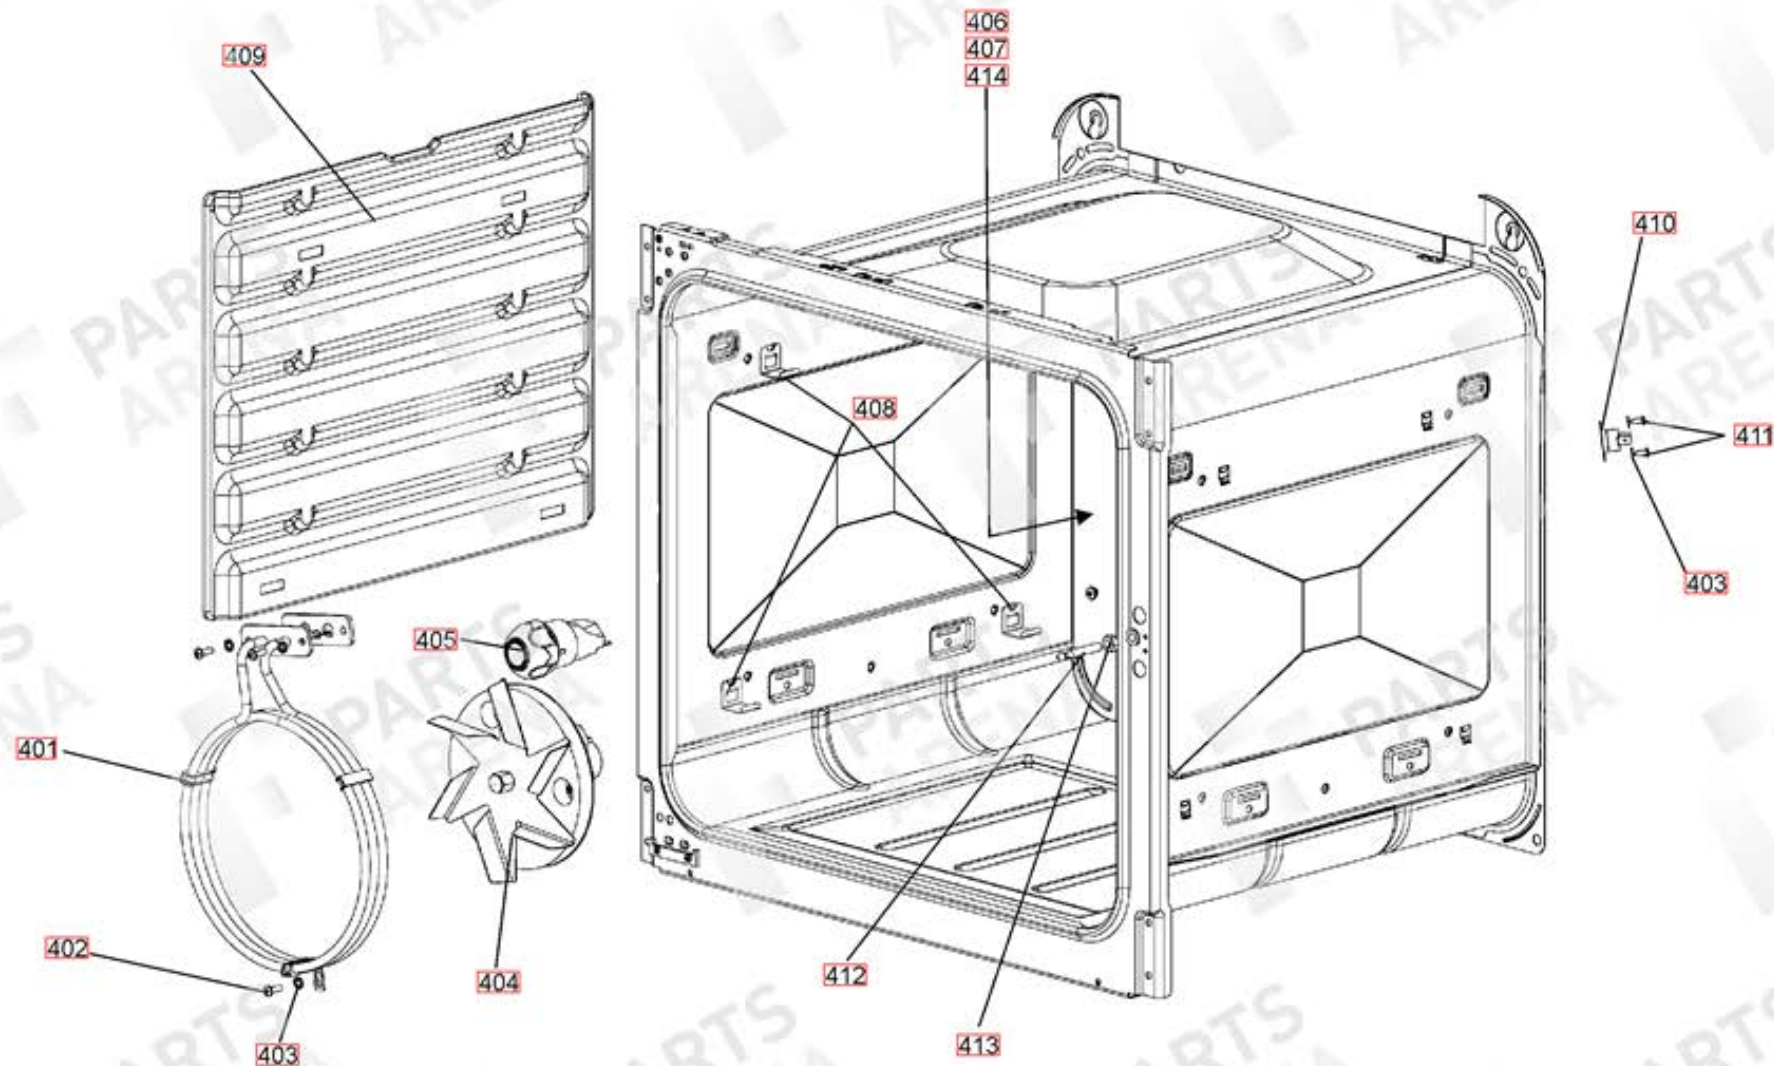

# DSL0563 P01

DATE 01.08.14 ISSUE STATUS 01

GRILL CHAMBER

LH OVEN (FAN + LIGHT)

TALL FULL OVEN ASSY

GRILL DOOR

LH OVEN DOOR

TALL OVEN DOOR