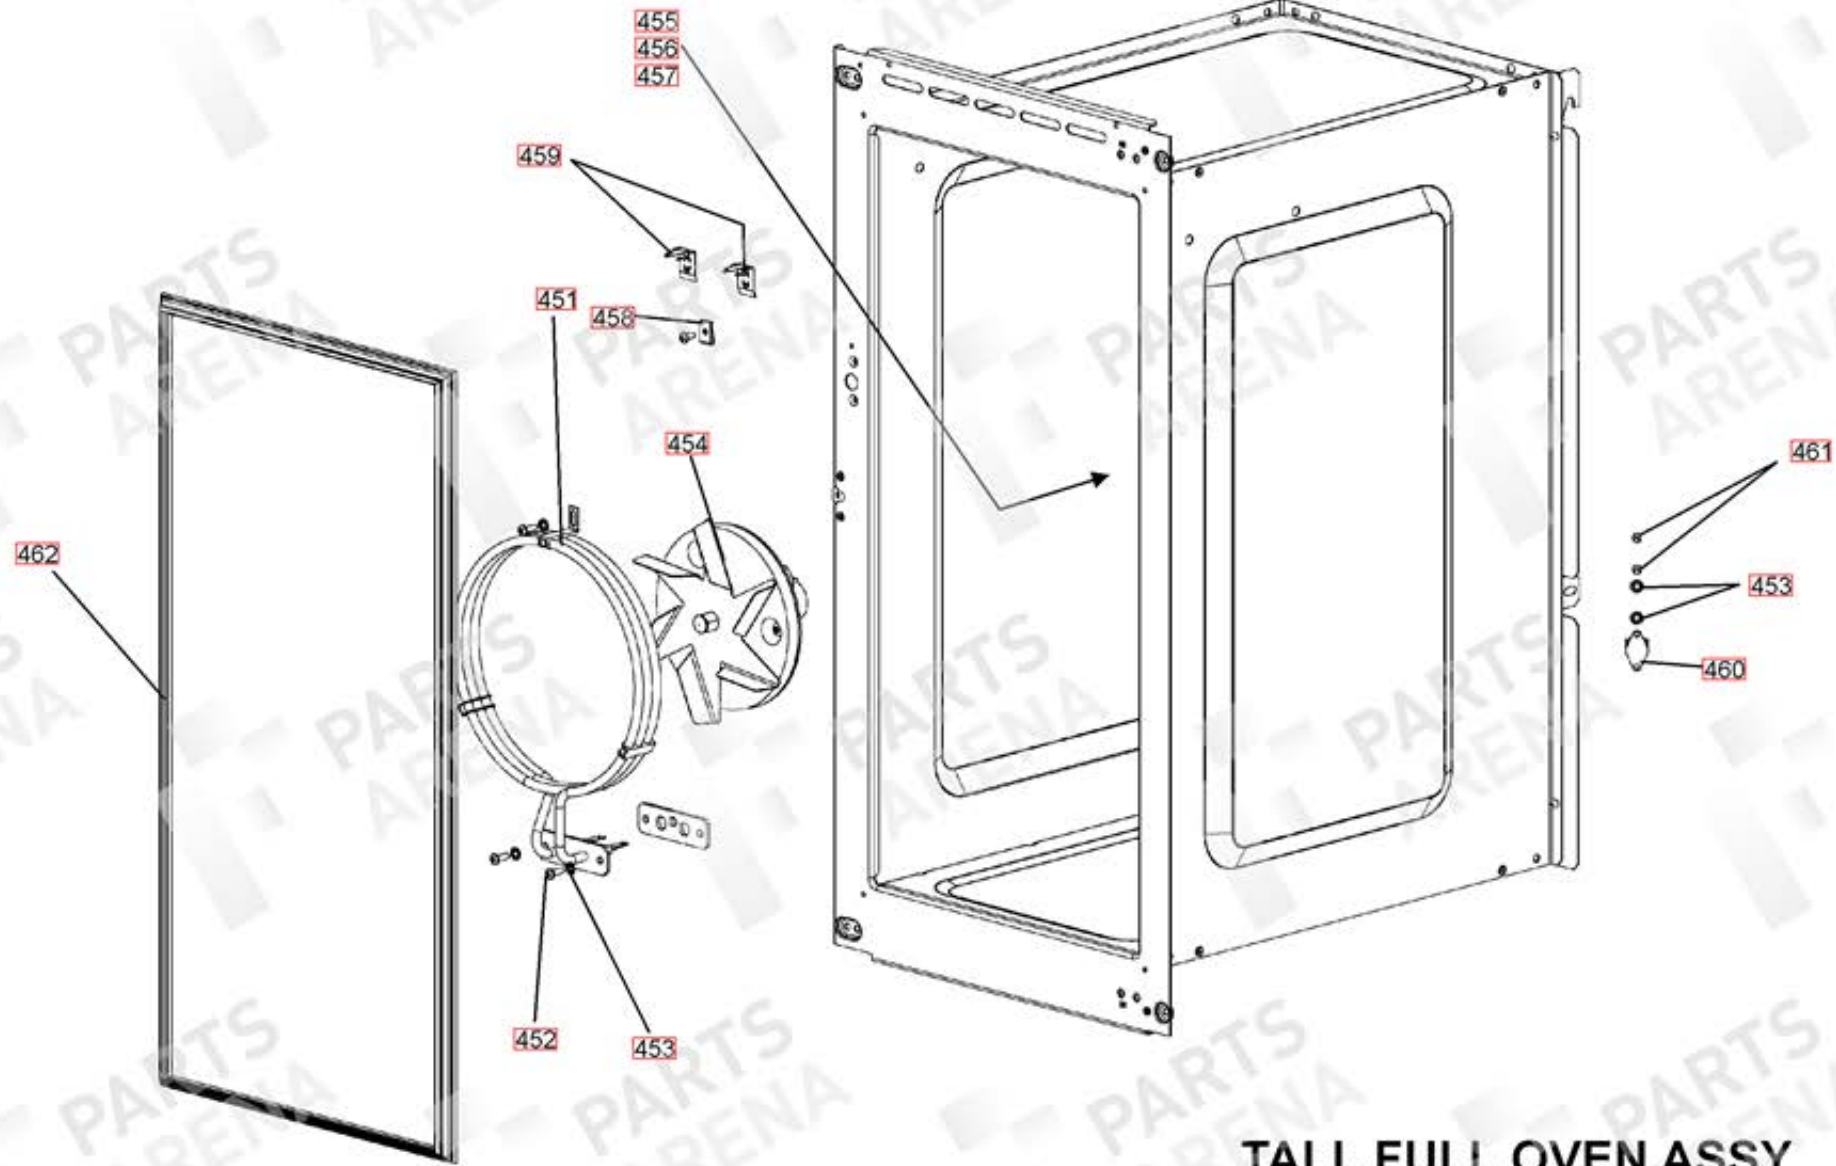

# DSL0563 P01

DATE 01.08.14 ISSUE STATUS 01

GRILL CHAMBER

LH OVEN (FAN + LIGHT)

TALL FULL OVEN ASSY

GRILL DOOR

LH OVEN DOOR

TALL OVEN DOOR