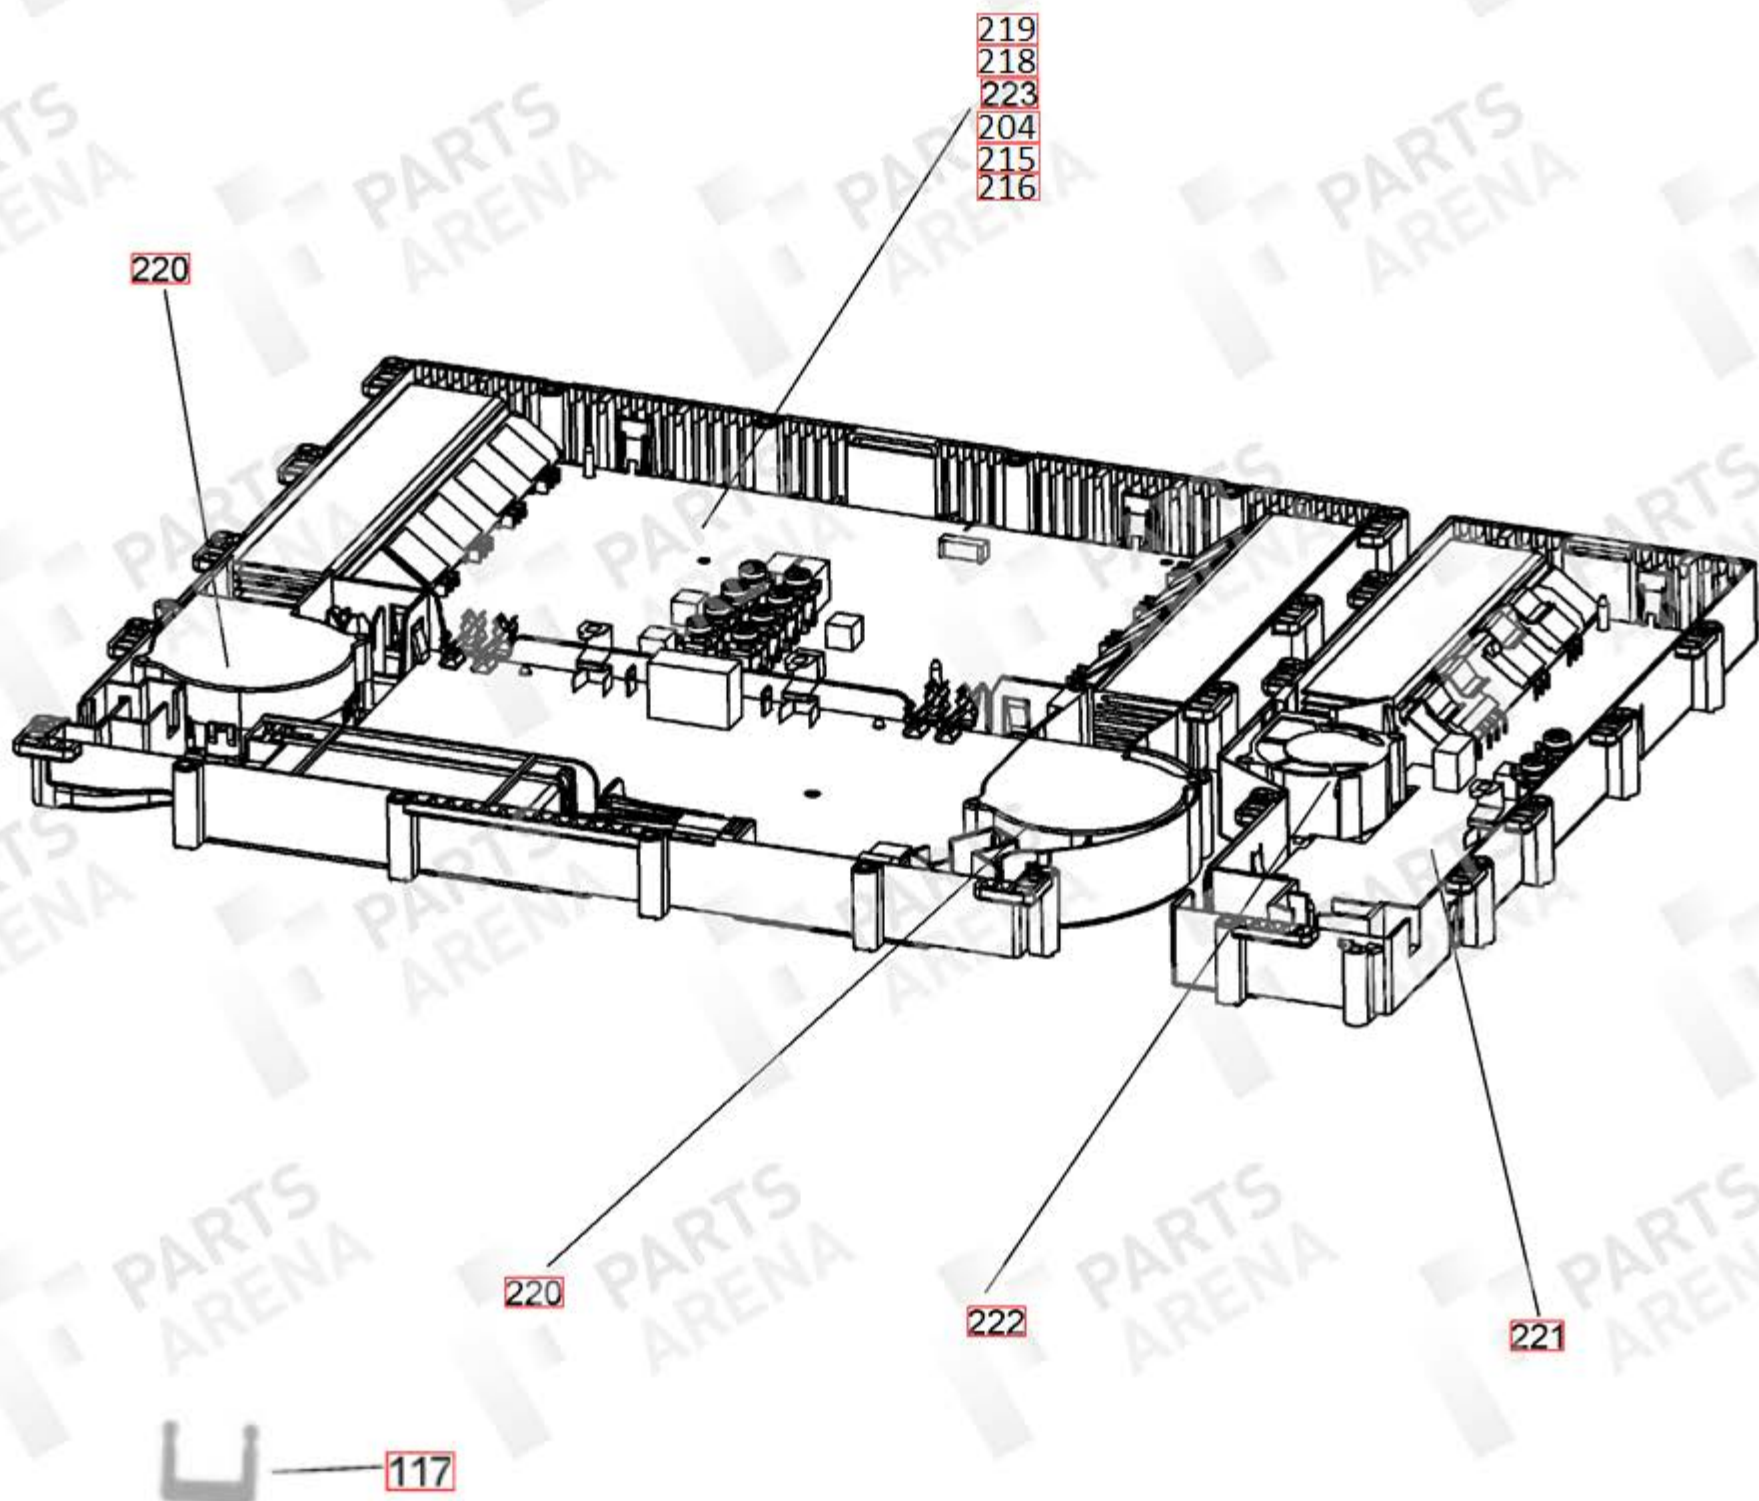

# DSL0563 P01

DATE 01.08.14 ISSUE STATUS 01

GRILL CHAMBER

LH OVEN (FAN + LIGHT)

TALL FULL OVEN ASSY

GRILL DOOR

LH OVEN DOOR

TALL OVEN DOOR