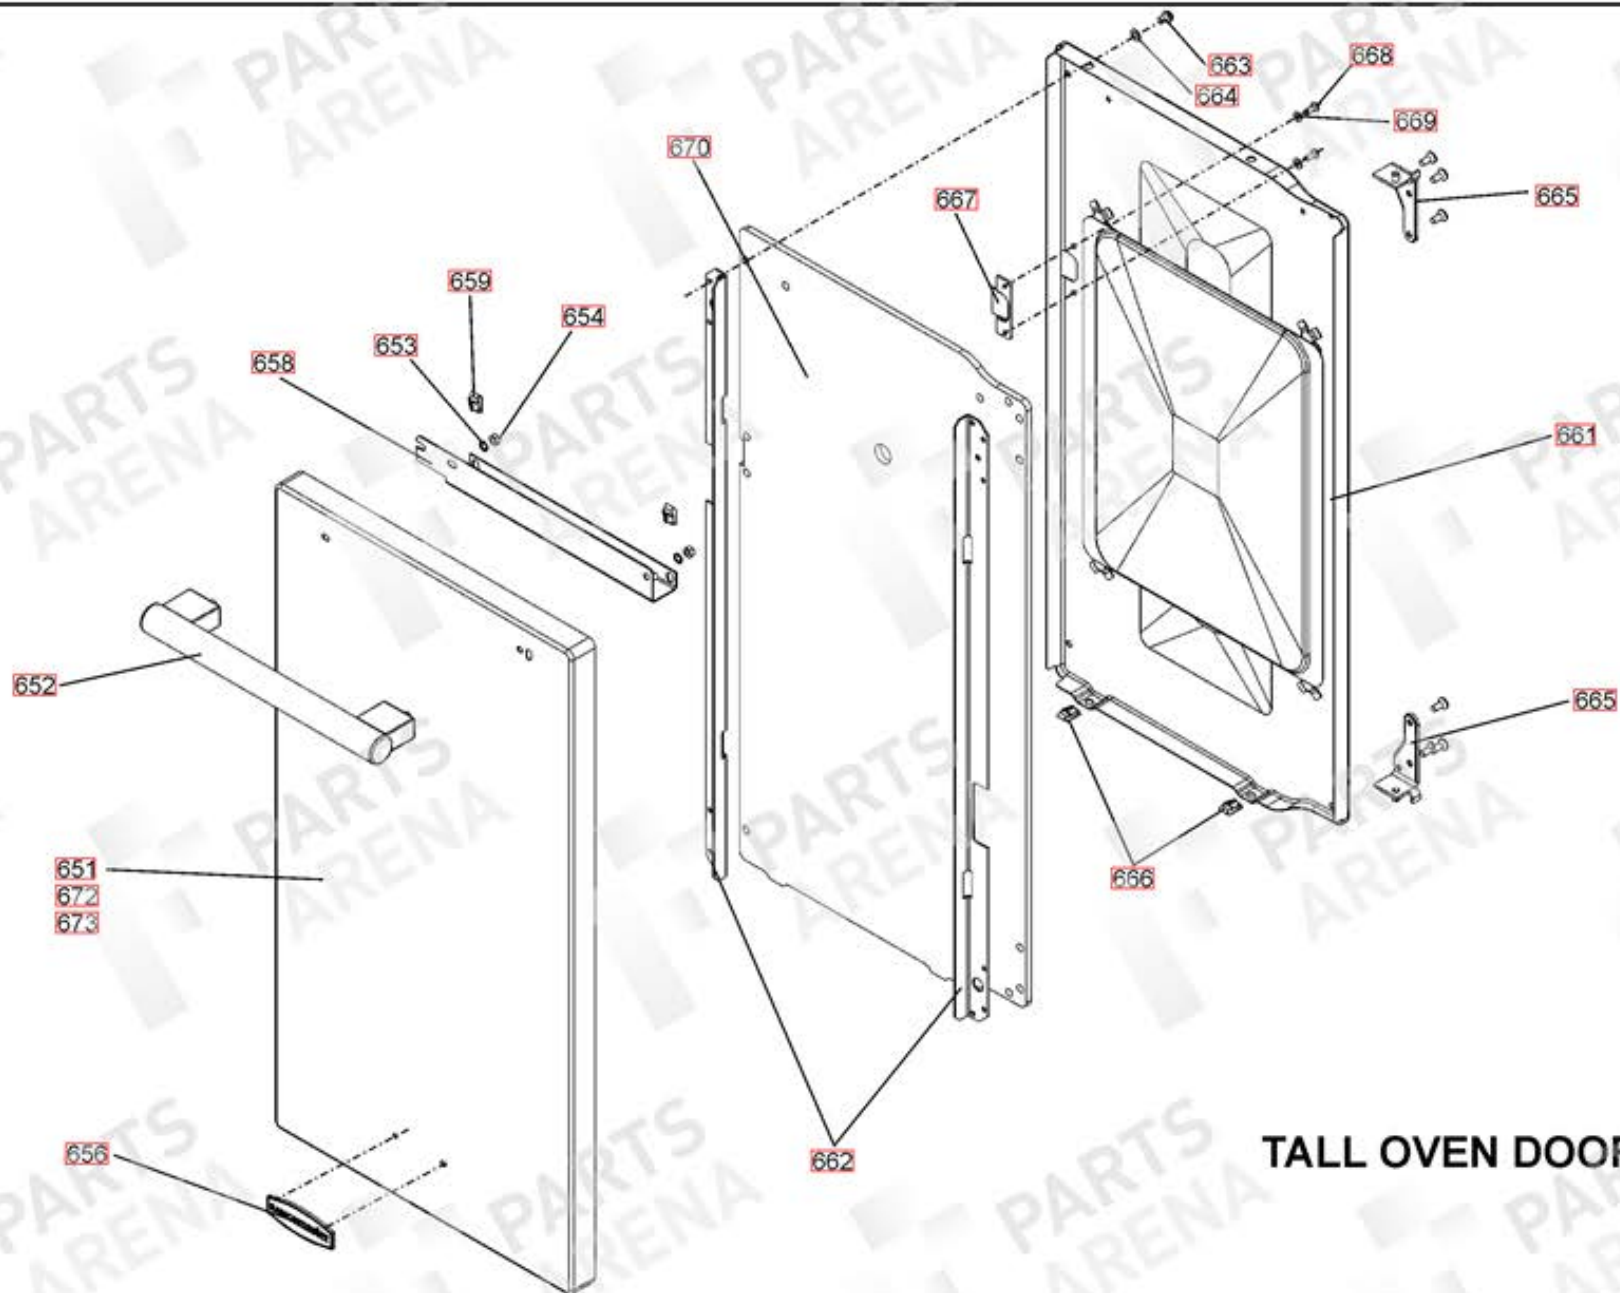

# DSL0563 P01

DATE 01.08.14 ISSUE STATUS 01

GRILL CHAMBER

LH OVEN (FAN + LIGHT)

TALL FULL OVEN ASSY

GRILL DOOR

LH OVEN DOOR

TALL OVEN DOOR