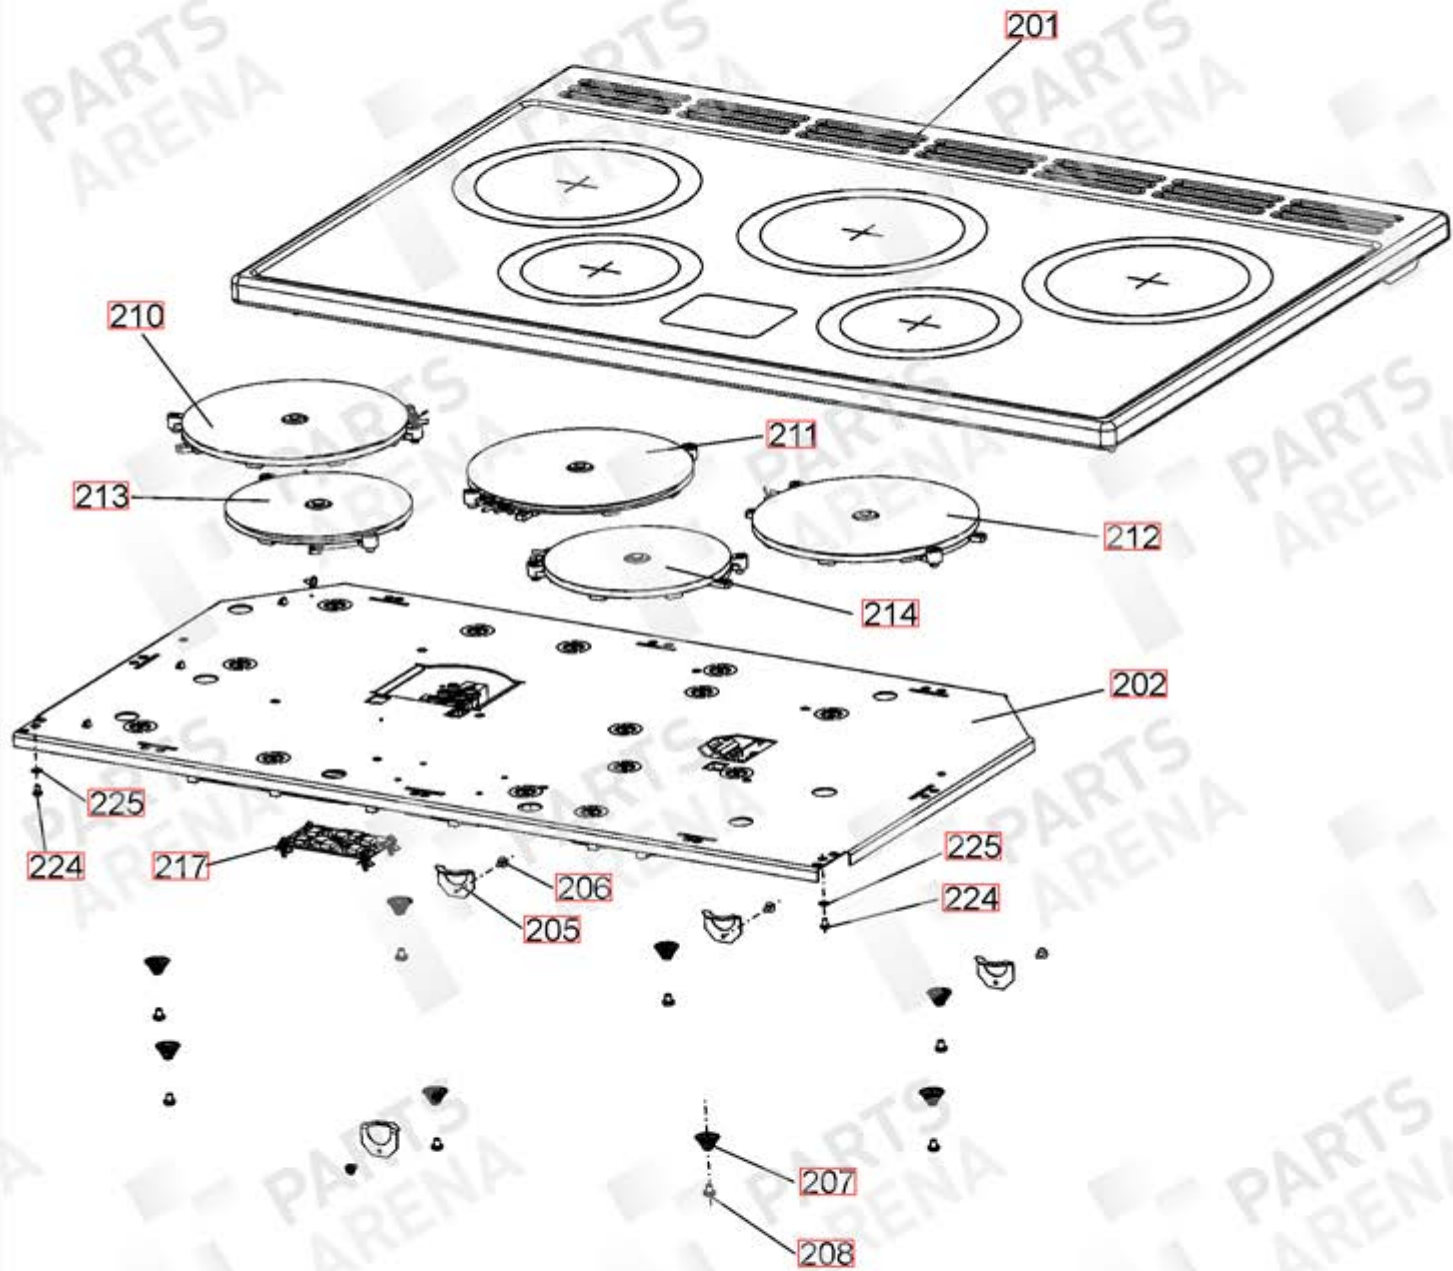

# DSL0563 P01

DATE 01.08.14 ISSUE STATUS 01

GRILL CHAMBER

LH OVEN (FAN + LIGHT)

TALL FULL OVEN ASSY

GRILL DOOR

LH OVEN DOOR

TALL OVEN DOOR