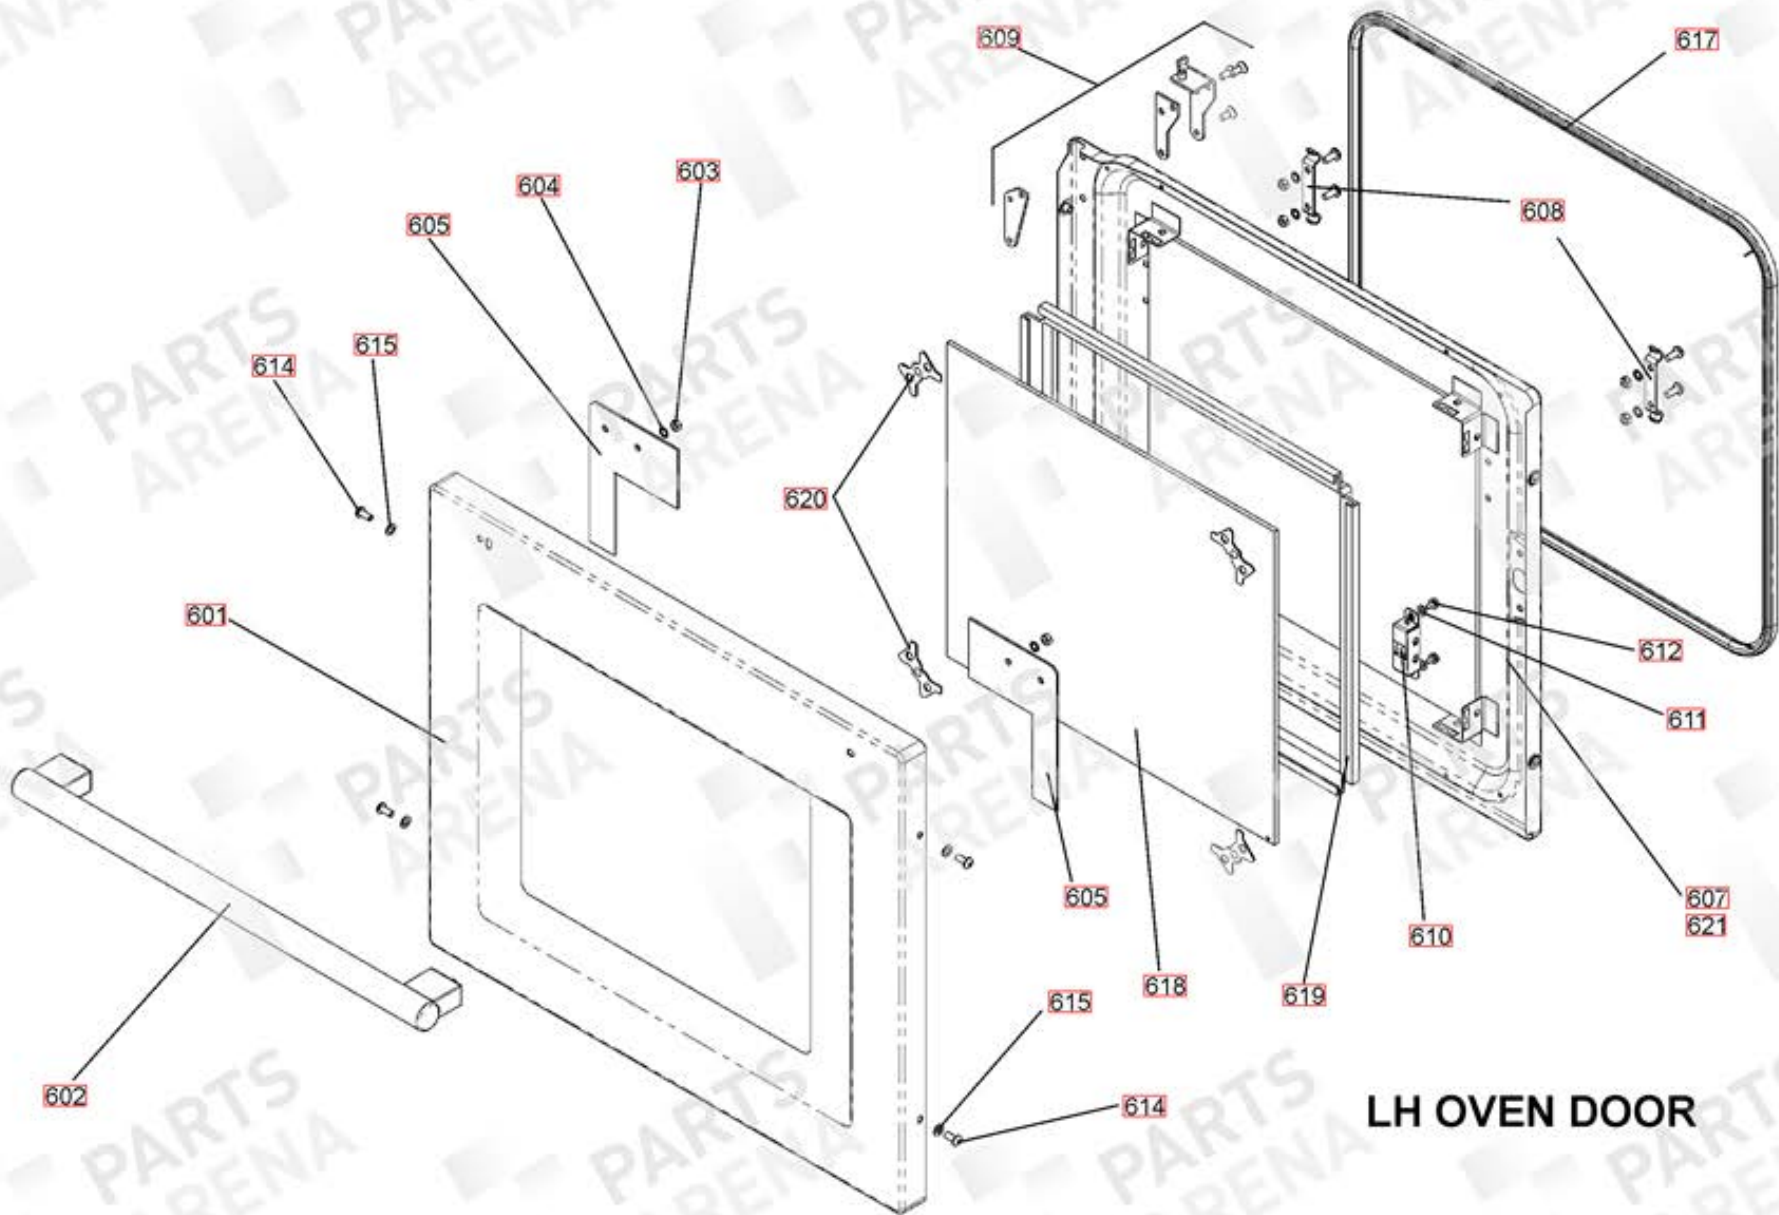

# DSL0563 P01

DATE 01.08.14 ISSUE STATUS 01

GRILL CHAMBER

LH OVEN (FAN + LIGHT)

TALL FULL OVEN ASSY

GRILL DOOR

LH OVEN DOOR

TALL OVEN DOOR