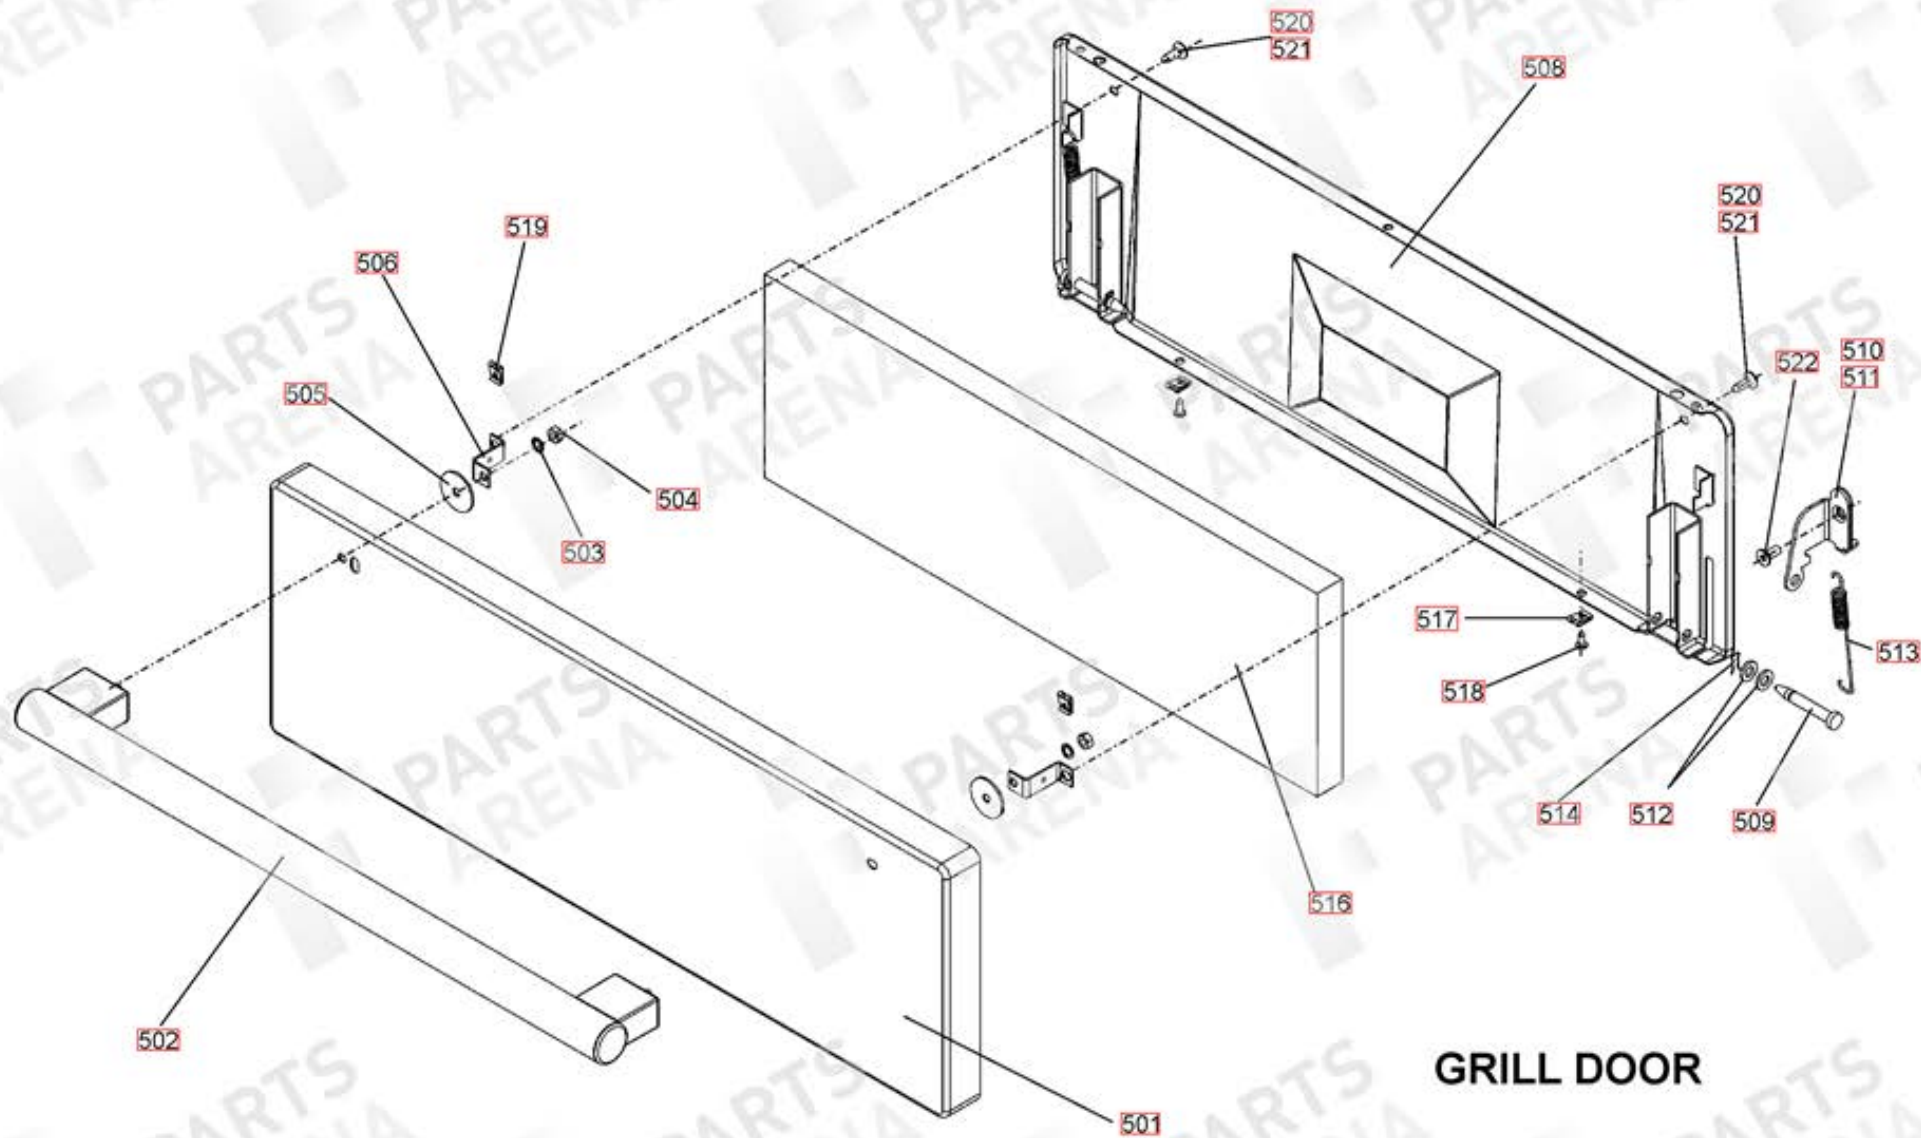

# DSL0563 P01

DATE 01.08.14 ISSUE STATUS 01

GRILL CHAMBER

LH OVEN (FAN + LIGHT)

TALL FULL OVEN ASSY

GRILL DOOR

LH OVEN DOOR

TALL OVEN DOOR