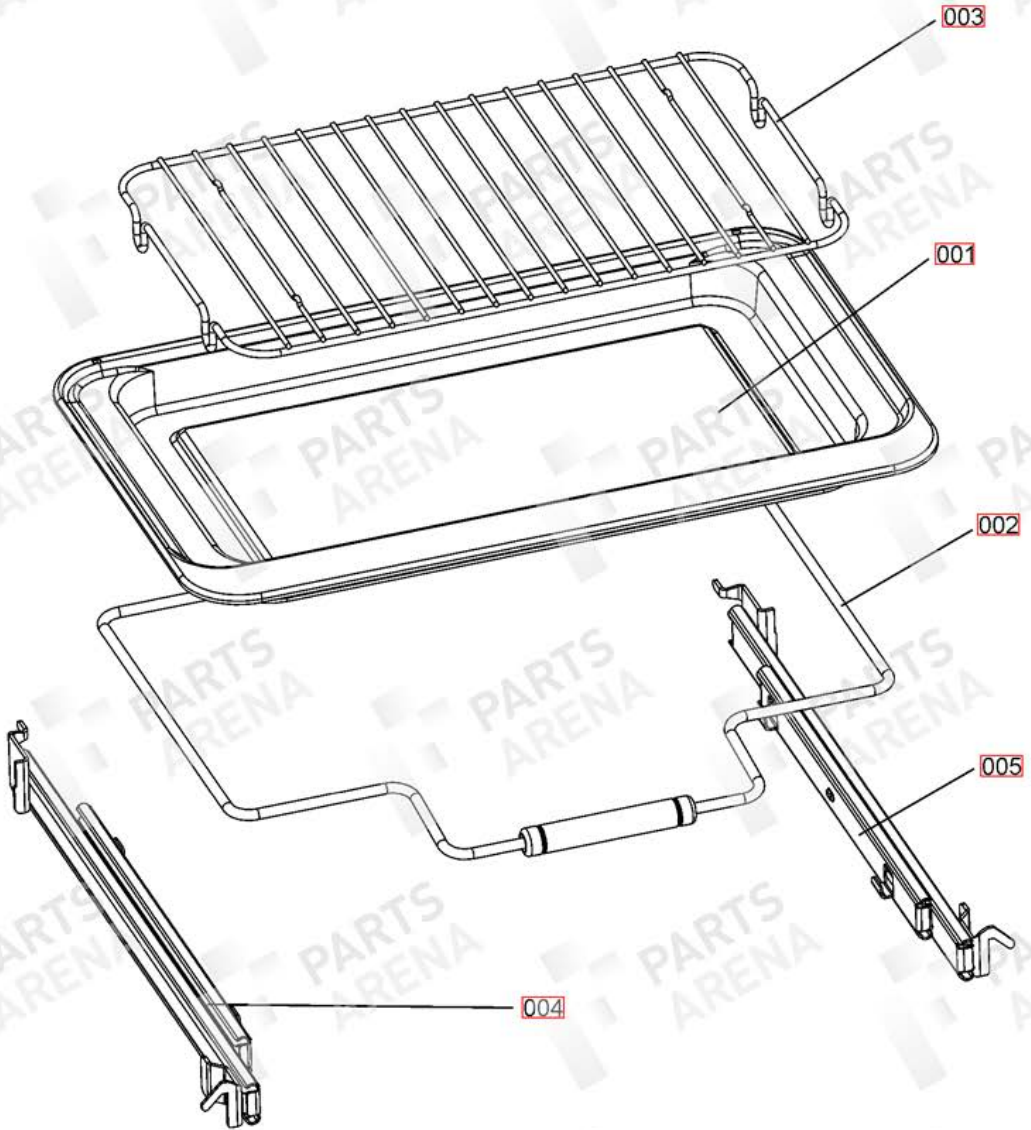

# DSL0563 P01

DATE 01.08.14 ISSUE STATUS 01

GRILL CHAMBER

LH OVEN (FAN + LIGHT)

TALL FULL OVEN ASSY

GRILL DOOR

LH OVEN DOOR

TALL OVEN DOOR