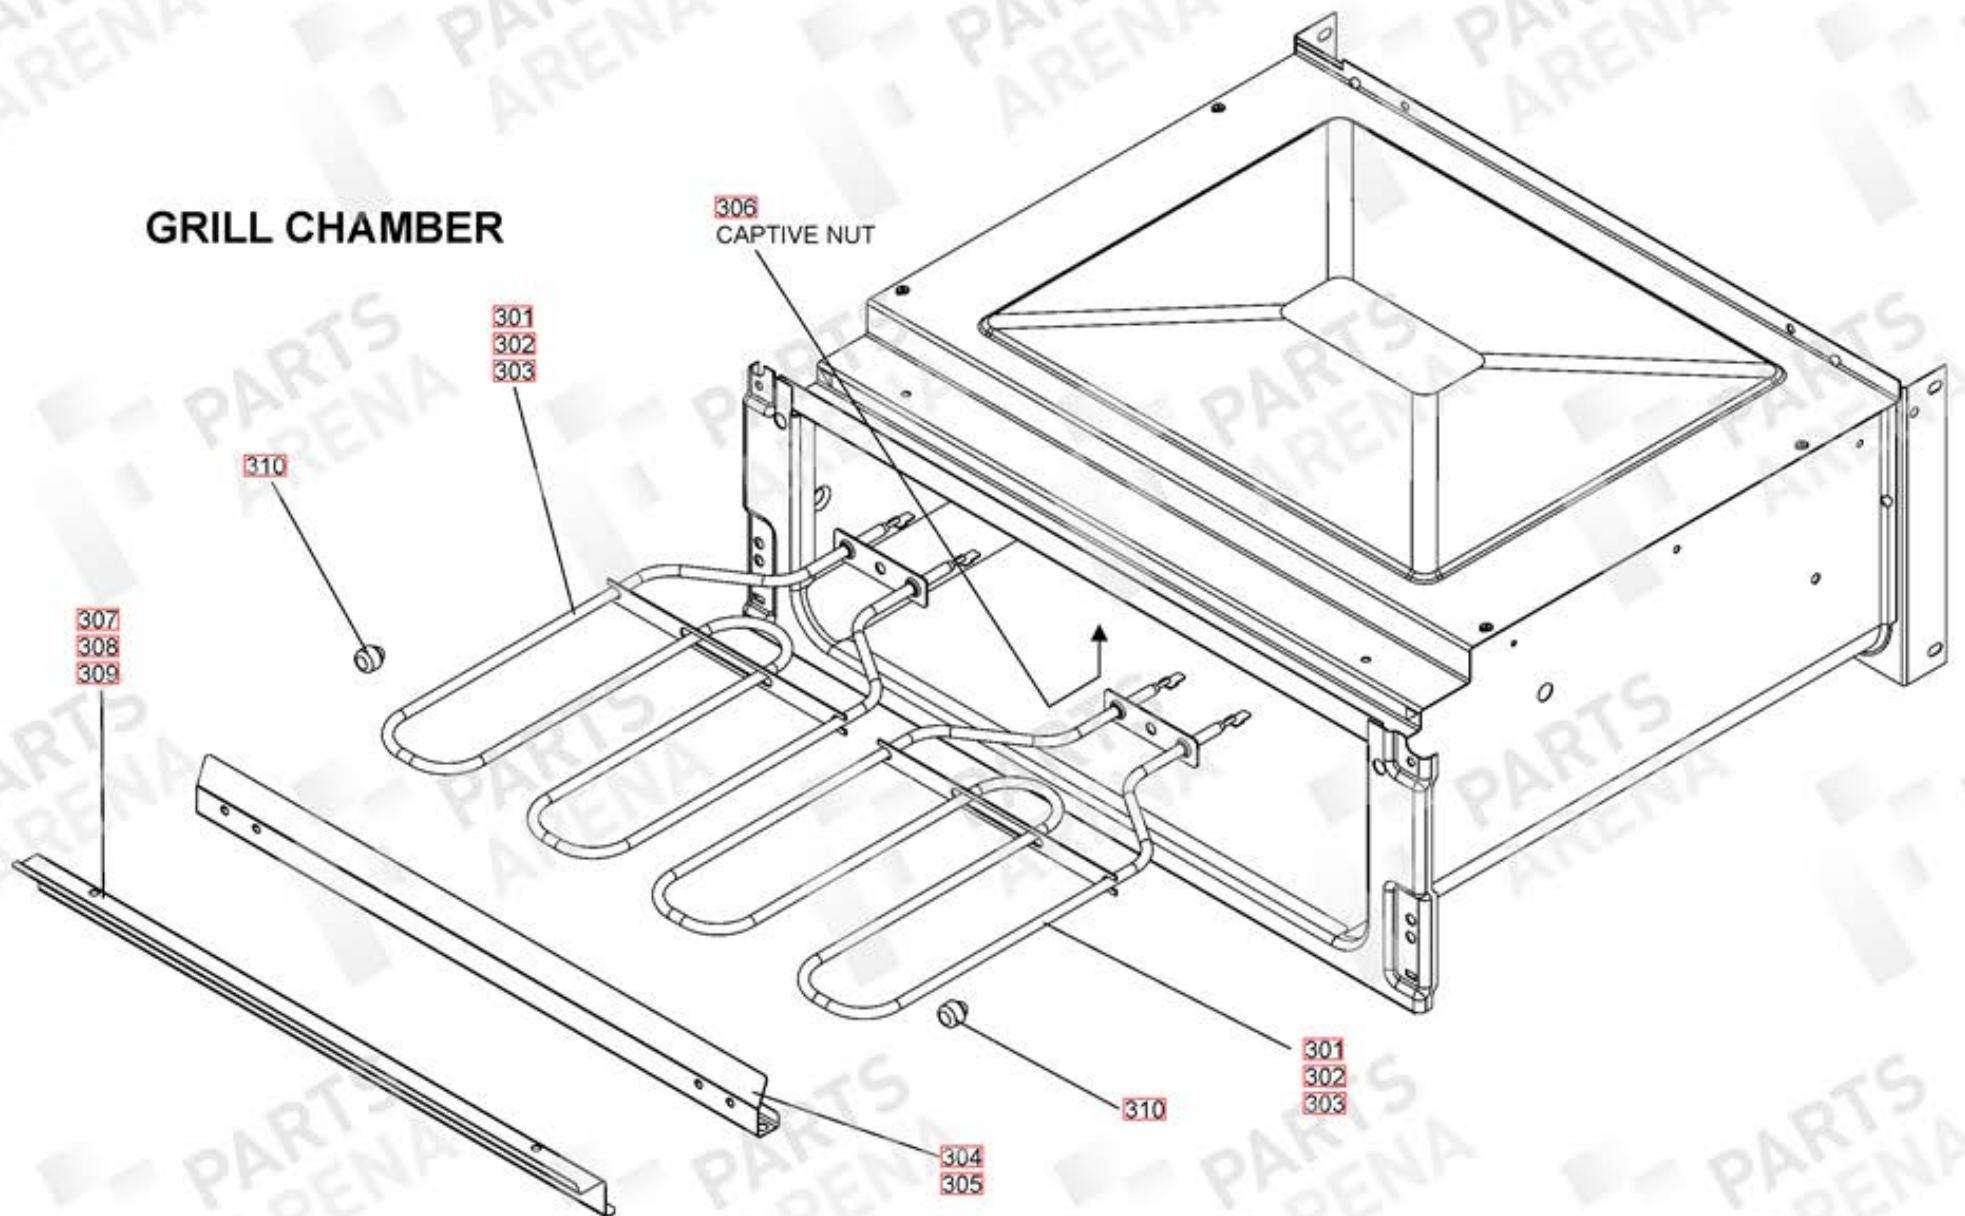

# DSL0563 P01

DATE 01.08.14 ISSUE STATUS 01

GRILL CHAMBER

LH OVEN (FAN + LIGHT)

TALL FULL OVEN ASSY

GRILL DOOR

LH OVEN DOOR

TALL OVEN DOOR