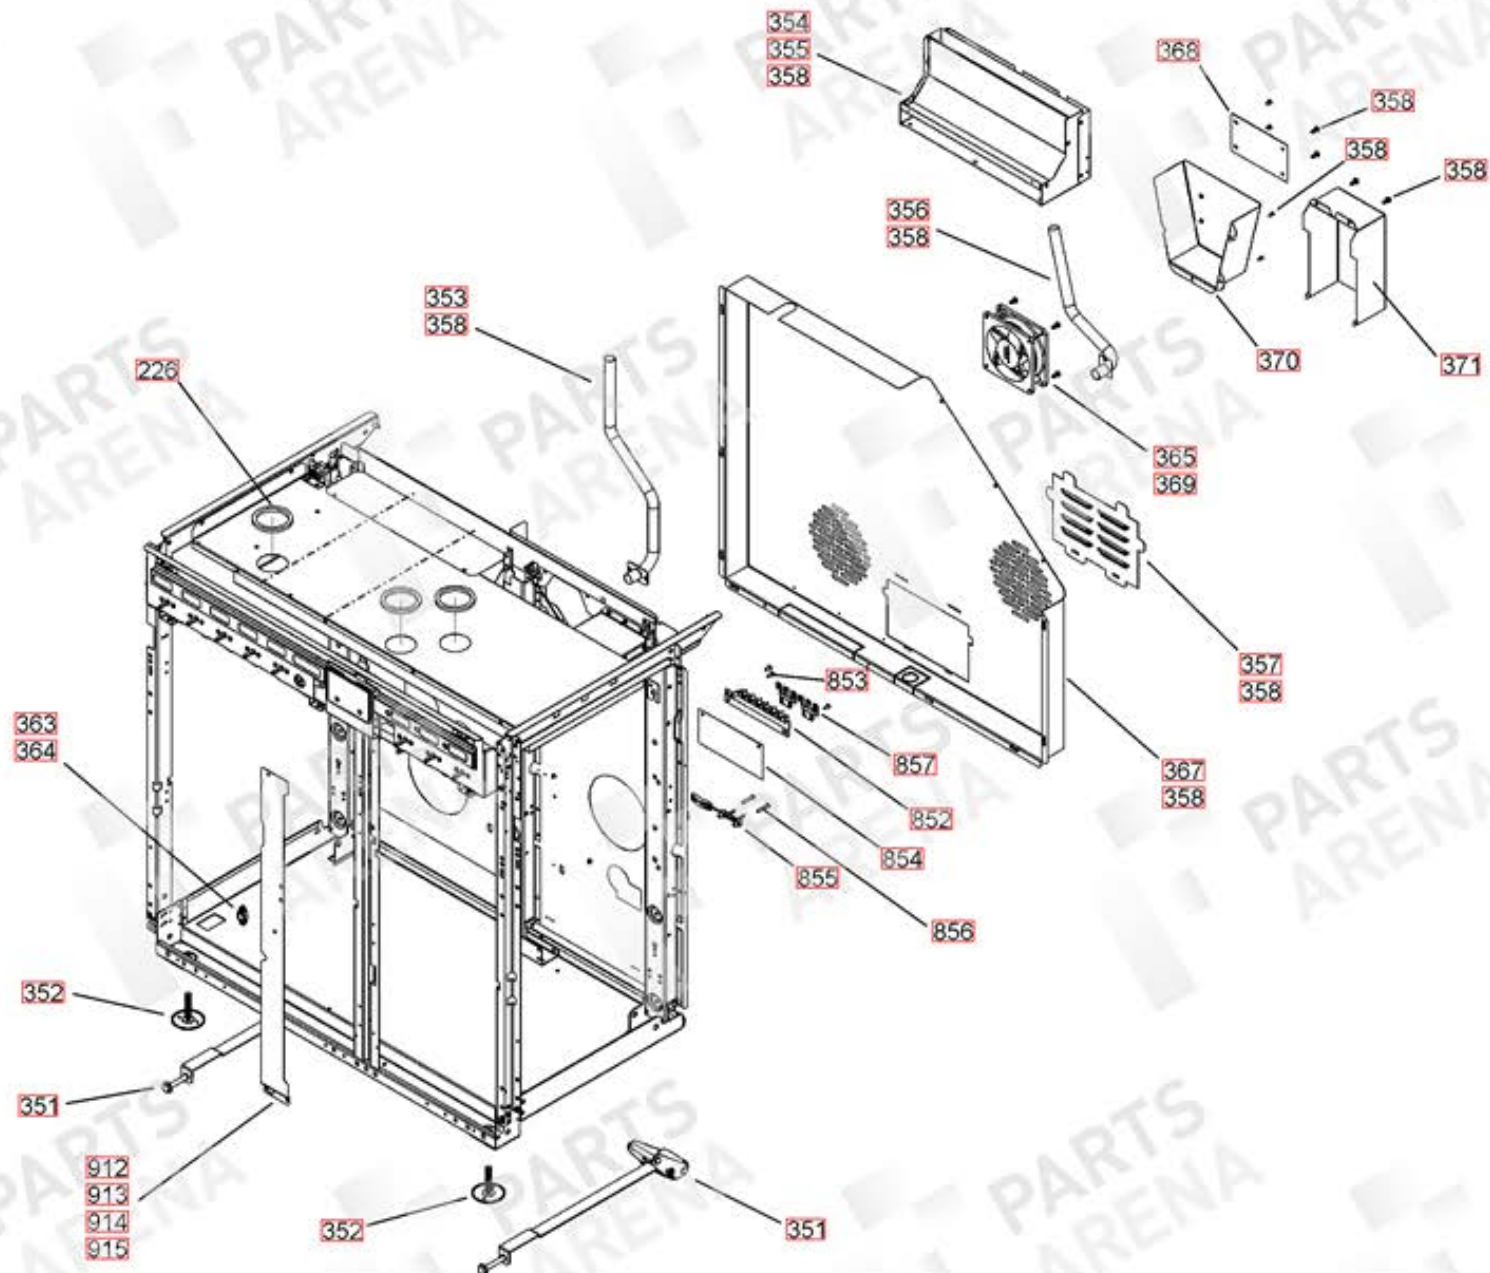

# DSL0563 P01

DATE 01.08.14 ISSUE STATUS 01

GRILL CHAMBER

LH OVEN (FAN + LIGHT)

TALL FULL OVEN ASSY

GRILL DOOR

LH OVEN DOOR

TALL OVEN DOOR