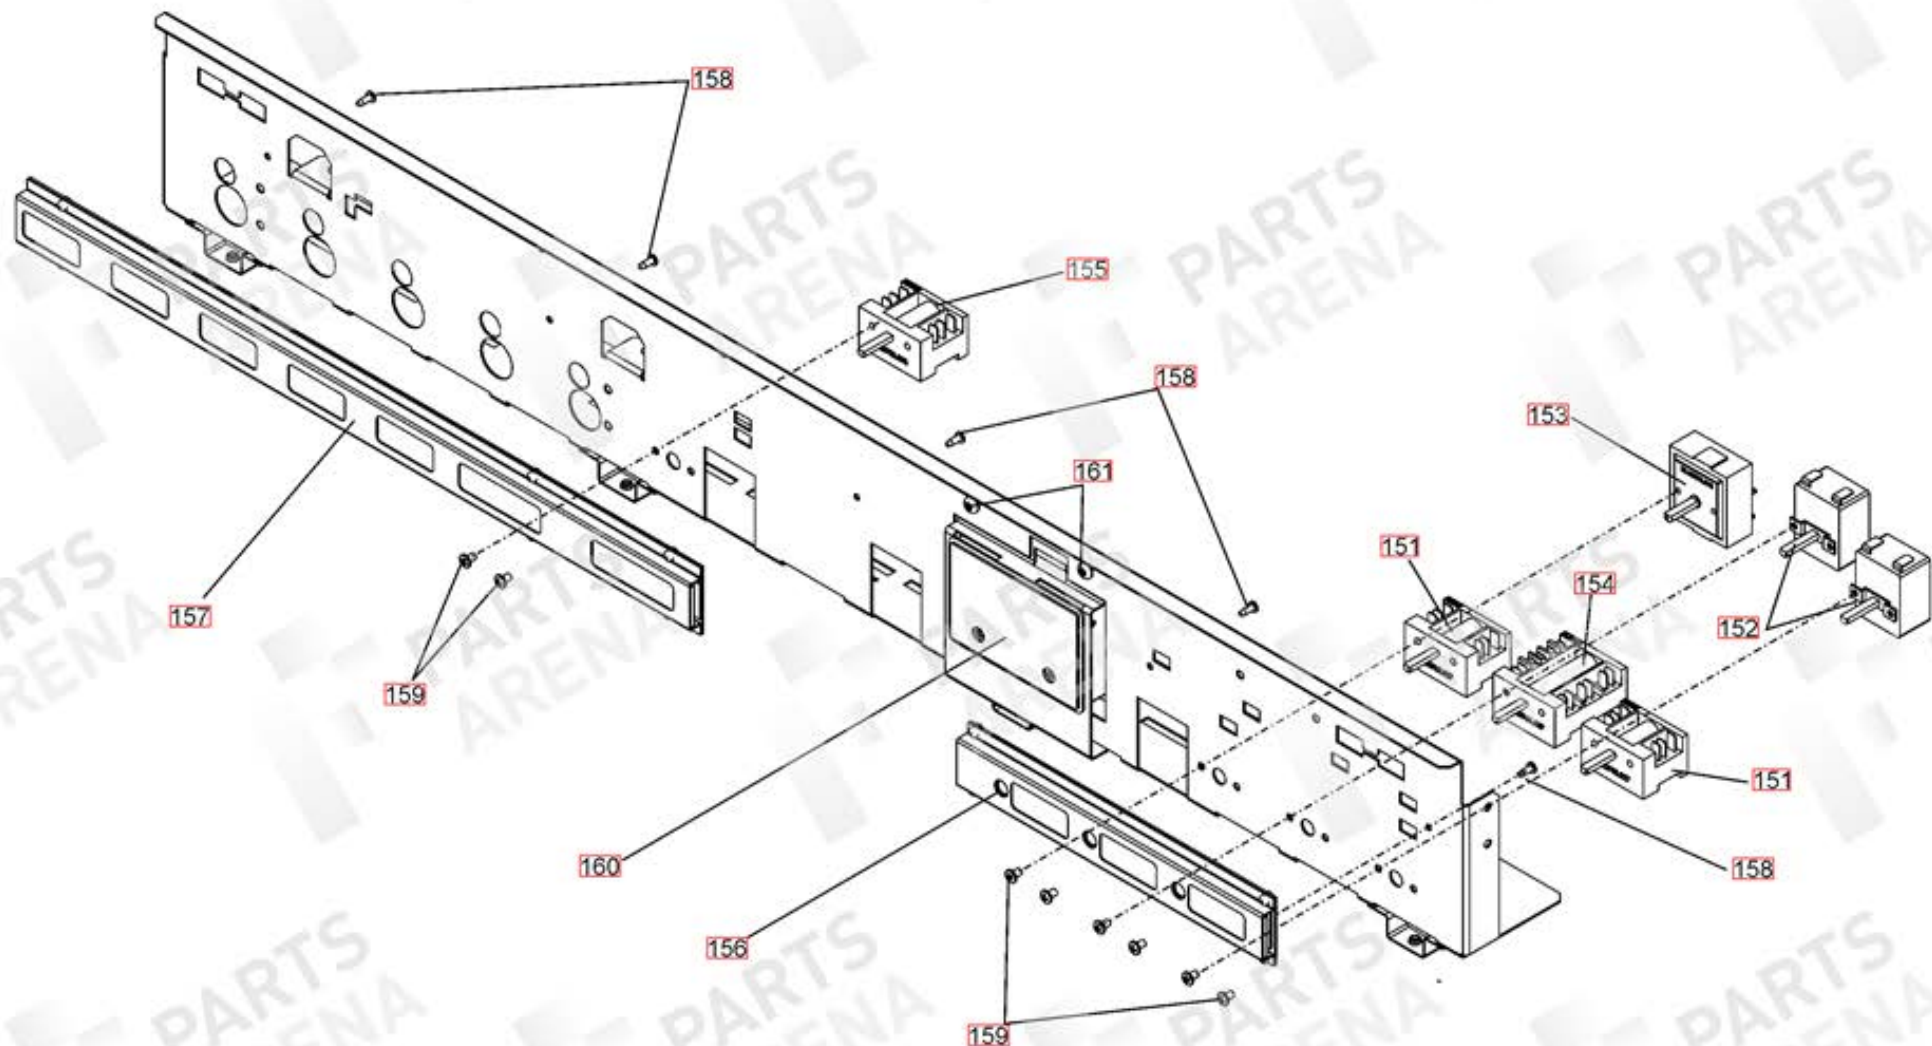

HI-LITE 110 DF

DSL0555 P00

DATE 06.11.13 ISSUE STATUS 01

GRILL CHAMBER

LH OVEN (ZONE - LIGHT)
UP TO SERIAL NUMBER 181999

LH 'FLAT' OVEN
(ZONE - LIGHT)

FROM SERIAL NUMBER 182000

- 451 OVEN BAFFLE
- 452 FIXING SCREWS
- 453 'P'CLIP
- 454 SCREW

RH OVEN (FAN - LIGHT)
UP TO SERIAL NUMBER 181999

RH 'FLAT' OVEN (FAN - LIGHT)
FROM SERIAL NUMBER 182000

**OVEN FURNITURE & ACCESSORIES
UP TO SERIAL NUMBER 181999**

OVEN FURNITURE & ACCESSORIES
FROM SERIAL NUMBER 182000

GRILL DOOR

RH OVEN DOOR

DRAWER ASSEMBLY