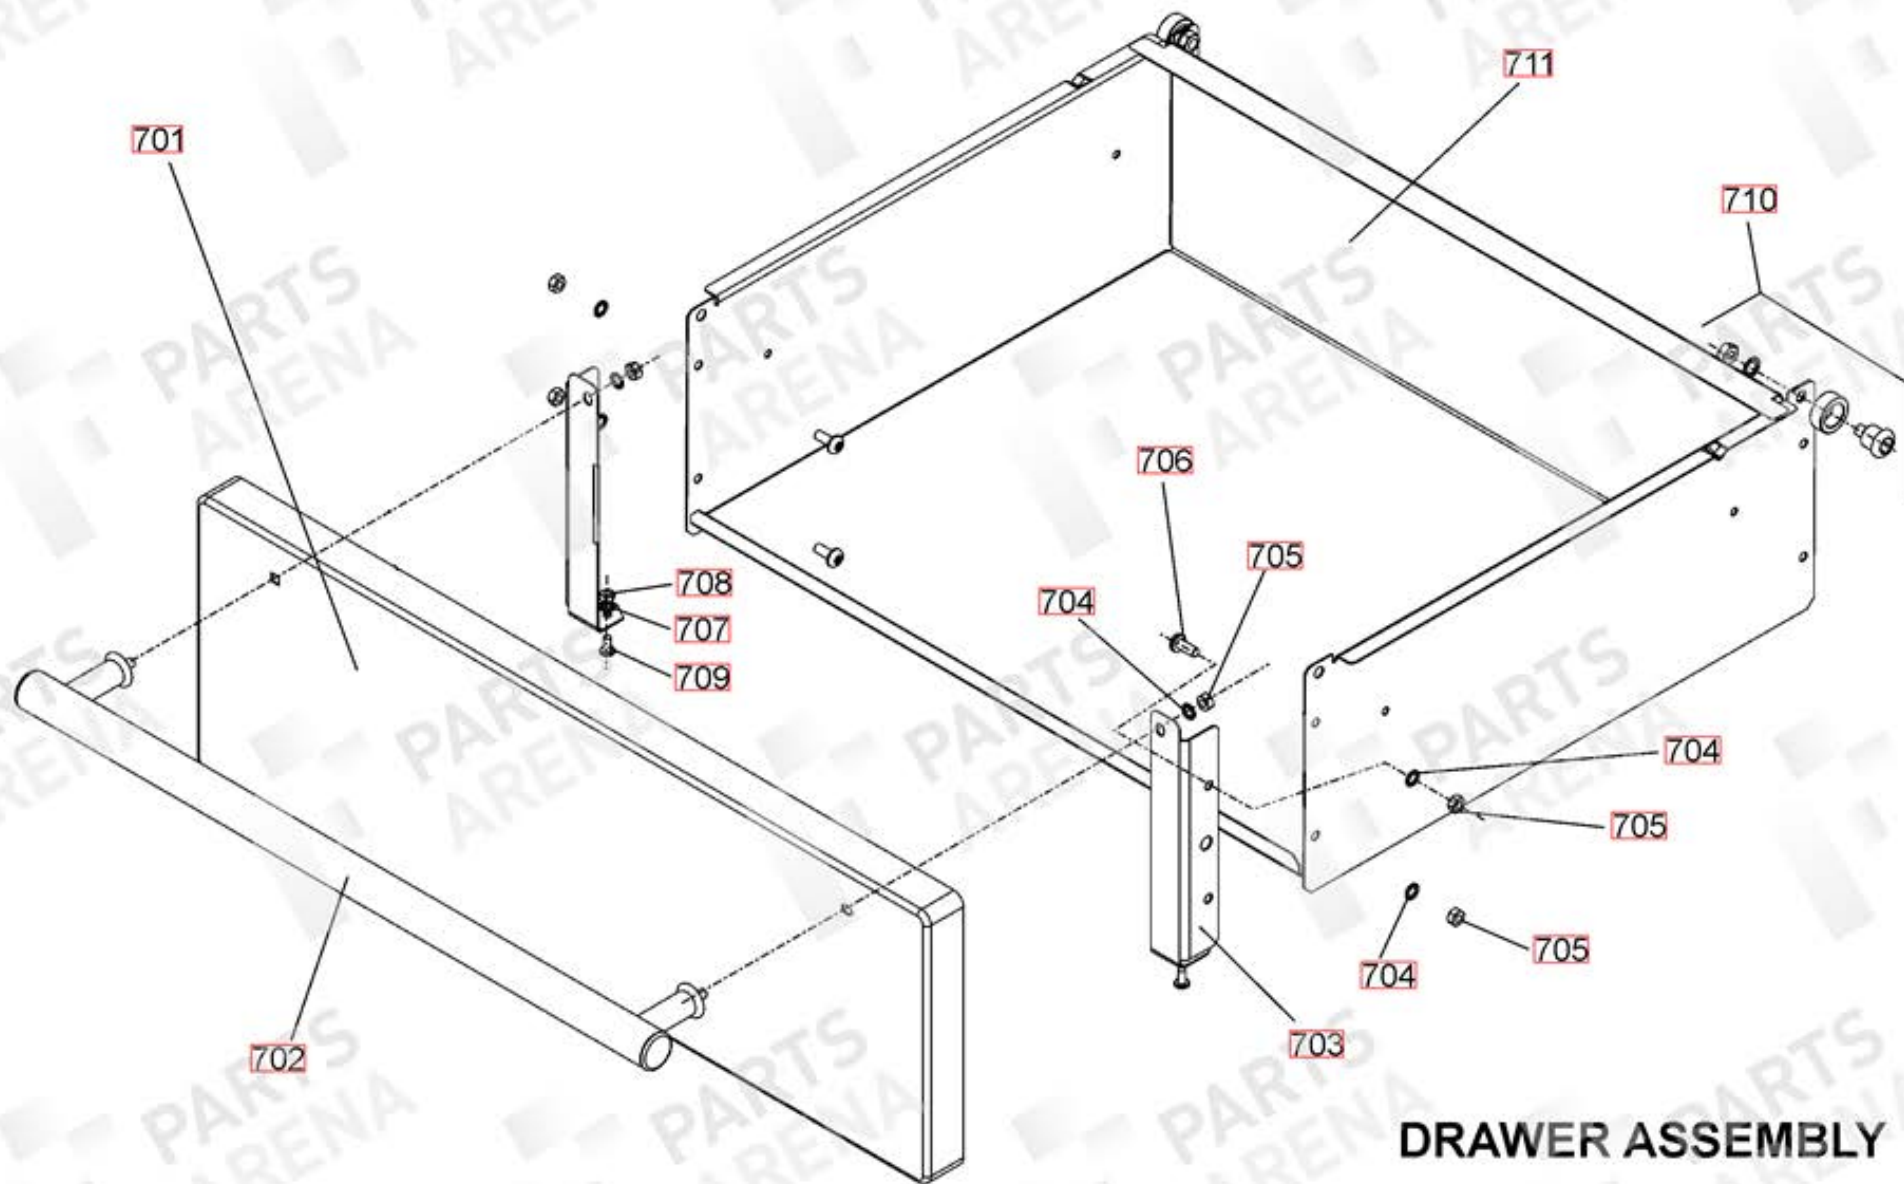

HI-LITE 110 DF

DSL0555 P00

DATE 06.11.13 ISSUE STATUS 01

GRILL CHAMBER

LH OVEN (ZONE - LIGHT)
UP TO SERIAL NUMBER 181999

LH 'FLAT' OVEN
(ZONE - LIGHT)

FROM SERIAL NUMBER 182000

- 451 OVEN BAFFLE
- 452 FIXING SCREWS
- 453 'P'CLIP
- 454 SCREW

GRILL DOOR

RH OVEN DOOR

DRAWER ASSEMBLY