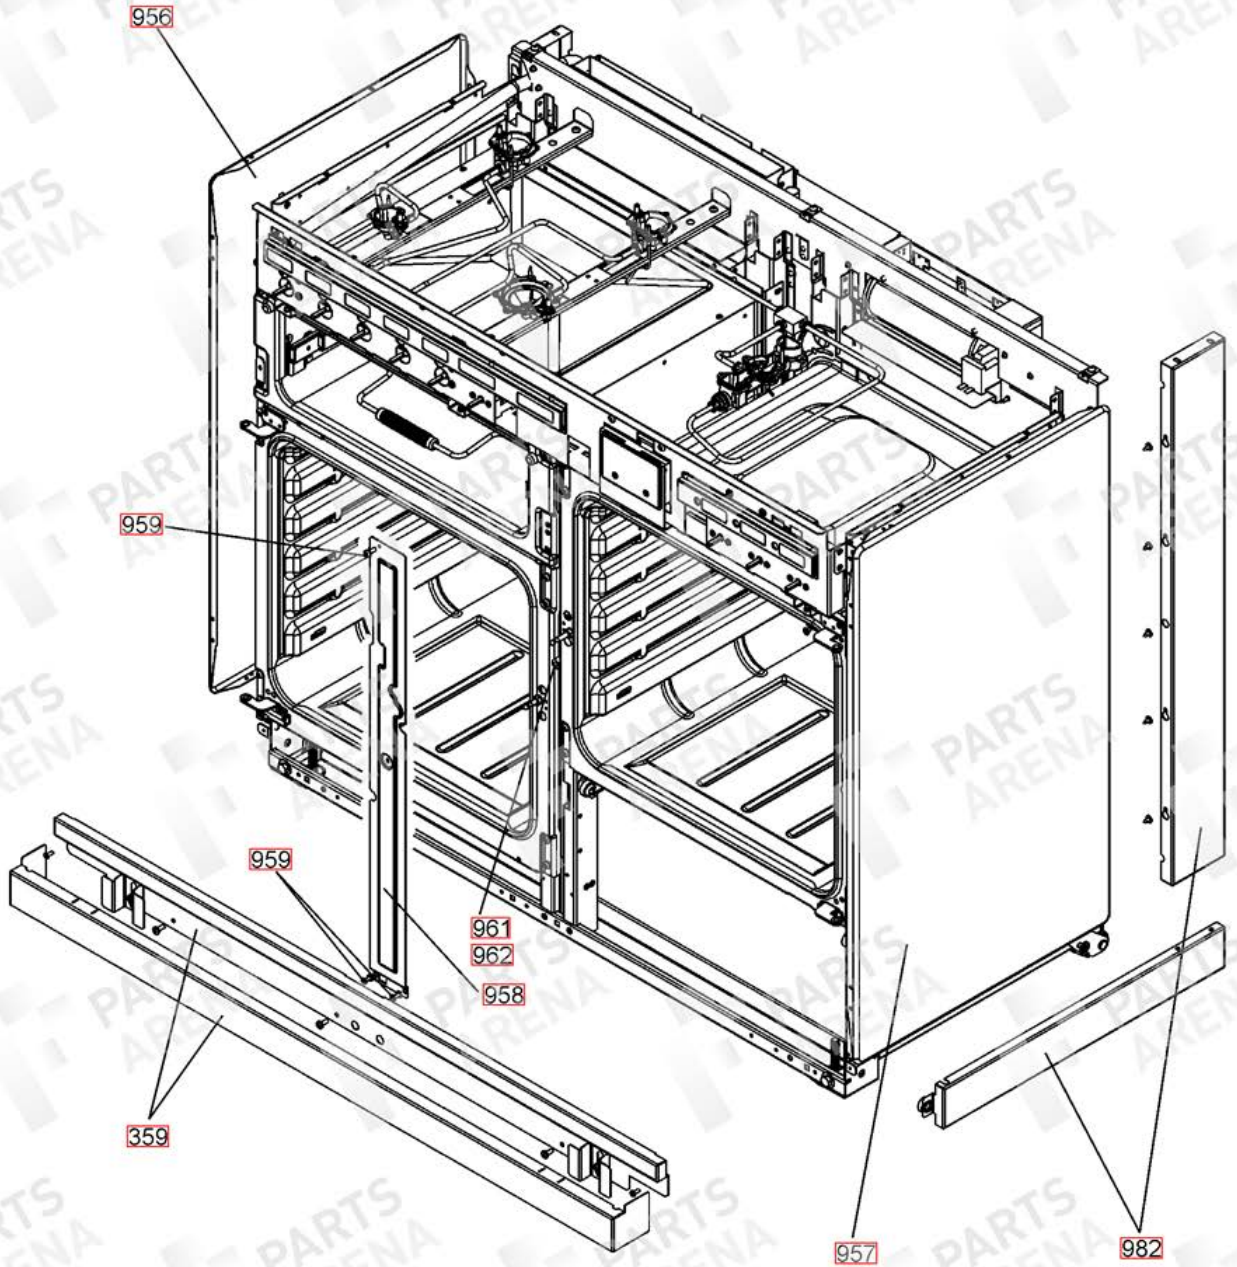

HI-LITE 110 DF

DSL0555 P00

DATE 06.11.13 ISSUE STATUS 01

GRILL CHAMBER

LH OVEN (ZONE - LIGHT)
UP TO SERIAL NUMBER 181999

LH 'FLAT' OVEN
(ZONE - LIGHT)

FROM SERIAL NUMBER 182000

- 451 OVEN BAFFLE
- 452 FIXING SCREWS
- 453 'P'CLIP
- 454 SCREW

GRILL DOOR

RH OVEN DOOR

DRAWER ASSEMBLY