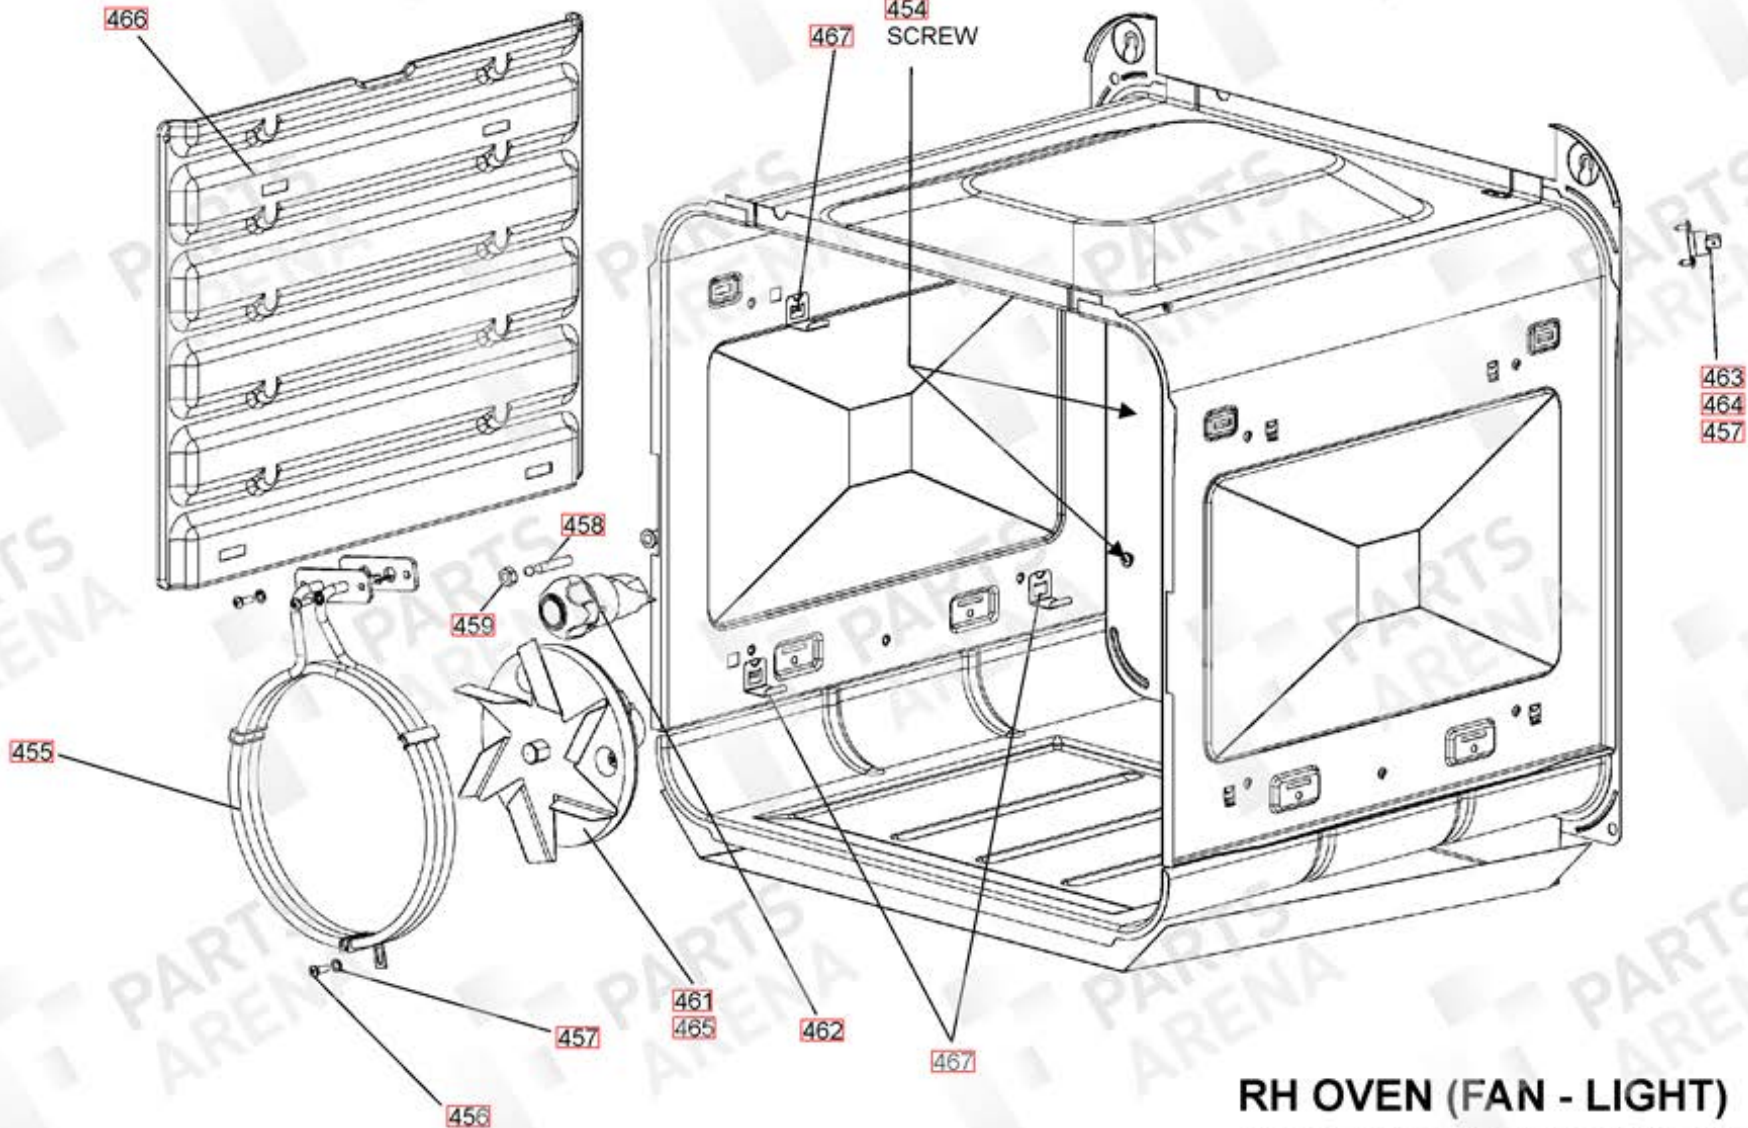

HI-LITE 110 DF

DSL0555 P00

DATE 06.11.13 ISSUE STATUS 01

GRILL CHAMBER

LH OVEN (ZONE - LIGHT)
UP TO SERIAL NUMBER 181999

LH 'FLAT' OVEN
(ZONE - LIGHT)

FROM SERIAL NUMBER 182000

- 451 OVEN BAFFLE
- 452 FIXING SCREWS
- 453 'P'CLIP
- 454 SCREW

RH OVEN (FAN - LIGHT)
UP TO SERIAL NUMBER 181999

RH 'FLAT' OVEN (FAN - LIGHT)
FROM SERIAL NUMBER 182000

**OVEN FURNITURE & ACCESSORIES
UP TO SERIAL NUMBER 181999**

OVEN FURNITURE & ACCESSORIES
FROM SERIAL NUMBER 182000

GRILL DOOR

RH OVEN DOOR

DRAWER ASSEMBLY