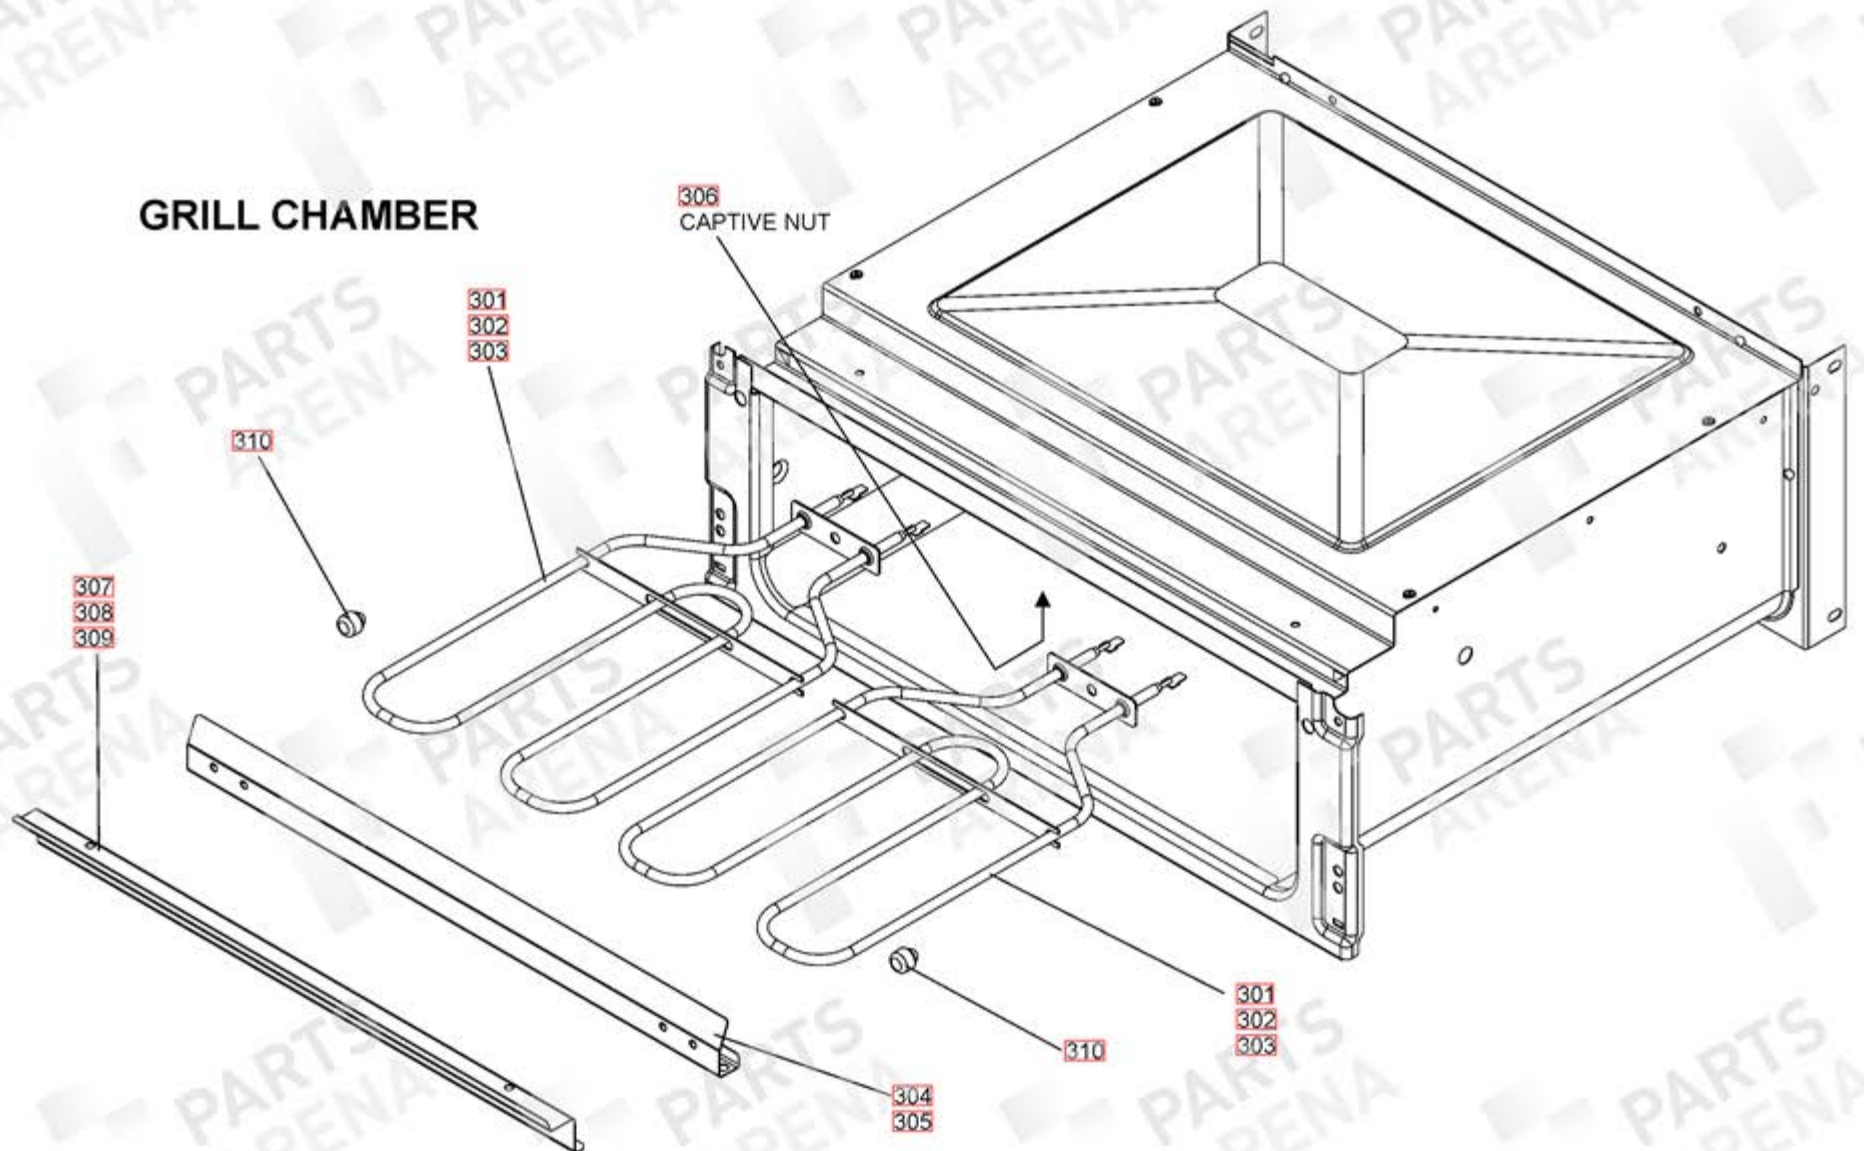

HI-LITE 110 DF

DSL0555 P00

DATE 06.11.13 ISSUE STATUS 01

GRILL CHAMBER

LH OVEN (ZONE - LIGHT)
UP TO SERIAL NUMBER 181999

LH 'FLAT' OVEN
(ZONE - LIGHT)

FROM SERIAL NUMBER 182000

- 451 OVEN BAFFLE
- 452 FIXING SCREWS
- 453 'P'CLIP
- 454 SCREW

RH OVEN (FAN - LIGHT)
UP TO SERIAL NUMBER 181999

RH 'FLAT' OVEN (FAN - LIGHT)
FROM SERIAL NUMBER 182000

**OVEN FURNITURE & ACCESSORIES
UP TO SERIAL NUMBER 181999**

OVEN FURNITURE & ACCESSORIES
FROM SERIAL NUMBER 182000

GRILL DOOR

RH OVEN DOOR

DRAWER ASSEMBLY