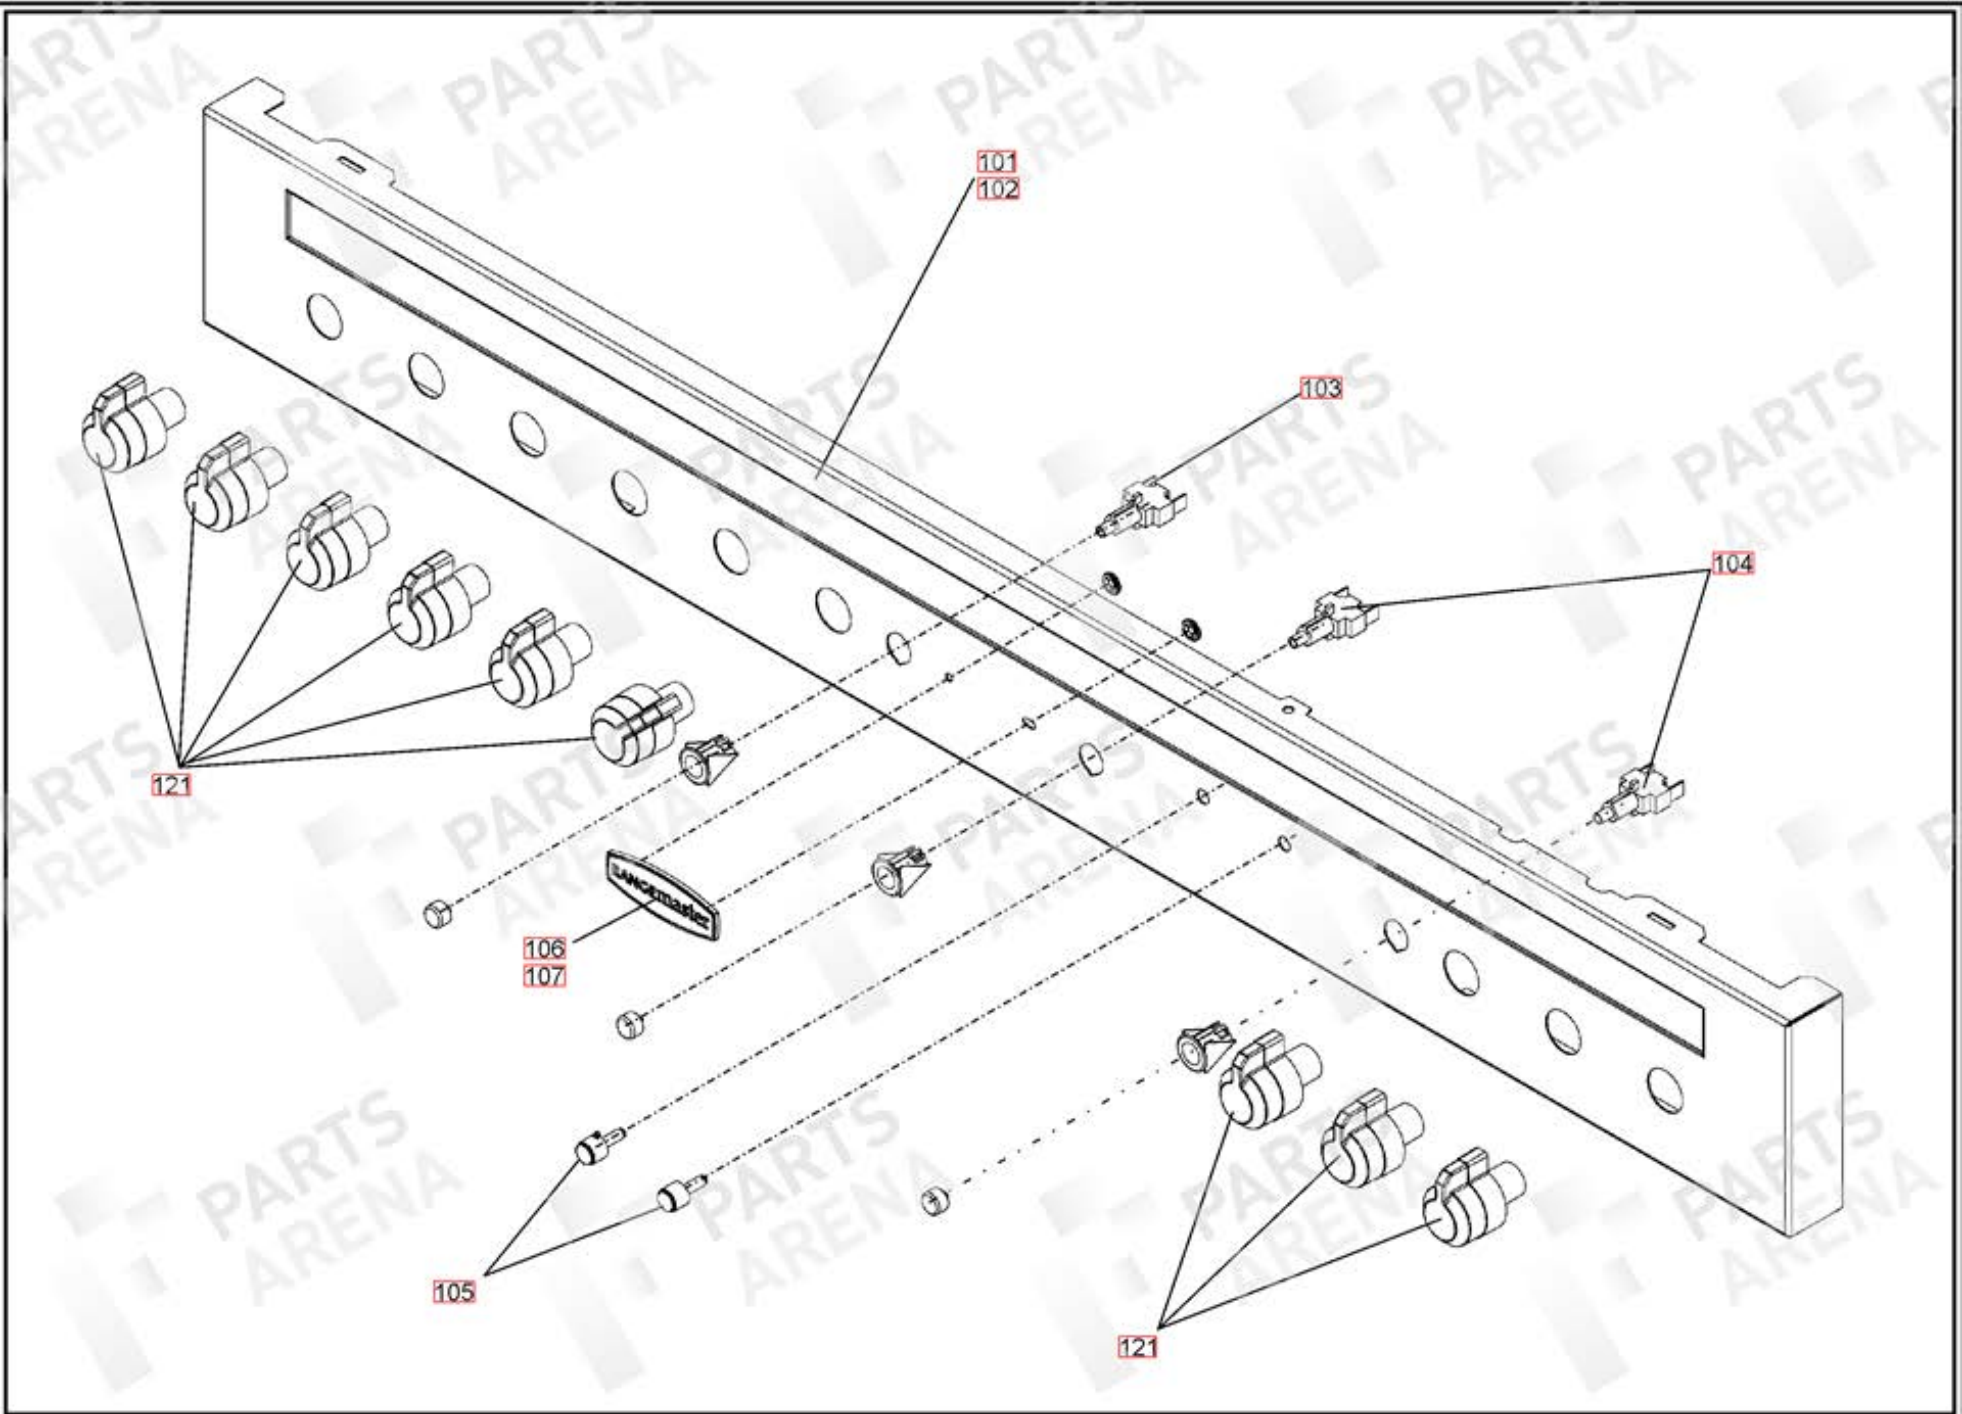

HI-LITE 110 DF

DSL0555 P00

DATE 06.11.13 ISSUE STATUS 01

GRILL CHAMBER

LH OVEN (ZONE - LIGHT)
UP TO SERIAL NUMBER 181999

LH 'FLAT' OVEN
(ZONE - LIGHT)

FROM SERIAL NUMBER 182000

- 451 OVEN BAFFLE
- 452 FIXING SCREWS
- 453 'P'CLIP
- 454 SCREW

RH OVEN (FAN - LIGHT)
UP TO SERIAL NUMBER 181999

RH 'FLAT' OVEN (FAN - LIGHT)
FROM SERIAL NUMBER 182000

**OVEN FURNITURE & ACCESSORIES
UP TO SERIAL NUMBER 181999**

OVEN FURNITURE & ACCESSORIES
FROM SERIAL NUMBER 182000

GRILL DOOR

RH OVEN DOOR

DRAWER ASSEMBLY