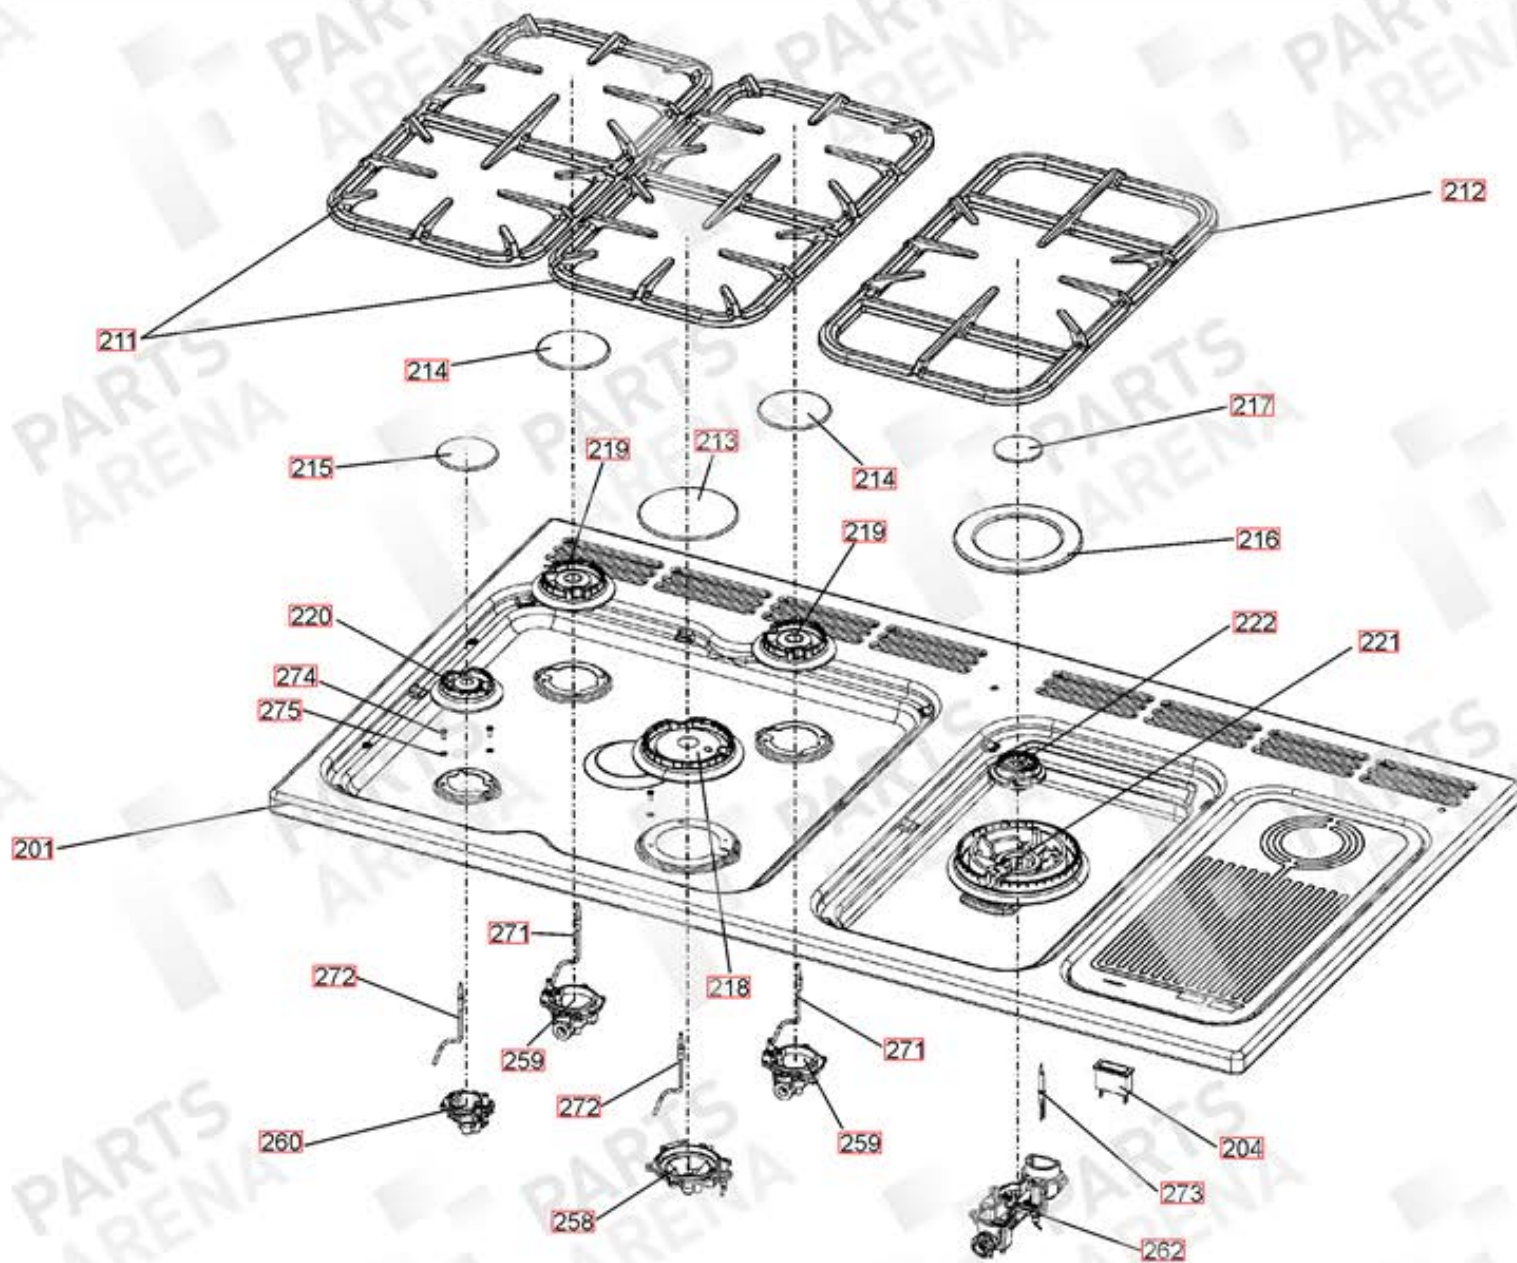

HI-LITE 110 DF

DSL0555 P00

DATE 06.11.13 ISSUE STATUS 01

GRILL CHAMBER

LH OVEN (ZONE - LIGHT)
UP TO SERIAL NUMBER 181999

LH 'FLAT' OVEN
(ZONE - LIGHT)

FROM SERIAL NUMBER 182000

- 451 OVEN BAFFLE
- 452 FIXING SCREWS
- 453 'P'CLIP
- 454 SCREW

RH OVEN (FAN - LIGHT)
UP TO SERIAL NUMBER 181999

RH 'FLAT' OVEN (FAN - LIGHT)
FROM SERIAL NUMBER 182000

**OVEN FURNITURE & ACCESSORIES
UP TO SERIAL NUMBER 181999**

OVEN FURNITURE & ACCESSORIES
FROM SERIAL NUMBER 182000

GRILL DOOR

RH OVEN DOOR

DRAWER ASSEMBLY