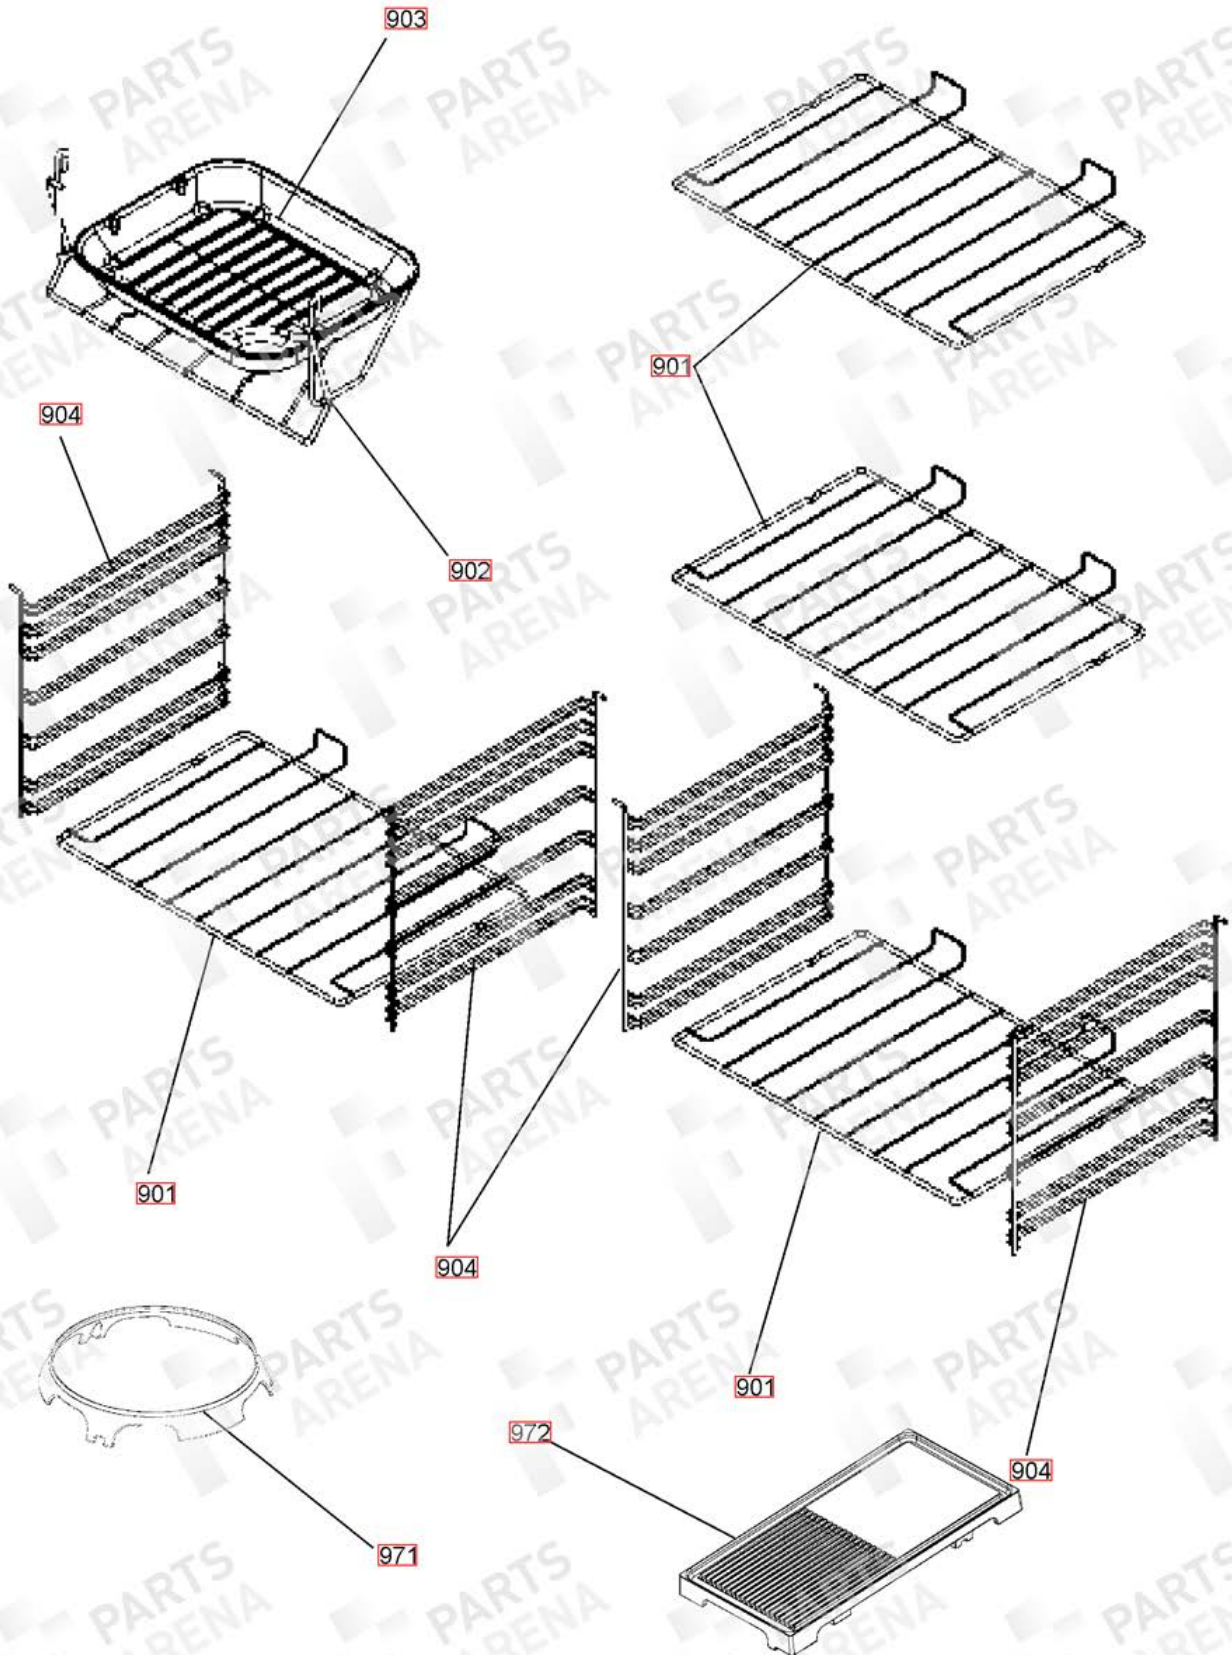

HI-LITE 110 DF

DSL0555 P00

DATE 06.11.13 ISSUE STATUS 01

GRILL CHAMBER

LH OVEN (ZONE - LIGHT)
UP TO SERIAL NUMBER 181999

LH 'FLAT' OVEN
(ZONE - LIGHT)

FROM SERIAL NUMBER 182000

- 451 OVEN BAFFLE
- 452 FIXING SCREWS
- 453 'P'CLIP
- 454 SCREW

RH OVEN (FAN - LIGHT)
UP TO SERIAL NUMBER 181999

RH 'FLAT' OVEN (FAN - LIGHT)
FROM SERIAL NUMBER 182000

**OVEN FURNITURE & ACCESSORIES
UP TO SERIAL NUMBER 181999**

OVEN FURNITURE & ACCESSORIES
FROM SERIAL NUMBER 182000

GRILL DOOR

RH OVEN DOOR

DRAWER ASSEMBLY