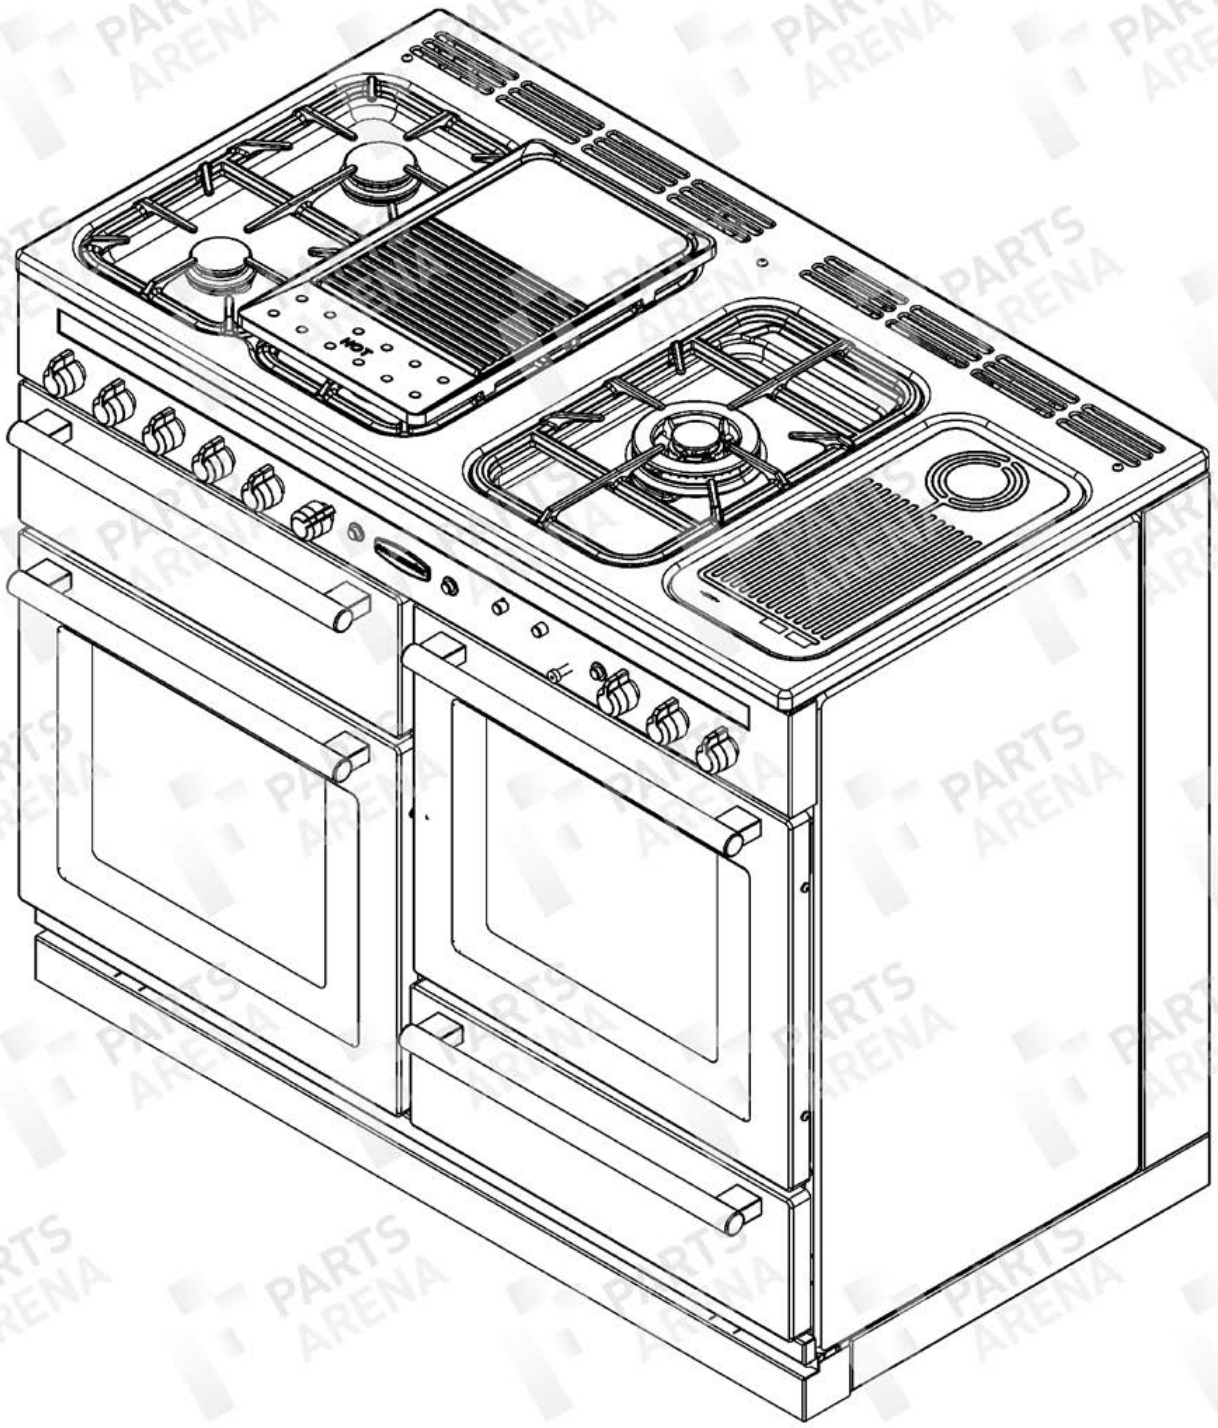

HI-LITE 110 DF

DSL0555 P00

DATE 06.11.13 ISSUE STATUS 01

GRILL CHAMBER

LH OVEN (ZONE - LIGHT)
UP TO SERIAL NUMBER 181999

LH 'FLAT' OVEN
(ZONE - LIGHT)

FROM SERIAL NUMBER 182000

- 451 OVEN BAFFLE
- 452 FIXING SCREWS
- 453 'P'CLIP
- 454 SCREW

RH OVEN (FAN - LIGHT)
UP TO SERIAL NUMBER 181999

RH 'FLAT' OVEN (FAN - LIGHT)
FROM SERIAL NUMBER 182000

**OVEN FURNITURE & ACCESSORIES
UP TO SERIAL NUMBER 181999**

OVEN FURNITURE & ACCESSORIES
FROM SERIAL NUMBER 182000

GRILL DOOR

RH OVEN DOOR

DRAWER ASSEMBLY