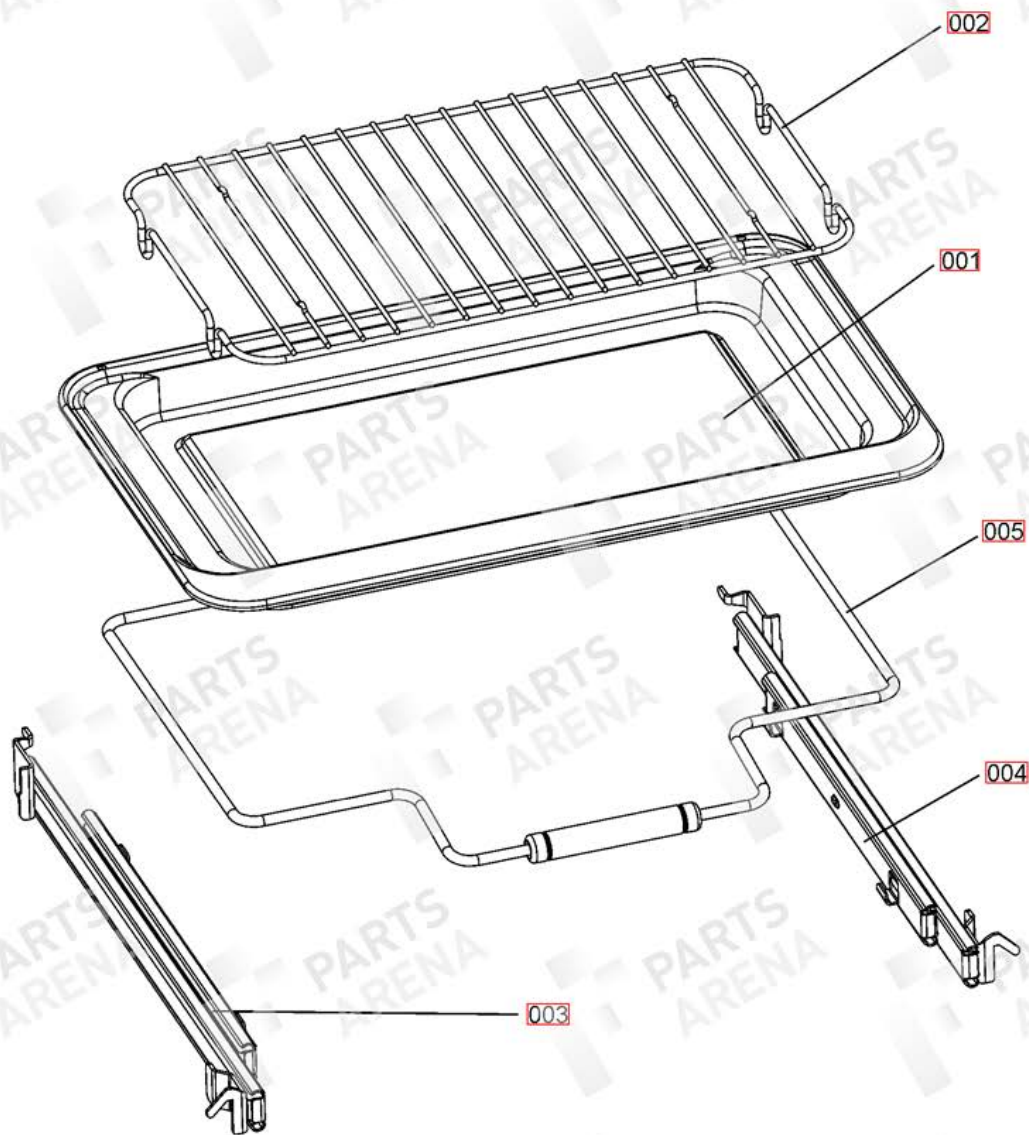

HI-LITE 110 DF

DSL0555 P00

DATE 06.11.13 ISSUE STATUS 01

GRILL CHAMBER

LH OVEN (ZONE - LIGHT)
UP TO SERIAL NUMBER 181999

LH 'FLAT' OVEN
(ZONE - LIGHT)

FROM SERIAL NUMBER 182000

- 451 OVEN BAFFLE
- 452 FIXING SCREWS
- 453 'P'CLIP
- 454 SCREW

RH OVEN (FAN - LIGHT)
UP TO SERIAL NUMBER 181999

RH 'FLAT' OVEN (FAN - LIGHT)
FROM SERIAL NUMBER 182000

**OVEN FURNITURE & ACCESSORIES
UP TO SERIAL NUMBER 181999**

OVEN FURNITURE & ACCESSORIES
FROM SERIAL NUMBER 182000

GRILL DOOR

RH OVEN DOOR

DRAWER ASSEMBLY