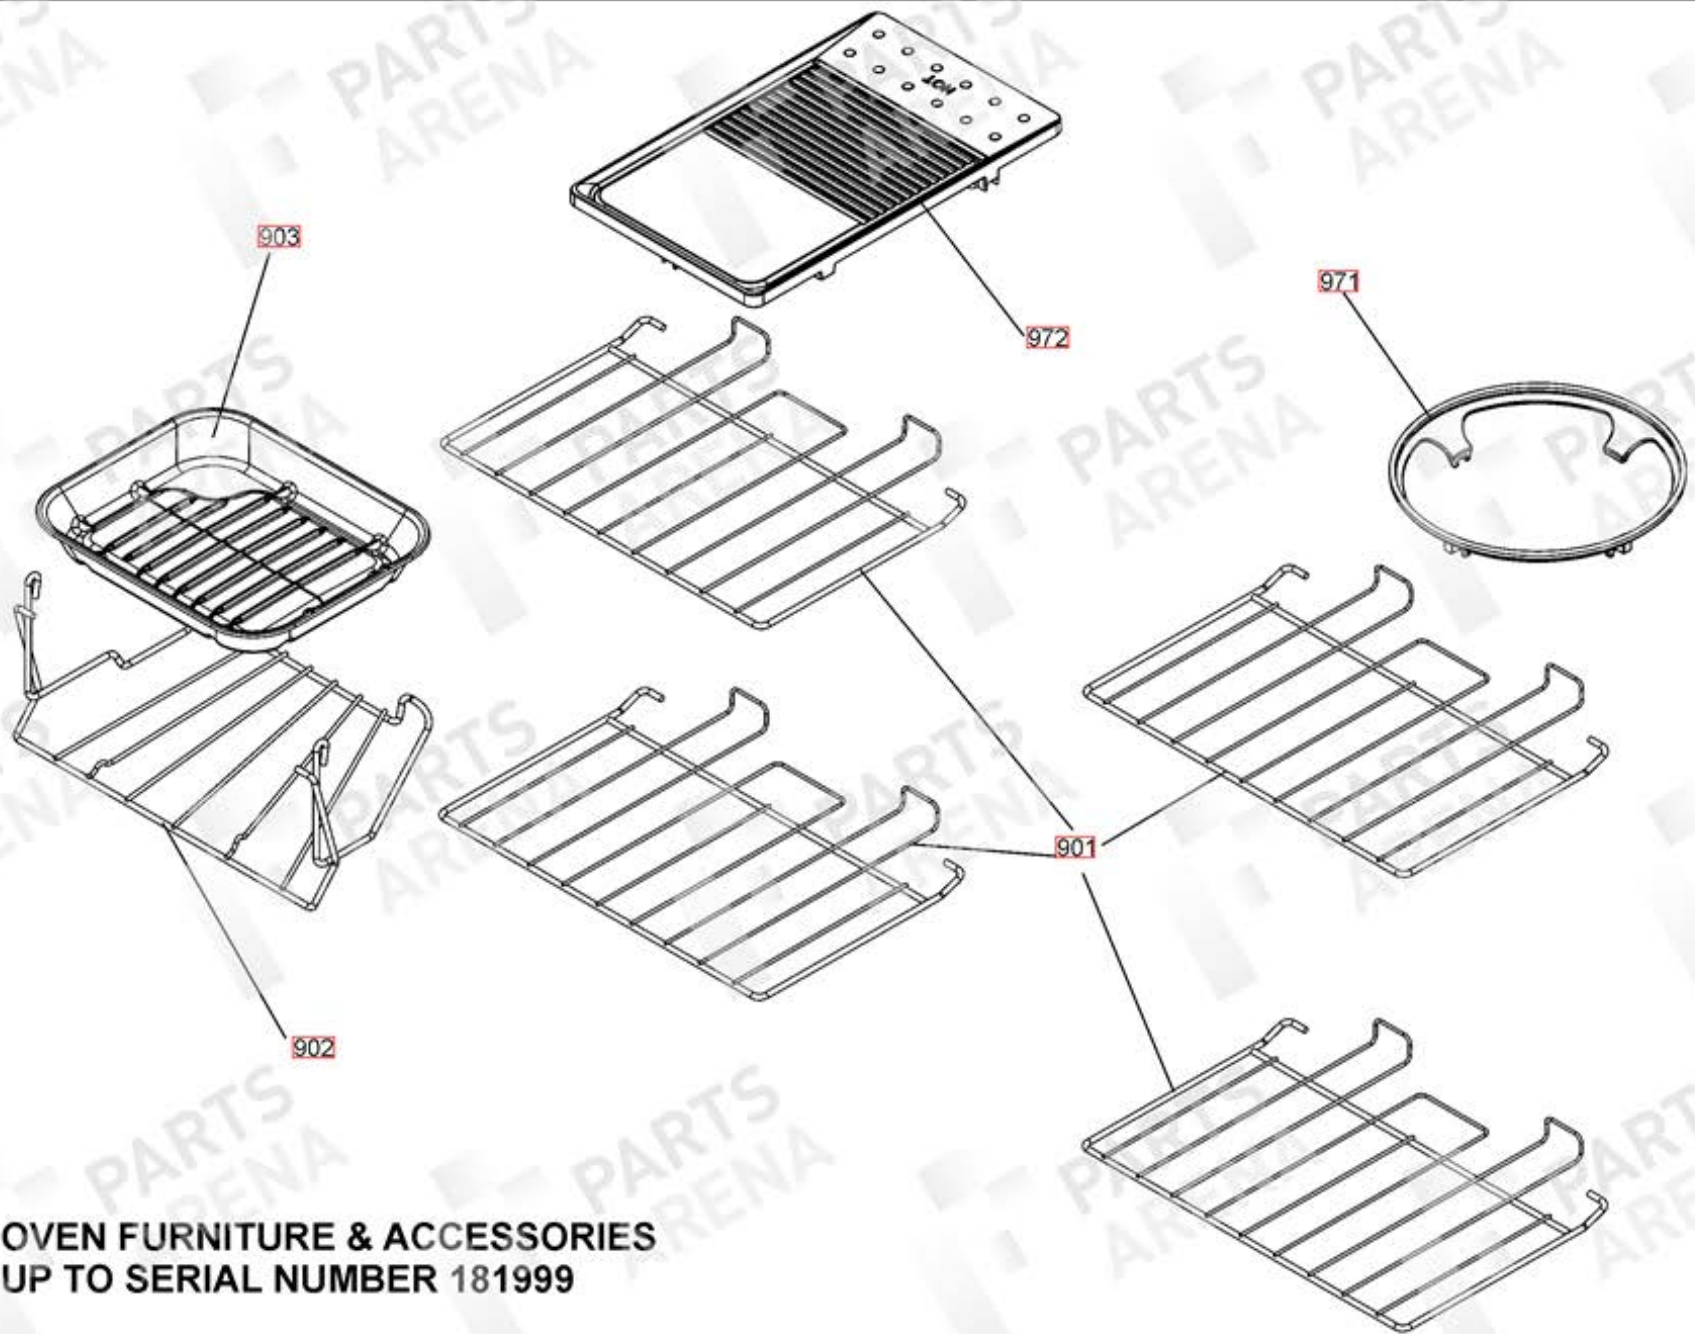

HI-LITE 110 DF

DSL0555 P00

DATE 06.11.13 ISSUE STATUS 01

GRILL CHAMBER

LH OVEN (ZONE - LIGHT)
UP TO SERIAL NUMBER 181999

LH 'FLAT' OVEN
(ZONE - LIGHT)

FROM SERIAL NUMBER 182000

- 451 OVEN BAFFLE
- 452 FIXING SCREWS
- 453 'P'CLIP
- 454 SCREW

RH OVEN (FAN - LIGHT)
UP TO SERIAL NUMBER 181999

RH 'FLAT' OVEN (FAN - LIGHT)
FROM SERIAL NUMBER 182000

**OVEN FURNITURE & ACCESSORIES
UP TO SERIAL NUMBER 181999**

OVEN FURNITURE & ACCESSORIES
FROM SERIAL NUMBER 182000

GRILL DOOR

RH OVEN DOOR

DRAWER ASSEMBLY