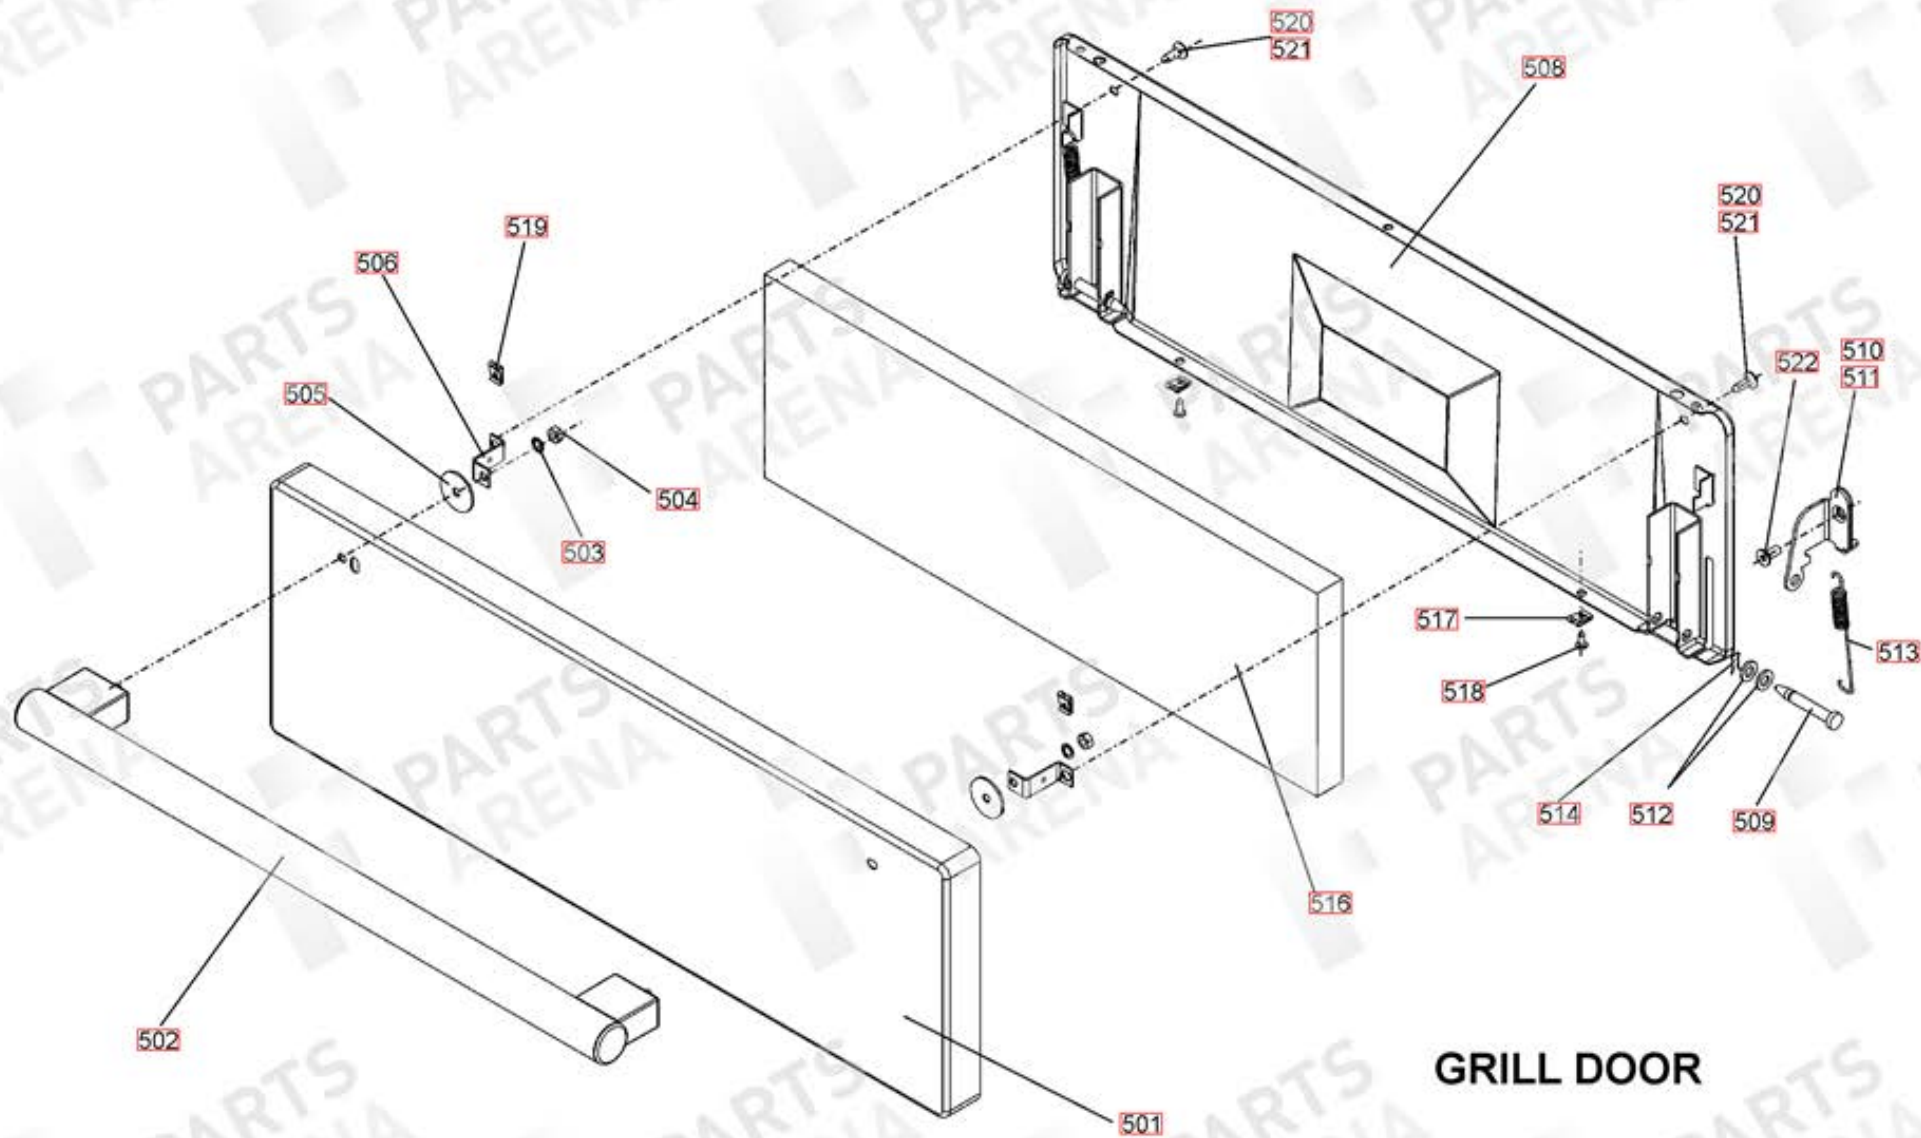

HI-LITE 110 DF

DSL0555 P00

DATE 06.11.13 ISSUE STATUS 01

GRILL CHAMBER

LH OVEN (ZONE - LIGHT)
UP TO SERIAL NUMBER 181999

LH 'FLAT' OVEN
(ZONE - LIGHT)

FROM SERIAL NUMBER 182000

- 451 OVEN BAFFLE
- 452 FIXING SCREWS
- 453 'P'CLIP
- 454 SCREW

GRILL DOOR

RH OVEN DOOR

DRAWER ASSEMBLY