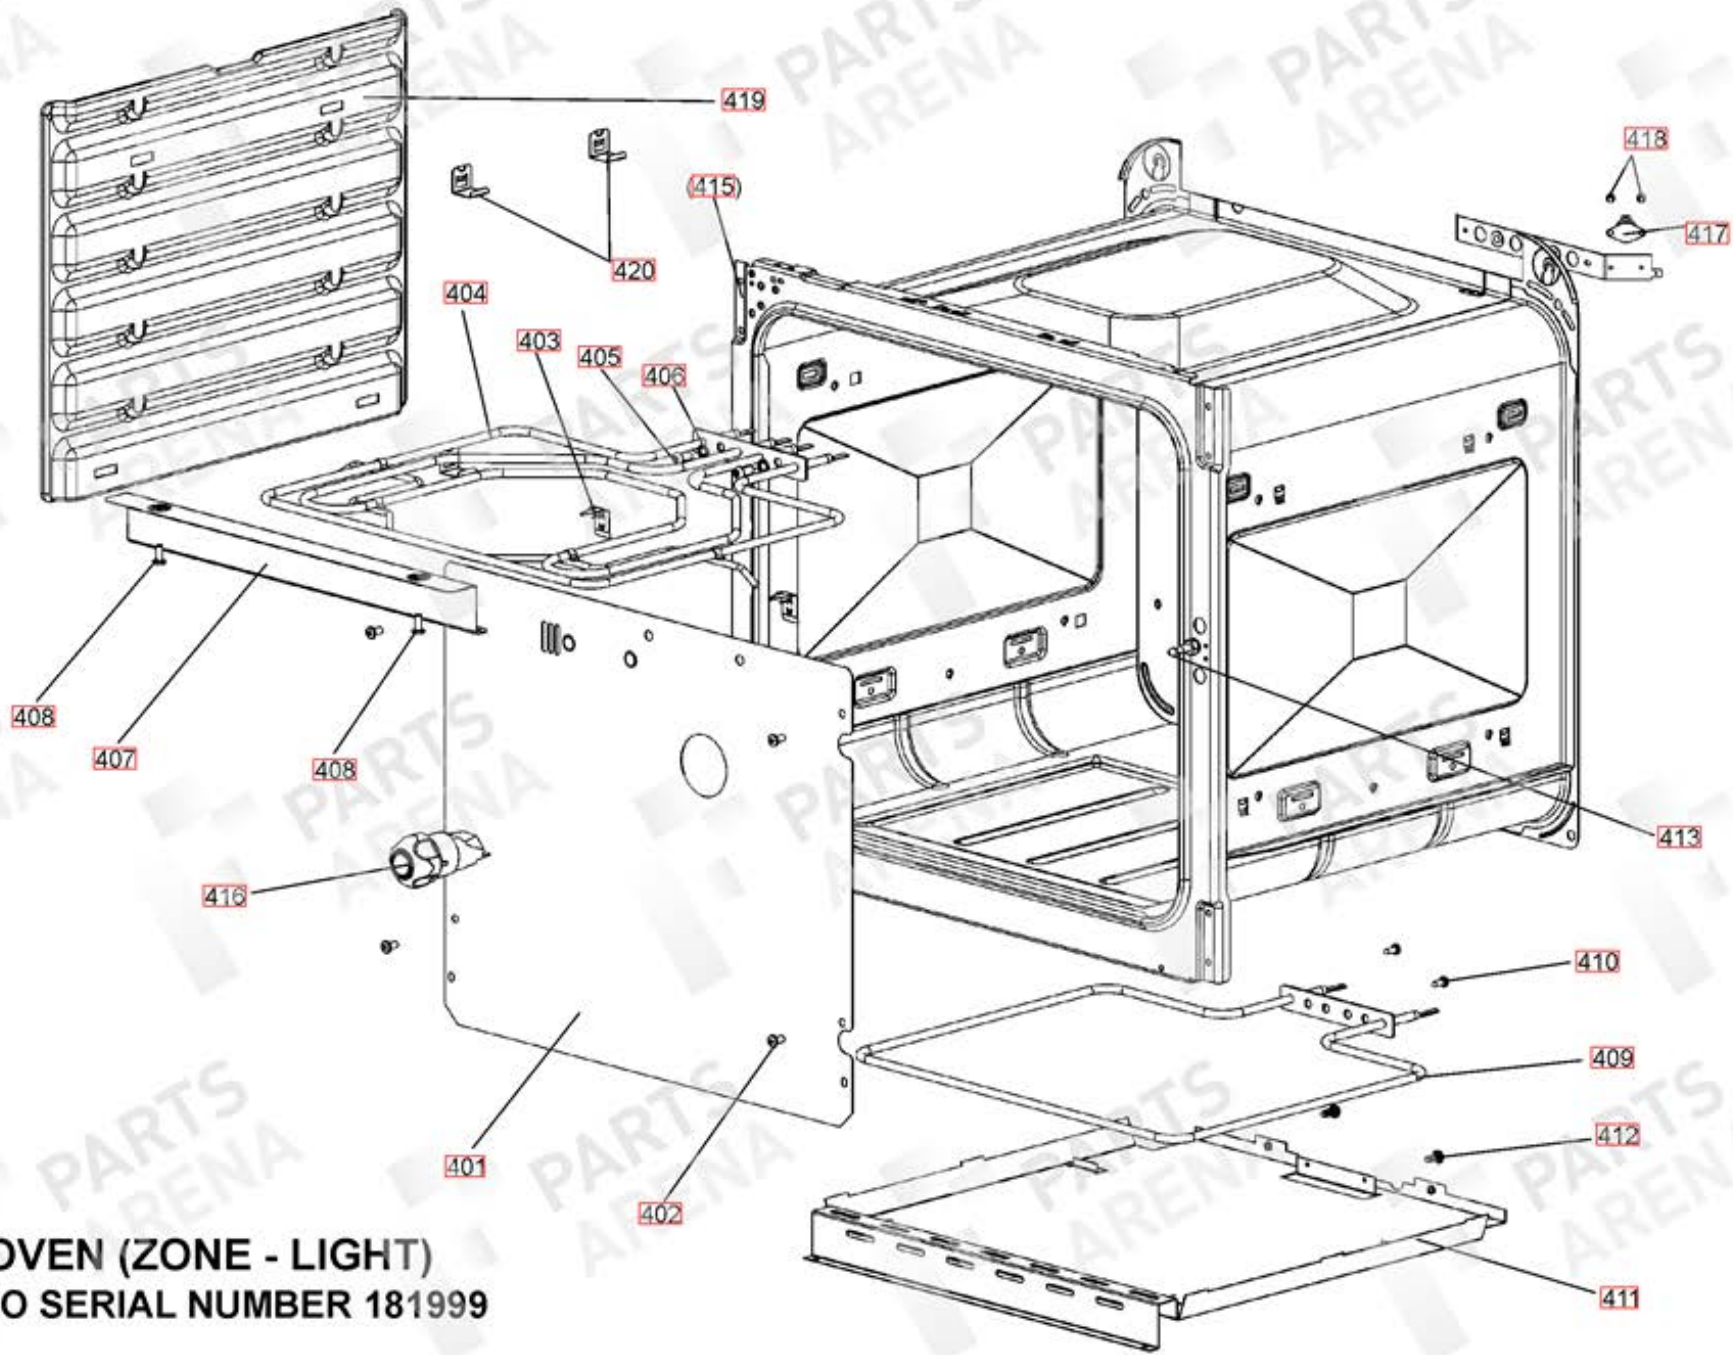

HI-LITE 110 DF

DSL0555 P00

DATE 06.11.13 ISSUE STATUS 01

GRILL CHAMBER

LH OVEN (ZONE - LIGHT)
UP TO SERIAL NUMBER 181999

LH 'FLAT' OVEN
(ZONE - LIGHT)

FROM SERIAL NUMBER 182000

- 451 OVEN BAFFLE
- 452 FIXING SCREWS
- 453 'P'CLIP
- 454 SCREW

RH OVEN (FAN - LIGHT)
UP TO SERIAL NUMBER 181999

RH 'FLAT' OVEN (FAN - LIGHT)
FROM SERIAL NUMBER 182000

**OVEN FURNITURE & ACCESSORIES
UP TO SERIAL NUMBER 181999**

OVEN FURNITURE & ACCESSORIES
FROM SERIAL NUMBER 182000

GRILL DOOR

RH OVEN DOOR

DRAWER ASSEMBLY