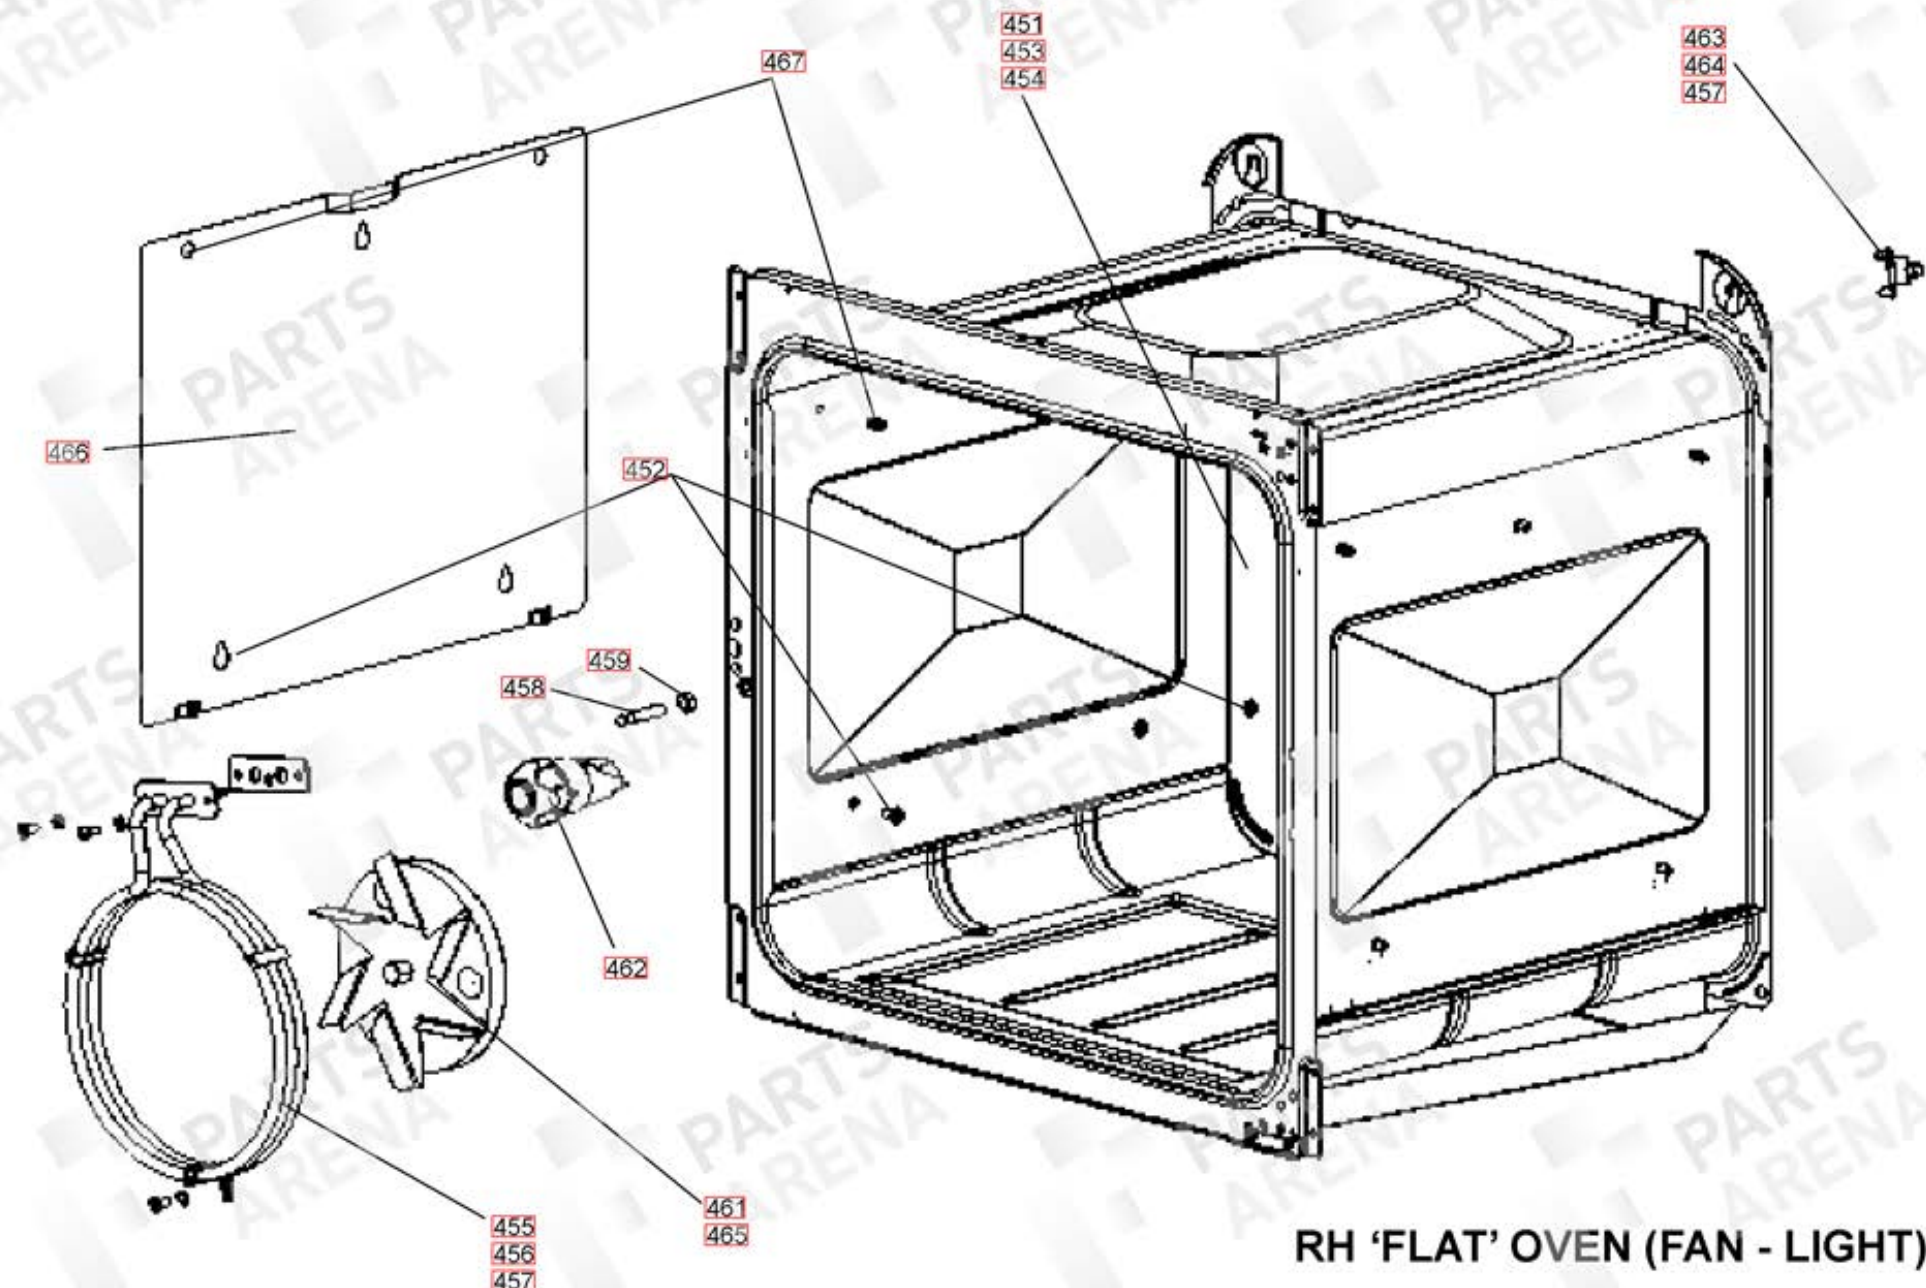

HI-LITE 110 DF

DSL0555 P00

DATE 06.11.13 ISSUE STATUS 01

GRILL CHAMBER

LH OVEN (ZONE - LIGHT)
UP TO SERIAL NUMBER 181999

LH 'FLAT' OVEN
(ZONE - LIGHT)

FROM SERIAL NUMBER 182000

- 451 OVEN BAFFLE
- 452 FIXING SCREWS
- 453 'P'CLIP
- 454 SCREW

RH OVEN (FAN - LIGHT)
UP TO SERIAL NUMBER 181999

RH 'FLAT' OVEN (FAN - LIGHT)
FROM SERIAL NUMBER 182000

**OVEN FURNITURE & ACCESSORIES
UP TO SERIAL NUMBER 181999**

OVEN FURNITURE & ACCESSORIES
FROM SERIAL NUMBER 182000

GRILL DOOR

RH OVEN DOOR

DRAWER ASSEMBLY