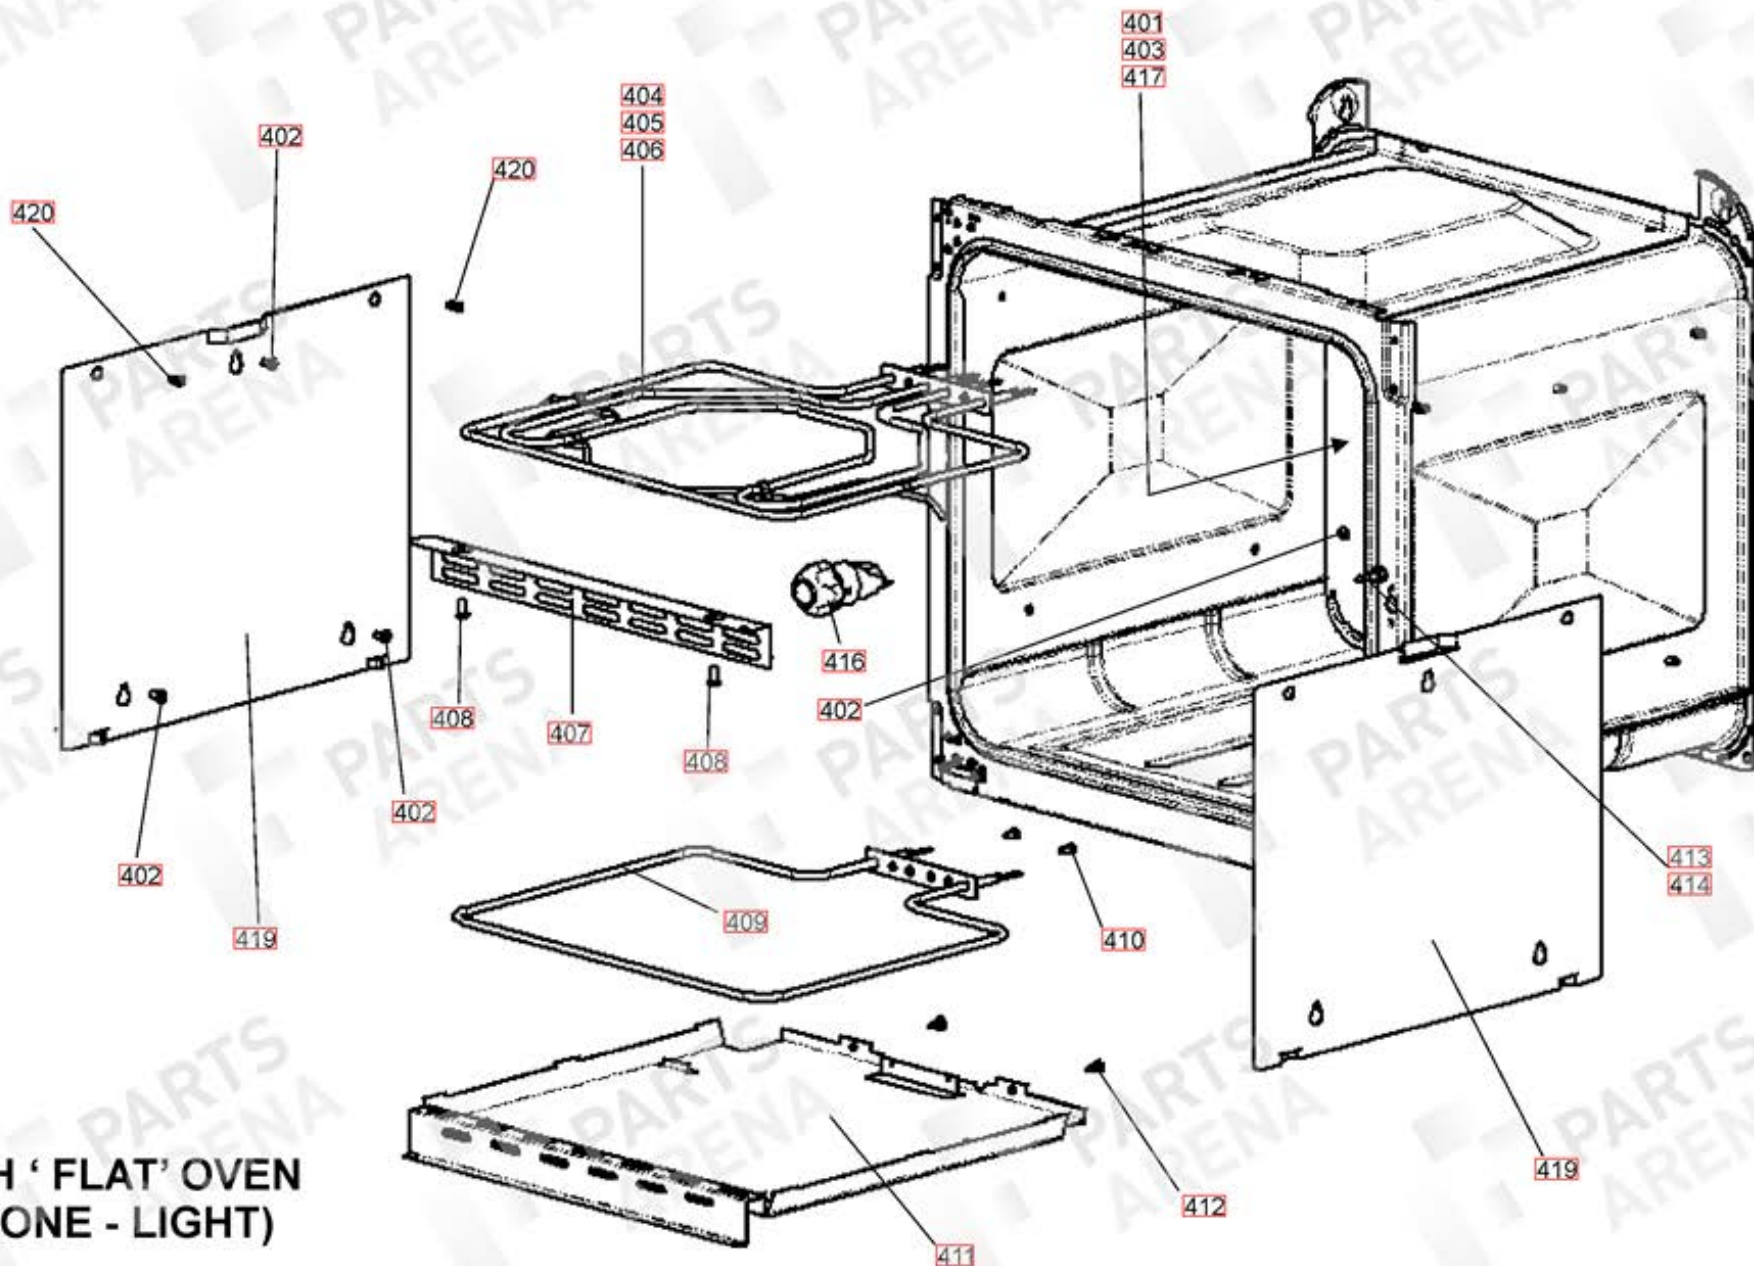

HI-LITE 110 DF

DSL0555 P00

DATE 06.11.13 ISSUE STATUS 01

GRILL CHAMBER

LH OVEN (ZONE - LIGHT)
UP TO SERIAL NUMBER 181999

LH 'FLAT' OVEN
(ZONE - LIGHT)

FROM SERIAL NUMBER 182000

- 451 OVEN BAFFLE
- 452 FIXING SCREWS
- 453 'P'CLIP
- 454 SCREW

RH OVEN (FAN - LIGHT)
UP TO SERIAL NUMBER 181999

RH 'FLAT' OVEN (FAN - LIGHT)
FROM SERIAL NUMBER 182000

**OVEN FURNITURE & ACCESSORIES
UP TO SERIAL NUMBER 181999**

OVEN FURNITURE & ACCESSORIES
FROM SERIAL NUMBER 182000

GRILL DOOR

RH OVEN DOOR

DRAWER ASSEMBLY