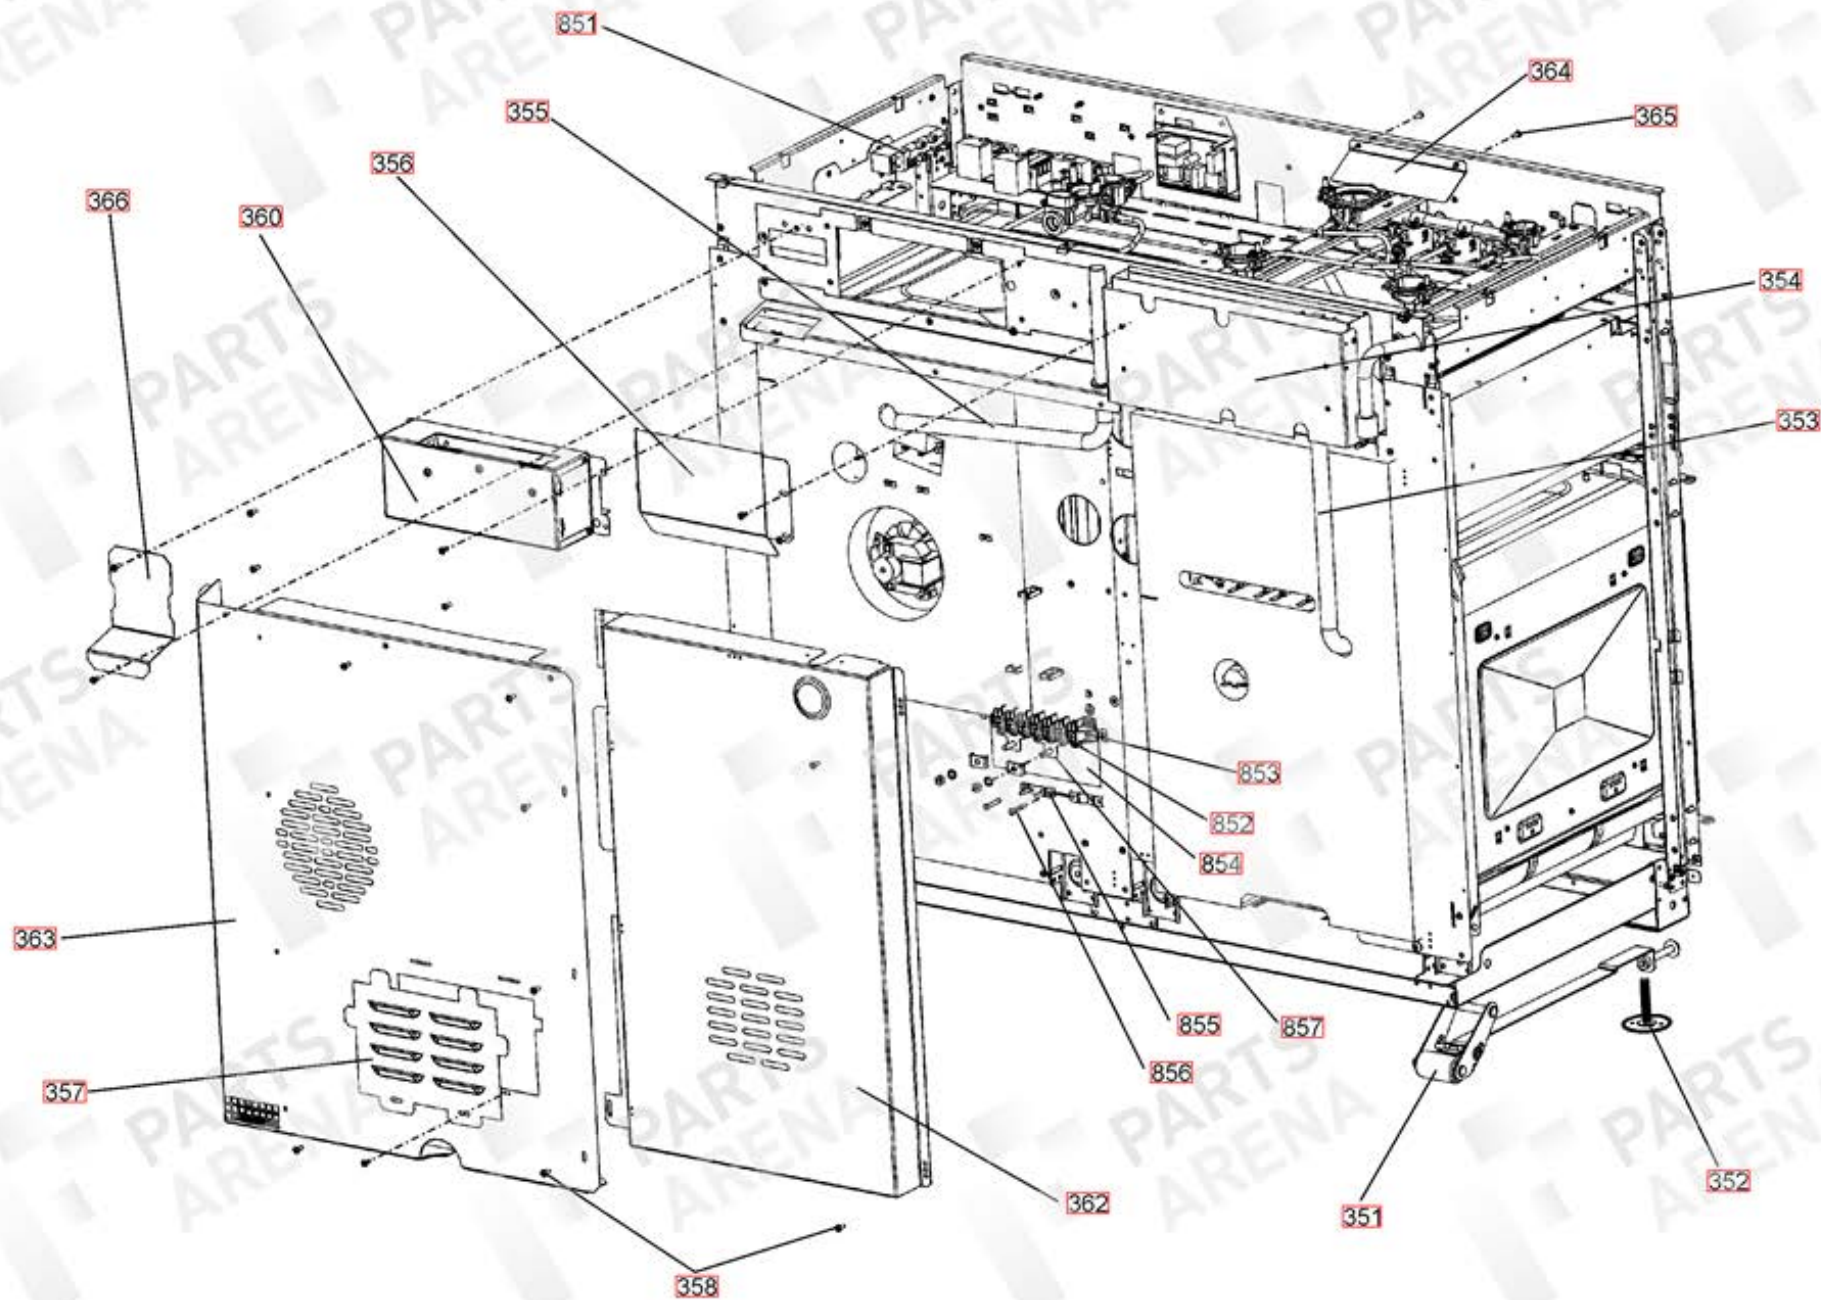

HI-LITE 110 DF

DSL0555 P00

DATE 06.11.13 ISSUE STATUS 01

GRILL CHAMBER

LH OVEN (ZONE - LIGHT)
UP TO SERIAL NUMBER 181999

LH 'FLAT' OVEN
(ZONE - LIGHT)

FROM SERIAL NUMBER 182000

- 451 OVEN BAFFLE
- 452 FIXING SCREWS
- 453 'P'CLIP
- 454 SCREW

RH OVEN (FAN - LIGHT)
UP TO SERIAL NUMBER 181999

RH 'FLAT' OVEN (FAN - LIGHT)
FROM SERIAL NUMBER 182000

**OVEN FURNITURE & ACCESSORIES
UP TO SERIAL NUMBER 181999**

OVEN FURNITURE & ACCESSORIES
FROM SERIAL NUMBER 182000

GRILL DOOR

RH OVEN DOOR

DRAWER ASSEMBLY