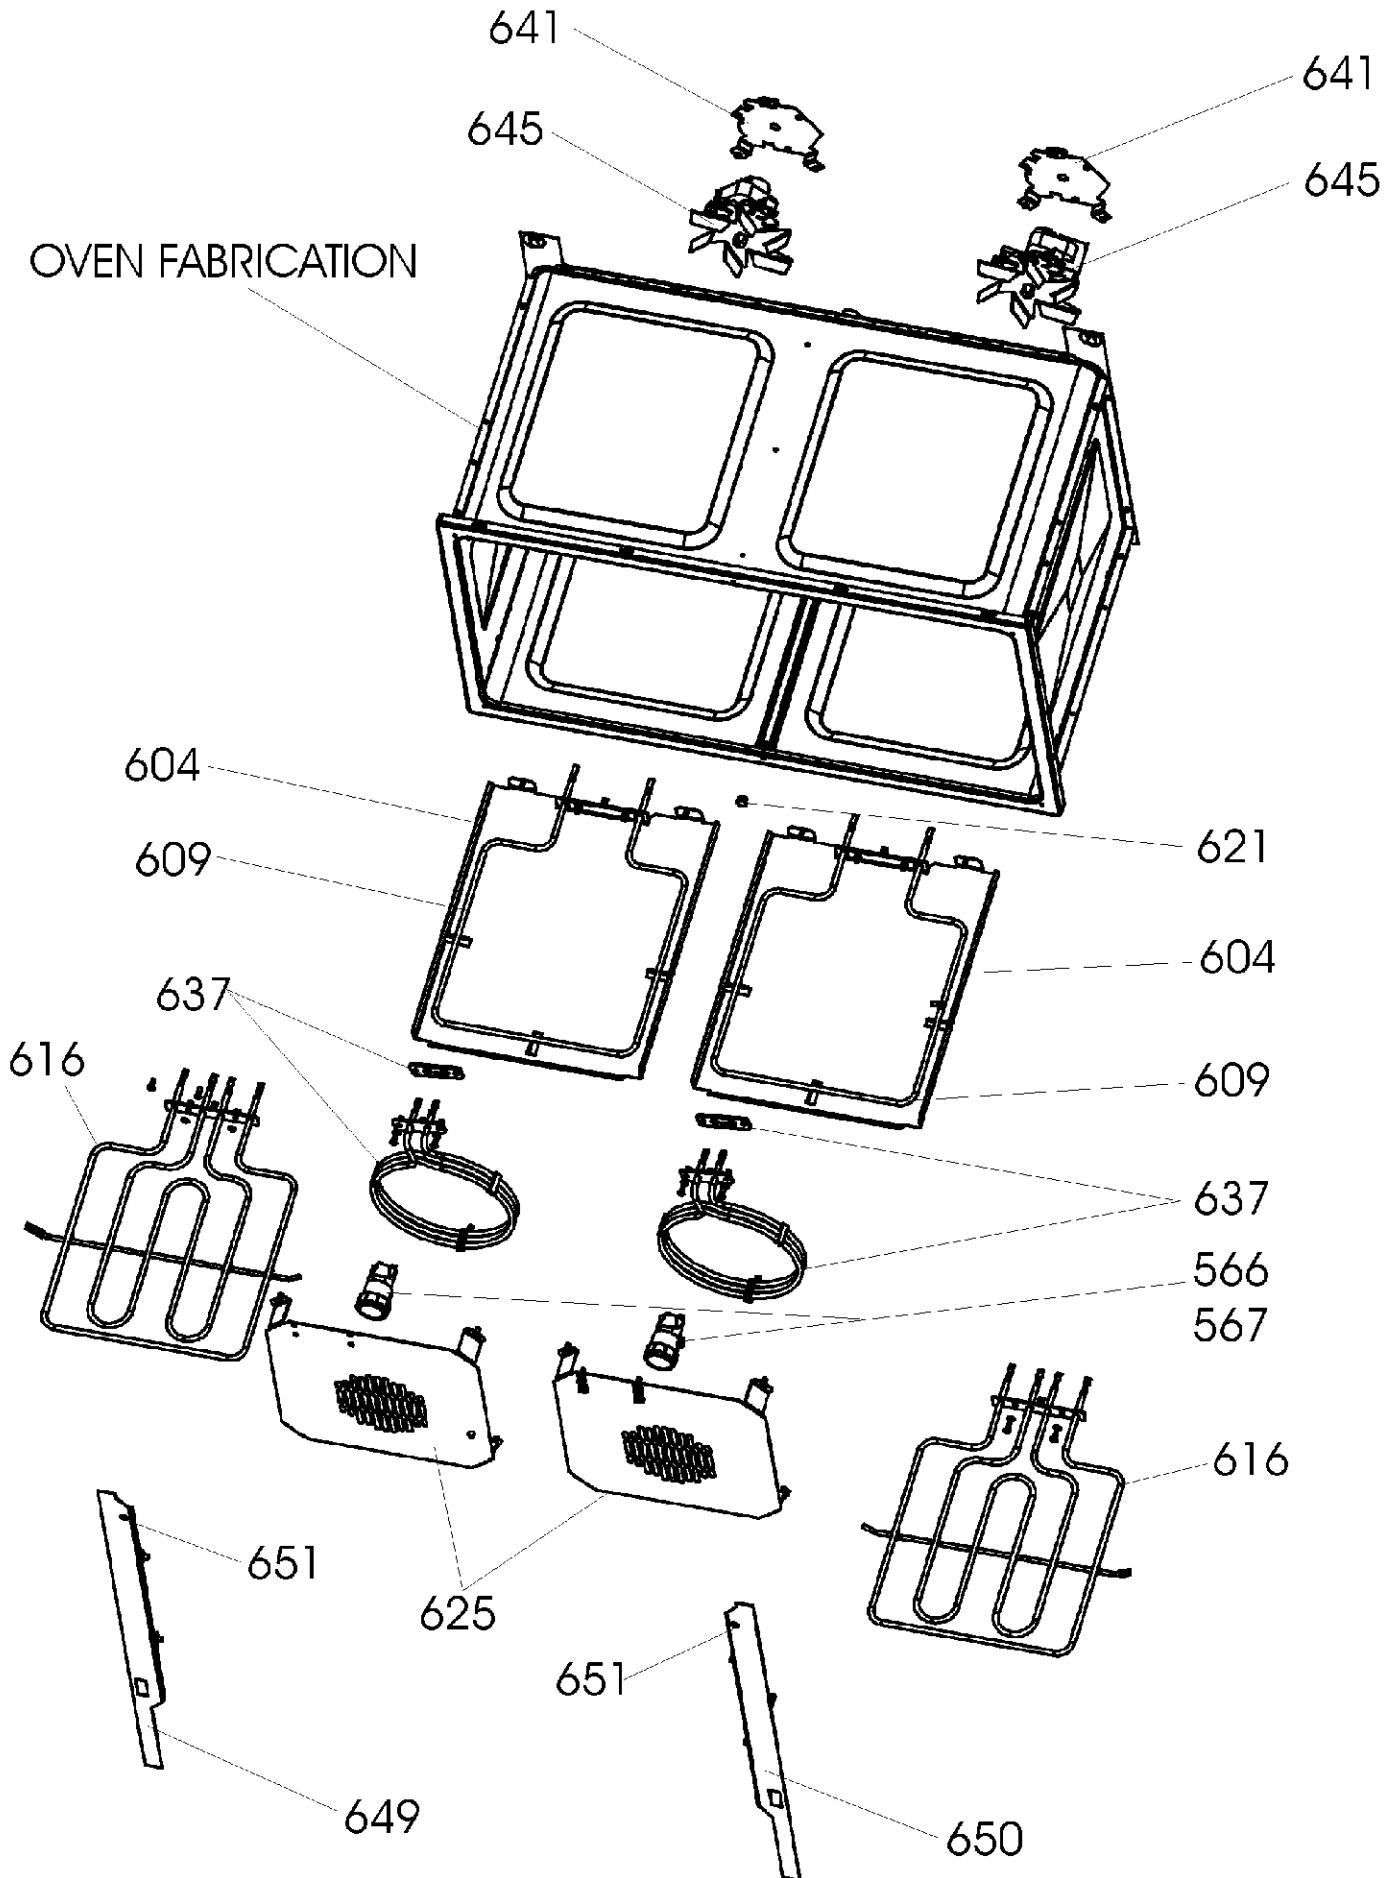

APPLIANCE NAME:  
FALCON 900 SINGLE CAVITY

DATE 01.10.08

**DSL0404 P00**

ISSUE STATUS 01

APPLIANCE NAME:  
FALCON 900 SINGLE CAVITY  
UP TO SERIAL NUMBER 119999

DATE 14.07.10

**DSL0404 P09**

ISSUE STATUS 04

APPLIANCE NAME:  
FALCON 900 SINGLE CAVITY  
FROM SERIAL NUMBER 120000

DATE 14.07.10

**DSL0404 P09A**  
ISSUE STATUS 01

X01	Grill Front Switch
X02	Grill Energy Regulator
X03	Left Hand Grill Element
X04	Right Hand Grill Element
X05	Left Hand Oven Thermostat
X06	Left Hand Oven Multifunction Switch
X07	Left Hand Oven Front Switch
X08	Left Hand Oven Base Element
X09	Left Hand Oven Fan Element
X10	Left hand Oven Top Outer Element
X11	Left Hand Oven Top Inner Element
X12	Right Hand Oven Thermostat
X13	Right Hand Oven Multifunction Switch
X14	Right Hand Oven Switch
X15	Right Hand Oven Front Switch
X16	Oven Fan
X17	Clock / Timer
X18	Slow Cook Oven Thermostat
X19	Slow Cook Oven Front Switch
X20	Slow Cook Oven Element
X21	Proving Drawer Switch
X22	Proving Drawer Energy Regulator
X23	Proving Drawer Element
X24	Cooling Fan
X25	Cooling Fan Thermal Preset
X26	Neon
X27	Thermal Cut Out
X28	Ignition Switches
X29	Ignition Switch
X30	Spark Generator
X31	Oven Light
X32	Oven Light Switch
X33	Hob Energy Regulator
X34	Hob Element
X35	Flame Safeguard Unit
X36	Solenoid Assembly
X37	Divider Switch
X38	Right Hand Oven Base Element
X39	Right Hand Oven Top Outer Element
X40	Right Hand Oven Top Inner Element
X41	Thermostat Protection

b	Blue
br	Brown
bk	Black
or	Orange
r	Red
v	Violet
	White
y	Yellow
g/y	Green/yellow
gy	Grey

**WIRING DIAGRAM**