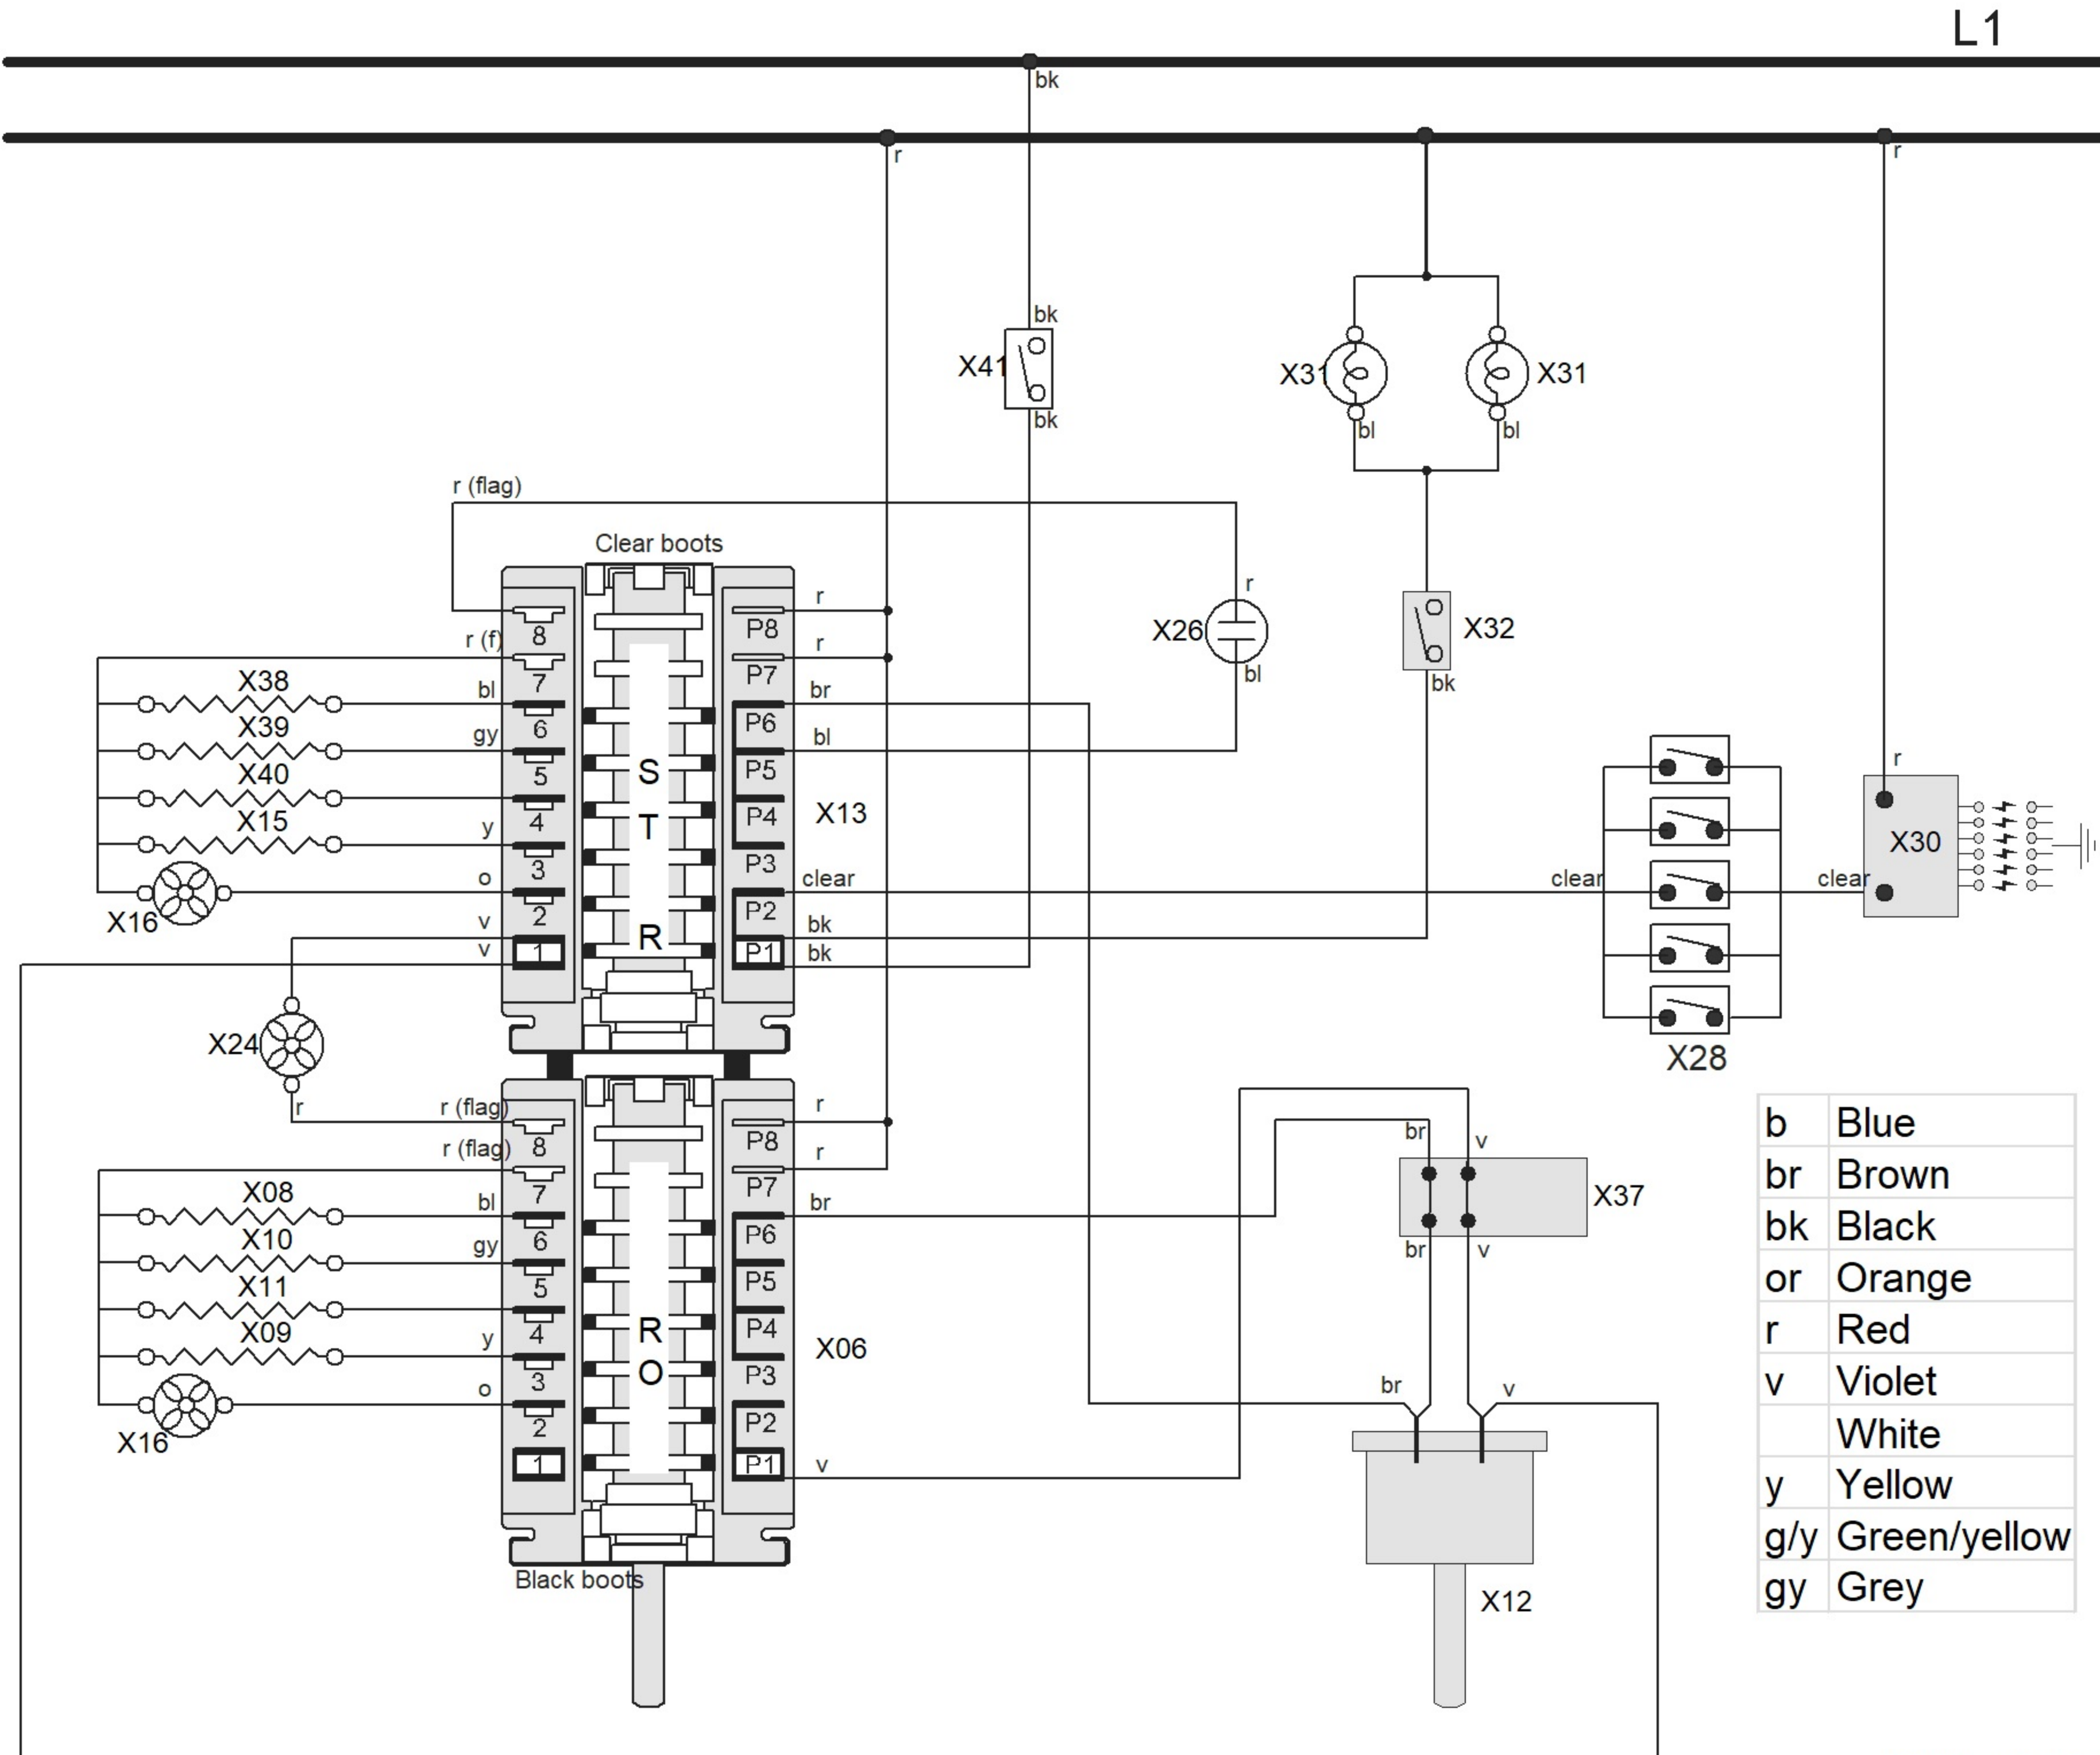

APPLIANCE NAME:  
FALCON 900 SINGLE CAVITY

DATE 01.10.08

**DSL0404 P00**

ISSUE STATUS 01

APPLIANCE NAME:  
FALCON 900 SINGLE CAVITY  
UP TO SERIAL NUMBER 119999

DATE 14.07.10

**DSL0404 P09**

ISSUE STATUS 04

APPLIANCE NAME:  
FALCON 900 SINGLE CAVITY  
FROM SERIAL NUMBER 120000

DATE 14.07.10

**DSL0404 P09A**  
ISSUE STATUS 01

X01	Grill Front Switch
X02	Grill Energy Regulator
X03	Left Hand Grill Element
X04	Right Hand Grill Element
X05	Left Hand Oven Thermostat
X06	Left Hand Oven Multifunction Switch
X07	Left Hand Oven Front Switch
X08	Left Hand Oven Base Element
X09	Left Hand Oven Fan Element
X10	Left hand Oven Top Outer Element
X11	Left Hand Oven Top Inner Element
X12	Right Hand Oven Thermostat
X13	Right Hand Oven Multifunction Switch
X14	Right Hand Oven Switch
X15	Right Hand Oven Front Switch
X16	Oven Fan
X17	Clock / Timer
X18	Slow Cook Oven Thermostat
X19	Slow Cook Oven Front Switch
X20	Slow Cook Oven Element
X21	Proving Drawer Switch
X22	Proving Drawer Energy Regulator
X23	Proving Drawer Element
X24	Cooling Fan
X25	Cooling Fan Thermal Preset
X26	Neon
X27	Thermal Cut Out
X28	Ignition Switches
X29	Ignition Switch
X30	Spark Generator
X31	Oven Light
X32	Oven Light Switch
X33	Hob Energy Regulator
X34	Hob Element
X35	Flame Safeguard Unit
X36	Solenoid Assembly
X37	Divider Switch
X38	Right Hand Oven Base Element
X39	Right Hand Oven Top Outer Element
X40	Right Hand Oven Top Inner Element
X41	Thermostat Protection

b	Blue
br	Brown
bk	Black
or	Orange
r	Red
v	Violet
	White
y	Yellow
g/y	Green/yellow
gy	Grey

**WIRING DIAGRAM**