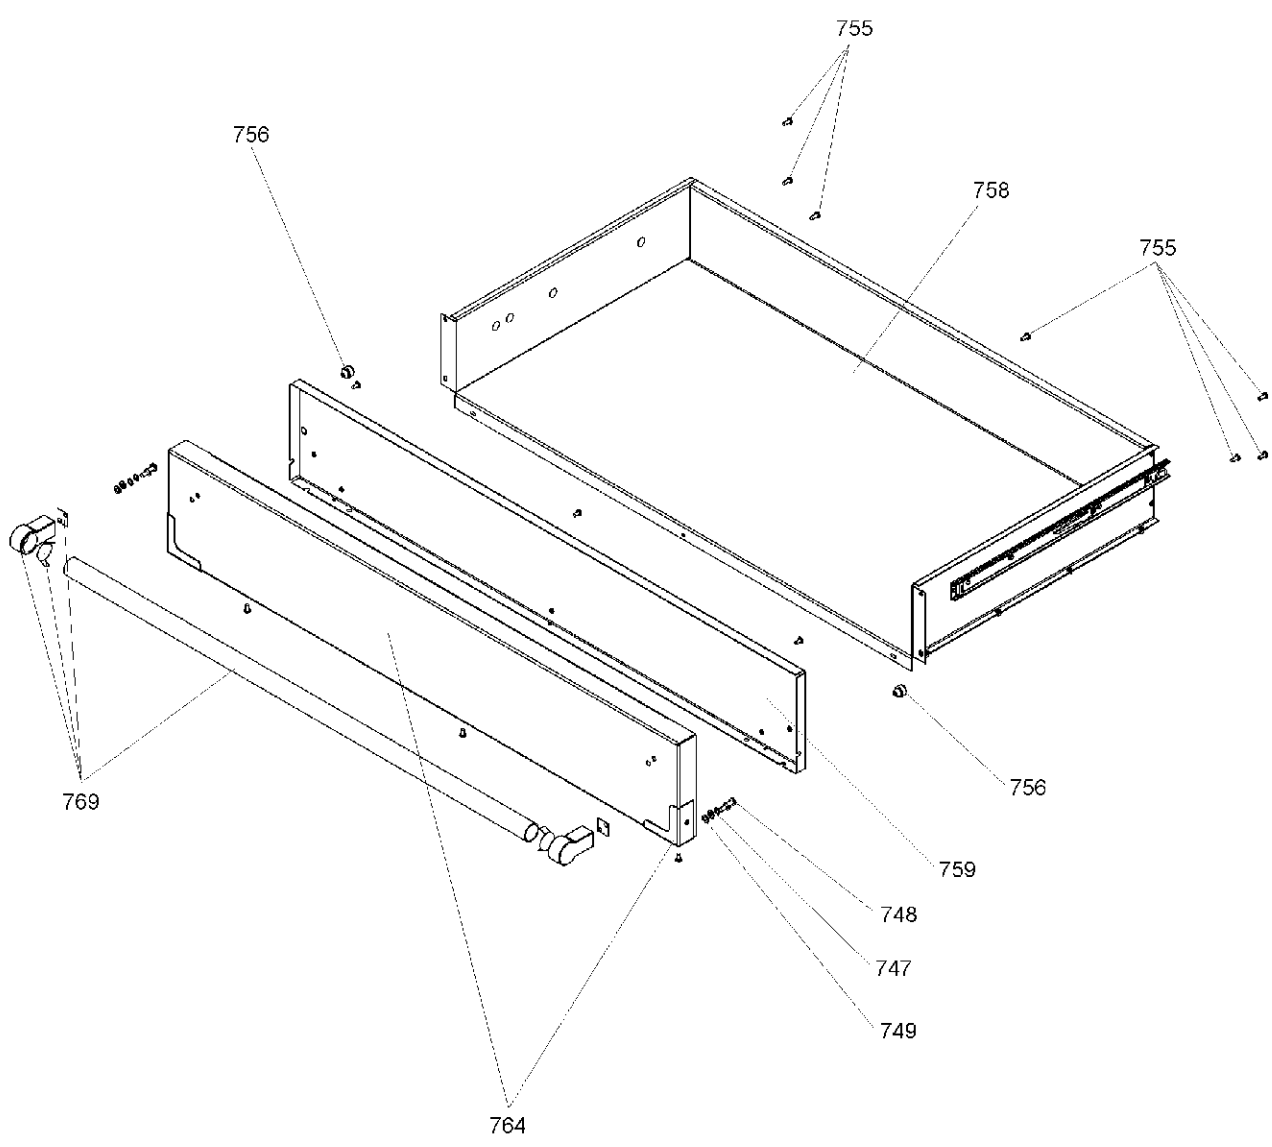

APPLIANCE NAME:  
FALCON 900 SINGLE CAVITY

DATE 01.10.08

**DSL0404 P00**

ISSUE STATUS 01

APPLIANCE NAME:  
FALCON 900 SINGLE CAVITY  
UP TO SERIAL NUMBER 119999

DATE 14.07.10

**DSL0404 P09**

ISSUE STATUS 04

APPLIANCE NAME:  
FALCON 900 SINGLE CAVITY  
FROM SERIAL NUMBER 120000

DATE 14.07.10

**DSL0404 P09A**  
ISSUE STATUS 01

X01	Grill Front Switch
X02	Grill Energy Regulator
X03	Left Hand Grill Element
X04	Right Hand Grill Element
X05	Left Hand Oven Thermostat
X06	Left Hand Oven Multifunction Switch
X07	Left Hand Oven Front Switch
X08	Left Hand Oven Base Element
X09	Left Hand Oven Fan Element
X10	Left hand Oven Top Outer Element
X11	Left Hand Oven Top Inner Element
X12	Right Hand Oven Thermostat
X13	Right Hand Oven Multifunction Switch
X14	Right Hand Oven Switch
X15	Right Hand Oven Front Switch
X16	Oven Fan
X17	Clock / Timer
X18	Slow Cook Oven Thermostat
X19	Slow Cook Oven Front Switch
X20	Slow Cook Oven Element
X21	Proving Drawer Switch
X22	Proving Drawer Energy Regulator
X23	Proving Drawer Element
X24	Cooling Fan
X25	Cooling Fan Thermal Preset
X26	Neon
X27	Thermal Cut Out
X28	Ignition Switches
X29	Ignition Switch
X30	Spark Generator
X31	Oven Light
X32	Oven Light Switch
X33	Hob Energy Regulator
X34	Hob Element
X35	Flame Safeguard Unit
X36	Solenoid Assembly
X37	Divider Switch
X38	Right Hand Oven Base Element
X39	Right Hand Oven Top Outer Element
X40	Right Hand Oven Top Inner Element
X41	Thermostat Protection