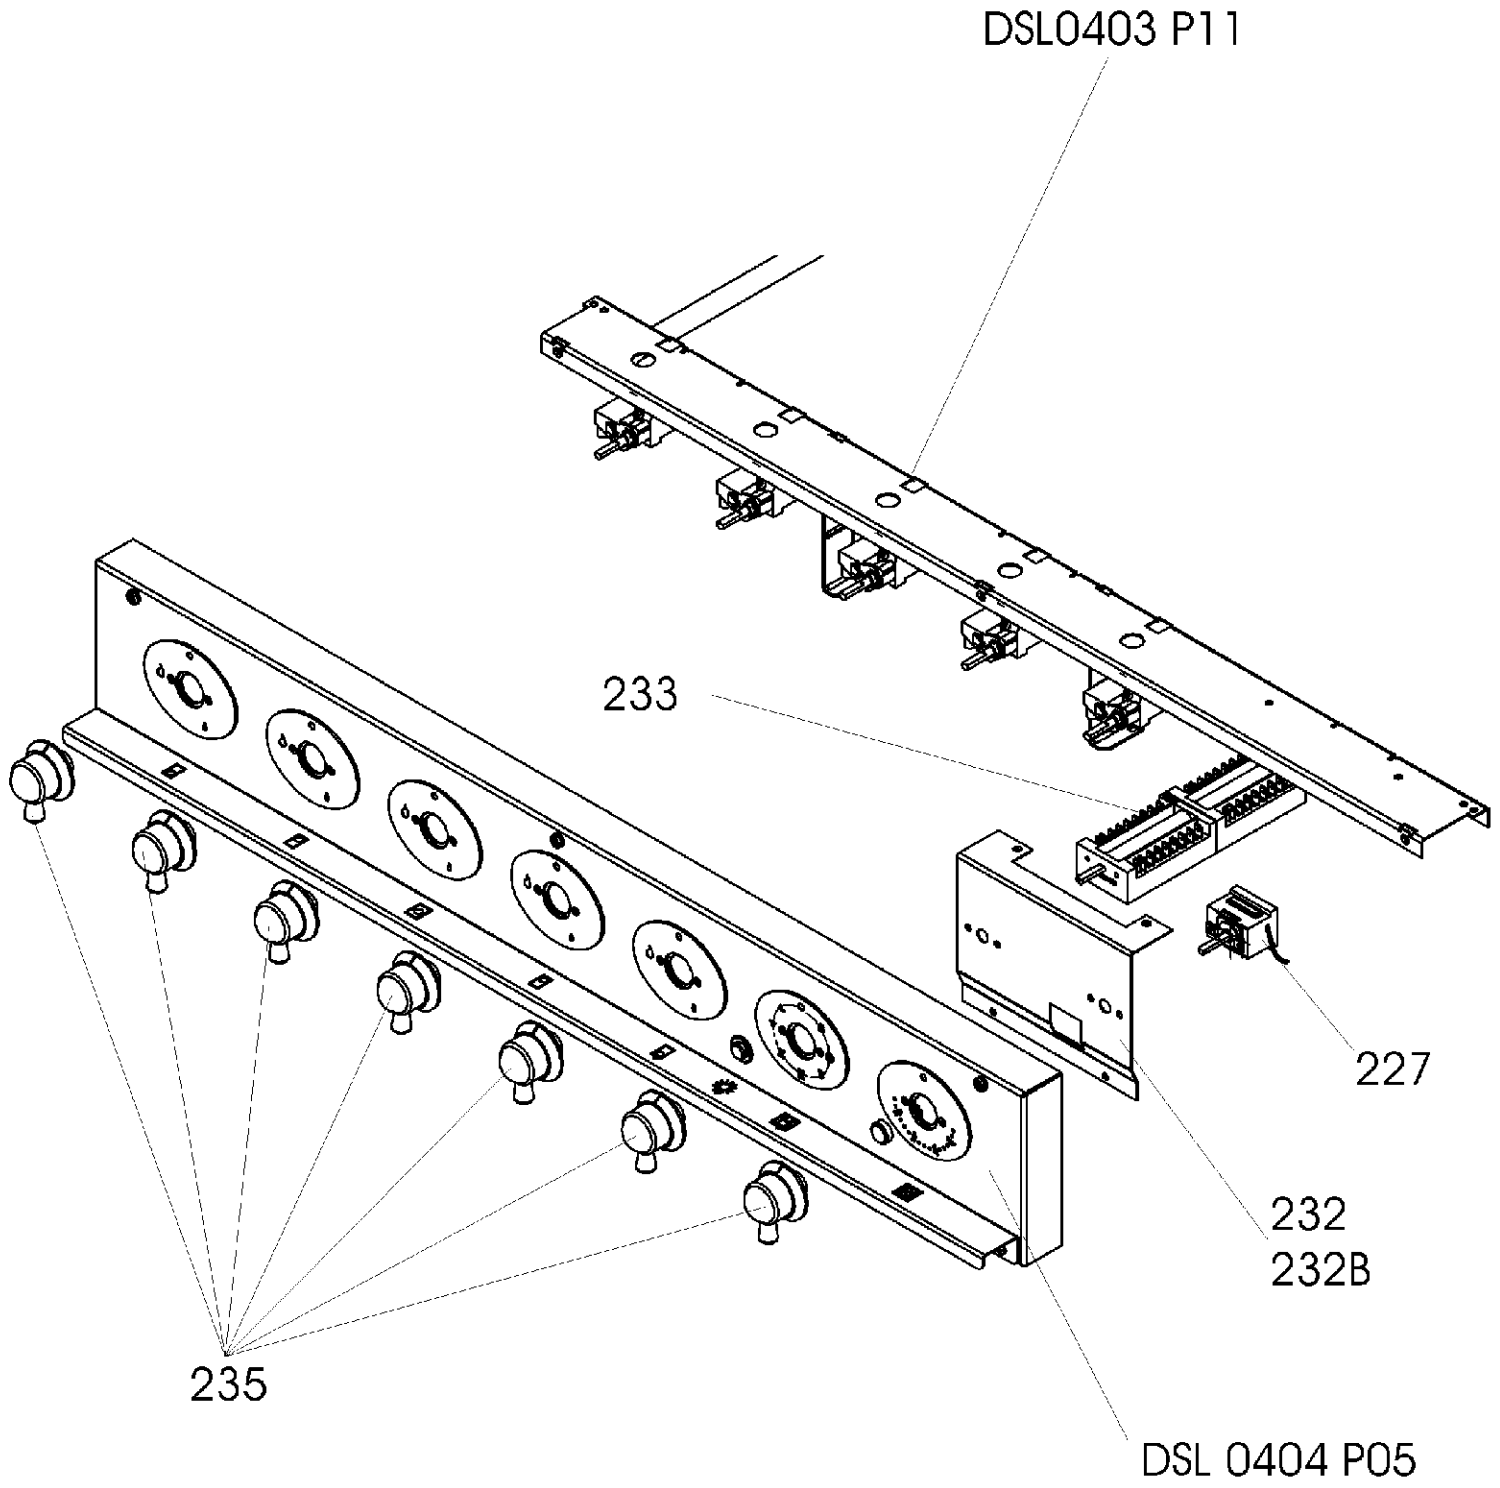

APPLIANCE NAME:  
FALCON 900 SINGLE CAVITY

DATE 01.10.08

**DSL0404 P00**

ISSUE STATUS 01

APPLIANCE NAME:  
FALCON 900 SINGLE CAVITY  
UP TO SERIAL NUMBER 119999

DATE 14.07.10

**DSL0404 P09**

ISSUE STATUS 04

APPLIANCE NAME:  
FALCON 900 SINGLE CAVITY  
FROM SERIAL NUMBER 120000

DATE 14.07.10

**DSL0404 P09A**  
ISSUE STATUS 01

X01	Grill Front Switch
X02	Grill Energy Regulator
X03	Left Hand Grill Element
X04	Right Hand Grill Element
X05	Left Hand Oven Thermostat
X06	Left Hand Oven Multifunction Switch
X07	Left Hand Oven Front Switch
X08	Left Hand Oven Base Element
X09	Left Hand Oven Fan Element
X10	Left hand Oven Top Outer Element
X11	Left Hand Oven Top Inner Element
X12	Right Hand Oven Thermostat
X13	Right Hand Oven Multifunction Switch
X14	Right Hand Oven Switch
X15	Right Hand Oven Front Switch
X16	Oven Fan
X17	Clock / Timer
X18	Slow Cook Oven Thermostat
X19	Slow Cook Oven Front Switch
X20	Slow Cook Oven Element
X21	Proving Drawer Switch
X22	Proving Drawer Energy Regulator
X23	Proving Drawer Element
X24	Cooling Fan
X25	Cooling Fan Thermal Preset
X26	Neon
X27	Thermal Cut Out
X28	Ignition Switches
X29	Ignition Switch
X30	Spark Generator
X31	Oven Light
X32	Oven Light Switch
X33	Hob Energy Regulator
X34	Hob Element
X35	Flame Safeguard Unit
X36	Solenoid Assembly
X37	Divider Switch
X38	Right Hand Oven Base Element
X39	Right Hand Oven Top Outer Element
X40	Right Hand Oven Top Inner Element
X41	Thermostat Protection

b	Blue
br	Brown
bk	Black
or	Orange
r	Red
v	Violet
	White
y	Yellow
g/y	Green/yellow
gy	Grey

**WIRING DIAGRAM**