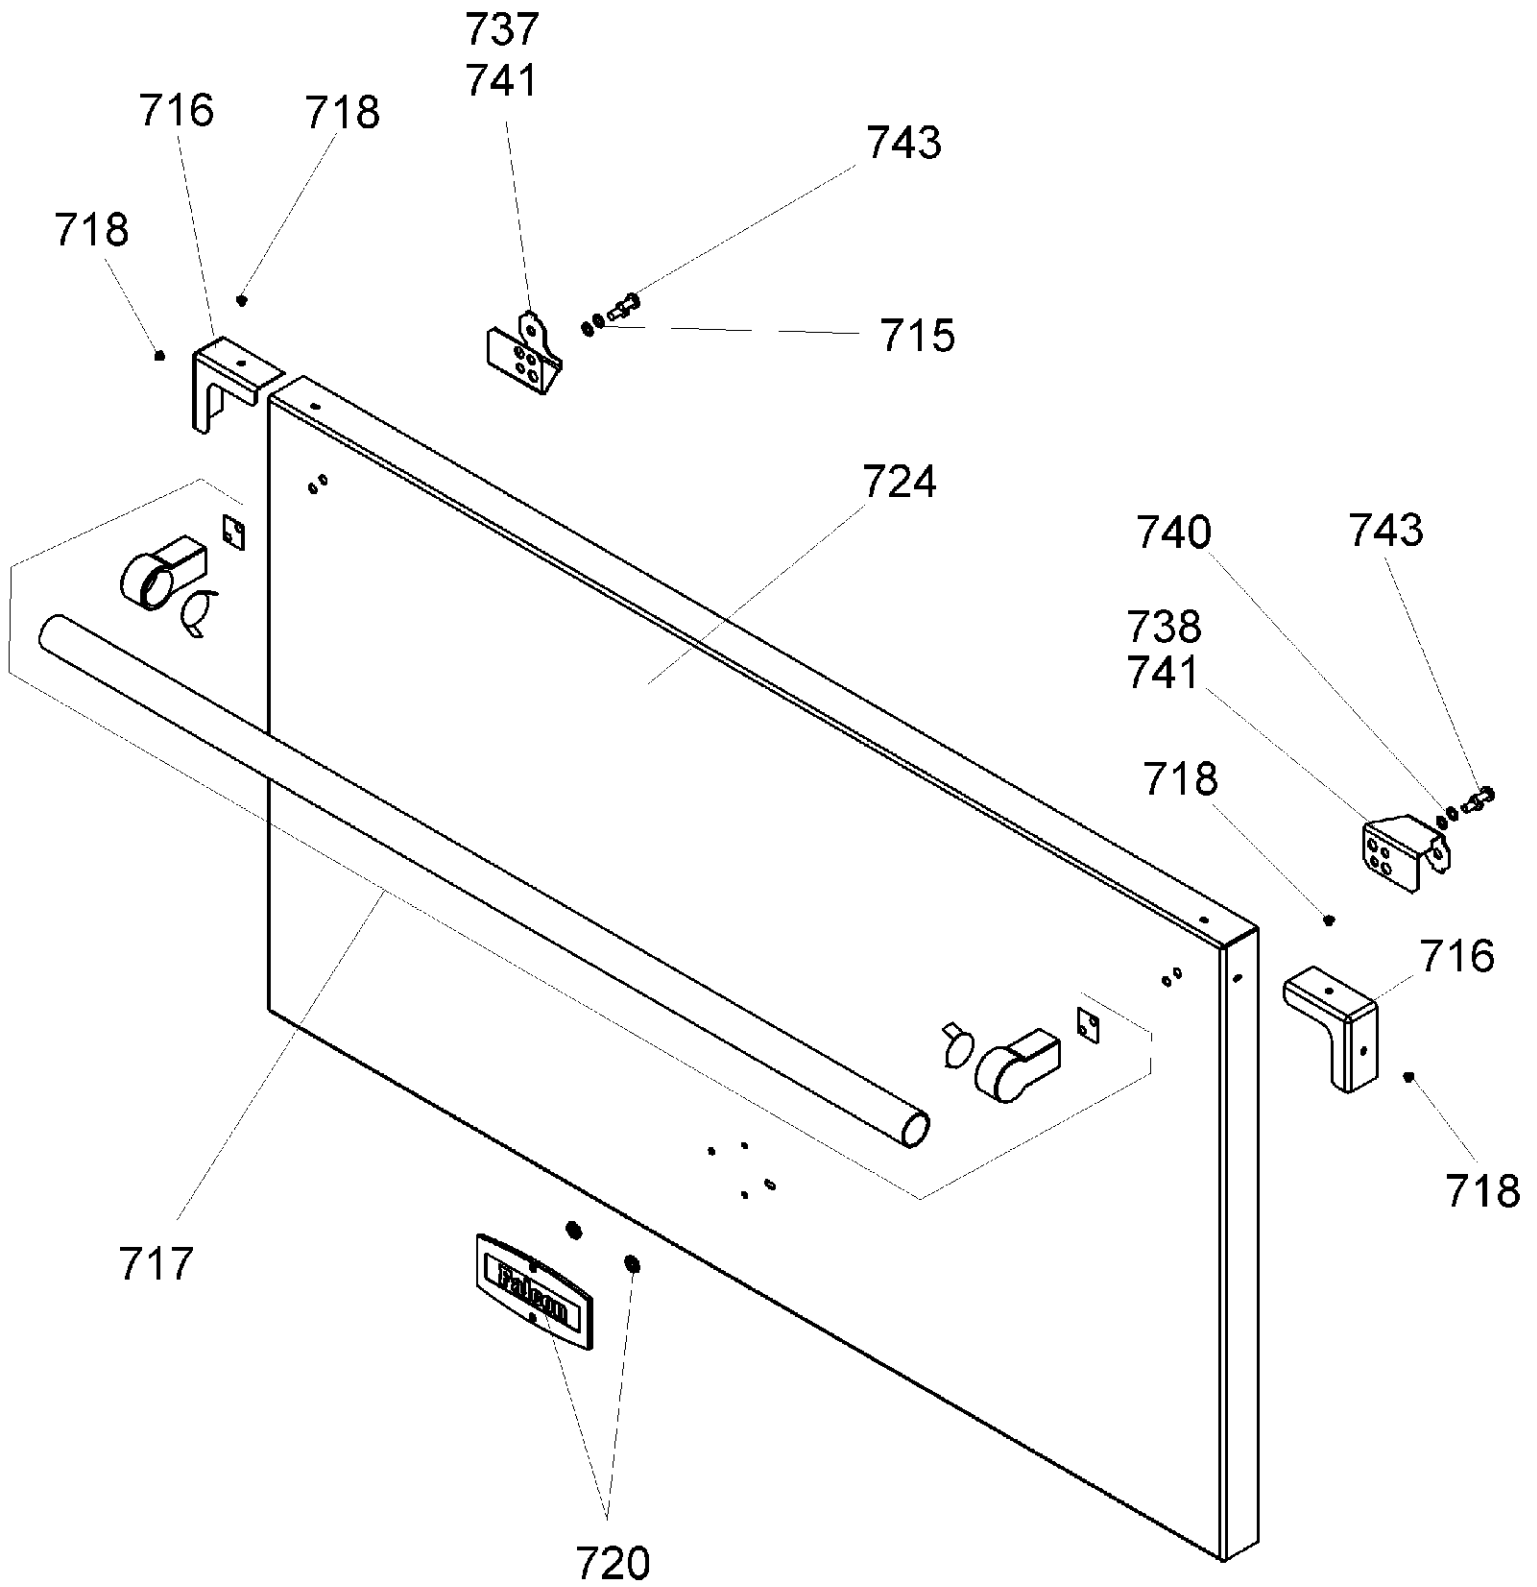

APPLIANCE NAME:  
FALCON 900 SINGLE CAVITY

DATE 01.10.08

**DSL0404 P00**

ISSUE STATUS 01

APPLIANCE NAME:  
FALCON 900 SINGLE CAVITY  
UP TO SERIAL NUMBER 119999

DATE 14.07.10

**DSL0404 P09**

ISSUE STATUS 04

APPLIANCE NAME:  
FALCON 900 SINGLE CAVITY  
FROM SERIAL NUMBER 120000

DATE 14.07.10

**DSL0404 P09A**  
ISSUE STATUS 01

X01	Grill Front Switch
X02	Grill Energy Regulator
X03	Left Hand Grill Element
X04	Right Hand Grill Element
X05	Left Hand Oven Thermostat
X06	Left Hand Oven Multifunction Switch
X07	Left Hand Oven Front Switch
X08	Left Hand Oven Base Element
X09	Left Hand Oven Fan Element
X10	Left hand Oven Top Outer Element
X11	Left Hand Oven Top Inner Element
X12	Right Hand Oven Thermostat
X13	Right Hand Oven Multifunction Switch
X14	Right Hand Oven Switch
X15	Right Hand Oven Front Switch
X16	Oven Fan
X17	Clock / Timer
X18	Slow Cook Oven Thermostat
X19	Slow Cook Oven Front Switch
X20	Slow Cook Oven Element
X21	Proving Drawer Switch
X22	Proving Drawer Energy Regulator
X23	Proving Drawer Element
X24	Cooling Fan
X25	Cooling Fan Thermal Preset
X26	Neon
X27	Thermal Cut Out
X28	Ignition Switches
X29	Ignition Switch
X30	Spark Generator
X31	Oven Light
X32	Oven Light Switch
X33	Hob Energy Regulator
X34	Hob Element
X35	Flame Safeguard Unit
X36	Solenoid Assembly
X37	Divider Switch
X38	Right Hand Oven Base Element
X39	Right Hand Oven Top Outer Element
X40	Right Hand Oven Top Inner Element
X41	Thermostat Protection