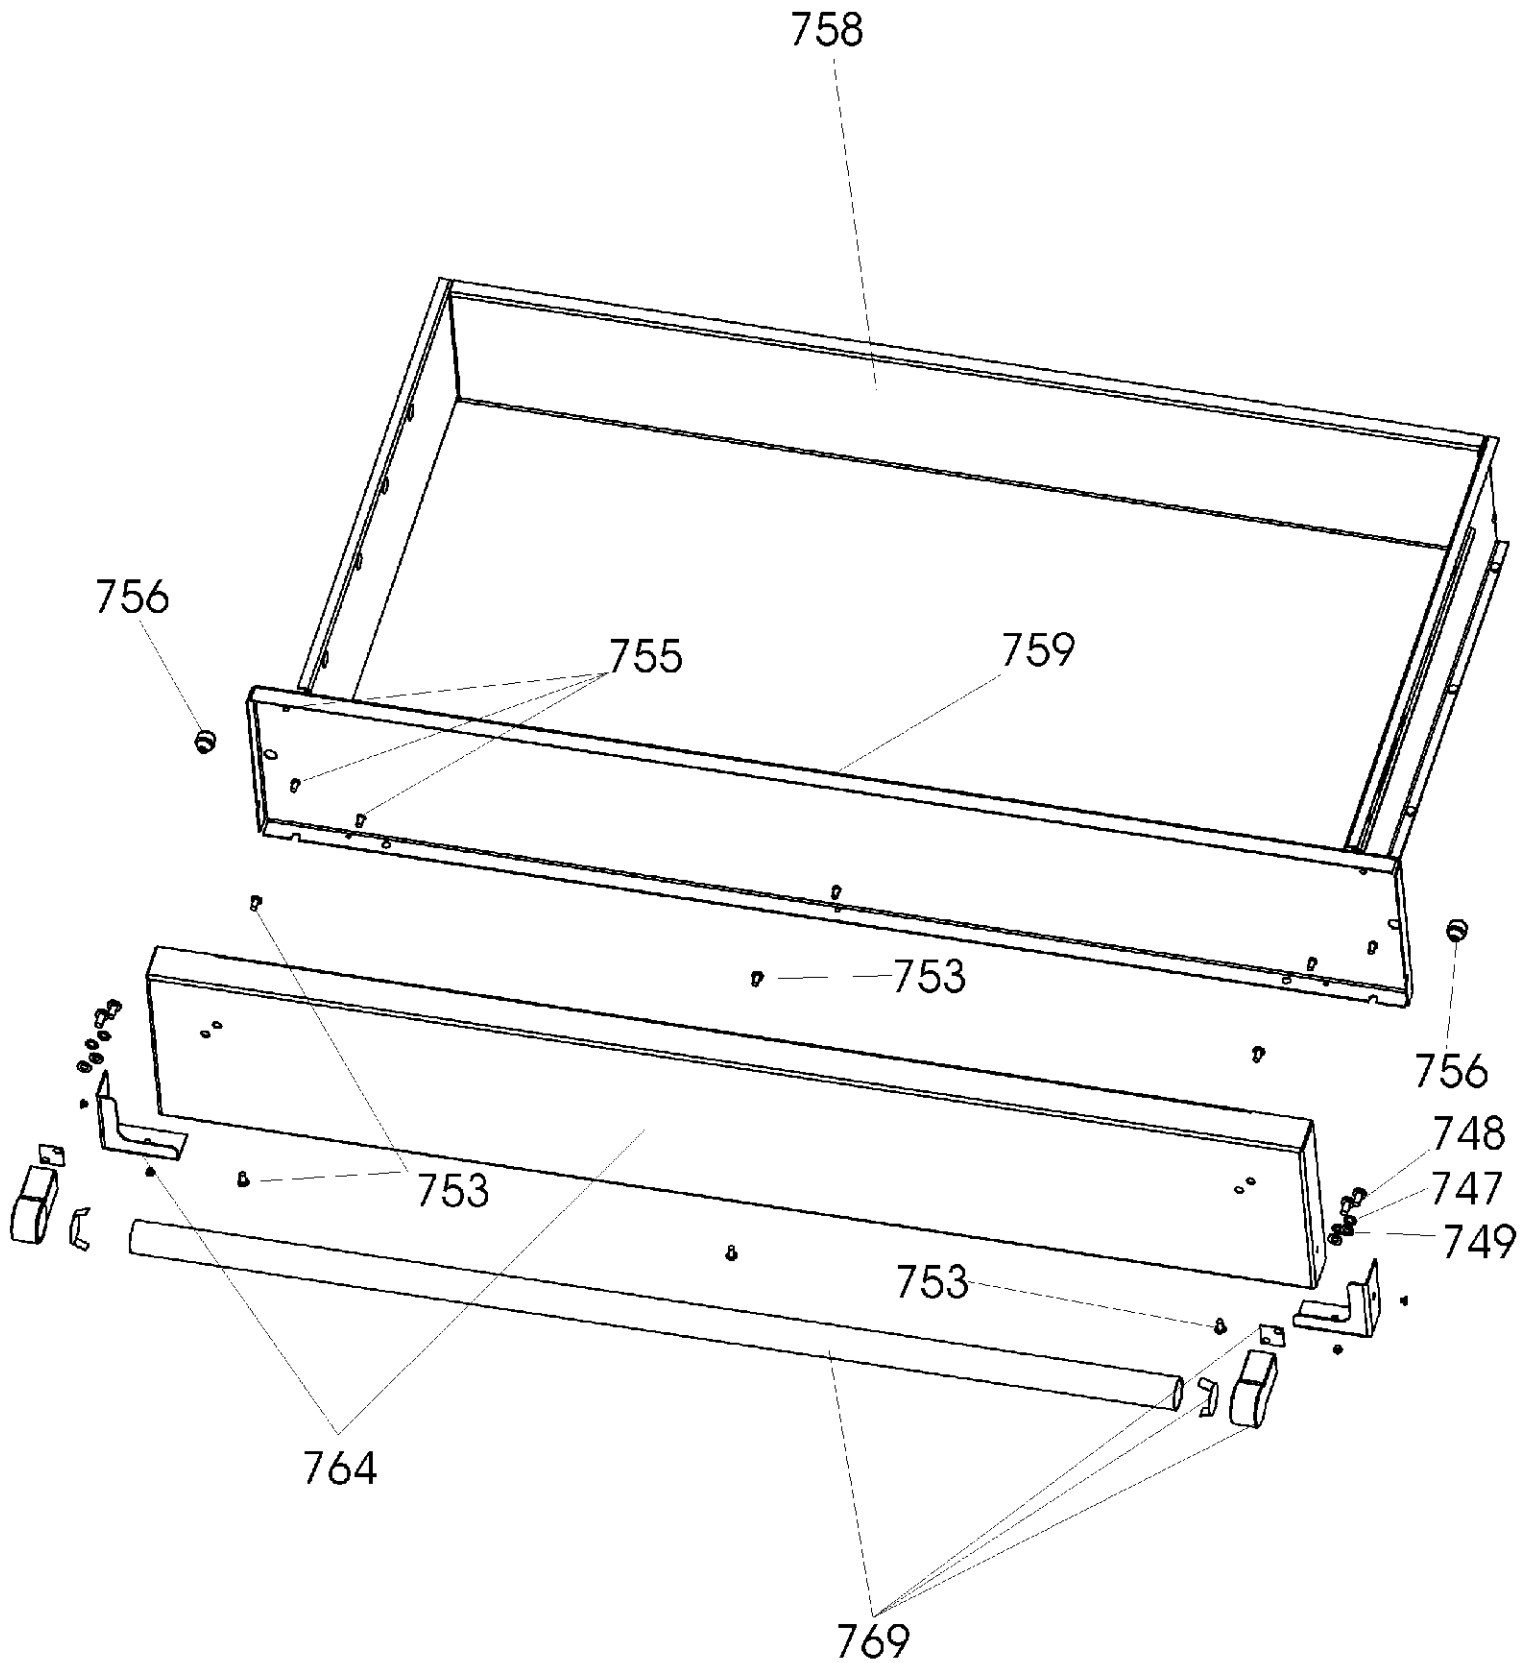

APPLIANCE NAME:  
FALCON 900 SINGLE CAVITY

DATE 01.10.08

**DSL0404 P00**

ISSUE STATUS 01

APPLIANCE NAME:  
FALCON 900 SINGLE CAVITY  
UP TO SERIAL NUMBER 119999

DATE 14.07.10

**DSL0404 P09**

ISSUE STATUS 04

APPLIANCE NAME:  
FALCON 900 SINGLE CAVITY  
FROM SERIAL NUMBER 120000

DATE 14.07.10

**DSL0404 P09A**  
ISSUE STATUS 01

X01	Grill Front Switch
X02	Grill Energy Regulator
X03	Left Hand Grill Element
X04	Right Hand Grill Element
X05	Left Hand Oven Thermostat
X06	Left Hand Oven Multifunction Switch
X07	Left Hand Oven Front Switch
X08	Left Hand Oven Base Element
X09	Left Hand Oven Fan Element
X10	Left hand Oven Top Outer Element
X11	Left Hand Oven Top Inner Element
X12	Right Hand Oven Thermostat
X13	Right Hand Oven Multifunction Switch
X14	Right Hand Oven Switch
X15	Right Hand Oven Front Switch
X16	Oven Fan
X17	Clock / Timer
X18	Slow Cook Oven Thermostat
X19	Slow Cook Oven Front Switch
X20	Slow Cook Oven Element
X21	Proving Drawer Switch
X22	Proving Drawer Energy Regulator
X23	Proving Drawer Element
X24	Cooling Fan
X25	Cooling Fan Thermal Preset
X26	Neon
X27	Thermal Cut Out
X28	Ignition Switches
X29	Ignition Switch
X30	Spark Generator
X31	Oven Light
X32	Oven Light Switch
X33	Hob Energy Regulator
X34	Hob Element
X35	Flame Safeguard Unit
X36	Solenoid Assembly
X37	Divider Switch
X38	Right Hand Oven Base Element
X39	Right Hand Oven Top Outer Element
X40	Right Hand Oven Top Inner Element
X41	Thermostat Protection