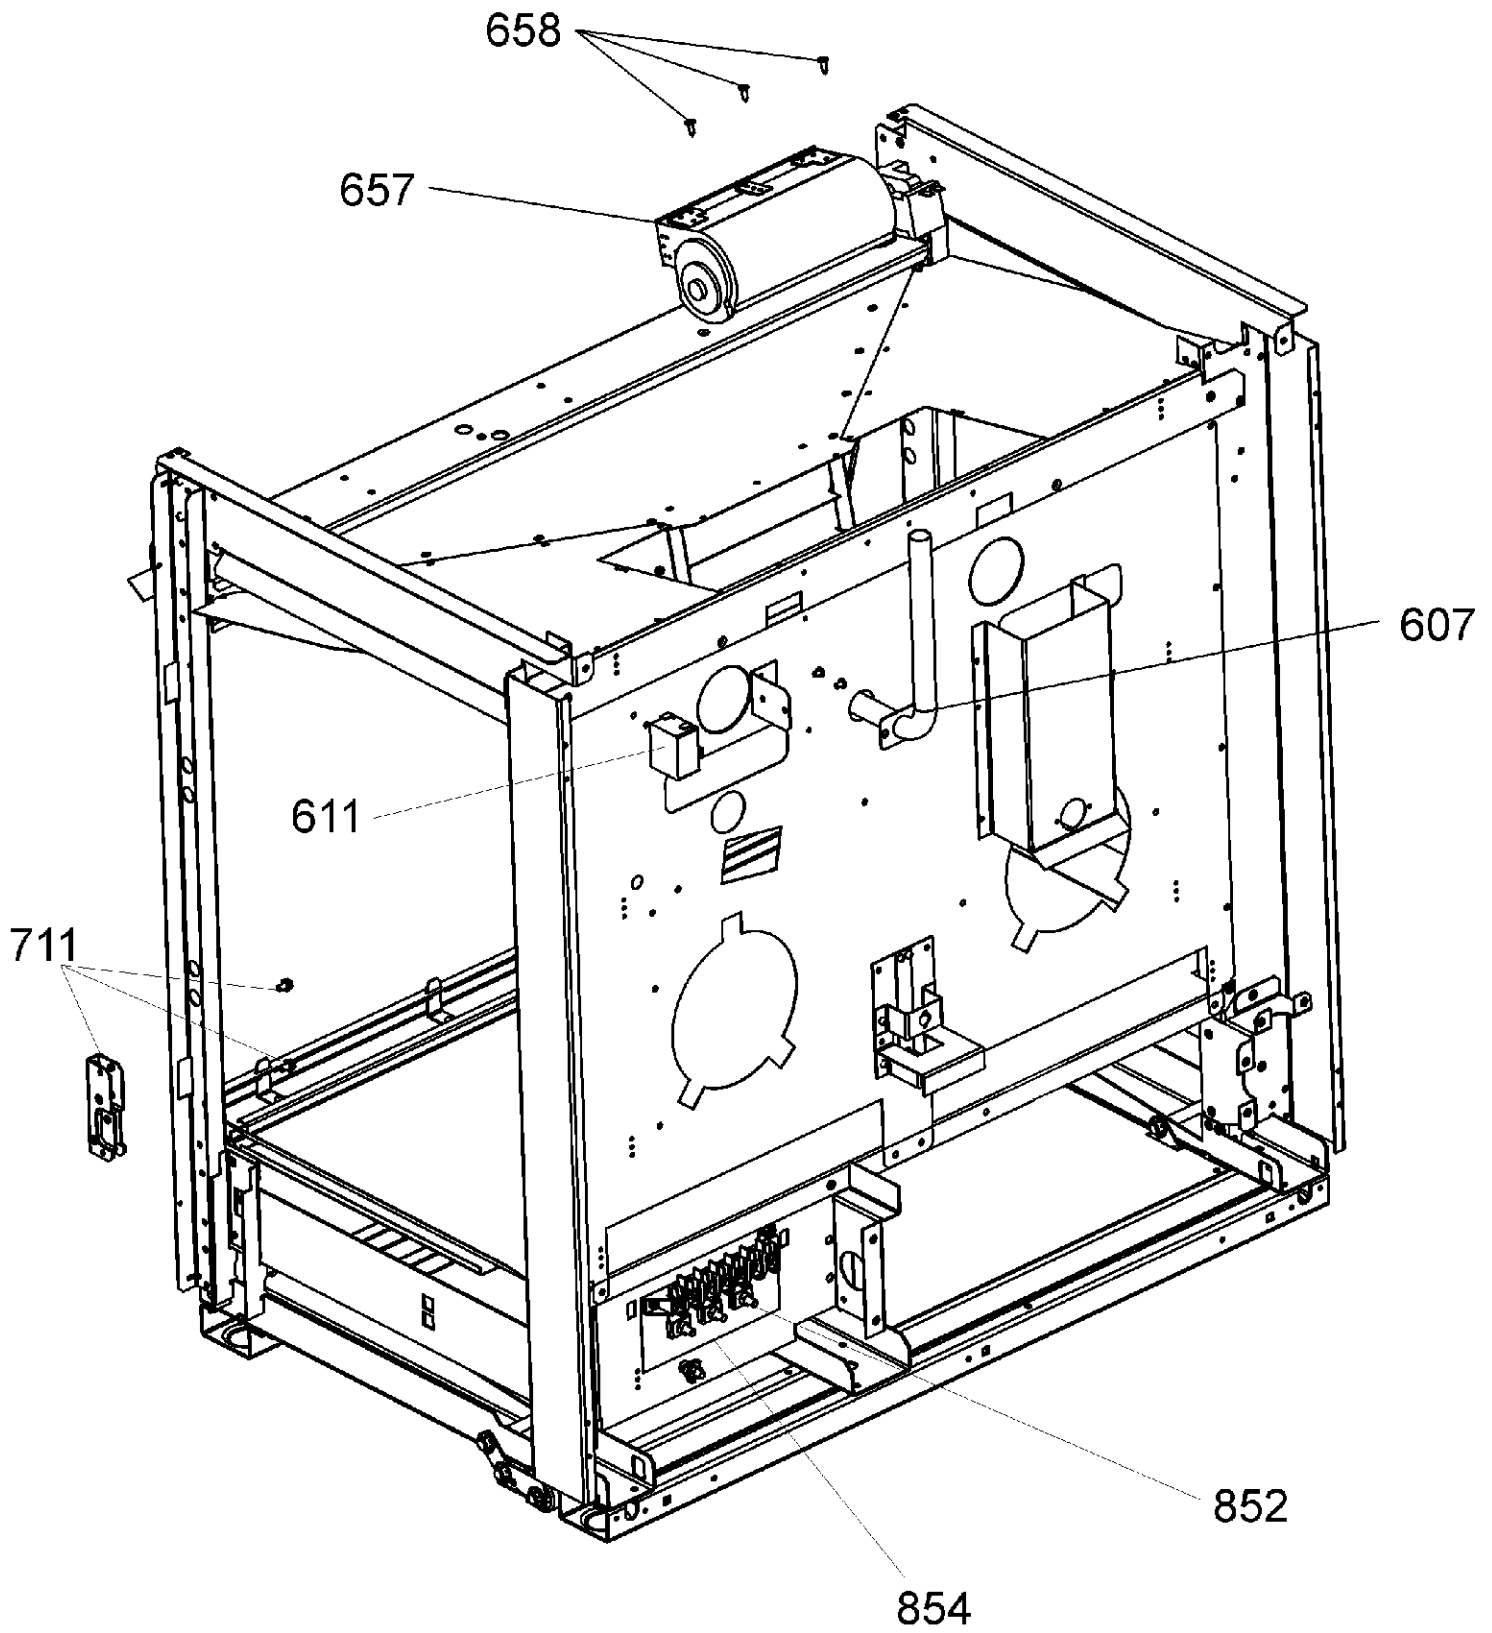

APPLIANCE NAME:  
FALCON 900 SINGLE CAVITY

DATE 01.10.08

**DSL0404 P00**

ISSUE STATUS 01

APPLIANCE NAME:  
FALCON 900 SINGLE CAVITY  
UP TO SERIAL NUMBER 119999

DATE 14.07.10

**DSL0404 P09**

ISSUE STATUS 04

APPLIANCE NAME:  
FALCON 900 SINGLE CAVITY  
FROM SERIAL NUMBER 120000

DATE 14.07.10

**DSL0404 P09A**  
ISSUE STATUS 01

X01	Grill Front Switch
X02	Grill Energy Regulator
X03	Left Hand Grill Element
X04	Right Hand Grill Element
X05	Left Hand Oven Thermostat
X06	Left Hand Oven Multifunction Switch
X07	Left Hand Oven Front Switch
X08	Left Hand Oven Base Element
X09	Left Hand Oven Fan Element
X10	Left hand Oven Top Outer Element
X11	Left Hand Oven Top Inner Element
X12	Right Hand Oven Thermostat
X13	Right Hand Oven Multifunction Switch
X14	Right Hand Oven Switch
X15	Right Hand Oven Front Switch
X16	Oven Fan
X17	Clock / Timer
X18	Slow Cook Oven Thermostat
X19	Slow Cook Oven Front Switch
X20	Slow Cook Oven Element
X21	Proving Drawer Switch
X22	Proving Drawer Energy Regulator
X23	Proving Drawer Element
X24	Cooling Fan
X25	Cooling Fan Thermal Preset
X26	Neon
X27	Thermal Cut Out
X28	Ignition Switches
X29	Ignition Switch
X30	Spark Generator
X31	Oven Light
X32	Oven Light Switch
X33	Hob Energy Regulator
X34	Hob Element
X35	Flame Safeguard Unit
X36	Solenoid Assembly
X37	Divider Switch
X38	Right Hand Oven Base Element
X39	Right Hand Oven Top Outer Element
X40	Right Hand Oven Top Inner Element
X41	Thermostat Protection