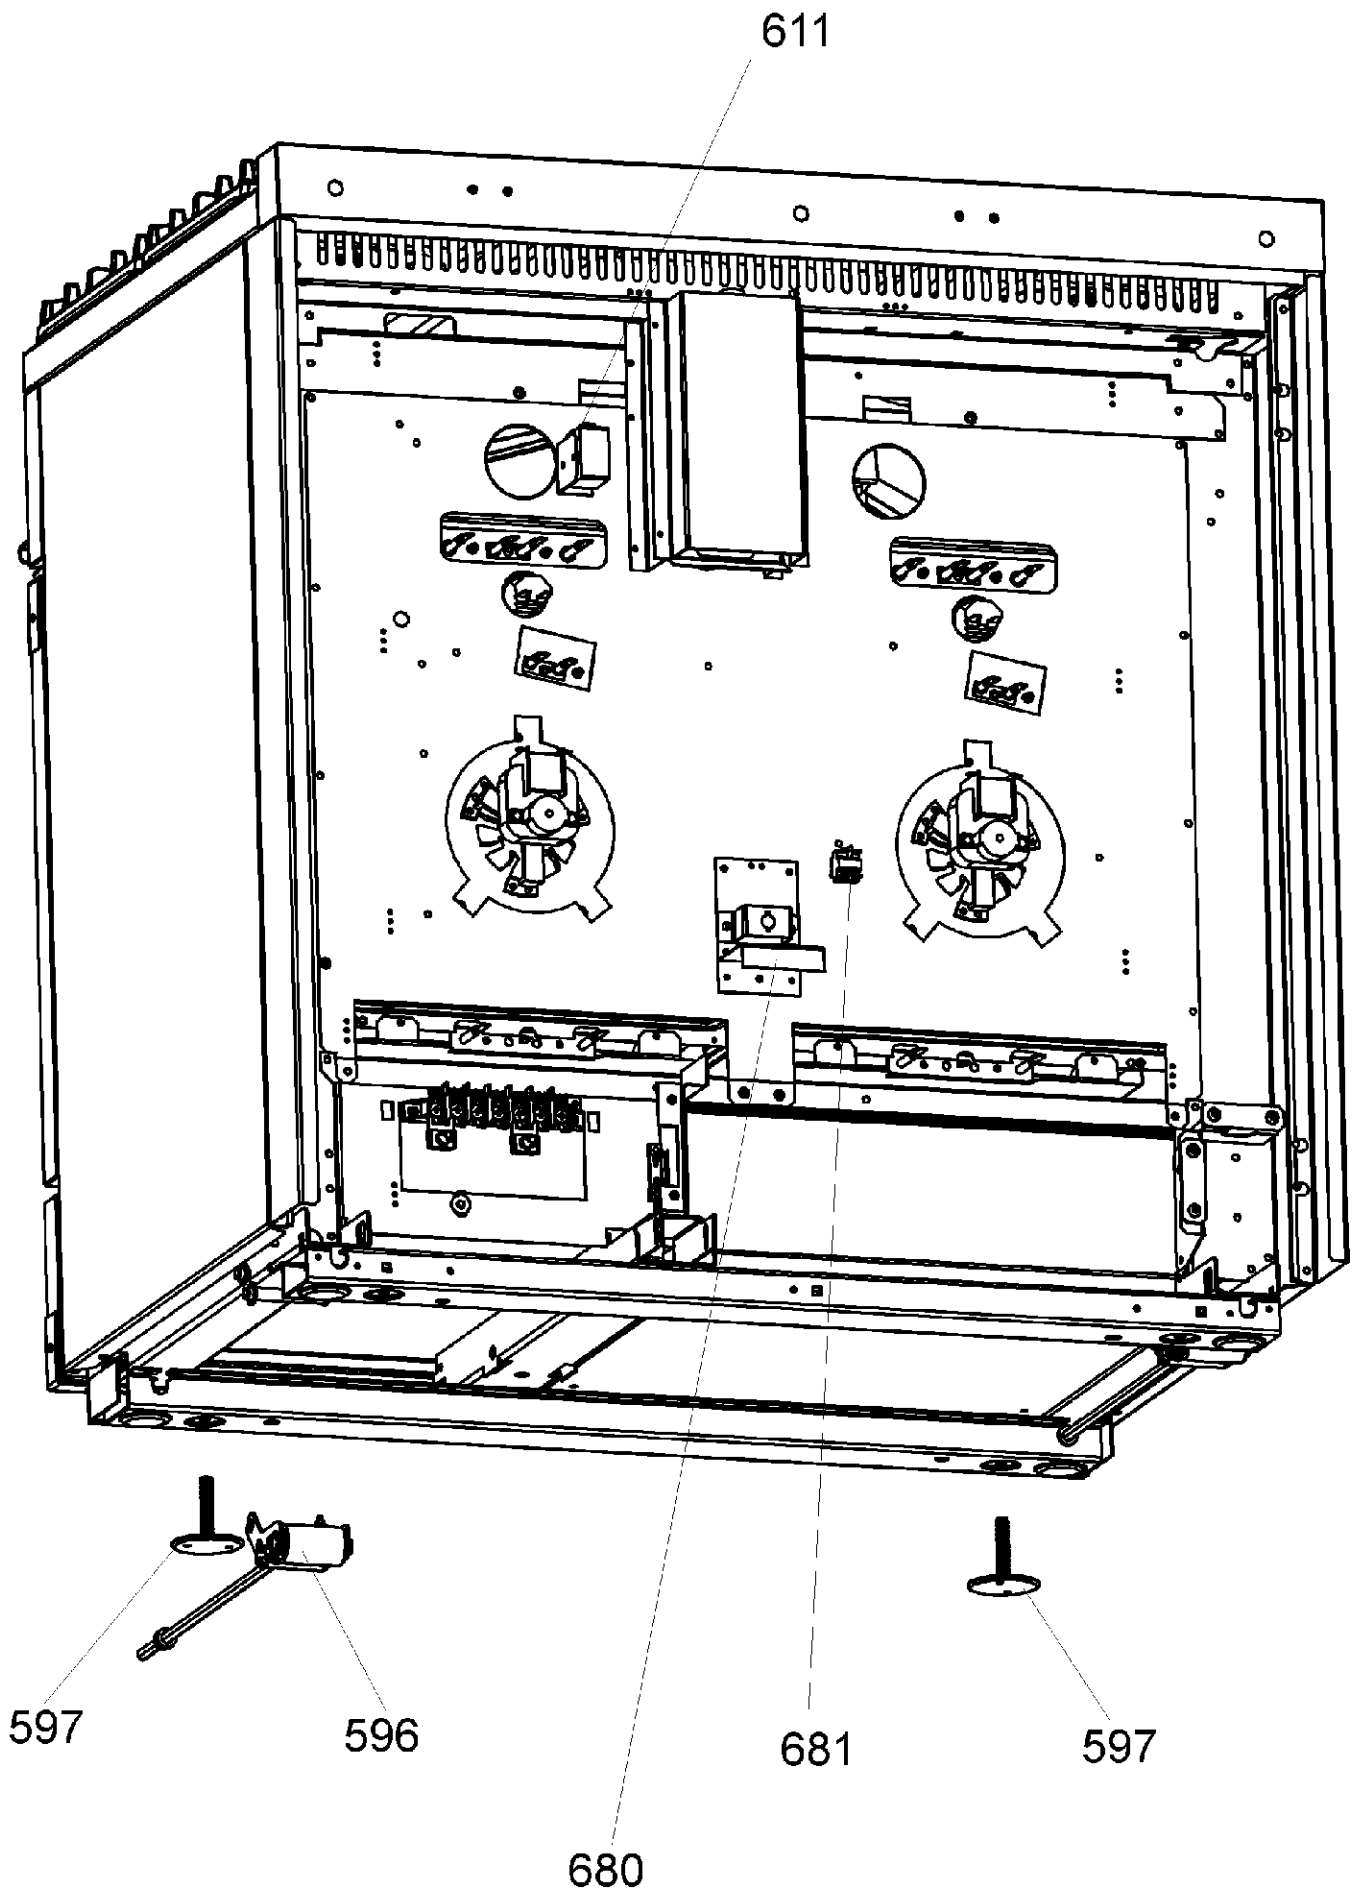

APPLIANCE NAME:  
FALCON 900 SINGLE CAVITY

DATE 01.10.08

**DSL0404 P00**

ISSUE STATUS 01

APPLIANCE NAME:  
FALCON 900 SINGLE CAVITY  
UP TO SERIAL NUMBER 119999

DATE 14.07.10

**DSL0404 P09**

ISSUE STATUS 04

APPLIANCE NAME:  
FALCON 900 SINGLE CAVITY  
FROM SERIAL NUMBER 120000

DATE 14.07.10

**DSL0404 P09A**  
ISSUE STATUS 01

X01	Grill Front Switch
X02	Grill Energy Regulator
X03	Left Hand Grill Element
X04	Right Hand Grill Element
X05	Left Hand Oven Thermostat
X06	Left Hand Oven Multifunction Switch
X07	Left Hand Oven Front Switch
X08	Left Hand Oven Base Element
X09	Left Hand Oven Fan Element
X10	Left hand Oven Top Outer Element
X11	Left Hand Oven Top Inner Element
X12	Right Hand Oven Thermostat
X13	Right Hand Oven Multifunction Switch
X14	Right Hand Oven Switch
X15	Right Hand Oven Front Switch
X16	Oven Fan
X17	Clock / Timer
X18	Slow Cook Oven Thermostat
X19	Slow Cook Oven Front Switch
X20	Slow Cook Oven Element
X21	Proving Drawer Switch
X22	Proving Drawer Energy Regulator
X23	Proving Drawer Element
X24	Cooling Fan
X25	Cooling Fan Thermal Preset
X26	Neon
X27	Thermal Cut Out
X28	Ignition Switches
X29	Ignition Switch
X30	Spark Generator
X31	Oven Light
X32	Oven Light Switch
X33	Hob Energy Regulator
X34	Hob Element
X35	Flame Safeguard Unit
X36	Solenoid Assembly
X37	Divider Switch
X38	Right Hand Oven Base Element
X39	Right Hand Oven Top Outer Element
X40	Right Hand Oven Top Inner Element
X41	Thermostat Protection