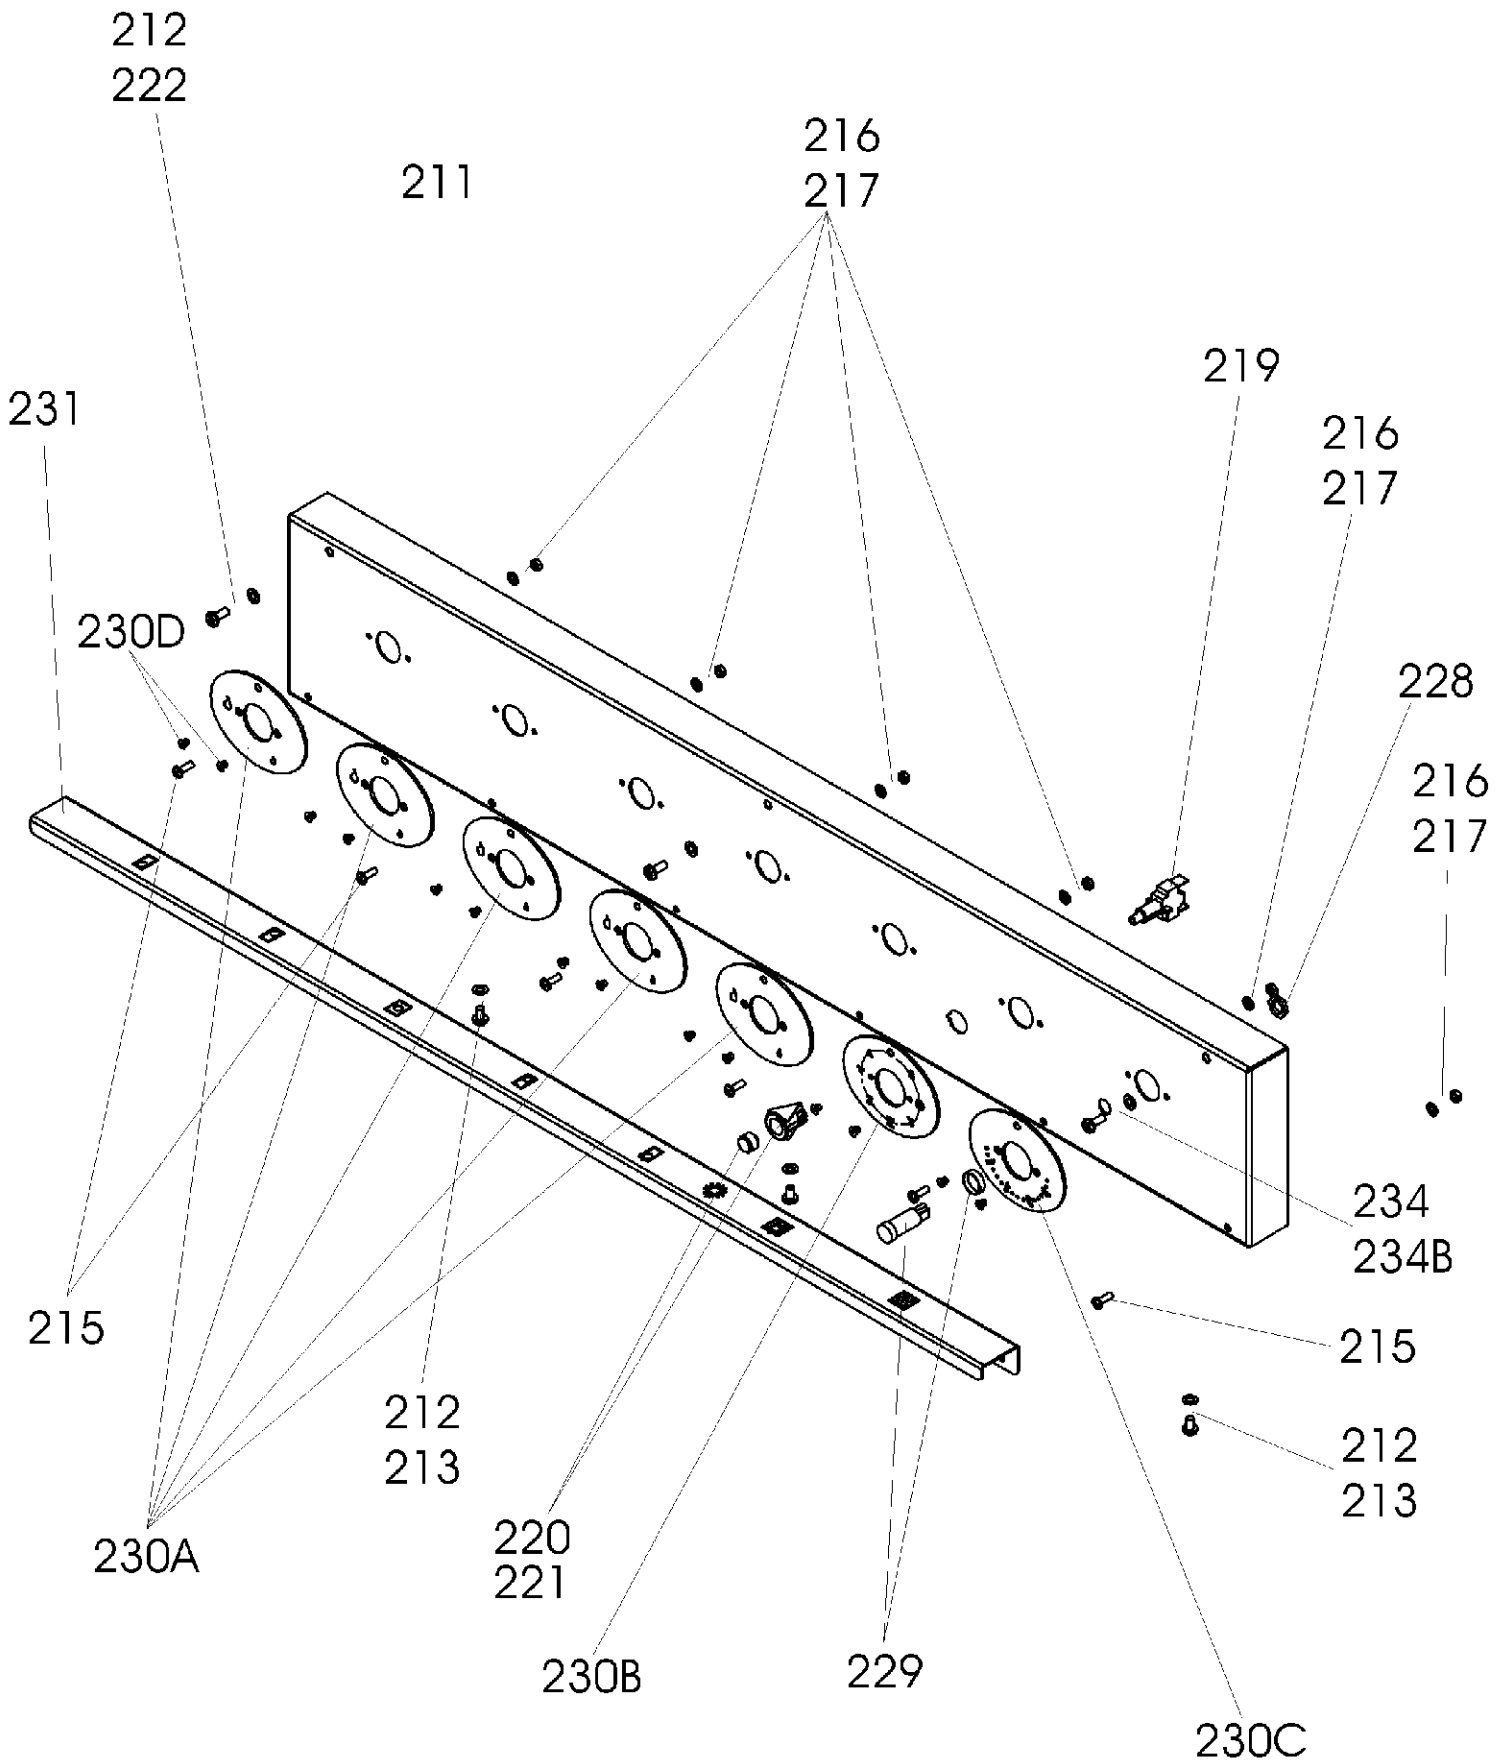

APPLIANCE NAME:  
FALCON 900 SINGLE CAVITY

DATE 01.10.08

**DSL0404 P00**

ISSUE STATUS 01

APPLIANCE NAME:  
FALCON 900 SINGLE CAVITY  
UP TO SERIAL NUMBER 119999

DATE 14.07.10

**DSL0404 P09**

ISSUE STATUS 04

APPLIANCE NAME:  
FALCON 900 SINGLE CAVITY  
FROM SERIAL NUMBER 120000

DATE 14.07.10

**DSL0404 P09A**  
ISSUE STATUS 01

X01	Grill Front Switch
X02	Grill Energy Regulator
X03	Left Hand Grill Element
X04	Right Hand Grill Element
X05	Left Hand Oven Thermostat
X06	Left Hand Oven Multifunction Switch
X07	Left Hand Oven Front Switch
X08	Left Hand Oven Base Element
X09	Left Hand Oven Fan Element
X10	Left hand Oven Top Outer Element
X11	Left Hand Oven Top Inner Element
X12	Right Hand Oven Thermostat
X13	Right Hand Oven Multifunction Switch
X14	Right Hand Oven Switch
X15	Right Hand Oven Front Switch
X16	Oven Fan
X17	Clock / Timer
X18	Slow Cook Oven Thermostat
X19	Slow Cook Oven Front Switch
X20	Slow Cook Oven Element
X21	Proving Drawer Switch
X22	Proving Drawer Energy Regulator
X23	Proving Drawer Element
X24	Cooling Fan
X25	Cooling Fan Thermal Preset
X26	Neon
X27	Thermal Cut Out
X28	Ignition Switches
X29	Ignition Switch
X30	Spark Generator
X31	Oven Light
X32	Oven Light Switch
X33	Hob Energy Regulator
X34	Hob Element
X35	Flame Safeguard Unit
X36	Solenoid Assembly
X37	Divider Switch
X38	Right Hand Oven Base Element
X39	Right Hand Oven Top Outer Element
X40	Right Hand Oven Top Inner Element
X41	Thermostat Protection

b	Blue
br	Brown
bk	Black
or	Orange
r	Red
v	Violet
	White
y	Yellow
g/y	Green/yellow
gy	Grey

**WIRING DIAGRAM**