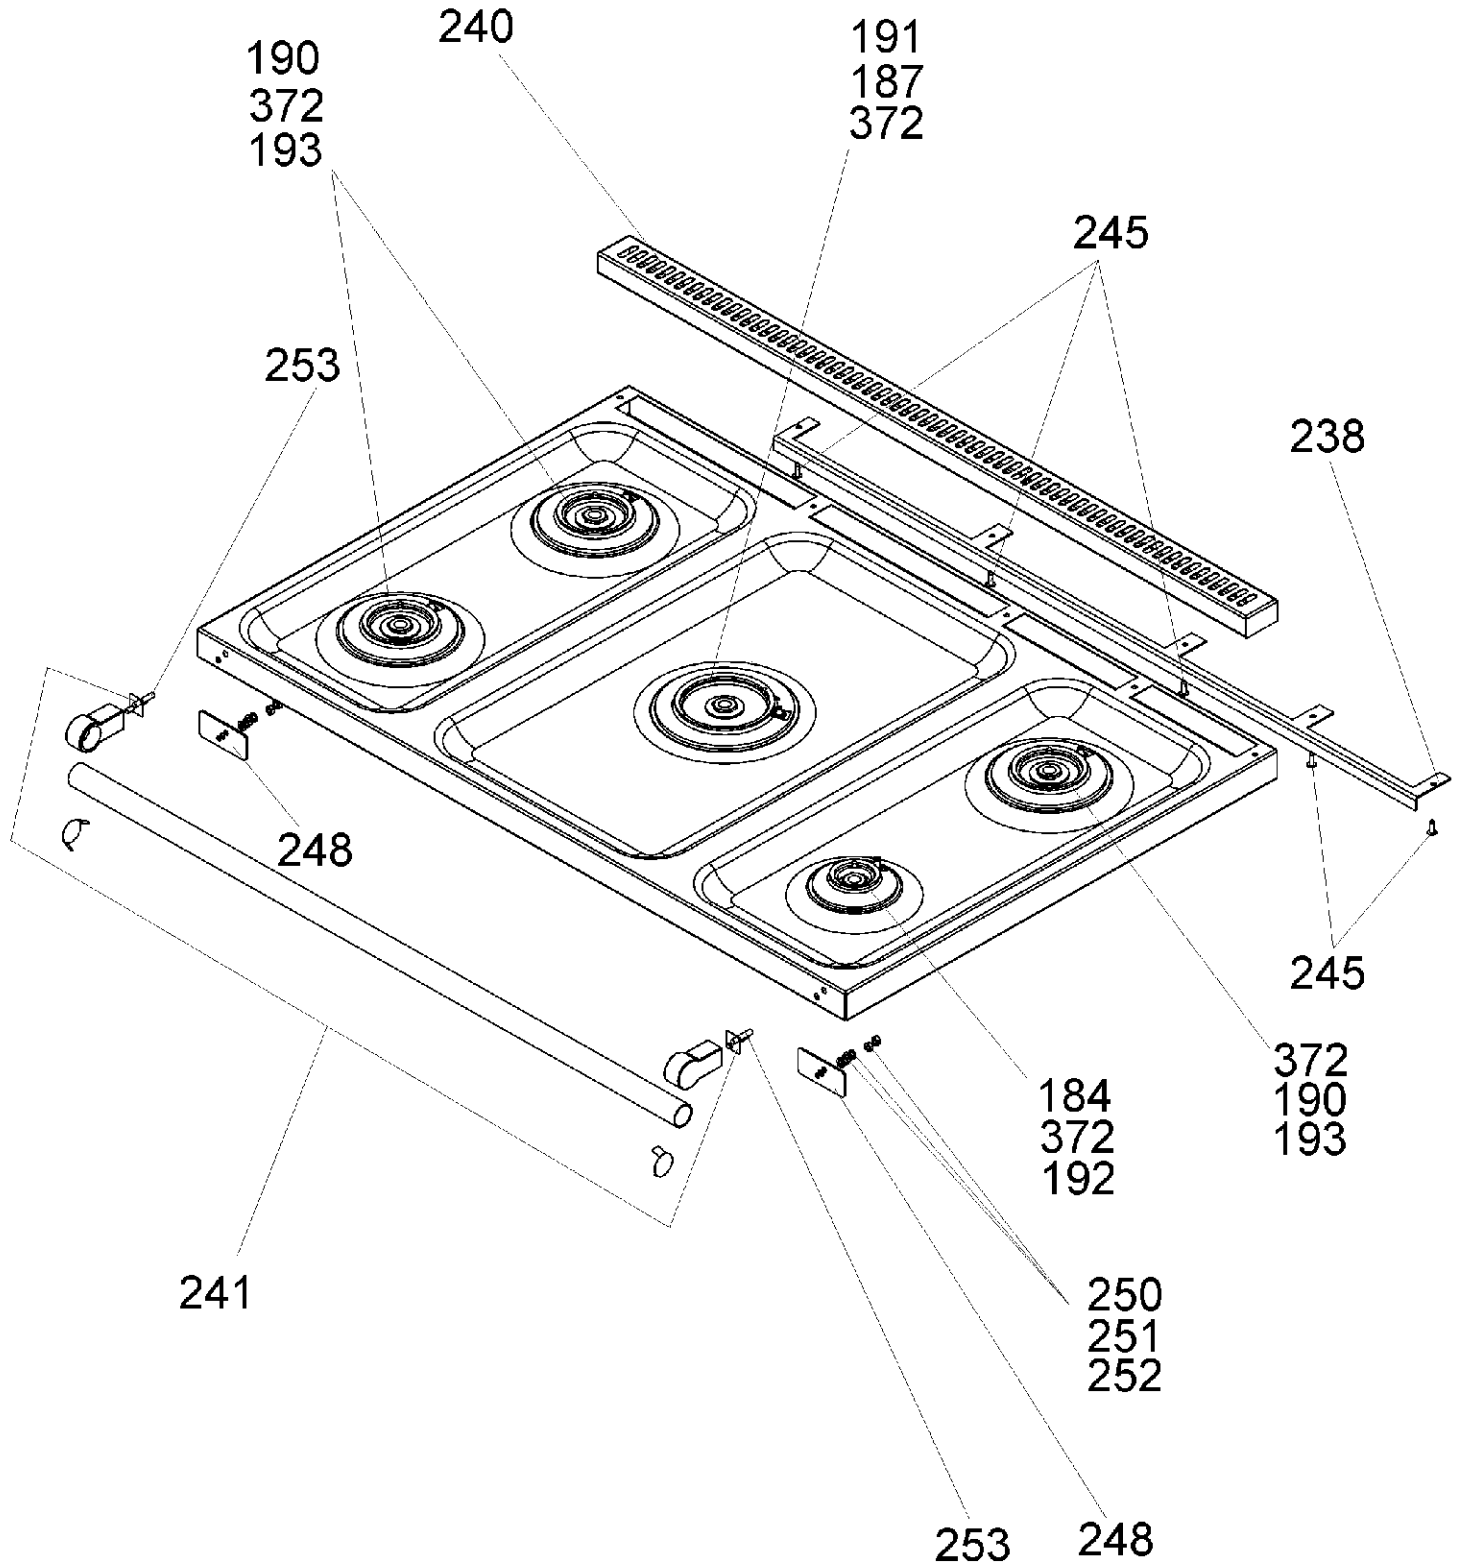

APPLIANCE NAME:  
FALCON 900 SINGLE CAVITY

DATE 01.10.08

**DSL0404 P00**

ISSUE STATUS 01

APPLIANCE NAME:  
FALCON 900 SINGLE CAVITY  
UP TO SERIAL NUMBER 119999

DATE 14.07.10

**DSL0404 P09**

ISSUE STATUS 04

APPLIANCE NAME:  
FALCON 900 SINGLE CAVITY  
FROM SERIAL NUMBER 120000

DATE 14.07.10

**DSL0404 P09A**  
ISSUE STATUS 01

X01	Grill Front Switch
X02	Grill Energy Regulator
X03	Left Hand Grill Element
X04	Right Hand Grill Element
X05	Left Hand Oven Thermostat
X06	Left Hand Oven Multifunction Switch
X07	Left Hand Oven Front Switch
X08	Left Hand Oven Base Element
X09	Left Hand Oven Fan Element
X10	Left hand Oven Top Outer Element
X11	Left Hand Oven Top Inner Element
X12	Right Hand Oven Thermostat
X13	Right Hand Oven Multifunction Switch
X14	Right Hand Oven Switch
X15	Right Hand Oven Front Switch
X16	Oven Fan
X17	Clock / Timer
X18	Slow Cook Oven Thermostat
X19	Slow Cook Oven Front Switch
X20	Slow Cook Oven Element
X21	Proving Drawer Switch
X22	Proving Drawer Energy Regulator
X23	Proving Drawer Element
X24	Cooling Fan
X25	Cooling Fan Thermal Preset
X26	Neon
X27	Thermal Cut Out
X28	Ignition Switches
X29	Ignition Switch
X30	Spark Generator
X31	Oven Light
X32	Oven Light Switch
X33	Hob Energy Regulator
X34	Hob Element
X35	Flame Safeguard Unit
X36	Solenoid Assembly
X37	Divider Switch
X38	Right Hand Oven Base Element
X39	Right Hand Oven Top Outer Element
X40	Right Hand Oven Top Inner Element
X41	Thermostat Protection

b	Blue
br	Brown
bk	Black
or	Orange
r	Red
v	Violet
	White
y	Yellow
g/y	Green/yellow
gy	Grey

**WIRING DIAGRAM**