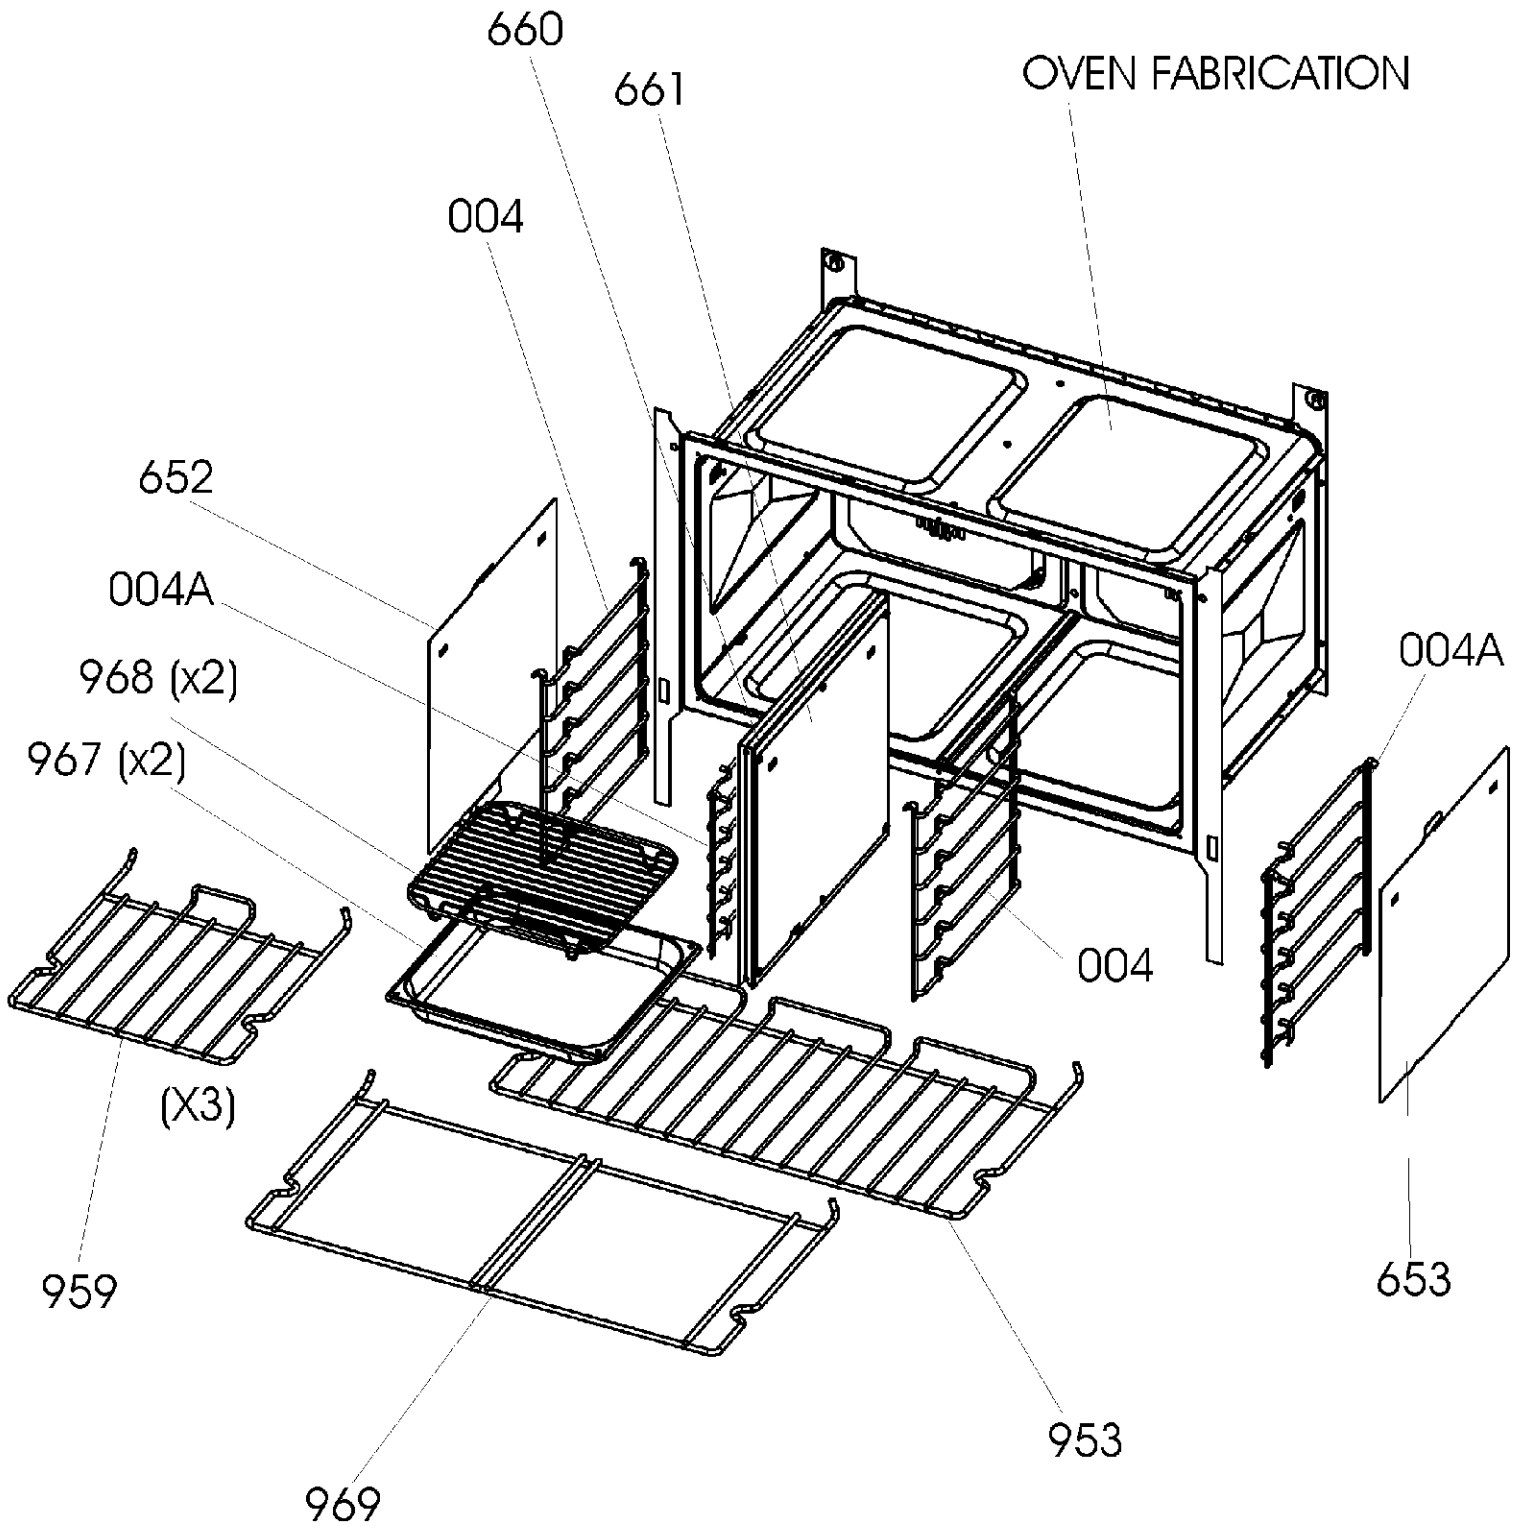

APPLIANCE NAME:  
FALCON 900 SINGLE CAVITY

DATE 01.10.08

**DSL0404 P00**

ISSUE STATUS 01

APPLIANCE NAME:  
FALCON 900 SINGLE CAVITY  
UP TO SERIAL NUMBER 119999

DATE 14.07.10

**DSL0404 P09**

ISSUE STATUS 04

APPLIANCE NAME:  
FALCON 900 SINGLE CAVITY  
FROM SERIAL NUMBER 120000

DATE 14.07.10

**DSL0404 P09A**  
ISSUE STATUS 01

X01	Grill Front Switch
X02	Grill Energy Regulator
X03	Left Hand Grill Element
X04	Right Hand Grill Element
X05	Left Hand Oven Thermostat
X06	Left Hand Oven Multifunction Switch
X07	Left Hand Oven Front Switch
X08	Left Hand Oven Base Element
X09	Left Hand Oven Fan Element
X10	Left hand Oven Top Outer Element
X11	Left Hand Oven Top Inner Element
X12	Right Hand Oven Thermostat
X13	Right Hand Oven Multifunction Switch
X14	Right Hand Oven Switch
X15	Right Hand Oven Front Switch
X16	Oven Fan
X17	Clock / Timer
X18	Slow Cook Oven Thermostat
X19	Slow Cook Oven Front Switch
X20	Slow Cook Oven Element
X21	Proving Drawer Switch
X22	Proving Drawer Energy Regulator
X23	Proving Drawer Element
X24	Cooling Fan
X25	Cooling Fan Thermal Preset
X26	Neon
X27	Thermal Cut Out
X28	Ignition Switches
X29	Ignition Switch
X30	Spark Generator
X31	Oven Light
X32	Oven Light Switch
X33	Hob Energy Regulator
X34	Hob Element
X35	Flame Safeguard Unit
X36	Solenoid Assembly
X37	Divider Switch
X38	Right Hand Oven Base Element
X39	Right Hand Oven Top Outer Element
X40	Right Hand Oven Top Inner Element
X41	Thermostat Protection

b	Blue
br	Brown
bk	Black
or	Orange
r	Red
v	Violet
	White
y	Yellow
g/y	Green/yellow
gy	Grey

**WIRING DIAGRAM**