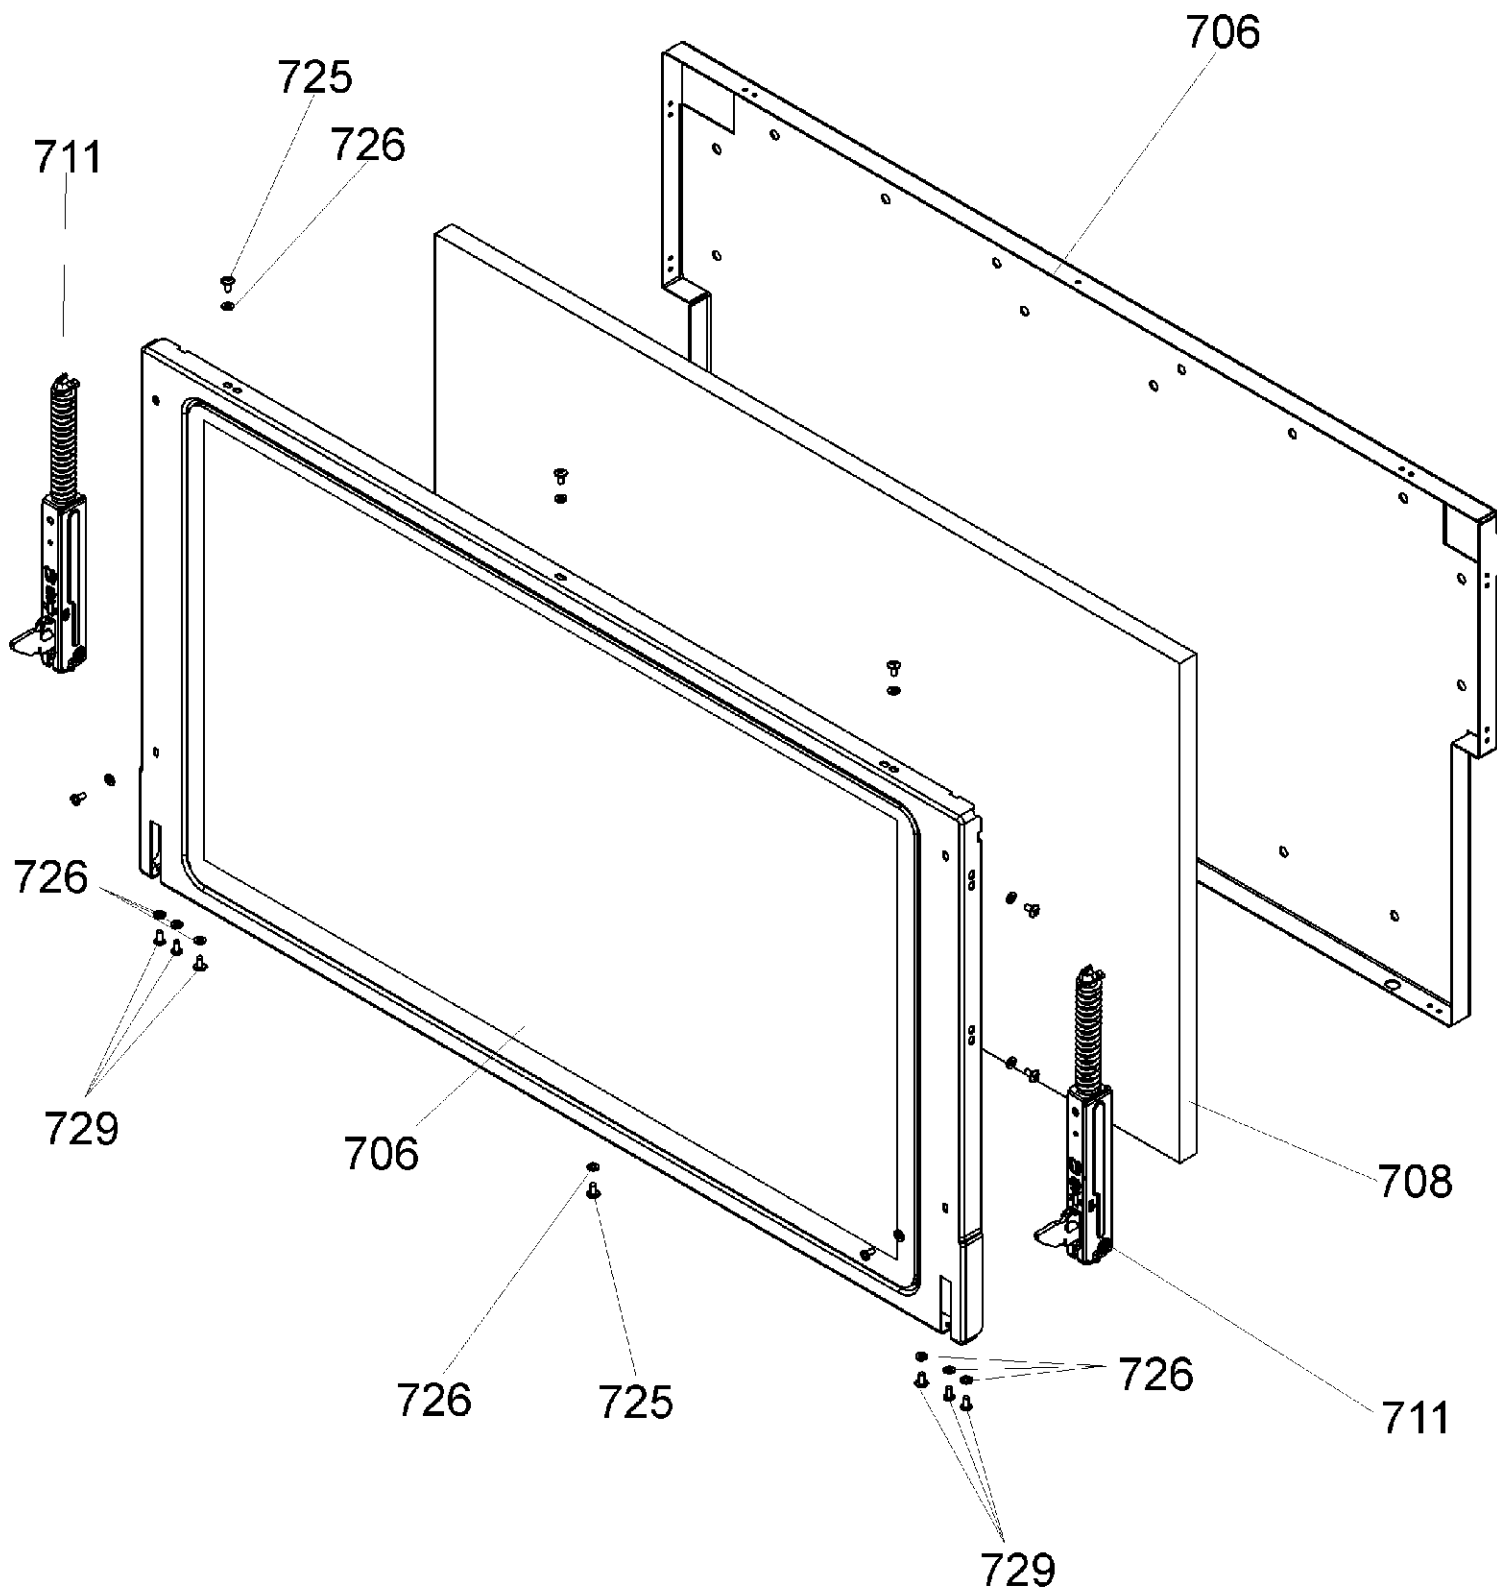

APPLIANCE NAME:  
FALCON 900 SINGLE CAVITY

DATE 01.10.08

**DSL0404 P00**

ISSUE STATUS 01

APPLIANCE NAME:  
FALCON 900 SINGLE CAVITY  
UP TO SERIAL NUMBER 119999

DATE 14.07.10

**DSL0404 P09**

ISSUE STATUS 04

APPLIANCE NAME:  
FALCON 900 SINGLE CAVITY  
FROM SERIAL NUMBER 120000

DATE 14.07.10

**DSL0404 P09A**  
ISSUE STATUS 01

X01	Grill Front Switch
X02	Grill Energy Regulator
X03	Left Hand Grill Element
X04	Right Hand Grill Element
X05	Left Hand Oven Thermostat
X06	Left Hand Oven Multifunction Switch
X07	Left Hand Oven Front Switch
X08	Left Hand Oven Base Element
X09	Left Hand Oven Fan Element
X10	Left hand Oven Top Outer Element
X11	Left Hand Oven Top Inner Element
X12	Right Hand Oven Thermostat
X13	Right Hand Oven Multifunction Switch
X14	Right Hand Oven Switch
X15	Right Hand Oven Front Switch
X16	Oven Fan
X17	Clock / Timer
X18	Slow Cook Oven Thermostat
X19	Slow Cook Oven Front Switch
X20	Slow Cook Oven Element
X21	Proving Drawer Switch
X22	Proving Drawer Energy Regulator
X23	Proving Drawer Element
X24	Cooling Fan
X25	Cooling Fan Thermal Preset
X26	Neon
X27	Thermal Cut Out
X28	Ignition Switches
X29	Ignition Switch
X30	Spark Generator
X31	Oven Light
X32	Oven Light Switch
X33	Hob Energy Regulator
X34	Hob Element
X35	Flame Safeguard Unit
X36	Solenoid Assembly
X37	Divider Switch
X38	Right Hand Oven Base Element
X39	Right Hand Oven Top Outer Element
X40	Right Hand Oven Top Inner Element
X41	Thermostat Protection