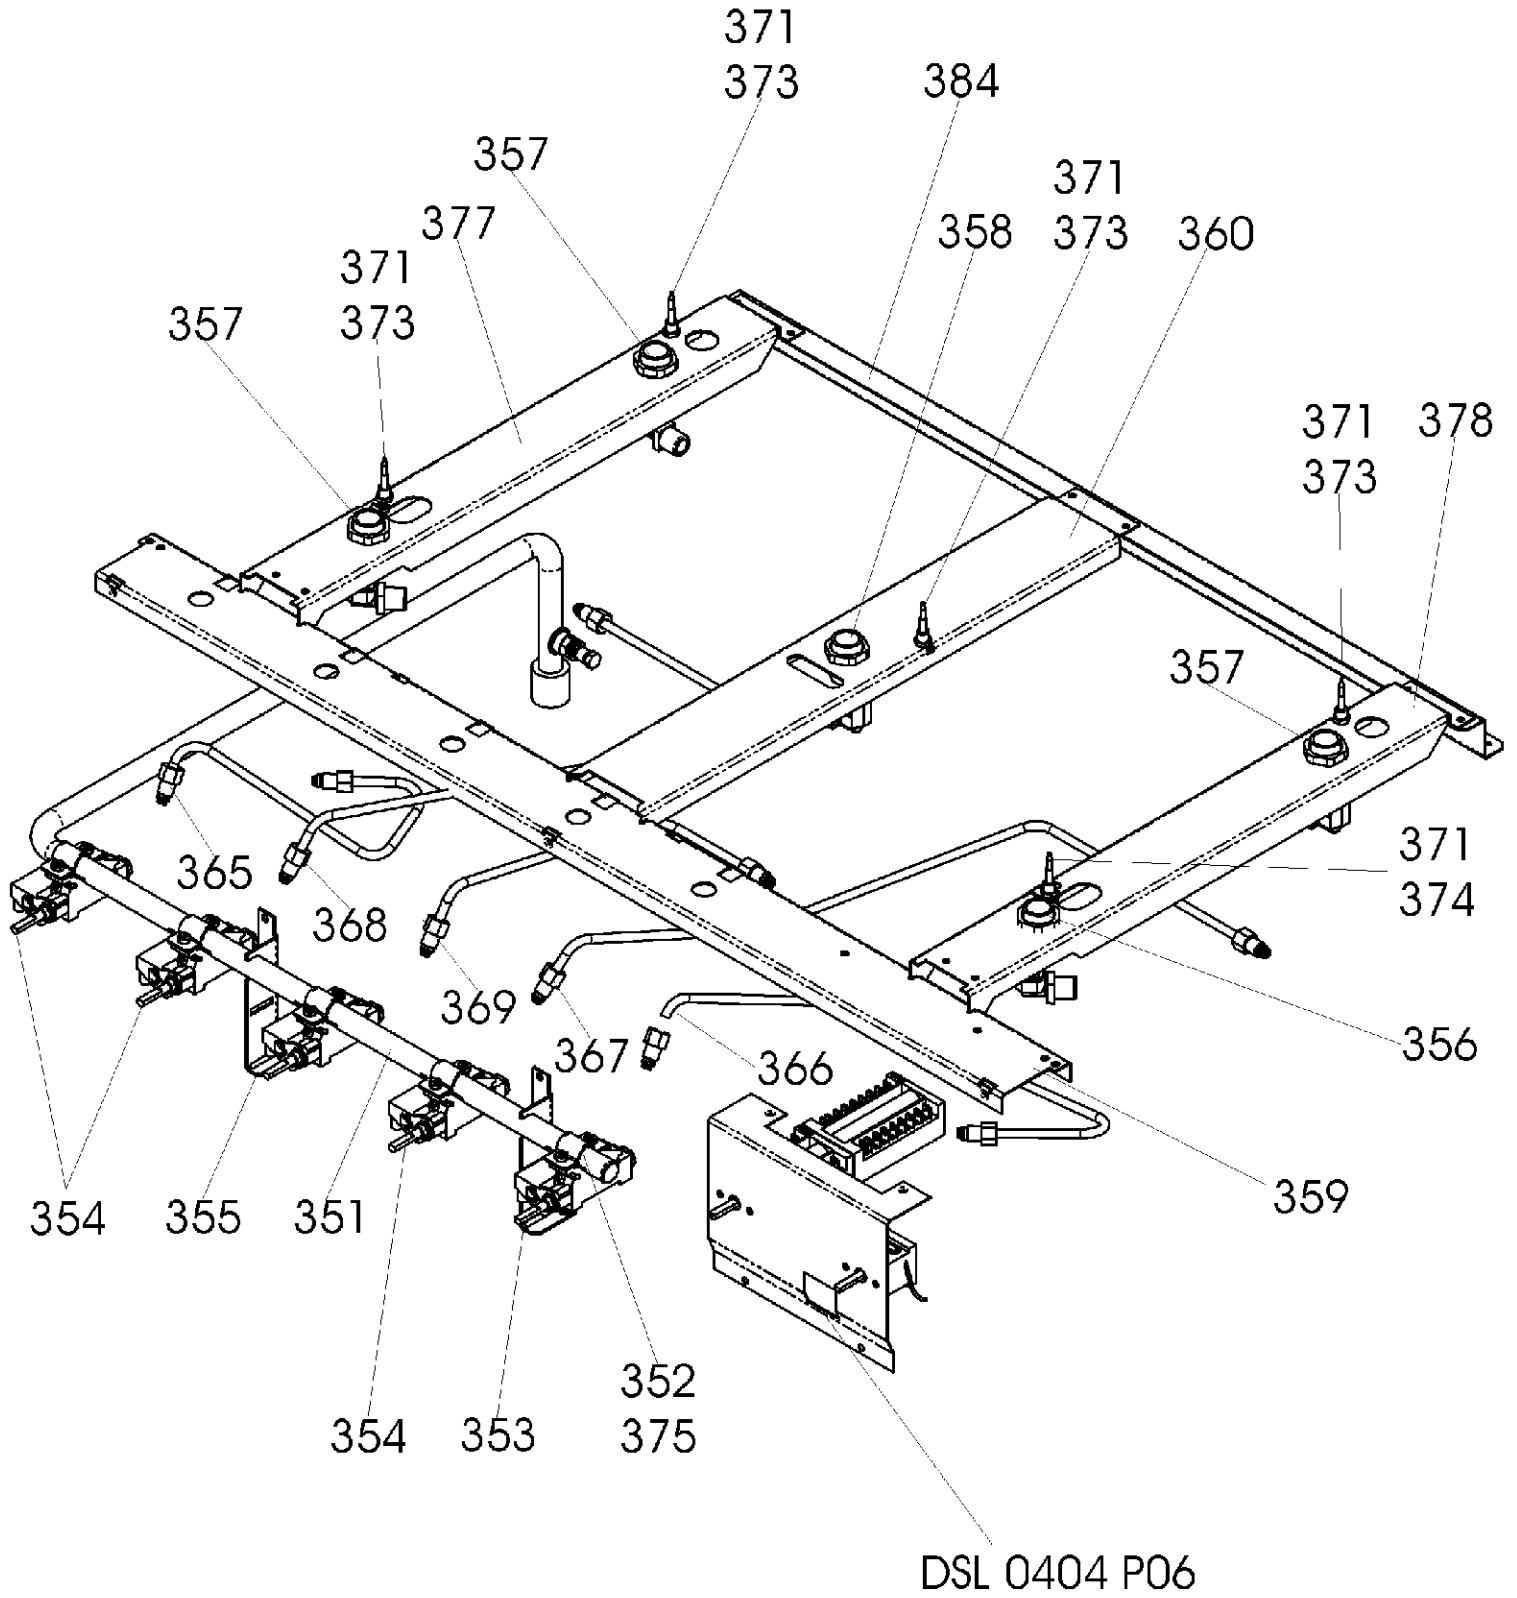

APPLIANCE NAME:  
FALCON 900 SINGLE CAVITY

DATE 01.10.08

**DSL0404 P00**

ISSUE STATUS 01

APPLIANCE NAME:  
FALCON 900 SINGLE CAVITY  
UP TO SERIAL NUMBER 119999

DATE 14.07.10

**DSL0404 P09**

ISSUE STATUS 04

APPLIANCE NAME:  
FALCON 900 SINGLE CAVITY  
FROM SERIAL NUMBER 120000

DATE 14.07.10

**DSL0404 P09A**  
ISSUE STATUS 01

X01	Grill Front Switch
X02	Grill Energy Regulator
X03	Left Hand Grill Element
X04	Right Hand Grill Element
X05	Left Hand Oven Thermostat
X06	Left Hand Oven Multifunction Switch
X07	Left Hand Oven Front Switch
X08	Left Hand Oven Base Element
X09	Left Hand Oven Fan Element
X10	Left hand Oven Top Outer Element
X11	Left Hand Oven Top Inner Element
X12	Right Hand Oven Thermostat
X13	Right Hand Oven Multifunction Switch
X14	Right Hand Oven Switch
X15	Right Hand Oven Front Switch
X16	Oven Fan
X17	Clock / Timer
X18	Slow Cook Oven Thermostat
X19	Slow Cook Oven Front Switch
X20	Slow Cook Oven Element
X21	Proving Drawer Switch
X22	Proving Drawer Energy Regulator
X23	Proving Drawer Element
X24	Cooling Fan
X25	Cooling Fan Thermal Preset
X26	Neon
X27	Thermal Cut Out
X28	Ignition Switches
X29	Ignition Switch
X30	Spark Generator
X31	Oven Light
X32	Oven Light Switch
X33	Hob Energy Regulator
X34	Hob Element
X35	Flame Safeguard Unit
X36	Solenoid Assembly
X37	Divider Switch
X38	Right Hand Oven Base Element
X39	Right Hand Oven Top Outer Element
X40	Right Hand Oven Top Inner Element
X41	Thermostat Protection

b	Blue
br	Brown
bk	Black
or	Orange
r	Red
v	Violet
	White
y	Yellow
g/y	Green/yellow
gy	Grey

**WIRING DIAGRAM**