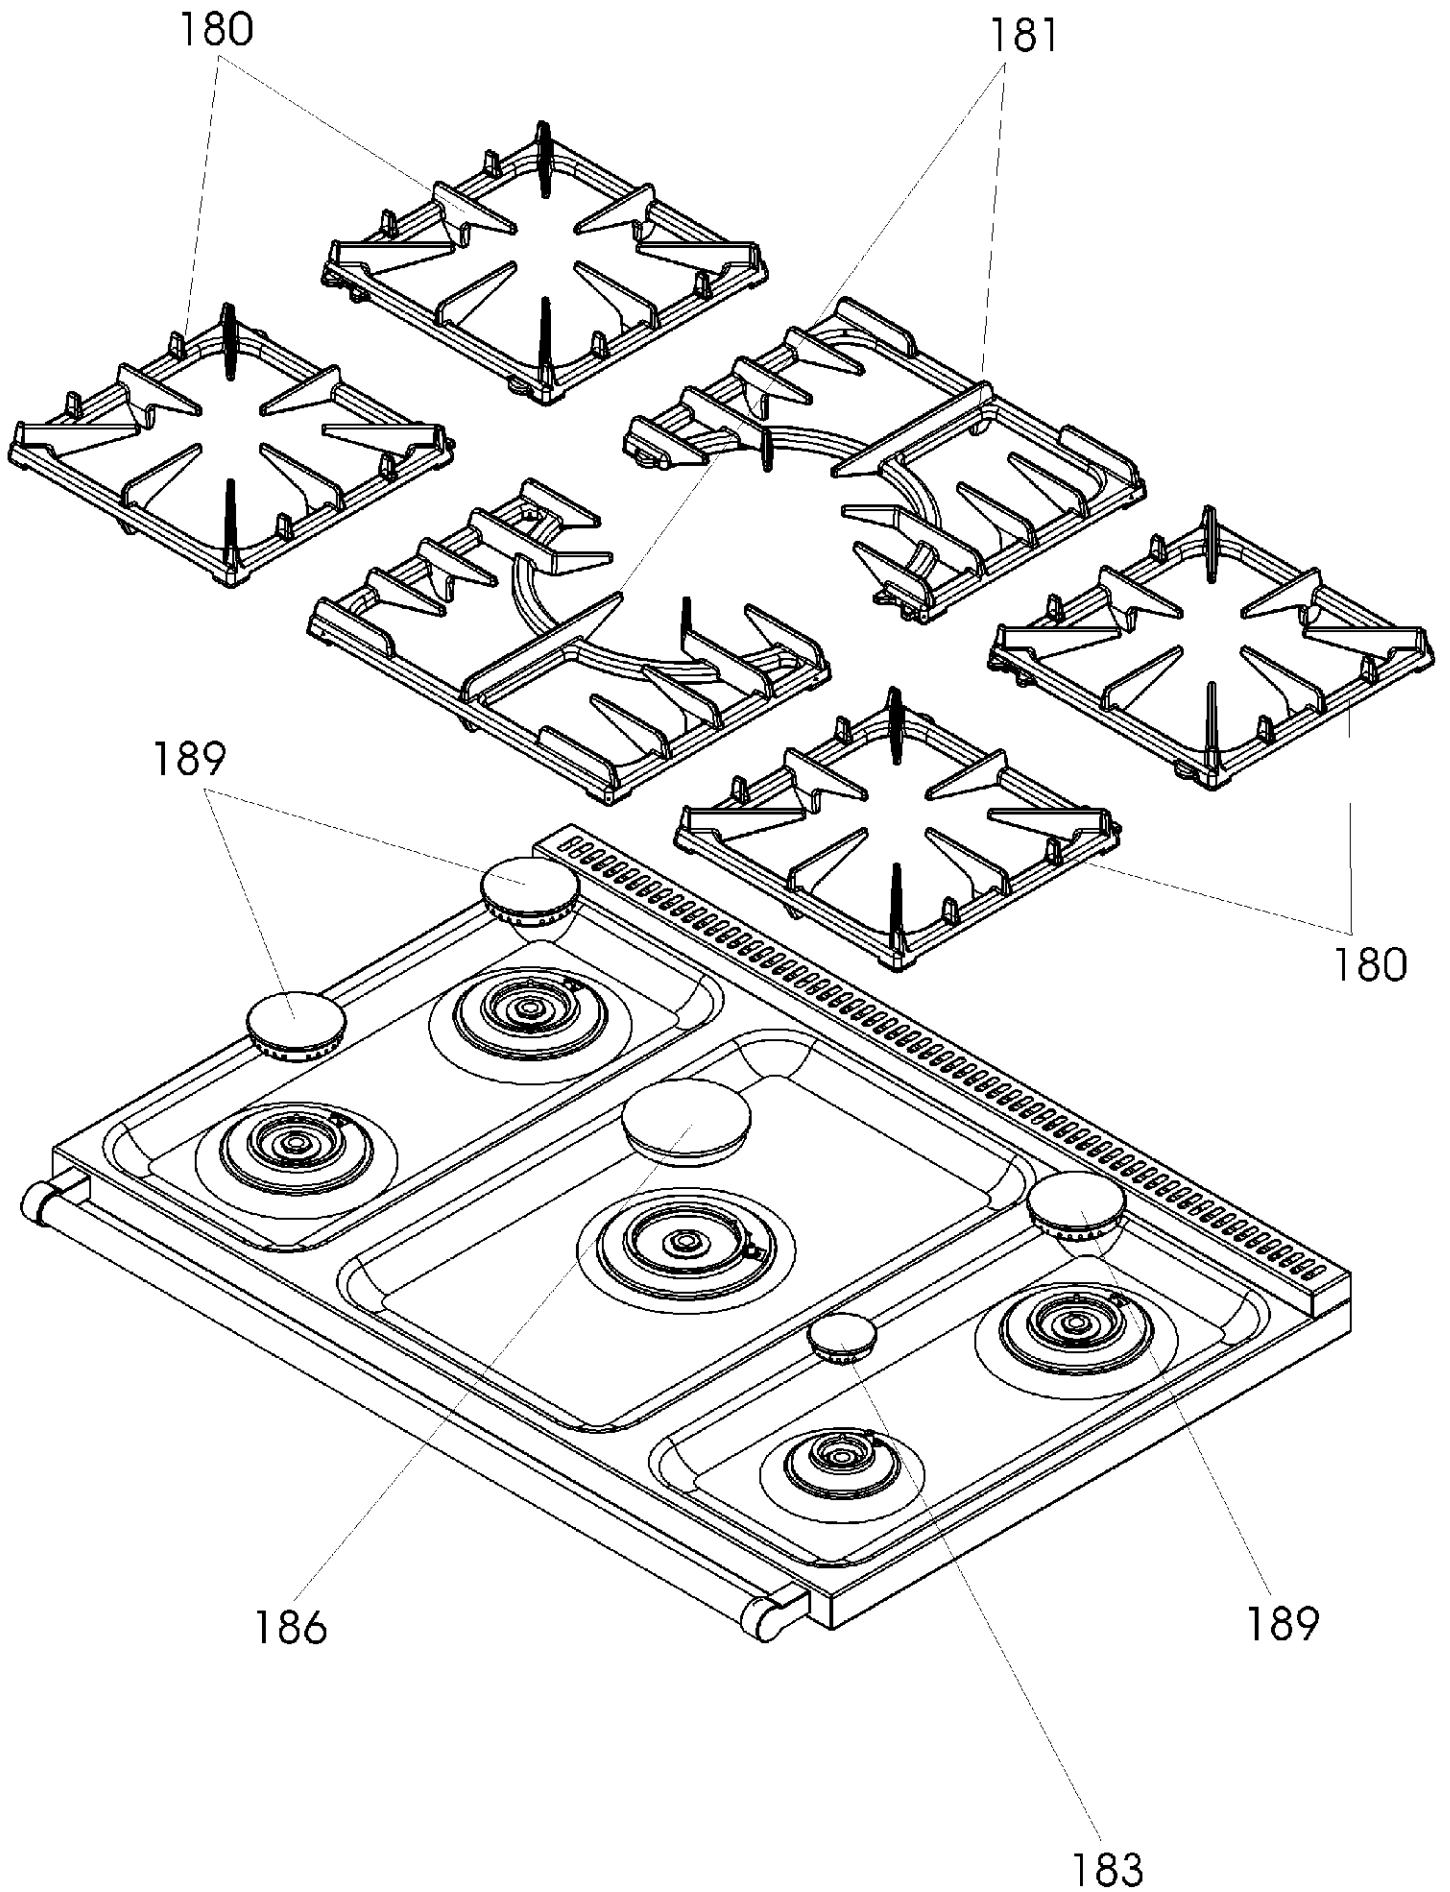

APPLIANCE NAME:  
FALCON 900 SINGLE CAVITY

DATE 01.10.08

**DSL0404 P00**

ISSUE STATUS 01

APPLIANCE NAME:  
FALCON 900 SINGLE CAVITY  
UP TO SERIAL NUMBER 119999

DATE 14.07.10

**DSL0404 P09**

ISSUE STATUS 04

APPLIANCE NAME:  
FALCON 900 SINGLE CAVITY  
FROM SERIAL NUMBER 120000

DATE 14.07.10

**DSL0404 P09A**  
ISSUE STATUS 01

X01	Grill Front Switch
X02	Grill Energy Regulator
X03	Left Hand Grill Element
X04	Right Hand Grill Element
X05	Left Hand Oven Thermostat
X06	Left Hand Oven Multifunction Switch
X07	Left Hand Oven Front Switch
X08	Left Hand Oven Base Element
X09	Left Hand Oven Fan Element
X10	Left hand Oven Top Outer Element
X11	Left Hand Oven Top Inner Element
X12	Right Hand Oven Thermostat
X13	Right Hand Oven Multifunction Switch
X14	Right Hand Oven Switch
X15	Right Hand Oven Front Switch
X16	Oven Fan
X17	Clock / Timer
X18	Slow Cook Oven Thermostat
X19	Slow Cook Oven Front Switch
X20	Slow Cook Oven Element
X21	Proving Drawer Switch
X22	Proving Drawer Energy Regulator
X23	Proving Drawer Element
X24	Cooling Fan
X25	Cooling Fan Thermal Preset
X26	Neon
X27	Thermal Cut Out
X28	Ignition Switches
X29	Ignition Switch
X30	Spark Generator
X31	Oven Light
X32	Oven Light Switch
X33	Hob Energy Regulator
X34	Hob Element
X35	Flame Safeguard Unit
X36	Solenoid Assembly
X37	Divider Switch
X38	Right Hand Oven Base Element
X39	Right Hand Oven Top Outer Element
X40	Right Hand Oven Top Inner Element
X41	Thermostat Protection

b	Blue
br	Brown
bk	Black
or	Orange
r	Red
v	Violet
	White
y	Yellow
g/y	Green/yellow
gy	Grey

**WIRING DIAGRAM**