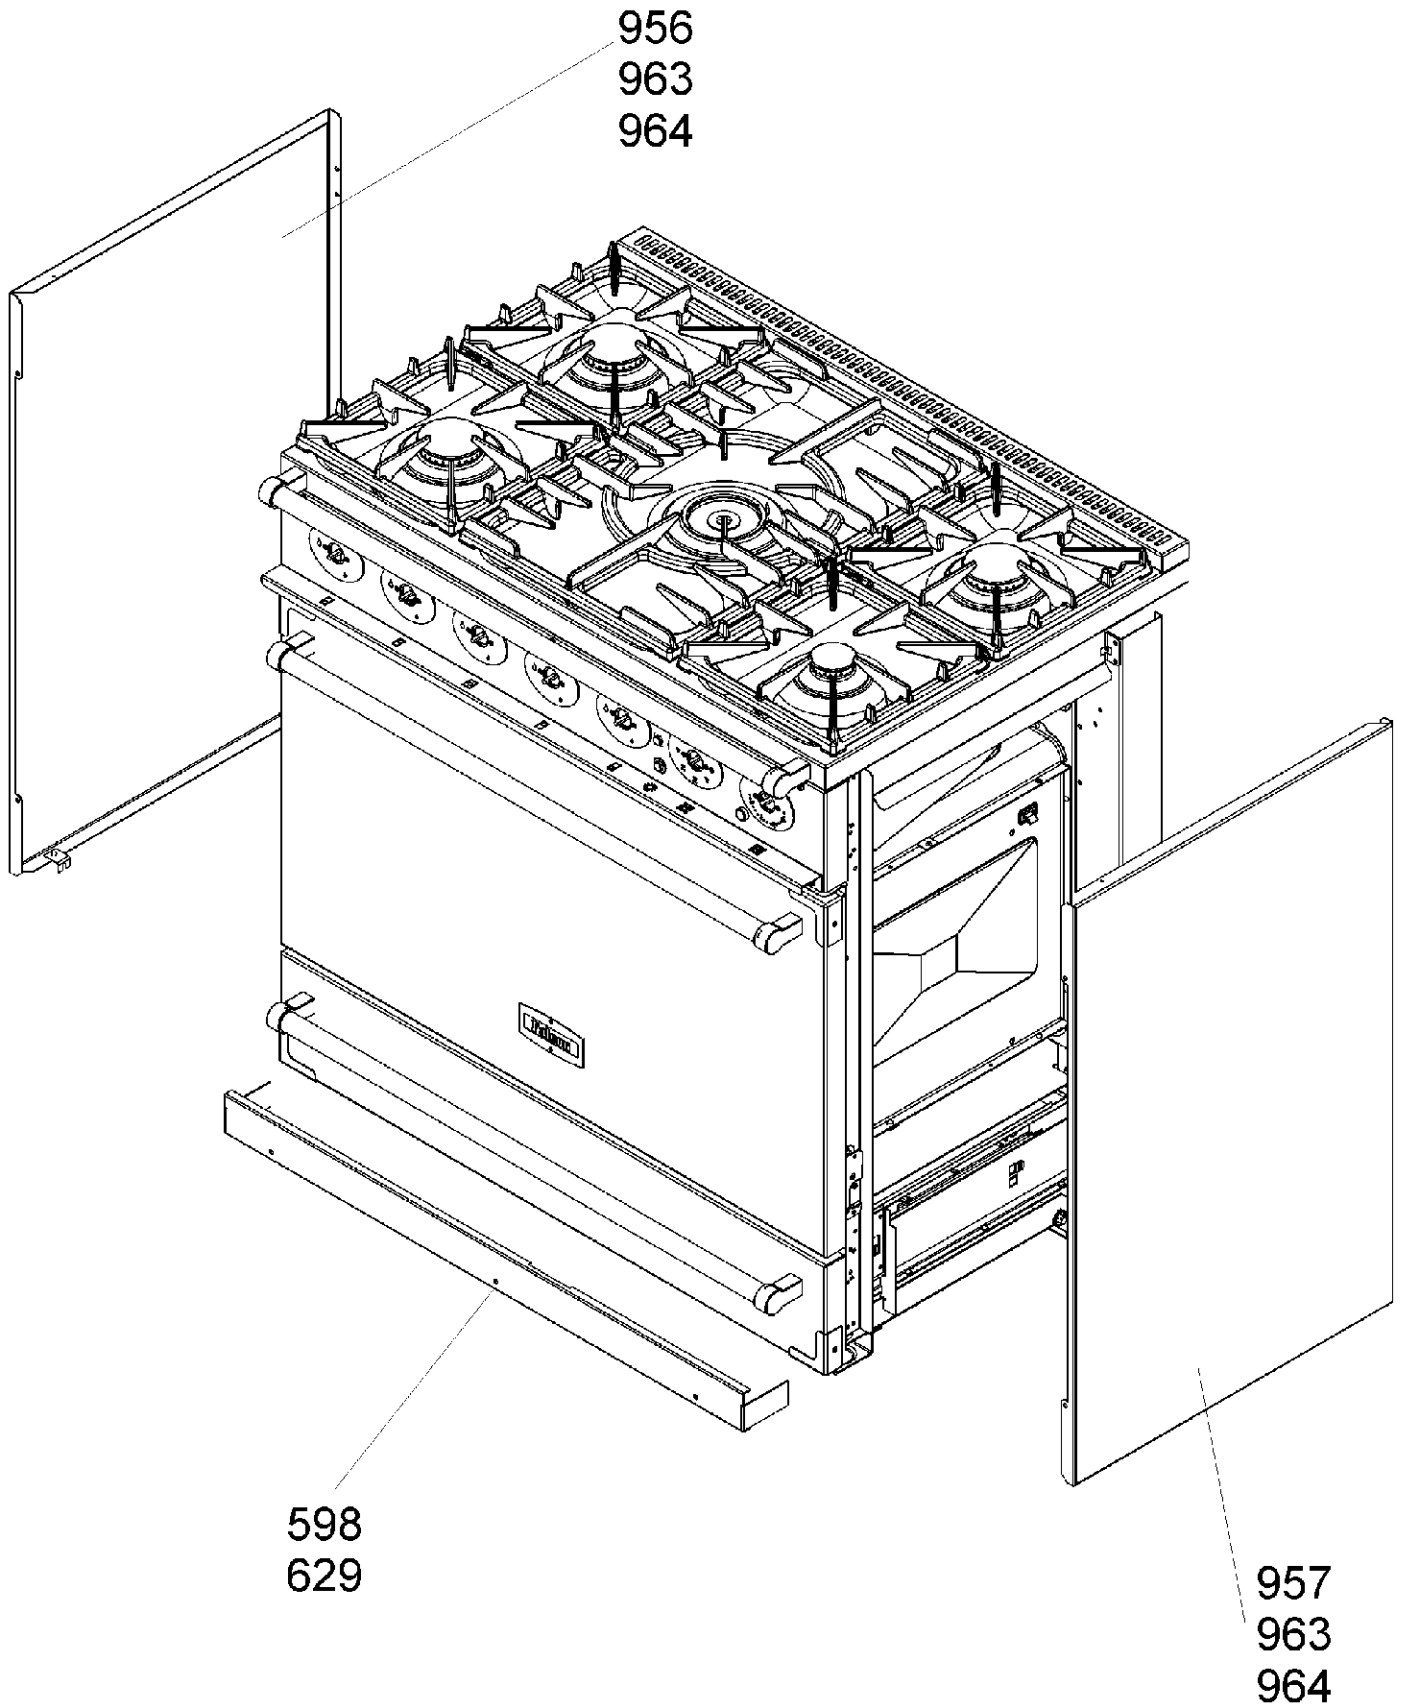

APPLIANCE NAME:  
FALCON 900 SINGLE CAVITY

DATE 01.10.08

**DSL0404 P00**

ISSUE STATUS 01

APPLIANCE NAME:  
FALCON 900 SINGLE CAVITY  
UP TO SERIAL NUMBER 119999

DATE 14.07.10

**DSL0404 P09**

ISSUE STATUS 04

APPLIANCE NAME:  
FALCON 900 SINGLE CAVITY  
FROM SERIAL NUMBER 120000

DATE 14.07.10

**DSL0404 P09A**  
ISSUE STATUS 01

X01	Grill Front Switch
X02	Grill Energy Regulator
X03	Left Hand Grill Element
X04	Right Hand Grill Element
X05	Left Hand Oven Thermostat
X06	Left Hand Oven Multifunction Switch
X07	Left Hand Oven Front Switch
X08	Left Hand Oven Base Element
X09	Left Hand Oven Fan Element
X10	Left hand Oven Top Outer Element
X11	Left Hand Oven Top Inner Element
X12	Right Hand Oven Thermostat
X13	Right Hand Oven Multifunction Switch
X14	Right Hand Oven Switch
X15	Right Hand Oven Front Switch
X16	Oven Fan
X17	Clock / Timer
X18	Slow Cook Oven Thermostat
X19	Slow Cook Oven Front Switch
X20	Slow Cook Oven Element
X21	Proving Drawer Switch
X22	Proving Drawer Energy Regulator
X23	Proving Drawer Element
X24	Cooling Fan
X25	Cooling Fan Thermal Preset
X26	Neon
X27	Thermal Cut Out
X28	Ignition Switches
X29	Ignition Switch
X30	Spark Generator
X31	Oven Light
X32	Oven Light Switch
X33	Hob Energy Regulator
X34	Hob Element
X35	Flame Safeguard Unit
X36	Solenoid Assembly
X37	Divider Switch
X38	Right Hand Oven Base Element
X39	Right Hand Oven Top Outer Element
X40	Right Hand Oven Top Inner Element
X41	Thermostat Protection