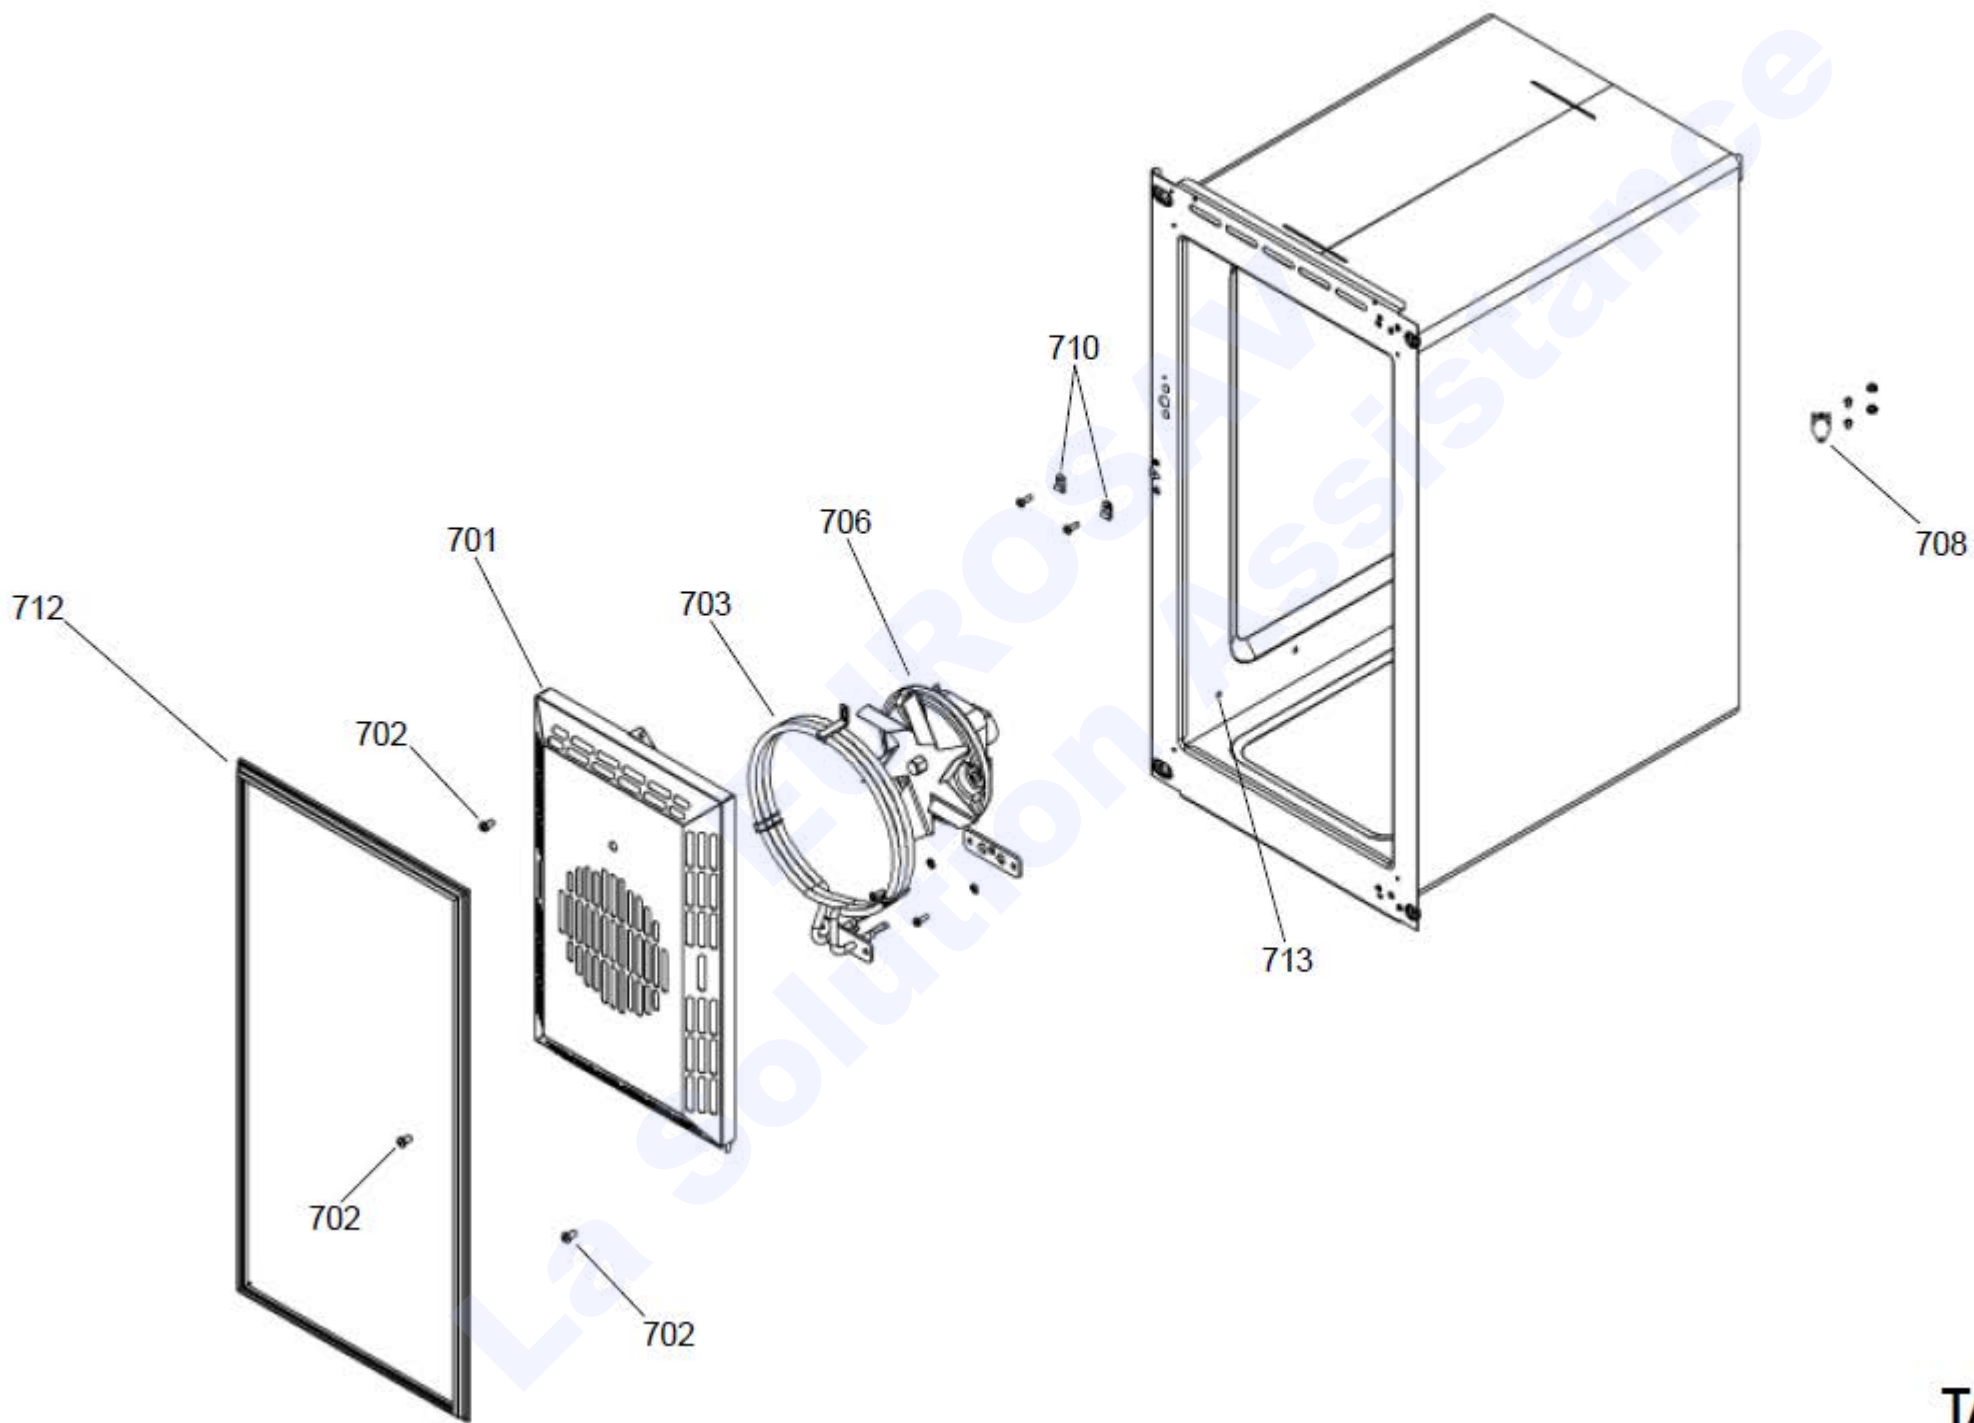

**GAS RAIL / TAPS / INJECTORS & PIPES**

CHASSIS ASSEMBLY

**FACIA AND PLINTH**

**CONTROLS ASSEMBLY**

LH OVEN  
(MULTIFUNCTION- LIGHT)

**TALL OVEN**

GRILL CHAMBER

OVEN DOOR LEFT HAND

**TALL DOOR AND INFILL PLATE**

**ACCESSORIES**

**Encore Deluxe 90 DF**

Ref N°	Part N°	Quantity	Description
w1	P043964	1	WIRE 3 LINK RETURN LH OVEN
w2	P040694	1	WIRE ASSEMBLY - NEUTRAL BLUE DAISY
w3	P055374	2	NI - WIRE ASSEMBLY EARTH
w4	P064455	1	WIRE ASSEMBLY
h1	P064817	1	HARNESS IGN
h2	P064444	1	HARNESS - MF OVEN RAPID HEAT
h3	P064445	1	HARNESS - GRILL
h4	P064454	1	FANNED OVEN HARNESS
w5	P064457	1	WIRE ASSY VIOLET
w6	P038186	1	LINK TRIPLE REG. / SWITCH
w7	P049242	1	NI - HT HARNESS
w8	P037863	1	WIRE ASSEMBLY
w9	P049241	1	NI - WIRE ASSEMBLY
w10	P094951	1	WIRE ASSEMBLY
w11	P040066	2	WIRE ASSY - NEUTRAL-LINK T'CUT OUTS
w12	A094947	1	WIRE ASSEMBLY - LH FAN NEUTRAL EL CUT OUT
w13	P094943	2	NI - WIRE ASSEMBLY - EARTH
h5	P064447	1	HARNESS - COOLING FAN
w14	P064448	1	BROWN LINK - TB TO TIMER RELAY
w15	P048632	1	YELLOW LINK TIMER LH OVEN SWITCH
h6	P065746	1	HARNESS AUX RAPID TALL
w16	P095443	1	WIRE ASSEMBLY NEUTRAL
w17	P033677	1	NI - WIRE ASSEMBLY - EARTH
w18	P027672	1	NI - WIRE ASSEMBLY - EARTH

Code	Description
A1	Grill Front Switch
A2	Grill Energy Regulator
A3	Grill Elements
B1	Multi Function Oven Thermostat
B2	Multi Function Oven Control
B2a	Multi Function Oven Thermostat Front Switch
B3	Left Hand Multi Function Oven Base Element
B4	Left Hand Multi Function Oven Top Element (Outer Pair)
B5	Left Hand Multi Function Oven Top Element (Inner Pair)
B6	Left Hand Multi Function Oven Fan Element
B7	Left Hand Multi Function Oven Fan