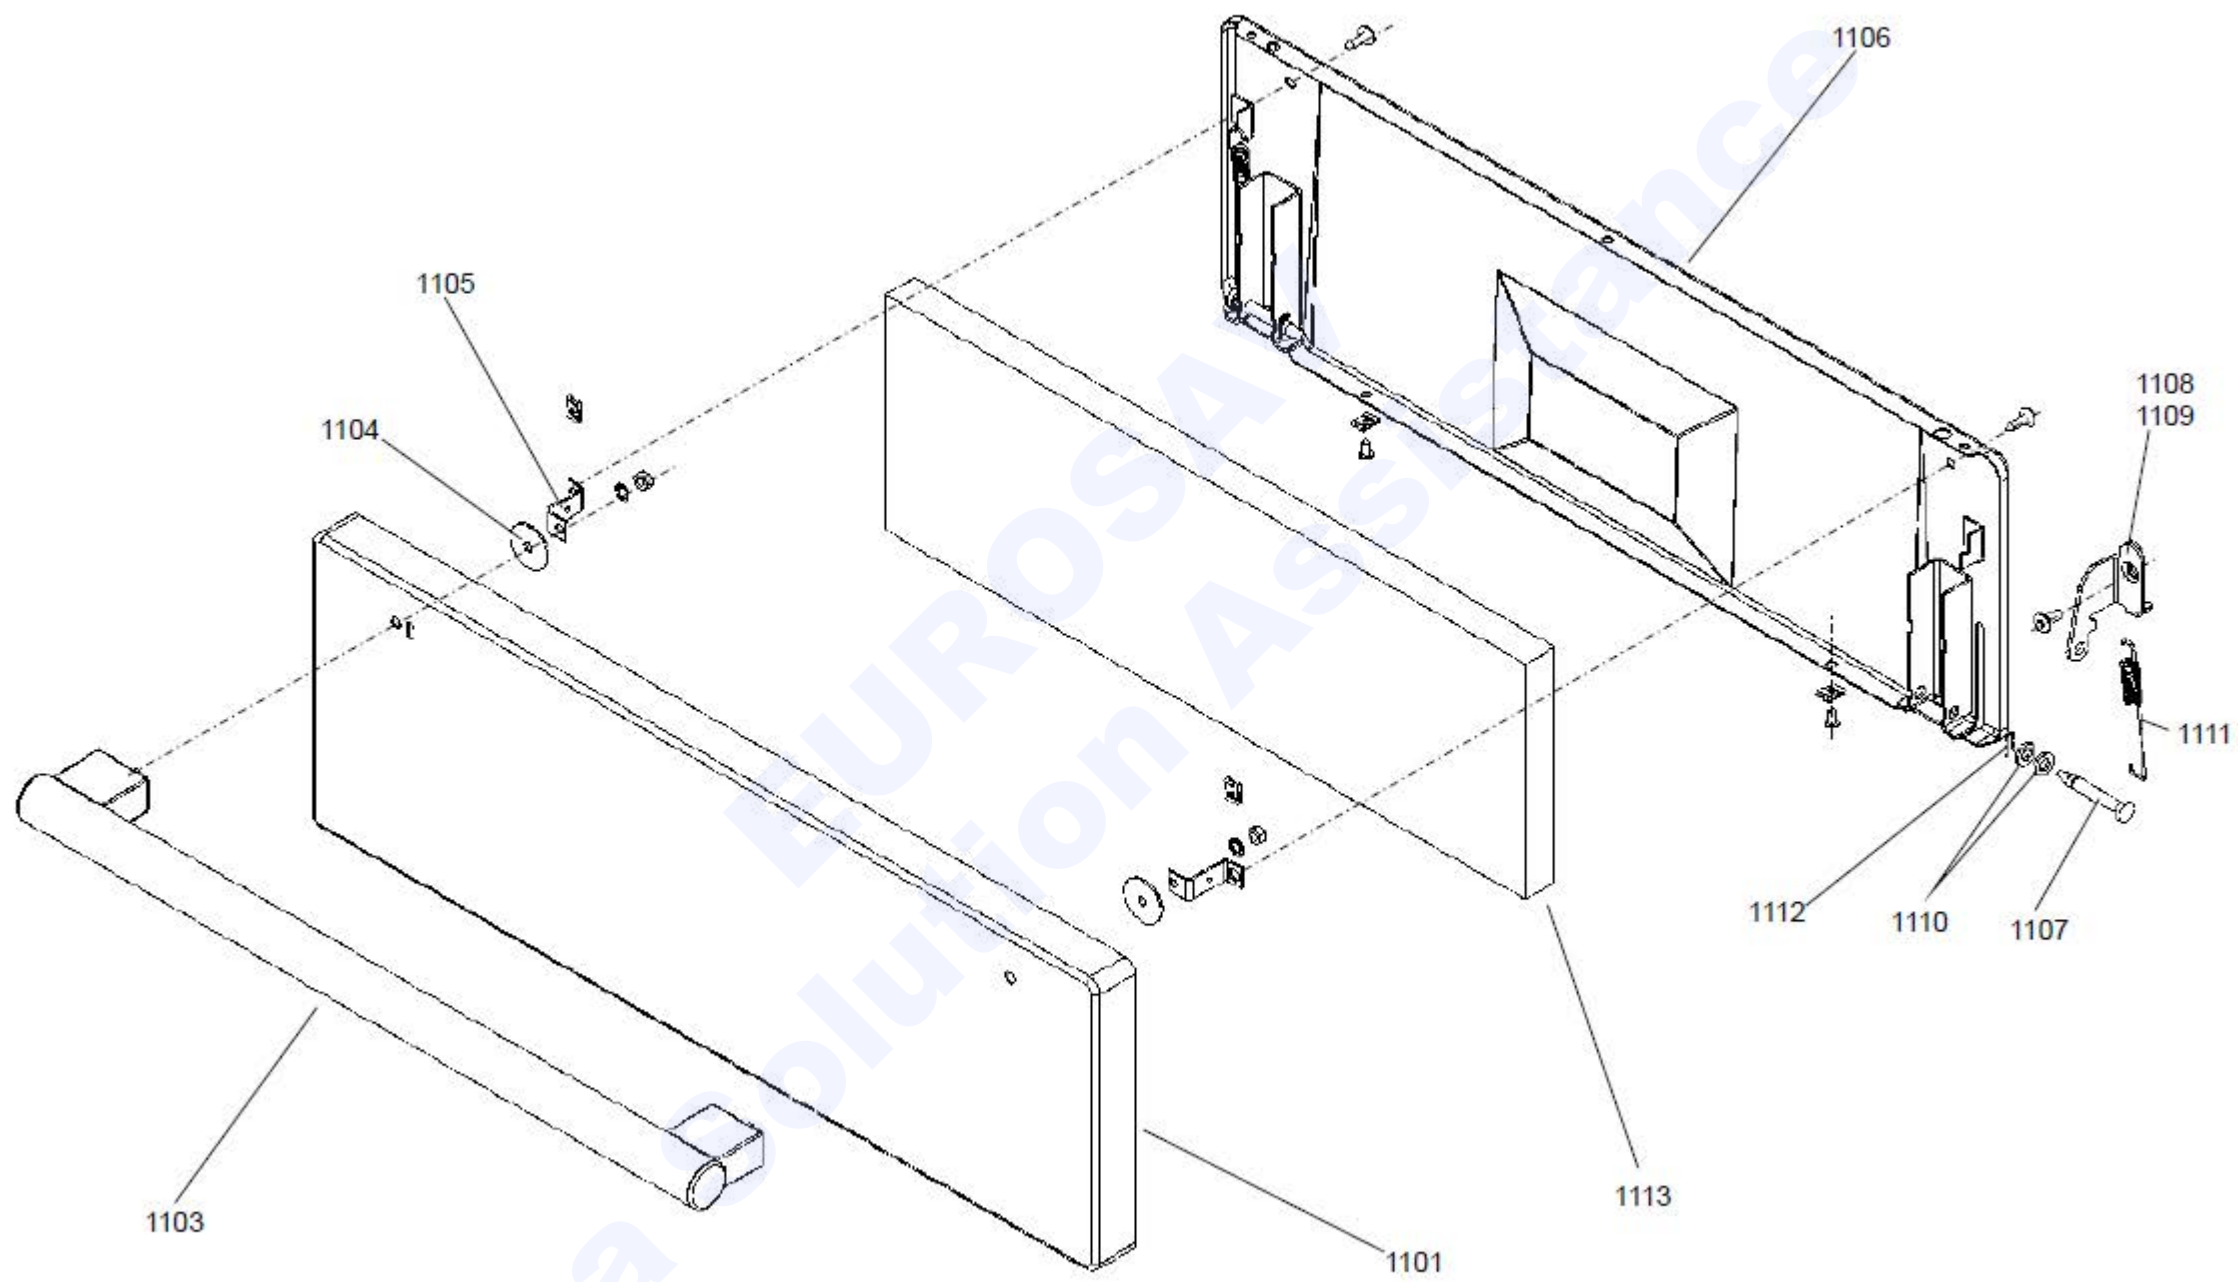

**GAS RAIL / TAPS / INJECTORS & PIPES**

CHASSIS ASSEMBLY

**FACIA AND PLINTH**

**CONTROLS ASSEMBLY**

LH OVEN  
(MULTIFUNCTION- LIGHT)

**TALL OVEN**

GRILL CHAMBER

OVEN DOOR LEFT HAND

**TALL DOOR AND INFILL PLATE**

**ACCESSORIES**

**Encore Deluxe 90 DF**

Ref N°	Part N°	Quantity	Description
w1	P043964	1	WIRE 3 LINK RETURN LH OVEN
w2	P040694	1	WIRE ASSEMBLY - NEUTRAL BLUE DAISY
w3	P055374	2	NI - WIRE ASSEMBLY EARTH
w4	P064455	1	WIRE ASSEMBLY
h1	P064817	1	HARNESS IGN
h2	P064444	1	HARNESS - MF OVEN RAPID HEAT
h3	P064445	1	HARNESS - GRILL
h4	P064454	1	FANNED OVEN HARNESS
w5	P064457	1	WIRE ASSY VIOLET
w6	P038186	1	LINK TRIPLE REG. / SWITCH
w7	P049242	1	NI - HT HARNESS
w8	P037863	1	WIRE ASSEMBLY
w9	P049241	1	NI - WIRE ASSEMBLY
w10	P094951	1	WIRE ASSEMBLY
w11	P040066	2	WIRE ASSY - NEUTRAL-LINK T'CUT OUTS
w12	A094947	1	WIRE ASSEMBLY - LH FAN NEUTRAL EL CUT OUT
w13	P094943	2	NI - WIRE ASSEMBLY - EARTH
h5	P064447	1	HARNESS - COOLING FAN
w14	P064448	1	BROWN LINK - TB TO TIMER RELAY
w15	P048632	1	YELLOW LINK TIMER LH OVEN SWITCH
h6	P065746	1	HARNESS AUX RAPID TALL
w16	P095443	1	WIRE ASSEMBLY NEUTRAL
w17	P033677	1	NI - WIRE ASSEMBLY - EARTH
w18	P027672	1	NI - WIRE ASSEMBLY - EARTH

Code	Description
A1	Grill Front Switch
A2	Grill Energy Regulator
A3	Grill Elements
B1	Multi Function Oven Thermostat
B2	Multi Function Oven Control
B2a	Multi Function Oven Thermostat Front Switch
B3	Left Hand Multi Function Oven Base Element
B4	Left Hand Multi Function Oven Top Element (Outer Pair)
B5	Left Hand Multi Function Oven Top Element (Inner Pair)
B6	Left Hand Multi Function Oven Fan Element
B7	Left Hand Multi Function Oven Fan