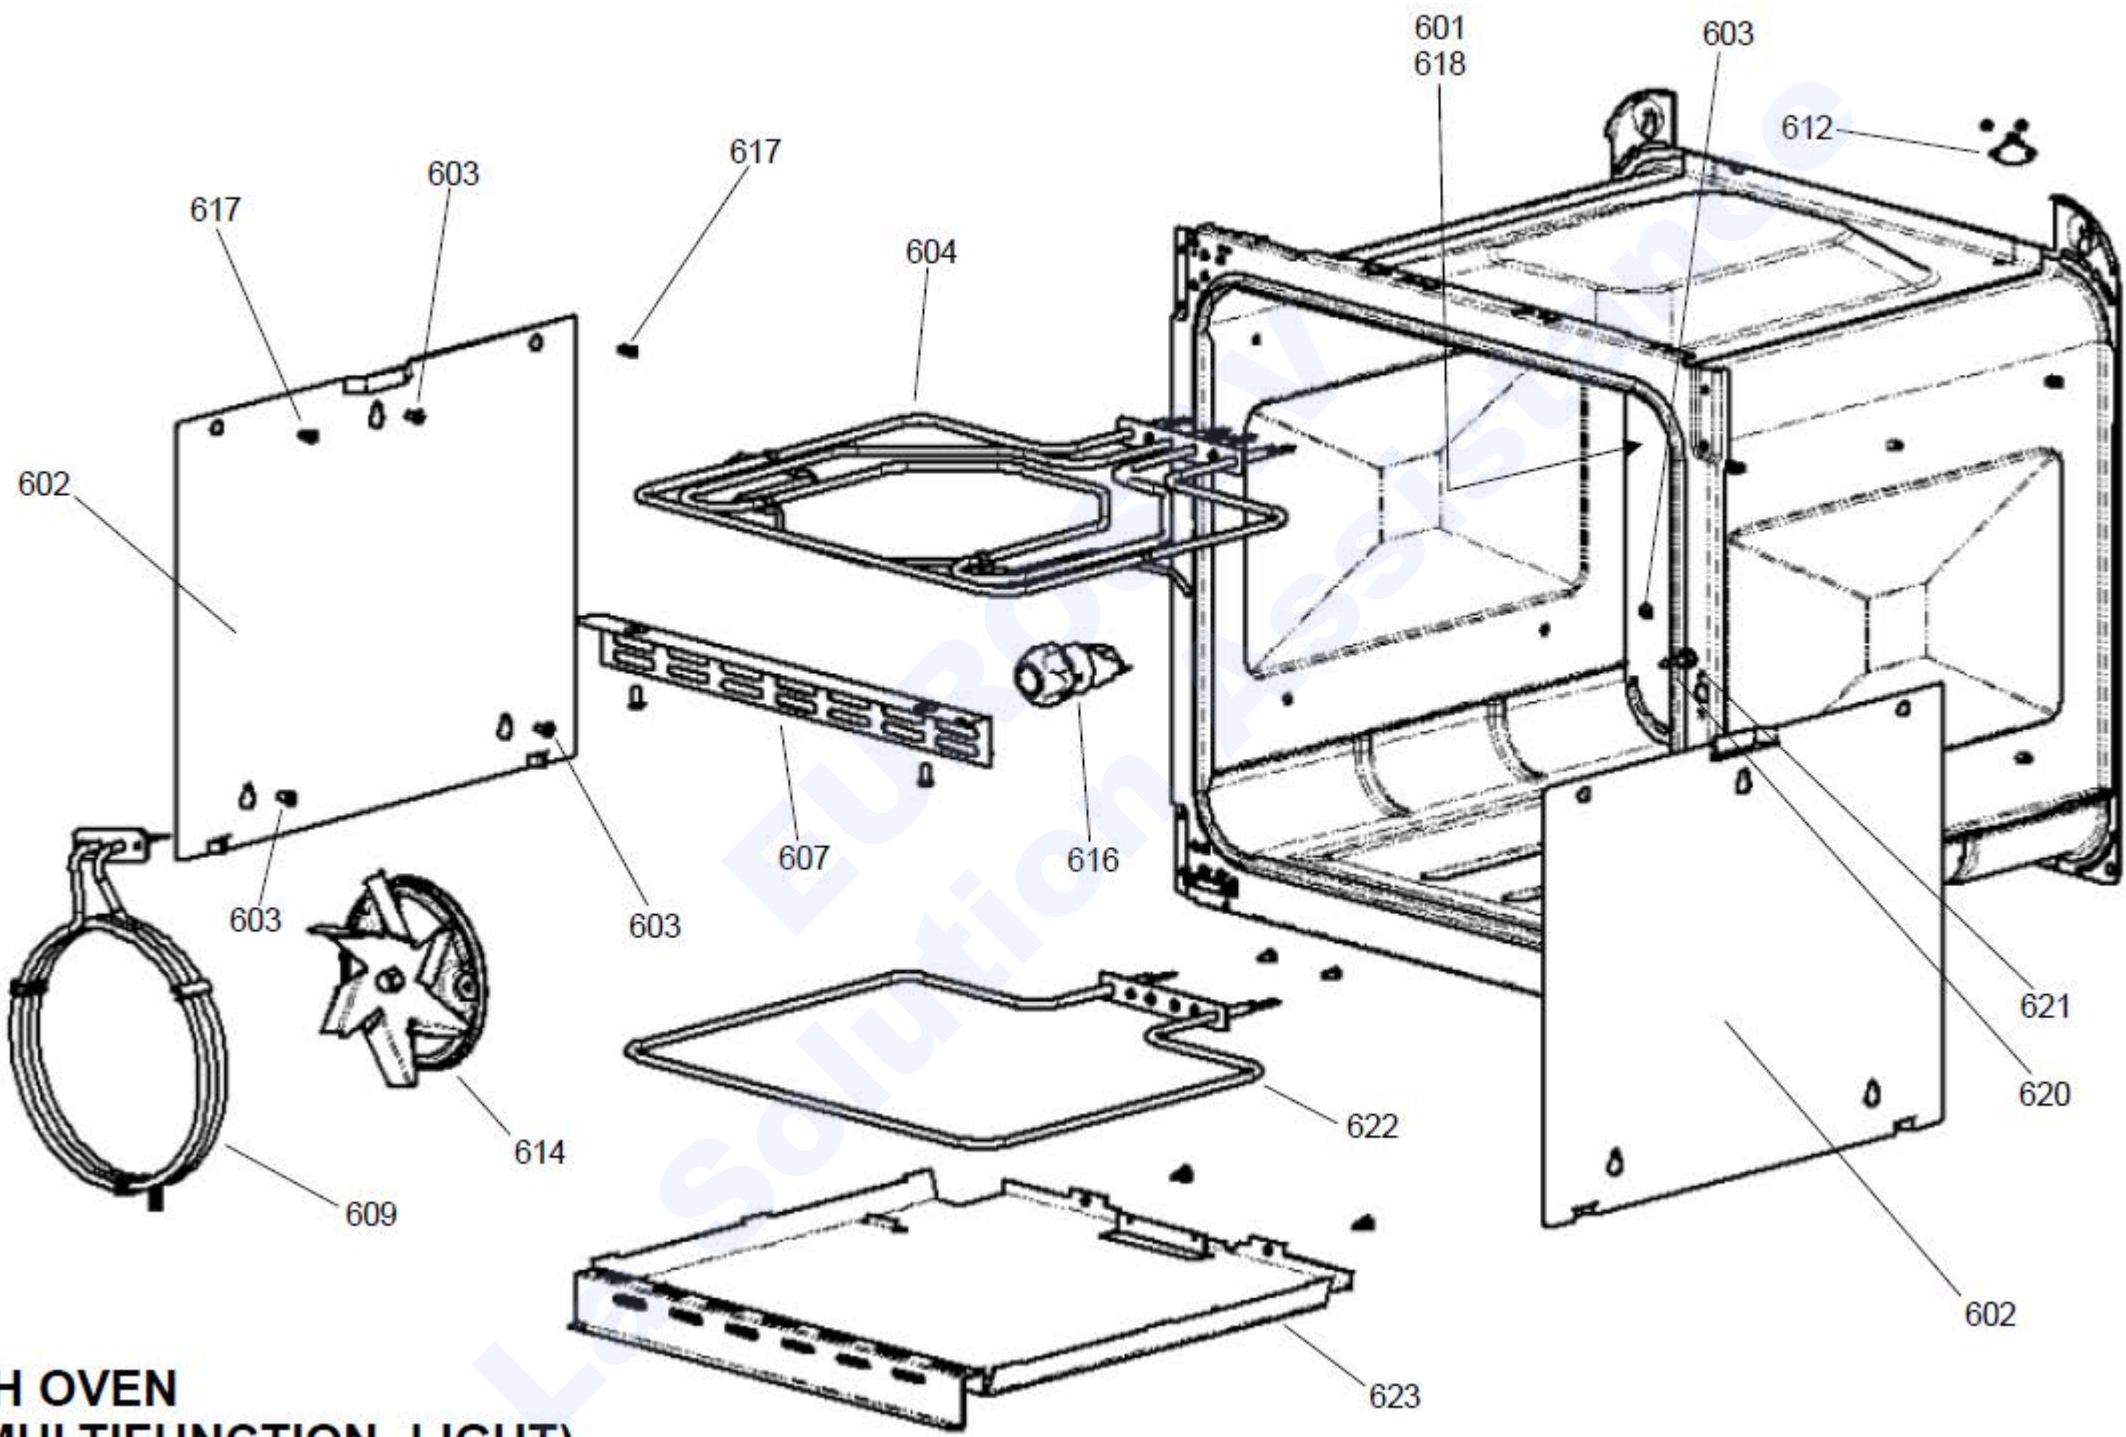

**GAS RAIL / TAPS / INJECTORS & PIPES**

CHASSIS ASSEMBLY

**FACIA AND PLINTH**

**CONTROLS ASSEMBLY**

LH OVEN  
(MULTIFUNCTION- LIGHT)

**TALL OVEN**

GRILL CHAMBER

OVEN DOOR LEFT HAND

**TALL DOOR AND INFILL PLATE**

**ACCESSORIES**

**Encore Deluxe 90 DF**

Ref N°	Part N°	Quantity	Description
w1	P043964	1	WIRE 3 LINK RETURN LH OVEN
w2	P040694	1	WIRE ASSEMBLY - NEUTRAL BLUE DAISY
w3	P055374	2	NI - WIRE ASSEMBLY EARTH
w4	P064455	1	WIRE ASSEMBLY
h1	P064817	1	HARNESS IGN
h2	P064444	1	HARNESS - MF OVEN RAPID HEAT
h3	P064445	1	HARNESS - GRILL
h4	P064454	1	FANNED OVEN HARNESS
w5	P064457	1	WIRE ASSY VIOLET
w6	P038186	1	LINK TRIPLE REG. / SWITCH
w7	P049242	1	NI - HT HARNESS
w8	P037863	1	WIRE ASSEMBLY
w9	P049241	1	NI - WIRE ASSEMBLY
w10	P094951	1	WIRE ASSEMBLY
w11	P040066	2	WIRE ASSY - NEUTRAL-LINK T'CUT OUTS
w12	A094947	1	WIRE ASSEMBLY - LH FAN NEUTRAL EL CUT OUT
w13	P094943	2	NI - WIRE ASSEMBLY - EARTH
h5	P064447	1	HARNESS - COOLING FAN
w14	P064448	1	BROWN LINK - TB TO TIMER RELAY
w15	P048632	1	YELLOW LINK TIMER LH OVEN SWITCH
h6	P065746	1	HARNESS AUX RAPID TALL
w16	P095443	1	WIRE ASSEMBLY NEUTRAL
w17	P033677	1	NI - WIRE ASSEMBLY - EARTH
w18	P027672	1	NI - WIRE ASSEMBLY - EARTH

Code	Description
A1	Grill Front Switch
A2	Grill Energy Regulator
A3	Grill Elements
B1	Multi Function Oven Thermostat
B2	Multi Function Oven Control
B2a	Multi Function Oven Thermostat Front Switch
B3	Left Hand Multi Function Oven Base Element
B4	Left Hand Multi Function Oven Top Element (Outer Pair)
B5	Left Hand Multi Function Oven Top Element (Inner Pair)
B6	Left Hand Multi Function Oven Fan Element
B7	Left Hand Multi Function Oven Fan