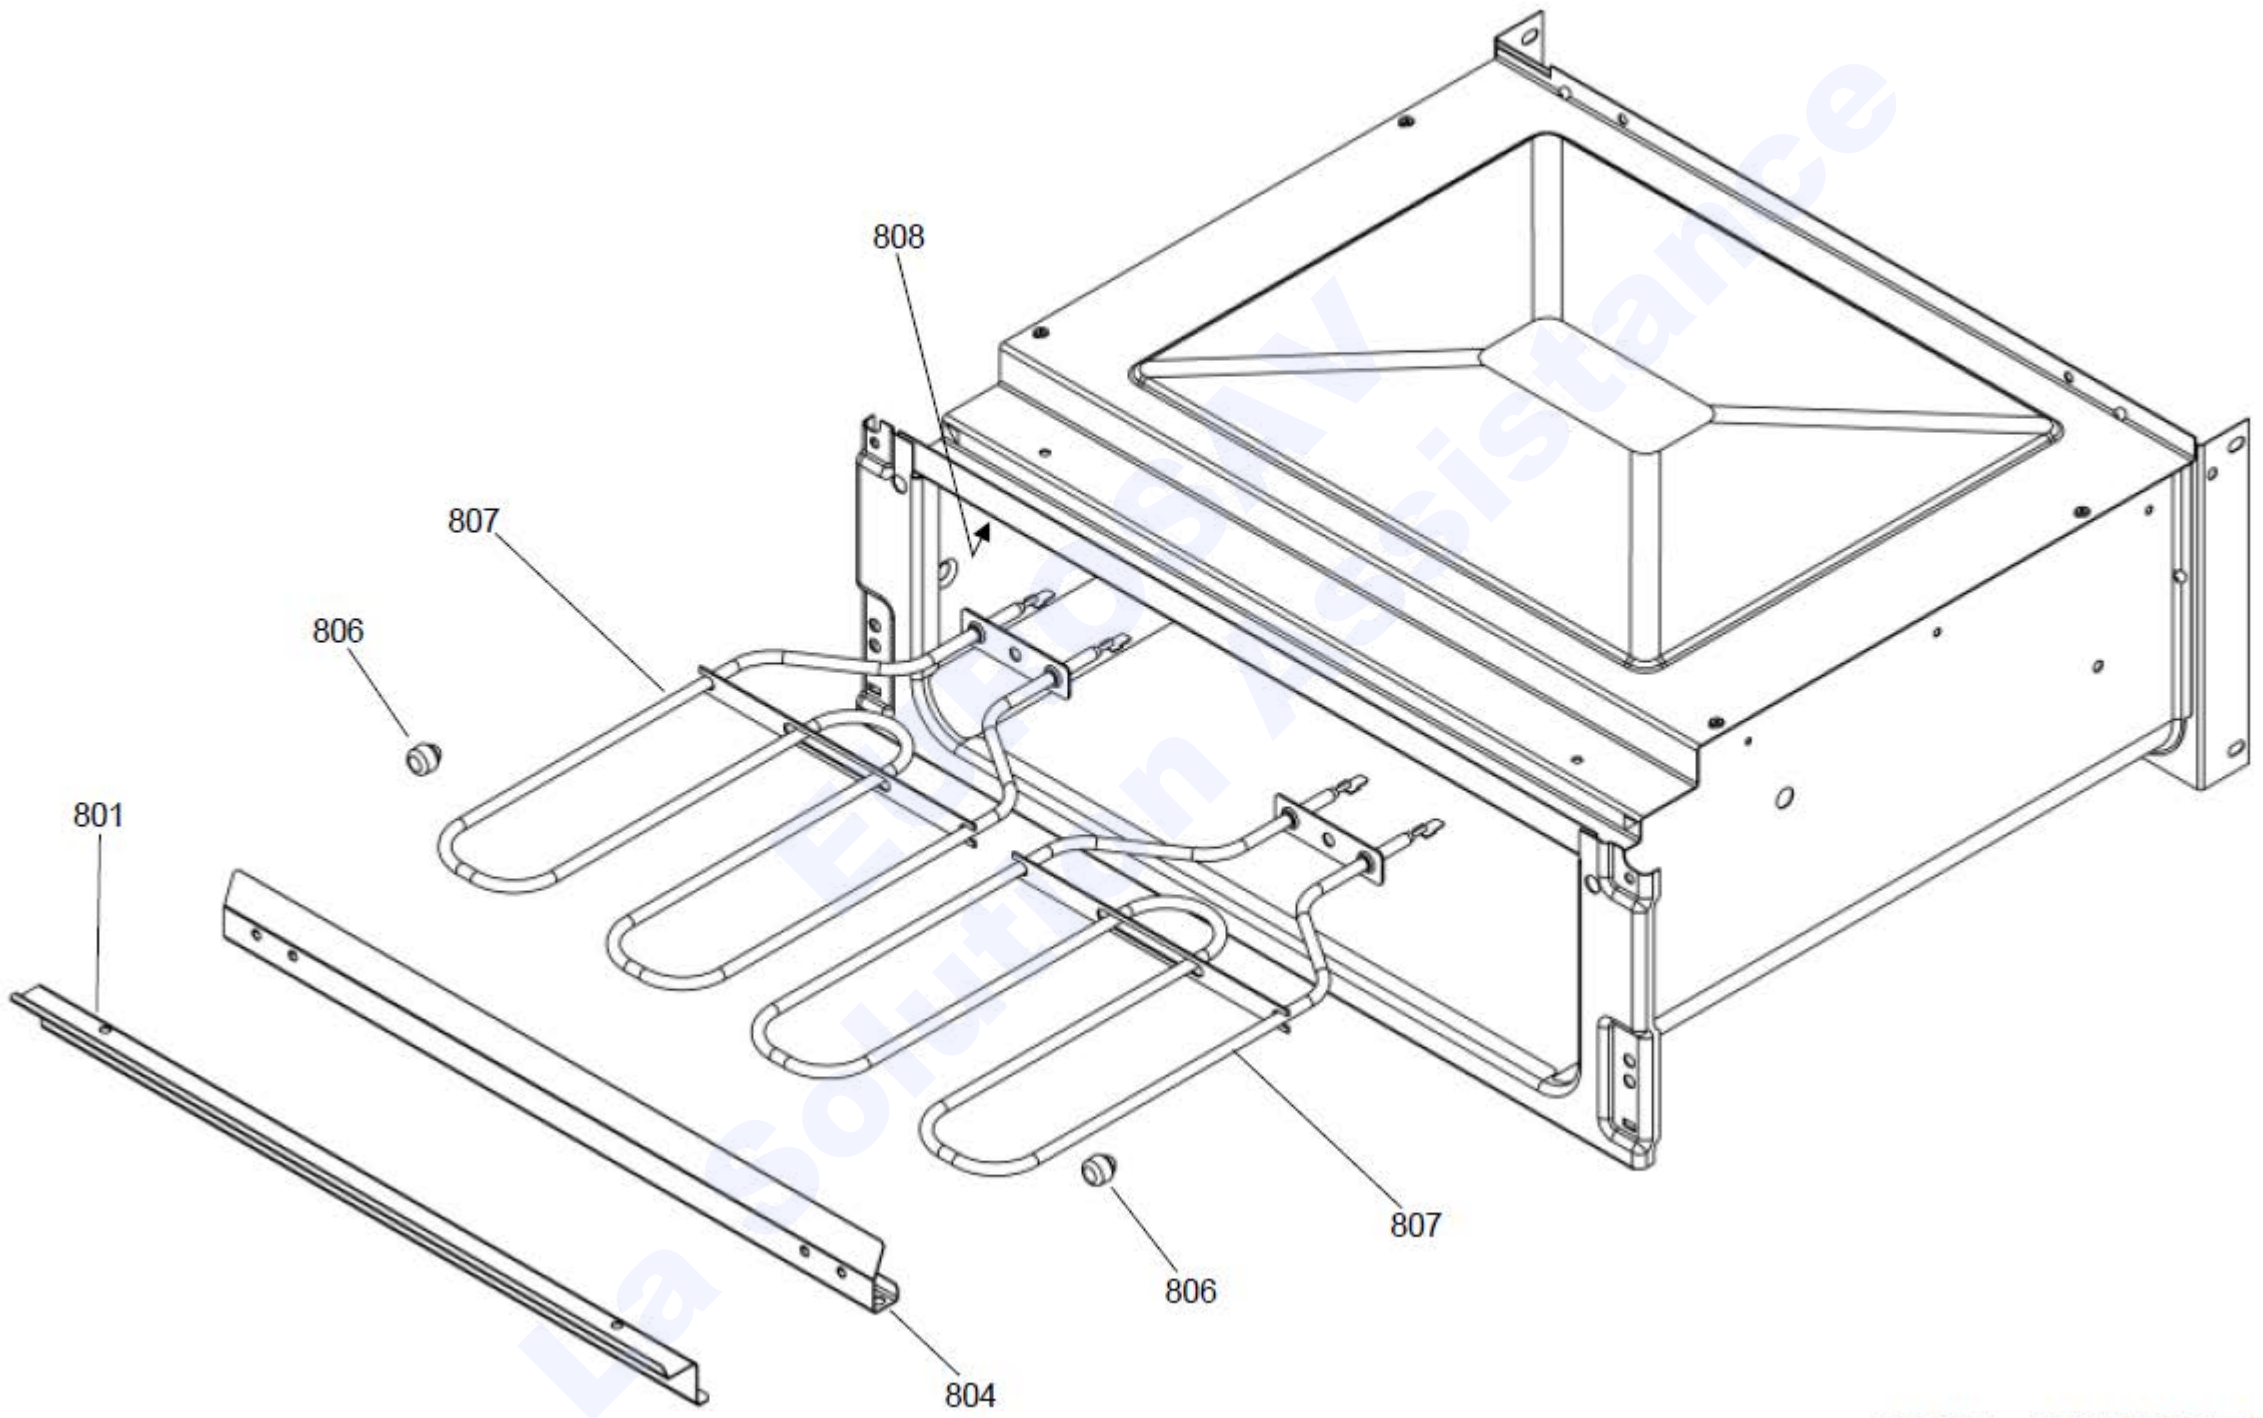

**GAS RAIL / TAPS / INJECTORS & PIPES**

CHASSIS ASSEMBLY

**FACIA AND PLINTH**

**CONTROLS ASSEMBLY**

LH OVEN  
(MULTIFUNCTION- LIGHT)

**TALL OVEN**

GRILL CHAMBER

OVEN DOOR LEFT HAND

**TALL DOOR AND INFILL PLATE**

**ACCESSORIES**

**Encore Deluxe 90 DF**

Ref N°	Part N°	Quantity	Description
w1	P043964	1	WIRE 3 LINK RETURN LH OVEN
w2	P040694	1	WIRE ASSEMBLY - NEUTRAL BLUE DAISY
w3	P055374	2	NI - WIRE ASSEMBLY EARTH
w4	P064455	1	WIRE ASSEMBLY
h1	P064817	1	HARNESS IGN
h2	P064444	1	HARNESS - MF OVEN RAPID HEAT
h3	P064445	1	HARNESS - GRILL
h4	P064454	1	FANNED OVEN HARNESS
w5	P064457	1	WIRE ASSY VIOLET
w6	P038186	1	LINK TRIPLE REG. / SWITCH
w7	P049242	1	NI - HT HARNESS
w8	P037863	1	WIRE ASSEMBLY
w9	P049241	1	NI - WIRE ASSEMBLY
w10	P094951	1	WIRE ASSEMBLY
w11	P040066	2	WIRE ASSY - NEUTRAL-LINK T'CUT OUTS
w12	A094947	1	WIRE ASSEMBLY - LH FAN NEUTRAL EL CUT OUT
w13	P094943	2	NI - WIRE ASSEMBLY - EARTH
h5	P064447	1	HARNESS - COOLING FAN
w14	P064448	1	BROWN LINK - TB TO TIMER RELAY
w15	P048632	1	YELLOW LINK TIMER LH OVEN SWITCH
h6	P065746	1	HARNESS AUX RAPID TALL
w16	P095443	1	WIRE ASSEMBLY NEUTRAL
w17	P033677	1	NI - WIRE ASSEMBLY - EARTH
w18	P027672	1	NI - WIRE ASSEMBLY - EARTH

Code	Description
A1	Grill Front Switch
A2	Grill Energy Regulator
A3	Grill Elements
B1	Multi Function Oven Thermostat
B2	Multi Function Oven Control
B2a	Multi Function Oven Thermostat Front Switch
B3	Left Hand Multi Function Oven Base Element
B4	Left Hand Multi Function Oven Top Element (Outer Pair)
B5	Left Hand Multi Function Oven Top Element (Inner Pair)
B6	Left Hand Multi Function Oven Fan Element
B7	Left Hand Multi Function Oven Fan