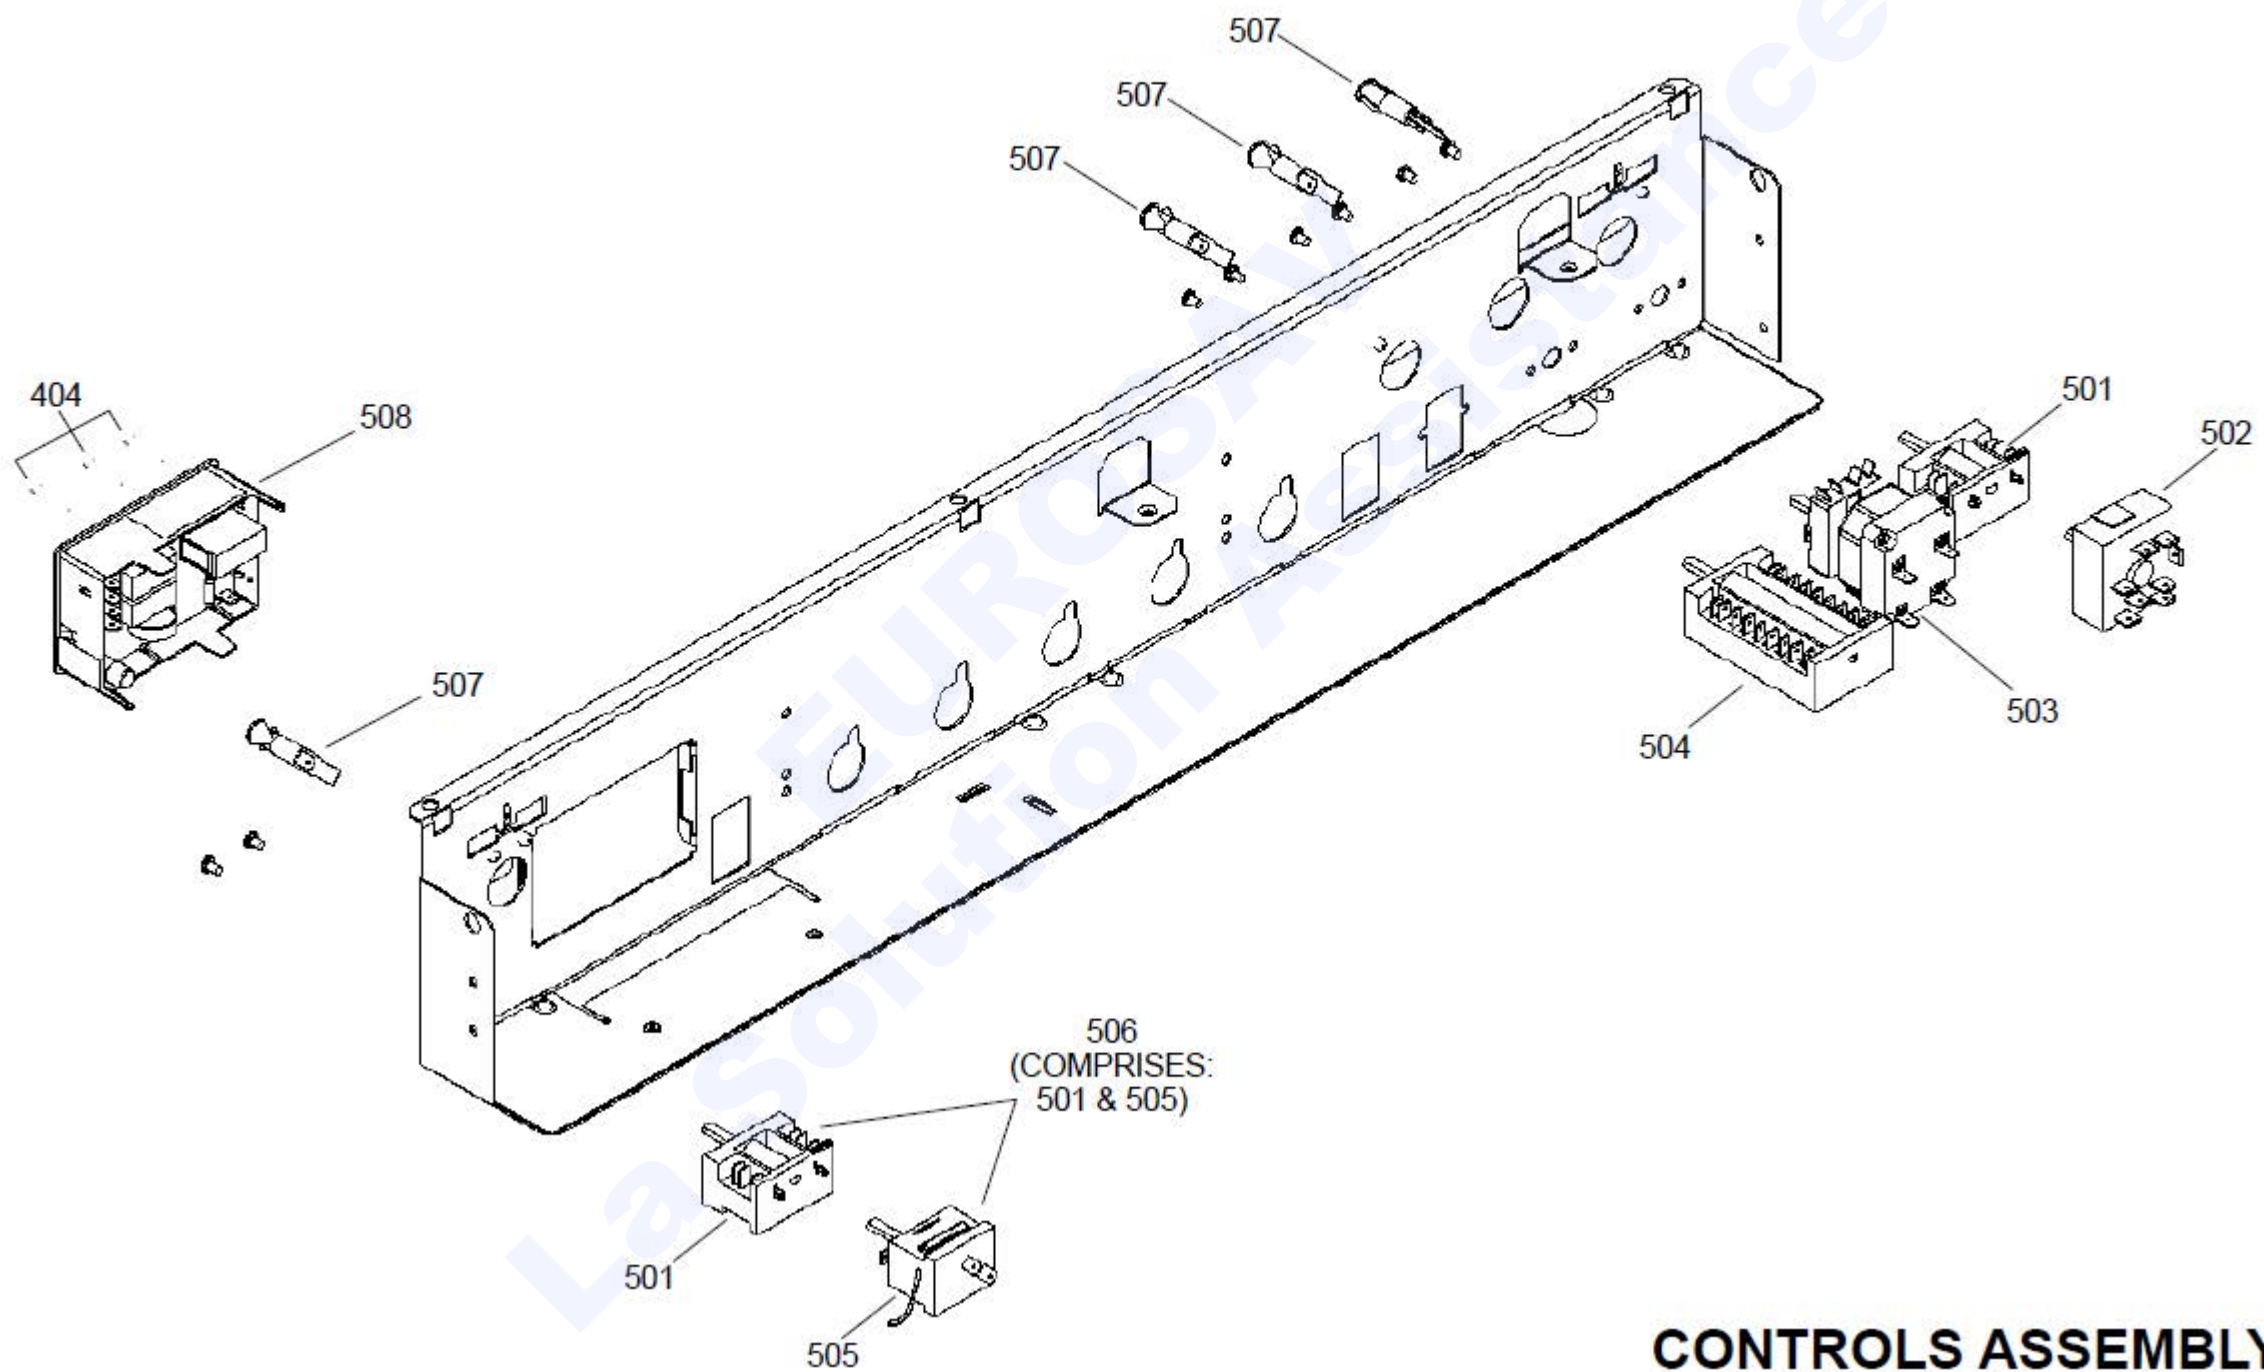

**GAS RAIL / TAPS / INJECTORS & PIPES**

CHASSIS ASSEMBLY

**FACIA AND PLINTH**

**CONTROLS ASSEMBLY**

LH OVEN  
(MULTIFUNCTION- LIGHT)

**TALL OVEN**

GRILL CHAMBER

OVEN DOOR LEFT HAND

**TALL DOOR AND INFILL PLATE**

**ACCESSORIES**

**Encore Deluxe 90 DF**

Ref N°	Part N°	Quantity	Description
w1	P043964	1	WIRE 3 LINK RETURN LH OVEN
w2	P040694	1	WIRE ASSEMBLY - NEUTRAL BLUE DAISY
w3	P055374	2	NI - WIRE ASSEMBLY EARTH
w4	P064455	1	WIRE ASSEMBLY
h1	P064817	1	HARNESS IGN
h2	P064444	1	HARNESS - MF OVEN RAPID HEAT
h3	P064445	1	HARNESS - GRILL
h4	P064454	1	FANNED OVEN HARNESS
w5	P064457	1	WIRE ASSY VIOLET
w6	P038186	1	LINK TRIPLE REG. / SWITCH
w7	P049242	1	NI - HT HARNESS
w8	P037863	1	WIRE ASSEMBLY
w9	P049241	1	NI - WIRE ASSEMBLY
w10	P094951	1	WIRE ASSEMBLY
w11	P040066	2	WIRE ASSY - NEUTRAL-LINK T'CUT OUTS
w12	A094947	1	WIRE ASSEMBLY - LH FAN NEUTRAL EL CUT OUT
w13	P094943	2	NI - WIRE ASSEMBLY - EARTH
h5	P064447	1	HARNESS - COOLING FAN
w14	P064448	1	BROWN LINK - TB TO TIMER RELAY
w15	P048632	1	YELLOW LINK TIMER LH OVEN SWITCH
h6	P065746	1	HARNESS AUX RAPID TALL
w16	P095443	1	WIRE ASSEMBLY NEUTRAL
w17	P033677	1	NI - WIRE ASSEMBLY - EARTH
w18	P027672	1	NI - WIRE ASSEMBLY - EARTH

Code	Description
A1	Grill Front Switch
A2	Grill Energy Regulator
A3	Grill Elements
B1	Multi Function Oven Thermostat
B2	Multi Function Oven Control
B2a	Multi Function Oven Thermostat Front Switch
B3	Left Hand Multi Function Oven Base Element
B4	Left Hand Multi Function Oven Top Element (Outer Pair)
B5	Left Hand Multi Function Oven Top Element (Inner Pair)
B6	Left Hand Multi Function Oven Fan Element
B7	Left Hand Multi Function Oven Fan