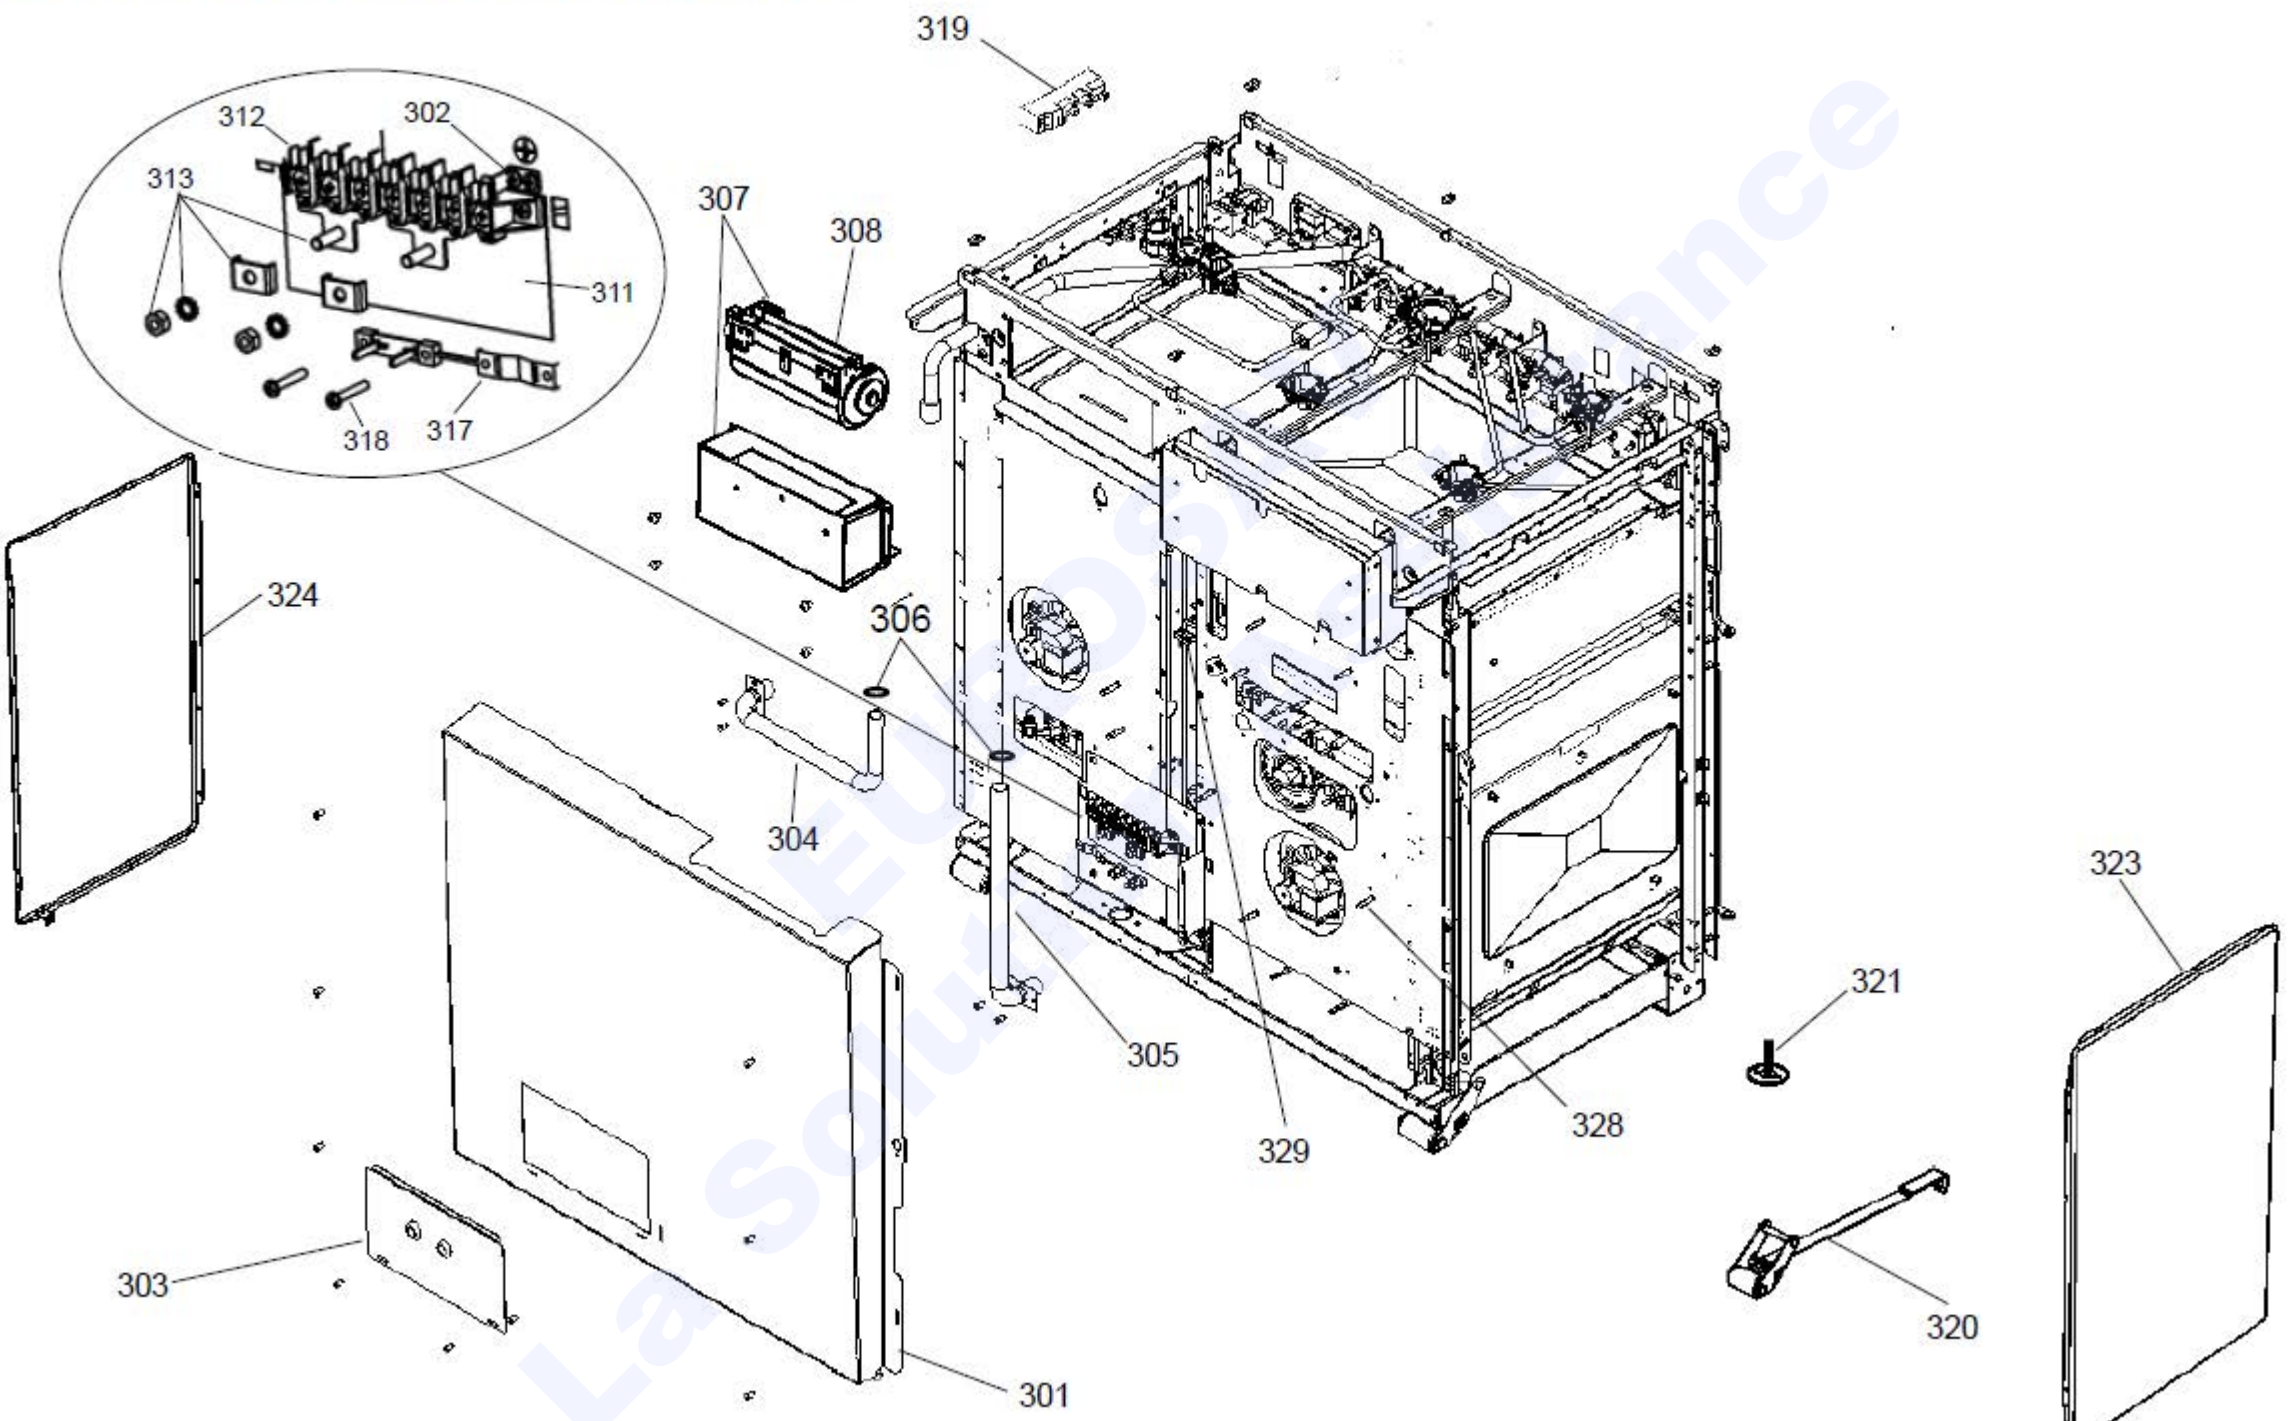

**GAS RAIL / TAPS / INJECTORS & PIPES**

CHASSIS ASSEMBLY

**FACIA AND PLINTH**

**CONTROLS ASSEMBLY**

LH OVEN  
(MULTIFUNCTION- LIGHT)

**TALL OVEN**

GRILL CHAMBER

OVEN DOOR LEFT HAND

**TALL DOOR AND INFILL PLATE**

**ACCESSORIES**

**Encore Deluxe 90 DF**

Ref N°	Part N°	Quantity	Description
w1	P043964	1	WIRE 3 LINK RETURN LH OVEN
w2	P040694	1	WIRE ASSEMBLY - NEUTRAL BLUE DAISY
w3	P055374	2	NI - WIRE ASSEMBLY EARTH
w4	P064455	1	WIRE ASSEMBLY
h1	P064817	1	HARNESS IGN
h2	P064444	1	HARNESS - MF OVEN RAPID HEAT
h3	P064445	1	HARNESS - GRILL
h4	P064454	1	FANNED OVEN HARNESS
w5	P064457	1	WIRE ASSY VIOLET
w6	P038186	1	LINK TRIPLE REG. / SWITCH
w7	P049242	1	NI - HT HARNESS
w8	P037863	1	WIRE ASSEMBLY
w9	P049241	1	NI - WIRE ASSEMBLY
w10	P094951	1	WIRE ASSEMBLY
w11	P040066	2	WIRE ASSY - NEUTRAL-LINK T'CUT OUTS
w12	A094947	1	WIRE ASSEMBLY - LH FAN NEUTRAL EL CUT OUT
w13	P094943	2	NI - WIRE ASSEMBLY - EARTH
h5	P064447	1	HARNESS - COOLING FAN
w14	P064448	1	BROWN LINK - TB TO TIMER RELAY
w15	P048632	1	YELLOW LINK TIMER LH OVEN SWITCH
h6	P065746	1	HARNESS AUX RAPID TALL
w16	P095443	1	WIRE ASSEMBLY NEUTRAL
w17	P033677	1	NI - WIRE ASSEMBLY - EARTH
w18	P027672	1	NI - WIRE ASSEMBLY - EARTH

Code	Description
A1	Grill Front Switch
A2	Grill Energy Regulator
A3	Grill Elements
B1	Multi Function Oven Thermostat
B2	Multi Function Oven Control
B2a	Multi Function Oven Thermostat Front Switch
B3	Left Hand Multi Function Oven Base Element
B4	Left Hand Multi Function Oven Top Element (Outer Pair)
B5	Left Hand Multi Function Oven Top Element (Inner Pair)
B6	Left Hand Multi Function Oven Fan Element
B7	Left Hand Multi Function Oven Fan

Code	Description
C	Clock / Timer
D1	Right Hand Fan Oven Thermostat
D2	Right Hand Fan Oven Control
D3	Right Hand Fan Oven Element
D4	Right Hand Fan Oven Fan
F1	Cooling Fan
F2	Oven Light Switch
G	Oven Light (S)
H	Thermal Cut Out
I	Grill Neon
I1	Multi Function Neon
I1	Rapid Heat Neon
K	Right Hand Oven Neon
N1	Ignition Switches
N2	Ignition Spark Generator