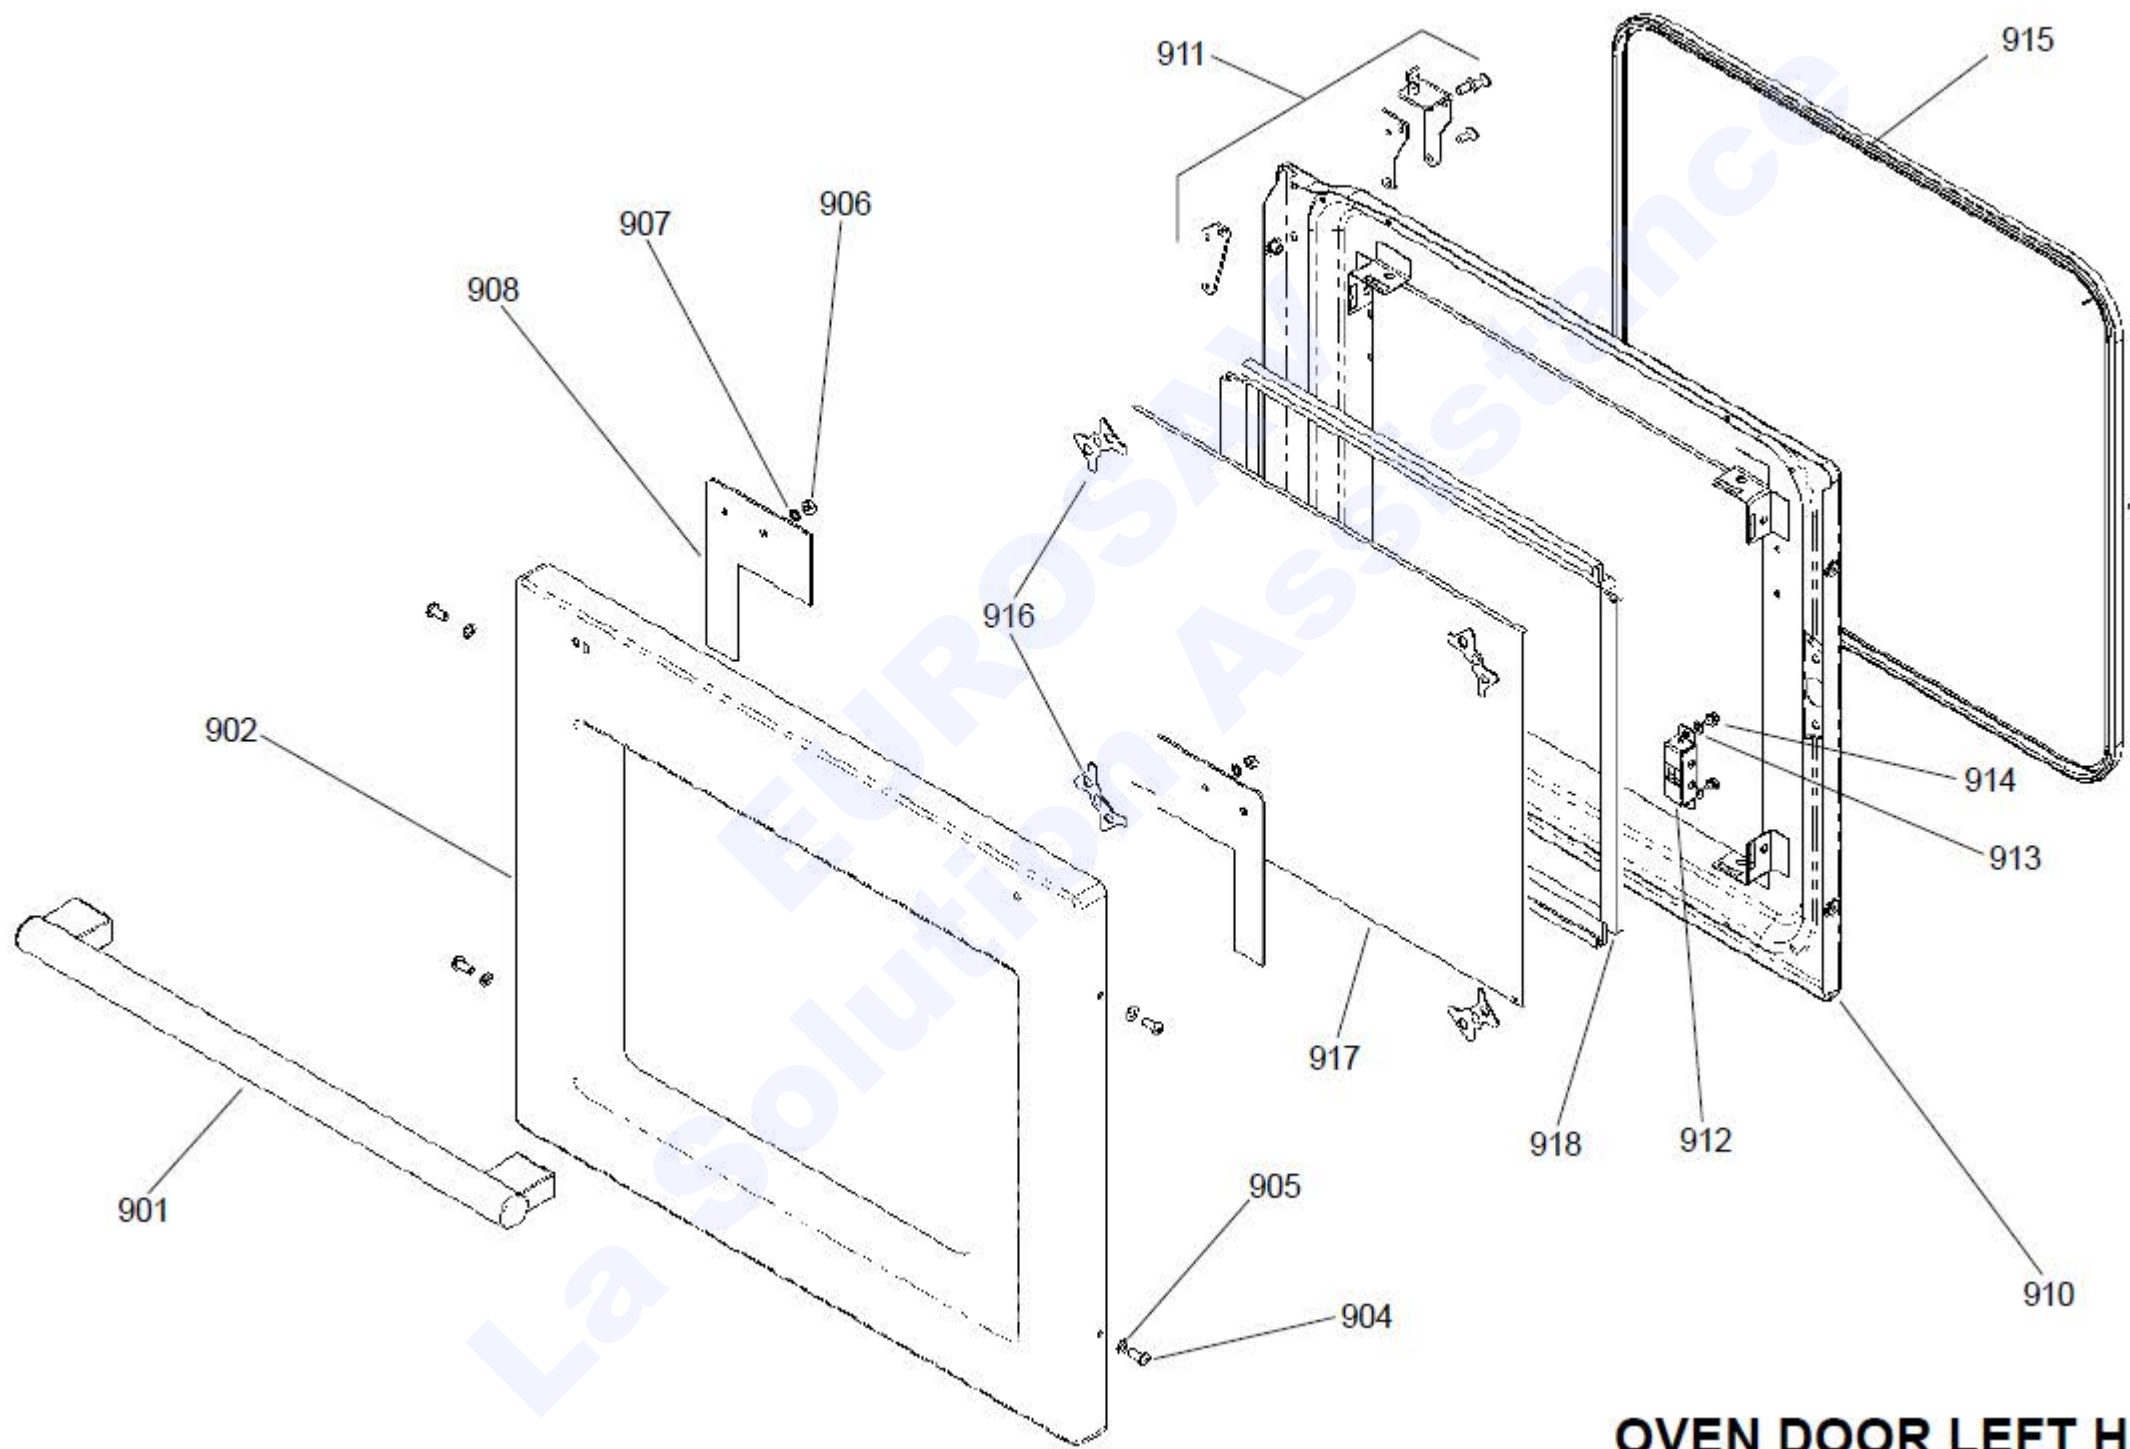

**GAS RAIL / TAPS / INJECTORS & PIPES**

CHASSIS ASSEMBLY

**FACIA AND PLINTH**

**CONTROLS ASSEMBLY**

LH OVEN  
(MULTIFUNCTION- LIGHT)

**TALL OVEN**

GRILL CHAMBER

OVEN DOOR LEFT HAND

**TALL DOOR AND INFILL PLATE**

**ACCESSORIES**

**Encore Deluxe 90 DF**

Ref N°	Part N°	Quantity	Description
w1	P043964	1	WIRE 3 LINK RETURN LH OVEN
w2	P040694	1	WIRE ASSEMBLY - NEUTRAL BLUE DAISY
w3	P055374	2	NI - WIRE ASSEMBLY EARTH
w4	P064455	1	WIRE ASSEMBLY
h1	P064817	1	HARNESS IGN
h2	P064444	1	HARNESS - MF OVEN RAPID HEAT
h3	P064445	1	HARNESS - GRILL
h4	P064454	1	FANNED OVEN HARNESS
w5	P064457	1	WIRE ASSY VIOLET
w6	P038186	1	LINK TRIPLE REG. / SWITCH
w7	P049242	1	NI - HT HARNESS
w8	P037863	1	WIRE ASSEMBLY
w9	P049241	1	NI - WIRE ASSEMBLY
w10	P094951	1	WIRE ASSEMBLY
w11	P040066	2	WIRE ASSY - NEUTRAL-LINK T'CUT OUTS
w12	A094947	1	WIRE ASSEMBLY - LH FAN NEUTRAL EL CUT OUT
w13	P094943	2	NI - WIRE ASSEMBLY - EARTH
h5	P064447	1	HARNESS - COOLING FAN
w14	P064448	1	BROWN LINK - TB TO TIMER RELAY
w15	P048632	1	YELLOW LINK TIMER LH OVEN SWITCH
h6	P065746	1	HARNESS AUX RAPID TALL
w16	P095443	1	WIRE ASSEMBLY NEUTRAL
w17	P033677	1	NI - WIRE ASSEMBLY - EARTH
w18	P027672	1	NI - WIRE ASSEMBLY - EARTH

Code	Description
A1	Grill Front Switch
A2	Grill Energy Regulator
A3	Grill Elements
B1	Multi Function Oven Thermostat
B2	Multi Function Oven Control
B2a	Multi Function Oven Thermostat Front Switch
B3	Left Hand Multi Function Oven Base Element
B4	Left Hand Multi Function Oven Top Element (Outer Pair)
B5	Left Hand Multi Function Oven Top Element (Inner Pair)
B6	Left Hand Multi Function Oven Fan Element
B7	Left Hand Multi Function Oven Fan