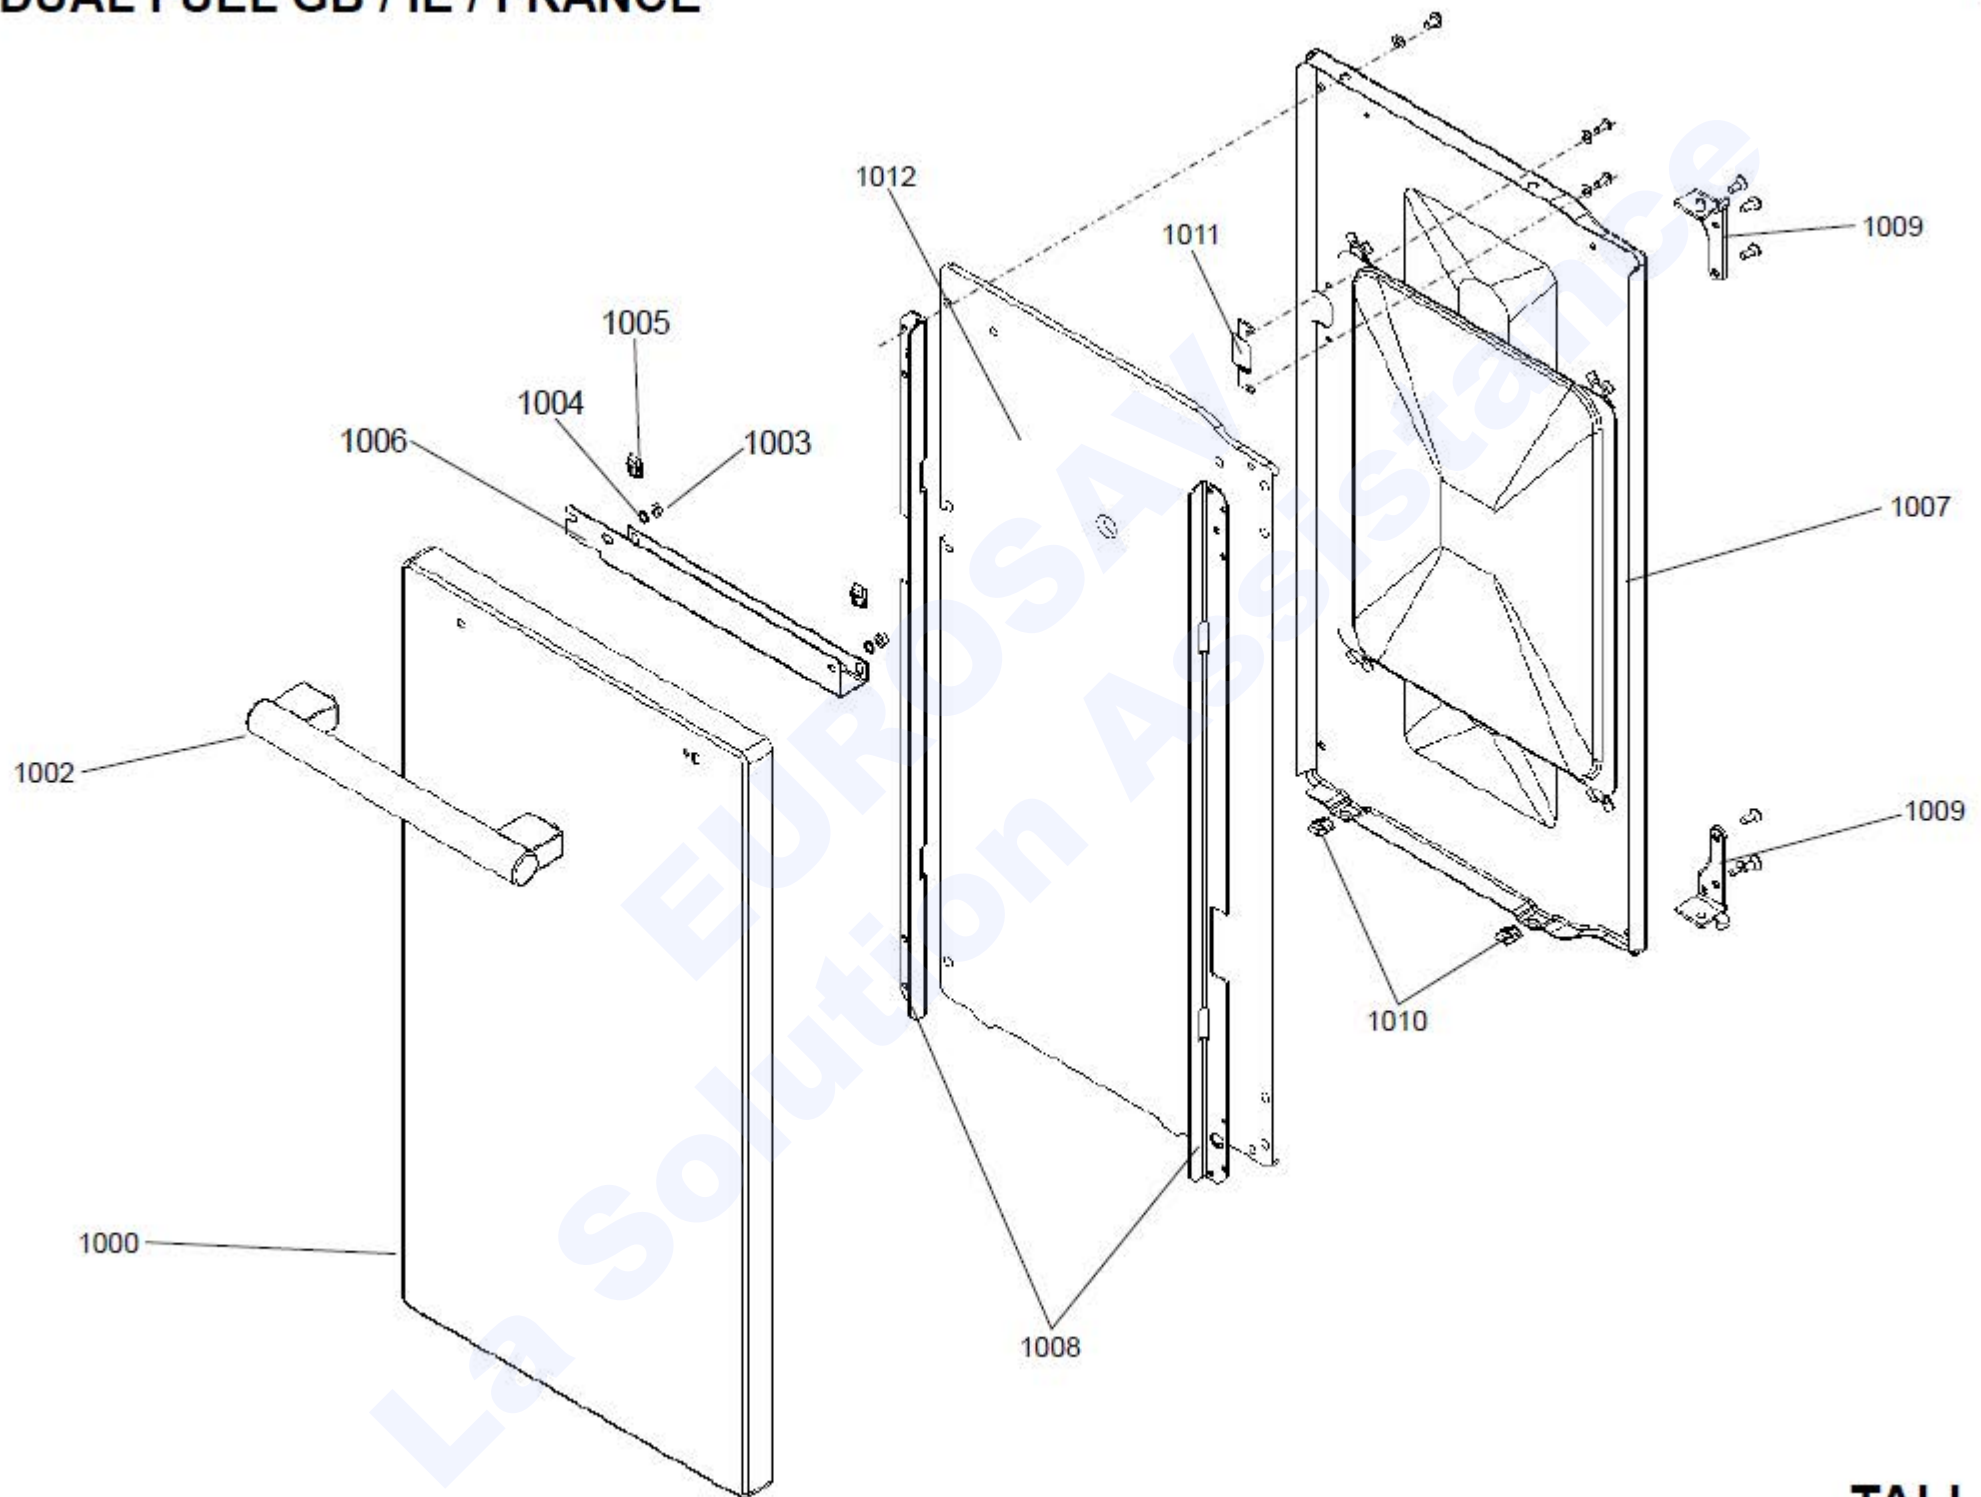

**GAS RAIL / TAPS / INJECTORS & PIPES**

CHASSIS ASSEMBLY

**FACIA AND PLINTH**

**CONTROLS ASSEMBLY**

LH OVEN  
(MULTIFUNCTION- LIGHT)

**TALL OVEN**

GRILL CHAMBER

OVEN DOOR LEFT HAND

**TALL DOOR AND INFILL PLATE**

**ACCESSORIES**

**Encore Deluxe 90 DF**

Ref N°	Part N°	Quantity	Description
w1	P043964	1	WIRE 3 LINK RETURN LH OVEN
w2	P040694	1	WIRE ASSEMBLY - NEUTRAL BLUE DAISY
w3	P055374	2	NI - WIRE ASSEMBLY EARTH
w4	P064455	1	WIRE ASSEMBLY
h1	P064817	1	HARNESS IGN
h2	P064444	1	HARNESS - MF OVEN RAPID HEAT
h3	P064445	1	HARNESS - GRILL
h4	P064454	1	FANNED OVEN HARNESS
w5	P064457	1	WIRE ASSY VIOLET
w6	P038186	1	LINK TRIPLE REG. / SWITCH
w7	P049242	1	NI - HT HARNESS
w8	P037863	1	WIRE ASSEMBLY
w9	P049241	1	NI - WIRE ASSEMBLY
w10	P094951	1	WIRE ASSEMBLY
w11	P040066	2	WIRE ASSY - NEUTRAL-LINK T'CUT OUTS
w12	A094947	1	WIRE ASSEMBLY - LH FAN NEUTRAL EL CUT OUT
w13	P094943	2	NI - WIRE ASSEMBLY - EARTH
h5	P064447	1	HARNESS - COOLING FAN
w14	P064448	1	BROWN LINK - TB TO TIMER RELAY
w15	P048632	1	YELLOW LINK TIMER LH OVEN SWITCH
h6	P065746	1	HARNESS AUX RAPID TALL
w16	P095443	1	WIRE ASSEMBLY NEUTRAL
w17	P033677	1	NI - WIRE ASSEMBLY - EARTH
w18	P027672	1	NI - WIRE ASSEMBLY - EARTH

Code	Description
A1	Grill Front Switch
A2	Grill Energy Regulator
A3	Grill Elements
B1	Multi Function Oven Thermostat
B2	Multi Function Oven Control
B2a	Multi Function Oven Thermostat Front Switch
B3	Left Hand Multi Function Oven Base Element
B4	Left Hand Multi Function Oven Top Element (Outer Pair)
B5	Left Hand Multi Function Oven Top Element (Inner Pair)
B6	Left Hand Multi Function Oven Fan Element
B7	Left Hand Multi Function Oven Fan