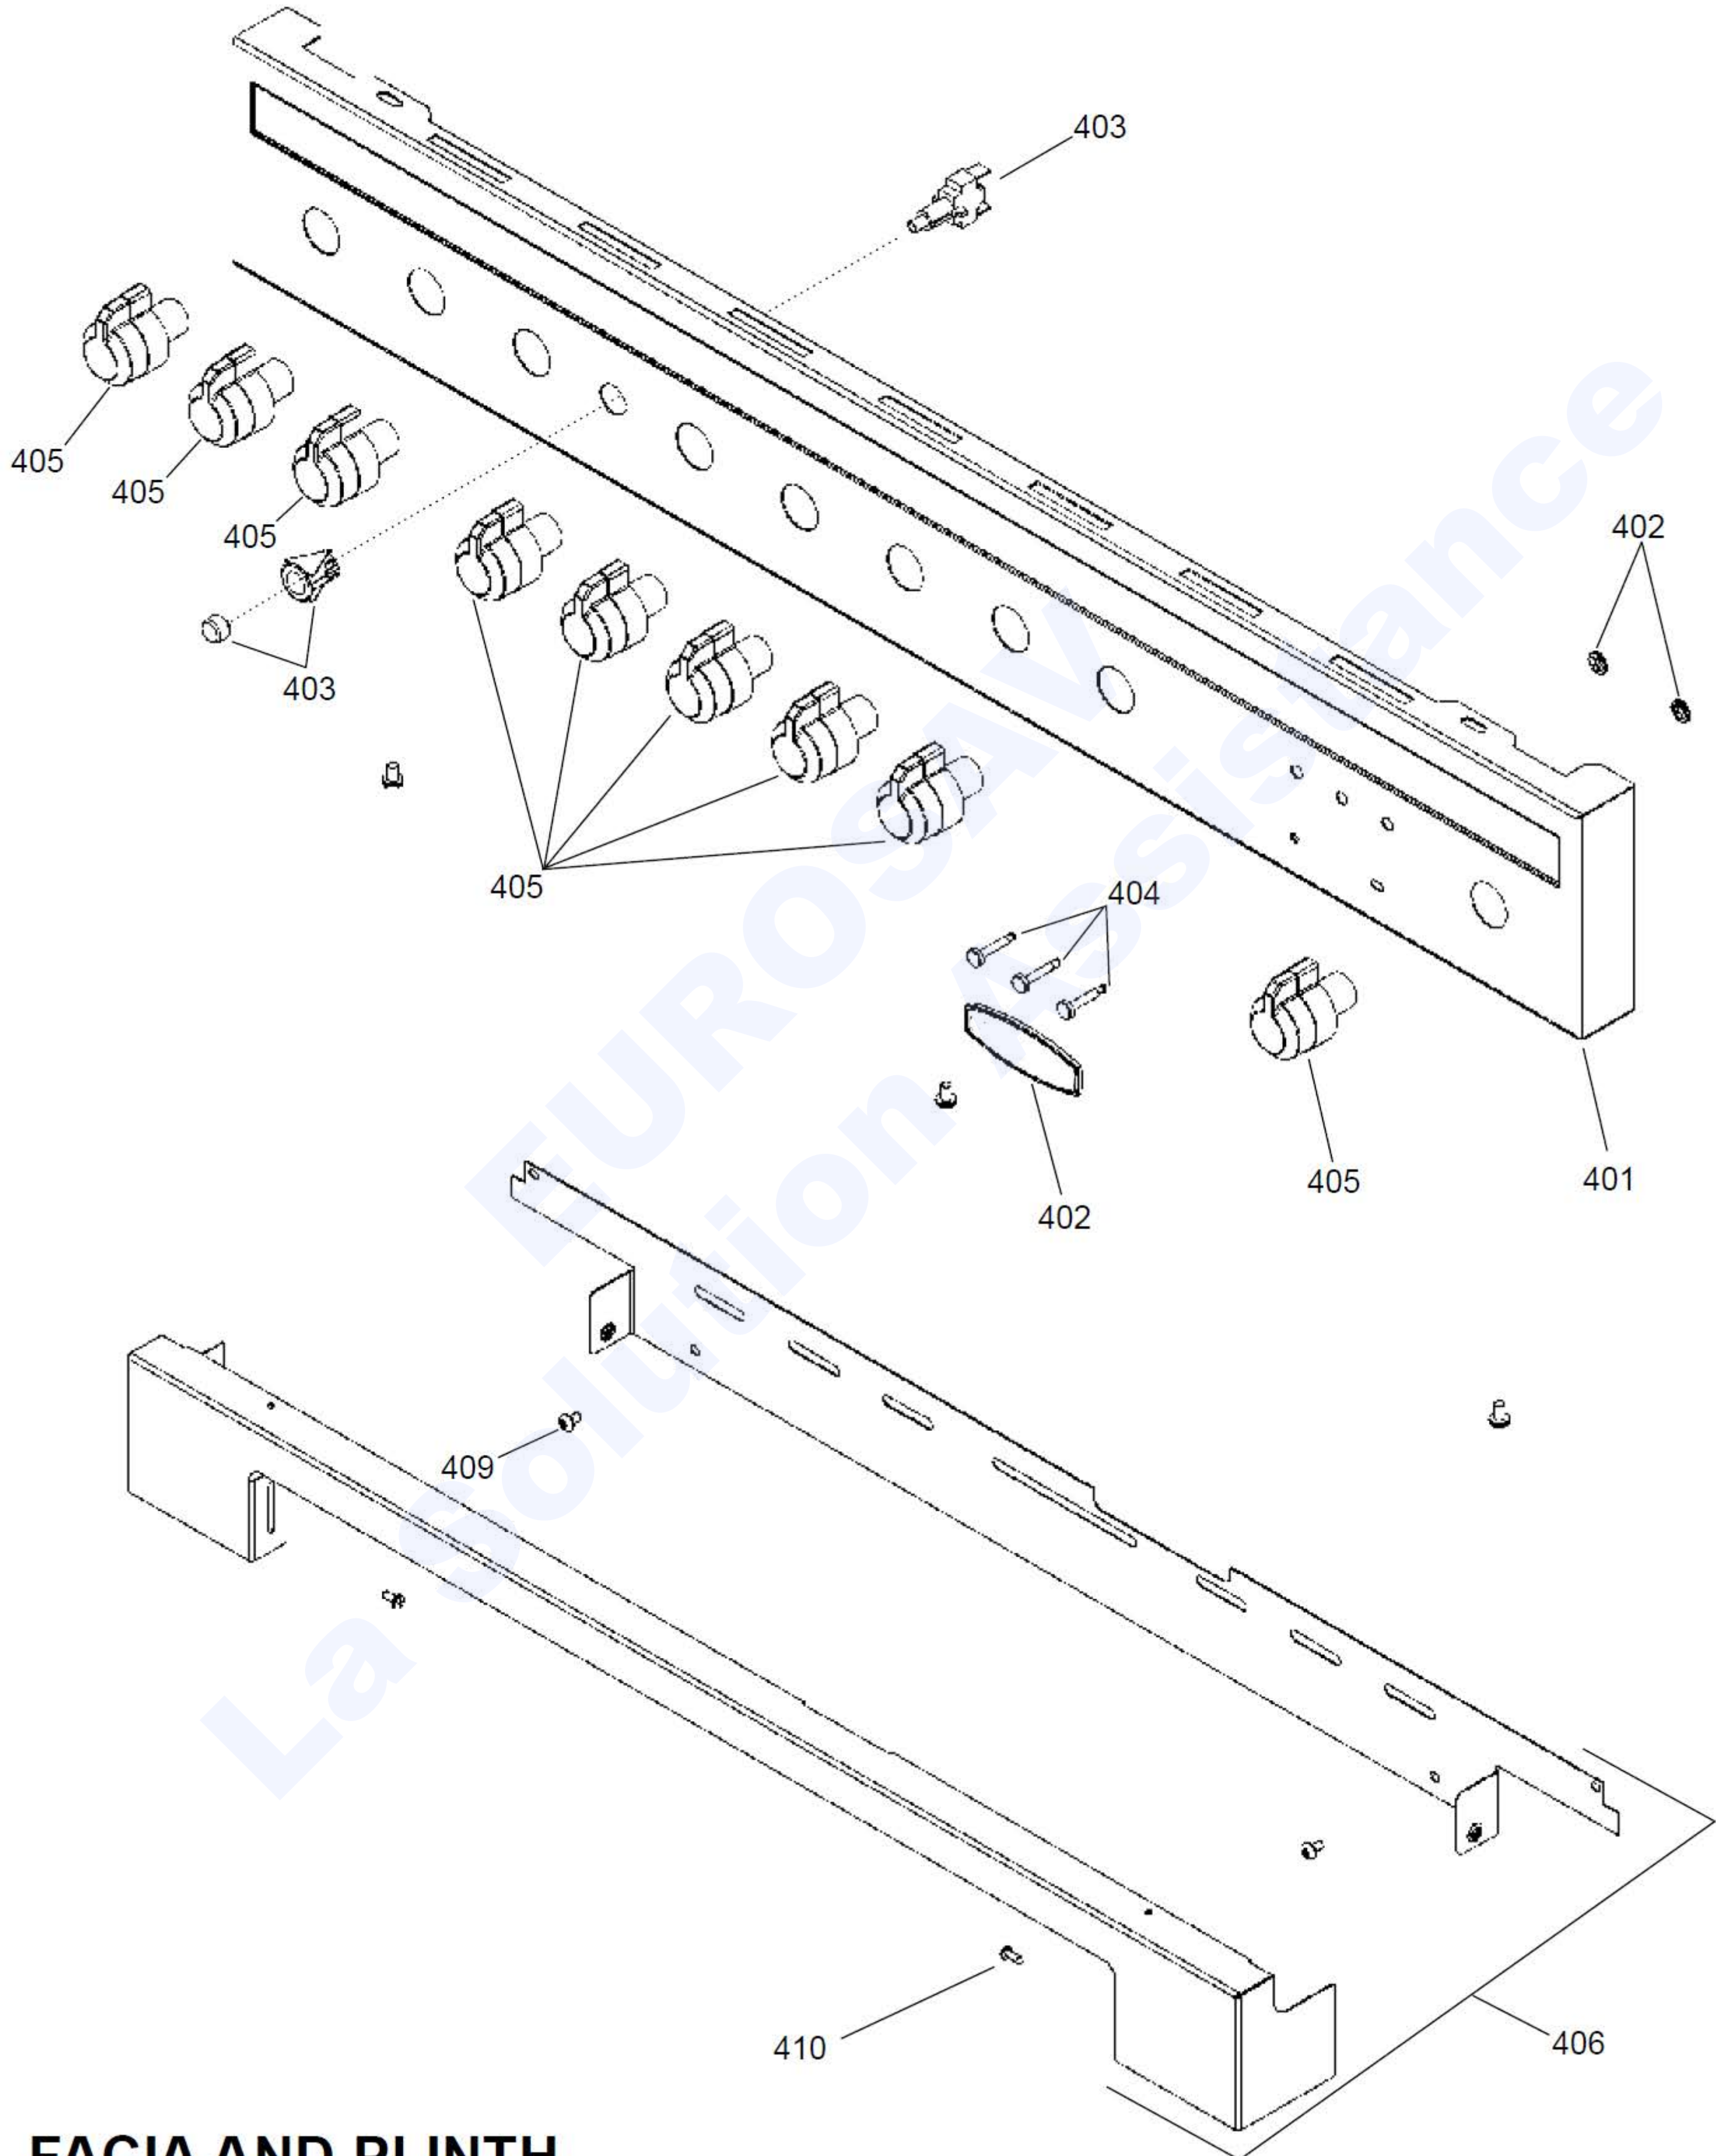

**GAS RAIL / TAPS / INJECTORS & PIPES**

CHASSIS ASSEMBLY

**FACIA AND PLINTH**

**CONTROLS ASSEMBLY**

LH OVEN  
(MULTIFUNCTION- LIGHT)

**TALL OVEN**

GRILL CHAMBER

OVEN DOOR LEFT HAND

**TALL DOOR AND INFILL PLATE**

**ACCESSORIES**

**Encore Deluxe 90 DF**

Ref N°	Part N°	Quantity	Description
w1	P043964	1	WIRE 3 LINK RETURN LH OVEN
w2	P040694	1	WIRE ASSEMBLY - NEUTRAL BLUE DAISY
w3	P055374	2	NI - WIRE ASSEMBLY EARTH
w4	P064455	1	WIRE ASSEMBLY
h1	P064817	1	HARNESS IGN
h2	P064444	1	HARNESS - MF OVEN RAPID HEAT
h3	P064445	1	HARNESS - GRILL
h4	P064454	1	FANNED OVEN HARNESS
w5	P064457	1	WIRE ASSY VIOLET
w6	P038186	1	LINK TRIPLE REG. / SWITCH
w7	P049242	1	NI - HT HARNESS
w8	P037863	1	WIRE ASSEMBLY
w9	P049241	1	NI - WIRE ASSEMBLY
w10	P094951	1	WIRE ASSEMBLY
w11	P040066	2	WIRE ASSY - NEUTRAL-LINK T'CUT OUTS
w12	A094947	1	WIRE ASSEMBLY - LH FAN NEUTRAL EL CUT OUT
w13	P094943	2	NI - WIRE ASSEMBLY - EARTH
h5	P064447	1	HARNESS - COOLING FAN
w14	P064448	1	BROWN LINK - TB TO TIMER RELAY
w15	P048632	1	YELLOW LINK TIMER LH OVEN SWITCH
h6	P065746	1	HARNESS AUX RAPID TALL
w16	P095443	1	WIRE ASSEMBLY NEUTRAL
w17	P033677	1	NI - WIRE ASSEMBLY - EARTH
w18	P027672	1	NI - WIRE ASSEMBLY - EARTH

Code	Description
A1	Grill Front Switch
A2	Grill Energy Regulator
A3	Grill Elements
B1	Multi Function Oven Thermostat
B2	Multi Function Oven Control
B2a	Multi Function Oven Thermostat Front Switch
B3	Left Hand Multi Function Oven Base Element
B4	Left Hand Multi Function Oven Top Element (Outer Pair)
B5	Left Hand Multi Function Oven Top Element (Inner Pair)
B6	Left Hand Multi Function Oven Fan Element
B7	Left Hand Multi Function Oven Fan