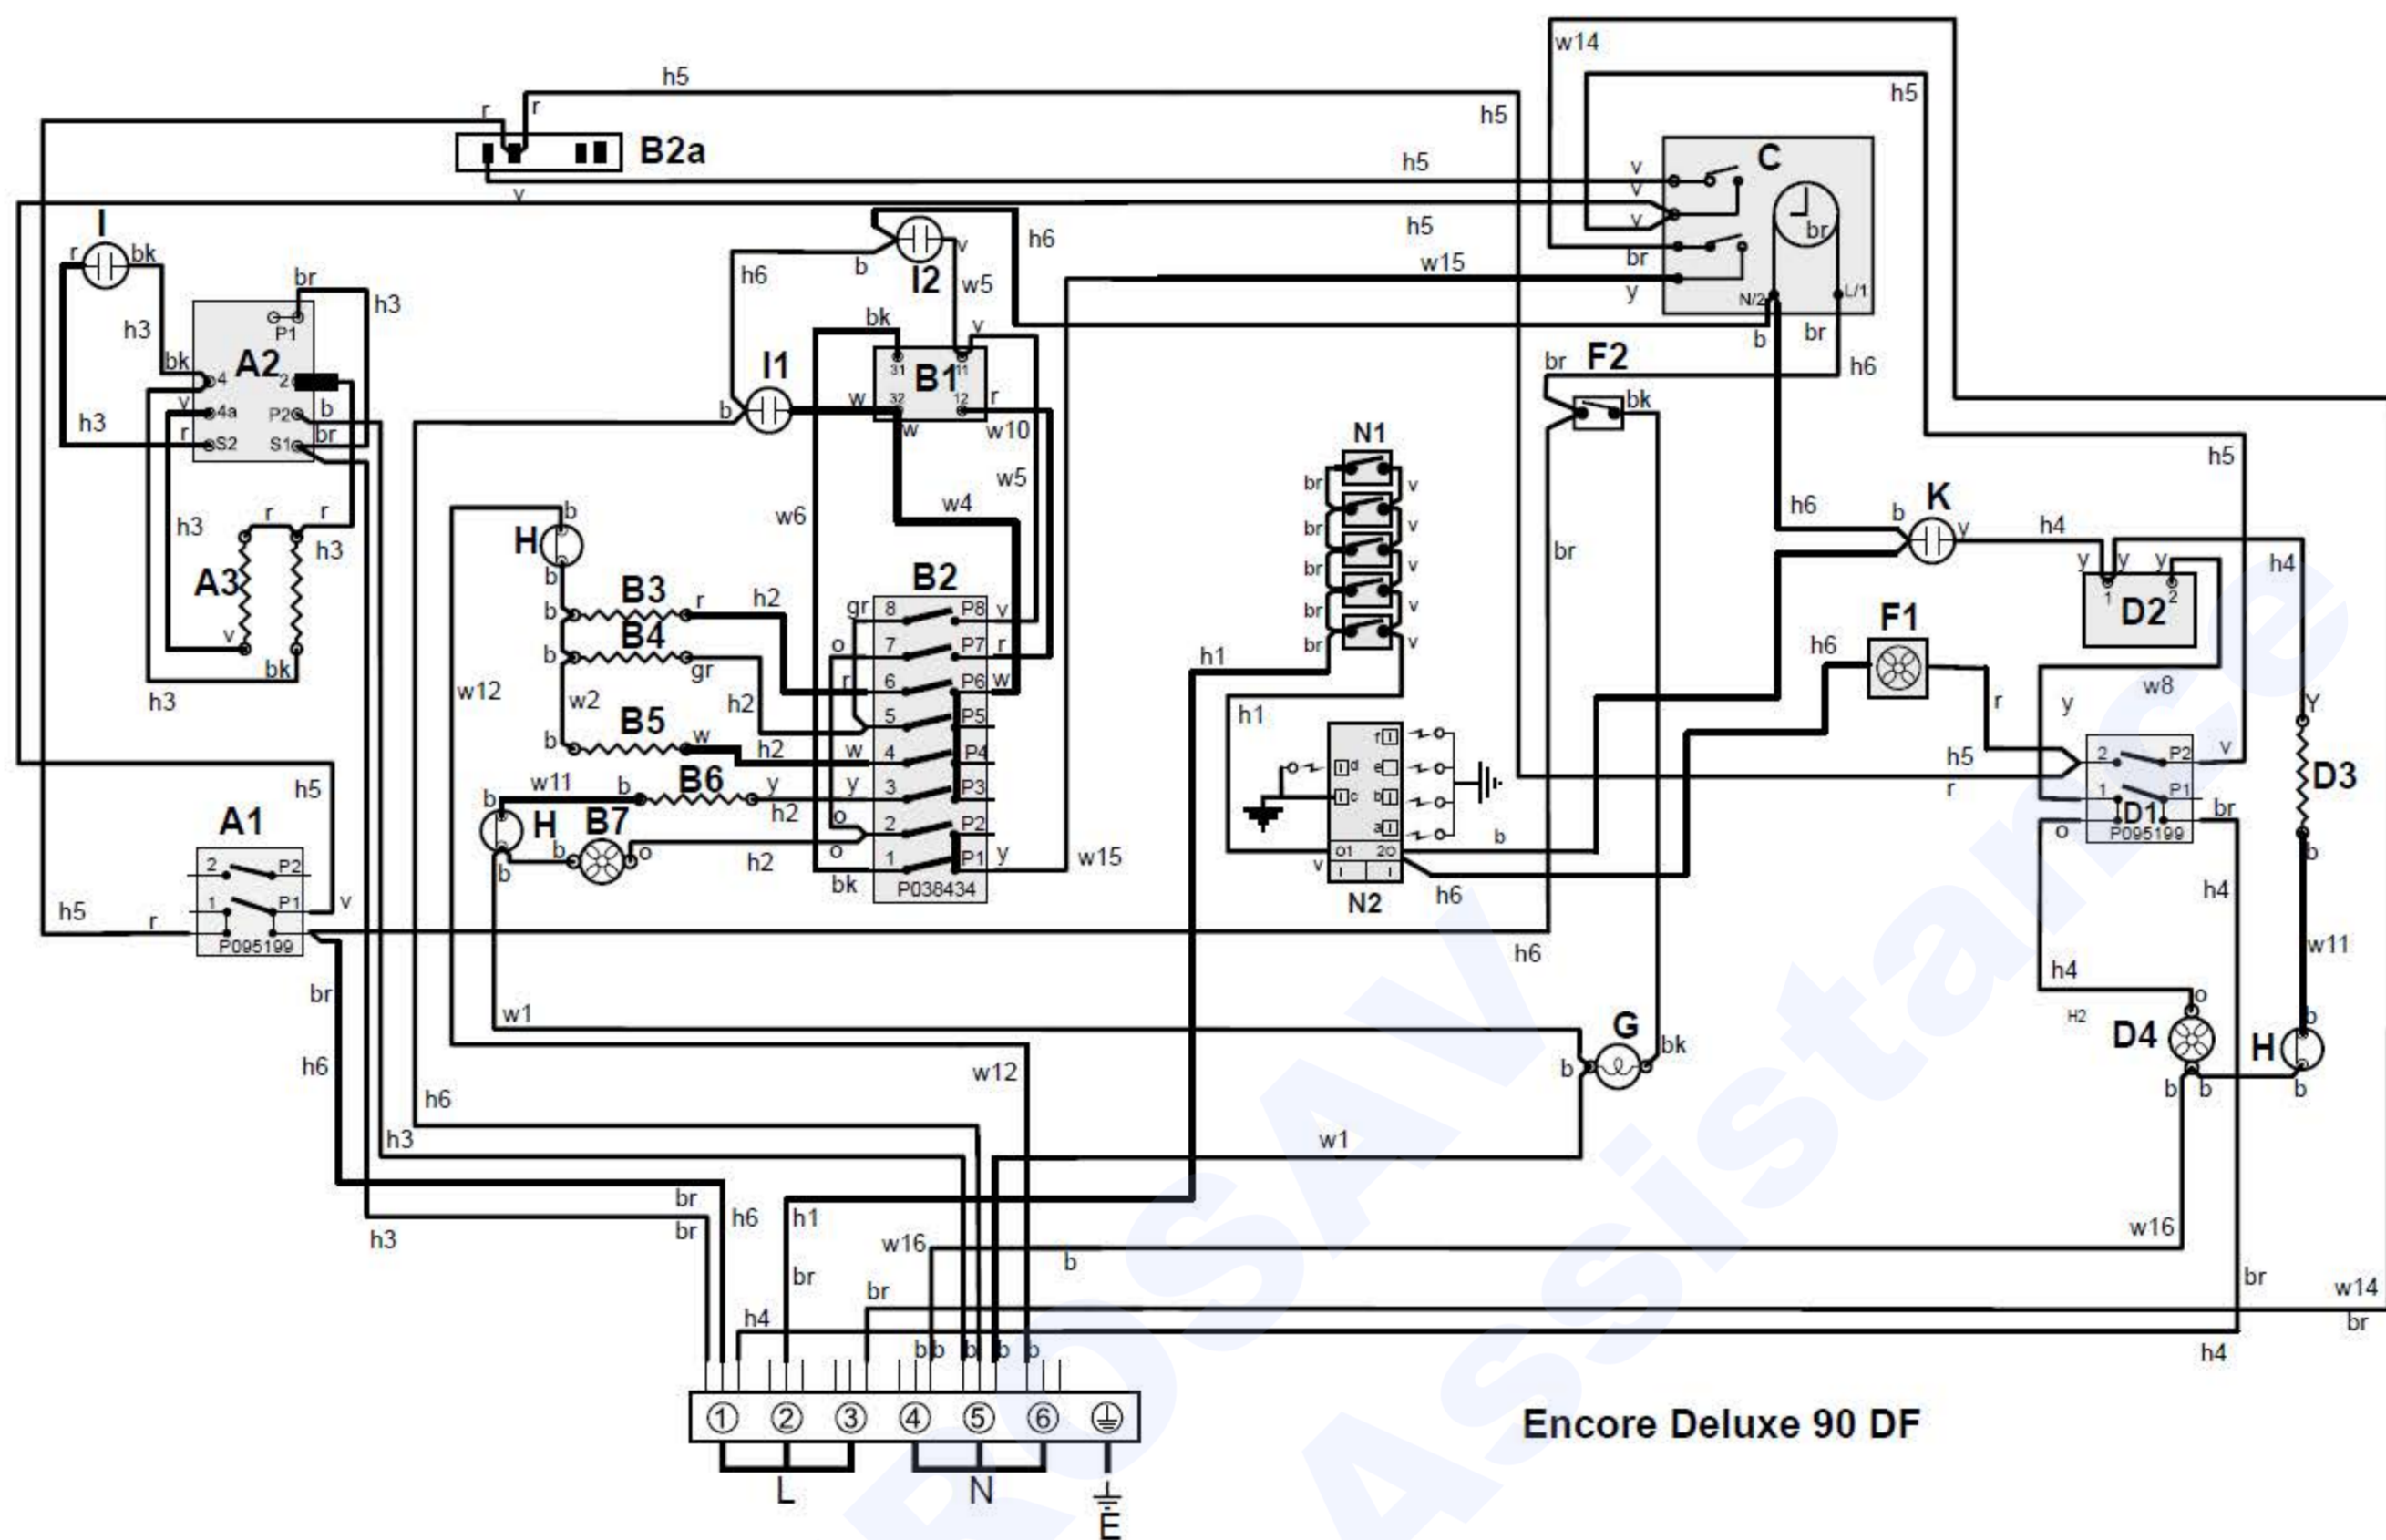

**GAS RAIL / TAPS / INJECTORS & PIPES**

CHASSIS ASSEMBLY

**FACIA AND PLINTH**

**CONTROLS ASSEMBLY**

LH OVEN  
(MULTIFUNCTION- LIGHT)

**TALL OVEN**

GRILL CHAMBER

OVEN DOOR LEFT HAND

**TALL DOOR AND INFILL PLATE**

**ACCESSORIES**

**Encore Deluxe 90 DF**

Ref N°	Part N°	Quantity	Description
w1	P043964	1	WIRE 3 LINK RETURN LH OVEN
w2	P040694	1	WIRE ASSEMBLY - NEUTRAL BLUE DAISY
w3	P055374	2	NI - WIRE ASSEMBLY EARTH
w4	P064455	1	WIRE ASSEMBLY
h1	P064817	1	HARNESS IGN
h2	P064444	1	HARNESS - MF OVEN RAPID HEAT
h3	P064445	1	HARNESS - GRILL
h4	P064454	1	FANNED OVEN HARNESS
w5	P064457	1	WIRE ASSY VIOLET
w6	P038186	1	LINK TRIPLE REG. / SWITCH
w7	P049242	1	NI - HT HARNESS
w8	P037863	1	WIRE ASSEMBLY
w9	P049241	1	NI - WIRE ASSEMBLY
w10	P094951	1	WIRE ASSEMBLY
w11	P040066	2	WIRE ASSY - NEUTRAL-LINK T'CUT OUTS
w12	A094947	1	WIRE ASSEMBLY - LH FAN NEUTRAL EL CUT OUT
w13	P094943	2	NI - WIRE ASSEMBLY - EARTH
h5	P064447	1	HARNESS - COOLING FAN
w14	P064448	1	BROWN LINK - TB TO TIMER RELAY
w15	P048632	1	YELLOW LINK TIMER LH OVEN SWITCH
h6	P065746	1	HARNESS AUX RAPID TALL
w16	P095443	1	WIRE ASSEMBLY NEUTRAL
w17	P033677	1	NI - WIRE ASSEMBLY - EARTH
w18	P027672	1	NI - WIRE ASSEMBLY - EARTH

Code	Description
A1	Grill Front Switch
A2	Grill Energy Regulator
A3	Grill Elements
B1	Multi Function Oven Thermostat
B2	Multi Function Oven Control
B2a	Multi Function Oven Thermostat Front Switch
B3	Left Hand Multi Function Oven Base Element
B4	Left Hand Multi Function Oven Top Element (Outer Pair)
B5	Left Hand Multi Function Oven Top Element (Inner Pair)
B6	Left Hand Multi Function Oven Fan Element
B7	Left Hand Multi Function Oven Fan

Code	Description
C	Clock / Timer
D1	Right Hand Fan Oven Thermostat
D2	Right Hand Fan Oven Control
D3	Right Hand Fan Oven Element
D4	Right Hand Fan Oven Fan
F1	Cooling Fan
F2	Oven Light Switch
G	Oven Light (S)
H	Thermal Cut Out
I	Grill Neon
I1	Multi Function Neon
I1	Rapid Heat Neon
K	Right Hand Oven Neon
N1	Ignition Switches
N2	Ignition Spark Generator