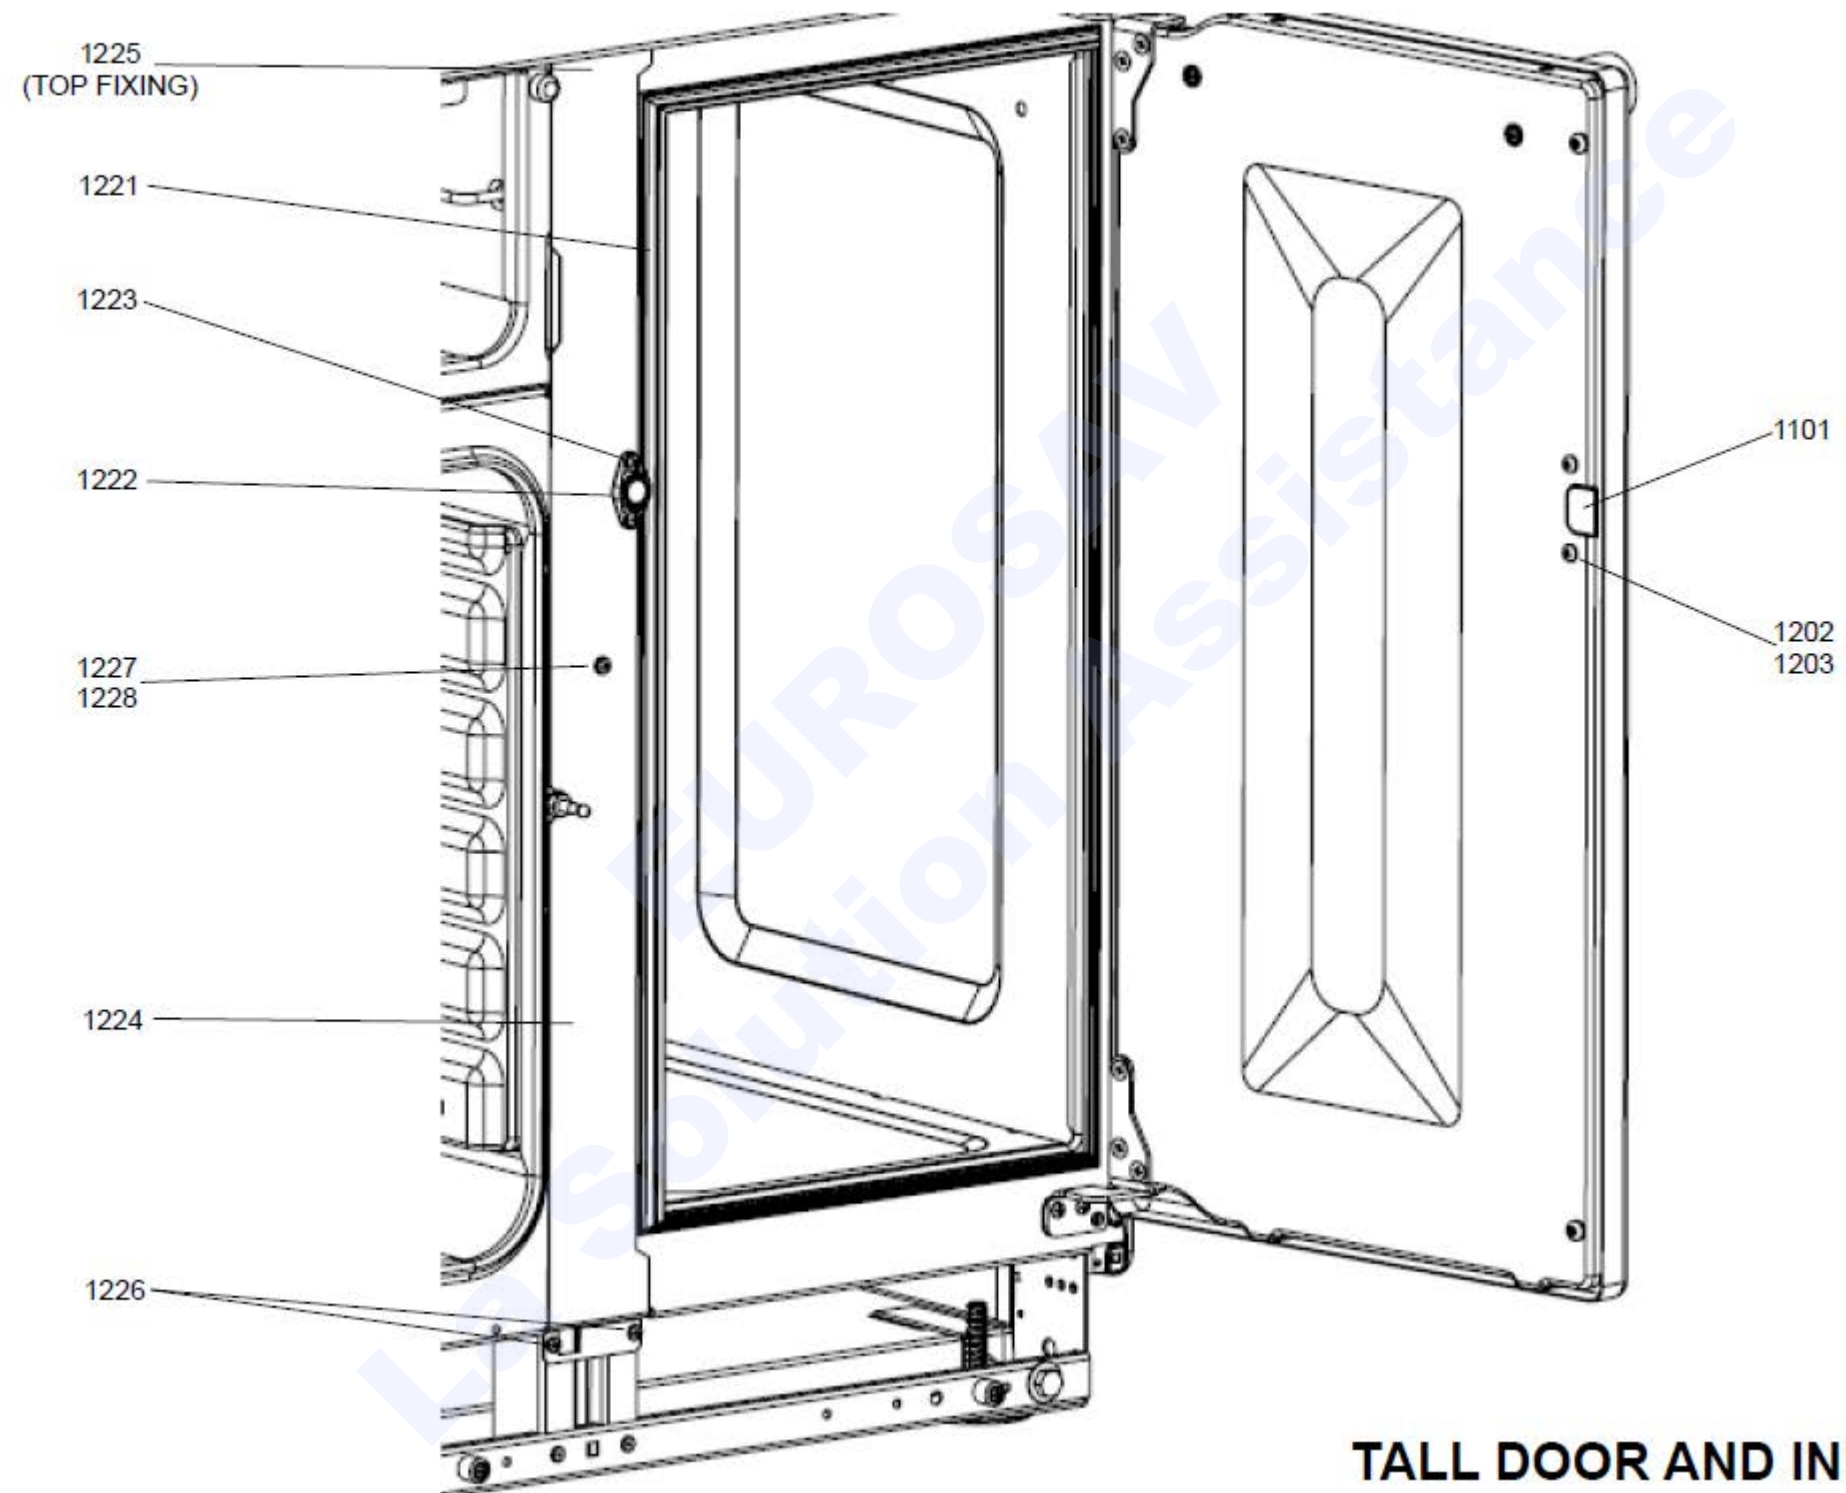

**GAS RAIL / TAPS / INJECTORS & PIPES**

CHASSIS ASSEMBLY

**FACIA AND PLINTH**

**CONTROLS ASSEMBLY**

LH OVEN  
(MULTIFUNCTION- LIGHT)

**TALL OVEN**

GRILL CHAMBER

OVEN DOOR LEFT HAND

**TALL DOOR AND INFILL PLATE**

**ACCESSORIES**

**Encore Deluxe 90 DF**

Ref N°	Part N°	Quantity	Description
w1	P043964	1	WIRE 3 LINK RETURN LH OVEN
w2	P040694	1	WIRE ASSEMBLY - NEUTRAL BLUE DAISY
w3	P055374	2	NI - WIRE ASSEMBLY EARTH
w4	P064455	1	WIRE ASSEMBLY
h1	P064817	1	HARNESS IGN
h2	P064444	1	HARNESS - MF OVEN RAPID HEAT
h3	P064445	1	HARNESS - GRILL
h4	P064454	1	FANNED OVEN HARNESS
w5	P064457	1	WIRE ASSY VIOLET
w6	P038186	1	LINK TRIPLE REG. / SWITCH
w7	P049242	1	NI - HT HARNESS
w8	P037863	1	WIRE ASSEMBLY
w9	P049241	1	NI - WIRE ASSEMBLY
w10	P094951	1	WIRE ASSEMBLY
w11	P040066	2	WIRE ASSY - NEUTRAL-LINK T'CUT OUTS
w12	A094947	1	WIRE ASSEMBLY - LH FAN NEUTRAL EL CUT OUT
w13	P094943	2	NI - WIRE ASSEMBLY - EARTH
h5	P064447	1	HARNESS - COOLING FAN
w14	P064448	1	BROWN LINK - TB TO TIMER RELAY
w15	P048632	1	YELLOW LINK TIMER LH OVEN SWITCH
h6	P065746	1	HARNESS AUX RAPID TALL
w16	P095443	1	WIRE ASSEMBLY NEUTRAL
w17	P033677	1	NI - WIRE ASSEMBLY - EARTH
w18	P027672	1	NI - WIRE ASSEMBLY - EARTH