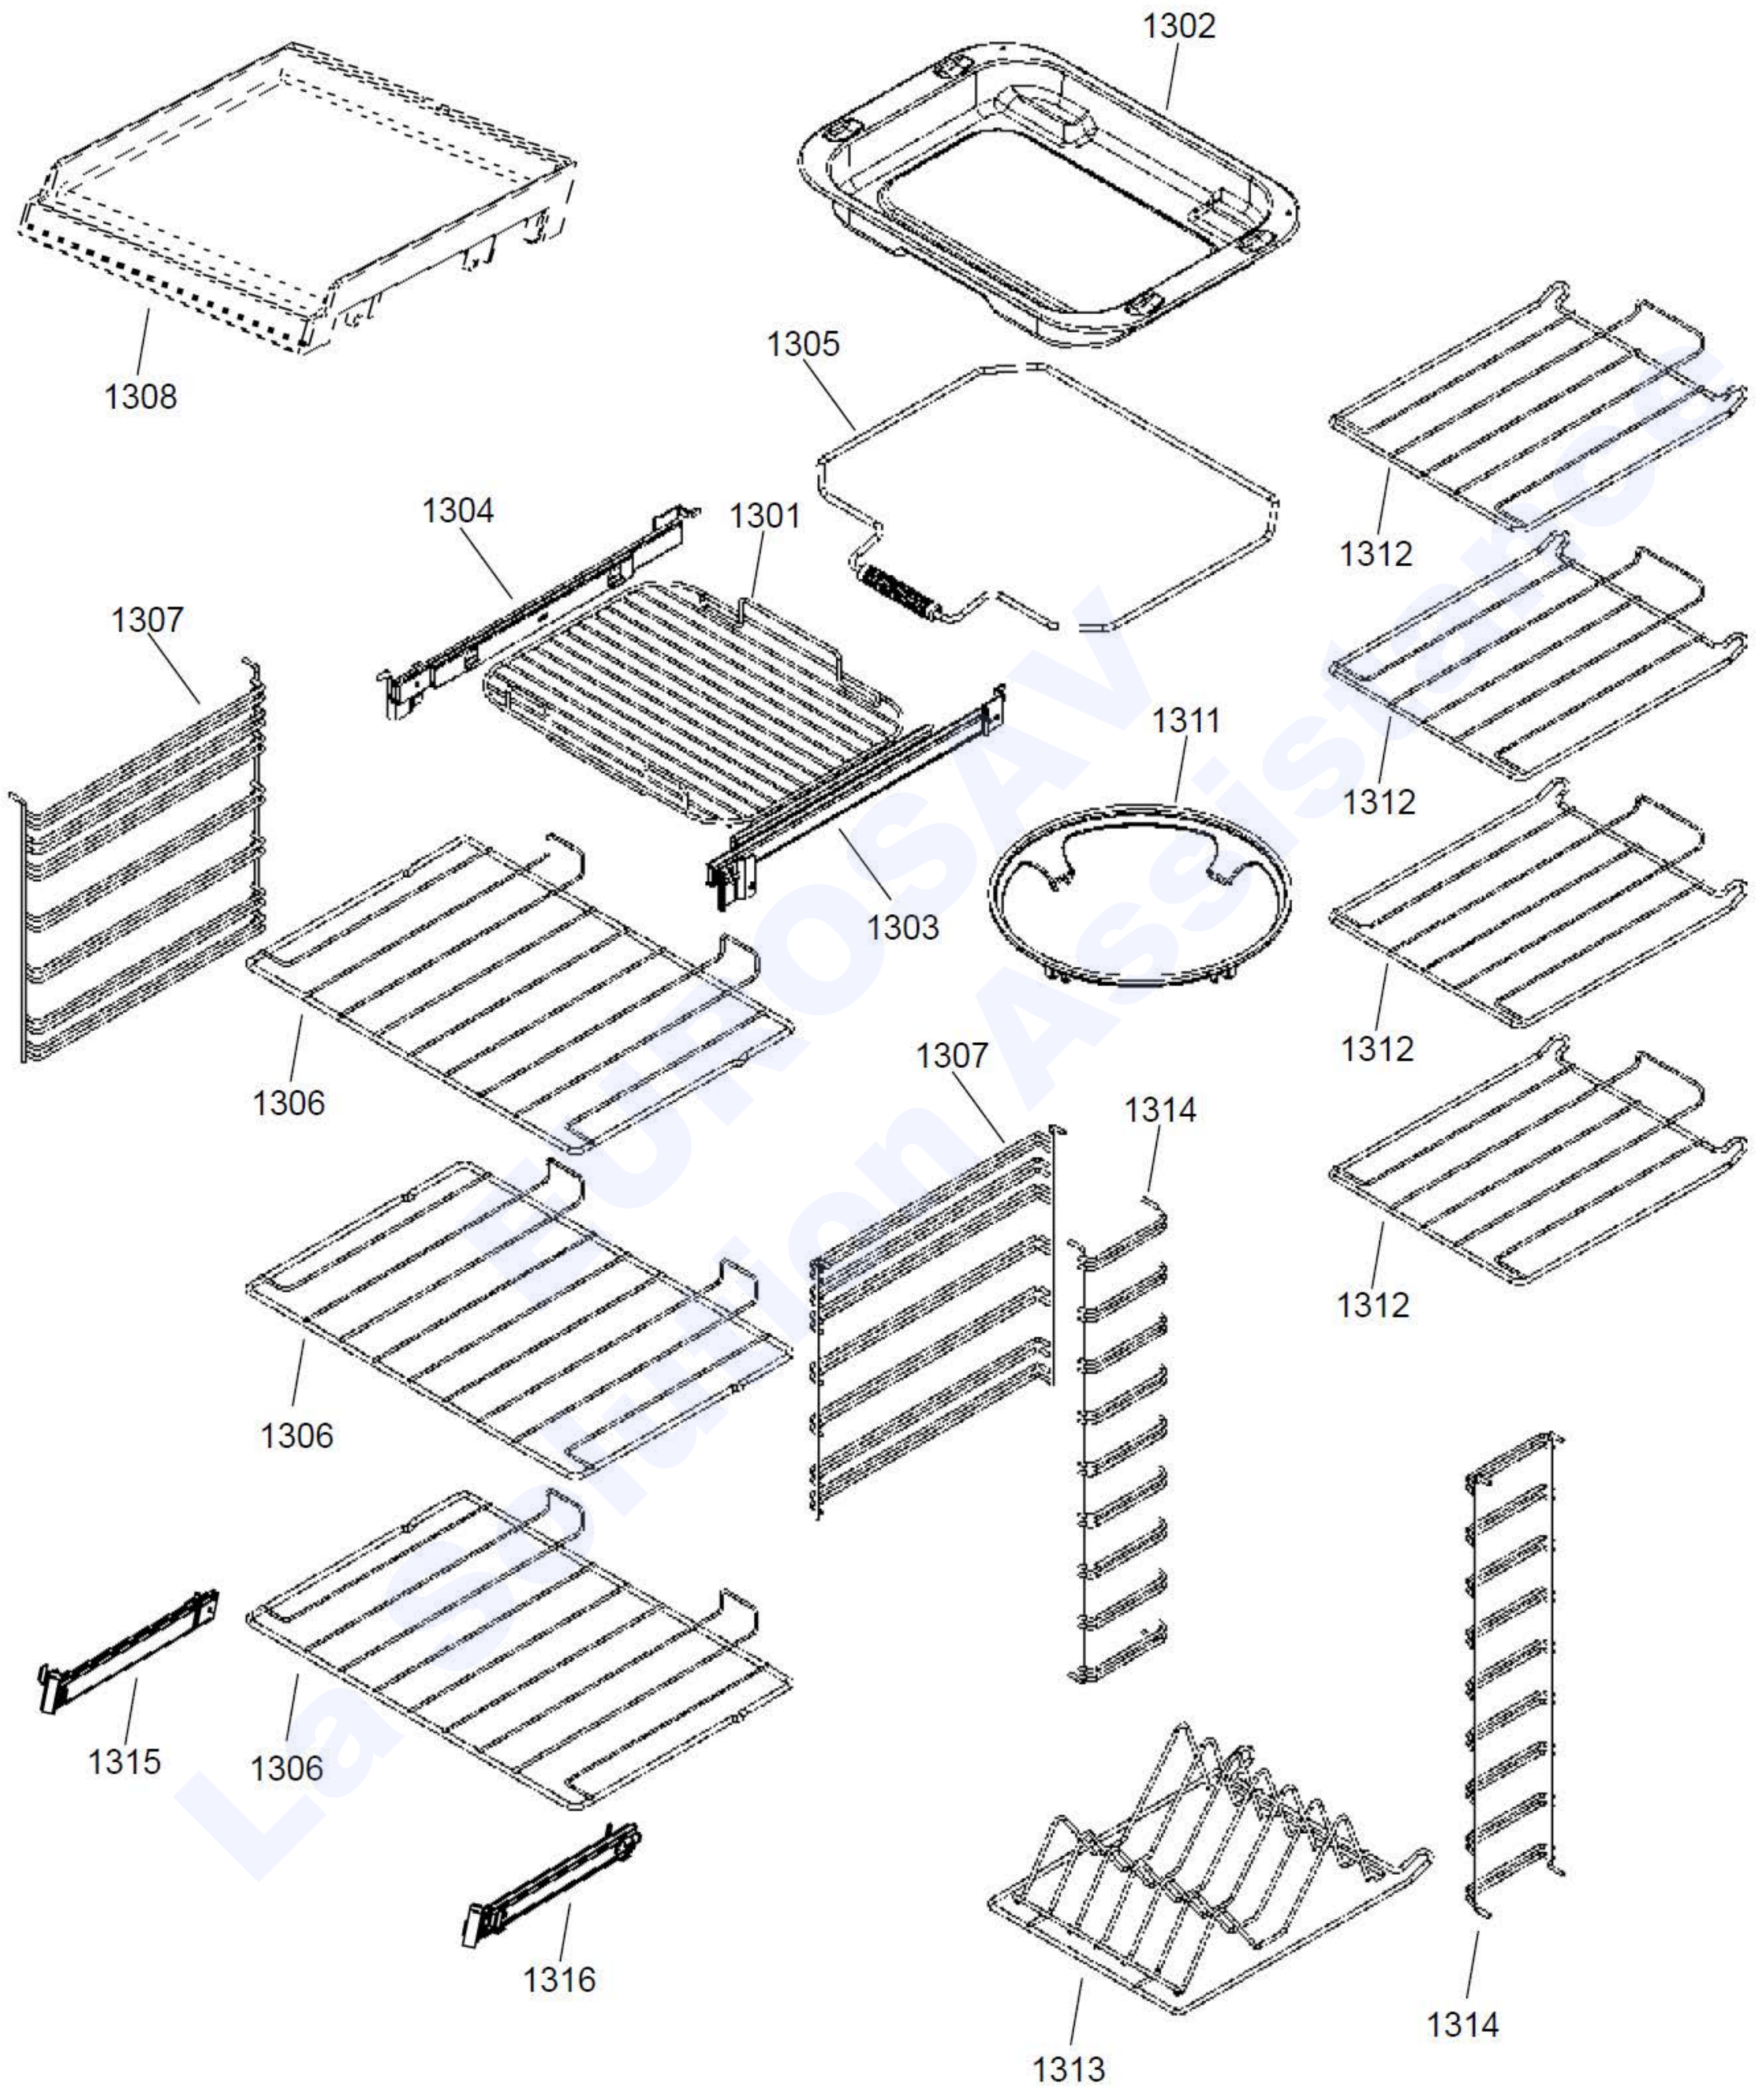

**GAS RAIL / TAPS / INJECTORS & PIPES**

CHASSIS ASSEMBLY

**FACIA AND PLINTH**

**CONTROLS ASSEMBLY**

LH OVEN  
(MULTIFUNCTION- LIGHT)

**TALL OVEN**

GRILL CHAMBER

OVEN DOOR LEFT HAND

**TALL DOOR AND INFILL PLATE**

**ACCESSORIES**

**Encore Deluxe 90 DF**

Ref N°	Part N°	Quantity	Description
w1	P043964	1	WIRE 3 LINK RETURN LH OVEN
w2	P040694	1	WIRE ASSEMBLY - NEUTRAL BLUE DAISY
w3	P055374	2	NI - WIRE ASSEMBLY EARTH
w4	P064455	1	WIRE ASSEMBLY
h1	P064817	1	HARNESS IGN
h2	P064444	1	HARNESS - MF OVEN RAPID HEAT
h3	P064445	1	HARNESS - GRILL
h4	P064454	1	FANNED OVEN HARNESS
w5	P064457	1	WIRE ASSY VIOLET
w6	P038186	1	LINK TRIPLE REG. / SWITCH
w7	P049242	1	NI - HT HARNESS
w8	P037863	1	WIRE ASSEMBLY
w9	P049241	1	NI - WIRE ASSEMBLY
w10	P094951	1	WIRE ASSEMBLY
w11	P040066	2	WIRE ASSY - NEUTRAL-LINK T'CUT OUTS
w12	A094947	1	WIRE ASSEMBLY - LH FAN NEUTRAL EL CUT OUT
w13	P094943	2	NI - WIRE ASSEMBLY - EARTH
h5	P064447	1	HARNESS - COOLING FAN
w14	P064448	1	BROWN LINK - TB TO TIMER RELAY
w15	P048632	1	YELLOW LINK TIMER LH OVEN SWITCH
h6	P065746	1	HARNESS AUX RAPID TALL
w16	P095443	1	WIRE ASSEMBLY NEUTRAL
w17	P033677	1	NI - WIRE ASSEMBLY - EARTH
w18	P027672	1	NI - WIRE ASSEMBLY - EARTH

Code	Description
A1	Grill Front Switch
A2	Grill Energy Regulator
A3	Grill Elements
B1	Multi Function Oven Thermostat
B2	Multi Function Oven Control
B2a	Multi Function Oven Thermostat Front Switch
B3	Left Hand Multi Function Oven Base Element
B4	Left Hand Multi Function Oven Top Element (Outer Pair)
B5	Left Hand Multi Function Oven Top Element (Inner Pair)
B6	Left Hand Multi Function Oven Fan Element
B7	Left Hand Multi Function Oven Fan