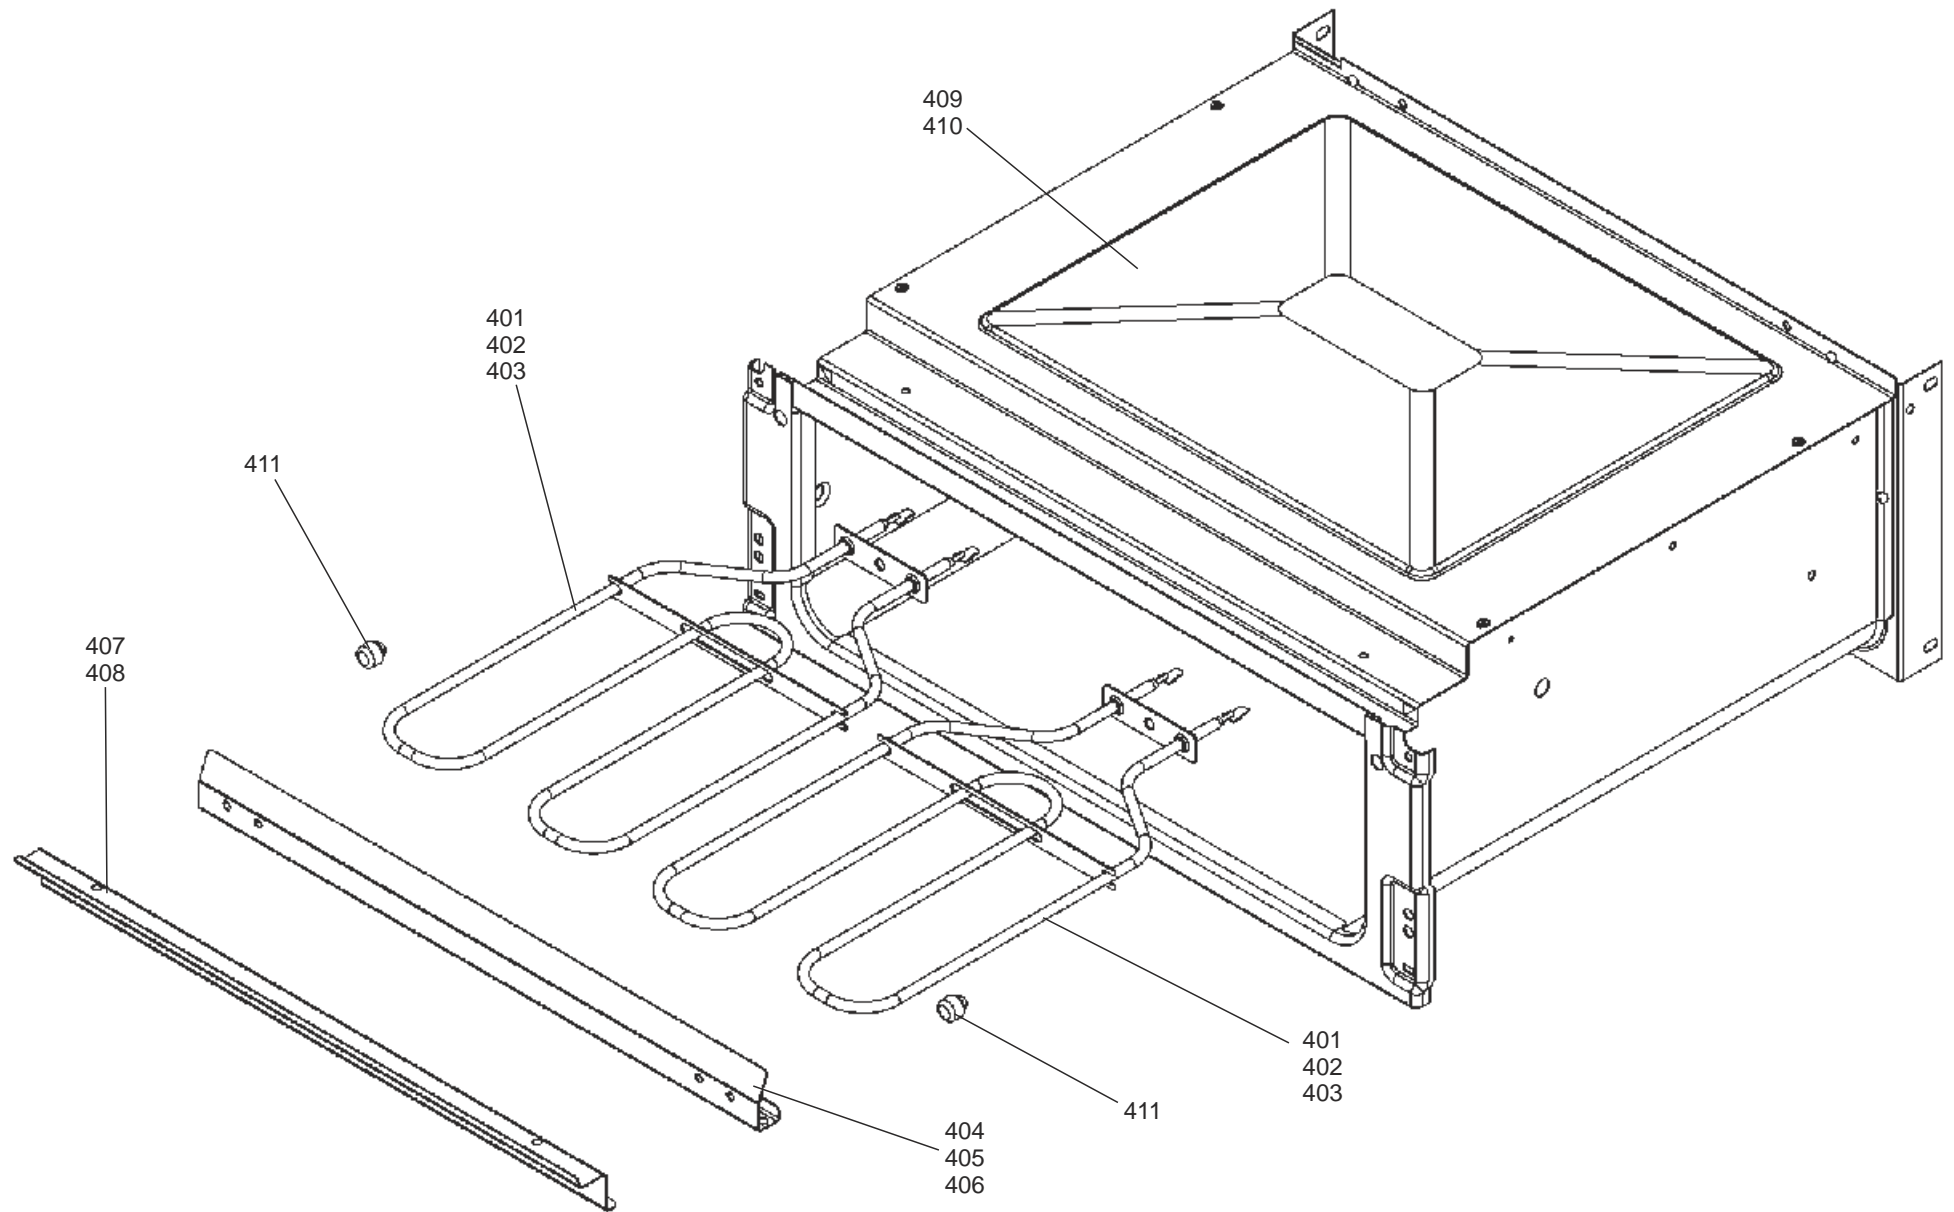

ELISE 90 INDUCTION

DSL0780 P00
DATE 21.07.15 ISSUE STATUS 01

FALCON / RANGEMASTER ELISE 90 INDUCTION G5 MK2

DATE:

DSL0780 P01

ISSUE:01

HOB AND INDUCTION ASSEMBLY

FACIA - CONTROL KNOBS AND PLINTH

CONTROLS ASSEMBLY

GRILL CHAMBER

ELISE 90 INDUCTION

DATE: 22.03.2019

DSL0780 P05

FROM SERIAL NUMBER: 203000

ISSUE: 01

LEFT HAND OVEN (FANNED & LIGHT)

RH OVEN

COOKER CHASSIS

CHASSIS AND INFILL PLATE

GRILL DOOR

ELISE 90 INDUCTION

DSL0780 P13

ISSUE STATUS 01

DATE 25.03.2019

RH OVEN DOOR

Code	Description
b	Blue
br	Brown
bk	Black
or	Orange
r	Red
v	Violet
w	White
y	Yellow
g/y	Green / Yellow

Code	Description
b	Blue
br	Brown
bk	Black
or	Orange
r	Red
v	Violet
w	White
y	Yellow
g/y	Green / Yellow