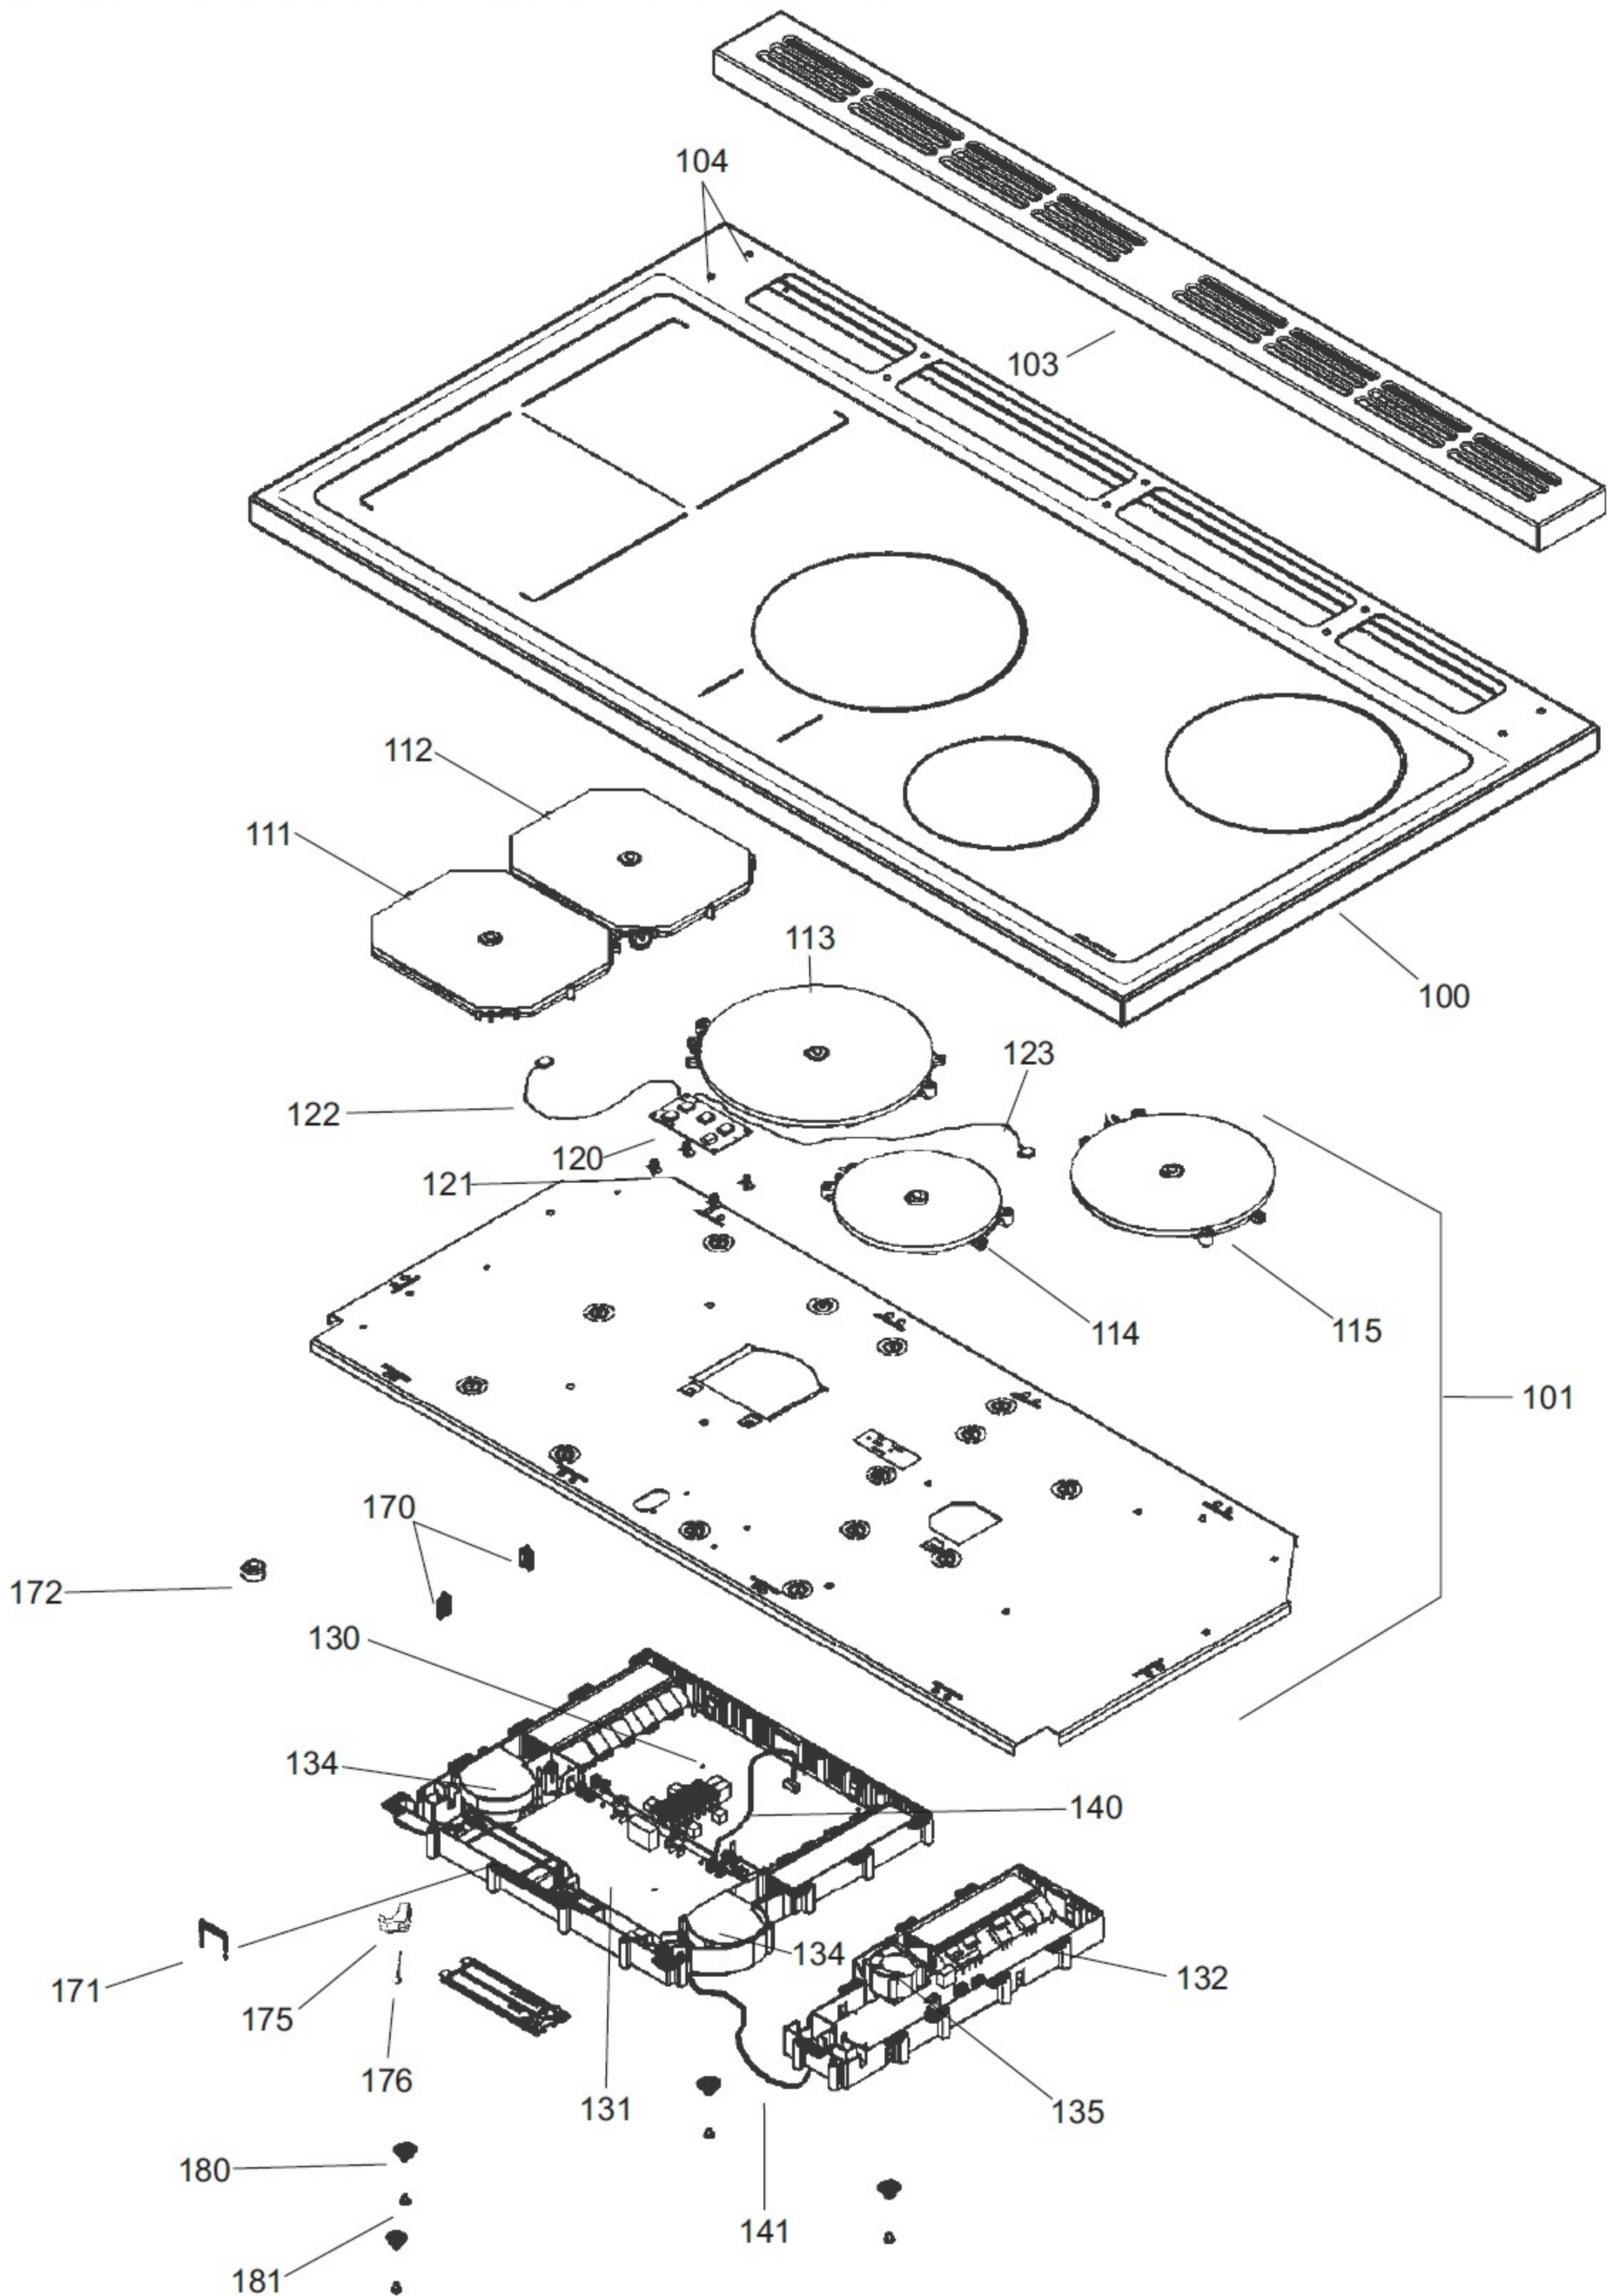

ELISE 90 INDUCTION

DSL0780 P00
DATE 21.07.15 ISSUE STATUS 01

FALCON / RANGEMASTER ELISE 90 INDUCTION G5 MK2

DATE:

DSL0780 P01

ISSUE:01

HOB AND INDUCTION ASSEMBLY

FACIA - CONTROL KNOBS AND PLINTH

CONTROLS ASSEMBLY

GRILL CHAMBER

ELISE 90 INDUCTION

DATE: 22.03.2019

DSL0780 P05

FROM SERIAL NUMBER: 203000

ISSUE: 01

LEFT HAND OVEN (FANNED & LIGHT)

RH OVEN

COOKER CHASSIS

CHASSIS AND INFILL PLATE

GRILL DOOR

ELISE 90 INDUCTION

DSL0780 P13

ISSUE STATUS 01

DATE 25.03.2019

RH OVEN DOOR

Code	Description
b	Blue
br	Brown
bk	Black
or	Orange
r	Red
v	Violet
w	White
y	Yellow
g/y	Green / Yellow

Code	Description
b	Blue
br	Brown
bk	Black
or	Orange
r	Red
v	Violet
w	White
y	Yellow
g/y	Green / Yellow