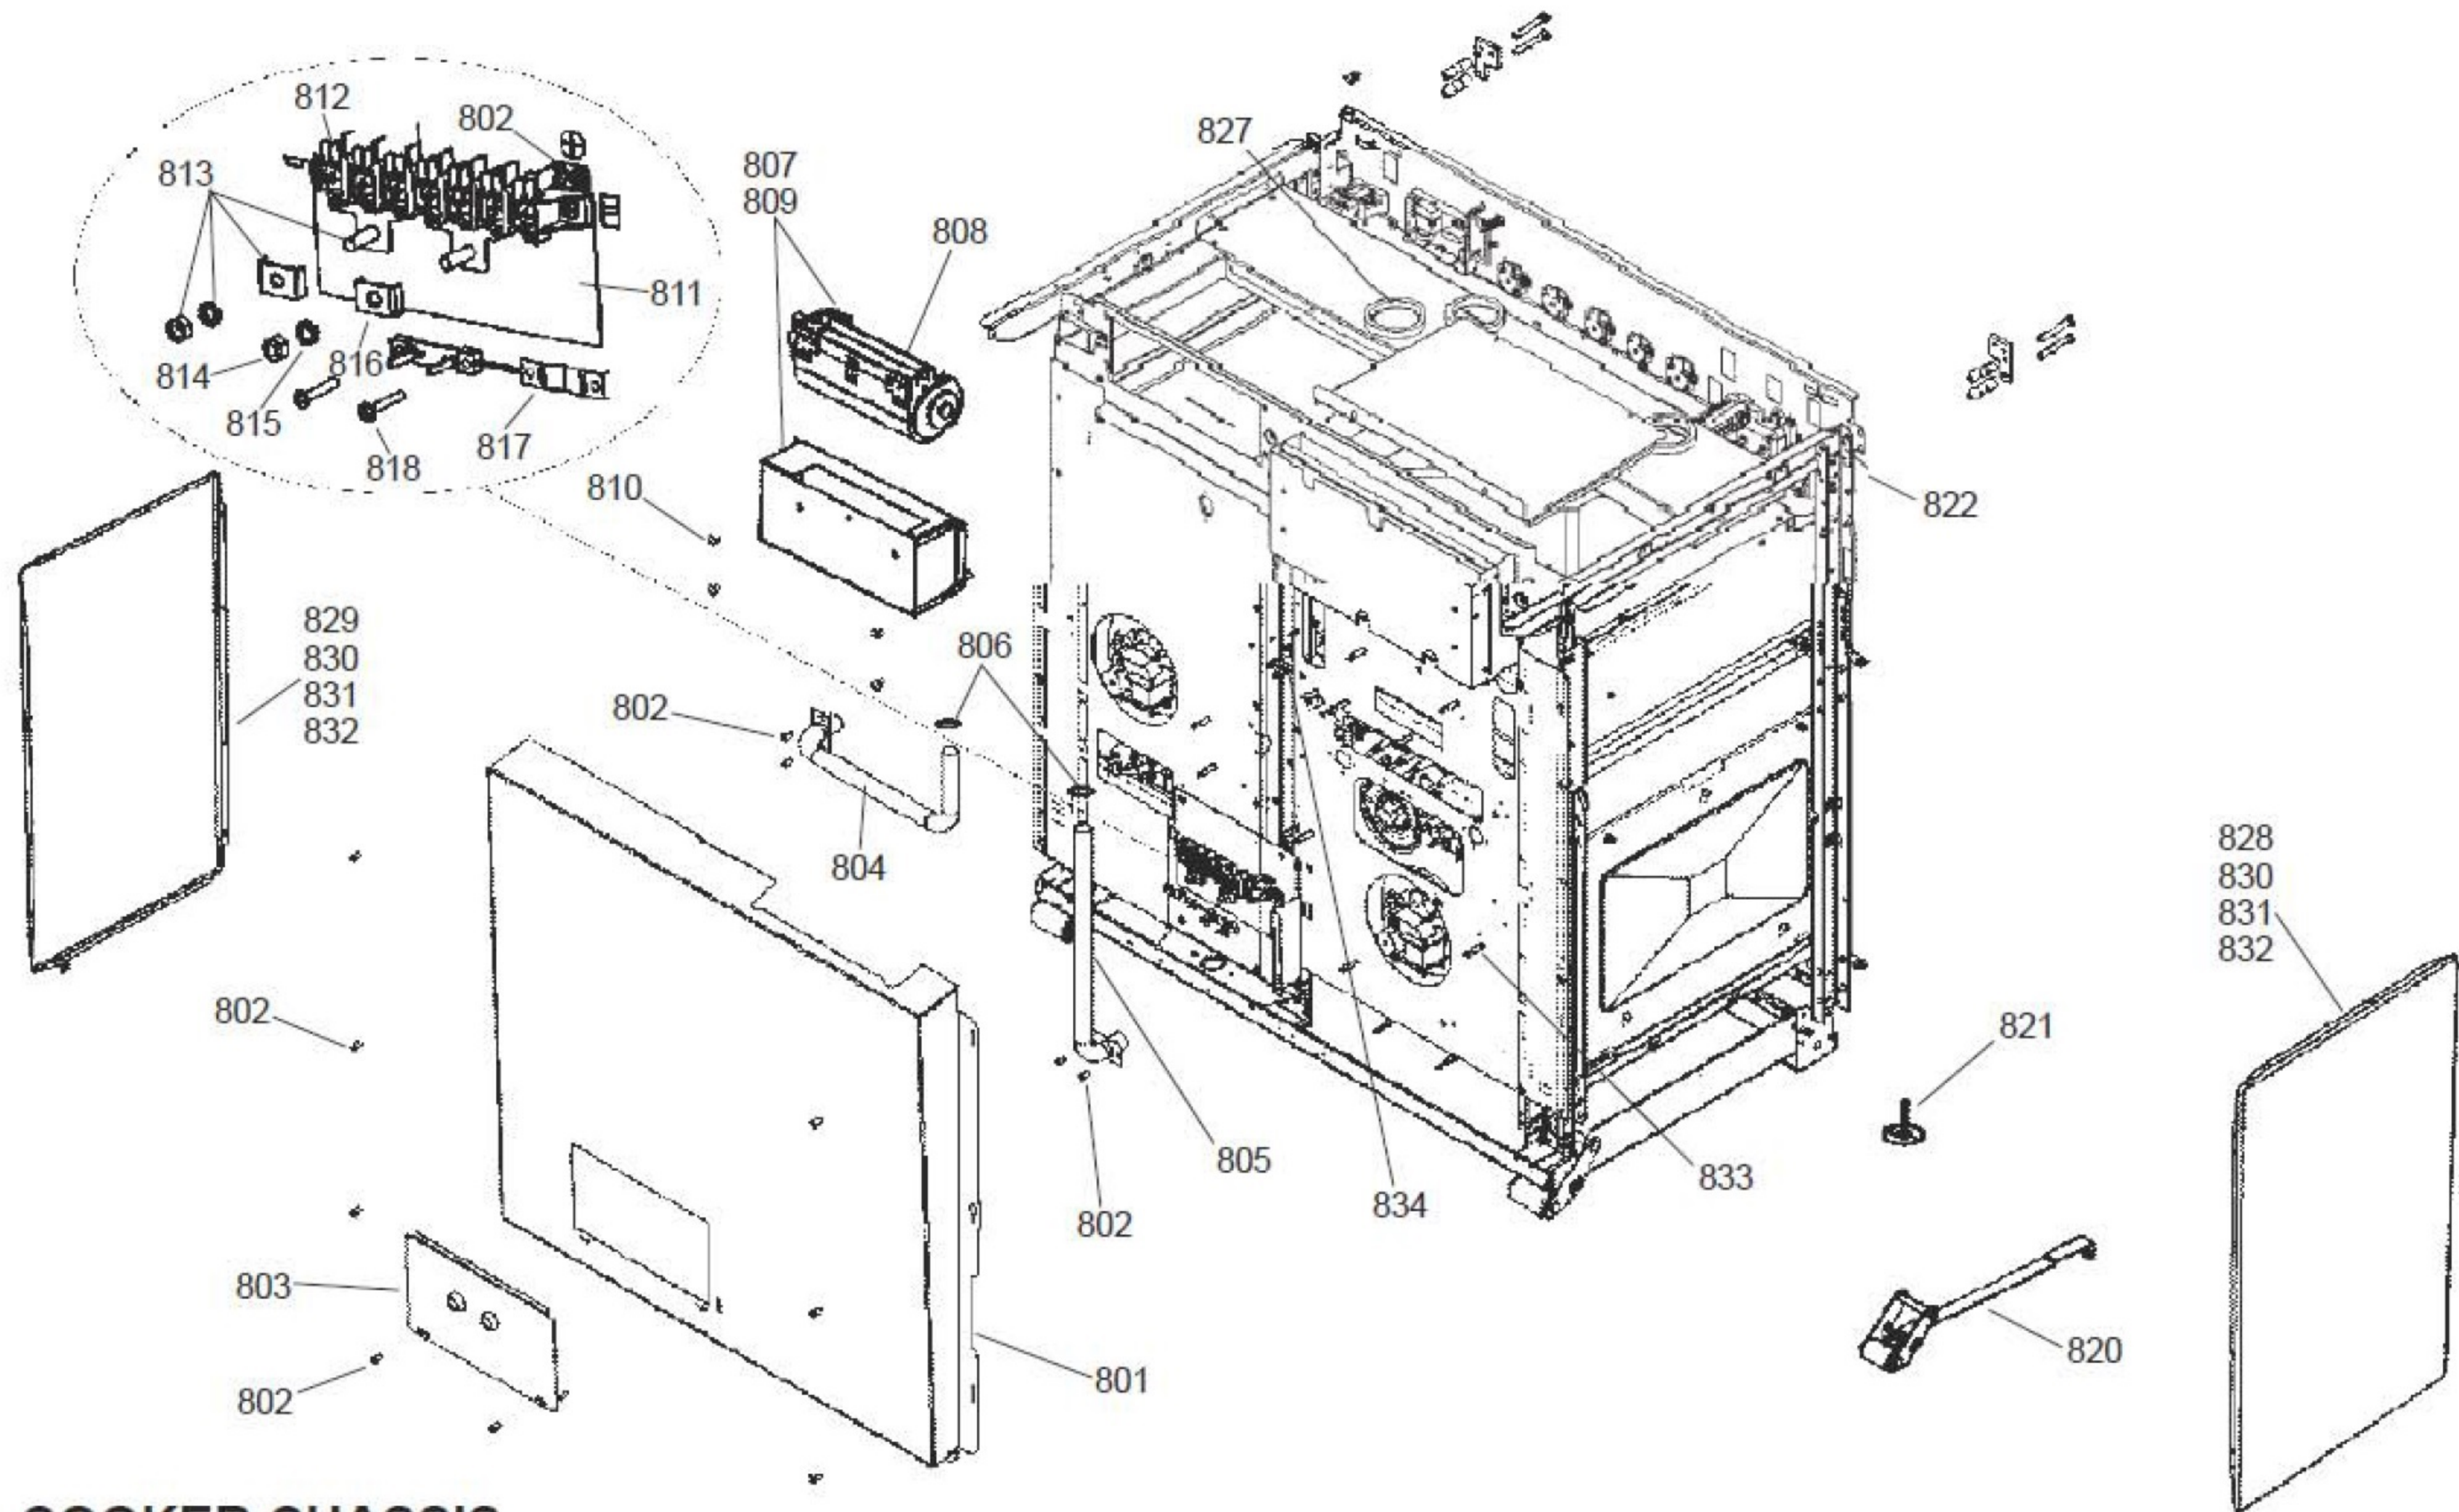

ELISE 90 INDUCTION

DSL0780 P00
DATE 21.07.15 ISSUE STATUS 01

FALCON / RANGEMASTER ELISE 90 INDUCTION G5 MK2

DATE:

DSL0780 P01

ISSUE:01

HOB AND INDUCTION ASSEMBLY

FACIA - CONTROL KNOBS AND PLINTH

CONTROLS ASSEMBLY

GRILL CHAMBER

ELISE 90 INDUCTION

DATE: 22.03.2019

DSL0780 P05

FROM SERIAL NUMBER: 203000

ISSUE: 01

LEFT HAND OVEN (FANNED & LIGHT)

RH OVEN

COOKER CHASSIS

CHASSIS AND INFILL PLATE

GRILL DOOR

ELISE 90 INDUCTION

DSL0780 P13

ISSUE STATUS 01

DATE 25.03.2019

RH OVEN DOOR

Code	Description
b	Blue
br	Brown
bk	Black
or	Orange
r	Red
v	Violet
w	White
y	Yellow
g/y	Green / Yellow

Code	Description
b	Blue
br	Brown
bk	Black
or	Orange
r	Red
v	Violet
w	White
y	Yellow
g/y	Green / Yellow