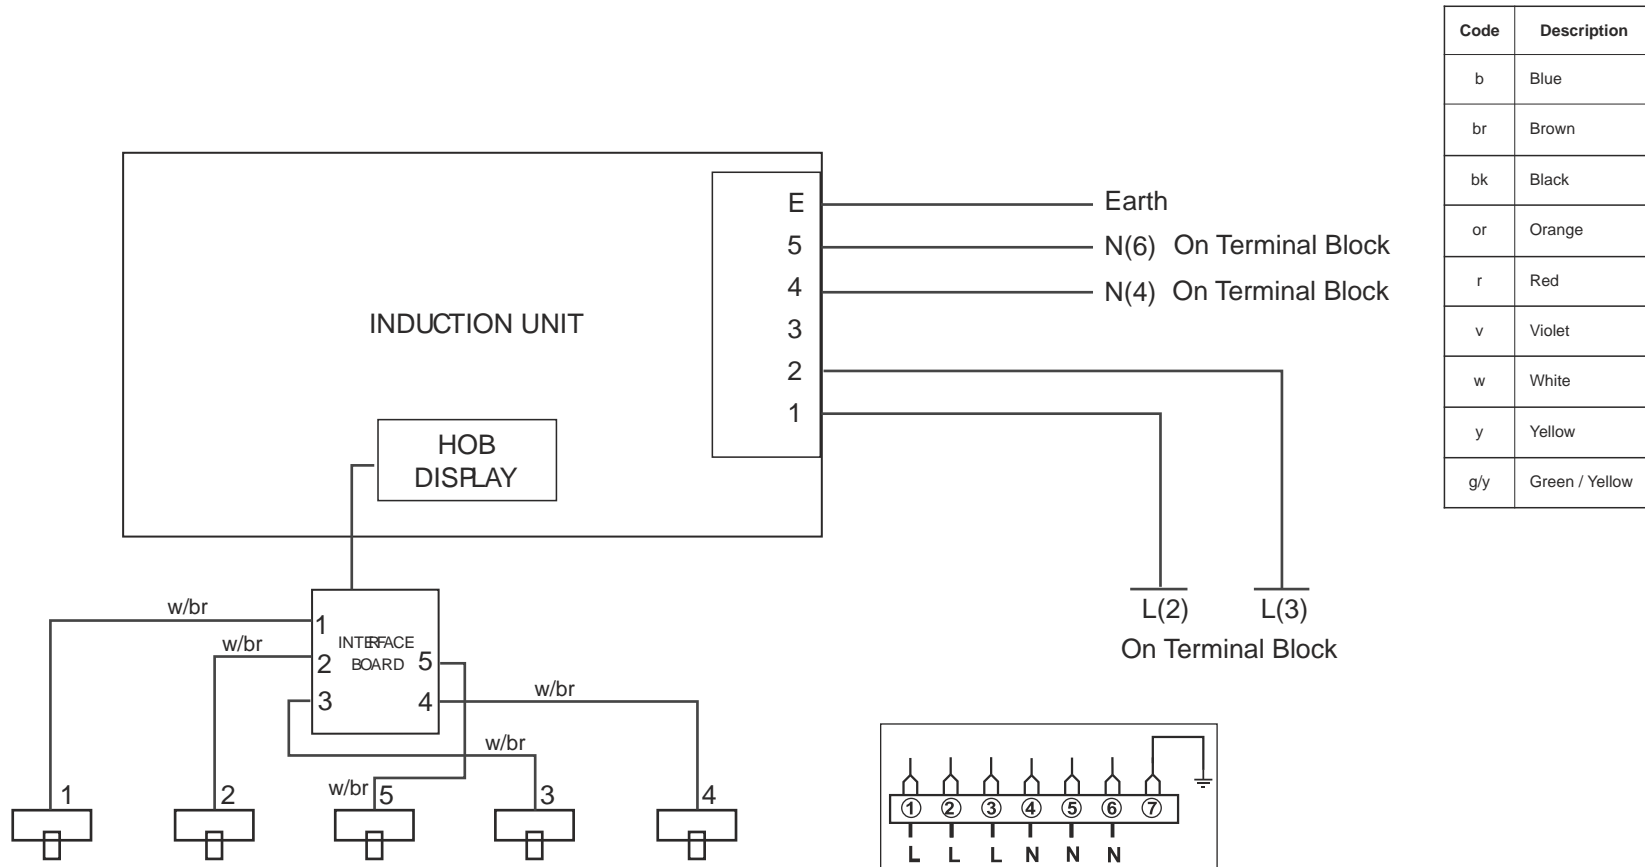

RH OVEN

COOKER CHASSIS

CHASSIS AND INFILL PLATE

GRILL DOOR

ELISE 90 INDUCTION

DSL0780 P13

ISSUE STATUS 01

DATE 25.03.2019

RH OVEN DOOR

Code	Description
b	Blue
br	Brown
bk	Black
or	Orange
r	Red
v	Violet
w	White
y	Yellow
g/y	Green / Yellow

Code	Description
b	Blue
br	Brown
bk	Black
or	Orange
r	Red
v	Violet
w	White
y	Yellow
g/y	Green / Yellow

Code	Description
A1	Grill Front Switch
A2	Grill Energy Regulator
A3	Grill Element LH / RH
B1	LH oven Thermostat Switch
B2	LH oven Thermostat
B3	LH M/F oven switch
B4	LH oven top element (Outer)
B5	LH oven top element (Inner)
B6	LH fan element
B7	LH oven base element
B8	LH oven fan
C1	RH oven front switch
C2	RH oven t/stat
C3	RH oven fan element
C4	RH oven fan
F1	Oven Light Switch
F2	LH Oven Light
G	Neon
H	Oven Thermal Preset
I	Cooling Fan