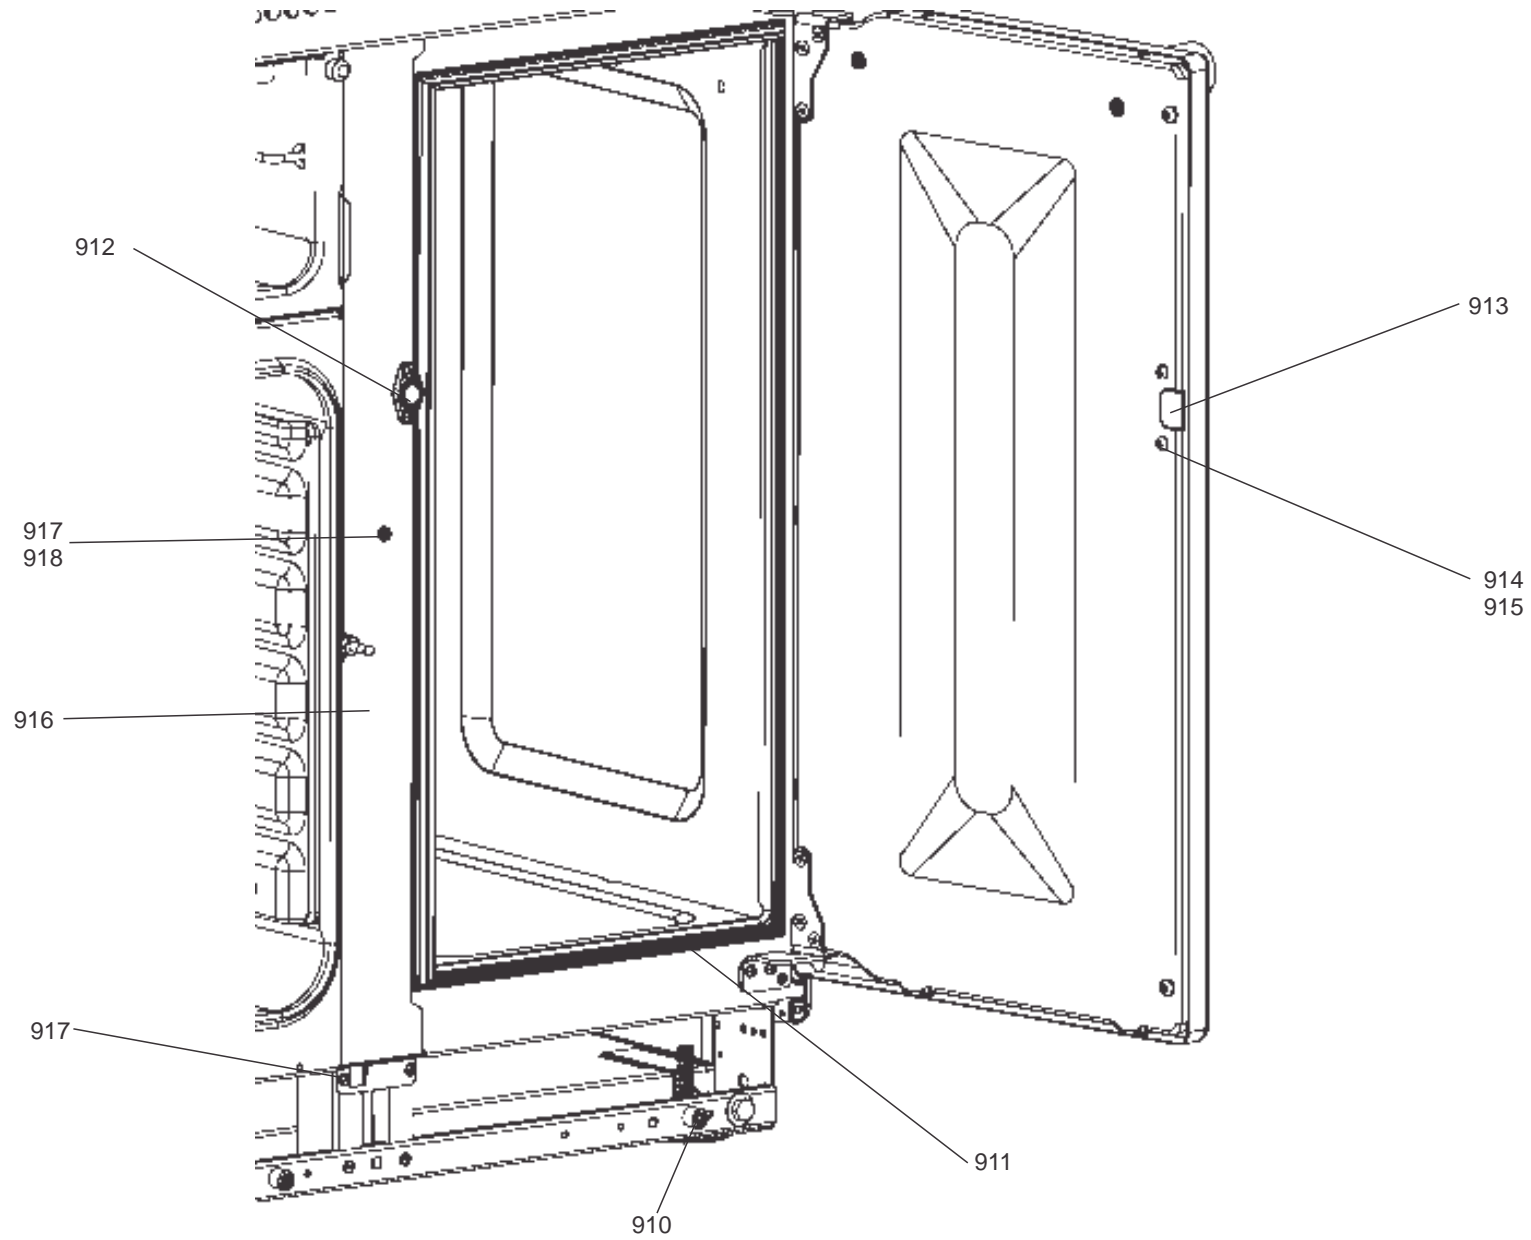

ELISE 90 INDUCTION

DSL0780 P00
DATE 21.07.15 ISSUE STATUS 01

FALCON / RANGEMASTER ELISE 90 INDUCTION G5 MK2

DATE:

DSL0780 P01

ISSUE:01

HOB AND INDUCTION ASSEMBLY

FACIA - CONTROL KNOBS AND PLINTH

CONTROLS ASSEMBLY

GRILL CHAMBER

ELISE 90 INDUCTION

DATE: 22.03.2019

DSL0780 P05

FROM SERIAL NUMBER: 203000

ISSUE: 01

LEFT HAND OVEN (FANNED & LIGHT)

RH OVEN

COOKER CHASSIS

CHASSIS AND INFILL PLATE

GRILL DOOR

ELISE 90 INDUCTION

DSL0780 P13

ISSUE STATUS 01

DATE 25.03.2019