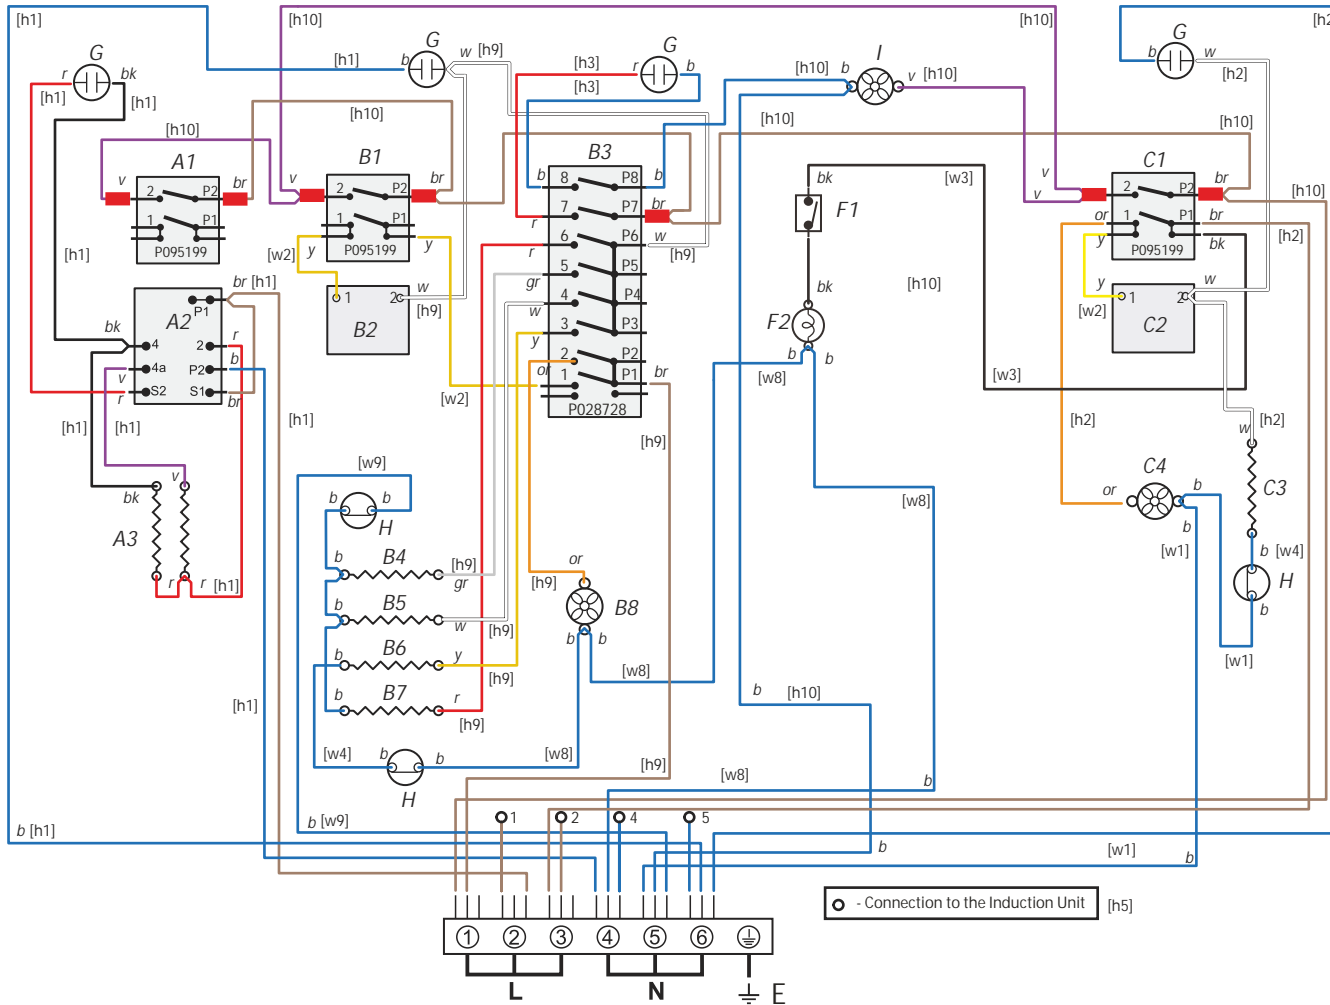

CONTROLS ASSEMBLY

GRILL CHAMBER

ELISE 90 INDUCTION

DATE: 22.03.2019

DSL0780 P05

FROM SERIAL NUMBER: 203000

ISSUE: 01

LEFT HAND OVEN (FANNED & LIGHT)

RH OVEN

COOKER CHASSIS

CHASSIS AND INFILL PLATE

GRILL DOOR

ELISE 90 INDUCTION

DSL0780 P13

ISSUE STATUS 01

DATE 25.03.2019

RH OVEN DOOR

Code	Description
b	Blue
br	Brown
bk	Black
or	Orange
r	Red
v	Violet
w	White
y	Yellow
g/y	Green / Yellow

Code	Description
b	Blue
br	Brown
bk	Black
or	Orange
r	Red
v	Violet
w	White
y	Yellow
g/y	Green / Yellow

Code	Description
A1	Grill Front Switch
A2	Grill Energy Regulator
A3	Grill Element LH / RH
B1	LH oven Thermostat Switch
B2	LH oven Thermostat
B3	LH M/F oven switch
B4	LH oven top element (Outer)
B5	LH oven top element (Inner)
B6	LH fan element
B7	LH oven base element
B8	LH oven fan
C1	RH oven front switch
C2	RH oven t/stat
C3	RH oven fan element
C4	RH oven fan
F1	Oven Light Switch
F2	LH Oven Light
G	Neon
H	Oven Thermal Preset
I	Cooling Fan