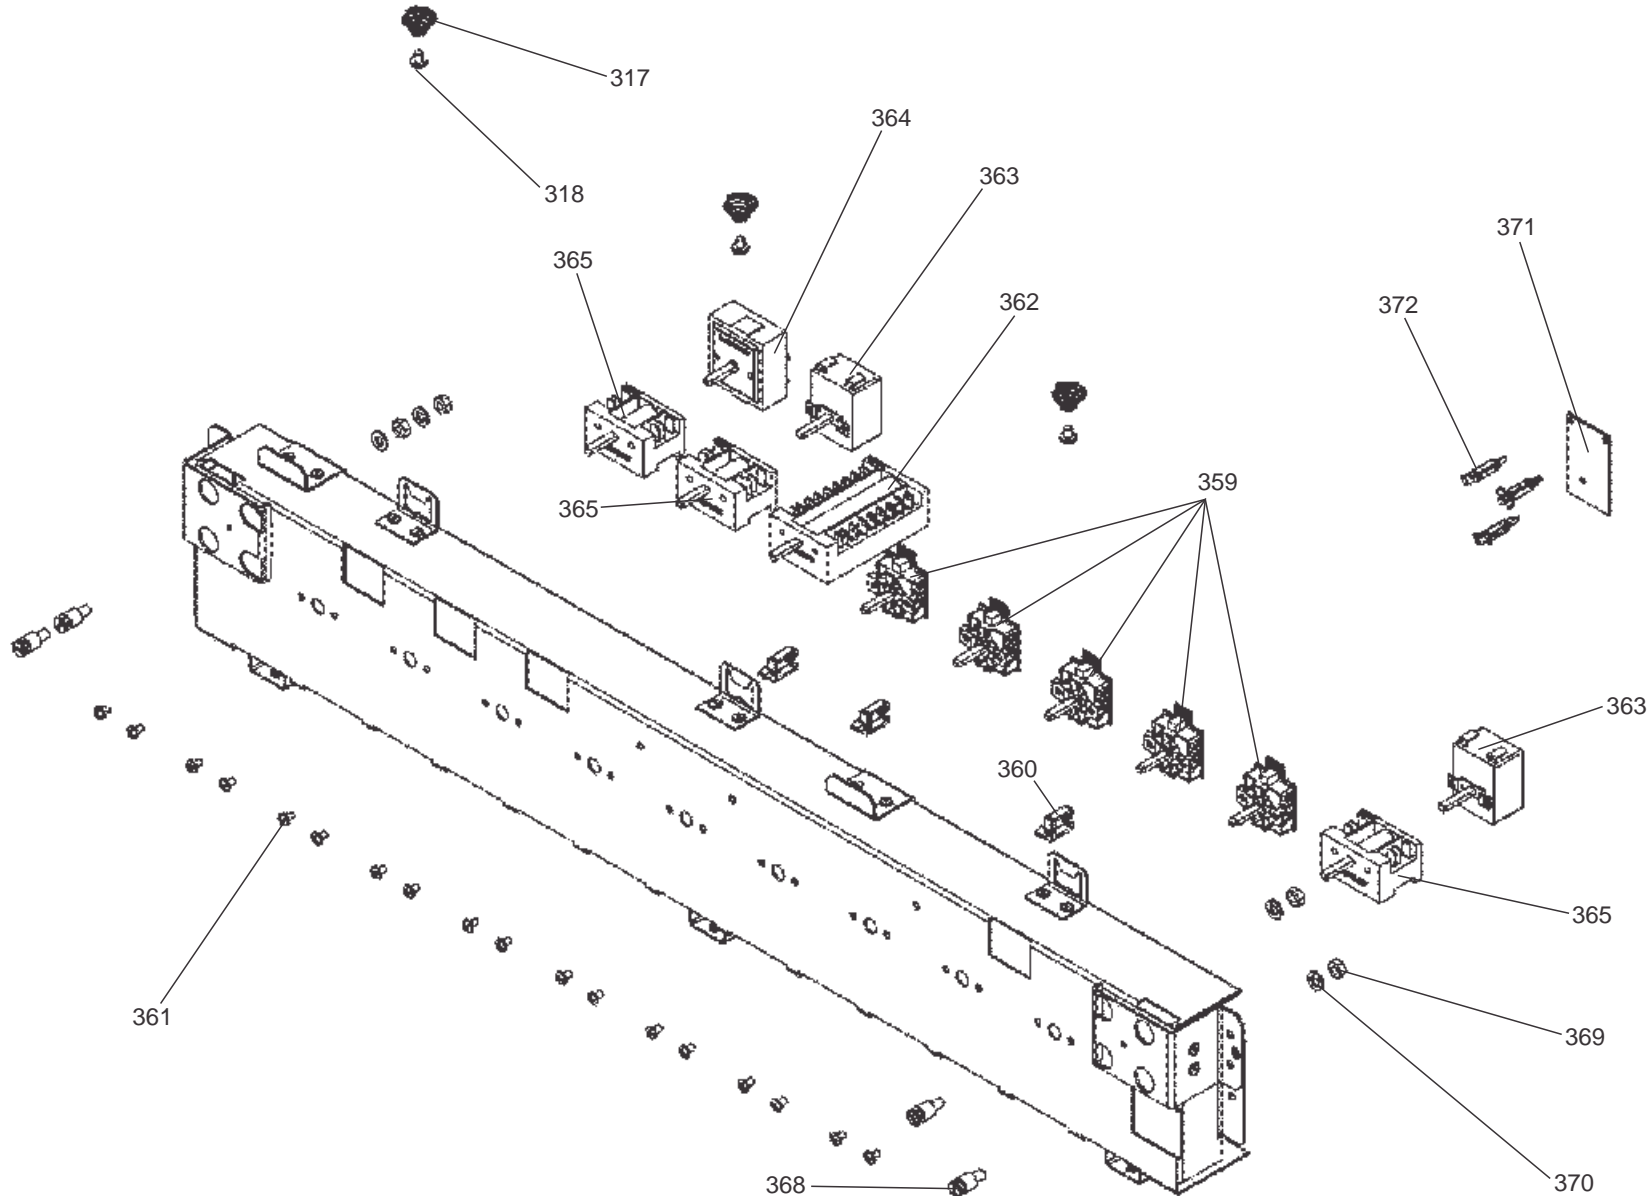

ELISE 90 INDUCTION

DSL0780 P00
DATE 21.07.15 ISSUE STATUS 01

FALCON / RANGEMASTER ELISE 90 INDUCTION G5 MK2

DATE:

DSL0780 P01

ISSUE:01

HOB AND INDUCTION ASSEMBLY

FACIA - CONTROL KNOBS AND PLINTH

CONTROLS ASSEMBLY

GRILL CHAMBER

ELISE 90 INDUCTION

DATE: 22.03.2019

DSL0780 P05

FROM SERIAL NUMBER: 203000

ISSUE: 01

LEFT HAND OVEN (FANNED & LIGHT)

RH OVEN

COOKER CHASSIS

CHASSIS AND INFILL PLATE

GRILL DOOR

ELISE 90 INDUCTION

DSL0780 P13

ISSUE STATUS 01

DATE 25.03.2019

RH OVEN DOOR

Code	Description
b	Blue
br	Brown
bk	Black
or	Orange
r	Red
v	Violet
w	White
y	Yellow
g/y	Green / Yellow

Code	Description
b	Blue
br	Brown
bk	Black
or	Orange
r	Red
v	Violet
w	White
y	Yellow
g/y	Green / Yellow