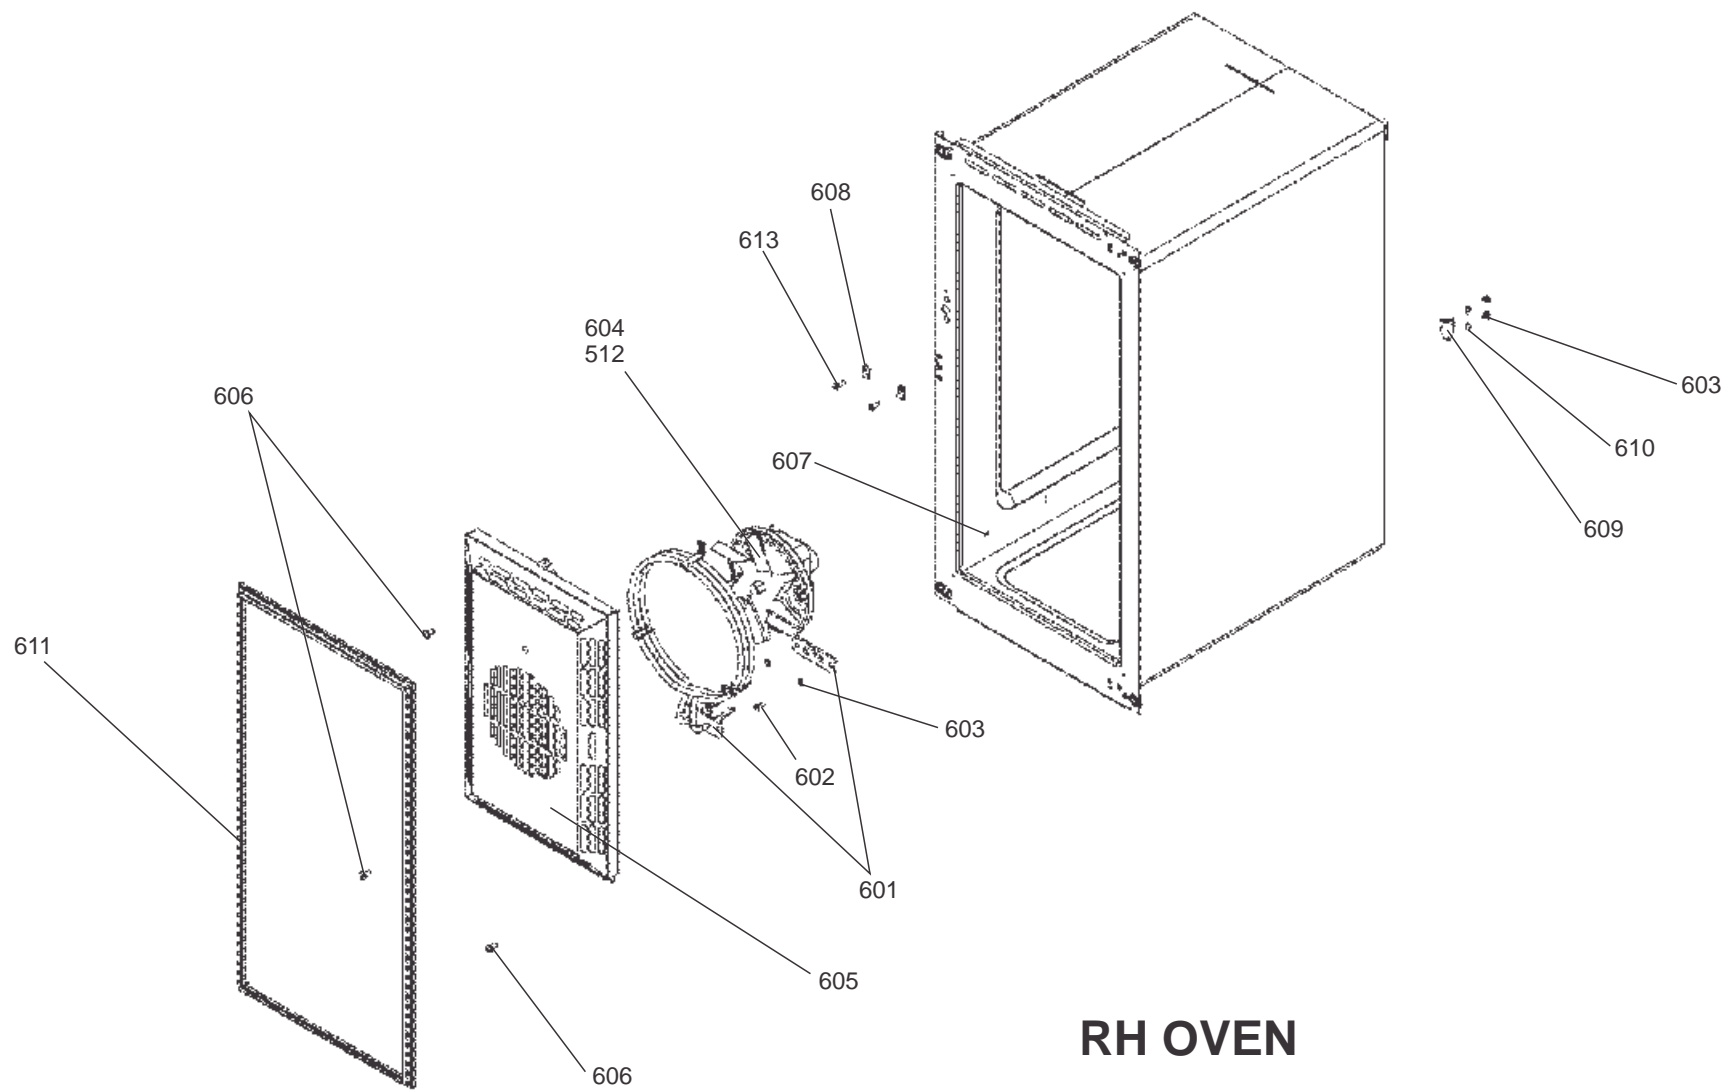

CONTROLS ASSEMBLY

GRILL CHAMBER

ELISE 90 INDUCTION

DATE: 22.03.2019

DSL0780 P05

FROM SERIAL NUMBER: 203000

ISSUE: 01

LEFT HAND OVEN (FANNED & LIGHT)

RH OVEN

COOKER CHASSIS

CHASSIS AND INFILL PLATE

GRILL DOOR

ELISE 90 INDUCTION

DSL0780 P13

ISSUE STATUS 01

DATE 25.03.2019

RH OVEN DOOR

Code	Description
b	Blue
br	Brown
bk	Black
or	Orange
r	Red
v	Violet
w	White
y	Yellow
g/y	Green / Yellow

Code	Description
b	Blue
br	Brown
bk	Black
or	Orange
r	Red
v	Violet
w	White
y	Yellow
g/y	Green / Yellow