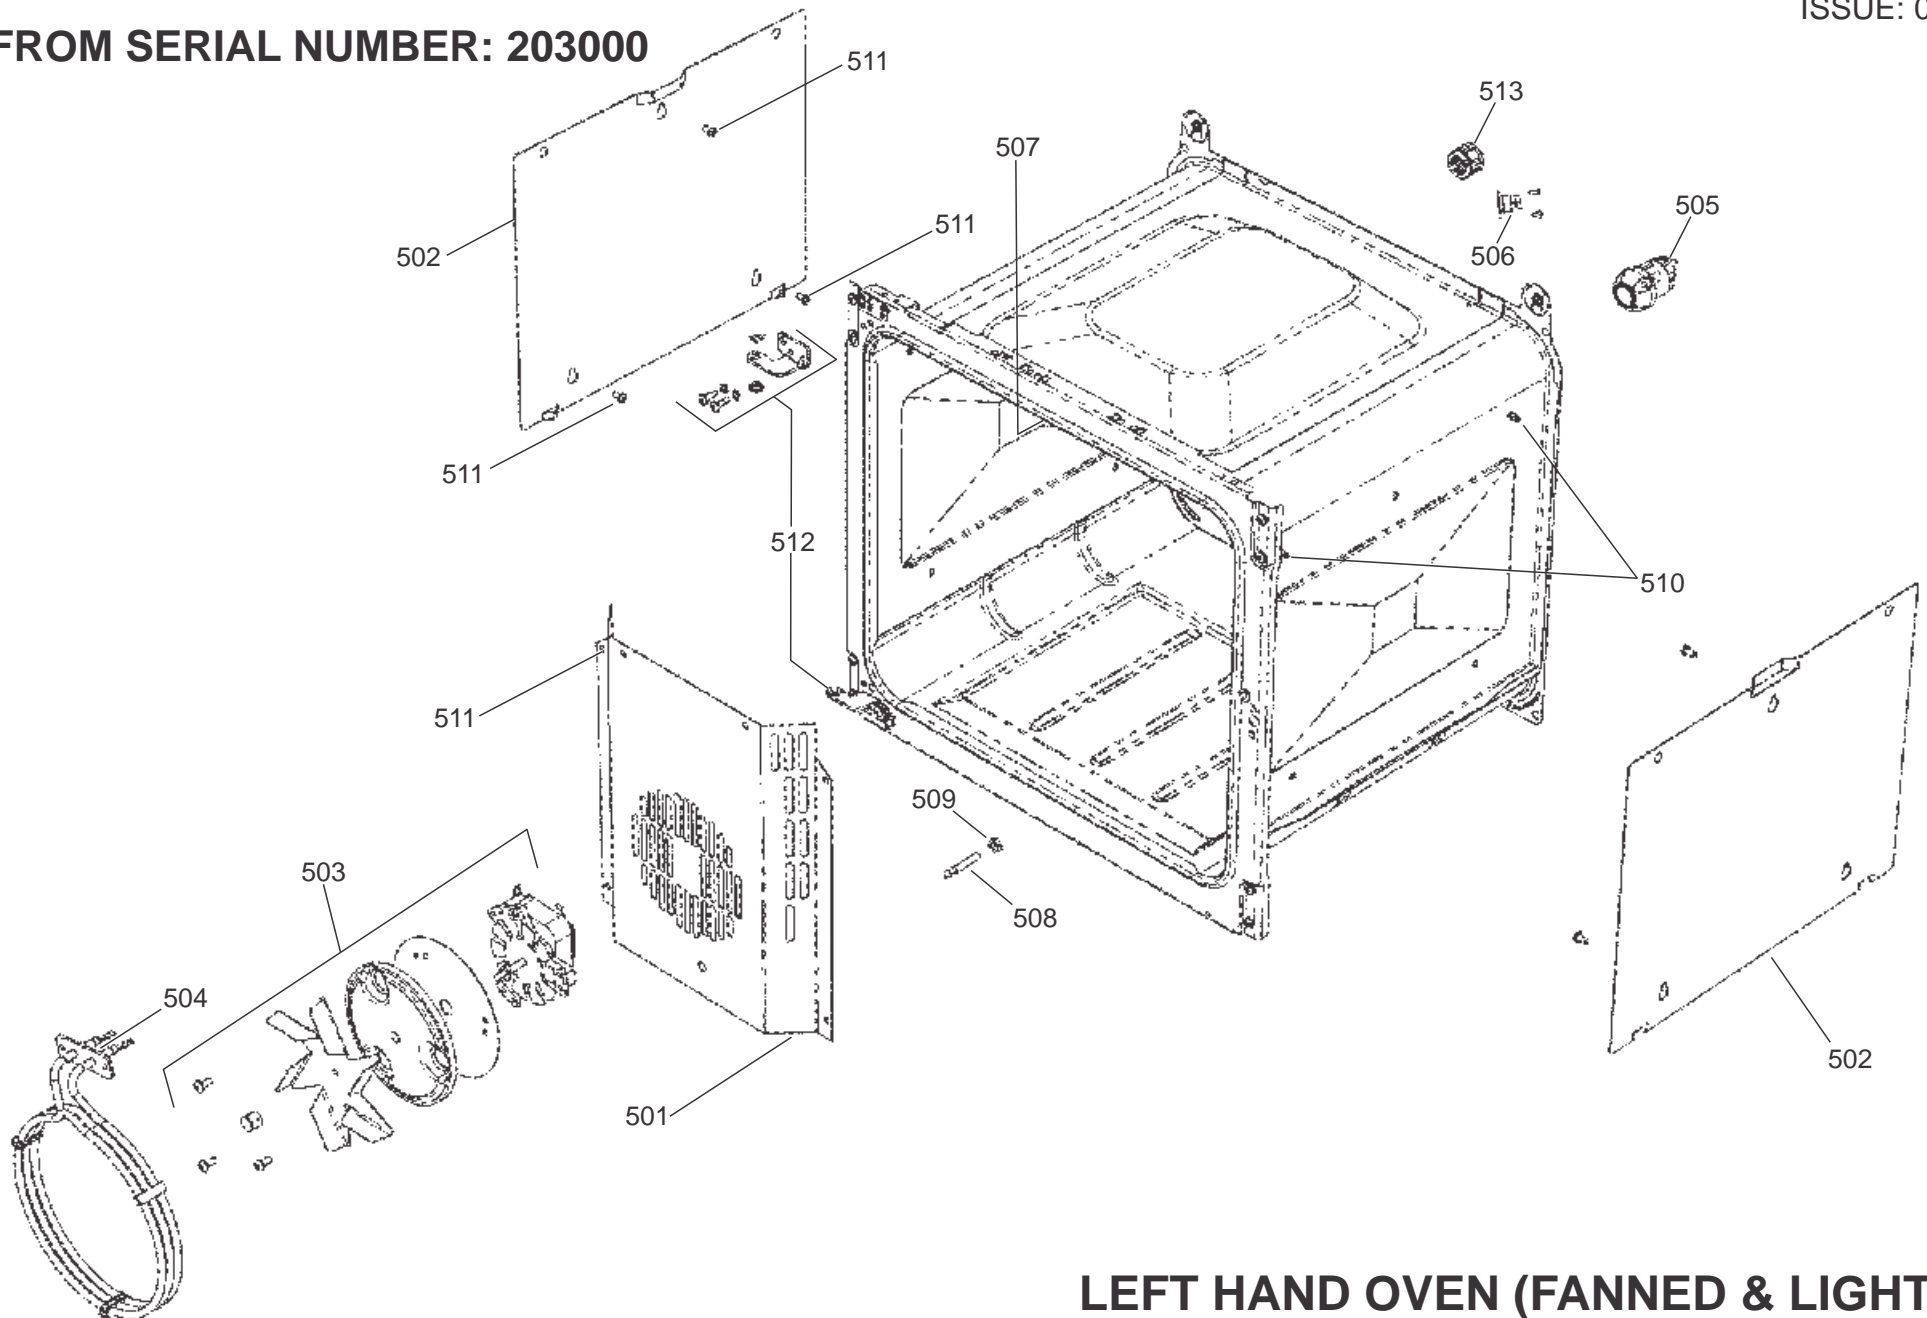

CONTROLS ASSEMBLY

GRILL CHAMBER

ELISE 90 INDUCTION

DATE: 22.03.2019

DSL0780 P05

FROM SERIAL NUMBER: 203000

ISSUE: 01

LEFT HAND OVEN (FANNED & LIGHT)

RH OVEN

COOKER CHASSIS

CHASSIS AND INFILL PLATE

GRILL DOOR

ELISE 90 INDUCTION

DSL0780 P13

ISSUE STATUS 01

DATE 25.03.2019