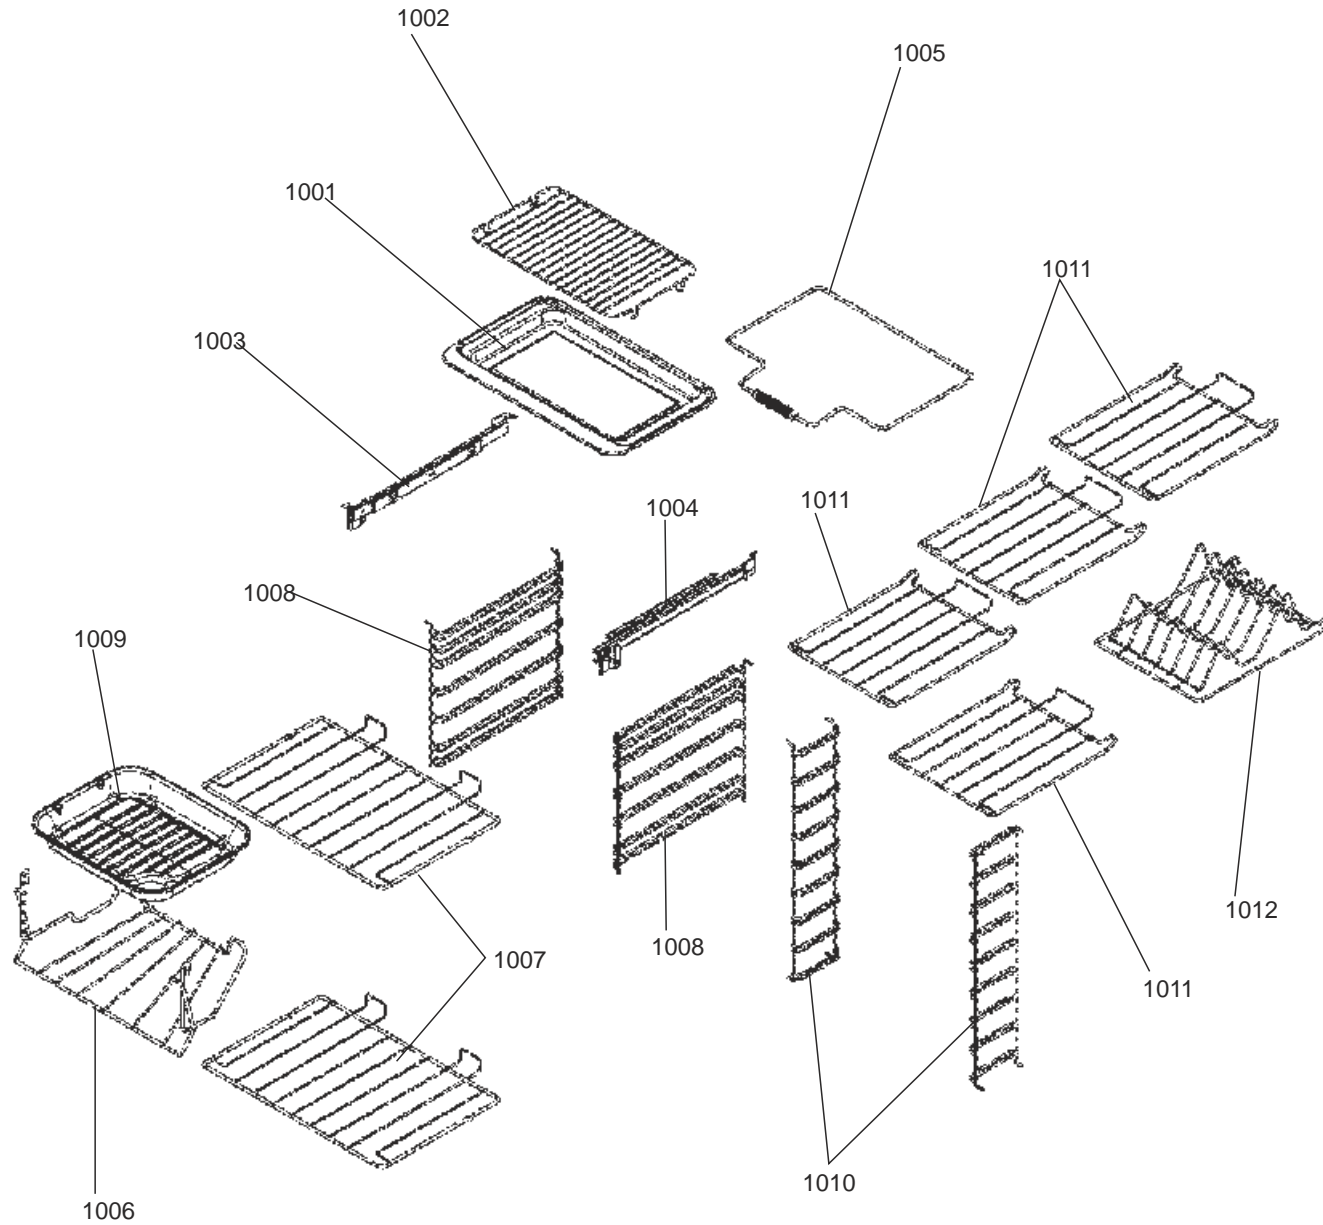

CONTROLS ASSEMBLY

GRILL CHAMBER

ELISE 90 INDUCTION

DATE: 22.03.2019

DSL0780 P05

FROM SERIAL NUMBER: 203000

ISSUE: 01

LEFT HAND OVEN (FANNED & LIGHT)

RH OVEN

COOKER CHASSIS

CHASSIS AND INFILL PLATE

GRILL DOOR

ELISE 90 INDUCTION

DSL0780 P13

ISSUE STATUS 01

DATE 25.03.2019

RH OVEN DOOR

Code	Description
b	Blue
br	Brown
bk	Black
or	Orange
r	Red
v	Violet
w	White
y	Yellow
g/y	Green / Yellow

Code	Description
b	Blue
br	Brown
bk	Black
or	Orange
r	Red
v	Violet
w	White
y	Yellow
g/y	Green / Yellow