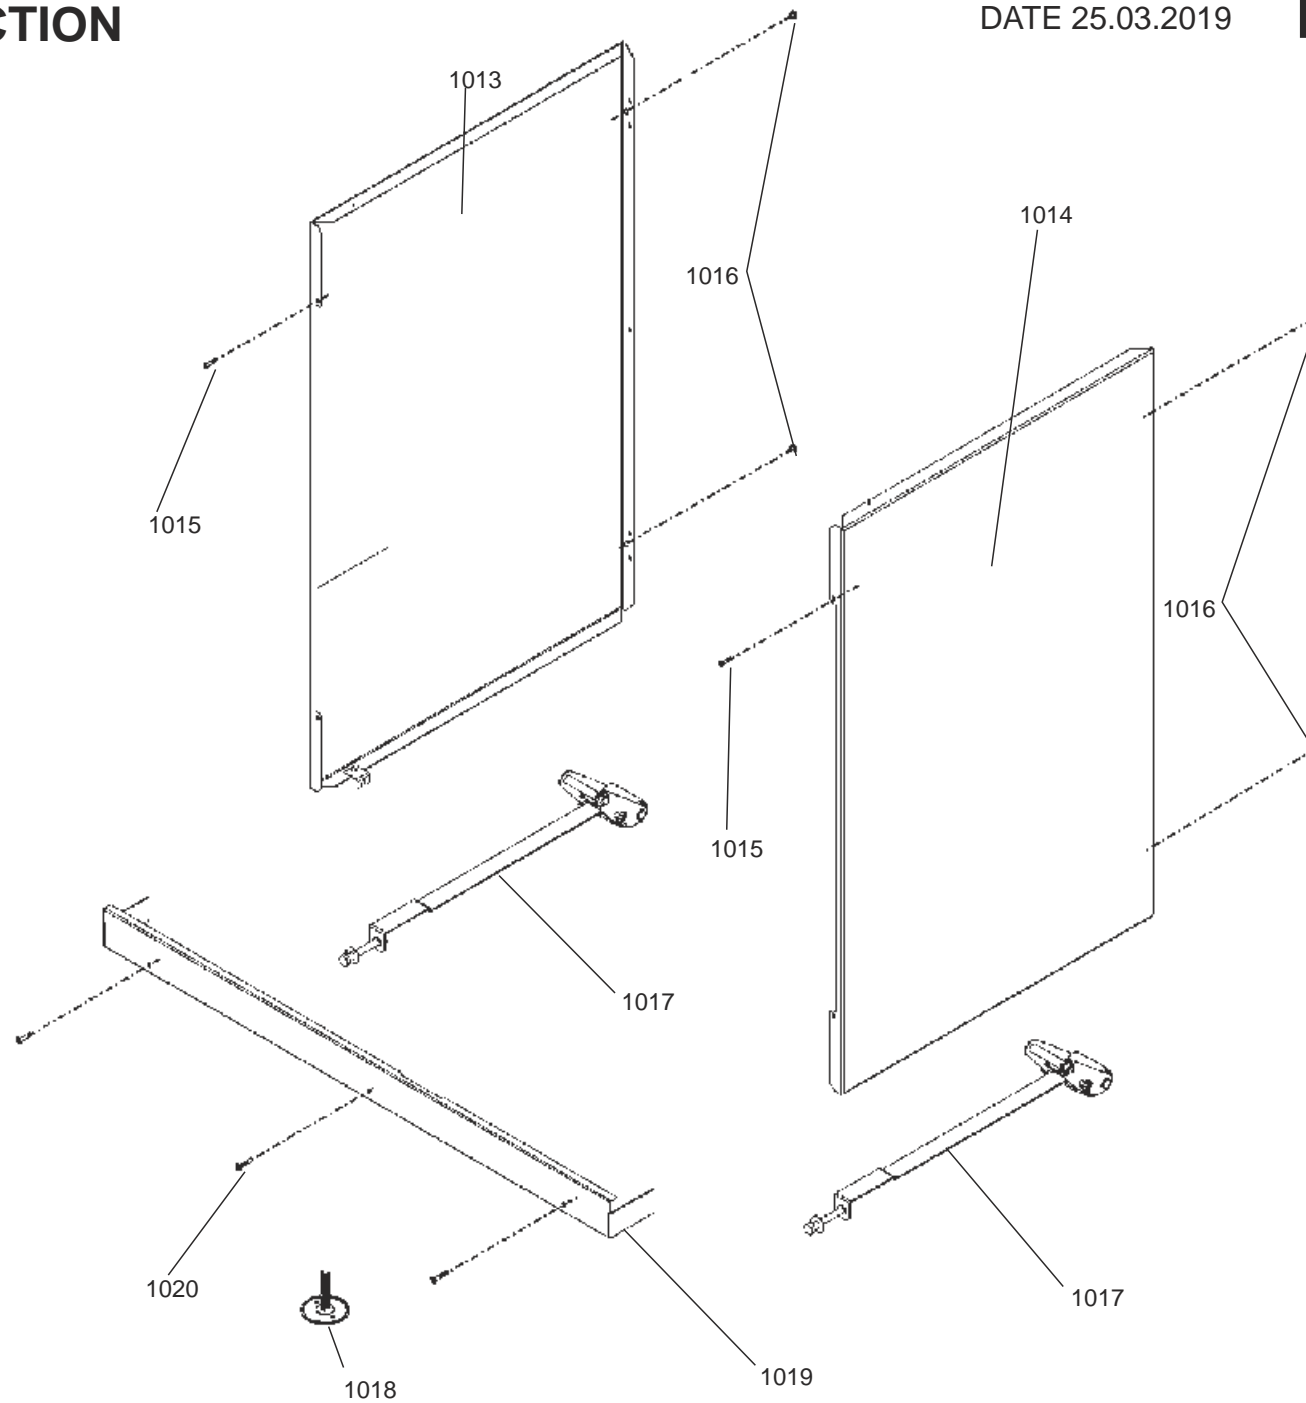

RH OVEN

COOKER CHASSIS

CHASSIS AND INFILL PLATE

GRILL DOOR

ELISE 90 INDUCTION

DSL0780 P13

ISSUE STATUS 01

DATE 25.03.2019

RH OVEN DOOR

Code	Description
b	Blue
br	Brown
bk	Black
or	Orange
r	Red
v	Violet
w	White
y	Yellow
g/y	Green / Yellow

Code	Description
b	Blue
br	Brown
bk	Black
or	Orange
r	Red
v	Violet
w	White
y	Yellow
g/y	Green / Yellow