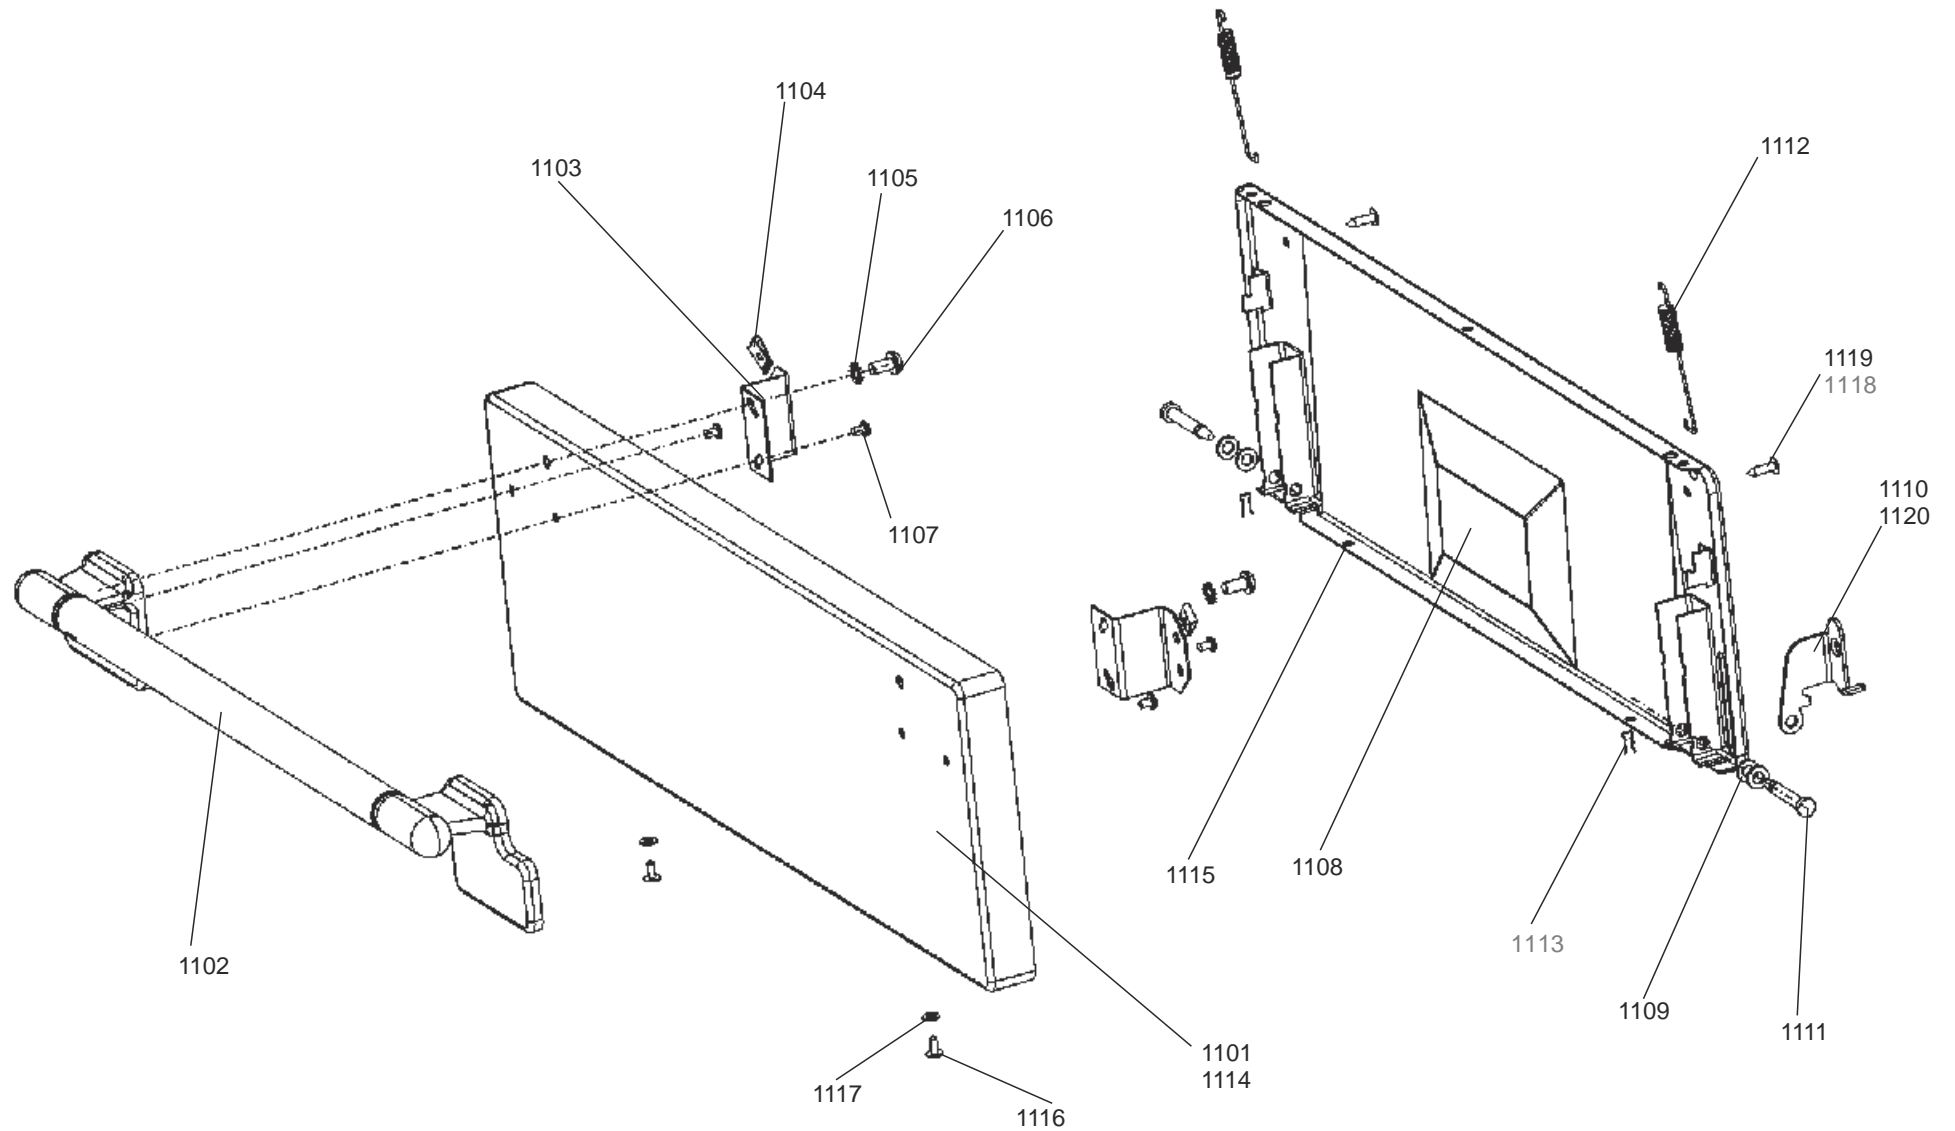

CONTROLS ASSEMBLY

GRILL CHAMBER

ELISE 90 INDUCTION

DATE: 22.03.2019

DSL0780 P05

FROM SERIAL NUMBER: 203000

ISSUE: 01

LEFT HAND OVEN (FANNED & LIGHT)

RH OVEN

COOKER CHASSIS

CHASSIS AND INFILL PLATE

GRILL DOOR

ELISE 90 INDUCTION

DSL0780 P13

ISSUE STATUS 01

DATE 25.03.2019