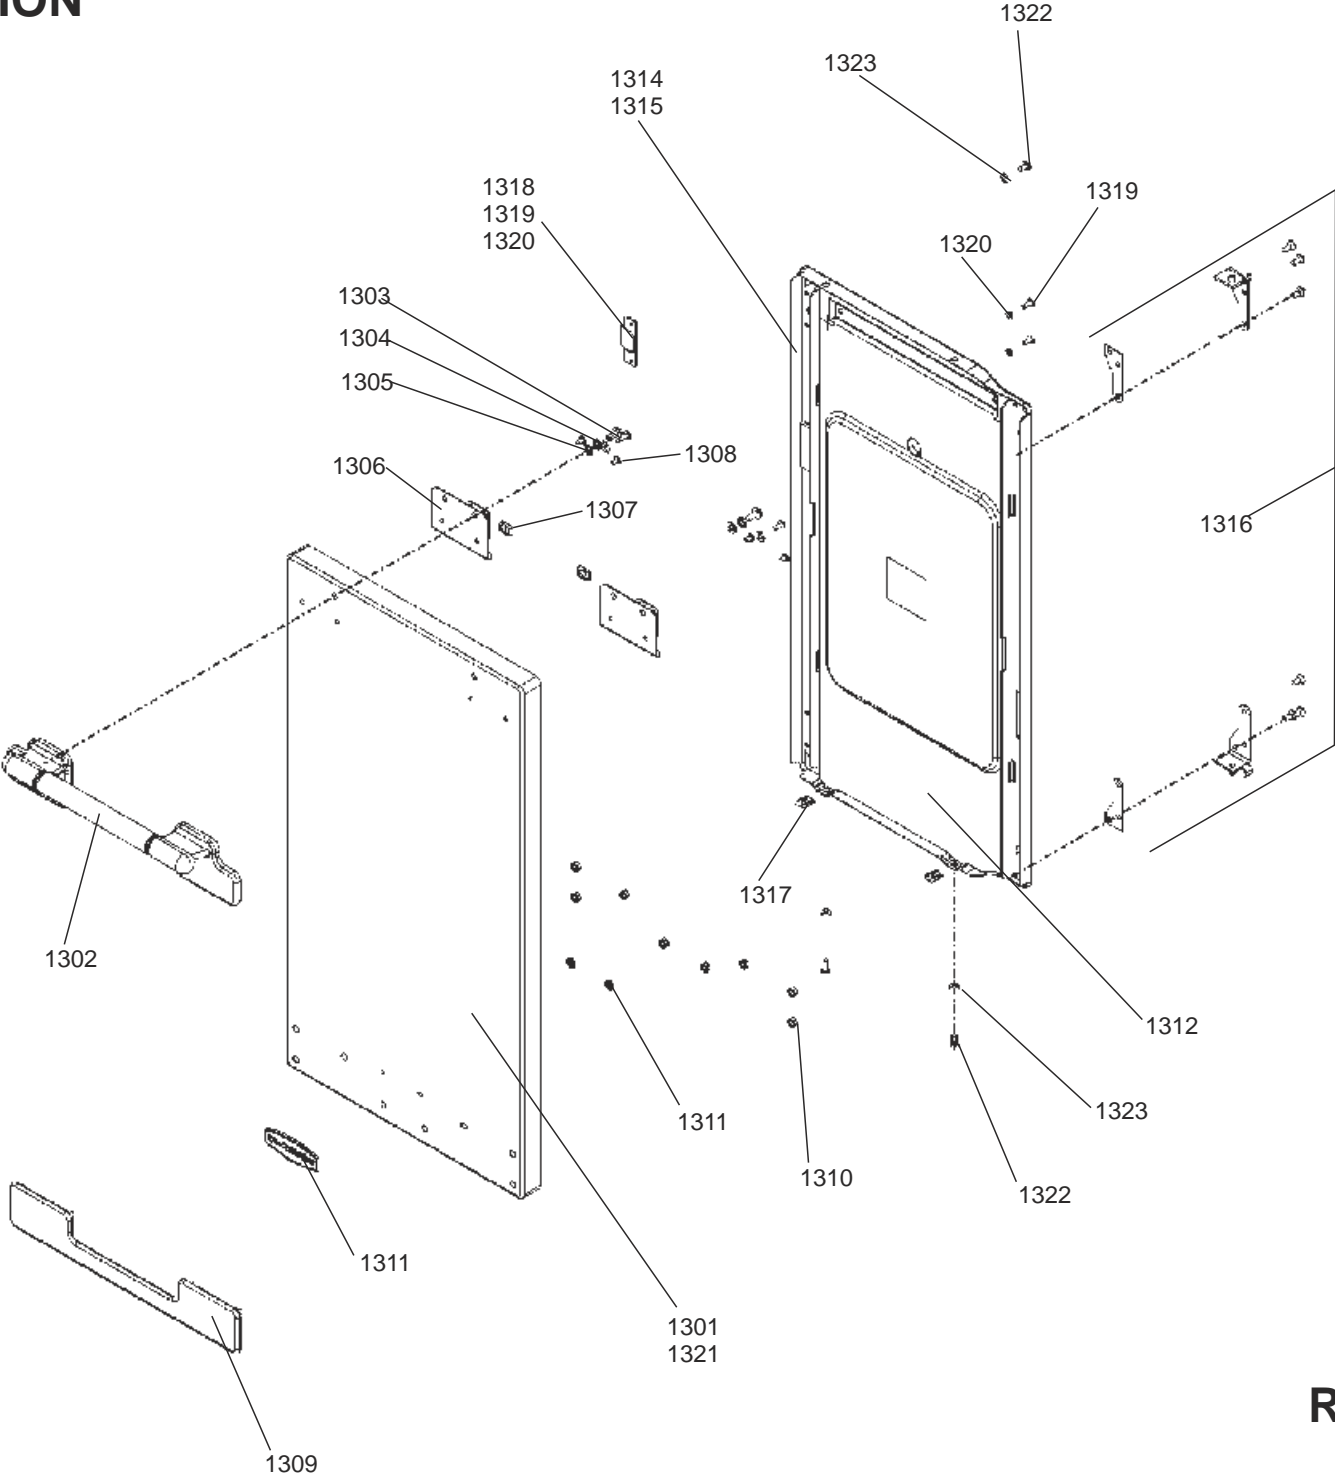

CONTROLS ASSEMBLY

GRILL CHAMBER

ELISE 90 INDUCTION

DATE: 22.03.2019

DSL0780 P05

FROM SERIAL NUMBER: 203000

ISSUE: 01

LEFT HAND OVEN (FANNED & LIGHT)

RH OVEN

COOKER CHASSIS

CHASSIS AND INFILL PLATE

GRILL DOOR

ELISE 90 INDUCTION

DSL0780 P13

ISSUE STATUS 01

DATE 25.03.2019

RH OVEN DOOR

Code	Description
b	Blue
br	Brown
bk	Black
or	Orange
r	Red
v	Violet
w	White
y	Yellow
g/y	Green / Yellow

Code	Description
b	Blue
br	Brown
bk	Black
or	Orange
r	Red
v	Violet
w	White
y	Yellow
g/y	Green / Yellow