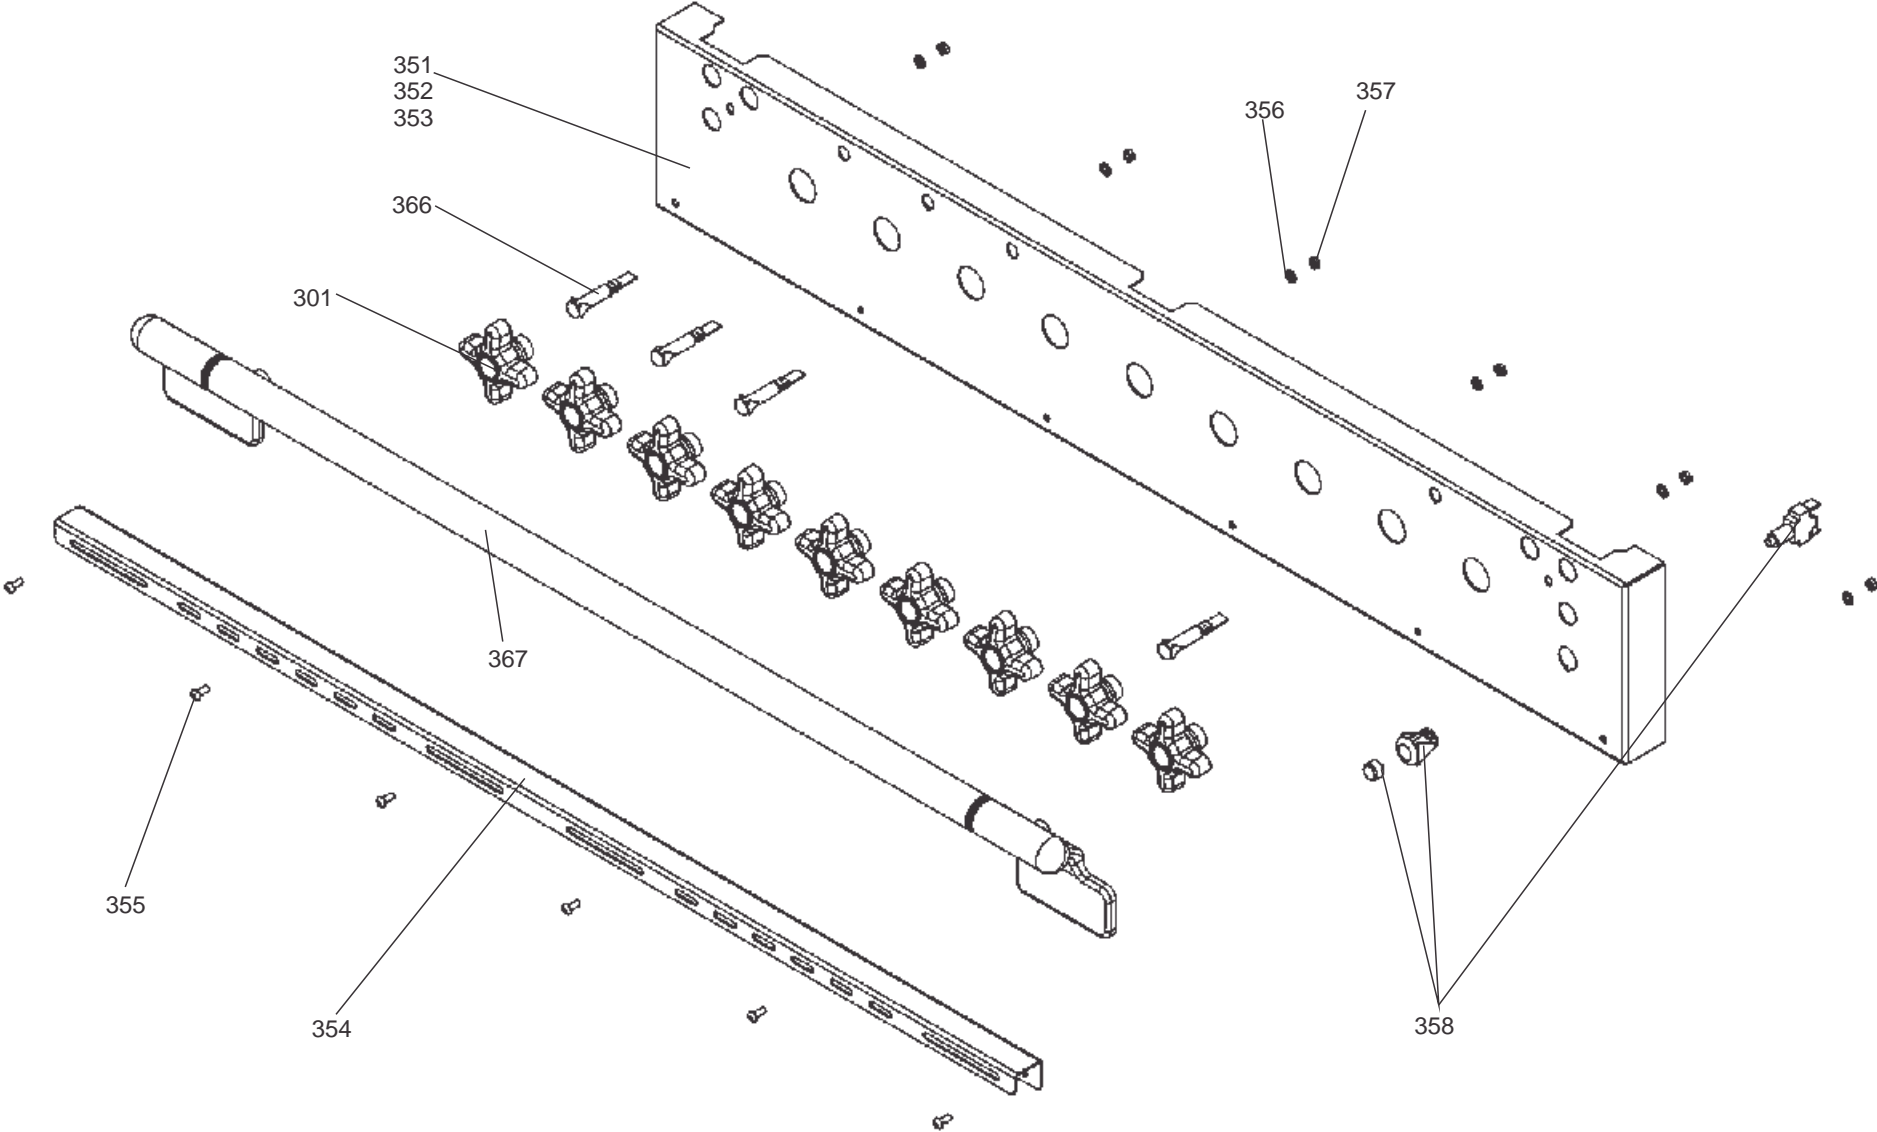

ELISE 90 INDUCTION

DSL0780 P00
DATE 21.07.15 ISSUE STATUS 01

FALCON / RANGEMASTER ELISE 90 INDUCTION G5 MK2

DATE:

DSL0780 P01

ISSUE:01

HOB AND INDUCTION ASSEMBLY

FACIA - CONTROL KNOBS AND PLINTH

CONTROLS ASSEMBLY

GRILL CHAMBER

ELISE 90 INDUCTION

DATE: 22.03.2019

DSL0780 P05

FROM SERIAL NUMBER: 203000

ISSUE: 01

LEFT HAND OVEN (FANNED & LIGHT)

RH OVEN

COOKER CHASSIS

CHASSIS AND INFILL PLATE

GRILL DOOR

ELISE 90 INDUCTION

DSL0780 P13

ISSUE STATUS 01

DATE 25.03.2019

RH OVEN DOOR

Code	Description
b	Blue
br	Brown
bk	Black
or	Orange
r	Red
v	Violet
w	White
y	Yellow
g/y	Green / Yellow

Code	Description
b	Blue
br	Brown
bk	Black
or	Orange
r	Red
v	Violet
w	White
y	Yellow
g/y	Green / Yellow