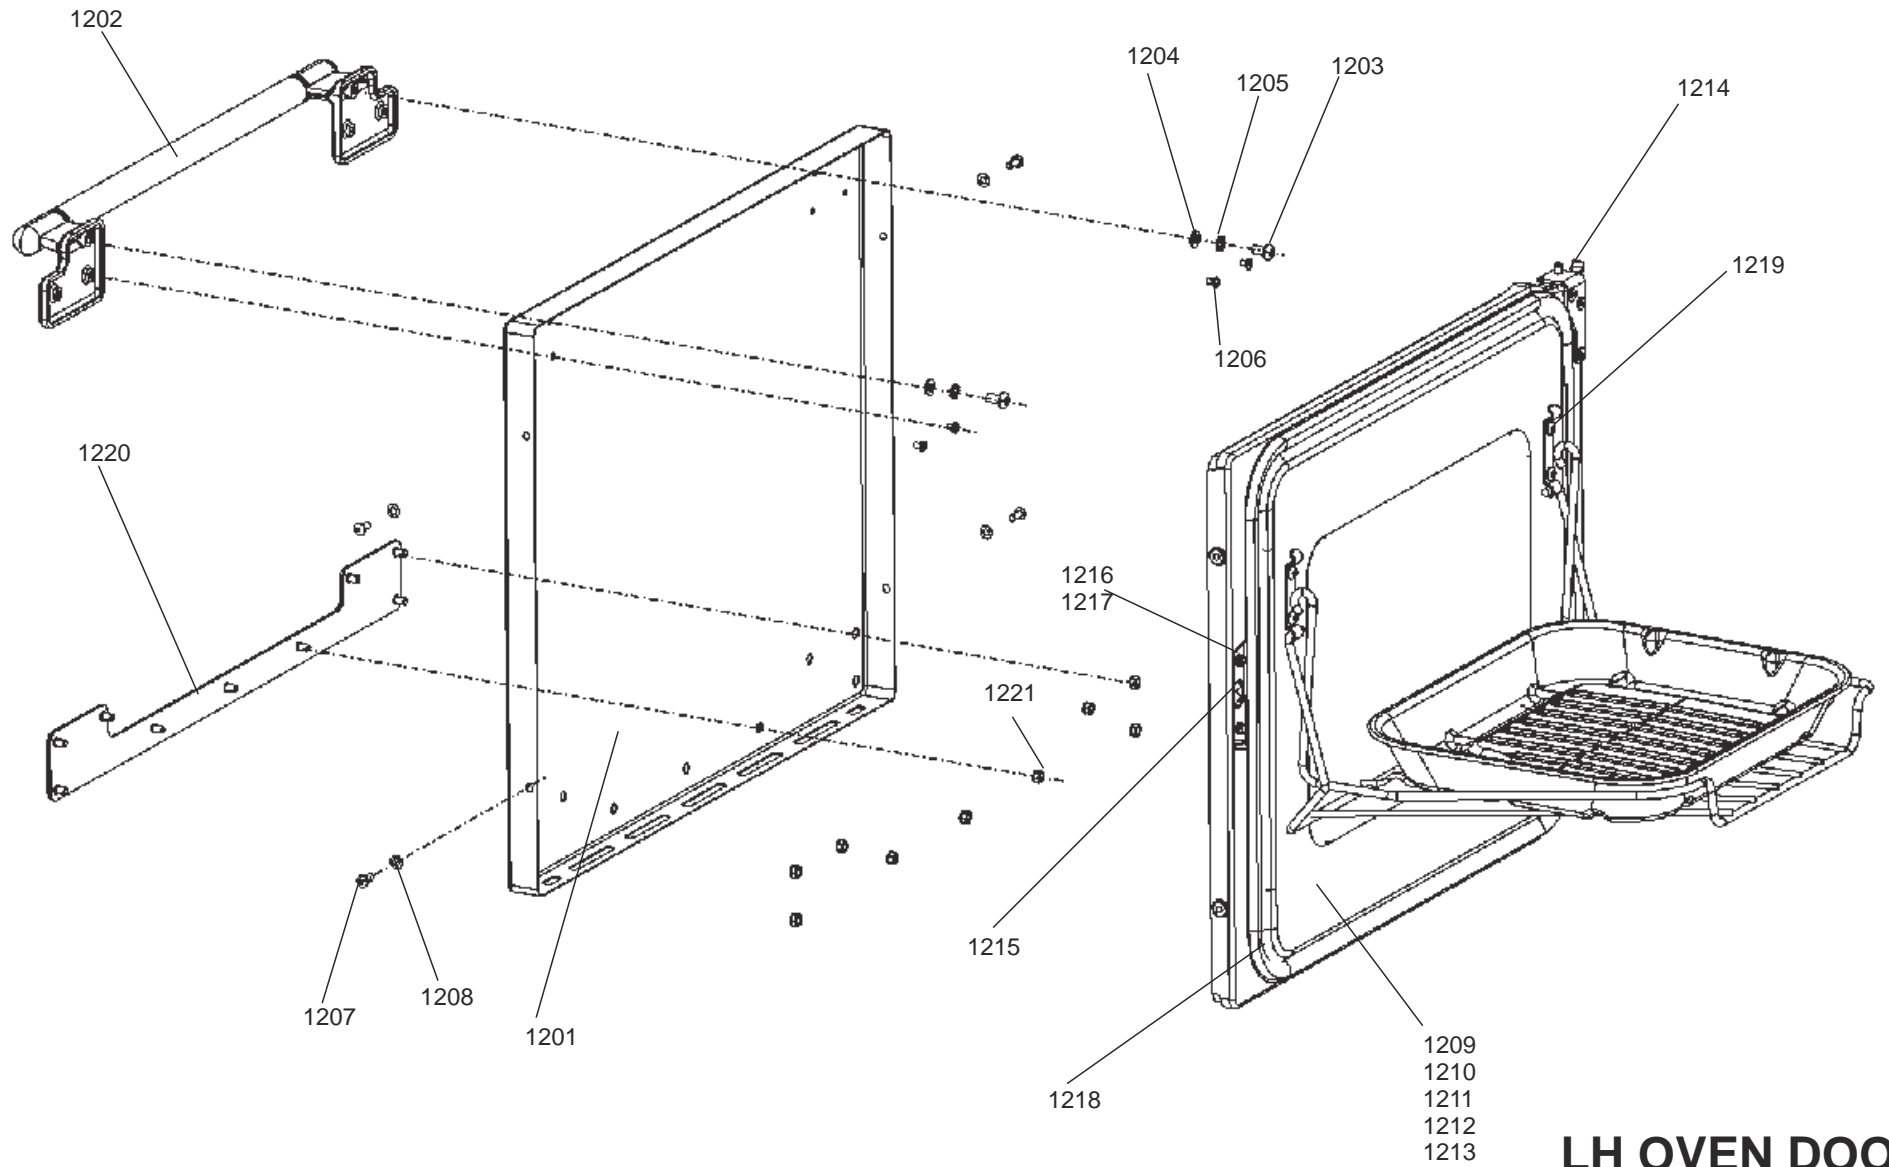

CONTROLS ASSEMBLY

GRILL CHAMBER

ELISE 90 INDUCTION

DATE: 22.03.2019

DSL0780 P05

FROM SERIAL NUMBER: 203000

ISSUE: 01

LEFT HAND OVEN (FANNED & LIGHT)

RH OVEN

COOKER CHASSIS

CHASSIS AND INFILL PLATE

GRILL DOOR

ELISE 90 INDUCTION

DSL0780 P13

ISSUE STATUS 01

DATE 25.03.2019

RH OVEN DOOR

Code	Description
b	Blue
br	Brown
bk	Black
or	Orange
r	Red
v	Violet
w	White
y	Yellow
g/y	Green / Yellow

Code	Description
b	Blue
br	Brown
bk	Black
or	Orange
r	Red
v	Violet
w	White
y	Yellow
g/y	Green / Yellow