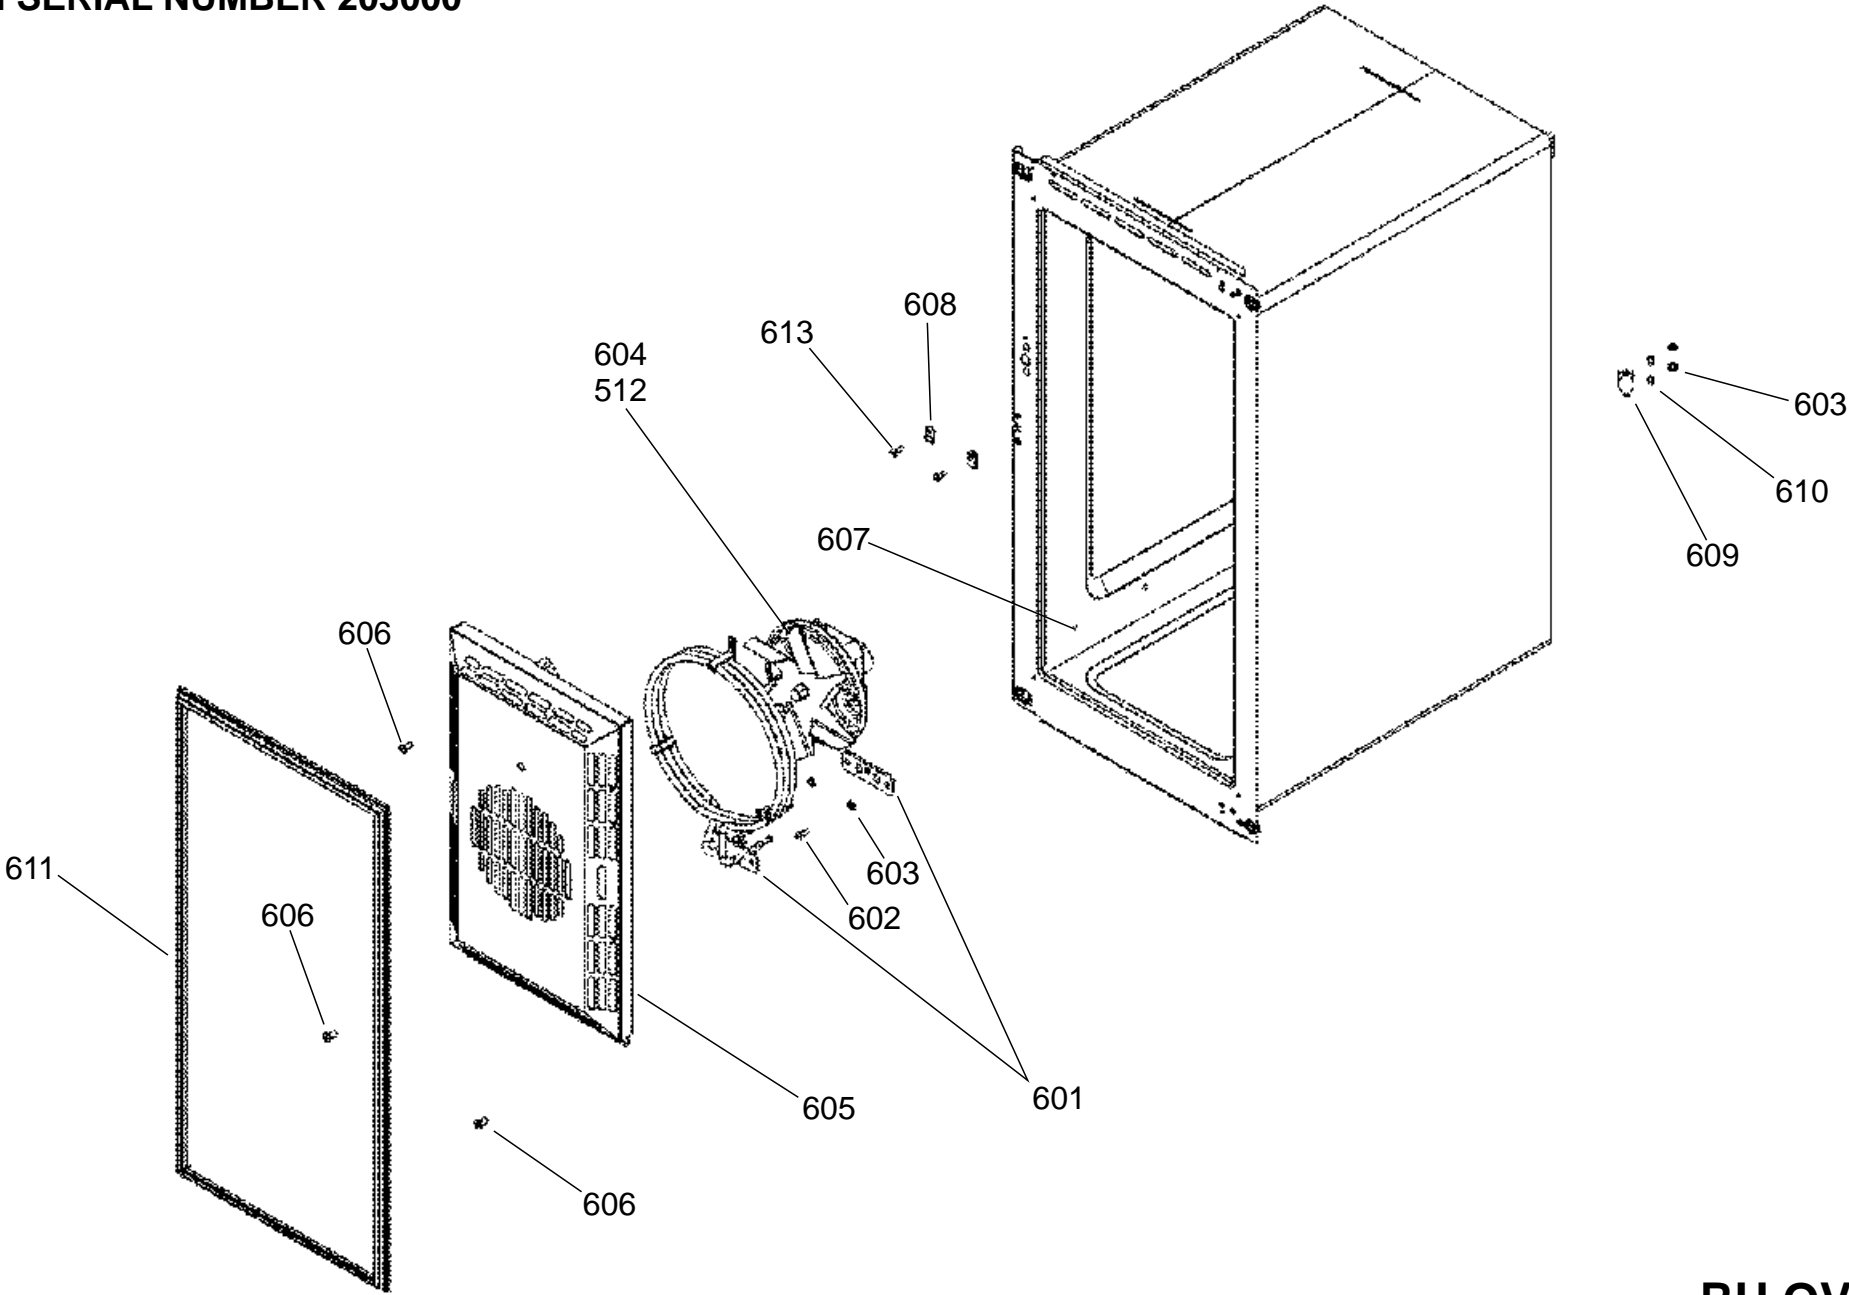

GRILL CHAMBER

ELISE 90 DUAL FUEL
FROM SERIAL NUMBER 203000

DATE: 02.12.2019

ISSUE: 01

DSL0770 P05

LEFT HAND OVEN (FANNED & LIGHT)

ELISE 90 DUAL FUEL
FROM SERIAL NUMBER 203000

DATE: 02.12.2019

ISSUE: 01

DSL0770 P06

RH OVEN

ELISE 90 DUAL FUEL
FROM SERIAL NUMBER 203000

DATE: 02.12.2019

ISSUE: 01

DSL0770 P08

COOKER CHASSIS

ELISE 90 DUAL FUEL
FROM SERIAL NUMBER 203000

DATE: 02.12.2019

ISSUE: 01

DSL0770 P09

CHASSIS AND INFILL PLATE

ELISE 90 DUAL FUEL
FROM SERIAL NUMBER 203000

DATE: 02.12.2019

ISSUE: 01

RH OVEN DOOR

ELISE 90 DUAL FUEL
FROM SERIAL NUMBER 203000

DATE: 02.12.2019

ISSUE: 01

DSL0770 P14

ACCESSORIES AND SIDE PANEL

ELISE 90 DUAL FUEL FROM SERIAL NUMBER 203000

DATE: 02.12.2019