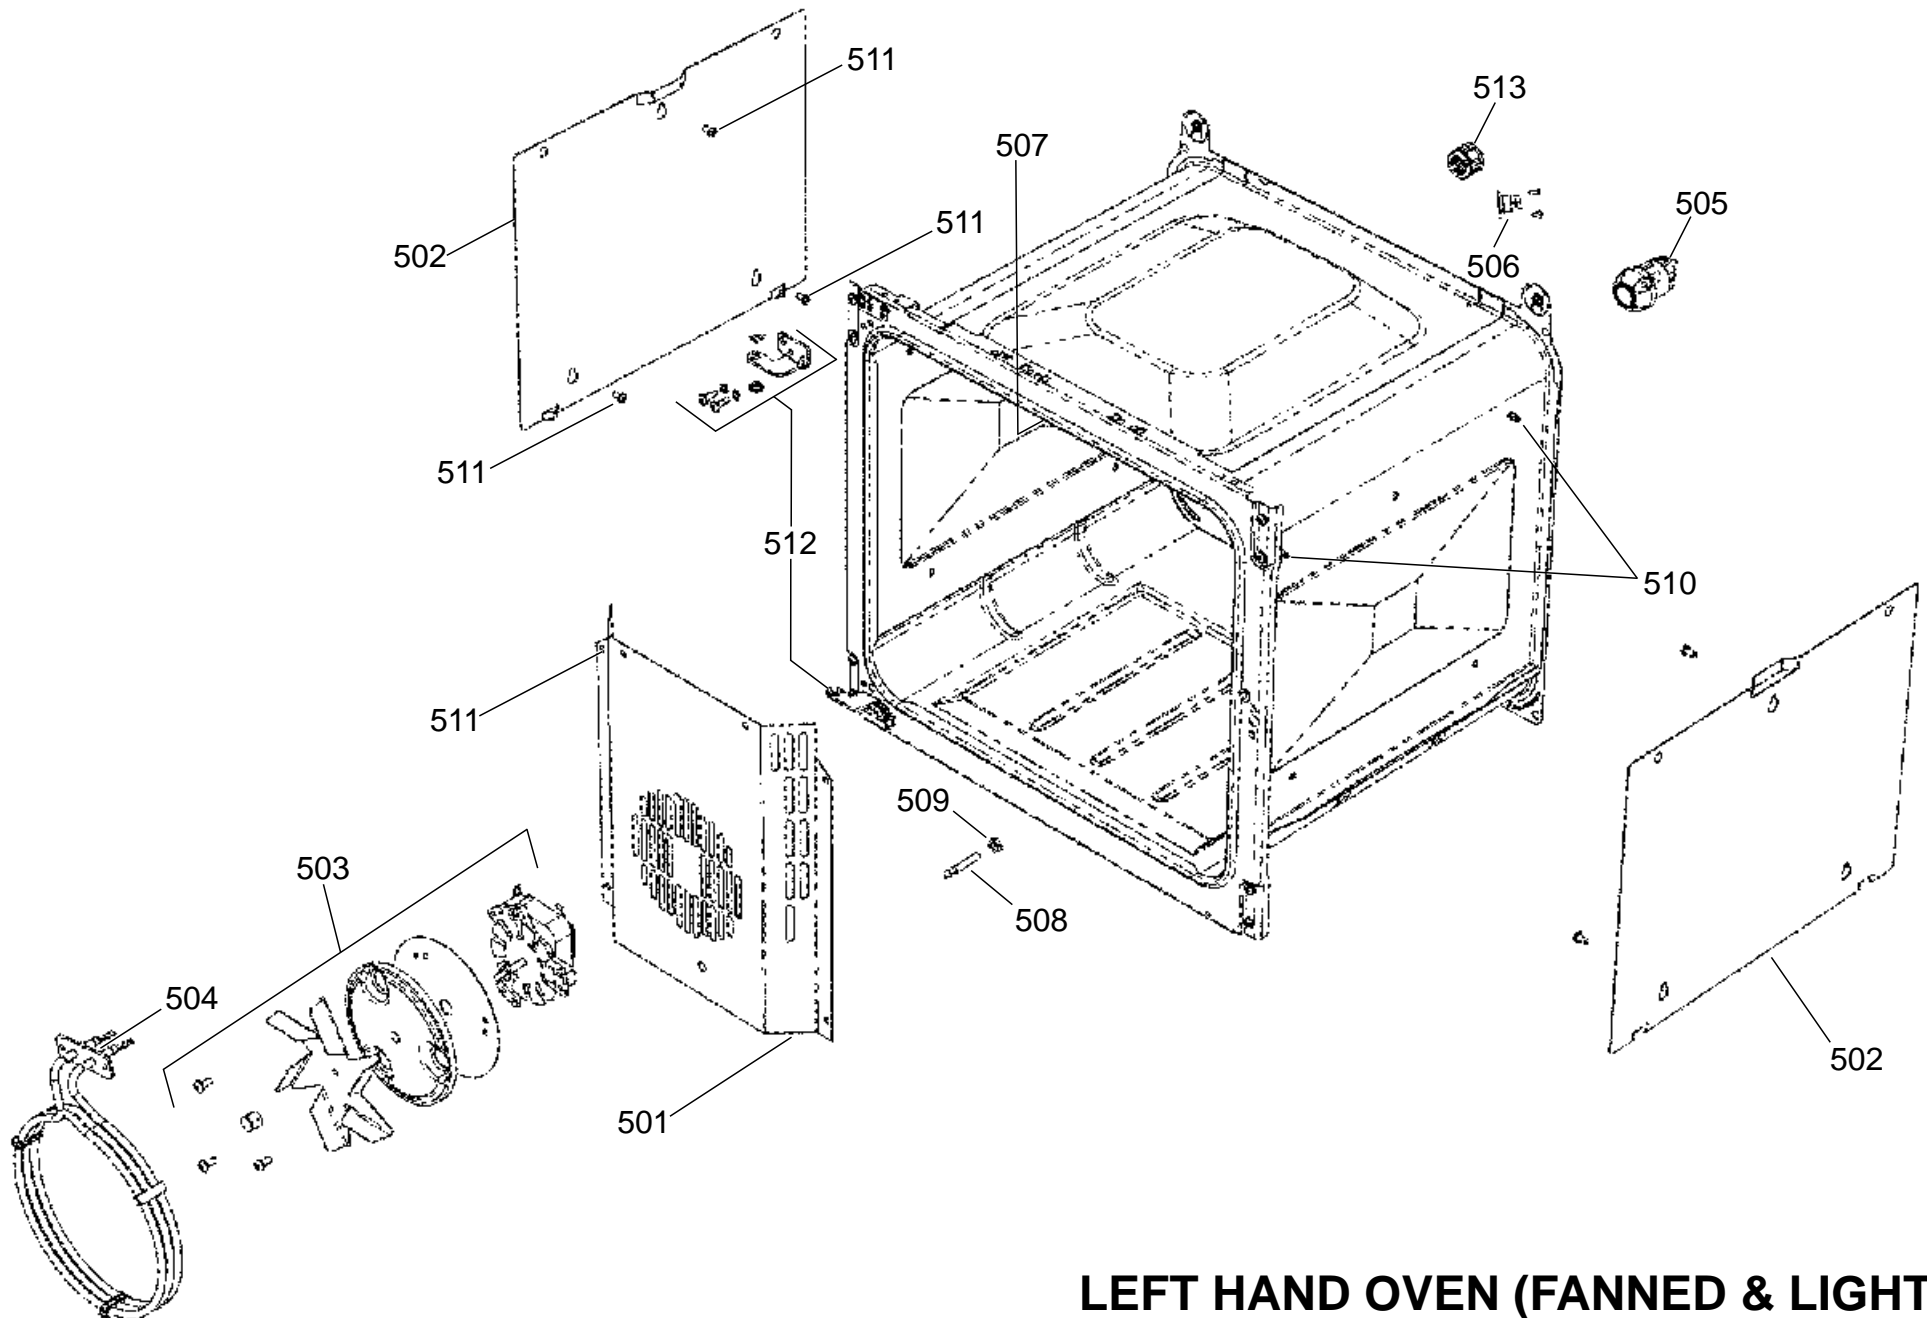

GRILL CHAMBER

ELISE 90 DUAL FUEL
FROM SERIAL NUMBER 203000

DATE: 02.12.2019

ISSUE: 01

DSL0770 P05

LEFT HAND OVEN (FANNED & LIGHT)

ELISE 90 DUAL FUEL
FROM SERIAL NUMBER 203000

DATE: 02.12.2019

DATE: 02.12.2019

ISSUE: 01

DSL0770 P12

LH OVEN DOOR

ELISE 90 DUAL FUEL
FROM SERIAL NUMBER 203000

DATE: 02.12.2019

ISSUE: 01

DSL0770 P13

RH OVEN DOOR

ELISE 90 DUAL FUEL
FROM SERIAL NUMBER 203000

DATE: 02.12.2019

ISSUE: 01

DSL0770 P14

ACCESSORIES AND SIDE PANEL

ELISE 90 DUAL FUEL FROM SERIAL NUMBER 203000

DATE: 02.12.2019