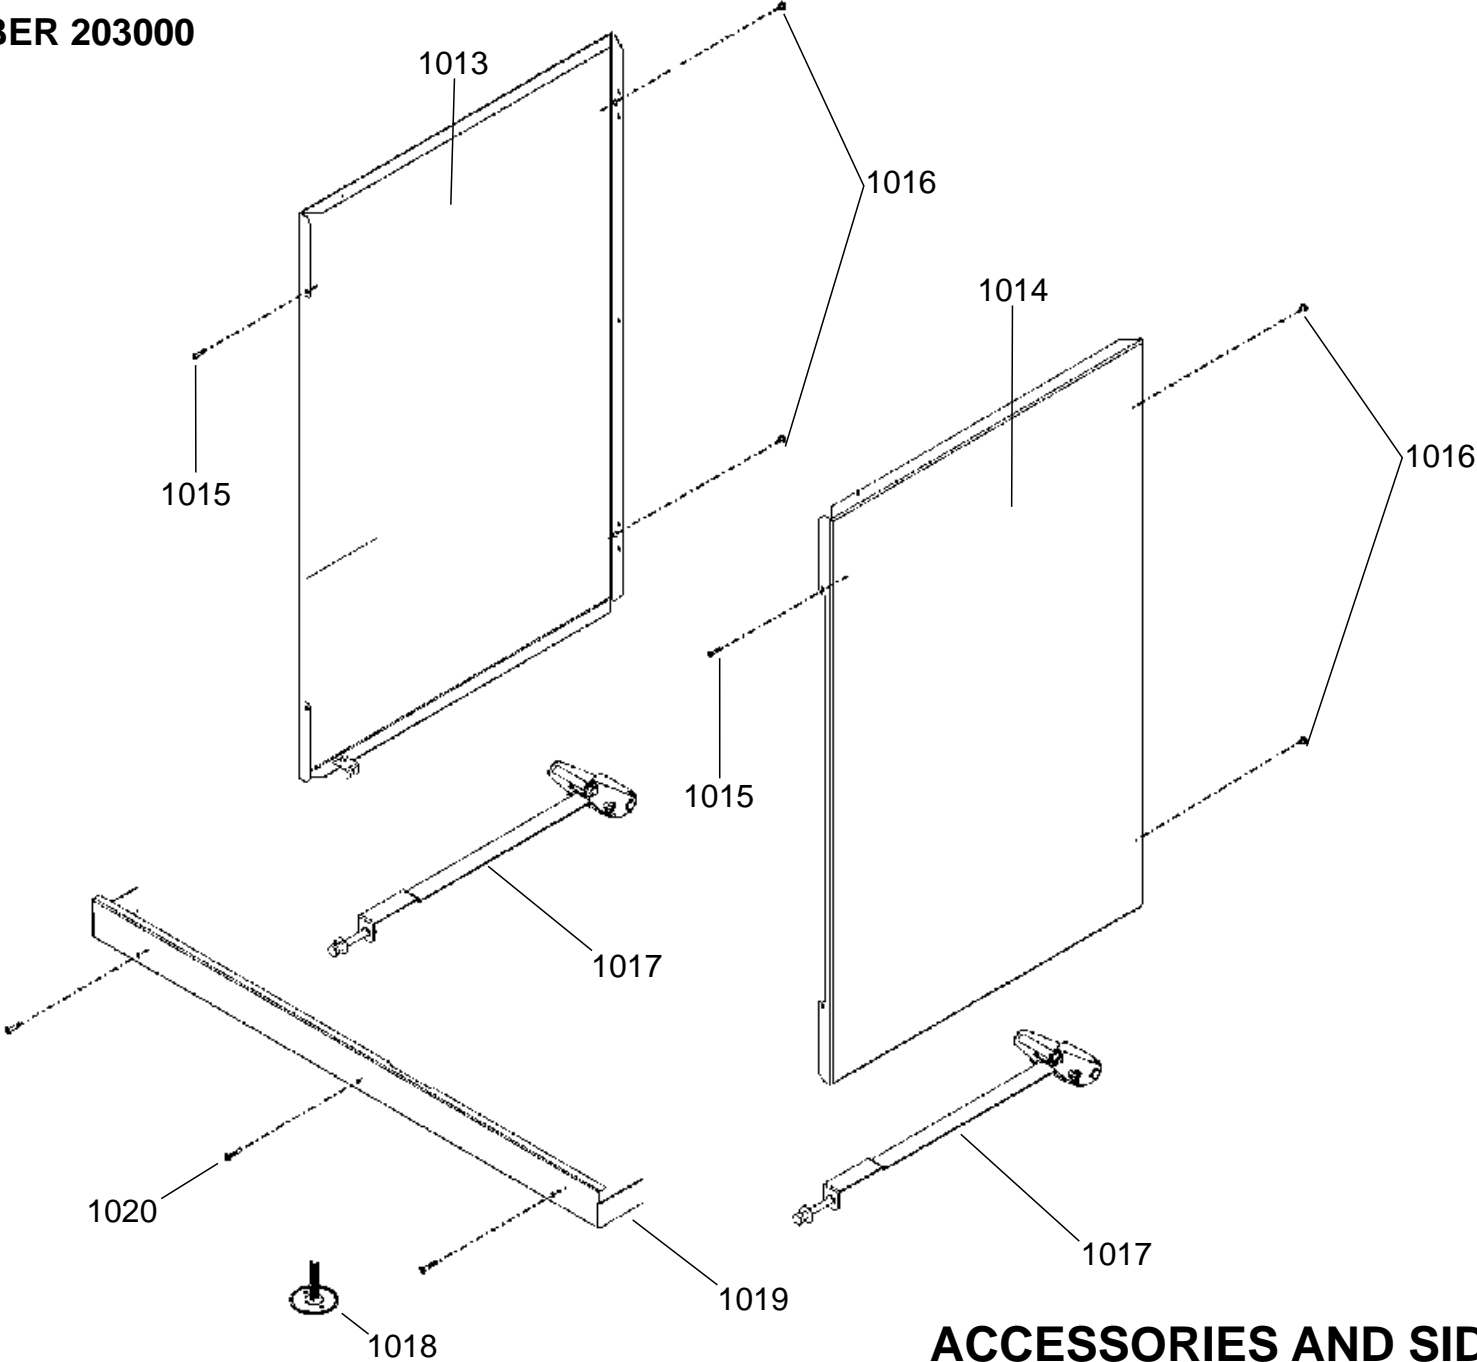

DATE: 02.12.2019

ISSUE: 01

DSL0770 P12

LH OVEN DOOR

ELISE 90 DUAL FUEL
FROM SERIAL NUMBER 203000

DATE: 02.12.2019

ISSUE: 01

DSL0770 P13

RH OVEN DOOR

ELISE 90 DUAL FUEL
FROM SERIAL NUMBER 203000

DATE: 02.12.2019

ISSUE: 01

DSL0770 P14

ACCESSORIES AND SIDE PANEL

ELISE 90 DUAL FUEL FROM SERIAL NUMBER 203000

DATE: 02.12.2019