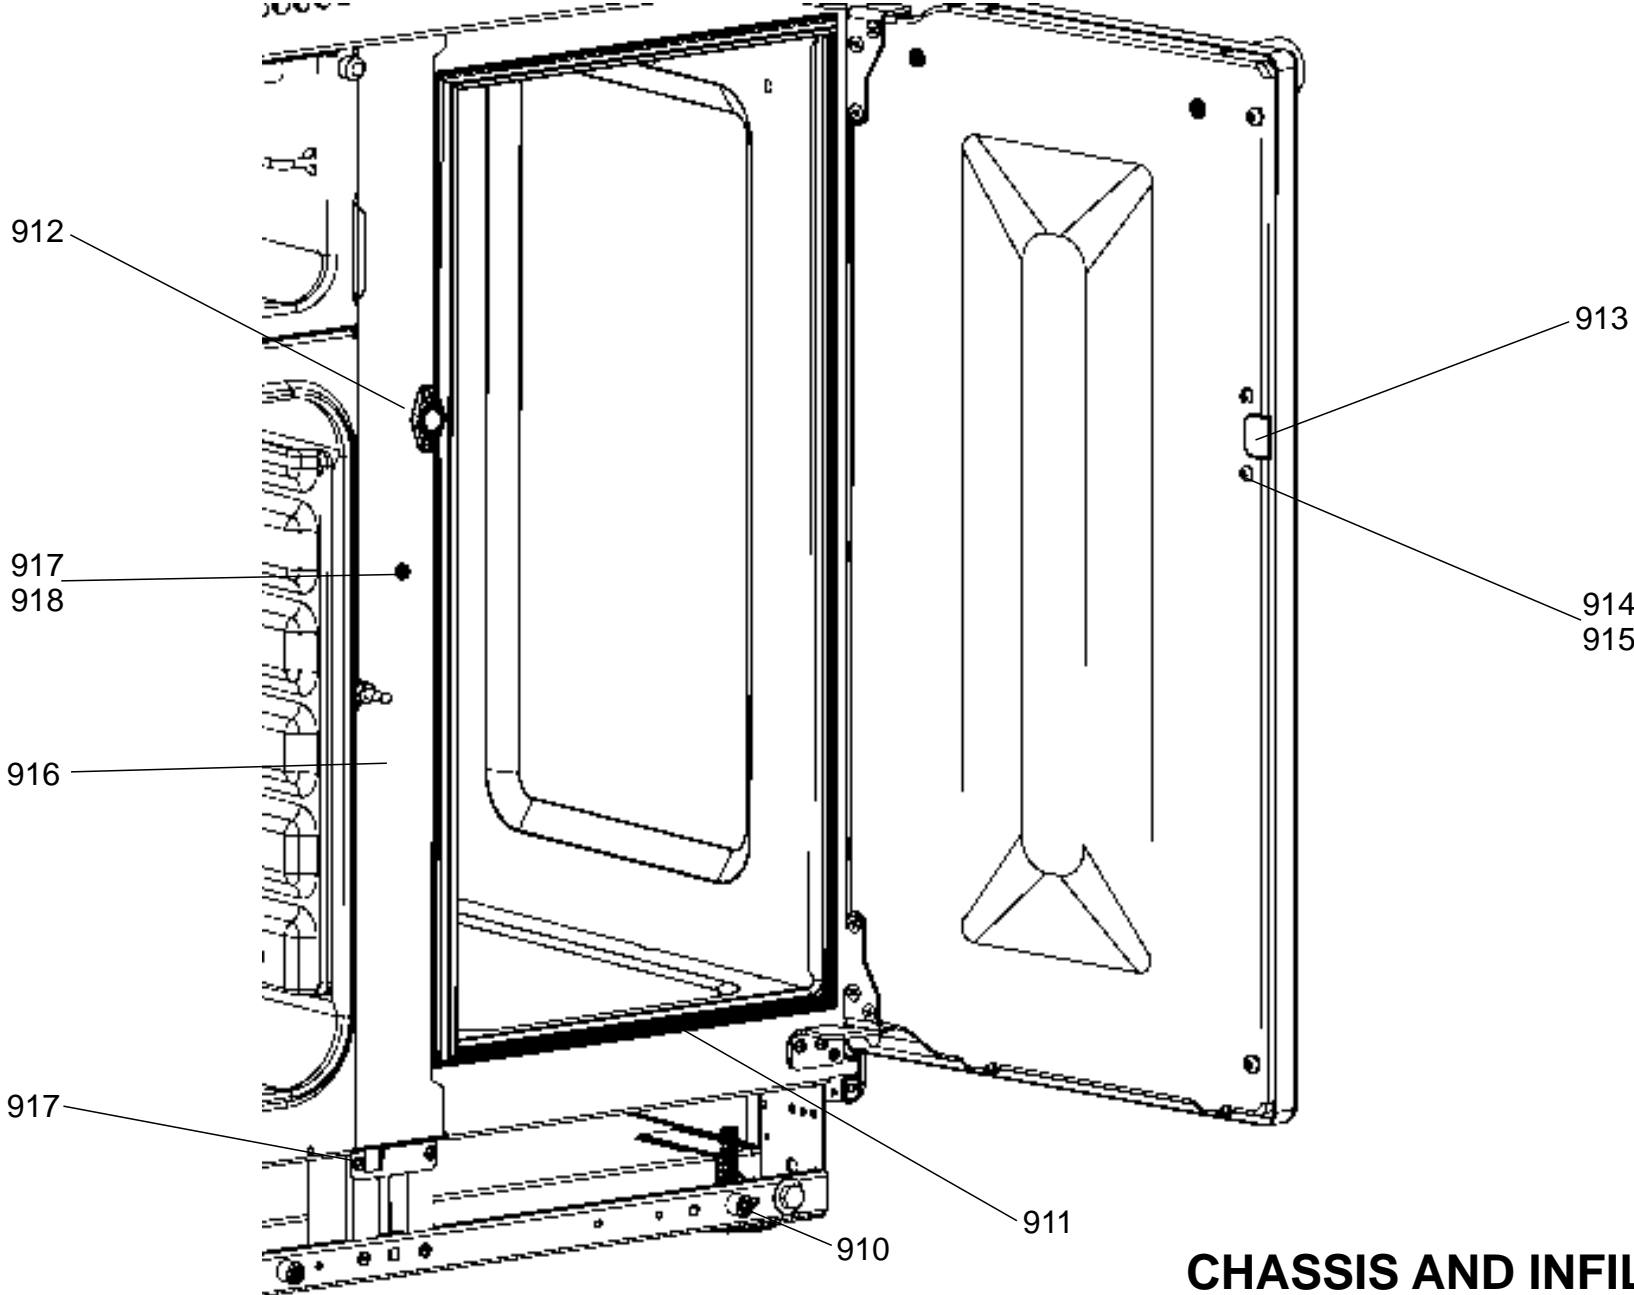

ISSUE: 01

DSL0770 P06

RH OVEN

ELISE 90 DUAL FUEL
FROM SERIAL NUMBER 203000

DATE: 02.12.2019

ISSUE: 01

DSL0770 P08

COOKER CHASSIS

ELISE 90 DUAL FUEL
FROM SERIAL NUMBER 203000

DATE: 02.12.2019

ISSUE: 01

DSL0770 P09

CHASSIS AND INFILL PLATE

ELISE 90 DUAL FUEL
FROM SERIAL NUMBER 203000

DATE: 02.12.2019

ISSUE: 01

DSL0770 P10

ACCESSORIES

ELISE 90 DUAL FUEL
FROM SERIAL NUMBER 203000

DATE: 02.12.2019

ISSUE: 01

DSL0770 P11

GRILL DOOR

ELISE 90 DUAL FUEL
FROM SERIAL NUMBER 203000