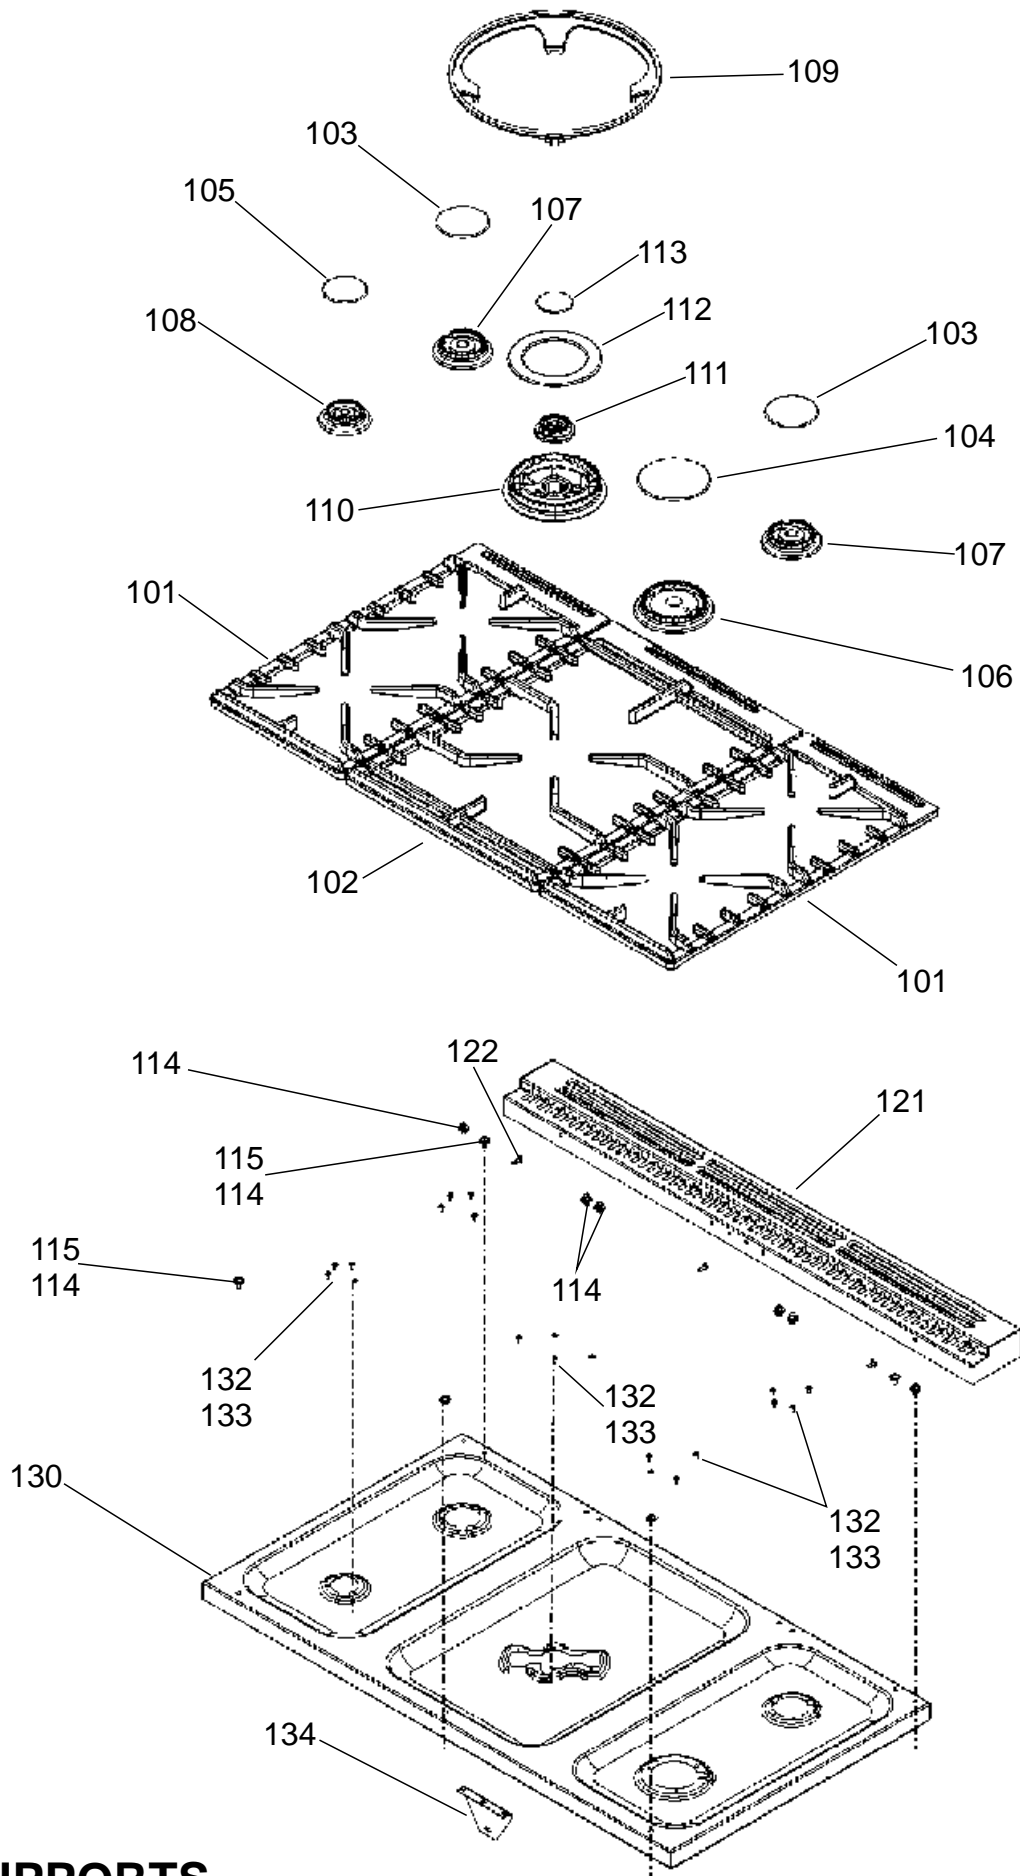

ELISE 90 DUAL FUEL
FROM SERIAL NUMBER 203000

DATE: 02.12.2019

ISSUE: 01

DSL0770 P00

**PAN SUPPORTS
BURNERS & HOTPLATE ASSEMBLY**

ELISE 90 DUAL FUEL
FROM SERIAL NUMBER 203000

DATE: 02.12.2019

ISSUE: 01

DSL0770 P02

GAS RAIL - TAPS - INJECTORS AND PIPES

ELISE 90 DUAL FUEL
FROM SERIAL NUMBER 203000

DATE: 02.12.2019

ISSUE: 01

DSL0770 P03

CONTROLS

ELISE 90 DUAL FUEL
FROM SERIAL NUMBER 203000

DATE: 02.12.2019

ISSUE: 01

DSL0770 P12

LH OVEN DOOR

ELISE 90 DUAL FUEL
FROM SERIAL NUMBER 203000

DATE: 02.12.2019

ISSUE: 01

DSL0770 P13

RH OVEN DOOR

ELISE 90 DUAL FUEL
FROM SERIAL NUMBER 203000

DATE: 02.12.2019

ISSUE: 01

DSL0770 P14

ACCESSORIES AND SIDE PANEL

ELISE 90 DUAL FUEL FROM SERIAL NUMBER 203000

DATE: 02.12.2019