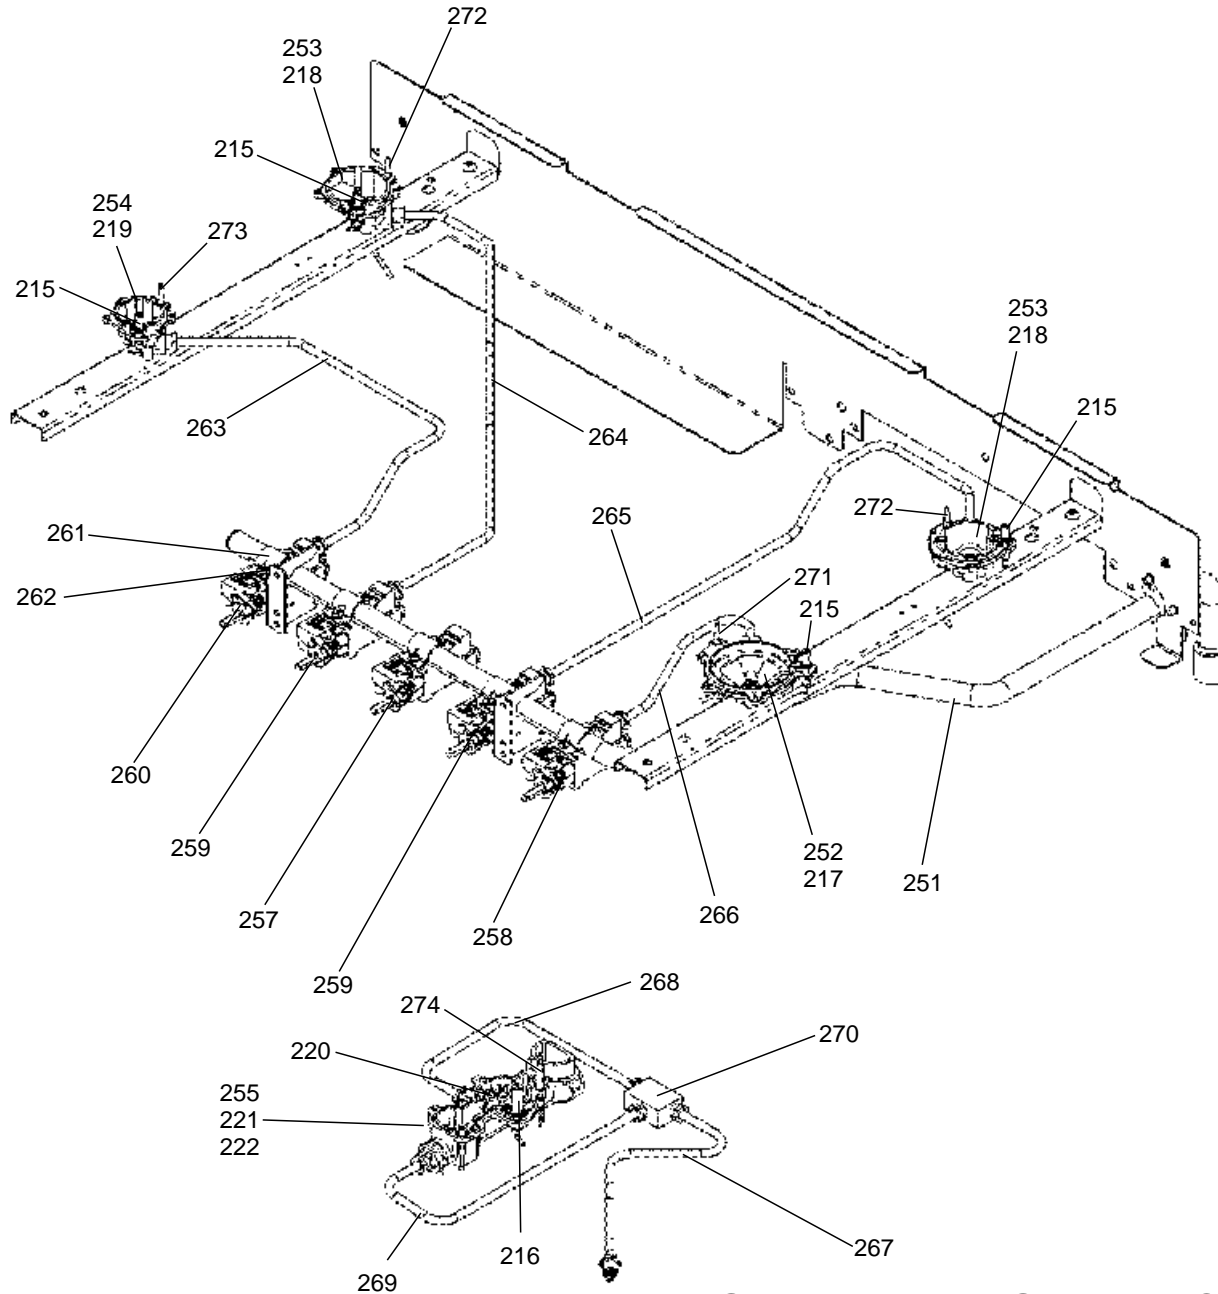

ELISE 90 DUAL FUEL
FROM SERIAL NUMBER 203000

DATE: 02.12.2019

ISSUE: 01

DSL0770 P00

**PAN SUPPORTS
BURNERS & HOTPLATE ASSEMBLY**

ELISE 90 DUAL FUEL
FROM SERIAL NUMBER 203000

DATE: 02.12.2019

ISSUE: 01

DSL0770 P02

GAS RAIL - TAPS - INJECTORS AND PIPES

ELISE 90 DUAL FUEL
FROM SERIAL NUMBER 203000

DATE: 02.12.2019

ISSUE: 01

DSL0770 P03

CONTROLS

ELISE 90 DUAL FUEL
FROM SERIAL NUMBER 203000

ELISE 90 DUAL FUEL
FROM SERIAL NUMBER 203000

DATE: 02.12.2019

ISSUE: 01

DSL0770 P09

CHASSIS AND INFILL PLATE

ELISE 90 DUAL FUEL
FROM SERIAL NUMBER 203000

DATE: 02.12.2019

ISSUE: 01

RH OVEN DOOR

ELISE 90 DUAL FUEL
FROM SERIAL NUMBER 203000

DATE: 02.12.2019

ISSUE: 01

DSL0770 P14

ACCESSORIES AND SIDE PANEL

ELISE 90 DUAL FUEL FROM SERIAL NUMBER 203000

DATE: 02.12.2019