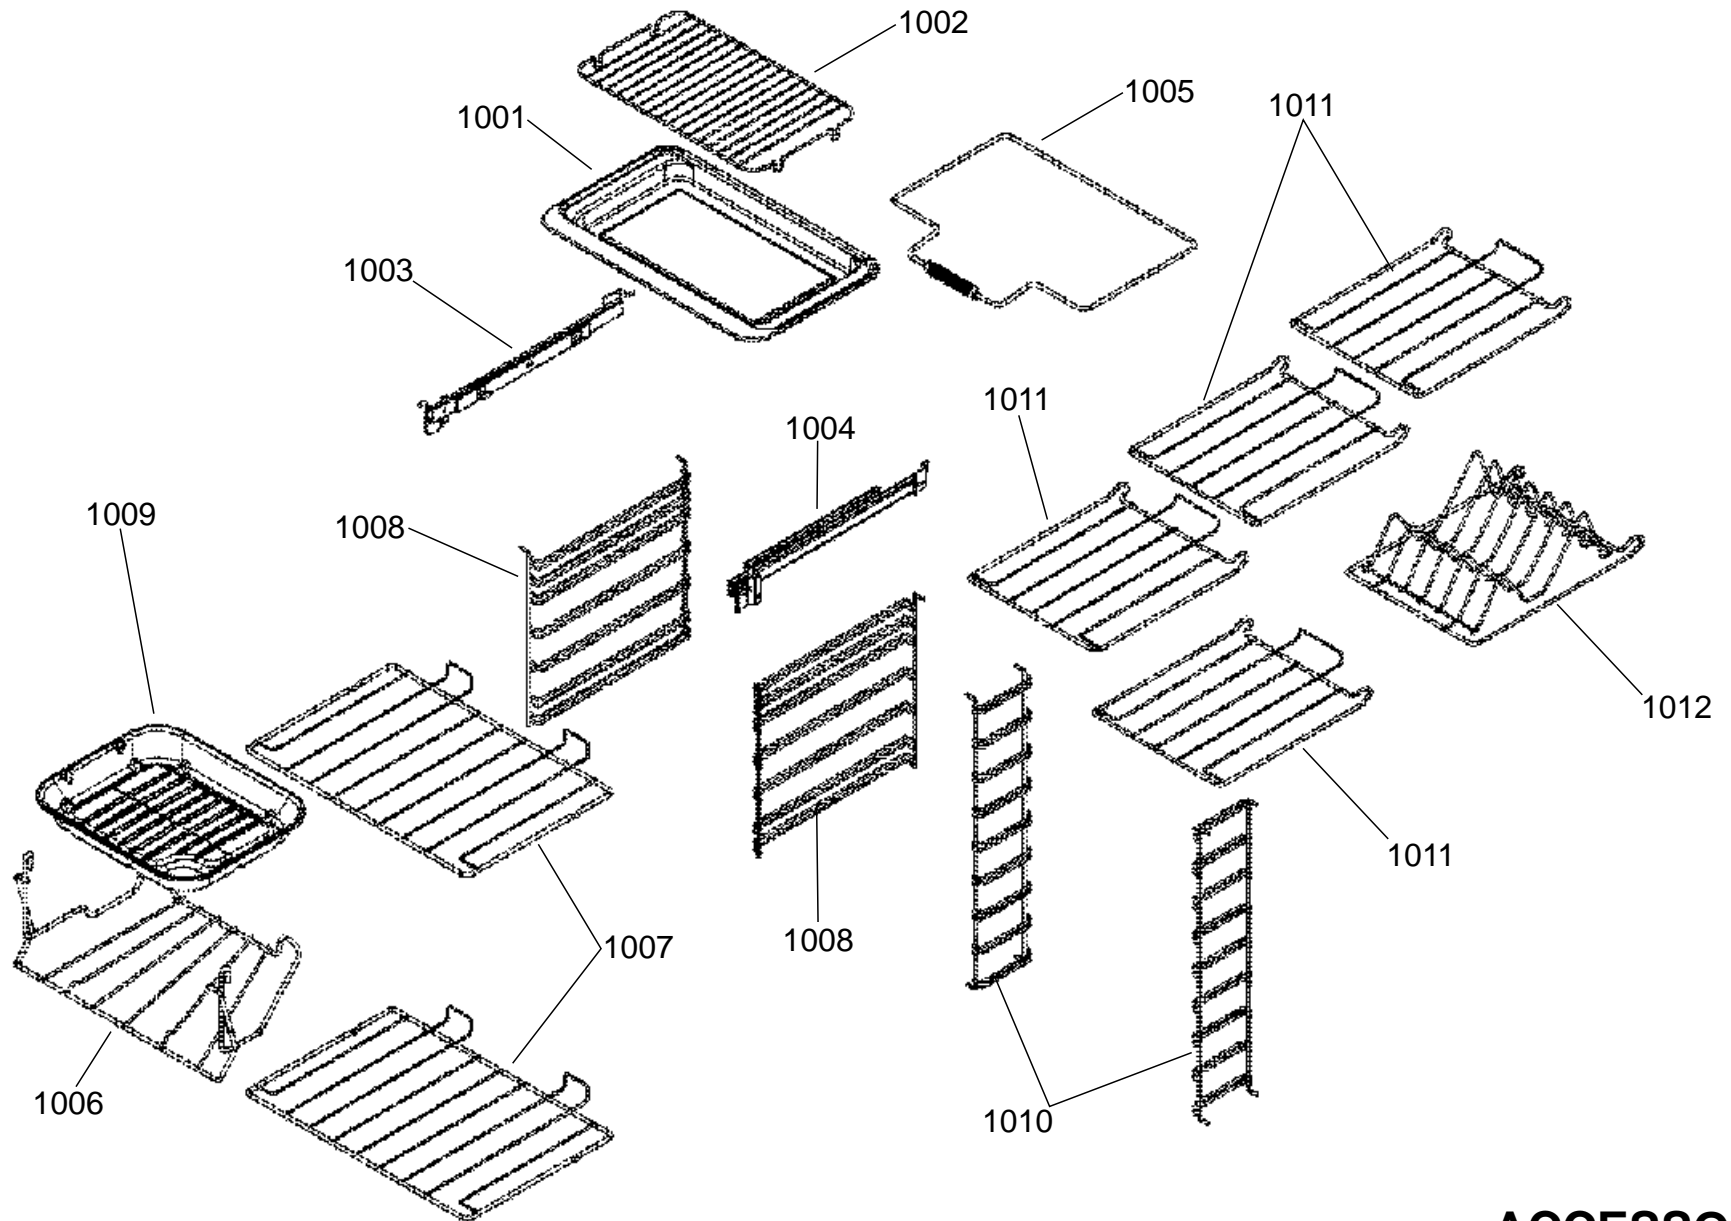

ELISE 90 DUAL FUEL
FROM SERIAL NUMBER 203000

DATE: 02.12.2019

ISSUE: 01

DSL0770 P10

ACCESSORIES