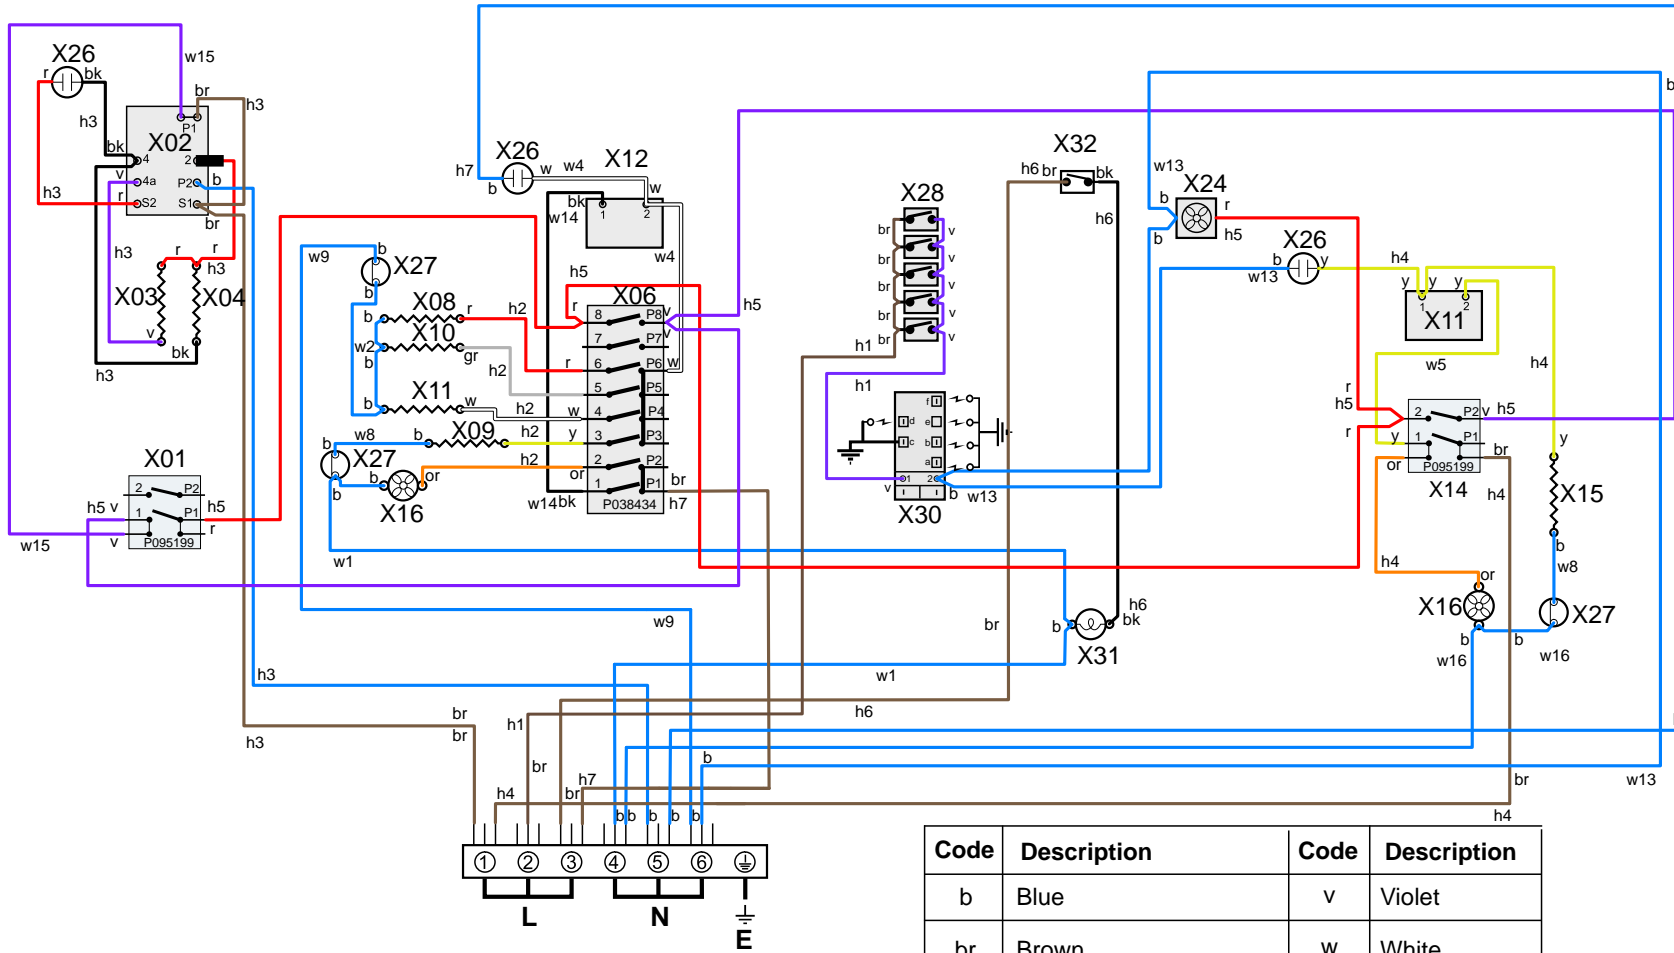

DSL0770 P10

ACCESSORIES

ELISE 90 DUAL FUEL
FROM SERIAL NUMBER 203000

DATE: 02.12.2019

ISSUE: 01

DSL0770 P11

GRILL DOOR

ELISE 90 DUAL FUEL
FROM SERIAL NUMBER 203000

DATE: 02.12.2019

ISSUE: 01

DSL0770 P12

LH OVEN DOOR

ELISE 90 DUAL FUEL
FROM SERIAL NUMBER 203000

DATE: 02.12.2019

ISSUE: 01

DSL0770 P13

RH OVEN DOOR

ELISE 90 DUAL FUEL
FROM SERIAL NUMBER 203000

DATE: 02.12.2019

ISSUE: 01

DSL0770 P14

ACCESSORIES AND SIDE PANEL

ELISE 90 DUAL FUEL FROM SERIAL NUMBER 203000

DATE: 02.12.2019

ISSUE: 01

DSL0770 P15

Code	Description
X01	Grill Front Switch
X02	Grill Energy Controller
X03	Left Hand Grill Elements
X04	Right Hand Grill Elements
X05	Left Hand Oven Thermostat
X06	Left Hand Oven Switch
X08	Left Hand Oven Base Element
X09	Left Hand Oven Fan Element
X10	Left Hand Oven Top Outer Element
X11	Left Hand Oven Top Inner Element
X12	Right Hand Oven Thermostat
X14	Right Hand Oven Front Switch
X15	Right Hand Oven Fan Element
X16	Oven Fan
X24	Cooling Fan
X26	Neon
X27	Thermal Cut-Out
X28	Ignition Switches
X30	Spark Generator
X31	Oven Light
X32	Oven Light Switch