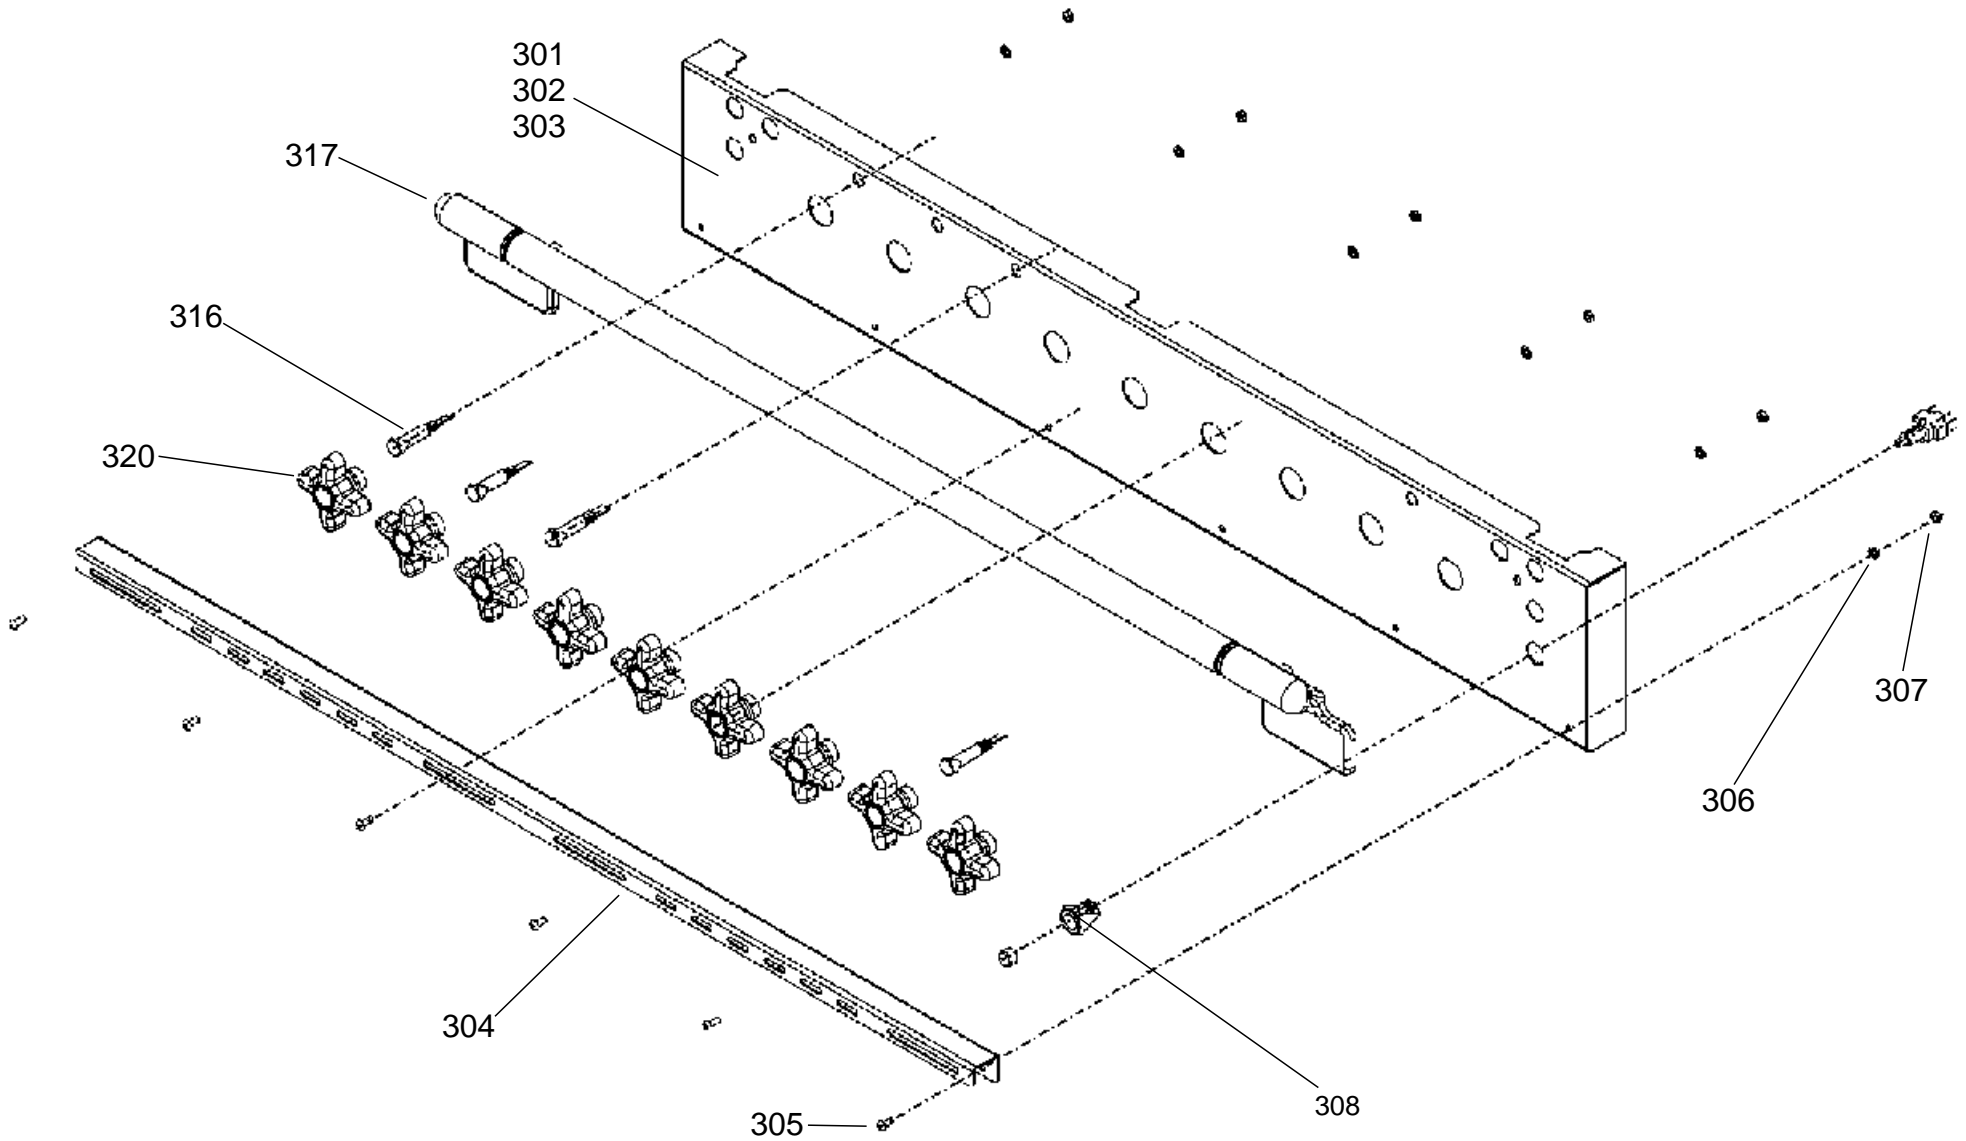

ELISE 90 DUAL FUEL
FROM SERIAL NUMBER 203000

DATE: 02.12.2019

ISSUE: 01

DSL0770 P03A

FACIA - CONTROL KNOBS AND PLINTH