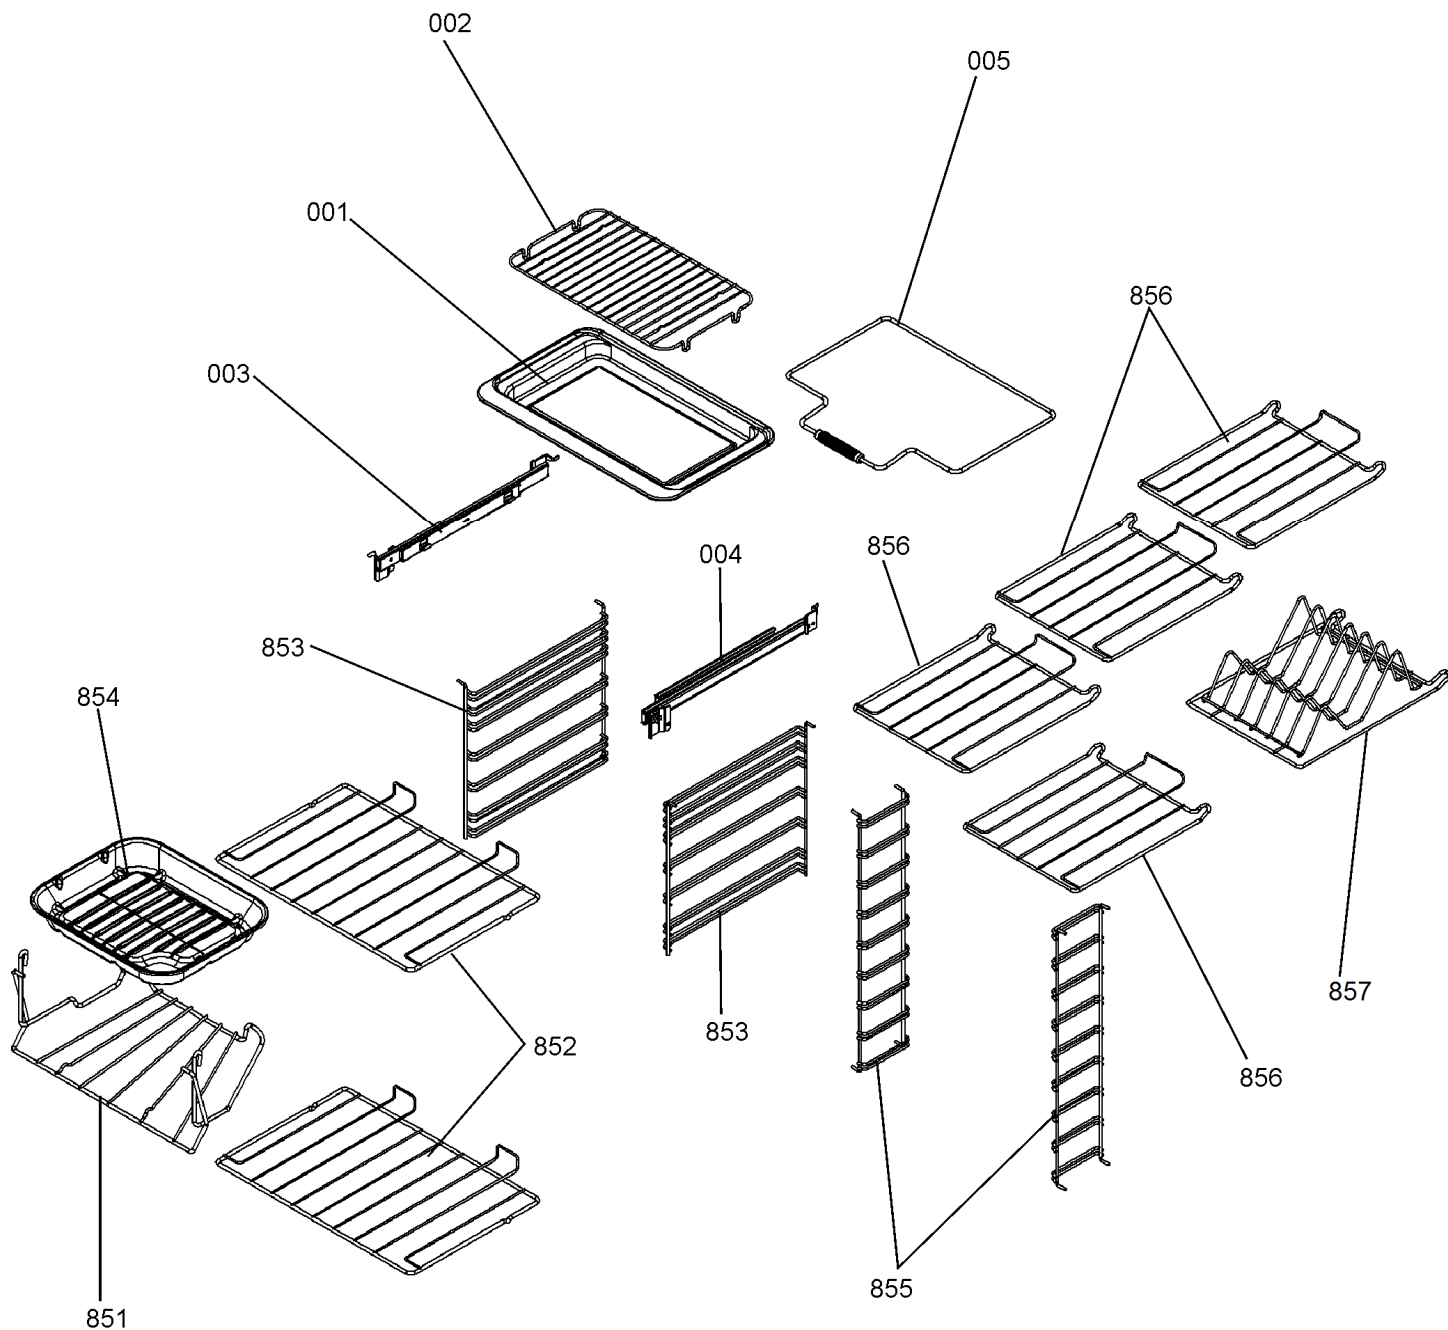

# DSL0622 P10

ISSUE STATUS 01

ELISE 90 DF

Ref Number	Part Number	Colour	Qty	Remarks
w1	P027733	b	1	Wire- RH Oven neutral Link
w2	P037863	y	3	Wire - RH & LH Oven Thermostat Switch Links & MF Switch Link
w3	P038186	bk	1	Wire- RH Front Switch to Light Switch
w4	P040066	b	2	Wire - LH & RH Oven neutral Link to Thermal Cutout
w5	P040694	b	1	Wire - Top and Bottom Element Neutral Link
h1	P041101	r/bk/v/br/b	1	Harness - Grill Harness
h2	P043339	b/br/or/w	1	Harness - RH Oven Harness
h3	P045846	r/b	1	Harness - MF Neon Link
w6	P049241	g/y	1	Wire - Spark Generator Earth (Position C)
h4	P049242	neutral	1	Harness - HT Harness
h5	P049254	br/b	1	Harness - Ignition Switch Harness (On Gas Rail)
w7	P045284	g/y	1	Wire- (NI) Earth Link LH & RH Ovens
w8	P050986	b	1	Wire- LH Oven_Fan and Light Neutral Link
w9	P052092	b	1	Wire- LH Oven Thermal Cut Out Neutral Link
w10	P055374	g/y	1	Wire- (NI) Earth Link Grill Elements
h6	P059644	y/w/gr/b/r/or/br	1	Harness - LH Oven Harness
w11	P094943	g/y	3	Wire - (NI) Thermostat Earth_Hot Plate Earth
h7	P063932	br/b/bk/v	1	Harness - Cooling Fan Control_Spark Generator