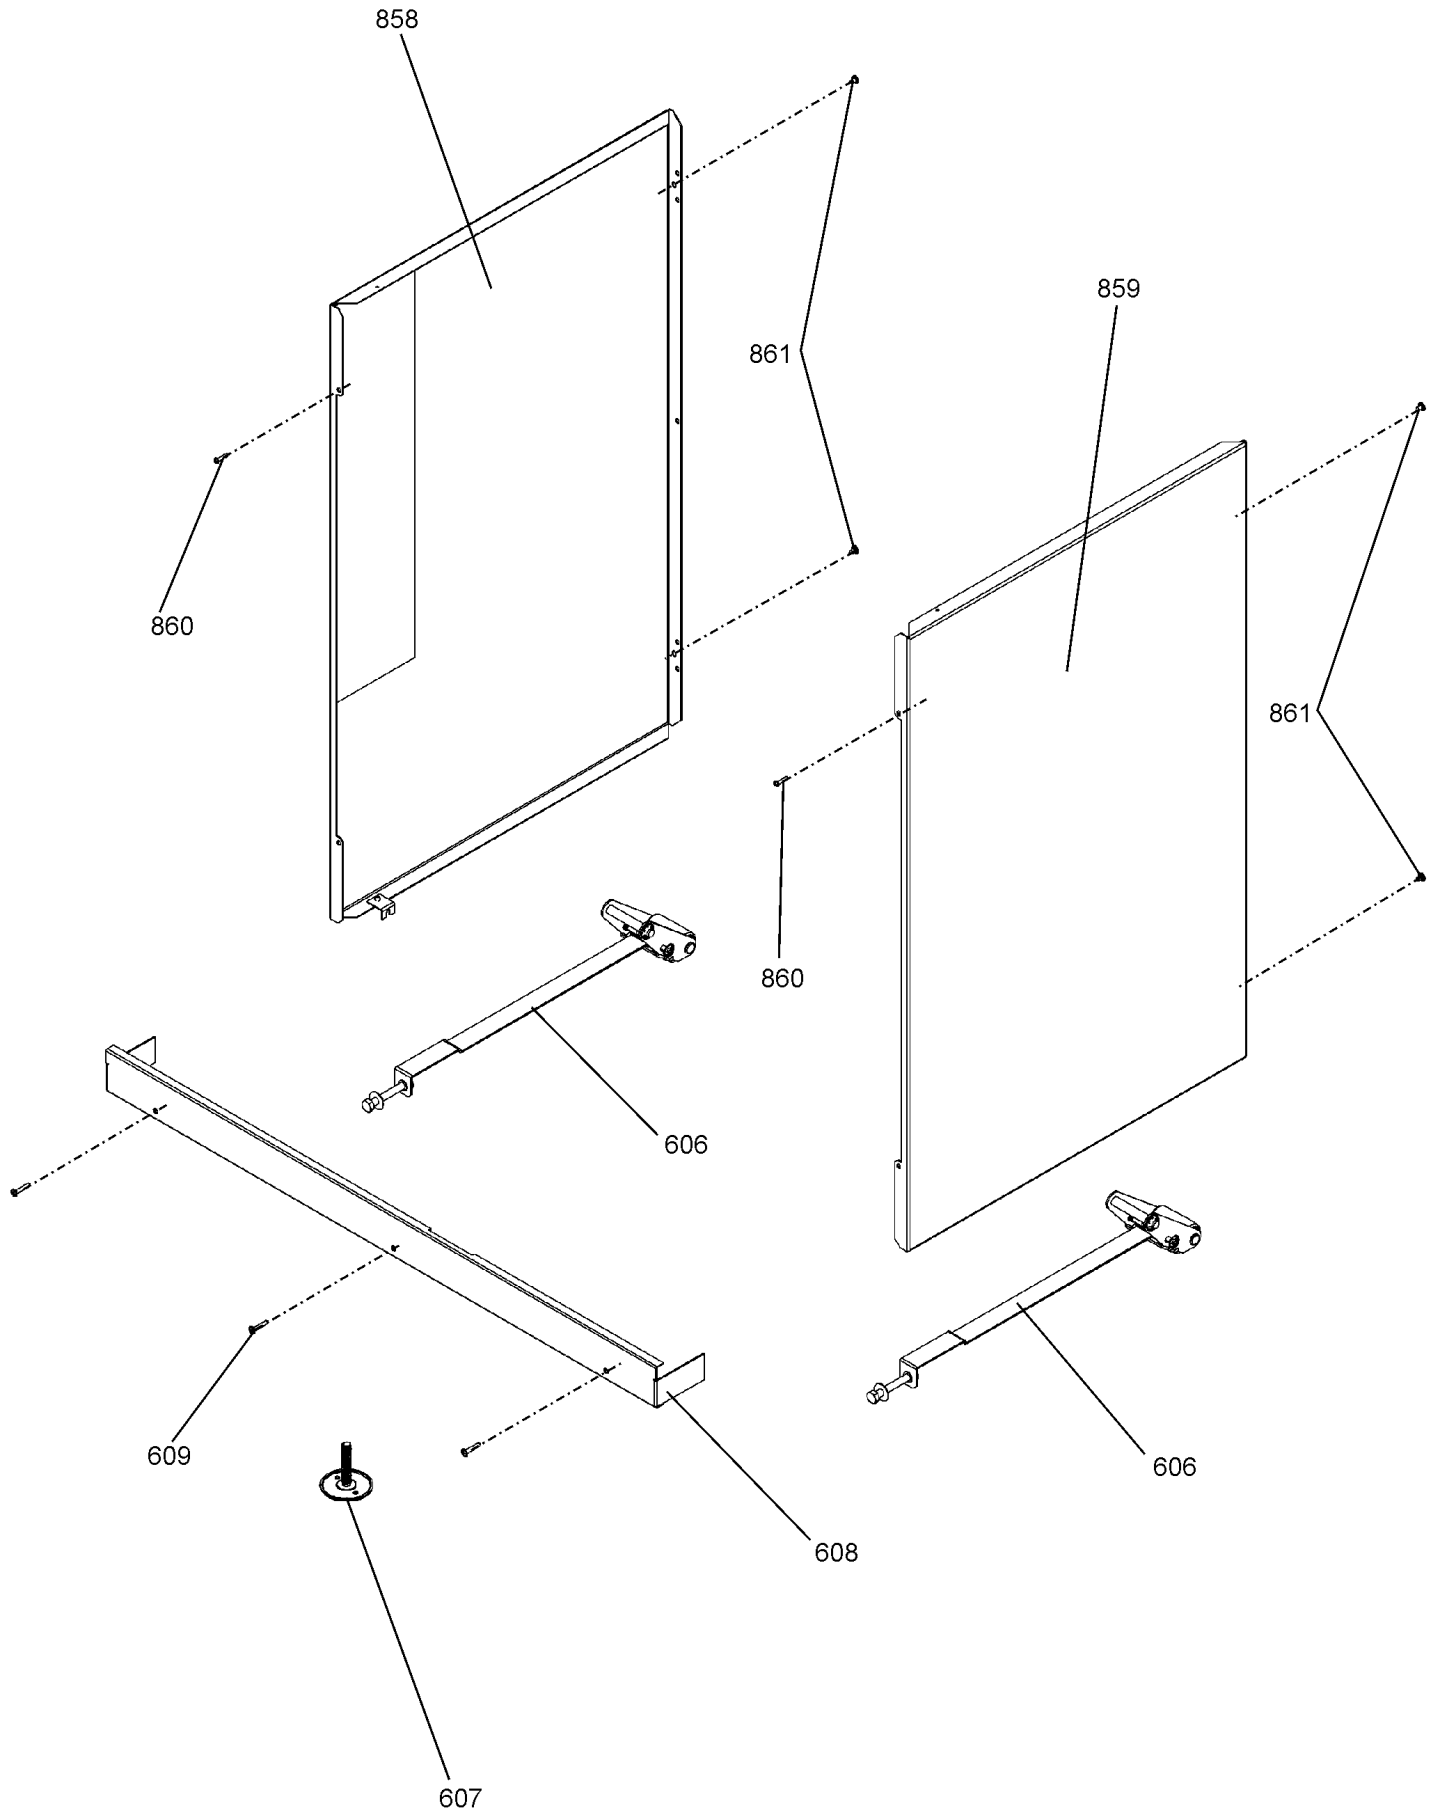

# DSL0622 P10

ISSUE STATUS 01

ELISE 90 DF

Ref Number	Part Number	Colour	Qty	Remarks
w1	P027733	b	1	Wire- RH Oven neutral Link
w2	P037863	y	3	Wire - RH & LH Oven Thermostat Switch Links & MF Switch Link
w3	P038186	bk	1	Wire- RH Front Switch to Light Switch
w4	P040066	b	2	Wire - LH & RH Oven neutral Link to Thermal Cutout
w5	P040694	b	1	Wire - Top and Bottom Element Neutral Link
h1	P041101	r/bk/v/br/b	1	Harness - Grill Harness
h2	P043339	b/br/or/w	1	Harness - RH Oven Harness
h3	P045846	r/b	1	Harness - MF Neon Link
w6	P049241	g/y	1	Wire - Spark Generator Earth (Position C)
h4	P049242	neutral	1	Harness - HT Harness
h5	P049254	br/b	1	Harness - Ignition Switch Harness (On Gas Rail)
w7	P045284	g/y	1	Wire- (NI) Earth Link LH & RH Ovens
w8	P050986	b	1	Wire- LH Oven_Fan and Light Neutral Link
w9	P052092	b	1	Wire- LH Oven Thermal Cut Out Neutral Link
w10	P055374	g/y	1	Wire- (NI) Earth Link Grill Elements
h6	P059644	y/w/gr/b/r/or/br	1	Harness - LH Oven Harness
w11	P094943	g/y	3	Wire - (NI) Thermostat Earth_Hot Plate Earth
h7	P063932	br/b/bk/v	1	Harness - Cooling Fan Control_Spark Generator