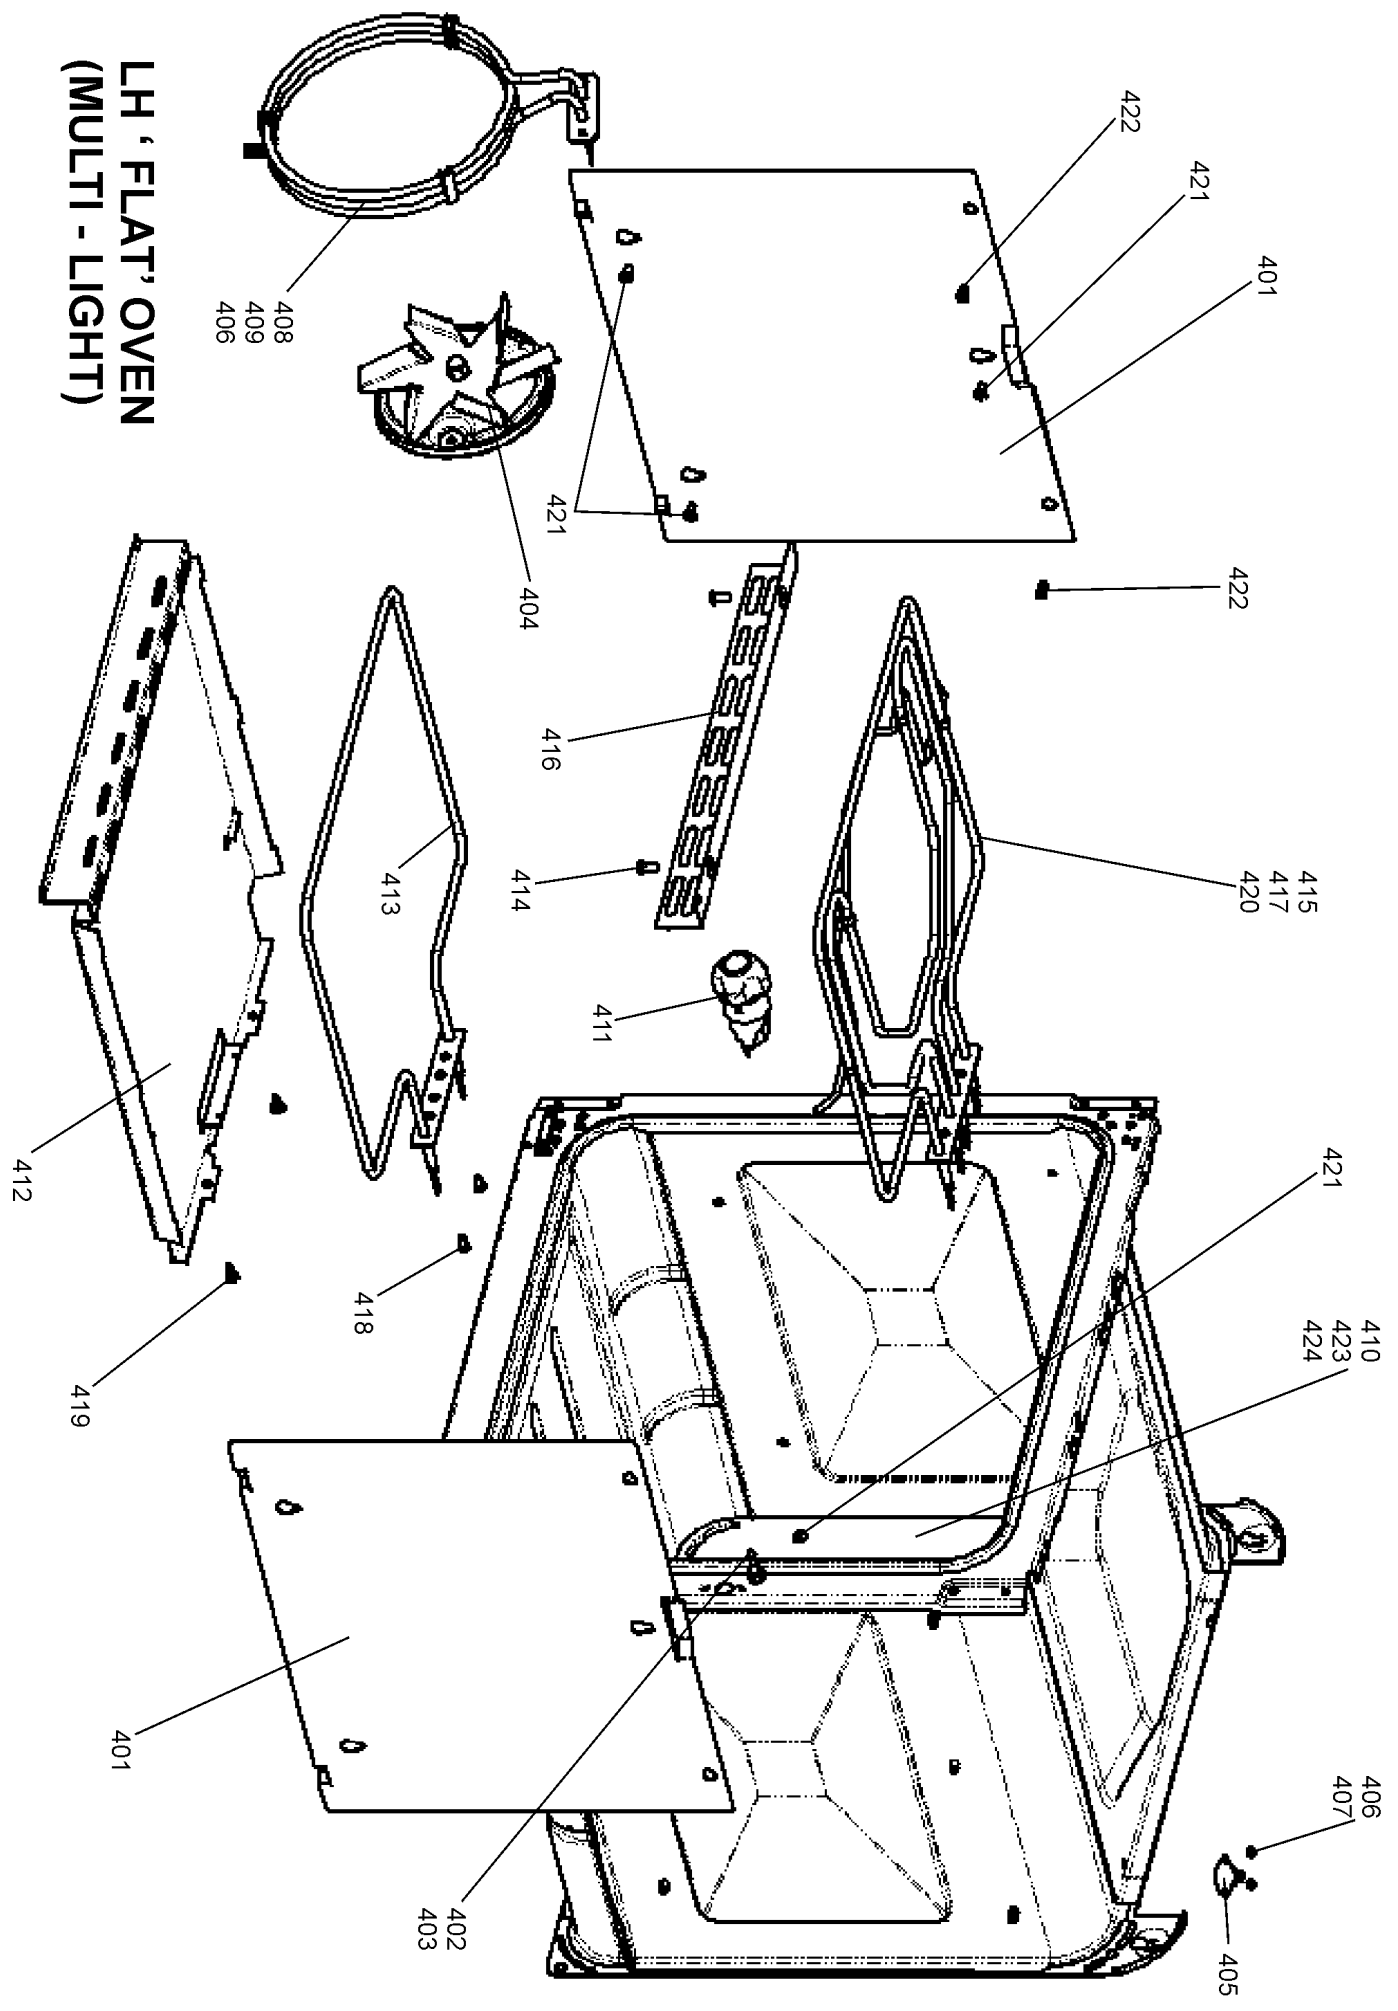

LH 'FLAT' OVEN
(MULTI-LIGHT)