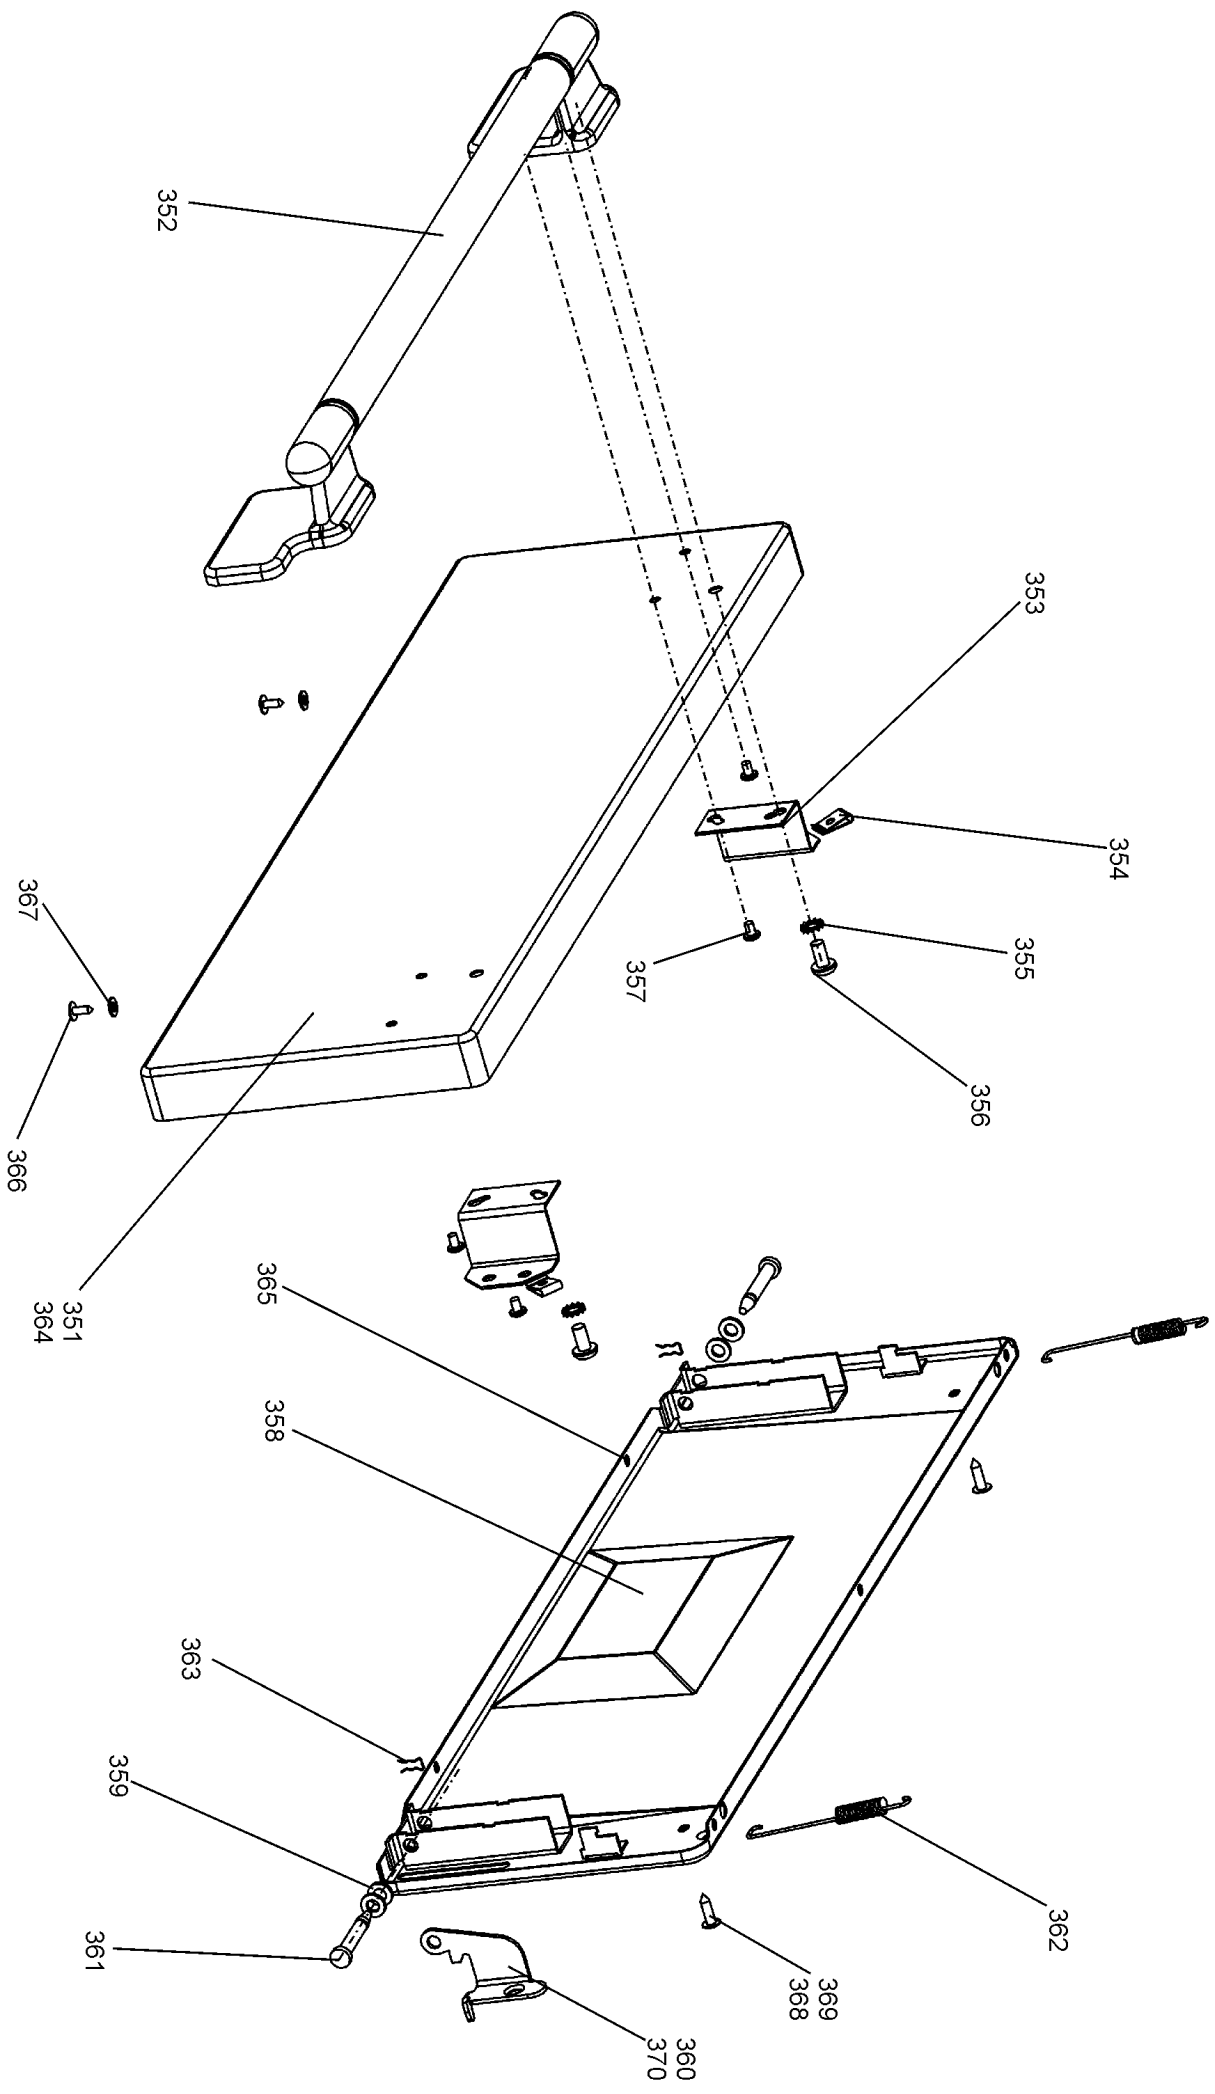

FALCON ELISE 90 DF - EU4

DATE 20.07.15

DSL0622 P07

ISSUE STATUS 01