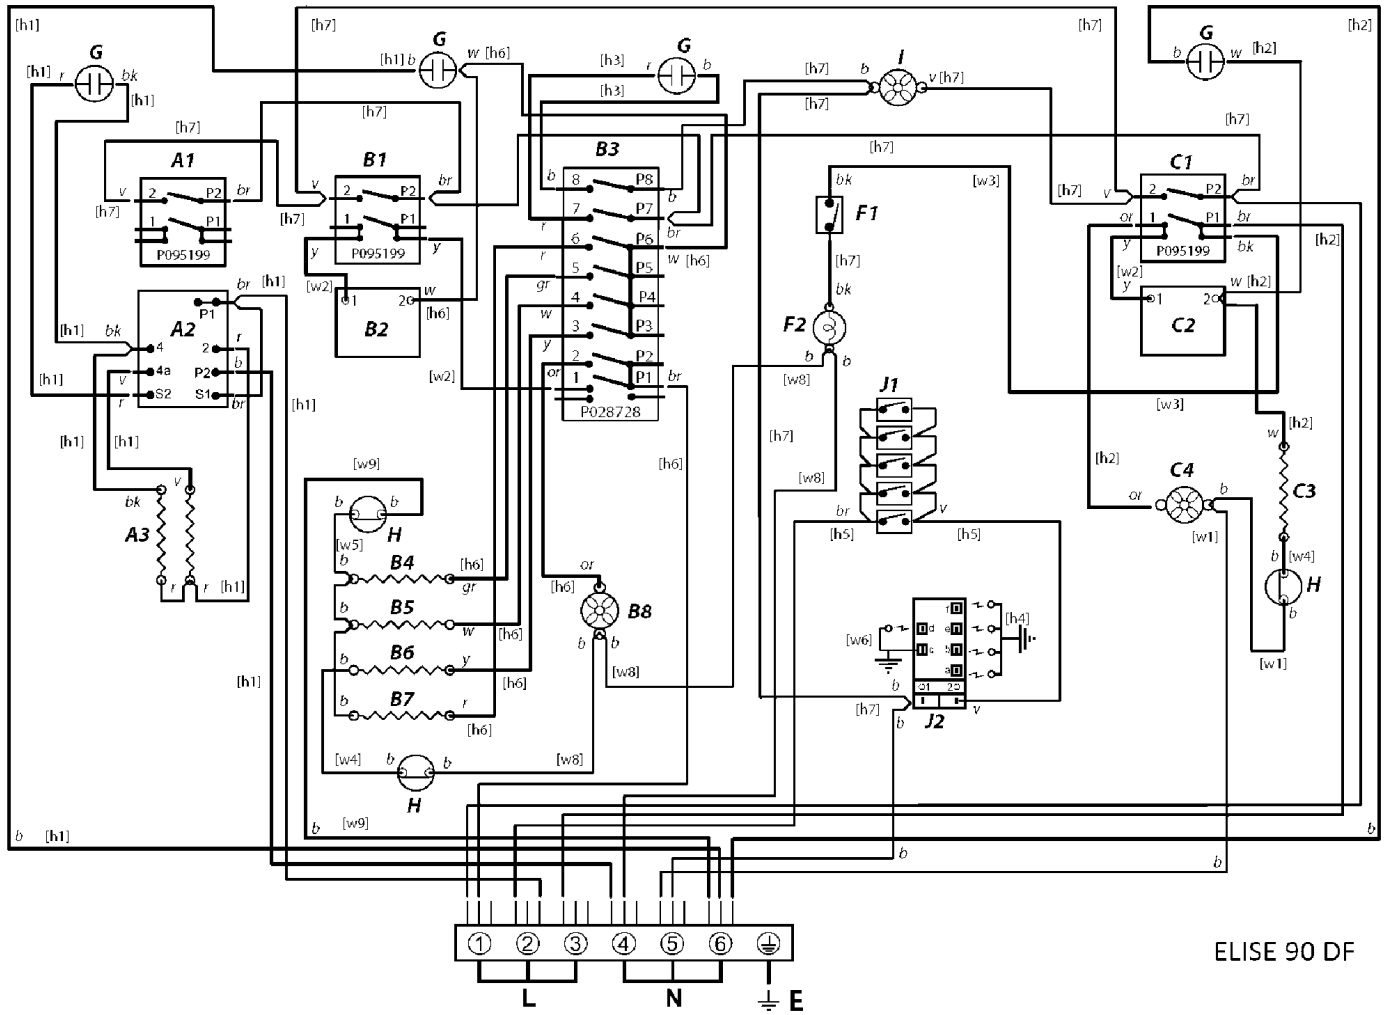

# DSL0622 P10

ISSUE STATUS 01

ELISE 90 DF

Ref Number	Part Number	Colour	Qty	Remarks
w1	P027733	b	1	Wire- RH Oven neutral Link
w2	P037863	y	3	Wire - RH & LH Oven Thermostat Switch Links & MF Switch Link
w3	P038186	bk	1	Wire- RH Front Switch to Light Switch
w4	P040066	b	2	Wire - LH & RH Oven neutral Link to Thermal Cutout
w5	P040694	b	1	Wire - Top and Bottom Element Neutral Link
h1	P041101	r/bk/v/br/b	1	Harness - Grill Harness
h2	P043339	b/br/or/w	1	Harness - RH Oven Harness
h3	P045846	r/b	1	Harness - MF Neon Link
w6	P049241	g/y	1	Wire - Spark Generator Earth (Position C)
h4	P049242	neutral	1	Harness - HT Harness
h5	P049254	br/b	1	Harness - Ignition Switch Harness (On Gas Rail)
w7	P045284	g/y	1	Wire- (NI) Earth Link LH & RH Ovens
w8	P050986	b	1	Wire- LH Oven_Fan and Light Neutral Link
w9	P052092	b	1	Wire- LH Oven Thermal Cut Out Neutral Link
w10	P055374	g/y	1	Wire- (NI) Earth Link Grill Elements
h6	P059644	y/w/gr/b/r/or/br	1	Harness - LH Oven Harness
w11	P094943	g/y	3	Wire - (NI) Thermostat Earth_Hot Plate Earth
h7	P063932	br/b/bk/v	1	Harness - Cooling Fan Control_Spark Generator

Code	Description
A1	Grill Front Switch
A2	Grill Energy Regulator
A3	Grill Elements -LH / RH
B1	Left-Hand Oven Thermostat Switch
B2	Left Hand Oven Thermostat
B3	Left Hand Oven Multi Function Switch
B4	Left Hand Oven Top Element (Outer)
B5	Left Hand Oven Top Element (Inner)
B6	Left Hand Oven Fan Element
B7	Left hand Oven Base Element
B8	Left Hand Oven Fan

Code	Description
C1	Right - Hand Oven Front Switch
C2	Right - Hand Oven Thermostat
C3	Right- Hand Oven Element
C4	Right - Hand Oven Fan
F1	Oven Light Switch
F2	Left Hand Oven Light
G	Indicator Neon
H	Oven Thermal Preset
I	Cooling Fan
J1	Gas Tap Ignition Switch
J2	Spark Generator