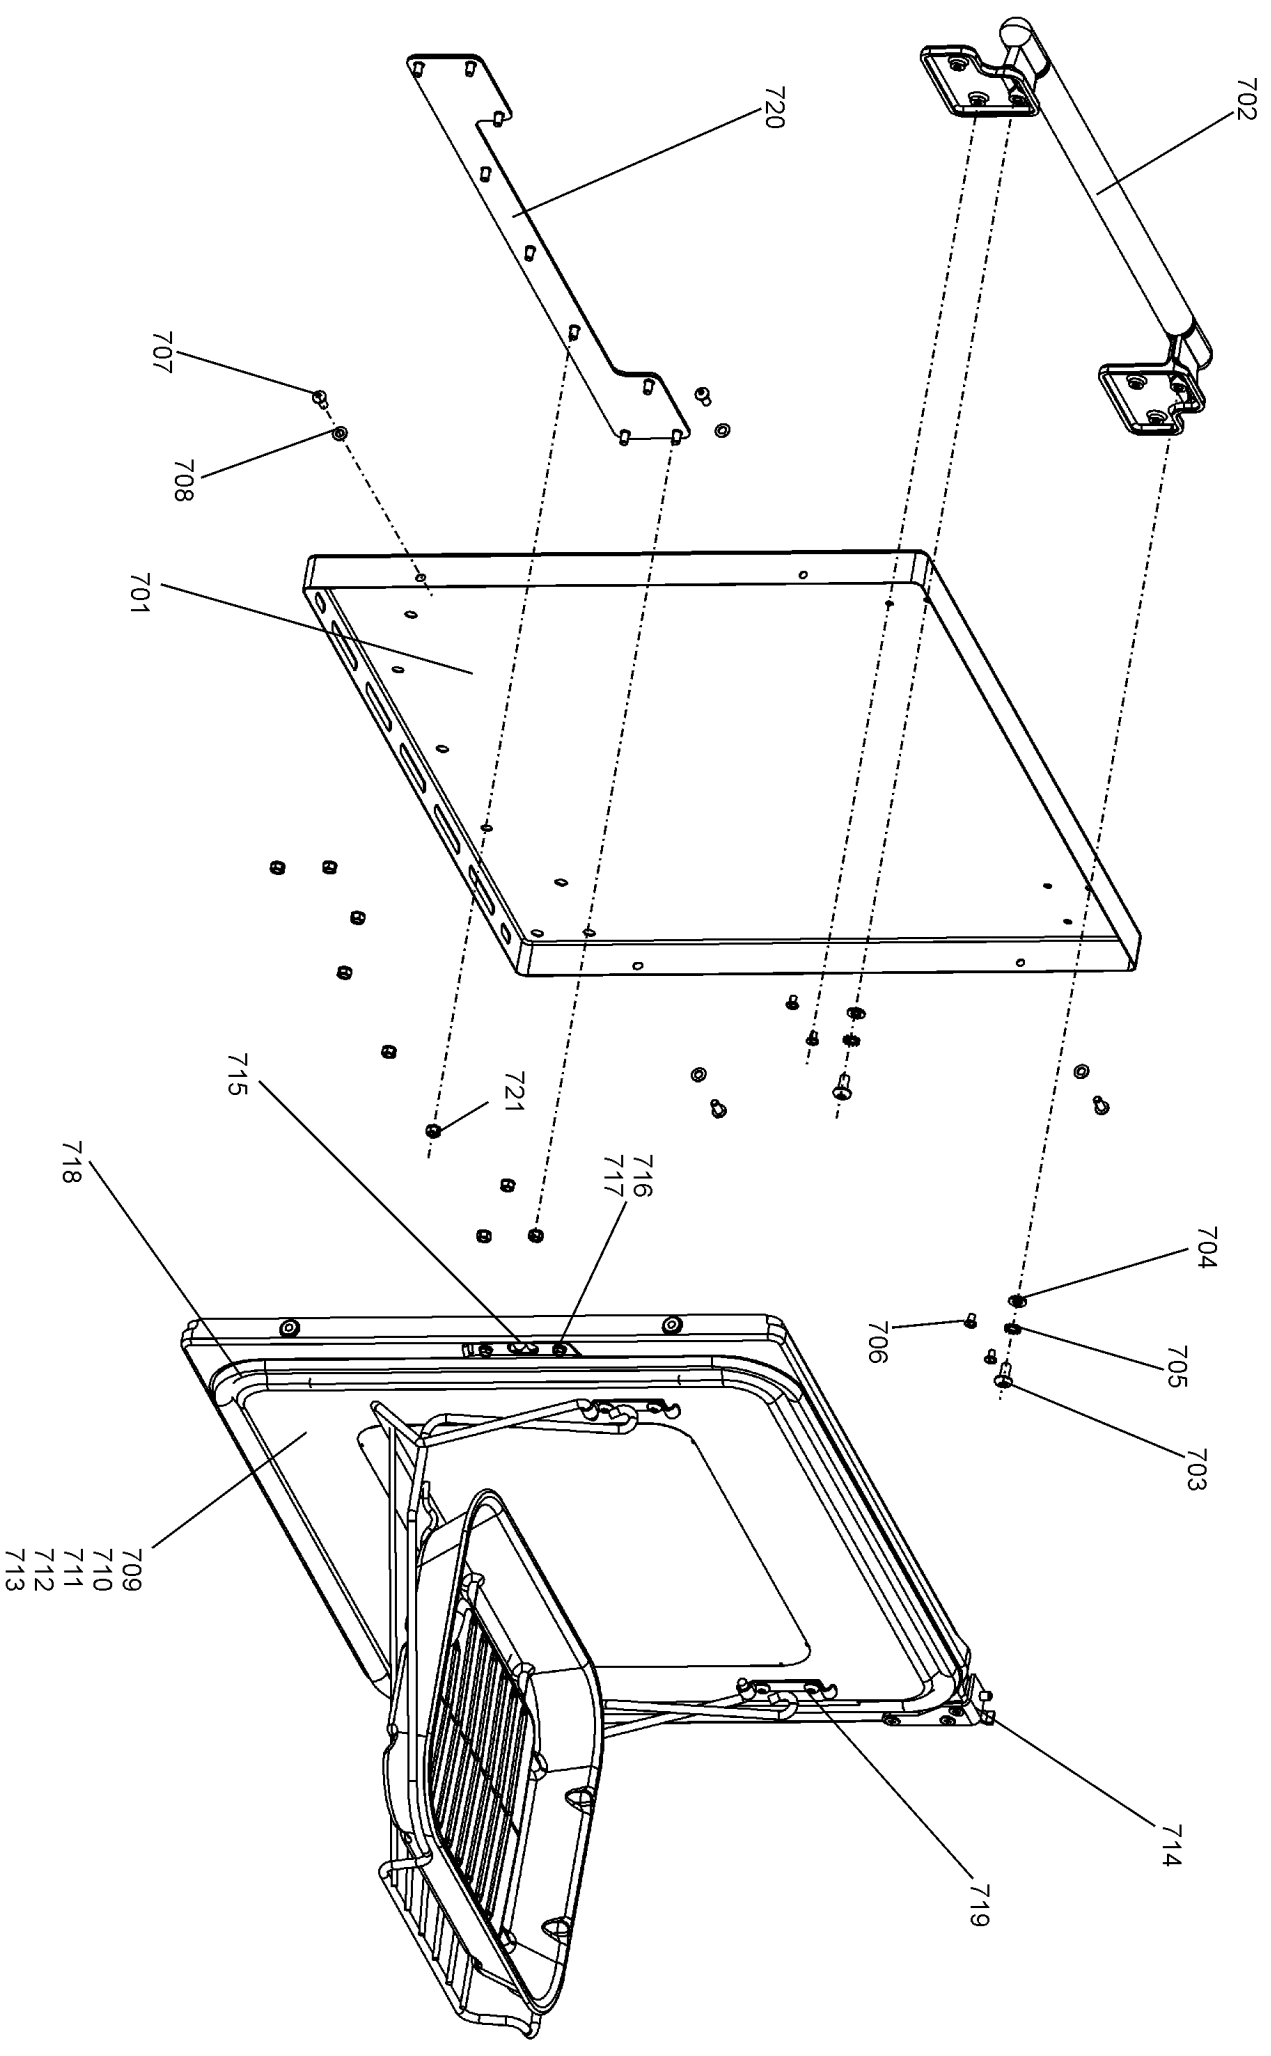

# DSL0622 P07

ISSUE STATUS 01

**RH TALL OVEN ASSEMBLY**

LH 'FLAT' OVEN  
(MULTI-LIGHT)

# DSL0622 P10

ISSUE STATUS 01

ELISE 90 DF

Ref Number	Part Number	Colour	Qty	Remarks
w1	P027733	b	1	Wire- RH Oven neutral Link
w2	P037863	y	3	Wire - RH & LH Oven Thermostat Switch Links & MF Switch Link
w3	P038186	bk	1	Wire- RH Front Switch to Light Switch
w4	P040066	b	2	Wire - LH & RH Oven neutral Link to Thermal Cutout
w5	P040694	b	1	Wire - Top and Bottom Element Neutral Link
h1	P041101	r/bk/v/br/b	1	Harness - Grill Harness
h2	P043339	b/br/or/w	1	Harness - RH Oven Harness
h3	P045846	r/b	1	Harness - MF Neon Link
w6	P049241	g/y	1	Wire - Spark Generator Earth (Position C)
h4	P049242	neutral	1	Harness - HT Harness
h5	P049254	br/b	1	Harness - Ignition Switch Harness (On Gas Rail)
w7	P045284	g/y	1	Wire- (NI) Earth Link LH & RH Ovens
w8	P050986	b	1	Wire- LH Oven_Fan and Light Neutral Link
w9	P052092	b	1	Wire- LH Oven Thermal Cut Out Neutral Link
w10	P055374	g/y	1	Wire- (NI) Earth Link Grill Elements
h6	P059644	y/w/gr/b/r/or/br	1	Harness - LH Oven Harness
w11	P094943	g/y	3	Wire - (NI) Thermostat Earth_Hot Plate Earth
h7	P063932	br/b/bk/v	1	Harness - Cooling Fan Control_Spark Generator

Code	Description
A1	Grill Front Switch
A2	Grill Energy Regulator
A3	Grill Elements -LH / RH
B1	Left-Hand Oven Thermostat Switch
B2	Left Hand Oven Thermostat
B3	Left Hand Oven Multi Function Switch
B4	Left Hand Oven Top Element (Outer)
B5	Left Hand Oven Top Element (Inner)
B6	Left Hand Oven Fan Element
B7	Left hand Oven Base Element
B8	Left Hand Oven Fan