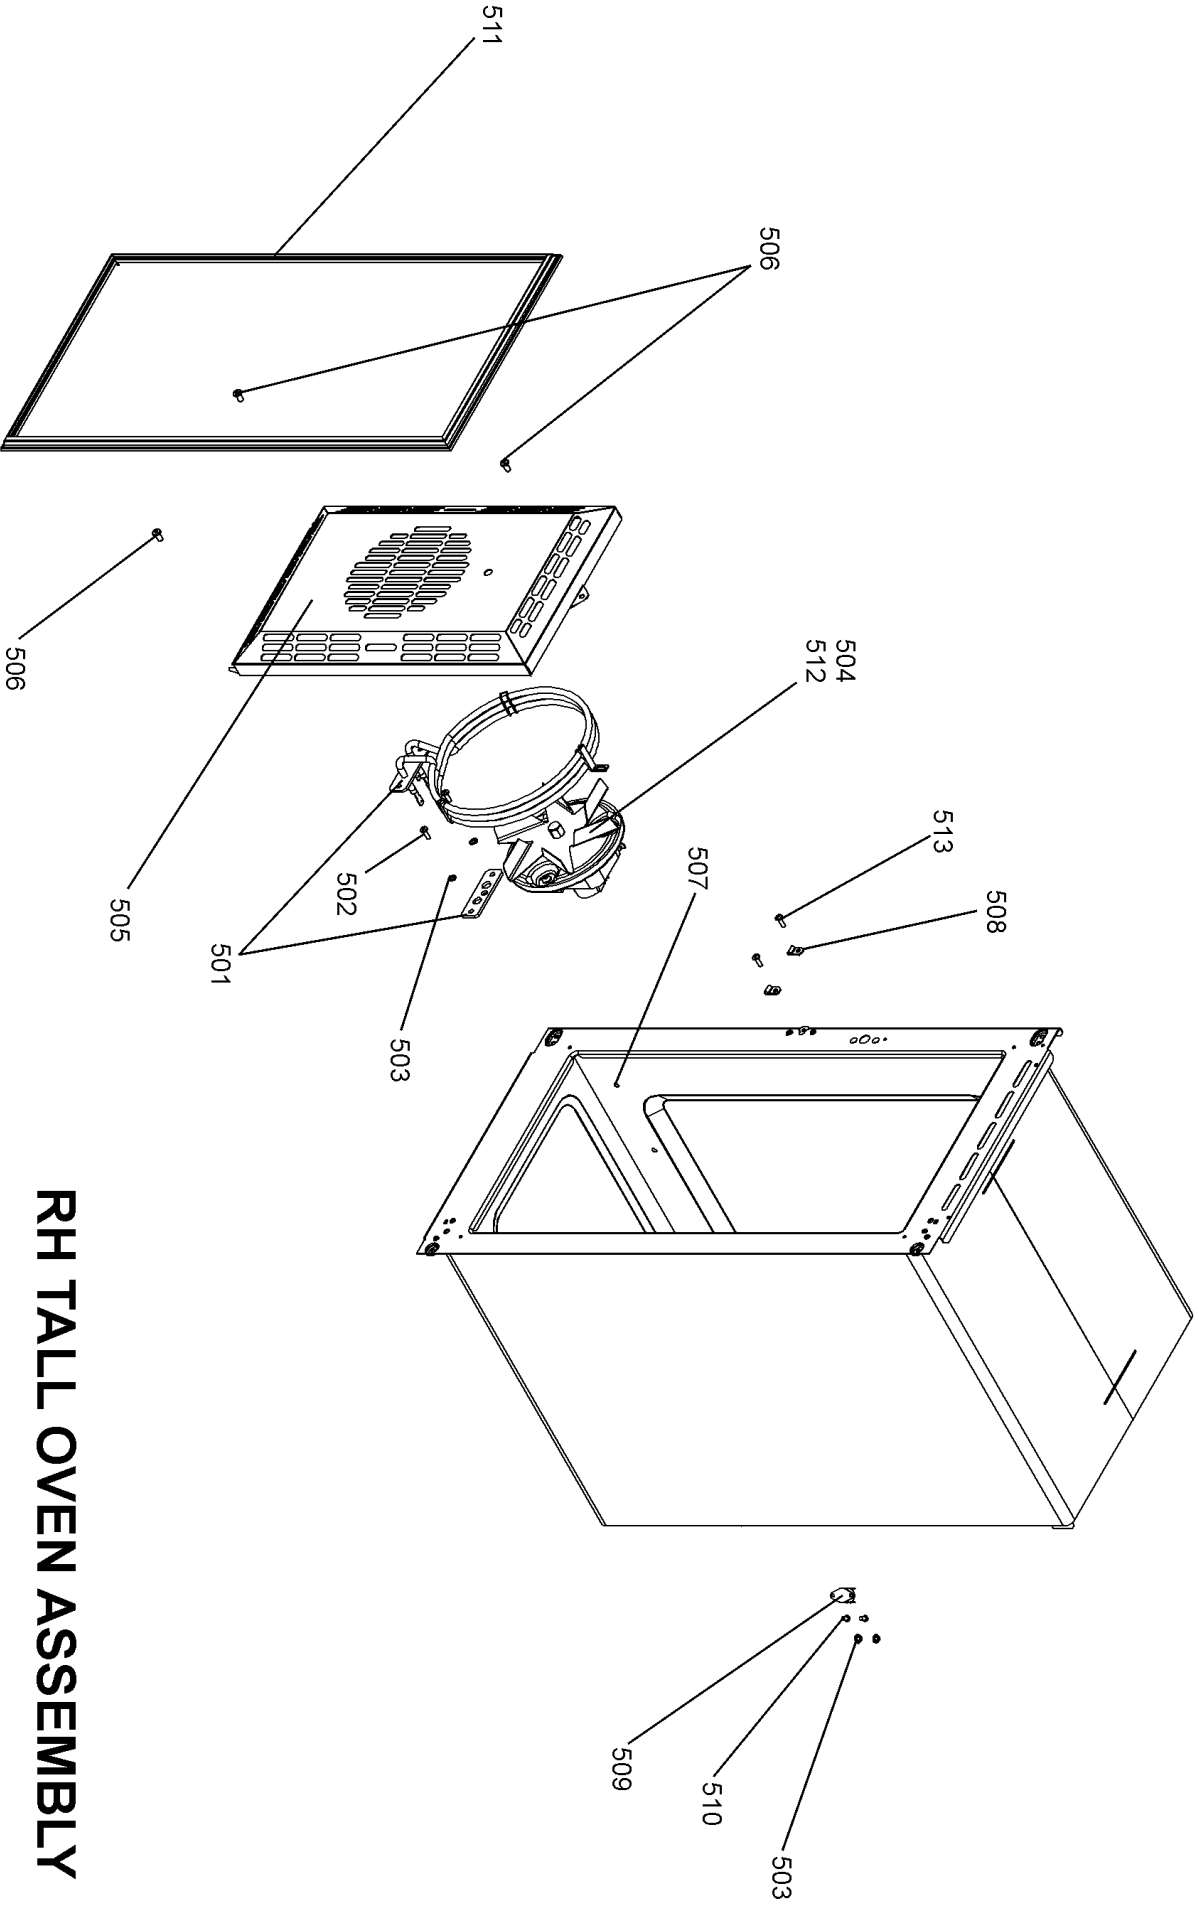

RH TALL OVEN ASSEMBLY