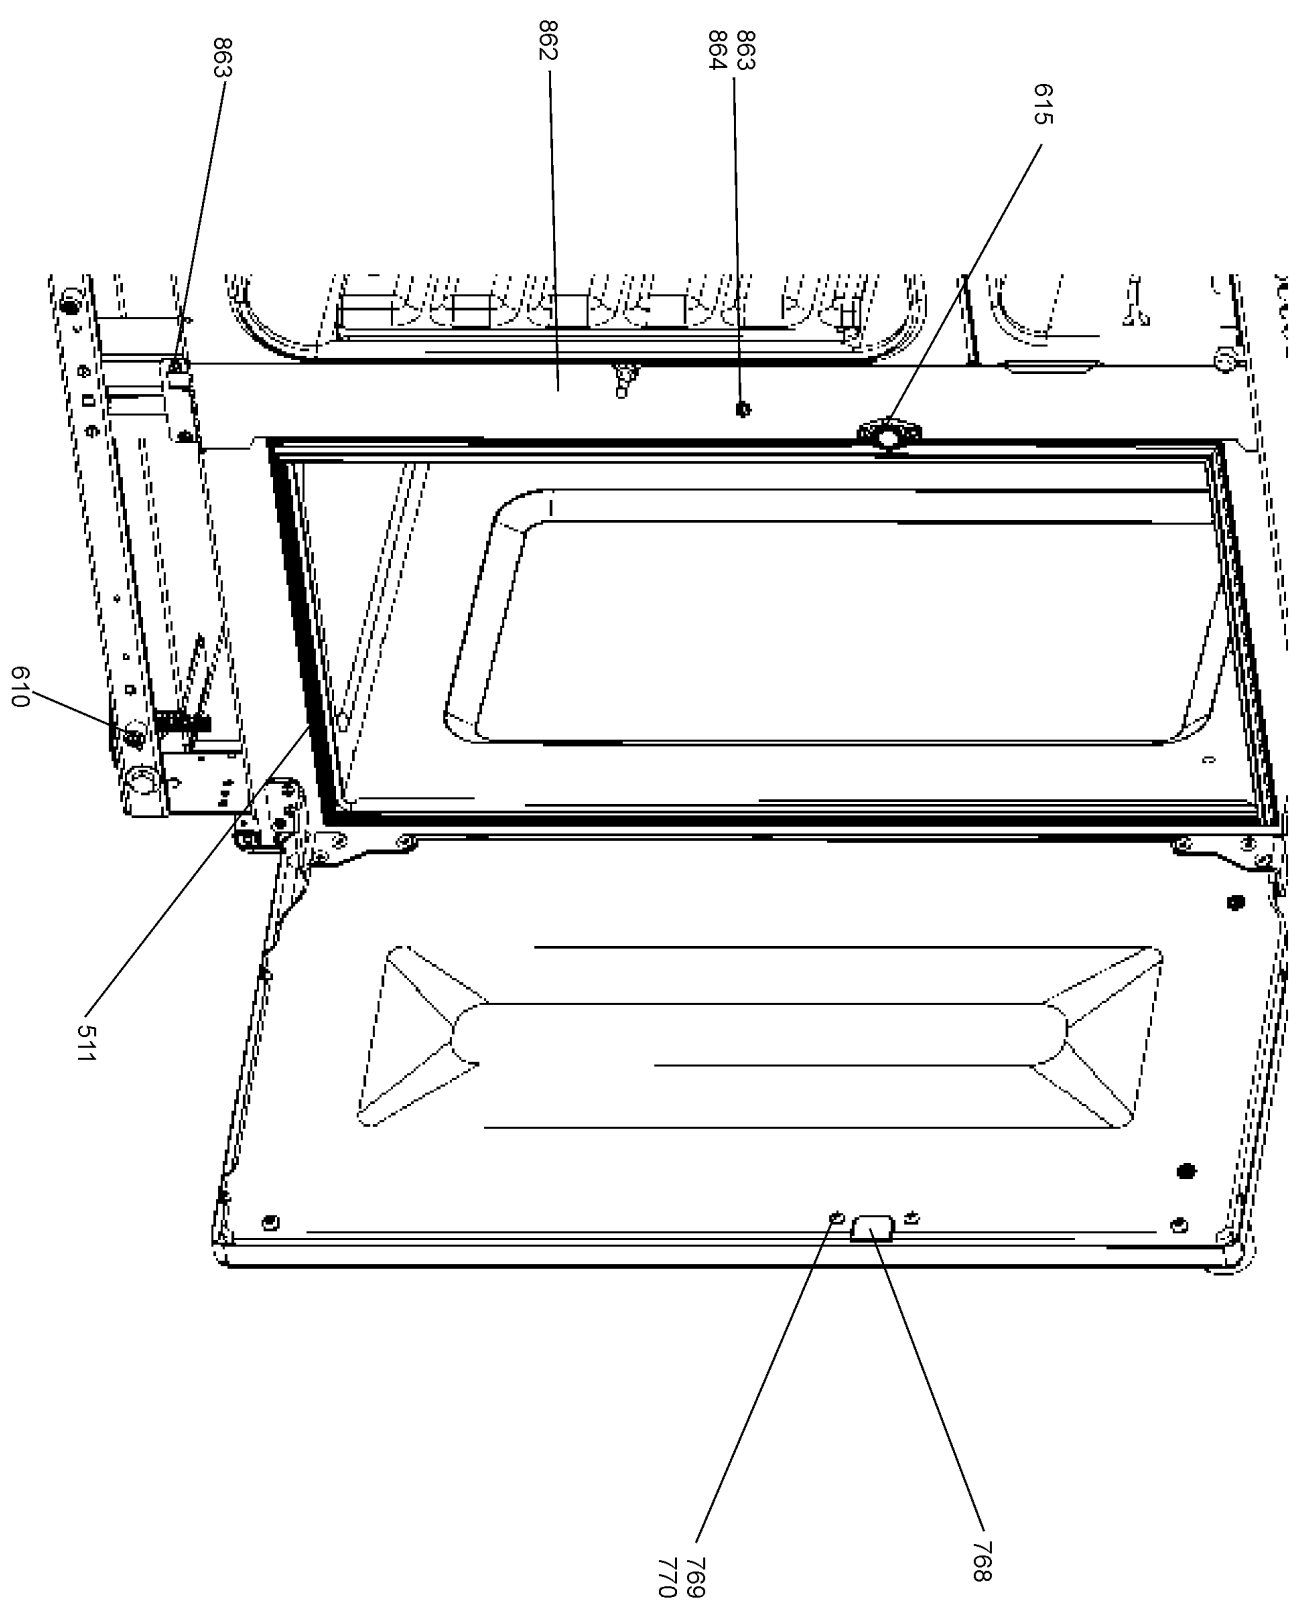

# DSL0622 P10

ISSUE STATUS 01

ELISE 90 DF

Ref Number	Part Number	Colour	Qty	Remarks
w1	P027733	b	1	Wire- RH Oven neutral Link
w2	P037863	y	3	Wire - RH & LH Oven Thermostat Switch Links & MF Switch Link
w3	P038186	bk	1	Wire- RH Front Switch to Light Switch
w4	P040066	b	2	Wire - LH & RH Oven neutral Link to Thermal Cutout
w5	P040694	b	1	Wire - Top and Bottom Element Neutral Link
h1	P041101	r/bk/v/br/b	1	Harness - Grill Harness
h2	P043339	b/br/or/w	1	Harness - RH Oven Harness
h3	P045846	r/b	1	Harness - MF Neon Link
w6	P049241	g/y	1	Wire - Spark Generator Earth (Position C)
h4	P049242	neutral	1	Harness - HT Harness
h5	P049254	br/b	1	Harness - Ignition Switch Harness (On Gas Rail)
w7	P045284	g/y	1	Wire- (NI) Earth Link LH & RH Ovens
w8	P050986	b	1	Wire- LH Oven_Fan and Light Neutral Link
w9	P052092	b	1	Wire- LH Oven Thermal Cut Out Neutral Link
w10	P055374	g/y	1	Wire- (NI) Earth Link Grill Elements
h6	P059644	y/w/gr/b/r/or/br	1	Harness - LH Oven Harness
w11	P094943	g/y	3	Wire - (NI) Thermostat Earth_Hot Plate Earth
h7	P063932	br/b/bk/v	1	Harness - Cooling Fan Control_Spark Generator