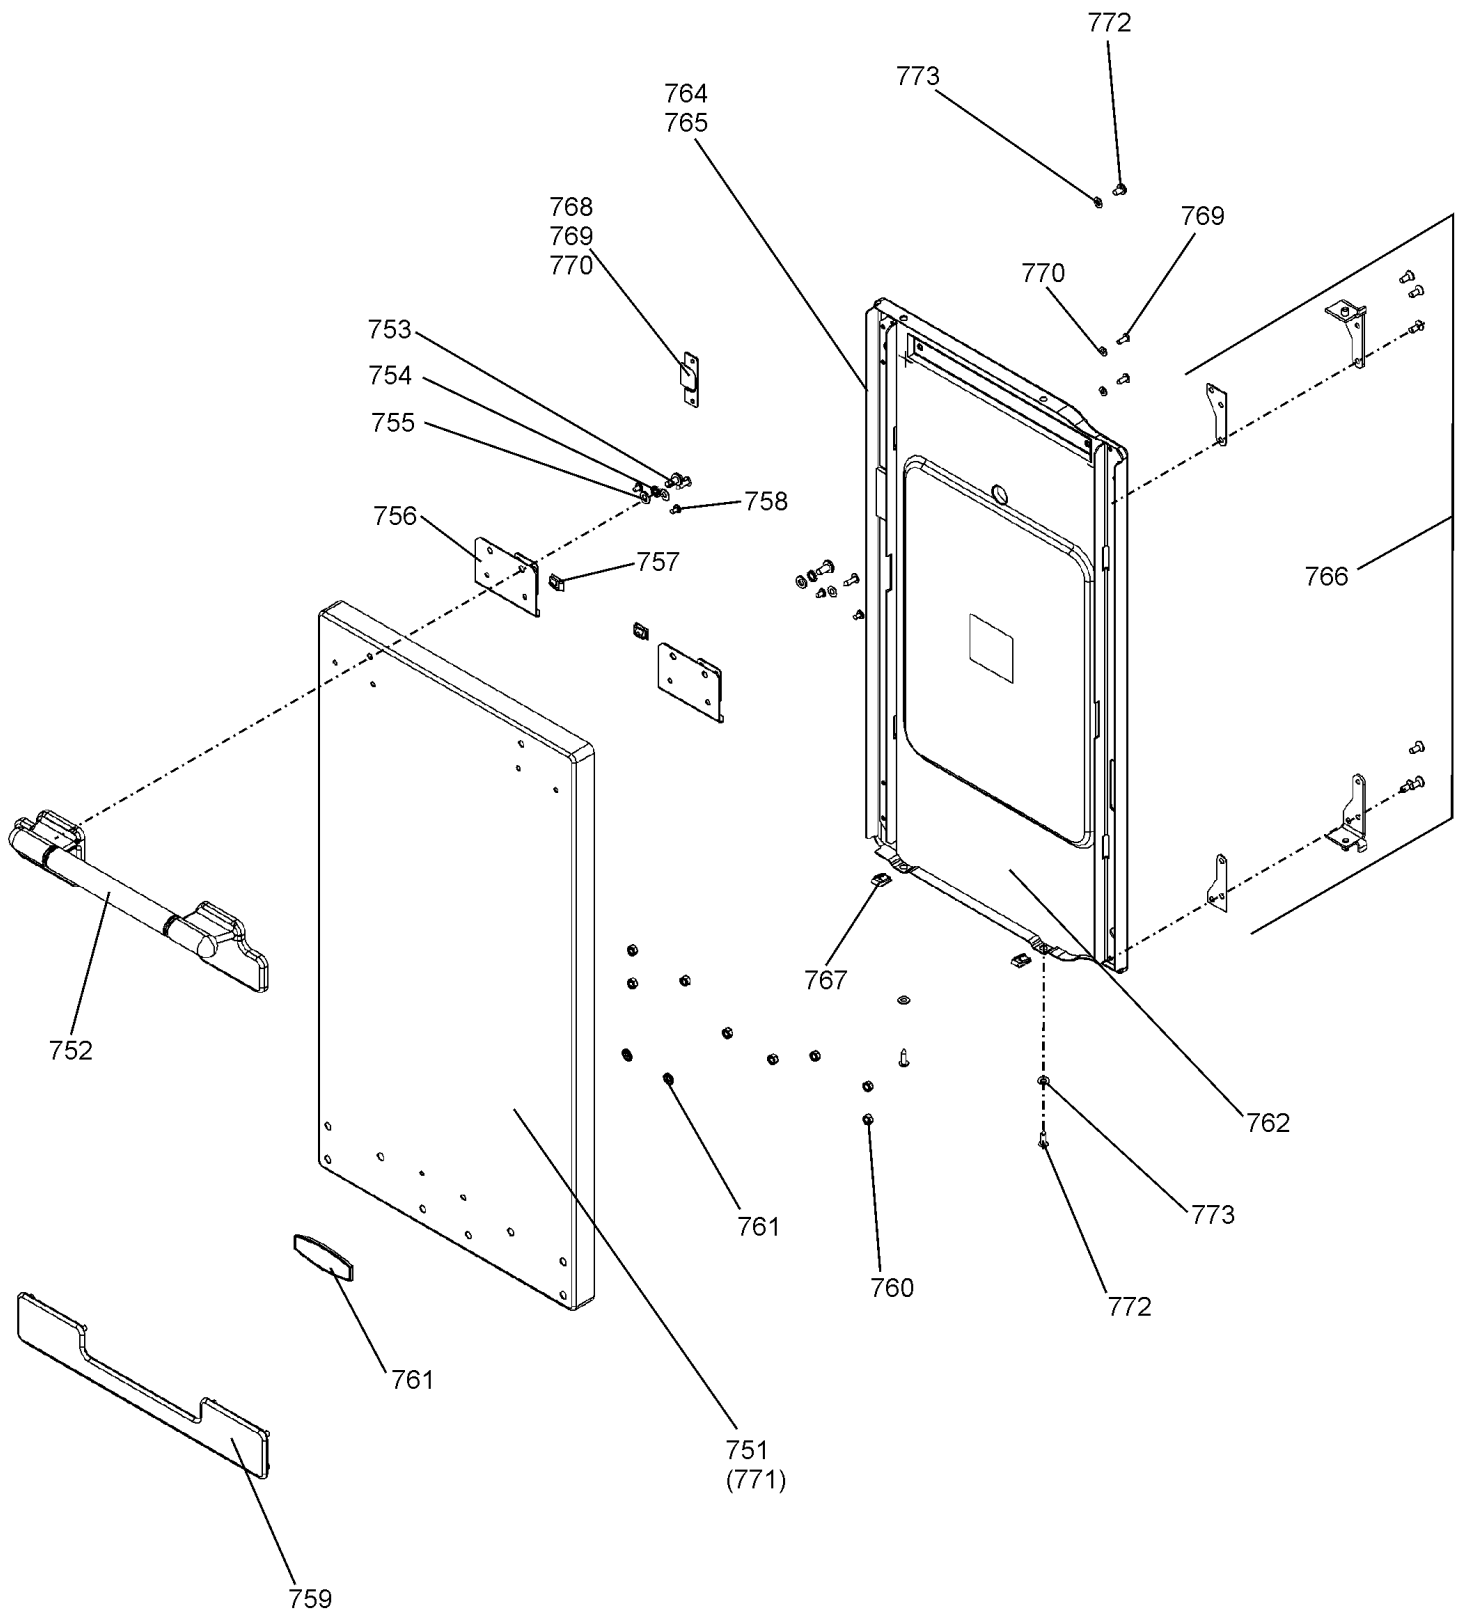

# DSL0622 P10

ISSUE STATUS 01

ELISE 90 DF

Ref Number	Part Number	Colour	Qty	Remarks
w1	P027733	b	1	Wire- RH Oven neutral Link
w2	P037863	y	3	Wire - RH & LH Oven Thermostat Switch Links & MF Switch Link
w3	P038186	bk	1	Wire- RH Front Switch to Light Switch
w4	P040066	b	2	Wire - LH & RH Oven neutral Link to Thermal Cutout
w5	P040694	b	1	Wire - Top and Bottom Element Neutral Link
h1	P041101	r/bk/v/br/b	1	Harness - Grill Harness
h2	P043339	b/br/or/w	1	Harness - RH Oven Harness
h3	P045846	r/b	1	Harness - MF Neon Link
w6	P049241	g/y	1	Wire - Spark Generator Earth (Position C)
h4	P049242	neutral	1	Harness - HT Harness
h5	P049254	br/b	1	Harness - Ignition Switch Harness (On Gas Rail)
w7	P045284	g/y	1	Wire- (NI) Earth Link LH & RH Ovens
w8	P050986	b	1	Wire- LH Oven_Fan and Light Neutral Link
w9	P052092	b	1	Wire- LH Oven Thermal Cut Out Neutral Link
w10	P055374	g/y	1	Wire- (NI) Earth Link Grill Elements
h6	P059644	y/w/gr/b/r/or/br	1	Harness - LH Oven Harness
w11	P094943	g/y	3	Wire - (NI) Thermostat Earth_Hot Plate Earth
h7	P063932	br/b/bk/v	1	Harness - Cooling Fan Control_Spark Generator