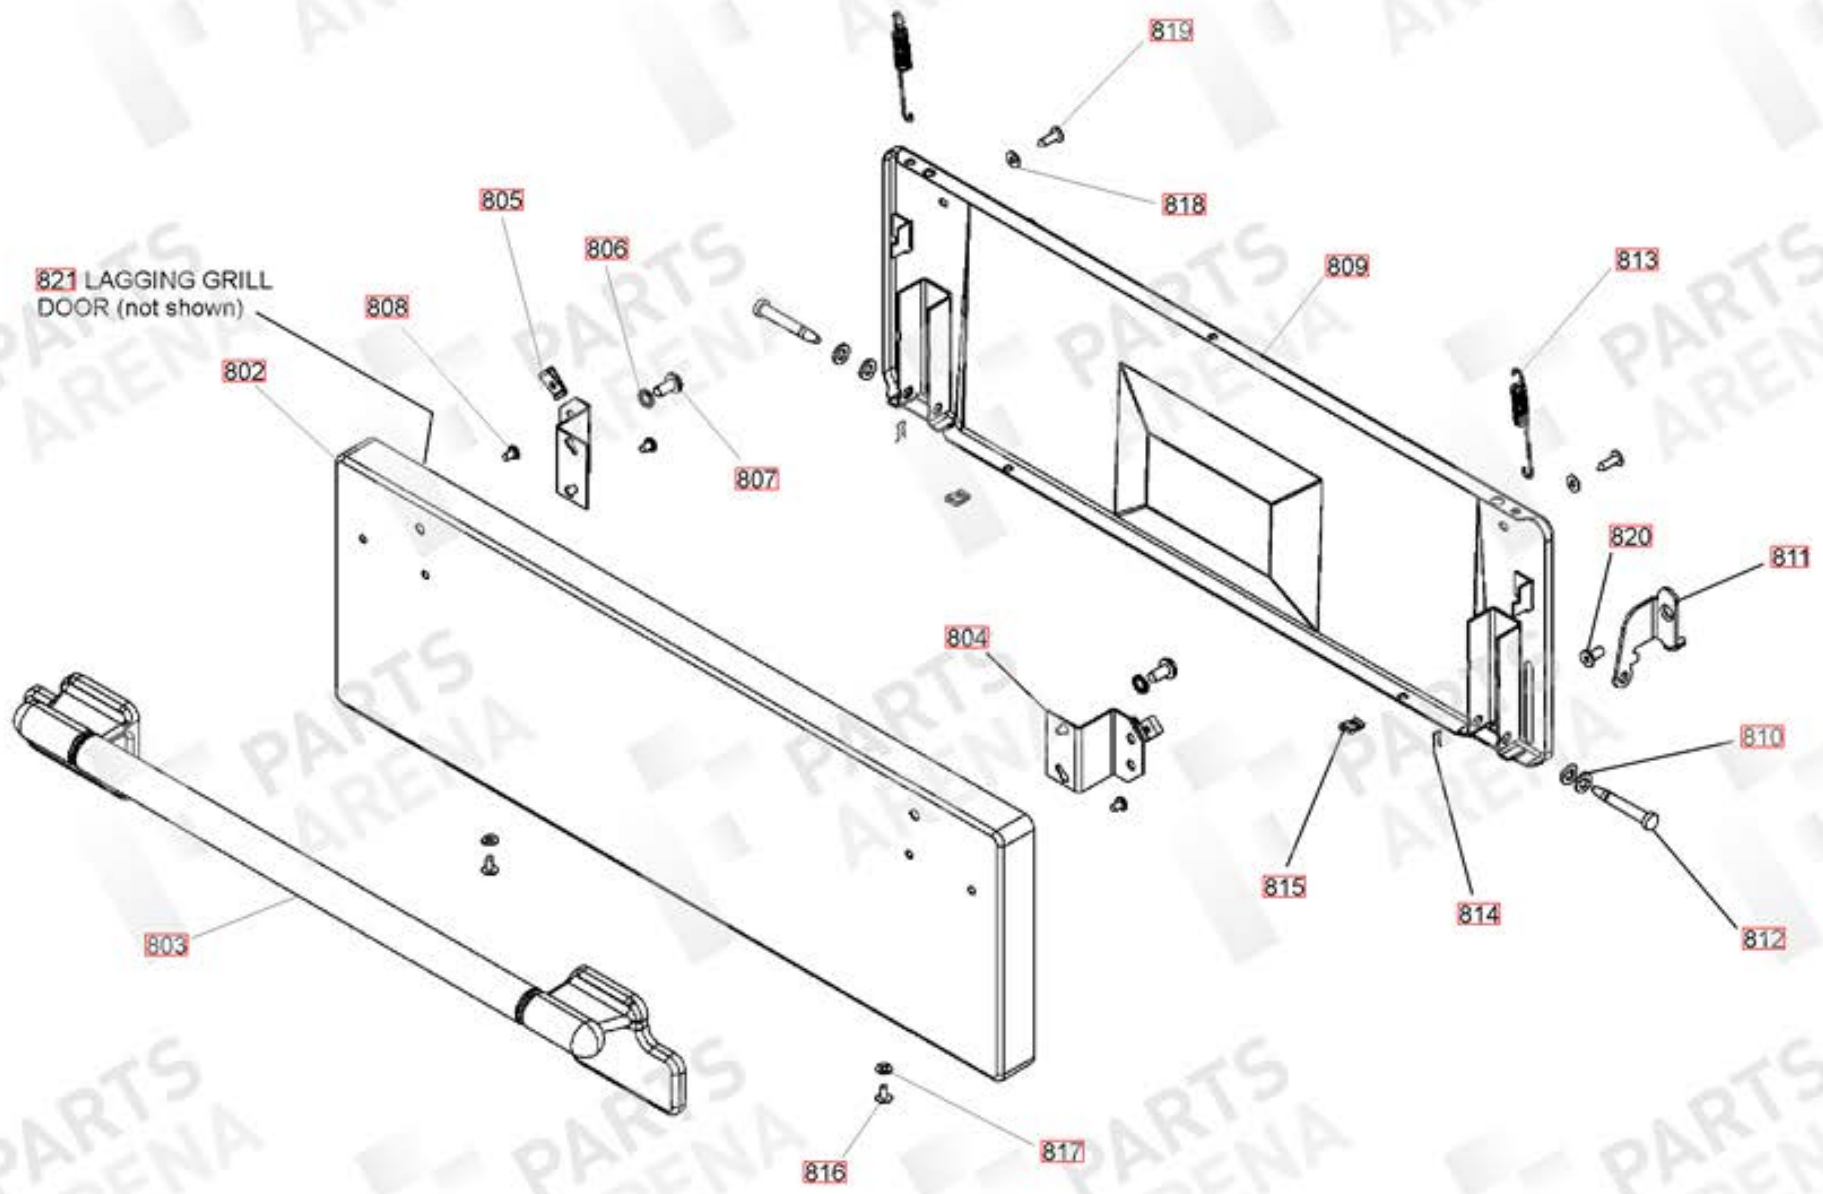

312

304

302

INNER CONTROL PANEL
(SHOWN FOR REF ONLY)

FROM SERIAL NUMBER 174000
UP TO SERIAL NUMBER 181999

LH OVEN
(MULTI - LIGHT)

LH 'FLAT' OVEN
(MULTI - LIGHT)
FROM SERIAL NUMBER 182000

ELISE 110 INDUCTION (G5)

DATE 16.01.14

DSL0520 P07

UP TO SERIAL NUMBER 173999

ISSUE STATUS 02

RH OVEN

FROM SERIAL NUMBER 174000
UP TO SERIAL NUMBER 181999

- 762 OVEN Baffle
- 760 FIXING SCREWS
- 763 LAMP HOLDER
- 764 FIXING SCREWS

RH OVEN
(FAN - LIGHT)

ELISE 110 INDUCTION (G5)

DATE 02.04.15

DSL0520 P11

ISSUE STATUS 02

FROM SERIAL NUMBER 182000