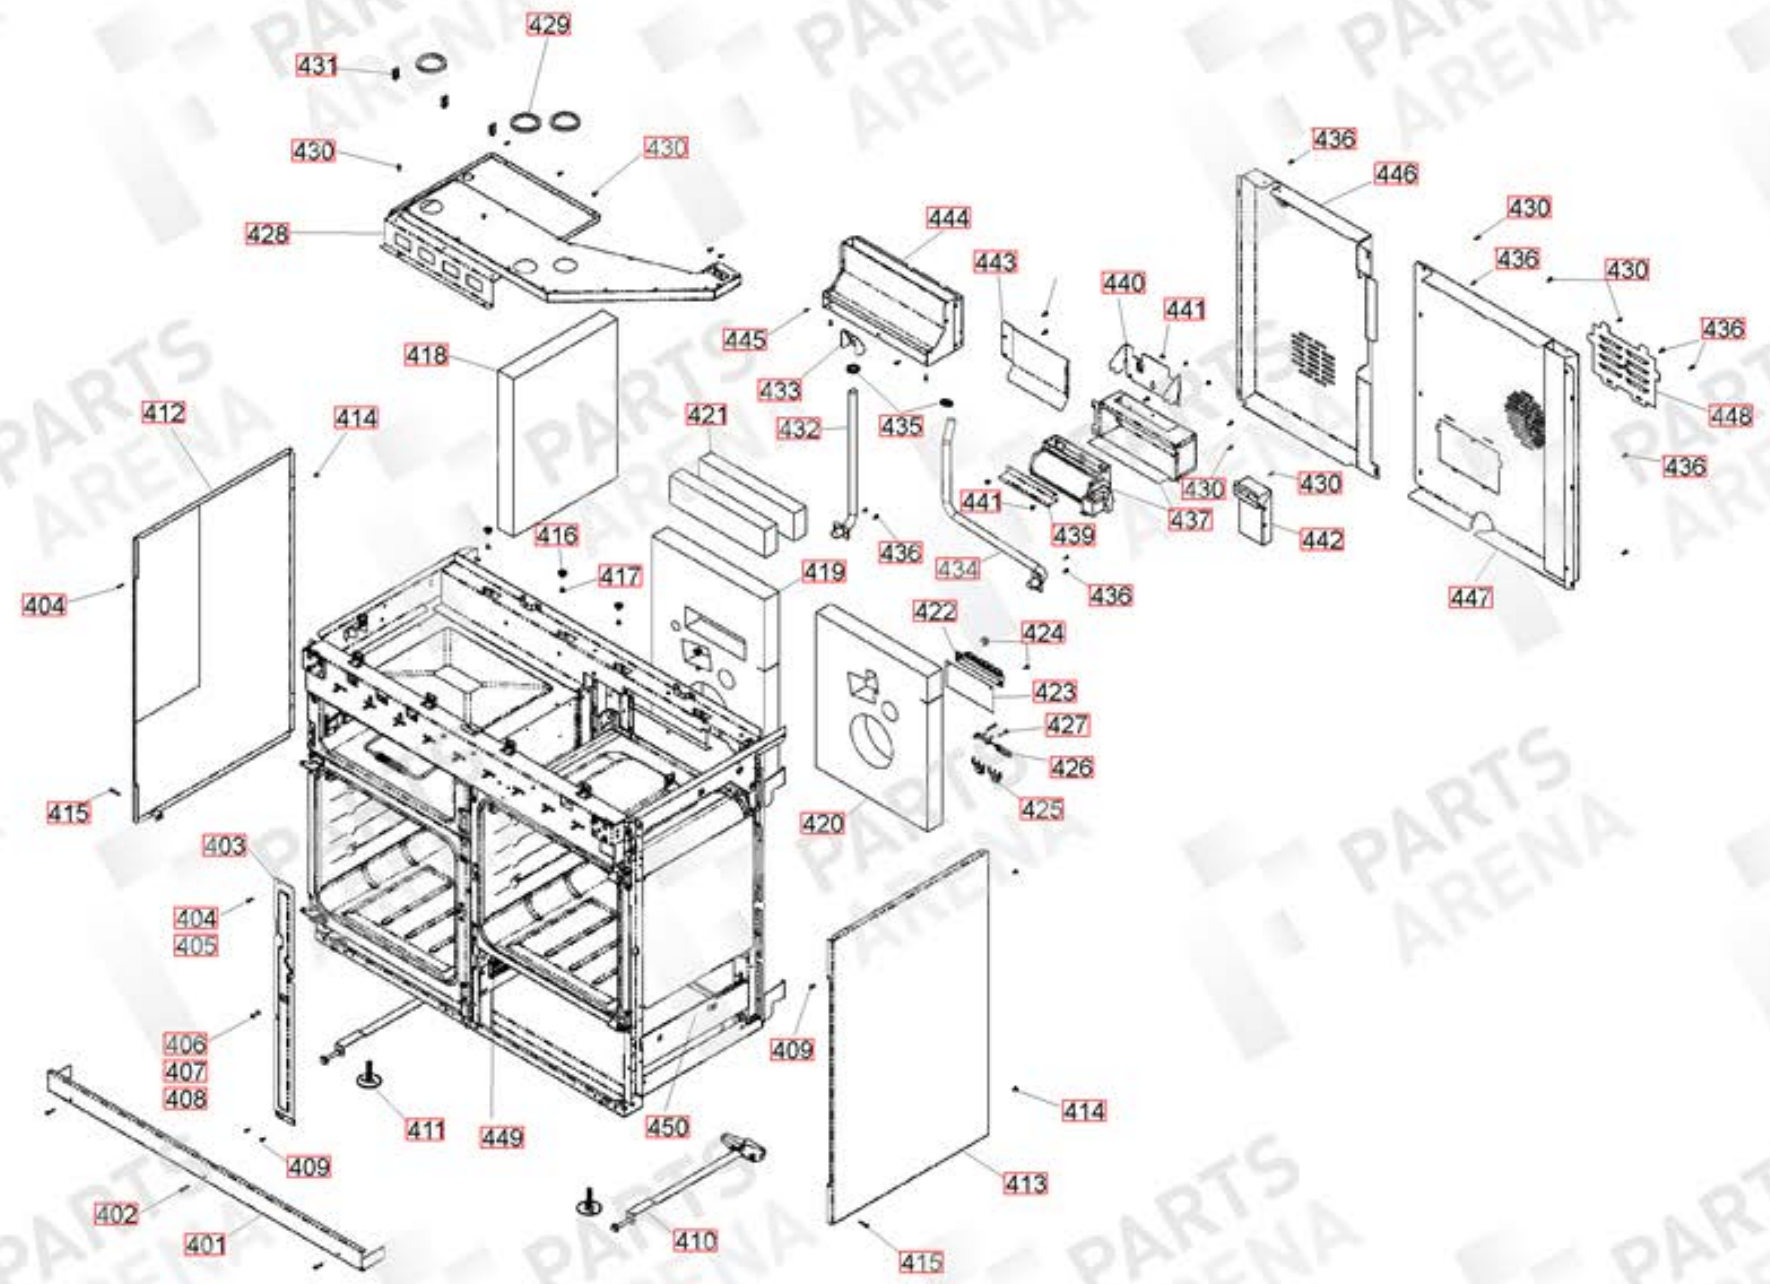

312

304

302

INNER CONTROL PANEL
(SHOWN FOR REF ONLY)

FROM SERIAL NUMBER 174000
UP TO SERIAL NUMBER 181999

LH OVEN
(MULTI - LIGHT)

LH 'FLAT' OVEN
(MULTI - LIGHT)
FROM SERIAL NUMBER 182000

ELISE 110 INDUCTION (G5)

DATE 16.01.14

DSL0520 P07

UP TO SERIAL NUMBER 173999

ISSUE STATUS 02

RH OVEN

FROM SERIAL NUMBER 174000
UP TO SERIAL NUMBER 181999

- 762 OVEN Baffle
- 760 FIXING SCREWS
- 763 LAMP HOLDER
- 764 FIXING SCREWS

RH OVEN
(FAN - LIGHT)

ELISE 110 INDUCTION (G5)

DATE 02.04.15

DSL0520 P11

ISSUE STATUS 02

FROM SERIAL NUMBER 182000