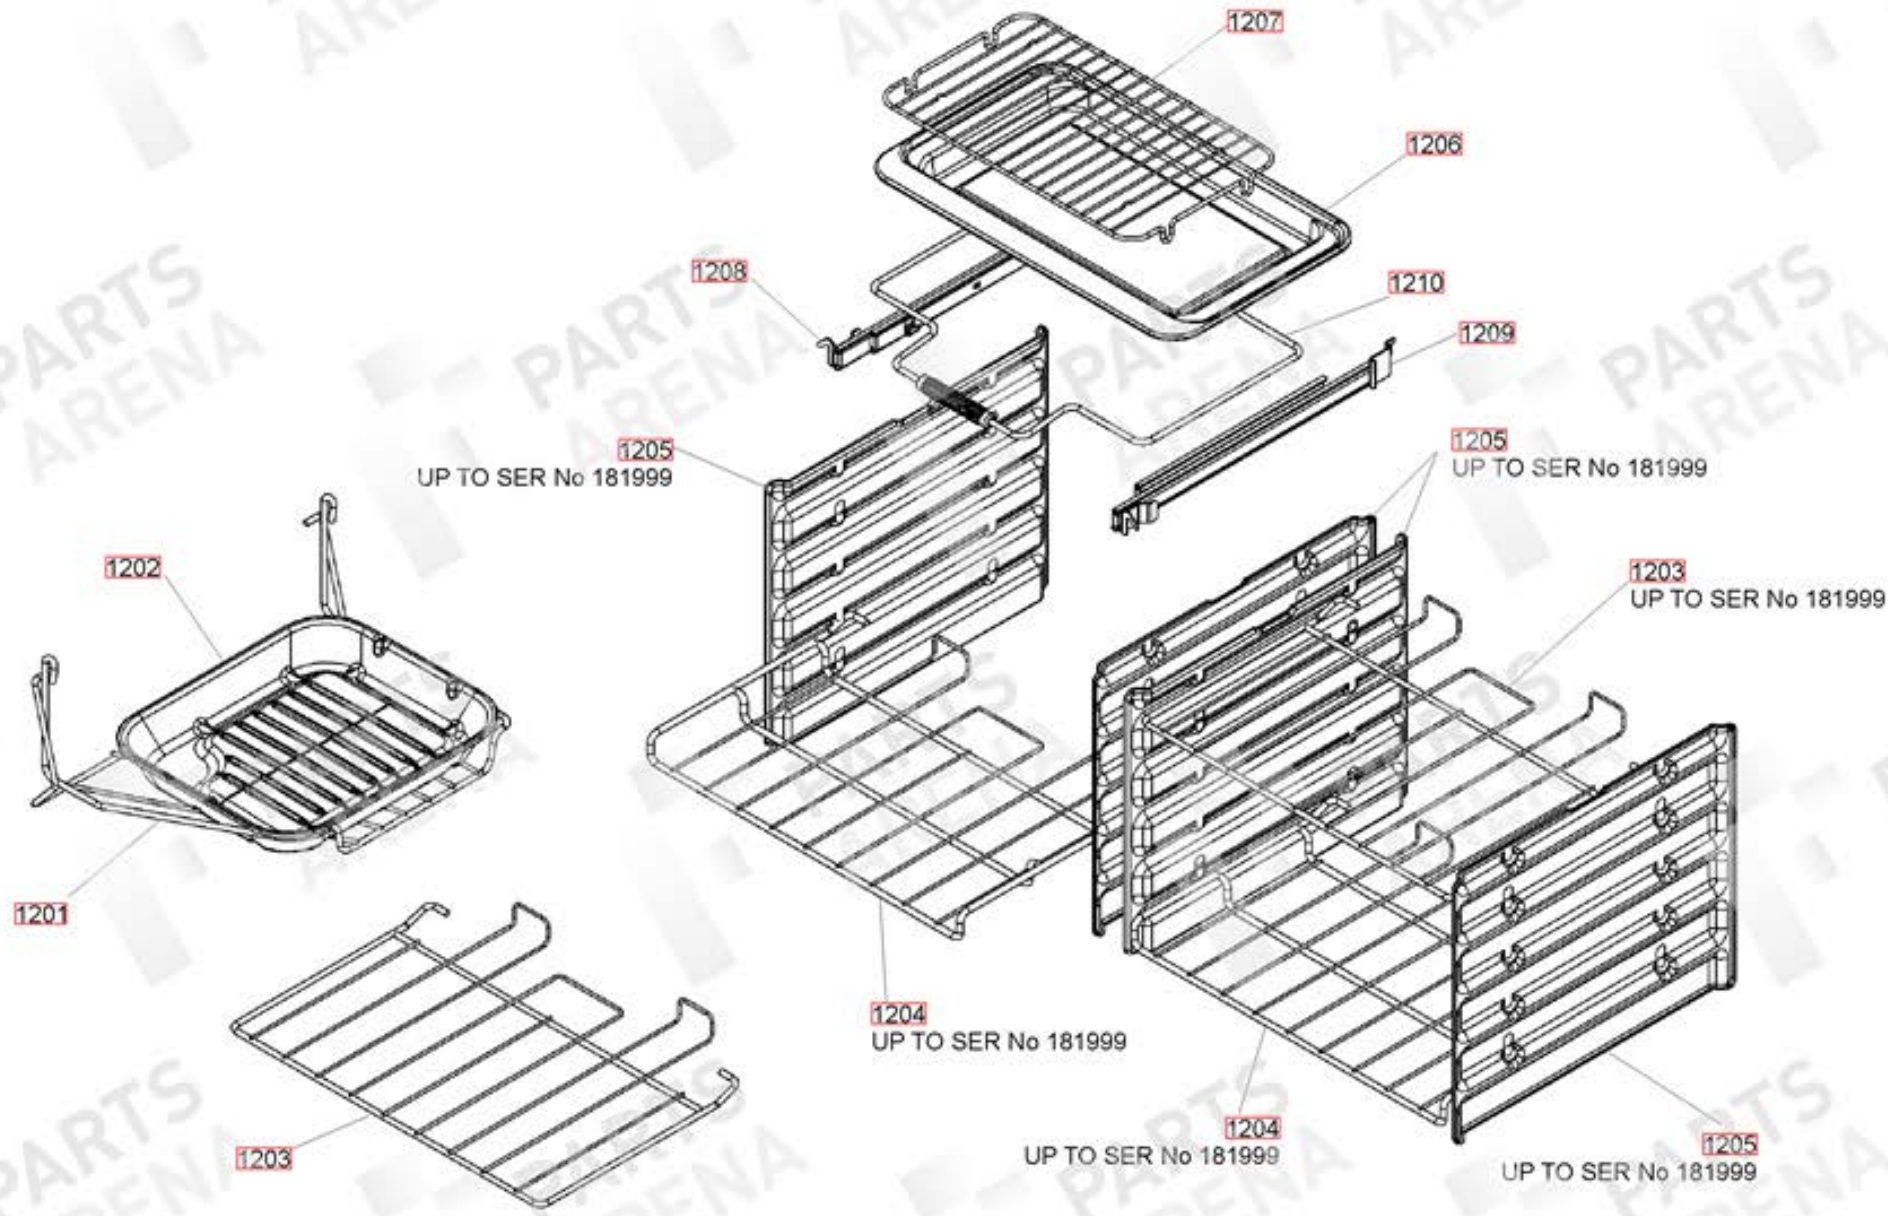

312

304

302

INNER CONTROL PANEL
(SHOWN FOR REF ONLY)

FROM SERIAL NUMBER 174000
UP TO SERIAL NUMBER 181999

LH OVEN
(MULTI - LIGHT)

LH 'FLAT' OVEN
(MULTI - LIGHT)
FROM SERIAL NUMBER 182000

ELISE 110 INDUCTION (G5)

DATE 16.01.14

DSL0520 P07

UP TO SERIAL NUMBER 173999

ISSUE STATUS 02

RH OVEN

FROM SERIAL NUMBER 174000
UP TO SERIAL NUMBER 181999

- 762 OVEN Baffle
- 760 FIXING SCREWS
- 763 LAMP HOLDER
- 764 FIXING SCREWS

RH OVEN
(FAN - LIGHT)

ELISE 110 INDUCTION (G5)

DATE 02.04.15

DSL0520 P11

ISSUE STATUS 02

FROM SERIAL NUMBER 182000