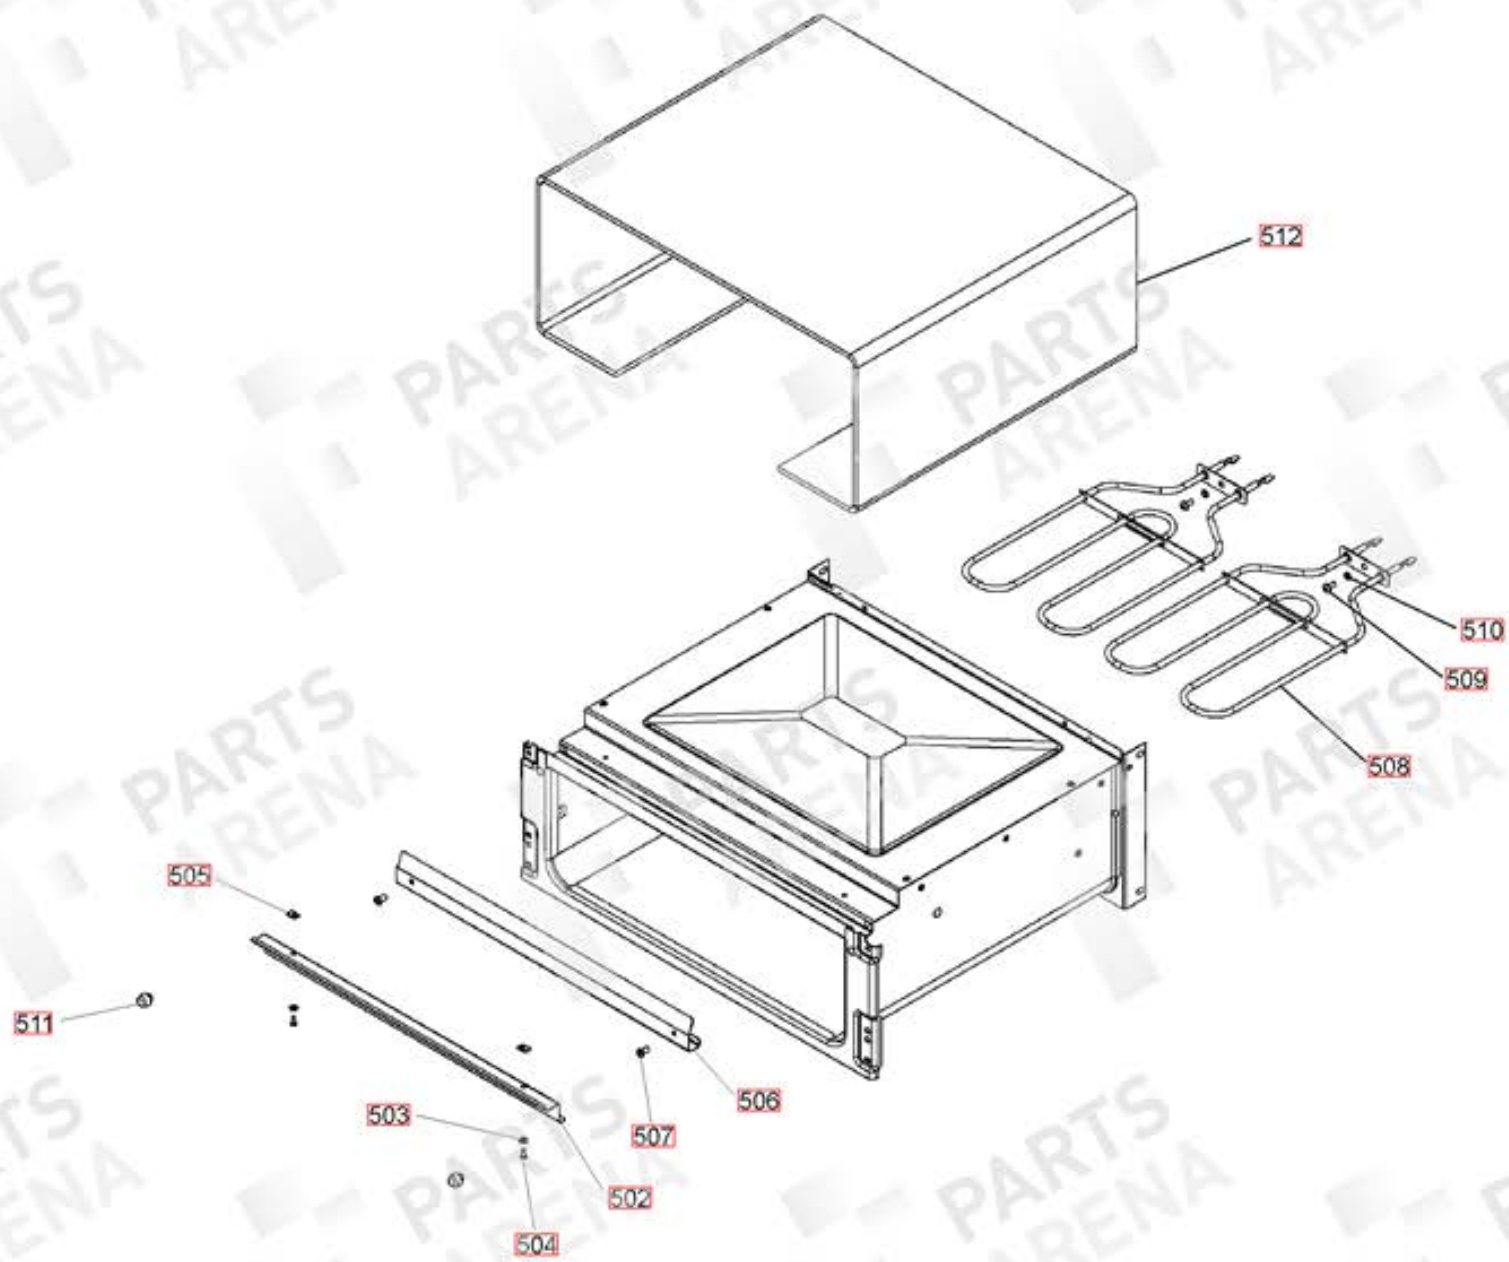

312

304

302

INNER CONTROL PANEL
(SHOWN FOR REF ONLY)

FROM SERIAL NUMBER 174000
UP TO SERIAL NUMBER 181999

LH OVEN
(MULTI - LIGHT)

LH 'FLAT' OVEN
(MULTI - LIGHT)
FROM SERIAL NUMBER 182000

ELISE 110 INDUCTION (G5)