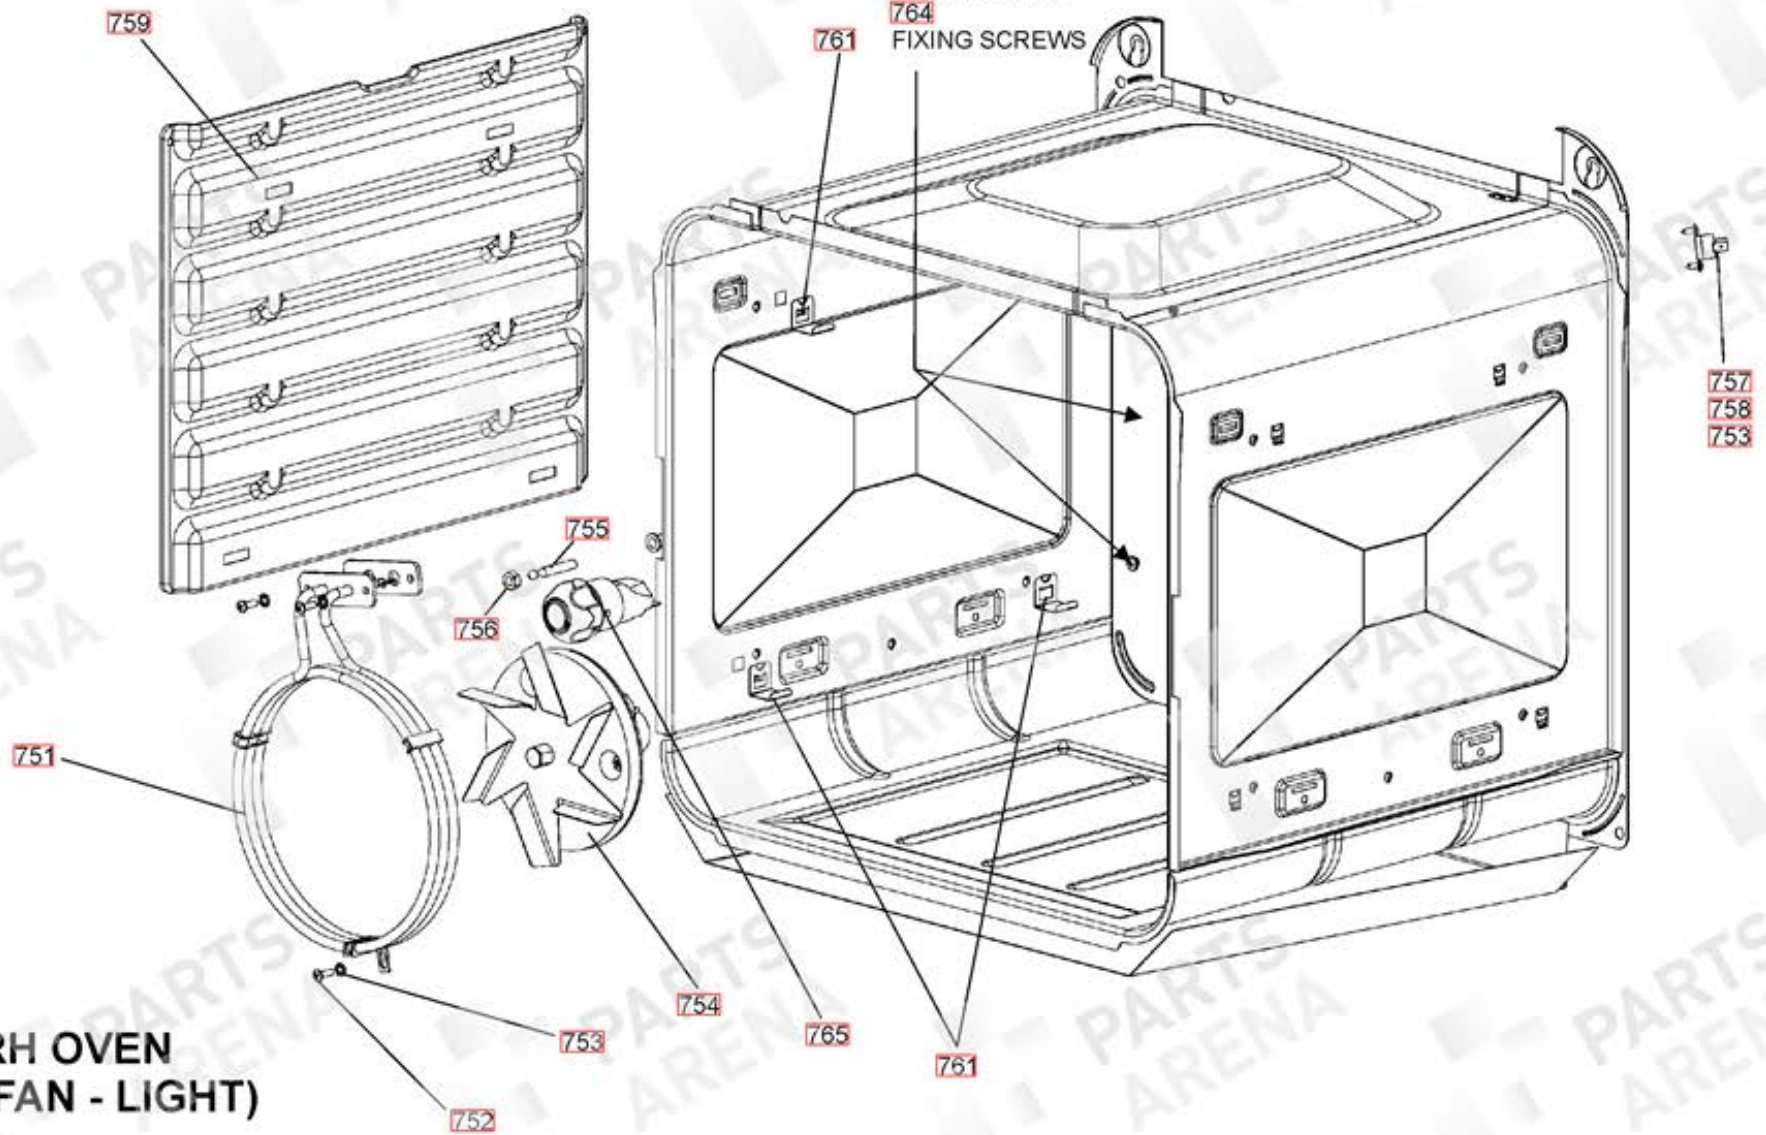

312

304

302

INNER CONTROL PANEL
(SHOWN FOR REF ONLY)

FROM SERIAL NUMBER 174000
UP TO SERIAL NUMBER 181999

LH OVEN
(MULTI - LIGHT)

LH 'FLAT' OVEN
(MULTI - LIGHT)
FROM SERIAL NUMBER 182000

ELISE 110 INDUCTION (G5)

DATE 16.01.14

DSL0520 P07

UP TO SERIAL NUMBER 173999

ISSUE STATUS 02

RH OVEN

FROM SERIAL NUMBER 174000
UP TO SERIAL NUMBER 181999

- 762 OVEN Baffle
- 760 FIXING SCREWS
- 763 LAMP HOLDER
- 764 FIXING SCREWS

RH OVEN
(FAN - LIGHT)