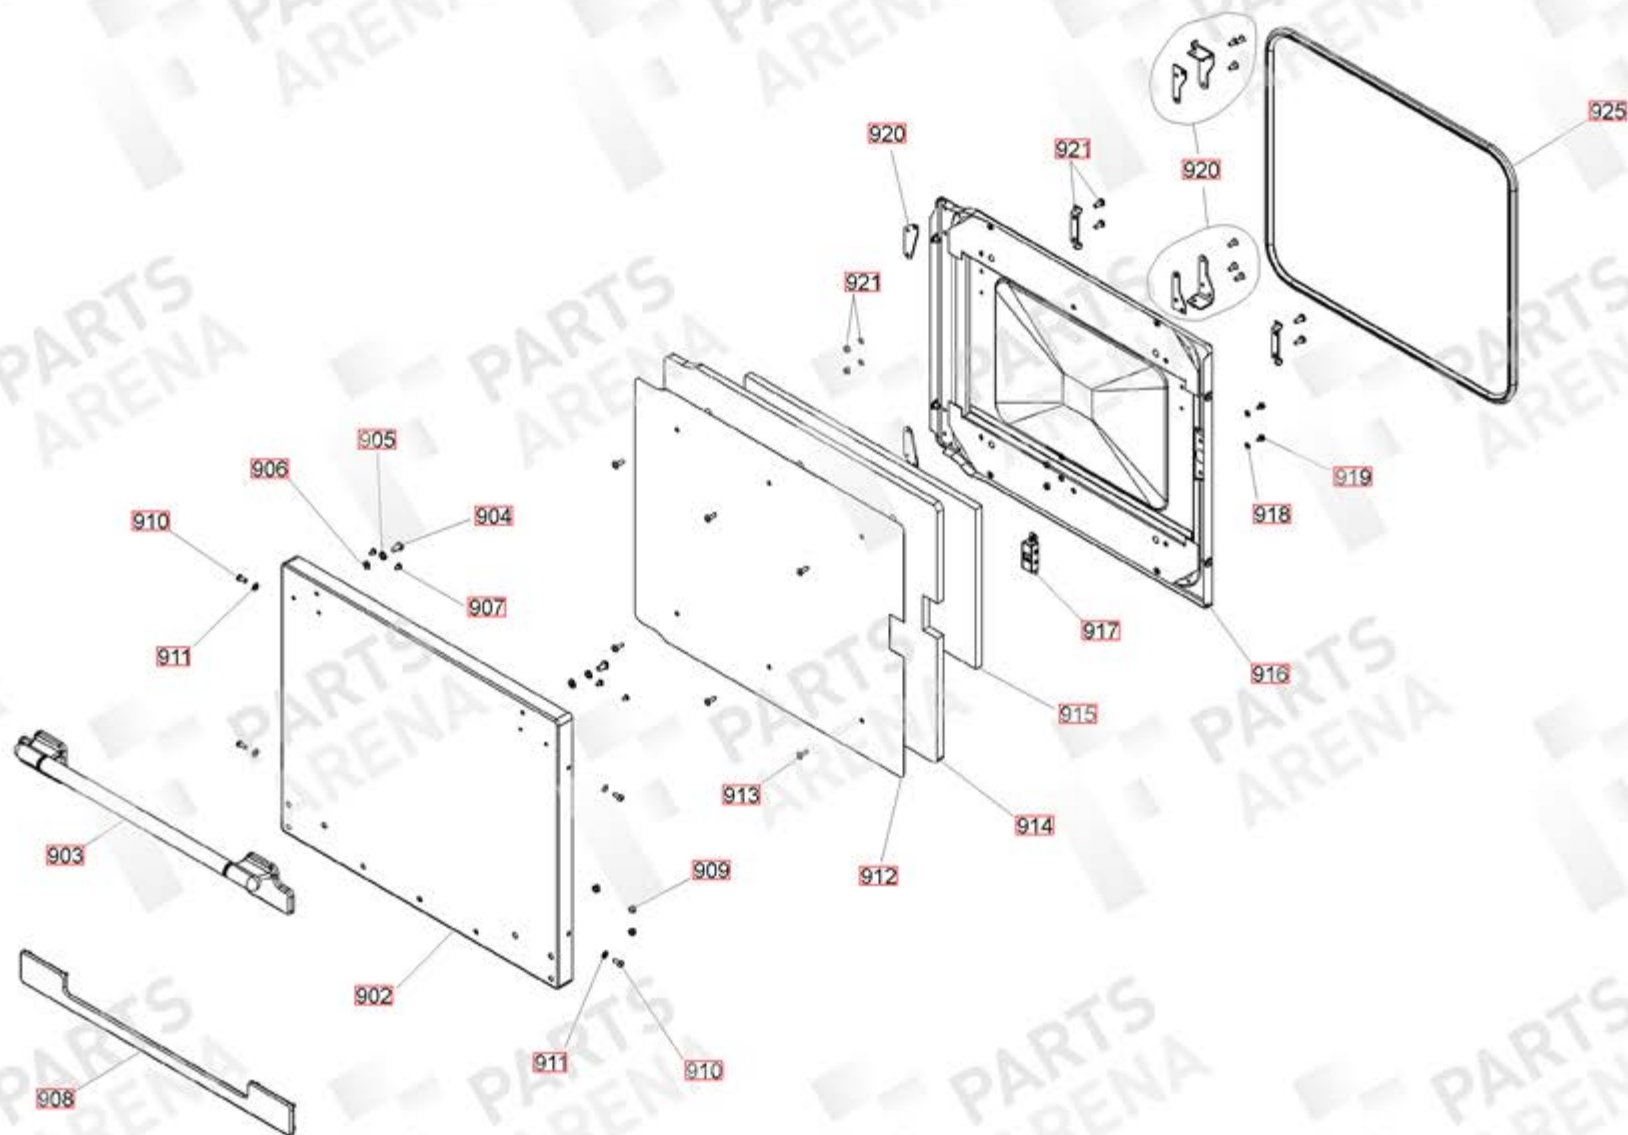

DATE 16.01.14

DSL0520 P07

UP TO SERIAL NUMBER 173999

ISSUE STATUS 02

RH OVEN

FROM SERIAL NUMBER 174000
UP TO SERIAL NUMBER 181999

- 762 OVEN Baffle
- 760 FIXING SCREWS
- 763 LAMP HOLDER
- 764 FIXING SCREWS

RH OVEN
(FAN - LIGHT)