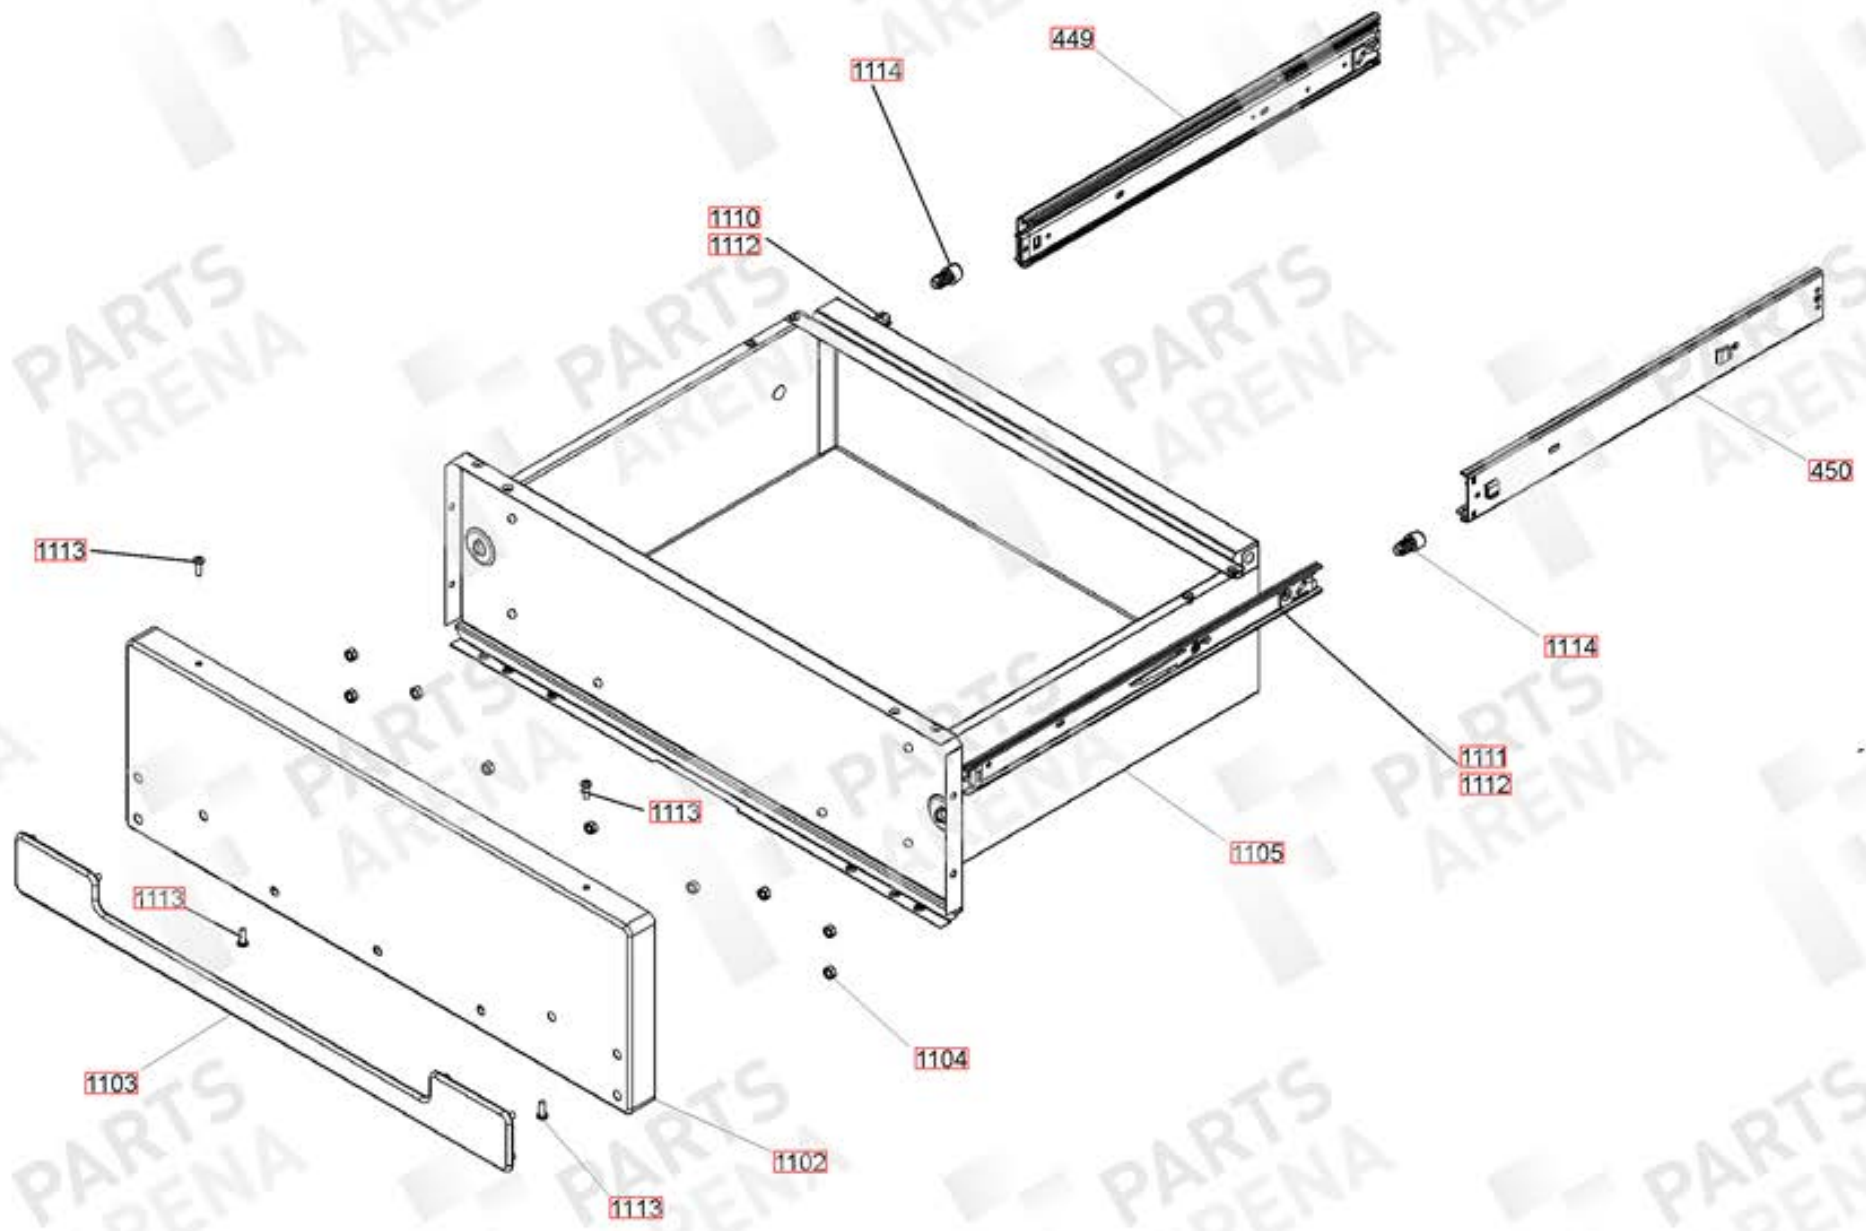

312

304

302

INNER CONTROL PANEL
(SHOWN FOR REF ONLY)

FROM SERIAL NUMBER 174000
UP TO SERIAL NUMBER 181999

LH OVEN
(MULTI - LIGHT)

LH 'FLAT' OVEN
(MULTI - LIGHT)
FROM SERIAL NUMBER 182000

ELISE 110 INDUCTION (G5)

DATE 16.01.14

DSL0520 P07

UP TO SERIAL NUMBER 173999

ISSUE STATUS 02

RH OVEN

FROM SERIAL NUMBER 174000
UP TO SERIAL NUMBER 181999

- 762 OVEN Baffle
- 760 FIXING SCREWS
- 763 LAMP HOLDER
- 764 FIXING SCREWS

RH OVEN
(FAN - LIGHT)

ELISE 110 INDUCTION (G5)

DATE 02.04.15

DSL0520 P11

ISSUE STATUS 02

FROM SERIAL NUMBER 182000