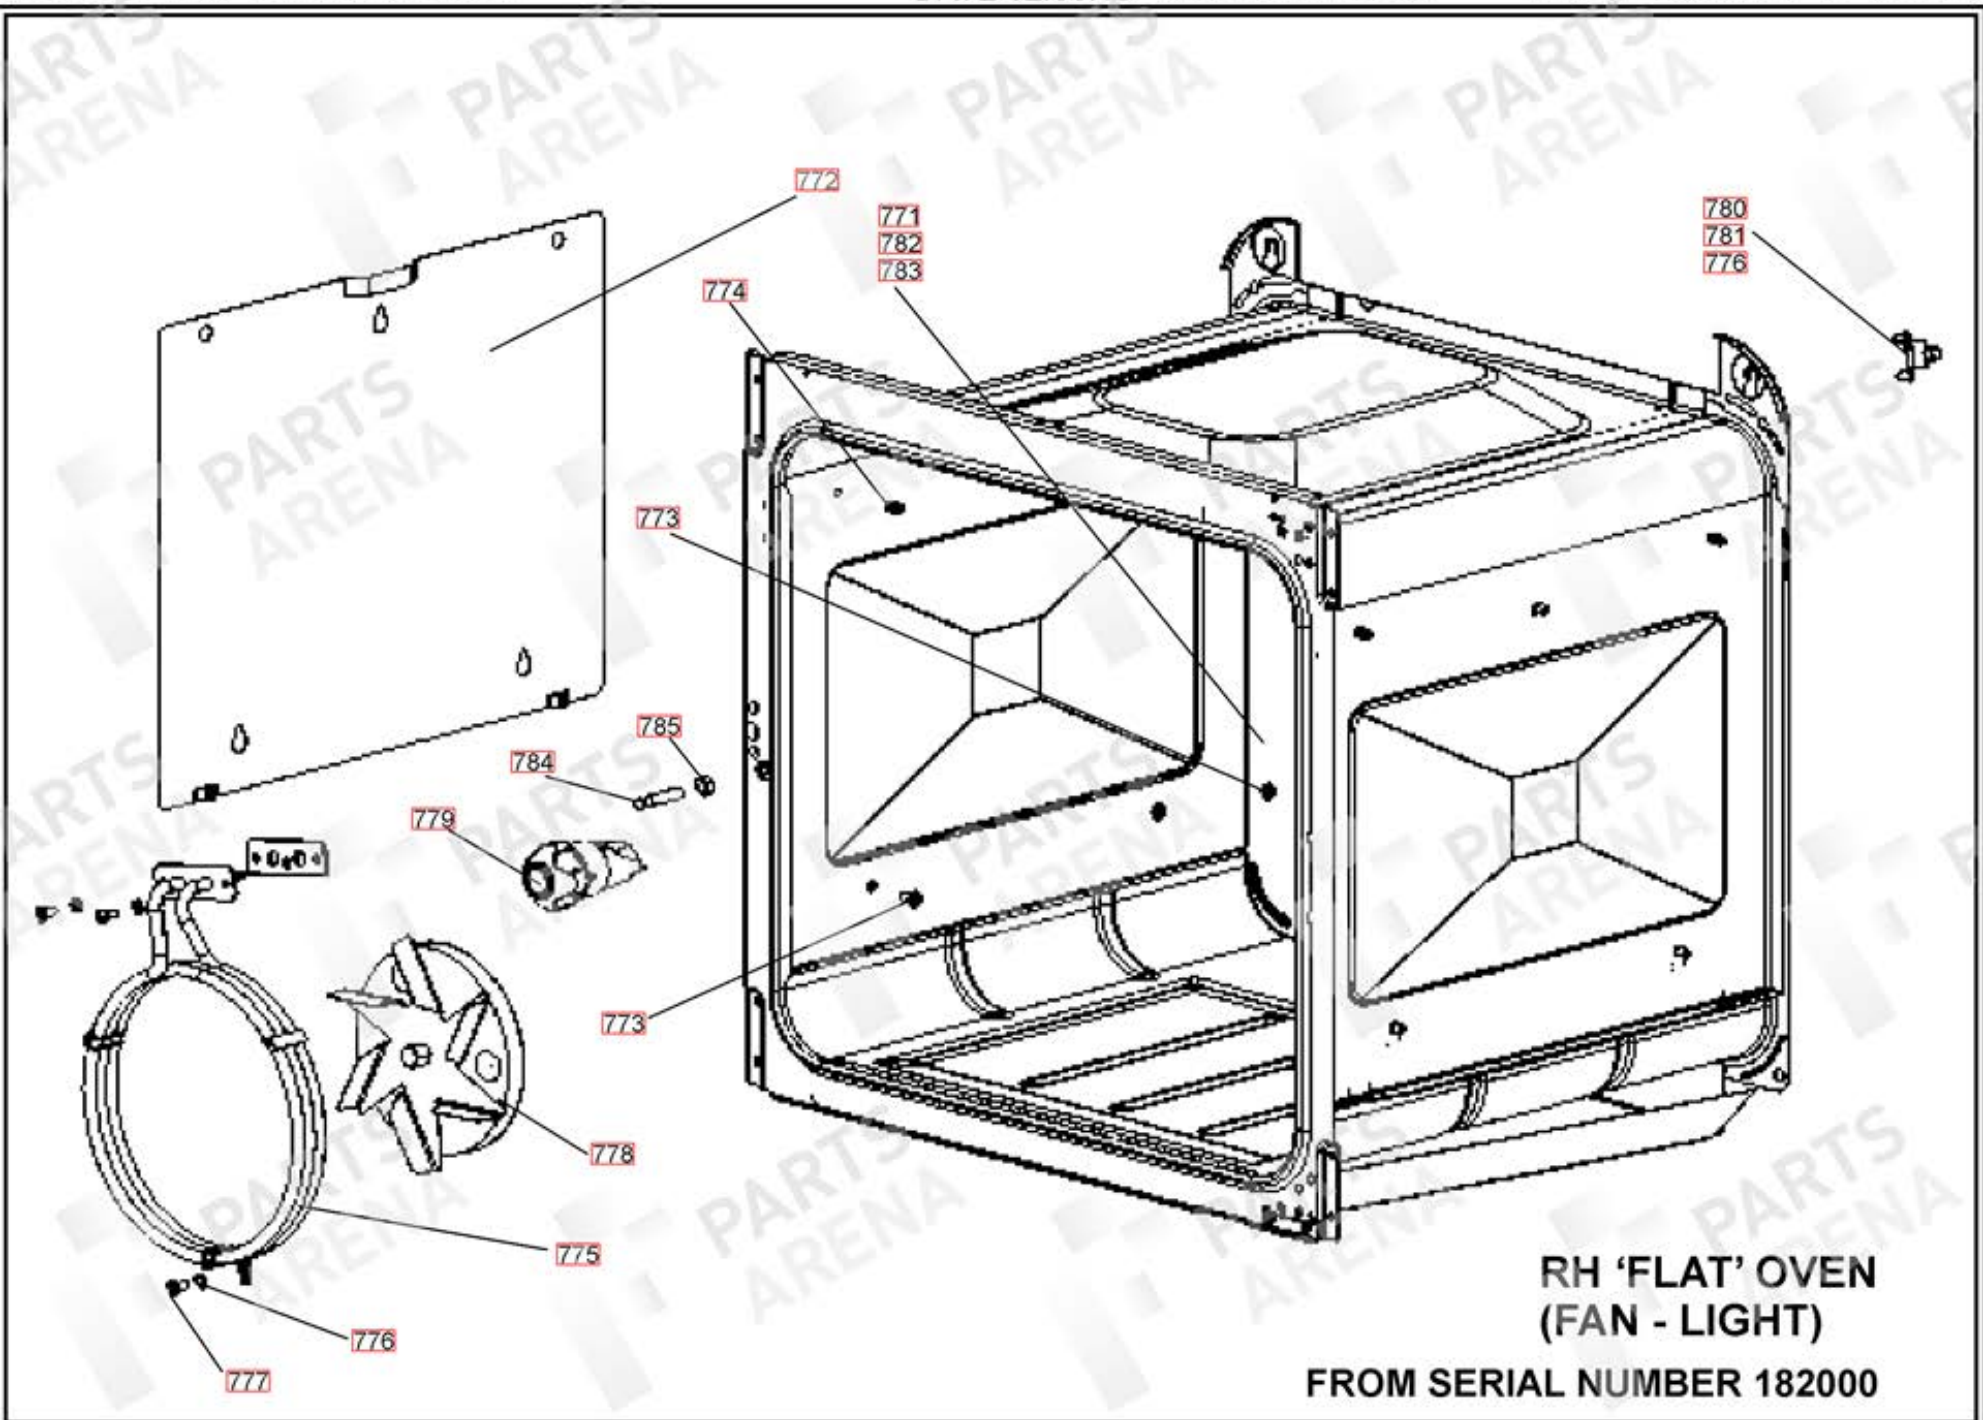

312

304

302

INNER CONTROL PANEL
(SHOWN FOR REF ONLY)

FROM SERIAL NUMBER 174000
UP TO SERIAL NUMBER 181999

LH OVEN
(MULTI - LIGHT)

LH 'FLAT' OVEN
(MULTI - LIGHT)
FROM SERIAL NUMBER 182000

ELISE 110 INDUCTION (G5)

DATE 16.01.14

DSL0520 P07

UP TO SERIAL NUMBER 173999

ISSUE STATUS 02

RH OVEN

FROM SERIAL NUMBER 174000
UP TO SERIAL NUMBER 181999

- 762 OVEN Baffle
- 760 FIXING SCREWS
- 763 LAMP HOLDER
- 764 FIXING SCREWS

RH OVEN
(FAN - LIGHT)