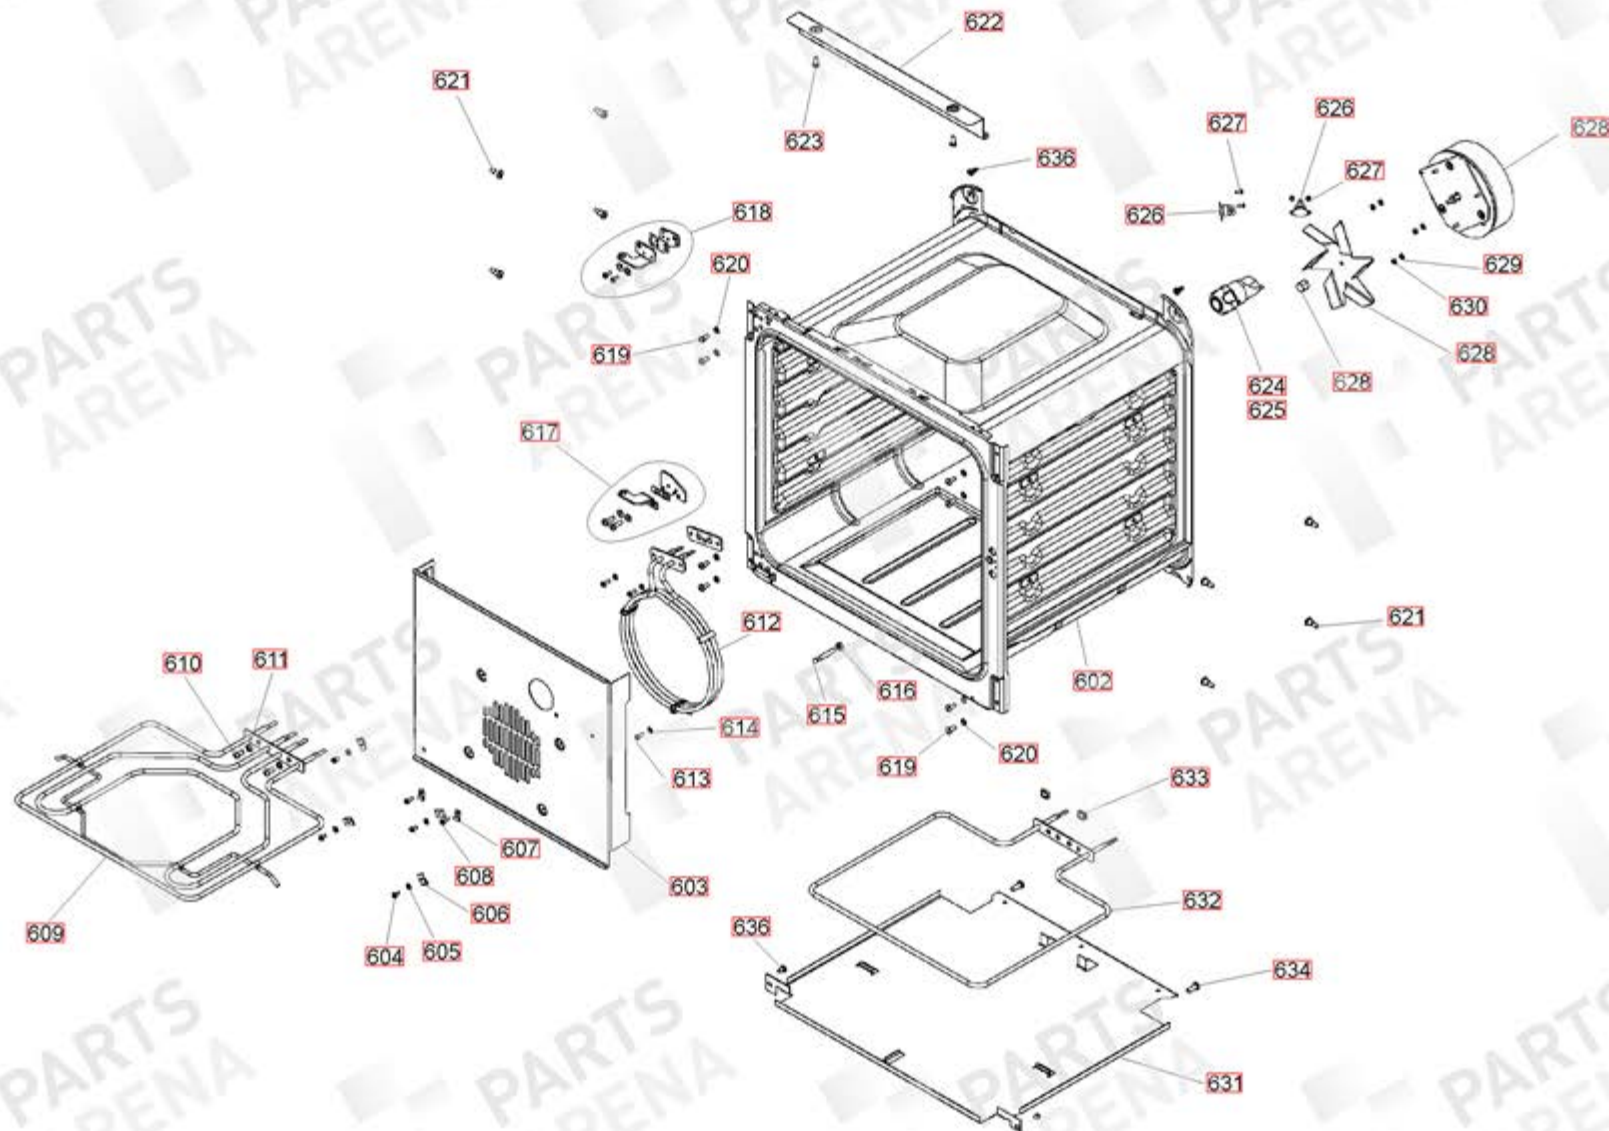

312

304

302

INNER CONTROL PANEL
(SHOWN FOR REF ONLY)

FROM SERIAL NUMBER 174000
UP TO SERIAL NUMBER 181999

LH OVEN
(MULTI - LIGHT)

LH 'FLAT' OVEN
(MULTI - LIGHT)
FROM SERIAL NUMBER 182000

ELISE 110 INDUCTION (G5)

DATE 16.01.14

DSL0520 P07

UP TO SERIAL NUMBER 173999

ISSUE STATUS 02

RH OVEN

FROM SERIAL NUMBER 174000
UP TO SERIAL NUMBER 181999

- 762 OVEN Baffle
- 760 FIXING SCREWS
- 763 LAMP HOLDER
- 764 FIXING SCREWS

RH OVEN
(FAN - LIGHT)