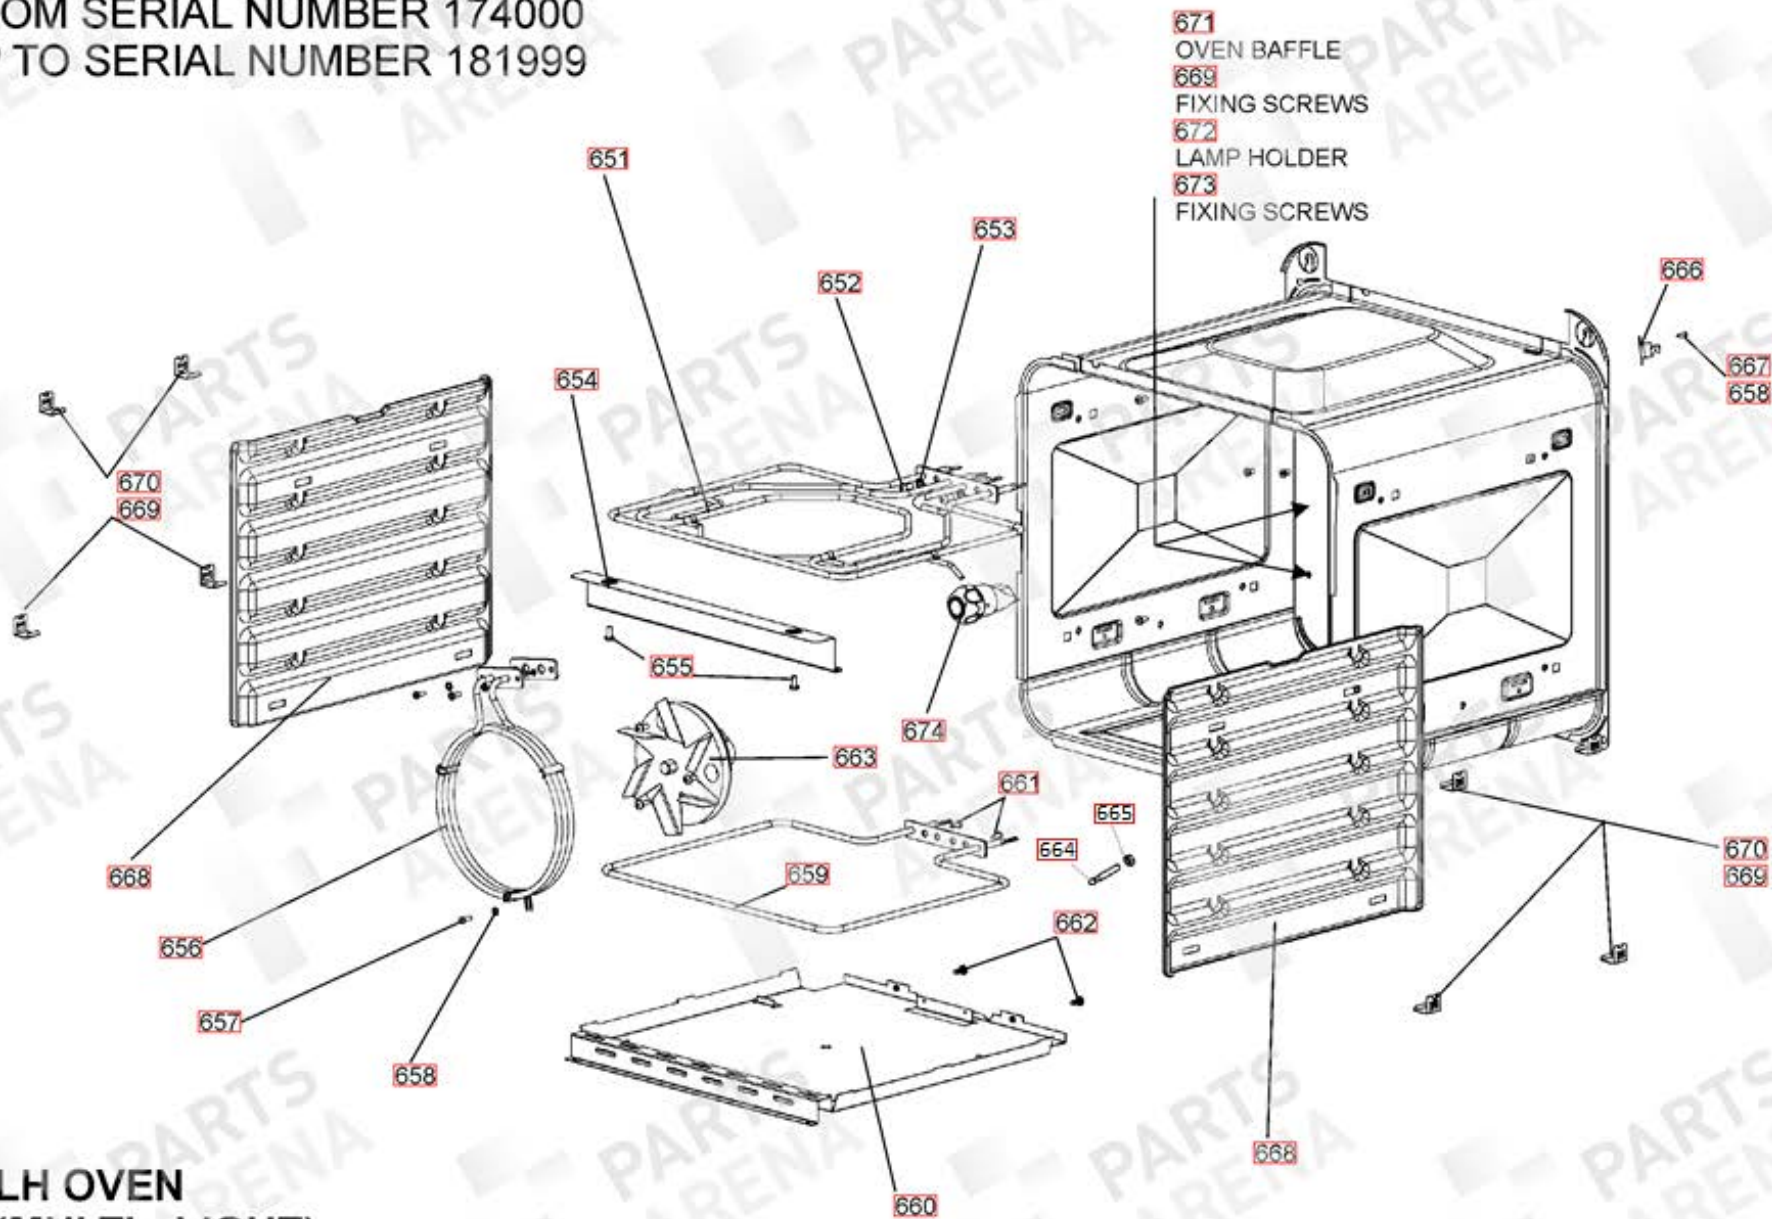

312

304

302

INNER CONTROL PANEL
(SHOWN FOR REF ONLY)

FROM SERIAL NUMBER 174000
UP TO SERIAL NUMBER 181999

LH OVEN
(MULTI - LIGHT)

LH 'FLAT' OVEN
(MULTI - LIGHT)
FROM SERIAL NUMBER 182000

ELISE 110 INDUCTION (G5)

DATE 16.01.14

DSL0520 P07

UP TO SERIAL NUMBER 173999

ISSUE STATUS 02

RH OVEN

FROM SERIAL NUMBER 174000
UP TO SERIAL NUMBER 181999

- 762 OVEN Baffle
- 760 FIXING SCREWS
- 763 LAMP HOLDER
- 764 FIXING SCREWS

RH OVEN
(FAN - LIGHT)

ELISE 110 INDUCTION (G5)

DATE 02.04.15

DSL0520 P11

ISSUE STATUS 02

FROM SERIAL NUMBER 182000