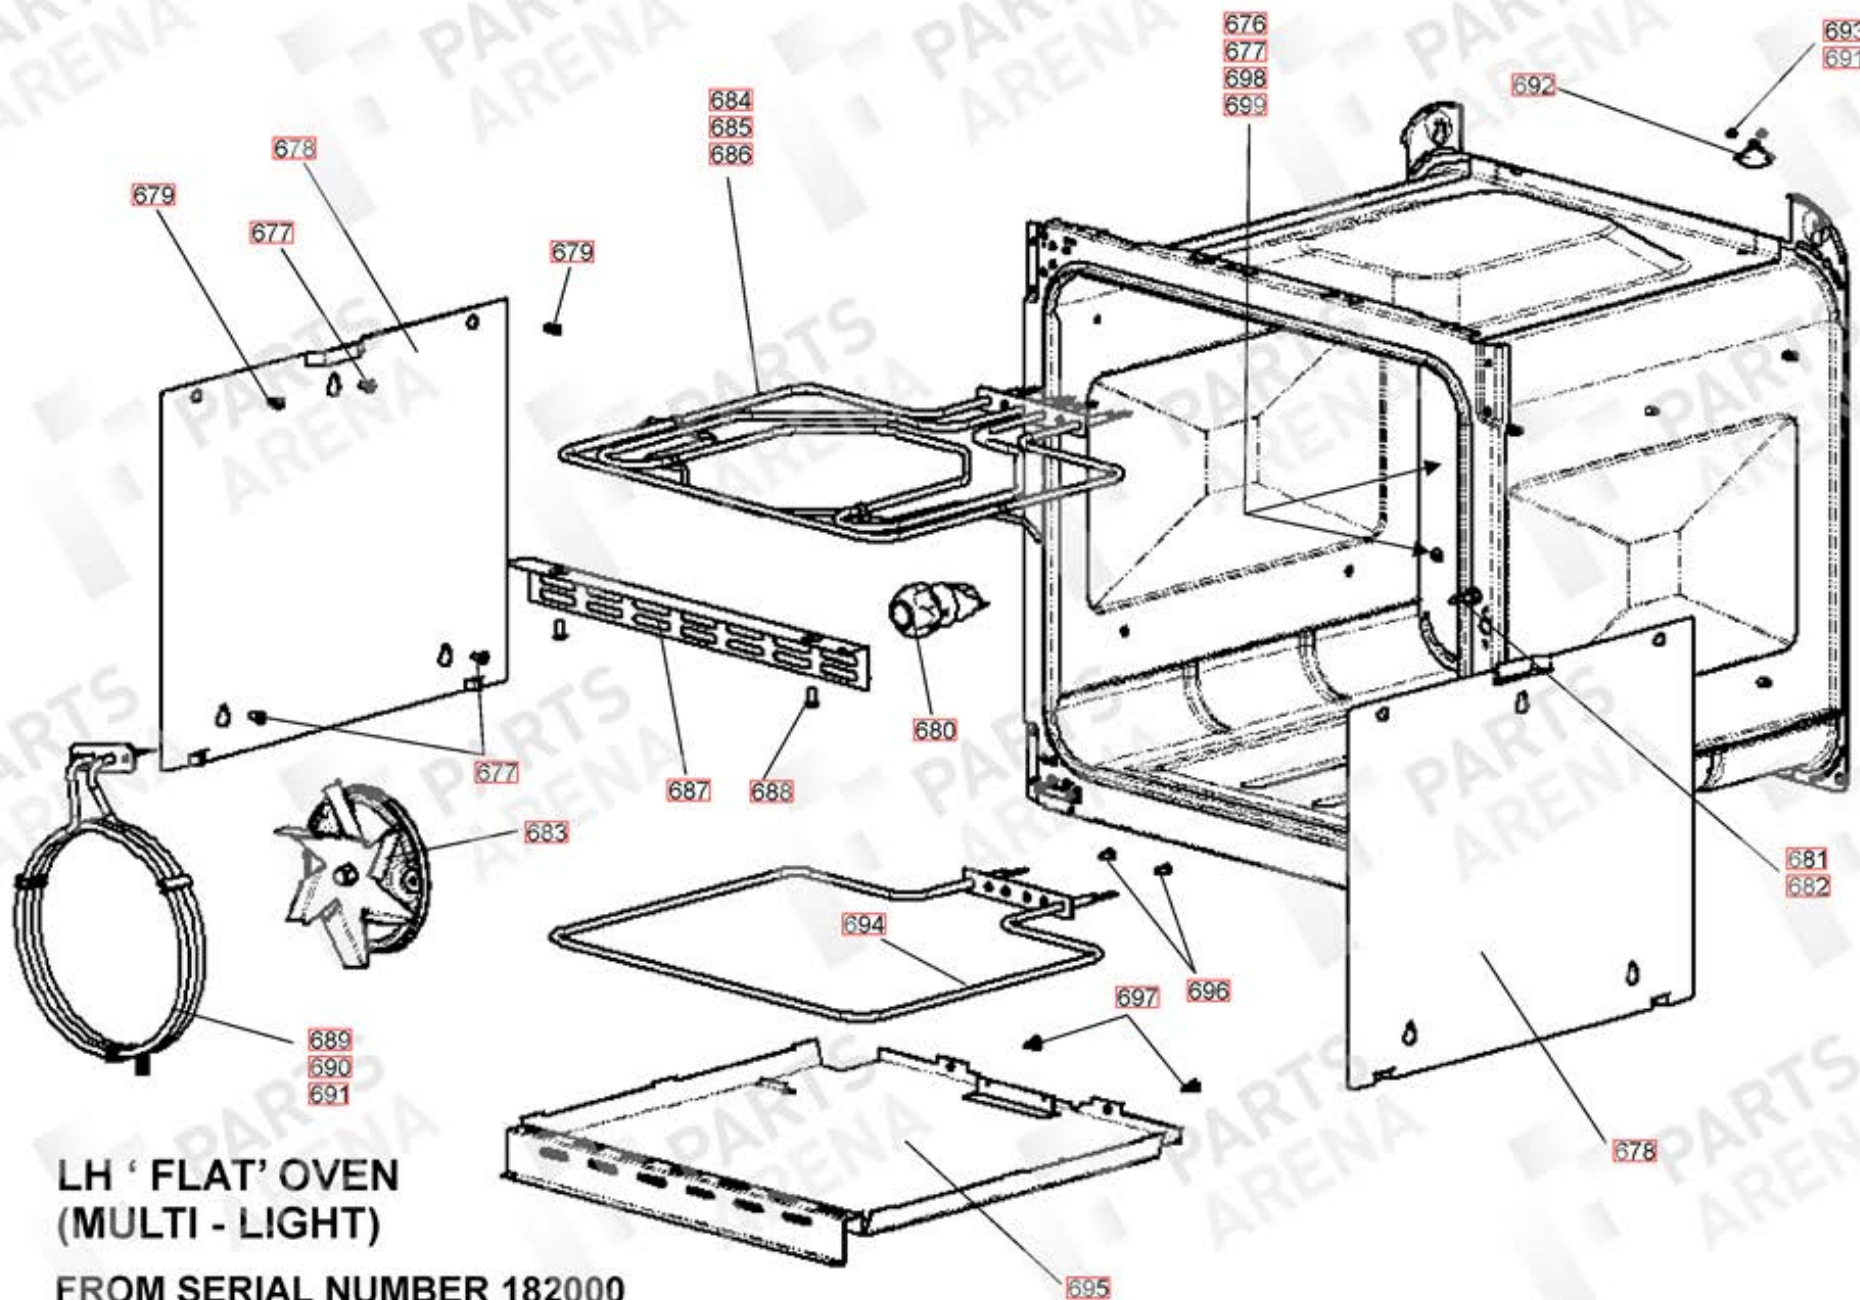

312

304

302

INNER CONTROL PANEL
(SHOWN FOR REF ONLY)

FROM SERIAL NUMBER 174000
UP TO SERIAL NUMBER 181999

LH OVEN
(MULTI - LIGHT)

LH 'FLAT' OVEN
(MULTI - LIGHT)
FROM SERIAL NUMBER 182000

ELISE 110 INDUCTION (G5)

DATE 16.01.14

DSL0520 P07

UP TO SERIAL NUMBER 173999

ISSUE STATUS 02

RH OVEN

FROM SERIAL NUMBER 174000
UP TO SERIAL NUMBER 181999

- 762 OVEN Baffle
- 760 FIXING SCREWS
- 763 LAMP HOLDER
- 764 FIXING SCREWS

RH OVEN
(FAN - LIGHT)