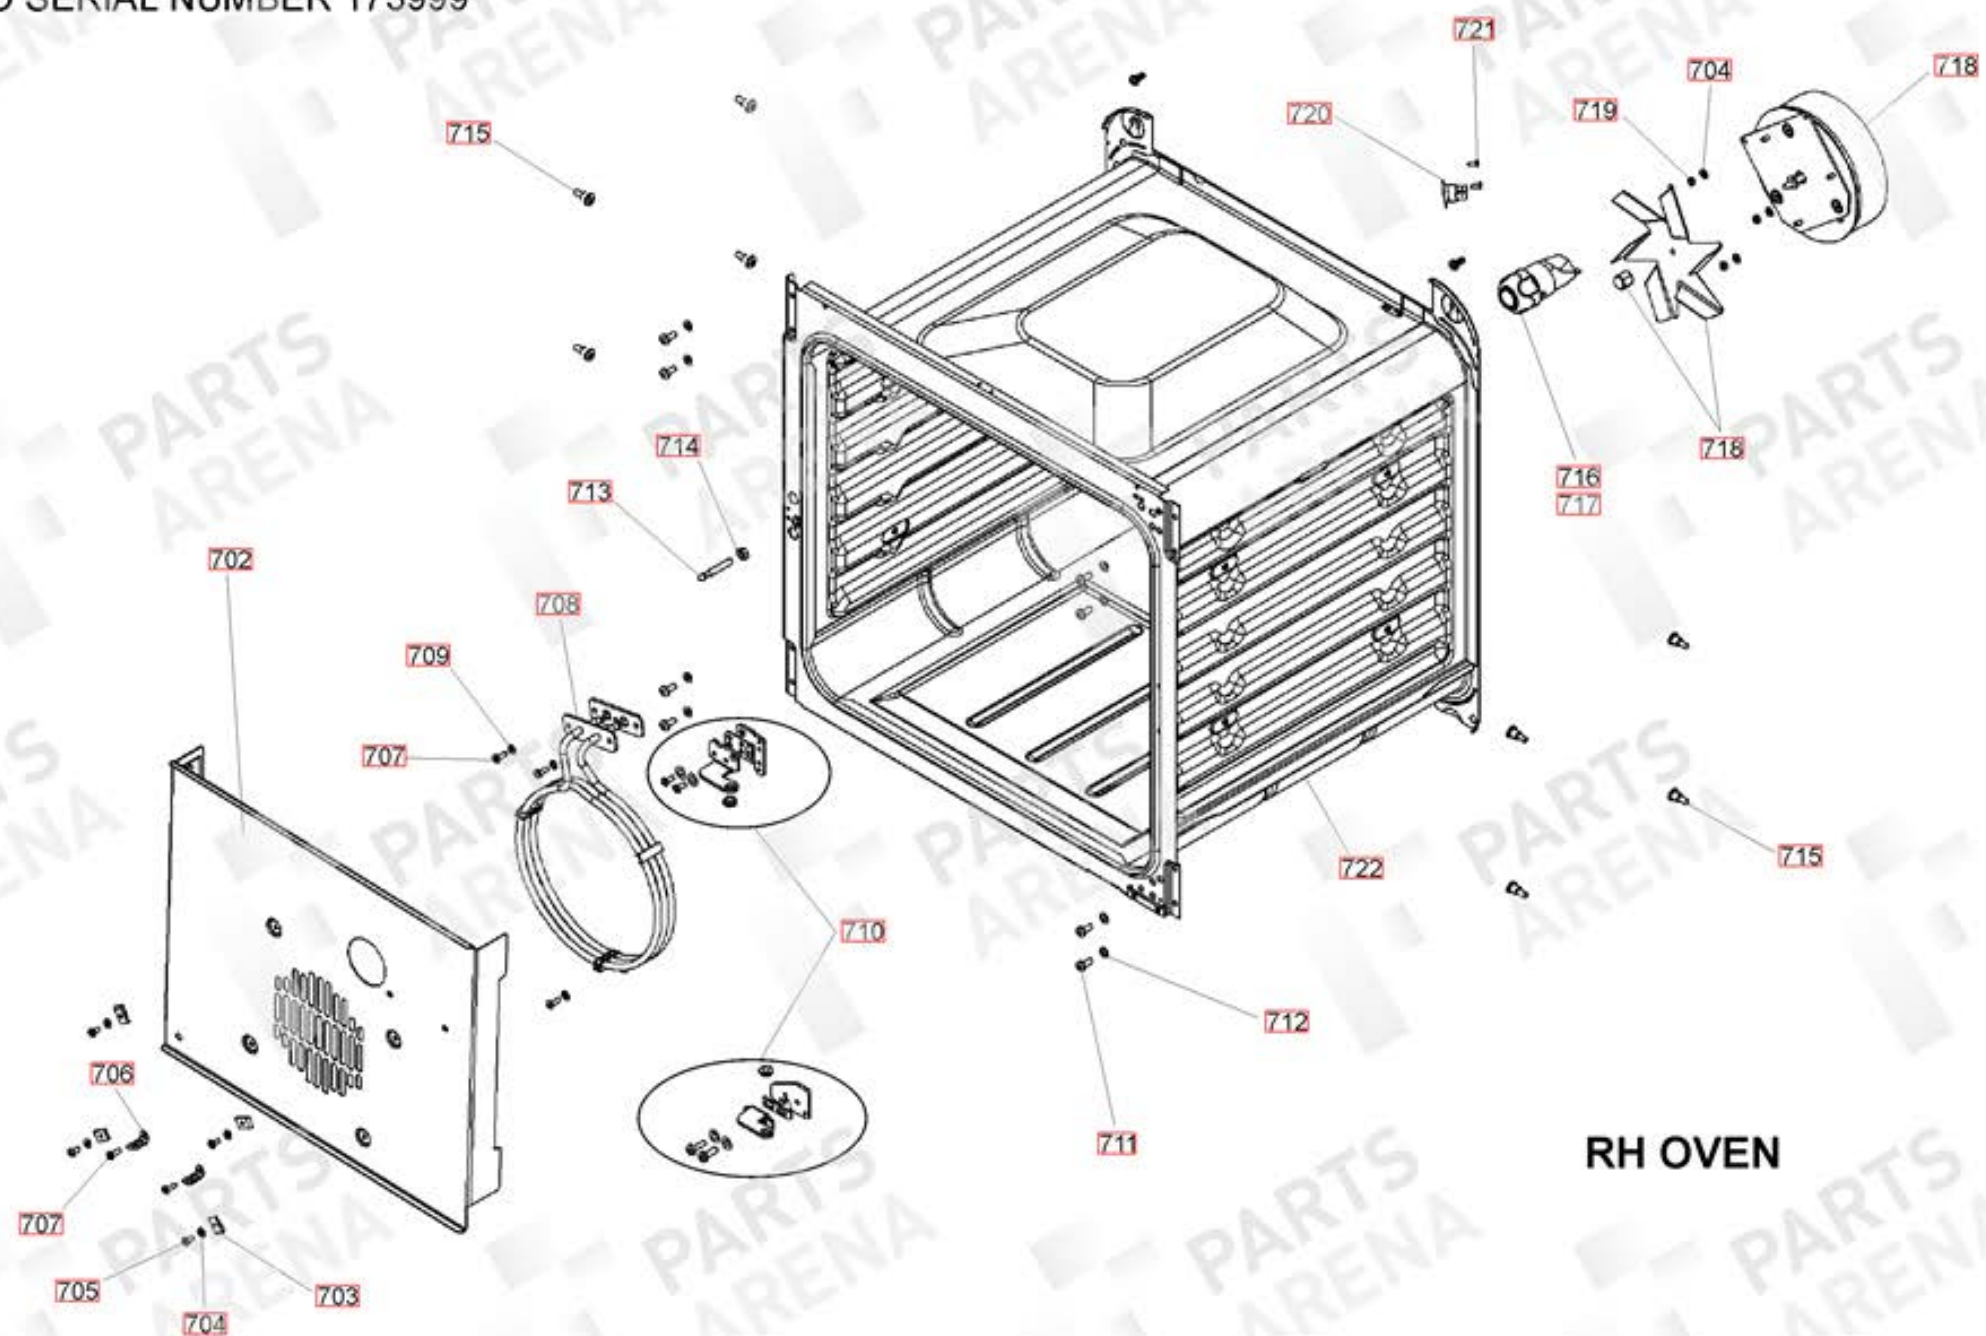

312

304

302

INNER CONTROL PANEL
(SHOWN FOR REF ONLY)

FROM SERIAL NUMBER 174000
UP TO SERIAL NUMBER 181999

LH OVEN
(MULTI - LIGHT)

LH 'FLAT' OVEN
(MULTI - LIGHT)
FROM SERIAL NUMBER 182000

ELISE 110 INDUCTION (G5)

DATE 16.01.14

DSL0520 P07

UP TO SERIAL NUMBER 173999

ISSUE STATUS 02

RH OVEN

FROM SERIAL NUMBER 174000
UP TO SERIAL NUMBER 181999

- 762 OVEN Baffle
- 760 FIXING SCREWS
- 763 LAMP HOLDER
- 764 FIXING SCREWS

RH OVEN
(FAN - LIGHT)

ELISE 110 INDUCTION (G5)

DATE 02.04.15

DSL0520 P11

ISSUE STATUS 02

FROM SERIAL NUMBER 182000