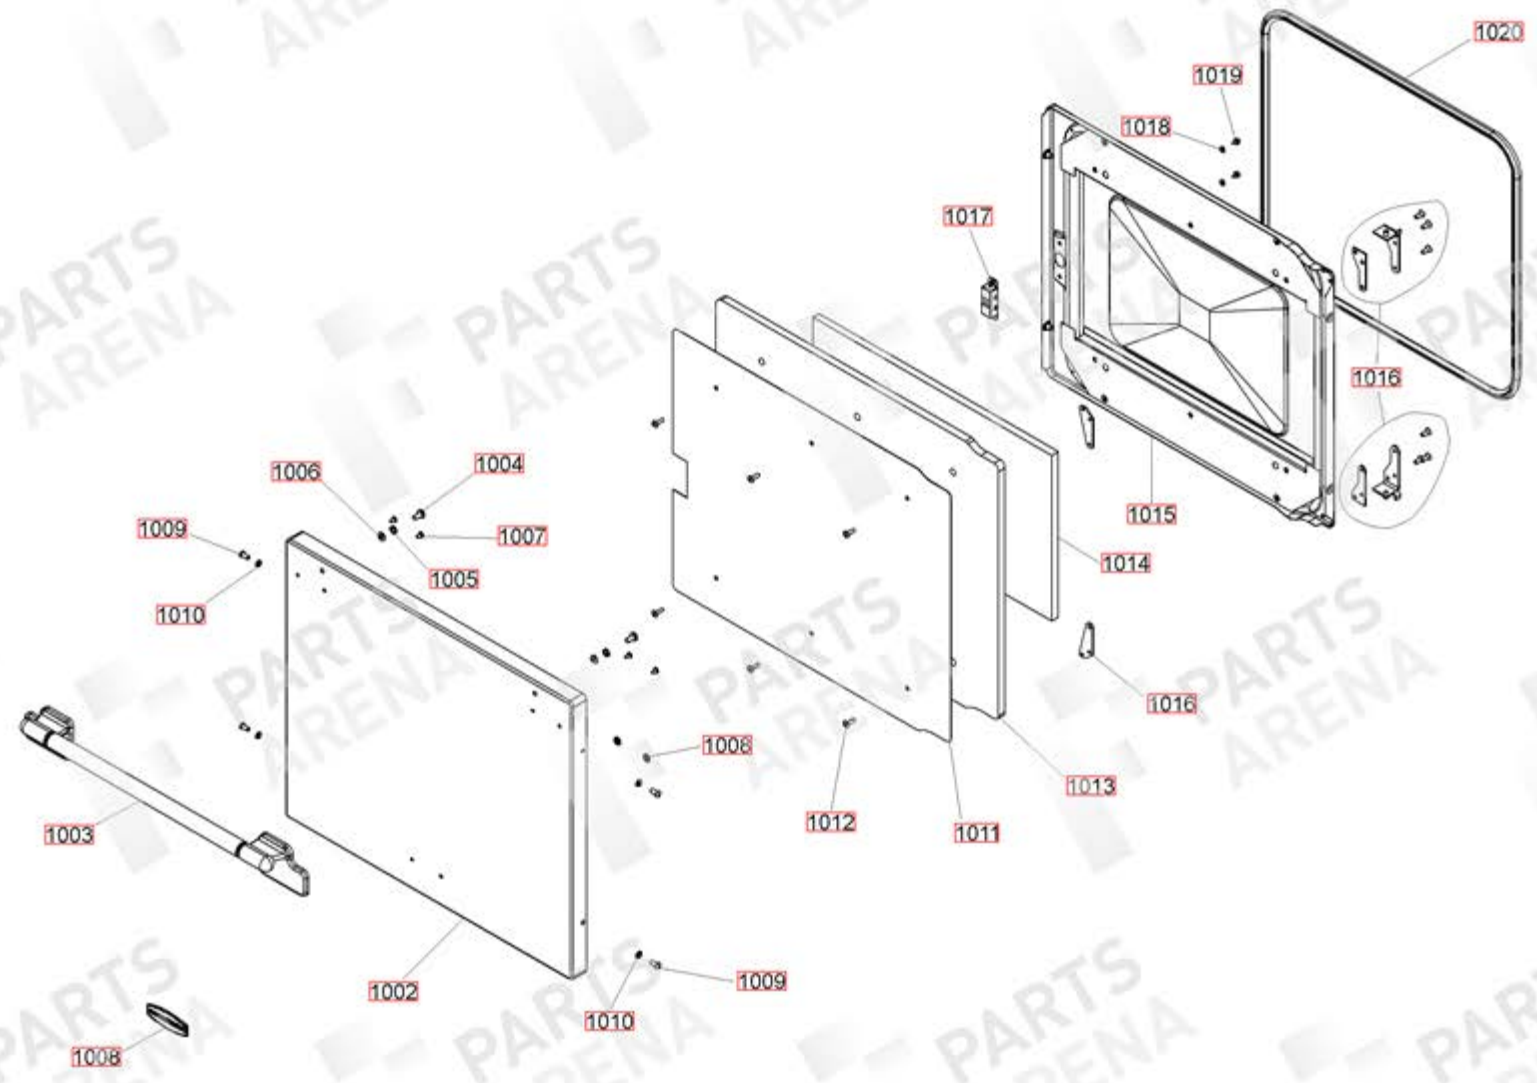

312

304

302

INNER CONTROL PANEL
(SHOWN FOR REF ONLY)

FROM SERIAL NUMBER 174000
UP TO SERIAL NUMBER 181999

LH OVEN
(MULTI - LIGHT)

LH 'FLAT' OVEN
(MULTI - LIGHT)
FROM SERIAL NUMBER 182000

ELISE 110 INDUCTION (G5)

DATE 16.01.14

DSL0520 P07

UP TO SERIAL NUMBER 173999

ISSUE STATUS 02

RH OVEN

FROM SERIAL NUMBER 174000
UP TO SERIAL NUMBER 181999

- 762 OVEN Baffle
- 760 FIXING SCREWS
- 763 LAMP HOLDER
- 764 FIXING SCREWS

RH OVEN
(FAN - LIGHT)

ELISE 110 INDUCTION (G5)

DATE 02.04.15

DSL0520 P11

ISSUE STATUS 02

FROM SERIAL NUMBER 182000