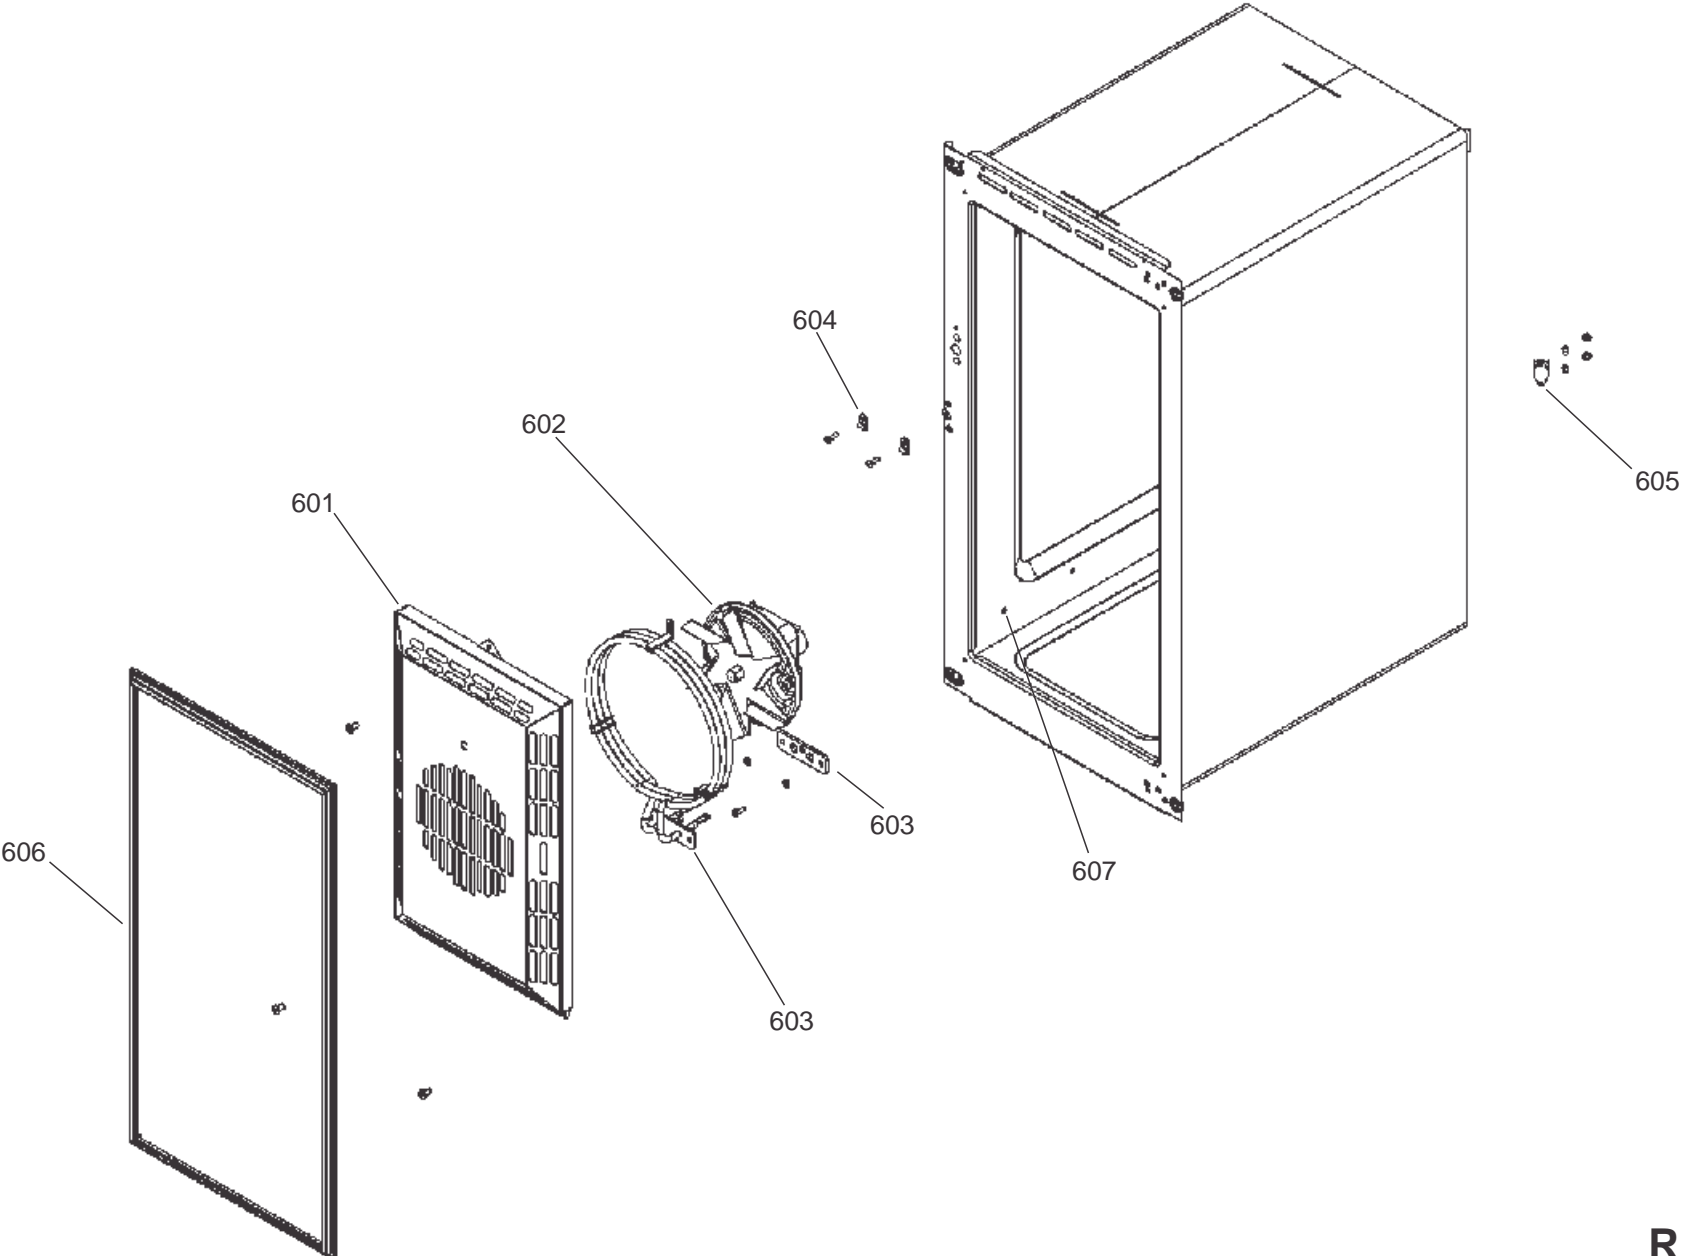

ELISE 100 INDUCTION

DATE 30.11.17

DSL0767 P06
ISSUE STATUS 01

RH OVEN