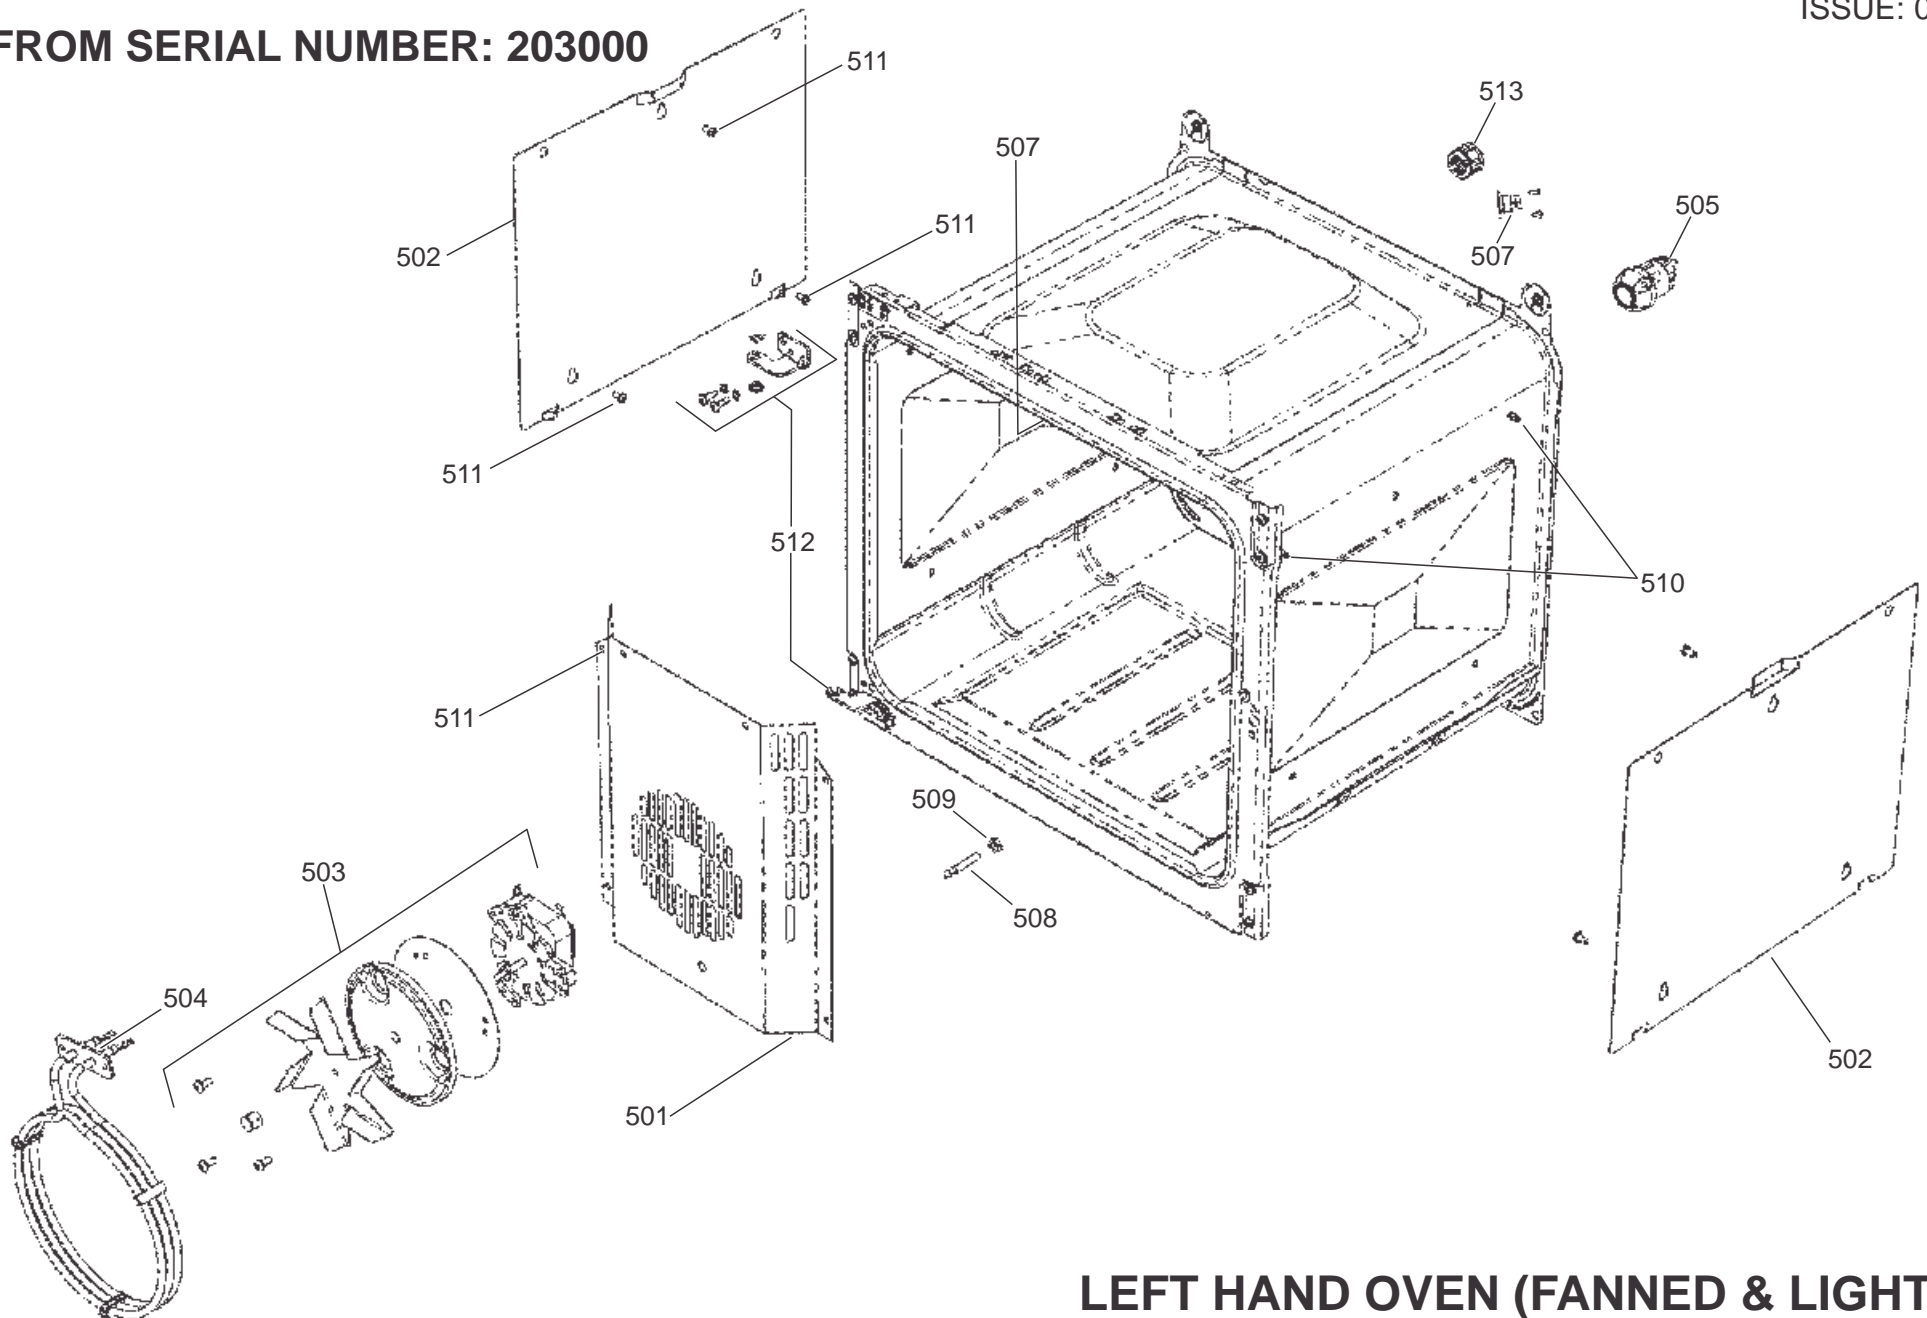

**CONTROLS ASSEMBLY**

GRILL CHAMBER

**ELISE 100 INDUCTION**

DATE: 22.03.2019

**DSL0767 P05**

**FROM SERIAL NUMBER: 203000**

ISSUE: 01

**LEFT HAND OVEN (FANNED & LIGHT)**