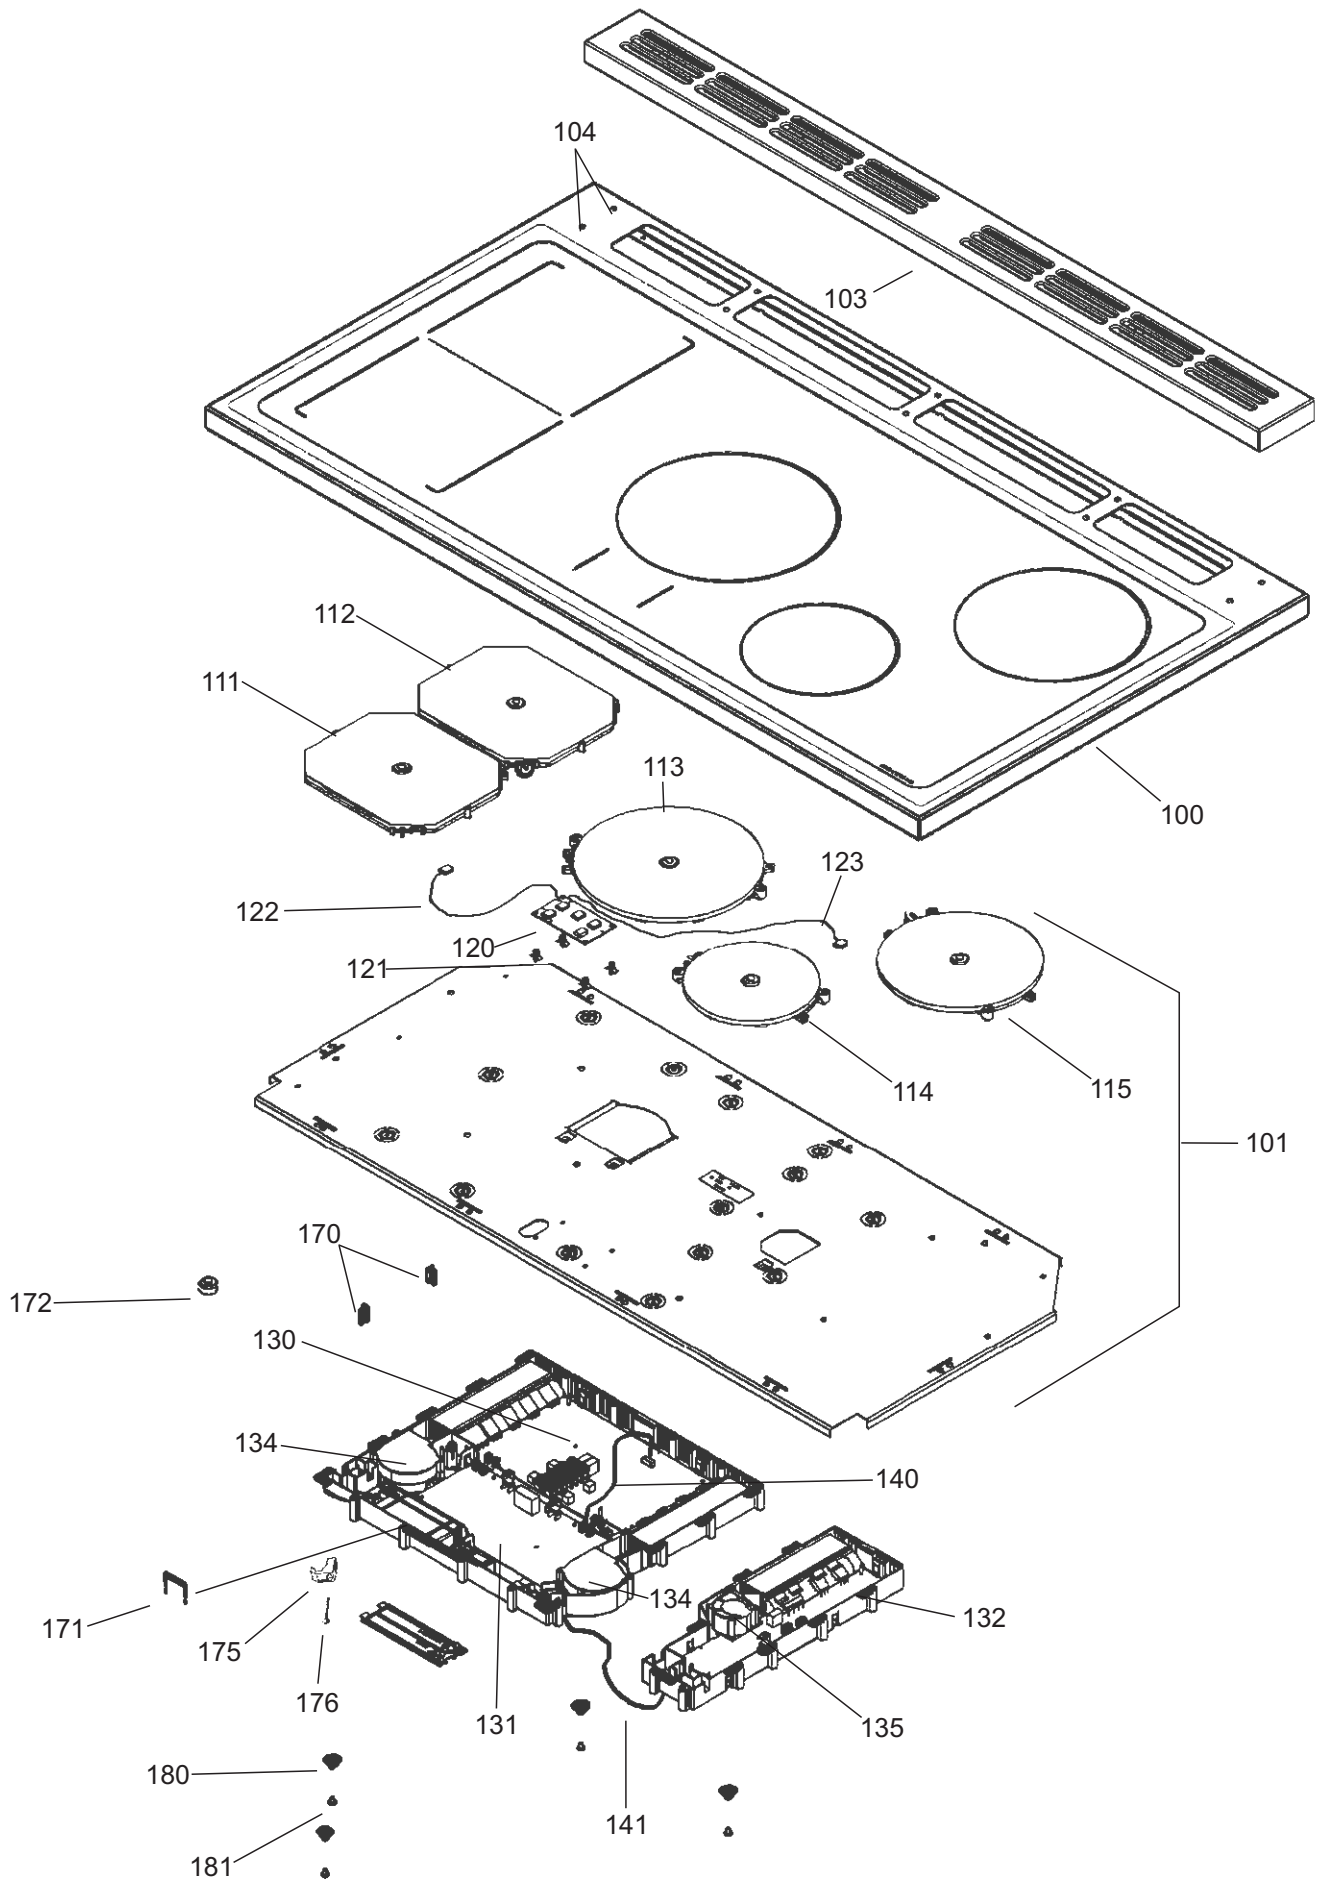

HOB AND INDUCTION ASSEMBLY