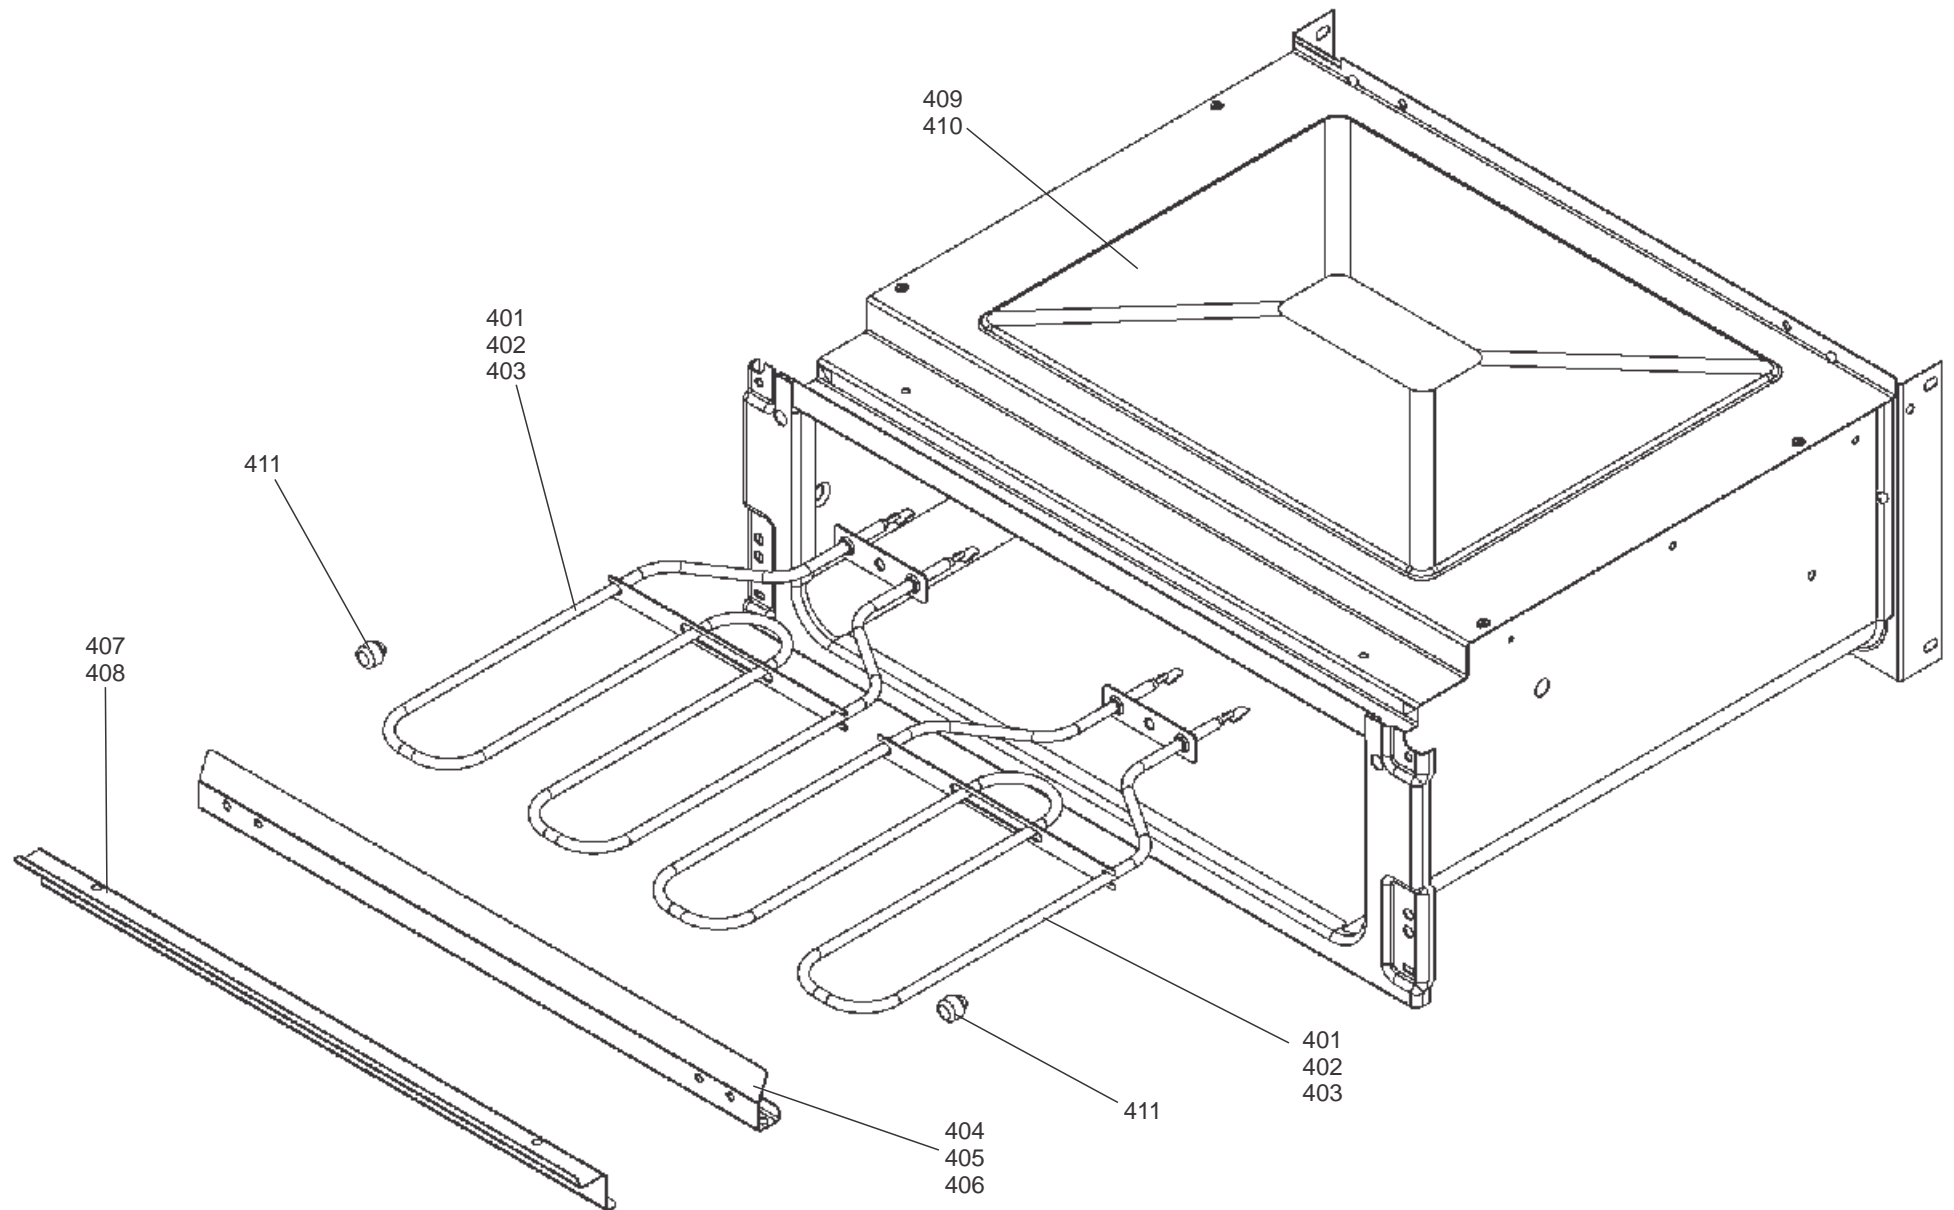

**CONTROLS ASSEMBLY**

GRILL CHAMBER

**ELISE 100 INDUCTION**

DATE: 22.03.2019

**DSL0767 P05**

**FROM SERIAL NUMBER: 203000**

ISSUE: 01

**LEFT HAND OVEN (FANNED & LIGHT)**