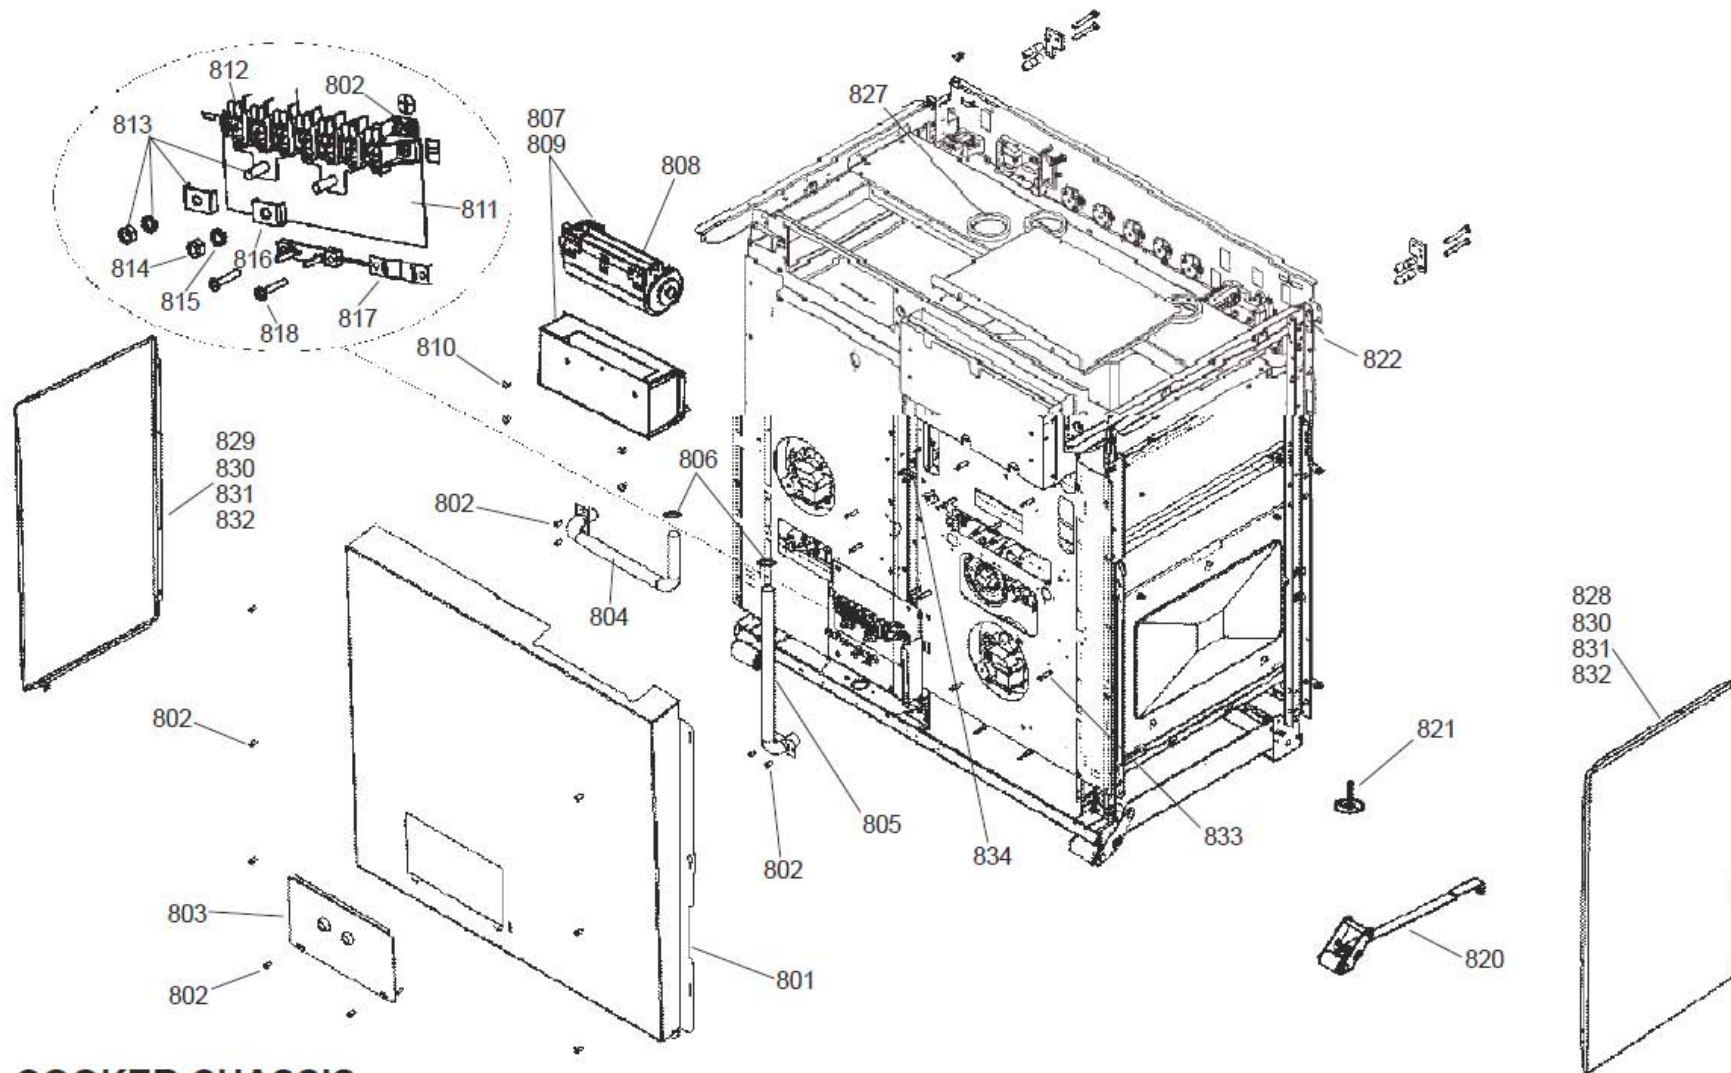

**CONTROLS ASSEMBLY**

GRILL CHAMBER

**ELISE 100 INDUCTION**

DATE: 22.03.2019

**DSL0767 P05**

**FROM SERIAL NUMBER: 203000**

ISSUE: 01

**LEFT HAND OVEN (FANNED & LIGHT)**

**ELISE 100 INDUCTION**

DATE 30.11.17

**DSL0767 P06**  
ISSUE STATUS 01

**RH OVEN**

COOKER CHASSIS

**ELISE 100 INDUCTION**  
FROM SERIAL NUMBER 171000

DATE 24.02.14

**DSL0767 P09**  
ISSUE STATUS 02