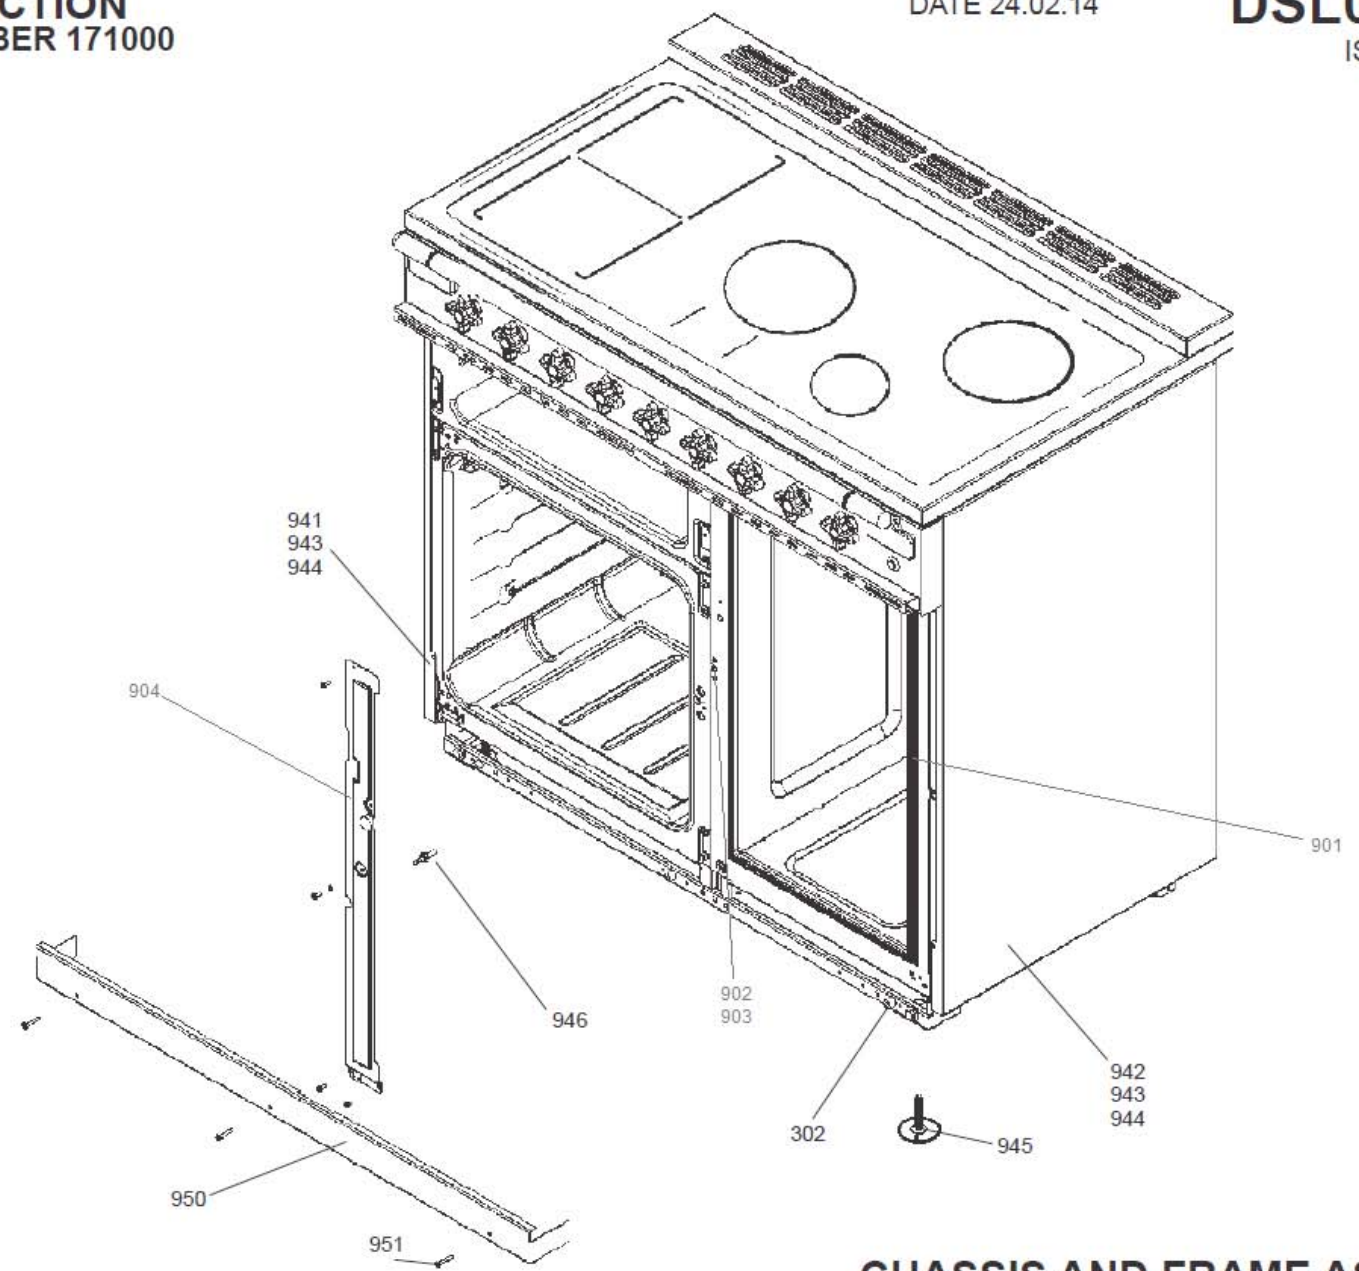

**CONTROLS ASSEMBLY**

GRILL CHAMBER

**ELISE 100 INDUCTION**

DATE: 22.03.2019

**DSL0767 P05**

**FROM SERIAL NUMBER: 203000**

ISSUE: 01

**LEFT HAND OVEN (FANNED & LIGHT)**

**ELISE 100 INDUCTION**

DATE 30.11.17

**DSL0767 P06**  
ISSUE STATUS 01

**RH OVEN**

COOKER CHASSIS

**ELISE 100 INDUCTION**  
FROM SERIAL NUMBER 171000

DATE 24.02.14

**DSL0767 P09**  
ISSUE STATUS 02