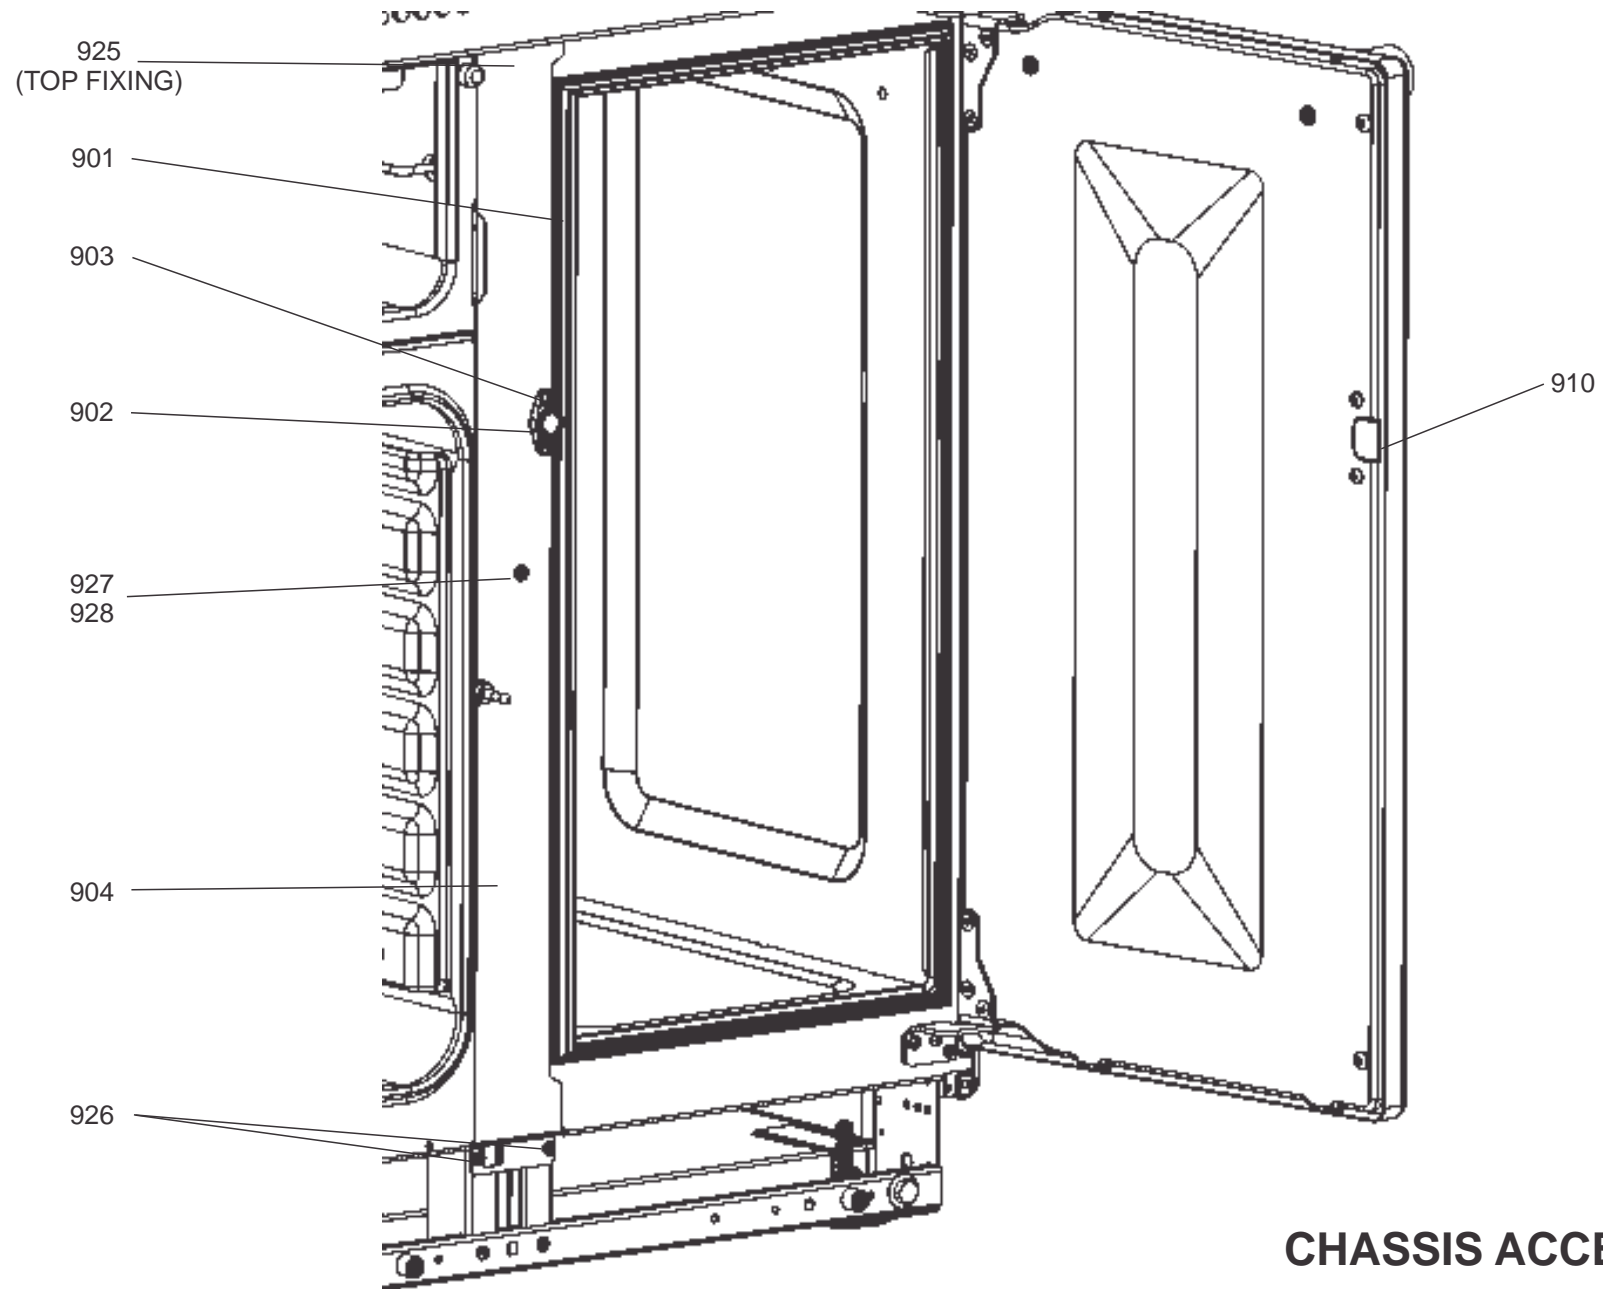

CHASSIS ACCESSORIES