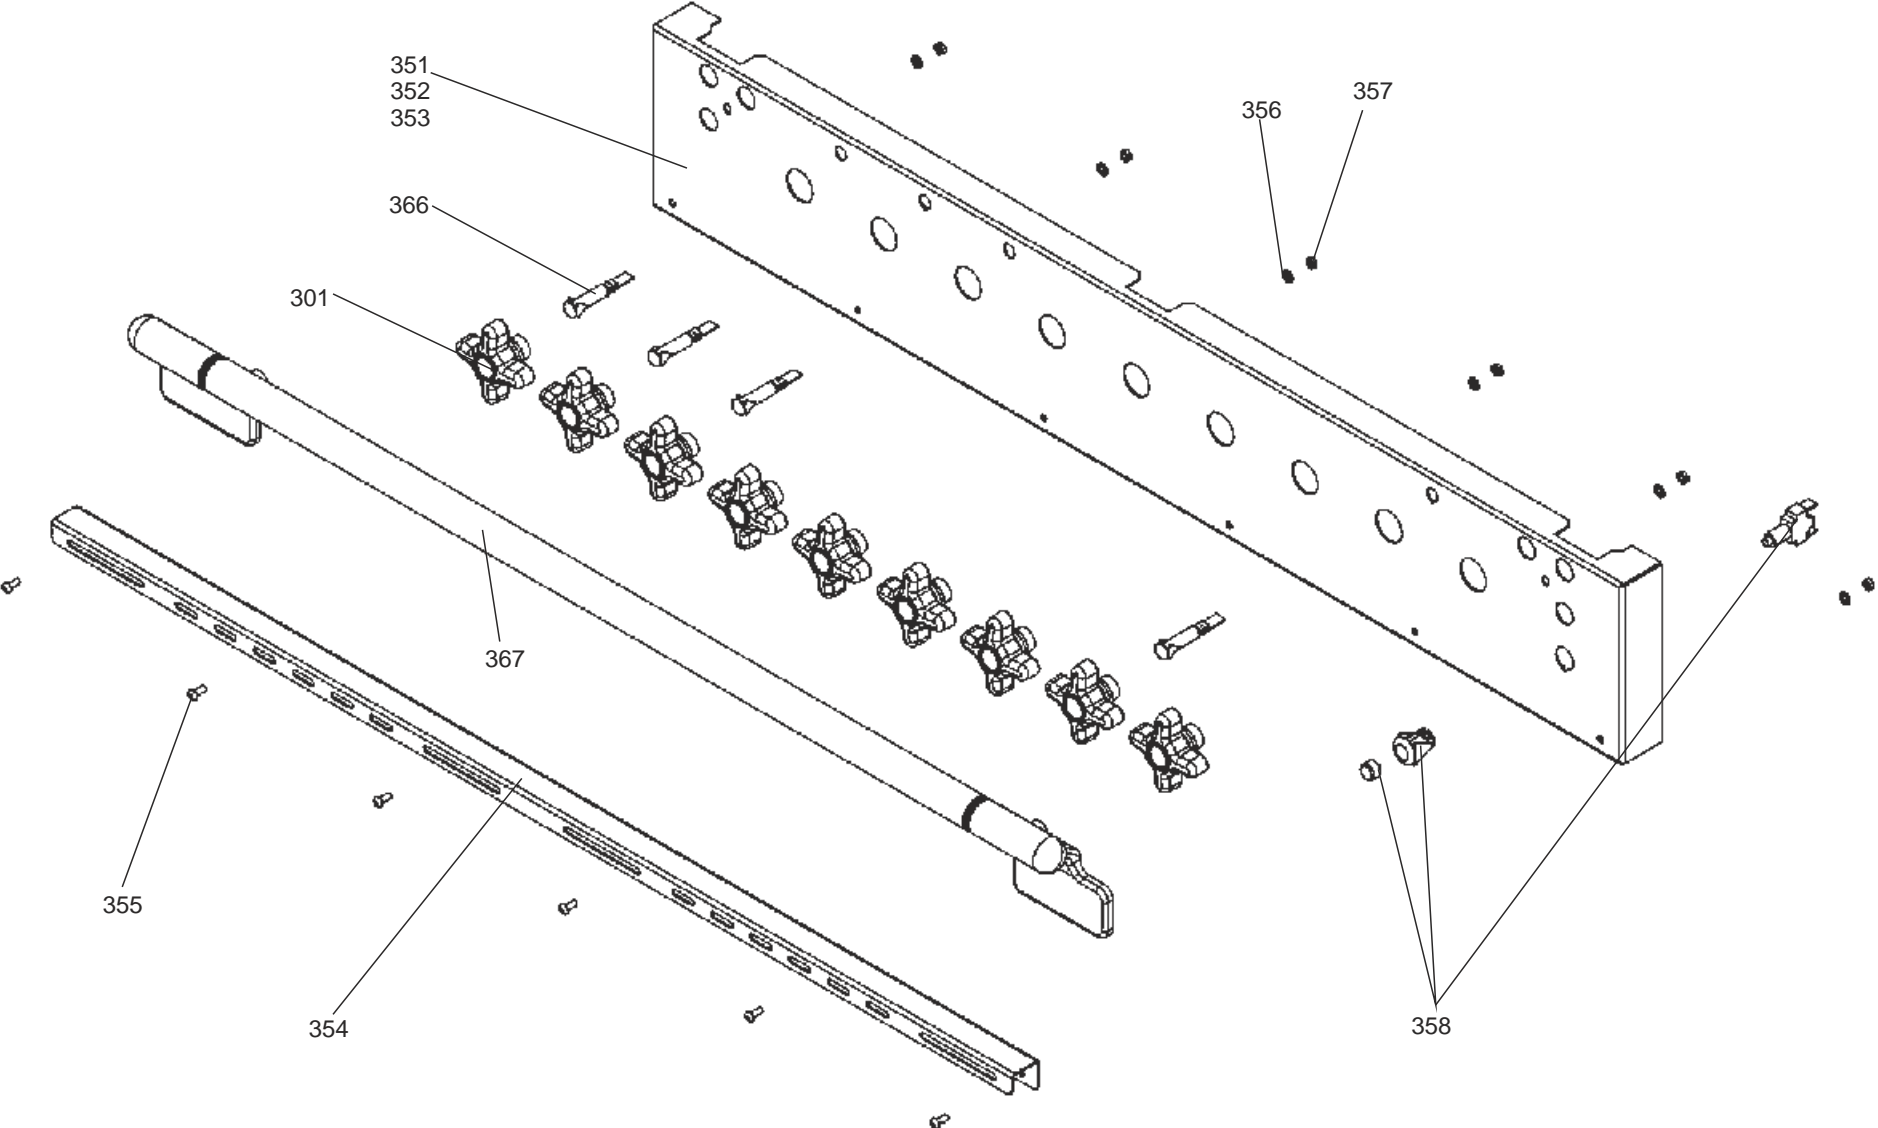

**CONTROLS ASSEMBLY**

GRILL CHAMBER

**ELISE 100 INDUCTION**

DATE: 22.03.2019

**DSL0767 P05**

**FROM SERIAL NUMBER: 203000**

ISSUE: 01

**LEFT HAND OVEN (FANNED & LIGHT)**