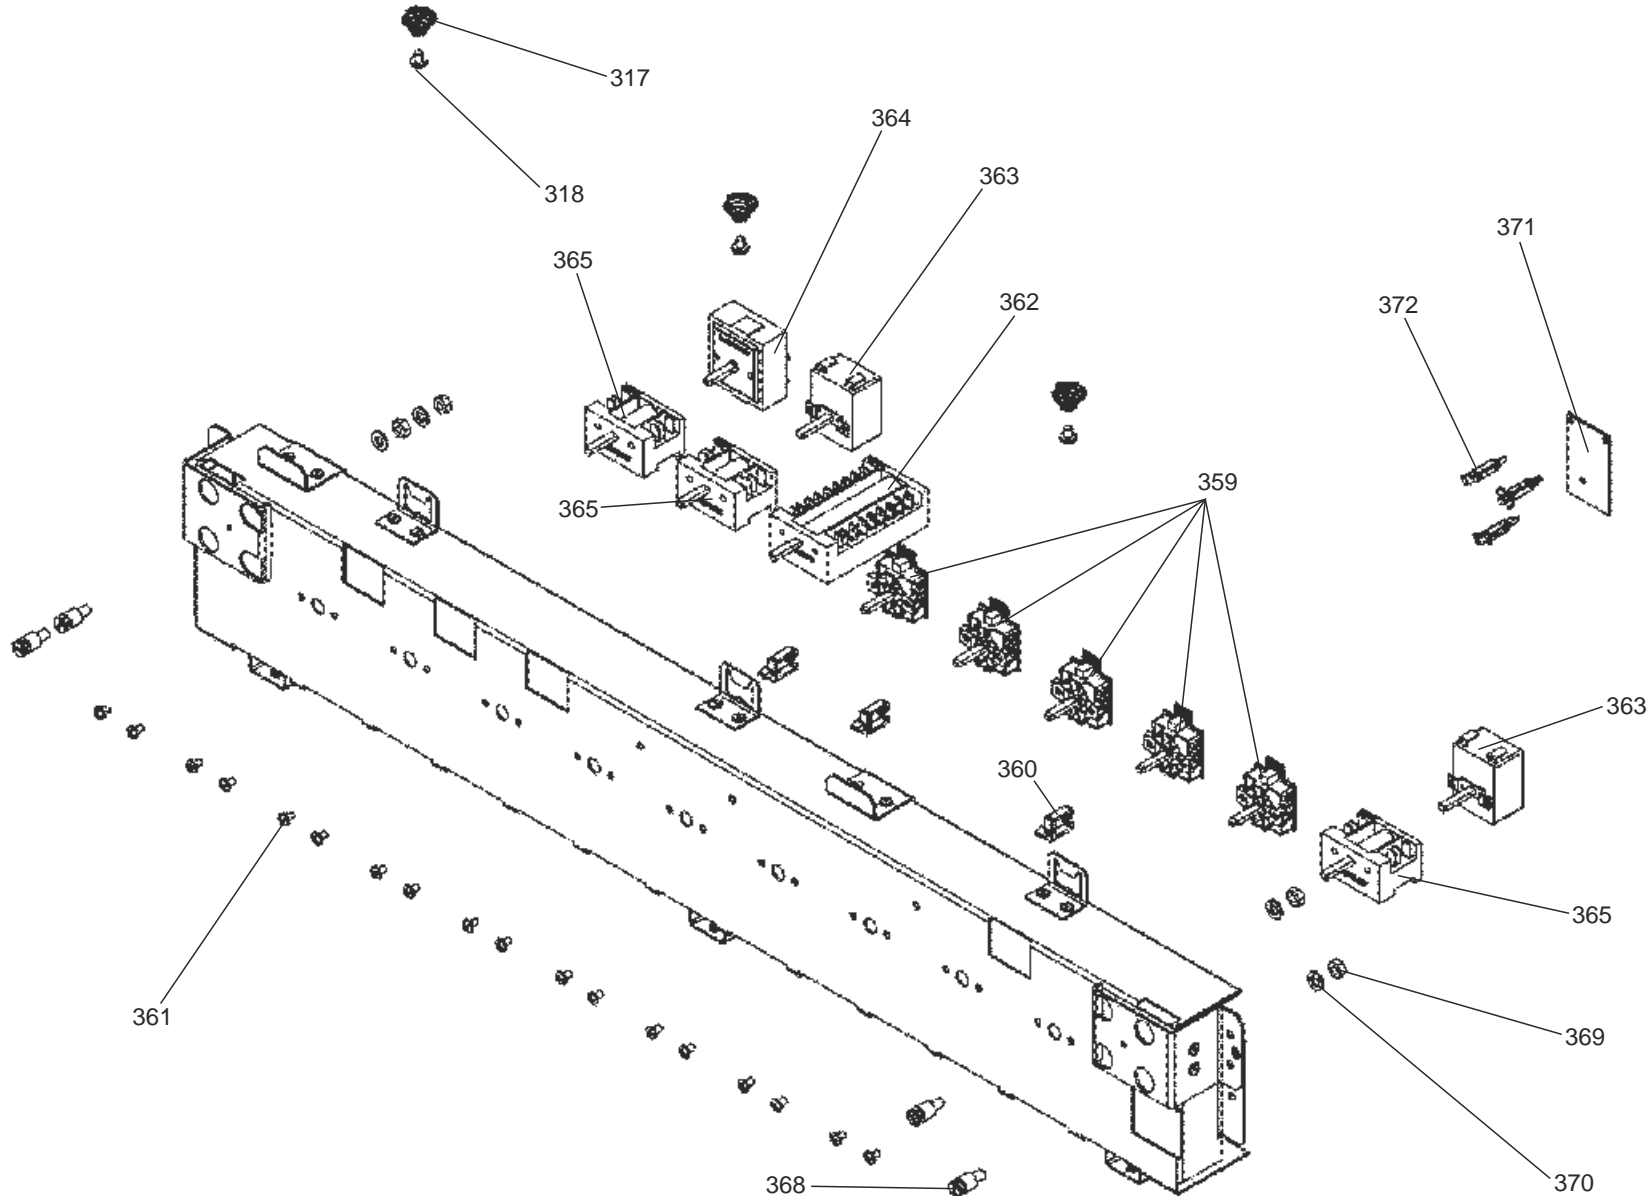

**CONTROLS ASSEMBLY**

GRILL CHAMBER

**ELISE 100 INDUCTION**

DATE: 22.03.2019

**DSL0767 P05**

**FROM SERIAL NUMBER: 203000**

ISSUE: 01

**LEFT HAND OVEN (FANNED & LIGHT)**

**ELISE 100 INDUCTION**

DATE 30.11.17

**DSL0767 P06**  
ISSUE STATUS 01

**RH OVEN**

COOKER CHASSIS

**ELISE 100 INDUCTION**  
FROM SERIAL NUMBER 171000

DATE 24.02.14

**DSL0767 P09**  
ISSUE STATUS 02

## RH OVEN DOOR

Code	Description
b	Blue
br	Brown
bk	Black
or	Orange
r	Red
v	Violet
w	White
y	Yellow
g/y	Green / Yellow

Code	Description
A1	Grill Front Switch
A2	Grill Energy Regulator
A3	Grill Element LH / RH
B1	LH oven Thermostat Switch
B2	LH oven Thermostat
B3	LH oven top element (Outer)
B4	LH oven top element (Inner)
B5	LH fan element
B6	LH oven base element
B7	LH oven fan
B8	LH oven Switch
D1	RH oven front switch
D2	RH oven t/stat
D3	RH oven fan element
D4	RH oven fan
F1	Oven Light Switch
F2	LH Oven Light
G	Neon
H	Oven Thermal Preset
I	Cooling Fan
C	Inline Connector
TB	Internal Terminal Block