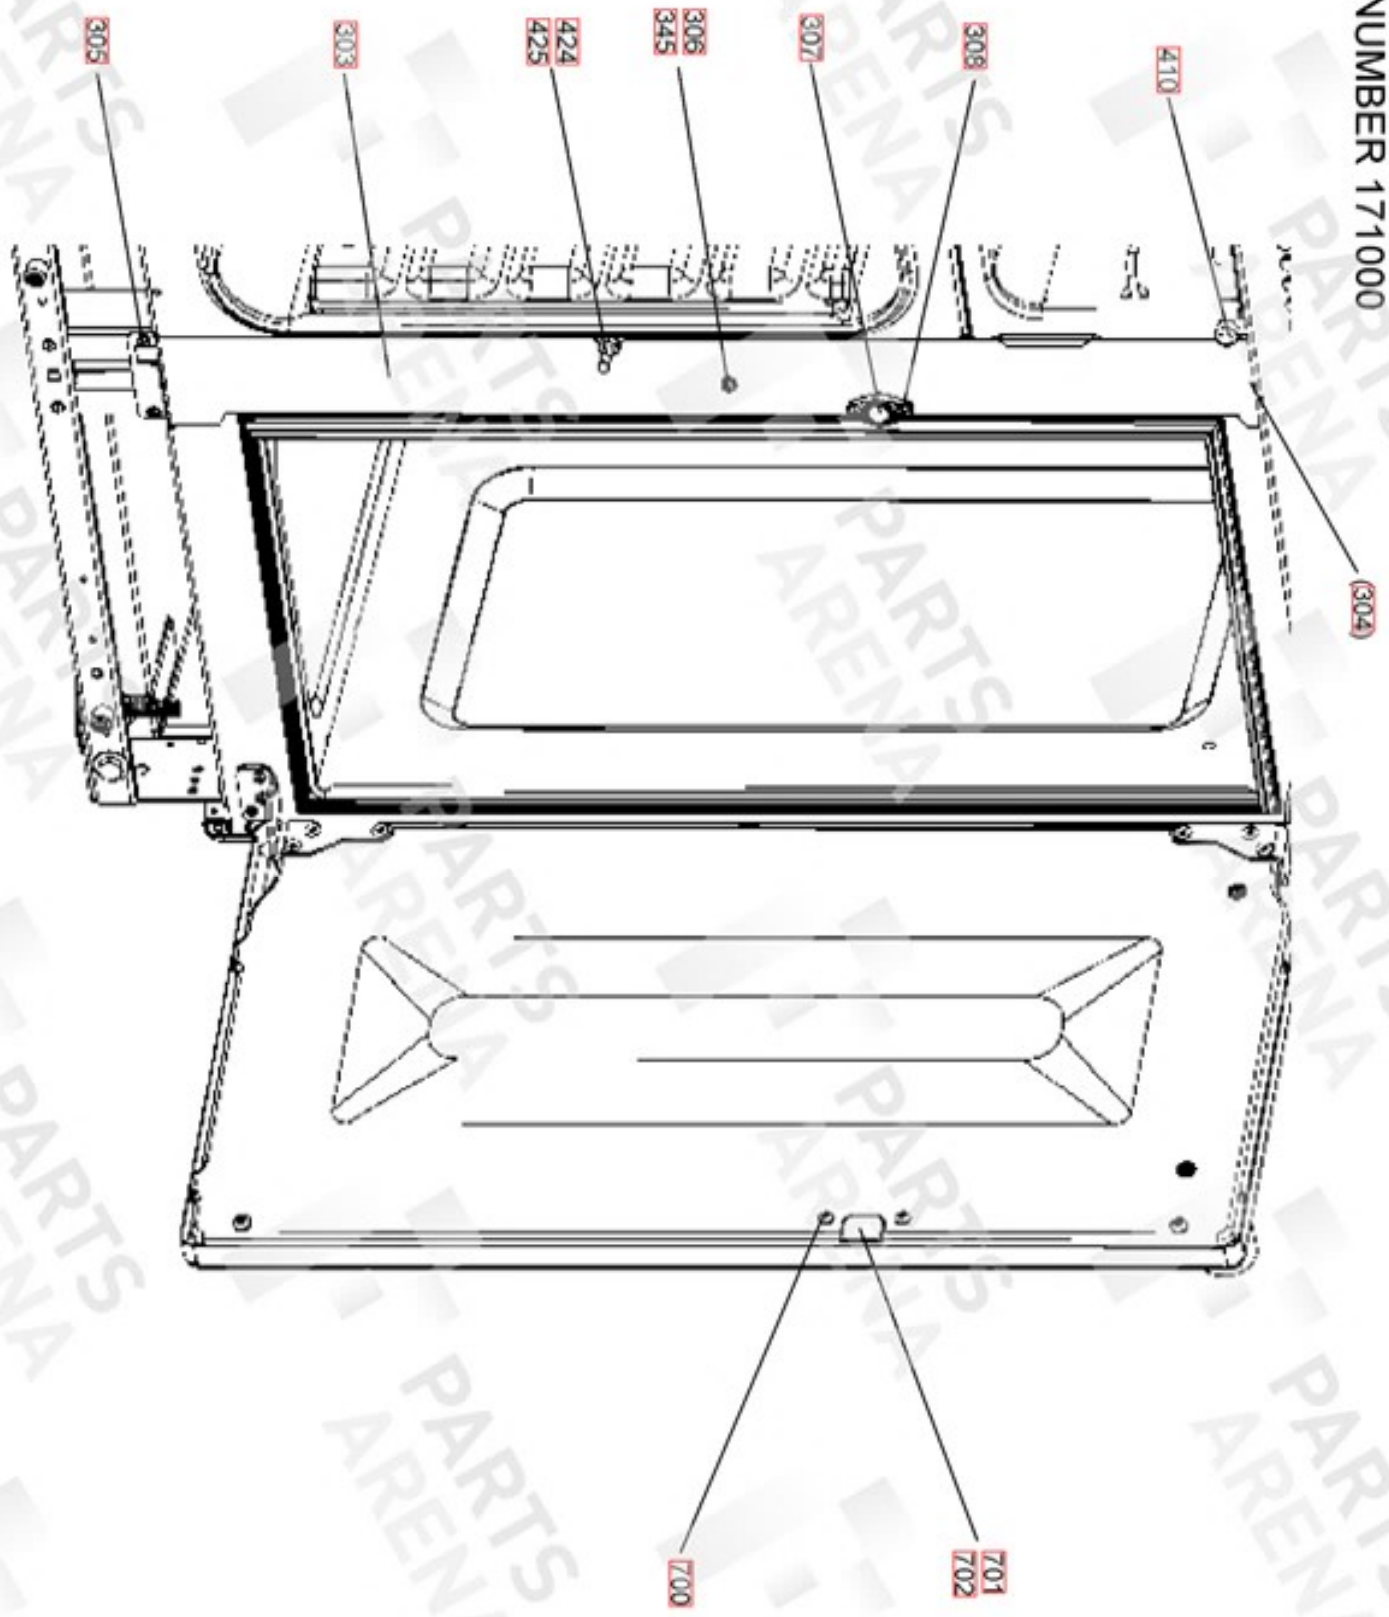

OVEN ASSEMBLIES
UP TO SERIAL NUMBER 170999

LH OVEN
(MULTI - LIGHT)

FROM SERIAL NUMBER 171000

100 TALL OVEN ASSEMBLY

Elise 100 Induction

Code	Colour
b	Blue
br	Brown
bk	Black
or	Orange
r	Red
v	Violet
w	White
y	Yellow
g/y	Green/yellow
gr	Grey

Key	Part number	Description	Quantity
w1	P027733	RH OVEN NEUTRAL LINK	1
w2	P033367	WIRE ASSY VIOLET	1
w3	P037863	RH OVEN FEED TO THERMOSTAT	1
w4	P038126	MF SWITCH - TO MF NEON	1
w5	P040066	OVEN OVERHEAT STAT LINKS LH-RH	2
w6	P051766	INTERFACE BOARD TO K8 JNIT	1
w7	P094943	OVEN THERMOSTAT - EARTH	3
w8	P052304	MF OVEN FEED HARNESS	1
w9	P043939	LHF,LHR HOBS - INTERFACE BOARD	2
w10	P043937	RHR,RHF HOB - INTERFACE BOARD	2
w11	P042916	NEUTRAL COOLING FAN	1
w12	P040924	CENTER HOB - INTERFACE BOARD	1
w14	P045846	WIRE M-F NEON LINK	1
w15	P055344	ENERGY REG LINK NEON FEED GRILL	1
w17	P045825	WIRE NEUTRAL LINK LH OVEN	1
w18	P033089	MULTI-FUNCTION NEUTRAL LINK	1
h1	P032909	RH WIRING HARNESS	1
h2	P045282	WIRE GRILL HARNESS	1
h3	P051839	HOB SUPPLY HARNESS, MALE BULHEAD C	1
h4	P045824	WIRE LH OVEN MF HARNESS	1
h5	P057866	COOLING FAN HARNESS	1
h6	P052814	HARNESS - MAINS-TERMINAL/CONNECTOR	1
h7	P057867	LIGHT SWITCH EXTENSION HARNESS	1
ni	P0524139	HARNESS - EARTH IND. UNIT / CHASSIS	1
ni	P055374	GRILL ELEMENT EARTHS (Not drawn)	2
ni	P045284	OVENS,FANS,LIGHT EARTH (Not drawn)	1

Code	Description	Code	Description
A1	Grill front switch	TB	Internal Terminal Block
A2	Grill energy regulator	D1	Right hand oven front switch
A3	Grill elements	D2	Right hand oven thermostat
B1	Left-hand oven front switch	D3	Right hand oven element
B2	Left-hand oven thermostat	D4	Right-hand oven fan
B3	Left-hand oven top element (outer)	F1	Light switch
B4	Left-hand oven top element (inner)	F2	Oven light
B5	Left-hand oven fan element	G	Neon
B6	Left-hand oven fan	H	Thermal cut-out
B7	Left-hand oven base element	i	Cooling fan
B8	Left-hand multi-function switch	C	Inline Connector