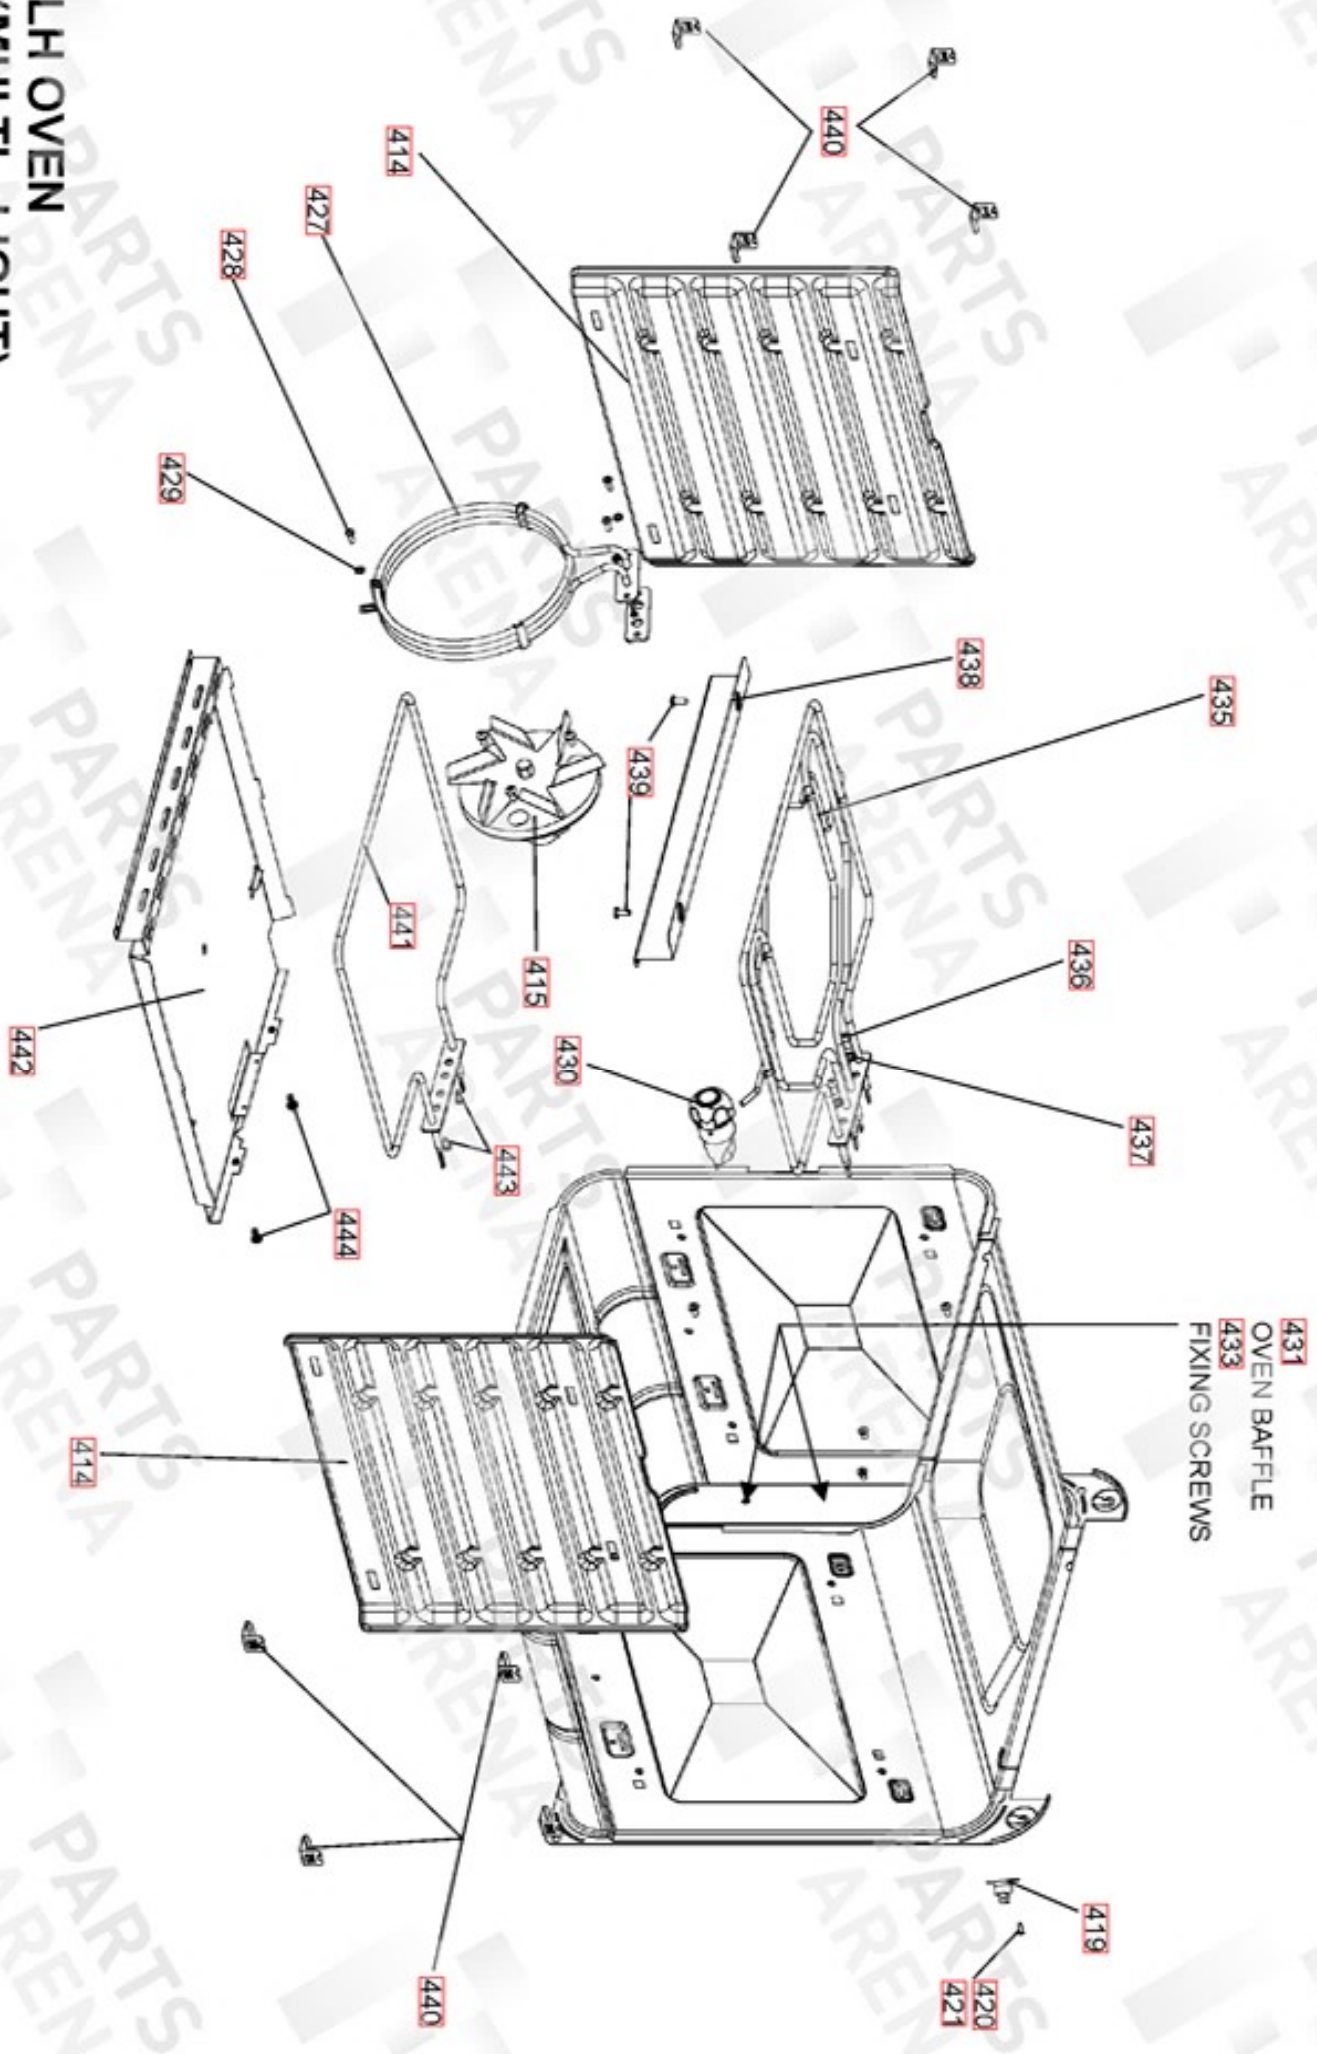

OVEN ASSEMBLIES
UP TO SERIAL NUMBER 170999

LH OVEN
(MULTI - LIGHT)

FROM SERIAL NUMBER 171000

100 TALL OVEN ASSEMBLY

Elise 100 Induction

Code	Colour
b	Blue
br	Brown
bk	Black
or	Orange
r	Red
v	Violet
w	White
y	Yellow
g/y	Green/yellow
gr	Grey

Key	Part number	Description	Quantity
w1	P027733	RH OVEN NEUTRAL LINK	1
w2	P033367	WIRE ASSY VIOLET	1
w3	P037863	RH OVEN FEED TO THERMOSTAT	1
w4	P038126	MF SWITCH - TO MF NEON	1
w5	P040066	OVEN OVERHEAT STAT LINKS LH-RH	2
w6	P051766	INTERFACE BOARD TO K8 JNIT	1
w7	P094943	OVEN THERMOSTAT - EARTH	3
w8	P052304	MF OVEN FEED HARNESS	1
w9	P043939	LHF,LHR HOBS - INTERFACE BOARD	2
w10	P043937	RHR,RHF HOB - INTERFACE BOARD	2
w11	P042916	NEUTRAL COOLING FAN	1
w12	P040924	CENTER HOB - INTERFACE BOARD	1
w14	P045846	WIRE M-F NEON LINK	1
w15	P055344	ENERGY REG LINK NEON FEED GRILL	1
w17	P045825	WIRE NEUTRAL LINK LH OVEN	1
w18	P033089	MULTI-FUNCTION NEUTRAL LINK	1
h1	P032909	RH WIRING HARNESS	1
h2	P045282	WIRE GRILL HARNESS	1
h3	P051839	HOB SUPPLY HARNESS, MALE BULHEAD C	1
h4	P045824	WIRE LH OVEN MF HARNESS	1
h5	P057866	COOLING FAN HARNESS	1
h6	P052814	HARNESS - MAINS-TERMINAL/CONNECTOR	1
h7	P057867	LIGHT SWITCH EXTENSION HARNESS	1
ni	P0524139	HARNESS - EARTH IND. UNIT / CHASSIS	1
ni	P055374	GRILL ELEMENT EARTHS (Not drawn)	2
ni	P045284	OVENS,FANS,LIGHT EARTH (Not drawn)	1

Code	Description	Code	Description
A1	Grill front switch	TB	Internal Terminal Block
A2	Grill energy regulator	D1	Right hand oven front switch
A3	Grill elements	D2	Right hand oven thermostat
B1	Left-hand oven front switch	D3	Right hand oven element
B2	Left-hand oven thermostat	D4	Right-hand oven fan
B3	Left-hand oven top element (outer)	F1	Light switch
B4	Left-hand oven top element (inner)	F2	Oven light
B5	Left-hand oven fan element	G	Neon
B6	Left-hand oven fan	H	Thermal cut-out
B7	Left-hand oven base element	i	Cooling fan
B8	Left-hand multi-function switch	C	Inline Connector