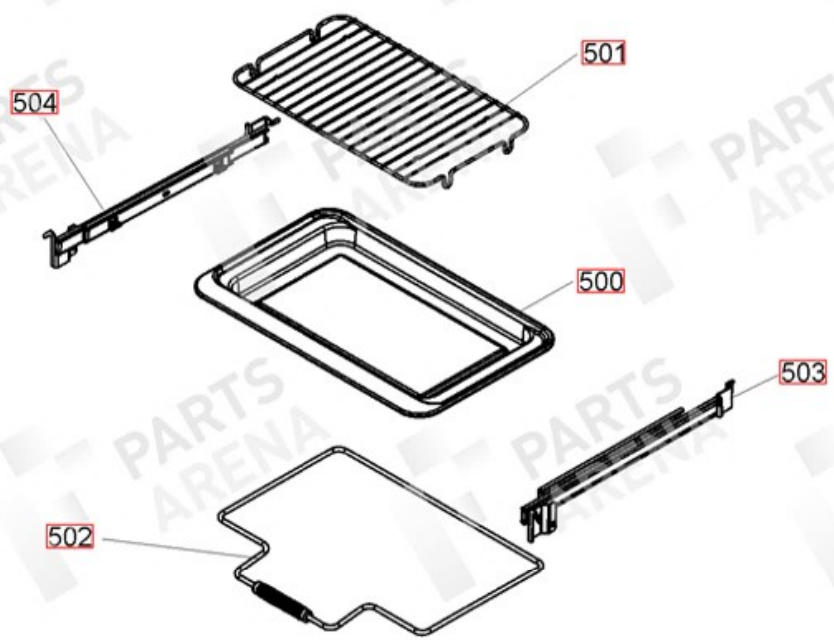

OVEN ASSEMBLIES
UP TO SERIAL NUMBER 170999

LH OVEN
(MULTI - LIGHT)

FROM SERIAL NUMBER 171000

100 TALL OVEN ASSEMBLY

Elise 100 Induction

Code	Colour
b	Blue
br	Brown
bk	Black
or	Orange
r	Red
v	Violet
w	White
y	Yellow
g/y	Green/yellow
gr	Grey

Key	Part number	Description	Quantity
w1	P027733	RH OVEN NEUTRAL LINK	1
w2	P033367	WIRE ASSY VIOLET	1
w3	P037863	RH OVEN FEED TO THERMOSTAT	1
w4	P038126	MF SWITCH - TO MF NEON	1
w5	P040066	OVEN OVERHEAT STAT LINKS LH-RH	2
w6	P051766	INTERFACE BOARD TO K8 JNIT	1
w7	P094943	OVEN THERMOSTAT - EARTH	3
w8	P052304	MF OVEN FEED HARNESS	1
w9	P043939	LHF,LHR HOBS - INTERFACE BOARD	2
w10	P043937	RHR,RHF HOB - INTERFACE BOARD	2
w11	P042916	NEUTRAL COOLING FAN	1
w12	P040924	CENTER HOB - INTERFACE BOARD	1
w14	P045846	WIRE M-F NEON LINK	1
w15	P055344	ENERGY REG LINK NEON FEED GRILL	1
w17	P045825	WIRE NEUTRAL LINK LH OVEN	1
w18	P033089	MULTI-FUNCTION NEUTRAL LINK	1
h1	P032909	RH WIRING HARNESS	1
h2	P045282	WIRE GRILL HARNESS	1
h3	P051839	HOB SUPPLY HARNESS, MALE BULHEAD C	1
h4	P045824	WIRE LH OVEN MF HARNESS	1
h5	P057866	COOLING FAN HARNESS	1
h6	P052814	HARNESS - MAINS-TERMINAL/CONNECTOR	1
h7	P057867	LIGHT SWITCH EXTENSION HARNESS	1
ni	P0524139	HARNESS - EARTH IND. UNIT / CHASSIS	1
ni	P055374	GRILL ELEMENT EARTHS (Not drawn)	2
ni	P045284	OVENS,FANS,LIGHT EARTH (Not drawn)	1

Code	Description	Code	Description
A1	Grill front switch	TB	Internal Terminal Block
A2	Grill energy regulator	D1	Right hand oven front switch
A3	Grill elements	D2	Right hand oven thermostat
B1	Left-hand oven front switch	D3	Right hand oven element
B2	Left-hand oven thermostat	D4	Right-hand oven fan
B3	Left-hand oven top element (outer)	F1	Light switch
B4	Left-hand oven top element (inner)	F2	Oven light
B5	Left-hand oven fan element	G	Neon
B6	Left-hand oven fan	H	Thermal cut-out
B7	Left-hand oven base element	i	Cooling fan
B8	Left-hand multi-function switch	C	Inline Connector