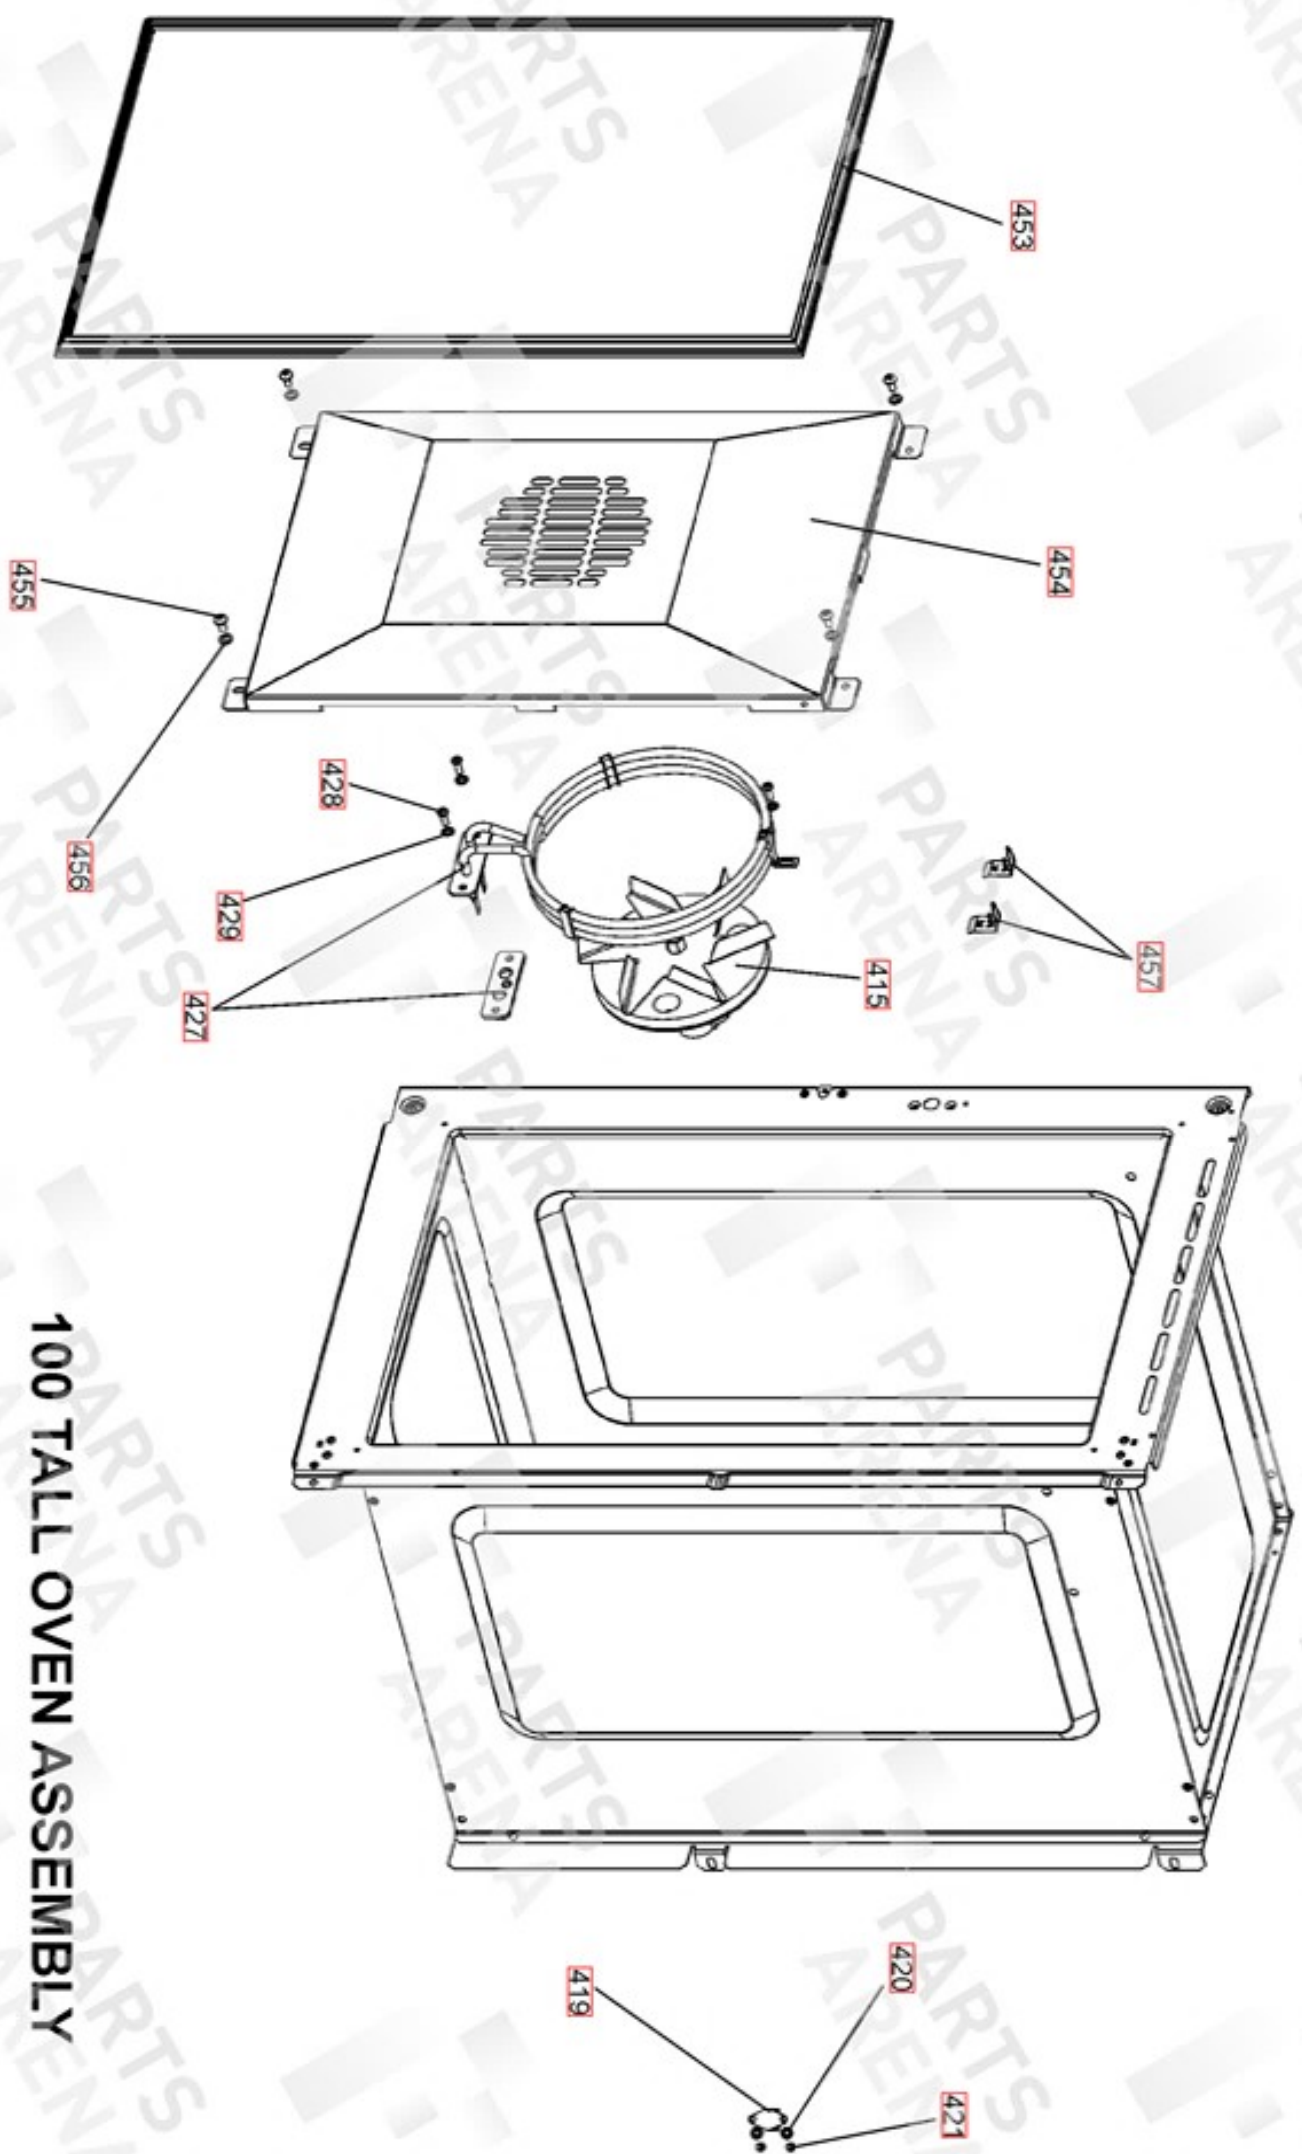

OVEN ASSEMBLIES
UP TO SERIAL NUMBER 170999

LH OVEN
(MULTI - LIGHT)

FROM SERIAL NUMBER 171000

100 TALL OVEN ASSEMBLY

Elise 100 Induction

Code	Colour
b	Blue
br	Brown
bk	Black
or	Orange
r	Red
v	Violet
w	White
y	Yellow
g/y	Green/yellow
gr	Grey

Key	Part number	Description	Quantity
w1	P027733	RH OVEN NEUTRAL LINK	1
w2	P033367	WIRE ASSY VIOLET	1
w3	P037863	RH OVEN FEED TO THERMOSTAT	1
w4	P038126	MF SWITCH - TO MF NEON	1
w5	P040066	OVEN OVERHEAT STAT LINKS LH-RH	2
w6	P051766	INTERFACE BOARD TO K8 JNIT	1
w7	P094943	OVEN THERMOSTAT - EARTH	3
w8	P052304	MF OVEN FEED HARNESS	1
w9	P043939	LHF,LHR HOBS - INTERFACE BOARD	2
w10	P043937	RHR,RHF HOB - INTERFACE BOARD	2
w11	P042916	NEUTRAL COOLING FAN	1
w12	P040924	CENTER HOB - INTERFACE BOARD	1
w14	P045846	WIRE M-F NEON LINK	1
w15	P055344	ENERGY REG LINK NEON FEED GRILL	1
w17	P045825	WIRE NEUTRAL LINK LH OVEN	1
w18	P033089	MULTI-FUNCTION NEUTRAL LINK	1
h1	P032909	RH WIRING HARNESS	1
h2	P045282	WIRE GRILL HARNESS	1
h3	P051839	HOB SUPPLY HARNESS, MALE BULHEAD C	1
h4	P045824	WIRE LH OVEN MF HARNESS	1
h5	P057866	COOLING FAN HARNESS	1
h6	P052814	HARNESS - MAINS-TERMINAL/CONNECTOR	1
h7	P057867	LIGHT SWITCH EXTENSION HARNESS	1
ni	P0524139	HARNESS - EARTH IND. UNIT / CHASSIS	1
ni	P055374	GRILL ELEMENT EARTHS (Not drawn)	2
ni	P045284	OVENS,FANS,LIGHT EARTH (Not drawn)	1

Code	Description	Code	Description
A1	Grill front switch	TB	Internal Terminal Block
A2	Grill energy regulator	D1	Right hand oven front switch
A3	Grill elements	D2	Right hand oven thermostat
B1	Left-hand oven front switch	D3	Right hand oven element
B2	Left-hand oven thermostat	D4	Right-hand oven fan
B3	Left-hand oven top element (outer)	F1	Light switch
B4	Left-hand oven top element (inner)	F2	Oven light
B5	Left-hand oven fan element	G	Neon
B6	Left-hand oven fan	H	Thermal cut-out
B7	Left-hand oven base element	i	Cooling fan
B8	Left-hand multi-function switch	C	Inline Connector