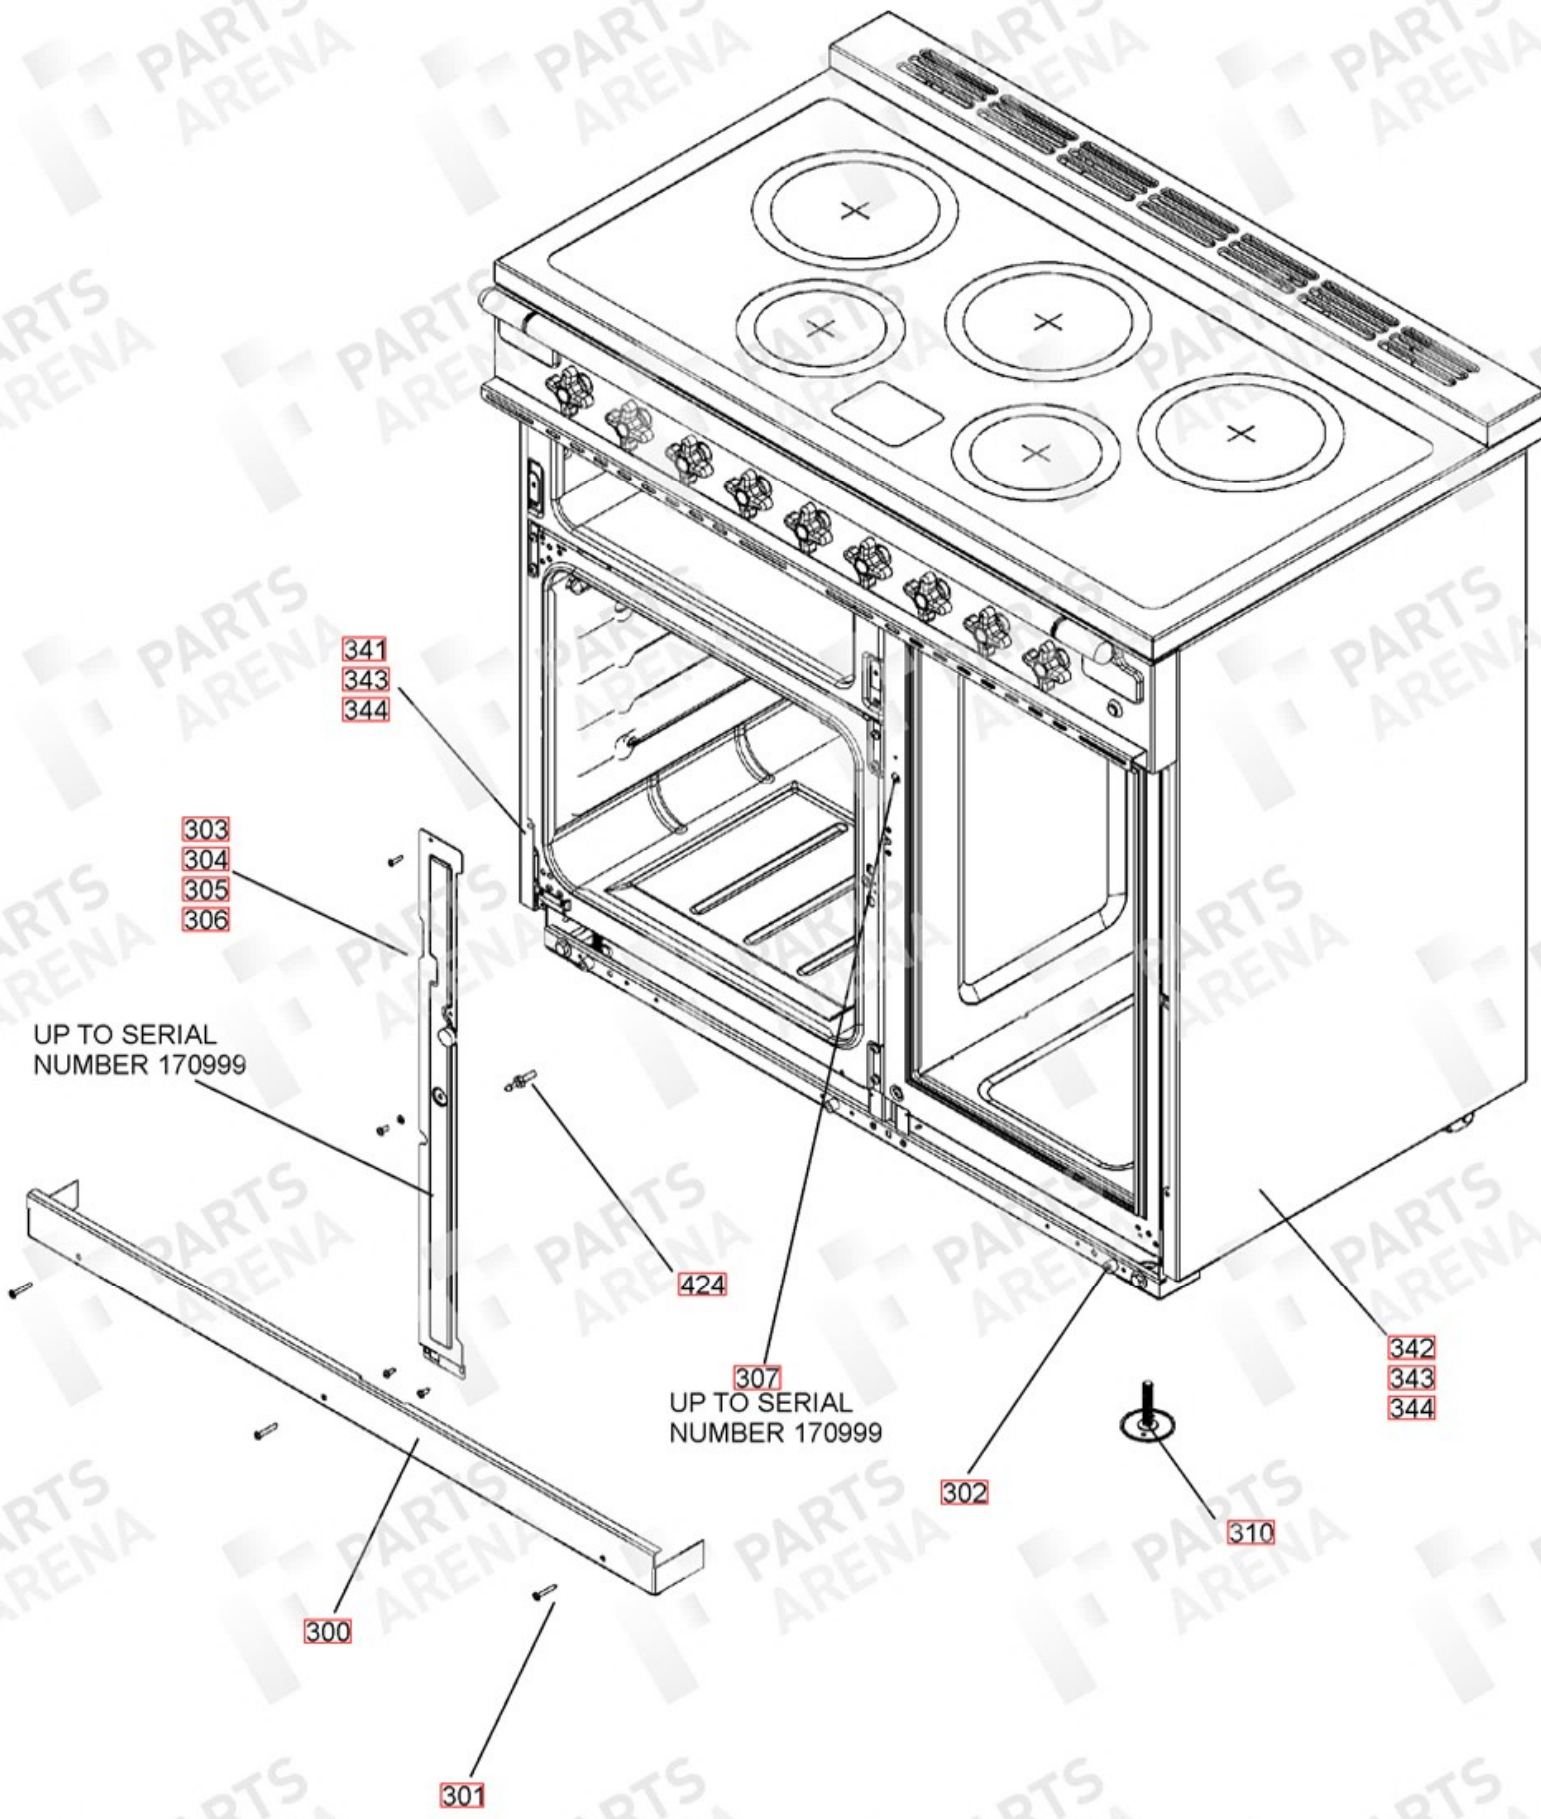

OVEN ASSEMBLIES
UP TO SERIAL NUMBER 170999

LH OVEN
(MULTI - LIGHT)

FROM SERIAL NUMBER 171000

100 TALL OVEN ASSEMBLY

Elise 100 Induction

Code	Colour
b	Blue
br	Brown
bk	Black
or	Orange
r	Red
v	Violet
w	White
y	Yellow
g/y	Green/yellow
gr	Grey

Key	Part number	Description	Quantity
w1	P027733	RH OVEN NEUTRAL LINK	1
w2	P033367	WIRE ASSY VIOLET	1
w3	P037863	RH OVEN FEED TO THERMOSTAT	1
w4	P038126	MF SWITCH - TO MF NEON	1
w5	P040066	OVEN OVERHEAT STAT LINKS LH-RH	2
w6	P051766	INTERFACE BOARD TO K8 JNIT	1
w7	P094943	OVEN THERMOSTAT - EARTH	3
w8	P052304	MF OVEN FEED HARNESS	1
w9	P043939	LHF,LHR HOBS - INTERFACE BOARD	2
w10	P043937	RHR,RHF HOB - INTERFACE BOARD	2
w11	P042916	NEUTRAL COOLING FAN	1
w12	P040924	CENTER HOB - INTERFACE BOARD	1
w14	P045846	WIRE M-F NEON LINK	1
w15	P055344	ENERGY REG LINK NEON FEED GRILL	1
w17	P045825	WIRE NEUTRAL LINK LH OVEN	1
w18	P033089	MULTI-FUNCTION NEUTRAL LINK	1
h1	P032909	RH WIRING HARNESS	1
h2	P045282	WIRE GRILL HARNESS	1
h3	P051839	HOB SUPPLY HARNESS, MALE BULHEAD C	1
h4	P045824	WIRE LH OVEN MF HARNESS	1
h5	P057866	COOLING FAN HARNESS	1
h6	P052814	HARNESS - MAINS-TERMINAL/CONNECTOR	1
h7	P057867	LIGHT SWITCH EXTENSION HARNESS	1
ni	P0524139	HARNESS - EARTH IND. UNIT / CHASSIS	1
ni	P055374	GRILL ELEMENT EARTHS (Not drawn)	2
ni	P045284	OVENS,FANS,LIGHT EARTH (Not drawn)	1

Code	Description	Code	Description
A1	Grill front switch	TB	Internal Terminal Block
A2	Grill energy regulator	D1	Right hand oven front switch
A3	Grill elements	D2	Right hand oven thermostat
B1	Left-hand oven front switch	D3	Right hand oven element
B2	Left-hand oven thermostat	D4	Right-hand oven fan
B3	Left-hand oven top element (outer)	F1	Light switch
B4	Left-hand oven top element (inner)	F2	Oven light
B5	Left-hand oven fan element	G	Neon
B6	Left-hand oven fan	H	Thermal cut-out
B7	Left-hand oven base element	i	Cooling fan
B8	Left-hand multi-function switch	C	Inline Connector