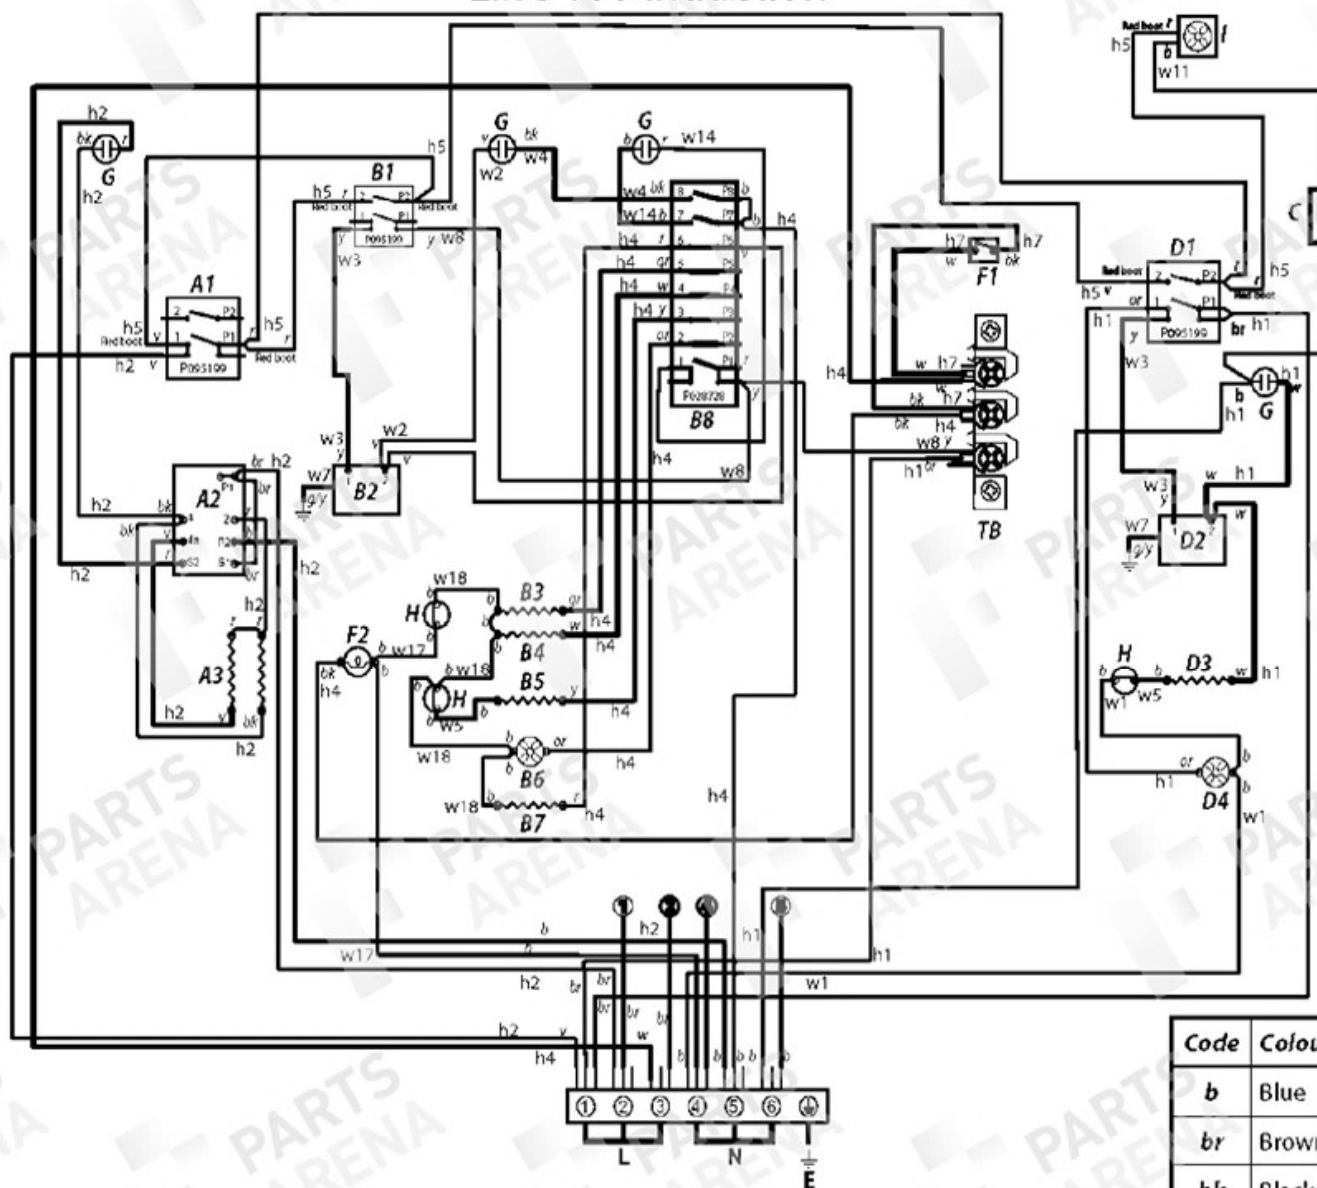

OVEN ASSEMBLIES
UP TO SERIAL NUMBER 170999

LH OVEN
(MULTI - LIGHT)

FROM SERIAL NUMBER 171000

100 TALL OVEN ASSEMBLY

Elise 100 Induction

Code	Colour
b	Blue
br	Brown
bk	Black
or	Orange
r	Red
v	Violet
w	White
y	Yellow
g/y	Green/yellow
gr	Grey

Key	Part number	Description	Quantity
w1	P027733	RH OVEN NEUTRAL LINK	1
w2	P033367	WIRE ASSY VIOLET	1
w3	P037863	RH OVEN FEED TO THERMOSTAT	1
w4	P038126	MF SWITCH - TO MF NEON	1
w5	P040066	OVEN OVERHEAT STAT LINKS LH-RH	2
w6	P051766	INTERFACE BOARD TO K8 JNIT	1
w7	P094943	OVEN THERMOSTAT - EARTH	3
w8	P052304	MF OVEN FEED HARNESS	1
w9	P043939	LHF,LHR HOBS - INTERFACE BOARD	2
w10	P043937	RHR,RHF HOB - INTERFACE BOARD	2
w11	P042916	NEUTRAL COOLING FAN	1
w12	P040924	CENTER HOB - INTERFACE BOARD	1
w14	P045846	WIRE M-F NEON LINK	1
w15	P055344	ENERGY REG LINK NEON FEED GRILL	1
w17	P045825	WIRE NEUTRAL LINK LH OVEN	1
w18	P033089	MULTI-FUNCTION NEUTRAL LINK	1
h1	P032909	RH WIRING HARNESS	1
h2	P045282	WIRE GRILL HARNESS	1
h3	P051839	HOB SUPPLY HARNESS, MALE BULHEAD C	1
h4	P045824	WIRE LH OVEN MF HARNESS	1
h5	P057866	COOLING FAN HARNESS	1
h6	P052814	HARNESS - MAINS-TERMINAL/CONNECTOR	1
h7	P057867	LIGHT SWITCH EXTENSION HARNESS	1
ni	P0524139	HARNESS - EARTH IND. UNIT / CHASSIS	1
ni	P055374	GRILL ELEMENT EARTHS (Not drawn)	2
ni	P045284	OVENS,FANS,LIGHT EARTH (Not drawn)	1

Code	Description	Code	Description
A1	Grill front switch	TB	Internal Terminal Block
A2	Grill energy regulator	D1	Right hand oven front switch
A3	Grill elements	D2	Right hand oven thermostat
B1	Left-hand oven front switch	D3	Right hand oven element
B2	Left-hand oven thermostat	D4	Right-hand oven fan
B3	Left-hand oven top element (outer)	F1	Light switch
B4	Left-hand oven top element (inner)	F2	Oven light
B5	Left-hand oven fan element	G	Neon
B6	Left-hand oven fan	H	Thermal cut-out
B7	Left-hand oven base element	i	Cooling fan
B8	Left-hand multi-function switch	C	Inline Connector