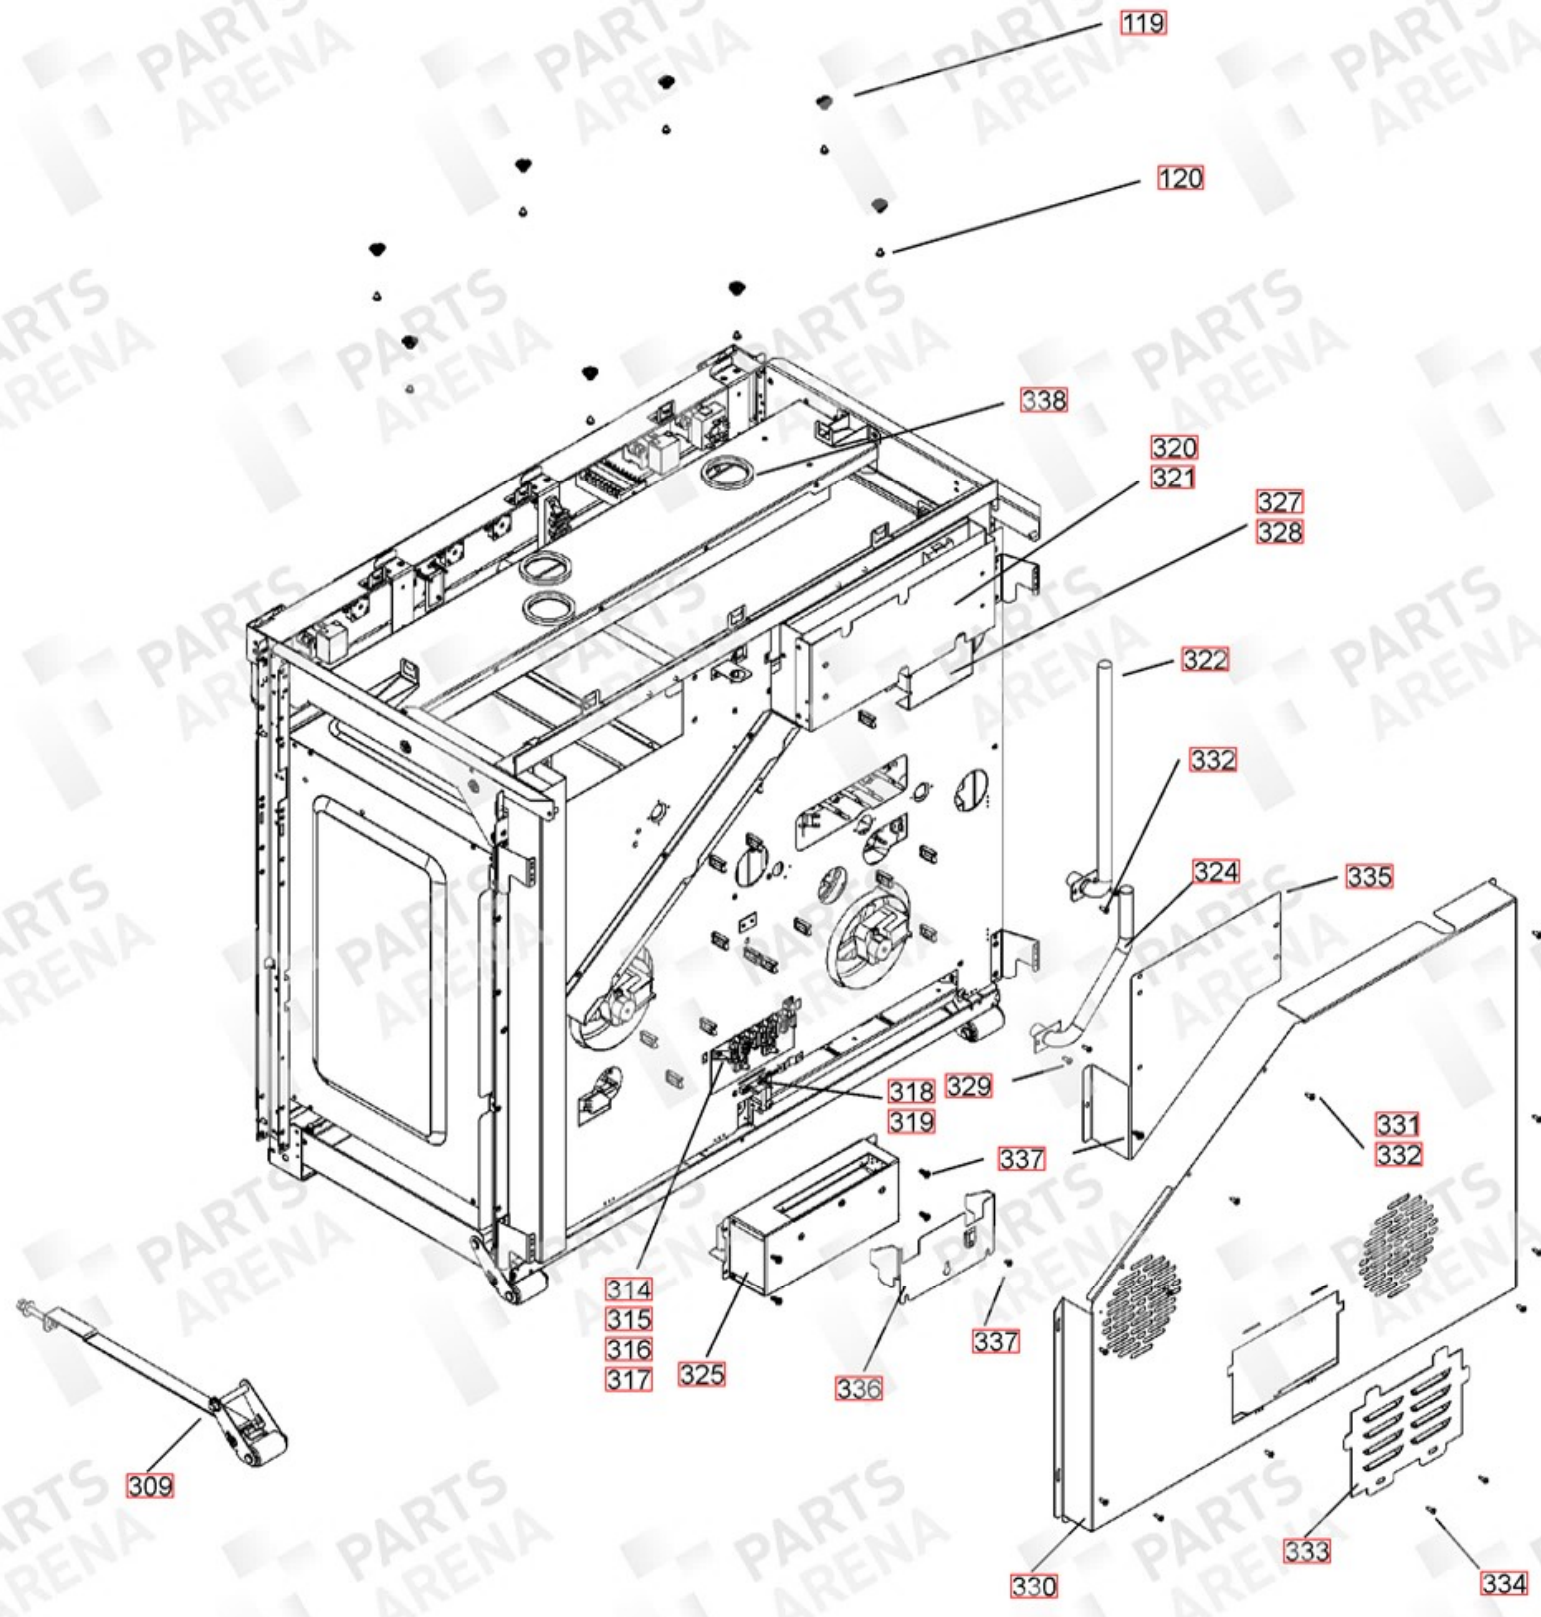

OVEN ASSEMBLIES
UP TO SERIAL NUMBER 170999

LH OVEN
(MULTI - LIGHT)

FROM SERIAL NUMBER 171000

100 TALL OVEN ASSEMBLY

Elise 100 Induction

Code	Colour
b	Blue
br	Brown
bk	Black
or	Orange
r	Red
v	Violet
w	White
y	Yellow
g/y	Green/yellow
gr	Grey

Key	Part number	Description	Quantity
w1	P027733	RH OVEN NEUTRAL LINK	1
w2	P033367	WIRE ASSY VIOLET	1
w3	P037863	RH OVEN FEED TO THERMOSTAT	1
w4	P038126	MF SWITCH - TO MF NEON	1
w5	P040066	OVEN OVERHEAT STAT LINKS LH-RH	2
w6	P051766	INTERFACE BOARD TO K8 JNIT	1
w7	P094943	OVEN THERMOSTAT - EARTH	3
w8	P052304	MF OVEN FEED HARNESS	1
w9	P043939	LHF,LHR HOBS - INTERFACE BOARD	2
w10	P043937	RHR,RHF HOB - INTERFACE BOARD	2
w11	P042916	NEUTRAL COOLING FAN	1
w12	P040924	CENTER HOB - INTERFACE BOARD	1
w14	P045846	WIRE M-F NEON LINK	1
w15	P055344	ENERGY REG LINK NEON FEED GRILL	1
w17	P045825	WIRE NEUTRAL LINK LH OVEN	1
w18	P033089	MULTI-FUNCTION NEUTRAL LINK	1
h1	P032909	RH WIRING HARNESS	1
h2	P045282	WIRE GRILL HARNESS	1
h3	P051839	HOB SUPPLY HARNESS, MALE BULHEAD C	1
h4	P045824	WIRE LH OVEN MF HARNESS	1
h5	P057866	COOLING FAN HARNESS	1
h6	P052814	HARNESS - MAINS-TERMINAL/CONNECTOR	1
h7	P057867	LIGHT SWITCH EXTENSION HARNESS	1
ni	P0524139	HARNESS - EARTH IND. UNIT / CHASSIS	1
ni	P055374	GRILL ELEMENT EARTHS (Not drawn)	2
ni	P045284	OVENS,FANS,LIGHT EARTH (Not drawn)	1

Code	Description	Code	Description
A1	Grill front switch	TB	Internal Terminal Block
A2	Grill energy regulator	D1	Right hand oven front switch
A3	Grill elements	D2	Right hand oven thermostat
B1	Left-hand oven front switch	D3	Right hand oven element
B2	Left-hand oven thermostat	D4	Right-hand oven fan
B3	Left-hand oven top element (outer)	F1	Light switch
B4	Left-hand oven top element (inner)	F2	Oven light
B5	Left-hand oven fan element	G	Neon
B6	Left-hand oven fan	H	Thermal cut-out
B7	Left-hand oven base element	i	Cooling fan
B8	Left-hand multi-function switch	C	Inline Connector