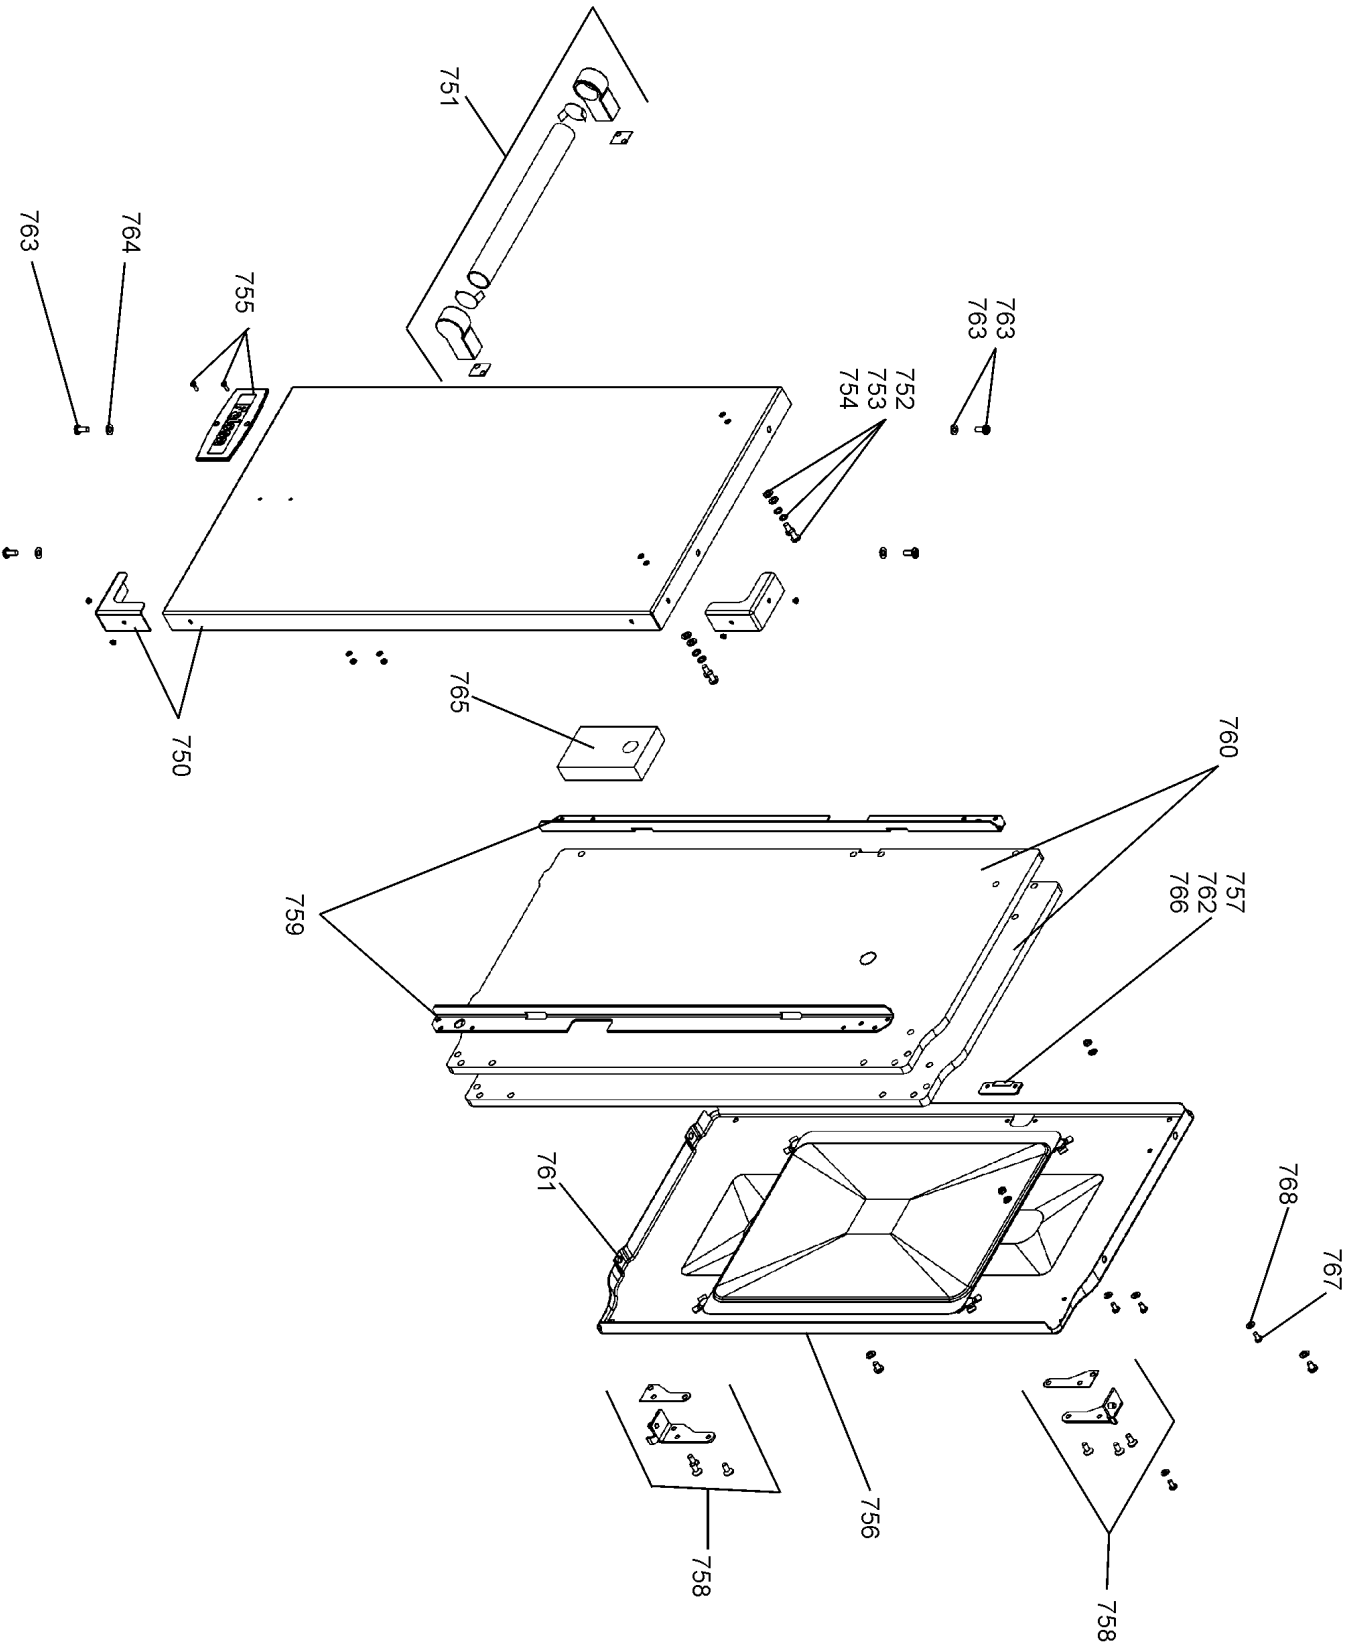

FALCON 1000 DELUXE INDUCTION

DATE 28.06.12

DSL0512 P07
ISSUE STATUS 01