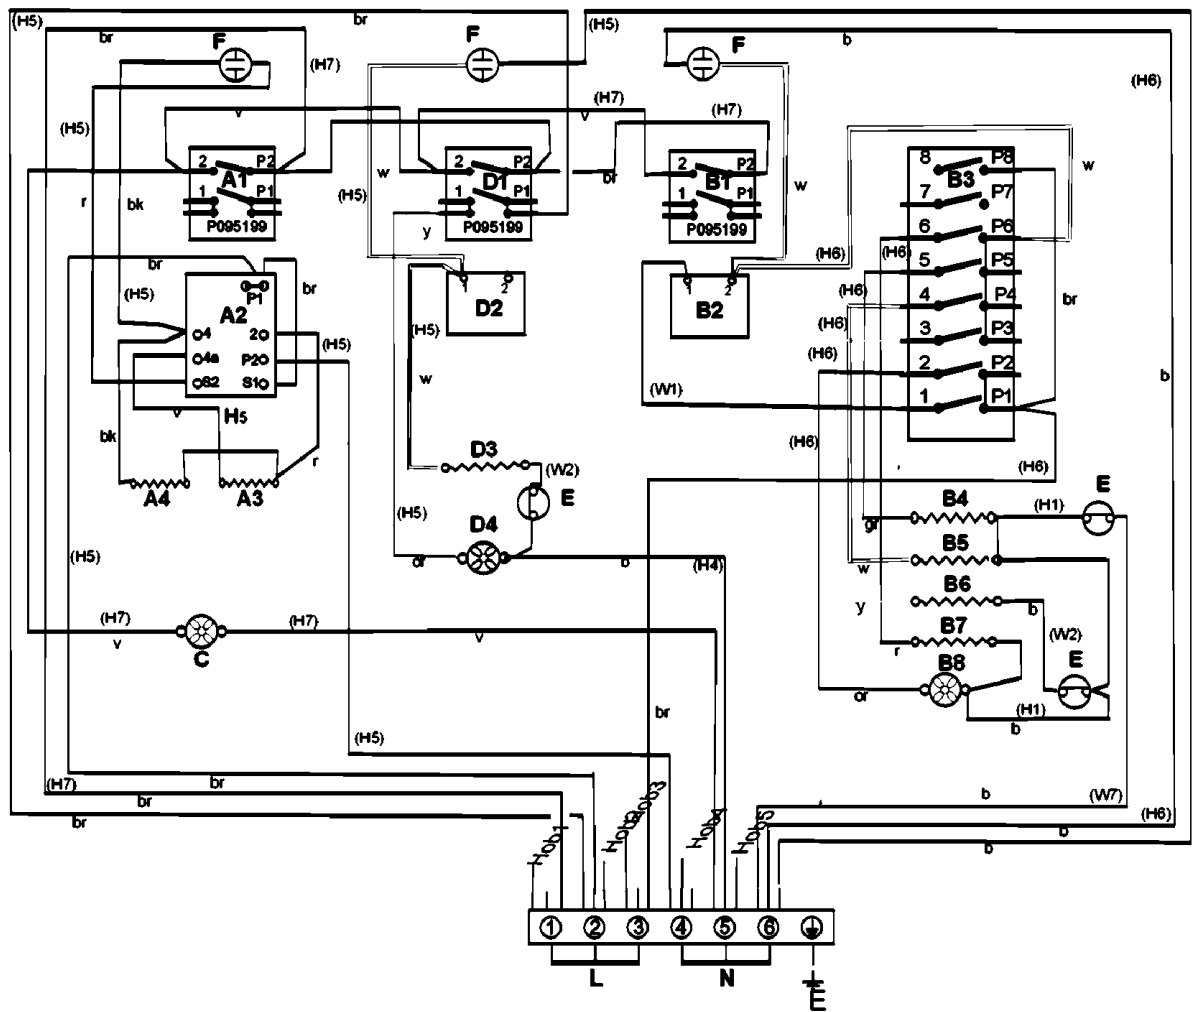

DSL0512 P08
ISSUE STATUS 01

FALCON 1000 DELUXE INDUCTION

DATE 28.06.12

DSL0512 P09
ISSUE STATUS 01

Ref No.	Part No.	Quantity	Remarks
(W1)	P033086-01	1	Multifunction # 1 to LH oven Thermostat # 1
(H1)	P033089-01	1	Multifunction Neutral links
(W2)	P040066-03	2	Oven LVD Neutral Links
(W3)	P043936-01	2	5 wire control wire
(W4)	P043937-01	2	5 wire control wire
(W5)	P043939-01	1	5 wire control wire
Ni	P050327-01	1	Earth links
(H2)	P052281-01	1	Induction Supply Harness
(H3)	P051610-01	1	Induction Connection Harness
(W6)	P051766-01	1	8 wire to K6
(W7)	P052092-01	1	Neutral cut-out to block
(H4)	P052121-01	1	RH Neutral links
(H5)	P052681-01	1	RH Oven Harness
(H6)	P052682-01	1	LH Oven Harness
(H7)	P052683-01	1	Cooling Harness
Ni	P055374-02	2	Grill Earth
Ni	P094943-01	2	RH Stat earth, Hob earth