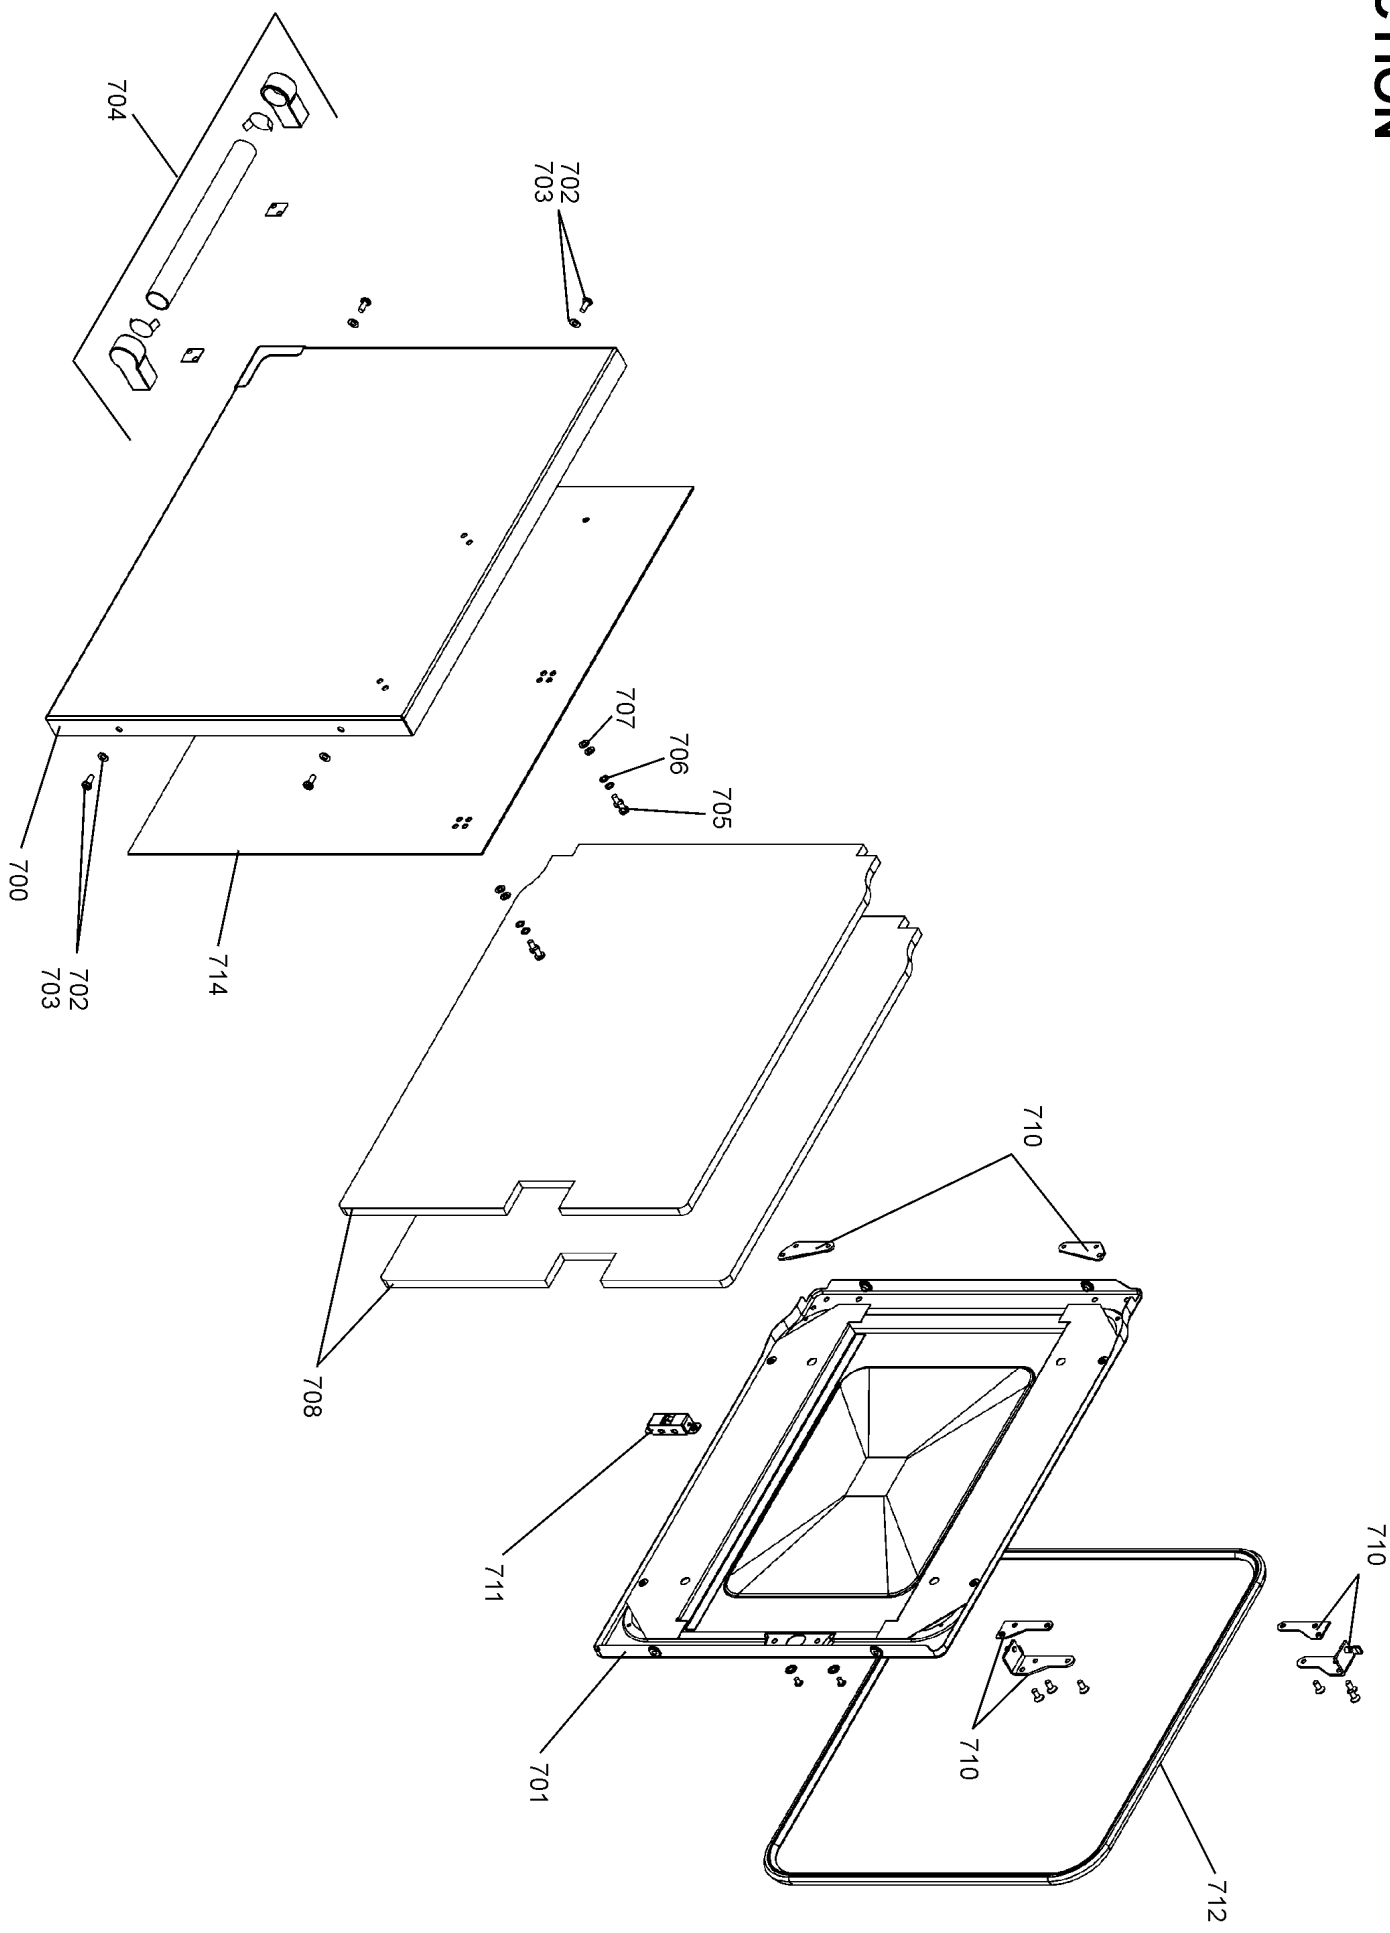

FALCON 1000 DELUXE INDUCTION

DATE 28.06.12

DSL0512 P06
ISSUE STATUS 01