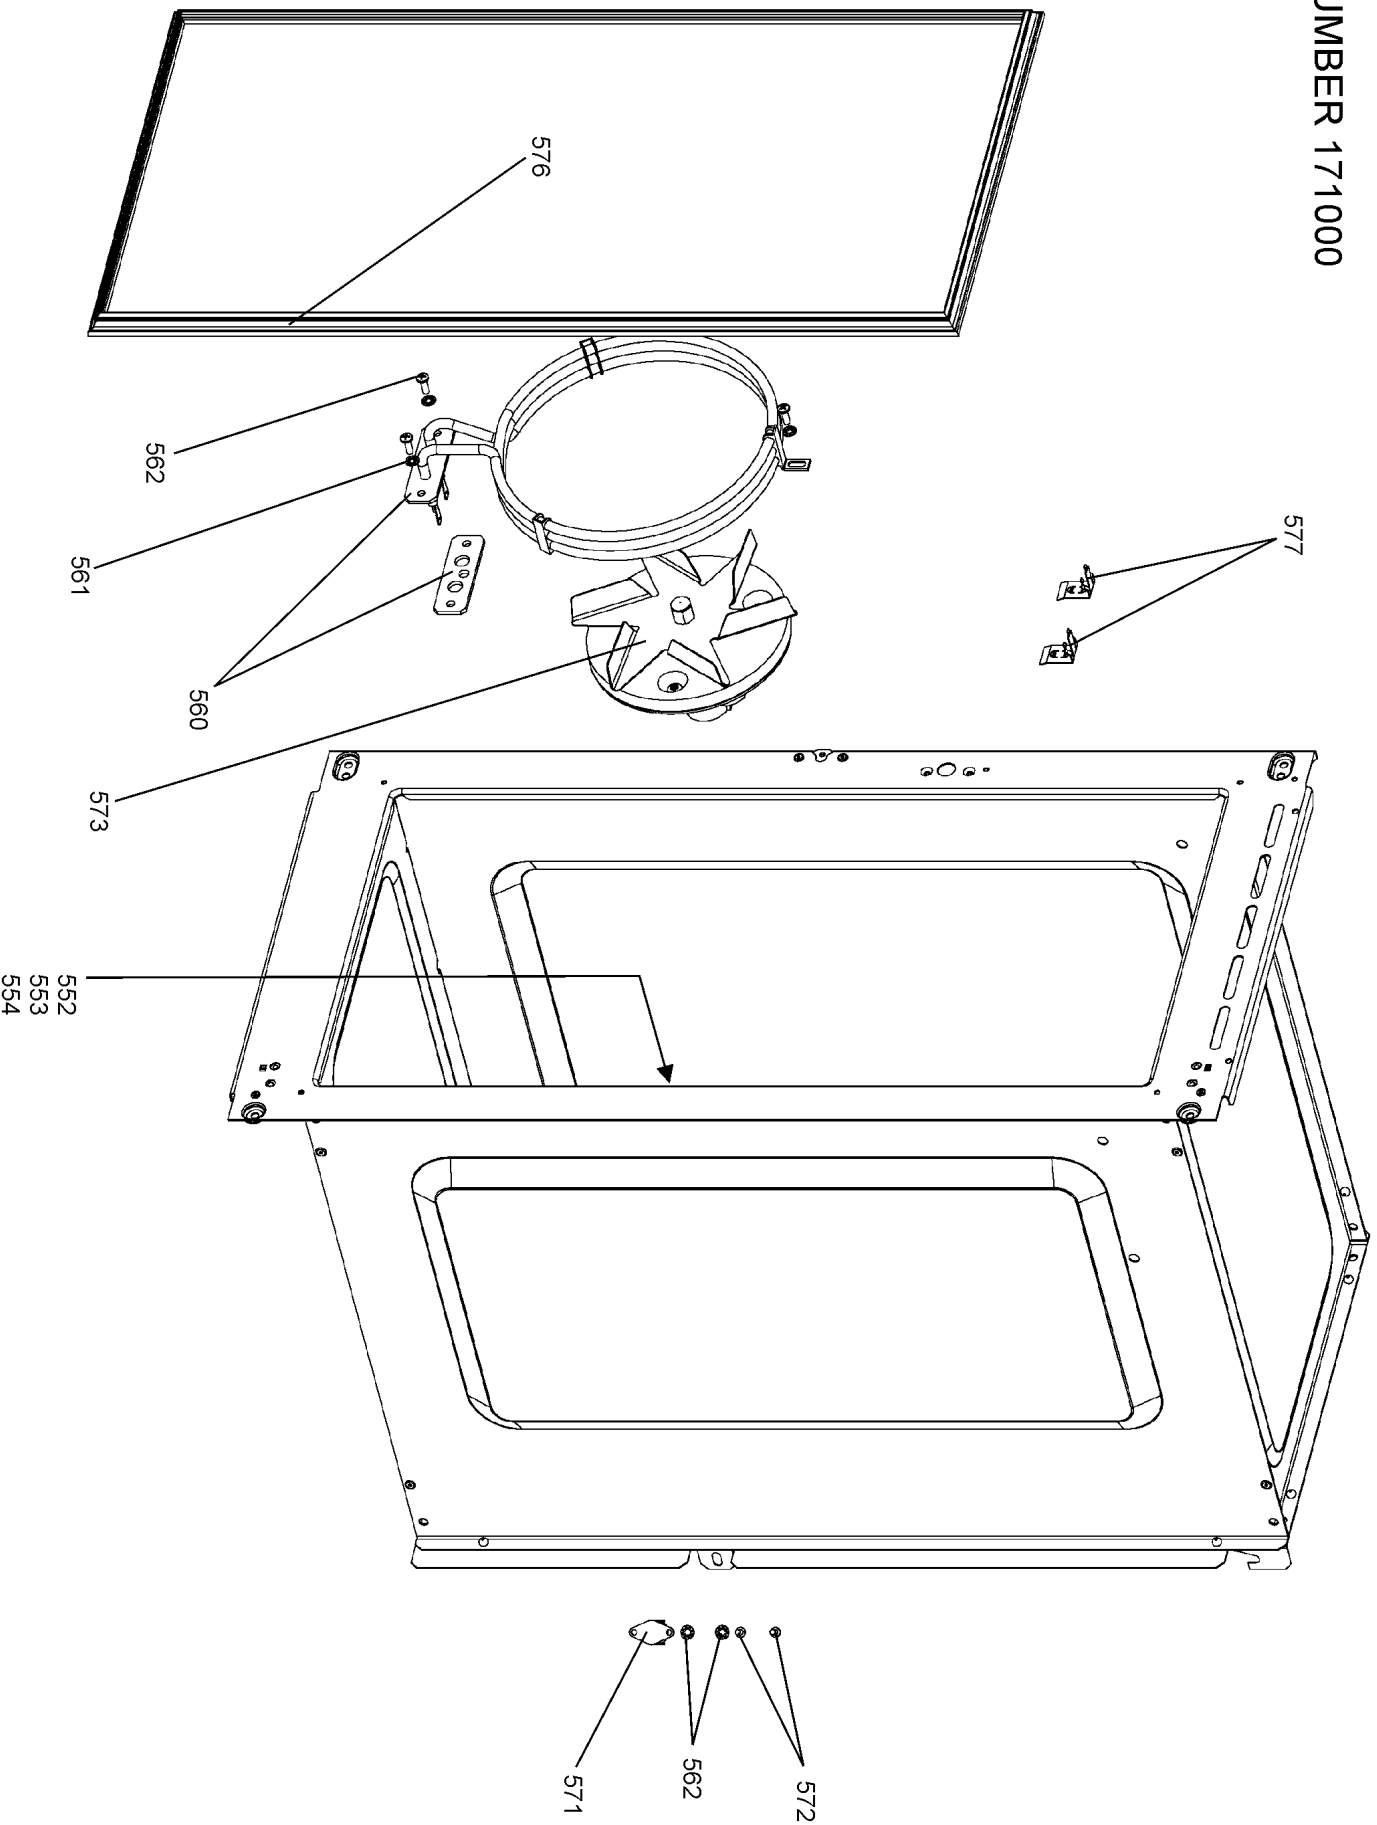

RH OVEN

**FALCON 1000 DELUXE
INDUCTION**

FROM SERIAL NUMBER 171000

DATE 24.05.13

DSL0512 P04C
ISSUE STATUS 01

FALCON 1000 DELUXE INDUCTION

DATE 28.06.12

DSL0512 P05
ISSUE STATUS 01