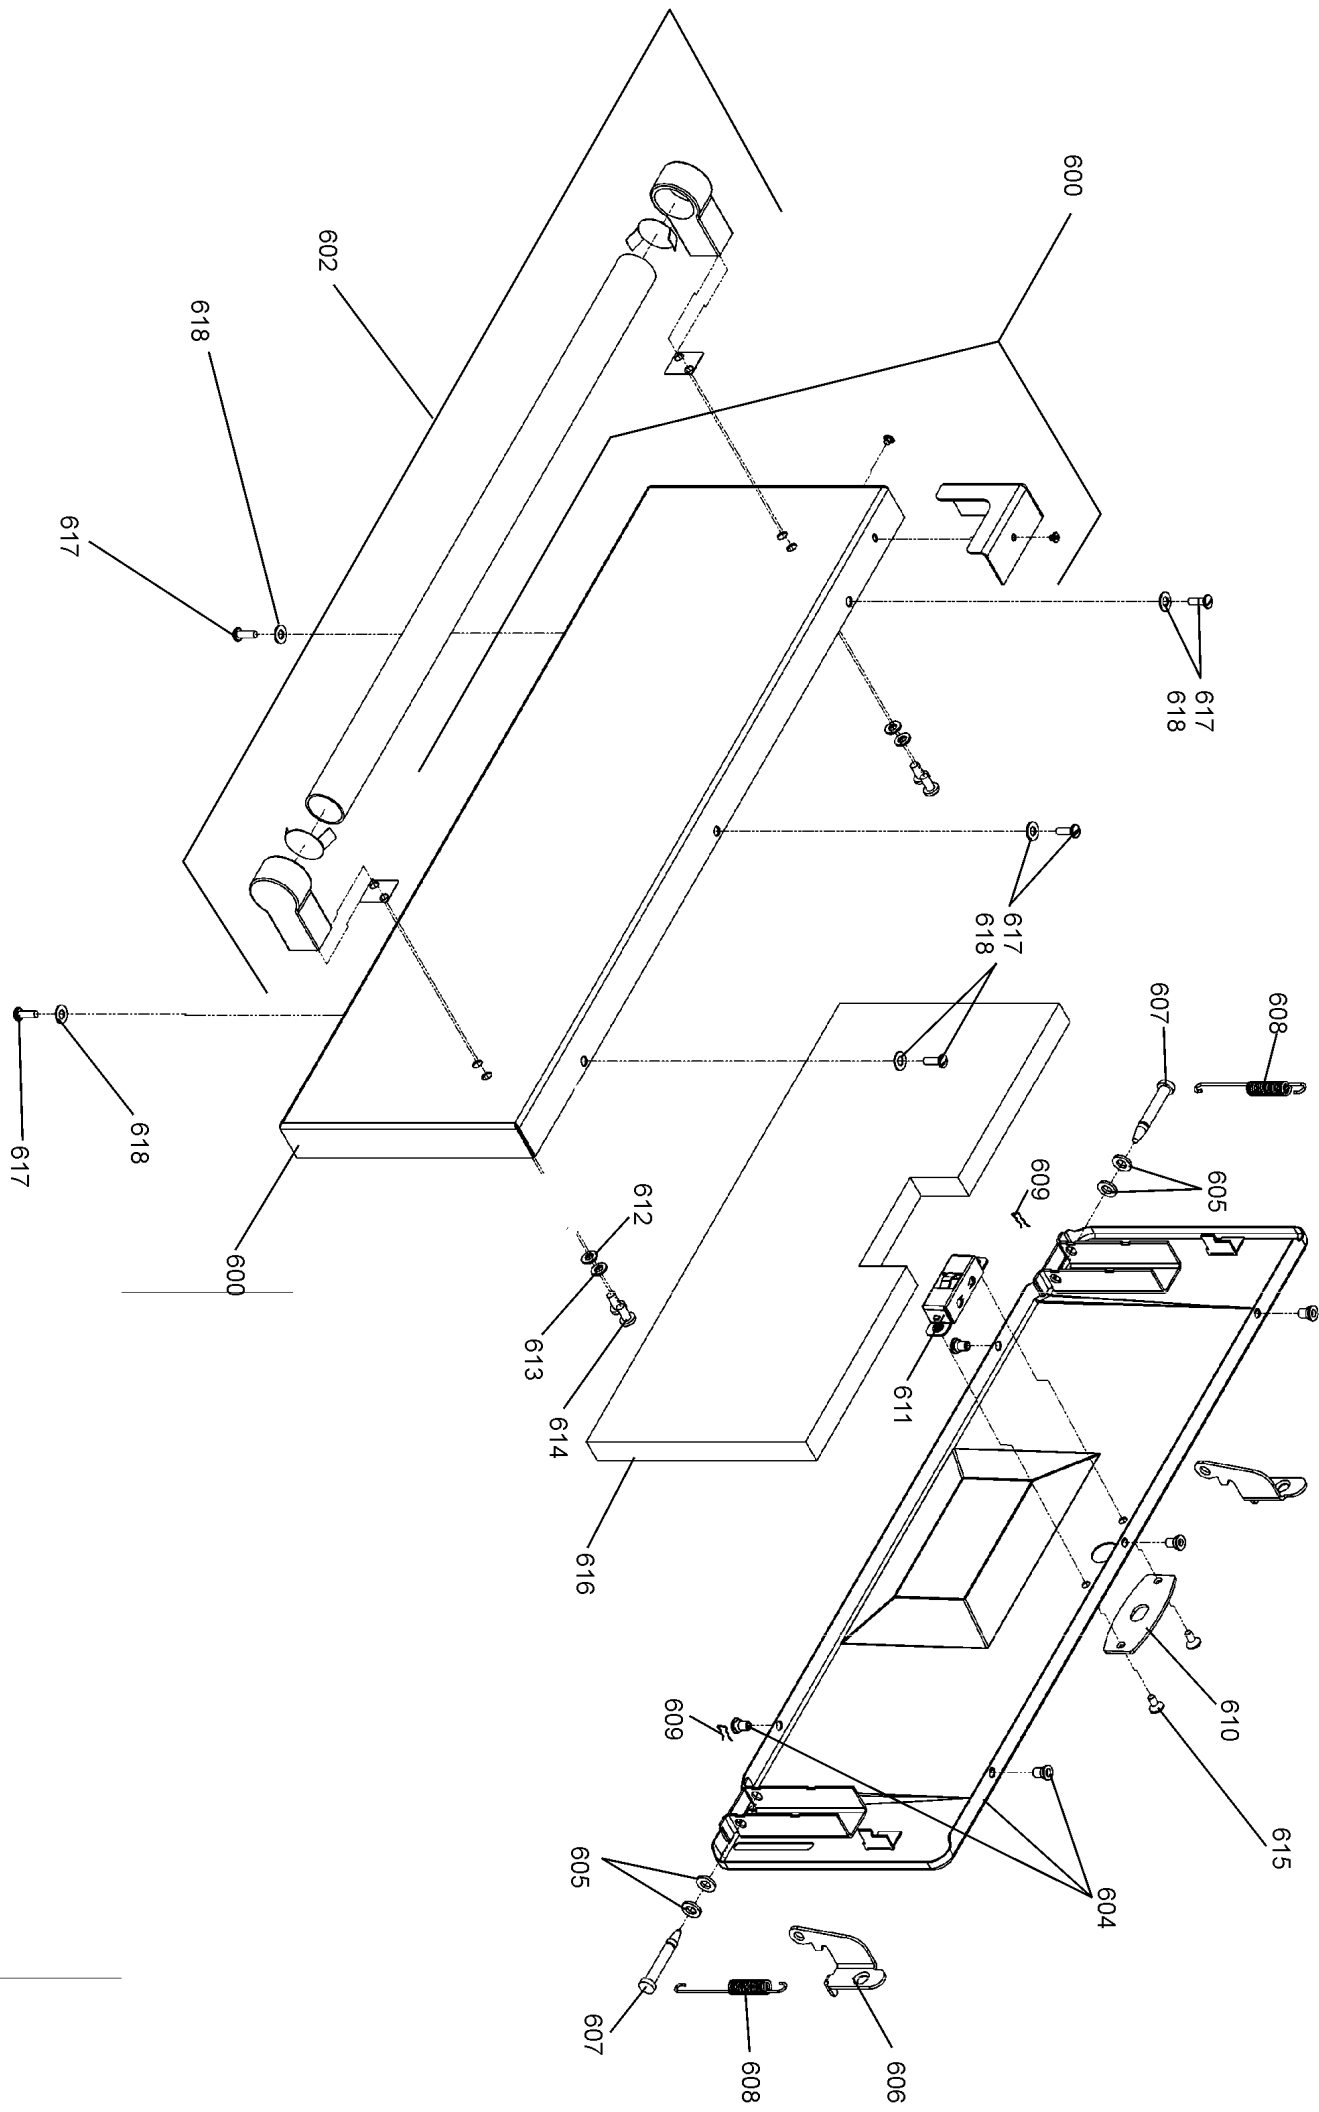

DSL0512 P08
ISSUE STATUS 01

FALCON 1000 DELUXE INDUCTION

DATE 28.06.12

DSL0512 P09
ISSUE STATUS 01

Ref No.	Part No.	Quantity	Remarks
(W1)	P033086-01	1	Multifunction # 1 to LH oven Thermostat # 1
(H1)	P033089-01	1	Multifunction Neutral links
(W2)	P040066-03	2	Oven LVD Neutral Links
(W3)	P043936-01	2	5 wire control wire
(W4)	P043937-01	2	5 wire control wire
(W5)	P043939-01	1	5 wire control wire
Ni	P050327-01	1	Earth links
(H2)	P052281-01	1	Induction Supply Harness
(H3)	P051610-01	1	Induction Connection Harness
(W6)	P051766-01	1	8 wire to K6
(W7)	P052092-01	1	Neutral cut-out to block
(H4)	P052121-01	1	RH Neutral links
(H5)	P052681-01	1	RH Oven Harness
(H6)	P052682-01	1	LH Oven Harness
(H7)	P052683-01	1	Cooling Harness
Ni	P055374-02	2	Grill Earth
Ni	P094943-01	2	RH Stat earth, Hob earth