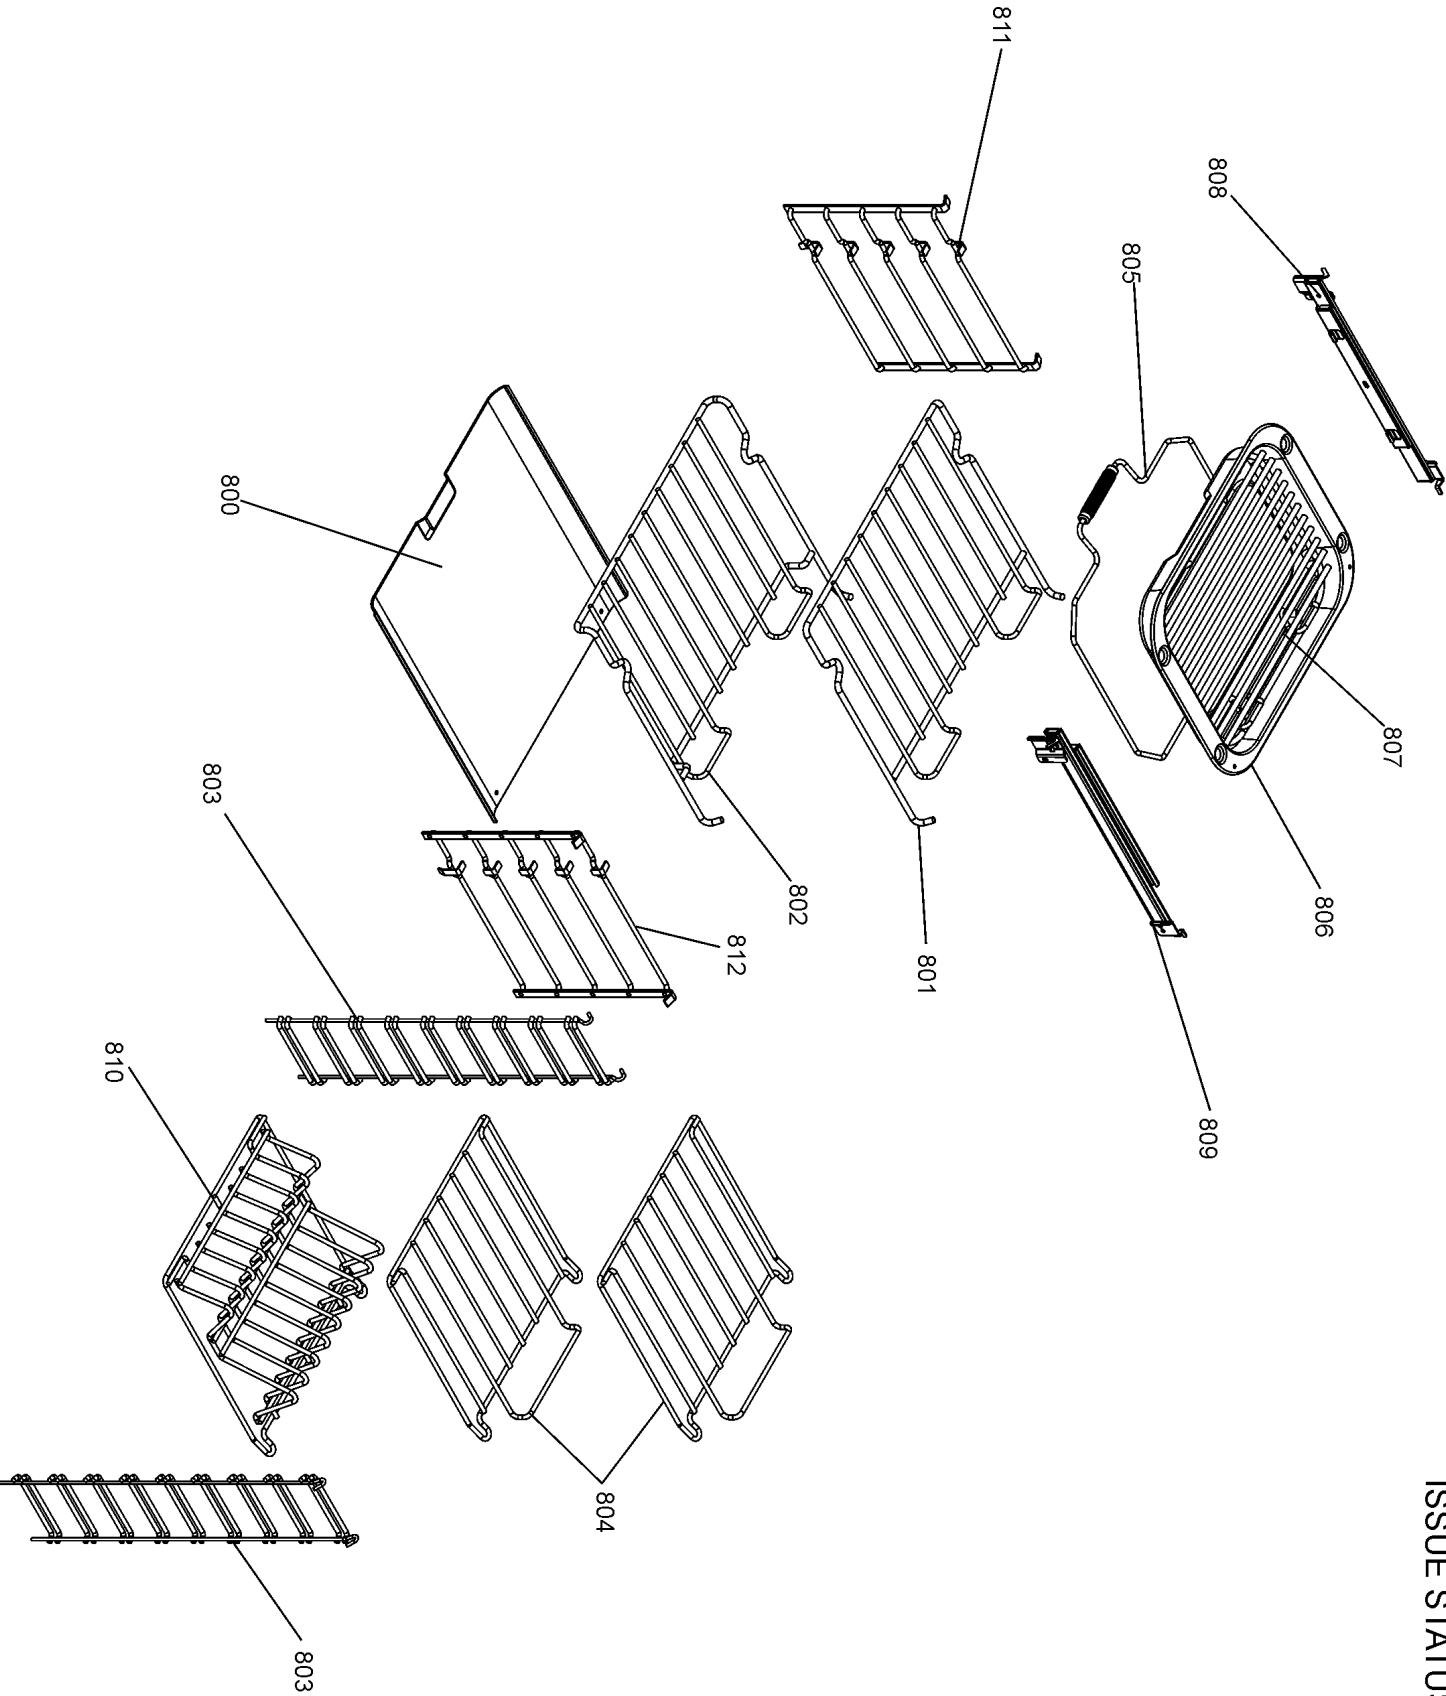

FALCON 1000 DELUXE INDUCTION

DATE 28.06.12

DSL0512 P05
ISSUE STATUS 01