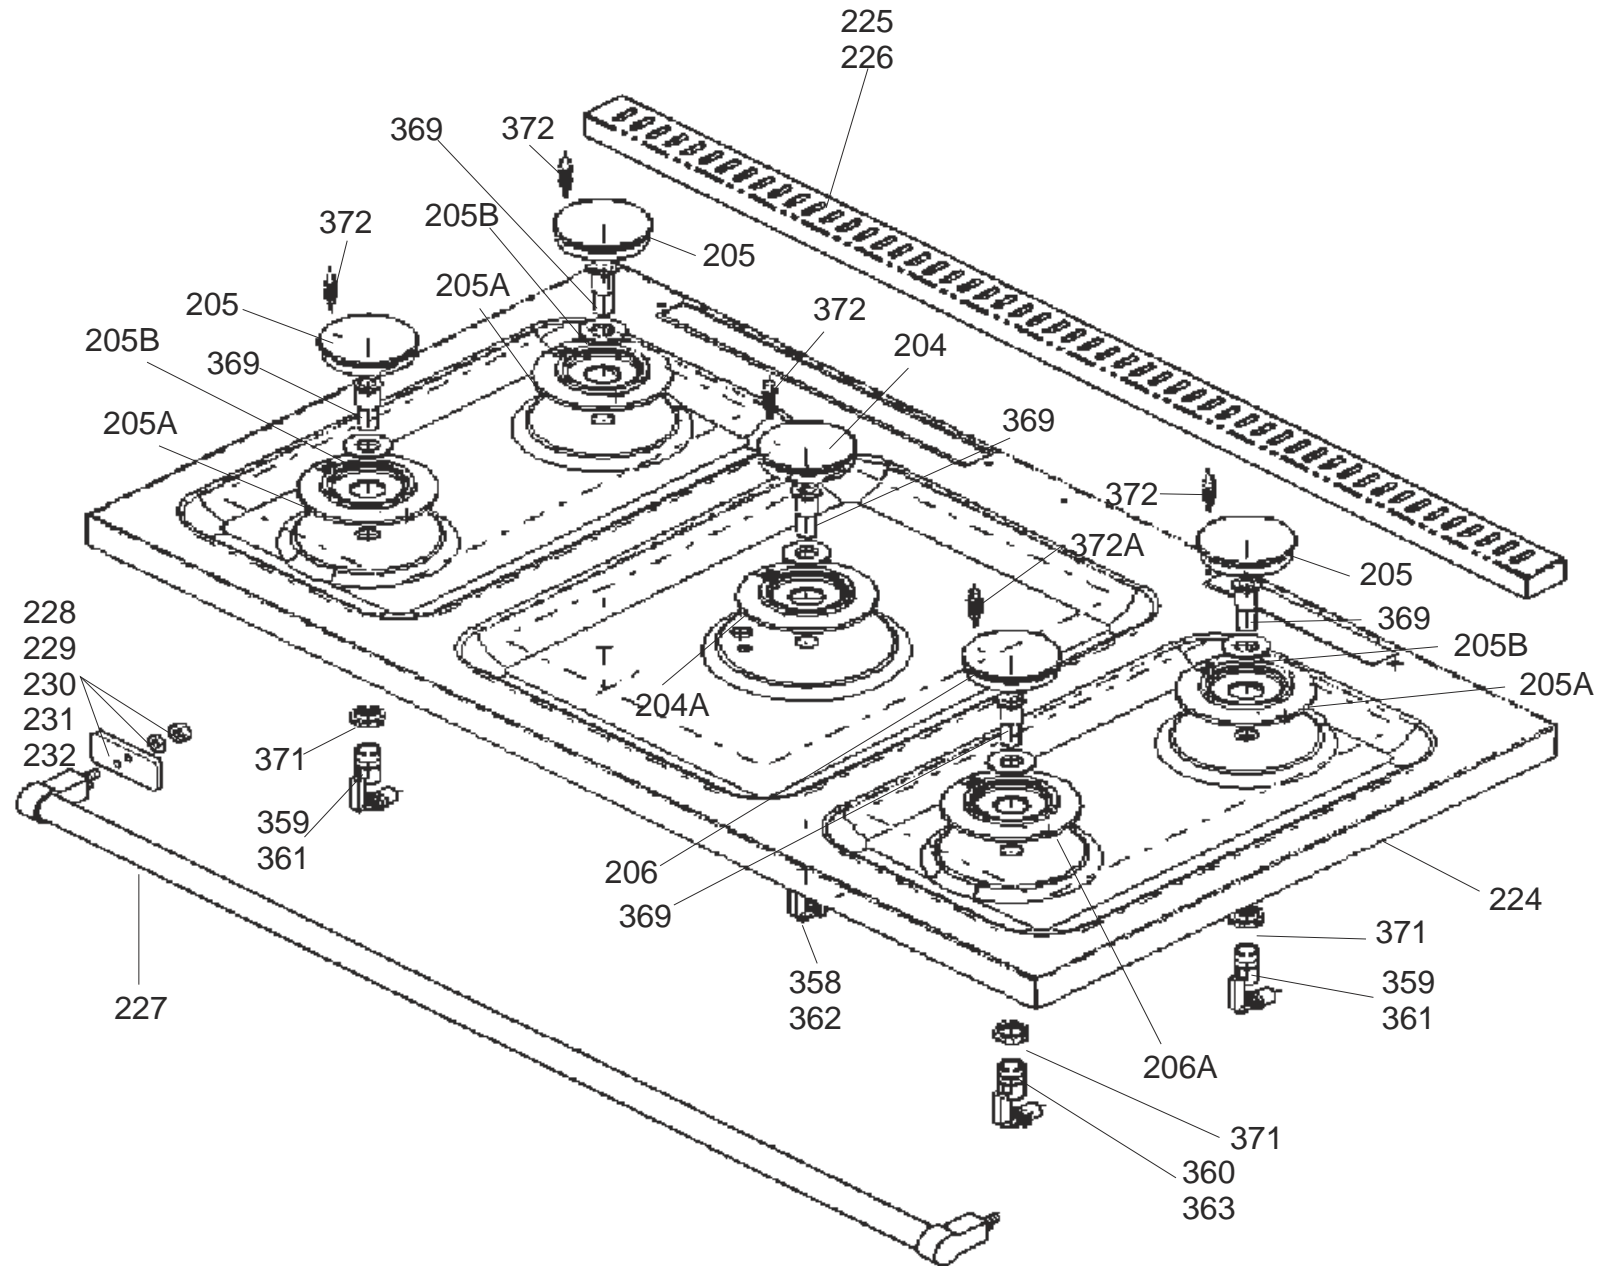

FALCON CONTINENTAL 1092 DUAL FUEL

DSL0826 P00

PAN SUPPORTS

FALCON CONTINENTAL 1092 DUAL FUEL

DSL0826 P01A

HOB - BURNERS AND HAND RAIL

GAS RAIL - TAPS - INJECTORS AND PIPES

FALCON CONTINENTAL

DSL0826 P05

FROM SERIAL NUMBER 198000

FALCON CONTINENTAL

DSL0826 P06

FROM SERIAL NUMBER 198000

**RIGHT HAND OVEN
(FANNED AND LIGHT)**

FALCON CONTINENTAL

DSL0826 P07

FROM SERIAL NUMBER 198000

STORAGE DRAWER

FALCON CONTINENTAL

DSL0826 P08

FROM SERIAL NUMBER 198000

COOKER BACK AND ELECTRICAL

FALCON CONTINENTAL

DSL0826 P09

FROM SERIAL NUMBER 198000

ACCESSORIES

FALCON CONTINENTAL

DSL0826 P12

FROM SERIAL NUMBER 198000

OVEN DOOR

- Code Description
- X05 Left-hand oven thermostat
 - X06 Left-hand oven multifunction switch
 - X08 Left-hand oven base element
 - X09 Left-hand oven fan element
 - X10 Left-hand oven top element (outer)
 - X11 Left-hand oven top element (inner)
 - X12 Right-hand oven thermostat
 - X14 Right-hand oven front switch
 - X15 Right-hand oven fan element
 - X16 Oven fan
 - X24 Cooling fan
 - X26 Neon
 - X27 Thermal cut-out
 - X28 Ignition switches
 - X30 Spark generator
 - X31 Oven light
 - X32 Oven light switch