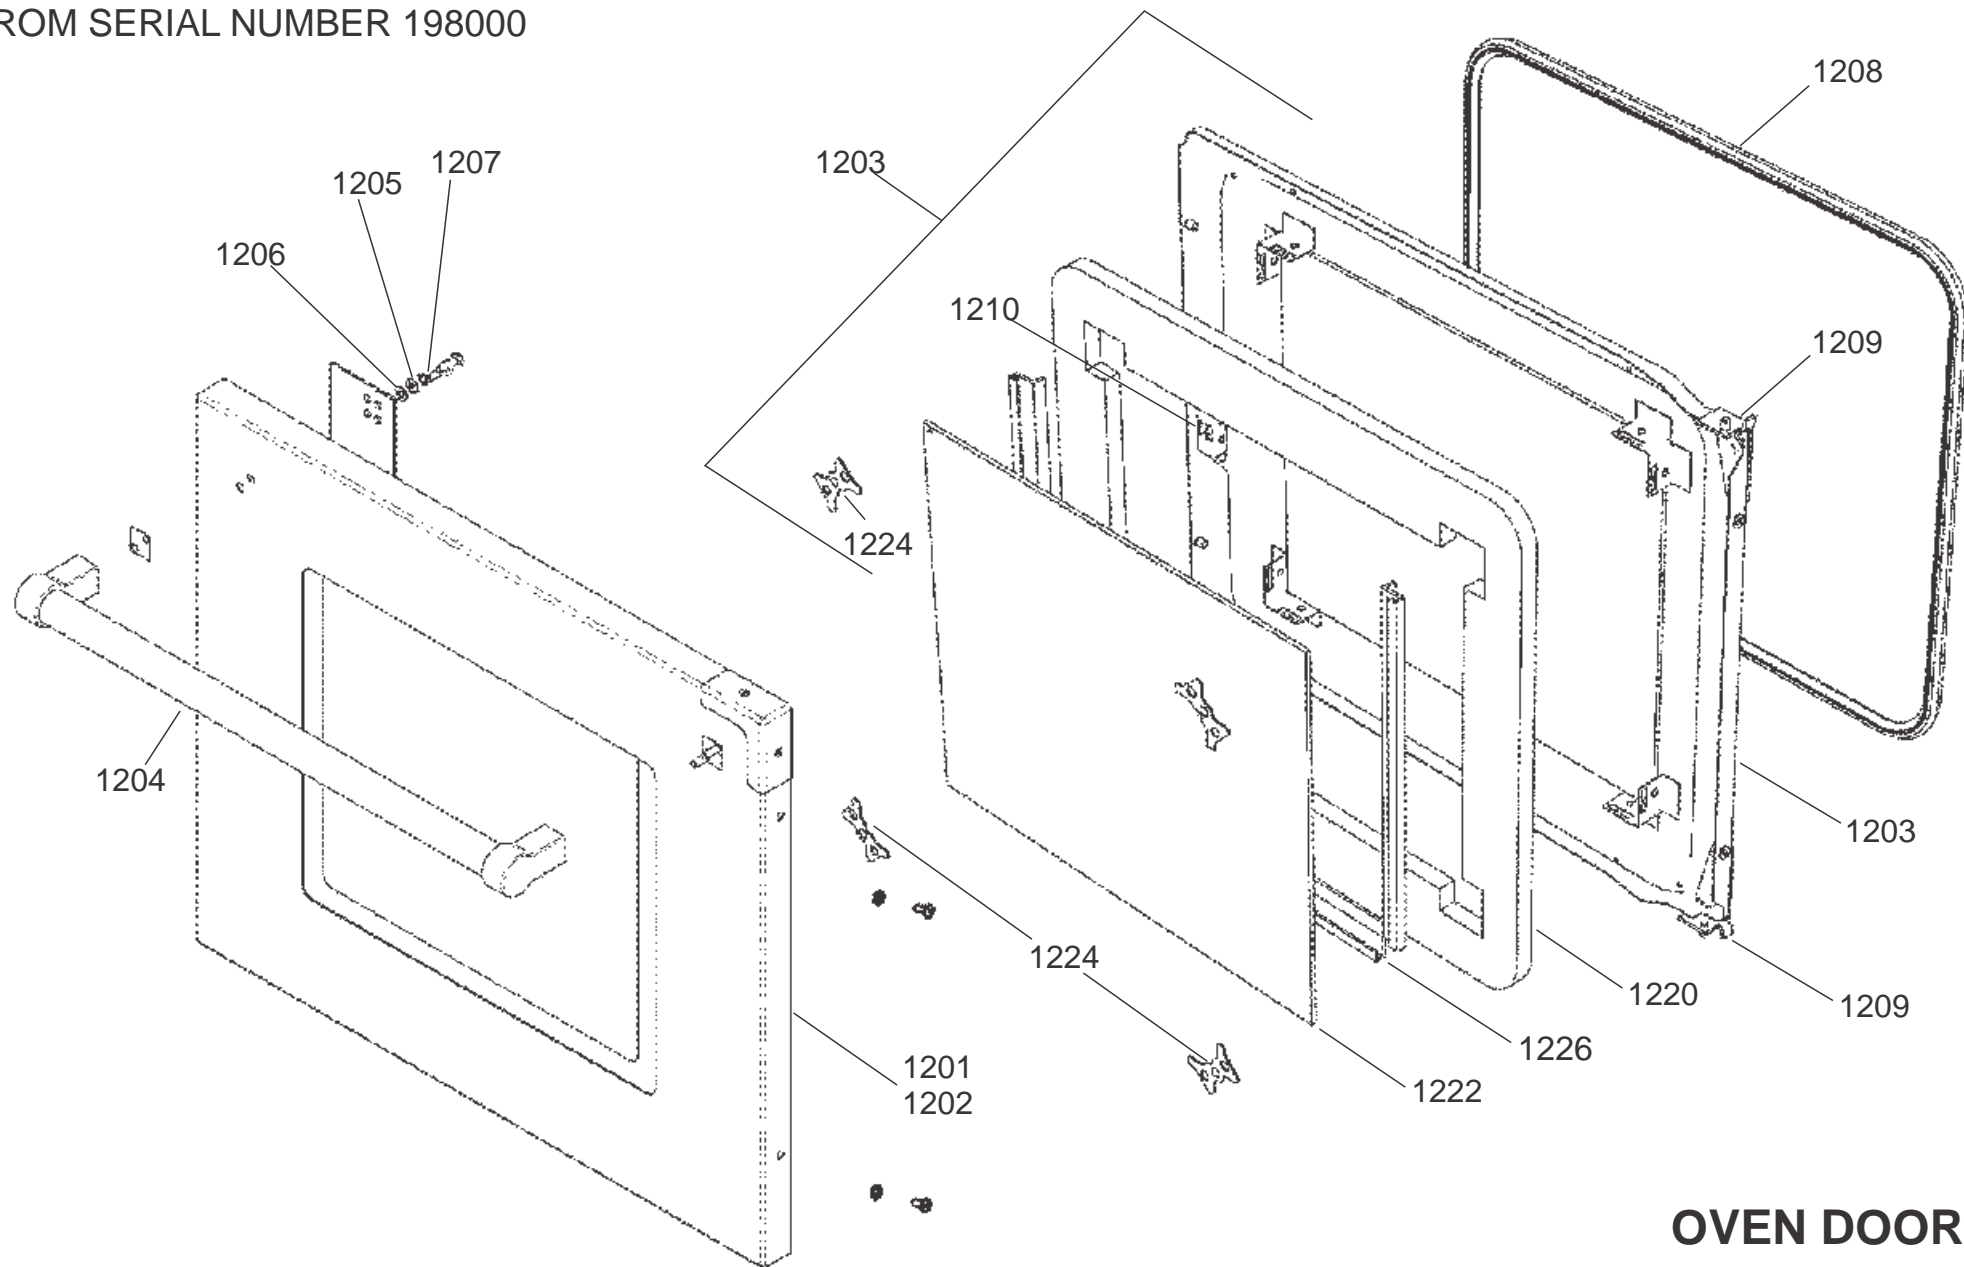

FROM SERIAL NUMBER 198000

ACCESSORIES

FALCON CONTINENTAL

DSL0826 P12

FROM SERIAL NUMBER 198000

OVEN DOOR

- Code Description
- X05 Left-hand oven thermostat
 - X06 Left-hand oven multifunction switch
 - X08 Left-hand oven base element
 - X09 Left-hand oven fan element
 - X10 Left-hand oven top element (outer)
 - X11 Left-hand oven top element (inner)
 - X12 Right-hand oven thermostat
 - X14 Right-hand oven front switch
 - X15 Right-hand oven fan element
 - X16 Oven fan
 - X24 Cooling fan
 - X26 Neon
 - X27 Thermal cut-out
 - X28 Ignition switches
 - X30 Spark generator
 - X31 Oven light
 - X32 Oven light switch