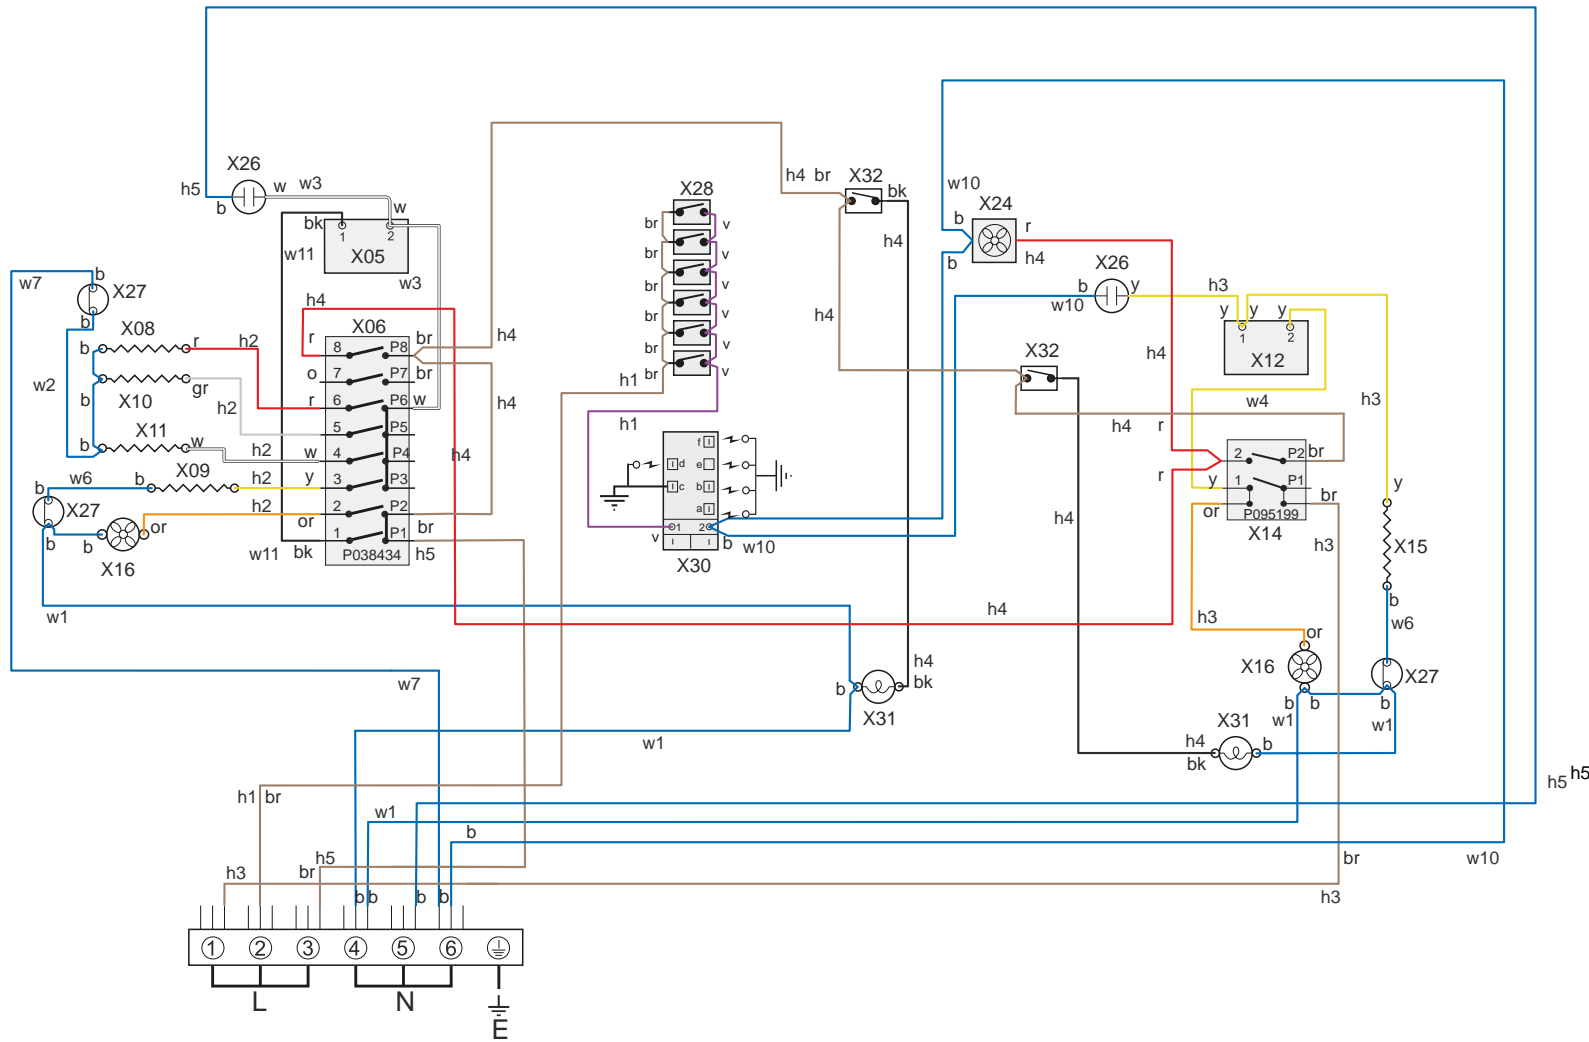

DSL0826 P05

FROM SERIAL NUMBER 198000

FALCON CONTINENTAL

DSL0826 P06

FROM SERIAL NUMBER 198000

**RIGHT HAND OVEN
(FANNED AND LIGHT)**

FALCON CONTINENTAL

DSL0826 P07

FROM SERIAL NUMBER 198000

CHASSIS ACCESSORIES

FALCON CONTINENTAL

DSL0826 P10

FROM SERIAL NUMBER 198000

ACCESSORIES

FALCON CONTINENTAL

DSL0826 P10a

FROM SERIAL NUMBER 198000

ACCESSORIES

FALCON CONTINENTAL

DSL0826 P12

FROM SERIAL NUMBER 198000

OVEN DOOR

- Code Description
- X05 Left-hand oven thermostat
 - X06 Left-hand oven multifunction switch
 - X08 Left-hand oven base element
 - X09 Left-hand oven fan element
 - X10 Left-hand oven top element (outer)
 - X11 Left-hand oven top element (inner)
 - X12 Right-hand oven thermostat
 - X14 Right-hand oven front switch
 - X15 Right-hand oven fan element
 - X16 Oven fan
 - X24 Cooling fan
 - X26 Neon
 - X27 Thermal cut-out
 - X28 Ignition switches
 - X30 Spark generator
 - X31 Oven light
 - X32 Oven light switch

Code	Colour
b	Blue
br	Brown
bk	Black
or	Orange
r	Red
v	Violet
w	White
y	Yellow
g/y	Green/yellow
gr	Grey

WIRING DIAGRAM