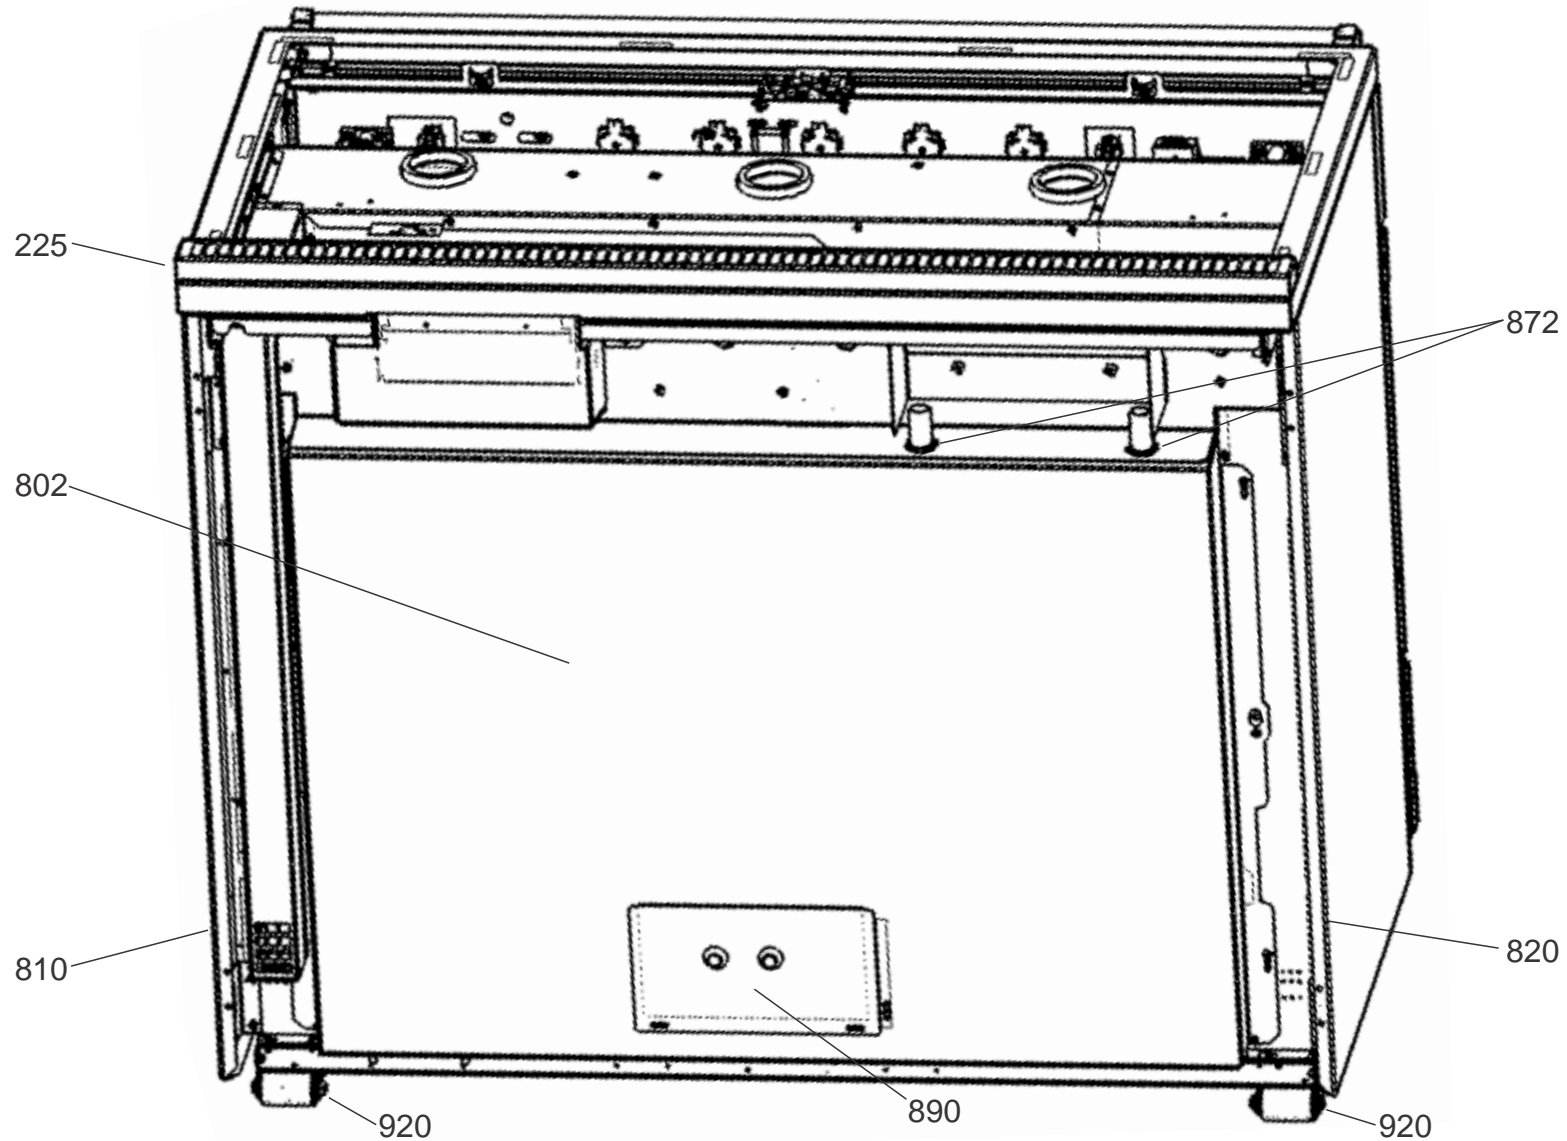

DSL0826 P05

FROM SERIAL NUMBER 198000

FALCON CONTINENTAL

DSL0826 P06

FROM SERIAL NUMBER 198000

**RIGHT HAND OVEN
(FANNED AND LIGHT)**

FALCON CONTINENTAL

DSL0826 P07

FROM SERIAL NUMBER 198000

STORAGE DRAWER

FALCON CONTINENTAL

DSL0826 P08

FROM SERIAL NUMBER 198000

COOKER BACK AND ELECTRICAL

FALCON CONTINENTAL

DSL0826 P09

FROM SERIAL NUMBER 198000

CHASSIS ACCESSORIES

FALCON CONTINENTAL

DSL0826 P10

FROM SERIAL NUMBER 198000

ACCESSORIES

FALCON CONTINENTAL

DSL0826 P10a

FROM SERIAL NUMBER 198000

ACCESSORIES

FALCON CONTINENTAL

DSL0826 P12

FROM SERIAL NUMBER 198000

OVEN DOOR

- Code Description
- X05 Left-hand oven thermostat
 - X06 Left-hand oven multifunction switch
 - X08 Left-hand oven base element
 - X09 Left-hand oven fan element
 - X10 Left-hand oven top element (outer)
 - X11 Left-hand oven top element (inner)
 - X12 Right-hand oven thermostat
 - X14 Right-hand oven front switch
 - X15 Right-hand oven fan element
 - X16 Oven fan
 - X24 Cooling fan
 - X26 Neon
 - X27 Thermal cut-out
 - X28 Ignition switches
 - X30 Spark generator
 - X31 Oven light
 - X32 Oven light switch