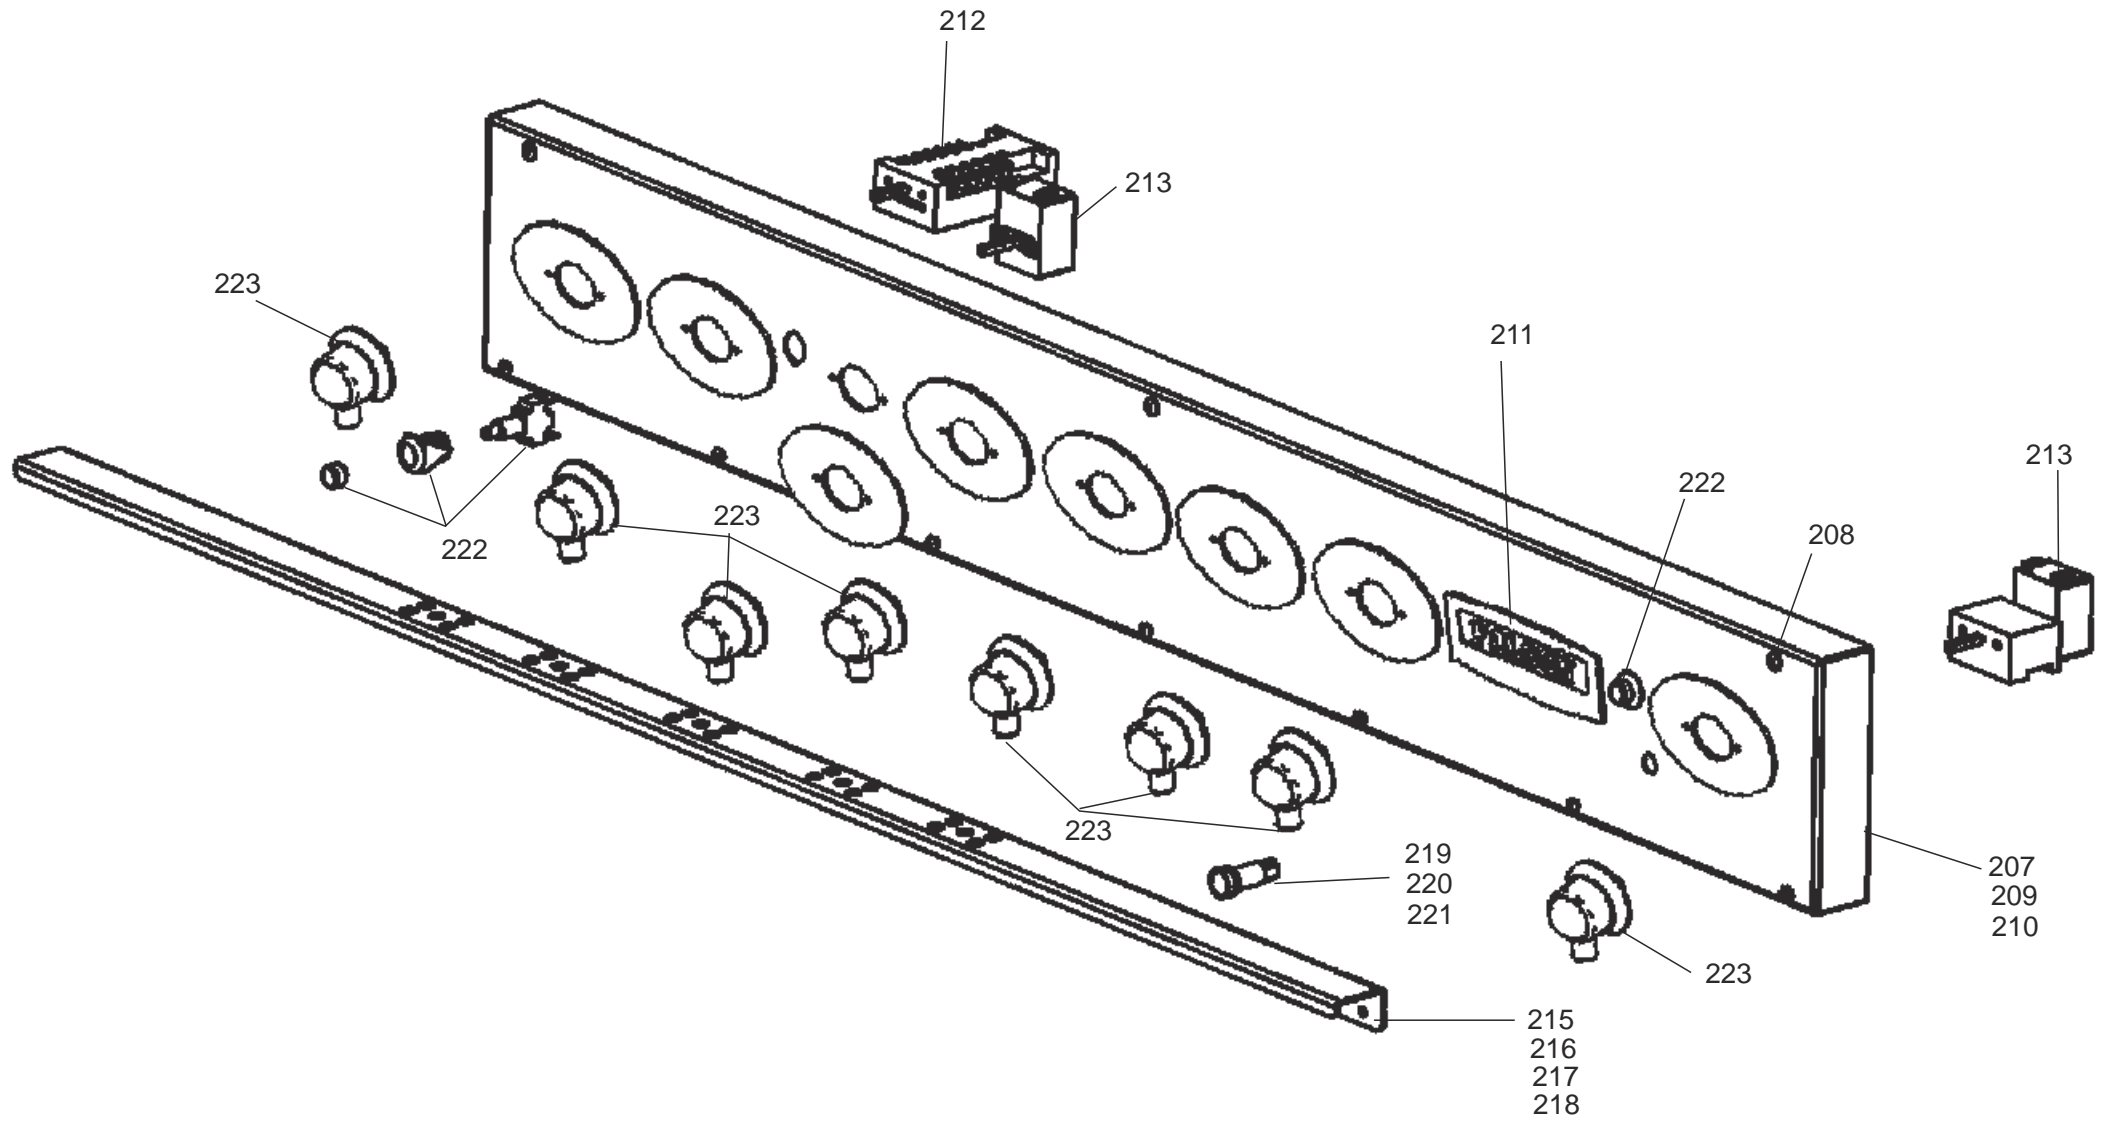

FALCON CONTINENTAL 1092 DUAL FUEL

DSL0826 P00

PAN SUPPORTS

FALCON CONTINENTAL 1092 DUAL FUEL

DSL0826 P01A

HOB - BURNERS AND HAND RAIL

GAS RAIL - TAPS - INJECTORS AND PIPES

FALCON CONTINENTAL

DSL0826 P05

FROM SERIAL NUMBER 198000

FALCON CONTINENTAL

DSL0826 P06

FROM SERIAL NUMBER 198000

**RIGHT HAND OVEN
(FANNED AND LIGHT)**

FALCON CONTINENTAL

DSL0826 P07

FROM SERIAL NUMBER 198000

STORAGE DRAWER

FALCON CONTINENTAL

DSL0826 P08

FROM SERIAL NUMBER 198000

COOKER BACK AND ELECTRICAL

FALCON CONTINENTAL

DSL0826 P09

FROM SERIAL NUMBER 198000

ACCESSORIES

FALCON CONTINENTAL

DSL0826 P12

FROM SERIAL NUMBER 198000

OVEN DOOR

- Code Description
- X05 Left-hand oven thermostat
 - X06 Left-hand oven multifunction switch
 - X08 Left-hand oven base element
 - X09 Left-hand oven fan element
 - X10 Left-hand oven top element (outer)
 - X11 Left-hand oven top element (inner)
 - X12 Right-hand oven thermostat
 - X14 Right-hand oven front switch
 - X15 Right-hand oven fan element
 - X16 Oven fan
 - X24 Cooling fan
 - X26 Neon
 - X27 Thermal cut-out
 - X28 Ignition switches
 - X30 Spark generator
 - X31 Oven light
 - X32 Oven light switch