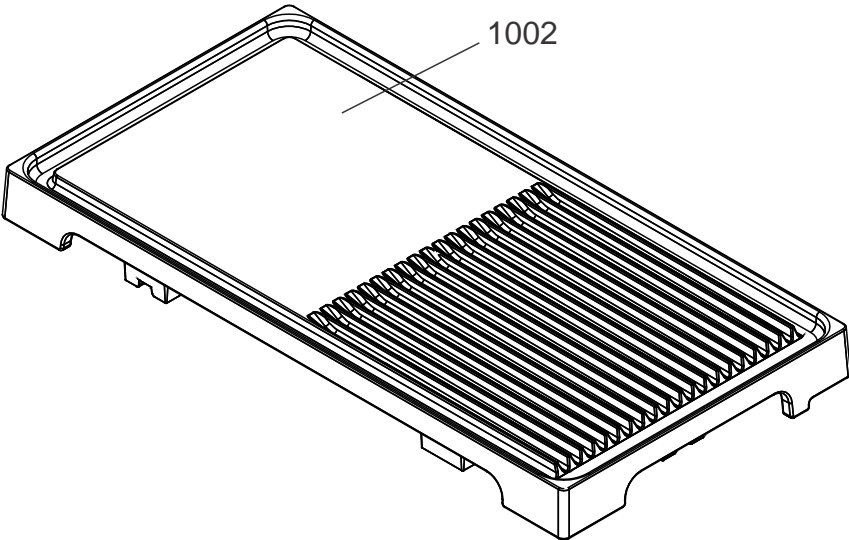

FROM SERIAL NUMBER 198000

CHASSIS ACCESSORIES

FALCON CONTINENTAL

DSL0826 P10

FROM SERIAL NUMBER 198000

ACCESSORIES

FALCON CONTINENTAL

DSL0826 P10a

FROM SERIAL NUMBER 198000

ACCESSORIES

FALCON CONTINENTAL

DSL0826 P12

FROM SERIAL NUMBER 198000

OVEN DOOR

- Code Description
- X05 Left-hand oven thermostat
 - X06 Left-hand oven multifunction switch
 - X08 Left-hand oven base element
 - X09 Left-hand oven fan element
 - X10 Left-hand oven top element (outer)
 - X11 Left-hand oven top element (inner)
 - X12 Right-hand oven thermostat
 - X14 Right-hand oven front switch
 - X15 Right-hand oven fan element
 - X16 Oven fan
 - X24 Cooling fan
 - X26 Neon
 - X27 Thermal cut-out
 - X28 Ignition switches
 - X30 Spark generator
 - X31 Oven light
 - X32 Oven light switch