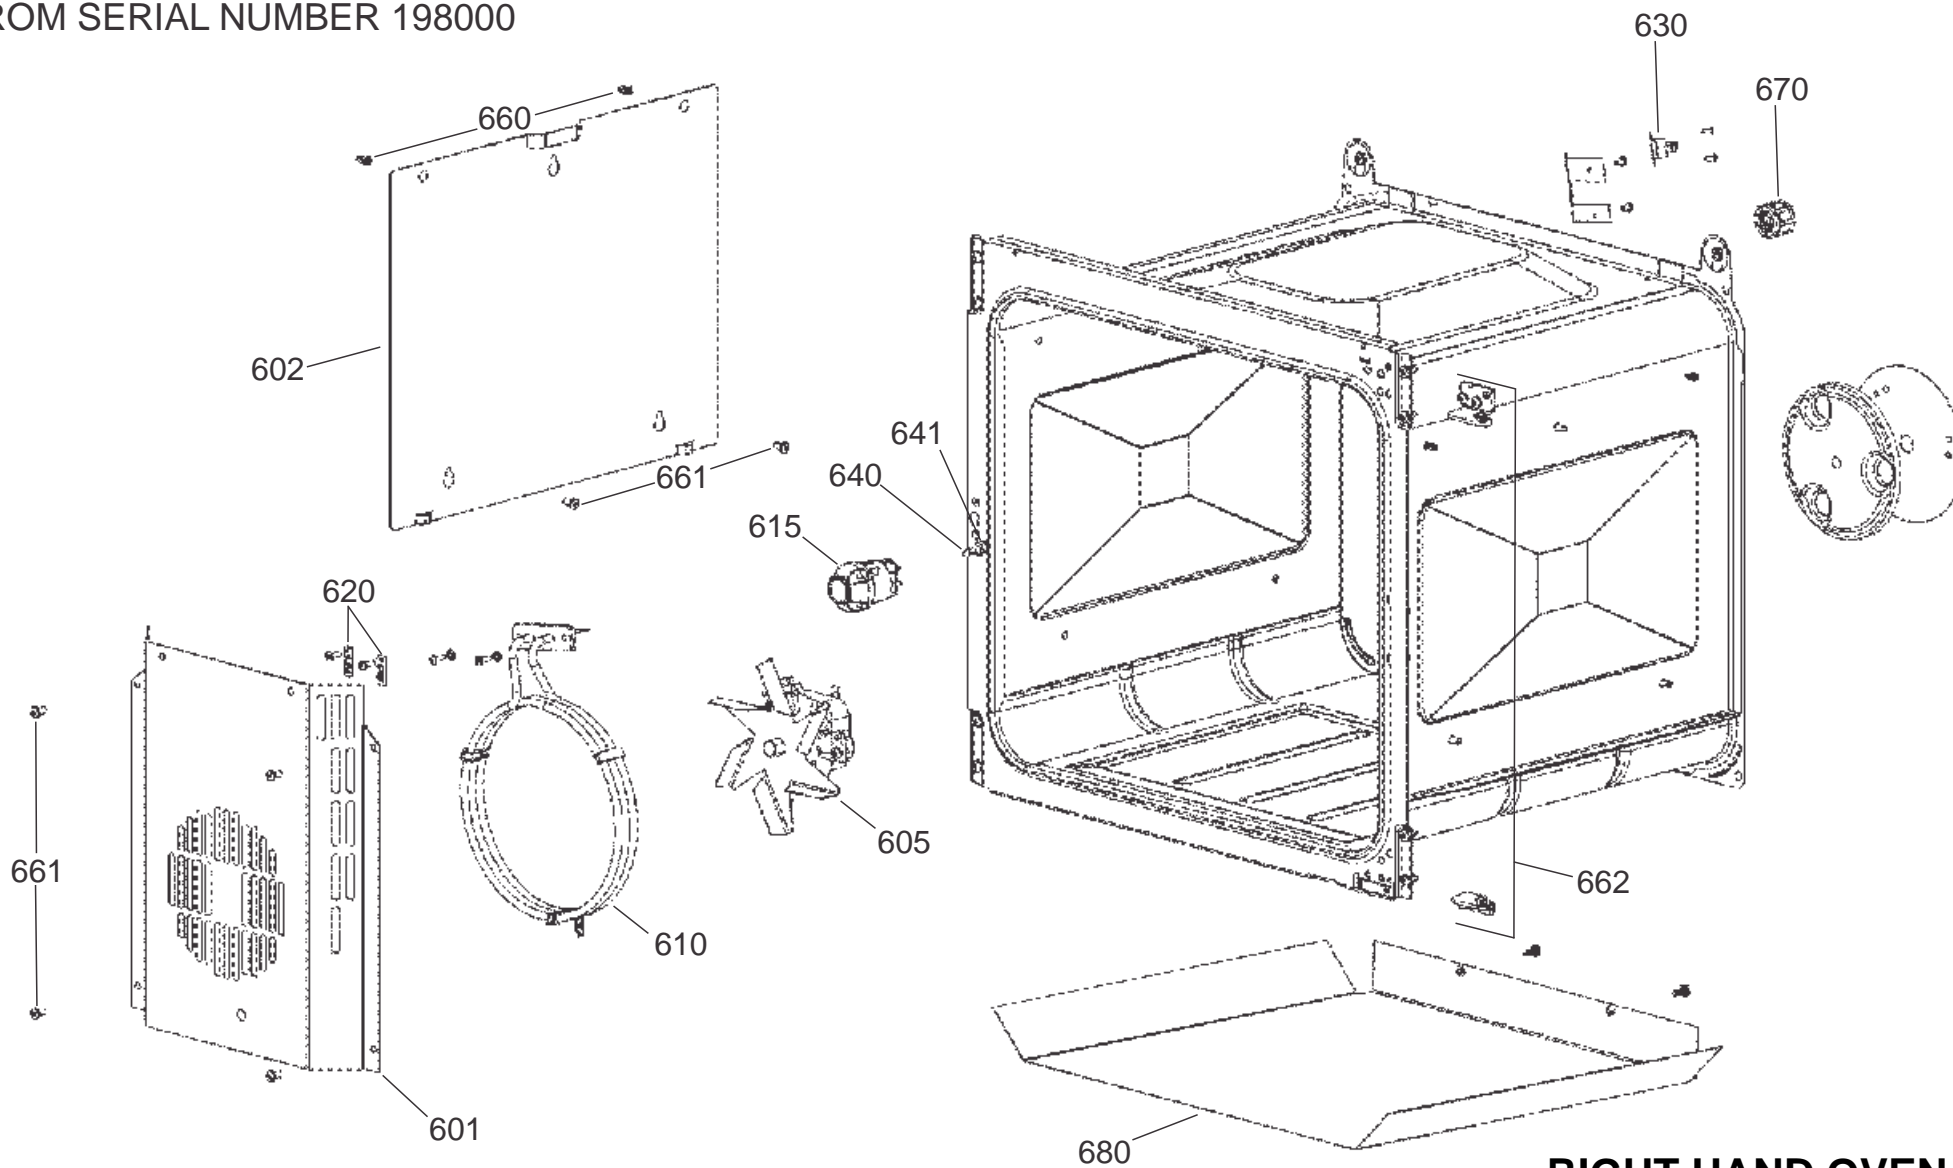

DSL0826 P05

FROM SERIAL NUMBER 198000

FALCON CONTINENTAL

DSL0826 P06

FROM SERIAL NUMBER 198000

**RIGHT HAND OVEN
(FANNED AND LIGHT)**

FALCON CONTINENTAL

DSL0826 P07

FROM SERIAL NUMBER 198000

STORAGE DRAWER

FALCON CONTINENTAL

DSL0826 P08

FROM SERIAL NUMBER 198000

COOKER BACK AND ELECTRICAL

FALCON CONTINENTAL

DSL0826 P09

FROM SERIAL NUMBER 198000

CHASSIS ACCESSORIES

FALCON CONTINENTAL

DSL0826 P10

FROM SERIAL NUMBER 198000

ACCESSORIES

FALCON CONTINENTAL

DSL0826 P10a

FROM SERIAL NUMBER 198000

ACCESSORIES

FALCON CONTINENTAL

DSL0826 P12

FROM SERIAL NUMBER 198000

OVEN DOOR

- Code Description
- X05 Left-hand oven thermostat
 - X06 Left-hand oven multifunction switch
 - X08 Left-hand oven base element
 - X09 Left-hand oven fan element
 - X10 Left-hand oven top element (outer)
 - X11 Left-hand oven top element (inner)
 - X12 Right-hand oven thermostat
 - X14 Right-hand oven front switch
 - X15 Right-hand oven fan element
 - X16 Oven fan
 - X24 Cooling fan
 - X26 Neon
 - X27 Thermal cut-out
 - X28 Ignition switches
 - X30 Spark generator
 - X31 Oven light
 - X32 Oven light switch