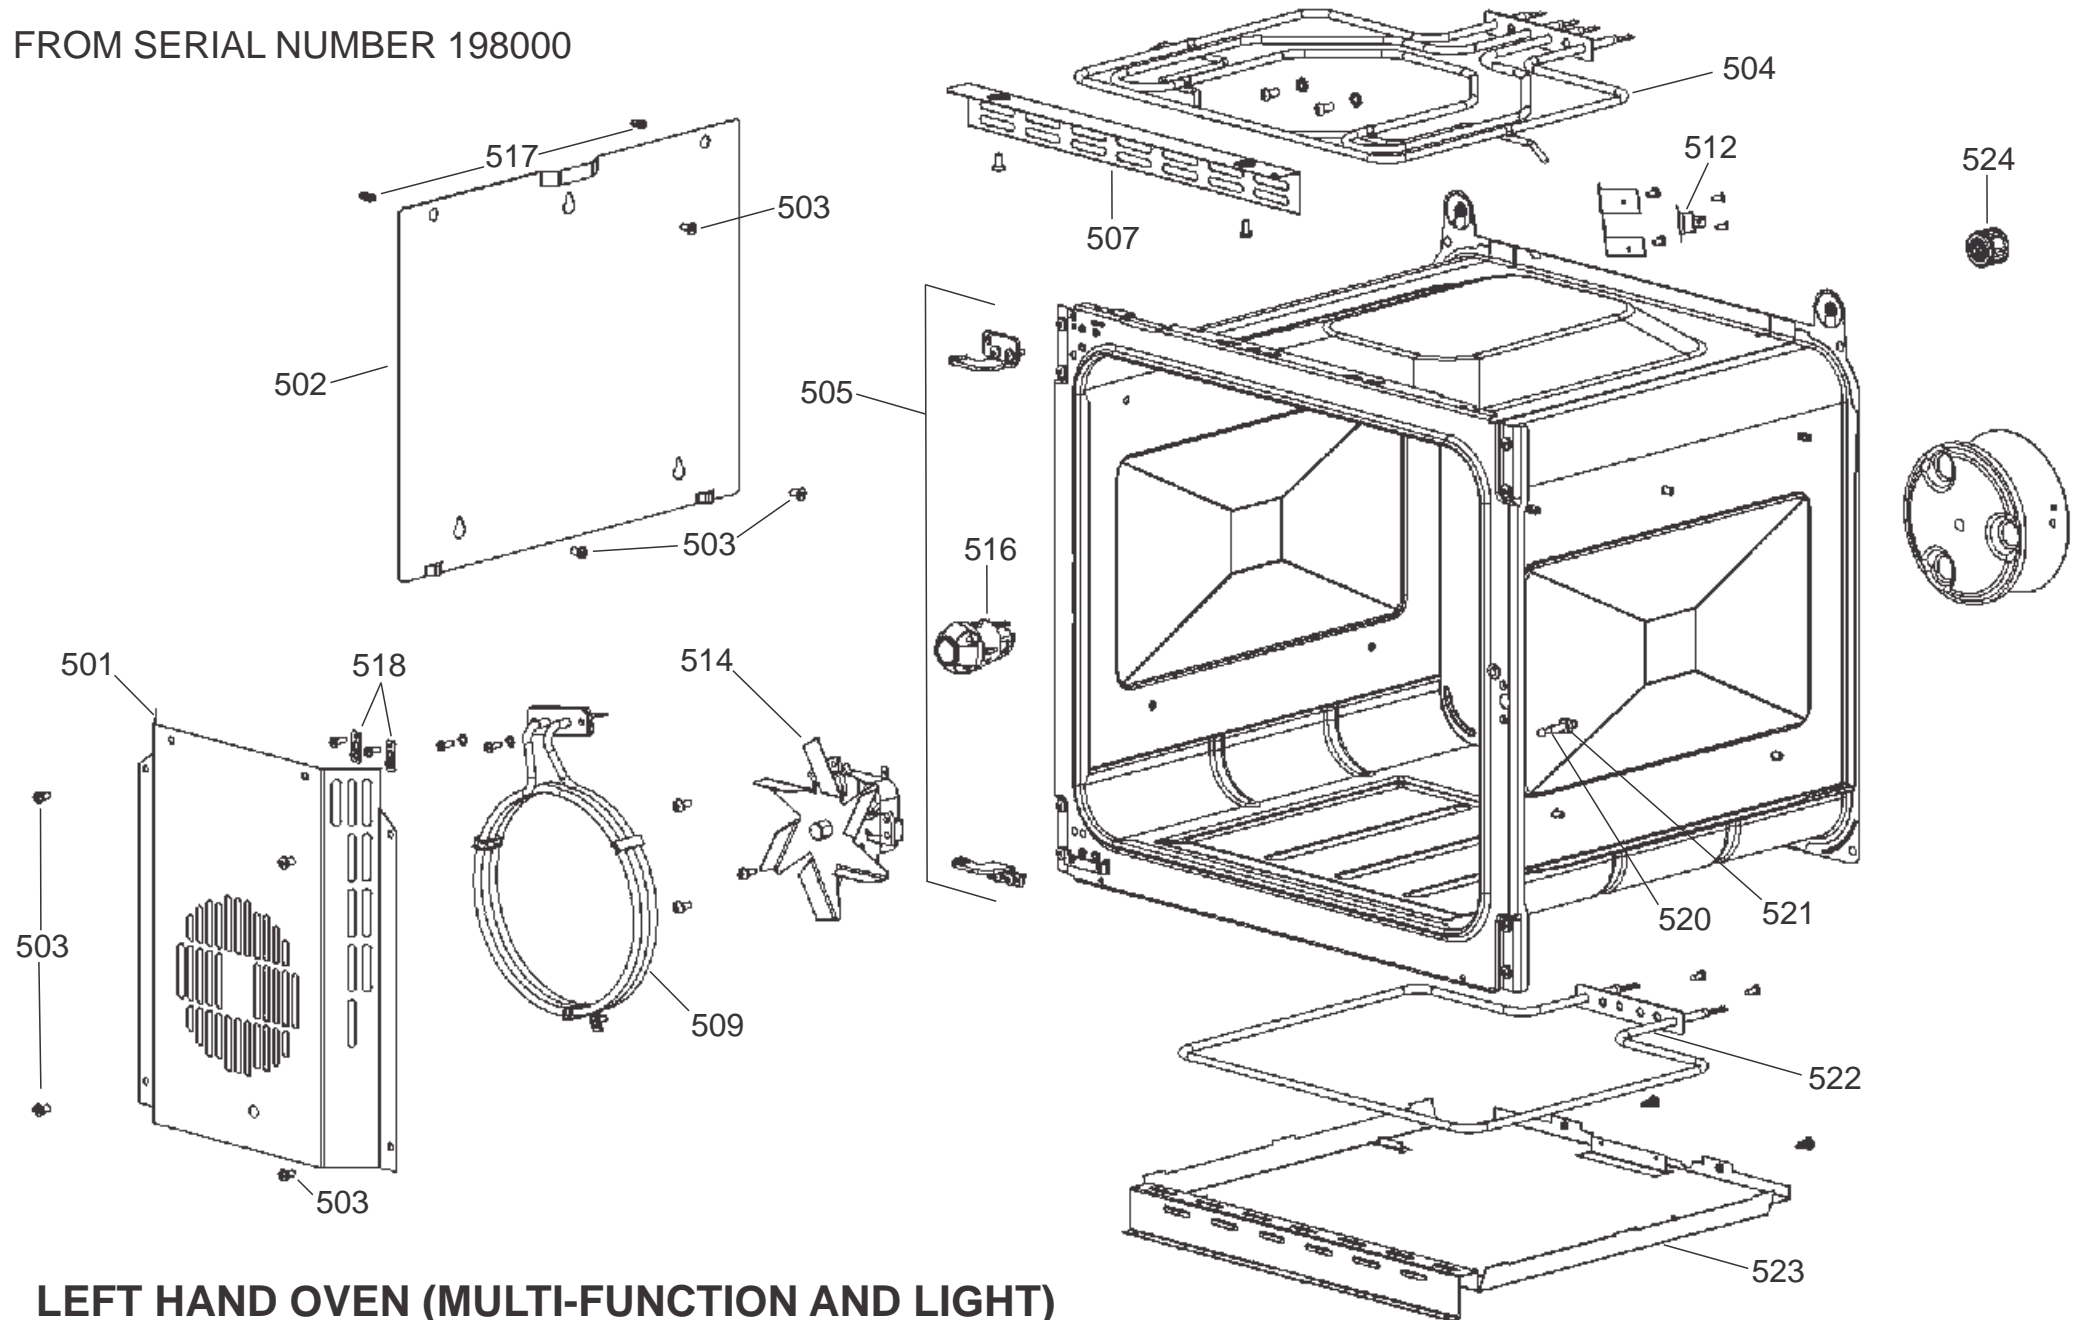

FALCON CONTINENTAL 1092 DUAL FUEL

DSL0826 P00

PAN SUPPORTS

FALCON CONTINENTAL 1092 DUAL FUEL

DSL0826 P01A

HOB - BURNERS AND HAND RAIL

GAS RAIL - TAPS - INJECTORS AND PIPES

FALCON CONTINENTAL

DSL0826 P05

FROM SERIAL NUMBER 198000

FALCON CONTINENTAL

DSL0826 P06

FROM SERIAL NUMBER 198000

**RIGHT HAND OVEN
(FANNED AND LIGHT)**

FALCON CONTINENTAL

DSL0826 P07

FROM SERIAL NUMBER 198000

STORAGE DRAWER

FALCON CONTINENTAL

DSL0826 P08

FROM SERIAL NUMBER 198000

COOKER BACK AND ELECTRICAL

FALCON CONTINENTAL

DSL0826 P09

FROM SERIAL NUMBER 198000

ACCESSORIES

FALCON CONTINENTAL

DSL0826 P12

FROM SERIAL NUMBER 198000

OVEN DOOR

- Code Description
- X05 Left-hand oven thermostat
 - X06 Left-hand oven multifunction switch
 - X08 Left-hand oven base element
 - X09 Left-hand oven fan element
 - X10 Left-hand oven top element (outer)
 - X11 Left-hand oven top element (inner)
 - X12 Right-hand oven thermostat
 - X14 Right-hand oven front switch
 - X15 Right-hand oven fan element
 - X16 Oven fan
 - X24 Cooling fan
 - X26 Neon
 - X27 Thermal cut-out
 - X28 Ignition switches
 - X30 Spark generator
 - X31 Oven light
 - X32 Oven light switch