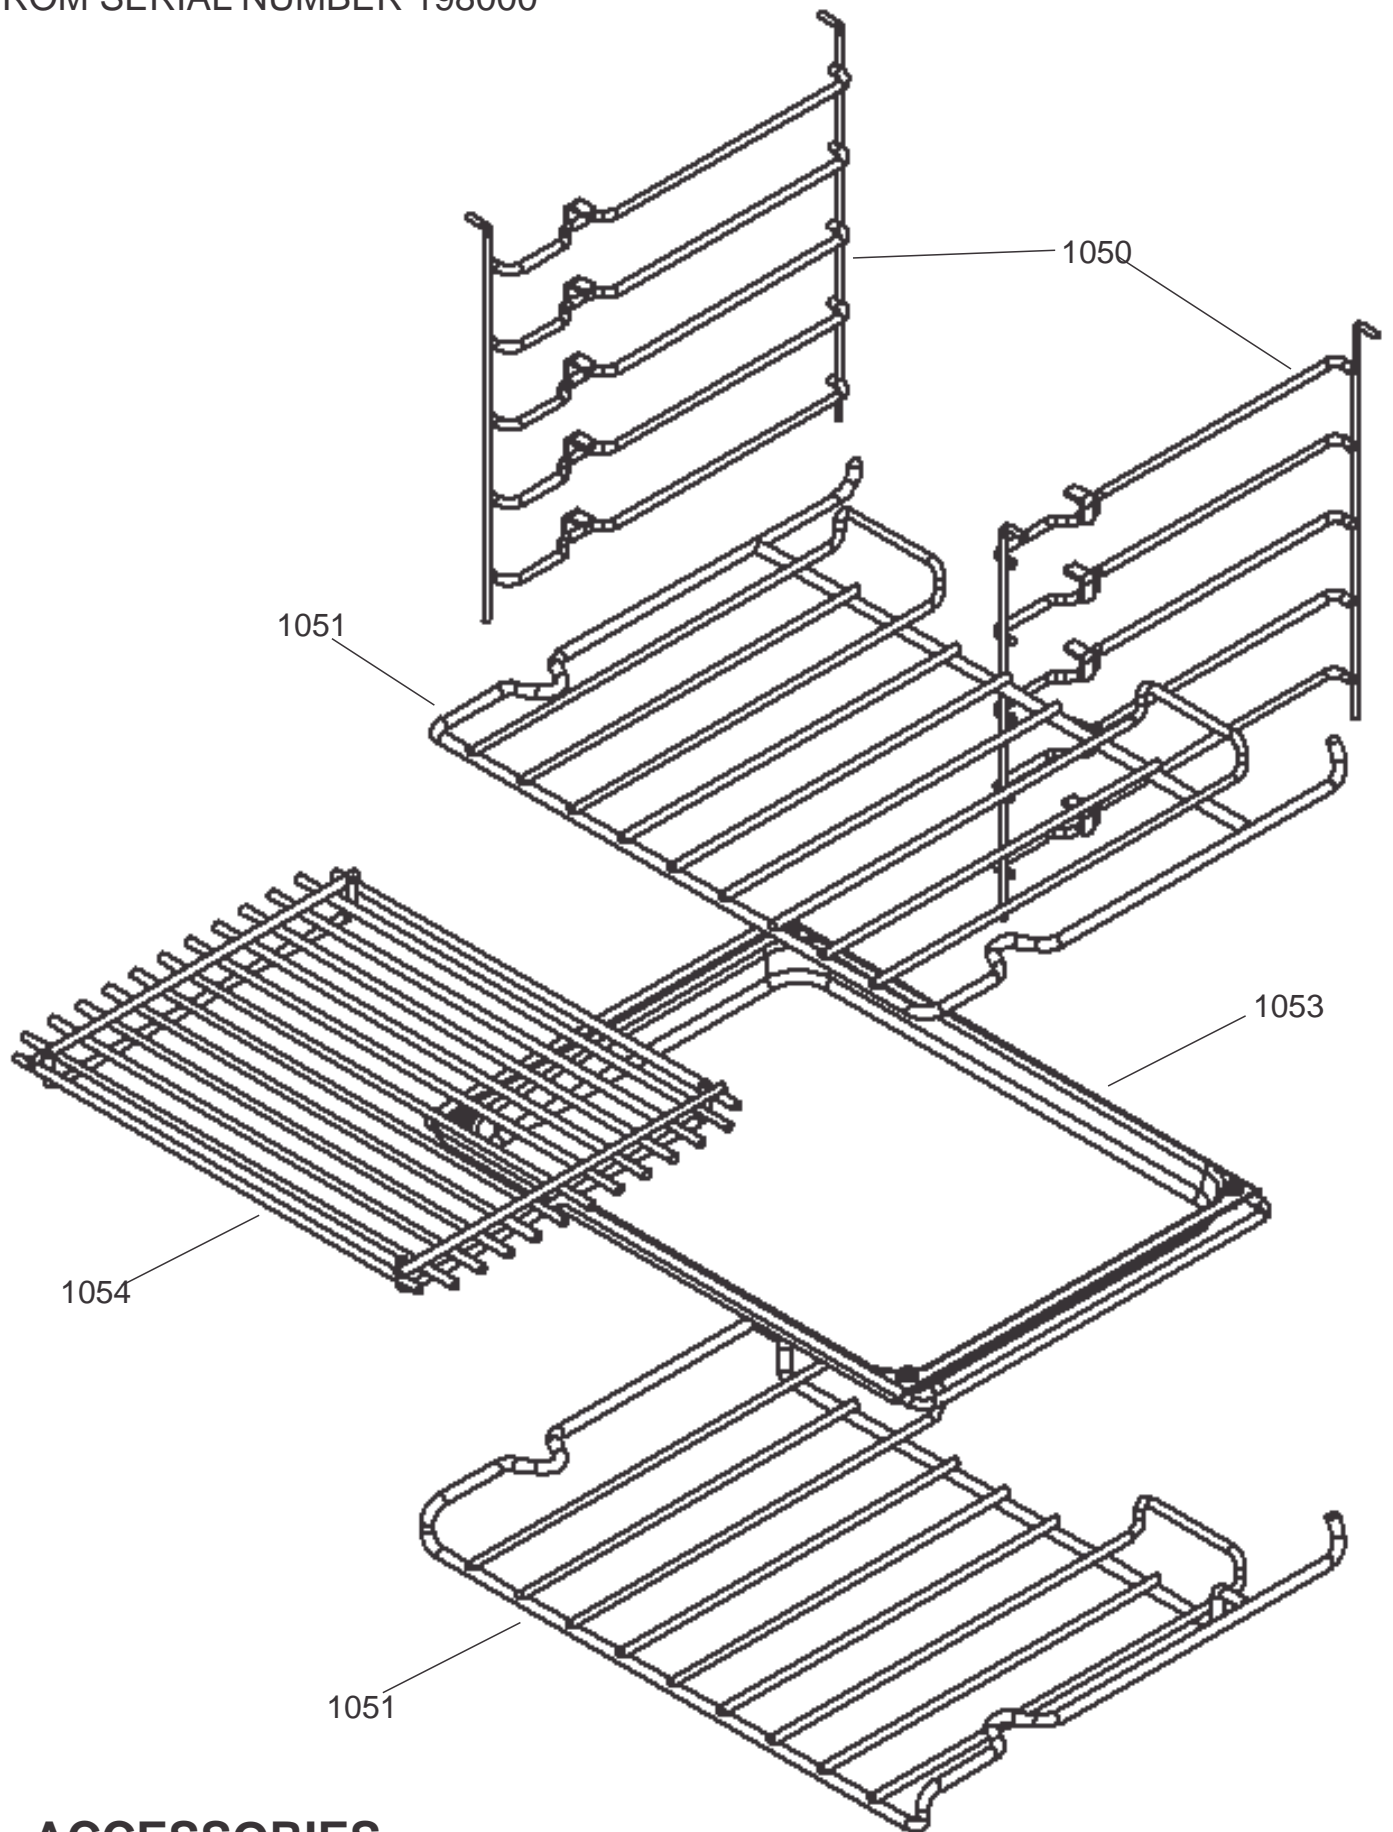

DSL0826 P05

FROM SERIAL NUMBER 198000

FALCON CONTINENTAL

DSL0826 P06

FROM SERIAL NUMBER 198000

**RIGHT HAND OVEN
(FANNED AND LIGHT)**

FALCON CONTINENTAL

DSL0826 P07

FROM SERIAL NUMBER 198000

STORAGE DRAWER

FALCON CONTINENTAL

DSL0826 P08

FROM SERIAL NUMBER 198000

COOKER BACK AND ELECTRICAL

FALCON CONTINENTAL

DSL0826 P09

FROM SERIAL NUMBER 198000

CHASSIS ACCESSORIES

FALCON CONTINENTAL

DSL0826 P10

FROM SERIAL NUMBER 198000

ACCESSORIES

FALCON CONTINENTAL

DSL0826 P10a

FROM SERIAL NUMBER 198000

ACCESSORIES

FALCON CONTINENTAL

DSL0826 P12

FROM SERIAL NUMBER 198000

OVEN DOOR

- Code Description
- X05 Left-hand oven thermostat
 - X06 Left-hand oven multifunction switch
 - X08 Left-hand oven base element
 - X09 Left-hand oven fan element
 - X10 Left-hand oven top element (outer)
 - X11 Left-hand oven top element (inner)
 - X12 Right-hand oven thermostat
 - X14 Right-hand oven front switch
 - X15 Right-hand oven fan element
 - X16 Oven fan
 - X24 Cooling fan
 - X26 Neon
 - X27 Thermal cut-out
 - X28 Ignition switches
 - X30 Spark generator
 - X31 Oven light
 - X32 Oven light switch