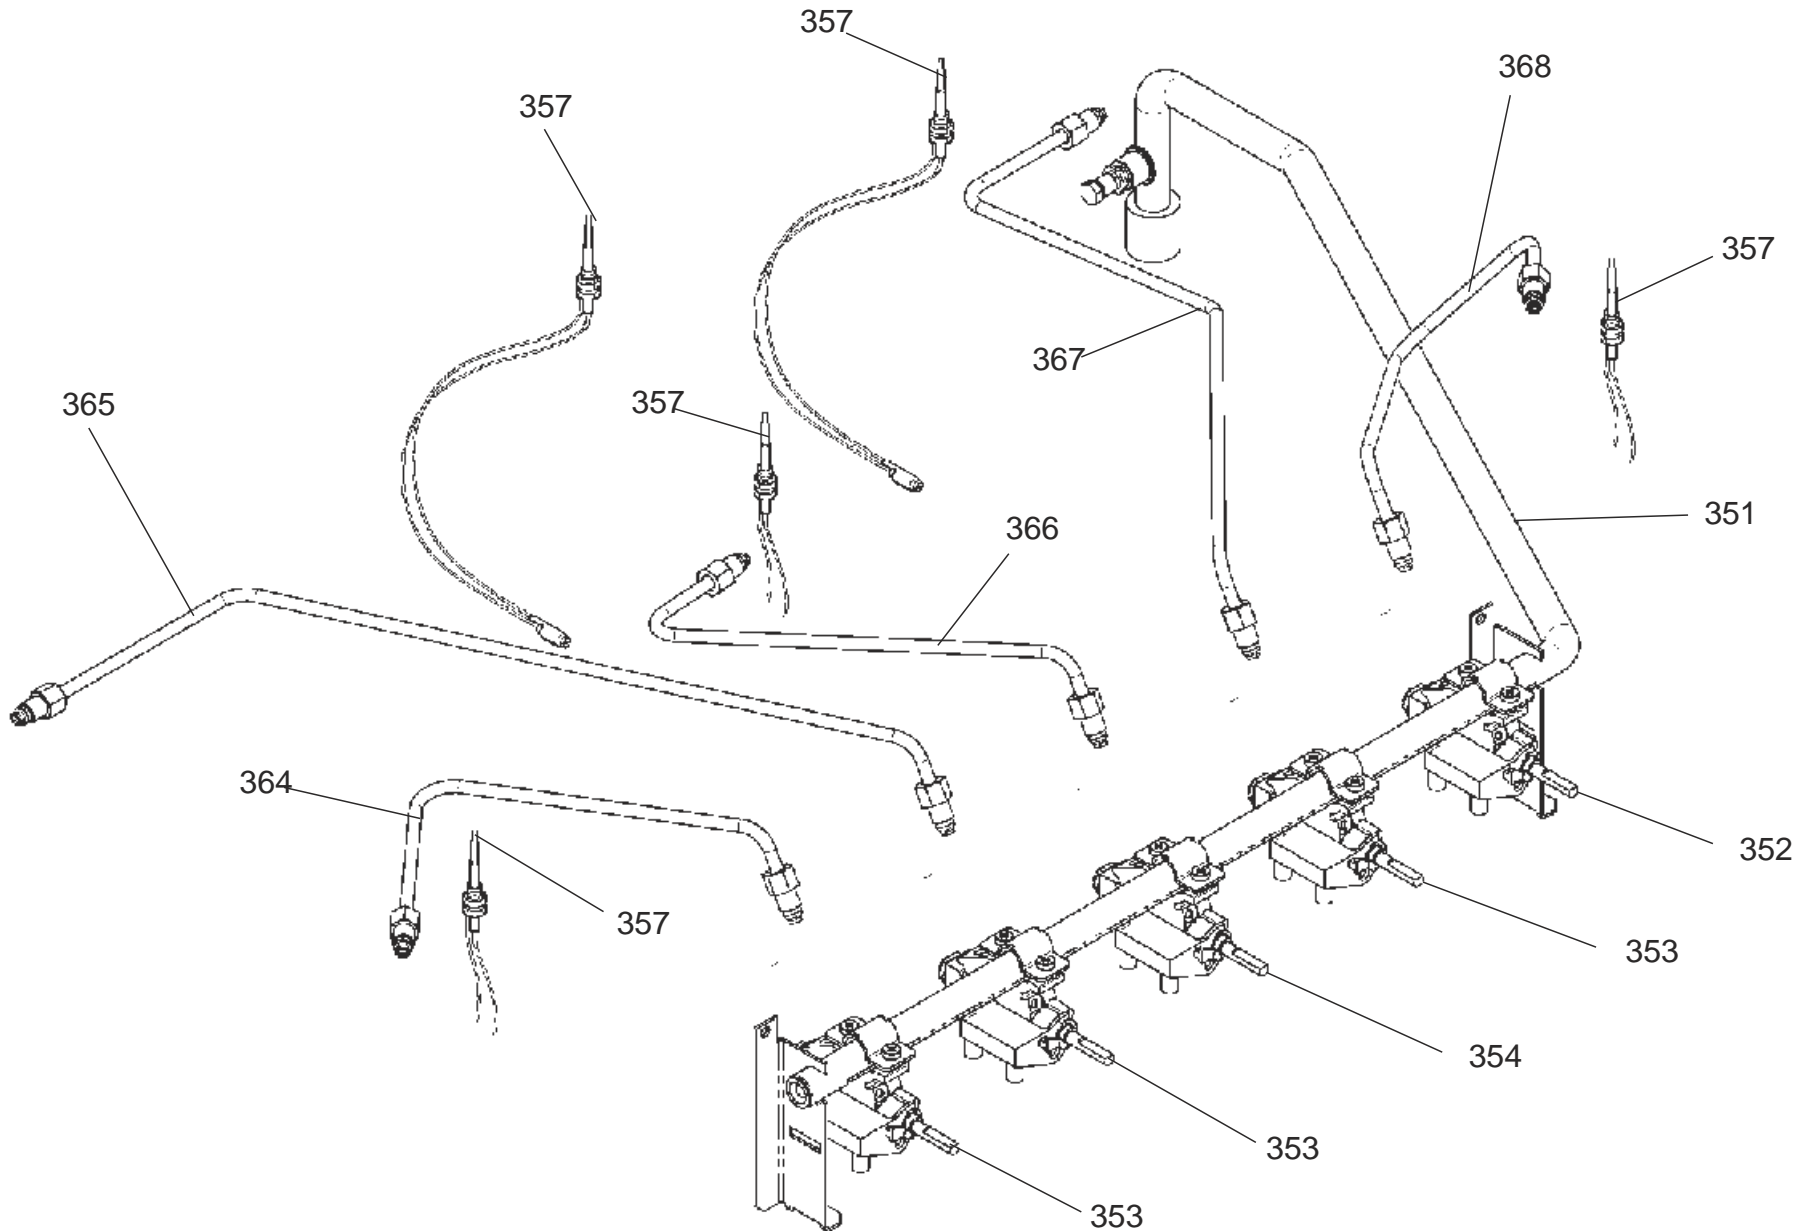

FALCON CONTINENTAL 1092 DUAL FUEL

DSL0826 P00

PAN SUPPORTS

FALCON CONTINENTAL 1092 DUAL FUEL

DSL0826 P01A

HOB - BURNERS AND HAND RAIL

GAS RAIL - TAPS - INJECTORS AND PIPES

FALCON CONTINENTAL

DSL0826 P05

FROM SERIAL NUMBER 198000

FALCON CONTINENTAL

DSL0826 P06

FROM SERIAL NUMBER 198000

**RIGHT HAND OVEN
(FANNED AND LIGHT)**

FALCON CONTINENTAL

DSL0826 P07

FROM SERIAL NUMBER 198000

STORAGE DRAWER

FALCON CONTINENTAL

DSL0826 P08

FROM SERIAL NUMBER 198000

COOKER BACK AND ELECTRICAL

FALCON CONTINENTAL

DSL0826 P09

FROM SERIAL NUMBER 198000

ACCESSORIES

FALCON CONTINENTAL

DSL0826 P12

FROM SERIAL NUMBER 198000

OVEN DOOR

- Code Description
- X05 Left-hand oven thermostat
 - X06 Left-hand oven multifunction switch
 - X08 Left-hand oven base element
 - X09 Left-hand oven fan element
 - X10 Left-hand oven top element (outer)
 - X11 Left-hand oven top element (inner)
 - X12 Right-hand oven thermostat
 - X14 Right-hand oven front switch
 - X15 Right-hand oven fan element
 - X16 Oven fan
 - X24 Cooling fan
 - X26 Neon
 - X27 Thermal cut-out
 - X28 Ignition switches
 - X30 Spark generator
 - X31 Oven light
 - X32 Oven light switch