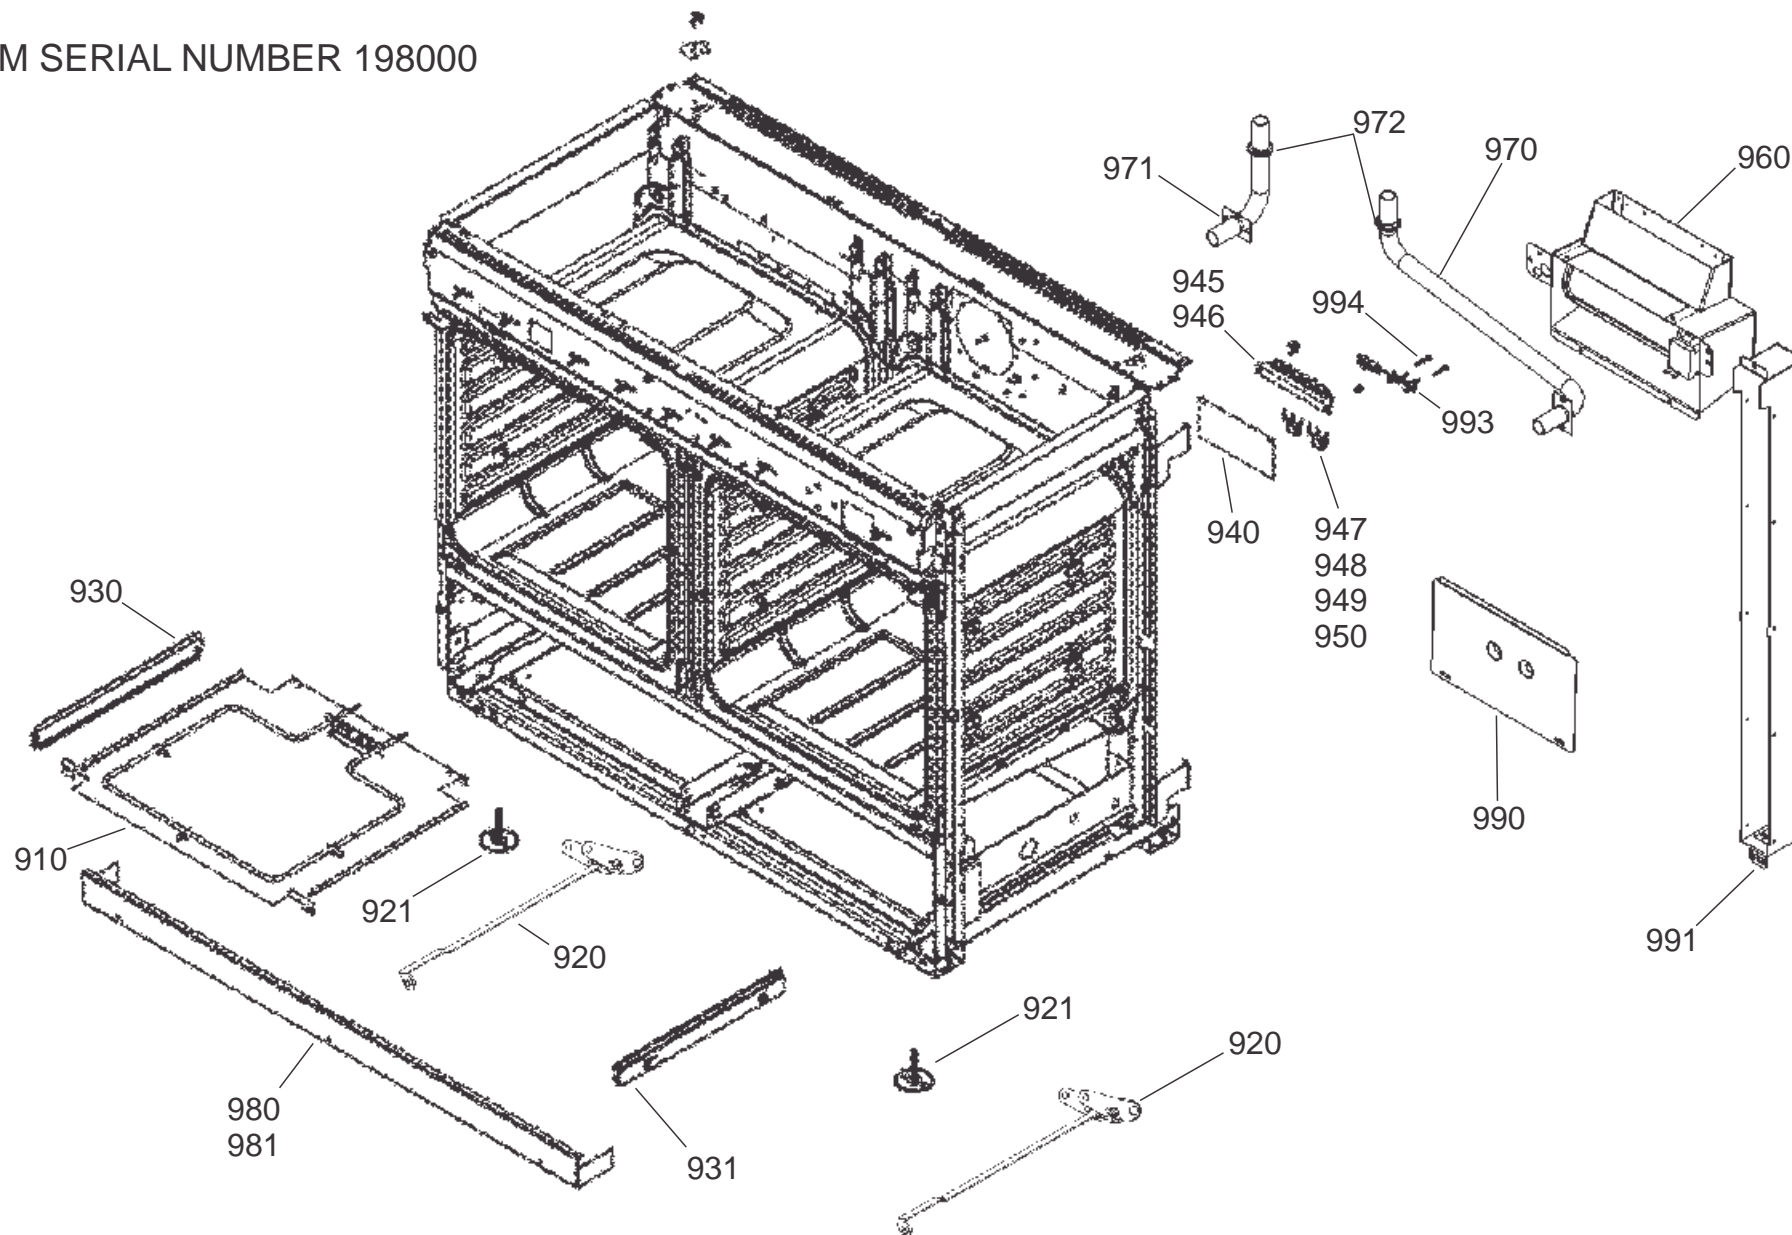

DSL0826 P05

FROM SERIAL NUMBER 198000

FALCON CONTINENTAL

DSL0826 P06

FROM SERIAL NUMBER 198000

**RIGHT HAND OVEN
(FANNED AND LIGHT)**

FALCON CONTINENTAL

DSL0826 P07

FROM SERIAL NUMBER 198000

STORAGE DRAWER

FALCON CONTINENTAL

DSL0826 P08

FROM SERIAL NUMBER 198000

COOKER BACK AND ELECTRICAL

FALCON CONTINENTAL

DSL0826 P09

FROM SERIAL NUMBER 198000

CHASSIS ACCESSORIES

FALCON CONTINENTAL

DSL0826 P10

FROM SERIAL NUMBER 198000

ACCESSORIES

FALCON CONTINENTAL

DSL0826 P10a

FROM SERIAL NUMBER 198000

ACCESSORIES

FALCON CONTINENTAL

DSL0826 P12

FROM SERIAL NUMBER 198000

OVEN DOOR

- Code Description
- X05 Left-hand oven thermostat
 - X06 Left-hand oven multifunction switch
 - X08 Left-hand oven base element
 - X09 Left-hand oven fan element
 - X10 Left-hand oven top element (outer)
 - X11 Left-hand oven top element (inner)
 - X12 Right-hand oven thermostat
 - X14 Right-hand oven front switch
 - X15 Right-hand oven fan element
 - X16 Oven fan
 - X24 Cooling fan
 - X26 Neon
 - X27 Thermal cut-out
 - X28 Ignition switches
 - X30 Spark generator
 - X31 Oven light
 - X32 Oven light switch