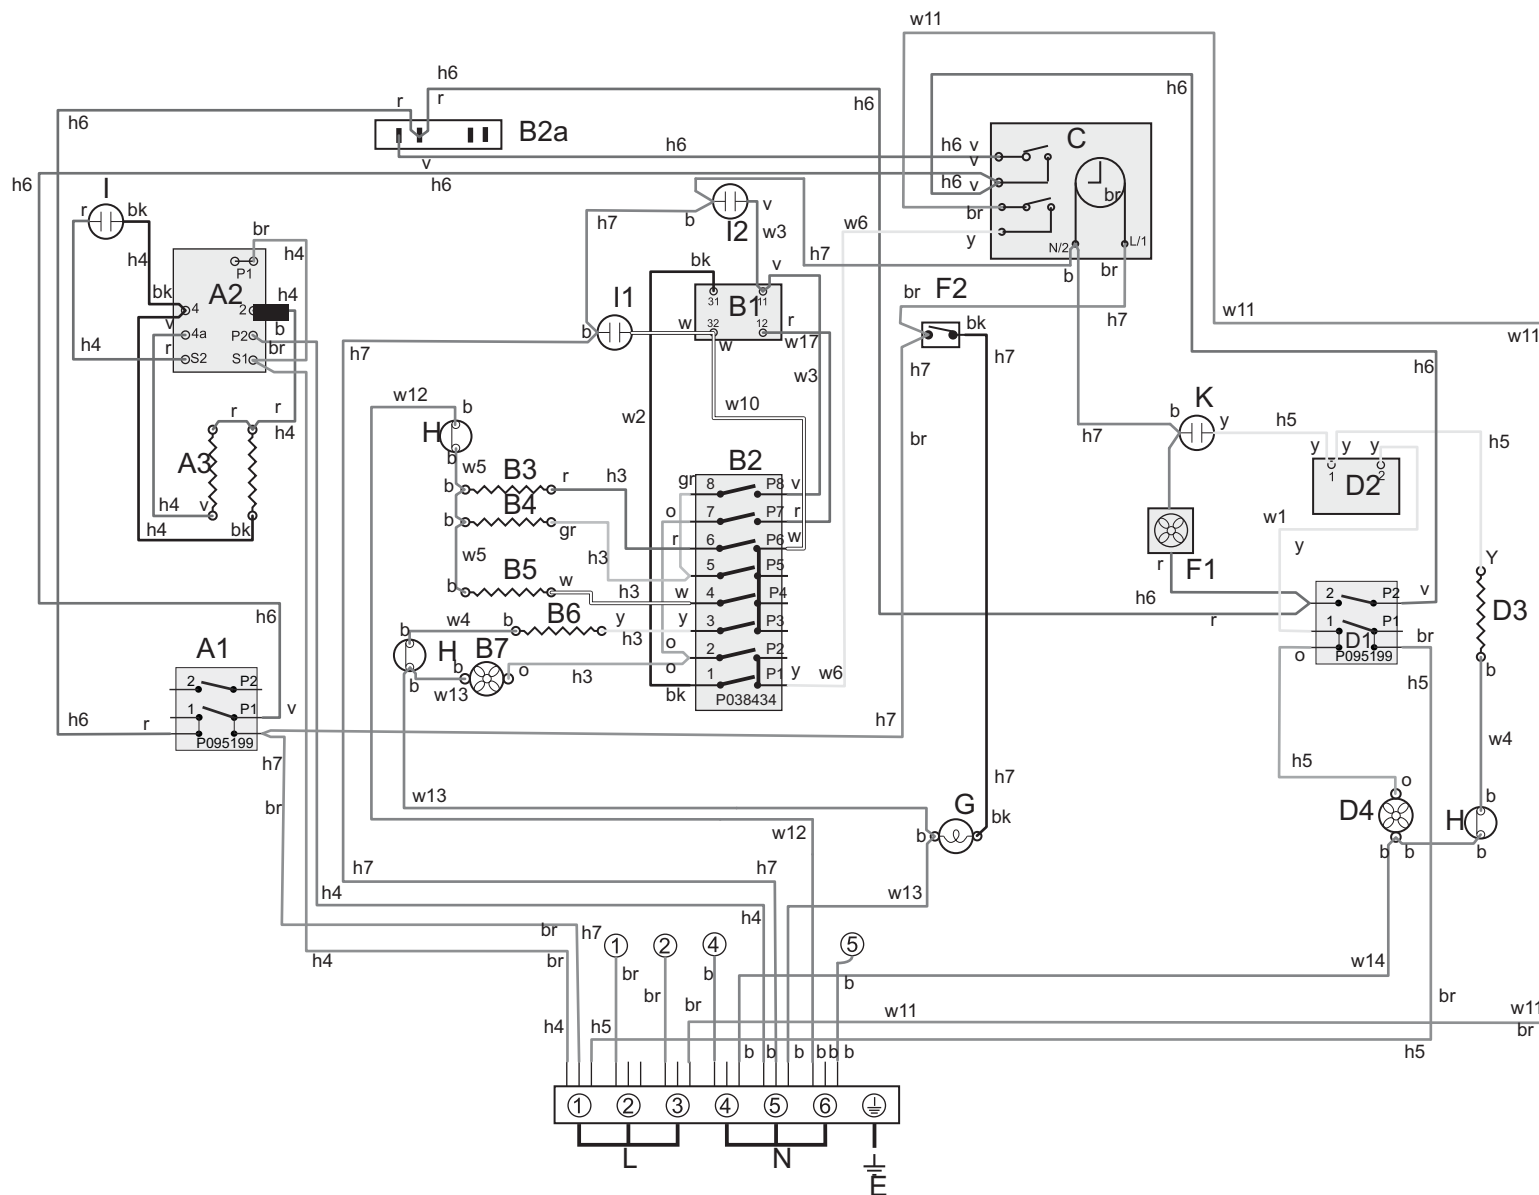

ACCESSORIES - OVEN - GRILL AND HOB FURNITURE

CLASSIC DELUXE 90 INDUCTION

FROM SERIAL No: 186000

DATE 13.03.17

DSL0697 P12

ISSUE 01

Code	Description
A1	Grill front switch
A2	Grill energy control
A3	Grill elements
B1	Multi-function oven thermostat
B2	Multi-function oven control
B2a	Multi-function oven thermostat front switch
B3	Left-hand multi-function oven base element
B4	Left-hand multi-function oven top element (outer pair)
B5	Left-hand multi-function oven browning element (inner pair)
B6	Left-hand multi-function oven fan element
B7	Left-hand multi-function oven fan

Code	Colour
b	Blue
br	Brown
bk	Black
or	Orange
r	Red
v	Violet
w	White
y	Yellow
g/y	Green/yellow
gr	Grey

Code	Description
C	Clock
D1	Right-hand fan oven thermostat
D2	Right-hand fan oven control
D3	Right-hand fan oven element
D4	Right-hand fan oven fan
F1	Cooling fan
F2	Oven light switch
G	Oven light(s)
H	Thermal cut-out
I	Grill neon
I1	Multi-function oven neon
I2	Rapid heat-up neon
K	RH oven neon

WIRING DIAGRAM