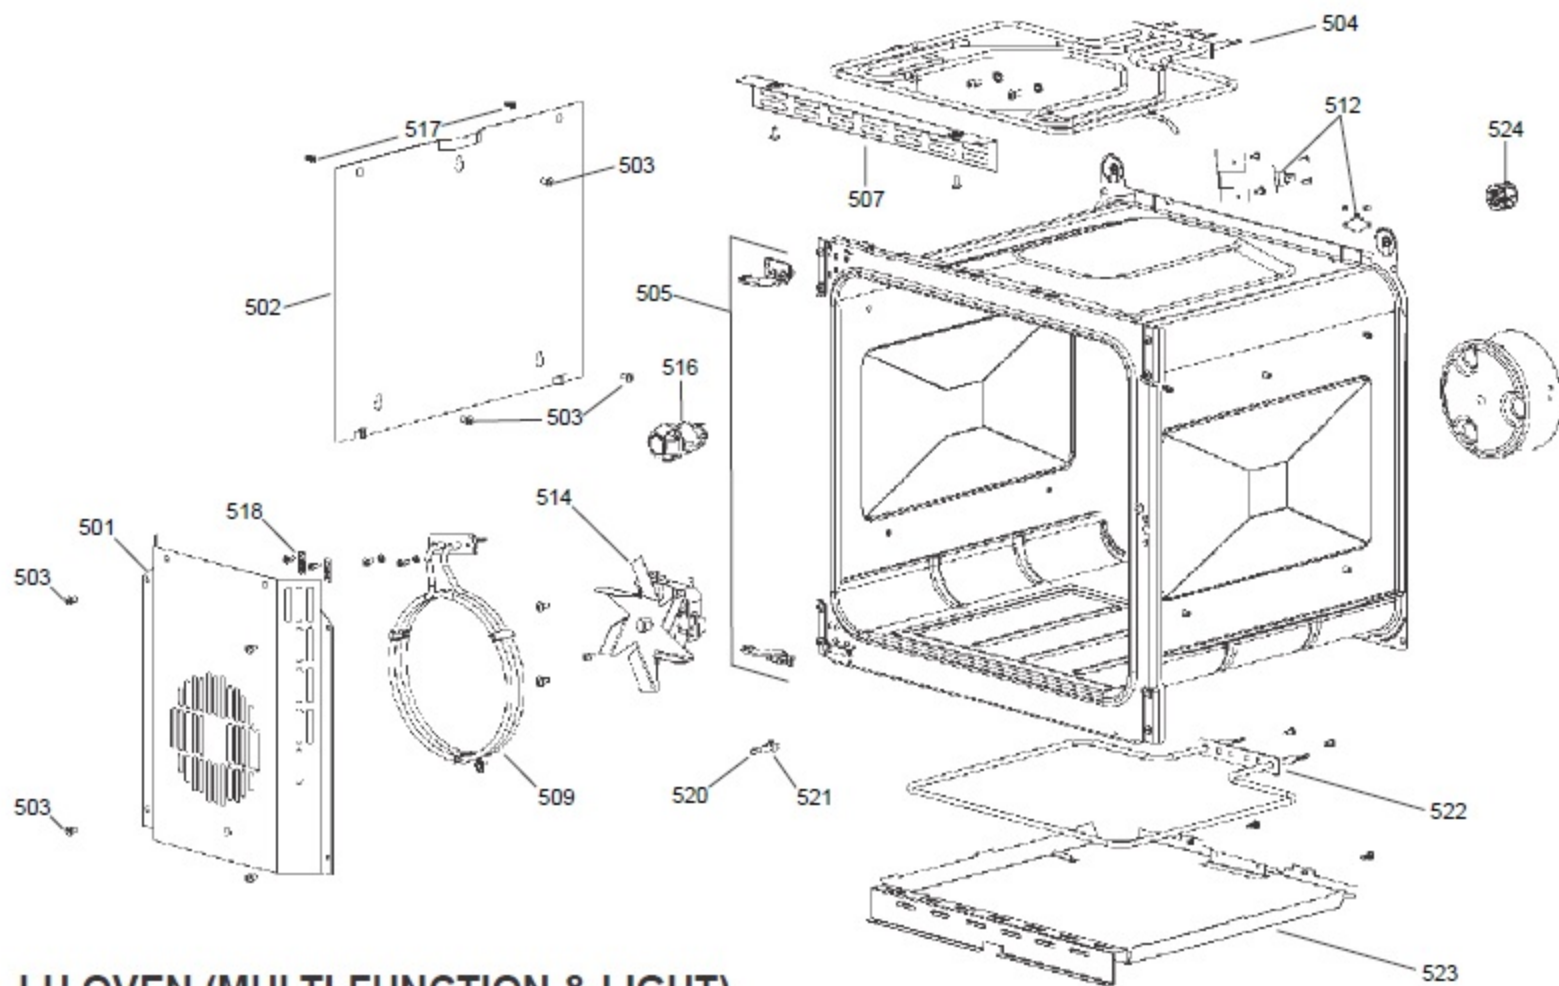

CLASSIC DELUXE 90 INDUCTION
FROM SERIAL No: 186000

DATE: 15.10.2018

DSL0697 P05A
ISSUE: 01

LH OVEN (MULTI-FUNCTION & LIGHT)