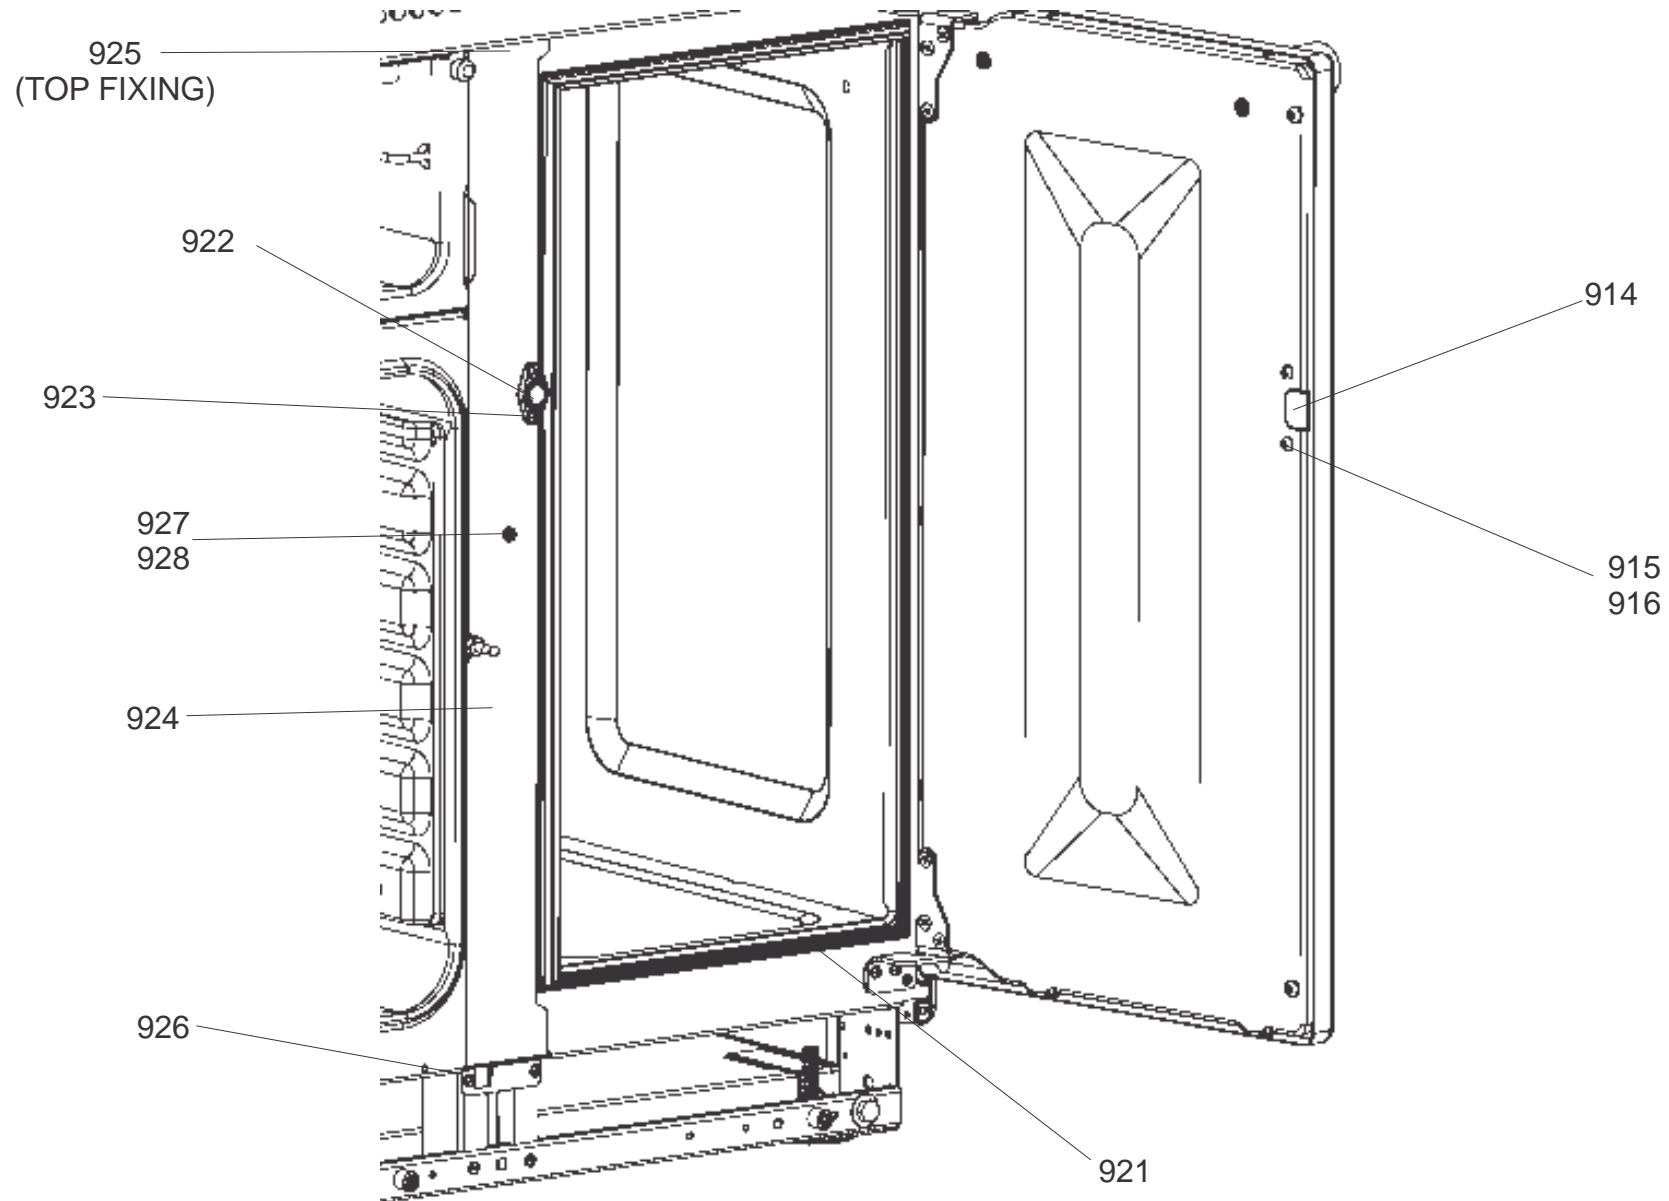

LH OVEN DOOR

CLASSIC DELUXE 90 INDUCTION
FROM SERIAL NUMBER:186000

DSL0697 P09
DATE: 13.03.17 ISSUE 01

RH OVEN DOOR

CLASSIC DELUXE 90 INDUCTION
FROM SERIAL NUMBER: 186000

DATE: 13.03.17 ISSUE 01

DSL0697 P09A