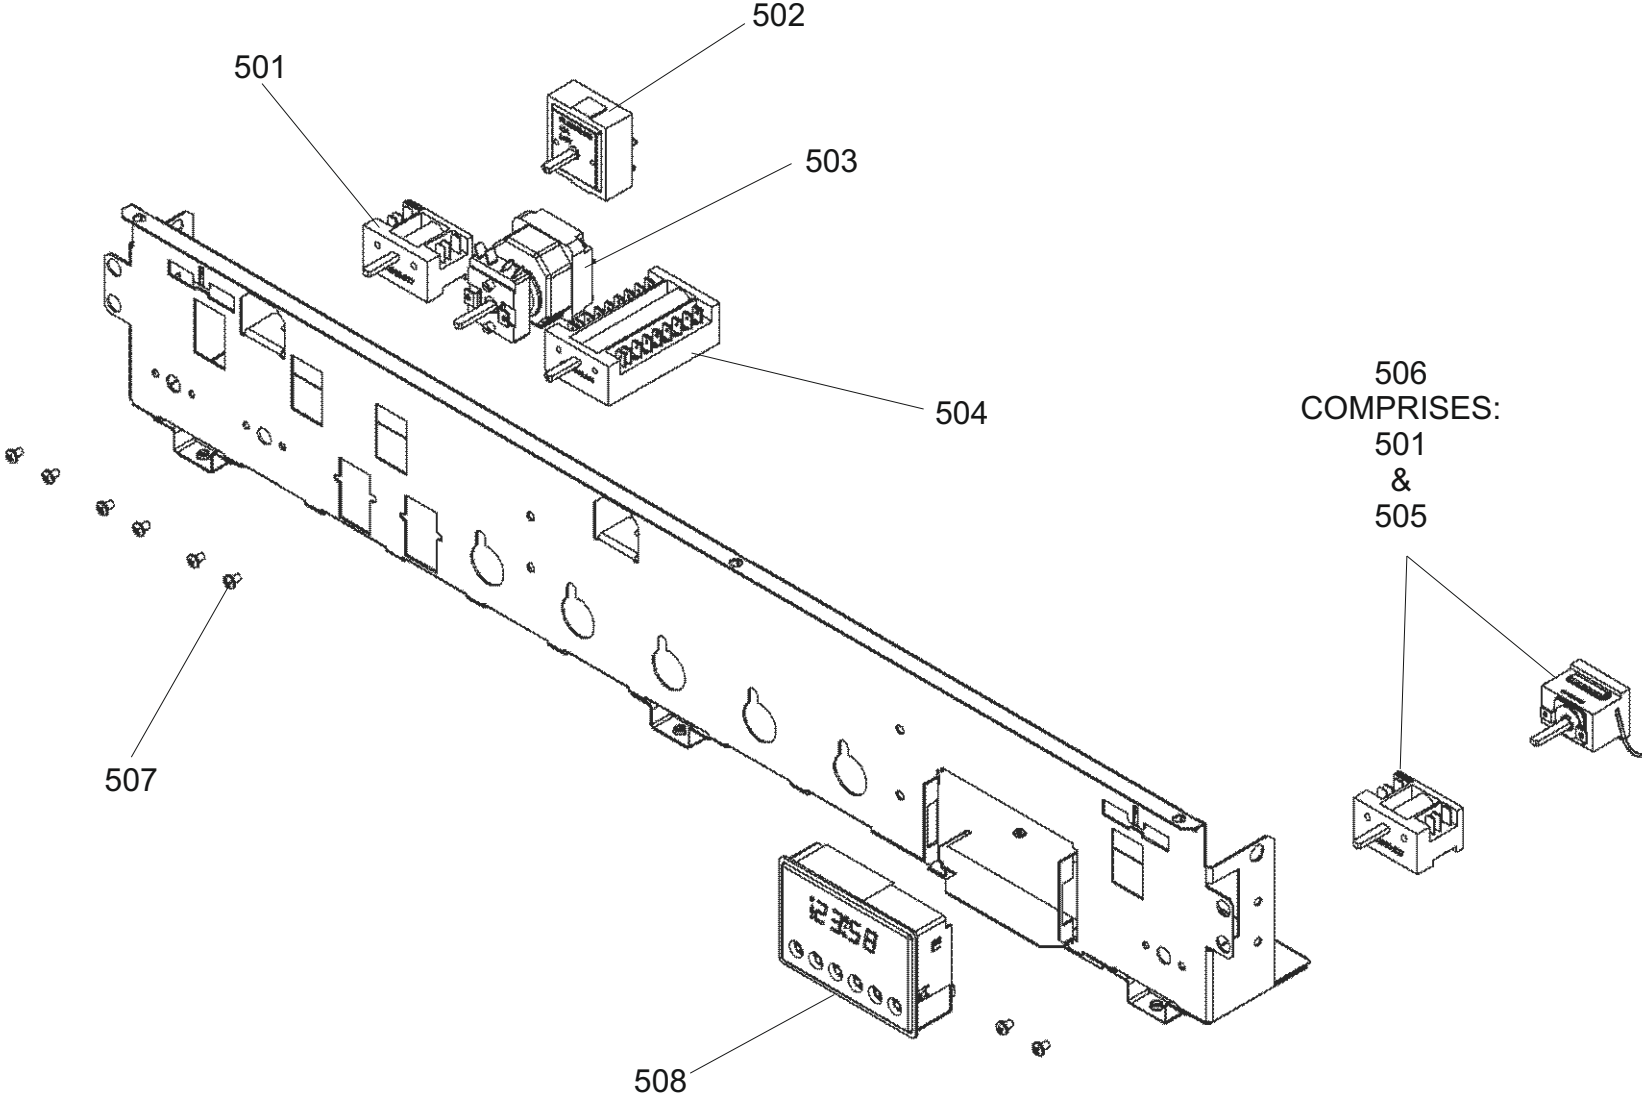

CLASSIC DELUXE 90 DF FSD  
FROM SERIAL NUMBER: 186000

DSL0698 P00  
DATE 20.02.17 ISSUE 001

**PAN SUPPORTS  
BURNERS & HOTPLATE ASSEMBLY**

CLASSIC DELUXE 90 DF FSD  
FROM SERIAL NUMBER: 186000

DSL0698 P02  
DATE 20.02.17 ISSUE 01

**GAS RAIL - TAPS - INJECTORS AND PIPES**

CLASSIC DELUXE 90 DF FSD  
FROM SERIAL NUMBER: 186000

DSL0698 P03  
DATE 20.02.17 ISSUE 01

**APPLIANCE REAR**

CLASSIC DELUXE 90 DF FSD  
FROM SERIAL NUMBER: 186000

DSL0698 P04  
DATE 20.2.17 ISSUE 01

**FACIA - CONTROL KNOBS AND PLINTH**

CLASSIC DELUXE 90 DF FSD  
FROM SERIAL NUMBER: 186000

DSL0698 P05  
DATE 20.02.17 ISSUE 01

**CONTROLS ASSEMBLY**

# CLASSIC DELUXE 90 DUAL FUEL FSD

DATE: 11.10.2018

DSL0698 P06A  
ISSUE: 01

**LEFT HAND OVEN (MULTI-FUNCTION & LIGHT)**

CLASSIC DELUXE 90 DF FSD  
FROM SERIAL NUMBER: 186000

DSL0698 P07  
DATE 20.02.17 ISSUE 01