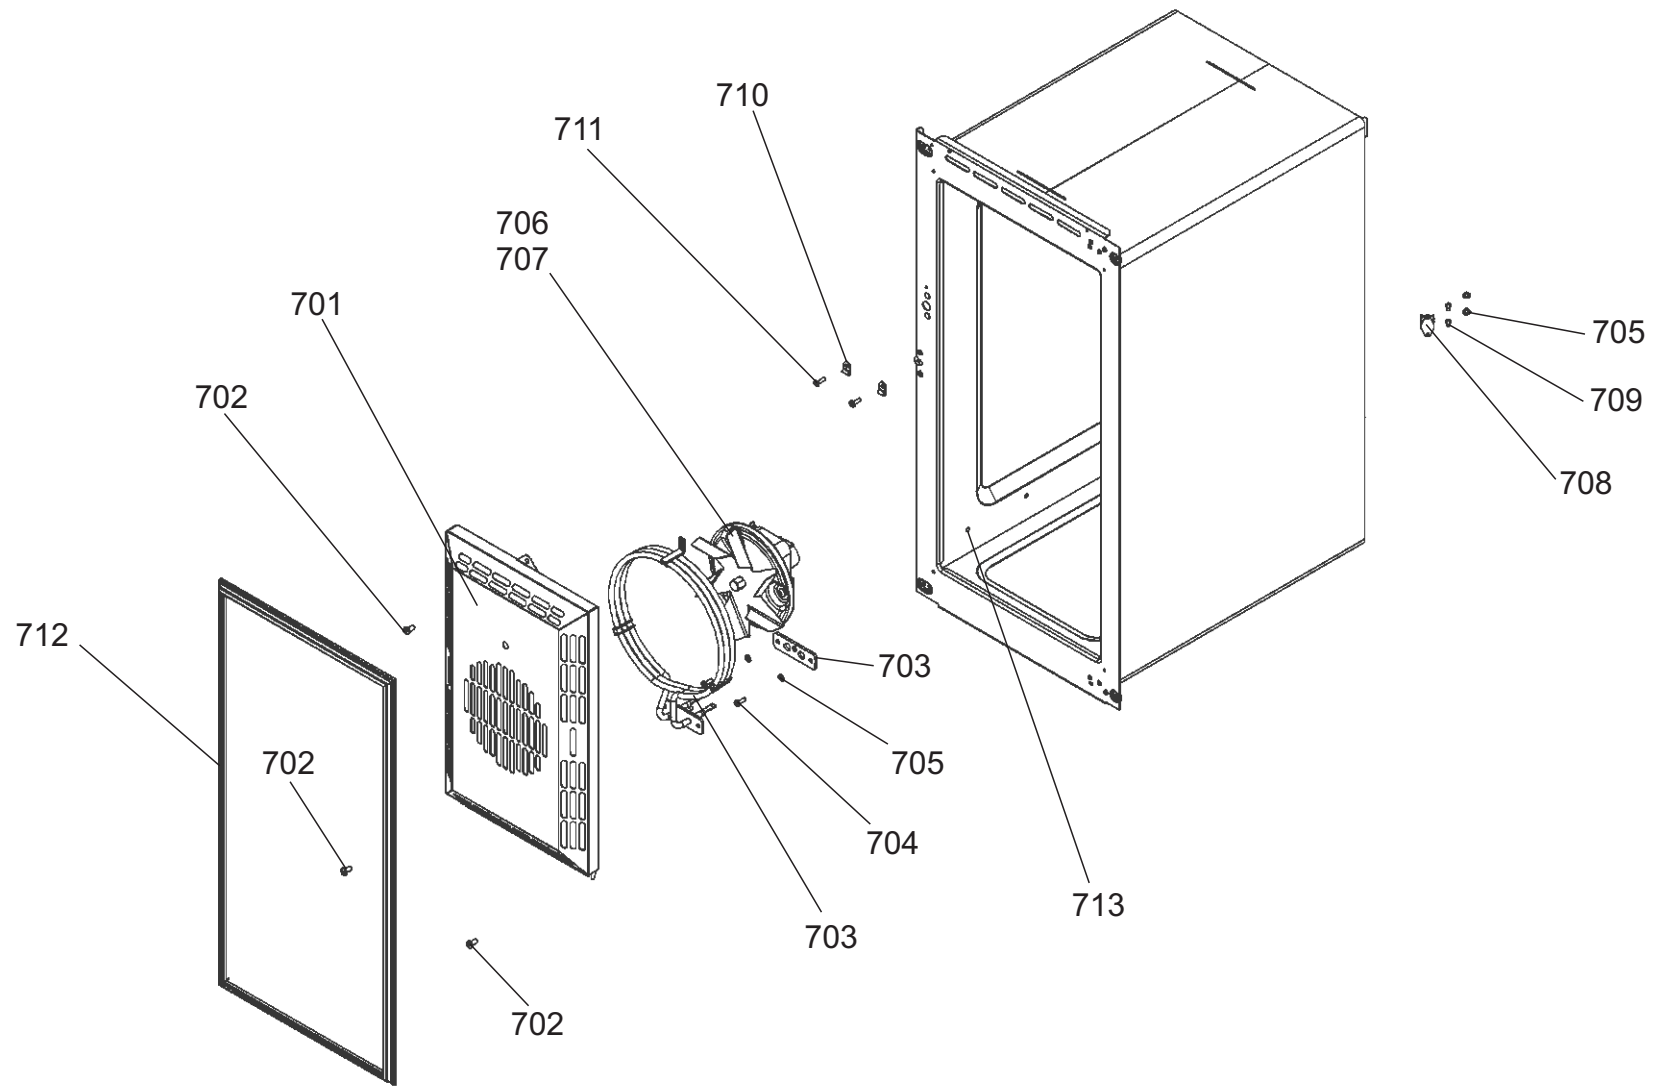

# CLASSIC DELUXE 90 DUAL FUEL FSD

DATE: 11.10.2018

DSL0698 P06A  
ISSUE: 01

**LEFT HAND OVEN (MULTI-FUNCTION & LIGHT)**

CLASSIC DELUXE 90 DF FSD  
FROM SERIAL NUMBER: 186000

DSL0698 P07  
DATE 20.02.17 ISSUE 01