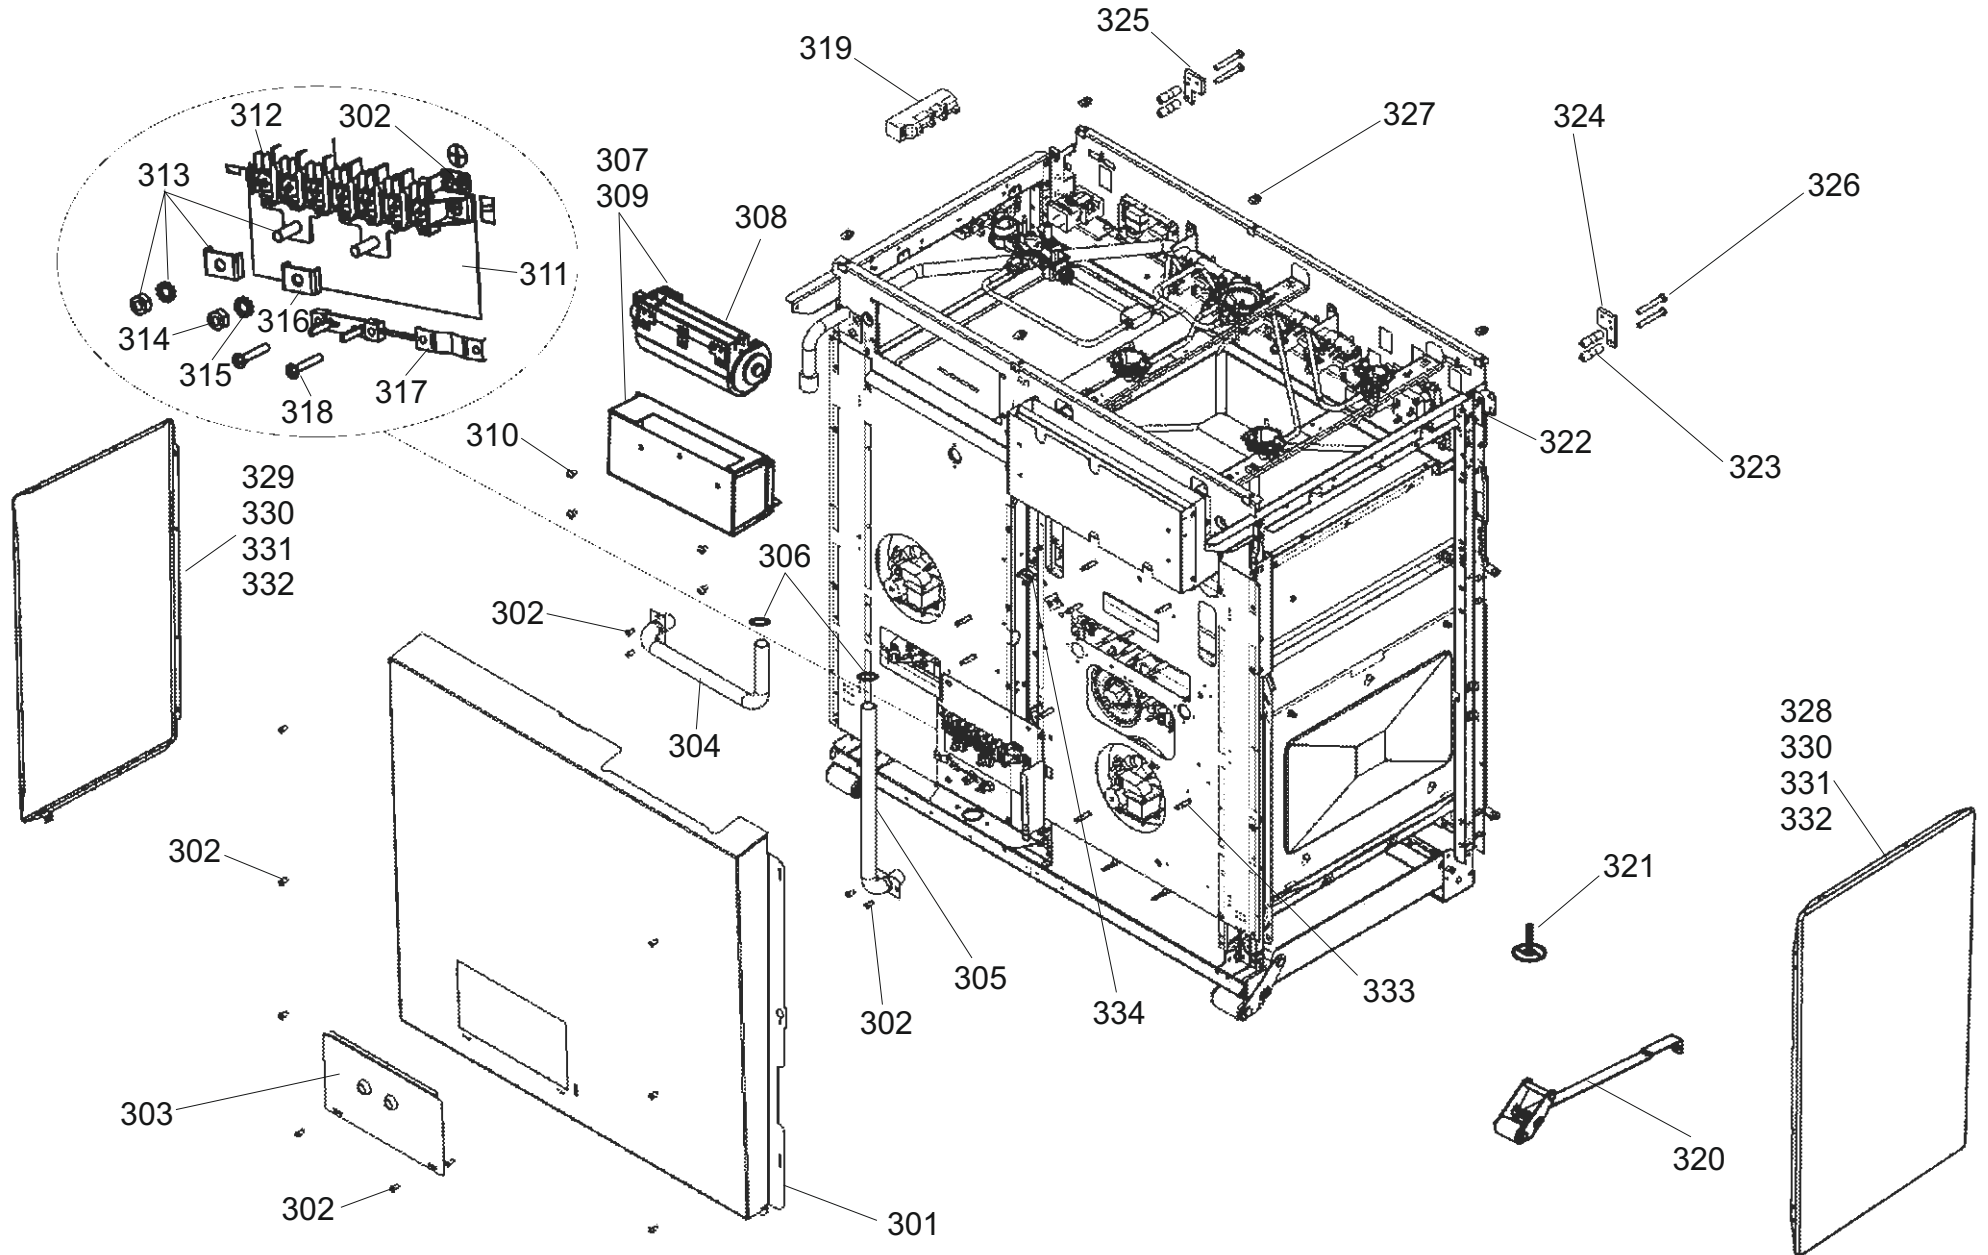

CLASSIC DELUXE 90 DF FSD  
FROM SERIAL NUMBER: 186000

DSL0698 P00  
DATE 20.02.17 ISSUE 001

**PAN SUPPORTS  
BURNERS & HOTPLATE ASSEMBLY**

CLASSIC DELUXE 90 DF FSD  
FROM SERIAL NUMBER: 186000

DSL0698 P02  
DATE 20.02.17 ISSUE 01

**GAS RAIL - TAPS - INJECTORS AND PIPES**

CLASSIC DELUXE 90 DF FSD  
FROM SERIAL NUMBER: 186000

DSL0698 P03  
DATE 20.02.17 ISSUE 01

**APPLIANCE REAR**

CLASSIC DELUXE 90 DF FSD  
FROM SERIAL NUMBER: 186000

DSL0698 P04  
DATE 20.2.17 ISSUE 01

**FACIA - CONTROL KNOBS AND PLINTH**

CLASSIC DELUXE 90 DF FSD  
FROM SERIAL NUMBER: 186000

DSL0698 P05  
DATE 20.02.17 ISSUE 01

**CONTROLS ASSEMBLY**

# CLASSIC DELUXE 90 DUAL FUEL FSD

DATE: 11.10.2018

DSL0698 P06A  
ISSUE: 01

**LEFT HAND OVEN (MULTI-FUNCTION & LIGHT)**

CLASSIC DELUXE 90 DF FSD  
FROM SERIAL NUMBER: 186000

DSL0698 P07  
DATE 20.02.17 ISSUE 01