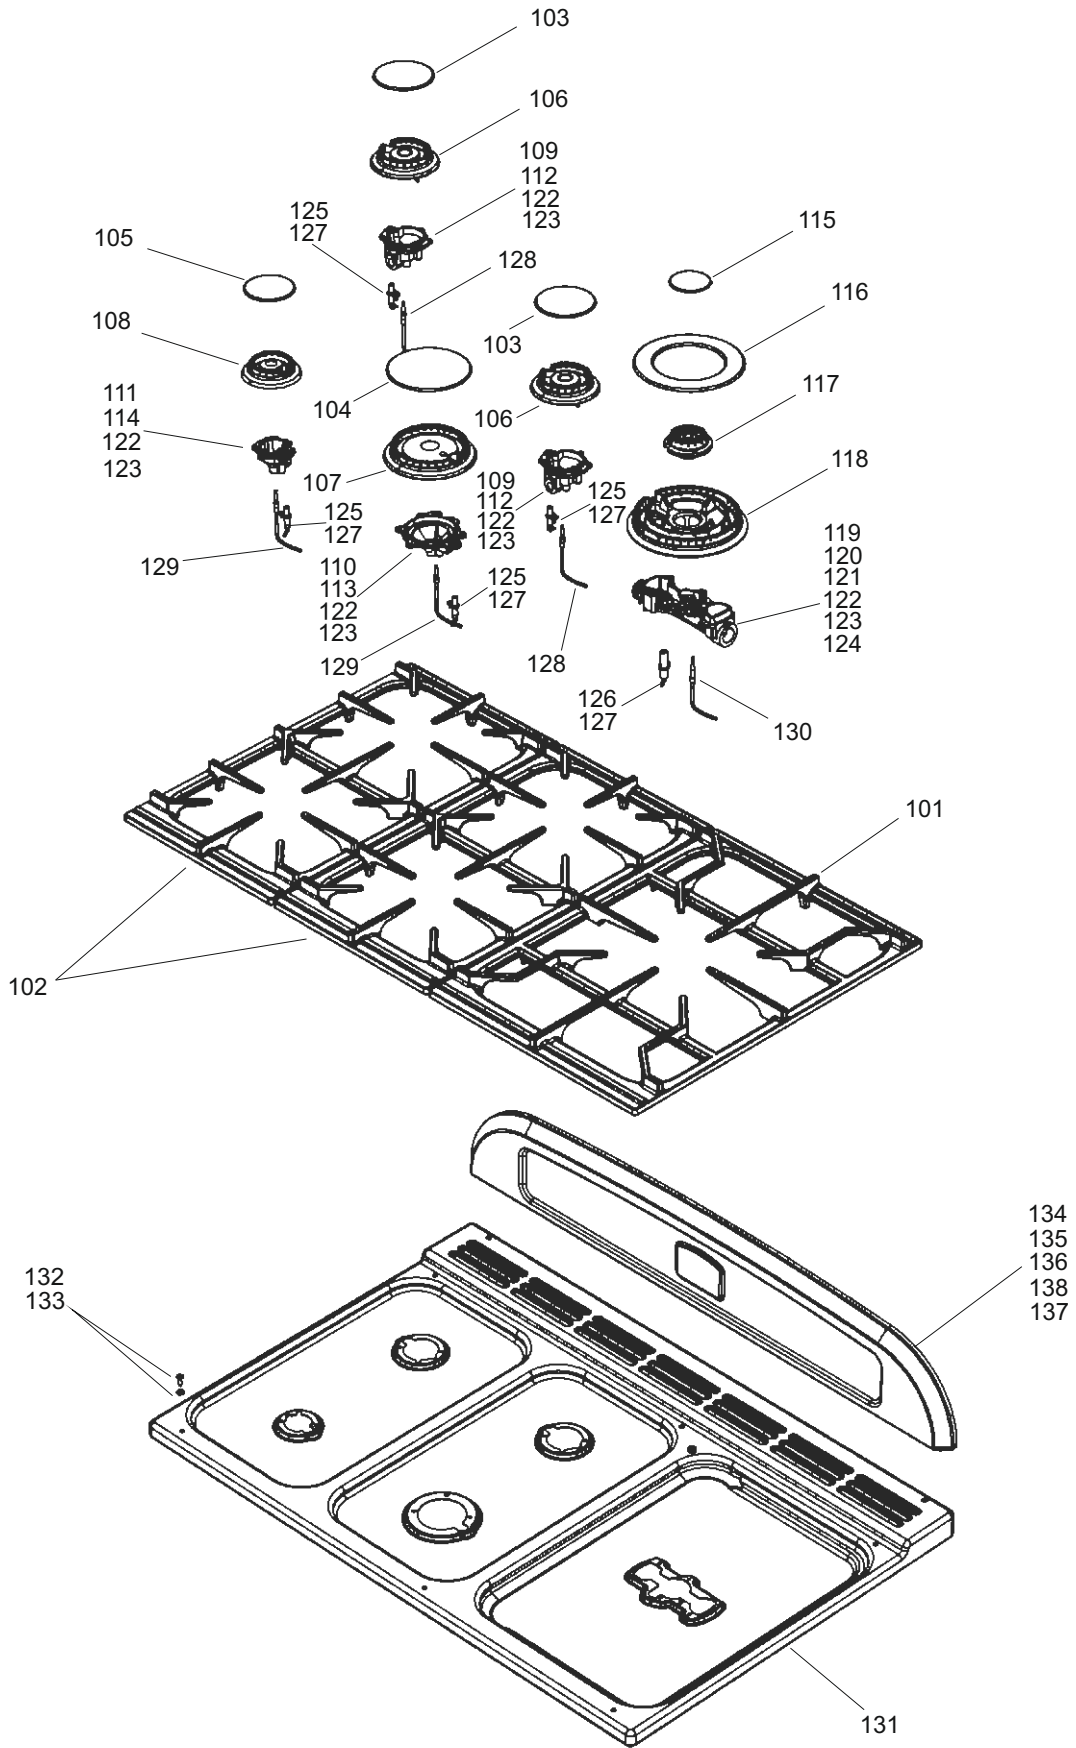

CLASSIC DELUXE 90 DF FSD  
FROM SERIAL NUMBER: 186000

DSL0698 P00  
DATE 20.02.17 ISSUE 001

**PAN SUPPORTS  
BURNERS & HOTPLATE ASSEMBLY**

CLASSIC DELUXE 90 DF FSD  
FROM SERIAL NUMBER: 186000

DSL0698 P02  
DATE 20.02.17 ISSUE 01

**GAS RAIL - TAPS - INJECTORS AND PIPES**

CLASSIC DELUXE 90 DF FSD  
FROM SERIAL NUMBER: 186000

DSL0698 P03  
DATE 20.02.17 ISSUE 01

**APPLIANCE REAR**

CLASSIC DELUXE 90 DF FSD  
FROM SERIAL NUMBER: 186000

DSL0698 P04  
DATE 20.2.17 ISSUE 01

**FACIA - CONTROL KNOBS AND PLINTH**

CLASSIC DELUXE 90 DF FSD  
FROM SERIAL NUMBER: 186000

DSL0698 P05  
DATE 20.02.17 ISSUE 01

**CONTROLS ASSEMBLY**

CLASSIC DELUXE 90 DF FSD  
FROM SERIAL NUMBER:186000

DSL0698 P10  
DATE: 20.02.17 ISSUE 01

**RH OVEN DOOR**

CLASSIC DELUXE 90 DF FSD  
FROM SERIAL NUMBER: 186000

DATE: 20.02.17 ISSUE 01

DSL0698 P10A

**RH DOOR AND INFILL**