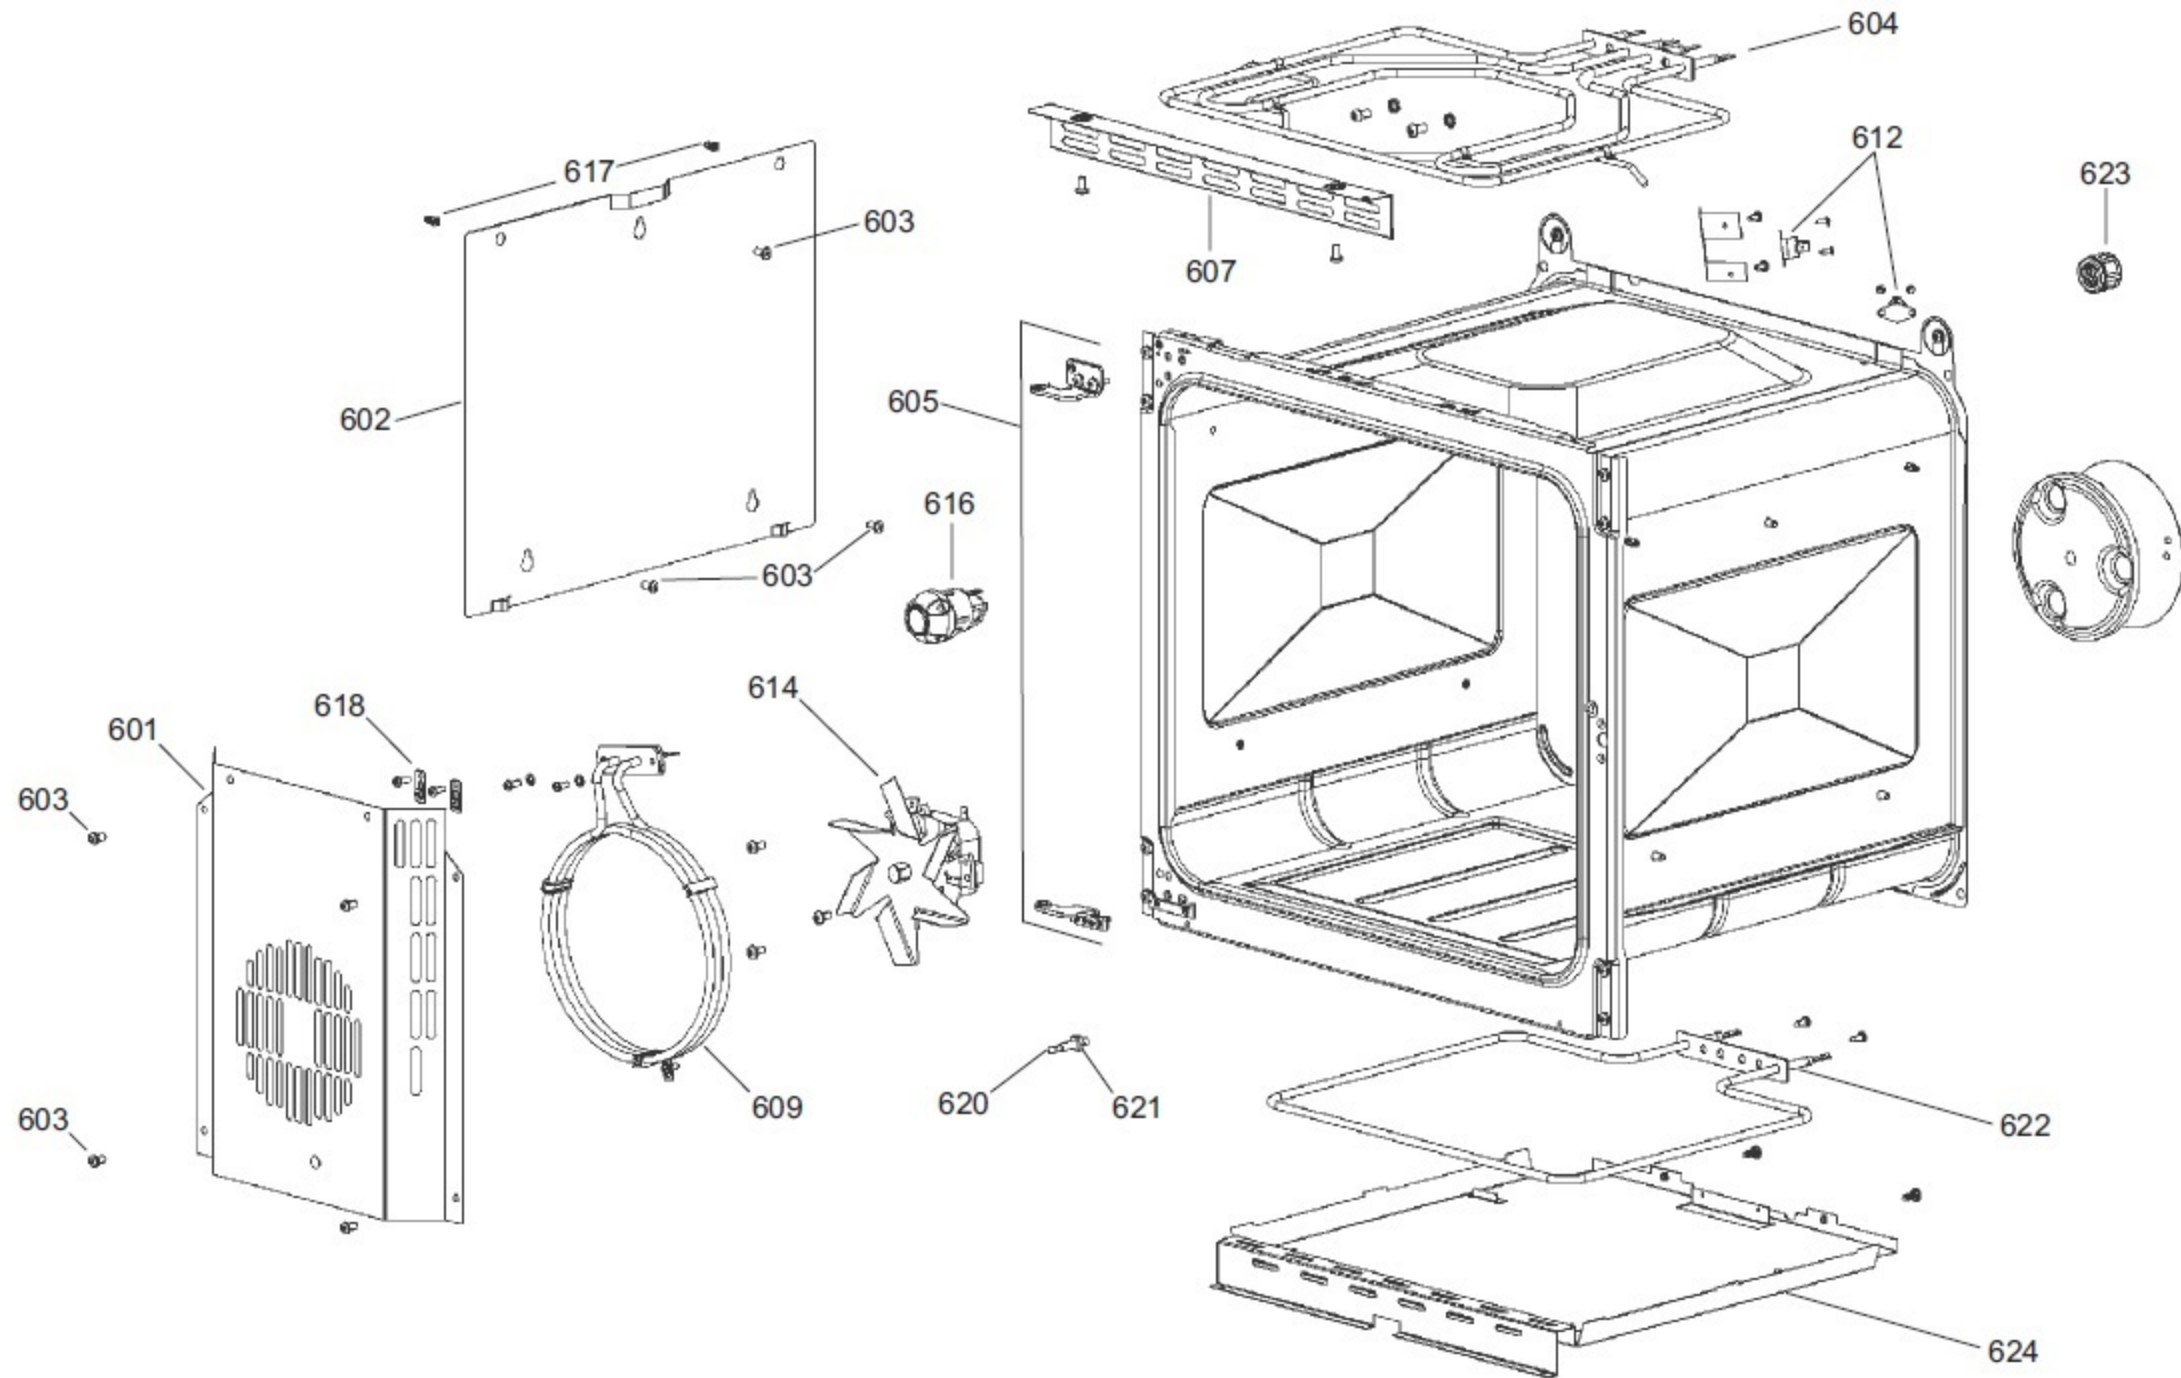

CLASSIC DELUXE 90 DUAL FUEL FSD

DATE: 11.10.2018

DSL0698 P06A
ISSUE: 01

LEFT HAND OVEN (MULTI-FUNCTION & LIGHT)