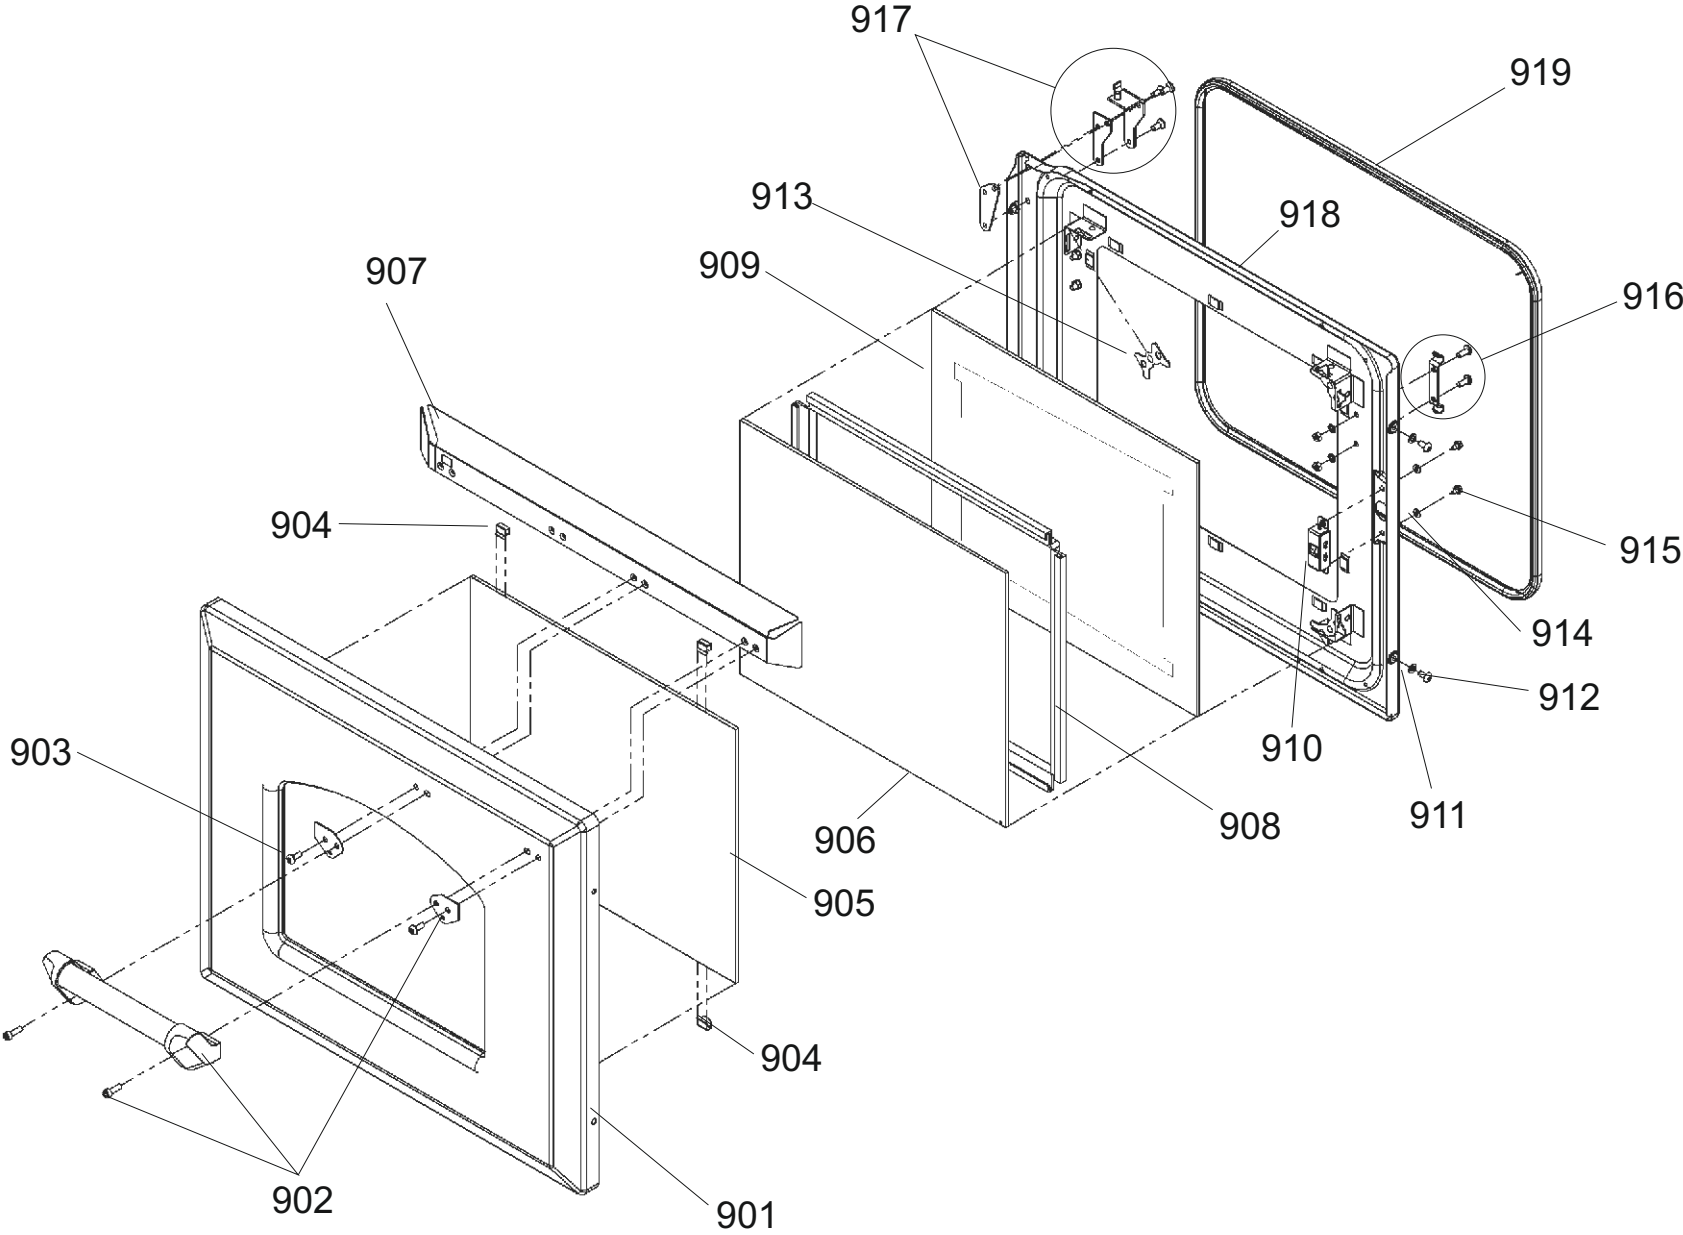

RH OVEN

CLASSIC DELUXE 90 DF FSD  
FROM SERIAL NUMBER: 186000

DSL0698 P08  
DATE 20.02.17 ISSUE 01

GRILL CHAMBER

CLASSIC DELUXE 90 DF FSD  
FROM SERIAL NUMBER: 186000

DSL0698 P09  
DATE 20.02.17 ISSUE 01

LH OVEN DOOR