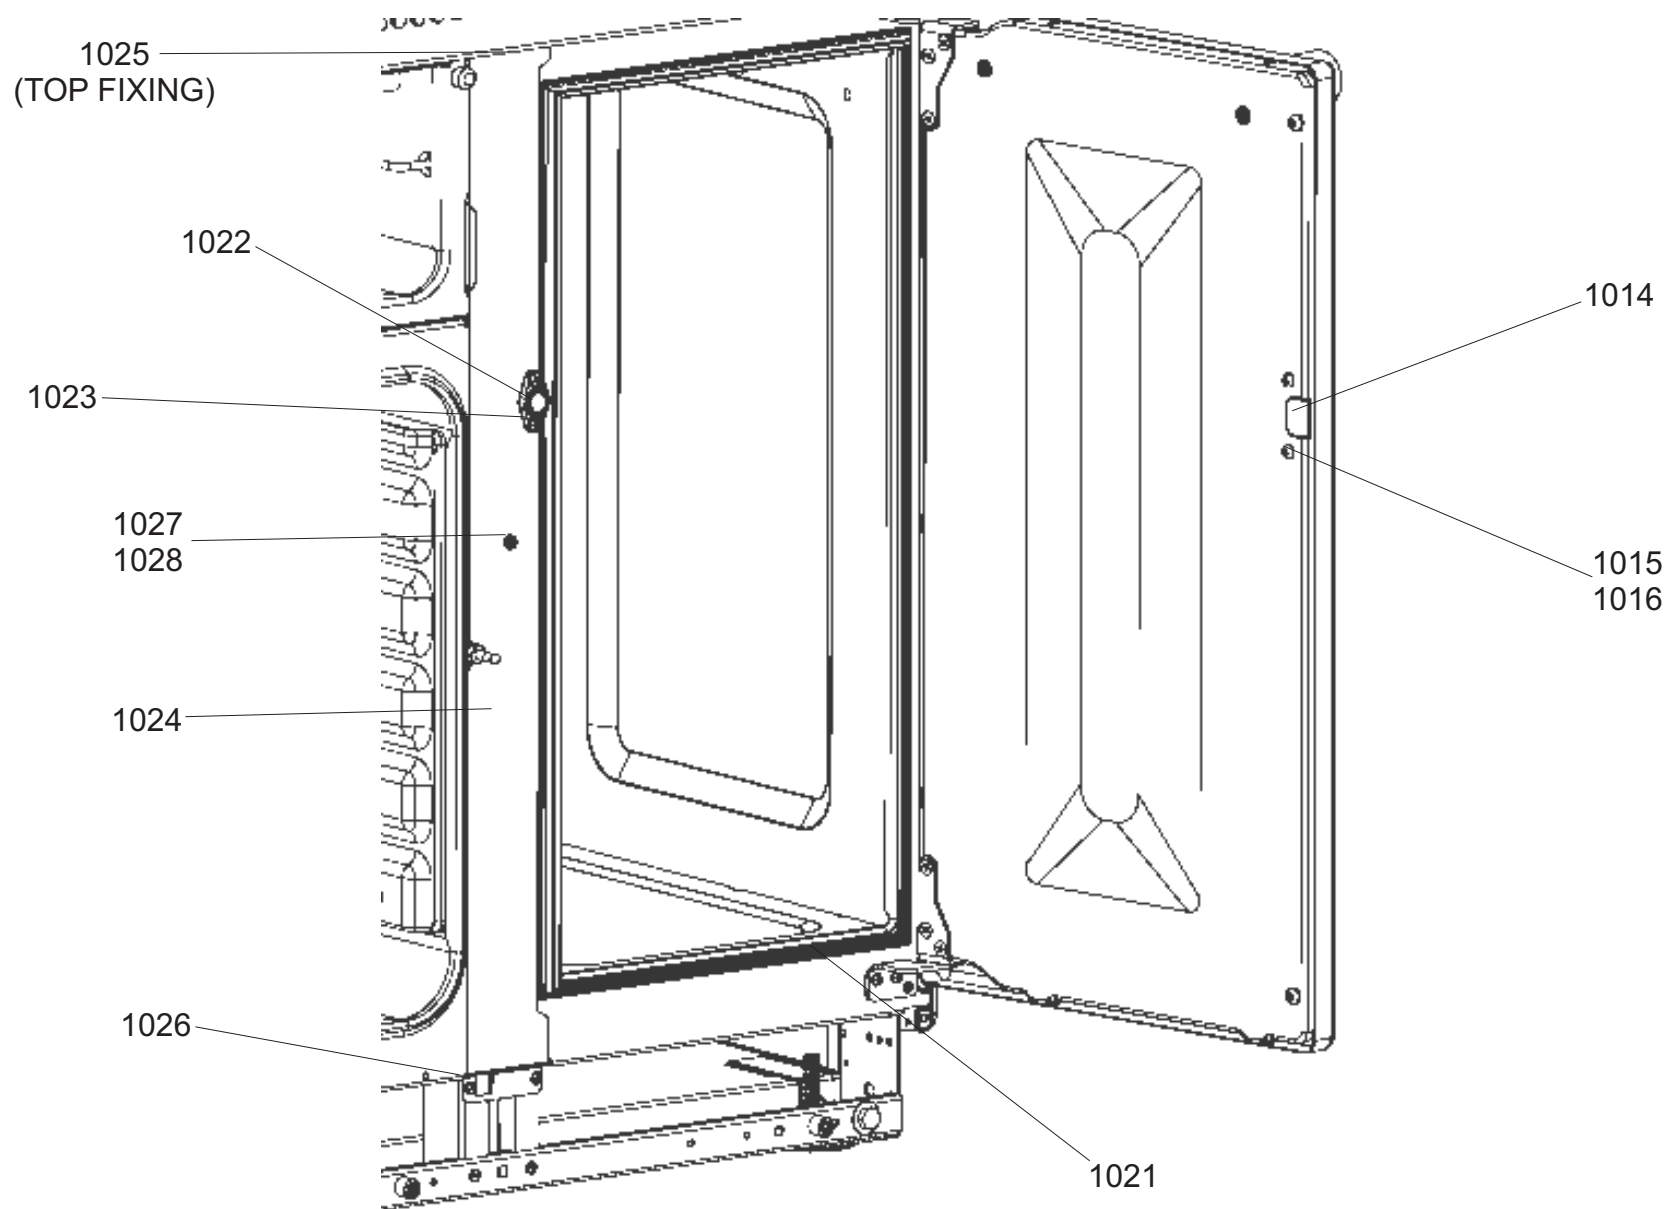

CLASSIC DELUXE 90 DF FSD  
FROM SERIAL NUMBER:186000

DSL0698 P10  
DATE: 20.02.17 ISSUE 01

**RH OVEN DOOR**

CLASSIC DELUXE 90 DF FSD  
FROM SERIAL NUMBER: 186000

DATE: 20.02.17 ISSUE 01

DSL0698 P10A

**RH DOOR AND INFILL**