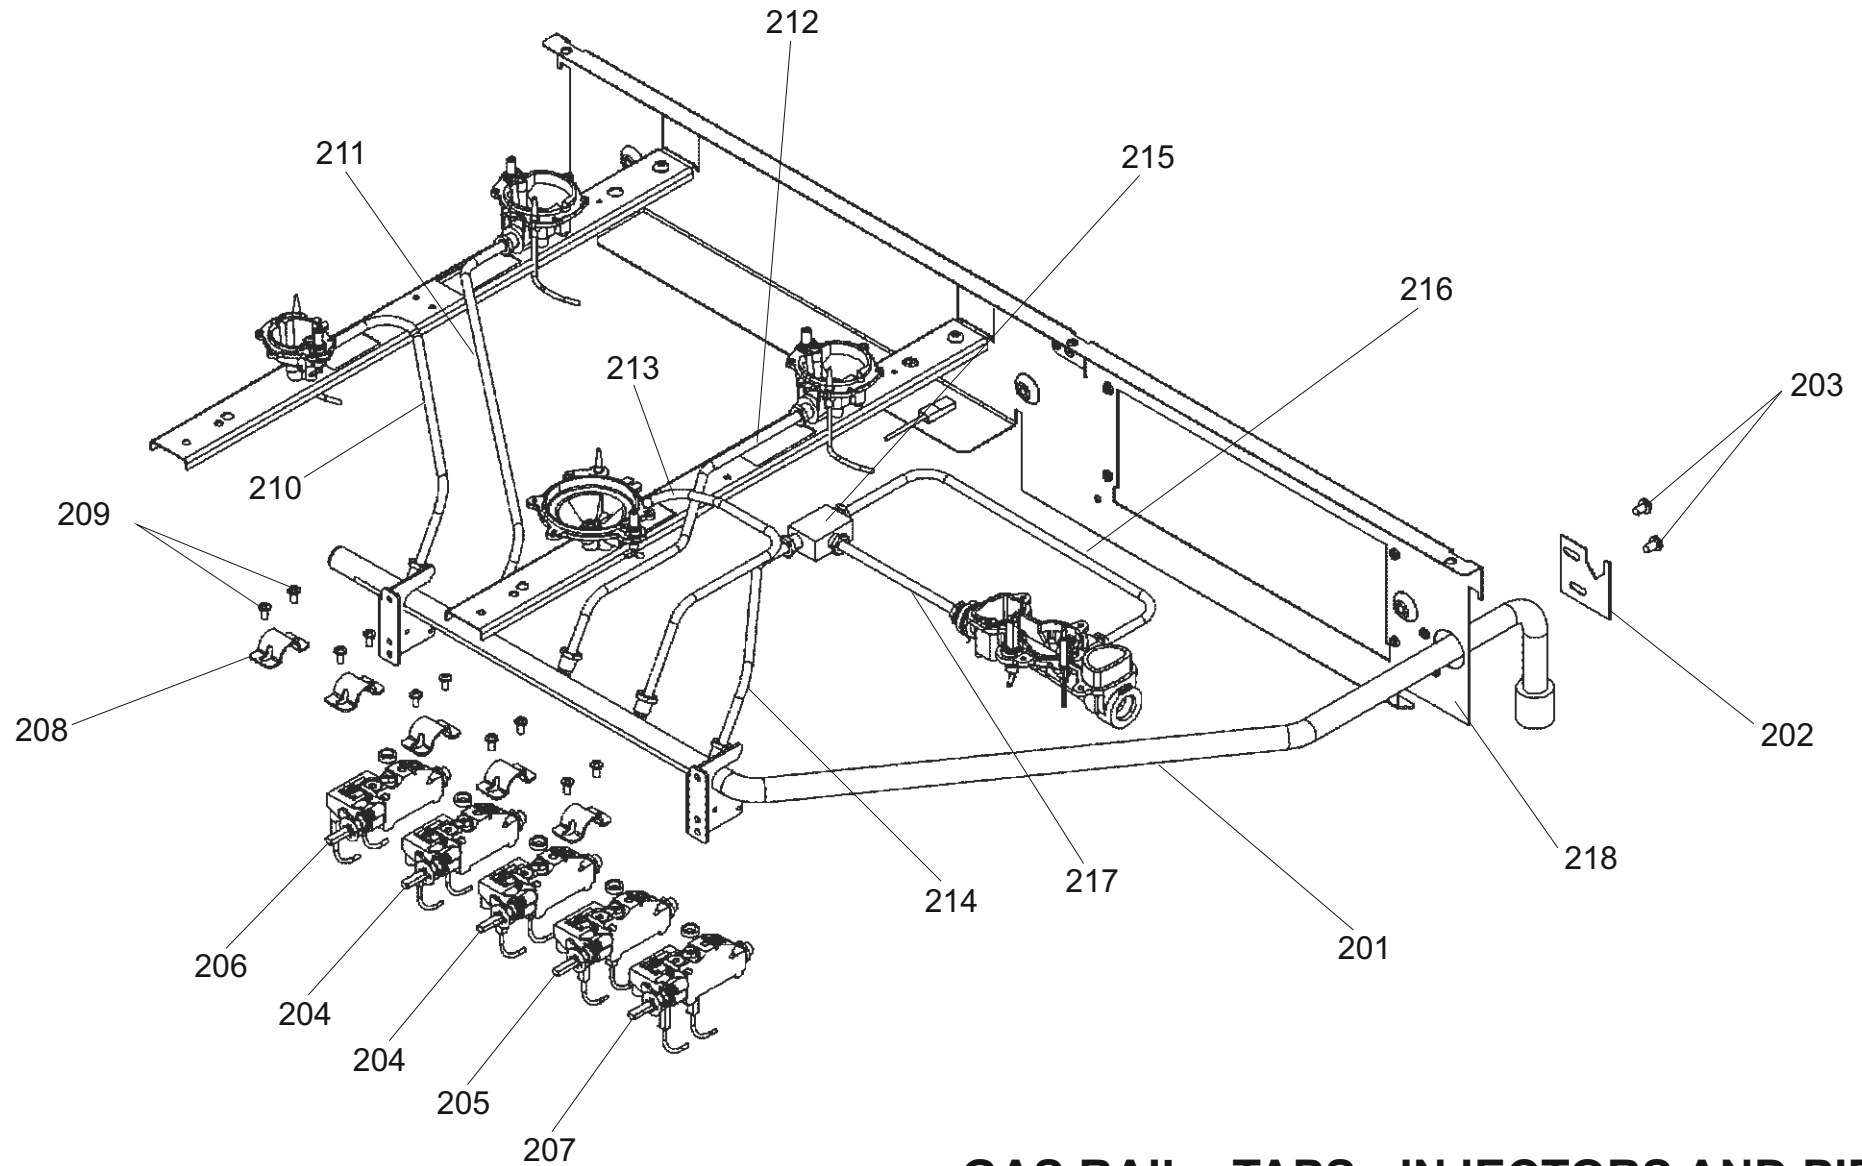

CLASSIC DELUXE 90 DF FSD  
FROM SERIAL NUMBER: 186000

DSL0698 P00  
DATE 20.02.17 ISSUE 001

**PAN SUPPORTS  
BURNERS & HOTPLATE ASSEMBLY**

CLASSIC DELUXE 90 DF FSD  
FROM SERIAL NUMBER: 186000

DSL0698 P02  
DATE 20.02.17 ISSUE 01

**GAS RAIL - TAPS - INJECTORS AND PIPES**

CLASSIC DELUXE 90 DF FSD  
FROM SERIAL NUMBER: 186000

DSL0698 P03  
DATE 20.02.17 ISSUE 01

**APPLIANCE REAR**

CLASSIC DELUXE 90 DF FSD  
FROM SERIAL NUMBER: 186000

DSL0698 P04  
DATE 20.2.17 ISSUE 01

**FACIA - CONTROL KNOBS AND PLINTH**

CLASSIC DELUXE 90 DF FSD  
FROM SERIAL NUMBER: 186000

DSL0698 P05  
DATE 20.02.17 ISSUE 01

**CONTROLS ASSEMBLY**

# CLASSIC DELUXE 90 DUAL FUEL FSD

DATE: 11.10.2018

DSL0698 P06A  
ISSUE: 01

**LEFT HAND OVEN (MULTI-FUNCTION & LIGHT)**

CLASSIC DELUXE 90 DF FSD  
FROM SERIAL NUMBER: 186000

DSL0698 P07  
DATE 20.02.17 ISSUE 01