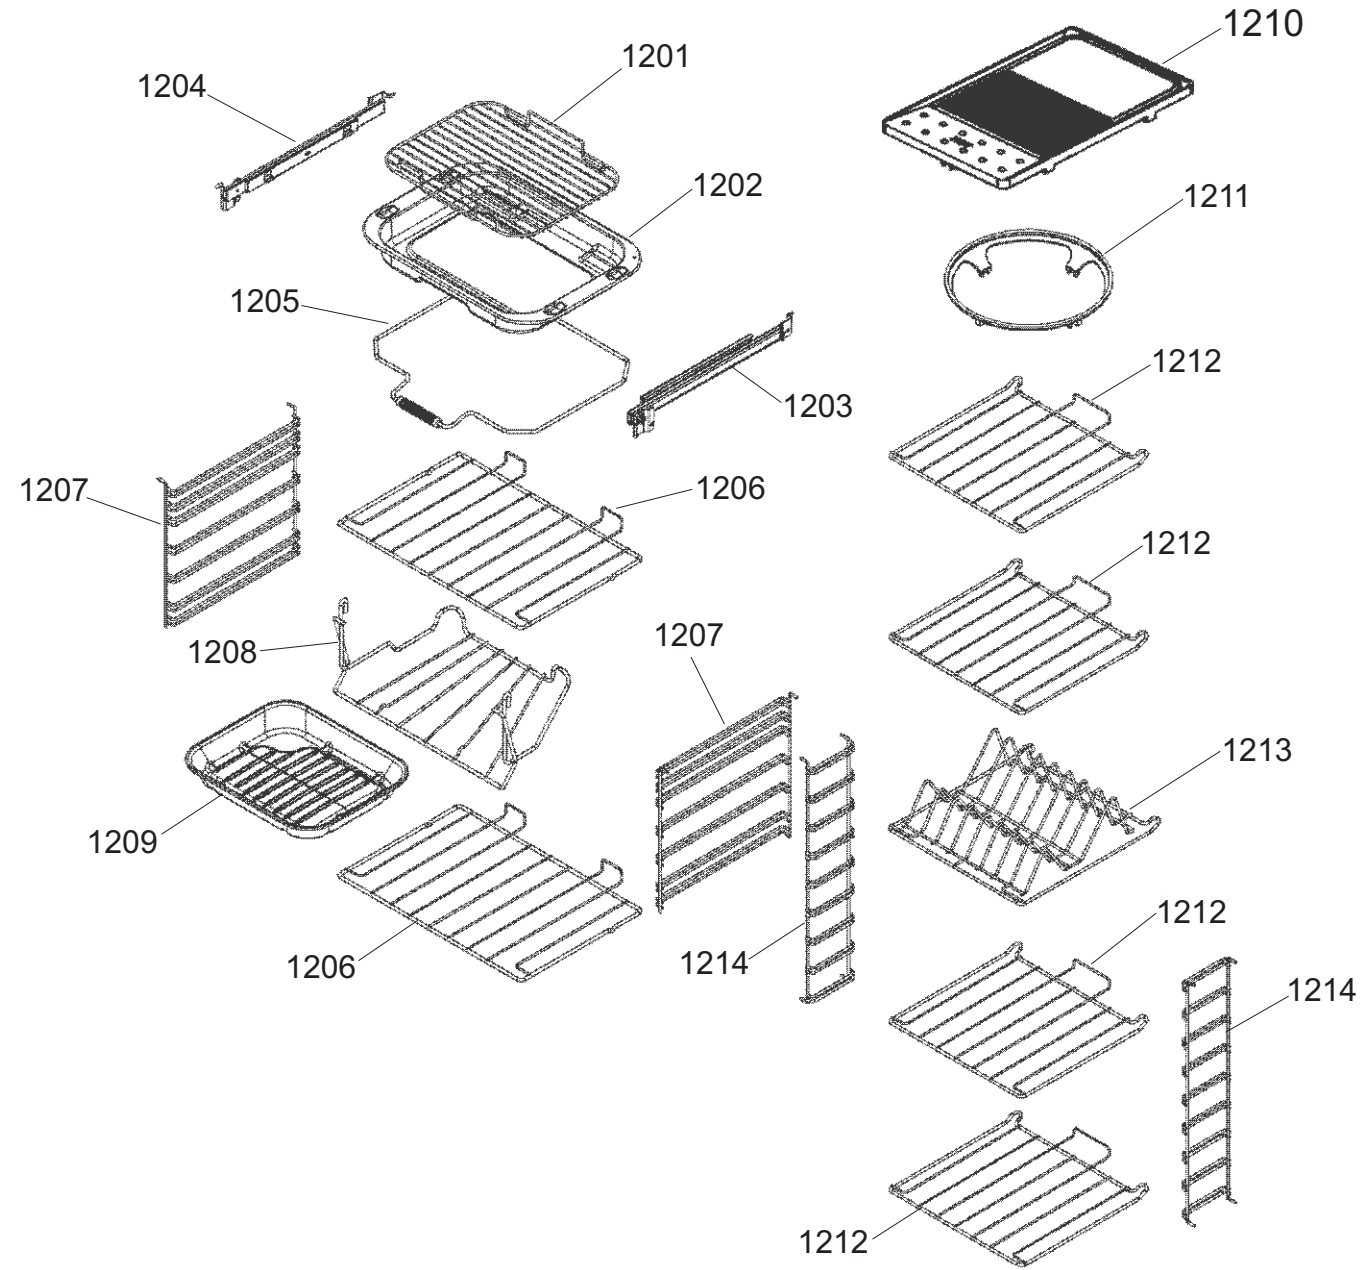

CLASSIC DELUXE 90 DF FSD  
FROM SERIAL NUMBER: 186000

DSL0698 P11  
DATE 20.02.17 ISSUE 01

**GRILL DOOR**

CLASSIC DELUXE 90 DF FSD  
FROM SERIAL NUMBER: 186000

DSL0698 P12  
DATE 20.02.17 ISSUE 01

**ACCESSORIES - OVEN - GRILL AND HOB FURNITURE**

CLASSIC DELUXE 90 DF FSD  
FROM SERIAL NUMBER: 186000

DSL0698 P13  
DATE 20.2.17 ISSUE 01

Code	Description
A1	Grill Front Switch
A2	Grill Energy Regulator
A3	Grill Elements
B1	Left Hand Oven Thermostat
B2	Left Hand Oven Control
B2a	Left Hand Oven Thermostat Front Switch
B3	Left Hand Oven Base Element
B4	Left Hand Oven Top Element Outer Pair
B5	Left Hand Oven Top Element Inner Pair
B6	Left Hand Oven Fan Element
C	Clock / Timer
D1	Right Hand Fan Oven Thermostat
D2	Right Hand Fan Oven Control
D3	Right Hand Fan Oven Element
D4	Right Hand Fan Oven Fan
F1	Cooling Fan
F2	Oven Light Switch
G	Oven Light(s)
H	Thermal Cut-Out
I	Grill Neon
I1	Left Hand Oven Neon
I1	Rapid Het Neon
K	Right Hand Oven Neon
N1	Ignition Switches
N2	Ignition Spark Generator