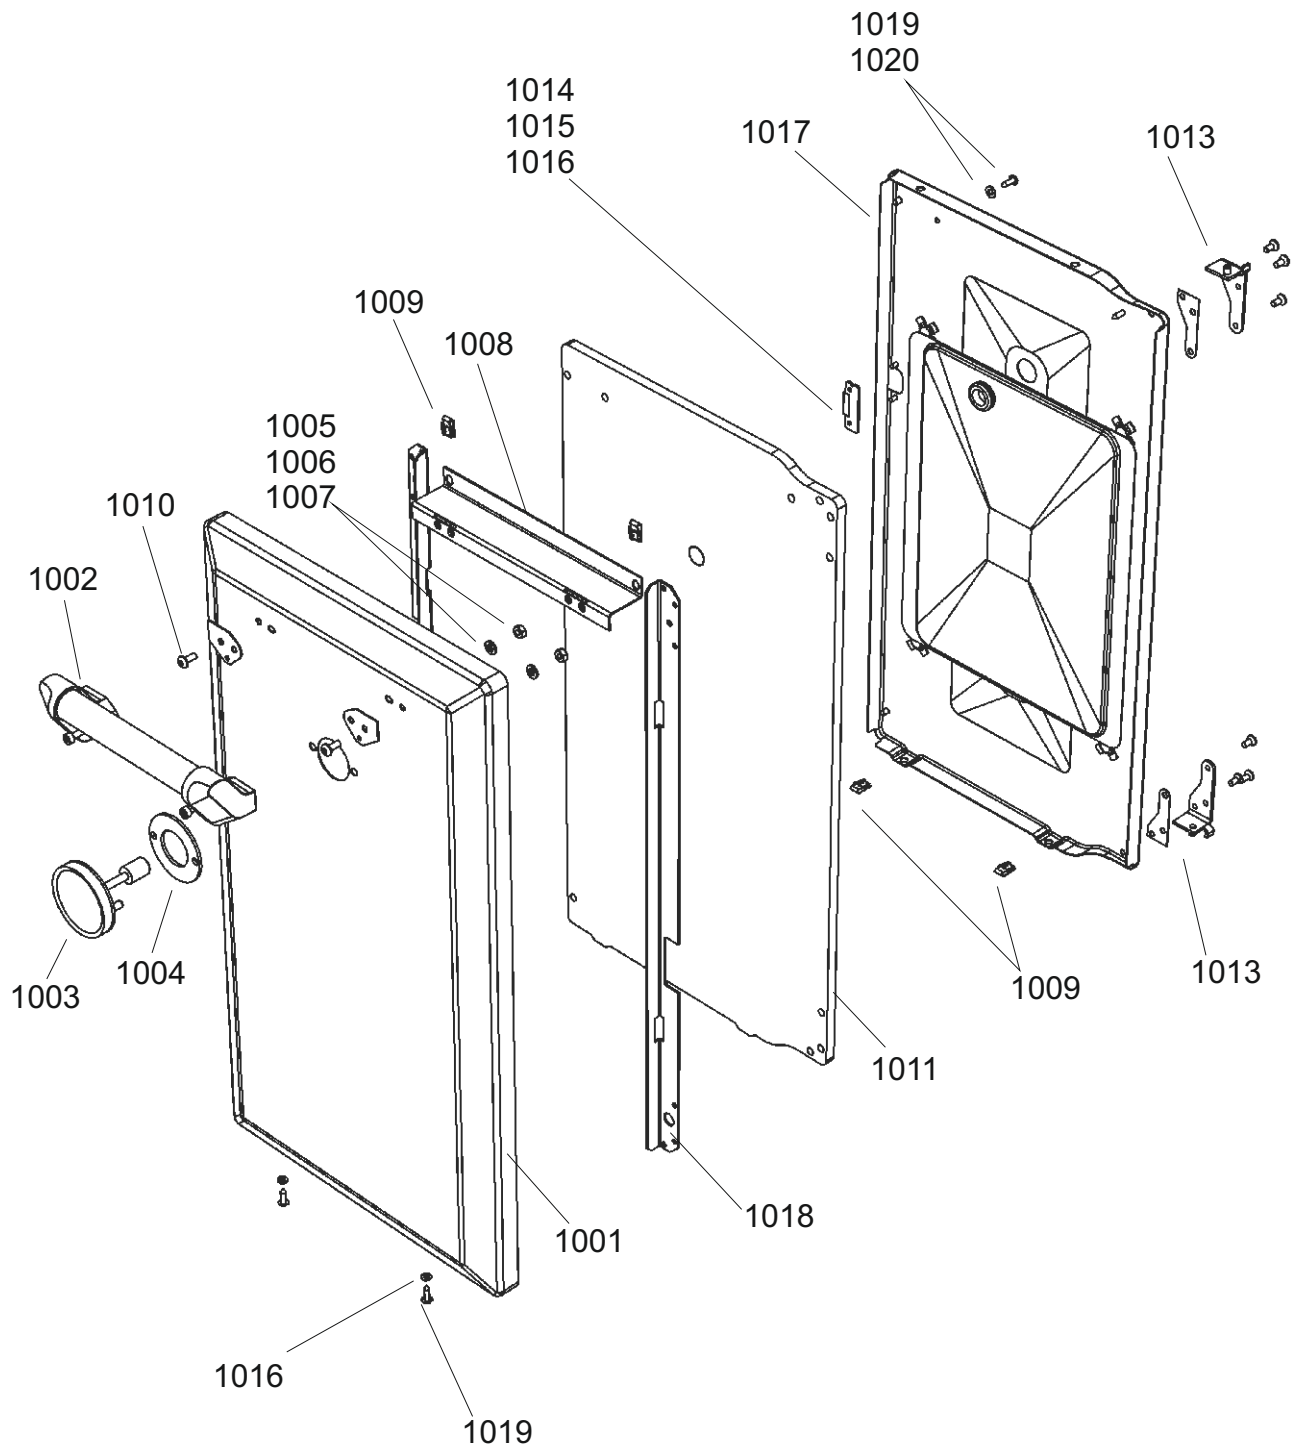

CLASSIC DELUXE 90 DF FSD
FROM SERIAL NUMBER:186000

DSL0698 P10
DATE: 20.02.17 ISSUE 01

RH OVEN DOOR