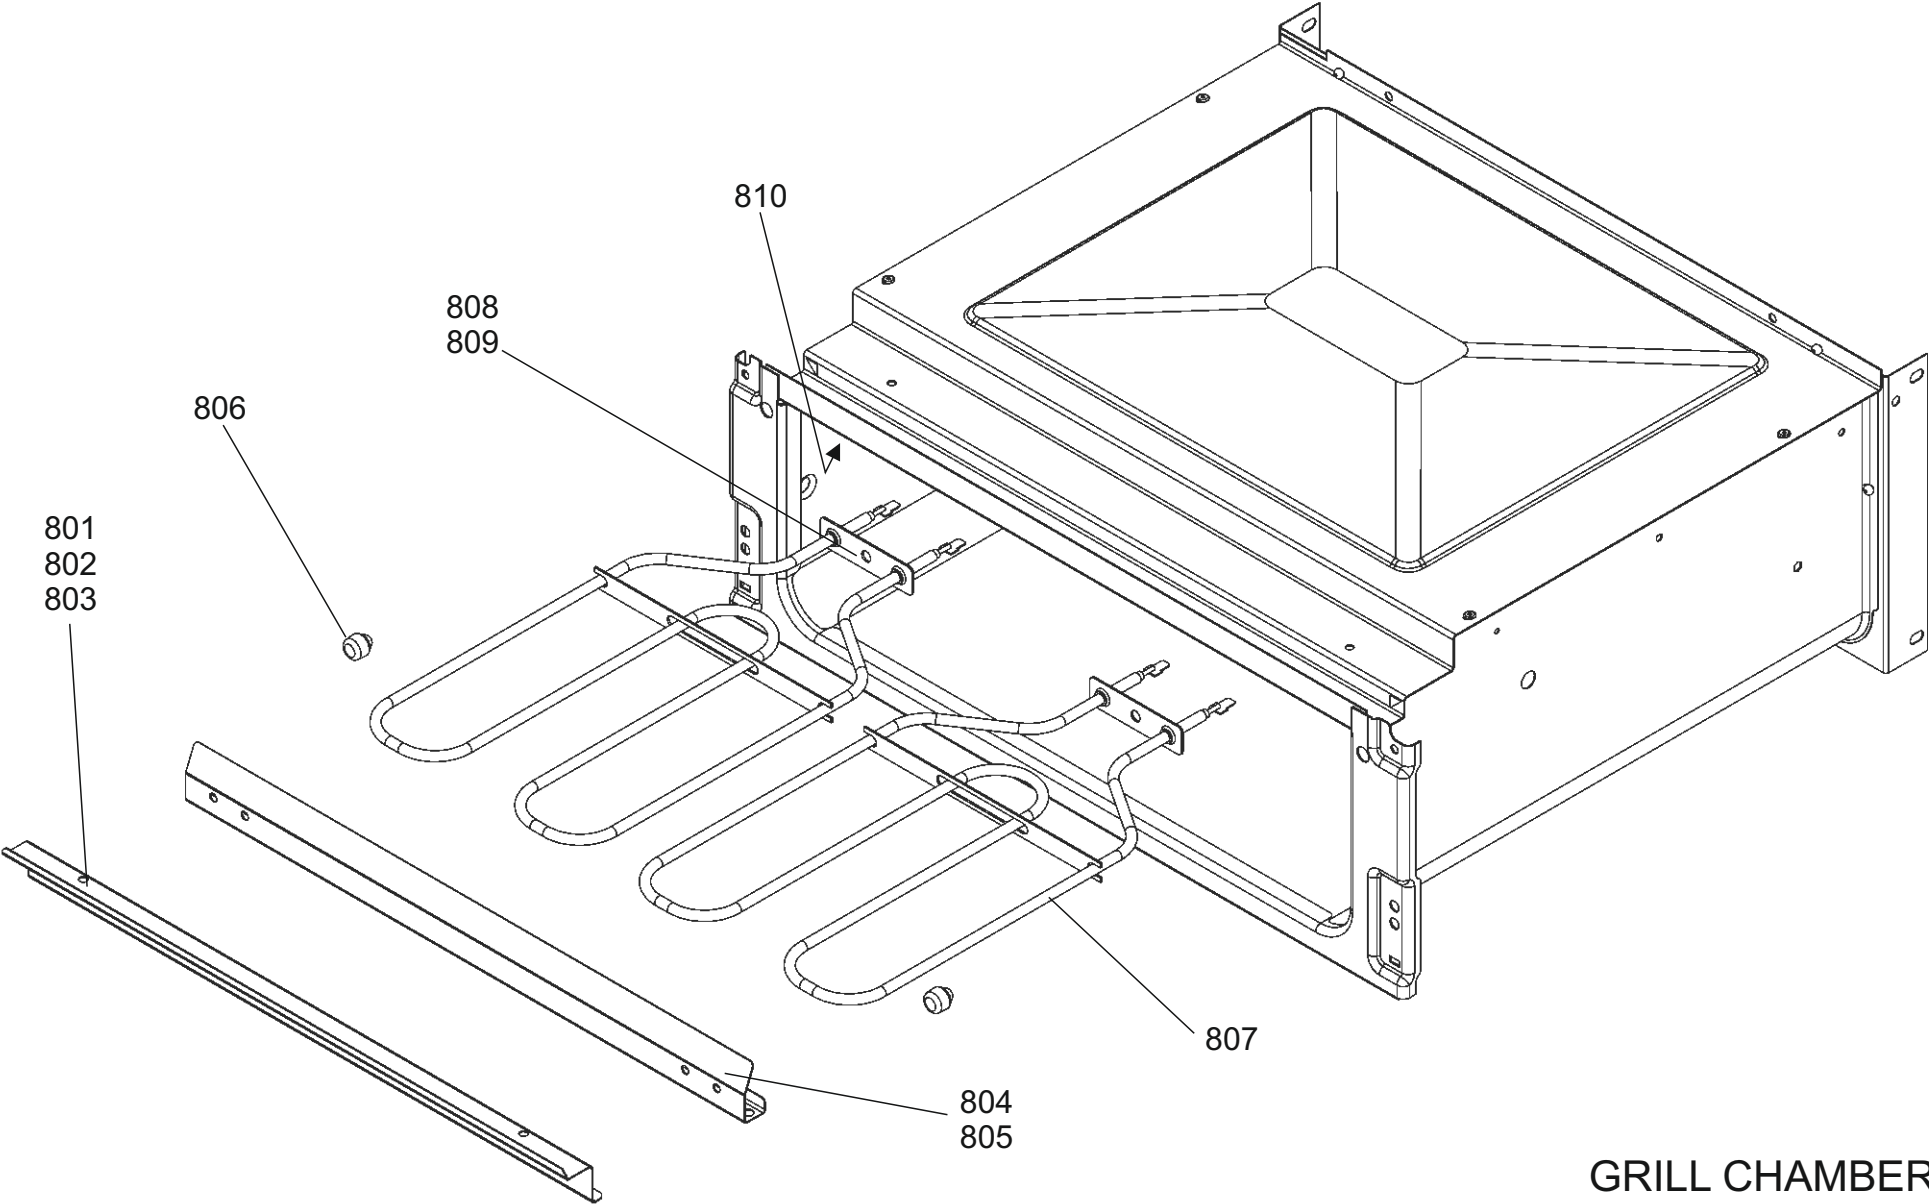

CLASSIC DELUXE 90 DF FSD
FROM SERIAL NUMBER: 186000

DSL0698 P08
DATE 20.02.17 ISSUE 01

GRILL CHAMBER