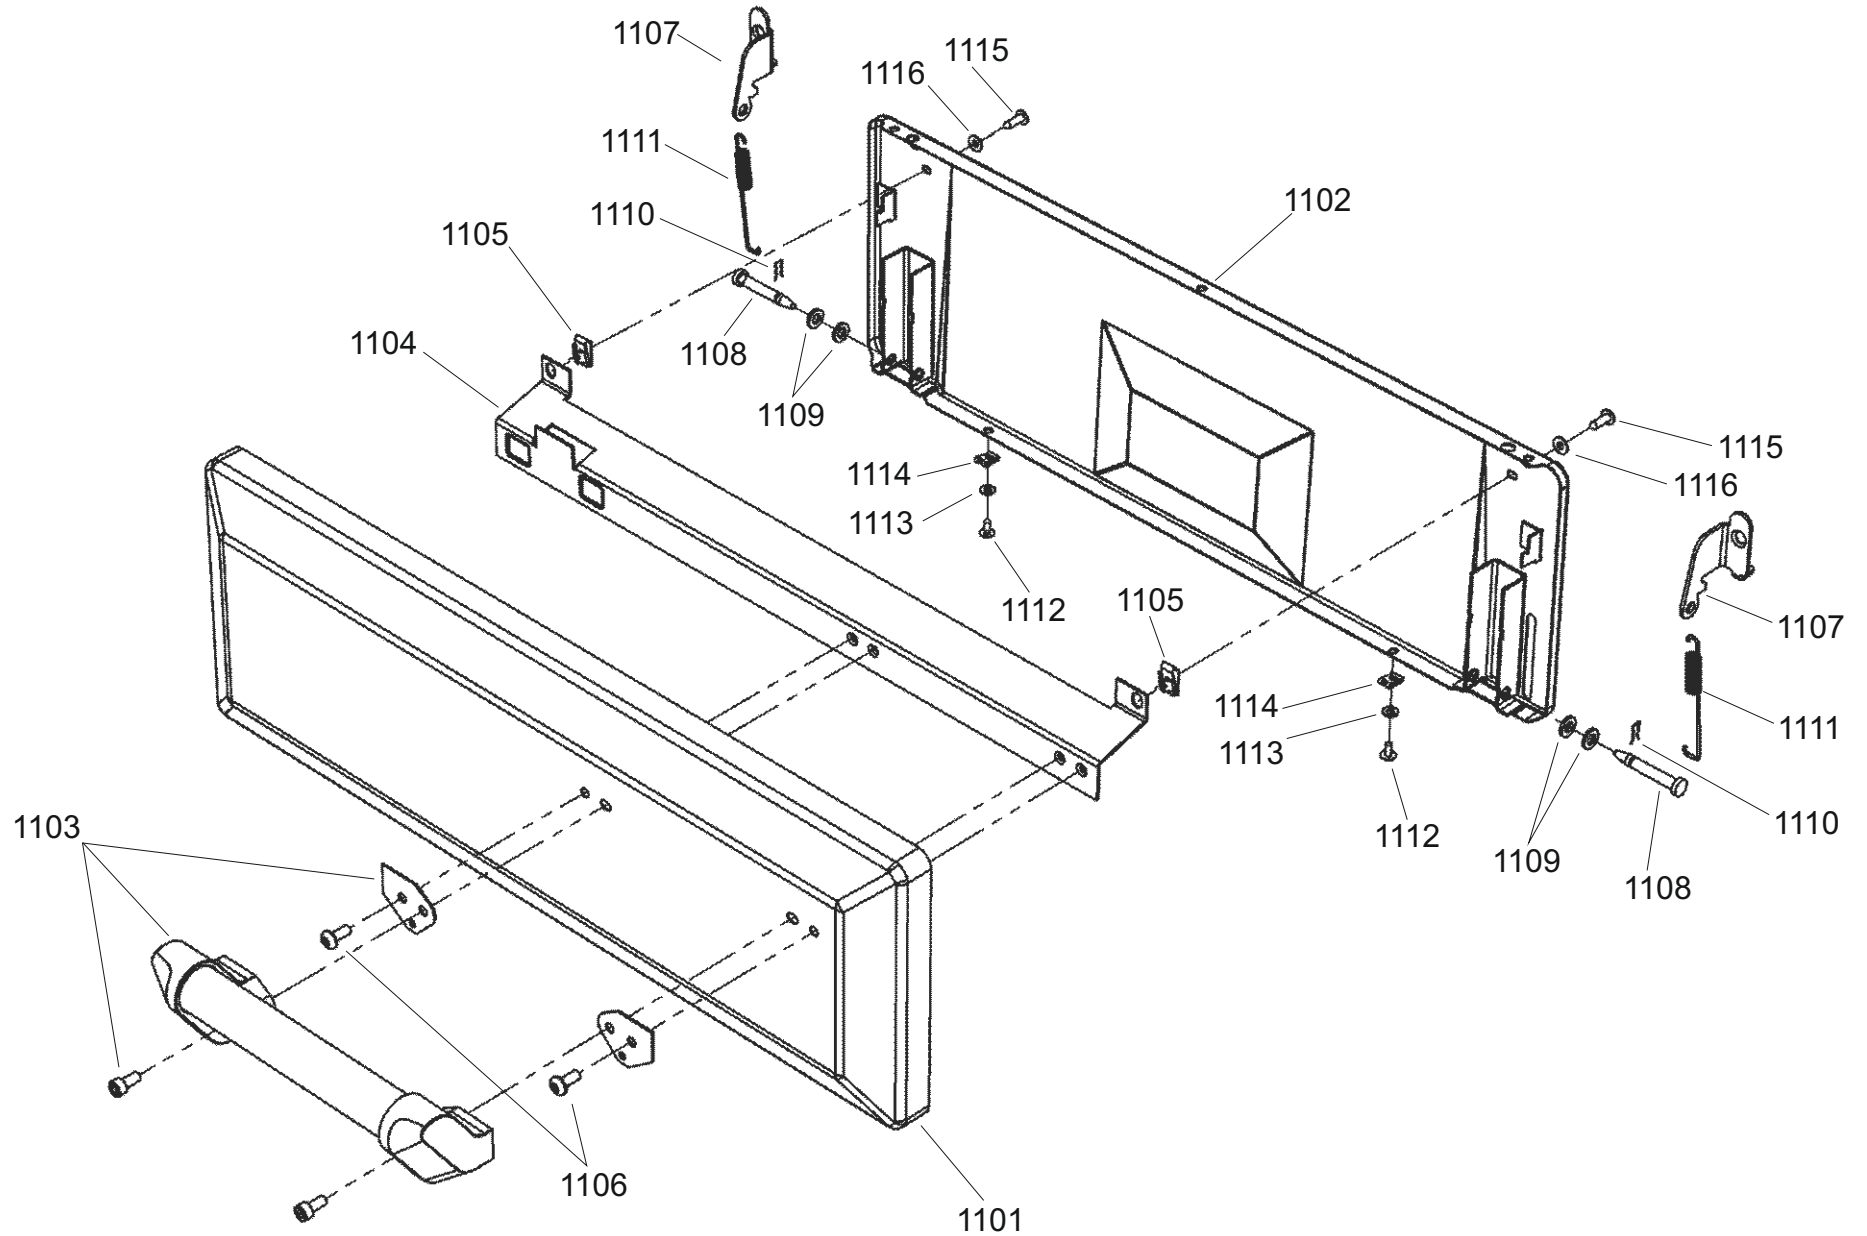

CLASSIC DELUXE 90 DF FSD  
FROM SERIAL NUMBER:186000

DSL0698 P10  
DATE: 20.02.17 ISSUE 01

**RH OVEN DOOR**

CLASSIC DELUXE 90 DF FSD  
FROM SERIAL NUMBER: 186000

DATE: 20.02.17 ISSUE 01

DSL0698 P10A

**RH DOOR AND INFILL**

CLASSIC DELUXE 90 DF FSD  
FROM SERIAL NUMBER: 186000

DSL0698 P11  
DATE 20.02.17 ISSUE 01

**GRILL DOOR**

CLASSIC DELUXE 90 DF FSD  
FROM SERIAL NUMBER: 186000

DSL0698 P12  
DATE 20.02.17 ISSUE 01

**ACCESSORIES - OVEN - GRILL AND HOB FURNITURE**