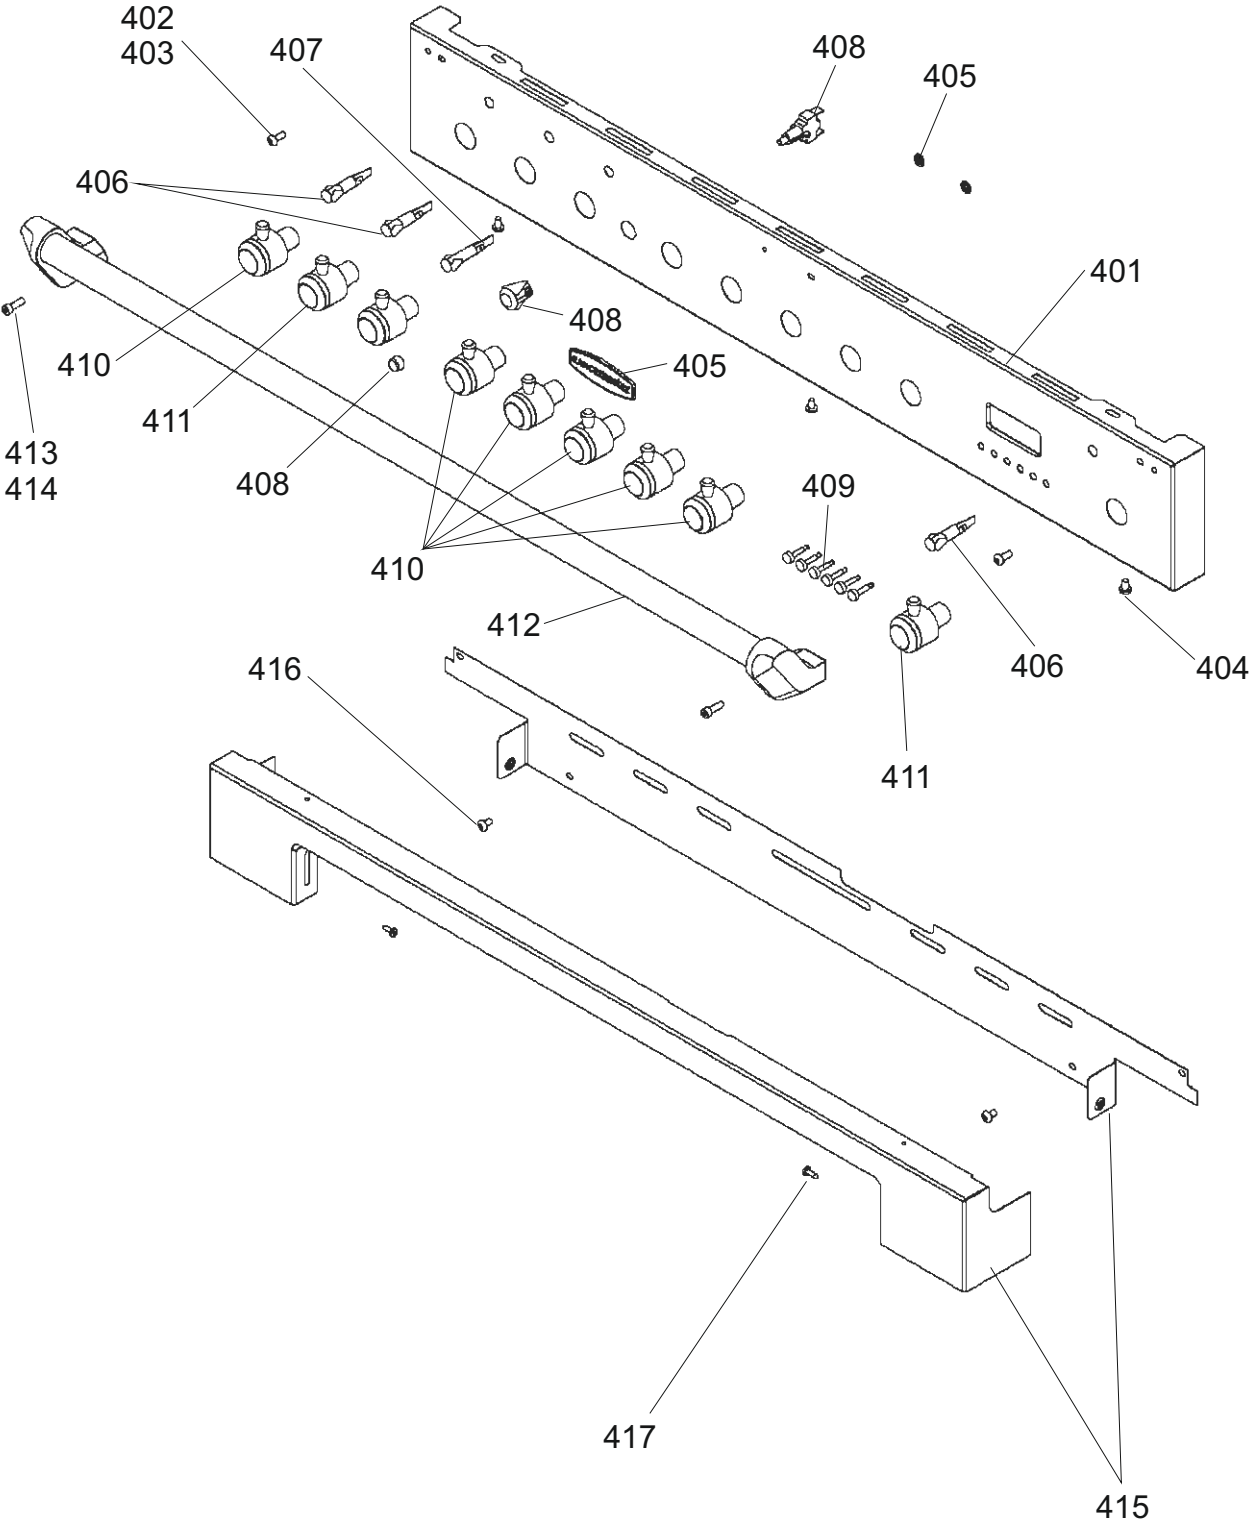

**GAS RAIL - TAPS - INJECTORS AND PIPES**

CLASSIC DELUXE 90 DF FSD  
FROM SERIAL NUMBER: 186000

DSL0698 P03  
DATE 20.02.17 ISSUE 01

**APPLIANCE REAR**

CLASSIC DELUXE 90 DF FSD  
FROM SERIAL NUMBER: 186000

DSL0698 P04  
DATE 20.2.17 ISSUE 01

**FACIA - CONTROL KNOBS AND PLINTH**

CLASSIC DELUXE 90 DF FSD  
FROM SERIAL NUMBER: 186000

DSL0698 P05  
DATE 20.02.17 ISSUE 01

**CONTROLS ASSEMBLY**