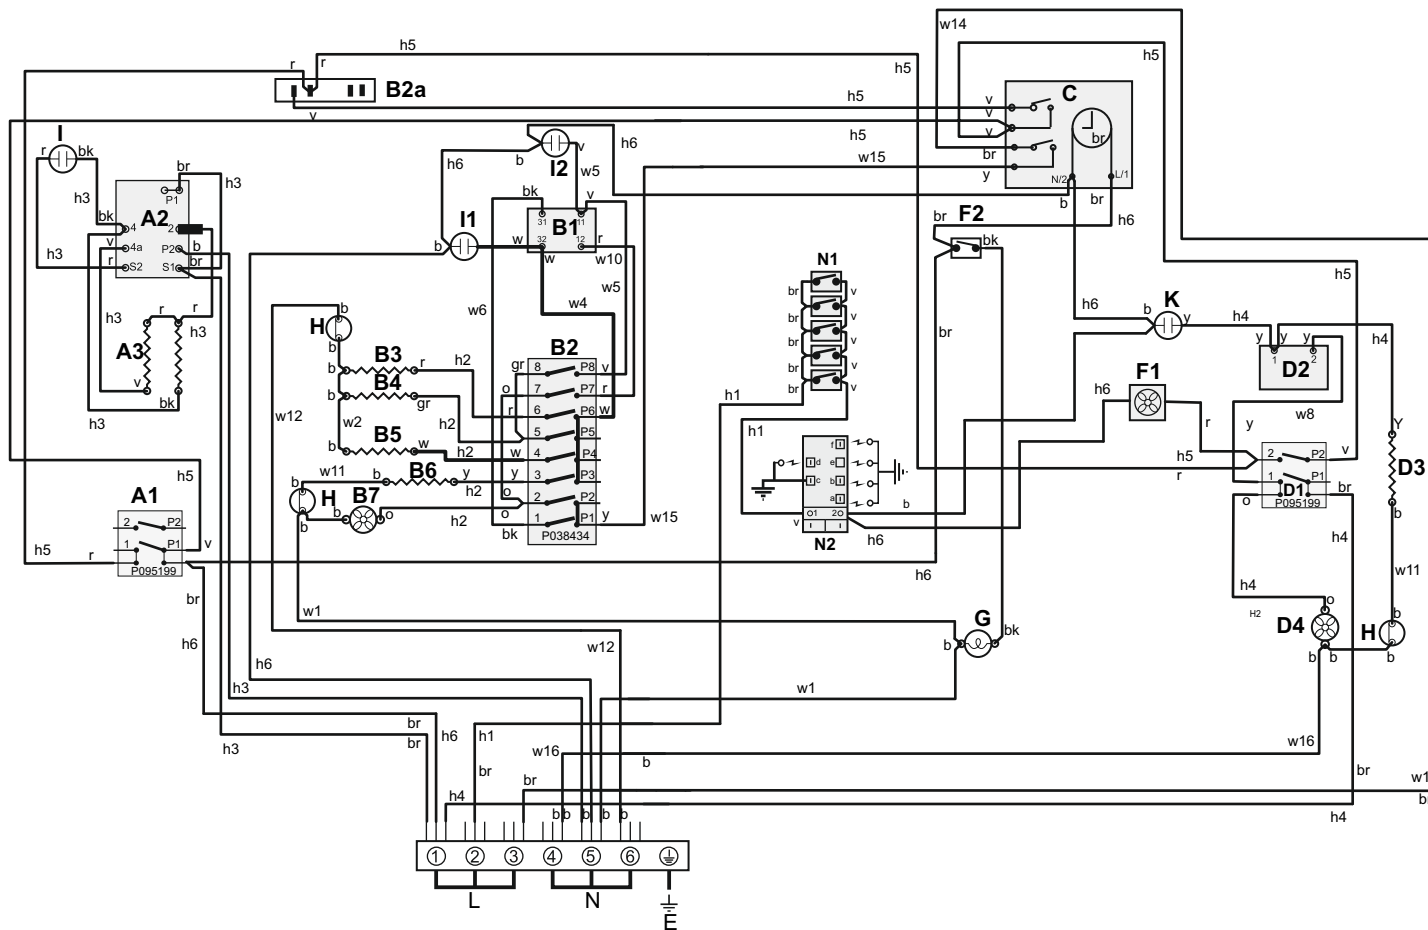

CLASSIC DELUXE 90 DF FSD  
FROM SERIAL NUMBER: 186000

DSL0698 P11  
DATE 20.02.17 ISSUE 01

**GRILL DOOR**

CLASSIC DELUXE 90 DF FSD  
FROM SERIAL NUMBER: 186000

DSL0698 P12  
DATE 20.02.17 ISSUE 01

**ACCESSORIES - OVEN - GRILL AND HOB FURNITURE**

CLASSIC DELUXE 90 DF FSD  
FROM SERIAL NUMBER: 186000

DSL0698 P13  
DATE 20.2.17 ISSUE 01

Code	Description
A1	Grill Front Switch
A2	Grill Energy Regulator
A3	Grill Elements
B1	Left Hand Oven Thermostat
B2	Left Hand Oven Control
B2a	Left Hand Oven Thermostat Front Switch
B3	Left Hand Oven Base Element
B4	Left Hand Oven Top Element Outer Pair
B5	Left Hand Oven Top Element Inner Pair
B6	Left Hand Oven Fan Element
C	Clock / Timer
D1	Right Hand Fan Oven Thermostat
D2	Right Hand Fan Oven Control
D3	Right Hand Fan Oven Element
D4	Right Hand Fan Oven Fan
F1	Cooling Fan
F2	Oven Light Switch
G	Oven Light(s)
H	Thermal Cut-Out
I	Grill Neon
I1	Left Hand Oven Neon
I1	Rapid Het Neon
K	Right Hand Oven Neon
N1	Ignition Switches
N2	Ignition Spark Generator