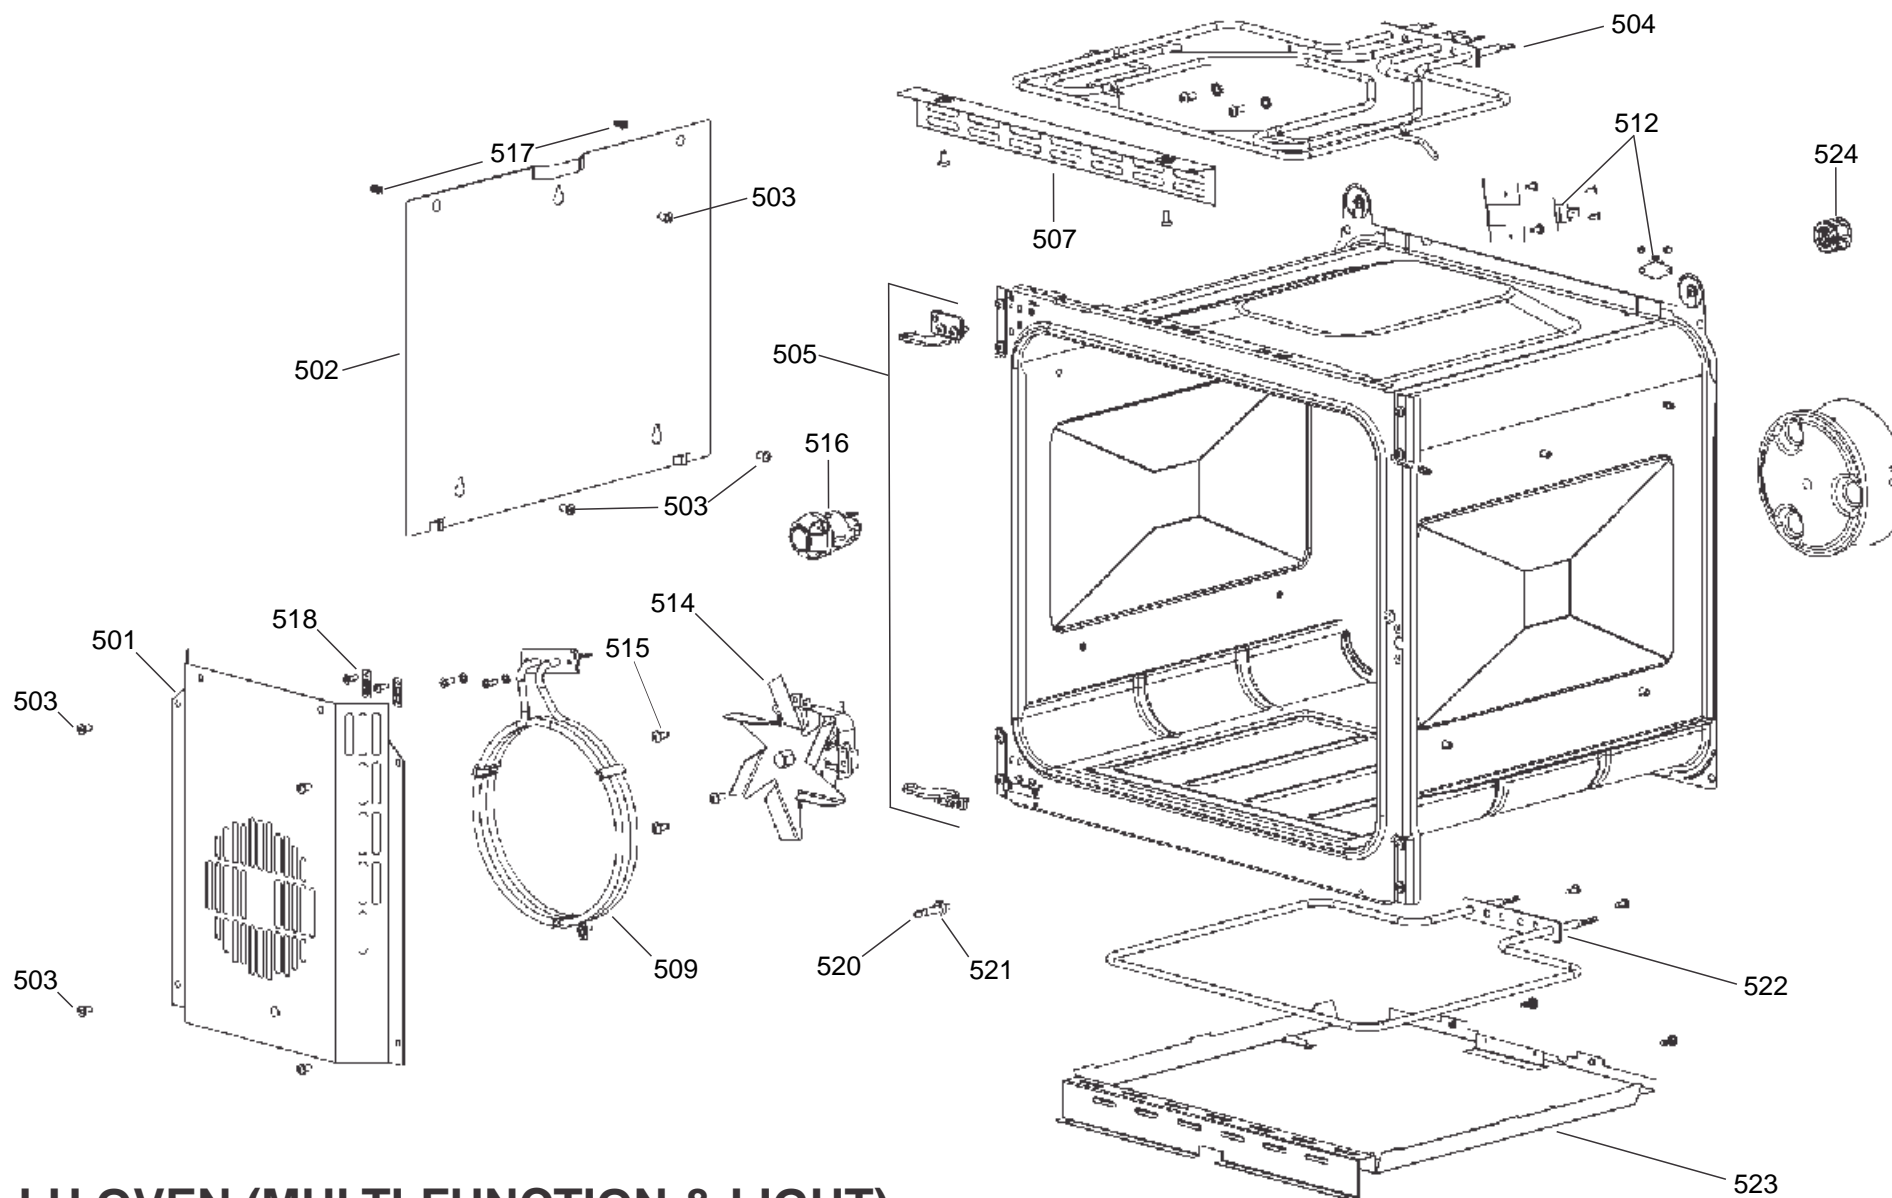

CLASSIC DELUXE 110 CERAMIC
FROM SERIAL No: 203000

DATE: 15.10.2018

DSL0760 P05
ISSUE: 01

LH OVEN (MULTI-FUNCTION & LIGHT)