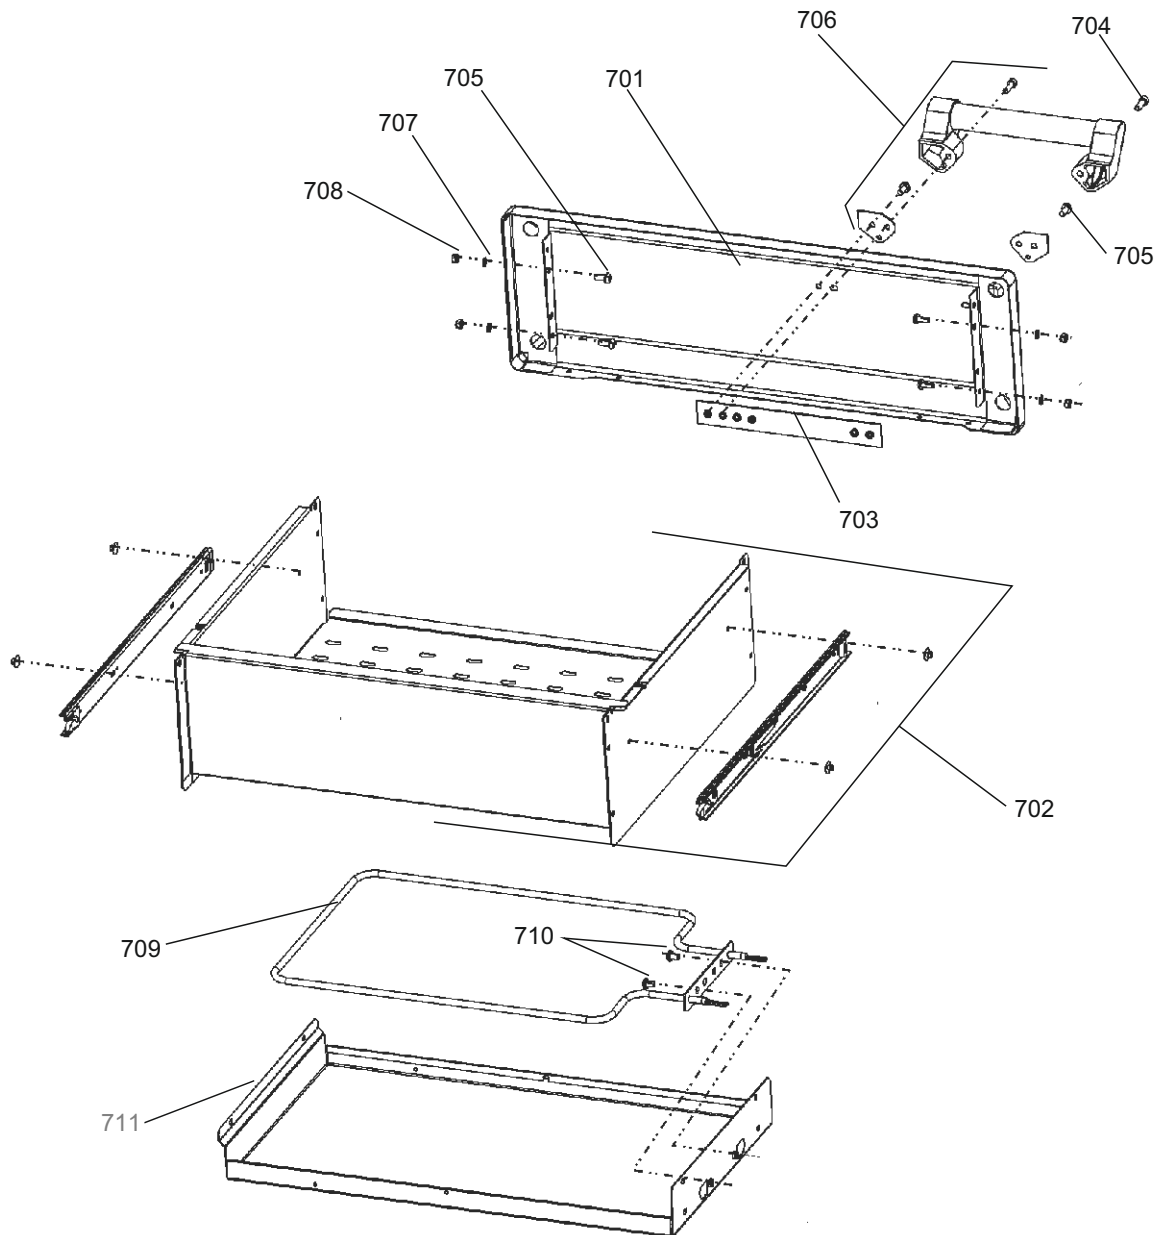

# CLASSIC DELUXE 110 CERAMIC

DATE: 27.03.2019

DSL0760 P06

ISSUE STATUS 01

FROM SERIAL  
NUMBER: 203000

RIGHT HAND OVEN (FANNED & LIGHT)

**CLASSIC DELUXE 110 CERAMIC**  
from Serial No 203000

**DSL0760 P07**  
DATE 25.02.16 ISSUE STATUS 01

**BREAD PROVING DRAWER**

**REAR ELECTRICAL**

ALL MODELS

DSL0760 P10

DATE 27.03.2019 ISSUE STATUS 001

GRILL PAN

**CLASSIC DELUXE 110 CERAMIC**  
FROM SERIAL NUMBER 203000

**DSL0760 P10A**  
DATE 27.03.2019 ISSUE STATUS 01