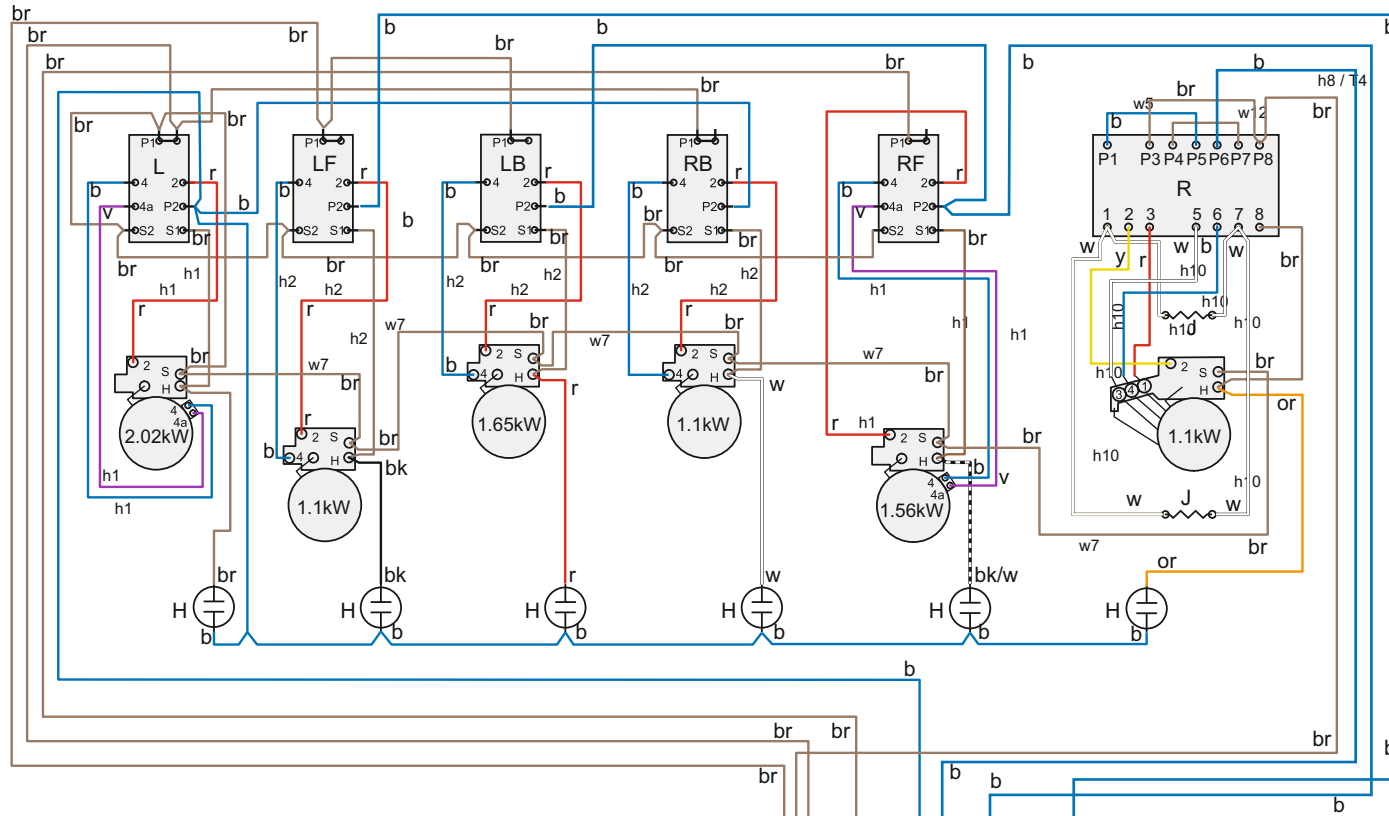

Code	Description
b	Blue
br	Brown
bk	Black
or	Orange
r	Red
v	Violet
w	White
y	Yellow
g/y	Green / Yellow

Code	Description
L	Left Ceramic Zone Control
LB	Left Back Ceramic Zone Control
LF	Left Front Ceramic Zone Control
RB	Right Back Ceramic Zone Control
RF	Right Front Ceramic Zone Control
R	Right Ceramic Zone Control
H	Indicator Neon
J	Warmer Zone Elements