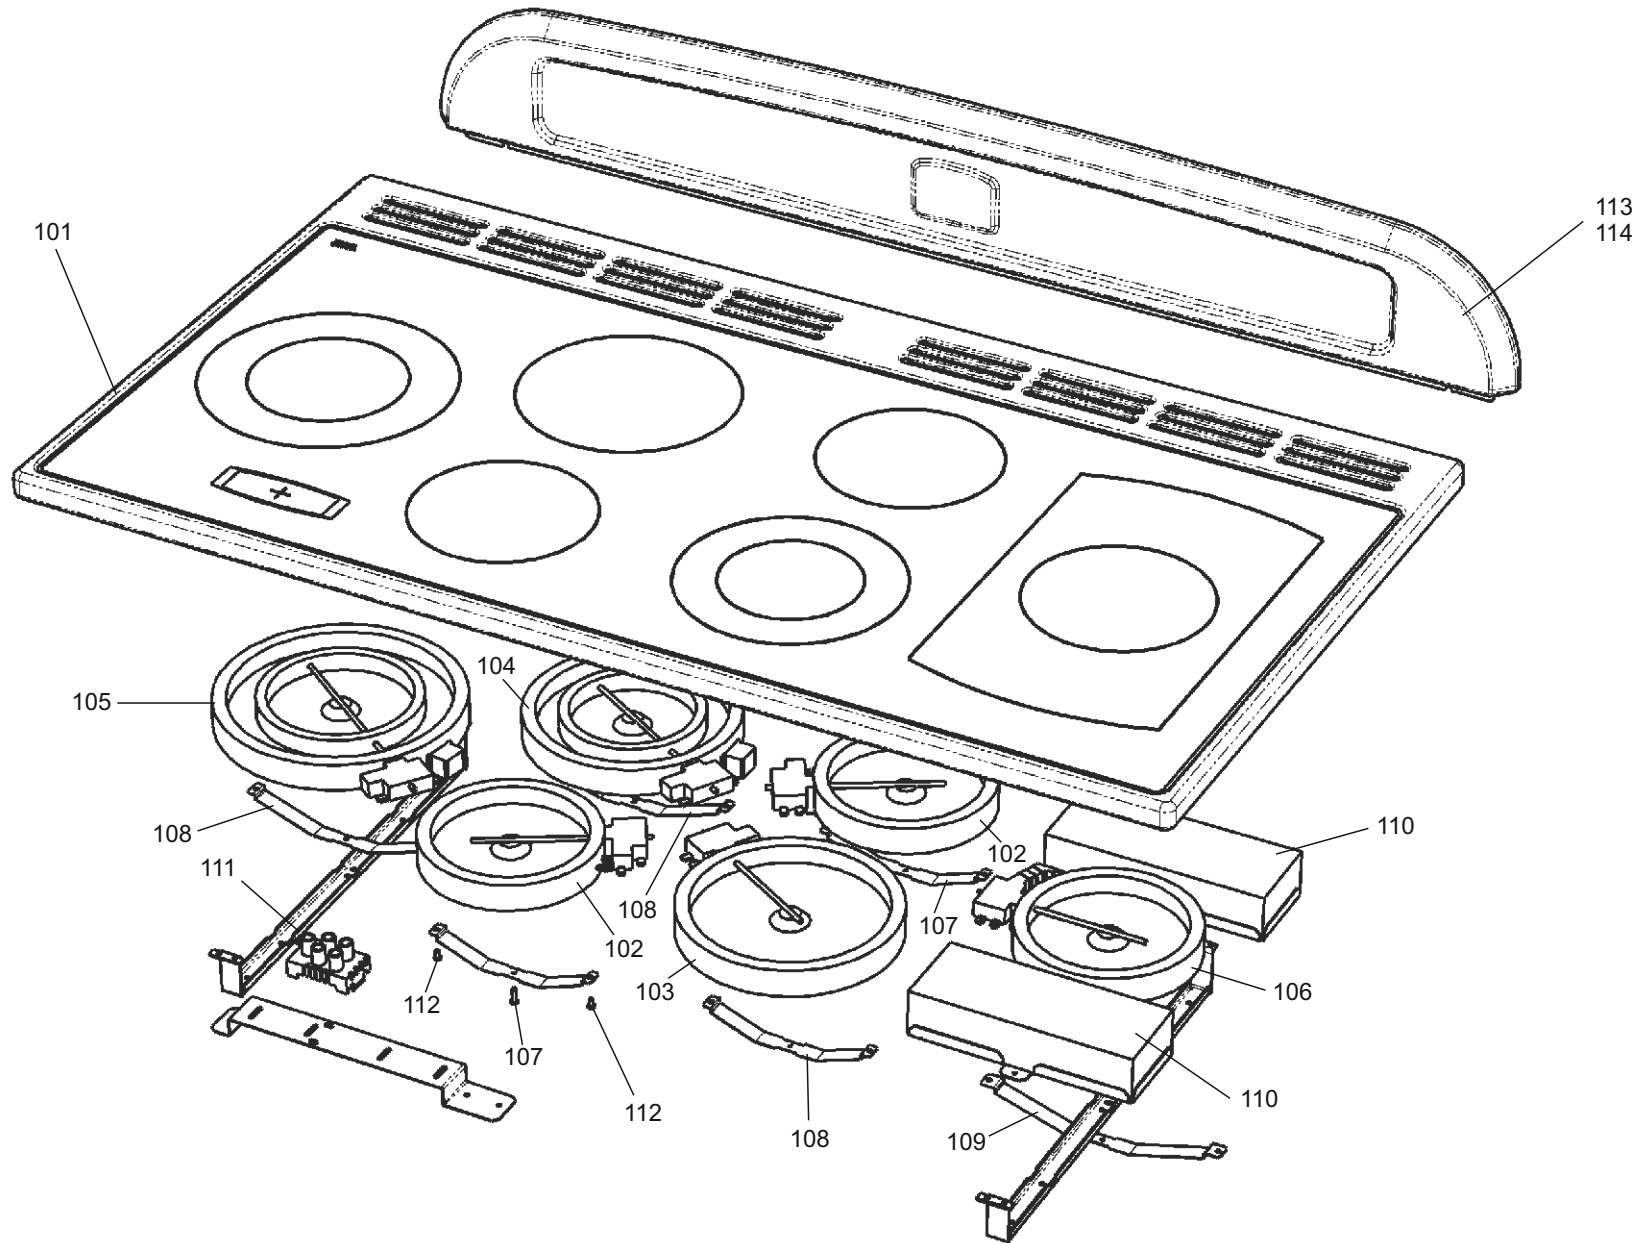

FROM SERIAL No 203000

DSL0760 P01
DATE 27.03.2019 ISSUE STATUS 001

HOB AND CERAMIC ASSEMBLY