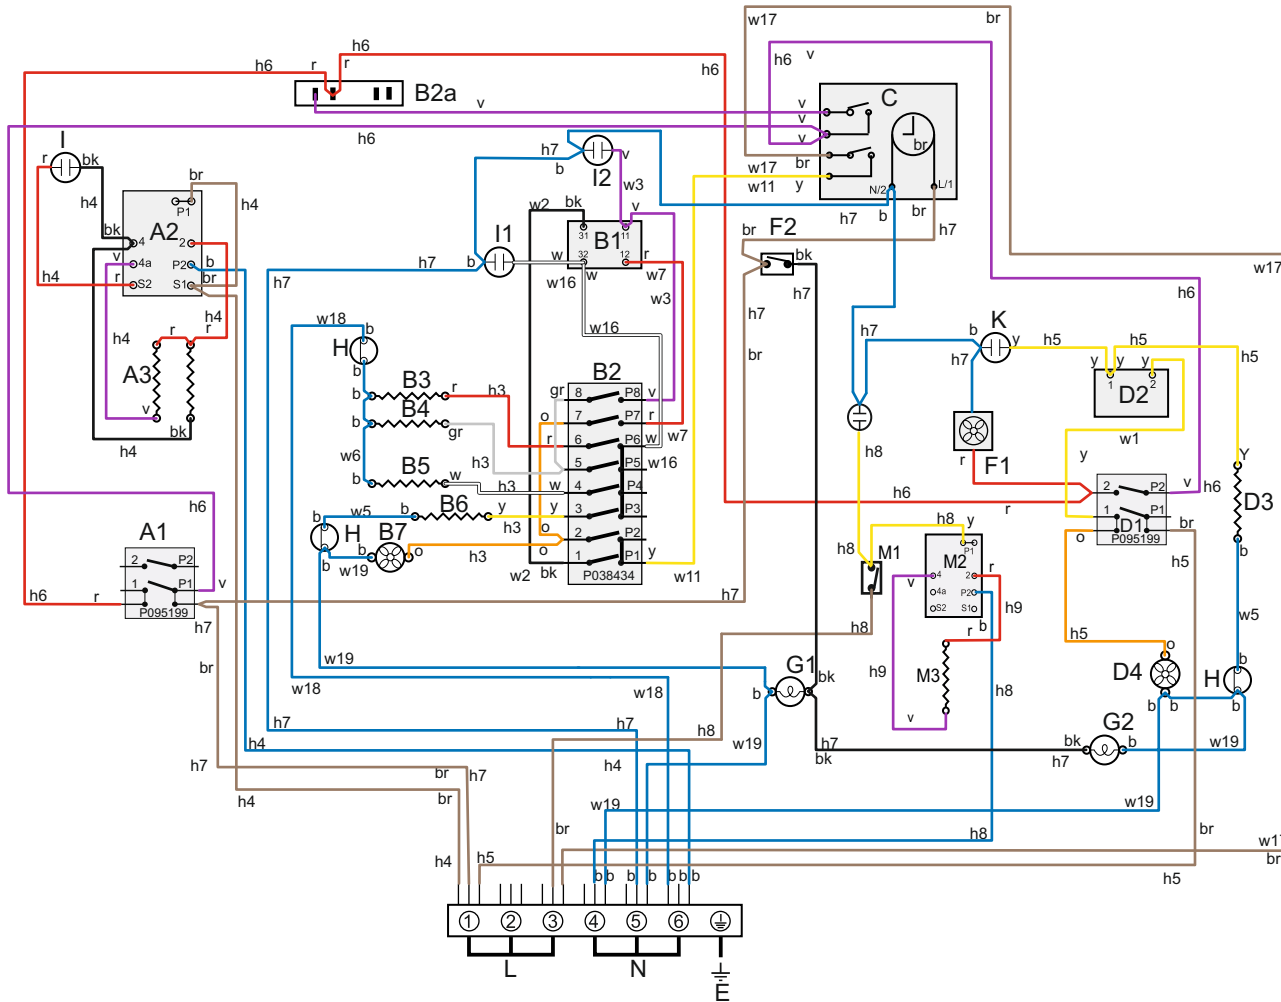

**LH DOOR**

ALL MODELS FROM  
SERIAL No 203000

**DSL0760 P13**  
DATE 27.03.2019 ISSUE STATUS 001

**RH DOOR**

Code	Description
b	Blue
br	Brown
bk	Black
or	Orange
r	Red
v	Violet
w	White
y	Yellow
g/y	Green / Yellow

Code	Description
L	Left Ceramic Zone Control
LB	Left Back Ceramic Zone Control
LF	Left Front Ceramic Zone Control
RB	Right Back Ceramic Zone Control
RF	Right Front Ceramic Zone Control
R	Right Ceramic Zone Control
H	Indicator Neon
J	Warmer Zone Elements

Code	Description
b	Blue
br	Brown
bk	Black
or	Orange
r	Red
v	Violet
w	White
y	Yellow
g/y	Green / Yellow

Code	Description
A1	Grill Energy Regulator
A2	Grill Elements
A3	Left Front Switch
B1	Left Hand Oven Thermostat
B2	Left Hand Oven Control
B2a	Left Hand Oven Thermostat Front Switch
B3	Left Hand Oven Base Element
B4	Left Hand Oven Top Outer Element
B5	Left Hand Oven Top Inner Element
B6	Left Hand Oven Fan Element
B7	Left Hand Oven Fan
C	Clock / Timer
D1	Right Hand Oven Front Switch
D2	Right Hand Oven Thermostat
D3	Right Hand Oven Fan Element
D4	Right Hand Oven Fan
F1	Cooling Fan
F2	Oven Light Switch
G1	Left Hand Oven Light
G2	Right Hand Oven Light
I	Grill Neon
I1	Left Hand Oven Neon
I2	Rapid Heat-up Neon
K	Right Hand Neon
M1	Proving Drawer Switch
M2	Proving Drawer Energy Regulator
M3	Proving Drawer Element

**OVEN WIRING DIAGRAM**