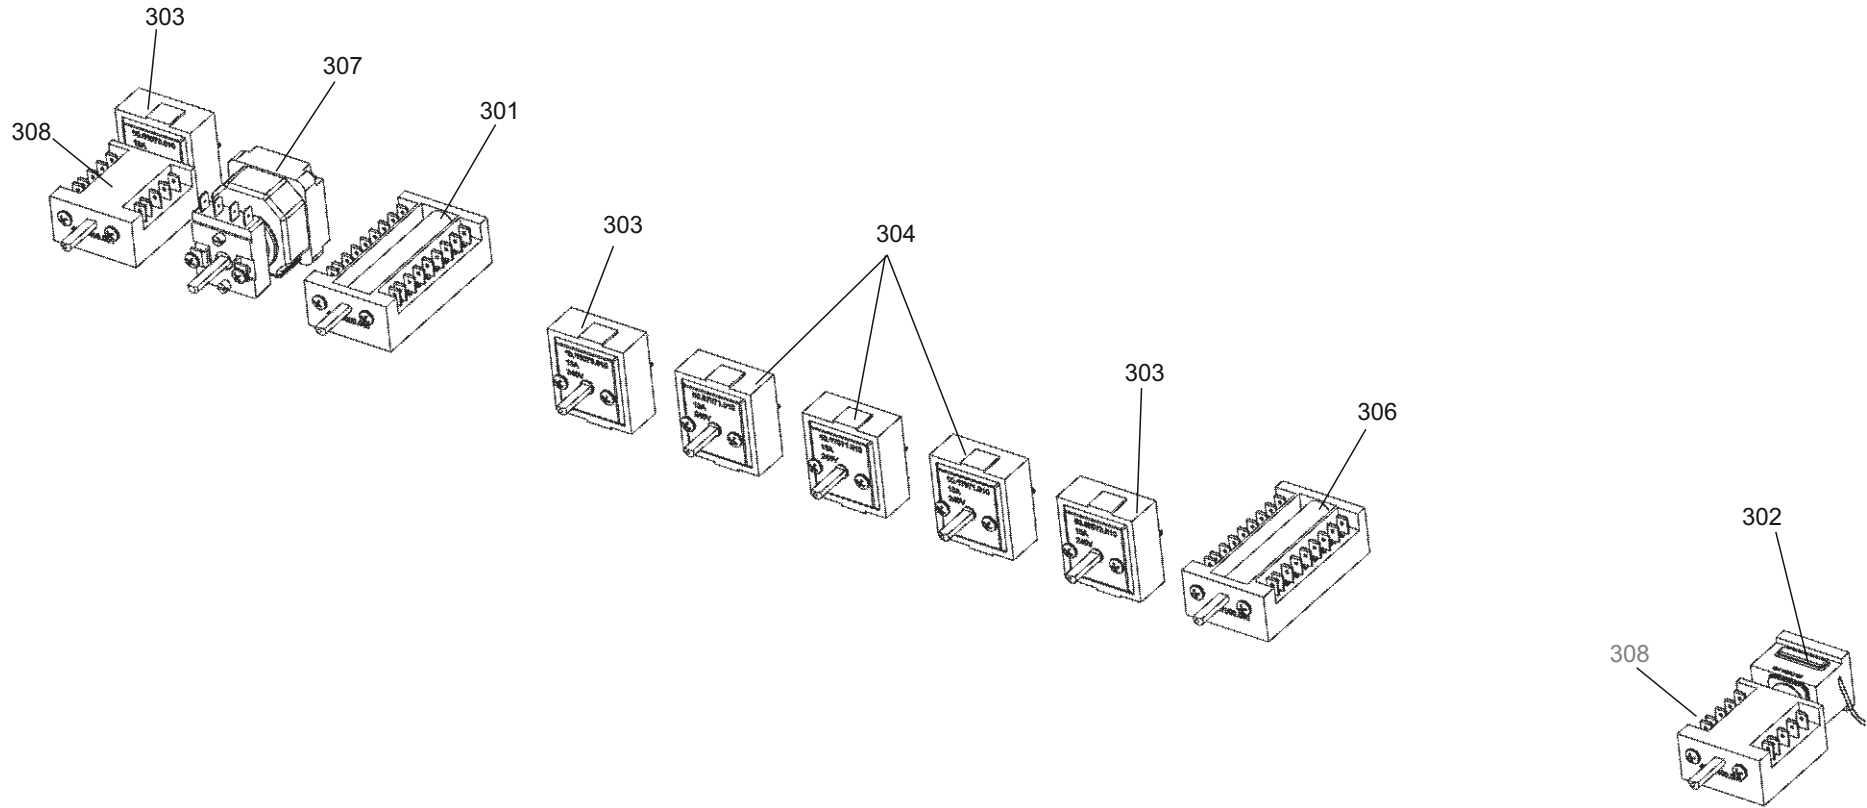

ALL MODELS

DSL0760 P03
DATE 27.03.2019 ISSUE STATUS 001

CONTROL ASSEMBLY