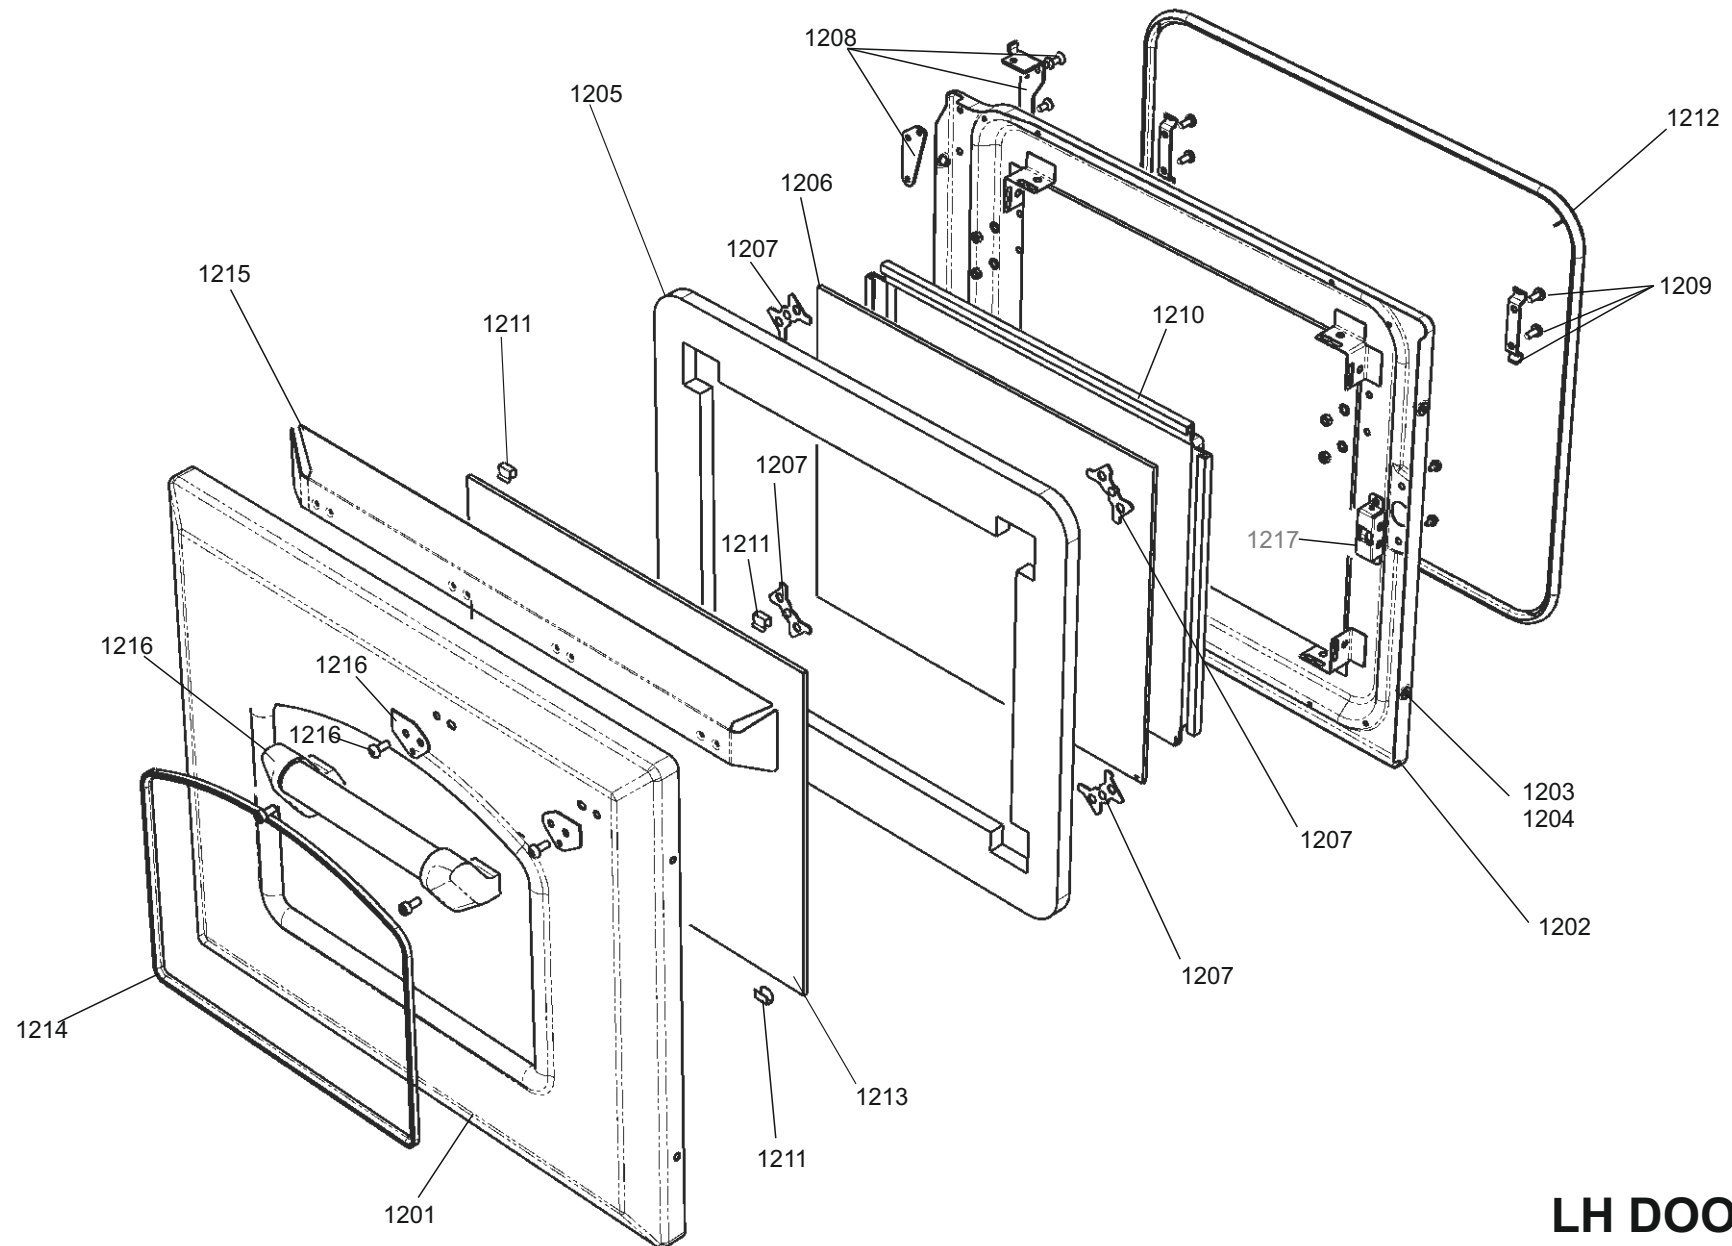

# CLASSIC DELUXE 110 CERAMIC

**DSL0760 P10B**  
DATE 27.03.2019 ISSUE STATUS 01

**OVEN ACCESSORIES**

ALL MODELS

DSL0760 P11  
DATE 27.03.2019 ISSUE STATUS 001

GRILL DOOR

ALL MODELS  
FROM SERIAL No 203000

DSL0760 P12  
DATE 27.03.2019 ISSUE STATUS 001