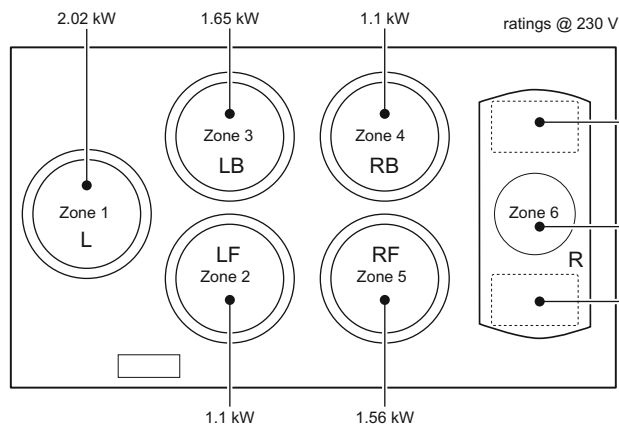

Code	Description
L	Left Ceramic Zone Control
LB	Left Back Ceramic Zone Control
LF	Left Front Ceramic Zone Control
RB	Right Back Ceramic Zone Control
RF	Right Front Ceramic Zone Control
R	Right Ceramic Zone Control
H	Indicator Neon
J	Warmer Zone Elements

Code	Description
b	Blue
br	Brown
bk	Black
or	Orange
r	Red
v	Violet
w	White
y	Yellow
g/y	Green / Yellow

Code	Description
A1	Grill Energy Regulator
A2	Grill Elements
A3	Left Front Switch
B1	Left Hand Oven Thermostat
B2	Left Hand Oven Control
B2a	Left Hand Oven Thermostat Front Switch
B3	Left Hand Oven Base Element
B4	Left Hand Oven Top Outer Element
B5	Left Hand Oven Top Inner Element
B6	Left Hand Oven Fan Element
B7	Left Hand Oven Fan
C	Clock / Timer
D1	Right Hand Oven Front Switch
D2	Right Hand Oven Thermostat
D3	Right Hand Oven Fan Element
D4	Right Hand Oven Fan
F1	Cooling Fan
F2	Oven Light Switch
G1	Left Hand Oven Light
G2	Right Hand Oven Light
I	Grill Neon
I1	Left Hand Oven Neon
I2	Rapid Heat-up Neon
K	Right Hand Neon
M1	Proving Drawer Switch
M2	Proving Drawer Energy Regulator
M3	Proving Drawer Element