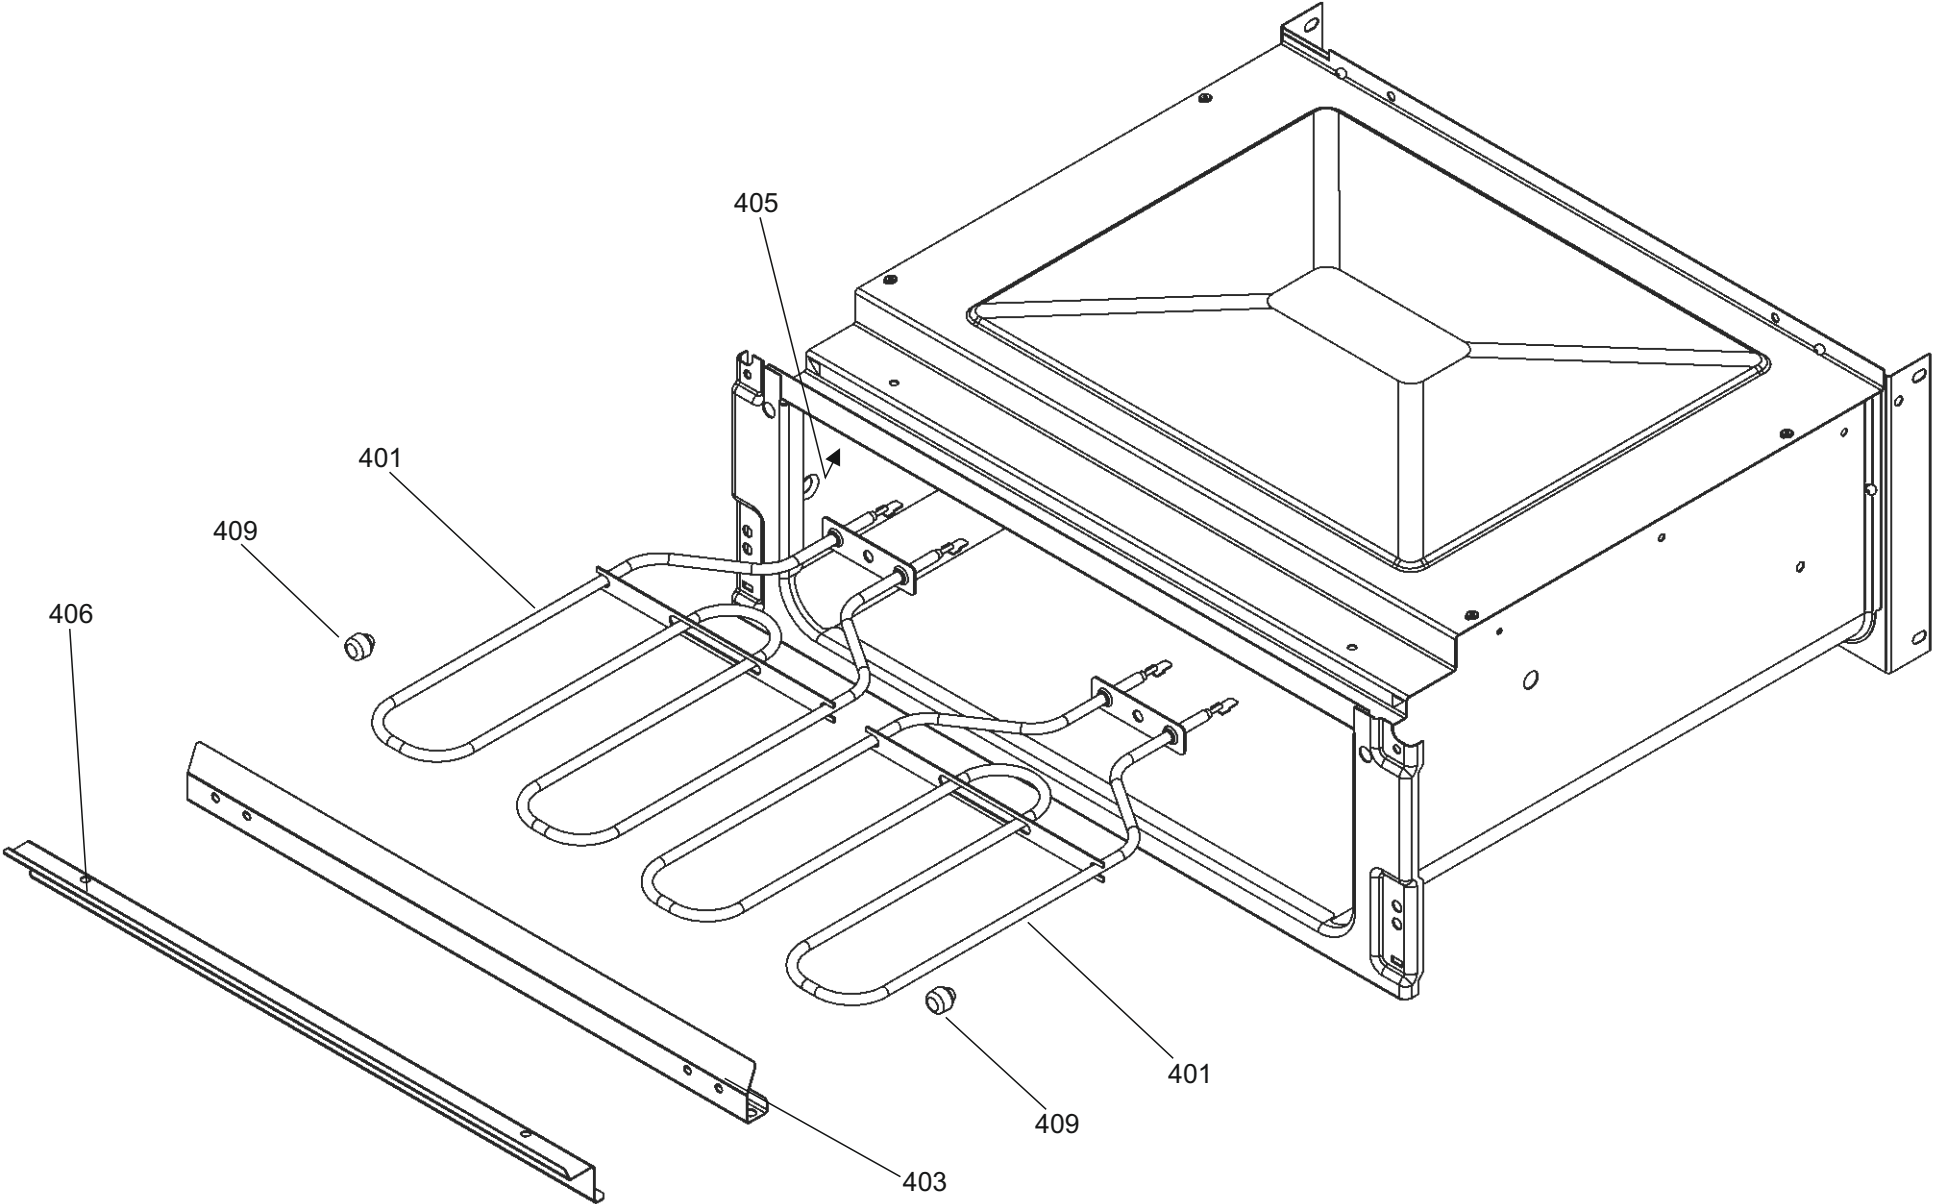

GRILL CHAMBER