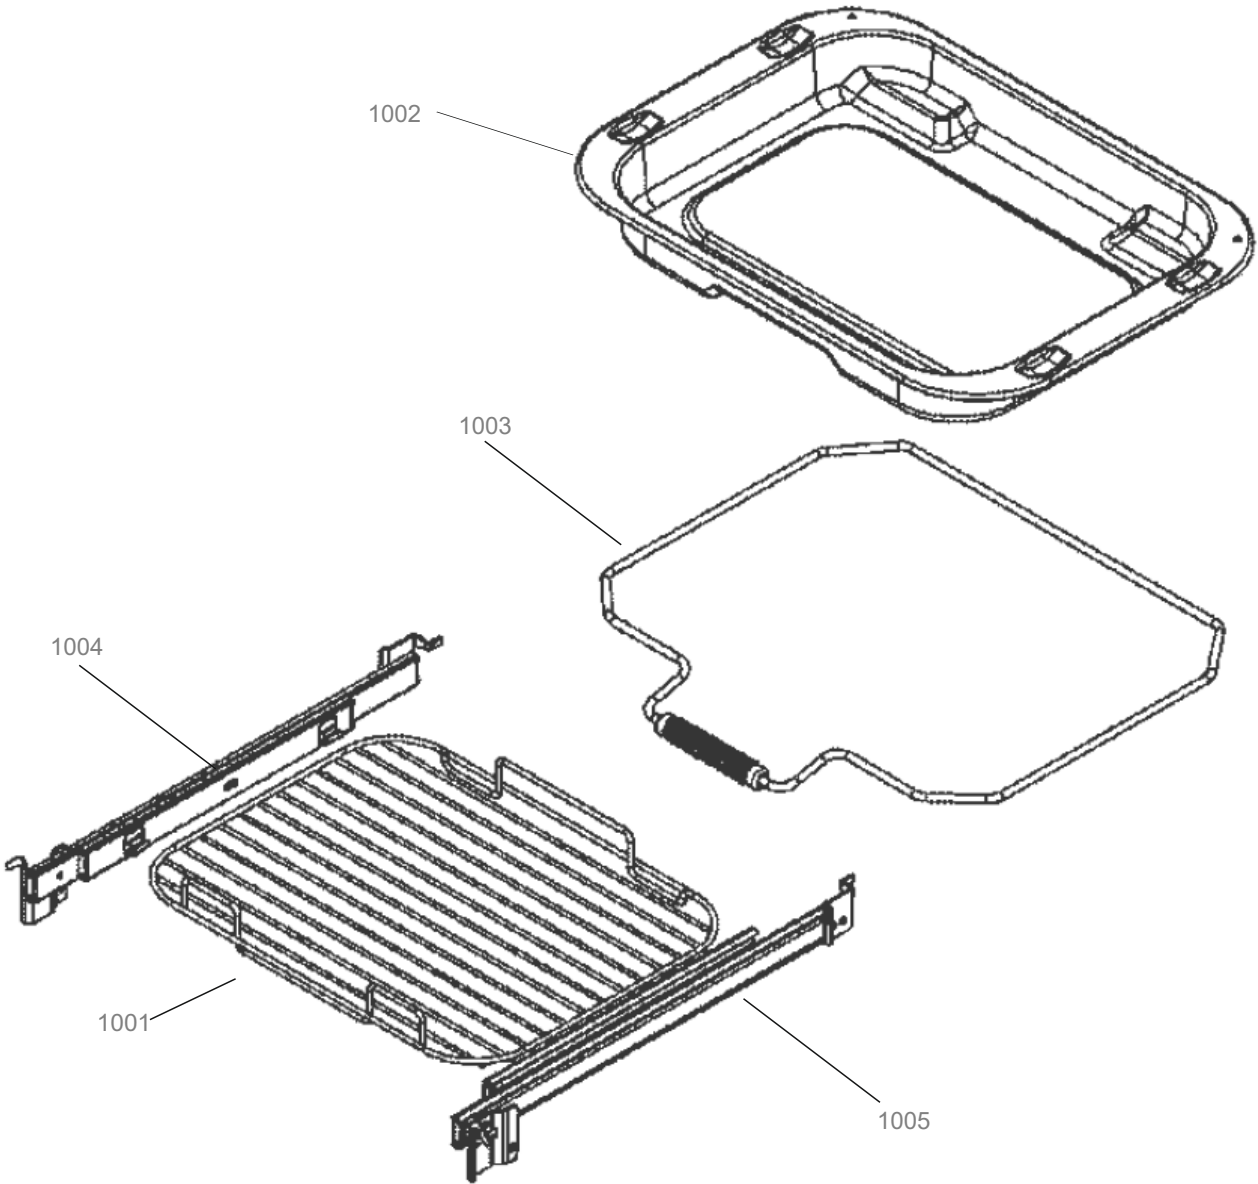

**BREAD PROVING DRAWER**

**REAR ELECTRICAL**

ALL MODELS

DSL0760 P10

DATE 27.03.2019 ISSUE STATUS 001

GRILL PAN

**CLASSIC DELUXE 110 CERAMIC**  
FROM SERIAL NUMBER 203000

**DSL0760 P10A**  
DATE 27.03.2019 ISSUE STATUS 01