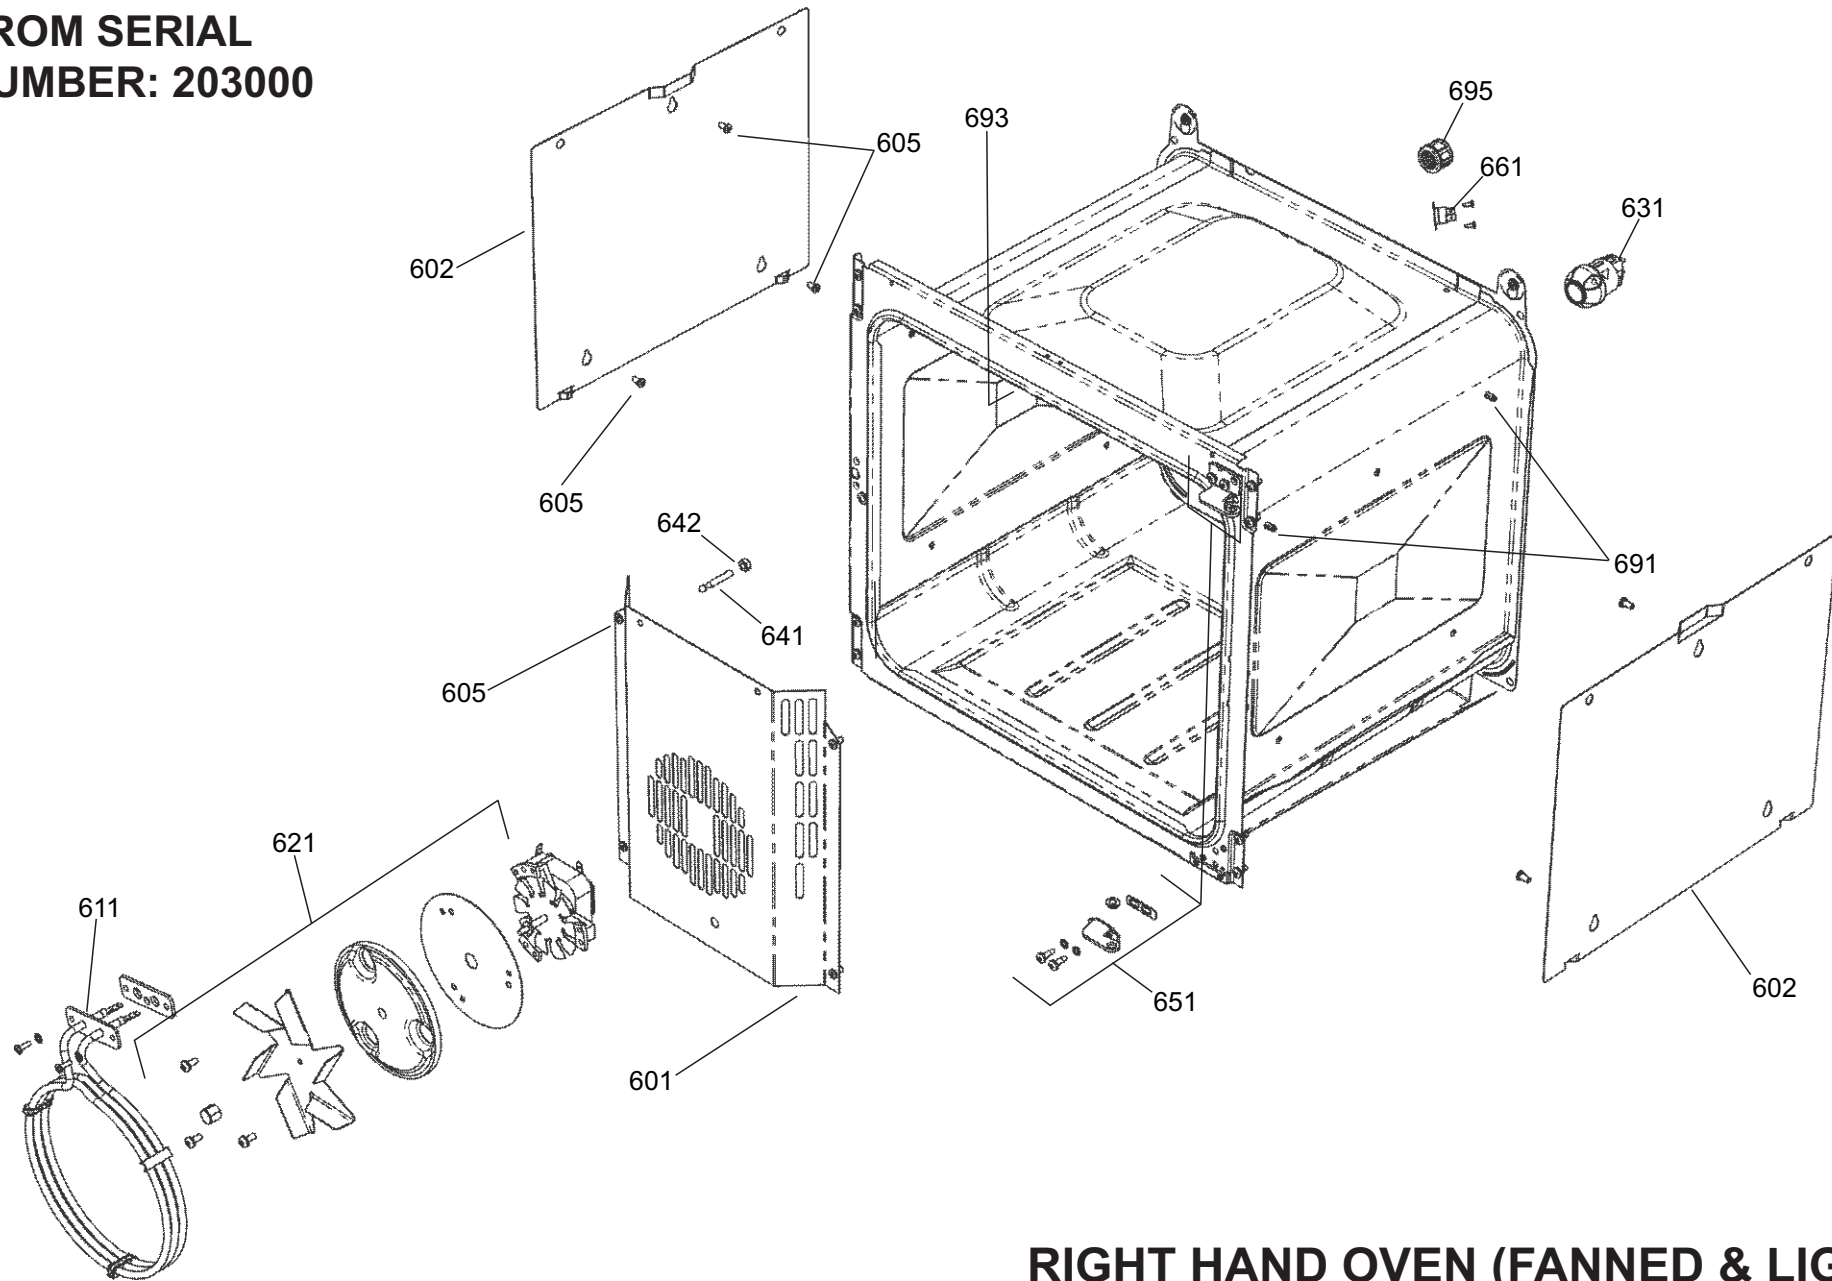

# CLASSIC DELUXE 110 CERAMIC

DATE: 27.03.2019

DSL0760 P06

ISSUE STATUS 01

FROM SERIAL  
NUMBER: 203000

RIGHT HAND OVEN (FANNED & LIGHT)

**CLASSIC DELUXE 110 CERAMIC**  
from Serial No 203000

**DSL0760 P07**  
DATE 25.02.16 ISSUE STATUS 01

**BREAD PROVING DRAWER**

**REAR ELECTRICAL**

ALL MODELS

DSL0760 P10

DATE 27.03.2019 ISSUE STATUS 001

GRILL PAN

**CLASSIC DELUXE 110 CERAMIC**  
FROM SERIAL NUMBER 203000

**DSL0760 P10A**  
DATE 27.03.2019 ISSUE STATUS 01