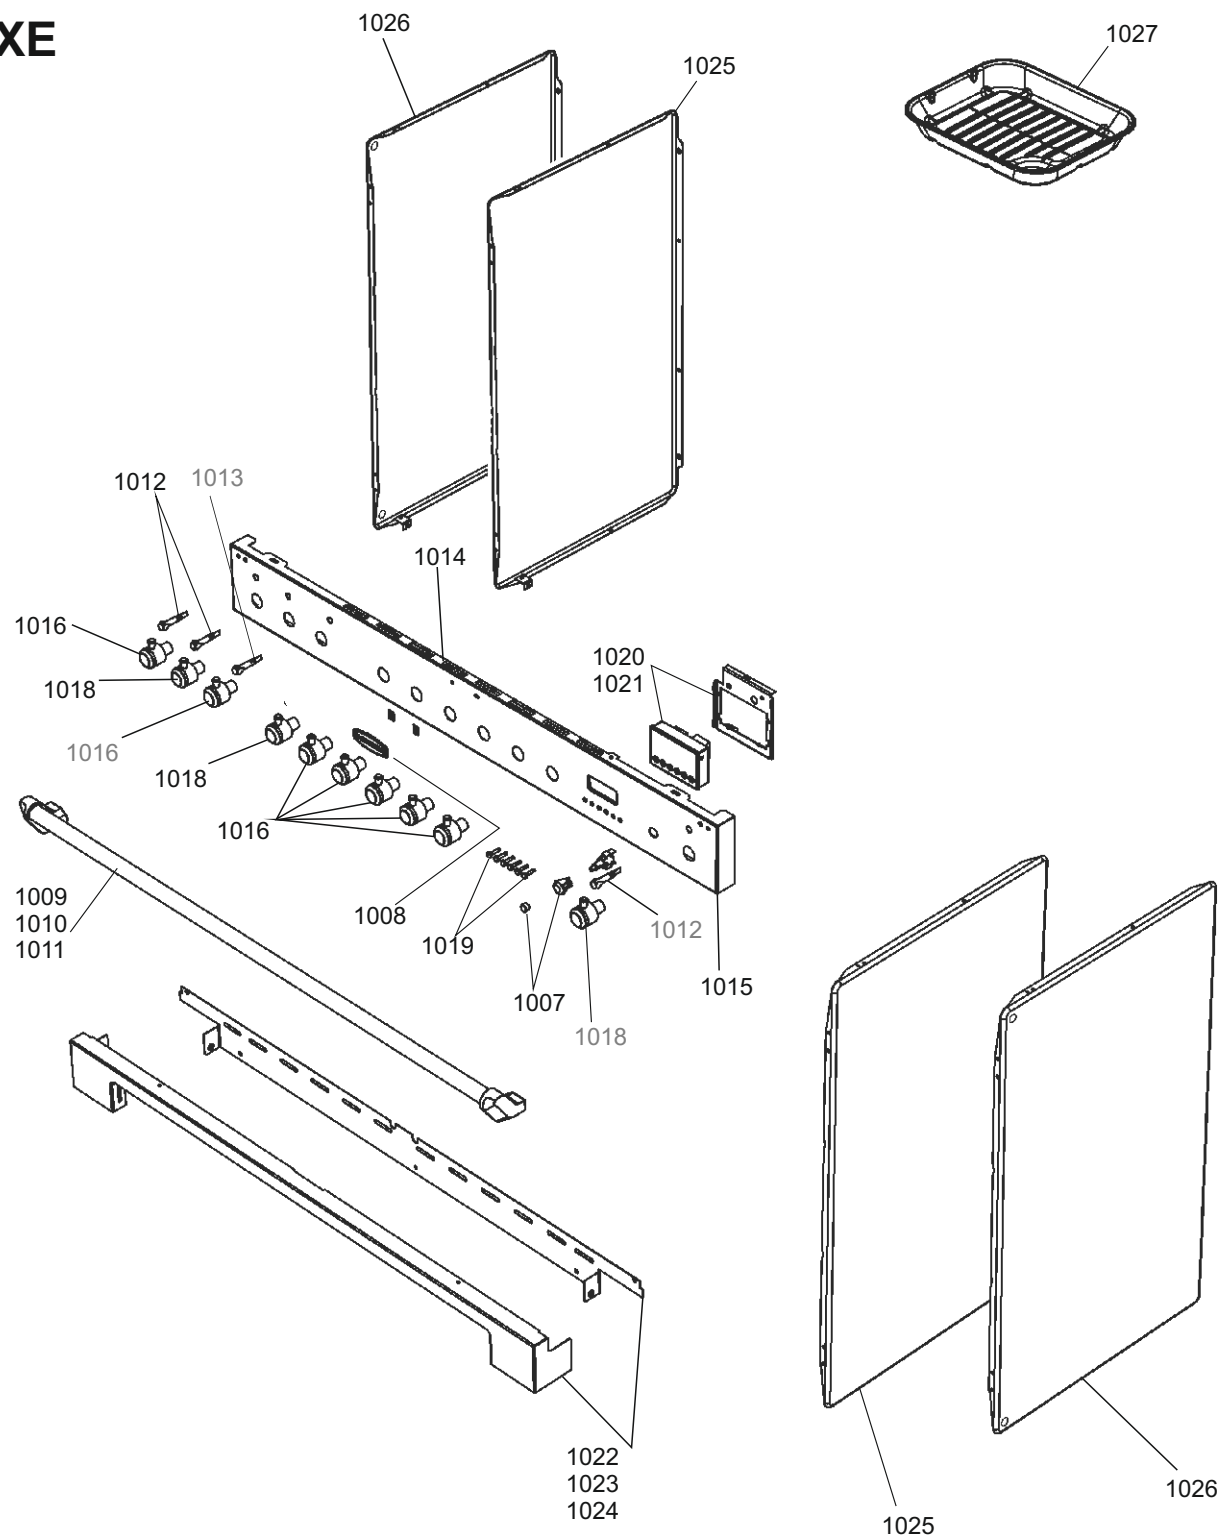

CLASSIC DELUXE 110 CERAMIC

DSL0760 P10B
DATE 27.03.2019 ISSUE STATUS 01

OVEN ACCESSORIES