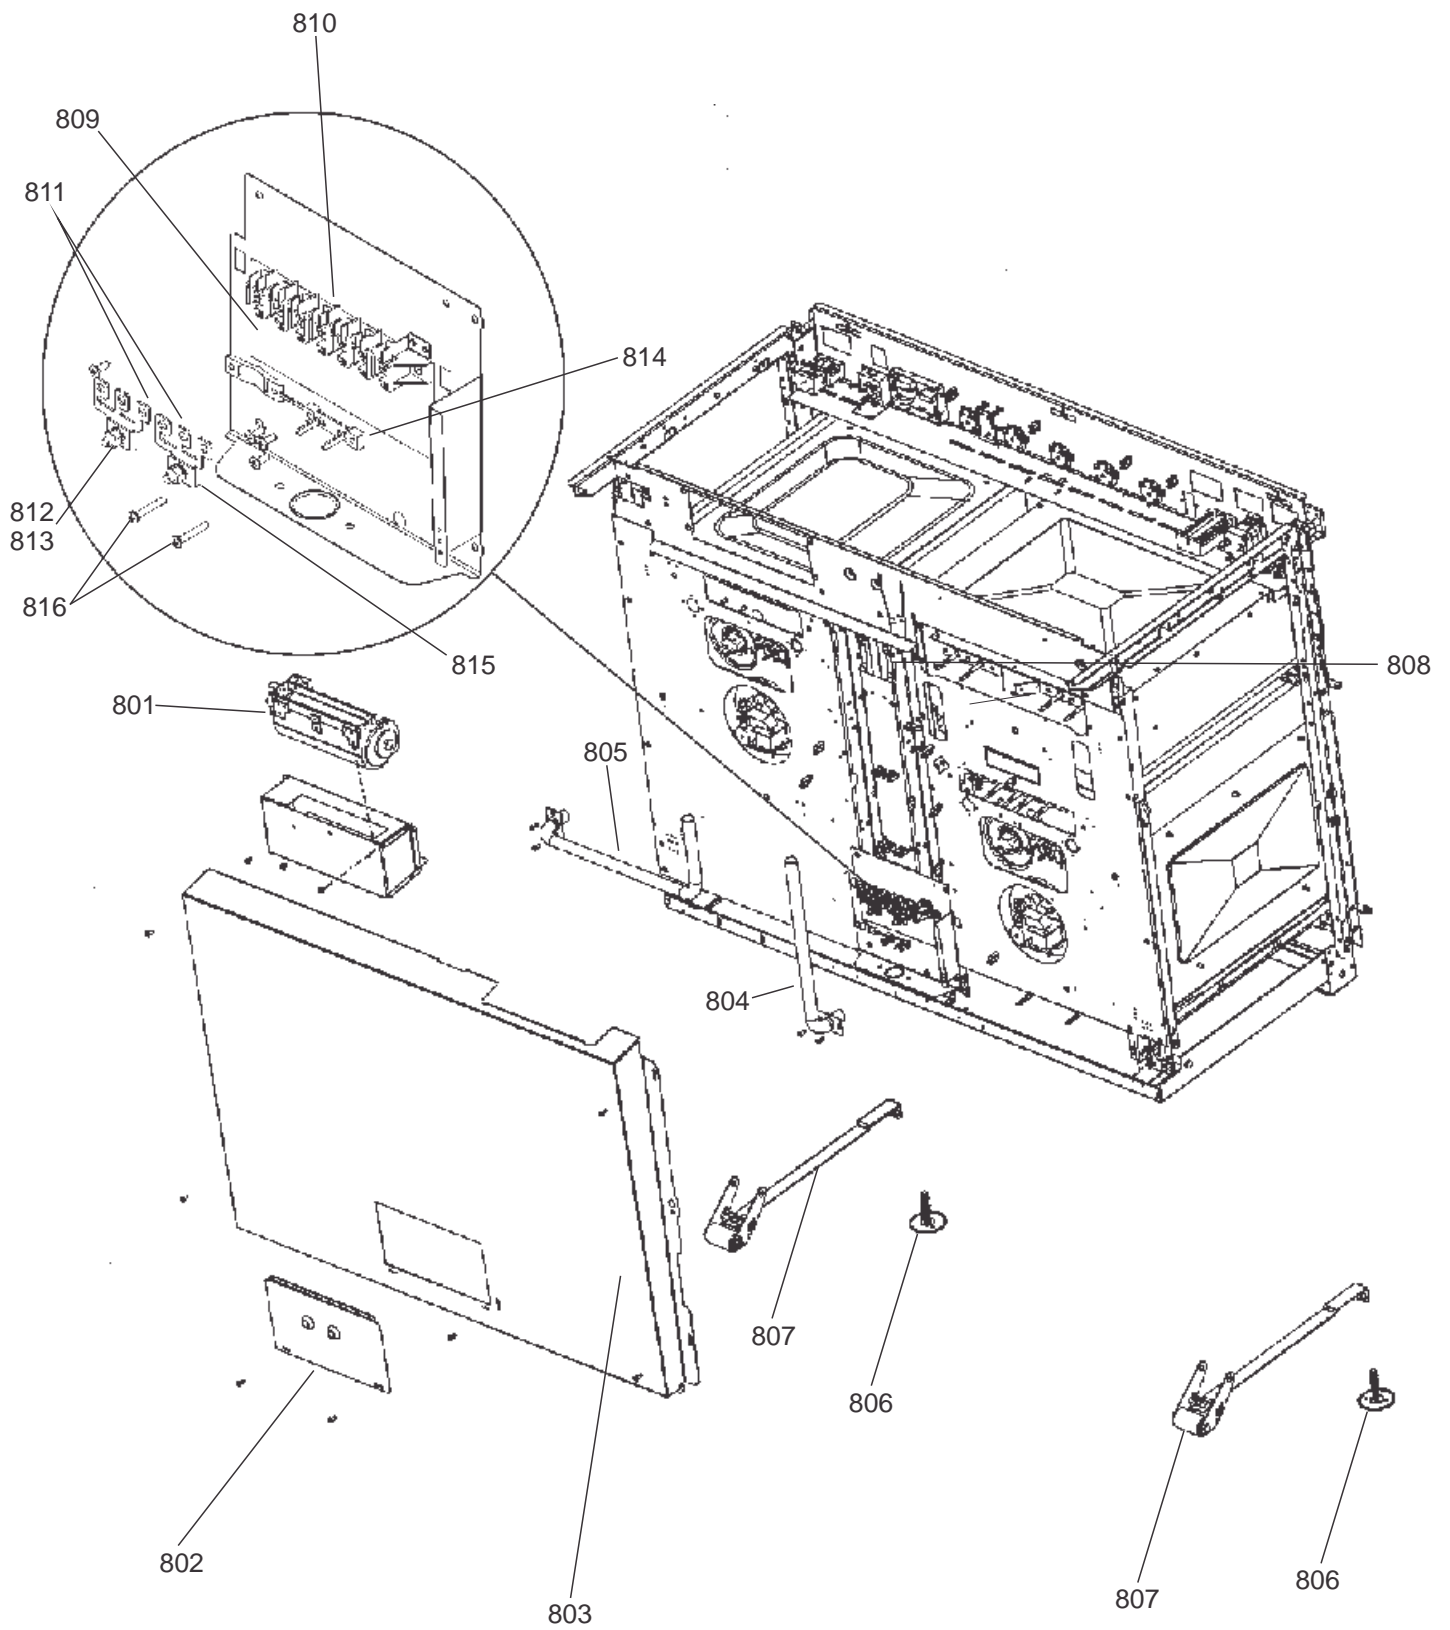

# CLASSIC DELUXE 110 CERAMIC

DATE: 27.03.2019

DSL0760 P06

ISSUE STATUS 01

FROM SERIAL  
NUMBER: 203000

RIGHT HAND OVEN (FANNED & LIGHT)

**CLASSIC DELUXE 110 CERAMIC**  
from Serial No 203000

**DSL0760 P07**  
DATE 25.02.16 ISSUE STATUS 01

**BREAD PROVING DRAWER**

**REAR ELECTRICAL**

ALL MODELS

DSL0760 P10

DATE 27.03.2019 ISSUE STATUS 001

GRILL PAN

**CLASSIC DELUXE 110 CERAMIC**  
FROM SERIAL NUMBER 203000

**DSL0760 P10A**  
DATE 27.03.2019 ISSUE STATUS 01