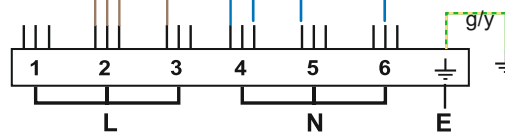

**LH DOOR**

ALL MODELS FROM  
SERIAL No 203000

**DSL0760 P13**  
DATE 27.03.2019 ISSUE STATUS 001

**RH DOOR**

Code	Description
b	Blue
br	Brown
bk	Black
or	Orange
r	Red
v	Violet
w	White
y	Yellow
g/y	Green / Yellow

Code	Description
L	Left Ceramic Zone Control
LB	Left Back Ceramic Zone Control
LF	Left Front Ceramic Zone Control
RB	Right Back Ceramic Zone Control
RF	Right Front Ceramic Zone Control
R	Right Ceramic Zone Control
H	Indicator Neon
J	Warmer Zone Elements