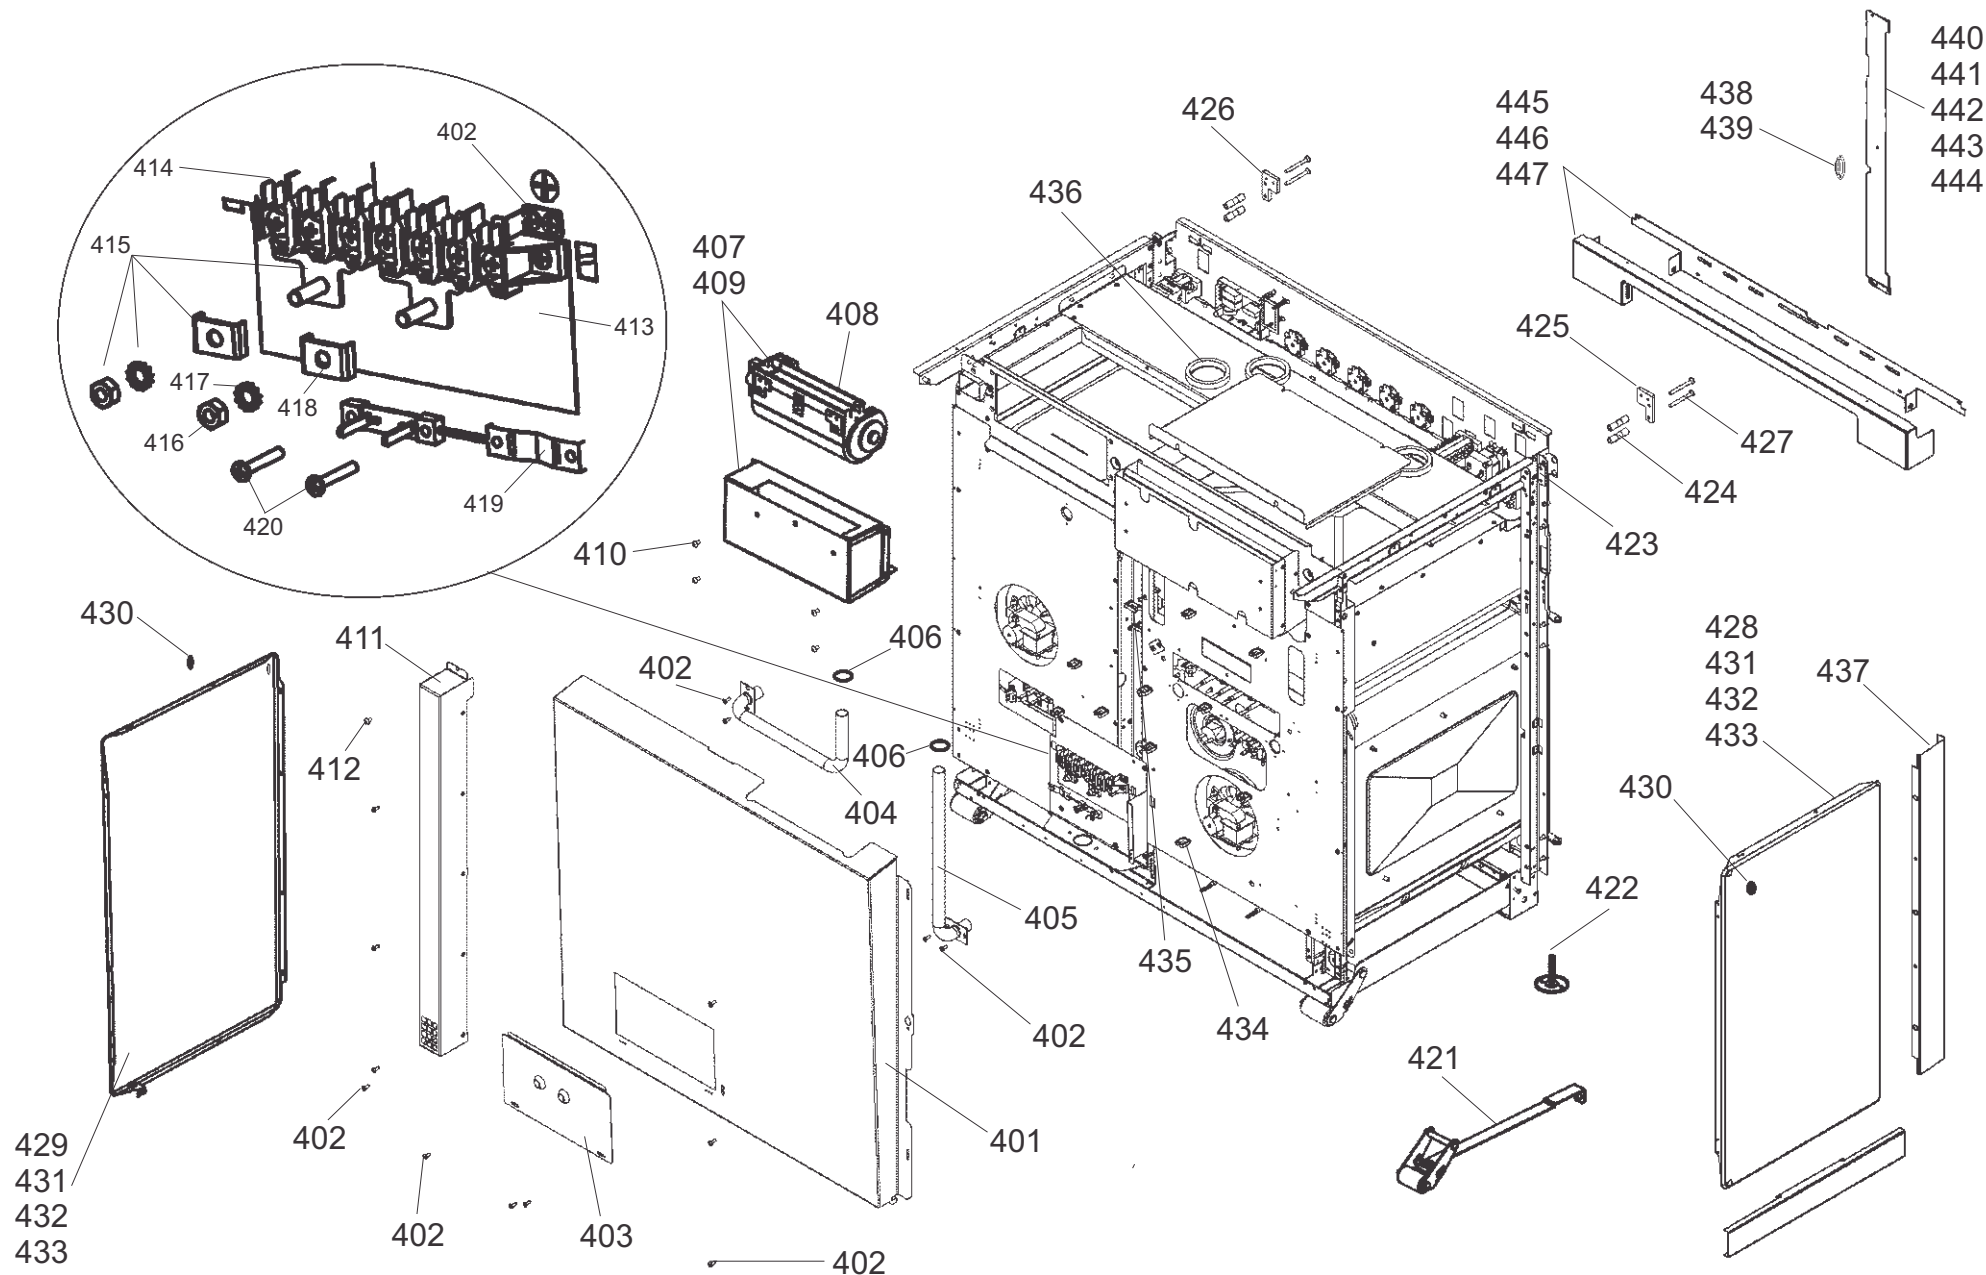

DATE: 22.05.17

DSL0704 P04
ISSUE: 01

APPLIANCE REAR

CLASSIC DELUXE 100 INDUCTION FROM SERIAL NO: 203000

DATE: 23.10.2018

DSL0704 P05A

ISSUE: 01

LEFT HAND OVEN (MULTI-FUNCTION & LIGHT)