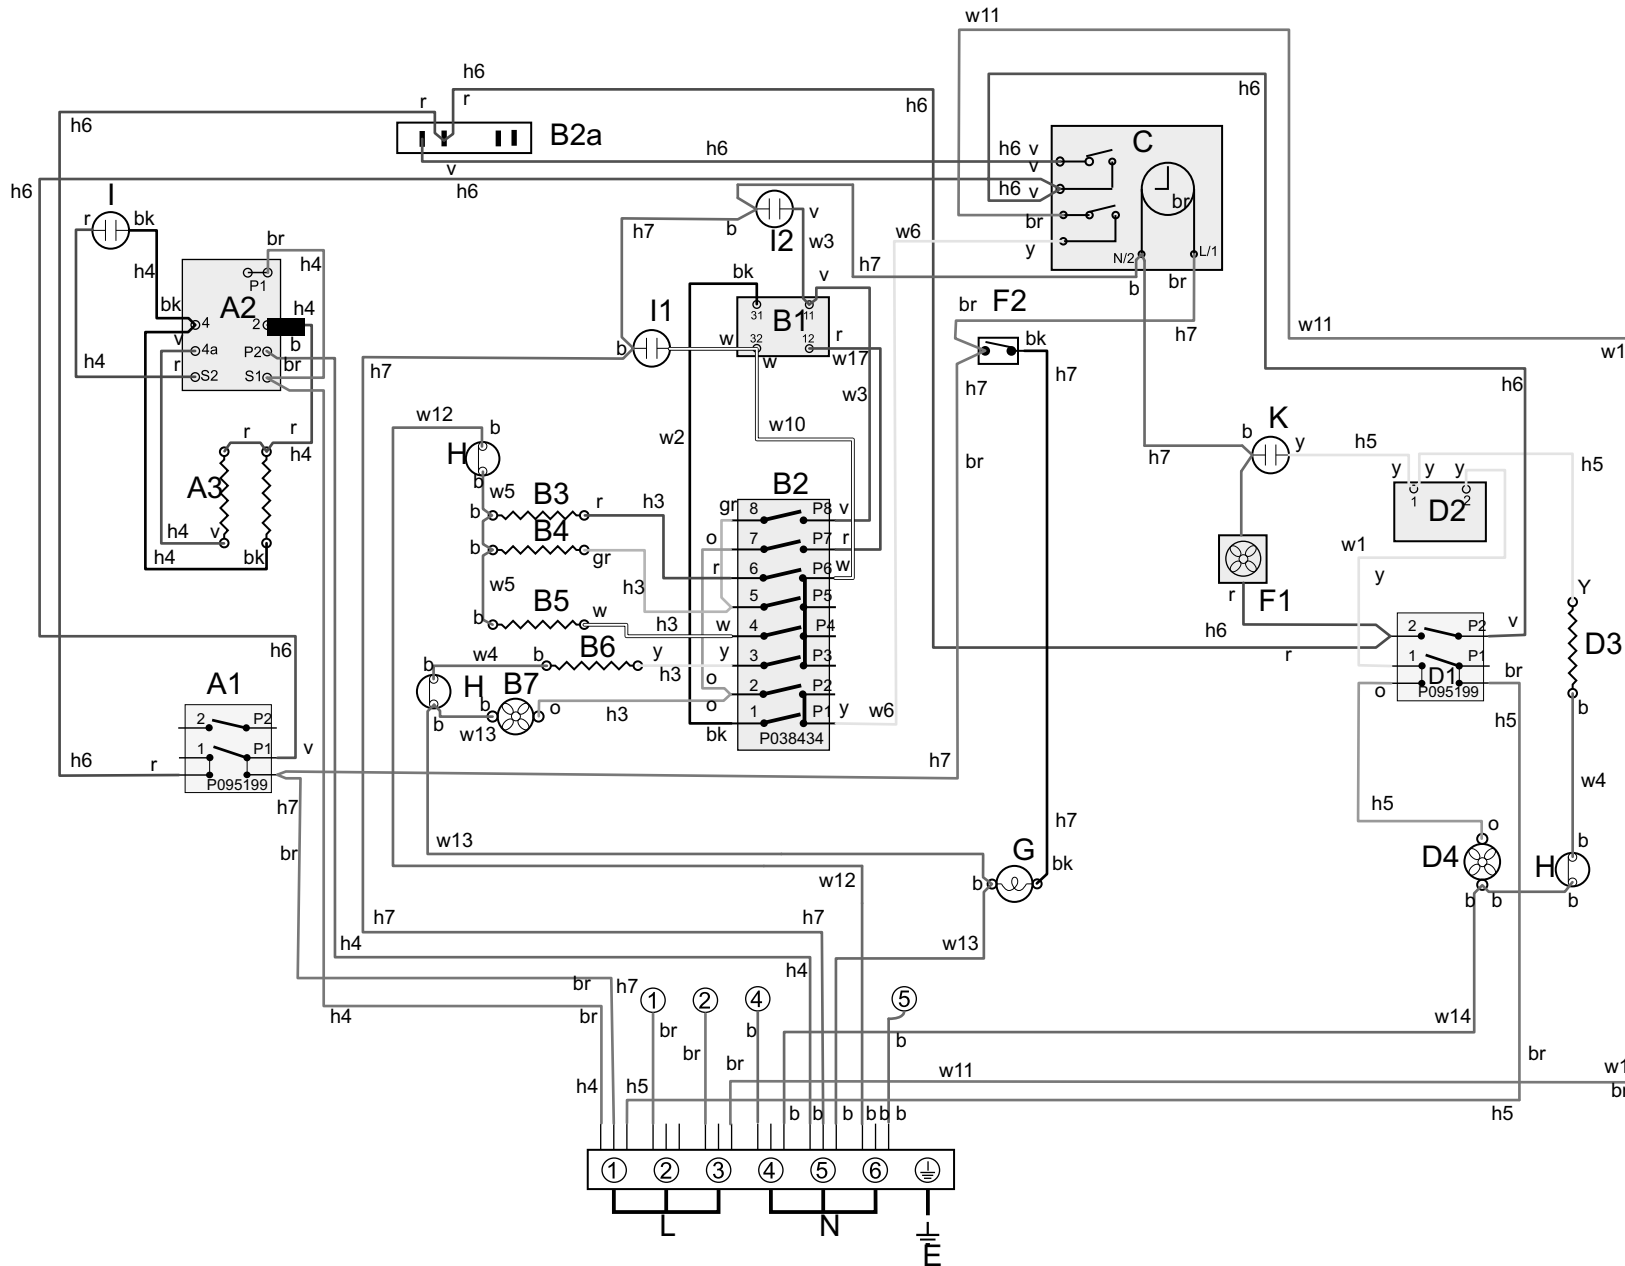

ISSUE:01

Code	Description
A1	Grill front switch
A2	Grill energy control
A3	Grill elements
B1	Multi-function oven thermostat
B2	Multi-function oven control
B2a	Multi-function oven thermostat front switch
B3	Left-hand multi-function oven base element
B4	Left-hand multi-function oven top element (outer pair)
B5	Left-hand multi-function oven browning element (inner pair)
B6	Left-hand multi-function oven fan element
B7	Left-hand multi-function oven fan

Code	Description
C	Clock
D1	Right-hand fan oven thermostat
D2	Right-hand fan oven control
D3	Right-hand fan oven element
D4	Right-hand fan oven fan
F1	Cooling fan
F2	Oven light switch
G	Oven light(s)
H	Thermal cut-out
I	Grill neon
I1	Multi-function oven neon
I2	Rapid heat-up neon
K	RH oven neon