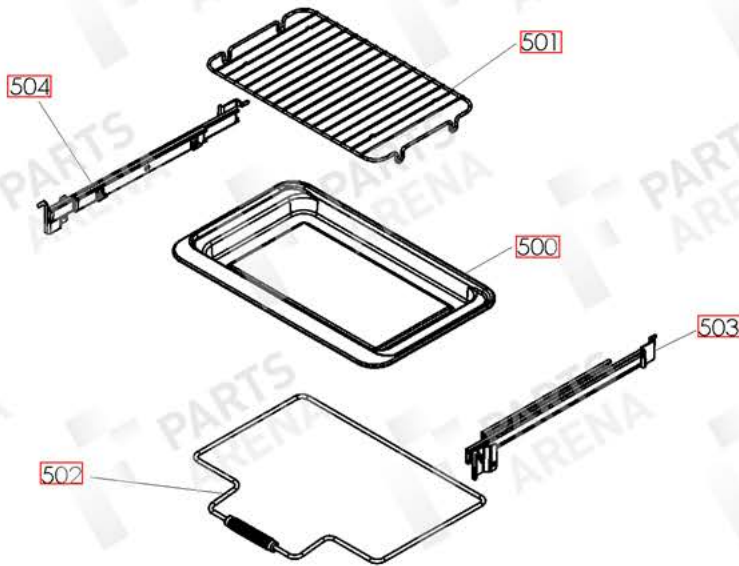

**LH OVEN
(MULTI - LIGHT)**

**FROM SERIAL NUMBER 171000
UP TO SERIAL NUMBER 181999**

100 TALL OVEN ASSEMBLY
FROM SERIAL NUMBER 171000
UP TO SERIAL NUMBER 175999

LH 'FLAT' OVEN
(MULTI - LIGHT)

FROM SERIAL NUMBER 182000

RH TALL OVEN ASSEMBLY
FROM SERIAL NUMBER 176000

NOTE! SHELVES AND LADDERS SHOWN UP TO SERIAL NUMBER 175999

MAIN OVEN FURNITURE
FROM SERIAL NUMBER 182000

TALL OVEN FURNITURE
FROM SERIAL NUMBER 176000

OVEN FURNITURE 100

CLASSIC DELUXE 100 INDUCTION

DSL0474 P07

DATE 18.06.14 ISSUE STATUS 03

Key No	Ref Number	Part number	Quantity	Remarks
850	w1	P027733	1	Wire - RH OvenNeutral Link
851	w2	P033357	1	Wire - LH OVEN RAPID HEAT- NEON LINK
852	w3	P037863	1	Wire - RH OVEN FEED TO THERMOSTAT
870	w4	P038186	1	Wire - FEED LH OVEN SWITCH-RAPIDE HEAT STAT
853	h1	P038908	1	Harness Assembly - RH OVEN HARNESS
854	w5	P040066	2	Wire - OVEN OVERHEAT STAT LINKS L-RH
855	w6	P040694	1	Wire - BASE ELEMENT TOP ELEMENTS NEUTRAL
856	h2	P045282	1	Harness Assembly - Grill Element Energy Reg Link
857	h3	P048082	1	Harness Assembly - LH Oven MF Harass
858	w7	P048532	1	Wire - Clock to MF Oven Feed
859	w8	P042916	1	Wire - Terminal Block to Cut Out Top Elements LH Oven
860	h4	P050508	1	Wire - Cooling Fan Feed
861	w9	P050986	1	Wire - Neutral LH Oven Link
862	w10	P055344	1	Wire - Energy Reg Link Neon Feed Grill
863	w11	P055374	2	Wire (N1) - Grill Earth
864	w12	P040719	1	Wire - MF switch to Rapid Heat Thermostat
865	w13	P095555	1	Wire - LH Oven MF Neon Link
866	w14	P094943	3	Wire - Oven Thermostat Earth Links
867	h5	P051915	1	Harness Assembly - Mains terminal Block to Induction Unit Connector
868	w15	P051916	1	Wire - Neutral 2nd Clock Relay - Cooling Fan Control
869	w16	P051917	1	Wire - Neutral_Clock to LH Oven Switch
871	w17	P045284	1	Wire (N1) - Protective Earth LH Oven
872	w18	P052073	1	Wire (N1) - Hob Earth to Chassis