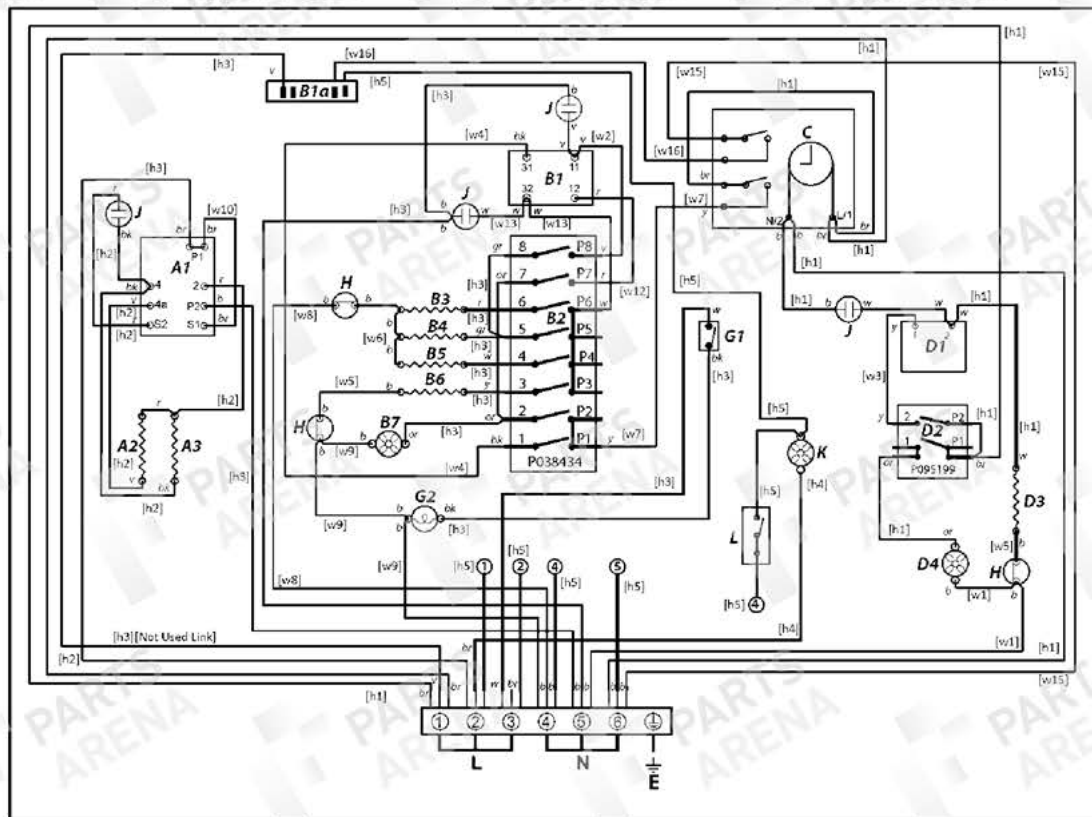

CLASSIC DELUXE 100 INDUCTION

DSL0474 P07

DATE 18.06.14 ISSUE STATUS 03

Key No	Ref Number	Part number	Quantity	Remarks
850	w1	P027733	1	Wire - RH OvenNeutral Link
851	w2	P033357	1	Wire - LH OVEN RAPID HEAT- NEON LINK
852	w3	P037863	1	Wire - RH OVEN FEED TO THERMOSTAT
870	w4	P038186	1	Wire - FEED LH OVEN SWITCH-RAPIDE HEAT STAT
853	h1	P038908	1	Harness Assembly - RH OVEN HARNESS
854	w5	P040066	2	Wire - OVEN OVERHEAT STAT LINKS L-RH
855	w6	P040694	1	Wire - BASE ELEMENT TOP ELEMENTS NEUTRAL
856	h2	P045282	1	Harness Assembly - Grill Element Energy Reg Link
857	h3	P048082	1	Harness Assembly - LH Oven MF Harass
858	w7	P048532	1	Wire - Clock to MF Oven Feed
859	w8	P042916	1	Wire - Terminal Block to Cut Out Top Elements LH Oven
860	h4	P050508	1	Wire - Cooling Fan Feed
861	w9	P050986	1	Wire - Neutral LH Oven Link
862	w10	P055344	1	Wire - Energy Reg Link Neon Feed Grill
863	w11	P055374	2	Wire (N1) - Grill Earth
864	w12	P040719	1	Wire - MF switch to Rapid Heat Thermostat
865	w13	P095555	1	Wire - LH Oven MF Neon Link
866	w14	P094943	3	Wire - Oven Thermostat Earth Links
867	h5	P051915	1	Harness Assembly - Mains terminal Block to Induction Unit Connector
868	w15	P051916	1	Wire - Neutral 2nd Clock Relay - Cooling Fan Control
869	w16	P051917	1	Wire - Neutral_Clock to LH Oven Switch
871	w17	P045284	1	Wire (N1) - Protective Earth LH Oven
872	w18	P052073	1	Wire (N1) - Hob Earth to Chassis

Code	Description
A1	Grill Control
A2	Grill Element Left Hand Side
A3	Grill Element Right Hand Side
B1	Left Hand MF Oven Thermostat
B1a	Left Hand MF OvenThermostat Switch
B2	Left hand MF Oven Function Control
B3	Left Hand MF Oven Base Element
B4	Left Hand MF Oven Top Element (Outer)
B5	Left Hand MF Oven Top Element (Inner)
B6	Left hand MF Oven Fan Element
B7	Left Hand MF Oven Fan