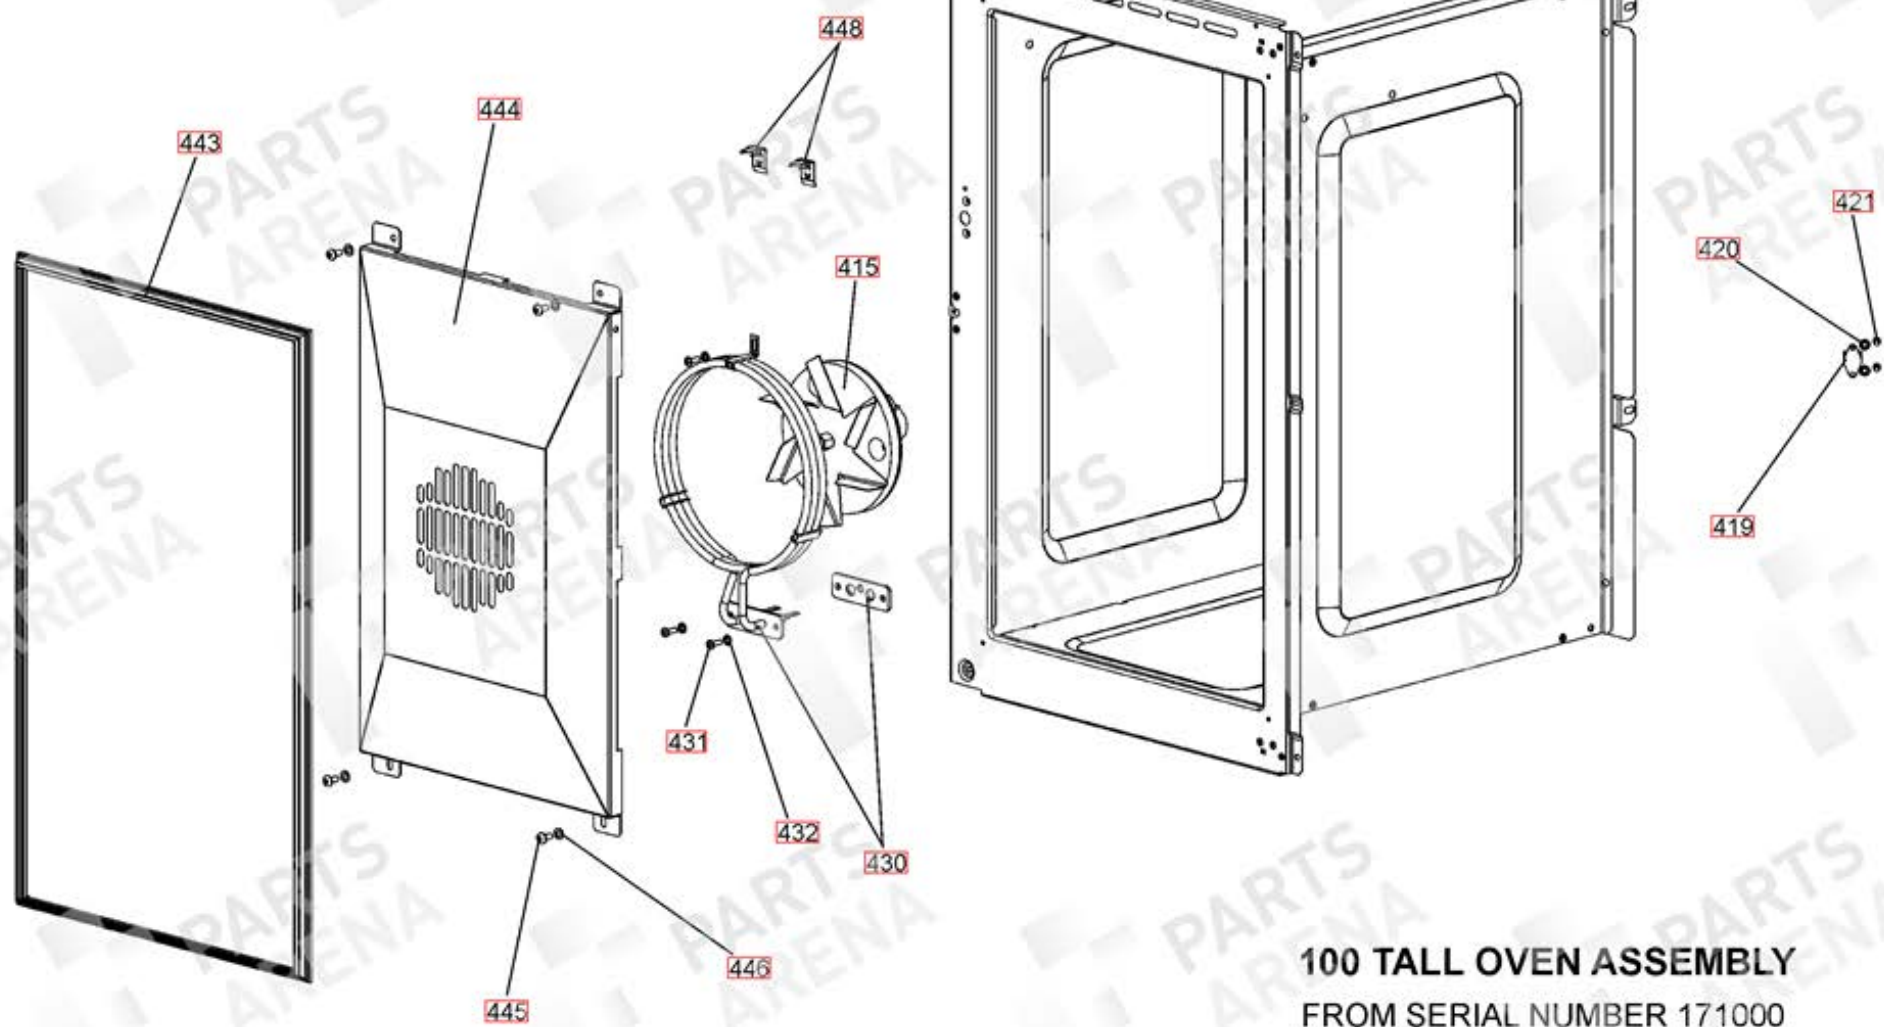

100 TALL OVEN ASSEMBLY
FROM SERIAL NUMBER 171000
UP TO SERIAL NUMBER 175999