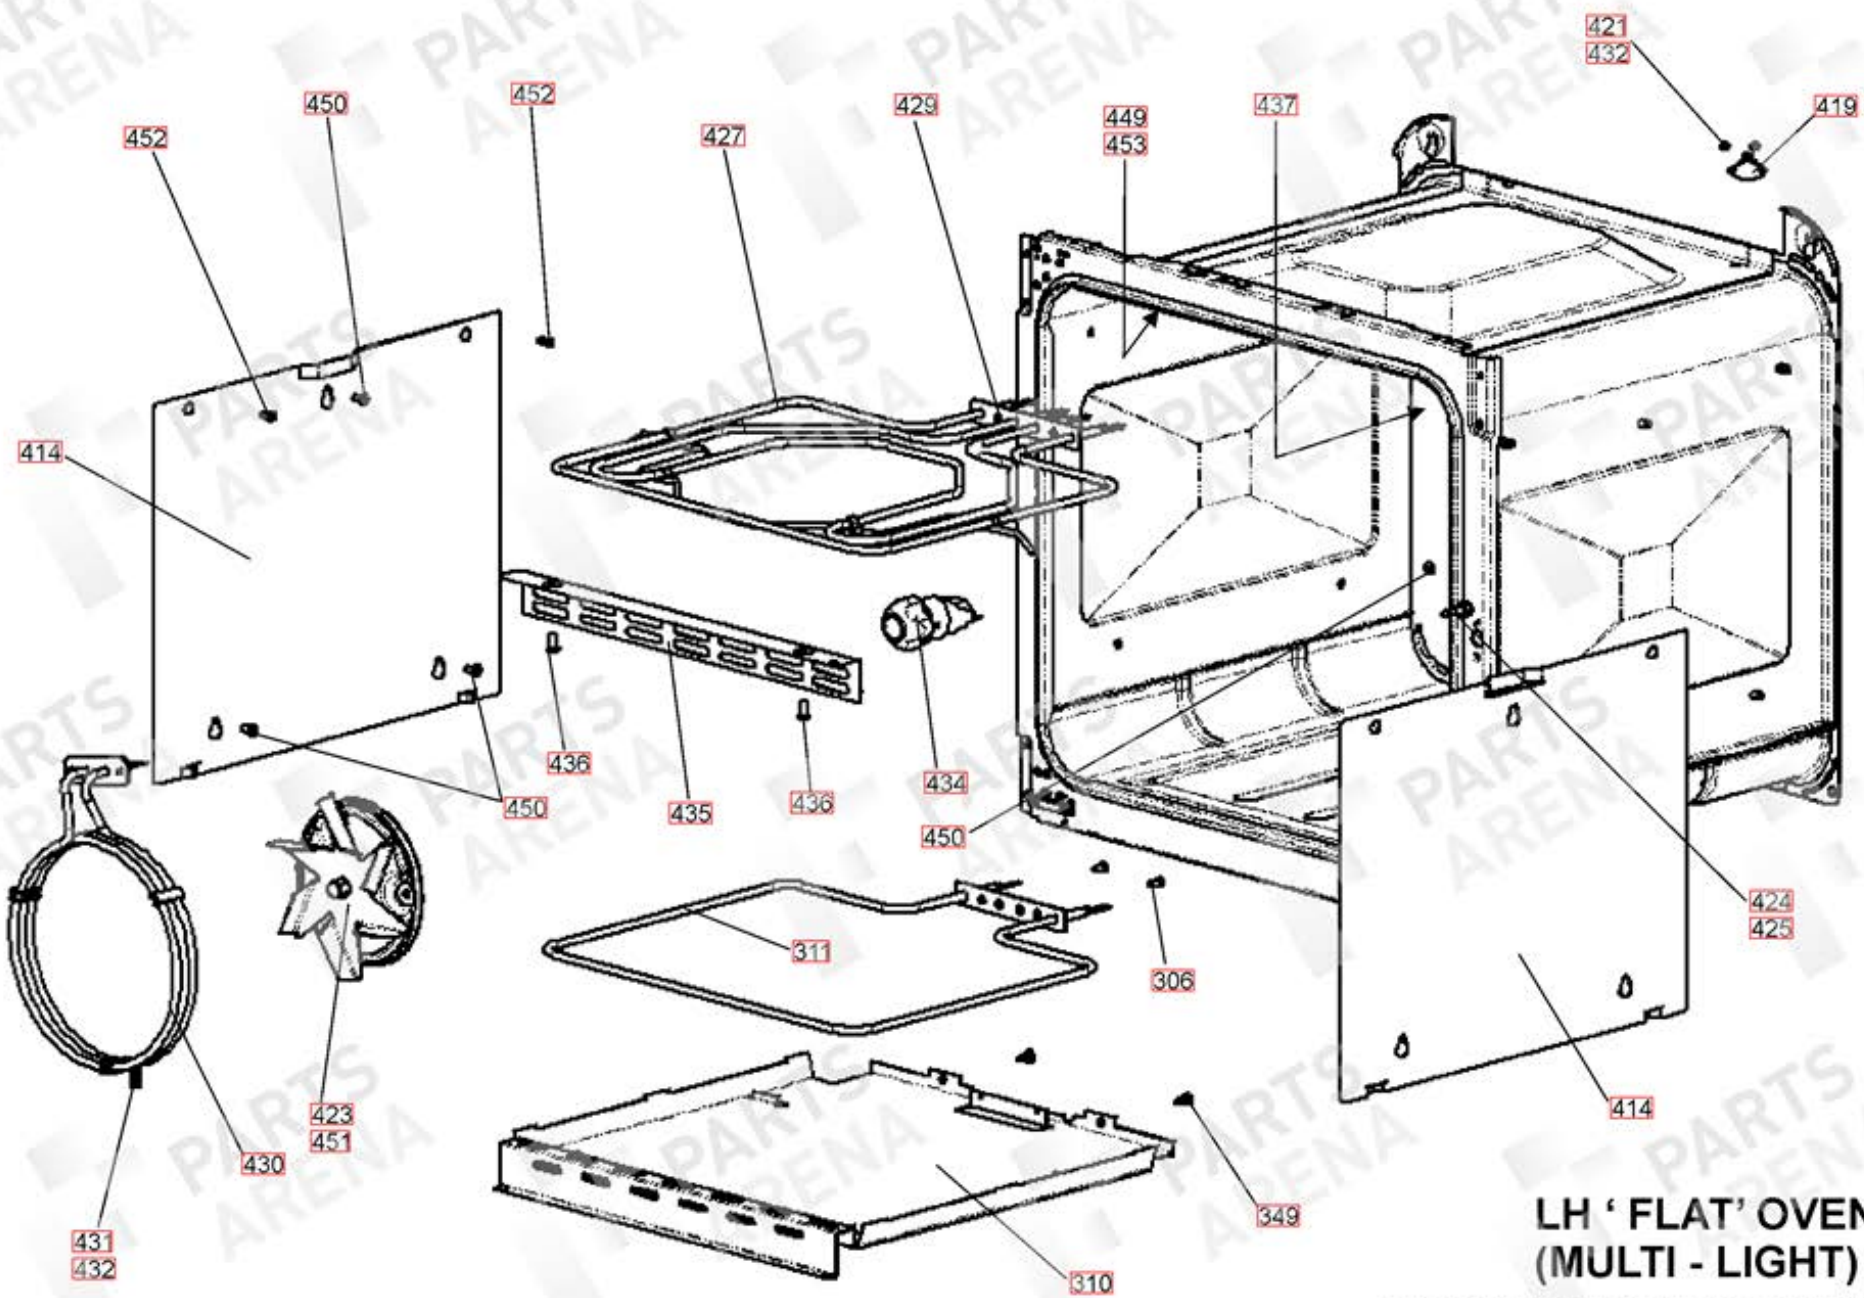

**LH OVEN
(MULTI - LIGHT)**

**FROM SERIAL NUMBER 171000
UP TO SERIAL NUMBER 181999**

100 TALL OVEN ASSEMBLY
FROM SERIAL NUMBER 171000
UP TO SERIAL NUMBER 175999

LH 'FLAT' OVEN
(MULTI - LIGHT)

FROM SERIAL NUMBER 182000

RH TALL OVEN ASSEMBLY
FROM SERIAL NUMBER 176000

NOTE! SHELVES AND LADDERS SHOWN UP TO SERIAL NUMBER 175999

MAIN OVEN FURNITURE
FROM SERIAL NUMBER 182000

TALL OVEN FURNITURE
FROM SERIAL NUMBER 176000

OVEN FURNITURE 100

CLASSIC DELUXE 100 INDUCTION

DSL0474 P07

DATE 18.06.14 ISSUE STATUS 03

Key No	Ref Number	Part number	Quantity	Remarks
850	w1	P027733	1	Wire - RH OvenNeutral Link
851	w2	P033357	1	Wire - LH OVEN RAPID HEAT- NEON LINK
852	w3	P037863	1	Wire - RH OVEN FEED TO THERMOSTAT
870	w4	P038186	1	Wire - FEED LH OVEN SWITCH-RAPIDE HEAT STAT
853	h1	P038908	1	Harness Assembly - RH OVEN HARNESS
854	w5	P040066	2	Wire - OVEN OVERHEAT STAT LINKS L-RH
855	w6	P040694	1	Wire - BASE ELEMENT TOP ELEMENTS NEUTRAL
856	h2	P045282	1	Harness Assembly - Grill Element Energy Reg Link
857	h3	P048082	1	Harness Assembly - LH Oven MF Harass
858	w7	P048532	1	Wire - Clock to MF Oven Feed
859	w8	P042916	1	Wire - Terminal Block to Cut Out Top Elements LH Oven
860	h4	P050508	1	Wire - Cooling Fan Feed
861	w9	P050986	1	Wire - Neutral LH Oven Link
862	w10	P055344	1	Wire - Energy Reg Link Neon Feed Grill
863	w11	P055374	2	Wire (N1) - Grill Earth
864	w12	P040719	1	Wire - MF switch to Rapid Heat Thermostat
865	w13	P095555	1	Wire - LH Oven MF Neon Link
866	w14	P094943	3	Wire - Oven Thermostat Earth Links
867	h5	P051915	1	Harness Assembly - Mains terminal Block to Induction Unit Connector
868	w15	P051916	1	Wire - Neutral 2nd Clock Relay - Cooling Fan Control
869	w16	P051917	1	Wire - Neutral_Clock to LH Oven Switch
871	w17	P045284	1	Wire (N1) - Protective Earth LH Oven
872	w18	P052073	1	Wire (N1) - Hob Earth to Chassis