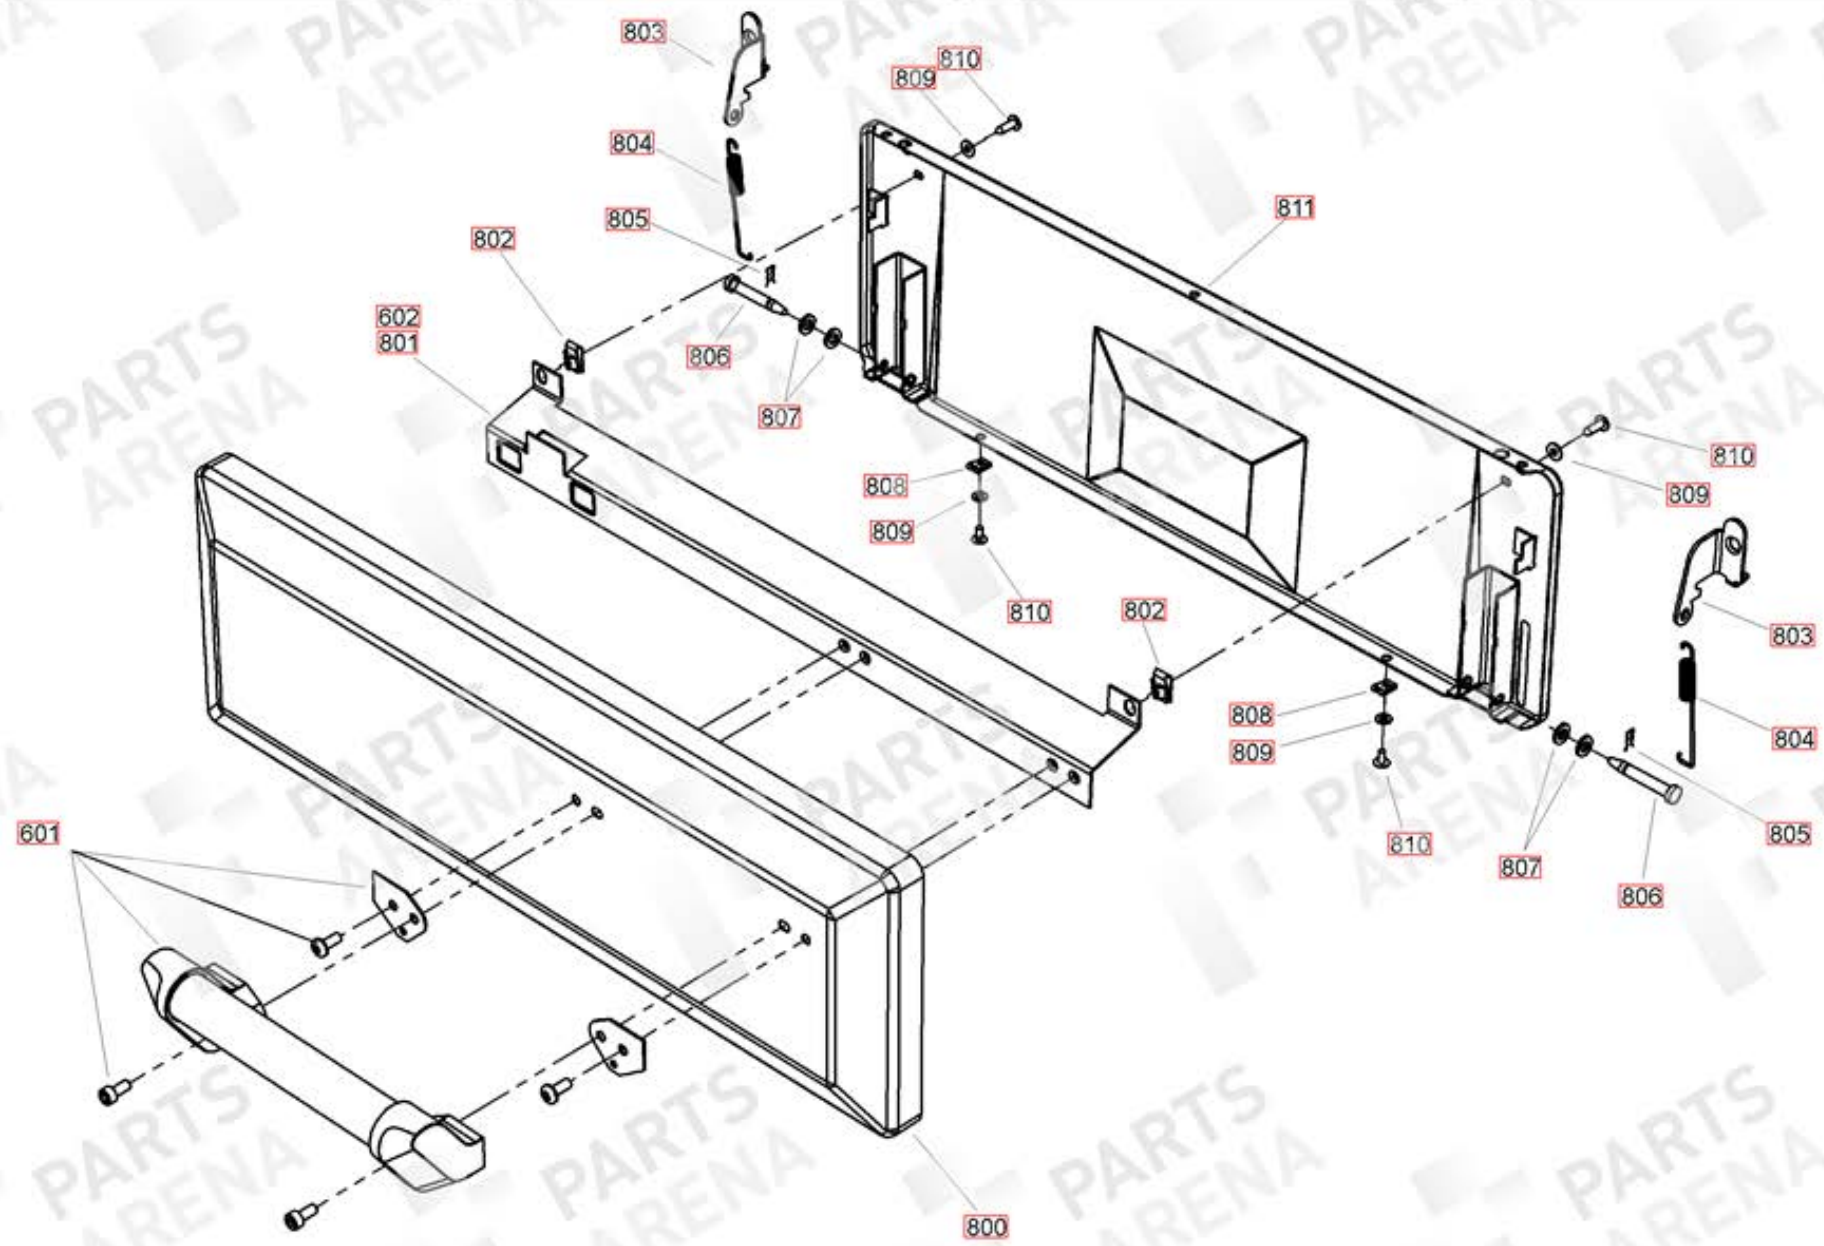

RH TALL OVEN ASSEMBLY
FROM SERIAL NUMBER 176000

NOTE! SHELVES AND LADDERS SHOWN UP TO SERIAL NUMBER 175999

MAIN OVEN FURNITURE
FROM SERIAL NUMBER 182000

TALL OVEN FURNITURE
FROM SERIAL NUMBER 176000

OVEN FURNITURE 100

CLASSIC DELUXE 100 INDUCTION

DSL0474 P07

DATE 18.06.14 ISSUE STATUS 03

Key No	Ref Number	Part number	Quantity	Remarks
850	w1	P027733	1	Wire - RH OvenNeutral Link
851	w2	P033357	1	Wire - LH OVEN RAPID HEAT- NEON LINK
852	w3	P037863	1	Wire - RH OVEN FEED TO THERMOSTAT
870	w4	P038186	1	Wire - FEED LH OVEN SWITCH-RAPIDE HEAT STAT
853	h1	P038908	1	Harness Assembly - RH OVEN HARNESS
854	w5	P040066	2	Wire - OVEN OVERHEAT STAT LINKS L-RH
855	w6	P040694	1	Wire - BASE ELEMENT TOP ELEMENTS NEUTRAL
856	h2	P045282	1	Harness Assembly - Grill Element Energy Reg Link
857	h3	P048082	1	Harness Assembly - LH Oven MF Harass
858	w7	P048532	1	Wire - Clock to MF Oven Feed
859	w8	P042916	1	Wire - Terminal Block to Cut Out Top Elements LH Oven
860	h4	P050508	1	Wire - Cooling Fan Feed
861	w9	P050986	1	Wire - Neutral LH Oven Link
862	w10	P055344	1	Wire - Energy Reg Link Neon Feed Grill
863	w11	P055374	2	Wire (N1) - Grill Earth
864	w12	P040719	1	Wire - MF switch to Rapid Heat Thermostat
865	w13	P095555	1	Wire - LH Oven MF Neon Link
866	w14	P094943	3	Wire - Oven Thermostat Earth Links
867	h5	P051915	1	Harness Assembly - Mains terminal Block to Induction Unit Connector
868	w15	P051916	1	Wire - Neutral 2nd Clock Relay - Cooling Fan Control
869	w16	P051917	1	Wire - Neutral_Clock to LH Oven Switch
871	w17	P045284	1	Wire (N1) - Protective Earth LH Oven
872	w18	P052073	1	Wire (N1) - Hob Earth to Chassis

Code	Description
A1	Grill Control
A2	Grill Element Left Hand Side
A3	Grill Element Right Hand Side
B1	Left Hand MF Oven Thermostat
B1a	Left Hand MF OvenThermostat Switch
B2	Left hand MF Oven Function Control
B3	Left Hand MF Oven Base Element
B4	Left Hand MF Oven Top Element (Outer)
B5	Left Hand MF Oven Top Element (Inner)
B6	Left hand MF Oven Fan Element
B7	Left Hand MF Oven Fan