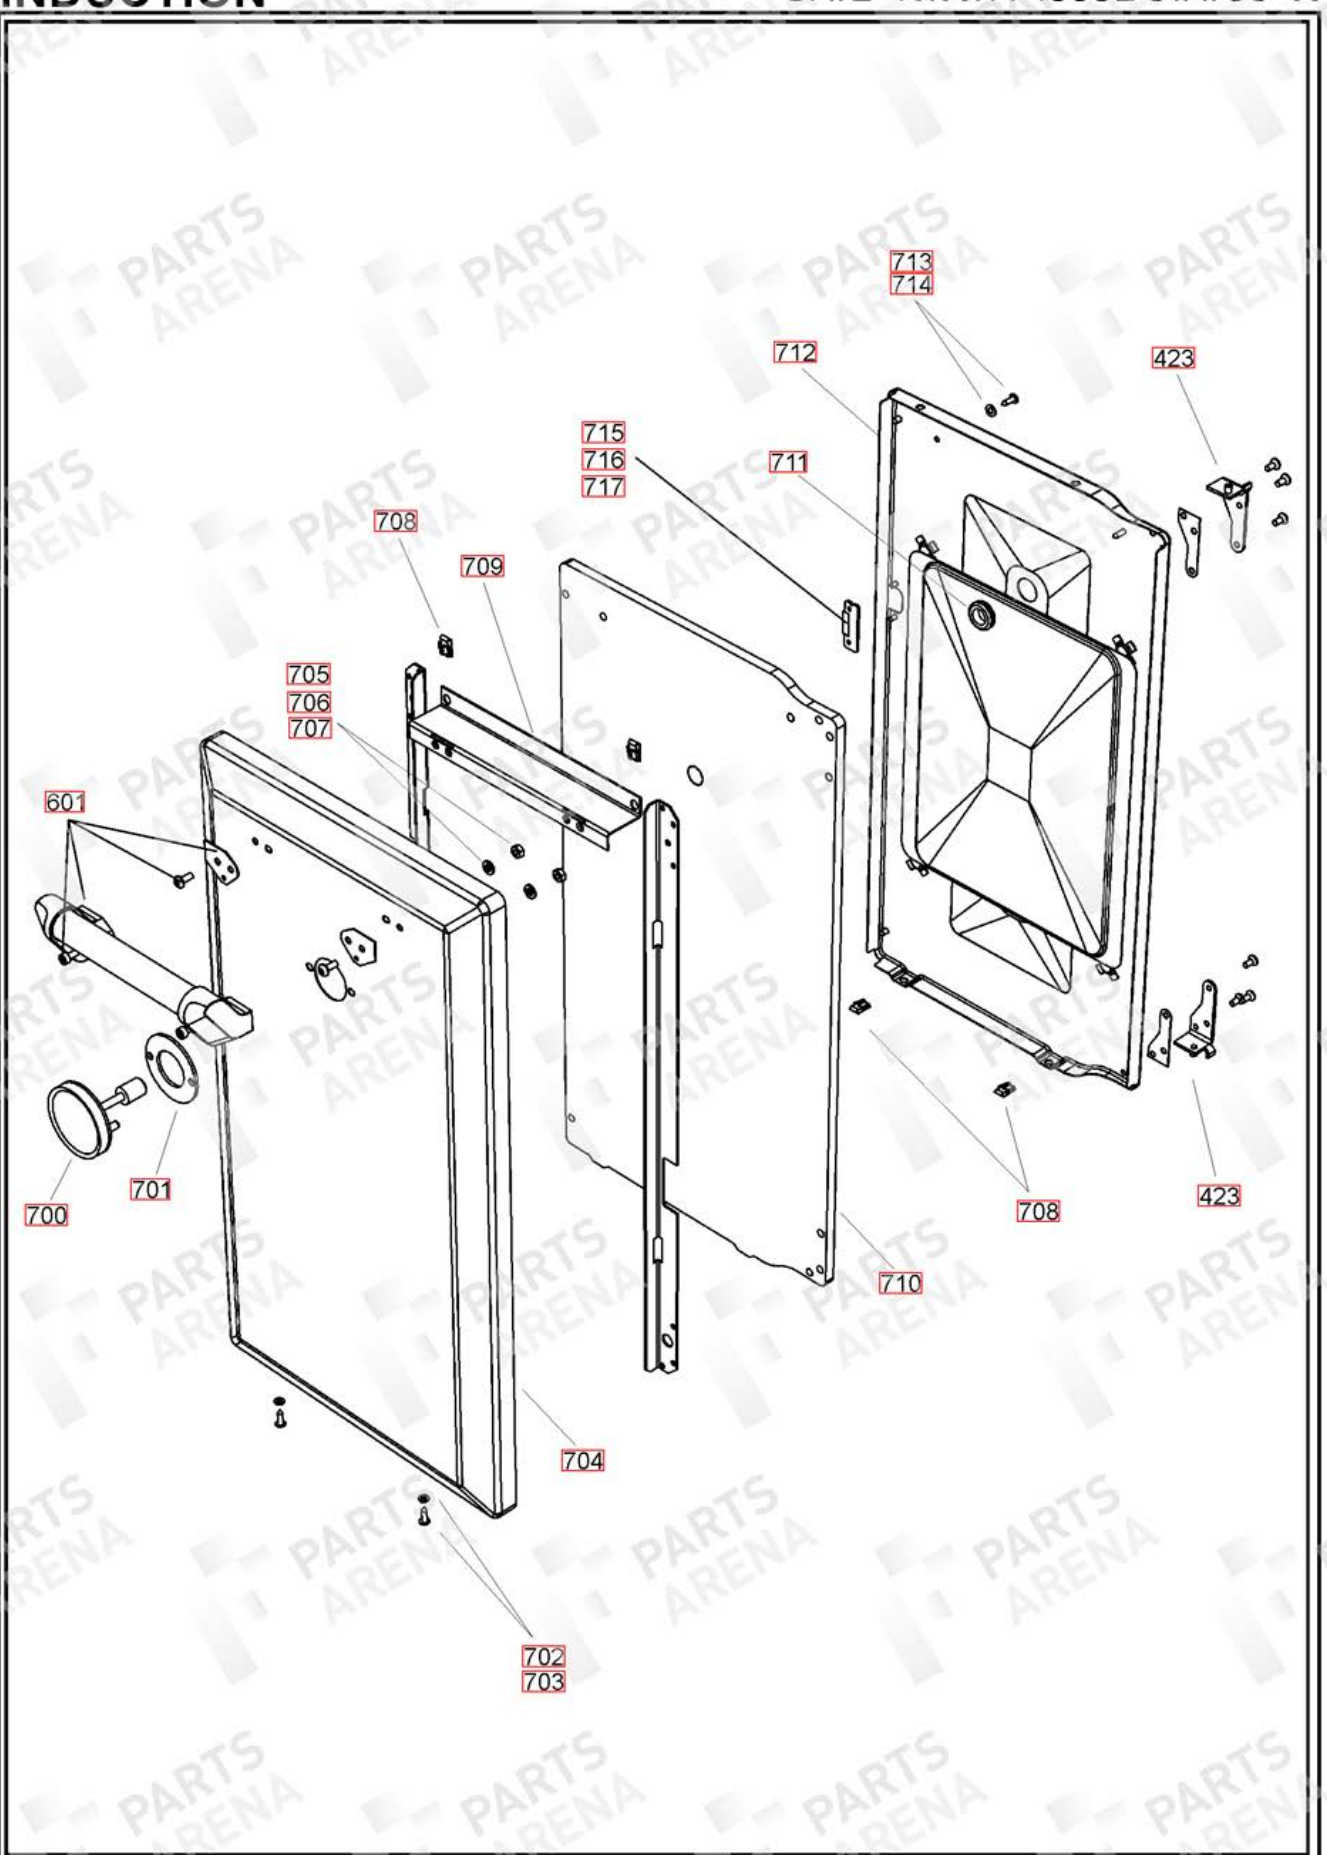

RH TALL OVEN ASSEMBLY
FROM SERIAL NUMBER 176000

NOTE! SHELVES AND LADDERS SHOWN UP TO SERIAL NUMBER 175999

MAIN OVEN FURNITURE
FROM SERIAL NUMBER 182000

TALL OVEN FURNITURE
FROM SERIAL NUMBER 176000

OVEN FURNITURE 100

CLASSIC DELUXE 100 INDUCTION

DSL0474 P07

DATE 18.06.14 ISSUE STATUS 03

Key No	Ref Number	Part number	Quantity	Remarks
850	w1	P027733	1	Wire - RH OvenNeutral Link
851	w2	P033357	1	Wire - LH OVEN RAPID HEAT- NEON LINK
852	w3	P037863	1	Wire - RH OVEN FEED TO THERMOSTAT
870	w4	P038186	1	Wire - FEED LH OVEN SWITCH-RAPIDE HEAT STAT
853	h1	P038908	1	Harness Assembly - RH OVEN HARNESS
854	w5	P040066	2	Wire - OVEN OVERHEAT STAT LINKS L-RH
855	w6	P040694	1	Wire - BASE ELEMENT TOP ELEMENTS NEUTRAL
856	h2	P045282	1	Harness Assembly - Grill Element Energy Reg Link
857	h3	P048082	1	Harness Assembly - LH Oven MF Harass
858	w7	P048532	1	Wire - Clock to MF Oven Feed
859	w8	P042916	1	Wire - Terminal Block to Cut Out Top Elements LH Oven
860	h4	P050508	1	Wire - Cooling Fan Feed
861	w9	P050986	1	Wire - Neutral LH Oven Link
862	w10	P055344	1	Wire - Energy Reg Link Neon Feed Grill
863	w11	P055374	2	Wire (N1) - Grill Earth
864	w12	P040719	1	Wire - MF switch to Rapid Heat Thermostat
865	w13	P095555	1	Wire - LH Oven MF Neon Link
866	w14	P094943	3	Wire - Oven Thermostat Earth Links
867	h5	P051915	1	Harness Assembly - Mains terminal Block to Induction Unit Connector
868	w15	P051916	1	Wire - Neutral 2nd Clock Relay - Cooling Fan Control
869	w16	P051917	1	Wire - Neutral_Clock to LH Oven Switch
871	w17	P045284	1	Wire (N1) - Protective Earth LH Oven
872	w18	P052073	1	Wire (N1) - Hob Earth to Chassis