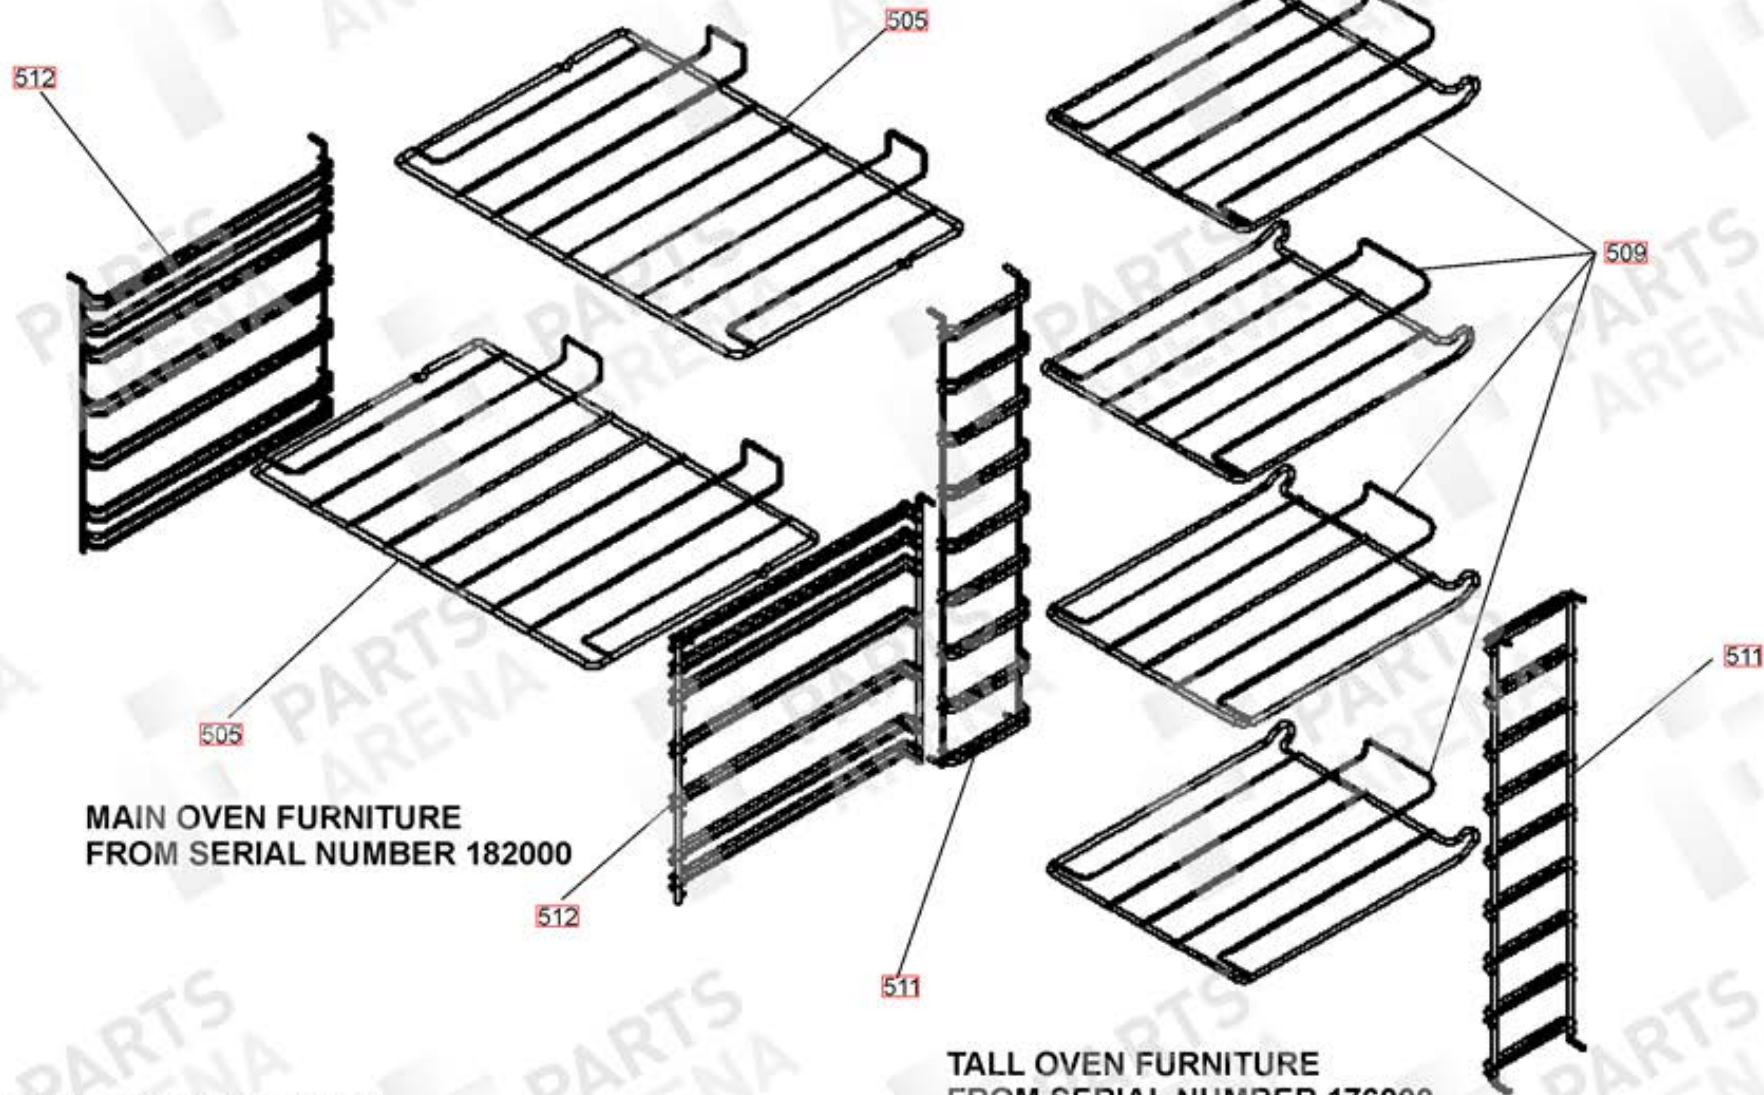

**LH OVEN
(MULTI - LIGHT)**

**FROM SERIAL NUMBER 171000
UP TO SERIAL NUMBER 181999**

100 TALL OVEN ASSEMBLY
FROM SERIAL NUMBER 171000
UP TO SERIAL NUMBER 175999

LH 'FLAT' OVEN
(MULTI - LIGHT)

FROM SERIAL NUMBER 182000

RH TALL OVEN ASSEMBLY
FROM SERIAL NUMBER 176000

NOTE! SHELVES AND LADDERS SHOWN UP TO SERIAL NUMBER 175999

MAIN OVEN FURNITURE
FROM SERIAL NUMBER 182000

TALL OVEN FURNITURE
FROM SERIAL NUMBER 176000

OVEN FURNITURE 100