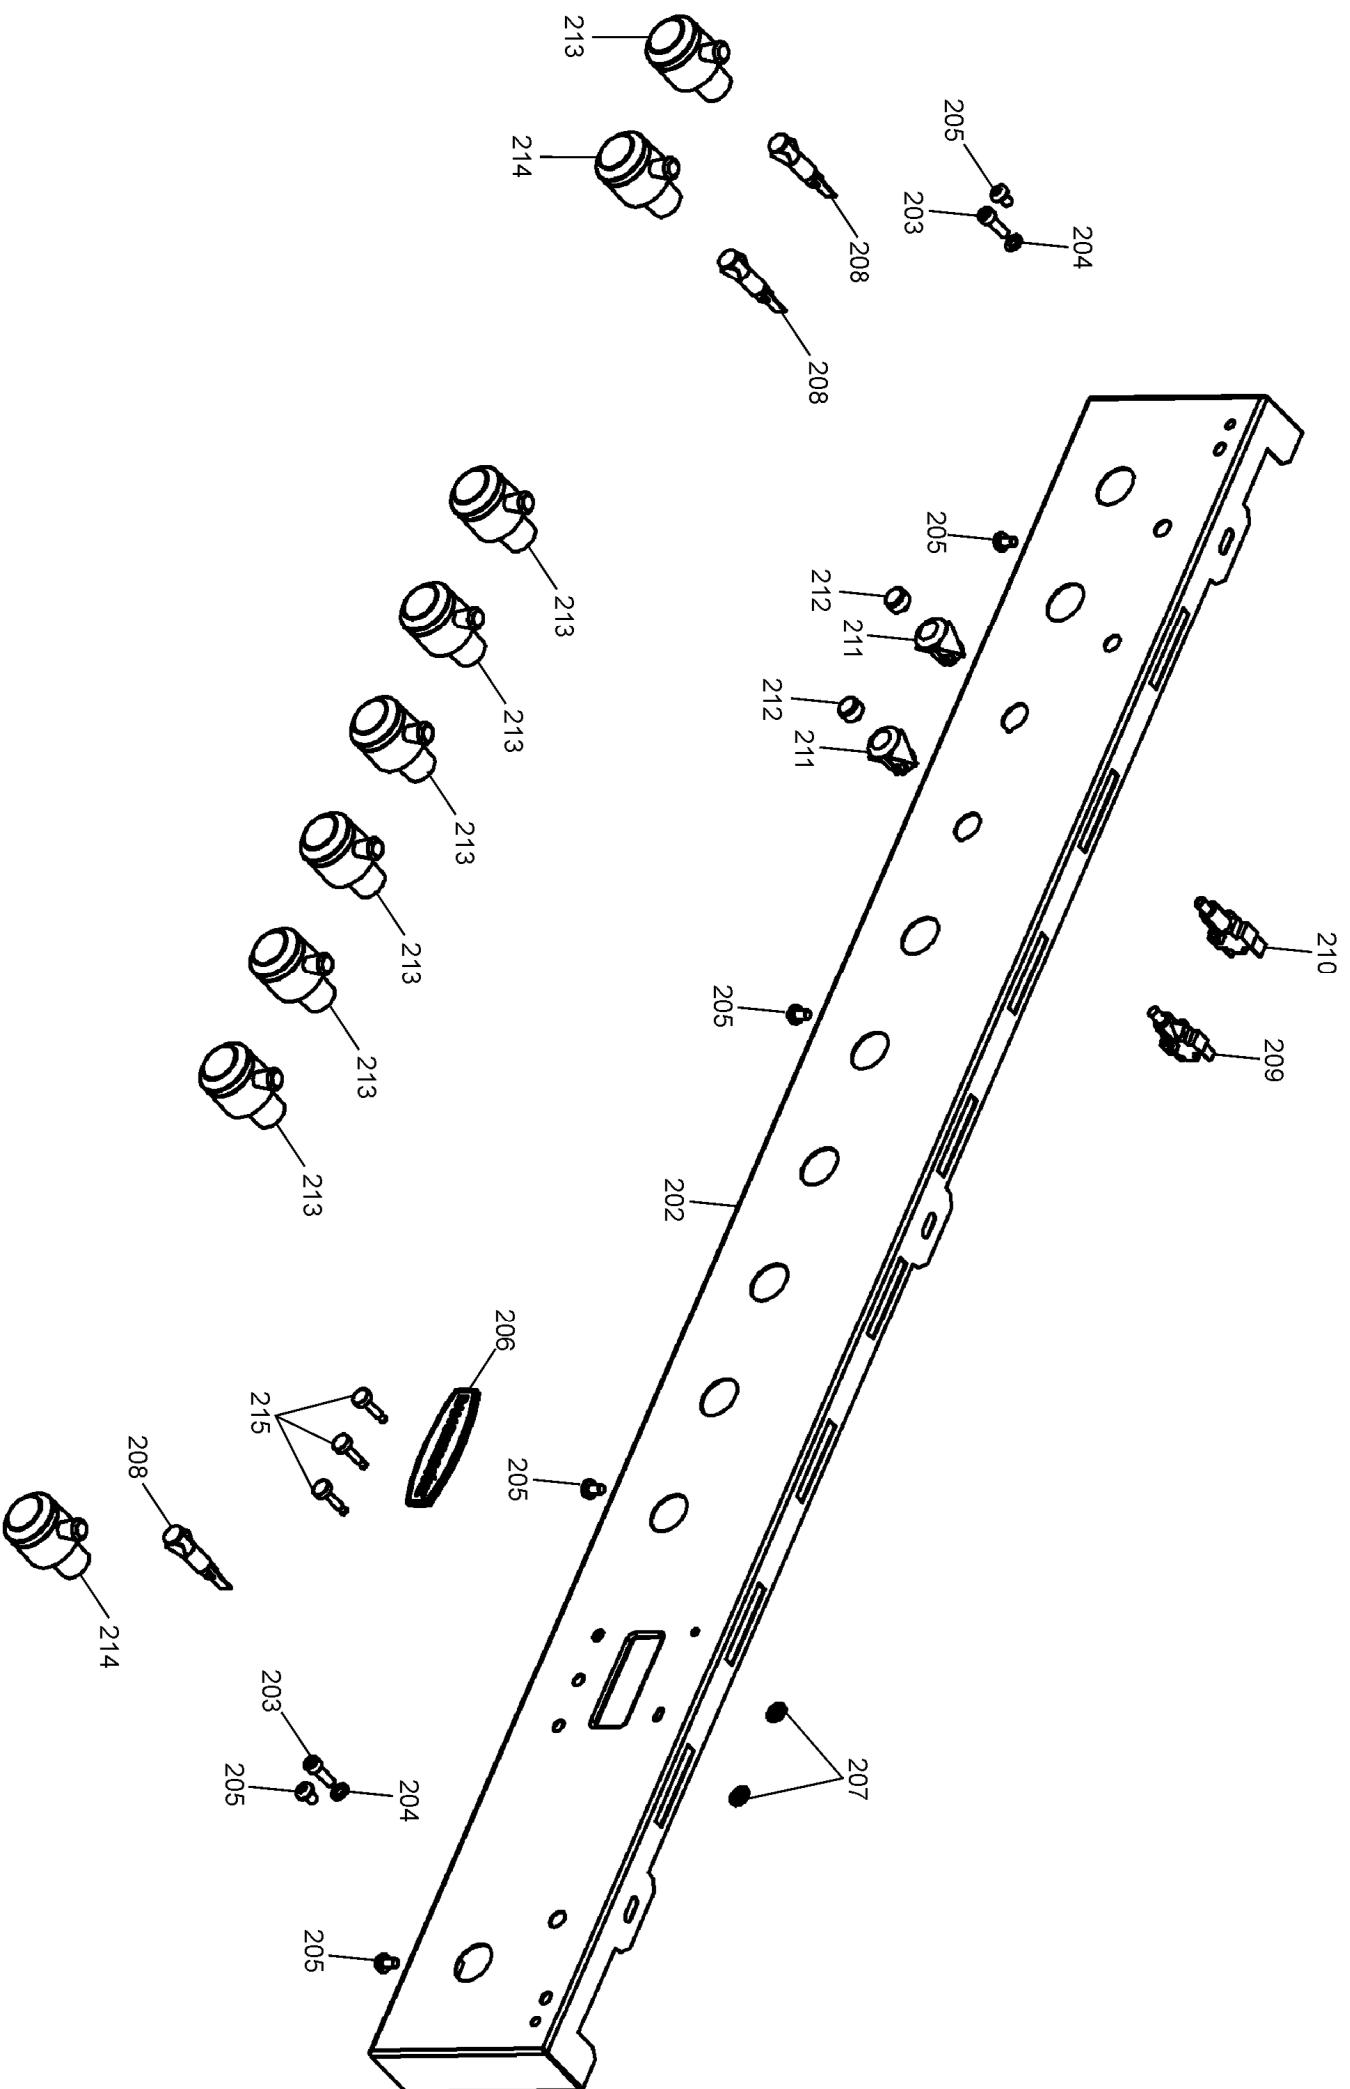

**FALCON / RANGEMASTER
CLASSIC 110 DUAL FUEL**

DATE: 04.09.17

DSL0715 P00

ISSUE: 01

**FALCON / RANGEMASTER
CLASSIC 110 DUAL FUEL**

DATE 04.09.17

DSL0715 P01
ISSUE STATUS: 01

**PAN SUPPORTS &
BURNER CAPS**

FALCON / RANGEMASTER CLASSIC 110 DUAL FUEL

DATE 04.09.17

DSL0715 P02
ISSUE 01

FALCON / RANGEMASTER CLASSIC 110 DUAL FUEL

DATE 04.09.17

DSL0715 P03
ISSUE 01

CONTROL PANEL

**FALCON / RANGEMASTER
CLASSIC 110 DUAL FUEL**

RIGHT HAND DOOR

ACCESSORIES

FALCON / RANGEMASTER CLASSIC 110 DUAL FUEL

DATE: 04.09.17

DSL0715 P14

ISSUE: 01

CLASSIC 110 DUAL FUEL

Ref N°	Part N°	Quantity	Colour	Discription
w1	P037863	2	y	WIRE ASSEMBLY - YELLOW LINK
w2	P064457	1	v	WIRE ASSY VIOLET - OVEN NEON LINK
h1	P064445	1	r/bl/b/v/br	HARNES - GRILL
w3	P055374	2	g/y	NI - WIRE ASSEMBLY - GRILL EARTHS LINKS
h2	P064454	1	or/br/y	FANNED OVEN HARNES
w4	P094943	2	g/y	NI - WIRE ASSEMBLY - OVEN STAT EARTH LINK
h3	P066163	1	r/v	HARNES - COOLING/ZONED
h4	P064451	1	w/y/br	HARNES - LH ZONED OVEN
w5	P049233	1	bl	FEED WIRE - RH OVEN SWITCH - TIMER
w6	P040066	1	b	WIRE ASSY - NEUTRAL LINK
w7	P025995	1	b	WIRE ASSEMBLY - NEUTRAL LINK
w8	P095450	1	g/y	NI - WIRE ASSEMBLY - EARTH LINK
w9	P027672	1	g/y	NI - WIRE ASSY - EARTH LINK
w10	P040694	1	b	WIRE ASSY (NEUTRAL BLUE DAISY)
w11	P043965	1	b	WIRE 2 LINK RETURN LH OVEN
w12	P045407	1	v	WIRE TIMER RELAY TO RH OVEN
w13	P049292	1	clear	HT WIRE
h6	P049242	1	clear	HT HARNES
h5	P066225	1	bl/br/b/v	HARNES AUX
w14	P066240	1	bl	WIRE ASSY - BLACK LIGHT LINK