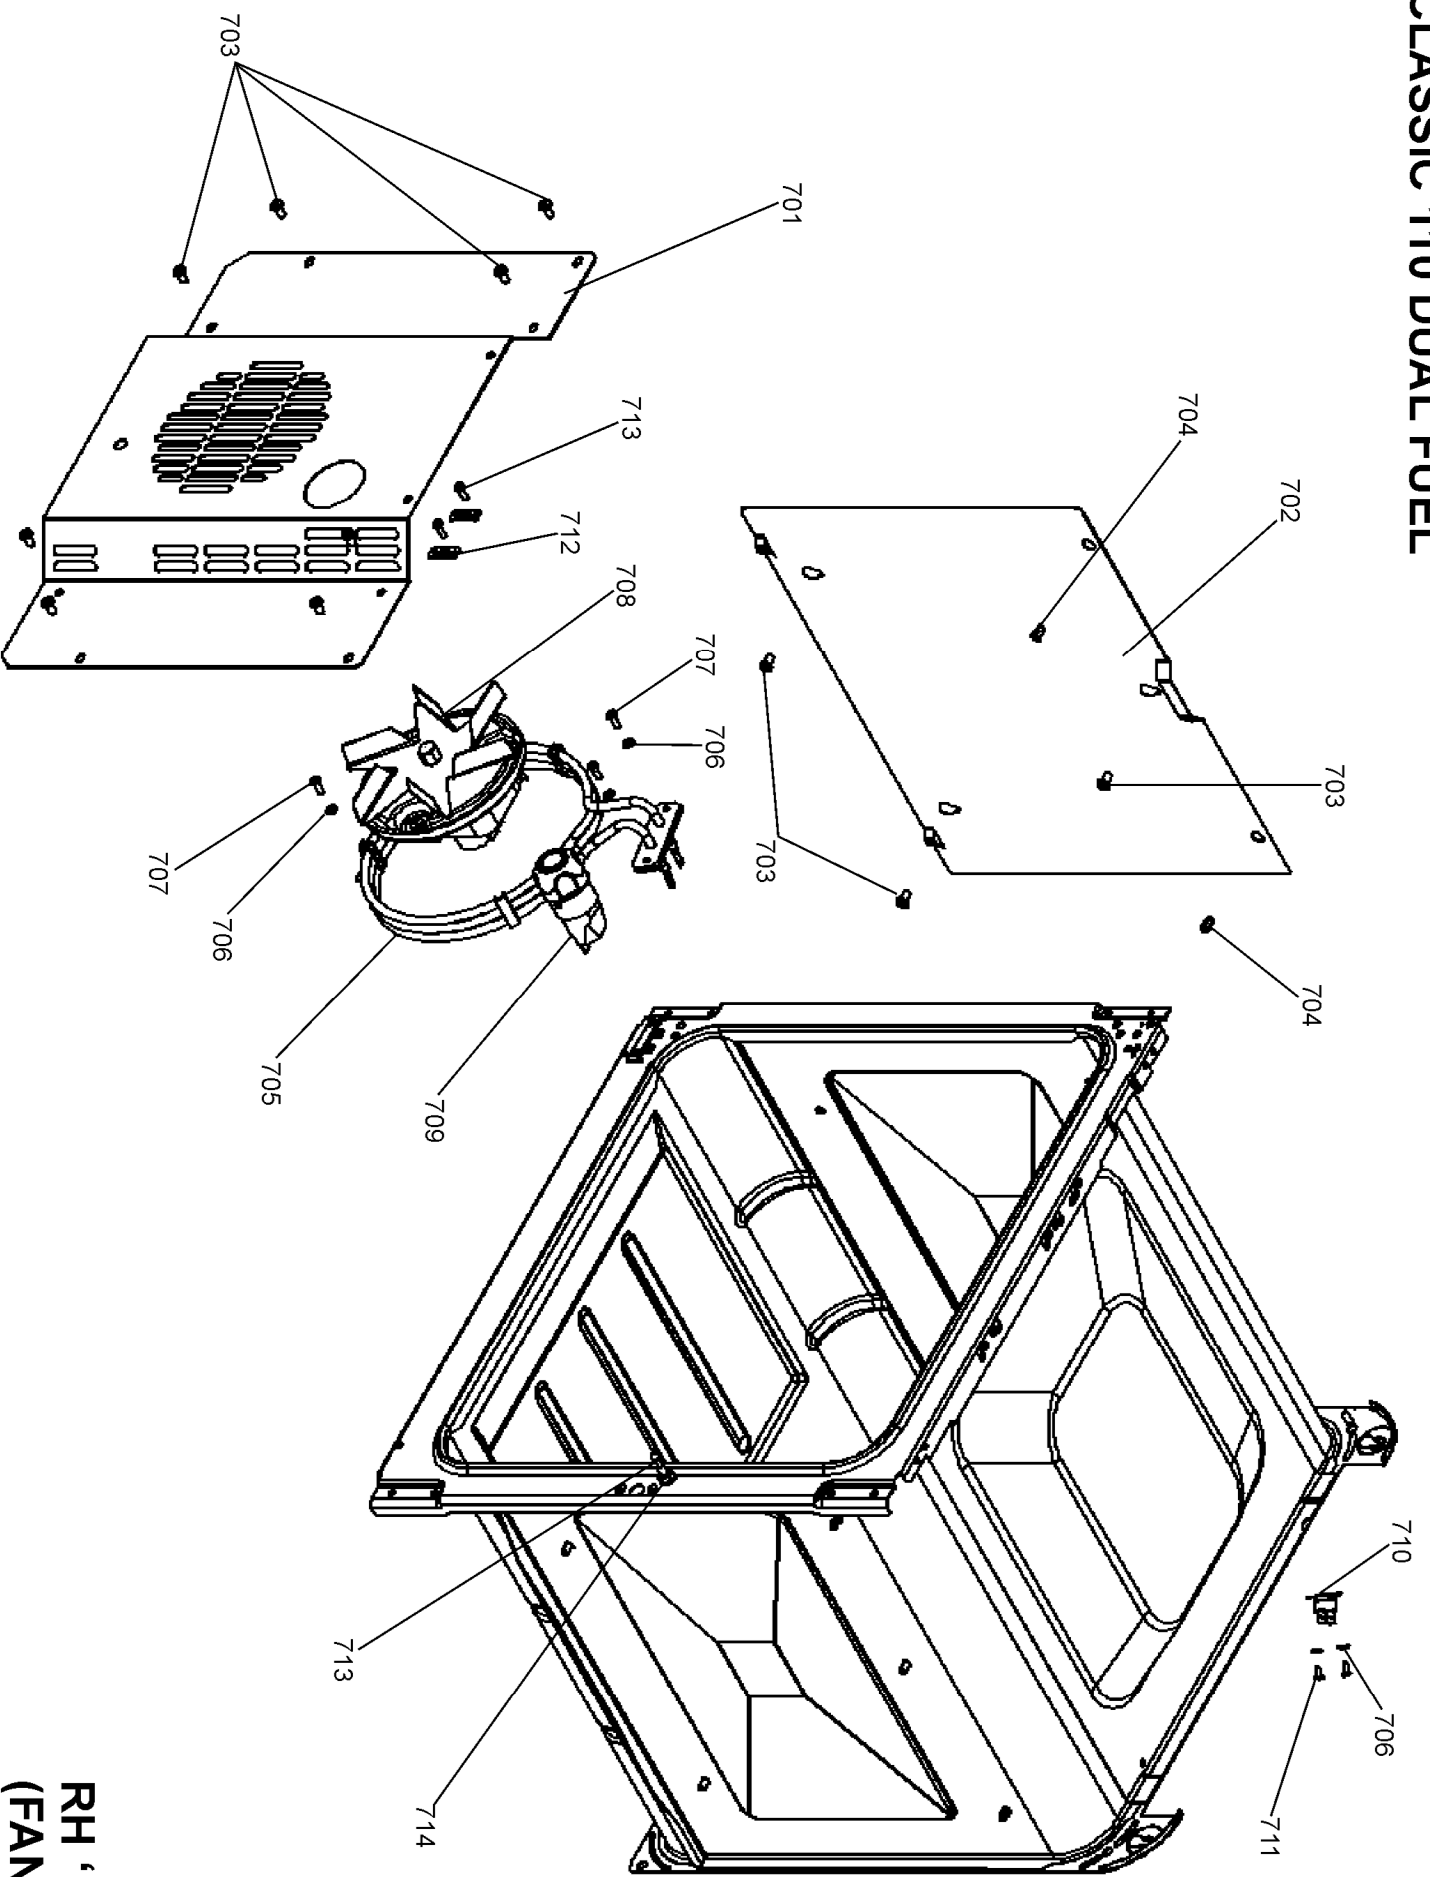

**RH 'FLAT' OVEN
(FAN+LIGHT)**