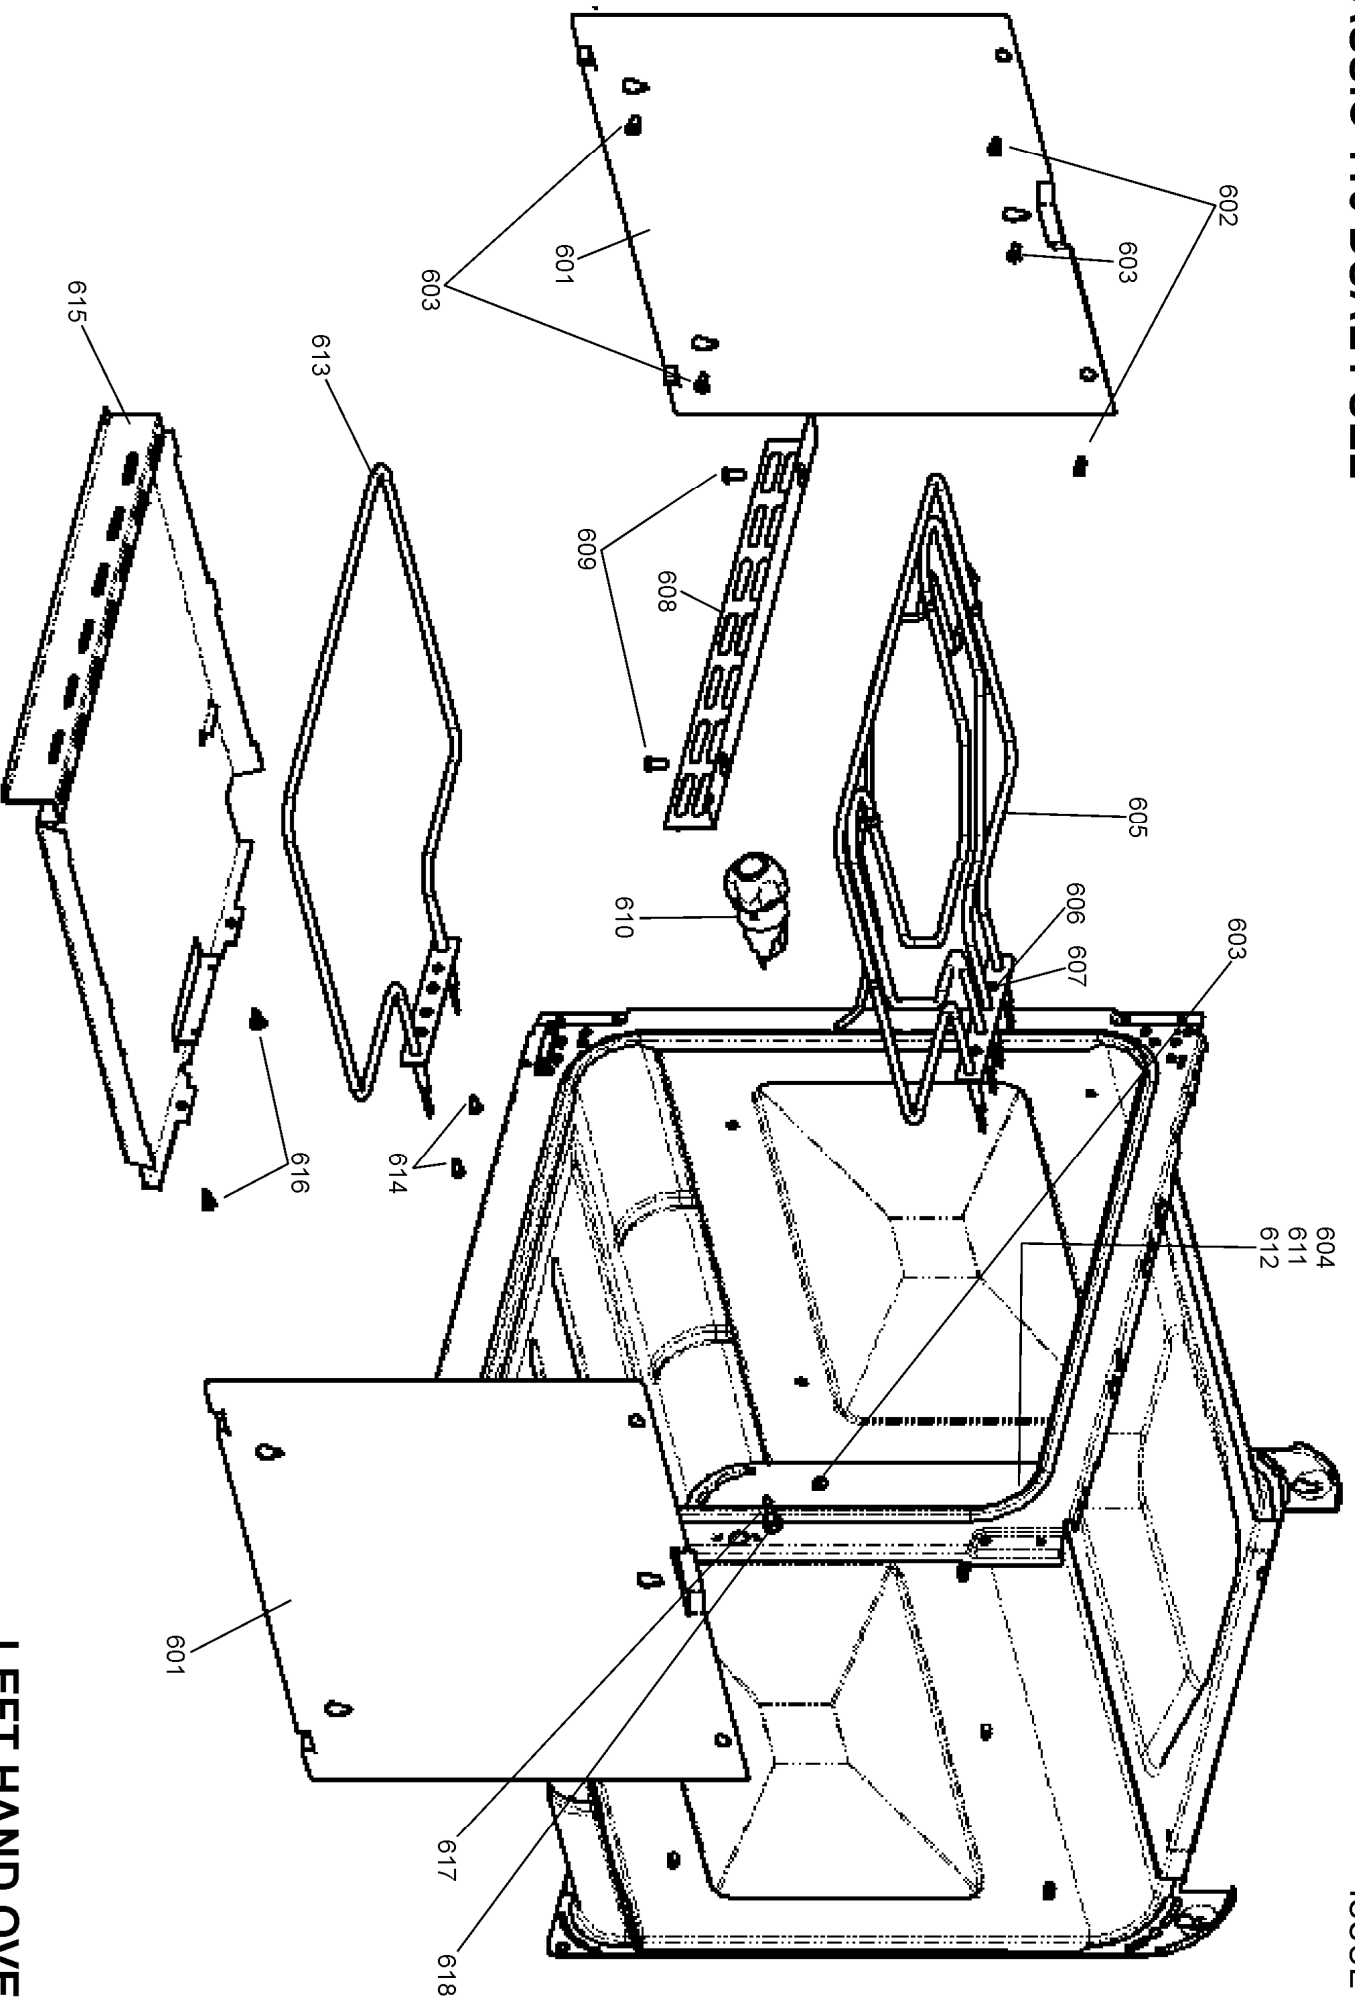

FALCON / RANGEMASTER
CLASSIC 110 DUAL FUEL

DATE 04.09.17

DSL0715 P06
ISSUE 01

LEFT HAND OVEN