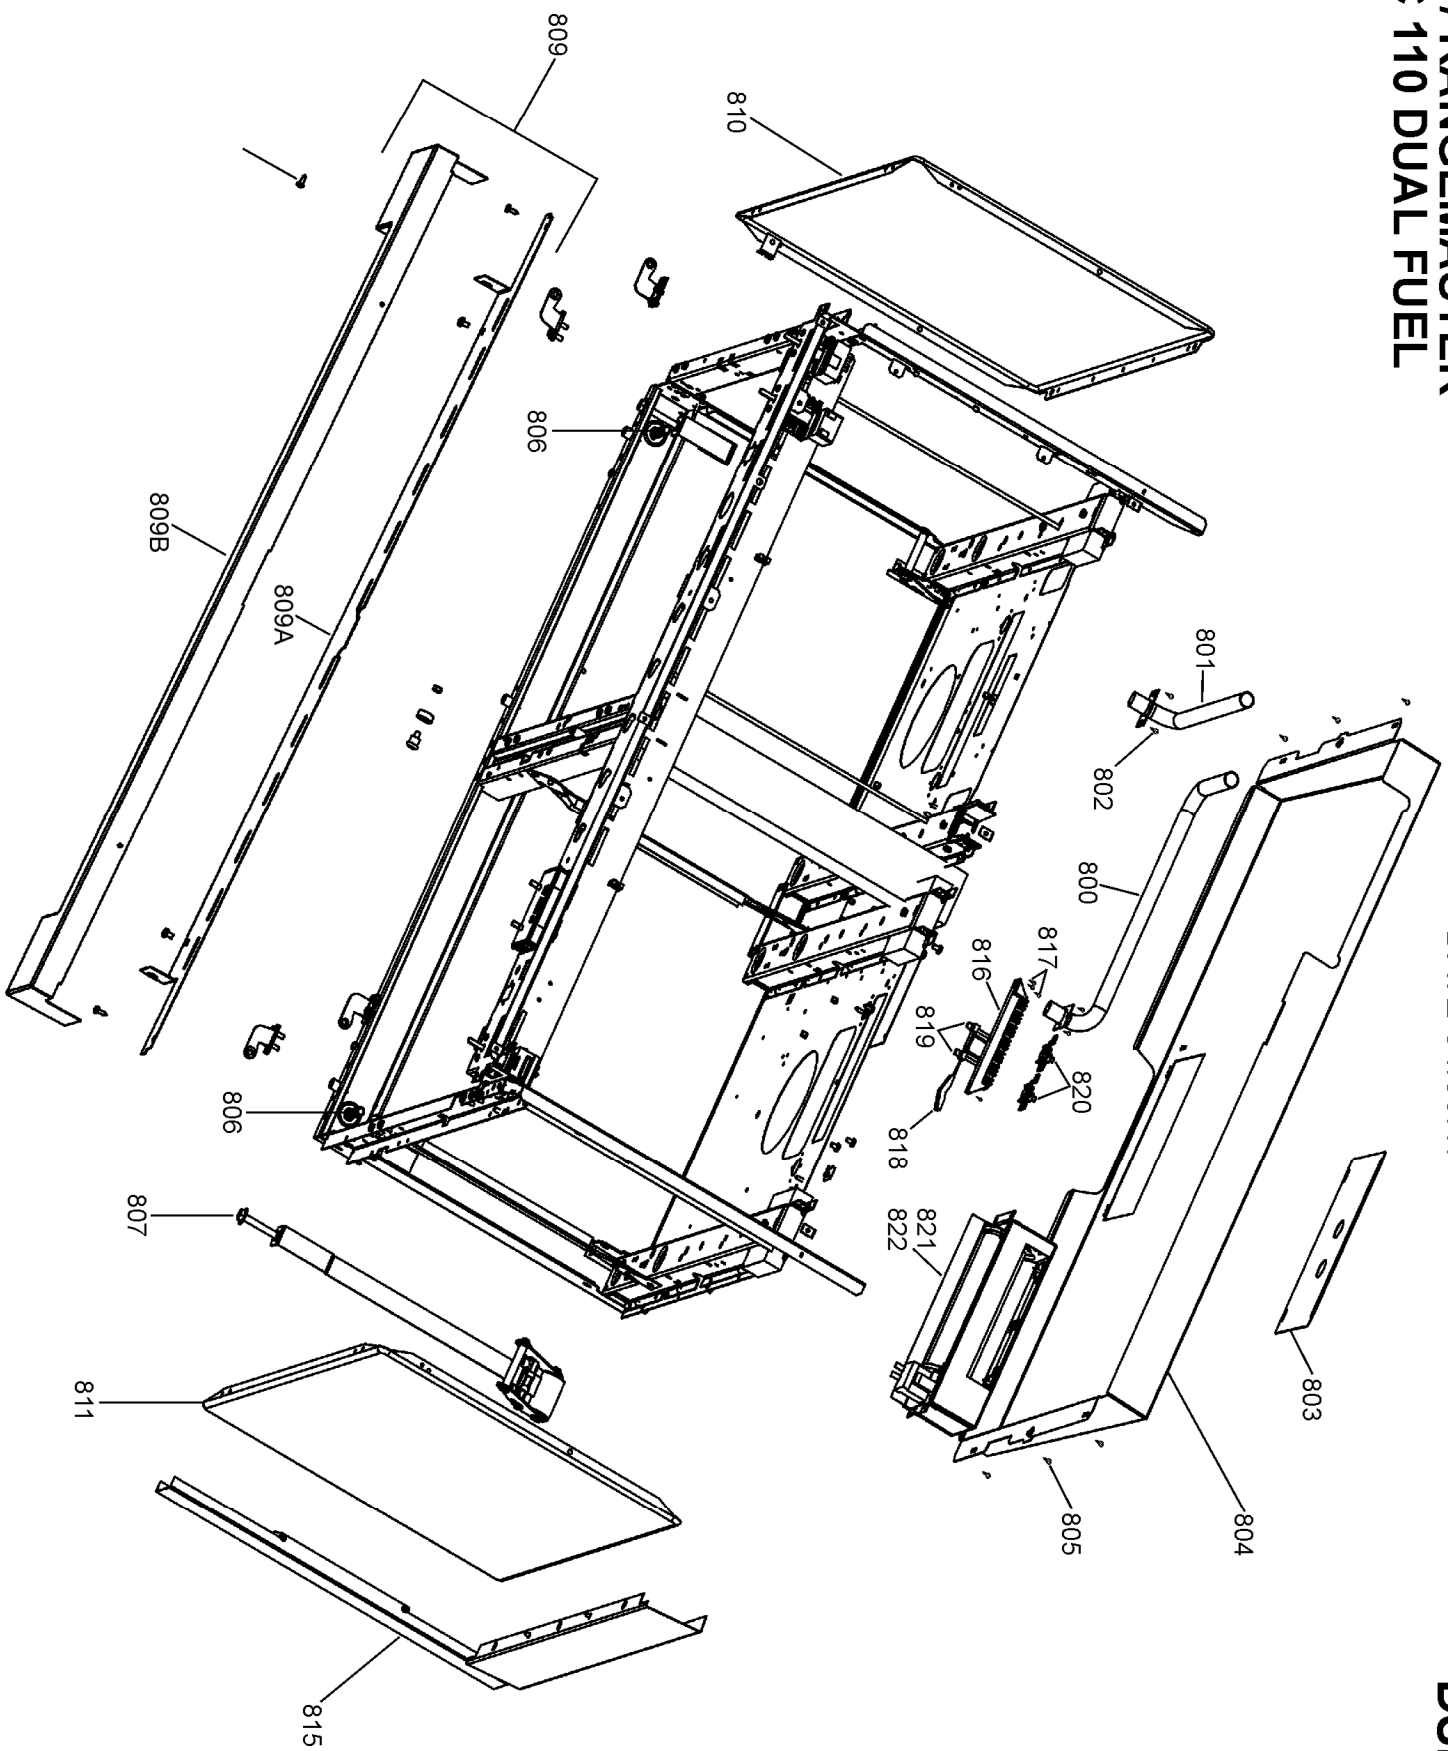

**FALCON / RANGEMASTER
CLASSIC 110 DUAL FUEL**

DATE 04.09.17

DSL0715 P08
ISSUE 01