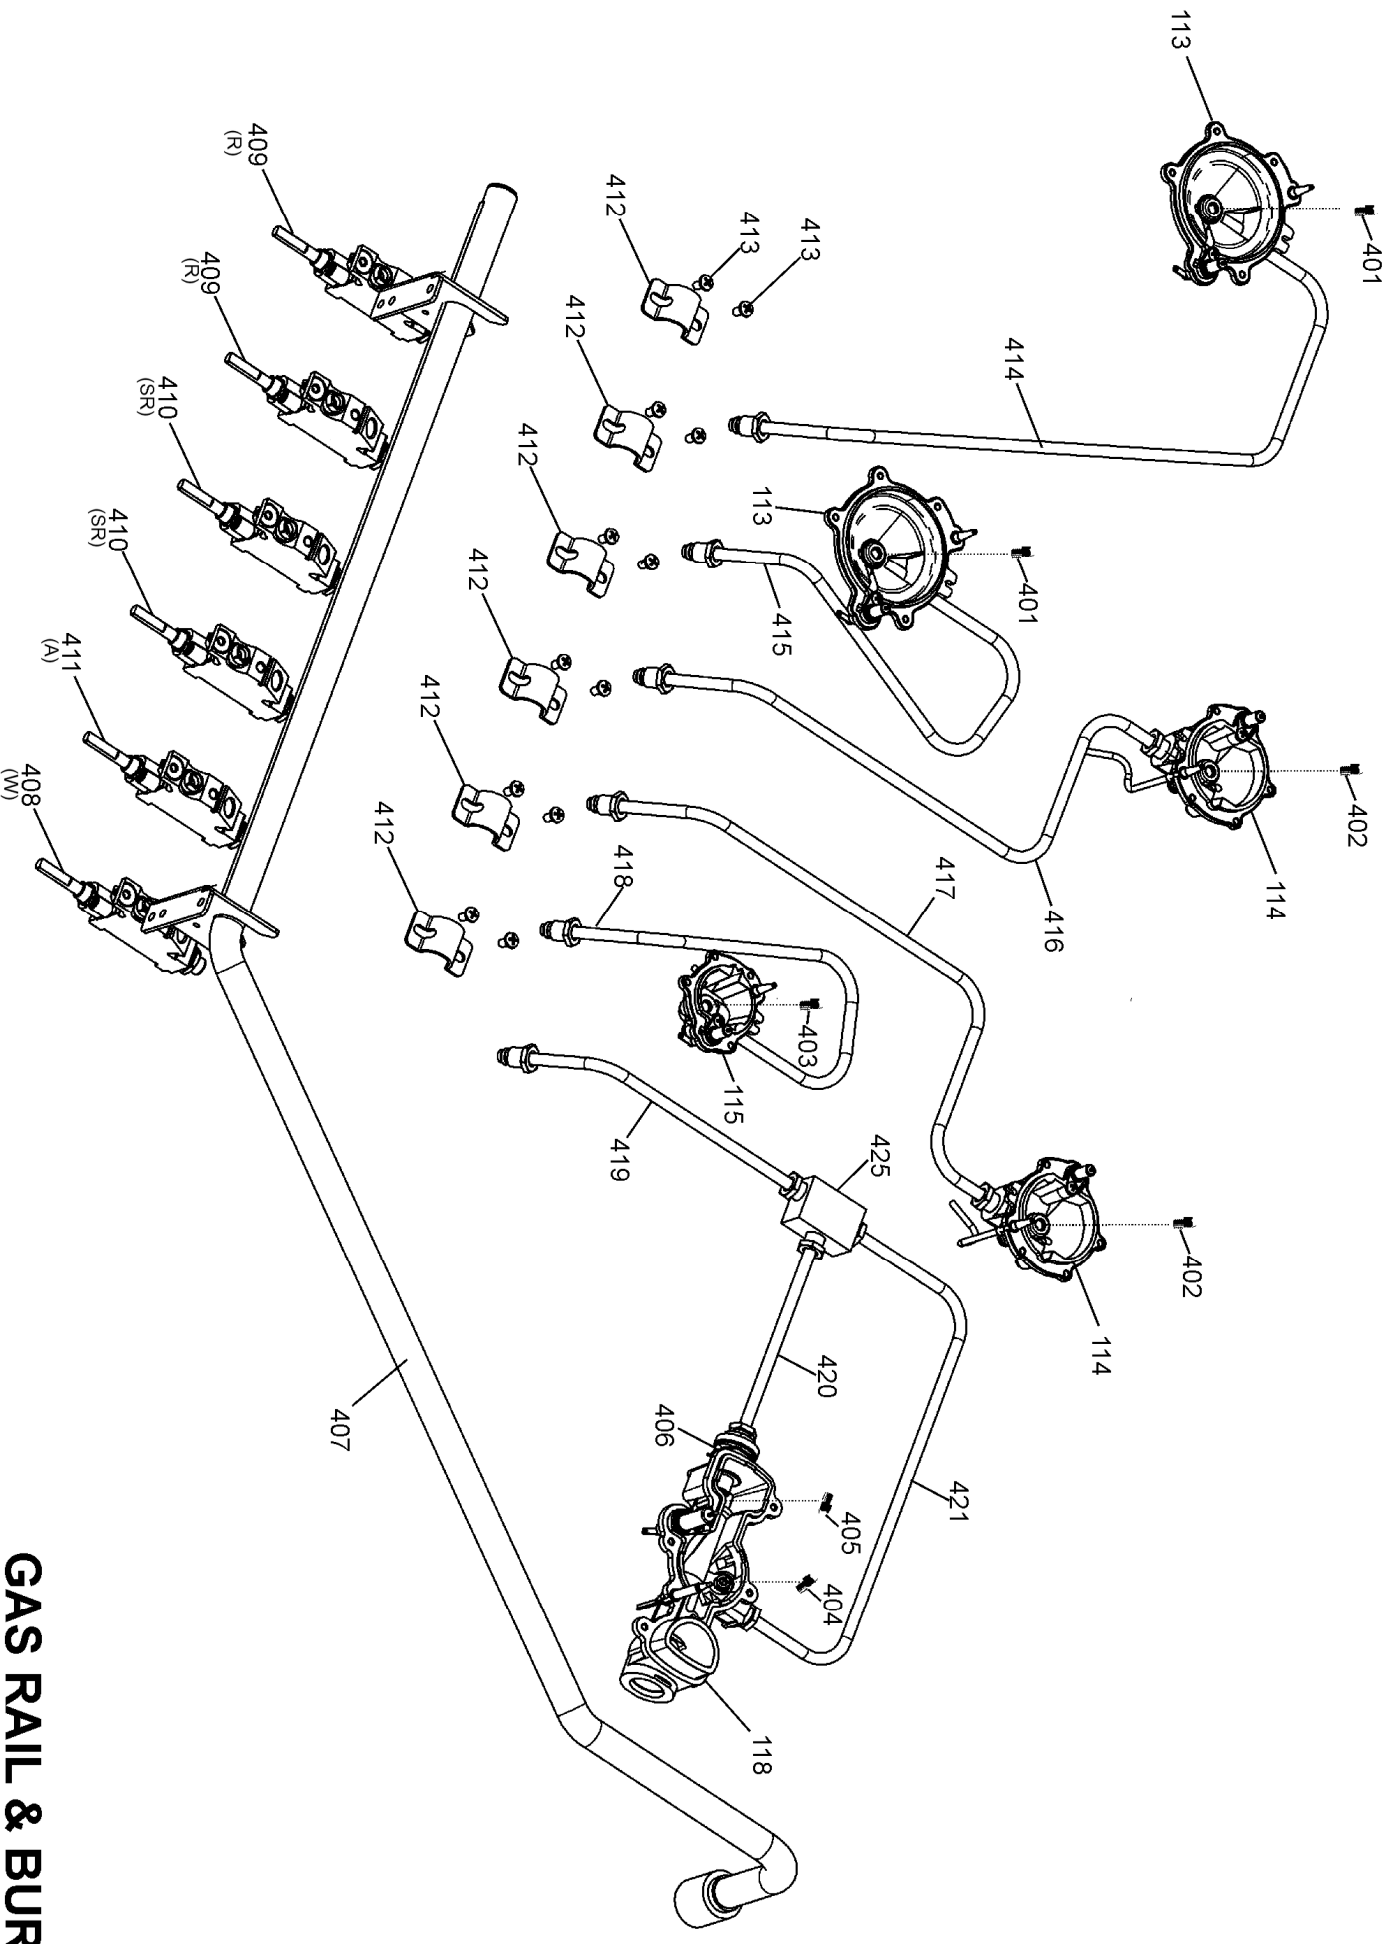

**FALCON / RANGEMASTER
CLASSIC 110 DUAL FUEL**

DATE: 04.09.17

DSL0715 P00

ISSUE: 01

**FALCON / RANGEMASTER
CLASSIC 110 DUAL FUEL**

DATE 04.09.17

DSL0715 P01
ISSUE STATUS: 01

**PAN SUPPORTS &
BURNER CAPS**

FALCON / RANGEMASTER CLASSIC 110 DUAL FUEL

DATE 04.09.17

DSL0715 P02
ISSUE 01

FALCON / RANGEMASTER CLASSIC 110 DUAL FUEL

DATE 04.09.17

DSL0715 P03
ISSUE 01

CONTROL PANEL

**FALCON / RANGEMASTER
CLASSIC 110 DUAL FUEL**

DATE 04.09.17

DSL0715 P04
ISSUE 01

GAS RAIL & BURNERS

**FALCON / RANGEMASTER
CLASSIC 110 DUAL FUEL**

DATE 04.09.17

DSL0715 P05
ISSUE 01

FALCON / RANGEMASTER
CLASSIC 110 DUAL FUEL

DATE 04.09.17

RIGHT HAND DOOR

ACCESSORIES

FALCON / RANGEMASTER CLASSIC 110 DUAL FUEL

DATE: 04.09.17

DSL0715 P14

ISSUE: 01

CLASSIC 110 DUAL FUEL

Ref N°	Part N°	Quantity	Colour	Discription
w1	P037863	2	y	WIRE ASSEMBLY - YELLOW LINK
w2	P064457	1	v	WIRE ASSY VIOLET - OVEN NEON LINK
h1	P064445	1	r/bl/b/v/br	HARNES - GRILL
w3	P055374	2	g/y	NI - WIRE ASSEMBLY - GRILL EARTHS LINKS
h2	P064454	1	or/br/y	FANNED OVEN HARNES
w4	P094943	2	g/y	NI - WIRE ASSEMBLY - OVEN STAT EARTH LINK
h3	P066163	1	r/v	HARNES - COOLING/ZONED
h4	P064451	1	w/y/br	HARNES - LH ZONED OVEN
w5	P049233	1	bl	FEED WIRE - RH OVEN SWITCH - TIMER
w6	P040066	1	b	WIRE ASSY - NEUTRAL LINK
w7	P025995	1	b	WIRE ASSEMBLY - NEUTRAL LINK
w8	P095450	1	g/y	NI - WIRE ASSEMBLY - EARTH LINK
w9	P027672	1	g/y	NI - WIRE ASSY - EARTH LINK
w10	P040694	1	b	WIRE ASSY (NEUTRAL BLUE DAISY)
w11	P043965	1	b	WIRE 2 LINK RETURN LH OVEN
w12	P045407	1	v	WIRE TIMER RELAY TO RH OVEN
w13	P049292	1	clear	HT WIRE
h6	P049242	1	clear	HT HARNES
h5	P066225	1	bl/br/b/v	HARNES AUX
w14	P066240	1	bl	WIRE ASSY - BLACK LIGHT LINK