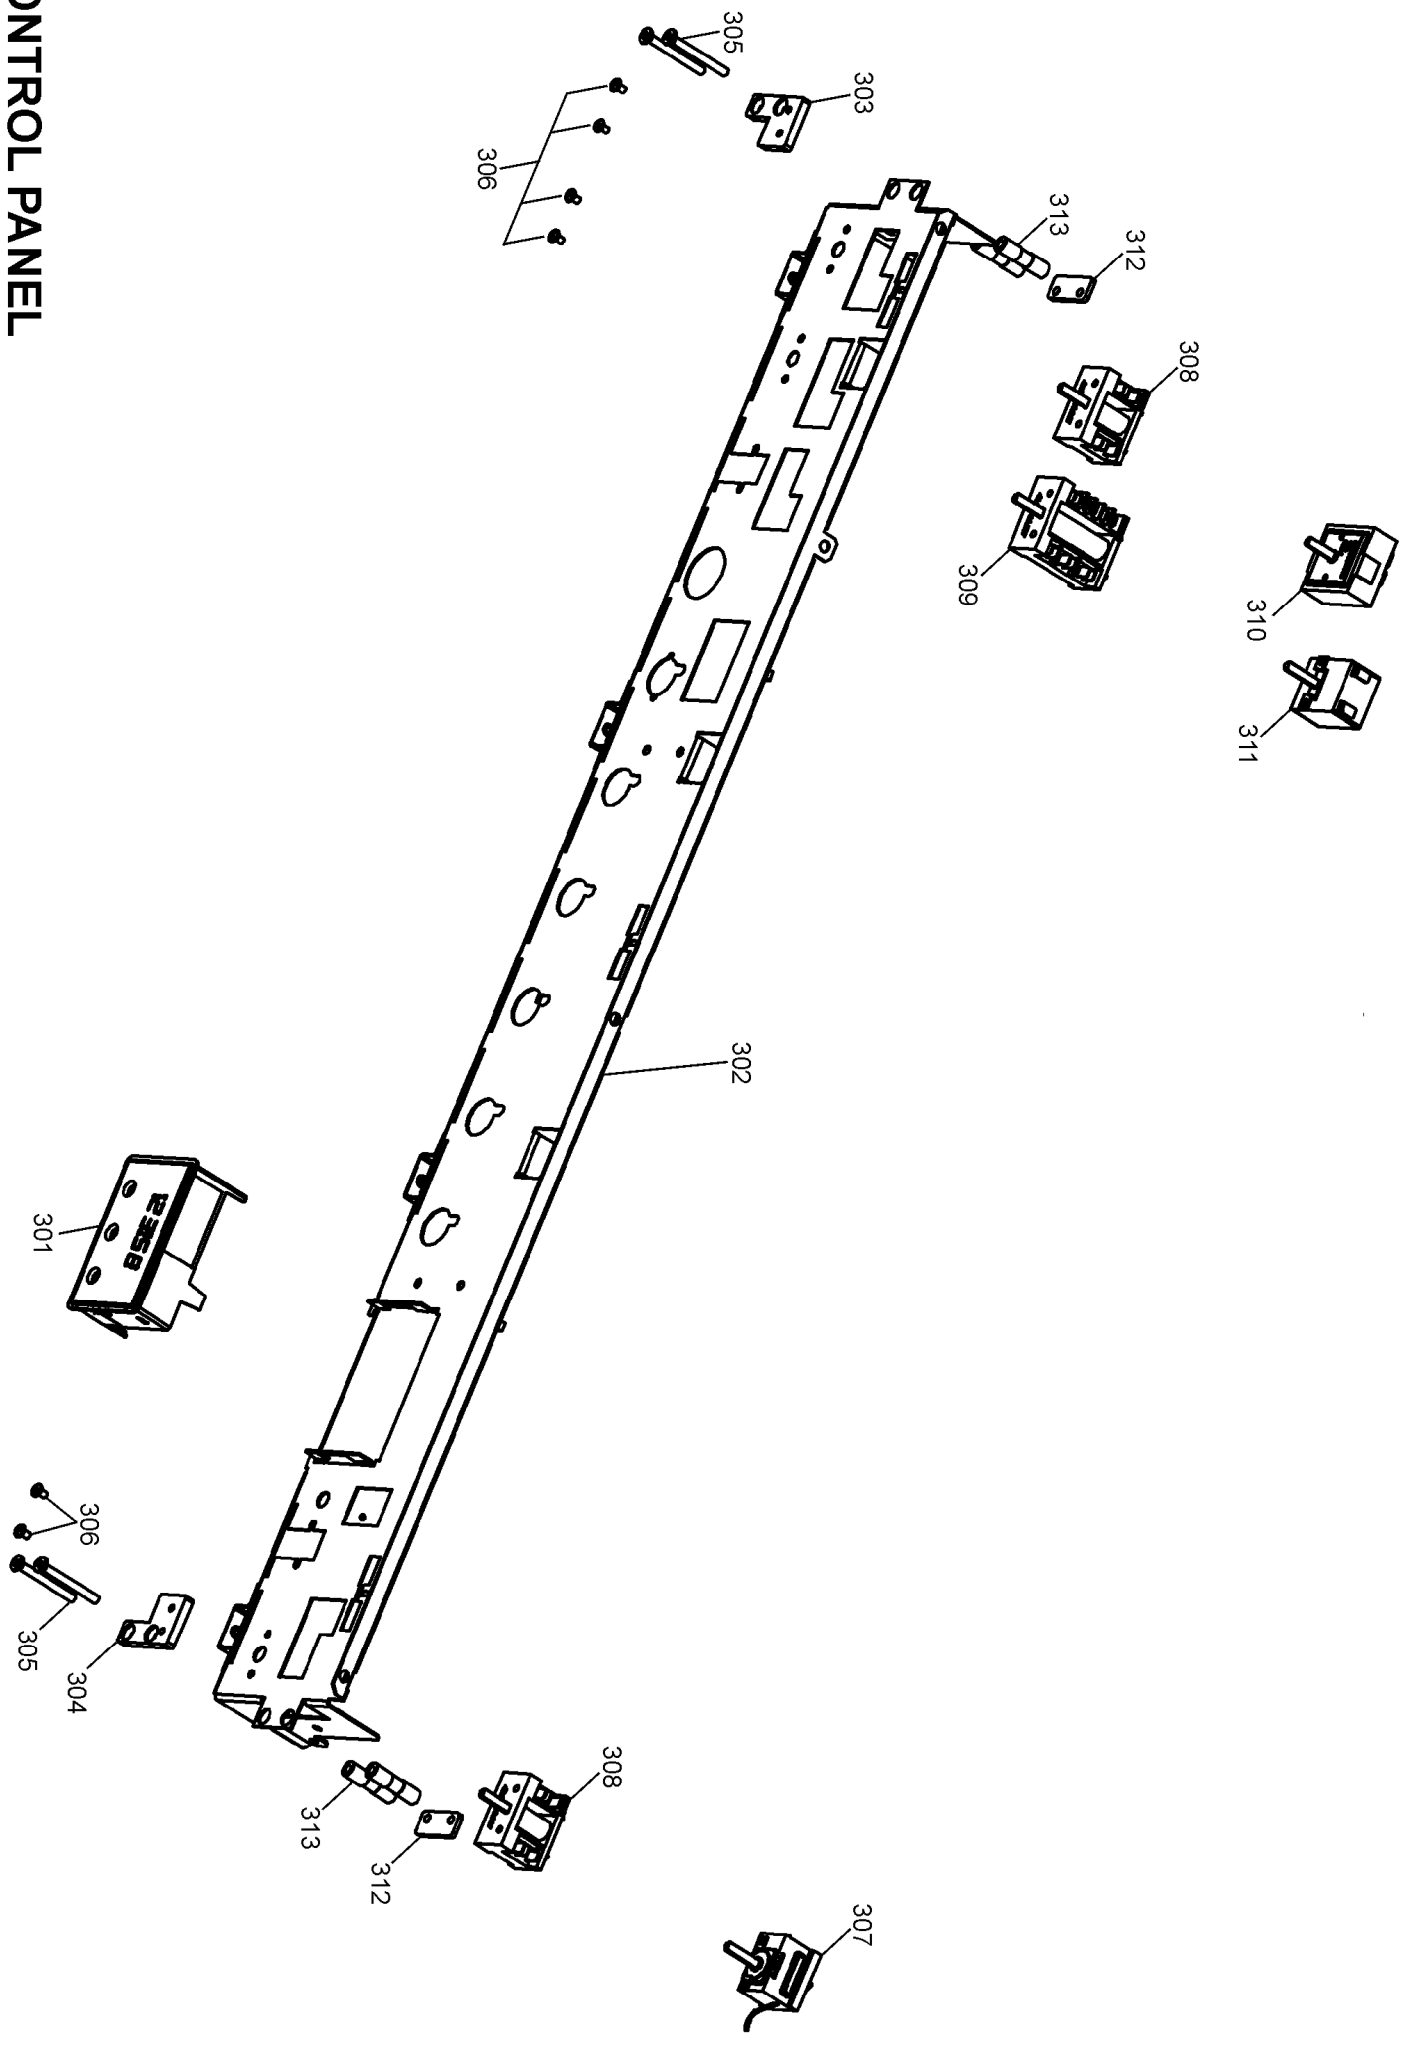

FALCON / RANGEMASTER CLASSIC 110 DUAL FUEL

DATE 04.09.17

DSL0715 P03
ISSUE 01

CONTROL PANEL