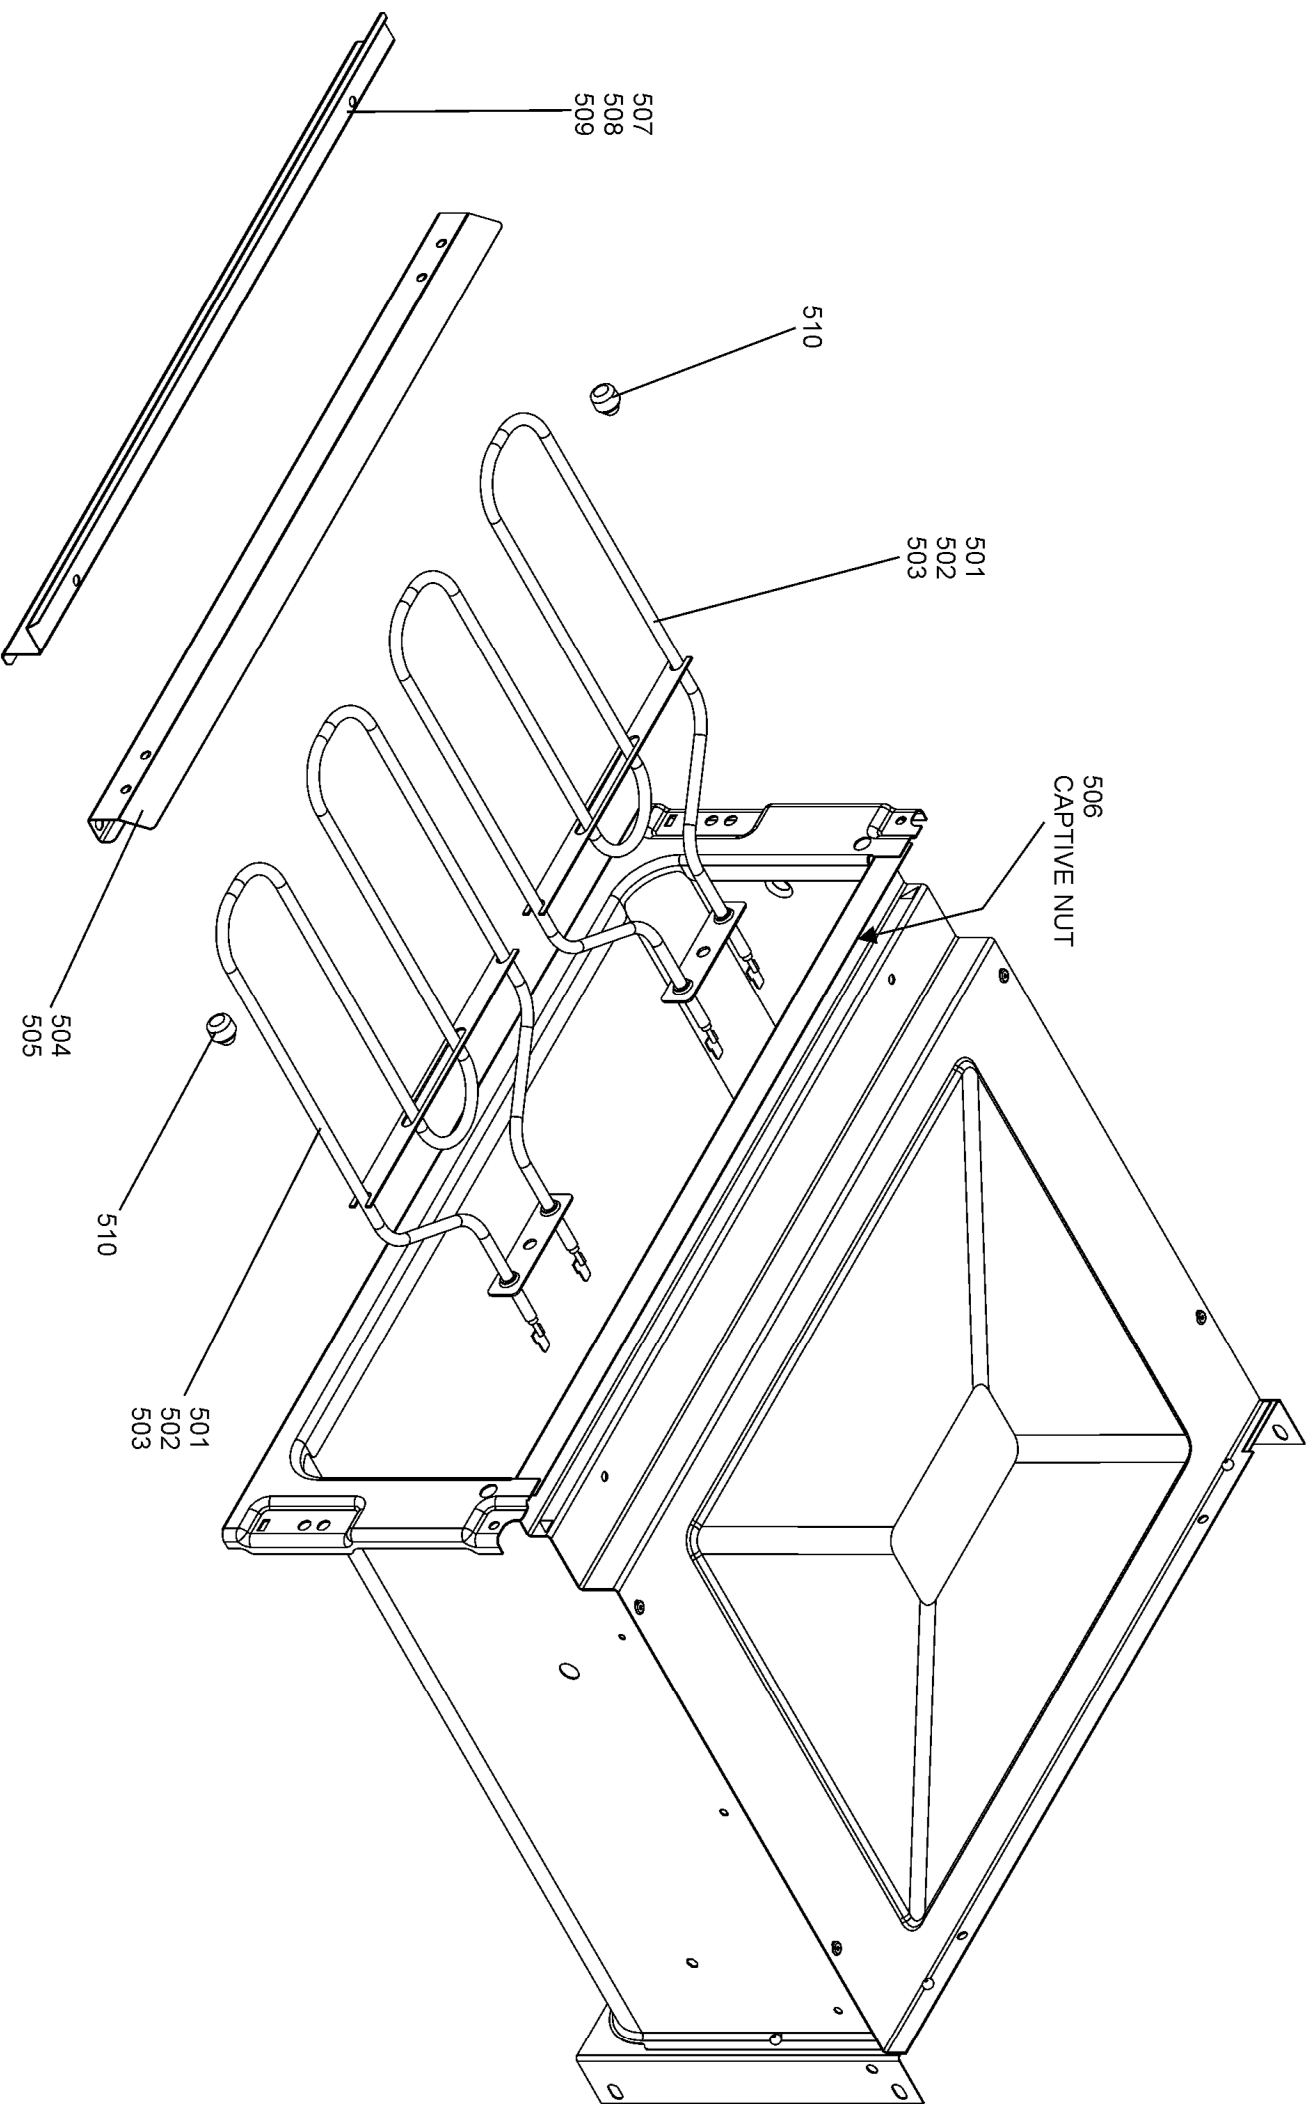

**FALCON / RANGEMASTER
CLASSIC 110 DUAL FUEL**

DATE 04.09.17

DSL0715 P05
ISSUE 01