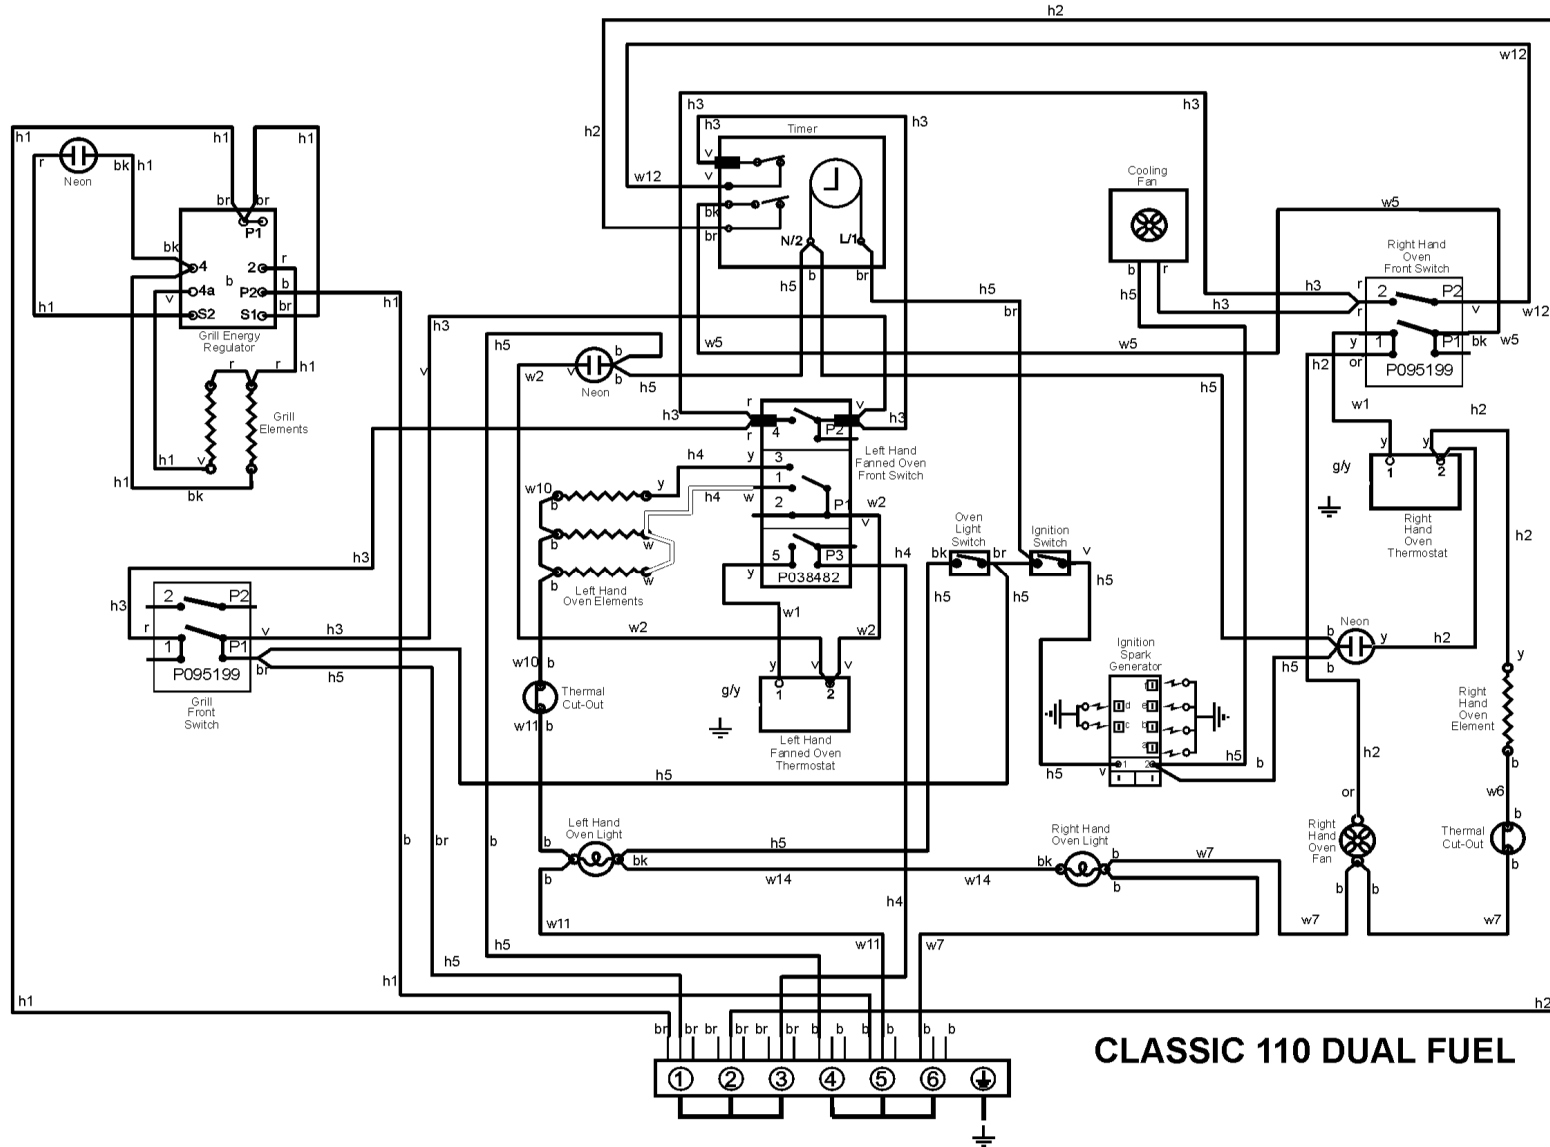

RIGHT HAND DOOR

ACCESSORIES

FALCON / RANGEMASTER CLASSIC 110 DUAL FUEL

DATE: 04.09.17

DSL0715 P14

ISSUE: 01

CLASSIC 110 DUAL FUEL

Ref N°	Part N°	Quantity	Colour	Discription
w1	P037863	2	y	WIRE ASSEMBLY - YELLOW LINK
w2	P064457	1	v	WIRE ASSY VIOLET - OVEN NEON LINK
h1	P064445	1	r/bl/b/v/br	HARNES - GRILL
w3	P055374	2	g/y	NI - WIRE ASSEMBLY - GRILL EARTHS LINKS
h2	P064454	1	or/br/y	FANNED OVEN HARNES
w4	P094943	2	g/y	NI - WIRE ASSEMBLY - OVEN STAT EARTH LINK
h3	P066163	1	r/v	HARNES - COOLING/ZONED
h4	P064451	1	w/y/br	HARNES - LH ZONED OVEN
w5	P049233	1	bl	FEED WIRE - RH OVEN SWITCH - TIMER
w6	P040066	1	b	WIRE ASSY - NEUTRAL LINK
w7	P025995	1	b	WIRE ASSEMBLY - NEUTRAL LINK
w8	P095450	1	g/y	NI - WIRE ASSEMBLY - EARTH LINK
w9	P027672	1	g/y	NI - WIRE ASSY - EARTH LINK
w10	P040694	1	b	WIRE ASSY (NEUTRAL BLUE DAISY)
w11	P043965	1	b	WIRE 2 LINK RETURN LH OVEN
w12	P045407	1	v	WIRE TIMER RELAY TO RH OVEN
w13	P049292	1	clear	HT WIRE
h6	P049242	1	clear	HT HARNES
h5	P066225	1	bl/br/b/v	HARNES AUX
w14	P066240	1	bl	WIRE ASSY - BLACK LIGHT LINK

Code	Colour
b	Blue
br	Brown
bk	Black
or	Orange
r	Red
v	Violet
w	White
y	Yellow
g/y	Green/yellow

KEY
The connections shown in this diagram are for single phase.
The ratings are for 230V 50Hz