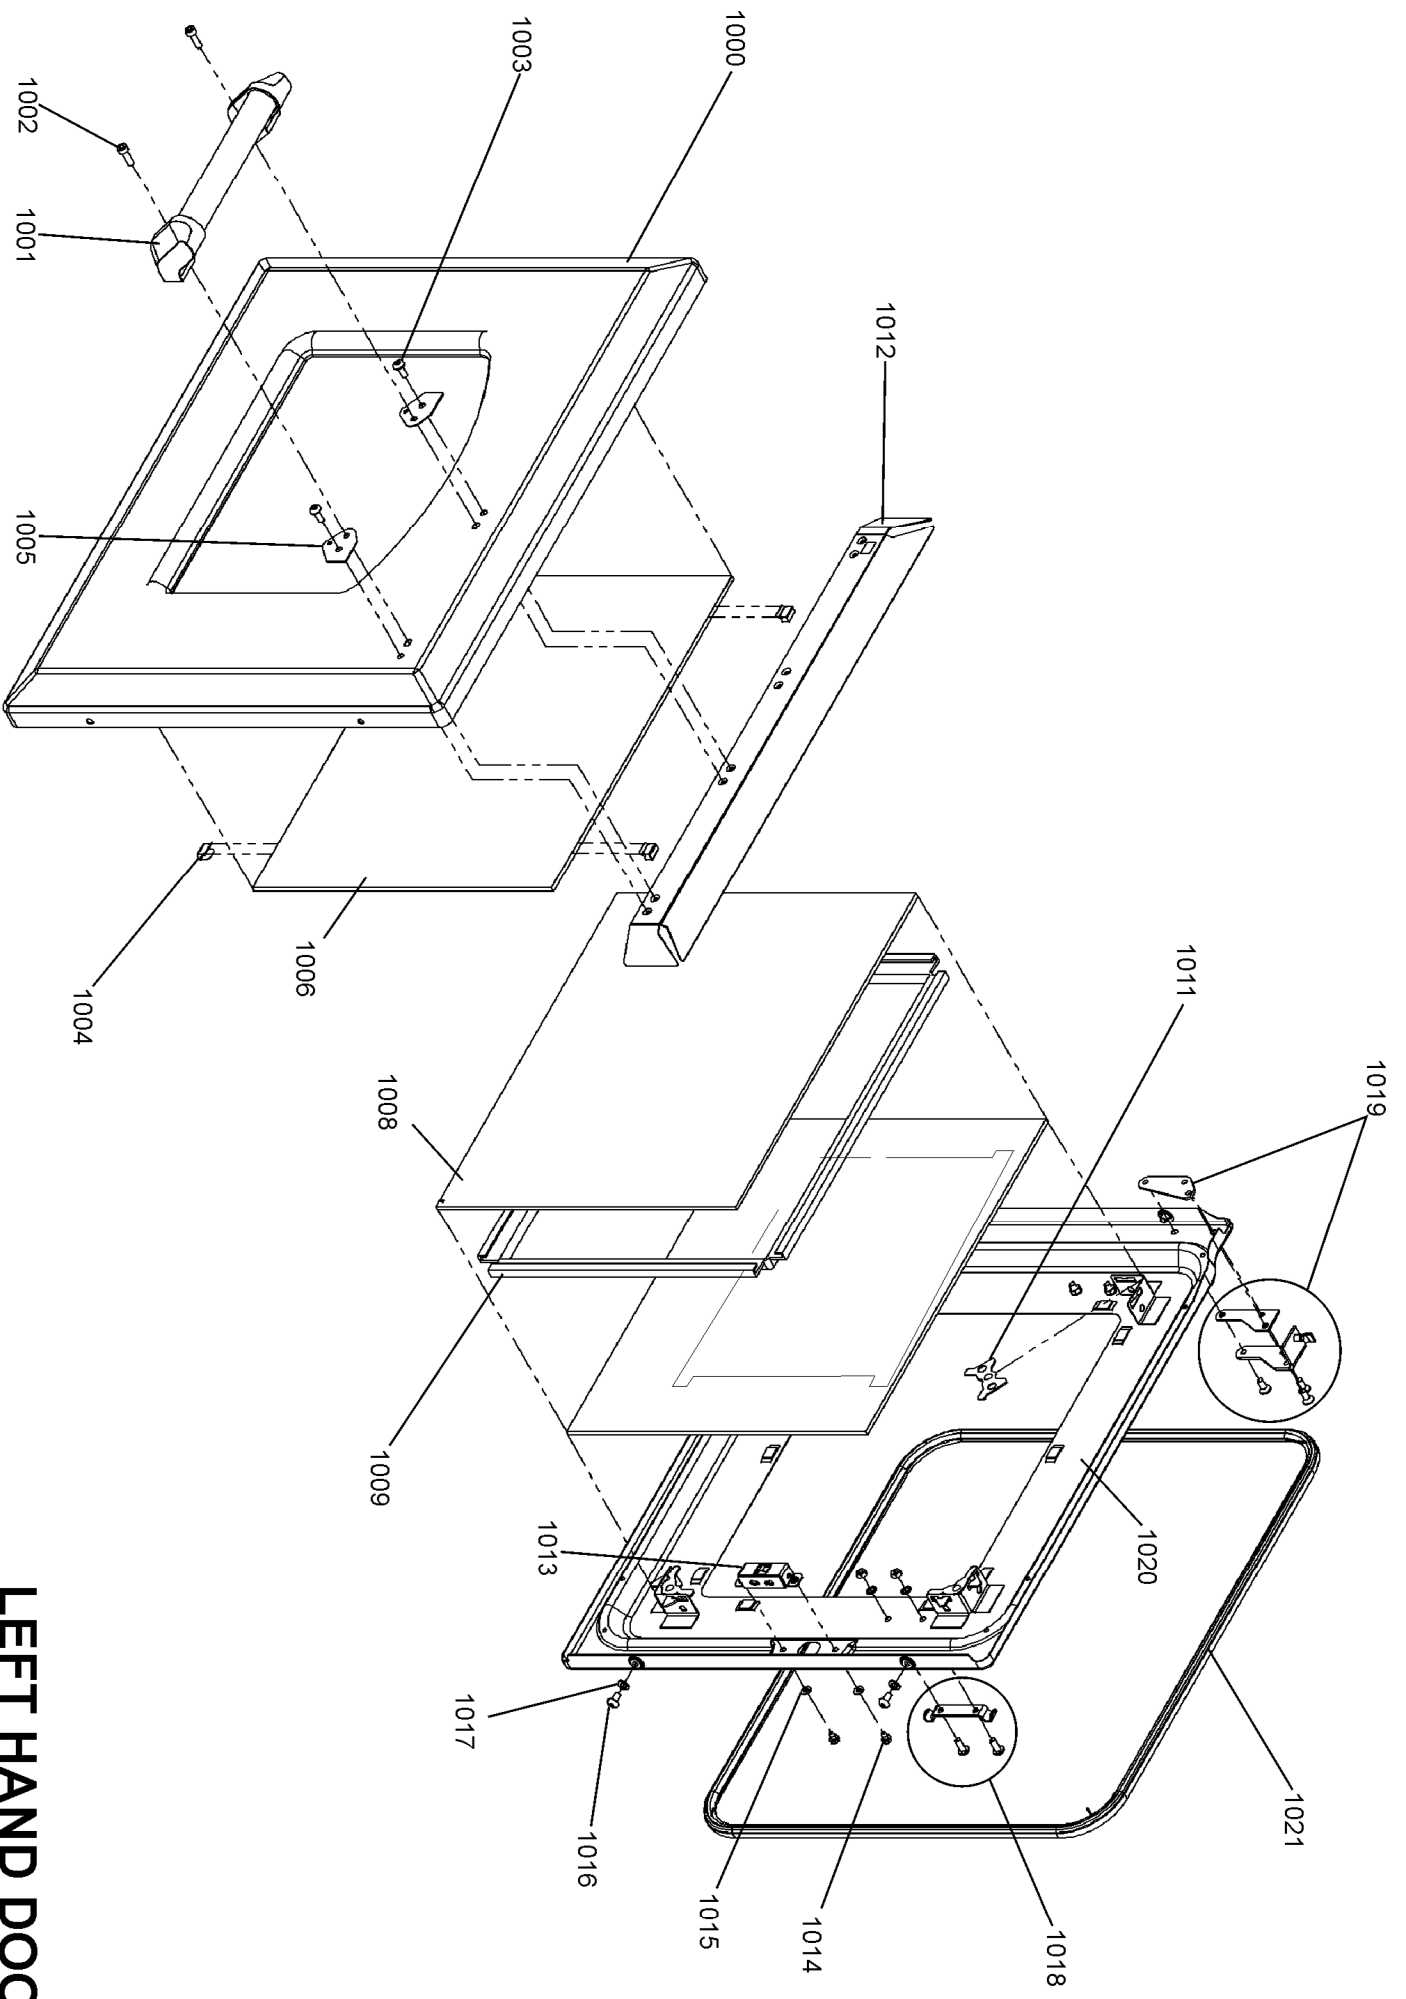

LEFT HAND DOOR