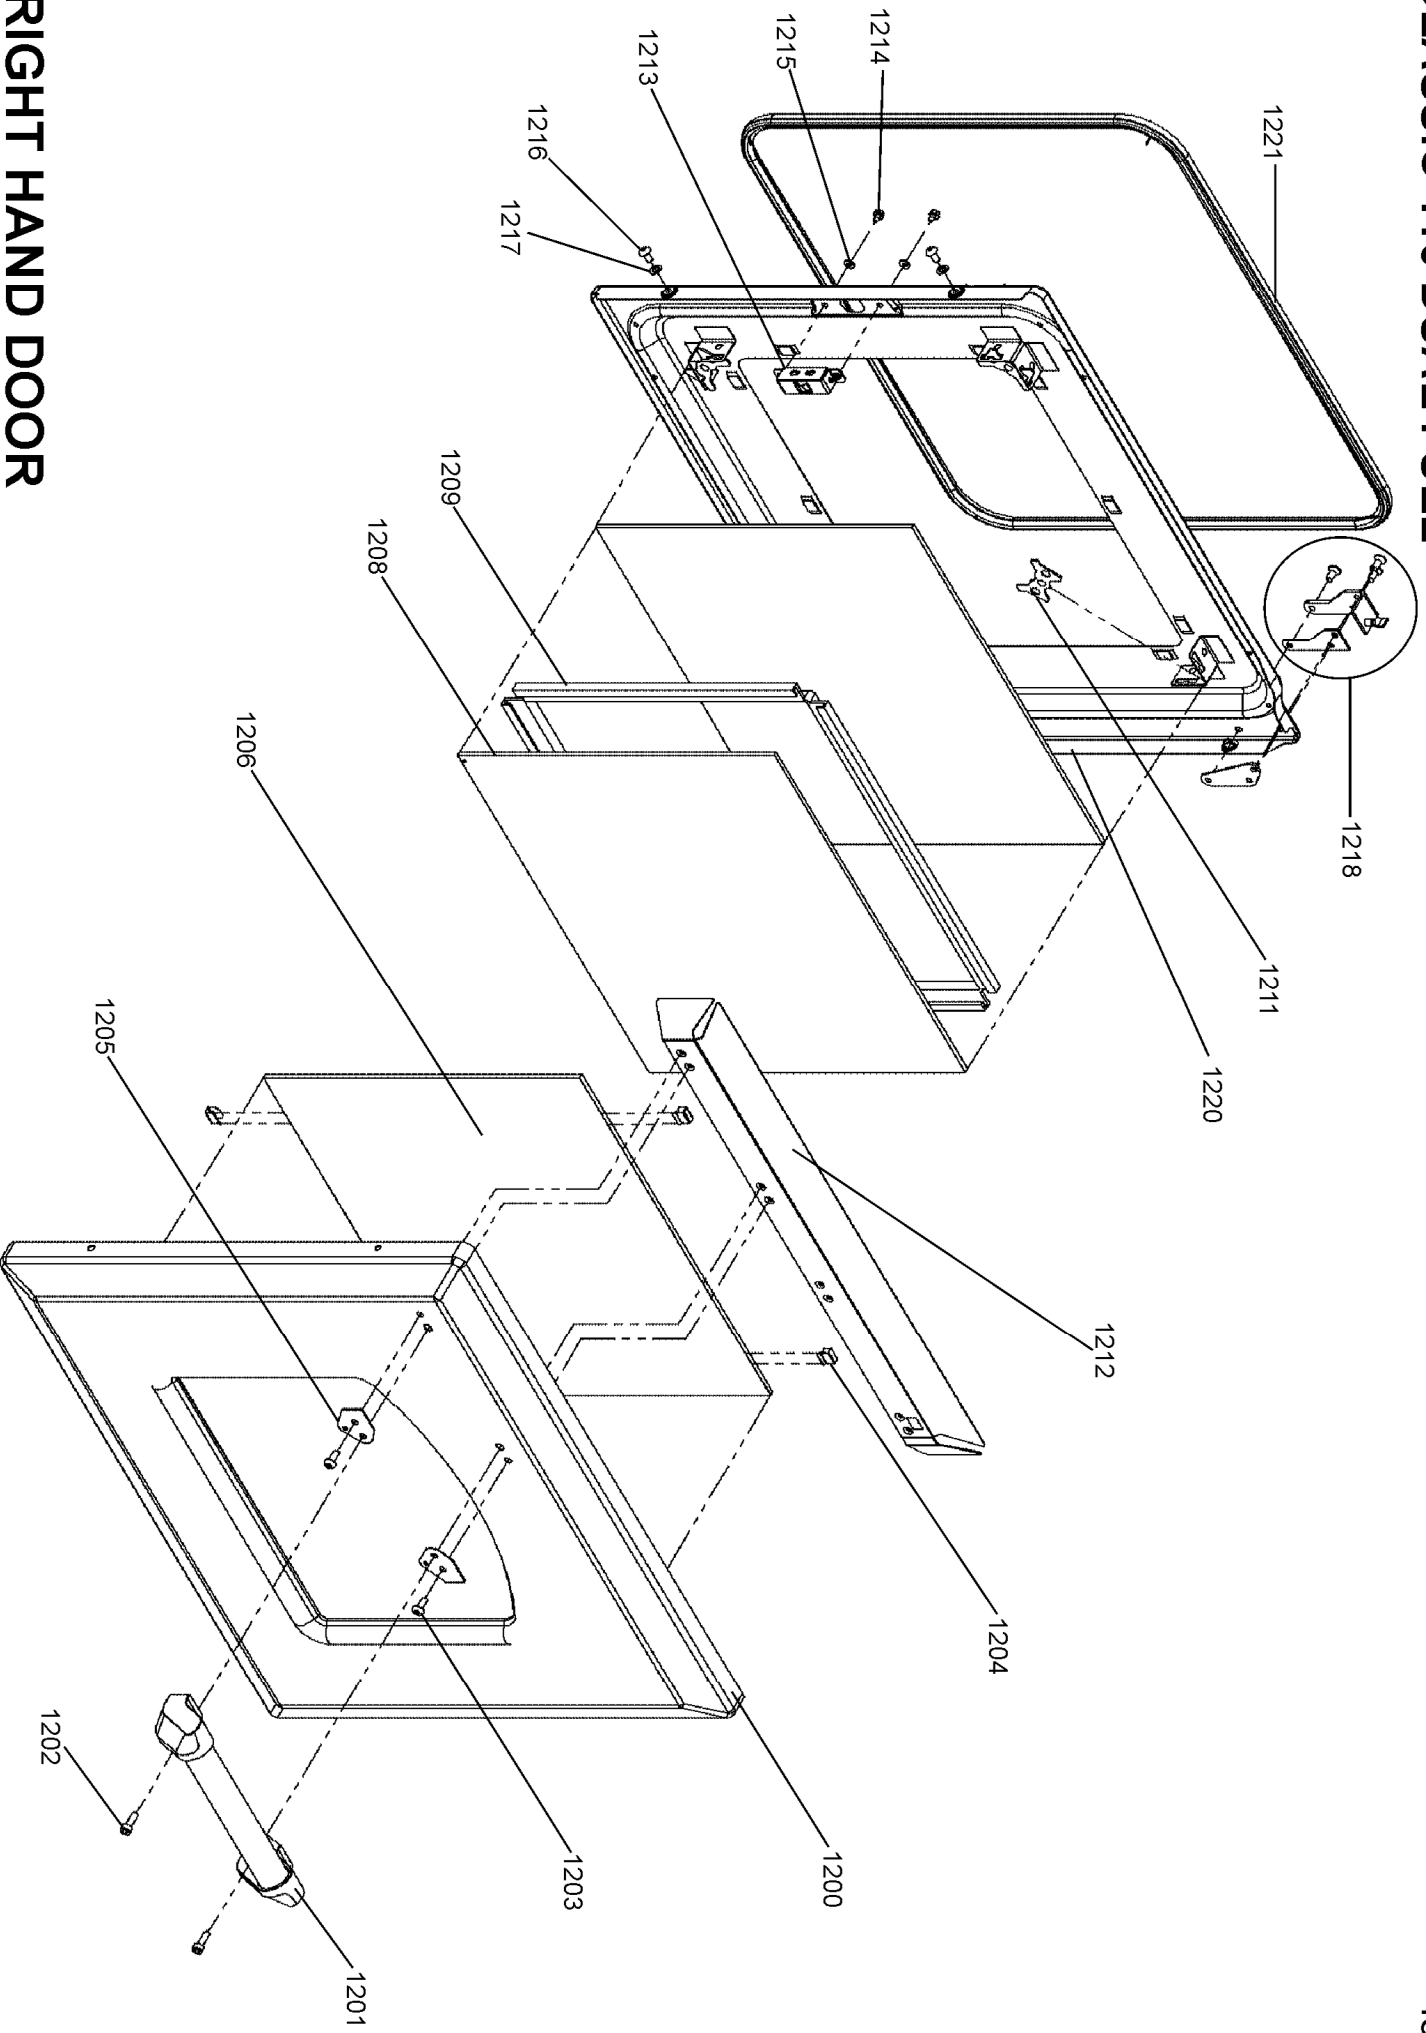

DSL0715 P06
ISSUE 01

LEFT HAND OVEN

**RH 'FLAT' OVEN
(FAN+LIGHT)**

**FALCON / RANGEMASTER
CLASSIC 110 DUAL FUEL**

DATE 04.09.17

DSL0715 P08
ISSUE 01

LEFT HAND DOOR

GRILL DOOR

RIGHT HAND DOOR

ACCESSORIES

FALCON / RANGEMASTER CLASSIC 110 DUAL FUEL

DATE: 04.09.17

DSL0715 P14

ISSUE: 01

CLASSIC 110 DUAL FUEL

Ref N°	Part N°	Quantity	Colour	Discription
w1	P037863	2	y	WIRE ASSEMBLY - YELLOW LINK
w2	P064457	1	v	WIRE ASSY VIOLET - OVEN NEON LINK
h1	P064445	1	r/bl/b/v/br	HARNES - GRILL
w3	P055374	2	g/y	NI - WIRE ASSEMBLY - GRILL EARTHS LINKS
h2	P064454	1	or/br/y	FANNED OVEN HARNES
w4	P094943	2	g/y	NI - WIRE ASSEMBLY - OVEN STAT EARTH LINK
h3	P066163	1	r/v	HARNES - COOLING/ZONED
h4	P064451	1	w/y/br	HARNES - LH ZONED OVEN
w5	P049233	1	bl	FEED WIRE - RH OVEN SWITCH - TIMER
w6	P040066	1	b	WIRE ASSY - NEUTRAL LINK
w7	P025995	1	b	WIRE ASSEMBLY - NEUTRAL LINK
w8	P095450	1	g/y	NI - WIRE ASSEMBLY - EARTH LINK
w9	P027672	1	g/y	NI - WIRE ASSY - EARTH LINK
w10	P040694	1	b	WIRE ASSY (NEUTRAL BLUE DAISY)
w11	P043965	1	b	WIRE 2 LINK RETURN LH OVEN
w12	P045407	1	v	WIRE TIMER RELAY TO RH OVEN
w13	P049292	1	clear	HT WIRE
h6	P049242	1	clear	HT HARNES
h5	P066225	1	bl/br/b/v	HARNES AUX
w14	P066240	1	bl	WIRE ASSY - BLACK LIGHT LINK