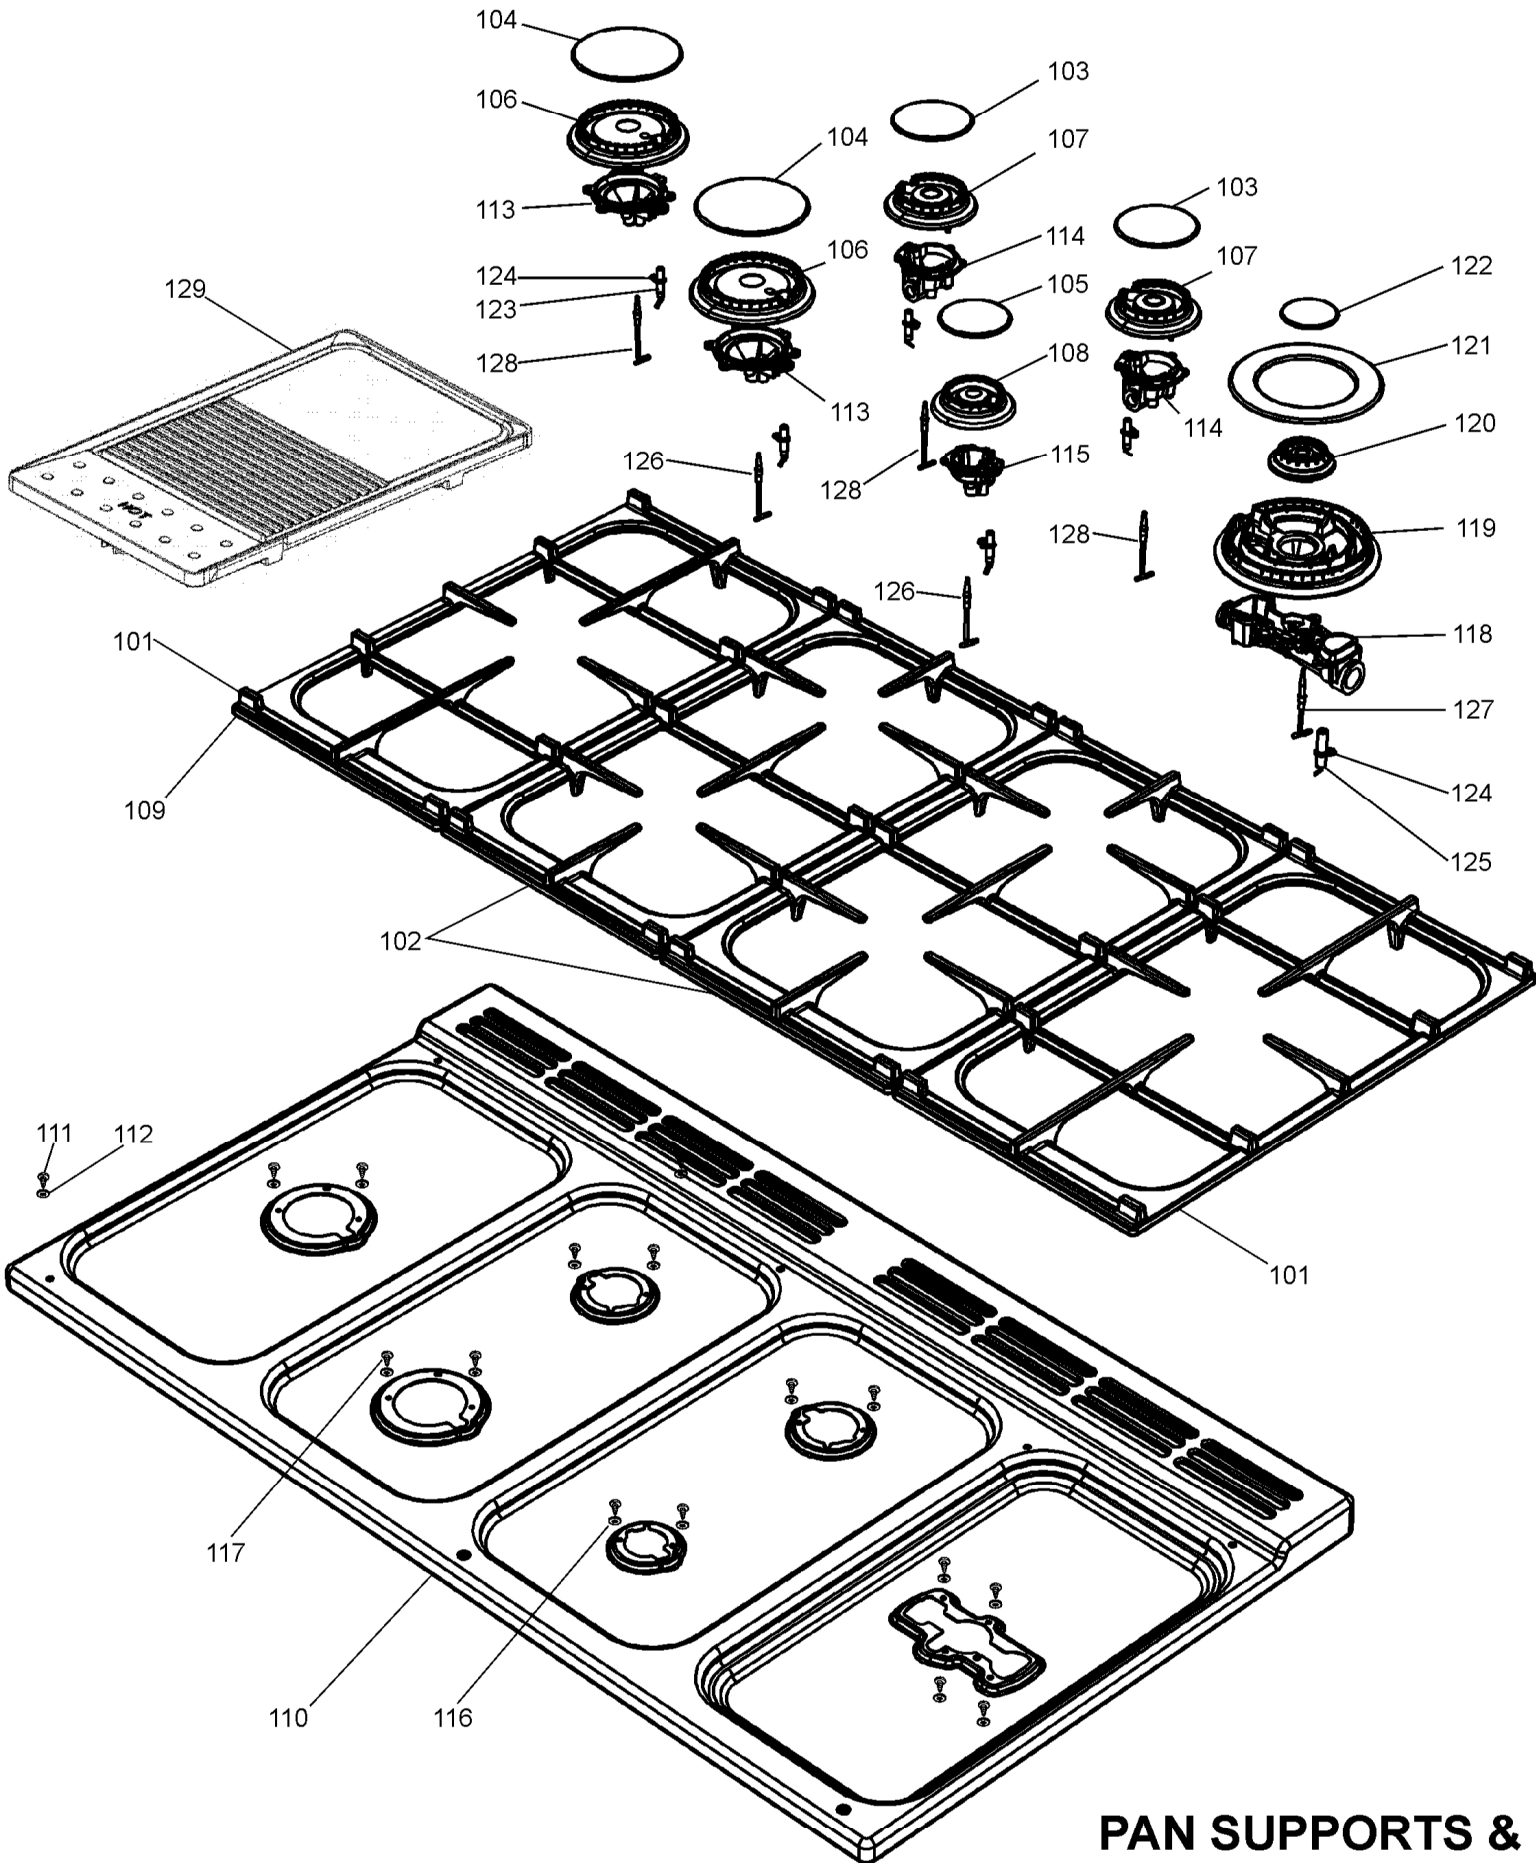

**FALCON / RANGEMASTER
CLASSIC 110 DUAL FUEL**

DATE: 04.09.17

DSL0715 P00

ISSUE: 01

**FALCON / RANGEMASTER
CLASSIC 110 DUAL FUEL**

DATE 04.09.17

DSL0715 P01
ISSUE STATUS: 01

**PAN SUPPORTS &
BURNER CAPS**

DSL0715 P06
ISSUE 01

LEFT HAND OVEN

**RH 'FLAT' OVEN
(FAN+LIGHT)**

**FALCON / RANGEMASTER
CLASSIC 110 DUAL FUEL**

DATE 04.09.17

DSL0715 P08
ISSUE 01

LEFT HAND DOOR

GRILL DOOR