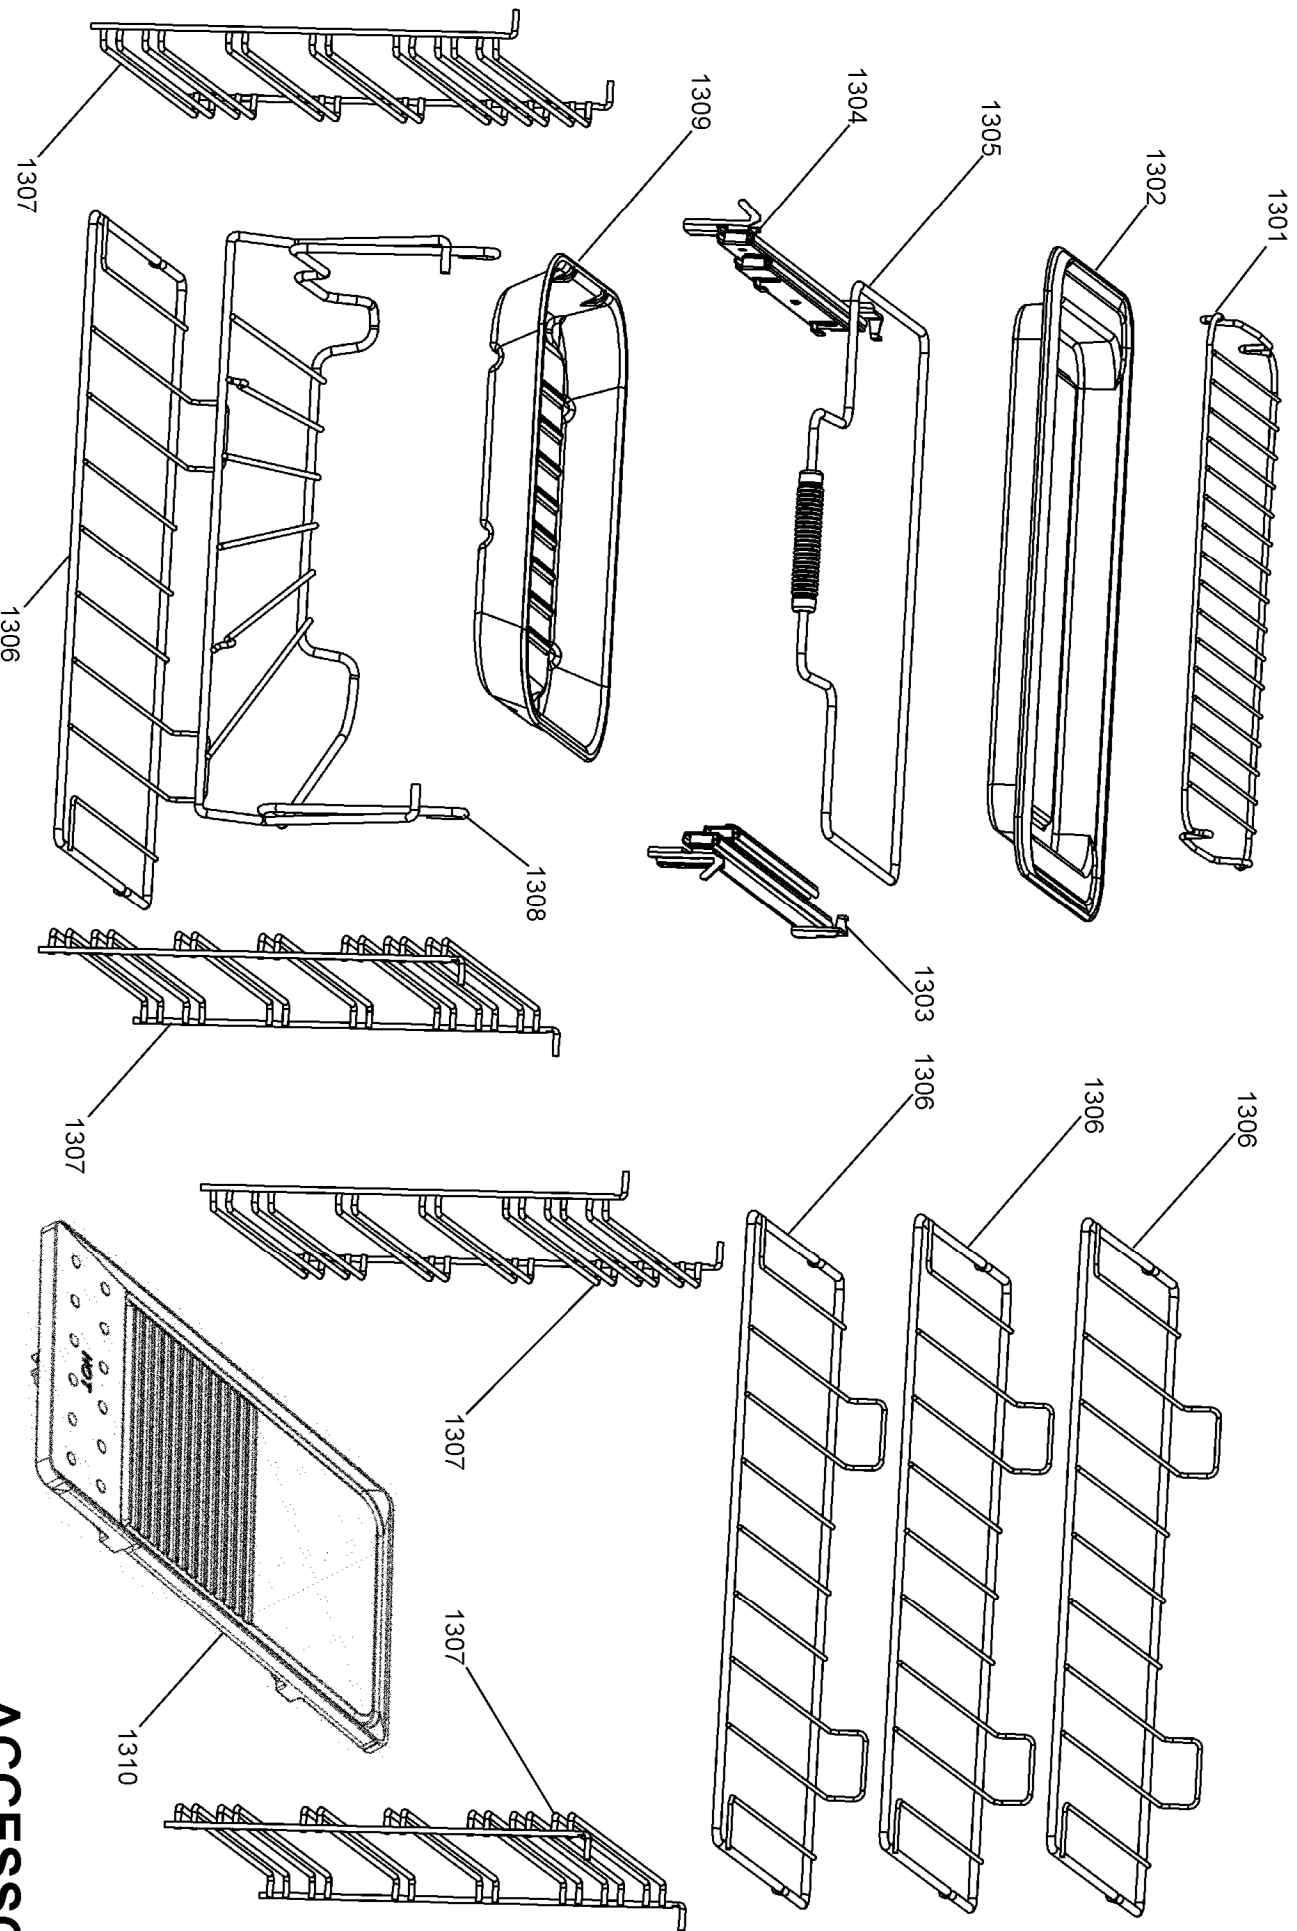

DSL0715 P06
ISSUE 01

LEFT HAND OVEN

**RH 'FLAT' OVEN
(FAN+LIGHT)**

**FALCON / RANGEMASTER
CLASSIC 110 DUAL FUEL**

DATE 04.09.17

DSL0715 P08
ISSUE 01

LEFT HAND DOOR

GRILL DOOR

RIGHT HAND DOOR

ACCESSORIES

FALCON / RANGEMASTER CLASSIC 110 DUAL FUEL

DATE: 04.09.17

DSL0715 P14

ISSUE: 01

CLASSIC 110 DUAL FUEL

Ref N°	Part N°	Quantity	Colour	Discription
w1	P037863	2	y	WIRE ASSEMBLY - YELLOW LINK
w2	P064457	1	v	WIRE ASSY VIOLET - OVEN NEON LINK
h1	P064445	1	r/bl/b/v/br	HARNES - GRILL
w3	P055374	2	g/y	NI - WIRE ASSEMBLY - GRILL EARTHS LINKS
h2	P064454	1	or/br/y	FANNED OVEN HARNES
w4	P094943	2	g/y	NI - WIRE ASSEMBLY - OVEN STAT EARTH LINK
h3	P066163	1	r/v	HARNES - COOLING/ZONED
h4	P064451	1	w/y/br	HARNES - LH ZONED OVEN
w5	P049233	1	bl	FEED WIRE - RH OVEN SWITCH - TIMER
w6	P040066	1	b	WIRE ASSY - NEUTRAL LINK
w7	P025995	1	b	WIRE ASSEMBLY - NEUTRAL LINK
w8	P095450	1	g/y	NI - WIRE ASSEMBLY - EARTH LINK
w9	P027672	1	g/y	NI - WIRE ASSY - EARTH LINK
w10	P040694	1	b	WIRE ASSY (NEUTRAL BLUE DAISY)
w11	P043965	1	b	WIRE 2 LINK RETURN LH OVEN
w12	P045407	1	v	WIRE TIMER RELAY TO RH OVEN
w13	P049292	1	clear	HT WIRE
h6	P049242	1	clear	HT HARNES
h5	P066225	1	bl/br/b/v	HARNES AUX
w14	P066240	1	bl	WIRE ASSY - BLACK LIGHT LINK