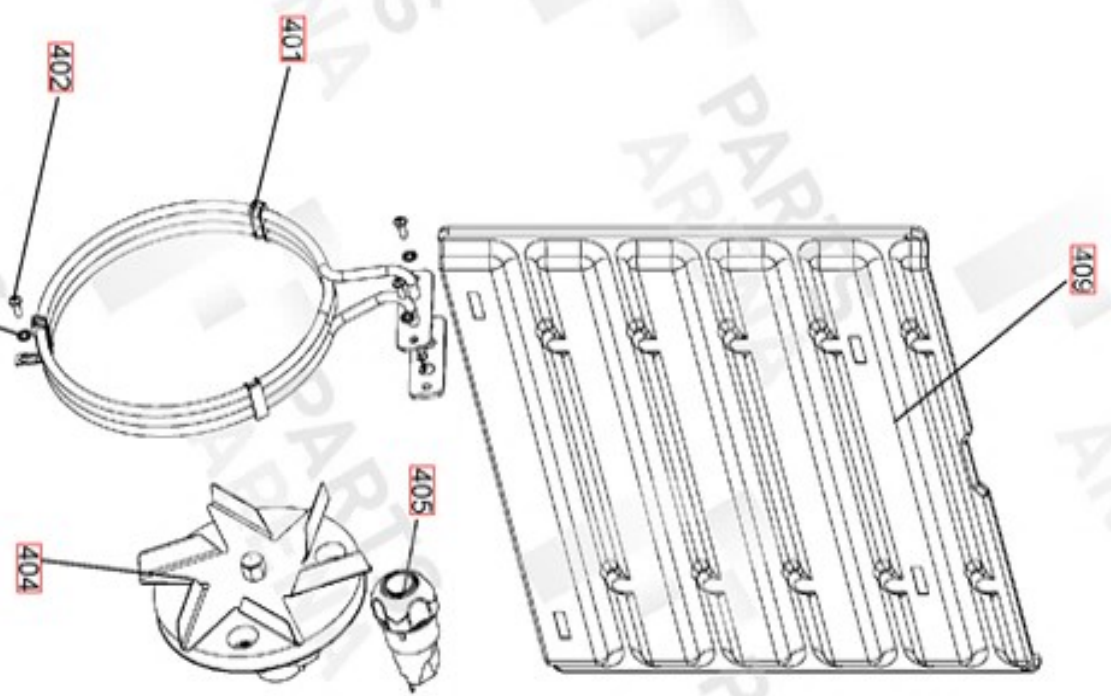

# GRILL CHAMBER

LH OVEN (FAN + LIGHT)

100 TALL OVEN ASSEMBLY  
UP TO SERIAL NUMBER 175999

RH TALL OVEN ASSEMBLY  
FROM SERIAL NUMBER 176000

Classic 100 Induction

Ref Number	Part Number	Colour	Qty	Remarks
w1	P027733	b	1	Wire - Neutral Link RH Oven
w2	P037863	y	2	Wire - RH & LH Oven Feed to Thermostat
h1	P038909	br/w/or/b	1	Harness - RH Oven
w3	P040066	b	2	Wire - LH and RHOven Overheat Thermostat Link
h2	P045282	v/b/r	1	Harness - Grill
w4	P048632	y	1	Wire - Clock to LH Oven Switch
w5	P050508	br	1	Wire - Cooling fan Feed
w6	P055344	br	1	Wire - Energy Reg Link
w7	P055374	g/y	2	Wire - (NI) Earth Grill Elements
w8	P094943	g/y	3	Wire - (NI) Earth Thermostats and Hotplate
h3	P045283	br/b/gr/or/y	1	Harness - LH Oven
h4	P051915	br/b/g/y	1	Harness (NI) - Terminal Block to Induction Block
h5	P051839	br/b/g/y	1	Harness (NI) - Induction Block to induction Unit
w9	P051916	b	1	Wire - Connection to Clock Relay
w10	P051917	b	1	Wire - Clock Relay to LH Oven Switch
w11	P045284	g/y	1	Wire - (NI) - Earth Cooker Back - LH and RH Ovens
h6	P043939	br	1	Harness (NI) - Wire Rotary Control
h7	P040924	br	1	Harness (NI) - Wire Rotary Control
h8	P043937	br	2	Harness (NI) - Wire Rotary Control
h9	P043936	br	1	Harness (NI) - Wire Rotary Control
h10	P051766	br	1	Harness (NI) - Interface Board to K6 Board
w12	P052073	g/y	1	Wire - (NI) Earth Induction Unit Plate top Chassis
w13	P050986	b	1	Wire - Neutral Link LH Oven

Code	Description
A1	Grill Energy Regulator
A2	Grill Elements - LH
A3	Grill Elements - RH
B1	Left-Hand Oven Thermostat
B2	Left-Hand Front Switch
B3	Left- Hand Oven Element
B4	Left- Hand Oven Fan
C	Clock

Code	Description
D1	Right - Hand Oven Thermostat
D2	Right - Hand Oven Front Switch
D3	Right- Hand Oven Element
D4	Right - Hand Oven Fan
F1	Oven Light Switch
F2	Oven Light
G	Indicator Neon
H	Thermal PreSet
I	Induction Cooling Fan Relay
J	Cooling Fan