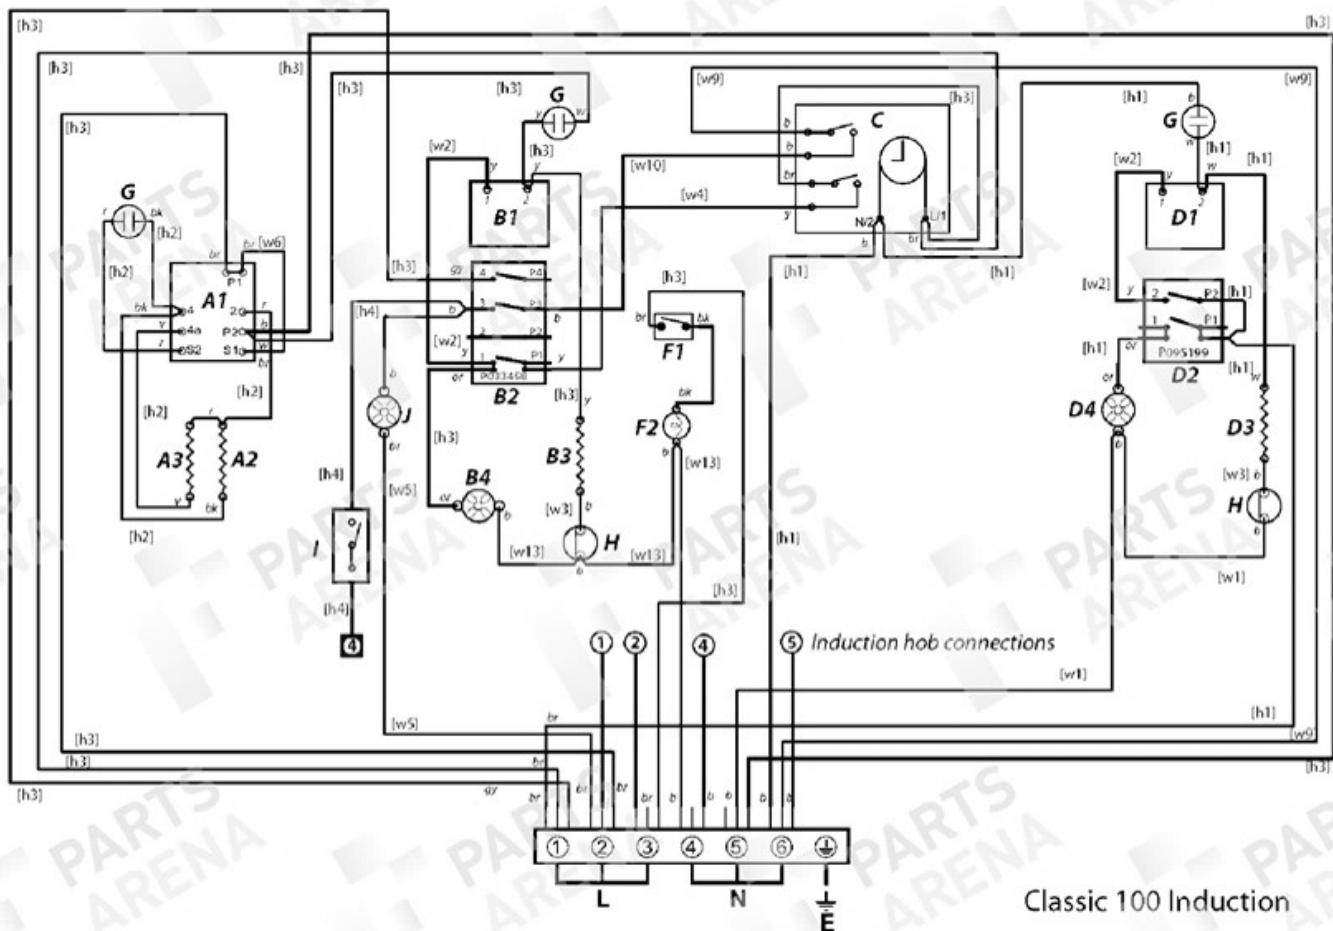

# GRILL CHAMBER

LH OVEN (FAN + LIGHT)

100 TALL OVEN ASSEMBLY  
UP TO SERIAL NUMBER 175999

RH TALL OVEN ASSEMBLY  
FROM SERIAL NUMBER 176000

Classic 100 Induction

Ref Number	Part Number	Colour	Qty	Remarks
w1	P027733	b	1	Wire - Neutral Link RH Oven
w2	P037863	y	2	Wire - RH & LH Oven Feed to Thermostat
h1	P038909	br/w/or/b	1	Harness - RH Oven
w3	P040066	b	2	Wire - LH and RHOven Overheat Thermostat Link
h2	P045282	v/b/r	1	Harness - Grill
w4	P048632	y	1	Wire - Clock to LH Oven Switch
w5	P050508	br	1	Wire - Cooling fan Feed
w6	P055344	br	1	Wire - Energy Reg Link
w7	P055374	g/y	2	Wire - (NI) Earth Grill Elements
w8	P094943	g/y	3	Wire - (NI) Earth Thermostats and Hotplate
h3	P045283	br/b/gr/or/y	1	Harness - LH Oven
h4	P051915	br/b/g/y	1	Harness (NI) - Terminal Block to Induction Block
h5	P051839	br/b/g/y	1	Harness (NI) - Induction Block to induction Unit
w9	P051916	b	1	Wire - Connection to Clock Relay
w10	P051917	b	1	Wire - Clock Relay to LH Oven Switch
w11	P045284	g/y	1	Wire - (NI) - Earth Cooker Back - LH and RH Ovens
h6	P043939	br	1	Harness (NI) - Wire Rotary Control
h7	P040924	br	1	Harness (NI) - Wire Rotary Control
h8	P043937	br	2	Harness (NI) - Wire Rotary Control
h9	P043936	br	1	Harness (NI) - Wire Rotary Control
h10	P051766	br	1	Harness (NI) - Interface Board to K6 Board
w12	P052073	g/y	1	Wire - (NI) Earth Induction Unit Plate top Chassis
w13	P050986	b	1	Wire - Neutral Link LH Oven

Code	Description
A1	Grill Energy Regulator
A2	Grill Elements - LH
A3	Grill Elements - RH
B1	Left-Hand Oven Thermostat
B2	Left-Hand Front Switch
B3	Left- Hand Oven Element
B4	Left- Hand Oven Fan
C	Clock

Code	Description
D1	Right - Hand Oven Thermostat
D2	Right - Hand Oven Front Switch
D3	Right- Hand Oven Element
D4	Right - Hand Oven Fan
F1	Oven Light Switch
F2	Oven Light
G	Indicator Neon
H	Thermal PreSet
I	Induction Cooling Fan Relay
J	Cooling Fan