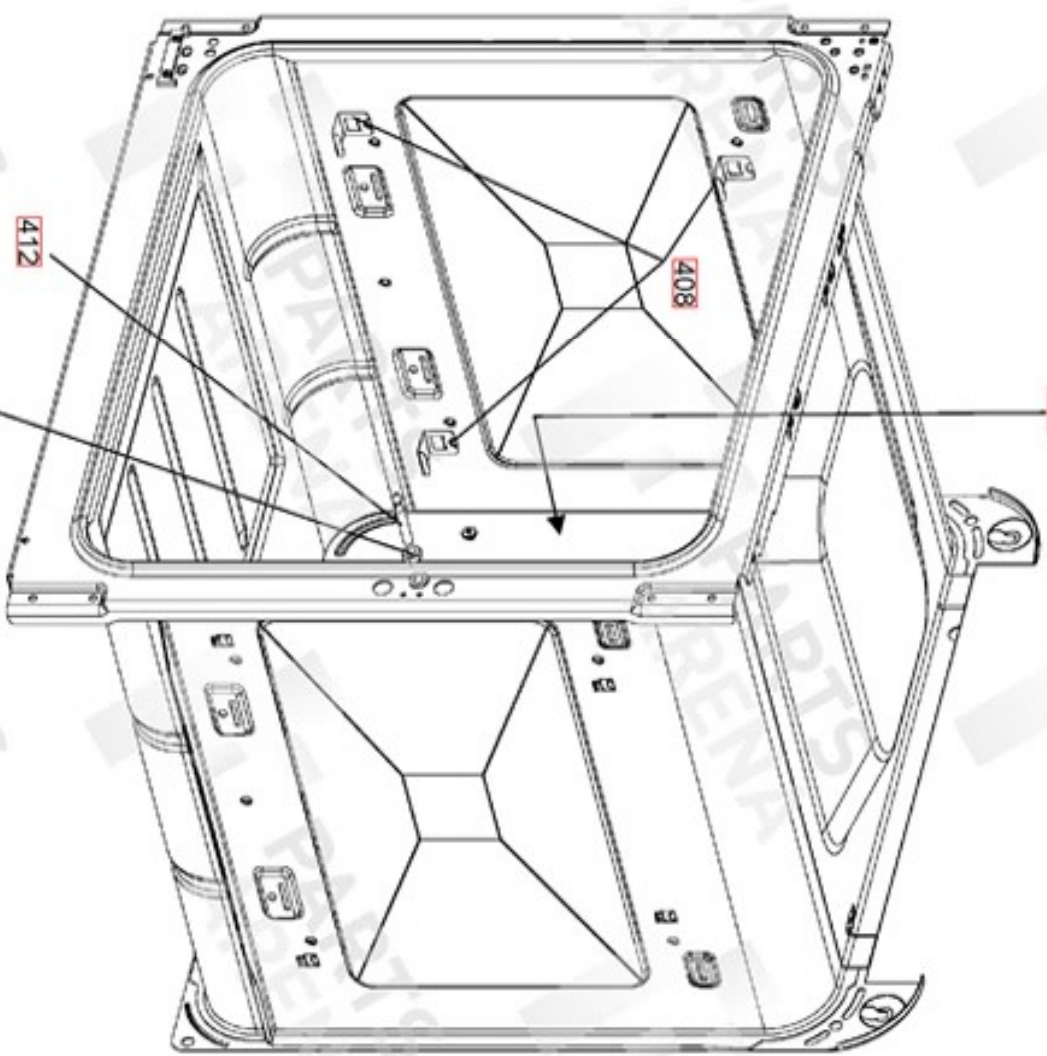

# GRILL CHAMBER

LH OVEN (FAN + LIGHT)

100 TALL OVEN ASSEMBLY  
UP TO SERIAL NUMBER 175999

RH TALL OVEN ASSEMBLY  
FROM SERIAL NUMBER 176000

Classic 100 Induction

Ref Number	Part Number	Colour	Qty	Remarks
w1	P027733	b	1	Wire - Neutral Link RH Oven
w2	P037863	y	2	Wire - RH & LH Oven Feed to Thermostat
h1	P038909	br/w/or/b	1	Harness - RH Oven
w3	P040066	b	2	Wire - LH and RHOven Overheat Thermostat Link
h2	P045282	v/b/r	1	Harness - Grill
w4	P048632	y	1	Wire - Clock to LH Oven Switch
w5	P050508	br	1	Wire - Cooling fan Feed
w6	P055344	br	1	Wire - Energy Reg Link
w7	P055374	g/y	2	Wire - (NI) Earth Grill Elements
w8	P094943	g/y	3	Wire - (NI) Earth Thermostats and Hotplate
h3	P045283	br/b/gr/or/y	1	Harness - LH Oven
h4	P051915	br/b/g/y	1	Harness (NI) - Terminal Block to Induction Block
h5	P051839	br/b/g/y	1	Harness (NI) - Induction Block to induction Unit
w9	P051916	b	1	Wire - Connection to Clock Relay
w10	P051917	b	1	Wire - Clock Relay to LH Oven Switch
w11	P045284	g/y	1	Wire - (NI) - Earth Cooker Back - LH and RH Ovens
h6	P043939	br	1	Harness (NI) - Wire Rotary Control
h7	P040924	br	1	Harness (NI) - Wire Rotary Control
h8	P043937	br	2	Harness (NI) - Wire Rotary Control
h9	P043936	br	1	Harness (NI) - Wire Rotary Control
h10	P051766	br	1	Harness (NI) - Interface Board to K6 Board
w12	P052073	g/y	1	Wire - (NI) Earth Induction Unit Plate top Chassis
w13	P050986	b	1	Wire - Neutral Link LH Oven

Code	Description
A1	Grill Energy Regulator
A2	Grill Elements - LH
A3	Grill Elements - RH
B1	Left-Hand Oven Thermostat
B2	Left-Hand Front Switch
B3	Left- Hand Oven Element
B4	Left- Hand Oven Fan
C	Clock

Code	Description
D1	Right - Hand Oven Thermostat
D2	Right - Hand Oven Front Switch
D3	Right- Hand Oven Element
D4	Right - Hand Oven Fan
F1	Oven Light Switch
F2	Oven Light
G	Indicator Neon
H	Thermal PreSet
I	Induction Cooling Fan Relay
J	Cooling Fan