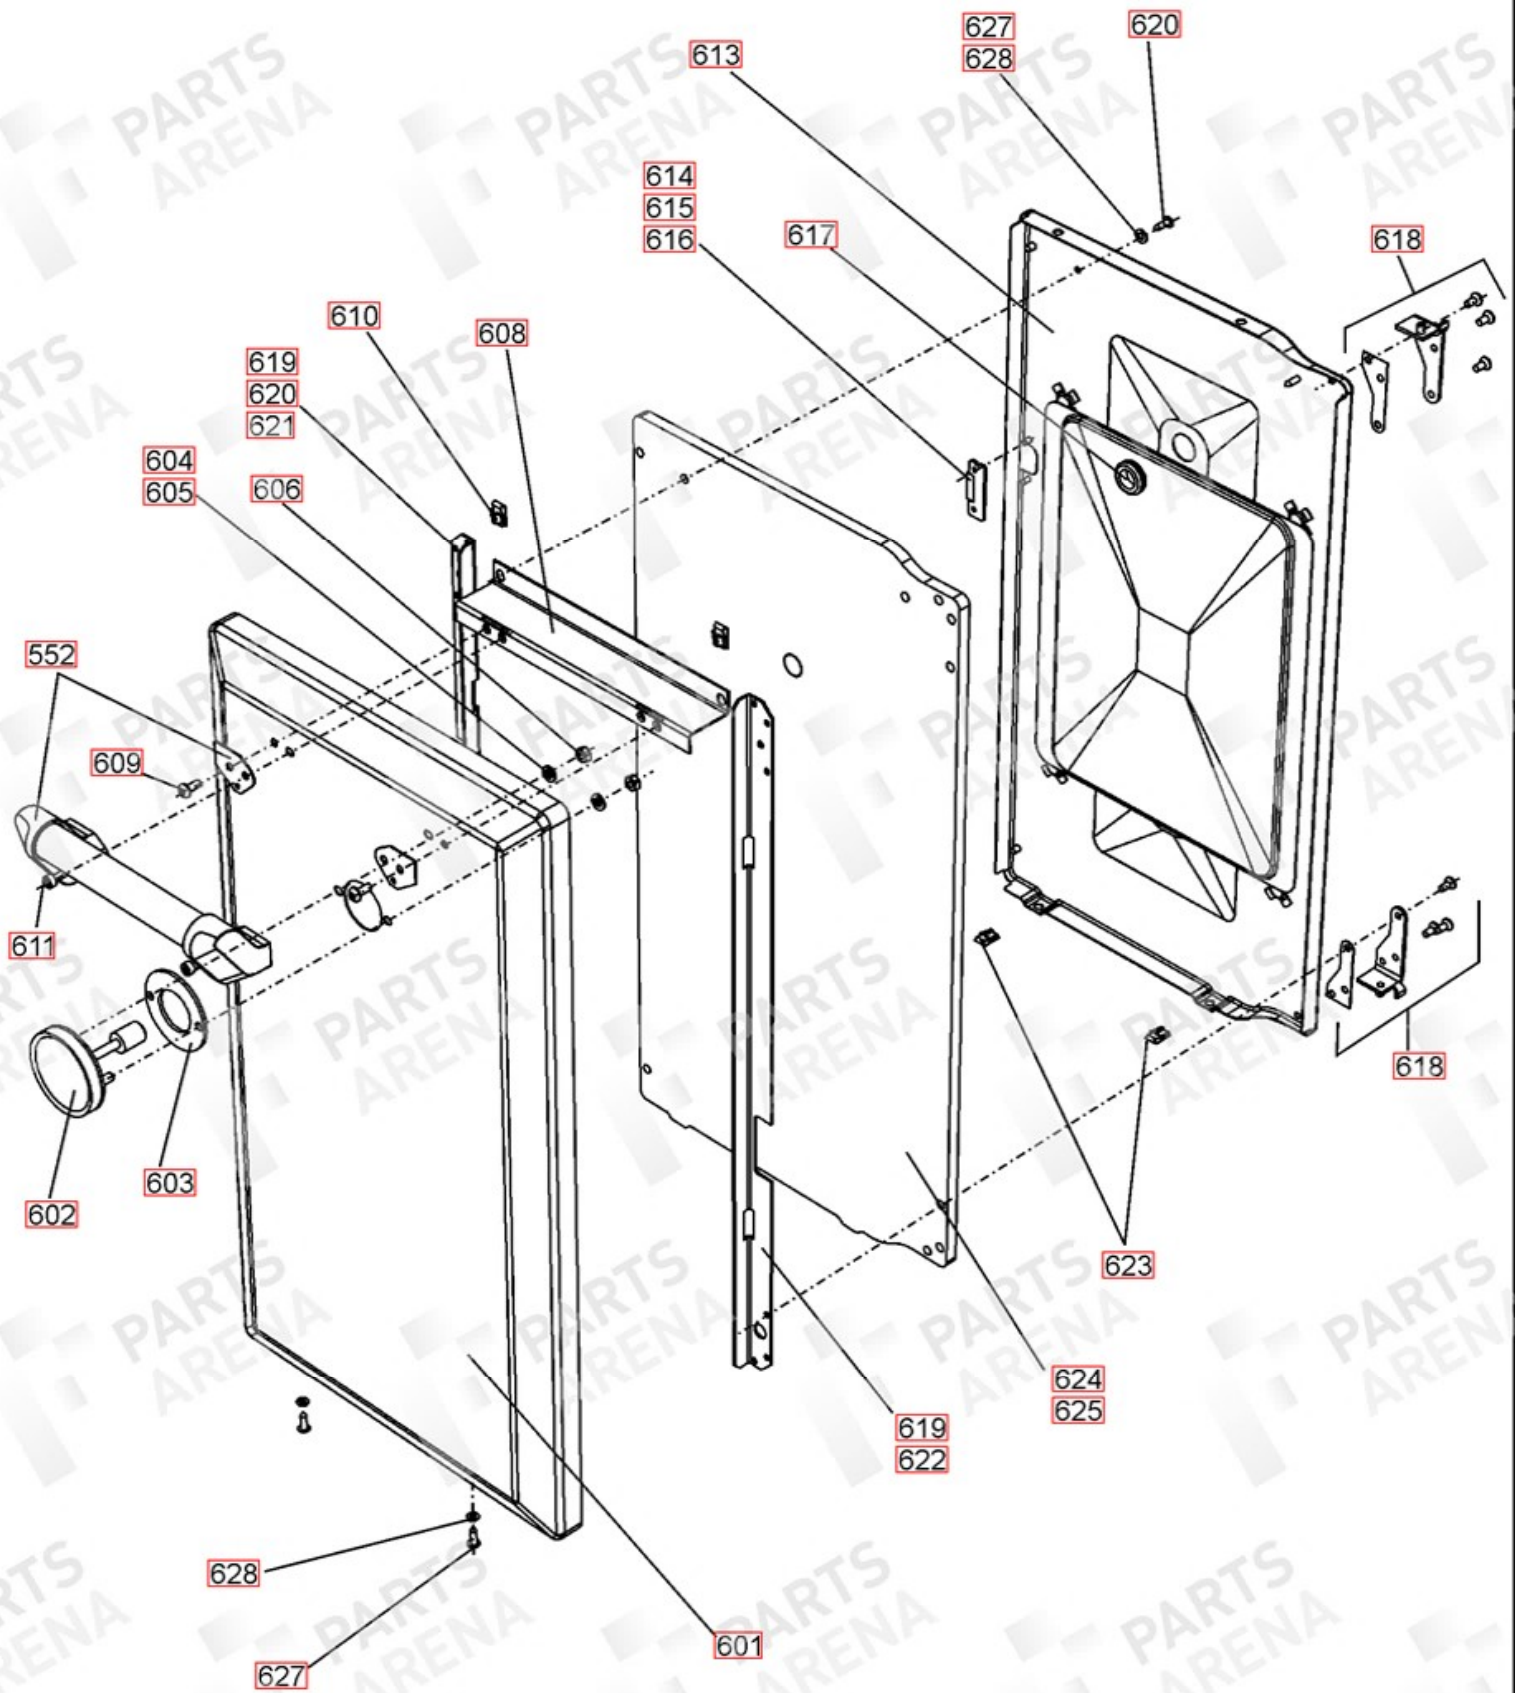

# GRILL CHAMBER

LH OVEN (FAN + LIGHT)

100 TALL OVEN ASSEMBLY  
UP TO SERIAL NUMBER 175999

RH TALL OVEN ASSEMBLY  
FROM SERIAL NUMBER 176000

Classic 100 Induction

Ref Number	Part Number	Colour	Qty	Remarks
w1	P027733	b	1	Wire - Neutral Link RH Oven
w2	P037863	y	2	Wire - RH & LH Oven Feed to Thermostat
h1	P038909	br/w/or/b	1	Harness - RH Oven
w3	P040066	b	2	Wire - LH and RHOven Overheat Thermostat Link
h2	P045282	v/b/r	1	Harness - Grill
w4	P048632	y	1	Wire - Clock to LH Oven Switch
w5	P050508	br	1	Wire - Cooling fan Feed
w6	P055344	br	1	Wire - Energy Reg Link
w7	P055374	g/y	2	Wire - (NI) Earth Grill Elements
w8	P094943	g/y	3	Wire - (NI) Earth Thermostats and Hotplate
h3	P045283	br/b/gr/or/y	1	Harness - LH Oven
h4	P051915	br/b/g/y	1	Harness (NI) - Terminal Block to Induction Block
h5	P051839	br/b/g/y	1	Harness (NI) - Induction Block to induction Unit
w9	P051916	b	1	Wire - Connection to Clock Relay
w10	P051917	b	1	Wire - Clock Relay to LH Oven Switch
w11	P045284	g/y	1	Wire - (NI) - Earth Cooker Back - LH and RH Ovens
h6	P043939	br	1	Harness (NI) - Wire Rotary Control
h7	P040924	br	1	Harness (NI) - Wire Rotary Control
h8	P043937	br	2	Harness (NI) - Wire Rotary Control
h9	P043936	br	1	Harness (NI) - Wire Rotary Control
h10	P051766	br	1	Harness (NI) - Interface Board to K6 Board
w12	P052073	g/y	1	Wire - (NI) Earth Induction Unit Plate top Chassis
w13	P050986	b	1	Wire - Neutral Link LH Oven

Code	Description
A1	Grill Energy Regulator
A2	Grill Elements - LH
A3	Grill Elements - RH
B1	Left-Hand Oven Thermostat
B2	Left-Hand Front Switch
B3	Left- Hand Oven Element
B4	Left- Hand Oven Fan
C	Clock

Code	Description
D1	Right - Hand Oven Thermostat
D2	Right - Hand Oven Front Switch
D3	Right- Hand Oven Element
D4	Right - Hand Oven Fan
F1	Oven Light Switch
F2	Oven Light
G	Indicator Neon
H	Thermal PreSet
I	Induction Cooling Fan Relay
J	Cooling Fan