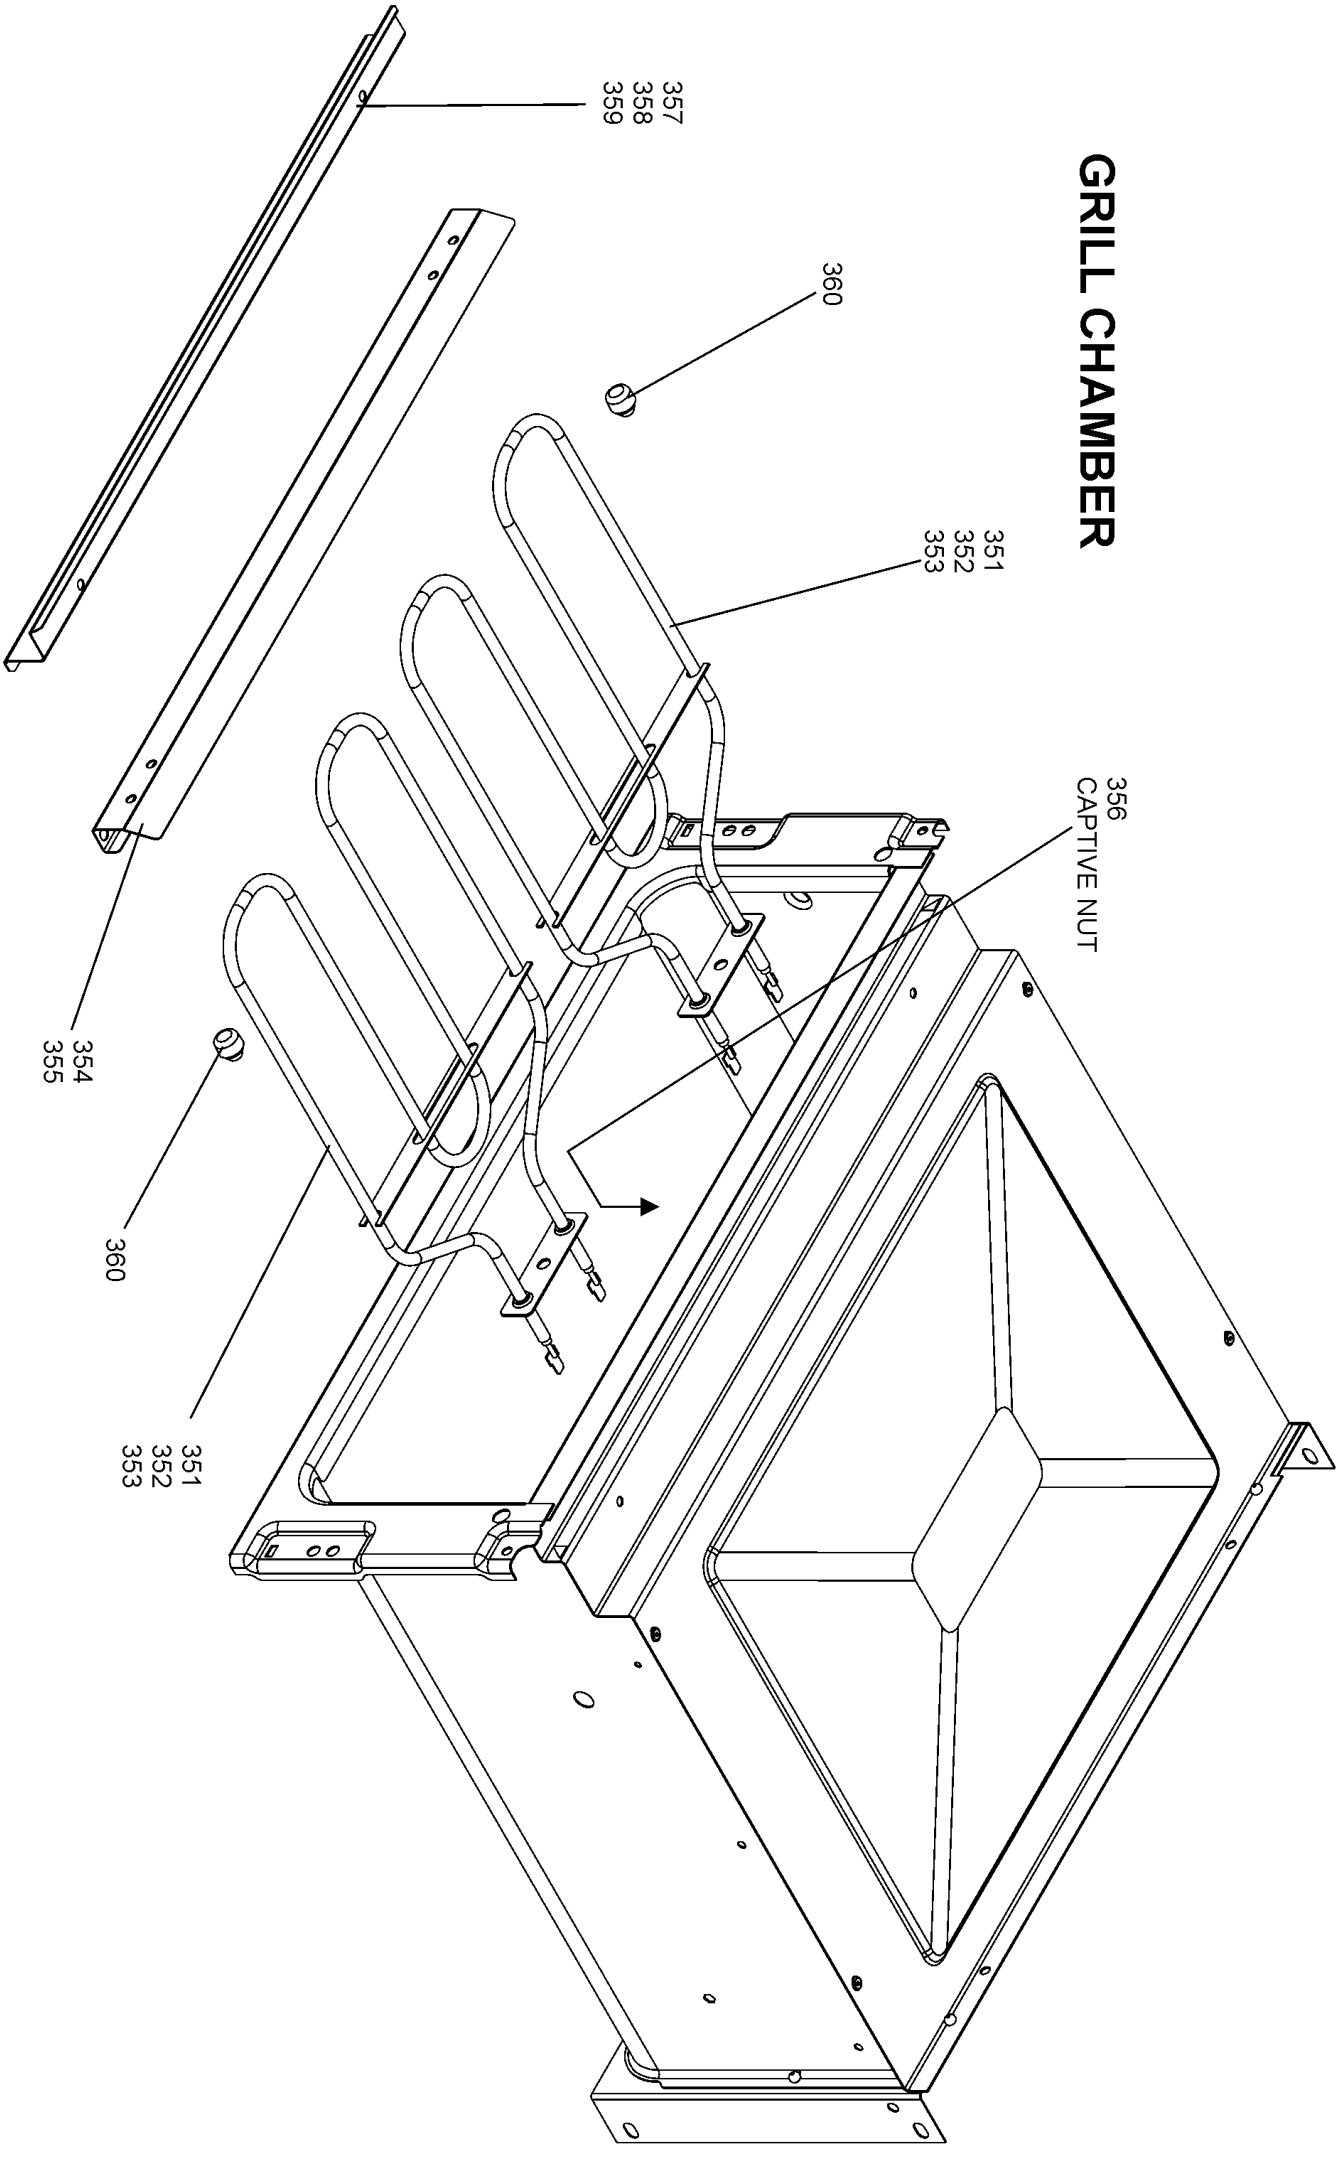

GRILL CHAMBER

LH OVEN (FAN + LIGHT)

UP TO SERIAL NUMBER 181999

LH 'FLAT' OVEN (FAN+LIGHT)
FROM SERIAL NUMBER 182000

RH TALL OVEN ASSEMBLY

504
FROM SERIAL NUMBER 182000

501
FROM SERIAL NUMBER 182000

507

Classic 100 Dual Fuel

Ref Number	Part Number	Colour	Qty	Remarks
w1	P055374	g/y	2	Wire- (NI) GrillElement Earth to Cooker Back
h1	P049242	Clear	1	Harness - (NI) Spark Generator to Bruner Heads
w2	P049241	g/y	1	Wire- (NI) Spark Generator to Cooker Frame
w3	P040066	b	2	Wire - Oven Element CutOuts Neutral Link
w4	P049233	bk	1	Wire - Clock to LH Oven Switch - Cooling Fan Control
w5	P094943	g/y	1	Wire - Earth Links - Thermostats - Hotplate
w6	P062809	y	1	Wire - Clock to LH Oven Switch - Oven Control
w7	P055344	br	1	Wire - Energy Reg to Front Switch
h2	P062707	br/b/bk/w/or/y	1	Harness - LH and RH Ovens
h3	P062712	br/b/v/r/	1	Harness - Timer/Oven Light/ Spark Gen / Cooling Fan / Gas Ignition
h4	P061628	r/v	1	Harness - Cooling Fan Front Switch Links
w8	P094951	r	1	Wire - Energy Regulator to Neon
w9	P043963	b	1	Wire - Neutral Link LH Oven
w10	P036011	b	1	Wire - Neutral Link RH Oven
w11	P045284	g/y	1	Wire- (NI) Earth Link LH Oven
h5	P033958	bk/r/v	1	Harness - Grill
w12	P033086	v	2	Wire - RH and LH Oven Switch to Thermostat Link

Code	Description
A1	Grill Front Switch
A2	Grill Energy Regulator
A3	Grill Elements -LH
A4	Grill Elements - RH
B1	Left-Hand Oven Thermostat
B2	Left Hand Oven Front Switch
B3	Left Hand Oven Fan Element
B4	Left Hand Oven Fan
C	Clock / Timer