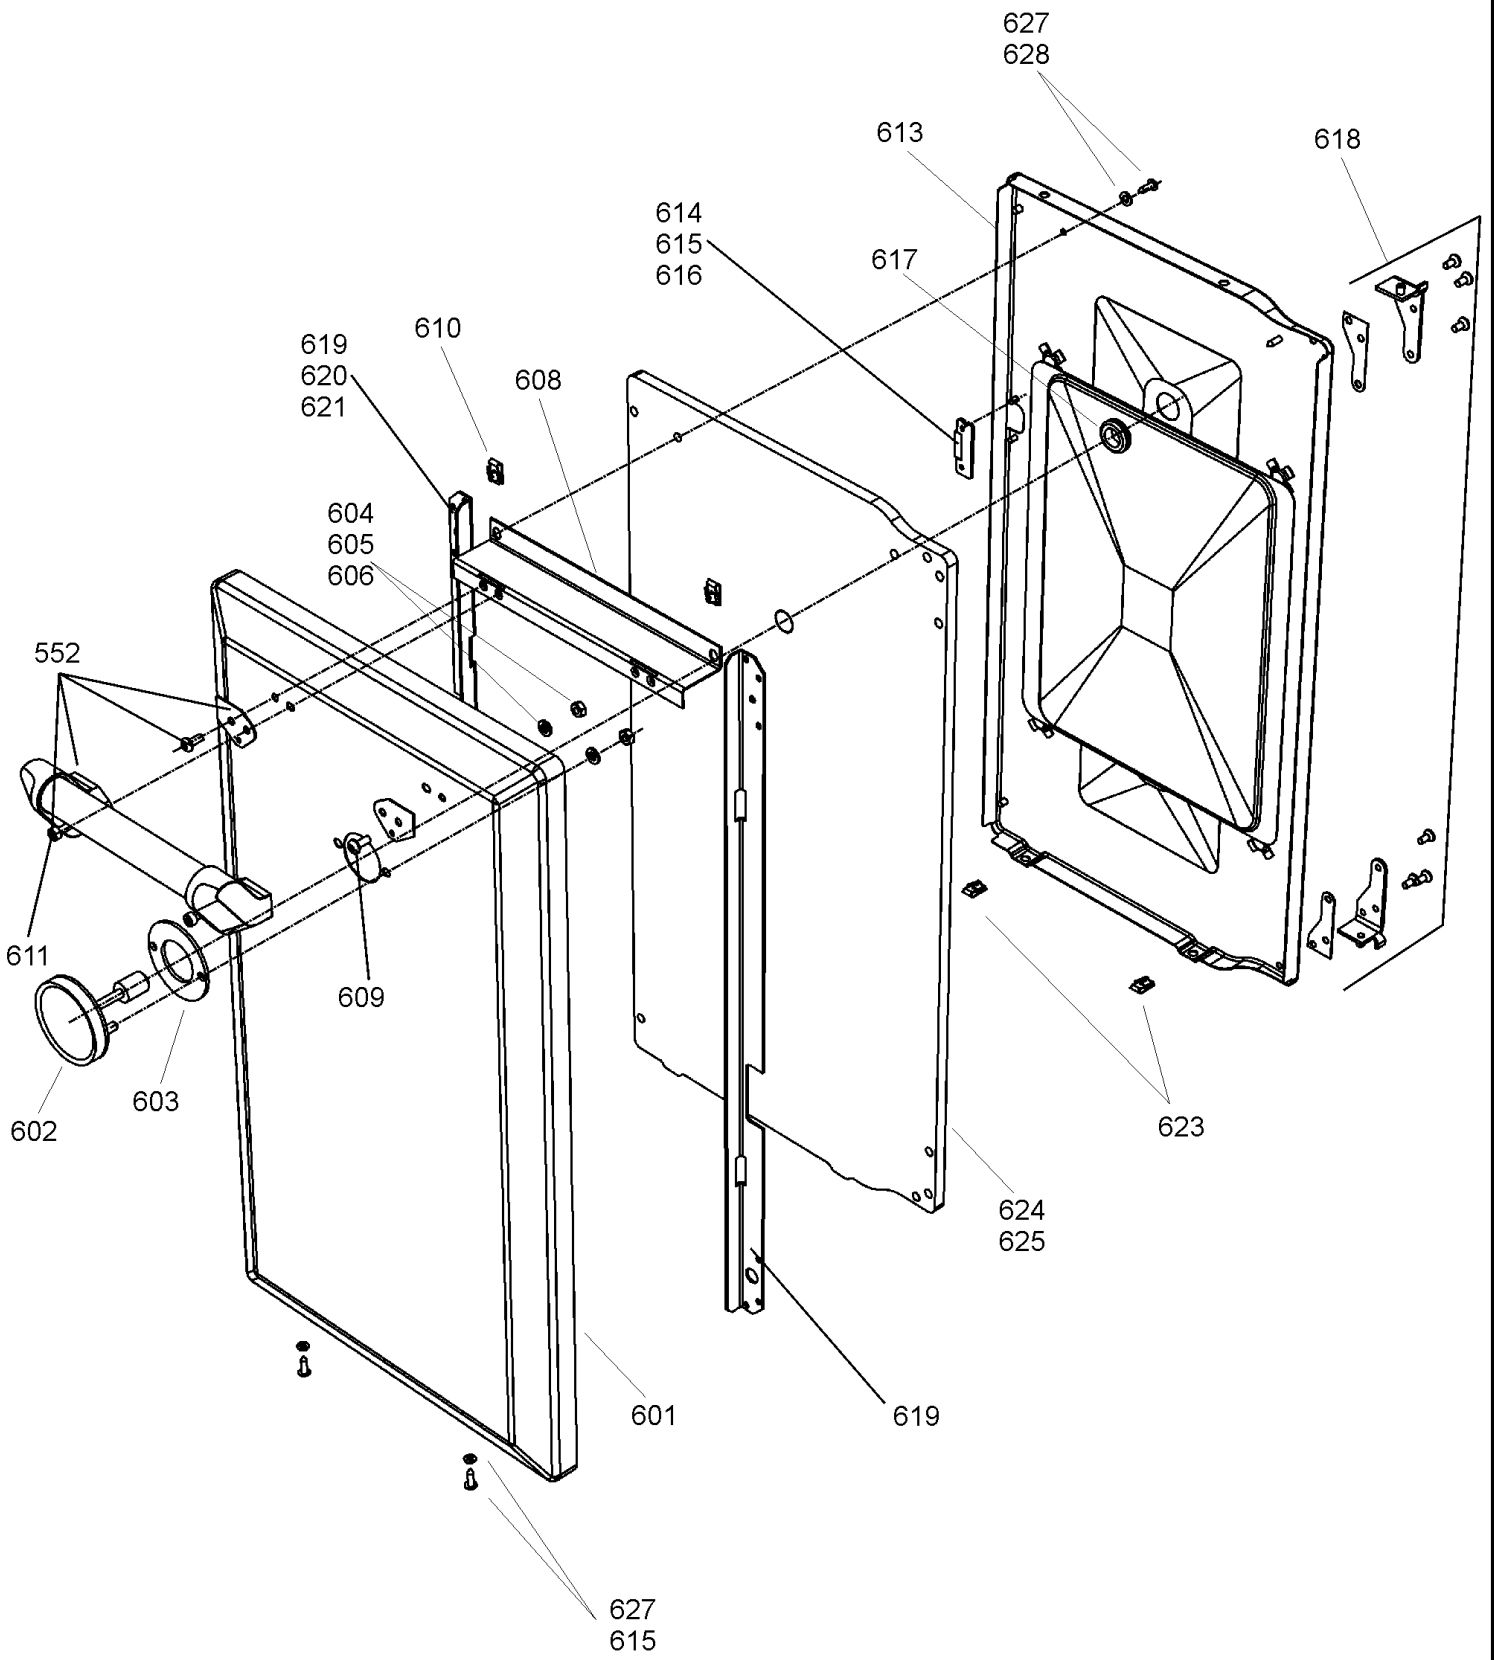

Classic 100 Dual Fuel

Ref Number	Part Number	Colour	Qty	Remarks
w1	P055374	g/y	2	Wire- (NI) GrillElement Earth to Cooker Back
h1	P049242	Clear	1	Harness - (NI) Spark Generator to Bruner Heads
w2	P049241	g/y	1	Wire- (NI) Spark Generator to Cooker Frame
w3	P040066	b	2	Wire - Oven Element CutOuts Neutral Link
w4	P049233	bk	1	Wire - Clock to LH Oven Switch - Cooling Fan Control
w5	P094943	g/y	1	Wire - Earth Links - Thermostats - Hotplate
w6	P062809	y	1	Wire - Clock to LH Oven Switch - Oven Control
w7	P055344	br	1	Wire - Energy Reg to Front Switch
h2	P062707	br/b/bk/w/or/y	1	Harness - LH and RH Ovens
h3	P062712	br/b/v/r/	1	Harness - Timer/Oven Light/ Spark Gen / Cooling Fan / Gas Ignition
h4	P061628	r/v	1	Harness - Cooling Fan Front Switch Links
w8	P094951	r	1	Wire - Energy Regulator to Neon
w9	P043963	b	1	Wire - Neutral Link LH Oven
w10	P036011	b	1	Wire - Neutral Link RH Oven
w11	P045284	g/y	1	Wire- (NI) Earth Link LH Oven
h5	P033958	bk/r/v	1	Harness - Grill
w12	P033086	v	2	Wire - RH and LH Oven Switch to Thermostat Link

Code	Description
A1	Grill Front Switch
A2	Grill Energy Regulator
A3	Grill Elements -LH
A4	Grill Elements - RH
B1	Left-Hand Oven Thermostat
B2	Left Hand Oven Front Switch
B3	Left Hand Oven Fan Element
B4	Left Hand Oven Fan
C	Clock / Timer

Code	Description
D1	Right - Hand Oven Thermostat
D2	Right - Hand Oven Front Switch
D3	Right- Hand Oven Element
D4	Right - Hand Oven Fan
F1	Left - Hand Oven Thermal Preset
F2	Right - Hand Oven Thermal Preset
G	Left Hand Oven Light
H	Cooling Fan
I	Indicator Neon
J	Ignition Switch
K	Oven Light Switch
L	Spark Generator