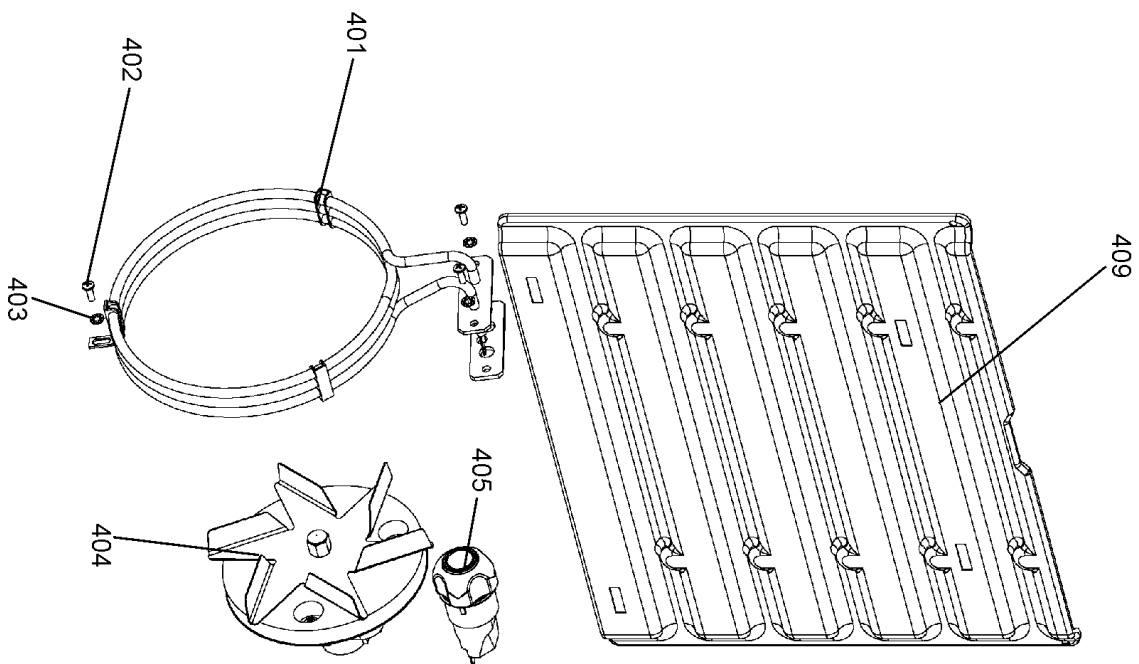

GRILL CHAMBER

LH OVEN (FAN + LIGHT)

UP TO SERIAL NUMBER 181999

LH 'FLAT' OVEN (FAN+LIGHT)
FROM SERIAL NUMBER 182000

RH TALL OVEN ASSEMBLY

504
FROM SERIAL NUMBER 182000

501
FROM SERIAL NUMBER 182000

507

Classic 100 Dual Fuel

Ref Number	Part Number	Colour	Qty	Remarks
w1	P055374	g/y	2	Wire- (NI) GrillElement Earth to Cooker Back
h1	P049242	Clear	1	Harness - (NI) Spark Generator to Bruner Heads
w2	P049241	g/y	1	Wire- (NI) Spark Generator to Cooker Frame
w3	P040066	b	2	Wire - Oven Element CutOuts Neutral Link
w4	P049233	bk	1	Wire - Clock to LH Oven Switch - Cooling Fan Control
w5	P094943	g/y	1	Wire - Earth Links - Thermostats - Hotplate
w6	P062809	y	1	Wire - Clock to LH Oven Switch - Oven Control
w7	P055344	br	1	Wire - Energy Reg to Front Switch
h2	P062707	br/b/bk/w/or/y	1	Harness - LH and RH Ovens
h3	P062712	br/b/v/r/	1	Harness - Timer/Oven Light/ Spark Gen / Cooling Fan / Gas Ignition
h4	P061628	r/v	1	Harness - Cooling Fan Front Switch Links
w8	P094951	r	1	Wire - Energy Regulator to Neon
w9	P043963	b	1	Wire - Neutral Link LH Oven
w10	P036011	b	1	Wire - Neutral Link RH Oven
w11	P045284	g/y	1	Wire- (NI) Earth Link LH Oven
h5	P033958	bk/r/v	1	Harness - Grill
w12	P033086	v	2	Wire - RH and LH Oven Switch to Thermostat Link

Code	Description
A1	Grill Front Switch
A2	Grill Energy Regulator
A3	Grill Elements -LH
A4	Grill Elements - RH
B1	Left-Hand Oven Thermostat
B2	Left Hand Oven Front Switch
B3	Left Hand Oven Fan Element
B4	Left Hand Oven Fan
C	Clock / Timer