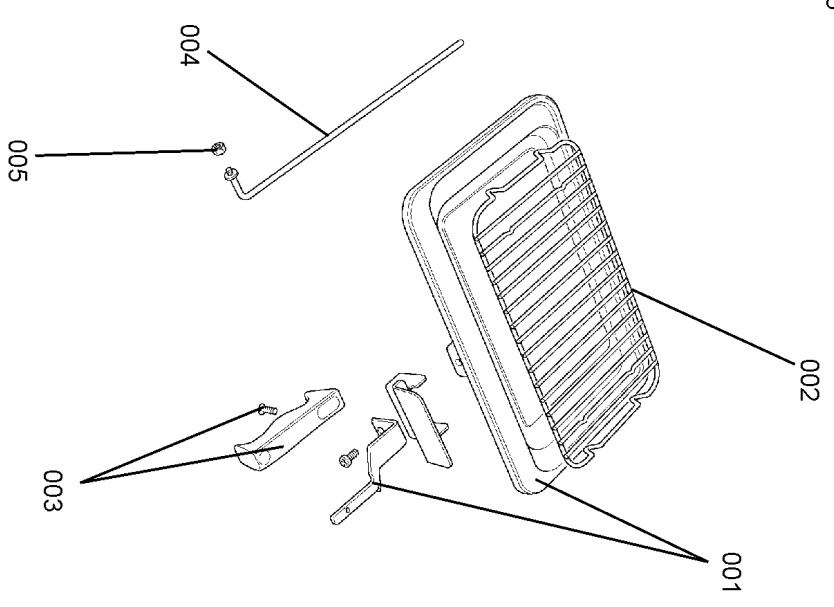

504
FROM SERIAL NUMBER 182000

501
FROM SERIAL NUMBER 182000

507

002

001

503

502

506

004

005

003