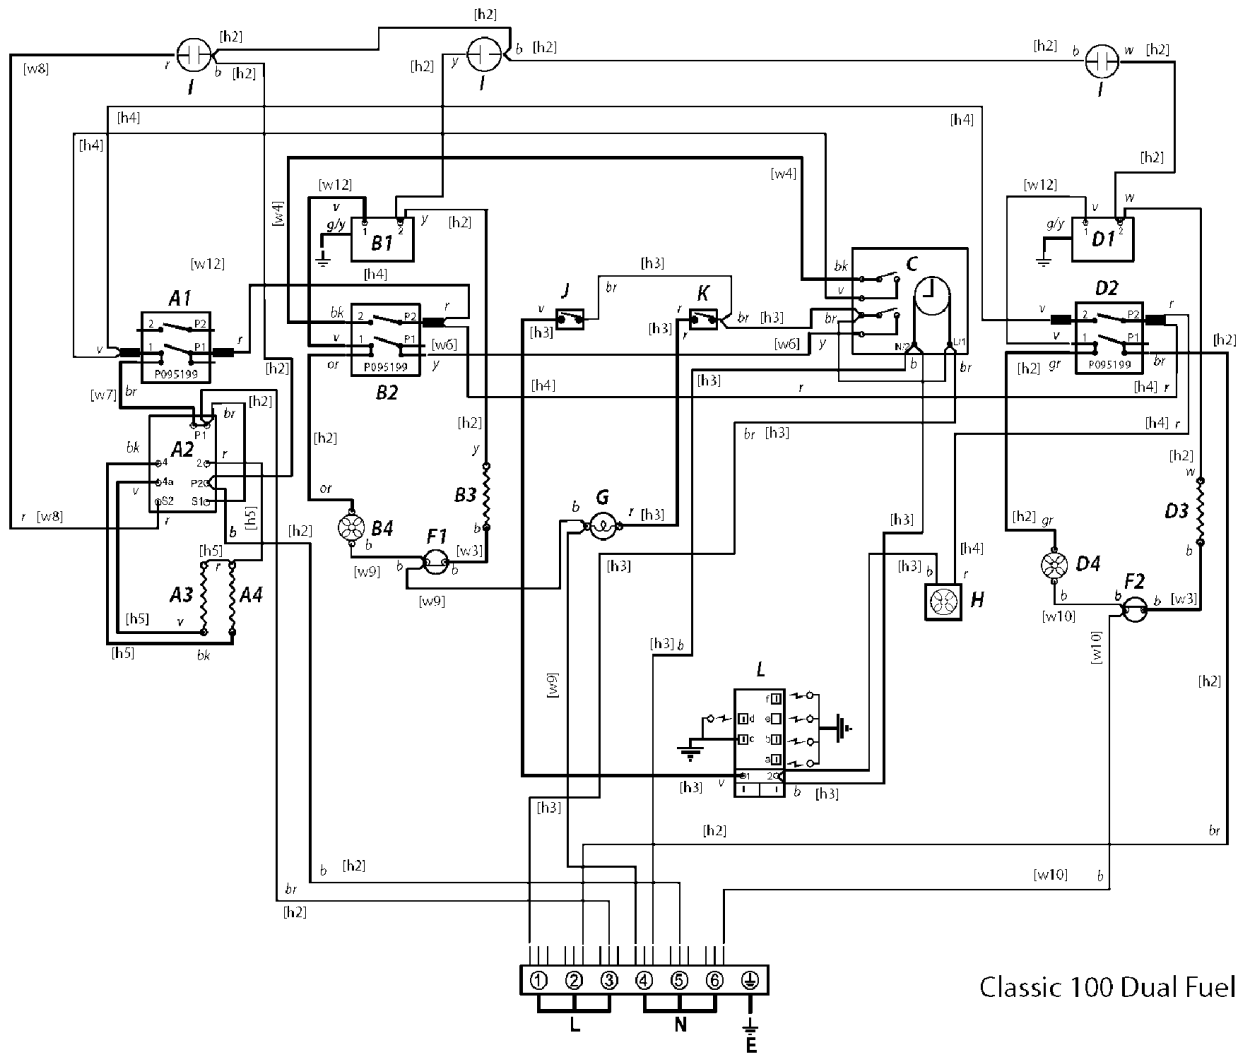

002

001

503

502

506

004

005

003

Classic 100 Dual Fuel

Ref Number	Part Number	Colour	Qty	Remarks
w1	P055374	g/y	2	Wire- (NI) GrillElement Earth to Cooker Back
h1	P049242	Clear	1	Harness - (NI) Spark Generator to Bruner Heads
w2	P049241	g/y	1	Wire- (NI) Spark Generator to Cooker Frame
w3	P040066	b	2	Wire - Oven Element CutOuts Neutral Link
w4	P049233	bk	1	Wire - Clock to LH Oven Switch - Cooling Fan Control
w5	P094943	g/y	1	Wire - Earth Links - Thermostats - Hotplate
w6	P062809	y	1	Wire - Clock to LH Oven Switch - Oven Control
w7	P055344	br	1	Wire - Energy Reg to Front Switch
h2	P062707	br/b/bk/w/or/y	1	Harness - LH and RH Ovens
h3	P062712	br/b/v/r/	1	Harness - Timer/Oven Light/ Spark Gen / Cooling Fan / Gas Ignition
h4	P061628	r/v	1	Harness - Cooling Fan Front Switch Links
w8	P094951	r	1	Wire - Energy Regulator to Neon
w9	P043963	b	1	Wire - Neutral Link LH Oven
w10	P036011	b	1	Wire - Neutral Link RH Oven
w11	P045284	g/y	1	Wire- (NI) Earth Link LH Oven
h5	P033958	bk/r/v	1	Harness - Grill
w12	P033086	v	2	Wire - RH and LH Oven Switch to Thermostat Link

Code	Description
A1	Grill Front Switch
A2	Grill Energy Regulator
A3	Grill Elements -LH
A4	Grill Elements - RH
B1	Left-Hand Oven Thermostat
B2	Left Hand Oven Front Switch
B3	Left Hand Oven Fan Element
B4	Left Hand Oven Fan
C	Clock / Timer

Code	Description
D1	Right - Hand Oven Thermostat
D2	Right - Hand Oven Front Switch
D3	Right- Hand Oven Element
D4	Right - Hand Oven Fan
F1	Left - Hand Oven Thermal Preset
F2	Right - Hand Oven Thermal Preset
G	Left Hand Oven Light
H	Cooling Fan
I	Indicator Neon
J	Ignition Switch
K	Oven Light Switch
L	Spark Generator