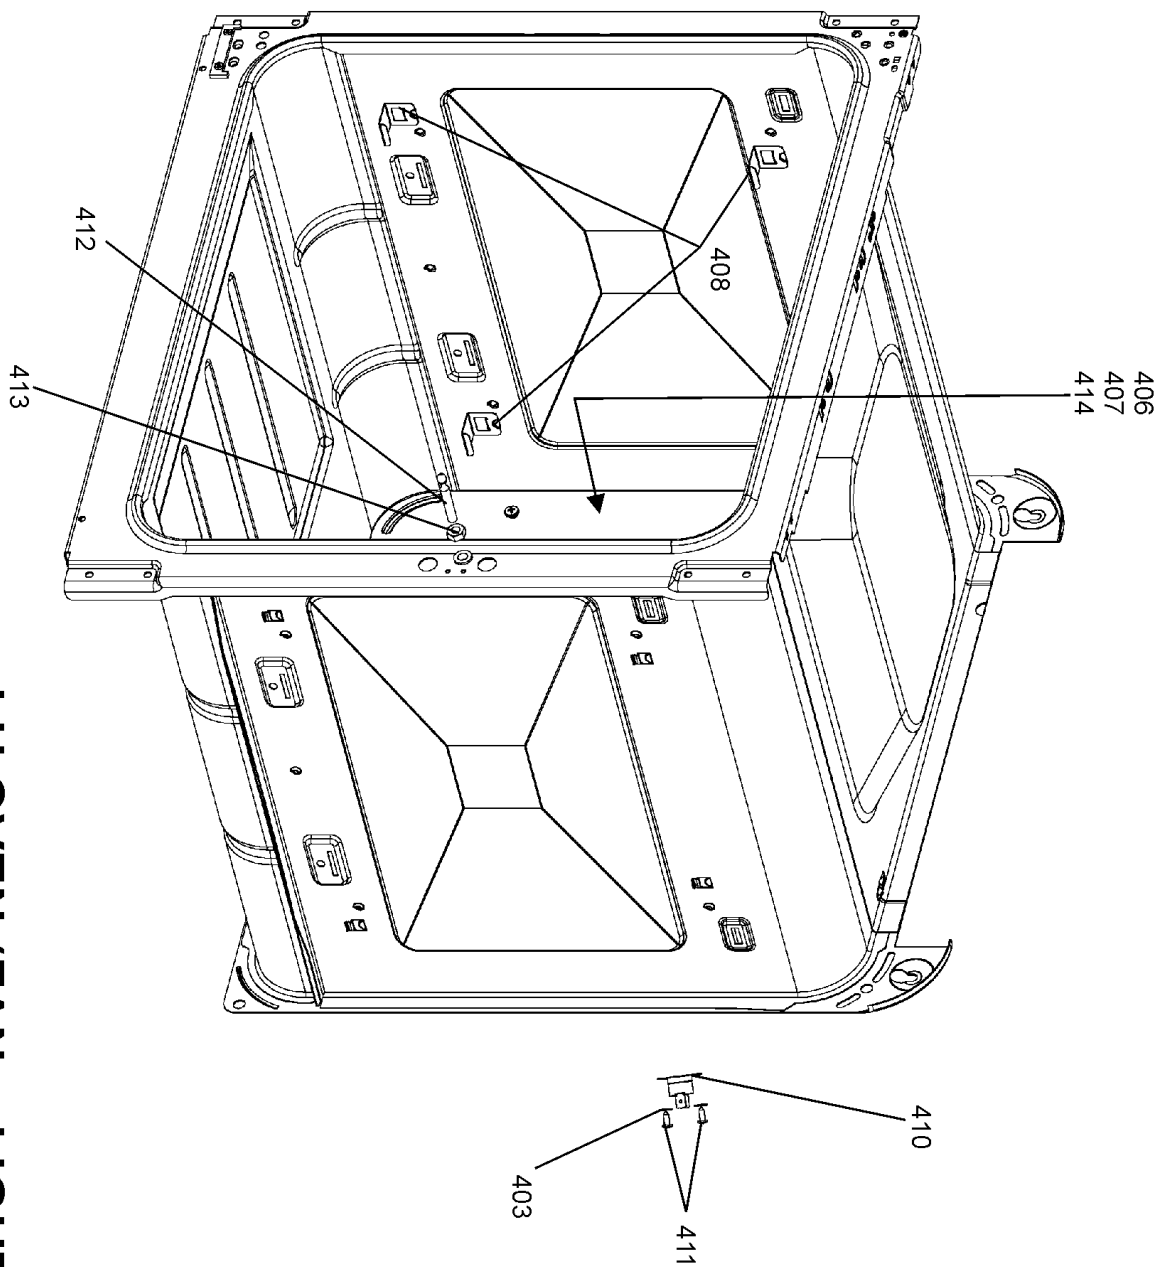

GRILL CHAMBER

LH OVEN (FAN + LIGHT)

UP TO SERIAL NUMBER 181999

LH 'FLAT' OVEN (FAN+LIGHT)
FROM SERIAL NUMBER 182000

RH TALL OVEN ASSEMBLY

504
FROM SERIAL NUMBER 182000

501
FROM SERIAL NUMBER 182000

507

Classic 100 Dual Fuel

Ref Number	Part Number	Colour	Qty	Remarks
w1	P055374	g/y	2	Wire- (NI) GrillElement Earth to Cooker Back
h1	P049242	Clear	1	Harness - (NI) Spark Generator to Bruner Heads
w2	P049241	g/y	1	Wire- (NI) Spark Generator to Cooker Frame
w3	P040066	b	2	Wire - Oven Element CutOuts Neutral Link
w4	P049233	bk	1	Wire - Clock to LH Oven Switch - Cooling Fan Control
w5	P094943	g/y	1	Wire - Earth Links - Thermostats - Hotplate
w6	P062809	y	1	Wire - Clock to LH Oven Switch - Oven Control
w7	P055344	br	1	Wire - Energy Reg to Front Switch
h2	P062707	br/b/bk/w/or/y	1	Harness - LH and RH Ovens
h3	P062712	br/b/v/r/	1	Harness - Timer/Oven Light/ Spark Gen / Cooling Fan / Gas Ignition
h4	P061628	r/v	1	Harness - Cooling Fan Front Switch Links
w8	P094951	r	1	Wire - Energy Regulator to Neon
w9	P043963	b	1	Wire - Neutral Link LH Oven
w10	P036011	b	1	Wire - Neutral Link RH Oven
w11	P045284	g/y	1	Wire- (NI) Earth Link LH Oven
h5	P033958	bk/r/v	1	Harness - Grill
w12	P033086	v	2	Wire - RH and LH Oven Switch to Thermostat Link

Code	Description
A1	Grill Front Switch
A2	Grill Energy Regulator
A3	Grill Elements -LH
A4	Grill Elements - RH
B1	Left-Hand Oven Thermostat
B2	Left Hand Oven Front Switch
B3	Left Hand Oven Fan Element
B4	Left Hand Oven Fan
C	Clock / Timer