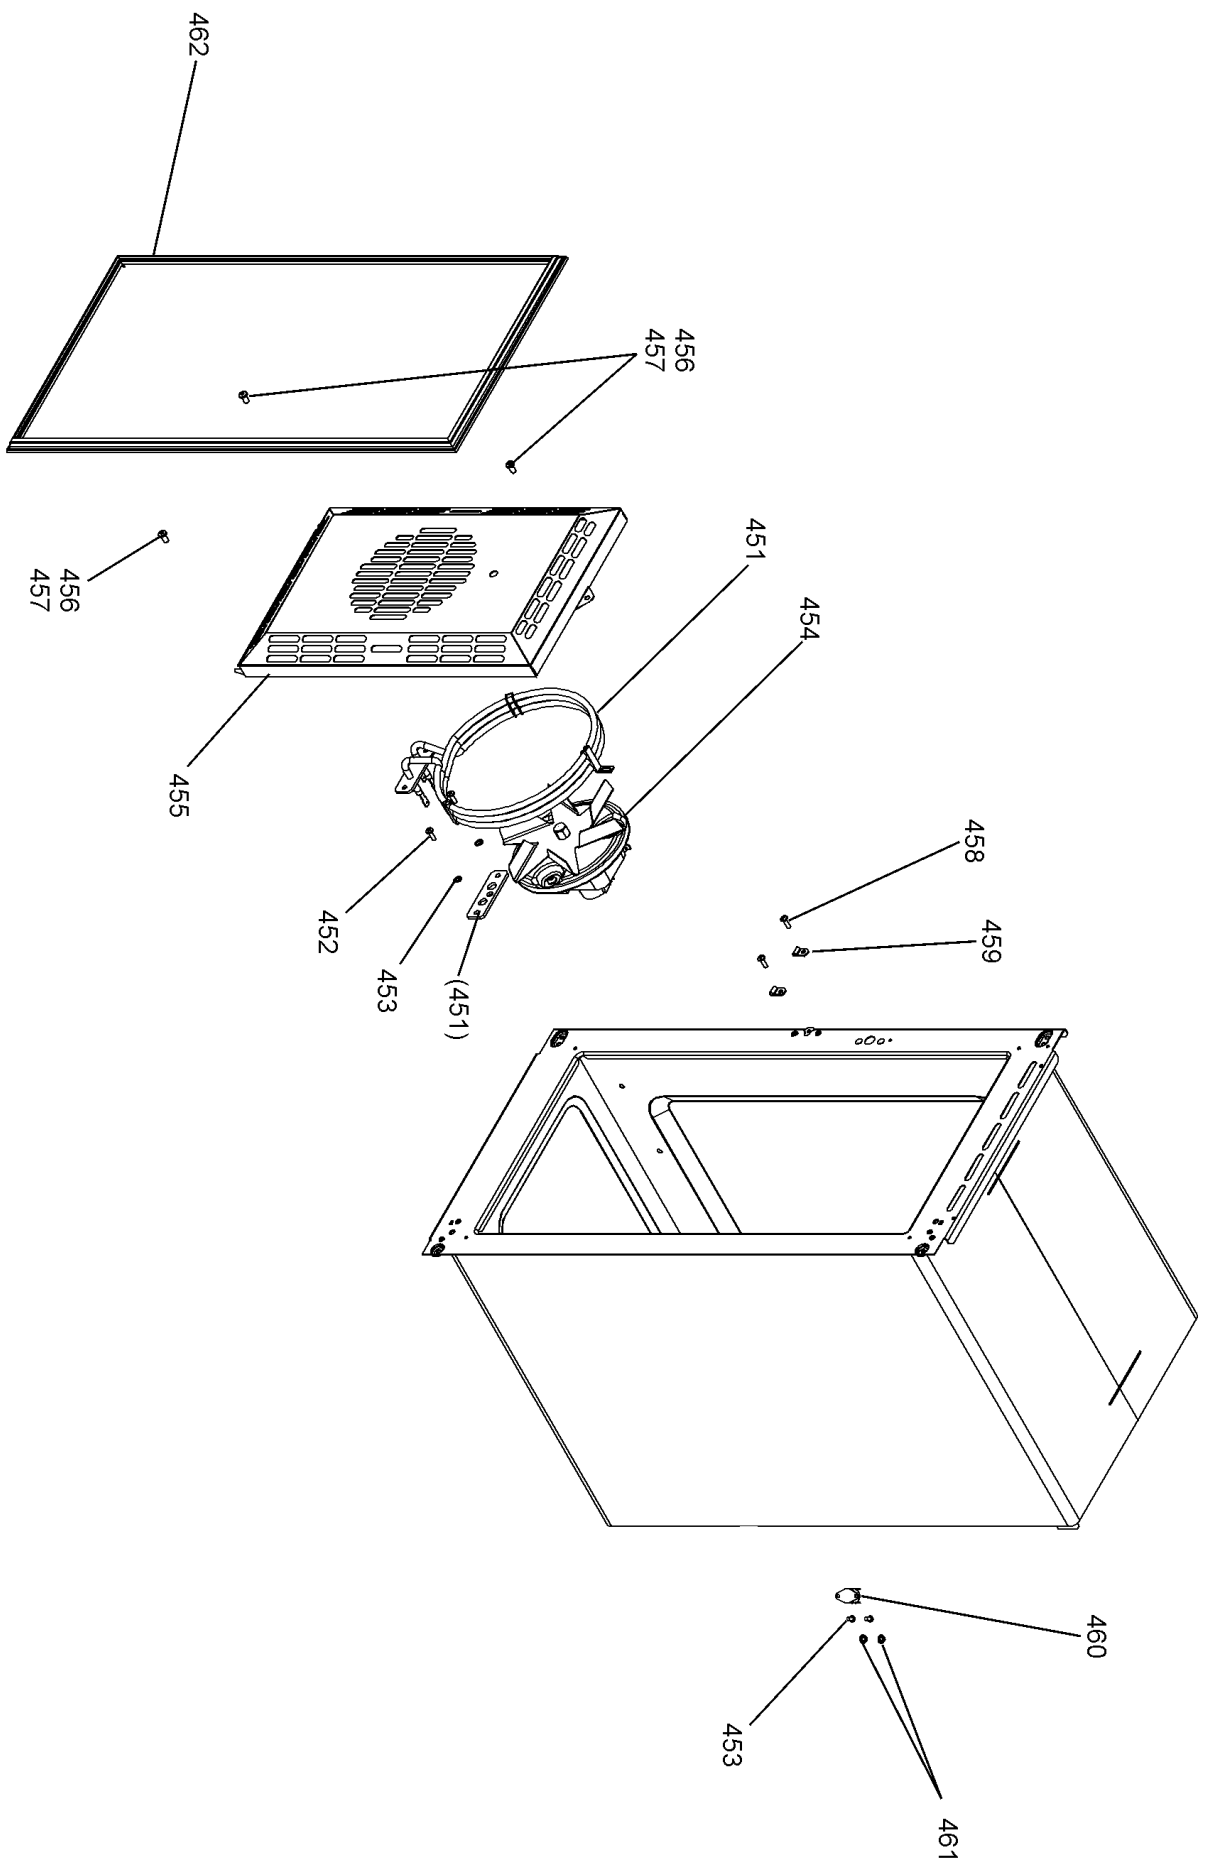

GRILL CHAMBER

LH OVEN (FAN + LIGHT)

UP TO SERIAL NUMBER 181999

LH 'FLAT' OVEN (FAN+LIGHT)
FROM SERIAL NUMBER 182000

RH TALL OVEN ASSEMBLY

504
FROM SERIAL NUMBER 182000

501
FROM SERIAL NUMBER 182000

507

Classic 100 Dual Fuel

Ref Number	Part Number	Colour	Qty	Remarks
w1	P055374	g/y	2	Wire- (NI) GrillElement Earth to Cooker Back
h1	P049242	Clear	1	Harness - (NI) Spark Generator to Bruner Heads
w2	P049241	g/y	1	Wire- (NI) Spark Generator to Cooker Frame
w3	P040066	b	2	Wire - Oven Element CutOuts Neutral Link
w4	P049233	bk	1	Wire - Clock to LH Oven Switch - Cooling Fan Control
w5	P094943	g/y	1	Wire - Earth Links - Thermostats - Hotplate
w6	P062809	y	1	Wire - Clock to LH Oven Switch - Oven Control
w7	P055344	br	1	Wire - Energy Reg to Front Switch
h2	P062707	br/b/bk/w/or/y	1	Harness - LH and RH Ovens
h3	P062712	br/b/v/r/	1	Harness - Timer/Oven Light/ Spark Gen / Cooling Fan / Gas Ignition
h4	P061628	r/v	1	Harness - Cooling Fan Front Switch Links
w8	P094951	r	1	Wire - Energy Regulator to Neon
w9	P043963	b	1	Wire - Neutral Link LH Oven
w10	P036011	b	1	Wire - Neutral Link RH Oven
w11	P045284	g/y	1	Wire- (NI) Earth Link LH Oven
h5	P033958	bk/r/v	1	Harness - Grill
w12	P033086	v	2	Wire - RH and LH Oven Switch to Thermostat Link

Code	Description
A1	Grill Front Switch
A2	Grill Energy Regulator
A3	Grill Elements -LH
A4	Grill Elements - RH
B1	Left-Hand Oven Thermostat
B2	Left Hand Oven Front Switch
B3	Left Hand Oven Fan Element
B4	Left Hand Oven Fan
C	Clock / Timer