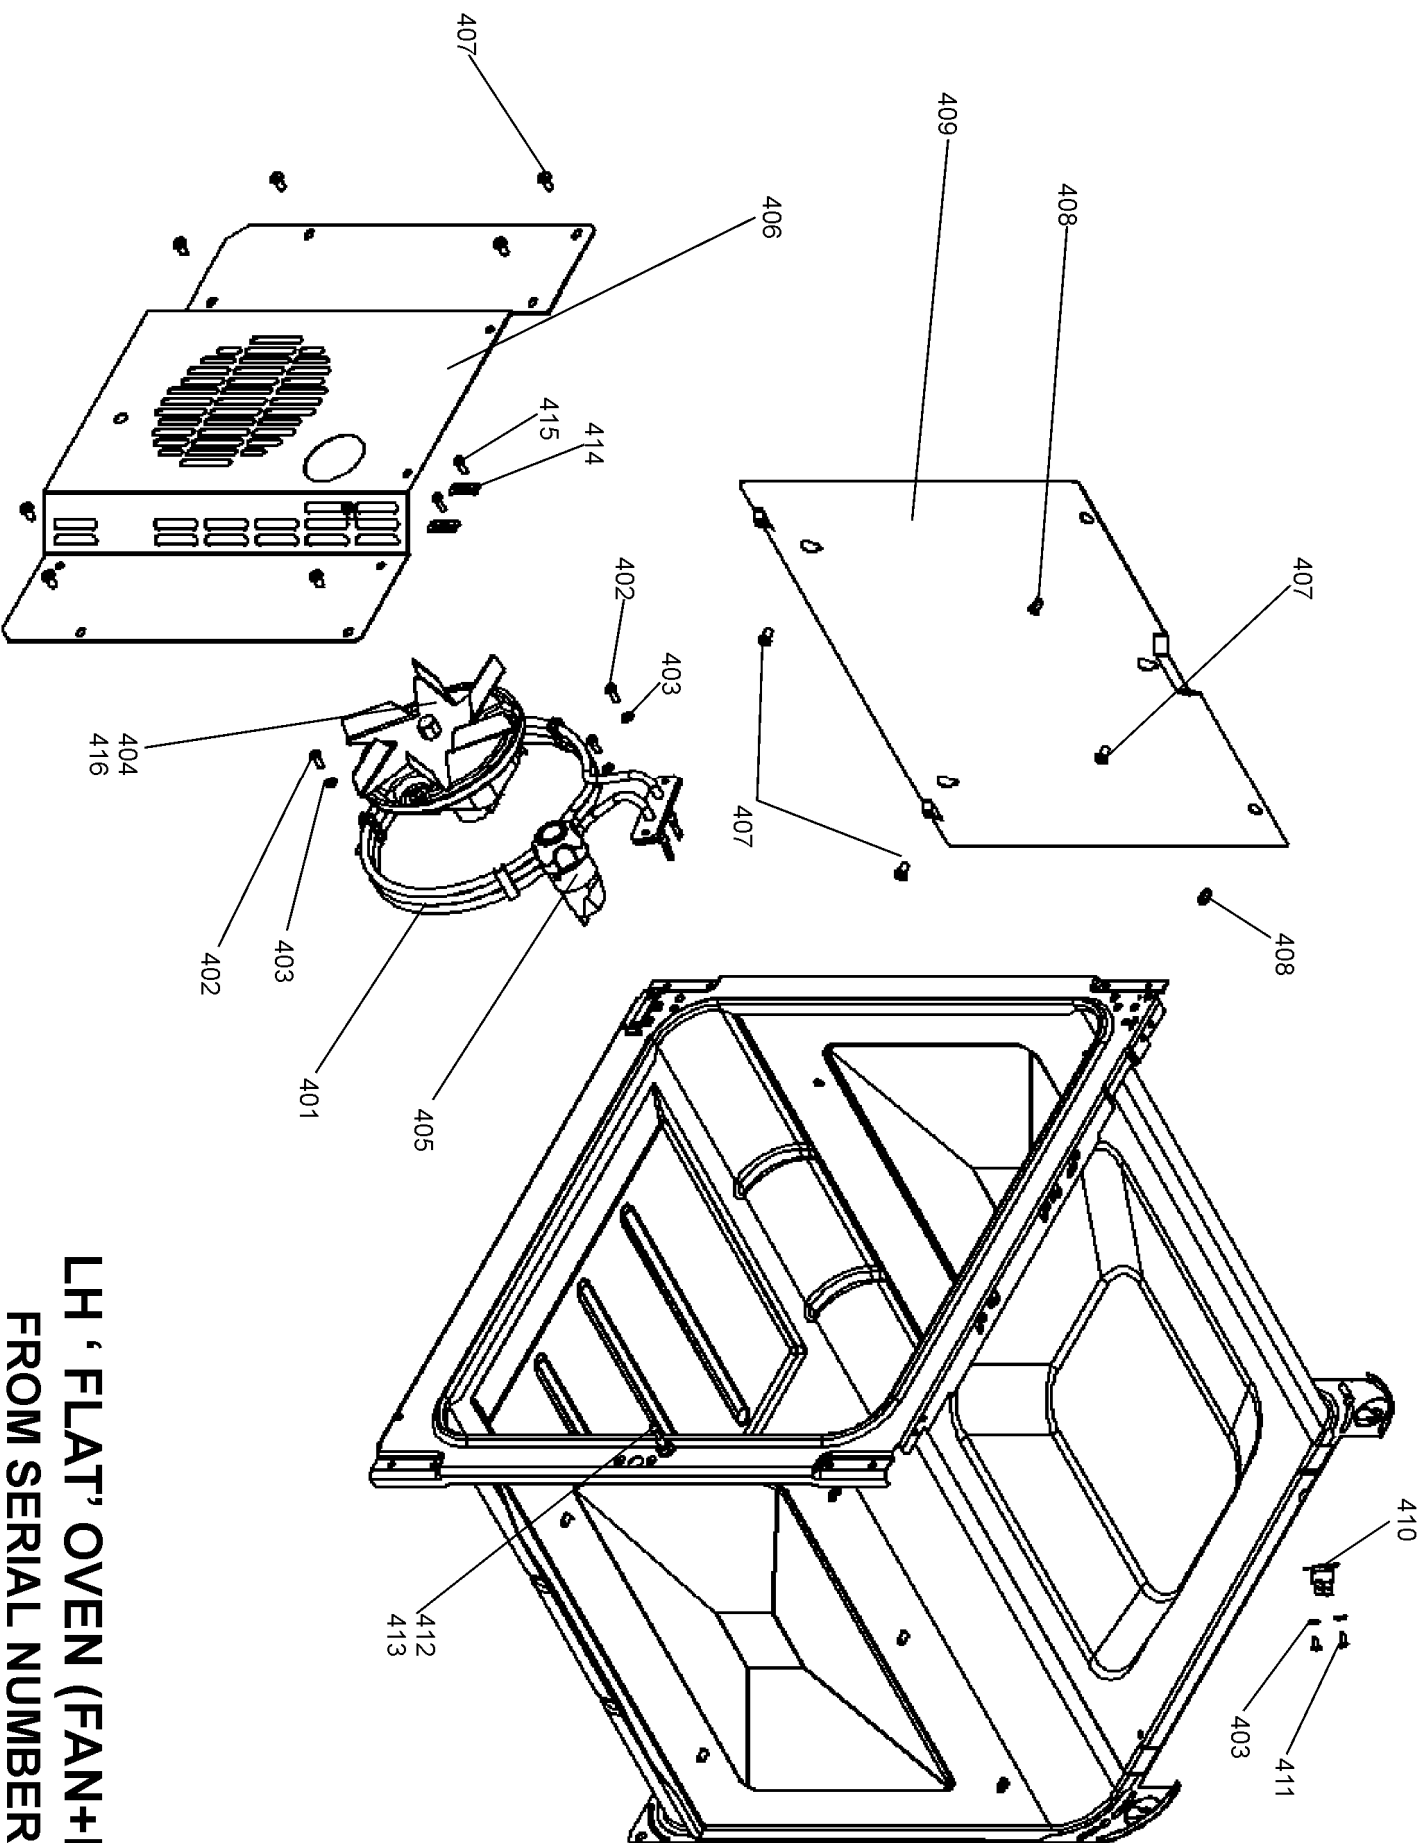

GRILL CHAMBER

LH OVEN (FAN + LIGHT)

UP TO SERIAL NUMBER 181999

LH 'FLAT' OVEN (FAN+LIGHT)
FROM SERIAL NUMBER 182000

RH TALL OVEN ASSEMBLY

504
FROM SERIAL NUMBER 182000

501
FROM SERIAL NUMBER 182000

507

Classic 100 Dual Fuel

Ref Number	Part Number	Colour	Qty	Remarks
w1	P055374	g/y	2	Wire- (NI) GrillElement Earth to Cooker Back
h1	P049242	Clear	1	Harness - (NI) Spark Generator to Bruner Heads
w2	P049241	g/y	1	Wire- (NI) Spark Generator to Cooker Frame
w3	P040066	b	2	Wire - Oven Element CutOuts Neutral Link
w4	P049233	bk	1	Wire - Clock to LH Oven Switch - Cooling Fan Control
w5	P094943	g/y	1	Wire - Earth Links - Thermostats - Hotplate
w6	P062809	y	1	Wire - Clock to LH Oven Switch - Oven Control
w7	P055344	br	1	Wire - Energy Reg to Front Switch
h2	P062707	br/b/bk/w/or/y	1	Harness - LH and RH Ovens
h3	P062712	br/b/v/r/	1	Harness - Timer/Oven Light/ Spark Gen / Cooling Fan / Gas Ignition
h4	P061628	r/v	1	Harness - Cooling Fan Front Switch Links
w8	P094951	r	1	Wire - Energy Regulator to Neon
w9	P043963	b	1	Wire - Neutral Link LH Oven
w10	P036011	b	1	Wire - Neutral Link RH Oven
w11	P045284	g/y	1	Wire- (NI) Earth Link LH Oven
h5	P033958	bk/r/v	1	Harness - Grill
w12	P033086	v	2	Wire - RH and LH Oven Switch to Thermostat Link

Code	Description
A1	Grill Front Switch
A2	Grill Energy Regulator
A3	Grill Elements -LH
A4	Grill Elements - RH
B1	Left-Hand Oven Thermostat
B2	Left Hand Oven Front Switch
B3	Left Hand Oven Fan Element
B4	Left Hand Oven Fan
C	Clock / Timer