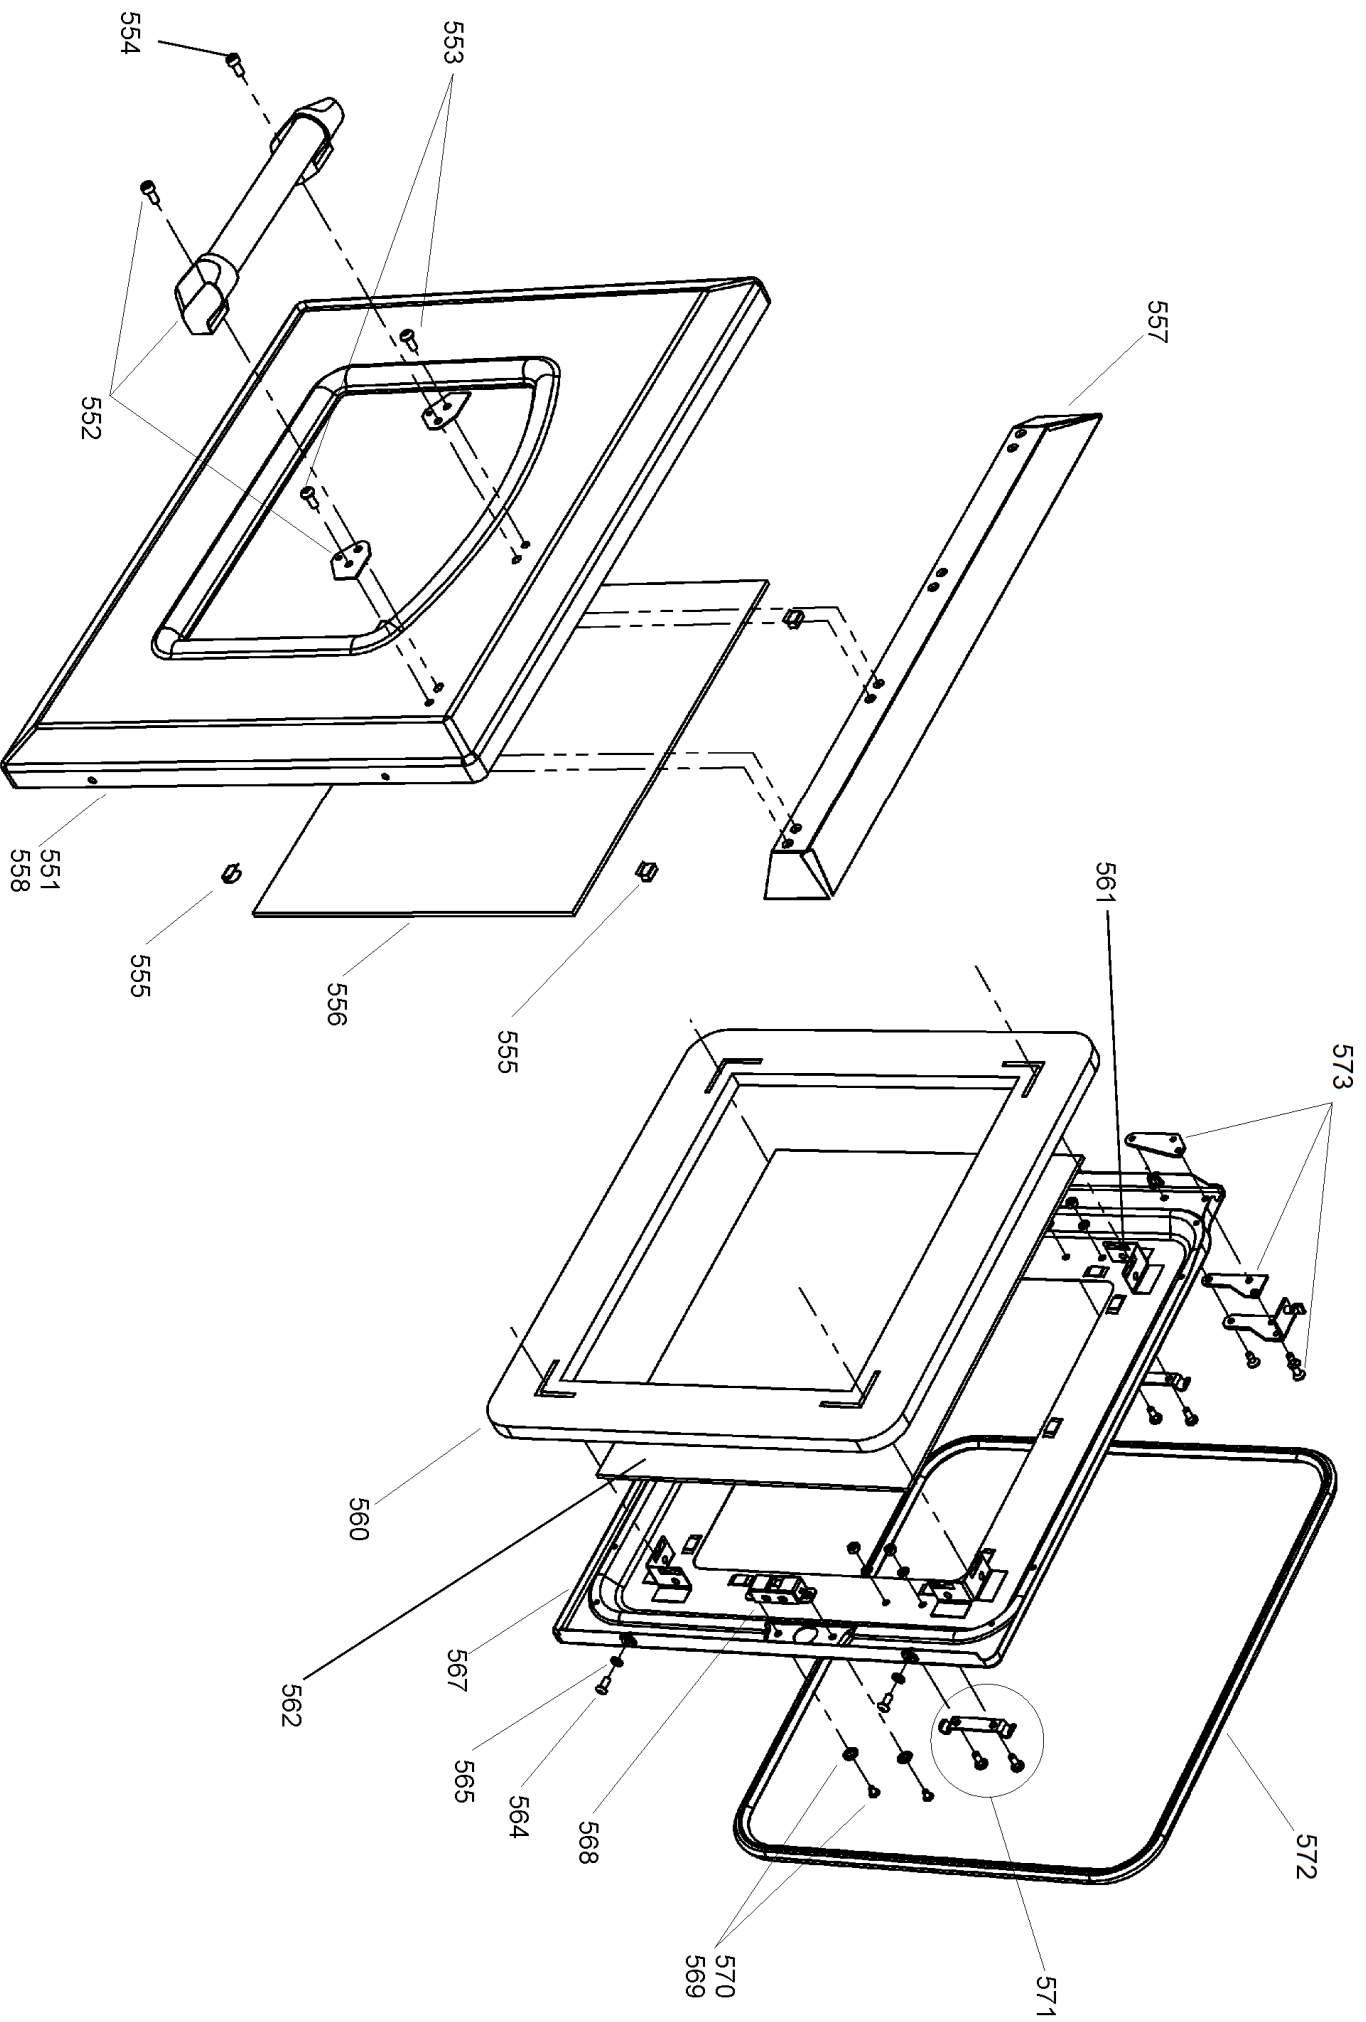

Classic 100 Dual Fuel

Ref Number	Part Number	Colour	Qty	Remarks
w1	P055374	g/y	2	Wire- (NI) GrillElement Earth to Cooker Back
h1	P049242	Clear	1	Harness - (NI) Spark Generator to Bruner Heads
w2	P049241	g/y	1	Wire- (NI) Spark Generator to Cooker Frame
w3	P040066	b	2	Wire - Oven Element CutOuts Neutral Link
w4	P049233	bk	1	Wire - Clock to LH Oven Switch - Cooling Fan Control
w5	P094943	g/y	1	Wire - Earth Links - Thermostats - Hotplate
w6	P062809	y	1	Wire - Clock to LH Oven Switch - Oven Control
w7	P055344	br	1	Wire - Energy Reg to Front Switch
h2	P062707	br/b/bk/w/or/y	1	Harness - LH and RH Ovens
h3	P062712	br/b/v/r/	1	Harness - Timer/Oven Light/ Spark Gen / Cooling Fan / Gas Ignition
h4	P061628	r/v	1	Harness - Cooling Fan Front Switch Links
w8	P094951	r	1	Wire - Energy Regulator to Neon
w9	P043963	b	1	Wire - Neutral Link LH Oven
w10	P036011	b	1	Wire - Neutral Link RH Oven
w11	P045284	g/y	1	Wire- (NI) Earth Link LH Oven
h5	P033958	bk/r/v	1	Harness - Grill
w12	P033086	v	2	Wire - RH and LH Oven Switch to Thermostat Link

Code	Description
A1	Grill Front Switch
A2	Grill Energy Regulator
A3	Grill Elements -LH
A4	Grill Elements - RH
B1	Left-Hand Oven Thermostat
B2	Left Hand Oven Front Switch
B3	Left Hand Oven Fan Element
B4	Left Hand Oven Fan
C	Clock / Timer