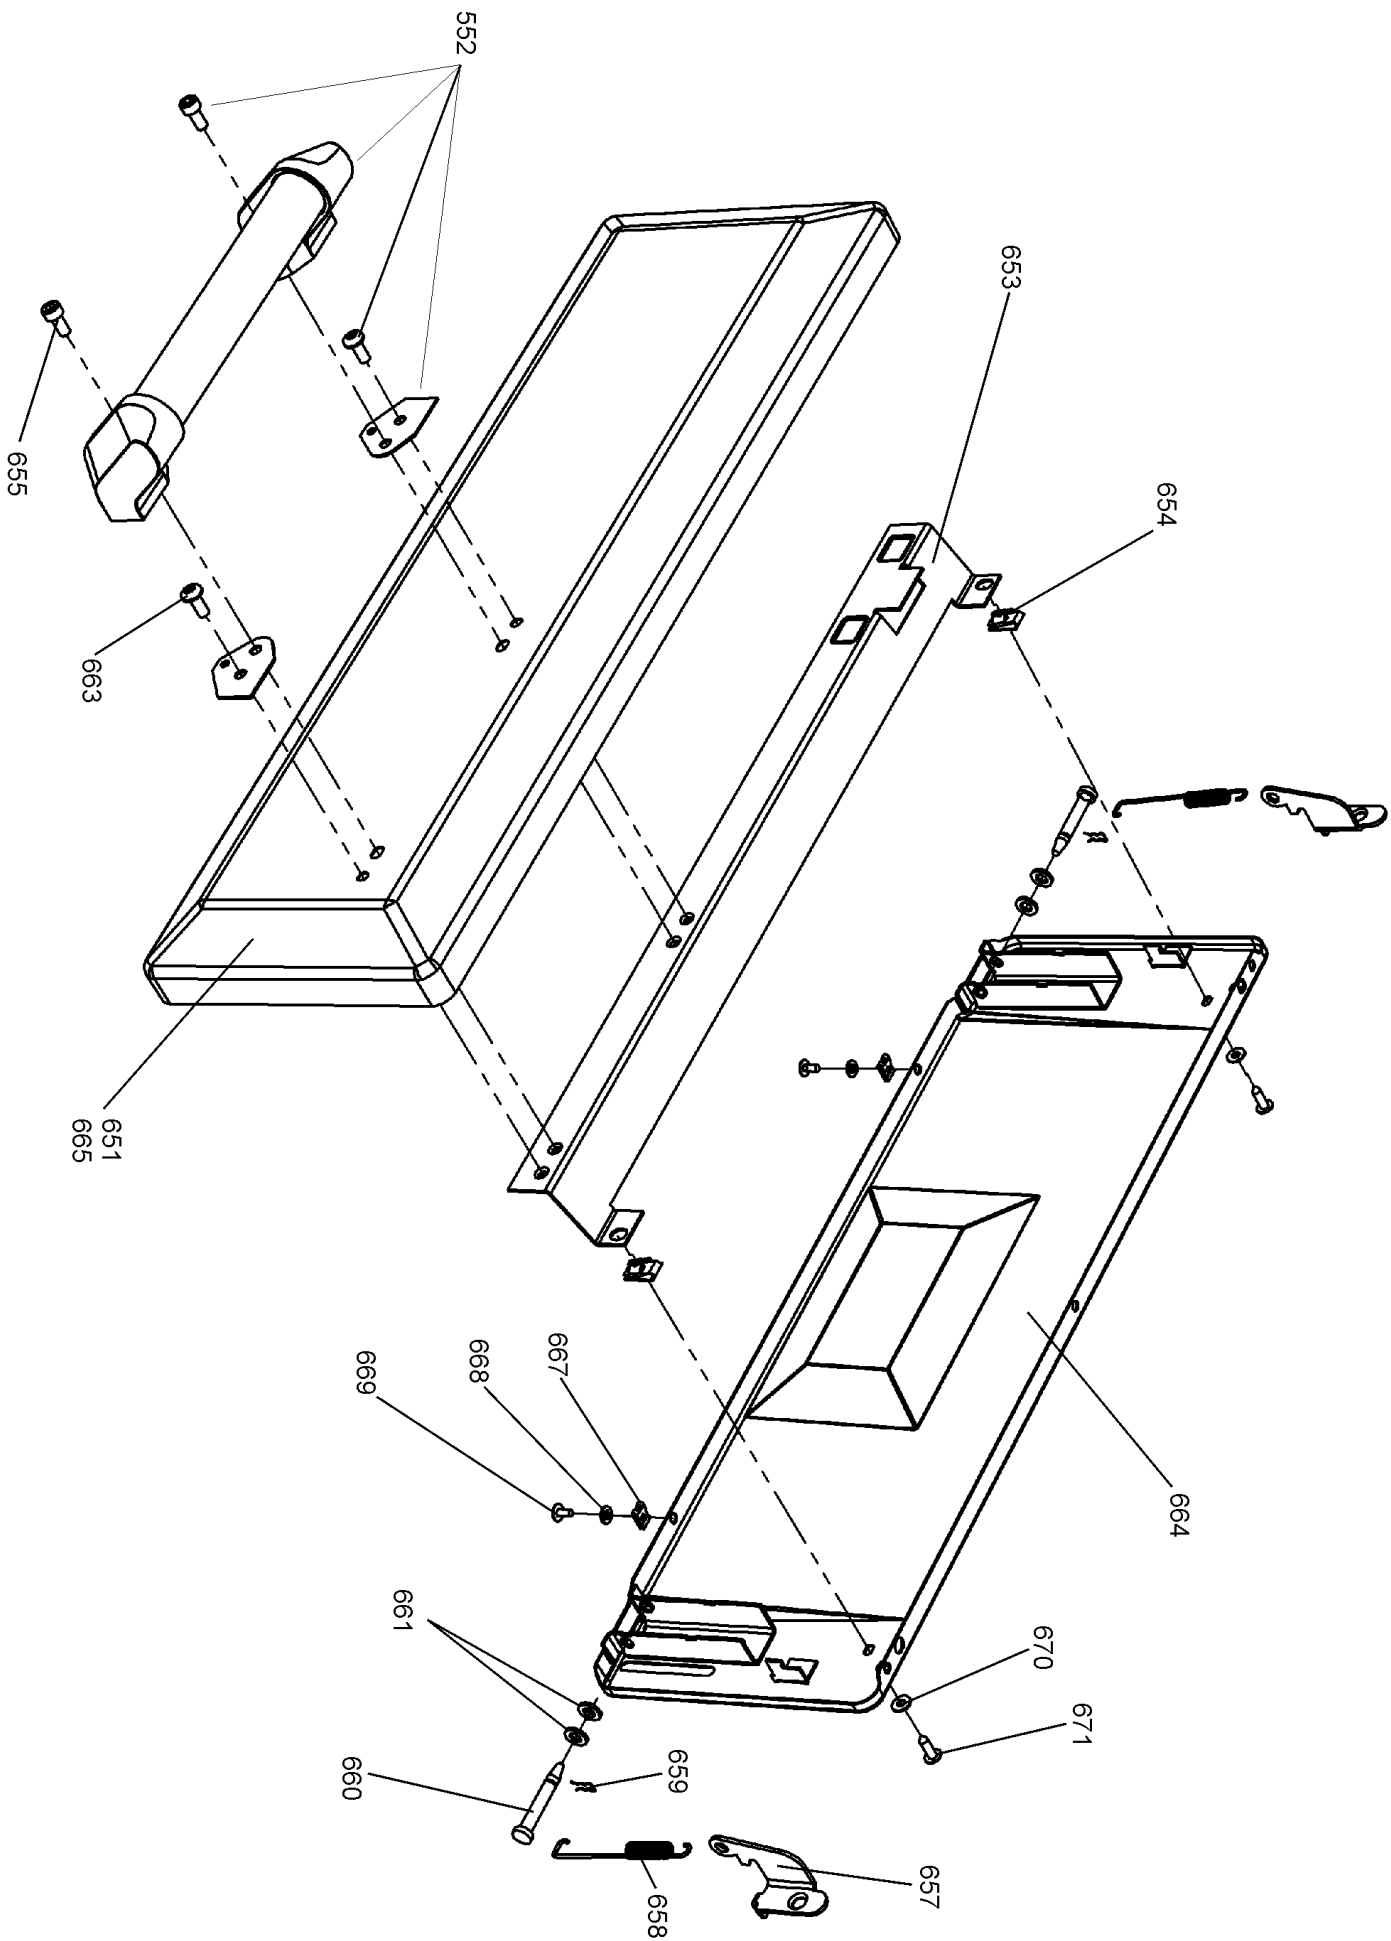

Classic 100 Dual Fuel

Ref Number	Part Number	Colour	Qty	Remarks
w1	P055374	g/y	2	Wire- (NI) GrillElement Earth to Cooker Back
h1	P049242	Clear	1	Harness - (NI) Spark Generator to Bruner Heads
w2	P049241	g/y	1	Wire- (NI) Spark Generator to Cooker Frame
w3	P040066	b	2	Wire - Oven Element CutOuts Neutral Link
w4	P049233	bk	1	Wire - Clock to LH Oven Switch - Cooling Fan Control
w5	P094943	g/y	1	Wire - Earth Links - Thermostats - Hotplate
w6	P062809	y	1	Wire - Clock to LH Oven Switch - Oven Control
w7	P055344	br	1	Wire - Energy Reg to Front Switch
h2	P062707	br/b/bk/w/or/y	1	Harness - LH and RH Ovens
h3	P062712	br/b/v/r/	1	Harness - Timer/Oven Light/ Spark Gen / Cooling Fan / Gas Ignition
h4	P061628	r/v	1	Harness - Cooling Fan Front Switch Links
w8	P094951	r	1	Wire - Energy Regulator to Neon
w9	P043963	b	1	Wire - Neutral Link LH Oven
w10	P036011	b	1	Wire - Neutral Link RH Oven
w11	P045284	g/y	1	Wire- (NI) Earth Link LH Oven
h5	P033958	bk/r/v	1	Harness - Grill
w12	P033086	v	2	Wire - RH and LH Oven Switch to Thermostat Link

Code	Description
A1	Grill Front Switch
A2	Grill Energy Regulator
A3	Grill Elements -LH
A4	Grill Elements - RH
B1	Left-Hand Oven Thermostat
B2	Left Hand Oven Front Switch
B3	Left Hand Oven Fan Element
B4	Left Hand Oven Fan
C	Clock / Timer