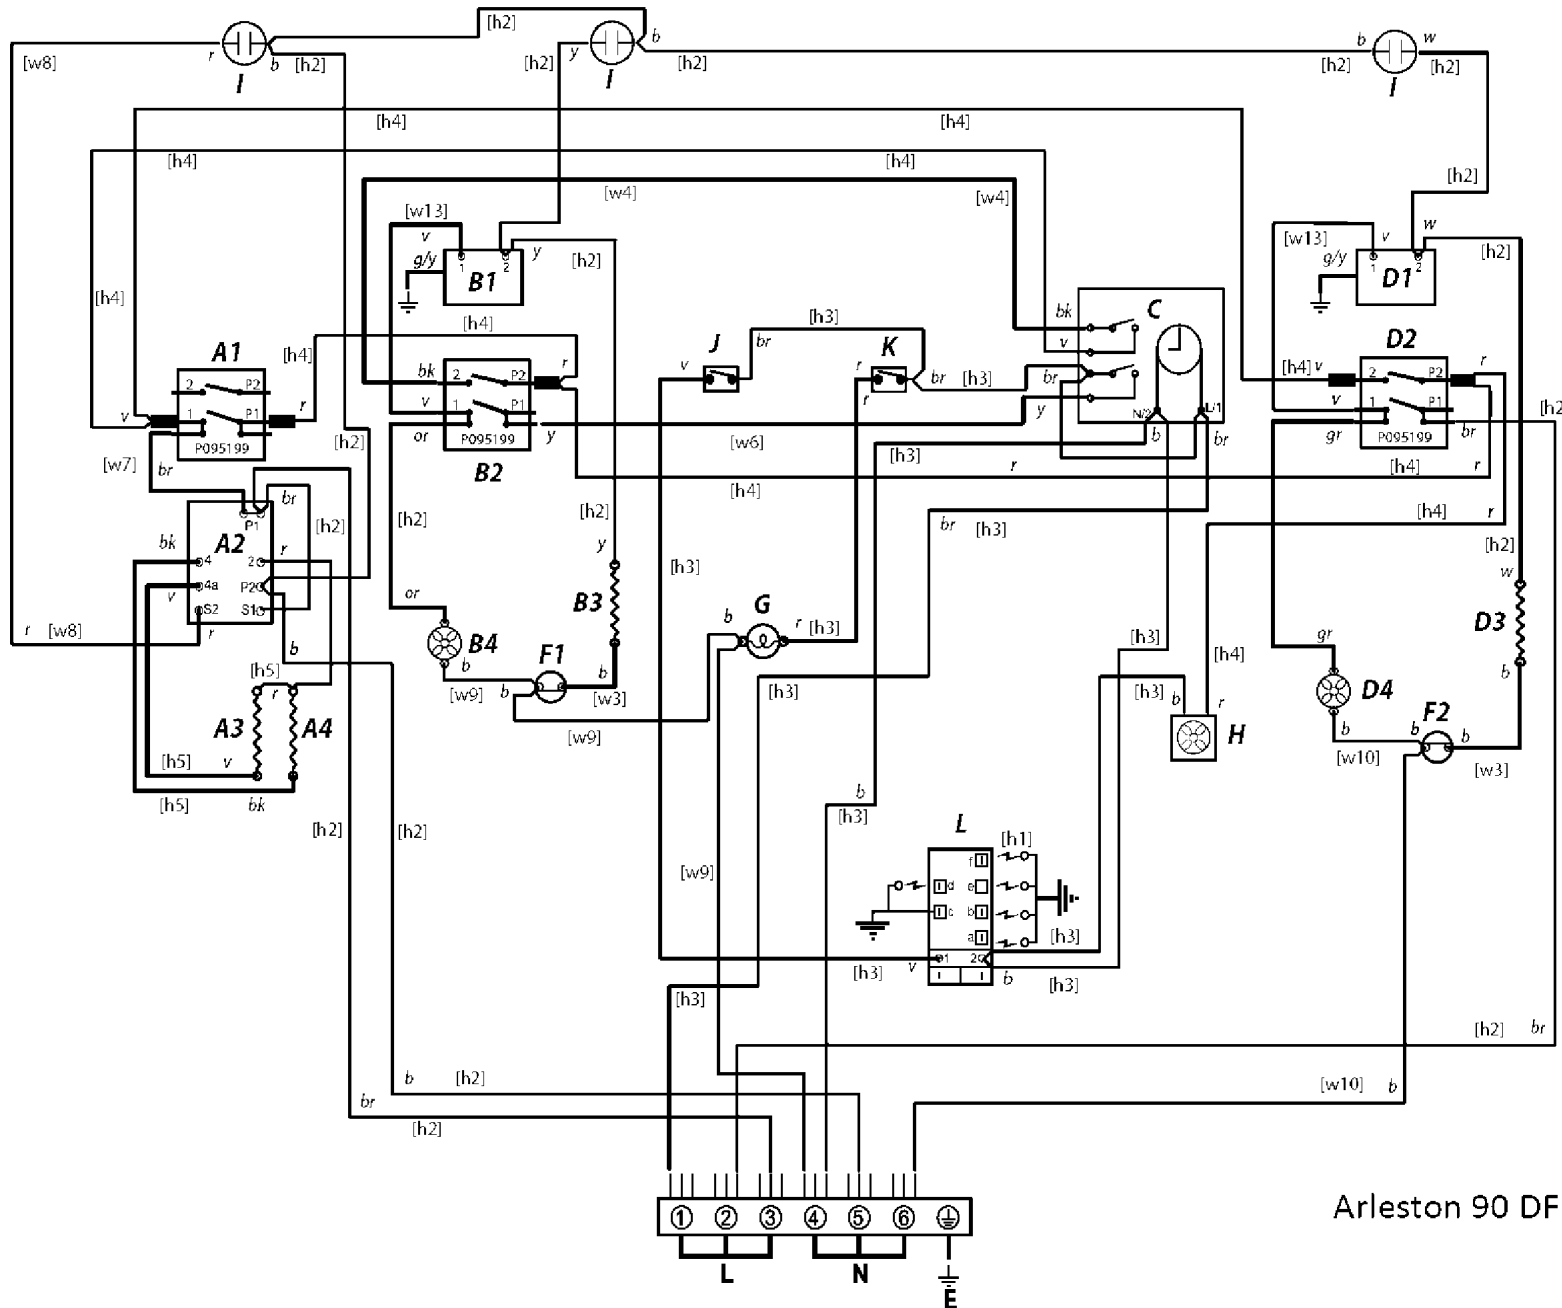

HOTPLATE, FACIA AND CONTROLS

GRILL CHAMBER

LH OVEN (FAN + LIGHT)
UP TO SERIAL NUMBER 181999

LH 'FLAT' OVEN (FAN+LIGHT)
FROM SERIAL NUMBER 182000

TALL FULL OVEN ASSY
UP TO SERIAL NUMBER 179999

RH TALL OVEN ASSEMBLY
FROM SERIAL NUMBER 180000

LH OVEN DOOR

Arleston 90 DF

Ref Number	Part Number	Colour	Qty	Remarks
w1	P055374	g/y	2	Wire- (Nl) GrilleElement Earth to Cooker Back
h1	P049242	Clear	1	Harness - (Nl) Spark Generator to Bruner Heads
w2	P049241	g/y	1	Wire- (Nl) Spark Generator to Cooker Frame
w3	P040066	b	2	Wire - Oven Element CutOuts Neutral Link
w4	P038186	bk	1	Wire - Clock to LH Oven Switch - Cooling Fan Control
w5	P094943	g/y	1	Wire - (Nl) Earth Links - Thermostats - Hotplate
w6	P037438	y	1	Wire - Clock to LH Oven Switch - Oven Control
w7	P055344	br	1	Wire - Energy Reg to Front Switch
h2	P062498	br/b/bk/w/or/y	1	Harness - LH and RH Ovens
h3	P062497	br/b/v/r/	1	Harness - Timer/Oven Light/ Spark Gen / Cooling Fan / Gas Ignition
h4	P060876	r/v	1	Harness - Cooling Fan Front Switch Links
w8	P094951	r	1	Wire - Energy Regulator to Neon
w9	P043963	b	1	Wire - Neutral Link LH Oven
w10	P036011	b	1	Wire - Neutral Link RH Oven
w11	P095450	g/y	1	Wire- (Nl) Earth Link LH Oven
w12	P027672	g/y	1	Wire- (Nl) Earth Link RH Oven
h5	P033958	bk/r/v	1	Harness - Grill
w13	P033086	v	2	Wire - RH and LH Oven Switch to Thermostat Link

Code	Description
A1	Grill Front Switch
A2	Grill Energy Regulator
A3	Grill Elements - LH
A4	Grill Elements - RH
B1	Left-Hand Oven Thermostat
B2	Left Hand Oven Front Switch
B3	Left Hand Oven Fan Element
B4	Left Hand Oven Fan
C	Clock / Timer

Code	Description
D1	Right - Hand Oven Thermostat
D2	Right - Hand Oven Front Switch
D3	Right- Hand Oven Element
D4	Right - Hand Oven Fan
F1	Left - Hand Oven Thermal Preset
F2	Right - Hand Oven Thermal Preset
G	Left Hand Oven Light
H	Cooling Fan
I	Indicator Neon
J	Ignition Switch
K	Oven Light Switch
L	Spark Generator