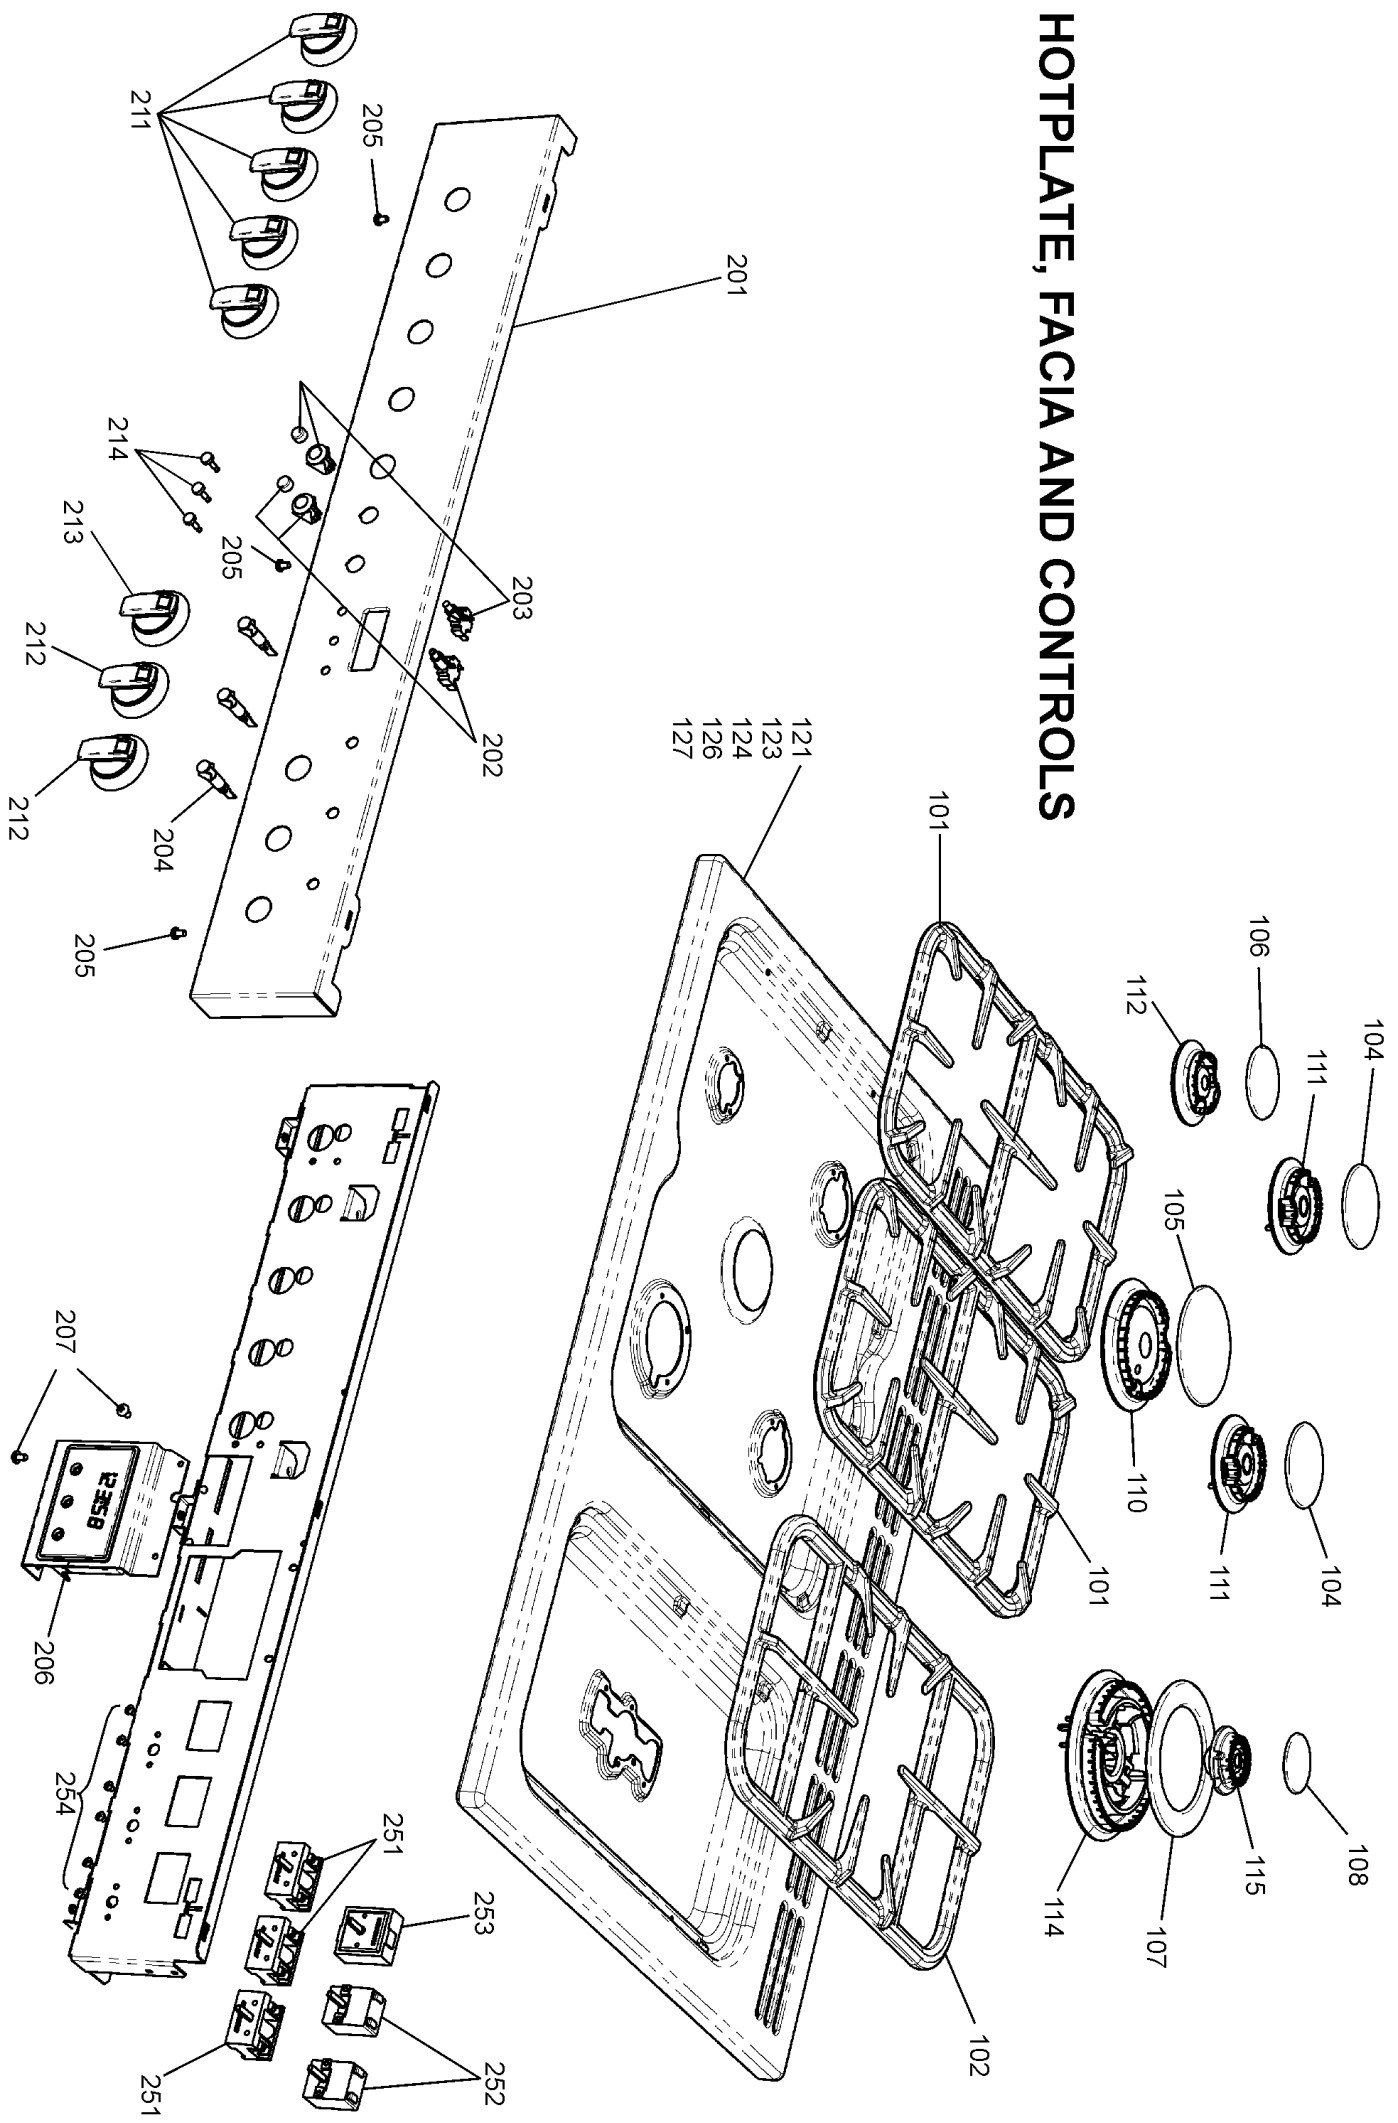

HOTPLATE, FACIA AND CONTROLS

GRILL CHAMBER

LH OVEN (FAN + LIGHT)
UP TO SERIAL NUMBER 181999

LH 'FLAT' OVEN (FAN+LIGHT)
FROM SERIAL NUMBER 182000

TALL FULL OVEN ASSY
UP TO SERIAL NUMBER 179999

RH TALL OVEN ASSEMBLY
FROM SERIAL NUMBER 180000

LH OVEN DOOR

Arleston 90 DF

Ref Number	Part Number	Colour	Qty	Remarks
w1	P055374	g/y	2	Wire- (Nl) GrilleElement Earth to Cooker Back
h1	P049242	Clear	1	Harness - (Nl) Spark Generator to Bruner Heads
w2	P049241	g/y	1	Wire- (Nl) Spark Generator to Cooker Frame
w3	P040066	b	2	Wire - Oven Element CutOuts Neutral Link
w4	P038186	bk	1	Wire - Clock to LH Oven Switch - Cooling Fan Control
w5	P094943	g/y	1	Wire - (Nl) Earth Links - Thermostats - Hotplate
w6	P037438	y	1	Wire - Clock to LH Oven Switch - Oven Control
w7	P055344	br	1	Wire - Energy Reg to Front Switch
h2	P062498	br/b/bk/w/or/y	1	Harness - LH and RH Ovens
h3	P062497	br/b/v/r/	1	Harness - Timer/Oven Light/ Spark Gen / Cooling Fan / Gas Ignition
h4	P060876	r/v	1	Harness - Cooling Fan Front Switch Links
w8	P094951	r	1	Wire - Energy Regulator to Neon
w9	P043963	b	1	Wire - Neutral Link LH Oven
w10	P036011	b	1	Wire - Neutral Link RH Oven
w11	P095450	g/y	1	Wire- (Nl) Earth Link LH Oven
w12	P027672	g/y	1	Wire- (Nl) Earth Link RH Oven
h5	P033958	bk/r/v	1	Harness - Grill
w13	P033086	v	2	Wire - RH and LH Oven Switch to Thermostat Link

Code	Description
A1	Grill Front Switch
A2	Grill Energy Regulator
A3	Grill Elements - LH
A4	Grill Elements - RH
B1	Left-Hand Oven Thermostat
B2	Left Hand Oven Front Switch
B3	Left Hand Oven Fan Element
B4	Left Hand Oven Fan
C	Clock / Timer

Code	Description
D1	Right - Hand Oven Thermostat
D2	Right - Hand Oven Front Switch
D3	Right- Hand Oven Element
D4	Right - Hand Oven Fan
F1	Left - Hand Oven Thermal Preset
F2	Right - Hand Oven Thermal Preset
G	Left Hand Oven Light
H	Cooling Fan
I	Indicator Neon
J	Ignition Switch
K	Oven Light Switch
L	Spark Generator