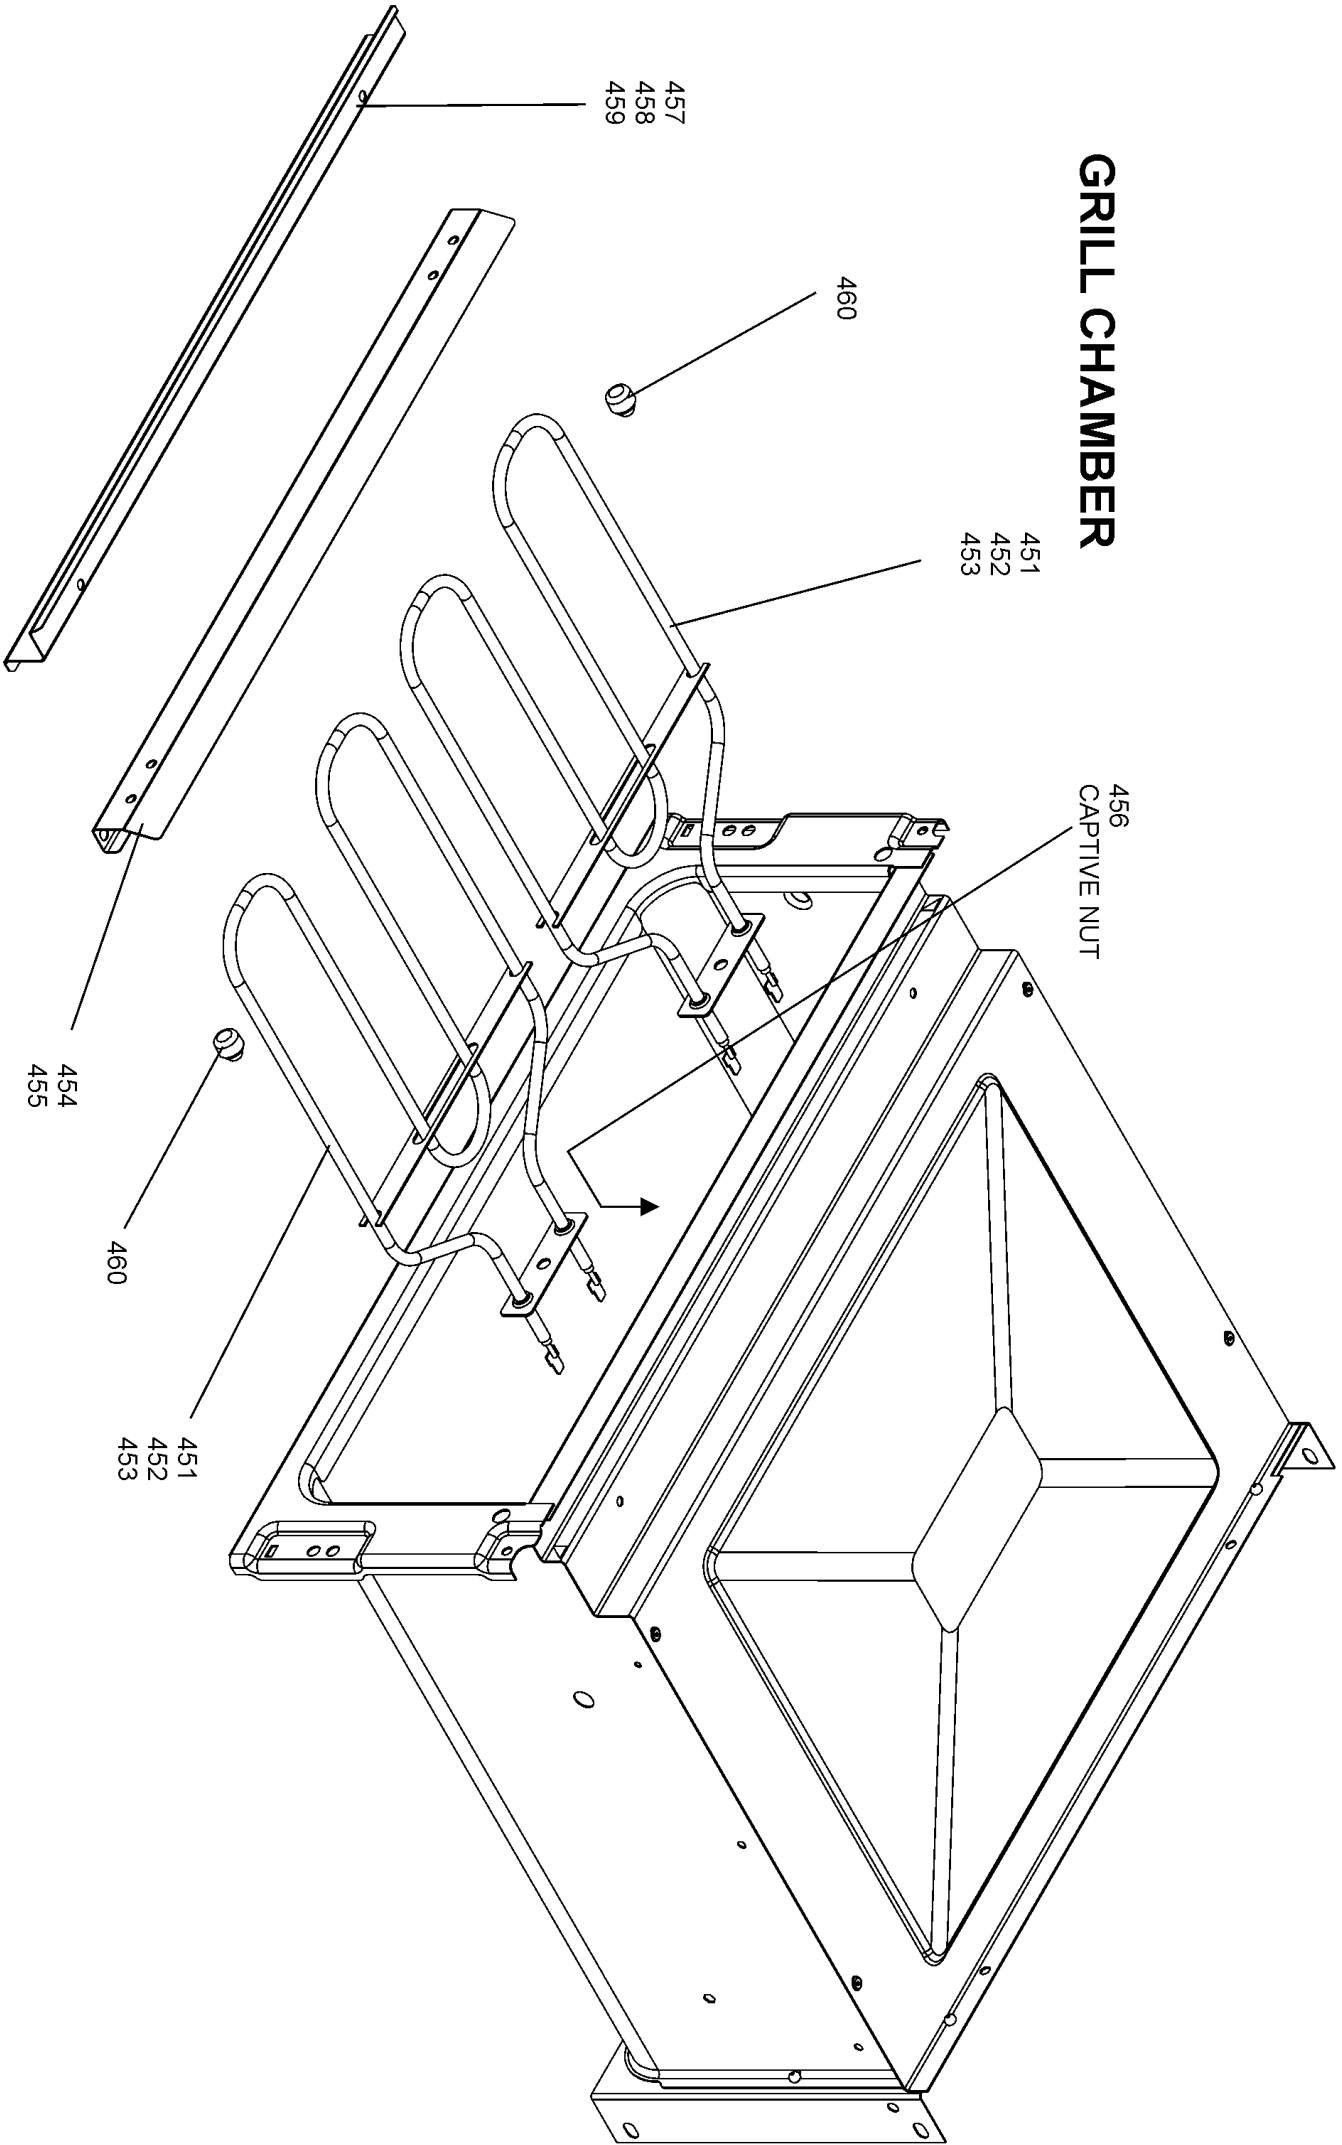

HOTPLATE, FACIA AND CONTROLS

GRILL CHAMBER

LH OVEN (FAN + LIGHT)
UP TO SERIAL NUMBER 181999

LH 'FLAT' OVEN (FAN+LIGHT)
FROM SERIAL NUMBER 182000

TALL FULL OVEN ASSY
UP TO SERIAL NUMBER 179999

RH TALL OVEN ASSEMBLY
FROM SERIAL NUMBER 180000

LH OVEN DOOR

Arleston 90 DF

Ref Number	Part Number	Colour	Qty	Remarks
w1	P055374	g/y	2	Wire- (Nl) GrilleElement Earth to Cooker Back
h1	P049242	Clear	1	Harness - (Nl) Spark Generator to Bruner Heads
w2	P049241	g/y	1	Wire- (Nl) Spark Generator to Cooker Frame
w3	P040066	b	2	Wire - Oven Element CutOuts Neutral Link
w4	P038186	bk	1	Wire - Clock to LH Oven Switch - Cooling Fan Control
w5	P094943	g/y	1	Wire - (Nl) Earth Links - Thermostats - Hotplate
w6	P037438	y	1	Wire - Clock to LH Oven Switch - Oven Control
w7	P055344	br	1	Wire - Energy Reg to Front Switch
h2	P062498	br/b/bk/w/or/y	1	Harness - LH and RH Ovens
h3	P062497	br/b/v/r/	1	Harness - Timer/Oven Light/ Spark Gen / Cooling Fan / Gas Ignition
h4	P060876	r/v	1	Harness - Cooling Fan Front Switch Links
w8	P094951	r	1	Wire - Energy Regulator to Neon
w9	P043963	b	1	Wire - Neutral Link LH Oven
w10	P036011	b	1	Wire - Neutral Link RH Oven
w11	P095450	g/y	1	Wire- (Nl) Earth Link LH Oven
w12	P027672	g/y	1	Wire- (Nl) Earth Link RH Oven
h5	P033958	bk/r/v	1	Harness - Grill
w13	P033086	v	2	Wire - RH and LH Oven Switch to Thermostat Link

Code	Description
A1	Grill Front Switch
A2	Grill Energy Regulator
A3	Grill Elements - LH
A4	Grill Elements - RH
B1	Left-Hand Oven Thermostat
B2	Left Hand Oven Front Switch
B3	Left Hand Oven Fan Element
B4	Left Hand Oven Fan
C	Clock / Timer

Code	Description
D1	Right - Hand Oven Thermostat
D2	Right - Hand Oven Front Switch
D3	Right- Hand Oven Element
D4	Right - Hand Oven Fan
F1	Left - Hand Oven Thermal Preset
F2	Right - Hand Oven Thermal Preset
G	Left Hand Oven Light
H	Cooling Fan
I	Indicator Neon
J	Ignition Switch
K	Oven Light Switch
L	Spark Generator