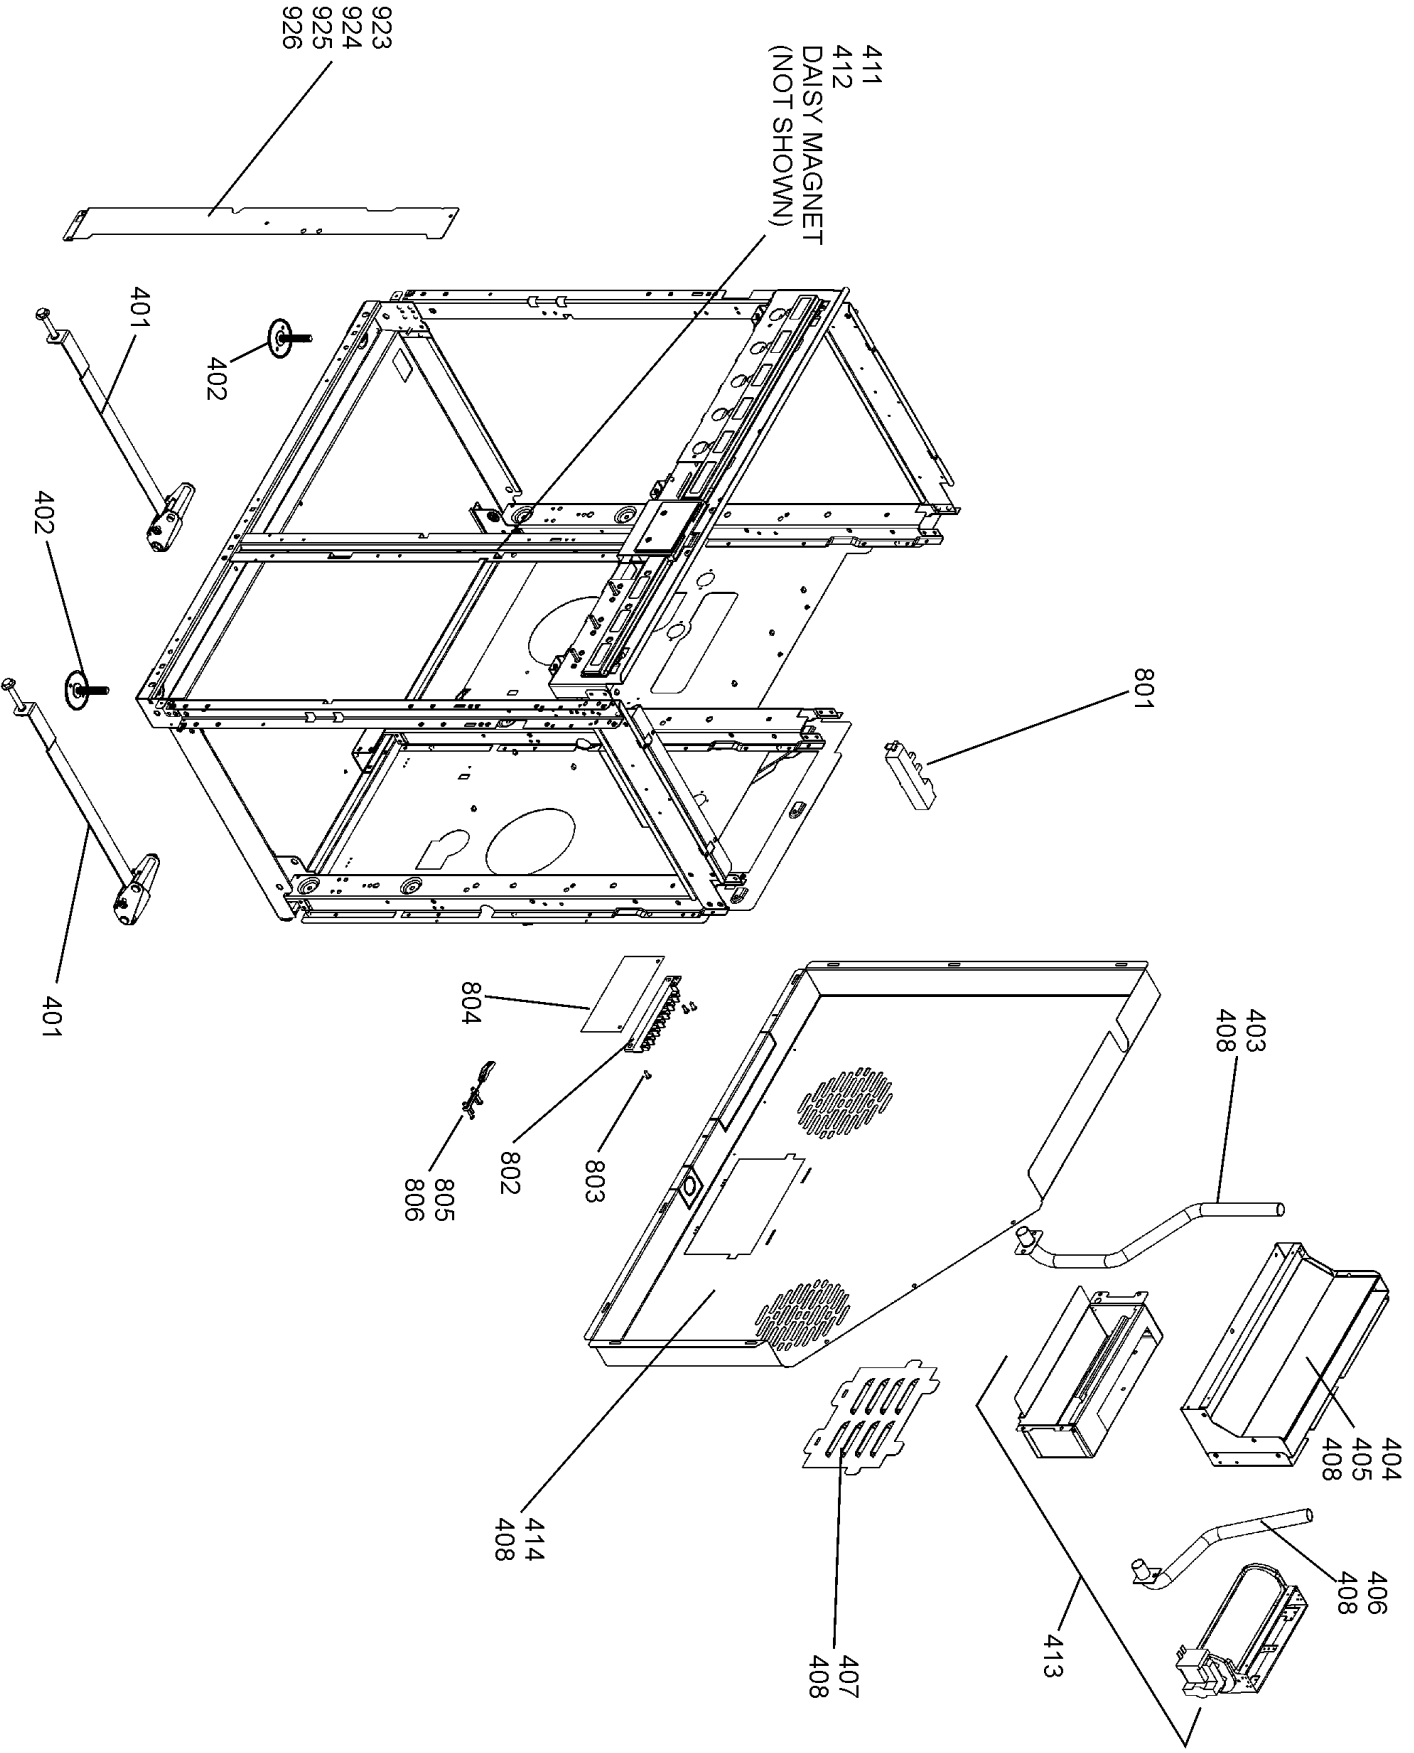

HOTPLATE, FACIA AND CONTROLS

GRILL CHAMBER

LH OVEN (FAN + LIGHT)
UP TO SERIAL NUMBER 181999

LH 'FLAT' OVEN (FAN+LIGHT)
FROM SERIAL NUMBER 182000

TALL FULL OVEN ASSY
UP TO SERIAL NUMBER 179999

RH TALL OVEN ASSEMBLY
FROM SERIAL NUMBER 180000

LH OVEN DOOR

Arleston 90 DF

Ref Number	Part Number	Colour	Qty	Remarks
w1	P055374	g/y	2	Wire- (Nl) GrilleElement Earth to Cooker Back
h1	P049242	Clear	1	Harness - (Nl) Spark Generator to Bruner Heads
w2	P049241	g/y	1	Wire- (Nl) Spark Generator to Cooker Frame
w3	P040066	b	2	Wire - Oven Element CutOuts Neutral Link
w4	P038186	bk	1	Wire - Clock to LH Oven Switch - Cooling Fan Control
w5	P094943	g/y	1	Wire - (Nl) Earth Links - Thermostats - Hotplate
w6	P037438	y	1	Wire - Clock to LH Oven Switch - Oven Control
w7	P055344	br	1	Wire - Energy Reg to Front Switch
h2	P062498	br/b/bk/w/or/y	1	Harness - LH and RH Ovens
h3	P062497	br/b/v/r/	1	Harness - Timer/Oven Light/ Spark Gen / Cooling Fan / Gas Ignition
h4	P060876	r/v	1	Harness - Cooling Fan Front Switch Links
w8	P094951	r	1	Wire - Energy Regulator to Neon
w9	P043963	b	1	Wire - Neutral Link LH Oven
w10	P036011	b	1	Wire - Neutral Link RH Oven
w11	P095450	g/y	1	Wire- (Nl) Earth Link LH Oven
w12	P027672	g/y	1	Wire- (Nl) Earth Link RH Oven
h5	P033958	bk/r/v	1	Harness - Grill
w13	P033086	v	2	Wire - RH and LH Oven Switch to Thermostat Link

Code	Description
A1	Grill Front Switch
A2	Grill Energy Regulator
A3	Grill Elements - LH
A4	Grill Elements - RH
B1	Left-Hand Oven Thermostat
B2	Left Hand Oven Front Switch
B3	Left Hand Oven Fan Element
B4	Left Hand Oven Fan
C	Clock / Timer

Code	Description
D1	Right - Hand Oven Thermostat
D2	Right - Hand Oven Front Switch
D3	Right- Hand Oven Element
D4	Right - Hand Oven Fan
F1	Left - Hand Oven Thermal Preset
F2	Right - Hand Oven Thermal Preset
G	Left Hand Oven Light
H	Cooling Fan
I	Indicator Neon
J	Ignition Switch
K	Oven Light Switch
L	Spark Generator