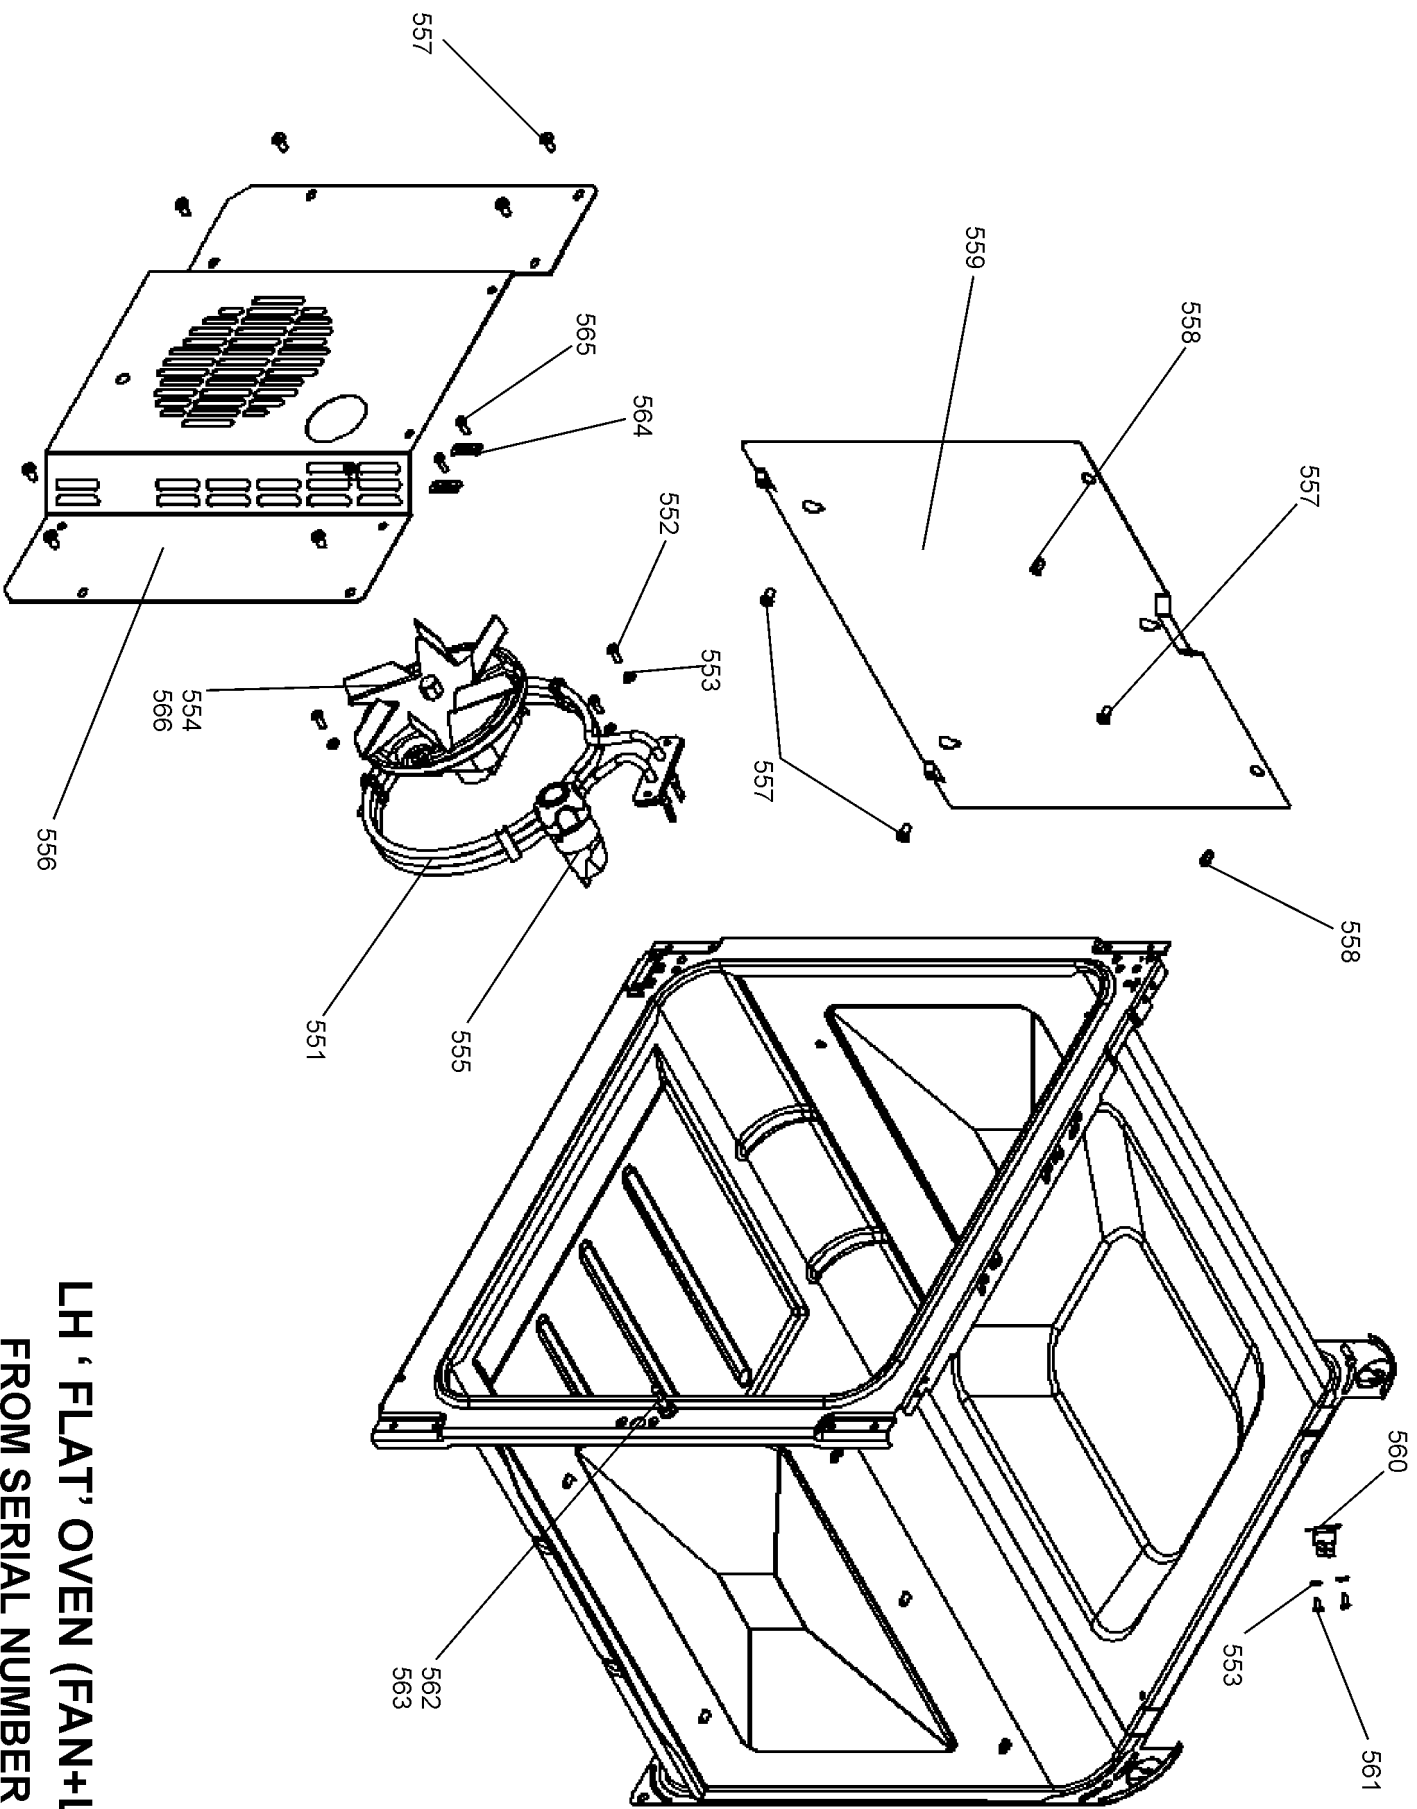

HOTPLATE, FACIA AND CONTROLS

GRILL CHAMBER

LH OVEN (FAN + LIGHT)
UP TO SERIAL NUMBER 181999

LH 'FLAT' OVEN (FAN+LIGHT)
FROM SERIAL NUMBER 182000

TALL FULL OVEN ASSY
UP TO SERIAL NUMBER 179999

RH TALL OVEN ASSEMBLY
FROM SERIAL NUMBER 180000

LH OVEN DOOR

Arleston 90 DF

Ref Number	Part Number	Colour	Qty	Remarks
w1	P055374	g/y	2	Wire- (Nl) GrilleElement Earth to Cooker Back
h1	P049242	Clear	1	Harness - (Nl) Spark Generator to Bruner Heads
w2	P049241	g/y	1	Wire- (Nl) Spark Generator to Cooker Frame
w3	P040066	b	2	Wire - Oven Element CutOuts Neutral Link
w4	P038186	bk	1	Wire - Clock to LH Oven Switch - Cooling Fan Control
w5	P094943	g/y	1	Wire - (Nl) Earth Links - Thermostats - Hotplate
w6	P037438	y	1	Wire - Clock to LH Oven Switch - Oven Control
w7	P055344	br	1	Wire - Energy Reg to Front Switch
h2	P062498	br/b/bk/w/or/y	1	Harness - LH and RH Ovens
h3	P062497	br/b/v/r/	1	Harness - Timer/Oven Light/ Spark Gen / Cooling Fan / Gas Ignition
h4	P060876	r/v	1	Harness - Cooling Fan Front Switch Links
w8	P094951	r	1	Wire - Energy Regulator to Neon
w9	P043963	b	1	Wire - Neutral Link LH Oven
w10	P036011	b	1	Wire - Neutral Link RH Oven
w11	P095450	g/y	1	Wire- (Nl) Earth Link LH Oven
w12	P027672	g/y	1	Wire- (Nl) Earth Link RH Oven
h5	P033958	bk/r/v	1	Harness - Grill
w13	P033086	v	2	Wire - RH and LH Oven Switch to Thermostat Link

Code	Description
A1	Grill Front Switch
A2	Grill Energy Regulator
A3	Grill Elements - LH
A4	Grill Elements - RH
B1	Left-Hand Oven Thermostat
B2	Left Hand Oven Front Switch
B3	Left Hand Oven Fan Element
B4	Left Hand Oven Fan
C	Clock / Timer

Code	Description
D1	Right - Hand Oven Thermostat
D2	Right - Hand Oven Front Switch
D3	Right- Hand Oven Element
D4	Right - Hand Oven Fan
F1	Left - Hand Oven Thermal Preset
F2	Right - Hand Oven Thermal Preset
G	Left Hand Oven Light
H	Cooling Fan
I	Indicator Neon
J	Ignition Switch
K	Oven Light Switch
L	Spark Generator