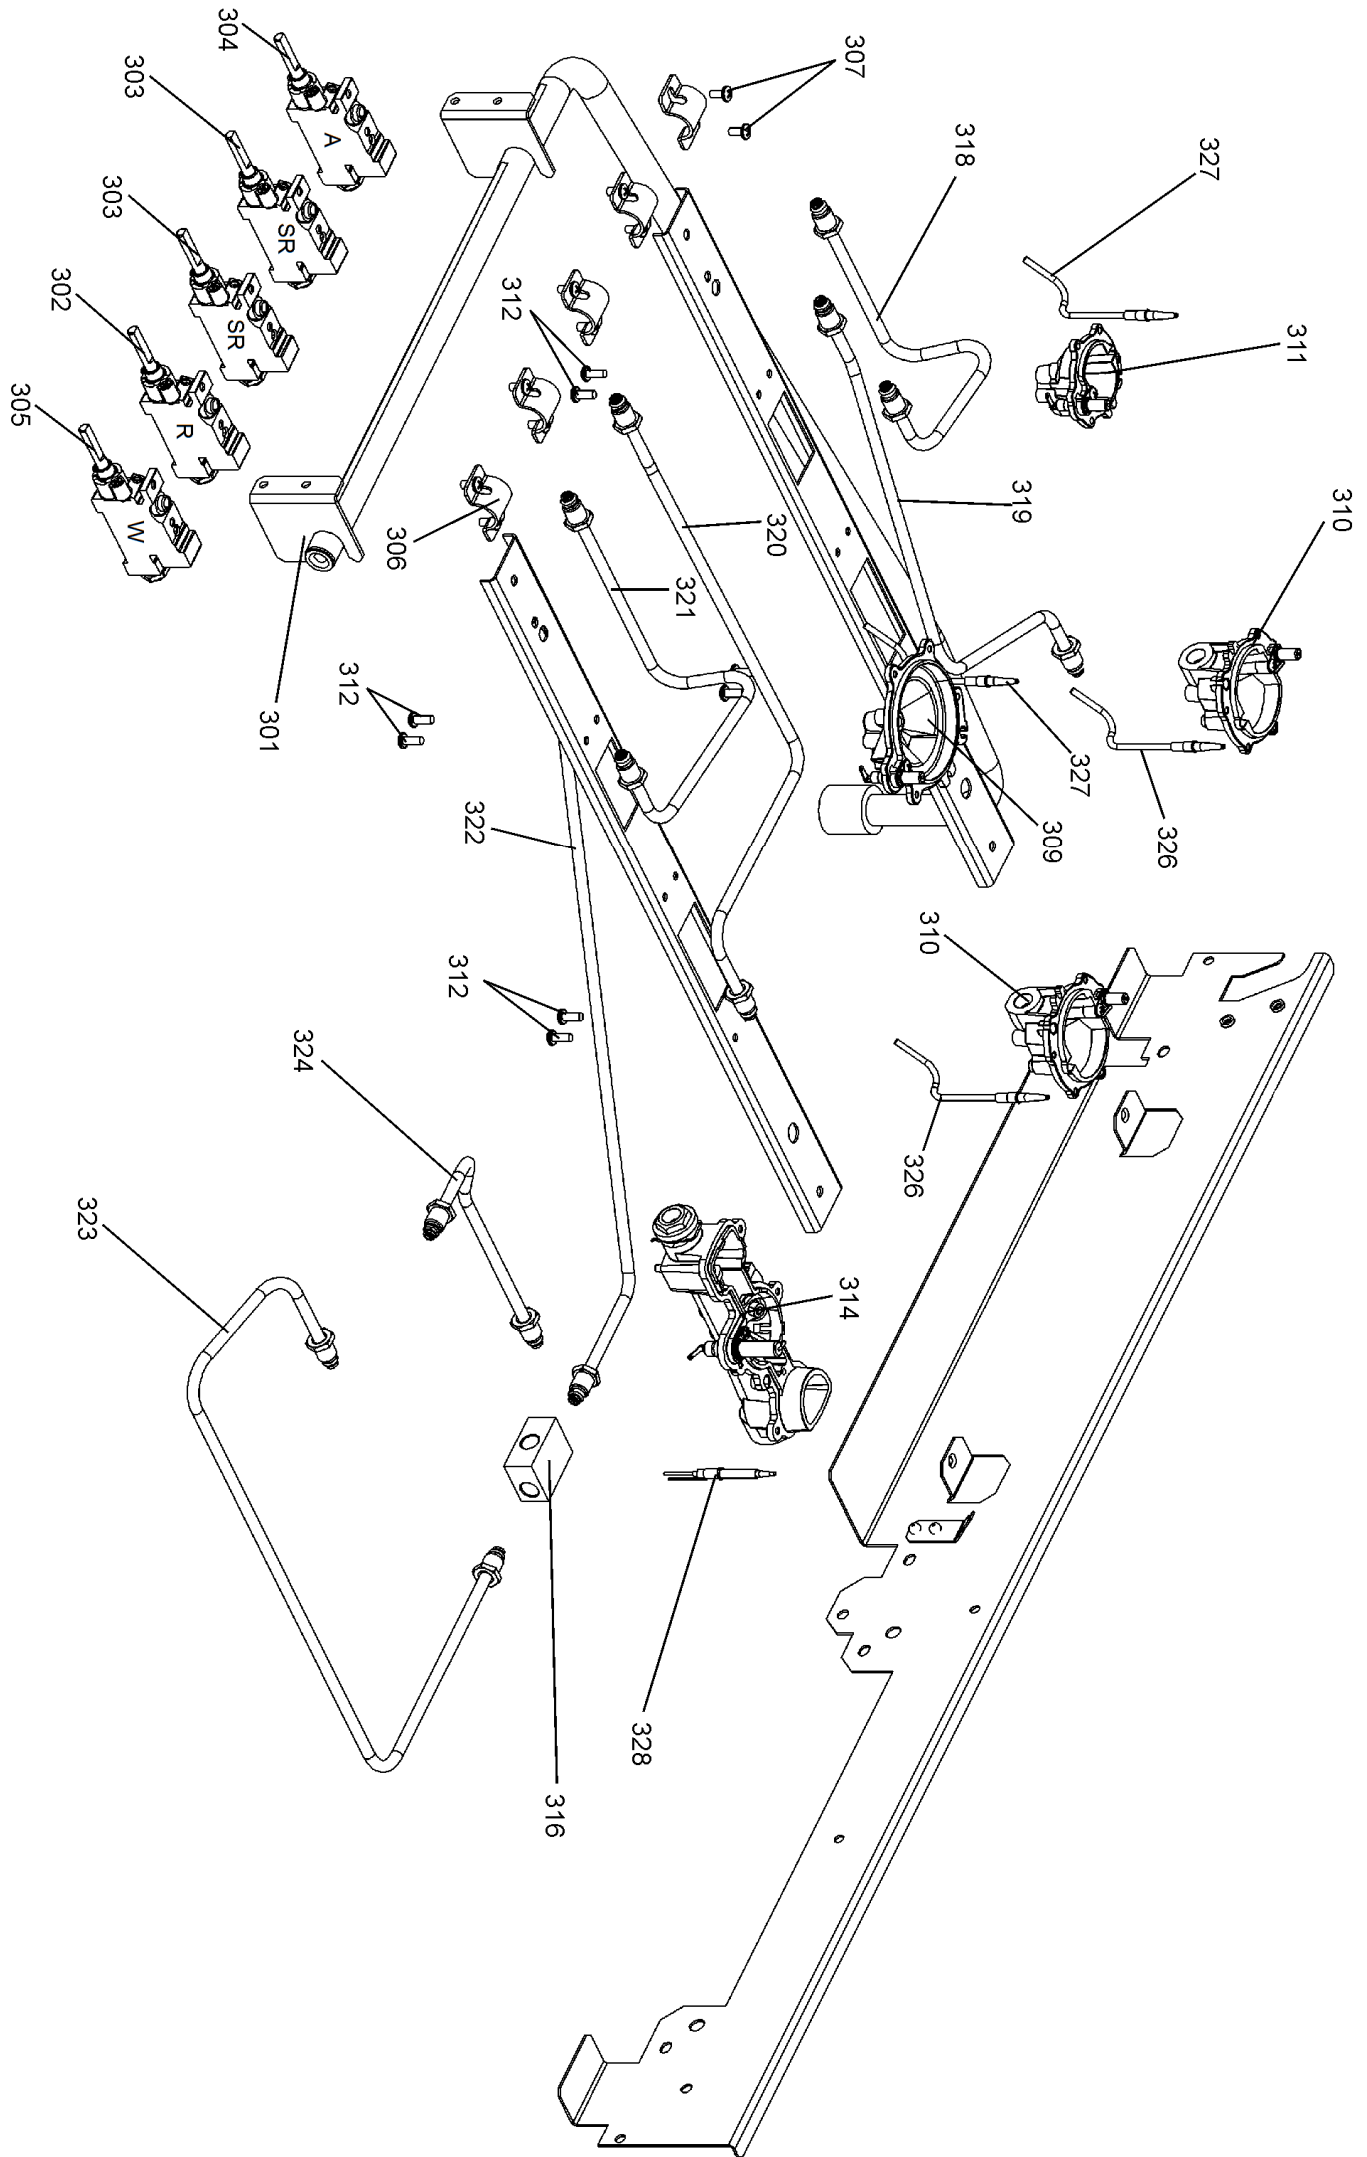

HOTPLATE, FACIA AND CONTROLS

GRILL CHAMBER

LH OVEN (FAN + LIGHT)
UP TO SERIAL NUMBER 181999

LH 'FLAT' OVEN (FAN+LIGHT)
FROM SERIAL NUMBER 182000

TALL FULL OVEN ASSY
UP TO SERIAL NUMBER 179999

RH TALL OVEN ASSEMBLY
FROM SERIAL NUMBER 180000

LH OVEN DOOR

Arleston 90 DF

Ref Number	Part Number	Colour	Qty	Remarks
w1	P055374	g/y	2	Wire- (Nl) GrilleElement Earth to Cooker Back
h1	P049242	Clear	1	Harness - (Nl) Spark Generator to Bruner Heads
w2	P049241	g/y	1	Wire- (Nl) Spark Generator to Cooker Frame
w3	P040066	b	2	Wire - Oven Element CutOuts Neutral Link
w4	P038186	bk	1	Wire - Clock to LH Oven Switch - Cooling Fan Control
w5	P094943	g/y	1	Wire - (Nl) Earth Links - Thermostats - Hotplate
w6	P037438	y	1	Wire - Clock to LH Oven Switch - Oven Control
w7	P055344	br	1	Wire - Energy Reg to Front Switch
h2	P062498	br/b/bk/w/or/y	1	Harness - LH and RH Ovens
h3	P062497	br/b/v/r/	1	Harness - Timer/Oven Light/ Spark Gen / Cooling Fan / Gas Ignition
h4	P060876	r/v	1	Harness - Cooling Fan Front Switch Links
w8	P094951	r	1	Wire - Energy Regulator to Neon
w9	P043963	b	1	Wire - Neutral Link LH Oven
w10	P036011	b	1	Wire - Neutral Link RH Oven
w11	P095450	g/y	1	Wire- (Nl) Earth Link LH Oven
w12	P027672	g/y	1	Wire- (Nl) Earth Link RH Oven
h5	P033958	bk/r/v	1	Harness - Grill
w13	P033086	v	2	Wire - RH and LH Oven Switch to Thermostat Link

Code	Description
A1	Grill Front Switch
A2	Grill Energy Regulator
A3	Grill Elements - LH
A4	Grill Elements - RH
B1	Left-Hand Oven Thermostat
B2	Left Hand Oven Front Switch
B3	Left Hand Oven Fan Element
B4	Left Hand Oven Fan
C	Clock / Timer

Code	Description
D1	Right - Hand Oven Thermostat
D2	Right - Hand Oven Front Switch
D3	Right- Hand Oven Element
D4	Right - Hand Oven Fan
F1	Left - Hand Oven Thermal Preset
F2	Right - Hand Oven Thermal Preset
G	Left Hand Oven Light
H	Cooling Fan
I	Indicator Neon
J	Ignition Switch
K	Oven Light Switch
L	Spark Generator