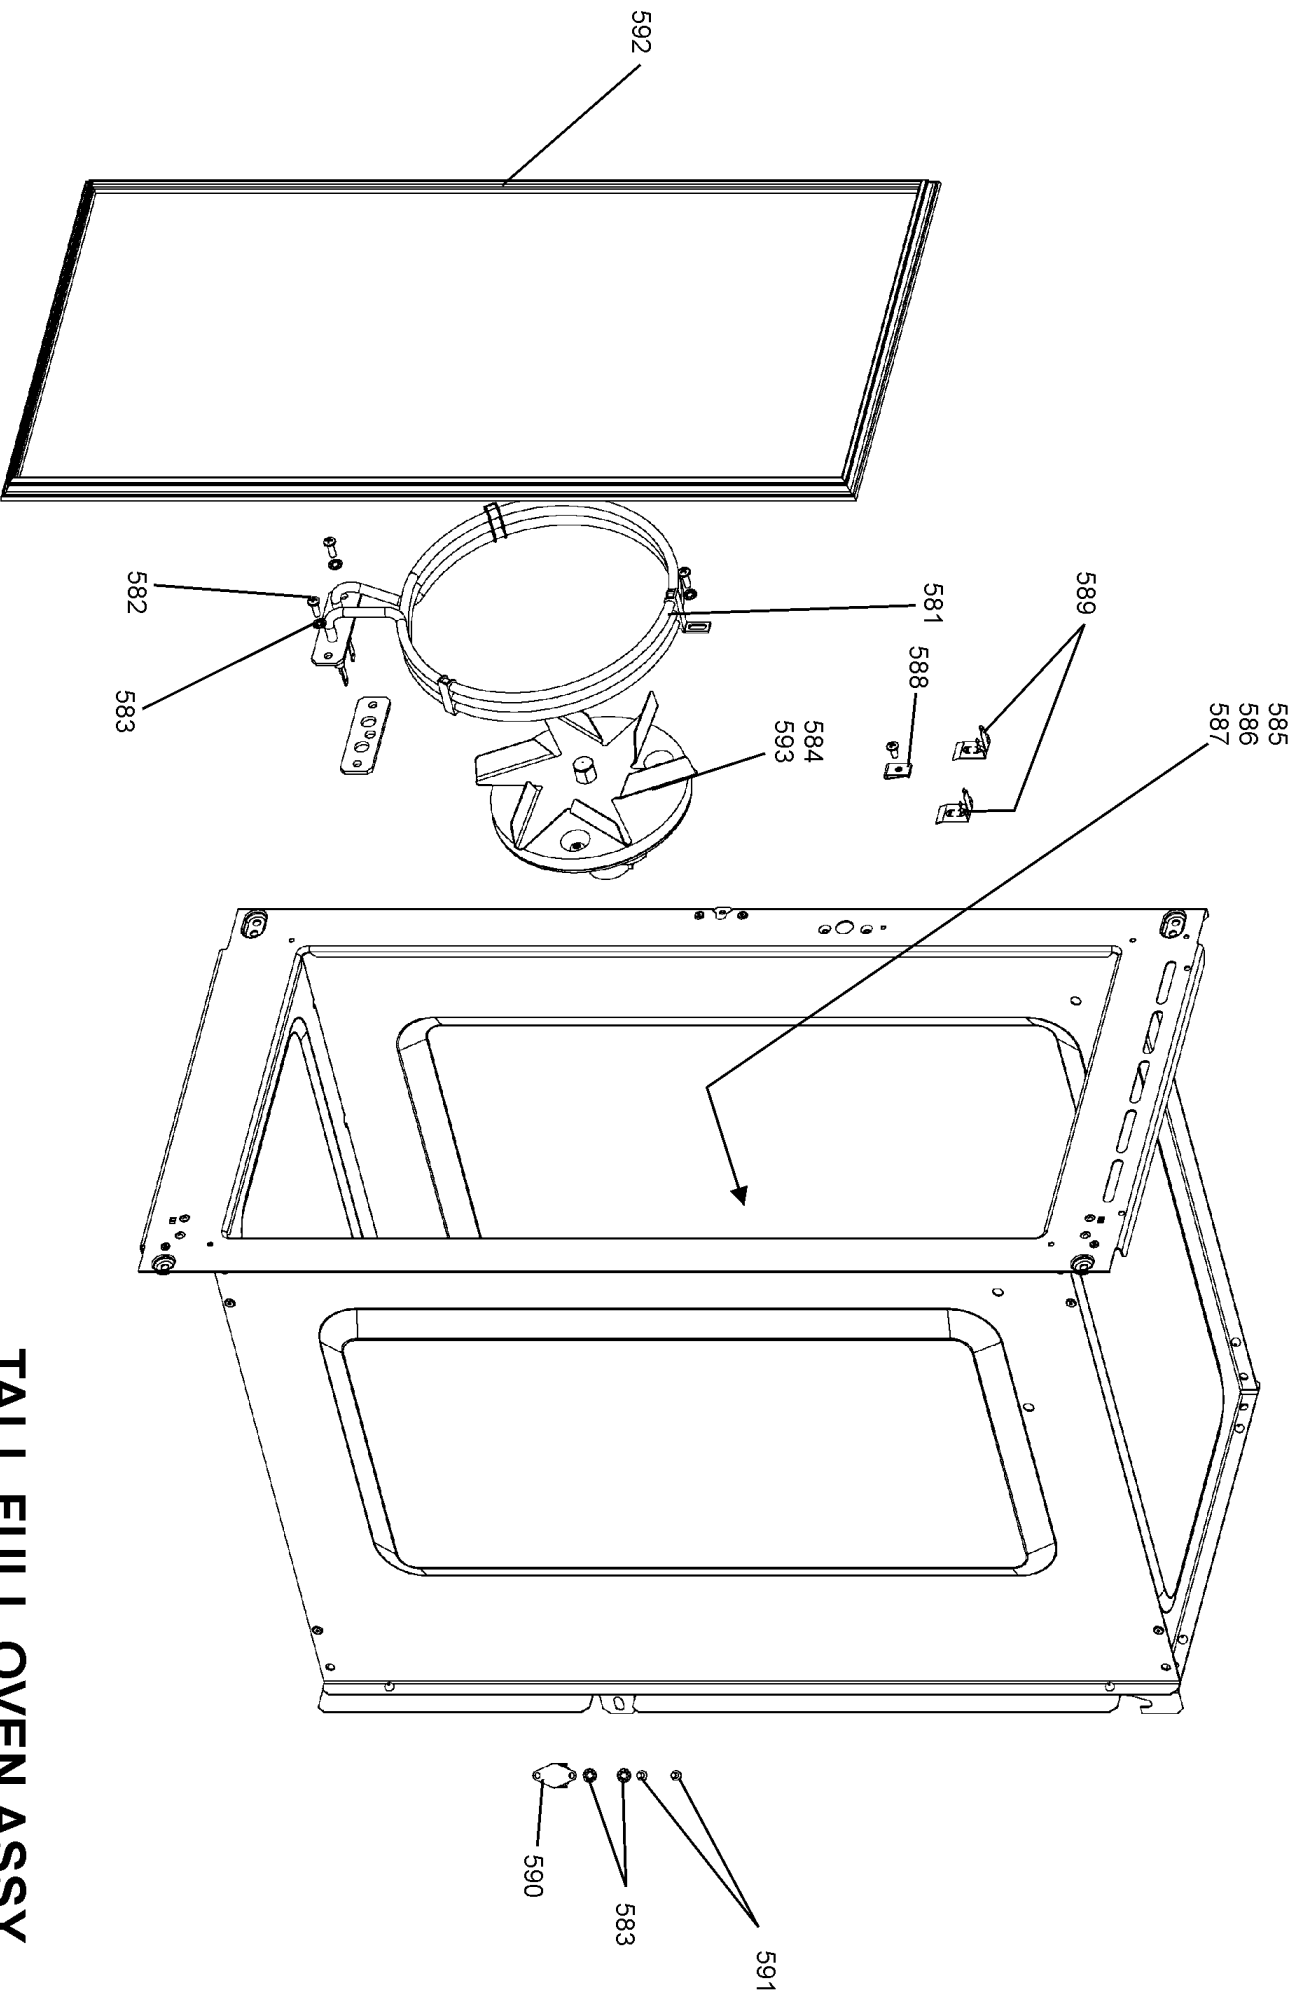

HOTPLATE, FACIA AND CONTROLS

GRILL CHAMBER

LH OVEN (FAN + LIGHT)
UP TO SERIAL NUMBER 181999

LH 'FLAT' OVEN (FAN+LIGHT)
FROM SERIAL NUMBER 182000

TALL FULL OVEN ASSY
UP TO SERIAL NUMBER 179999

RH TALL OVEN ASSEMBLY
FROM SERIAL NUMBER 180000

LH OVEN DOOR

Arleston 90 DF

Ref Number	Part Number	Colour	Qty	Remarks
w1	P055374	g/y	2	Wire- (Nl) GrilleElement Earth to Cooker Back
h1	P049242	Clear	1	Harness - (Nl) Spark Generator to Bruner Heads
w2	P049241	g/y	1	Wire- (Nl) Spark Generator to Cooker Frame
w3	P040066	b	2	Wire - Oven Element CutOuts Neutral Link
w4	P038186	bk	1	Wire - Clock to LH Oven Switch - Cooling Fan Control
w5	P094943	g/y	1	Wire - (Nl) Earth Links - Thermostats - Hotplate
w6	P037438	y	1	Wire - Clock to LH Oven Switch - Oven Control
w7	P055344	br	1	Wire - Energy Reg to Front Switch
h2	P062498	br/b/bk/w/or/y	1	Harness - LH and RH Ovens
h3	P062497	br/b/v/r/	1	Harness - Timer/Oven Light/ Spark Gen / Cooling Fan / Gas Ignition
h4	P060876	r/v	1	Harness - Cooling Fan Front Switch Links
w8	P094951	r	1	Wire - Energy Regulator to Neon
w9	P043963	b	1	Wire - Neutral Link LH Oven
w10	P036011	b	1	Wire - Neutral Link RH Oven
w11	P095450	g/y	1	Wire- (Nl) Earth Link LH Oven
w12	P027672	g/y	1	Wire- (Nl) Earth Link RH Oven
h5	P033958	bk/r/v	1	Harness - Grill
w13	P033086	v	2	Wire - RH and LH Oven Switch to Thermostat Link

Code	Description
A1	Grill Front Switch
A2	Grill Energy Regulator
A3	Grill Elements - LH
A4	Grill Elements - RH
B1	Left-Hand Oven Thermostat
B2	Left Hand Oven Front Switch
B3	Left Hand Oven Fan Element
B4	Left Hand Oven Fan
C	Clock / Timer

Code	Description
D1	Right - Hand Oven Thermostat
D2	Right - Hand Oven Front Switch
D3	Right- Hand Oven Element
D4	Right - Hand Oven Fan
F1	Left - Hand Oven Thermal Preset
F2	Right - Hand Oven Thermal Preset
G	Left Hand Oven Light
H	Cooling Fan
I	Indicator Neon
J	Ignition Switch
K	Oven Light Switch
L	Spark Generator