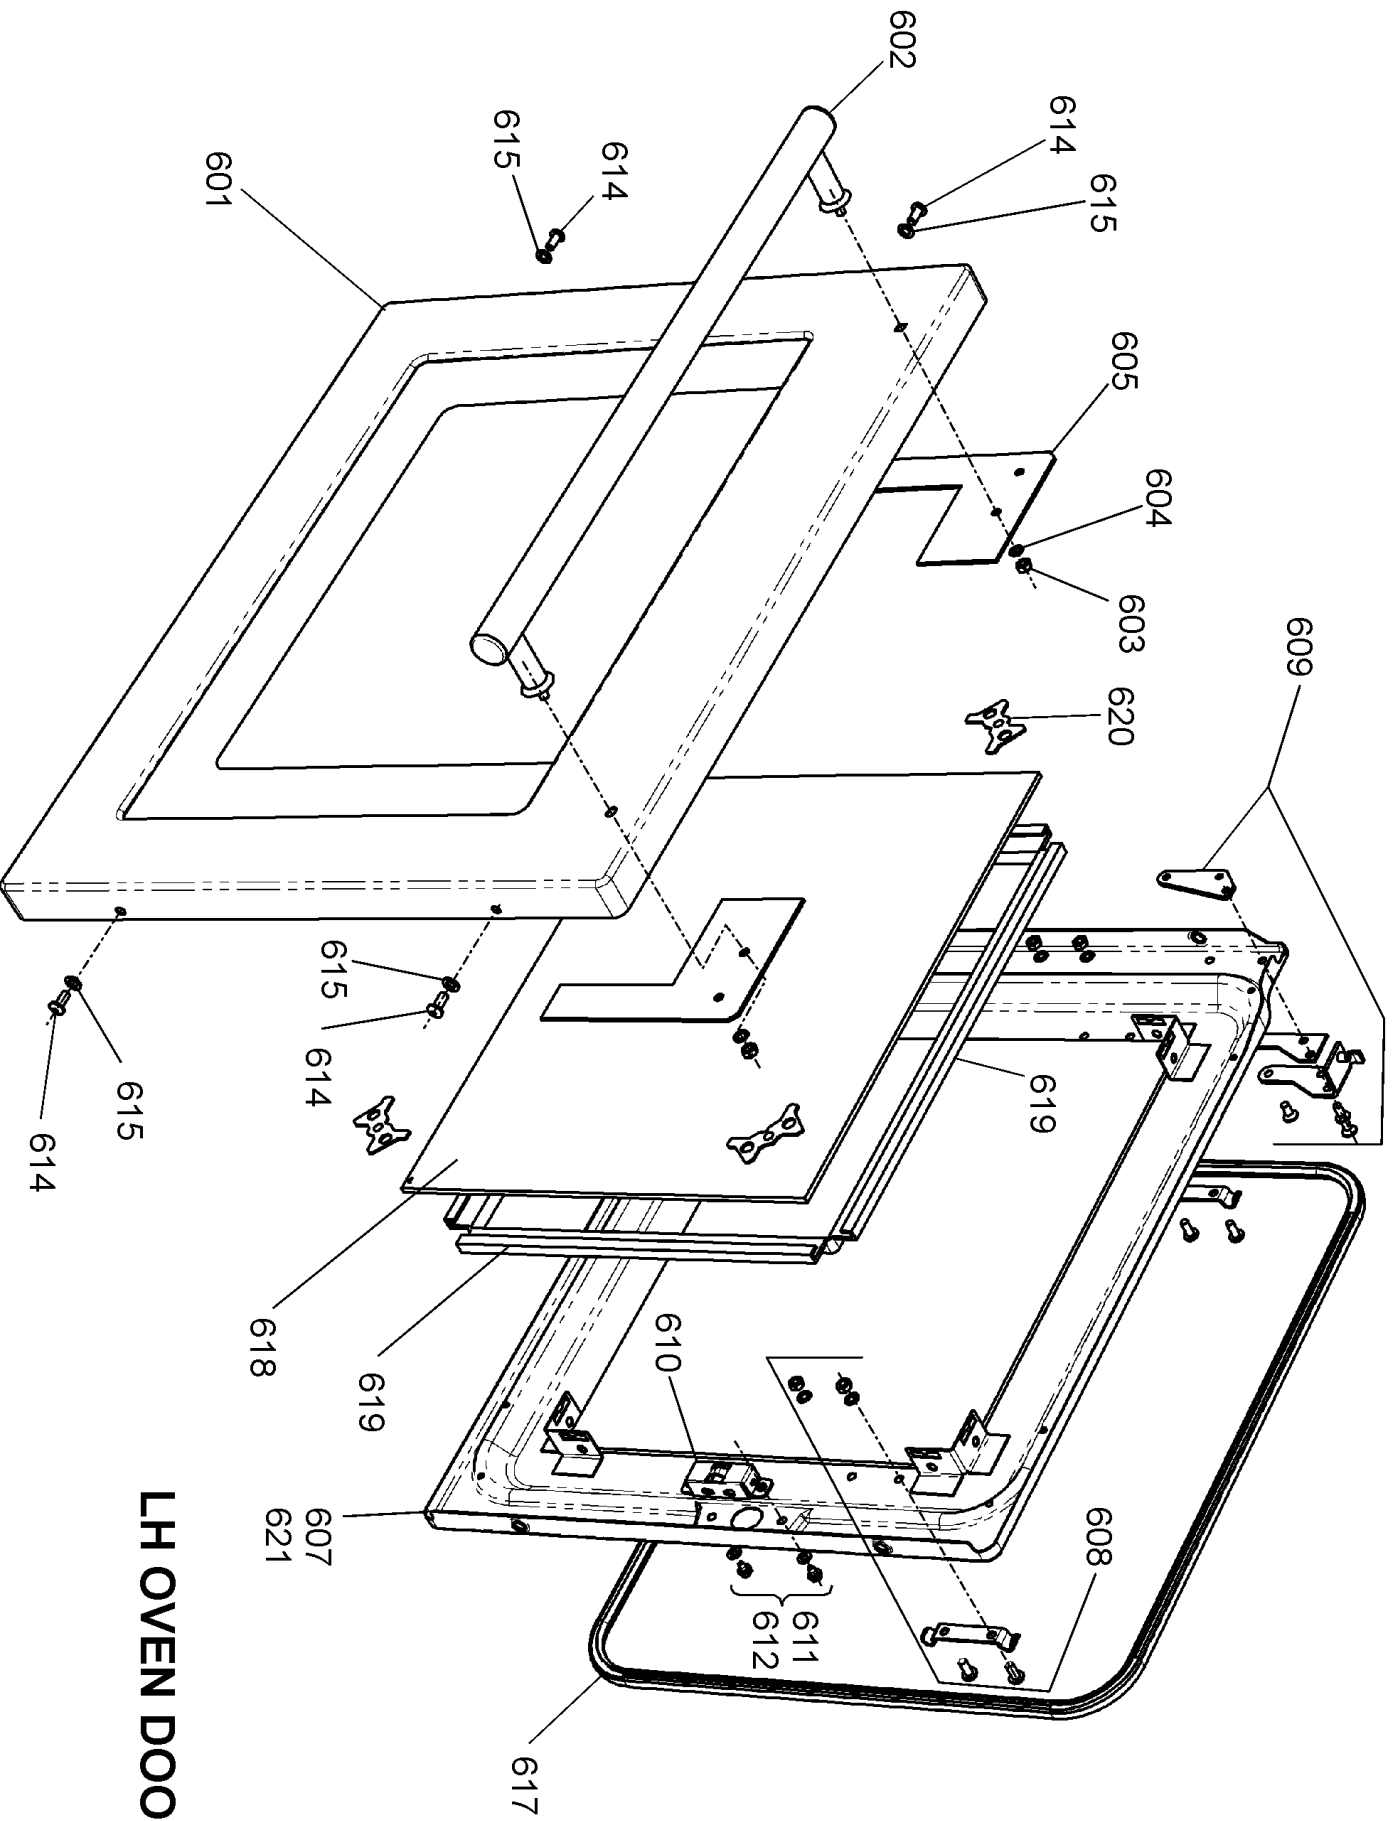

HOTPLATE, FACIA AND CONTROLS

GRILL CHAMBER

LH OVEN (FAN + LIGHT)
UP TO SERIAL NUMBER 181999

LH 'FLAT' OVEN (FAN+LIGHT)
FROM SERIAL NUMBER 182000

TALL FULL OVEN ASSY
UP TO SERIAL NUMBER 179999

RH TALL OVEN ASSEMBLY
FROM SERIAL NUMBER 180000

LH OVEN DOOR

Arleston 90 DF

Ref Number	Part Number	Colour	Qty	Remarks
w1	P055374	g/y	2	Wire- (Nl) GrilleElement Earth to Cooker Back
h1	P049242	Clear	1	Harness - (Nl) Spark Generator to Bruner Heads
w2	P049241	g/y	1	Wire- (Nl) Spark Generator to Cooker Frame
w3	P040066	b	2	Wire - Oven Element CutOuts Neutral Link
w4	P038186	bk	1	Wire - Clock to LH Oven Switch - Cooling Fan Control
w5	P094943	g/y	1	Wire - (Nl) Earth Links - Thermostats - Hotplate
w6	P037438	y	1	Wire - Clock to LH Oven Switch - Oven Control
w7	P055344	br	1	Wire - Energy Reg to Front Switch
h2	P062498	br/b/bk/w/or/y	1	Harness - LH and RH Ovens
h3	P062497	br/b/v/r/	1	Harness - Timer/Oven Light/ Spark Gen / Cooling Fan / Gas Ignition
h4	P060876	r/v	1	Harness - Cooling Fan Front Switch Links
w8	P094951	r	1	Wire - Energy Regulator to Neon
w9	P043963	b	1	Wire - Neutral Link LH Oven
w10	P036011	b	1	Wire - Neutral Link RH Oven
w11	P095450	g/y	1	Wire- (Nl) Earth Link LH Oven
w12	P027672	g/y	1	Wire- (Nl) Earth Link RH Oven
h5	P033958	bk/r/v	1	Harness - Grill
w13	P033086	v	2	Wire - RH and LH Oven Switch to Thermostat Link

Code	Description
A1	Grill Front Switch
A2	Grill Energy Regulator
A3	Grill Elements - LH
A4	Grill Elements - RH
B1	Left-Hand Oven Thermostat
B2	Left Hand Oven Front Switch
B3	Left Hand Oven Fan Element
B4	Left Hand Oven Fan
C	Clock / Timer

Code	Description
D1	Right - Hand Oven Thermostat
D2	Right - Hand Oven Front Switch
D3	Right- Hand Oven Element
D4	Right - Hand Oven Fan
F1	Left - Hand Oven Thermal Preset
F2	Right - Hand Oven Thermal Preset
G	Left Hand Oven Light
H	Cooling Fan
I	Indicator Neon
J	Ignition Switch
K	Oven Light Switch
L	Spark Generator