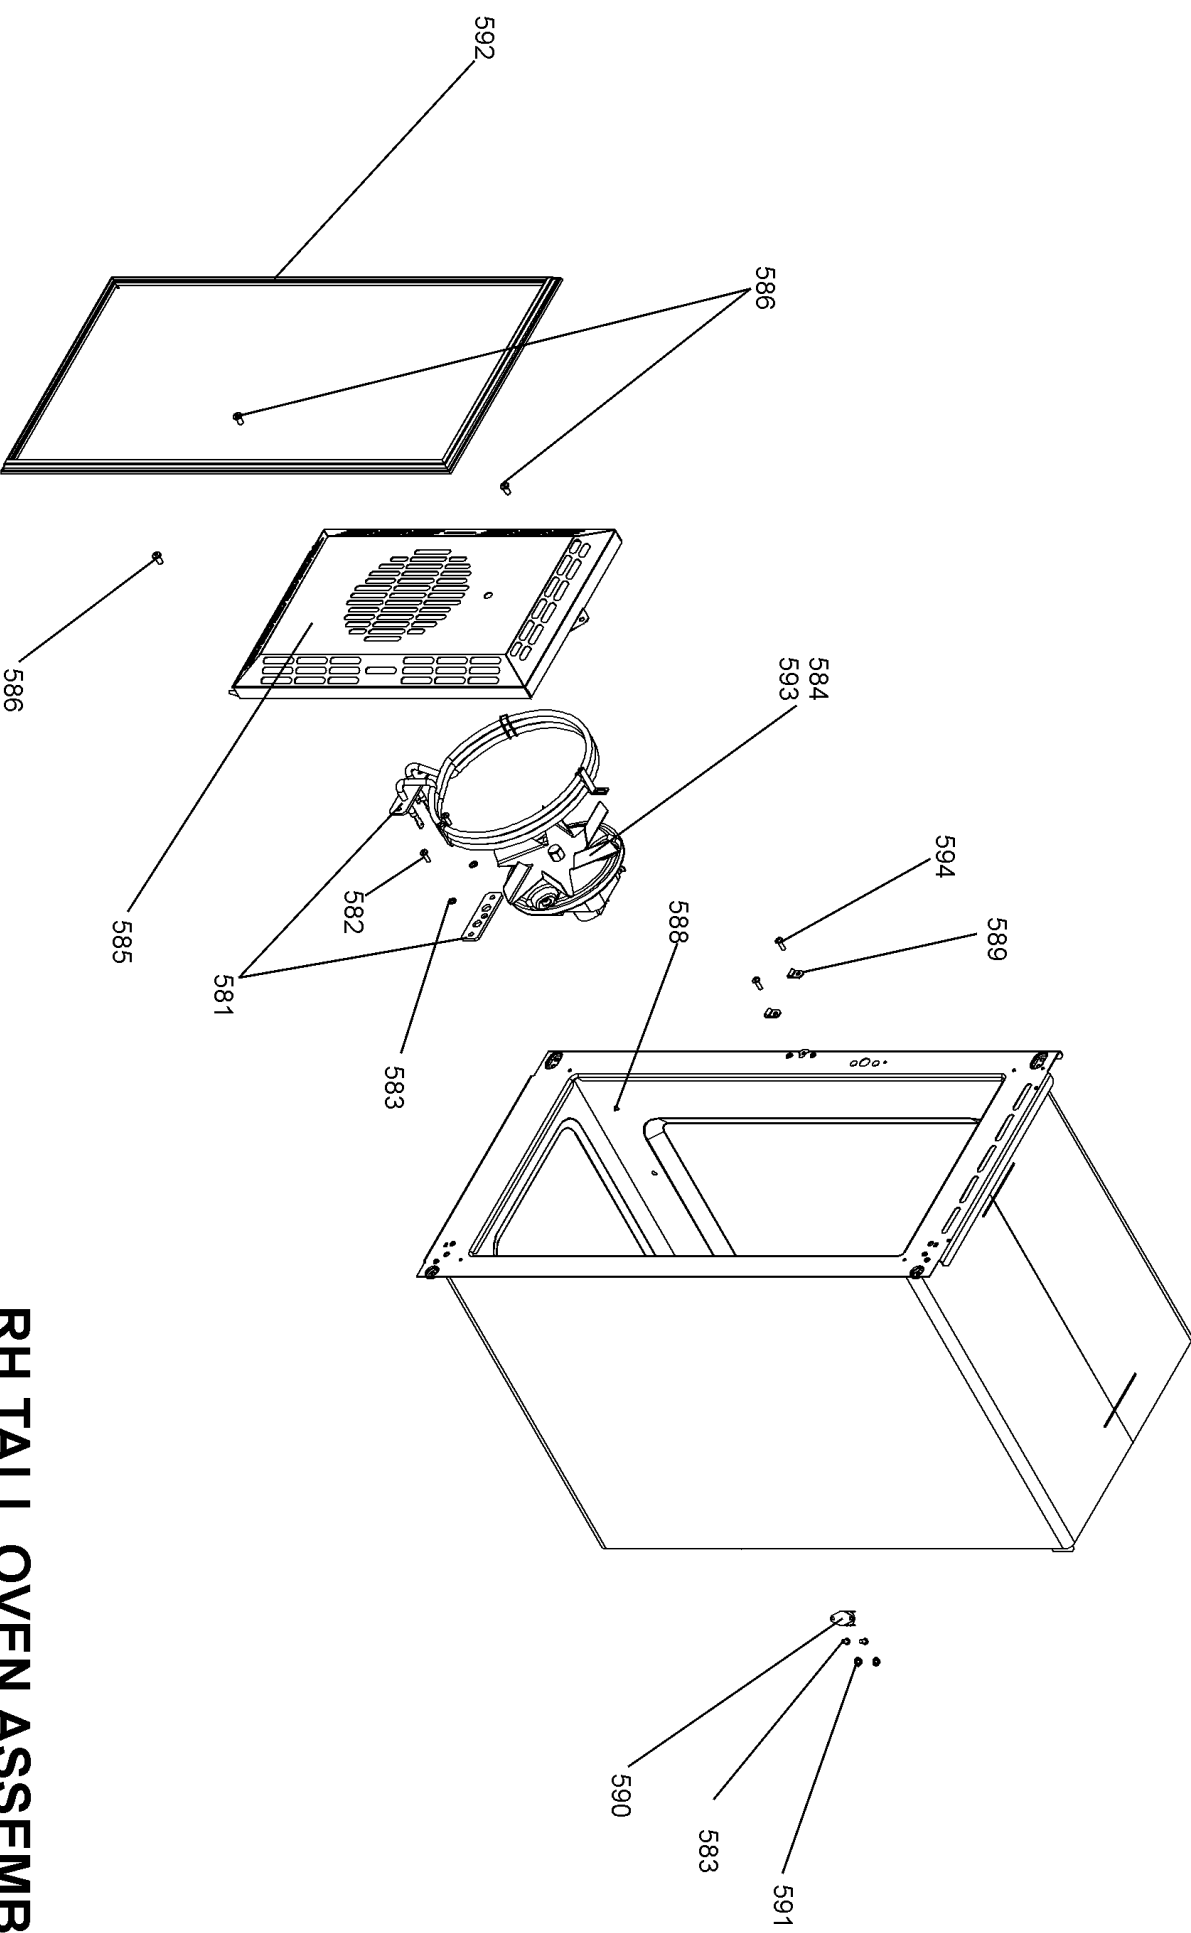

HOTPLATE, FACIA AND CONTROLS

GRILL CHAMBER

LH OVEN (FAN + LIGHT)
UP TO SERIAL NUMBER 181999

LH 'FLAT' OVEN (FAN+LIGHT)
FROM SERIAL NUMBER 182000

TALL FULL OVEN ASSY
UP TO SERIAL NUMBER 179999

RH TALL OVEN ASSEMBLY
FROM SERIAL NUMBER 180000

LH OVEN DOOR

Arleston 90 DF

Ref Number	Part Number	Colour	Qty	Remarks
w1	P055374	g/y	2	Wire- (Nl) GrilleElement Earth to Cooker Back
h1	P049242	Clear	1	Harness - (Nl) Spark Generator to Bruner Heads
w2	P049241	g/y	1	Wire- (Nl) Spark Generator to Cooker Frame
w3	P040066	b	2	Wire - Oven Element CutOuts Neutral Link
w4	P038186	bk	1	Wire - Clock to LH Oven Switch - Cooling Fan Control
w5	P094943	g/y	1	Wire - (Nl) Earth Links - Thermostats - Hotplate
w6	P037438	y	1	Wire - Clock to LH Oven Switch - Oven Control
w7	P055344	br	1	Wire - Energy Reg to Front Switch
h2	P062498	br/b/bk/w/or/y	1	Harness - LH and RH Ovens
h3	P062497	br/b/v/r/	1	Harness - Timer/Oven Light/ Spark Gen / Cooling Fan / Gas Ignition
h4	P060876	r/v	1	Harness - Cooling Fan Front Switch Links
w8	P094951	r	1	Wire - Energy Regulator to Neon
w9	P043963	b	1	Wire - Neutral Link LH Oven
w10	P036011	b	1	Wire - Neutral Link RH Oven
w11	P095450	g/y	1	Wire- (Nl) Earth Link LH Oven
w12	P027672	g/y	1	Wire- (Nl) Earth Link RH Oven
h5	P033958	bk/r/v	1	Harness - Grill
w13	P033086	v	2	Wire - RH and LH Oven Switch to Thermostat Link

Code	Description
A1	Grill Front Switch
A2	Grill Energy Regulator
A3	Grill Elements - LH
A4	Grill Elements - RH
B1	Left-Hand Oven Thermostat
B2	Left Hand Oven Front Switch
B3	Left Hand Oven Fan Element
B4	Left Hand Oven Fan
C	Clock / Timer

Code	Description
D1	Right - Hand Oven Thermostat
D2	Right - Hand Oven Front Switch
D3	Right- Hand Oven Element
D4	Right - Hand Oven Fan
F1	Left - Hand Oven Thermal Preset
F2	Right - Hand Oven Thermal Preset
G	Left Hand Oven Light
H	Cooling Fan
I	Indicator Neon
J	Ignition Switch
K	Oven Light Switch
L	Spark Generator