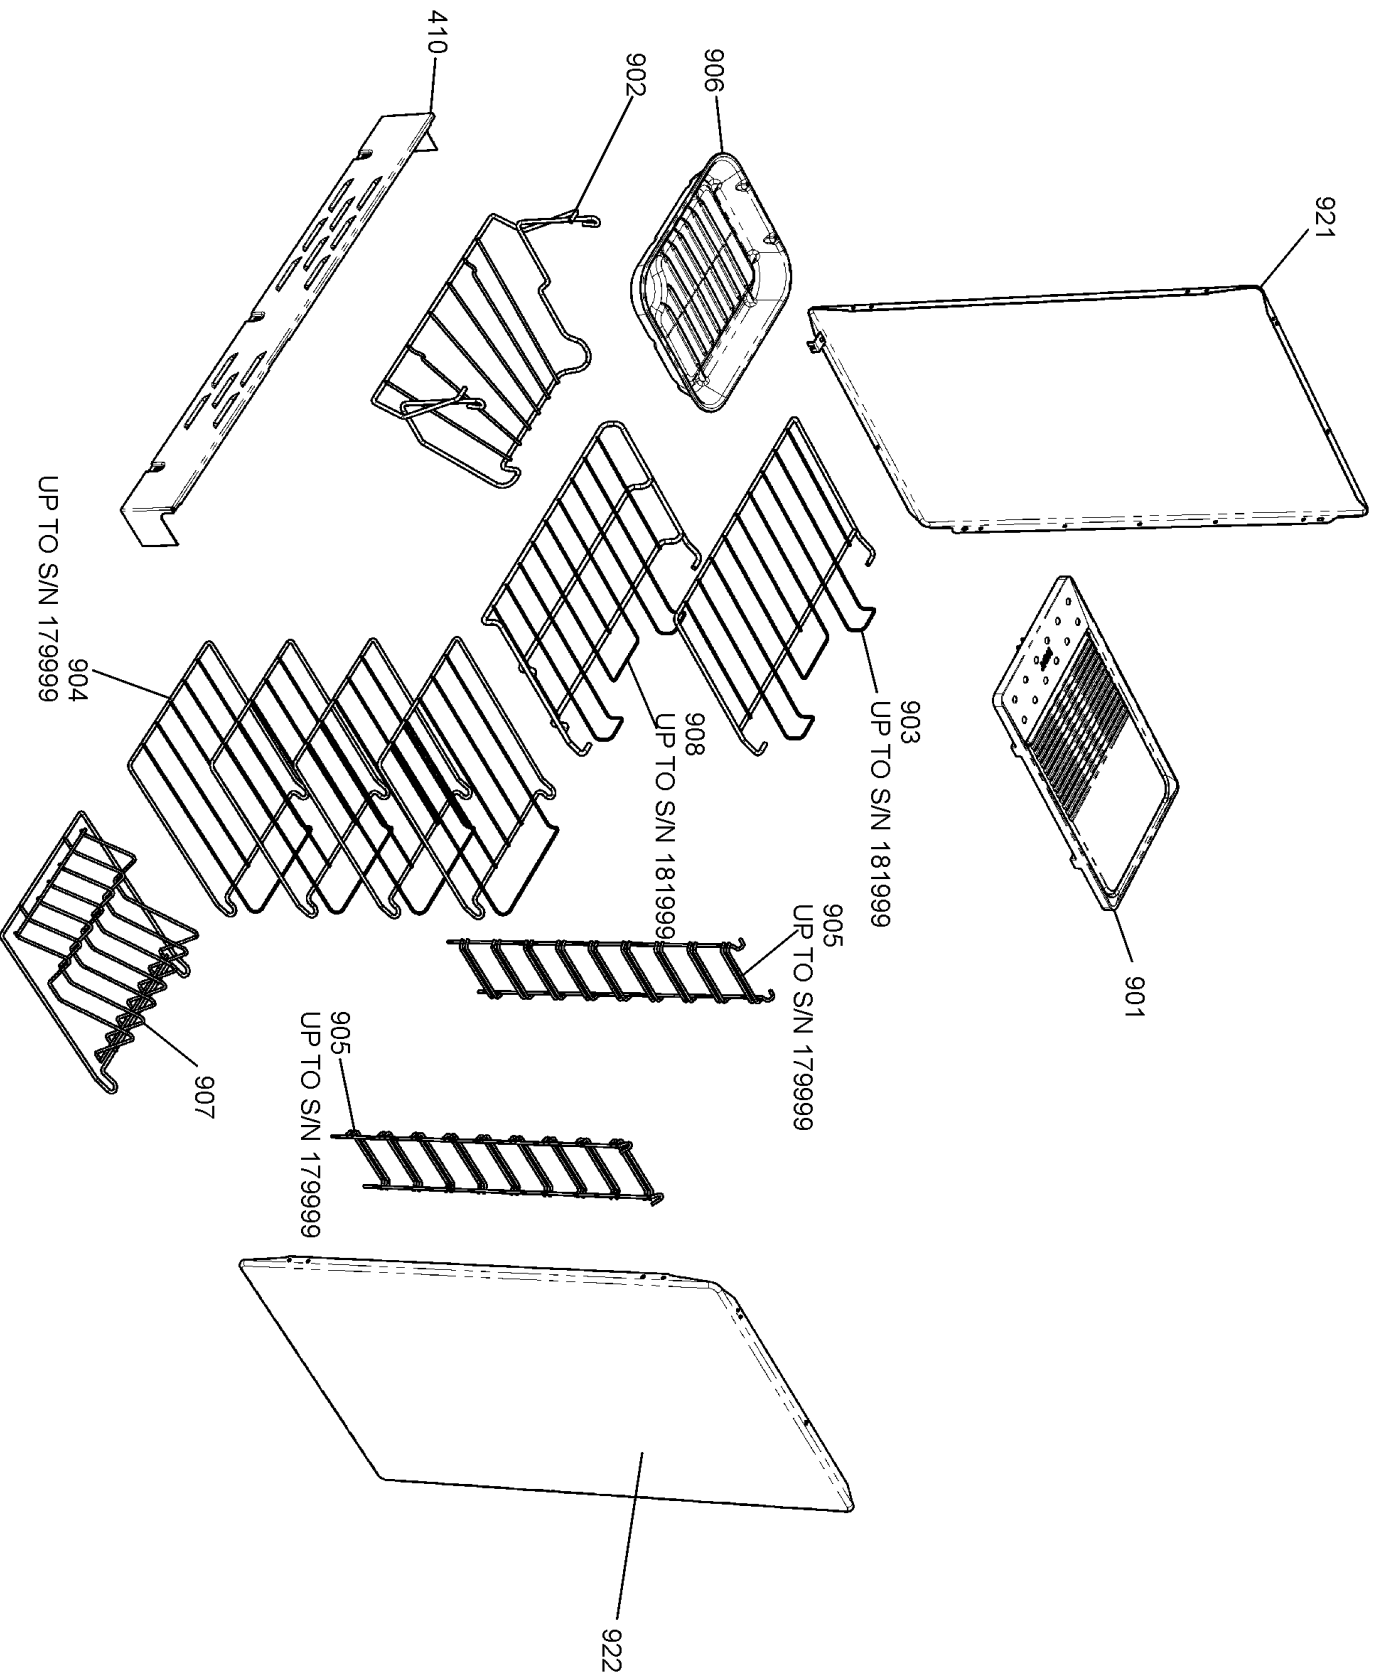

HOTPLATE, FACIA AND CONTROLS

GRILL CHAMBER

LH OVEN (FAN + LIGHT)
UP TO SERIAL NUMBER 181999

LH 'FLAT' OVEN (FAN+LIGHT)
FROM SERIAL NUMBER 182000

TALL FULL OVEN ASSY
UP TO SERIAL NUMBER 179999

RH TALL OVEN ASSEMBLY
FROM SERIAL NUMBER 180000

LH OVEN DOOR

Arleston 90 DF

Ref Number	Part Number	Colour	Qty	Remarks
w1	P055374	g/y	2	Wire- (Nl) GrilleElement Earth to Cooker Back
h1	P049242	Clear	1	Harness - (Nl) Spark Generator to Bruner Heads
w2	P049241	g/y	1	Wire- (Nl) Spark Generator to Cooker Frame
w3	P040066	b	2	Wire - Oven Element CutOuts Neutral Link
w4	P038186	bk	1	Wire - Clock to LH Oven Switch - Cooling Fan Control
w5	P094943	g/y	1	Wire - (Nl) Earth Links - Thermostats - Hotplate
w6	P037438	y	1	Wire - Clock to LH Oven Switch - Oven Control
w7	P055344	br	1	Wire - Energy Reg to Front Switch
h2	P062498	br/b/bk/w/or/y	1	Harness - LH and RH Ovens
h3	P062497	br/b/v/r/	1	Harness - Timer/Oven Light/ Spark Gen / Cooling Fan / Gas Ignition
h4	P060876	r/v	1	Harness - Cooling Fan Front Switch Links
w8	P094951	r	1	Wire - Energy Regulator to Neon
w9	P043963	b	1	Wire - Neutral Link LH Oven
w10	P036011	b	1	Wire - Neutral Link RH Oven
w11	P095450	g/y	1	Wire- (Nl) Earth Link LH Oven
w12	P027672	g/y	1	Wire- (Nl) Earth Link RH Oven
h5	P033958	bk/r/v	1	Harness - Grill
w13	P033086	v	2	Wire - RH and LH Oven Switch to Thermostat Link

Code	Description
A1	Grill Front Switch
A2	Grill Energy Regulator
A3	Grill Elements - LH
A4	Grill Elements - RH
B1	Left-Hand Oven Thermostat
B2	Left Hand Oven Front Switch
B3	Left Hand Oven Fan Element
B4	Left Hand Oven Fan
C	Clock / Timer

Code	Description
D1	Right - Hand Oven Thermostat
D2	Right - Hand Oven Front Switch
D3	Right- Hand Oven Element
D4	Right - Hand Oven Fan
F1	Left - Hand Oven Thermal Preset
F2	Right - Hand Oven Thermal Preset
G	Left Hand Oven Light
H	Cooling Fan
I	Indicator Neon
J	Ignition Switch
K	Oven Light Switch
L	Spark Generator