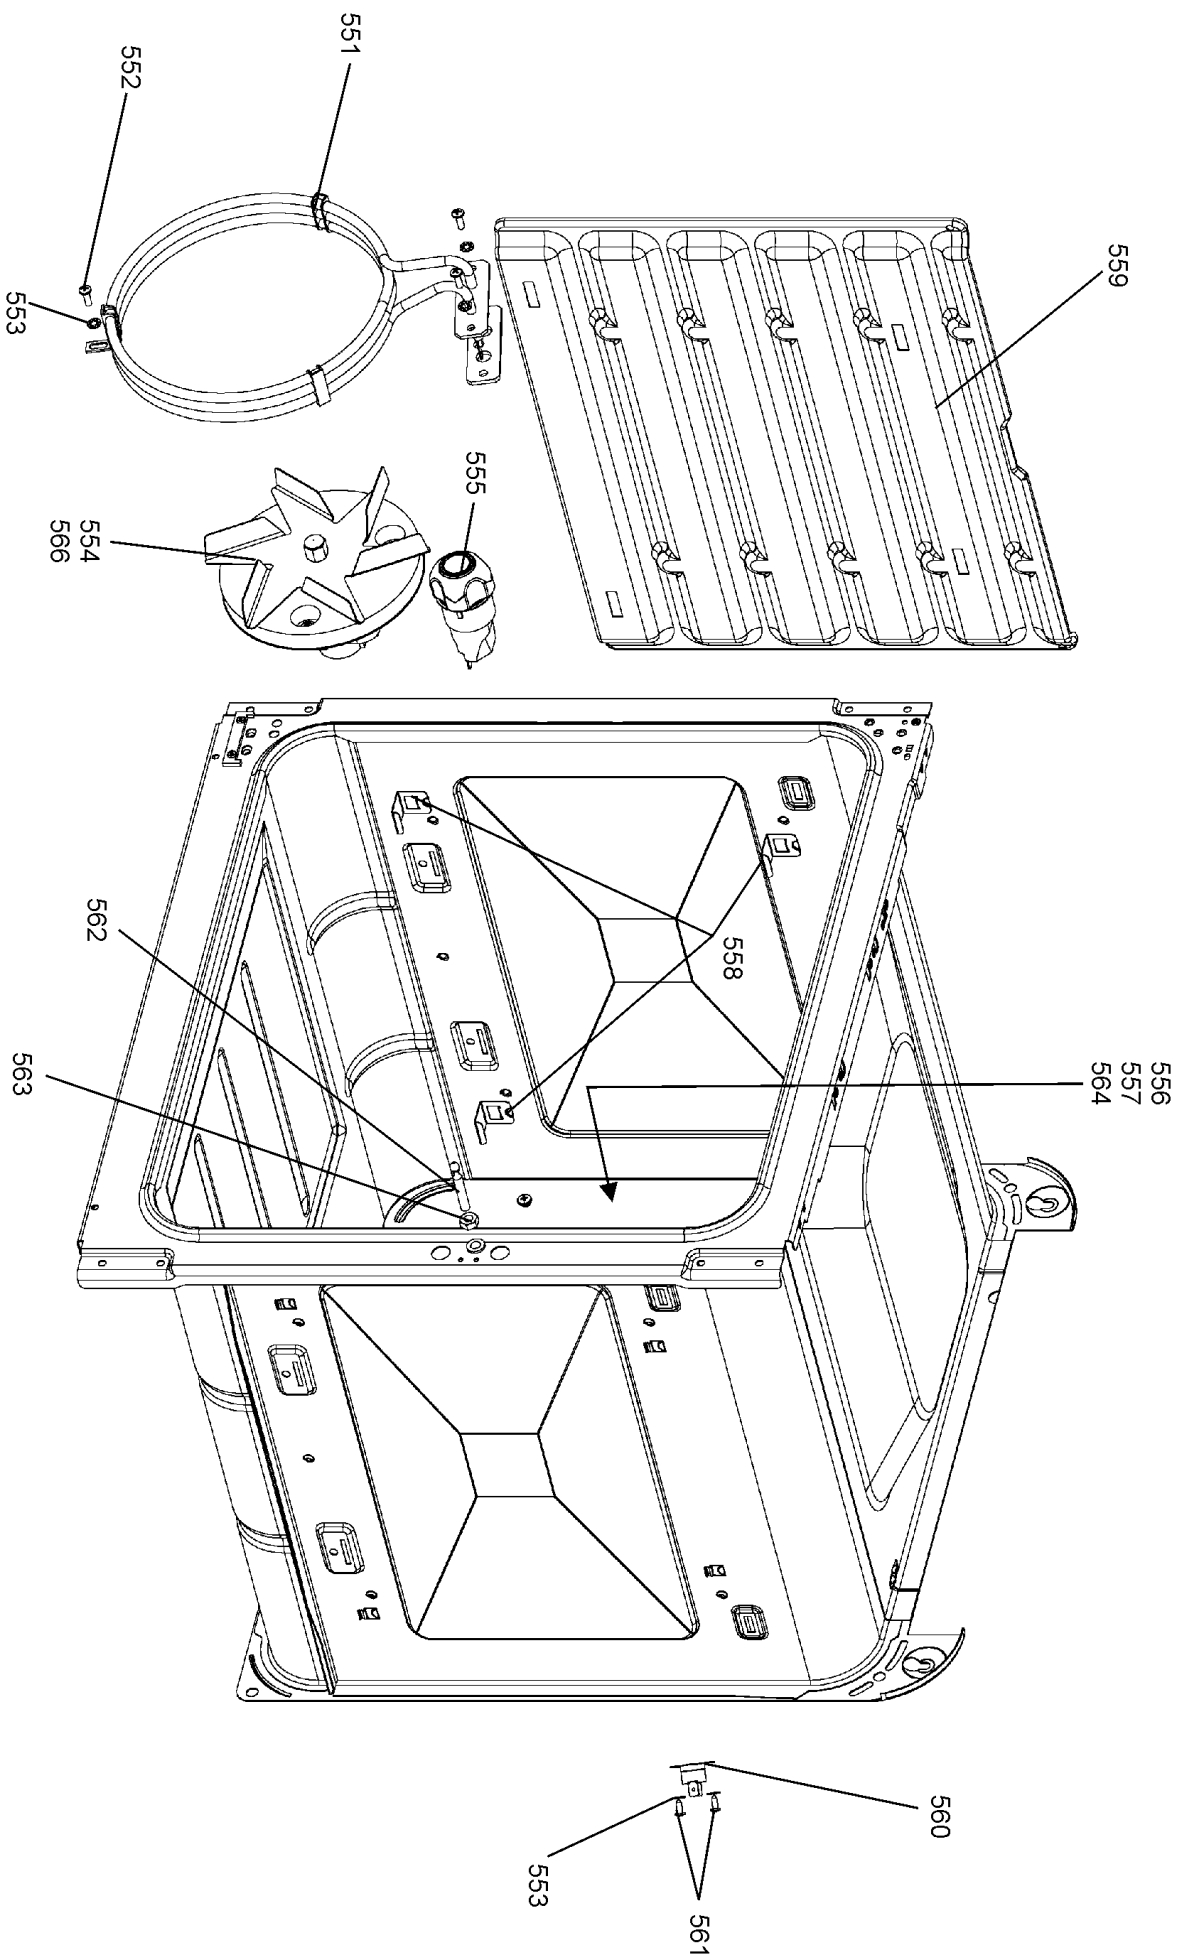

HOTPLATE, FACIA AND CONTROLS

GRILL CHAMBER

LH OVEN (FAN + LIGHT)
UP TO SERIAL NUMBER 181999

LH 'FLAT' OVEN (FAN+LIGHT)
FROM SERIAL NUMBER 182000

TALL FULL OVEN ASSY
UP TO SERIAL NUMBER 179999

RH TALL OVEN ASSEMBLY
FROM SERIAL NUMBER 180000

LH OVEN DOOR

Arleston 90 DF

Ref Number	Part Number	Colour	Qty	Remarks
w1	P055374	g/y	2	Wire- (Nl) GrilleElement Earth to Cooker Back
h1	P049242	Clear	1	Harness - (Nl) Spark Generator to Bruner Heads
w2	P049241	g/y	1	Wire- (Nl) Spark Generator to Cooker Frame
w3	P040066	b	2	Wire - Oven Element CutOuts Neutral Link
w4	P038186	bk	1	Wire - Clock to LH Oven Switch - Cooling Fan Control
w5	P094943	g/y	1	Wire - (Nl) Earth Links - Thermostats - Hotplate
w6	P037438	y	1	Wire - Clock to LH Oven Switch - Oven Control
w7	P055344	br	1	Wire - Energy Reg to Front Switch
h2	P062498	br/b/bk/w/or/y	1	Harness - LH and RH Ovens
h3	P062497	br/b/v/r/	1	Harness - Timer/Oven Light/ Spark Gen / Cooling Fan / Gas Ignition
h4	P060876	r/v	1	Harness - Cooling Fan Front Switch Links
w8	P094951	r	1	Wire - Energy Regulator to Neon
w9	P043963	b	1	Wire - Neutral Link LH Oven
w10	P036011	b	1	Wire - Neutral Link RH Oven
w11	P095450	g/y	1	Wire- (Nl) Earth Link LH Oven
w12	P027672	g/y	1	Wire- (Nl) Earth Link RH Oven
h5	P033958	bk/r/v	1	Harness - Grill
w13	P033086	v	2	Wire - RH and LH Oven Switch to Thermostat Link

Code	Description
A1	Grill Front Switch
A2	Grill Energy Regulator
A3	Grill Elements - LH
A4	Grill Elements - RH
B1	Left-Hand Oven Thermostat
B2	Left Hand Oven Front Switch
B3	Left Hand Oven Fan Element
B4	Left Hand Oven Fan
C	Clock / Timer

Code	Description
D1	Right - Hand Oven Thermostat
D2	Right - Hand Oven Front Switch
D3	Right- Hand Oven Element
D4	Right - Hand Oven Fan
F1	Left - Hand Oven Thermal Preset
F2	Right - Hand Oven Thermal Preset
G	Left Hand Oven Light
H	Cooling Fan
I	Indicator Neon
J	Ignition Switch
K	Oven Light Switch
L	Spark Generator