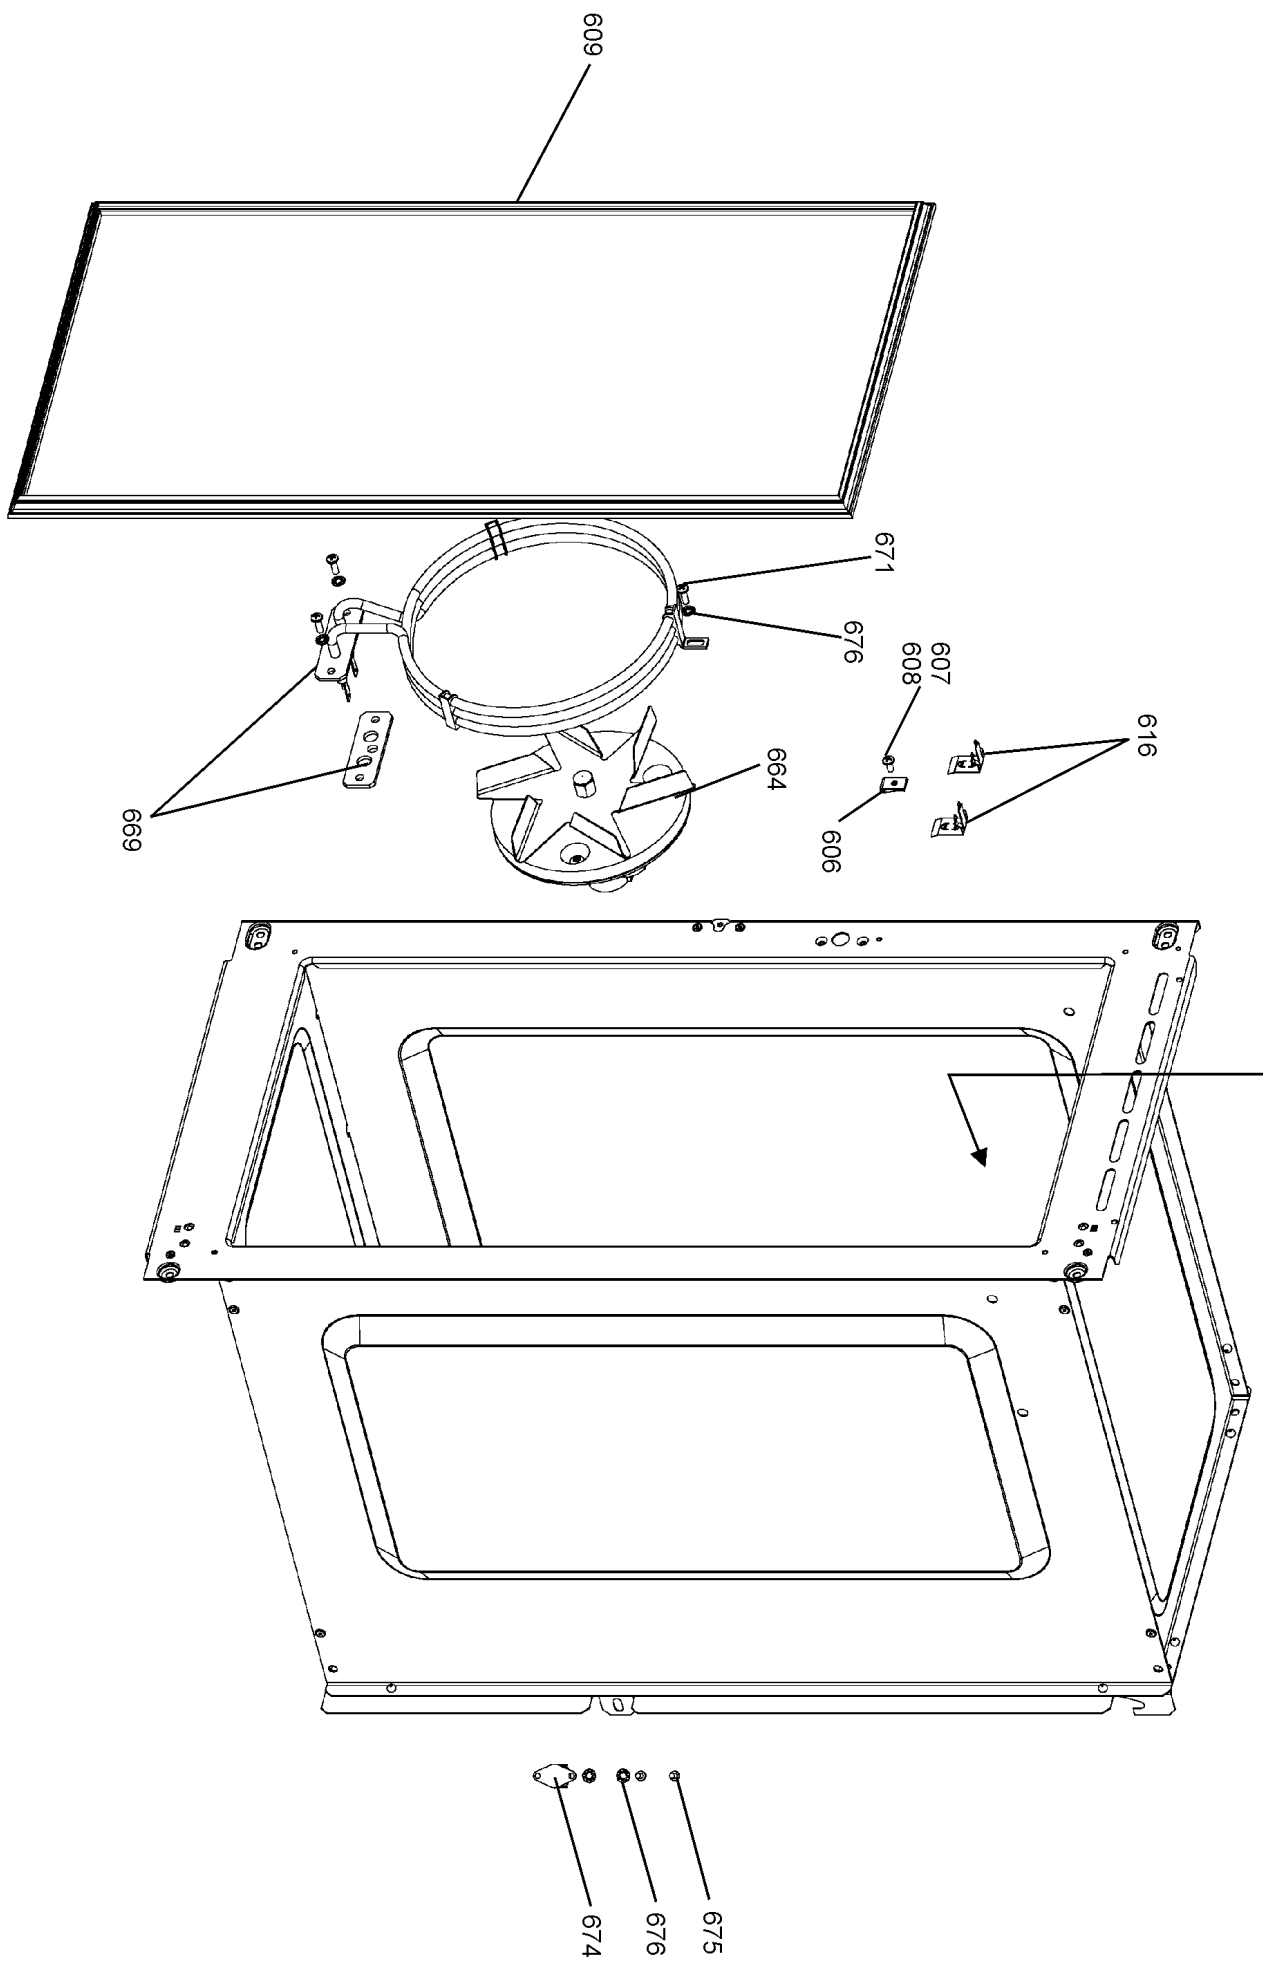

FROM SERIAL NUMBER 169000

LH OVEN (FAN + LIGHT)

**ARLESTON 90 DF**

FROM SERIAL NUMBER 167000

DATE 21.02.14

**DSL0477 P03C**

ISSUE STATUS 01

ArtNo.021-0022 - 90DF - Circuit diagram - NSG RM Toledo Classic

Key No	Ref Number	Part number	Quantity	Remarks
855	h1	P027670	1	Harness Asse mply - Wire Harness
856	w1	P038821	1	Wire - LINK TIMER/LH/RH OVEN
857	w2	P094943	2	Wire - Earths to Chassis
858	h2	P033958	1	Harness Asse mply - Grill
859	h3	P049242	1	Harness Asse mply (NI) - HT Harness
860	w3	P055374	2	Wire (NI) - GRILL EL EARTH
861	w4	P095450	1	Wire (NI) - EARTH LINK C-BACK
862	h4	P049238	1	Harness Asse mply - CLOCK & LIGHT SW
863	w5	P043963	1	Wire - LINK Neutral RETURN RH OVEN
864	w6	P055344	1	Wire - Grill Energy regulator link - brown
865	w7	P094951	1	Wire - Grill Energy regulator link - red
866	w8	P049240	1	Wire - NEUTRAL LINK- NEON & SPARK GENERATOR
867	w9	P037863	1	Wire - Wire Assembly
868	w10	P049241	1	Wire - EARTH TO SPARK GENERATOR
869	w11	P049243	1	Wire - LIVE TO SPARK GENERATOR
870	w12	P027672	1	Wire (NI) - EARTH LINK TALL OVEN
871	w13	P095443	1	Wire - Wire Assembly
872	w14	P032862	1	Wire - Neutral Feed
873	w15	P040066	2	Wire - Wire Asse mply

NI Not Illustrated

w - Single Cable / Single Cable with multiple terminations

h - Harness Assembly (Including Single Wires that are Sheathed)

Code	Description
A1	Grill energy regulator
A2	Grill element left hand side
A3	Grill element right hand side
B1	Left hand oven thermostat
B2	Left hand oven switch
B3	Left hand oven element
B4	Left hand oven fan
C	Clock / Oven timer

Code	Description
D1	Right hand thermostat
D2	Right hand oven switch
D3	Right hand oven element
D4	Right hand oven fan
F	Ignition spark generator
G	Ignition switch
H	Oven light switch
I	Neon
J	Thermal cutout
K	Oven light