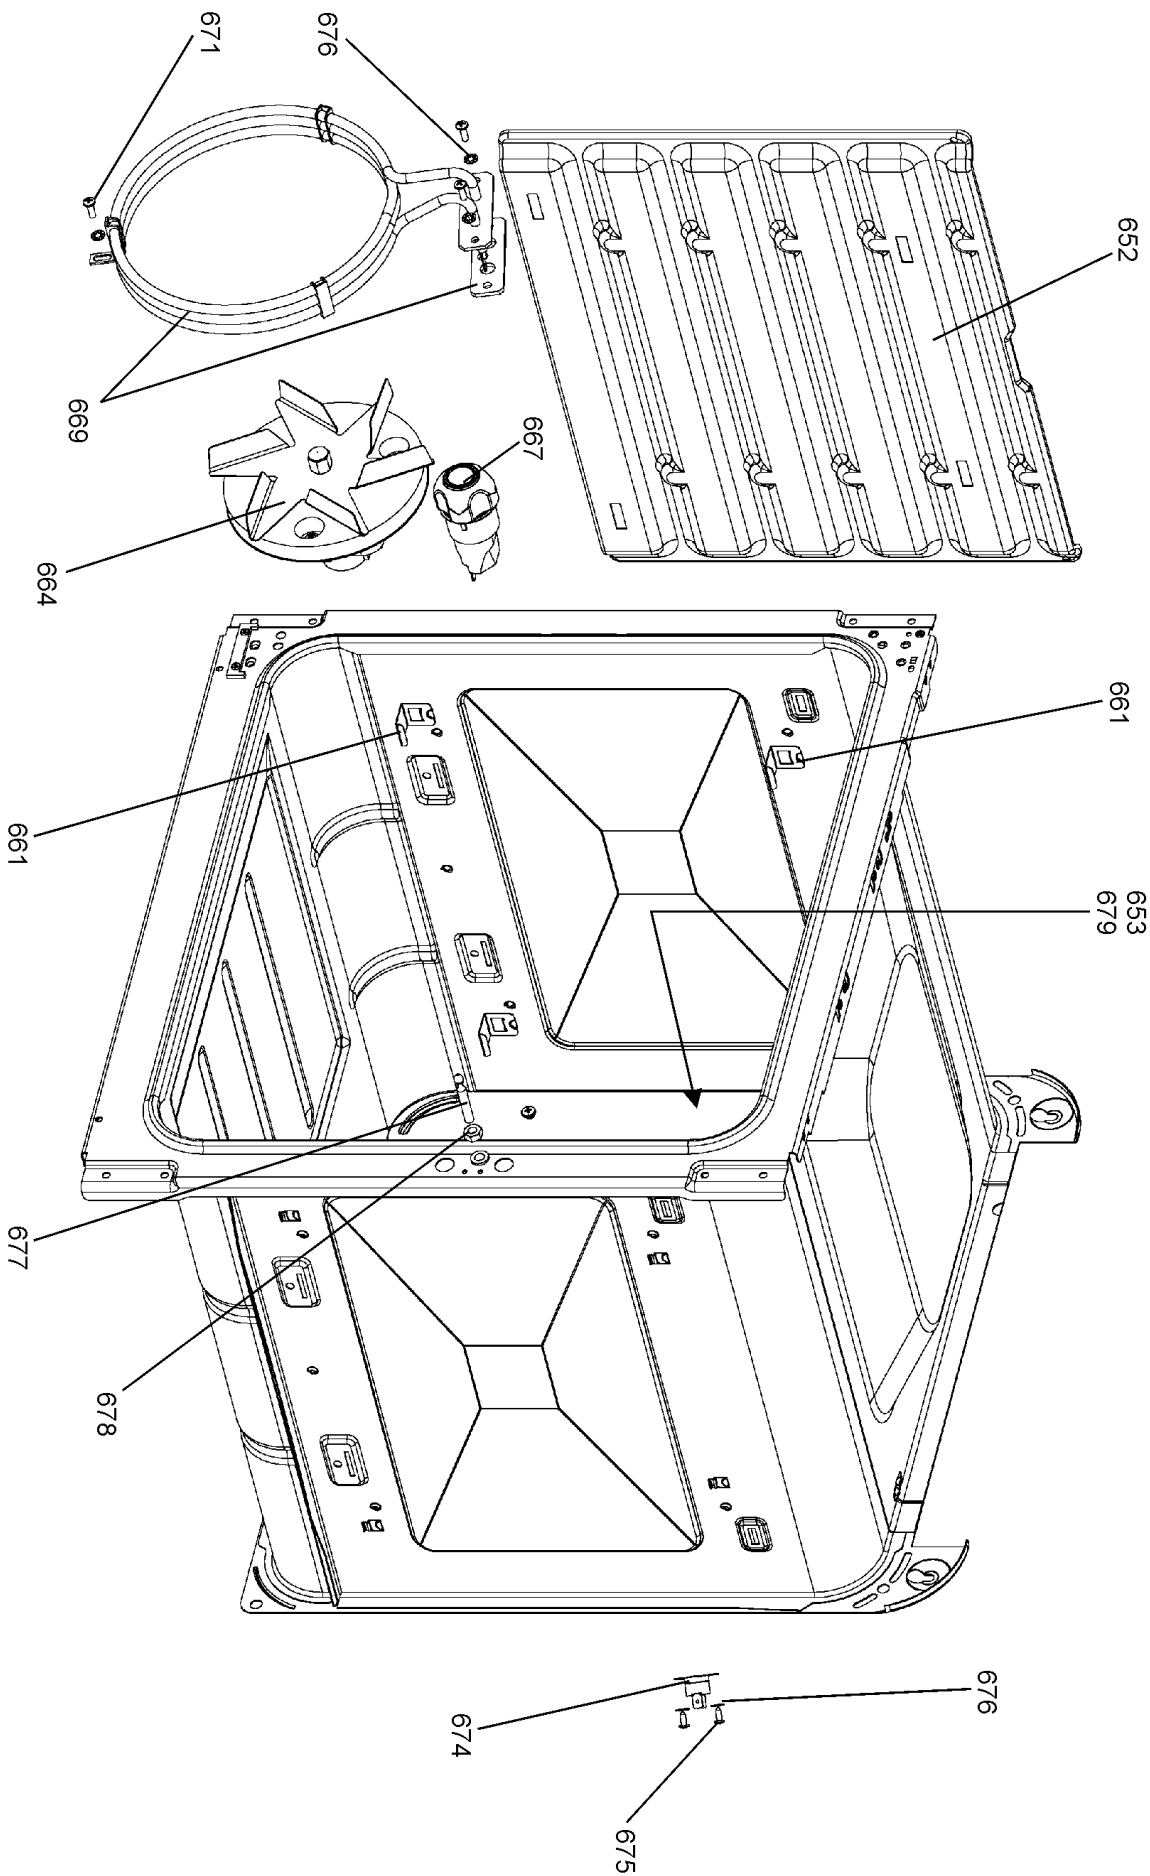

FROM SERIAL NUMBER 169000

LH OVEN (FAN + LIGHT)

**ARLESTON 90 DF**

FROM SERIAL NUMBER 167000

DATE 21.02.14

**DSL0477 P03C**

ISSUE STATUS 01

ArtNo.021-0022 - 90DF - Circuit diagram - NSG RM Toledo Classic

Key No	Ref Number	Part number	Quantity	Remarks
855	h1	P027670	1	Harness Asse mply - Wire Harness
856	w1	P038821	1	Wire - LINK TIMER/LH/RH OVEN
857	w2	P094943	2	Wire - Earths to Chassis
858	h2	P033958	1	Harness Asse mply - Grill
859	h3	P049242	1	Harness Asse mply (NI) - HT Harness
860	w3	P055374	2	Wire (NI) - GRILL EL EARTH
861	w4	P095450	1	Wire (NI) - EARTH LINK C-BACK
862	h4	P049238	1	Harness Asse mply - CLOCK & LIGHT SW
863	w5	P043963	1	Wire - LINK Neutral RETURN RH OVEN
864	w6	P055344	1	Wire - Grill Energy regulator link - brown
865	w7	P094951	1	Wire - Grill Energy regulator link - red
866	w8	P049240	1	Wire - NEUTRAL LINK- NEON & SPARK GENERATOR
867	w9	P037863	1	Wire - Wire Assembly
868	w10	P049241	1	Wire - EARTH TO SPARK GENERATOR
869	w11	P049243	1	Wire - LIVE TO SPARK GENERATOR
870	w12	P027672	1	Wire (NI) - EARTH LINK TALL OVEN
871	w13	P095443	1	Wire - Wire Assembly
872	w14	P032862	1	Wire - Neutral Feed
873	w15	P040066	2	Wire - Wire Asse mply

NI Not Illustrated

w - Single Cable / Single Cable with multiple terminations

h - Harness Assembly (Including Single Wires that are Sheathed)

Code	Description
A1	Grill energy regulator
A2	Grill element left hand side
A3	Grill element right hand side
B1	Left hand oven thermostat
B2	Left hand oven switch
B3	Left hand oven element
B4	Left hand oven fan
C	Clock / Oven timer

Code	Colour
b	Blue
br	Brown
bk	Black
or	Orange
r	red
v	violet
w	White
y	yellow
gr	Grey

ARLESTON 90 DF DSL0477 P10

DATE 20.06.11 ISSUE STATUS 01