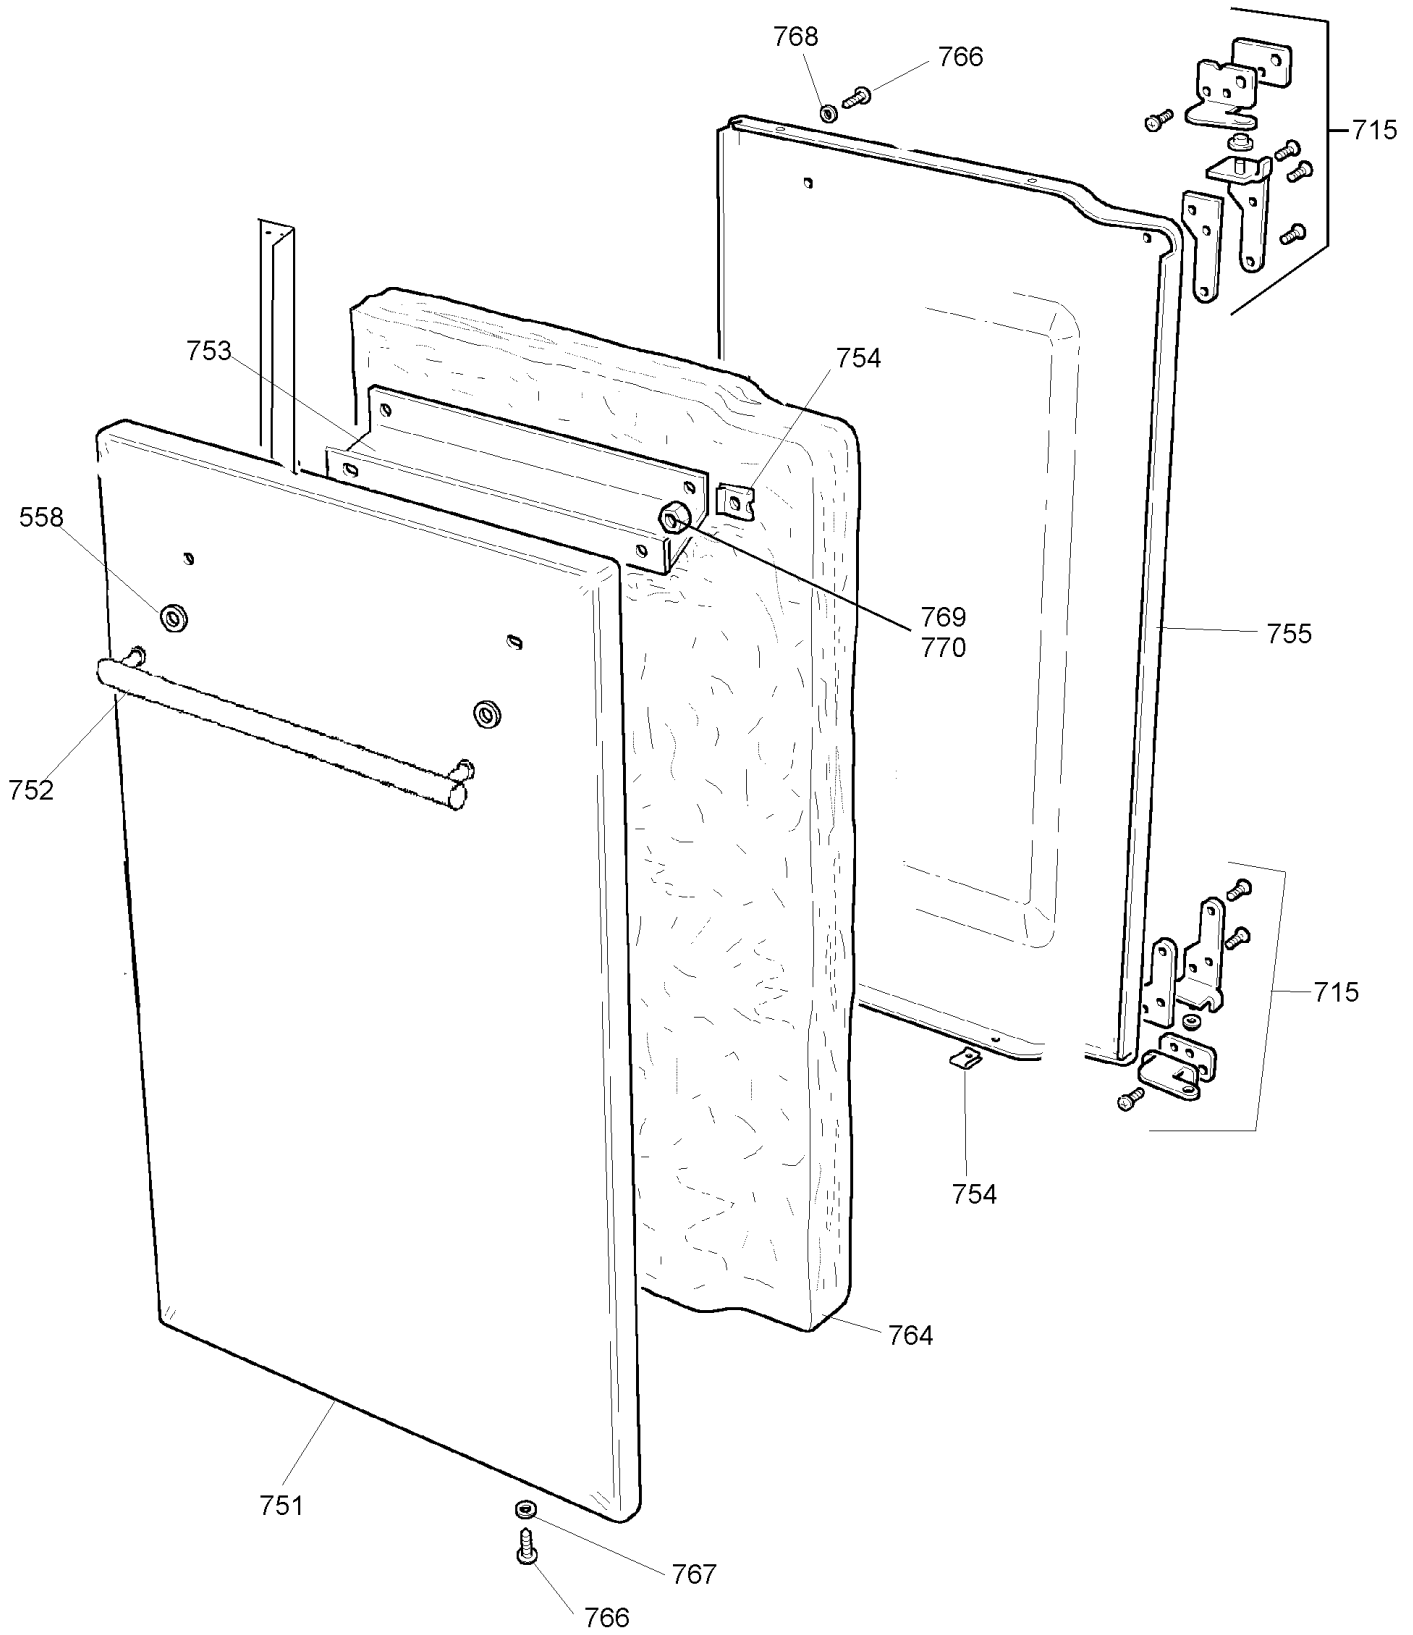

FROM SERIAL NUMBER 169000

LH OVEN (FAN + LIGHT)

**ARLESTON 90 DF**

FROM SERIAL NUMBER 167000

DATE 21.02.14

**DSL0477 P03C**

ISSUE STATUS 01

ArtNo.021-0022 - 90DF - Circuit diagram - NSG RM Toledo Classic

Key No	Ref Number	Part number	Quantity	Remarks
855	h1	P027670	1	Harness Asse mply - Wire Harness
856	w1	P038821	1	Wire - LINK TIMER/LH/RH OVEN
857	w2	P094943	2	Wire - Earths to Chassis
858	h2	P033958	1	Harness Asse mply - Grill
859	h3	P049242	1	Harness Asse mply (NI) - HT Harness
860	w3	P055374	2	Wire (NI) - GRILL EL EARTH
861	w4	P095450	1	Wire (NI) - EARTH LINK C-BACK
862	h4	P049238	1	Harness Asse mply - CLOCK & LIGHT SW
863	w5	P043963	1	Wire - LINK Neutral RETURN RH OVEN
864	w6	P055344	1	Wire - Grill Energy regulator link - brown
865	w7	P094951	1	Wire - Grill Energy regulator link - red
866	w8	P049240	1	Wire - NEUTRAL LINK- NEON & SPARK GENERATOR
867	w9	P037863	1	Wire - Wire Assembly
868	w10	P049241	1	Wire - EARTH TO SPARK GENERATOR
869	w11	P049243	1	Wire - LIVE TO SPARK GENERATOR
870	w12	P027672	1	Wire (NI) - EARTH LINK TALL OVEN
871	w13	P095443	1	Wire - Wire Assembly
872	w14	P032862	1	Wire - Neutral Feed
873	w15	P040066	2	Wire - Wire Asse mply

NI Not Illustrated

w - Single Cable / Single Cable with multiple terminations

h - Harness Assembly (Including Single Wires that are Sheathed)

Code	Description
A1	Grill energy regulator
A2	Grill element left hand side
A3	Grill element right hand side
B1	Left hand oven thermostat
B2	Left hand oven switch
B3	Left hand oven element
B4	Left hand oven fan
C	Clock / Oven timer

Code	Description
D1	Right hand thermostat
D2	Right hand oven switch
D3	Right hand oven element
D4	Right hand oven fan
F	Ignition spark generator
G	Ignition switch
H	Oven light switch
I	Neon
J	Thermal cutout
K	Oven light