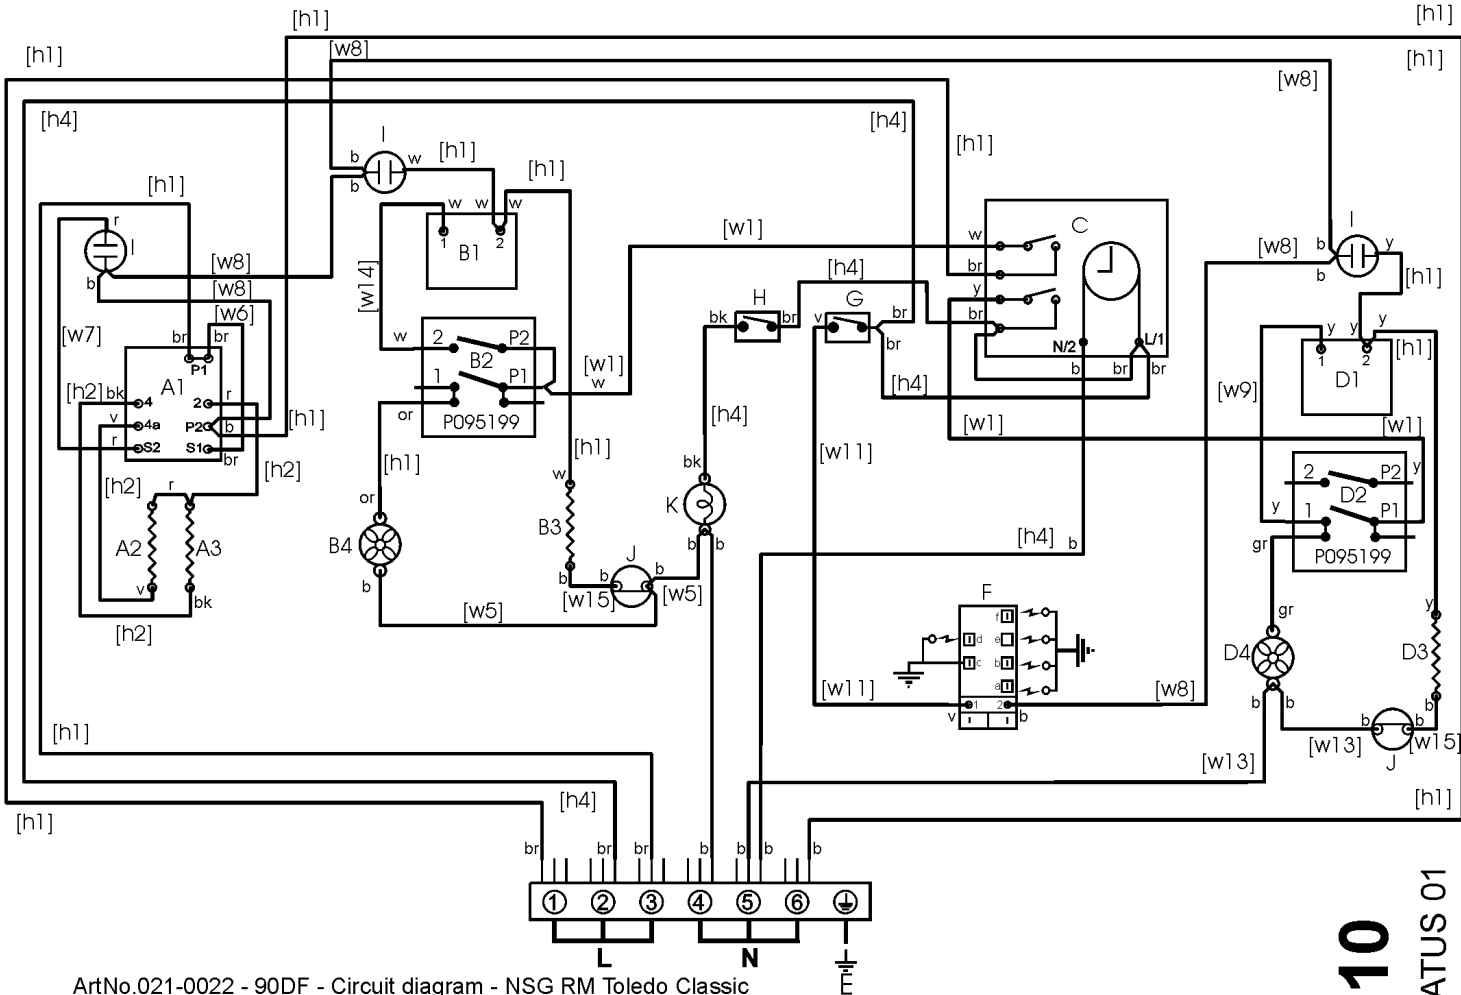

FROM SERIAL NUMBER 169000

LH OVEN (FAN + LIGHT)

**ARLESTON 90 DF**

FROM SERIAL NUMBER 167000

DATE 21.02.14

**DSL0477 P03C**

ISSUE STATUS 01

ArtNo.021-0022 - 90DF - Circuit diagram - NSG RM Toledo Classic

Key No	Ref Number	Part number	Quantity	Remarks
855	h1	P027670	1	Harness Asse mply - Wire Harness
856	w1	P038821	1	Wire - LINK TIMER/LH/RH OVEN
857	w2	P094943	2	Wire - Earths to Chassis
858	h2	P033958	1	Harness Asse mply - Grill
859	h3	P049242	1	Harness Asse mply (NI) - HT Harness
860	w3	P055374	2	Wire (NI) - GRILL EL EARTH
861	w4	P095450	1	Wire (NI) - EARTH LINK C-BACK
862	h4	P049238	1	Harness Asse mply - CLOCK & LIGHT SW
863	w5	P043963	1	Wire - LINK Neutral RETURN RH OVEN
864	w6	P055344	1	Wire - Grill Energy regulator link - brown
865	w7	P094951	1	Wire - Grill Energy regulator link - red
866	w8	P049240	1	Wire - NEUTRAL LINK- NEON & SPARK GENERATOR
867	w9	P037863	1	Wire - Wire Assembly
868	w10	P049241	1	Wire - EARTH TO SPARK GENERATOR
869	w11	P049243	1	Wire - LIVE TO SPARK GENERATOR
870	w12	P027672	1	Wire (NI) - EARTH LINK TALL OVEN
871	w13	P095443	1	Wire - Wire Assembly
872	w14	P032862	1	Wire - Neutral Feed
873	w15	P040066	2	Wire - Wire Asse mply

NI Not Illustrated

w - Single Cable / Single Cable with multiple terminations

h - Harness Assembly (Including Single Wires that are Sheathed)

Code	Description
A1	Grill energy regulator
A2	Grill element left hand side
A3	Grill element right hand side
B1	Left hand oven thermostat
B2	Left hand oven switch
B3	Left hand oven element
B4	Left hand oven fan
C	Clock / Oven timer

Code	Colour
b	Blue
br	Brown
bk	Black
or	Orange
r	red
v	violet
w	White
y	yellow
gr	Grey

ARLESTON 90 DF DSL0477 P10

DATE 20.06.11 ISSUE STATUS 01