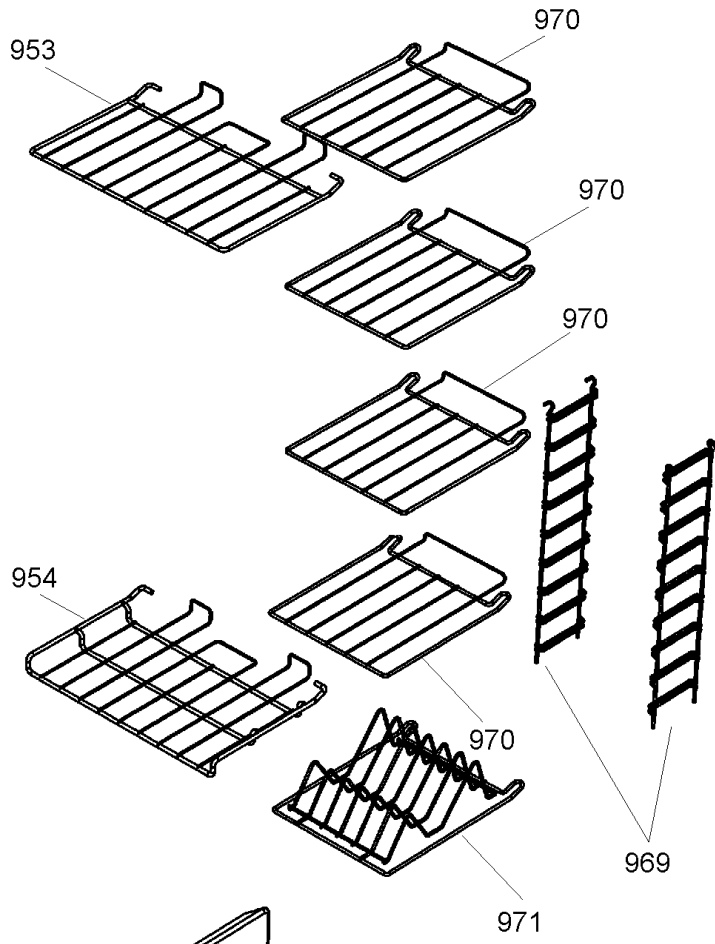

FROM SERIAL NUMBER 169000

LH OVEN (FAN + LIGHT)

**ARLESTON 90 DF**

FROM SERIAL NUMBER 167000

DATE 21.02.14

**DSL0477 P03C**

ISSUE STATUS 01

ArtNo.021-0022 - 90DF - Circuit diagram - NSG RM Toledo Classic

Key No	Ref Number	Part number	Quantity	Remarks
855	h1	P027670	1	Harness Asse mply - Wire Harness
856	w1	P038821	1	Wire - LINK TIMER/LH/RH OVEN
857	w2	P094943	2	Wire - Earths to Chassis
858	h2	P033958	1	Harness Asse mply - Grill
859	h3	P049242	1	Harness Asse mply (NI) - HT Harness
860	w3	P055374	2	Wire (NI) - GRILL EL EARTH
861	w4	P095450	1	Wire (NI) - EARTH LINK C-BACK
862	h4	P049238	1	Harness Asse mply - CLOCK & LIGHT SW
863	w5	P043963	1	Wire - LINK Neutral RETURN RH OVEN
864	w6	P055344	1	Wire - Grill Energy regulator link - brown
865	w7	P094951	1	Wire - Grill Energy regulator link - red
866	w8	P049240	1	Wire - NEUTRAL LINK- NEON & SPARK GENERATOR
867	w9	P037863	1	Wire - Wire Assembly
868	w10	P049241	1	Wire - EARTH TO SPARK GENERATOR
869	w11	P049243	1	Wire - LIVE TO SPARK GENERATOR
870	w12	P027672	1	Wire (NI) - EARTH LINK TALL OVEN
871	w13	P095443	1	Wire - Wire Assembly
872	w14	P032862	1	Wire - Neutral Feed
873	w15	P040066	2	Wire - Wire Asse mply

NI Not Illustrated

w - Single Cable / Single Cable with multiple terminations

h - Harness Assembly (Including Single Wires that are Sheathed)

Code	Description
A1	Grill energy regulator
A2	Grill element left hand side
A3	Grill element right hand side
B1	Left hand oven thermostat
B2	Left hand oven switch
B3	Left hand oven element
B4	Left hand oven fan
C	Clock / Oven timer

Code	Colour
b	Blue
br	Brown
bk	Black
or	Orange
r	red
v	violet
w	White
y	yellow
gr	Grey

ARLESTON 90 DF DSL0477 P10

DATE 20.06.11 ISSUE STATUS 01