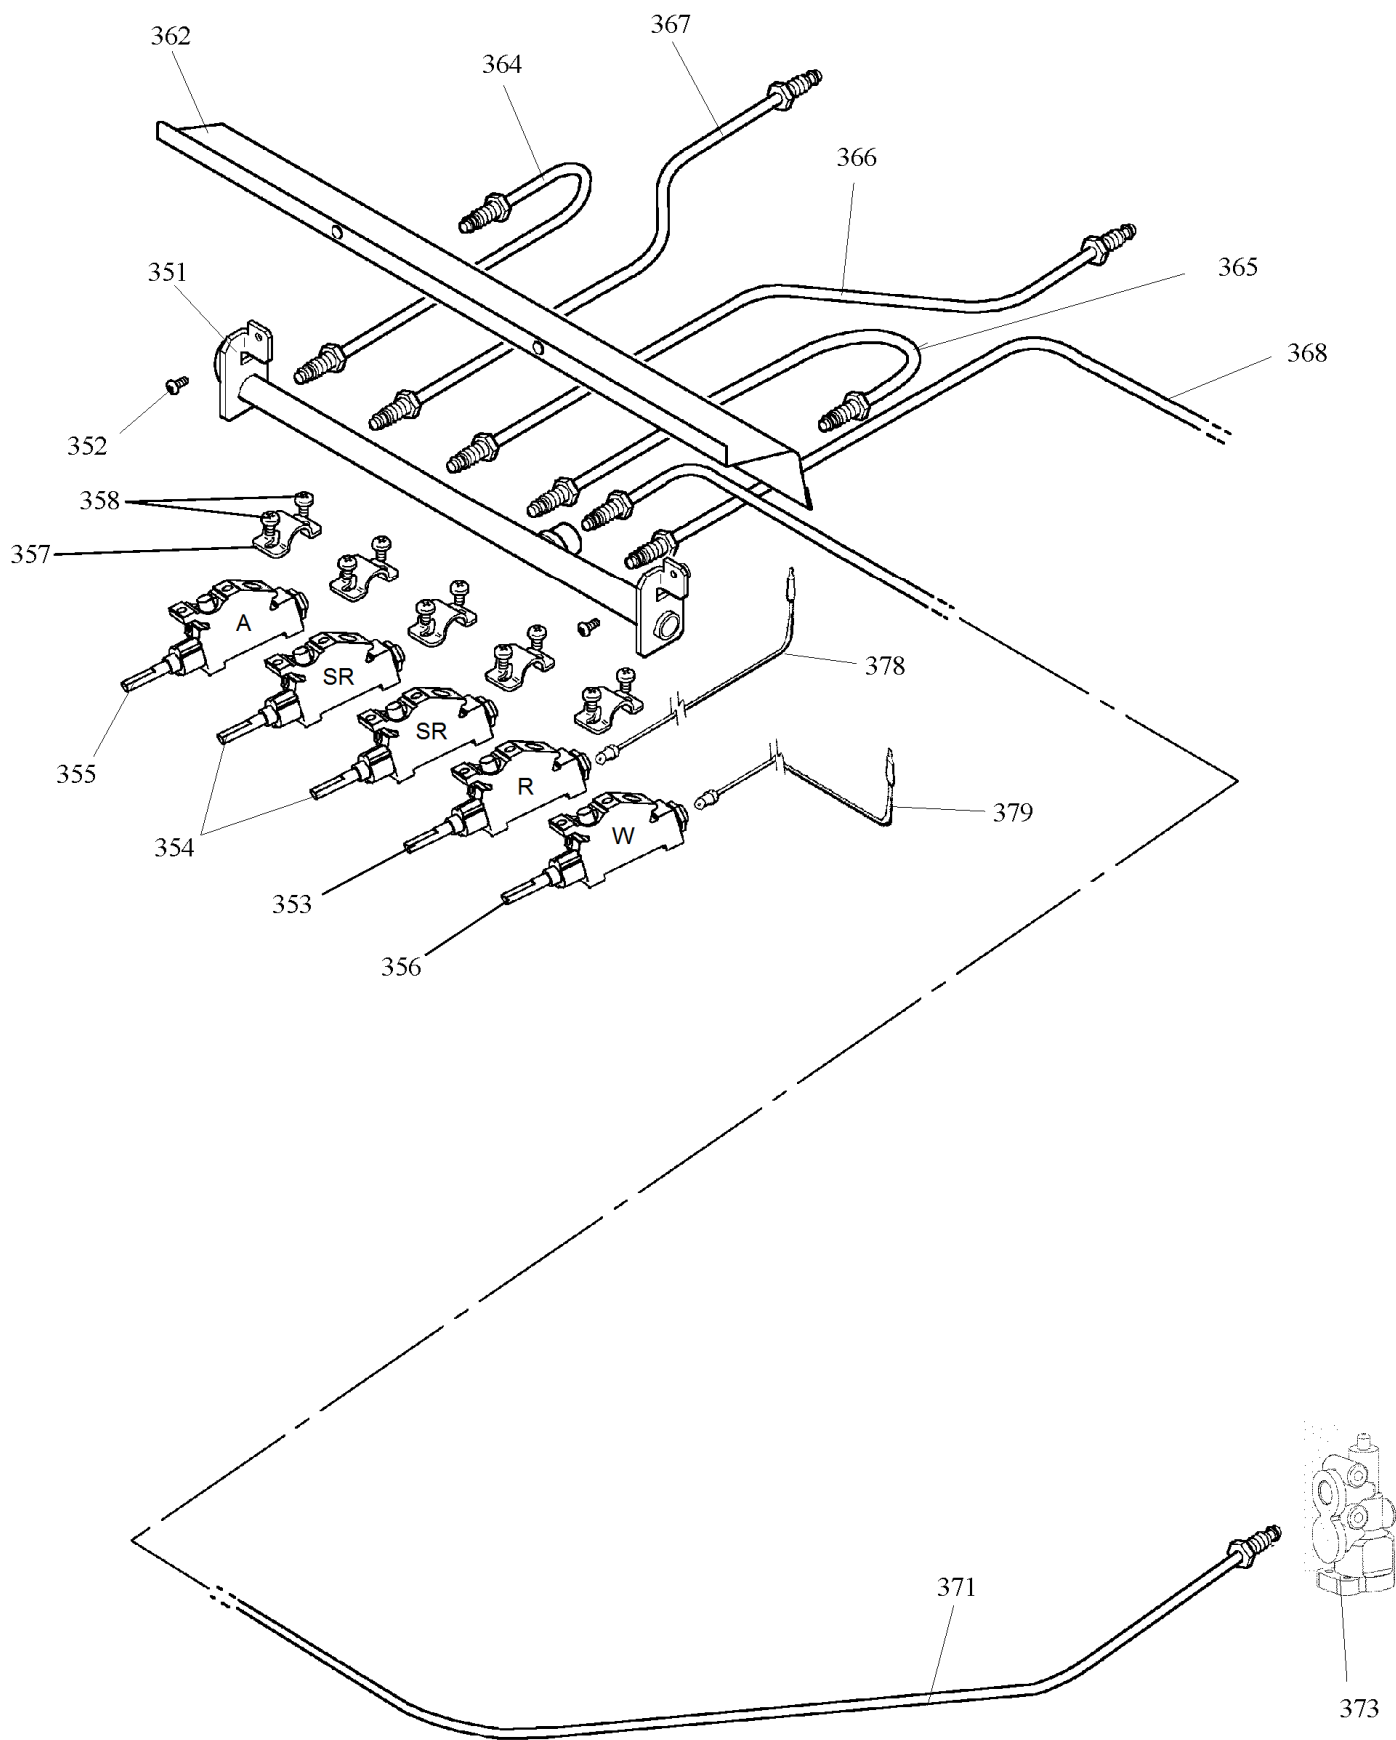

FROM SERIAL NUMBER 169000

LH OVEN (FAN + LIGHT)

**ARLESTON 90 DF**

FROM SERIAL NUMBER 167000

DATE 21.02.14

**DSL0477 P03C**

ISSUE STATUS 01

ArtNo.021-0022 - 90DF - Circuit diagram - NSG RM Toledo Classic

Key No	Ref Number	Part number	Quantity	Remarks
855	h1	P027670	1	Harness Asse mply - Wire Harness
856	w1	P038821	1	Wire - LINK TIMER/LH/RH OVEN
857	w2	P094943	2	Wire - Earths to Chassis
858	h2	P033958	1	Harness Asse mply - Grill
859	h3	P049242	1	Harness Asse mply (NI) - HT Harness
860	w3	P055374	2	Wire (NI) - GRILL EL EARTH
861	w4	P095450	1	Wire (NI) - EARTH LINK C-BACK
862	h4	P049238	1	Harness Asse mply - CLOCK & LIGHT SW
863	w5	P043963	1	Wire - LINK Neutral RETURN RH OVEN
864	w6	P055344	1	Wire - Grill Energy regulator link - brown
865	w7	P094951	1	Wire - Grill Energy regulator link - red
866	w8	P049240	1	Wire - NEUTRAL LINK- NEON & SPARK GENERATOR
867	w9	P037863	1	Wire - Wire Assembly
868	w10	P049241	1	Wire - EARTH TO SPARK GENERATOR
869	w11	P049243	1	Wire - LIVE TO SPARK GENERATOR
870	w12	P027672	1	Wire (NI) - EARTH LINK TALL OVEN
871	w13	P095443	1	Wire - Wire Assembly
872	w14	P032862	1	Wire - Neutral Feed
873	w15	P040066	2	Wire - Wire Asse mply

NI Not Illustrated

w - Single Cable / Single Cable with multiple terminations

h - Harness Assembly (Including Single Wires that are Sheathed)

Code	Description
A1	Grill energy regulator
A2	Grill element left hand side
A3	Grill element right hand side
B1	Left hand oven thermostat
B2	Left hand oven switch
B3	Left hand oven element
B4	Left hand oven fan
C	Clock / Oven timer

Code	Colour
b	Blue
br	Brown
bk	Black
or	Orange
r	red
v	violet
w	White
y	yellow
gr	Grey

ARLESTON 90 DF DSL0477 P10

DATE 20.06.11 ISSUE STATUS 01