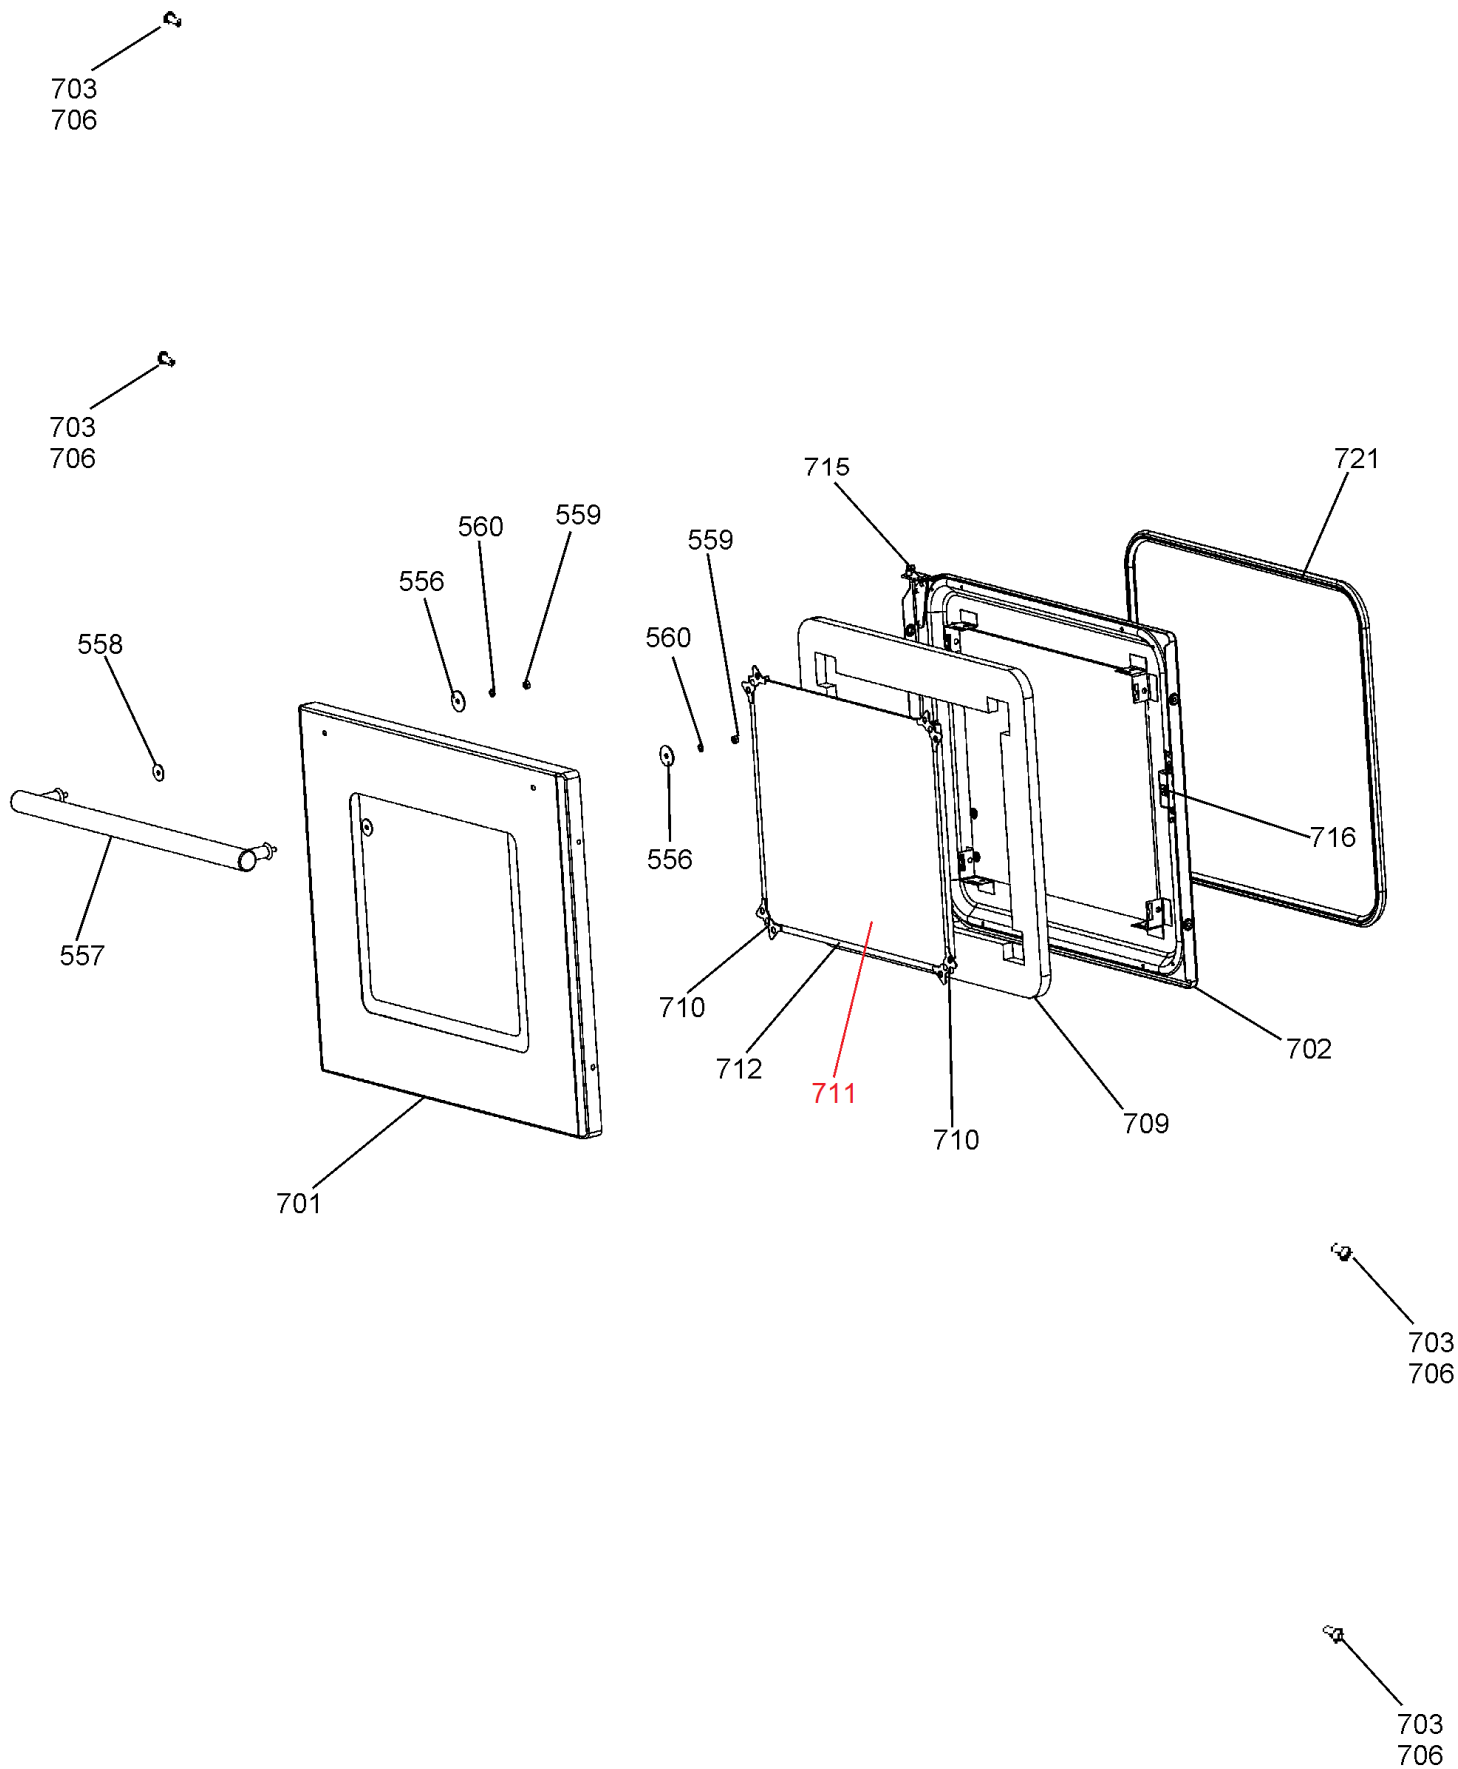

FROM SERIAL NUMBER 169000

LH OVEN (FAN + LIGHT)

**ARLESTON 90 DF**

FROM SERIAL NUMBER 167000

DATE 21.02.14

**DSL0477 P03C**

ISSUE STATUS 01

ArtNo.021-0022 - 90DF - Circuit diagram - NSG RM Toledo Classic

Key No	Ref Number	Part number	Quantity	Remarks
855	h1	P027670	1	Harness Asse mply - Wire Harness
856	w1	P038821	1	Wire - LINK TIMER/LH/RH OVEN
857	w2	P094943	2	Wire - Earths to Chassis
858	h2	P033958	1	Harness Asse mply - Grill
859	h3	P049242	1	Harness Asse mply (NI) - HT Harness
860	w3	P055374	2	Wire (NI) - GRILL EL EARTH
861	w4	P095450	1	Wire (NI) - EARTH LINK C-BACK
862	h4	P049238	1	Harness Asse mply - CLOCK & LIGHT SW
863	w5	P043963	1	Wire - LINK Neutral RETURN RH OVEN
864	w6	P055344	1	Wire - Grill Energy regulator link - brown
865	w7	P094951	1	Wire - Grill Energy regulator link - red
866	w8	P049240	1	Wire - NEUTRAL LINK- NEON & SPARK GENERATOR
867	w9	P037863	1	Wire - Wire Assembly
868	w10	P049241	1	Wire - EARTH TO SPARK GENERATOR
869	w11	P049243	1	Wire - LIVE TO SPARK GENERATOR
870	w12	P027672	1	Wire (NI) - EARTH LINK TALL OVEN
871	w13	P095443	1	Wire - Wire Assembly
872	w14	P032862	1	Wire - Neutral Feed
873	w15	P040066	2	Wire - Wire Asse mply

NI Not Illustrated

w - Single Cable / Single Cable with multiple terminations

h - Harness Assembly (Including Single Wires that are Sheathed)

Code	Description
A1	Grill energy regulator
A2	Grill element left hand side
A3	Grill element right hand side
B1	Left hand oven thermostat
B2	Left hand oven switch
B3	Left hand oven element
B4	Left hand oven fan
C	Clock / Oven timer

Code	Description
D1	Right hand thermostat
D2	Right hand oven switch
D3	Right hand oven element
D4	Right hand oven fan
F	Ignition spark generator
G	Ignition switch
H	Oven light switch
I	Neon
J	Thermal cutout
K	Oven light