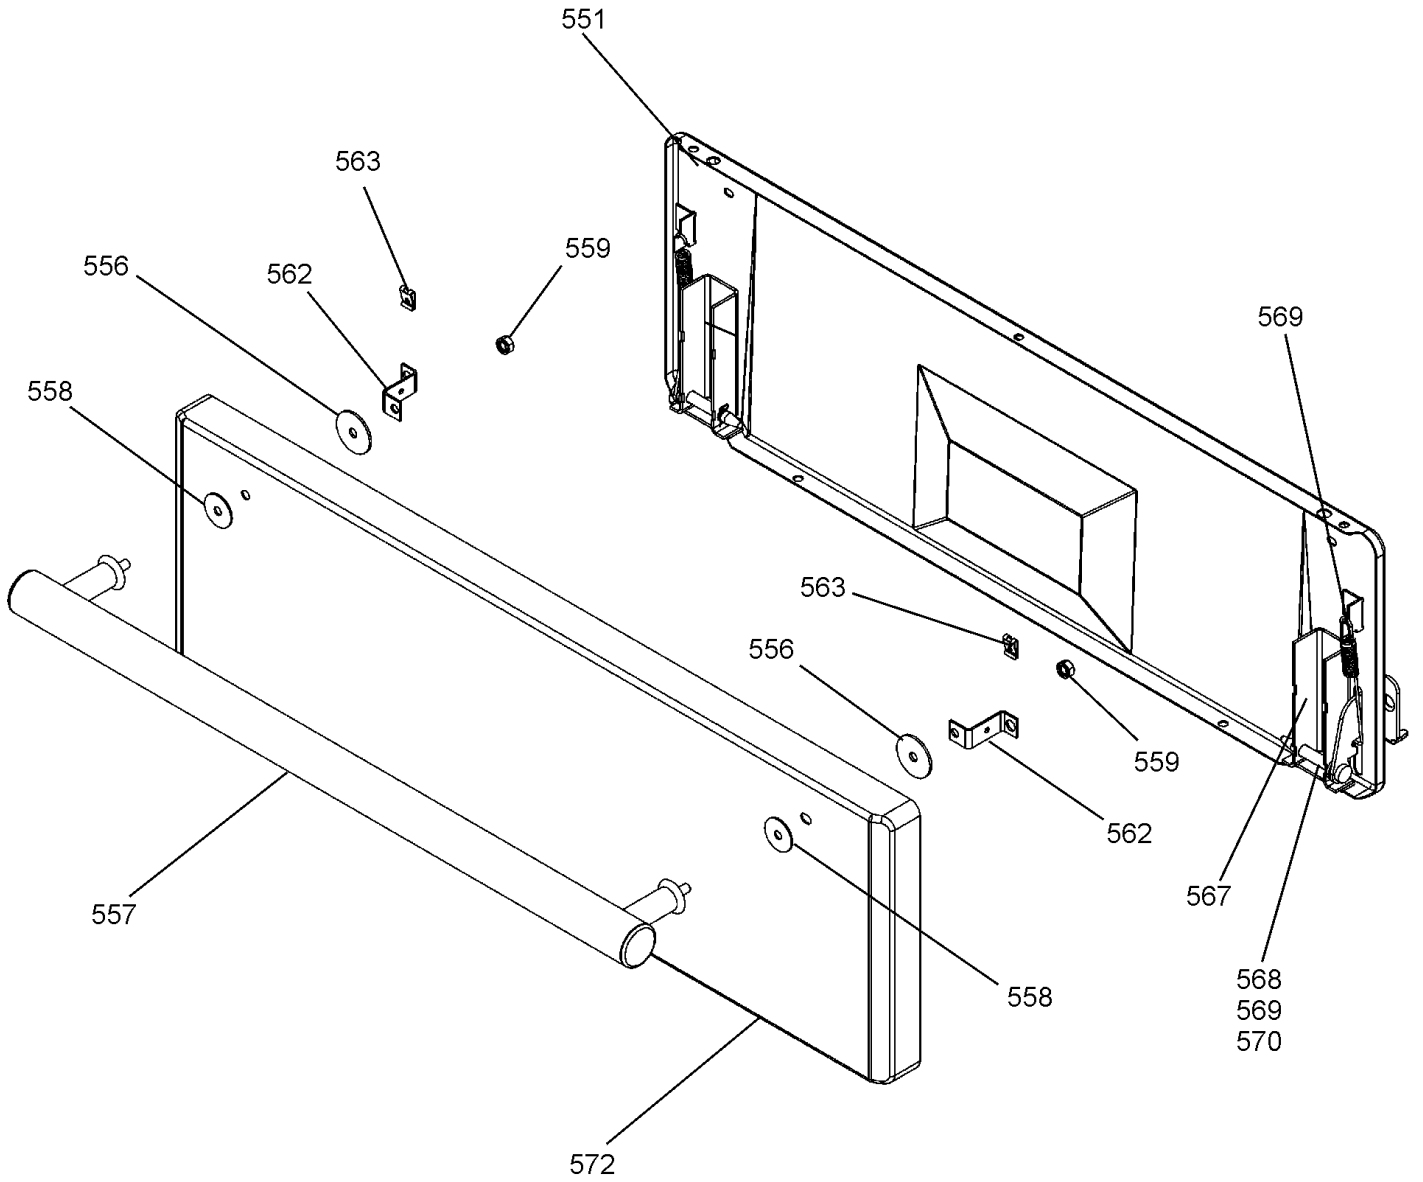

FROM SERIAL NUMBER 169000

LH OVEN (FAN + LIGHT)

**ARLESTON 90 DF**

FROM SERIAL NUMBER 167000

DATE 21.02.14

**DSL0477 P03C**

ISSUE STATUS 01

ArtNo.021-0022 - 90DF - Circuit diagram - NSG RM Toledo Classic

Key No	Ref Number	Part number	Quantity	Remarks
855	h1	P027670	1	Harness Asse mply - Wire Harness
856	w1	P038821	1	Wire - LINK TIMER/LH/RH OVEN
857	w2	P094943	2	Wire - Earths to Chassis
858	h2	P033958	1	Harness Asse mply - Grill
859	h3	P049242	1	Harness Asse mply (NI) - HT Harness
860	w3	P055374	2	Wire (NI) - GRILL EL EARTH
861	w4	P095450	1	Wire (NI) - EARTH LINK C-BACK
862	h4	P049238	1	Harness Asse mply - CLOCK & LIGHT SW
863	w5	P043963	1	Wire - LINK Neutral RETURN RH OVEN
864	w6	P055344	1	Wire - Grill Energy regulator link - brown
865	w7	P094951	1	Wire - Grill Energy regulator link - red
866	w8	P049240	1	Wire - NEUTRAL LINK- NEON & SPARK GENERATOR
867	w9	P037863	1	Wire - Wire Assembly
868	w10	P049241	1	Wire - EARTH TO SPARK GENERATOR
869	w11	P049243	1	Wire - LIVE TO SPARK GENERATOR
870	w12	P027672	1	Wire (NI) - EARTH LINK TALL OVEN
871	w13	P095443	1	Wire - Wire Assembly
872	w14	P032862	1	Wire - Neutral Feed
873	w15	P040066	2	Wire - Wire Asse mply

NI Not Illustrated

w - Single Cable / Single Cable with multiple terminations

h - Harness Assembly (Including Single Wires that are Sheathed)

Code	Description
A1	Grill energy regulator
A2	Grill element left hand side
A3	Grill element right hand side
B1	Left hand oven thermostat
B2	Left hand oven switch
B3	Left hand oven element
B4	Left hand oven fan
C	Clock / Oven timer

Code	Description
D1	Right hand thermostat
D2	Right hand oven switch
D3	Right hand oven element
D4	Right hand oven fan
F	Ignition spark generator
G	Ignition switch
H	Oven light switch
I	Neon
J	Thermal cutout
K	Oven light