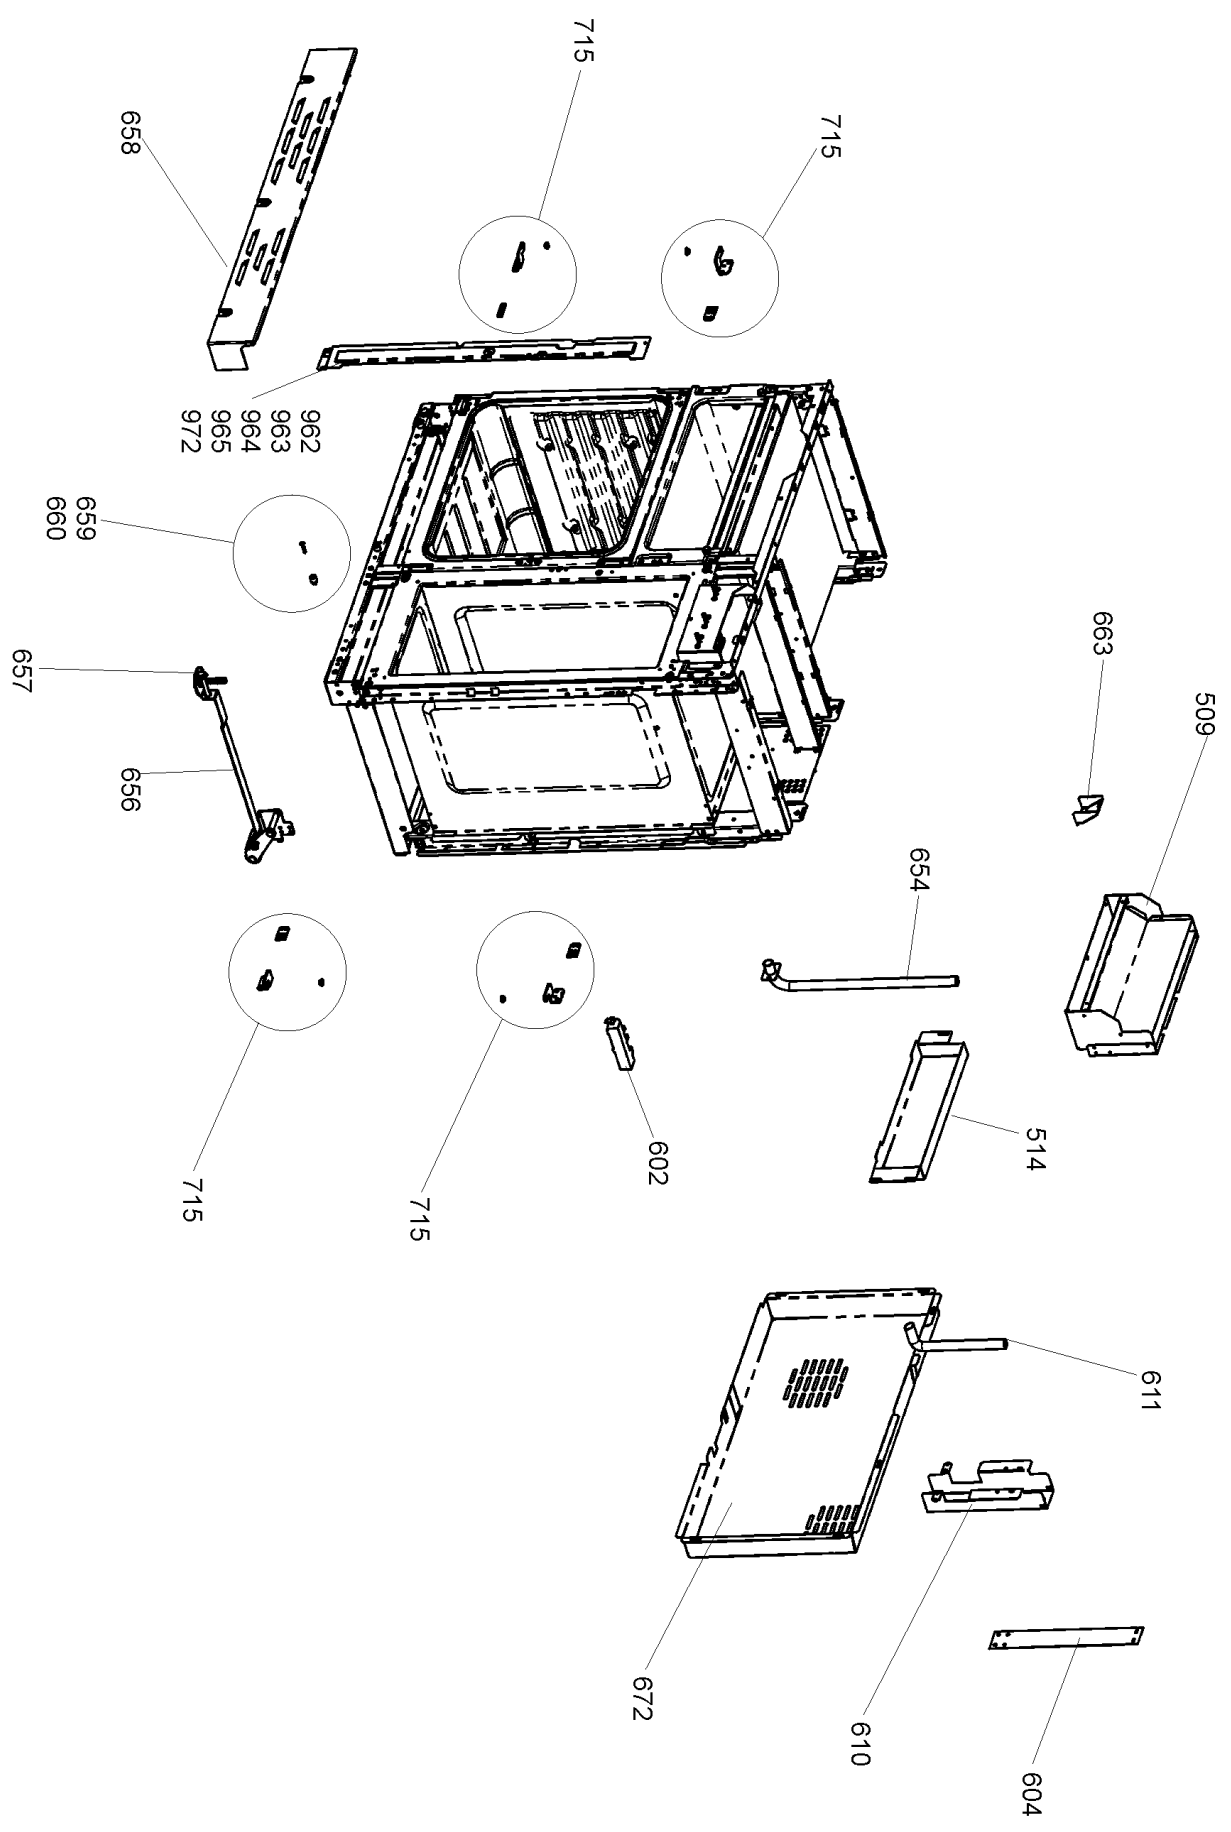

FROM SERIAL NUMBER 169000

LH OVEN (FAN + LIGHT)

**ARLESTON 90 DF**

FROM SERIAL NUMBER 167000

DATE 21.02.14

**DSL0477 P03C**

ISSUE STATUS 01

ArtNo.021-0022 - 90DF - Circuit diagram - NSG RM Toledo Classic

Key No	Ref Number	Part number	Quantity	Remarks
855	h1	P027670	1	Harness Asse mply - Wire Harness
856	w1	P038821	1	Wire - LINK TIMER/LH/RH OVEN
857	w2	P094943	2	Wire - Earths to Chassis
858	h2	P033958	1	Harness Asse mply - Grill
859	h3	P049242	1	Harness Asse mply (NI) - HT Harness
860	w3	P055374	2	Wire (NI) - GRILL EL EARTH
861	w4	P095450	1	Wire (NI) - EARTH LINK C-BACK
862	h4	P049238	1	Harness Asse mply - CLOCK & LIGHT SW
863	w5	P043963	1	Wire - LINK Neutral RETURN RH OVEN
864	w6	P055344	1	Wire - Grill Energy regulator link - brown
865	w7	P094951	1	Wire - Grill Energy regulator link - red
866	w8	P049240	1	Wire - NEUTRAL LINK- NEON & SPARK GENERATOR
867	w9	P037863	1	Wire - Wire Assembly
868	w10	P049241	1	Wire - EARTH TO SPARK GENERATOR
869	w11	P049243	1	Wire - LIVE TO SPARK GENERATOR
870	w12	P027672	1	Wire (NI) - EARTH LINK TALL OVEN
871	w13	P095443	1	Wire - Wire Assembly
872	w14	P032862	1	Wire - Neutral Feed
873	w15	P040066	2	Wire - Wire Asse mply

NI Not Illustrated

w - Single Cable / Single Cable with multiple terminations

h - Harness Assembly (Including Single Wires that are Sheathed)

Code	Description
A1	Grill energy regulator
A2	Grill element left hand side
A3	Grill element right hand side
B1	Left hand oven thermostat
B2	Left hand oven switch
B3	Left hand oven element
B4	Left hand oven fan
C	Clock / Oven timer

Code	Description
D1	Right hand thermostat
D2	Right hand oven switch
D3	Right hand oven element
D4	Right hand oven fan
F	Ignition spark generator
G	Ignition switch
H	Oven light switch
I	Neon
J	Thermal cutout
K	Oven light