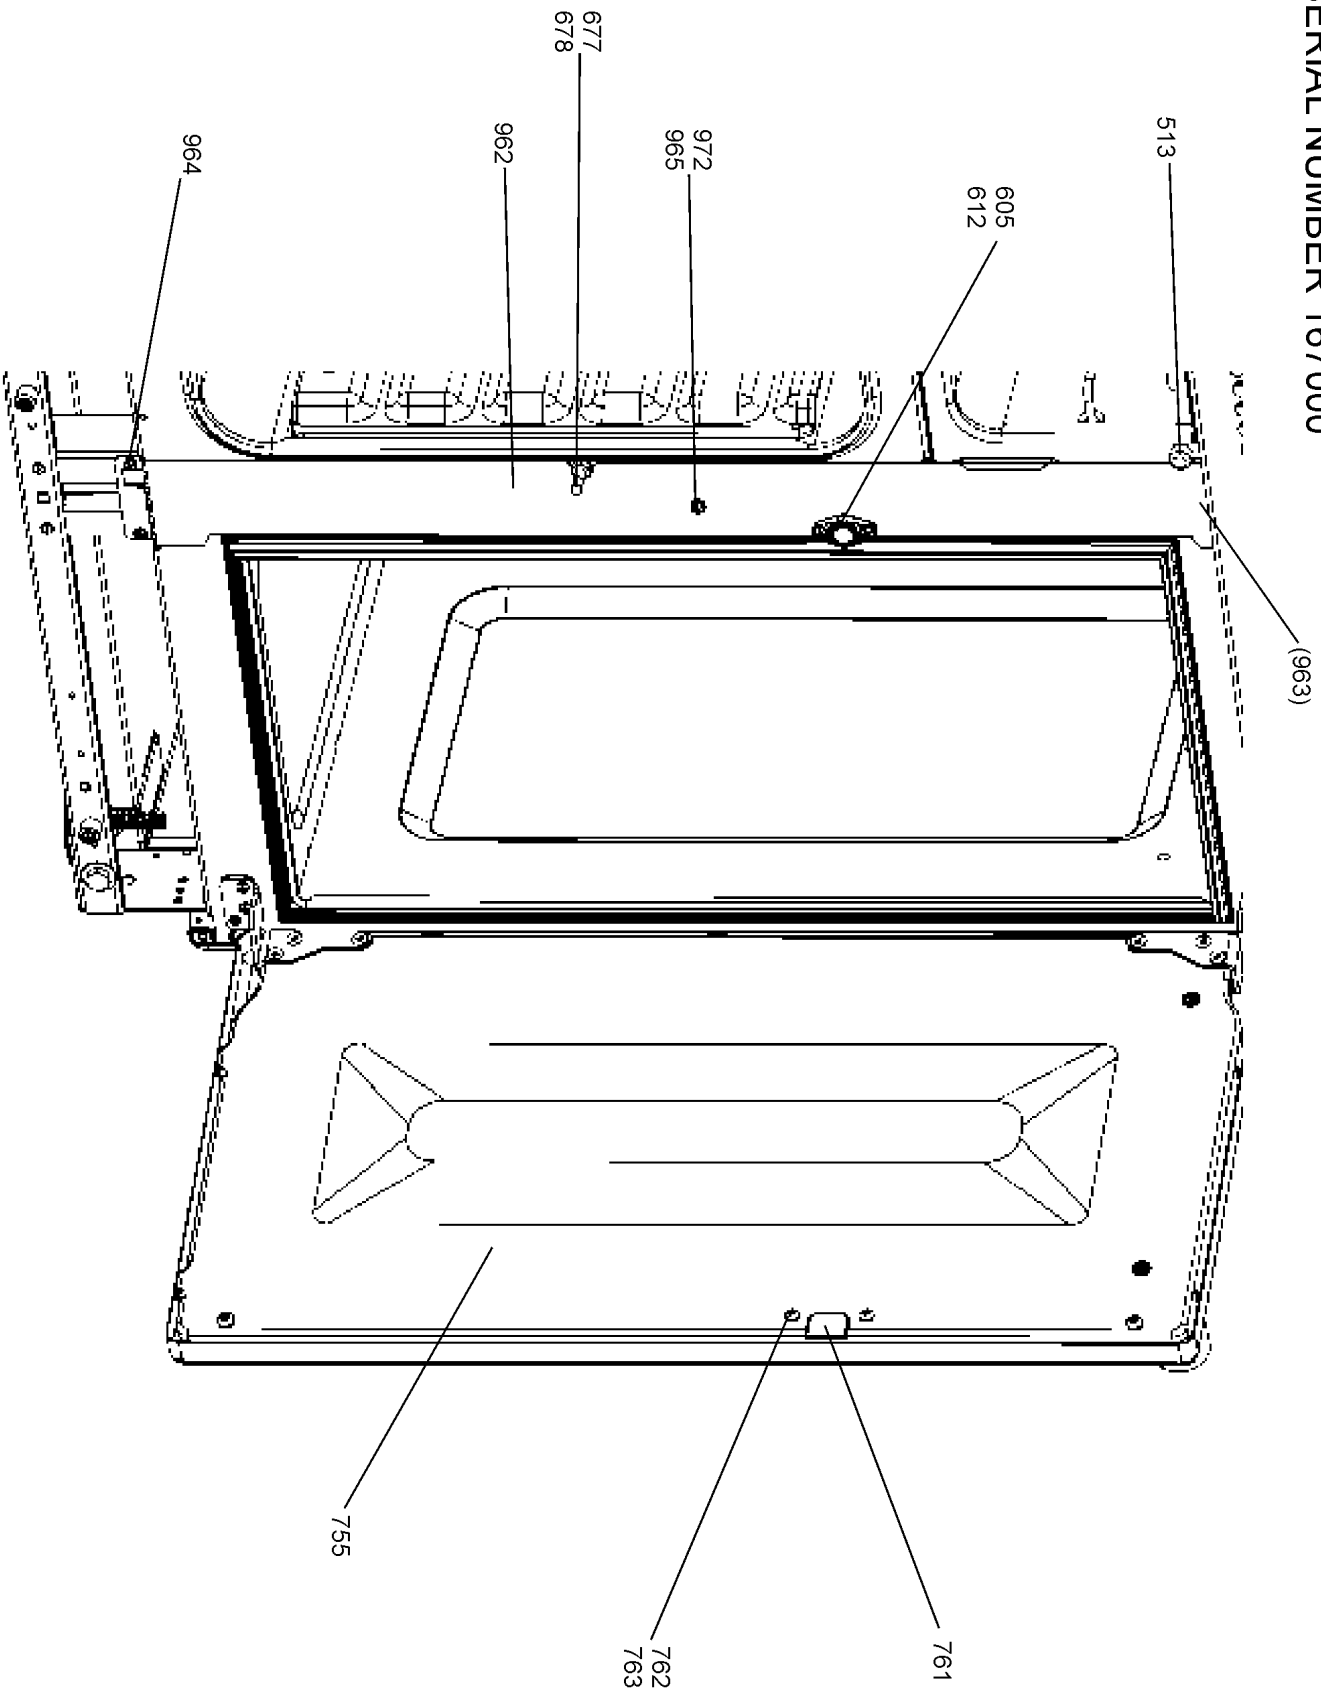

FROM SERIAL NUMBER 169000

LH OVEN (FAN + LIGHT)

**ARLESTON 90 DF**

FROM SERIAL NUMBER 167000

DATE 21.02.14

**DSL0477 P03C**

ISSUE STATUS 01

ArtNo.021-0022 - 90DF - Circuit diagram - NSG RM Toledo Classic

Key No	Ref Number	Part number	Quantity	Remarks
855	h1	P027670	1	Harness Asse mply - Wire Harness
856	w1	P038821	1	Wire - LINK TIMER/LH/RH OVEN
857	w2	P094943	2	Wire - Earths to Chassis
858	h2	P033958	1	Harness Asse mply - Grill
859	h3	P049242	1	Harness Asse mply (NI) - HT Harness
860	w3	P055374	2	Wire (NI) - GRILL EL EARTH
861	w4	P095450	1	Wire (NI) - EARTH LINK C-BACK
862	h4	P049238	1	Harness Asse mply - CLOCK & LIGHT SW
863	w5	P043963	1	Wire - LINK Neutral RETURN RH OVEN
864	w6	P055344	1	Wire - Grill Energy regulator link - brown
865	w7	P094951	1	Wire - Grill Energy regulator link - red
866	w8	P049240	1	Wire - NEUTRAL LINK- NEON & SPARK GENERATOR
867	w9	P037863	1	Wire - Wire Assembly
868	w10	P049241	1	Wire - EARTH TO SPARK GENERATOR
869	w11	P049243	1	Wire - LIVE TO SPARK GENERATOR
870	w12	P027672	1	Wire (NI) - EARTH LINK TALL OVEN
871	w13	P095443	1	Wire - Wire Assembly
872	w14	P032862	1	Wire - Neutral Feed
873	w15	P040066	2	Wire - Wire Asse mply

NI Not Illustrated

w - Single Cable / Single Cable with multiple terminations

h - Harness Assembly (Including Single Wires that are Sheathed)

Code	Description
A1	Grill energy regulator
A2	Grill element left hand side
A3	Grill element right hand side
B1	Left hand oven thermostat
B2	Left hand oven switch
B3	Left hand oven element
B4	Left hand oven fan
C	Clock / Oven timer

Code	Colour
b	Blue
br	Brown
bk	Black
or	Orange
r	red
v	violet
w	White
y	yellow
gr	Grey

ARLESTON 90 DF DSL0477 P10

DATE 20.06.11 ISSUE STATUS 01