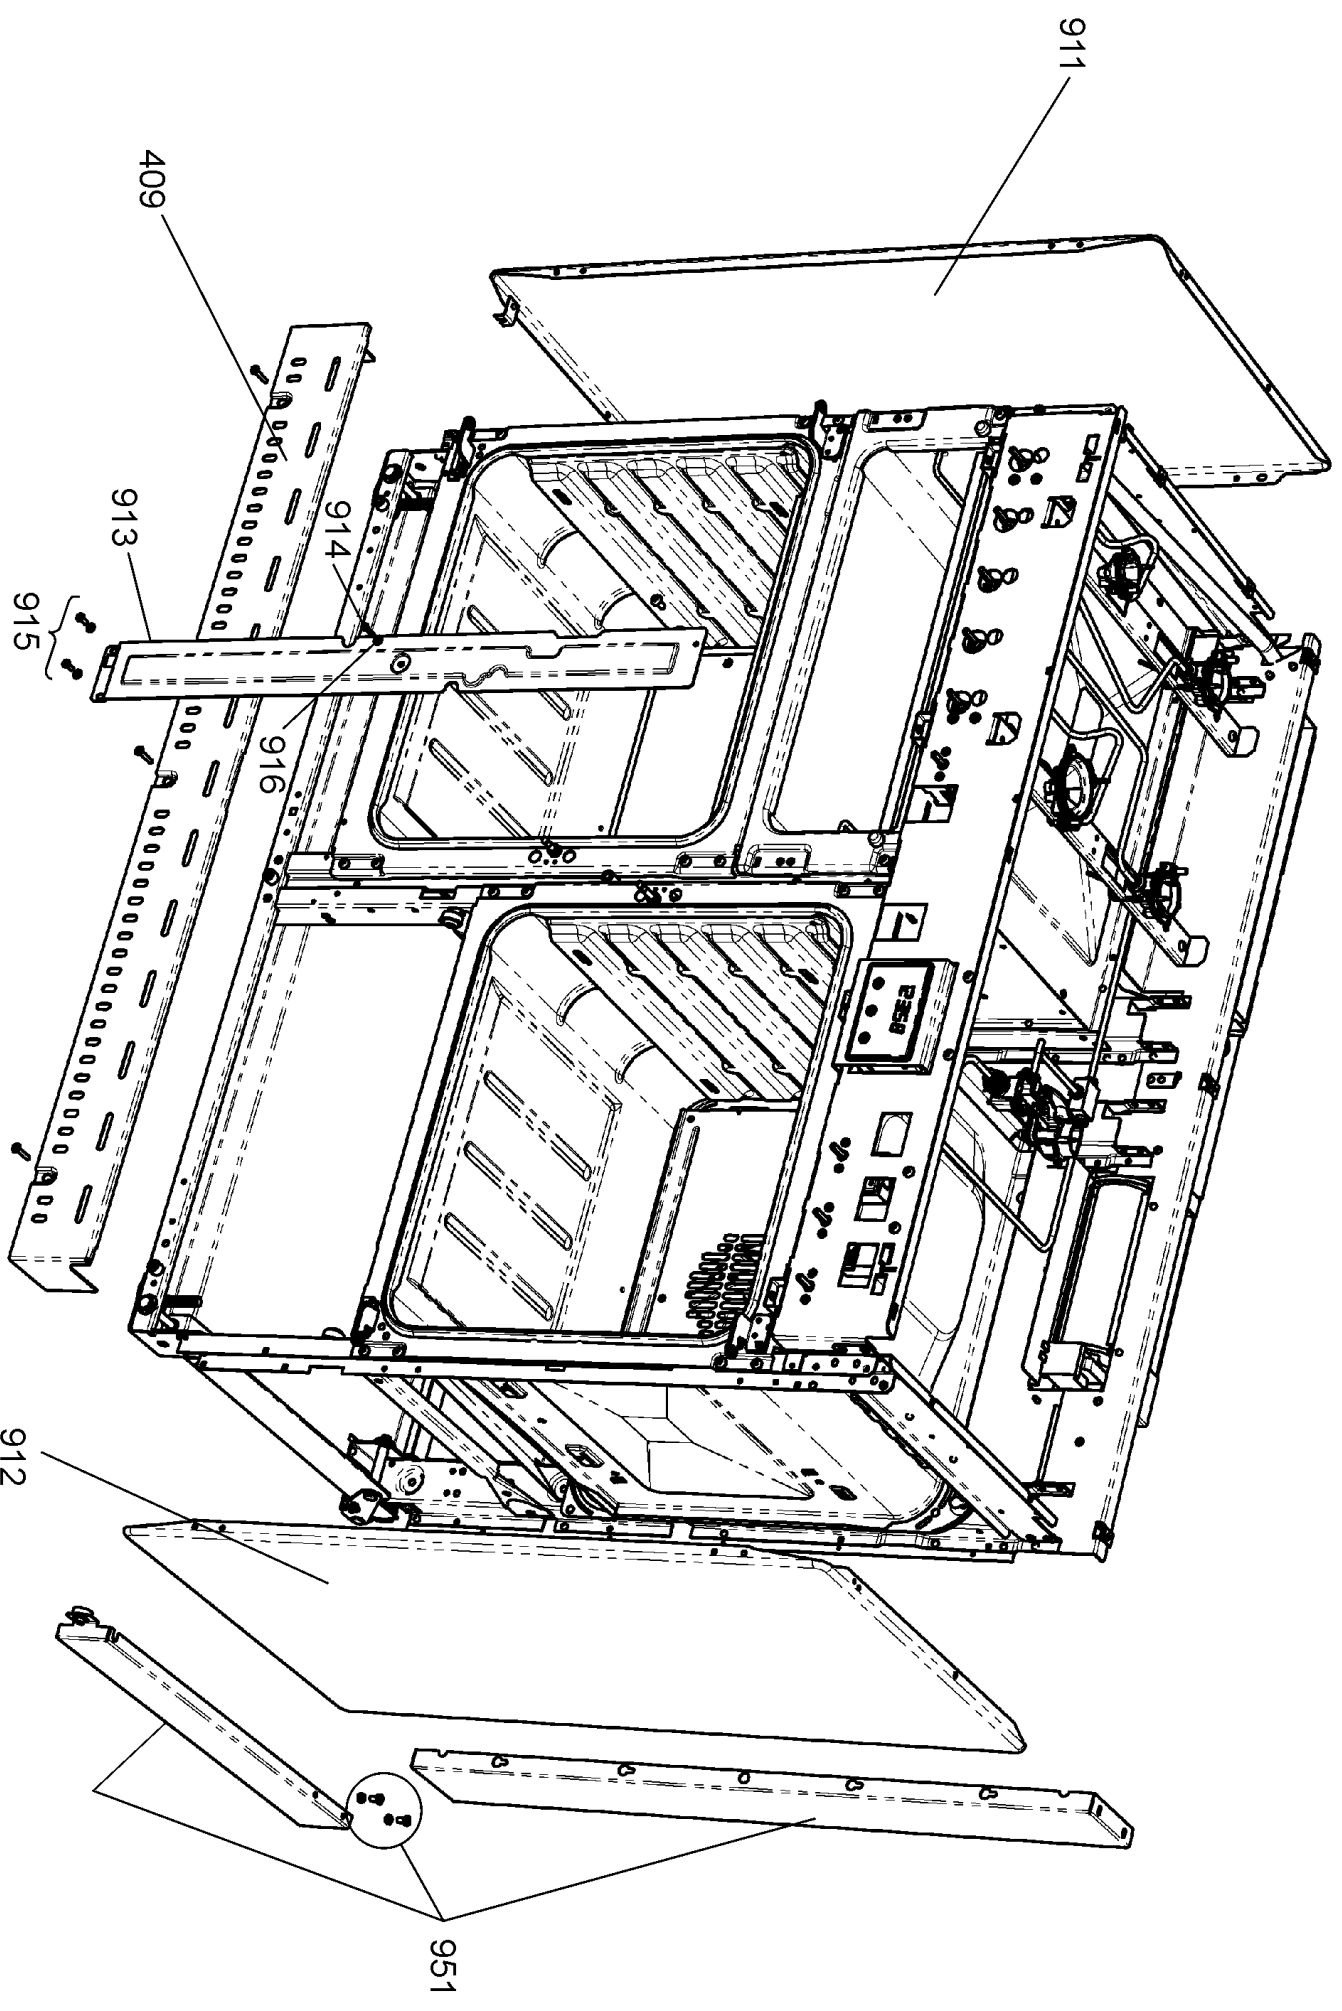

**HOTPLATE, BURNER HEADS & CAPS, PAN SUPPORTS**

**CONTROL PANEL & KNOBS**

**SWITCHES & TIMER**

**GAS RAIL, BURNERS & TAPS**

**COOKER CHASSIS**

# GRILL CHAMBER

**LH OVEN  
(ZONE - LIGHT)**

OVEN FURNITURE & GRIDDLE

**GRILL DOOR ASSEMBLY**

LH OVEN DOOR

**RH OVEN DOOR**

## ARLESTON 110 DF

Arleston 110 DF

Ref Number	Part Number	Colour	Qty	Remarks
h1	P094631	r/b	1	<b>Harness</b> - Warmer Plate
w1	P025995	b	1	<b>Wire</b> - Neutral Link RH Oven
w2	P027672	g/y	1	<b>Wire</b> - (N1) Earth Link LH Oven
w3	P033086	v	2	<b>Wire</b> - LH and RH Thermostat to Front Switch Link
w4	P037438	y	1	<b>Wire</b> - Timer to RH Oven Front Switch - Cooling Fan Control
w5	P040066	b	1	<b>Wire</b> - RH Oven Element Cutout Link
w6	P095565	w	1	<b>Wire</b> - LH Oven Thermostat to Neon
w7	P043964	b	1	<b>Wire</b> - Neutral Link LH Oven Elements
w8	P043965	b	1	<b>Wire</b> - Neutral Link LH Oven
w9	P049233	bk	1	<b>Wire</b> - Clock to RH Oven Front Switch
w10	P049241	g/y	1	<b>Wire</b> - (N1) HT Earth Lead Spark gen to Cooker Frame
h6	P049296	Clear	1	<b>Harness (N1)</b> - HT Leads Spark Gen to Burner Heads
w11	P049650	b	1	<b>Wire</b> - Warmer Zone to Neon - Part of A027065
w12	P049651	r	1	<b>Wire</b> - Warmer Zone to Neon - Part of A027065
w13	P055374	g/y	2	<b>Wire</b> - (N1) Earth Link Grill Elements to Cooker Back
h2	P060876	r/v	1	<b>Harness</b> - Cooling Fan Front Switches
h3	P062353	br/y/or/v/b/bk	1	<b>Harness</b> - RH Oven /Grill
h4	P060908	w/y/br/b/r/v	1	<b>Harness</b> - LH Oven /Clock / Lights/ Neutrals / Spark Generator
h5	P062354	br/b	1	<b>Harness</b> - Ignition and Warmer Zone
w14	P094943	g/y	3	<b>Wire</b> - (N1) Earth Link Thermostat to Cooker Frame and Hob Frame
w15	P094951	r	1	<b>Wire</b> - Grill Front Switch to Neon
w16	P095450	g/y	1	<b>Wire</b> - (N1) Earth Link RH Oven