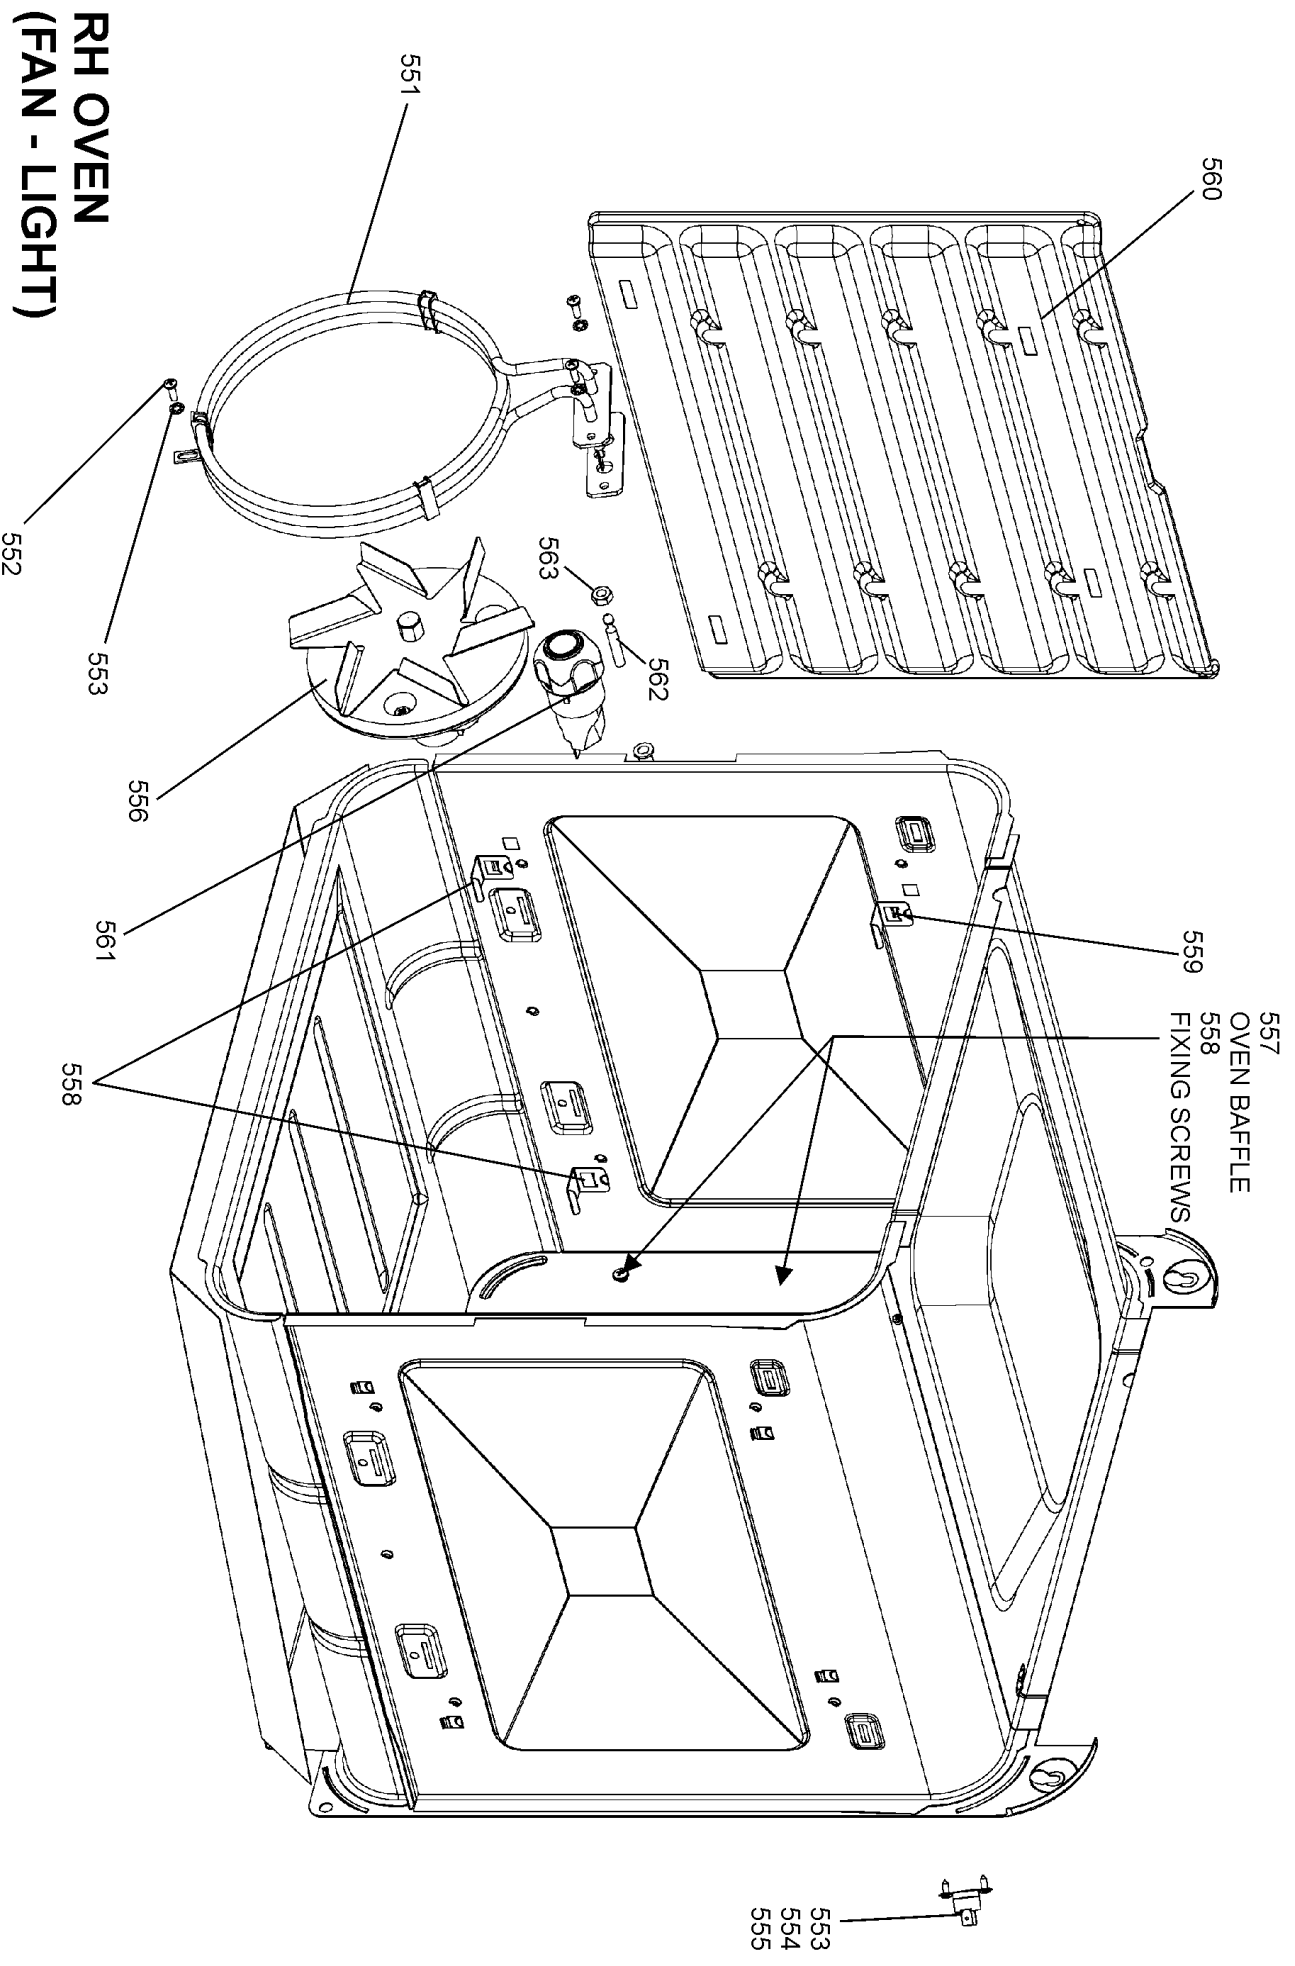

**HOTPLATE, BURNER HEADS & CAPS, PAN SUPPORTS**

**CONTROL PANEL & KNOBS**

**SWITCHES & TIMER**

**GAS RAIL, BURNERS & TAPS**

**COOKER CHASSIS**

# GRILL CHAMBER

**LH OVEN  
(ZONE - LIGHT)**

OVEN FURNITURE & GRIDDLE

**GRILL DOOR ASSEMBLY**

LH OVEN DOOR

**RH OVEN DOOR**

## ARLESTON 110 DF

Arleston 110 DF

Ref Number	Part Number	Colour	Qty	Remarks
h1	P094631	r/b	1	<b>Harness</b> - Warmer Plate
w1	P025995	b	1	<b>Wire</b> - Neutral Link RH Oven
w2	P027672	g/y	1	<b>Wire</b> - (N1) Earth Link LH Oven
w3	P033086	v	2	<b>Wire</b> - LH and RH Thermostat to Front Switch Link
w4	P037438	y	1	<b>Wire</b> - Timer to RH Oven Front Switch - Cooling Fan Control
w5	P040066	b	1	<b>Wire</b> - RH Oven Element Cutout Link
w6	P095565	w	1	<b>Wire</b> - LH Oven Thermostat to Neon
w7	P043964	b	1	<b>Wire</b> - Neutral Link LH Oven Elements
w8	P043965	b	1	<b>Wire</b> - Neutral Link LH Oven
w9	P049233	bk	1	<b>Wire</b> - Clock to RH Oven Front Switch
w10	P049241	g/y	1	<b>Wire</b> - (N1) HT Earth Lead Spark gen to Cooker Frame
h6	P049296	Clear	1	<b>Harness (N1)</b> - HT Leads Spark Gen to Burner Heads
w11	P049650	b	1	<b>Wire</b> - Warmer Zone to Neon - Part of A027065
w12	P049651	r	1	<b>Wire</b> - Warmer Zone to Neon - Part of A027065
w13	P055374	g/y	2	<b>Wire</b> - (N1) Earth Link Grill Elements to Cooker Back
h2	P060876	r/v	1	<b>Harness</b> - Cooling Fan Front Switches
h3	P062353	br/y/or/v/b/bk	1	<b>Harness</b> - RH Oven /Grill
h4	P060908	w/y/br/b/r/v	1	<b>Harness</b> - LH Oven /Clock / Lights/ Neutrals / Spark Generator
h5	P062354	br/b	1	<b>Harness</b> - Ignition and Warmer Zone
w14	P094943	g/y	3	<b>Wire</b> - (N1) Earth Link Thermostat to Cooker Frame and Hob Frame
w15	P094951	r	1	<b>Wire</b> - Grill Front Switch to Neon
w16	P095450	g/y	1	<b>Wire</b> - (N1) Earth Link RH Oven