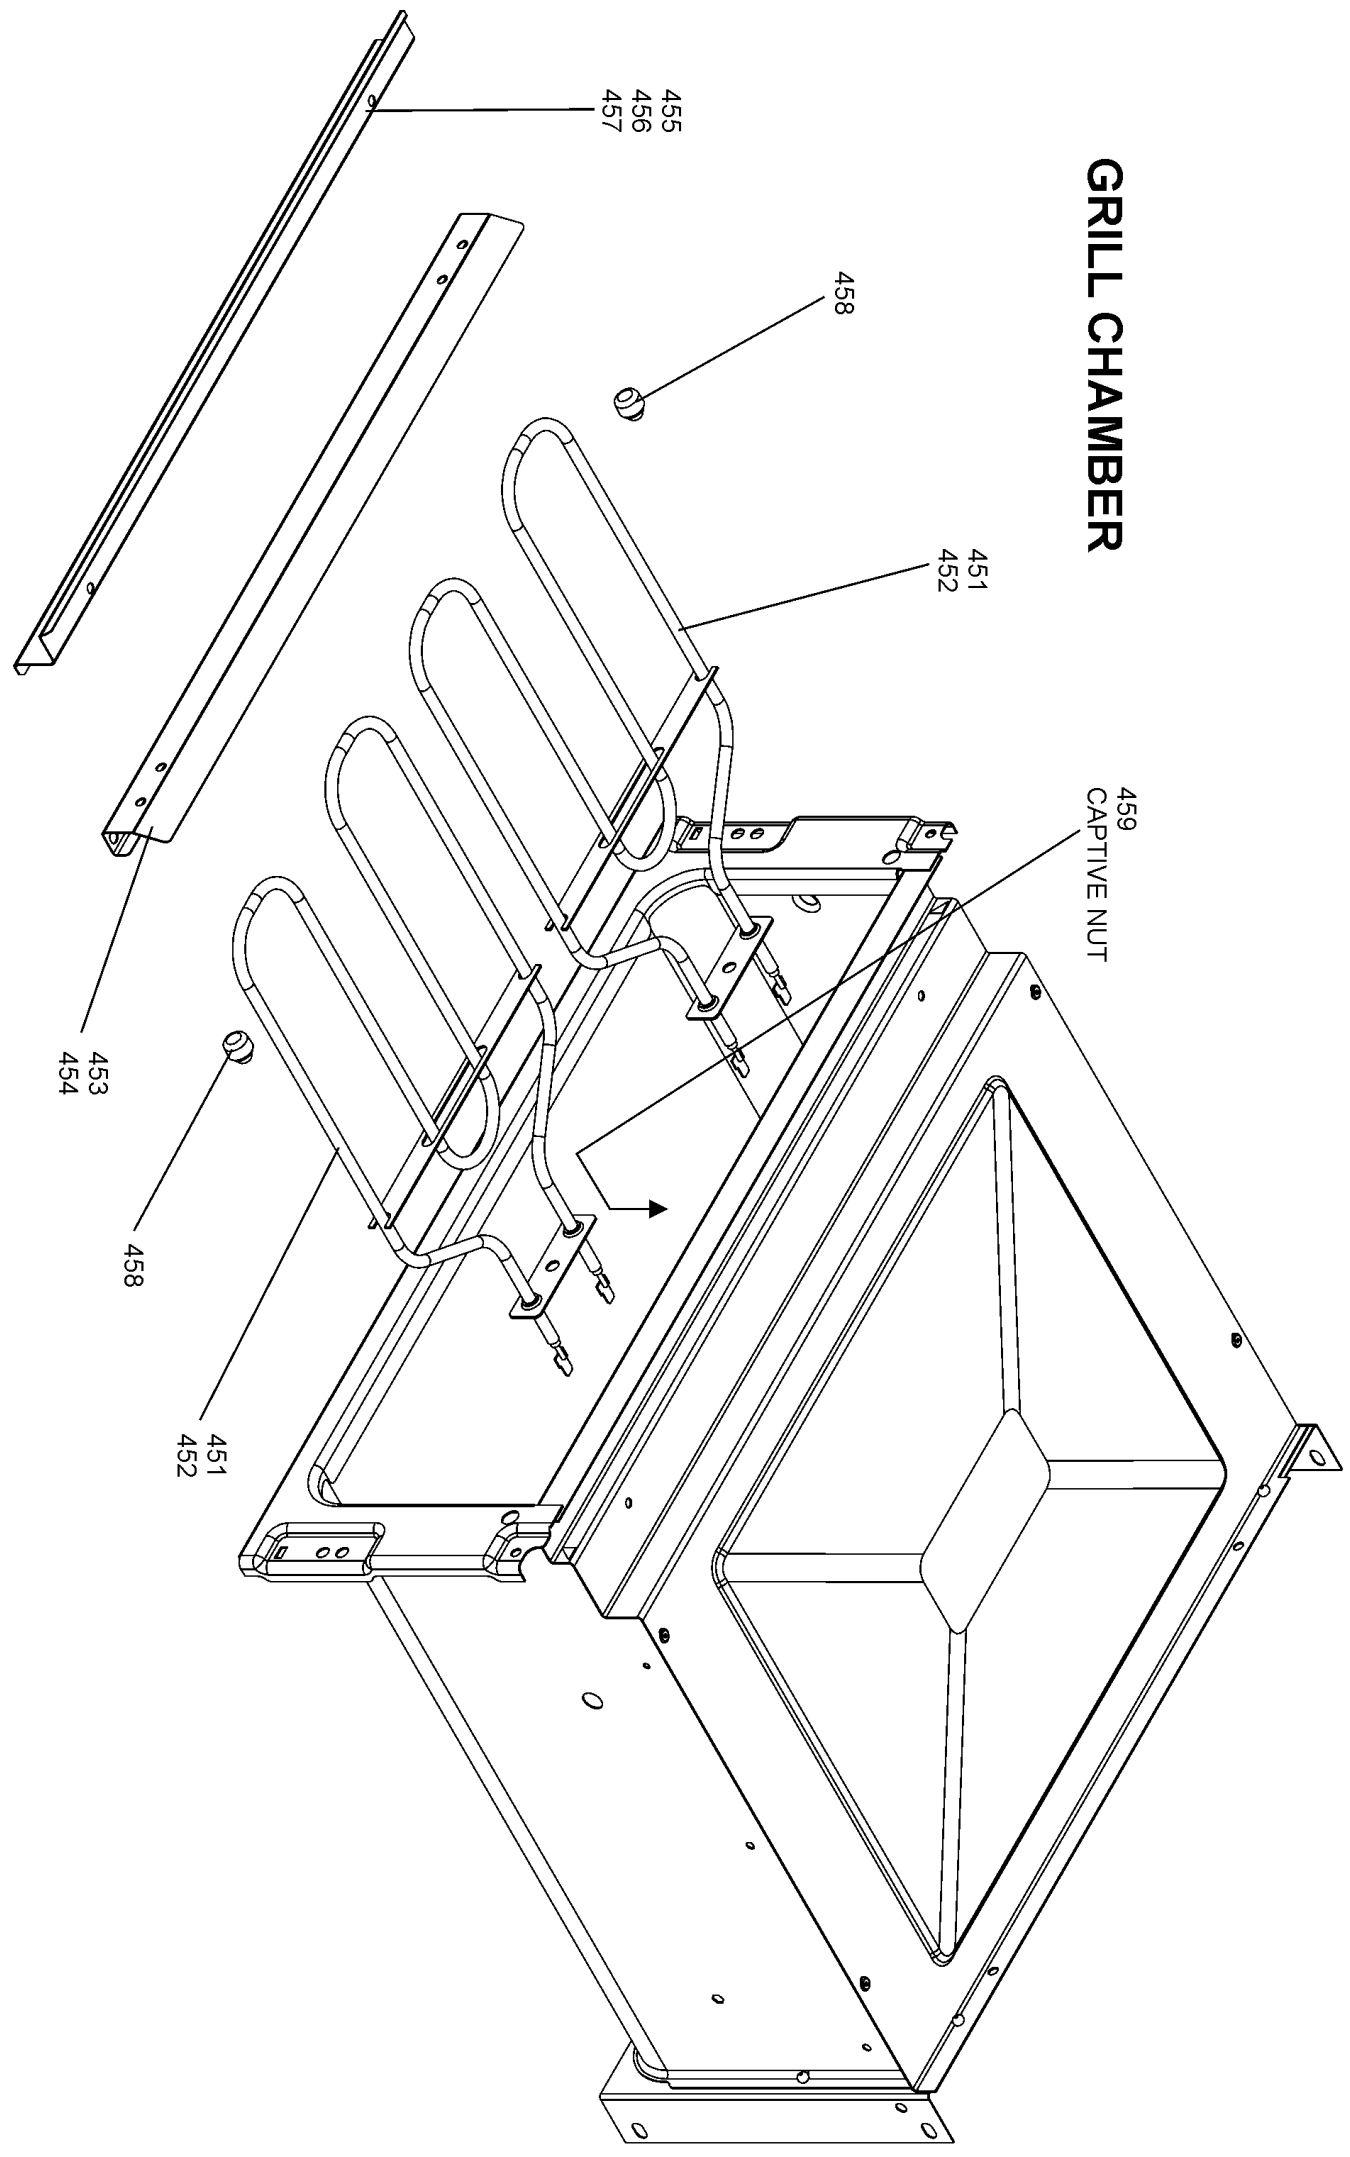

**HOTPLATE, BURNER HEADS & CAPS, PAN SUPPORTS**

**CONTROL PANEL & KNOBS**

**SWITCHES & TIMER**

**GAS RAIL, BURNERS & TAPS**

**COOKER CHASSIS**

# GRILL CHAMBER

**LH OVEN  
(ZONE - LIGHT)**

OVEN FURNITURE & GRIDDLE

**GRILL DOOR ASSEMBLY**

LH OVEN DOOR

**RH OVEN DOOR**

Code	Description
D1	Right - Hand Oven Thermostat
D2	Right - Hnad Oven Front Switch
D3	Right- Hand Oven Element
D4	Right - Hand Oven Fan
F1	Left Hand Oven Thermal Preset
F2	Right - Hand Oven Thermal Preset
G1	Left Hand Oven Light
G2	Right hand Oven Light
H	Cooling Fan
I	Neon Indicator
J	Ignition Switch
K	Oven Light Switch
L	Spark Generator
N1	Warmer Zone Front Switch
N2	Warmer Zone Indicator neon
N3	Warmer Zone Element