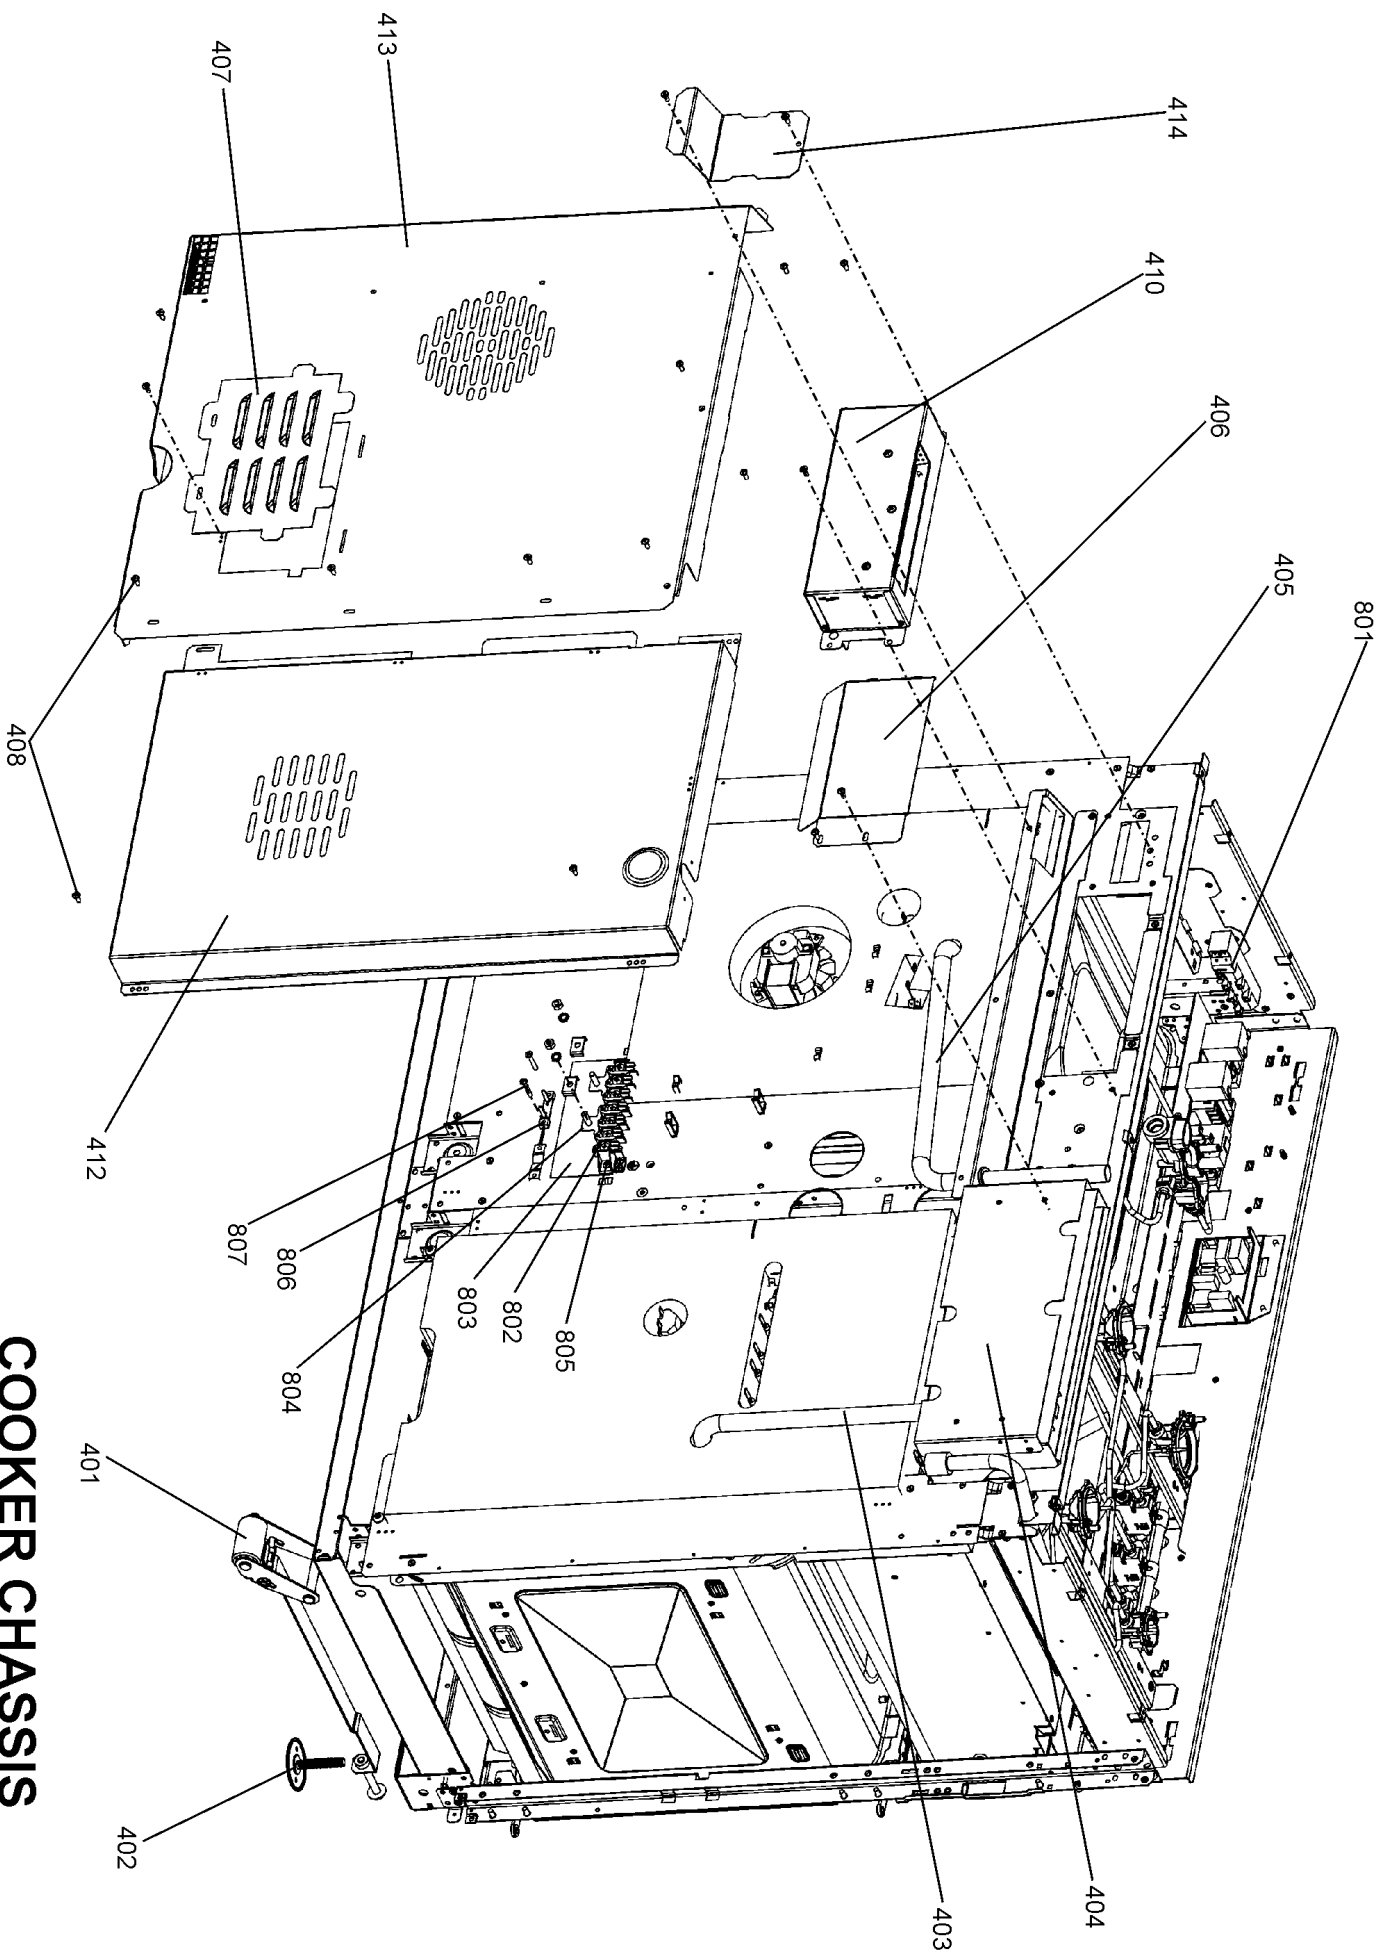

**HOTPLATE, BURNER HEADS & CAPS, PAN SUPPORTS**

**CONTROL PANEL & KNOBS**

**SWITCHES & TIMER**

**GAS RAIL, BURNERS & TAPS**

**COOKER CHASSIS**

## ARLESTON 110 DF

Arleston 110 DF

Ref Number	Part Number	Colour	Qty	Remarks
h1	P094631	r/b	1	<b>Harness</b> - Warmer Plate
w1	P025995	b	1	<b>Wire</b> - Neutral Link RH Oven
w2	P027672	g/y	1	<b>Wire</b> - (N1) Earth Link LH Oven
w3	P033086	v	2	<b>Wire</b> - LH and RH Thermostat to Front Switch Link
w4	P037438	y	1	<b>Wire</b> - Timer to RH Oven Front Switch - Cooling Fan Control
w5	P040066	b	1	<b>Wire</b> - RH Oven Element Cutout Link
w6	P095565	w	1	<b>Wire</b> - LH Oven Thermostat to Neon
w7	P043964	b	1	<b>Wire</b> - Neutral Link LH Oven Elements
w8	P043965	b	1	<b>Wire</b> - Neutral Link LH Oven
w9	P049233	bk	1	<b>Wire</b> - Clock to RH Oven Front Switch
w10	P049241	g/y	1	<b>Wire</b> - (N1) HT Earth Lead Spark gen to Cooker Frame
h6	P049296	Clear	1	<b>Harness (N1)</b> - HT Leads Spark Gen to Burner Heads
w11	P049650	b	1	<b>Wire</b> - Warmer Zone to Neon - Part of A027065
w12	P049651	r	1	<b>Wire</b> - Warmer Zone to Neon - Part of A027065
w13	P055374	g/y	2	<b>Wire</b> - (N1) Earth Link Grill Elements to Cooker Back
h2	P060876	r/v	1	<b>Harness</b> - Cooling Fan Front Switches
h3	P062353	br/y/or/v/b/bk	1	<b>Harness</b> - RH Oven /Grill
h4	P060908	w/y/br/b/r/v	1	<b>Harness</b> - LH Oven /Clock / Lights/ Neutrals / Spark Generator
h5	P062354	br/b	1	<b>Harness</b> - Ignition and Warmer Zone
w14	P094943	g/y	3	<b>Wire</b> - (N1) Earth Link Thermostat to Cooker Frame and Hob Frame
w15	P094951	r	1	<b>Wire</b> - Grill Front Switch to Neon
w16	P095450	g/y	1	<b>Wire</b> - (N1) Earth Link RH Oven

Code	Description
A1	Grill Front Switch
A2	Grill Energy Regulator
A3	Grill Elements -LH
A4	Grill Elements - RH
B1	Left-Hand Oven Thermostat
B2	Left-Hand Front Switch
B3	Left Hand Oven Top Inner Element
B4	Left Hand Oven Top Outer Element
B5	Left Hand Oven Bottom Element
C	Clock