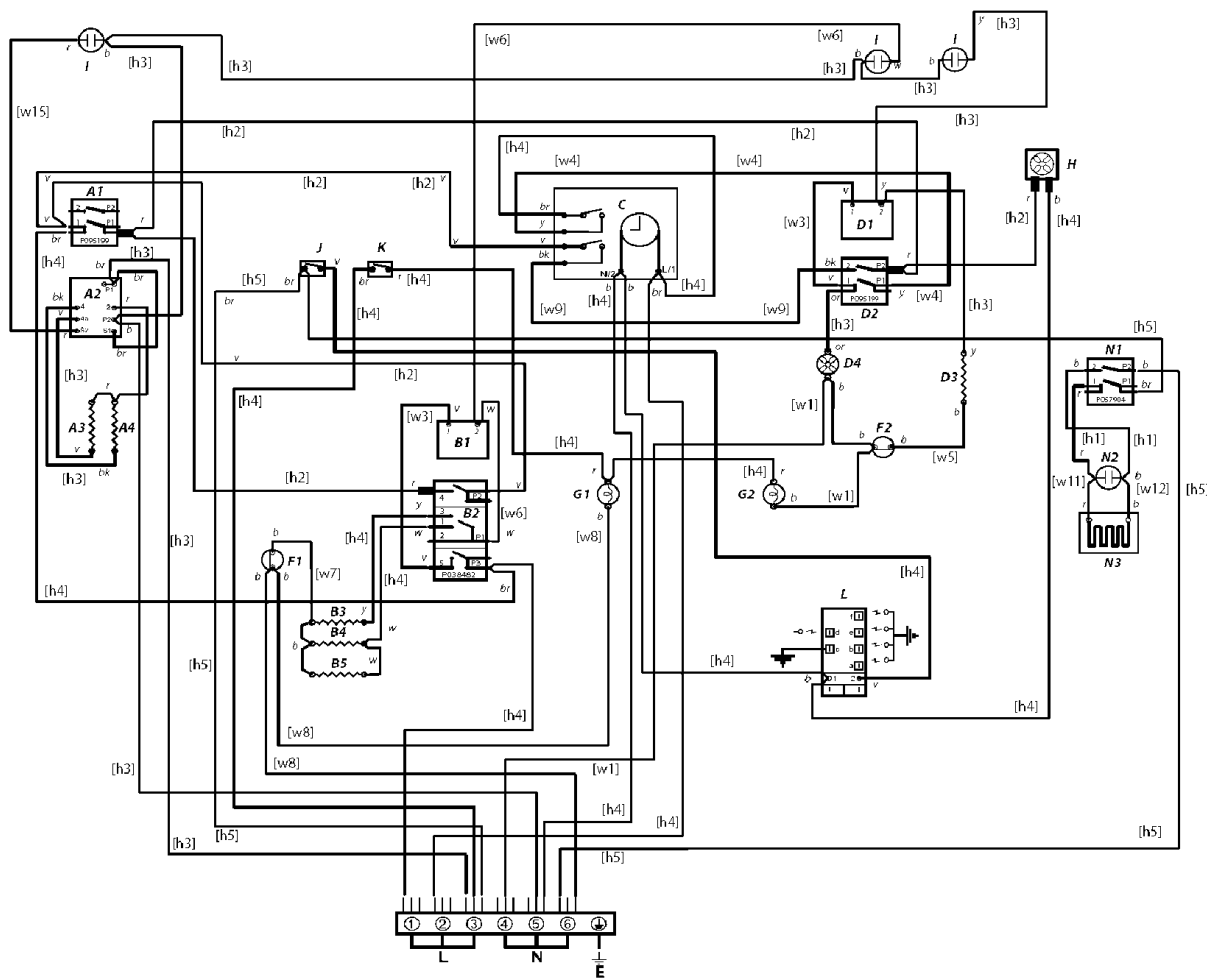

## ARLESTON 110 DF

Arleston 110 DF

Ref Number	Part Number	Colour	Qty	Remarks
h1	P094631	r/b	1	<b>Harness</b> - Warmer Plate
w1	P025995	b	1	<b>Wire</b> - Neutral Link RH Oven
w2	P027672	g/y	1	<b>Wire</b> - (N1) Earth Link LH Oven
w3	P033086	v	2	<b>Wire</b> - LH and RH Thermostat to Front Switch Link
w4	P037438	y	1	<b>Wire</b> - Timer to RH Oven Front Switch - Cooling Fan Control
w5	P040066	b	1	<b>Wire</b> - RH Oven Element Cutout Link
w6	P095565	w	1	<b>Wire</b> - LH Oven Thermostat to Neon
w7	P043964	b	1	<b>Wire</b> - Neutral Link LH Oven Elements
w8	P043965	b	1	<b>Wire</b> - Neutral Link LH Oven
w9	P049233	bk	1	<b>Wire</b> - Clock to RH Oven Front Switch
w10	P049241	g/y	1	<b>Wire</b> - (N1) HT Earth Lead Spark gen to Cooker Frame
h6	P049296	Clear	1	<b>Harness (N1)</b> - HT Leads Spark Gen to Burner Heads
w11	P049650	b	1	<b>Wire</b> - Warmer Zone to Neon - Part of A027065
w12	P049651	r	1	<b>Wire</b> - Warmer Zone to Neon - Part of A027065
w13	P055374	g/y	2	<b>Wire</b> - (N1) Earth Link Grill Elements to Cooker Back
h2	P060876	r/v	1	<b>Harness</b> - Cooling Fan Front Switches
h3	P062353	br/y/or/v/b/bk	1	<b>Harness</b> - RH Oven /Grill
h4	P060908	w/y/br/b/r/v	1	<b>Harness</b> - LH Oven /Clock / Lights/ Neutrals / Spark Generator
h5	P062354	br/b	1	<b>Harness</b> - Ignition and Warmer Zone
w14	P094943	g/y	3	<b>Wire</b> - (N1) Earth Link Thermostat to Cooker Frame and Hob Frame
w15	P094951	r	1	<b>Wire</b> - Grill Front Switch to Neon
w16	P095450	g/y	1	<b>Wire</b> - (N1) Earth Link RH Oven

Code	Description
D1	Right - Hand Oven Thermostat
D2	Right - Hnad Oven Front Switch
D3	Right- Hand Oven Element
D4	Right - Hand Oven Fan
F1	Left Hand Oven Thermal Preset
F2	Right - Hand Oven Thermal Preset
G1	Left Hand Oven Light
G2	Right hand Oven Light
H	Cooling Fan
I	Neon Indicator
J	Ignition Switch
K	Oven Light Switch
L	Spark Generator
N1	Warmer Zone Front Switch
N2	Warmer Zone Indicator neon
N3	Warmer Zone Element