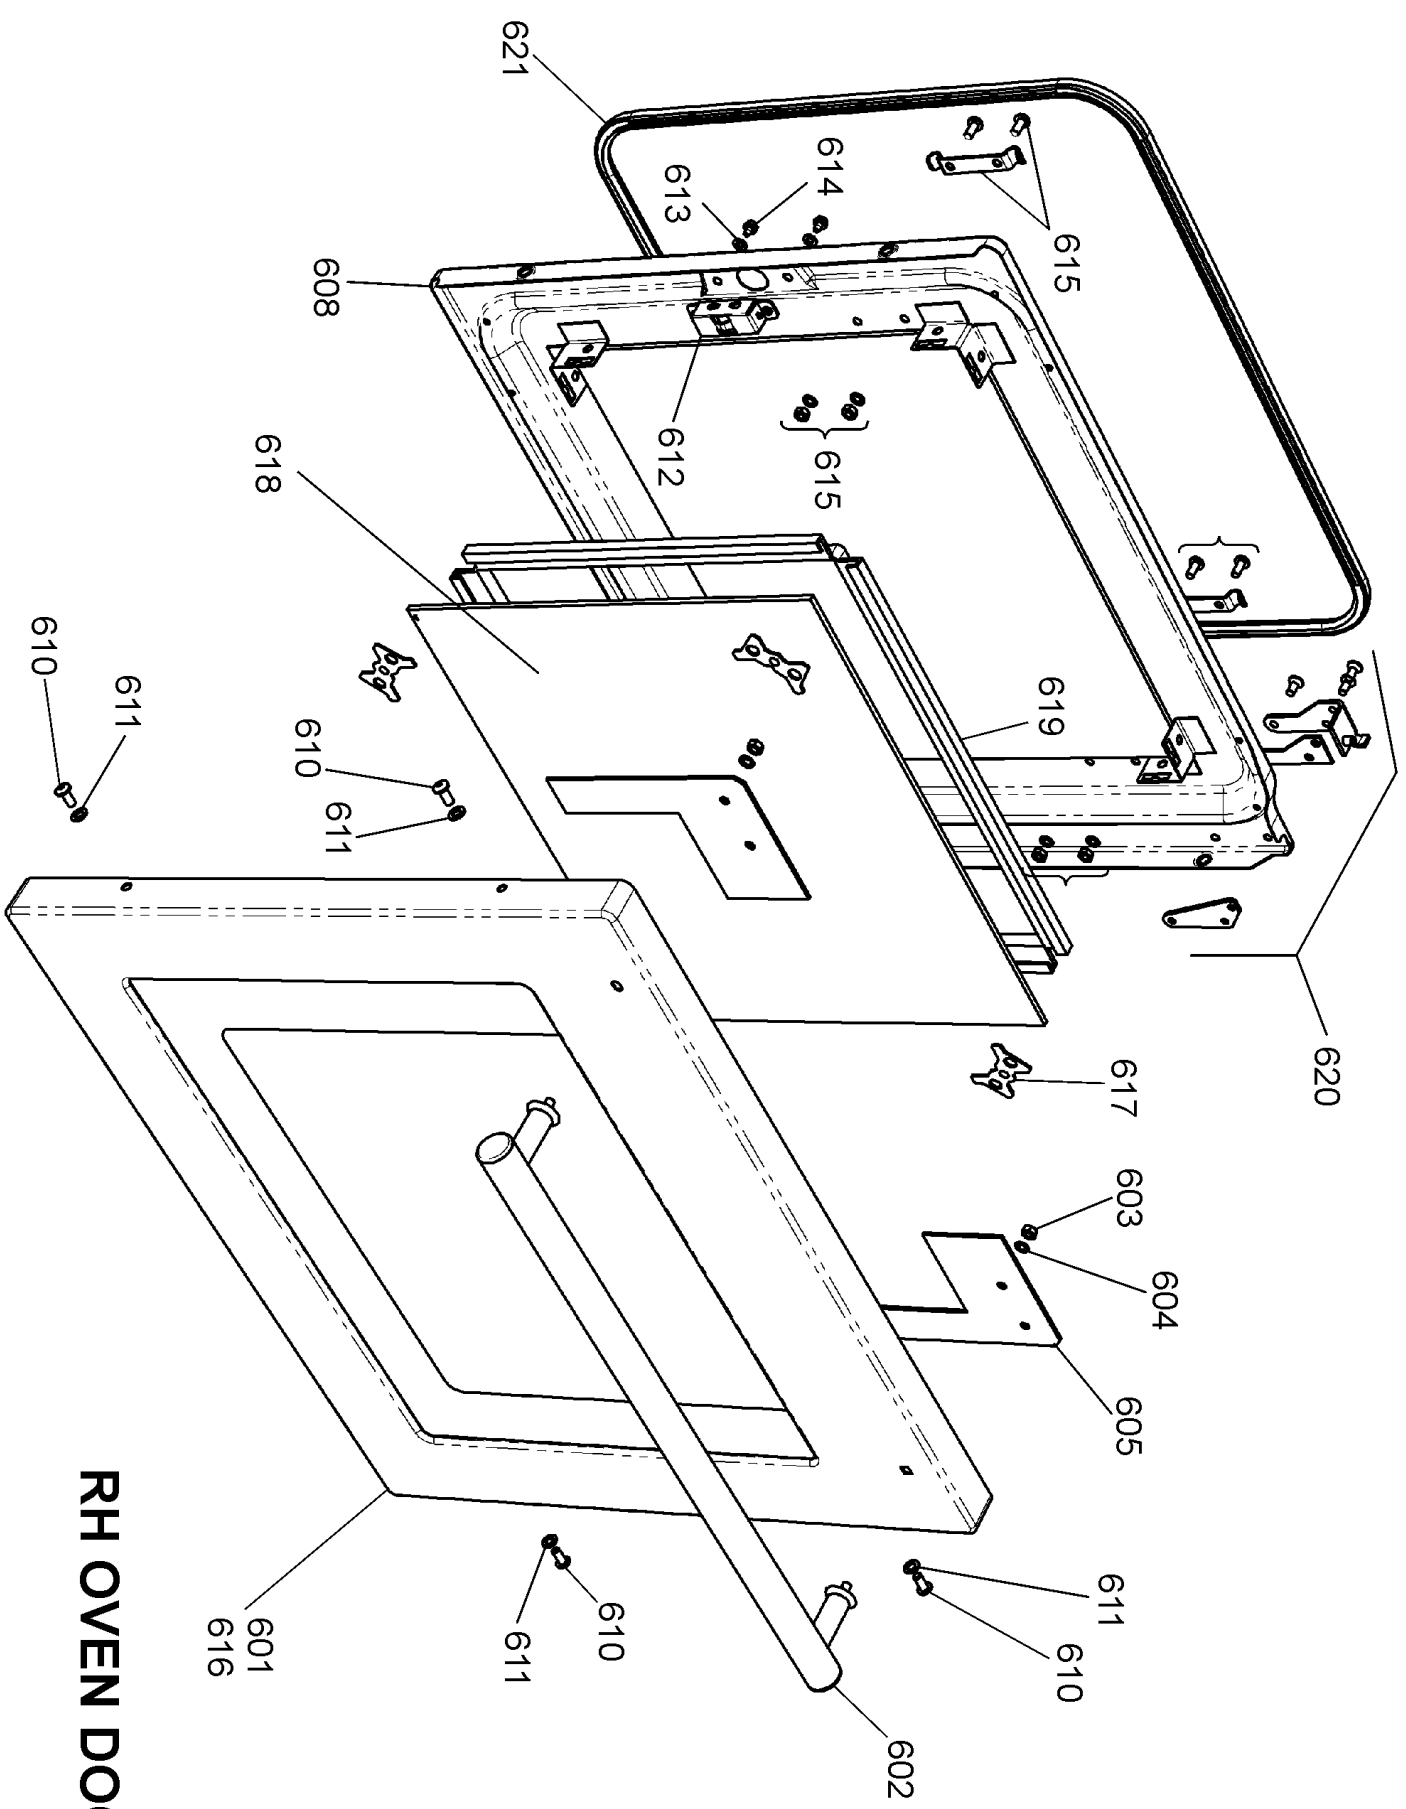

# GRILL CHAMBER

**LH OVEN  
(ZONE - LIGHT)**

OVEN FURNITURE & GRIDDLE

**GRILL DOOR ASSEMBLY**

LH OVEN DOOR

**RH OVEN DOOR**

Code	Description
D1	Right - Hand Oven Thermostat
D2	Right - Hnad Oven Front Switch
D3	Right- Hand Oven Element
D4	Right - Hand Oven Fan
F1	Left Hand Oven Thermal Preset
F2	Right - Hand Oven Thermal Preset
G1	Left Hand Oven Light
G2	Right hand Oven Light
H	Cooling Fan
I	Neon Indicator
J	Ignition Switch
K	Oven Light Switch
L	Spark Generator
N1	Warmer Zone Front Switch
N2	Warmer Zone Indicator neon
N3	Warmer Zone Element