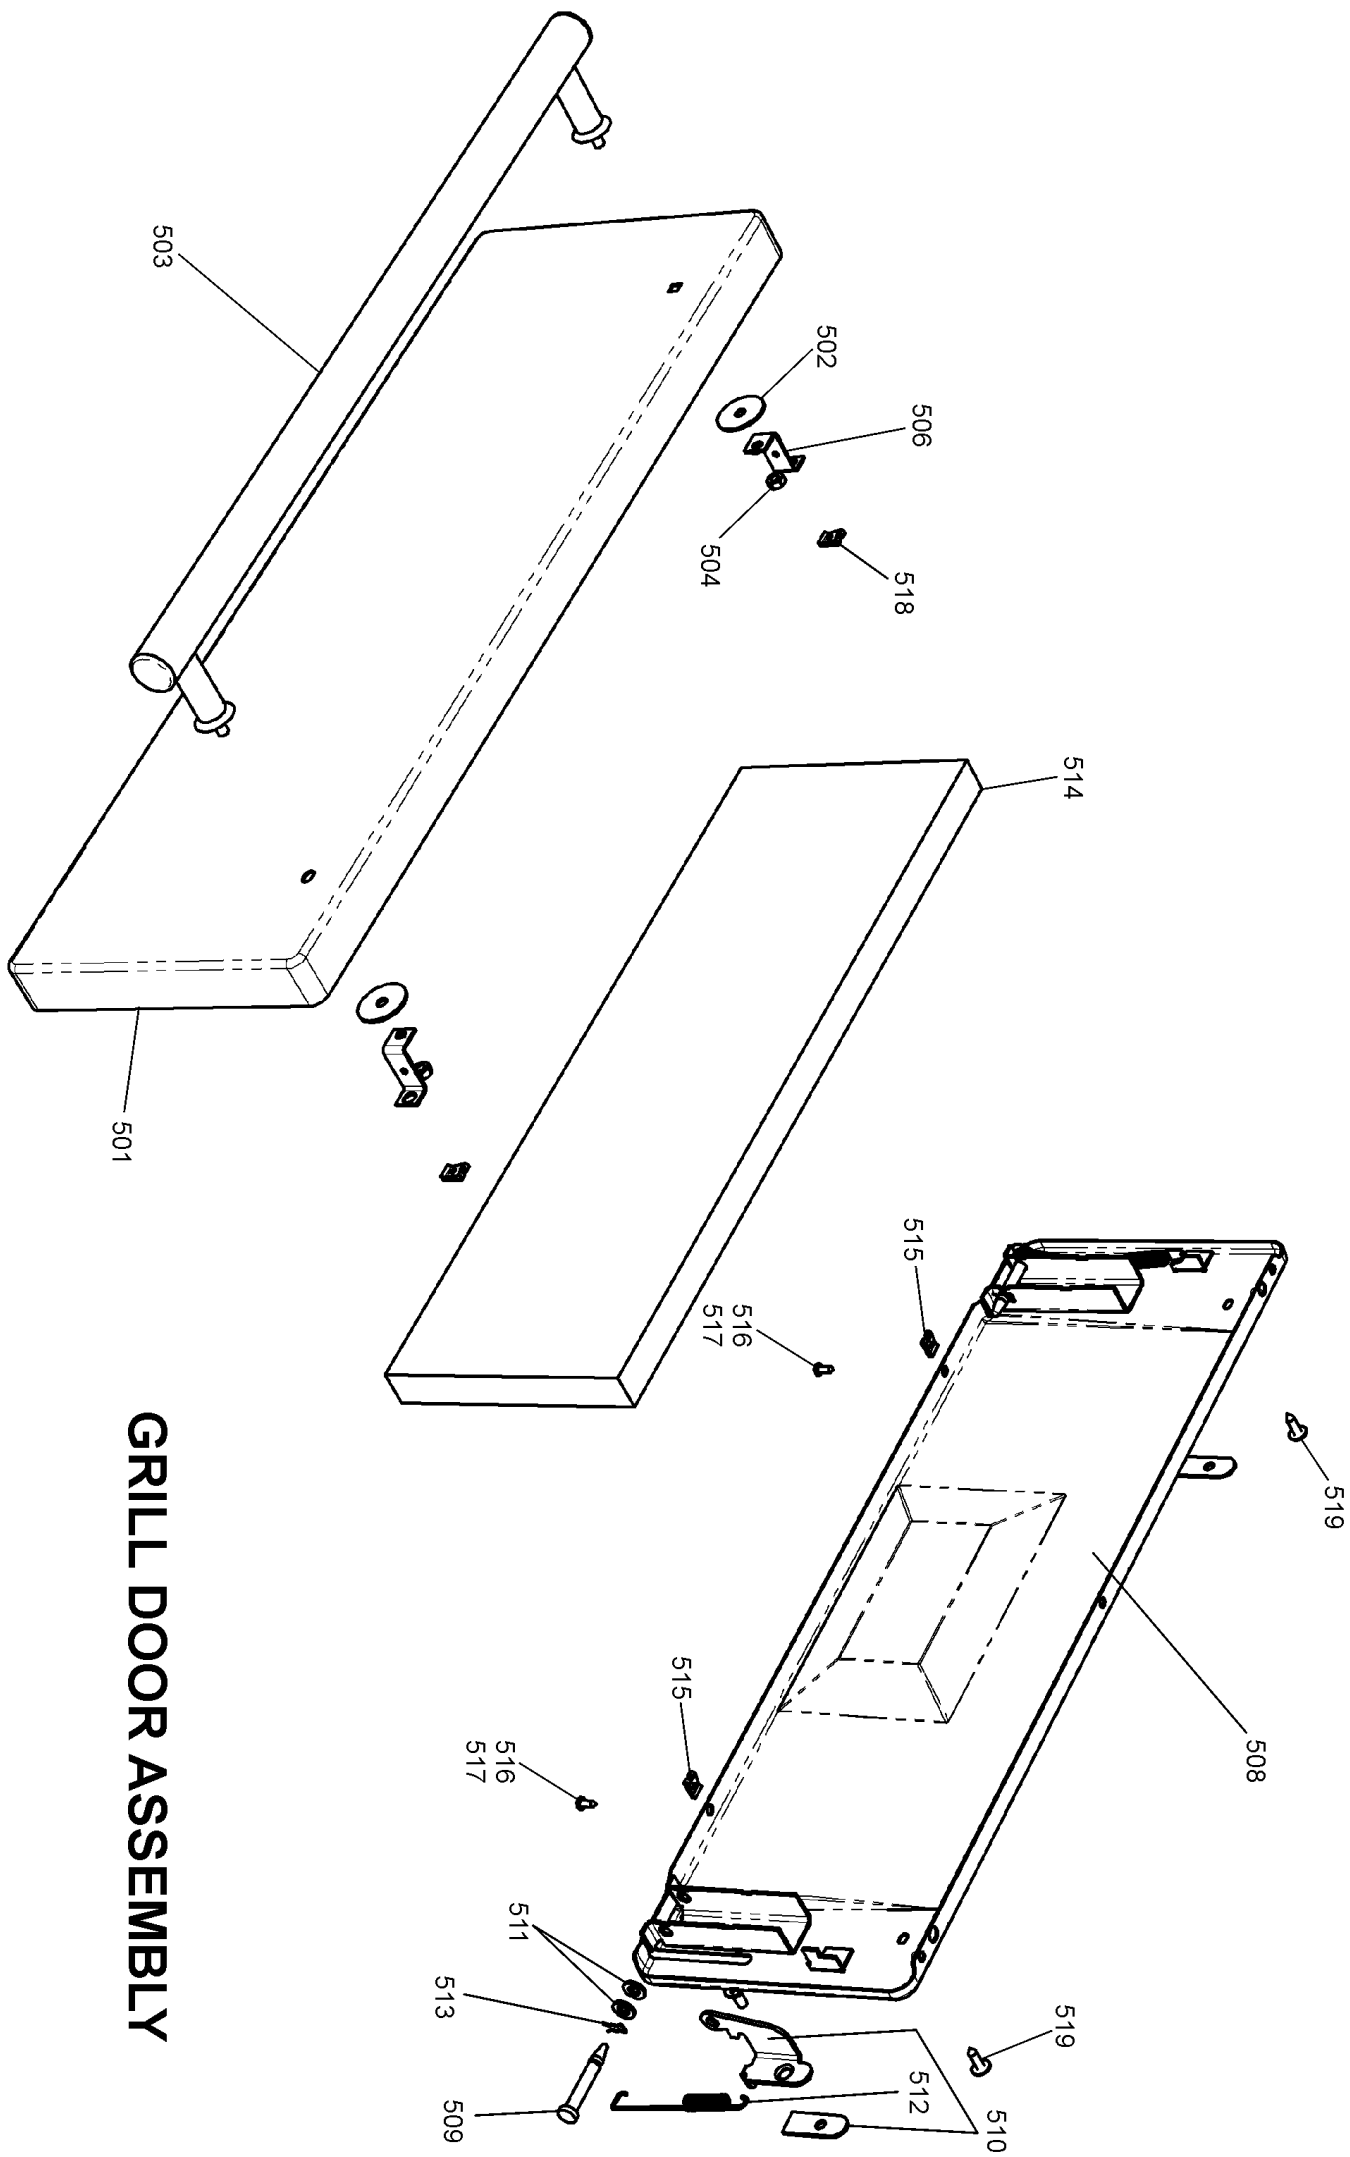

# GRILL CHAMBER

**LH OVEN  
(ZONE - LIGHT)**

OVEN FURNITURE & GRIDDLE

**GRILL DOOR ASSEMBLY**

LH OVEN DOOR

**RH OVEN DOOR**

## ARLESTON 110 DF

Arleston 110 DF

Ref Number	Part Number	Colour	Qty	Remarks
h1	P094631	r/b	1	<b>Harness</b> - Warmer Plate
w1	P025995	b	1	<b>Wire</b> - Neutral Link RH Oven
w2	P027672	g/y	1	<b>Wire</b> - (N1) Earth Link LH Oven
w3	P033086	v	2	<b>Wire</b> - LH and RH Thermostat to Front Switch Link
w4	P037438	y	1	<b>Wire</b> - Timer to RH Oven Front Switch - Cooling Fan Control
w5	P040066	b	1	<b>Wire</b> - RH Oven Element Cutout Link
w6	P095565	w	1	<b>Wire</b> - LH Oven Thermostat to Neon
w7	P043964	b	1	<b>Wire</b> - Neutral Link LH Oven Elements
w8	P043965	b	1	<b>Wire</b> - Neutral Link LH Oven
w9	P049233	bk	1	<b>Wire</b> - Clock to RH Oven Front Switch
w10	P049241	g/y	1	<b>Wire</b> - (N1) HT Earth Lead Spark gen to Cooker Frame
h6	P049296	Clear	1	<b>Harness (N1)</b> - HT Leads Spark Gen to Burner Heads
w11	P049650	b	1	<b>Wire</b> - Warmer Zone to Neon - Part of A027065
w12	P049651	r	1	<b>Wire</b> - Warmer Zone to Neon - Part of A027065
w13	P055374	g/y	2	<b>Wire</b> - (N1) Earth Link Grill Elements to Cooker Back
h2	P060876	r/v	1	<b>Harness</b> - Cooling Fan Front Switches
h3	P062353	br/y/or/v/b/bk	1	<b>Harness</b> - RH Oven /Grill
h4	P060908	w/y/br/b/r/v	1	<b>Harness</b> - LH Oven /Clock / Lights/ Neutrals / Spark Generator
h5	P062354	br/b	1	<b>Harness</b> - Ignition and Warmer Zone
w14	P094943	g/y	3	<b>Wire</b> - (N1) Earth Link Thermostat to Cooker Frame and Hob Frame
w15	P094951	r	1	<b>Wire</b> - Grill Front Switch to Neon
w16	P095450	g/y	1	<b>Wire</b> - (N1) Earth Link RH Oven