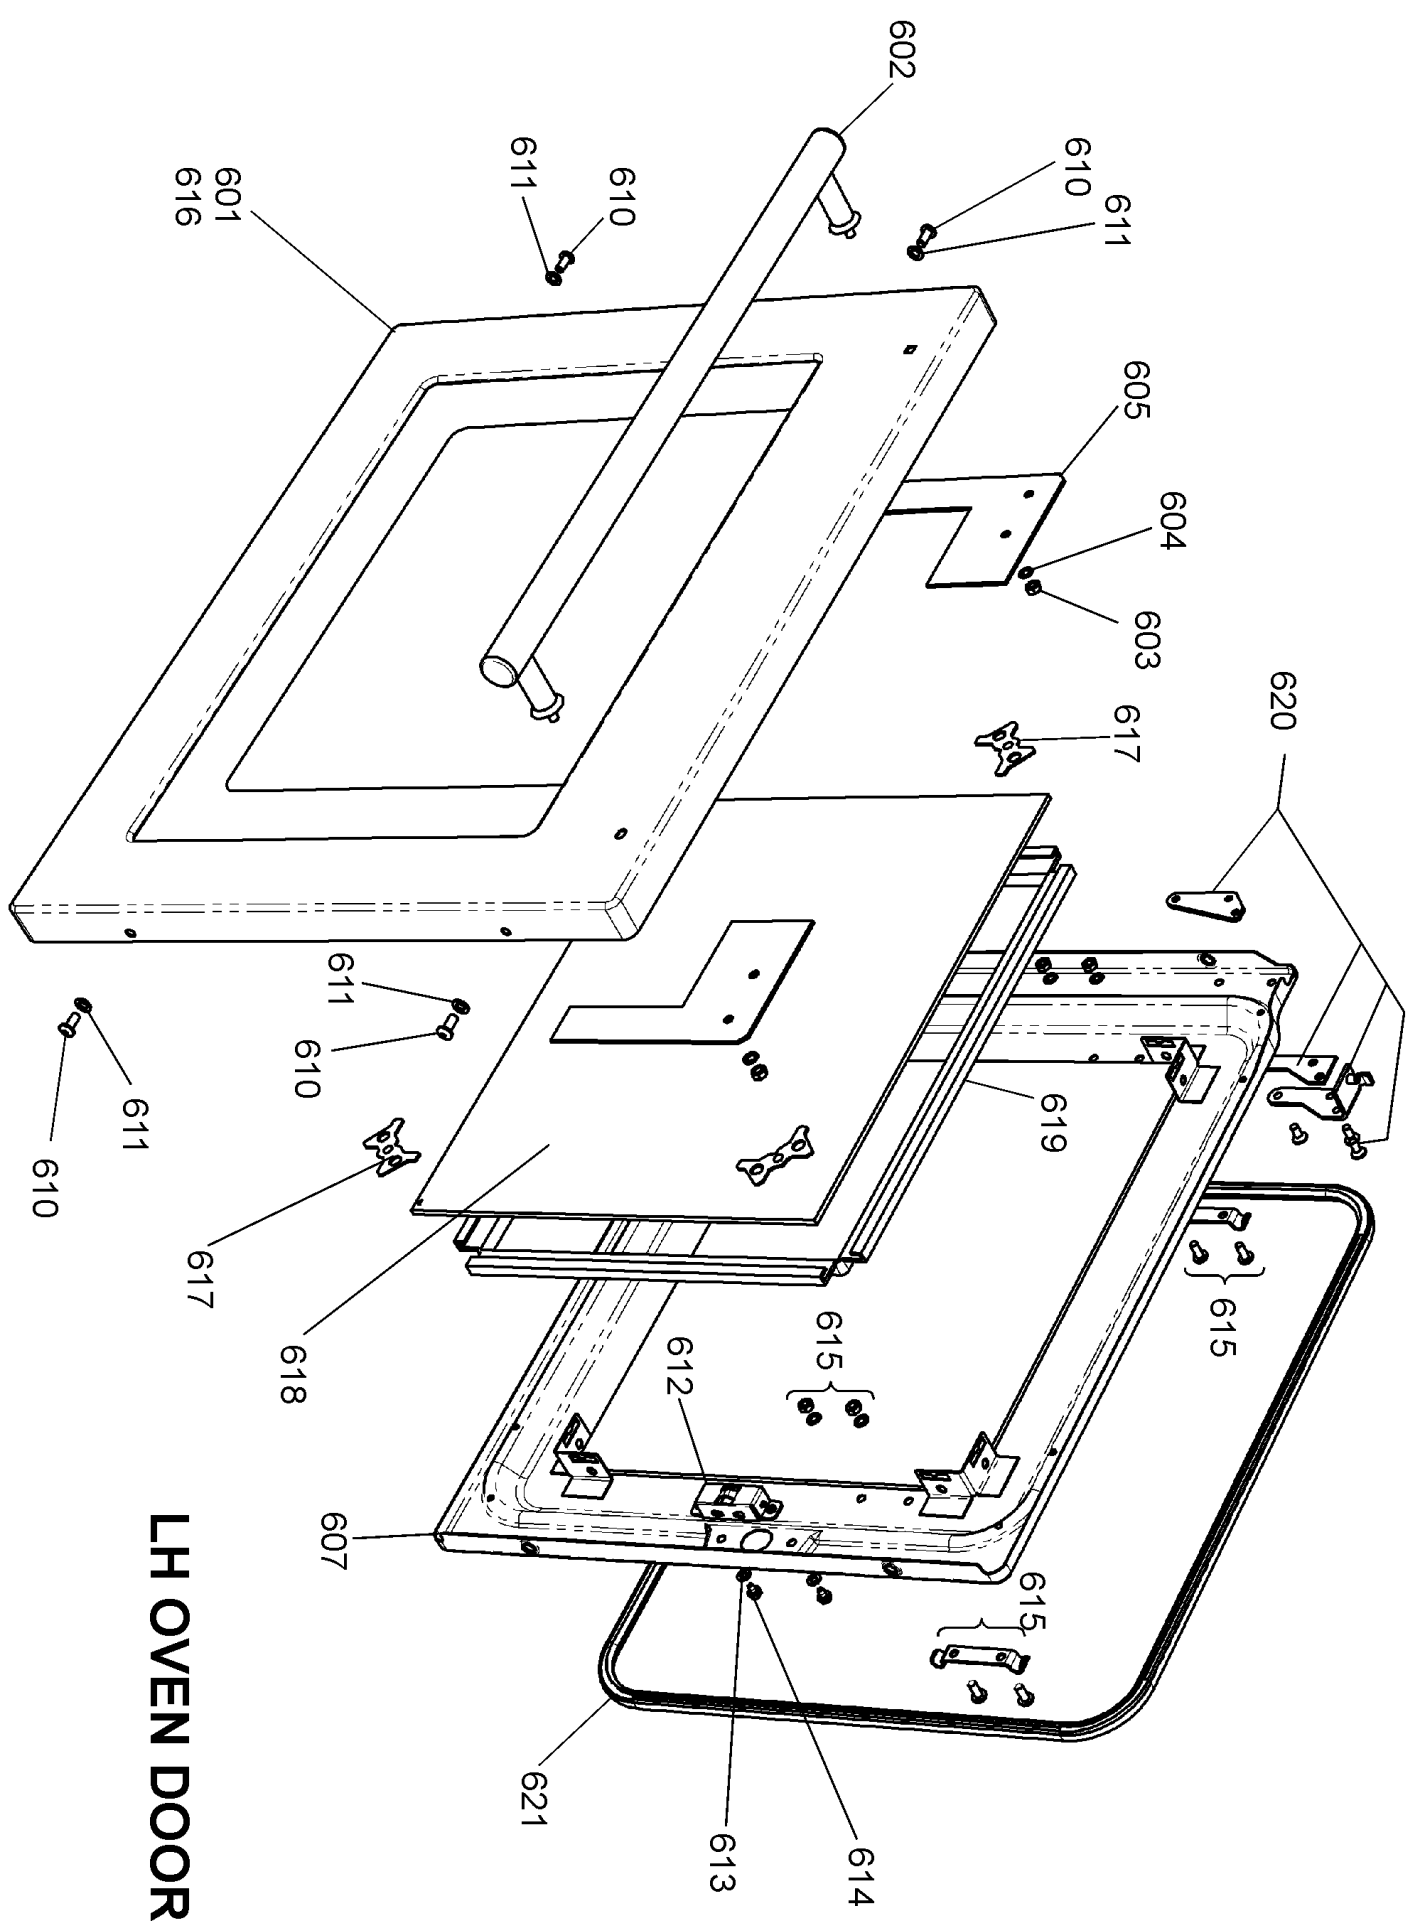

# GRILL CHAMBER

**LH OVEN  
(ZONE - LIGHT)**

OVEN FURNITURE & GRIDDLE

**GRILL DOOR ASSEMBLY**

LH OVEN DOOR

**RH OVEN DOOR**

## ARLESTON 110 DF

Arleston 110 DF

Ref Number	Part Number	Colour	Qty	Remarks
h1	P094631	r/b	1	<b>Harness</b> - Warmer Plate
w1	P025995	b	1	<b>Wire</b> - Neutral Link RH Oven
w2	P027672	g/y	1	<b>Wire</b> - (N1) Earth Link LH Oven
w3	P033086	v	2	<b>Wire</b> - LH and RH Thermostat to Front Switch Link
w4	P037438	y	1	<b>Wire</b> - Timer to RH Oven Front Switch - Cooling Fan Control
w5	P040066	b	1	<b>Wire</b> - RH Oven Element Cutout Link
w6	P095565	w	1	<b>Wire</b> - LH Oven Thermostat to Neon
w7	P043964	b	1	<b>Wire</b> - Neutral Link LH Oven Elements
w8	P043965	b	1	<b>Wire</b> - Neutral Link LH Oven
w9	P049233	bk	1	<b>Wire</b> - Clock to RH Oven Front Switch
w10	P049241	g/y	1	<b>Wire</b> - (N1) HT Earth Lead Spark gen to Cooker Frame
h6	P049296	Clear	1	<b>Harness (N1)</b> - HT Leads Spark Gen to Burner Heads
w11	P049650	b	1	<b>Wire</b> - Warmer Zone to Neon - Part of A027065
w12	P049651	r	1	<b>Wire</b> - Warmer Zone to Neon - Part of A027065
w13	P055374	g/y	2	<b>Wire</b> - (N1) Earth Link Grill Elements to Cooker Back
h2	P060876	r/v	1	<b>Harness</b> - Cooling Fan Front Switches
h3	P062353	br/y/or/v/b/bk	1	<b>Harness</b> - RH Oven /Grill
h4	P060908	w/y/br/b/r/v	1	<b>Harness</b> - LH Oven /Clock / Lights/ Neutrals / Spark Generator
h5	P062354	br/b	1	<b>Harness</b> - Ignition and Warmer Zone
w14	P094943	g/y	3	<b>Wire</b> - (N1) Earth Link Thermostat to Cooker Frame and Hob Frame
w15	P094951	r	1	<b>Wire</b> - Grill Front Switch to Neon
w16	P095450	g/y	1	<b>Wire</b> - (N1) Earth Link RH Oven