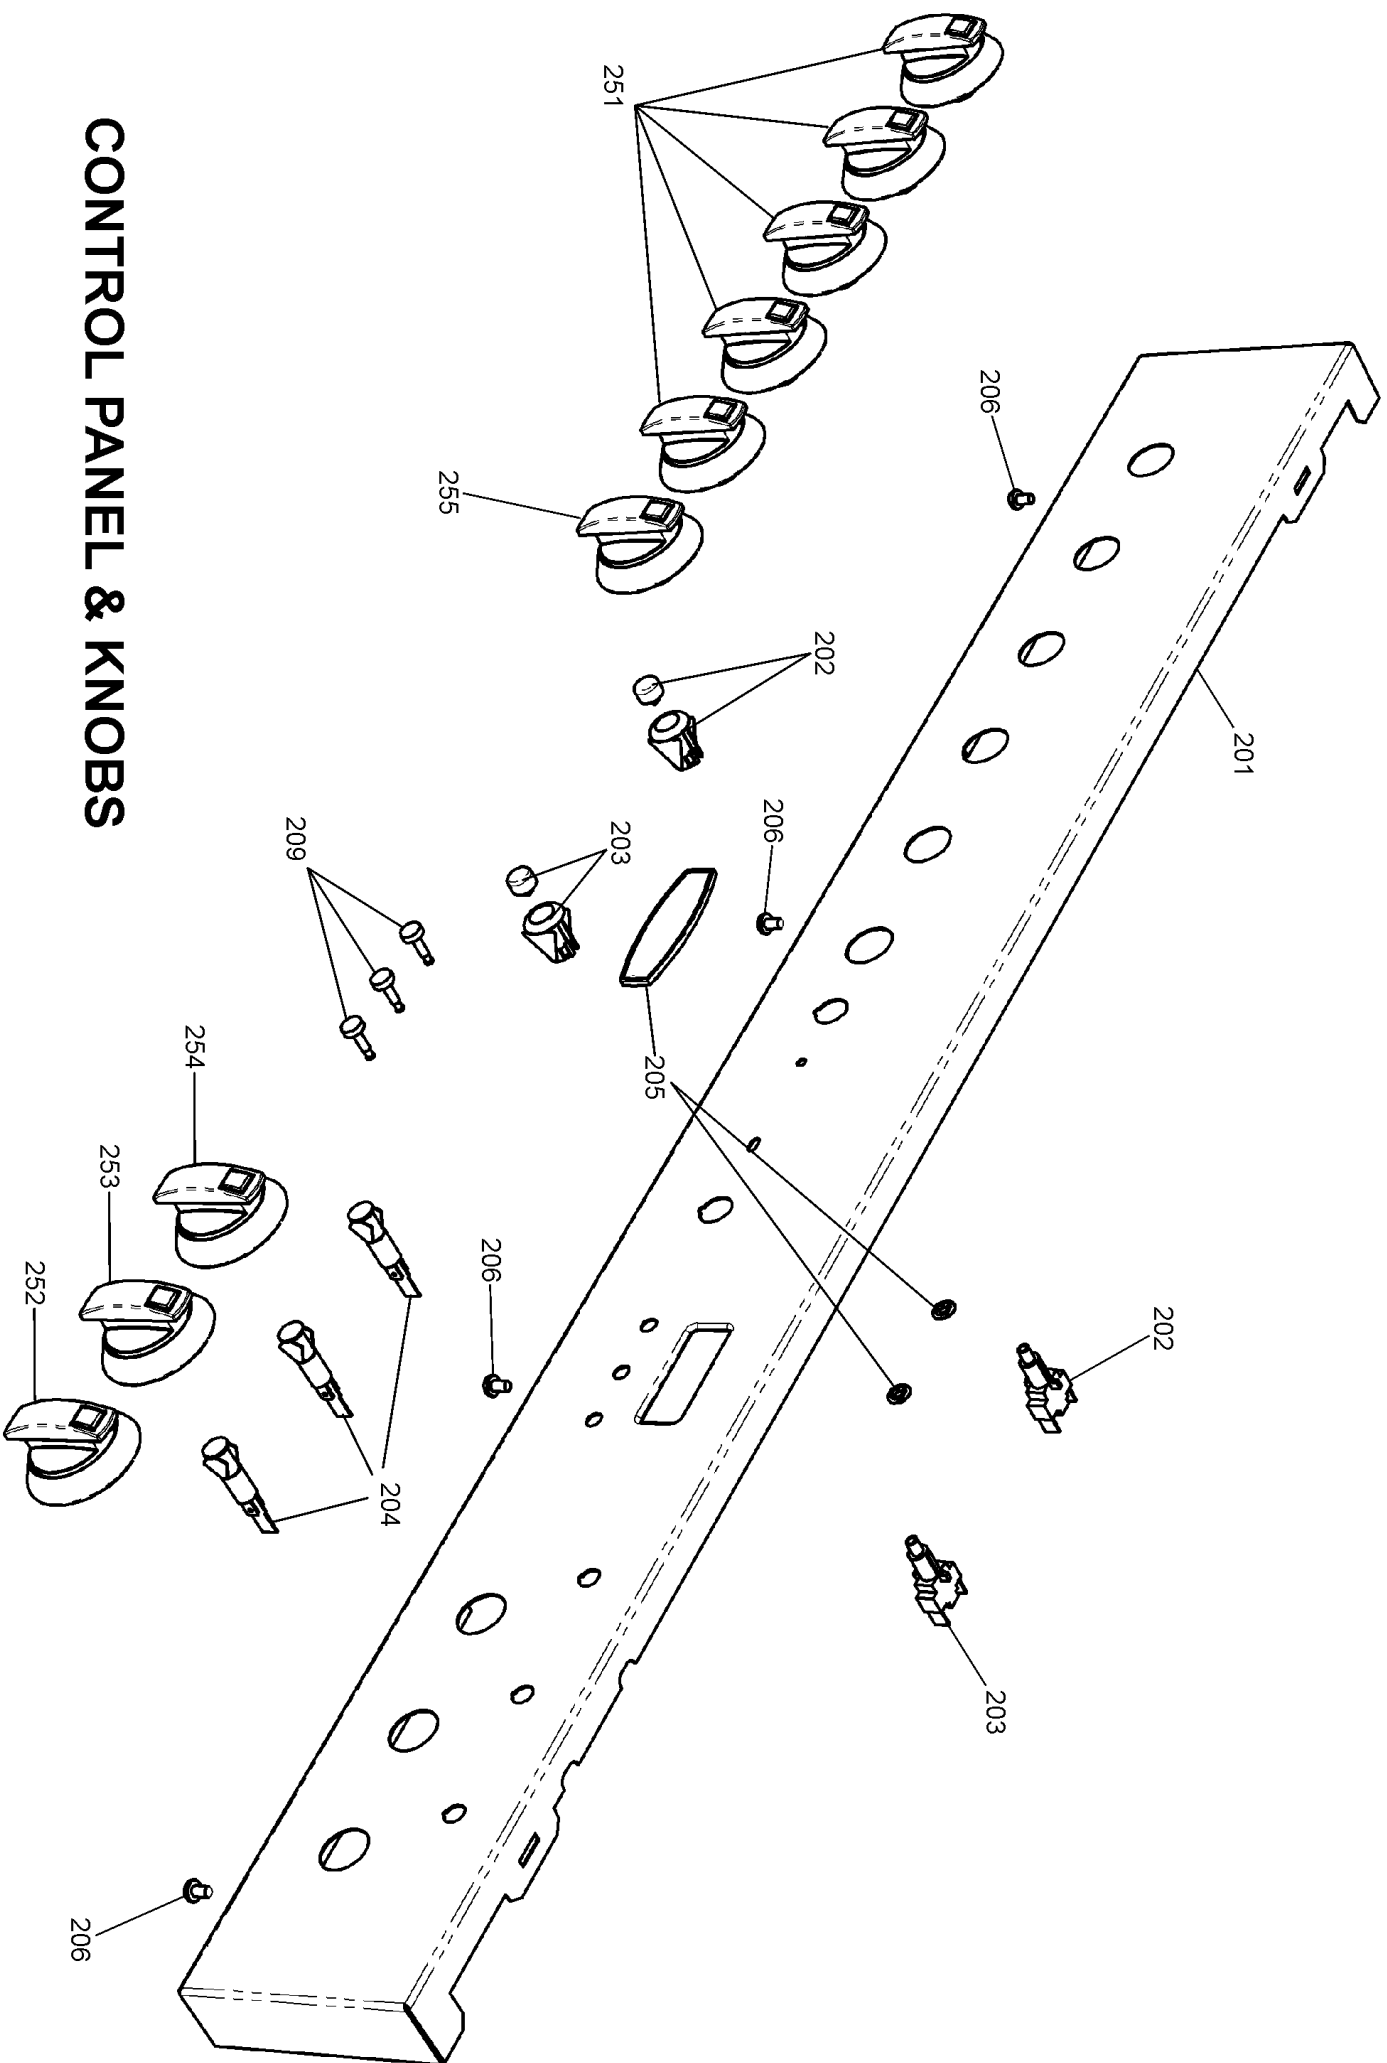

**HOTPLATE, BURNER HEADS & CAPS, PAN SUPPORTS**

**CONTROL PANEL & KNOBS**

**SWITCHES & TIMER**

**GAS RAIL, BURNERS & TAPS**

**COOKER CHASSIS**

## ARLESTON 110 DF

Arleston 110 DF

Ref Number	Part Number	Colour	Qty	Remarks
h1	P094631	r/b	1	<b>Harness</b> - Warmer Plate
w1	P025995	b	1	<b>Wire</b> - Neutral Link RH Oven
w2	P027672	g/y	1	<b>Wire</b> - (N1) Earth Link LH Oven
w3	P033086	v	2	<b>Wire</b> - LH and RH Thermostat to Front Switch Link
w4	P037438	y	1	<b>Wire</b> - Timer to RH Oven Front Switch - Cooling Fan Control
w5	P040066	b	1	<b>Wire</b> - RH Oven Element Cutout Link
w6	P095565	w	1	<b>Wire</b> - LH Oven Thermostat to Neon
w7	P043964	b	1	<b>Wire</b> - Neutral Link LH Oven Elements
w8	P043965	b	1	<b>Wire</b> - Neutral Link LH Oven
w9	P049233	bk	1	<b>Wire</b> - Clock to RH Oven Front Switch
w10	P049241	g/y	1	<b>Wire</b> - (N1) HT Earth Lead Spark gen to Cooker Frame
h6	P049296	Clear	1	<b>Harness (N1)</b> - HT Leads Spark Gen to Burner Heads
w11	P049650	b	1	<b>Wire</b> - Warmer Zone to Neon - Part of A027065
w12	P049651	r	1	<b>Wire</b> - Warmer Zone to Neon - Part of A027065
w13	P055374	g/y	2	<b>Wire</b> - (N1) Earth Link Grill Elements to Cooker Back
h2	P060876	r/v	1	<b>Harness</b> - Cooling Fan Front Switches
h3	P062353	br/y/or/v/b/bk	1	<b>Harness</b> - RH Oven /Grill
h4	P060908	w/y/br/b/r/v	1	<b>Harness</b> - LH Oven /Clock / Lights/ Neutrals / Spark Generator
h5	P062354	br/b	1	<b>Harness</b> - Ignition and Warmer Zone
w14	P094943	g/y	3	<b>Wire</b> - (N1) Earth Link Thermostat to Cooker Frame and Hob Frame
w15	P094951	r	1	<b>Wire</b> - Grill Front Switch to Neon
w16	P095450	g/y	1	<b>Wire</b> - (N1) Earth Link RH Oven