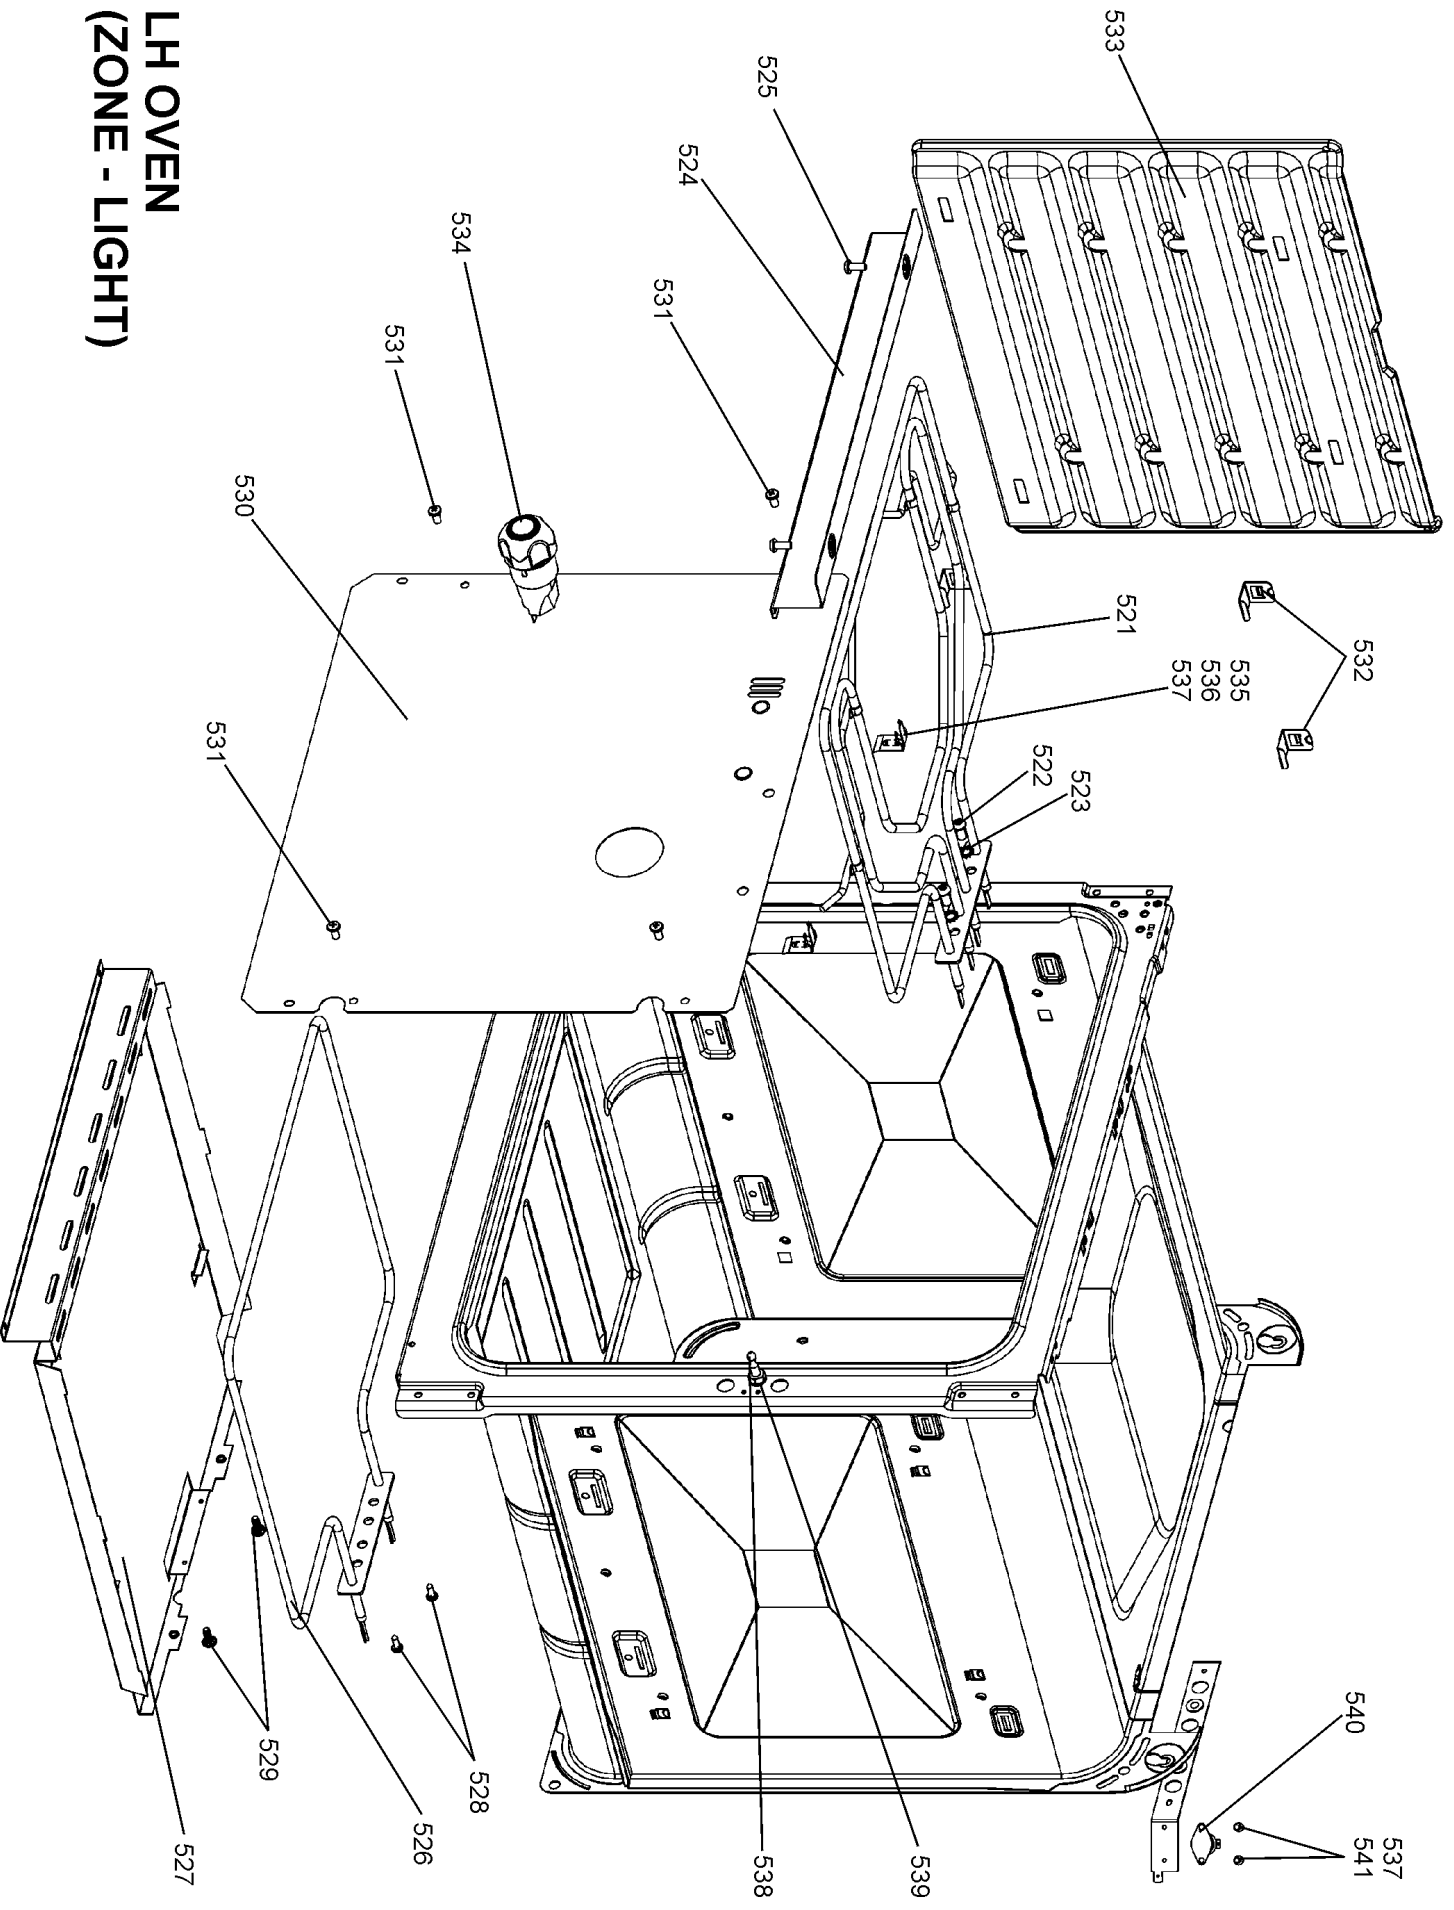

**HOTPLATE, BURNER HEADS & CAPS, PAN SUPPORTS**

**CONTROL PANEL & KNOBS**

**SWITCHES & TIMER**

**GAS RAIL, BURNERS & TAPS**

**COOKER CHASSIS**

# GRILL CHAMBER

**LH OVEN  
(ZONE - LIGHT)**

OVEN FURNITURE & GRIDDLE

**GRILL DOOR ASSEMBLY**

LH OVEN DOOR

**RH OVEN DOOR**

Code	Description
D1	Right - Hand Oven Thermostat
D2	Right - Hnad Oven Front Switch
D3	Right- Hand Oven Element
D4	Right - Hand Oven Fan
F1	Left Hand Oven Thermal Preset
F2	Right - Hand Oven Thermal Preset
G1	Left Hand Oven Light
G2	Right hand Oven Light
H	Cooling Fan
I	Neon Indicator
J	Ignition Switch
K	Oven Light Switch
L	Spark Generator
N1	Warmer Zone Front Switch
N2	Warmer Zone Indicator neon
N3	Warmer Zone Element

Code	Description
A1	Grill Front Switch
A2	Grill Energy Regulator
A3	Grill Elements -LH
A4	Grill Elements - RH
B1	Left-Hand Oven Thermostat
B2	Left-Hand Front Switch
B3	Left Hand Oven Top Inner Element
B4	Left Hand Oven Top Outer Element
B5	Left Hand Oven Bottom Element
C	Clock