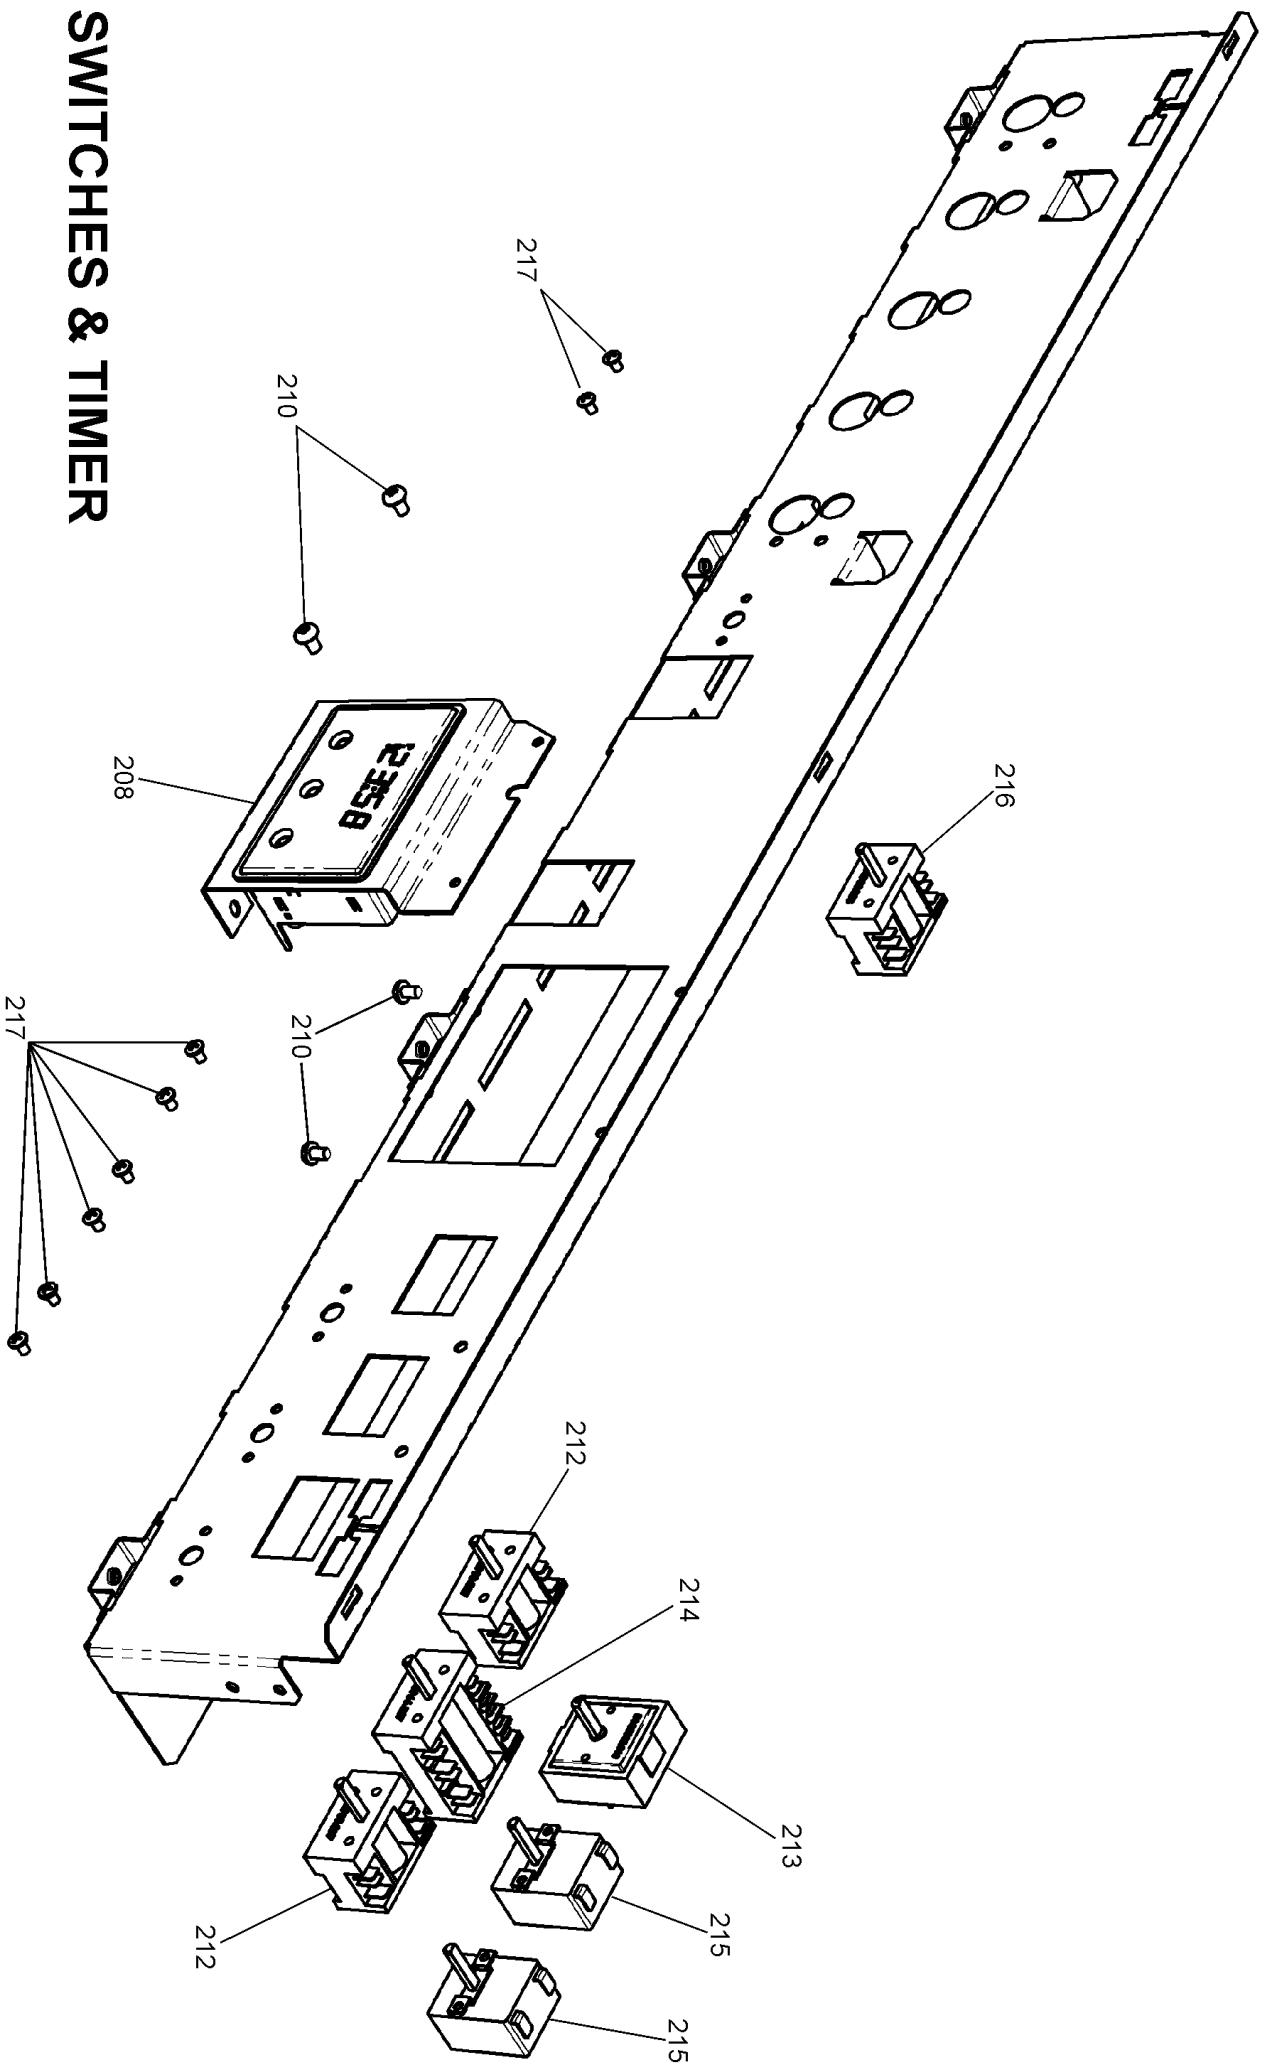

**HOTPLATE, BURNER HEADS & CAPS, PAN SUPPORTS**

**CONTROL PANEL & KNOBS**

**SWITCHES & TIMER**

**GAS RAIL, BURNERS & TAPS**

**COOKER CHASSIS**

Code	Description
D1	Right - Hand Oven Thermostat
D2	Right - Hnad Oven Front Switch
D3	Right- Hand Oven Element
D4	Right - Hand Oven Fan
F1	Left Hand Oven Thermal Preset
F2	Right - Hand Oven Thermal Preset
G1	Left Hand Oven Light
G2	Right hand Oven Light
H	Cooling Fan
I	Neon Indicator
J	Ignition Switch
K	Oven Light Switch
L	Spark Generator
N1	Warmer Zone Front Switch
N2	Warmer Zone Indicator neon
N3	Warmer Zone Element

Code	Description
A1	Grill Front Switch
A2	Grill Energy Regulator
A3	Grill Elements -LH
A4	Grill Elements - RH
B1	Left-Hand Oven Thermostat
B2	Left-Hand Front Switch
B3	Left Hand Oven Top Inner Element
B4	Left Hand Oven Top Outer Element
B5	Left Hand Oven Bottom Element
C	Clock