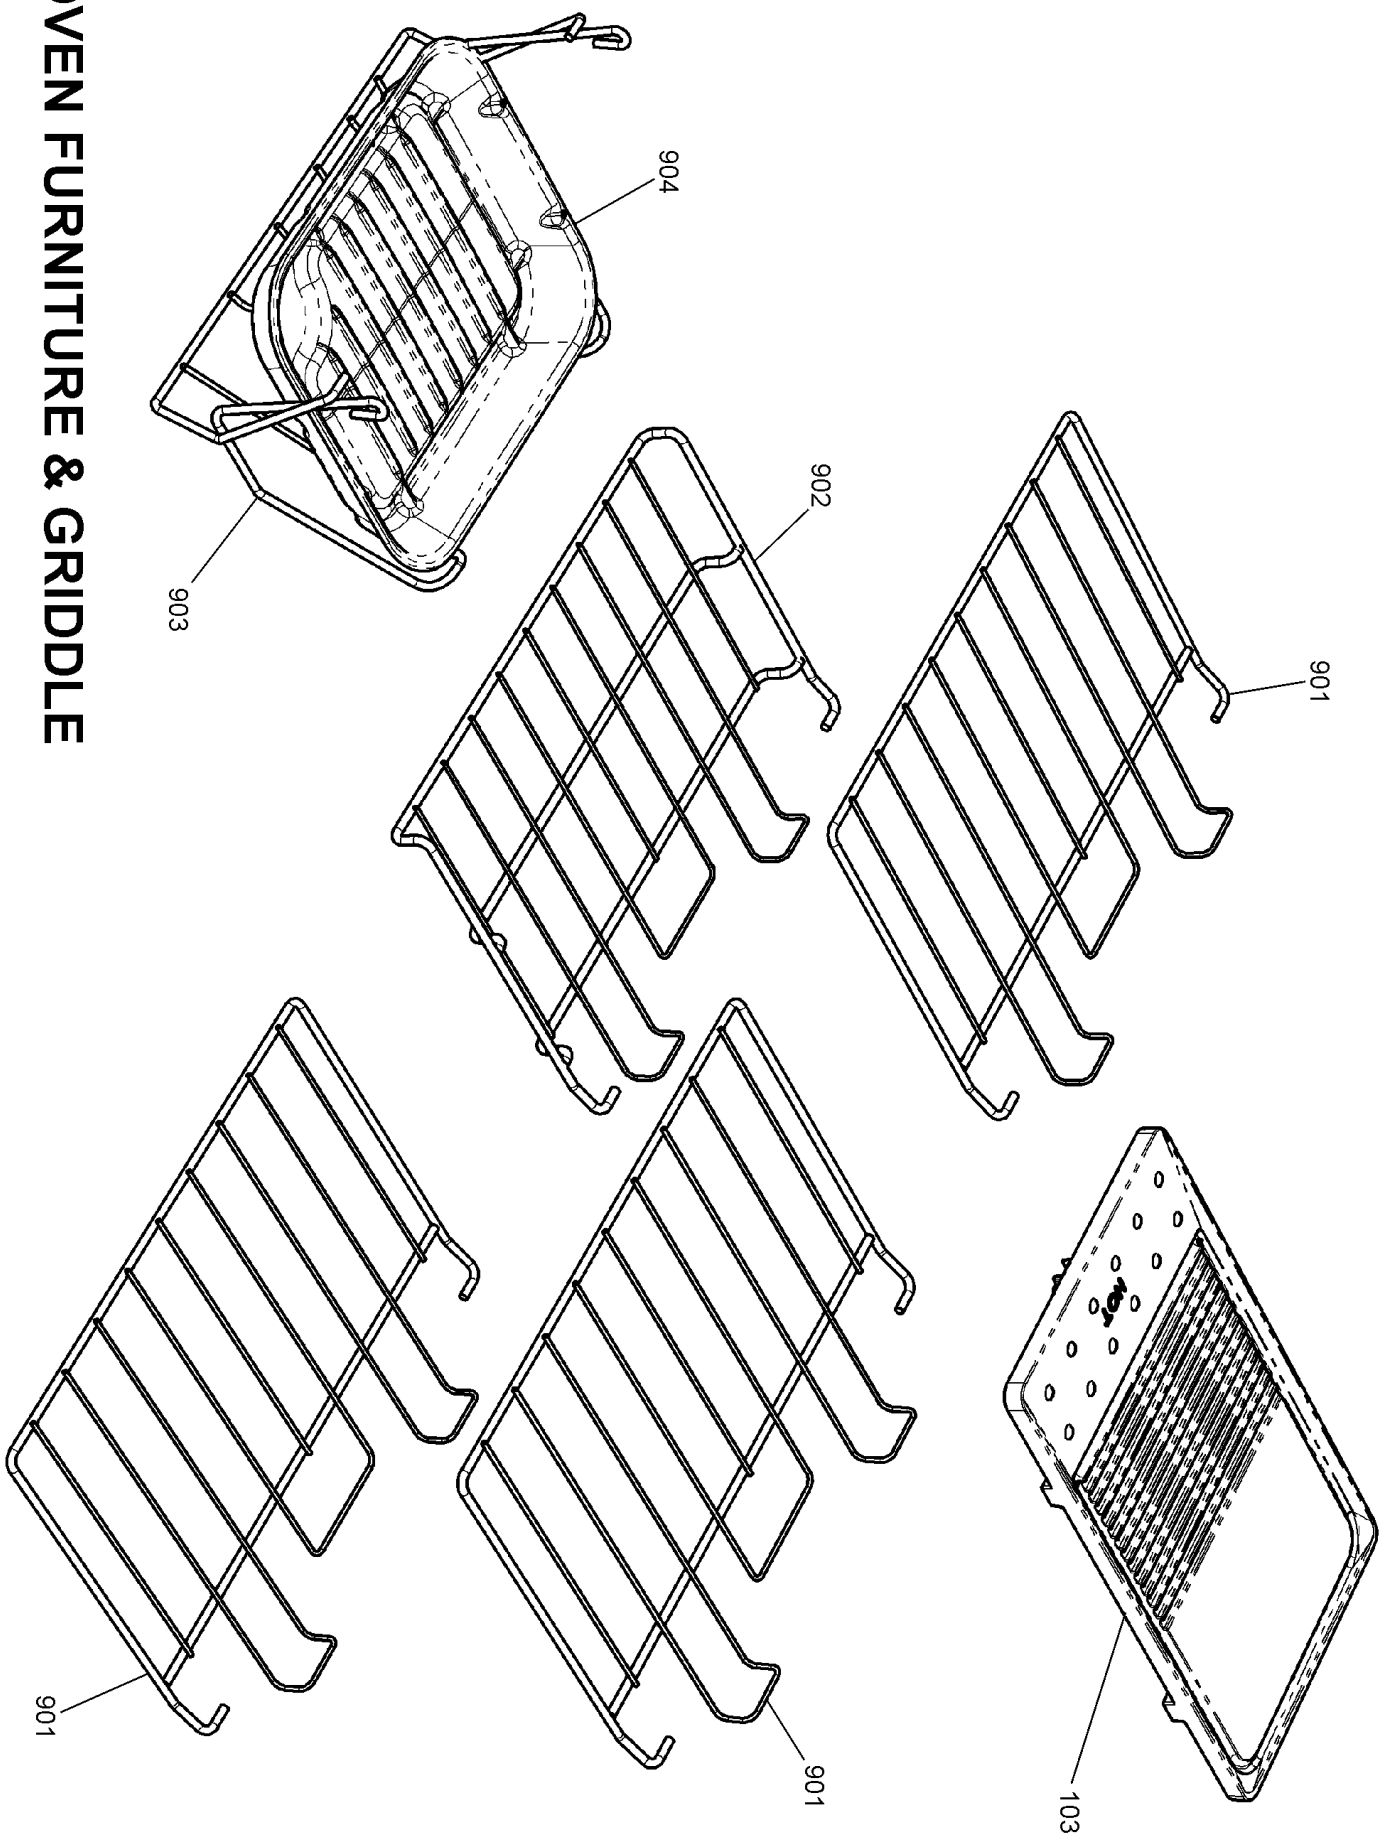

**HOTPLATE, BURNER HEADS & CAPS, PAN SUPPORTS**

**CONTROL PANEL & KNOBS**

**SWITCHES & TIMER**

**GAS RAIL, BURNERS & TAPS**

**COOKER CHASSIS**

# GRILL CHAMBER

**LH OVEN  
(ZONE - LIGHT)**

OVEN FURNITURE & GRIDDLE

**GRILL DOOR ASSEMBLY**

LH OVEN DOOR

**RH OVEN DOOR**

## ARLESTON 110 DF

Arleston 110 DF

Ref Number	Part Number	Colour	Qty	Remarks
h1	P094631	r/b	1	<b>Harness</b> - Warmer Plate
w1	P025995	b	1	<b>Wire</b> - Neutral Link RH Oven
w2	P027672	g/y	1	<b>Wire</b> - (N1) Earth Link LH Oven
w3	P033086	v	2	<b>Wire</b> - LH and RH Thermostat to Front Switch Link
w4	P037438	y	1	<b>Wire</b> - Timer to RH Oven Front Switch - Cooling Fan Control
w5	P040066	b	1	<b>Wire</b> - RH Oven Element Cutout Link
w6	P095565	w	1	<b>Wire</b> - LH Oven Thermostat to Neon
w7	P043964	b	1	<b>Wire</b> - Neutral Link LH Oven Elements
w8	P043965	b	1	<b>Wire</b> - Neutral Link LH Oven
w9	P049233	bk	1	<b>Wire</b> - Clock to RH Oven Front Switch
w10	P049241	g/y	1	<b>Wire</b> - (N1) HT Earth Lead Spark gen to Cooker Frame
h6	P049296	Clear	1	<b>Harness (N1)</b> - HT Leads Spark Gen to Burner Heads
w11	P049650	b	1	<b>Wire</b> - Warmer Zone to Neon - Part of A027065
w12	P049651	r	1	<b>Wire</b> - Warmer Zone to Neon - Part of A027065
w13	P055374	g/y	2	<b>Wire</b> - (N1) Earth Link Grill Elements to Cooker Back
h2	P060876	r/v	1	<b>Harness</b> - Cooling Fan Front Switches
h3	P062353	br/y/or/v/b/bk	1	<b>Harness</b> - RH Oven /Grill
h4	P060908	w/y/br/b/r/v	1	<b>Harness</b> - LH Oven /Clock / Lights/ Neutrals / Spark Generator
h5	P062354	br/b	1	<b>Harness</b> - Ignition and Warmer Zone
w14	P094943	g/y	3	<b>Wire</b> - (N1) Earth Link Thermostat to Cooker Frame and Hob Frame
w15	P094951	r	1	<b>Wire</b> - Grill Front Switch to Neon
w16	P095450	g/y	1	<b>Wire</b> - (N1) Earth Link RH Oven