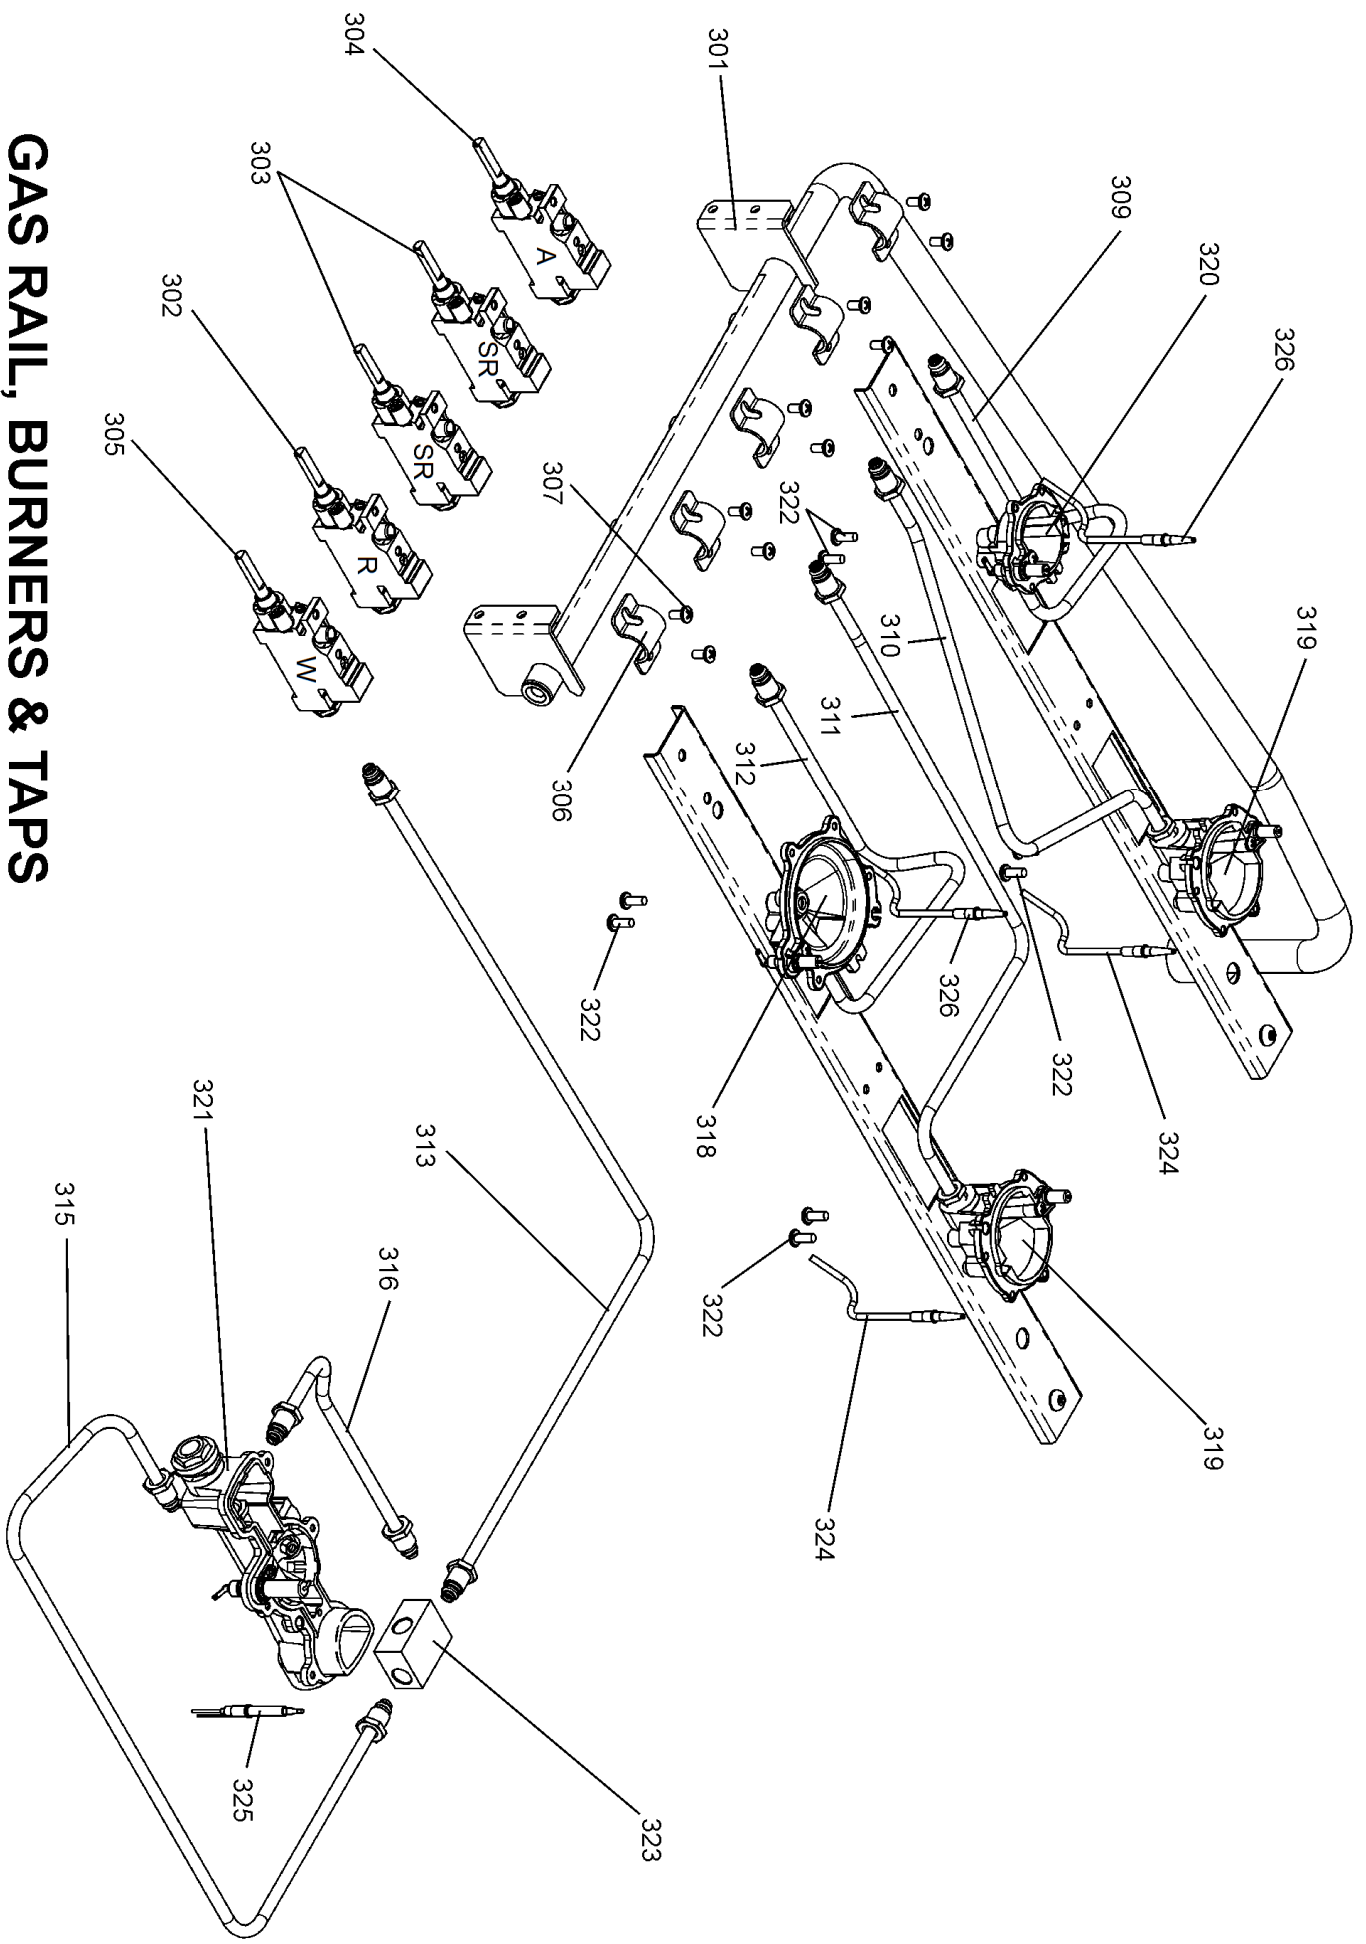

**HOTPLATE, BURNER HEADS & CAPS, PAN SUPPORTS**

**CONTROL PANEL & KNOBS**

**SWITCHES & TIMER**

**GAS RAIL, BURNERS & TAPS**

**COOKER CHASSIS**

## ARLESTON 110 DF

Arleston 110 DF

Ref Number	Part Number	Colour	Qty	Remarks
h1	P094631	r/b	1	<b>Harness</b> - Warmer Plate
w1	P025995	b	1	<b>Wire</b> - Neutral Link RH Oven
w2	P027672	g/y	1	<b>Wire</b> - (N1) Earth Link LH Oven
w3	P033086	v	2	<b>Wire</b> - LH and RH Thermostat to Front Switch Link
w4	P037438	y	1	<b>Wire</b> - Timer to RH Oven Front Switch - Cooling Fan Control
w5	P040066	b	1	<b>Wire</b> - RH Oven Element Cutout Link
w6	P095565	w	1	<b>Wire</b> - LH Oven Thermostat to Neon
w7	P043964	b	1	<b>Wire</b> - Neutral Link LH Oven Elements
w8	P043965	b	1	<b>Wire</b> - Neutral Link LH Oven
w9	P049233	bk	1	<b>Wire</b> - Clock to RH Oven Front Switch
w10	P049241	g/y	1	<b>Wire</b> - (N1) HT Earth Lead Spark gen to Cooker Frame
h6	P049296	Clear	1	<b>Harness (N1)</b> - HT Leads Spark Gen to Burner Heads
w11	P049650	b	1	<b>Wire</b> - Warmer Zone to Neon - Part of A027065
w12	P049651	r	1	<b>Wire</b> - Warmer Zone to Neon - Part of A027065
w13	P055374	g/y	2	<b>Wire</b> - (N1) Earth Link Grill Elements to Cooker Back
h2	P060876	r/v	1	<b>Harness</b> - Cooling Fan Front Switches
h3	P062353	br/y/or/v/b/bk	1	<b>Harness</b> - RH Oven /Grill
h4	P060908	w/y/br/b/r/v	1	<b>Harness</b> - LH Oven /Clock / Lights/ Neutrals / Spark Generator
h5	P062354	br/b	1	<b>Harness</b> - Ignition and Warmer Zone
w14	P094943	g/y	3	<b>Wire</b> - (N1) Earth Link Thermostat to Cooker Frame and Hob Frame
w15	P094951	r	1	<b>Wire</b> - Grill Front Switch to Neon
w16	P095450	g/y	1	<b>Wire</b> - (N1) Earth Link RH Oven

Code	Description
A1	Grill Front Switch
A2	Grill Energy Regulator
A3	Grill Elements -LH
A4	Grill Elements - RH
B1	Left-Hand Oven Thermostat
B2	Left-Hand Front Switch
B3	Left Hand Oven Top Inner Element
B4	Left Hand Oven Top Outer Element
B5	Left Hand Oven Bottom Element
C	Clock