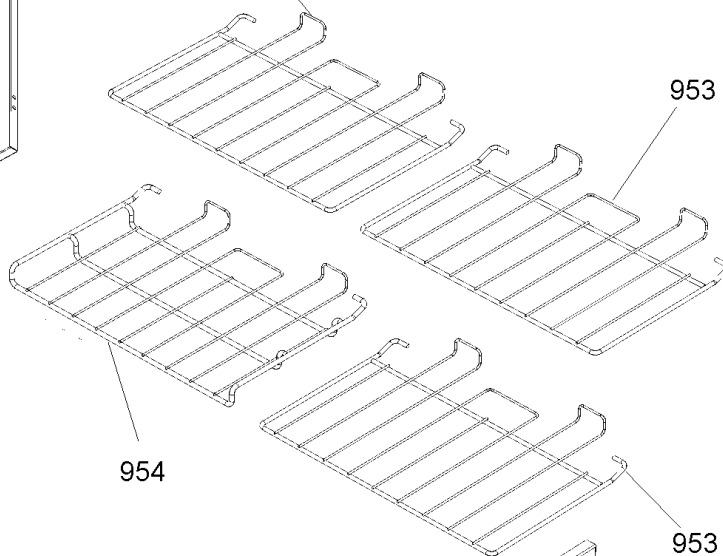

NI Not Illustrated

w - Single Cable / Single Cable with multiple terminations

h - Harness Assembly (Including Single Wires that are Sheathed)

Code	Description
A1	Grill energy regulator
A2	Grill element left hand side
A3	Grill element right hand side
B1	Left hand oven thermostat
B2	Left hand oven switch
B3	Left hand oven browning element
B4	Left hand oven top element
B5	Left hand oven bottom element
C	Clock / Oven Timer

Code	Colour
b	Blue
br	Brown
bk	Black
or	Orange
r	red
v	violet
w	White
y	yellow
gr	Grey

ARLESTON 110 DF DSL0476 P10

ISSUE STATUS 01 DATE 13.06.11

956

953

953

954

953