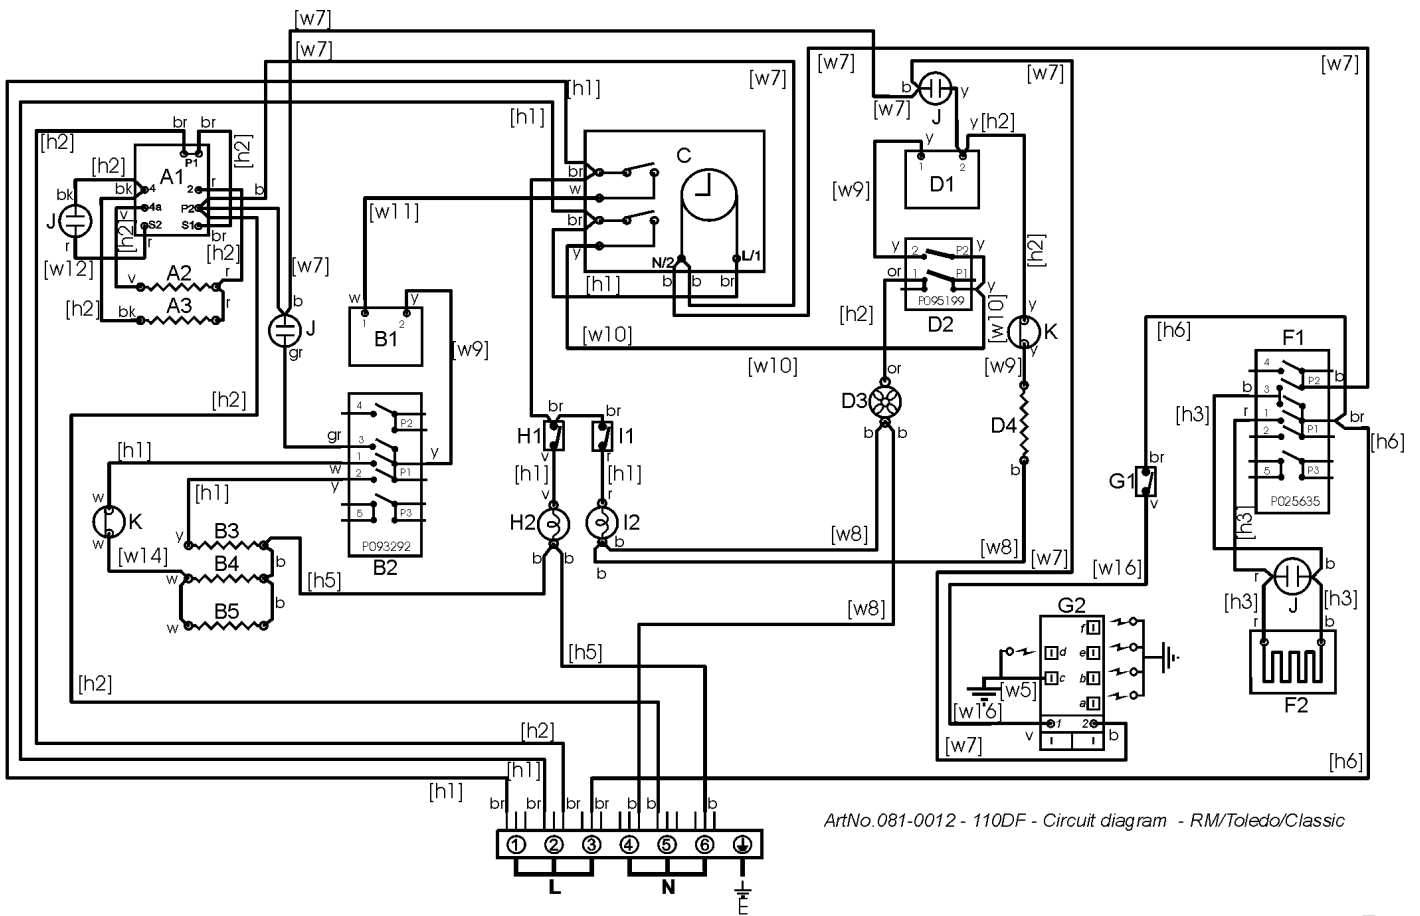

ARLESTON 110 DF

DATE 13.06.11 ISSUE STATUS 01

ArtNo.081-0012 - 110DF - Circuit diagram - RM/Toledo/Classic

Key No	Ref Number	Part number	Quantity	Remarks
861	w1	P025654	2	Wire (NI) - Earth to Hotplate
855	h1	P095562	1	Harness Assembly - LH Oven Elements / Timer / Oven Lights
856	h2	P035619	1	Harness Assembly - Grill Harness
860	h6	P049381	1	Harness Assembly - Warming Zone / Ignition Switch
857	h3	P094631	1	Harness Assembly - HARNESS 'C' WARMING PLATE
858	h4	P049296	1	Harness Assembly (NI) - HT HARNESS
862	w3	P025994	1	Wire (NI) - Earth LH Oven / TB / Cutout Plate / Oven Light
863	w4	P095450	1	Wire (NI) - Earth Link
864	w5	P049241	1	Wire - Generator Earth
865	w6	P094943	2	Wire (NI) - Earth Link T/Stat / Fascia Panel
866	w7	P049382	1	Wire - NEUTRAL LINKS - LH Oven
867	w8	P025995	1	Wire - RH Oven Element / Light / Fan / TB
868	w9	P037863	3	Wire - Yellow Link Wires
869	w10	P094949	1	Wire - Timer / RH T/Stat switch
870	w11	P094950	1	Wire - Timer / LH T/Stat switch
871	w12	P094951	1	Wire - Grill Reg / Grill Neon Link
872	w13	P036115	1	Wire - RH OVEN NEON WIRE
873	w14	P095566	1	Wire - Top Element Neutral to Browning Element
859	h5	P094927	1	Harness Assembly - WIRING HARNESS
874	w15	P055374	2	Wire (NI) - Grill Earths
875	w16	P049243	1	Wire - WIRE ASSEMBLY

NI Not Illustrated

w - Single Cable / Single Cable with multiple terminations

h - Harness Assembly (Including Single Wires that are Sheathed)

Code	Description
A1	Grill energy regulator
A2	Grill element left hand side
A3	Grill element right hand side
B1	Left hand oven thermostat
B2	Left hand oven switch
B3	Left hand oven browning element
B4	Left hand oven top element
B5	Left hand oven bottom element
C	Clock / Oven Timer

Code	Description
D1	Right hand oven thermostat
D2	Right hand oven switch
D3	Right hand oven element
D4	Right hand oven fan
F1	Warmer Control
F2	Warmer Zone
G1	Ignition switch
G2	Ignition spark generator
H1	Left hand oven light switch
H2	Right hand oven light switch
I1	Neon
I2	Thermal cutout