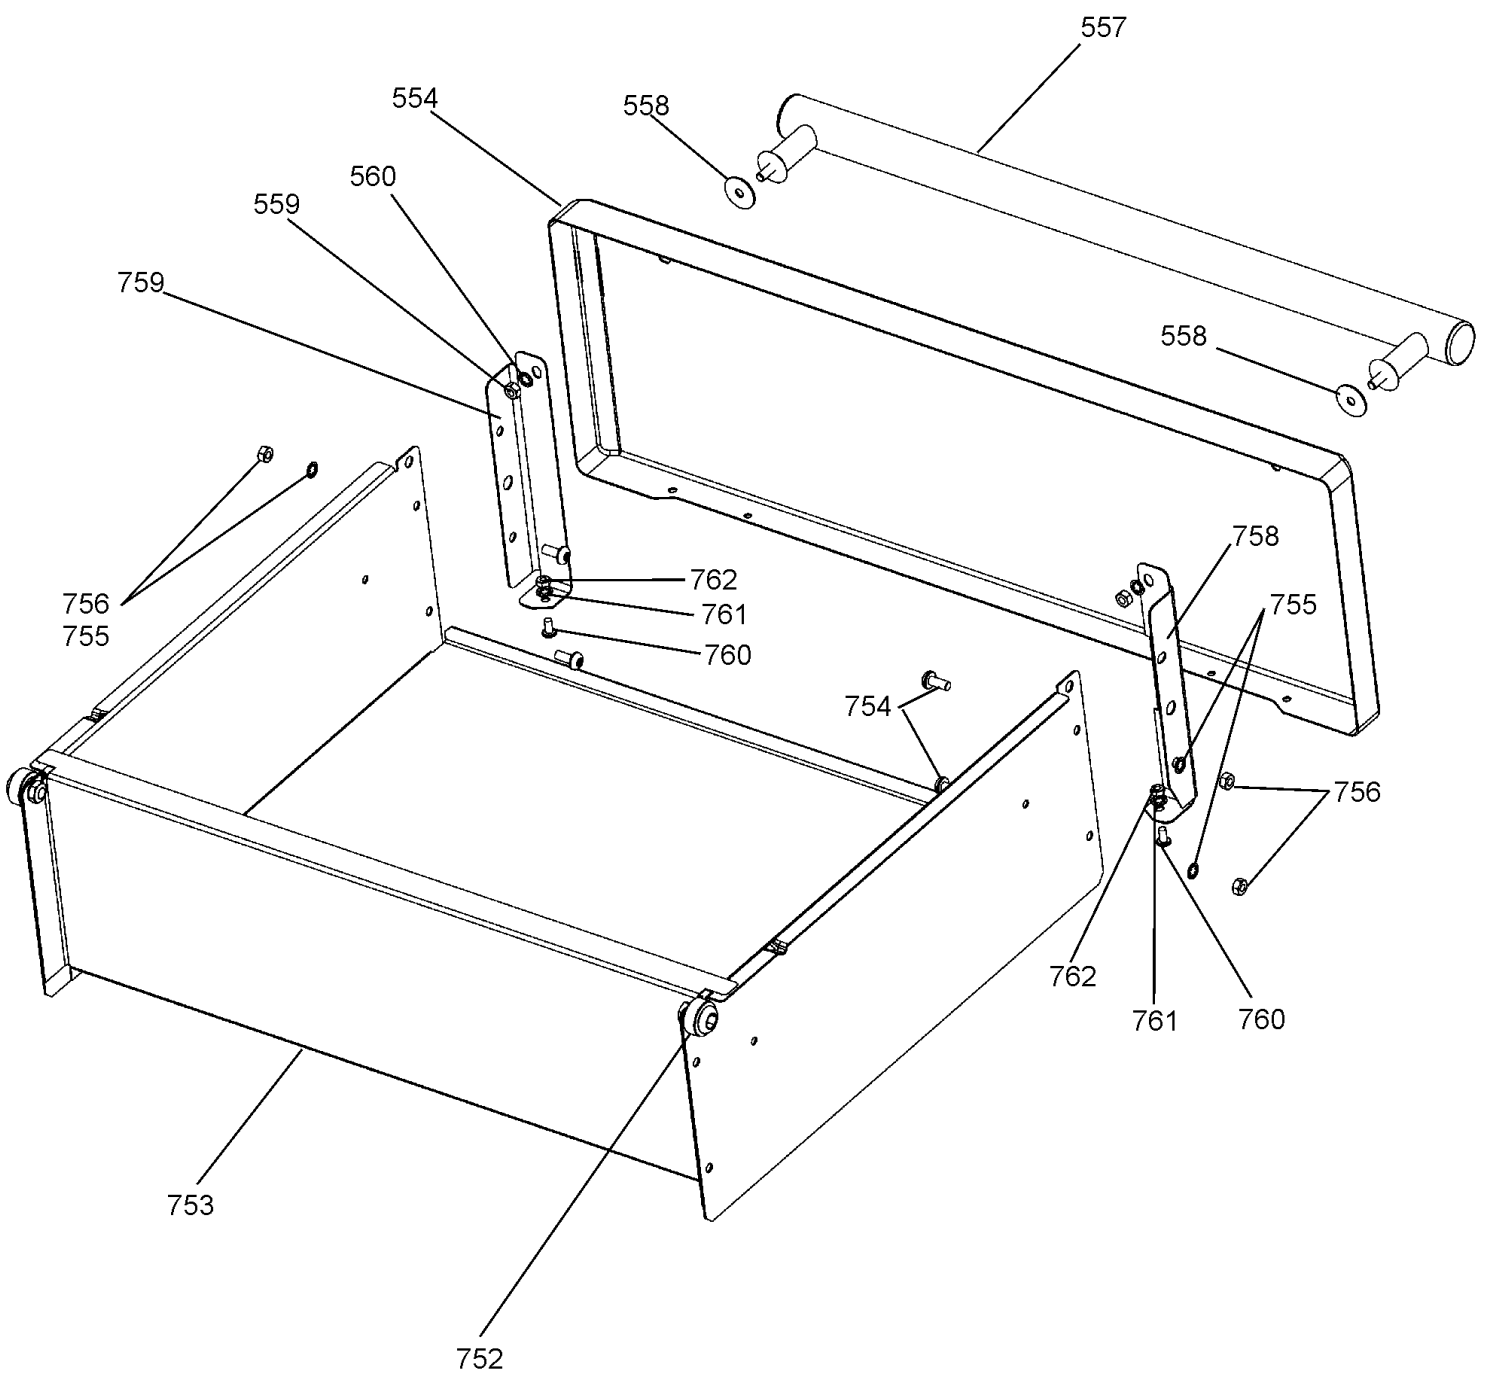

ARLESTON 110 DF

DATE 13.06.11 ISSUE STATUS 01

ArtNo.081-0012 - 110DF - Circuit diagram - RM/Toledo/Classic

Key No	Ref Number	Part number	Quantity	Remarks
861	w1	P025654	2	Wire (NI) - Earth to Hotplate
855	h1	P095562	1	Harness Assembly - LH Oven Elements / Timer / Oven Lights
856	h2	P035619	1	Harness Assembly - Grill Harness
860	h6	P049381	1	Harness Assembly - Warming Zone / Ignition Switch
857	h3	P094631	1	Harness Assembly - HARNESS 'C' WARMING PLATE
858	h4	P049296	1	Harness Assembly (NI) - HT HARNESS
862	w3	P025994	1	Wire (NI) - Earth LH Oven / TB / Cutout Plate / Oven Light
863	w4	P095450	1	Wire (NI) - Earth Link
864	w5	P049241	1	Wire - Generator Earth
865	w6	P094943	2	Wire (NI) - Earth Link T/Stat / Fascia Panel
866	w7	P049382	1	Wire - NEUTRAL LINKS - LH Oven
867	w8	P025995	1	Wire - RH Oven Element / Light / Fan / TB
868	w9	P037863	3	Wire - Yellow Link Wires
869	w10	P094949	1	Wire - Timer / RH T/Stat switch
870	w11	P094950	1	Wire - Timer / LH T/Stat switch
871	w12	P094951	1	Wire - Grill Reg / Grill Neon Link
872	w13	P036115	1	Wire - RH OVEN NEON WIRE
873	w14	P095566	1	Wire - Top Element Neutral to Browning Element
859	h5	P094927	1	Harness Assembly - WIRING HARNESS
874	w15	P055374	2	Wire (NI) - Grill Earths
875	w16	P049243	1	Wire - WIRE ASSEMBLY

NI Not Illustrated

w - Single Cable / Single Cable with multiple terminations

h - Harness Assembly (Including Single Wires that are Sheathed)

Code	Description
A1	Grill energy regulator
A2	Grill element left hand side
A3	Grill element right hand side
B1	Left hand oven thermostat
B2	Left hand oven switch
B3	Left hand oven browning element
B4	Left hand oven top element
B5	Left hand oven bottom element
C	Clock / Oven Timer

Code	Description
D1	Right hand oven thermostat
D2	Right hand oven switch
D3	Right hand oven element
D4	Right hand oven fan
F1	Warmer Control
F2	Warmer Zone
G1	Ignition switch
G2	Ignition spark generator
H1	Left hand oven light switch
H2	Right hand oven light switch
I1	Neon
I2	Thermal cutout