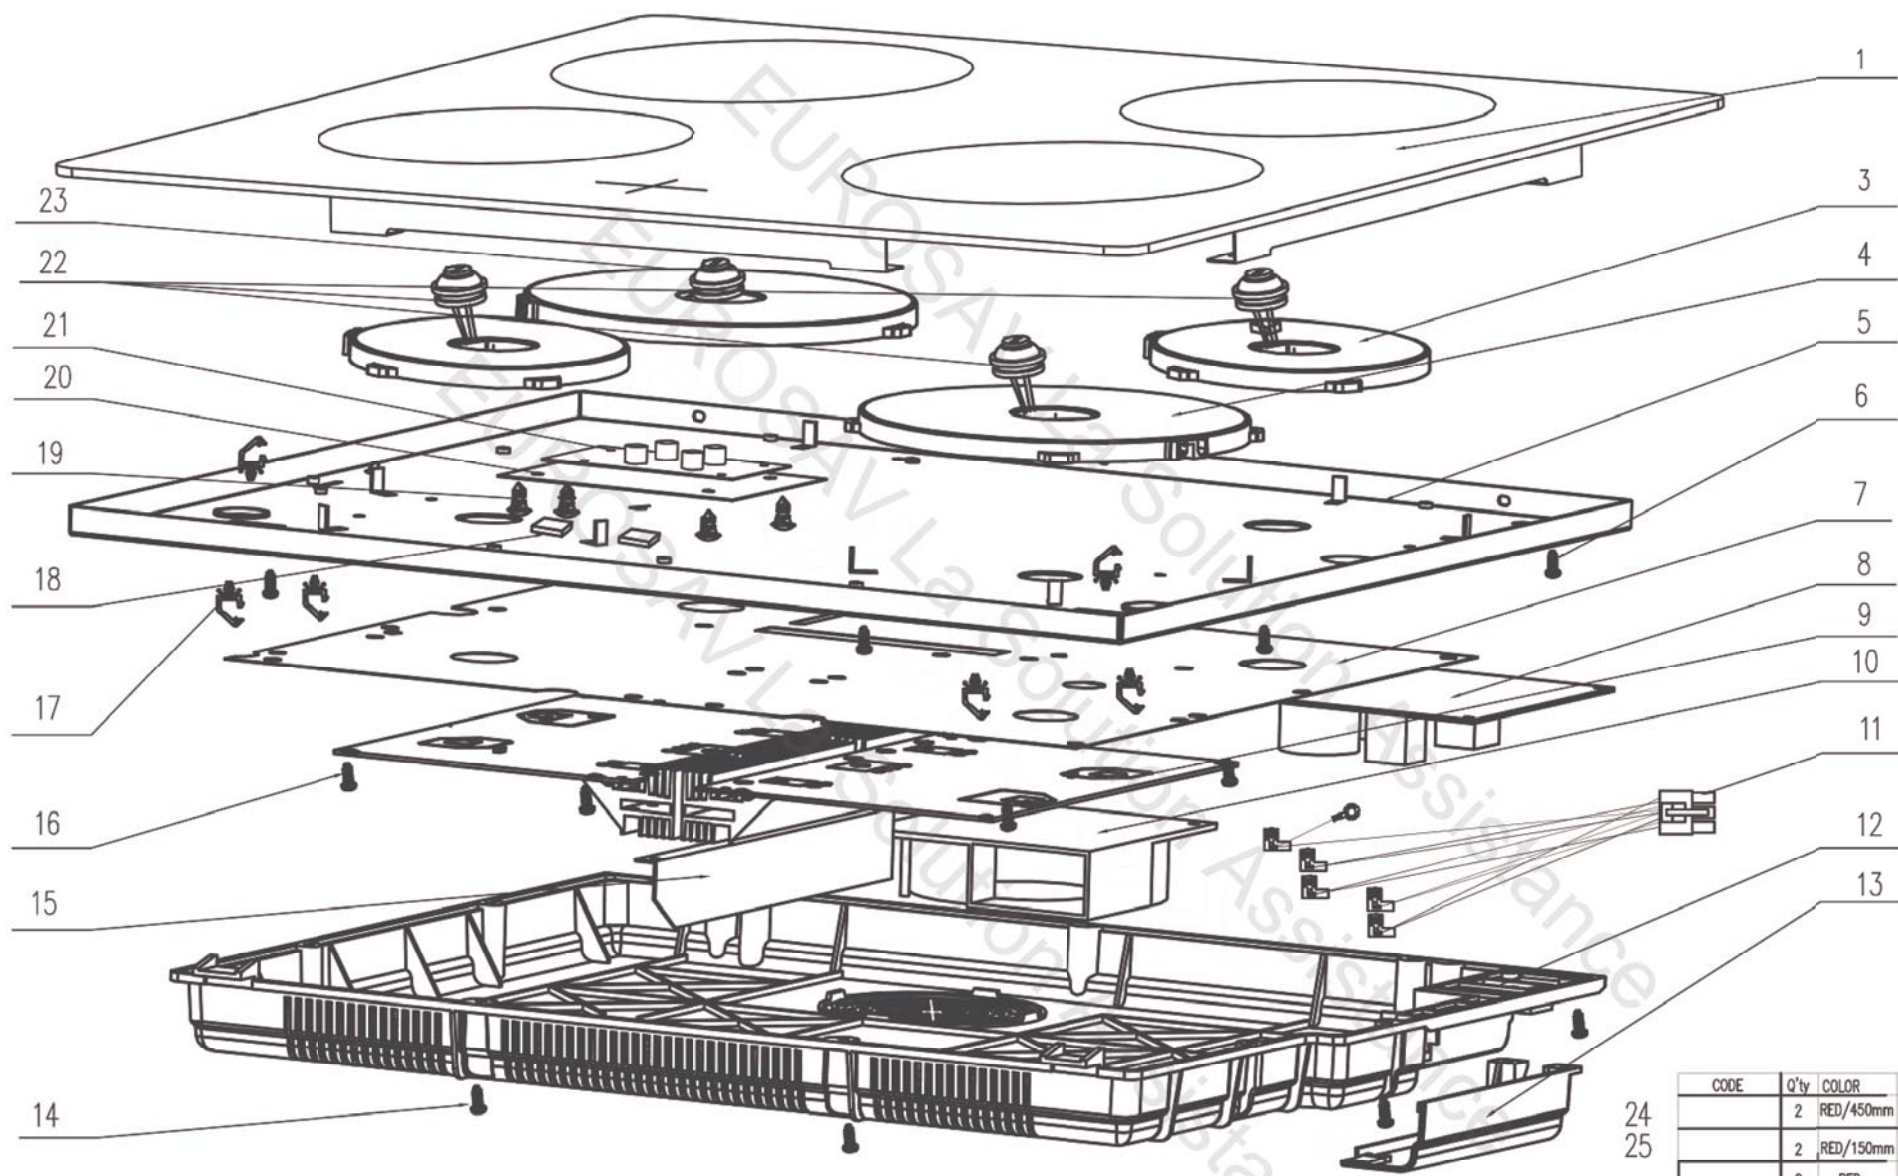

VALBERG IC604MCW343C

D10

D01

D19

D08

D06

EUROSAV La Solution Assistance

24
25

CODE	Q'ty	COLOR	
	2	RED/450mm	
	2	RED/150mm	
	2	RED	
	2	BLUE	
	1	YELLOW/GREEN	