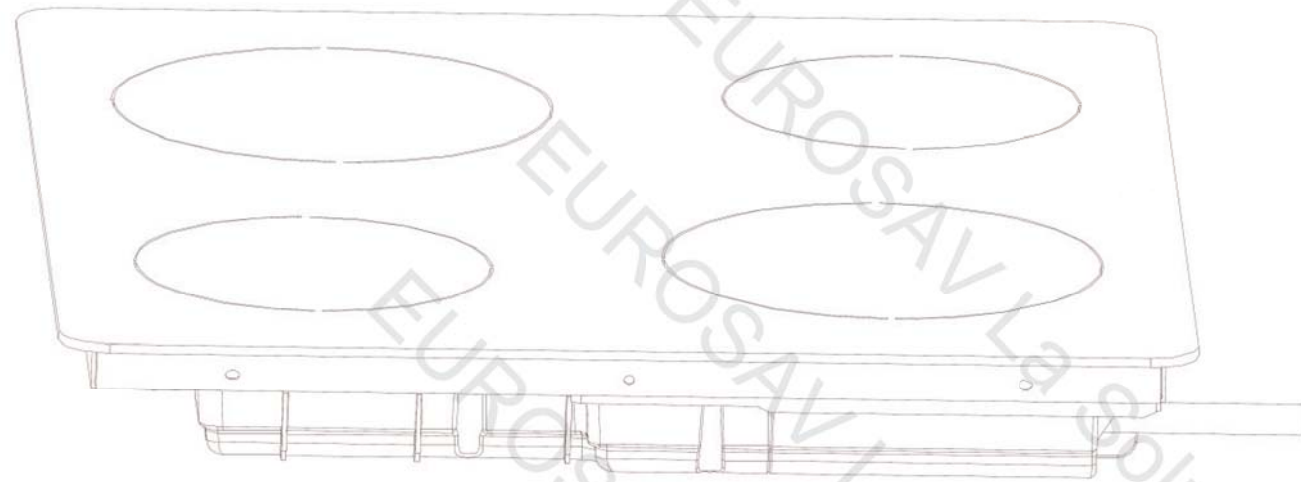

EUROSAV La Solution Assistance