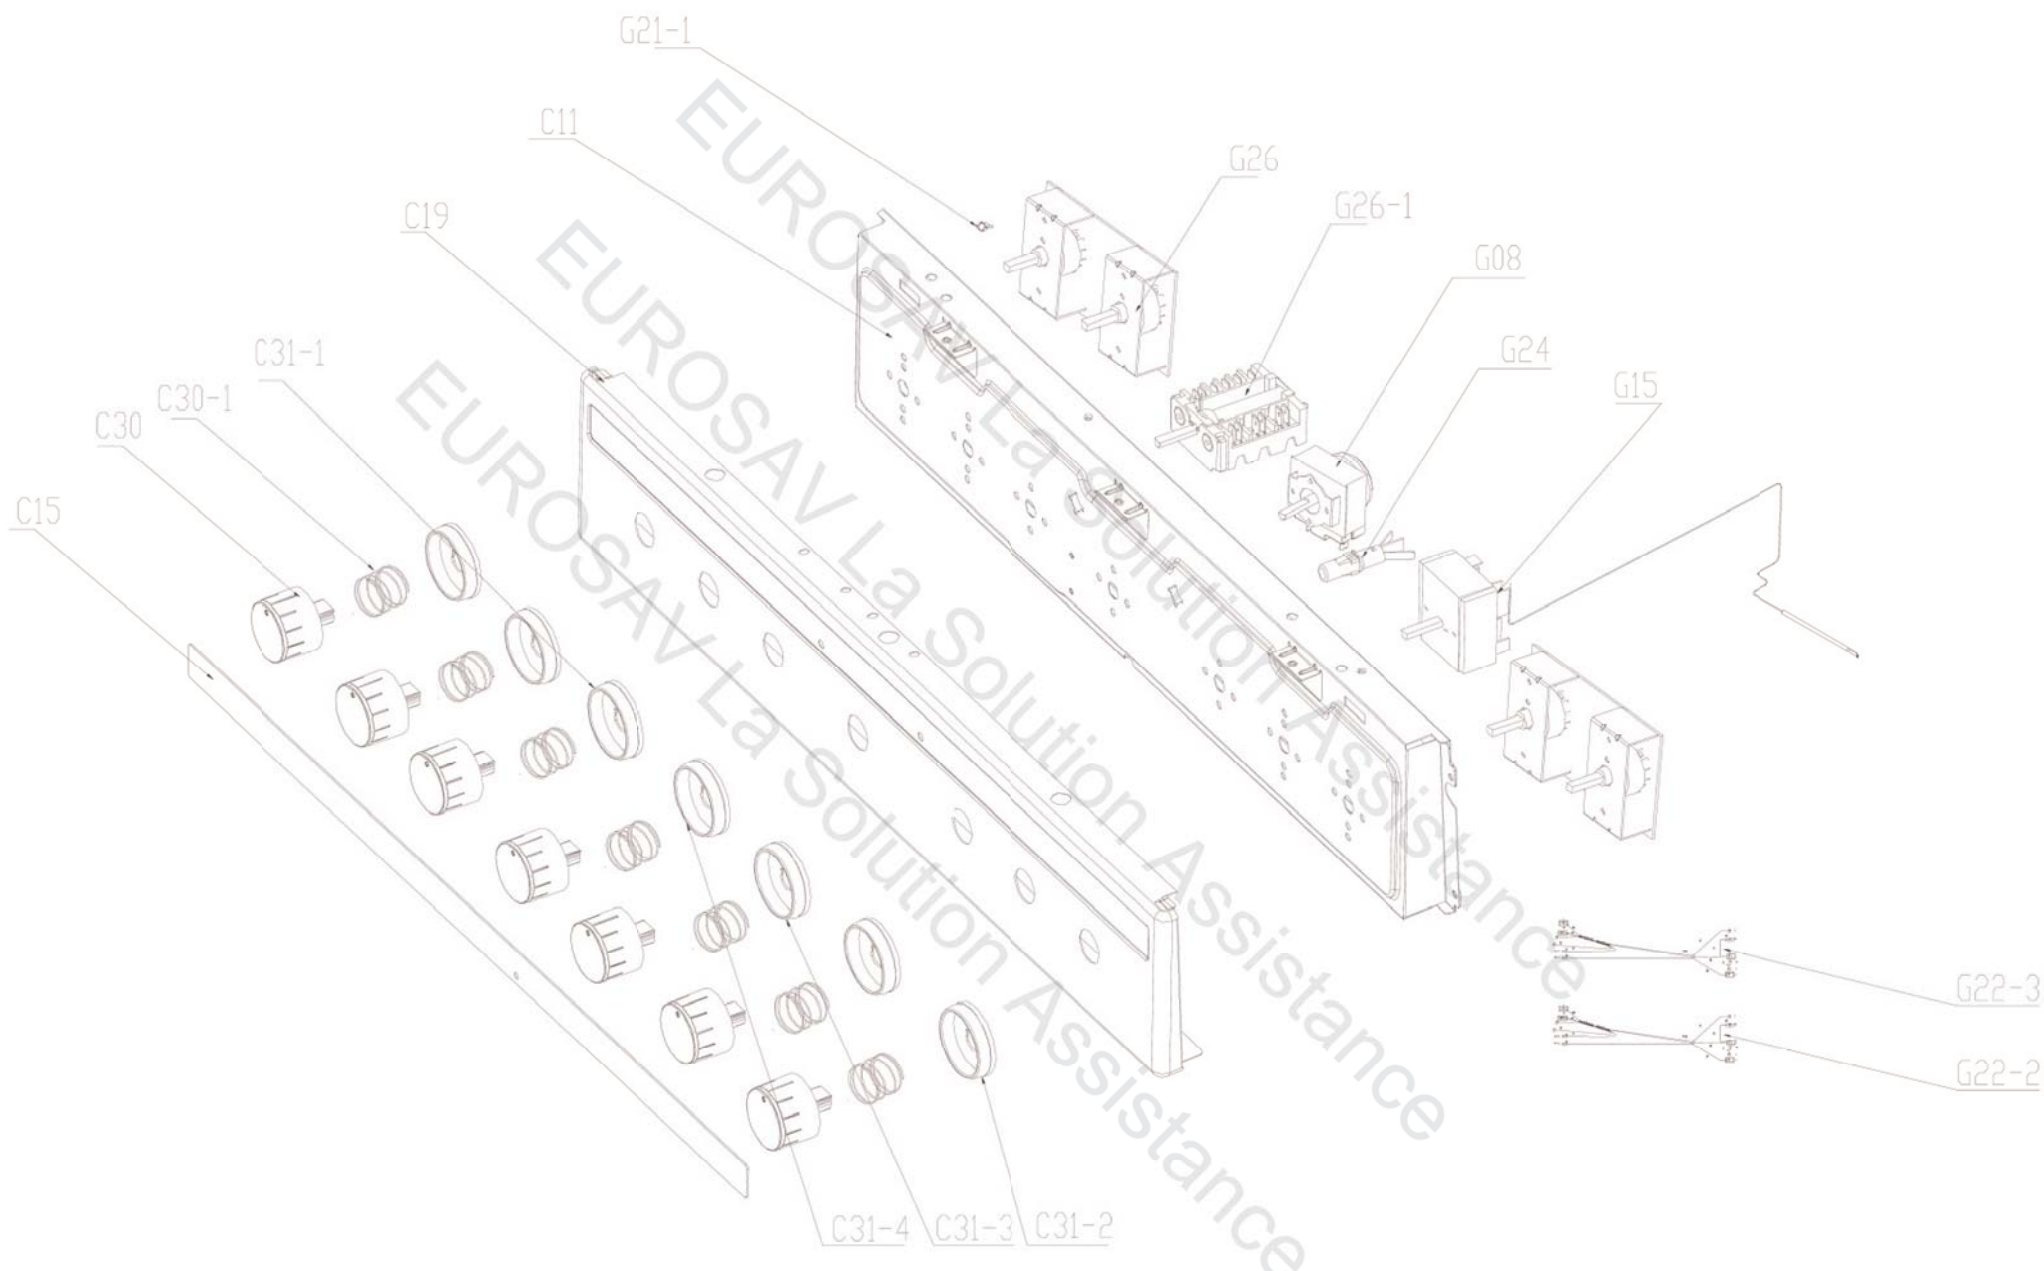

VALBERG IC604MCW343C

D10

D01

D19

D08

D06

EUROSAV La Solution Assistance

24
25

CODE	Q'ty	COLOR	
	2	RED/450mm	
	2	RED/150mm	
	2	RED	
	2	BLUE	
	1	YELLOW/GREEN	