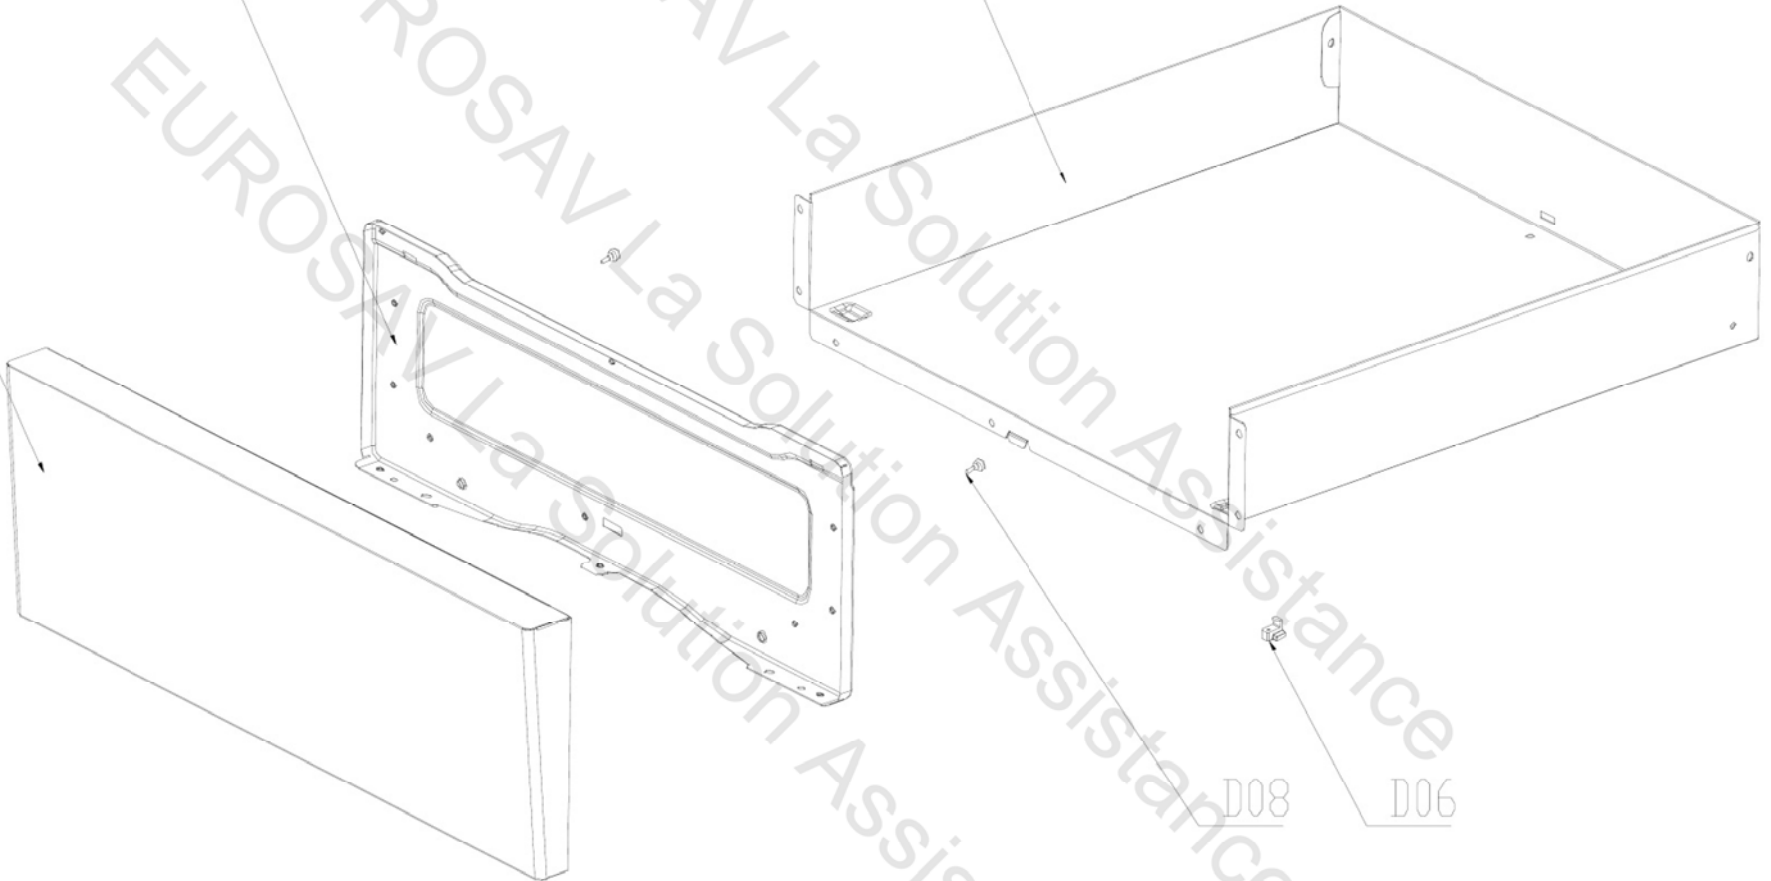

VALBERG IC604MCW343C

D10

D01

D19

D08

D06

EUROSAV La Solution Assistance

24
25

CODE	Q'ty	COLOR	
	2	RED/450mm	
	2	RED/150mm	
	2	RED	
	2	BLUE	
	1	YELLOW/GREEN	