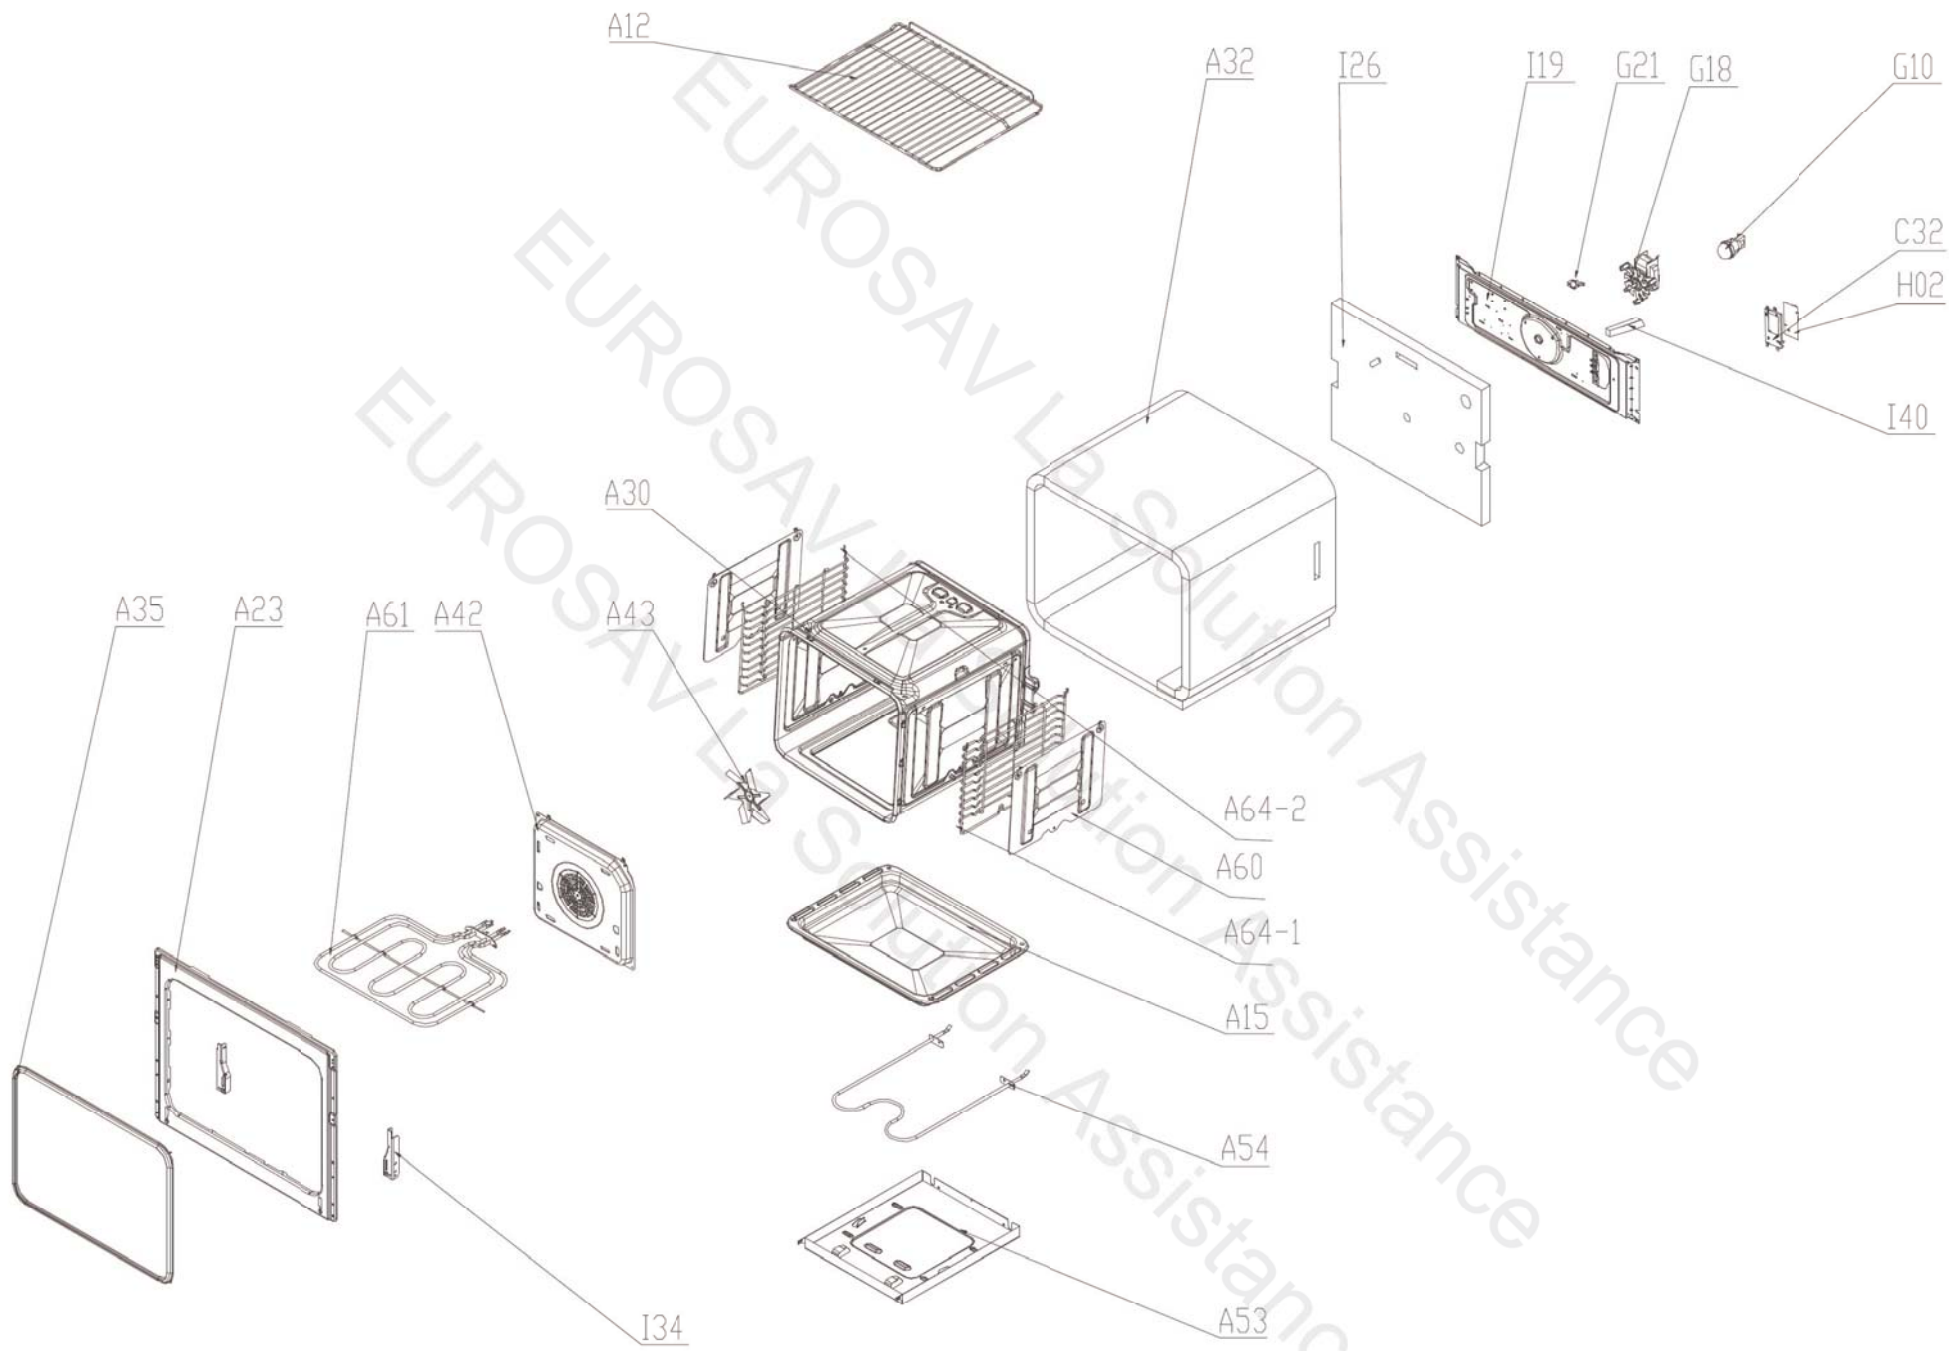

VALBERG IC604MCX343C

| CODE | Q'ty | COLOR | |
|------|------|--------------|--|
| 24 | 2 | RED/450mm | |
| 25 | 2 | RED/150mm | |
| | 2 | RED | |
| | 2 | BLUE | |
| | 1 | YELLOW/GREEN | |

2

3

EUROSAV La Solution Assistance