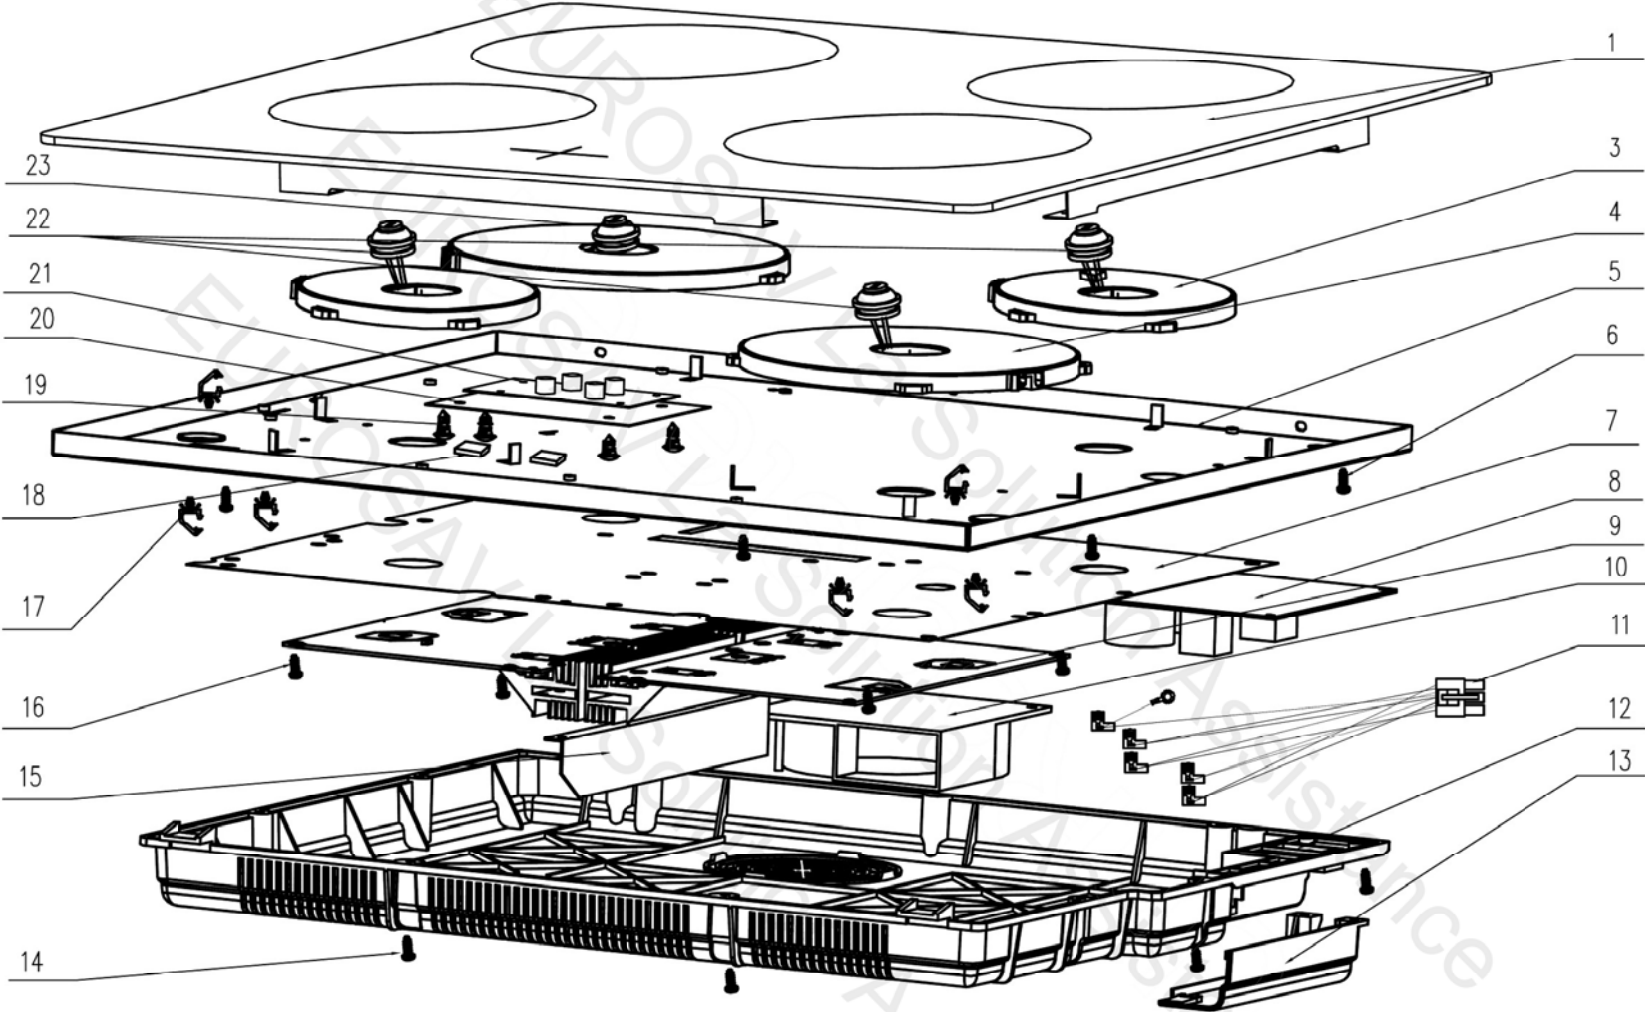

VALBERG IC604MCX343C

| CODE | Q'ty | COLOR | |
|------|------|--------------|--|
| 24 | 2 | RED/450mm | |
| 25 | 2 | RED/150mm | |
| | 2 | RED | |
| | 2 | BLUE | |
| | 1 | YELLOW/GREEN | |

2

3

EUROSAV La Solution Assistance