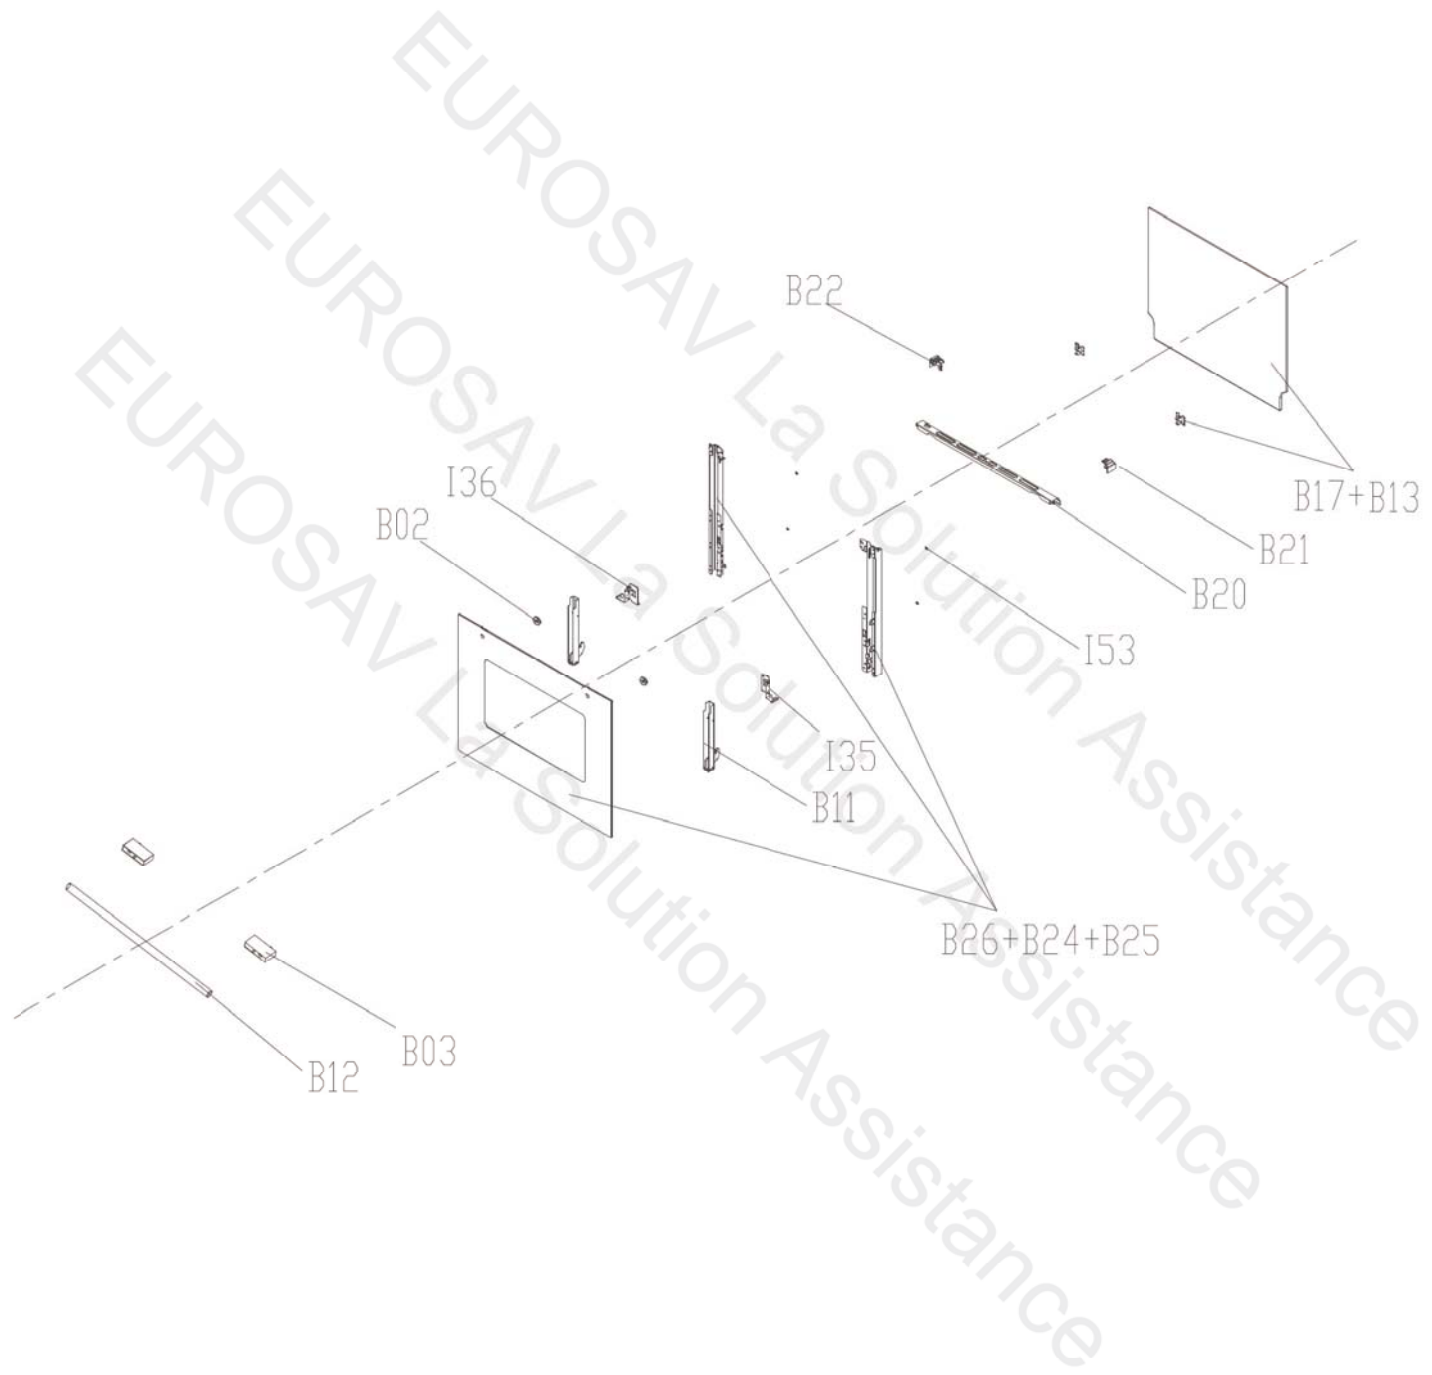

VALBERG IC604MCX343C

| CODE | Q'ty | COLOR | |
|------|------|--------------|--|
| 24 | 2 | RED/450mm | |
| 25 | 2 | RED/150mm | |
| | 2 | RED | |
| | 2 | BLUE | |
| | 1 | YELLOW/GREEN | |

2

3

EUROSAV La Solution Assistance