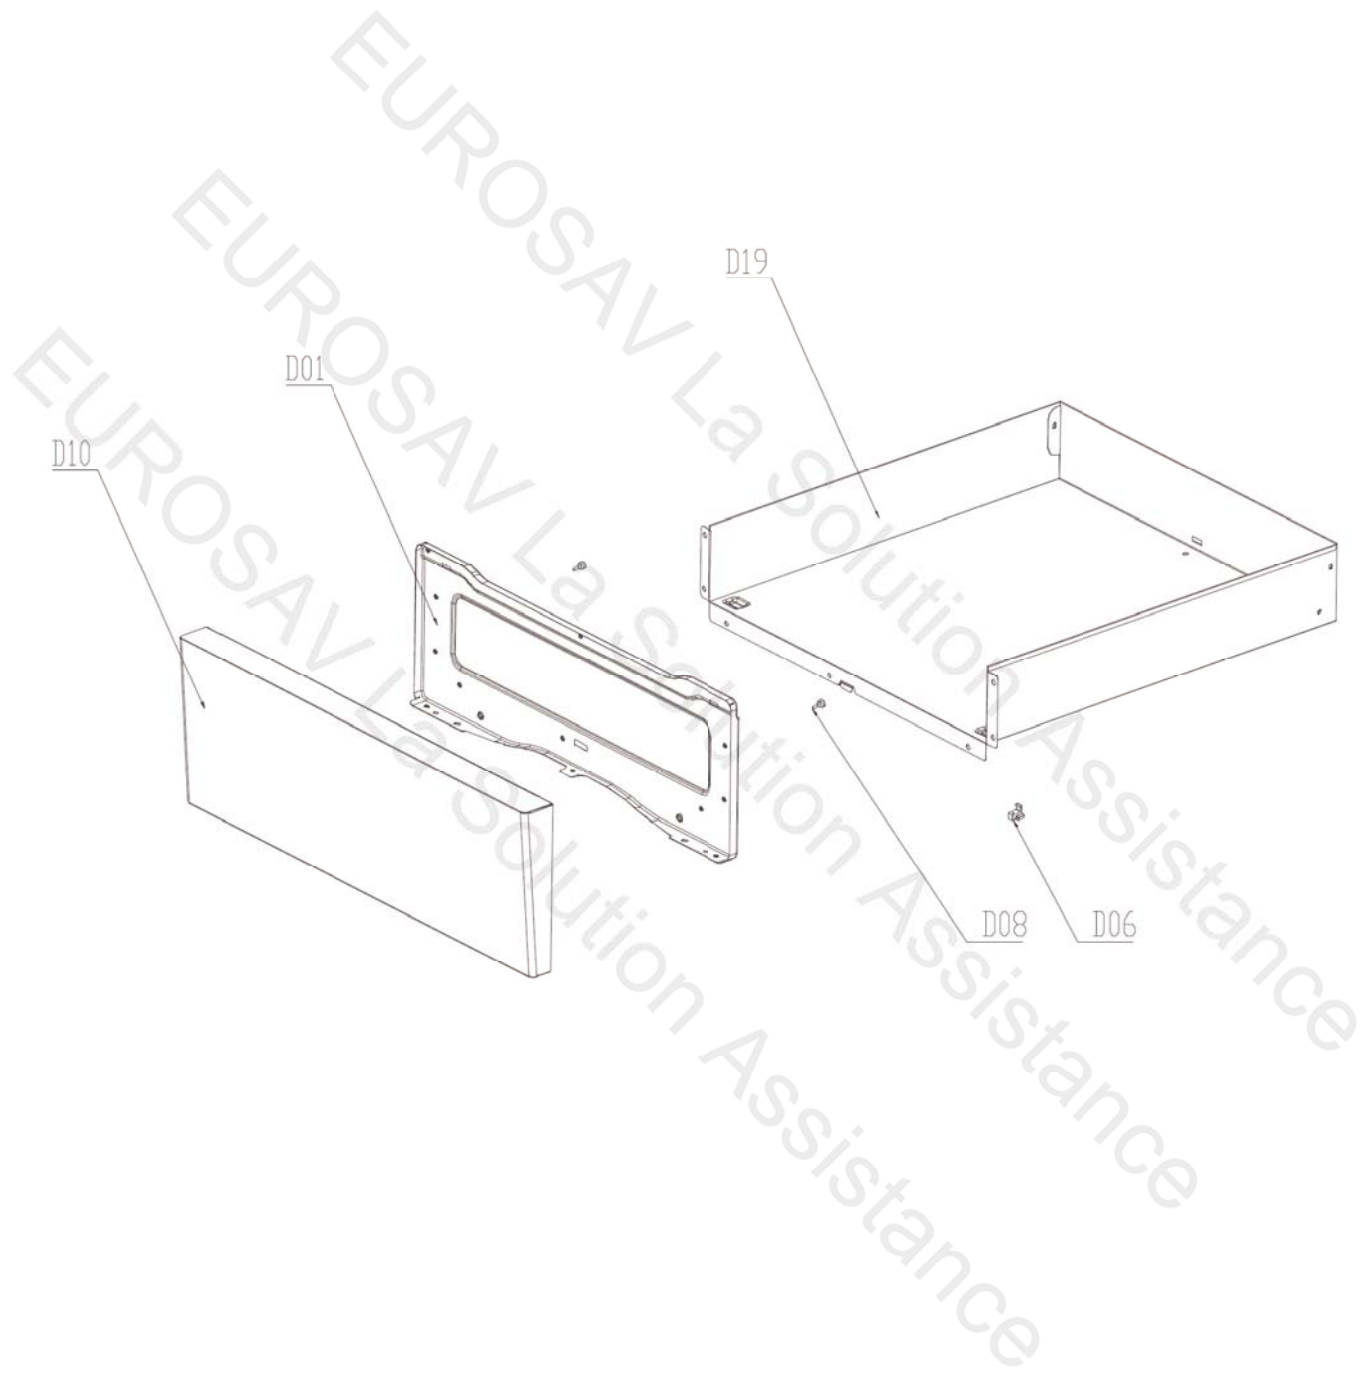

VALBERG IC604MCX343C

| CODE | Q'ty | COLOR | |
|------|------|--------------|--|
| 24 | 2 | RED/450mm | |
| 25 | 2 | RED/150mm | |
| | 2 | RED | |
| | 2 | BLUE | |
| | 1 | YELLOW/GREEN | |

2

3

EUROSAV La Solution Assistance