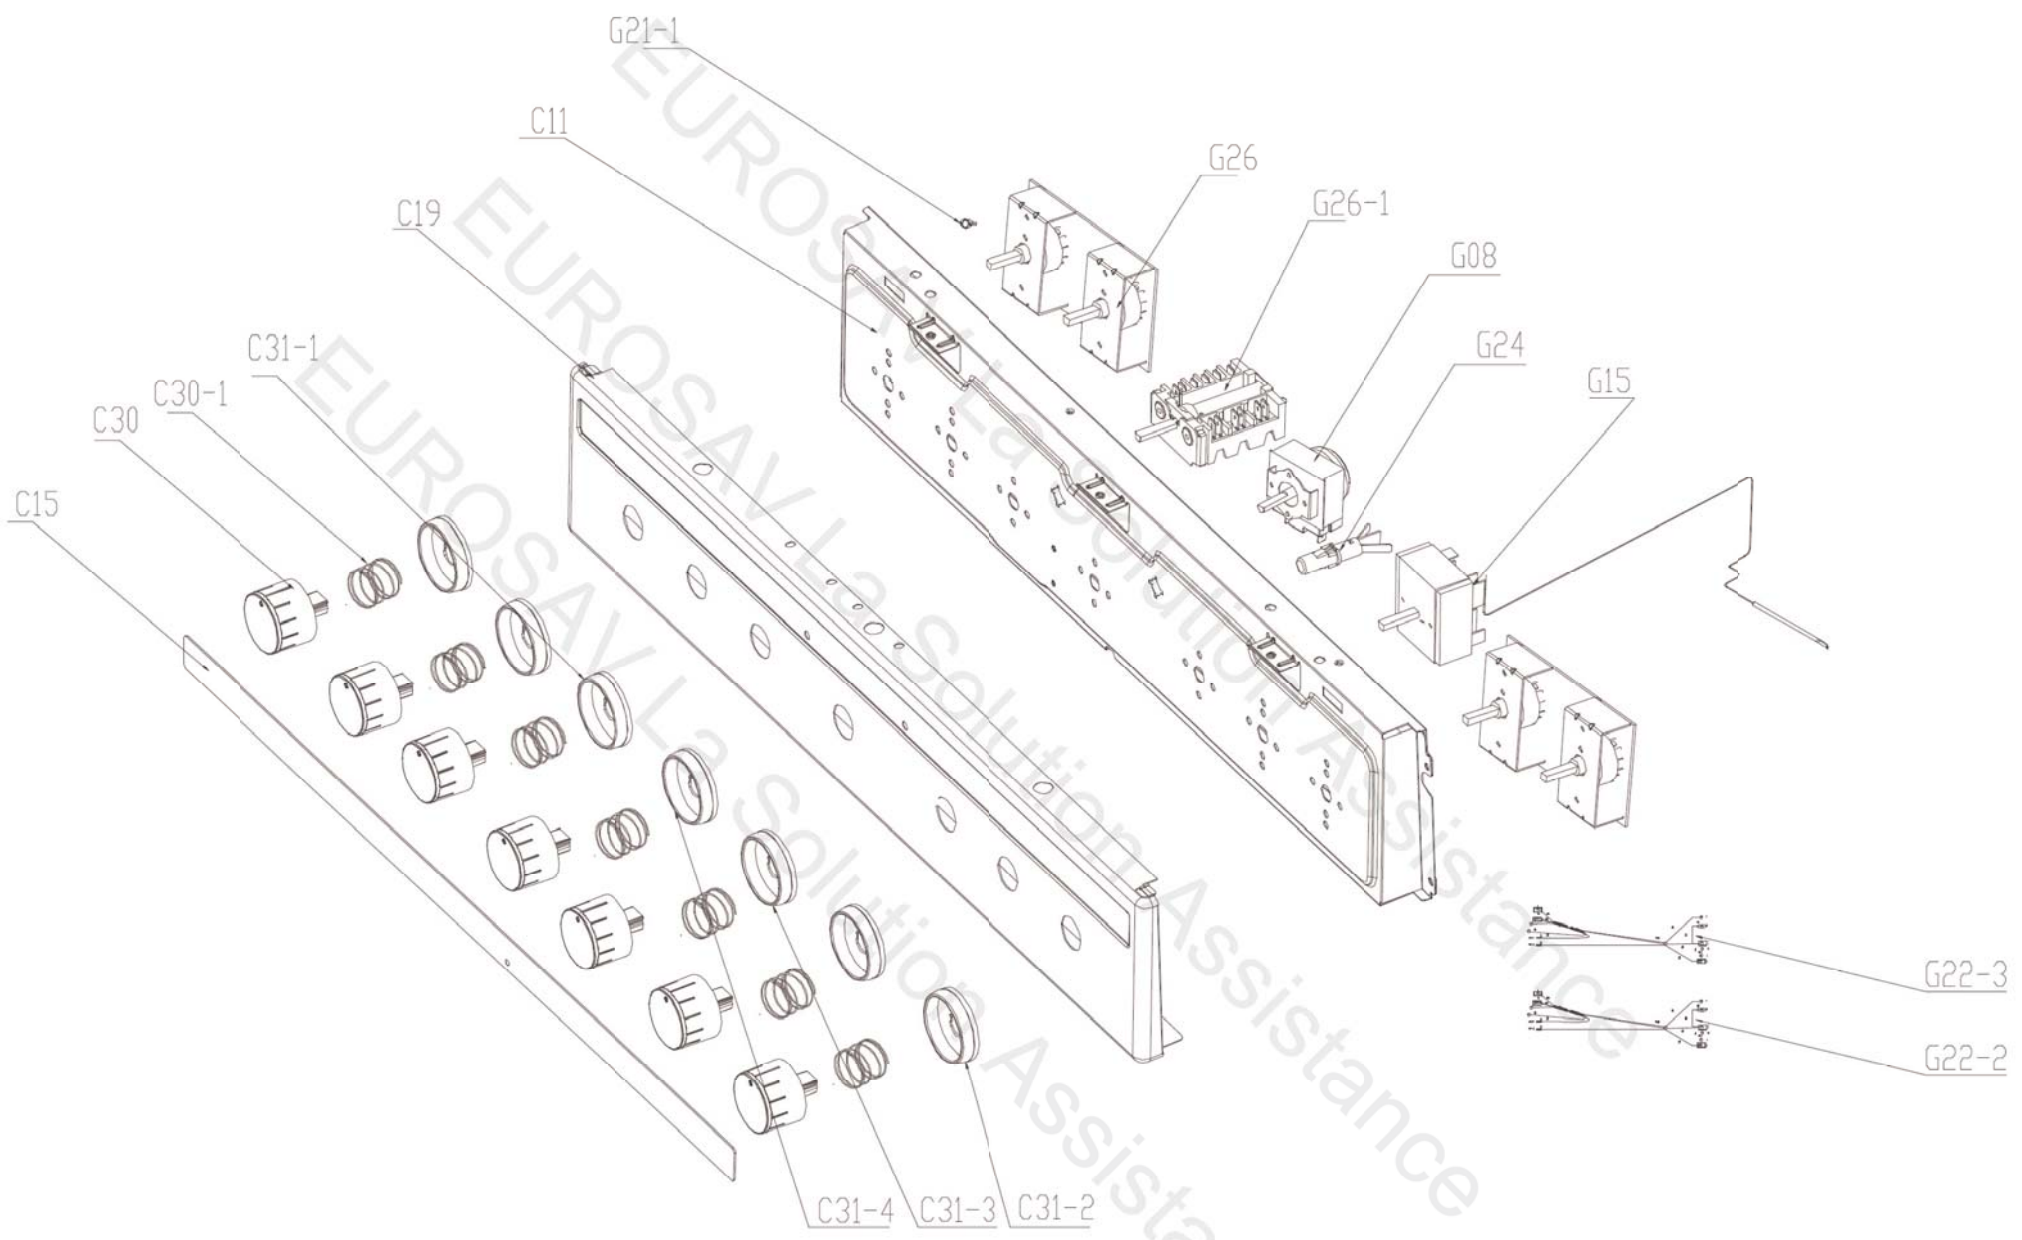

VALBERG IC604MCX343C

| CODE | Q'ty | COLOR | |
|------|------|--------------|--|
| 24 | 2 | RED/450mm | |
| 25 | 2 | RED/150mm | |
| | 2 | RED | |
| | 2 | BLUE | |
| | 1 | YELLOW/GREEN | |

2

3

EUROSAV La Solution Assistance