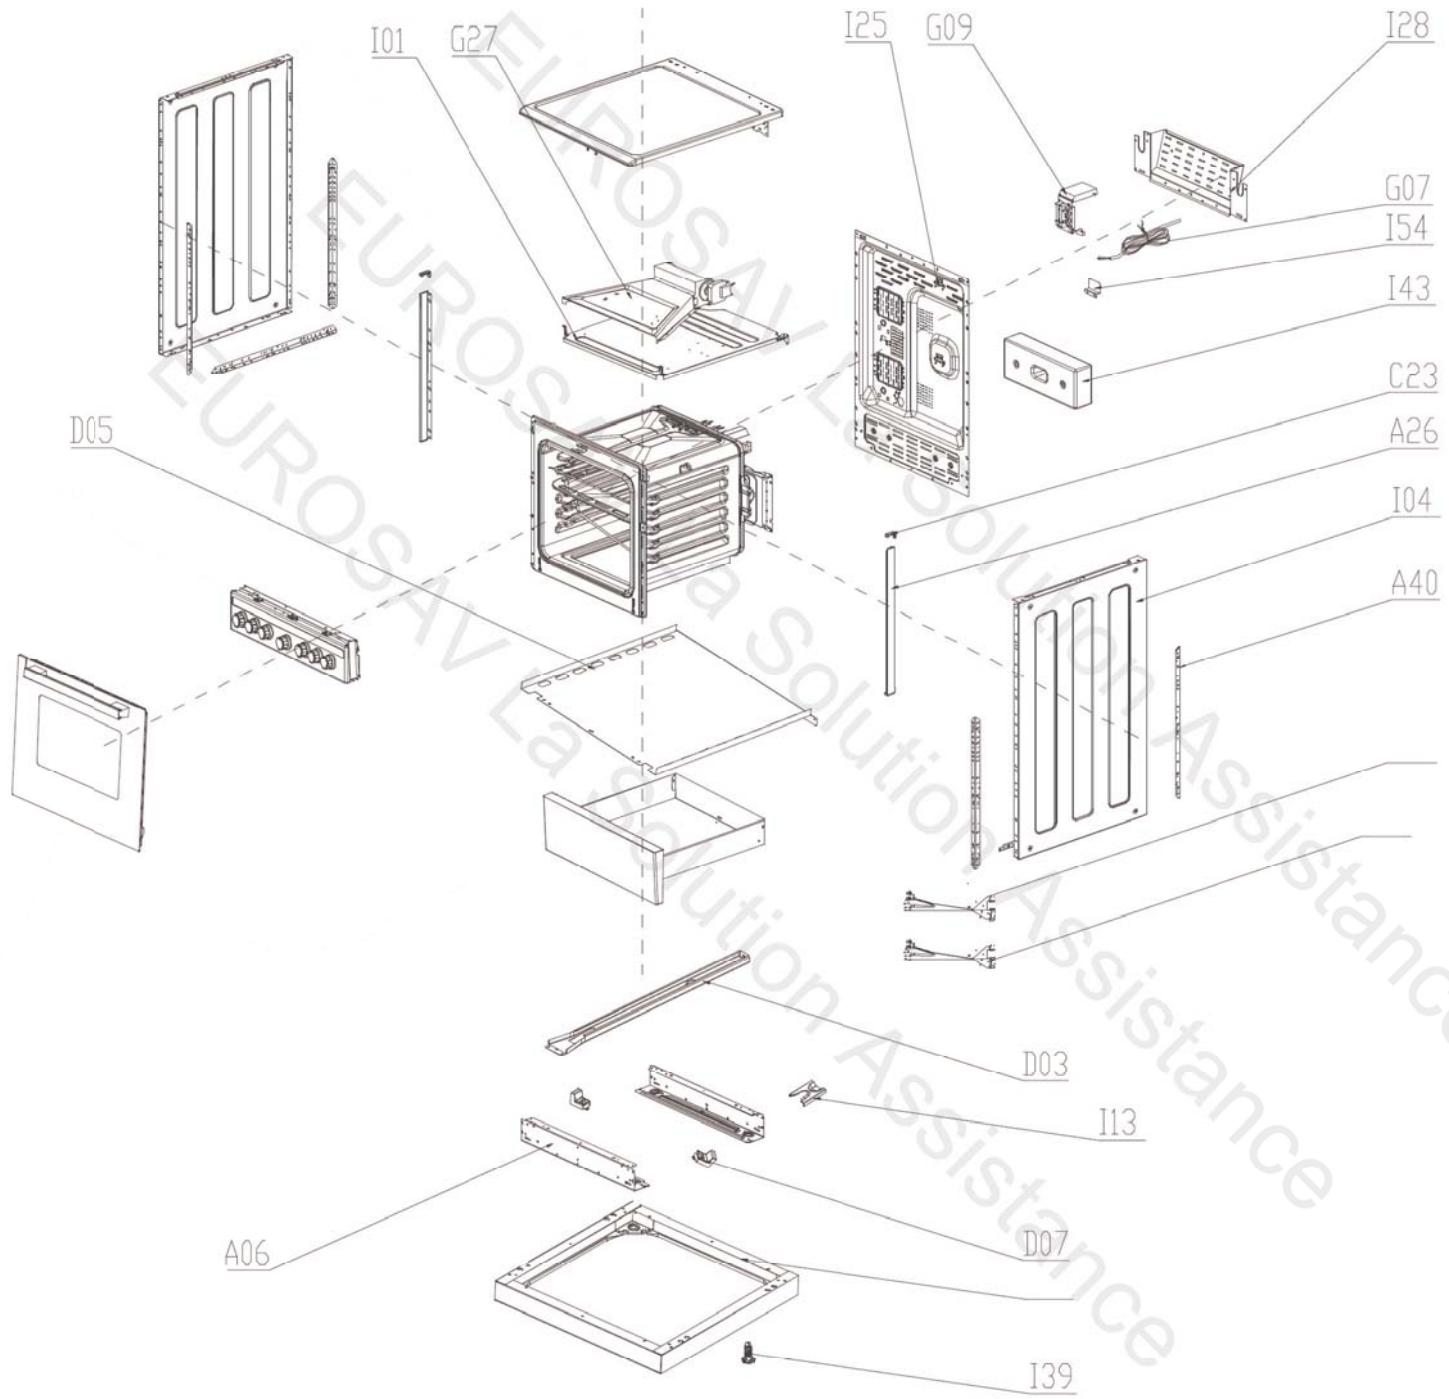

VALBERG IC604MCX343C

| CODE | Q'ty | COLOR | |
|------|------|--------------|--|
| 24 | 2 | RED/450mm | |
| 25 | 2 | RED/150mm | |
| | 2 | RED | |
| | 2 | BLUE | |
| | 1 | YELLOW/GREEN | |

2

3

EUROSAV La Solution Assistance